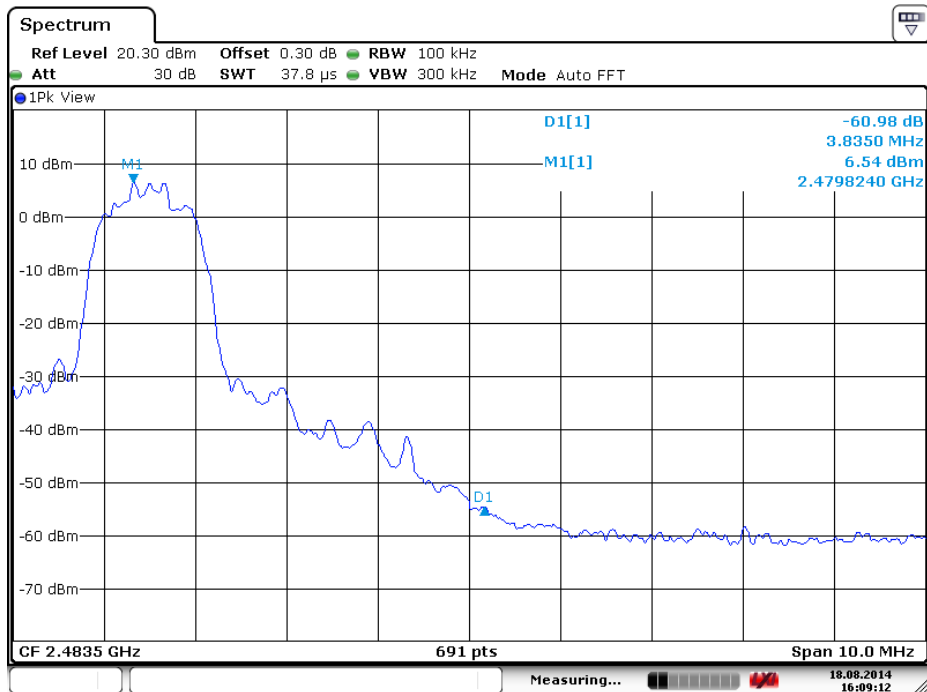

Bandedge Plot

Date: 18.AUG.2014 16:05:13

Date: 18.AUG.2014 16:09:12