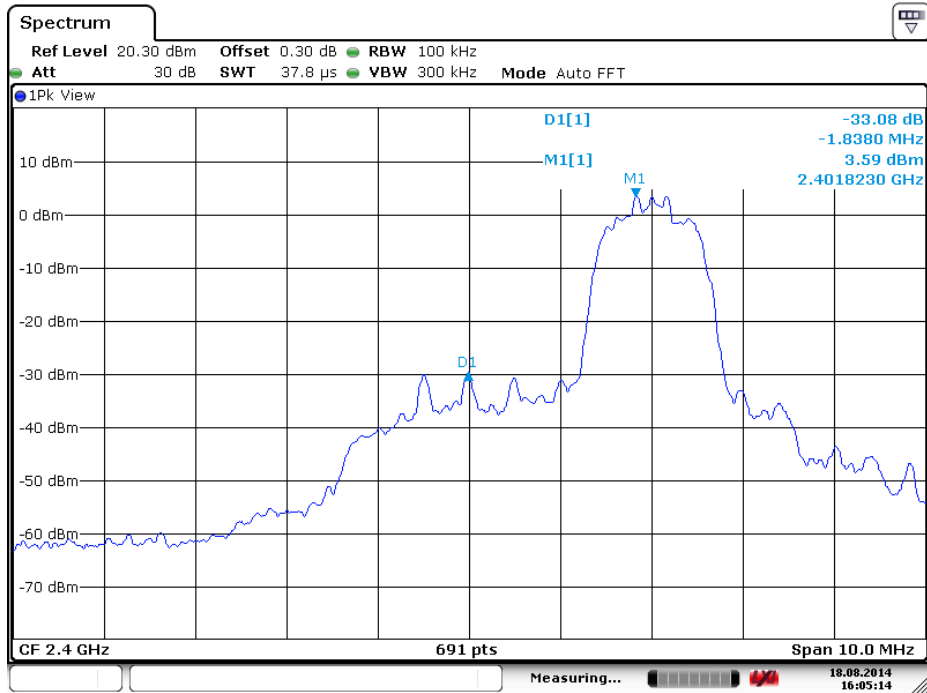

Bandedge Plot

Date: 18.AUG.2014 16:05:13

Date: 18.AUG.2014 16:09:12