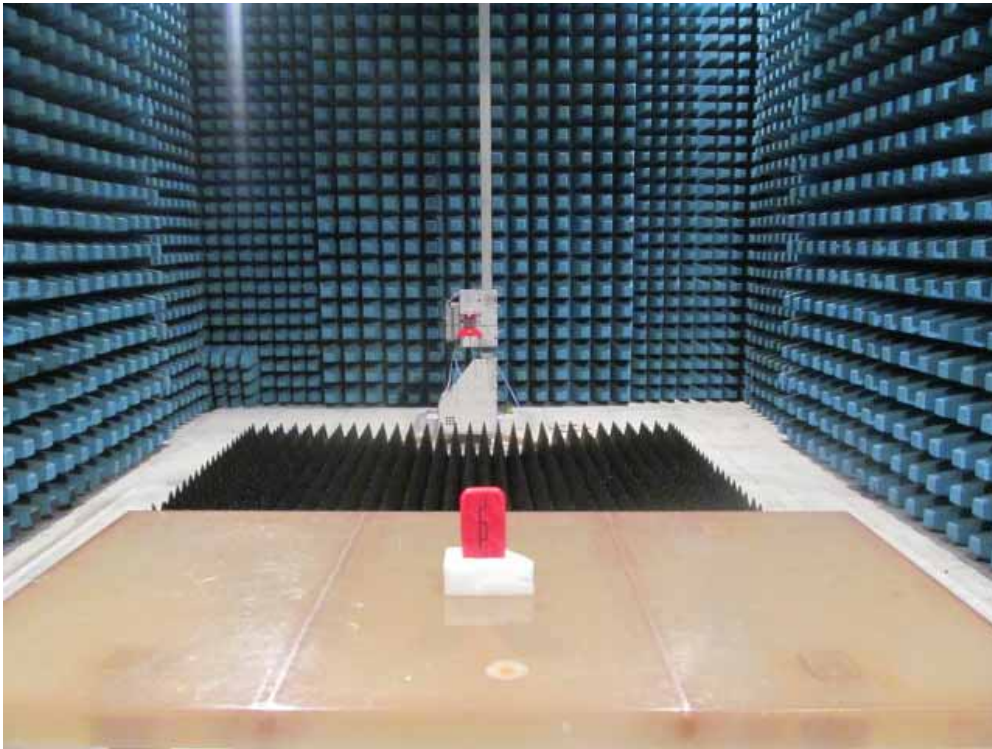

### Test Setup Photograph for FCC 15.247/IC

Description: Radiated Emission Test Setup for Below 30MHz

Description: Radiated Emission Test Setup for Below 1GHz

Description: Radiated Emission Test Setup for 1~18GHz

Description: Radiated Emission Test Setup for Above 18GHz