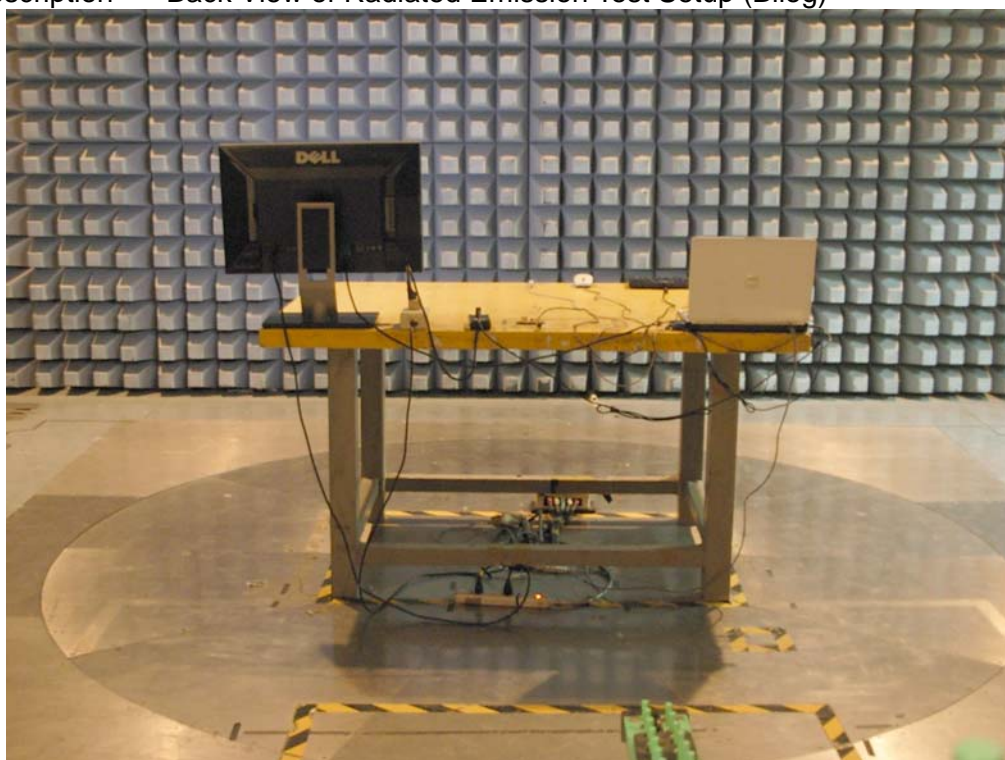

**2.8. Test Photo**

Test Mode : Mode 1: Transmit (Power by PC)

Description : Front View of Conducted Emission Test Setup

Test Mode : Mode 1: Transmit (Power by PC)

Description : Back View of Conducted Emission Test Setup

**4.7. Test Photo**

Test Mode : Mode 1: Transmit (Power by PC)

Description : Front View of Radiated Emission Test Setup (Bilog)

Test Mode : Mode 1: Transmit (Power by PC)

Description : Back View of Radiated Emission Test Setup (Bilog)

Test Mode : Mode 1: Transmit (Power by PC)

Description : Front View of Radiated Emission Test Setup (Horn)

Test Mode : Mode 1: Transmit (Power by PC)

Description : Back View of Radiated Emission Test Setup (Horn)