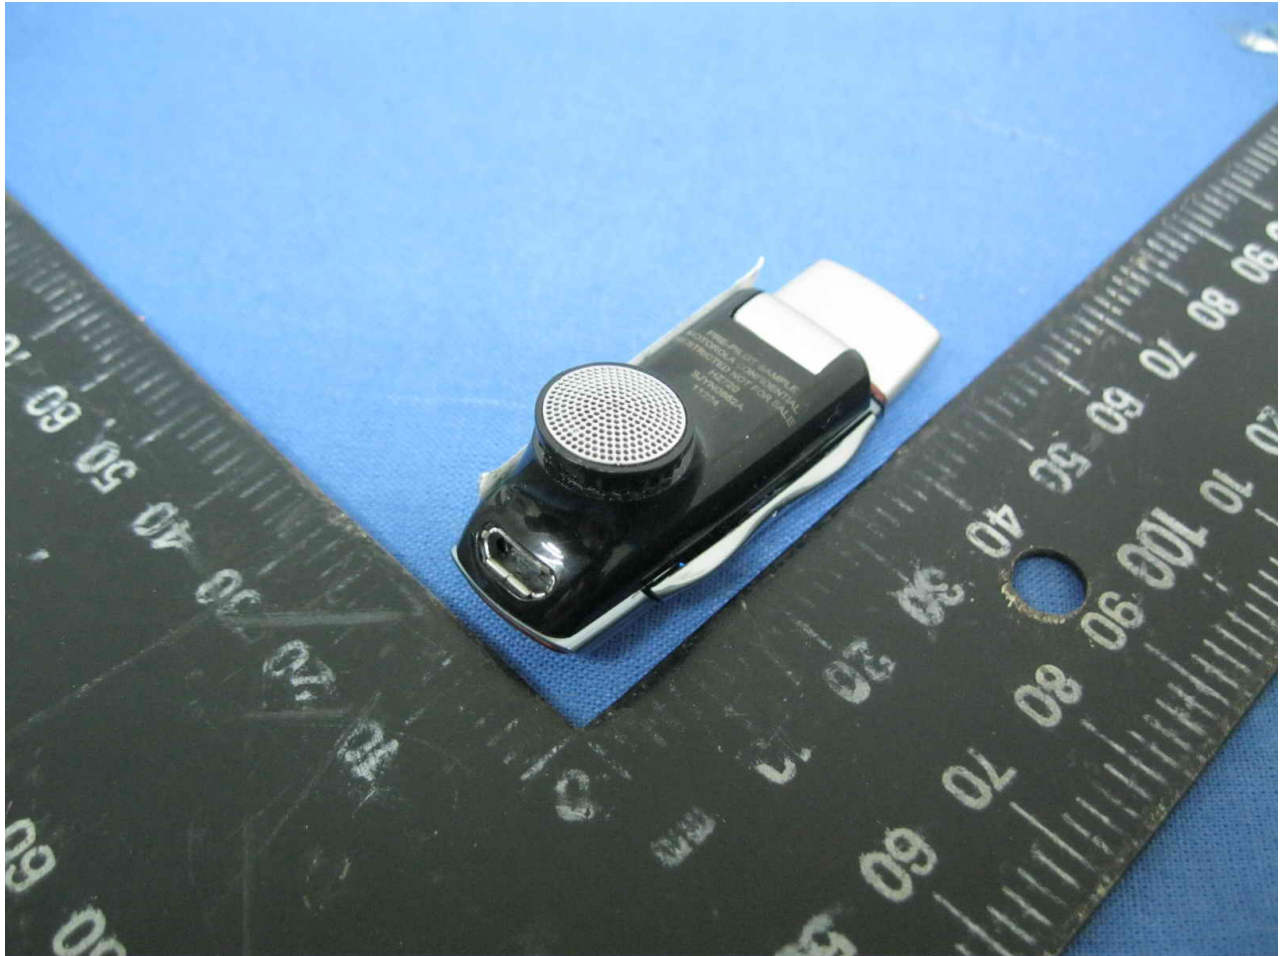

External Photo

Power Adapter Photo (Model : DC4050US0301)

Power Adapter Photo (Model : FMP5541A)

USB Cable Photo