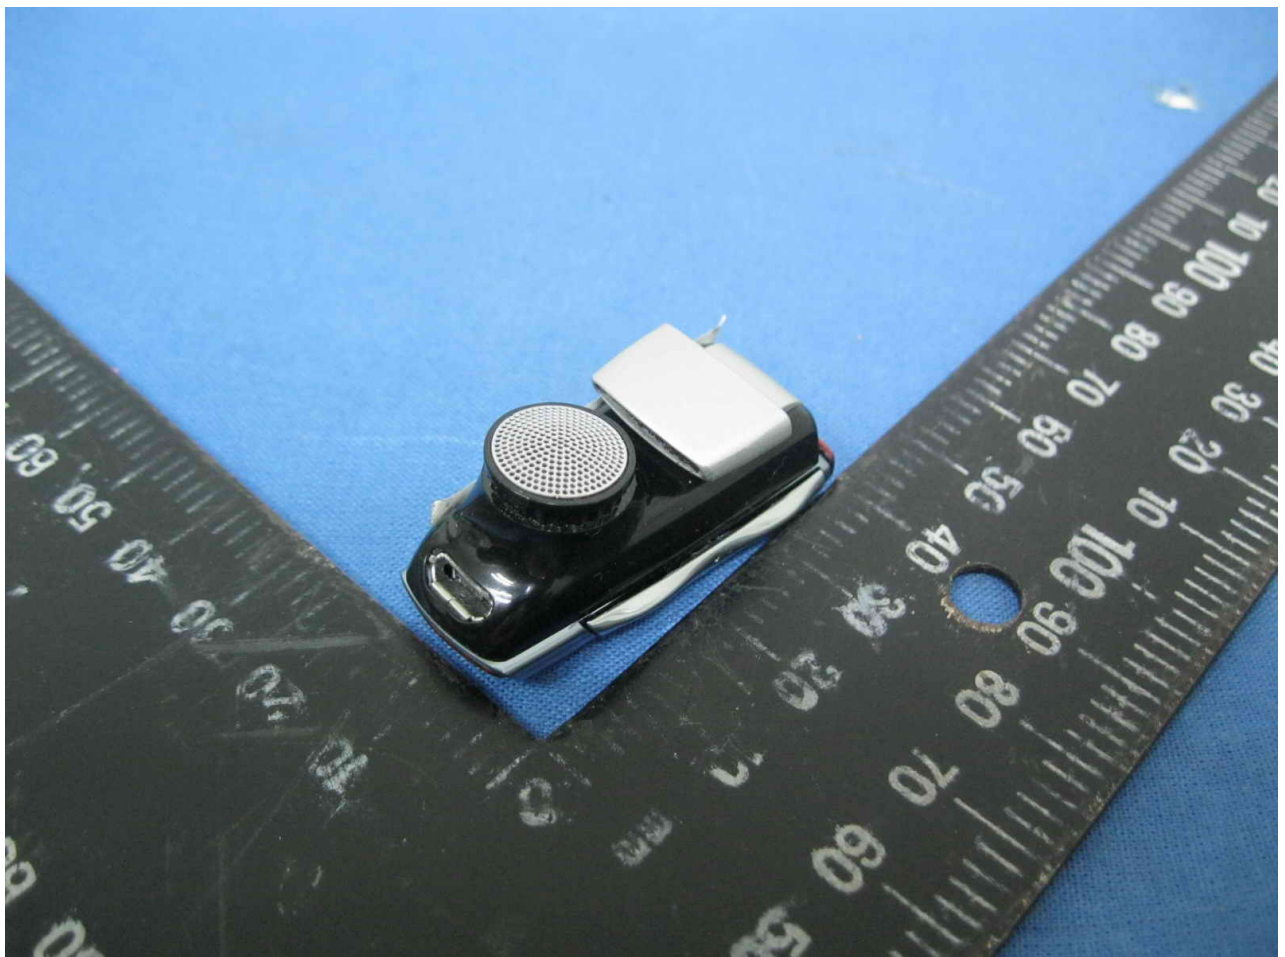

External Photo

Power Adapter Photo (Model : DC4050US0301)

Power Adapter Photo (Model : FMP5541A)

USB Cable Photo