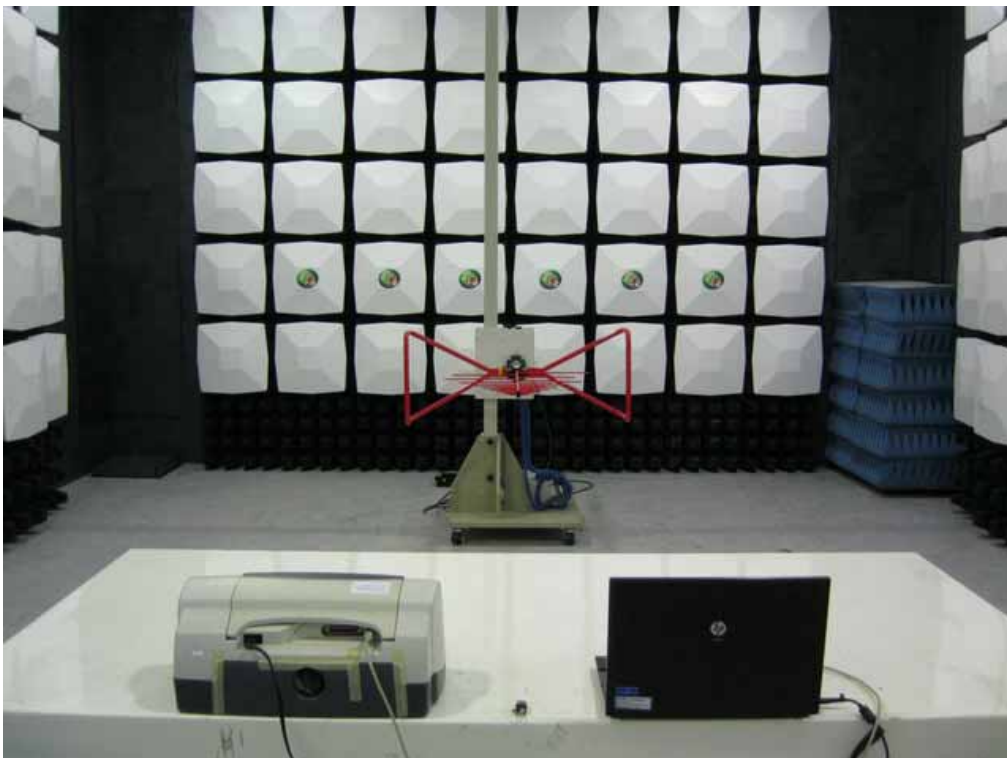

APPENDIX SETUP PHOTOS

RADIATED EMISSION SETUP

Below 1 GHz

Player mode (Normal link)

Charge mode / Power adapter (1)

Above 1 GHz

ANTENNA PORT CONDUCTED RF MEASUREMENT SETUP

CONDUCTED EMISSION SETUP