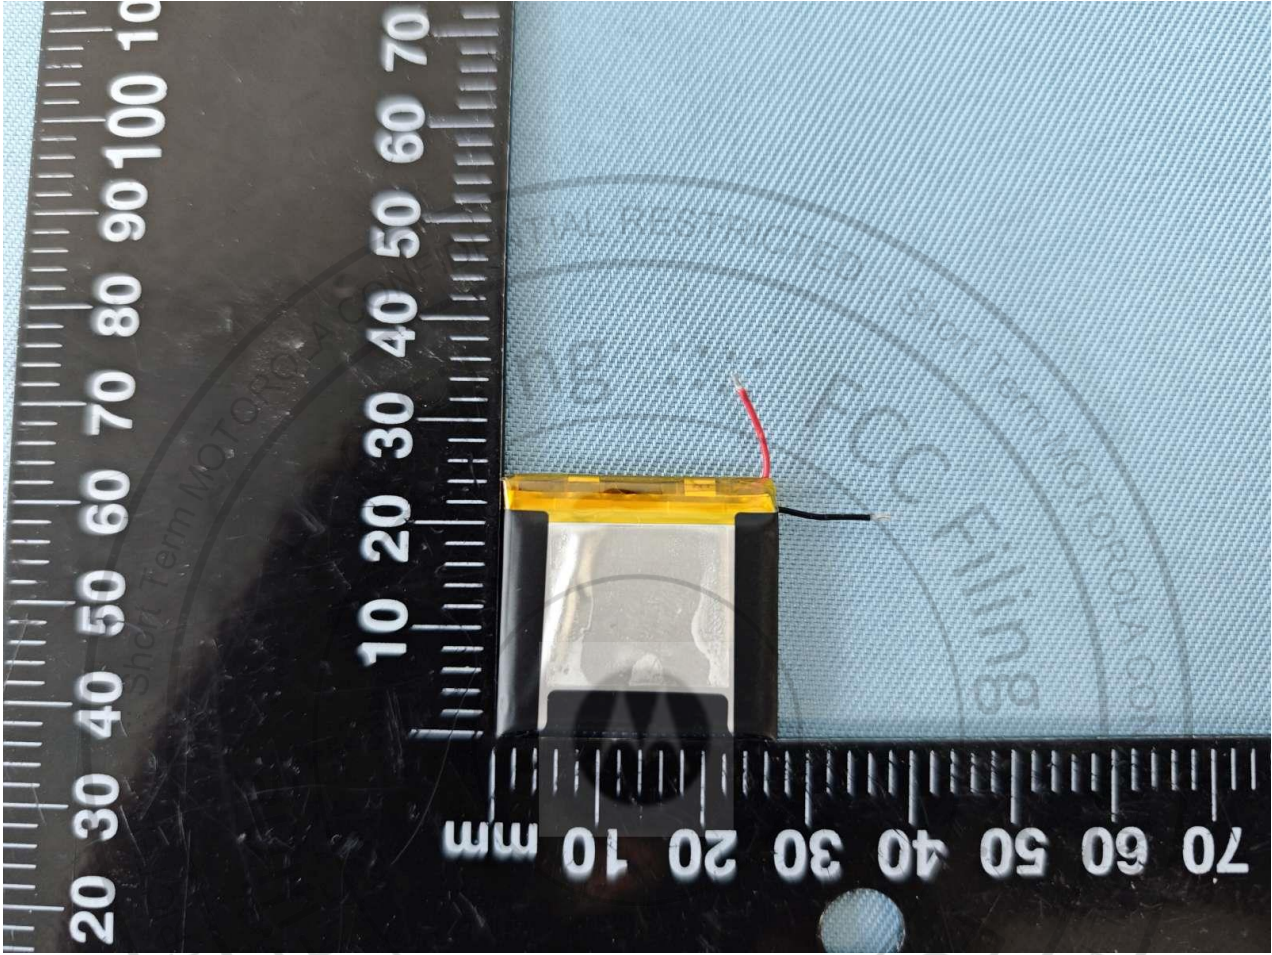

Brand Name: Motorola; Model Name: XT2541-1