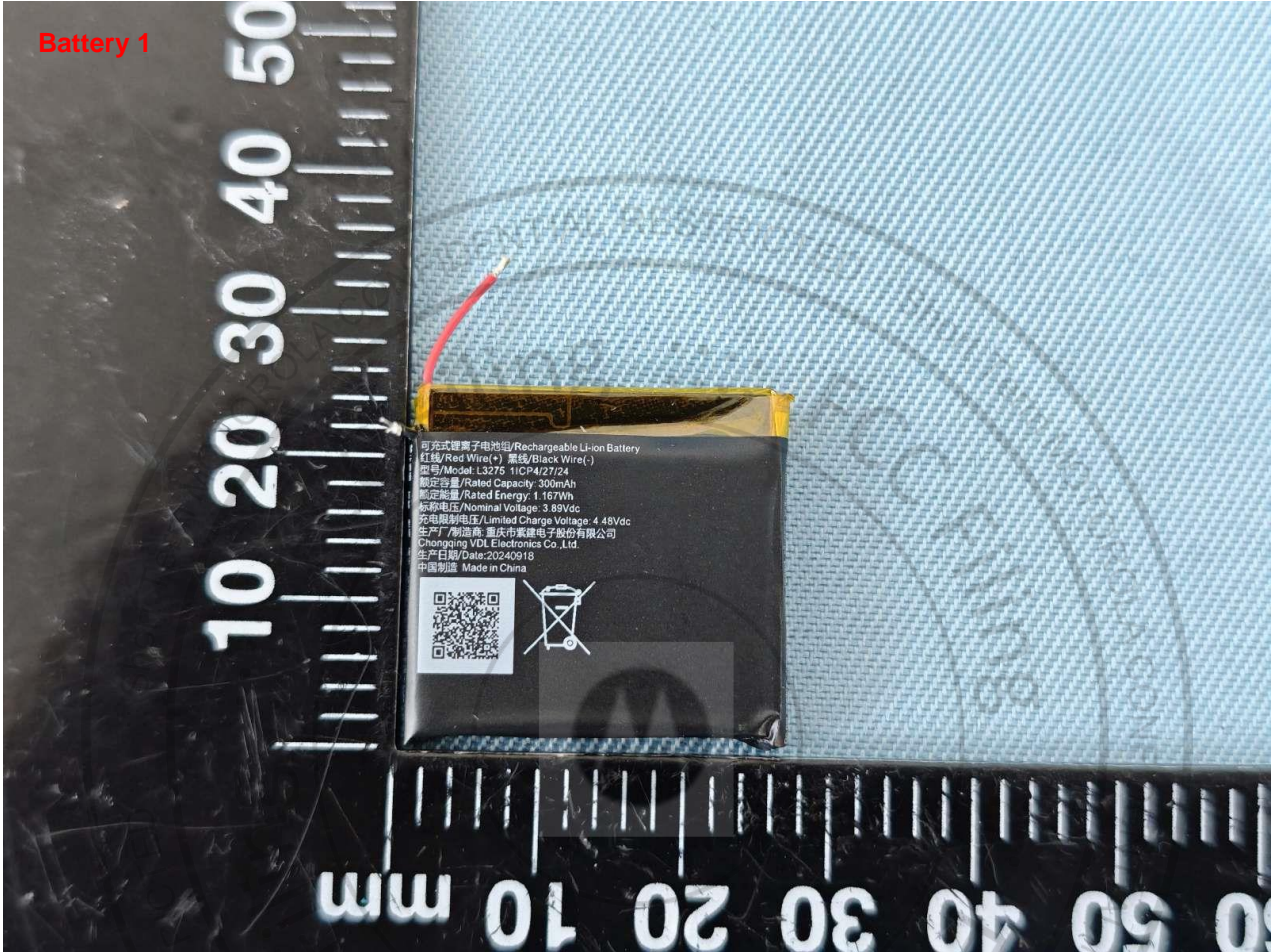

Brand Name: Motorola; Model Name: XT2541-1