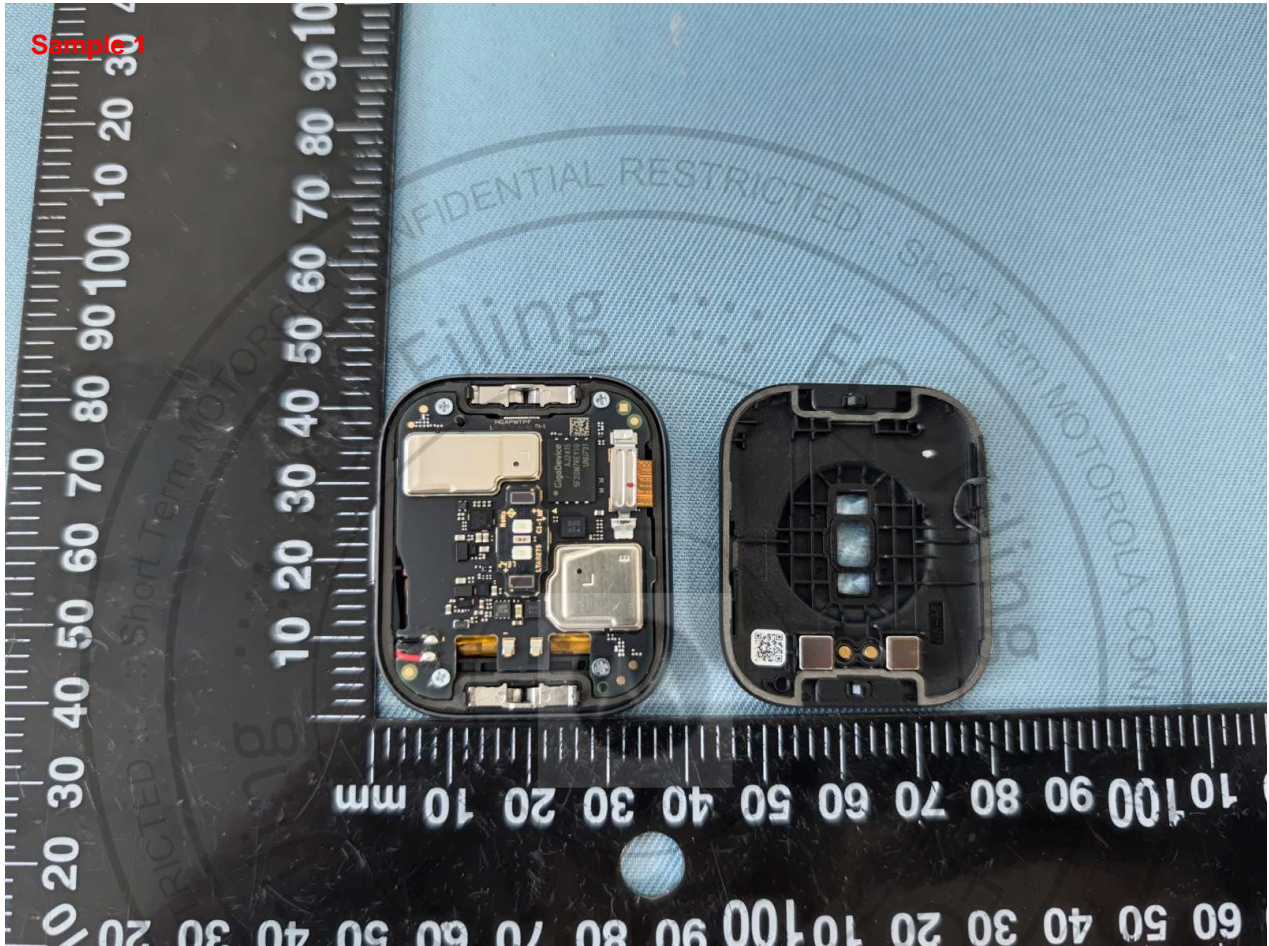

3. Internal Photograph of EUT

Brand Name: Motorola; Model Name: XT2541-1

Brand Name: Motorola; Model Name: XT2541-1

Brand Name: Motorola; Model Name: XT2541-1

Brand Name: Motorola; Model Name: XT2541-1

Brand Name: Motorola; Model Name: XT2541-1

Brand Name: Motorola; Model Name: XT2541-1

Brand Name: Motorola; Model Name: XT2541-1

Brand Name: Motorola; Model Name: XT2541-1

CONFIDENTIAL RESTRICTED :: Short Term MOTOROLA CONFIDENTIAL RESTRICTED :: FCC Filing