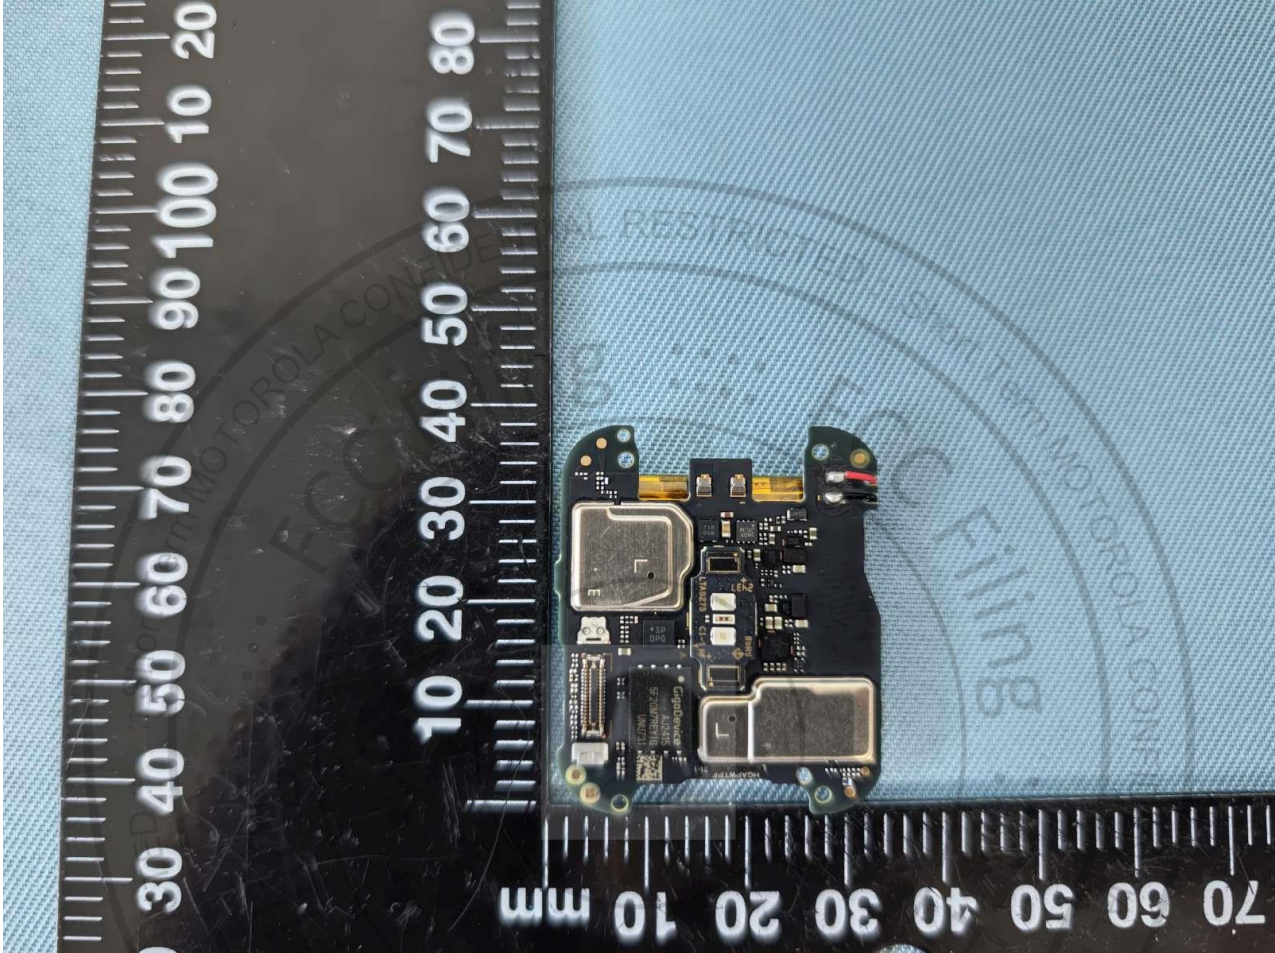

3. Internal Photograph of EUT

Brand Name: Motorola; Model Name: XT2541-1

Brand Name: Motorola; Model Name: XT2541-1

Brand Name: Motorola; Model Name: XT2541-1

Brand Name: Motorola; Model Name: XT2541-1

Brand Name: Motorola; Model Name: XT2541-1

Brand Name: Motorola; Model Name: XT2541-1

Brand Name: Motorola; Model Name: XT2541-1

Brand Name: Motorola; Model Name: XT2541-1

CONFIDENTIAL RESTRICTED :: Short Term MOTOROLA CONFIDENTIAL RESTRICTED :: FCC Filing