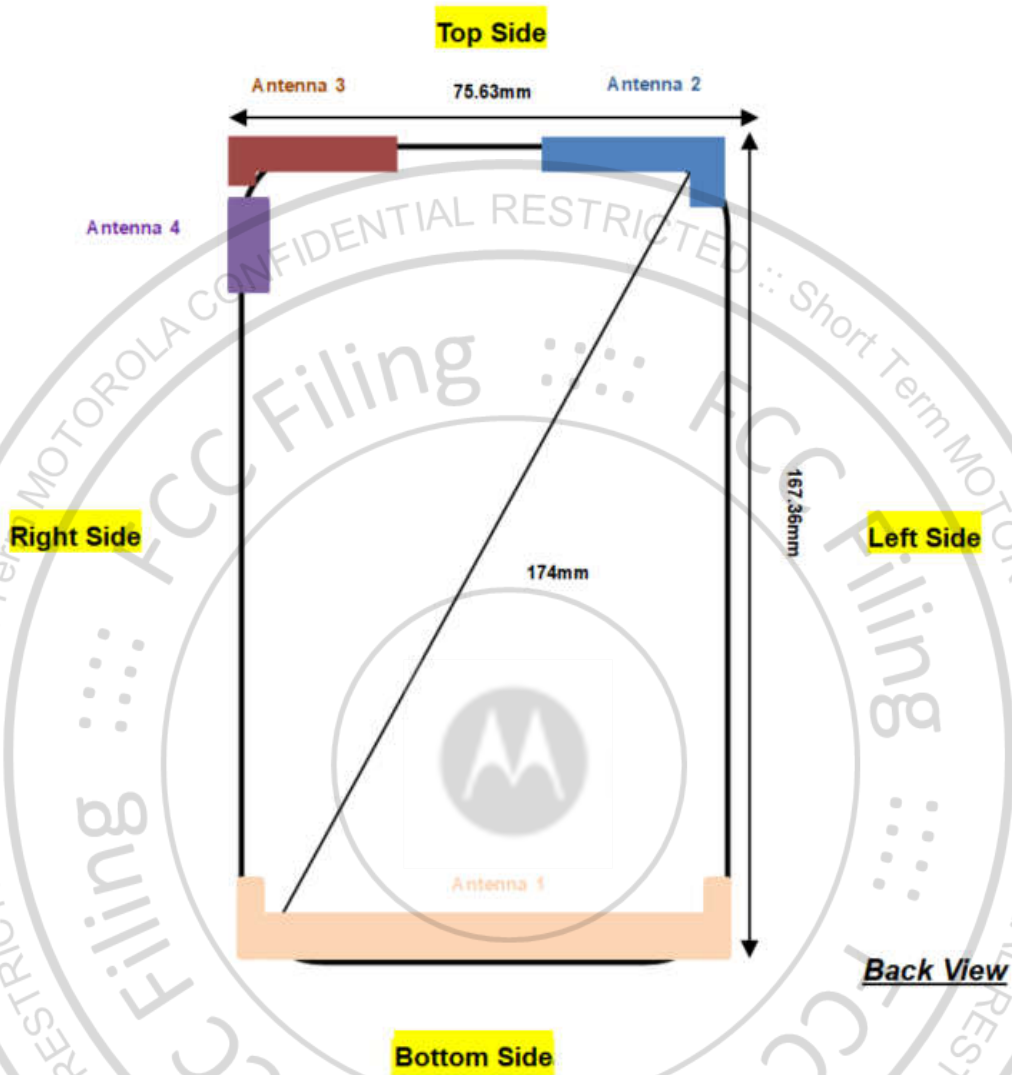

Front, Test Separation 5 mm

Back, Test Separation 5 mm

Left Side, Test Separation 5 mm

Right Side, Test Separation 5 mm

Top Side, Test Separation 5 mm

Bottom Side, Test Separation 5 mm

Body-worn Exposure Condition

Front, Test Separation 5 mm

Back, Test Separation 5 mm

Back with headset, Test Separation 5 mm

Sensor off

Front, Test Separation 20 mm

Back, Test Separation 24 mm

Product Specific 10g SAR

Front, Test Separation 0 mm

Back, Test Separation 0 mm

Left Side, Test Separation 0 mm

Right Side, Test Separation 0 mm

Top Side, Test Separation 0 mm

Bottom Side, Test Separation 0 mm

Sensor off

Front, Test Separation 8 mm

Back, Test Separation 13 mm

Right Side, Test Separation 2mm

Bottom Side, Test Separation 12 mm

Front, Test Separation 7 mm

Back, Test Separation 14 mm

Top Side, Test Separation 14 mm

Antenna Location

Antenna	Support Band
Antenna 1	GSM: 850/1900<TX/RX> WCDMA: B2/B4/B5<TX/RX> LTE: B2/B4/B5/B12/B13/B14/B30/B66 <TX/RX>
Antenna 2	GSM: 850/1900<TX/RX> WCDMA: B2/B5<TX/RX> LTE: B2/B5/B12/B30 <TX/RX>
Antenna 3	Bluetooth <TX/RX> WIFI 2.4G <TX/RX>
Antenna 4	WIFI 5G<TX/RX>