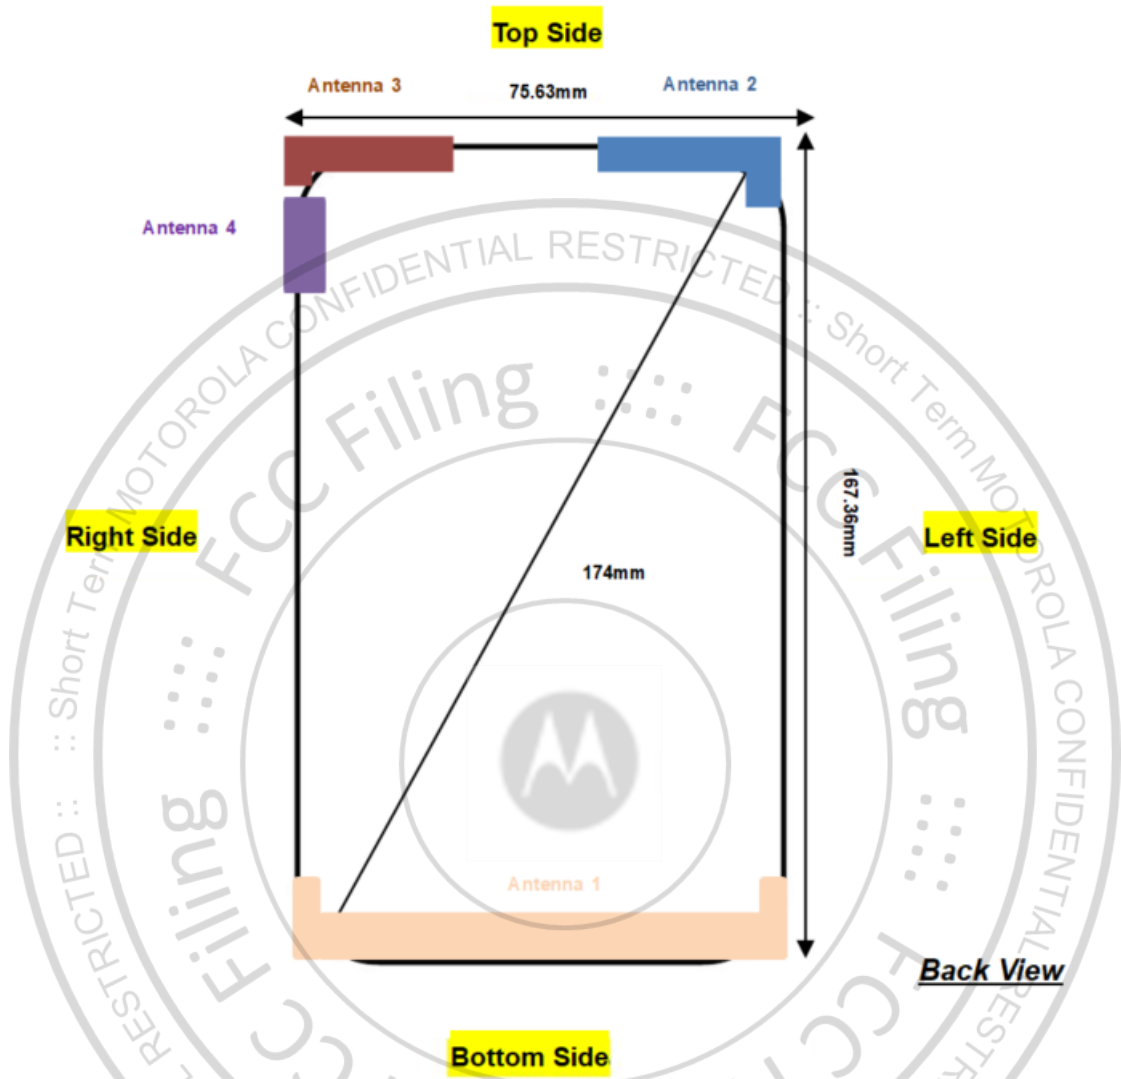

Front, Test Separation 5 mm

Back, Test Separation 5 mm

Left Side, Test Separation 5 mm

Right Side, Test Separation 5 mm

Top Side, Test Separation 5 mm

Bottom Side, Test Separation 5 mm

Body-worn Exposure Condition

Front, Test Separation 5 mm

Back, Test Separation 5 mm

Back with headset, Test Separation 5 mm

Sensor off

Front, Test Separation 20 mm

Back, Test Separation 24 mm

Product Specific 10g SAR

Front, Test Separation 0 mm

Back, Test Separation 0 mm

Left Side, Test Separation 0 mm

Right Side, Test Separation 0 mm

Top Side, Test Separation 0 mm

Bottom Side, Test Separation 0 mm

Sensor off

Front, Test Separation 8 mm

Back, Test Separation 13 mm

Right Side, Test Separation 2mm

Bottom Side, Test Separation 12 mm

Front, Test Separation 7 mm

Back, Test Separation 14 mm

Top Side, Test Separation 14 mm

Antenna Location

Antenna	Support Band
Antenna 1	GSM: 850/1900<TX/RX> WCDMA: B2/B4/B5<TX/RX> LTE: B2/B4/B5/B12/B13/B14/B30/B66 <TX/RX>
Antenna 2	GSM: 850/1900<TX/RX> WCDMA: B2/B5<TX/RX> LTE: B2/B5/B12/B14/B30 <TX/RX>
Antenna 3	Bluetooth <TX/RX> WIFI 2.4G <TX/RX>
Antenna 4	WIFI 5G<TX/RX>