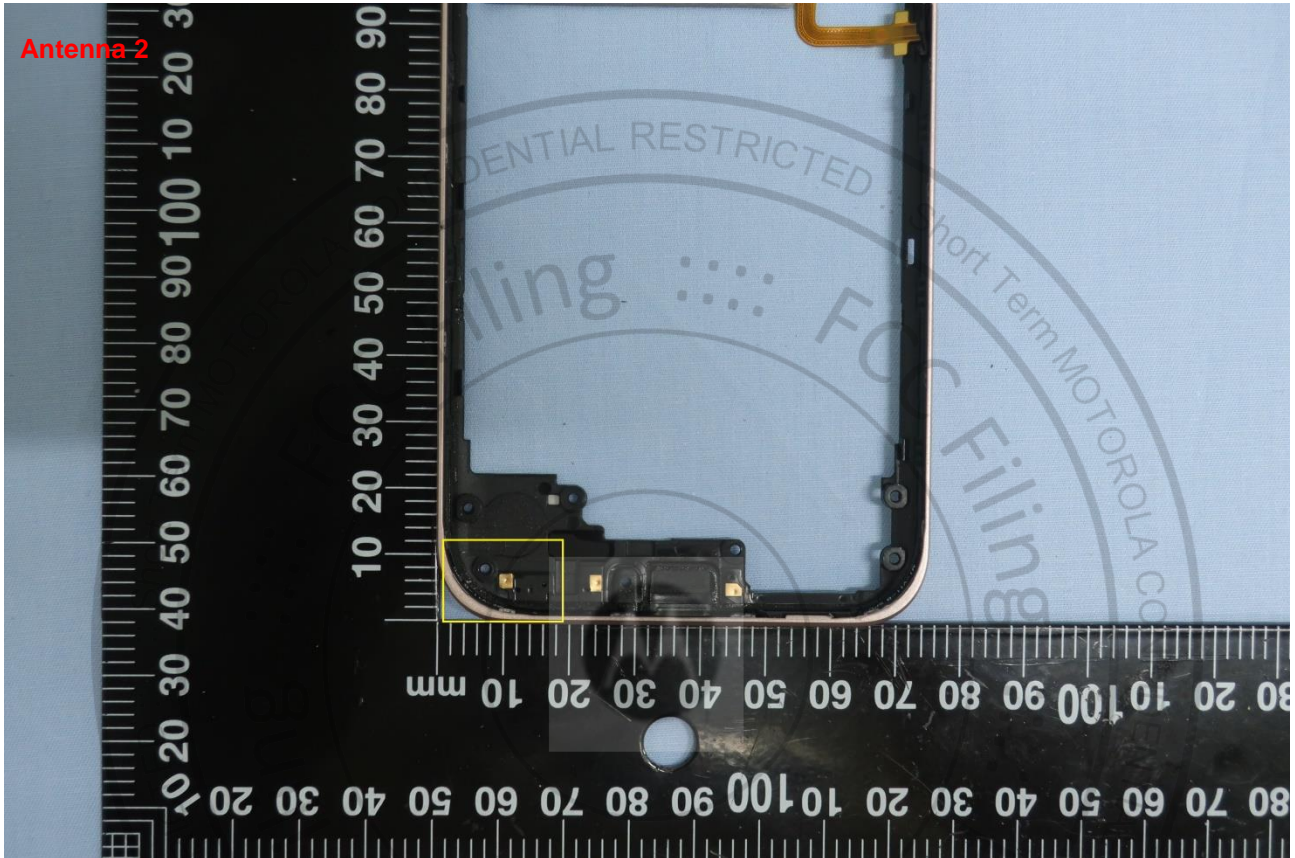

Brand Name: Motorola / Model Name: XT2167-1