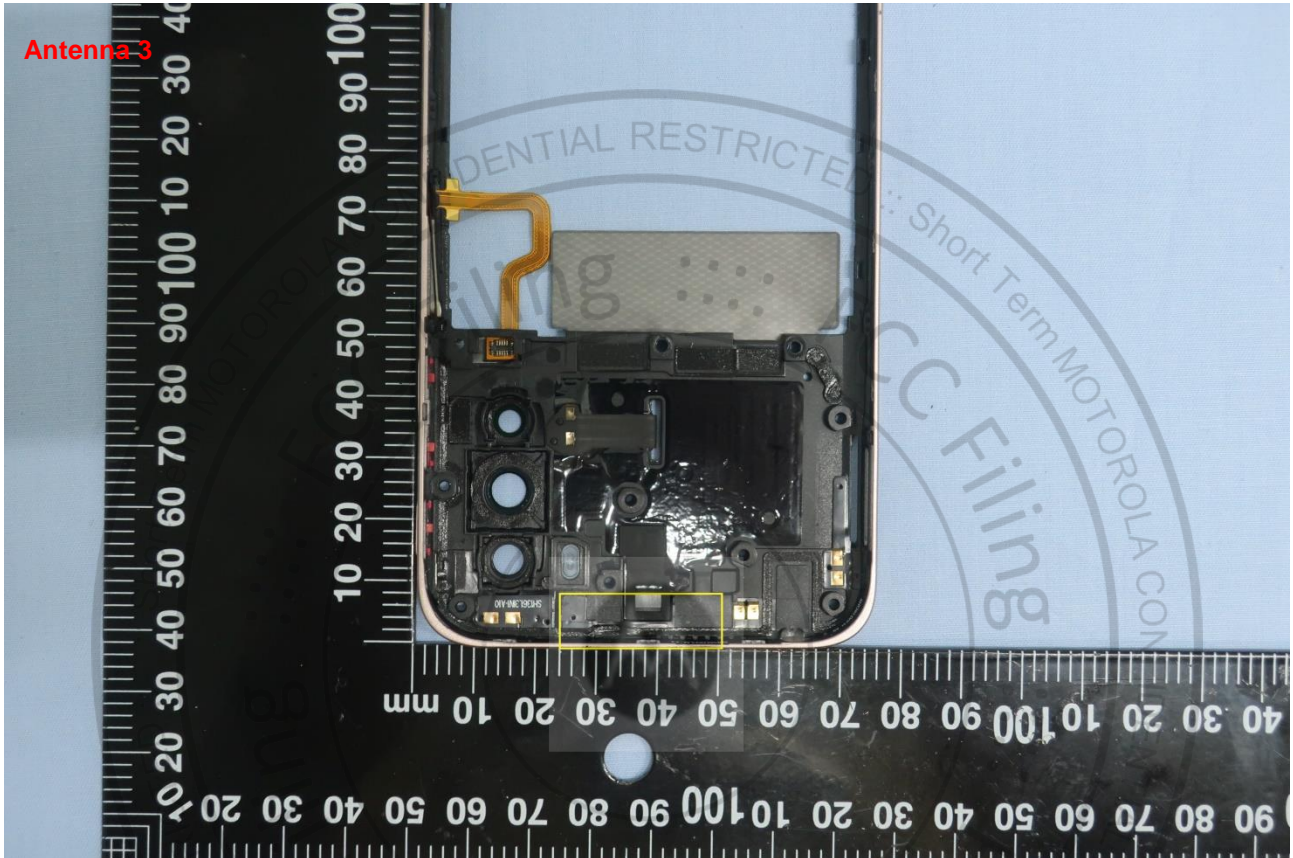

Brand Name: Motorola / Model Name: XT2167-1