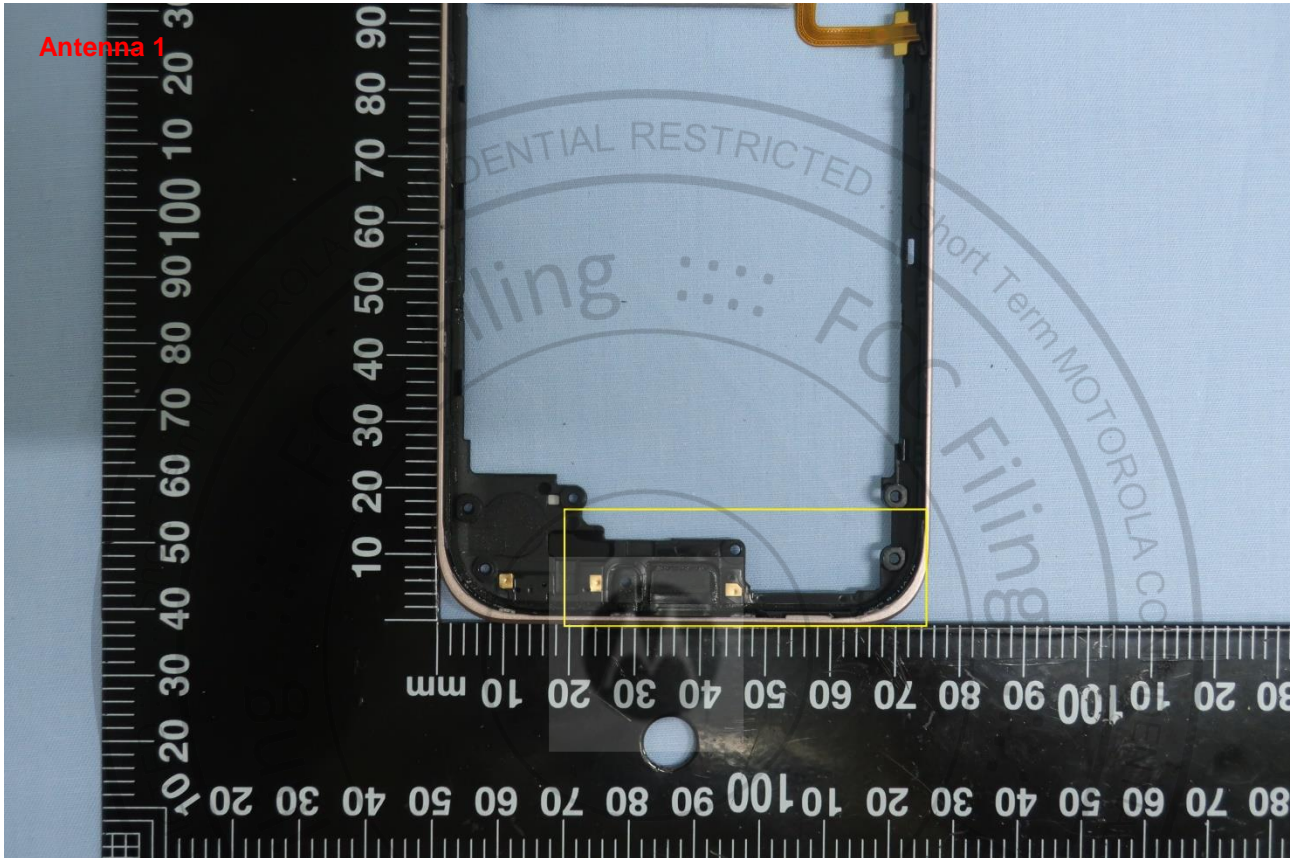

Brand Name: Motorola / Model Name: XT2167-1