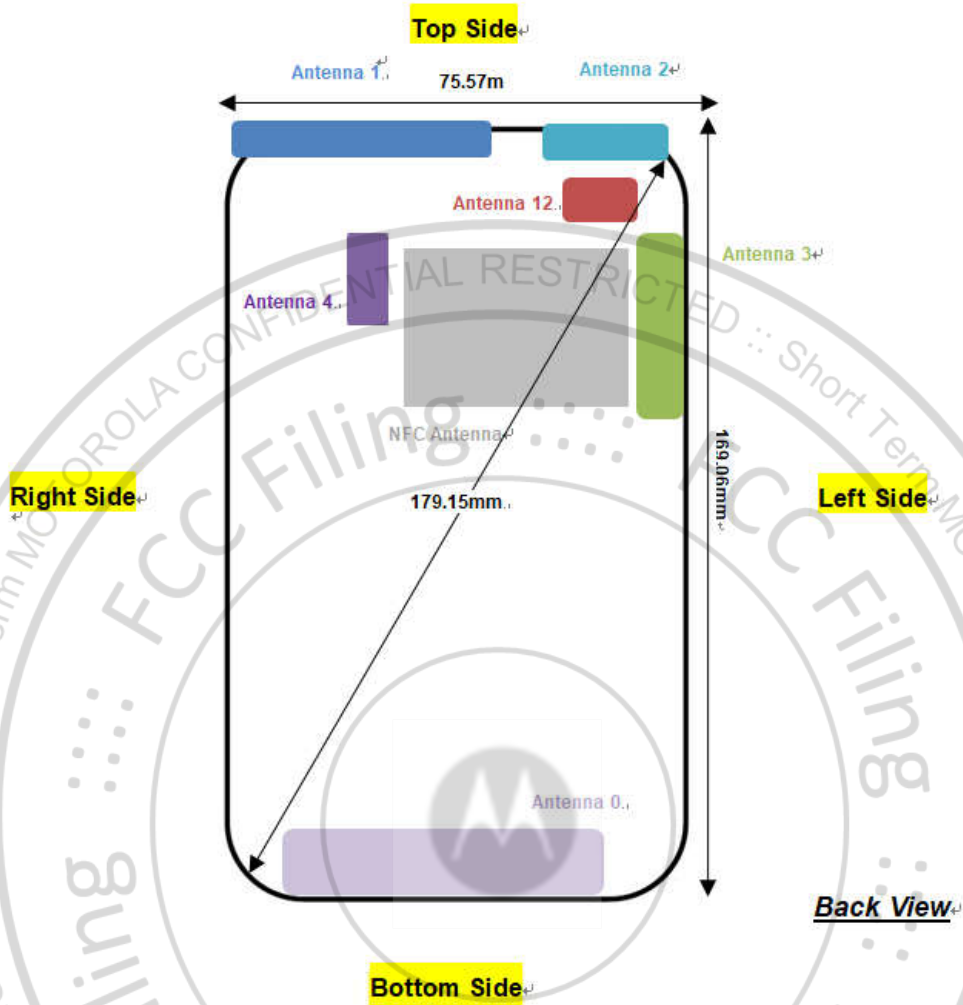

Appendix D. SAR Test Setup Photos

Head Exposure Condition

Right Cheek, Test Separation 0 mm

Right Tilted, Test Separation 0 mm

Left Cheek, Test Separation 0 mm

Left Tilted, Test Separation 0 mm

Body-worn Exposure Condition

Front, Test Separation 5 mm

Back, Test Separation 5 mm

Back, Test Separation 27 mm

Product Specific 10g SAR

Front, Test Separation 0 mm

Back, Test Separation 0 mm

Left Side, Test Separation 0 mm

Right Side, Test Separation 0 mm

Top Side, Test Separation 0 mm

Appendix D. PD Test Setup Photos

Back, Test Separation 2 mm

Back, Test Separation 10 mm

Back, Test Separation 8.59 mm

Antenna Location

Antenna	Support Band
Antenna 0	NR NSA: n2/n5/n25/ n66/ n71/ n41<TX/RX> NR SA: n2 /n25/ n66/ n71/ n41 <TX/RX> LTE: B2/B4/B5/B7/B12/B13/B14/B17/B25/B26/B30/B38/B41/B66/B71<TX/RX> WCDMA: B2/B4/B5<TX/RX> GSM: 850/1900<TX/RX>
Antenna 1	NR NSA: n2/n5/n25/ n66/ n71 <TX/RX> NR SA: n2 /n25/ n66/ n71 <TX/RX> LTE: B2/B4/B5/B7/B12/B13/B14/B17/B25/B26 /B66 /B71 <TX/RX> WCDMA: B2/B4/B5<TX/RX>
Antenna 2	Bluetooth <TX/RX> WIFI 2.4G Chain 0<TX/RX>
Antenna 3	NR SA/NSA: n77/ n78<TX/RX>
Antenna 4	WIFI 2.4G Chain 1 <TX/RX> WIFI 5G/6E Chain 1<TX/RX>
Antenna 12	WIFI 5G/6E Chain 0<TX/RX>
NFC Antenna	NFC<TX/RX>