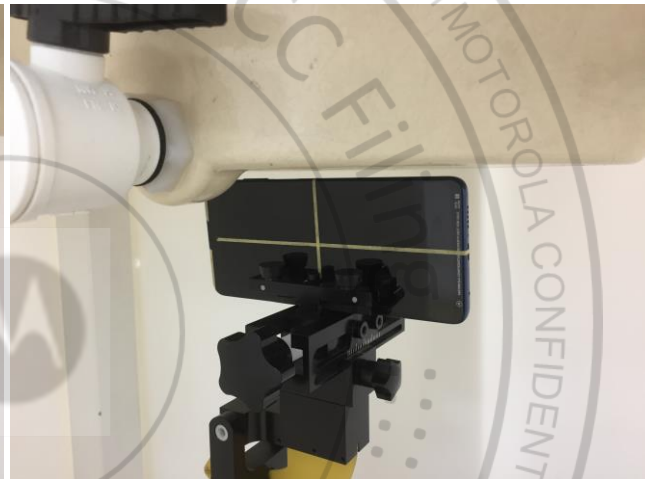

Appendix D. SAR Test Setup Photos

Head Exposure Condition

Right Cheek, Test Separation 0 mm

Right Tilted, Test Separation 0 mm

Left Cheek, Test Separation 0 mm

Left Tilted, Test Separation 0 mm

Hotspot Exposure Condition

Front, Test Separation 5 mm

Back, Test Separation 5 mm

Left Side, Test Separation 5 mm

Right Side, Test Separation 5 mm

Top Side, Test Separation 5 mm

Bottom Side, Test Separation 5 mm

Body-worn Exposure Condition

Front, Test Separation 5 mm

Back, Test Separation 5 mm

Back with headset, Test Separation 5 mm

Sensor off

Front, Test Separation 16 mm

Back, Test Separation 27 mm

Product Specific 10g SAR

Front, Test Separation 0 mm