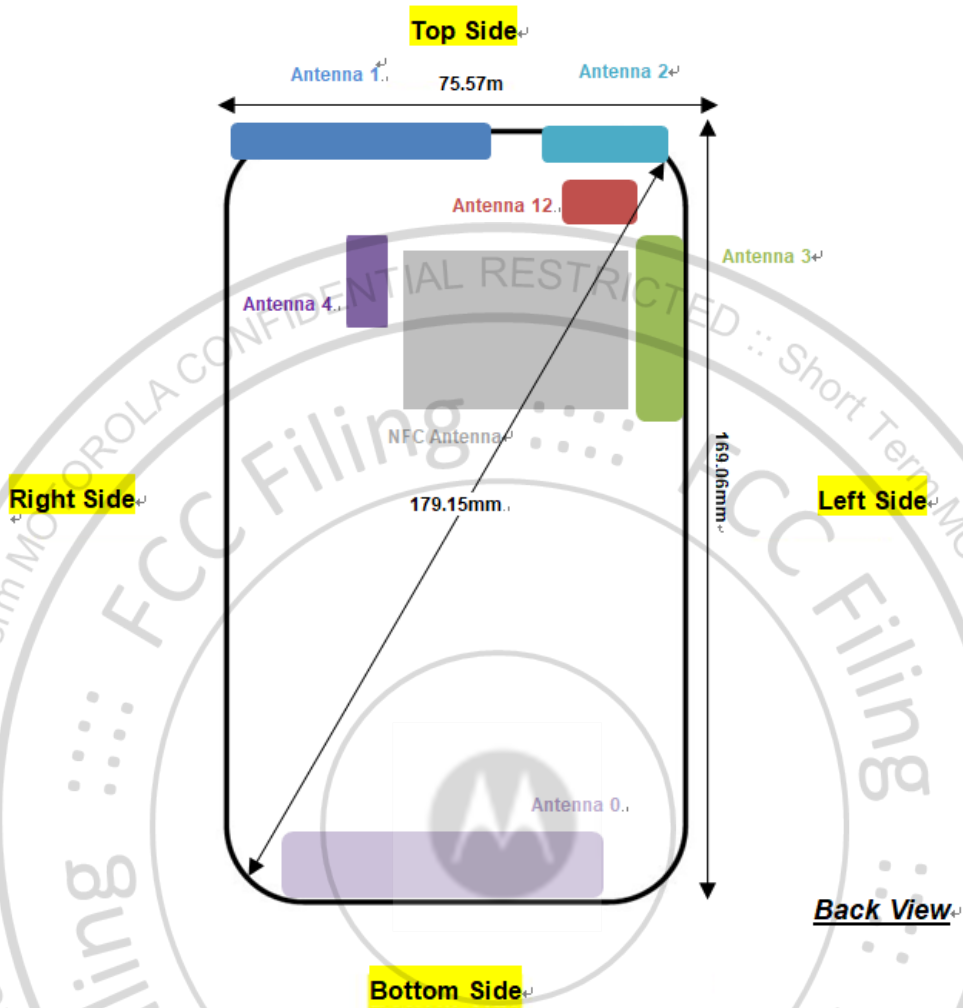

Front, Test Separation 5 mm

Back, Test Separation 5 mm

Left Side, Test Separation 5 mm

Right Side, Test Separation 5 mm

Top Side, Test Separation 5 mm

Bottom Side, Test Separation 5 mm

Body-worn Exposure Condition

Front, Test Separation 5 mm

Back, Test Separation 5 mm

Back with headset, Test Separation 5 mm

Sensor off

Front, Test Separation 16 mm

Back, Test Separation 27 mm

Product Specific 10g SAR

Front, Test Separation 0 mm

Back, Test Separation 0 mm

Left Side, Test Separation 0 mm

Right Side, Test Separation 0 mm

Top Side, Test Separation 0 mm

Bottom Side, Test Separation 0 mm

Sensor off

Front, Test Separation 6 mm

Back, Test Separation 8 mm

Back, Test Separation 5 mm

Back, Test Separation 12 mm

Left Side, Test Separation 5 mm

Top, Test Separation 9 mm

Bottom Side, Test Separation 11 mm

Antenna Location

Antenna	Support Band
Antenna 0	NR NSA: n2/n5/n25/ n66/ n71/ n41<TX/RX> NR SA: n2 /n25/ n66/ n71/ n41 <TX/RX> LTE: B2/B4/B5/B7/B12/B13/B14/B17/B25/B26/B30/B38/B41/B66/B71<TX/RX> WCDMA: B2/B4/B5<TX/RX> GSM: 850/1900<TX/RX>
Antenna 1	NR NSA: n2/n5/n25/ n66/ n71 <TX/RX> NR SA: n2 /n25/ n66/ n71 <TX/RX> LTE: B2/B4/B5/B7/B12/B13/B14/B17/B25/B26 /B66 /B71 <TX/RX> WCDMA: B2/B4/B5<TX/RX>
Antenna 2	Bluetooth <TX/RX> WIFI 2.4G Chain 0<TX/RX>
Antenna 3	NR SA/NSA: n77/ n78<TX/RX>
Antenna 4	WIFI 2.4G Chain 1 <TX/RX> WIFI 5G/6E Chain 1<TX/RX>
Antenna 12	WIFI 5G/6E Chain 0<TX/RX>
NFC Antenna	NFC<TX/RX>