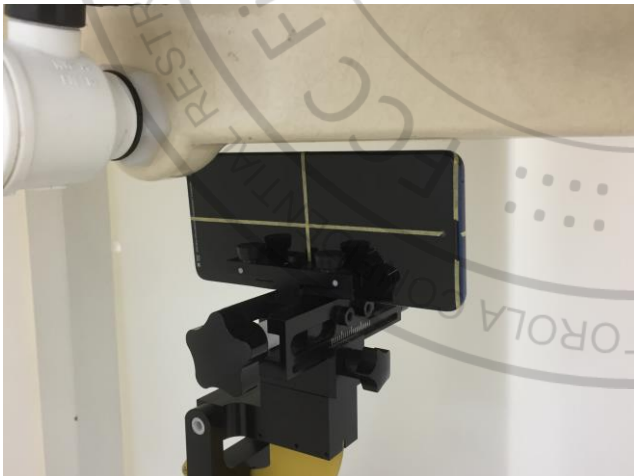

Front, Test Separation 5 mm

Back, Test Separation 5 mm

Left Side, Test Separation 5 mm

Right Side, Test Separation 5 mm

Top Side, Test Separation 5 mm

Bottom Side, Test Separation 5 mm

Body-worn Exposure Condition

Front, Test Separation 5 mm

Back, Test Separation 5 mm

Back with headset, Test Separation 5 mm

Sensor off

Front, Test Separation 16 mm

Back, Test Separation 27 mm

Product Specific 10g SAR

Front, Test Separation 0 mm

Back, Test Separation 0 mm

Left Side, Test Separation 0 mm

Right Side, Test Separation 0 mm

Top Side, Test Separation 0 mm

Bottom Side, Test Separation 0 mm

Sensor off

Front, Test Separation 6 mm

Back, Test Separation 8 mm

Back, Test Separation 5 mm

Back, Test Separation 12 mm

Left Side, Test Separation 5 mm

Top, Test Separation 9 mm

Bottom Side, Test Separation 11 mm

Antenna Location

Antenna	Support Band
Antenna 0	NR NSA: n2/n5/n25/ n66/ n71/ n41<TX/RX> NR SA: n2 /n25/ n66/ n71/ n41 <TX/RX> LTE: B2/B4/B5/B7/B12/B13/B14/B17/B25/B26/B30/B38/B41/B66/B71<TX/RX> WCDMA: B2/B4/B5<TX/RX> GSM: 850/1900<TX/RX>
Antenna 1	NR NSA: n2/n5/n25/ n66/ n71 <TX/RX> NR SA: n2 /n25/ n66/ n71 <TX/RX> LTE: B2/B4/B5/B7/B12/B13/B14/B17/B25/B26 /B66 /B71 <TX/RX> WCDMA: B2/B4/B5<TX/RX>
Antenna 2	Bluetooth <TX/RX> WIFI 2.4G Chain 0<TX/RX>
Antenna 3	NR SA/NSA: n77/ n78<TX/RX>
Antenna 4	WIFI 2.4G Chain 1 <TX/RX> WIFI 5G/6E Chain 1<TX/RX>
Antenna 12	WIFI 5G/6E Chain 0<TX/RX>
NFC Antenna	NFC<TX/RX>