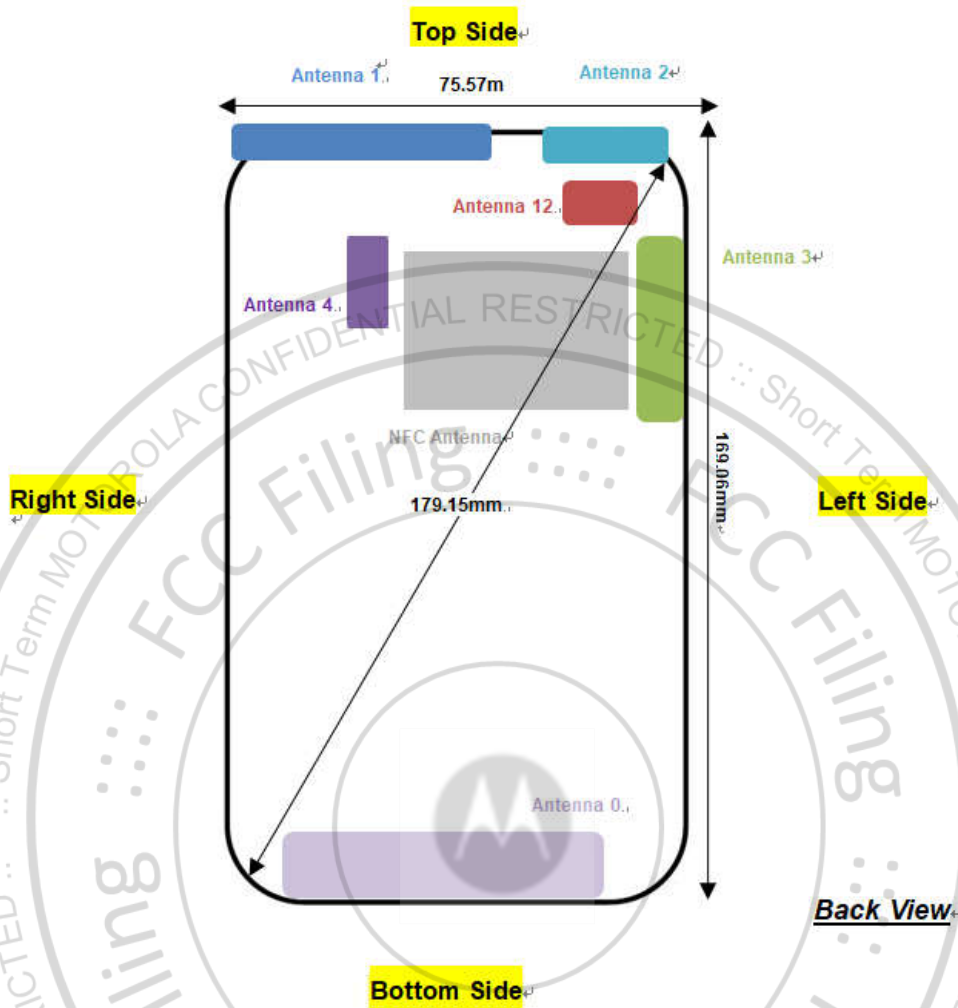

**Appendix D. SAR Test Setup Photos**

**Head Exposure Condition**

**Right Cheek, Test Separation 0 mm**

**Right Tilted, Test Separation 0 mm**

**Left Cheek, Test Separation 0 mm**

**Left Tilted, Test Separation 0 mm**

Body-worn Exposure Condition

Front, Test Separation 5 mm

Back, Test Separation 5 mm

Back, Test Separation 27 mm

Product Specific 10g SAR

Front, Test Separation 0 mm

Back, Test Separation 0 mm

Left Side, Test Separation 0 mm

Right Side, Test Separation 0 mm

Top Side, Test Separation 0 mm

**Appendix D. PD Test Setup Photos**

**Back, Test Separation 2 mm**

**Back, Test Separation 10 mm**

**Back, Test Separation 8.59 mm**

### Antenna Location

Antenna	Support Band
Antenna 0	NR NSA: n2/n5/n25/ n66/ n71/ n41<TX/RX> NR SA: n2 /n25/ n66/ n71/ n41 <TX/RX> LTE: B2/B4/B5/B7/B12/B13/B14/B17/B25/B26/B30/B38/B41/B66/B71<TX/RX> WCDMA: B2/B4/B5<TX/RX> GSM: 850/1900<TX/RX>
Antenna 1	NR NSA: n2/n5/n25/ n66/ n71 <TX/RX> NR SA: n2 /n25/ n66/ n71 <TX/RX> LTE: B2/B4/B5/B7/B12/B13/B14/B17/B25/B26 /B66 /B71 <TX/RX> WCDMA: B2/B4/B5<TX/RX>
Antenna 2	Bluetooth <TX/RX> WIFI 2.4G Chain 0<TX/RX>
Antenna 3	NR SA/NSA: n77/ n78<TX/RX>
Antenna 4	WIFI 2.4G Chain 1 <TX/RX> WIFI 5G/6E Chain 1<TX/RX>
Antenna 12	WIFI 5G/6E Chain 0<TX/RX>
NFC Antenna	NFC<TX/RX>