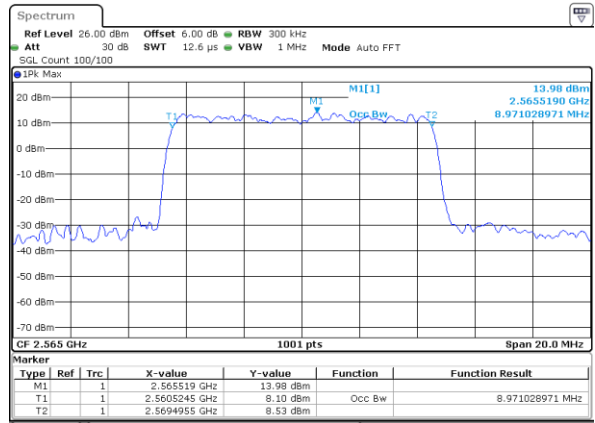

Highest Channel / 20MHz / QPSK

Date: 8 AUG 2020 14:47:09

Highest Channel / 20MHz / 16QAM

Date: 8 AUG 2020 14:47:20

LTE Band 7

Lowest Channel / 5MHz / 64QAM

Date: 8 AUG 2020 13:52:13

Lowest Channel / 10MHz / 64QAM

Date: 8 AUG 2020 14:07:13

Middle Channel / 5MHz / 64QAM

Date: 8 AUG 2020 13:54:32

Middle Channel / 10MHz / 64QAM

Date: 8 AUG 2020 14:09:32

Highest Channel / 5MHz / 64QAM

Date: 8 AUG 2020 13:54:54

Highest Channel / 10MHz / 64QAM

Date: 8 AUG 2020 14:09:54

LTE Band 7

Lowest Channel / 15MHz / 64QAM

Date: 8 AUG 2020 14:22:14

Lowest Channel / 20MHz / 64QAM

Date: 8 AUG 2020 14:54:03

Middle Channel / 15MHz / 64QAM

Date: 8 AUG 2020 14:24:34