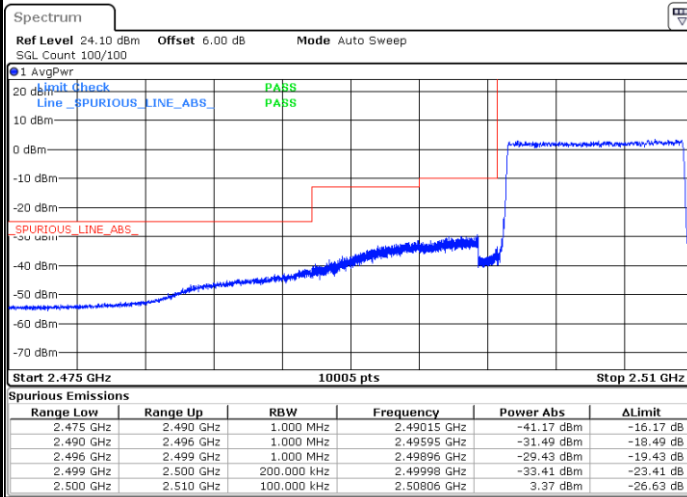

Date: 8 AUG 2020 13:50:06

Lowest Band Edge / Full RB

Highest Band Edge / Full RB

Date: 8 AUG 2020 13:46:39

Date: 8 AUG 2020 13:52:02

LTE Band 7 / 5MHz / 64QAM

Lowest Band Edge / 1RB

Date: 8 AUG 2020 13:53:23

Highest Band Edge / 1 RB

Date: 8 AUG 2020 13:56:04

Lowest Band Edge / Full RB

Date: 8 AUG 2020 13:54:21

Highest Band Edge / Full RB

Date: 8 AUG 2020 13:57:04

LTE Band 7 / 10MHz / QPSK

Lowest Band Edge / 1 RB

Date: 8 AUG 2020 13:58:47

Highest Band Edge / 1 RB

Date: 8 AUG 2020 15:10:46

Lowest Band Edge / Full RB

Date: 8 AUG 2020 14:00:43

Highest Band Edge / Full RB

Date: 8 AUG 2020 14:06:04

LTE Band 7 / 10MHz / 16QAM

Lowest Band Edge / 1 RB

Date: 8 AUG 2020 13:59:45

Highest Band Edge / 1 RB

Date: 8 AUG 2020 14:05:06

Lowest Band Edge / Full RB

Date: 8 AUG 2020 14:01:40

Highest Band Edge / Full RB

Date: 8 AUG 2020 14:07:02