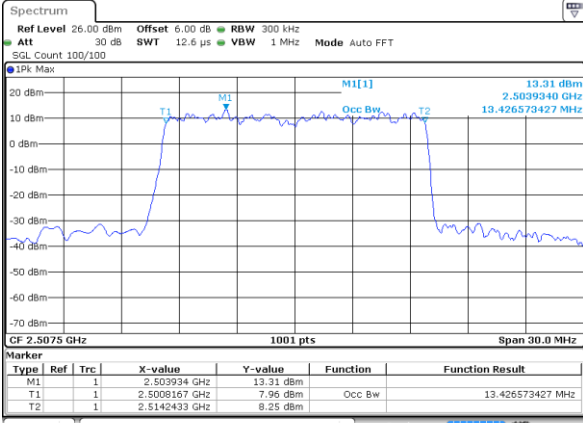

Highest Channel / 20MHz / QPSK

Date: 8 AUG 2020 14:47:09

Highest Channel / 20MHz / 16QAM

Date: 8 AUG 2020 14:47:20

LTE Band 7

Lowest Channel / 5MHz / 64QAM

Date: 8 AUG 2020 13:52:13

Lowest Channel / 10MHz / 64QAM

Date: 8 AUG 2020 14:07:13

Middle Channel / 5MHz / 64QAM

Date: 8 AUG 2020 13:54:32

Middle Channel / 10MHz / 64QAM

Date: 8 AUG 2020 14:09:32

Highest Channel / 5MHz / 64QAM

Date: 8 AUG 2020 13:54:54

Highest Channel / 10MHz / 64QAM

Date: 8 AUG 2020 14:09:54

LTE Band 7

Lowest Channel / 15MHz / 64QAM

Date: 8 AUG 2020 14:22:14

Lowest Channel / 20MHz / 64QAM

Date: 8 AUG 2020 14:54:03

Middle Channel / 15MHz / 64QAM

Date: 8 AUG 2020 14:24:34

Middle Channel / 20MHz / 64QAM

Date: 8 AUG 2020 14:57:08

Highest Channel / 15MHz / 64QAM

Date: 8 AUG 2020 14:24:56

Highest Channel / 20MHz / 64QAM

Date: 8 AUG 2020 14:59:23

Conducted Band Edge

LTE Band 7 / 5MHz / QPSK