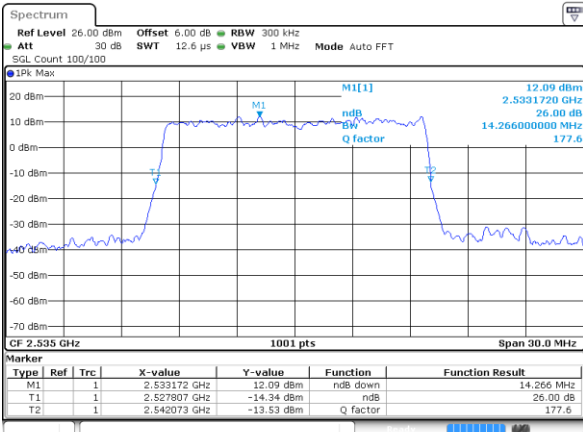

Date: 8 AUG 2020 14:10:06

LTE Band 7

Lowest Channel / 15MHz / 64QAM

Date: 8 AUG 2020 14:22:26

Lowest Channel / 20MHz / 64QAM

Date: 8 AUG 2020 14:54:15

Middle Channel / 15MHz / 64QAM

Date: 8 AUG 2020 14:24:45

Middle Channel / 20MHz / 64QAM

Date: 8 AUG 2020 14:57:19

Highest Channel / 15MHz / 64QAM

Date: 8 AUG 2020 14:25:08

Highest Channel / 20MHz / 64QAM

Date: 8 AUG 2020 14:59:34

Occupied Bandwidth

Mode	LTE Band 7 : 99%OBW(MHz)											
BW	1.4MHz		3MHz		5MHz		10MHz		15MHz		20MHz	
Mod.	QPSK	16QAM	QPSK	16QAM	QPSK	16QAM	QPSK	16QAM	QPSK	16QAM	QPSK	16QAM
Lowest CH	-	-	-	-	4.48	4.50	9.01	9.03	13.46	13.43	17.90	17.90
Middle CH	-	-	-	-	4.48	4.50	9.05	9.05	13.43	13.46	17.86	17.94
Highest CH	-	-	-	-	4.48	4.49	9.03	8.99	13.43	13.52	17.94	17.94
Mode	LTE Band 7 : 99%OBW(MHz)											
BW	1.4MHz		3MHz		5MHz		10MHz		15MHz		20MHz	
Mod.	64QAM		64QAM		64QAM		64QAM		64QAM		64QAM	
Lowest CH	-	-	-	-	4.48	-	9.07	-	13.43	-	17.90	-
Middle CH	-	-	-	-	4.49	-	9.03	-	13.40	-	17.90	-
Highest CH	-	-	-	-	4.48	-	8.97	-	13.43	-	17.86	-