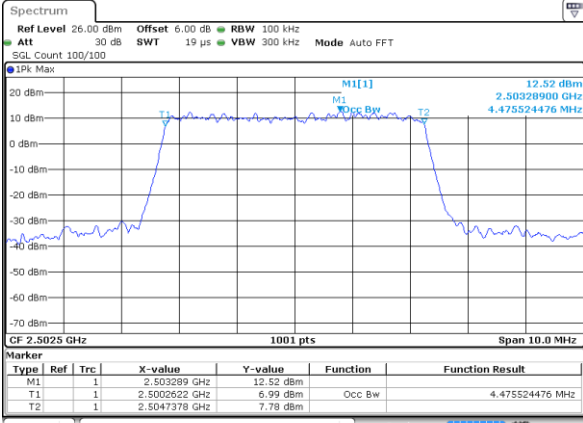

Highest Channel / 20MHz / QPSK

Date: 8 AUG 2020 14:47:09

Highest Channel / 20MHz / 16QAM

Date: 8 AUG 2020 14:47:20

LTE Band 7

Lowest Channel / 5MHz / 64QAM

Date: 8 AUG 2020 13:52:13

Lowest Channel / 10MHz / 64QAM

Date: 8 AUG 2020 14:07:13

Middle Channel / 5MHz / 64QAM

Date: 8 AUG 2020 13:54:32

Middle Channel / 10MHz / 64QAM

Date: 8 AUG 2020 14:09:32

Highest Channel / 5MHz / 64QAM

Date: 8 AUG 2020 13:54:54

Highest Channel / 10MHz / 64QAM