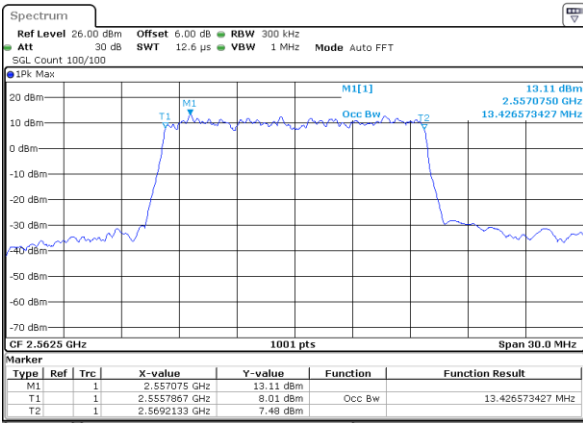

Date: 8 AUG 2020 14:09:54

LTE Band 7

Lowest Channel / 15MHz / 64QAM

Date: 8 AUG 2020 14:22:14

Lowest Channel / 20MHz / 64QAM

Date: 8 AUG 2020 14:54:03

Middle Channel / 15MHz / 64QAM

Date: 8 AUG 2020 14:24:34

Middle Channel / 20MHz / 64QAM

Date: 8 AUG 2020 14:57:08

Highest Channel / 15MHz / 64QAM

Date: 8 AUG 2020 14:24:56

Highest Channel / 20MHz / 64QAM

Date: 8 AUG 2020 14:59:23

Conducted Band Edge

LTE Band 7 / 5MHz / QPSK