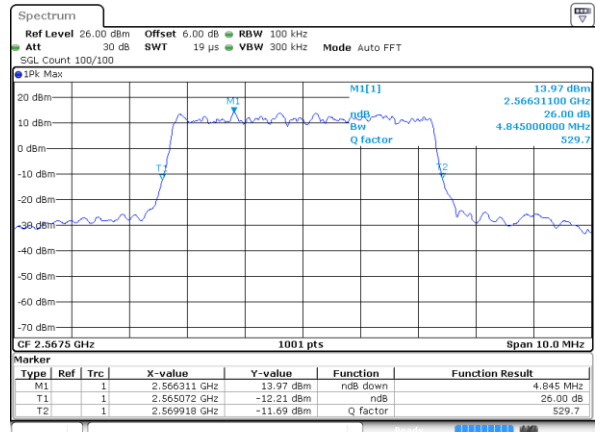

Date: 8 AUG 2020 15:05:30

Highest Channel / 1RB

Date: 8 AUG 2020 15:05:41

Highest Channel / Full RB

Date: 8 AUG 2020 15:05:52

26dB Bandwidth

Mode	LTE Band 7 : 26dB BW(MHz)											
BW	1.4MHz		3MHz		5MHz		10MHz		15MHz		20MHz	
Mod.	QPSK	16QAM	QPSK	16QAM	QPSK	16QAM	QPSK	16QAM	QPSK	16QAM	QPSK	16QAM
Lowest CH	-	-	-	-	4.85	4.87	9.93	9.77	14.33	14.60	19.06	18.86
Middle CH	-	-	-	-	4.85	4.83	9.73	9.67	14.36	14.48	18.86	18.78
Highest CH	-	-	-	-	4.86	4.85	9.65	9.63	14.27	14.21	19.22	19.18
Mode	LTE Band 7 : 26dB BW(MHz)											
BW	1.4MHz		3MHz		5MHz		10MHz		15MHz		20MHz	
Mod.	64QAM		64QAM		64QAM		64QAM		64QAM		64QAM	
Lowest CH	-	-	-	-	4.84	-	9.85	-	14.21	-	19.02	-
Middle CH	-	-	-	-	4.79	-	9.77	-	14.27	-	18.74	-
Highest CH	-	-	-	-	4.81	-	9.77	-	14.39	-	18.90	-

LTE Band 7

Lowest Channel / 5MHz / QPSK

Date: 8 AUG 2020 13:42:34

Lowest Channel / 5MHz / 16QAM

Date: 8 AUG 2020 13:42:45

Middle Channel / 5MHz / QPSK

Date: 8 AUG 2020 13:47:12

Middle Channel / 5MHz / 16QAM

Date: 8 AUG 2020 13:47:24

Highest Channel / 5MHz / QPSK

Date: 8 AUG 2020 13:47:58

Highest Channel / 5MHz / 16QAM

Date: 8 AUG 2020 13:48:09

LTE Band 7

Lowest Channel / 10MHz / QPSK

Date: 8 AUG 2020 13:57:37