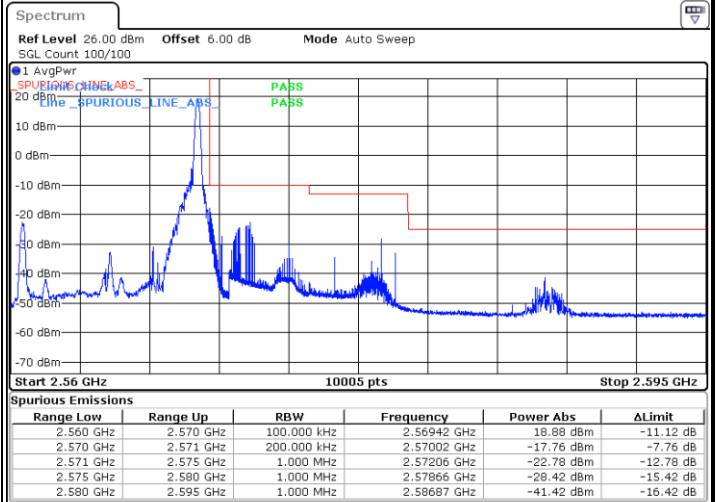

Highest Band Edge / 1 RB

Date: 8 AUG 2020 13:56:04

Lowest Band Edge / Full RB

Date: 8 AUG 2020 13:54:21

Highest Band Edge / Full RB

Date: 8 AUG 2020 13:57:04

LTE Band 7 / 10MHz / QPSK

Lowest Band Edge / 1 RB

Date: 8 AUG 2020 13:58:47

Highest Band Edge / 1 RB

Date: 8 AUG 2020 15:10:46

Lowest Band Edge / Full RB

Date: 8 AUG 2020 14:00:43

Highest Band Edge / Full RB

Date: 8 AUG 2020 14:06:04

LTE Band 7 / 10MHz / 16QAM

Lowest Band Edge / 1 RB

Date: 8 AUG 2020 13:59:45

Highest Band Edge / 1 RB

Date: 8 AUG 2020 14:05:06

Lowest Band Edge / Full RB

Date: 8 AUG 2020 14:01:40

Highest Band Edge / Full RB

Date: 8 AUG 2020 14:07:02

LTE Band 7 / 10MHz / 64QAM

Lowest Band Edge / 1 RB

Date: 8 AUG 2020 14:08:23

Highest Band Edge / 1 RB

Date: 8 AUG 2020 14:11:04

Lowest Band Edge / Full RB

Date: 8 AUG 2020 14:09:21

Highest Band Edge / Full RB