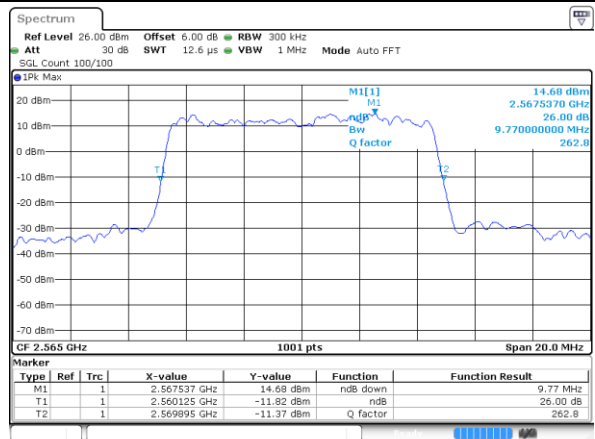

Highest Channel / 10MHz / 64QAM

Date: 8 AUG 2020 14:10:06