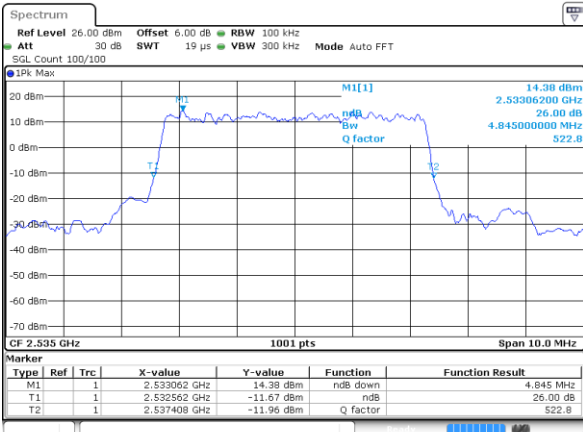

Date: 8 AUG 2020 15:05:30

Highest Channel / 1RB

Date: 8 AUG 2020 15:05:41

Highest Channel / Full RB

Date: 8 AUG 2020 15:05:52

26dB Bandwidth

Mode	LTE Band 7 : 26dB BW(MHz)											
BW	1.4MHz		3MHz		5MHz		10MHz		15MHz		20MHz	
Mod.	QPSK	16QAM	QPSK	16QAM	QPSK	16QAM	QPSK	16QAM	QPSK	16QAM	QPSK	16QAM
Lowest CH	-	-	-	-	4.85	4.87	9.93	9.77	14.33	14.60	19.06	18.86
Middle CH	-	-	-	-	4.85	4.83	9.73	9.67	14.36	14.48	18.86	18.78
Highest CH	-	-	-	-	4.86	4.85	9.65	9.63	14.27	14.21	19.22	19.18
Mode	LTE Band 7 : 26dB BW(MHz)											
BW	1.4MHz		3MHz		5MHz		10MHz		15MHz		20MHz	
Mod.	64QAM		64QAM		64QAM		64QAM		64QAM		64QAM	
Lowest CH	-	-	-	-	4.84	-	9.85	-	14.21	-	19.02	-
Middle CH	-	-	-	-	4.79	-	9.77	-	14.27	-	18.74	-
Highest CH	-	-	-	-	4.81	-	9.77	-	14.39	-	18.90	-

LTE Band 7

Lowest Channel / 5MHz / QPSK

Date: 8 AUG 2020 13:42:34

Lowest Channel / 5MHz / 16QAM

Date: 8 AUG 2020 13:42:45

Middle Channel / 5MHz / QPSK

Date: 8 AUG 2020 13:47:12

Middle Channel / 5MHz / 16QAM

Date: 8 AUG 2020 13:47:24

Highest Channel / 5MHz / QPSK

Date: 8 AUG 2020 13:47:58

Highest Channel / 5MHz / 16QAM

Date: 8 AUG 2020 13:48:09

LTE Band 7

Lowest Channel / 10MHz / QPSK

Date: 8 AUG 2020 13:57:37