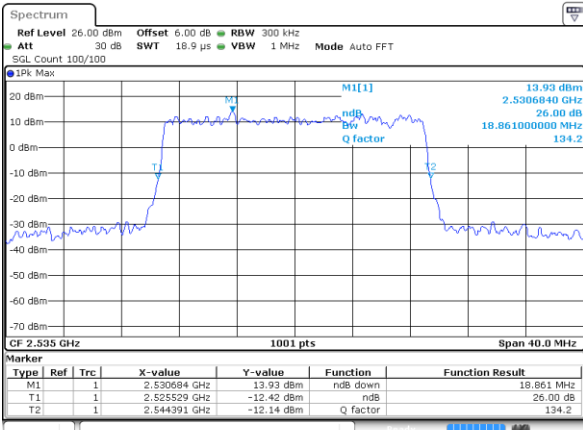

Middle Channel / 20MHz / QPSK

Date: 8 AUG 2020 14:44:16