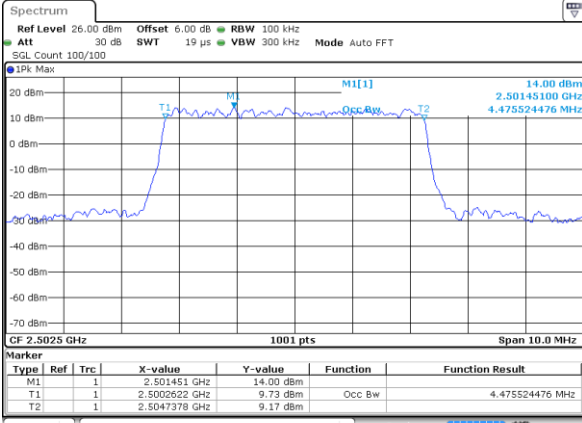

Middle Channel / 20MHz / 64QAM

Date: 8 AUG 2020 14:57:19

Highest Channel / 15MHz / 64QAM

Date: 8 AUG 2020 14:25:08

Highest Channel / 20MHz / 64QAM

Date: 8 AUG 2020 14:59:34

Occupied Bandwidth

Mode	LTE Band 7 : 99%OBW(MHz)											
BW	1.4MHz		3MHz		5MHz		10MHz		15MHz		20MHz	
Mod.	QPSK	16QAM	QPSK	16QAM	QPSK	16QAM	QPSK	16QAM	QPSK	16QAM	QPSK	16QAM
Lowest CH	-	-	-	-	4.48	4.50	9.01	9.03	13.46	13.43	17.90	17.90
Middle CH	-	-	-	-	4.48	4.50	9.05	9.05	13.43	13.46	17.86	17.94
Highest CH	-	-	-	-	4.48	4.49	9.03	8.99	13.43	13.52	17.94	17.94
Mode	LTE Band 7 : 99%OBW(MHz)											
BW	1.4MHz		3MHz		5MHz		10MHz		15MHz		20MHz	
Mod.	64QAM		64QAM		64QAM		64QAM		64QAM		64QAM	
Lowest CH	-	-	-	-	4.48	-	9.07	-	13.43	-	17.90	-
Middle CH	-	-	-	-	4.49	-	9.03	-	13.40	-	17.90	-
Highest CH	-	-	-	-	4.48	-	8.97	-	13.43	-	17.86	-

LTE Band 7

Lowest Channel / 5MHz / QPSK

Date: 8 AUG 2020 13:42:11

Lowest Channel / 5MHz / 16QAM

Date: 8 AUG 2020 13:42:22

Middle Channel / 5MHz / QPSK

Date: 8 AUG 2020 13:46:50

Middle Channel / 5MHz / 16QAM