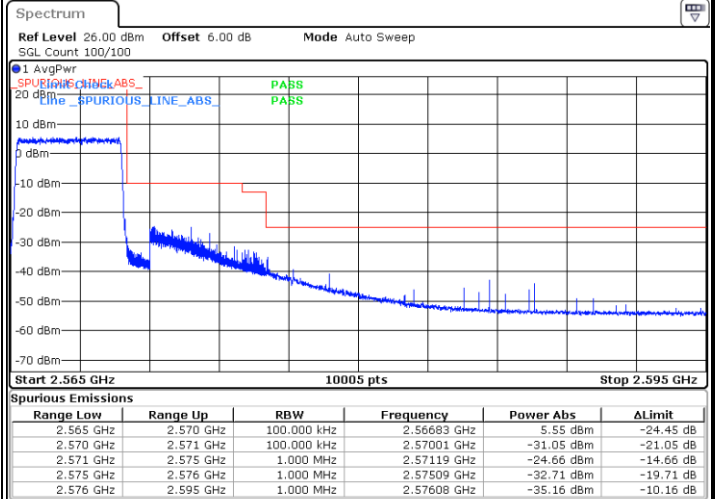

Middle Channel / 20MHz / 64QAM

Date: 8 AUG 2020 14:57:08

Highest Channel / 15MHz / 64QAM

Date: 8 AUG 2020 14:24:56

Highest Channel / 20MHz / 64QAM

Date: 8 AUG 2020 14:59:23

Conducted Band Edge

LTE Band 7 / 5MHz / QPSK

Lowest Band Edge / 1 RB

Highest Band Edge / 1 RB

Lowest Band Edge / Full RB

Highest Band Edge / Full RB

LTE Band 7 / 5MHz / 16QAM

Lowest Band Edge / 1 RB

Highest Band Edge / 1 RB

Date: 8 AUG 2020 15:07:11

Date: 8 AUG 2020 13:50:06

Lowest Band Edge / Full RB

Highest Band Edge / Full RB

Date: 8 AUG 2020 13:46:39

Date: 8 AUG 2020 13:52:02

LTE Band 7 / 5MHz / 64QAM

Lowest Band Edge / 1RB

Date: 8 AUG 2020 13:53:23

Highest Band Edge / 1 RB

Date: 8 AUG 2020 13:56:04

Lowest Band Edge / Full RB

Date: 8 AUG 2020 13:54:21

Highest Band Edge / Full RB

Date: 8 AUG 2020 13:57:04

LTE Band 7 / 10MHz / QPSK

Lowest Band Edge / 1 RB