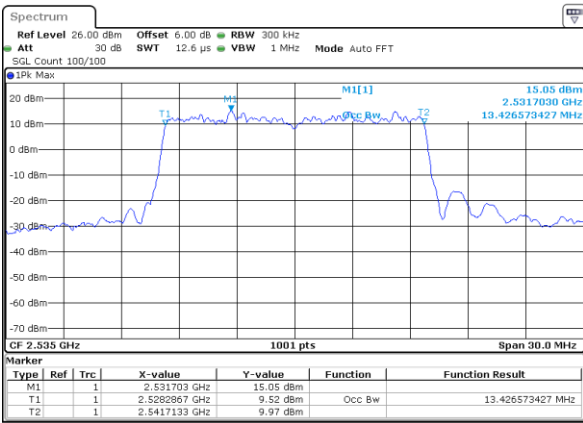

Highest Channel / 10MHz / 16QAM

Date: 8 AUG 2020 14:02:47

LTE Band 7

Lowest Channel / 15MHz / QPSK

Date: 8 AUG 2020 14:12:13

Lowest Channel / 15MHz / 16QAM

Date: 8 AUG 2020 14:12:24

Middle Channel / 15MHz / QPSK

Date: 8 AUG 2020 14:16:52

Middle Channel / 15MHz / 16QAM

Date: 8 AUG 2020 14:17:03

Highest Channel / 15MHz / QPSK

Date: 8 AUG 2020 14:17:37

Highest Channel / 15MHz / 16QAM

Date: 8 AUG 2020 14:17:48

LTE Band 7