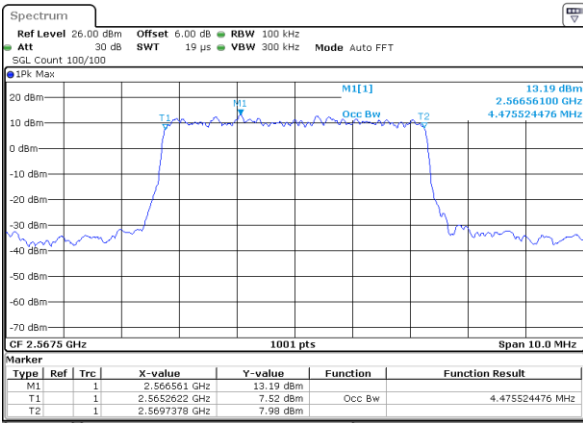

Highest Channel / 20MHz / QPSK

Date: 8 AUG 2020 14:47:09

Highest Channel / 20MHz / 16QAM

Date: 8 AUG 2020 14:47:20

LTE Band 7

Lowest Channel / 5MHz / 64QAM

Date: 8 AUG 2020 13:52:13

Lowest Channel / 10MHz / 64QAM

Date: 8 AUG 2020 14:07:13

Middle Channel / 5MHz / 64QAM

Date: 8 AUG 2020 13:54:32

Middle Channel / 10MHz / 64QAM

Date: 8 AUG 2020 14:09:32

Highest Channel / 5MHz / 64QAM

Date: 8 AUG 2020 13:54:54

Highest Channel / 10MHz / 64QAM

Date: 8 AUG 2020 14:09:54

LTE Band 7

Lowest Channel / 15MHz / 64QAM

Date: 8 AUG 2020 14:22:14

Lowest Channel / 20MHz / 64QAM

Date: 8 AUG 2020 14:54:03

Middle Channel / 15MHz / 64QAM

Date: 8 AUG 2020 14:24:34

Middle Channel / 20MHz / 64QAM

Date: 8 AUG 2020 14:57:08

Highest Channel / 15MHz / 64QAM

Date: 8 AUG 2020 14:24:56

Highest Channel / 20MHz / 64QAM

Date: 8 AUG 2020 14:59:23

Conducted Band Edge

LTE Band 7 / 5MHz / QPSK