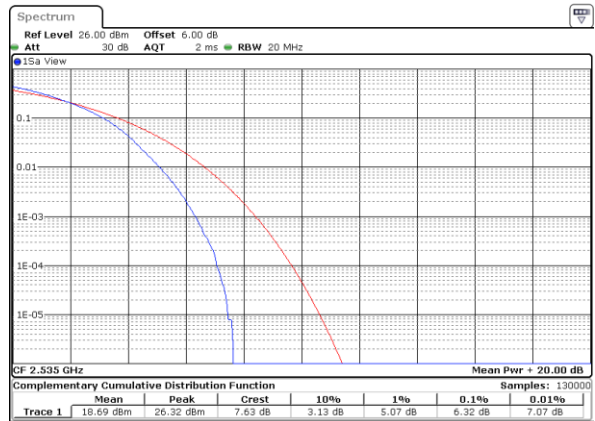

LTE Band 7 / 20MHz / 64QAM

Lowest Channel / 1RB

Date: 8 AUG 2020 15:04:58

Lowest Channel / Full RB

Date: 8 AUG 2020 15:05:08

Middle Channel / 1RB

Date: 8 AUG 2020 15:05:19

Middle Channel / Full RB

Date: 8 AUG 2020 15:05:30

Highest Channel / 1RB

Date: 8 AUG 2020 15:05:41

Highest Channel / Full RB

Date: 8 AUG 2020 15:05:52

26dB Bandwidth

Mode	LTE Band 7 : 26dB BW(MHz)											
BW	1.4MHz		3MHz		5MHz		10MHz		15MHz		20MHz	
Mod.	QPSK	16QAM	QPSK	16QAM	QPSK	16QAM	QPSK	16QAM	QPSK	16QAM	QPSK	16QAM
Lowest CH	-	-	-	-	4.85	4.87	9.93	9.77	14.33	14.60	19.06	18.86
Middle CH	-	-	-	-	4.85	4.83	9.73	9.67	14.36	14.48	18.86	18.78
Highest CH	-	-	-	-	4.86	4.85	9.65	9.63	14.27	14.21	19.22	19.18
Mode	LTE Band 7 : 26dB BW(MHz)											
BW	1.4MHz		3MHz		5MHz		10MHz		15MHz		20MHz	
Mod.	64QAM		64QAM		64QAM		64QAM		64QAM		64QAM	
Lowest CH	-	-	-	-	4.84	-	9.85	-	14.21	-	19.02	-
Middle CH	-	-	-	-	4.79	-	9.77	-	14.27	-	18.74	-
Highest CH	-	-	-	-	4.81	-	9.77	-	14.39	-	18.90	-