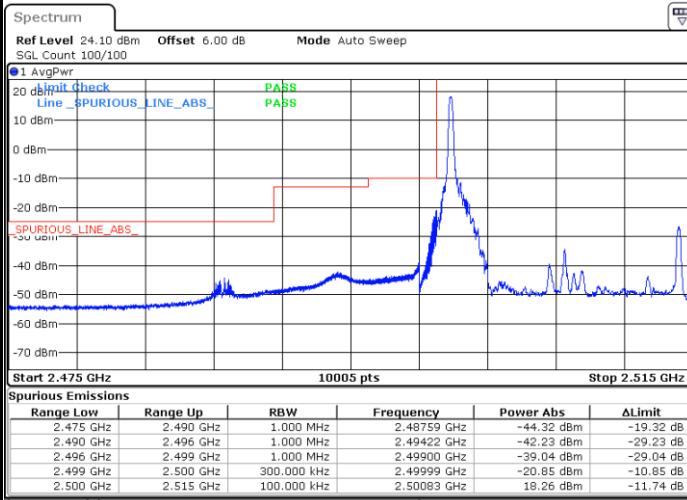

Highest Band Edge / Full RB

Date: 8 AUG 2020 14:21:05

LTE Band 7 / 15MHz / 16QAM

Lowest Band Edge / 1 RB

Date: 8 AUG 2020 14:14:44

Highest Band Edge / 1 RB

Date: 8 AUG 2020 14:20:08

Lowest Band Edge / Full RB

Date: 8 AUG 2020 14:16:41

Highest Band Edge / Full RB

Date: 8 AUG 2020 14:22:03

LTE Band 7 / 15MHz / 64QAM

Lowest Band Edge / 1 RB

Date: 8 AUG 2020 14:23:25

Highest Band Edge / 1 RB

Date: 8 AUG 2020 14:26:06

Lowest Band Edge / Full RB

Date: 8 AUG 2020 14:24:23

Highest Band Edge / Full RB

Date: 8 AUG 2020 14:27:04

LTE Band 7 / 20MHz / QPSK

Lowest Band Edge / 1 RB

Highest Band Edge / 1 RB

Date: 8 AUG 2020 14:38:06

Date: 8 AUG 2020 14:48:42

Lowest Band Edge / Full RB

Highest Band Edge / Full RB

Date: 8 AUG 2020 14:40:02

Date: 8 AUG 2020 14:51:36

LTE Band 7 / 20MHz / 16QAM

Lowest Band Edge / 1RB

Date: 8 AUG 2020 14:39:04