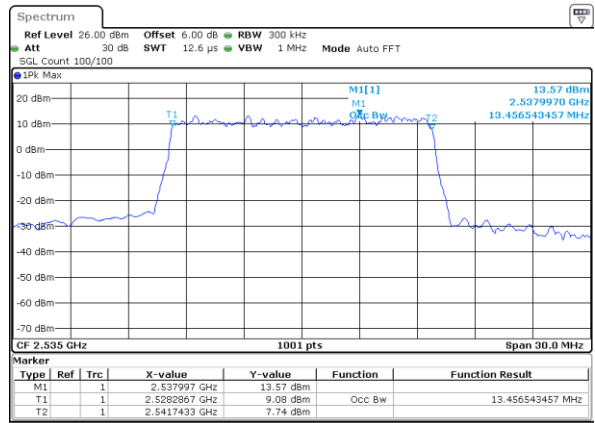

Highest Channel / 10MHz / 16QAM

Date: 8 AUG 2020 14:02:47

LTE Band 7

Lowest Channel / 15MHz / QPSK

Date: 8 AUG 2020 14:12:13

Lowest Channel / 15MHz / 16QAM

Date: 8 AUG 2020 14:12:24

Middle Channel / 15MHz / QPSK

Date: 8 AUG 2020 14:16:52

Middle Channel / 15MHz / 16QAM

Date: 8 AUG 2020 14:17:03

Highest Channel / 15MHz / QPSK

Date: 8 AUG 2020 14:17:37

Highest Channel / 15MHz / 16QAM

Date: 8 AUG 2020 14:17:48

LTE Band 7