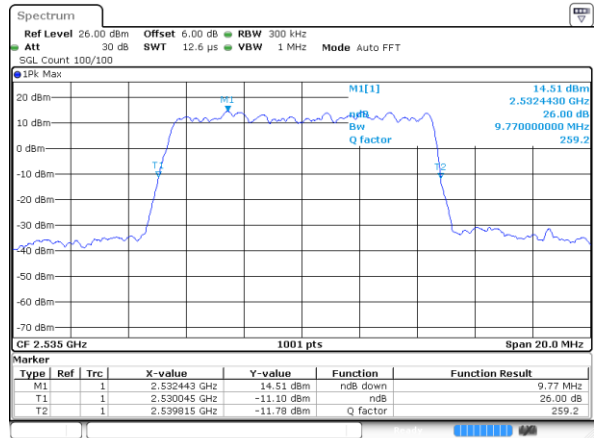

Middle Channel / 10MHz / 64QAM

Date: 8 AUG 2020 14:09:43