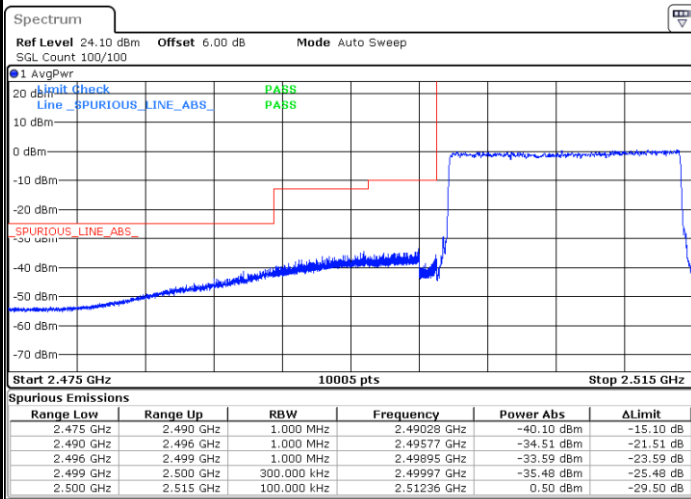

Date: 8 AUG 2020 14:12:02

LTE Band 7 / 15MHz / QPSK

Lowest Band Edge / 1 RB

Date: 8 AUG 2020 15:12:44

Highest Band Edge / 1 RB

Date: 8 AUG 2020 14:19:10

Lowest Band Edge / Full RB

Date: 8 AUG 2020 14:15:42

Highest Band Edge / Full RB

Date: 8 AUG 2020 14:21:05

LTE Band 7 / 15MHz / 16QAM

Lowest Band Edge / 1 RB

Date: 8 AUG 2020 14:14:44

Highest Band Edge / 1 RB

Date: 8 AUG 2020 14:20:08

Lowest Band Edge / Full RB

Date: 8 AUG 2020 14:16:41

Highest Band Edge / Full RB

Date: 8 AUG 2020 14:22:03

LTE Band 7 / 15MHz / 64QAM

Lowest Band Edge / 1 RB

Date: 8 AUG 2020 14:23:25

Highest Band Edge / 1 RB

Date: 8 AUG 2020 14:26:06

Lowest Band Edge / Full RB

Date: 8 AUG 2020 14:24:23

Highest Band Edge / Full RB

Date: 8 AUG 2020 14:27:04

LTE Band 7 / 20MHz / QPSK

Lowest Band Edge / 1 RB

Highest Band Edge / 1 RB

Date: 8 AUG 2020 14:38:06