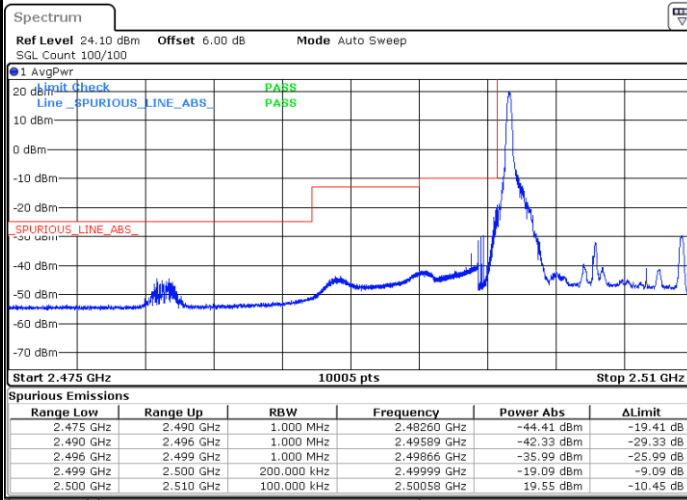

Date: 8 AUG 2020 13:50:06

Lowest Band Edge / Full RB

Highest Band Edge / Full RB

Date: 8 AUG 2020 13:46:39

Date: 8 AUG 2020 13:52:02

LTE Band 7 / 5MHz / 64QAM

Lowest Band Edge / 1RB

Date: 8 AUG 2020 13:53:23

Highest Band Edge / 1 RB

Date: 8 AUG 2020 13:56:04

Lowest Band Edge / Full RB

Date: 8 AUG 2020 13:54:21

Highest Band Edge / Full RB

Date: 8 AUG 2020 13:57:04

LTE Band 7 / 10MHz / QPSK

Lowest Band Edge / 1 RB

Date: 8 AUG 2020 13:58:47

Highest Band Edge / 1 RB

Date: 8 AUG 2020 15:10:46

Lowest Band Edge / Full RB

Date: 8 AUG 2020 14:00:43

Highest Band Edge / Full RB

Date: 8 AUG 2020 14:06:04

LTE Band 7 / 10MHz / 16QAM

Lowest Band Edge / 1 RB

Date: 8 AUG 2020 13:59:45

Highest Band Edge / 1 RB

Date: 8 AUG 2020 14:05:06

Lowest Band Edge / Full RB

Date: 8 AUG 2020 14:01:40

Highest Band Edge / Full RB

Date: 8 AUG 2020 14:07:02