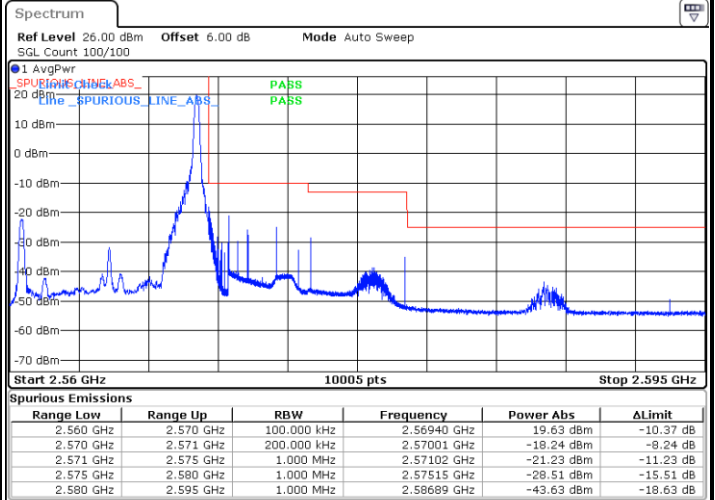

Date: 8 AUG 2020 13:50:06

Lowest Band Edge / Full RB

Highest Band Edge / Full RB

Date: 8 AUG 2020 13:46:39

Date: 8 AUG 2020 13:52:02

LTE Band 7 / 5MHz / 64QAM

Lowest Band Edge / 1RB

Date: 8 AUG 2020 13:53:23

Highest Band Edge / 1 RB

Date: 8 AUG 2020 13:56:04

Lowest Band Edge / Full RB

Date: 8 AUG 2020 13:54:21

Highest Band Edge / Full RB

Date: 8 AUG 2020 13:57:04

LTE Band 7 / 10MHz / QPSK

Lowest Band Edge / 1 RB

Date: 8 AUG 2020 13:58:47

Highest Band Edge / 1 RB

Date: 8 AUG 2020 15:10:46

Lowest Band Edge / Full RB

Date: 8 AUG 2020 14:00:43

Highest Band Edge / Full RB

Date: 8 AUG 2020 14:06:04

LTE Band 7 / 10MHz / 16QAM

Lowest Band Edge / 1 RB

Date: 8 AUG 2020 13:59:45

Highest Band Edge / 1 RB

Date: 8 AUG 2020 14:05:06

Lowest Band Edge / Full RB

Date: 8 AUG 2020 14:01:40

Highest Band Edge / Full RB

Date: 8 AUG 2020 14:07:02