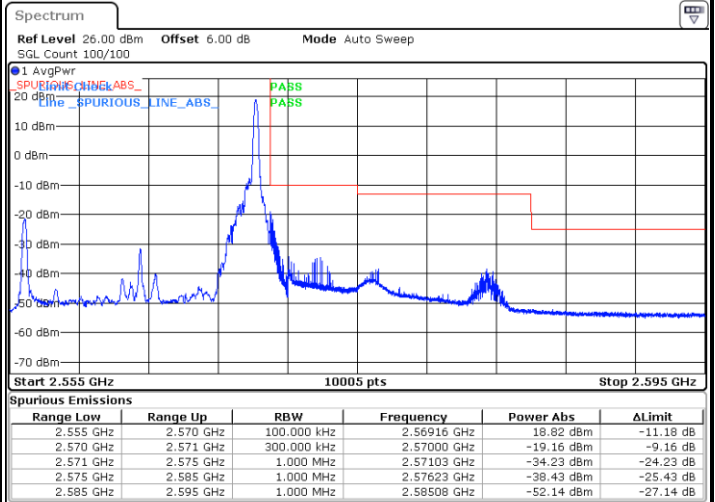

Date: 8 AUG 2020 14:12:02

LTE Band 7 / 15MHz / QPSK

Lowest Band Edge / 1 RB

Date: 8 AUG 2020 15:12:44

Highest Band Edge / 1 RB

Date: 8 AUG 2020 14:19:10

Lowest Band Edge / Full RB

Date: 8 AUG 2020 14:15:42

Highest Band Edge / Full RB

Date: 8 AUG 2020 14:21:05

LTE Band 7 / 15MHz / 16QAM

Lowest Band Edge / 1 RB

Date: 8 AUG 2020 14:14:44

Highest Band Edge / 1 RB

Date: 8 AUG 2020 14:20:08

Lowest Band Edge / Full RB

Date: 8 AUG 2020 14:16:41

Highest Band Edge / Full RB

Date: 8 AUG 2020 14:22:03

LTE Band 7 / 15MHz / 64QAM

Lowest Band Edge / 1 RB

Date: 8 AUG 2020 14:23:25

Highest Band Edge / 1 RB

Date: 8 AUG 2020 14:26:06

Lowest Band Edge / Full RB

Date: 8 AUG 2020 14:24:23

Highest Band Edge / Full RB

Date: 8 AUG 2020 14:27:04

LTE Band 7 / 20MHz / QPSK

Lowest Band Edge / 1 RB

Highest Band Edge / 1 RB

Date: 8 AUG 2020 14:38:06