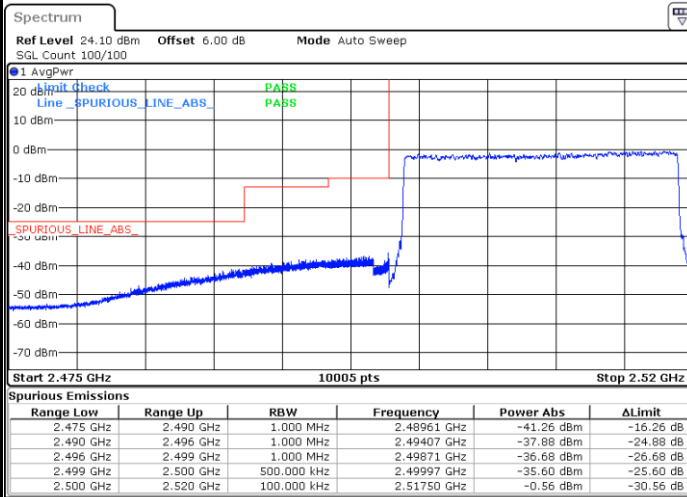

Date: 8 AUG 2020 14:16:41

Highest Band Edge / Full RB

Date: 8 AUG 2020 14:22:03

LTE Band 7 / 15MHz / 64QAM

Lowest Band Edge / 1 RB

Date: 8 AUG 2020 14:23:25

Highest Band Edge / 1 RB

Date: 8 AUG 2020 14:26:06

Lowest Band Edge / Full RB

Date: 8 AUG 2020 14:24:23

Highest Band Edge / Full RB

Date: 8 AUG 2020 14:27:04

LTE Band 7 / 20MHz / QPSK

Lowest Band Edge / 1 RB

Highest Band Edge / 1 RB

Date: 8 AUG 2020 14:38:06

Date: 8 AUG 2020 14:48:42

Lowest Band Edge / Full RB

Highest Band Edge / Full RB

Date: 8 AUG 2020 14:40:02

Date: 8 AUG 2020 14:51:36

LTE Band 7 / 20MHz / 16QAM

Lowest Band Edge / 1RB

Date: 8 AUG 2020 14:39:04

Highest Band Edge / 1RB

Date: 8 AUG 2020 14:49:40

Lowest Band Edge / Full RB

Date: 8 AUG 2020 14:41:01

Highest Band Edge / Full RB

Date: 8 AUG 2020 14:50:38