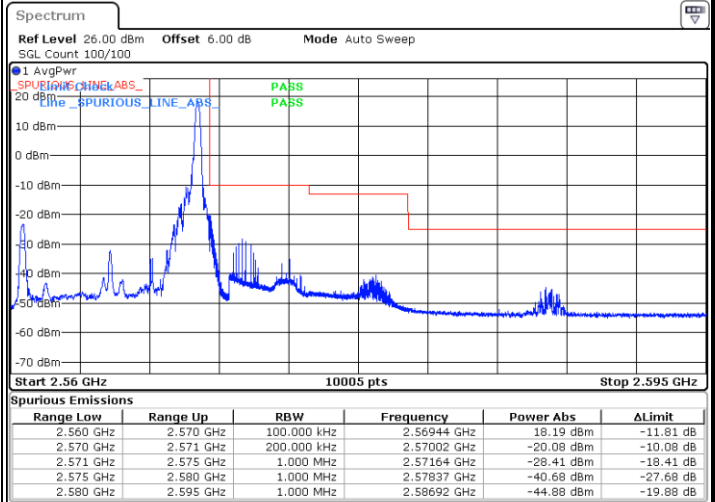

Date: 8 AUG 2020 13:58:47

Highest Band Edge / 1 RB

Date: 8 AUG 2020 15:10:46

Lowest Band Edge / Full RB

Date: 8 AUG 2020 14:00:43

Highest Band Edge / Full RB

Date: 8 AUG 2020 14:06:04

LTE Band 7 / 10MHz / 16QAM

Lowest Band Edge / 1 RB

Date: 8 AUG 2020 13:59:45

Highest Band Edge / 1 RB

Date: 8 AUG 2020 14:05:06

Lowest Band Edge / Full RB

Date: 8 AUG 2020 14:01:40

Highest Band Edge / Full RB

Date: 8 AUG 2020 14:07:02

LTE Band 7 / 10MHz / 64QAM

Lowest Band Edge / 1 RB

Date: 8 AUG 2020 14:08:23

Highest Band Edge / 1 RB

Date: 8 AUG 2020 14:11:04

Lowest Band Edge / Full RB

Date: 8 AUG 2020 14:09:21

Highest Band Edge / Full RB

Date: 8 AUG 2020 14:12:02

LTE Band 7 / 15MHz / QPSK

Lowest Band Edge / 1 RB

Date: 8 AUG 2020 15:12:44

Highest Band Edge / 1 RB

Date: 8 AUG 2020 14:19:10

Lowest Band Edge / Full RB

Date: 8 AUG 2020 14:15:42