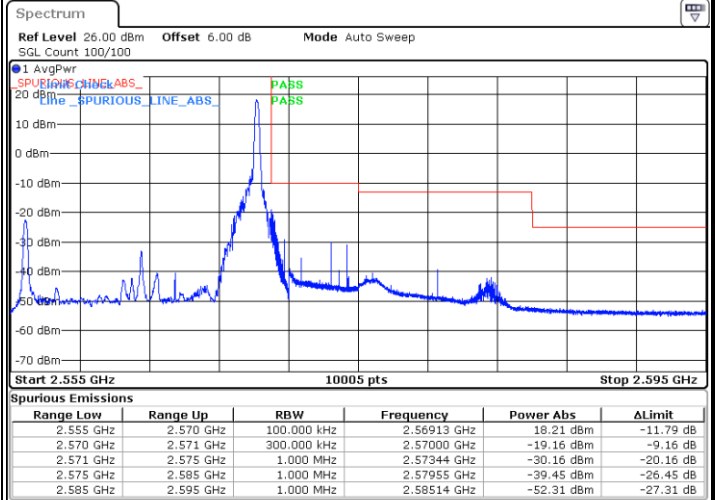

Highest Band Edge / Full RB

Date: 8 AUG 2020 14:21:05

LTE Band 7 / 15MHz / 16QAM

Lowest Band Edge / 1 RB

Date: 8 AUG 2020 14:14:44

Highest Band Edge / 1 RB

Date: 8 AUG 2020 14:20:08

Lowest Band Edge / Full RB

Date: 8 AUG 2020 14:16:41

Highest Band Edge / Full RB

Date: 8 AUG 2020 14:22:03

LTE Band 7 / 15MHz / 64QAM

Lowest Band Edge / 1 RB

Date: 8 AUG 2020 14:23:25

Highest Band Edge / 1 RB

Date: 8 AUG 2020 14:26:06

Lowest Band Edge / Full RB

Date: 8 AUG 2020 14:24:23

Highest Band Edge / Full RB

Date: 8 AUG 2020 14:27:04

LTE Band 7 / 20MHz / QPSK

Lowest Band Edge / 1 RB

Highest Band Edge / 1 RB

Date: 8 AUG 2020 14:38:06

Date: 8 AUG 2020 14:48:42

Lowest Band Edge / Full RB

Highest Band Edge / Full RB

Date: 8 AUG 2020 14:40:02

Date: 8 AUG 2020 14:51:36

LTE Band 7 / 20MHz / 16QAM

Lowest Band Edge / 1RB

Date: 8 AUG 2020 14:39:04