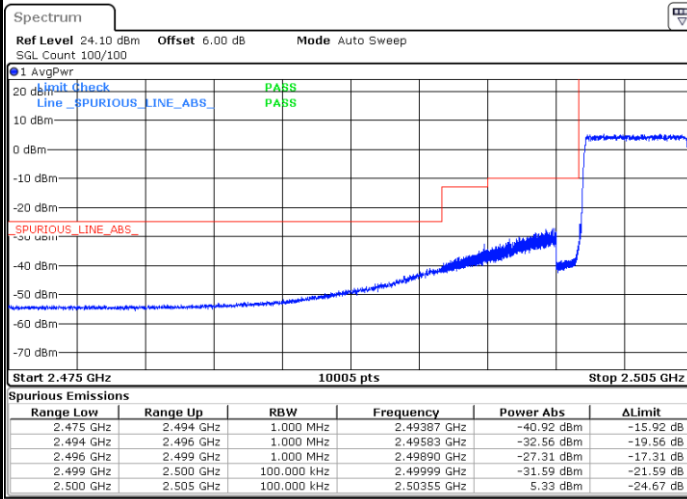

Middle Channel / 20MHz / 64QAM

Date: 8 AUG 2020 14:57:08

Highest Channel / 15MHz / 64QAM

Date: 8 AUG 2020 14:24:56

Highest Channel / 20MHz / 64QAM

Date: 8 AUG 2020 14:59:23

Conducted Band Edge

LTE Band 7 / 5MHz / QPSK

Lowest Band Edge / 1 RB

Highest Band Edge / 1 RB

Lowest Band Edge / Full RB

Highest Band Edge / Full RB

LTE Band 7 / 5MHz / 16QAM

Lowest Band Edge / 1 RB

Highest Band Edge / 1 RB

Date: 8 AUG 2020 15:07:11

Date: 8 AUG 2020 13:50:06

Lowest Band Edge / Full RB

Highest Band Edge / Full RB

Date: 8 AUG 2020 13:46:39

Date: 8 AUG 2020 13:52:02

LTE Band 7 / 5MHz / 64QAM

Lowest Band Edge / 1RB

Date: 8 AUG 2020 13:53:23

Highest Band Edge / 1 RB

Date: 8 AUG 2020 13:56:04

Lowest Band Edge / Full RB

Date: 8 AUG 2020 13:54:21

Highest Band Edge / Full RB

Date: 8 AUG 2020 13:57:04

LTE Band 7 / 10MHz / QPSK

Lowest Band Edge / 1 RB