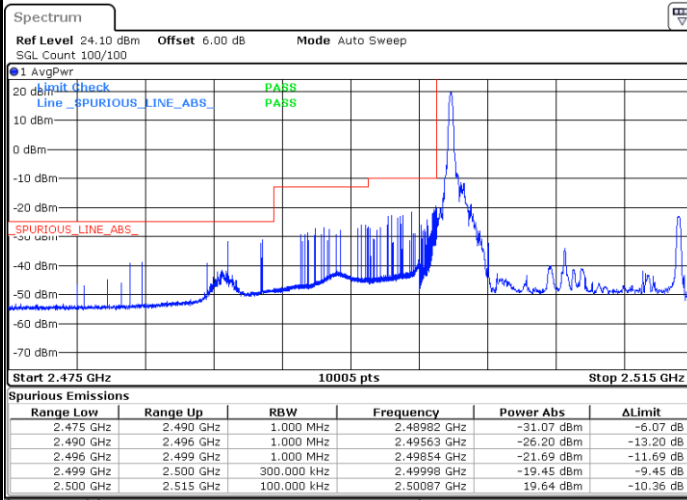

Lowest Band Edge / 1 RB

Date: 8 AUG 2020 13:59:45

Highest Band Edge / 1 RB

Date: 8 AUG 2020 14:05:06

Lowest Band Edge / Full RB

Date: 8 AUG 2020 14:01:40

Highest Band Edge / Full RB

Date: 8 AUG 2020 14:07:02

LTE Band 7 / 10MHz / 64QAM

Lowest Band Edge / 1 RB

Date: 8 AUG 2020 14:08:23

Highest Band Edge / 1 RB

Date: 8 AUG 2020 14:11:04

Lowest Band Edge / Full RB

Date: 8 AUG 2020 14:09:21

Highest Band Edge / Full RB

Date: 8 AUG 2020 14:12:02

LTE Band 7 / 15MHz / QPSK

Lowest Band Edge / 1 RB

Date: 8 AUG 2020 15:12:44

Highest Band Edge / 1 RB

Date: 8 AUG 2020 14:19:10

Lowest Band Edge / Full RB

Date: 8 AUG 2020 14:15:42

Highest Band Edge / Full RB

Date: 8 AUG 2020 14:21:05

LTE Band 7 / 15MHz / 16QAM

Lowest Band Edge / 1 RB

Date: 8 AUG 2020 14:14:44

Highest Band Edge / 1 RB

Date: 8 AUG 2020 14:20:08

Lowest Band Edge / Full RB