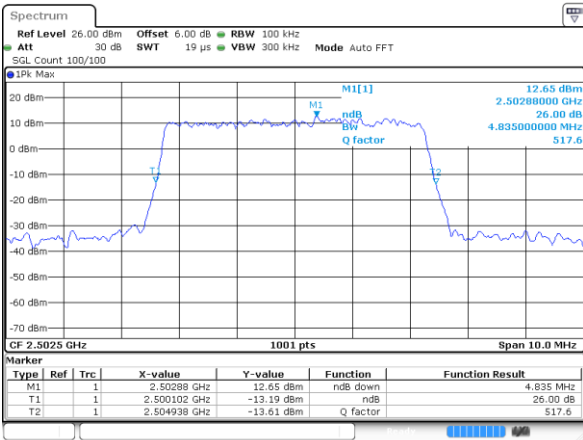

Highest Channel / 20MHz / QPSK

Date: 8 AUG 2020 14:47:32

Highest Channel / 20MHz / 16QAM

Date: 8 AUG 2020 14:47:43

LTE Band 7

Lowest Channel / 5MHz / 64QAM

Date: 8 AUG 2020 13:52:24

Lowest Channel / 10MHz / 64QAM