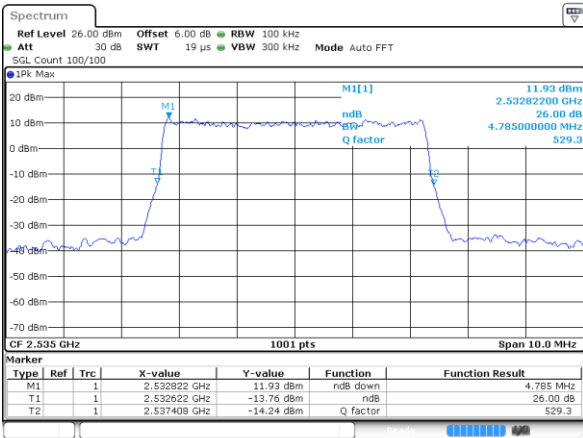

Middle Channel / 5MHz / 64QAM

Date: 8 AUG 2020 13:54:43