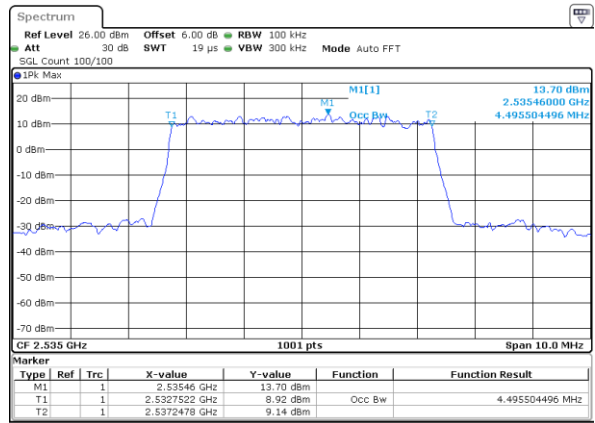

Middle Channel / 20MHz / 64QAM

Date: 8 AUG 2020 14:57:19

Highest Channel / 15MHz / 64QAM

Date: 8 AUG 2020 14:25:08

Highest Channel / 20MHz / 64QAM

Date: 8 AUG 2020 14:59:34

Occupied Bandwidth

Mode	LTE Band 7 : 99%OBW(MHz)											
BW	1.4MHz		3MHz		5MHz		10MHz		15MHz		20MHz	
Mod.	QPSK	16QAM	QPSK	16QAM	QPSK	16QAM	QPSK	16QAM	QPSK	16QAM	QPSK	16QAM
Lowest CH	-	-	-	-	4.48	4.50	9.01	9.03	13.46	13.43	17.90	17.90
Middle CH	-	-	-	-	4.48	4.50	9.05	9.05	13.43	13.46	17.86	17.94
Highest CH	-	-	-	-	4.48	4.49	9.03	8.99	13.43	13.52	17.94	17.94
Mode	LTE Band 7 : 99%OBW(MHz)											
BW	1.4MHz		3MHz		5MHz		10MHz		15MHz		20MHz	
Mod.	64QAM		64QAM		64QAM		64QAM		64QAM		64QAM	
Lowest CH	-	-	-	-	4.48	-	9.07	-	13.43	-	17.90	-
Middle CH	-	-	-	-	4.49	-	9.03	-	13.40	-	17.90	-
Highest CH	-	-	-	-	4.48	-	8.97	-	13.43	-	17.86	-

LTE Band 7

Lowest Channel / 5MHz / QPSK

Date: 8 AUG 2020 13:42:11

Lowest Channel / 5MHz / 16QAM

Date: 8 AUG 2020 13:42:22

Middle Channel / 5MHz / QPSK

Date: 8 AUG 2020 13:46:50

Middle Channel / 5MHz / 16QAM

Date: 8 AUG 2020 13:47:01

Highest Channel / 5MHz / QPSK

Date: 8 AUG 2020 13:47:35

Highest Channel / 5MHz / 16QAM

Date: 8 AUG 2020 13:47:47

LTE Band 7

Lowest Channel / 10MHz / QPSK

Date: 8 AUG 2020 13:57:15