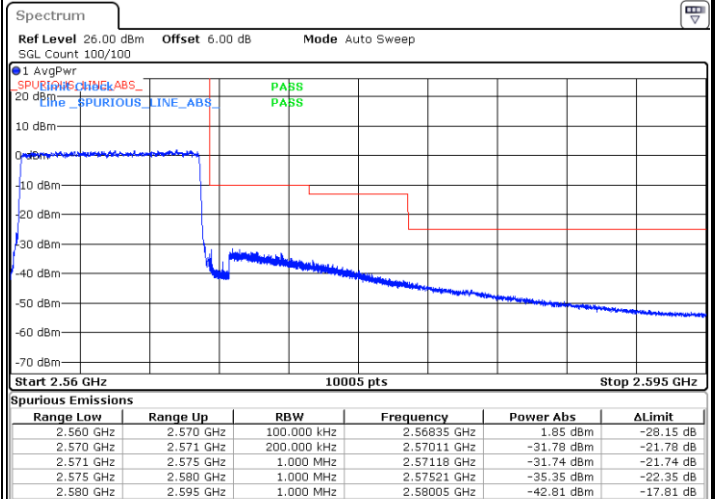

Lowest Band Edge / 1 RB

Date: 8 AUG 2020 13:59:45

Highest Band Edge / 1 RB

Date: 8 AUG 2020 14:05:06

Lowest Band Edge / Full RB

Date: 8 AUG 2020 14:01:40

Highest Band Edge / Full RB

Date: 8 AUG 2020 14:07:02

LTE Band 7 / 10MHz / 64QAM

Lowest Band Edge / 1 RB

Date: 8 AUG 2020 14:08:23

Highest Band Edge / 1 RB

Date: 8 AUG 2020 14:11:04

Lowest Band Edge / Full RB

Date: 8 AUG 2020 14:09:21

Highest Band Edge / Full RB

Date: 8 AUG 2020 14:12:02

LTE Band 7 / 15MHz / QPSK

Lowest Band Edge / 1 RB

Date: 8 AUG 2020 15:12:44

Highest Band Edge / 1 RB

Date: 8 AUG 2020 14:19:10

Lowest Band Edge / Full RB

Date: 8 AUG 2020 14:15:42

Highest Band Edge / Full RB

Date: 8 AUG 2020 14:21:05

LTE Band 7 / 15MHz / 16QAM

Lowest Band Edge / 1 RB

Date: 8 AUG 2020 14:14:44

Highest Band Edge / 1 RB

Date: 8 AUG 2020 14:20:08

Lowest Band Edge / Full RB