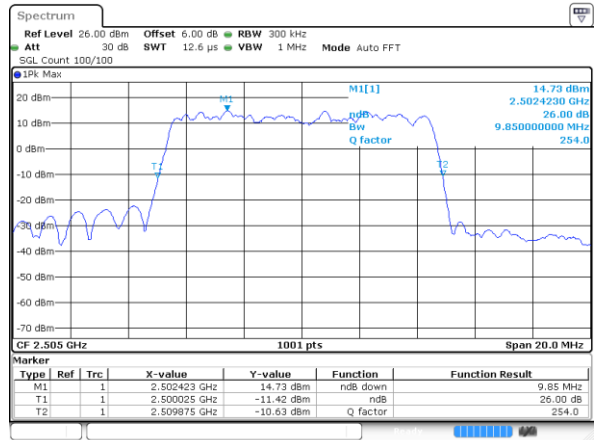

Highest Channel / 20MHz / QPSK

Date: 8 AUG 2020 14:47:32

Highest Channel / 20MHz / 16QAM

Date: 8 AUG 2020 14:47:43

LTE Band 7

Lowest Channel / 5MHz / 64QAM

Date: 8 AUG 2020 13:52:24

Lowest Channel / 10MHz / 64QAM