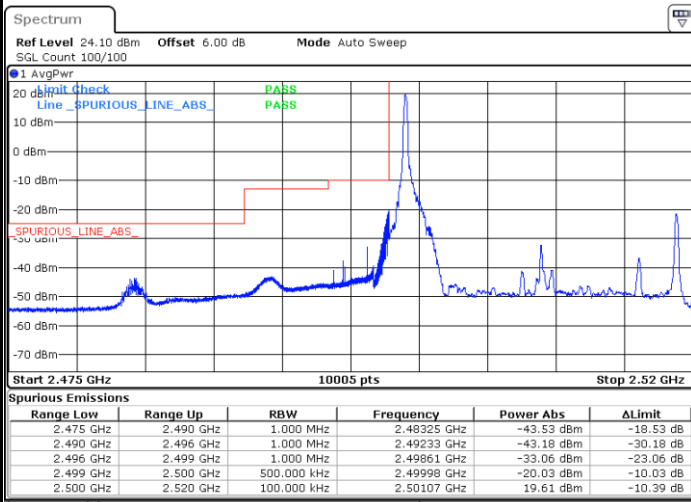

Date: 8 AUG 2020 14:16:41

Highest Band Edge / Full RB

Date: 8 AUG 2020 14:22:03

LTE Band 7 / 15MHz / 64QAM

Lowest Band Edge / 1 RB

Date: 8 AUG 2020 14:23:25

Highest Band Edge / 1 RB

Date: 8 AUG 2020 14:26:06

Lowest Band Edge / Full RB

Date: 8 AUG 2020 14:24:23

Highest Band Edge / Full RB

Date: 8 AUG 2020 14:27:04

LTE Band 7 / 20MHz / QPSK

Lowest Band Edge / 1 RB

Highest Band Edge / 1 RB

Date: 8 AUG 2020 14:38:06

Date: 8 AUG 2020 14:48:42

Lowest Band Edge / Full RB

Highest Band Edge / Full RB

Date: 8 AUG 2020 14:40:02

Date: 8 AUG 2020 14:51:36

LTE Band 7 / 20MHz / 16QAM

Lowest Band Edge / 1RB

Date: 8 AUG 2020 14:39:04

Highest Band Edge / 1RB

Date: 8 AUG 2020 14:49:40

Lowest Band Edge / Full RB

Date: 8 AUG 2020 14:41:01

Highest Band Edge / Full RB

Date: 8 AUG 2020 14:50:38