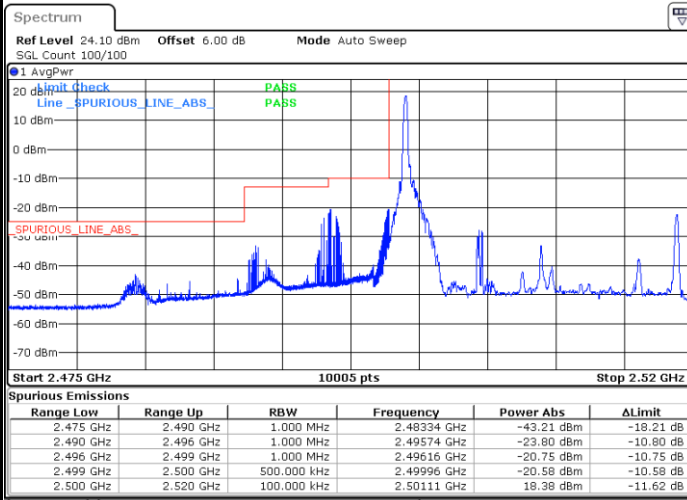

Date: 8 AUG 2020 14:16:41

Highest Band Edge / Full RB

Date: 8 AUG 2020 14:22:03

LTE Band 7 / 15MHz / 64QAM

Lowest Band Edge / 1 RB

Date: 8 AUG 2020 14:23:25

Highest Band Edge / 1 RB

Date: 8 AUG 2020 14:26:06

Lowest Band Edge / Full RB

Date: 8 AUG 2020 14:24:23

Highest Band Edge / Full RB

Date: 8 AUG 2020 14:27:04

LTE Band 7 / 20MHz / QPSK

Lowest Band Edge / 1 RB

Highest Band Edge / 1 RB

Date: 8 AUG 2020 14:38:06

Date: 8 AUG 2020 14:48:42

Lowest Band Edge / Full RB

Highest Band Edge / Full RB

Date: 8 AUG 2020 14:40:02

Date: 8 AUG 2020 14:51:36

LTE Band 7 / 20MHz / 16QAM

Lowest Band Edge / 1RB

Date: 8 AUG 2020 14:39:04

Highest Band Edge / 1RB

Date: 8 AUG 2020 14:49:40

Lowest Band Edge / Full RB

Date: 8 AUG 2020 14:41:01

Highest Band Edge / Full RB

Date: 8 AUG 2020 14:50:38