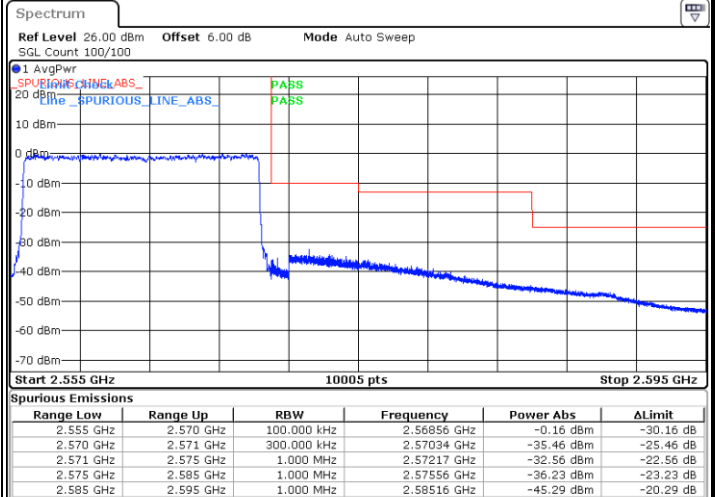

Highest Band Edge / Full RB

Date: 8 AUG 2020 14:21:05

LTE Band 7 / 15MHz / 16QAM

Lowest Band Edge / 1 RB

Date: 8 AUG 2020 14:14:44

Highest Band Edge / 1 RB

Date: 8 AUG 2020 14:20:08

Lowest Band Edge / Full RB

Date: 8 AUG 2020 14:16:41

Highest Band Edge / Full RB

Date: 8 AUG 2020 14:22:03

LTE Band 7 / 15MHz / 64QAM

Lowest Band Edge / 1 RB

Date: 8 AUG 2020 14:23:25

Highest Band Edge / 1 RB

Date: 8 AUG 2020 14:26:06

Lowest Band Edge / Full RB

Date: 8 AUG 2020 14:24:23

Highest Band Edge / Full RB

Date: 8 AUG 2020 14:27:04

LTE Band 7 / 20MHz / QPSK

Lowest Band Edge / 1 RB

Highest Band Edge / 1 RB

Date: 8 AUG 2020 14:38:06

Date: 8 AUG 2020 14:48:42

Lowest Band Edge / Full RB

Highest Band Edge / Full RB

Date: 8 AUG 2020 14:40:02

Date: 8 AUG 2020 14:51:36

LTE Band 7 / 20MHz / 16QAM

Lowest Band Edge / 1RB

Date: 8 AUG 2020 14:39:04