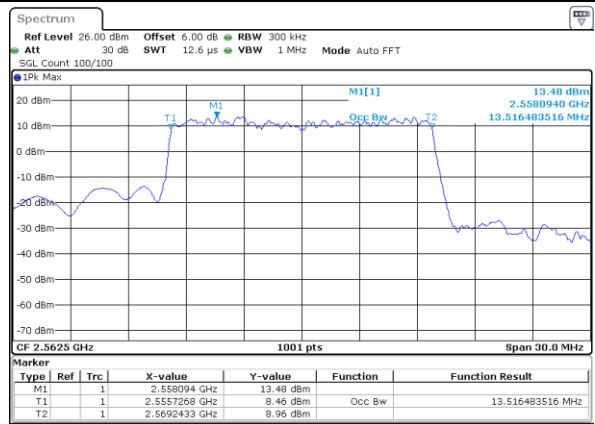

Date: 8 AUG 2020 14:16:52

Middle Channel / 15MHz / 16QAM

Date: 8 AUG 2020 14:17:03

Highest Channel / 15MHz / QPSK

Date: 8 AUG 2020 14:17:37

Highest Channel / 15MHz / 16QAM

Date: 8 AUG 2020 14:17:48

LTE Band 7