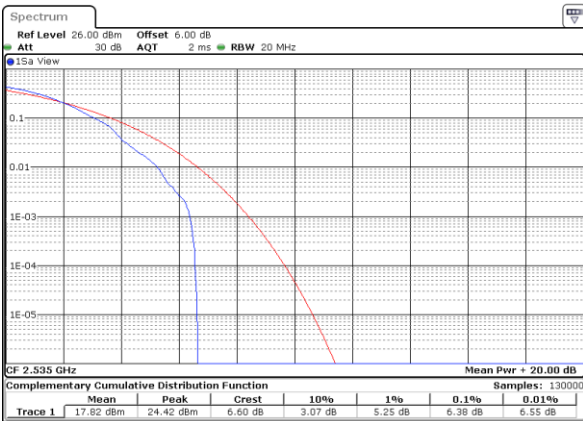

LTE Band 7 / 20MHz / 64QAM

Lowest Channel / 1RB

Date: 8 AUG 2020 15:04:58

Lowest Channel / Full RB

Date: 8 AUG 2020 15:05:08

Middle Channel / 1RB

Date: 8 AUG 2020 15:05:19

Middle Channel / Full RB

Date: 8 AUG 2020 15:05:30

Highest Channel / 1RB

Date: 8 AUG 2020 15:05:41

Highest Channel / Full RB

Date: 8 AUG 2020 15:05:52

26dB Bandwidth

Mode	LTE Band 7 : 26dB BW(MHz)											
BW	1.4MHz		3MHz		5MHz		10MHz		15MHz		20MHz	
Mod.	QPSK	16QAM	QPSK	16QAM	QPSK	16QAM	QPSK	16QAM	QPSK	16QAM	QPSK	16QAM
Lowest CH	-	-	-	-	4.85	4.87	9.93	9.77	14.33	14.60	19.06	18.86
Middle CH	-	-	-	-	4.85	4.83	9.73	9.67	14.36	14.48	18.86	18.78
Highest CH	-	-	-	-	4.86	4.85	9.65	9.63	14.27	14.21	19.22	19.18
Mode	LTE Band 7 : 26dB BW(MHz)											
BW	1.4MHz		3MHz		5MHz		10MHz		15MHz		20MHz	
Mod.	64QAM		64QAM		64QAM		64QAM		64QAM		64QAM	
Lowest CH	-	-	-	-	4.84	-	9.85	-	14.21	-	19.02	-
Middle CH	-	-	-	-	4.79	-	9.77	-	14.27	-	18.74	-
Highest CH	-	-	-	-	4.81	-	9.77	-	14.39	-	18.90	-