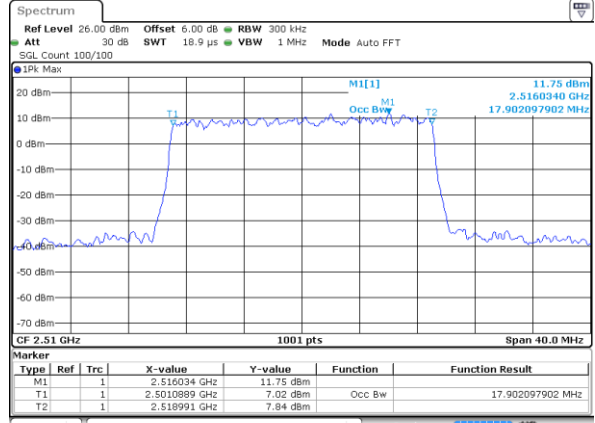

Date: 8 AUG 2020 14:09:54

LTE Band 7

Lowest Channel / 15MHz / 64QAM

Date: 8 AUG 2020 14:22:14

Lowest Channel / 20MHz / 64QAM

Date: 8 AUG 2020 14:54:03

Middle Channel / 15MHz / 64QAM

Date: 8 AUG 2020 14:24:34

Middle Channel / 20MHz / 64QAM

Date: 8 AUG 2020 14:57:08

Highest Channel / 15MHz / 64QAM

Date: 8 AUG 2020 14:24:56

Highest Channel / 20MHz / 64QAM

Date: 8 AUG 2020 14:59:23

Conducted Band Edge

LTE Band 7 / 5MHz / QPSK