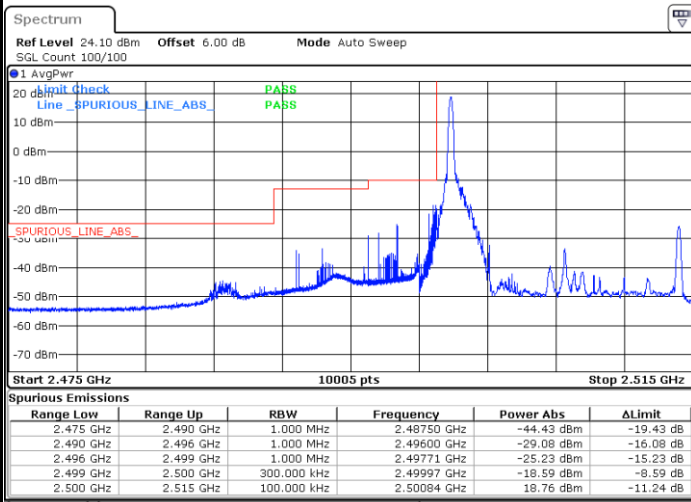

Date: 8 AUG 2020 14:12:02

LTE Band 7 / 15MHz / QPSK

Lowest Band Edge / 1 RB

Date: 8 AUG 2020 15:12:44

Highest Band Edge / 1 RB

Date: 8 AUG 2020 14:19:10

Lowest Band Edge / Full RB

Date: 8 AUG 2020 14:15:42

Highest Band Edge / Full RB

Date: 8 AUG 2020 14:21:05

LTE Band 7 / 15MHz / 16QAM

Lowest Band Edge / 1 RB

Date: 8 AUG 2020 14:14:44

Highest Band Edge / 1 RB

Date: 8 AUG 2020 14:20:08

Lowest Band Edge / Full RB

Date: 8 AUG 2020 14:16:41

Highest Band Edge / Full RB

Date: 8 AUG 2020 14:22:03

LTE Band 7 / 15MHz / 64QAM

Lowest Band Edge / 1 RB

Date: 8 AUG 2020 14:23:25

Highest Band Edge / 1 RB

Date: 8 AUG 2020 14:26:06

Lowest Band Edge / Full RB

Date: 8 AUG 2020 14:24:23

Highest Band Edge / Full RB

Date: 8 AUG 2020 14:27:04

LTE Band 7 / 20MHz / QPSK

Lowest Band Edge / 1 RB

Highest Band Edge / 1 RB

Date: 8 AUG 2020 14:38:06