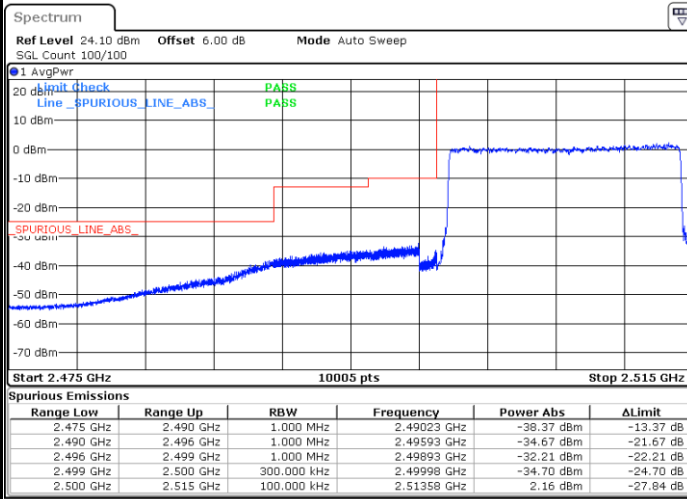

LTE Band 7 / 10MHz / 64QAM

Lowest Band Edge / 1 RB

Date: 8 AUG 2020 14:08:23

Highest Band Edge / 1 RB

Date: 8 AUG 2020 14:11:04

Lowest Band Edge / Full RB

Date: 8 AUG 2020 14:09:21

Highest Band Edge / Full RB

Date: 8 AUG 2020 14:12:02

LTE Band 7 / 15MHz / QPSK

Lowest Band Edge / 1 RB

Date: 8 AUG 2020 15:12:44

Highest Band Edge / 1 RB

Date: 8 AUG 2020 14:19:10

Lowest Band Edge / Full RB

Date: 8 AUG 2020 14:15:42

Highest Band Edge / Full RB

Date: 8 AUG 2020 14:21:05

LTE Band 7 / 15MHz / 16QAM

Lowest Band Edge / 1 RB

Date: 8 AUG 2020 14:14:44

Highest Band Edge / 1 RB

Date: 8 AUG 2020 14:20:08

Lowest Band Edge / Full RB

Date: 8 AUG 2020 14:16:41

Highest Band Edge / Full RB

Date: 8 AUG 2020 14:22:03

LTE Band 7 / 15MHz / 64QAM

Lowest Band Edge / 1 RB

Date: 8 AUG 2020 14:23:25

Highest Band Edge / 1 RB

Date: 8 AUG 2020 14:26:06