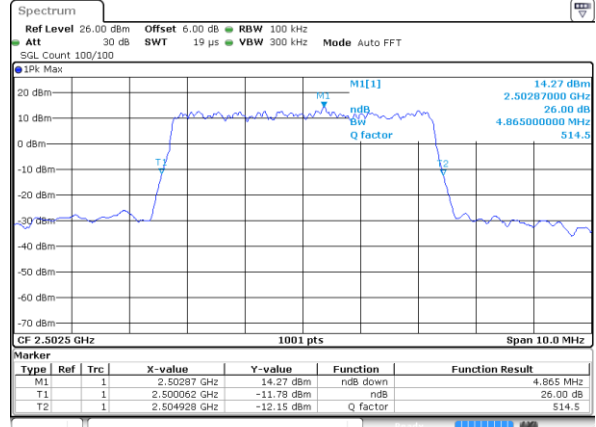

Lowest Channel / 5MHz / 16QAM

Date: 8 AUG 2020 13:42:45