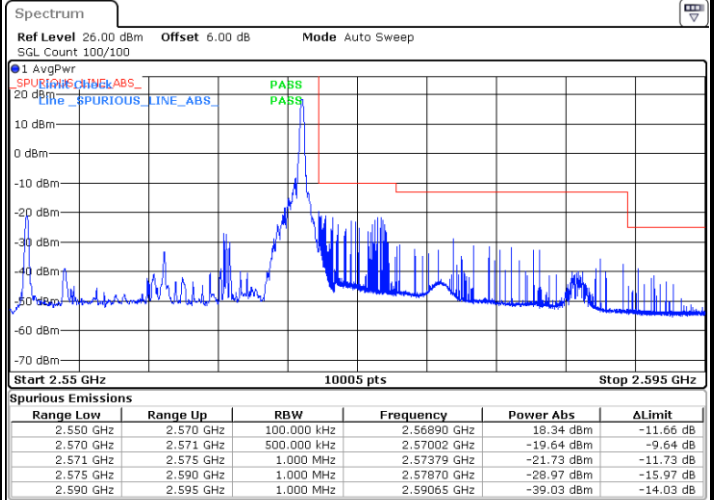

Date: 8 AUG 2020 14:16:41

Highest Band Edge / Full RB

Date: 8 AUG 2020 14:22:03

LTE Band 7 / 15MHz / 64QAM

Lowest Band Edge / 1 RB

Date: 8 AUG 2020 14:23:25

Highest Band Edge / 1 RB

Date: 8 AUG 2020 14:26:06

Lowest Band Edge / Full RB

Date: 8 AUG 2020 14:24:23

Highest Band Edge / Full RB

Date: 8 AUG 2020 14:27:04

LTE Band 7 / 20MHz / QPSK

Lowest Band Edge / 1 RB

Highest Band Edge / 1 RB

Date: 8 AUG 2020 14:38:06

Date: 8 AUG 2020 14:48:42

Lowest Band Edge / Full RB

Highest Band Edge / Full RB

Date: 8 AUG 2020 14:40:02

Date: 8 AUG 2020 14:51:36

LTE Band 7 / 20MHz / 16QAM

Lowest Band Edge / 1RB

Date: 8 AUG 2020 14:39:04

Highest Band Edge / 1RB

Date: 8 AUG 2020 14:49:40

Lowest Band Edge / Full RB

Date: 8 AUG 2020 14:41:01

Highest Band Edge / Full RB

Date: 8 AUG 2020 14:50:38