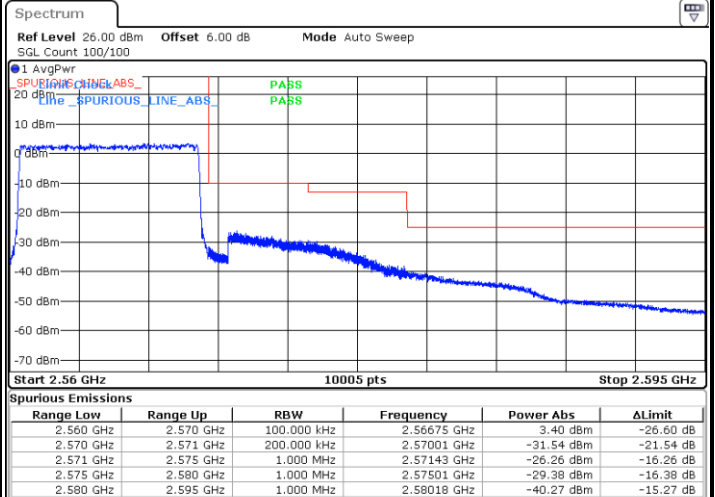

Highest Band Edge / 1 RB

Date: 8 AUG 2020 13:56:04

Lowest Band Edge / Full RB

Date: 8 AUG 2020 13:54:21

Highest Band Edge / Full RB

Date: 8 AUG 2020 13:57:04

LTE Band 7 / 10MHz / QPSK

Lowest Band Edge / 1 RB

Date: 8 AUG 2020 13:58:47

Highest Band Edge / 1 RB

Date: 8 AUG 2020 15:10:46

Lowest Band Edge / Full RB

Date: 8 AUG 2020 14:00:43

Highest Band Edge / Full RB

Date: 8 AUG 2020 14:06:04

LTE Band 7 / 10MHz / 16QAM

Lowest Band Edge / 1 RB

Date: 8 AUG 2020 13:59:45

Highest Band Edge / 1 RB

Date: 8 AUG 2020 14:05:06

Lowest Band Edge / Full RB

Date: 8 AUG 2020 14:01:40

Highest Band Edge / Full RB

Date: 8 AUG 2020 14:07:02

LTE Band 7 / 10MHz / 64QAM

Lowest Band Edge / 1 RB

Date: 8 AUG 2020 14:08:23

Highest Band Edge / 1 RB

Date: 8 AUG 2020 14:11:04

Lowest Band Edge / Full RB

Date: 8 AUG 2020 14:09:21

Highest Band Edge / Full RB