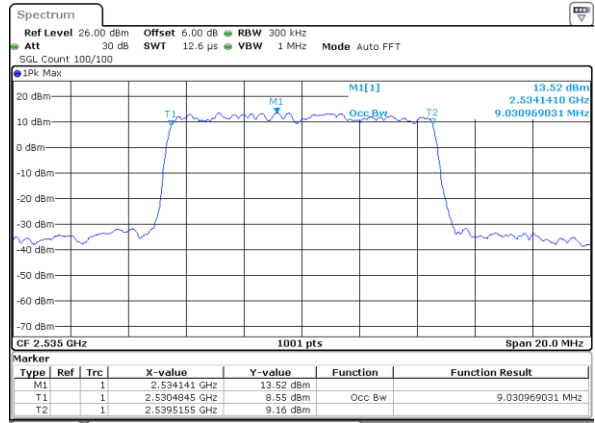

Middle Channel / 10MHz / 64QAM

Date: 8 AUG 2020 14:09:32