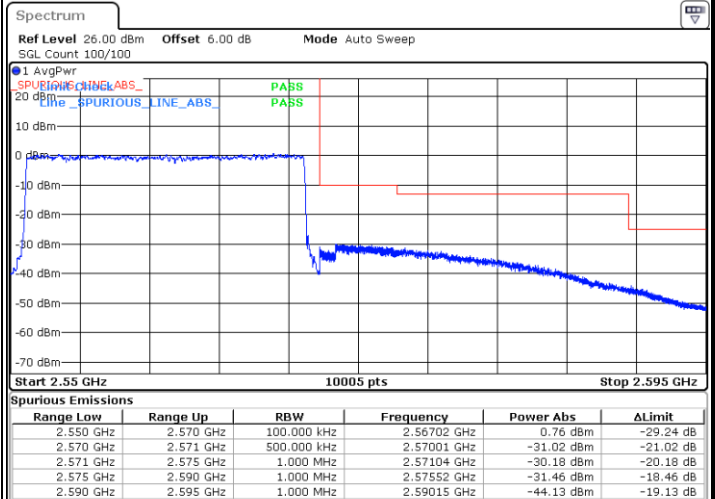

Date: 8 AUG 2020 14:16:41

Highest Band Edge / Full RB

Date: 8 AUG 2020 14:22:03

LTE Band 7 / 15MHz / 64QAM

Lowest Band Edge / 1 RB

Date: 8 AUG 2020 14:23:25

Highest Band Edge / 1 RB

Date: 8 AUG 2020 14:26:06

Lowest Band Edge / Full RB

Date: 8 AUG 2020 14:24:23

Highest Band Edge / Full RB

Date: 8 AUG 2020 14:27:04

LTE Band 7 / 20MHz / QPSK

Lowest Band Edge / 1 RB

Highest Band Edge / 1 RB

Date: 8 AUG 2020 14:38:06

Date: 8 AUG 2020 14:48:42

Lowest Band Edge / Full RB

Highest Band Edge / Full RB

Date: 8 AUG 2020 14:40:02

Date: 8 AUG 2020 14:51:36

LTE Band 7 / 20MHz / 16QAM

Lowest Band Edge / 1RB

Date: 8 AUG 2020 14:39:04

Highest Band Edge / 1RB

Date: 8 AUG 2020 14:49:40

Lowest Band Edge / Full RB

Date: 8 AUG 2020 14:41:01

Highest Band Edge / Full RB

Date: 8 AUG 2020 14:50:38