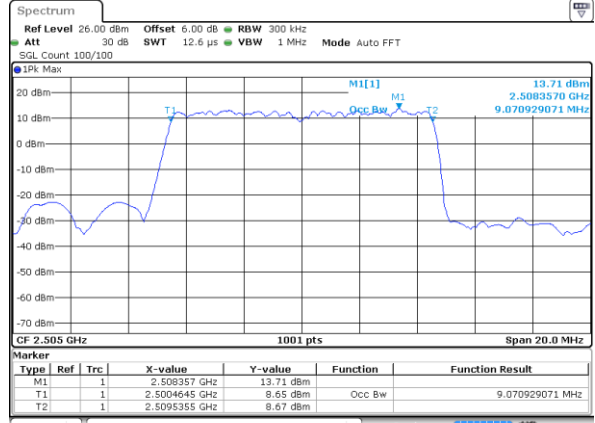

Highest Channel / 20MHz / QPSK

Date: 8 AUG 2020 14:47:09

Highest Channel / 20MHz / 16QAM

Date: 8 AUG 2020 14:47:20

LTE Band 7

Lowest Channel / 5MHz / 64QAM

Date: 8 AUG 2020 13:52:13

Lowest Channel / 10MHz / 64QAM