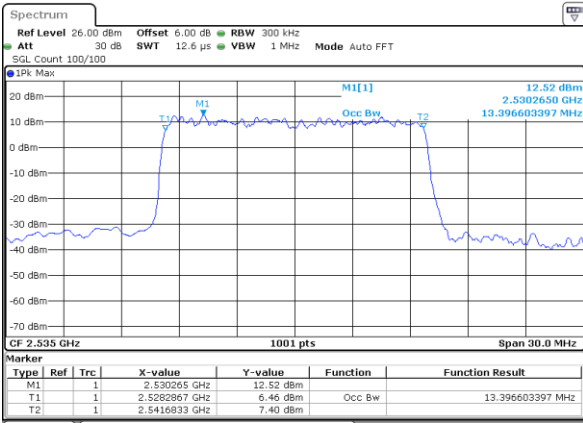

Date: 8 AUG 2020 14:09:54

LTE Band 7

Lowest Channel / 15MHz / 64QAM

Date: 8 AUG 2020 14:22:14

Lowest Channel / 20MHz / 64QAM

Date: 8 AUG 2020 14:54:03

Middle Channel / 15MHz / 64QAM

Date: 8 AUG 2020 14:24:34

Middle Channel / 20MHz / 64QAM

Date: 8 AUG 2020 14:57:08

Highest Channel / 15MHz / 64QAM

Date: 8 AUG 2020 14:24:56

Highest Channel / 20MHz / 64QAM

Date: 8 AUG 2020 14:59:23

Conducted Band Edge

LTE Band 7 / 5MHz / QPSK