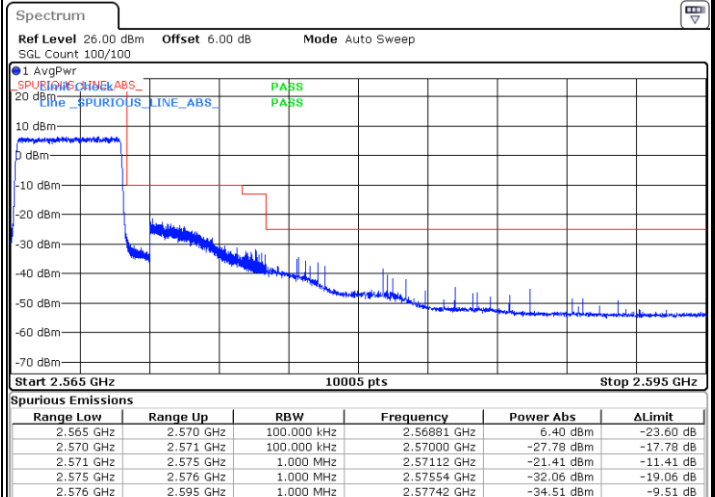

Middle Channel / 20MHz / 64QAM

Date: 8 AUG 2020 14:57:08

Highest Channel / 15MHz / 64QAM

Date: 8 AUG 2020 14:24:56

Highest Channel / 20MHz / 64QAM

Date: 8 AUG 2020 14:59:23

Conducted Band Edge

LTE Band 7 / 5MHz / QPSK

Lowest Band Edge / 1 RB

Highest Band Edge / 1 RB

Lowest Band Edge / Full RB

Highest Band Edge / Full RB

LTE Band 7 / 5MHz / 16QAM

Lowest Band Edge / 1 RB

Highest Band Edge / 1 RB

Date: 8 AUG 2020 15:07:11

Date: 8 AUG 2020 13:50:06

Lowest Band Edge / Full RB

Highest Band Edge / Full RB

Date: 8 AUG 2020 13:46:39

Date: 8 AUG 2020 13:52:02

LTE Band 7 / 5MHz / 64QAM

Lowest Band Edge / 1RB

Date: 8 AUG 2020 13:53:23

Highest Band Edge / 1 RB

Date: 8 AUG 2020 13:56:04

Lowest Band Edge / Full RB

Date: 8 AUG 2020 13:54:21

Highest Band Edge / Full RB

Date: 8 AUG 2020 13:57:04

LTE Band 7 / 10MHz / QPSK

Lowest Band Edge / 1 RB