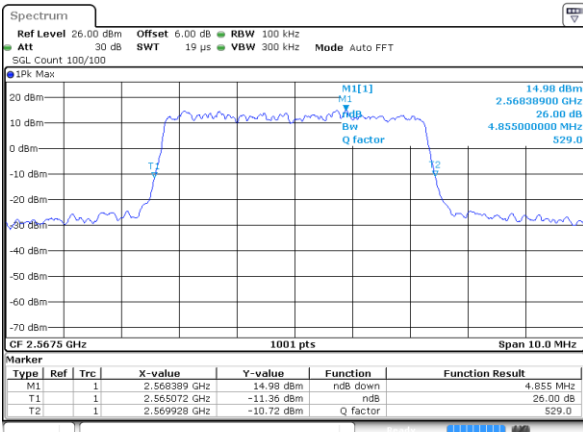

Highest Channel / 5MHz / QPSK

Date: 8 AUG 2020 13:47:58