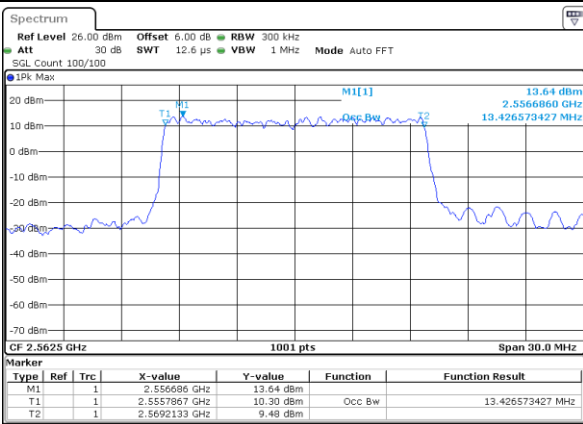

Highest Channel / 10MHz / 16QAM

Date: 8 AUG 2020 14:02:47

LTE Band 7

Lowest Channel / 15MHz / QPSK

Date: 8 AUG 2020 14:12:13

Lowest Channel / 15MHz / 16QAM

Date: 8 AUG 2020 14:12:24

Middle Channel / 15MHz / QPSK

Date: 8 AUG 2020 14:16:52

Middle Channel / 15MHz / 16QAM

Date: 8 AUG 2020 14:17:03

Highest Channel / 15MHz / QPSK

Date: 8 AUG 2020 14:17:37

Highest Channel / 15MHz / 16QAM

Date: 8 AUG 2020 14:17:48

LTE Band 7