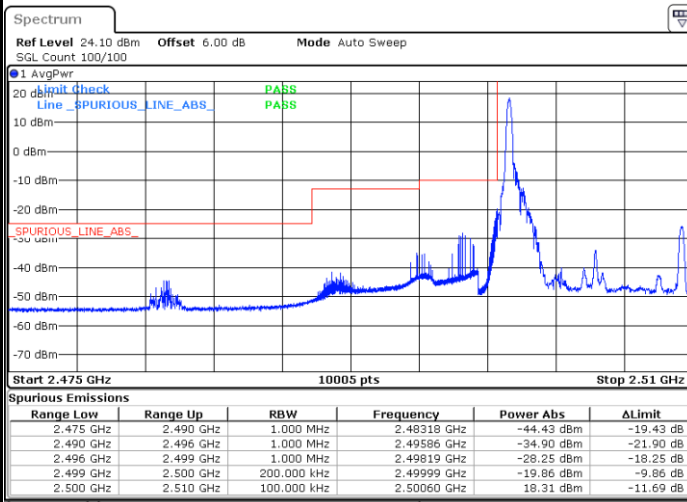

Highest Band Edge / 1 RB

Date: 8 AUG 2020 13:56:04

Lowest Band Edge / Full RB

Date: 8 AUG 2020 13:54:21

Highest Band Edge / Full RB

Date: 8 AUG 2020 13:57:04

LTE Band 7 / 10MHz / QPSK

Lowest Band Edge / 1 RB

Date: 8 AUG 2020 13:58:47

Highest Band Edge / 1 RB

Date: 8 AUG 2020 15:10:46

Lowest Band Edge / Full RB

Date: 8 AUG 2020 14:00:43

Highest Band Edge / Full RB

Date: 8 AUG 2020 14:06:04

LTE Band 7 / 10MHz / 16QAM

Lowest Band Edge / 1 RB

Date: 8 AUG 2020 13:59:45

Highest Band Edge / 1 RB

Date: 8 AUG 2020 14:05:06

Lowest Band Edge / Full RB

Date: 8 AUG 2020 14:01:40

Highest Band Edge / Full RB

Date: 8 AUG 2020 14:07:02

LTE Band 7 / 10MHz / 64QAM

Lowest Band Edge / 1 RB

Date: 8 AUG 2020 14:08:23

Highest Band Edge / 1 RB

Date: 8 AUG 2020 14:11:04

Lowest Band Edge / Full RB

Date: 8 AUG 2020 14:09:21

Highest Band Edge / Full RB