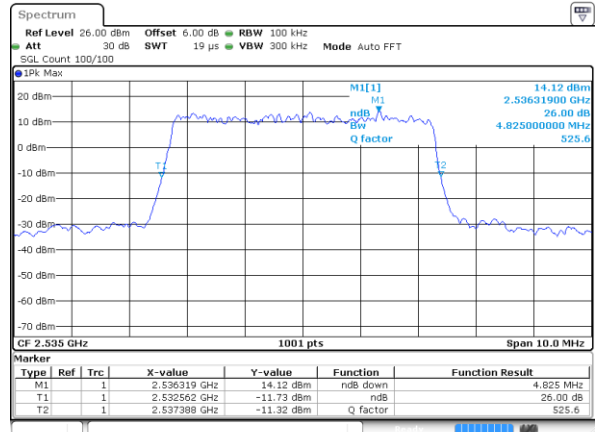

Date: 8 AUG 2020 15:05:30

Highest Channel / 1RB

Date: 8 AUG 2020 15:05:41

Highest Channel / Full RB

Date: 8 AUG 2020 15:05:52

26dB Bandwidth

Mode	LTE Band 7 : 26dB BW(MHz)											
BW	1.4MHz		3MHz		5MHz		10MHz		15MHz		20MHz	
Mod.	QPSK	16QAM	QPSK	16QAM	QPSK	16QAM	QPSK	16QAM	QPSK	16QAM	QPSK	16QAM
Lowest CH	-	-	-	-	4.85	4.87	9.93	9.77	14.33	14.60	19.06	18.86
Middle CH	-	-	-	-	4.85	4.83	9.73	9.67	14.36	14.48	18.86	18.78
Highest CH	-	-	-	-	4.86	4.85	9.65	9.63	14.27	14.21	19.22	19.18
Mode	LTE Band 7 : 26dB BW(MHz)											
BW	1.4MHz		3MHz		5MHz		10MHz		15MHz		20MHz	
Mod.	64QAM		64QAM		64QAM		64QAM		64QAM		64QAM	
Lowest CH	-	-	-	-	4.84	-	9.85	-	14.21	-	19.02	-
Middle CH	-	-	-	-	4.79	-	9.77	-	14.27	-	18.74	-
Highest CH	-	-	-	-	4.81	-	9.77	-	14.39	-	18.90	-

LTE Band 7

Lowest Channel / 5MHz / QPSK

Date: 8 AUG 2020 13:42:34

Lowest Channel / 5MHz / 16QAM

Date: 8 AUG 2020 13:42:45

Middle Channel / 5MHz / QPSK

Date: 8 AUG 2020 13:47:12

Middle Channel / 5MHz / 16QAM

Date: 8 AUG 2020 13:47:24

Highest Channel / 5MHz / QPSK

Date: 8 AUG 2020 13:47:58

Highest Channel / 5MHz / 16QAM

Date: 8 AUG 2020 13:48:09

LTE Band 7

Lowest Channel / 10MHz / QPSK

Date: 8 AUG 2020 13:57:37