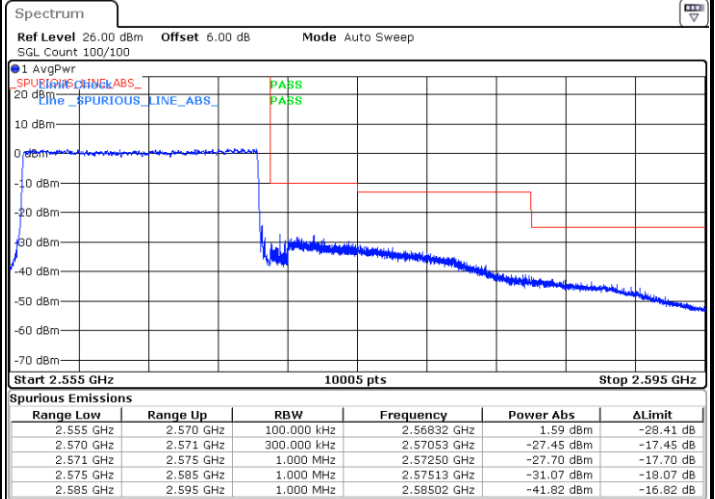

LTE Band 7 / 10MHz / 64QAM

Lowest Band Edge / 1 RB

Date: 8 AUG 2020 14:08:23

Highest Band Edge / 1 RB

Date: 8 AUG 2020 14:11:04

Lowest Band Edge / Full RB

Date: 8 AUG 2020 14:09:21

Highest Band Edge / Full RB

Date: 8 AUG 2020 14:12:02

LTE Band 7 / 15MHz / QPSK

Lowest Band Edge / 1 RB

Date: 8 AUG 2020 15:12:44

Highest Band Edge / 1 RB

Date: 8 AUG 2020 14:19:10

Lowest Band Edge / Full RB

Date: 8 AUG 2020 14:15:42

Highest Band Edge / Full RB

Date: 8 AUG 2020 14:21:05

LTE Band 7 / 15MHz / 16QAM

Lowest Band Edge / 1 RB

Date: 8 AUG 2020 14:14:44

Highest Band Edge / 1 RB

Date: 8 AUG 2020 14:20:08

Lowest Band Edge / Full RB

Date: 8 AUG 2020 14:16:41

Highest Band Edge / Full RB

Date: 8 AUG 2020 14:22:03

LTE Band 7 / 15MHz / 64QAM

Lowest Band Edge / 1 RB

Date: 8 AUG 2020 14:23:25

Highest Band Edge / 1 RB

Date: 8 AUG 2020 14:26:06