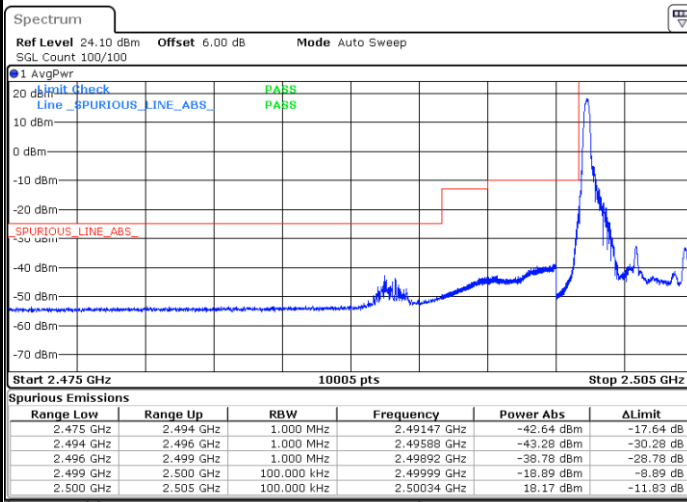

Lowest Band Edge / 1 RB

Highest Band Edge / 1 RB

Lowest Band Edge / Full RB

Highest Band Edge / Full RB

LTE Band 7 / 5MHz / 16QAM

Lowest Band Edge / 1 RB

Highest Band Edge / 1 RB

Date: 8 AUG 2020 15:07:11

Date: 8 AUG 2020 13:50:06

Lowest Band Edge / Full RB

Highest Band Edge / Full RB

Date: 8 AUG 2020 13:46:39

Date: 8 AUG 2020 13:52:02

LTE Band 7 / 5MHz / 64QAM

Lowest Band Edge / 1RB

Date: 8 AUG 2020 13:53:23

Highest Band Edge / 1 RB

Date: 8 AUG 2020 13:56:04

Lowest Band Edge / Full RB

Date: 8 AUG 2020 13:54:21

Highest Band Edge / Full RB

Date: 8 AUG 2020 13:57:04

LTE Band 7 / 10MHz / QPSK

Lowest Band Edge / 1 RB

Date: 8 AUG 2020 13:58:47

Highest Band Edge / 1 RB

Date: 8 AUG 2020 15:10:46

Lowest Band Edge / Full RB

Date: 8 AUG 2020 14:00:43

Highest Band Edge / Full RB

Date: 8 AUG 2020 14:06:04

LTE Band 7 / 10MHz / 16QAM