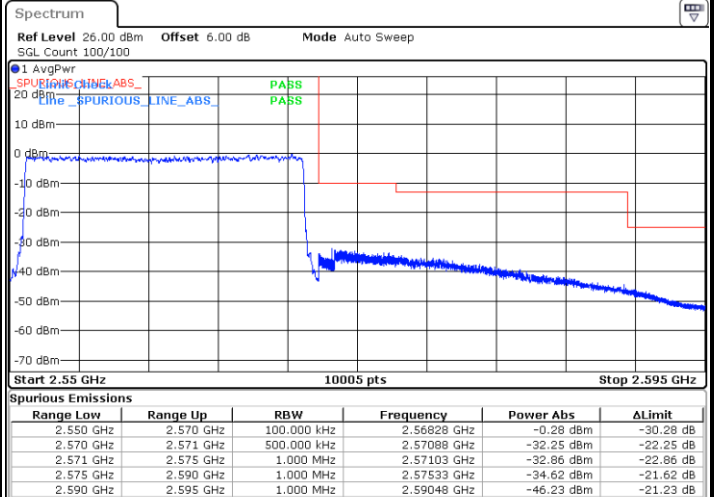

Lowest Band Edge / Full RB

Date: 8 AUG 2020 14:24:23

Highest Band Edge / Full RB

Date: 8 AUG 2020 14:27:04

LTE Band 7 / 20MHz / QPSK

Lowest Band Edge / 1 RB

Highest Band Edge / 1 RB

Date: 8 AUG 2020 14:38:06

Date: 8 AUG 2020 14:48:42

Lowest Band Edge / Full RB

Highest Band Edge / Full RB

Date: 8 AUG 2020 14:40:02

Date: 8 AUG 2020 14:51:36

LTE Band 7 / 20MHz / 16QAM

Lowest Band Edge / 1RB

Date: 8 AUG 2020 14:39:04

Highest Band Edge / 1RB

Date: 8 AUG 2020 14:49:40

Lowest Band Edge / Full RB

Date: 8 AUG 2020 14:41:01

Highest Band Edge / Full RB

Date: 8 AUG 2020 14:50:38