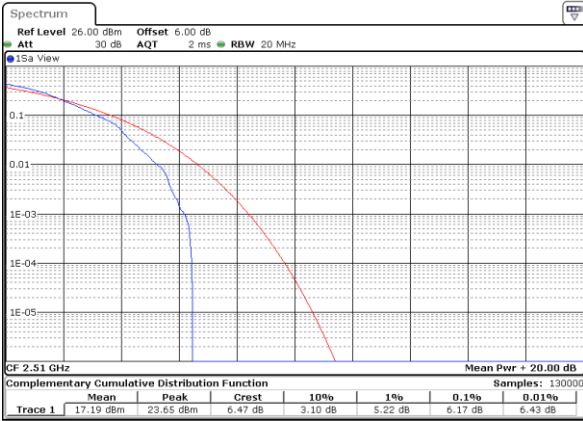

LTE Band 7 / 20MHz / 64QAM

Lowest Channel / 1RB

Date: 8 AUG 2020 15:04:58

Lowest Channel / Full RB

Date: 8 AUG 2020 15:05:08

Middle Channel / 1RB

Date: 8 AUG 2020 15:05:19

Middle Channel / Full RB

Date: 8 AUG 2020 15:05:30

Highest Channel / 1RB

Date: 8 AUG 2020 15:05:41

Highest Channel / Full RB

Date: 8 AUG 2020 15:05:52

26dB Bandwidth

Mode	LTE Band 7 : 26dB BW(MHz)											
BW	1.4MHz		3MHz		5MHz		10MHz		15MHz		20MHz	
Mod.	QPSK	16QAM	QPSK	16QAM	QPSK	16QAM	QPSK	16QAM	QPSK	16QAM	QPSK	16QAM
Lowest CH	-	-	-	-	4.85	4.87	9.93	9.77	14.33	14.60	19.06	18.86
Middle CH	-	-	-	-	4.85	4.83	9.73	9.67	14.36	14.48	18.86	18.78
Highest CH	-	-	-	-	4.86	4.85	9.65	9.63	14.27	14.21	19.22	19.18
Mode	LTE Band 7 : 26dB BW(MHz)											
BW	1.4MHz		3MHz		5MHz		10MHz		15MHz		20MHz	
Mod.	64QAM		64QAM		64QAM		64QAM		64QAM		64QAM	
Lowest CH	-	-	-	-	4.84	-	9.85	-	14.21	-	19.02	-
Middle CH	-	-	-	-	4.79	-	9.77	-	14.27	-	18.74	-
Highest CH	-	-	-	-	4.81	-	9.77	-	14.39	-	18.90	-