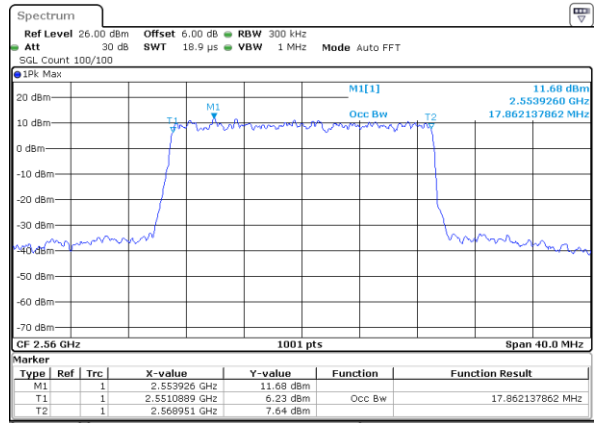

Date: 8 AUG 2020 14:09:54

LTE Band 7

Lowest Channel / 15MHz / 64QAM

Date: 8 AUG 2020 14:22:14

Lowest Channel / 20MHz / 64QAM

Date: 8 AUG 2020 14:54:03

Middle Channel / 15MHz / 64QAM

Date: 8 AUG 2020 14:24:34

Middle Channel / 20MHz / 64QAM

Date: 8 AUG 2020 14:57:08

Highest Channel / 15MHz / 64QAM

Date: 8 AUG 2020 14:24:56

Highest Channel / 20MHz / 64QAM

Date: 8 AUG 2020 14:59:23

Conducted Band Edge

LTE Band 7 / 5MHz / QPSK

Lowest Band Edge / 1 RB

Highest Band Edge / 1 RB

Lowest Band Edge / Full RB

Highest Band Edge / Full RB

LTE Band 7 / 5MHz / 16QAM

Lowest Band Edge / 1 RB

Highest Band Edge / 1 RB

Date: 8 AUG 2020 15:07:11

Date: 8 AUG 2020 13:50:06

Lowest Band Edge / Full RB

Highest Band Edge / Full RB

Date: 8 AUG 2020 13:46:39

Date: 8 AUG 2020 13:52:02

LTE Band 7 / 5MHz / 64QAM

Lowest Band Edge / 1RB

Date: 8 AUG 2020 13:53:23