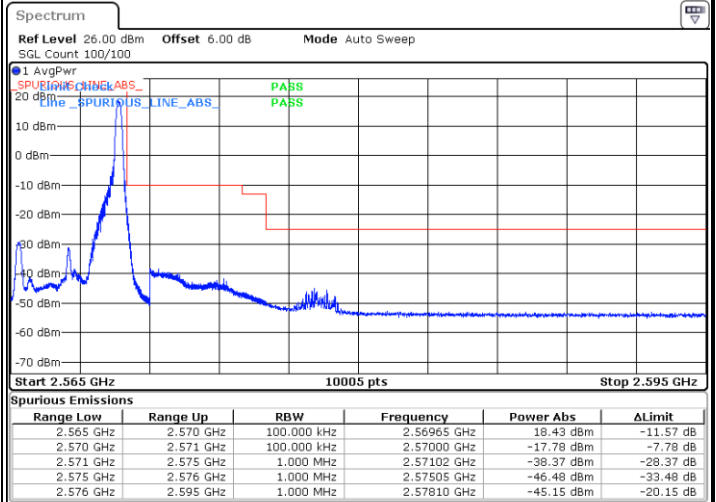

Lowest Band Edge / 1 RB

Highest Band Edge / 1 RB

Lowest Band Edge / Full RB

Highest Band Edge / Full RB

LTE Band 7 / 5MHz / 16QAM

Lowest Band Edge / 1 RB

Highest Band Edge / 1 RB

Date: 8 AUG 2020 15:07:11

Date: 8 AUG 2020 13:50:06

Lowest Band Edge / Full RB

Highest Band Edge / Full RB

Date: 8 AUG 2020 13:46:39

Date: 8 AUG 2020 13:52:02

LTE Band 7 / 5MHz / 64QAM

Lowest Band Edge / 1RB

Date: 8 AUG 2020 13:53:23

Highest Band Edge / 1 RB

Date: 8 AUG 2020 13:56:04

Lowest Band Edge / Full RB

Date: 8 AUG 2020 13:54:21

Highest Band Edge / Full RB

Date: 8 AUG 2020 13:57:04

LTE Band 7 / 10MHz / QPSK

Lowest Band Edge / 1 RB

Date: 8 AUG 2020 13:58:47

Highest Band Edge / 1 RB

Date: 8 AUG 2020 15:10:46

Lowest Band Edge / Full RB

Date: 8 AUG 2020 14:00:43

Highest Band Edge / Full RB

Date: 8 AUG 2020 14:06:04

LTE Band 7 / 10MHz / 16QAM