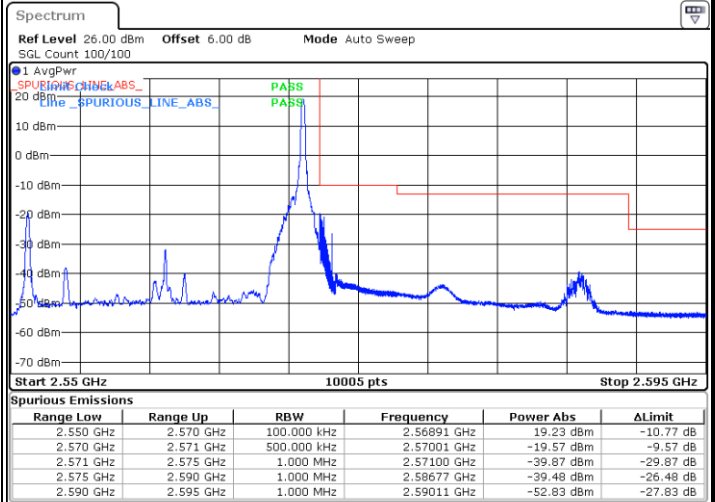

Date: 8 AUG 2020 14:16:41

Highest Band Edge / Full RB

Date: 8 AUG 2020 14:22:03

LTE Band 7 / 15MHz / 64QAM

Lowest Band Edge / 1 RB

Date: 8 AUG 2020 14:23:25

Highest Band Edge / 1 RB

Date: 8 AUG 2020 14:26:06

Lowest Band Edge / Full RB

Date: 8 AUG 2020 14:24:23

Highest Band Edge / Full RB

Date: 8 AUG 2020 14:27:04

LTE Band 7 / 20MHz / QPSK

Lowest Band Edge / 1 RB

Highest Band Edge / 1 RB

Date: 8 AUG 2020 14:38:06

Date: 8 AUG 2020 14:48:42

Lowest Band Edge / Full RB

Highest Band Edge / Full RB

Date: 8 AUG 2020 14:40:02

Date: 8 AUG 2020 14:51:36

LTE Band 7 / 20MHz / 16QAM

Lowest Band Edge / 1RB

Date: 8 AUG 2020 14:39:04

Highest Band Edge / 1RB

Date: 8 AUG 2020 14:49:40

Lowest Band Edge / Full RB

Date: 8 AUG 2020 14:41:01

Highest Band Edge / Full RB

Date: 8 AUG 2020 14:50:38