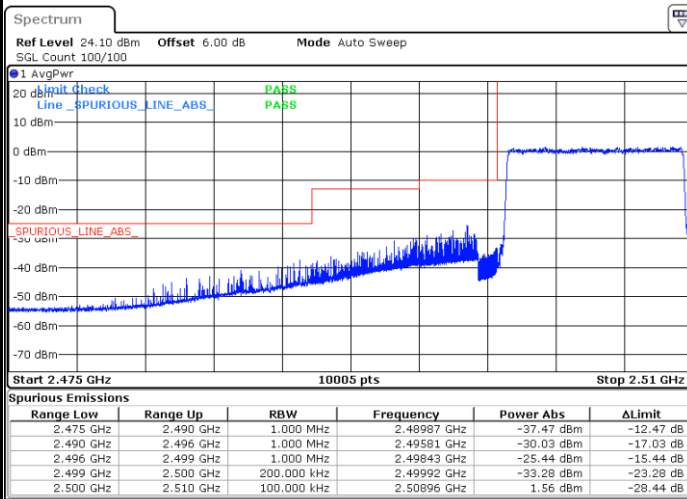

Lowest Band Edge / 1 RB

Date: 8 AUG 2020 13:59:45

Highest Band Edge / 1 RB

Date: 8 AUG 2020 14:05:06

Lowest Band Edge / Full RB

Date: 8 AUG 2020 14:01:40

Highest Band Edge / Full RB

Date: 8 AUG 2020 14:07:02

LTE Band 7 / 10MHz / 64QAM

Lowest Band Edge / 1 RB

Date: 8 AUG 2020 14:08:23

Highest Band Edge / 1 RB

Date: 8 AUG 2020 14:11:04

Lowest Band Edge / Full RB

Date: 8 AUG 2020 14:09:21

Highest Band Edge / Full RB

Date: 8 AUG 2020 14:12:02

LTE Band 7 / 15MHz / QPSK

Lowest Band Edge / 1 RB

Date: 8 AUG 2020 15:12:44

Highest Band Edge / 1 RB

Date: 8 AUG 2020 14:19:10

Lowest Band Edge / Full RB

Date: 8 AUG 2020 14:15:42

Highest Band Edge / Full RB

Date: 8 AUG 2020 14:21:05

LTE Band 7 / 15MHz / 16QAM

Lowest Band Edge / 1 RB

Date: 8 AUG 2020 14:14:44

Highest Band Edge / 1 RB

Date: 8 AUG 2020 14:20:08

Lowest Band Edge / Full RB