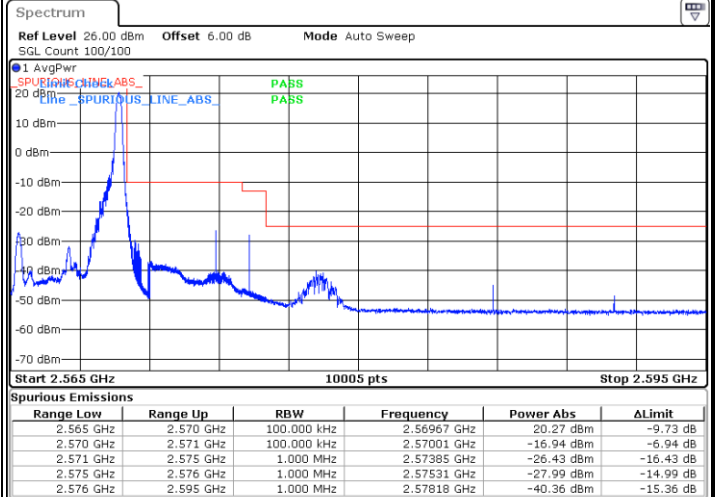

Date: 8 AUG 2020 14:09:54

LTE Band 7

Lowest Channel / 15MHz / 64QAM

Date: 8 AUG 2020 14:22:14

Lowest Channel / 20MHz / 64QAM

Date: 8 AUG 2020 14:54:03

Middle Channel / 15MHz / 64QAM

Date: 8 AUG 2020 14:24:34

Middle Channel / 20MHz / 64QAM

Date: 8 AUG 2020 14:57:08

Highest Channel / 15MHz / 64QAM

Date: 8 AUG 2020 14:24:56

Highest Channel / 20MHz / 64QAM

Date: 8 AUG 2020 14:59:23

Conducted Band Edge

LTE Band 7 / 5MHz / QPSK

Lowest Band Edge / 1 RB

Highest Band Edge / 1 RB

Lowest Band Edge / Full RB

Highest Band Edge / Full RB

LTE Band 7 / 5MHz / 16QAM

Lowest Band Edge / 1 RB

Highest Band Edge / 1 RB

Date: 8 AUG 2020 15:07:11

Date: 8 AUG 2020 13:50:06

Lowest Band Edge / Full RB

Highest Band Edge / Full RB

Date: 8 AUG 2020 13:46:39

Date: 8 AUG 2020 13:52:02

LTE Band 7 / 5MHz / 64QAM

Lowest Band Edge / 1RB

Date: 8 AUG 2020 13:53:23