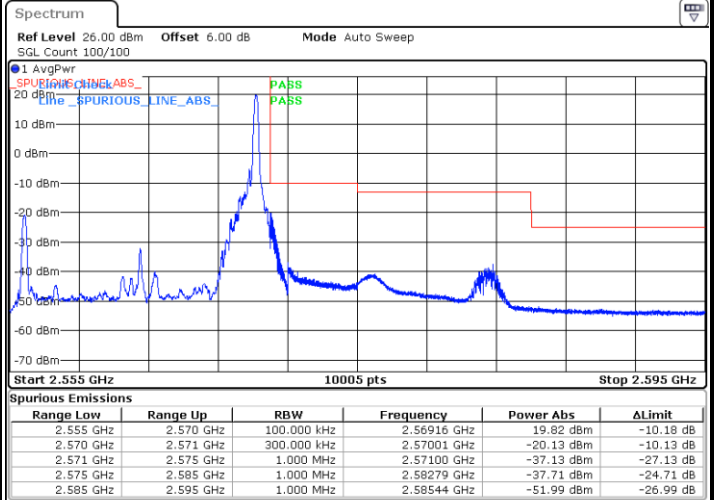

LTE Band 7 / 10MHz / 64QAM

Lowest Band Edge / 1 RB

Date: 8 AUG 2020 14:08:23

Highest Band Edge / 1 RB

Date: 8 AUG 2020 14:11:04

Lowest Band Edge / Full RB

Date: 8 AUG 2020 14:09:21

Highest Band Edge / Full RB

Date: 8 AUG 2020 14:12:02

LTE Band 7 / 15MHz / QPSK

Lowest Band Edge / 1 RB

Date: 8 AUG 2020 15:12:44

Highest Band Edge / 1 RB

Date: 8 AUG 2020 14:19:10

Lowest Band Edge / Full RB

Date: 8 AUG 2020 14:15:42

Highest Band Edge / Full RB

Date: 8 AUG 2020 14:21:05

LTE Band 7 / 15MHz / 16QAM

Lowest Band Edge / 1 RB

Date: 8 AUG 2020 14:14:44

Highest Band Edge / 1 RB

Date: 8 AUG 2020 14:20:08

Lowest Band Edge / Full RB

Date: 8 AUG 2020 14:16:41

Highest Band Edge / Full RB

Date: 8 AUG 2020 14:22:03

LTE Band 7 / 15MHz / 64QAM

Lowest Band Edge / 1 RB

Date: 8 AUG 2020 14:23:25

Highest Band Edge / 1 RB

Date: 8 AUG 2020 14:26:06