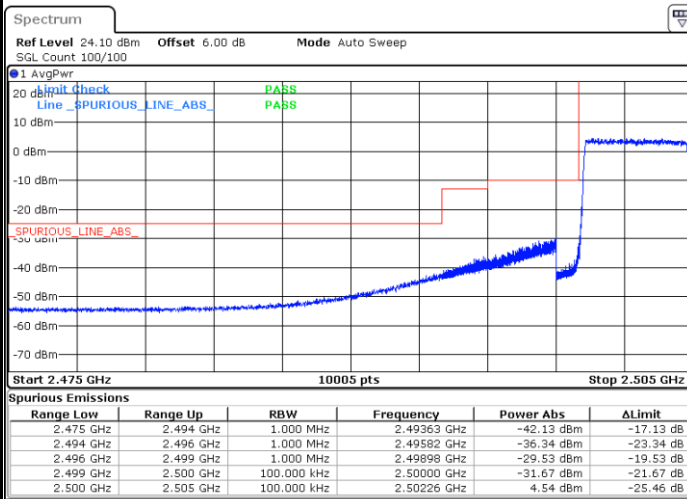

Lowest Band Edge / 1 RB

Highest Band Edge / 1 RB

Lowest Band Edge / Full RB

Highest Band Edge / Full RB

LTE Band 7 / 5MHz / 16QAM

Lowest Band Edge / 1 RB

Highest Band Edge / 1 RB

Date: 8 AUG 2020 15:07:11

Date: 8 AUG 2020 13:50:06

Lowest Band Edge / Full RB

Highest Band Edge / Full RB

Date: 8 AUG 2020 13:46:39

Date: 8 AUG 2020 13:52:02

LTE Band 7 / 5MHz / 64QAM

Lowest Band Edge / 1RB

Date: 8 AUG 2020 13:53:23

Highest Band Edge / 1 RB

Date: 8 AUG 2020 13:56:04

Lowest Band Edge / Full RB

Date: 8 AUG 2020 13:54:21

Highest Band Edge / Full RB

Date: 8 AUG 2020 13:57:04

LTE Band 7 / 10MHz / QPSK

Lowest Band Edge / 1 RB

Date: 8 AUG 2020 13:58:47

Highest Band Edge / 1 RB

Date: 8 AUG 2020 15:10:46

Lowest Band Edge / Full RB

Date: 8 AUG 2020 14:00:43

Highest Band Edge / Full RB

Date: 8 AUG 2020 14:06:04

LTE Band 7 / 10MHz / 16QAM