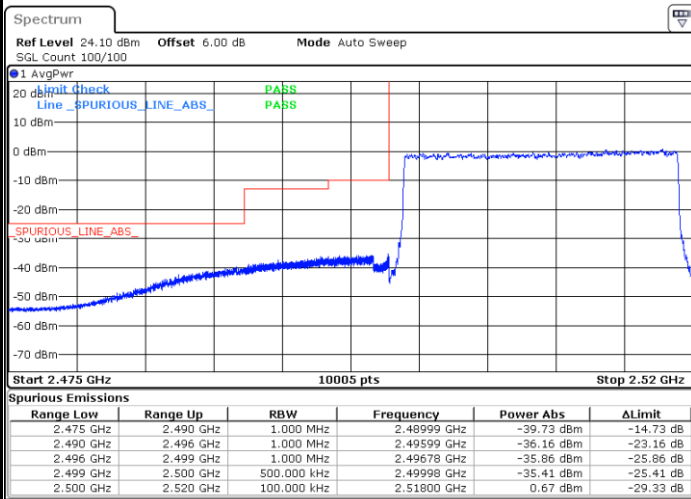

Date: 8 AUG 2020 14:16:41

Highest Band Edge / Full RB

Date: 8 AUG 2020 14:22:03

LTE Band 7 / 15MHz / 64QAM

Lowest Band Edge / 1 RB

Date: 8 AUG 2020 14:23:25

Highest Band Edge / 1 RB

Date: 8 AUG 2020 14:26:06

Lowest Band Edge / Full RB

Date: 8 AUG 2020 14:24:23

Highest Band Edge / Full RB

Date: 8 AUG 2020 14:27:04

LTE Band 7 / 20MHz / QPSK

Lowest Band Edge / 1 RB

Highest Band Edge / 1 RB

Date: 8 AUG 2020 14:38:06

Date: 8 AUG 2020 14:48:42

Lowest Band Edge / Full RB

Highest Band Edge / Full RB

Date: 8 AUG 2020 14:40:02

Date: 8 AUG 2020 14:51:36

LTE Band 7 / 20MHz / 16QAM

Lowest Band Edge / 1RB

Date: 8 AUG 2020 14:39:04