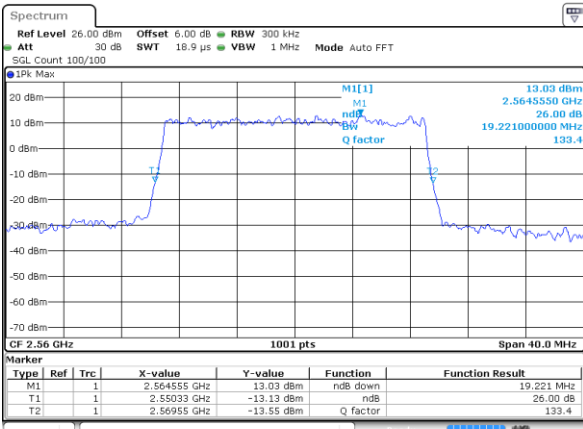

Highest Channel / 20MHz / QPSK

Date: 8 AUG 2020 14:47:32

Highest Channel / 20MHz / 16QAM

Date: 8 AUG 2020 14:47:43

LTE Band 7

Lowest Channel / 5MHz / 64QAM

Date: 8 AUG 2020 13:52:24

Lowest Channel / 10MHz / 64QAM