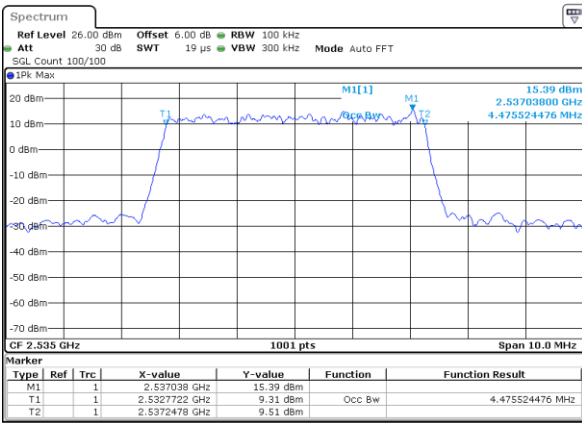

Middle Channel / 20MHz / 64QAM

Date: 8 AUG 2020 14:57:19

Highest Channel / 15MHz / 64QAM

Date: 8 AUG 2020 14:25:08

Highest Channel / 20MHz / 64QAM

Date: 8 AUG 2020 14:59:34

Occupied Bandwidth

Mode	LTE Band 7 : 99%OBW(MHz)											
BW	1.4MHz		3MHz		5MHz		10MHz		15MHz		20MHz	
Mod.	QPSK	16QAM	QPSK	16QAM	QPSK	16QAM	QPSK	16QAM	QPSK	16QAM	QPSK	16QAM
Lowest CH	-	-	-	-	4.48	4.50	9.01	9.03	13.46	13.43	17.90	17.90
Middle CH	-	-	-	-	4.48	4.50	9.05	9.05	13.43	13.46	17.86	17.94
Highest CH	-	-	-	-	4.48	4.49	9.03	8.99	13.43	13.52	17.94	17.94
Mode	LTE Band 7 : 99%OBW(MHz)											
BW	1.4MHz		3MHz		5MHz		10MHz		15MHz		20MHz	
Mod.	64QAM		64QAM		64QAM		64QAM		64QAM		64QAM	
Lowest CH	-	-	-	-	4.48	-	9.07	-	13.43	-	17.90	-
Middle CH	-	-	-	-	4.49	-	9.03	-	13.40	-	17.90	-
Highest CH	-	-	-	-	4.48	-	8.97	-	13.43	-	17.86	-

LTE Band 7

Lowest Channel / 5MHz / QPSK

Date: 8 AUG 2020 13:42:11

Lowest Channel / 5MHz / 16QAM

Date: 8 AUG 2020 13:42:22

Middle Channel / 5MHz / QPSK

Date: 8 AUG 2020 13:46:50

Middle Channel / 5MHz / 16QAM

Date: 8 AUG 2020 13:47:01

Highest Channel / 5MHz / QPSK

Date: 8 AUG 2020 13:47:35

Highest Channel / 5MHz / 16QAM

Date: 8 AUG 2020 13:47:47

LTE Band 7

Lowest Channel / 10MHz / QPSK

Date: 8 AUG 2020 13:57:15