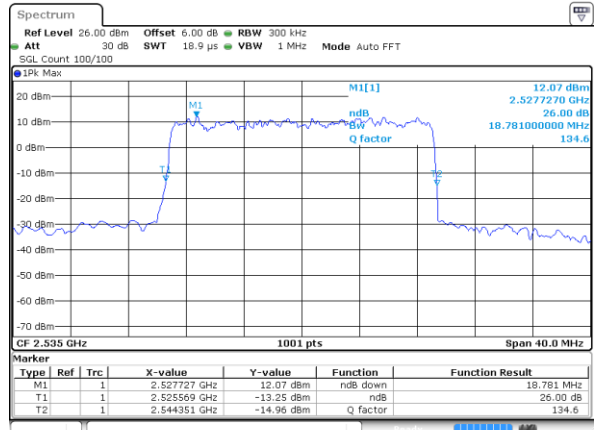

Date: 8 AUG 2020 14:17:14

Middle Channel / 15MHz / 16QAM

Date: 8 AUG 2020 14:17:26

Highest Channel / 15MHz / QPSK

Date: 8 AUG 2020 14:17:59

Highest Channel / 15MHz / 16QAM

Date: 8 AUG 2020 14:18:11

LTE Band 7

Lowest Channel / 20MHz / QPSK

Date: 8 AUG 2020 14:27:37

Lowest Channel / 20MHz / 16QAM

Date: 8 AUG 2020 14:27:48

Middle Channel / 20MHz / QPSK

Date: 8 AUG 2020 14:44:16

Middle Channel / 20MHz / 16QAM

Date: 8 AUG 2020 14:44:28

Highest Channel / 20MHz / QPSK

Date: 8 AUG 2020 14:47:32

Highest Channel / 20MHz / 16QAM

Date: 8 AUG 2020 14:47:43

LTE Band 7

Lowest Channel / 5MHz / 64QAM

Date: 8 AUG 2020 13:52:24

Lowest Channel / 10MHz / 64QAM