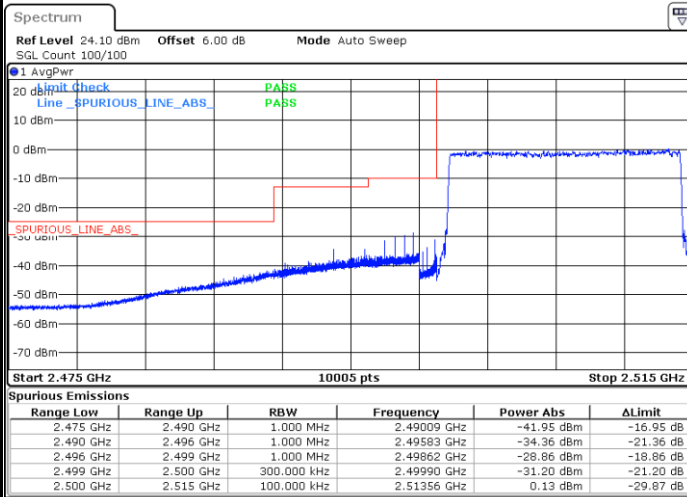

Highest Band Edge / Full RB

Date: 8 AUG 2020 14:21:05

LTE Band 7 / 15MHz / 16QAM

Lowest Band Edge / 1 RB

Date: 8 AUG 2020 14:14:44

Highest Band Edge / 1 RB

Date: 8 AUG 2020 14:20:08

Lowest Band Edge / Full RB

Date: 8 AUG 2020 14:16:41

Highest Band Edge / Full RB

Date: 8 AUG 2020 14:22:03

LTE Band 7 / 15MHz / 64QAM

Lowest Band Edge / 1 RB

Date: 8 AUG 2020 14:23:25

Highest Band Edge / 1 RB

Date: 8 AUG 2020 14:26:06

Lowest Band Edge / Full RB

Date: 8 AUG 2020 14:24:23

Highest Band Edge / Full RB

Date: 8 AUG 2020 14:27:04

LTE Band 7 / 20MHz / QPSK

Lowest Band Edge / 1 RB

Highest Band Edge / 1 RB

Date: 8 AUG 2020 14:38:06

Date: 8 AUG 2020 14:48:42

Lowest Band Edge / Full RB

Highest Band Edge / Full RB

Date: 8 AUG 2020 14:40:02

Date: 8 AUG 2020 14:51:36

LTE Band 7 / 20MHz / 16QAM

Lowest Band Edge / 1RB

Date: 8 AUG 2020 14:39:04