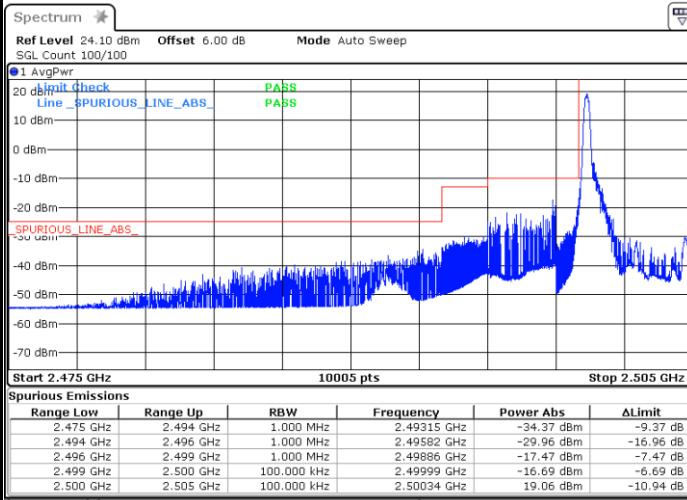

Middle Channel / 20MHz / 64QAM

Date: 8 AUG 2020 14:57:08

Highest Channel / 15MHz / 64QAM

Date: 8 AUG 2020 14:24:56

Highest Channel / 20MHz / 64QAM

Date: 8 AUG 2020 14:59:23

Conducted Band Edge

LTE Band 7 / 5MHz / QPSK

Lowest Band Edge / 1 RB

Highest Band Edge / 1 RB

Lowest Band Edge / Full RB

Highest Band Edge / Full RB

LTE Band 7 / 5MHz / 16QAM

Lowest Band Edge / 1 RB

Highest Band Edge / 1 RB

Date: 8 AUG 2020 15:07:11

Date: 8 AUG 2020 13:50:06

Lowest Band Edge / Full RB

Highest Band Edge / Full RB

Date: 8 AUG 2020 13:46:39

Date: 8 AUG 2020 13:52:02

LTE Band 7 / 5MHz / 64QAM

Lowest Band Edge / 1RB

Date: 8 AUG 2020 13:53:23

Highest Band Edge / 1 RB

Date: 8 AUG 2020 13:56:04

Lowest Band Edge / Full RB

Date: 8 AUG 2020 13:54:21

Highest Band Edge / Full RB

Date: 8 AUG 2020 13:57:04

LTE Band 7 / 10MHz / QPSK

Lowest Band Edge / 1 RB