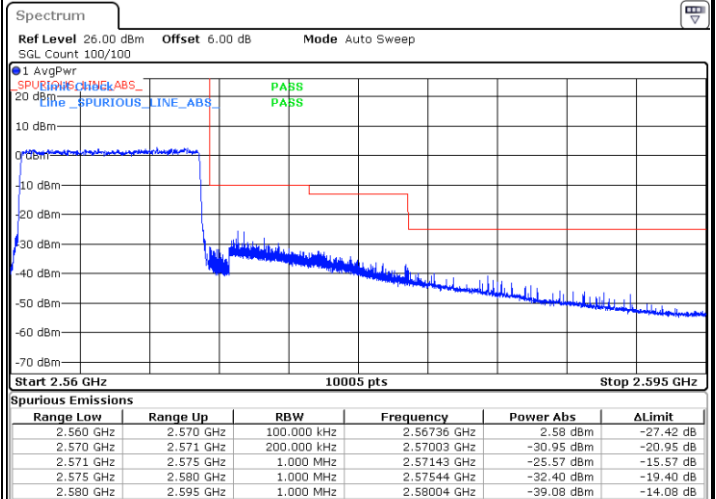

Date: 8 AUG 2020 13:58:47

Highest Band Edge / 1 RB

Date: 8 AUG 2020 15:10:46

Lowest Band Edge / Full RB

Date: 8 AUG 2020 14:00:43

Highest Band Edge / Full RB

Date: 8 AUG 2020 14:06:04

LTE Band 7 / 10MHz / 16QAM

Lowest Band Edge / 1 RB

Date: 8 AUG 2020 13:59:45

Highest Band Edge / 1 RB

Date: 8 AUG 2020 14:05:06

Lowest Band Edge / Full RB

Date: 8 AUG 2020 14:01:40

Highest Band Edge / Full RB

Date: 8 AUG 2020 14:07:02

LTE Band 7 / 10MHz / 64QAM

Lowest Band Edge / 1 RB

Date: 8 AUG 2020 14:08:23

Highest Band Edge / 1 RB

Date: 8 AUG 2020 14:11:04

Lowest Band Edge / Full RB

Date: 8 AUG 2020 14:09:21

Highest Band Edge / Full RB

Date: 8 AUG 2020 14:12:02

LTE Band 7 / 15MHz / QPSK

Lowest Band Edge / 1 RB

Date: 8 AUG 2020 15:12:44

Highest Band Edge / 1 RB

Date: 8 AUG 2020 14:19:10

Lowest Band Edge / Full RB

Date: 8 AUG 2020 14:15:42