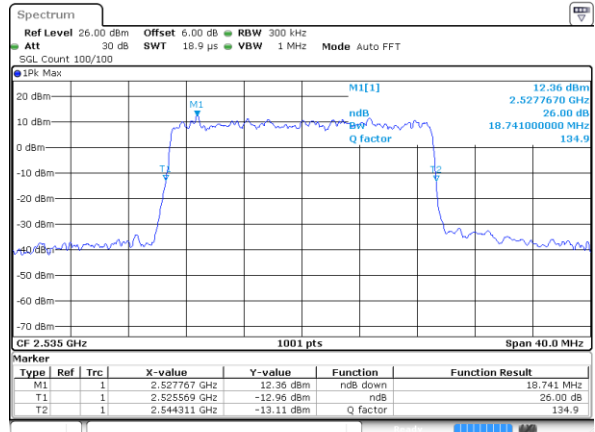

Date: 8 AUG 2020 14:10:06

LTE Band 7

Lowest Channel / 15MHz / 64QAM

Date: 8 AUG 2020 14:22:26

Lowest Channel / 20MHz / 64QAM

Date: 8 AUG 2020 14:54:15

Middle Channel / 15MHz / 64QAM

Date: 8 AUG 2020 14:24:45

Middle Channel / 20MHz / 64QAM

Date: 8 AUG 2020 14:57:19

Highest Channel / 15MHz / 64QAM

Date: 8 AUG 2020 14:25:08

Highest Channel / 20MHz / 64QAM

Date: 8 AUG 2020 14:59:34

Occupied Bandwidth

Mode	LTE Band 7 : 99%OBW(MHz)											
BW	1.4MHz		3MHz		5MHz		10MHz		15MHz		20MHz	
Mod.	QPSK	16QAM	QPSK	16QAM	QPSK	16QAM	QPSK	16QAM	QPSK	16QAM	QPSK	16QAM
Lowest CH	-	-	-	-	4.48	4.50	9.01	9.03	13.46	13.43	17.90	17.90
Middle CH	-	-	-	-	4.48	4.50	9.05	9.05	13.43	13.46	17.86	17.94
Highest CH	-	-	-	-	4.48	4.49	9.03	8.99	13.43	13.52	17.94	17.94
Mode	LTE Band 7 : 99%OBW(MHz)											
BW	1.4MHz		3MHz		5MHz		10MHz		15MHz		20MHz	
Mod.	64QAM		64QAM		64QAM		64QAM		64QAM		64QAM	
Lowest CH	-	-	-	-	4.48	-	9.07	-	13.43	-	17.90	-
Middle CH	-	-	-	-	4.49	-	9.03	-	13.40	-	17.90	-
Highest CH	-	-	-	-	4.48	-	8.97	-	13.43	-	17.86	-