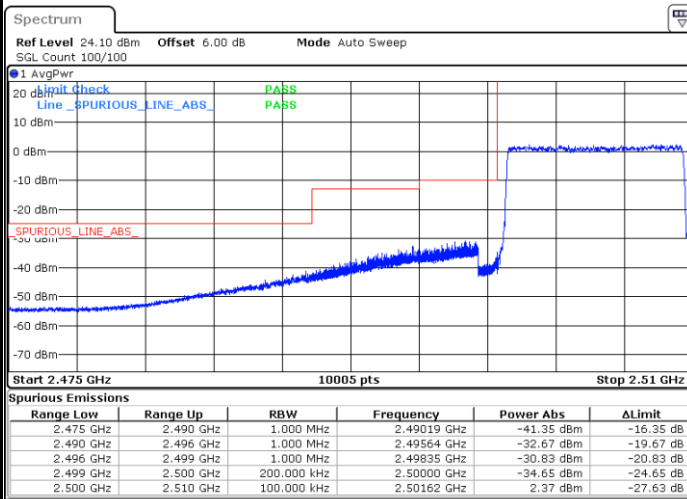

Date: 8 AUG 2020 13:58:47

Highest Band Edge / 1 RB

Date: 8 AUG 2020 15:10:46

Lowest Band Edge / Full RB

Date: 8 AUG 2020 14:00:43

Highest Band Edge / Full RB

Date: 8 AUG 2020 14:06:04

LTE Band 7 / 10MHz / 16QAM

Lowest Band Edge / 1 RB

Date: 8 AUG 2020 13:59:45

Highest Band Edge / 1 RB

Date: 8 AUG 2020 14:05:06

Lowest Band Edge / Full RB

Date: 8 AUG 2020 14:01:40

Highest Band Edge / Full RB

Date: 8 AUG 2020 14:07:02

LTE Band 7 / 10MHz / 64QAM

Lowest Band Edge / 1 RB

Date: 8 AUG 2020 14:08:23

Highest Band Edge / 1 RB

Date: 8 AUG 2020 14:11:04

Lowest Band Edge / Full RB

Date: 8 AUG 2020 14:09:21

Highest Band Edge / Full RB

Date: 8 AUG 2020 14:12:02

LTE Band 7 / 15MHz / QPSK

Lowest Band Edge / 1 RB

Date: 8 AUG 2020 15:12:44

Highest Band Edge / 1 RB

Date: 8 AUG 2020 14:19:10

Lowest Band Edge / Full RB

Date: 8 AUG 2020 14:15:42