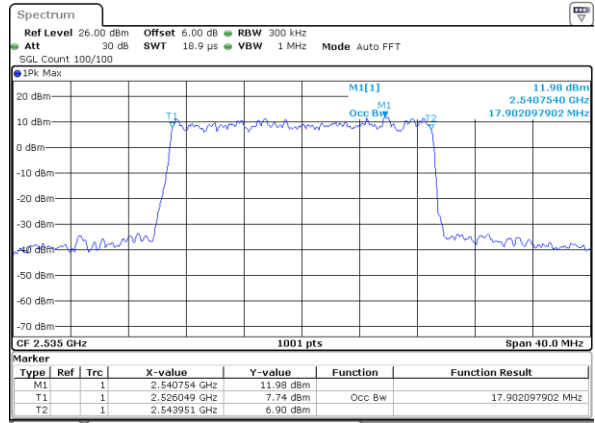

Date: 8 AUG 2020 14:09:54

LTE Band 7

Lowest Channel / 15MHz / 64QAM

Date: 8 AUG 2020 14:22:14

Lowest Channel / 20MHz / 64QAM

Date: 8 AUG 2020 14:54:03

Middle Channel / 15MHz / 64QAM

Date: 8 AUG 2020 14:24:34

Middle Channel / 20MHz / 64QAM

Date: 8 AUG 2020 14:57:08

Highest Channel / 15MHz / 64QAM

Date: 8 AUG 2020 14:24:56

Highest Channel / 20MHz / 64QAM

Date: 8 AUG 2020 14:59:23

Conducted Band Edge

LTE Band 7 / 5MHz / QPSK

Lowest Band Edge / 1 RB

Highest Band Edge / 1 RB

Lowest Band Edge / Full RB

Highest Band Edge / Full RB

LTE Band 7 / 5MHz / 16QAM

Lowest Band Edge / 1 RB

Highest Band Edge / 1 RB

Date: 8 AUG 2020 15:07:11