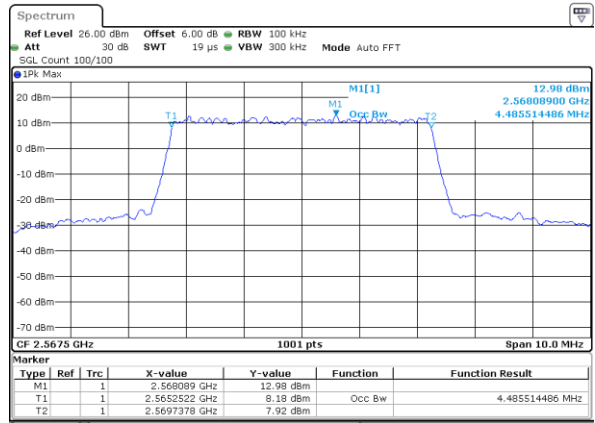

Middle Channel / 20MHz / 64QAM

Date: 8 AUG 2020 14:57:19

Highest Channel / 15MHz / 64QAM

Date: 8 AUG 2020 14:25:08

Highest Channel / 20MHz / 64QAM

Date: 8 AUG 2020 14:59:34

Occupied Bandwidth

Mode	LTE Band 7 : 99%OBW(MHz)											
BW	1.4MHz		3MHz		5MHz		10MHz		15MHz		20MHz	
Mod.	QPSK	16QAM	QPSK	16QAM	QPSK	16QAM	QPSK	16QAM	QPSK	16QAM	QPSK	16QAM
Lowest CH	-	-	-	-	4.48	4.50	9.01	9.03	13.46	13.43	17.90	17.90
Middle CH	-	-	-	-	4.48	4.50	9.05	9.05	13.43	13.46	17.86	17.94
Highest CH	-	-	-	-	4.48	4.49	9.03	8.99	13.43	13.52	17.94	17.94
Mode	LTE Band 7 : 99%OBW(MHz)											
BW	1.4MHz		3MHz		5MHz		10MHz		15MHz		20MHz	
Mod.	64QAM		64QAM		64QAM		64QAM		64QAM		64QAM	
Lowest CH	-	-	-	-	4.48	-	9.07	-	13.43	-	17.90	-
Middle CH	-	-	-	-	4.49	-	9.03	-	13.40	-	17.90	-
Highest CH	-	-	-	-	4.48	-	8.97	-	13.43	-	17.86	-

LTE Band 7

Lowest Channel / 5MHz / QPSK

Date: 8 AUG 2020 13:42:11

Lowest Channel / 5MHz / 16QAM

Date: 8 AUG 2020 13:42:22

Middle Channel / 5MHz / QPSK

Date: 8 AUG 2020 13:46:50

Middle Channel / 5MHz / 16QAM

Date: 8 AUG 2020 13:47:01

Highest Channel / 5MHz / QPSK

Date: 8 AUG 2020 13:47:35

Highest Channel / 5MHz / 16QAM

Date: 8 AUG 2020 13:47:47

LTE Band 7

Lowest Channel / 10MHz / QPSK

Date: 8 AUG 2020 13:57:15