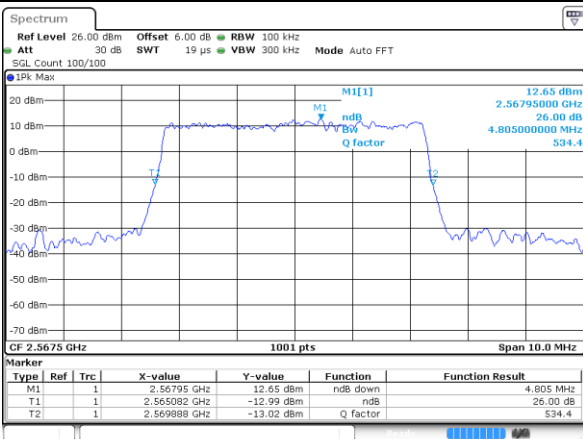

Date: 8 AUG 2020 14:07:24

Middle Channel / 5MHz / 64QAM

Date: 8 AUG 2020 13:54:43

Middle Channel / 10MHz / 64QAM

Date: 8 AUG 2020 14:09:43

Highest Channel / 5MHz / 64QAM

Date: 8 AUG 2020 13:55:05

Highest Channel / 10MHz / 64QAM