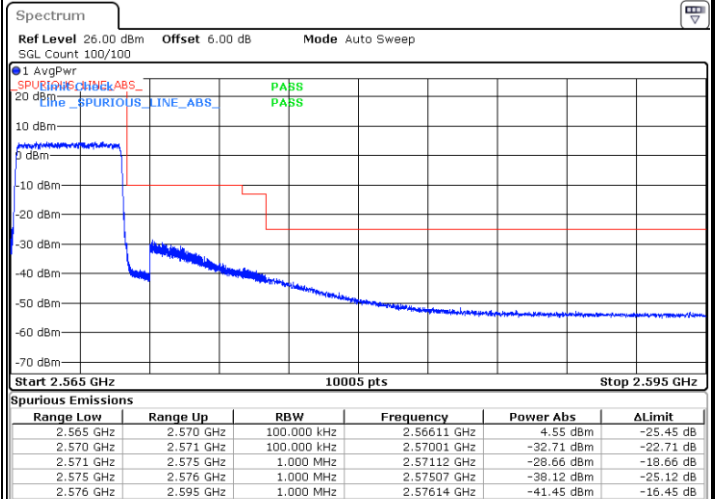

Date: 8 AUG 2020 13:50:06

Lowest Band Edge / Full RB

Highest Band Edge / Full RB

Date: 8 AUG 2020 13:46:39

Date: 8 AUG 2020 13:52:02

LTE Band 7 / 5MHz / 64QAM

Lowest Band Edge / 1RB

Date: 8 AUG 2020 13:53:23

Highest Band Edge / 1 RB

Date: 8 AUG 2020 13:56:04

Lowest Band Edge / Full RB

Date: 8 AUG 2020 13:54:21

Highest Band Edge / Full RB

Date: 8 AUG 2020 13:57:04

LTE Band 7 / 10MHz / QPSK

Lowest Band Edge / 1 RB

Date: 8 AUG 2020 13:58:47

Highest Band Edge / 1 RB

Date: 8 AUG 2020 15:10:46

Lowest Band Edge / Full RB

Date: 8 AUG 2020 14:00:43

Highest Band Edge / Full RB

Date: 8 AUG 2020 14:06:04

LTE Band 7 / 10MHz / 16QAM

Lowest Band Edge / 1 RB

Date: 8 AUG 2020 13:59:45

Highest Band Edge / 1 RB

Date: 8 AUG 2020 14:05:06

Lowest Band Edge / Full RB

Date: 8 AUG 2020 14:01:40

Highest Band Edge / Full RB

Date: 8 AUG 2020 14:07:02