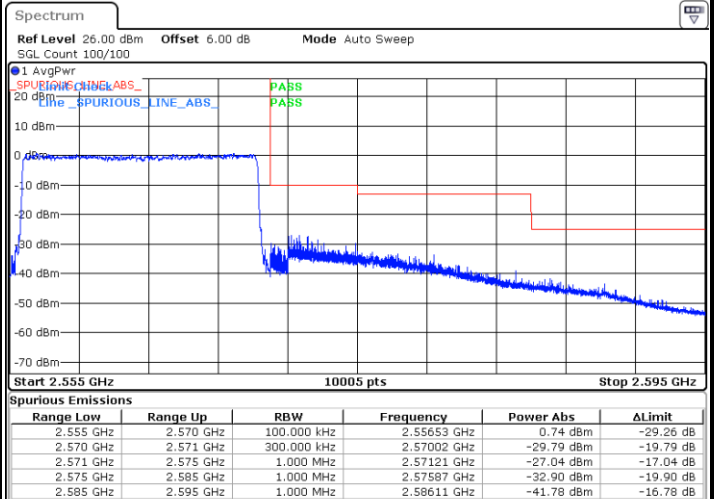

Date: 8 AUG 2020 14:12:02

LTE Band 7 / 15MHz / QPSK

Lowest Band Edge / 1 RB

Date: 8 AUG 2020 15:12:44

Highest Band Edge / 1 RB

Date: 8 AUG 2020 14:19:10

Lowest Band Edge / Full RB

Date: 8 AUG 2020 14:15:42

Highest Band Edge / Full RB

Date: 8 AUG 2020 14:21:05

LTE Band 7 / 15MHz / 16QAM

Lowest Band Edge / 1 RB

Date: 8 AUG 2020 14:14:44

Highest Band Edge / 1 RB

Date: 8 AUG 2020 14:20:08

Lowest Band Edge / Full RB

Date: 8 AUG 2020 14:16:41

Highest Band Edge / Full RB

Date: 8 AUG 2020 14:22:03

LTE Band 7 / 15MHz / 64QAM

Lowest Band Edge / 1 RB

Date: 8 AUG 2020 14:23:25

Highest Band Edge / 1 RB

Date: 8 AUG 2020 14:26:06

Lowest Band Edge / Full RB

Date: 8 AUG 2020 14:24:23

Highest Band Edge / Full RB

Date: 8 AUG 2020 14:27:04

LTE Band 7 / 20MHz / QPSK

Lowest Band Edge / 1 RB

Highest Band Edge / 1 RB

Date: 8 AUG 2020 14:38:06