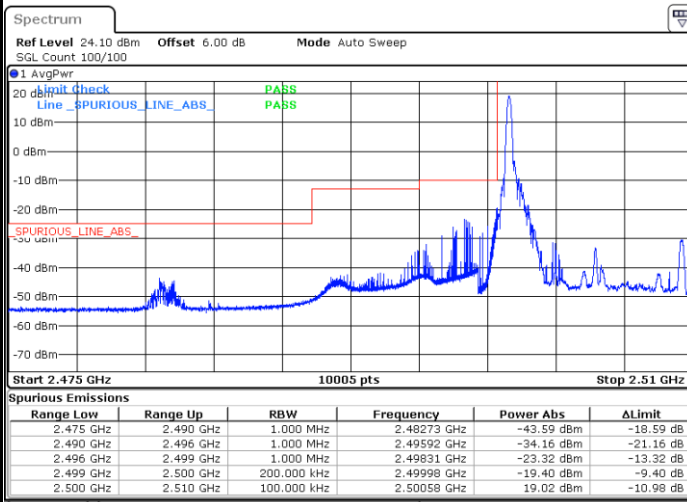

Highest Band Edge / 1 RB

Date: 8 AUG 2020 13:56:04

Lowest Band Edge / Full RB

Date: 8 AUG 2020 13:54:21

Highest Band Edge / Full RB

Date: 8 AUG 2020 13:57:04

LTE Band 7 / 10MHz / QPSK

Lowest Band Edge / 1 RB

Date: 8 AUG 2020 13:58:47

Highest Band Edge / 1 RB

Date: 8 AUG 2020 15:10:46

Lowest Band Edge / Full RB

Date: 8 AUG 2020 14:00:43

Highest Band Edge / Full RB

Date: 8 AUG 2020 14:06:04

LTE Band 7 / 10MHz / 16QAM

Lowest Band Edge / 1 RB

Date: 8 AUG 2020 13:59:45

Highest Band Edge / 1 RB

Date: 8 AUG 2020 14:05:06

Lowest Band Edge / Full RB

Date: 8 AUG 2020 14:01:40

Highest Band Edge / Full RB

Date: 8 AUG 2020 14:07:02

LTE Band 7 / 10MHz / 64QAM

Lowest Band Edge / 1 RB

Date: 8 AUG 2020 14:08:23

Highest Band Edge / 1 RB

Date: 8 AUG 2020 14:11:04

Lowest Band Edge / Full RB

Date: 8 AUG 2020 14:09:21

Highest Band Edge / Full RB