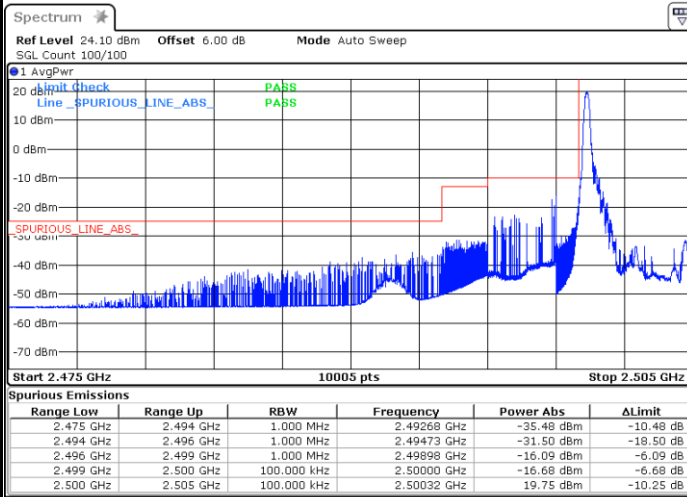

Date: 8 AUG 2020 14:09:54

LTE Band 7

Lowest Channel / 15MHz / 64QAM

Date: 8 AUG 2020 14:22:14

Lowest Channel / 20MHz / 64QAM

Date: 8 AUG 2020 14:54:03

Middle Channel / 15MHz / 64QAM

Date: 8 AUG 2020 14:24:34

Middle Channel / 20MHz / 64QAM

Date: 8 AUG 2020 14:57:08

Highest Channel / 15MHz / 64QAM

Date: 8 AUG 2020 14:24:56

Highest Channel / 20MHz / 64QAM

Date: 8 AUG 2020 14:59:23

Conducted Band Edge

LTE Band 7 / 5MHz / QPSK

Lowest Band Edge / 1 RB

Highest Band Edge / 1 RB

Lowest Band Edge / Full RB

Highest Band Edge / Full RB

LTE Band 7 / 5MHz / 16QAM

Lowest Band Edge / 1 RB

Highest Band Edge / 1 RB

Date: 8 AUG 2020 15:07:11

Date: 8 AUG 2020 13:50:06

Lowest Band Edge / Full RB

Highest Band Edge / Full RB

Date: 8 AUG 2020 13:46:39

Date: 8 AUG 2020 13:52:02

LTE Band 7 / 5MHz / 64QAM

Lowest Band Edge / 1RB

Date: 8 AUG 2020 13:53:23