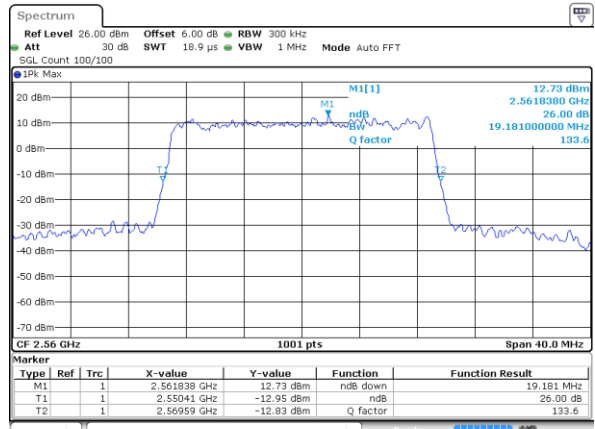

Highest Channel / 20MHz / QPSK

Date: 8 AUG 2020 14:47:32

Highest Channel / 20MHz / 16QAM

Date: 8 AUG 2020 14:47:43

LTE Band 7

Lowest Channel / 5MHz / 64QAM

Date: 8 AUG 2020 13:52:24

Lowest Channel / 10MHz / 64QAM