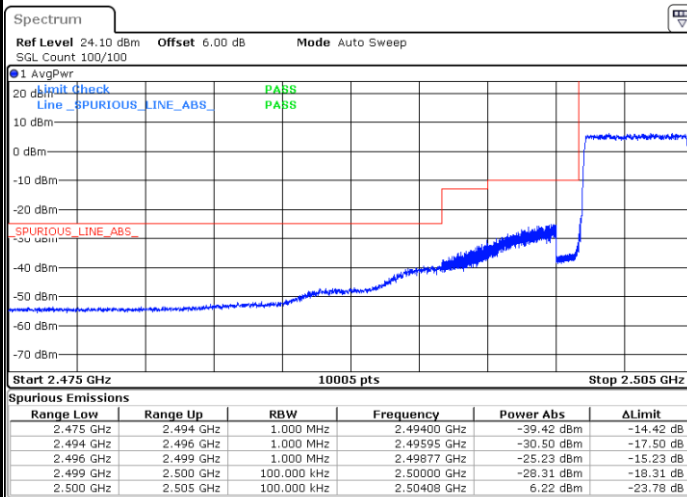

Date: 8 AUG 2020 14:09:54

LTE Band 7

Lowest Channel / 15MHz / 64QAM

Date: 8 AUG 2020 14:22:14

Lowest Channel / 20MHz / 64QAM

Date: 8 AUG 2020 14:54:03

Middle Channel / 15MHz / 64QAM

Date: 8 AUG 2020 14:24:34

Middle Channel / 20MHz / 64QAM

Date: 8 AUG 2020 14:57:08

Highest Channel / 15MHz / 64QAM

Date: 8 AUG 2020 14:24:56

Highest Channel / 20MHz / 64QAM

Date: 8 AUG 2020 14:59:23

Conducted Band Edge

LTE Band 7 / 5MHz / QPSK

Lowest Band Edge / 1 RB

Highest Band Edge / 1 RB

Lowest Band Edge / Full RB

Highest Band Edge / Full RB

LTE Band 7 / 5MHz / 16QAM

Lowest Band Edge / 1 RB

Highest Band Edge / 1 RB

Date: 8 AUG 2020 15:07:11

Date: 8 AUG 2020 13:50:06

Lowest Band Edge / Full RB

Highest Band Edge / Full RB

Date: 8 AUG 2020 13:46:39

Date: 8 AUG 2020 13:52:02

LTE Band 7 / 5MHz / 64QAM

Lowest Band Edge / 1RB

Date: 8 AUG 2020 13:53:23