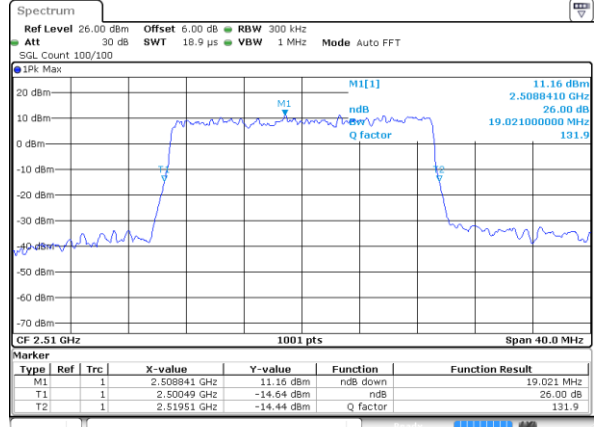

Date: 8 AUG 2020 14:10:06

LTE Band 7

Lowest Channel / 15MHz / 64QAM

Date: 8 AUG 2020 14:22:26

Lowest Channel / 20MHz / 64QAM

Date: 8 AUG 2020 14:54:15

Middle Channel / 15MHz / 64QAM

Date: 8 AUG 2020 14:24:45

Middle Channel / 20MHz / 64QAM

Date: 8 AUG 2020 14:57:19

Highest Channel / 15MHz / 64QAM

Date: 8 AUG 2020 14:25:08

Highest Channel / 20MHz / 64QAM

Date: 8 AUG 2020 14:59:34

Occupied Bandwidth

Mode	LTE Band 7 : 99%OBW(MHz)											
BW	1.4MHz		3MHz		5MHz		10MHz		15MHz		20MHz	
Mod.	QPSK	16QAM	QPSK	16QAM	QPSK	16QAM	QPSK	16QAM	QPSK	16QAM	QPSK	16QAM
Lowest CH	-	-	-	-	4.48	4.50	9.01	9.03	13.46	13.43	17.90	17.90
Middle CH	-	-	-	-	4.48	4.50	9.05	9.05	13.43	13.46	17.86	17.94
Highest CH	-	-	-	-	4.48	4.49	9.03	8.99	13.43	13.52	17.94	17.94
Mode	LTE Band 7 : 99%OBW(MHz)											
BW	1.4MHz		3MHz		5MHz		10MHz		15MHz		20MHz	
Mod.	64QAM		64QAM		64QAM		64QAM		64QAM		64QAM	
Lowest CH	-	-	-	-	4.48	-	9.07	-	13.43	-	17.90	-
Middle CH	-	-	-	-	4.49	-	9.03	-	13.40	-	17.90	-
Highest CH	-	-	-	-	4.48	-	8.97	-	13.43	-	17.86	-