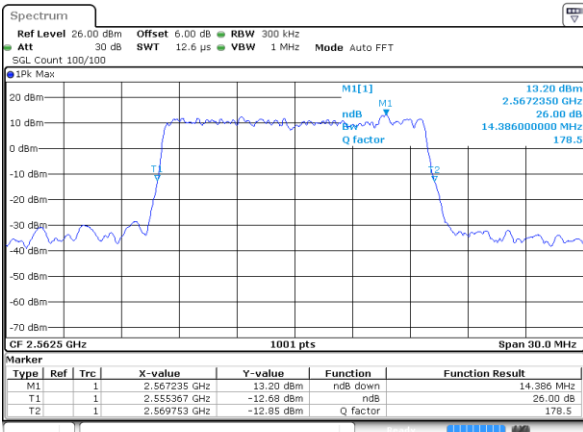

Date: 8 AUG 2020 14:10:06

LTE Band 7

Lowest Channel / 15MHz / 64QAM

Date: 8 AUG 2020 14:22:26

Lowest Channel / 20MHz / 64QAM

Date: 8 AUG 2020 14:54:15

Middle Channel / 15MHz / 64QAM

Date: 8 AUG 2020 14:24:45

Middle Channel / 20MHz / 64QAM

Date: 8 AUG 2020 14:57:19

Highest Channel / 15MHz / 64QAM

Date: 8 AUG 2020 14:25:08

Highest Channel / 20MHz / 64QAM

Date: 8 AUG 2020 14:59:34

Occupied Bandwidth

Mode	LTE Band 7 : 99%OBW(MHz)											
BW	1.4MHz		3MHz		5MHz		10MHz		15MHz		20MHz	
Mod.	QPSK	16QAM	QPSK	16QAM	QPSK	16QAM	QPSK	16QAM	QPSK	16QAM	QPSK	16QAM
Lowest CH	-	-	-	-	4.48	4.50	9.01	9.03	13.46	13.43	17.90	17.90
Middle CH	-	-	-	-	4.48	4.50	9.05	9.05	13.43	13.46	17.86	17.94
Highest CH	-	-	-	-	4.48	4.49	9.03	8.99	13.43	13.52	17.94	17.94
Mode	LTE Band 7 : 99%OBW(MHz)											
BW	1.4MHz		3MHz		5MHz		10MHz		15MHz		20MHz	
Mod.	64QAM		64QAM		64QAM		64QAM		64QAM		64QAM	
Lowest CH	-	-	-	-	4.48	-	9.07	-	13.43	-	17.90	-
Middle CH	-	-	-	-	4.49	-	9.03	-	13.40	-	17.90	-
Highest CH	-	-	-	-	4.48	-	8.97	-	13.43	-	17.86	-