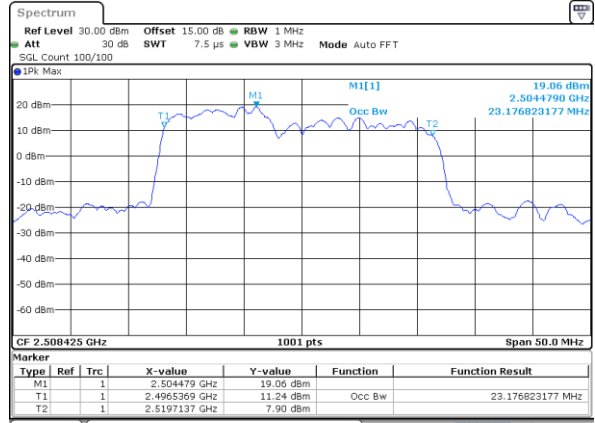

Mode	LTE Band 41C : 99%OBW(MHz)				
64QAM					
BW	5MHz+20MHz	10MHz+15MHz	10MHz+20MHz	15MHz+10MHz	15MHz+15MHz
Lowest CH	23.48	23.28	27.93	23.18	28.35
Middle CH	23.18	22.93	27.75	23.33	28.71
Highest CH	23.13	23.18	28.05	22.93	28.59
BW	15MHz+20MHz	20MHz+5MHz	20MHz+10MHz	20MHz+15MHz	20MHz+20MHz
Lowest CH	32.66	23.08	28.17	32.87	37.56
Middle CH	32.73	23.13	28.11	32.66	37.72
Highest CH	32.59	23.23	28.17	32.52	37.88

LTE Band 41C

QPSK

Lowest Channel / 5MHz+20MHz

Date: 29_AUG.2020 21:44:53

Lowest Channel / 10MHz+15MHz

Date: 29_AUG.2020 22:03:07

Middle Channel / 5MHz+20MHz

Date: 29_AUG.2020 21:48:34

Middle Channel / 10MHz+15MHz

Date: 29_AUG.2020 22:17:15

Highest Channel / 5MHz+20MHz

Date: 29_AUG.2020 21:49:59

Highest Channel / 10MHz+15MHz

Date: 29_AUG.2020 22:18:10

LTE Band 41C

QPSK