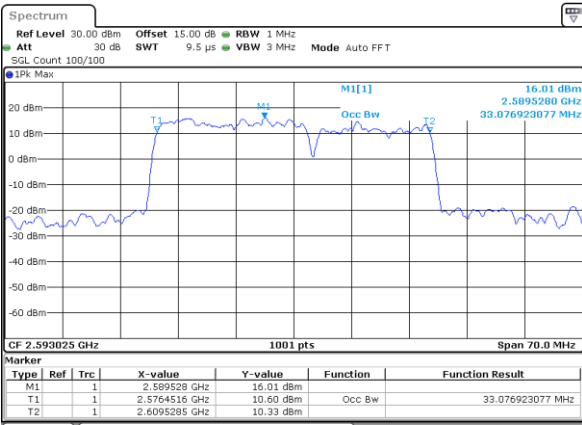

LTE Band 41C

QPSK

Lowest Channel / 20MHz+15MHz

Date: 29_AUG.2020 23:52:52

Lowest Channel / 20MHz+20MHz

Date: 30_AUG.2020 00:00:13

Middle Channel / 20MHz+15MHz

Date: 29_AUG.2020 23:54:47

Middle Channel / 20MHz+20MHz

Date: 30_AUG.2020 00:03:22

Highest Channel / 20MHz+15MHz

Date: 29_AUG.2020 23:58:22

Highest Channel / 20MHz+20MHz

Date: 30_AUG.2020 00:04:15

LTE Band 41C

16QAM