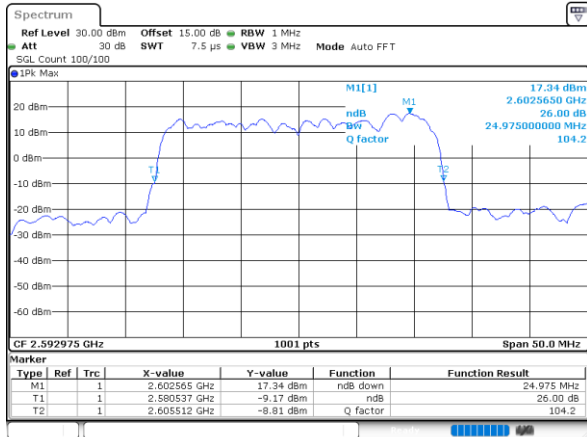

Highest Channel / 15MHz+20MHz

Date: 29_AUG.2020 23:14:59

LTE Band 41C

64QAM

Lowest Channel / 20MHz+5MHz

Date: 29_AUG.2020 21:54:06

Lowest Channel / 20MHz+10MHz

Date: 29_AUG.2020 22:49:35

Middle Channel / 20MHz+5MHz

Date: 29_AUG.2020 21:57:53

Middle Channel / 20MHz+10MHz

Date: 29_AUG.2020 22:53:43

Highest Channel / 20MHz+5MHz

Date: 29_AUG.2020 21:59:20

Highest Channel / 20MHz+10MHz

Date: 29_AUG.2020 22:54:50