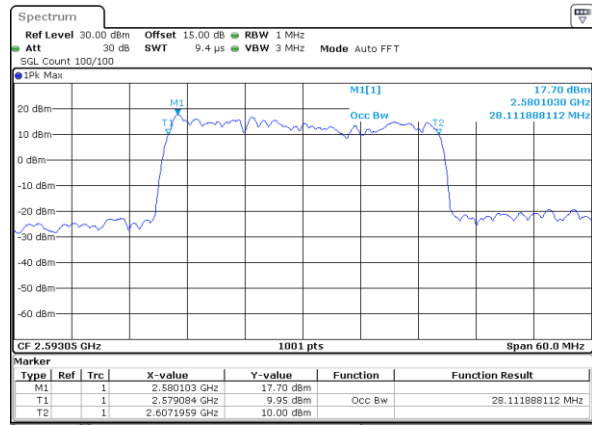

Middle Channel / 15MHz+20MHz

Date: 29_AUG.2020 23:17:52

Highest Channel / 15MHz+15MHz

Date: 29_AUG.2020 23:09:44

Highest Channel / 15MHz+20MHz

Date: 29_AUG.2020 23:14:49

LTE Band 41C

64QAM

Lowest Channel / 20MHz+5MHz

Date: 29_AUG.2020 21:53:55

Lowest Channel / 20MHz+10MHz

Date: 29_AUG.2020 22:49:28

Middle Channel / 20MHz+5MHz

Date: 29_AUG.2020 21:57:36

Middle Channel / 20MHz+10MHz

Date: 29_AUG.2020 22:53:26

Highest Channel / 20MHz+5MHz

Date: 29_AUG.2020 21:59:12

Highest Channel / 20MHz+10MHz

Date: 29_AUG.2020 22:54:40