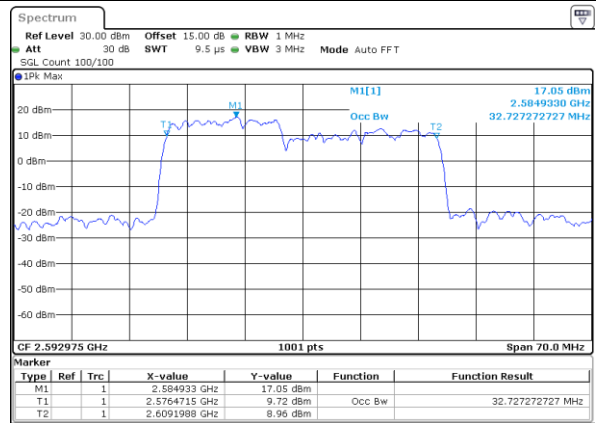

Highest Channel / 10MHz+20MHz

Date: 29_AUG.2020 22:45:48

Highest Channel / 15MHz+10MHz

Date: 29_AUG.2020 22:36:02

LTE Band 41C

QPSK

Lowest Channel / 15MHz+15MHz

Date: 29_AUG.2020 23:01:31

Lowest Channel / 15MHz+20MHz

Date: 29_AUG.2020 23:35:48

Middle Channel / 15MHz+15MHz

Date: 29_AUG.2020 23:05:09

Middle Channel / 15MHz+20MHz

Date: 29_AUG.2020 23:40:37

Highest Channel / 15MHz+15MHz

Date: 29_AUG.2020 23:06:54

Highest Channel / 15MHz+20MHz

Date: 29_AUG.2020 23:43:13

LTE Band 41C

QPSK

Lowest Channel / 20MHz+5MHz

Date: 29_AUG.2020 21:55:17

Lowest Channel / 20MHz+10MHz

Date: 29_AUG.2020 22:50:26