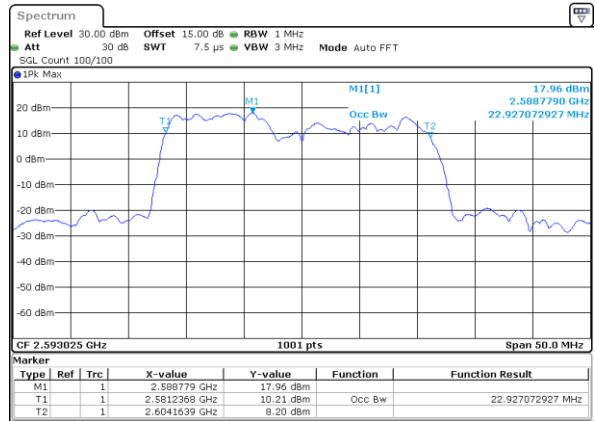

Highest Channel / 20MHz+15MHz

Date: 29_AUG.2020 23:57:49

Highest Channel / 20MHz+20MHz

Date: 30_AUG.2020 00:04:43

LTE Band 41C

64QAM

Lowest Channel / 5MHz+20MHz

Date: 29_AUG.2020 21:46:13

Lowest Channel / 10MHz+15MHz

Date: 29_AUG.2020 22:04:21

Middle Channel / 5MHz+20MHz

Date: 29_AUG.2020 21:47:29

Middle Channel / 10MHz+15MHz

Date: 29_AUG.2020 22:05:24

Highest Channel / 5MHz+20MHz

Date: 29_AUG.2020 21:51:12

Highest Channel / 10MHz+15MHz

Date: 29_AUG.2020 22:22:21

LTE Band 41C

64QAM

Lowest Channel / 10MHz+20MHz

Date: 29_AUG.2020 22:40:58

Lowest Channel / 15MHz+10MHz

Date: 29_AUG.2020 22:31:27