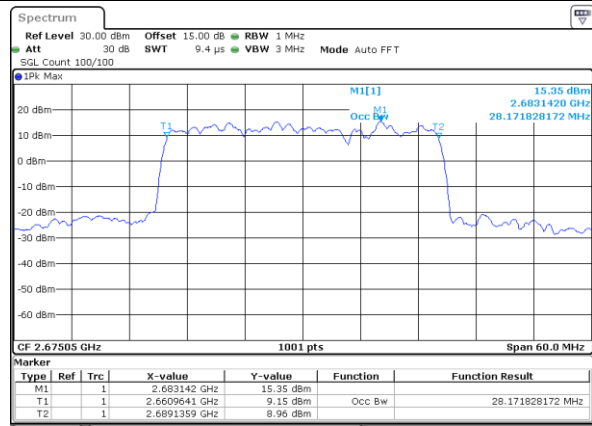

Middle Channel / 15MHz+20MHz

Date: 29_AUG.2020 23:17:52

Highest Channel / 15MHz+15MHz

Date: 29_AUG.2020 23:09:44

Highest Channel / 15MHz+20MHz

Date: 29_AUG.2020 23:14:49

LTE Band 41C

64QAM

Lowest Channel / 20MHz+5MHz

Date: 29_AUG.2020 21:53:55

Lowest Channel / 20MHz+10MHz

Date: 29_AUG.2020 22:49:28

Middle Channel / 20MHz+5MHz

Date: 29_AUG.2020 21:57:36

Middle Channel / 20MHz+10MHz

Date: 29_AUG.2020 22:53:26

Highest Channel / 20MHz+5MHz

Date: 29_AUG.2020 21:59:12

Highest Channel / 20MHz+10MHz

Date: 29_AUG.2020 22:54:40