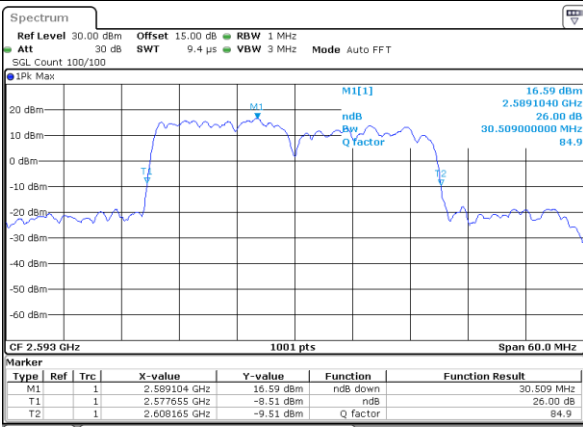

Highest Channel / 10MHz+20MHz

Date: 29_AUG.2020 22:47:32

Highest Channel / 15MHz+10MHz

Date: 29_AUG.2020 22:37:17

LTE Band 41C

64QAM

Lowest Channel / 15MHz+15MHz

Date: 29_AUG.2020 23:03:14

Lowest Channel / 15MHz+20MHz

Date: 29_AUG.2020 23:16:47

Middle Channel / 15MHz+15MHz

Date: 29_AUG.2020 23:04:14

Middle Channel / 15MHz+20MHz

Date: 29_AUG.2020 23:13:03

Highest Channel / 15MHz+15MHz

Date: 29_AUG.2020 23:08:53