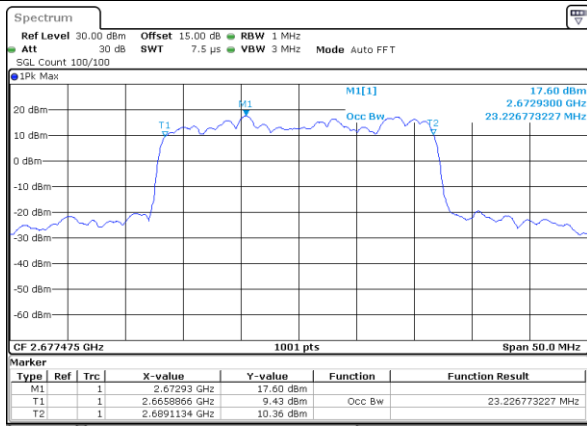

Middle Channel / 15MHz+20MHz

Date: 29_AUG.2020 23:17:52

Highest Channel / 15MHz+15MHz

Date: 29_AUG.2020 23:09:44

Highest Channel / 15MHz+20MHz

Date: 29_AUG.2020 23:14:49

LTE Band 41C

64QAM

Lowest Channel / 20MHz+5MHz

Date: 29_AUG.2020 21:53:55

Lowest Channel / 20MHz+10MHz

Date: 29_AUG.2020 22:49:28

Middle Channel / 20MHz+5MHz

Date: 29_AUG.2020 21:57:36

Middle Channel / 20MHz+10MHz

Date: 29_AUG.2020 22:53:26

Highest Channel / 20MHz+5MHz

Date: 29_AUG.2020 21:59:12

Highest Channel / 20MHz+10MHz

Date: 29_AUG.2020 22:54:40