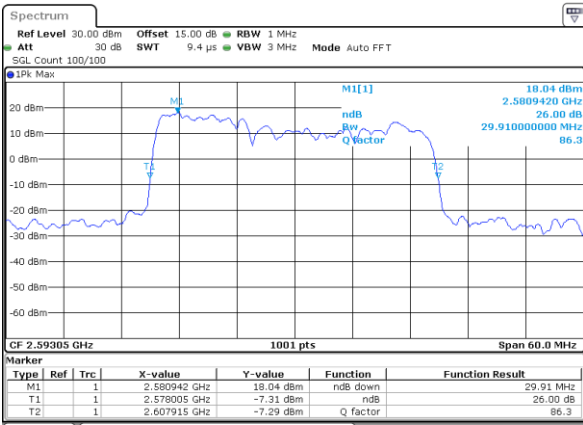

Middle Channel / 10MHz+15MHz

Date: 29_AUG.2020 22:16:04

Highest Channel / 5MHz+20MHz

Date: 29_AUG.2020 21:51:23

Highest Channel / 10MHz+15MHz

Date: 29_AUG.2020 22:22:29

LTE Band 41C

64QAM

Lowest Channel / 10MHz+20MHz

Date: 29_AUG.2020 22:41:32

Lowest Channel / 15MHz+10MHz

Date: 29_AUG.2020 22:31:36

Middle Channel / 10MHz+20MHz

Date: 29_AUG.2020 22:42:32

Middle Channel / 15MHz+10MHz

Date: 29_AUG.2020 22:32:48

Highest Channel / 10MHz+20MHz

Date: 29_AUG.2020 22:47:32

Highest Channel / 15MHz+10MHz

Date: 29_AUG.2020 22:37:17

LTE Band 41C

64QAM

Lowest Channel / 15MHz+15MHz

Date: 29_AUG.2020 23:03:14