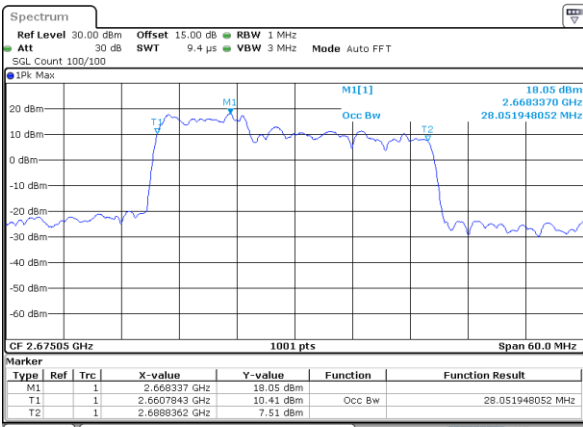

Highest Channel / 10MHz+15MHz

Date: 29_AUG.2020 22:22:21

LTE Band 41C

64QAM

Lowest Channel / 10MHz+20MHz

Date: 29_AUG.2020 22:40:58

Lowest Channel / 15MHz+10MHz

Date: 29_AUG.2020 22:31:27

Middle Channel / 10MHz+20MHz

Date: 29_AUG.2020 22:42:24

Middle Channel / 15MHz+10MHz

Date: 29_AUG.2020 22:32:35

Highest Channel / 10MHz+20MHz

Date: 29_AUG.2020 22:47:23

Highest Channel / 15MHz+10MHz

Date: 29_AUG.2020 22:37:11

LTE Band 41C

64QAM

Lowest Channel / 15MHz+15MHz

Date: 29_AUG.2020 23:03:01

Lowest Channel / 15MHz+20MHz

Date: 29_AUG.2020 23:16:11

Middle Channel / 15MHz+15MHz

Date: 29_AUG.2020 23:04:07