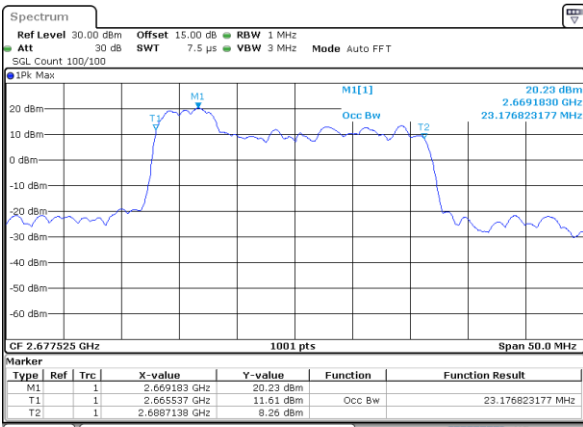

Middle Channel / 20MHz+20MHz

Date: 30_AUG.2020 00:03:22

Highest Channel / 20MHz+15MHz

Date: 29_AUG.2020 23:58:22

Highest Channel / 20MHz+20MHz

Date: 30_AUG.2020 00:04:15

LTE Band 41C

16QAM

Lowest Channel / 5MHz+20MHz

Date: 29_AUG.2020 21:45:32

Lowest Channel / 10MHz+15MHz

Date: 29_AUG.2020 22:03:43

Middle Channel / 5MHz+20MHz

Date: 29_AUG.2020 21:48:02

Middle Channel / 10MHz+15MHz

Date: 29_AUG.2020 22:16:39

Highest Channel / 5MHz+20MHz

Date: 29_AUG.2020 21:50:35

Highest Channel / 10MHz+15MHz

Date: 29_AUG.2020 22:21:45

LTE Band 41C

16QAM

Lowest Channel / 10MHz+20MHz

Date: 29_AUG.2020 22:40:13