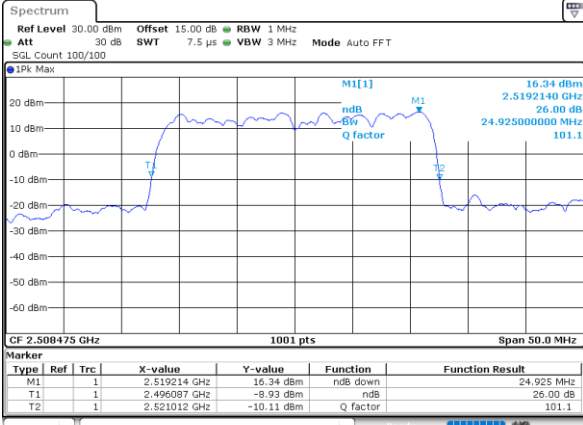

Highest Channel / 15MHz+15MHz

Date: 29_AUG.2020 23:08:13

Highest Channel / 15MHz+20MHz

Date: 29_AUG.2020 23:14:51

LTE Band 41C

16QAM

Lowest Channel / 20MHz+5MHz

Date: 29_AUG.2020 21:54:48