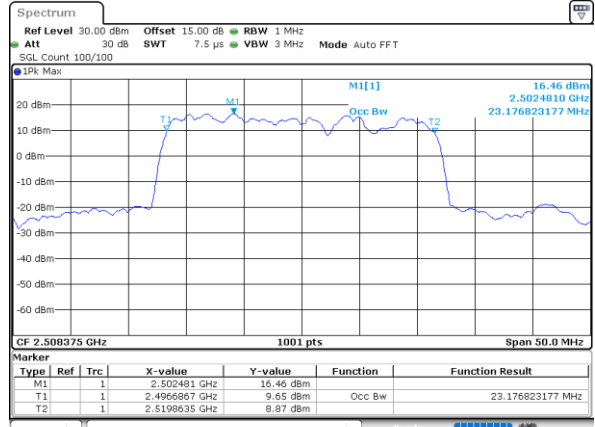

Highest Channel / 20MHz+15MHz

Date: 29_AUG.2020 23:57:49

Highest Channel / 20MHz+20MHz

Date: 30_AUG.2020 00:04:43

LTE Band 41C

64QAM

Lowest Channel / 5MHz+20MHz

Date: 29_AUG.2020 21:46:13

Lowest Channel / 10MHz+15MHz

Date: 29_AUG.2020 22:04:21

Middle Channel / 5MHz+20MHz

Date: 29_AUG.2020 21:47:29

Middle Channel / 10MHz+15MHz

Date: 29_AUG.2020 22:05:24

Highest Channel / 5MHz+20MHz

Date: 29_AUG.2020 21:51:12

Highest Channel / 10MHz+15MHz

Date: 29_AUG.2020 22:22:21

LTE Band 41C

64QAM

Lowest Channel / 10MHz+20MHz

Date: 29_AUG.2020 22:40:58

Lowest Channel / 15MHz+10MHz

Date: 29_AUG.2020 22:31:27

Middle Channel / 10MHz+20MHz

Date: 29_AUG.2020 22:42:24

Middle Channel / 15MHz+10MHz

Date: 29_AUG.2020 22:32:35

Highest Channel / 10MHz+20MHz

Date: 29_AUG.2020 22:47:23

Highest Channel / 15MHz+10MHz

Date: 29_AUG.2020 22:37:11