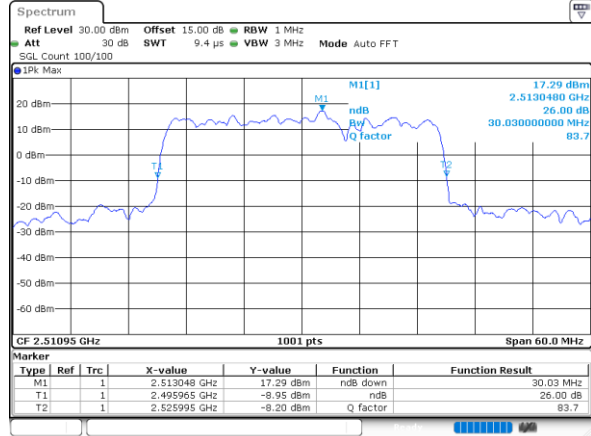

Highest Channel / 15MHz+20MHz

Date: 29_AUG.2020 23:14:59

LTE Band 41C

64QAM

Lowest Channel / 20MHz+5MHz

Date: 29_AUG.2020 21:54:06

Lowest Channel / 20MHz+10MHz

Date: 29_AUG.2020 22:49:35