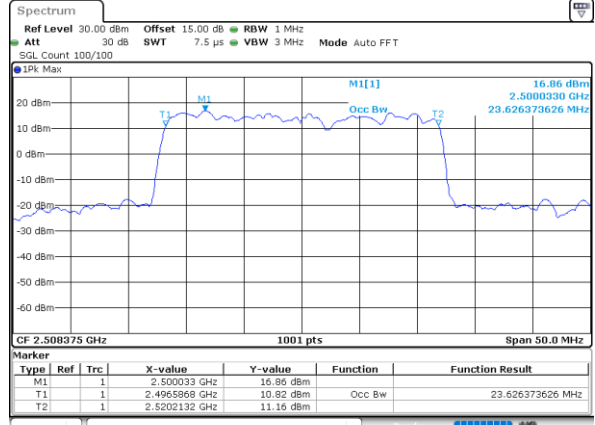

LTE Band 41C

QPSK

Lowest Channel / 5MHz+20MHz

Date: 29_AUG.2020 21:44:53

Lowest Channel / 10MHz+15MHz

Date: 29_AUG.2020 22:03:07

Middle Channel / 5MHz+20MHz

Date: 29_AUG.2020 21:48:34

Middle Channel / 10MHz+15MHz

Date: 29_AUG.2020 22:17:15

Highest Channel / 5MHz+20MHz

Date: 29_AUG.2020 21:49:59

Highest Channel / 10MHz+15MHz

Date: 29_AUG.2020 22:18:10

LTE Band 41C

QPSK

Lowest Channel / 10MHz+20MHz

Date: 29_AUG.2020 22:39:34

Lowest Channel / 15MHz+10MHz

Date: 29_AUG.2020 22:30:23

Middle Channel / 10MHz+20MHz

Date: 29_AUG.2020 22:43:30

Middle Channel / 15MHz+10MHz

Date: 29_AUG.2020 22:33:46

Highest Channel / 10MHz+20MHz

Date: 29_AUG.2020 22:45:48

Highest Channel / 15MHz+10MHz

Date: 29_AUG.2020 22:36:02

LTE Band 41C

QPSK

Lowest Channel / 15MHz+15MHz

Date: 29_AUG.2020 23:01:31