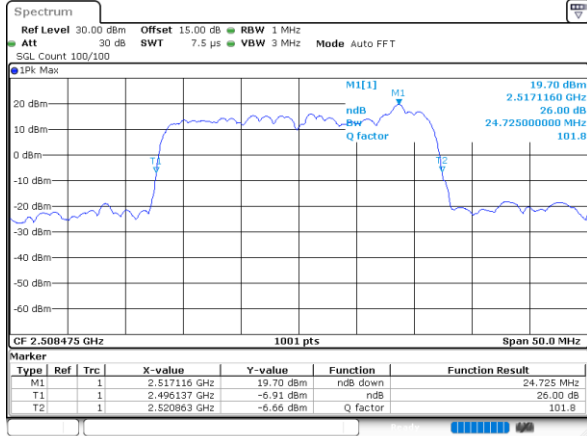

Highest Channel / 15MHz+20MHz

Date: 29_AUG.2020 23:14:59

LTE Band 41C

64QAM

Lowest Channel / 20MHz+5MHz

Date: 29_AUG.2020 21:54:06

Lowest Channel / 20MHz+10MHz

Date: 29_AUG.2020 22:49:35