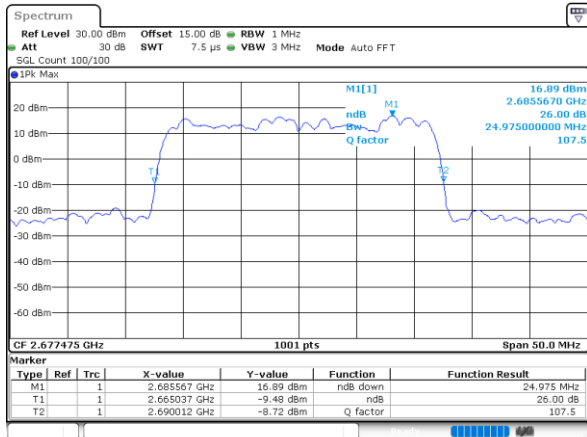

Middle Channel / 20MHz+5MHz

Date: 29_AUG.2020 21:57:53

Middle Channel / 20MHz+10MHz

Date: 29_AUG.2020 22:53:43

Highest Channel / 20MHz+5MHz

Date: 29_AUG.2020 21:59:20

Highest Channel / 20MHz+10MHz

Date: 29_AUG.2020 22:54:50

LTE Band 41C

64QAM

Lowest Channel / 20MHz+15MHz

Date: 29_AUG.2020 23:51:09

Lowest Channel / 20MHz+20MHz

Date: 30_AUG.2020 00:01:32

Middle Channel / 20MHz+15MHz

Date: 29_AUG.2020 23:56:27