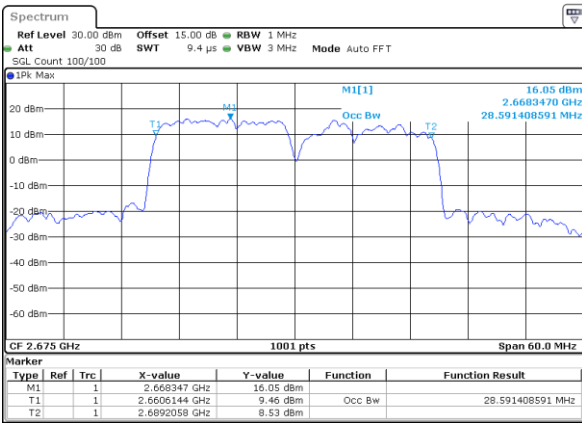

Highest Channel / 15MHz+10MHz

Date: 29_AUG.2020 22:35:23

LTE Band 41C

16QAM

Lowest Channel / 15MHz+15MHz

Date: 29_AUG.2020 23:02:10

Lowest Channel / 15MHz+20MHz

Date: 29_AUG.2020 23:12:10

Middle Channel / 15MHz+15MHz

Date: 29_AUG.2020 23:04:36

Middle Channel / 15MHz+20MHz

Date: 29_AUG.2020 23:39:10

Highest Channel / 15MHz+15MHz

Date: 29_AUG.2020 23:08:02

Highest Channel / 15MHz+20MHz

Date: 29_AUG.2020 23:44:55