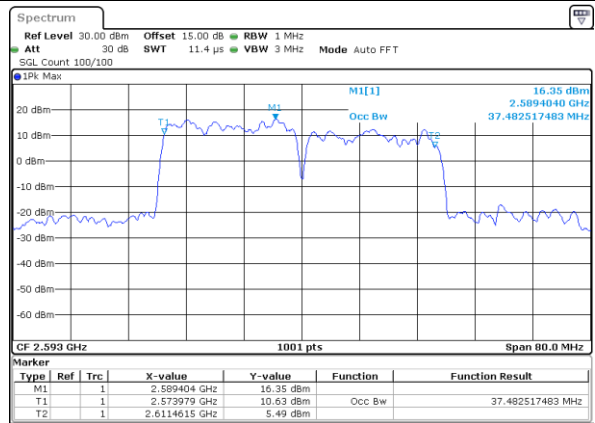

Middle Channel / 20MHz+10MHz

Date: 29_AUG.2020 22:52:13

Highest Channel / 20MHz+5MHz

Date: 29_AUG.2020 21:59:42

Highest Channel / 20MHz+10MHz

Date: 29_AUG.2020 22:55:13

LTE Band 41C

16QAM

Lowest Channel / 20MHz+15MHz

Date: 29_AUG.2020 23:51:44

Lowest Channel / 20MHz+20MHz

Date: 30_AUG.2020 00:00:48

Middle Channel / 20MHz+15MHz

Date: 29_AUG.2020 23:55:35

Middle Channel / 20MHz+20MHz

Date: 30_AUG.2020 00:02:50

Highest Channel / 20MHz+15MHz

Date: 29_AUG.2020 23:57:49

Highest Channel / 20MHz+20MHz

Date: 30_AUG.2020 00:04:43

LTE Band 41C

64QAM

Lowest Channel / 5MHz+20MHz

Date: 29_AUG.2020 21:46:13