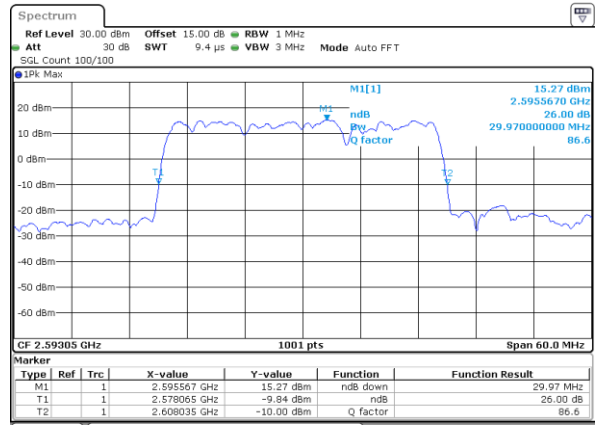

Highest Channel / 15MHz+15MHz

Date: 29_AUG.2020 23:08:13

Highest Channel / 15MHz+20MHz

Date: 29_AUG.2020 23:14:51

LTE Band 41C

16QAM

Lowest Channel / 20MHz+5MHz

Date: 29_AUG.2020 21:54:48

Lowest Channel / 20MHz+10MHz

Date: 29_AUG.2020 22:50:03

Middle Channel / 20MHz+5MHz

Date: 29_AUG.2020 21:57:07

Middle Channel / 20MHz+10MHz

Date: 29_AUG.2020 22:52:33

Highest Channel / 20MHz+5MHz

Date: 29_AUG.2020 21:59:51

Highest Channel / 20MHz+10MHz

Date: 29_AUG.2020 22:55:25

LTE Band 41C

16QAM

Lowest Channel / 20MHz+15MHz

Date: 29_AUG.2020 23:52:09

Lowest Channel / 20MHz+20MHz

Date: 30_AUG.2020 00:00:57