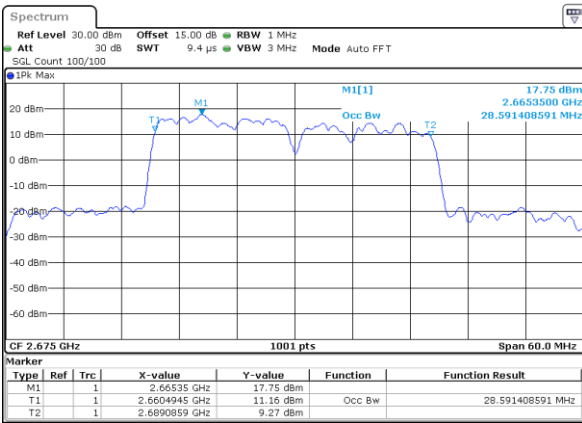

Highest Channel / 10MHz+20MHz

Date: 29_AUG.2020 22:45:48

Highest Channel / 15MHz+10MHz

Date: 29_AUG.2020 22:36:02

LTE Band 41C

QPSK

Lowest Channel / 15MHz+15MHz

Date: 29_AUG.2020 23:01:31

Lowest Channel / 15MHz+20MHz

Date: 29_AUG.2020 23:35:48

Middle Channel / 15MHz+15MHz

Date: 29_AUG.2020 23:05:09

Middle Channel / 15MHz+20MHz

Date: 29_AUG.2020 23:40:37

Highest Channel / 15MHz+15MHz

Date: 29_AUG.2020 23:06:54

Highest Channel / 15MHz+20MHz

Date: 29_AUG.2020 23:43:13

LTE Band 41C

QPSK

Lowest Channel / 20MHz+5MHz

Date: 29_AUG.2020 21:55:17

Lowest Channel / 20MHz+10MHz

Date: 29_AUG.2020 22:50:26