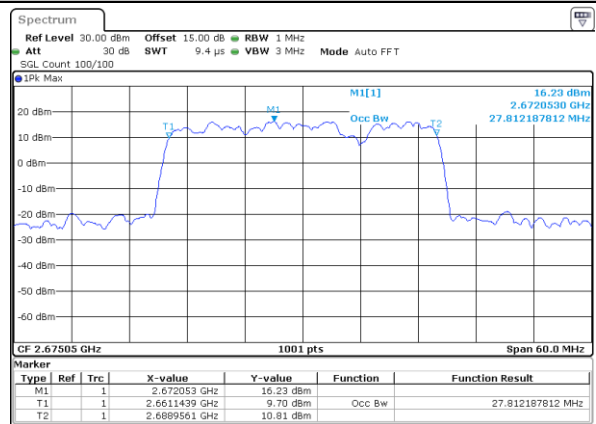

Highest Channel / 15MHz+20MHz

Date: 29_AUG.2020 23:43:13

LTE Band 41C

QPSK

Lowest Channel / 20MHz+5MHz

Date: 29_AUG.2020 21:55:17

Lowest Channel / 20MHz+10MHz

Date: 29_AUG.2020 22:50:26

Middle Channel / 20MHz+5MHz

Date: 29_AUG.2020 21:56:28

Middle Channel / 20MHz+10MHz

Date: 29_AUG.2020 22:53:02

Highest Channel / 20MHz+5MHz

Date: 29_AUG.2020 22:00:28

Highest Channel / 20MHz+10MHz

Date: 29_AUG.2020 22:55:48

LTE Band 41C

QPSK

Lowest Channel / 20MHz+15MHz

Date: 29_AUG.2020 23:52:52

Lowest Channel / 20MHz+20MHz

Date: 30_AUG.2020 00:00:13

Middle Channel / 20MHz+15MHz

Date: 29_AUG.2020 23:54:47