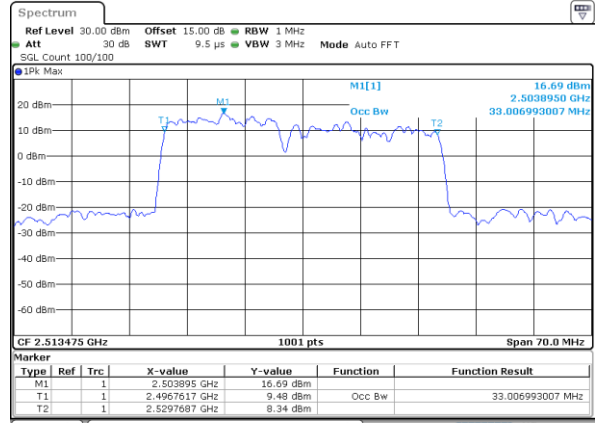

Lowest Channel / 15MHz+10MHz

Date: 29_AUG.2020 22:30:56

Middle Channel / 10MHz+20MHz

Date: 29_AUG.2020 22:42:54

Middle Channel / 15MHz+10MHz

Date: 29_AUG.2020 22:33:10

Highest Channel / 10MHz+20MHz

Date: 29_AUG.2020 22:45:15

Highest Channel / 15MHz+10MHz

Date: 29_AUG.2020 22:35:23

LTE Band 41C

16QAM

Lowest Channel / 15MHz+15MHz

Date: 29_AUG.2020 23:02:10

Lowest Channel / 15MHz+20MHz

Date: 29_AUG.2020 23:12:10

Middle Channel / 15MHz+15MHz

Date: 29_AUG.2020 23:04:36

Middle Channel / 15MHz+20MHz

Date: 29_AUG.2020 23:39:10

Highest Channel / 15MHz+15MHz

Date: 29_AUG.2020 23:08:02

Highest Channel / 15MHz+20MHz

Date: 29_AUG.2020 23:44:55