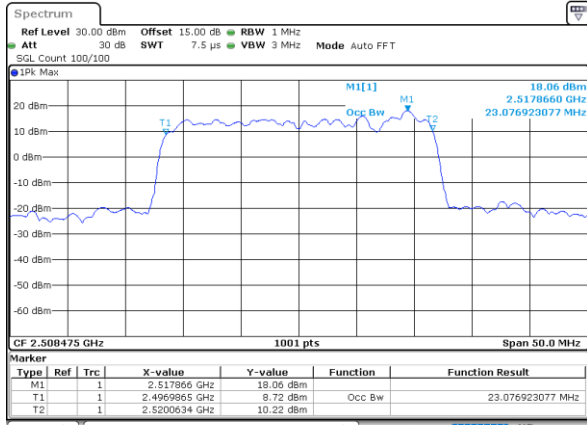

LTE Band 41C

64QAM

Lowest Channel / 15MHz+15MHz

Date: 29_AUG.2020 23:03:01

Lowest Channel / 15MHz+20MHz

Date: 29_AUG.2020 23:16:11

Middle Channel / 15MHz+15MHz

Date: 29_AUG.2020 23:04:07

Middle Channel / 15MHz+20MHz

Date: 29_AUG.2020 23:17:52

Highest Channel / 15MHz+15MHz

Date: 29_AUG.2020 23:09:44

Highest Channel / 15MHz+20MHz

Date: 29_AUG.2020 23:14:49

LTE Band 41C

64QAM

Lowest Channel / 20MHz+5MHz

Date: 29_AUG.2020 21:53:55

Lowest Channel / 20MHz+10MHz

Date: 29_AUG.2020 22:49:28

Middle Channel / 20MHz+5MHz

Date: 29_AUG.2020 21:57:36

Middle Channel / 20MHz+10MHz

Date: 29_AUG.2020 22:53:26