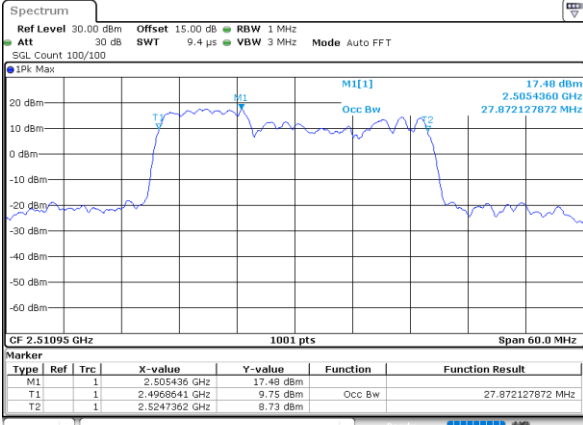

LTE Band 41C

QPSK

Lowest Channel / 5MHz+20MHz

Date: 29_AUG.2020 21:44:53

Lowest Channel / 10MHz+15MHz

Date: 29_AUG.2020 22:03:07

Middle Channel / 5MHz+20MHz

Date: 29_AUG.2020 21:48:34

Middle Channel / 10MHz+15MHz

Date: 29_AUG.2020 22:17:15

Highest Channel / 5MHz+20MHz

Date: 29_AUG.2020 21:49:59

Highest Channel / 10MHz+15MHz

Date: 29_AUG.2020 22:18:10

LTE Band 41C

QPSK

Lowest Channel / 10MHz+20MHz

Date: 29_AUG.2020 22:39:34

Lowest Channel / 15MHz+10MHz

Date: 29_AUG.2020 22:30:23

Middle Channel / 10MHz+20MHz

Date: 29_AUG.2020 22:43:30

Middle Channel / 15MHz+10MHz

Date: 29_AUG.2020 22:33:46