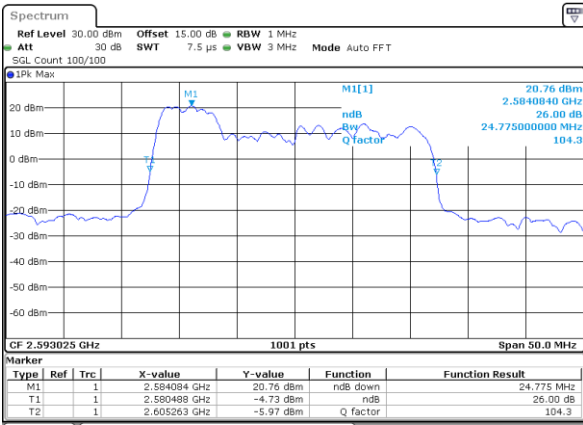

LTE Band 41C

64QAM

Lowest Channel / 5MHz+20MHz

Date: 29_AUG.2020 21:46:24

Lowest Channel / 10MHz+15MHz

Date: 29_AUG.2020 22:10:29

Middle Channel / 5MHz+20MHz

Date: 29_AUG.2020 21:47:38

Middle Channel / 10MHz+15MHz

Date: 29_AUG.2020 22:16:04

Highest Channel / 5MHz+20MHz

Date: 29_AUG.2020 21:51:23

Highest Channel / 10MHz+15MHz

Date: 29_AUG.2020 22:22:29

LTE Band 41C

64QAM