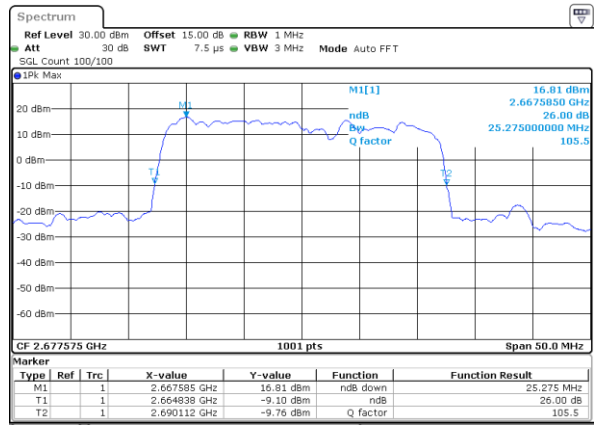

Middle Channel / 10MHz+15MHz

Date: 29_AUG.2020 22:16:04

Highest Channel / 5MHz+20MHz

Date: 29_AUG.2020 21:51:23

Highest Channel / 10MHz+15MHz

Date: 29_AUG.2020 22:22:29

LTE Band 41C

64QAM

Lowest Channel / 10MHz+20MHz

Date: 29_AUG.2020 22:41:32

Lowest Channel / 15MHz+10MHz

Date: 29_AUG.2020 22:31:36

Middle Channel / 10MHz+20MHz

Date: 29_AUG.2020 22:42:32

Middle Channel / 15MHz+10MHz

Date: 29_AUG.2020 22:32:48

Highest Channel / 10MHz+20MHz

Date: 29_AUG.2020 22:47:32

Highest Channel / 15MHz+10MHz

Date: 29_AUG.2020 22:37:17

LTE Band 41C

64QAM

Lowest Channel / 15MHz+15MHz

Date: 29_AUG.2020 23:03:14