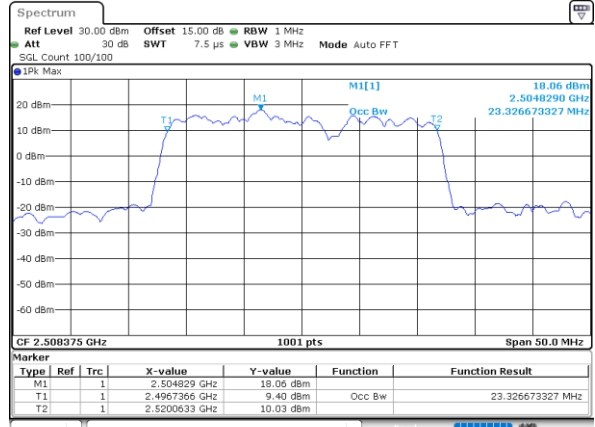

Lowest Channel / 5MHz+20MHz

Date: 29_AUG.2020 21:45:32

Lowest Channel / 10MHz+15MHz

Date: 29_AUG.2020 22:03:43

Middle Channel / 5MHz+20MHz

Date: 29_AUG.2020 21:48:02

Middle Channel / 10MHz+15MHz

Date: 29_AUG.2020 22:16:39

Highest Channel / 5MHz+20MHz

Date: 29_AUG.2020 21:50:35

Highest Channel / 10MHz+15MHz

Date: 29_AUG.2020 22:21:45

LTE Band 41C

16QAM

Lowest Channel / 10MHz+20MHz

Date: 29_AUG.2020 22:40:13

Lowest Channel / 15MHz+10MHz

Date: 29_AUG.2020 22:30:56

Middle Channel / 10MHz+20MHz

Date: 29_AUG.2020 22:42:54

Middle Channel / 15MHz+10MHz

Date: 29_AUG.2020 22:33:10

Highest Channel / 10MHz+20MHz

Date: 29_AUG.2020 22:45:15