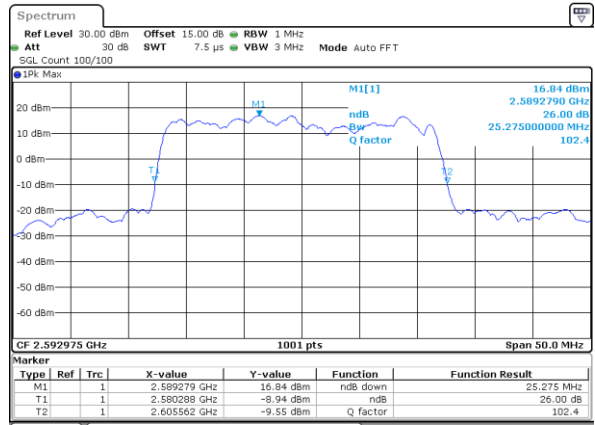

Middle Channel / 10MHz+15MHz

Date: 29_AUG.2020 22:16:04

Highest Channel / 5MHz+20MHz

Date: 29_AUG.2020 21:51:23

Highest Channel / 10MHz+15MHz

Date: 29_AUG.2020 22:22:29

LTE Band 41C

64QAM

Lowest Channel / 10MHz+20MHz

Date: 29_AUG.2020 22:41:32

Lowest Channel / 15MHz+10MHz

Date: 29_AUG.2020 22:31:36

Middle Channel / 10MHz+20MHz

Date: 29_AUG.2020 22:42:32

Middle Channel / 15MHz+10MHz

Date: 29_AUG.2020 22:32:48

Highest Channel / 10MHz+20MHz

Date: 29_AUG.2020 22:47:32

Highest Channel / 15MHz+10MHz

Date: 29_AUG.2020 22:37:17

LTE Band 41C

64QAM

Lowest Channel / 15MHz+15MHz

Date: 29_AUG.2020 23:03:14