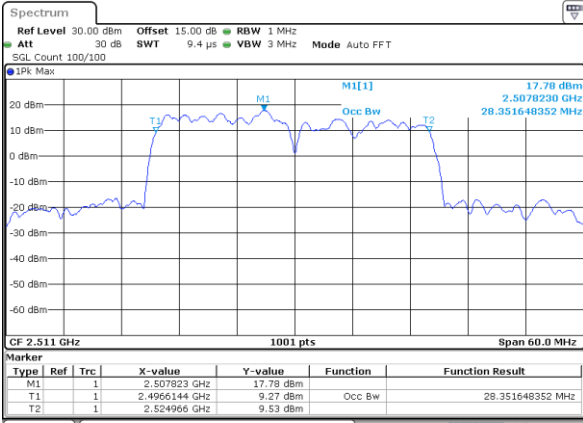

Highest Channel / 10MHz+15MHz

Date: 29_AUG.2020 22:22:21

LTE Band 41C

64QAM

Lowest Channel / 10MHz+20MHz

Date: 29_AUG.2020 22:40:58

Lowest Channel / 15MHz+10MHz

Date: 29_AUG.2020 22:31:27

Middle Channel / 10MHz+20MHz

Date: 29_AUG.2020 22:42:24

Middle Channel / 15MHz+10MHz

Date: 29_AUG.2020 22:32:35

Highest Channel / 10MHz+20MHz

Date: 29_AUG.2020 22:47:23

Highest Channel / 15MHz+10MHz

Date: 29_AUG.2020 22:37:11

LTE Band 41C

64QAM

Lowest Channel / 15MHz+15MHz

Date: 29_AUG.2020 23:03:01

Lowest Channel / 15MHz+20MHz

Date: 29_AUG.2020 23:16:11

Middle Channel / 15MHz+15MHz

Date: 29_AUG.2020 23:04:07