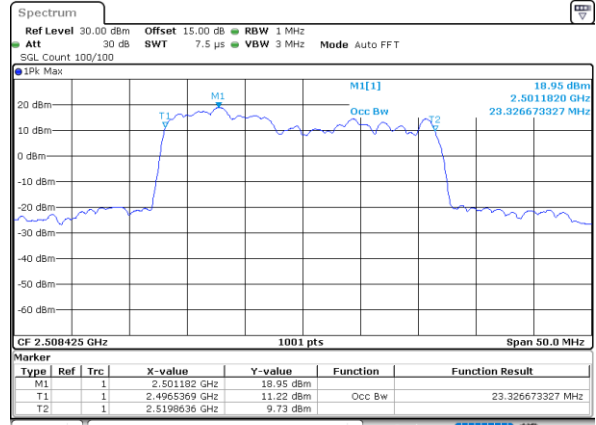

LTE Band 41C

QPSK

Lowest Channel / 20MHz+15MHz

Date: 29_AUG.2020 23:52:52

Lowest Channel / 20MHz+20MHz

Date: 30_AUG.2020 00:00:13

Middle Channel / 20MHz+15MHz

Date: 29_AUG.2020 23:54:47

Middle Channel / 20MHz+20MHz

Date: 30_AUG.2020 00:03:22

Highest Channel / 20MHz+15MHz

Date: 29_AUG.2020 23:58:22

Highest Channel / 20MHz+20MHz

Date: 30_AUG.2020 00:04:15

LTE Band 41C

16QAM

Lowest Channel / 5MHz+20MHz

Date: 29_AUG.2020 21:45:32

Lowest Channel / 10MHz+15MHz

Date: 29_AUG.2020 22:03:43

Middle Channel / 5MHz+20MHz

Date: 29_AUG.2020 21:48:02

Middle Channel / 10MHz+15MHz

Date: 29_AUG.2020 22:16:39

Highest Channel / 5MHz+20MHz

Date: 29_AUG.2020 21:50:35

Highest Channel / 10MHz+15MHz

Date: 29_AUG.2020 22:21:45

LTE Band 41C

16QAM

Lowest Channel / 10MHz+20MHz

Date: 29_AUG.2020 22:40:13