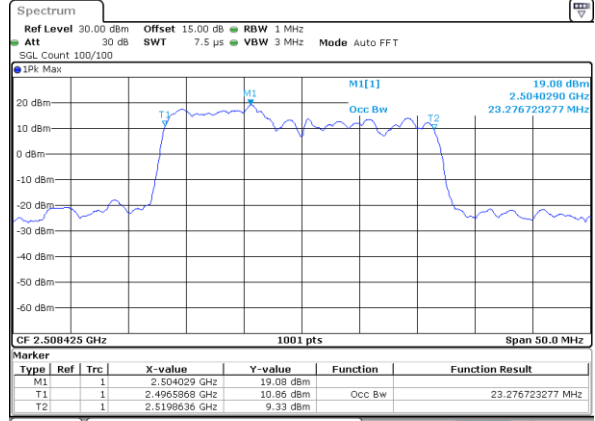

Lowest Channel / 20MHz+15MHz

Date: 29_AUG.2020 23:51:44

Lowest Channel / 20MHz+20MHz

Date: 30_AUG.2020 00:00:48

Middle Channel / 20MHz+15MHz

Date: 29_AUG.2020 23:55:35

Middle Channel / 20MHz+20MHz

Date: 30_AUG.2020 00:02:50

Highest Channel / 20MHz+15MHz

Date: 29_AUG.2020 23:57:49

Highest Channel / 20MHz+20MHz

Date: 30_AUG.2020 00:04:43

LTE Band 41C

64QAM

Lowest Channel / 5MHz+20MHz

Date: 29_AUG.2020 21:46:13

Lowest Channel / 10MHz+15MHz

Date: 29_AUG.2020 22:04:21

Middle Channel / 5MHz+20MHz

Date: 29_AUG.2020 21:47:29

Middle Channel / 10MHz+15MHz

Date: 29_AUG.2020 22:05:24

Highest Channel / 5MHz+20MHz

Date: 29_AUG.2020 21:51:12

Highest Channel / 10MHz+15MHz

Date: 29_AUG.2020 22:22:21

LTE Band 41C

64QAM

Lowest Channel / 10MHz+20MHz

Date: 29_AUG.2020 22:40:58

Lowest Channel / 15MHz+10MHz

Date: 29_AUG.2020 22:31:27