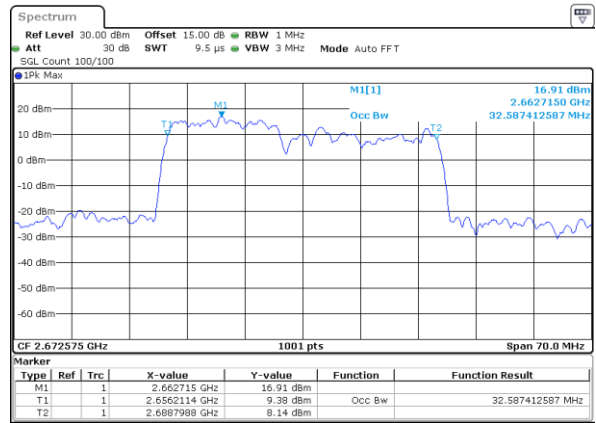

Highest Channel / 15MHz+10MHz

Date: 29_AUG.2020 22:35:23

LTE Band 41C

16QAM

Lowest Channel / 15MHz+15MHz

Date: 29_AUG.2020 23:02:10

Lowest Channel / 15MHz+20MHz

Date: 29_AUG.2020 23:12:10

Middle Channel / 15MHz+15MHz

Date: 29_AUG.2020 23:04:36

Middle Channel / 15MHz+20MHz

Date: 29_AUG.2020 23:39:10

Highest Channel / 15MHz+15MHz

Date: 29_AUG.2020 23:08:02

Highest Channel / 15MHz+20MHz

Date: 29_AUG.2020 23:44:55

LTE Band 41C

16QAM

Lowest Channel / 20MHz+5MHz

Date: 29_AUG.2020 21:54:37

Lowest Channel / 20MHz+10MHz

Date: 29_AUG.2020 22:49:55

Middle Channel / 20MHz+5MHz

Date: 29_AUG.2020 21:57:00