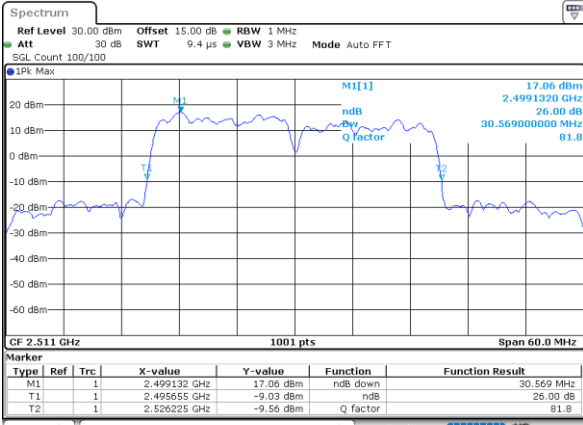

Highest Channel / 10MHz+20MHz

Date: 29_AUG.2020 22:47:32

Highest Channel / 15MHz+10MHz

Date: 29_AUG.2020 22:37:17

LTE Band 41C

64QAM

Lowest Channel / 15MHz+15MHz

Date: 29_AUG.2020 23:03:14

Lowest Channel / 15MHz+20MHz

Date: 29_AUG.2020 23:16:47

Middle Channel / 15MHz+15MHz

Date: 29_AUG.2020 23:04:14

Middle Channel / 15MHz+20MHz

Date: 29_AUG.2020 23:13:03

Highest Channel / 15MHz+15MHz

Date: 29_AUG.2020 23:08:53