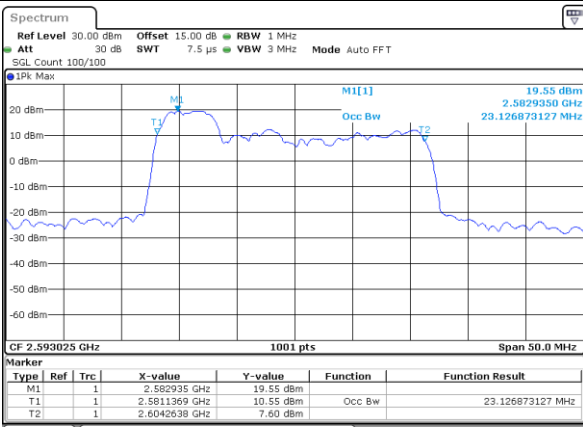

Middle Channel / 20MHz+20MHz

Date: 30_AUG.2020 00:03:22

Highest Channel / 20MHz+15MHz

Date: 29_AUG.2020 23:58:22

Highest Channel / 20MHz+20MHz

Date: 30_AUG.2020 00:04:15

LTE Band 41C

16QAM

Lowest Channel / 5MHz+20MHz

Date: 29_AUG.2020 21:45:32

Lowest Channel / 10MHz+15MHz

Date: 29_AUG.2020 22:03:43

Middle Channel / 5MHz+20MHz

Date: 29_AUG.2020 21:48:02

Middle Channel / 10MHz+15MHz

Date: 29_AUG.2020 22:16:39

Highest Channel / 5MHz+20MHz

Date: 29_AUG.2020 21:50:35

Highest Channel / 10MHz+15MHz

Date: 29_AUG.2020 22:21:45

LTE Band 41C

16QAM

Lowest Channel / 10MHz+20MHz

Date: 29_AUG.2020 22:40:13