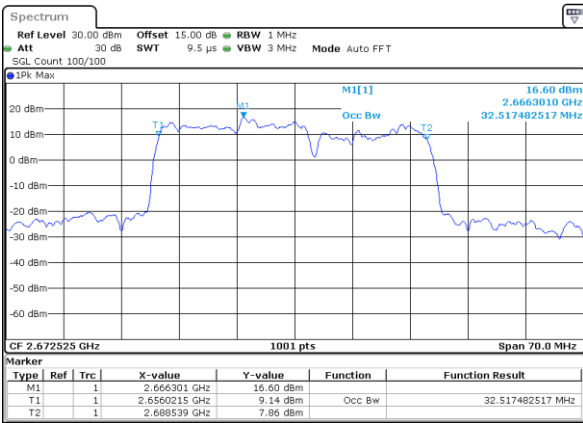

Middle Channel / 20MHz+10MHz

Date: 29_AUG.2020 22:52:13

Highest Channel / 20MHz+5MHz

Date: 29_AUG.2020 21:59:42

Highest Channel / 20MHz+10MHz

Date: 29_AUG.2020 22:55:13

LTE Band 41C

16QAM

Lowest Channel / 20MHz+15MHz

Date: 29_AUG.2020 23:51:44

Lowest Channel / 20MHz+20MHz

Date: 30_AUG.2020 00:00:48

Middle Channel / 20MHz+15MHz

Date: 29_AUG.2020 23:55:35

Middle Channel / 20MHz+20MHz

Date: 30_AUG.2020 00:02:50

Highest Channel / 20MHz+15MHz

Date: 29_AUG.2020 23:57:49

Highest Channel / 20MHz+20MHz

Date: 30_AUG.2020 00:04:43

LTE Band 41C

64QAM

Lowest Channel / 5MHz+20MHz

Date: 29_AUG.2020 21:46:13