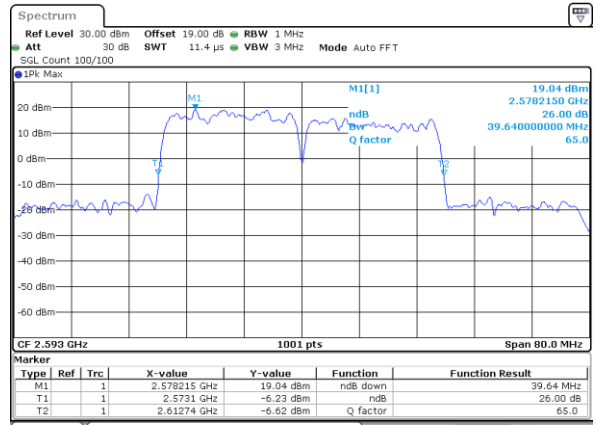

LTE Band 41C

64QAM

Lowest Channel / 20MHz+15MHz

Date: 29_AUG.2020 23:51:09

Lowest Channel / 20MHz+20MHz

Date: 30_AUG.2020 00:01:32

Middle Channel / 20MHz+15MHz

Date: 29_AUG.2020 23:56:27

Middle Channel / 20MHz+20MHz

Date: 30_AUG.2020 01:11:37

Highest Channel / 20MHz+15MHz

Date: 29_AUG.2020 23:57:29

Highest Channel / 20MHz+20MHz

Date: 30_AUG.2020 00:05:23

Occupied Bandwidth

Mode	LTE Band 41C : 99%OBW(MHz)				
QPSK					
BW	5MHz+20MHz	10MHz+15MHz	10MHz+20MHz	15MHz+10MHz	15MHz+15MHz
Lowest CH	23.38	23.18	27.87	23.63	28.53
Middle CH	22.98	23.33	27.93	23.18	28.59
Highest CH	23.23	23.23	27.63	23.08	28.59
BW	15MHz+20MHz	20MHz+5MHz	20MHz+10MHz	20MHz+15MHz	20MHz+20MHz
Lowest CH	32.80	23.08	27.87	32.80	37.40
Middle CH	32.73	23.23	27.99	33.08	37.56
Highest CH	32.94	23.28	27.81	32.94	37.64