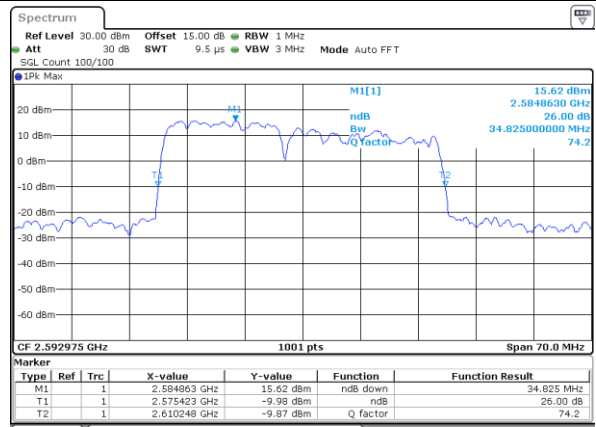

Highest Channel / 10MHz+20MHz

Date: 29_AUG.2020 22:47:32

Highest Channel / 15MHz+10MHz

Date: 29_AUG.2020 22:37:17

LTE Band 41C

64QAM

Lowest Channel / 15MHz+15MHz

Date: 29_AUG.2020 23:03:14

Lowest Channel / 15MHz+20MHz

Date: 29_AUG.2020 23:16:47

Middle Channel / 15MHz+15MHz

Date: 29_AUG.2020 23:04:14

Middle Channel / 15MHz+20MHz

Date: 29_AUG.2020 23:13:03

Highest Channel / 15MHz+15MHz

Date: 29_AUG.2020 23:08:53

Highest Channel / 15MHz+20MHz

Date: 29_AUG.2020 23:14:59

LTE Band 41C

64QAM

Lowest Channel / 20MHz+5MHz

Date: 29_AUG.2020 21:54:06

Lowest Channel / 20MHz+10MHz

Date: 29_AUG.2020 22:49:35