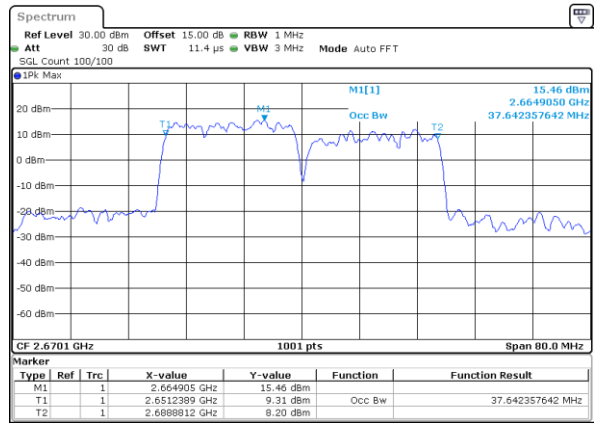

Middle Channel / 20MHz+10MHz

Date: 29_AUG.2020 22:52:13

Highest Channel / 20MHz+5MHz

Date: 29_AUG.2020 21:59:42

Highest Channel / 20MHz+10MHz

Date: 29_AUG.2020 22:55:13

LTE Band 41C

16QAM

Lowest Channel / 20MHz+15MHz

Date: 29_AUG.2020 23:51:44

Lowest Channel / 20MHz+20MHz

Date: 30_AUG.2020 00:00:48

Middle Channel / 20MHz+15MHz

Date: 29_AUG.2020 23:55:35

Middle Channel / 20MHz+20MHz

Date: 30_AUG.2020 00:02:50

Highest Channel / 20MHz+15MHz

Date: 29_AUG.2020 23:57:49

Highest Channel / 20MHz+20MHz

Date: 30_AUG.2020 00:04:43

LTE Band 41C

64QAM

Lowest Channel / 5MHz+20MHz

Date: 29_AUG.2020 21:46:13