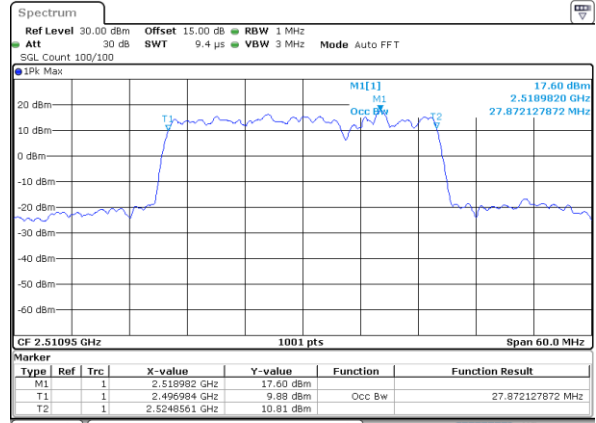

Lowest Channel / 15MHz+20MHz

Date: 29_AUG.2020 23:35:48

Middle Channel / 15MHz+15MHz

Date: 29_AUG.2020 23:05:09

Middle Channel / 15MHz+20MHz

Date: 29_AUG.2020 23:40:37

Highest Channel / 15MHz+15MHz

Date: 29_AUG.2020 23:06:54

Highest Channel / 15MHz+20MHz

Date: 29_AUG.2020 23:43:13

LTE Band 41C

QPSK

Lowest Channel / 20MHz+5MHz

Date: 29_AUG.2020 21:55:17

Lowest Channel / 20MHz+10MHz

Date: 29_AUG.2020 22:50:26

Middle Channel / 20MHz+5MHz

Date: 29_AUG.2020 21:56:28

Middle Channel / 20MHz+10MHz

Date: 29_AUG.2020 22:53:02

Highest Channel / 20MHz+5MHz

Date: 29_AUG.2020 22:00:28

Highest Channel / 20MHz+10MHz

Date: 29_AUG.2020 22:55:48