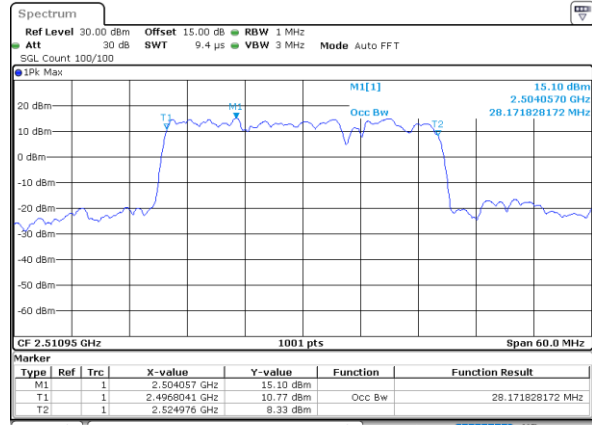

LTE Band 41C

64QAM

Lowest Channel / 15MHz+15MHz

Date: 29_AUG.2020 23:03:01

Lowest Channel / 15MHz+20MHz

Date: 29_AUG.2020 23:16:11

Middle Channel / 15MHz+15MHz

Date: 29_AUG.2020 23:04:07

Middle Channel / 15MHz+20MHz

Date: 29_AUG.2020 23:17:52

Highest Channel / 15MHz+15MHz

Date: 29_AUG.2020 23:09:44

Highest Channel / 15MHz+20MHz

Date: 29_AUG.2020 23:14:49

LTE Band 41C

64QAM

Lowest Channel / 20MHz+5MHz

Date: 29_AUG.2020 21:53:55

Lowest Channel / 20MHz+10MHz

Date: 29_AUG.2020 22:49:28

Middle Channel / 20MHz+5MHz

Date: 29_AUG.2020 21:57:36

Middle Channel / 20MHz+10MHz

Date: 29_AUG.2020 22:53:26

Highest Channel / 20MHz+5MHz

Date: 29_AUG.2020 21:59:12

Highest Channel / 20MHz+10MHz

Date: 29_AUG.2020 22:54:40