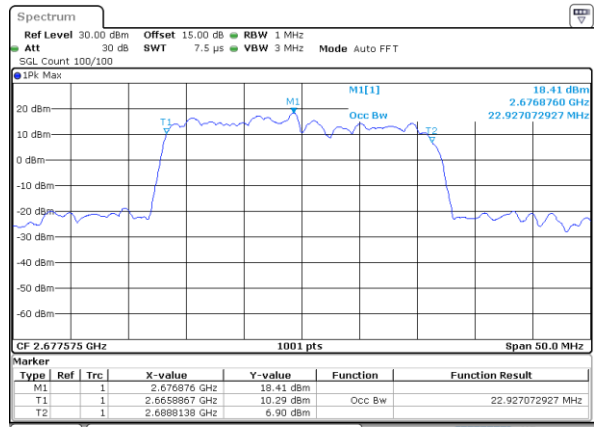

Highest Channel / 10MHz+15MHz

Date: 29_AUG.2020 22:22:21

LTE Band 41C

64QAM

Lowest Channel / 10MHz+20MHz

Date: 29_AUG.2020 22:40:58

Lowest Channel / 15MHz+10MHz

Date: 29_AUG.2020 22:31:27

Middle Channel / 10MHz+20MHz

Date: 29_AUG.2020 22:42:24

Middle Channel / 15MHz+10MHz

Date: 29_AUG.2020 22:32:35

Highest Channel / 10MHz+20MHz

Date: 29_AUG.2020 22:47:23

Highest Channel / 15MHz+10MHz

Date: 29_AUG.2020 22:37:11

LTE Band 41C

64QAM

Lowest Channel / 15MHz+15MHz

Date: 29_AUG.2020 23:03:01

Lowest Channel / 15MHz+20MHz

Date: 29_AUG.2020 23:16:11

Middle Channel / 15MHz+15MHz

Date: 29_AUG.2020 23:04:07