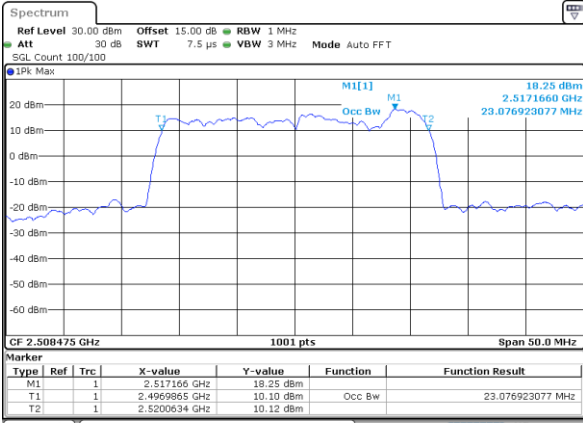

Lowest Channel / 15MHz+20MHz

Date: 29_AUG.2020 23:35:48

Middle Channel / 15MHz+15MHz

Date: 29_AUG.2020 23:05:09

Middle Channel / 15MHz+20MHz

Date: 29_AUG.2020 23:40:37

Highest Channel / 15MHz+15MHz

Date: 29_AUG.2020 23:06:54

Highest Channel / 15MHz+20MHz

Date: 29_AUG.2020 23:43:13

LTE Band 41C

QPSK

Lowest Channel / 20MHz+5MHz

Date: 29_AUG.2020 21:55:17

Lowest Channel / 20MHz+10MHz

Date: 29_AUG.2020 22:50:26

Middle Channel / 20MHz+5MHz

Date: 29_AUG.2020 21:56:28

Middle Channel / 20MHz+10MHz

Date: 29_AUG.2020 22:53:02

Highest Channel / 20MHz+5MHz

Date: 29_AUG.2020 22:00:28

Highest Channel / 20MHz+10MHz

Date: 29_AUG.2020 22:55:48