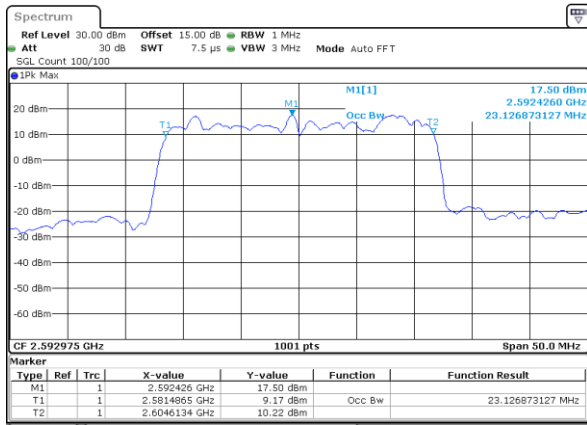

Middle Channel / 15MHz+20MHz

Date: 29_AUG.2020 23:17:52

Highest Channel / 15MHz+15MHz

Date: 29_AUG.2020 23:09:44

Highest Channel / 15MHz+20MHz

Date: 29_AUG.2020 23:14:49

LTE Band 41C

64QAM

Lowest Channel / 20MHz+5MHz

Date: 29_AUG.2020 21:53:55

Lowest Channel / 20MHz+10MHz

Date: 29_AUG.2020 22:49:28

Middle Channel / 20MHz+5MHz

Date: 29_AUG.2020 21:57:36

Middle Channel / 20MHz+10MHz

Date: 29_AUG.2020 22:53:26

Highest Channel / 20MHz+5MHz

Date: 29_AUG.2020 21:59:12

Highest Channel / 20MHz+10MHz

Date: 29_AUG.2020 22:54:40