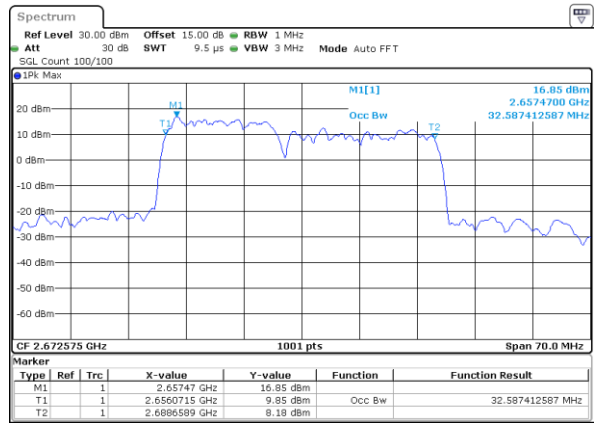

LTE Band 41C

64QAM

Lowest Channel / 15MHz+15MHz

Date: 29_AUG.2020 23:03:01

Lowest Channel / 15MHz+20MHz

Date: 29_AUG.2020 23:16:11

Middle Channel / 15MHz+15MHz

Date: 29_AUG.2020 23:04:07

Middle Channel / 15MHz+20MHz

Date: 29_AUG.2020 23:17:52

Highest Channel / 15MHz+15MHz

Date: 29_AUG.2020 23:09:44

Highest Channel / 15MHz+20MHz

Date: 29_AUG.2020 23:14:49

LTE Band 41C

64QAM

Lowest Channel / 20MHz+5MHz

Date: 29_AUG.2020 21:53:55

Lowest Channel / 20MHz+10MHz

Date: 29_AUG.2020 22:49:28

Middle Channel / 20MHz+5MHz

Date: 29_AUG.2020 21:57:36

Middle Channel / 20MHz+10MHz

Date: 29_AUG.2020 22:53:26

Highest Channel / 20MHz+5MHz

Date: 29_AUG.2020 21:59:12

Highest Channel / 20MHz+10MHz

Date: 29_AUG.2020 22:54:40