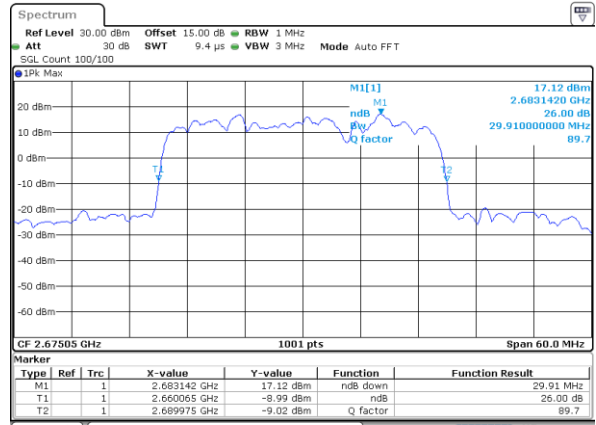

Highest Channel / 15MHz+15MHz

Date: 29_AUG.2020 23:08:13

Highest Channel / 15MHz+20MHz

Date: 29_AUG.2020 23:14:51

LTE Band 41C

16QAM

Lowest Channel / 20MHz+5MHz

Date: 29_AUG.2020 21:54:48

Lowest Channel / 20MHz+10MHz

Date: 29_AUG.2020 22:50:03

Middle Channel / 20MHz+5MHz

Date: 29_AUG.2020 21:57:07

Middle Channel / 20MHz+10MHz

Date: 29_AUG.2020 22:52:33

Highest Channel / 20MHz+5MHz

Date: 29_AUG.2020 21:59:51

Highest Channel / 20MHz+10MHz

Date: 29_AUG.2020 22:55:25

LTE Band 41C

16QAM

Lowest Channel / 20MHz+15MHz

Date: 29_AUG.2020 23:52:09

Lowest Channel / 20MHz+20MHz

Date: 30_AUG.2020 00:00:57