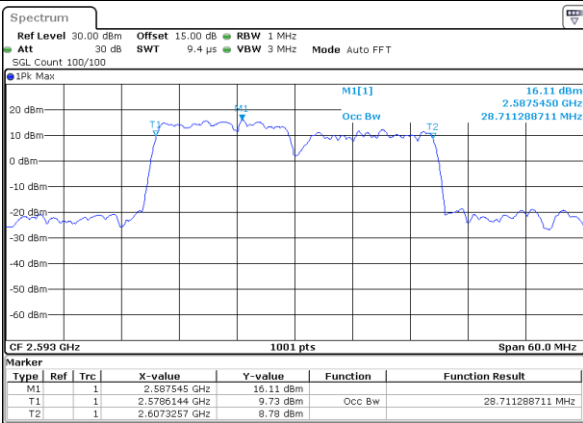

LTE Band 41C

64QAM

Lowest Channel / 15MHz+15MHz

Date: 29_AUG.2020 23:03:01

Lowest Channel / 15MHz+20MHz

Date: 29_AUG.2020 23:16:11

Middle Channel / 15MHz+15MHz

Date: 29_AUG.2020 23:04:07

Middle Channel / 15MHz+20MHz

Date: 29_AUG.2020 23:17:52

Highest Channel / 15MHz+15MHz

Date: 29_AUG.2020 23:09:44

Highest Channel / 15MHz+20MHz

Date: 29_AUG.2020 23:14:49

LTE Band 41C

64QAM