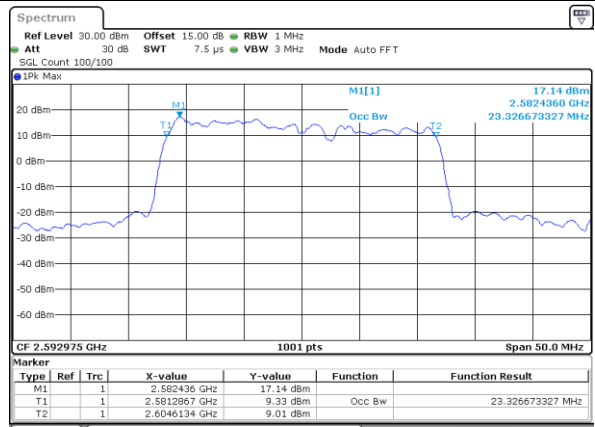

Lowest Channel / 10MHz+15MHz

Date: 29_AUG.2020 22:04:21

Middle Channel / 5MHz+20MHz

Date: 29_AUG.2020 21:47:29

Middle Channel / 10MHz+15MHz

Date: 29_AUG.2020 22:05:24

Highest Channel / 5MHz+20MHz

Date: 29_AUG.2020 21:51:12

Highest Channel / 10MHz+15MHz

Date: 29_AUG.2020 22:22:21

LTE Band 41C

64QAM

Lowest Channel / 10MHz+20MHz

Date: 29_AUG.2020 22:40:58

Lowest Channel / 15MHz+10MHz

Date: 29_AUG.2020 22:31:27

Middle Channel / 10MHz+20MHz

Date: 29_AUG.2020 22:42:24

Middle Channel / 15MHz+10MHz

Date: 29_AUG.2020 22:32:35

Highest Channel / 10MHz+20MHz

Date: 29_AUG.2020 22:47:23

Highest Channel / 15MHz+10MHz

Date: 29_AUG.2020 22:37:11