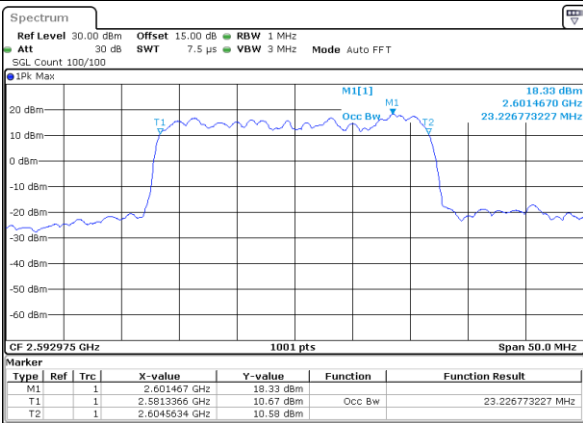

Highest Channel / 15MHz+20MHz

Date: 29_AUG.2020 23:43:13

LTE Band 41C

QPSK

Lowest Channel / 20MHz+5MHz

Date: 29_AUG.2020 21:55:17

Lowest Channel / 20MHz+10MHz

Date: 29_AUG.2020 22:50:26

Middle Channel / 20MHz+5MHz

Date: 29_AUG.2020 21:56:28

Middle Channel / 20MHz+10MHz

Date: 29_AUG.2020 22:53:02

Highest Channel / 20MHz+5MHz

Date: 29_AUG.2020 22:00:28

Highest Channel / 20MHz+10MHz

Date: 29_AUG.2020 22:55:48