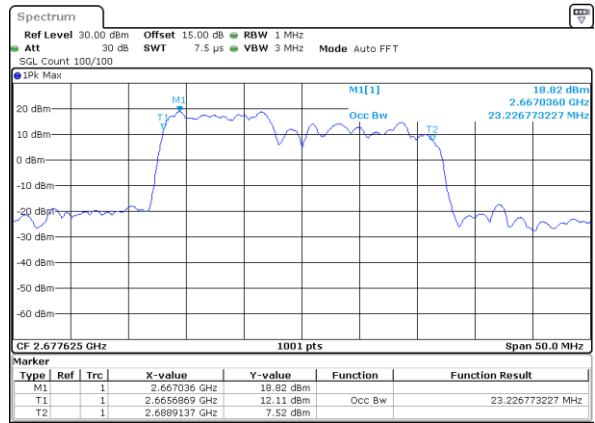

LTE Band 41C

QPSK

Lowest Channel / 5MHz+20MHz

Date: 29_AUG.2020 21:44:53

Lowest Channel / 10MHz+15MHz

Date: 29_AUG.2020 22:03:07

Middle Channel / 5MHz+20MHz

Date: 29_AUG.2020 21:48:34

Middle Channel / 10MHz+15MHz

Date: 29_AUG.2020 22:17:15

Highest Channel / 5MHz+20MHz

Date: 29_AUG.2020 21:49:59

Highest Channel / 10MHz+15MHz

Date: 29_AUG.2020 22:18:10

LTE Band 41C

QPSK

Lowest Channel / 10MHz+20MHz

Date: 29_AUG.2020 22:39:34

Lowest Channel / 15MHz+10MHz

Date: 29_AUG.2020 22:30:23

Middle Channel / 10MHz+20MHz

Date: 29_AUG.2020 22:43:30

Middle Channel / 15MHz+10MHz

Date: 29_AUG.2020 22:33:46

Highest Channel / 10MHz+20MHz

Date: 29_AUG.2020 22:45:48

Highest Channel / 15MHz+10MHz

Date: 29_AUG.2020 22:36:02

LTE Band 41C

QPSK

Lowest Channel / 15MHz+15MHz

Date: 29_AUG.2020 23:01:31