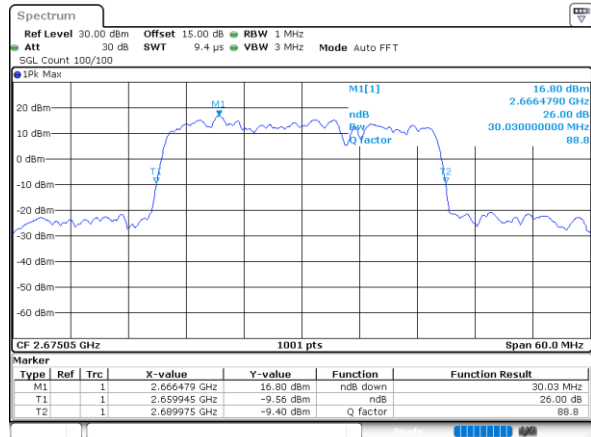

Middle Channel / 20MHz+5MHz

Date: 29_AUG.2020 21:57:53

Middle Channel / 20MHz+10MHz

Date: 29_AUG.2020 22:53:43

Highest Channel / 20MHz+5MHz

Date: 29_AUG.2020 21:59:20

Highest Channel / 20MHz+10MHz

Date: 29_AUG.2020 22:54:50

LTE Band 41C

64QAM

Lowest Channel / 20MHz+15MHz

Date: 29_AUG.2020 23:51:09

Lowest Channel / 20MHz+20MHz

Date: 30_AUG.2020 00:01:32

Middle Channel / 20MHz+15MHz

Date: 29_AUG.2020 23:56:27