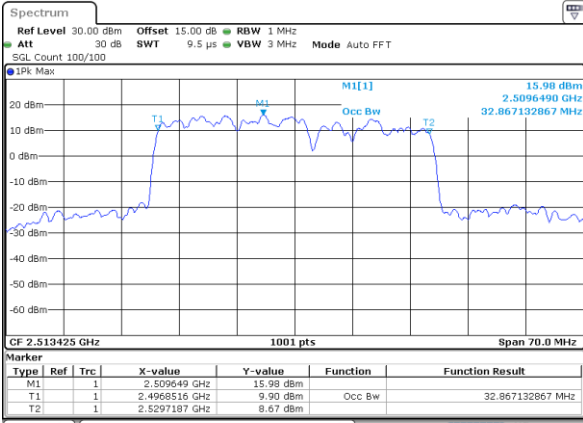

LTE Band 41C

16QAM

Lowest Channel / 20MHz+5MHz

Date: 29_AUG.2020 21:54:37

Lowest Channel / 20MHz+10MHz

Date: 29_AUG.2020 22:49:55

Middle Channel / 20MHz+5MHz

Date: 29_AUG.2020 21:57:00

Middle Channel / 20MHz+10MHz

Date: 29_AUG.2020 22:52:13

Highest Channel / 20MHz+5MHz

Date: 29_AUG.2020 21:59:42

Highest Channel / 20MHz+10MHz

Date: 29_AUG.2020 22:55:13

LTE Band 41C

16QAM

Lowest Channel / 20MHz+15MHz

Date: 29_AUG.2020 23:51:44

Lowest Channel / 20MHz+20MHz

Date: 30_AUG.2020 00:00:48

Middle Channel / 20MHz+15MHz

Date: 29_AUG.2020 23:55:35

Middle Channel / 20MHz+20MHz

Date: 30_AUG.2020 00:02:50

Highest Channel / 20MHz+15MHz

Date: 29_AUG.2020 23:57:49

Highest Channel / 20MHz+20MHz

Date: 30_AUG.2020 00:04:43

LTE Band 41C

64QAM

Lowest Channel / 5MHz+20MHz

Date: 29_AUG.2020 21:46:13