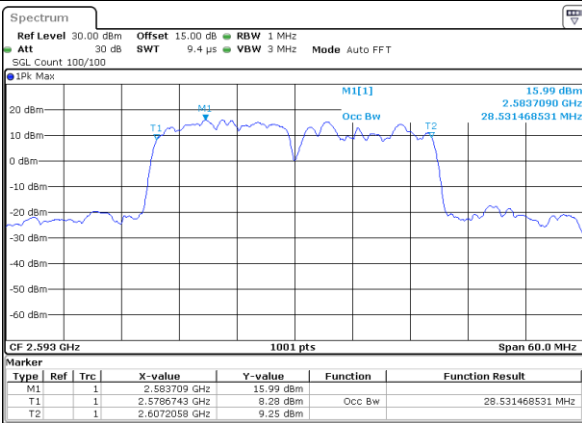

Middle Channel / 15MHz+15MHz

Date: 29_AUG.2020 23:04:36