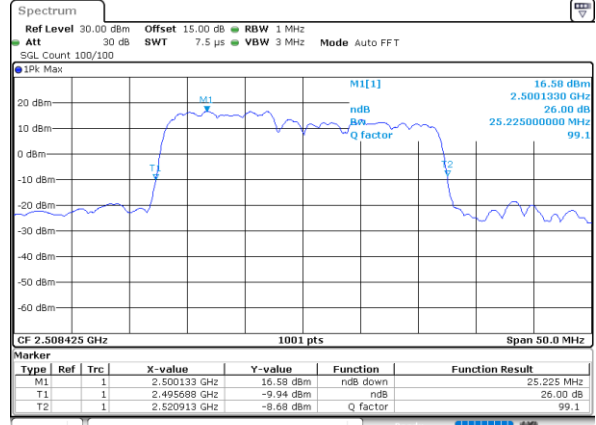

LTE Band 41C

64QAM

Lowest Channel / 5MHz+20MHz

Date: 29_AUG.2020 21:46:24

Lowest Channel / 10MHz+15MHz

Date: 29_AUG.2020 22:10:29

Middle Channel / 5MHz+20MHz

Date: 29_AUG.2020 21:47:38

Middle Channel / 10MHz+15MHz

Date: 29_AUG.2020 22:16:04

Highest Channel / 5MHz+20MHz

Date: 29_AUG.2020 21:51:23

Highest Channel / 10MHz+15MHz

Date: 29_AUG.2020 22:22:29

LTE Band 41C

64QAM