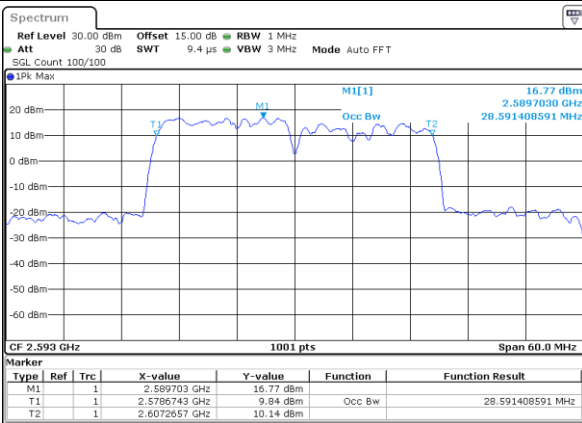

Middle Channel / 15MHz+15MHz

Date: 29_AUG.2020 23:05:09