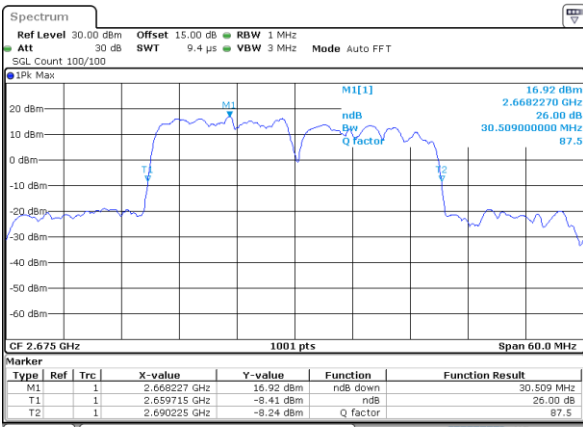

Highest Channel / 10MHz+20MHz

Date: 29_AUG.2020 22:47:32

Highest Channel / 15MHz+10MHz

Date: 29_AUG.2020 22:37:17

LTE Band 41C

64QAM

Lowest Channel / 15MHz+15MHz

Date: 29_AUG.2020 23:03:14

Lowest Channel / 15MHz+20MHz

Date: 29_AUG.2020 23:16:47

Middle Channel / 15MHz+15MHz

Date: 29_AUG.2020 23:04:14

Middle Channel / 15MHz+20MHz

Date: 29_AUG.2020 23:13:03

Highest Channel / 15MHz+15MHz

Date: 29_AUG.2020 23:08:53

Highest Channel / 15MHz+20MHz

Date: 29_AUG.2020 23:14:59

LTE Band 41C

64QAM

Lowest Channel / 20MHz+5MHz

Date: 29_AUG.2020 21:54:06

Lowest Channel / 20MHz+10MHz

Date: 29_AUG.2020 22:49:35