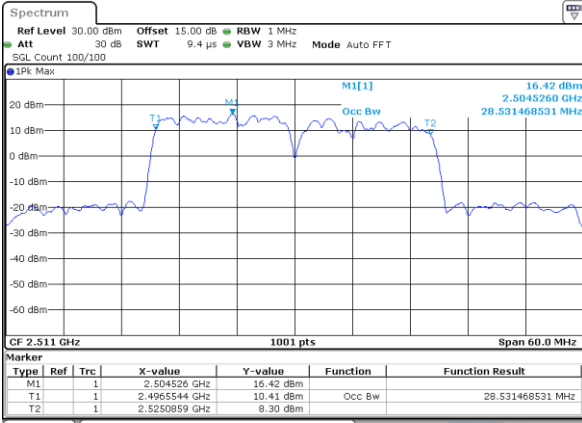

Highest Channel / 15MHz+10MHz

Date: 29_AUG.2020 22:35:23

LTE Band 41C

16QAM

Lowest Channel / 15MHz+15MHz

Date: 29_AUG.2020 23:02:10

Lowest Channel / 15MHz+20MHz

Date: 29_AUG.2020 23:12:10