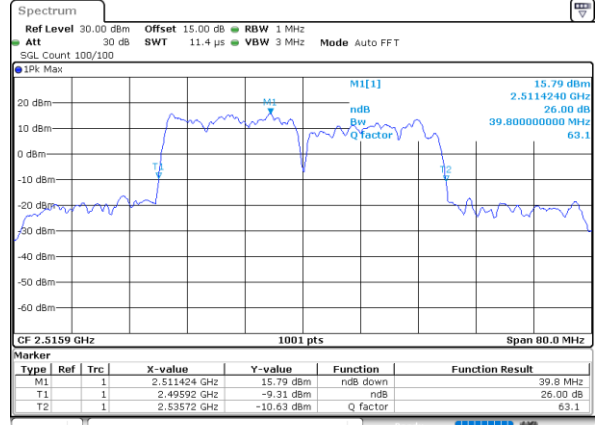

LTE Band 41C

64QAM

Lowest Channel / 20MHz+15MHz

Date: 29_AUG.2020 23:51:09

Lowest Channel / 20MHz+20MHz

Date: 30_AUG.2020 00:01:32

Middle Channel / 20MHz+15MHz

Date: 29_AUG.2020 23:56:27

Middle Channel / 20MHz+20MHz

Date: 30_AUG.2020 01:11:37

Highest Channel / 20MHz+15MHz

Date: 29_AUG.2020 23:57:29

Highest Channel / 20MHz+20MHz

Date: 30_AUG.2020 00:05:23

Occupied Bandwidth

Mode	LTE Band 41C : 99%OBW(MHz)				
QPSK					
BW	5MHz+20MHz	10MHz+15MHz	10MHz+20MHz	15MHz+10MHz	15MHz+15MHz
Lowest CH	23.38	23.18	27.87	23.63	28.53
Middle CH	22.98	23.33	27.93	23.18	28.59
Highest CH	23.23	23.23	27.63	23.08	28.59
BW	15MHz+20MHz	20MHz+5MHz	20MHz+10MHz	20MHz+15MHz	20MHz+20MHz
Lowest CH	32.80	23.08	27.87	32.80	37.40
Middle CH	32.73	23.23	27.99	33.08	37.56
Highest CH	32.94	23.28	27.81	32.94	37.64