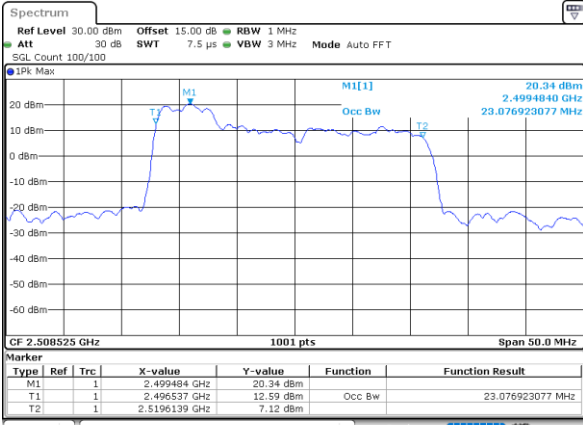

LTE Band 41C

QPSK

Lowest Channel / 20MHz+15MHz

Date: 29_AUG.2020 23:52:52

Lowest Channel / 20MHz+20MHz

Date: 30_AUG.2020 00:00:13

Middle Channel / 20MHz+15MHz

Date: 29_AUG.2020 23:54:47

Middle Channel / 20MHz+20MHz

Date: 30_AUG.2020 00:03:22

Highest Channel / 20MHz+15MHz

Date: 29_AUG.2020 23:58:22

Highest Channel / 20MHz+20MHz

Date: 30_AUG.2020 00:04:15

LTE Band 41C

16QAM

Lowest Channel / 5MHz+20MHz

Date: 29_AUG.2020 21:45:32

Lowest Channel / 10MHz+15MHz

Date: 29_AUG.2020 22:03:43

Middle Channel / 5MHz+20MHz

Date: 29_AUG.2020 21:48:02

Middle Channel / 10MHz+15MHz

Date: 29_AUG.2020 22:16:39