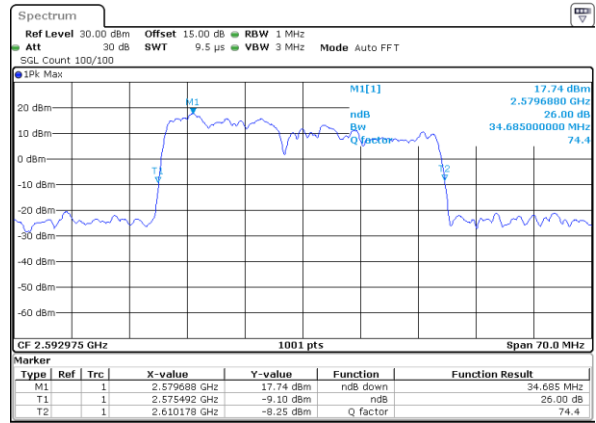

Middle Channel / 15MHz+10MHz

Date: 29_AUG.2020 22:33:19

Highest Channel / 10MHz+20MHz

Date: 29_AUG.2020 22:45:26

Highest Channel / 15MHz+10MHz

Date: 29_AUG.2020 22:35:31

LTE Band 41C

16QAM

Lowest Channel / 15MHz+15MHz

Date: 29_AUG.2020 23:02:21

Lowest Channel / 15MHz+20MHz

Date: 29_AUG.2020 23:13:20

Middle Channel / 15MHz+15MHz

Date: 29_AUG.2020 23:04:44

Middle Channel / 15MHz+20MHz

Date: 29_AUG.2020 23:13:30

Highest Channel / 15MHz+15MHz

Date: 29_AUG.2020 23:08:13

Highest Channel / 15MHz+20MHz

Date: 29_AUG.2020 23:14:51

LTE Band 41C

16QAM

Lowest Channel / 20MHz+5MHz

Date: 29_AUG.2020 21:54:48