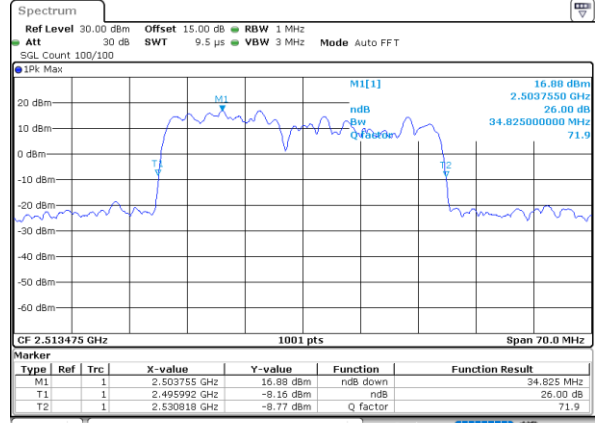

Lowest Channel / 15MHz+20MHz

Date: 29_AUG.2020 23:13:20