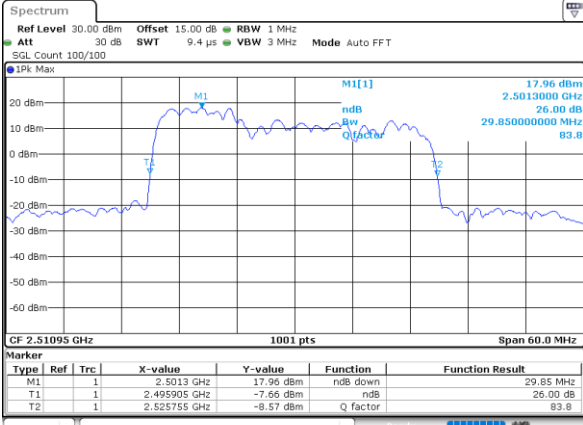

LTE Band 41C

64QAM

Lowest Channel / 5MHz+20MHz

Date: 29_AUG.2020 21:46:24

Lowest Channel / 10MHz+15MHz

Date: 29_AUG.2020 22:10:29

Middle Channel / 5MHz+20MHz

Date: 29_AUG.2020 21:47:38

Middle Channel / 10MHz+15MHz

Date: 29_AUG.2020 22:16:04

Highest Channel / 5MHz+20MHz

Date: 29_AUG.2020 21:51:23

Highest Channel / 10MHz+15MHz

Date: 29_AUG.2020 22:22:29

LTE Band 41C

64QAM

Lowest Channel / 10MHz+20MHz

Date: 29_AUG.2020 22:41:32

Lowest Channel / 15MHz+10MHz

Date: 29_AUG.2020 22:31:36

Middle Channel / 10MHz+20MHz

Date: 29_AUG.2020 22:42:32

Middle Channel / 15MHz+10MHz

Date: 29_AUG.2020 22:32:48

Highest Channel / 10MHz+20MHz

Date: 29_AUG.2020 22:47:32

Highest Channel / 15MHz+10MHz

Date: 29_AUG.2020 22:37:17

LTE Band 41C

64QAM

Lowest Channel / 15MHz+15MHz

Date: 29_AUG.2020 23:03:14