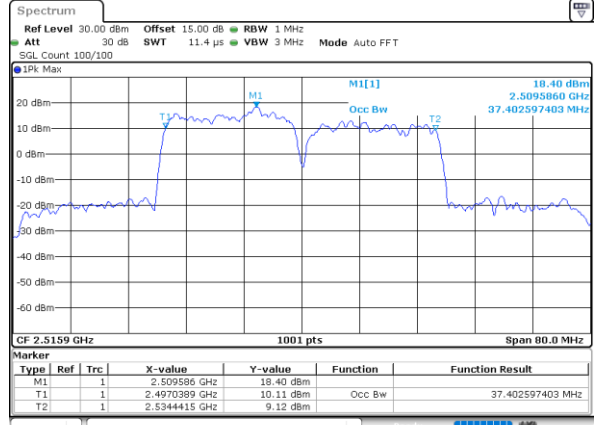

LTE Band 41C

QPSK

Lowest Channel / 20MHz+15MHz

Date: 29_AUG.2020 23:52:52

Lowest Channel / 20MHz+20MHz

Date: 30_AUG.2020 00:00:13

Middle Channel / 20MHz+15MHz

Date: 29_AUG.2020 23:54:47

Middle Channel / 20MHz+20MHz

Date: 30_AUG.2020 00:03:22

Highest Channel / 20MHz+15MHz

Date: 29_AUG.2020 23:58:22

Highest Channel / 20MHz+20MHz

Date: 30_AUG.2020 00:04:15

LTE Band 41C

16QAM