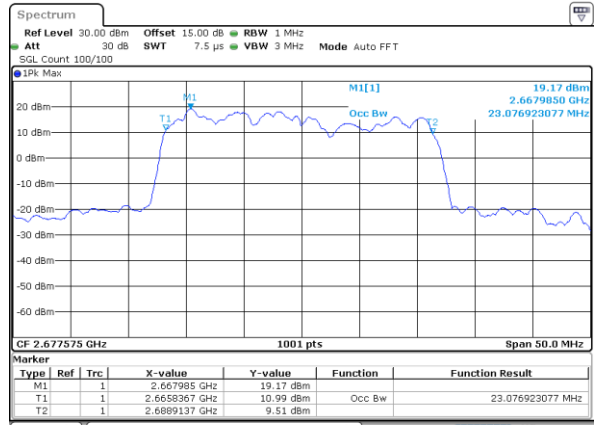

Middle Channel / 10MHz+15MHz

Date: 29_AUG.2020 22:17:15

Highest Channel / 5MHz+20MHz

Date: 29_AUG.2020 21:49:59

Highest Channel / 10MHz+15MHz

Date: 29_AUG.2020 22:18:10

LTE Band 41C

QPSK

Lowest Channel / 10MHz+20MHz

Date: 29_AUG.2020 22:39:34

Lowest Channel / 15MHz+10MHz

Date: 29_AUG.2020 22:30:23

Middle Channel / 10MHz+20MHz

Date: 29_AUG.2020 22:43:30

Middle Channel / 15MHz+10MHz

Date: 29_AUG.2020 22:33:46

Highest Channel / 10MHz+20MHz

Date: 29_AUG.2020 22:45:48

Highest Channel / 15MHz+10MHz

Date: 29_AUG.2020 22:36:02

LTE Band 41C

QPSK

Lowest Channel / 15MHz+15MHz

Date: 29_AUG.2020 23:01:31