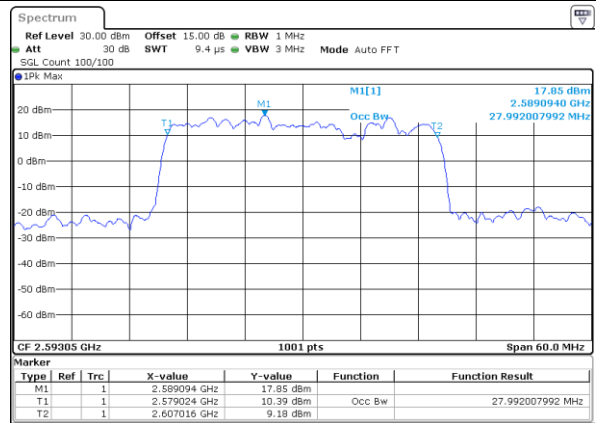

Highest Channel / 15MHz+20MHz

Date: 29_AUG.2020 23:43:13

LTE Band 41C

QPSK

Lowest Channel / 20MHz+5MHz

Date: 29_AUG.2020 21:55:17

Lowest Channel / 20MHz+10MHz

Date: 29_AUG.2020 22:50:26

Middle Channel / 20MHz+5MHz

Date: 29_AUG.2020 21:56:28

Middle Channel / 20MHz+10MHz

Date: 29_AUG.2020 22:53:02

Highest Channel / 20MHz+5MHz

Date: 29_AUG.2020 22:00:28

Highest Channel / 20MHz+10MHz

Date: 29_AUG.2020 22:55:48