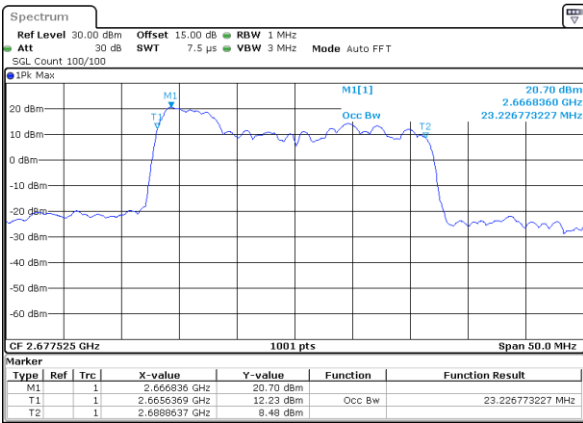

LTE Band 41C

QPSK

Lowest Channel / 5MHz+20MHz

Date: 29_AUG.2020 21:44:53

Lowest Channel / 10MHz+15MHz

Date: 29_AUG.2020 22:03:07

Middle Channel / 5MHz+20MHz

Date: 29_AUG.2020 21:48:34

Middle Channel / 10MHz+15MHz

Date: 29_AUG.2020 22:17:15

Highest Channel / 5MHz+20MHz

Date: 29_AUG.2020 21:49:59

Highest Channel / 10MHz+15MHz

Date: 29_AUG.2020 22:18:10

LTE Band 41C

QPSK