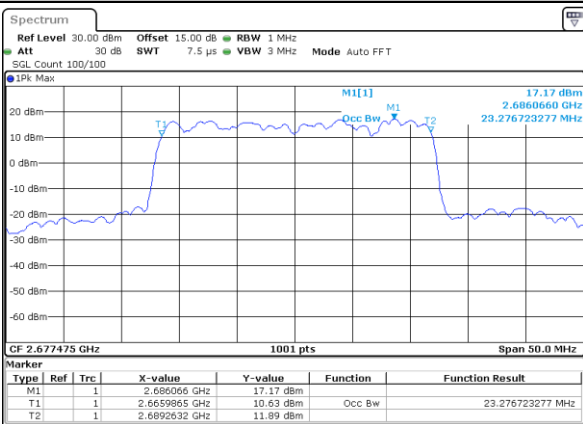

Highest Channel / 15MHz+20MHz

Date: 29_AUG.2020 23:43:13

LTE Band 41C

QPSK

Lowest Channel / 20MHz+5MHz

Date: 29_AUG.2020 21:55:17

Lowest Channel / 20MHz+10MHz

Date: 29_AUG.2020 22:50:26

Middle Channel / 20MHz+5MHz

Date: 29_AUG.2020 21:56:28

Middle Channel / 20MHz+10MHz

Date: 29_AUG.2020 22:53:02

Highest Channel / 20MHz+5MHz

Date: 29_AUG.2020 22:00:28

Highest Channel / 20MHz+10MHz

Date: 29_AUG.2020 22:55:48

LTE Band 41C

QPSK

Lowest Channel / 20MHz+15MHz

Date: 29_AUG.2020 23:52:52

Lowest Channel / 20MHz+20MHz

Date: 30_AUG.2020 00:00:13

Middle Channel / 20MHz+15MHz

Date: 29_AUG.2020 23:54:47