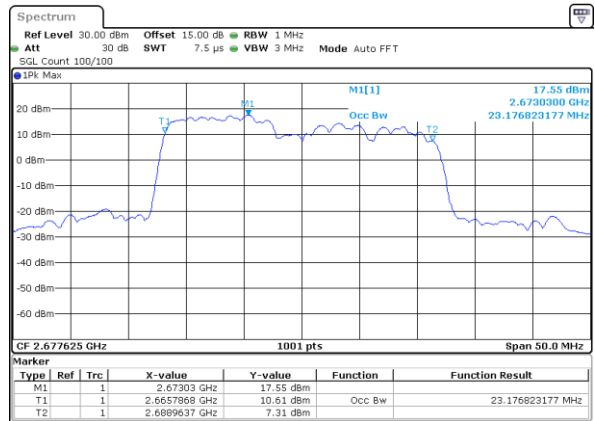

Highest Channel / 20MHz+15MHz

Date: 29_AUG.2020 23:57:49

Highest Channel / 20MHz+20MHz

Date: 30_AUG.2020 00:04:43

LTE Band 41C

64QAM

Lowest Channel / 5MHz+20MHz

Date: 29_AUG.2020 21:46:13

Lowest Channel / 10MHz+15MHz

Date: 29_AUG.2020 22:04:21

Middle Channel / 5MHz+20MHz

Date: 29_AUG.2020 21:47:29

Middle Channel / 10MHz+15MHz

Date: 29_AUG.2020 22:05:24

Highest Channel / 5MHz+20MHz

Date: 29_AUG.2020 21:51:12

Highest Channel / 10MHz+15MHz

Date: 29_AUG.2020 22:22:21

LTE Band 41C

64QAM

Lowest Channel / 10MHz+20MHz

Date: 29_AUG.2020 22:40:58

Lowest Channel / 15MHz+10MHz

Date: 29_AUG.2020 22:31:27