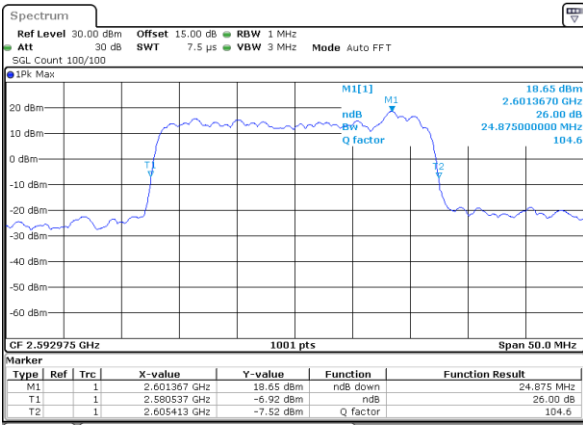

Highest Channel / 15MHz+15MHz

Date: 29_AUG.2020 23:08:13

Highest Channel / 15MHz+20MHz

Date: 29_AUG.2020 23:14:51

LTE Band 41C

16QAM

Lowest Channel / 20MHz+5MHz

Date: 29_AUG.2020 21:54:48

Lowest Channel / 20MHz+10MHz

Date: 29_AUG.2020 22:50:03

Middle Channel / 20MHz+5MHz

Date: 29_AUG.2020 21:57:07

Middle Channel / 20MHz+10MHz

Date: 29_AUG.2020 22:52:33

Highest Channel / 20MHz+5MHz

Date: 29_AUG.2020 21:59:51