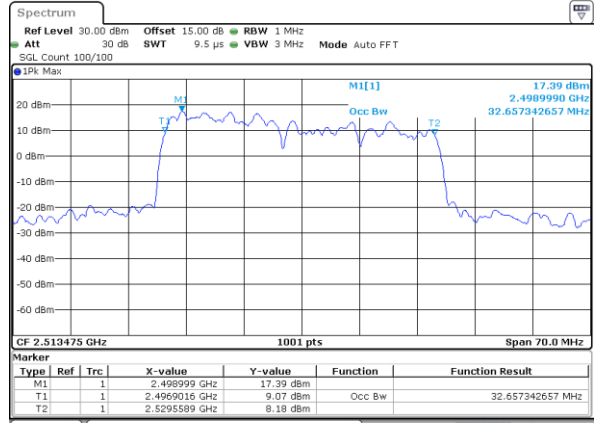

Highest Channel / 10MHz+15MHz

Date: 29_AUG.2020 22:22:21

LTE Band 41C

64QAM

Lowest Channel / 10MHz+20MHz

Date: 29_AUG.2020 22:40:58

Lowest Channel / 15MHz+10MHz

Date: 29_AUG.2020 22:31:27

Middle Channel / 10MHz+20MHz

Date: 29_AUG.2020 22:42:24

Middle Channel / 15MHz+10MHz

Date: 29_AUG.2020 22:32:35

Highest Channel / 10MHz+20MHz

Date: 29_AUG.2020 22:47:23

Highest Channel / 15MHz+10MHz

Date: 29_AUG.2020 22:37:11

LTE Band 41C

64QAM

Lowest Channel / 15MHz+15MHz

Date: 29_AUG.2020 23:03:01

Lowest Channel / 15MHz+20MHz

Date: 29_AUG.2020 23:16:11

Middle Channel / 15MHz+15MHz

Date: 29_AUG.2020 23:04:07

Middle Channel / 15MHz+20MHz

Date: 29_AUG.2020 23:17:52

Highest Channel / 15MHz+15MHz

Date: 29_AUG.2020 23:09:44

Highest Channel / 15MHz+20MHz

Date: 29_AUG.2020 23:14:49

LTE Band 41C

64QAM