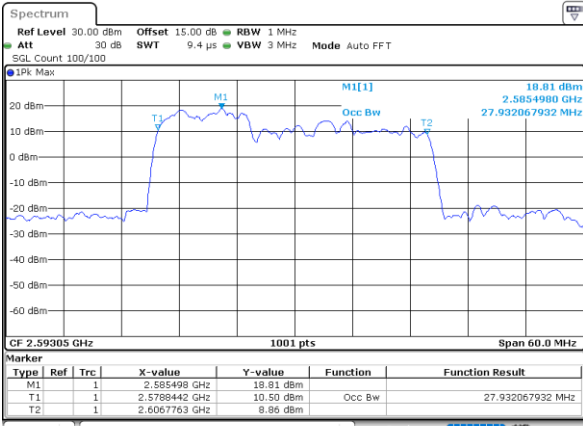

Middle Channel / 10MHz+15MHz

Date: 29_AUG.2020 22:17:15

Highest Channel / 5MHz+20MHz

Date: 29_AUG.2020 21:49:59

Highest Channel / 10MHz+15MHz

Date: 29_AUG.2020 22:18:10

LTE Band 41C

QPSK

Lowest Channel / 10MHz+20MHz

Date: 29_AUG.2020 22:39:34

Lowest Channel / 15MHz+10MHz

Date: 29_AUG.2020 22:30:23

Middle Channel / 10MHz+20MHz

Date: 29_AUG.2020 22:43:30

Middle Channel / 15MHz+10MHz

Date: 29_AUG.2020 22:33:46

Highest Channel / 10MHz+20MHz

Date: 29_AUG.2020 22:45:48

Highest Channel / 15MHz+10MHz

Date: 29_AUG.2020 22:36:02

LTE Band 41C

QPSK

Lowest Channel / 15MHz+15MHz

Date: 29_AUG.2020 23:01:31