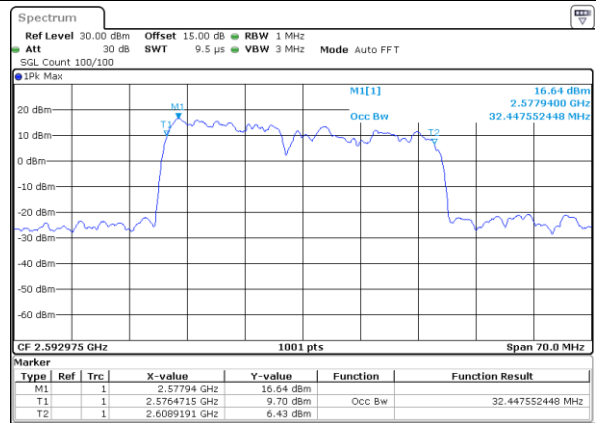

Lowest Channel / 15MHz+10MHz

Date: 29_AUG.2020 22:30:56

Middle Channel / 10MHz+20MHz

Date: 29_AUG.2020 22:42:54

Middle Channel / 15MHz+10MHz

Date: 29_AUG.2020 22:33:10

Highest Channel / 10MHz+20MHz

Date: 29_AUG.2020 22:45:15

Highest Channel / 15MHz+10MHz

Date: 29_AUG.2020 22:35:23

LTE Band 41C

16QAM

Lowest Channel / 15MHz+15MHz

Date: 29_AUG.2020 23:02:10

Lowest Channel / 15MHz+20MHz

Date: 29_AUG.2020 23:12:10

Middle Channel / 15MHz+15MHz

Date: 29_AUG.2020 23:04:36

Middle Channel / 15MHz+20MHz

Date: 29_AUG.2020 23:39:10

Highest Channel / 15MHz+15MHz

Date: 29_AUG.2020 23:08:02

Highest Channel / 15MHz+20MHz

Date: 29_AUG.2020 23:44:55