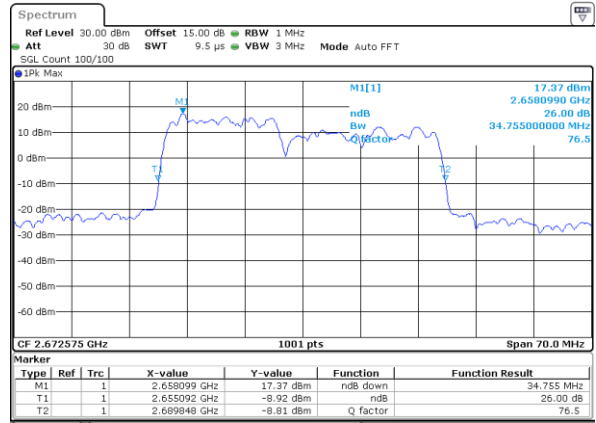

Middle Channel / 15MHz+10MHz

Date: 29_AUG.2020 22:33:19

Highest Channel / 10MHz+20MHz

Date: 29_AUG.2020 22:45:26

Highest Channel / 15MHz+10MHz

Date: 29_AUG.2020 22:35:31

LTE Band 41C

16QAM

Lowest Channel / 15MHz+15MHz

Date: 29_AUG.2020 23:02:21

Lowest Channel / 15MHz+20MHz

Date: 29_AUG.2020 23:13:20

Middle Channel / 15MHz+15MHz

Date: 29_AUG.2020 23:04:44

Middle Channel / 15MHz+20MHz

Date: 29_AUG.2020 23:13:30

Highest Channel / 15MHz+15MHz

Date: 29_AUG.2020 23:08:13

Highest Channel / 15MHz+20MHz

Date: 29_AUG.2020 23:14:51

LTE Band 41C

16QAM

Lowest Channel / 20MHz+5MHz

Date: 29_AUG.2020 21:54:48