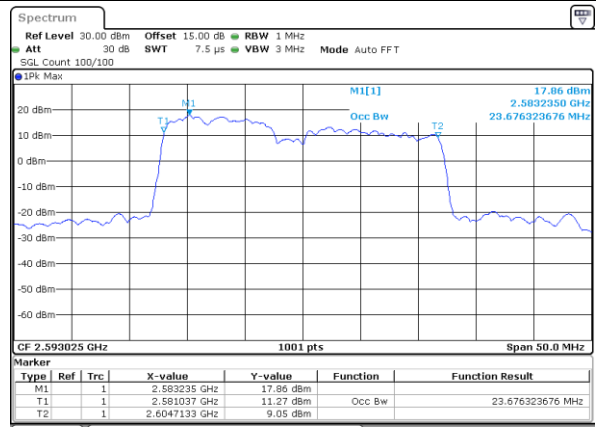

Middle Channel / 20MHz+20MHz

Date: 30_AUG.2020 00:03:22

Highest Channel / 20MHz+15MHz

Date: 29_AUG.2020 23:58:22

Highest Channel / 20MHz+20MHz

Date: 30_AUG.2020 00:04:15

LTE Band 41C

16QAM

Lowest Channel / 5MHz+20MHz

Date: 29_AUG.2020 21:45:32

Lowest Channel / 10MHz+15MHz

Date: 29_AUG.2020 22:03:43

Middle Channel / 5MHz+20MHz

Date: 29_AUG.2020 21:48:02

Middle Channel / 10MHz+15MHz

Date: 29_AUG.2020 22:16:39

Highest Channel / 5MHz+20MHz

Date: 29_AUG.2020 21:50:35

Highest Channel / 10MHz+15MHz

Date: 29_AUG.2020 22:21:45

LTE Band 41C

16QAM

Lowest Channel / 10MHz+20MHz

Date: 29_AUG.2020 22:40:13