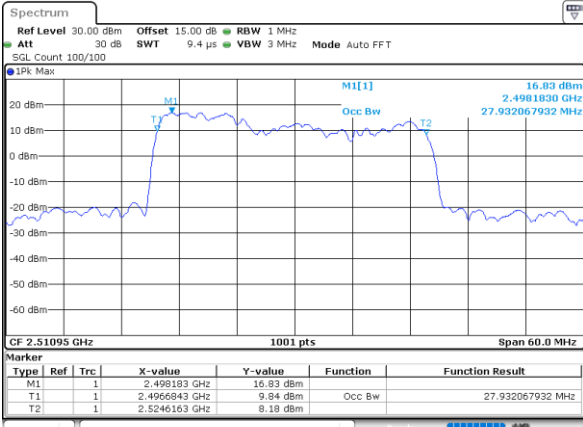

Highest Channel / 10MHz+15MHz

Date: 29_AUG.2020 22:22:21

LTE Band 41C

64QAM

Lowest Channel / 10MHz+20MHz

Date: 29_AUG.2020 22:40:58

Lowest Channel / 15MHz+10MHz

Date: 29_AUG.2020 22:31:27