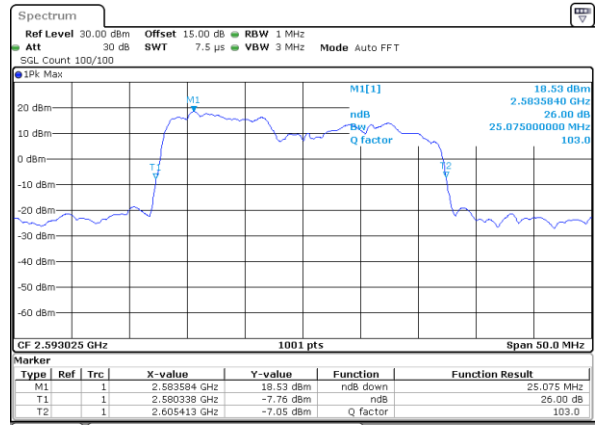

Middle Channel / 20MHz+15MHz

Date: 29_AUG.2020 23:55:53

Middle Channel / 20MHz+20MHz

Date: 30_AUG.2020 00:03:02

Highest Channel / 20MHz+15MHz

Date: 29_AUG.2020 23:57:56

Highest Channel / 20MHz+20MHz

Date: 30_AUG.2020 00:04:51

LTE Band 41C

64QAM

Lowest Channel / 5MHz+20MHz

Date: 29_AUG.2020 21:46:24

Lowest Channel / 10MHz+15MHz

Date: 29_AUG.2020 22:10:29

Middle Channel / 5MHz+20MHz

Date: 29_AUG.2020 21:47:38

Middle Channel / 10MHz+15MHz

Date: 29_AUG.2020 22:16:04

Highest Channel / 5MHz+20MHz

Date: 29_AUG.2020 21:51:23

Highest Channel / 10MHz+15MHz

Date: 29_AUG.2020 22:22:29

LTE Band 41C

64QAM