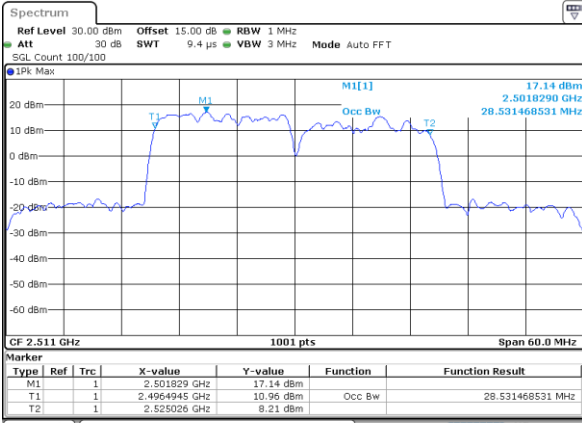

Highest Channel / 10MHz+20MHz

Date: 29_AUG.2020 22:45:48

Highest Channel / 15MHz+10MHz

Date: 29_AUG.2020 22:36:02

LTE Band 41C

QPSK

Lowest Channel / 15MHz+15MHz

Date: 29_AUG.2020 23:01:31