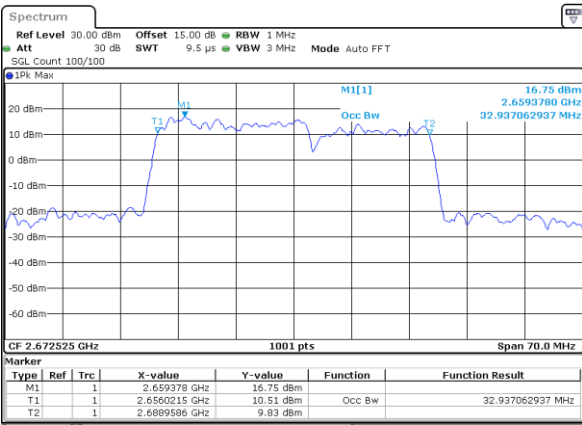

LTE Band 41C

QPSK

Lowest Channel / 20MHz+15MHz

Date: 29_AUG.2020 23:52:52

Lowest Channel / 20MHz+20MHz

Date: 30_AUG.2020 00:00:13

Middle Channel / 20MHz+15MHz

Date: 29_AUG.2020 23:54:47

Middle Channel / 20MHz+20MHz

Date: 30_AUG.2020 00:03:22

Highest Channel / 20MHz+15MHz

Date: 29_AUG.2020 23:58:22

Highest Channel / 20MHz+20MHz

Date: 30_AUG.2020 00:04:15

LTE Band 41C

16QAM