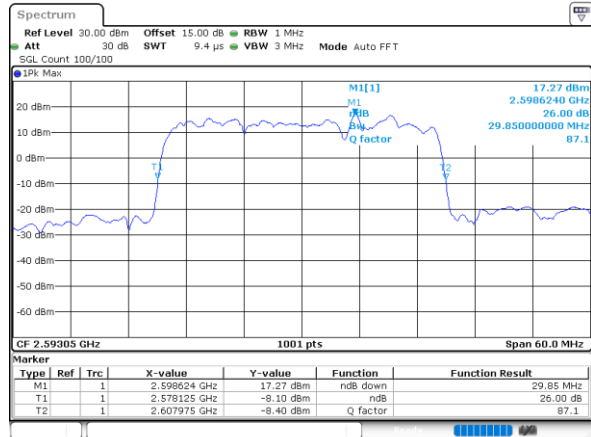

Middle Channel / 20MHz+10MHz

Date: 29_AUG.2020 22:53:43