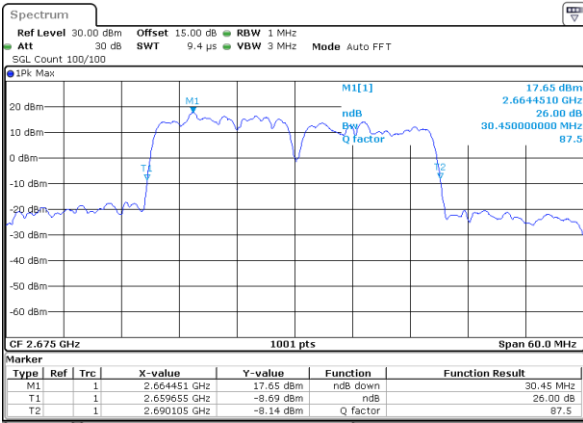

Lowest Channel / 15MHz+15MHz

Date: 29_AUG.2020 23:02:21

Lowest Channel / 15MHz+20MHz

Date: 29_AUG.2020 23:13:20

Middle Channel / 15MHz+15MHz

Date: 29_AUG.2020 23:04:44

Middle Channel / 15MHz+20MHz

Date: 29_AUG.2020 23:13:30

Highest Channel / 15MHz+15MHz

Date: 29_AUG.2020 23:08:13

Highest Channel / 15MHz+20MHz

Date: 29_AUG.2020 23:14:51

LTE Band 41C

16QAM

Lowest Channel / 20MHz+5MHz

Date: 29_AUG.2020 21:54:48