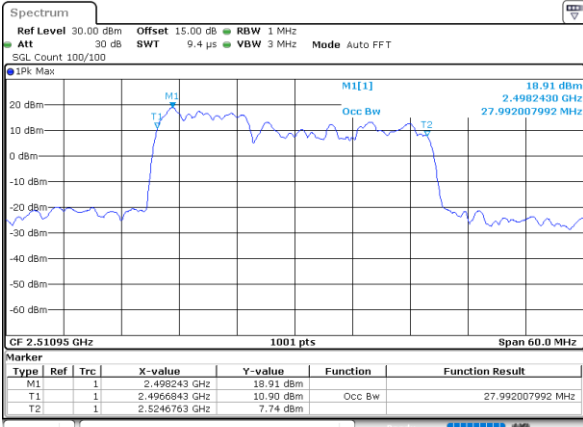

Highest Channel / 5MHz+20MHz

Date: 29_AUG.2020 21:50:35

Highest Channel / 10MHz+15MHz

Date: 29_AUG.2020 22:21:45

LTE Band 41C

16QAM

Lowest Channel / 10MHz+20MHz

Date: 29_AUG.2020 22:40:13

Lowest Channel / 15MHz+10MHz

Date: 29_AUG.2020 22:30:56

Middle Channel / 10MHz+20MHz

Date: 29_AUG.2020 22:42:54

Middle Channel / 15MHz+10MHz

Date: 29_AUG.2020 22:33:10

Highest Channel / 10MHz+20MHz

Date: 29_AUG.2020 22:45:15