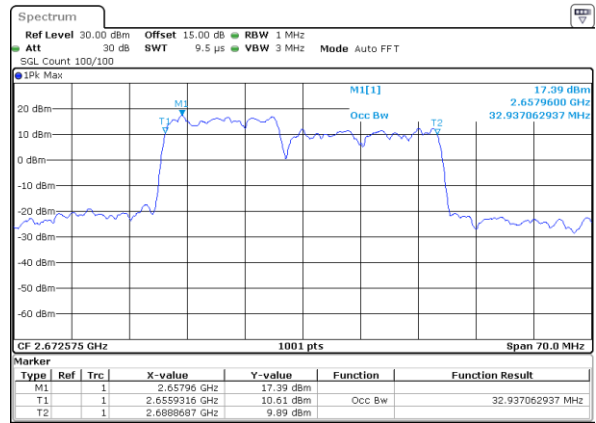

Highest Channel / 10MHz+20MHz

Date: 29_AUG.2020 22:45:48

Highest Channel / 15MHz+10MHz

Date: 29_AUG.2020 22:36:02

LTE Band 41C

QPSK

Lowest Channel / 15MHz+15MHz

Date: 29_AUG.2020 23:01:31

Lowest Channel / 15MHz+20MHz

Date: 29_AUG.2020 23:35:48

Middle Channel / 15MHz+15MHz

Date: 29_AUG.2020 23:05:09

Middle Channel / 15MHz+20MHz

Date: 29_AUG.2020 23:40:37

Highest Channel / 15MHz+15MHz

Date: 29_AUG.2020 23:06:54

Highest Channel / 15MHz+20MHz

Date: 29_AUG.2020 23:43:13

LTE Band 41C

QPSK

Lowest Channel / 20MHz+5MHz

Date: 29_AUG.2020 21:55:17

Lowest Channel / 20MHz+10MHz

Date: 29_AUG.2020 22:50:26