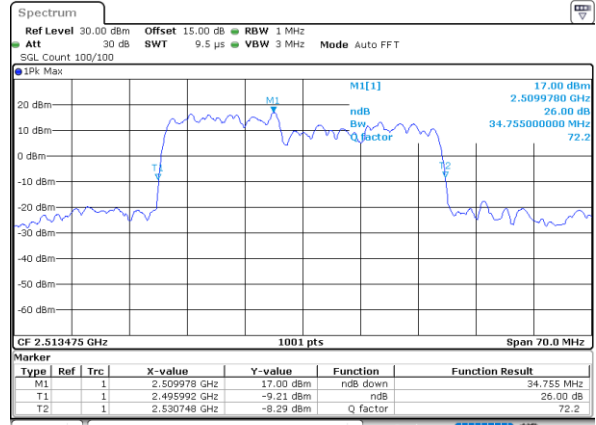

Highest Channel / 10MHz+20MHz

Date: 29_AUG.2020 22:47:32

Highest Channel / 15MHz+10MHz

Date: 29_AUG.2020 22:37:17

LTE Band 41C

64QAM

Lowest Channel / 15MHz+15MHz

Date: 29_AUG.2020 23:03:14

Lowest Channel / 15MHz+20MHz

Date: 29_AUG.2020 23:16:47

Middle Channel / 15MHz+15MHz

Date: 29_AUG.2020 23:04:14

Middle Channel / 15MHz+20MHz

Date: 29_AUG.2020 23:13:03

Highest Channel / 15MHz+15MHz

Date: 29_AUG.2020 23:08:53