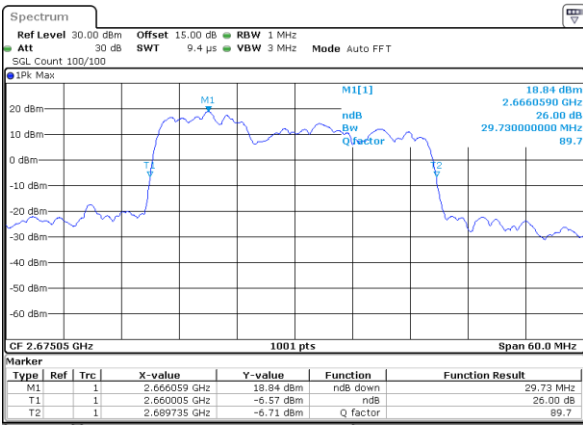

Middle Channel / 10MHz+15MHz

Date: 29_AUG.2020 22:16:04

Highest Channel / 5MHz+20MHz

Date: 29_AUG.2020 21:51:23

Highest Channel / 10MHz+15MHz

Date: 29_AUG.2020 22:22:29

LTE Band 41C

64QAM

Lowest Channel / 10MHz+20MHz

Date: 29_AUG.2020 22:41:32

Lowest Channel / 15MHz+10MHz

Date: 29_AUG.2020 22:31:36

Middle Channel / 10MHz+20MHz

Date: 29_AUG.2020 22:42:32

Middle Channel / 15MHz+10MHz

Date: 29_AUG.2020 22:32:48

Highest Channel / 10MHz+20MHz

Date: 29_AUG.2020 22:47:32

Highest Channel / 15MHz+10MHz

Date: 29_AUG.2020 22:37:17

LTE Band 41C

64QAM

Lowest Channel / 15MHz+15MHz

Date: 29_AUG.2020 23:03:14