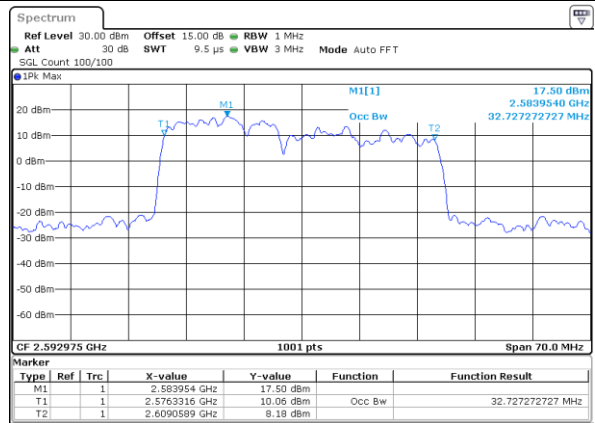

Middle Channel / 10MHz+20MHz

Date: 29_AUG.2020 22:42:24

Middle Channel / 15MHz+10MHz

Date: 29_AUG.2020 22:32:35

Highest Channel / 10MHz+20MHz

Date: 29_AUG.2020 22:47:23

Highest Channel / 15MHz+10MHz

Date: 29_AUG.2020 22:37:11

LTE Band 41C

64QAM

Lowest Channel / 15MHz+15MHz

Date: 29_AUG.2020 23:03:01

Lowest Channel / 15MHz+20MHz

Date: 29_AUG.2020 23:16:11

Middle Channel / 15MHz+15MHz

Date: 29_AUG.2020 23:04:07

Middle Channel / 15MHz+20MHz

Date: 29_AUG.2020 23:17:52

Highest Channel / 15MHz+15MHz

Date: 29_AUG.2020 23:09:44

Highest Channel / 15MHz+20MHz

Date: 29_AUG.2020 23:14:49

LTE Band 41C

64QAM