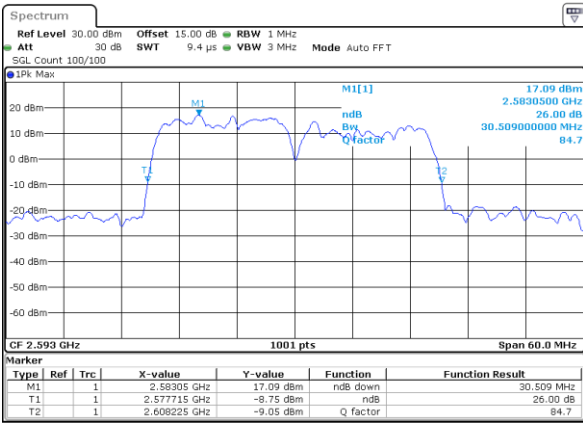

Middle Channel / 15MHz+10MHz

Date: 29_AUG.2020 22:33:19

Highest Channel / 10MHz+20MHz

Date: 29_AUG.2020 22:45:26

Highest Channel / 15MHz+10MHz

Date: 29_AUG.2020 22:35:31

LTE Band 41C

16QAM

Lowest Channel / 15MHz+15MHz

Date: 29_AUG.2020 23:02:21

Lowest Channel / 15MHz+20MHz

Date: 29_AUG.2020 23:13:20

Middle Channel / 15MHz+15MHz

Date: 29_AUG.2020 23:04:44

Middle Channel / 15MHz+20MHz

Date: 29_AUG.2020 23:13:30

Highest Channel / 15MHz+15MHz

Date: 29_AUG.2020 23:08:13

Highest Channel / 15MHz+20MHz

Date: 29_AUG.2020 23:14:51

LTE Band 41C

16QAM

Lowest Channel / 20MHz+5MHz

Date: 29_AUG.2020 21:54:48