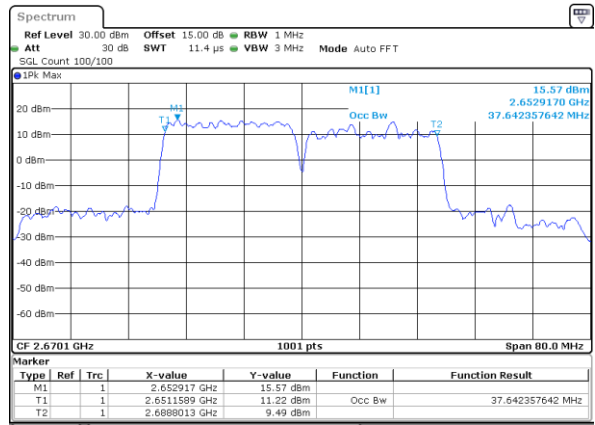

LTE Band 41C

QPSK

Lowest Channel / 20MHz+15MHz

Date: 29_AUG.2020 23:52:52

Lowest Channel / 20MHz+20MHz

Date: 30_AUG.2020 00:00:13

Middle Channel / 20MHz+15MHz

Date: 29_AUG.2020 23:54:47

Middle Channel / 20MHz+20MHz

Date: 30_AUG.2020 00:03:22

Highest Channel / 20MHz+15MHz

Date: 29_AUG.2020 23:58:22

Highest Channel / 20MHz+20MHz

Date: 30_AUG.2020 00:04:15

LTE Band 41C

16QAM

Lowest Channel / 5MHz+20MHz

Date: 29_AUG.2020 21:45:32

Lowest Channel / 10MHz+15MHz

Date: 29_AUG.2020 22:03:43

Middle Channel / 5MHz+20MHz

Date: 29_AUG.2020 21:48:02

Middle Channel / 10MHz+15MHz

Date: 29_AUG.2020 22:16:39