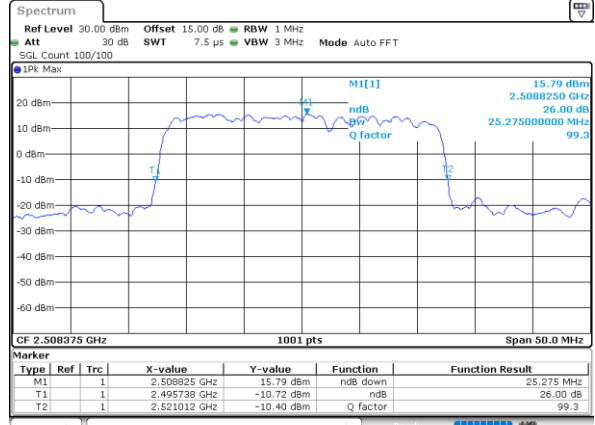

LTE Band 41C

64QAM

Lowest Channel / 5MHz+20MHz

Date: 29_AUG.2020 21:46:24

Lowest Channel / 10MHz+15MHz

Date: 29_AUG.2020 22:10:29

Middle Channel / 5MHz+20MHz

Date: 29_AUG.2020 21:47:38

Middle Channel / 10MHz+15MHz

Date: 29_AUG.2020 22:16:04

Highest Channel / 5MHz+20MHz

Date: 29_AUG.2020 21:51:23

Highest Channel / 10MHz+15MHz

Date: 29_AUG.2020 22:22:29

LTE Band 41C

64QAM

Lowest Channel / 10MHz+20MHz

Date: 29_AUG.2020 22:41:32

Lowest Channel / 15MHz+10MHz

Date: 29_AUG.2020 22:31:36

Middle Channel / 10MHz+20MHz

Date: 29_AUG.2020 22:42:32

Middle Channel / 15MHz+10MHz

Date: 29_AUG.2020 22:32:48

Highest Channel / 10MHz+20MHz

Date: 29_AUG.2020 22:47:32

Highest Channel / 15MHz+10MHz

Date: 29_AUG.2020 22:37:17

LTE Band 41C

64QAM

Lowest Channel / 15MHz+15MHz

Date: 29_AUG.2020 23:03:14