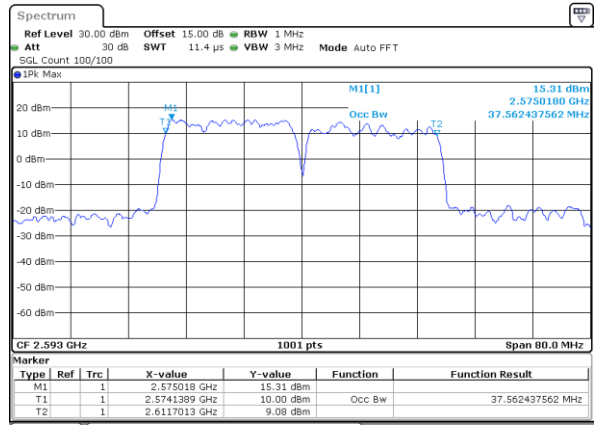

LTE Band 41C

QPSK

Lowest Channel / 20MHz+15MHz

Date: 29_AUG.2020 23:52:52

Lowest Channel / 20MHz+20MHz

Date: 30_AUG.2020 00:00:13

Middle Channel / 20MHz+15MHz

Date: 29_AUG.2020 23:54:47

Middle Channel / 20MHz+20MHz

Date: 30_AUG.2020 00:03:22

Highest Channel / 20MHz+15MHz

Date: 29_AUG.2020 23:58:22

Highest Channel / 20MHz+20MHz

Date: 30_AUG.2020 00:04:15

LTE Band 41C

16QAM