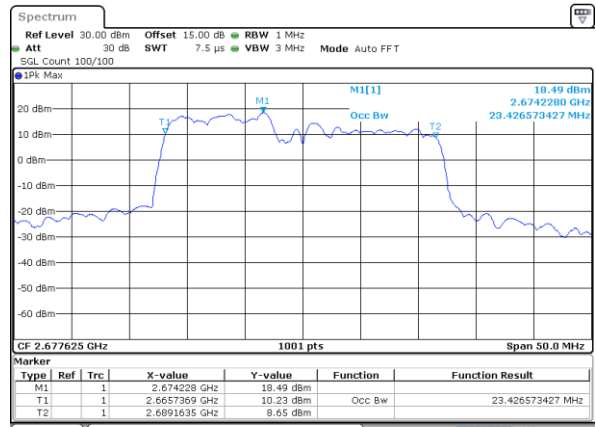

Middle Channel / 20MHz+20MHz

Date: 30_AUG.2020 00:03:22

Highest Channel / 20MHz+15MHz

Date: 29_AUG.2020 23:58:22

Highest Channel / 20MHz+20MHz

Date: 30_AUG.2020 00:04:15

LTE Band 41C

16QAM

Lowest Channel / 5MHz+20MHz

Date: 29_AUG.2020 21:45:32

Lowest Channel / 10MHz+15MHz

Date: 29_AUG.2020 22:03:43

Middle Channel / 5MHz+20MHz

Date: 29_AUG.2020 21:48:02

Middle Channel / 10MHz+15MHz

Date: 29_AUG.2020 22:16:39

Highest Channel / 5MHz+20MHz

Date: 29_AUG.2020 21:50:35

Highest Channel / 10MHz+15MHz

Date: 29_AUG.2020 22:21:45

LTE Band 41C

16QAM

Lowest Channel / 10MHz+20MHz

Date: 29_AUG.2020 22:40:13