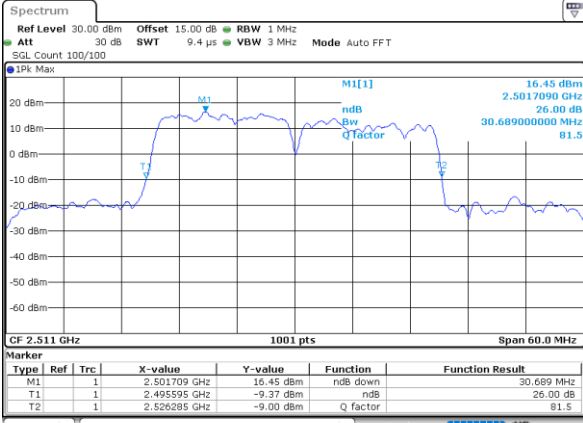

Middle Channel / 15MHz+10MHz

Date: 29_AUG.2020 22:33:19

Highest Channel / 10MHz+20MHz

Date: 29_AUG.2020 22:45:26

Highest Channel / 15MHz+10MHz

Date: 29_AUG.2020 22:35:31

LTE Band 41C

16QAM

Lowest Channel / 15MHz+15MHz

Date: 29_AUG.2020 23:02:21

Lowest Channel / 15MHz+20MHz

Date: 29_AUG.2020 23:13:20

Middle Channel / 15MHz+15MHz

Date: 29_AUG.2020 23:04:44

Middle Channel / 15MHz+20MHz

Date: 29_AUG.2020 23:13:30