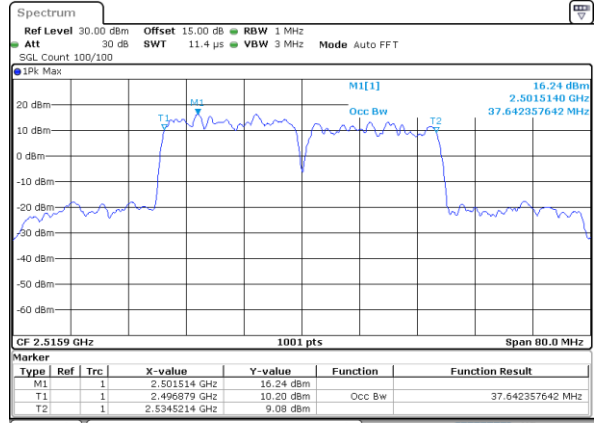

LTE Band 41C

16QAM

Lowest Channel / 20MHz+5MHz

Date: 29_AUG.2020 21:54:37

Lowest Channel / 20MHz+10MHz

Date: 29_AUG.2020 22:49:55

Middle Channel / 20MHz+5MHz

Date: 29_AUG.2020 21:57:00

Middle Channel / 20MHz+10MHz

Date: 29_AUG.2020 22:52:13

Highest Channel / 20MHz+5MHz

Date: 29_AUG.2020 21:59:42

Highest Channel / 20MHz+10MHz

Date: 29_AUG.2020 22:55:13

LTE Band 41C

16QAM

Lowest Channel / 20MHz+15MHz

Date: 29_AUG.2020 23:51:44

Lowest Channel / 20MHz+20MHz

Date: 30_AUG.2020 00:00:48

Middle Channel / 20MHz+15MHz

Date: 29_AUG.2020 23:55:35

Middle Channel / 20MHz+20MHz

Date: 30_AUG.2020 00:02:50

Highest Channel / 20MHz+15MHz

Date: 29_AUG.2020 23:57:49

Highest Channel / 20MHz+20MHz

Date: 30_AUG.2020 00:04:43

LTE Band 41C

64QAM

Lowest Channel / 5MHz+20MHz

Date: 29_AUG.2020 21:46:13