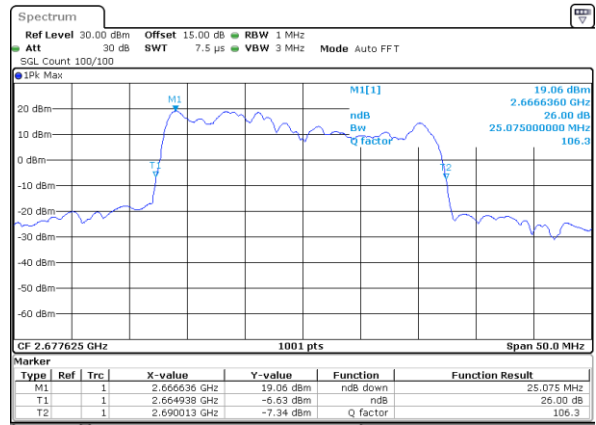

LTE Band 41C

64QAM

Lowest Channel / 5MHz+20MHz

Date: 29_AUG.2020 21:46:24

Lowest Channel / 10MHz+15MHz

Date: 29_AUG.2020 22:10:29

Middle Channel / 5MHz+20MHz

Date: 29_AUG.2020 21:47:38

Middle Channel / 10MHz+15MHz

Date: 29_AUG.2020 22:16:04

Highest Channel / 5MHz+20MHz

Date: 29_AUG.2020 21:51:23

Highest Channel / 10MHz+15MHz

Date: 29_AUG.2020 22:22:29

LTE Band 41C

64QAM

Lowest Channel / 10MHz+20MHz

Date: 29_AUG.2020 22:41:32

Lowest Channel / 15MHz+10MHz

Date: 29_AUG.2020 22:31:36

Middle Channel / 10MHz+20MHz

Date: 29_AUG.2020 22:42:32

Middle Channel / 15MHz+10MHz

Date: 29_AUG.2020 22:32:48

Highest Channel / 10MHz+20MHz

Date: 29_AUG.2020 22:47:32

Highest Channel / 15MHz+10MHz

Date: 29_AUG.2020 22:37:17

LTE Band 41C

64QAM

Lowest Channel / 15MHz+15MHz

Date: 29_AUG.2020 23:03:14