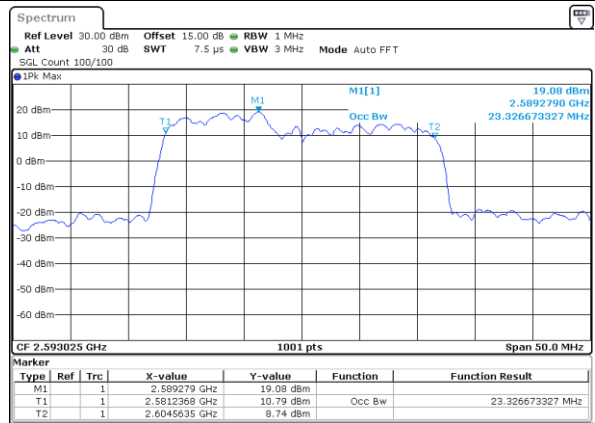

LTE Band 41C

QPSK

Lowest Channel / 5MHz+20MHz

Date: 29_AUG.2020 21:44:53

Lowest Channel / 10MHz+15MHz

Date: 29_AUG.2020 22:03:07

Middle Channel / 5MHz+20MHz

Date: 29_AUG.2020 21:48:34

Middle Channel / 10MHz+15MHz

Date: 29_AUG.2020 22:17:15

Highest Channel / 5MHz+20MHz

Date: 29_AUG.2020 21:49:59

Highest Channel / 10MHz+15MHz

Date: 29_AUG.2020 22:18:10

LTE Band 41C

QPSK