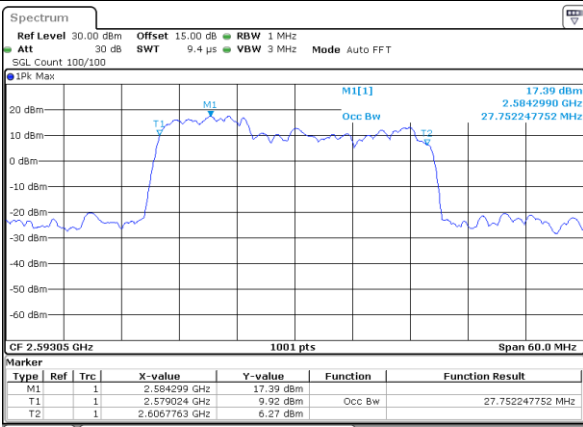

Middle Channel / 10MHz+20MHz

Date: 29_AUG.2020 22:42:24