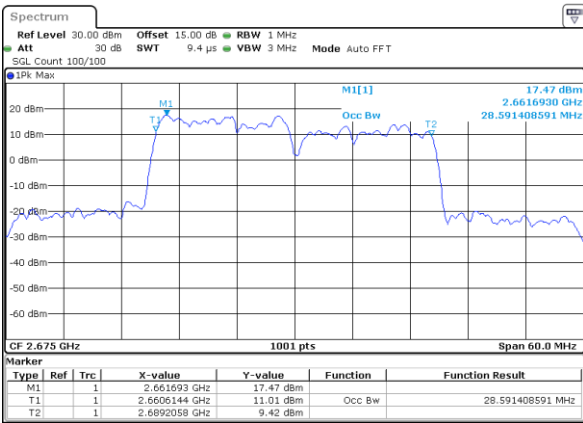

LTE Band 41C

64QAM

Lowest Channel / 15MHz+15MHz

Date: 29_AUG.2020 23:03:01

Lowest Channel / 15MHz+20MHz

Date: 29_AUG.2020 23:16:11

Middle Channel / 15MHz+15MHz

Date: 29_AUG.2020 23:04:07

Middle Channel / 15MHz+20MHz

Date: 29_AUG.2020 23:17:52

Highest Channel / 15MHz+15MHz

Date: 29_AUG.2020 23:09:44

Highest Channel / 15MHz+20MHz

Date: 29_AUG.2020 23:14:49

LTE Band 41C

64QAM