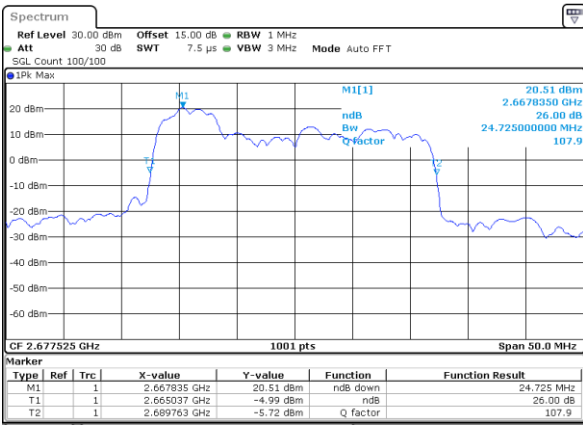

LTE Band 41C

64QAM

Lowest Channel / 5MHz+20MHz

Date: 29_AUG.2020 21:46:24

Lowest Channel / 10MHz+15MHz

Date: 29_AUG.2020 22:10:29

Middle Channel / 5MHz+20MHz

Date: 29_AUG.2020 21:47:38

Middle Channel / 10MHz+15MHz

Date: 29_AUG.2020 22:16:04

Highest Channel / 5MHz+20MHz

Date: 29_AUG.2020 21:51:23

Highest Channel / 10MHz+15MHz

Date: 29_AUG.2020 22:22:29

LTE Band 41C

64QAM