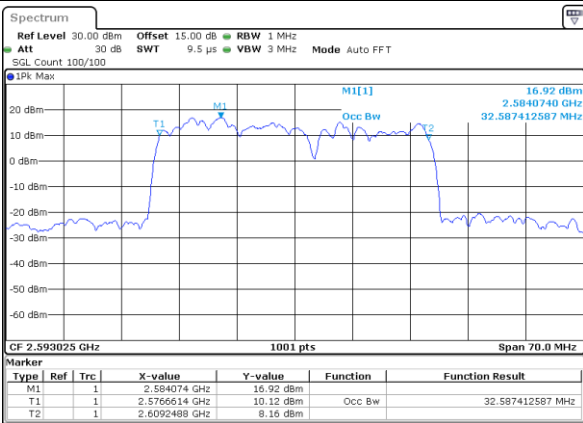

Middle Channel / 20MHz+10MHz

Date: 29_AUG.2020 22:52:13

Highest Channel / 20MHz+5MHz

Date: 29_AUG.2020 21:59:42

Highest Channel / 20MHz+10MHz

Date: 29_AUG.2020 22:55:13

LTE Band 41C

16QAM

Lowest Channel / 20MHz+15MHz

Date: 29_AUG.2020 23:51:44

Lowest Channel / 20MHz+20MHz

Date: 30_AUG.2020 00:00:48

Middle Channel / 20MHz+15MHz

Date: 29_AUG.2020 23:55:35

Middle Channel / 20MHz+20MHz

Date: 30_AUG.2020 00:02:50

Highest Channel / 20MHz+15MHz

Date: 29_AUG.2020 23:57:49

Highest Channel / 20MHz+20MHz

Date: 30_AUG.2020 00:04:43

LTE Band 41C

64QAM

Lowest Channel / 5MHz+20MHz

Date: 29_AUG.2020 21:46:13