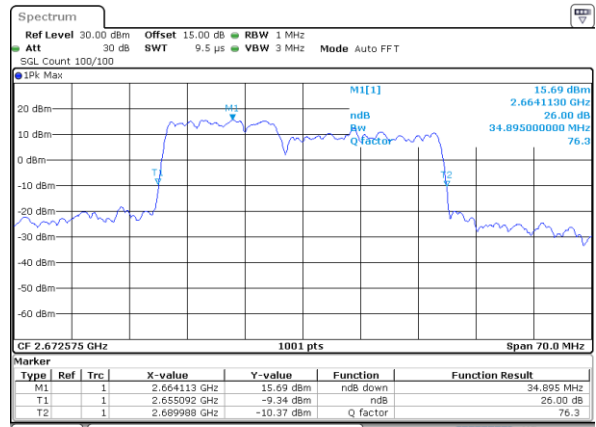

Highest Channel / 10MHz+20MHz

Date: 29_AUG.2020 22:47:32

Highest Channel / 15MHz+10MHz

Date: 29_AUG.2020 22:37:17

LTE Band 41C

64QAM

Lowest Channel / 15MHz+15MHz

Date: 29_AUG.2020 23:03:14

Lowest Channel / 15MHz+20MHz

Date: 29_AUG.2020 23:16:47

Middle Channel / 15MHz+15MHz

Date: 29_AUG.2020 23:04:14

Middle Channel / 15MHz+20MHz

Date: 29_AUG.2020 23:13:03

Highest Channel / 15MHz+15MHz

Date: 29_AUG.2020 23:08:53

Highest Channel / 15MHz+20MHz

Date: 29_AUG.2020 23:14:59

LTE Band 41C

64QAM

Lowest Channel / 20MHz+5MHz

Date: 29_AUG.2020 21:54:06

Lowest Channel / 20MHz+10MHz

Date: 29_AUG.2020 22:49:35