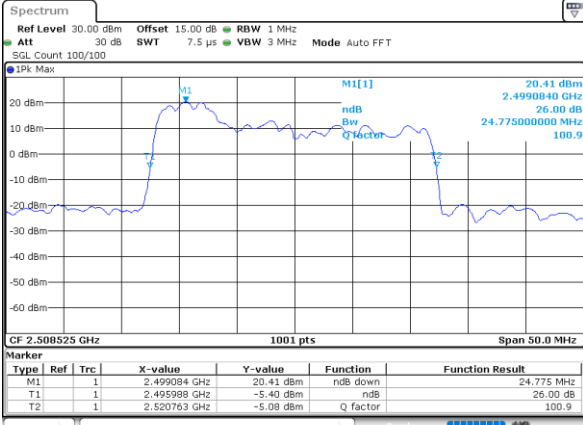

Highest Channel / 20MHz+10MHz

Date: 29_AUG.2020 22:55:25

LTE Band 41C

16QAM

Lowest Channel / 20MHz+15MHz

Date: 29_AUG.2020 23:52:09

Lowest Channel / 20MHz+20MHz

Date: 30_AUG.2020 00:00:57

Middle Channel / 20MHz+15MHz

Date: 29_AUG.2020 23:55:53

Middle Channel / 20MHz+20MHz

Date: 30_AUG.2020 00:03:02

Highest Channel / 20MHz+15MHz

Date: 29_AUG.2020 23:57:56

Highest Channel / 20MHz+20MHz

Date: 30_AUG.2020 00:04:51

LTE Band 41C

64QAM

Lowest Channel / 5MHz+20MHz

Date: 29_AUG.2020 21:46:24

Lowest Channel / 10MHz+15MHz

Date: 29_AUG.2020 22:10:29

Middle Channel / 5MHz+20MHz

Date: 29_AUG.2020 21:47:38

Middle Channel / 10MHz+15MHz

Date: 29_AUG.2020 22:16:04

Highest Channel / 5MHz+20MHz

Date: 29_AUG.2020 21:51:23

Highest Channel / 10MHz+15MHz

Date: 29_AUG.2020 22:22:29

LTE Band 41C

64QAM