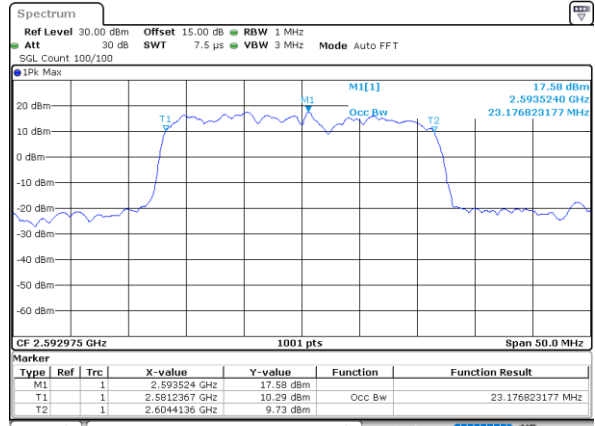

Middle Channel / 10MHz+15MHz

Date: 29_AUG.2020 22:17:15

Highest Channel / 5MHz+20MHz

Date: 29_AUG.2020 21:49:59

Highest Channel / 10MHz+15MHz

Date: 29_AUG.2020 22:18:10

LTE Band 41C

QPSK

Lowest Channel / 10MHz+20MHz

Date: 29_AUG.2020 22:39:34

Lowest Channel / 15MHz+10MHz

Date: 29_AUG.2020 22:30:23

Middle Channel / 10MHz+20MHz

Date: 29_AUG.2020 22:43:30

Middle Channel / 15MHz+10MHz

Date: 29_AUG.2020 22:33:46

Highest Channel / 10MHz+20MHz

Date: 29_AUG.2020 22:45:48

Highest Channel / 15MHz+10MHz

Date: 29_AUG.2020 22:36:02

LTE Band 41C

QPSK

Lowest Channel / 15MHz+15MHz

Date: 29_AUG.2020 23:01:31