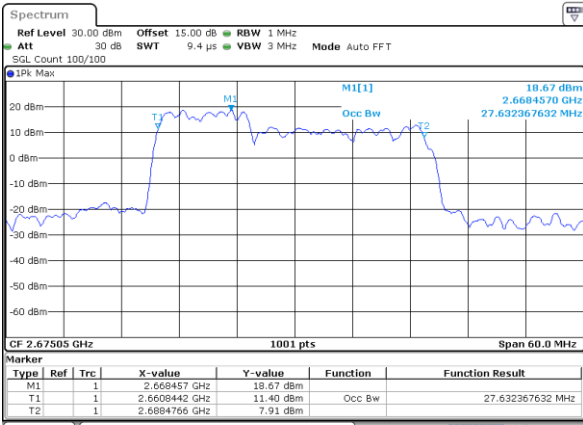

Middle Channel / 10MHz+15MHz

Date: 29_AUG.2020 22:17:15

Highest Channel / 5MHz+20MHz

Date: 29_AUG.2020 21:49:59

Highest Channel / 10MHz+15MHz

Date: 29_AUG.2020 22:18:10

LTE Band 41C

QPSK

Lowest Channel / 10MHz+20MHz

Date: 29_AUG.2020 22:39:34

Lowest Channel / 15MHz+10MHz

Date: 29_AUG.2020 22:30:23

Middle Channel / 10MHz+20MHz

Date: 29_AUG.2020 22:43:30

Middle Channel / 15MHz+10MHz

Date: 29_AUG.2020 22:33:46

Highest Channel / 10MHz+20MHz

Date: 29_AUG.2020 22:45:48

Highest Channel / 15MHz+10MHz

Date: 29_AUG.2020 22:36:02

LTE Band 41C

QPSK

Lowest Channel / 15MHz+15MHz

Date: 29_AUG.2020 23:01:31