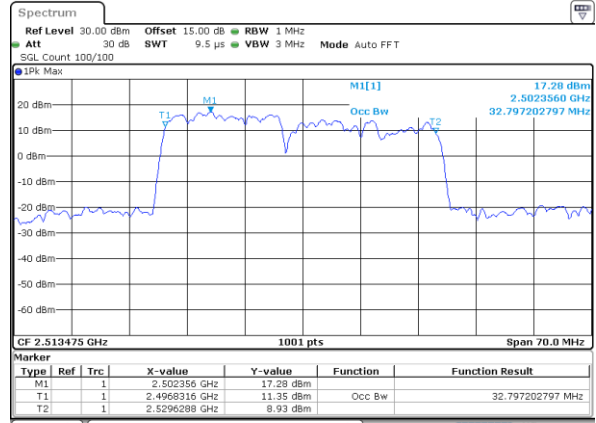

Highest Channel / 10MHz+20MHz

Date: 29_AUG.2020 22:45:48

Highest Channel / 15MHz+10MHz

Date: 29_AUG.2020 22:36:02

LTE Band 41C

QPSK

Lowest Channel / 15MHz+15MHz

Date: 29_AUG.2020 23:01:31

Lowest Channel / 15MHz+20MHz

Date: 29_AUG.2020 23:35:48

Middle Channel / 15MHz+15MHz

Date: 29_AUG.2020 23:05:09

Middle Channel / 15MHz+20MHz

Date: 29_AUG.2020 23:40:37

Highest Channel / 15MHz+15MHz

Date: 29_AUG.2020 23:06:54