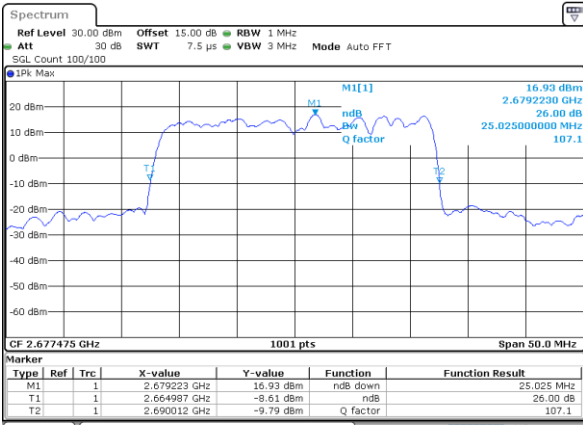

Highest Channel / 15MHz+15MHz

Date: 29_AUG.2020 23:08:13

Highest Channel / 15MHz+20MHz

Date: 29_AUG.2020 23:14:51

LTE Band 41C

16QAM

Lowest Channel / 20MHz+5MHz

Date: 29_AUG.2020 21:54:48

Lowest Channel / 20MHz+10MHz

Date: 29_AUG.2020 22:50:03

Middle Channel / 20MHz+5MHz

Date: 29_AUG.2020 21:57:07

Middle Channel / 20MHz+10MHz

Date: 29_AUG.2020 22:52:33

Highest Channel / 20MHz+5MHz

Date: 29_AUG.2020 21:59:51

Highest Channel / 20MHz+10MHz

Date: 29_AUG.2020 22:55:25

LTE Band 41C

16QAM

Lowest Channel / 20MHz+15MHz

Date: 29_AUG.2020 23:52:09

Lowest Channel / 20MHz+20MHz

Date: 30_AUG.2020 00:00:57