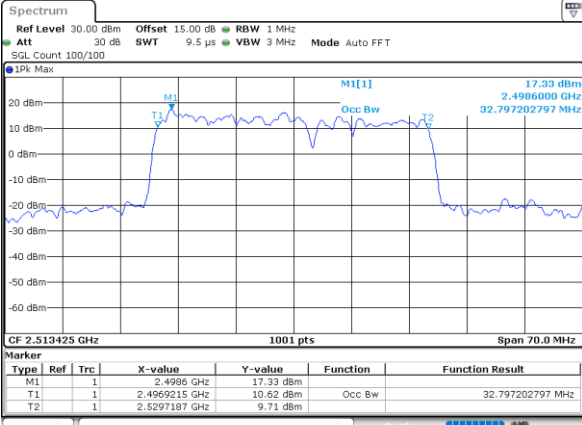

Highest Channel / 15MHz+20MHz

Date: 29_AUG.2020 23:43:13

LTE Band 41C

QPSK

Lowest Channel / 20MHz+5MHz

Date: 29_AUG.2020 21:55:17

Lowest Channel / 20MHz+10MHz

Date: 29_AUG.2020 22:50:26

Middle Channel / 20MHz+5MHz

Date: 29_AUG.2020 21:56:28

Middle Channel / 20MHz+10MHz

Date: 29_AUG.2020 22:53:02

Highest Channel / 20MHz+5MHz

Date: 29_AUG.2020 22:00:28

Highest Channel / 20MHz+10MHz

Date: 29_AUG.2020 22:55:48

LTE Band 41C

QPSK

Lowest Channel / 20MHz+15MHz

Date: 29_AUG.2020 23:52:52

Lowest Channel / 20MHz+20MHz

Date: 30_AUG.2020 00:00:13

Middle Channel / 20MHz+15MHz

Date: 29_AUG.2020 23:54:47