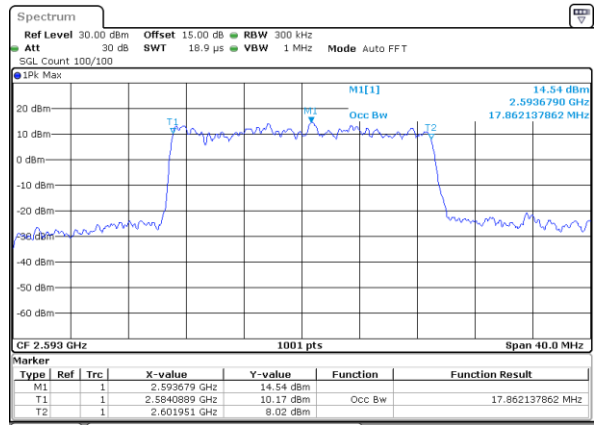

Date: 31.AUG.2020 02:12:59

Middle Channel / 5MHz / 64QAM

Date: 31.AUG.2020 01:39:47

Middle Channel / 10MHz / 64QAM

Date: 31.AUG.2020 02:12:29

Highest Channel / 5MHz / 64QAM

Date: 31.AUG.2020 02:10:30

Highest Channel / 10MHz / 64QAM

Date: 31.AUG.2020 02:12:13

LTE Band 41

Lowest Channel / 15MHz / 64QAM

Date: 31.AUG.2020 02:38:26

Lowest Channel / 20MHz / 64QAM

Date: 31.AUG.2020 03:12:28

Middle Channel / 15MHz / 64QAM

Date: 31.AUG.2020 02:52:02

Middle Channel / 20MHz / 64QAM

Date: 31.AUG.2020 03:12:21

Highest Channel / 15MHz / 64QAM

Date: 31.AUG.2020 03:07:24

Highest Channel / 20MHz / 64QAM

Date: 31.AUG.2020 03:15:16

Conducted Band Edge

LTE Band 41 / 5MHz / QPSK