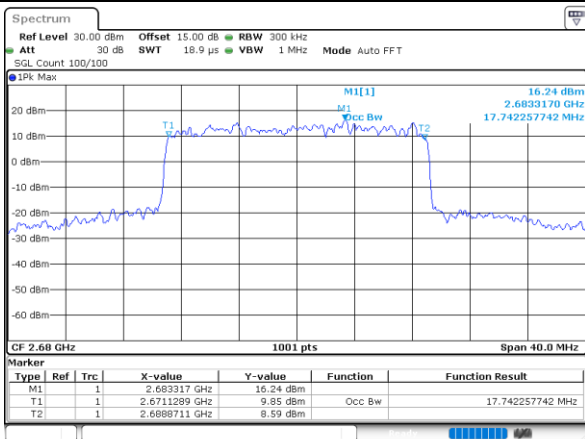

Highest Channel / 20MHz / QPSK

Date: 31.AUG.2020 03:38:41

Highest Channel / 20MHz / 16QAM

Date: 31.AUG.2020 03:38:18

LTE Band 41

Lowest Channel / 5MHz / 64QAM

Date: 31.AUG.2020 01:38:46

Lowest Channel / 10MHz / 64QAM