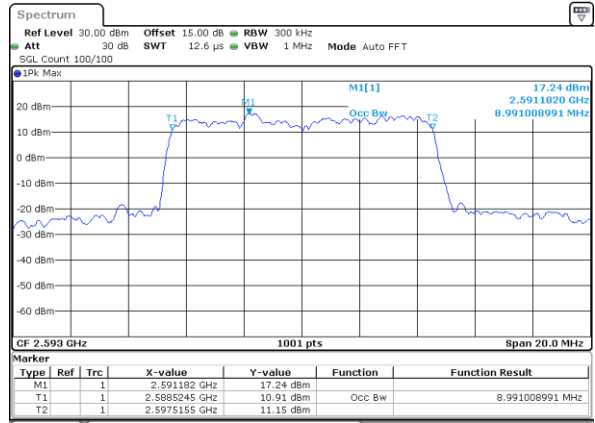

Date: 31.AUG.2020 01:40:29

Highest Channel / 5MHz / QPSK

Date: 31.AUG.2020 01:50:50

Highest Channel / 5MHz / 16QAM

Date: 31.AUG.2020 01:50:37

LTE Band 41

Lowest Channel / 10MHz / QPSK

Date: 31.AUG.2020 02:15:06

Lowest Channel / 10MHz / 16QAM

Date: 31.AUG.2020 02:14:20

Middle Channel / 10MHz / QPSK

Date: 31.AUG.2020 02:23:48

Middle Channel / 10MHz / 16QAM

Date: 31.AUG.2020 02:24:10

Highest Channel / 10MHz / QPSK

Date: 31.AUG.2020 02:25:52

Highest Channel / 10MHz / 16QAM

Date: 31.AUG.2020 02:25:32

LTE Band 41

Lowest Channel / 15MHz / QPSK

Date: 31.AUG.2020 02:139:59

Lowest Channel / 15MHz / 16QAM

Date: 31.AUG.2020 02:138:58

Middle Channel / 15MHz / QPSK