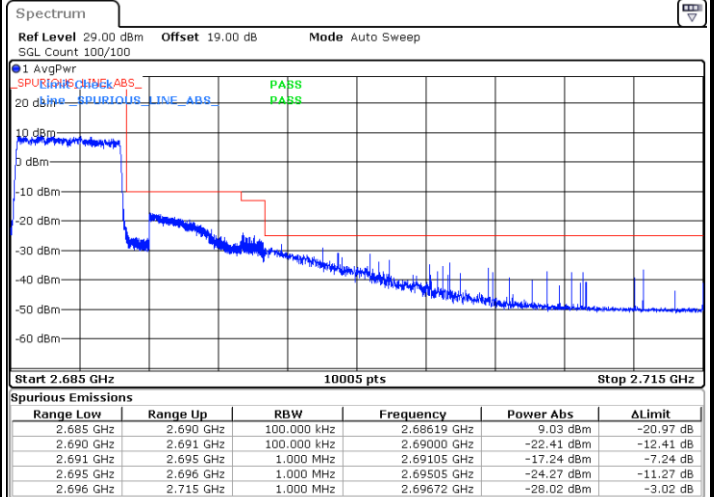

Middle Channel / 20MHz / 64QAM

Date: 31.AUG.2020 03:12:21

Highest Channel / 15MHz / 64QAM

Date: 31.AUG.2020 03:07:24

Highest Channel / 20MHz / 64QAM

Date: 31.AUG.2020 03:15:16

Conducted Band Edge

LTE Band 41 / 5MHz / QPSK

Lowest Band Edge / 1 RB

Highest Band Edge / 1 RB

Lowest Band Edge / Full RB

Highest Band Edge / Full RB

LTE Band 41 / 5MHz / 16QAM

Lowest Band Edge / 1RB

Date: 31.AUG.2020 01:36:40

Highest Band Edge / 1 RB

Date: 31.AUG.2020 02:06:40

Lowest Band Edge / Full RB

Date: 31.AUG.2020 01:34:13

Highest Band Edge / Full RB

Date: 31.AUG.2020 02:00:22

LTE Band 41 / 5MHz / 64QAM

Lowest Band Edge / 1RB

Date: 31.AUG.2020 01:31:26

Highest Band Edge / 1 RB

Date: 31.AUG.2020 02:06:05

Lowest Band Edge / Full RB

Date: 31.AUG.2020 01:32:09

Highest Band Edge / Full RB

Date: 31.AUG.2020 02:02:00

LTE Band 41 / 10MHz / QPSK

Lowest Band Edge / 1 RB