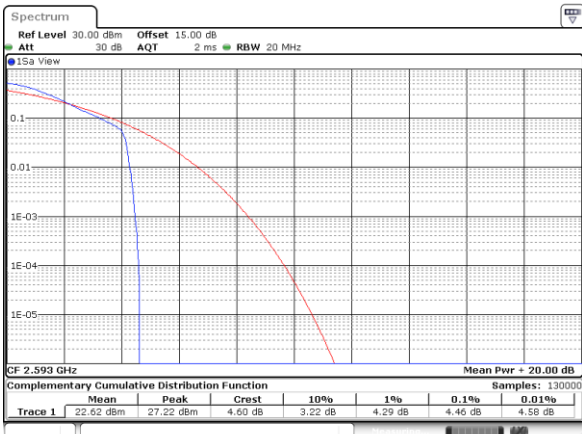

LTE Band 41 / 20MHz / QPSK

Lowest Channel / 1RB

Date: 31.AUG.2020 03:49:19

Lowest Channel / Full RB

Date: 31.AUG.2020 03:49:02

Middle Channel / 1RB

Date: 31.AUG.2020 03:48:09

Middle Channel / Full RB

Date: 31.AUG.2020 03:48:33

Highest Channel / 1RB

Date: 31.AUG.2020 03:39:28

Highest Channel / Full RB

Date: 31.AUG.2020 03:38:59

LTE Band 41 / 20MHz / 16QAM

Lowest Channel / 1RB

Date: 31.AUG.2020 03:49:37