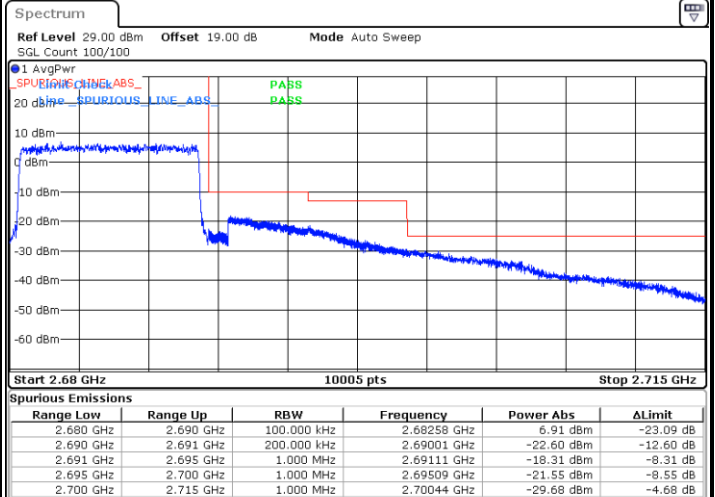

Highest Band Edge / 1 RB

Date: 31.AUG.2020 02:06:05

Lowest Band Edge / Full RB

Date: 31.AUG.2020 01:32:09

Highest Band Edge / Full RB

Date: 31.AUG.2020 02:02:00

LTE Band 41 / 10MHz / QPSK

Lowest Band Edge / 1 RB

Date: 31.AUG.2020 02:16:06

Highest Band Edge / 1 RB

Date: 31.AUG.2020 02:28:14

Lowest Band Edge / Full RB

Date: 31.AUG.2020 02:15:26

Highest Band Edge / Full RB

Date: 31.AUG.2020 02:26:31

LTE Band 41 / 10MHz / 16QAM

Lowest Band Edge / 1 RB

Highest Band Edge / 1 RB

Lowest Band Edge / Full RB

Highest Band Edge / Full RB

LTE Band 41 / 10MHz / 64QAM

Lowest Band Edge / 1 RB

Date: 31.AUG.2020 02:18:49

Highest Band Edge / 1 RB

Date: 31.AUG.2020 02:27:45

Lowest Band Edge / Full RB

Date: 31.AUG.2020 02:12:49

Highest Band Edge / Full RB

Date: 31.AUG.2020 02:27:07