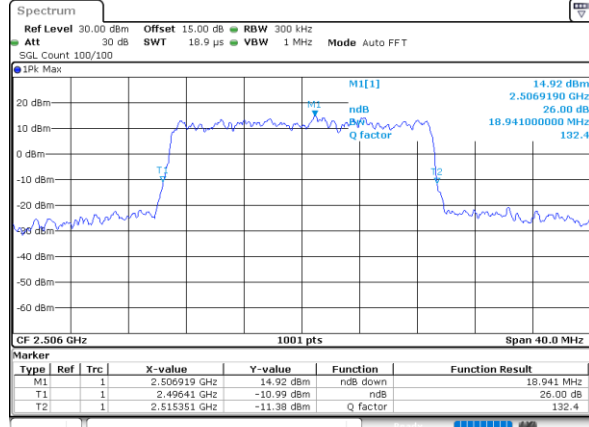

Lowest Channel / 20MHz / 16QAM

Date: 31.AUG.2020 03:20:14