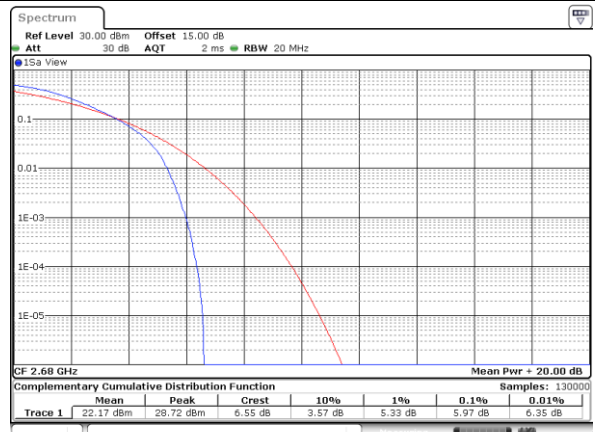

LTE Band 41 / 20MHz / QPSK

Lowest Channel / 1RB

Date: 31.AUG.2020 03:49:19

Lowest Channel / Full RB

Date: 31.AUG.2020 03:49:02

Middle Channel / 1RB

Date: 31.AUG.2020 03:48:09

Middle Channel / Full RB

Date: 31.AUG.2020 03:48:33

Highest Channel / 1RB

Date: 31.AUG.2020 03:39:28

Highest Channel / Full RB

Date: 31.AUG.2020 03:38:59

LTE Band 41 / 20MHz / 16QAM

Lowest Channel / 1RB

Date: 31.AUG.2020 03:49:37