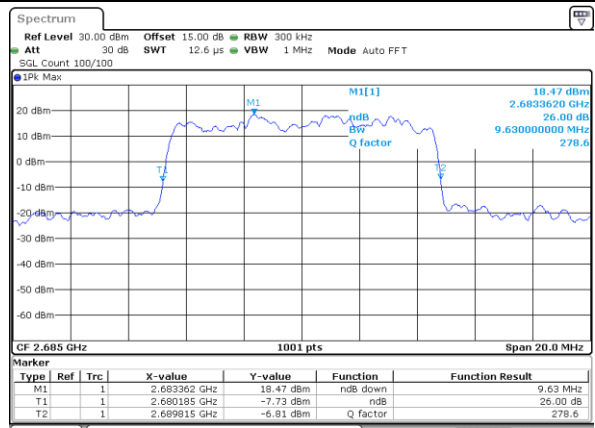

Date: 31.AUG.2020 01:40:36

Highest Channel / 5MHz / QPSK

Date: 31.AUG.2020 01:50:58

Highest Channel / 5MHz / 16QAM

Date: 31.AUG.2020 01:59:43

LTE Band 41

Lowest Channel / 10MHz / QPSK

Date: 31.AUG.2020 02:15:11

Lowest Channel / 10MHz / 16QAM

Date: 31.AUG.2020 02:14:26

Middle Channel / 10MHz / QPSK

Date: 31.AUG.2020 02:23:53

Middle Channel / 10MHz / 16QAM

Date: 31.AUG.2020 02:24:15

Highest Channel / 10MHz / QPSK

Date: 31.AUG.2020 02:25:59

Highest Channel / 10MHz / 16QAM

Date: 31.AUG.2020 02:25:37

LTE Band 41

Lowest Channel / 15MHz / QPSK

Date: 31.AUG.2020 02:40:06

Lowest Channel / 15MHz / 16QAM

Date: 31.AUG.2020 02:13:03

Middle Channel / 15MHz / QPSK