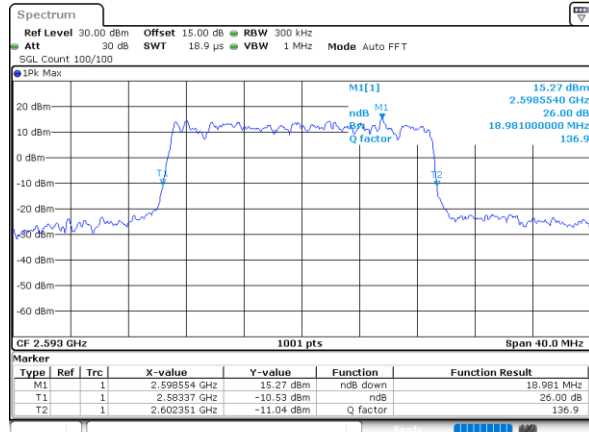

Lowest Channel / 20MHz / QPSK

Date: 31.AUG.2020 03:19:47

Lowest Channel / 20MHz / 16QAM

Date: 31.AUG.2020 03:20:14

Middle Channel / 20MHz / QPSK

Date: 31.AUG.2020 03:29:06

Middle Channel / 20MHz / 16QAM

Date: 31.AUG.2020 03:28:46

Highest Channel / 20MHz / QPSK

Date: 31.AUG.2020 03:38:47

Highest Channel / 20MHz / 16QAM

Date: 31.AUG.2020 03:38:24

LTE Band 41

Lowest Channel / 5MHz / 64QAM

Date: 31.AUG.2020 01:38:52

Lowest Channel / 10MHz / 64QAM