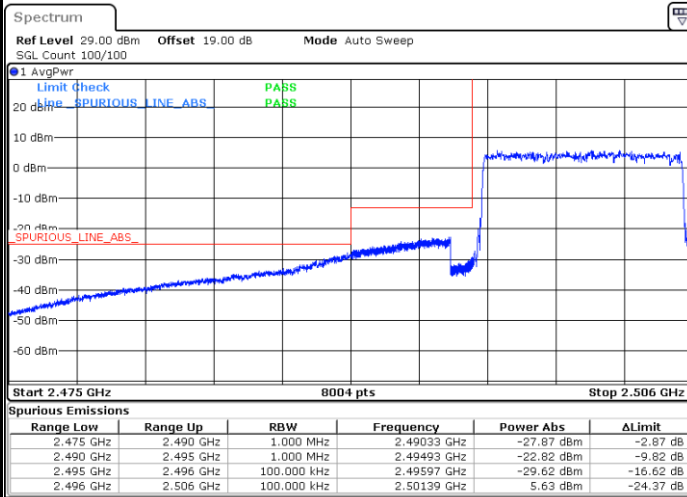

Highest Band Edge / 1 RB

Date: 31.AUG.2020 02:06:05

Lowest Band Edge / Full RB

Date: 31.AUG.2020 01:32:09

Highest Band Edge / Full RB

Date: 31.AUG.2020 02:02:00

LTE Band 41 / 10MHz / QPSK

Lowest Band Edge / 1 RB

Date: 31.AUG.2020 02:16:06

Highest Band Edge / 1 RB

Date: 31.AUG.2020 02:28:14

Lowest Band Edge / Full RB

Date: 31.AUG.2020 02:15:26

Highest Band Edge / Full RB

Date: 31.AUG.2020 02:26:31

LTE Band 41 / 10MHz / 16QAM

Lowest Band Edge / 1 RB

Highest Band Edge / 1 RB

Lowest Band Edge / Full RB

Highest Band Edge / Full RB

LTE Band 41 / 10MHz / 64QAM

Lowest Band Edge / 1 RB

Date: 31.AUG.2020 02:18:49

Highest Band Edge / 1 RB

Date: 31.AUG.2020 02:27:45

Lowest Band Edge / Full RB

Date: 31.AUG.2020 02:12:49

Highest Band Edge / Full RB

Date: 31.AUG.2020 02:27:07