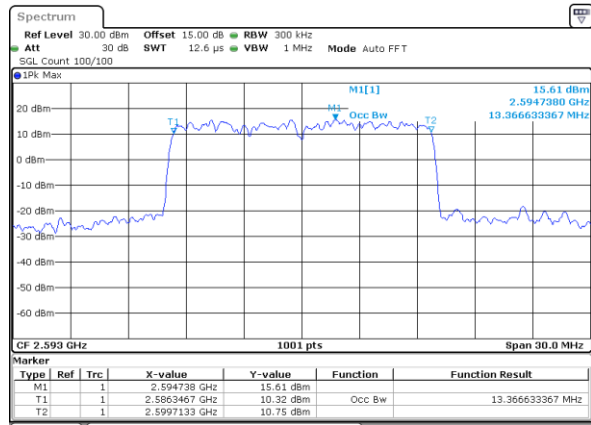

Highest Channel / 10MHz / 16QAM

Date: 31.AUG.2020 02:25:32

LTE Band 41

Lowest Channel / 15MHz / QPSK

Date: 31.AUG.2020 02:139:59

Lowest Channel / 15MHz / 16QAM

Date: 31.AUG.2020 02:138:58

Middle Channel / 15MHz / QPSK

Date: 31.AUG.2020 02:150:52

Middle Channel / 15MHz / 16QAM

Date: 31.AUG.2020 02:151:43

Highest Channel / 15MHz / QPSK

Date: 31.AUG.2020 03:106:48

Highest Channel / 15MHz / 16QAM

Date: 31.AUG.2020 03:107:08

LTE Band 41