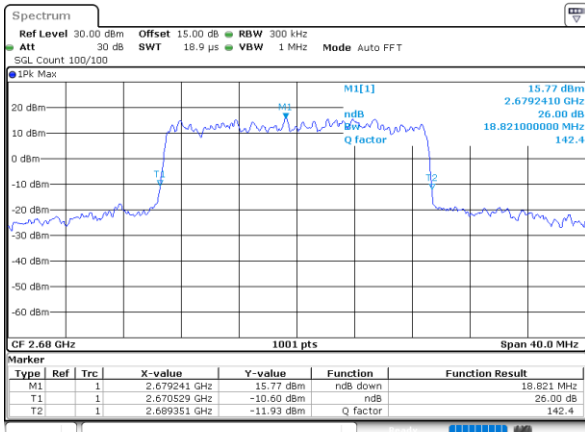

Lowest Channel / 20MHz / QPSK

Date: 31.AUG.2020 03:19:47

Lowest Channel / 20MHz / 16QAM

Date: 31.AUG.2020 03:20:14

Middle Channel / 20MHz / QPSK

Date: 31.AUG.2020 03:29:06

Middle Channel / 20MHz / 16QAM

Date: 31.AUG.2020 03:28:46

Highest Channel / 20MHz / QPSK

Date: 31.AUG.2020 03:38:47

Highest Channel / 20MHz / 16QAM

Date: 31.AUG.2020 03:38:24

LTE Band 41

Lowest Channel / 5MHz / 64QAM

Date: 31.AUG.2020 01:38:52

Lowest Channel / 10MHz / 64QAM