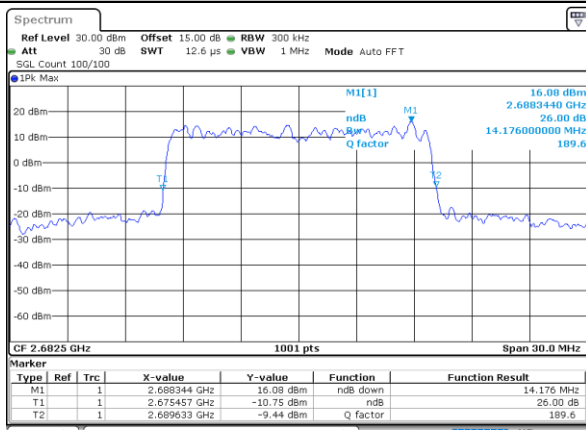

Date: 31.AUG.2020 02:12:51.9

LTE Band 41

Lowest Channel / 15MHz / 64QAM

Date: 31.AUG.2020 02:38:43

Lowest Channel / 20MHz / 64QAM

Date: 31.AUG.2020 03:20:33

Middle Channel / 15MHz / 64QAM

Date: 31.AUG.2020 02:52:09

Middle Channel / 20MHz / 64QAM

Date: 31.AUG.2020 03:28:26

Highest Channel / 15MHz / 64QAM

Date: 31.AUG.2020 03:07:30

Highest Channel / 20MHz / 64QAM

Date: 31.AUG.2020 03:35:25

Occupied Bandwidth

Mode	LTE Band 41 : 99%OBW(MHz)											
BW	1.4MHz		3MHz		5MHz		10MHz		15MHz		20MHz	
Mod.	QPSK	16QAM	QPSK	16QAM	QPSK	16QAM	QPSK	16QAM	QPSK	16QAM	QPSK	16QAM
Lowest CH	-	-	-	-	4.50	4.52	8.97	8.97	13.43	13.49	17.82	17.78
Middle CH	-	-	-	-	4.50	4.50	9.01	8.99	13.58	13.37	17.86	17.78
Highest CH	-	-	-	-	4.50	4.50	9.03	8.99	13.46	13.46	17.74	17.86
Mode	LTE Band 41 : 99%OBW(MHz)											
BW	1.4MHz		3MHz		5MHz		10MHz		15MHz		20MHz	
Mod.	64QAM		64QAM		64QAM		64QAM		64QAM		64QAM	
Lowest CH	-	-	-	-	4.46	-	8.97	-	13.49	-	17.90	-
Middle CH	-	-	-	-	4.51	-	9.03	-	13.43	-	17.86	-
Highest CH	-	-	-	-	4.48	-	8.99	-	13.49	-	17.78	-