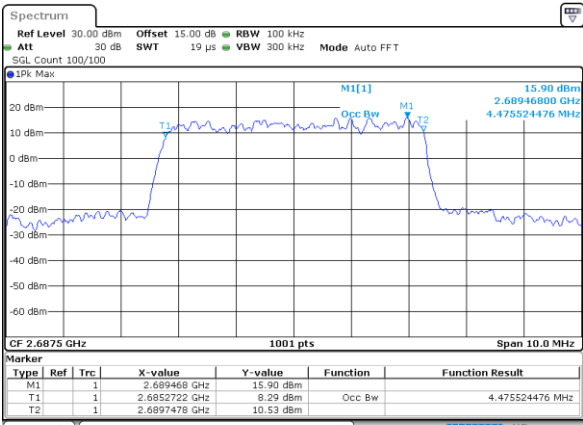

Highest Channel / 20MHz / QPSK

Date: 31.AUG.2020 03:38:41

Highest Channel / 20MHz / 16QAM

Date: 31.AUG.2020 03:38:18

LTE Band 41

Lowest Channel / 5MHz / 64QAM

Date: 31.AUG.2020 01:38:46

Lowest Channel / 10MHz / 64QAM

Date: 31.AUG.2020 02:12:59

Middle Channel / 5MHz / 64QAM

Date: 31.AUG.2020 01:39:47

Middle Channel / 10MHz / 64QAM

Date: 31.AUG.2020 02:12:29

Highest Channel / 5MHz / 64QAM

Date: 31.AUG.2020 02:10:30

Highest Channel / 10MHz / 64QAM