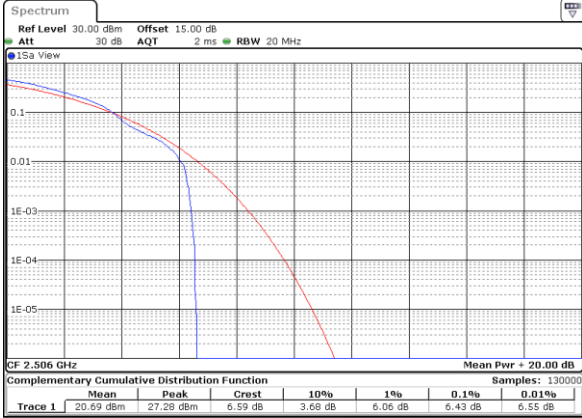

Date: 31.AUG.2020 03:48:33

Highest Channel / 1RB

Date: 31.AUG.2020 03:39:28

Highest Channel / Full RB

Date: 31.AUG.2020 03:38:59

LTE Band 41 / 20MHz / 16QAM

Lowest Channel / 1RB

Date: 31.AUG.2020 03:49:37

Lowest Channel / Full RB

Date: 31.AUG.2020 03:49:55

Middle Channel / 1RB

Date: 31.AUG.2020 03:47:37

Middle Channel / Full RB

Date: 31.AUG.2020 03:47:25

Highest Channel / 1RB

Date: 31.AUG.2020 03:37:57