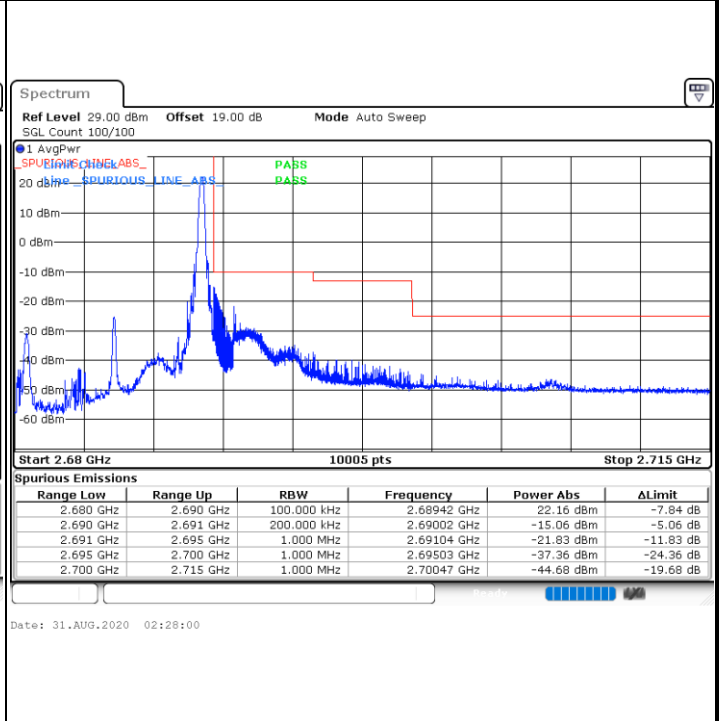

Highest Band Edge / 1 RB

Date: 31.AUG.2020 02:06:05

Lowest Band Edge / Full RB

Date: 31.AUG.2020 01:32:09

Highest Band Edge / Full RB

Date: 31.AUG.2020 02:02:00

LTE Band 41 / 10MHz / QPSK

Lowest Band Edge / 1 RB

Date: 31.AUG.2020 02:16:06

Highest Band Edge / 1 RB

Date: 31.AUG.2020 02:28:14

Lowest Band Edge / Full RB

Date: 31.AUG.2020 02:15:26

Highest Band Edge / Full RB

Date: 31.AUG.2020 02:26:31

LTE Band 41 / 10MHz / 16QAM

Lowest Band Edge / 1 RB

Highest Band Edge / 1 RB

Lowest Band Edge / Full RB

Highest Band Edge / Full RB

LTE Band 41 / 10MHz / 64QAM

Lowest Band Edge / 1 RB

Date: 31.AUG.2020 02:18:49

Highest Band Edge / 1 RB

Date: 31.AUG.2020 02:27:45

Lowest Band Edge / Full RB

Date: 31.AUG.2020 02:12:49

Highest Band Edge / Full RB

Date: 31.AUG.2020 02:27:07