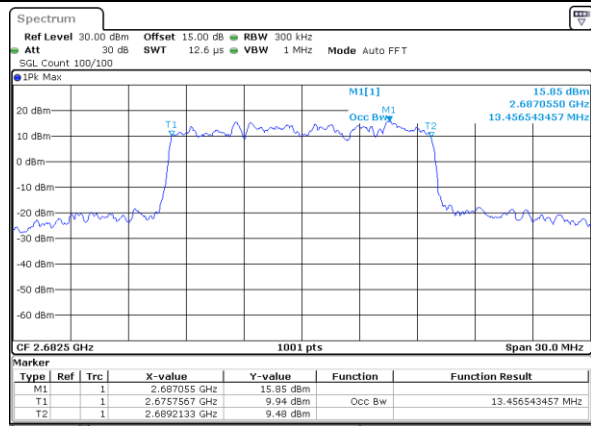

Highest Channel / 10MHz / 16QAM

Date: 31.AUG.2020 02:25:32

LTE Band 41

Lowest Channel / 15MHz / QPSK

Date: 31.AUG.2020 02:139:59

Lowest Channel / 15MHz / 16QAM

Date: 31.AUG.2020 02:138:58

Middle Channel / 15MHz / QPSK

Date: 31.AUG.2020 02:150:52

Middle Channel / 15MHz / 16QAM

Date: 31.AUG.2020 02:151:43

Highest Channel / 15MHz / QPSK

Date: 31.AUG.2020 03:106:48

Highest Channel / 15MHz / 16QAM

Date: 31.AUG.2020 03:107:08

LTE Band 41