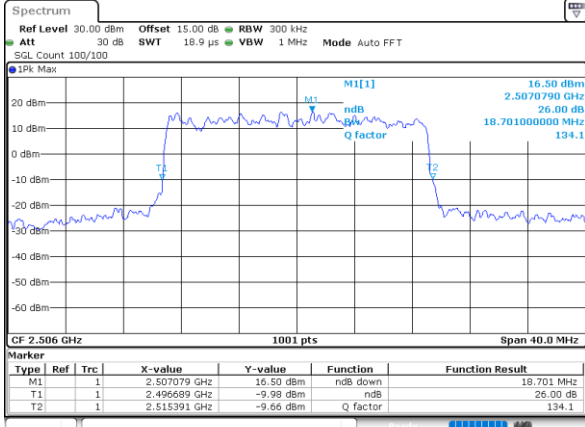

LTE Band 41

Lowest Channel / 20MHz / QPSK

Date: 31.AUG.2020 03:19:47