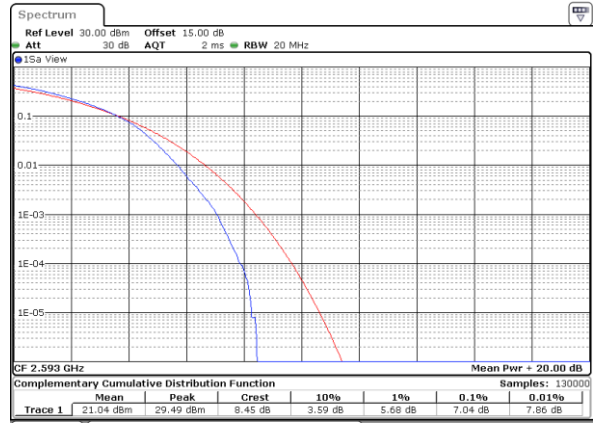

Lowest Channel / Full RB

Date: 31.AUG.2020 03:49:55

Middle Channel / 1RB

Date: 31.AUG.2020 03:47:37

Middle Channel / Full RB

Date: 31.AUG.2020 03:47:25

Highest Channel / 1RB

Date: 31.AUG.2020 03:37:57

Highest Channel / Full RB

Date: 31.AUG.2020 03:37:57

LTE Band 41 / 20MHz / 64QAM

Lowest Channel / 1RB

Date: 31.AUG.2020 03:50:29

Lowest Channel / Full RB

Date: 31.AUG.2020 03:50:17

Middle Channel / 1RB

Date: 31.AUG.2020 03:46:23

Middle Channel / Full RB

Date: 31.AUG.2020 03:46:52

Highest Channel / 1RB

Date: 31.AUG.2020 03:37:31

Highest Channel / Full RB

Date: 31.AUG.2020 03:36:45

26dB Bandwidth

Mode	LTE Band 41 : 26dB BW(MHz)											
BW	1.4MHz		3MHz		5MHz		10MHz		15MHz		20MHz	
Mod.	QPSK	16QAM	QPSK	16QAM	QPSK	16QAM	QPSK	16QAM	QPSK	16QAM	QPSK	16QAM
Lowest CH	-	-	-	-	4.85	4.91	9.83	9.79	14.51	14.42	18.70	18.94
Middle CH	-	-	-	-	4.95	4.88	9.65	9.77	14.18	14.42	18.62	18.98
Highest CH	-	-	-	-	4.88	5.22	9.71	9.63	14.18	14.12	18.82	18.62
Mode	LTE Band 41 : 26dB BW(MHz)											
BW	1.4MHz		3MHz		5MHz		10MHz		15MHz		20MHz	
Mod.	64QAM		64QAM		64QAM		64QAM		64QAM		64QAM	
Lowest CH	-	-	-	-	4.82	-	9.69	-	14.27	-	18.78	-
Middle CH	-	-	-	-	4.86	-	9.63	-	14.36	-	18.82	-
Highest CH	-	-	-	-	4.94	-	9.77	-	14.18	-	19.18	-