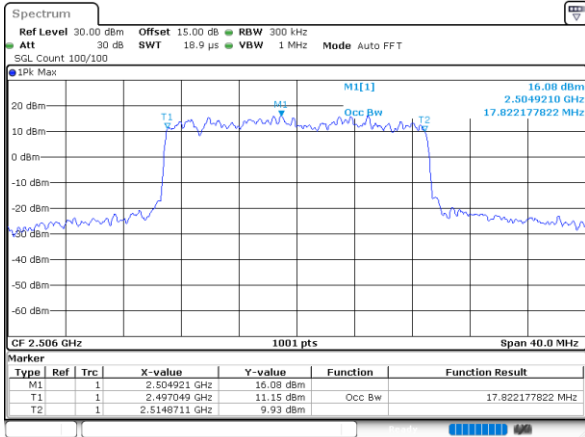

LTE Band 41

Lowest Channel / 20MHz / QPSK

Date: 31.AUG.2020 03:19:42