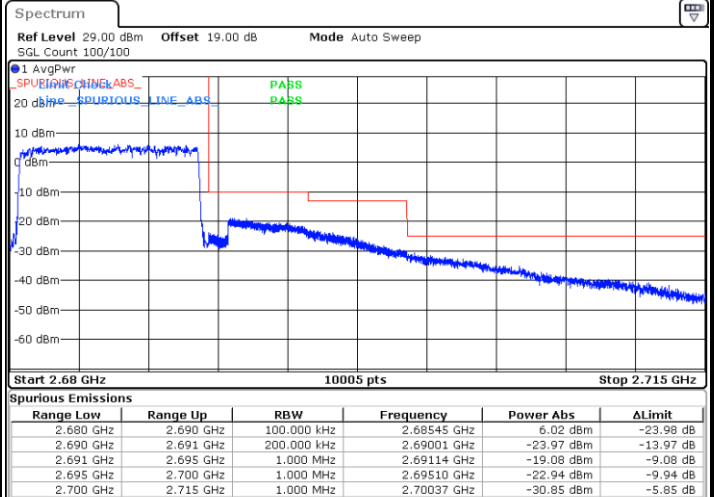

Highest Band Edge / 1 RB

Date: 31.AUG.2020 02:06:05

Lowest Band Edge / Full RB

Date: 31.AUG.2020 01:32:09

Highest Band Edge / Full RB

Date: 31.AUG.2020 02:02:00

LTE Band 41 / 10MHz / QPSK

Lowest Band Edge / 1 RB

Date: 31.AUG.2020 02:16:06

Highest Band Edge / 1 RB

Date: 31.AUG.2020 02:28:14

Lowest Band Edge / Full RB

Date: 31.AUG.2020 02:15:26

Highest Band Edge / Full RB

Date: 31.AUG.2020 02:26:31

LTE Band 41 / 10MHz / 16QAM

Lowest Band Edge / 1 RB

Highest Band Edge / 1 RB

Lowest Band Edge / Full RB

Highest Band Edge / Full RB

LTE Band 41 / 10MHz / 64QAM

Lowest Band Edge / 1 RB

Date: 31.AUG.2020 02:18:49

Highest Band Edge / 1 RB

Date: 31.AUG.2020 02:27:45

Lowest Band Edge / Full RB

Date: 31.AUG.2020 02:12:49

Highest Band Edge / Full RB

Date: 31.AUG.2020 02:27:07