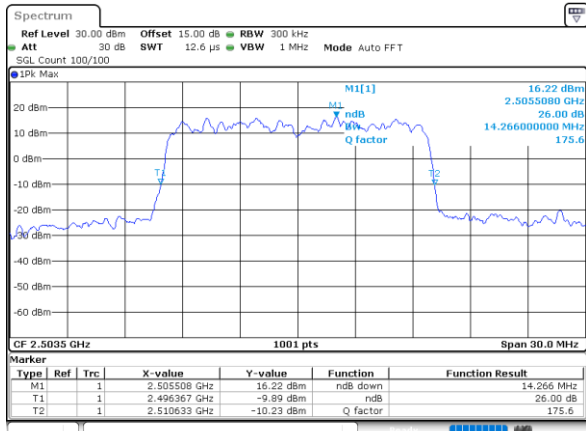

Highest Channel / 20MHz / QPSK

Date: 31.AUG.2020 03:38:47

Highest Channel / 20MHz / 16QAM

Date: 31.AUG.2020 03:38:24

LTE Band 41

Lowest Channel / 5MHz / 64QAM

Date: 31.AUG.2020 01:38:52

Lowest Channel / 10MHz / 64QAM

Date: 31.AUG.2020 02:11:07

Middle Channel / 5MHz / 64QAM

Date: 31.AUG.2020 01:39:54

Middle Channel / 10MHz / 64QAM

Date: 31.AUG.2020 02:12:16

Highest Channel / 5MHz / 64QAM

Date: 31.AUG.2020 02:02:36

Highest Channel / 10MHz / 64QAM

Date: 31.AUG.2020 02:12:51.9

LTE Band 41

Lowest Channel / 15MHz / 64QAM

Date: 31.AUG.2020 02:38:43

Lowest Channel / 20MHz / 64QAM

Date: 31.AUG.2020 03:20:33

Middle Channel / 15MHz / 64QAM

Date: 31.AUG.2020 02:52:09