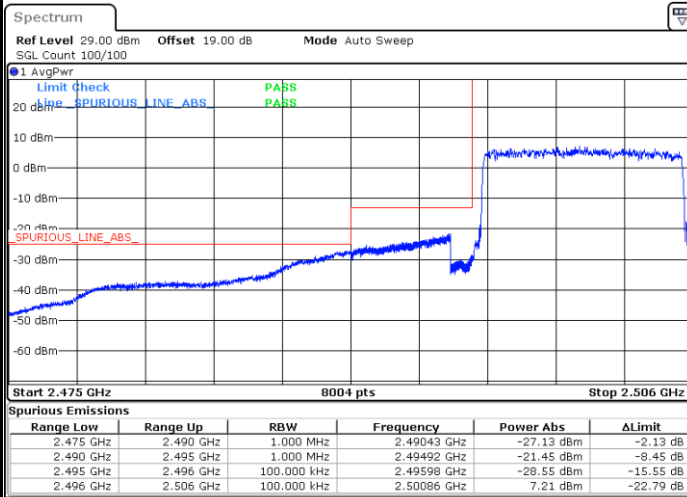

Date: 31.AUG.2020 02:06:40

Lowest Band Edge / Full RB

Date: 31.AUG.2020 01:34:13

Highest Band Edge / Full RB

Date: 31.AUG.2020 02:00:22

LTE Band 41 / 5MHz / 64QAM

Lowest Band Edge / 1RB

Date: 31.AUG.2020 01:31:26

Highest Band Edge / 1 RB

Date: 31.AUG.2020 02:06:05

Lowest Band Edge / Full RB

Date: 31.AUG.2020 01:32:09

Highest Band Edge / Full RB

Date: 31.AUG.2020 02:02:00

LTE Band 41 / 10MHz / QPSK

Lowest Band Edge / 1 RB

Date: 31.AUG.2020 02:16:06

Highest Band Edge / 1 RB

Date: 31.AUG.2020 02:28:14

Lowest Band Edge / Full RB

Date: 31.AUG.2020 02:15:26

Highest Band Edge / Full RB

Date: 31.AUG.2020 02:26:31

LTE Band 41 / 10MHz / 16QAM

Lowest Band Edge / 1 RB

Highest Band Edge / 1 RB

Lowest Band Edge / Full RB

Highest Band Edge / Full RB

LTE Band 41 / 10MHz / 64QAM

Lowest Band Edge / 1 RB

Date: 31.AUG.2020 02:18:49

Highest Band Edge / 1 RB