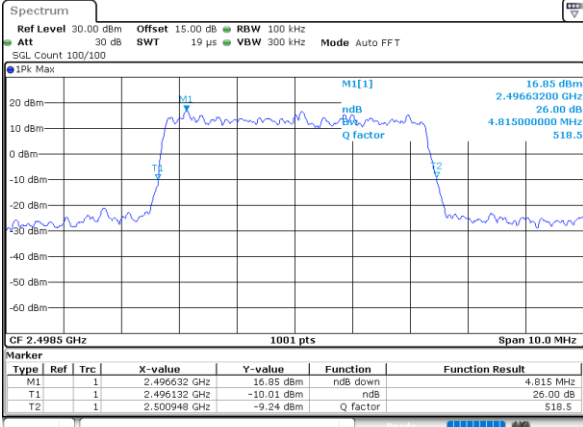

Highest Channel / 20MHz / QPSK

Date: 31.AUG.2020 03:38:47

Highest Channel / 20MHz / 16QAM

Date: 31.AUG.2020 03:38:24

LTE Band 41

Lowest Channel / 5MHz / 64QAM

Date: 31.AUG.2020 01:38:52

Lowest Channel / 10MHz / 64QAM