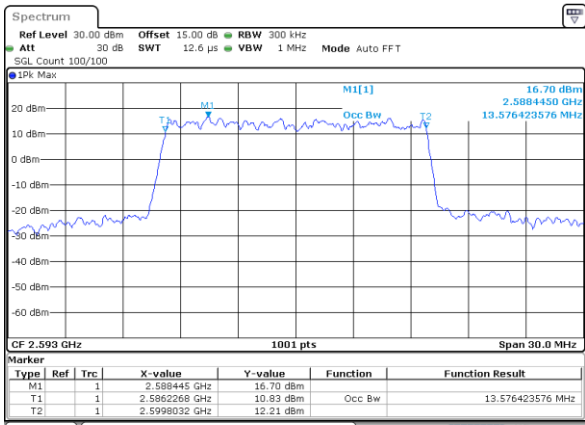

Highest Channel / 10MHz / 16QAM

Date: 31.AUG.2020 02:25:32

LTE Band 41

Lowest Channel / 15MHz / QPSK

Date: 31.AUG.2020 02:139:59

Lowest Channel / 15MHz / 16QAM

Date: 31.AUG.2020 02:138:58

Middle Channel / 15MHz / QPSK

Date: 31.AUG.2020 02:150:52

Middle Channel / 15MHz / 16QAM

Date: 31.AUG.2020 02:151:43

Highest Channel / 15MHz / QPSK

Date: 31.AUG.2020 03:106:48

Highest Channel / 15MHz / 16QAM

Date: 31.AUG.2020 03:107:08

LTE Band 41