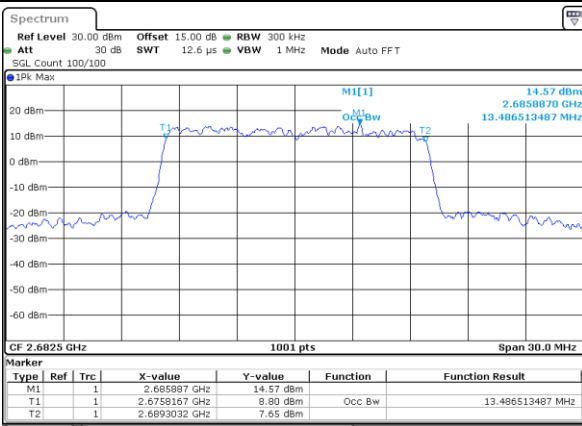

Date: 31.AUG.2020 02:12:13

LTE Band 41

Lowest Channel / 15MHz / 64QAM

Date: 31.AUG.2020 02:38:26

Lowest Channel / 20MHz / 64QAM

Date: 31.AUG.2020 03:12:28

Middle Channel / 15MHz / 64QAM

Date: 31.AUG.2020 02:52:02

Middle Channel / 20MHz / 64QAM

Date: 31.AUG.2020 03:12:21

Highest Channel / 15MHz / 64QAM

Date: 31.AUG.2020 03:07:24

Highest Channel / 20MHz / 64QAM

Date: 31.AUG.2020 03:15:16

Conducted Band Edge

LTE Band 41 / 5MHz / QPSK