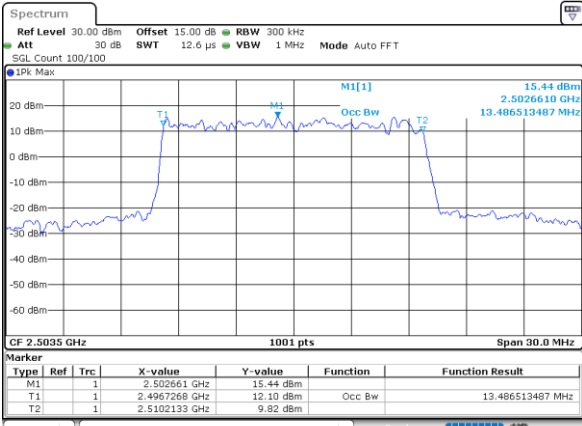

LTE Band 41

Lowest Channel / 15MHz / 64QAM

Date: 31.AUG.2020 02:38:26