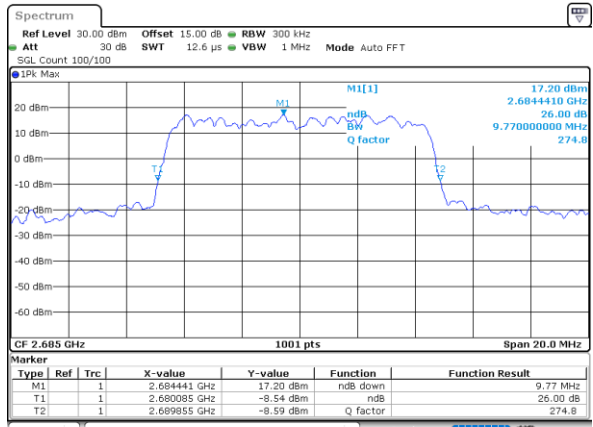

Highest Channel / 20MHz / QPSK

Date: 31.AUG.2020 03:38:47

Highest Channel / 20MHz / 16QAM

Date: 31.AUG.2020 03:38:24

LTE Band 41

Lowest Channel / 5MHz / 64QAM

Date: 31.AUG.2020 01:38:52

Lowest Channel / 10MHz / 64QAM

Date: 31.AUG.2020 02:11:07

Middle Channel / 5MHz / 64QAM

Date: 31.AUG.2020 01:39:54

Middle Channel / 10MHz / 64QAM

Date: 31.AUG.2020 02:12:16

Highest Channel / 5MHz / 64QAM

Date: 31.AUG.2020 02:02:36

Highest Channel / 10MHz / 64QAM