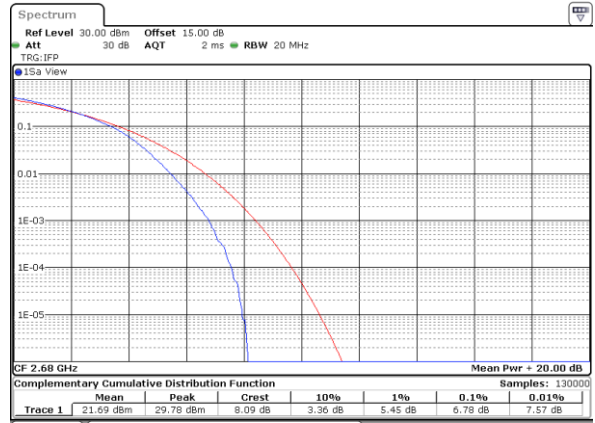

Highest Channel / Full RB

Date: 31.AUG.2020 03:37:57

LTE Band 41 / 20MHz / 64QAM

Lowest Channel / 1RB

Date: 31.AUG.2020 03:50:29

Lowest Channel / Full RB

Date: 31.AUG.2020 03:50:17

Middle Channel / 1RB

Date: 31.AUG.2020 03:46:23

Middle Channel / Full RB

Date: 31.AUG.2020 03:46:52

Highest Channel / 1RB

Date: 31.AUG.2020 03:37:31

Highest Channel / Full RB

Date: 31.AUG.2020 03:36:45

26dB Bandwidth

Mode	LTE Band 41 : 26dB BW(MHz)											
BW	1.4MHz		3MHz		5MHz		10MHz		15MHz		20MHz	
Mod.	QPSK	16QAM	QPSK	16QAM	QPSK	16QAM	QPSK	16QAM	QPSK	16QAM	QPSK	16QAM
Lowest CH	-	-	-	-	4.85	4.91	9.83	9.79	14.51	14.42	18.70	18.94
Middle CH	-	-	-	-	4.95	4.88	9.65	9.77	14.18	14.42	18.62	18.98
Highest CH	-	-	-	-	4.88	5.22	9.71	9.63	14.18	14.12	18.82	18.62
Mode	LTE Band 41 : 26dB BW(MHz)											
BW	1.4MHz		3MHz		5MHz		10MHz		15MHz		20MHz	
Mod.	64QAM		64QAM		64QAM		64QAM		64QAM		64QAM	
Lowest CH	-	-	-	-	4.82	-	9.69	-	14.27	-	18.78	-
Middle CH	-	-	-	-	4.86	-	9.63	-	14.36	-	18.82	-
Highest CH	-	-	-	-	4.94	-	9.77	-	14.18	-	19.18	-