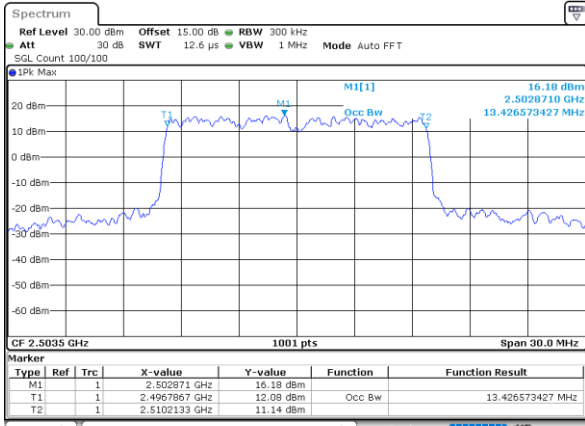

Highest Channel / 10MHz / 16QAM

Date: 31.AUG.2020 02:25:32

LTE Band 41

Lowest Channel / 15MHz / QPSK

Date: 31.AUG.2020 02:139:59

Lowest Channel / 15MHz / 16QAM

Date: 31.AUG.2020 02:138:58

Middle Channel / 15MHz / QPSK

Date: 31.AUG.2020 02:150:52

Middle Channel / 15MHz / 16QAM

Date: 31.AUG.2020 02:151:43

Highest Channel / 15MHz / QPSK

Date: 31.AUG.2020 03:106:48

Highest Channel / 15MHz / 16QAM

Date: 31.AUG.2020 03:107:08

LTE Band 41