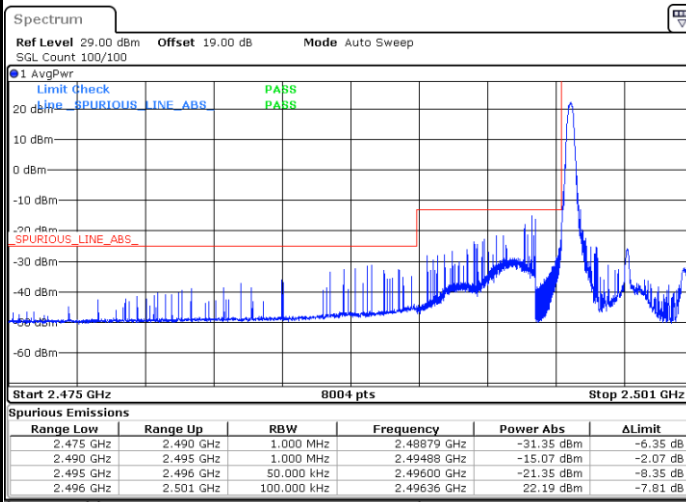

Lowest Band Edge / 1 RB

Highest Band Edge / 1 RB

Lowest Band Edge / Full RB

Highest Band Edge / Full RB

LTE Band 41 / 5MHz / 16QAM

Lowest Band Edge / 1RB

Date: 31.AUG.2020 01:36:40

Highest Band Edge / 1 RB

Date: 31.AUG.2020 02:06:40

Lowest Band Edge / Full RB

Date: 31.AUG.2020 01:34:13

Highest Band Edge / Full RB

Date: 31.AUG.2020 02:00:22

LTE Band 41 / 5MHz / 64QAM

Lowest Band Edge / 1RB

Date: 31.AUG.2020 01:31:26

Highest Band Edge / 1 RB

Date: 31.AUG.2020 02:06:05

Lowest Band Edge / Full RB

Date: 31.AUG.2020 01:32:09

Highest Band Edge / Full RB

Date: 31.AUG.2020 02:02:00

LTE Band 41 / 10MHz / QPSK

Lowest Band Edge / 1 RB

Date: 31.AUG.2020 02:16:06

Highest Band Edge / 1 RB

Date: 31.AUG.2020 02:28:14

Lowest Band Edge / Full RB

Date: 31.AUG.2020 02:15:26

Highest Band Edge / Full RB

Date: 31.AUG.2020 02:26:31

LTE Band 41 / 10MHz / 16QAM