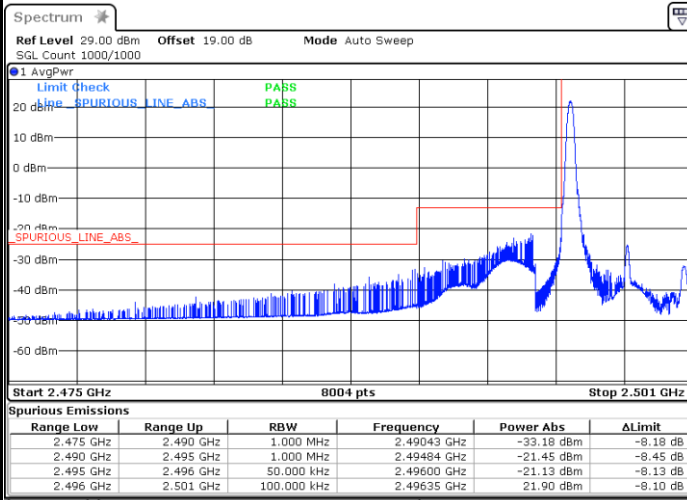

Middle Channel / 20MHz / 64QAM

Date: 31.AUG.2020 03:12:21

Highest Channel / 15MHz / 64QAM

Date: 31.AUG.2020 03:07:24

Highest Channel / 20MHz / 64QAM

Date: 31.AUG.2020 03:15:16

Conducted Band Edge

LTE Band 41 / 5MHz / QPSK

Lowest Band Edge / 1 RB

Highest Band Edge / 1 RB

Lowest Band Edge / Full RB

Highest Band Edge / Full RB

LTE Band 41 / 5MHz / 16QAM

Lowest Band Edge / 1RB

Date: 31.AUG.2020 01:36:40

Highest Band Edge / 1 RB

Date: 31.AUG.2020 02:06:40

Lowest Band Edge / Full RB

Date: 31.AUG.2020 01:34:13

Highest Band Edge / Full RB

Date: 31.AUG.2020 02:00:22

LTE Band 41 / 5MHz / 64QAM

Lowest Band Edge / 1RB

Date: 31.AUG.2020 01:31:26

Highest Band Edge / 1 RB

Date: 31.AUG.2020 02:06:05

Lowest Band Edge / Full RB

Date: 31.AUG.2020 01:32:09

Highest Band Edge / Full RB

Date: 31.AUG.2020 02:02:00

LTE Band 41 / 10MHz / QPSK

Lowest Band Edge / 1 RB