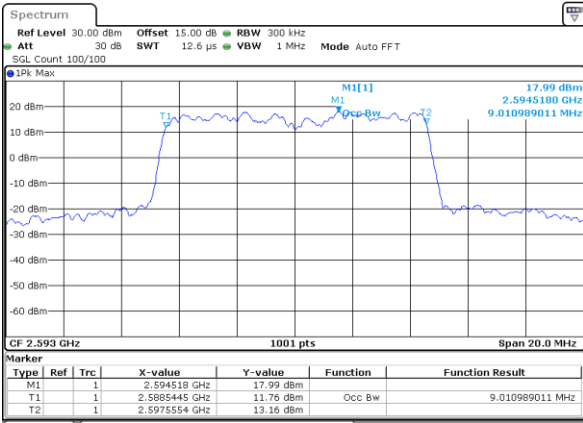

Middle Channel / 10MHz / QPSK

Date: 31.AUG.2020 02:23:48