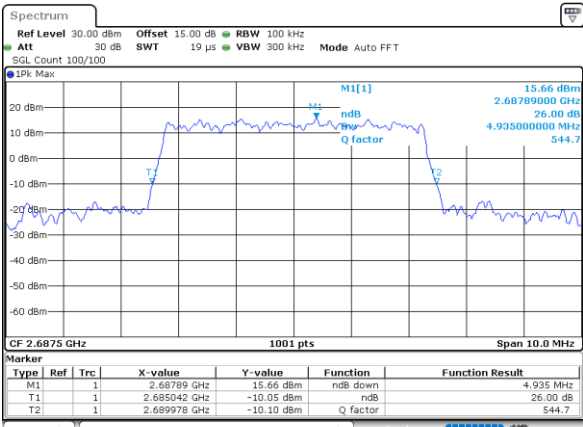

Highest Channel / 20MHz / QPSK

Date: 31.AUG.2020 03:38:47

Highest Channel / 20MHz / 16QAM

Date: 31.AUG.2020 03:38:24

LTE Band 41

Lowest Channel / 5MHz / 64QAM

Date: 31.AUG.2020 01:38:52

Lowest Channel / 10MHz / 64QAM

Date: 31.AUG.2020 02:11:07

Middle Channel / 5MHz / 64QAM

Date: 31.AUG.2020 01:39:54

Middle Channel / 10MHz / 64QAM

Date: 31.AUG.2020 02:12:16

Highest Channel / 5MHz / 64QAM

Date: 31.AUG.2020 02:02:36

Highest Channel / 10MHz / 64QAM