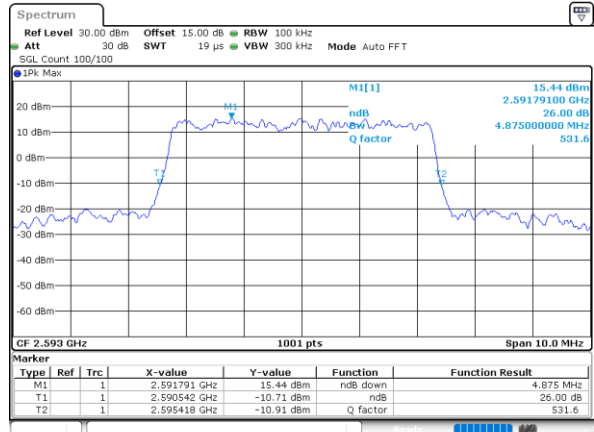

Mode	LTE Band 41 : 26dB BW(MHz)											
BW	1.4MHz		3MHz		5MHz		10MHz		15MHz		20MHz	
Mod.	QPSK	16QAM	QPSK	16QAM	QPSK	16QAM	QPSK	16QAM	QPSK	16QAM	QPSK	16QAM
Lowest CH	-	-	-	-	4.85	4.91	9.83	9.79	14.51	14.42	18.70	18.94
Middle CH	-	-	-	-	4.95	4.88	9.65	9.77	14.18	14.42	18.62	18.98
Highest CH	-	-	-	-	4.88	5.22	9.71	9.63	14.18	14.12	18.82	18.62
Mode	LTE Band 41 : 26dB BW(MHz)											
BW	1.4MHz		3MHz		5MHz		10MHz		15MHz		20MHz	
Mod.	64QAM		64QAM		64QAM		64QAM		64QAM		64QAM	
Lowest CH	-	-	-	-	4.82	-	9.69	-	14.27	-	18.78	-
Middle CH	-	-	-	-	4.86	-	9.63	-	14.36	-	18.82	-
Highest CH	-	-	-	-	4.94	-	9.77	-	14.18	-	19.18	-

LTE Band 41

Lowest Channel / 5MHz / QPSK

Date: 31.AUG.2020 01:38:02

Lowest Channel / 5MHz / 16QAM

Date: 31.AUG.2020 01:38:28

Middle Channel / 5MHz / QPSK

Date: 31.AUG.2020 01:41:18

Middle Channel / 5MHz / 16QAM

Date: 31.AUG.2020 01:40:36

Highest Channel / 5MHz / QPSK

Date: 31.AUG.2020 01:50:58

Highest Channel / 5MHz / 16QAM

Date: 31.AUG.2020 01:59:43

LTE Band 41

Lowest Channel / 10MHz / QPSK

Date: 31.AUG.2020 02:15:11