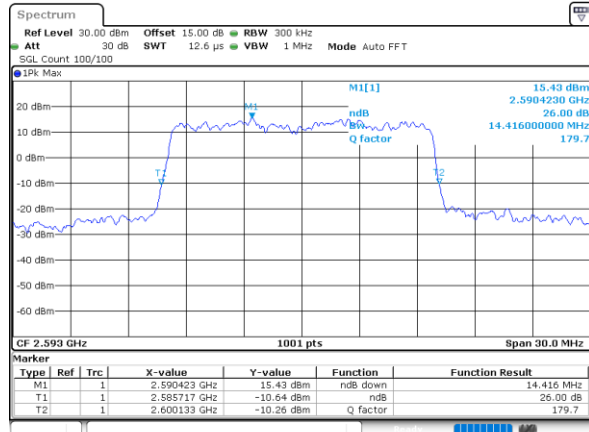

Highest Channel / 10MHz / 16QAM

Date: 31.AUG.2020 02:25:37

LTE Band 41

Lowest Channel / 15MHz / QPSK

Date: 31.AUG.2020 02:40:06

Lowest Channel / 15MHz / 16QAM

Date: 31.AUG.2020 02:13:03

Middle Channel / 15MHz / QPSK

Date: 31.AUG.2020 02:51:26

Middle Channel / 15MHz / 16QAM

Date: 31.AUG.2020 02:51:50

Highest Channel / 15MHz / QPSK

Date: 31.AUG.2020 03:06:53

Highest Channel / 15MHz / 16QAM

Date: 31.AUG.2020 03:07:13

LTE Band 41