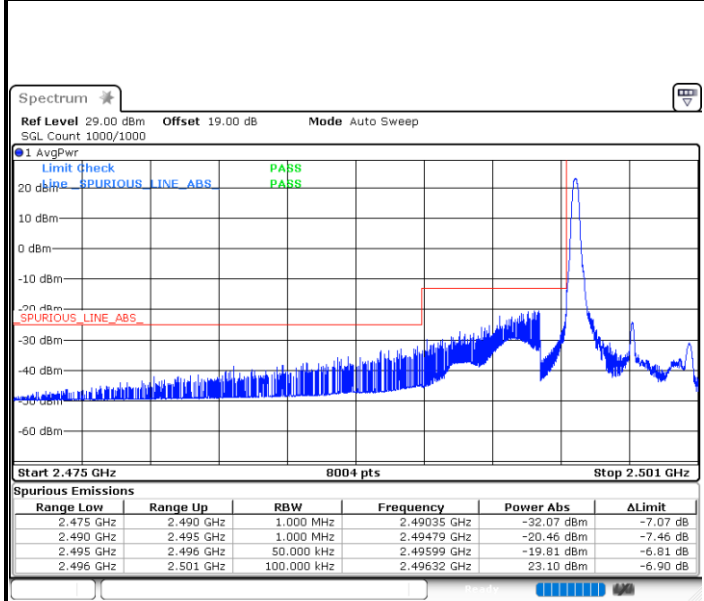

Date: 31.AUG.2020 02:12:13

LTE Band 41

Lowest Channel / 15MHz / 64QAM

Date: 31.AUG.2020 02:38:26

Lowest Channel / 20MHz / 64QAM

Date: 31.AUG.2020 03:12:28

Middle Channel / 15MHz / 64QAM

Date: 31.AUG.2020 02:52:02

Middle Channel / 20MHz / 64QAM

Date: 31.AUG.2020 03:12:21

Highest Channel / 15MHz / 64QAM

Date: 31.AUG.2020 03:07:24

Highest Channel / 20MHz / 64QAM

Date: 31.AUG.2020 03:15:16

Conducted Band Edge

LTE Band 41 / 5MHz / QPSK

Lowest Band Edge / 1 RB

Highest Band Edge / 1 RB

Lowest Band Edge / Full RB

Highest Band Edge / Full RB

LTE Band 41 / 5MHz / 16QAM

Lowest Band Edge / 1RB

Date: 31.AUG.2020 01:36:40

Highest Band Edge / 1 RB

Date: 31.AUG.2020 02:06:40

Lowest Band Edge / Full RB

Date: 31.AUG.2020 01:34:13

Highest Band Edge / Full RB

Date: 31.AUG.2020 02:00:22

LTE Band 41 / 5MHz / 64QAM

Lowest Band Edge / 1RB

Date: 31.AUG.2020 01:31:26