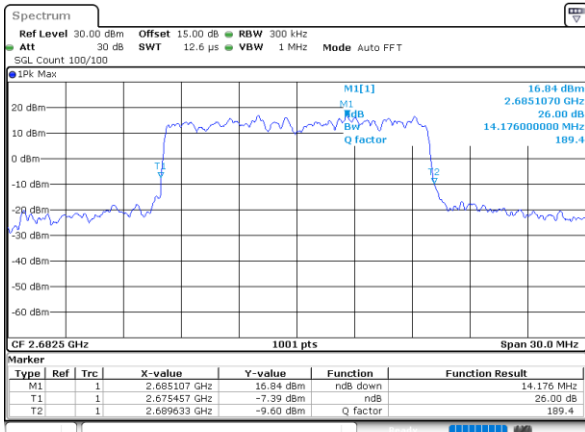

Highest Channel / 10MHz / 16QAM

Date: 31.AUG.2020 02:25:37

LTE Band 41

Lowest Channel / 15MHz / QPSK

Date: 31.AUG.2020 02:40:06

Lowest Channel / 15MHz / 16QAM

Date: 31.AUG.2020 02:13:03

Middle Channel / 15MHz / QPSK

Date: 31.AUG.2020 02:51:26

Middle Channel / 15MHz / 16QAM

Date: 31.AUG.2020 02:51:50

Highest Channel / 15MHz / QPSK

Date: 31.AUG.2020 03:06:53

Highest Channel / 15MHz / 16QAM

Date: 31.AUG.2020 03:07:13

LTE Band 41