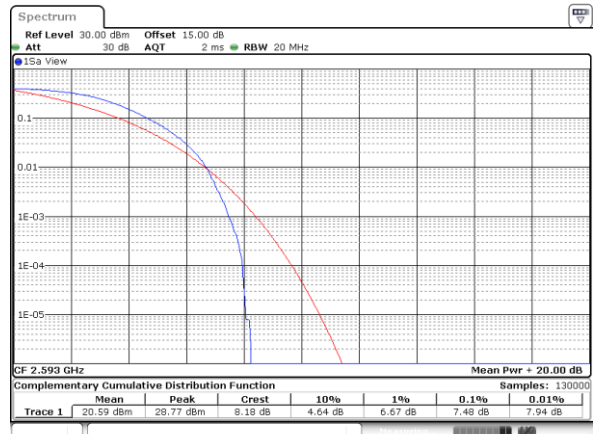

LTE Band 41 / 20MHz / QPSK

Lowest Channel / 1RB

Date: 31.AUG.2020 03:49:19

Lowest Channel / Full RB

Date: 31.AUG.2020 03:49:02

Middle Channel / 1RB

Date: 31.AUG.2020 03:48:09

Middle Channel / Full RB

Date: 31.AUG.2020 03:48:33

Highest Channel / 1RB

Date: 31.AUG.2020 03:39:28

Highest Channel / Full RB

Date: 31.AUG.2020 03:38:59

LTE Band 41 / 20MHz / 16QAM

Lowest Channel / 1RB

Date: 31.AUG.2020 03:49:37