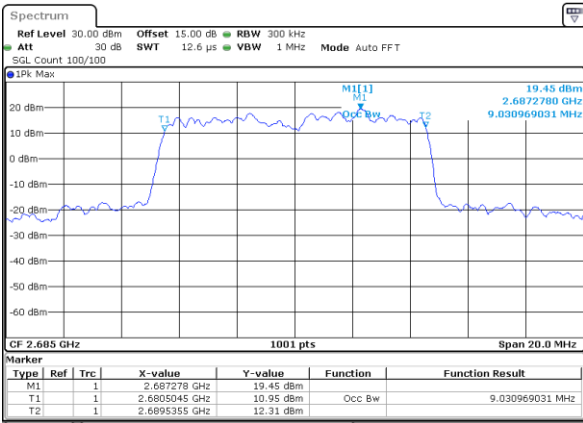

Date: 31.AUG.2020 01:40:29

Highest Channel / 5MHz / QPSK

Date: 31.AUG.2020 01:50:50

Highest Channel / 5MHz / 16QAM

Date: 31.AUG.2020 01:50:37

LTE Band 41

Lowest Channel / 10MHz / QPSK

Date: 31.AUG.2020 02:15:06

Lowest Channel / 10MHz / 16QAM

Date: 31.AUG.2020 02:14:20

Middle Channel / 10MHz / QPSK

Date: 31.AUG.2020 02:23:48

Middle Channel / 10MHz / 16QAM

Date: 31.AUG.2020 02:24:10

Highest Channel / 10MHz / QPSK

Date: 31.AUG.2020 02:25:52

Highest Channel / 10MHz / 16QAM

Date: 31.AUG.2020 02:25:32

LTE Band 41

Lowest Channel / 15MHz / QPSK

Date: 31.AUG.2020 02:139:59

Lowest Channel / 15MHz / 16QAM

Date: 31.AUG.2020 02:138:58

Middle Channel / 15MHz / QPSK