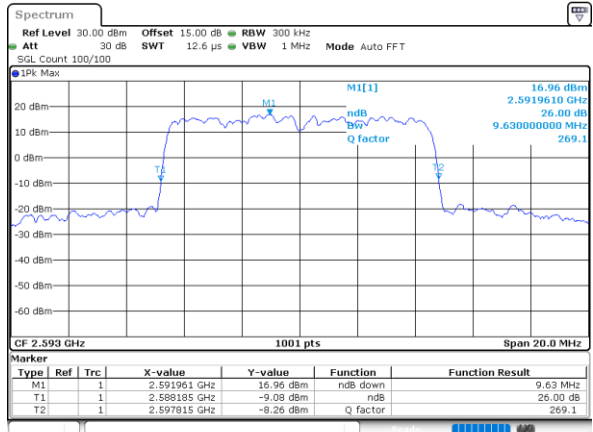

Middle Channel / 10MHz / 64QAM

Date: 31.AUG.2020 02:12:16