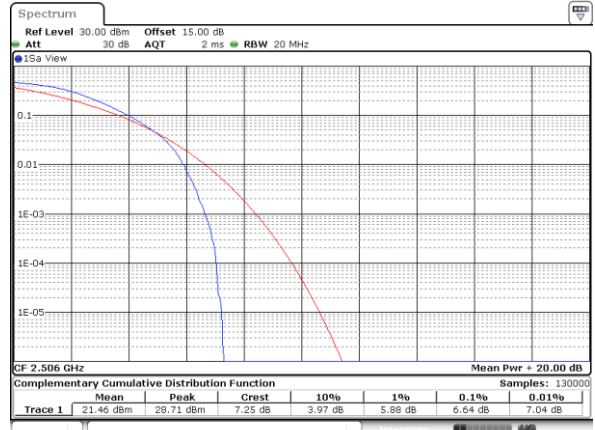

LTE Band 41 / 20MHz / QPSK

Lowest Channel / 1RB

Date: 31.AUG.2020 03:49:19

Lowest Channel / Full RB

Date: 31.AUG.2020 03:49:02

Middle Channel / 1RB

Date: 31.AUG.2020 03:48:09

Middle Channel / Full RB

Date: 31.AUG.2020 03:48:33

Highest Channel / 1RB

Date: 31.AUG.2020 03:39:28

Highest Channel / Full RB

Date: 31.AUG.2020 03:38:59

LTE Band 41 / 20MHz / 16QAM

Lowest Channel / 1RB

Date: 31.AUG.2020 03:49:37