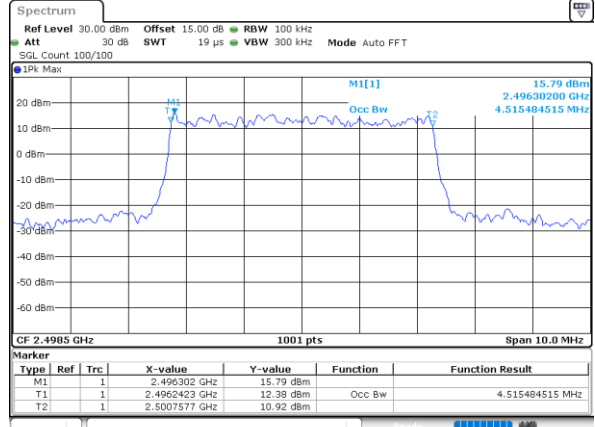

Lowest Channel / 5MHz / 16QAM

Date: 31.AUG.2020 01:38:21