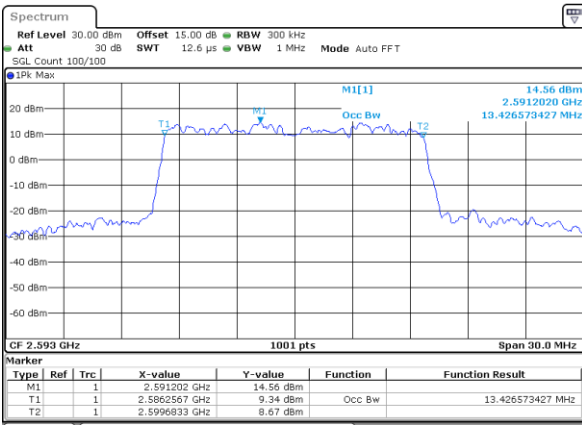

Date: 31.AUG.2020 02:12:59

Middle Channel / 5MHz / 64QAM

Date: 31.AUG.2020 01:39:47

Middle Channel / 10MHz / 64QAM

Date: 31.AUG.2020 02:12:29

Highest Channel / 5MHz / 64QAM

Date: 31.AUG.2020 02:10:30

Highest Channel / 10MHz / 64QAM

Date: 31.AUG.2020 02:12:13

LTE Band 41

Lowest Channel / 15MHz / 64QAM

Date: 31.AUG.2020 02:38:26

Lowest Channel / 20MHz / 64QAM

Date: 31.AUG.2020 03:12:28

Middle Channel / 15MHz / 64QAM

Date: 31.AUG.2020 02:52:02

Middle Channel / 20MHz / 64QAM

Date: 31.AUG.2020 03:12:21

Highest Channel / 15MHz / 64QAM

Date: 31.AUG.2020 03:07:24

Highest Channel / 20MHz / 64QAM

Date: 31.AUG.2020 03:15:16

Conducted Band Edge

LTE Band 41 / 5MHz / QPSK