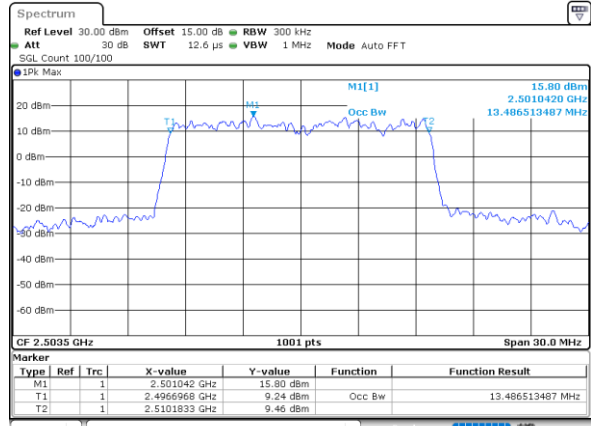

Highest Channel / 10MHz / 16QAM

Date: 31.AUG.2020 02:25:32

LTE Band 41

Lowest Channel / 15MHz / QPSK

Date: 31.AUG.2020 02:139:59

Lowest Channel / 15MHz / 16QAM

Date: 31.AUG.2020 02:138:58

Middle Channel / 15MHz / QPSK

Date: 31.AUG.2020 02:150:52

Middle Channel / 15MHz / 16QAM

Date: 31.AUG.2020 02:151:43

Highest Channel / 15MHz / QPSK

Date: 31.AUG.2020 03:106:48

Highest Channel / 15MHz / 16QAM

Date: 31.AUG.2020 03:107:08

LTE Band 41