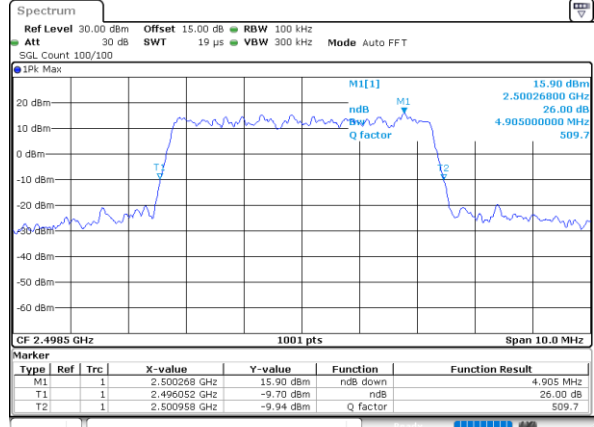

Lowest Channel / 5MHz / 16QAM

Date: 31.AUG.2020 01:38:28