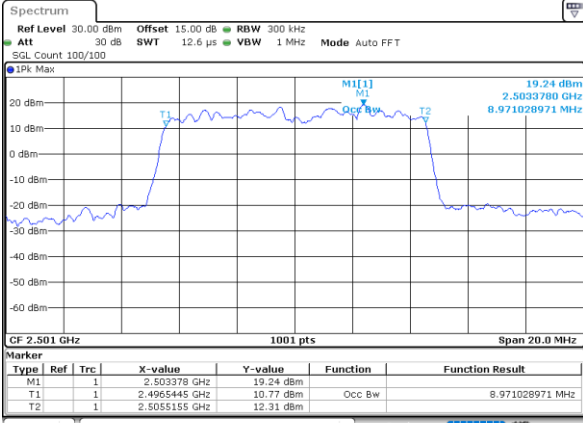

Date: 31.AUG.2020 01:40:29

Highest Channel / 5MHz / QPSK

Date: 31.AUG.2020 01:50:50

Highest Channel / 5MHz / 16QAM

Date: 31.AUG.2020 01:50:37

LTE Band 41

Lowest Channel / 10MHz / QPSK

Date: 31.AUG.2020 02:15:06

Lowest Channel / 10MHz / 16QAM

Date: 31.AUG.2020 02:14:20

Middle Channel / 10MHz / QPSK

Date: 31.AUG.2020 02:23:48

Middle Channel / 10MHz / 16QAM

Date: 31.AUG.2020 02:24:10

Highest Channel / 10MHz / QPSK

Date: 31.AUG.2020 02:25:52