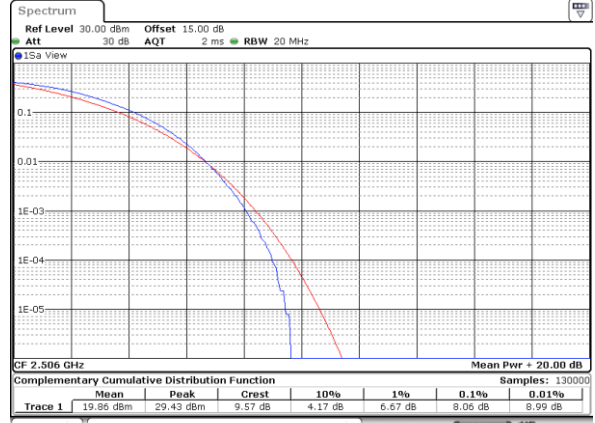

Lowest Channel / Full RB

Date: 31.AUG.2020 03:49:55

Middle Channel / 1RB

Date: 31.AUG.2020 03:47:37

Middle Channel / Full RB

Date: 31.AUG.2020 03:47:25

Highest Channel / 1RB

Date: 31.AUG.2020 03:37:57

Highest Channel / Full RB

Date: 31.AUG.2020 03:37:57

LTE Band 41 / 20MHz / 64QAM

Lowest Channel / 1RB

Date: 31.AUG.2020 03:50:29

Lowest Channel / Full RB

Date: 31.AUG.2020 03:50:17

Middle Channel / 1RB

Date: 31.AUG.2020 03:46:23

Middle Channel / Full RB

Date: 31.AUG.2020 03:46:52

Highest Channel / 1RB

Date: 31.AUG.2020 03:37:31

Highest Channel / Full RB

Date: 31.AUG.2020 03:36:45

26dB Bandwidth