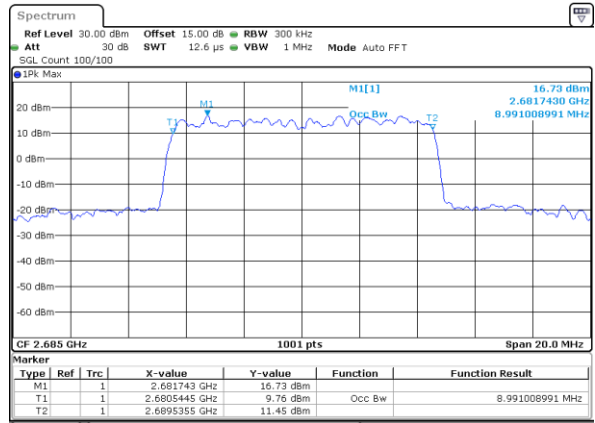

Date: 31.AUG.2020 01:40:29

Highest Channel / 5MHz / QPSK

Date: 31.AUG.2020 01:50:50

Highest Channel / 5MHz / 16QAM

Date: 31.AUG.2020 01:50:37

LTE Band 41

Lowest Channel / 10MHz / QPSK

Date: 31.AUG.2020 02:15:06

Lowest Channel / 10MHz / 16QAM

Date: 31.AUG.2020 02:14:20

Middle Channel / 10MHz / QPSK

Date: 31.AUG.2020 02:23:48

Middle Channel / 10MHz / 16QAM

Date: 31.AUG.2020 02:24:10

Highest Channel / 10MHz / QPSK

Date: 31.AUG.2020 02:25:52

Highest Channel / 10MHz / 16QAM

Date: 31.AUG.2020 02:25:32

LTE Band 41

Lowest Channel / 15MHz / QPSK

Date: 31.AUG.2020 02:139:59

Lowest Channel / 15MHz / 16QAM

Date: 31.AUG.2020 02:138:58

Middle Channel / 15MHz / QPSK