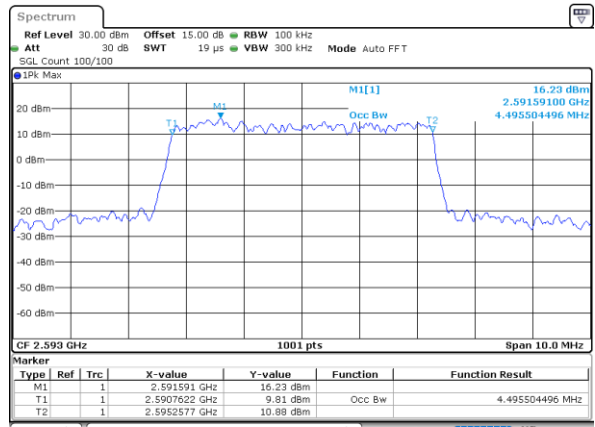

LTE Band 41

Lowest Channel / 5MHz / QPSK

Date: 31.AUG.2020 01:37:55

Lowest Channel / 5MHz / 16QAM

Date: 31.AUG.2020 01:38:21

Middle Channel / 5MHz / QPSK

Date: 31.AUG.2020 01:41:11

Middle Channel / 5MHz / 16QAM

Date: 31.AUG.2020 01:40:29

Highest Channel / 5MHz / QPSK

Date: 31.AUG.2020 01:50:50

Highest Channel / 5MHz / 16QAM

Date: 31.AUG.2020 01:50:37

LTE Band 41

Lowest Channel / 10MHz / QPSK

Date: 31.AUG.2020 02:15:06