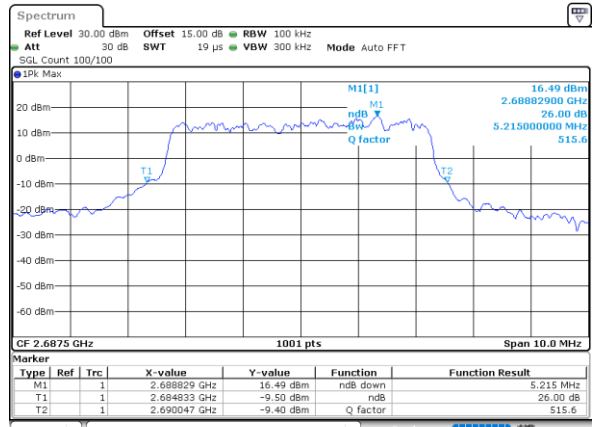

Mode	LTE Band 41 : 26dB BW(MHz)											
BW	1.4MHz		3MHz		5MHz		10MHz		15MHz		20MHz	
Mod.	QPSK	16QAM	QPSK	16QAM	QPSK	16QAM	QPSK	16QAM	QPSK	16QAM	QPSK	16QAM
Lowest CH	-	-	-	-	4.85	4.91	9.83	9.79	14.51	14.42	18.70	18.94
Middle CH	-	-	-	-	4.95	4.88	9.65	9.77	14.18	14.42	18.62	18.98
Highest CH	-	-	-	-	4.88	5.22	9.71	9.63	14.18	14.12	18.82	18.62
Mode	LTE Band 41 : 26dB BW(MHz)											
BW	1.4MHz		3MHz		5MHz		10MHz		15MHz		20MHz	
Mod.	64QAM		64QAM		64QAM		64QAM		64QAM		64QAM	
Lowest CH	-	-	-	-	4.82	-	9.69	-	14.27	-	18.78	-
Middle CH	-	-	-	-	4.86	-	9.63	-	14.36	-	18.82	-
Highest CH	-	-	-	-	4.94	-	9.77	-	14.18	-	19.18	-

LTE Band 41

Lowest Channel / 5MHz / QPSK

Date: 31.AUG.2020 01:38:02

Lowest Channel / 5MHz / 16QAM

Date: 31.AUG.2020 01:38:28

Middle Channel / 5MHz / QPSK

Date: 31.AUG.2020 01:41:18

Middle Channel / 5MHz / 16QAM

Date: 31.AUG.2020 01:40:36

Highest Channel / 5MHz / QPSK

Date: 31.AUG.2020 01:50:58

Highest Channel / 5MHz / 16QAM

Date: 31.AUG.2020 01:59:43

LTE Band 41

Lowest Channel / 10MHz / QPSK

Date: 31.AUG.2020 02:15:11