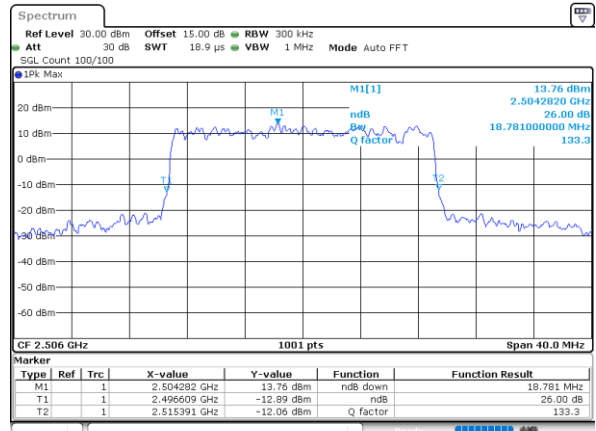

Date: 31.AUG.2020 02:12:51.9

LTE Band 41

Lowest Channel / 15MHz / 64QAM

Date: 31.AUG.2020 02:38:43

Lowest Channel / 20MHz / 64QAM

Date: 31.AUG.2020 03:20:33

Middle Channel / 15MHz / 64QAM

Date: 31.AUG.2020 02:52:09

Middle Channel / 20MHz / 64QAM

Date: 31.AUG.2020 03:28:26

Highest Channel / 15MHz / 64QAM

Date: 31.AUG.2020 03:07:30

Highest Channel / 20MHz / 64QAM

Date: 31.AUG.2020 03:35:25

Occupied Bandwidth

Mode	LTE Band 41 : 99%OBW(MHz)											
BW	1.4MHz		3MHz		5MHz		10MHz		15MHz		20MHz	
Mod.	QPSK	16QAM	QPSK	16QAM	QPSK	16QAM	QPSK	16QAM	QPSK	16QAM	QPSK	16QAM
Lowest CH	-	-	-	-	4.50	4.52	8.97	8.97	13.43	13.49	17.82	17.78
Middle CH	-	-	-	-	4.50	4.50	9.01	8.99	13.58	13.37	17.86	17.78
Highest CH	-	-	-	-	4.50	4.50	9.03	8.99	13.46	13.46	17.74	17.86
Mode	LTE Band 41 : 99%OBW(MHz)											
BW	1.4MHz		3MHz		5MHz		10MHz		15MHz		20MHz	
Mod.	64QAM		64QAM		64QAM		64QAM		64QAM		64QAM	
Lowest CH	-	-	-	-	4.46	-	8.97	-	13.49	-	17.90	-
Middle CH	-	-	-	-	4.51	-	9.03	-	13.43	-	17.86	-
Highest CH	-	-	-	-	4.48	-	8.99	-	13.49	-	17.78	-