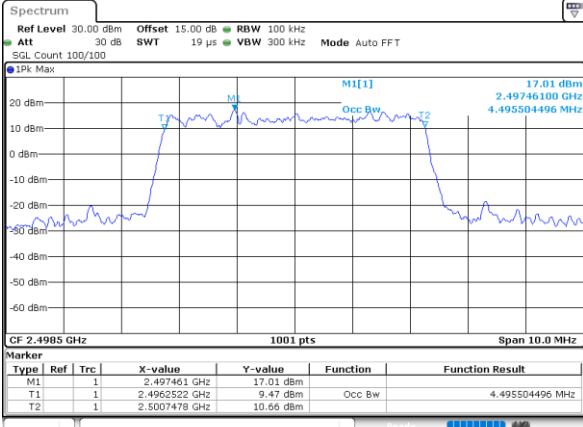

LTE Band 41

Lowest Channel / 5MHz / QPSK

Date: 31.AUG.2020 01:37:55