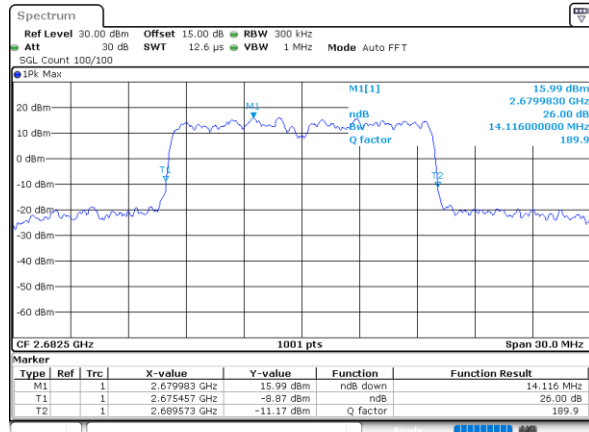

Highest Channel / 10MHz / 16QAM

Date: 31.AUG.2020 02:25:37

LTE Band 41

Lowest Channel / 15MHz / QPSK

Date: 31.AUG.2020 02:40:06

Lowest Channel / 15MHz / 16QAM

Date: 31.AUG.2020 02:13:03

Middle Channel / 15MHz / QPSK

Date: 31.AUG.2020 02:51:26

Middle Channel / 15MHz / 16QAM

Date: 31.AUG.2020 02:51:50

Highest Channel / 15MHz / QPSK

Date: 31.AUG.2020 03:06:53

Highest Channel / 15MHz / 16QAM

Date: 31.AUG.2020 03:07:13

LTE Band 41