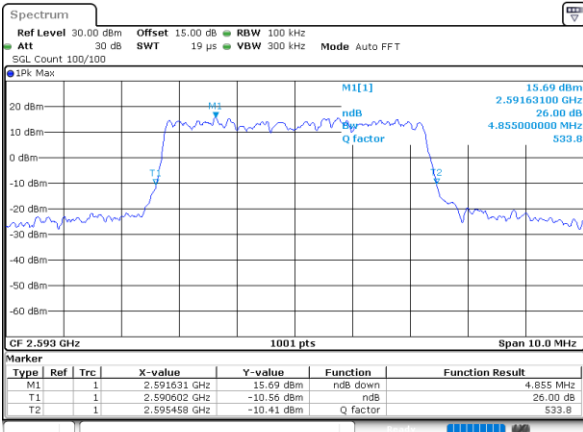

Middle Channel / 5MHz / 64QAM

Date: 31.AUG.2020 01:39:54