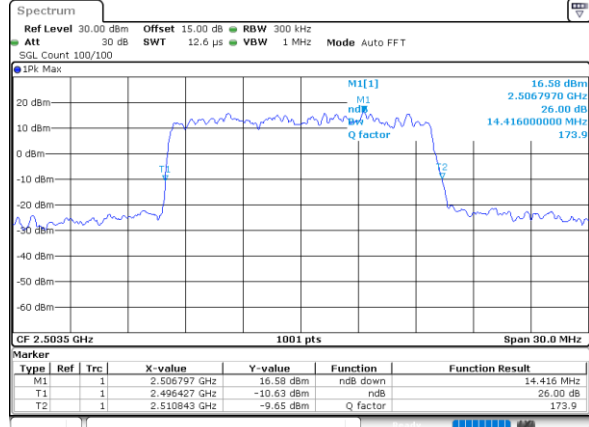

Highest Channel / 10MHz / 16QAM

Date: 31.AUG.2020 02:25:37

LTE Band 41

Lowest Channel / 15MHz / QPSK

Date: 31.AUG.2020 02:40:06

Lowest Channel / 15MHz / 16QAM

Date: 31.AUG.2020 02:13:03

Middle Channel / 15MHz / QPSK

Date: 31.AUG.2020 02:51:26

Middle Channel / 15MHz / 16QAM

Date: 31.AUG.2020 02:51:50

Highest Channel / 15MHz / QPSK

Date: 31.AUG.2020 03:06:53

Highest Channel / 15MHz / 16QAM

Date: 31.AUG.2020 03:07:13

LTE Band 41