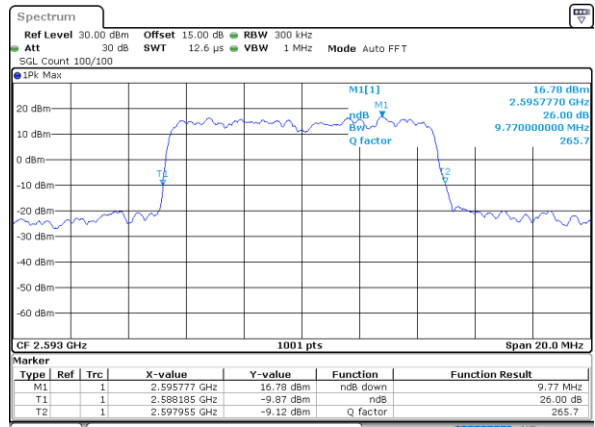

Date: 31.AUG.2020 01:40:36

Highest Channel / 5MHz / QPSK

Date: 31.AUG.2020 01:50:58

Highest Channel / 5MHz / 16QAM

Date: 31.AUG.2020 01:59:43

LTE Band 41

Lowest Channel / 10MHz / QPSK

Date: 31.AUG.2020 02:15:11

Lowest Channel / 10MHz / 16QAM

Date: 31.AUG.2020 02:14:26

Middle Channel / 10MHz / QPSK

Date: 31.AUG.2020 02:23:53

Middle Channel / 10MHz / 16QAM

Date: 31.AUG.2020 02:24:15

Highest Channel / 10MHz / QPSK

Date: 31.AUG.2020 02:25:59

Highest Channel / 10MHz / 16QAM

Date: 31.AUG.2020 02:25:37

LTE Band 41

Lowest Channel / 15MHz / QPSK

Date: 31.AUG.2020 02:40:06

Lowest Channel / 15MHz / 16QAM

Date: 31.AUG.2020 02:13:03

Middle Channel / 15MHz / QPSK