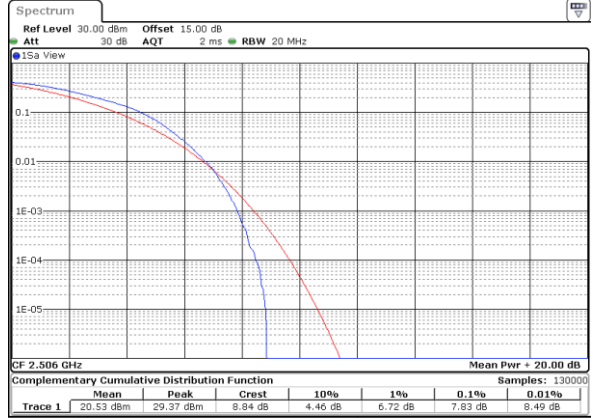

Lowest Channel / Full RB

Date: 31.AUG.2020 03:49:55