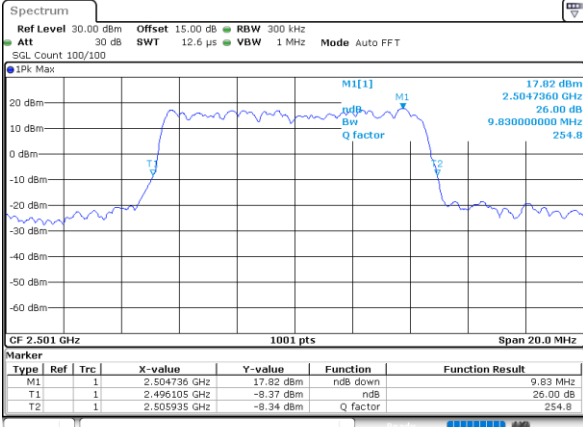

Date: 31.AUG.2020 01:40:36

Highest Channel / 5MHz / QPSK

Date: 31.AUG.2020 01:50:58

Highest Channel / 5MHz / 16QAM

Date: 31.AUG.2020 01:59:43

LTE Band 41

Lowest Channel / 10MHz / QPSK

Date: 31.AUG.2020 02:15:11