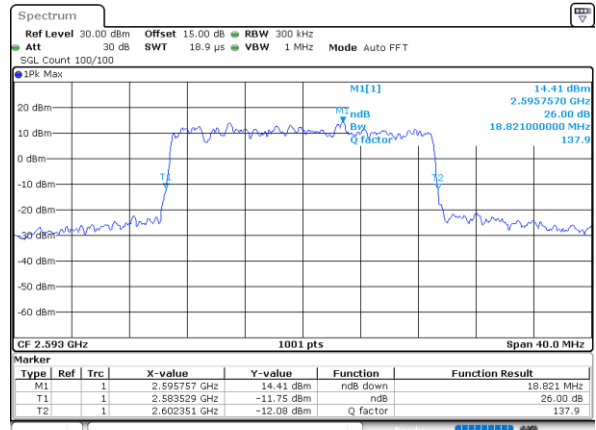

Date: 31.AUG.2020 02:12:51.9

LTE Band 41

Lowest Channel / 15MHz / 64QAM

Date: 31.AUG.2020 02:38:43

Lowest Channel / 20MHz / 64QAM

Date: 31.AUG.2020 03:20:33

Middle Channel / 15MHz / 64QAM

Date: 31.AUG.2020 02:52:09

Middle Channel / 20MHz / 64QAM

Date: 31.AUG.2020 03:28:26

Highest Channel / 15MHz / 64QAM

Date: 31.AUG.2020 03:07:30

Highest Channel / 20MHz / 64QAM

Date: 31.AUG.2020 03:35:25

Occupied Bandwidth

Mode	LTE Band 41 : 99%OBW(MHz)											
BW	1.4MHz		3MHz		5MHz		10MHz		15MHz		20MHz	
Mod.	QPSK	16QAM	QPSK	16QAM	QPSK	16QAM	QPSK	16QAM	QPSK	16QAM	QPSK	16QAM
Lowest CH	-	-	-	-	4.50	4.52	8.97	8.97	13.43	13.49	17.82	17.78
Middle CH	-	-	-	-	4.50	4.50	9.01	8.99	13.58	13.37	17.86	17.78
Highest CH	-	-	-	-	4.50	4.50	9.03	8.99	13.46	13.46	17.74	17.86
Mode	LTE Band 41 : 99%OBW(MHz)											
BW	1.4MHz		3MHz		5MHz		10MHz		15MHz		20MHz	
Mod.	64QAM		64QAM		64QAM		64QAM		64QAM		64QAM	
Lowest CH	-	-	-	-	4.46	-	8.97	-	13.49	-	17.90	-
Middle CH	-	-	-	-	4.51	-	9.03	-	13.43	-	17.86	-
Highest CH	-	-	-	-	4.48	-	8.99	-	13.49	-	17.78	-