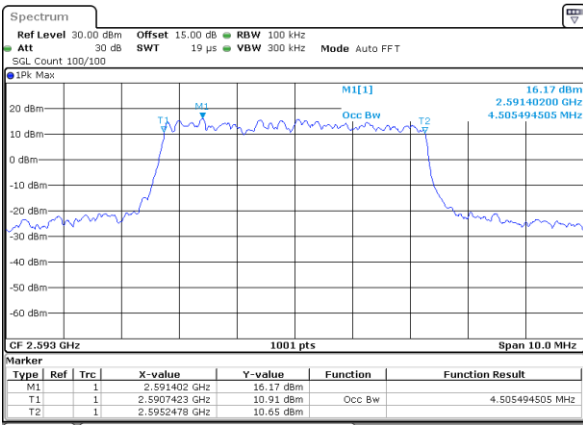

Highest Channel / 20MHz / QPSK

Date: 31.AUG.2020 03:38:41

Highest Channel / 20MHz / 16QAM

Date: 31.AUG.2020 03:38:18

LTE Band 41

Lowest Channel / 5MHz / 64QAM

Date: 31.AUG.2020 01:38:46

Lowest Channel / 10MHz / 64QAM

Date: 31.AUG.2020 02:12:59

Middle Channel / 5MHz / 64QAM

Date: 31.AUG.2020 01:39:47

Middle Channel / 10MHz / 64QAM

Date: 31.AUG.2020 02:12:29

Highest Channel / 5MHz / 64QAM

Date: 31.AUG.2020 02:10:30

Highest Channel / 10MHz / 64QAM