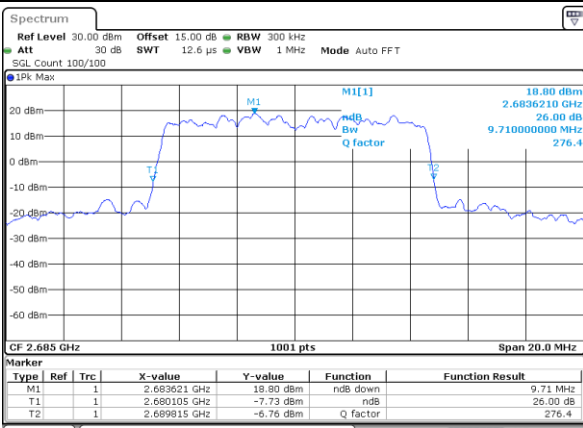

Date: 31.AUG.2020 01:40:36

Highest Channel / 5MHz / QPSK

Date: 31.AUG.2020 01:50:58

Highest Channel / 5MHz / 16QAM

Date: 31.AUG.2020 01:59:43

LTE Band 41

Lowest Channel / 10MHz / QPSK

Date: 31.AUG.2020 02:15:11

Lowest Channel / 10MHz / 16QAM

Date: 31.AUG.2020 02:14:26

Middle Channel / 10MHz / QPSK

Date: 31.AUG.2020 02:23:53

Middle Channel / 10MHz / 16QAM

Date: 31.AUG.2020 02:24:15

Highest Channel / 10MHz / QPSK

Date: 31.AUG.2020 02:25:59

Highest Channel / 10MHz / 16QAM

Date: 31.AUG.2020 02:25:37

LTE Band 41

Lowest Channel / 15MHz / QPSK

Date: 31.AUG.2020 02:40:06

Lowest Channel / 15MHz / 16QAM

Date: 31.AUG.2020 02:13:03

Middle Channel / 15MHz / QPSK