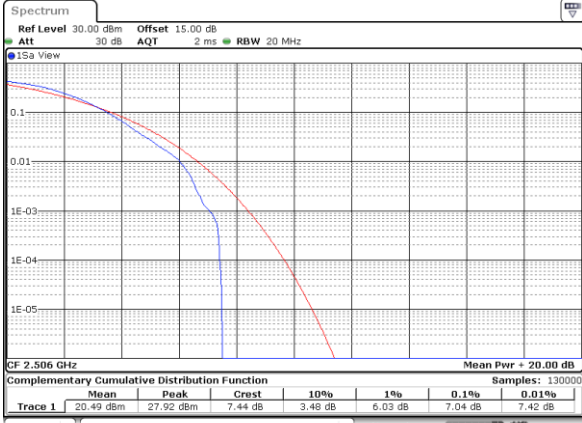

Lowest Channel / Full RB

Date: 31.AUG.2020 03:49:55

Middle Channel / 1RB

Date: 31.AUG.2020 03:47:37

Middle Channel / Full RB

Date: 31.AUG.2020 03:47:25

Highest Channel / 1RB

Date: 31.AUG.2020 03:37:57

Highest Channel / Full RB

Date: 31.AUG.2020 03:37:57

LTE Band 41 / 20MHz / 64QAM

Lowest Channel / 1RB

Date: 31.AUG.2020 03:50:29

Lowest Channel / Full RB

Date: 31.AUG.2020 03:50:17

Middle Channel / 1RB

Date: 31.AUG.2020 03:46:23

Middle Channel / Full RB

Date: 31.AUG.2020 03:46:52

Highest Channel / 1RB

Date: 31.AUG.2020 03:37:31

Highest Channel / Full RB

Date: 31.AUG.2020 03:36:45

26dB Bandwidth

Mode	LTE Band 41 : 26dB BW(MHz)											
BW	1.4MHz		3MHz		5MHz		10MHz		15MHz		20MHz	
Mod.	QPSK	16QAM	QPSK	16QAM	QPSK	16QAM	QPSK	16QAM	QPSK	16QAM	QPSK	16QAM
Lowest CH	-	-	-	-	4.85	4.91	9.83	9.79	14.51	14.42	18.70	18.94
Middle CH	-	-	-	-	4.95	4.88	9.65	9.77	14.18	14.42	18.62	18.98
Highest CH	-	-	-	-	4.88	5.22	9.71	9.63	14.18	14.12	18.82	18.62
Mode	LTE Band 41 : 26dB BW(MHz)											
BW	1.4MHz		3MHz		5MHz		10MHz		15MHz		20MHz	
Mod.	64QAM		64QAM		64QAM		64QAM		64QAM		64QAM	
Lowest CH	-	-	-	-	4.82	-	9.69	-	14.27	-	18.78	-
Middle CH	-	-	-	-	4.86	-	9.63	-	14.36	-	18.82	-
Highest CH	-	-	-	-	4.94	-	9.77	-	14.18	-	19.18	-