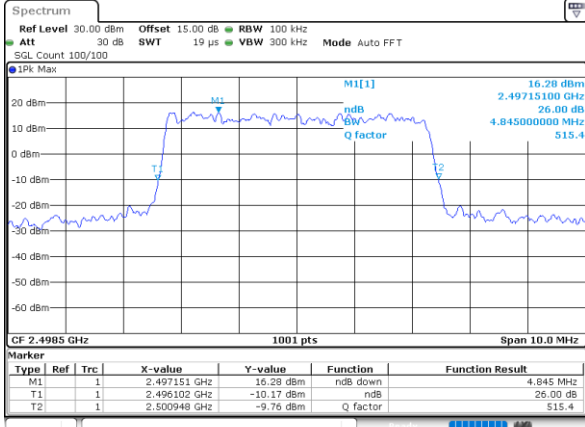

LTE Band 41

Lowest Channel / 5MHz / QPSK

Date: 31.AUG.2020 01:38:02