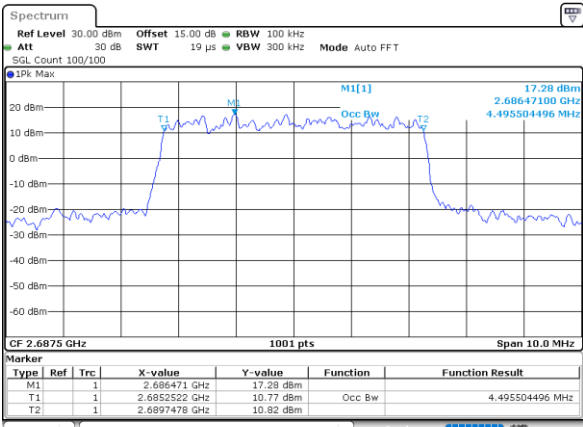

LTE Band 41

Lowest Channel / 5MHz / QPSK

Date: 31.AUG.2020 01:37:55

Lowest Channel / 5MHz / 16QAM

Date: 31.AUG.2020 01:38:21

Middle Channel / 5MHz / QPSK

Date: 31.AUG.2020 01:41:11

Middle Channel / 5MHz / 16QAM

Date: 31.AUG.2020 01:40:29

Highest Channel / 5MHz / QPSK

Date: 31.AUG.2020 01:50:50

Highest Channel / 5MHz / 16QAM

Date: 31.AUG.2020 01:50:37

LTE Band 41

Lowest Channel / 10MHz / QPSK

Date: 31.AUG.2020 02:15:06