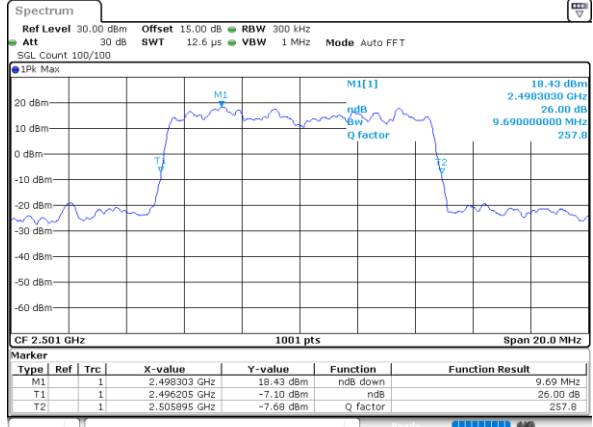

Highest Channel / 20MHz / QPSK

Date: 31.AUG.2020 03:38:47

Highest Channel / 20MHz / 16QAM

Date: 31.AUG.2020 03:38:24

LTE Band 41

Lowest Channel / 5MHz / 64QAM

Date: 31.AUG.2020 01:38:52

Lowest Channel / 10MHz / 64QAM

Date: 31.AUG.2020 02:11:07

Middle Channel / 5MHz / 64QAM

Date: 31.AUG.2020 01:39:54

Middle Channel / 10MHz / 64QAM

Date: 31.AUG.2020 02:12:16

Highest Channel / 5MHz / 64QAM

Date: 31.AUG.2020 02:02:36

Highest Channel / 10MHz / 64QAM