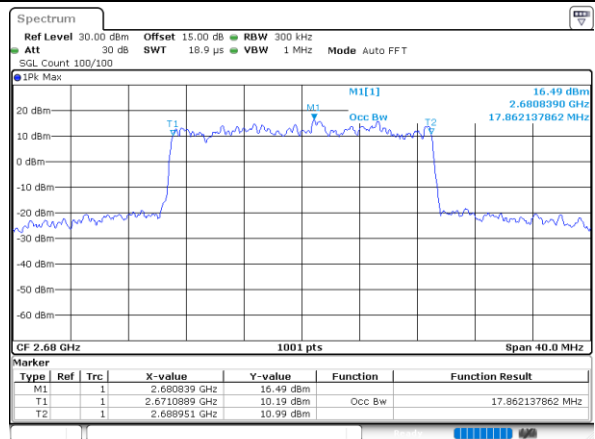

Highest Channel / 20MHz / QPSK

Date: 31.AUG.2020 03:38:41

Highest Channel / 20MHz / 16QAM

Date: 31.AUG.2020 03:38:18

LTE Band 41

Lowest Channel / 5MHz / 64QAM

Date: 31.AUG.2020 01:38:46

Lowest Channel / 10MHz / 64QAM