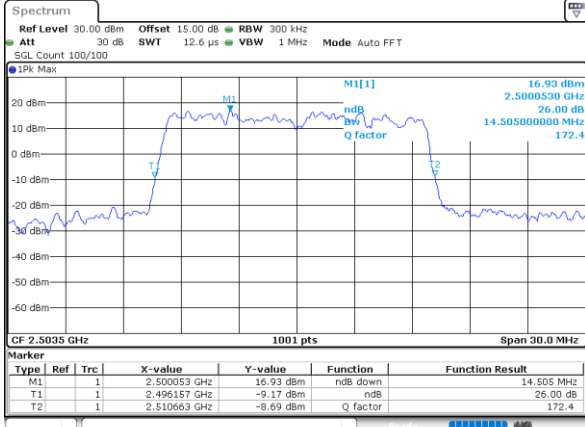

Highest Channel / 10MHz / 16QAM

Date: 31.AUG.2020 02:25:37

LTE Band 41

Lowest Channel / 15MHz / QPSK

Date: 31.AUG.2020 02:40:06

Lowest Channel / 15MHz / 16QAM

Date: 31.AUG.2020 02:13:03

Middle Channel / 15MHz / QPSK

Date: 31.AUG.2020 02:51:26

Middle Channel / 15MHz / 16QAM

Date: 31.AUG.2020 02:51:50

Highest Channel / 15MHz / QPSK

Date: 31.AUG.2020 03:06:53

Highest Channel / 15MHz / 16QAM

Date: 31.AUG.2020 03:07:13

LTE Band 41