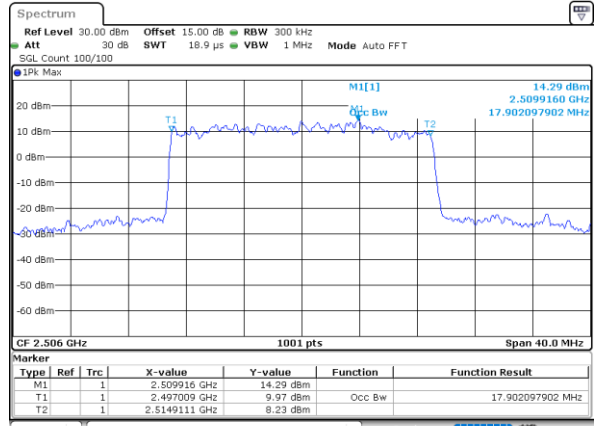

Date: 31.AUG.2020 02:12:13

LTE Band 41

Lowest Channel / 15MHz / 64QAM

Date: 31.AUG.2020 02:38:26

Lowest Channel / 20MHz / 64QAM

Date: 31.AUG.2020 03:12:28

Middle Channel / 15MHz / 64QAM

Date: 31.AUG.2020 02:52:02

Middle Channel / 20MHz / 64QAM

Date: 31.AUG.2020 03:12:21

Highest Channel / 15MHz / 64QAM

Date: 31.AUG.2020 03:07:24

Highest Channel / 20MHz / 64QAM

Date: 31.AUG.2020 03:15:16

Conducted Band Edge

LTE Band 41 / 5MHz / QPSK