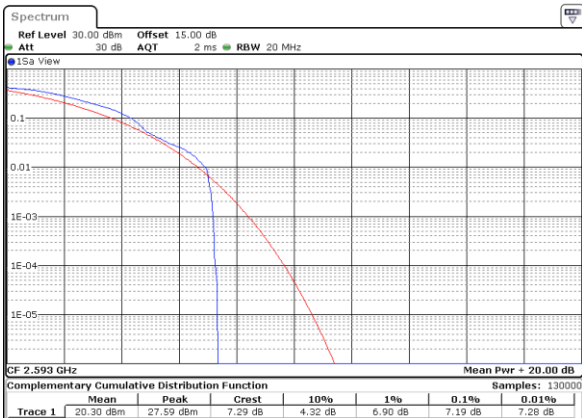

Date: 31.AUG.2020 03:48:33

Highest Channel / 1RB

Date: 31.AUG.2020 03:39:28

Highest Channel / Full RB

Date: 31.AUG.2020 03:38:59

LTE Band 41 / 20MHz / 16QAM

Lowest Channel / 1RB

Date: 31.AUG.2020 03:49:37

Lowest Channel / Full RB

Date: 31.AUG.2020 03:49:55

Middle Channel / 1RB

Date: 31.AUG.2020 03:47:37

Middle Channel / Full RB

Date: 31.AUG.2020 03:47:25

Highest Channel / 1RB

Date: 31.AUG.2020 03:37:57