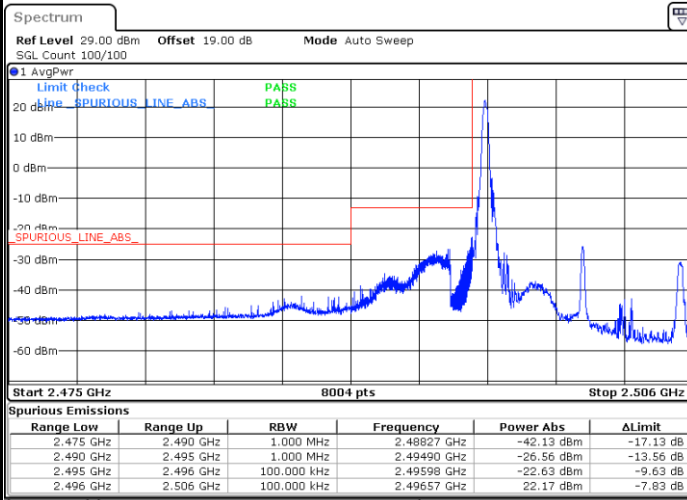

Highest Band Edge / 1 RB

Date: 31.AUG.2020 02:06:05

Lowest Band Edge / Full RB

Date: 31.AUG.2020 01:32:09

Highest Band Edge / Full RB

Date: 31.AUG.2020 02:02:00

LTE Band 41 / 10MHz / QPSK

Lowest Band Edge / 1 RB

Date: 31.AUG.2020 02:16:06

Highest Band Edge / 1 RB

Date: 31.AUG.2020 02:28:14

Lowest Band Edge / Full RB

Date: 31.AUG.2020 02:15:26

Highest Band Edge / Full RB

Date: 31.AUG.2020 02:26:31

LTE Band 41 / 10MHz / 16QAM

Lowest Band Edge / 1 RB

Highest Band Edge / 1 RB

Lowest Band Edge / Full RB

Highest Band Edge / Full RB

LTE Band 41 / 10MHz / 64QAM

Lowest Band Edge / 1 RB

Date: 31.AUG.2020 02:18:49

Highest Band Edge / 1 RB

Date: 31.AUG.2020 02:27:45

Lowest Band Edge / Full RB

Date: 31.AUG.2020 02:12:49

Highest Band Edge / Full RB

Date: 31.AUG.2020 02:27:07