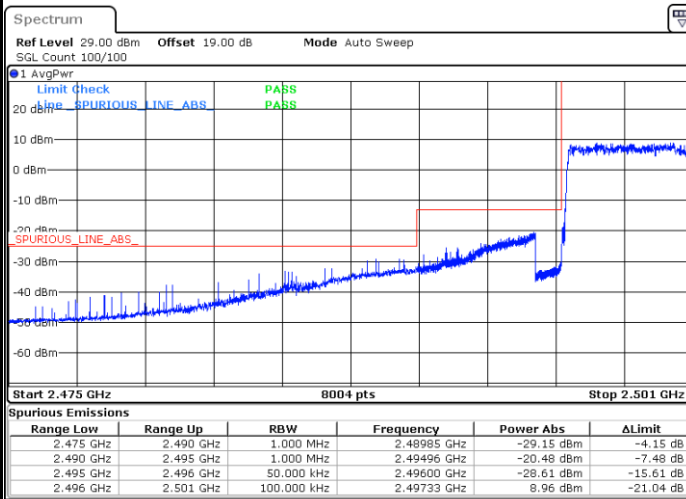

Lowest Band Edge / 1 RB

Highest Band Edge / 1 RB

Lowest Band Edge / Full RB

Highest Band Edge / Full RB

LTE Band 41 / 5MHz / 16QAM

Lowest Band Edge / 1RB

Date: 31.AUG.2020 01:36:40

Highest Band Edge / 1 RB

Date: 31.AUG.2020 02:06:40

Lowest Band Edge / Full RB

Date: 31.AUG.2020 01:34:13

Highest Band Edge / Full RB

Date: 31.AUG.2020 02:00:22

LTE Band 41 / 5MHz / 64QAM

Lowest Band Edge / 1RB

Date: 31.AUG.2020 01:31:26

Highest Band Edge / 1 RB

Date: 31.AUG.2020 02:06:05

Lowest Band Edge / Full RB

Date: 31.AUG.2020 01:32:09

Highest Band Edge / Full RB

Date: 31.AUG.2020 02:02:00

LTE Band 41 / 10MHz / QPSK

Lowest Band Edge / 1 RB

Date: 31.AUG.2020 02:16:06

Highest Band Edge / 1 RB

Date: 31.AUG.2020 02:28:14

Lowest Band Edge / Full RB

Date: 31.AUG.2020 02:15:26

Highest Band Edge / Full RB

Date: 31.AUG.2020 02:26:31

LTE Band 41 / 10MHz / 16QAM