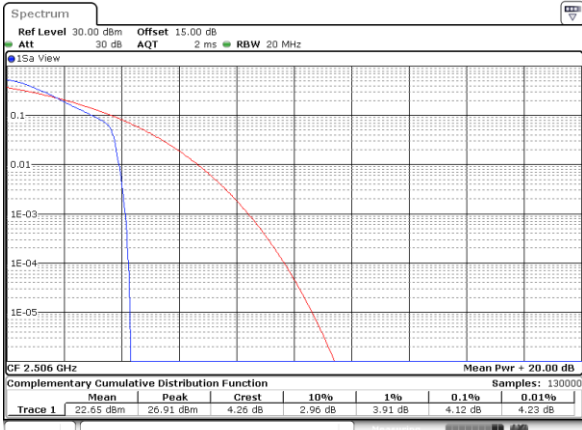

LTE Band 41 / 20MHz / QPSK

Lowest Channel / 1RB

Date: 31.AUG.2020 03:49:19

Lowest Channel / Full RB

Date: 31.AUG.2020 03:49:02

Middle Channel / 1RB

Date: 31.AUG.2020 03:48:09

Middle Channel / Full RB

Date: 31.AUG.2020 03:48:33

Highest Channel / 1RB

Date: 31.AUG.2020 03:39:28

Highest Channel / Full RB

Date: 31.AUG.2020 03:38:59

LTE Band 41 / 20MHz / 16QAM

Lowest Channel / 1RB

Date: 31.AUG.2020 03:49:37