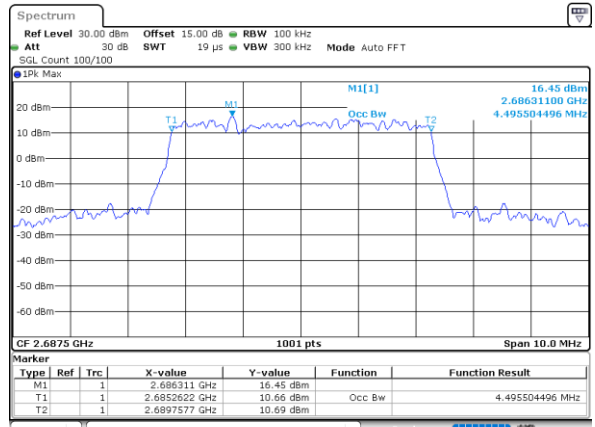

LTE Band 41

Lowest Channel / 5MHz / QPSK

Date: 31.AUG.2020 01:37:55

Lowest Channel / 5MHz / 16QAM

Date: 31.AUG.2020 01:38:21

Middle Channel / 5MHz / QPSK

Date: 31.AUG.2020 01:41:11

Middle Channel / 5MHz / 16QAM

Date: 31.AUG.2020 01:40:29

Highest Channel / 5MHz / QPSK

Date: 31.AUG.2020 01:50:50

Highest Channel / 5MHz / 16QAM

Date: 31.AUG.2020 01:50:37

LTE Band 41

Lowest Channel / 10MHz / QPSK

Date: 31.AUG.2020 02:15:06