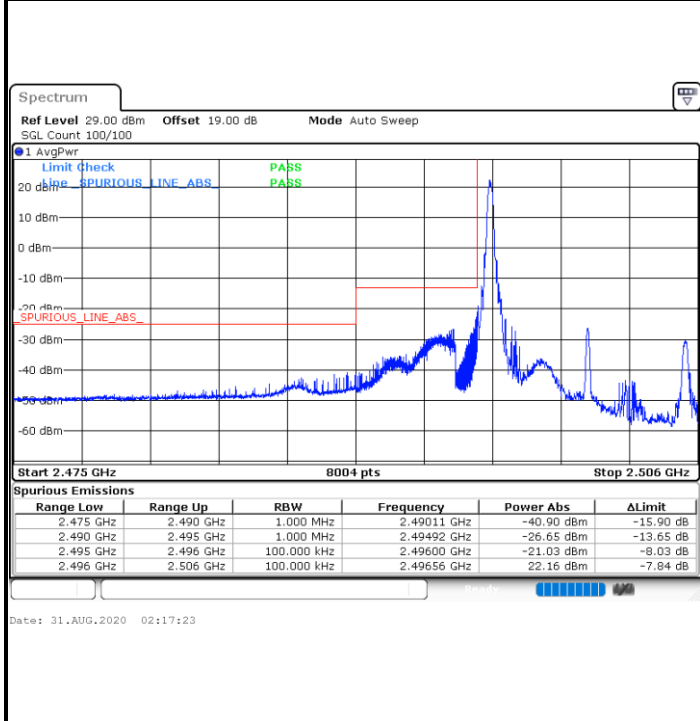

Highest Band Edge / 1 RB

Date: 31.AUG.2020 02:06:05

Lowest Band Edge / Full RB

Date: 31.AUG.2020 01:32:09

Highest Band Edge / Full RB

Date: 31.AUG.2020 02:02:00

LTE Band 41 / 10MHz / QPSK

Lowest Band Edge / 1 RB

Date: 31.AUG.2020 02:16:06

Highest Band Edge / 1 RB

Date: 31.AUG.2020 02:28:14

Lowest Band Edge / Full RB

Date: 31.AUG.2020 02:15:26

Highest Band Edge / Full RB

Date: 31.AUG.2020 02:26:31

LTE Band 41 / 10MHz / 16QAM

Lowest Band Edge / 1 RB

Highest Band Edge / 1 RB

Lowest Band Edge / Full RB

Highest Band Edge / Full RB

LTE Band 41 / 10MHz / 64QAM

Lowest Band Edge / 1 RB

Date: 31.AUG.2020 02:18:49

Highest Band Edge / 1 RB

Date: 31.AUG.2020 02:27:45

Lowest Band Edge / Full RB

Date: 31.AUG.2020 02:12:49

Highest Band Edge / Full RB

Date: 31.AUG.2020 02:27:07