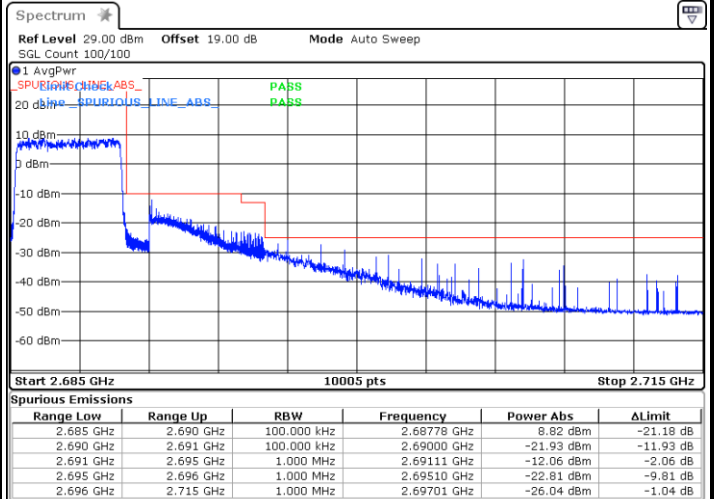

Date: 31.AUG.2020 02:06:40

Lowest Band Edge / Full RB

Date: 31.AUG.2020 01:34:13

Highest Band Edge / Full RB

Date: 31.AUG.2020 02:00:22

LTE Band 41 / 5MHz / 64QAM

Lowest Band Edge / 1RB

Date: 31.AUG.2020 01:31:26

Highest Band Edge / 1 RB

Date: 31.AUG.2020 02:06:05

Lowest Band Edge / Full RB

Date: 31.AUG.2020 01:32:09

Highest Band Edge / Full RB

Date: 31.AUG.2020 02:02:00

LTE Band 41 / 10MHz / QPSK

Lowest Band Edge / 1 RB

Date: 31.AUG.2020 02:16:06

Highest Band Edge / 1 RB

Date: 31.AUG.2020 02:28:14

Lowest Band Edge / Full RB

Date: 31.AUG.2020 02:15:26

Highest Band Edge / Full RB

Date: 31.AUG.2020 02:26:31

LTE Band 41 / 10MHz / 16QAM

Lowest Band Edge / 1 RB

Highest Band Edge / 1 RB

Lowest Band Edge / Full RB

Highest Band Edge / Full RB

LTE Band 41 / 10MHz / 64QAM

Lowest Band Edge / 1 RB

Date: 31.AUG.2020 02:18:49

Highest Band Edge / 1 RB