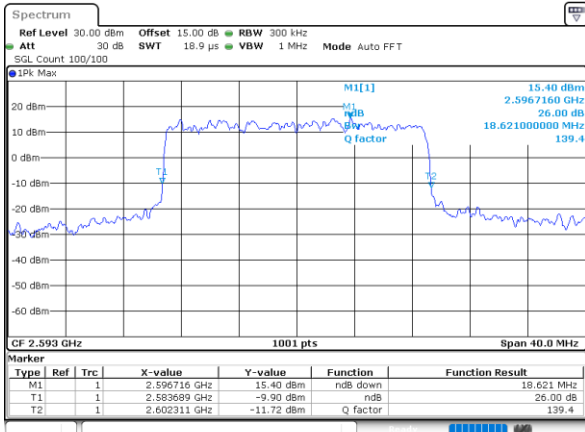

Middle Channel / 20MHz / QPSK

Date: 31.AUG.2020 03:29:06