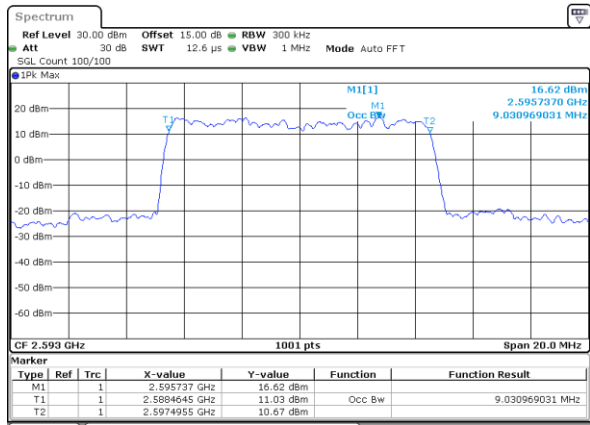

Highest Channel / 20MHz / QPSK

Date: 31.AUG.2020 03:38:41

Highest Channel / 20MHz / 16QAM

Date: 31.AUG.2020 03:38:18

LTE Band 41

Lowest Channel / 5MHz / 64QAM

Date: 31.AUG.2020 01:38:46

Lowest Channel / 10MHz / 64QAM

Date: 31.AUG.2020 02:12:59

Middle Channel / 5MHz / 64QAM

Date: 31.AUG.2020 01:39:47

Middle Channel / 10MHz / 64QAM

Date: 31.AUG.2020 02:12:29

Highest Channel / 5MHz / 64QAM

Date: 31.AUG.2020 02:10:30

Highest Channel / 10MHz / 64QAM