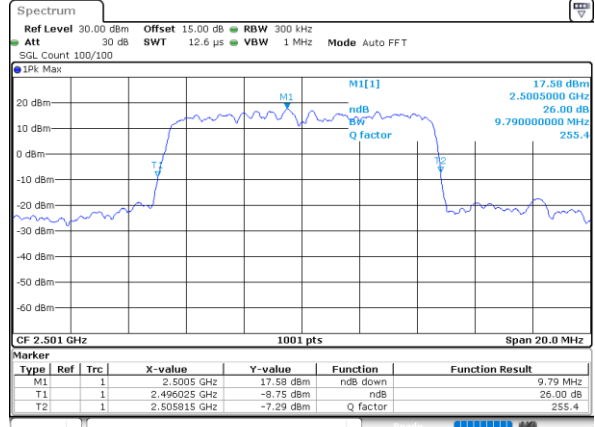

Lowest Channel / 10MHz / 16QAM

Date: 31.AUG.2020 02:14:26