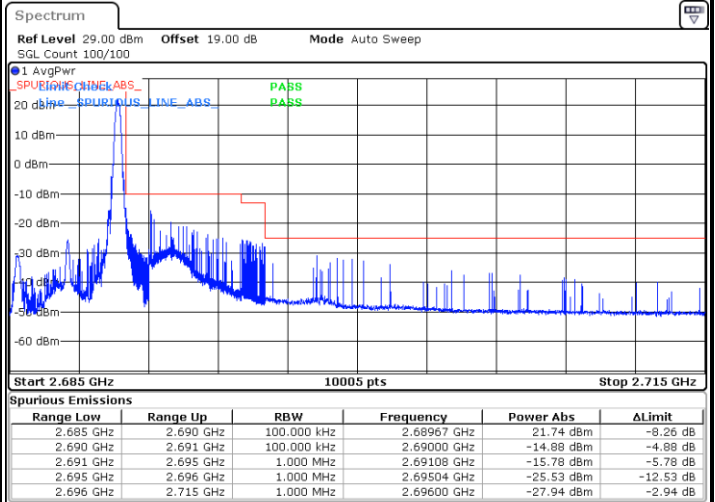

Lowest Band Edge / 1 RB

Highest Band Edge / 1 RB

Lowest Band Edge / Full RB

Highest Band Edge / Full RB

LTE Band 41 / 5MHz / 16QAM

Lowest Band Edge / 1RB

Date: 31.AUG.2020 01:36:40

Highest Band Edge / 1 RB

Date: 31.AUG.2020 02:06:40

Lowest Band Edge / Full RB

Date: 31.AUG.2020 01:34:13

Highest Band Edge / Full RB

Date: 31.AUG.2020 02:00:22

LTE Band 41 / 5MHz / 64QAM

Lowest Band Edge / 1RB

Date: 31.AUG.2020 01:31:26

Highest Band Edge / 1 RB

Date: 31.AUG.2020 02:06:05

Lowest Band Edge / Full RB

Date: 31.AUG.2020 01:32:09

Highest Band Edge / Full RB

Date: 31.AUG.2020 02:02:00

LTE Band 41 / 10MHz / QPSK

Lowest Band Edge / 1 RB

Date: 31.AUG.2020 02:16:06

Highest Band Edge / 1 RB

Date: 31.AUG.2020 02:28:14

Lowest Band Edge / Full RB

Date: 31.AUG.2020 02:15:26

Highest Band Edge / Full RB

Date: 31.AUG.2020 02:26:31

LTE Band 41 / 10MHz / 16QAM