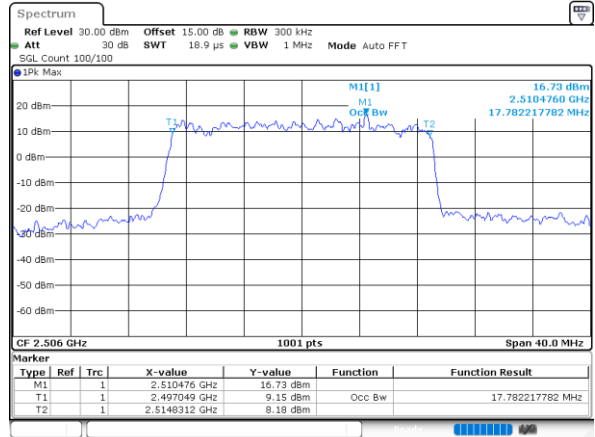

Lowest Channel / 20MHz / 16QAM

Date: 31.AUG.2020 03:20:09