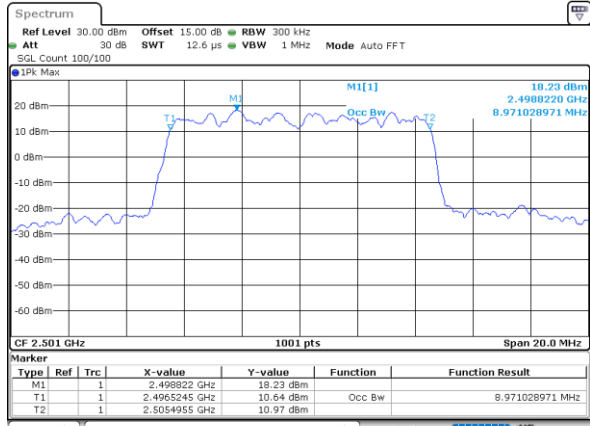

Highest Channel / 20MHz / QPSK

Date: 31.AUG.2020 03:38:41

Highest Channel / 20MHz / 16QAM

Date: 31.AUG.2020 03:38:18

LTE Band 41

Lowest Channel / 5MHz / 64QAM

Date: 31.AUG.2020 01:38:46

Lowest Channel / 10MHz / 64QAM

Date: 31.AUG.2020 02:12:59

Middle Channel / 5MHz / 64QAM

Date: 31.AUG.2020 01:39:47

Middle Channel / 10MHz / 64QAM

Date: 31.AUG.2020 02:12:29

Highest Channel / 5MHz / 64QAM

Date: 31.AUG.2020 02:10:30

Highest Channel / 10MHz / 64QAM