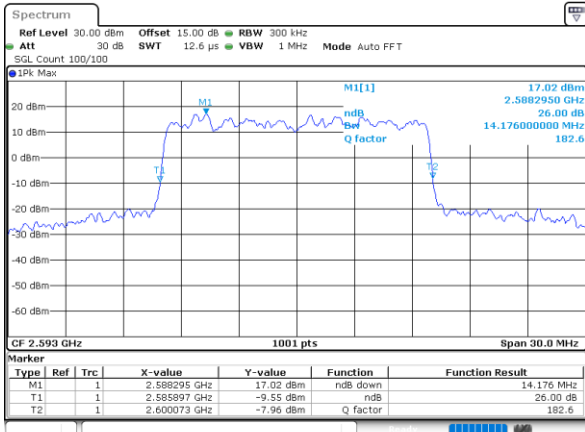

Highest Channel / 10MHz / 16QAM

Date: 31.AUG.2020 02:25:37

LTE Band 41

Lowest Channel / 15MHz / QPSK

Date: 31.AUG.2020 02:40:06

Lowest Channel / 15MHz / 16QAM

Date: 31.AUG.2020 02:13:03

Middle Channel / 15MHz / QPSK

Date: 31.AUG.2020 02:51:26

Middle Channel / 15MHz / 16QAM

Date: 31.AUG.2020 02:51:50

Highest Channel / 15MHz / QPSK

Date: 31.AUG.2020 03:06:53

Highest Channel / 15MHz / 16QAM

Date: 31.AUG.2020 03:07:13

LTE Band 41