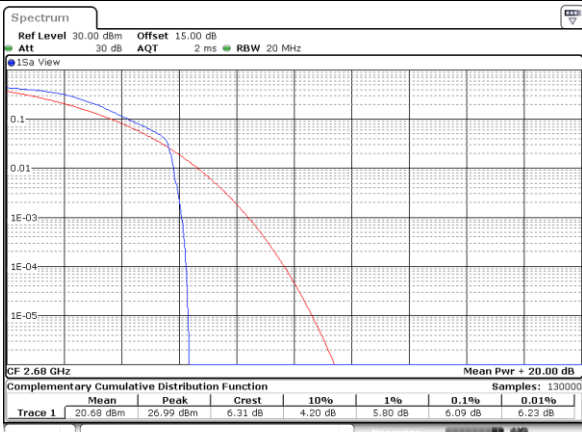

LTE Band 41 / 20MHz / QPSK

Lowest Channel / 1RB

Date: 31.AUG.2020 03:49:19

Lowest Channel / Full RB

Date: 31.AUG.2020 03:49:02

Middle Channel / 1RB

Date: 31.AUG.2020 03:48:09

Middle Channel / Full RB

Date: 31.AUG.2020 03:48:33

Highest Channel / 1RB

Date: 31.AUG.2020 03:39:28

Highest Channel / Full RB

Date: 31.AUG.2020 03:38:59

LTE Band 41 / 20MHz / 16QAM

Lowest Channel / 1RB

Date: 31.AUG.2020 03:49:37