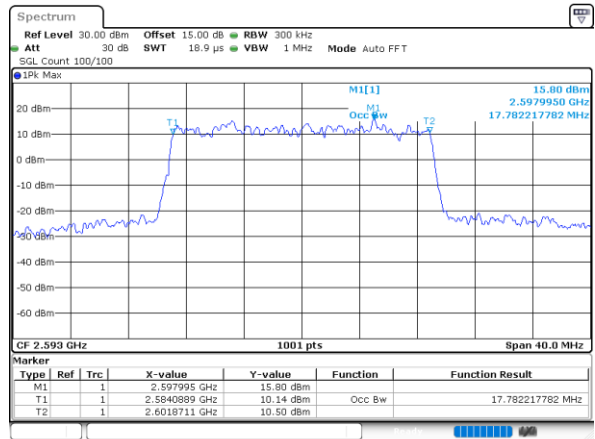

Lowest Channel / 20MHz / QPSK

Date: 31.AUG.2020 03:19:42

Lowest Channel / 20MHz / 16QAM

Date: 31.AUG.2020 03:20:09

Middle Channel / 20MHz / QPSK

Date: 31.AUG.2020 03:29:00

Middle Channel / 20MHz / 16QAM

Date: 31.AUG.2020 03:28:17

Highest Channel / 20MHz / QPSK

Date: 31.AUG.2020 03:38:41

Highest Channel / 20MHz / 16QAM

Date: 31.AUG.2020 03:38:18

LTE Band 41

Lowest Channel / 5MHz / 64QAM

Date: 31.AUG.2020 01:38:46

Lowest Channel / 10MHz / 64QAM