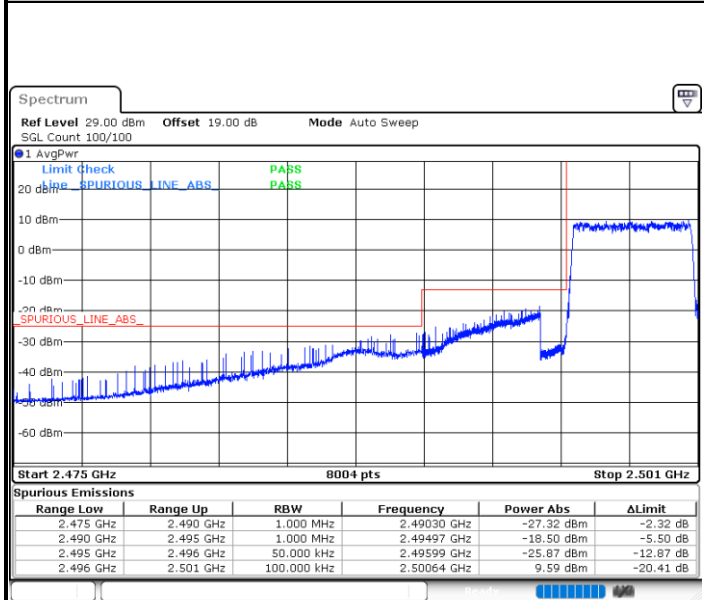

Date: 31.AUG.2020 02:12:13

LTE Band 41

Lowest Channel / 15MHz / 64QAM

Date: 31.AUG.2020 02:38:26

Lowest Channel / 20MHz / 64QAM

Date: 31.AUG.2020 03:12:28

Middle Channel / 15MHz / 64QAM

Date: 31.AUG.2020 02:52:02

Middle Channel / 20MHz / 64QAM

Date: 31.AUG.2020 03:12:21

Highest Channel / 15MHz / 64QAM

Date: 31.AUG.2020 03:07:24

Highest Channel / 20MHz / 64QAM

Date: 31.AUG.2020 03:15:16

Conducted Band Edge

LTE Band 41 / 5MHz / QPSK

Lowest Band Edge / 1 RB

Highest Band Edge / 1 RB

Lowest Band Edge / Full RB

Highest Band Edge / Full RB

LTE Band 41 / 5MHz / 16QAM

Lowest Band Edge / 1RB

Date: 31.AUG.2020 01:36:40

Highest Band Edge / 1 RB

Date: 31.AUG.2020 02:06:40

Lowest Band Edge / Full RB

Date: 31.AUG.2020 01:34:13

Highest Band Edge / Full RB

Date: 31.AUG.2020 02:00:22

LTE Band 41 / 5MHz / 64QAM

Lowest Band Edge / 1RB

Date: 31.AUG.2020 01:31:26