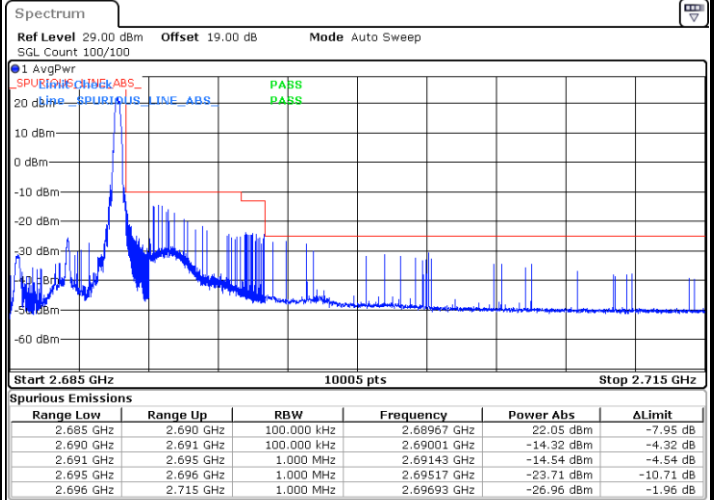

Middle Channel / 20MHz / 64QAM

Date: 31.AUG.2020 03:12:21

Highest Channel / 15MHz / 64QAM

Date: 31.AUG.2020 03:07:24

Highest Channel / 20MHz / 64QAM

Date: 31.AUG.2020 03:15:16

Conducted Band Edge

LTE Band 41 / 5MHz / QPSK

Lowest Band Edge / 1 RB

Highest Band Edge / 1 RB

Lowest Band Edge / Full RB

Highest Band Edge / Full RB

LTE Band 41 / 5MHz / 16QAM

Lowest Band Edge / 1RB

Date: 31.AUG.2020 01:36:40

Highest Band Edge / 1 RB

Date: 31.AUG.2020 02:06:40

Lowest Band Edge / Full RB

Date: 31.AUG.2020 01:34:13

Highest Band Edge / Full RB

Date: 31.AUG.2020 02:00:22

LTE Band 41 / 5MHz / 64QAM

Lowest Band Edge / 1RB

Date: 31.AUG.2020 01:31:26

Highest Band Edge / 1 RB

Date: 31.AUG.2020 02:06:05

Lowest Band Edge / Full RB

Date: 31.AUG.2020 01:32:09

Highest Band Edge / Full RB

Date: 31.AUG.2020 02:02:00

LTE Band 41 / 10MHz / QPSK

Lowest Band Edge / 1 RB