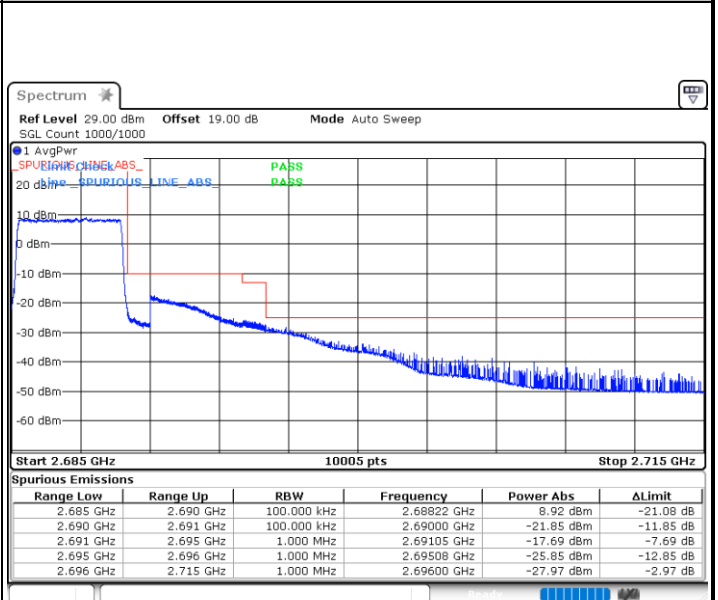

Middle Channel / 20MHz / 64QAM

Date: 31.AUG.2020 03:12:21

Highest Channel / 15MHz / 64QAM

Date: 31.AUG.2020 03:07:24

Highest Channel / 20MHz / 64QAM

Date: 31.AUG.2020 03:15:16

Conducted Band Edge

LTE Band 41 / 5MHz / QPSK

Lowest Band Edge / 1 RB

Highest Band Edge / 1 RB

Lowest Band Edge / Full RB

Highest Band Edge / Full RB

LTE Band 41 / 5MHz / 16QAM

Lowest Band Edge / 1RB

Date: 31.AUG.2020 01:36:40

Highest Band Edge / 1 RB

Date: 31.AUG.2020 02:06:40

Lowest Band Edge / Full RB

Date: 31.AUG.2020 01:34:13

Highest Band Edge / Full RB

Date: 31.AUG.2020 02:00:22

LTE Band 41 / 5MHz / 64QAM

Lowest Band Edge / 1RB

Date: 31.AUG.2020 01:31:26

Highest Band Edge / 1 RB

Date: 31.AUG.2020 02:06:05

Lowest Band Edge / Full RB

Date: 31.AUG.2020 01:32:09

Highest Band Edge / Full RB

Date: 31.AUG.2020 02:02:00

LTE Band 41 / 10MHz / QPSK

Lowest Band Edge / 1 RB