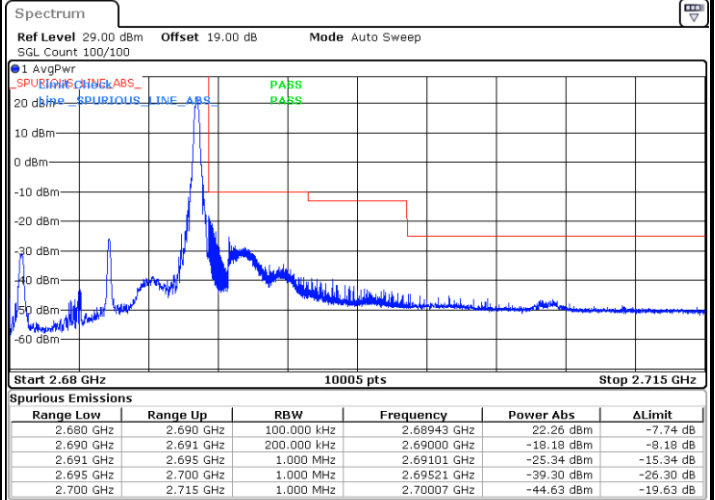

Highest Band Edge / 1 RB

Date: 31.AUG.2020 02:06:05

Lowest Band Edge / Full RB

Date: 31.AUG.2020 01:32:09

Highest Band Edge / Full RB

Date: 31.AUG.2020 02:02:00

LTE Band 41 / 10MHz / QPSK

Lowest Band Edge / 1 RB

Date: 31.AUG.2020 02:16:06

Highest Band Edge / 1 RB

Date: 31.AUG.2020 02:28:14

Lowest Band Edge / Full RB

Date: 31.AUG.2020 02:15:26

Highest Band Edge / Full RB

Date: 31.AUG.2020 02:26:31

LTE Band 41 / 10MHz / 16QAM

Lowest Band Edge / 1 RB

Highest Band Edge / 1 RB

Lowest Band Edge / Full RB

Highest Band Edge / Full RB

LTE Band 41 / 10MHz / 64QAM

Lowest Band Edge / 1 RB

Date: 31.AUG.2020 02:18:49

Highest Band Edge / 1 RB

Date: 31.AUG.2020 02:27:45

Lowest Band Edge / Full RB

Date: 31.AUG.2020 02:12:49

Highest Band Edge / Full RB

Date: 31.AUG.2020 02:27:07