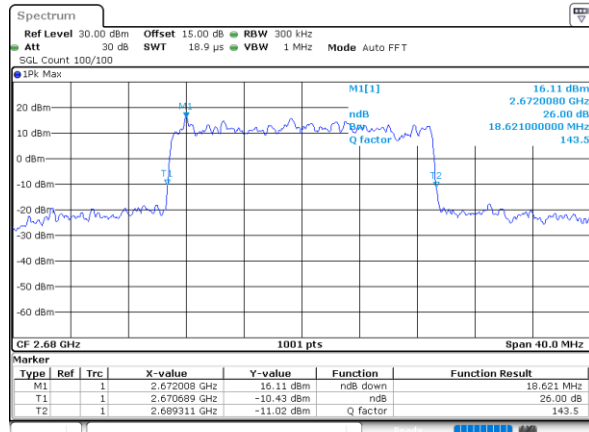

Lowest Channel / 20MHz / QPSK

Date: 31.AUG.2020 03:19:47

Lowest Channel / 20MHz / 16QAM

Date: 31.AUG.2020 03:20:14

Middle Channel / 20MHz / QPSK

Date: 31.AUG.2020 03:29:06

Middle Channel / 20MHz / 16QAM

Date: 31.AUG.2020 03:28:46

Highest Channel / 20MHz / QPSK

Date: 31.AUG.2020 03:38:47

Highest Channel / 20MHz / 16QAM

Date: 31.AUG.2020 03:38:24

LTE Band 41

Lowest Channel / 5MHz / 64QAM

Date: 31.AUG.2020 01:38:52

Lowest Channel / 10MHz / 64QAM