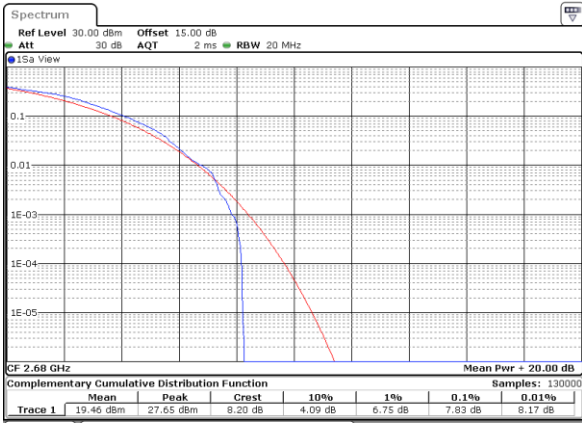

Lowest Channel / Full RB

Date: 31.AUG.2020 03:49:55

Middle Channel / 1RB

Date: 31.AUG.2020 03:47:37

Middle Channel / Full RB

Date: 31.AUG.2020 03:47:25

Highest Channel / 1RB

Date: 31.AUG.2020 03:37:57

Highest Channel / Full RB

Date: 31.AUG.2020 03:37:57

LTE Band 41 / 20MHz / 64QAM

Lowest Channel / 1RB

Date: 31.AUG.2020 03:50:29

Lowest Channel / Full RB

Date: 31.AUG.2020 03:50:17

Middle Channel / 1RB

Date: 31.AUG.2020 03:46:23

Middle Channel / Full RB

Date: 31.AUG.2020 03:46:52

Highest Channel / 1RB

Date: 31.AUG.2020 03:37:31

Highest Channel / Full RB

Date: 31.AUG.2020 03:36:45

26dB Bandwidth

Mode	LTE Band 41 : 26dB BW(MHz)											
BW	1.4MHz		3MHz		5MHz		10MHz		15MHz		20MHz	
Mod.	QPSK	16QAM	QPSK	16QAM	QPSK	16QAM	QPSK	16QAM	QPSK	16QAM	QPSK	16QAM
Lowest CH	-	-	-	-	4.85	4.91	9.83	9.79	14.51	14.42	18.70	18.94
Middle CH	-	-	-	-	4.95	4.88	9.65	9.77	14.18	14.42	18.62	18.98
Highest CH	-	-	-	-	4.88	5.22	9.71	9.63	14.18	14.12	18.82	18.62
Mode	LTE Band 41 : 26dB BW(MHz)											
BW	1.4MHz		3MHz		5MHz		10MHz		15MHz		20MHz	
Mod.	64QAM		64QAM		64QAM		64QAM		64QAM		64QAM	
Lowest CH	-	-	-	-	4.82	-	9.69	-	14.27	-	18.78	-
Middle CH	-	-	-	-	4.86	-	9.63	-	14.36	-	18.82	-
Highest CH	-	-	-	-	4.94	-	9.77	-	14.18	-	19.18	-