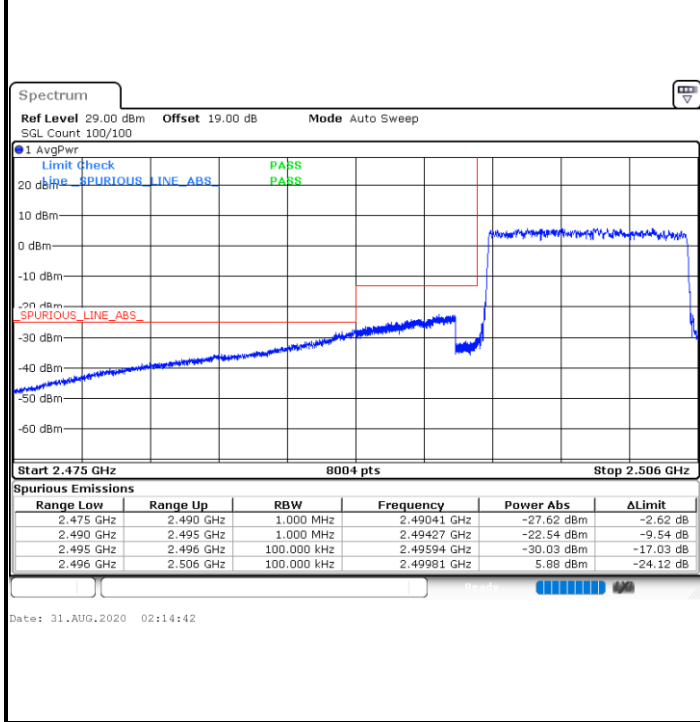

Highest Band Edge / 1 RB

Date: 31.AUG.2020 02:06:05

Lowest Band Edge / Full RB

Date: 31.AUG.2020 01:32:09

Highest Band Edge / Full RB

Date: 31.AUG.2020 02:02:00

LTE Band 41 / 10MHz / QPSK

Lowest Band Edge / 1 RB

Date: 31.AUG.2020 02:16:06

Highest Band Edge / 1 RB

Date: 31.AUG.2020 02:28:14

Lowest Band Edge / Full RB

Date: 31.AUG.2020 02:15:26

Highest Band Edge / Full RB

Date: 31.AUG.2020 02:26:31

LTE Band 41 / 10MHz / 16QAM

Lowest Band Edge / 1 RB

Highest Band Edge / 1 RB

Lowest Band Edge / Full RB

Highest Band Edge / Full RB

LTE Band 41 / 10MHz / 64QAM

Lowest Band Edge / 1 RB

Date: 31.AUG.2020 02:18:49

Highest Band Edge / 1 RB

Date: 31.AUG.2020 02:27:45

Lowest Band Edge / Full RB

Date: 31.AUG.2020 02:12:49

Highest Band Edge / Full RB

Date: 31.AUG.2020 02:27:07