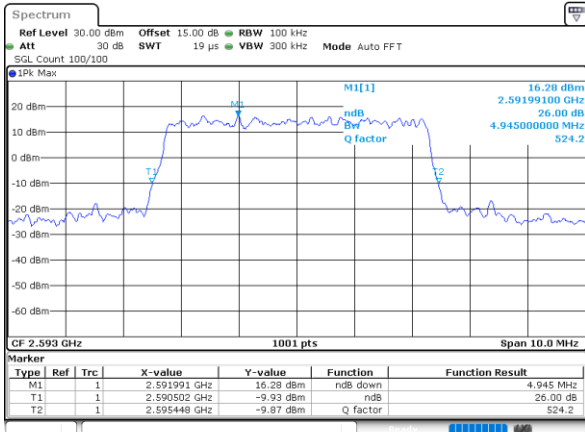

Mode	LTE Band 41 : 26dB BW(MHz)											
BW	1.4MHz		3MHz		5MHz		10MHz		15MHz		20MHz	
Mod.	QPSK	16QAM	QPSK	16QAM	QPSK	16QAM	QPSK	16QAM	QPSK	16QAM	QPSK	16QAM
Lowest CH	-	-	-	-	4.85	4.91	9.83	9.79	14.51	14.42	18.70	18.94
Middle CH	-	-	-	-	4.95	4.88	9.65	9.77	14.18	14.42	18.62	18.98
Highest CH	-	-	-	-	4.88	5.22	9.71	9.63	14.18	14.12	18.82	18.62
Mode	LTE Band 41 : 26dB BW(MHz)											
BW	1.4MHz		3MHz		5MHz		10MHz		15MHz		20MHz	
Mod.	64QAM		64QAM		64QAM		64QAM		64QAM		64QAM	
Lowest CH	-	-	-	-	4.82	-	9.69	-	14.27	-	18.78	-
Middle CH	-	-	-	-	4.86	-	9.63	-	14.36	-	18.82	-
Highest CH	-	-	-	-	4.94	-	9.77	-	14.18	-	19.18	-

LTE Band 41

Lowest Channel / 5MHz / QPSK

Date: 31.AUG.2020 01:38:02

Lowest Channel / 5MHz / 16QAM

Date: 31.AUG.2020 01:38:28

Middle Channel / 5MHz / QPSK

Date: 31.AUG.2020 01:41:18

Middle Channel / 5MHz / 16QAM

Date: 31.AUG.2020 01:40:36

Highest Channel / 5MHz / QPSK

Date: 31.AUG.2020 01:50:58

Highest Channel / 5MHz / 16QAM

Date: 31.AUG.2020 01:59:43

LTE Band 41

Lowest Channel / 10MHz / QPSK

Date: 31.AUG.2020 02:15:11