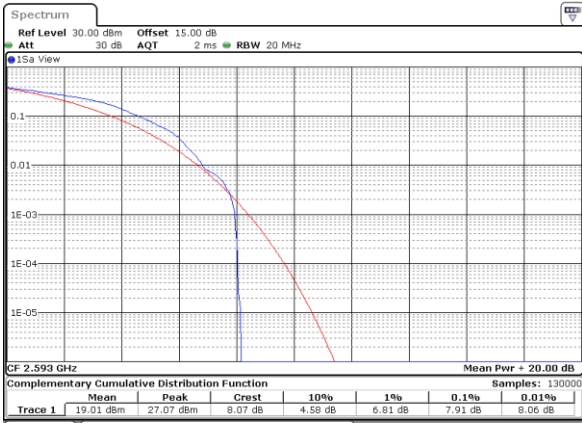

Lowest Channel / Full RB

Date: 31.AUG.2020 03:49:55

Middle Channel / 1RB

Date: 31.AUG.2020 03:47:37

Middle Channel / Full RB

Date: 31.AUG.2020 03:47:25

Highest Channel / 1RB

Date: 31.AUG.2020 03:37:57

Highest Channel / Full RB

Date: 31.AUG.2020 03:37:57

LTE Band 41 / 20MHz / 64QAM

Lowest Channel / 1RB

Date: 31.AUG.2020 03:50:29

Lowest Channel / Full RB

Date: 31.AUG.2020 03:50:17

Middle Channel / 1RB

Date: 31.AUG.2020 03:46:23

Middle Channel / Full RB

Date: 31.AUG.2020 03:46:52

Highest Channel / 1RB

Date: 31.AUG.2020 03:37:31

Highest Channel / Full RB

Date: 31.AUG.2020 03:36:45

26dB Bandwidth