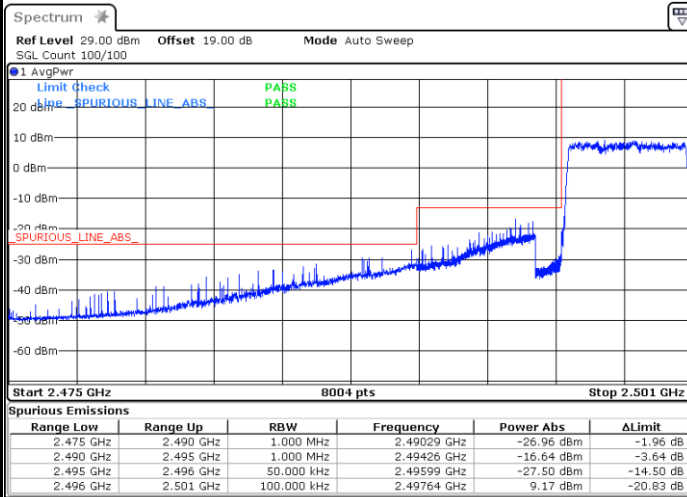

Middle Channel / 20MHz / 64QAM

Date: 31.AUG.2020 03:12:21

Highest Channel / 15MHz / 64QAM

Date: 31.AUG.2020 03:07:24

Highest Channel / 20MHz / 64QAM

Date: 31.AUG.2020 03:15:16

Conducted Band Edge

LTE Band 41 / 5MHz / QPSK

Lowest Band Edge / 1 RB

Highest Band Edge / 1 RB

Lowest Band Edge / Full RB

Highest Band Edge / Full RB

LTE Band 41 / 5MHz / 16QAM

Lowest Band Edge / 1RB

Date: 31.AUG.2020 01:36:40

Highest Band Edge / 1 RB

Date: 31.AUG.2020 02:06:40

Lowest Band Edge / Full RB

Date: 31.AUG.2020 01:34:13

Highest Band Edge / Full RB

Date: 31.AUG.2020 02:00:22

LTE Band 41 / 5MHz / 64QAM

Lowest Band Edge / 1RB

Date: 31.AUG.2020 01:31:26

Highest Band Edge / 1 RB

Date: 31.AUG.2020 02:06:05

Lowest Band Edge / Full RB

Date: 31.AUG.2020 01:32:09

Highest Band Edge / Full RB

Date: 31.AUG.2020 02:02:00

LTE Band 41 / 10MHz / QPSK

Lowest Band Edge / 1 RB