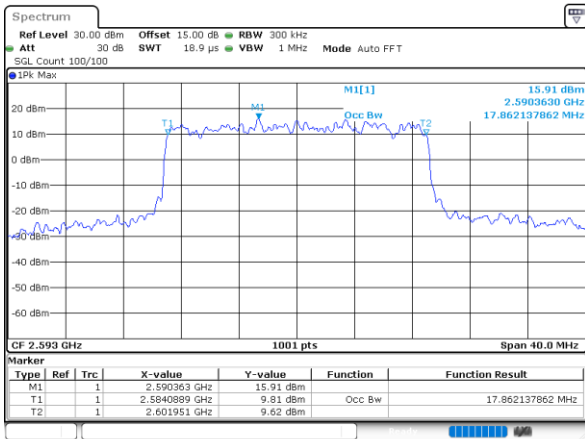

Lowest Channel / 20MHz / QPSK

Date: 31.AUG.2020 03:19:42

Lowest Channel / 20MHz / 16QAM

Date: 31.AUG.2020 03:20:09

Middle Channel / 20MHz / QPSK

Date: 31.AUG.2020 03:29:00

Middle Channel / 20MHz / 16QAM

Date: 31.AUG.2020 03:28:17

Highest Channel / 20MHz / QPSK

Date: 31.AUG.2020 03:38:41

Highest Channel / 20MHz / 16QAM

Date: 31.AUG.2020 03:38:18

LTE Band 41

Lowest Channel / 5MHz / 64QAM

Date: 31.AUG.2020 01:38:46

Lowest Channel / 10MHz / 64QAM