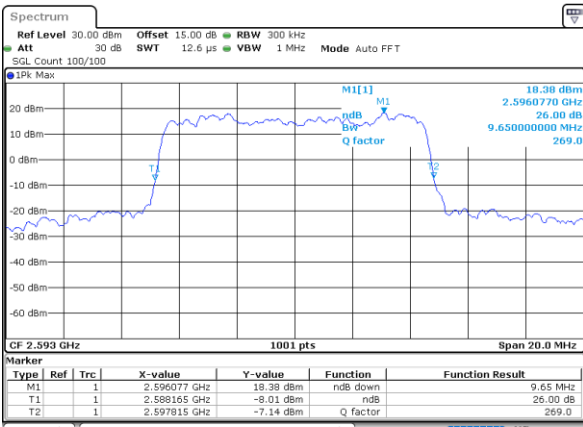

Middle Channel / 10MHz / QPSK

Date: 31.AUG.2020 02:23:53