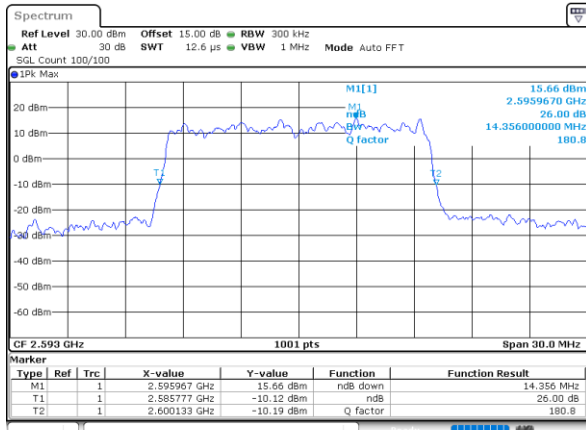

Date: 31.AUG.2020 02:12:51.9

LTE Band 41

Lowest Channel / 15MHz / 64QAM

Date: 31.AUG.2020 02:38:43

Lowest Channel / 20MHz / 64QAM

Date: 31.AUG.2020 03:20:33

Middle Channel / 15MHz / 64QAM

Date: 31.AUG.2020 02:52:09