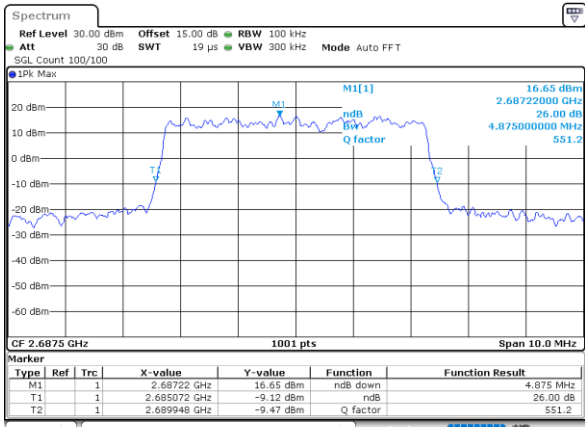

Mode	LTE Band 41 : 26dB BW(MHz)											
BW	1.4MHz		3MHz		5MHz		10MHz		15MHz		20MHz	
Mod.	QPSK	16QAM	QPSK	16QAM	QPSK	16QAM	QPSK	16QAM	QPSK	16QAM	QPSK	16QAM
Lowest CH	-	-	-	-	4.85	4.91	9.83	9.79	14.51	14.42	18.70	18.94
Middle CH	-	-	-	-	4.95	4.88	9.65	9.77	14.18	14.42	18.62	18.98
Highest CH	-	-	-	-	4.88	5.22	9.71	9.63	14.18	14.12	18.82	18.62
Mode	LTE Band 41 : 26dB BW(MHz)											
BW	1.4MHz		3MHz		5MHz		10MHz		15MHz		20MHz	
Mod.	64QAM		64QAM		64QAM		64QAM		64QAM		64QAM	
Lowest CH	-	-	-	-	4.82	-	9.69	-	14.27	-	18.78	-
Middle CH	-	-	-	-	4.86	-	9.63	-	14.36	-	18.82	-
Highest CH	-	-	-	-	4.94	-	9.77	-	14.18	-	19.18	-

LTE Band 41

Lowest Channel / 5MHz / QPSK

Date: 31.AUG.2020 01:38:02

Lowest Channel / 5MHz / 16QAM

Date: 31.AUG.2020 01:38:28

Middle Channel / 5MHz / QPSK

Date: 31.AUG.2020 01:41:18

Middle Channel / 5MHz / 16QAM

Date: 31.AUG.2020 01:40:36

Highest Channel / 5MHz / QPSK

Date: 31.AUG.2020 01:50:58

Highest Channel / 5MHz / 16QAM

Date: 31.AUG.2020 01:59:43

LTE Band 41

Lowest Channel / 10MHz / QPSK

Date: 31.AUG.2020 02:15:11