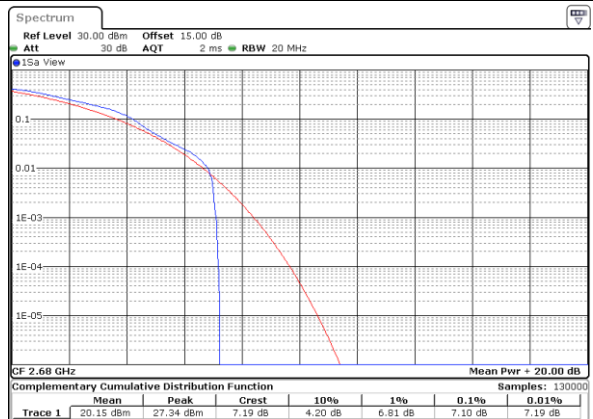

Lowest Channel / Full RB

Date: 31.AUG.2020 03:49:55

Middle Channel / 1RB

Date: 31.AUG.2020 03:47:37

Middle Channel / Full RB

Date: 31.AUG.2020 03:47:25

Highest Channel / 1RB

Date: 31.AUG.2020 03:37:57

Highest Channel / Full RB

Date: 31.AUG.2020 03:37:57

LTE Band 41 / 20MHz / 64QAM

Lowest Channel / 1RB

Date: 31.AUG.2020 03:50:29

Lowest Channel / Full RB

Date: 31.AUG.2020 03:50:17

Middle Channel / 1RB