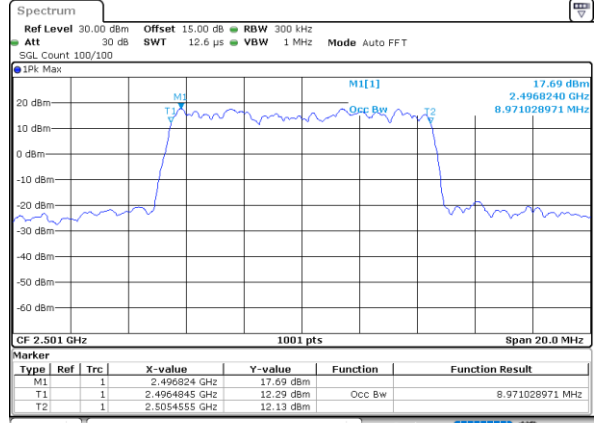

Lowest Channel / 10MHz / 16QAM

Date: 31.AUG.2020 02:14:20