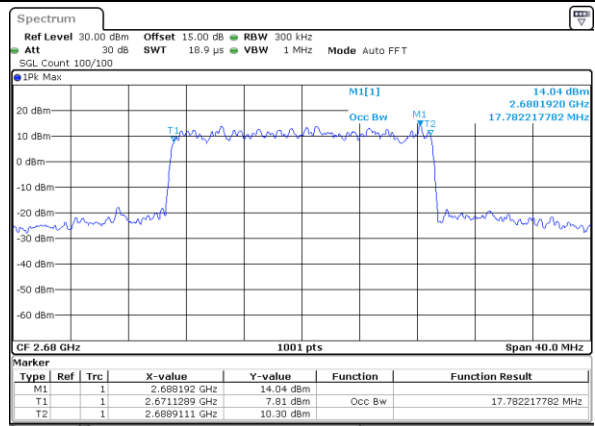

Middle Channel / 20MHz / 64QAM

Date: 31.AUG.2020 03:12:21

Highest Channel / 15MHz / 64QAM

Date: 31.AUG.2020 03:07:24

Highest Channel / 20MHz / 64QAM

Date: 31.AUG.2020 03:15:16

Conducted Band Edge

LTE Band 41 / 5MHz / QPSK

Lowest Band Edge / 1 RB

Highest Band Edge / 1 RB

Lowest Band Edge / Full RB

Highest Band Edge / Full RB

LTE Band 41 / 5MHz / 16QAM

Lowest Band Edge / 1RB

Date: 31.AUG.2020 01:36:40

Highest Band Edge / 1 RB