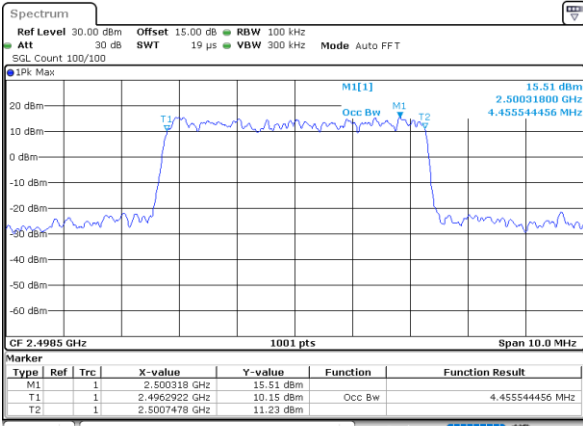

Highest Channel / 20MHz / QPSK

Date: 31.AUG.2020 03:38:41

Highest Channel / 20MHz / 16QAM

Date: 31.AUG.2020 03:38:18

LTE Band 41

Lowest Channel / 5MHz / 64QAM

Date: 31.AUG.2020 01:38:46

Lowest Channel / 10MHz / 64QAM