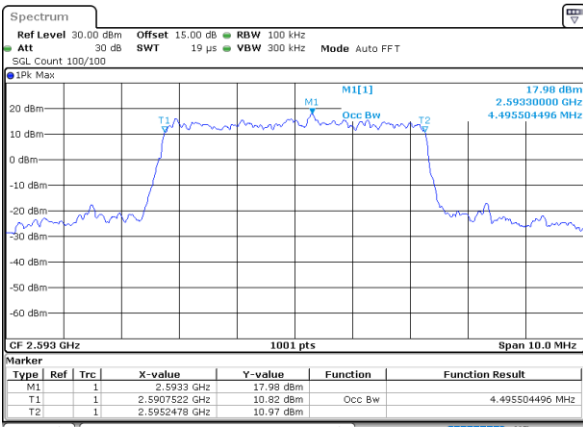

Middle Channel / 20MHz / 64QAM

Date: 31.AUG.2020 03:28:26

Highest Channel / 15MHz / 64QAM

Date: 31.AUG.2020 03:07:30

Highest Channel / 20MHz / 64QAM

Date: 31.AUG.2020 03:35:25

Occupied Bandwidth

Mode	LTE Band 41 : 99%OBW(MHz)											
BW	1.4MHz		3MHz		5MHz		10MHz		15MHz		20MHz	
Mod.	QPSK	16QAM	QPSK	16QAM	QPSK	16QAM	QPSK	16QAM	QPSK	16QAM	QPSK	16QAM
Lowest CH	-	-	-	-	4.50	4.52	8.97	8.97	13.43	13.49	17.82	17.78
Middle CH	-	-	-	-	4.50	4.50	9.01	8.99	13.58	13.37	17.86	17.78
Highest CH	-	-	-	-	4.50	4.50	9.03	8.99	13.46	13.46	17.74	17.86
Mode	LTE Band 41 : 99%OBW(MHz)											
BW	1.4MHz		3MHz		5MHz		10MHz		15MHz		20MHz	
Mod.	64QAM		64QAM		64QAM		64QAM		64QAM		64QAM	
Lowest CH	-	-	-	-	4.46	-	8.97	-	13.49	-	17.90	-
Middle CH	-	-	-	-	4.51	-	9.03	-	13.43	-	17.86	-
Highest CH	-	-	-	-	4.48	-	8.99	-	13.49	-	17.78	-

LTE Band 41

Lowest Channel / 5MHz / QPSK

Date: 31.AUG.2020 01:37:55

Lowest Channel / 5MHz / 16QAM

Date: 31.AUG.2020 01:38:21

Middle Channel / 5MHz / QPSK

Date: 31.AUG.2020 01:41:11

Middle Channel / 5MHz / 16QAM

Date: 31.AUG.2020 01:40:29

Highest Channel / 5MHz / QPSK

Date: 31.AUG.2020 01:50:50

Highest Channel / 5MHz / 16QAM

Date: 31.AUG.2020 01:50:37

LTE Band 41

Lowest Channel / 10MHz / QPSK

Date: 31.AUG.2020 02:15:06