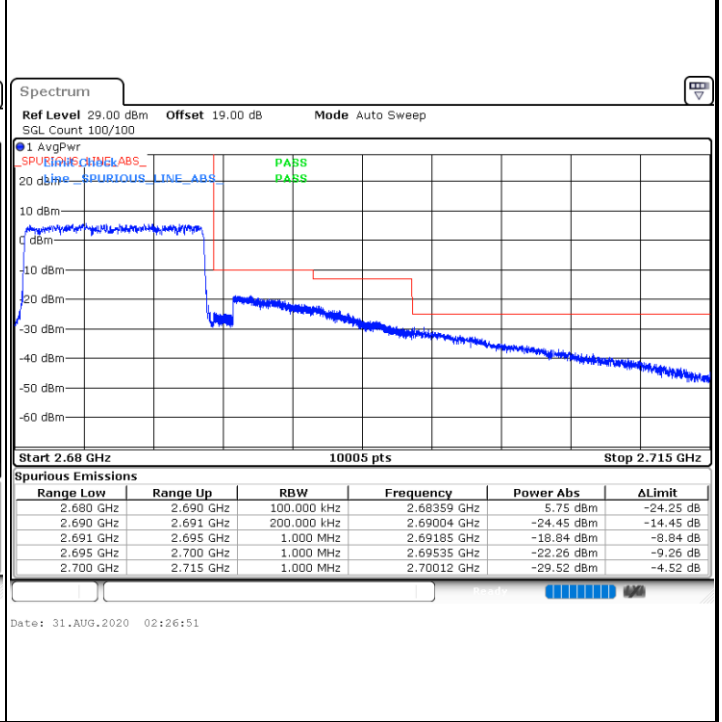

Highest Band Edge / 1 RB

Date: 31.AUG.2020 02:06:05

Lowest Band Edge / Full RB

Date: 31.AUG.2020 01:32:09

Highest Band Edge / Full RB

Date: 31.AUG.2020 02:02:00

LTE Band 41 / 10MHz / QPSK

Lowest Band Edge / 1 RB

Date: 31.AUG.2020 02:16:06

Highest Band Edge / 1 RB

Date: 31.AUG.2020 02:28:14

Lowest Band Edge / Full RB

Date: 31.AUG.2020 02:15:26

Highest Band Edge / Full RB

Date: 31.AUG.2020 02:26:31

LTE Band 41 / 10MHz / 16QAM

Lowest Band Edge / 1 RB

Highest Band Edge / 1 RB

Lowest Band Edge / Full RB

Highest Band Edge / Full RB

LTE Band 41 / 10MHz / 64QAM

Lowest Band Edge / 1 RB

Date: 31.AUG.2020 02:18:49

Highest Band Edge / 1 RB

Date: 31.AUG.2020 02:27:45

Lowest Band Edge / Full RB

Date: 31.AUG.2020 02:12:49

Highest Band Edge / Full RB

Date: 31.AUG.2020 02:27:07