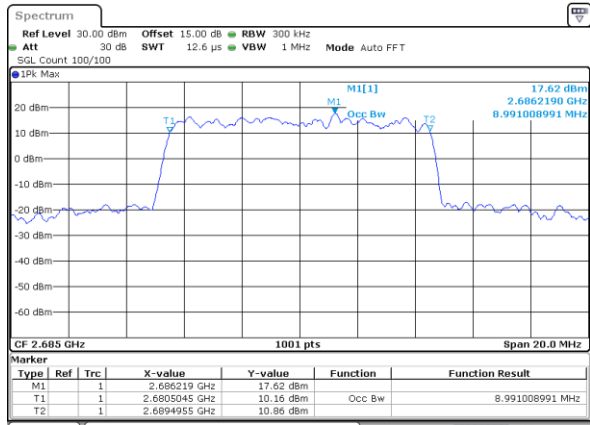

Highest Channel / 20MHz / QPSK

Date: 31.AUG.2020 03:38:41

Highest Channel / 20MHz / 16QAM

Date: 31.AUG.2020 03:38:18

LTE Band 41

Lowest Channel / 5MHz / 64QAM

Date: 31.AUG.2020 01:38:46

Lowest Channel / 10MHz / 64QAM

Date: 31.AUG.2020 02:12:59

Middle Channel / 5MHz / 64QAM

Date: 31.AUG.2020 01:39:47

Middle Channel / 10MHz / 64QAM

Date: 31.AUG.2020 02:12:29

Highest Channel / 5MHz / 64QAM

Date: 31.AUG.2020 02:10:30

Highest Channel / 10MHz / 64QAM

Date: 31.AUG.2020 02:12:13

LTE Band 41

Lowest Channel / 15MHz / 64QAM

Date: 31.AUG.2020 02:38:26

Lowest Channel / 20MHz / 64QAM

Date: 31.AUG.2020 03:12:28

Middle Channel / 15MHz / 64QAM

Date: 31.AUG.2020 02:52:02