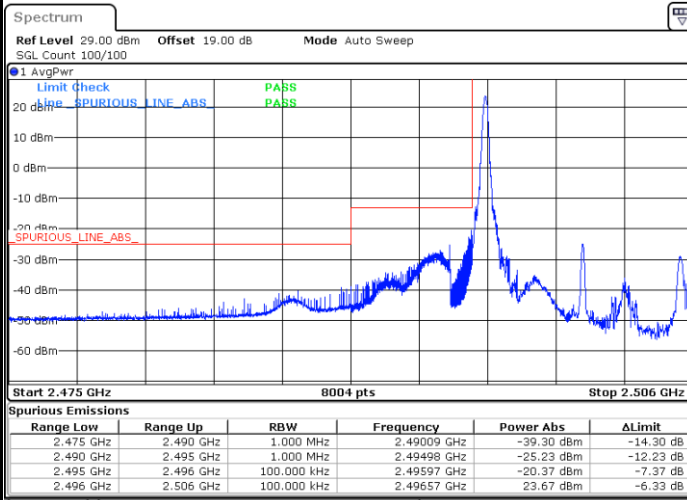

Date: 31.AUG.2020 02:06:40

Lowest Band Edge / Full RB

Date: 31.AUG.2020 01:34:13

Highest Band Edge / Full RB

Date: 31.AUG.2020 02:00:22

LTE Band 41 / 5MHz / 64QAM

Lowest Band Edge / 1RB

Date: 31.AUG.2020 01:31:26

Highest Band Edge / 1 RB

Date: 31.AUG.2020 02:06:05

Lowest Band Edge / Full RB

Date: 31.AUG.2020 01:32:09

Highest Band Edge / Full RB

Date: 31.AUG.2020 02:02:00

LTE Band 41 / 10MHz / QPSK

Lowest Band Edge / 1 RB

Date: 31.AUG.2020 02:16:06

Highest Band Edge / 1 RB

Date: 31.AUG.2020 02:28:14

Lowest Band Edge / Full RB

Date: 31.AUG.2020 02:15:26

Highest Band Edge / Full RB

Date: 31.AUG.2020 02:26:31

LTE Band 41 / 10MHz / 16QAM

Lowest Band Edge / 1 RB

Highest Band Edge / 1 RB

Lowest Band Edge / Full RB

Highest Band Edge / Full RB

LTE Band 41 / 10MHz / 64QAM

Lowest Band Edge / 1 RB

Date: 31.AUG.2020 02:18:49

Highest Band Edge / 1 RB