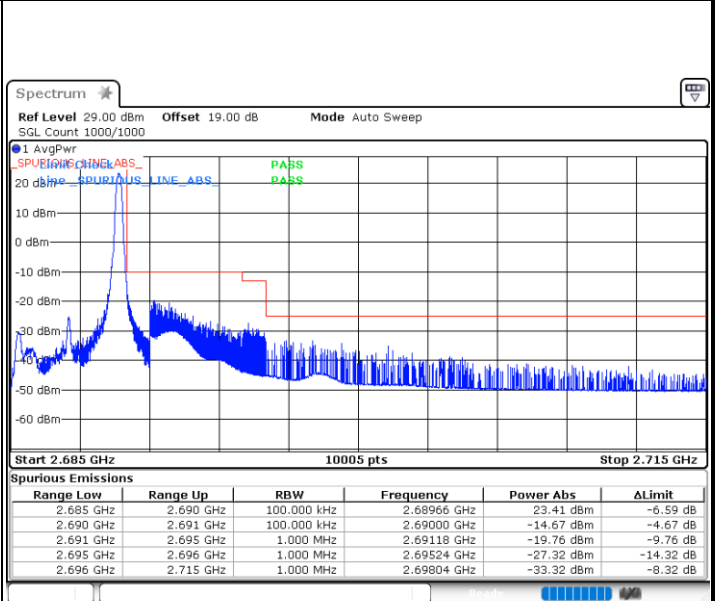

Date: 31.AUG.2020 02:12:13

LTE Band 41

Lowest Channel / 15MHz / 64QAM

Date: 31.AUG.2020 02:38:26

Lowest Channel / 20MHz / 64QAM

Date: 31.AUG.2020 03:12:28

Middle Channel / 15MHz / 64QAM

Date: 31.AUG.2020 02:52:02

Middle Channel / 20MHz / 64QAM

Date: 31.AUG.2020 03:12:21

Highest Channel / 15MHz / 64QAM

Date: 31.AUG.2020 03:07:24

Highest Channel / 20MHz / 64QAM

Date: 31.AUG.2020 03:15:16

Conducted Band Edge

LTE Band 41 / 5MHz / QPSK

Lowest Band Edge / 1 RB

Highest Band Edge / 1 RB

Lowest Band Edge / Full RB

Highest Band Edge / Full RB

LTE Band 41 / 5MHz / 16QAM

Lowest Band Edge / 1RB

Date: 31.AUG.2020 01:36:40

Highest Band Edge / 1 RB

Date: 31.AUG.2020 02:06:40

Lowest Band Edge / Full RB

Date: 31.AUG.2020 01:34:13

Highest Band Edge / Full RB

Date: 31.AUG.2020 02:00:22

LTE Band 41 / 5MHz / 64QAM

Lowest Band Edge / 1RB

Date: 31.AUG.2020 01:31:26