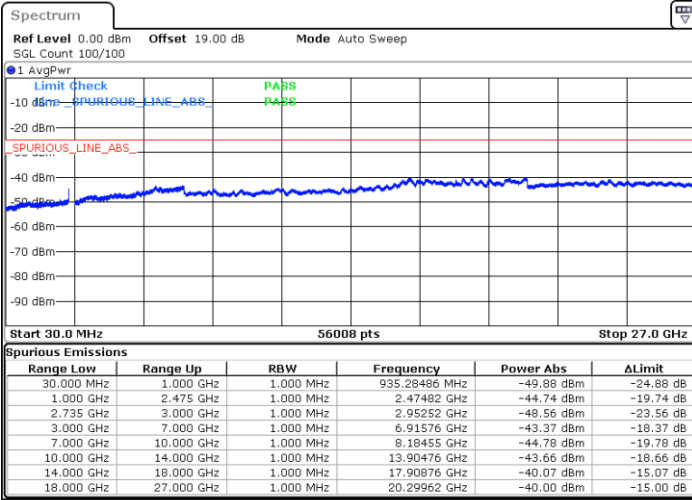

Highest Channel / 1RB99 and 1RB0

Date: 29.AUG.2020 20:04:14

Date: 29.AUG.2020 20:13:38

Highest Channel / FullIRB

N/A

Date: 29.AUG.2020 20:00:30

LTE Band 41C / 20MHz+20MHz

QPSK

Lowest Channel / 1RB0 and 1RB99

Lowest Channel / 1RB99 and 1RB0

Date: 30.AUG.2020 02:35:39

Date: 29.AUG.2020 20:19:20

Lowest Channel / FullIRB

N/A

Date: 29.AUG.2020 20:44:41

LTE Band 41C / 20MHz+20MHz

LTE Band 41C / 20MHz+20MHz

QPSK

Highest Channel / 1RB0 and 1RB99

Highest Channel / 1RB99 and 1RB0

Date: 29.AUG.2020 21:11:52

Date: 29.AUG.2020 21:03:39

Highest Channel / FullIRB

N/A