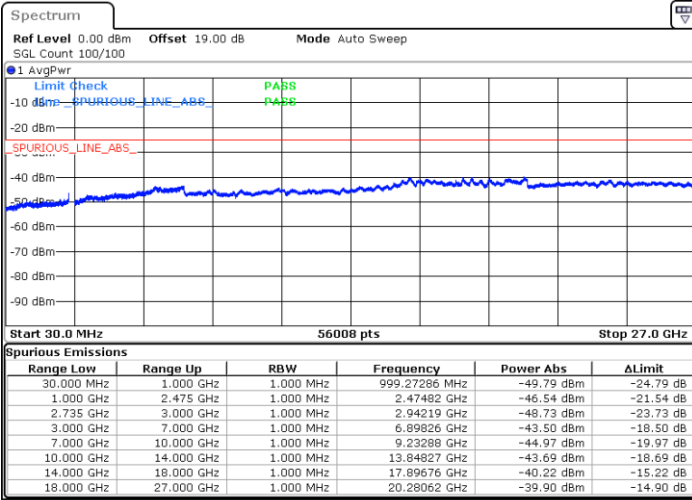

LTE Band 41C / 20MHz+20MHz

QPSK

Highest Channel / 1RB0 and 1RB99

Highest Channel / 1RB99 and 1RB0

Date: 29.AUG.2020 21:11:52

Date: 29.AUG.2020 21:03:39

Highest Channel / FullIRB

N/A

Date: 29.AUG.2020 21:16:14

LTE Band 41C / 5MHz+20MHz

16QAM

Lowest Channel / 1RB0 and 1RB99

Lowest Channel / 1RB24 and 1RB0

Date: 28.AUG.2020 20:23:01

Date: 28.AUG.2020 20:26:54

Lowest Channel / FullIRB

N/A

Date: 28.AUG.2020 20:17:04

LTE Band 41C / 5MHz+20MHz

16QAM

Middle Channel / 1RB0 and 1RB9

Middle Channel / 1RB24 and 1RB0

Date: 28.AUG.2020 21:03:17

Date: 28.AUG.2020 20:40:19

Middle Channel / FullRB

N/A

Date: 28.AUG.2020 20:10:18

LTE Band 41C / 5MHz+20MHz

16QAM

Highest Channel / 1RB0 and 1RB99

Highest Channel / 1RB24 and 1RB0

Date: 28.AUG.2020 21:07:50