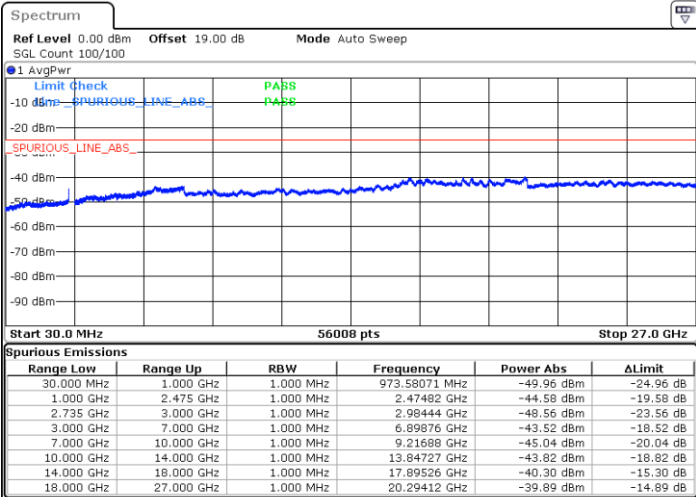

Highest Channel / 1RB0 and 1RB74

Highest Channel / 1RB49 and 1RB0

Date: 28.AUG.2020 22:51:12

Date: 28.AUG.2020 23:03:23

Highest Channel / FullIRB

N/A

Date: 28.AUG.2020 22:47:01

LTE Band 41C / 10MHz+20MHz

16QAM

Lowest Channel / 1RB0 and 1RB99

Lowest Channel / 1RB49 and 1RB0

Date: 29.AUG.2020 11:34:34

Date: 29.AUG.2020 11:40:14

Lowest Channel / FullRB

N/A

Date: 29.AUG.2020 11:24:20

LTE Band 41C / 10MHz+20MHz

16QAM

Middle Channel / 1RB0 and 1RB9

Middle Channel / 1RB49 and 1RB0

Date: 29.AUG.2020 11:49:07

Date: 29.AUG.2020 11:45:20

Middle Channel / FullRB

N/A

Date: 29.AUG.2020 11:53:30

LTE Band 41C / 10MHz+20MHz

16QAM

Highest Channel / 1RB0 and 1RB99

Highest Channel / 1RB49 and 1RB0

Date: 29.AUG.2020 13:02:20

Date: 29.AUG.2020 13:11:45

Highest Channel / FullIRB