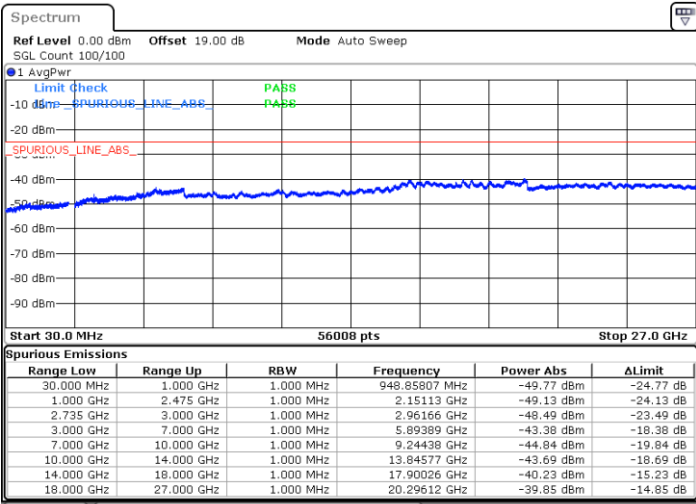

Date: 29.AUG.2020 21:16:14

LTE Band 41C / 5MHz+20MHz

16QAM

Lowest Channel / 1RB0 and 1RB99

Lowest Channel / 1RB24 and 1RB0

Date: 28.AUG.2020 20:23:01

Date: 28.AUG.2020 20:26:54

Lowest Channel / FullIRB

N/A

Date: 28.AUG.2020 20:17:04

LTE Band 41C / 5MHz+20MHz

16QAM

Middle Channel / 1RB0 and 1RB9

Middle Channel / 1RB24 and 1RB0

Date: 28.AUG.2020 21:03:17

Date: 28.AUG.2020 20:40:19

Middle Channel / FullRB

N/A

Date: 28.AUG.2020 20:10:18

LTE Band 41C / 5MHz+20MHz

16QAM

Highest Channel / 1RB0 and 1RB99

Highest Channel / 1RB24 and 1RB0

Date: 28.AUG.2020 21:07:50

Date: 28.AUG.2020 21:13:35

Highest Channel / FullIRB

N/A

Date: 28.AUG.2020 21:18:47

LTE Band 41C / 10MHz+15MHz

16QAM

Lowest Channel / 1RB0 and 1RB74

Lowest Channel / 1RB49 and 1RB0