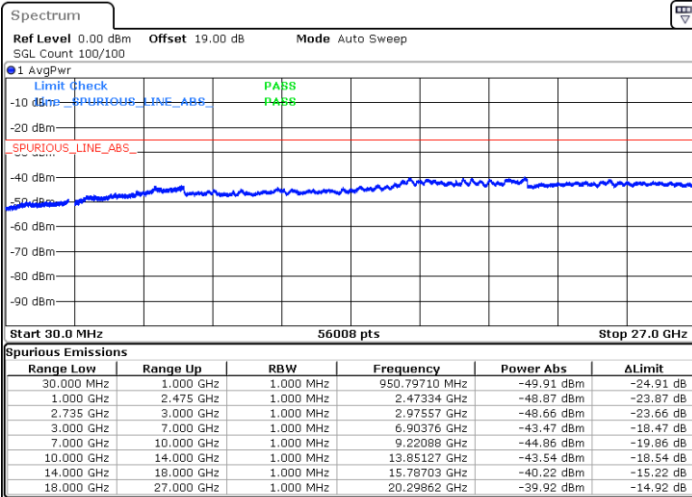

Date: 29.AUG.2020 19:42:15

Date: 29.AUG.2020 19:40:52

Middle Channel / FullIRB

N/A

Date: 29.AUG.2020 19:51:34

LTE Band 41C / 20MHz+15MHz

QPSK

Highest Channel / 1RB0 and 1RB74

Highest Channel / 1RB99 and 1RB0

Date: 29.AUG.2020 20:04:14

Date: 29.AUG.2020 20:13:38

Highest Channel / FullIRB

N/A

Date: 29.AUG.2020 20:00:30

LTE Band 41C / 20MHz+20MHz

QPSK

Lowest Channel / 1RB0 and 1RB99

Lowest Channel / 1RB99 and 1RB0

Date: 30.AUG.2020 02:35:39

Date: 29.AUG.2020 20:19:20

Lowest Channel / FullIRB

N/A

Date: 29.AUG.2020 20:44:41

LTE Band 41C / 20MHz+20MHz