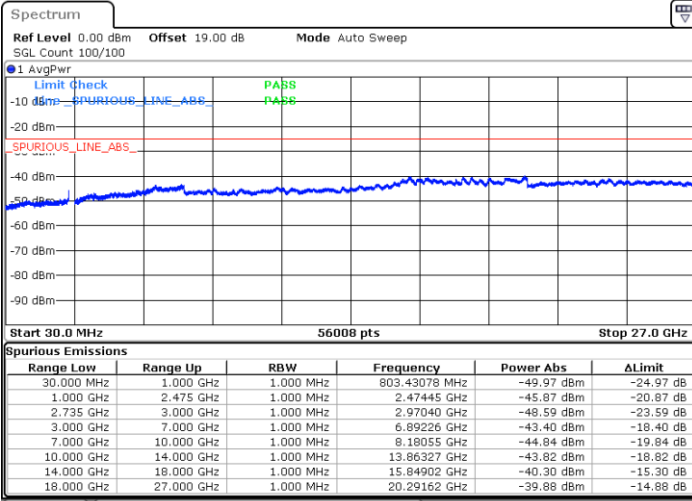

Date: 29.AUG.2020 18:08:34

Middle Channel / FullRB

N/A

Date: 29.AUG.2020 18:15:49

LTE Band 41C / 15MHz+20MHz

QPSK

Highest Channel / 1RB0 and 1RB99

Highest Channel / 1RB74 and 1RB0

Date: 29.AUG.2020 18:29:59

Date: 29.AUG.2020 18:48:01

Highest Channel / FullIRB

N/A

Date: 29.AUG.2020 18:26:54

LTE Band 41C / 20MHz+5MHz

QPSK

Lowest Channel / 1RB0 and 1RB24

Lowest Channel / 1RB99 and 1RB0

Date: 28.AUG.2020 21:40:15

Date: 28.AUG.2020 21:32:59

Lowest Channel / FullRB

N/A

Date: 28.AUG.2020 21:43:03

LTE Band 41C / 20MHz+5MHz

QPSK

Middle Channel / 1RB0 and 1RB24

Middle Channel / 1RB99 and 1RB0

Date: 28.AUG.2020 21:26:11

Date: 28.AUG.2020 21:31:19

Middle Channel / FullIRB

N/A

Date: 28.AUG.2020 21:25:03

LTE Band 41C / 20MHz+5MHz