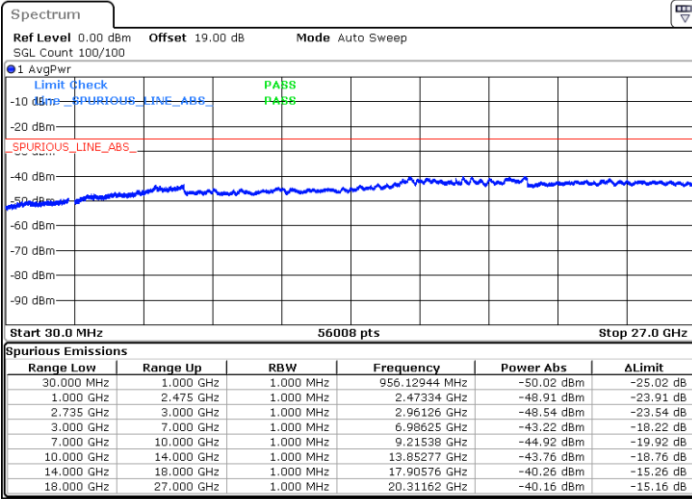

LTE Band 41C / 10MHz+20MHz

16QAM

Middle Channel / 1RB0 and 1RB9

Middle Channel / 1RB49 and 1RB0

Date: 29.AUG.2020 11:49:07

Date: 29.AUG.2020 11:45:20

Middle Channel / FullRB

N/A

Date: 29.AUG.2020 11:53:30

LTE Band 41C / 10MHz+20MHz

16QAM

Highest Channel / 1RB0 and 1RB99

Highest Channel / 1RB49 and 1RB0

Date: 29.AUG.2020 13:02:20

Date: 29.AUG.2020 13:11:45

Highest Channel / FullIRB

N/A

Date: 29.AUG.2020 12:55:00

LTE Band 41C / 15MHz+10MHz

16QAM

Lowest Channel / 1RB0 and 1RB49

Lowest Channel / 1RB74 and 1RB0

Date: 28.AUG.2020 23:31:10

Date: 28.AUG.2020 23:24:56