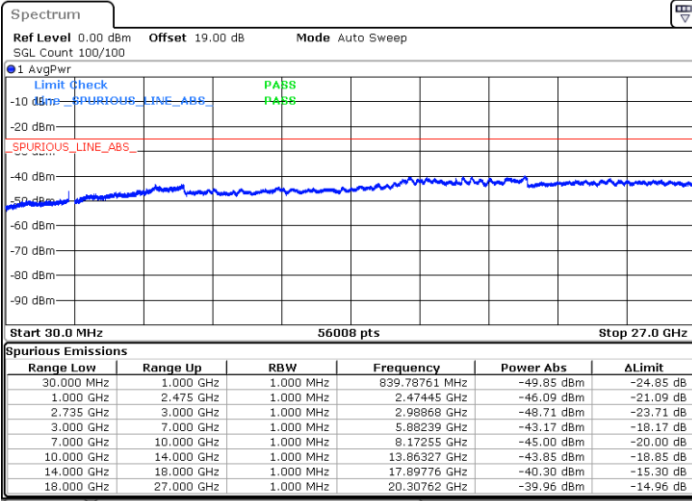

LTE Band 41C / 20MHz+20MHz

QPSK

Highest Channel / 1RB0 and 1RB99

Highest Channel / 1RB99 and 1RB0

Date: 29.AUG.2020 21:11:52

Date: 29.AUG.2020 21:03:39

Highest Channel / FullIRB

N/A

Date: 29.AUG.2020 21:16:14

LTE Band 41C / 5MHz+20MHz

16QAM

Lowest Channel / 1RB0 and 1RB99

Lowest Channel / 1RB24 and 1RB0

Date: 28.AUG.2020 20:23:01

Date: 28.AUG.2020 20:26:54

Lowest Channel / FullIRB

N/A

Date: 28.AUG.2020 20:17:04

LTE Band 41C / 5MHz+20MHz

16QAM

Middle Channel / 1RB0 and 1RB9

Middle Channel / 1RB24 and 1RB0

Date: 28.AUG.2020 21:03:17

Date: 28.AUG.2020 20:40:19

Middle Channel / FullRB

N/A

Date: 28.AUG.2020 20:10:18

LTE Band 41C / 5MHz+20MHz

16QAM

Highest Channel / 1RB0 and 1RB99

Highest Channel / 1RB24 and 1RB0

Date: 28.AUG.2020 21:07:50