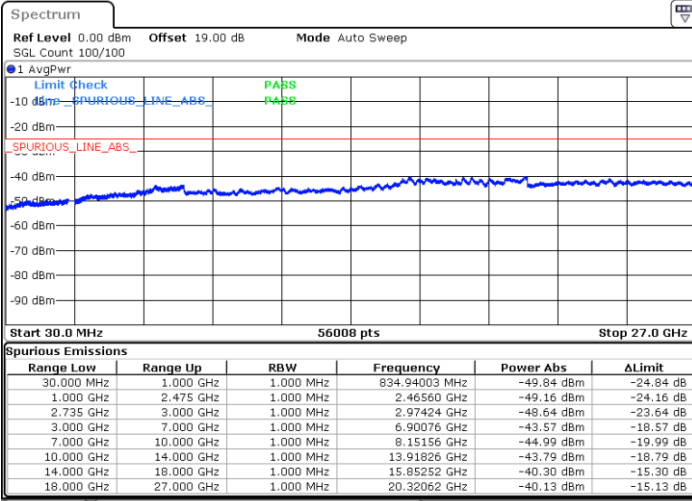

Date: 29.AUG.2020 13:38:49

LTE Band 41C / 20MHz+10MHz

QPSK

Middle Channel / 1RB0 and 1RB49

Middle Channel / 1RB99 and 1RB0

Date: 29.AUG.2020 13:51:09

Date: 29.AUG.2020 13:52:34

Middle Channel / FullRB

N/A

Date: 29.AUG.2020 14:06:38

LTE Band 41C / 20MHz+10MHz

QPSK

Highest Channel / 1RB0 and 1RB49

Highest Channel / 1RB99 and 1RB0

Date: 29.AUG.2020 14:24:18

Date: 29.AUG.2020 14:26:17

Highest Channel / FullIRB

N/A

Date: 29.AUG.2020 14:14:42

LTE Band 41C / 20MHz+15MHz

QPSK

Lowest Channel / 1RB0 and 1RB74

Lowest Channel / 1RB99 and 1RB0

Date: 29.AUG.2020 19:30:04

Date: 29.AUG.2020 19:32:05

Lowest Channel / FullRB

N/A

Date: 29.AUG.2020 19:12:35

LTE Band 41C / 20MHz+15MHz

QPSK

Middle Channel / 1RB0 and 1RB74

Middle Channel / 1RB99 and 1RB0