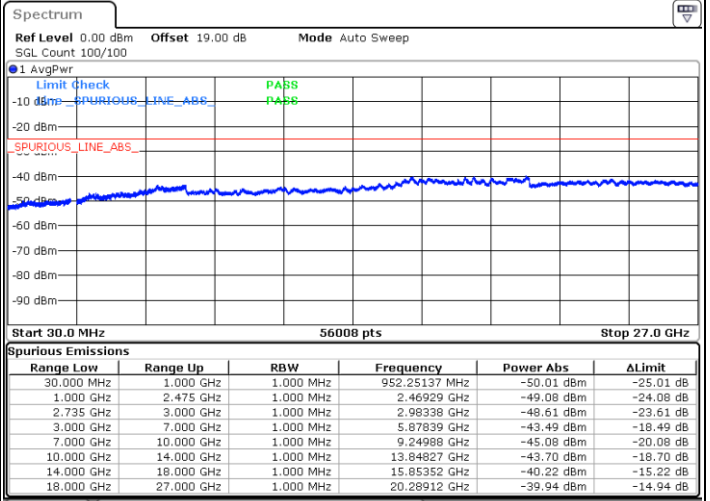

Highest Channel / 1RB0 and 1RB74

Highest Channel / 1RB49 and 1RB0

Date: 28.AUG.2020 22:51:12

Date: 28.AUG.2020 23:03:23

Highest Channel / FullIRB

N/A

Date: 28.AUG.2020 22:47:01

LTE Band 41C / 10MHz+20MHz

16QAM

Lowest Channel / 1RB0 and 1RB99

Lowest Channel / 1RB49 and 1RB0

Date: 29.AUG.2020 11:34:34

Date: 29.AUG.2020 11:40:14

Lowest Channel / FullRB

N/A

Date: 29.AUG.2020 11:24:20

LTE Band 41C / 10MHz+20MHz

16QAM

Middle Channel / 1RB0 and 1RB9

Middle Channel / 1RB49 and 1RB0

Date: 29.AUG.2020 11:49:07

Date: 29.AUG.2020 11:45:20

Middle Channel / FullRB

N/A

Date: 29.AUG.2020 11:53:30

LTE Band 41C / 10MHz+20MHz

16QAM

Highest Channel / 1RB0 and 1RB99

Highest Channel / 1RB49 and 1RB0

Date: 29.AUG.2020 13:02:20

Date: 29.AUG.2020 13:11:45

Highest Channel / FullIRB