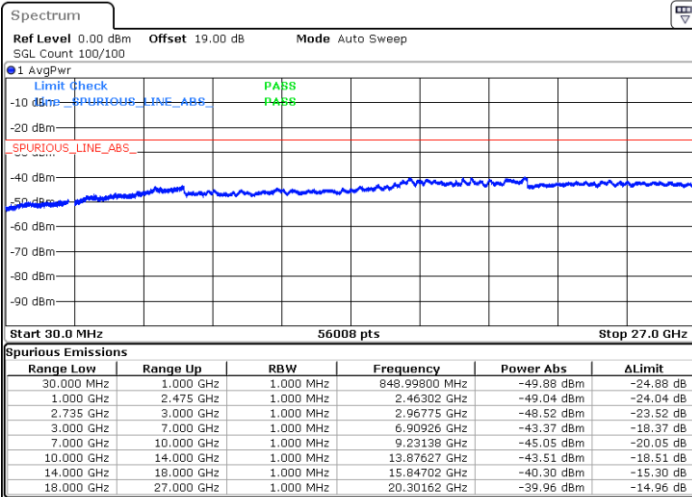

LTE Band 41C / 20MHz+10MHz

QPSK

Lowest Channel / 1RB0 and 1RB49

Lowest Channel / 1RB99 and 1RB0

Date: 29.AUG.2020 13:40:50

Date: 29.AUG.2020 14:58:44

Lowest Channel / FullRB

N/A

Date: 29.AUG.2020 13:38:49

LTE Band 41C / 20MHz+10MHz

QPSK

Middle Channel / 1RB0 and 1RB49

Middle Channel / 1RB99 and 1RB0

Date: 29.AUG.2020 13:51:09

Date: 29.AUG.2020 13:52:34

Middle Channel / FullRB

N/A

Date: 29.AUG.2020 14:06:38

LTE Band 41C / 20MHz+10MHz

QPSK

Highest Channel / 1RB0 and 1RB49

Highest Channel / 1RB99 and 1RB0

Date: 29.AUG.2020 14:24:18

Date: 29.AUG.2020 14:26:17

Highest Channel / FullIRB

N/A

Date: 29.AUG.2020 14:14:42

LTE Band 41C / 20MHz+15MHz

QPSK

Lowest Channel / 1RB0 and 1RB74

Lowest Channel / 1RB99 and 1RB0

Date: 29.AUG.2020 19:30:04