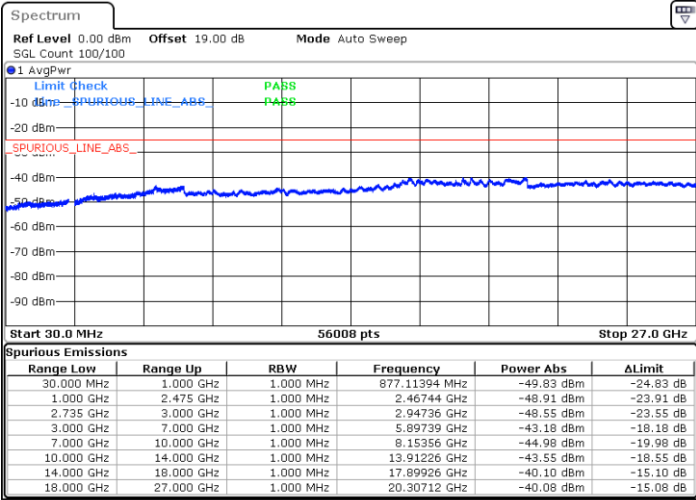

Highest Channel / FullIRB

N/A

Date: 29.AUG.2020 14:14:42

LTE Band 41C / 20MHz+15MHz

QPSK

Lowest Channel / 1RB0 and 1RB74

Lowest Channel / 1RB99 and 1RB0

Date: 29.AUG.2020 19:30:04

Date: 29.AUG.2020 19:32:05

Lowest Channel / FullRB

N/A

Date: 29.AUG.2020 19:12:35

LTE Band 41C / 20MHz+15MHz

QPSK

Middle Channel / 1RB0 and 1RB74

Middle Channel / 1RB99 and 1RB0

Date: 29.AUG.2020 19:42:15

Date: 29.AUG.2020 19:40:52

Middle Channel / FullIRB

N/A

Date: 29.AUG.2020 19:51:34

LTE Band 41C / 20MHz+15MHz

QPSK

Highest Channel / 1RB0 and 1RB74

Highest Channel / 1RB99 and 1RB0

Date: 29.AUG.2020 20:04:14

Date: 29.AUG.2020 20:13:38

Highest Channel / FullIRB

N/A

Date: 29.AUG.2020 20:00:30

LTE Band 41C / 20MHz+20MHz

QPSK