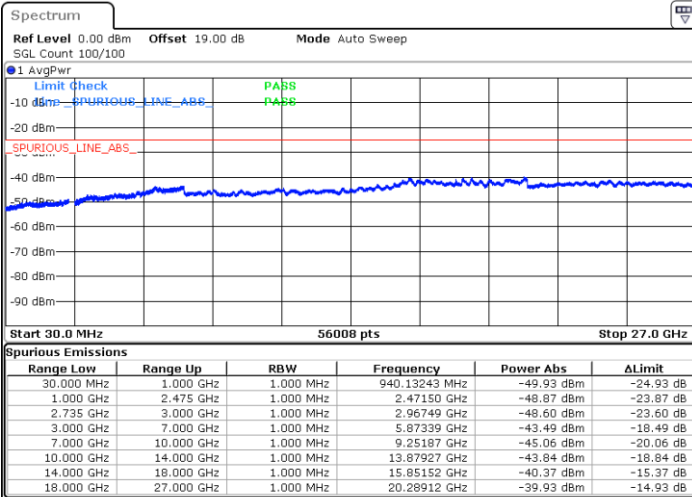

Date: 29.AUG.2020 13:38:49

LTE Band 41C / 20MHz+10MHz

QPSK

Middle Channel / 1RB0 and 1RB49

Middle Channel / 1RB99 and 1RB0

Date: 29.AUG.2020 13:51:09

Date: 29.AUG.2020 13:52:34

Middle Channel / FullRB

N/A

Date: 29.AUG.2020 14:06:38

LTE Band 41C / 20MHz+10MHz

QPSK

Highest Channel / 1RB0 and 1RB49

Highest Channel / 1RB99 and 1RB0

Date: 29.AUG.2020 14:24:18

Date: 29.AUG.2020 14:26:17

Highest Channel / FullIRB

N/A

Date: 29.AUG.2020 14:14:42

LTE Band 41C / 20MHz+15MHz

QPSK

Lowest Channel / 1RB0 and 1RB74

Lowest Channel / 1RB99 and 1RB0

Date: 29.AUG.2020 19:30:04