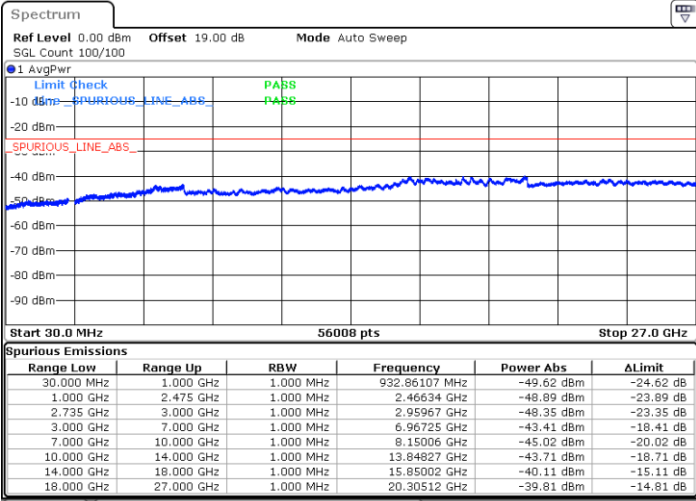

Highest Channel / 1RB0 and 1RB74

Highest Channel / 1RB49 and 1RB0

Date: 28.AUG.2020 22:51:12

Date: 28.AUG.2020 23:03:23

Highest Channel / FullIRB

N/A

Date: 28.AUG.2020 22:47:01

LTE Band 41C / 10MHz+20MHz

16QAM

Lowest Channel / 1RB0 and 1RB99

Lowest Channel / 1RB49 and 1RB0

Date: 29.AUG.2020 11:34:34

Date: 29.AUG.2020 11:40:14

Lowest Channel / FullRB

N/A

Date: 29.AUG.2020 11:24:20

LTE Band 41C / 10MHz+20MHz

16QAM

Middle Channel / 1RB0 and 1RB9

Middle Channel / 1RB49 and 1RB0

Date: 29.AUG.2020 11:49:07

Date: 29.AUG.2020 11:45:20

Middle Channel / FullRB

N/A

Date: 29.AUG.2020 11:53:30

LTE Band 41C / 10MHz+20MHz

16QAM

Highest Channel / 1RB0 and 1RB99

Highest Channel / 1RB49 and 1RB0

Date: 29.AUG.2020 13:02:20

Date: 29.AUG.2020 13:11:45

Highest Channel / FullIRB