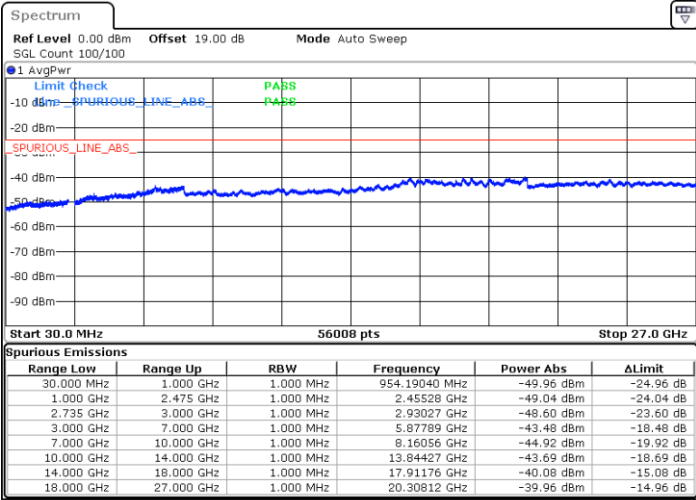

Date: 28.AUG.2020 21:13:35

Highest Channel / FullIRB

N/A

Date: 28.AUG.2020 21:18:47

LTE Band 41C / 10MHz+15MHz

16QAM

Lowest Channel / 1RB0 and 1RB74

Lowest Channel / 1RB49 and 1RB0

Date: 28.AUG.2020 22:35:23

Date: 28.AUG.2020 22:29:34

Lowest Channel / FullRB

N/A

Date: 28.AUG.2020 22:41:26

LTE Band 41C / 10MHz+15MHz

16QAM

MiddleChannel / 1RB0 and 1RB74

Middle Channel / 1RB49 and 1RB0

Date: 28.AUG.2020 22:21:06

Date: 28.AUG.2020 22:24:14

Middle Channel / FullIRB

N/A

Date: 28.AUG.2020 22:17:50

LTE Band 41C / 10MHz+15MHz

16QAM

Highest Channel / 1RB0 and 1RB74

Highest Channel / 1RB49 and 1RB0

Date: 28.AUG.2020 22:51:12

Date: 28.AUG.2020 23:03:23

Highest Channel / FullIRB

N/A

Date: 28.AUG.2020 22:47:01

LTE Band 41C / 10MHz+20MHz