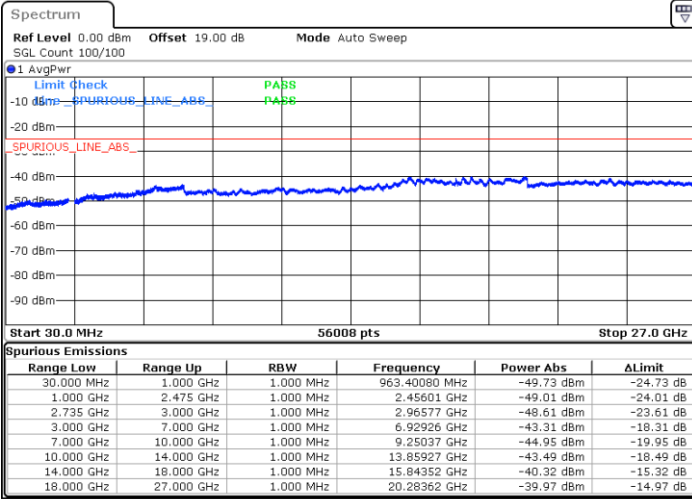

Lowest Channel / 1RB99 and 1RB0

Date: 28.AUG.2020 21:40:15

Date: 28.AUG.2020 21:32:59

Lowest Channel / FullRB

N/A

Date: 28.AUG.2020 21:43:03

LTE Band 41C / 20MHz+5MHz

QPSK

Middle Channel / 1RB0 and 1RB24

Middle Channel / 1RB99 and 1RB0

Date: 28.AUG.2020 21:26:11

Date: 28.AUG.2020 21:31:19

Middle Channel / FullIRB

N/A

Date: 28.AUG.2020 21:25:03

LTE Band 41C / 20MHz+5MHz

QPSK

Highest Channel / 1RB0 and 1RB24

Highest Channel / 1RB99 and 1RB0

Date: 28.AUG.2020 21:58:45

Date: 28.AUG.2020 22:07:32

Highest Channel / FullIRB

N/A

Date: 28.AUG.2020 21:55:19