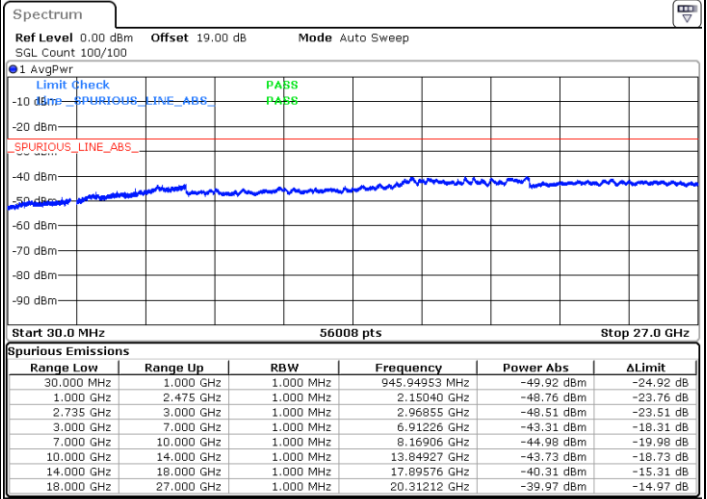

Middle Channel / 1RB0 and 1RB24

Middle Channel / 1RB99 and 1RB0

Date: 28.AUG.2020 21:26:11

Date: 28.AUG.2020 21:31:19

Middle Channel / FullIRB

N/A

Date: 28.AUG.2020 21:25:03

LTE Band 41C / 20MHz+5MHz

QPSK

Highest Channel / 1RB0 and 1RB24

Highest Channel / 1RB99 and 1RB0

Date: 28.AUG.2020 21:58:45

Date: 28.AUG.2020 22:07:32

Highest Channel / FullIRB

N/A

Date: 28.AUG.2020 21:55:19

LTE Band 41C / 20MHz+10MHz

QPSK

Lowest Channel / 1RB0 and 1RB49

Lowest Channel / 1RB99 and 1RB0

Date: 29.AUG.2020 13:40:50

Date: 29.AUG.2020 14:58:44

Lowest Channel / FullRB

N/A