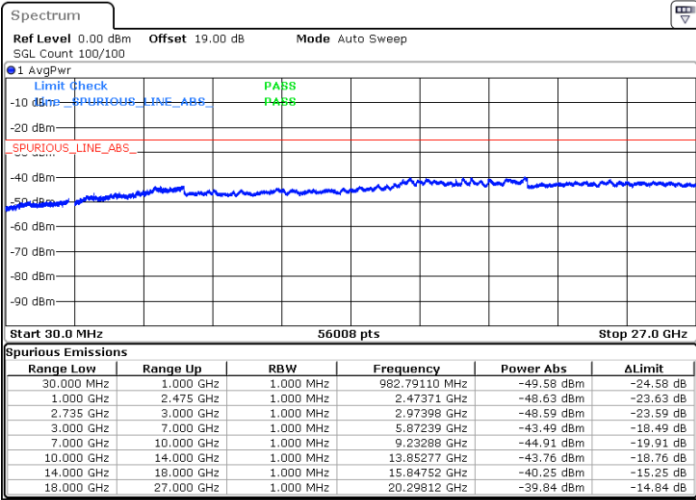

Highest Channel / 1RB0 and 1RB74

Highest Channel / 1RB49 and 1RB0

Date: 28.AUG.2020 22:51:12

Date: 28.AUG.2020 23:03:23

Highest Channel / FullIRB

N/A

Date: 28.AUG.2020 22:47:01

LTE Band 41C / 10MHz+20MHz

16QAM

Lowest Channel / 1RB0 and 1RB99

Lowest Channel / 1RB49 and 1RB0

Date: 29.AUG.2020 11:34:34

Date: 29.AUG.2020 11:40:14

Lowest Channel / FullRB

N/A

Date: 29.AUG.2020 11:24:20

LTE Band 41C / 10MHz+20MHz

16QAM

Middle Channel / 1RB0 and 1RB9

Middle Channel / 1RB49 and 1RB0

Date: 29.AUG.2020 11:49:07

Date: 29.AUG.2020 11:45:20

Middle Channel / FullRB

N/A

Date: 29.AUG.2020 11:53:30

LTE Band 41C / 10MHz+20MHz

16QAM

Highest Channel / 1RB0 and 1RB99

Highest Channel / 1RB49 and 1RB0

Date: 29.AUG.2020 13:02:20

Date: 29.AUG.2020 13:11:45

Highest Channel / FullIRB