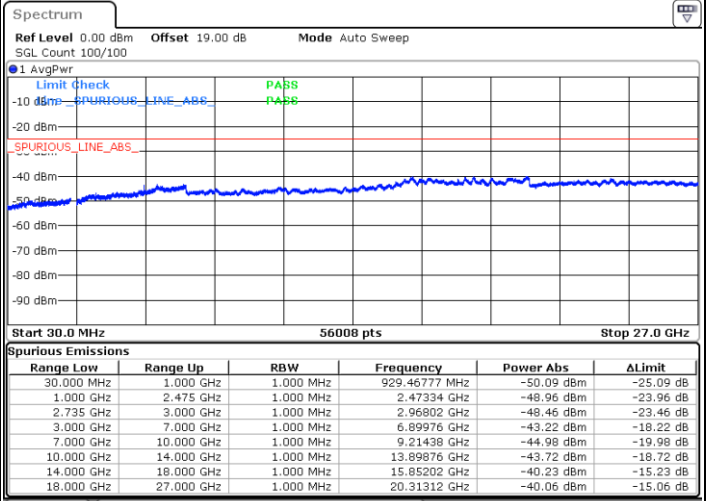

Date: 29.AUG.2020 13:38:49

LTE Band 41C / 20MHz+10MHz

QPSK

Middle Channel / 1RB0 and 1RB49

Middle Channel / 1RB99 and 1RB0

Date: 29.AUG.2020 13:51:09

Date: 29.AUG.2020 13:52:34

Middle Channel / FullRB

N/A

Date: 29.AUG.2020 14:06:38

LTE Band 41C / 20MHz+10MHz

QPSK

Highest Channel / 1RB0 and 1RB49

Highest Channel / 1RB99 and 1RB0

Date: 29.AUG.2020 14:24:18

Date: 29.AUG.2020 14:26:17

Highest Channel / FullIRB

N/A

Date: 29.AUG.2020 14:14:42

LTE Band 41C / 20MHz+15MHz

QPSK

Lowest Channel / 1RB0 and 1RB74

Lowest Channel / 1RB99 and 1RB0

Date: 29.AUG.2020 19:30:04

Date: 29.AUG.2020 19:32:05

Lowest Channel / FullRB

N/A

Date: 29.AUG.2020 19:12:35

LTE Band 41C / 20MHz+15MHz

QPSK

Middle Channel / 1RB0 and 1RB74

Middle Channel / 1RB99 and 1RB0