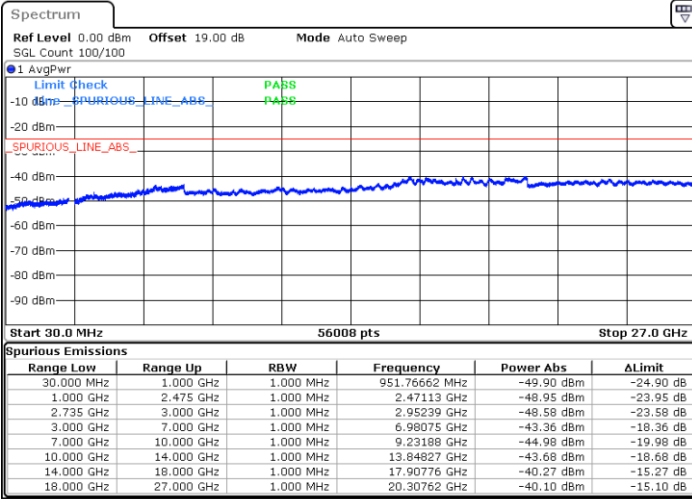

LTE Band 41C / 20MHz+20MHz

QPSK

MiddleChannel / 1RB0 and 1RB99

Middle Channel / 1RB99 and 1RB0

Date: 29.AUG.2020 20:53:30