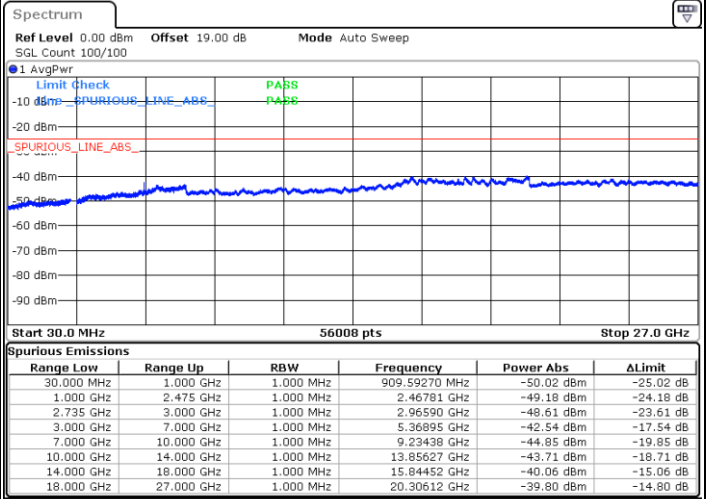

Lowest Channel / 1RB99 and 1RB0

Date: 28.AUG.2020 21:40:15

Date: 28.AUG.2020 21:32:59

Lowest Channel / FullRB

N/A

Date: 28.AUG.2020 21:43:03

LTE Band 41C / 20MHz+5MHz

QPSK

Middle Channel / 1RB0 and 1RB24

Middle Channel / 1RB99 and 1RB0

Date: 28.AUG.2020 21:26:11

Date: 28.AUG.2020 21:31:19

Middle Channel / FullIRB

N/A

Date: 28.AUG.2020 21:25:03

LTE Band 41C / 20MHz+5MHz

QPSK

Highest Channel / 1RB0 and 1RB24

Highest Channel / 1RB99 and 1RB0

Date: 28.AUG.2020 21:58:45

Date: 28.AUG.2020 22:07:32

Highest Channel / FullIRB

N/A

Date: 28.AUG.2020 21:55:19

LTE Band 41C / 20MHz+10MHz

QPSK

Lowest Channel / 1RB0 and 1RB49

Lowest Channel / 1RB99 and 1RB0

Date: 29.AUG.2020 13:40:50

Date: 29.AUG.2020 14:58:44

Lowest Channel / FullRB

N/A