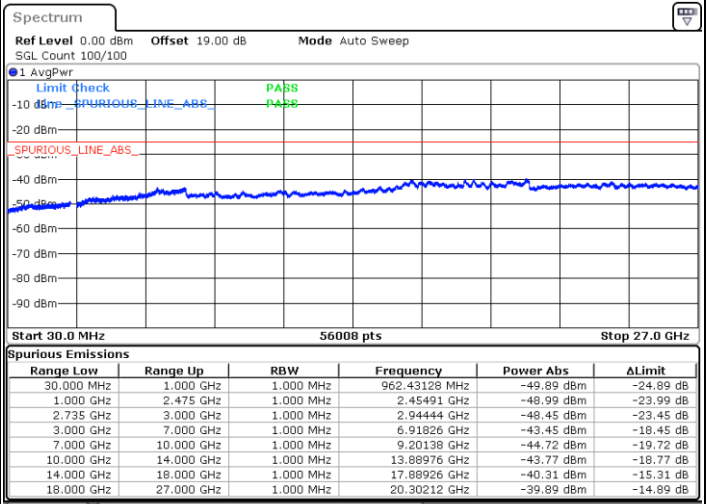

Date: 29.AUG.2020 21:16:14

LTE Band 41C / 5MHz+20MHz

16QAM

Lowest Channel / 1RB0 and 1RB99

Lowest Channel / 1RB24 and 1RB0

Date: 28.AUG.2020 20:23:01

Date: 28.AUG.2020 20:26:54

Lowest Channel / FullIRB

N/A

Date: 28.AUG.2020 20:17:04

LTE Band 41C / 5MHz+20MHz

16QAM

Middle Channel / 1RB0 and 1RB9

Middle Channel / 1RB24 and 1RB0

Date: 28.AUG.2020 21:03:17

Date: 28.AUG.2020 20:40:19

Middle Channel / FullRB

N/A

Date: 28.AUG.2020 20:10:18

LTE Band 41C / 5MHz+20MHz

16QAM

Highest Channel / 1RB0 and 1RB99

Highest Channel / 1RB24 and 1RB0

Date: 28.AUG.2020 21:07:50

Date: 28.AUG.2020 21:13:35

Highest Channel / FullIRB

N/A

Date: 28.AUG.2020 21:18:47

LTE Band 41C / 10MHz+15MHz

16QAM

Lowest Channel / 1RB0 and 1RB74

Lowest Channel / 1RB49 and 1RB0