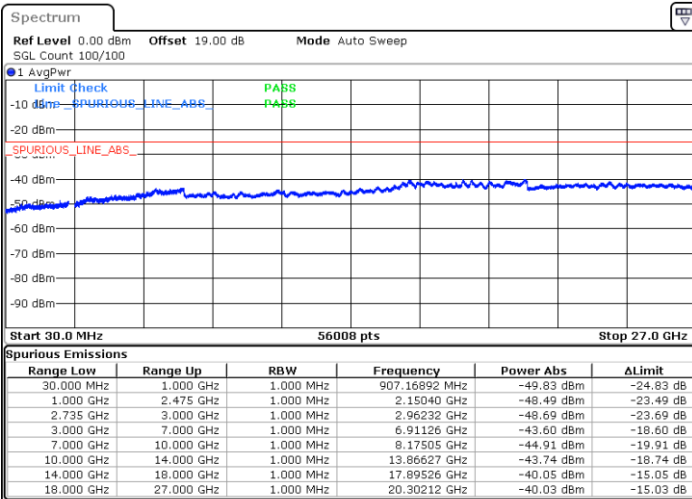

Lowest Channel / 1RB0 and 1RB99

Lowest Channel / 1RB99 and 1RB0

Date: 30.AUG.2020 02:35:39

Date: 29.AUG.2020 20:19:20

Lowest Channel / FullIRB

N/A

Date: 29.AUG.2020 20:44:41

LTE Band 41C / 20MHz+20MHz

LTE Band 41C / 20MHz+20MHz

QPSK

Highest Channel / 1RB0 and 1RB99

Highest Channel / 1RB99 and 1RB0

Date: 29.AUG.2020 21:11:52

Date: 29.AUG.2020 21:03:39

Highest Channel / FullIRB

N/A

Date: 29.AUG.2020 21:16:14

LTE Band 41C / 5MHz+20MHz

16QAM

Lowest Channel / 1RB0 and 1RB99

Lowest Channel / 1RB24 and 1RB0

Date: 28.AUG.2020 20:23:01

Date: 28.AUG.2020 20:26:54

Lowest Channel / FullIRB