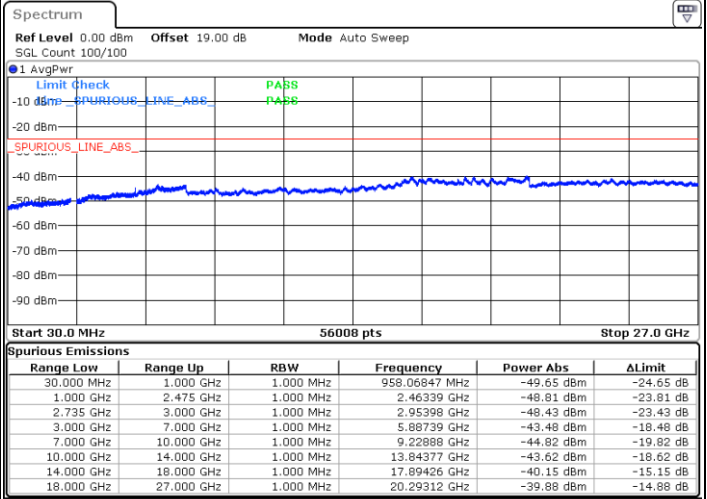

Middle Channel / 1RB49 and 1RB0

Date: 28.AUG.2020 22:21:06

Date: 28.AUG.2020 22:24:14

Middle Channel / FullIRB

N/A

Date: 28.AUG.2020 22:17:50

LTE Band 41C / 10MHz+15MHz

16QAM

Highest Channel / 1RB0 and 1RB74

Highest Channel / 1RB49 and 1RB0

Date: 28.AUG.2020 22:51:12

Date: 28.AUG.2020 23:03:23

Highest Channel / FullIRB

N/A

Date: 28.AUG.2020 22:47:01

LTE Band 41C / 10MHz+20MHz

16QAM

Lowest Channel / 1RB0 and 1RB99

Lowest Channel / 1RB49 and 1RB0

Date: 29.AUG.2020 11:34:34

Date: 29.AUG.2020 11:40:14

Lowest Channel / FullRB

N/A

Date: 29.AUG.2020 11:24:20