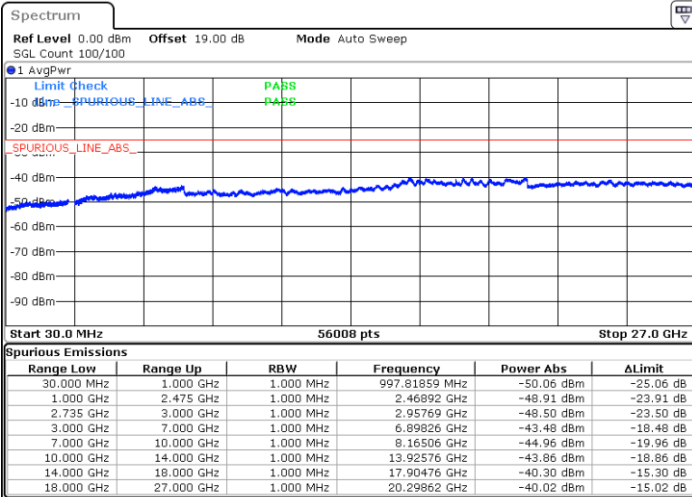

LTE Band 41C / 10MHz+20MHz

16QAM

Middle Channel / 1RB0 and 1RB9

Middle Channel / 1RB49 and 1RB0

Date: 29.AUG.2020 11:49:07

Date: 29.AUG.2020 11:45:20

Middle Channel / FullRB

N/A

Date: 29.AUG.2020 11:53:30

LTE Band 41C / 10MHz+20MHz

16QAM

Highest Channel / 1RB0 and 1RB99

Highest Channel / 1RB49 and 1RB0

Date: 29.AUG.2020 13:02:20

Date: 29.AUG.2020 13:11:45

Highest Channel / FullIRB

N/A

Date: 29.AUG.2020 12:55:00

LTE Band 41C / 15MHz+10MHz

16QAM

Lowest Channel / 1RB0 and 1RB49

Lowest Channel / 1RB74 and 1RB0

Date: 28.AUG.2020 23:31:10

Date: 28.AUG.2020 23:24:56