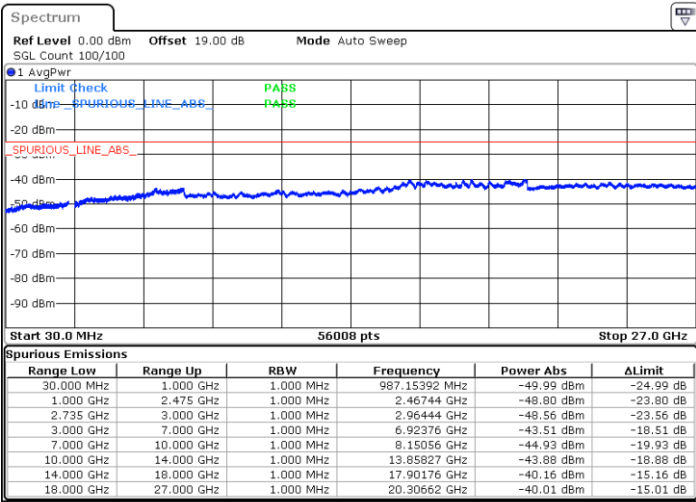

Date: 29.AUG.2020 21:16:14

LTE Band 41C / 5MHz+20MHz

16QAM

Lowest Channel / 1RB0 and 1RB99

Lowest Channel / 1RB24 and 1RB0

Date: 28.AUG.2020 20:23:01

Date: 28.AUG.2020 20:26:54

Lowest Channel / FullIRB

N/A

Date: 28.AUG.2020 20:17:04

LTE Band 41C / 5MHz+20MHz

16QAM

Middle Channel / 1RB0 and 1RB9

Middle Channel / 1RB24 and 1RB0

Date: 28.AUG.2020 21:03:17

Date: 28.AUG.2020 20:40:19

Middle Channel / FullRB

N/A

Date: 28.AUG.2020 20:10:18

LTE Band 41C / 5MHz+20MHz

16QAM

Highest Channel / 1RB0 and 1RB99

Highest Channel / 1RB24 and 1RB0

Date: 28.AUG.2020 21:07:50

Date: 28.AUG.2020 21:13:35

Highest Channel / FullIRB

N/A

Date: 28.AUG.2020 21:18:47

LTE Band 41C / 10MHz+15MHz

16QAM

Lowest Channel / 1RB0 and 1RB74

Lowest Channel / 1RB49 and 1RB0