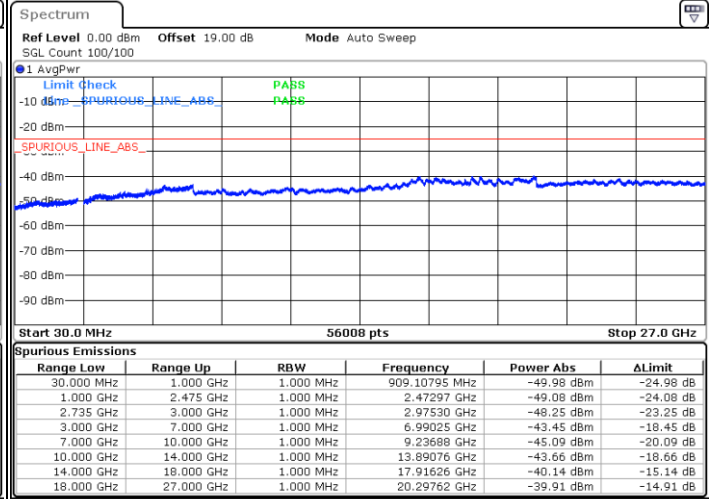

Date: 29.AUG.2020 21:01:37