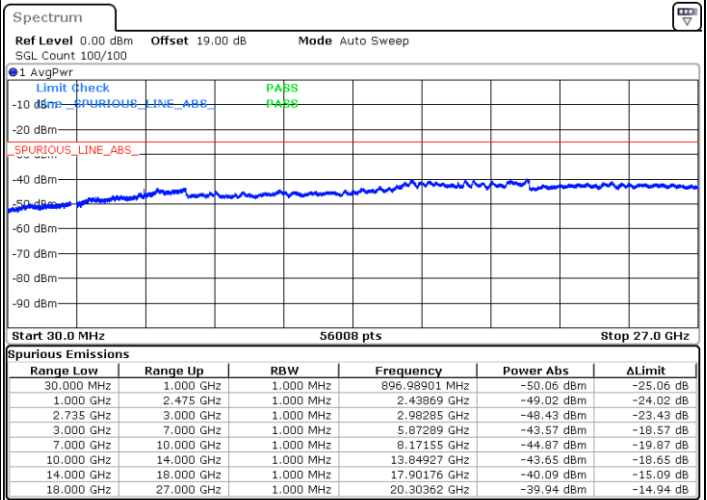

Date: 28.AUG.2020 21:13:35

Highest Channel / FullIRB

N/A

Date: 28.AUG.2020 21:18:47

LTE Band 41C / 10MHz+15MHz

16QAM

Lowest Channel / 1RB0 and 1RB74

Lowest Channel / 1RB49 and 1RB0

Date: 28.AUG.2020 22:35:23

Date: 28.AUG.2020 22:29:34

Lowest Channel / FullRB

N/A

Date: 28.AUG.2020 22:41:26

LTE Band 41C / 10MHz+15MHz

16QAM

MiddleChannel / 1RB0 and 1RB74

Middle Channel / 1RB49 and 1RB0

Date: 28.AUG.2020 22:21:06

Date: 28.AUG.2020 22:24:14

Middle Channel / FullIRB

N/A

Date: 28.AUG.2020 22:17:50

LTE Band 41C / 10MHz+15MHz

16QAM

Highest Channel / 1RB0 and 1RB74

Highest Channel / 1RB49 and 1RB0

Date: 28.AUG.2020 22:51:12

Date: 28.AUG.2020 23:03:23

Highest Channel / FullIRB

N/A

Date: 28.AUG.2020 22:47:01

LTE Band 41C / 10MHz+20MHz