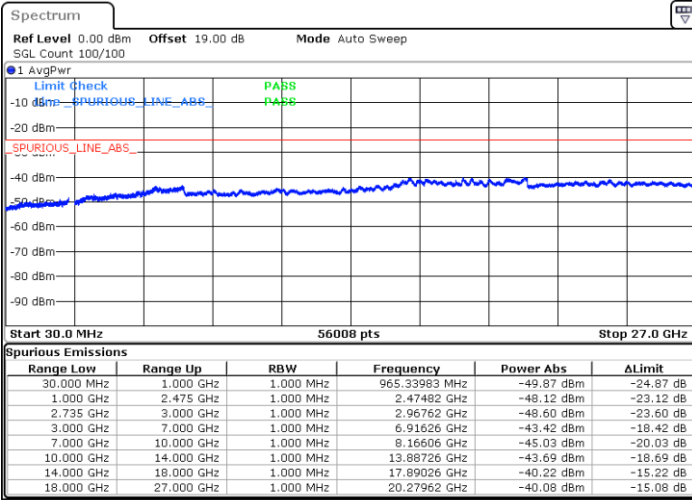

Date: 29.AUG.2020 18:29:59

Date: 29.AUG.2020 18:48:01

Highest Channel / FullIRB

N/A

Date: 29.AUG.2020 18:26:54

LTE Band 41C / 20MHz+5MHz

QPSK

Lowest Channel / 1RB0 and 1RB24

Lowest Channel / 1RB99 and 1RB0

Date: 28.AUG.2020 21:40:15

Date: 28.AUG.2020 21:32:59

Lowest Channel / FullRB

N/A

Date: 28.AUG.2020 21:43:03

LTE Band 41C / 20MHz+5MHz

QPSK

Middle Channel / 1RB0 and 1RB24

Middle Channel / 1RB99 and 1RB0

Date: 28.AUG.2020 21:26:11

Date: 28.AUG.2020 21:31:19

Middle Channel / FullIRB

N/A

Date: 28.AUG.2020 21:25:03

LTE Band 41C / 20MHz+5MHz

QPSK

Highest Channel / 1RB0 and 1RB24

Highest Channel / 1RB99 and 1RB0

Date: 28.AUG.2020 21:58:45

Date: 28.AUG.2020 22:07:32

Highest Channel / FullIRB

N/A

Date: 28.AUG.2020 21:55:19