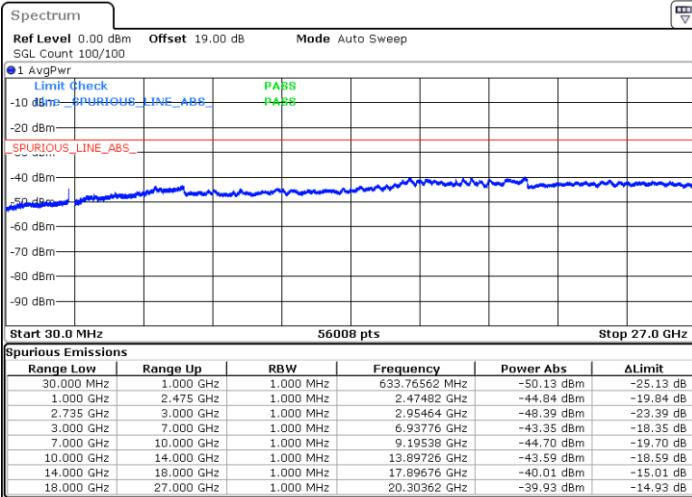

QPSK

Highest Channel / 1RB0 and 1RB24

Highest Channel / 1RB99 and 1RB0

Date: 28.AUG.2020 21:58:45

Date: 28.AUG.2020 22:07:32

Highest Channel / FullIRB

N/A

Date: 28.AUG.2020 21:55:19

LTE Band 41C / 20MHz+10MHz

QPSK

Lowest Channel / 1RB0 and 1RB49

Lowest Channel / 1RB99 and 1RB0

Date: 29.AUG.2020 13:40:50

Date: 29.AUG.2020 14:58:44

Lowest Channel / FullRB

N/A

Date: 29.AUG.2020 13:38:49

LTE Band 41C / 20MHz+10MHz

QPSK

Middle Channel / 1RB0 and 1RB49

Middle Channel / 1RB99 and 1RB0

Date: 29.AUG.2020 13:51:09

Date: 29.AUG.2020 13:52:34

Middle Channel / FullRB

N/A

Date: 29.AUG.2020 14:06:38

LTE Band 41C / 20MHz+10MHz

QPSK

Highest Channel / 1RB0 and 1RB49

Highest Channel / 1RB99 and 1RB0

Date: 29.AUG.2020 14:24:18

Date: 29.AUG.2020 14:26:17