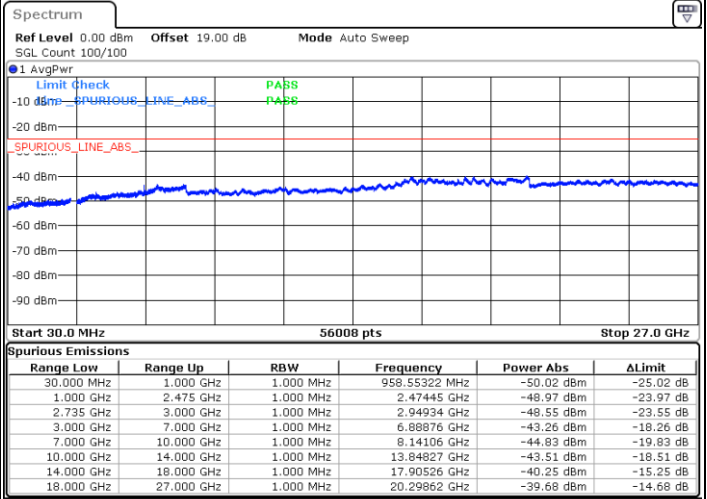

Date: 29.AUG.2020 19:32:05

Lowest Channel / FullRB

N/A

Date: 29.AUG.2020 19:12:35

LTE Band 41C / 20MHz+15MHz

QPSK

Middle Channel / 1RB0 and 1RB74

Middle Channel / 1RB99 and 1RB0

Date: 29.AUG.2020 19:42:15

Date: 29.AUG.2020 19:40:52

Middle Channel / FullIRB

N/A

Date: 29.AUG.2020 19:51:34

LTE Band 41C / 20MHz+15MHz

QPSK

Highest Channel / 1RB0 and 1RB74

Highest Channel / 1RB99 and 1RB0

Date: 29.AUG.2020 20:04:14

Date: 29.AUG.2020 20:13:38

Highest Channel / FullIRB

N/A

Date: 29.AUG.2020 20:00:30

LTE Band 41C / 20MHz+20MHz

QPSK

Lowest Channel / 1RB0 and 1RB99

Lowest Channel / 1RB99 and 1RB0

Date: 30.AUG.2020 02:35:39

Date: 29.AUG.2020 20:19:20

Lowest Channel / FullIRB

N/A

Date: 29.AUG.2020 20:44:41

LTE Band 41C / 20MHz+20MHz