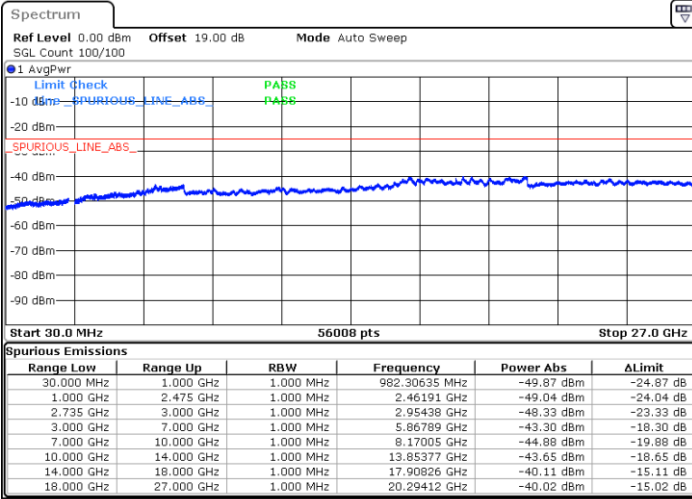

Date: 29.AUG.2020 19:32:05

Lowest Channel / FullRB

N/A

Date: 29.AUG.2020 19:12:35

LTE Band 41C / 20MHz+15MHz

QPSK

Middle Channel / 1RB0 and 1RB74

Middle Channel / 1RB99 and 1RB0

Date: 29.AUG.2020 19:42:15

Date: 29.AUG.2020 19:40:52

Middle Channel / FullIRB

N/A

Date: 29.AUG.2020 19:51:34

LTE Band 41C / 20MHz+15MHz

QPSK

Highest Channel / 1RB0 and 1RB74

Highest Channel / 1RB99 and 1RB0

Date: 29.AUG.2020 20:04:14

Date: 29.AUG.2020 20:13:38

Highest Channel / FullIRB

N/A

Date: 29.AUG.2020 20:00:30

LTE Band 41C / 20MHz+20MHz

QPSK

Lowest Channel / 1RB0 and 1RB99

Lowest Channel / 1RB99 and 1RB0

Date: 30.AUG.2020 02:35:39

Date: 29.AUG.2020 20:19:20

Lowest Channel / FullIRB

N/A

Date: 29.AUG.2020 20:44:41

LTE Band 41C / 20MHz+20MHz