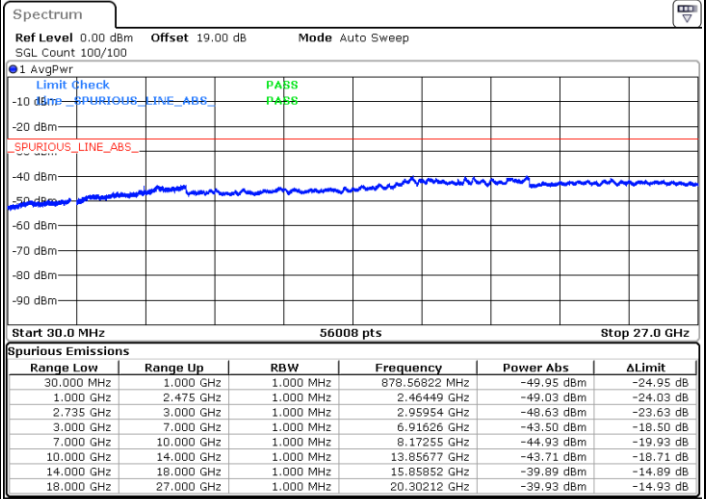

LTE Band 41C / 10MHz+20MHz

16QAM

Middle Channel / 1RB0 and 1RB9

Middle Channel / 1RB49 and 1RB0

Date: 29.AUG.2020 11:49:07

Date: 29.AUG.2020 11:45:20

Middle Channel / FullRB

N/A

Date: 29.AUG.2020 11:53:30

LTE Band 41C / 10MHz+20MHz

16QAM

Highest Channel / 1RB0 and 1RB99

Highest Channel / 1RB49 and 1RB0

Date: 29.AUG.2020 13:02:20

Date: 29.AUG.2020 13:11:45

Highest Channel / FullIRB

N/A

Date: 29.AUG.2020 12:55:00

LTE Band 41C / 15MHz+10MHz

16QAM

Lowest Channel / 1RB0 and 1RB49

Lowest Channel / 1RB74 and 1RB0

Date: 28.AUG.2020 23:31:10

Date: 28.AUG.2020 23:24:56