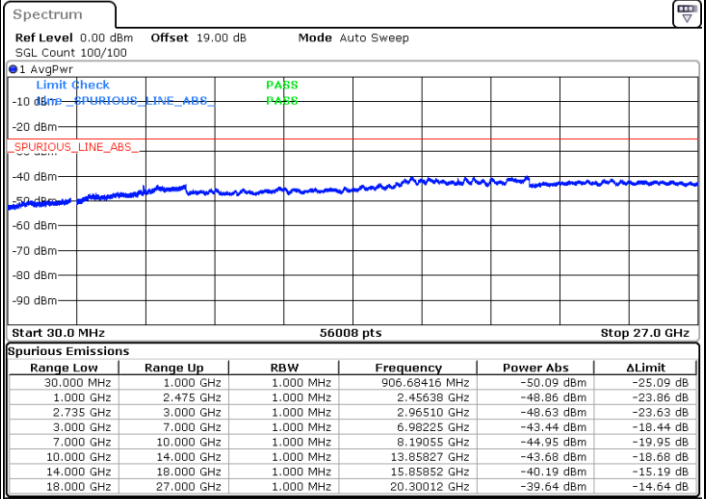

Highest Channel / 1RB99 and 1RB0

Date: 29.AUG.2020 20:04:14

Date: 29.AUG.2020 20:13:38

Highest Channel / FullIRB

N/A

Date: 29.AUG.2020 20:00:30

LTE Band 41C / 20MHz+20MHz

QPSK

Lowest Channel / 1RB0 and 1RB99

Lowest Channel / 1RB99 and 1RB0

Date: 30.AUG.2020 02:35:39

Date: 29.AUG.2020 20:19:20

Lowest Channel / FullIRB

N/A

Date: 29.AUG.2020 20:44:41

LTE Band 41C / 20MHz+20MHz

QPSK

MiddleChannel / 1RB0 and 1RB99

Middle Channel / 1RB99 and 1RB0

Date: 29.AUG.2020 20:53:30

Date: 29.AUG.2020 21:01:37

Middle Channel / FullRB

N/A

Date: 29.AUG.2020 20:52:12

LTE Band 41C / 20MHz+20MHz

QPSK

Highest Channel / 1RB0 and 1RB99

Highest Channel / 1RB99 and 1RB0

Date: 29.AUG.2020 21:11:52

Date: 29.AUG.2020 21:03:39

Highest Channel / FullIRB

N/A