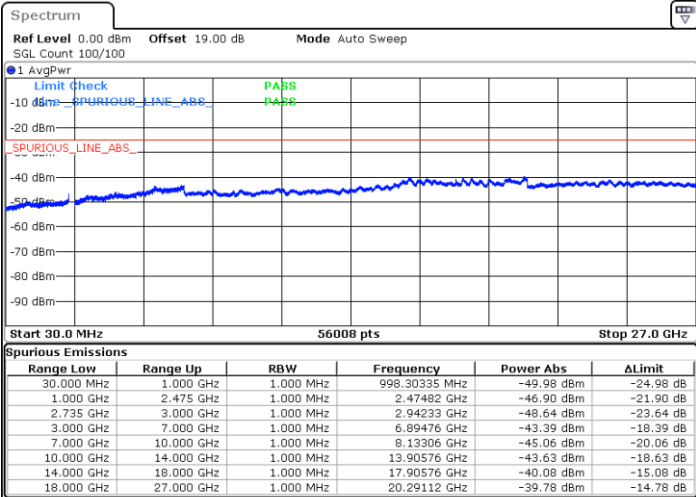

Middle Channel / FullRB

N/A

Date: 28.AUG.2020 20:10:18

LTE Band 41C / 5MHz+20MHz

16QAM

Highest Channel / 1RB0 and 1RB99

Highest Channel / 1RB24 and 1RB0

Date: 28.AUG.2020 21:07:50

Date: 28.AUG.2020 21:13:35

Highest Channel / FullIRB

N/A

Date: 28.AUG.2020 21:18:47

LTE Band 41C / 10MHz+15MHz

16QAM

Lowest Channel / 1RB0 and 1RB74

Lowest Channel / 1RB49 and 1RB0

Date: 28.AUG.2020 22:35:23

Date: 28.AUG.2020 22:29:34

Lowest Channel / FullRB

N/A

Date: 28.AUG.2020 22:41:26

LTE Band 41C / 10MHz+15MHz

16QAM

MiddleChannel / 1RB0 and 1RB74