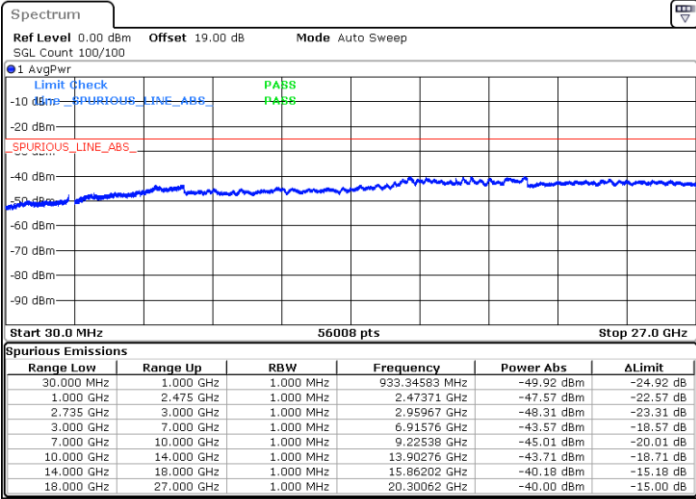

Middle Channel / FullRB

N/A

Date: 28.AUG.2020 20:10:18

LTE Band 41C / 5MHz+20MHz

16QAM

Highest Channel / 1RB0 and 1RB99

Highest Channel / 1RB24 and 1RB0

Date: 28.AUG.2020 21:07:50

Date: 28.AUG.2020 21:13:35

Highest Channel / FullIRB

N/A

Date: 28.AUG.2020 21:18:47

LTE Band 41C / 10MHz+15MHz

16QAM

Lowest Channel / 1RB0 and 1RB74

Lowest Channel / 1RB49 and 1RB0

Date: 28.AUG.2020 22:35:23

Date: 28.AUG.2020 22:29:34

Lowest Channel / FullRB

N/A

Date: 28.AUG.2020 22:41:26

LTE Band 41C / 10MHz+15MHz

16QAM

MiddleChannel / 1RB0 and 1RB74