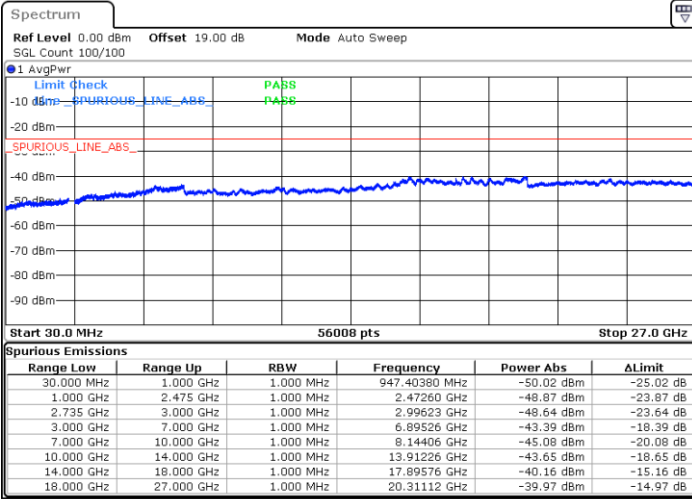

Lowest Channel / 1RB0 and 1RB99

Lowest Channel / 1RB99 and 1RB0

Date: 30.AUG.2020 02:35:39

Date: 29.AUG.2020 20:19:20

Lowest Channel / FullIRB

N/A

Date: 29.AUG.2020 20:44:41

LTE Band 41C / 20MHz+20MHz

QPSK

MiddleChannel / 1RB0 and 1RB99

Middle Channel / 1RB99 and 1RB0

Date: 29.AUG.2020 20:53:30

Date: 29.AUG.2020 21:01:37

Middle Channel / FullRB

N/A

Date: 29.AUG.2020 20:52:12

LTE Band 41C / 20MHz+20MHz

QPSK

Highest Channel / 1RB0 and 1RB99

Highest Channel / 1RB99 and 1RB0

Date: 29.AUG.2020 21:11:52

Date: 29.AUG.2020 21:03:39

Highest Channel / FullIRB

N/A