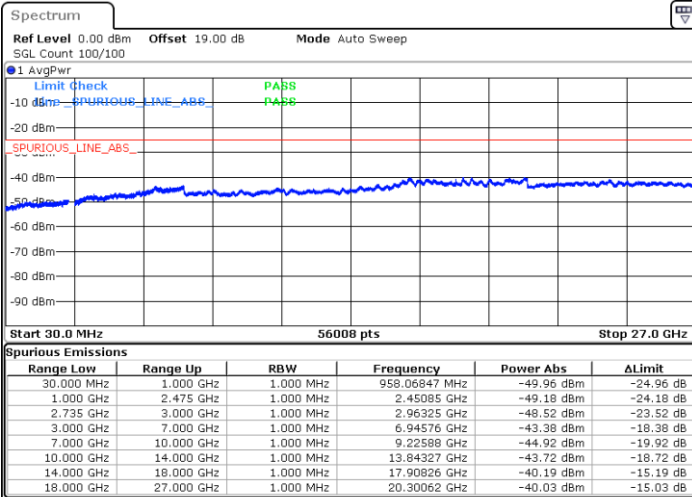

Middle Channel / 1RB0 and 1RB24

Middle Channel / 1RB99 and 1RB0

Date: 28.AUG.2020 21:26:11

Date: 28.AUG.2020 21:31:19

Middle Channel / FullIRB

N/A

Date: 28.AUG.2020 21:25:03

LTE Band 41C / 20MHz+5MHz

QPSK

Highest Channel / 1RB0 and 1RB24

Highest Channel / 1RB99 and 1RB0

Date: 28.AUG.2020 21:58:45

Date: 28.AUG.2020 22:07:32

Highest Channel / FullIRB

N/A

Date: 28.AUG.2020 21:55:19

LTE Band 41C / 20MHz+10MHz

QPSK

Lowest Channel / 1RB0 and 1RB49

Lowest Channel / 1RB99 and 1RB0

Date: 29.AUG.2020 13:40:50

Date: 29.AUG.2020 14:58:44

Lowest Channel / FullRB

N/A