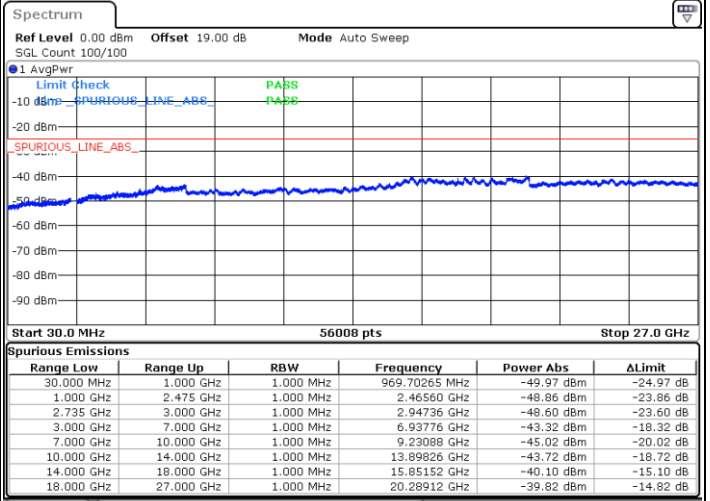

Highest Channel / FullIRB

N/A

Date: 29.AUG.2020 14:14:42

LTE Band 41C / 20MHz+15MHz

QPSK

Lowest Channel / 1RB0 and 1RB74

Lowest Channel / 1RB99 and 1RB0

Date: 29.AUG.2020 19:30:04

Date: 29.AUG.2020 19:32:05

Lowest Channel / FullRB

N/A

Date: 29.AUG.2020 19:12:35

LTE Band 41C / 20MHz+15MHz

QPSK

Middle Channel / 1RB0 and 1RB74

Middle Channel / 1RB99 and 1RB0

Date: 29.AUG.2020 19:42:15

Date: 29.AUG.2020 19:40:52

Middle Channel / FullIRB

N/A

Date: 29.AUG.2020 19:51:34

LTE Band 41C / 20MHz+15MHz

QPSK

Highest Channel / 1RB0 and 1RB74

Highest Channel / 1RB99 and 1RB0

Date: 29.AUG.2020 20:04:14

Date: 29.AUG.2020 20:13:38

Highest Channel / FullIRB

N/A

Date: 29.AUG.2020 20:00:30

LTE Band 41C / 20MHz+20MHz

QPSK