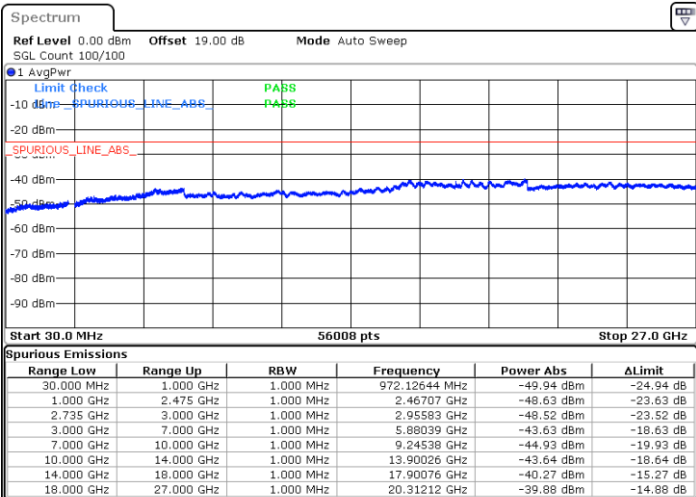

Lowest Channel / 1RB99 and 1RB0

Date: 28.AUG.2020 21:40:15

Date: 28.AUG.2020 21:32:59

Lowest Channel / FullRB

N/A

Date: 28.AUG.2020 21:43:03

LTE Band 41C / 20MHz+5MHz

QPSK

Middle Channel / 1RB0 and 1RB24

Middle Channel / 1RB99 and 1RB0

Date: 28.AUG.2020 21:26:11

Date: 28.AUG.2020 21:31:19

Middle Channel / FullIRB

N/A

Date: 28.AUG.2020 21:25:03

LTE Band 41C / 20MHz+5MHz

QPSK

Highest Channel / 1RB0 and 1RB24

Highest Channel / 1RB99 and 1RB0

Date: 28.AUG.2020 21:58:45

Date: 28.AUG.2020 22:07:32

Highest Channel / FullIRB

N/A

Date: 28.AUG.2020 21:55:19

LTE Band 41C / 20MHz+10MHz

QPSK

Lowest Channel / 1RB0 and 1RB49

Lowest Channel / 1RB99 and 1RB0

Date: 29.AUG.2020 13:40:50

Date: 29.AUG.2020 14:58:44

Lowest Channel / FullRB

N/A