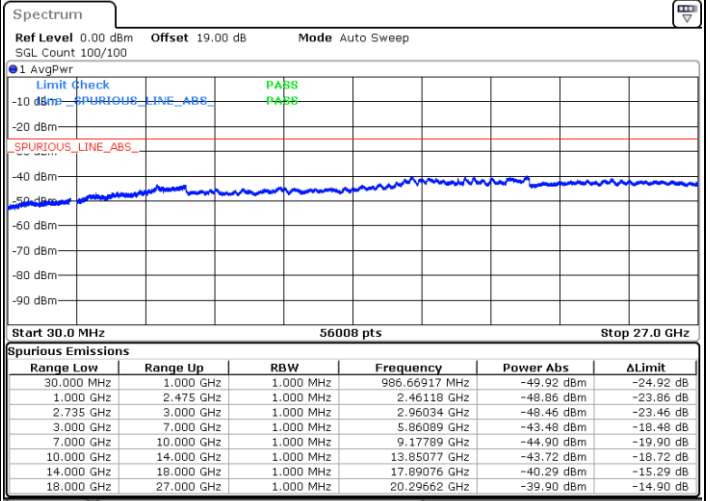

Date: 28.AUG.2020 21:13:35

Highest Channel / FullIRB

N/A

Date: 28.AUG.2020 21:18:47

LTE Band 41C / 10MHz+15MHz

16QAM

Lowest Channel / 1RB0 and 1RB74

Lowest Channel / 1RB49 and 1RB0

Date: 28.AUG.2020 22:35:23

Date: 28.AUG.2020 22:29:34

Lowest Channel / FullRB

N/A

Date: 28.AUG.2020 22:41:26

LTE Band 41C / 10MHz+15MHz

16QAM

MiddleChannel / 1RB0 and 1RB74

Middle Channel / 1RB49 and 1RB0

Date: 28.AUG.2020 22:21:06

Date: 28.AUG.2020 22:24:14

Middle Channel / FullIRB

N/A

Date: 28.AUG.2020 22:17:50

LTE Band 41C / 10MHz+15MHz

16QAM

Highest Channel / 1RB0 and 1RB74

Highest Channel / 1RB49 and 1RB0

Date: 28.AUG.2020 22:51:12

Date: 28.AUG.2020 23:03:23

Highest Channel / FullIRB

N/A

Date: 28.AUG.2020 22:47:01

LTE Band 41C / 10MHz+20MHz