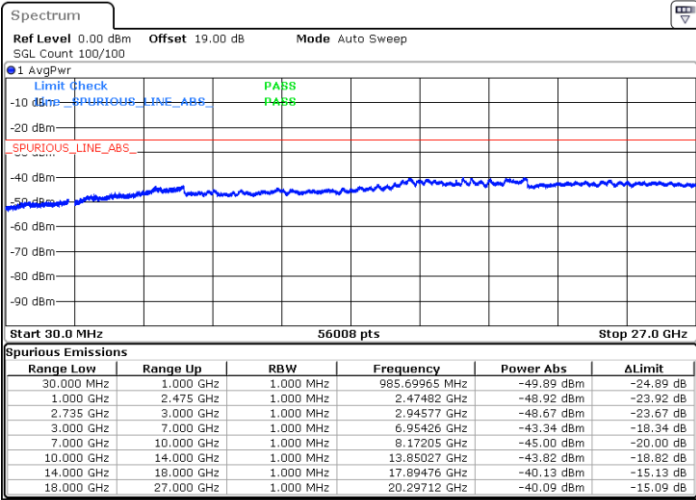

N/A

Date: 29.AUG.2020 16:13:34

LTE Band 41C / 15MHz+20MHz

QPSK

Lowest Channel / 1RB0 and 1RB99

Lowest Channel / 1RB74 and 1RB0

Date: 29.AUG.2020 17:11:33

Date: 29.AUG.2020 17:49:44

Lowest Channel / FullRB

N/A

Date: 29.AUG.2020 17:03:19

LTE Band 41C / 15MHz+20MHz

QPSK

Middle Channel / 1RB0 and 1RB9

Middle Channel / 1RB74 and 1RB0

Date: 29.AUG.2020 18:14:32

Date: 29.AUG.2020 18:08:34

Middle Channel / FullRB

N/A

Date: 29.AUG.2020 18:15:49

LTE Band 41C / 15MHz+20MHz

QPSK

Highest Channel / 1RB0 and 1RB99

Highest Channel / 1RB74 and 1RB0

Date: 29.AUG.2020 18:29:59

Date: 29.AUG.2020 18:48:01

Highest Channel / FullIRB

N/A

Date: 29.AUG.2020 18:26:54

LTE Band 41C / 20MHz+5MHz

QPSK

Lowest Channel / 1RB0 and 1RB24