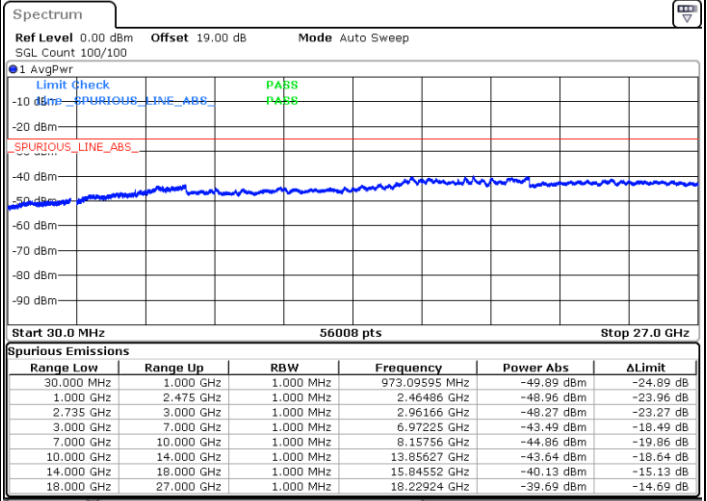

Date: 29.AUG.2020 18:08:34

Middle Channel / FullRB

N/A

Date: 29.AUG.2020 18:15:49

LTE Band 41C / 15MHz+20MHz

QPSK

Highest Channel / 1RB0 and 1RB99

Highest Channel / 1RB74 and 1RB0

Date: 29.AUG.2020 18:29:59

Date: 29.AUG.2020 18:48:01

Highest Channel / FullIRB

N/A

Date: 29.AUG.2020 18:26:54

LTE Band 41C / 20MHz+5MHz

QPSK

Lowest Channel / 1RB0 and 1RB24

Lowest Channel / 1RB99 and 1RB0

Date: 28.AUG.2020 21:40:15

Date: 28.AUG.2020 21:32:59

Lowest Channel / FullRB

N/A

Date: 28.AUG.2020 21:43:03

LTE Band 41C / 20MHz+5MHz

QPSK

Middle Channel / 1RB0 and 1RB24

Middle Channel / 1RB99 and 1RB0

Date: 28.AUG.2020 21:26:11

Date: 28.AUG.2020 21:31:19

Middle Channel / FullIRB

N/A

Date: 28.AUG.2020 21:25:03

LTE Band 41C / 20MHz+5MHz