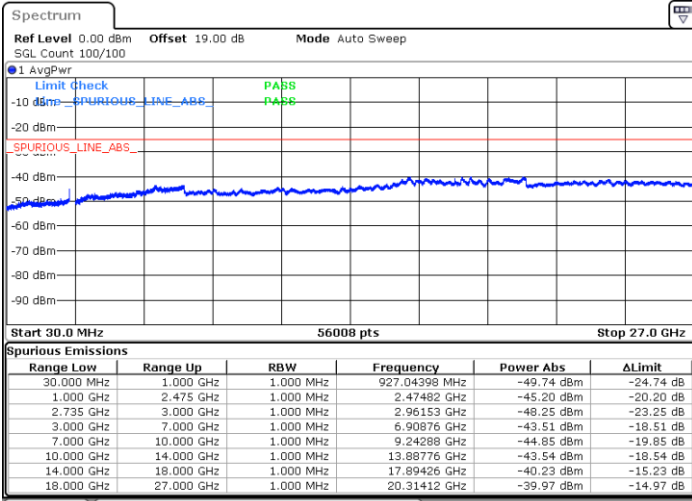

Date: 29.AUG.2020 19:42:15

Date: 29.AUG.2020 19:40:52

Middle Channel / FullIRB

N/A

Date: 29.AUG.2020 19:51:34

LTE Band 41C / 20MHz+15MHz

QPSK

Highest Channel / 1RB0 and 1RB74

Highest Channel / 1RB99 and 1RB0

Date: 29.AUG.2020 20:04:14

Date: 29.AUG.2020 20:13:38

Highest Channel / FullIRB

N/A

Date: 29.AUG.2020 20:00:30

LTE Band 41C / 20MHz+20MHz

QPSK

Lowest Channel / 1RB0 and 1RB99

Lowest Channel / 1RB99 and 1RB0

Date: 30.AUG.2020 02:35:39

Date: 29.AUG.2020 20:19:20

Lowest Channel / FullIRB

N/A

Date: 29.AUG.2020 20:44:41

LTE Band 41C / 20MHz+20MHz