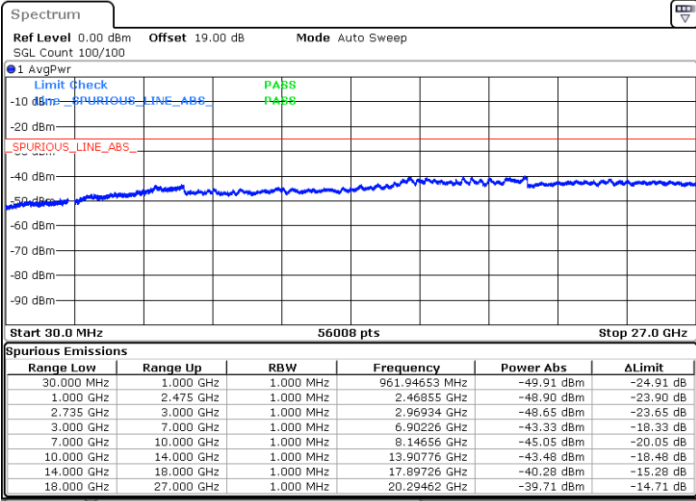

Date: 28.AUG.2020 21:13:35

Highest Channel / FullIRB

N/A

Date: 28.AUG.2020 21:18:47

LTE Band 41C / 10MHz+15MHz

16QAM

Lowest Channel / 1RB0 and 1RB74

Lowest Channel / 1RB49 and 1RB0

Date: 28.AUG.2020 22:35:23

Date: 28.AUG.2020 22:29:34

Lowest Channel / FullRB

N/A

Date: 28.AUG.2020 22:41:26

LTE Band 41C / 10MHz+15MHz

16QAM

MiddleChannel / 1RB0 and 1RB74

Middle Channel / 1RB49 and 1RB0

Date: 28.AUG.2020 22:21:06

Date: 28.AUG.2020 22:24:14

Middle Channel / FullIRB

N/A

Date: 28.AUG.2020 22:17:50

LTE Band 41C / 10MHz+15MHz

16QAM

Highest Channel / 1RB0 and 1RB74

Highest Channel / 1RB49 and 1RB0

Date: 28.AUG.2020 22:51:12

Date: 28.AUG.2020 23:03:23

Highest Channel / FullIRB

N/A

Date: 28.AUG.2020 22:47:01

LTE Band 41C / 10MHz+20MHz