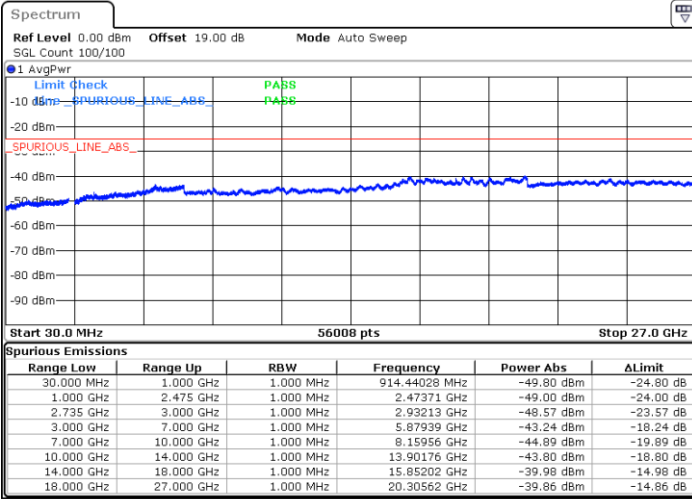

Middle Channel / 1RB0 and 1RB24

Middle Channel / 1RB99 and 1RB0

Date: 28.AUG.2020 21:26:11

Date: 28.AUG.2020 21:31:19

Middle Channel / FullIRB

N/A

Date: 28.AUG.2020 21:25:03

LTE Band 41C / 20MHz+5MHz

QPSK

Highest Channel / 1RB0 and 1RB24

Highest Channel / 1RB99 and 1RB0

Date: 28.AUG.2020 21:58:45

Date: 28.AUG.2020 22:07:32

Highest Channel / FullIRB

N/A

Date: 28.AUG.2020 21:55:19

LTE Band 41C / 20MHz+10MHz

QPSK

Lowest Channel / 1RB0 and 1RB49

Lowest Channel / 1RB99 and 1RB0

Date: 29.AUG.2020 13:40:50

Date: 29.AUG.2020 14:58:44

Lowest Channel / FullRB

N/A