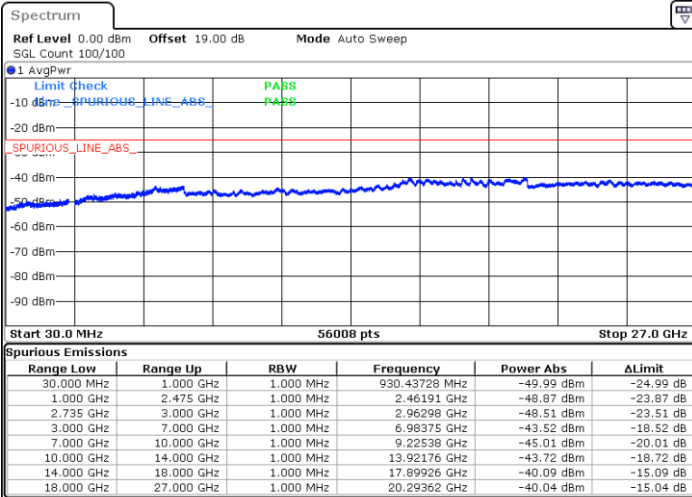

N/A

Date: 28.AUG.2020 20:17:04

LTE Band 41C / 5MHz+20MHz

16QAM

Middle Channel / 1RB0 and 1RB9

Middle Channel / 1RB24 and 1RB0

Date: 28.AUG.2020 21:03:17

Date: 28.AUG.2020 20:40:19

Middle Channel / FullRB

N/A

Date: 28.AUG.2020 20:10:18

LTE Band 41C / 5MHz+20MHz

16QAM

Highest Channel / 1RB0 and 1RB99

Highest Channel / 1RB24 and 1RB0

Date: 28.AUG.2020 21:07:50

Date: 28.AUG.2020 21:13:35

Highest Channel / FullIRB

N/A

Date: 28.AUG.2020 21:18:47

LTE Band 41C / 10MHz+15MHz

16QAM

Lowest Channel / 1RB0 and 1RB74

Lowest Channel / 1RB49 and 1RB0