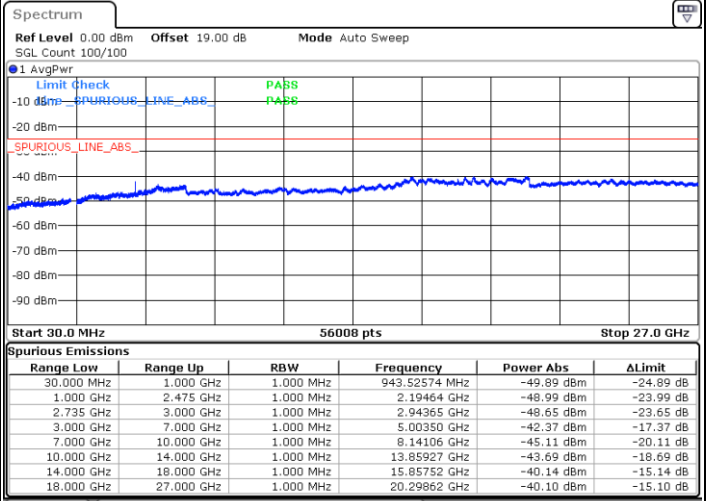

LTE Band 41C / 20MHz+20MHz

QPSK

Highest Channel / 1RB0 and 1RB99

Highest Channel / 1RB99 and 1RB0

Date: 29.AUG.2020 21:11:52

Date: 29.AUG.2020 21:03:39

Highest Channel / FullIRB

N/A

Date: 29.AUG.2020 21:16:14

LTE Band 41C / 5MHz+20MHz

16QAM

Lowest Channel / 1RB0 and 1RB99

Lowest Channel / 1RB24 and 1RB0

Date: 28.AUG.2020 20:23:01

Date: 28.AUG.2020 20:26:54

Lowest Channel / FullIRB

N/A

Date: 28.AUG.2020 20:17:04

LTE Band 41C / 5MHz+20MHz

16QAM

Middle Channel / 1RB0 and 1RB9

Middle Channel / 1RB24 and 1RB0

Date: 28.AUG.2020 21:03:17

Date: 28.AUG.2020 20:40:19

Middle Channel / FullRB

N/A

Date: 28.AUG.2020 20:10:18

LTE Band 41C / 5MHz+20MHz

16QAM

Highest Channel / 1RB0 and 1RB99

Highest Channel / 1RB24 and 1RB0

Date: 28.AUG.2020 21:07:50