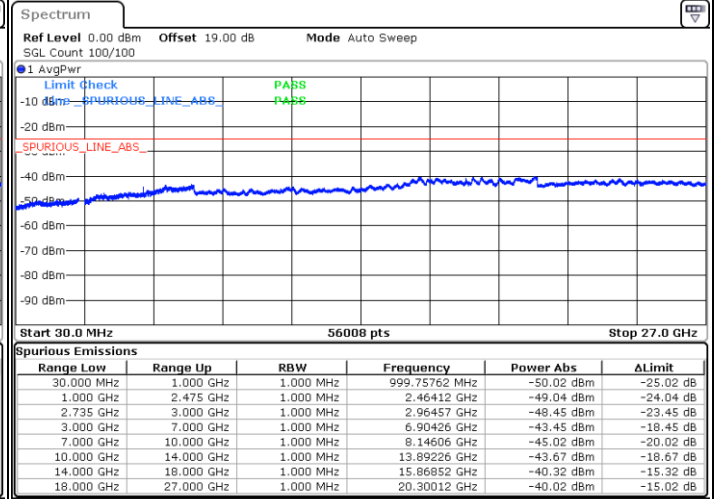

Middle Channel / FullRB

N/A

Date: 28.AUG.2020 20:10:18

LTE Band 41C / 5MHz+20MHz

16QAM

Highest Channel / 1RB0 and 1RB99

Highest Channel / 1RB24 and 1RB0

Date: 28.AUG.2020 21:07:50

Date: 28.AUG.2020 21:13:35

Highest Channel / FullIRB

N/A

Date: 28.AUG.2020 21:18:47

LTE Band 41C / 10MHz+15MHz

16QAM

Lowest Channel / 1RB0 and 1RB74

Lowest Channel / 1RB49 and 1RB0

Date: 28.AUG.2020 22:35:23

Date: 28.AUG.2020 22:29:34

Lowest Channel / FullRB

N/A

Date: 28.AUG.2020 22:41:26

LTE Band 41C / 10MHz+15MHz

16QAM

MiddleChannel / 1RB0 and 1RB74