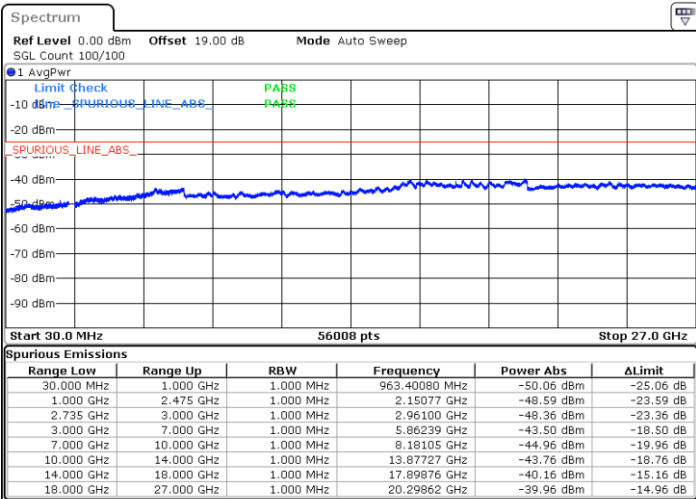

Lowest Channel / FullRB

N/A

Date: 29.AUG.2020 17:03:19

LTE Band 41C / 15MHz+20MHz

QPSK

Middle Channel / 1RB0 and 1RB9

Middle Channel / 1RB74 and 1RB0

Date: 29.AUG.2020 18:14:32

Date: 29.AUG.2020 18:08:34

Middle Channel / FullRB

N/A

Date: 29.AUG.2020 18:15:49

LTE Band 41C / 15MHz+20MHz

QPSK

Highest Channel / 1RB0 and 1RB99

Highest Channel / 1RB74 and 1RB0

Date: 29.AUG.2020 18:29:59

Date: 29.AUG.2020 18:48:01

Highest Channel / FullIRB

N/A

Date: 29.AUG.2020 18:26:54

LTE Band 41C / 20MHz+5MHz

QPSK

Lowest Channel / 1RB0 and 1RB24

Lowest Channel / 1RB99 and 1RB0

Date: 28.AUG.2020 21:40:15

Date: 28.AUG.2020 21:32:59

Lowest Channel / FullRB

N/A

Date: 28.AUG.2020 21:43:03

LTE Band 41C / 20MHz+5MHz

QPSK