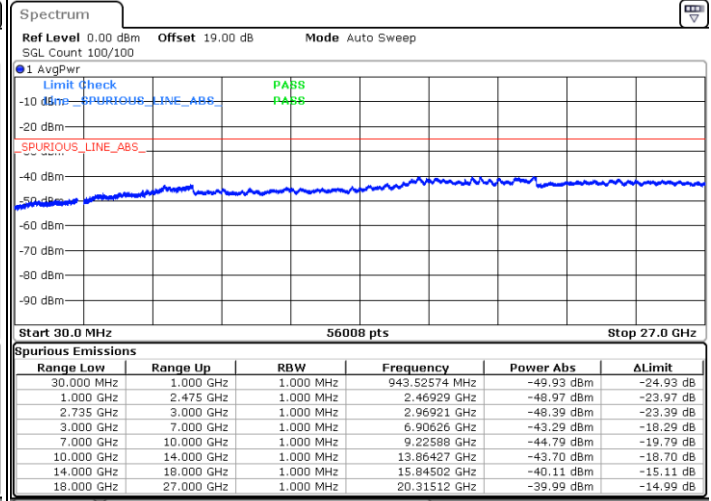

Date: 29.AUG.2020 19:42:15

Date: 29.AUG.2020 19:40:52

Middle Channel / FullIRB

N/A

Date: 29.AUG.2020 19:51:34

LTE Band 41C / 20MHz+15MHz

QPSK

Highest Channel / 1RB0 and 1RB74

Highest Channel / 1RB99 and 1RB0

Date: 29.AUG.2020 20:04:14

Date: 29.AUG.2020 20:13:38

Highest Channel / FullIRB

N/A

Date: 29.AUG.2020 20:00:30

LTE Band 41C / 20MHz+20MHz

QPSK

Lowest Channel / 1RB0 and 1RB99

Lowest Channel / 1RB99 and 1RB0

Date: 30.AUG.2020 02:35:39

Date: 29.AUG.2020 20:19:20

Lowest Channel / FullIRB

N/A

Date: 29.AUG.2020 20:44:41

LTE Band 41C / 20MHz+20MHz