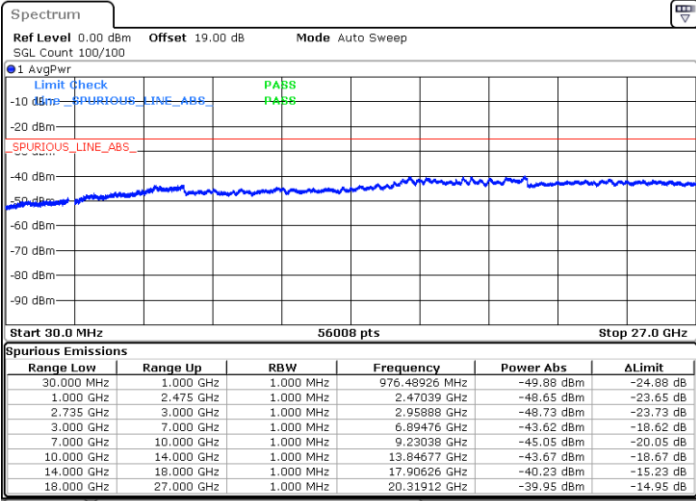

Highest Channel / FullIRB

N/A

Date: 29.AUG.2020 14:14:42

LTE Band 41C / 20MHz+15MHz

QPSK

Lowest Channel / 1RB0 and 1RB74

Lowest Channel / 1RB99 and 1RB0

Date: 29.AUG.2020 19:30:04

Date: 29.AUG.2020 19:32:05

Lowest Channel / FullRB

N/A

Date: 29.AUG.2020 19:12:35

LTE Band 41C / 20MHz+15MHz

QPSK

Middle Channel / 1RB0 and 1RB74

Middle Channel / 1RB99 and 1RB0

Date: 29.AUG.2020 19:42:15

Date: 29.AUG.2020 19:40:52

Middle Channel / FullIRB

N/A

Date: 29.AUG.2020 19:51:34

LTE Band 41C / 20MHz+15MHz

QPSK

Highest Channel / 1RB0 and 1RB74

Highest Channel / 1RB99 and 1RB0

Date: 29.AUG.2020 20:04:14

Date: 29.AUG.2020 20:13:38

Highest Channel / FullIRB

N/A

Date: 29.AUG.2020 20:00:30

LTE Band 41C / 20MHz+20MHz

QPSK