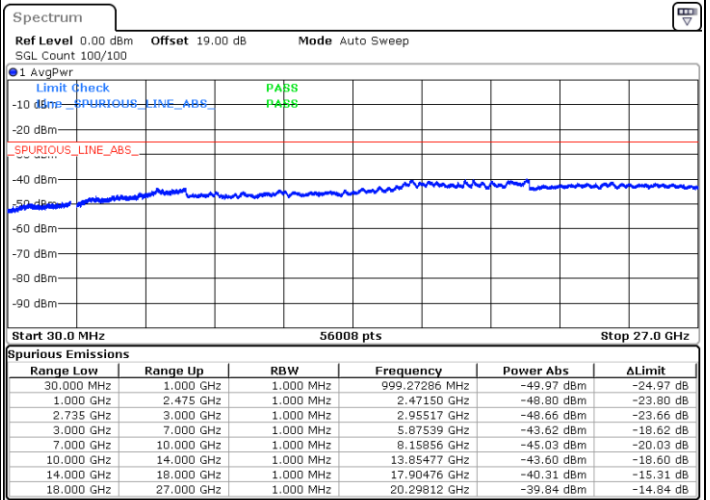

Date: 29.AUG.2020 18:29:59

Date: 29.AUG.2020 18:48:01

Highest Channel / FullIRB

N/A

Date: 29.AUG.2020 18:26:54

LTE Band 41C / 20MHz+5MHz

QPSK

Lowest Channel / 1RB0 and 1RB24

Lowest Channel / 1RB99 and 1RB0

Date: 28.AUG.2020 21:40:15

Date: 28.AUG.2020 21:32:59

Lowest Channel / FullRB

N/A

Date: 28.AUG.2020 21:43:03

LTE Band 41C / 20MHz+5MHz

QPSK

Middle Channel / 1RB0 and 1RB24

Middle Channel / 1RB99 and 1RB0

Date: 28.AUG.2020 21:26:11

Date: 28.AUG.2020 21:31:19

Middle Channel / FullIRB

N/A

Date: 28.AUG.2020 21:25:03

LTE Band 41C / 20MHz+5MHz

QPSK

Highest Channel / 1RB0 and 1RB24

Highest Channel / 1RB99 and 1RB0

Date: 28.AUG.2020 21:58:45

Date: 28.AUG.2020 22:07:32

Highest Channel / FullIRB

N/A

Date: 28.AUG.2020 21:55:19