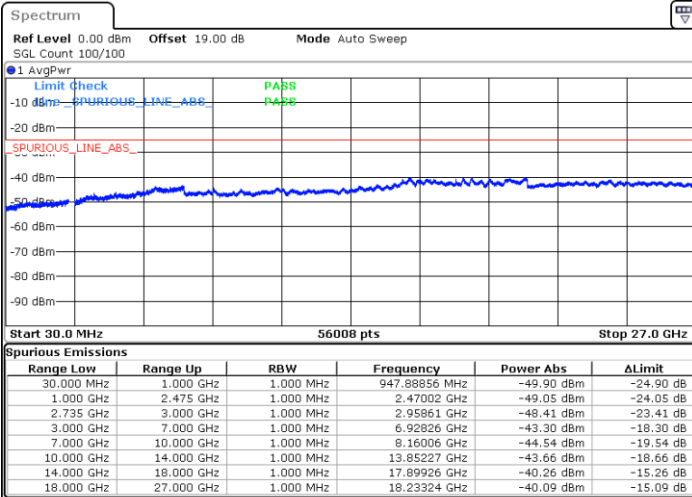

Lowest Channel / 1RB0 and 1RB99

Lowest Channel / 1RB99 and 1RB0

Date: 30.AUG.2020 02:35:39

Date: 29.AUG.2020 20:19:20

Lowest Channel / FullIRB

N/A

Date: 29.AUG.2020 20:44:41

LTE Band 41C / 20MHz+20MHz

QPSK

MiddleChannel / 1RB0 and 1RB99

Middle Channel / 1RB99 and 1RB0

Date: 29.AUG.2020 20:53:30

Date: 29.AUG.2020 21:01:37

Middle Channel / FullRB

N/A

Date: 29.AUG.2020 20:52:12

LTE Band 41C / 20MHz+20MHz

QPSK

Highest Channel / 1RB0 and 1RB99

Highest Channel / 1RB99 and 1RB0

Date: 29.AUG.2020 21:11:52

Date: 29.AUG.2020 21:03:39

Highest Channel / FullIRB

N/A

Date: 29.AUG.2020 21:16:14

LTE Band 41C / 5MHz+20MHz

16QAM

Lowest Channel / 1RB0 and 1RB99

Lowest Channel / 1RB24 and 1RB0

Date: 28.AUG.2020 20:23:01

Date: 28.AUG.2020 20:26:54

Lowest Channel / FullIRB