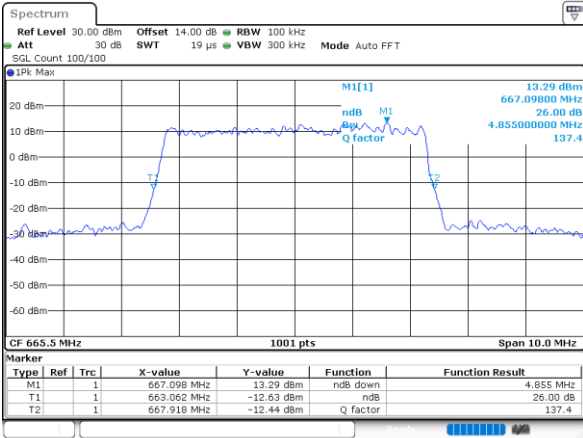

Highest Channel / 20MHz / QPSK

Date: 6,SEP,2020 18:31:24

Highest Channel / 20MHz / 16QAM

Date: 6,SEP,2020 18:32:32

LTE Band 71

Lowest Channel / 5MHz / 64QAM

Date: 6,SEP,2020 16:11:43

Lowest Channel / 10MHz / 64QAM