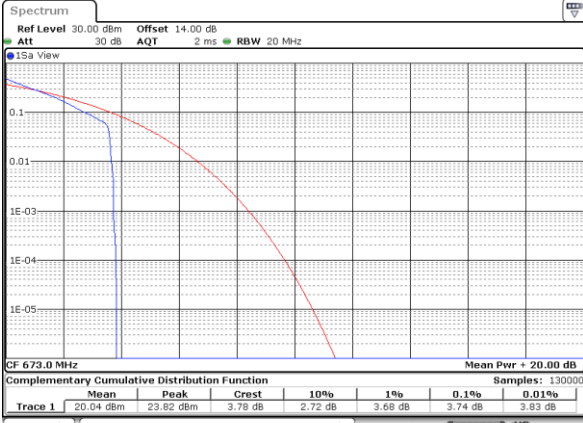

Highest Channel / 64QAM

Date: 2.SEP.2020 17:28:07

Frequency Stability

Test Conditions		LTE Band 66 (QPSK) / Middle Channel	Limit
Temperature (°C)	Voltage (Volt)	BW 10MHz	Note 2.
		Deviation (ppm)	Result
50	Normal Voltage	0.0001	PASS
40	Normal Voltage	0.0003	
30	Normal Voltage	0.0007	
20(Ref.)	Normal Voltage	0.0000	
10	Normal Voltage	0.0001	
0	Normal Voltage	0.0006	
-10	Normal Voltage	0.0000	
-20	Normal Voltage	0.0011	
-30	Normal Voltage	0.0003	
20	Maximum Voltage	0.0002	
20	Normal Voltage	0.0000	
20	Battery End Point	0.0005	

Note:

1. Normal Voltage =3.8 V. ; Battery End Point (BEP) =3.6 V. ; Maximum Voltage =4.2 V.
2. Note: The frequency fundamental emissions stay within the authorized frequency block.

LTE Band 71

Peak-to-Average Ratio

Mode	LTE Band 71 / 20MHz				
Mod.	QPSK		16QAM		Limit: 13dB
RB Size	1RB	Full RB	1RB	Full RB	Result
Lowest CH	3.74	4.72	5.28	6.12	PASS
Middle CH	3.68	4.72	4.96	6.00	
Highest CH	3.71	4.61	5.33	6.06	
Mode	LTE Band 71 / 20MHz				
Mod.	64QAM				Limit: 13dB
RB Size	1RB	Full RB			Result
Lowest CH	6.23	6.46	-	-	PASS
Middle CH	6.70	6.67	-	-	
Highest CH	7.13	6.55	-	-	

LTE Band 71 / 20MHz / QPSK

Lowest Channel / 1RB

Date: 6,SEP,2020 18:39:56

Lowest Channel / Full RB

Date: 6,SEP,2020 18:41:49

Middle Channel / 1RB

Date: 6,SEP,2020 18:37:11

Middle Channel / Full RB