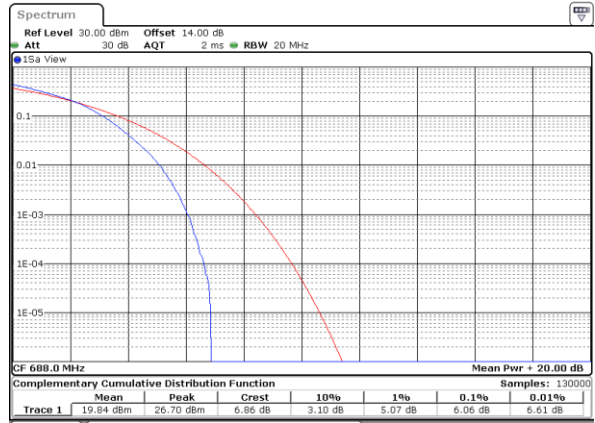

Date: 6,SEP,2020 18:36:43

Highest Channel / 1RB

Date: 6,SEP,2020 18:33:52

Highest Channel / Full RB

Date: 6,SEP,2020 18:33:41

LTE Band 71 / 20MHz / 16QAM

Lowest Channel / 1RB

Date: 6,SEP,2020 18:40:18

Lowest Channel / Full RB

Date: 6,SEP,2020 18:41:14

Middle Channel / 1RB

Date: 6,SEP,2020 18:37:22

Middle Channel / Full RB

Date: 6,SEP,2020 18:36:20

Highest Channel / 1RB

Date: 6,SEP,2020 18:34:05

Highest Channel / Full RB

Date: 6,SEP,2020 18:33:32

LTE Band 71 / 20MHz / 64QAM

Lowest Channel / 1RB

Date: 6,SEP,2020 18:40:28

Lowest Channel / Full RB

Date: 6,SEP,2020 18:40:46

Middle Channel / 1RB

Date: 6,SEP,2020 18:37:31

Middle Channel / Full RB

Date: 6,SEP,2020 18:35:59

Highest Channel / 1RB

Date: 6,SEP,2020 18:34:16

Highest Channel / Full RB

Date: 6,SEP,2020 18:34:30

26dB Bandwidth