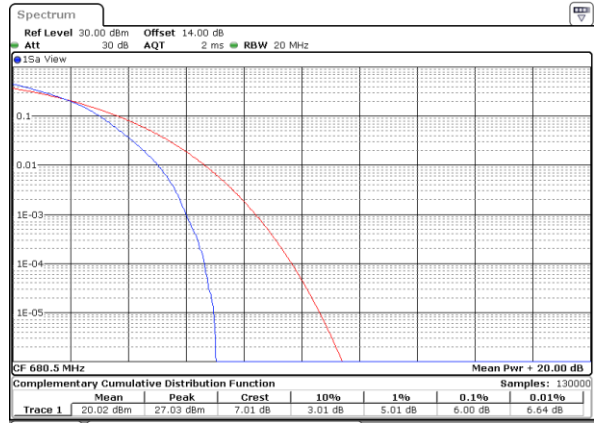

Date: 6,SEP,2020 18:36:43

Highest Channel / 1RB

Date: 6,SEP,2020 18:33:52

Highest Channel / Full RB

Date: 6,SEP,2020 18:33:41

LTE Band 71 / 20MHz / 16QAM

Lowest Channel / 1RB

Date: 6,SEP,2020 18:40:18

Lowest Channel / Full RB

Date: 6,SEP,2020 18:41:14

Middle Channel / 1RB

Date: 6,SEP,2020 18:37:22

Middle Channel / Full RB

Date: 6,SEP,2020 18:36:20

Highest Channel / 1RB

Date: 6,SEP,2020 18:34:05

Highest Channel / Full RB

Date: 6,SEP,2020 18:33:32

LTE Band 71 / 20MHz / 64QAM

Lowest Channel / 1RB

Date: 6,SEP,2020 18:40:28

Lowest Channel / Full RB

Date: 6,SEP,2020 18:40:46

Middle Channel / 1RB

Date: 6,SEP,2020 18:37:31

Middle Channel / Full RB

Date: 6,SEP,2020 18:35:59

Highest Channel / 1RB

Date: 6,SEP,2020 18:34:16

Highest Channel / Full RB

Date: 6,SEP,2020 18:34:30

26dB Bandwidth