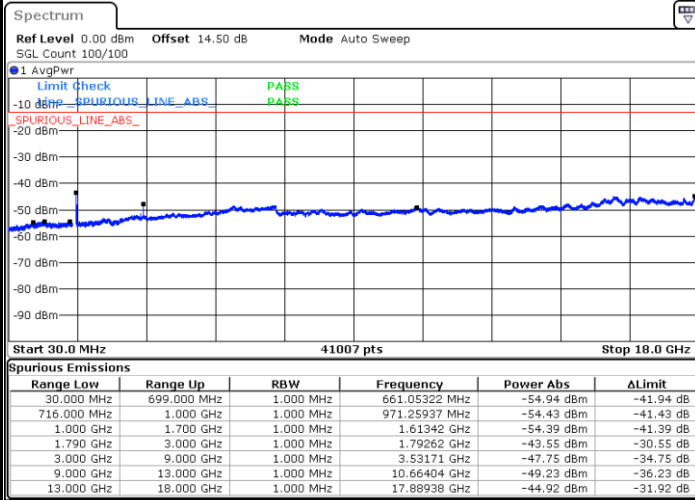

Highest Channel / QPSK

Highest Channel / 16QAM

Date: 2.SEP.2020 16:23:46

Date: 2.SEP.2020 16:44:25

LTE Band 66 / 15MHz

Lowest Channel / QPSK

Lowest Channel / 16QAM

Date: 2.SEP.2020 16:55:31

Date: 2.SEP.2020 16:56:29

Middle Channel / QPSK

Middle Channel / 16QAM

Date: 2.SEP.2020 17:00:08

Date: 2.SEP.2020 16:59:23

LTE Band 66 / 15MHz

Highest Channel / QPSK

Date: 2.SEP.2020 17:07:30

Highest Channel / 16QAM

Date: 2.SEP.2020 17:06:39

LTE Band 66 / 20MHz

Lowest Channel / QPSK

Date: 2.SEP.2020 17:17:21

Lowest Channel / 16QAM

Date: 2.SEP.2020 17:16:12

LTE Band 66 / 20MHz