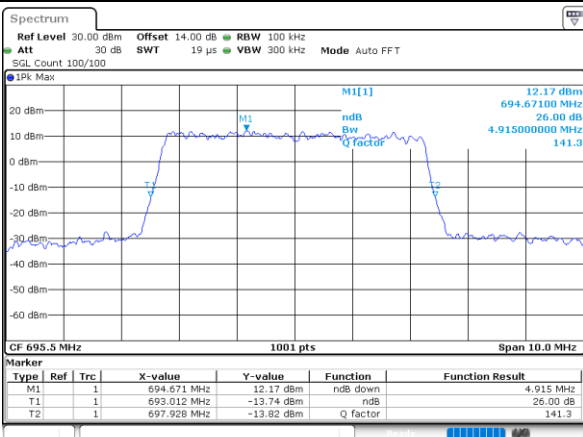

Highest Channel / 20MHz / QPSK

Date: 6,SEP,2020 18:31:24

Highest Channel / 20MHz / 16QAM

Date: 6,SEP,2020 18:32:32

LTE Band 71

Lowest Channel / 5MHz / 64QAM

Date: 6,SEP,2020 16:11:43

Lowest Channel / 10MHz / 64QAM

Date: 6,SEP,2020 18:55:04

Middle Channel / 5MHz / 64QAM

Date: 6,SEP,2020 16:42:15

Middle Channel / 10MHz / 64QAM

Date: 6,SEP,2020 18:55:25

Highest Channel / 5MHz / 64QAM

Date: 6,SEP,2020 16:49:06

Highest Channel / 10MHz / 64QAM

Date: 6,SEP,2020 18:57:13

LTE Band 71

Lowest Channel / 15MHz / 64QAM

Date: 6,SEP,2020 18:44:14

Lowest Channel / 20MHz / 64QAM

Date: 6,SEP,2020 18:40:58

Middle Channel / 15MHz / 64QAM

Date: 6,SEP,2020 18:44:58