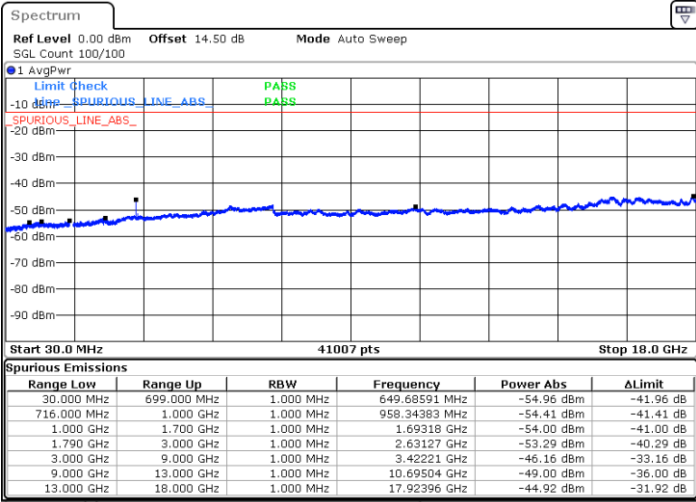

Middle Channel / 64QAM

Date: 2.SEP.2020 16:19:29

Highest Channel / 64QAM

Date: 2.SEP.2020 16:45:17

LTE Band 66 / 15MHz

Lowest Channel / 64QAM

Middle Channel / 64QAM

Date: 2.SEP.2020 16:57:21

Date: 2.SEP.2020 16:58:40

Highest Channel / 64QAM

Date: 2.SEP.2020 17:05:40

LTE Band 66 / 20MHz

Lowest Channel / 64QAM

Middle Channel / 64QAM

Date: 2.SEP.2020 17:13:32

Date: 2.SEP.2020 17:24:06

Highest Channel / 64QAM

Date: 2.SEP.2020 17:28:07

Frequency Stability

Test Conditions		LTE Band 66 (QPSK) / Middle Channel	Limit
Temperature (°C)	Voltage (Volt)	BW 10MHz	Note 2.
		Deviation (ppm)	Result
50	Normal Voltage	0.0001	PASS
40	Normal Voltage	0.0003	
30	Normal Voltage	0.0007	
20(Ref.)	Normal Voltage	0.0000	
10	Normal Voltage	0.0001	
0	Normal Voltage	0.0006	
-10	Normal Voltage	0.0000	
-20	Normal Voltage	0.0011	
-30	Normal Voltage	0.0003	
20	Maximum Voltage	0.0002	
20	Normal Voltage	0.0000	
20	Battery End Point	0.0005	

Note:

1. Normal Voltage =3.8 V. ; Battery End Point (BEP) =3.6 V. ; Maximum Voltage =4.2 V.
2. Note: The frequency fundamental emissions stay within the authorized frequency block.

LTE Band 71

Peak-to-Average Ratio