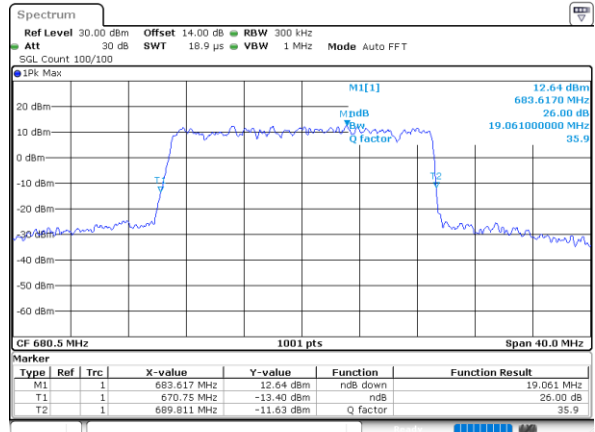

Lowest Channel / 20MHz / QPSK

Date: 6,SEP,2020 18:42:00

Lowest Channel / 20MHz / 16QAM

Date: 6,SEP,2020 18:41:30

Middle Channel / 20MHz / QPSK

Date: 6,SEP,2020 18:36:55

Middle Channel / 20MHz / 16QAM

Date: 6,SEP,2020 18:36:32

Highest Channel / 20MHz / QPSK

Date: 6,SEP,2020 18:31:24

Highest Channel / 20MHz / 16QAM

Date: 6,SEP,2020 18:32:32

LTE Band 71

Lowest Channel / 5MHz / 64QAM

Date: 6,SEP,2020 16:11:43

Lowest Channel / 10MHz / 64QAM