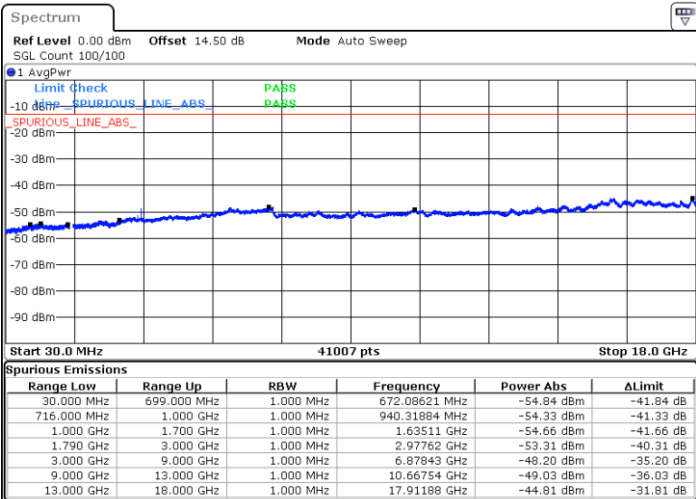

Lowest Channel / 64QAM

Middle Channel / 64QAM

Date: 2.SEP.2020 11:15:21

Date: 2.SEP.2020 11:20:30

Highest Channel / 64QAM

Date: 2.SEP.2020 11:29:25

LTE Band 66 / 5MHz

Lowest Channel / 64QAM

Middle Channel / 64QAM

Date: 2.SEP.2020 15:28:26

Date: 2.SEP.2020 15:34:31

Highest Channel / 64QAM

Date: 2.SEP.2020 15:54:26

LTE Band 66 / 10MHz

Lowest Channel / 64QAM

Date: 2.SEP.2020 16:12:50

Middle Channel / 64QAM

Date: 2.SEP.2020 16:19:29

Highest Channel / 64QAM

Date: 2.SEP.2020 16:45:17

LTE Band 66 / 15MHz

Lowest Channel / 64QAM

Middle Channel / 64QAM

Date: 2.SEP.2020 16:57:21