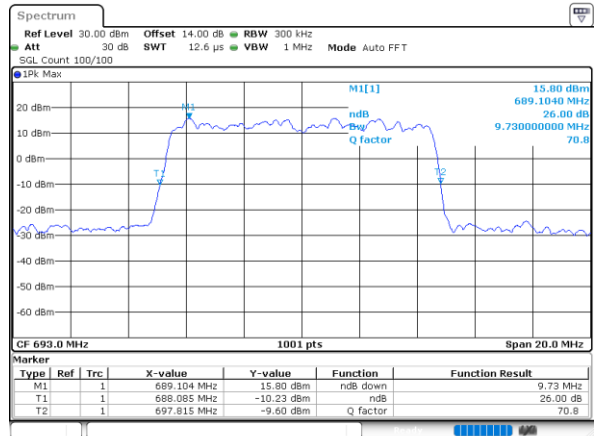

Date: 6,SEP,2020 16:42:27

Highest Channel / 5MHz / QPSK

Date: 6,SEP,2020 16:43:09

Highest Channel / 5MHz / 16QAM

Date: 6,SEP,2020 16:43:37

LTE Band 71

Lowest Channel / 10MHz / QPSK

Date: 6,SEP,2020 18:53:53

Lowest Channel / 10MHz / 16QAM

Date: 6,SEP,2020 18:54:05

Middle Channel / 10MHz / QPSK

Date: 6,SEP,2020 18:55:08

Middle Channel / 10MHz / 16QAM

Date: 6,SEP,2020 18:55:42

Highest Channel / 10MHz / QPSK

Date: 6,SEP,2020 18:56:37

Highest Channel / 10MHz / 16QAM

Date: 6,SEP,2020 18:56:53

LTE Band 71

Lowest Channel / 15MHz / QPSK

Date: 6,SEP,2020 18:43:38

Lowest Channel / 15MHz / 16QAM

Date: 6,SEP,2020 18:43:49

Middle Channel / 15MHz / QPSK