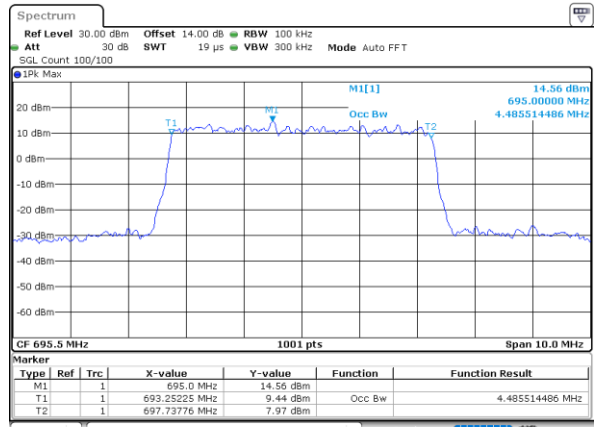

Middle Channel / 20MHz / 64QAM

Date: 6,SEP,2020 18:36:11

Highest Channel / 15MHz / 64QAM

Date: 6,SEP,2020 18:49:38

Highest Channel / 20MHz / 64QAM

Date: 6,SEP,2020 18:34:43

Occupied Bandwidth

Mode	LTE Band 71 : 99%OBW(MHz)											
BW				5MHz		10MHz		15MHz		20MHz		
Mod.				QPSK	16QAM	QPSK	16QAM	QPSK	16QAM	QPSK	16QAM	
Lowest CH				4.49	4.51	9.05	8.99	13.52	13.43	17.86	17.90	
Middle CH				4.51	4.48	9.03	9.03	13.43	13.43	17.90	17.82	
Highest CH				4.46	4.49	8.99	9.03	13.40	13.37	17.94	17.90	
Mode	LTE Band 71 : 99%OBW(MHz)											
BW				5MHz		10MHz		15MHz		20MHz		
Mod.				64QAM		64QAM		64QAM		64QAM		
Lowest CH				4.49	-	9.03	-	13.49	-	17.90	-	
Middle CH				4.50	-	9.01	-	13.46	-	17.94	-	
Highest CH				4.50	-	8.99	-	13.40	-	17.86	-	

LTE Band 71

Lowest Channel / 5MHz / QPSK

Date: 6,SEP,2020 16:09:38

Lowest Channel / 5MHz / 16QAM

Date: 6,SEP,2020 16:09:56

Middle Channel / 5MHz / QPSK

Date: 6,SEP,2020 16:42:37

Middle Channel / 5MHz / 16QAM

Date: 6,SEP,2020 16:42:22

Highest Channel / 5MHz / QPSK

Date: 6,SEP,2020 16:43:04

Highest Channel / 5MHz / 16QAM

Date: 6,SEP,2020 16:43:30

LTE Band 71

Lowest Channel / 10MHz / QPSK

Date: 6,SEP,2020 18:53:46