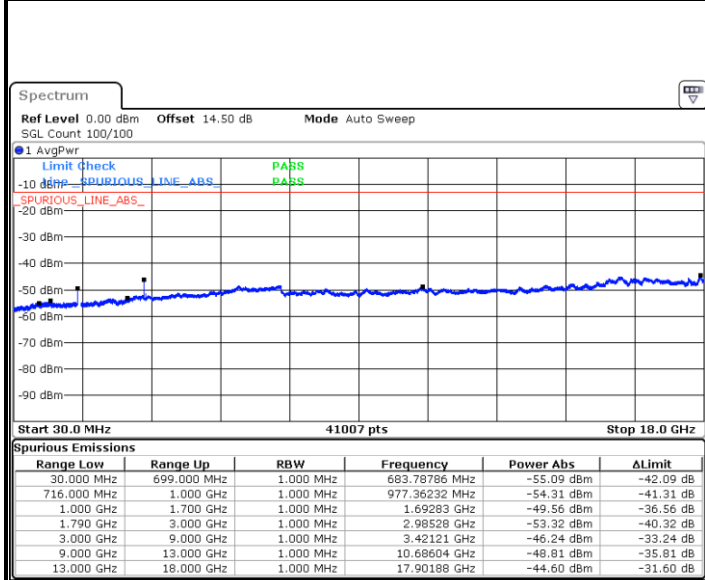

Lowest Channel / 64QAM

Middle Channel / 64QAM

Date: 2.SEP.2020 11:15:21

Date: 2.SEP.2020 11:20:30

Highest Channel / 64QAM

Date: 2.SEP.2020 11:29:25

LTE Band 66 / 5MHz

Lowest Channel / 64QAM

Middle Channel / 64QAM

Date: 2.SEP.2020 15:28:26

Date: 2.SEP.2020 15:34:31

Highest Channel / 64QAM

Date: 2.SEP.2020 15:54:26

LTE Band 66 / 10MHz

Lowest Channel / 64QAM

Date: 2.SEP.2020 16:12:50

Middle Channel / 64QAM

Date: 2.SEP.2020 16:19:29

Highest Channel / 64QAM

Date: 2.SEP.2020 16:45:17

LTE Band 66 / 15MHz

Lowest Channel / 64QAM

Middle Channel / 64QAM

Date: 2.SEP.2020 16:57:21

Date: 2.SEP.2020 16:58:40

Highest Channel / 64QAM

Date: 2.SEP.2020 17:05:40

LTE Band 66 / 20MHz

Lowest Channel / 64QAM

Middle Channel / 64QAM

Date: 2.SEP.2020 17:13:32

Date: 2.SEP.2020 17:24:06