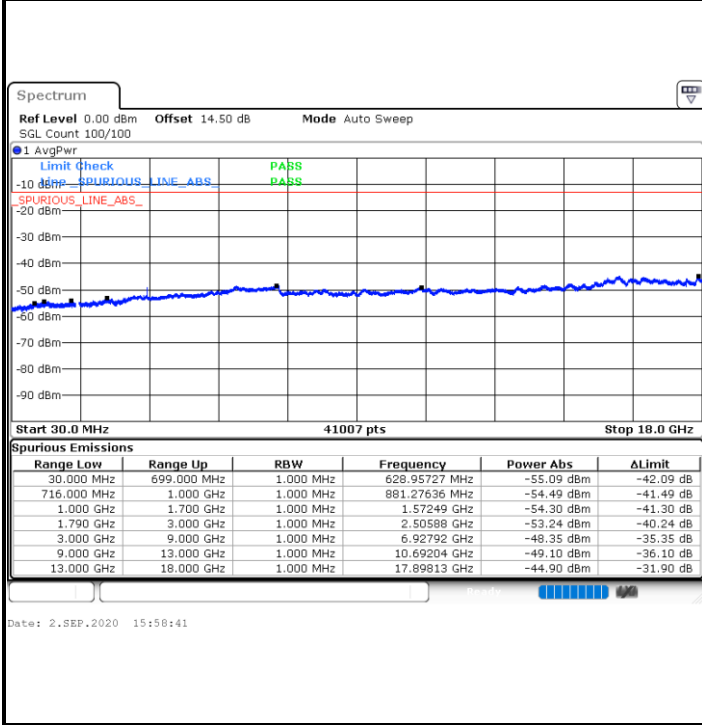

LTE Band 66 / 5MHz

Lowest Channel / QPSK

Lowest Channel / 16QAM

Date: 2.SEP.2020 15:30:59

Date: 2.SEP.2020 15:29:34

Middle Channel / QPSK

Middle Channel / 16QAM

Date: 2.SEP.2020 15:38:04

Date: 2.SEP.2020 15:36:30

LTE Band 66 / 5MHz

Highest Channel / QPSK

Date: 2.SEP.2020 15:58:41

Highest Channel / 16QAM

Date: 2.SEP.2020 15:55:20

LTE Band 66 / 10MHz

Lowest Channel / QPSK

Date: 2.SEP.2020 16:15:35

Lowest Channel / 16QAM

Date: 2.SEP.2020 16:14:11

LTE Band 66 / 10MHz

Middle Channel / QPSK

Middle Channel / 16QAM

Date: 2.SEP.2020 16:21:03

Date: 2.SEP.2020 16:20:09