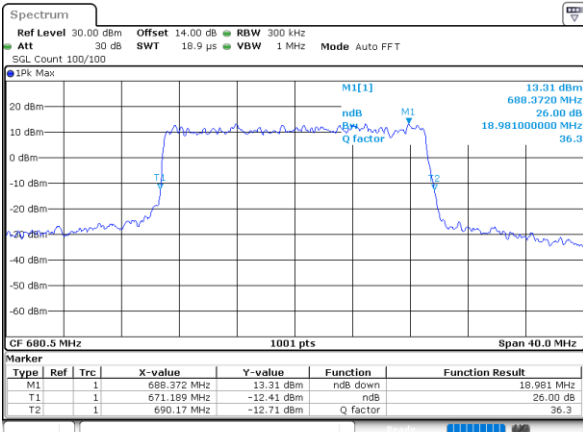

Date: 6,SEP,2020 18:46:19

Middle Channel / 15MHz / 16QAM

Date: 6,SEP,2020 18:46:05

Highest Channel / 15MHz / QPSK

Date: 6,SEP,2020 18:47:54

Highest Channel / 15MHz / 16QAM

Date: 6,SEP,2020 18:48:56

LTE Band 71

Lowest Channel / 20MHz / QPSK

Date: 6,SEP,2020 18:42:00

Lowest Channel / 20MHz / 16QAM

Date: 6,SEP,2020 18:41:30

Middle Channel / 20MHz / QPSK

Date: 6,SEP,2020 18:36:55

Middle Channel / 20MHz / 16QAM

Date: 6,SEP,2020 18:36:32

Highest Channel / 20MHz / QPSK

Date: 6,SEP,2020 18:31:24

Highest Channel / 20MHz / 16QAM

Date: 6,SEP,2020 18:32:32

LTE Band 71

Lowest Channel / 5MHz / 64QAM

Date: 6,SEP,2020 16:11:43

Lowest Channel / 10MHz / 64QAM