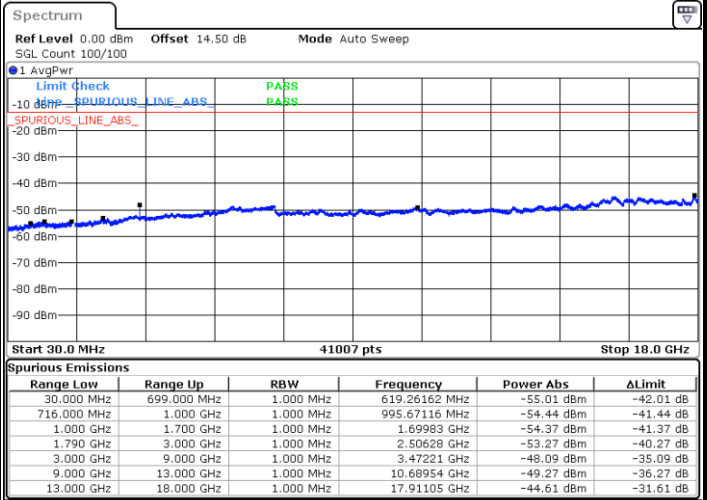

LTE Band 66 / 20MHz

Middle Channel / QPSK

Middle Channel / 16QAM

Date: 2.SEP.2020 17:22:25

Date: 2.SEP.2020 17:23:11