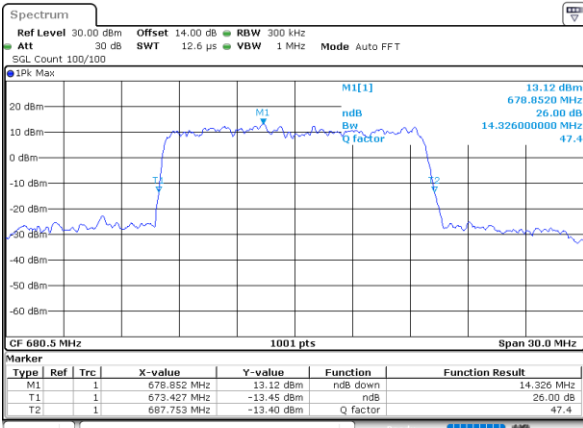

Date: 6,SEP,2020 18:57:13

LTE Band 71

Lowest Channel / 15MHz / 64QAM

Date: 6,SEP,2020 18:44:14

Lowest Channel / 20MHz / 64QAM

Date: 6,SEP,2020 18:40:58

Middle Channel / 15MHz / 64QAM

Date: 6,SEP,2020 18:44:58

Middle Channel / 20MHz / 64QAM

Date: 6,SEP,2020 18:36:11

Highest Channel / 15MHz / 64QAM

Date: 6,SEP,2020 18:49:38

Highest Channel / 20MHz / 64QAM

Date: 6,SEP,2020 18:34:43

Occupied Bandwidth

Mode	LTE Band 71 : 99%OBW(MHz)											
BW				5MHz		10MHz		15MHz		20MHz		
Mod.				QPSK	16QAM	QPSK	16QAM	QPSK	16QAM	QPSK	16QAM	
Lowest CH				4.49	4.51	9.05	8.99	13.52	13.43	17.86	17.90	
Middle CH				4.51	4.48	9.03	9.03	13.43	13.43	17.90	17.82	
Highest CH				4.46	4.49	8.99	9.03	13.40	13.37	17.94	17.90	
Mode	LTE Band 71 : 99%OBW(MHz)											
BW				5MHz		10MHz		15MHz		20MHz		
Mod.				64QAM		64QAM		64QAM		64QAM		
Lowest CH				4.49	-	9.03	-	13.49	-	17.90	-	
Middle CH				4.50	-	9.01	-	13.46	-	17.94	-	
Highest CH				4.50	-	8.99	-	13.40	-	17.86	-	