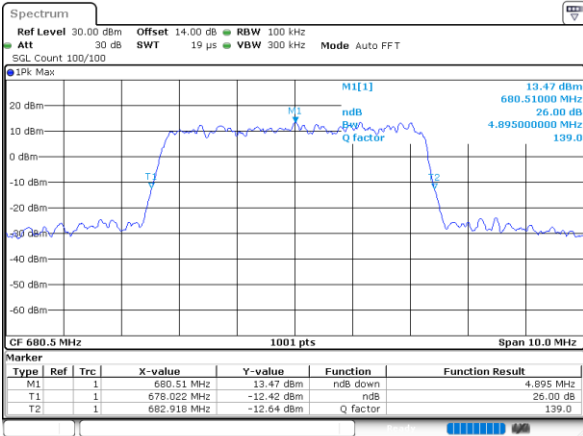

Highest Channel / 20MHz / QPSK

Date: 6,SEP,2020 18:31:24

Highest Channel / 20MHz / 16QAM

Date: 6,SEP,2020 18:32:32

LTE Band 71

Lowest Channel / 5MHz / 64QAM

Date: 6,SEP,2020 16:11:43

Lowest Channel / 10MHz / 64QAM

Date: 6,SEP,2020 18:55:04

Middle Channel / 5MHz / 64QAM

Date: 6,SEP,2020 16:42:15

Middle Channel / 10MHz / 64QAM

Date: 6,SEP,2020 18:55:25

Highest Channel / 5MHz / 64QAM

Date: 6,SEP,2020 16:49:06

Highest Channel / 10MHz / 64QAM