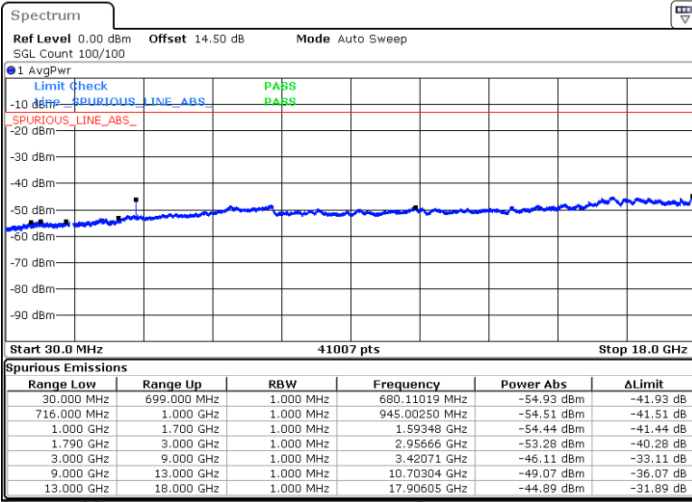

Highest Channel / 16QAM

Date: 2.SEP.2020 17:06:39

LTE Band 66 / 20MHz

Lowest Channel / QPSK

Date: 2.SEP.2020 17:17:21

Lowest Channel / 16QAM

Date: 2.SEP.2020 17:16:12

LTE Band 66 / 20MHz

Middle Channel / QPSK

Middle Channel / 16QAM

Date: 2.SEP.2020 17:22:25

Date: 2.SEP.2020 17:23:11

Highest Channel / QPSK

Highest Channel / 16QAM

Date: 2.SEP.2020 17:29:30

Date: 2.SEP.2020 17:28:48

LTE Band 66 / 1.4MHz

Lowest Channel / 64QAM

Middle Channel / 64QAM

Date: 2.SEP.2020 10:23:02

Date: 2.SEP.2020 10:44:05

Highest Channel / 64QAM

Date: 2.SEP.2020 11:06:11

LTE Band 66 / 3MHz