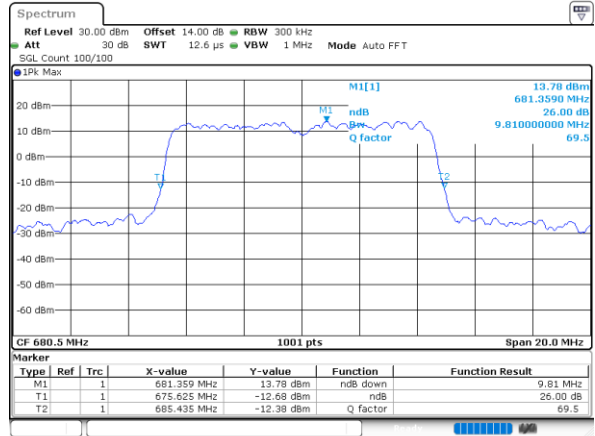

Highest Channel / 20MHz / QPSK

Date: 6,SEP,2020 18:31:24

Highest Channel / 20MHz / 16QAM

Date: 6,SEP,2020 18:32:32

LTE Band 71

Lowest Channel / 5MHz / 64QAM

Date: 6,SEP,2020 16:11:43

Lowest Channel / 10MHz / 64QAM

Date: 6,SEP,2020 18:55:04

Middle Channel / 5MHz / 64QAM

Date: 6,SEP,2020 16:42:15

Middle Channel / 10MHz / 64QAM

Date: 6,SEP,2020 18:55:25

Highest Channel / 5MHz / 64QAM

Date: 6,SEP,2020 16:49:06

Highest Channel / 10MHz / 64QAM