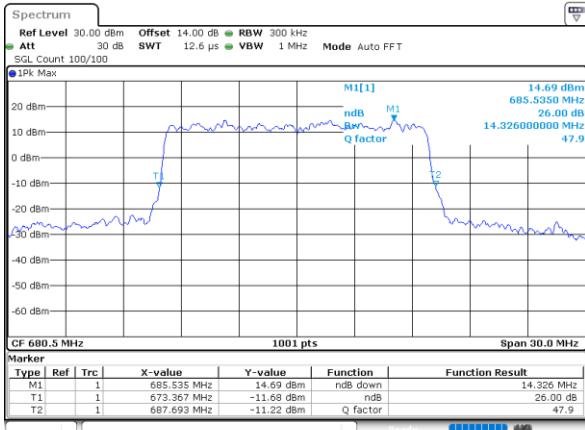

Highest Channel / 10MHz / 16QAM

Date: 6,SEP,2020 18:56:53

LTE Band 71

Lowest Channel / 15MHz / QPSK

Date: 6,SEP,2020 18:43:38

Lowest Channel / 15MHz / 16QAM

Date: 6,SEP,2020 18:43:49

Middle Channel / 15MHz / QPSK

Date: 6,SEP,2020 18:46:19

Middle Channel / 15MHz / 16QAM

Date: 6,SEP,2020 18:46:05

Highest Channel / 15MHz / QPSK

Date: 6,SEP,2020 18:47:54

Highest Channel / 15MHz / 16QAM

Date: 6,SEP,2020 18:48:56

LTE Band 71