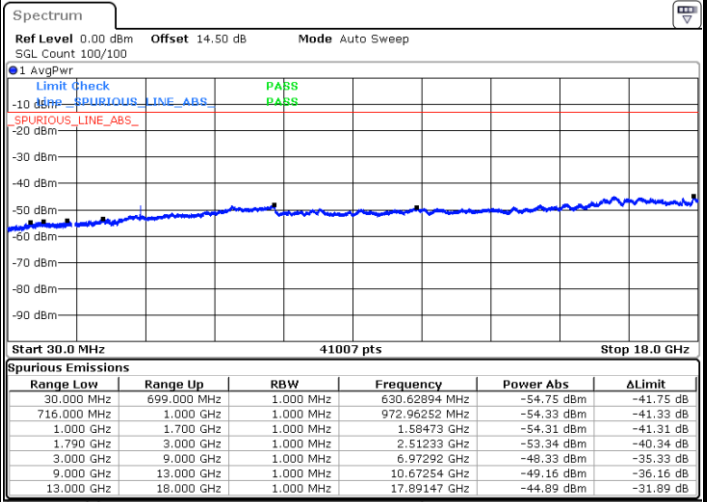

Highest Channel / 16QAM

Date: 2.SEP.2020 17:06:39

LTE Band 66 / 20MHz

Lowest Channel / QPSK

Date: 2.SEP.2020 17:17:21

Lowest Channel / 16QAM

Date: 2.SEP.2020 17:16:12

LTE Band 66 / 20MHz

Middle Channel / QPSK

Middle Channel / 16QAM

Date: 2.SEP.2020 17:22:25

Date: 2.SEP.2020 17:23:11

Highest Channel / QPSK

Highest Channel / 16QAM

Date: 2.SEP.2020 17:29:30

Date: 2.SEP.2020 17:28:48

LTE Band 66 / 1.4MHz

Lowest Channel / 64QAM

Middle Channel / 64QAM

Date: 2.SEP.2020 10:23:02

Date: 2.SEP.2020 10:44:05

Highest Channel / 64QAM

Date: 2.SEP.2020 11:06:11

LTE Band 66 / 3MHz