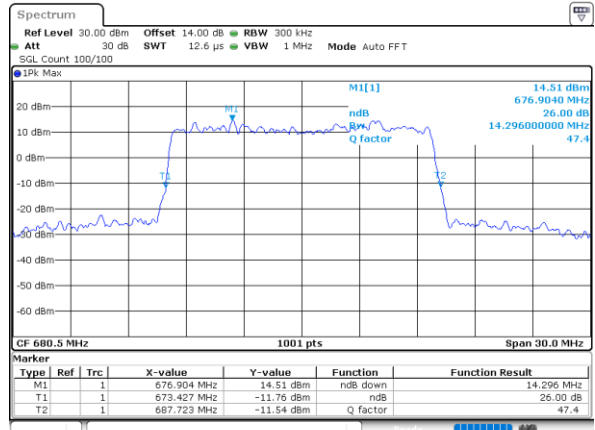

Highest Channel / 10MHz / 16QAM

Date: 6,SEP,2020 18:56:53

LTE Band 71

Lowest Channel / 15MHz / QPSK

Date: 6,SEP,2020 18:43:38

Lowest Channel / 15MHz / 16QAM

Date: 6,SEP,2020 18:43:49

Middle Channel / 15MHz / QPSK

Date: 6,SEP,2020 18:46:19

Middle Channel / 15MHz / 16QAM

Date: 6,SEP,2020 18:46:05

Highest Channel / 15MHz / QPSK

Date: 6,SEP,2020 18:47:54

Highest Channel / 15MHz / 16QAM

Date: 6,SEP,2020 18:48:56

LTE Band 71