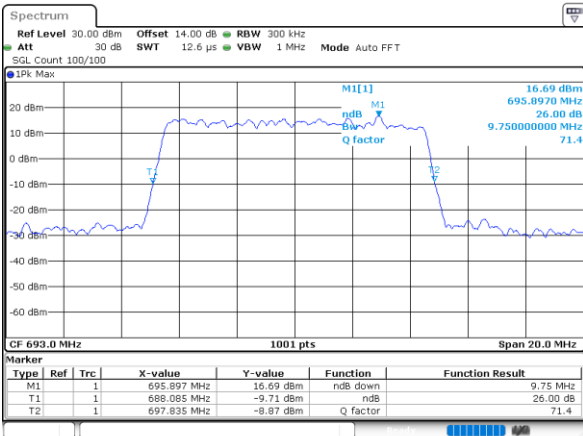

Date: 6,SEP,2020 16:42:27

Highest Channel / 5MHz / QPSK

Date: 6,SEP,2020 16:43:09

Highest Channel / 5MHz / 16QAM

Date: 6,SEP,2020 16:43:37

LTE Band 71

Lowest Channel / 10MHz / QPSK

Date: 6,SEP,2020 18:53:53

Lowest Channel / 10MHz / 16QAM

Date: 6,SEP,2020 18:54:05

Middle Channel / 10MHz / QPSK

Date: 6,SEP,2020 18:55:08

Middle Channel / 10MHz / 16QAM

Date: 6,SEP,2020 18:55:42

Highest Channel / 10MHz / QPSK

Date: 6,SEP,2020 18:56:37

Highest Channel / 10MHz / 16QAM

Date: 6,SEP,2020 18:56:53

LTE Band 71

Lowest Channel / 15MHz / QPSK

Date: 6,SEP,2020 18:43:38

Lowest Channel / 15MHz / 16QAM

Date: 6,SEP,2020 18:43:49

Middle Channel / 15MHz / QPSK