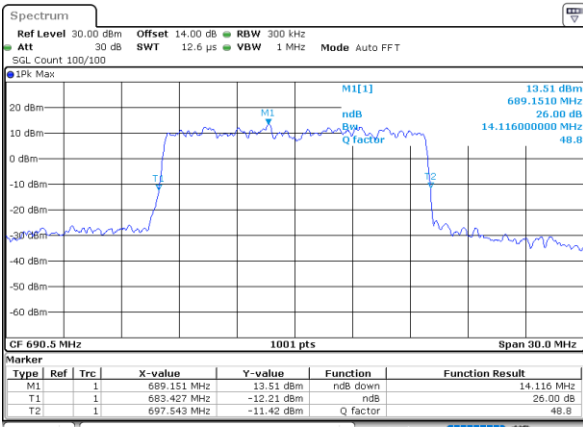

Date: 6,SEP,2020 18:55:04

Middle Channel / 5MHz / 64QAM

Date: 6,SEP,2020 16:42:15

Middle Channel / 10MHz / 64QAM

Date: 6,SEP,2020 18:55:25

Highest Channel / 5MHz / 64QAM

Date: 6,SEP,2020 16:49:06

Highest Channel / 10MHz / 64QAM

Date: 6,SEP,2020 18:57:13

LTE Band 71

Lowest Channel / 15MHz / 64QAM

Date: 6,SEP,2020 18:44:14

Lowest Channel / 20MHz / 64QAM

Date: 6,SEP,2020 18:40:58

Middle Channel / 15MHz / 64QAM

Date: 6,SEP,2020 18:44:58

Middle Channel / 20MHz / 64QAM

Date: 6,SEP,2020 18:36:11

Highest Channel / 15MHz / 64QAM

Date: 6,SEP,2020 18:49:38

Highest Channel / 20MHz / 64QAM

Date: 6,SEP,2020 18:34:43

Occupied Bandwidth

Mode	LTE Band 71 : 99%OBW(MHz)											
BW				5MHz		10MHz		15MHz		20MHz		
Mod.				QPSK	16QAM	QPSK	16QAM	QPSK	16QAM	QPSK	16QAM	
Lowest CH				4.49	4.51	9.05	8.99	13.52	13.43	17.86	17.90	
Middle CH				4.51	4.48	9.03	9.03	13.43	13.43	17.90	17.82	
Highest CH				4.46	4.49	8.99	9.03	13.40	13.37	17.94	17.90	
Mode	LTE Band 71 : 99%OBW(MHz)											
BW				5MHz		10MHz		15MHz		20MHz		
Mod.				64QAM		64QAM		64QAM		64QAM		
Lowest CH				4.49	-	9.03	-	13.49	-	17.90	-	
Middle CH				4.50	-	9.01	-	13.46	-	17.94	-	
Highest CH				4.50	-	8.99	-	13.40	-	17.86	-	