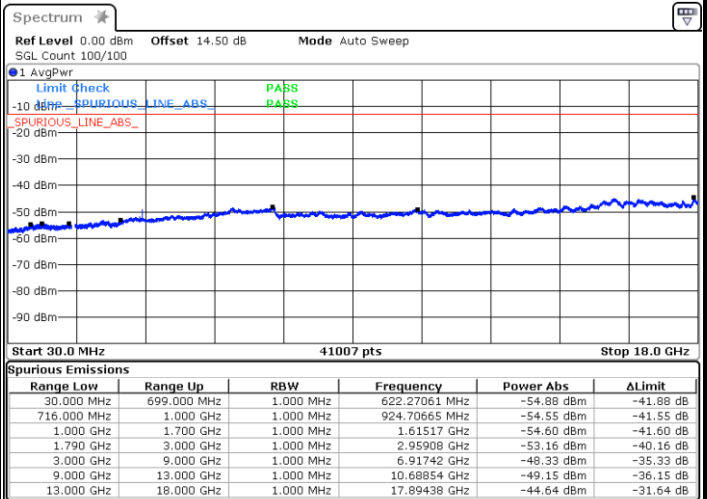

Date: 2.SEP.2020 15:36:30

LTE Band 66 / 5MHz

Highest Channel / QPSK

Date: 2.SEP.2020 15:58:41

Highest Channel / 16QAM

Date: 2.SEP.2020 15:55:20

LTE Band 66 / 10MHz

Lowest Channel / QPSK

Date: 2.SEP.2020 16:15:35

Lowest Channel / 16QAM

Date: 2.SEP.2020 16:14:11

LTE Band 66 / 10MHz

Middle Channel / QPSK

Middle Channel / 16QAM

Date: 2.SEP.2020 16:21:03

Date: 2.SEP.2020 16:20:09

Highest Channel / QPSK

Highest Channel / 16QAM

Date: 2.SEP.2020 16:23:46

Date: 2.SEP.2020 16:44:25

LTE Band 66 / 15MHz

Lowest Channel / QPSK

Lowest Channel / 16QAM

Date: 2.SEP.2020 16:55:31