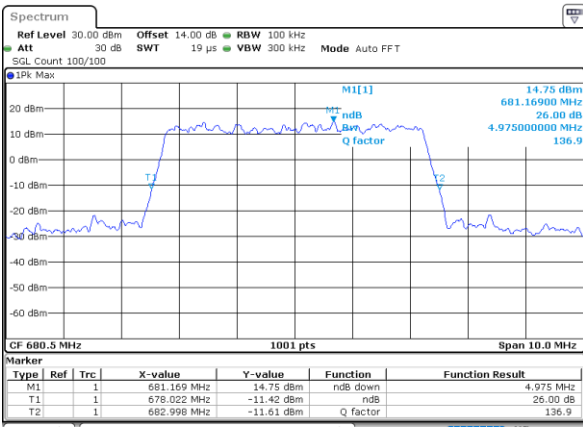

Mode	LTE Band 71 : 26dB BW(MHz)											
BW				5MHz		10MHz		15MHz		20MHz		
Mod.				QPSK	16QAM	QPSK	16QAM	QPSK	16QAM	QPSK	16QAM	
Lowest CH				4.94	4.91	9.83	9.65	14.18	14.21	18.98	19.10	
Middle CH				4.98	4.91	9.87	9.75	14.33	14.30	18.98	19.06	
Highest CH				4.89	4.86	9.75	9.73	14.33	14.39	19.10	18.78	
Mode	LTE Band 71 : 26dB BW(MHz)											
BW				5MHz		10MHz		15MHz		20MHz		
Mod.				64QAM		64QAM		64QAM		64QAM		
Lowest CH				4.86	-	9.75	-	14.51	-	19.26	-	
Middle CH				4.90	-	9.81	-	14.33	-	18.90	-	
Highest CH				4.92	-	9.81	-	14.12	-	18.74	-	

LTE Band 71

Lowest Channel / 5MHz / QPSK

Date: 6,SEP,2020 16:09:44

Lowest Channel / 5MHz / 16QAM

Date: 6,SEP,2020 16:10:02

Middle Channel / 5MHz / QPSK

Date: 6,SEP,2020 16:42:44

Middle Channel / 5MHz / 16QAM

Date: 6,SEP,2020 16:42:27

Highest Channel / 5MHz / QPSK

Date: 6,SEP,2020 16:43:09

Highest Channel / 5MHz / 16QAM

Date: 6,SEP,2020 16:43:37

LTE Band 71

Lowest Channel / 10MHz / QPSK

Date: 6,SEP,2020 18:53:53