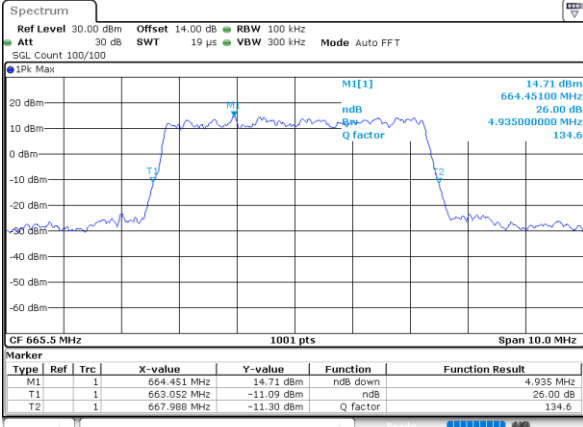

LTE Band 71

Lowest Channel / 5MHz / QPSK

Date: 6,SEP,2020 16:09:44