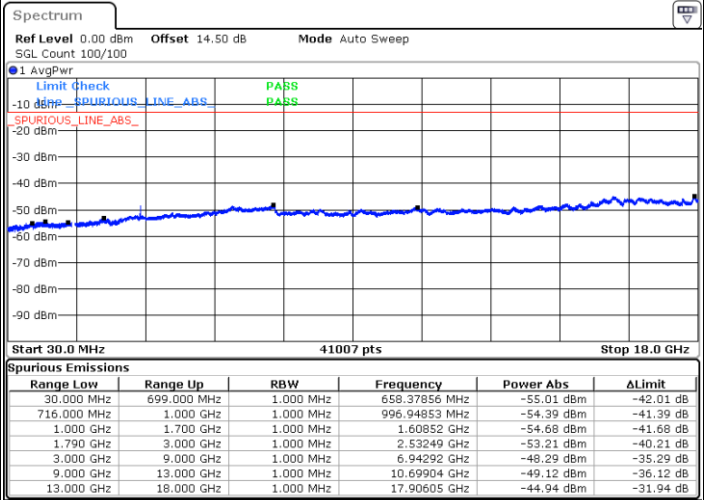

LTE Band 66 / 1.4MHz

Lowest Channel / 64QAM

Middle Channel / 64QAM

Date: 2.SEP.2020 10:23:02

Date: 2.SEP.2020 10:44:05

Highest Channel / 64QAM

Date: 2.SEP.2020 11:06:11

LTE Band 66 / 3MHz

Lowest Channel / 64QAM

Middle Channel / 64QAM

Date: 2.SEP.2020 11:15:21

Date: 2.SEP.2020 11:20:30

Highest Channel / 64QAM

Date: 2.SEP.2020 11:29:25

LTE Band 66 / 5MHz

Lowest Channel / 64QAM