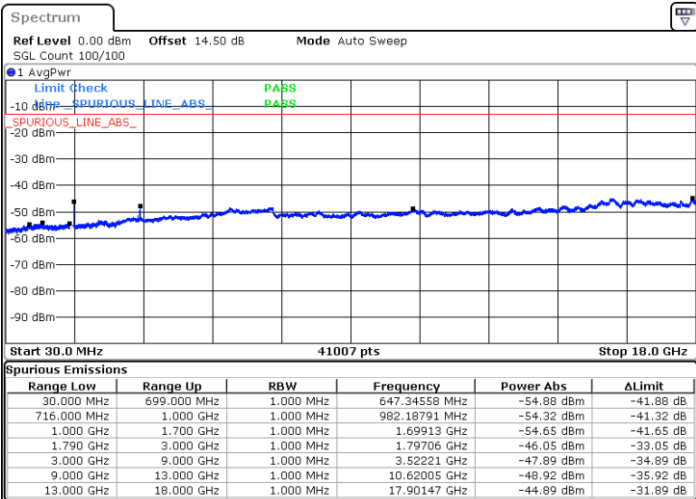

Highest Channel / 16QAM

Date: 2.SEP.2020 17:06:39

LTE Band 66 / 20MHz

Lowest Channel / QPSK

Date: 2.SEP.2020 17:17:21

Lowest Channel / 16QAM

Date: 2.SEP.2020 17:16:12

LTE Band 66 / 20MHz

Middle Channel / QPSK

Middle Channel / 16QAM

Date: 2.SEP.2020 17:22:25

Date: 2.SEP.2020 17:23:11

Highest Channel / QPSK

Highest Channel / 16QAM

Date: 2.SEP.2020 17:29:30

Date: 2.SEP.2020 17:28:48

LTE Band 66 / 1.4MHz

Lowest Channel / 64QAM

Middle Channel / 64QAM

Date: 2.SEP.2020 10:23:02

Date: 2.SEP.2020 10:44:05

Highest Channel / 64QAM

Date: 2.SEP.2020 11:06:11

LTE Band 66 / 3MHz