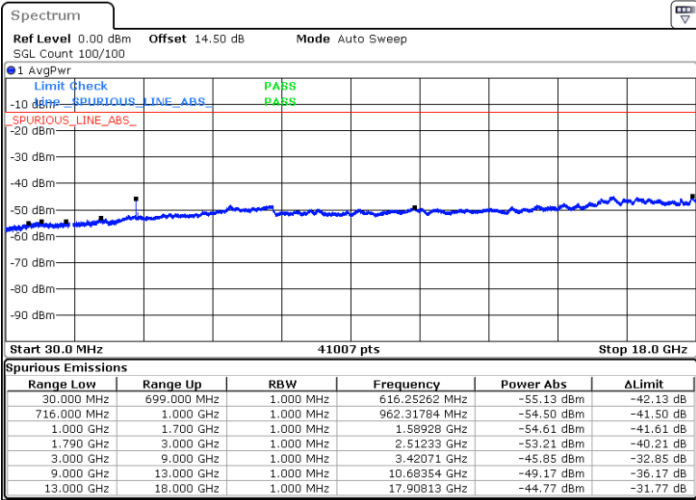

LTE Band 66 / 5MHz

Lowest Channel / QPSK

Lowest Channel / 16QAM

Date: 2.SEP.2020 15:30:59

Date: 2.SEP.2020 15:29:34

Middle Channel / QPSK

Middle Channel / 16QAM

Date: 2.SEP.2020 15:38:04

Date: 2.SEP.2020 15:36:30

LTE Band 66 / 5MHz

Highest Channel / QPSK

Date: 2.SEP.2020 15:58:41

Highest Channel / 16QAM

Date: 2.SEP.2020 15:55:20

LTE Band 66 / 10MHz

Lowest Channel / QPSK