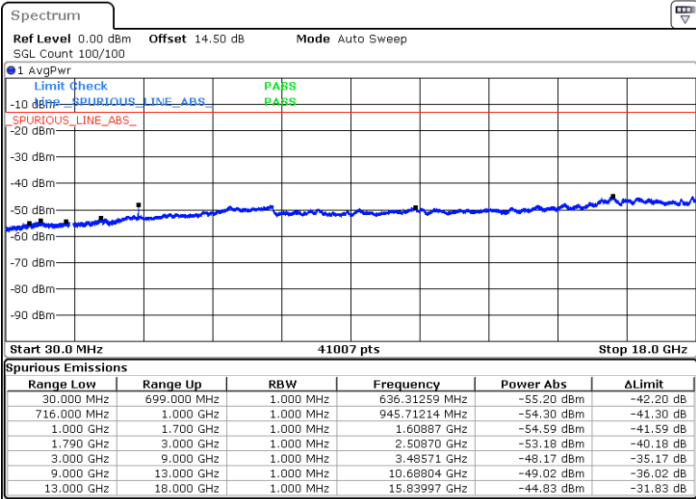

LTE Band 66 / 5MHz

Lowest Channel / QPSK

Lowest Channel / 16QAM

Date: 2.SEP.2020 15:30:59

Date: 2.SEP.2020 15:29:34

Middle Channel / QPSK

Middle Channel / 16QAM

Date: 2.SEP.2020 15:38:04

Date: 2.SEP.2020 15:36:30

LTE Band 66 / 5MHz

Highest Channel / QPSK

Date: 2.SEP.2020 15:58:41

Highest Channel / 16QAM

Date: 2.SEP.2020 15:55:20

LTE Band 66 / 10MHz

Lowest Channel / QPSK