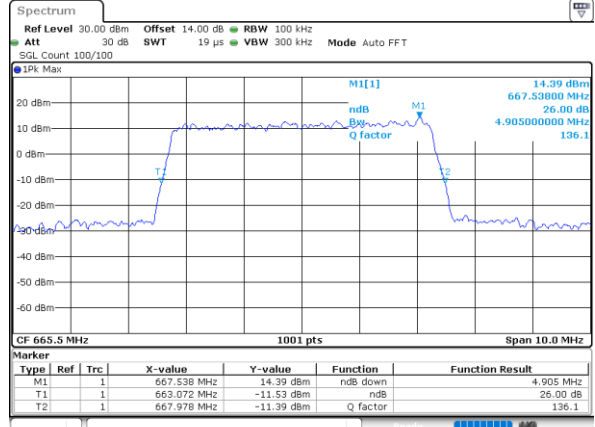

Lowest Channel / 5MHz / 16QAM

Date: 6,SEP,2020 16:10:02