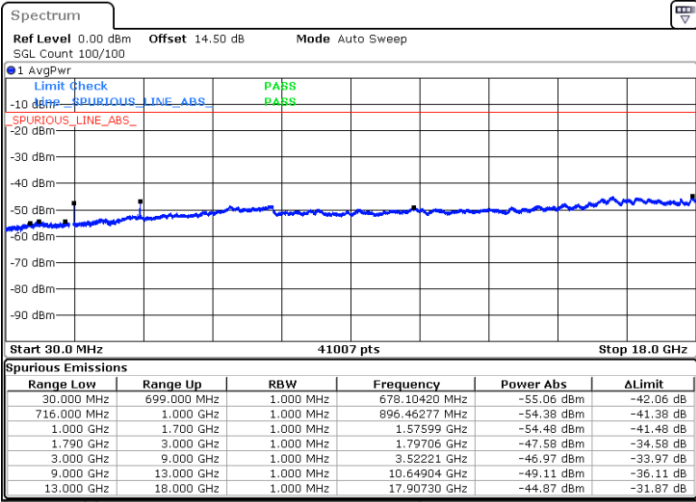

Middle Channel / 64QAM

Date: 2.SEP.2020 16:19:29

Highest Channel / 64QAM

Date: 2.SEP.2020 16:45:17

LTE Band 66 / 15MHz

Lowest Channel / 64QAM

Middle Channel / 64QAM

Date: 2.SEP.2020 16:57:21

Date: 2.SEP.2020 16:58:40

Highest Channel / 64QAM

Date: 2.SEP.2020 17:05:40

LTE Band 66 / 20MHz

Lowest Channel / 64QAM

Middle Channel / 64QAM

Date: 2.SEP.2020 17:13:32

Date: 2.SEP.2020 17:24:06

Highest Channel / 64QAM

Date: 2.SEP.2020 17:28:07

Frequency Stability

Test Conditions		LTE Band 66 (QPSK) / Middle Channel	Limit
Temperature (°C)	Voltage (Volt)	BW 10MHz	Note 2.
		Deviation (ppm)	Result
50	Normal Voltage	0.0001	PASS
40	Normal Voltage	0.0003	
30	Normal Voltage	0.0007	
20(Ref.)	Normal Voltage	0.0000	
10	Normal Voltage	0.0001	
0	Normal Voltage	0.0006	
-10	Normal Voltage	0.0000	
-20	Normal Voltage	0.0011	
-30	Normal Voltage	0.0003	
20	Maximum Voltage	0.0002	
20	Normal Voltage	0.0000	
20	Battery End Point	0.0005	

Note:

1. Normal Voltage =3.8 V. ; Battery End Point (BEP) =3.6 V. ; Maximum Voltage =4.2 V.
2. Note: The frequency fundamental emissions stay within the authorized frequency block.

LTE Band 71

Peak-to-Average Ratio