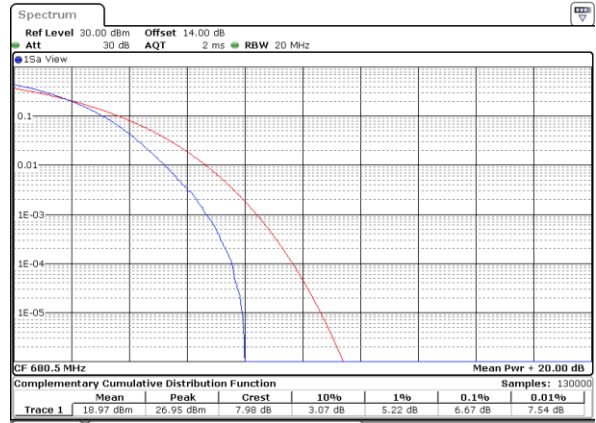

Lowest Channel / Full RB

Date: 6,SEP,2020 18:41:14

Middle Channel / 1RB

Date: 6,SEP,2020 18:37:22

Middle Channel / Full RB

Date: 6,SEP,2020 18:36:20

Highest Channel / 1RB

Date: 6,SEP,2020 18:34:05

Highest Channel / Full RB

Date: 6,SEP,2020 18:33:32

LTE Band 71 / 20MHz / 64QAM

Lowest Channel / 1RB

Date: 6,SEP,2020 18:40:28

Lowest Channel / Full RB

Date: 6,SEP,2020 18:40:46

Middle Channel / 1RB

Date: 6,SEP,2020 18:37:31

Middle Channel / Full RB

Date: 6,SEP,2020 18:35:59

Highest Channel / 1RB

Date: 6,SEP,2020 18:34:16

Highest Channel / Full RB

Date: 6,SEP,2020 18:34:30

26dB Bandwidth