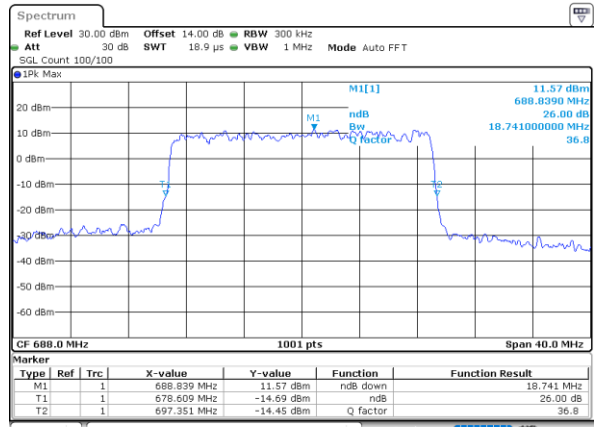

Date: 6,SEP,2020 18:57:13

LTE Band 71

Lowest Channel / 15MHz / 64QAM

Date: 6,SEP,2020 18:44:14

Lowest Channel / 20MHz / 64QAM

Date: 6,SEP,2020 18:40:58

Middle Channel / 15MHz / 64QAM

Date: 6,SEP,2020 18:44:58

Middle Channel / 20MHz / 64QAM

Date: 6,SEP,2020 18:36:11

Highest Channel / 15MHz / 64QAM

Date: 6,SEP,2020 18:49:38

Highest Channel / 20MHz / 64QAM

Date: 6,SEP,2020 18:34:43

Occupied Bandwidth

Mode	LTE Band 71 : 99%OBW(MHz)											
BW				5MHz		10MHz		15MHz		20MHz		
Mod.				QPSK	16QAM	QPSK	16QAM	QPSK	16QAM	QPSK	16QAM	
Lowest CH				4.49	4.51	9.05	8.99	13.52	13.43	17.86	17.90	
Middle CH				4.51	4.48	9.03	9.03	13.43	13.43	17.90	17.82	
Highest CH				4.46	4.49	8.99	9.03	13.40	13.37	17.94	17.90	
Mode	LTE Band 71 : 99%OBW(MHz)											
BW				5MHz		10MHz		15MHz		20MHz		
Mod.				64QAM		64QAM		64QAM		64QAM		
Lowest CH				4.49	-	9.03	-	13.49	-	17.90	-	
Middle CH				4.50	-	9.01	-	13.46	-	17.94	-	
Highest CH				4.50	-	8.99	-	13.40	-	17.86	-	

LTE Band 71

Lowest Channel / 5MHz / QPSK

Date: 6,SEP,2020 16:09:38

Lowest Channel / 5MHz / 16QAM

Date: 6,SEP,2020 16:09:56

Middle Channel / 5MHz / QPSK

Date: 6,SEP,2020 16:42:37

Middle Channel / 5MHz / 16QAM