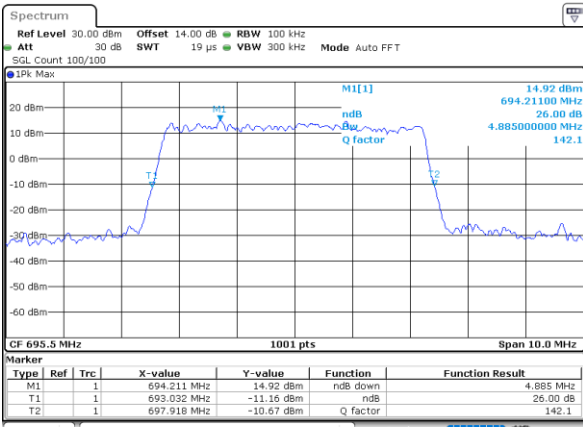

Mode	LTE Band 71 : 26dB BW(MHz)											
BW				5MHz		10MHz		15MHz		20MHz		
Mod.				QPSK	16QAM	QPSK	16QAM	QPSK	16QAM	QPSK	16QAM	
Lowest CH				4.94	4.91	9.83	9.65	14.18	14.21	18.98	19.10	
Middle CH				4.98	4.91	9.87	9.75	14.33	14.30	18.98	19.06	
Highest CH				4.89	4.86	9.75	9.73	14.33	14.39	19.10	18.78	
Mode	LTE Band 71 : 26dB BW(MHz)											
BW				5MHz		10MHz		15MHz		20MHz		
Mod.				64QAM		64QAM		64QAM		64QAM		
Lowest CH				4.86	-	9.75	-	14.51	-	19.26	-	
Middle CH				4.90	-	9.81	-	14.33	-	18.90	-	
Highest CH				4.92	-	9.81	-	14.12	-	18.74	-	

LTE Band 71

Lowest Channel / 5MHz / QPSK

Date: 6,SEP,2020 16:09:44

Lowest Channel / 5MHz / 16QAM

Date: 6,SEP,2020 16:10:02

Middle Channel / 5MHz / QPSK

Date: 6,SEP,2020 16:42:44

Middle Channel / 5MHz / 16QAM

Date: 6,SEP,2020 16:42:27

Highest Channel / 5MHz / QPSK

Date: 6,SEP,2020 16:43:09

Highest Channel / 5MHz / 16QAM

Date: 6,SEP,2020 16:43:37

LTE Band 71

Lowest Channel / 10MHz / QPSK

Date: 6,SEP,2020 18:53:53