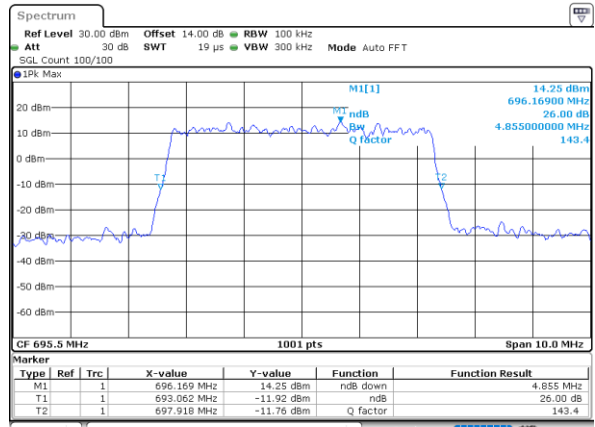

Mode	LTE Band 71 : 26dB BW(MHz)											
BW				5MHz		10MHz		15MHz		20MHz		
Mod.				QPSK	16QAM	QPSK	16QAM	QPSK	16QAM	QPSK	16QAM	
Lowest CH				4.94	4.91	9.83	9.65	14.18	14.21	18.98	19.10	
Middle CH				4.98	4.91	9.87	9.75	14.33	14.30	18.98	19.06	
Highest CH				4.89	4.86	9.75	9.73	14.33	14.39	19.10	18.78	
Mode	LTE Band 71 : 26dB BW(MHz)											
BW				5MHz		10MHz		15MHz		20MHz		
Mod.				64QAM		64QAM		64QAM		64QAM		
Lowest CH				4.86	-	9.75	-	14.51	-	19.26	-	
Middle CH				4.90	-	9.81	-	14.33	-	18.90	-	
Highest CH				4.92	-	9.81	-	14.12	-	18.74	-	

LTE Band 71

Lowest Channel / 5MHz / QPSK

Date: 6,SEP,2020 16:09:44

Lowest Channel / 5MHz / 16QAM

Date: 6,SEP,2020 16:10:02

Middle Channel / 5MHz / QPSK

Date: 6,SEP,2020 16:42:44

Middle Channel / 5MHz / 16QAM

Date: 6,SEP,2020 16:42:27

Highest Channel / 5MHz / QPSK

Date: 6,SEP,2020 16:43:09

Highest Channel / 5MHz / 16QAM

Date: 6,SEP,2020 16:43:37

LTE Band 71

Lowest Channel / 10MHz / QPSK

Date: 6,SEP,2020 18:53:53