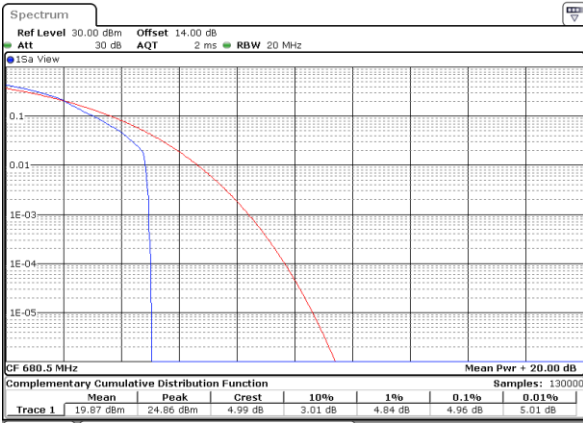

LTE Band 71 / 20MHz / QPSK

Lowest Channel / 1RB

Date: 6,SEP,2020 18:39:56

Lowest Channel / Full RB

Date: 6,SEP,2020 18:41:49

Middle Channel / 1RB

Date: 6,SEP,2020 18:37:11

Middle Channel / Full RB

Date: 6,SEP,2020 18:36:43

Highest Channel / 1RB

Date: 6,SEP,2020 18:33:52

Highest Channel / Full RB

Date: 6,SEP,2020 18:33:41

LTE Band 71 / 20MHz / 16QAM

Lowest Channel / 1RB

Date: 6,SEP,2020 18:40:18

Lowest Channel / Full RB

Date: 6,SEP,2020 18:41:14

Middle Channel / 1RB

Date: 6,SEP,2020 18:37:22

Middle Channel / Full RB

Date: 6,SEP,2020 18:36:20

Highest Channel / 1RB

Date: 6,SEP,2020 18:34:05