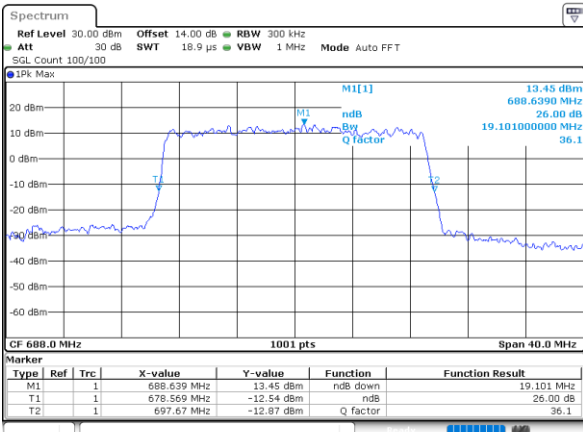

Lowest Channel / 20MHz / QPSK

Date: 6,SEP,2020 18:42:00

Lowest Channel / 20MHz / 16QAM

Date: 6,SEP,2020 18:41:30

Middle Channel / 20MHz / QPSK

Date: 6,SEP,2020 18:36:55

Middle Channel / 20MHz / 16QAM

Date: 6,SEP,2020 18:36:32

Highest Channel / 20MHz / QPSK

Date: 6,SEP,2020 18:31:24

Highest Channel / 20MHz / 16QAM

Date: 6,SEP,2020 18:32:32

LTE Band 71

Lowest Channel / 5MHz / 64QAM

Date: 6,SEP,2020 16:11:43

Lowest Channel / 10MHz / 64QAM