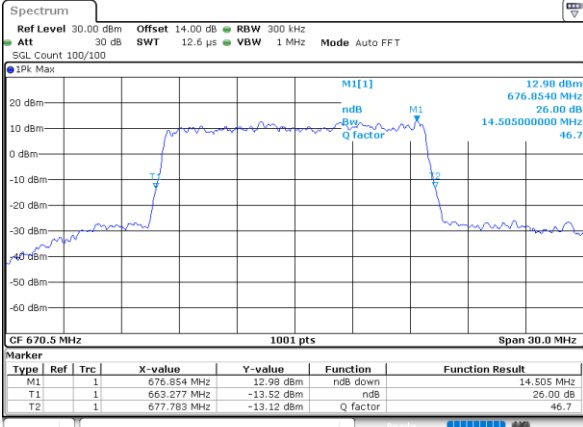

Highest Channel / 20MHz / QPSK

Date: 6,SEP,2020 18:31:24

Highest Channel / 20MHz / 16QAM

Date: 6,SEP,2020 18:32:32

LTE Band 71

Lowest Channel / 5MHz / 64QAM

Date: 6,SEP,2020 16:11:43

Lowest Channel / 10MHz / 64QAM

Date: 6,SEP,2020 18:55:04

Middle Channel / 5MHz / 64QAM

Date: 6,SEP,2020 16:42:15

Middle Channel / 10MHz / 64QAM

Date: 6,SEP,2020 18:55:25

Highest Channel / 5MHz / 64QAM

Date: 6,SEP,2020 16:49:06

Highest Channel / 10MHz / 64QAM

Date: 6,SEP,2020 18:57:13

LTE Band 71

Lowest Channel / 15MHz / 64QAM

Date: 6,SEP,2020 18:44:14

Lowest Channel / 20MHz / 64QAM

Date: 6,SEP,2020 18:40:58

Middle Channel / 15MHz / 64QAM

Date: 6,SEP,2020 18:44:58