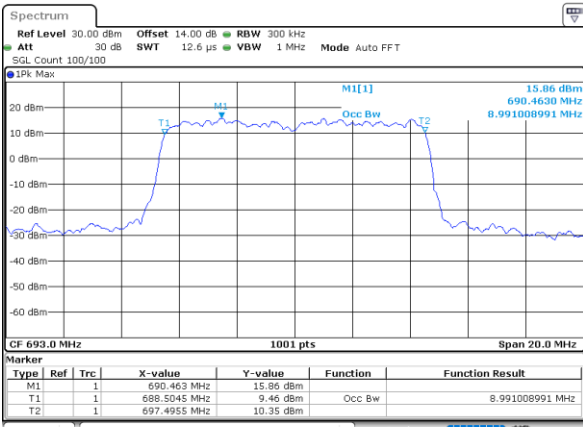

Date: 6,SEP,2020 16:42:22

Highest Channel / 5MHz / QPSK

Date: 6,SEP,2020 16:43:04

Highest Channel / 5MHz / 16QAM

Date: 6,SEP,2020 16:43:30

LTE Band 71

Lowest Channel / 10MHz / QPSK

Date: 6,SEP,2020 18:53:46

Lowest Channel / 10MHz / 16QAM

Date: 6,SEP,2020 18:54:00

Middle Channel / 10MHz / QPSK

Date: 6,SEP,2020 18:55:52

Middle Channel / 10MHz / 16QAM

Date: 6,SEP,2020 18:55:33

Highest Channel / 10MHz / QPSK

Date: 6,SEP,2020 18:56:28

Highest Channel / 10MHz / 16QAM

Date: 6,SEP,2020 18:56:47