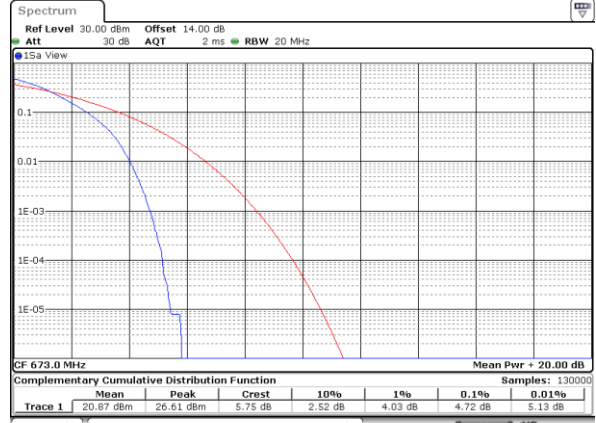

Note:

1. Normal Voltage =3.8 V. ; Battery End Point (BEP) =3.6 V. ; Maximum Voltage =4.2 V.
2. Note: The frequency fundamental emissions stay within the authorized frequency block.

LTE Band 71

Peak-to-Average Ratio

Mode	LTE Band 71 / 20MHz				
Mod.	QPSK		16QAM		Limit: 13dB
RB Size	1RB	Full RB	1RB	Full RB	Result
Lowest CH	3.74	4.72	5.28	6.12	PASS
Middle CH	3.68	4.72	4.96	6.00	
Highest CH	3.71	4.61	5.33	6.06	
Mode	LTE Band 71 / 20MHz				
Mod.	64QAM				Limit: 13dB
RB Size	1RB	Full RB			Result
Lowest CH	6.23	6.46	-	-	PASS
Middle CH	6.70	6.67	-	-	
Highest CH	7.13	6.55	-	-	

LTE Band 71 / 20MHz / QPSK

Lowest Channel / 1RB

Date: 6,SEP,2020 18:39:56

Lowest Channel / Full RB

Date: 6,SEP,2020 18:41:49

Middle Channel / 1RB

Date: 6,SEP,2020 18:37:11

Middle Channel / Full RB