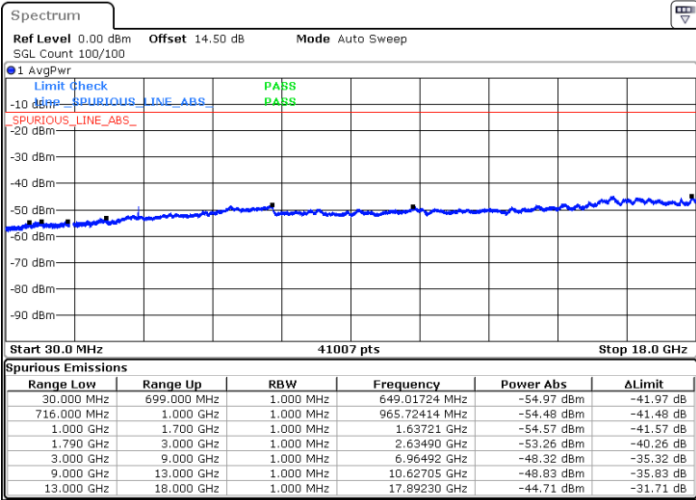

Date: 2.SEP.2020 15:36:30

LTE Band 66 / 5MHz

Highest Channel / QPSK

Date: 2.SEP.2020 15:58:41

Highest Channel / 16QAM

Date: 2.SEP.2020 15:55:20

LTE Band 66 / 10MHz

Lowest Channel / QPSK

Date: 2.SEP.2020 16:15:35

Lowest Channel / 16QAM

Date: 2.SEP.2020 16:14:11

LTE Band 66 / 10MHz

Middle Channel / QPSK

Middle Channel / 16QAM

Date: 2.SEP.2020 16:21:03

Date: 2.SEP.2020 16:20:09

Highest Channel / QPSK

Highest Channel / 16QAM

Date: 2.SEP.2020 16:23:46

Date: 2.SEP.2020 16:44:25

LTE Band 66 / 15MHz

Lowest Channel / QPSK

Lowest Channel / 16QAM

Date: 2.SEP.2020 16:55:31