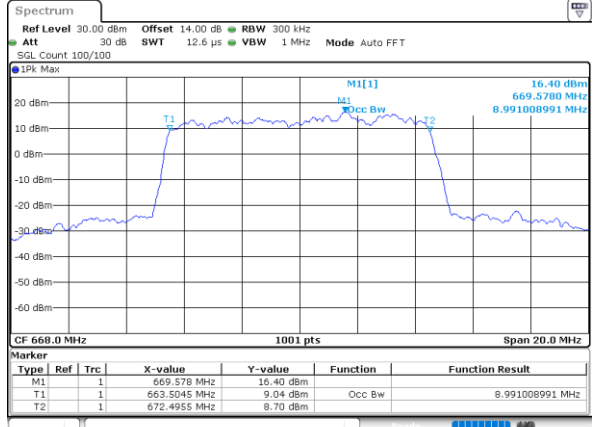

Lowest Channel / 10MHz / 16QAM

Date: 6,SEP,2020 18:54:00