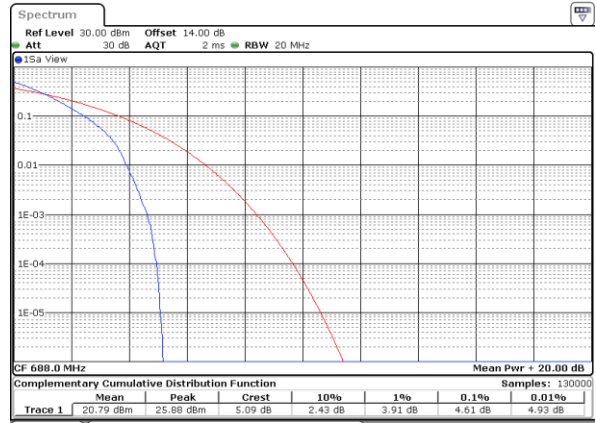

LTE Band 71 / 20MHz / QPSK

Lowest Channel / 1RB

Date: 6,SEP,2020 18:39:56

Lowest Channel / Full RB

Date: 6,SEP,2020 18:41:49

Middle Channel / 1RB

Date: 6,SEP,2020 18:37:11

Middle Channel / Full RB

Date: 6,SEP,2020 18:36:43

Highest Channel / 1RB

Date: 6,SEP,2020 18:33:52

Highest Channel / Full RB

Date: 6,SEP,2020 18:33:41

LTE Band 71 / 20MHz / 16QAM

Lowest Channel / 1RB

Date: 6,SEP,2020 18:40:18