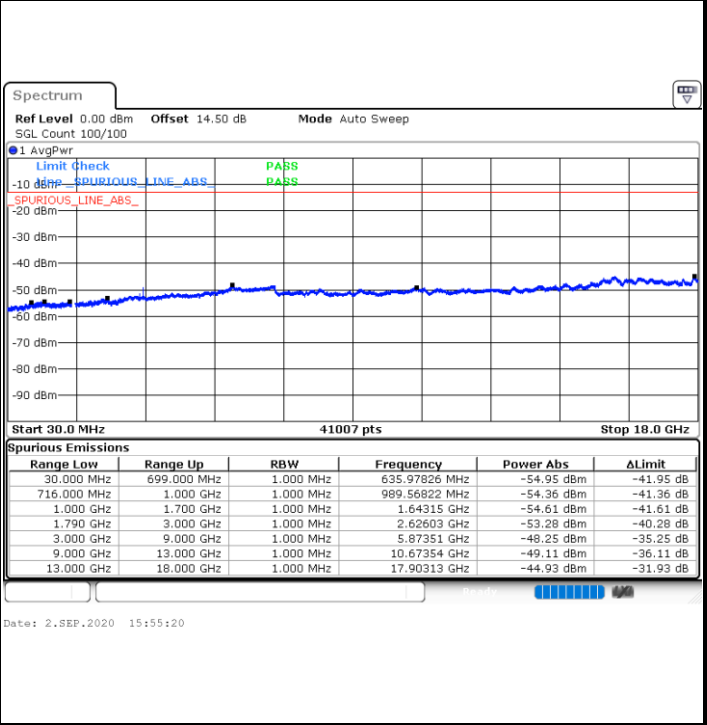

LTE Band 66 / 5MHz

Lowest Channel / QPSK

Lowest Channel / 16QAM

Date: 2.SEP.2020 15:30:59

Date: 2.SEP.2020 15:29:34

Middle Channel / QPSK

Middle Channel / 16QAM

Date: 2.SEP.2020 15:38:04

Date: 2.SEP.2020 15:36:30

LTE Band 66 / 5MHz

Highest Channel / QPSK

Date: 2.SEP.2020 15:58:41

Highest Channel / 16QAM

Date: 2.SEP.2020 15:55:20

LTE Band 66 / 10MHz

Lowest Channel / QPSK

Date: 2.SEP.2020 16:15:35

Lowest Channel / 16QAM

Date: 2.SEP.2020 16:14:11

LTE Band 66 / 10MHz

Middle Channel / QPSK

Middle Channel / 16QAM

Date: 2.SEP.2020 16:21:03

Date: 2.SEP.2020 16:20:09

Highest Channel / QPSK

Highest Channel / 16QAM

Date: 2.SEP.2020 16:23:46

Date: 2.SEP.2020 16:44:25

LTE Band 66 / 15MHz

Lowest Channel / QPSK

Lowest Channel / 16QAM

Date: 2.SEP.2020 16:55:31