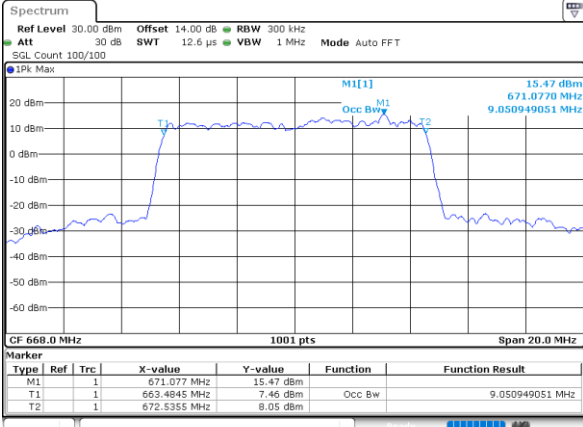

LTE Band 71

Lowest Channel / 5MHz / QPSK

Date: 6,SEP,2020 16:09:38

Lowest Channel / 5MHz / 16QAM

Date: 6,SEP,2020 16:09:56

Middle Channel / 5MHz / QPSK

Date: 6,SEP,2020 16:42:37

Middle Channel / 5MHz / 16QAM

Date: 6,SEP,2020 16:42:22

Highest Channel / 5MHz / QPSK

Date: 6,SEP,2020 16:43:04

Highest Channel / 5MHz / 16QAM

Date: 6,SEP,2020 16:43:30

LTE Band 71

Lowest Channel / 10MHz / QPSK

Date: 6,SEP,2020 18:53:46

Lowest Channel / 10MHz / 16QAM

Date: 6,SEP,2020 18:54:00

Middle Channel / 10MHz / QPSK

Date: 6,SEP,2020 18:55:52

Middle Channel / 10MHz / 16QAM

Date: 6,SEP,2020 18:55:33

Highest Channel / 10MHz / QPSK

Date: 6,SEP,2020 18:56:28