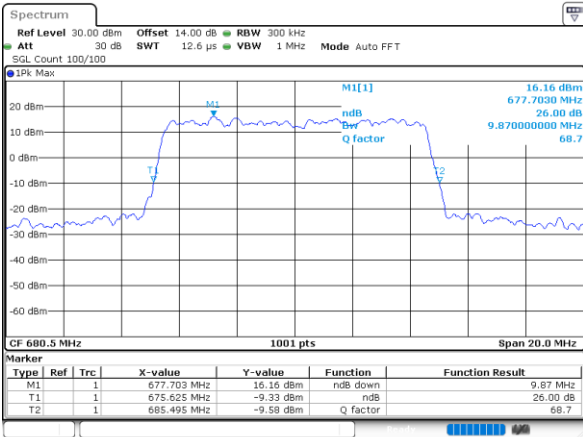

Middle Channel / 10MHz / QPSK

Date: 6,SEP,2020 18:55:08