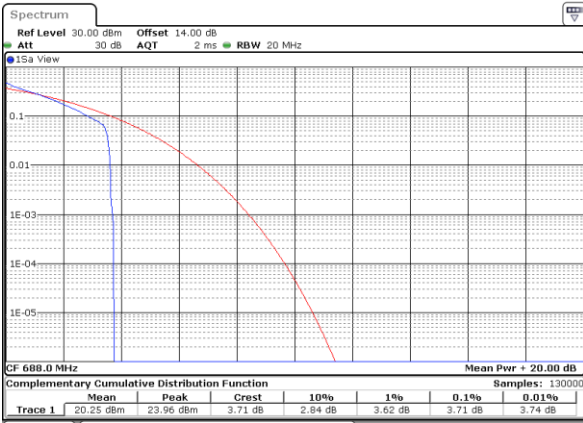

LTE Band 71 / 20MHz / QPSK

Lowest Channel / 1RB

Date: 6,SEP,2020 18:39:56

Lowest Channel / Full RB

Date: 6,SEP,2020 18:41:49

Middle Channel / 1RB

Date: 6,SEP,2020 18:37:11

Middle Channel / Full RB

Date: 6,SEP,2020 18:36:43

Highest Channel / 1RB

Date: 6,SEP,2020 18:33:52

Highest Channel / Full RB

Date: 6,SEP,2020 18:33:41

LTE Band 71 / 20MHz / 16QAM

Lowest Channel / 1RB

Date: 6,SEP,2020 18:40:18

Lowest Channel / Full RB

Date: 6,SEP,2020 18:41:14

Middle Channel / 1RB

Date: 6,SEP,2020 18:37:22

Middle Channel / Full RB

Date: 6,SEP,2020 18:36:20

Highest Channel / 1RB

Date: 6,SEP,2020 18:34:05