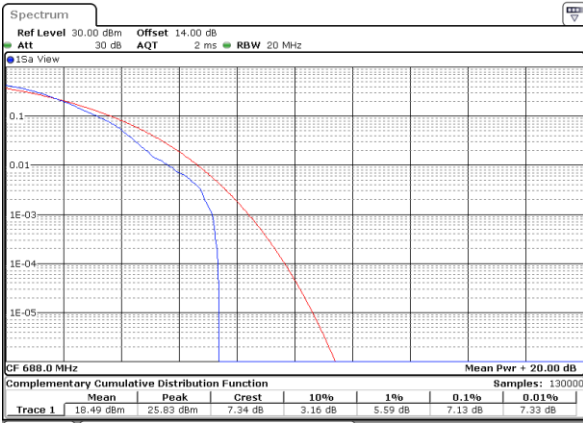

Lowest Channel / Full RB

Date: 6,SEP,2020 18:41:14

Middle Channel / 1RB

Date: 6,SEP,2020 18:37:22

Middle Channel / Full RB

Date: 6,SEP,2020 18:36:20

Highest Channel / 1RB

Date: 6,SEP,2020 18:34:05

Highest Channel / Full RB

Date: 6,SEP,2020 18:33:32

LTE Band 71 / 20MHz / 64QAM

Lowest Channel / 1RB

Date: 6,SEP,2020 18:40:28

Lowest Channel / Full RB

Date: 6,SEP,2020 18:40:46

Middle Channel / 1RB

Date: 6,SEP,2020 18:37:31

Middle Channel / Full RB

Date: 6,SEP,2020 18:35:59

Highest Channel / 1RB

Date: 6,SEP,2020 18:34:16

Highest Channel / Full RB

Date: 6,SEP,2020 18:34:30

26dB Bandwidth