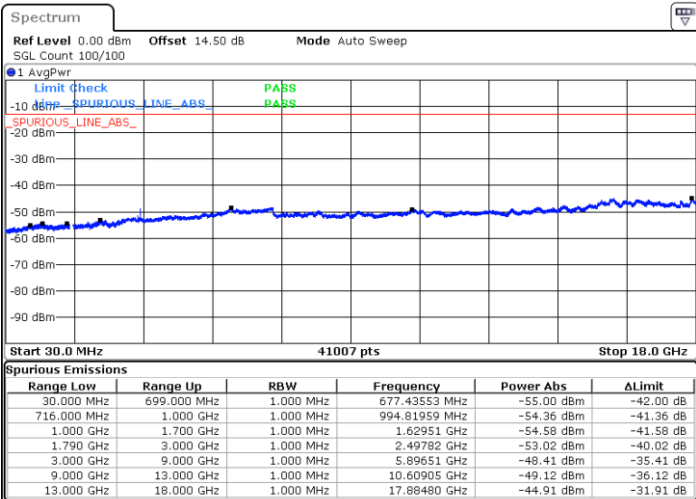

Date: 2.SEP.2020 15:36:30

LTE Band 66 / 5MHz

Highest Channel / QPSK

Date: 2.SEP.2020 15:58:41

Highest Channel / 16QAM

Date: 2.SEP.2020 15:55:20

LTE Band 66 / 10MHz

Lowest Channel / QPSK

Date: 2.SEP.2020 16:15:35

Lowest Channel / 16QAM

Date: 2.SEP.2020 16:14:11

LTE Band 66 / 10MHz

Middle Channel / QPSK

Middle Channel / 16QAM

Date: 2.SEP.2020 16:21:03

Date: 2.SEP.2020 16:20:09

Highest Channel / QPSK

Highest Channel / 16QAM

Date: 2.SEP.2020 16:23:46

Date: 2.SEP.2020 16:44:25

LTE Band 66 / 15MHz

Lowest Channel / QPSK

Lowest Channel / 16QAM

Date: 2.SEP.2020 16:55:31