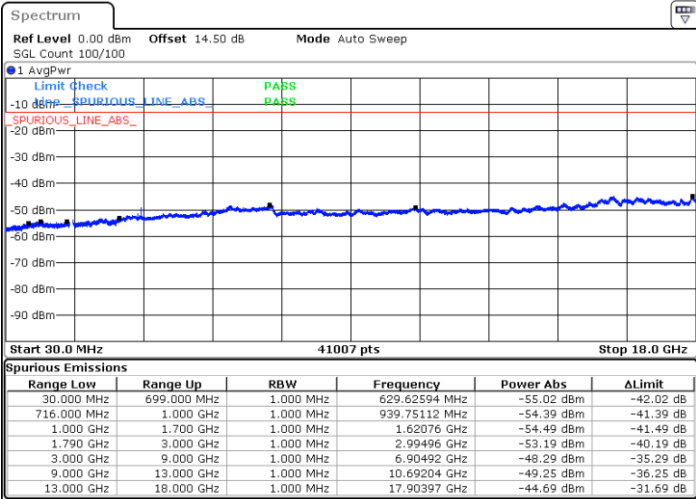

LTE Band 66 / 1.4MHz

Lowest Channel / 64QAM

Middle Channel / 64QAM

Date: 2.SEP.2020 10:23:02

Date: 2.SEP.2020 10:44:05

Highest Channel / 64QAM

Date: 2.SEP.2020 11:06:11

LTE Band 66 / 3MHz

Lowest Channel / 64QAM

Middle Channel / 64QAM

Date: 2.SEP.2020 11:15:21

Date: 2.SEP.2020 11:20:30

Highest Channel / 64QAM

Date: 2.SEP.2020 11:29:25

LTE Band 66 / 5MHz

Lowest Channel / 64QAM

Middle Channel / 64QAM

Date: 2.SEP.2020 15:28:26

Date: 2.SEP.2020 15:34:31

Highest Channel / 64QAM

Date: 2.SEP.2020 15:54:26

LTE Band 66 / 10MHz

Lowest Channel / 64QAM

Date: 2.SEP.2020 16:12:50