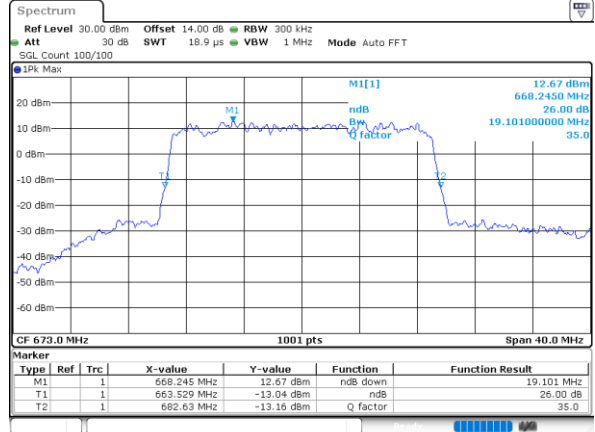

Lowest Channel / 20MHz / 16QAM

Date: 6,SEP,2020 18:41:30