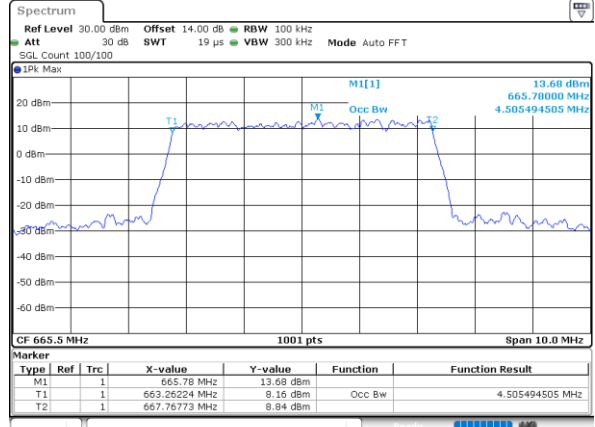

Date: 6,SEP,2020 18:57:13

LTE Band 71

Lowest Channel / 15MHz / 64QAM

Date: 6,SEP,2020 18:44:14

Lowest Channel / 20MHz / 64QAM

Date: 6,SEP,2020 18:40:58

Middle Channel / 15MHz / 64QAM

Date: 6,SEP,2020 18:44:58

Middle Channel / 20MHz / 64QAM

Date: 6,SEP,2020 18:36:11

Highest Channel / 15MHz / 64QAM

Date: 6,SEP,2020 18:49:38

Highest Channel / 20MHz / 64QAM

Date: 6,SEP,2020 18:34:43

Occupied Bandwidth

Mode	LTE Band 71 : 99%OBW(MHz)											
BW				5MHz		10MHz		15MHz		20MHz		
Mod.				QPSK	16QAM	QPSK	16QAM	QPSK	16QAM	QPSK	16QAM	
Lowest CH				4.49	4.51	9.05	8.99	13.52	13.43	17.86	17.90	
Middle CH				4.51	4.48	9.03	9.03	13.43	13.43	17.90	17.82	
Highest CH				4.46	4.49	8.99	9.03	13.40	13.37	17.94	17.90	
Mode	LTE Band 71 : 99%OBW(MHz)											
BW				5MHz		10MHz		15MHz		20MHz		
Mod.				64QAM		64QAM		64QAM		64QAM		
Lowest CH				4.49	-	9.03	-	13.49	-	17.90	-	
Middle CH				4.50	-	9.01	-	13.46	-	17.94	-	
Highest CH				4.50	-	8.99	-	13.40	-	17.86	-	

LTE Band 71

Lowest Channel / 5MHz / QPSK

Date: 6,SEP,2020 16:09:38

Lowest Channel / 5MHz / 16QAM

Date: 6,SEP,2020 16:09:56

Middle Channel / 5MHz / QPSK

Date: 6,SEP,2020 16:42:37

Middle Channel / 5MHz / 16QAM