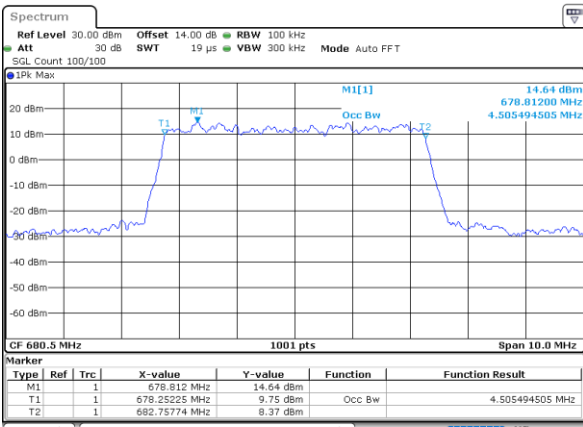

Middle Channel / 20MHz / 64QAM

Date: 6,SEP,2020 18:36:11

Highest Channel / 15MHz / 64QAM

Date: 6,SEP,2020 18:49:38

Highest Channel / 20MHz / 64QAM

Date: 6,SEP,2020 18:34:43

Occupied Bandwidth

Mode	LTE Band 71 : 99%OBW(MHz)											
BW				5MHz		10MHz		15MHz		20MHz		
Mod.				QPSK	16QAM	QPSK	16QAM	QPSK	16QAM	QPSK	16QAM	
Lowest CH				4.49	4.51	9.05	8.99	13.52	13.43	17.86	17.90	
Middle CH				4.51	4.48	9.03	9.03	13.43	13.43	17.90	17.82	
Highest CH				4.46	4.49	8.99	9.03	13.40	13.37	17.94	17.90	
Mode	LTE Band 71 : 99%OBW(MHz)											
BW				5MHz		10MHz		15MHz		20MHz		
Mod.				64QAM		64QAM		64QAM		64QAM		
Lowest CH				4.49	-	9.03	-	13.49	-	17.90	-	
Middle CH				4.50	-	9.01	-	13.46	-	17.94	-	
Highest CH				4.50	-	8.99	-	13.40	-	17.86	-	

LTE Band 71

Lowest Channel / 5MHz / QPSK

Date: 6,SEP,2020 16:09:38

Lowest Channel / 5MHz / 16QAM

Date: 6,SEP,2020 16:09:56

Middle Channel / 5MHz / QPSK

Date: 6,SEP,2020 16:42:37

Middle Channel / 5MHz / 16QAM

Date: 6,SEP,2020 16:42:22

Highest Channel / 5MHz / QPSK

Date: 6,SEP,2020 16:43:04

Highest Channel / 5MHz / 16QAM

Date: 6,SEP,2020 16:43:30

LTE Band 71

Lowest Channel / 10MHz / QPSK

Date: 6,SEP,2020 18:53:46