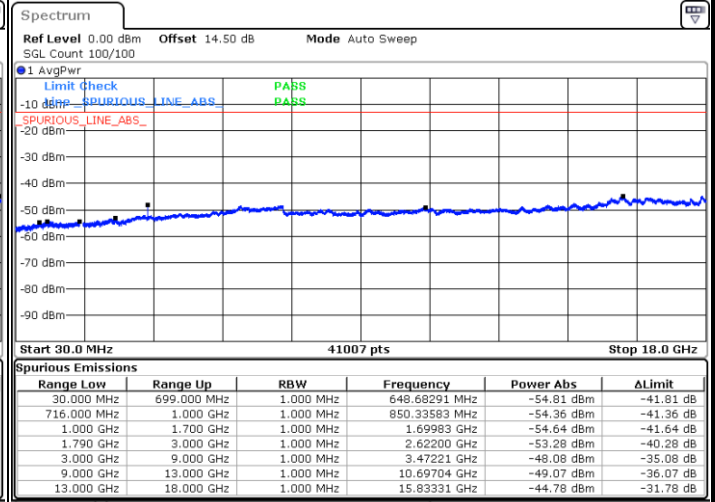

Middle Channel / 64QAM

Date: 2.SEP.2020 16:19:29

Highest Channel / 64QAM

Date: 2.SEP.2020 16:45:17

LTE Band 66 / 15MHz

Lowest Channel / 64QAM

Middle Channel / 64QAM

Date: 2.SEP.2020 16:57:21

Date: 2.SEP.2020 16:58:40

Highest Channel / 64QAM

Date: 2.SEP.2020 17:05:40

LTE Band 66 / 20MHz

Lowest Channel / 64QAM

Middle Channel / 64QAM

Date: 2.SEP.2020 17:13:32

Date: 2.SEP.2020 17:24:06

Highest Channel / 64QAM

Date: 2.SEP.2020 17:28:07

Frequency Stability

Test Conditions		LTE Band 66 (QPSK) / Middle Channel	Limit
Temperature (°C)	Voltage (Volt)	BW 10MHz	Note 2.
		Deviation (ppm)	Result
50	Normal Voltage	0.0001	PASS
40	Normal Voltage	0.0003	
30	Normal Voltage	0.0007	
20(Ref.)	Normal Voltage	0.0000	
10	Normal Voltage	0.0001	
0	Normal Voltage	0.0006	
-10	Normal Voltage	0.0000	
-20	Normal Voltage	0.0011	
-30	Normal Voltage	0.0003	
20	Maximum Voltage	0.0002	
20	Normal Voltage	0.0000	
20	Battery End Point	0.0005	

Note:

1. Normal Voltage =3.8 V. ; Battery End Point (BEP) =3.6 V. ; Maximum Voltage =4.2 V.
2. Note: The frequency fundamental emissions stay within the authorized frequency block.

LTE Band 71

Peak-to-Average Ratio