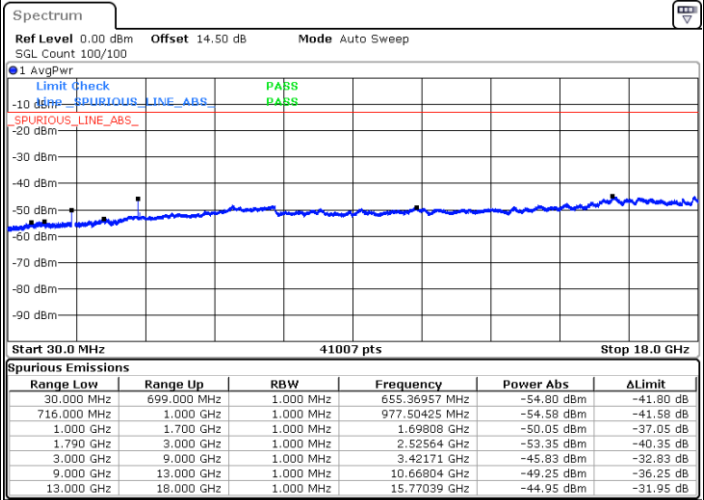

Date: 2.SEP.2020 16:15:35

Lowest Channel / 16QAM

Date: 2.SEP.2020 16:14:11

LTE Band 66 / 10MHz

Middle Channel / QPSK

Middle Channel / 16QAM

Date: 2.SEP.2020 16:21:03

Date: 2.SEP.2020 16:20:09

Highest Channel / QPSK

Highest Channel / 16QAM

Date: 2.SEP.2020 16:23:46

Date: 2.SEP.2020 16:44:25

LTE Band 66 / 15MHz

Lowest Channel / QPSK

Lowest Channel / 16QAM

Date: 2.SEP.2020 16:55:31

Date: 2.SEP.2020 16:56:29

Middle Channel / QPSK

Middle Channel / 16QAM

Date: 2.SEP.2020 17:00:08

Date: 2.SEP.2020 16:59:23

LTE Band 66 / 15MHz

Highest Channel / QPSK

Date: 2.SEP.2020 17:07:30

Highest Channel / 16QAM

Date: 2.SEP.2020 17:06:39

LTE Band 66 / 20MHz

Lowest Channel / QPSK

Date: 2.SEP.2020 17:17:21

Lowest Channel / 16QAM

Date: 2.SEP.2020 17:16:12

LTE Band 66 / 20MHz