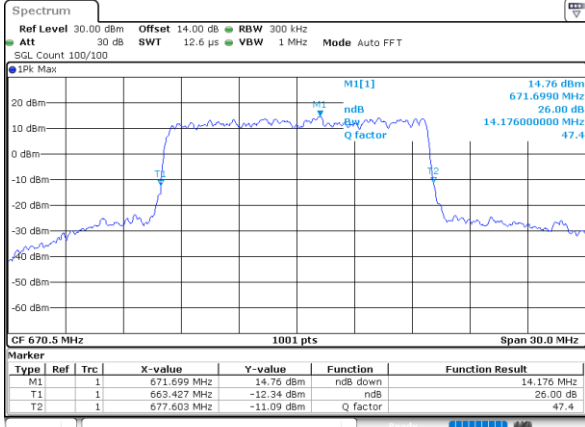

Highest Channel / 10MHz / 16QAM

Date: 6,SEP,2020 18:56:53

LTE Band 71

Lowest Channel / 15MHz / QPSK

Date: 6,SEP,2020 18:43:38

Lowest Channel / 15MHz / 16QAM

Date: 6,SEP,2020 18:43:49

Middle Channel / 15MHz / QPSK

Date: 6,SEP,2020 18:46:19

Middle Channel / 15MHz / 16QAM

Date: 6,SEP,2020 18:46:05

Highest Channel / 15MHz / QPSK

Date: 6,SEP,2020 18:47:54

Highest Channel / 15MHz / 16QAM

Date: 6,SEP,2020 18:48:56

LTE Band 71