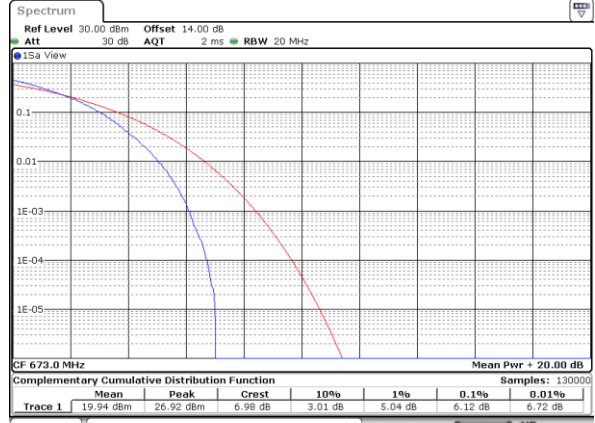

LTE Band 71 / 20MHz / QPSK

Lowest Channel / 1RB

Date: 6,SEP,2020 18:39:56

Lowest Channel / Full RB

Date: 6,SEP,2020 18:41:49

Middle Channel / 1RB

Date: 6,SEP,2020 18:37:11

Middle Channel / Full RB

Date: 6,SEP,2020 18:36:43

Highest Channel / 1RB

Date: 6,SEP,2020 18:33:52

Highest Channel / Full RB

Date: 6,SEP,2020 18:33:41

LTE Band 71 / 20MHz / 16QAM

Lowest Channel / 1RB

Date: 6,SEP,2020 18:40:18

Lowest Channel / Full RB

Date: 6,SEP,2020 18:41:14

Middle Channel / 1RB

Date: 6,SEP,2020 18:37:22

Middle Channel / Full RB

Date: 6,SEP,2020 18:36:20

Highest Channel / 1RB

Date: 6,SEP,2020 18:34:05