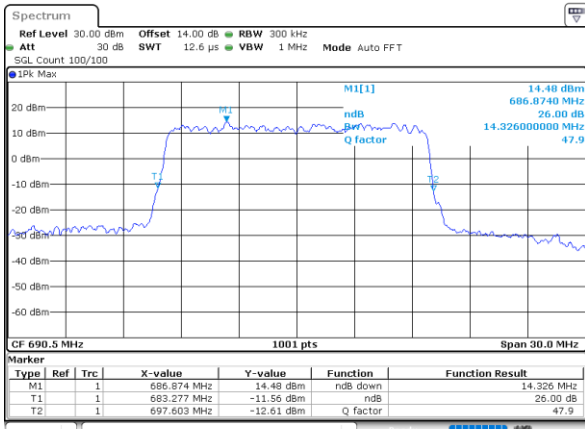

Highest Channel / 10MHz / 16QAM

Date: 6,SEP,2020 18:56:53

LTE Band 71

Lowest Channel / 15MHz / QPSK

Date: 6,SEP,2020 18:43:38

Lowest Channel / 15MHz / 16QAM

Date: 6,SEP,2020 18:43:49

Middle Channel / 15MHz / QPSK

Date: 6,SEP,2020 18:46:19

Middle Channel / 15MHz / 16QAM

Date: 6,SEP,2020 18:46:05

Highest Channel / 15MHz / QPSK

Date: 6,SEP,2020 18:47:54

Highest Channel / 15MHz / 16QAM

Date: 6,SEP,2020 18:48:56

LTE Band 71