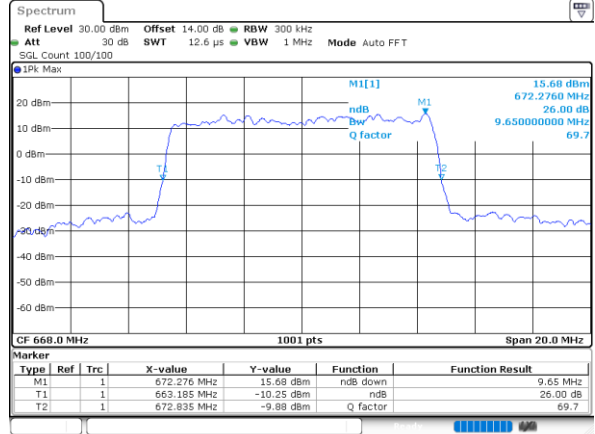

Lowest Channel / 10MHz / 16QAM

Date: 6,SEP,2020 18:54:05