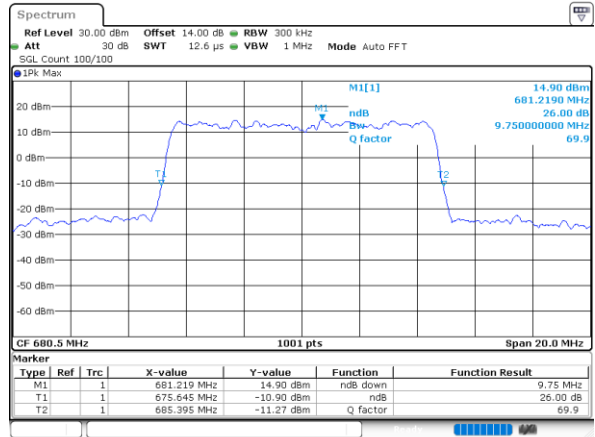

Date: 6,SEP,2020 16:42:27

Highest Channel / 5MHz / QPSK

Date: 6,SEP,2020 16:43:09

Highest Channel / 5MHz / 16QAM

Date: 6,SEP,2020 16:43:37

LTE Band 71

Lowest Channel / 10MHz / QPSK

Date: 6,SEP,2020 18:53:53

Lowest Channel / 10MHz / 16QAM

Date: 6,SEP,2020 18:54:05

Middle Channel / 10MHz / QPSK

Date: 6,SEP,2020 18:55:08

Middle Channel / 10MHz / 16QAM

Date: 6,SEP,2020 18:55:42

Highest Channel / 10MHz / QPSK

Date: 6,SEP,2020 18:56:37

Highest Channel / 10MHz / 16QAM

Date: 6,SEP,2020 18:56:53

LTE Band 71

Lowest Channel / 15MHz / QPSK

Date: 6,SEP,2020 18:43:38

Lowest Channel / 15MHz / 16QAM

Date: 6,SEP,2020 18:43:49

Middle Channel / 15MHz / QPSK