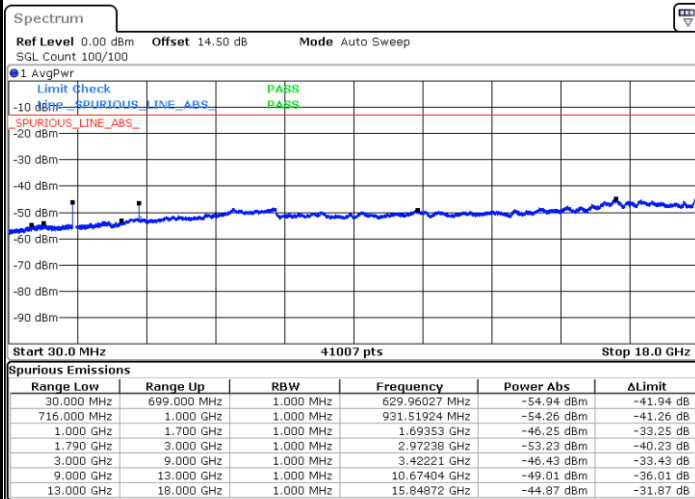

Highest Channel / QPSK

Highest Channel / 16QAM

Date: 2.SEP.2020 16:23:46

Date: 2.SEP.2020 16:44:25

LTE Band 66 / 15MHz

Lowest Channel / QPSK

Lowest Channel / 16QAM

Date: 2.SEP.2020 16:55:31

Date: 2.SEP.2020 16:56:29

Middle Channel / QPSK

Middle Channel / 16QAM

Date: 2.SEP.2020 17:00:08

Date: 2.SEP.2020 16:59:23

LTE Band 66 / 15MHz

Highest Channel / QPSK

Date: 2.SEP.2020 17:07:30

Highest Channel / 16QAM

Date: 2.SEP.2020 17:06:39

LTE Band 66 / 20MHz

Lowest Channel / QPSK

Date: 2.SEP.2020 17:17:21

Lowest Channel / 16QAM

Date: 2.SEP.2020 17:16:12

LTE Band 66 / 20MHz