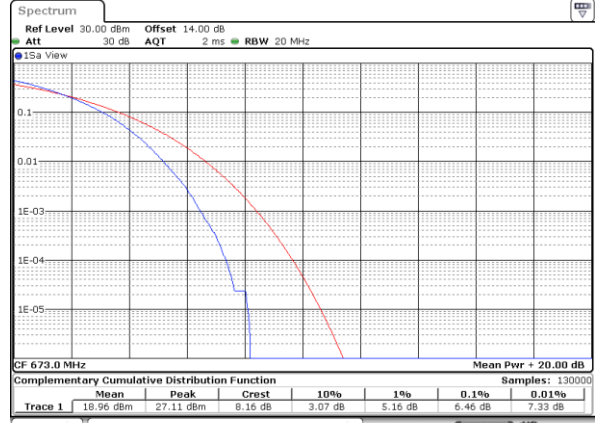

Lowest Channel / Full RB

Date: 6,SEP,2020 18:41:14

Middle Channel / 1RB

Date: 6,SEP,2020 18:37:22

Middle Channel / Full RB

Date: 6,SEP,2020 18:36:20

Highest Channel / 1RB

Date: 6,SEP,2020 18:34:05

Highest Channel / Full RB

Date: 6,SEP,2020 18:33:32

LTE Band 71 / 20MHz / 64QAM

Lowest Channel / 1RB

Date: 6,SEP,2020 18:40:28

Lowest Channel / Full RB

Date: 6,SEP,2020 18:40:46

Middle Channel / 1RB

Date: 6,SEP,2020 18:37:31

Middle Channel / Full RB

Date: 6,SEP,2020 18:35:59

Highest Channel / 1RB

Date: 6,SEP,2020 18:34:16

Highest Channel / Full RB

Date: 6,SEP,2020 18:34:30

26dB Bandwidth