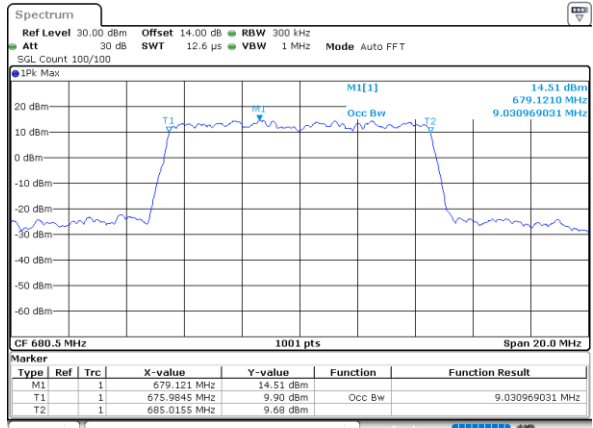

Date: 6,SEP,2020 16:42:22

Highest Channel / 5MHz / QPSK

Date: 6,SEP,2020 16:43:04

Highest Channel / 5MHz / 16QAM

Date: 6,SEP,2020 16:43:30

LTE Band 71

Lowest Channel / 10MHz / QPSK

Date: 6,SEP,2020 18:53:46

Lowest Channel / 10MHz / 16QAM

Date: 6,SEP,2020 18:54:00

Middle Channel / 10MHz / QPSK

Date: 6,SEP,2020 18:55:52

Middle Channel / 10MHz / 16QAM

Date: 6,SEP,2020 18:55:33

Highest Channel / 10MHz / QPSK

Date: 6,SEP,2020 18:56:28

Highest Channel / 10MHz / 16QAM

Date: 6,SEP,2020 18:56:47