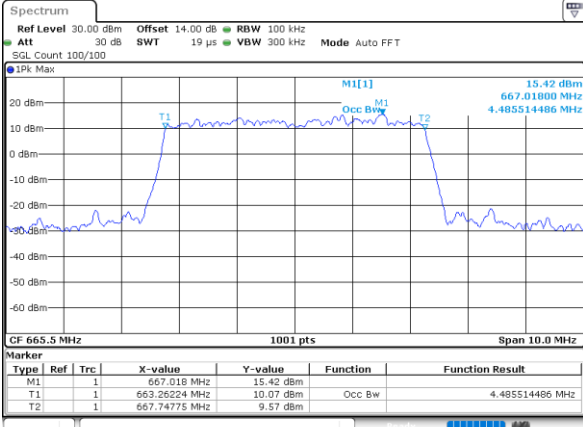

Date: 6,SEP,2020 18:57:13

LTE Band 71

Lowest Channel / 15MHz / 64QAM

Date: 6,SEP,2020 18:44:14

Lowest Channel / 20MHz / 64QAM

Date: 6,SEP,2020 18:40:58

Middle Channel / 15MHz / 64QAM

Date: 6,SEP,2020 18:44:58

Middle Channel / 20MHz / 64QAM

Date: 6,SEP,2020 18:36:11

Highest Channel / 15MHz / 64QAM

Date: 6,SEP,2020 18:49:38

Highest Channel / 20MHz / 64QAM

Date: 6,SEP,2020 18:34:43

Occupied Bandwidth

Mode	LTE Band 71 : 99%OBW(MHz)											
BW				5MHz		10MHz		15MHz		20MHz		
Mod.				QPSK	16QAM	QPSK	16QAM	QPSK	16QAM	QPSK	16QAM	
Lowest CH				4.49	4.51	9.05	8.99	13.52	13.43	17.86	17.90	
Middle CH				4.51	4.48	9.03	9.03	13.43	13.43	17.90	17.82	
Highest CH				4.46	4.49	8.99	9.03	13.40	13.37	17.94	17.90	
Mode	LTE Band 71 : 99%OBW(MHz)											
BW				5MHz		10MHz		15MHz		20MHz		
Mod.				64QAM		64QAM		64QAM		64QAM		
Lowest CH				4.49	-	9.03	-	13.49	-	17.90	-	
Middle CH				4.50	-	9.01	-	13.46	-	17.94	-	
Highest CH				4.50	-	8.99	-	13.40	-	17.86	-	

LTE Band 71

Lowest Channel / 5MHz / QPSK

Date: 6,SEP,2020 16:09:38

Lowest Channel / 5MHz / 16QAM

Date: 6,SEP,2020 16:09:56

Middle Channel / 5MHz / QPSK

Date: 6,SEP,2020 16:42:37

Middle Channel / 5MHz / 16QAM