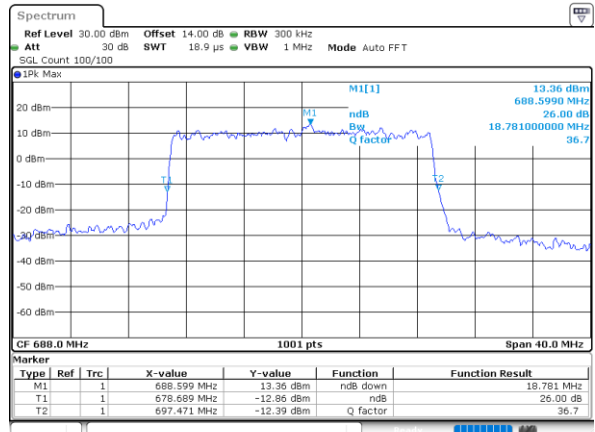

Date: 6,SEP,2020 18:46:19

Middle Channel / 15MHz / 16QAM

Date: 6,SEP,2020 18:46:05

Highest Channel / 15MHz / QPSK

Date: 6,SEP,2020 18:47:54

Highest Channel / 15MHz / 16QAM

Date: 6,SEP,2020 18:48:56

LTE Band 71

Lowest Channel / 20MHz / QPSK

Date: 6,SEP,2020 18:42:00

Lowest Channel / 20MHz / 16QAM

Date: 6,SEP,2020 18:41:30

Middle Channel / 20MHz / QPSK

Date: 6,SEP,2020 18:36:55

Middle Channel / 20MHz / 16QAM

Date: 6,SEP,2020 18:36:32

Highest Channel / 20MHz / QPSK

Date: 6,SEP,2020 18:31:24

Highest Channel / 20MHz / 16QAM

Date: 6,SEP,2020 18:32:32

LTE Band 71

Lowest Channel / 5MHz / 64QAM

Date: 6,SEP,2020 16:11:43

Lowest Channel / 10MHz / 64QAM