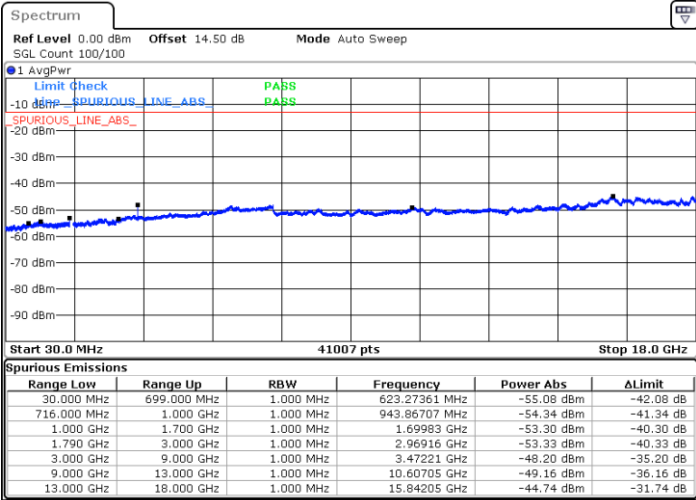

LTE Band 66 / 20MHz

Middle Channel / QPSK

Middle Channel / 16QAM

Date: 2.SEP.2020 17:22:25

Date: 2.SEP.2020 17:23:11