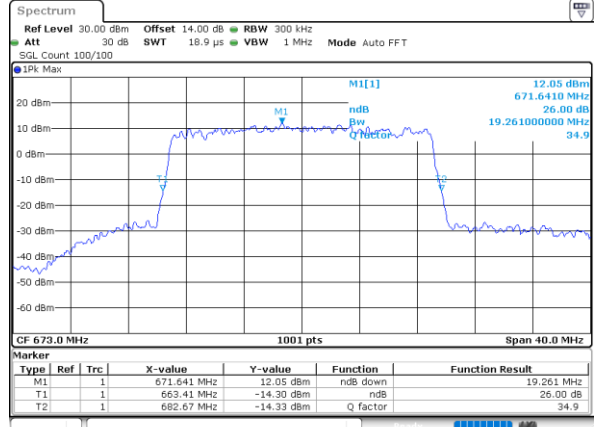

Date: 6,SEP,2020 18:57:13

LTE Band 71

Lowest Channel / 15MHz / 64QAM

Date: 6,SEP,2020 18:44:14

Lowest Channel / 20MHz / 64QAM

Date: 6,SEP,2020 18:40:58

Middle Channel / 15MHz / 64QAM

Date: 6,SEP,2020 18:44:58