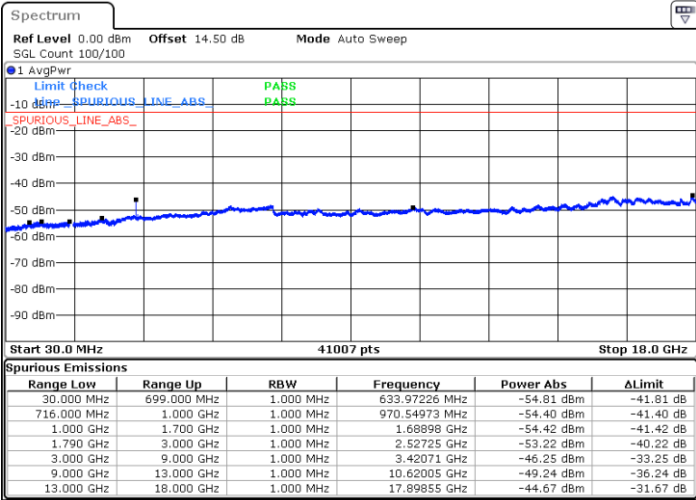

LTE Band 66 / 1.4MHz

Lowest Channel / 64QAM

Middle Channel / 64QAM

Date: 2.SEP.2020 10:23:02

Date: 2.SEP.2020 10:44:05

Highest Channel / 64QAM

Date: 2.SEP.2020 11:06:11

LTE Band 66 / 3MHz

Lowest Channel / 64QAM

Middle Channel / 64QAM

Date: 2.SEP.2020 11:15:21

Date: 2.SEP.2020 11:20:30

Highest Channel / 64QAM

Date: 2.SEP.2020 11:29:25

LTE Band 66 / 5MHz

Lowest Channel / 64QAM

Middle Channel / 64QAM

Date: 2.SEP.2020 15:28:26

Date: 2.SEP.2020 15:34:31

Highest Channel / 64QAM

Date: 2.SEP.2020 15:54:26

LTE Band 66 / 10MHz

Lowest Channel / 64QAM

Date: 2.SEP.2020 16:12:50