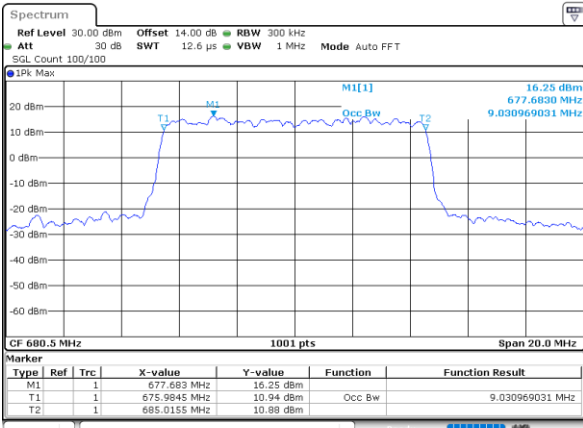

LTE Band 71

Lowest Channel / 5MHz / QPSK

Date: 6,SEP,2020 16:09:38

Lowest Channel / 5MHz / 16QAM

Date: 6,SEP,2020 16:09:56

Middle Channel / 5MHz / QPSK

Date: 6,SEP,2020 16:42:37

Middle Channel / 5MHz / 16QAM

Date: 6,SEP,2020 16:42:22

Highest Channel / 5MHz / QPSK

Date: 6,SEP,2020 16:43:04

Highest Channel / 5MHz / 16QAM

Date: 6,SEP,2020 16:43:30

LTE Band 71

Lowest Channel / 10MHz / QPSK

Date: 6,SEP,2020 18:53:46

Lowest Channel / 10MHz / 16QAM

Date: 6,SEP,2020 18:54:00

Middle Channel / 10MHz / QPSK

Date: 6,SEP,2020 18:55:52

Middle Channel / 10MHz / 16QAM

Date: 6,SEP,2020 18:55:33

Highest Channel / 10MHz / QPSK

Date: 6,SEP,2020 18:56:28