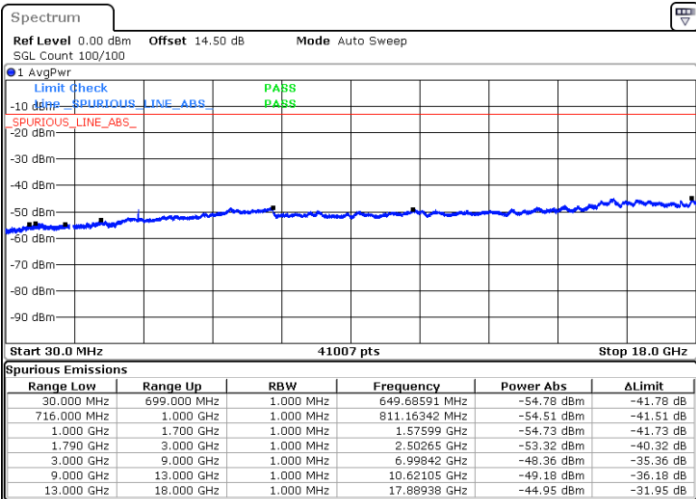

Date: 2.SEP.2020 16:15:35

Lowest Channel / 16QAM

Date: 2.SEP.2020 16:14:11

LTE Band 66 / 10MHz

Middle Channel / QPSK

Middle Channel / 16QAM

Date: 2.SEP.2020 16:21:03

Date: 2.SEP.2020 16:20:09

Highest Channel / QPSK

Highest Channel / 16QAM

Date: 2.SEP.2020 16:23:46

Date: 2.SEP.2020 16:44:25

LTE Band 66 / 15MHz

Lowest Channel / QPSK

Lowest Channel / 16QAM

Date: 2.SEP.2020 16:55:31

Date: 2.SEP.2020 16:56:29

Middle Channel / QPSK

Middle Channel / 16QAM

Date: 2.SEP.2020 17:00:08

Date: 2.SEP.2020 16:59:23

LTE Band 66 / 15MHz

Highest Channel / QPSK

Date: 2.SEP.2020 17:07:30