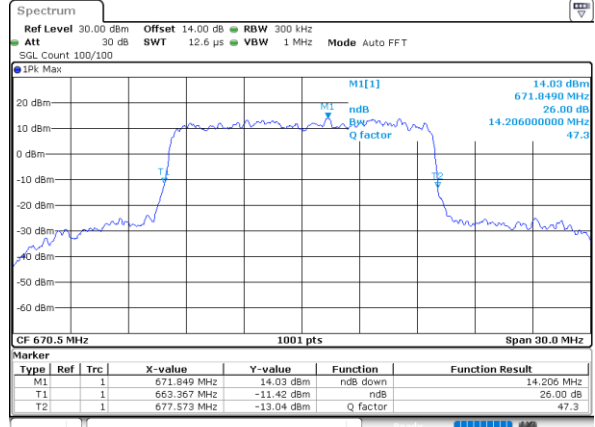

Highest Channel / 10MHz / 16QAM

Date: 6,SEP,2020 18:56:53

LTE Band 71

Lowest Channel / 15MHz / QPSK

Date: 6,SEP,2020 18:43:38

Lowest Channel / 15MHz / 16QAM

Date: 6,SEP,2020 18:43:49

Middle Channel / 15MHz / QPSK

Date: 6,SEP,2020 18:46:19

Middle Channel / 15MHz / 16QAM

Date: 6,SEP,2020 18:46:05

Highest Channel / 15MHz / QPSK

Date: 6,SEP,2020 18:47:54

Highest Channel / 15MHz / 16QAM

Date: 6,SEP,2020 18:48:56

LTE Band 71