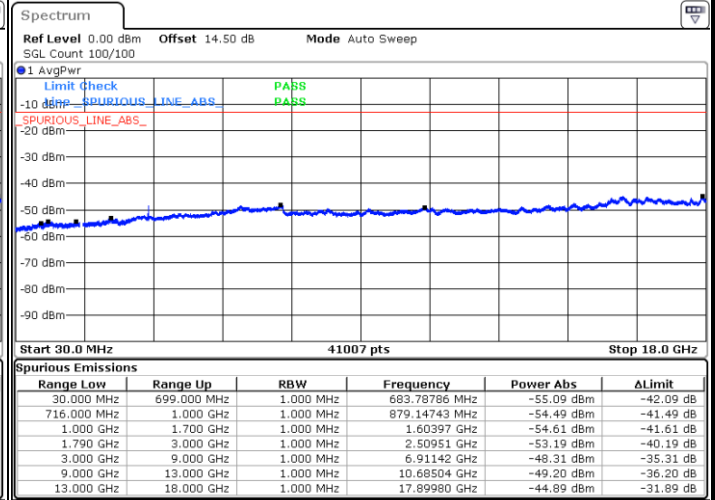

LTE Band 66 / 1.4MHz

Lowest Channel / 64QAM

Middle Channel / 64QAM

Date: 2.SEP.2020 10:23:02

Date: 2.SEP.2020 10:44:05

Highest Channel / 64QAM

Date: 2.SEP.2020 11:06:11

LTE Band 66 / 3MHz

Lowest Channel / 64QAM

Middle Channel / 64QAM

Date: 2.SEP.2020 11:15:21

Date: 2.SEP.2020 11:20:30

Highest Channel / 64QAM

Date: 2.SEP.2020 11:29:25

LTE Band 66 / 5MHz

Lowest Channel / 64QAM

Middle Channel / 64QAM

Date: 2.SEP.2020 15:28:26

Date: 2.SEP.2020 15:34:31

Highest Channel / 64QAM

Date: 2.SEP.2020 15:54:26

LTE Band 66 / 10MHz

Lowest Channel / 64QAM

Date: 2.SEP.2020 16:12:50

Middle Channel / 64QAM

Date: 2.SEP.2020 16:19:29

Highest Channel / 64QAM

Date: 2.SEP.2020 16:45:17

LTE Band 66 / 15MHz

Lowest Channel / 64QAM

Middle Channel / 64QAM

Date: 2.SEP.2020 16:57:21