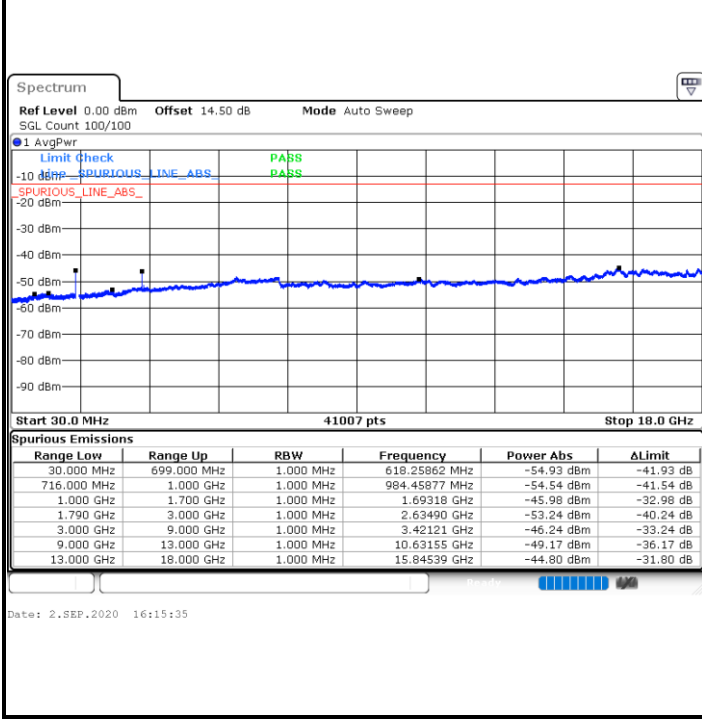

LTE Band 66 / 5MHz

Lowest Channel / QPSK

Lowest Channel / 16QAM

Date: 2.SEP.2020 15:30:59

Date: 2.SEP.2020 15:29:34

Middle Channel / QPSK

Middle Channel / 16QAM

Date: 2.SEP.2020 15:38:04

Date: 2.SEP.2020 15:36:30

LTE Band 66 / 5MHz

Highest Channel / QPSK

Date: 2.SEP.2020 15:58:41

Highest Channel / 16QAM

Date: 2.SEP.2020 15:55:20

LTE Band 66 / 10MHz

Lowest Channel / QPSK

Date: 2.SEP.2020 16:15:35

Lowest Channel / 16QAM

Date: 2.SEP.2020 16:14:11

LTE Band 66 / 10MHz

Middle Channel / QPSK

Middle Channel / 16QAM

Date: 2.SEP.2020 16:21:03

Date: 2.SEP.2020 16:20:09

Highest Channel / QPSK

Highest Channel / 16QAM

Date: 2.SEP.2020 16:23:46

Date: 2.SEP.2020 16:44:25

LTE Band 66 / 15MHz

Lowest Channel / QPSK

Lowest Channel / 16QAM

Date: 2.SEP.2020 16:55:31