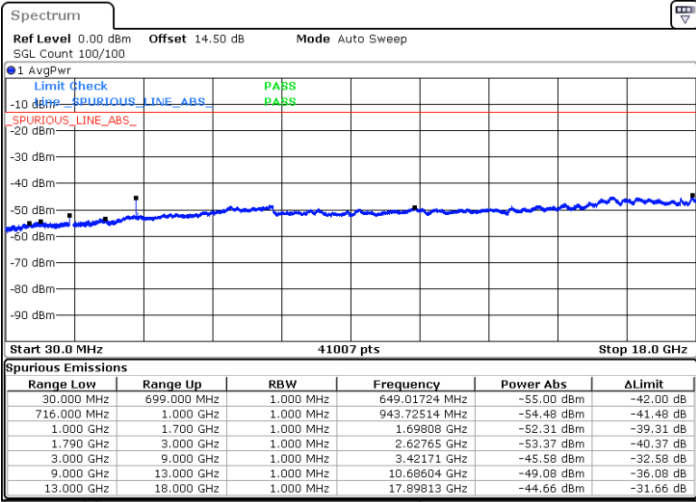

Middle Channel / 64QAM

Date: 2.SEP.2020 15:28:26

Date: 2.SEP.2020 15:34:31

Highest Channel / 64QAM

Date: 2.SEP.2020 15:54:26

LTE Band 66 / 10MHz

Lowest Channel / 64QAM

Date: 2.SEP.2020 16:12:50

Middle Channel / 64QAM

Date: 2.SEP.2020 16:19:29

Highest Channel / 64QAM

Date: 2.SEP.2020 16:45:17

LTE Band 66 / 15MHz

Lowest Channel / 64QAM

Middle Channel / 64QAM

Date: 2.SEP.2020 16:57:21

Date: 2.SEP.2020 16:58:40

Highest Channel / 64QAM

Date: 2.SEP.2020 17:05:40

LTE Band 66 / 20MHz

Lowest Channel / 64QAM

Middle Channel / 64QAM

Date: 2.SEP.2020 17:13:32

Date: 2.SEP.2020 17:24:06