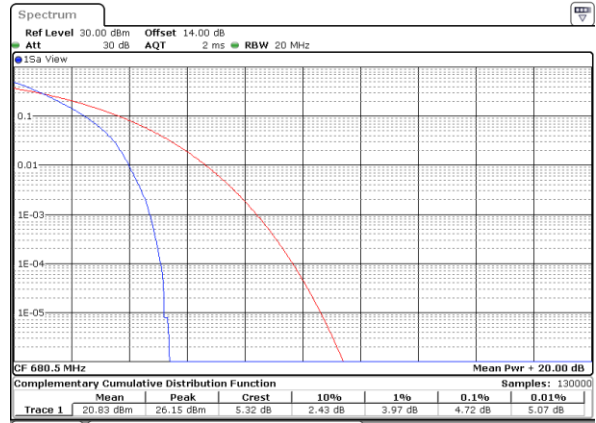

LTE Band 71 / 20MHz / QPSK

Lowest Channel / 1RB

Date: 6,SEP,2020 18:39:56

Lowest Channel / Full RB

Date: 6,SEP,2020 18:41:49

Middle Channel / 1RB

Date: 6,SEP,2020 18:37:11

Middle Channel / Full RB

Date: 6,SEP,2020 18:36:43

Highest Channel / 1RB

Date: 6,SEP,2020 18:33:52

Highest Channel / Full RB

Date: 6,SEP,2020 18:33:41

LTE Band 71 / 20MHz / 16QAM

Lowest Channel / 1RB

Date: 6,SEP,2020 18:40:18