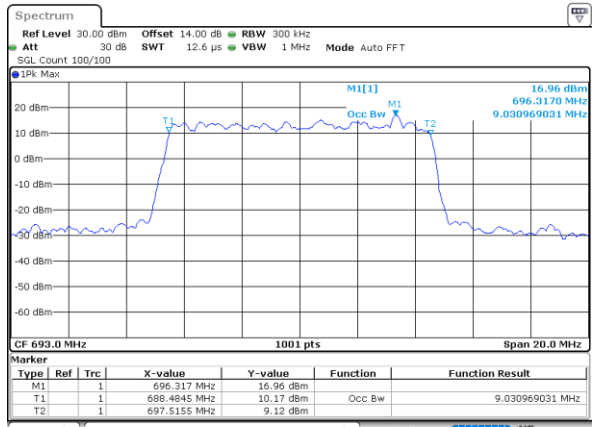

Date: 6,SEP,2020 16:42:22

Highest Channel / 5MHz / QPSK

Date: 6,SEP,2020 16:43:04

Highest Channel / 5MHz / 16QAM

Date: 6,SEP,2020 16:43:30

LTE Band 71

Lowest Channel / 10MHz / QPSK

Date: 6,SEP,2020 18:53:46

Lowest Channel / 10MHz / 16QAM

Date: 6,SEP,2020 18:54:00

Middle Channel / 10MHz / QPSK

Date: 6,SEP,2020 18:55:52

Middle Channel / 10MHz / 16QAM

Date: 6,SEP,2020 18:55:33

Highest Channel / 10MHz / QPSK

Date: 6,SEP,2020 18:56:28

Highest Channel / 10MHz / 16QAM

Date: 6,SEP,2020 18:56:47