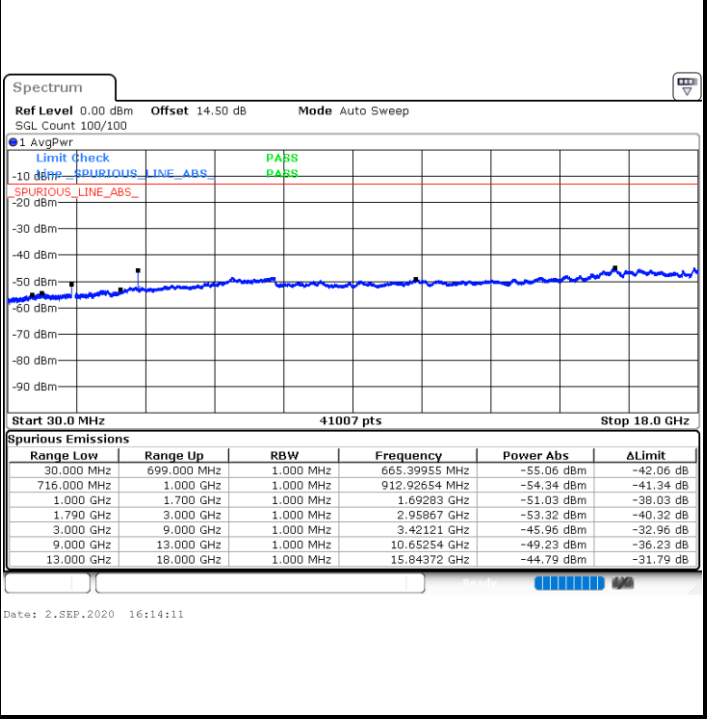

LTE Band 66 / 5MHz

Lowest Channel / QPSK

Lowest Channel / 16QAM

Date: 2.SEP.2020 15:30:59

Date: 2.SEP.2020 15:29:34

Middle Channel / QPSK

Middle Channel / 16QAM

Date: 2.SEP.2020 15:38:04

Date: 2.SEP.2020 15:36:30

LTE Band 66 / 5MHz

Highest Channel / QPSK

Date: 2.SEP.2020 15:58:41

Highest Channel / 16QAM

Date: 2.SEP.2020 15:55:20

LTE Band 66 / 10MHz

Lowest Channel / QPSK

Date: 2.SEP.2020 16:15:35

Lowest Channel / 16QAM

Date: 2.SEP.2020 16:14:11

LTE Band 66 / 10MHz

Middle Channel / QPSK

Middle Channel / 16QAM

Date: 2.SEP.2020 16:21:03

Date: 2.SEP.2020 16:20:09

Highest Channel / QPSK

Highest Channel / 16QAM

Date: 2.SEP.2020 16:23:46

Date: 2.SEP.2020 16:44:25

LTE Band 66 / 15MHz

Lowest Channel / QPSK

Lowest Channel / 16QAM

Date: 2.SEP.2020 16:55:31