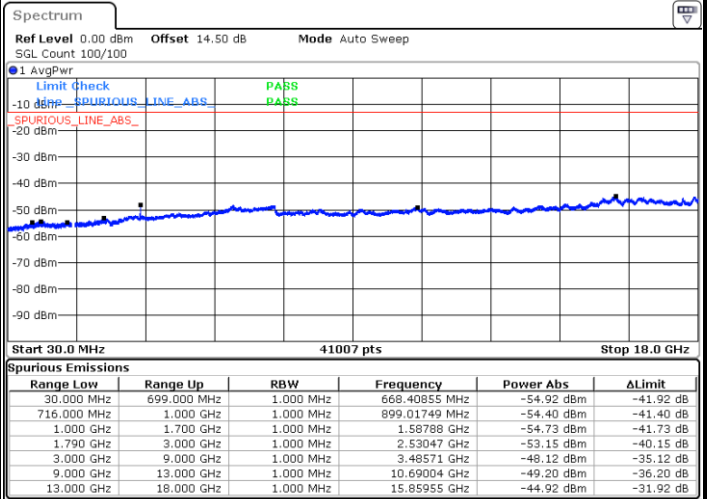

LTE Band 66 / 5MHz

Lowest Channel / QPSK

Lowest Channel / 16QAM

Date: 2.SEP.2020 15:30:59

Date: 2.SEP.2020 15:29:34

Middle Channel / QPSK

Middle Channel / 16QAM

Date: 2.SEP.2020 15:38:04

Date: 2.SEP.2020 15:36:30

LTE Band 66 / 5MHz

Highest Channel / QPSK

Date: 2.SEP.2020 15:58:41

Highest Channel / 16QAM

Date: 2.SEP.2020 15:55:20

LTE Band 66 / 10MHz

Lowest Channel / QPSK