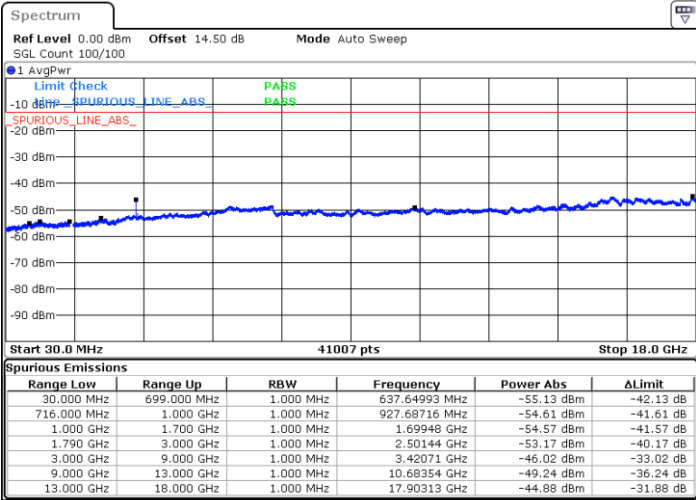

LTE Band 66 / 1.4MHz

Lowest Channel / 64QAM

Middle Channel / 64QAM

Date: 2.SEP.2020 10:23:02

Date: 2.SEP.2020 10:44:05

Highest Channel / 64QAM

Date: 2.SEP.2020 11:06:11

LTE Band 66 / 3MHz

Lowest Channel / 64QAM

Middle Channel / 64QAM

Date: 2.SEP.2020 11:15:21

Date: 2.SEP.2020 11:20:30

Highest Channel / 64QAM

Date: 2.SEP.2020 11:29:25

LTE Band 66 / 5MHz

Lowest Channel / 64QAM

Middle Channel / 64QAM

Date: 2.SEP.2020 15:28:26

Date: 2.SEP.2020 15:34:31

Highest Channel / 64QAM

Date: 2.SEP.2020 15:54:26

LTE Band 66 / 10MHz

Lowest Channel / 64QAM

Date: 2.SEP.2020 16:12:50