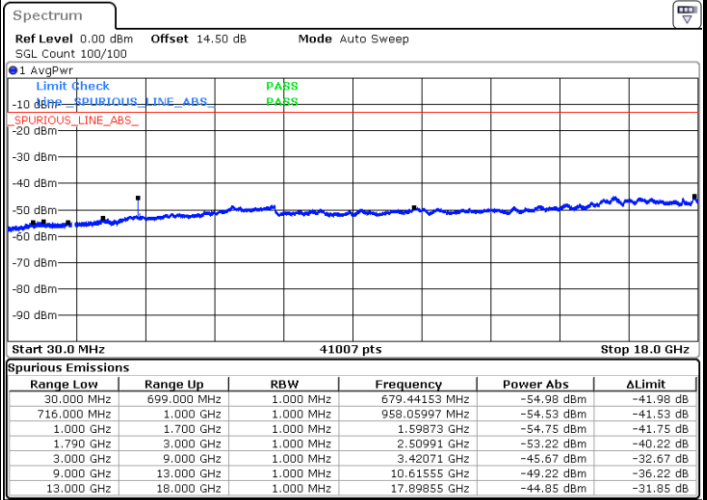

LTE Band 66 / 5MHz

Lowest Channel / QPSK

Lowest Channel / 16QAM

Date: 2.SEP.2020 15:30:59

Date: 2.SEP.2020 15:29:34

Middle Channel / QPSK

Middle Channel / 16QAM

Date: 2.SEP.2020 15:38:04

Date: 2.SEP.2020 15:36:30

LTE Band 66 / 5MHz

Highest Channel / QPSK

Date: 2.SEP.2020 15:58:41

Highest Channel / 16QAM

Date: 2.SEP.2020 15:55:20

LTE Band 66 / 10MHz

Lowest Channel / QPSK