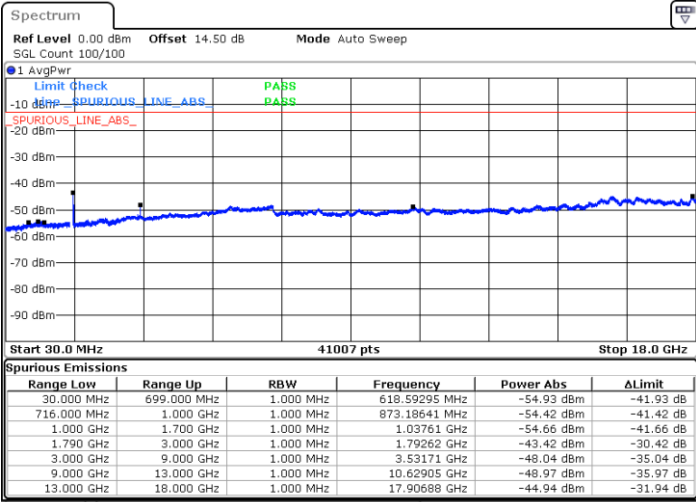

Middle Channel / 64QAM

Date: 2.SEP.2020 15:28:26

Date: 2.SEP.2020 15:34:31

Highest Channel / 64QAM

Date: 2.SEP.2020 15:54:26

LTE Band 66 / 10MHz

Lowest Channel / 64QAM

Date: 2.SEP.2020 16:12:50

Middle Channel / 64QAM

Date: 2.SEP.2020 16:19:29

Highest Channel / 64QAM

Date: 2.SEP.2020 16:45:17

LTE Band 66 / 15MHz

Lowest Channel / 64QAM

Middle Channel / 64QAM

Date: 2.SEP.2020 16:57:21

Date: 2.SEP.2020 16:58:40

Highest Channel / 64QAM

Date: 2.SEP.2020 17:05:40

LTE Band 66 / 20MHz

Lowest Channel / 64QAM

Middle Channel / 64QAM

Date: 2.SEP.2020 17:13:32

Date: 2.SEP.2020 17:24:06