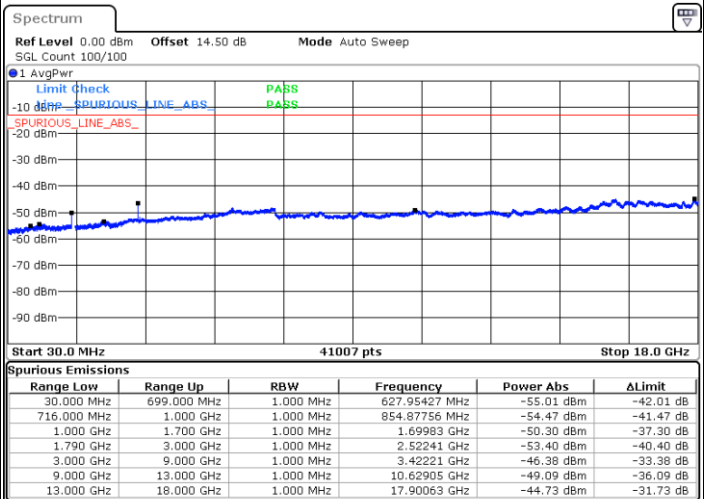

Highest Channel / 16QAM

Date: 2.SEP.2020 17:06:39

LTE Band 66 / 20MHz

Lowest Channel / QPSK

Date: 2.SEP.2020 17:17:21

Lowest Channel / 16QAM

Date: 2.SEP.2020 17:16:12

LTE Band 66 / 20MHz

LTE Band 66 / 1.4MHz

Lowest Channel / 64QAM

Middle Channel / 64QAM

Date: 2.SEP.2020 10:23:02

Date: 2.SEP.2020 10:44:05

Highest Channel / 64QAM

Date: 2.SEP.2020 11:06:11

LTE Band 66 / 3MHz