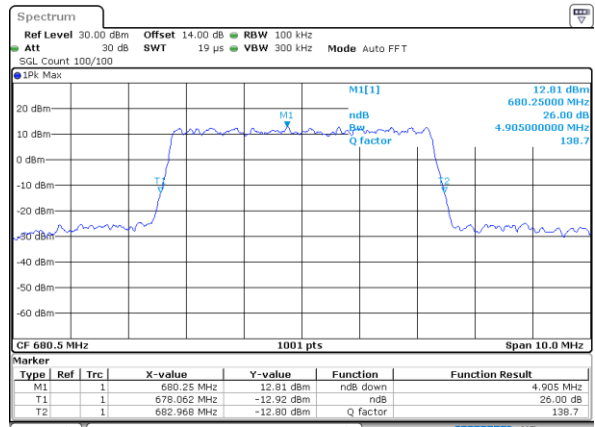

Mode	LTE Band 71 : 26dB BW(MHz)											
BW				5MHz		10MHz		15MHz		20MHz		
Mod.				QPSK	16QAM	QPSK	16QAM	QPSK	16QAM	QPSK	16QAM	
Lowest CH				4.94	4.91	9.83	9.65	14.18	14.21	18.98	19.10	
Middle CH				4.98	4.91	9.87	9.75	14.33	14.30	18.98	19.06	
Highest CH				4.89	4.86	9.75	9.73	14.33	14.39	19.10	18.78	
Mode	LTE Band 71 : 26dB BW(MHz)											
BW				5MHz		10MHz		15MHz		20MHz		
Mod.				64QAM		64QAM		64QAM		64QAM		
Lowest CH				4.86	-	9.75	-	14.51	-	19.26	-	
Middle CH				4.90	-	9.81	-	14.33	-	18.90	-	
Highest CH				4.92	-	9.81	-	14.12	-	18.74	-	

LTE Band 71

Lowest Channel / 5MHz / QPSK

Date: 6,SEP,2020 16:09:44

Lowest Channel / 5MHz / 16QAM

Date: 6,SEP,2020 16:10:02

Middle Channel / 5MHz / QPSK

Date: 6,SEP,2020 16:42:44

Middle Channel / 5MHz / 16QAM

Date: 6,SEP,2020 16:42:27

Highest Channel / 5MHz / QPSK

Date: 6,SEP,2020 16:43:09

Highest Channel / 5MHz / 16QAM

Date: 6,SEP,2020 16:43:37

LTE Band 71

Lowest Channel / 10MHz / QPSK

Date: 6,SEP,2020 18:53:53