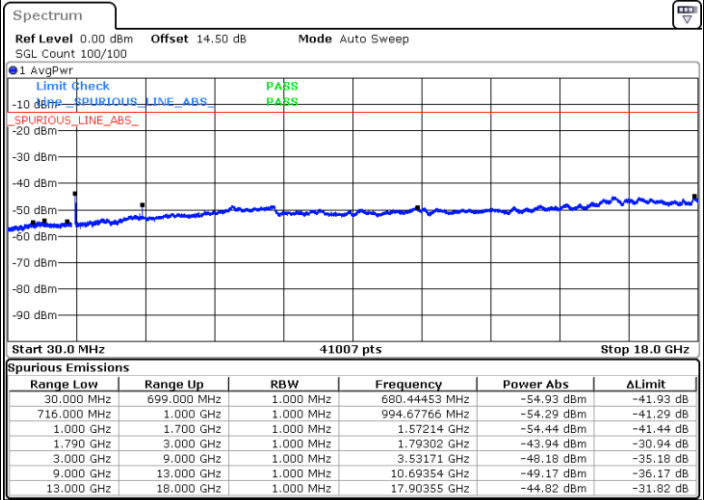

Highest Channel / QPSK

Highest Channel / 16QAM

Date: 2.SEP.2020 16:23:46

Date: 2.SEP.2020 16:44:25

LTE Band 66 / 15MHz

Lowest Channel / QPSK

Lowest Channel / 16QAM

Date: 2.SEP.2020 16:55:31

Date: 2.SEP.2020 16:56:29

Middle Channel / QPSK

Middle Channel / 16QAM

Date: 2.SEP.2020 17:00:08

Date: 2.SEP.2020 16:59:23

LTE Band 66 / 15MHz

Highest Channel / QPSK

Date: 2.SEP.2020 17:07:30

Highest Channel / 16QAM

Date: 2.SEP.2020 17:06:39

LTE Band 66 / 20MHz

Lowest Channel / QPSK

Date: 2.SEP.2020 17:17:21

Lowest Channel / 16QAM

Date: 2.SEP.2020 17:16:12

LTE Band 66 / 20MHz