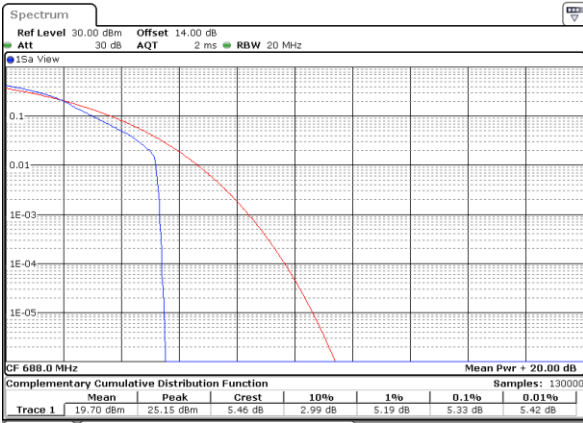

Date: 6,SEP,2020 18:36:43

Highest Channel / 1RB

Date: 6,SEP,2020 18:33:52

Highest Channel / Full RB

Date: 6,SEP,2020 18:33:41

LTE Band 71 / 20MHz / 16QAM

Lowest Channel / 1RB

Date: 6,SEP,2020 18:40:18

Lowest Channel / Full RB

Date: 6,SEP,2020 18:41:14

Middle Channel / 1RB

Date: 6,SEP,2020 18:37:22

Middle Channel / Full RB

Date: 6,SEP,2020 18:36:20

Highest Channel / 1RB

Date: 6,SEP,2020 18:34:05

Highest Channel / Full RB

Date: 6,SEP,2020 18:33:32

LTE Band 71 / 20MHz / 64QAM

Lowest Channel / 1RB

Date: 6,SEP,2020 18:40:28

Lowest Channel / Full RB

Date: 6,SEP,2020 18:40:46

Middle Channel / 1RB

Date: 6,SEP,2020 18:37:31

Middle Channel / Full RB

Date: 6,SEP,2020 18:35:59

Highest Channel / 1RB

Date: 6,SEP,2020 18:34:16

Highest Channel / Full RB

Date: 6,SEP,2020 18:34:30

26dB Bandwidth