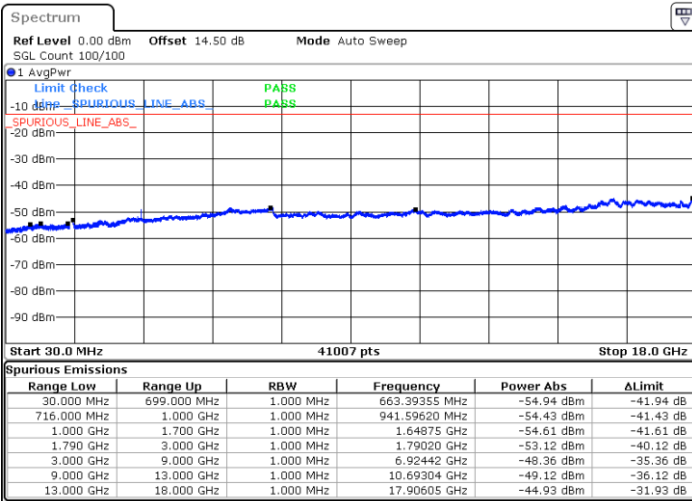

LTE Band 66 / 1.4MHz

Lowest Channel / 64QAM

Middle Channel / 64QAM

Date: 2.SEP.2020 10:23:02

Date: 2.SEP.2020 10:44:05

Highest Channel / 64QAM

Date: 2.SEP.2020 11:06:11

LTE Band 66 / 3MHz

Lowest Channel / 64QAM

Middle Channel / 64QAM

Date: 2.SEP.2020 11:15:21

Date: 2.SEP.2020 11:20:30

Highest Channel / 64QAM

Date: 2.SEP.2020 11:29:25

LTE Band 66 / 5MHz

Lowest Channel / 64QAM

Middle Channel / 64QAM

Date: 2.SEP.2020 15:28:26

Date: 2.SEP.2020 15:34:31

Highest Channel / 64QAM

Date: 2.SEP.2020 15:54:26

LTE Band 66 / 10MHz

Lowest Channel / 64QAM

Date: 2.SEP.2020 16:12:50