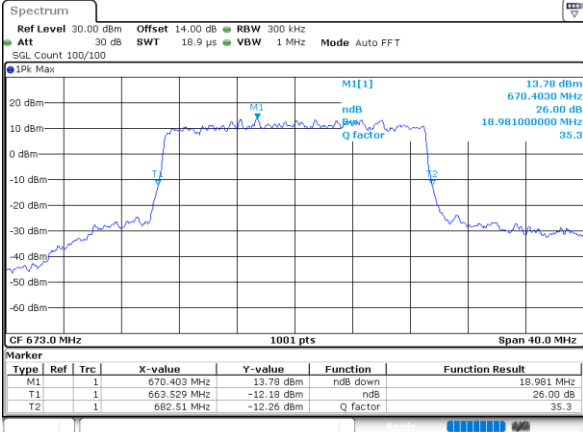

LTE Band 71

Lowest Channel / 20MHz / QPSK

Date: 6,SEP,2020 18:42:00