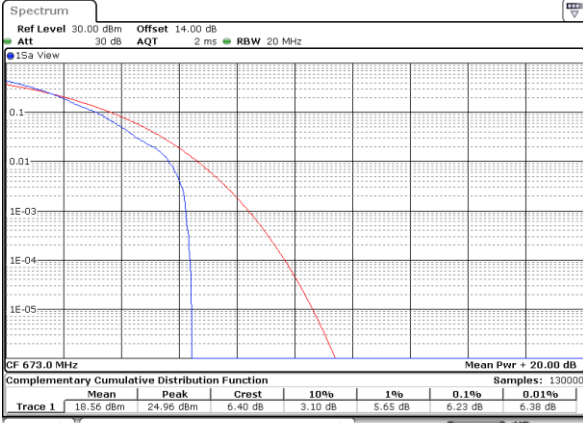

Lowest Channel / Full RB

Date: 6,SEP,2020 18:41:14

Middle Channel / 1RB

Date: 6,SEP,2020 18:37:22

Middle Channel / Full RB

Date: 6,SEP,2020 18:36:20

Highest Channel / 1RB

Date: 6,SEP,2020 18:34:05

Highest Channel / Full RB

Date: 6,SEP,2020 18:33:32

LTE Band 71 / 20MHz / 64QAM

Lowest Channel / 1RB

Date: 6,SEP,2020 18:40:28

Lowest Channel / Full RB

Date: 6,SEP,2020 18:40:46

Middle Channel / 1RB

Date: 6,SEP,2020 18:37:31

Middle Channel / Full RB

Date: 6,SEP,2020 18:35:59

Highest Channel / 1RB

Date: 6,SEP,2020 18:34:16

Highest Channel / Full RB

Date: 6,SEP,2020 18:34:30

26dB Bandwidth