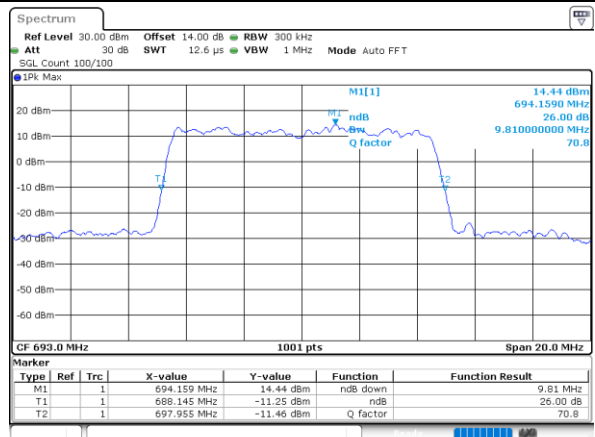

Highest Channel / 20MHz / QPSK

Date: 6,SEP,2020 18:31:24

Highest Channel / 20MHz / 16QAM

Date: 6,SEP,2020 18:32:32

LTE Band 71

Lowest Channel / 5MHz / 64QAM

Date: 6,SEP,2020 16:11:43

Lowest Channel / 10MHz / 64QAM

Date: 6,SEP,2020 18:55:04

Middle Channel / 5MHz / 64QAM

Date: 6,SEP,2020 16:42:15

Middle Channel / 10MHz / 64QAM

Date: 6,SEP,2020 18:55:25

Highest Channel / 5MHz / 64QAM

Date: 6,SEP,2020 16:49:06

Highest Channel / 10MHz / 64QAM

Date: 6,SEP,2020 18:57:13

LTE Band 71

Lowest Channel / 15MHz / 64QAM

Date: 6,SEP,2020 18:44:14

Lowest Channel / 20MHz / 64QAM

Date: 6,SEP,2020 18:40:58

Middle Channel / 15MHz / 64QAM

Date: 6,SEP,2020 18:44:58