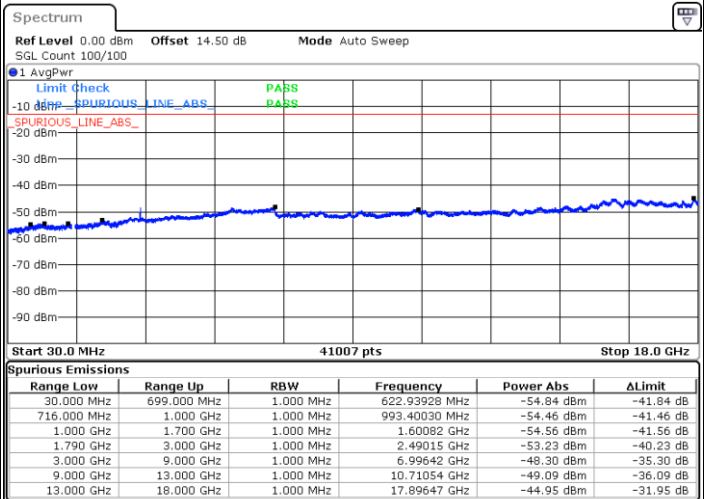

Highest Channel / QPSK

Highest Channel / 16QAM

Date: 2.SEP.2020 16:23:46

Date: 2.SEP.2020 16:44:25

LTE Band 66 / 15MHz

Lowest Channel / QPSK

Lowest Channel / 16QAM

Date: 2.SEP.2020 16:55:31

Date: 2.SEP.2020 16:56:29

Middle Channel / QPSK

Middle Channel / 16QAM

Date: 2.SEP.2020 17:00:08

Date: 2.SEP.2020 16:59:23

LTE Band 66 / 15MHz

Highest Channel / QPSK

Date: 2.SEP.2020 17:07:30