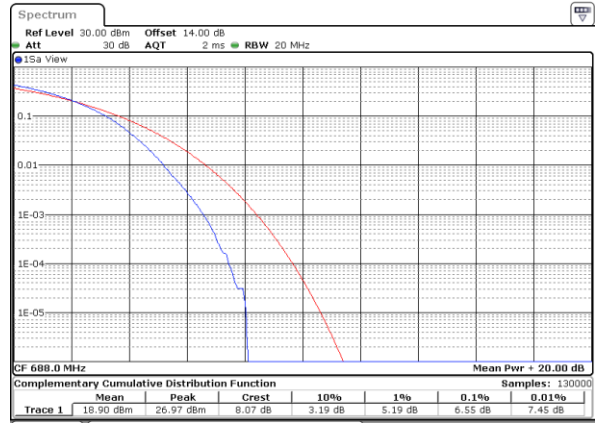

Highest Channel / Full RB

Date: 6,SEP,2020 18:33:32

LTE Band 71 / 20MHz / 64QAM

Lowest Channel / 1RB

Date: 6,SEP,2020 18:40:28

Lowest Channel / Full RB

Date: 6,SEP,2020 18:40:46

Middle Channel / 1RB

Date: 6,SEP,2020 18:37:31

Middle Channel / Full RB

Date: 6,SEP,2020 18:35:59

Highest Channel / 1RB

Date: 6,SEP,2020 18:34:16

Highest Channel / Full RB

Date: 6,SEP,2020 18:34:30

26dB Bandwidth

Mode	LTE Band 71 : 26dB BW(MHz)											
BW				5MHz		10MHz		15MHz		20MHz		
Mod.				QPSK	16QAM	QPSK	16QAM	QPSK	16QAM	QPSK	16QAM	
Lowest CH				4.94	4.91	9.83	9.65	14.18	14.21	18.98	19.10	
Middle CH				4.98	4.91	9.87	9.75	14.33	14.30	18.98	19.06	
Highest CH				4.89	4.86	9.75	9.73	14.33	14.39	19.10	18.78	
Mode	LTE Band 71 : 26dB BW(MHz)											
BW				5MHz		10MHz		15MHz		20MHz		
Mod.				64QAM		64QAM		64QAM		64QAM		
Lowest CH				4.86	-	9.75	-	14.51	-	19.26	-	
Middle CH				4.90	-	9.81	-	14.33	-	18.90	-	
Highest CH				4.92	-	9.81	-	14.12	-	18.74	-	