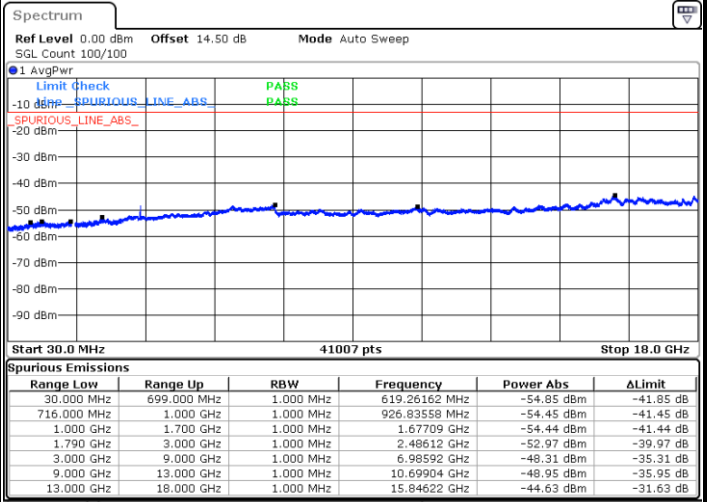

Middle Channel / 64QAM

Date: 2.SEP.2020 15:28:26

Date: 2.SEP.2020 15:34:31

Highest Channel / 64QAM

Date: 2.SEP.2020 15:54:26

LTE Band 66 / 10MHz

Lowest Channel / 64QAM

Date: 2.SEP.2020 16:12:50

Middle Channel / 64QAM

Date: 2.SEP.2020 16:19:29

Highest Channel / 64QAM

Date: 2.SEP.2020 16:45:17

LTE Band 66 / 15MHz

Lowest Channel / 64QAM

Middle Channel / 64QAM

Date: 2.SEP.2020 16:57:21

Date: 2.SEP.2020 16:58:40

Highest Channel / 64QAM

Date: 2.SEP.2020 17:05:40

LTE Band 66 / 20MHz

Lowest Channel / 64QAM

Middle Channel / 64QAM

Date: 2.SEP.2020 17:13:32

Date: 2.SEP.2020 17:24:06