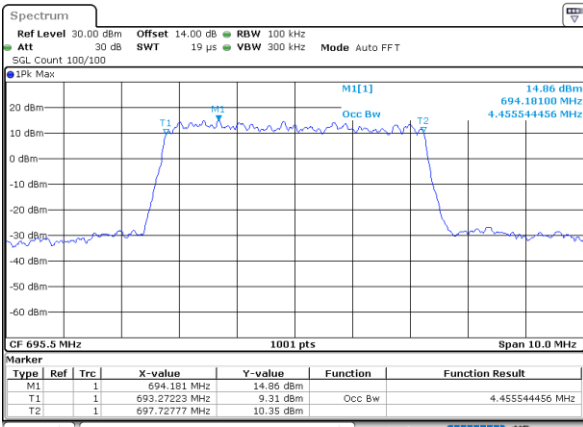

LTE Band 71

Lowest Channel / 5MHz / QPSK

Date: 6,SEP,2020 16:09:38

Lowest Channel / 5MHz / 16QAM

Date: 6,SEP,2020 16:09:56

Middle Channel / 5MHz / QPSK

Date: 6,SEP,2020 16:42:37

Middle Channel / 5MHz / 16QAM

Date: 6,SEP,2020 16:42:22

Highest Channel / 5MHz / QPSK

Date: 6,SEP,2020 16:43:04

Highest Channel / 5MHz / 16QAM

Date: 6,SEP,2020 16:43:30

LTE Band 71

Lowest Channel / 10MHz / QPSK

Date: 6,SEP,2020 18:53:46