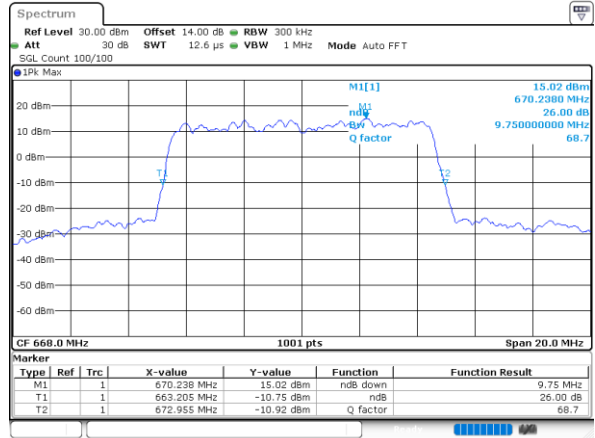

Highest Channel / 20MHz / QPSK

Date: 6,SEP,2020 18:31:24

Highest Channel / 20MHz / 16QAM

Date: 6,SEP,2020 18:32:32

LTE Band 71

Lowest Channel / 5MHz / 64QAM

Date: 6,SEP,2020 16:11:43

Lowest Channel / 10MHz / 64QAM

Date: 6,SEP,2020 18:55:04

Middle Channel / 5MHz / 64QAM

Date: 6,SEP,2020 16:42:15

Middle Channel / 10MHz / 64QAM

Date: 6,SEP,2020 18:55:25

Highest Channel / 5MHz / 64QAM

Date: 6,SEP,2020 16:49:06

Highest Channel / 10MHz / 64QAM