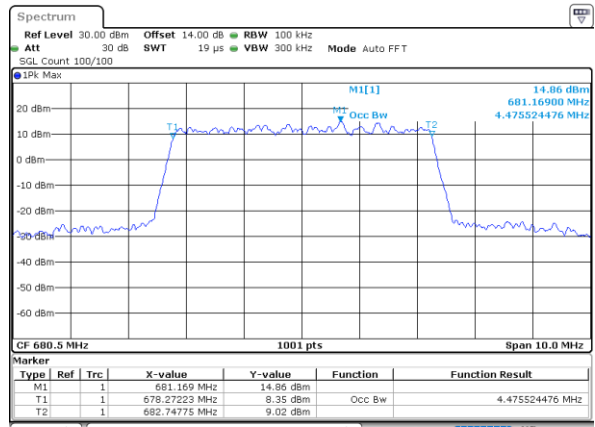

Middle Channel / 20MHz / 64QAM

Date: 6,SEP,2020 18:36:11

Highest Channel / 15MHz / 64QAM

Date: 6,SEP,2020 18:49:38

Highest Channel / 20MHz / 64QAM

Date: 6,SEP,2020 18:34:43

Occupied Bandwidth

Mode	LTE Band 71 : 99%OBW(MHz)											
BW				5MHz		10MHz		15MHz		20MHz		
Mod.				QPSK	16QAM	QPSK	16QAM	QPSK	16QAM	QPSK	16QAM	
Lowest CH				4.49	4.51	9.05	8.99	13.52	13.43	17.86	17.90	
Middle CH				4.51	4.48	9.03	9.03	13.43	13.43	17.90	17.82	
Highest CH				4.46	4.49	8.99	9.03	13.40	13.37	17.94	17.90	
Mode	LTE Band 71 : 99%OBW(MHz)											
BW				5MHz		10MHz		15MHz		20MHz		
Mod.				64QAM		64QAM		64QAM		64QAM		
Lowest CH				4.49	-	9.03	-	13.49	-	17.90	-	
Middle CH				4.50	-	9.01	-	13.46	-	17.94	-	
Highest CH				4.50	-	8.99	-	13.40	-	17.86	-	

LTE Band 71

Lowest Channel / 5MHz / QPSK

Date: 6,SEP,2020 16:09:38

Lowest Channel / 5MHz / 16QAM

Date: 6,SEP,2020 16:09:56

Middle Channel / 5MHz / QPSK

Date: 6,SEP,2020 16:42:37

Middle Channel / 5MHz / 16QAM

Date: 6,SEP,2020 16:42:22

Highest Channel / 5MHz / QPSK

Date: 6,SEP,2020 16:43:04

Highest Channel / 5MHz / 16QAM

Date: 6,SEP,2020 16:43:30

LTE Band 71

Lowest Channel / 10MHz / QPSK

Date: 6,SEP,2020 18:53:46