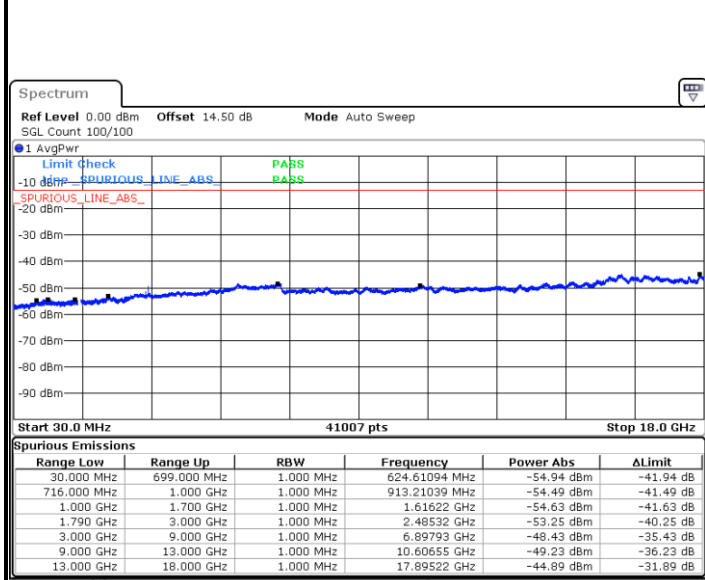

Lowest Channel / 64QAM

Middle Channel / 64QAM

Date: 2.SEP.2020 11:15:21

Date: 2.SEP.2020 11:20:30

Highest Channel / 64QAM

Date: 2.SEP.2020 11:29:25

LTE Band 66 / 5MHz

Lowest Channel / 64QAM

Middle Channel / 64QAM

Date: 2.SEP.2020 15:28:26

Date: 2.SEP.2020 15:34:31

Highest Channel / 64QAM

Date: 2.SEP.2020 15:54:26

LTE Band 66 / 10MHz

Lowest Channel / 64QAM

Date: 2.SEP.2020 16:12:50

Middle Channel / 64QAM

Date: 2.SEP.2020 16:19:29

Highest Channel / 64QAM

Date: 2.SEP.2020 16:45:17

LTE Band 66 / 15MHz

Lowest Channel / 64QAM

Middle Channel / 64QAM

Date: 2.SEP.2020 16:57:21

Date: 2.SEP.2020 16:58:40

Highest Channel / 64QAM

Date: 2.SEP.2020 17:05:40

LTE Band 66 / 20MHz

Lowest Channel / 64QAM

Middle Channel / 64QAM

Date: 2.SEP.2020 17:13:32

Date: 2.SEP.2020 17:24:06