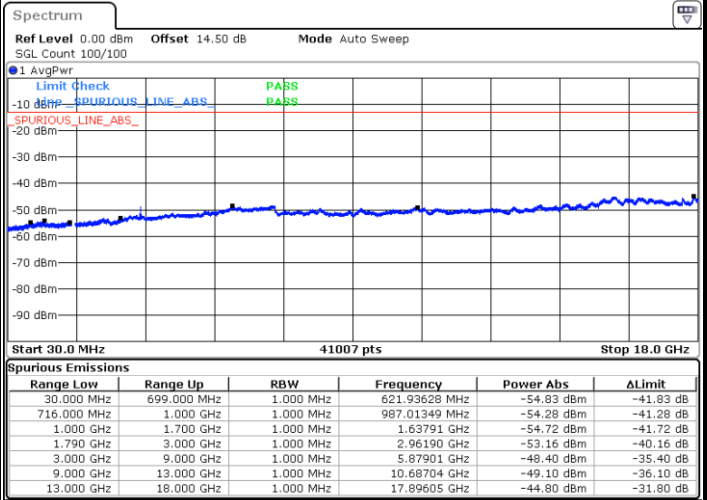

Date: 2.SEP.2020 15:36:30

LTE Band 66 / 5MHz

Highest Channel / QPSK

Date: 2.SEP.2020 15:58:41

Highest Channel / 16QAM

Date: 2.SEP.2020 15:55:20

LTE Band 66 / 10MHz

Lowest Channel / QPSK

Date: 2.SEP.2020 16:15:35

Lowest Channel / 16QAM

Date: 2.SEP.2020 16:14:11

LTE Band 66 / 10MHz

Middle Channel / QPSK

Middle Channel / 16QAM

Date: 2.SEP.2020 16:21:03

Date: 2.SEP.2020 16:20:09

Highest Channel / QPSK

Highest Channel / 16QAM

Date: 2.SEP.2020 16:23:46

Date: 2.SEP.2020 16:44:25

LTE Band 66 / 15MHz

Lowest Channel / QPSK

Lowest Channel / 16QAM

Date: 2.SEP.2020 16:55:31

Date: 2.SEP.2020 16:56:29

Middle Channel / QPSK

Middle Channel / 16QAM

Date: 2.SEP.2020 17:00:08

Date: 2.SEP.2020 16:59:23

LTE Band 66 / 15MHz

Highest Channel / QPSK

Date: 2.SEP.2020 17:07:30