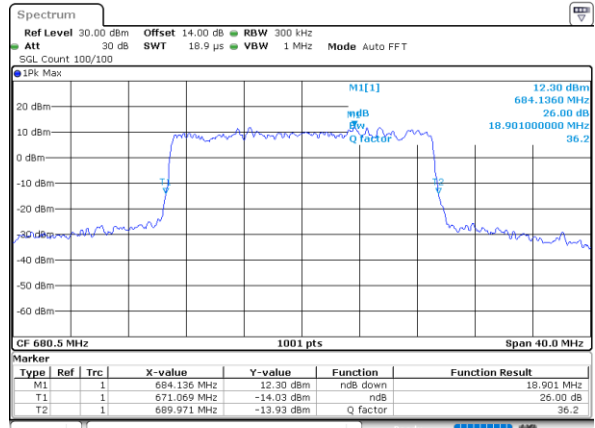

Date: 6,SEP,2020 18:55:04

Middle Channel / 5MHz / 64QAM

Date: 6,SEP,2020 16:42:15

Middle Channel / 10MHz / 64QAM

Date: 6,SEP,2020 18:55:25

Highest Channel / 5MHz / 64QAM

Date: 6,SEP,2020 16:49:06

Highest Channel / 10MHz / 64QAM

Date: 6,SEP,2020 18:57:13

LTE Band 71

Lowest Channel / 15MHz / 64QAM

Date: 6,SEP,2020 18:44:14

Lowest Channel / 20MHz / 64QAM

Date: 6,SEP,2020 18:40:58

Middle Channel / 15MHz / 64QAM

Date: 6,SEP,2020 18:44:58

Middle Channel / 20MHz / 64QAM

Date: 6,SEP,2020 18:36:11

Highest Channel / 15MHz / 64QAM

Date: 6,SEP,2020 18:49:38

Highest Channel / 20MHz / 64QAM

Date: 6,SEP,2020 18:34:43

Occupied Bandwidth

Mode	LTE Band 71 : 99%OBW(MHz)											
BW				5MHz		10MHz		15MHz		20MHz		
Mod.				QPSK	16QAM	QPSK	16QAM	QPSK	16QAM	QPSK	16QAM	
Lowest CH				4.49	4.51	9.05	8.99	13.52	13.43	17.86	17.90	
Middle CH				4.51	4.48	9.03	9.03	13.43	13.43	17.90	17.82	
Highest CH				4.46	4.49	8.99	9.03	13.40	13.37	17.94	17.90	
Mode	LTE Band 71 : 99%OBW(MHz)											
BW				5MHz		10MHz		15MHz		20MHz		
Mod.				64QAM		64QAM		64QAM		64QAM		
Lowest CH				4.49	-	9.03	-	13.49	-	17.90	-	
Middle CH				4.50	-	9.01	-	13.46	-	17.94	-	
Highest CH				4.50	-	8.99	-	13.40	-	17.86	-	