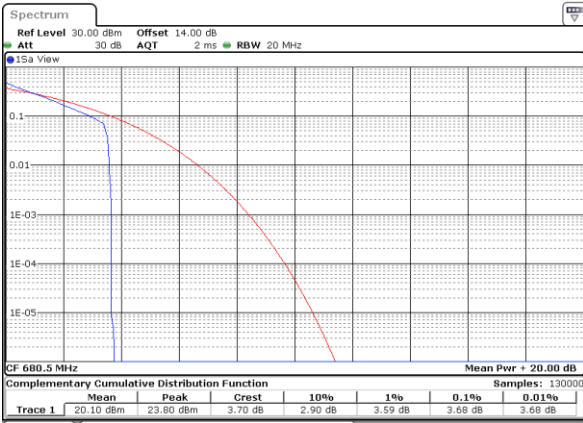

LTE Band 71 / 20MHz / QPSK

Lowest Channel / 1RB

Date: 6,SEP,2020 18:39:56

Lowest Channel / Full RB

Date: 6,SEP,2020 18:41:49

Middle Channel / 1RB

Date: 6,SEP,2020 18:37:11

Middle Channel / Full RB

Date: 6,SEP,2020 18:36:43

Highest Channel / 1RB

Date: 6,SEP,2020 18:33:52

Highest Channel / Full RB

Date: 6,SEP,2020 18:33:41

LTE Band 71 / 20MHz / 16QAM

Lowest Channel / 1RB

Date: 6,SEP,2020 18:40:18

Lowest Channel / Full RB

Date: 6,SEP,2020 18:41:14

Middle Channel / 1RB

Date: 6,SEP,2020 18:37:22

Middle Channel / Full RB

Date: 6,SEP,2020 18:36:20

Highest Channel / 1RB

Date: 6,SEP,2020 18:34:05