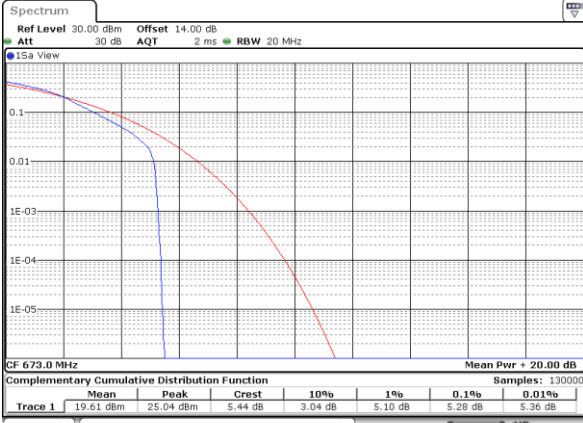

LTE Band 71 / 20MHz / QPSK

Lowest Channel / 1RB

Date: 6,SEP,2020 18:39:56

Lowest Channel / Full RB

Date: 6,SEP,2020 18:41:49

Middle Channel / 1RB

Date: 6,SEP,2020 18:37:11

Middle Channel / Full RB

Date: 6,SEP,2020 18:36:43

Highest Channel / 1RB

Date: 6,SEP,2020 18:33:52

Highest Channel / Full RB

Date: 6,SEP,2020 18:33:41

LTE Band 71 / 20MHz / 16QAM

Lowest Channel / 1RB

Date: 6,SEP,2020 18:40:18

Lowest Channel / Full RB

Date: 6,SEP,2020 18:41:14

Middle Channel / 1RB

Date: 6,SEP,2020 18:37:22

Middle Channel / Full RB

Date: 6,SEP,2020 18:36:20

Highest Channel / 1RB

Date: 6,SEP,2020 18:34:05

Highest Channel / Full RB

Date: 6,SEP,2020 18:33:32

LTE Band 71 / 20MHz / 64QAM

Lowest Channel / 1RB

Date: 6,SEP,2020 18:40:28

Lowest Channel / Full RB

Date: 6,SEP,2020 18:40:46

Middle Channel / 1RB