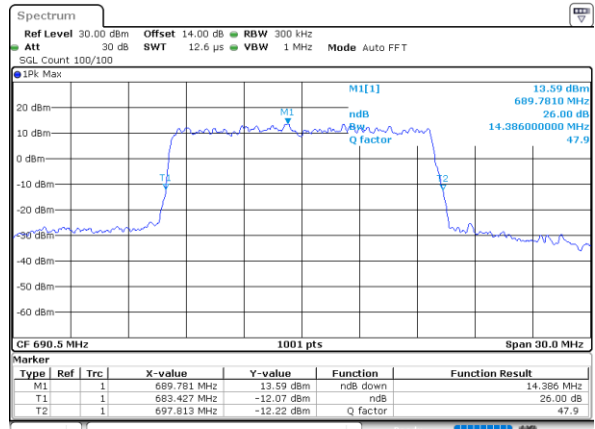

Highest Channel / 10MHz / 16QAM

Date: 6,SEP,2020 18:56:53

LTE Band 71

Lowest Channel / 15MHz / QPSK

Date: 6,SEP,2020 18:43:38

Lowest Channel / 15MHz / 16QAM

Date: 6,SEP,2020 18:43:49

Middle Channel / 15MHz / QPSK

Date: 6,SEP,2020 18:46:19

Middle Channel / 15MHz / 16QAM

Date: 6,SEP,2020 18:46:05

Highest Channel / 15MHz / QPSK

Date: 6,SEP,2020 18:47:54

Highest Channel / 15MHz / 16QAM

Date: 6,SEP,2020 18:48:56

LTE Band 71