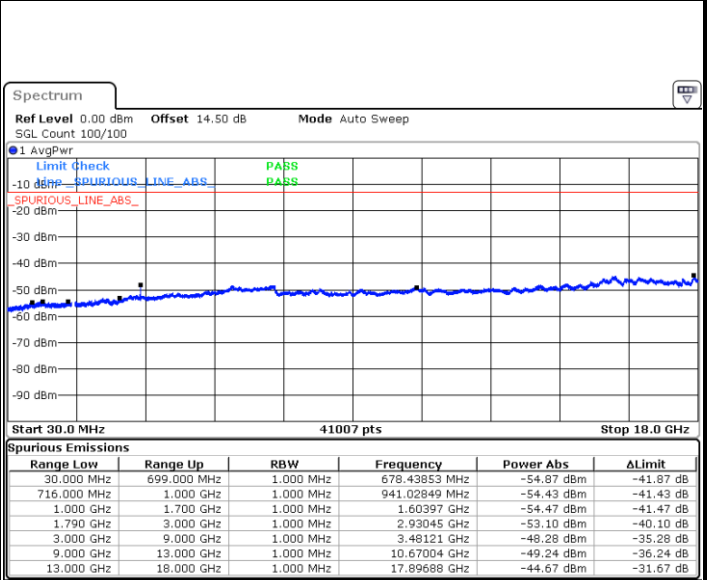

Lowest Channel / 64QAM

Middle Channel / 64QAM

Date: 2.SEP.2020 11:15:21

Date: 2.SEP.2020 11:20:30

Highest Channel / 64QAM

Date: 2.SEP.2020 11:29:25

LTE Band 66 / 5MHz

Lowest Channel / 64QAM

Middle Channel / 64QAM

Date: 2.SEP.2020 15:28:26

Date: 2.SEP.2020 15:34:31

Highest Channel / 64QAM

Date: 2.SEP.2020 15:54:26

LTE Band 66 / 10MHz

Lowest Channel / 64QAM

Date: 2.SEP.2020 16:12:50

Middle Channel / 64QAM

Date: 2.SEP.2020 16:19:29

Highest Channel / 64QAM

Date: 2.SEP.2020 16:45:17

LTE Band 66 / 15MHz

Lowest Channel / 64QAM

Middle Channel / 64QAM

Date: 2.SEP.2020 16:57:21