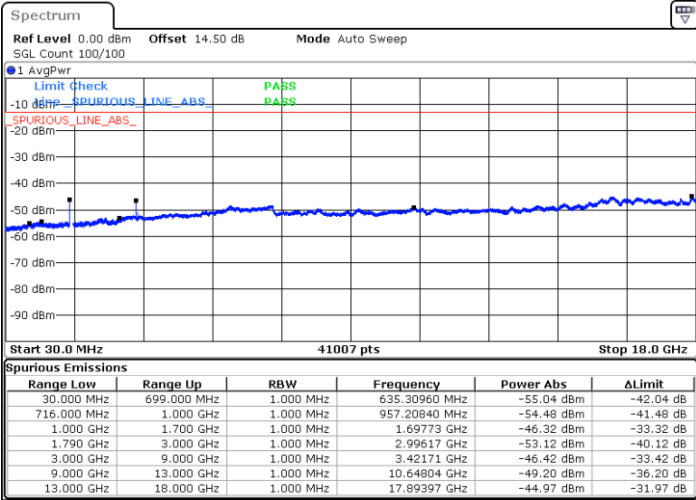

Date: 2.SEP.2020 16:15:35

Lowest Channel / 16QAM

Date: 2.SEP.2020 16:14:11

LTE Band 66 / 10MHz

Middle Channel / QPSK

Middle Channel / 16QAM

Date: 2.SEP.2020 16:21:03

Date: 2.SEP.2020 16:20:09

Highest Channel / QPSK

Highest Channel / 16QAM

Date: 2.SEP.2020 16:23:46

Date: 2.SEP.2020 16:44:25

LTE Band 66 / 15MHz

Lowest Channel / QPSK

Lowest Channel / 16QAM

Date: 2.SEP.2020 16:55:31

Date: 2.SEP.2020 16:56:29

Middle Channel / QPSK

Middle Channel / 16QAM

Date: 2.SEP.2020 17:00:08

Date: 2.SEP.2020 16:59:23

LTE Band 66 / 15MHz

Highest Channel / QPSK

Date: 2.SEP.2020 17:07:30

Highest Channel / 16QAM

Date: 2.SEP.2020 17:06:39

LTE Band 66 / 20MHz

Lowest Channel / QPSK

Date: 2.SEP.2020 17:17:21

Lowest Channel / 16QAM

Date: 2.SEP.2020 17:16:12

LTE Band 66 / 20MHz