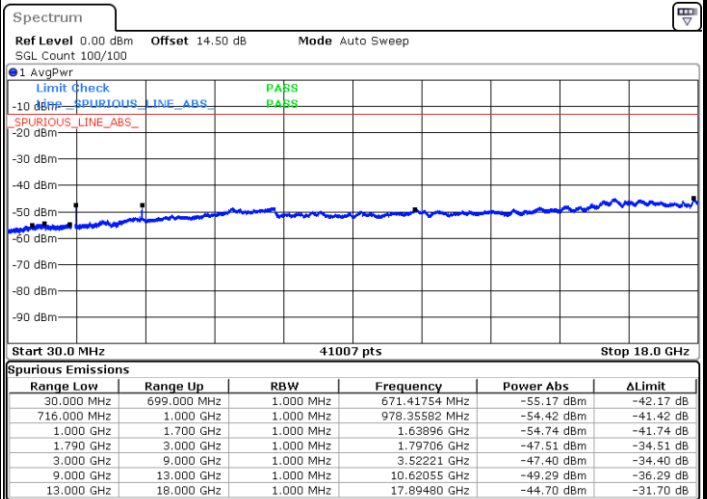

Highest Channel / 16QAM

Date: 2.SEP.2020 17:06:39

LTE Band 66 / 20MHz

Lowest Channel / QPSK

Date: 2.SEP.2020 17:17:21

Lowest Channel / 16QAM

Date: 2.SEP.2020 17:16:12

LTE Band 66 / 20MHz

Middle Channel / QPSK

Middle Channel / 16QAM

Date: 2.SEP.2020 17:22:25

Date: 2.SEP.2020 17:23:11

Highest Channel / QPSK

Highest Channel / 16QAM

Date: 2.SEP.2020 17:29:30

Date: 2.SEP.2020 17:28:48

LTE Band 66 / 1.4MHz

Lowest Channel / 64QAM

Middle Channel / 64QAM

Date: 2.SEP.2020 10:23:02

Date: 2.SEP.2020 10:44:05

Highest Channel / 64QAM

Date: 2.SEP.2020 11:06:11

LTE Band 66 / 3MHz