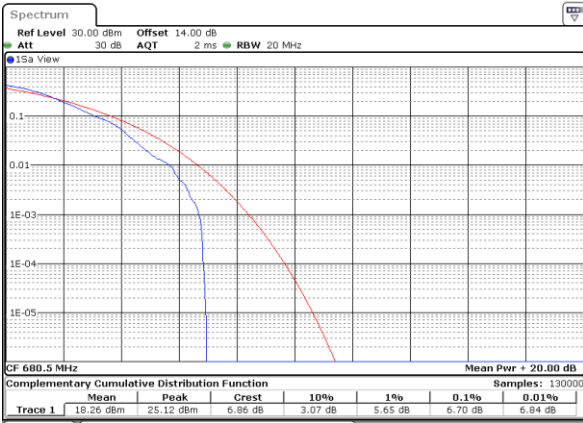

Lowest Channel / Full RB

Date: 6,SEP,2020 18:41:14

Middle Channel / 1RB

Date: 6,SEP,2020 18:37:22

Middle Channel / Full RB

Date: 6,SEP,2020 18:36:20

Highest Channel / 1RB

Date: 6,SEP,2020 18:34:05

Highest Channel / Full RB

Date: 6,SEP,2020 18:33:32

LTE Band 71 / 20MHz / 64QAM

Lowest Channel / 1RB

Date: 6,SEP,2020 18:40:28

Lowest Channel / Full RB

Date: 6,SEP,2020 18:40:46

Middle Channel / 1RB

Date: 6,SEP,2020 18:37:31

Middle Channel / Full RB

Date: 6,SEP,2020 18:35:59

Highest Channel / 1RB

Date: 6,SEP,2020 18:34:16

Highest Channel / Full RB

Date: 6,SEP,2020 18:34:30

26dB Bandwidth