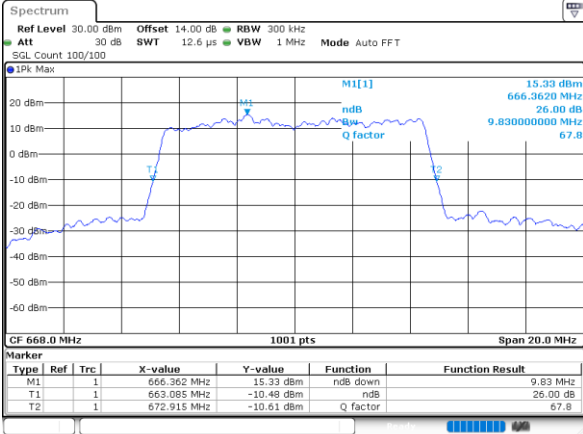

Date: 6,SEP,2020 16:42:27

Highest Channel / 5MHz / QPSK

Date: 6,SEP,2020 16:43:09

Highest Channel / 5MHz / 16QAM

Date: 6,SEP,2020 16:43:37

LTE Band 71

Lowest Channel / 10MHz / QPSK

Date: 6,SEP,2020 18:53:53