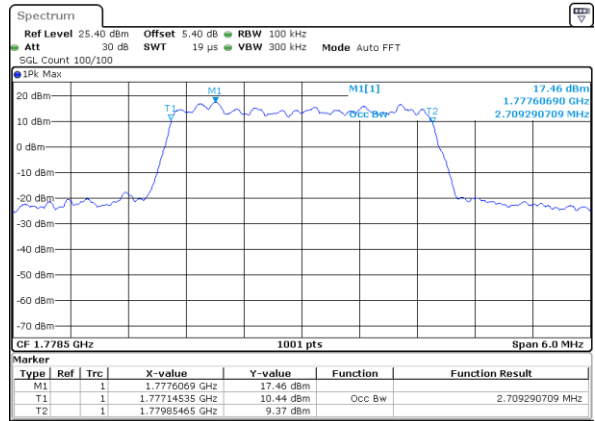

Date: 11 JUL 2020 04:35:18

Highest Channel / 1.4MHz / QPSK

Date: 11 JUL 2020 04:44:01

Highest Channel / 1.4MHz / 16QAM

Date: 11 JUL 2020 04:47:36

LTE Band 66

Lowest Channel / 3MHz / QPSK

Date: 11 JUL 2020 05:03:52

Lowest Channel / 3MHz / 16QAM

Date: 11 JUL 2020 05:07:00

Middle Channel / 3MHz / QPSK

Date: 11 JUL 2020 05:17:52

Middle Channel / 3MHz / 16QAM

Date: 11 JUL 2020 05:21:52

Highest Channel / 3MHz / QPSK

Date: 11 JUL 2020 05:25:37

Highest Channel / 3MHz / 16QAM

Date: 11 JUL 2020 05:32:34

LTE Band 66

Lowest Channel / 5MHz / QPSK

Date: 11 JUL 2020 05:43:14

Lowest Channel / 5MHz / 16QAM

Date: 11 JUL 2020 05:47:54

Middle Channel / 5MHz / QPSK