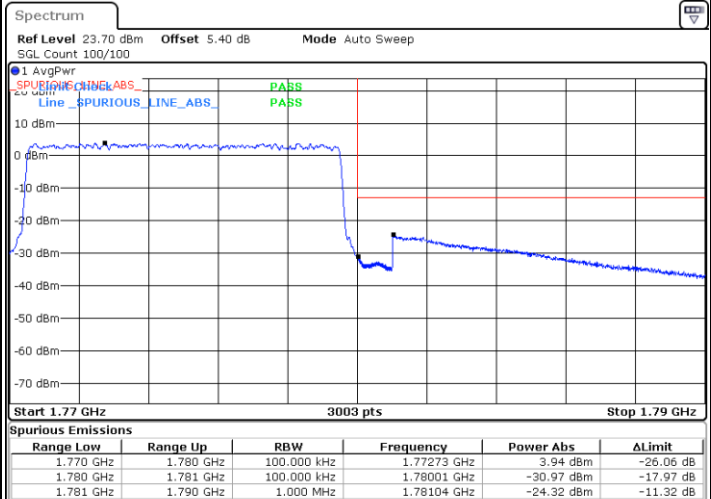

LTE Band 66 / 5MHz / 16QAM

Lowest Band Edge / 1RB

Date: 11.JUL.2020 05:49:56

Highest Band Edge / 1 RB

Date: 11.JUL.2020 06:07:29

Lowest Band Edge / Full RB

Date: 11.JUL.2020 05:49:37

Highest Band Edge / Full RB

Date: 11.JUL.2020 06:07:04

LTE Band 66 / 5MHz / 64QAM

Lowest Band Edge / 1RB

Date: 11.JUL.2020 05:55:44

Highest Band Edge / 1 RB

Date: 11.JUL.2020 06:10:00

Lowest Band Edge / Full RB

Date: 11.JUL.2020 05:53:37

Highest Band Edge / Full RB

Date: 11.JUL.2020 06:09:37

LTE Band 66 / 10MHz / QPSK

Lowest Band Edge / 1 RB

Date: 11.JUL.2020 06:15:17

Highest Band Edge / 1 RB

Date: 11.JUL.2020 06:25:50

Lowest Band Edge / Full RB

Date: 11.JUL.2020 06:15:05

Highest Band Edge / Full RB

Date: 11.JUL.2020 06:25:29