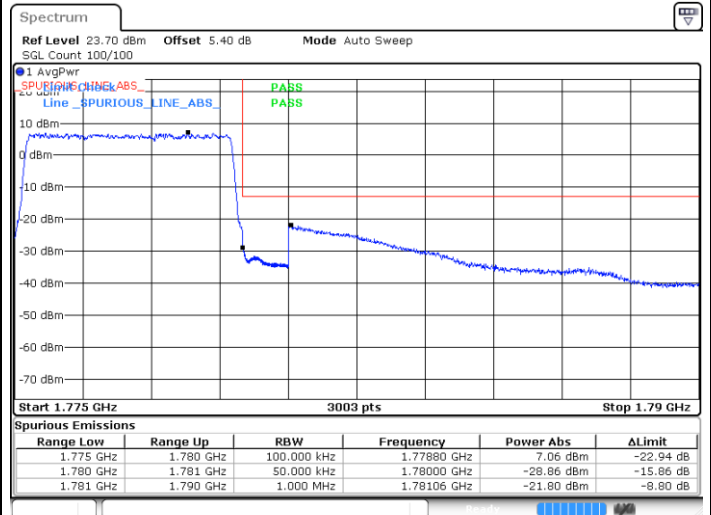

Highest Band Edge / Full RB

Date: 11.JUL.2020 05:34:44

LTE Band 66 / 3MHz / 64QAM

Lowest Band Edge / 1 RB

Date: 11.JUL.2020 05:16:19

Highest Band Edge / 1 RB

Date: 11.JUL.2020 05:41:15

Lowest Band Edge / Full RB

Date: 11.JUL.2020 05:13:23

Highest Band Edge / Full RB

Date: 11.JUL.2020 05:39:53

LTE Band 66 / 5MHz / QPSK

Lowest Band Edge / 1 RB

Highest Band Edge / 1 RB

Lowest Band Edge / Full RB

Highest Band Edge / Full RB

LTE Band 66 / 5MHz / 16QAM

Lowest Band Edge / 1RB

Date: 11.JUL.2020 05:49:56

Highest Band Edge / 1 RB

Date: 11.JUL.2020 06:07:29

Lowest Band Edge / Full RB

Date: 11.JUL.2020 05:49:37

Highest Band Edge / Full RB

Date: 11.JUL.2020 06:07:04

LTE Band 66 / 5MHz / 64QAM

Lowest Band Edge / 1RB

Date: 11.JUL.2020 05:55:44

Highest Band Edge / 1 RB

Date: 11.JUL.2020 06:10:00

Lowest Band Edge / Full RB

Date: 11.JUL.2020 05:53:37