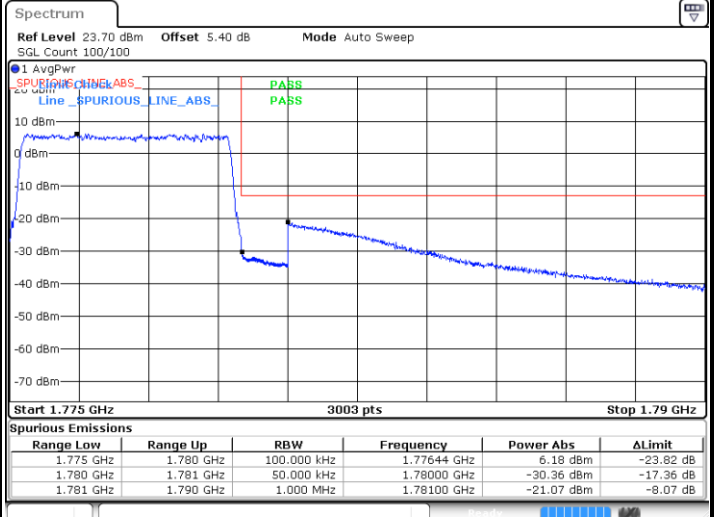

Date: 11.JUL.2020 05:13:23

Highest Band Edge / Full RB

Date: 11.JUL.2020 05:39:53

LTE Band 66 / 5MHz / QPSK

Lowest Band Edge / 1 RB

Highest Band Edge / 1 RB

Lowest Band Edge / Full RB

Highest Band Edge / Full RB

LTE Band 66 / 5MHz / 16QAM

Lowest Band Edge / 1RB

Date: 11.JUL.2020 05:49:56

Highest Band Edge / 1 RB

Date: 11.JUL.2020 06:07:29

Lowest Band Edge / Full RB

Date: 11.JUL.2020 05:49:37

Highest Band Edge / Full RB

Date: 11.JUL.2020 06:07:04

LTE Band 66 / 5MHz / 64QAM

Lowest Band Edge / 1RB

Date: 11.JUL.2020 05:55:44

Highest Band Edge / 1 RB

Date: 11.JUL.2020 06:10:00

Lowest Band Edge / Full RB

Date: 11.JUL.2020 05:53:37

Highest Band Edge / Full RB

Date: 11.JUL.2020 06:09:37

LTE Band 66 / 10MHz / QPSK

Lowest Band Edge / 1 RB

Date: 11.JUL.2020 06:15:17

Highest Band Edge / 1 RB

Date: 11.JUL.2020 06:25:50

Lowest Band Edge / Full RB