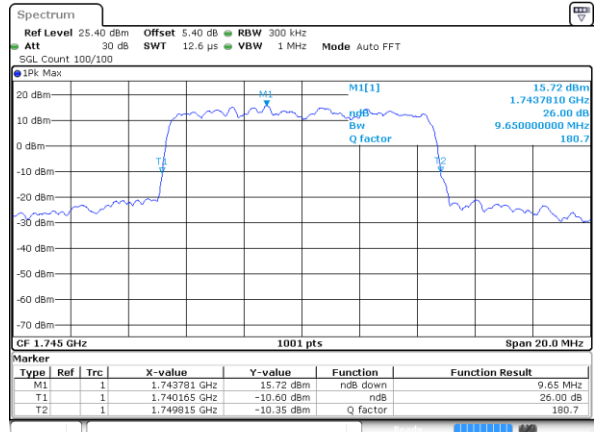

Middle Channel / 10MHz / 64QAM

Date: 11 JUL 2020 06:23:03