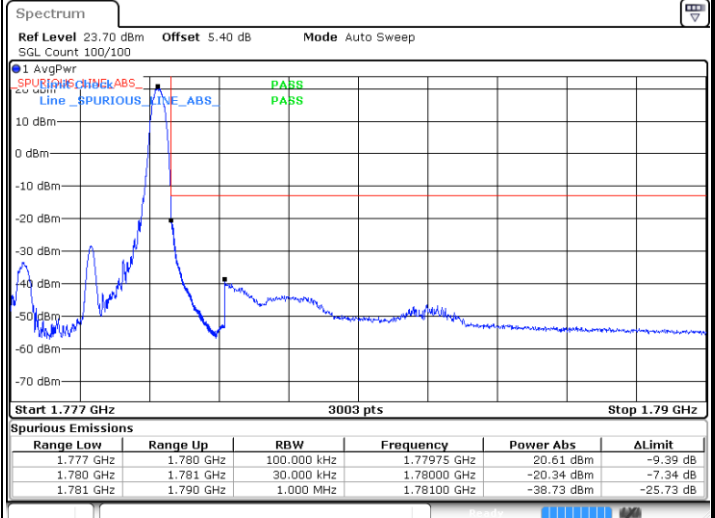

LTE Band 66 / 3MHz / QPSK

Lowest Band Edge / 1RB

Date: 11.JUL.2020 05:05:47

Highest Band Edge / 1 RB

Date: 11.JUL.2020 05:31:28

Lowest Band Edge / Full RB

Date: 11.JUL.2020 05:04:38

Highest Band Edge / Full RB

Date: 11.JUL.2020 05:27:21

LTE Band 66 / 3MHz / 16QAM

Lowest Band Edge / 1 RB

Date: 11.JUL.2020 05:09:30

Highest Band Edge / 1 RB

Date: 11.JUL.2020 05:36:22

Lowest Band Edge / Full RB

Date: 11.JUL.2020 05:08:07

Highest Band Edge / Full RB

Date: 11.JUL.2020 05:34:44

LTE Band 66 / 3MHz / 64QAM

Lowest Band Edge / 1 RB

Date: 11.JUL.2020 05:16:19

Highest Band Edge / 1 RB

Date: 11.JUL.2020 05:41:15

Lowest Band Edge / Full RB

Date: 11.JUL.2020 05:13:23

Highest Band Edge / Full RB

Date: 11.JUL.2020 05:39:53

LTE Band 66 / 5MHz / QPSK

Lowest Band Edge / 1 RB

Highest Band Edge / 1 RB

Lowest Band Edge / Full RB

Highest Band Edge / Full RB