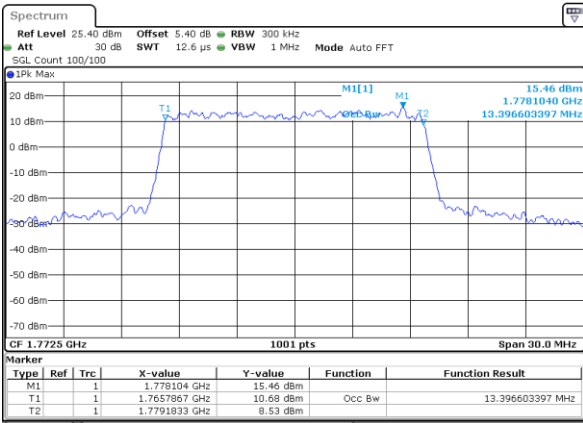

Highest Channel / 10MHz / QPSK

Date: 11 JUL 2020 06:25:12

Highest Channel / 10MHz / 16QAM

Date: 11 JUL 2020 06:26:56

LTE Band 66

Lowest Channel / 15MHz / QPSK

Date: 11 JUL 2020 06:31:24

Lowest Channel / 15MHz / 16QAM

Date: 11 JUL 2020 06:33:14

Middle Channel / 15MHz / QPSK

Date: 11 JUL 2020 06:36:16

Middle Channel / 15MHz / 16QAM

Date: 11 JUL 2020 06:37:25

Highest Channel / 15MHz / QPSK

Date: 11 JUL 2020 06:40:10

Highest Channel / 15MHz / 16QAM

Date: 11 JUL 2020 06:42:04

LTE Band 66

Lowest Channel / 20MHz / QPSK

Date: 11 JUL 2020 06:59:24

Lowest Channel / 20MHz / 16QAM

Date: 11 JUL 2020 06:59:39

Middle Channel / 20MHz / QPSK

Date: 11 JUL 2020 06:54:41

Middle Channel / 20MHz / 16QAM

Date: 11 JUL 2020 06:56:07

Highest Channel / 20MHz / QPSK

Date: 11 JUL 2020 07:01:03

Highest Channel / 20MHz / 16QAM

Date: 11 JUL 2020 07:02:53

LTE Band 66

Lowest Channel / 1.4MHz / 64QAM