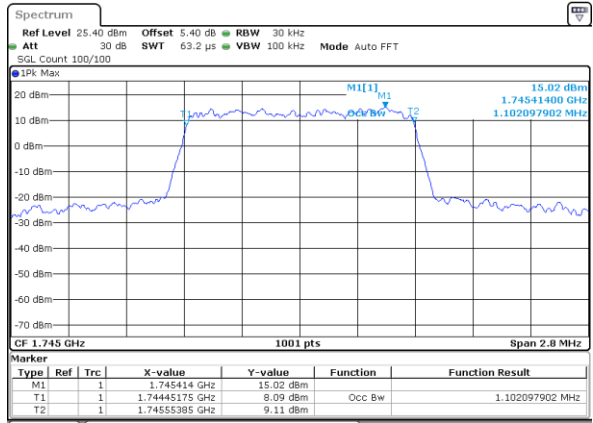

Middle Channel / 20MHz / 64QAM

Date: 11 JUL 2020 06:58:03

Highest Channel / 15MHz / 64QAM

Date: 11 JUL 2020 06:43:44

Highest Channel / 20MHz / 64QAM

Date: 11 JUL 2020 07:05:29

Occupied Bandwidth

Mode		LTE Band 66 : 99%OBW(MHz)											
BW	1.4MHz		3MHz		5MHz		10MHz		15MHz		20MHz		
Mod.	QPSK	16QAM	QPSK	16QAM	QPSK	16QAM	QPSK	16QAM	QPSK	16QAM	QPSK	16QAM	
Lowest CH	1.09	1.08	2.71	2.72	4.51	4.47	9.01	9.03	13.37	13.46	18.54	18.26	
Middle CH	1.09	1.10	2.72	2.72	4.50	4.50	9.13	9.01	13.46	13.43	18.26	18.30	
Highest CH	1.09	1.10	2.72	2.71	4.50	4.50	9.05	9.05	13.40	13.49	18.38	18.38	
Mode		LTE Band 66 : 99%OBW(MHz)											
BW	1.4MHz		3MHz		5MHz		10MHz		15MHz		20MHz		
Mod.	64QAM		64QAM		64QAM		64QAM		64QAM		64QAM		
Lowest CH	1.09	-	2.72	-	4.51	-	9.05	-	13.43	-	18.46	-	
Middle CH	1.09	-	2.70	-	4.50	-	9.03	-	13.52	-	18.38	-	
Highest CH	1.10	-	2.73	-	4.50	-	9.05	-	13.40	-	18.22	-	

LTE Band 66

Lowest Channel / 1.4MHz / QPSK

Date: 11 JUL 2020 04:18:09

Lowest Channel / 1.4MHz / 16QAM

Date: 11 JUL 2020 04:24:45

Middle Channel / 1.4MHz / QPSK

Date: 11 JUL 2020 04:32:25

Middle Channel / 1.4MHz / 16QAM

Date: 11 JUL 2020 04:35:18

Highest Channel / 1.4MHz / QPSK

Date: 11 JUL 2020 04:44:01

Highest Channel / 1.4MHz / 16QAM

Date: 11 JUL 2020 04:47:36

LTE Band 66

Lowest Channel / 3MHz / QPSK

Date: 11 JUL 2020 05:03:52