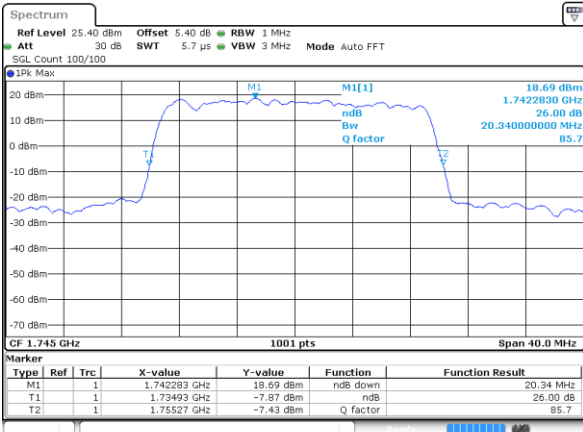

Highest Channel / 15MHz / 16QAM

Date: 11 JUL 2020 06:42:11

LTE Band 66

Lowest Channel / 20MHz / QPSK

Date: 11 JUL 2020 06:59:30

Lowest Channel / 20MHz / 16QAM

Date: 11 JUL 2020 06:59:45

Middle Channel / 20MHz / QPSK