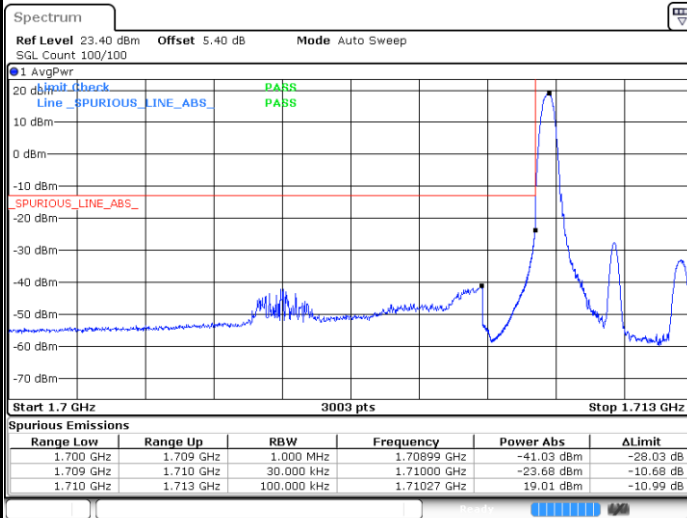

Date: 11.JUL.2020 05:27:21

LTE Band 66 / 3MHz / 16QAM

Lowest Band Edge / 1 RB

Date: 11.JUL.2020 05:09:30

Highest Band Edge / 1 RB

Date: 11.JUL.2020 05:36:22

Lowest Band Edge / Full RB

Date: 11.JUL.2020 05:08:07

Highest Band Edge / Full RB

Date: 11.JUL.2020 05:34:44

LTE Band 66 / 3MHz / 64QAM

Lowest Band Edge / 1 RB

Date: 11.JUL.2020 05:16:19

Highest Band Edge / 1 RB

Date: 11.JUL.2020 05:41:15

Lowest Band Edge / Full RB

Date: 11.JUL.2020 05:13:23

Highest Band Edge / Full RB

Date: 11.JUL.2020 05:39:53

LTE Band 66 / 5MHz / QPSK

Lowest Band Edge / 1 RB

Highest Band Edge / 1 RB

Lowest Band Edge / Full RB

Highest Band Edge / Full RB

LTE Band 66 / 5MHz / 16QAM

Lowest Band Edge / 1RB

Date: 11.JUL.2020 05:49:56

Highest Band Edge / 1 RB

Date: 11.JUL.2020 06:07:29

Lowest Band Edge / Full RB

Date: 11.JUL.2020 05:49:37

Highest Band Edge / Full RB