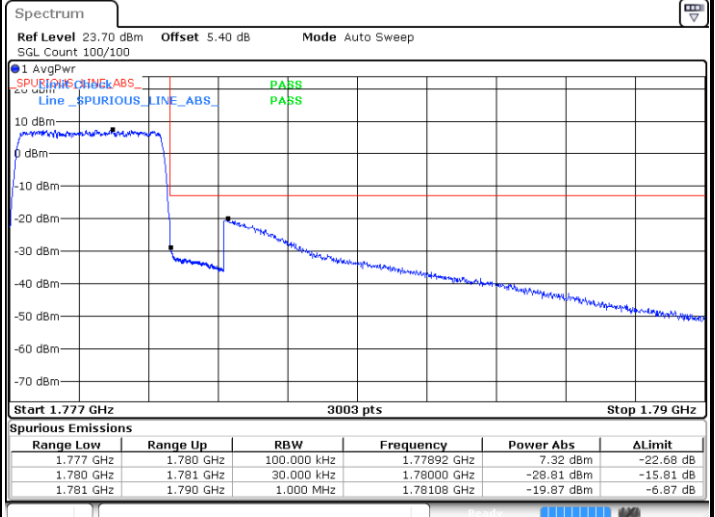

Date: 11.JUL.2020 05:27:21

LTE Band 66 / 3MHz / 16QAM

Lowest Band Edge / 1 RB

Date: 11.JUL.2020 05:09:30

Highest Band Edge / 1 RB

Date: 11.JUL.2020 05:36:22

Lowest Band Edge / Full RB

Date: 11.JUL.2020 05:08:07

Highest Band Edge / Full RB

Date: 11.JUL.2020 05:34:44

LTE Band 66 / 3MHz / 64QAM

Lowest Band Edge / 1 RB

Date: 11.JUL.2020 05:16:19

Highest Band Edge / 1 RB

Date: 11.JUL.2020 05:41:15

Lowest Band Edge / Full RB

Date: 11.JUL.2020 05:13:23

Highest Band Edge / Full RB

Date: 11.JUL.2020 05:39:53

LTE Band 66 / 5MHz / QPSK

Lowest Band Edge / 1 RB

Highest Band Edge / 1 RB

Lowest Band Edge / Full RB

Highest Band Edge / Full RB

LTE Band 66 / 5MHz / 16QAM

Lowest Band Edge / 1RB

Date: 11.JUL.2020 05:49:56

Highest Band Edge / 1 RB

Date: 11.JUL.2020 06:07:29

Lowest Band Edge / Full RB

Date: 11.JUL.2020 05:49:37

Highest Band Edge / Full RB