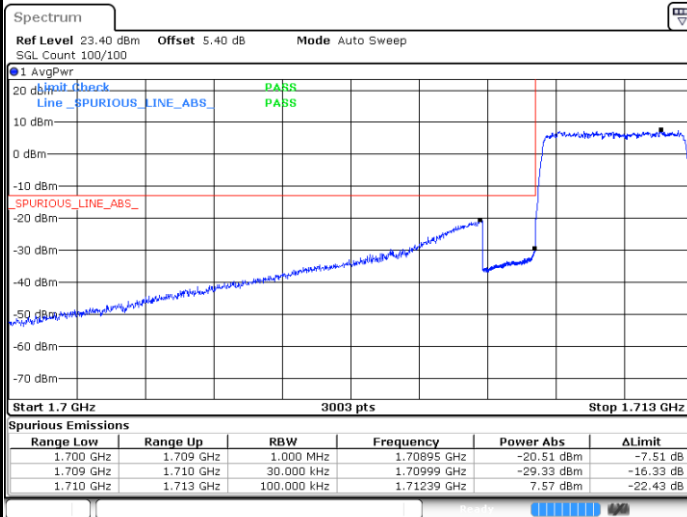

Date: 11.JUL.2020 05:27:21

LTE Band 66 / 3MHz / 16QAM

Lowest Band Edge / 1 RB

Date: 11.JUL.2020 05:09:30

Highest Band Edge / 1 RB

Date: 11.JUL.2020 05:36:22

Lowest Band Edge / Full RB

Date: 11.JUL.2020 05:08:07

Highest Band Edge / Full RB

Date: 11.JUL.2020 05:34:44

LTE Band 66 / 3MHz / 64QAM

Lowest Band Edge / 1 RB

Date: 11.JUL.2020 05:16:19

Highest Band Edge / 1 RB

Date: 11.JUL.2020 05:41:15

Lowest Band Edge / Full RB

Date: 11.JUL.2020 05:13:23

Highest Band Edge / Full RB

Date: 11.JUL.2020 05:39:53

LTE Band 66 / 5MHz / QPSK

Lowest Band Edge / 1 RB

Highest Band Edge / 1 RB

Lowest Band Edge / Full RB

Highest Band Edge / Full RB

LTE Band 66 / 5MHz / 16QAM

Lowest Band Edge / 1RB

Date: 11.JUL.2020 05:49:56

Highest Band Edge / 1 RB

Date: 11.JUL.2020 06:07:29

Lowest Band Edge / Full RB

Date: 11.JUL.2020 05:49:37

Highest Band Edge / Full RB