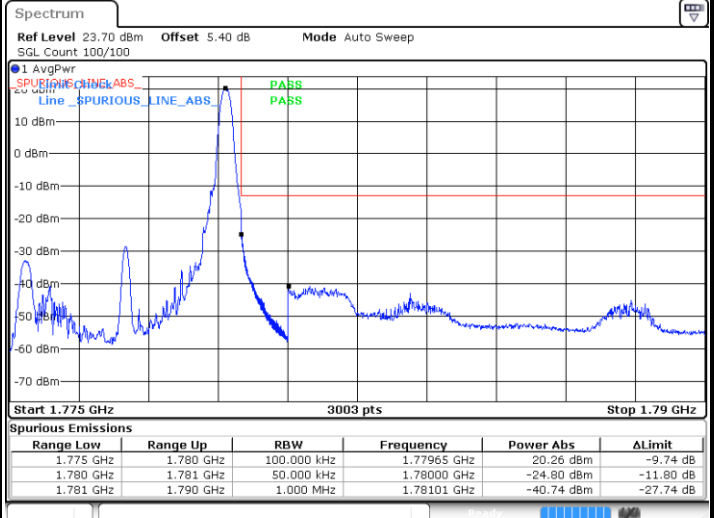

Highest Band Edge / Full RB

Date: 11.JUL.2020 05:34:44

LTE Band 66 / 3MHz / 64QAM

Lowest Band Edge / 1 RB

Date: 11.JUL.2020 05:16:19

Highest Band Edge / 1 RB

Date: 11.JUL.2020 05:41:15

Lowest Band Edge / Full RB

Date: 11.JUL.2020 05:13:23

Highest Band Edge / Full RB

Date: 11.JUL.2020 05:39:53

LTE Band 66 / 5MHz / QPSK

Lowest Band Edge / 1 RB

Highest Band Edge / 1 RB

Lowest Band Edge / Full RB

Highest Band Edge / Full RB

LTE Band 66 / 5MHz / 16QAM

Lowest Band Edge / 1RB

Date: 11.JUL.2020 05:49:56

Highest Band Edge / 1 RB

Date: 11.JUL.2020 06:07:29

Lowest Band Edge / Full RB

Date: 11.JUL.2020 05:49:37

Highest Band Edge / Full RB

Date: 11.JUL.2020 06:07:04

LTE Band 66 / 5MHz / 64QAM

Lowest Band Edge / 1RB

Date: 11.JUL.2020 05:55:44

Highest Band Edge / 1 RB

Date: 11.JUL.2020 06:10:00

Lowest Band Edge / Full RB

Date: 11.JUL.2020 05:53:37