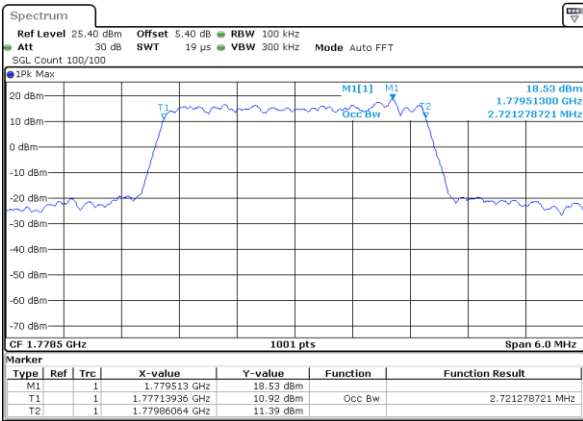

Date: 11 JUL 2020 04:35:18

Highest Channel / 1.4MHz / QPSK

Date: 11 JUL 2020 04:44:01

Highest Channel / 1.4MHz / 16QAM

Date: 11 JUL 2020 04:47:36

LTE Band 66

Lowest Channel / 3MHz / QPSK

Date: 11 JUL 2020 05:03:52

Lowest Channel / 3MHz / 16QAM

Date: 11 JUL 2020 05:07:00

Middle Channel / 3MHz / QPSK

Date: 11 JUL 2020 05:17:52

Middle Channel / 3MHz / 16QAM

Date: 11 JUL 2020 05:21:52

Highest Channel / 3MHz / QPSK

Date: 11 JUL 2020 05:25:37

Highest Channel / 3MHz / 16QAM

Date: 11 JUL 2020 05:32:34

LTE Band 66

Lowest Channel / 5MHz / QPSK

Date: 11 JUL 2020 05:43:14

Lowest Channel / 5MHz / 16QAM

Date: 11 JUL 2020 05:47:54

Middle Channel / 5MHz / QPSK