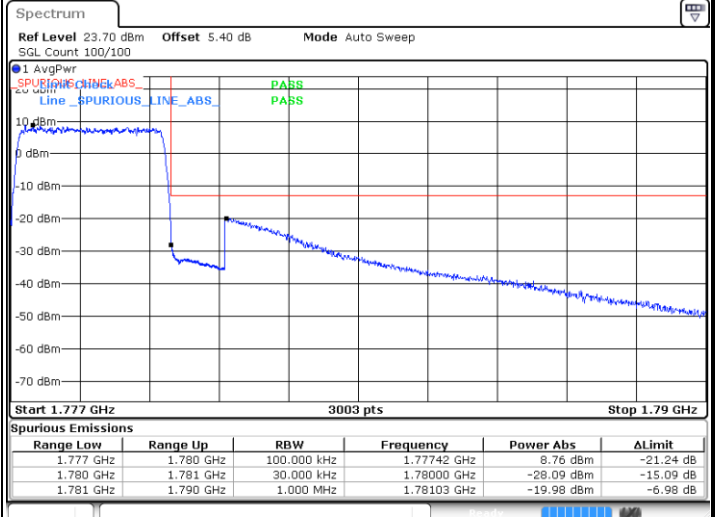

LTE Band 66 / 3MHz / QPSK

Lowest Band Edge / 1RB

Date: 11.JUL.2020 05:05:47

Highest Band Edge / 1 RB

Date: 11.JUL.2020 05:31:28

Lowest Band Edge / Full RB

Date: 11.JUL.2020 05:04:38

Highest Band Edge / Full RB

Date: 11.JUL.2020 05:27:21

LTE Band 66 / 3MHz / 16QAM

Lowest Band Edge / 1 RB

Date: 11.JUL.2020 05:09:30

Highest Band Edge / 1 RB

Date: 11.JUL.2020 05:36:22

Lowest Band Edge / Full RB

Date: 11.JUL.2020 05:08:07

Highest Band Edge / Full RB

Date: 11.JUL.2020 05:34:44

LTE Band 66 / 3MHz / 64QAM

Lowest Band Edge / 1 RB

Date: 11.JUL.2020 05:16:19

Highest Band Edge / 1 RB

Date: 11.JUL.2020 05:41:15

Lowest Band Edge / Full RB

Date: 11.JUL.2020 05:13:23

Highest Band Edge / Full RB

Date: 11.JUL.2020 05:39:53

LTE Band 66 / 5MHz / QPSK

Lowest Band Edge / 1 RB

Highest Band Edge / 1 RB

Lowest Band Edge / Full RB

Highest Band Edge / Full RB