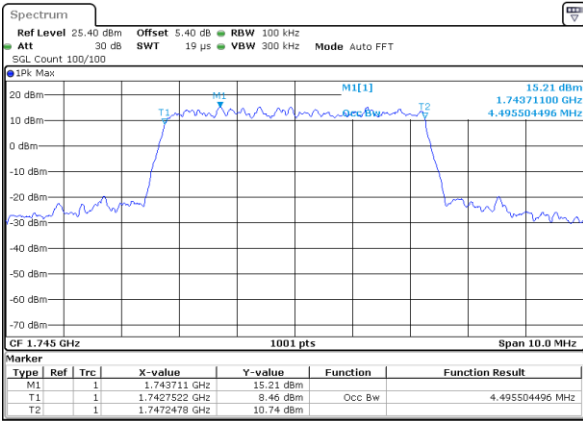

Highest Channel / 3MHz / 16QAM

Date: 11 JUL 2020 05:32:34

LTE Band 66

Lowest Channel / 5MHz / QPSK

Date: 11 JUL 2020 05:43:14

Lowest Channel / 5MHz / 16QAM

Date: 11 JUL 2020 05:47:54

Middle Channel / 5MHz / QPSK

Date: 11 JUL 2020 05:56:13

Middle Channel / 5MHz / 16QAM

Date: 11 JUL 2020 05:57:44

Highest Channel / 5MHz / QPSK

Date: 11 JUL 2020 06:01:07

Highest Channel / 5MHz / 16QAM

Date: 11 JUL 2020 06:05:46

LTE Band 66