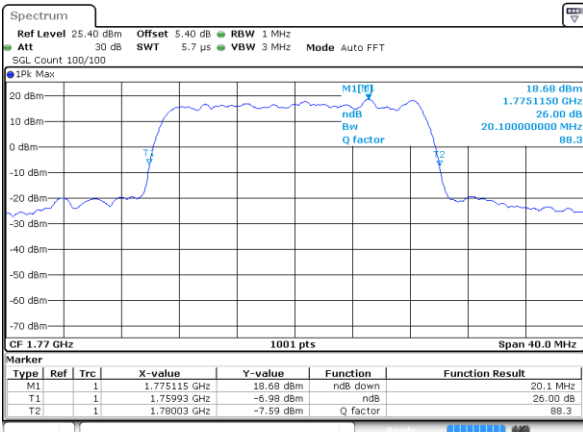

Highest Channel / 20MHz / QPSK

Date: 11 JUL 2020 07:01:10