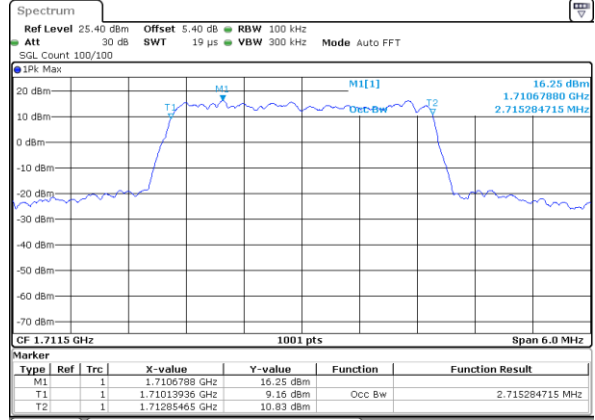

Lowest Channel / 3MHz / 16QAM

Date: 11 JUL 2020 05:07:00