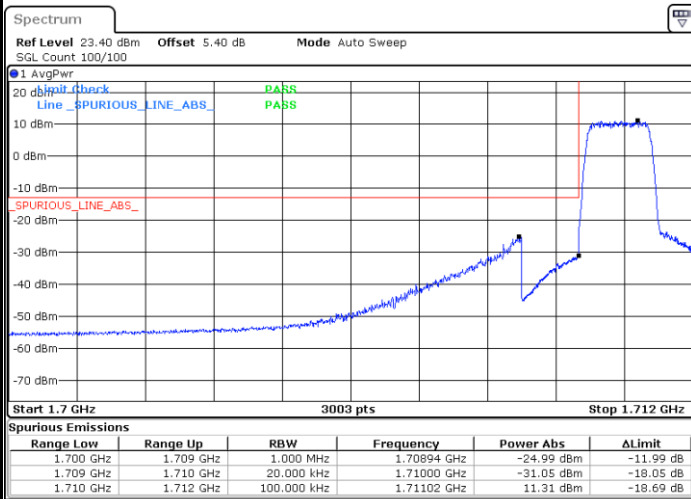

Date: 11.JUL.2020 04:28:21

Highest Band Edge / 1 RB

Date: 11.JUL.2020 04:50:05

Lowest Band Edge / Full RB

Date: 11.JUL.2020 04:26:02

Highest Band Edge / Full RB

Date: 11.JUL.2020 04:48:43

LTE Band 66 / 1.4MHz / 64QAM

Lowest Band Edge / 1 RB

Date: 11.JUL.2020 04:40:31

Highest Band Edge / 1 RB

Date: 11.JUL.2020 04:58:39

Lowest Band Edge / Full RB

Date: 11.JUL.2020 04:30:42

Highest Band Edge / Full RB

Date: 11.JUL.2020 04:57:23

LTE Band 66 / 3MHz / QPSK

Lowest Band Edge / 1RB

Date: 11.JUL.2020 05:05:47

Highest Band Edge / 1 RB

Date: 11.JUL.2020 05:31:28

Lowest Band Edge / Full RB

Date: 11.JUL.2020 05:04:38

Highest Band Edge / Full RB

Date: 11.JUL.2020 05:27:21

LTE Band 66 / 3MHz / 16QAM

Lowest Band Edge / 1 RB

Date: 11.JUL.2020 05:09:30

Highest Band Edge / 1 RB

Date: 11.JUL.2020 05:36:22

Lowest Band Edge / Full RB

Date: 11.JUL.2020 05:08:07