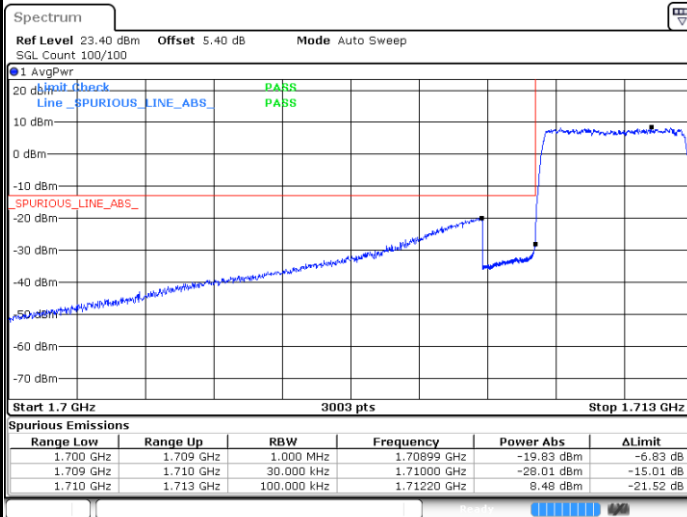

LTE Band 66 / 3MHz / QPSK

Lowest Band Edge / 1RB

Date: 11.JUL.2020 05:05:47

Highest Band Edge / 1 RB

Date: 11.JUL.2020 05:31:28

Lowest Band Edge / Full RB

Date: 11.JUL.2020 05:04:38

Highest Band Edge / Full RB

Date: 11.JUL.2020 05:27:21

LTE Band 66 / 3MHz / 16QAM

Lowest Band Edge / 1 RB

Date: 11.JUL.2020 05:09:30

Highest Band Edge / 1 RB

Date: 11.JUL.2020 05:36:22

Lowest Band Edge / Full RB

Date: 11.JUL.2020 05:08:07

Highest Band Edge / Full RB

Date: 11.JUL.2020 05:34:44

LTE Band 66 / 3MHz / 64QAM

Lowest Band Edge / 1 RB

Date: 11.JUL.2020 05:16:19

Highest Band Edge / 1 RB

Date: 11.JUL.2020 05:41:15

Lowest Band Edge / Full RB

Date: 11.JUL.2020 05:13:23

Highest Band Edge / Full RB

Date: 11.JUL.2020 05:39:53

LTE Band 66 / 5MHz / QPSK

Lowest Band Edge / 1 RB

Highest Band Edge / 1 RB

Lowest Band Edge / Full RB

Highest Band Edge / Full RB