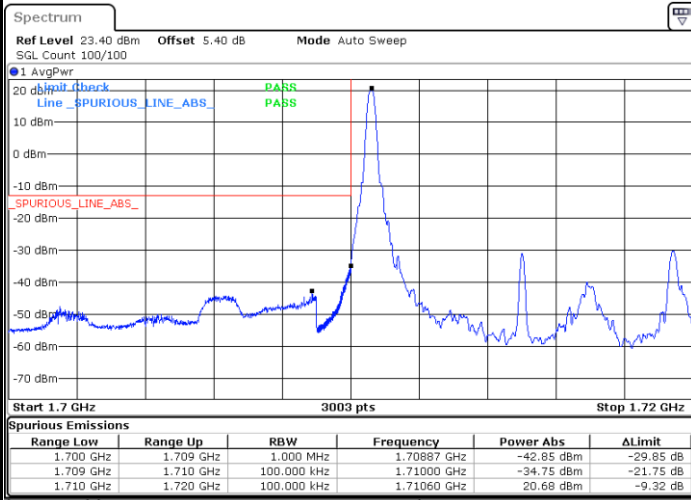

LTE Band 66 / 5MHz / 16QAM

Lowest Band Edge / 1RB

Date: 11.JUL.2020 05:49:56

Highest Band Edge / 1 RB

Date: 11.JUL.2020 06:07:29

Lowest Band Edge / Full RB

Date: 11.JUL.2020 05:49:37

Highest Band Edge / Full RB

Date: 11.JUL.2020 06:07:04

LTE Band 66 / 5MHz / 64QAM

Lowest Band Edge / 1RB

Date: 11.JUL.2020 05:55:44

Highest Band Edge / 1 RB

Date: 11.JUL.2020 06:10:00

Lowest Band Edge / Full RB

Date: 11.JUL.2020 05:53:37

Highest Band Edge / Full RB

Date: 11.JUL.2020 06:09:37

LTE Band 66 / 10MHz / QPSK

Lowest Band Edge / 1 RB

Date: 11.JUL.2020 06:15:17

Highest Band Edge / 1 RB

Date: 11.JUL.2020 06:25:50

Lowest Band Edge / Full RB

Date: 11.JUL.2020 06:15:05

Highest Band Edge / Full RB

Date: 11.JUL.2020 06:25:29