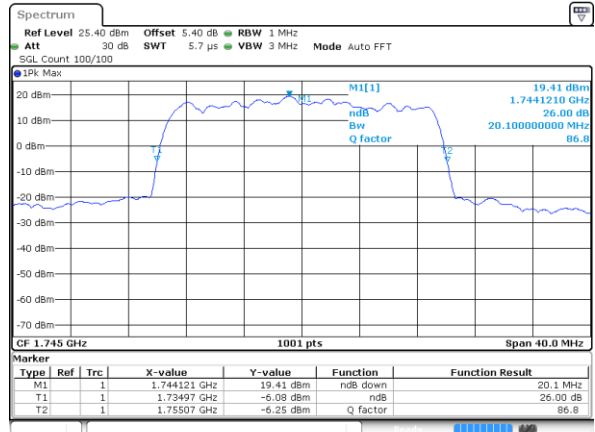

Highest Channel / 15MHz / 16QAM

Date: 11 JUL 2020 06:42:11

LTE Band 66

Lowest Channel / 20MHz / QPSK

Date: 11 JUL 2020 06:59:30

Lowest Channel / 20MHz / 16QAM

Date: 11 JUL 2020 06:59:45

Middle Channel / 20MHz / QPSK

Date: 11 JUL 2020 06:54:48

Middle Channel / 20MHz / 16QAM

Date: 11 JUL 2020 06:56:13

Highest Channel / 20MHz / QPSK

Date: 11 JUL 2020 07:01:10

Highest Channel / 20MHz / 16QAM

Date: 11 JUL 2020 07:02:59

LTE Band 66