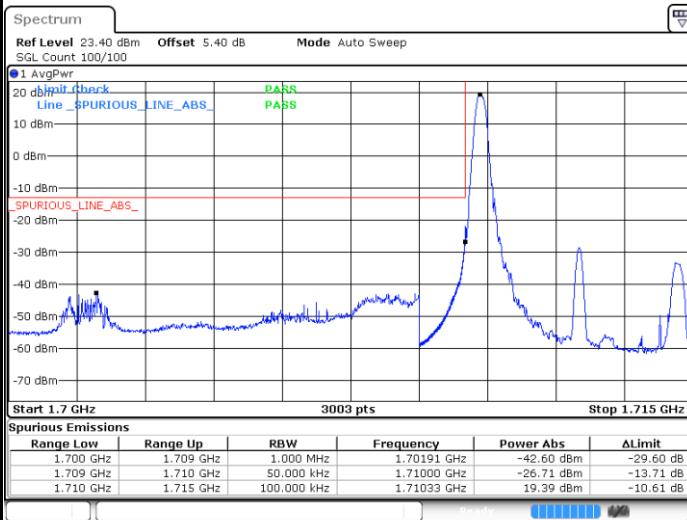

Date: 11.JUL.2020 05:13:23

Highest Band Edge / Full RB

Date: 11.JUL.2020 05:39:53

LTE Band 66 / 5MHz / QPSK

Lowest Band Edge / 1 RB

Highest Band Edge / 1 RB

Lowest Band Edge / Full RB

Highest Band Edge / Full RB

LTE Band 66 / 5MHz / 16QAM

Lowest Band Edge / 1RB

Date: 11.JUL.2020 05:49:56

Highest Band Edge / 1 RB

Date: 11.JUL.2020 06:07:29

Lowest Band Edge / Full RB

Date: 11.JUL.2020 05:49:37

Highest Band Edge / Full RB

Date: 11.JUL.2020 06:07:04

LTE Band 66 / 5MHz / 64QAM

Lowest Band Edge / 1RB

Date: 11.JUL.2020 05:55:44

Highest Band Edge / 1 RB

Date: 11.JUL.2020 06:10:00

Lowest Band Edge / Full RB

Date: 11.JUL.2020 05:53:37

Highest Band Edge / Full RB

Date: 11.JUL.2020 06:09:37

LTE Band 66 / 10MHz / QPSK

Lowest Band Edge / 1 RB

Date: 11.JUL.2020 06:15:17

Highest Band Edge / 1 RB

Date: 11.JUL.2020 06:25:50

Lowest Band Edge / Full RB