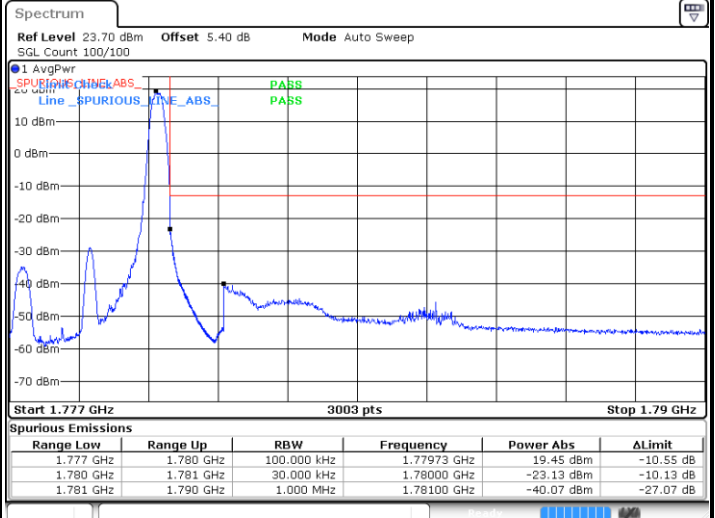

Date: 11.JUL.2020 05:27:21

LTE Band 66 / 3MHz / 16QAM

Lowest Band Edge / 1 RB

Date: 11.JUL.2020 05:09:30

Highest Band Edge / 1 RB

Date: 11.JUL.2020 05:36:22

Lowest Band Edge / Full RB

Date: 11.JUL.2020 05:08:07

Highest Band Edge / Full RB

Date: 11.JUL.2020 05:34:44

LTE Band 66 / 3MHz / 64QAM

Lowest Band Edge / 1 RB

Date: 11.JUL.2020 05:16:19

Highest Band Edge / 1 RB

Date: 11.JUL.2020 05:41:15

Lowest Band Edge / Full RB

Date: 11.JUL.2020 05:13:23

Highest Band Edge / Full RB

Date: 11.JUL.2020 05:39:53

LTE Band 66 / 5MHz / QPSK

Lowest Band Edge / 1 RB

Highest Band Edge / 1 RB

Lowest Band Edge / Full RB

Highest Band Edge / Full RB

LTE Band 66 / 5MHz / 16QAM

Lowest Band Edge / 1RB

Date: 11.JUL.2020 05:49:56

Highest Band Edge / 1 RB

Date: 11.JUL.2020 06:07:29

Lowest Band Edge / Full RB

Date: 11.JUL.2020 05:49:37

Highest Band Edge / Full RB