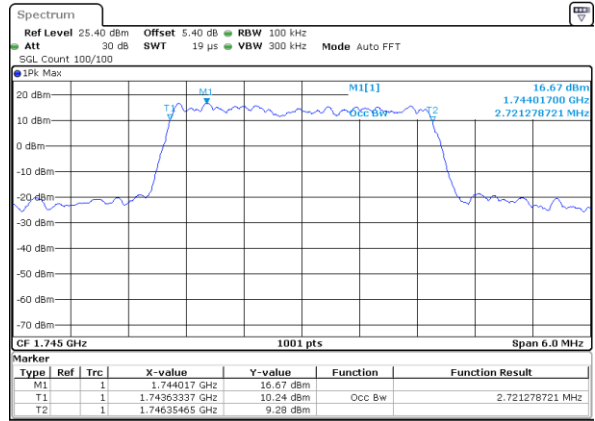

Date: 11 JUL 2020 04:35:18

Highest Channel / 1.4MHz / QPSK

Date: 11 JUL 2020 04:44:01

Highest Channel / 1.4MHz / 16QAM

Date: 11 JUL 2020 04:47:36

LTE Band 66

Lowest Channel / 3MHz / QPSK

Date: 11 JUL 2020 05:03:52

Lowest Channel / 3MHz / 16QAM

Date: 11 JUL 2020 05:07:00

Middle Channel / 3MHz / QPSK

Date: 11 JUL 2020 05:17:52

Middle Channel / 3MHz / 16QAM

Date: 11 JUL 2020 05:21:52

Highest Channel / 3MHz / QPSK

Date: 11 JUL 2020 05:25:37

Highest Channel / 3MHz / 16QAM

Date: 11 JUL 2020 05:32:34

LTE Band 66

Lowest Channel / 5MHz / QPSK

Date: 11 JUL 2020 05:43:14

Lowest Channel / 5MHz / 16QAM

Date: 11 JUL 2020 05:47:54

Middle Channel / 5MHz / QPSK