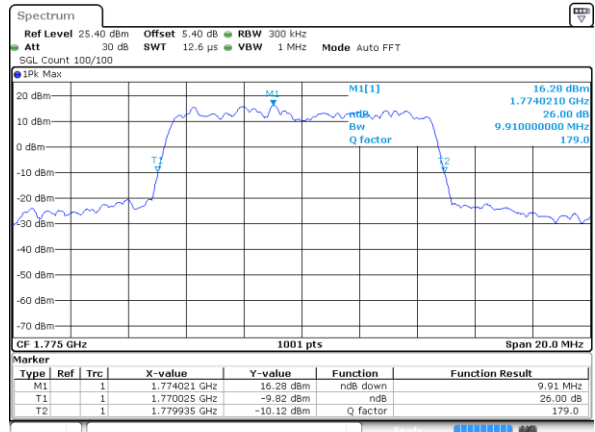

Highest Channel / 20MHz / 64QAM

Date: 11 JUL 2020 04:51:25

Highest Channel / 3MHz / 64QAM

Date: 11 JUL 2020 05:38:05

LTE Band 66

Lowest Channel / 5MHz / 64QAM

Date: 11 JUL 2020 05:52:26

Lowest Channel / 10MHz / 64QAM

Date: 11 JUL 2020 06:18:09

Middle Channel / 5MHz / 64QAM

Date: 11 JUL 2020 05:58:55

Middle Channel / 10MHz / 64QAM

Date: 11 JUL 2020 06:23:03

Highest Channel / 5MHz / 64QAM

Date: 11 JUL 2020 06:08:48

Highest Channel / 10MHz / 64QAM

Date: 11 JUL 2020 06:28:43

LTE Band 66

Lowest Channel / 15MHz / 64QAM

Date: 11 JUL 2020 06:34:53

Lowest Channel / 20MHz / 64QAM

Date: 11 JUL 2020 07:00:02

Middle Channel / 15MHz / 64QAM

Date: 11 JUL 2020 06:38:36