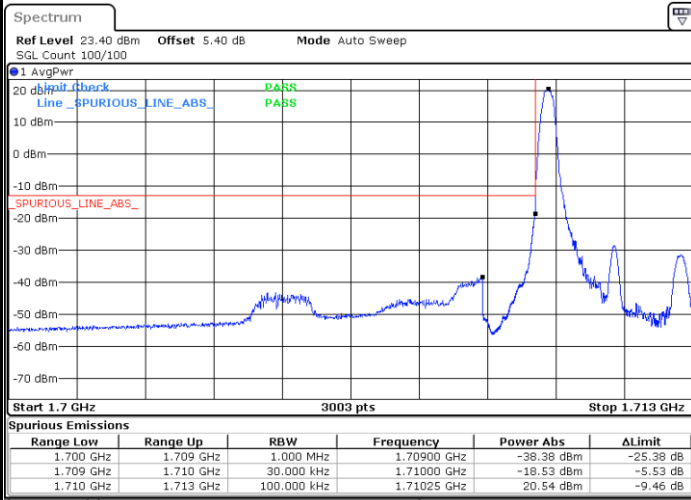

Date: 11.JUL.2020 04:28:21

Highest Band Edge / 1 RB

Date: 11.JUL.2020 04:50:05

Lowest Band Edge / Full RB

Date: 11.JUL.2020 04:26:02

Highest Band Edge / Full RB

Date: 11.JUL.2020 04:48:43

LTE Band 66 / 1.4MHz / 64QAM

Lowest Band Edge / 1 RB

Date: 11.JUL.2020 04:40:31

Highest Band Edge / 1 RB

Date: 11.JUL.2020 04:58:39

Lowest Band Edge / Full RB

Date: 11.JUL.2020 04:30:42

Highest Band Edge / Full RB

Date: 11.JUL.2020 04:57:23

LTE Band 66 / 3MHz / QPSK

Lowest Band Edge / 1RB

Date: 11.JUL.2020 05:05:47

Highest Band Edge / 1 RB

Date: 11.JUL.2020 05:31:28

Lowest Band Edge / Full RB

Date: 11.JUL.2020 05:04:38

Highest Band Edge / Full RB

Date: 11.JUL.2020 05:27:21

LTE Band 66 / 3MHz / 16QAM

Lowest Band Edge / 1 RB

Date: 11.JUL.2020 05:09:30

Highest Band Edge / 1 RB

Date: 11.JUL.2020 05:36:22

Lowest Band Edge / Full RB

Date: 11.JUL.2020 05:08:07