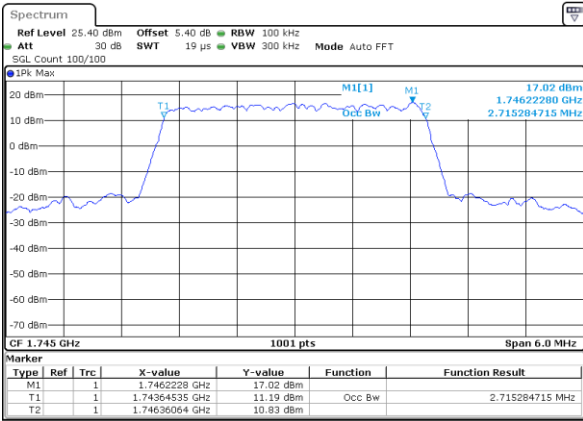

Middle Channel / 3MHz / QPSK

Date: 11 JUL 2020 05:17:52