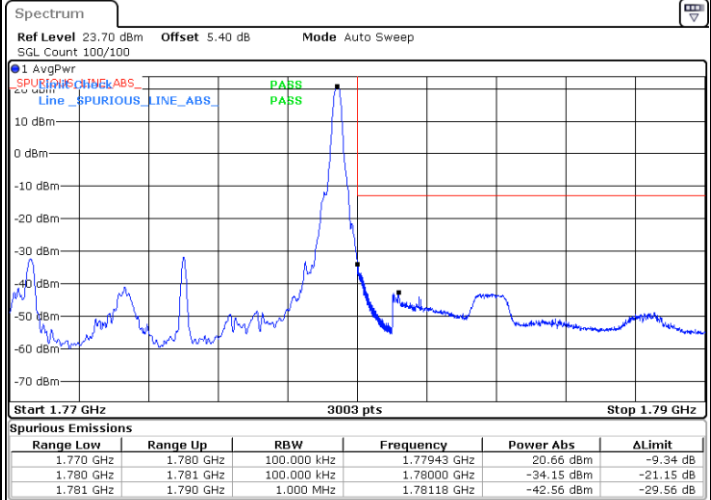

LTE Band 66 / 5MHz / 16QAM

Lowest Band Edge / 1RB

Date: 11.JUL.2020 05:49:56

Highest Band Edge / 1 RB

Date: 11.JUL.2020 06:07:29

Lowest Band Edge / Full RB

Date: 11.JUL.2020 05:49:37

Highest Band Edge / Full RB

Date: 11.JUL.2020 06:07:04

LTE Band 66 / 5MHz / 64QAM

Lowest Band Edge / 1RB

Date: 11.JUL.2020 05:55:44

Highest Band Edge / 1 RB

Date: 11.JUL.2020 06:10:00

Lowest Band Edge / Full RB

Date: 11.JUL.2020 05:53:37

Highest Band Edge / Full RB

Date: 11.JUL.2020 06:09:37

LTE Band 66 / 10MHz / QPSK

Lowest Band Edge / 1 RB

Date: 11.JUL.2020 06:15:17

Highest Band Edge / 1 RB

Date: 11.JUL.2020 06:25:50

Lowest Band Edge / Full RB

Date: 11.JUL.2020 06:15:05

Highest Band Edge / Full RB

Date: 11.JUL.2020 06:25:29