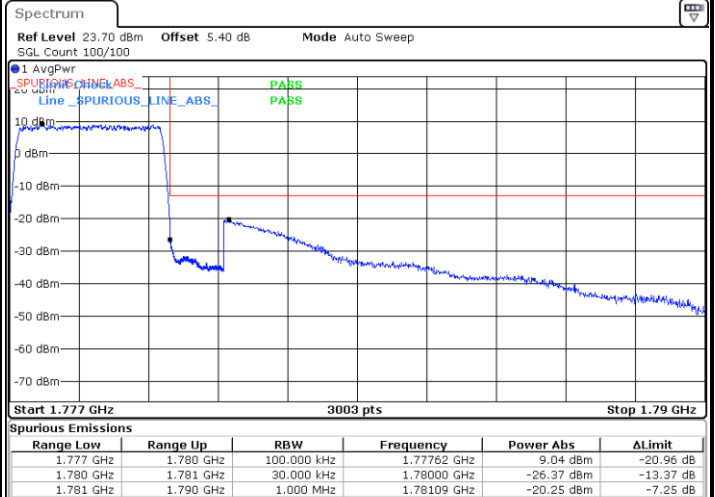

Lowest Band Edge / 1 RB

Date: 11.JUL.2020 04:40:31

Highest Band Edge / 1 RB

Date: 11.JUL.2020 04:58:39

Lowest Band Edge / Full RB

Date: 11.JUL.2020 04:30:42

Highest Band Edge / Full RB

Date: 11.JUL.2020 04:57:23

LTE Band 66 / 3MHz / QPSK

Lowest Band Edge / 1RB

Date: 11.JUL.2020 05:05:47

Highest Band Edge / 1 RB

Date: 11.JUL.2020 05:31:28

Lowest Band Edge / Full RB

Date: 11.JUL.2020 05:04:38

Highest Band Edge / Full RB

Date: 11.JUL.2020 05:27:21

LTE Band 66 / 3MHz / 16QAM

Lowest Band Edge / 1 RB

Date: 11.JUL.2020 05:09:30

Highest Band Edge / 1 RB

Date: 11.JUL.2020 05:36:22

Lowest Band Edge / Full RB

Date: 11.JUL.2020 05:08:07

Highest Band Edge / Full RB

Date: 11.JUL.2020 05:34:44

LTE Band 66 / 3MHz / 64QAM

Lowest Band Edge / 1 RB

Date: 11.JUL.2020 05:16:19

Highest Band Edge / 1 RB

Date: 11.JUL.2020 05:41:15

Lowest Band Edge / Full RB