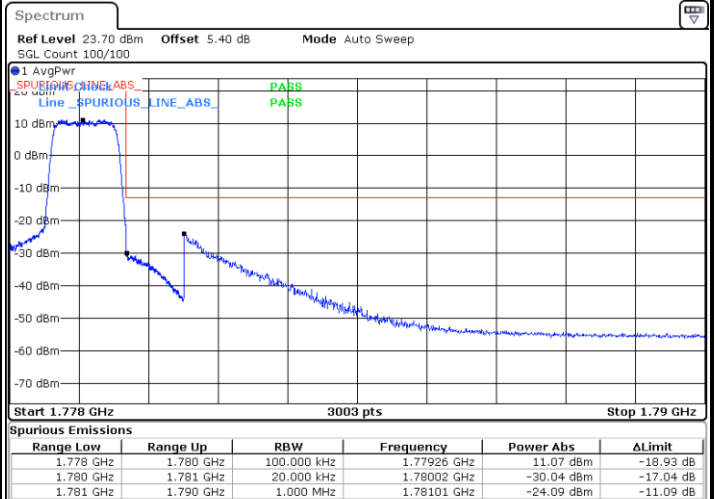

Date: 11.JUL.2020 04:28:21

Highest Band Edge / 1 RB

Date: 11.JUL.2020 04:50:05

Lowest Band Edge / Full RB

Date: 11.JUL.2020 04:26:02

Highest Band Edge / Full RB

Date: 11.JUL.2020 04:48:43

LTE Band 66 / 1.4MHz / 64QAM

Lowest Band Edge / 1 RB

Date: 11.JUL.2020 04:40:31

Highest Band Edge / 1 RB

Date: 11.JUL.2020 04:58:39

Lowest Band Edge / Full RB

Date: 11.JUL.2020 04:30:42

Highest Band Edge / Full RB

Date: 11.JUL.2020 04:57:23

LTE Band 66 / 3MHz / QPSK

Lowest Band Edge / 1RB

Date: 11.JUL.2020 05:05:47

Highest Band Edge / 1 RB

Date: 11.JUL.2020 05:31:28

Lowest Band Edge / Full RB

Date: 11.JUL.2020 05:04:38

Highest Band Edge / Full RB

Date: 11.JUL.2020 05:27:21

LTE Band 66 / 3MHz / 16QAM

Lowest Band Edge / 1 RB

Date: 11.JUL.2020 05:09:30

Highest Band Edge / 1 RB

Date: 11.JUL.2020 05:36:22

Lowest Band Edge / Full RB

Date: 11.JUL.2020 05:08:07