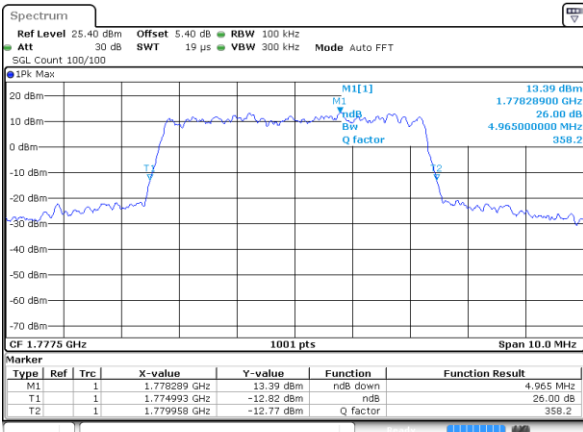

Date: 11 JUL 2020 06:18:09

Middle Channel / 5MHz / 64QAM

Date: 11 JUL 2020 05:58:55

Middle Channel / 10MHz / 64QAM

Date: 11 JUL 2020 06:23:03

Highest Channel / 5MHz / 64QAM

Date: 11 JUL 2020 06:08:48

Highest Channel / 10MHz / 64QAM

Date: 11 JUL 2020 06:28:43

LTE Band 66

Lowest Channel / 15MHz / 64QAM

Date: 11 JUL 2020 06:34:53

Lowest Channel / 20MHz / 64QAM

Date: 11 JUL 2020 07:00:02

Middle Channel / 15MHz / 64QAM

Date: 11 JUL 2020 06:38:36