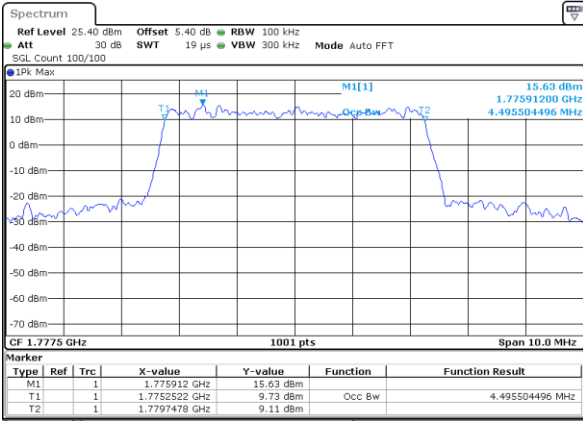

Highest Channel / 3MHz / 16QAM

Date: 11 JUL 2020 05:32:34

LTE Band 66

Lowest Channel / 5MHz / QPSK

Date: 11 JUL 2020 05:43:14

Lowest Channel / 5MHz / 16QAM

Date: 11 JUL 2020 05:47:54

Middle Channel / 5MHz / QPSK

Date: 11 JUL 2020 05:56:13

Middle Channel / 5MHz / 16QAM

Date: 11 JUL 2020 05:57:44

Highest Channel / 5MHz / QPSK

Date: 11 JUL 2020 06:01:07

Highest Channel / 5MHz / 16QAM

Date: 11 JUL 2020 06:05:46

LTE Band 66