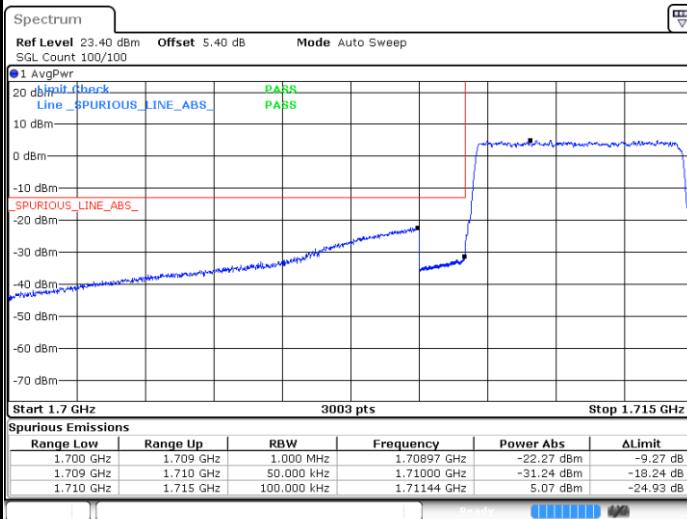

Date: 11.JUL.2020 05:13:23

Highest Band Edge / Full RB

Date: 11.JUL.2020 05:39:53

LTE Band 66 / 5MHz / QPSK

Lowest Band Edge / 1 RB

Highest Band Edge / 1 RB

Lowest Band Edge / Full RB

Highest Band Edge / Full RB

LTE Band 66 / 5MHz / 16QAM

Lowest Band Edge / 1RB

Date: 11.JUL.2020 05:49:56

Highest Band Edge / 1 RB

Date: 11.JUL.2020 06:07:29

Lowest Band Edge / Full RB

Date: 11.JUL.2020 05:49:37

Highest Band Edge / Full RB

Date: 11.JUL.2020 06:07:04

LTE Band 66 / 5MHz / 64QAM

Lowest Band Edge / 1RB

Date: 11.JUL.2020 05:55:44

Highest Band Edge / 1 RB

Date: 11.JUL.2020 06:10:00

Lowest Band Edge / Full RB

Date: 11.JUL.2020 05:53:37

Highest Band Edge / Full RB

Date: 11.JUL.2020 06:09:37

LTE Band 66 / 10MHz / QPSK

Lowest Band Edge / 1 RB

Date: 11.JUL.2020 06:15:17

Highest Band Edge / 1 RB

Date: 11.JUL.2020 06:25:50

Lowest Band Edge / Full RB