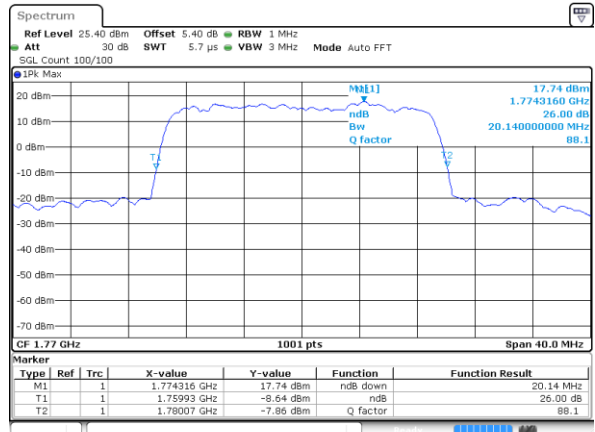

Highest Channel / 15MHz / 16QAM

Date: 11 JUL 2020 06:42:11

LTE Band 66

Lowest Channel / 20MHz / QPSK

Date: 11 JUL 2020 06:59:30

Lowest Channel / 20MHz / 16QAM

Date: 11 JUL 2020 06:59:45

Middle Channel / 20MHz / QPSK

Date: 11 JUL 2020 06:54:48

Middle Channel / 20MHz / 16QAM

Date: 11 JUL 2020 06:56:13

Highest Channel / 20MHz / QPSK

Date: 11 JUL 2020 07:01:10

Highest Channel / 20MHz / 16QAM

Date: 11 JUL 2020 07:02:59

LTE Band 66