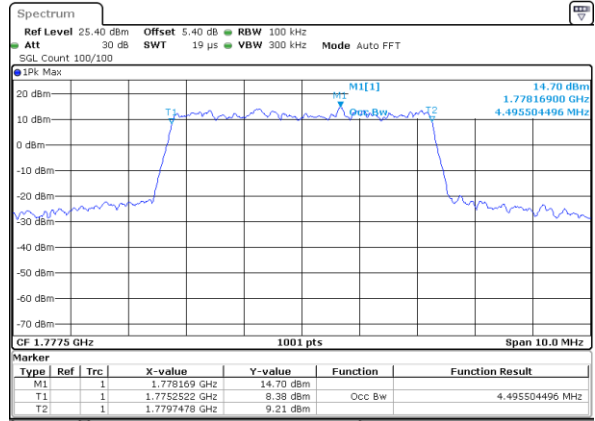

Highest Channel / 3MHz / 16QAM

Date: 11 JUL 2020 05:32:34

LTE Band 66

Lowest Channel / 5MHz / QPSK

Date: 11 JUL 2020 05:43:14

Lowest Channel / 5MHz / 16QAM

Date: 11 JUL 2020 05:47:54

Middle Channel / 5MHz / QPSK

Date: 11 JUL 2020 05:56:13

Middle Channel / 5MHz / 16QAM

Date: 11 JUL 2020 05:57:44

Highest Channel / 5MHz / QPSK

Date: 11 JUL 2020 06:01:07

Highest Channel / 5MHz / 16QAM

Date: 11 JUL 2020 06:05:46

LTE Band 66