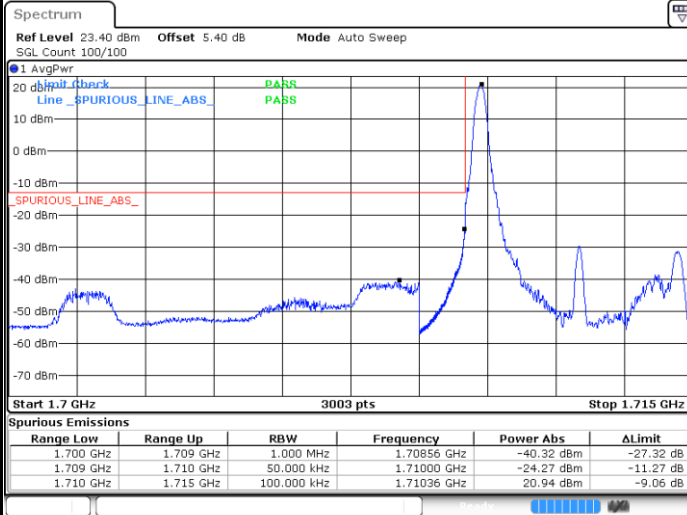

Highest Band Edge / Full RB

Date: 11.JUL.2020 05:34:44

LTE Band 66 / 3MHz / 64QAM

Lowest Band Edge / 1 RB

Date: 11.JUL.2020 05:16:19

Highest Band Edge / 1 RB

Date: 11.JUL.2020 05:41:15

Lowest Band Edge / Full RB

Date: 11.JUL.2020 05:13:23

Highest Band Edge / Full RB

Date: 11.JUL.2020 05:39:53

LTE Band 66 / 5MHz / QPSK

Lowest Band Edge / 1 RB

Highest Band Edge / 1 RB

Lowest Band Edge / Full RB

Highest Band Edge / Full RB

LTE Band 66 / 5MHz / 16QAM

Lowest Band Edge / 1RB

Date: 11.JUL.2020 05:49:56

Highest Band Edge / 1 RB

Date: 11.JUL.2020 06:07:29

Lowest Band Edge / Full RB

Date: 11.JUL.2020 05:49:37

Highest Band Edge / Full RB

Date: 11.JUL.2020 06:07:04

LTE Band 66 / 5MHz / 64QAM

Lowest Band Edge / 1RB

Date: 11.JUL.2020 05:55:44

Highest Band Edge / 1 RB

Date: 11.JUL.2020 06:10:00

Lowest Band Edge / Full RB

Date: 11.JUL.2020 05:53:37