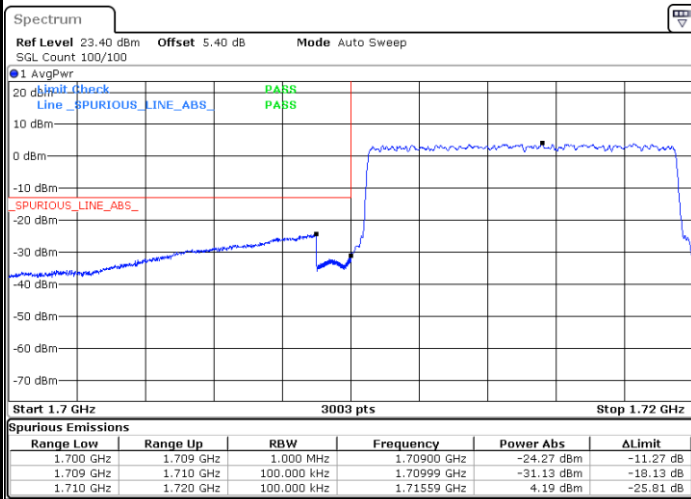

Date: 11.JUL.2020 06:07:04

LTE Band 66 / 5MHz / 64QAM

Lowest Band Edge / 1RB

Date: 11.JUL.2020 05:55:44

Highest Band Edge / 1 RB

Date: 11.JUL.2020 06:10:00

Lowest Band Edge / Full RB

Date: 11.JUL.2020 05:53:37

Highest Band Edge / Full RB

Date: 11.JUL.2020 06:09:37

LTE Band 66 / 10MHz / QPSK

Lowest Band Edge / 1 RB

Date: 11.JUL.2020 06:15:17

Highest Band Edge / 1 RB

Date: 11.JUL.2020 06:25:50

Lowest Band Edge / Full RB

Date: 11.JUL.2020 06:15:05

Highest Band Edge / Full RB

Date: 11.JUL.2020 06:25:29