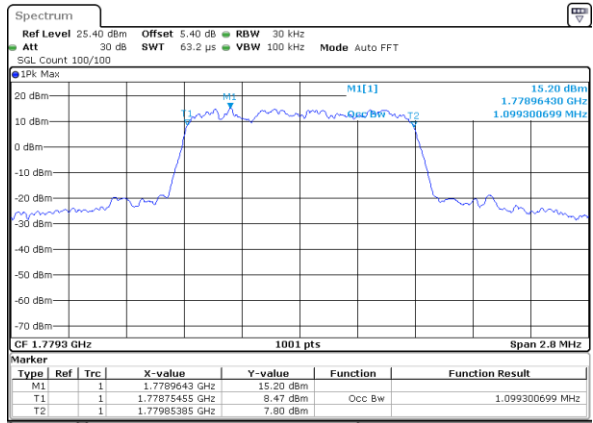

Middle Channel / 20MHz / 64QAM

Date: 11 JUL 2020 06:58:03

Highest Channel / 15MHz / 64QAM

Date: 11 JUL 2020 06:43:44

Highest Channel / 20MHz / 64QAM

Date: 11 JUL 2020 07:05:29

Occupied Bandwidth

Mode		LTE Band 66 : 99%OBW(MHz)											
BW	1.4MHz		3MHz		5MHz		10MHz		15MHz		20MHz		
Mod.	QPSK	16QAM	QPSK	16QAM	QPSK	16QAM	QPSK	16QAM	QPSK	16QAM	QPSK	16QAM	
Lowest CH	1.09	1.08	2.71	2.72	4.51	4.47	9.01	9.03	13.37	13.46	18.54	18.26	
Middle CH	1.09	1.10	2.72	2.72	4.50	4.50	9.13	9.01	13.46	13.43	18.26	18.30	
Highest CH	1.09	1.10	2.72	2.71	4.50	4.50	9.05	9.05	13.40	13.49	18.38	18.38	
Mode		LTE Band 66 : 99%OBW(MHz)											
BW	1.4MHz		3MHz		5MHz		10MHz		15MHz		20MHz		
Mod.	64QAM		64QAM		64QAM		64QAM		64QAM		64QAM		
Lowest CH	1.09	-	2.72	-	4.51	-	9.05	-	13.43	-	18.46	-	
Middle CH	1.09	-	2.70	-	4.50	-	9.03	-	13.52	-	18.38	-	
Highest CH	1.10	-	2.73	-	4.50	-	9.05	-	13.40	-	18.22	-	

LTE Band 66

Lowest Channel / 1.4MHz / QPSK

Date: 11 JUL 2020 04:18:09

Lowest Channel / 1.4MHz / 16QAM

Date: 11 JUL 2020 04:24:45

Middle Channel / 1.4MHz / QPSK

Date: 11 JUL 2020 04:32:25

Middle Channel / 1.4MHz / 16QAM

Date: 11 JUL 2020 04:35:18

Highest Channel / 1.4MHz / QPSK

Date: 11 JUL 2020 04:44:01

Highest Channel / 1.4MHz / 16QAM

Date: 11 JUL 2020 04:47:36

LTE Band 66

Lowest Channel / 3MHz / QPSK

Date: 11 JUL 2020 05:03:52