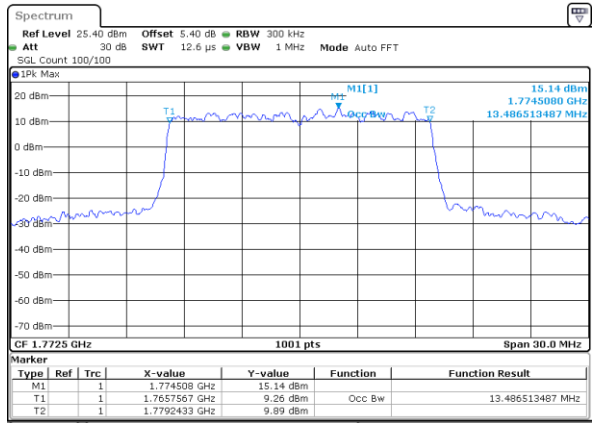

Highest Channel / 10MHz / QPSK

Date: 11 JUL 2020 06:25:12

Highest Channel / 10MHz / 16QAM

Date: 11 JUL 2020 06:26:56

LTE Band 66

Lowest Channel / 15MHz / QPSK

Date: 11 JUL 2020 06:31:24

Lowest Channel / 15MHz / 16QAM

Date: 11 JUL 2020 06:33:14

Middle Channel / 15MHz / QPSK

Date: 11 JUL 2020 06:36:16

Middle Channel / 15MHz / 16QAM

Date: 11 JUL 2020 06:37:25

Highest Channel / 15MHz / QPSK

Date: 11 JUL 2020 06:40:10

Highest Channel / 15MHz / 16QAM

Date: 11 JUL 2020 06:42:04

LTE Band 66

Lowest Channel / 20MHz / QPSK

Date: 11 JUL 2020 06:59:24

Lowest Channel / 20MHz / 16QAM

Date: 11 JUL 2020 06:59:39

Middle Channel / 20MHz / QPSK

Date: 11 JUL 2020 06:54:41

Middle Channel / 20MHz / 16QAM

Date: 11 JUL 2020 06:56:07

Highest Channel / 20MHz / QPSK

Date: 11 JUL 2020 07:01:03

Highest Channel / 20MHz / 16QAM

Date: 11 JUL 2020 07:02:53

LTE Band 66

Lowest Channel / 1.4MHz / 64QAM