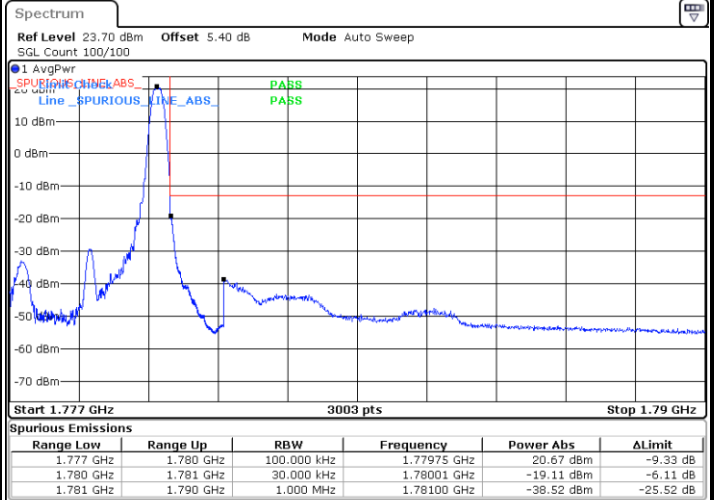

Date: 11.JUL.2020 04:28:21

Highest Band Edge / 1 RB

Date: 11.JUL.2020 04:50:05

Lowest Band Edge / Full RB

Date: 11.JUL.2020 04:26:02

Highest Band Edge / Full RB

Date: 11.JUL.2020 04:48:43

LTE Band 66 / 1.4MHz / 64QAM

Lowest Band Edge / 1 RB

Date: 11.JUL.2020 04:40:31

Highest Band Edge / 1 RB

Date: 11.JUL.2020 04:58:39

Lowest Band Edge / Full RB

Date: 11.JUL.2020 04:30:42

Highest Band Edge / Full RB

Date: 11.JUL.2020 04:57:23

LTE Band 66 / 3MHz / QPSK

Lowest Band Edge / 1RB

Date: 11.JUL.2020 05:05:47

Highest Band Edge / 1 RB

Date: 11.JUL.2020 05:31:28

Lowest Band Edge / Full RB

Date: 11.JUL.2020 05:04:38

Highest Band Edge / Full RB

Date: 11.JUL.2020 05:27:21

LTE Band 66 / 3MHz / 16QAM

Lowest Band Edge / 1 RB

Date: 11.JUL.2020 05:09:30

Highest Band Edge / 1 RB

Date: 11.JUL.2020 05:36:22

Lowest Band Edge / Full RB

Date: 11.JUL.2020 05:08:07