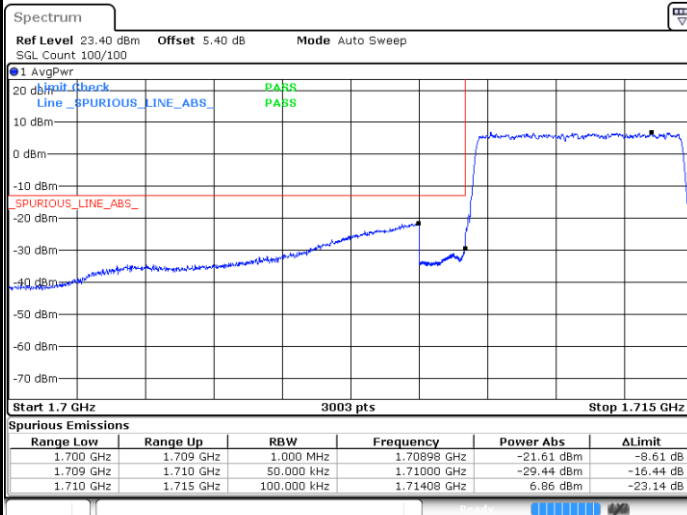

Highest Band Edge / Full RB

Date: 11.JUL.2020 05:34:44

LTE Band 66 / 3MHz / 64QAM

Lowest Band Edge / 1 RB

Date: 11.JUL.2020 05:16:19

Highest Band Edge / 1 RB

Date: 11.JUL.2020 05:41:15

Lowest Band Edge / Full RB

Date: 11.JUL.2020 05:13:23

Highest Band Edge / Full RB

Date: 11.JUL.2020 05:39:53

LTE Band 66 / 5MHz / QPSK

Lowest Band Edge / 1 RB

Highest Band Edge / 1 RB

Lowest Band Edge / Full RB

Highest Band Edge / Full RB

LTE Band 66 / 5MHz / 16QAM

Lowest Band Edge / 1RB

Date: 11.JUL.2020 05:49:56

Highest Band Edge / 1 RB

Date: 11.JUL.2020 06:07:29

Lowest Band Edge / Full RB

Date: 11.JUL.2020 05:49:37

Highest Band Edge / Full RB

Date: 11.JUL.2020 06:07:04

LTE Band 66 / 5MHz / 64QAM

Lowest Band Edge / 1RB

Date: 11.JUL.2020 05:55:44

Highest Band Edge / 1 RB

Date: 11.JUL.2020 06:10:00

Lowest Band Edge / Full RB

Date: 11.JUL.2020 05:53:37