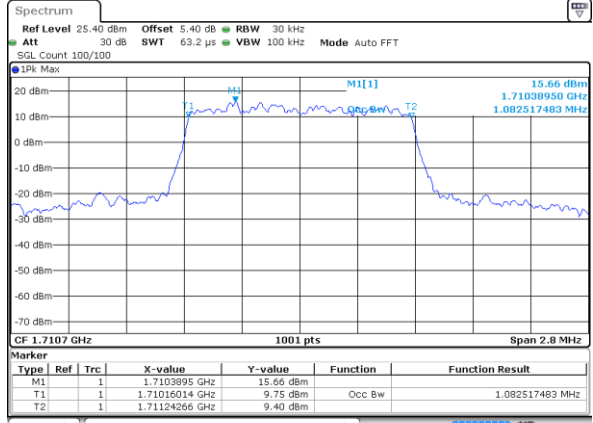

Middle Channel / 20MHz / 64QAM

Date: 11 JUL 2020 06:58:03

Highest Channel / 15MHz / 64QAM

Date: 11 JUL 2020 06:43:44

Highest Channel / 20MHz / 64QAM

Date: 11 JUL 2020 07:05:29

Occupied Bandwidth

Mode		LTE Band 66 : 99%OBW(MHz)											
BW	1.4MHz		3MHz		5MHz		10MHz		15MHz		20MHz		
Mod.	QPSK	16QAM	QPSK	16QAM	QPSK	16QAM	QPSK	16QAM	QPSK	16QAM	QPSK	16QAM	
Lowest CH	1.09	1.08	2.71	2.72	4.51	4.47	9.01	9.03	13.37	13.46	18.54	18.26	
Middle CH	1.09	1.10	2.72	2.72	4.50	4.50	9.13	9.01	13.46	13.43	18.26	18.30	
Highest CH	1.09	1.10	2.72	2.71	4.50	4.50	9.05	9.05	13.40	13.49	18.38	18.38	
Mode		LTE Band 66 : 99%OBW(MHz)											
BW	1.4MHz		3MHz		5MHz		10MHz		15MHz		20MHz		
Mod.	64QAM		64QAM		64QAM		64QAM		64QAM		64QAM		
Lowest CH	1.09	-	2.72	-	4.51	-	9.05	-	13.43	-	18.46	-	
Middle CH	1.09	-	2.70	-	4.50	-	9.03	-	13.52	-	18.38	-	
Highest CH	1.10	-	2.73	-	4.50	-	9.05	-	13.40	-	18.22	-	

LTE Band 66

Lowest Channel / 1.4MHz / QPSK

Date: 11 JUL 2020 04:18:09

Lowest Channel / 1.4MHz / 16QAM

Date: 11 JUL 2020 04:24:45

Middle Channel / 1.4MHz / QPSK

Date: 11 JUL 2020 04:32:25

Middle Channel / 1.4MHz / 16QAM

Date: 11 JUL 2020 04:35:18

Highest Channel / 1.4MHz / QPSK

Date: 11 JUL 2020 04:44:01

Highest Channel / 1.4MHz / 16QAM

Date: 11 JUL 2020 04:47:36

LTE Band 66

Lowest Channel / 3MHz / QPSK

Date: 11 JUL 2020 05:03:52