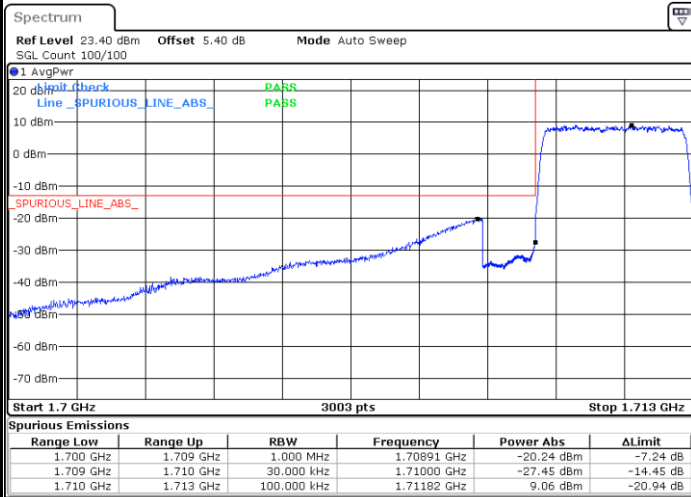

Lowest Band Edge / 1 RB

Date: 11.JUL.2020 04:40:31

Highest Band Edge / 1 RB

Date: 11.JUL.2020 04:58:39

Lowest Band Edge / Full RB

Date: 11.JUL.2020 04:30:42

Highest Band Edge / Full RB

Date: 11.JUL.2020 04:57:23

LTE Band 66 / 3MHz / QPSK

Lowest Band Edge / 1RB

Date: 11.JUL.2020 05:05:47

Highest Band Edge / 1 RB

Date: 11.JUL.2020 05:31:28

Lowest Band Edge / Full RB

Date: 11.JUL.2020 05:04:38

Highest Band Edge / Full RB

Date: 11.JUL.2020 05:27:21

LTE Band 66 / 3MHz / 16QAM

Lowest Band Edge / 1 RB

Date: 11.JUL.2020 05:09:30

Highest Band Edge / 1 RB

Date: 11.JUL.2020 05:36:22

Lowest Band Edge / Full RB

Date: 11.JUL.2020 05:08:07

Highest Band Edge / Full RB

Date: 11.JUL.2020 05:34:44

LTE Band 66 / 3MHz / 64QAM

Lowest Band Edge / 1 RB

Date: 11.JUL.2020 05:16:19

Highest Band Edge / 1 RB

Date: 11.JUL.2020 05:41:15

Lowest Band Edge / Full RB