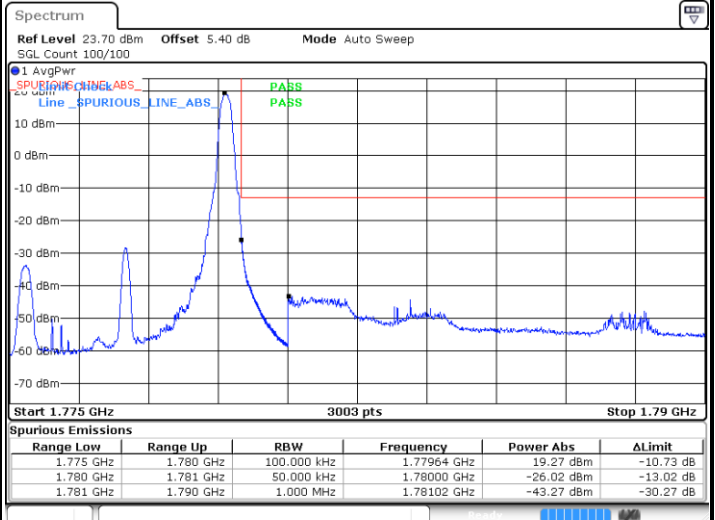

Date: 11.JUL.2020 05:13:23

Highest Band Edge / Full RB

Date: 11.JUL.2020 05:39:53

LTE Band 66 / 5MHz / QPSK

Lowest Band Edge / 1 RB

Highest Band Edge / 1 RB

Lowest Band Edge / Full RB

Highest Band Edge / Full RB

LTE Band 66 / 5MHz / 16QAM

Lowest Band Edge / 1RB

Date: 11.JUL.2020 05:49:56

Highest Band Edge / 1 RB

Date: 11.JUL.2020 06:07:29

Lowest Band Edge / Full RB

Date: 11.JUL.2020 05:49:37

Highest Band Edge / Full RB

Date: 11.JUL.2020 06:07:04

LTE Band 66 / 5MHz / 64QAM

Lowest Band Edge / 1RB

Date: 11.JUL.2020 05:55:44

Highest Band Edge / 1 RB

Date: 11.JUL.2020 06:10:00

Lowest Band Edge / Full RB

Date: 11.JUL.2020 05:53:37

Highest Band Edge / Full RB

Date: 11.JUL.2020 06:09:37

LTE Band 66 / 10MHz / QPSK

Lowest Band Edge / 1 RB

Date: 11.JUL.2020 06:15:17

Highest Band Edge / 1 RB

Date: 11.JUL.2020 06:25:50

Lowest Band Edge / Full RB