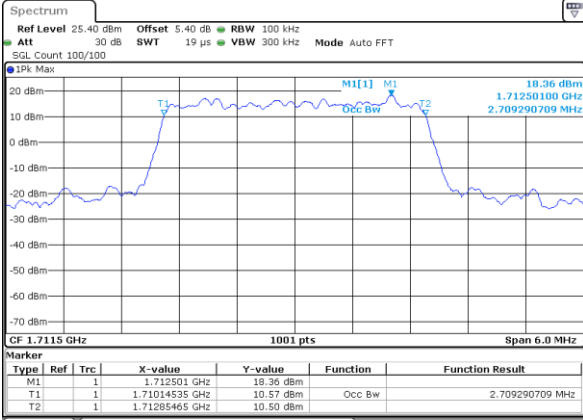

LTE Band 66

Lowest Channel / 1.4MHz / QPSK

Date: 11 JUL 2020 04:18:09

Lowest Channel / 1.4MHz / 16QAM

Date: 11 JUL 2020 04:24:45

Middle Channel / 1.4MHz / QPSK

Date: 11 JUL 2020 04:32:25

Middle Channel / 1.4MHz / 16QAM

Date: 11 JUL 2020 04:35:18

Highest Channel / 1.4MHz / QPSK

Date: 11 JUL 2020 04:44:01

Highest Channel / 1.4MHz / 16QAM

Date: 11 JUL 2020 04:47:36

LTE Band 66

Lowest Channel / 3MHz / QPSK

Date: 11 JUL 2020 05:03:52