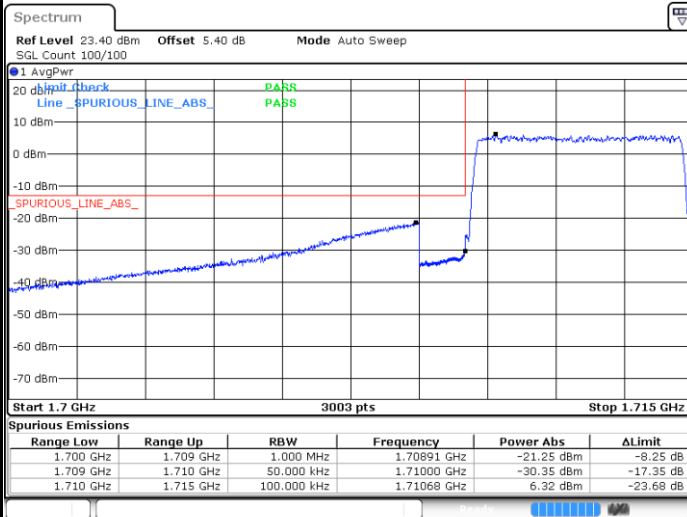

Date: 11.JUL.2020 05:13:23

Highest Band Edge / Full RB

Date: 11.JUL.2020 05:39:53

LTE Band 66 / 5MHz / QPSK

Lowest Band Edge / 1 RB

Highest Band Edge / 1 RB

Lowest Band Edge / Full RB

Highest Band Edge / Full RB

LTE Band 66 / 5MHz / 16QAM

Lowest Band Edge / 1RB

Date: 11.JUL.2020 05:49:56

Highest Band Edge / 1 RB

Date: 11.JUL.2020 06:07:29

Lowest Band Edge / Full RB

Date: 11.JUL.2020 05:49:37

Highest Band Edge / Full RB

Date: 11.JUL.2020 06:07:04

LTE Band 66 / 5MHz / 64QAM

Lowest Band Edge / 1RB

Date: 11.JUL.2020 05:55:44

Highest Band Edge / 1 RB

Date: 11.JUL.2020 06:10:00

Lowest Band Edge / Full RB

Date: 11.JUL.2020 05:53:37

Highest Band Edge / Full RB

Date: 11.JUL.2020 06:09:37

LTE Band 66 / 10MHz / QPSK

Lowest Band Edge / 1 RB

Date: 11.JUL.2020 06:15:17

Highest Band Edge / 1 RB

Date: 11.JUL.2020 06:25:50

Lowest Band Edge / Full RB