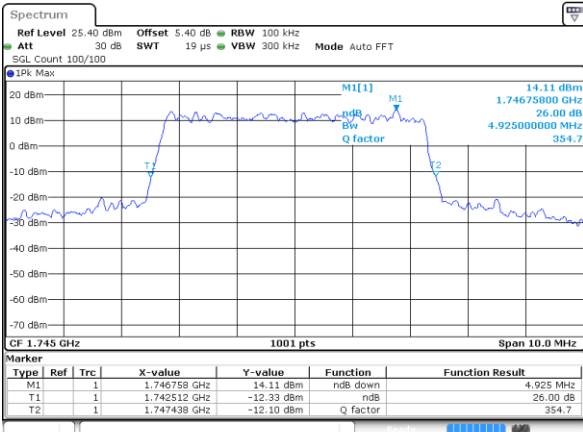

Middle Channel / 5MHz / 64QAM

Date: 11 JUL 2020 05:58:55