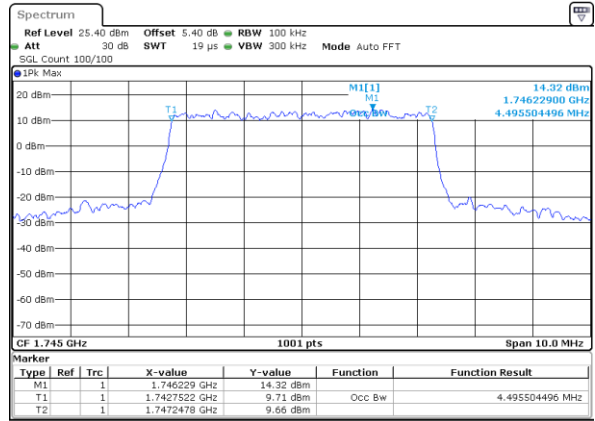

Highest Channel / 3MHz / 16QAM

Date: 11 JUL 2020 05:32:34

LTE Band 66

Lowest Channel / 5MHz / QPSK

Date: 11 JUL 2020 05:43:14

Lowest Channel / 5MHz / 16QAM

Date: 11 JUL 2020 05:47:54

Middle Channel / 5MHz / QPSK

Date: 11 JUL 2020 05:56:13

Middle Channel / 5MHz / 16QAM

Date: 11 JUL 2020 05:57:44

Highest Channel / 5MHz / QPSK

Date: 11 JUL 2020 06:01:07

Highest Channel / 5MHz / 16QAM

Date: 11 JUL 2020 06:05:46

LTE Band 66