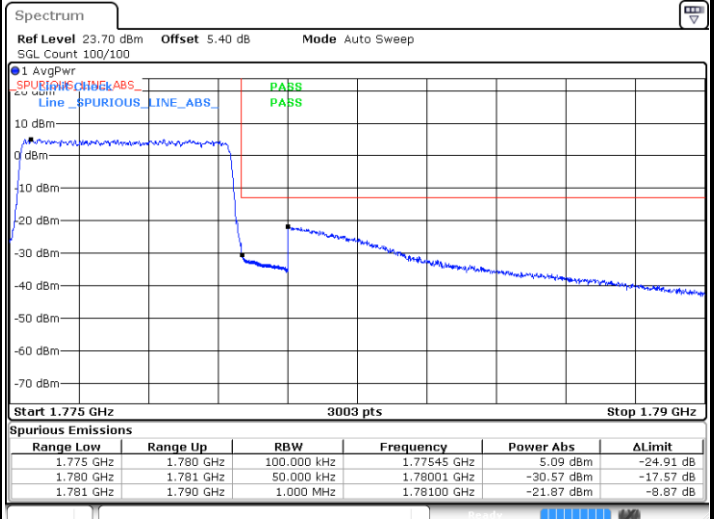

Date: 11.JUL.2020 05:13:23

Highest Band Edge / Full RB

Date: 11.JUL.2020 05:39:53

LTE Band 66 / 5MHz / QPSK

Lowest Band Edge / 1 RB

Highest Band Edge / 1 RB

Lowest Band Edge / Full RB

Highest Band Edge / Full RB

LTE Band 66 / 5MHz / 16QAM

Lowest Band Edge / 1RB

Date: 11.JUL.2020 05:49:56

Highest Band Edge / 1 RB

Date: 11.JUL.2020 06:07:29

Lowest Band Edge / Full RB

Date: 11.JUL.2020 05:49:37

Highest Band Edge / Full RB

Date: 11.JUL.2020 06:07:04

LTE Band 66 / 5MHz / 64QAM

Lowest Band Edge / 1RB

Date: 11.JUL.2020 05:55:44

Highest Band Edge / 1 RB

Date: 11.JUL.2020 06:10:00

Lowest Band Edge / Full RB

Date: 11.JUL.2020 05:53:37

Highest Band Edge / Full RB

Date: 11.JUL.2020 06:09:37

LTE Band 66 / 10MHz / QPSK

Lowest Band Edge / 1 RB

Date: 11.JUL.2020 06:15:17

Highest Band Edge / 1 RB

Date: 11.JUL.2020 06:25:50

Lowest Band Edge / Full RB