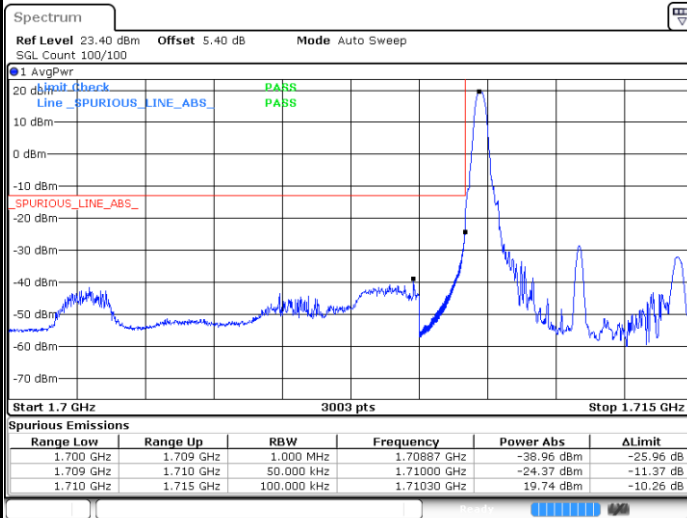

Highest Band Edge / Full RB

Date: 11.JUL.2020 05:34:44

LTE Band 66 / 3MHz / 64QAM

Lowest Band Edge / 1 RB

Date: 11.JUL.2020 05:16:19

Highest Band Edge / 1 RB

Date: 11.JUL.2020 05:41:15

Lowest Band Edge / Full RB

Date: 11.JUL.2020 05:13:23

Highest Band Edge / Full RB

Date: 11.JUL.2020 05:39:53

LTE Band 66 / 5MHz / QPSK

Lowest Band Edge / 1 RB

Highest Band Edge / 1 RB

Lowest Band Edge / Full RB

Highest Band Edge / Full RB

LTE Band 66 / 5MHz / 16QAM

Lowest Band Edge / 1RB

Date: 11.JUL.2020 05:49:56

Highest Band Edge / 1 RB

Date: 11.JUL.2020 06:07:29

Lowest Band Edge / Full RB

Date: 11.JUL.2020 05:49:37

Highest Band Edge / Full RB

Date: 11.JUL.2020 06:07:04

LTE Band 66 / 5MHz / 64QAM

Lowest Band Edge / 1RB

Date: 11.JUL.2020 05:55:44

Highest Band Edge / 1 RB

Date: 11.JUL.2020 06:10:00

Lowest Band Edge / Full RB

Date: 11.JUL.2020 05:53:37