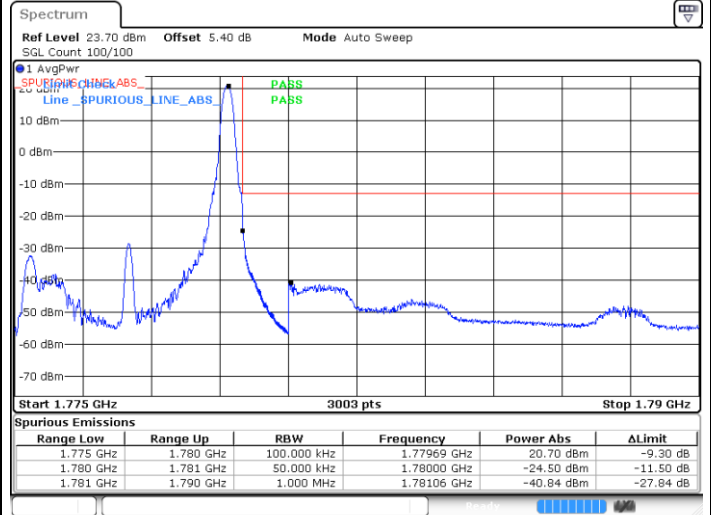

Highest Band Edge / Full RB

Date: 11.JUL.2020 05:34:44

LTE Band 66 / 3MHz / 64QAM

Lowest Band Edge / 1 RB

Date: 11.JUL.2020 05:16:19

Highest Band Edge / 1 RB

Date: 11.JUL.2020 05:41:15

Lowest Band Edge / Full RB

Date: 11.JUL.2020 05:13:23

Highest Band Edge / Full RB

Date: 11.JUL.2020 05:39:53

LTE Band 66 / 5MHz / QPSK

Lowest Band Edge / 1 RB

Highest Band Edge / 1 RB

Lowest Band Edge / Full RB

Highest Band Edge / Full RB

LTE Band 66 / 5MHz / 16QAM

Lowest Band Edge / 1RB

Date: 11.JUL.2020 05:49:56

Highest Band Edge / 1 RB

Date: 11.JUL.2020 06:07:29

Lowest Band Edge / Full RB

Date: 11.JUL.2020 05:49:37

Highest Band Edge / Full RB

Date: 11.JUL.2020 06:07:04

LTE Band 66 / 5MHz / 64QAM

Lowest Band Edge / 1RB

Date: 11.JUL.2020 05:55:44

Highest Band Edge / 1 RB

Date: 11.JUL.2020 06:10:00

Lowest Band Edge / Full RB

Date: 11.JUL.2020 05:53:37