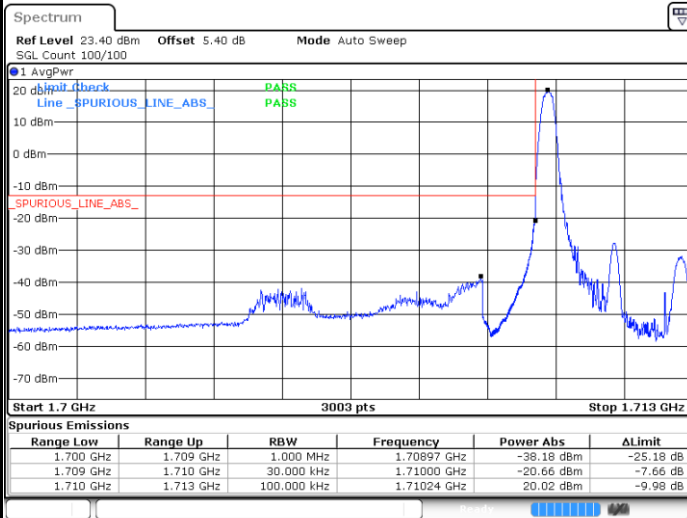

Lowest Band Edge / 1 RB

Date: 11.JUL.2020 04:40:31

Highest Band Edge / 1 RB

Date: 11.JUL.2020 04:58:39

Lowest Band Edge / Full RB

Date: 11.JUL.2020 04:30:42

Highest Band Edge / Full RB

Date: 11.JUL.2020 04:57:23

LTE Band 66 / 3MHz / QPSK

Lowest Band Edge / 1RB

Date: 11.JUL.2020 05:05:47

Highest Band Edge / 1 RB

Date: 11.JUL.2020 05:31:28

Lowest Band Edge / Full RB

Date: 11.JUL.2020 05:04:38

Highest Band Edge / Full RB

Date: 11.JUL.2020 05:27:21

LTE Band 66 / 3MHz / 16QAM

Lowest Band Edge / 1 RB

Date: 11.JUL.2020 05:09:30

Highest Band Edge / 1 RB

Date: 11.JUL.2020 05:36:22

Lowest Band Edge / Full RB

Date: 11.JUL.2020 05:08:07

Highest Band Edge / Full RB

Date: 11.JUL.2020 05:34:44

LTE Band 66 / 3MHz / 64QAM

Lowest Band Edge / 1 RB

Date: 11.JUL.2020 05:16:19

Highest Band Edge / 1 RB

Date: 11.JUL.2020 05:41:15

Lowest Band Edge / Full RB