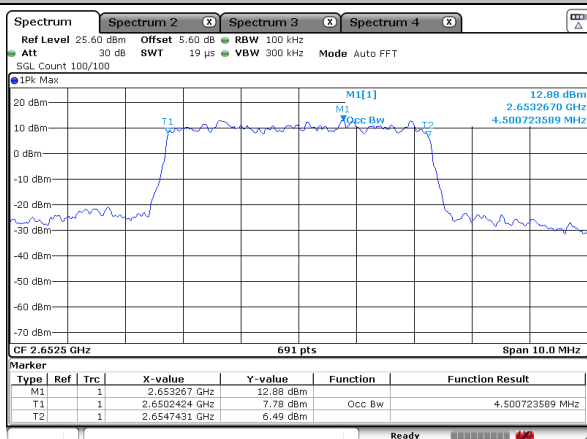

Middle Channel / 5MHz / 64QAM

Date: 17 JUL 2020 23:03:29

Middle Channel / 10MHz / 64QAM

Date: 18 JUL 2020 00:25:24

Highest Channel / 5MHz / 64QAM

Date: 17 JUL 2020 23:15:42

Highest Channel / 10MHz / 64QAM

Date: 18 JUL 2020 00:25:48