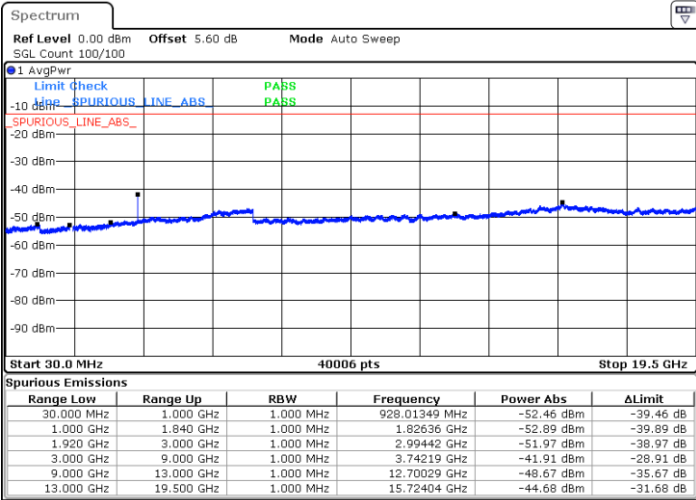

LTE Band 2 / 20MHz

Middle Channel / QPSK

Middle Channel / 16QAM

Date: 10.JUL.2020 00:59:19

Date: 9.JUL.2020 23:33:17