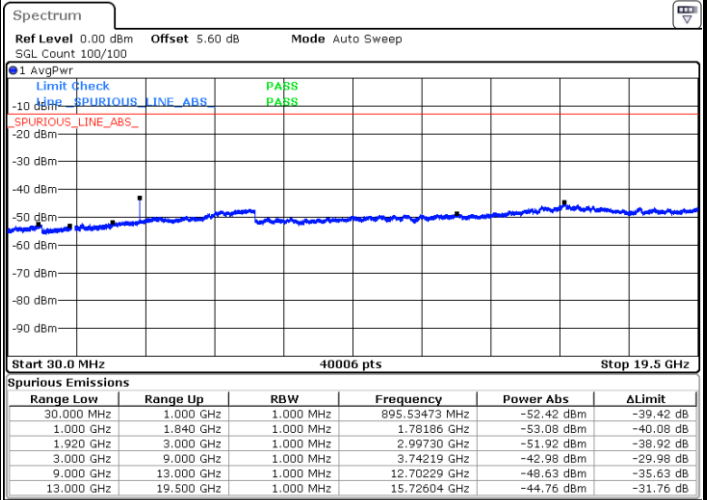

Highest Channel / 64QAM

Date: 10.JUL.2020 02:41:10

LTE Band 2 / 10MHz

Lowest Channel / 64QAM

Middle Channel / 64QAM

Date: 10.JUL.2020 02:42:36

Date: 10.JUL.2020 02:43:34

Highest Channel / 64QAM

Date: 10.JUL.2020 02:44:49

LTE Band 2 / 15MHz

Lowest Channel / 64QAM

Middle Channel / 64QAM

Date: 10.JUL.2020 02:46:38

Date: 10.JUL.2020 02:47:28

Highest Channel / 64QAM

Date: 10.JUL.2020 02:48:20

LTE Band 2 / 20MHz

Lowest Channel / 64QAM

Middle Channel / 64QAM

Date: 10.JUL.2020 00:55:25

Date: 10.JUL.2020 01:02:02

Highest Channel / 64QAM

Date: 10.JUL.2020 01:03:41

Frequency Stability