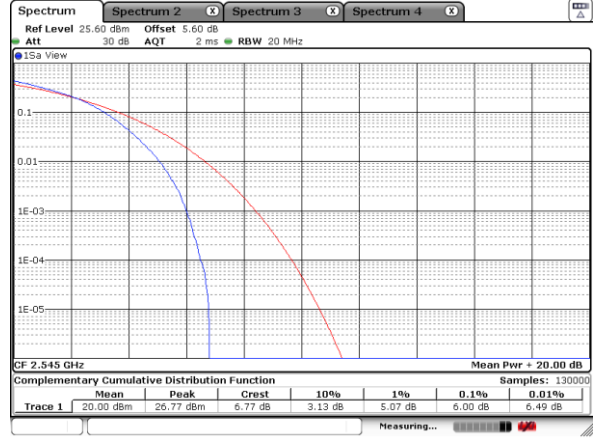

LTE Band 41 / 20MHz / QPSK

Lowest Channel / 1RB

Date: 18 JUL 2020 02:32:02

Lowest Channel / Full RB

Date: 18 JUL 2020 02:29:30

Middle Channel / 1RB

Date: 18 JUL 2020 02:32:29

Middle Channel / Full RB

Date: 18 JUL 2020 02:34:19

Highest Channel / 1RB

Date: 18 JUL 2020 02:36:43

Highest Channel / Full RB

Date: 18 JUL 2020 02:35:05

LTE Band 41 / 20MHz / 16QAM

Lowest Channel / 1RB

Date: 18 JUL 2020 02:31:46

Lowest Channel / Full RB

Date: 18 JUL 2020 02:30:34

Middle Channel / 1RB

Date: 18 JUL 2020 02:33:06

Middle Channel / Full RB

Date: 18 JUL 2020 02:34:03

Highest Channel / 1RB

Date: 18 JUL 2020 02:36:27