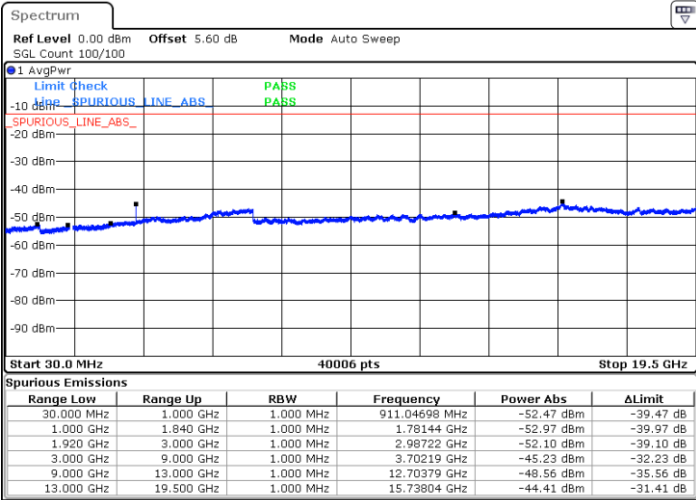

Highest Channel / 64QAM

Date: 10.JUL.2020 02:41:10

LTE Band 2 / 10MHz

Lowest Channel / 64QAM

Middle Channel / 64QAM

Date: 10.JUL.2020 02:42:36

Date: 10.JUL.2020 02:43:34

Highest Channel / 64QAM

Date: 10.JUL.2020 02:44:49

LTE Band 2 / 15MHz

Lowest Channel / 64QAM

Middle Channel / 64QAM

Date: 10.JUL.2020 02:46:38

Date: 10.JUL.2020 02:47:28

Highest Channel / 64QAM

Date: 10.JUL.2020 02:48:20

LTE Band 2 / 20MHz

Lowest Channel / 64QAM

Middle Channel / 64QAM

Date: 10.JUL.2020 00:55:25

Date: 10.JUL.2020 01:02:02

Highest Channel / 64QAM

Date: 10.JUL.2020 01:03:41

Frequency Stability