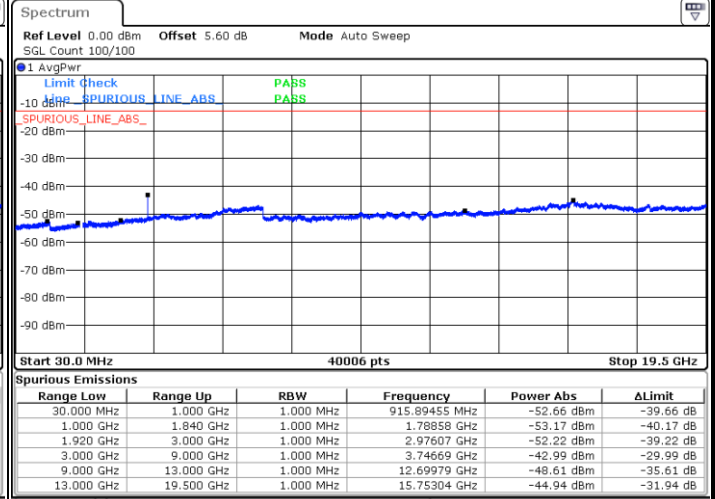

Highest Channel / 64QAM

Date: 10.JUL.2020 02:41:10

LTE Band 2 / 10MHz

Lowest Channel / 64QAM

Middle Channel / 64QAM

Date: 10.JUL.2020 02:42:36

Date: 10.JUL.2020 02:43:34

Highest Channel / 64QAM

Date: 10.JUL.2020 02:44:49

LTE Band 2 / 15MHz

Lowest Channel / 64QAM

Middle Channel / 64QAM

Date: 10.JUL.2020 02:46:38

Date: 10.JUL.2020 02:47:28

Highest Channel / 64QAM

Date: 10.JUL.2020 02:48:20

LTE Band 2 / 20MHz

Lowest Channel / 64QAM

Middle Channel / 64QAM

Date: 10.JUL.2020 00:55:25

Date: 10.JUL.2020 01:02:02

Highest Channel / 64QAM

Date: 10.JUL.2020 01:03:41

Frequency Stability