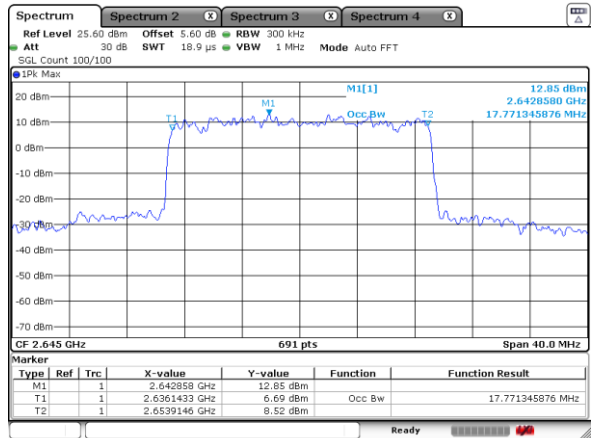

Highest Channel / 20MHz / 16QAM

Date: 18 JUL 2020 02:17:05