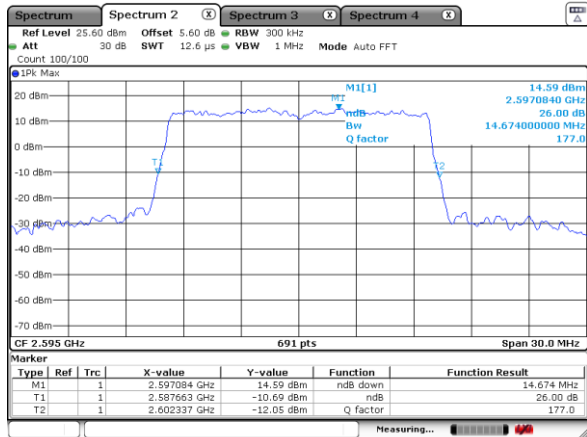

Highest Channel / 10MHz / 16QAM

Date: 18 JUL 2020 00:27:08

LTE Band 41

Lowest Channel / 15MHz / QPSK

Date: 18 JUL 2020 00:30:03

Lowest Channel / 15MHz / 16QAM

Date: 18 JUL 2020 00:30:18

Middle Channel / 15MHz / QPSK

Date: 18 JUL 2020 00:41:00

Middle Channel / 15MHz / 16QAM

Date: 18 JUL 2020 00:39:18

Highest Channel / 15MHz / QPSK

Date: 18 JUL 2020 00:49:50

Highest Channel / 15MHz / 16QAM

Date: 18 JUL 2020 00:50:15

LTE Band 41