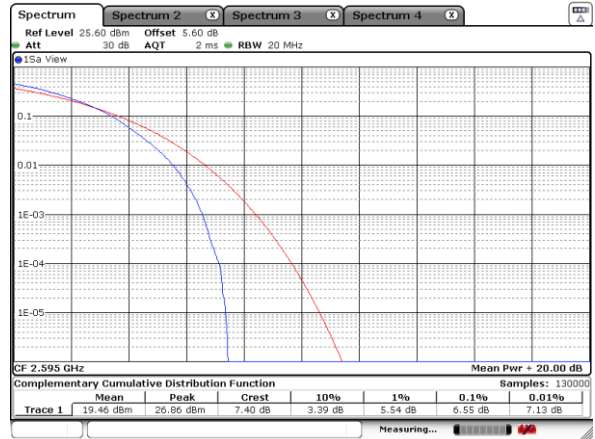

Date: 18 JUL 2020 02:34:19

Highest Channel / 1RB

Date: 18 JUL 2020 02:36:43

Highest Channel / Full RB

Date: 18 JUL 2020 02:35:05

LTE Band 41 / 20MHz / 16QAM

Lowest Channel / 1RB

Date: 18 JUL 2020 02:31:46

Lowest Channel / Full RB

Date: 18 JUL 2020 02:30:34

Middle Channel / 1RB

Date: 18 JUL 2020 02:33:06

Middle Channel / Full RB

Date: 18 JUL 2020 02:34:03

Highest Channel / 1RB

Date: 18 JUL 2020 02:36:27

Highest Channel / Full RB

Date: 18 JUL 2020 02:35:24

LTE Band 41 / 20MHz / 64QAM

Lowest Channel / 1RB

Date: 18 JUL 2020 02:31:28

Lowest Channel / Full RB

Date: 18 JUL 2020 02:31:06

Middle Channel / 1RB

Date: 18 JUL 2020 02:33:22

Middle Channel / Full RB

Date: 18 JUL 2020 02:33:47

Highest Channel / 1RB

Date: 18 JUL 2020 02:36:07

Highest Channel / Full RB

Date: 18 JUL 2020 02:35:46

26dB Bandwidth