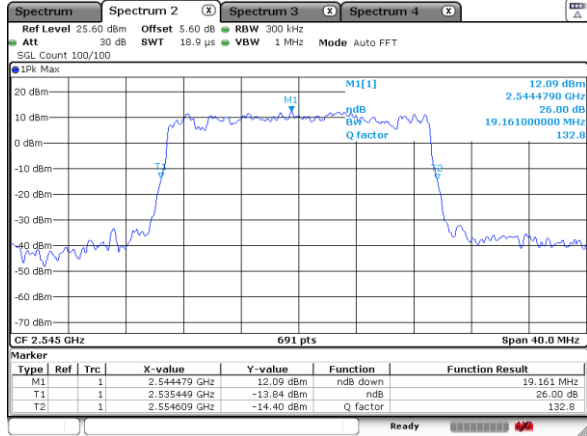

LTE Band 41

Lowest Channel / 20MHz / QPSK

Date: 18 JUL 2020 00:56:22