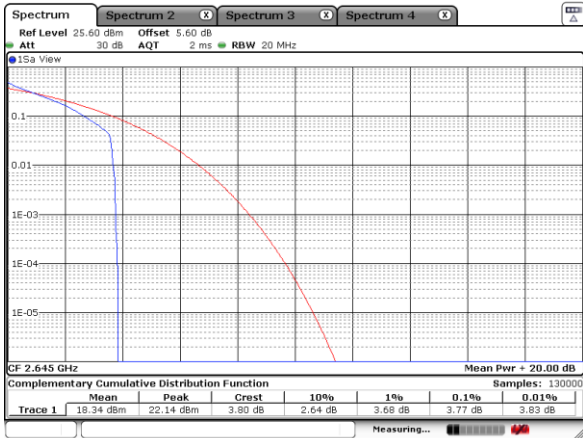

Note:

1. Normal Voltage =3.85 V. ; Battery End Point (BEP) =3.65V. ; Maximum Voltage =4.4 V.
2. Note: The frequency fundamental emissions stay within the authorized frequency block.

LTE Band 41

Peak-to-Average Ratio

LTE Band 41 / 20MHz / QPSK

Lowest Channel / 1RB

Date: 18 JUL 2020 02:32:02

Lowest Channel / Full RB

Date: 18 JUL 2020 02:29:30

Middle Channel / 1RB

Date: 18 JUL 2020 02:32:29

Middle Channel / Full RB

Date: 18 JUL 2020 02:34:19

Highest Channel / 1RB

Date: 18 JUL 2020 02:36:43

Highest Channel / Full RB

Date: 18 JUL 2020 02:35:05

LTE Band 41 / 20MHz / 16QAM

Lowest Channel / 1RB

Date: 18 JUL 2020 02:31:46