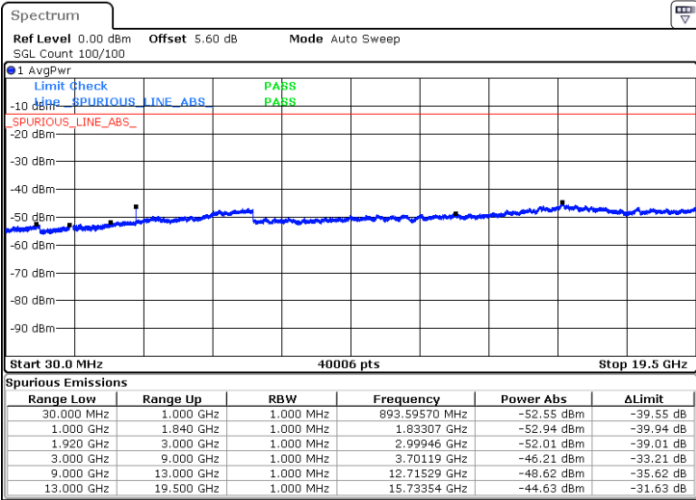

Date: 10.JUL.2020 02:37:03

Highest Channel / 64QAM

Date: 10.JUL.2020 02:37:53

LTE Band 2 / 5MHz

Lowest Channel / 64QAM

Middle Channel / 64QAM

Date: 10.JUL.2020 02:39:27

Date: 10.JUL.2020 02:40:17

Highest Channel / 64QAM

Date: 10.JUL.2020 02:41:10

LTE Band 2 / 10MHz

Lowest Channel / 64QAM

Middle Channel / 64QAM

Date: 10.JUL.2020 02:42:36

Date: 10.JUL.2020 02:43:34

Highest Channel / 64QAM

Date: 10.JUL.2020 02:44:49

LTE Band 2 / 15MHz

Lowest Channel / 64QAM

Middle Channel / 64QAM

Date: 10.JUL.2020 02:46:38

Date: 10.JUL.2020 02:47:28

Highest Channel / 64QAM

Date: 10.JUL.2020 02:48:20