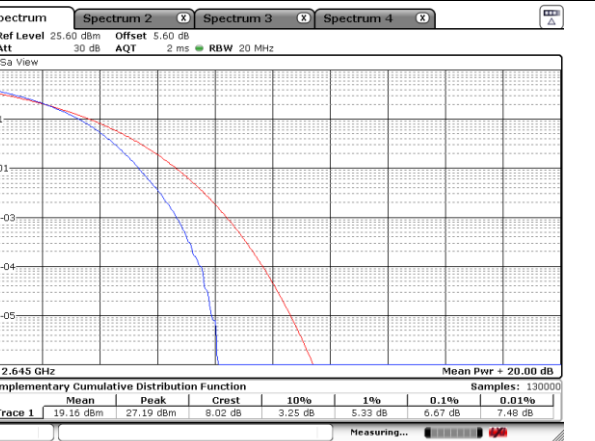

Highest Channel / Full RB

Date: 18 JUL 2020 02:35:24

LTE Band 41 / 20MHz / 64QAM

Lowest Channel / 1RB

Date: 18 JUL 2020 02:31:28

Lowest Channel / Full RB

Date: 18 JUL 2020 02:31:06

Middle Channel / 1RB

Date: 18 JUL 2020 02:33:22

Middle Channel / Full RB

Date: 18 JUL 2020 02:33:47

Highest Channel / 1RB

Date: 18 JUL 2020 02:36:07

Highest Channel / Full RB

Date: 18 JUL 2020 02:35:46

26dB Bandwidth

Mode												
BW	5MHz		10MHz		15MHz		20MHz		5MHz	10MHz	15MHz	20MHz
Mod.	QPSK	16QAM	QPSK	16QAM	QPSK	16QAM	QPSK	16QAM	64QAM	64QAM	64QAM	64QAM
Lowest CH	4.91	4.82	9.78	9.75	14.33	14.46	19.16	18.70	4.75	9.06	14.20	18.76
Middle CH	4.79	4.88	9.81	9.67	14.67	14.15	19.05	18.87	4.91	9.03	14.28	18.87
Highest CH	4.86	4.96	9.61	9.81	14.63	14.54	18.93	18.81	4.96	9.06	14.37	18.13