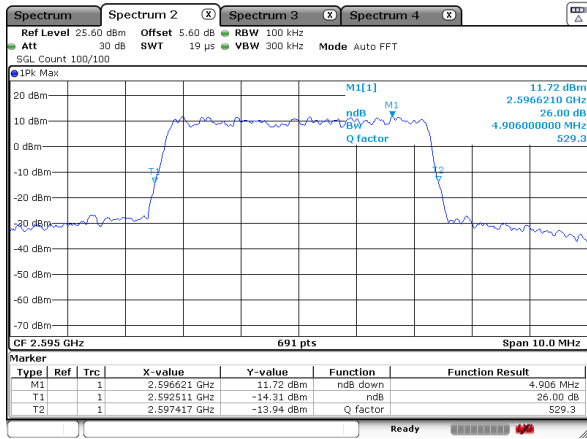

Highest Channel / 20MHz / QPSK

Date: 18 JUL 2020 02:18:39

Highest Channel / 20MHz / 16QAM

Date: 18 JUL 2020 02:18:57

LTE Band 41

Lowest Channel / 5MHz / 64QAM

Date: 17_JUL_2020 22:44:39

Lowest Channel / 10MHz / 64QAM

Date: 18_JUL_2020 00:21:48

Middle Channel / 5MHz / 64QAM

Date: 17_JUL_2020 23:05:11

Middle Channel / 10MHz / 64QAM

Date: 18_JUL_2020 00:25:24

Highest Channel / 5MHz / 64QAM

Date: 17_JUL_2020 23:17:21

Highest Channel / 10MHz / 64QAM