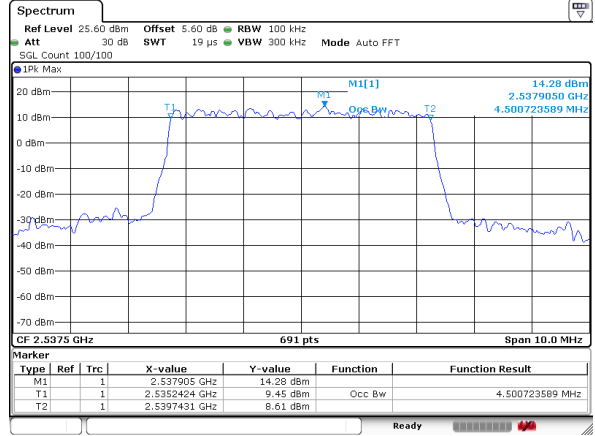

Lowest Channel / 5MHz / 16QAM

Date: 17_JUL_2020 22:43:31