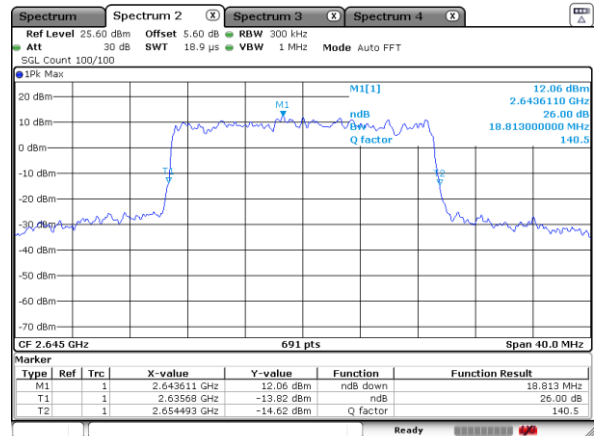

Date: 18_JUL_2020 00:25:48

LTE Band 41

Lowest Channel / 15MHz / 64QAM

Date: 18 JUL 2020 00:30:33

Lowest Channel / 20MHz / 64QAM

Date: 18 JUL 2020 00:58:33

Middle Channel / 15MHz / 64QAM

Date: 18 JUL 2020 00:39:04

Middle Channel / 20MHz / 64QAM

Date: 18 JUL 2020 01:05:27

Highest Channel / 15MHz / 64QAM

Date: 18 JUL 2020 00:50:32

Highest Channel / 20MHz / 64QAM

Date: 18 JUL 2020 02:19:29

Occupied Bandwidth

Mode	LTE Band 41 : 99%OBW(MHz)											
	5MHz		10MHz		15MHz		20MHz		5MHz	10MHz	15MHz	20MHz
BW	QPSK	16QAM	QPSK	16QAM	QPSK	16QAM	QPSK	16QAM	64QAM	64QAM	64QAM	64QAM
Lowest CH	4.52	4.50	8.97	9.03	13.37	13.33	17.89	17.83	4.49	9.06	13.37	17.89
Middle CH	4.50	4.50	9.06	9.03	13.42	13.42	17.77	17.71	4.50	9.03	13.50	17.95
Highest CH	4.50	4.52	9.00	8.97	13.42	13.37	17.83	17.77	4.50	9.06	13.42	17.89