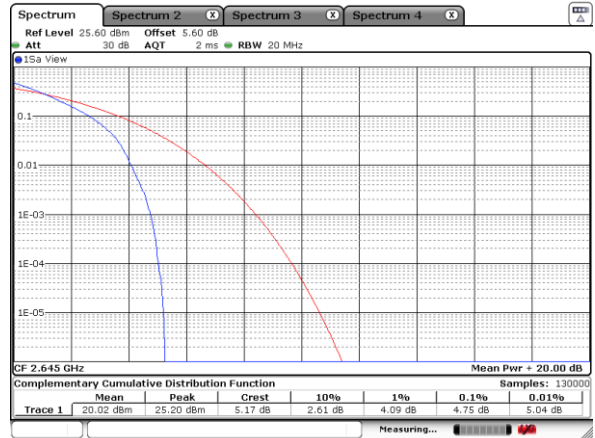

Note:

1. Normal Voltage =3.85 V. ; Battery End Point (BEP) =3.65V. ; Maximum Voltage =4.4 V.
2. Note: The frequency fundamental emissions stay within the authorized frequency block.

LTE Band 41

Peak-to-Average Ratio

LTE Band 41 / 20MHz / QPSK

Lowest Channel / 1RB

Date: 18 JUL 2020 02:32:02

Lowest Channel / Full RB

Date: 18 JUL 2020 02:29:30

Middle Channel / 1RB

Date: 18 JUL 2020 02:32:29

Middle Channel / Full RB

Date: 18 JUL 2020 02:34:19

Highest Channel / 1RB

Date: 18 JUL 2020 02:36:43

Highest Channel / Full RB

Date: 18 JUL 2020 02:35:05

LTE Band 41 / 20MHz / 16QAM

Lowest Channel / 1RB

Date: 18 JUL 2020 02:31:46

Lowest Channel / Full RB

Date: 18 JUL 2020 02:30:34

Middle Channel / 1RB

Date: 18 JUL 2020 02:33:06

Middle Channel / Full RB

Date: 18 JUL 2020 02:34:03

Highest Channel / 1RB

Date: 18 JUL 2020 02:36:27