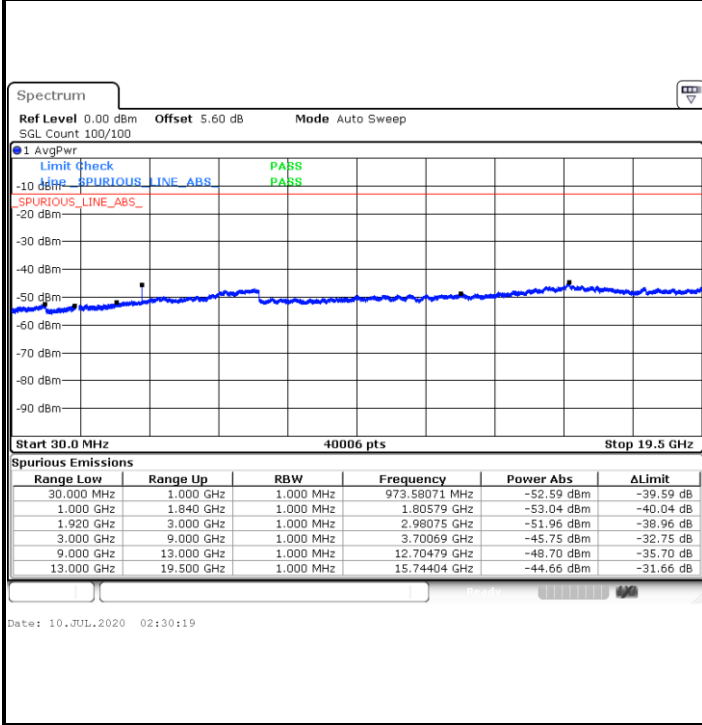

Date: 9.JUL.2020 23:16:30

LTE Band 2 / 15MHz

Highest Channel / QPSK

Highest Channel / 16QAM

LTE Band 2 / 20MHz

Lowest Channel / QPSK

Lowest Channel / 16QAM

LTE Band 2 / 20MHz

Middle Channel / QPSK

Middle Channel / 16QAM

Date: 10.JUL.2020 00:59:19

Date: 9.JUL.2020 23:33:17

Highest Channel / QPSK

Highest Channel / 16QAM

Date: 10.JUL.2020 01:05:37

Date: 10.JUL.2020 01:04:38

LTE Band 2 / 1.4MHz

Lowest Channel / 64QAM

Middle Channel / 64QAM

Highest Channel / 64QAM

LTE Band 2 / 3MHz

Lowest Channel / 64QAM

Date: 10.JUL.2020 02:36:08

Middle Channel / 64QAM

Date: 10.JUL.2020 02:37:03

Highest Channel / 64QAM

Date: 10.JUL.2020 02:37:53

LTE Band 2 / 5MHz

Lowest Channel / 64QAM

Middle Channel / 64QAM

Date: 10.JUL.2020 02:39:27

Date: 10.JUL.2020 02:40:17