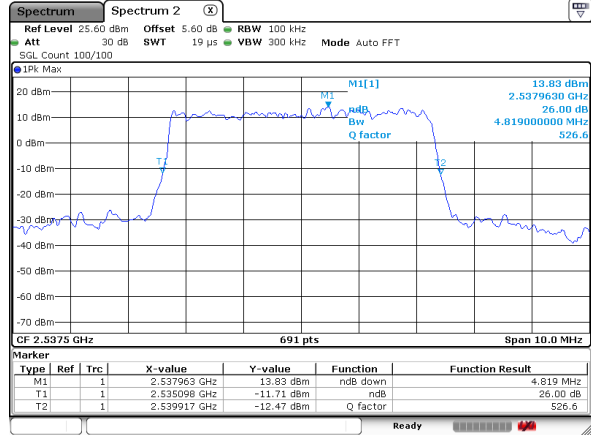

Lowest Channel / 5MHz / 16QAM

Date: 17_JUL_2020 22:44:53