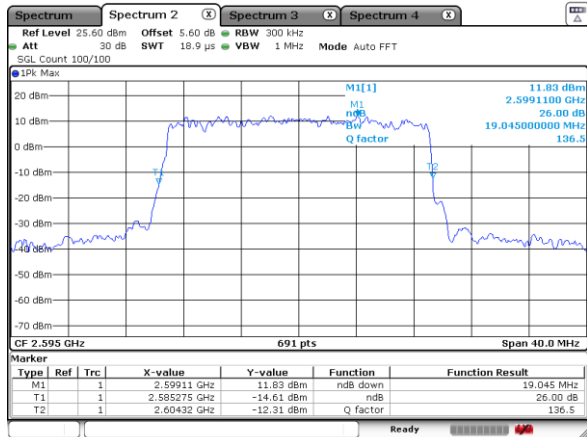

Date: 18 JUL 2020 00:41:00

Middle Channel / 15MHz / 16QAM

Date: 18 JUL 2020 00:39:18

Highest Channel / 15MHz / QPSK

Date: 18 JUL 2020 00:49:50

Highest Channel / 15MHz / 16QAM

Date: 18 JUL 2020 00:50:15

LTE Band 41

Lowest Channel / 20MHz / QPSK

Date: 18 JUL 2020 00:56:22

Lowest Channel / 20MHz / 16QAM

Date: 18 JUL 2020 00:56:38

Middle Channel / 20MHz / QPSK

Date: 18 JUL 2020 01:05:59

Middle Channel / 20MHz / 16QAM

Date: 18 JUL 2020 01:05:47

Highest Channel / 20MHz / QPSK

Date: 18 JUL 2020 02:18:39

Highest Channel / 20MHz / 16QAM

Date: 18 JUL 2020 02:18:57

LTE Band 41

Lowest Channel / 5MHz / 64QAM

Date: 17_JUL_2020 22:44:39

Lowest Channel / 10MHz / 64QAM