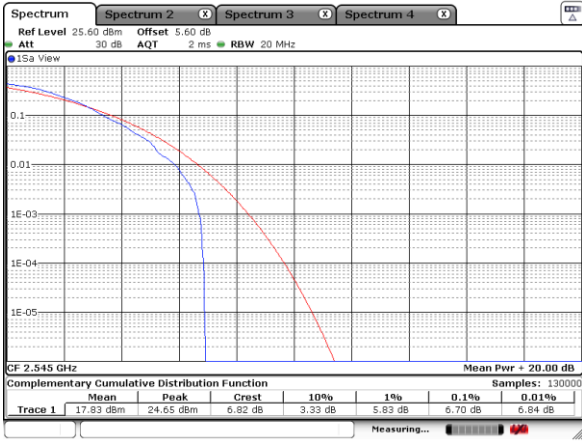

Lowest Channel / Full RB

Date: 18 JUL 2020 02:30:34

Middle Channel / 1RB

Date: 18 JUL 2020 02:33:06

Middle Channel / Full RB

Date: 18 JUL 2020 02:34:03

Highest Channel / 1RB

Date: 18 JUL 2020 02:36:27

Highest Channel / Full RB

Date: 18 JUL 2020 02:35:24

LTE Band 41 / 20MHz / 64QAM

Lowest Channel / 1RB

Date: 18 JUL 2020 02:31:28

Lowest Channel / Full RB

Date: 18 JUL 2020 02:31:06

Middle Channel / 1RB

Date: 18 JUL 2020 02:33:22

Middle Channel / Full RB

Date: 18 JUL 2020 02:33:47

Highest Channel / 1RB

Date: 18 JUL 2020 02:36:07

Highest Channel / Full RB

Date: 18 JUL 2020 02:35:46

26dB Bandwidth