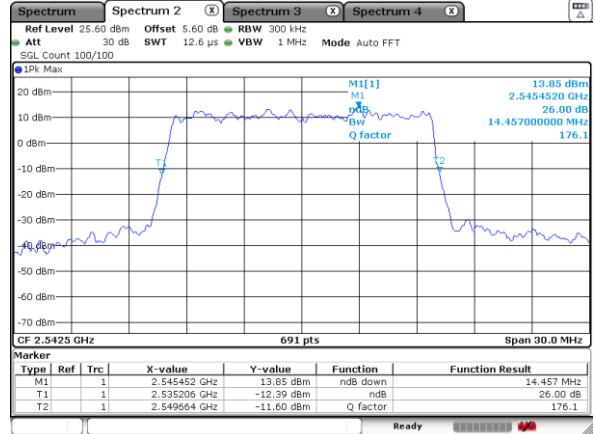

Highest Channel / 10MHz / 16QAM

Date: 18 JUL 2020 00:27:08

LTE Band 41

Lowest Channel / 15MHz / QPSK

Date: 18 JUL 2020 00:30:03

Lowest Channel / 15MHz / 16QAM

Date: 18 JUL 2020 00:30:18

Middle Channel / 15MHz / QPSK

Date: 18 JUL 2020 00:41:00

Middle Channel / 15MHz / 16QAM

Date: 18 JUL 2020 00:39:18

Highest Channel / 15MHz / QPSK

Date: 18 JUL 2020 00:49:50

Highest Channel / 15MHz / 16QAM

Date: 18 JUL 2020 00:50:15

LTE Band 41