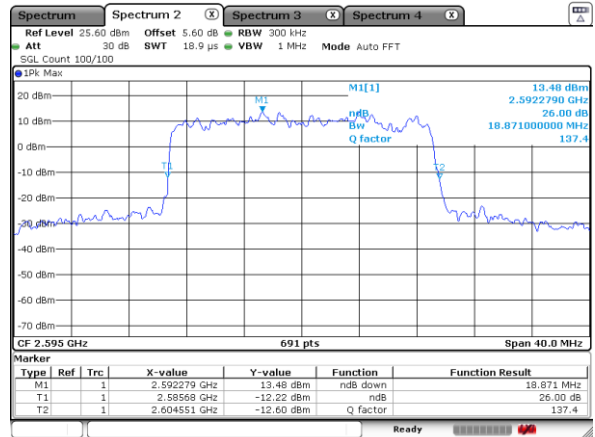

Date: 18 JUL 2020 00:41:00

Middle Channel / 15MHz / 16QAM

Date: 18 JUL 2020 00:39:18

Highest Channel / 15MHz / QPSK

Date: 18 JUL 2020 00:49:50

Highest Channel / 15MHz / 16QAM

Date: 18 JUL 2020 00:50:15

LTE Band 41

Lowest Channel / 20MHz / QPSK

Date: 18 JUL 2020 00:56:22

Lowest Channel / 20MHz / 16QAM

Date: 18 JUL 2020 00:56:38

Middle Channel / 20MHz / QPSK

Date: 18 JUL 2020 01:05:59

Middle Channel / 20MHz / 16QAM

Date: 18 JUL 2020 01:05:47

Highest Channel / 20MHz / QPSK

Date: 18 JUL 2020 02:18:39

Highest Channel / 20MHz / 16QAM

Date: 18 JUL 2020 02:18:57

LTE Band 41

Lowest Channel / 5MHz / 64QAM

Date: 17_JUL_2020 22:44:39

Lowest Channel / 10MHz / 64QAM