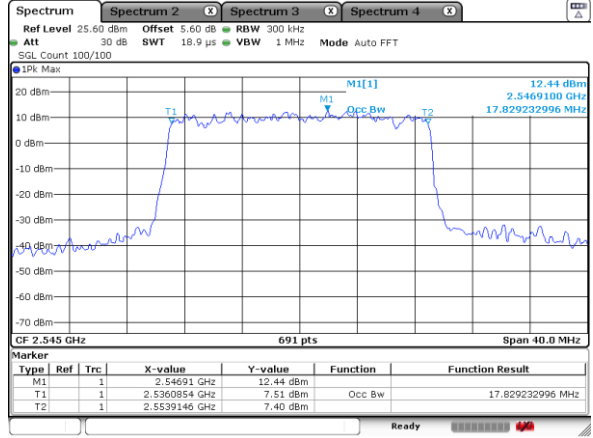

Lowest Channel / 20MHz / 16QAM

Date: 18 JUL 2020 00:55:47