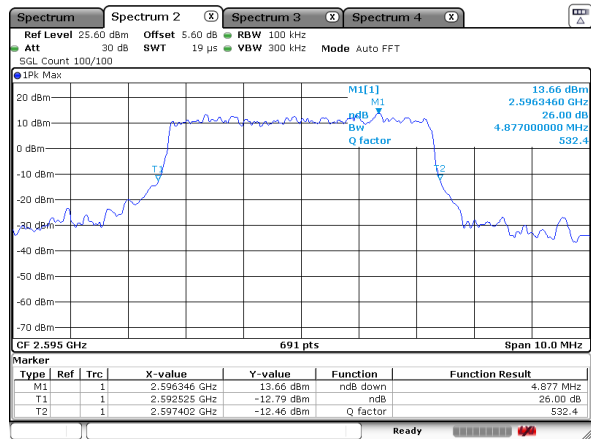

Mode												
BW	5MHz		10MHz		15MHz		20MHz		5MHz	10MHz	15MHz	20MHz
Mod.	QPSK	16QAM	QPSK	16QAM	QPSK	16QAM	QPSK	16QAM	64QAM	64QAM	64QAM	64QAM
Lowest CH	4.91	4.82	9.78	9.75	14.33	14.46	19.16	18.70	4.75	9.06	14.20	18.76
Middle CH	4.79	4.88	9.81	9.67	14.67	14.15	19.05	18.87	4.91	9.03	14.28	18.87
Highest CH	4.86	4.96	9.61	9.81	14.63	14.54	18.93	18.81	4.96	9.06	14.37	18.13

LTE Band 41

Lowest Channel / 5MHz / QPSK

Date: 17_JUL_2020 22:45:09

Lowest Channel / 5MHz / 16QAM

Date: 17_JUL_2020 22:44:53

Middle Channel / 5MHz / QPSK

Date: 17_JUL_2020 23:04:00

Middle Channel / 5MHz / 16QAM

Date: 17_JUL_2020 23:04:01

Highest Channel / 5MHz / QPSK

Date: 17_JUL_2020 23:16:47

Highest Channel / 5MHz / 16QAM

Date: 17_JUL_2020 23:17:05

LTE Band 41

Lowest Channel / 10MHz / QPSK

Date: 18 JUL 2020 00:23:01