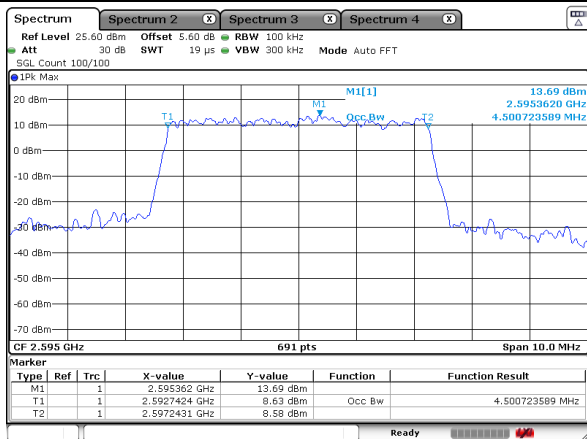

Highest Channel / 20MHz / QPSK

Date: 18 JUL 2020 02:17:53

Highest Channel / 20MHz / 16QAM

Date: 18 JUL 2020 02:17:05

Lowest Channel / 5MHz / 64QAM

Date: 17 JUL 2020 22:43:44

Lowest Channel / 10MHz / 64QAM

Date: 18 JUL 2020 00:21:48

Middle Channel / 5MHz / 64QAM

Date: 17 JUL 2020 23:03:29

Middle Channel / 10MHz / 64QAM

Date: 18 JUL 2020 00:25:24

Highest Channel / 5MHz / 64QAM

Date: 17 JUL 2020 23:15:42

Highest Channel / 10MHz / 64QAM

Date: 18 JUL 2020 00:25:48