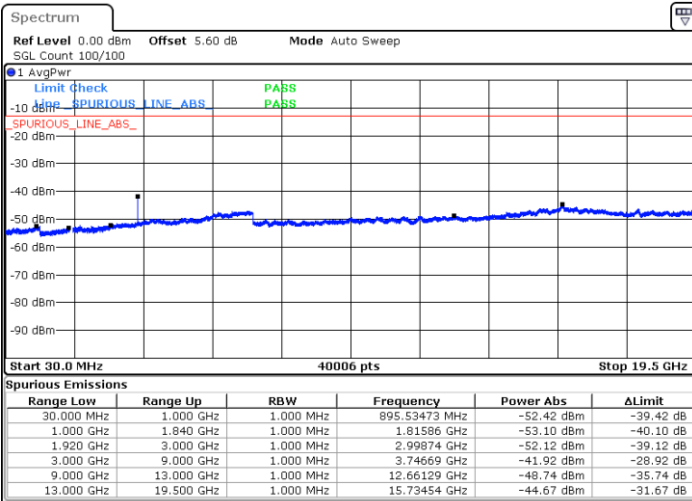

LTE Band 2 / 15MHz

Lowest Channel / QPSK

Lowest Channel / 16QAM

Date: 9.JUL.2020 23:13:01

Date: 9.JUL.2020 23:13:57

Middle Channel / QPSK

Middle Channel / 16QAM

Date: 9.JUL.2020 23:15:33

Date: 9.JUL.2020 23:16:30

LTE Band 2 / 15MHz

Highest Channel / QPSK

Highest Channel / 16QAM

LTE Band 2 / 20MHz

Lowest Channel / QPSK

Lowest Channel / 16QAM

LTE Band 2 / 20MHz