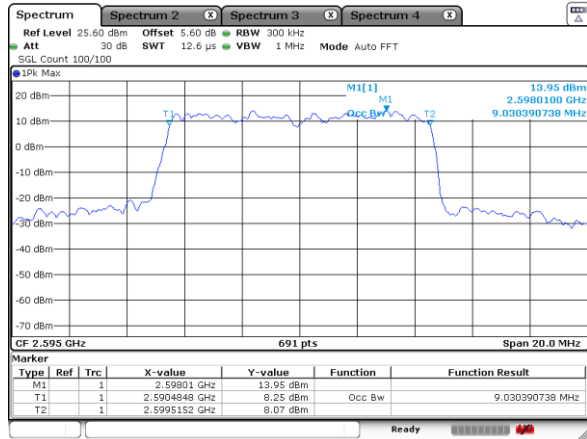

Middle Channel / 10MHz / 64QAM

Date: 18_JUL_2020 00:25:24