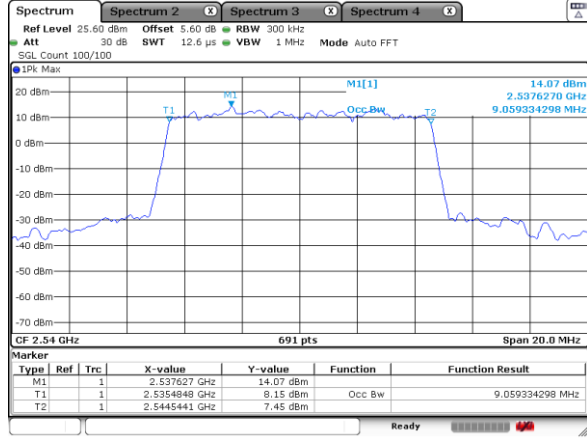

Highest Channel / 20MHz / QPSK

Date: 18 JUL 2020 02:18:39

Highest Channel / 20MHz / 16QAM

Date: 18 JUL 2020 02:18:57

LTE Band 41

Lowest Channel / 5MHz / 64QAM

Date: 17_JUL_2020 22:44:39

Lowest Channel / 10MHz / 64QAM