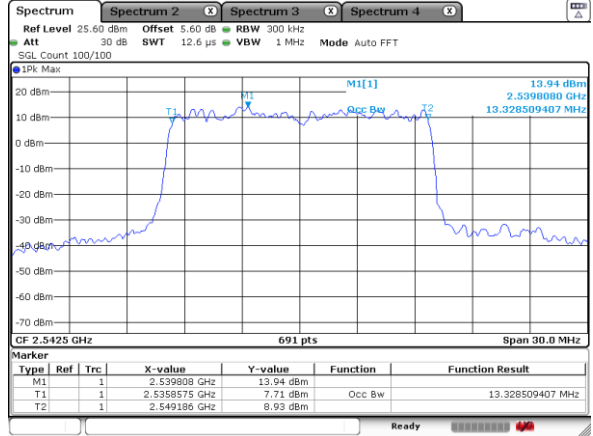

Highest Channel / 10MHz / 16QAM

Date: 18 JUL 2020 00:26:14

LTE Band 41

Lowest Channel / 15MHz / QPSK

Date: 18 JUL 2020 00:29:37

Lowest Channel / 15MHz / 16QAM

Date: 18 JUL 2020 00:29:24

Middle Channel / 15MHz / QPSK

Date: 18 JUL 2020 00:38:07

Middle Channel / 15MHz / 16QAM

Date: 18 JUL 2020 00:38:29

Highest Channel / 15MHz / QPSK

Date: 18 JUL 2020 00:49:30

Highest Channel / 15MHz / 16QAM

Date: 18 JUL 2020 00:49:15

LTE Band 41