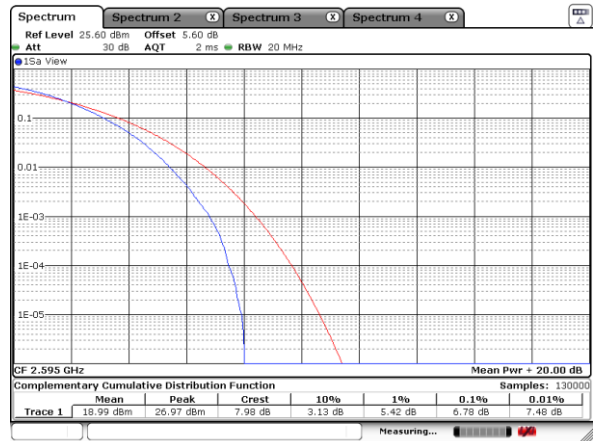

Lowest Channel / Full RB

Date: 18 JUL 2020 02:30:34

Middle Channel / 1RB

Date: 18 JUL 2020 02:33:06

Middle Channel / Full RB

Date: 18 JUL 2020 02:34:03

Highest Channel / 1RB

Date: 18 JUL 2020 02:36:27

Highest Channel / Full RB

Date: 18 JUL 2020 02:35:24

LTE Band 41 / 20MHz / 64QAM

Lowest Channel / 1RB

Date: 18 JUL 2020 02:31:28

Lowest Channel / Full RB

Date: 18 JUL 2020 02:31:06

Middle Channel / 1RB

Date: 18 JUL 2020 02:33:22

Middle Channel / Full RB

Date: 18 JUL 2020 02:33:47

Highest Channel / 1RB

Date: 18 JUL 2020 02:36:07

Highest Channel / Full RB

Date: 18 JUL 2020 02:35:46

26dB Bandwidth