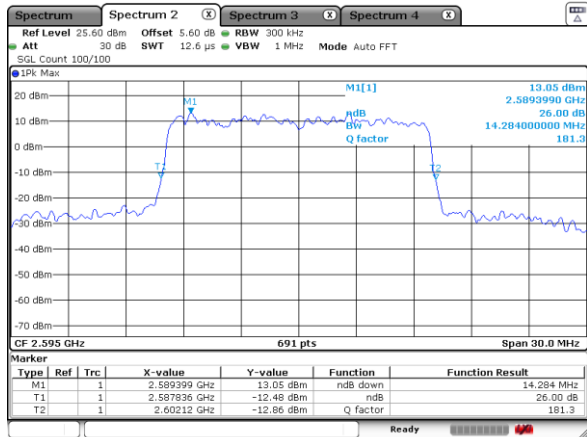

Date: 18_JUL_2020 00:25:48

LTE Band 41

Lowest Channel / 15MHz / 64QAM

Date: 18 JUL 2020 00:30:33

Lowest Channel / 20MHz / 64QAM

Date: 18 JUL 2020 00:58:33

Middle Channel / 15MHz / 64QAM

Date: 18 JUL 2020 00:39:04

Middle Channel / 20MHz / 64QAM

Date: 18 JUL 2020 01:05:27

Highest Channel / 15MHz / 64QAM

Date: 18 JUL 2020 00:50:32

Highest Channel / 20MHz / 64QAM

Date: 18 JUL 2020 02:19:29

Occupied Bandwidth

Mode	LTE Band 41 : 99%OBW(MHz)											
	5MHz		10MHz		15MHz		20MHz		5MHz	10MHz	15MHz	20MHz
BW	QPSK	16QAM	QPSK	16QAM	QPSK	16QAM	QPSK	16QAM	64QAM	64QAM	64QAM	64QAM
Lowest CH	4.52	4.50	8.97	9.03	13.37	13.33	17.89	17.83	4.49	9.06	13.37	17.89
Middle CH	4.50	4.50	9.06	9.03	13.42	13.42	17.77	17.71	4.50	9.03	13.50	17.95
Highest CH	4.50	4.52	9.00	8.97	13.42	13.37	17.83	17.77	4.50	9.06	13.42	17.89