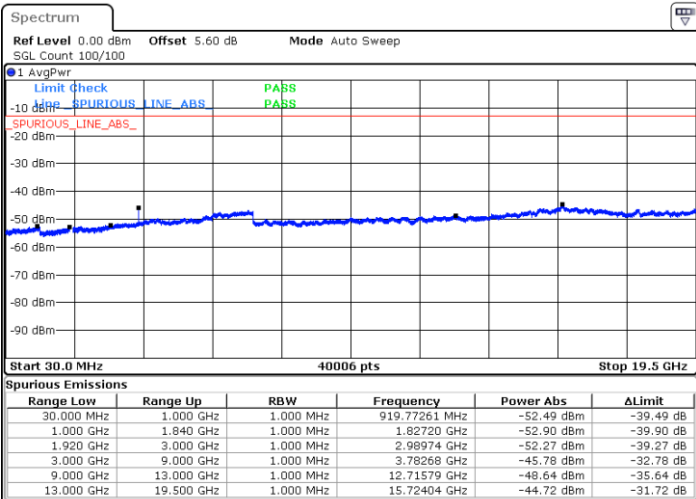

Middle Channel / QPSK

Middle Channel / 16QAM

Date: 10.JUL.2020 00:59:19

Date: 9.JUL.2020 23:33:17

Highest Channel / QPSK

Highest Channel / 16QAM

Date: 10.JUL.2020 01:05:37

Date: 10.JUL.2020 01:04:38

LTE Band 2 / 1.4MHz

Lowest Channel / 64QAM

Middle Channel / 64QAM

Highest Channel / 64QAM

LTE Band 2 / 3MHz

Lowest Channel / 64QAM

Date: 10.JUL.2020 02:36:08

Middle Channel / 64QAM