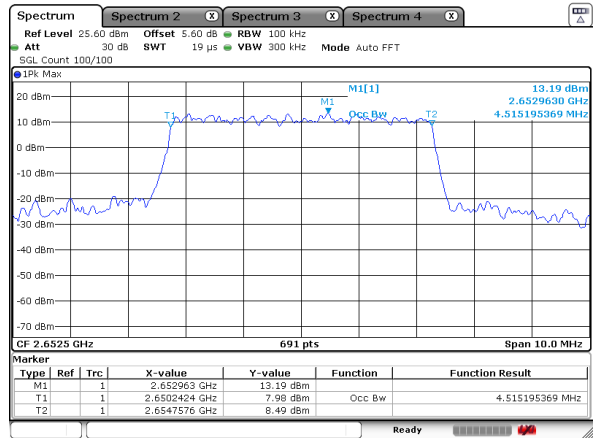

LTE Band 41

Lowest Channel / 5MHz / QPSK

Date: 17_JUL_2020 22:41:41

Lowest Channel / 5MHz / 16QAM

Date: 17_JUL_2020 22:43:31

Middle Channel / 5MHz / QPSK

Date: 17_JUL_2020 23:03:45

Middle Channel / 5MHz / 16QAM

Date: 17_JUL_2020 23:03:29

Highest Channel / 5MHz / QPSK

Date: 17_JUL_2020 23:16:22

Highest Channel / 5MHz / 16QAM

Date: 17_JUL_2020 23:16:06

LTE Band 41

Lowest Channel / 10MHz / QPSK

Date: 18 JUL 2020 00:22:41