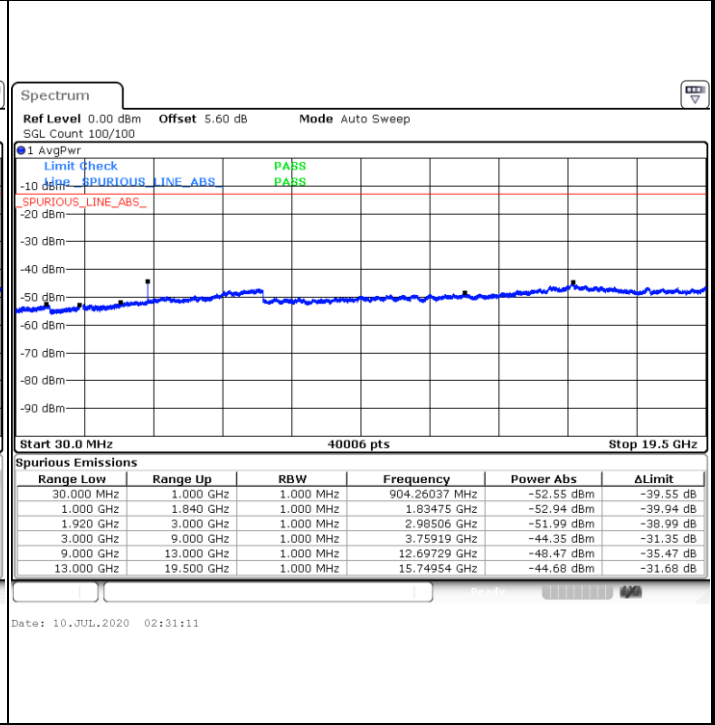

Date: 9.JUL.2020 23:16:30

LTE Band 2 / 15MHz

Highest Channel / QPSK

Highest Channel / 16QAM

LTE Band 2 / 20MHz

Lowest Channel / QPSK

Lowest Channel / 16QAM

LTE Band 2 / 20MHz

Middle Channel / QPSK

Middle Channel / 16QAM

Date: 10.JUL.2020 00:59:19

Date: 9.JUL.2020 23:33:17

Highest Channel / QPSK

Highest Channel / 16QAM

Date: 10.JUL.2020 01:05:37

Date: 10.JUL.2020 01:04:38

LTE Band 2 / 1.4MHz

Lowest Channel / 64QAM

Middle Channel / 64QAM

Highest Channel / 64QAM

LTE Band 2 / 3MHz

Lowest Channel / 64QAM

Date: 10.JUL.2020 02:36:08

Middle Channel / 64QAM