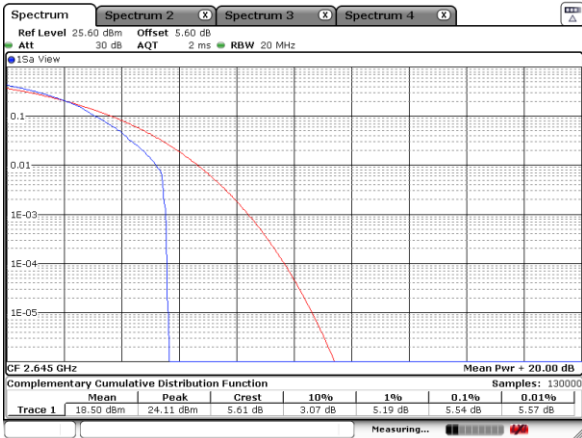

Date: 18 JUL 2020 02:34:19

Highest Channel / 1RB

Date: 18 JUL 2020 02:36:43

Highest Channel / Full RB

Date: 18 JUL 2020 02:35:05

LTE Band 41 / 20MHz / 16QAM

Lowest Channel / 1RB

Date: 18 JUL 2020 02:31:46

Lowest Channel / Full RB

Date: 18 JUL 2020 02:30:34

Middle Channel / 1RB

Date: 18 JUL 2020 02:33:06

Middle Channel / Full RB

Date: 18 JUL 2020 02:34:03

Highest Channel / 1RB

Date: 18 JUL 2020 02:36:27

Highest Channel / Full RB

Date: 18 JUL 2020 02:35:24

LTE Band 41 / 20MHz / 64QAM

Lowest Channel / 1RB

Date: 18 JUL 2020 02:31:28

Lowest Channel / Full RB

Date: 18 JUL 2020 02:31:06

Middle Channel / 1RB

Date: 18 JUL 2020 02:33:22

Middle Channel / Full RB

Date: 18 JUL 2020 02:33:47

Highest Channel / 1RB

Date: 18 JUL 2020 02:36:07

Highest Channel / Full RB

Date: 18 JUL 2020 02:35:46

26dB Bandwidth