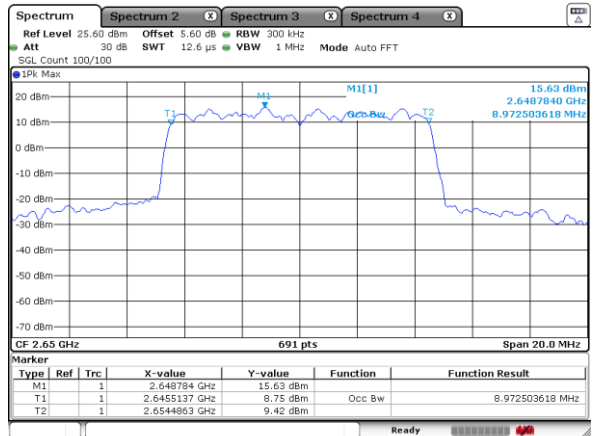

Date: 17_JUL_2020 23:03:29

Highest Channel / 5MHz / QPSK

Date: 17_JUL_2020 23:16:22

Highest Channel / 5MHz / 16QAM

Date: 17_JUL_2020 23:16:06

LTE Band 41

Lowest Channel / 10MHz / QPSK

Date: 18 JUL 2020 00:22:41

Lowest Channel / 10MHz / 16QAM

Date: 18 JUL 2020 00:22:29

Middle Channel / 10MHz / QPSK

Date: 18 JUL 2020 00:24:50

Middle Channel / 10MHz / 16QAM

Date: 18 JUL 2020 00:25:05

Highest Channel / 10MHz / QPSK

Date: 18 JUL 2020 00:26:29

Highest Channel / 10MHz / 16QAM

Date: 18 JUL 2020 00:26:14

LTE Band 41

Lowest Channel / 15MHz / QPSK

Date: 18 JUL 2020 00:29:37

Lowest Channel / 15MHz / 16QAM

Date: 18 JUL 2020 00:29:24

Middle Channel / 15MHz / QPSK