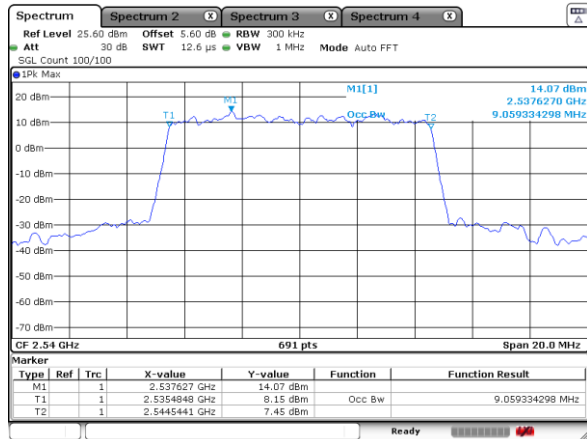

Highest Channel / 20MHz / QPSK

Date: 18 JUL 2020 02:17:53

Highest Channel / 20MHz / 16QAM

Date: 18 JUL 2020 02:17:05

Lowest Channel / 5MHz / 64QAM

Date: 17 JUL 2020 22:43:44

Lowest Channel / 10MHz / 64QAM

Date: 18 JUL 2020 00:21:48