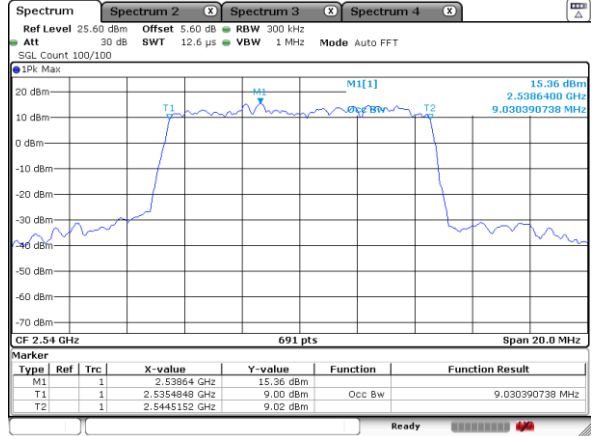

Lowest Channel / 10MHz / 16QAM

Date: 18 JUL 2020 00:22:29