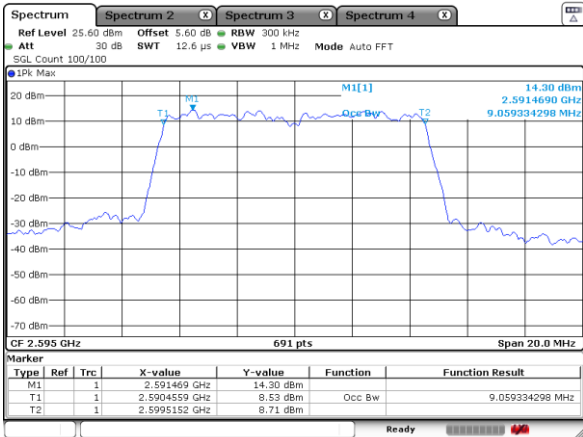

Middle Channel / 10MHz / QPSK

Date: 18 JUL 2020 00:24:50