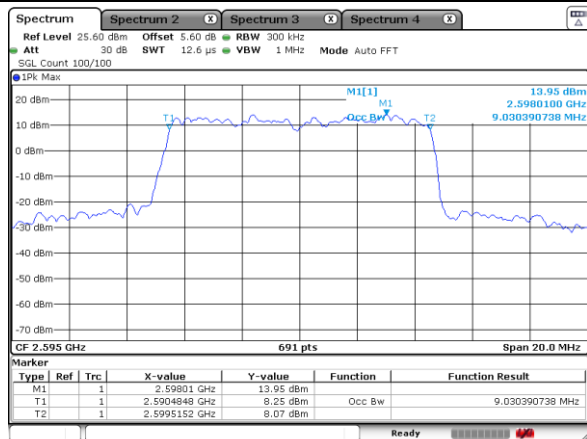

Highest Channel / 20MHz / QPSK

Date: 18 JUL 2020 02:17:53

Highest Channel / 20MHz / 16QAM

Date: 18 JUL 2020 02:17:05

Lowest Channel / 5MHz / 64QAM

Date: 17 JUL 2020 22:43:44

Lowest Channel / 10MHz / 64QAM

Date: 18 JUL 2020 00:21:48

Middle Channel / 5MHz / 64QAM

Date: 17 JUL 2020 23:03:29

Middle Channel / 10MHz / 64QAM

Date: 18 JUL 2020 00:25:24

Highest Channel / 5MHz / 64QAM

Date: 17 JUL 2020 23:15:42

Highest Channel / 10MHz / 64QAM

Date: 18 JUL 2020 00:25:48