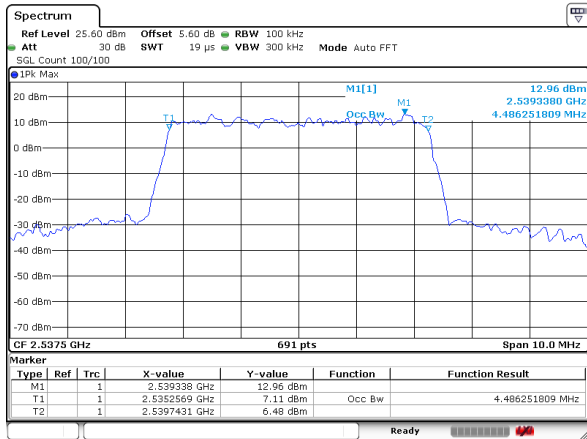

Highest Channel / 20MHz / QPSK

Date: 18 JUL 2020 02:17:53

Highest Channel / 20MHz / 16QAM

Date: 18 JUL 2020 02:17:05

Lowest Channel / 5MHz / 64QAM

Date: 17 JUL 2020 22:43:44

Lowest Channel / 10MHz / 64QAM

Date: 18 JUL 2020 00:21:48

Middle Channel / 5MHz / 64QAM

Date: 17 JUL 2020 23:03:29

Middle Channel / 10MHz / 64QAM

Date: 18 JUL 2020 00:25:24

Highest Channel / 5MHz / 64QAM

Date: 17 JUL 2020 23:15:42

Highest Channel / 10MHz / 64QAM

Date: 18 JUL 2020 00:25:48