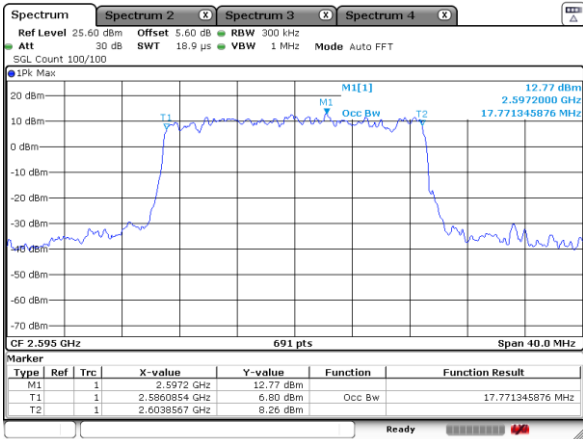

Date: 18 JUL 2020 00:38:07

Middle Channel / 15MHz / 16QAM

Date: 18 JUL 2020 00:38:29

Highest Channel / 15MHz / QPSK

Date: 18 JUL 2020 00:49:30

Highest Channel / 15MHz / 16QAM

Date: 18 JUL 2020 00:49:15

LTE Band 41

Lowest Channel / 20MHz / QPSK

Date: 18 JUL 2020 00:55:59

Lowest Channel / 20MHz / 16QAM

Date: 18 JUL 2020 00:55:47

Middle Channel / 20MHz / QPSK

Date: 18 JUL 2020 01:04:40

Middle Channel / 20MHz / 16QAM

Date: 18 JUL 2020 01:05:00

Highest Channel / 20MHz / QPSK

Date: 18 JUL 2020 02:17:53

Highest Channel / 20MHz / 16QAM

Date: 18 JUL 2020 02:17:05

Lowest Channel / 5MHz / 64QAM

Date: 17 JUL 2020 22:43:44

Lowest Channel / 10MHz / 64QAM

Date: 18 JUL 2020 00:21:48