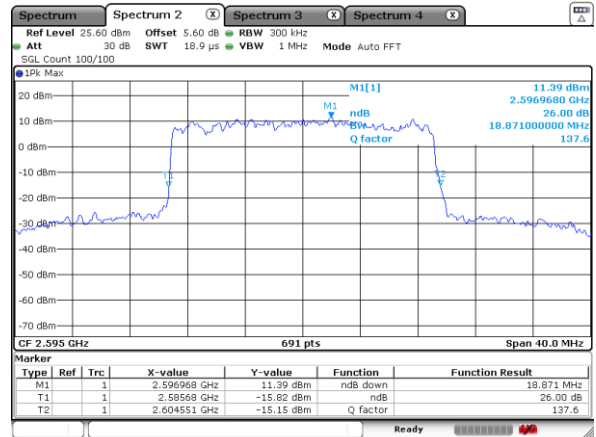

Date: 18_JUL_2020 00:25:48

LTE Band 41

Lowest Channel / 15MHz / 64QAM

Date: 18 JUL 2020 00:30:33

Lowest Channel / 20MHz / 64QAM

Date: 18 JUL 2020 00:58:33

Middle Channel / 15MHz / 64QAM

Date: 18 JUL 2020 00:39:04

Middle Channel / 20MHz / 64QAM

Date: 18 JUL 2020 01:05:27

Highest Channel / 15MHz / 64QAM

Date: 18 JUL 2020 00:50:32

Highest Channel / 20MHz / 64QAM

Date: 18 JUL 2020 02:19:29

Occupied Bandwidth

Mode	LTE Band 41 : 99%OBW(MHz)											
	5MHz		10MHz		15MHz		20MHz		5MHz	10MHz	15MHz	20MHz
BW	QPSK	16QAM	QPSK	16QAM	QPSK	16QAM	QPSK	16QAM	64QAM	64QAM	64QAM	64QAM
Lowest CH	4.52	4.50	8.97	9.03	13.37	13.33	17.89	17.83	4.49	9.06	13.37	17.89
Middle CH	4.50	4.50	9.06	9.03	13.42	13.42	17.77	17.71	4.50	9.03	13.50	17.95
Highest CH	4.50	4.52	9.00	8.97	13.42	13.37	17.83	17.77	4.50	9.06	13.42	17.89