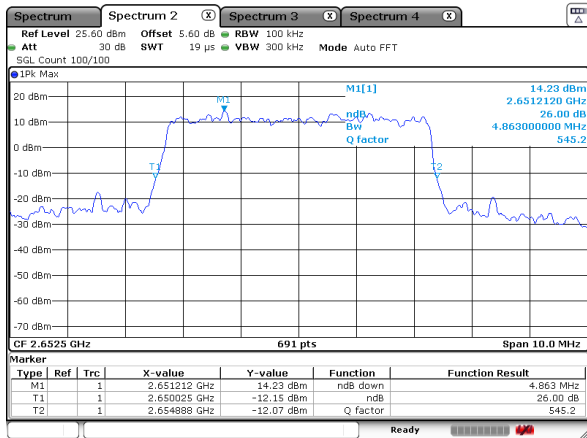

LTE Band 41

Lowest Channel / 5MHz / QPSK

Date: 17_JUL_2020 22:45:09

Lowest Channel / 5MHz / 16QAM

Date: 17_JUL_2020 22:44:53

Middle Channel / 5MHz / QPSK

Date: 17_JUL_2020 23:04:00

Middle Channel / 5MHz / 16QAM

Date: 17_JUL_2020 23:04:01

Highest Channel / 5MHz / QPSK

Date: 17_JUL_2020 23:16:47

Highest Channel / 5MHz / 16QAM

Date: 17_JUL_2020 23:17:05

LTE Band 41

Lowest Channel / 10MHz / QPSK

Date: 18 JUL 2020 00:23:01