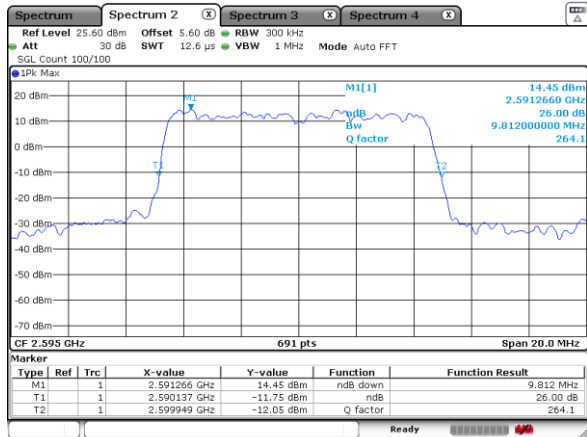

Middle Channel / 10MHz / QPSK

Date: 18 JUL 2020 00:24:25