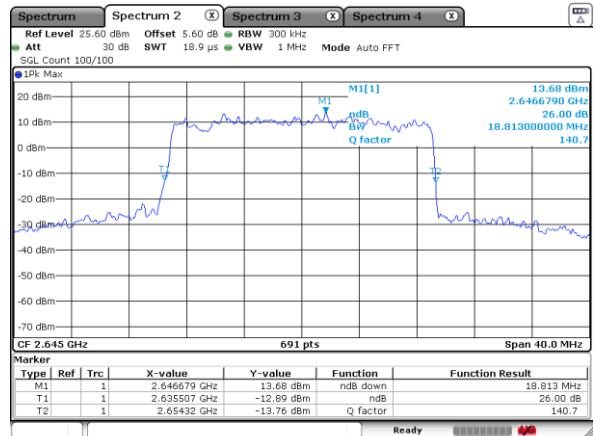

Date: 18 JUL 2020 00:41:00

Middle Channel / 15MHz / 16QAM

Date: 18 JUL 2020 00:39:18

Highest Channel / 15MHz / QPSK

Date: 18 JUL 2020 00:49:50

Highest Channel / 15MHz / 16QAM

Date: 18 JUL 2020 00:50:15

LTE Band 41

Lowest Channel / 20MHz / QPSK

Date: 18 JUL 2020 00:56:22

Lowest Channel / 20MHz / 16QAM

Date: 18 JUL 2020 00:56:38

Middle Channel / 20MHz / QPSK

Date: 18 JUL 2020 01:05:59

Middle Channel / 20MHz / 16QAM

Date: 18 JUL 2020 01:05:47

Highest Channel / 20MHz / QPSK

Date: 18 JUL 2020 02:18:39

Highest Channel / 20MHz / 16QAM

Date: 18 JUL 2020 02:18:57

LTE Band 41

Lowest Channel / 5MHz / 64QAM

Date: 17_JUL_2020 22:44:39

Lowest Channel / 10MHz / 64QAM