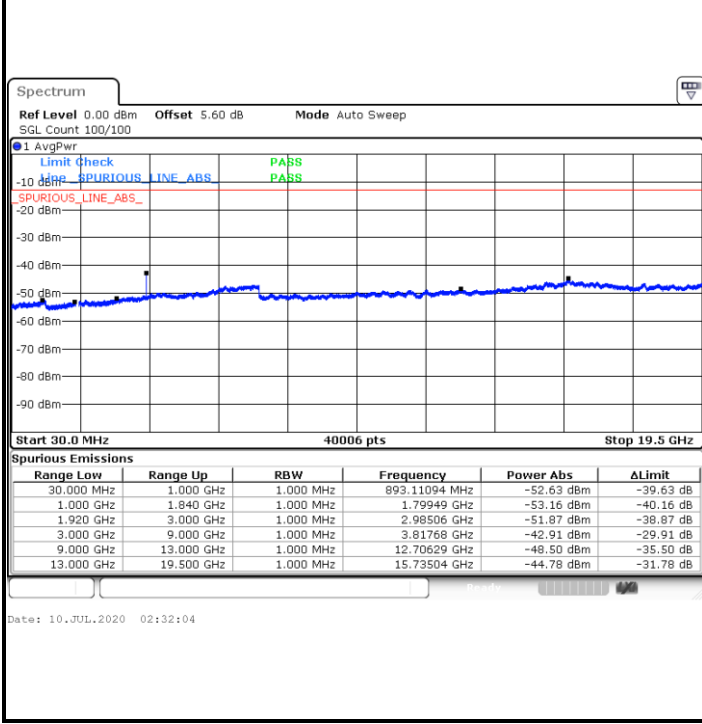

LTE Band 2 / 1.4MHz

Lowest Channel / 64QAM

Middle Channel / 64QAM

Highest Channel / 64QAM

LTE Band 2 / 3MHz

Lowest Channel / 64QAM

Date: 10.JUL.2020 02:36:08

Middle Channel / 64QAM

Date: 10.JUL.2020 02:37:03

Highest Channel / 64QAM

Date: 10.JUL.2020 02:37:53

LTE Band 2 / 5MHz

Lowest Channel / 64QAM

Middle Channel / 64QAM

Date: 10.JUL.2020 02:39:27

Date: 10.JUL.2020 02:40:17

Highest Channel / 64QAM

Date: 10.JUL.2020 02:41:10

LTE Band 2 / 10MHz

Lowest Channel / 64QAM

Middle Channel / 64QAM

Date: 10.JUL.2020 02:42:36

Date: 10.JUL.2020 02:43:34

Highest Channel / 64QAM