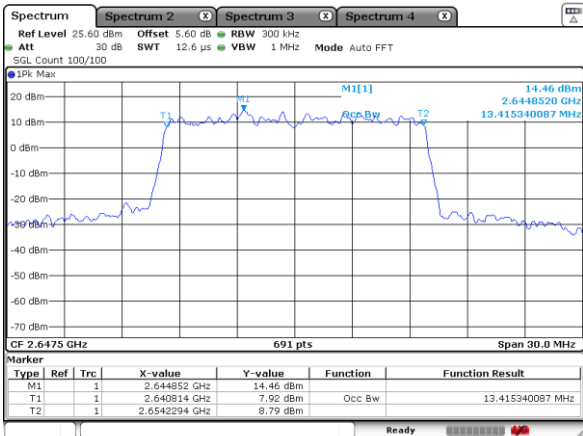

Highest Channel / 10MHz / 16QAM

Date: 18 JUL 2020 00:26:14

LTE Band 41

Lowest Channel / 15MHz / QPSK

Date: 18 JUL 2020 00:29:37

Lowest Channel / 15MHz / 16QAM

Date: 18 JUL 2020 00:29:24

Middle Channel / 15MHz / QPSK

Date: 18 JUL 2020 00:38:07

Middle Channel / 15MHz / 16QAM

Date: 18 JUL 2020 00:38:29

Highest Channel / 15MHz / QPSK

Date: 18 JUL 2020 00:49:30

Highest Channel / 15MHz / 16QAM

Date: 18 JUL 2020 00:49:15

LTE Band 41