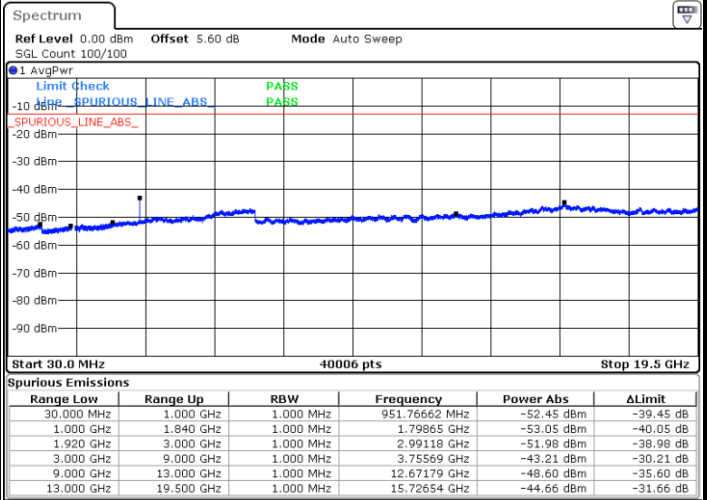

Date: 10.JUL.2020 02:37:03

Highest Channel / 64QAM

Date: 10.JUL.2020 02:37:53

LTE Band 2 / 5MHz

Lowest Channel / 64QAM

Middle Channel / 64QAM

Date: 10.JUL.2020 02:39:27

Date: 10.JUL.2020 02:40:17

Highest Channel / 64QAM

Date: 10.JUL.2020 02:41:10

LTE Band 2 / 10MHz

Lowest Channel / 64QAM

Middle Channel / 64QAM

Date: 10.JUL.2020 02:42:36

Date: 10.JUL.2020 02:43:34

Highest Channel / 64QAM