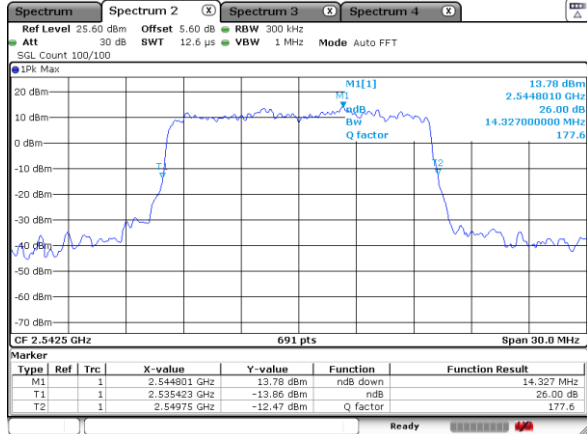

Highest Channel / 10MHz / 16QAM

Date: 18 JUL 2020 00:27:08

LTE Band 41

Lowest Channel / 15MHz / QPSK

Date: 18 JUL 2020 00:30:03

Lowest Channel / 15MHz / 16QAM

Date: 18 JUL 2020 00:30:18

Middle Channel / 15MHz / QPSK

Date: 18 JUL 2020 00:41:00

Middle Channel / 15MHz / 16QAM

Date: 18 JUL 2020 00:39:18

Highest Channel / 15MHz / QPSK

Date: 18 JUL 2020 00:49:50

Highest Channel / 15MHz / 16QAM

Date: 18 JUL 2020 00:50:15

LTE Band 41