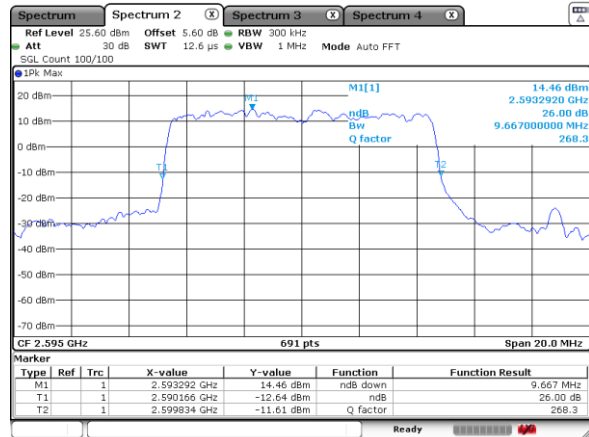

Date: 17_JUL_2020 23:04:01

Highest Channel / 5MHz / QPSK

Date: 17_JUL_2020 23:16:47

Highest Channel / 5MHz / 16QAM

Date: 17_JUL_2020 23:17:05

LTE Band 41

Lowest Channel / 10MHz / QPSK

Date: 18 JUL 2020 00:23:01

Lowest Channel / 10MHz / 16QAM

Date: 18 JUL 2020 00:23:24

Middle Channel / 10MHz / QPSK

Date: 18 JUL 2020 00:24:25

Middle Channel / 10MHz / 16QAM

Date: 18 JUL 2020 00:24:11

Highest Channel / 10MHz / QPSK

Date: 18 JUL 2020 00:26:53

Highest Channel / 10MHz / 16QAM

Date: 18 JUL 2020 00:27:08

LTE Band 41

Lowest Channel / 15MHz / QPSK

Date: 18 JUL 2020 00:30:03

Lowest Channel / 15MHz / 16QAM

Date: 18 JUL 2020 00:30:18

Middle Channel / 15MHz / QPSK