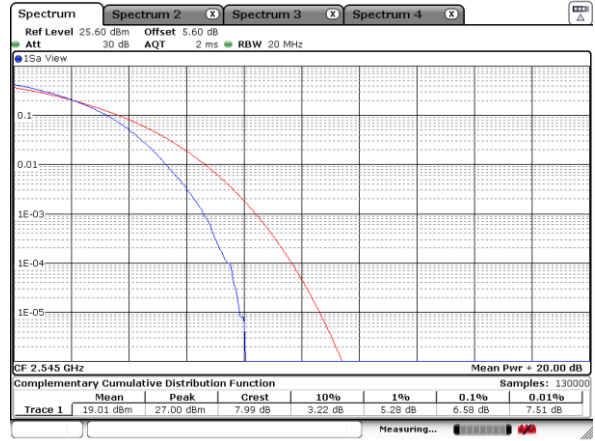

Lowest Channel / Full RB

Date: 18 JUL 2020 02:30:34

Middle Channel / 1RB

Date: 18 JUL 2020 02:33:06

Middle Channel / Full RB

Date: 18 JUL 2020 02:34:03

Highest Channel / 1RB

Date: 18 JUL 2020 02:36:27

Highest Channel / Full RB

Date: 18 JUL 2020 02:35:24

LTE Band 41 / 20MHz / 64QAM

Lowest Channel / 1RB

Date: 18 JUL 2020 02:31:28

Lowest Channel / Full RB

Date: 18 JUL 2020 02:31:06

Middle Channel / 1RB

Date: 18 JUL 2020 02:33:22

Middle Channel / Full RB

Date: 18 JUL 2020 02:33:47

Highest Channel / 1RB

Date: 18 JUL 2020 02:36:07

Highest Channel / Full RB

Date: 18 JUL 2020 02:35:46

26dB Bandwidth