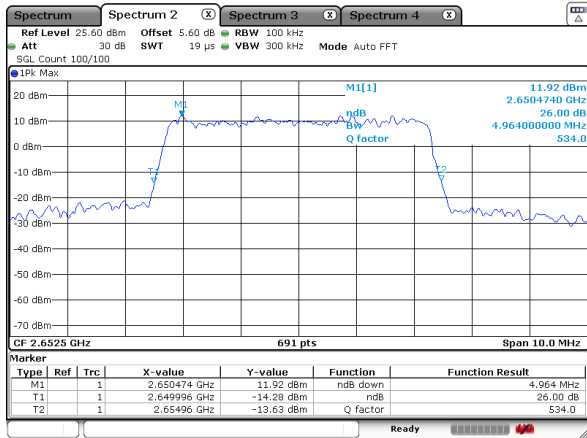

Highest Channel / 20MHz / QPSK

Date: 18 JUL 2020 02:18:39

Highest Channel / 20MHz / 16QAM

Date: 18 JUL 2020 02:18:57

LTE Band 41

Lowest Channel / 5MHz / 64QAM

Date: 17_JUL_2020 22:44:39

Lowest Channel / 10MHz / 64QAM

Date: 18_JUL_2020 00:21:48

Middle Channel / 5MHz / 64QAM

Date: 17_JUL_2020 23:05:11

Middle Channel / 10MHz / 64QAM

Date: 18_JUL_2020 00:25:24

Highest Channel / 5MHz / 64QAM

Date: 17_JUL_2020 23:17:21

Highest Channel / 10MHz / 64QAM

Date: 18_JUL_2020 00:25:48

LTE Band 41

Lowest Channel / 15MHz / 64QAM

Date: 18 JUL 2020 00:30:33

Lowest Channel / 20MHz / 64QAM

Date: 18 JUL 2020 00:58:33

Middle Channel / 15MHz / 64QAM

Date: 18 JUL 2020 00:39:04