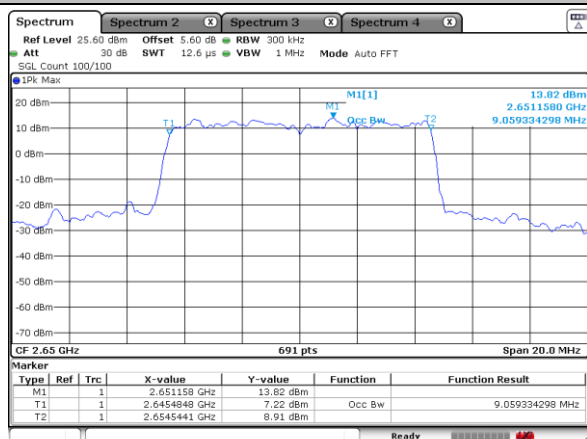

Highest Channel / 20MHz / QPSK

Date: 18 JUL 2020 02:17:53

Highest Channel / 20MHz / 16QAM

Date: 18 JUL 2020 02:17:05

Lowest Channel / 5MHz / 64QAM

Date: 17 JUL 2020 22:43:44

Lowest Channel / 10MHz / 64QAM

Date: 18 JUL 2020 00:21:48

Middle Channel / 5MHz / 64QAM

Date: 17 JUL 2020 23:03:29

Middle Channel / 10MHz / 64QAM

Date: 18 JUL 2020 00:25:24

Highest Channel / 5MHz / 64QAM

Date: 17 JUL 2020 23:15:42

Highest Channel / 10MHz / 64QAM

Date: 18 JUL 2020 00:25:48