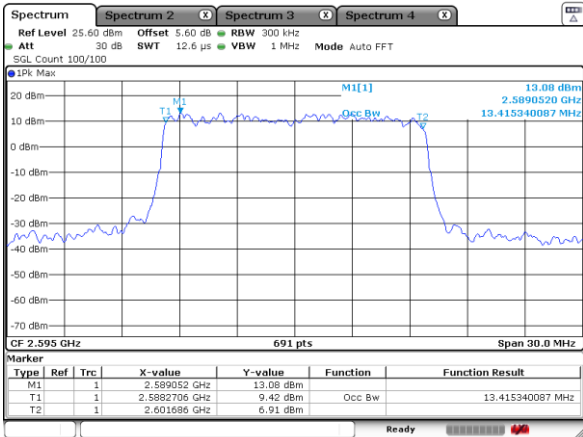

Highest Channel / 10MHz / 16QAM

Date: 18 JUL 2020 00:26:14

LTE Band 41

Lowest Channel / 15MHz / QPSK

Date: 18 JUL 2020 00:29:37

Lowest Channel / 15MHz / 16QAM

Date: 18 JUL 2020 00:29:24

Middle Channel / 15MHz / QPSK

Date: 18 JUL 2020 00:38:07

Middle Channel / 15MHz / 16QAM

Date: 18 JUL 2020 00:38:29

Highest Channel / 15MHz / QPSK

Date: 18 JUL 2020 00:49:30

Highest Channel / 15MHz / 16QAM

Date: 18 JUL 2020 00:49:15

LTE Band 41