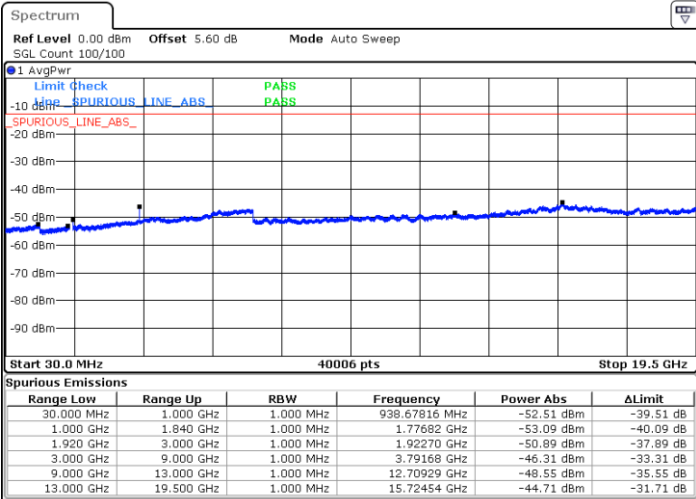

Highest Channel / 64QAM

Date: 10.JUL.2020 02:41:10

LTE Band 2 / 10MHz

Lowest Channel / 64QAM

Middle Channel / 64QAM

Date: 10.JUL.2020 02:42:36

Date: 10.JUL.2020 02:43:34

Highest Channel / 64QAM

Date: 10.JUL.2020 02:44:49

LTE Band 2 / 15MHz

Lowest Channel / 64QAM

Middle Channel / 64QAM

Date: 10.JUL.2020 02:46:38

Date: 10.JUL.2020 02:47:28

Highest Channel / 64QAM

Date: 10.JUL.2020 02:48:20

LTE Band 2 / 20MHz

Lowest Channel / 64QAM

Middle Channel / 64QAM

Date: 10.JUL.2020 00:55:25

Date: 10.JUL.2020 01:02:02

Highest Channel / 64QAM

Date: 10.JUL.2020 01:03:41

Frequency Stability