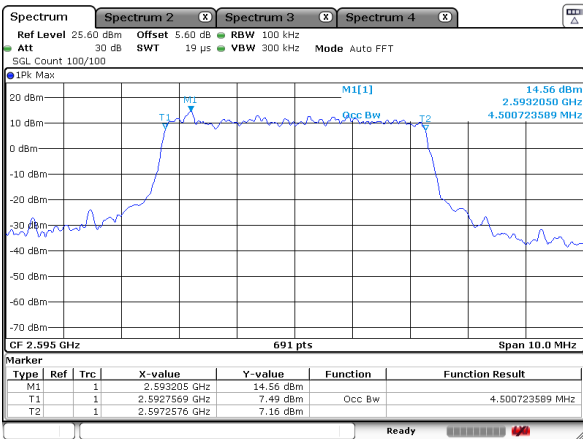

Middle Channel / 20MHz / 64QAM

Date: 18 JUL 2020 01:05:27

Highest Channel / 15MHz / 64QAM

Date: 18 JUL 2020 00:50:32

Highest Channel / 20MHz / 64QAM

Date: 18 JUL 2020 02:19:29

Occupied Bandwidth

Mode	LTE Band 41 : 99%OBW(MHz)											
	5MHz		10MHz		15MHz		20MHz		5MHz	10MHz	15MHz	20MHz
BW	QPSK	16QAM	QPSK	16QAM	QPSK	16QAM	QPSK	16QAM	64QAM	64QAM	64QAM	64QAM
Lowest CH	4.52	4.50	8.97	9.03	13.37	13.33	17.89	17.83	4.49	9.06	13.37	17.89
Middle CH	4.50	4.50	9.06	9.03	13.42	13.42	17.77	17.71	4.50	9.03	13.50	17.95
Highest CH	4.50	4.52	9.00	8.97	13.42	13.37	17.83	17.77	4.50	9.06	13.42	17.89

LTE Band 41

Lowest Channel / 5MHz / QPSK

Date: 17_JUL_2020 22:41:41

Lowest Channel / 5MHz / 16QAM

Date: 17_JUL_2020 22:43:31

Middle Channel / 5MHz / QPSK

Date: 17_JUL_2020 23:03:45

Middle Channel / 5MHz / 16QAM

Date: 17_JUL_2020 23:03:29

Highest Channel / 5MHz / QPSK

Date: 17_JUL_2020 23:16:22

Highest Channel / 5MHz / 16QAM

Date: 17_JUL_2020 23:16:06

LTE Band 41

Lowest Channel / 10MHz / QPSK

Date: 18 JUL 2020 00:22:41