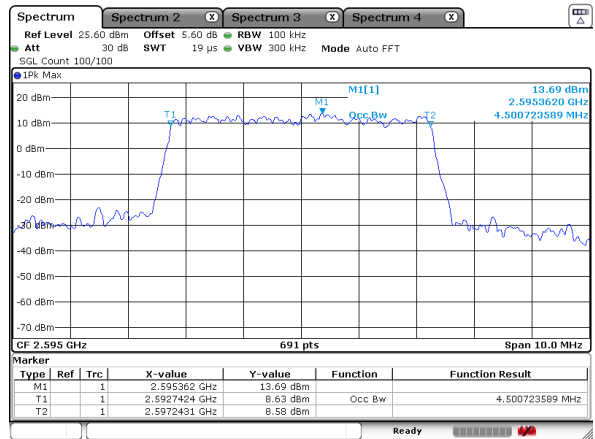

LTE Band 41

Lowest Channel / 5MHz / QPSK

Date: 17_JUL_2020 22:41:41

Lowest Channel / 5MHz / 16QAM

Date: 17_JUL_2020 22:43:31

Middle Channel / 5MHz / QPSK

Date: 17_JUL_2020 23:03:45

Middle Channel / 5MHz / 16QAM

Date: 17_JUL_2020 23:03:29

Highest Channel / 5MHz / QPSK

Date: 17_JUL_2020 23:16:22

Highest Channel / 5MHz / 16QAM

Date: 17_JUL_2020 23:16:06

LTE Band 41

Lowest Channel / 10MHz / QPSK

Date: 18 JUL 2020 00:22:41