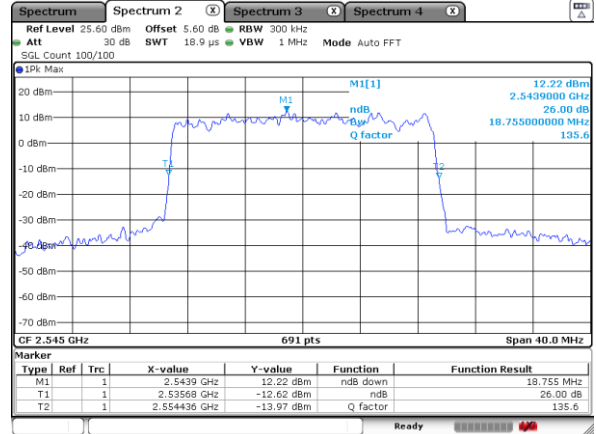

Date: 18_JUL_2020 00:25:48

LTE Band 41

Lowest Channel / 15MHz / 64QAM

Date: 18 JUL 2020 00:30:33

Lowest Channel / 20MHz / 64QAM

Date: 18 JUL 2020 00:58:33

Middle Channel / 15MHz / 64QAM

Date: 18 JUL 2020 00:39:04

Middle Channel / 20MHz / 64QAM

Date: 18 JUL 2020 01:05:27

Highest Channel / 15MHz / 64QAM

Date: 18 JUL 2020 00:50:32

Highest Channel / 20MHz / 64QAM

Date: 18 JUL 2020 02:19:29

Occupied Bandwidth

Mode	LTE Band 41 : 99%OBW(MHz)											
	5MHz		10MHz		15MHz		20MHz		5MHz	10MHz	15MHz	20MHz
BW	QPSK	16QAM	QPSK	16QAM	QPSK	16QAM	QPSK	16QAM	64QAM	64QAM	64QAM	64QAM
Lowest CH	4.52	4.50	8.97	9.03	13.37	13.33	17.89	17.83	4.49	9.06	13.37	17.89
Middle CH	4.50	4.50	9.06	9.03	13.42	13.42	17.77	17.71	4.50	9.03	13.50	17.95
Highest CH	4.50	4.52	9.00	8.97	13.42	13.37	17.83	17.77	4.50	9.06	13.42	17.89