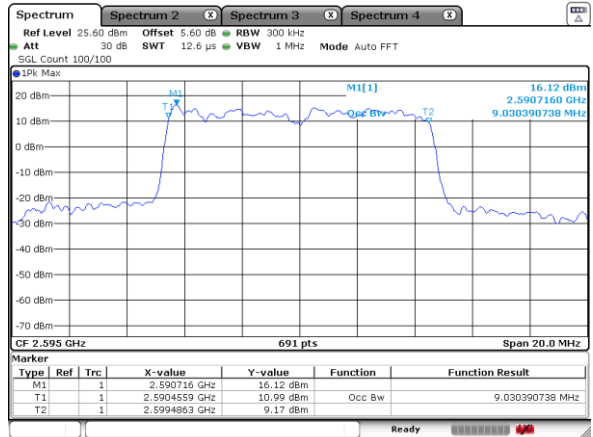

Date: 17_JUL_2020 23:03:29

Highest Channel / 5MHz / QPSK

Date: 17_JUL_2020 23:16:22

Highest Channel / 5MHz / 16QAM

Date: 17_JUL_2020 23:16:06

LTE Band 41

Lowest Channel / 10MHz / QPSK

Date: 18 JUL 2020 00:22:41

Lowest Channel / 10MHz / 16QAM

Date: 18 JUL 2020 00:22:29

Middle Channel / 10MHz / QPSK

Date: 18 JUL 2020 00:24:50

Middle Channel / 10MHz / 16QAM

Date: 18 JUL 2020 00:25:05

Highest Channel / 10MHz / QPSK

Date: 18 JUL 2020 00:26:29

Highest Channel / 10MHz / 16QAM

Date: 18 JUL 2020 00:26:14

LTE Band 41

Lowest Channel / 15MHz / QPSK

Date: 18 JUL 2020 00:29:37

Lowest Channel / 15MHz / 16QAM

Date: 18 JUL 2020 00:29:24

Middle Channel / 15MHz / QPSK