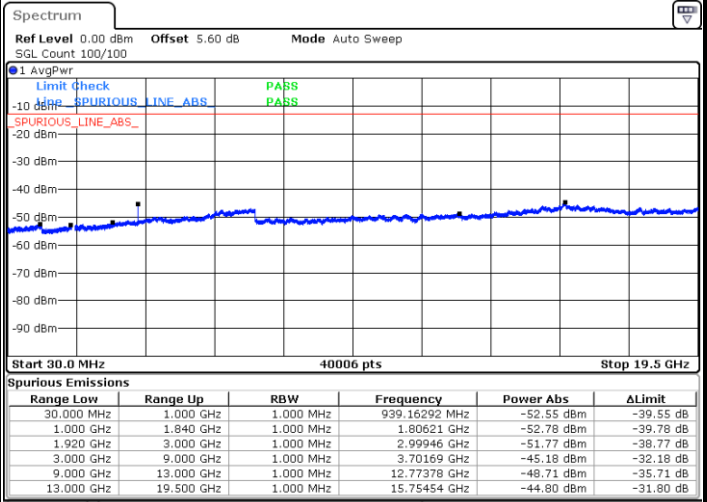

LTE Band 2 / 15MHz

Lowest Channel / QPSK

Lowest Channel / 16QAM

Date: 9.JUL.2020 23:13:01

Date: 9.JUL.2020 23:13:57

Middle Channel / QPSK

Middle Channel / 16QAM

Date: 9.JUL.2020 23:15:33

Date: 9.JUL.2020 23:16:30

LTE Band 2 / 15MHz

Highest Channel / QPSK

Highest Channel / 16QAM

LTE Band 2 / 20MHz

Lowest Channel / QPSK

Lowest Channel / 16QAM

LTE Band 2 / 20MHz