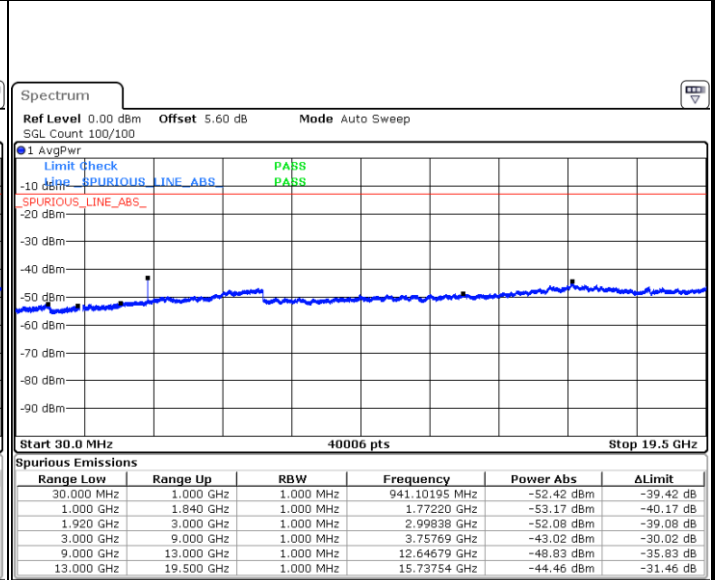

LTE Band 2 / 1.4MHz

Lowest Channel / 64QAM

Middle Channel / 64QAM

Highest Channel / 64QAM

LTE Band 2 / 3MHz

Lowest Channel / 64QAM

Date: 10.JUL.2020 02:36:08

Middle Channel / 64QAM

Date: 10.JUL.2020 02:37:03

Highest Channel / 64QAM

Date: 10.JUL.2020 02:37:53

LTE Band 2 / 5MHz

Lowest Channel / 64QAM

Middle Channel / 64QAM

Date: 10.JUL.2020 02:39:27

Date: 10.JUL.2020 02:40:17

Highest Channel / 64QAM

Date: 10.JUL.2020 02:41:10

LTE Band 2 / 10MHz

Lowest Channel / 64QAM

Middle Channel / 64QAM

Date: 10.JUL.2020 02:42:36

Date: 10.JUL.2020 02:43:34

Highest Channel / 64QAM