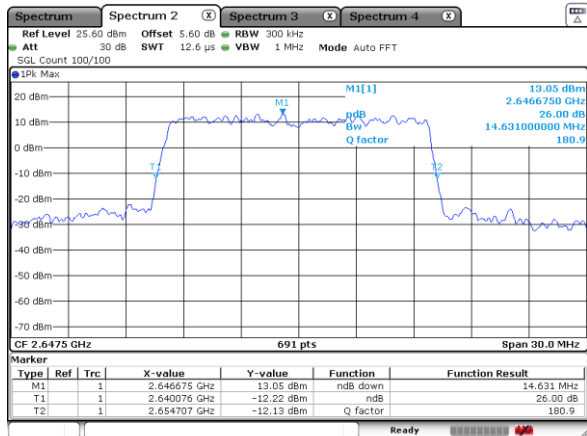

Highest Channel / 10MHz / 16QAM

Date: 18 JUL 2020 00:27:08

LTE Band 41

Lowest Channel / 15MHz / QPSK

Date: 18 JUL 2020 00:30:03

Lowest Channel / 15MHz / 16QAM

Date: 18 JUL 2020 00:30:18

Middle Channel / 15MHz / QPSK

Date: 18 JUL 2020 00:41:00

Middle Channel / 15MHz / 16QAM

Date: 18 JUL 2020 00:39:18

Highest Channel / 15MHz / QPSK

Date: 18 JUL 2020 00:49:50

Highest Channel / 15MHz / 16QAM

Date: 18 JUL 2020 00:50:15

LTE Band 41