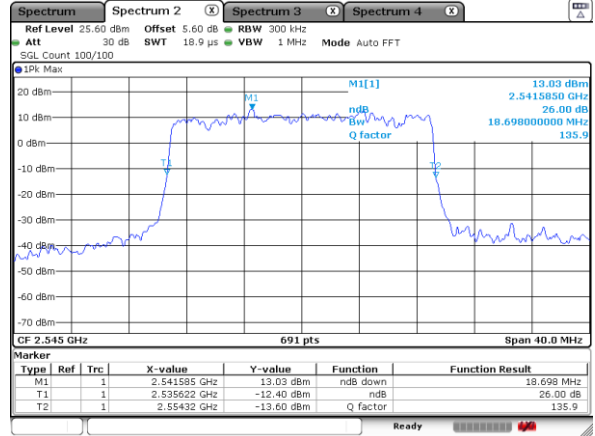

Lowest Channel / 20MHz / 16QAM

Date: 18 JUL 2020 00:56:38