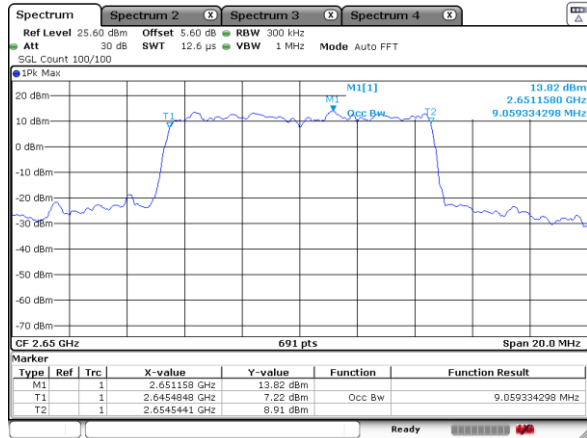

Highest Channel / 20MHz / QPSK

Date: 18 JUL 2020 02:18:39

Highest Channel / 20MHz / 16QAM

Date: 18 JUL 2020 02:18:57

LTE Band 41

Lowest Channel / 5MHz / 64QAM

Date: 17_JUL_2020 22:44:39

Lowest Channel / 10MHz / 64QAM

Date: 18_JUL_2020 00:21:48

Middle Channel / 5MHz / 64QAM

Date: 17_JUL_2020 23:05:11

Middle Channel / 10MHz / 64QAM

Date: 18_JUL_2020 00:25:24

Highest Channel / 5MHz / 64QAM

Date: 17_JUL_2020 23:17:21

Highest Channel / 10MHz / 64QAM

Date: 18_JUL_2020 00:25:48

LTE Band 41

Lowest Channel / 15MHz / 64QAM

Date: 18 JUL 2020 00:30:33

Lowest Channel / 20MHz / 64QAM

Date: 18 JUL 2020 00:58:33

Middle Channel / 15MHz / 64QAM

Date: 18 JUL 2020 00:39:04