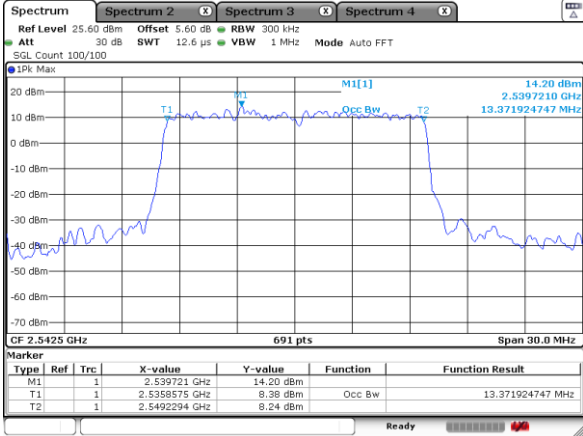

Highest Channel / 10MHz / 16QAM

Date: 18 JUL 2020 00:26:14

LTE Band 41

Lowest Channel / 15MHz / QPSK

Date: 18 JUL 2020 00:29:37

Lowest Channel / 15MHz / 16QAM

Date: 18 JUL 2020 00:29:24

Middle Channel / 15MHz / QPSK

Date: 18 JUL 2020 00:38:07

Middle Channel / 15MHz / 16QAM

Date: 18 JUL 2020 00:38:29

Highest Channel / 15MHz / QPSK

Date: 18 JUL 2020 00:49:30

Highest Channel / 15MHz / 16QAM

Date: 18 JUL 2020 00:49:15

LTE Band 41