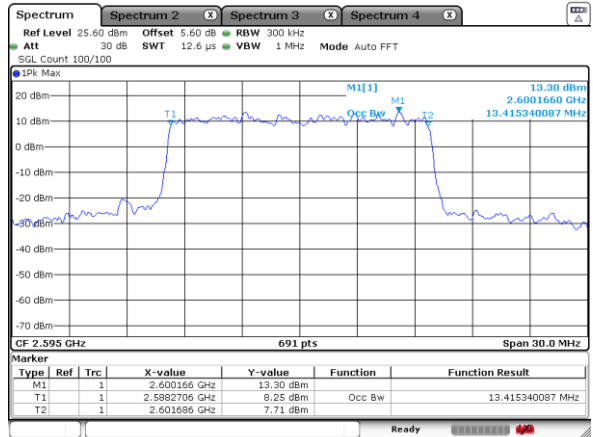

Highest Channel / 10MHz / 16QAM

Date: 18 JUL 2020 00:26:14

LTE Band 41

Lowest Channel / 15MHz / QPSK

Date: 18 JUL 2020 00:29:37

Lowest Channel / 15MHz / 16QAM

Date: 18 JUL 2020 00:29:24

Middle Channel / 15MHz / QPSK

Date: 18 JUL 2020 00:38:07

Middle Channel / 15MHz / 16QAM

Date: 18 JUL 2020 00:38:29

Highest Channel / 15MHz / QPSK

Date: 18 JUL 2020 00:49:30

Highest Channel / 15MHz / 16QAM

Date: 18 JUL 2020 00:49:15

LTE Band 41