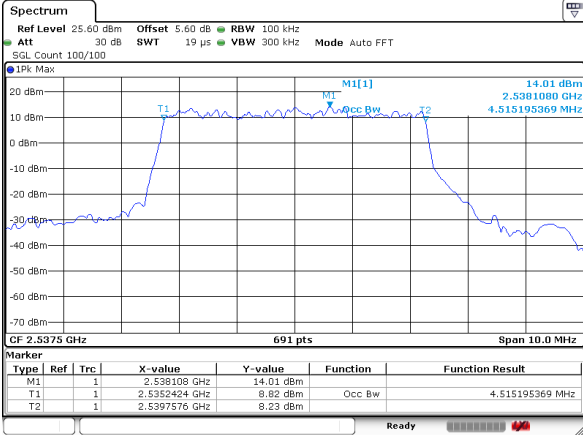

LTE Band 41

Lowest Channel / 5MHz / QPSK

Date: 17_JUL_2020 22:41:41