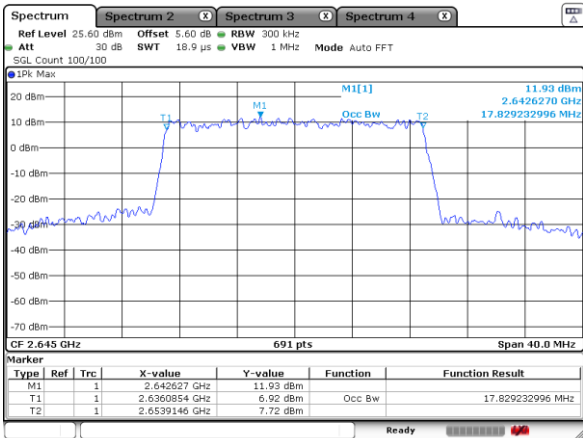

Date: 18 JUL 2020 00:38:07

Middle Channel / 15MHz / 16QAM

Date: 18 JUL 2020 00:38:29

Highest Channel / 15MHz / QPSK

Date: 18 JUL 2020 00:49:30

Highest Channel / 15MHz / 16QAM

Date: 18 JUL 2020 00:49:15

LTE Band 41

Lowest Channel / 20MHz / QPSK

Date: 18 JUL 2020 00:55:59

Lowest Channel / 20MHz / 16QAM

Date: 18 JUL 2020 00:55:47

Middle Channel / 20MHz / QPSK

Date: 18 JUL 2020 01:04:40

Middle Channel / 20MHz / 16QAM

Date: 18 JUL 2020 01:05:00

Highest Channel / 20MHz / QPSK

Date: 18 JUL 2020 02:17:53

Highest Channel / 20MHz / 16QAM

Date: 18 JUL 2020 02:17:05

Lowest Channel / 5MHz / 64QAM

Date: 17 JUL 2020 22:43:44

Lowest Channel / 10MHz / 64QAM

Date: 18 JUL 2020 00:21:48