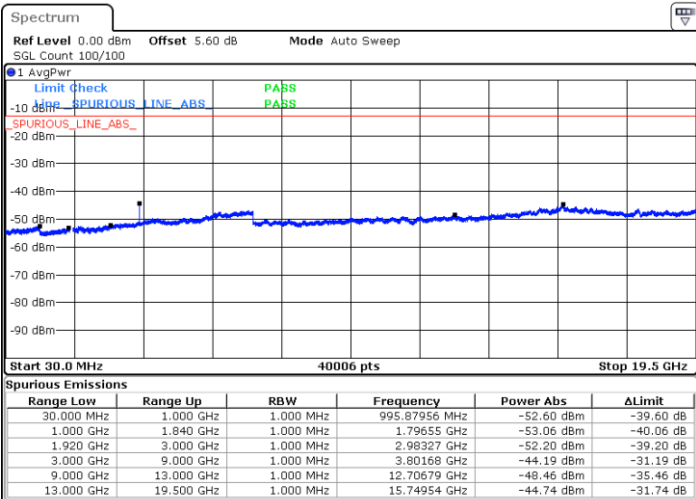

Date: 10.JUL.2020 02:37:03

Highest Channel / 64QAM

Date: 10.JUL.2020 02:37:53

LTE Band 2 / 5MHz

Lowest Channel / 64QAM

Middle Channel / 64QAM

Date: 10.JUL.2020 02:39:27

Date: 10.JUL.2020 02:40:17

Highest Channel / 64QAM

Date: 10.JUL.2020 02:41:10

LTE Band 2 / 10MHz

Lowest Channel / 64QAM

Middle Channel / 64QAM

Date: 10.JUL.2020 02:42:36

Date: 10.JUL.2020 02:43:34

Highest Channel / 64QAM

Date: 10.JUL.2020 02:44:49

LTE Band 2 / 15MHz

Lowest Channel / 64QAM

Middle Channel / 64QAM

Date: 10.JUL.2020 02:46:38

Date: 10.JUL.2020 02:47:28

Highest Channel / 64QAM

Date: 10.JUL.2020 02:48:20