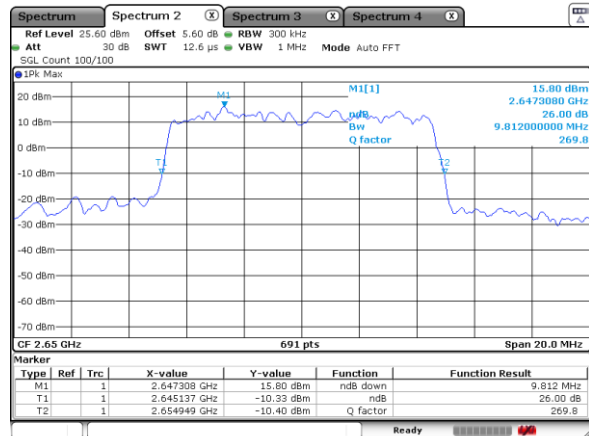

Date: 17_JUL_2020 23:04:01

Highest Channel / 5MHz / QPSK

Date: 17_JUL_2020 23:16:47

Highest Channel / 5MHz / 16QAM

Date: 17_JUL_2020 23:17:05

LTE Band 41

Lowest Channel / 10MHz / QPSK

Date: 18 JUL 2020 00:23:01

Lowest Channel / 10MHz / 16QAM

Date: 18 JUL 2020 00:23:24

Middle Channel / 10MHz / QPSK

Date: 18 JUL 2020 00:24:25

Middle Channel / 10MHz / 16QAM

Date: 18 JUL 2020 00:24:11

Highest Channel / 10MHz / QPSK

Date: 18 JUL 2020 00:26:53

Highest Channel / 10MHz / 16QAM

Date: 18 JUL 2020 00:27:08

LTE Band 41

Lowest Channel / 15MHz / QPSK

Date: 18 JUL 2020 00:30:03

Lowest Channel / 15MHz / 16QAM

Date: 18 JUL 2020 00:30:18

Middle Channel / 15MHz / QPSK