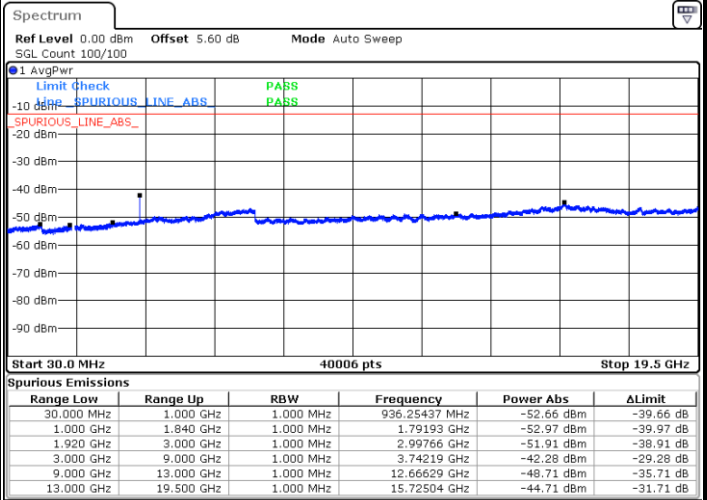

LTE Band 2 / 20MHz

Middle Channel / QPSK

Middle Channel / 16QAM

Date: 10.JUL.2020 00:59:19

Date: 9.JUL.2020 23:33:17