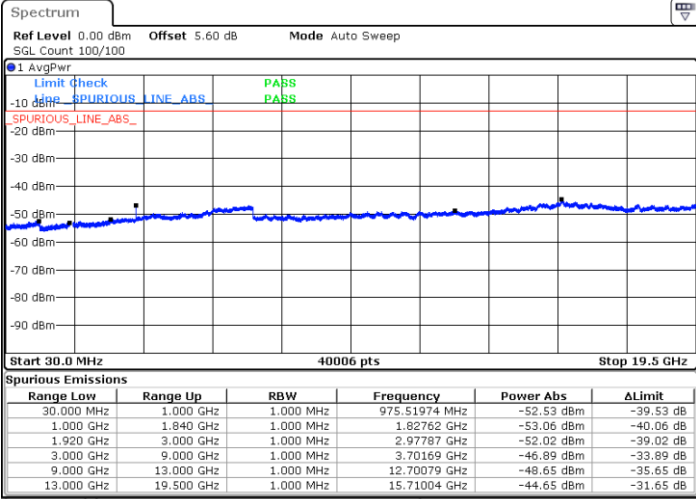

Date: 10.JUL.2020 02:37:03

Highest Channel / 64QAM

Date: 10.JUL.2020 02:37:53

LTE Band 2 / 5MHz

Lowest Channel / 64QAM

Middle Channel / 64QAM

Date: 10.JUL.2020 02:39:27

Date: 10.JUL.2020 02:40:17

Highest Channel / 64QAM

Date: 10.JUL.2020 02:41:10

LTE Band 2 / 10MHz

Lowest Channel / 64QAM

Middle Channel / 64QAM

Date: 10.JUL.2020 02:42:36

Date: 10.JUL.2020 02:43:34

Highest Channel / 64QAM

Date: 10.JUL.2020 02:44:49

LTE Band 2 / 15MHz

Lowest Channel / 64QAM

Middle Channel / 64QAM

Date: 10.JUL.2020 02:46:38

Date: 10.JUL.2020 02:47:28

Highest Channel / 64QAM

Date: 10.JUL.2020 02:48:20