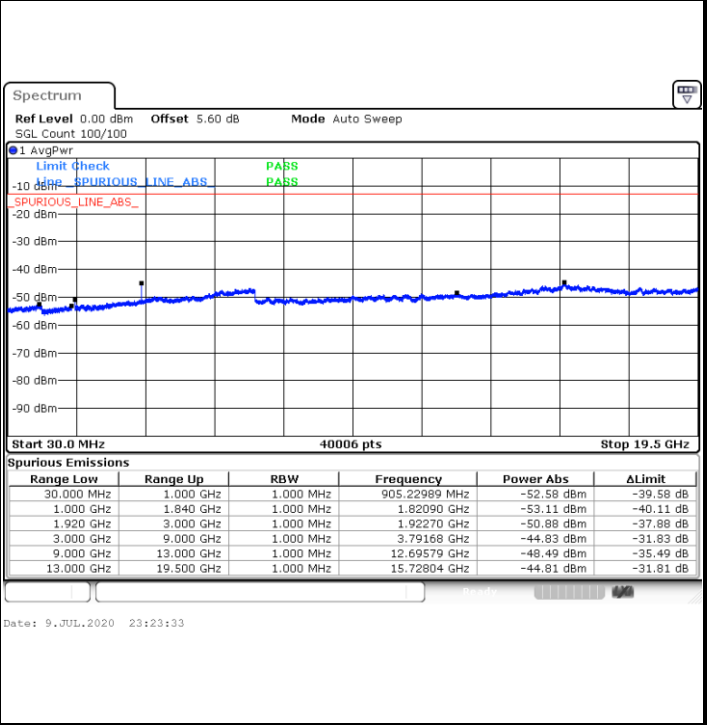

LTE Band 2 / 15MHz

Lowest Channel / QPSK

Lowest Channel / 16QAM

Date: 9.JUL.2020 23:13:01

Date: 9.JUL.2020 23:13:57

Middle Channel / QPSK

Middle Channel / 16QAM

Date: 9.JUL.2020 23:15:33

Date: 9.JUL.2020 23:16:30

LTE Band 2 / 15MHz

Highest Channel / QPSK

Highest Channel / 16QAM

LTE Band 2 / 20MHz

Lowest Channel / QPSK

Lowest Channel / 16QAM

LTE Band 2 / 20MHz