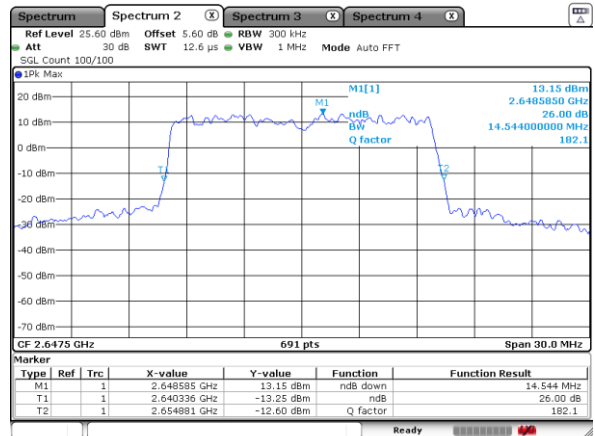

Highest Channel / 10MHz / 16QAM

Date: 18 JUL 2020 00:27:08

LTE Band 41

Lowest Channel / 15MHz / QPSK

Date: 18 JUL 2020 00:30:03

Lowest Channel / 15MHz / 16QAM

Date: 18 JUL 2020 00:30:18

Middle Channel / 15MHz / QPSK

Date: 18 JUL 2020 00:41:00

Middle Channel / 15MHz / 16QAM

Date: 18 JUL 2020 00:39:18

Highest Channel / 15MHz / QPSK

Date: 18 JUL 2020 00:49:50

Highest Channel / 15MHz / 16QAM

Date: 18 JUL 2020 00:50:15

LTE Band 41