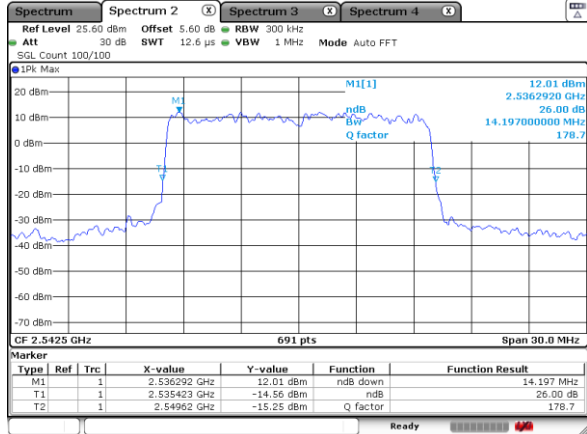

Highest Channel / 20MHz / QPSK

Date: 18 JUL 2020 02:18:39

Highest Channel / 20MHz / 16QAM

Date: 18 JUL 2020 02:18:57

LTE Band 41

Lowest Channel / 5MHz / 64QAM

Date: 17_JUL_2020 22:44:39

Lowest Channel / 10MHz / 64QAM

Date: 18_JUL_2020 00:21:48

Middle Channel / 5MHz / 64QAM

Date: 17_JUL_2020 23:05:11

Middle Channel / 10MHz / 64QAM

Date: 18_JUL_2020 00:25:24

Highest Channel / 5MHz / 64QAM

Date: 17_JUL_2020 23:17:21

Highest Channel / 10MHz / 64QAM

Date: 18_JUL_2020 00:25:48

LTE Band 41

Lowest Channel / 15MHz / 64QAM

Date: 18 JUL 2020 00:30:33

Lowest Channel / 20MHz / 64QAM

Date: 18 JUL 2020 00:58:33

Middle Channel / 15MHz / 64QAM

Date: 18 JUL 2020 00:39:04