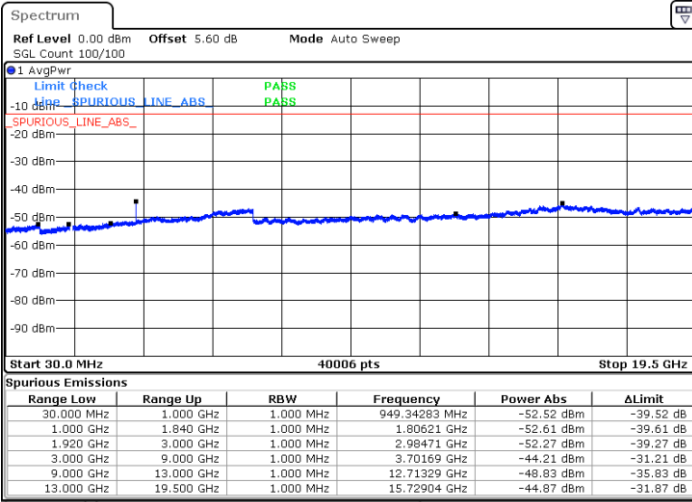

LTE Band 2 / 15MHz

Lowest Channel / QPSK

Lowest Channel / 16QAM

Date: 9.JUL.2020 23:13:01

Date: 9.JUL.2020 23:13:57

Middle Channel / QPSK

Middle Channel / 16QAM

Date: 9.JUL.2020 23:15:33

Date: 9.JUL.2020 23:16:30

LTE Band 2 / 15MHz

Highest Channel / QPSK

Highest Channel / 16QAM

LTE Band 2 / 20MHz

Lowest Channel / QPSK

Lowest Channel / 16QAM

LTE Band 2 / 20MHz