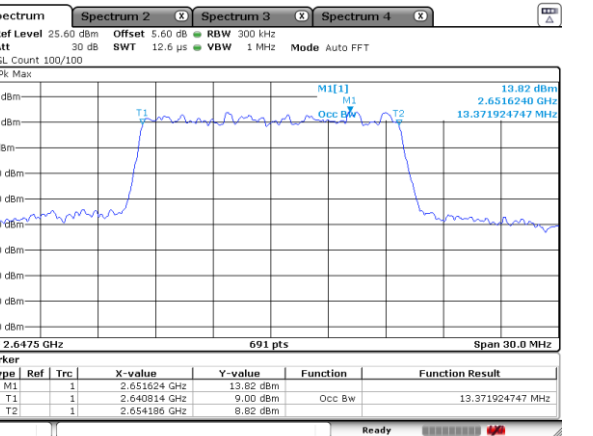

Highest Channel / 10MHz / 16QAM

Date: 18 JUL 2020 00:26:14

LTE Band 41

Lowest Channel / 15MHz / QPSK

Date: 18 JUL 2020 00:29:37

Lowest Channel / 15MHz / 16QAM

Date: 18 JUL 2020 00:29:24

Middle Channel / 15MHz / QPSK

Date: 18 JUL 2020 00:38:07

Middle Channel / 15MHz / 16QAM

Date: 18 JUL 2020 00:38:29

Highest Channel / 15MHz / QPSK

Date: 18 JUL 2020 00:49:30

Highest Channel / 15MHz / 16QAM

Date: 18 JUL 2020 00:49:15

LTE Band 41