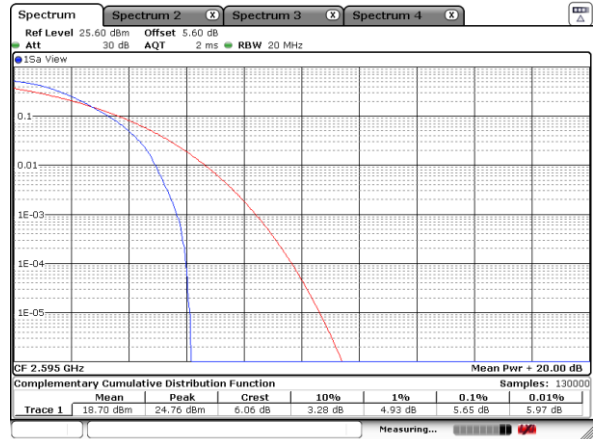

Note:

1. Normal Voltage =3.85 V. ; Battery End Point (BEP) =3.65V. ; Maximum Voltage =4.4 V.
2. Note: The frequency fundamental emissions stay within the authorized frequency block.

LTE Band 41

Peak-to-Average Ratio

LTE Band 41 / 20MHz / QPSK

Lowest Channel / 1RB

Date: 18 JUL 2020 02:32:02

Lowest Channel / Full RB

Date: 18 JUL 2020 02:29:30

Middle Channel / 1RB

Date: 18 JUL 2020 02:32:29

Middle Channel / Full RB

Date: 18 JUL 2020 02:34:19

Highest Channel / 1RB

Date: 18 JUL 2020 02:36:43

Highest Channel / Full RB

Date: 18 JUL 2020 02:35:05

LTE Band 41 / 20MHz / 16QAM

Lowest Channel / 1RB

Date: 18 JUL 2020 02:31:46

Lowest Channel / Full RB

Date: 18 JUL 2020 02:30:34

Middle Channel / 1RB

Date: 18 JUL 2020 02:33:06

Middle Channel / Full RB

Date: 18 JUL 2020 02:34:03

Highest Channel / 1RB

Date: 18 JUL 2020 02:36:27