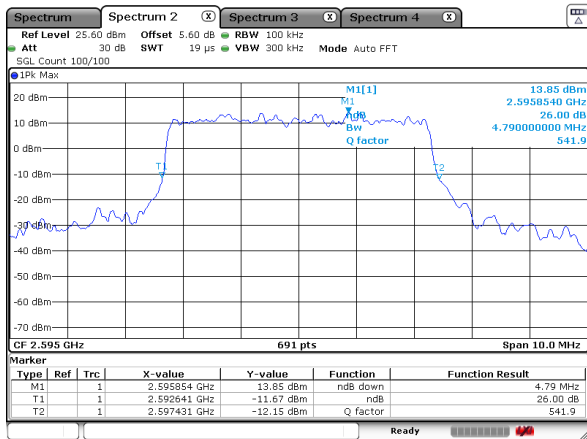

LTE Band 41

Lowest Channel / 5MHz / QPSK

Date: 17_JUL_2020 22:45:09

Lowest Channel / 5MHz / 16QAM

Date: 17_JUL_2020 22:44:53

Middle Channel / 5MHz / QPSK

Date: 17_JUL_2020 23:04:00

Middle Channel / 5MHz / 16QAM

Date: 17_JUL_2020 23:04:01

Highest Channel / 5MHz / QPSK

Date: 17_JUL_2020 23:16:47

Highest Channel / 5MHz / 16QAM

Date: 17_JUL_2020 23:17:05

LTE Band 41

Lowest Channel / 10MHz / QPSK

Date: 18 JUL 2020 00:23:01