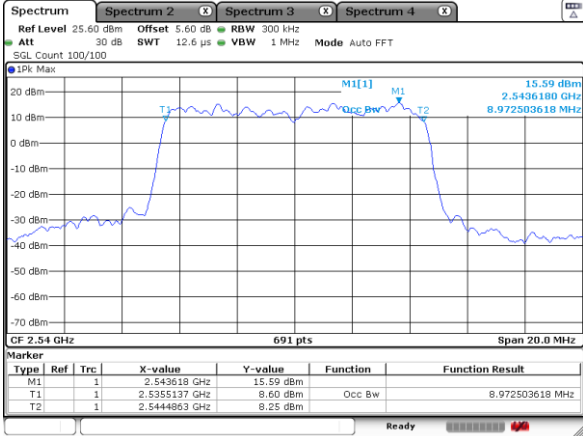

Date: 17_JUL_2020 23:03:29

Highest Channel / 5MHz / QPSK

Date: 17_JUL_2020 23:16:22

Highest Channel / 5MHz / 16QAM

Date: 17_JUL_2020 23:16:06

LTE Band 41

Lowest Channel / 10MHz / QPSK

Date: 18 JUL 2020 00:22:41