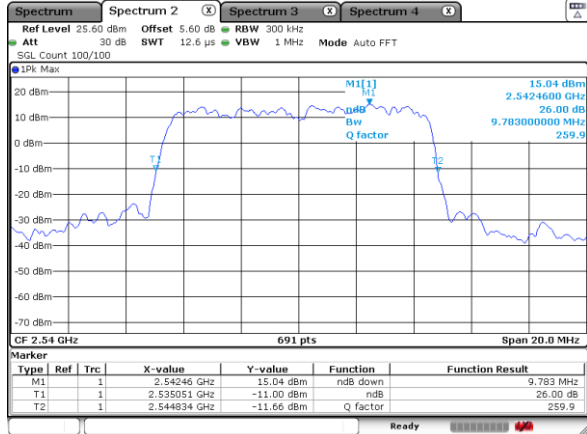

Date: 17_JUL_2020 23:04:01

Highest Channel / 5MHz / QPSK

Date: 17_JUL_2020 23:16:47

Highest Channel / 5MHz / 16QAM

Date: 17_JUL_2020 23:17:05

LTE Band 41

Lowest Channel / 10MHz / QPSK

Date: 18 JUL 2020 00:23:01