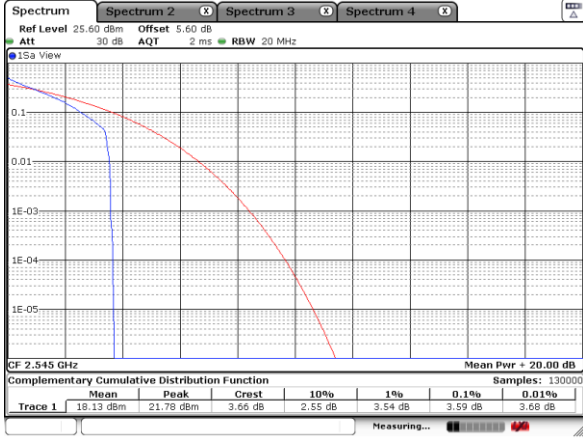

LTE Band 41 / 20MHz / QPSK

Lowest Channel / 1RB

Date: 18 JUL 2020 02:32:02