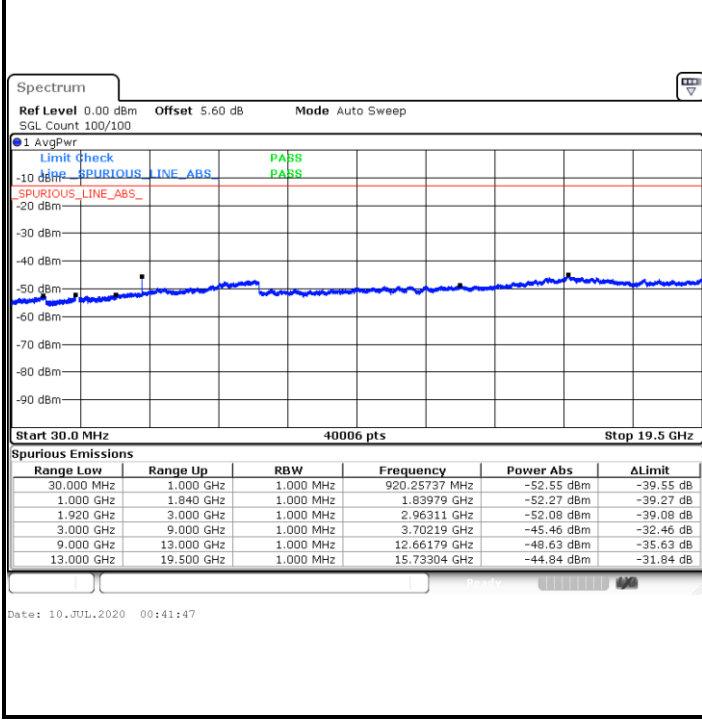

LTE Band 2 / 15MHz

Lowest Channel / QPSK

Lowest Channel / 16QAM

Date: 9.JUL.2020 23:13:01

Date: 9.JUL.2020 23:13:57

Middle Channel / QPSK

Middle Channel / 16QAM

Date: 9.JUL.2020 23:15:33

Date: 9.JUL.2020 23:16:30

LTE Band 2 / 15MHz

Highest Channel / QPSK

Highest Channel / 16QAM

LTE Band 2 / 20MHz

Lowest Channel / QPSK

Lowest Channel / 16QAM

LTE Band 2 / 20MHz