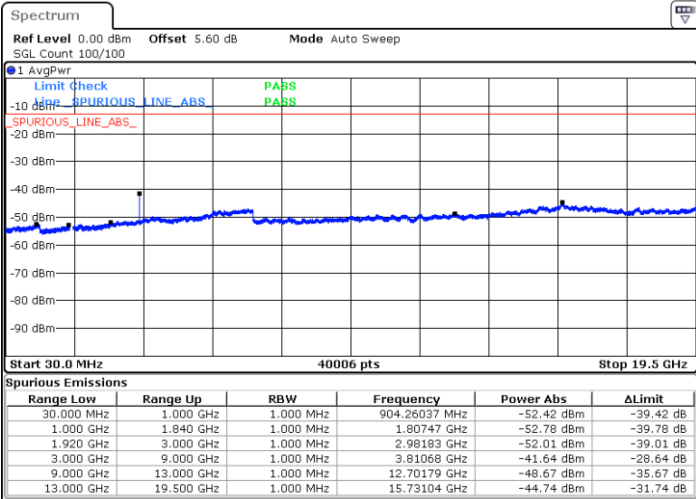

Date: 10.JUL.2020 02:37:03

Highest Channel / 64QAM

Date: 10.JUL.2020 02:37:53

LTE Band 2 / 5MHz

Lowest Channel / 64QAM

Middle Channel / 64QAM

Date: 10.JUL.2020 02:39:27

Date: 10.JUL.2020 02:40:17

Highest Channel / 64QAM

Date: 10.JUL.2020 02:41:10

LTE Band 2 / 10MHz

Lowest Channel / 64QAM

Middle Channel / 64QAM

Date: 10.JUL.2020 02:42:36

Date: 10.JUL.2020 02:43:34

Highest Channel / 64QAM