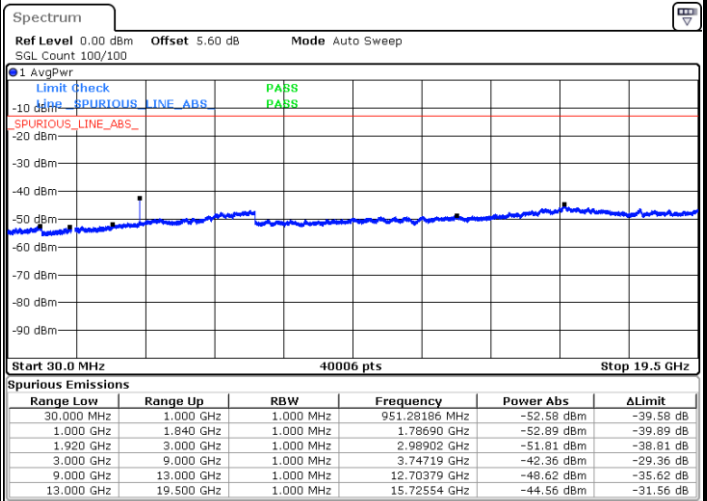

LTE Band 2 / 15MHz

Lowest Channel / QPSK

Lowest Channel / 16QAM

Date: 9.JUL.2020 23:13:01

Date: 9.JUL.2020 23:13:57

Middle Channel / QPSK

Middle Channel / 16QAM

Date: 9.JUL.2020 23:15:33

Date: 9.JUL.2020 23:16:30

LTE Band 2 / 15MHz

Highest Channel / QPSK

Highest Channel / 16QAM

LTE Band 2 / 20MHz

Lowest Channel / QPSK

Lowest Channel / 16QAM

LTE Band 2 / 20MHz