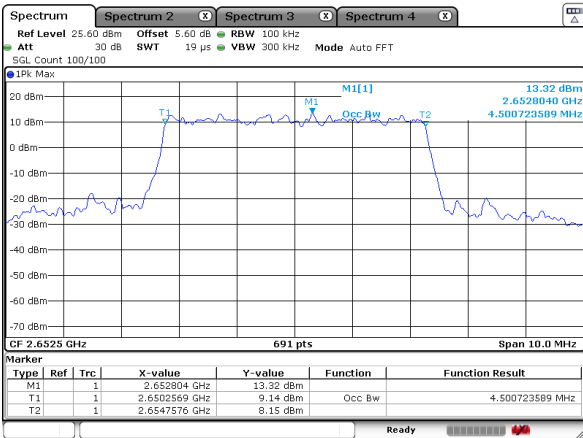

Middle Channel / 20MHz / 64QAM

Date: 18 JUL 2020 01:05:27

Highest Channel / 15MHz / 64QAM

Date: 18 JUL 2020 00:50:32

Highest Channel / 20MHz / 64QAM

Date: 18 JUL 2020 02:19:29

Occupied Bandwidth

Mode	LTE Band 41 : 99%OBW(MHz)											
	5MHz		10MHz		15MHz		20MHz		5MHz	10MHz	15MHz	20MHz
BW	QPSK	16QAM	QPSK	16QAM	QPSK	16QAM	QPSK	16QAM	64QAM	64QAM	64QAM	64QAM
Lowest CH	4.52	4.50	8.97	9.03	13.37	13.33	17.89	17.83	4.49	9.06	13.37	17.89
Middle CH	4.50	4.50	9.06	9.03	13.42	13.42	17.77	17.71	4.50	9.03	13.50	17.95
Highest CH	4.50	4.52	9.00	8.97	13.42	13.37	17.83	17.77	4.50	9.06	13.42	17.89

LTE Band 41

Lowest Channel / 5MHz / QPSK

Date: 17_JUL_2020 22:41:41

Lowest Channel / 5MHz / 16QAM

Date: 17_JUL_2020 22:43:31

Middle Channel / 5MHz / QPSK

Date: 17_JUL_2020 23:03:45

Middle Channel / 5MHz / 16QAM

Date: 17_JUL_2020 23:03:29

Highest Channel / 5MHz / QPSK

Date: 17_JUL_2020 23:16:22

Highest Channel / 5MHz / 16QAM

Date: 17_JUL_2020 23:16:06

LTE Band 41

Lowest Channel / 10MHz / QPSK

Date: 18 JUL 2020 00:22:41