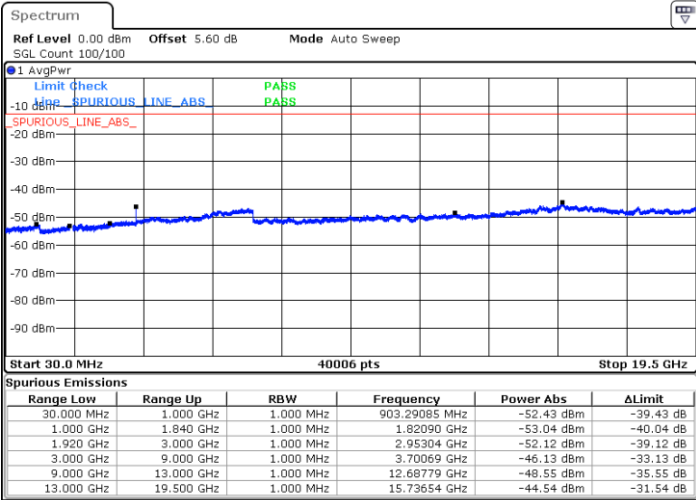

Date: 10.JUL.2020 02:37:03

Highest Channel / 64QAM

Date: 10.JUL.2020 02:37:53

LTE Band 2 / 5MHz

Lowest Channel / 64QAM

Middle Channel / 64QAM

Date: 10.JUL.2020 02:39:27

Date: 10.JUL.2020 02:40:17

Highest Channel / 64QAM

Date: 10.JUL.2020 02:41:10

LTE Band 2 / 10MHz

Lowest Channel / 64QAM

Middle Channel / 64QAM

Date: 10.JUL.2020 02:42:36

Date: 10.JUL.2020 02:43:34

Highest Channel / 64QAM