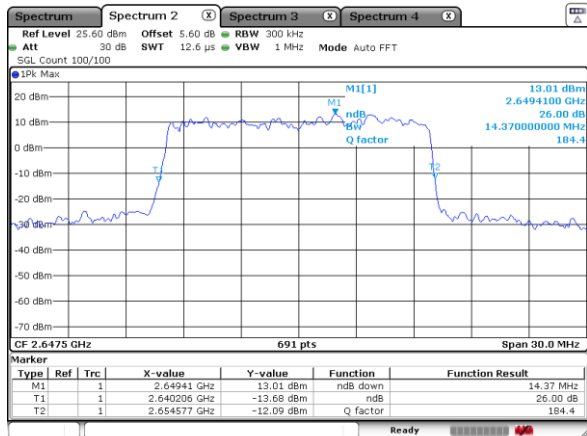

Date: 18_JUL_2020 00:25:48

LTE Band 41

Lowest Channel / 15MHz / 64QAM

Date: 18 JUL 2020 00:30:33

Lowest Channel / 20MHz / 64QAM

Date: 18 JUL 2020 00:58:33

Middle Channel / 15MHz / 64QAM

Date: 18 JUL 2020 00:39:04

Middle Channel / 20MHz / 64QAM

Date: 18 JUL 2020 01:05:27

Highest Channel / 15MHz / 64QAM

Date: 18 JUL 2020 00:50:32

Highest Channel / 20MHz / 64QAM

Date: 18 JUL 2020 02:19:29

Occupied Bandwidth

Mode	LTE Band 41 : 99%OBW(MHz)											
	5MHz		10MHz		15MHz		20MHz		5MHz	10MHz	15MHz	20MHz
BW	QPSK	16QAM	QPSK	16QAM	QPSK	16QAM	QPSK	16QAM	64QAM	64QAM	64QAM	64QAM
Lowest CH	4.52	4.50	8.97	9.03	13.37	13.33	17.89	17.83	4.49	9.06	13.37	17.89
Middle CH	4.50	4.50	9.06	9.03	13.42	13.42	17.77	17.71	4.50	9.03	13.50	17.95
Highest CH	4.50	4.52	9.00	8.97	13.42	13.37	17.83	17.77	4.50	9.06	13.42	17.89