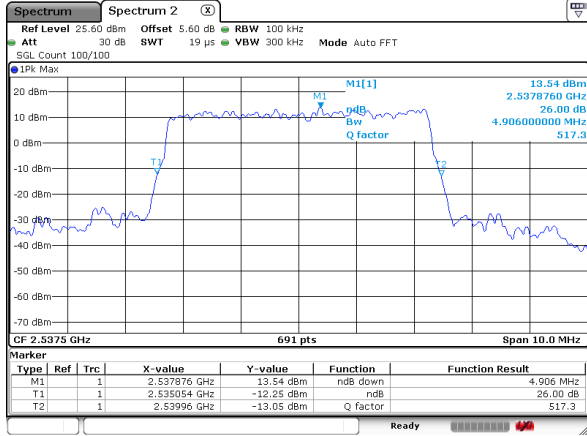

LTE Band 41

Lowest Channel / 5MHz / QPSK

Date: 17_JUL_2020 22:45:09