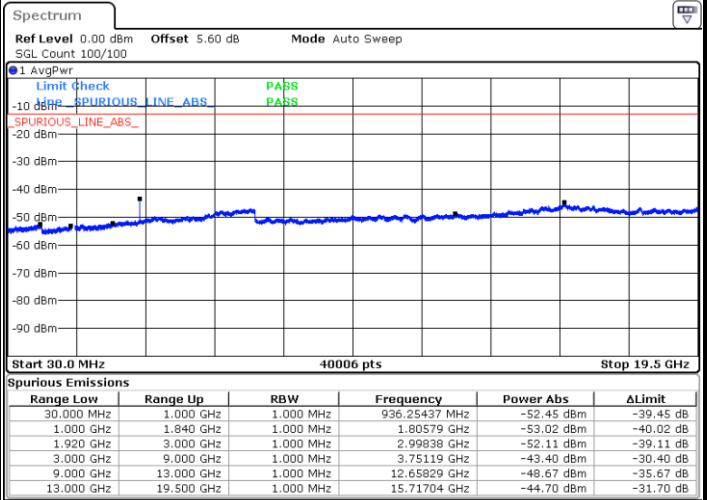

Date: 10.JUL.2020 02:37:03

Highest Channel / 64QAM

Date: 10.JUL.2020 02:37:53

LTE Band 2 / 5MHz

Lowest Channel / 64QAM

Middle Channel / 64QAM

Date: 10.JUL.2020 02:39:27

Date: 10.JUL.2020 02:40:17

Highest Channel / 64QAM

Date: 10.JUL.2020 02:41:10

LTE Band 2 / 10MHz

Lowest Channel / 64QAM

Middle Channel / 64QAM

Date: 10.JUL.2020 02:42:36

Date: 10.JUL.2020 02:43:34

Highest Channel / 64QAM

Date: 10.JUL.2020 02:44:49

LTE Band 2 / 15MHz

Lowest Channel / 64QAM

Middle Channel / 64QAM

Date: 10.JUL.2020 02:46:38

Date: 10.JUL.2020 02:47:28

Highest Channel / 64QAM

Date: 10.JUL.2020 02:48:20