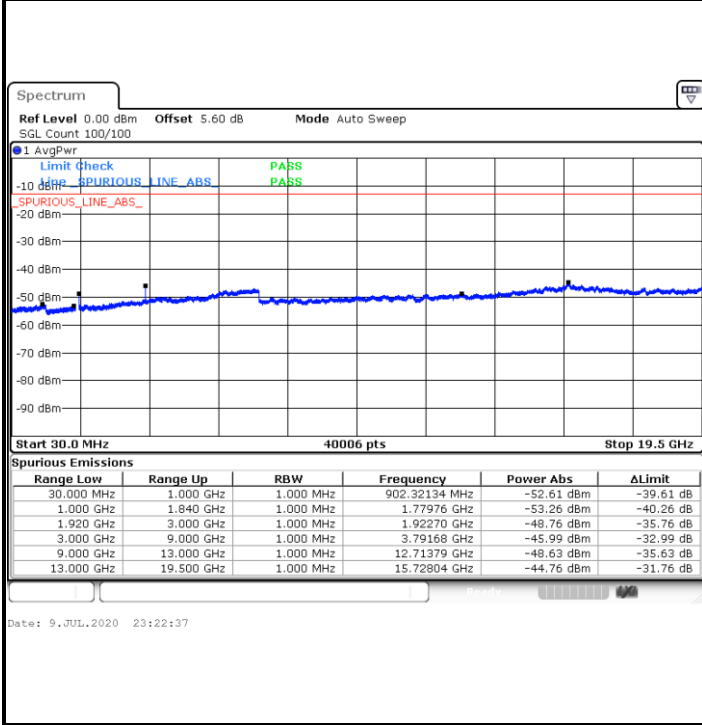

LTE Band 2 / 15MHz

Lowest Channel / QPSK

Lowest Channel / 16QAM

Date: 9.JUL.2020 23:13:01

Date: 9.JUL.2020 23:13:57

Middle Channel / QPSK

Middle Channel / 16QAM

Date: 9.JUL.2020 23:15:33

Date: 9.JUL.2020 23:16:30

LTE Band 2 / 15MHz

Highest Channel / QPSK

Highest Channel / 16QAM

LTE Band 2 / 20MHz

Lowest Channel / QPSK

Lowest Channel / 16QAM

LTE Band 2 / 20MHz