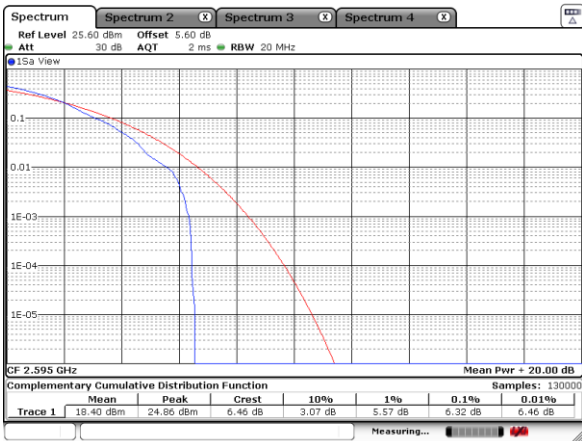

Lowest Channel / Full RB

Date: 18 JUL 2020 02:30:34

Middle Channel / 1RB

Date: 18 JUL 2020 02:33:06

Middle Channel / Full RB

Date: 18 JUL 2020 02:34:03

Highest Channel / 1RB

Date: 18 JUL 2020 02:36:27

Highest Channel / Full RB

Date: 18 JUL 2020 02:35:24

LTE Band 41 / 20MHz / 64QAM

Lowest Channel / 1RB

Date: 18 JUL 2020 02:31:28

Lowest Channel / Full RB

Date: 18 JUL 2020 02:31:06

Middle Channel / 1RB

Date: 18 JUL 2020 02:33:22

Middle Channel / Full RB

Date: 18 JUL 2020 02:33:47

Highest Channel / 1RB

Date: 18 JUL 2020 02:36:07

Highest Channel / Full RB

Date: 18 JUL 2020 02:35:46

26dB Bandwidth