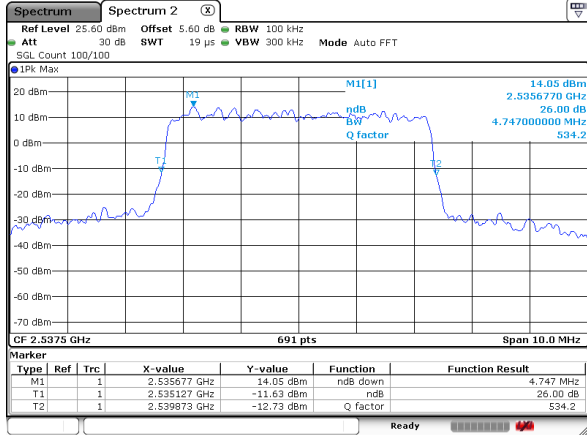

Highest Channel / 20MHz / QPSK

Date: 18 JUL 2020 02:18:39

Highest Channel / 20MHz / 16QAM

Date: 18 JUL 2020 02:18:57

LTE Band 41

Lowest Channel / 5MHz / 64QAM

Date: 17_JUL_2020 22:44:39

Lowest Channel / 10MHz / 64QAM

Date: 18_JUL_2020 00:21:48

Middle Channel / 5MHz / 64QAM

Date: 17_JUL_2020 23:05:11

Middle Channel / 10MHz / 64QAM

Date: 18_JUL_2020 00:25:24

Highest Channel / 5MHz / 64QAM

Date: 17_JUL_2020 23:17:21

Highest Channel / 10MHz / 64QAM