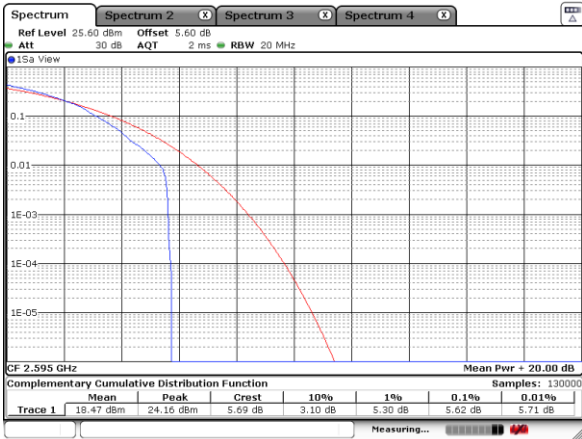

LTE Band 41 / 20MHz / QPSK

Lowest Channel / 1RB

Date: 18 JUL 2020 02:32:02

Lowest Channel / Full RB

Date: 18 JUL 2020 02:29:30

Middle Channel / 1RB

Date: 18 JUL 2020 02:32:29

Middle Channel / Full RB

Date: 18 JUL 2020 02:34:19

Highest Channel / 1RB

Date: 18 JUL 2020 02:36:43

Highest Channel / Full RB

Date: 18 JUL 2020 02:35:05

LTE Band 41 / 20MHz / 16QAM

Lowest Channel / 1RB

Date: 18 JUL 2020 02:31:46

Lowest Channel / Full RB

Date: 18 JUL 2020 02:30:34

Middle Channel / 1RB

Date: 18 JUL 2020 02:33:06

Middle Channel / Full RB

Date: 18 JUL 2020 02:34:03

Highest Channel / 1RB

Date: 18 JUL 2020 02:36:27