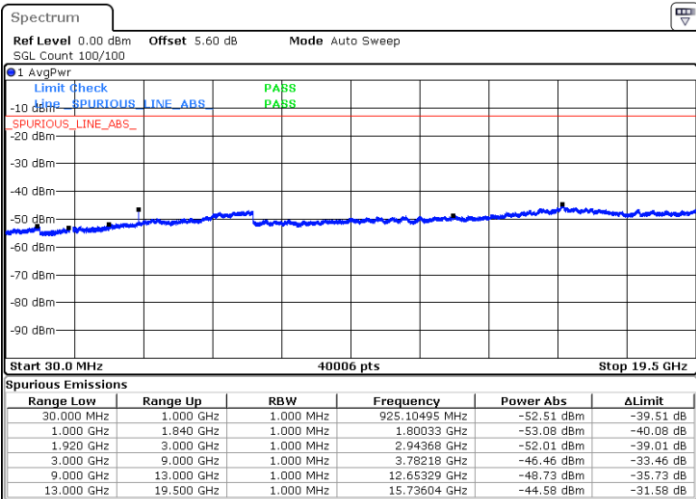

LTE Band 2 / 20MHz

Lowest Channel / 64QAM

Middle Channel / 64QAM

Date: 10.JUL.2020 00:55:25

Date: 10.JUL.2020 01:02:02

Highest Channel / 64QAM

Date: 10.JUL.2020 01:03:41

Frequency Stability

Test Conditions		LTE Band 2 (QPSK) / Middle Channel	Limit
Temperature (°C)	Voltage (Volt)	BW 10MHz	Note 2.
		Deviation (ppm)	Result
50	Normal Voltage	0.0020	PASS
40	Normal Voltage	0.0013	
30	Normal Voltage	0.0003	
20(Ref.)	Normal Voltage	0.0000	
10	Normal Voltage	0.0022	
0	Normal Voltage	0.0007	
-10	Normal Voltage	0.0003	
-20	Normal Voltage	0.0008	
-30	Normal Voltage	0.0013	
20	Maximum Voltage	0.0001	
20	Normal Voltage	0.0000	
20	Battery End Point	0.0014	

Note:

1. Normal Voltage =3.85 V. ; Battery End Point (BEP) =3.65V. ; Maximum Voltage =4.4 V.
2. Note: The frequency fundamental emissions stay within the authorized frequency block.

LTE Band 41

Peak-to-Average Ratio