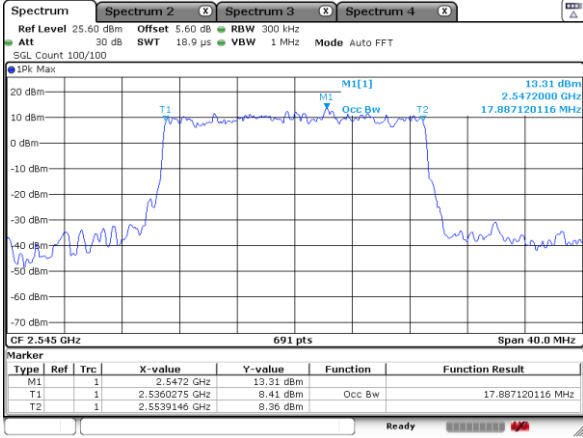

LTE Band 41

Lowest Channel / 20MHz / QPSK

Date: 18 JUL 2020 00:55:59