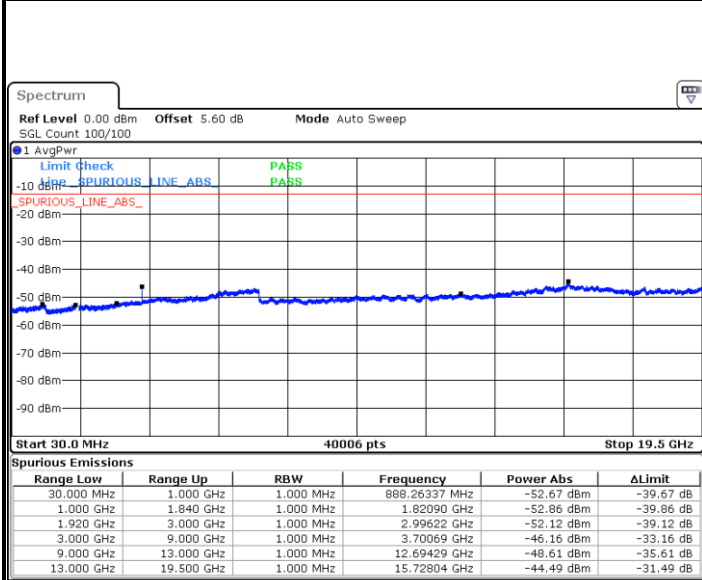

LTE Band 2 / 1.4MHz

Lowest Channel / 64QAM

Middle Channel / 64QAM

Highest Channel / 64QAM

LTE Band 2 / 3MHz

Lowest Channel / 64QAM

Date: 10.JUL.2020 02:36:08

Middle Channel / 64QAM

Date: 10.JUL.2020 02:37:03

Highest Channel / 64QAM

Date: 10.JUL.2020 02:37:53

LTE Band 2 / 5MHz

Lowest Channel / 64QAM

Middle Channel / 64QAM

Date: 10.JUL.2020 02:39:27

Date: 10.JUL.2020 02:40:17

Highest Channel / 64QAM

Date: 10.JUL.2020 02:41:10

LTE Band 2 / 10MHz

Lowest Channel / 64QAM

Middle Channel / 64QAM

Date: 10.JUL.2020 02:42:36

Date: 10.JUL.2020 02:43:34

Highest Channel / 64QAM