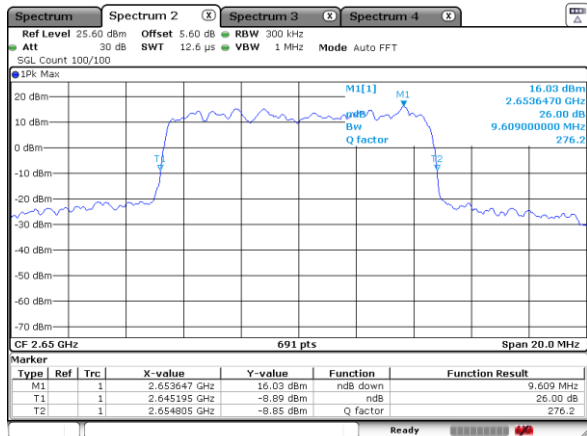

Date: 17_JUL_2020 23:04:01

Highest Channel / 5MHz / QPSK

Date: 17_JUL_2020 23:16:47

Highest Channel / 5MHz / 16QAM

Date: 17_JUL_2020 23:17:05

LTE Band 41

Lowest Channel / 10MHz / QPSK

Date: 18 JUL 2020 00:23:01

Lowest Channel / 10MHz / 16QAM

Date: 18 JUL 2020 00:23:24

Middle Channel / 10MHz / QPSK

Date: 18 JUL 2020 00:24:25

Middle Channel / 10MHz / 16QAM

Date: 18 JUL 2020 00:24:11

Highest Channel / 10MHz / QPSK

Date: 18 JUL 2020 00:26:53

Highest Channel / 10MHz / 16QAM

Date: 18 JUL 2020 00:27:08

LTE Band 41

Lowest Channel / 15MHz / QPSK

Date: 18 JUL 2020 00:30:03

Lowest Channel / 15MHz / 16QAM

Date: 18 JUL 2020 00:30:18

Middle Channel / 15MHz / QPSK