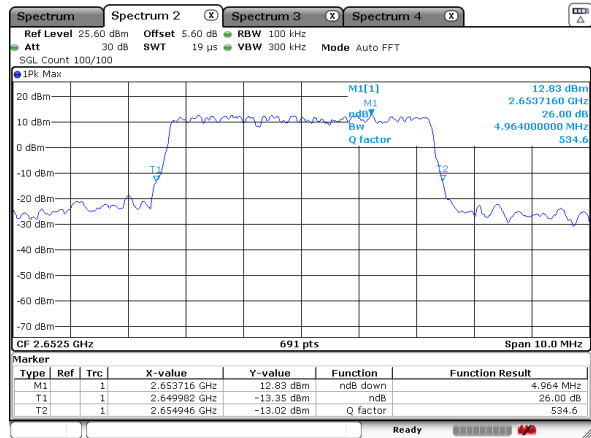

LTE Band 41

Lowest Channel / 5MHz / QPSK

Date: 17_JUL_2020 22:45:09

Lowest Channel / 5MHz / 16QAM

Date: 17_JUL_2020 22:44:53

Middle Channel / 5MHz / QPSK

Date: 17_JUL_2020 23:04:00

Middle Channel / 5MHz / 16QAM

Date: 17_JUL_2020 23:04:01

Highest Channel / 5MHz / QPSK

Date: 17_JUL_2020 23:16:47

Highest Channel / 5MHz / 16QAM

Date: 17_JUL_2020 23:17:05

LTE Band 41

Lowest Channel / 10MHz / QPSK

Date: 18 JUL 2020 00:23:01