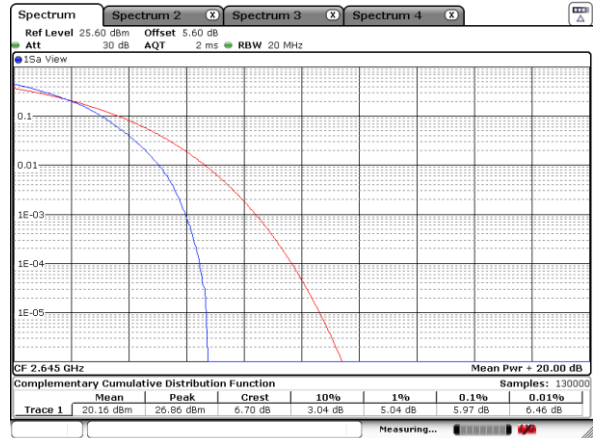

Date: 18 JUL 2020 02:34:19

Highest Channel / 1RB

Date: 18 JUL 2020 02:36:43

Highest Channel / Full RB

Date: 18 JUL 2020 02:35:05

LTE Band 41 / 20MHz / 16QAM

Lowest Channel / 1RB

Date: 18 JUL 2020 02:31:46

Lowest Channel / Full RB

Date: 18 JUL 2020 02:30:34

Middle Channel / 1RB

Date: 18 JUL 2020 02:33:06

Middle Channel / Full RB

Date: 18 JUL 2020 02:34:03

Highest Channel / 1RB

Date: 18 JUL 2020 02:36:27

Highest Channel / Full RB

Date: 18 JUL 2020 02:35:24

LTE Band 41 / 20MHz / 64QAM

Lowest Channel / 1RB

Date: 18 JUL 2020 02:31:28

Lowest Channel / Full RB

Date: 18 JUL 2020 02:31:06

Middle Channel / 1RB

Date: 18 JUL 2020 02:33:22

Middle Channel / Full RB

Date: 18 JUL 2020 02:33:47

Highest Channel / 1RB

Date: 18 JUL 2020 02:36:07

Highest Channel / Full RB

Date: 18 JUL 2020 02:35:46

26dB Bandwidth