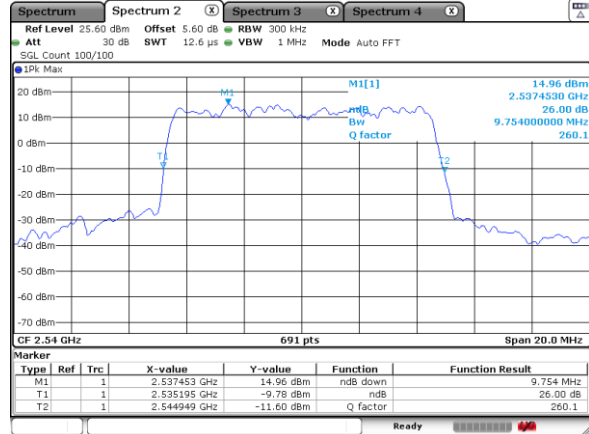

Lowest Channel / 10MHz / 16QAM

Date: 18 JUL 2020 00:23:24