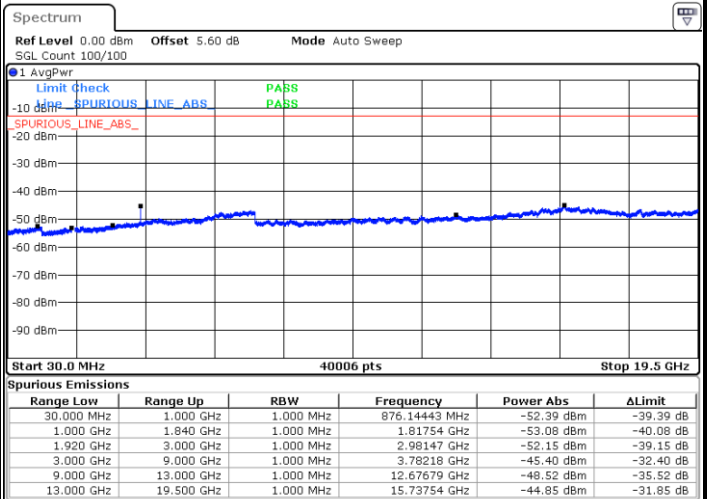

Date: 9.JUL.2020 23:16:30

LTE Band 2 / 15MHz

Highest Channel / QPSK

Highest Channel / 16QAM

LTE Band 2 / 20MHz

Lowest Channel / QPSK

Lowest Channel / 16QAM

LTE Band 2 / 20MHz

Middle Channel / QPSK

Middle Channel / 16QAM

Date: 10.JUL.2020 00:59:19

Date: 9.JUL.2020 23:33:17

Highest Channel / QPSK

Highest Channel / 16QAM

Date: 10.JUL.2020 01:05:37

Date: 10.JUL.2020 01:04:38

LTE Band 2 / 1.4MHz

Lowest Channel / 64QAM

Middle Channel / 64QAM

Highest Channel / 64QAM

LTE Band 2 / 3MHz

Lowest Channel / 64QAM

Date: 10.JUL.2020 02:36:08

Middle Channel / 64QAM