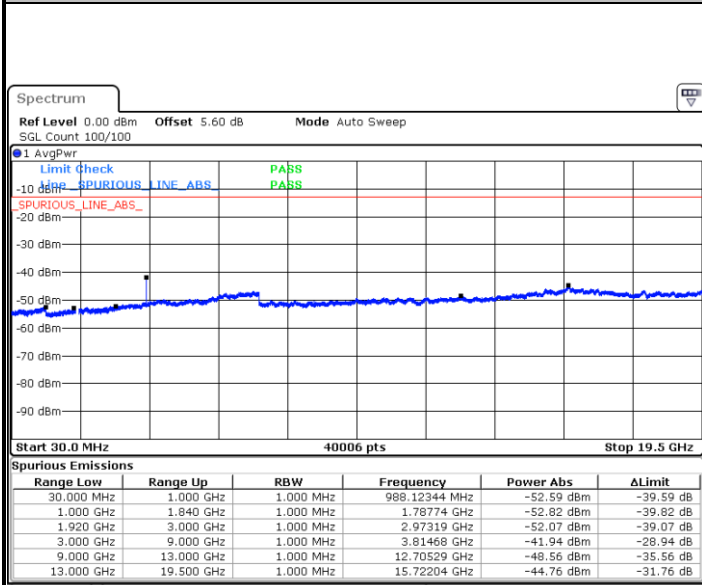

LTE Band 2 / 1.4MHz

Lowest Channel / 64QAM

Middle Channel / 64QAM

Highest Channel / 64QAM

LTE Band 2 / 3MHz

Lowest Channel / 64QAM

Date: 10.JUL.2020 02:36:08

Middle Channel / 64QAM

Date: 10.JUL.2020 02:37:03

Highest Channel / 64QAM

Date: 10.JUL.2020 02:37:53

LTE Band 2 / 5MHz

Lowest Channel / 64QAM

Middle Channel / 64QAM

Date: 10.JUL.2020 02:39:27

Date: 10.JUL.2020 02:40:17

Highest Channel / 64QAM

Date: 10.JUL.2020 02:41:10

LTE Band 2 / 10MHz

Lowest Channel / 64QAM

Middle Channel / 64QAM

Date: 10.JUL.2020 02:42:36

Date: 10.JUL.2020 02:43:34

Highest Channel / 64QAM