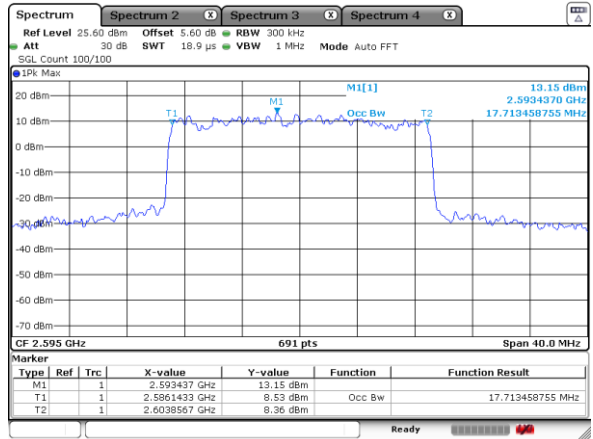

Date: 18 JUL 2020 00:38:07

Middle Channel / 15MHz / 16QAM

Date: 18 JUL 2020 00:38:29

Highest Channel / 15MHz / QPSK

Date: 18 JUL 2020 00:49:30

Highest Channel / 15MHz / 16QAM

Date: 18 JUL 2020 00:49:15

LTE Band 41

Lowest Channel / 20MHz / QPSK

Date: 18 JUL 2020 00:55:59

Lowest Channel / 20MHz / 16QAM

Date: 18 JUL 2020 00:55:47

Middle Channel / 20MHz / QPSK

Date: 18 JUL 2020 01:04:40

Middle Channel / 20MHz / 16QAM

Date: 18 JUL 2020 01:05:00

Highest Channel / 20MHz / QPSK

Date: 18 JUL 2020 02:17:53

Highest Channel / 20MHz / 16QAM

Date: 18 JUL 2020 02:17:05

Lowest Channel / 5MHz / 64QAM

Date: 17 JUL 2020 22:43:44

Lowest Channel / 10MHz / 64QAM

Date: 18 JUL 2020 00:21:48