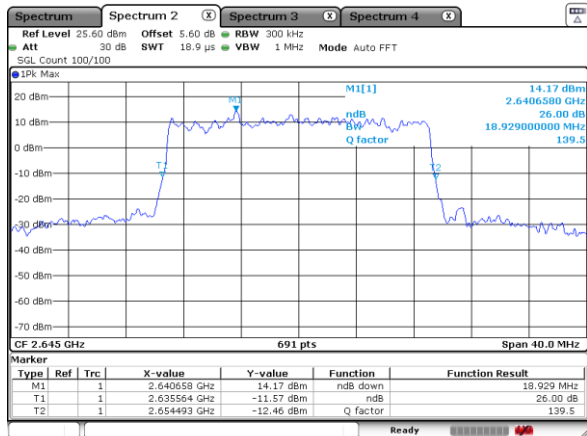

Date: 18 JUL 2020 00:41:00

Middle Channel / 15MHz / 16QAM

Date: 18 JUL 2020 00:39:18

Highest Channel / 15MHz / QPSK

Date: 18 JUL 2020 00:49:50

Highest Channel / 15MHz / 16QAM

Date: 18 JUL 2020 00:50:15

LTE Band 41

Lowest Channel / 20MHz / QPSK

Date: 18 JUL 2020 00:56:22

Lowest Channel / 20MHz / 16QAM

Date: 18 JUL 2020 00:56:38

Middle Channel / 20MHz / QPSK

Date: 18 JUL 2020 01:05:59

Middle Channel / 20MHz / 16QAM

Date: 18 JUL 2020 01:05:47

Highest Channel / 20MHz / QPSK

Date: 18 JUL 2020 02:18:39

Highest Channel / 20MHz / 16QAM

Date: 18 JUL 2020 02:18:57

LTE Band 41

Lowest Channel / 5MHz / 64QAM

Date: 17_JUL_2020 22:44:39

Lowest Channel / 10MHz / 64QAM