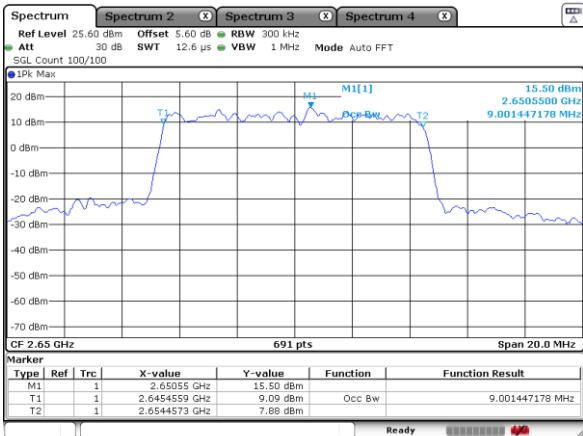

Date: 17_JUL_2020 23:03:29

Highest Channel / 5MHz / QPSK

Date: 17_JUL_2020 23:16:22

Highest Channel / 5MHz / 16QAM

Date: 17_JUL_2020 23:16:06

LTE Band 41

Lowest Channel / 10MHz / QPSK

Date: 18 JUL 2020 00:22:41

Lowest Channel / 10MHz / 16QAM

Date: 18 JUL 2020 00:22:29

Middle Channel / 10MHz / QPSK

Date: 18 JUL 2020 00:24:50

Middle Channel / 10MHz / 16QAM

Date: 18 JUL 2020 00:25:05

Highest Channel / 10MHz / QPSK

Date: 18 JUL 2020 00:26:29

Highest Channel / 10MHz / 16QAM

Date: 18 JUL 2020 00:26:14

LTE Band 41

Lowest Channel / 15MHz / QPSK

Date: 18 JUL 2020 00:29:37

Lowest Channel / 15MHz / 16QAM

Date: 18 JUL 2020 00:29:24

Middle Channel / 15MHz / QPSK