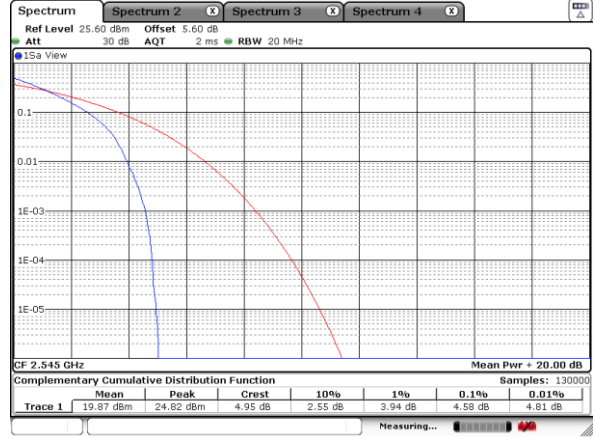

Note:

1. Normal Voltage =3.85 V. ; Battery End Point (BEP) =3.65V. ; Maximum Voltage =4.4 V.
2. Note: The frequency fundamental emissions stay within the authorized frequency block.

LTE Band 41

Peak-to-Average Ratio

Mode	LTE Band 41 / 20MHz				
Mod.	QPSK		16QAM		Limit: 13dB
RB Size	1RB	Full RB	1RB	Full RB	Result
Lowest CH	3.59	4.58	5.45	6.00	PASS
Middle CH	4.87	5.65	5.62	6.55	
Highest CH	3.77	4.75	5.54	5.97	
Mod.	64QAM		Limit: 13dB		
RB Size	1RB	Full RB	Result		
Lowest CH	6.70	6.58	PASS		
Middle CH	6.32	6.78			
Highest CH	6.70	6.67			

LTE Band 41 / 20MHz / QPSK

Lowest Channel / 1RB

Date: 18 JUL 2020 02:32:02

Lowest Channel / Full RB

Date: 18 JUL 2020 02:29:30

Middle Channel / 1RB

Date: 18 JUL 2020 02:32:29

Middle Channel / Full RB