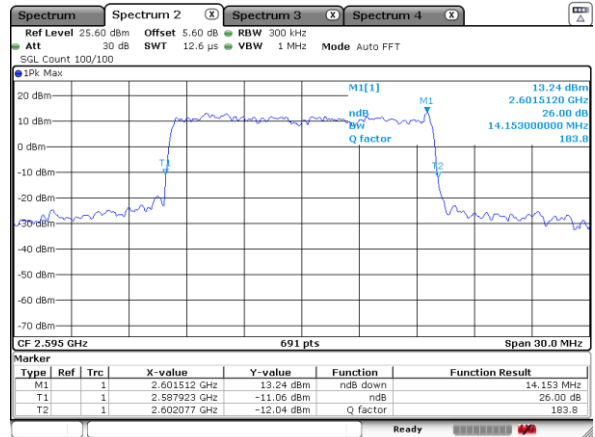

Highest Channel / 10MHz / 16QAM

Date: 18 JUL 2020 00:27:08

LTE Band 41

Lowest Channel / 15MHz / QPSK

Date: 18 JUL 2020 00:30:03

Lowest Channel / 15MHz / 16QAM

Date: 18 JUL 2020 00:30:18

Middle Channel / 15MHz / QPSK

Date: 18 JUL 2020 00:41:00

Middle Channel / 15MHz / 16QAM

Date: 18 JUL 2020 00:39:18

Highest Channel / 15MHz / QPSK

Date: 18 JUL 2020 00:49:50

Highest Channel / 15MHz / 16QAM

Date: 18 JUL 2020 00:50:15

LTE Band 41