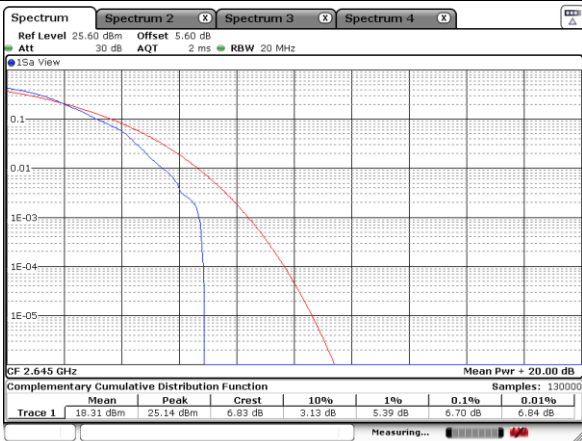

Lowest Channel / Full RB

Date: 18 JUL 2020 02:30:34

Middle Channel / 1RB

Date: 18 JUL 2020 02:33:06

Middle Channel / Full RB

Date: 18 JUL 2020 02:34:03

Highest Channel / 1RB

Date: 18 JUL 2020 02:36:27

Highest Channel / Full RB

Date: 18 JUL 2020 02:35:24

LTE Band 41 / 20MHz / 64QAM

Lowest Channel / 1RB

Date: 18 JUL 2020 02:31:28

Lowest Channel / Full RB

Date: 18 JUL 2020 02:31:06

Middle Channel / 1RB

Date: 18 JUL 2020 02:33:22

Middle Channel / Full RB

Date: 18 JUL 2020 02:33:47

Highest Channel / 1RB

Date: 18 JUL 2020 02:36:07

Highest Channel / Full RB

Date: 18 JUL 2020 02:35:46

26dB Bandwidth