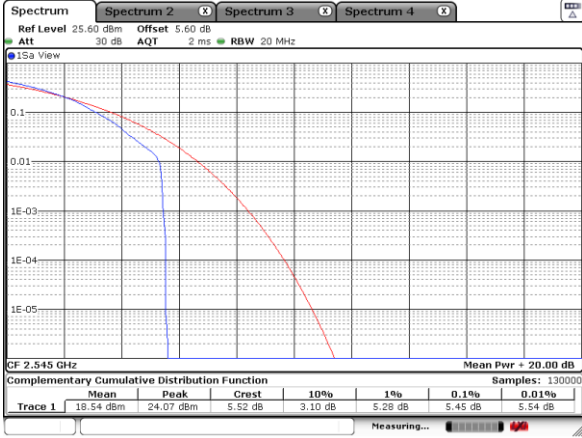

Date: 18 JUL 2020 02:34:19

Highest Channel / 1RB

Date: 18 JUL 2020 02:36:43

Highest Channel / Full RB

Date: 18 JUL 2020 02:35:05

LTE Band 41 / 20MHz / 16QAM

Lowest Channel / 1RB

Date: 18 JUL 2020 02:31:46

Lowest Channel / Full RB

Date: 18 JUL 2020 02:30:34

Middle Channel / 1RB

Date: 18 JUL 2020 02:33:06

Middle Channel / Full RB

Date: 18 JUL 2020 02:34:03

Highest Channel / 1RB

Date: 18 JUL 2020 02:36:27