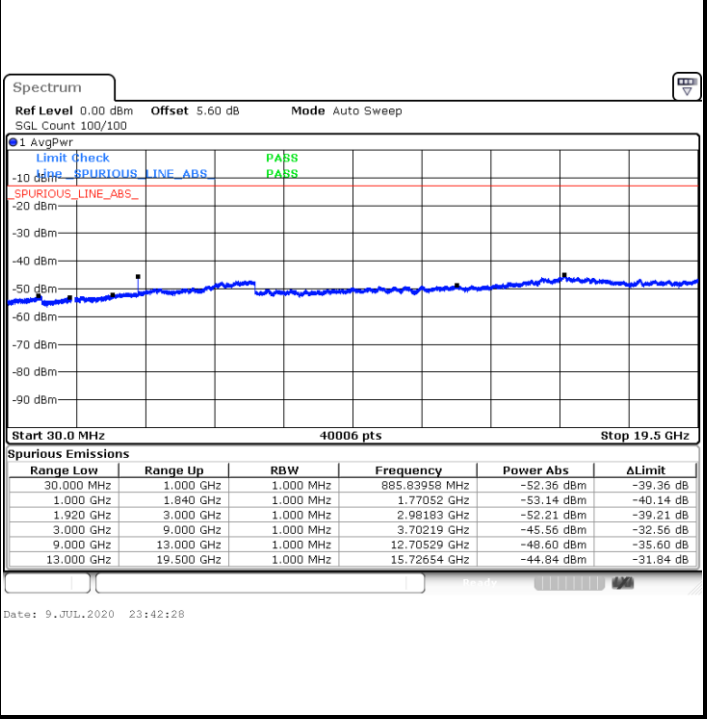

LTE Band 2 / 15MHz

Lowest Channel / QPSK

Lowest Channel / 16QAM

Date: 9.JUL.2020 23:13:01

Date: 9.JUL.2020 23:13:57

Middle Channel / QPSK

Middle Channel / 16QAM

Date: 9.JUL.2020 23:15:33

Date: 9.JUL.2020 23:16:30

LTE Band 2 / 15MHz

Highest Channel / QPSK

Highest Channel / 16QAM

LTE Band 2 / 20MHz

Lowest Channel / QPSK

Lowest Channel / 16QAM

LTE Band 2 / 20MHz