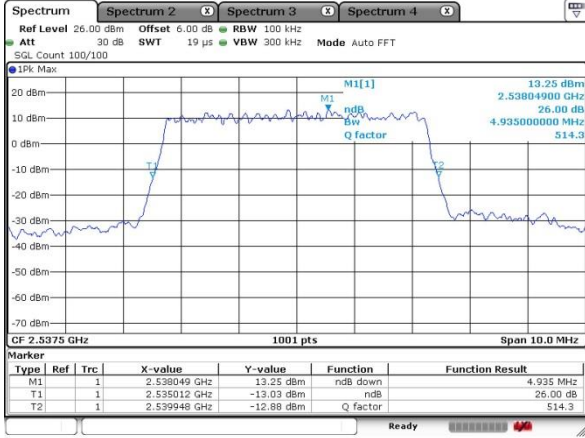

Highest Channel / 20MHz / QPSK

Date: 13 MAY 2020 20:43:41

Highest Channel / 20MHz / 16QAM

Date: 13 MAY 2020 20:43:22

LTE Band 41

Lowest Channel / 5MHz / 64QAM

Date: 13 MAY 2020 18:28:26

Lowest Channel / 10MHz / 64QAM