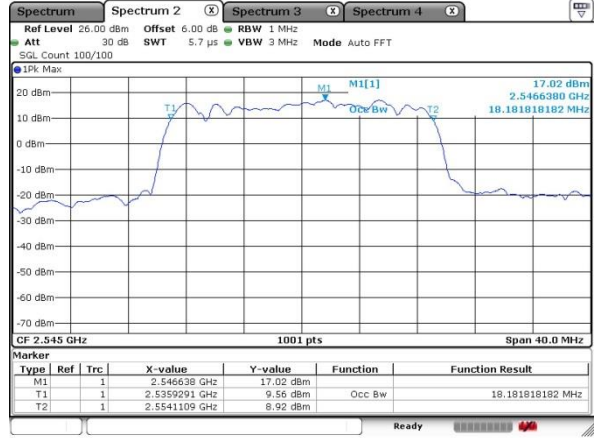

Lowest Channel / 20MHz / 16QAM

Date: 13 MAY 2020 20:33:53