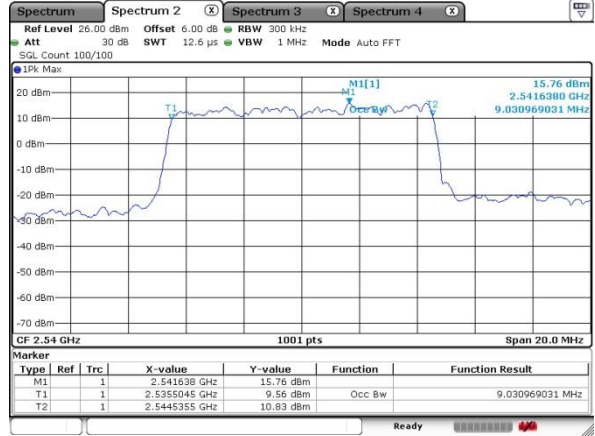

Lowest Channel / 10MHz / 16QAM

Date: 13 MAY 2020 19:28:01