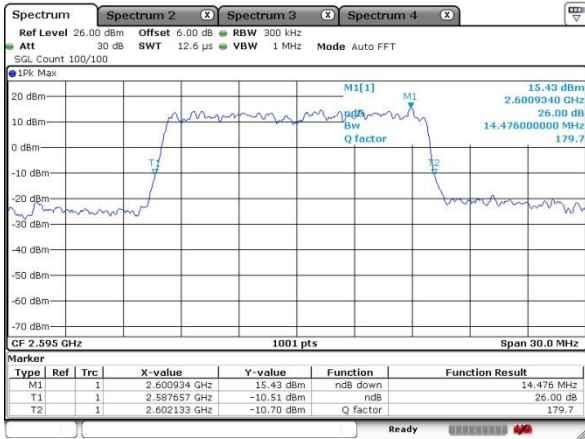

Highest Channel / 10MHz / 16QAM

Date: 13 MAY 2020 19:35:30

LTE Band 41

Lowest Channel / 15MHz / QPSK

Date: 13 MAY 2020 19:49:19

Lowest Channel / 15MHz / 16QAM

Date: 13 MAY 2020 19:51:22

Middle Channel / 15MHz / QPSK

Date: 13 MAY 2020 19:55:13

Middle Channel / 15MHz / 16QAM

Date: 13 MAY 2020 19:56:20

Highest Channel / 15MHz / QPSK

Date: 13 MAY 2020 20:00:26

Highest Channel / 15MHz / 16QAM

Date: 13 MAY 2020 20:00:08

LTE Band 41