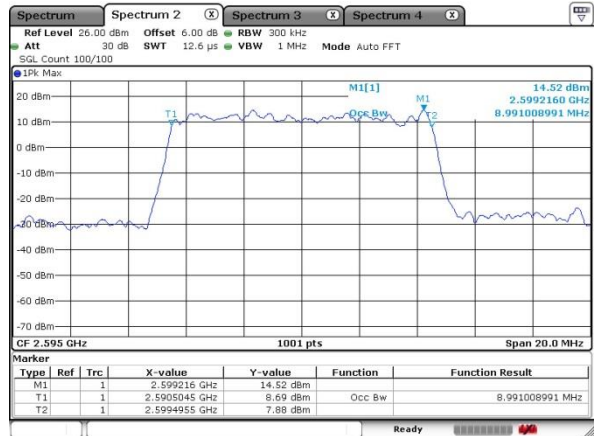

Middle Channel / 10MHz / 64QAM

Date: 13 MAY 2020 19:32:45