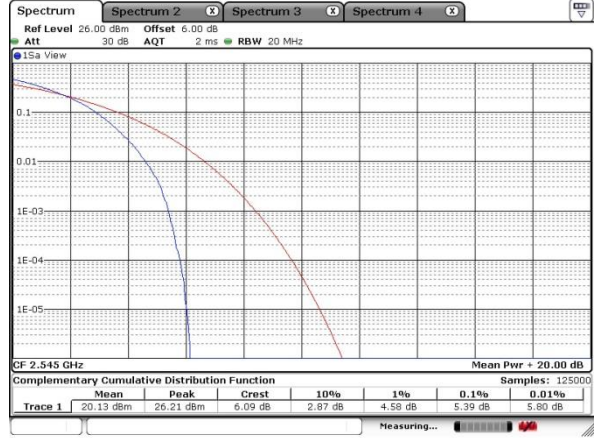

Lowest Channel / Full RB

Date: 13 MAY 2020 20:58:03