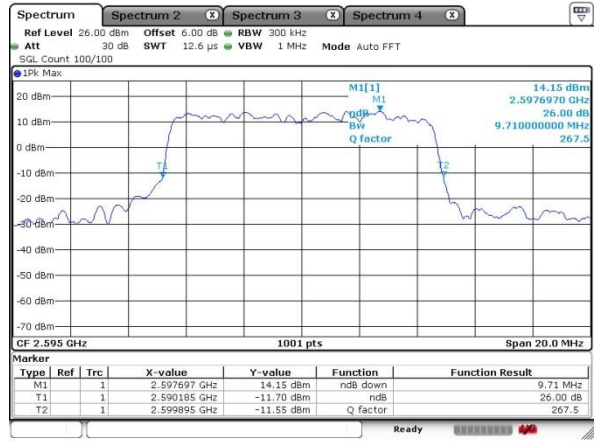

Middle Channel / 10MHz / 64QAM

Date: 13 MAY 2020 19:32:29