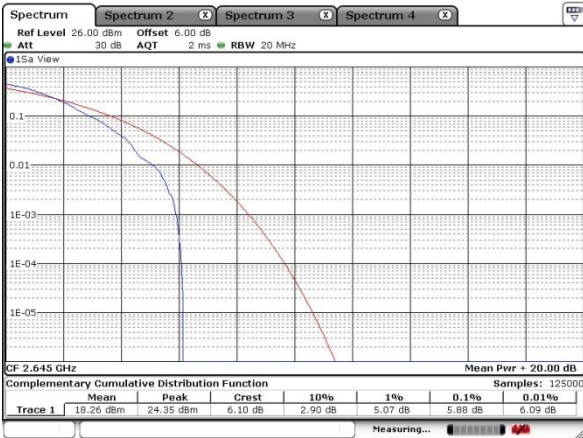

Highest Channel / Full RB

Date: 13 MAY 2020 21:03:11

LTE Band 41 / 20MHz / 64QAM

Lowest Channel / 1RB

Date: 13 MAY 2020 20:57:06

Lowest Channel / Full RB

Date: 13 MAY 2020 20:57:38

Middle Channel / 1RB

Date: 13 MAY 2020 21:00:09

Middle Channel / Full RB

Date: 13 MAY 2020 20:59:41

Highest Channel / 1RB

Date: 13 MAY 2020 21:02:21

Highest Channel / Full RB

Date: 13 MAY 2020 21:02:43

26dB Bandwidth

Mode	LTE Band 41 : 26dB BW(MHz)							
BW	5MHz		10MHz		15MHz		20MHz	
Mod.	QPSK	16QAM	QPSK	16QAM	QPSK	16QAM	QPSK	16QAM
Lowest CH	4.745	4.925	9.65	9.87	14.326	14.266	20.30	20.14
Middle CH	4.825	4.905	9.67	9.63	14.476	14.206	20.22	20.10
Highest CH	4.855	4.875	9.73	9.75	14.625	14.386	20.14	20.18
Mode	LTE Band 41 : 26dB BW(MHz)							
BW	5MHz		10MHz		15MHz		20MHz	
Mod.	64QAM		64QAM		64QAM		64QAM	
Lowest CH	4.935		9.85		14.386		20.10	
Middle CH	4.845		9.71		14.446		20.02	
Highest CH	4.935		9.83		14.176		20.22	