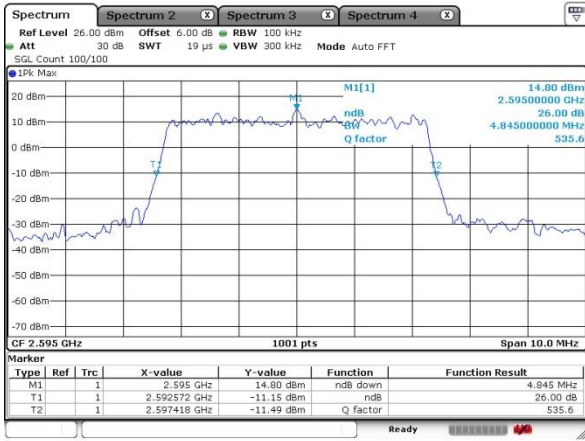

Middle Channel / 5MHz / 64QAM

Date: 13 MAY 2020 18:33:49