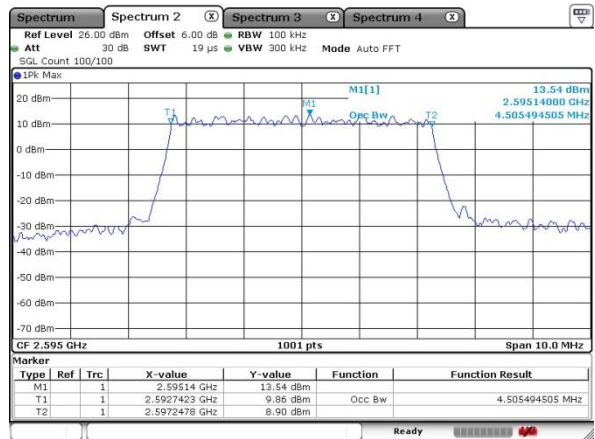

LTE Band 41

Lowest Channel / 5MHz / QPSK

Date: 13 MAY 2020 18:25:46

Lowest Channel / 5MHz / 16QAM

Date: 13 MAY 2020 18:27:07

Middle Channel / 5MHz / QPSK

Date: 13 MAY 2020 18:32:39

Middle Channel / 5MHz / 16QAM

Date: 13 MAY 2020 18:33:06

Highest Channel / 5MHz / QPSK

Date: 13 MAY 2020 18:37:57

Highest Channel / 5MHz / 16QAM

Date: 13 MAY 2020 18:38:58

LTE Band 41

Lowest Channel / 10MHz / QPSK

Date: 13 MAY 2020 19:27:03