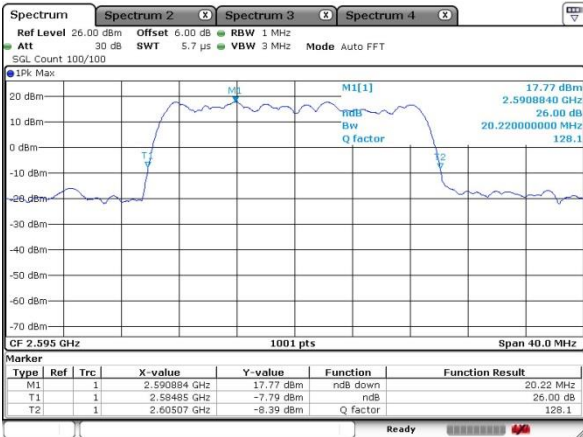

Middle Channel / 20MHz / QPSK

Date: 13 MAY 2020 20:38:26