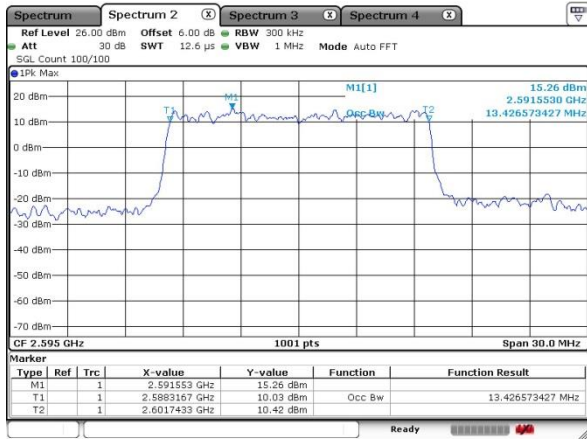

Highest Channel / 10MHz / 16QAM

Date: 13 MAY 2020 19:35:09

LTE Band 41

Lowest Channel / 15MHz / QPSK

Date: 13 MAY 2020 19:49:50

Lowest Channel / 15MHz / 16QAM

Date: 13 MAY 2020 19:51:06

Middle Channel / 15MHz / QPSK

Date: 13 MAY 2020 19:55:39

Middle Channel / 15MHz / 16QAM

Date: 13 MAY 2020 19:56:00

Highest Channel / 15MHz / QPSK

Date: 13 MAY 2020 20:00:42

Highest Channel / 15MHz / 16QAM

Date: 13 MAY 2020 19:59:46

LTE Band 41