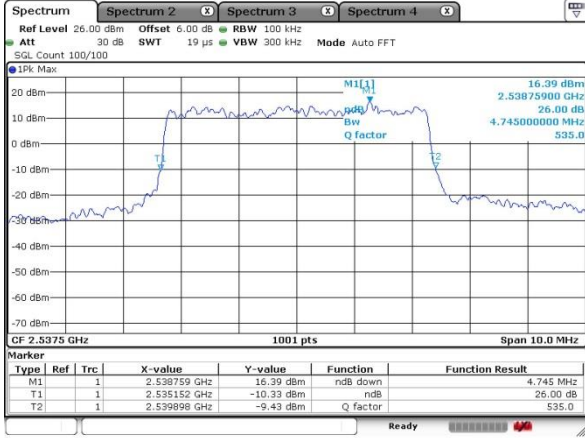

LTE Band 41

Lowest Channel / 5MHz / QPSK

Date: 13 MAY 2020 18:25:30