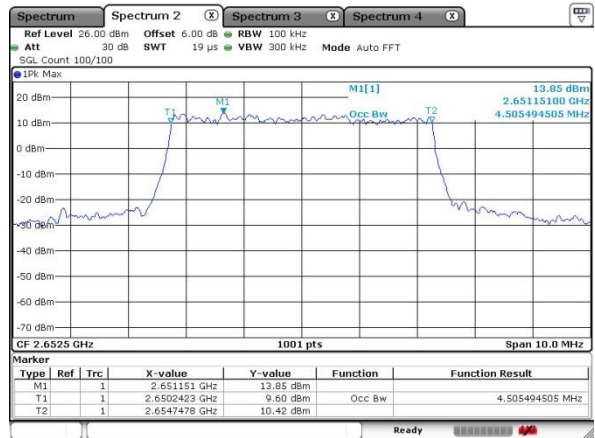

LTE Band 41

Lowest Channel / 5MHz / QPSK

Date: 13 MAY 2020 18:25:46

Lowest Channel / 5MHz / 16QAM

Date: 13 MAY 2020 18:27:07

Middle Channel / 5MHz / QPSK

Date: 13 MAY 2020 18:32:39

Middle Channel / 5MHz / 16QAM

Date: 13 MAY 2020 18:33:06

Highest Channel / 5MHz / QPSK

Date: 13 MAY 2020 18:37:57

Highest Channel / 5MHz / 16QAM

Date: 13 MAY 2020 18:38:58

LTE Band 41

Lowest Channel / 10MHz / QPSK

Date: 13 MAY 2020 19:27:03