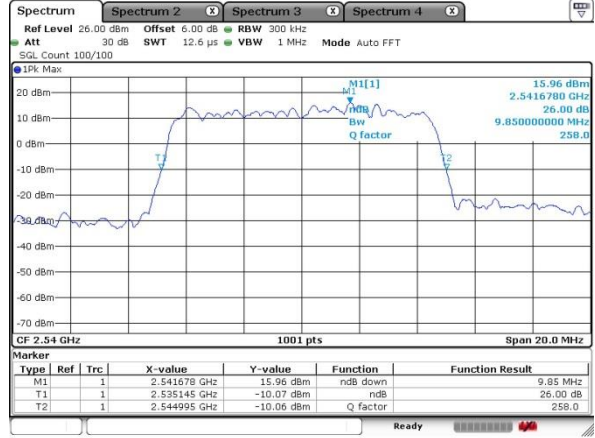

Highest Channel / 20MHz / QPSK

Date: 13 MAY 2020 20:43:41

Highest Channel / 20MHz / 16QAM

Date: 13 MAY 2020 20:43:22

LTE Band 41

Lowest Channel / 5MHz / 64QAM

Date: 13 MAY 2020 18:28:26

Lowest Channel / 10MHz / 64QAM