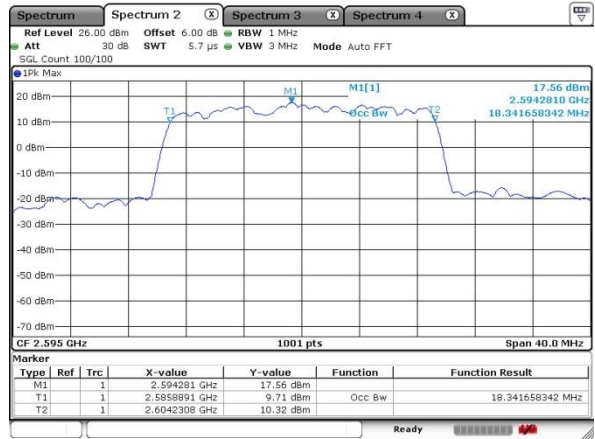

Lowest Channel / 20MHz / QPSK

Date: 13 MAY 2020 20:32:43

Lowest Channel / 20MHz / 16QAM

Date: 13 MAY 2020 20:33:53

Middle Channel / 20MHz / QPSK

Date: 13 MAY 2020 20:39:03

Middle Channel / 20MHz / 16QAM

Date: 13 MAY 2020 20:39:32

Highest Channel / 20MHz / QPSK

Date: 13 MAY 2020 20:44:07

Highest Channel / 20MHz / 16QAM

Date: 13 MAY 2020 20:42:59

LTE Band 41

Lowest Channel / 5MHz / 64QAM

Date: 13 MAY 2020 18:28:08

Lowest Channel / 10MHz / 64QAM