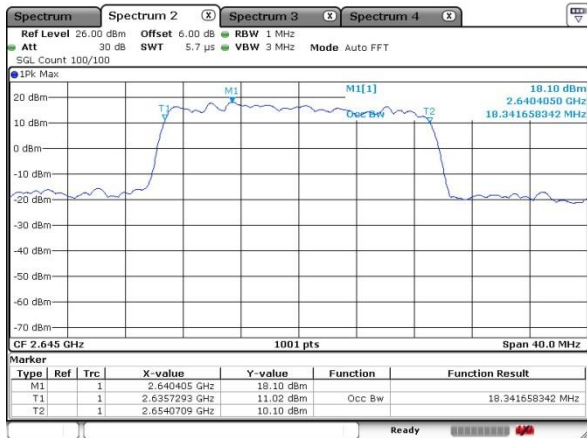

Lowest Channel / 20MHz / QPSK

Date: 13 MAY 2020 20:32:43

Lowest Channel / 20MHz / 16QAM

Date: 13 MAY 2020 20:33:53

Middle Channel / 20MHz / QPSK

Date: 13 MAY 2020 20:39:03

Middle Channel / 20MHz / 16QAM

Date: 13 MAY 2020 20:39:32

Highest Channel / 20MHz / QPSK

Date: 13 MAY 2020 20:44:07

Highest Channel / 20MHz / 16QAM

Date: 13 MAY 2020 20:42:59

LTE Band 41

Lowest Channel / 5MHz / 64QAM

Date: 13 MAY 2020 18:28:08

Lowest Channel / 10MHz / 64QAM