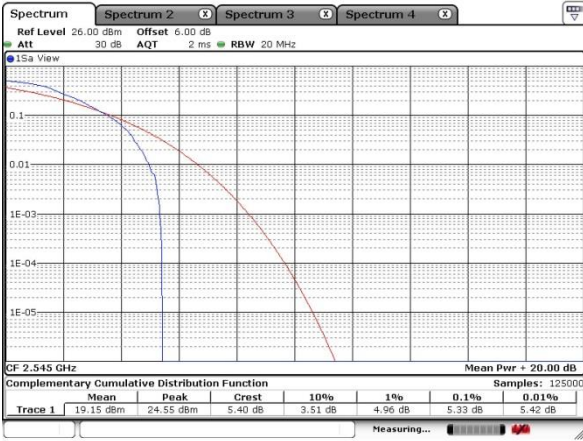

LTE Band 41 / 20MHz / QPSK

Lowest Channel / 1RB

Date: 13 MAY 2020 20:56:12

Lowest Channel / Full RB

Date: 13 MAY 2020 20:58:26

Middle Channel / 1RB

Date: 13 MAY 2020 21:00:55

Middle Channel / Full RB

Date: 13 MAY 2020 20:58:55

Highest Channel / 1RB

Date: 13 MAY 2020 21:01:41

Highest Channel / Full RB

Date: 13 MAY 2020 21:03:30

LTE Band 41 / 20MHz / 16QAM

Lowest Channel / 1RB

Date: 13 MAY 2020 20:56:44