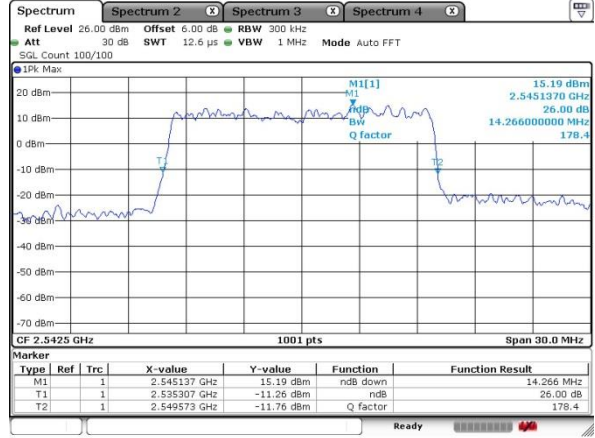

Highest Channel / 10MHz / 16QAM

Date: 13 MAY 2020 19:35:30

LTE Band 41

Lowest Channel / 15MHz / QPSK

Date: 13 MAY 2020 19:49:19

Lowest Channel / 15MHz / 16QAM

Date: 13 MAY 2020 19:51:22

Middle Channel / 15MHz / QPSK