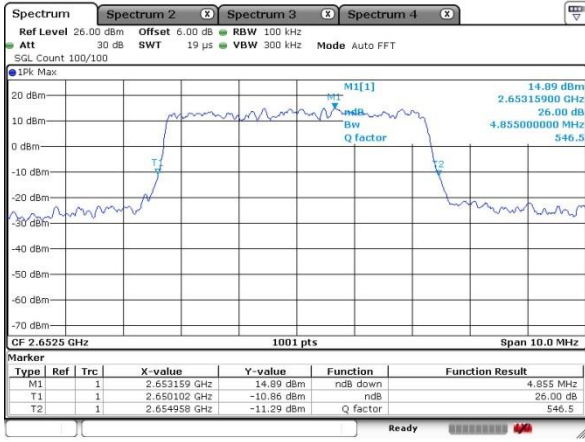

Mode	LTE Band 41 : 26dB BW(MHz)							
BW	5MHz		10MHz		15MHz		20MHz	
Mod.	QPSK	16QAM	QPSK	16QAM	QPSK	16QAM	QPSK	16QAM
Lowest CH	4.745	4.925	9.65	9.87	14.326	14.266	20.30	20.14
Middle CH	4.825	4.905	9.67	9.63	14.476	14.206	20.22	20.10
Highest CH	4.855	4.875	9.73	9.75	14.625	14.386	20.14	20.18
Mode	LTE Band 41 : 26dB BW(MHz)							
BW	5MHz		10MHz		15MHz		20MHz	
Mod.	64QAM		64QAM		64QAM		64QAM	
Lowest CH	4.935		9.85		14.386		20.10	
Middle CH	4.845		9.71		14.446		20.02	
Highest CH	4.935		9.83		14.176		20.22	

LTE Band 41

Lowest Channel / 5MHz / QPSK

Date: 13 MAY 2020 18:25:30

Lowest Channel / 5MHz / 16QAM

Date: 13 MAY 2020 18:28:49

Middle Channel / 5MHz / QPSK

Date: 13 MAY 2020 18:31:57

Middle Channel / 5MHz / 16QAM

Date: 13 MAY 2020 18:33:26

Highest Channel / 5MHz / QPSK

Date: 13 MAY 2020 18:37:40

Highest Channel / 5MHz / 16QAM

Date: 13 MAY 2020 18:37:22

LTE Band 41

Lowest Channel / 10MHz / QPSK

Date: 13 MAY 2020 19:28:41