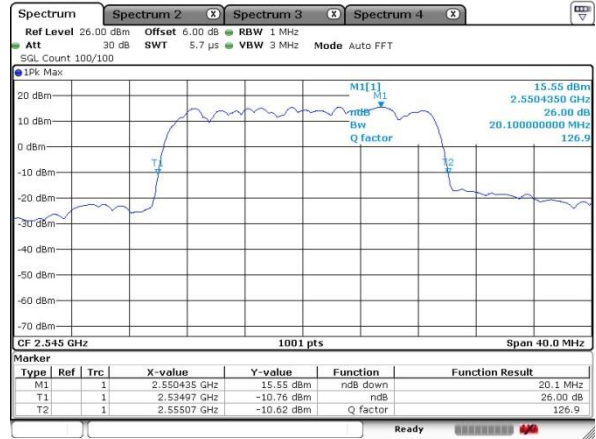

Date: 13 MAY 2020 19:33:31

LTE Band 41

Lowest Channel / 15MHz / 64QAM

Date: 13 MAY 2020 19:52:58

Lowest Channel / 20MHz / 64QAM

Date: 13 MAY 2020 20:34:27

Middle Channel / 15MHz / 64QAM

Date: 13 MAY 2020 19:58:48