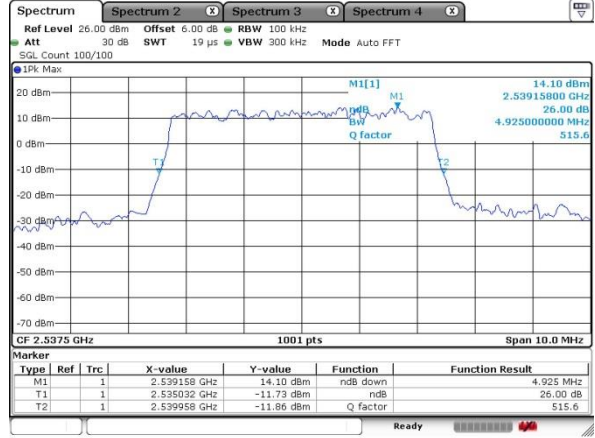

Lowest Channel / 5MHz / 16QAM

Date: 13 MAY 2020 18:28:49