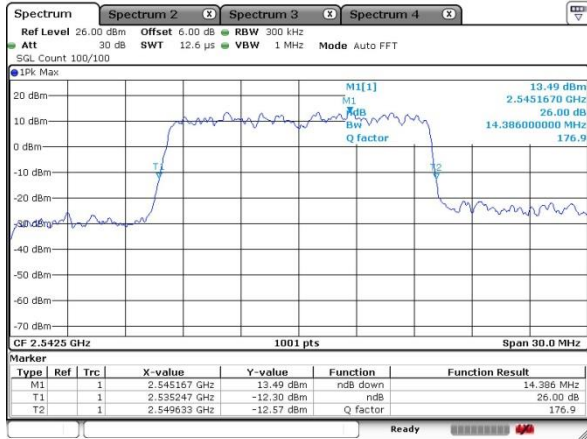

Highest Channel / 20MHz / QPSK

Date: 13 MAY 2020 20:43:41

Highest Channel / 20MHz / 16QAM

Date: 13 MAY 2020 20:43:22

LTE Band 41

Lowest Channel / 5MHz / 64QAM

Date: 13 MAY 2020 18:28:26

Lowest Channel / 10MHz / 64QAM

Date: 13 MAY 2020 19:28:40

Middle Channel / 5MHz / 64QAM

Date: 13 MAY 2020 18:33:49

Middle Channel / 10MHz / 64QAM

Date: 13 MAY 2020 19:32:29

Highest Channel / 5MHz / 64QAM

Date: 13 MAY 2020 18:35:03

Highest Channel / 10MHz / 64QAM

Date: 13 MAY 2020 19:33:31

LTE Band 41

Lowest Channel / 15MHz / 64QAM

Date: 13 MAY 2020 19:52:58

Lowest Channel / 20MHz / 64QAM

Date: 13 MAY 2020 20:34:27

Middle Channel / 15MHz / 64QAM

Date: 13 MAY 2020 19:58:48