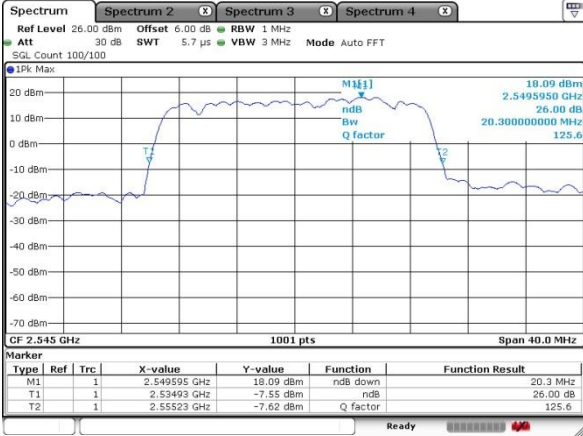

LTE Band 41

Lowest Channel / 20MHz / QPSK

Date: 13 MAY 2020 20:32:18