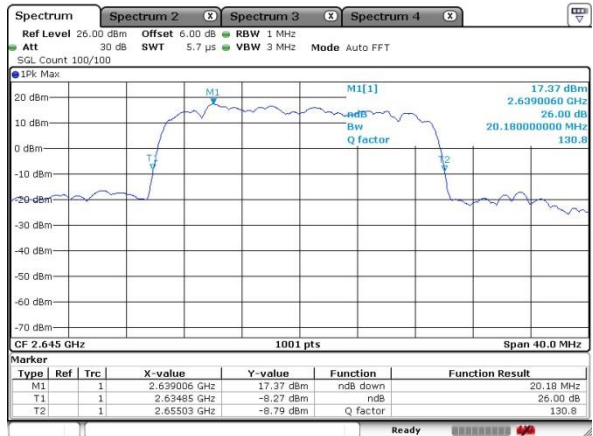

Highest Channel / 20MHz / QPSK

Date: 13 MAY 2020 20:43:41

Highest Channel / 20MHz / 16QAM

Date: 13 MAY 2020 20:43:22

LTE Band 41

Lowest Channel / 5MHz / 64QAM

Date: 13 MAY 2020 18:28:26

Lowest Channel / 10MHz / 64QAM