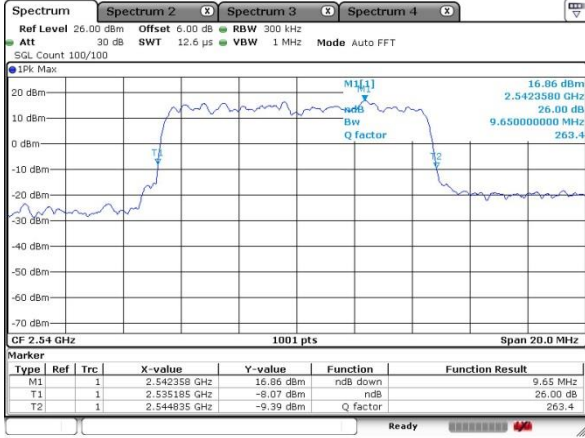

Date: 13 MAY 2020 18:33:26

Highest Channel / 5MHz / QPSK

Date: 13 MAY 2020 18:37:40

Highest Channel / 5MHz / 16QAM

Date: 13 MAY 2020 18:37:22

LTE Band 41

Lowest Channel / 10MHz / QPSK

Date: 13 MAY 2020 19:28:41