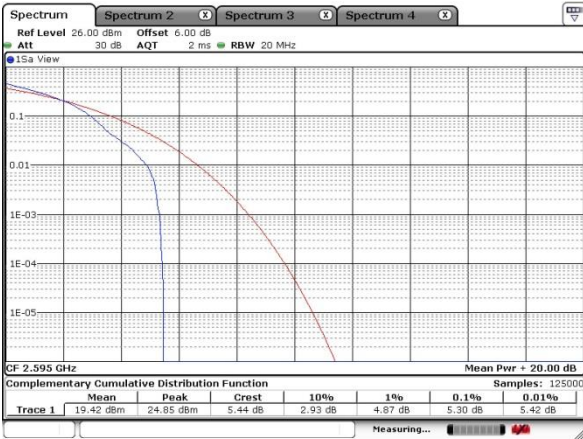

Middle Channel / 1RB

Date: 13 MAY 2020 21:00:36