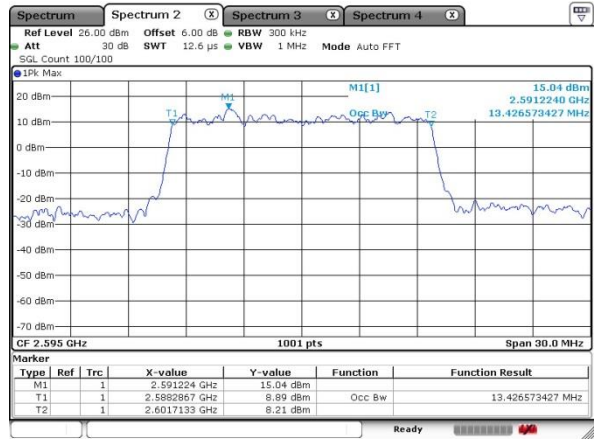

Highest Channel / 10MHz / 16QAM

Date: 13 MAY 2020 19:35:09

LTE Band 41

Lowest Channel / 15MHz / QPSK

Date: 13 MAY 2020 19:49:50

Lowest Channel / 15MHz / 16QAM

Date: 13 MAY 2020 19:51:06

Middle Channel / 15MHz / QPSK

Date: 13 MAY 2020 19:55:39

Middle Channel / 15MHz / 16QAM

Date: 13 MAY 2020 19:56:00

Highest Channel / 15MHz / QPSK

Date: 13 MAY 2020 20:00:42

Highest Channel / 15MHz / 16QAM

Date: 13 MAY 2020 19:59:46

LTE Band 41