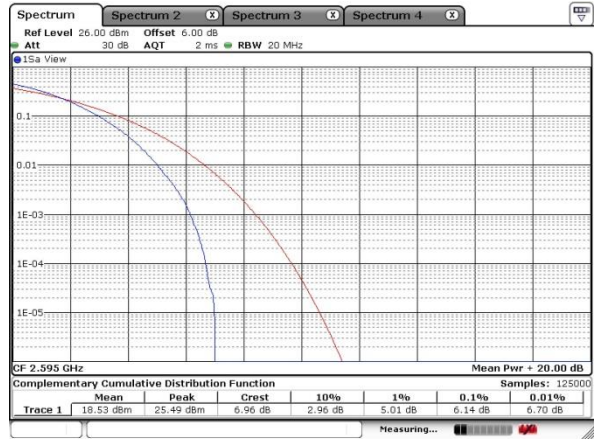

Highest Channel / Full RB

Date: 13 MAY 2020 21:03:11

LTE Band 41 / 20MHz / 64QAM

Lowest Channel / 1RB

Date: 13 MAY 2020 20:57:06

Lowest Channel / Full RB

Date: 13 MAY 2020 20:57:38

Middle Channel / 1RB

Date: 13 MAY 2020 21:00:09

Middle Channel / Full RB

Date: 13 MAY 2020 20:59:41

Highest Channel / 1RB

Date: 13 MAY 2020 21:02:21

Highest Channel / Full RB

Date: 13 MAY 2020 21:02:43

26dB Bandwidth

Mode	LTE Band 41 : 26dB BW(MHz)							
BW	5MHz		10MHz		15MHz		20MHz	
Mod.	QPSK	16QAM	QPSK	16QAM	QPSK	16QAM	QPSK	16QAM
Lowest CH	4.745	4.925	9.65	9.87	14.326	14.266	20.30	20.14
Middle CH	4.825	4.905	9.67	9.63	14.476	14.206	20.22	20.10
Highest CH	4.855	4.875	9.73	9.75	14.625	14.386	20.14	20.18
Mode	LTE Band 41 : 26dB BW(MHz)							
BW	5MHz		10MHz		15MHz		20MHz	
Mod.	64QAM		64QAM		64QAM		64QAM	
Lowest CH	4.935		9.85		14.386		20.10	
Middle CH	4.845		9.71		14.446		20.02	
Highest CH	4.935		9.83		14.176		20.22	