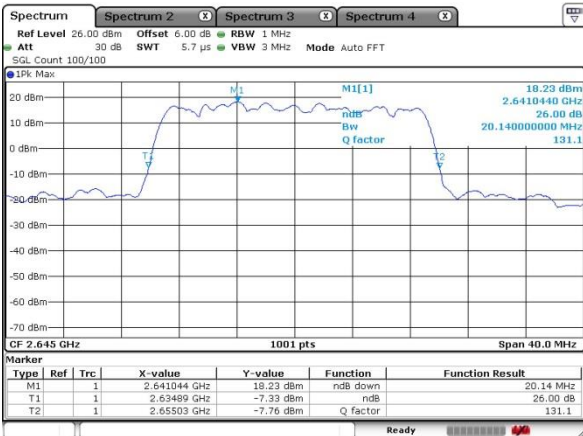

Highest Channel / 20MHz / QPSK

Date: 13 MAY 2020 20:43:41

Highest Channel / 20MHz / 16QAM

Date: 13 MAY 2020 20:43:22

LTE Band 41

Lowest Channel / 5MHz / 64QAM

Date: 13 MAY 2020 18:28:26

Lowest Channel / 10MHz / 64QAM