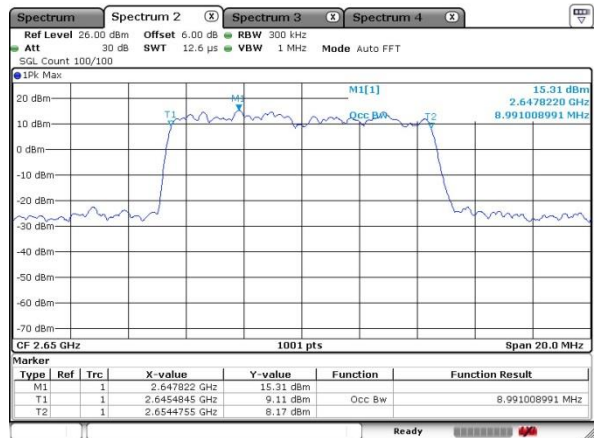

Highest Channel / 20MHz / QPSK

Date: 13 MAY 2020 20:44:07

Highest Channel / 20MHz / 16QAM

Date: 13 MAY 2020 20:42:59

LTE Band 41

Lowest Channel / 5MHz / 64QAM

Date: 13 MAY 2020 18:28:08

Lowest Channel / 10MHz / 64QAM

Date: 13 MAY 2020 19:28:57

Middle Channel / 5MHz / 64QAM

Date: 13 MAY 2020 18:34:05

Middle Channel / 10MHz / 64QAM

Date: 13 MAY 2020 19:32:45

Highest Channel / 5MHz / 64QAM

Date: 13 MAY 2020 18:35:35

Highest Channel / 10MHz / 64QAM