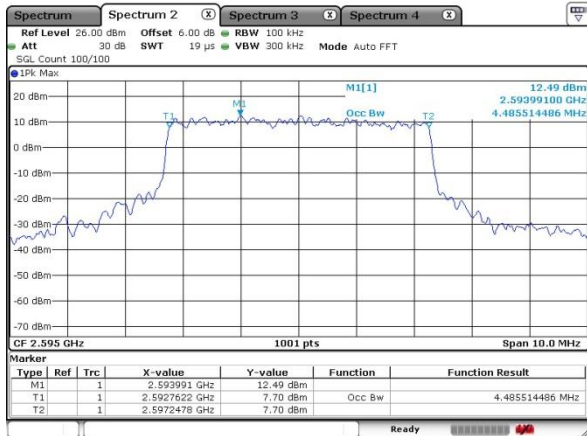

Middle Channel / 5MHz / 64QAM

Date: 13 MAY 2020 18:34:05