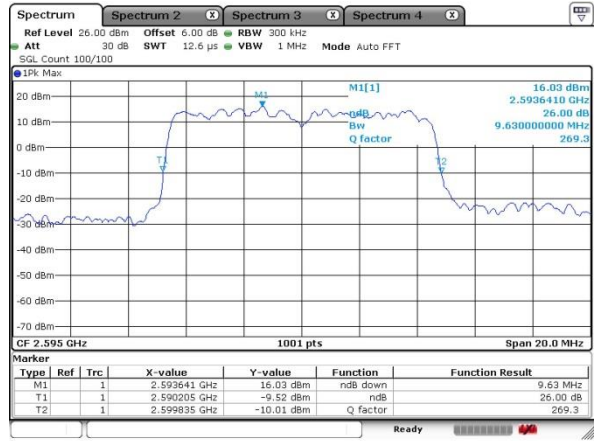

Date: 13 MAY 2020 18:33:26

Highest Channel / 5MHz / QPSK

Date: 13 MAY 2020 18:37:40

Highest Channel / 5MHz / 16QAM

Date: 13 MAY 2020 18:37:22

LTE Band 41

Lowest Channel / 10MHz / QPSK

Date: 13 MAY 2020 19:28:41

Lowest Channel / 10MHz / 16QAM

Date: 13 MAY 2020 19:28:22

Middle Channel / 10MHz / QPSK

Date: 13 MAY 2020 19:31:02

Middle Channel / 10MHz / 16QAM

Date: 13 MAY 2020 19:32:13

Highest Channel / 10MHz / QPSK

Date: 13 MAY 2020 19:35:52

Highest Channel / 10MHz / 16QAM

Date: 13 MAY 2020 19:35:30

LTE Band 41

Lowest Channel / 15MHz / QPSK

Date: 13 MAY 2020 19:49:19

Lowest Channel / 15MHz / 16QAM

Date: 13 MAY 2020 19:51:22

Middle Channel / 15MHz / QPSK