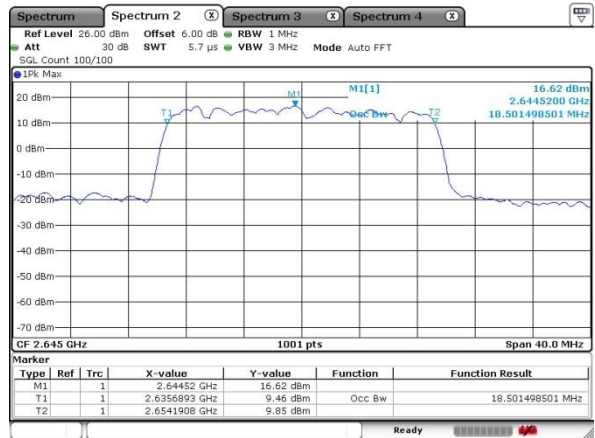

Lowest Channel / 20MHz / QPSK

Date: 13 MAY 2020 20:32:43

Lowest Channel / 20MHz / 16QAM

Date: 13 MAY 2020 20:33:53

Middle Channel / 20MHz / QPSK

Date: 13 MAY 2020 20:39:03

Middle Channel / 20MHz / 16QAM

Date: 13 MAY 2020 20:39:32

Highest Channel / 20MHz / QPSK

Date: 13 MAY 2020 20:44:07

Highest Channel / 20MHz / 16QAM

Date: 13 MAY 2020 20:42:59

LTE Band 41

Lowest Channel / 5MHz / 64QAM

Date: 13 MAY 2020 18:28:08

Lowest Channel / 10MHz / 64QAM