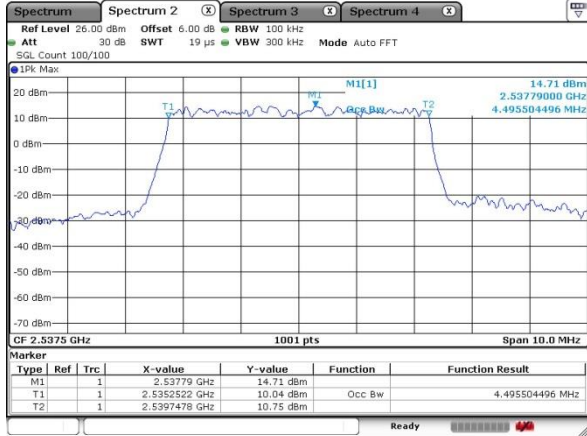

LTE Band 41

Lowest Channel / 5MHz / QPSK

Date: 13 MAY 2020 18:25:46