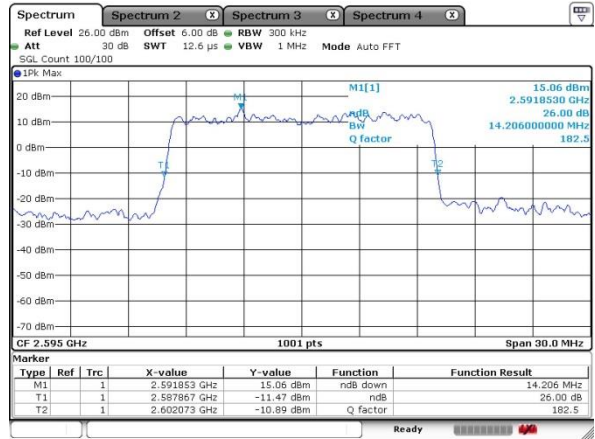

Highest Channel / 10MHz / 16QAM

Date: 13 MAY 2020 19:35:30

LTE Band 41

Lowest Channel / 15MHz / QPSK

Date: 13 MAY 2020 19:49:19

Lowest Channel / 15MHz / 16QAM

Date: 13 MAY 2020 19:51:22

Middle Channel / 15MHz / QPSK

Date: 13 MAY 2020 19:55:13

Middle Channel / 15MHz / 16QAM

Date: 13 MAY 2020 19:56:20

Highest Channel / 15MHz / QPSK

Date: 13 MAY 2020 20:00:26

Highest Channel / 15MHz / 16QAM

Date: 13 MAY 2020 20:00:08

LTE Band 41