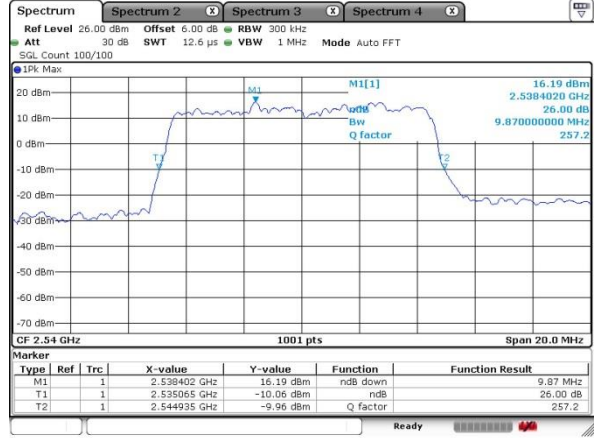

Lowest Channel / 10MHz / 16QAM

Date: 13 MAY 2020 19:28:22