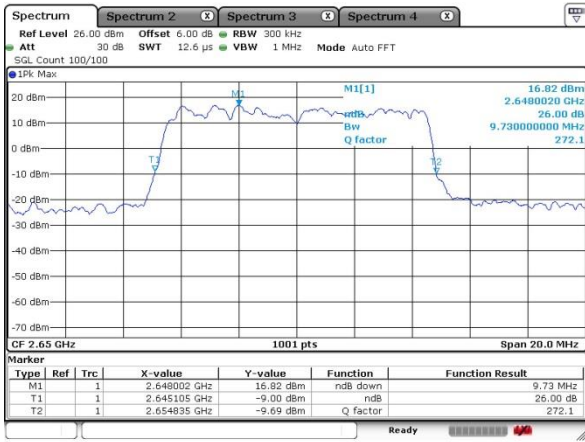

Date: 13 MAY 2020 18:33:26

Highest Channel / 5MHz / QPSK

Date: 13 MAY 2020 18:37:40

Highest Channel / 5MHz / 16QAM

Date: 13 MAY 2020 18:37:22

LTE Band 41

Lowest Channel / 10MHz / QPSK

Date: 13 MAY 2020 19:28:41

Lowest Channel / 10MHz / 16QAM

Date: 13 MAY 2020 19:28:22

Middle Channel / 10MHz / QPSK

Date: 13 MAY 2020 19:31:02

Middle Channel / 10MHz / 16QAM

Date: 13 MAY 2020 19:32:13

Highest Channel / 10MHz / QPSK

Date: 13 MAY 2020 19:35:52

Highest Channel / 10MHz / 16QAM

Date: 13 MAY 2020 19:35:30

LTE Band 41

Lowest Channel / 15MHz / QPSK

Date: 13 MAY 2020 19:49:19

Lowest Channel / 15MHz / 16QAM

Date: 13 MAY 2020 19:51:22

Middle Channel / 15MHz / QPSK