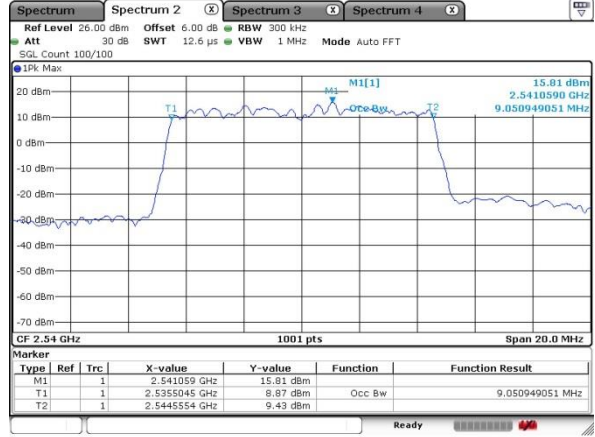

Highest Channel / 20MHz / QPSK

Date: 13 MAY 2020 20:44:07

Highest Channel / 20MHz / 16QAM

Date: 13 MAY 2020 20:42:59

LTE Band 41

Lowest Channel / 5MHz / 64QAM

Date: 13 MAY 2020 18:28:08

Lowest Channel / 10MHz / 64QAM