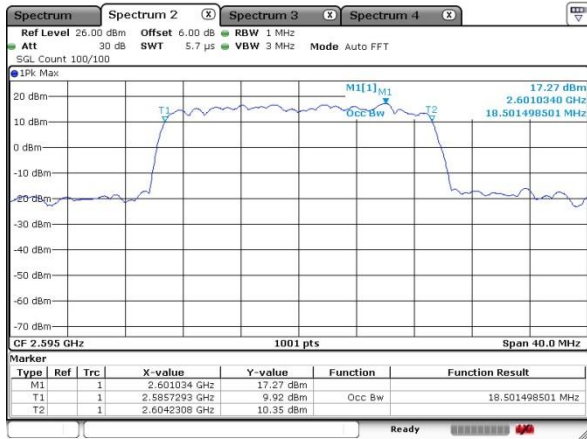

Date: 13 MAY 2020 19:55:39

Middle Channel / 15MHz / 16QAM

Date: 13 MAY 2020 19:56:00

Highest Channel / 15MHz / QPSK

Date: 13 MAY 2020 20:00:42

Highest Channel / 15MHz / 16QAM

Date: 13 MAY 2020 19:59:46

LTE Band 41

Lowest Channel / 20MHz / QPSK

Date: 13 MAY 2020 20:32:43

Lowest Channel / 20MHz / 16QAM

Date: 13 MAY 2020 20:33:53

Middle Channel / 20MHz / QPSK

Date: 13 MAY 2020 20:39:03

Middle Channel / 20MHz / 16QAM

Date: 13 MAY 2020 20:39:32

Highest Channel / 20MHz / QPSK

Date: 13 MAY 2020 20:44:07

Highest Channel / 20MHz / 16QAM

Date: 13 MAY 2020 20:42:59

LTE Band 41

Lowest Channel / 5MHz / 64QAM

Date: 13 MAY 2020 18:28:08

Lowest Channel / 10MHz / 64QAM