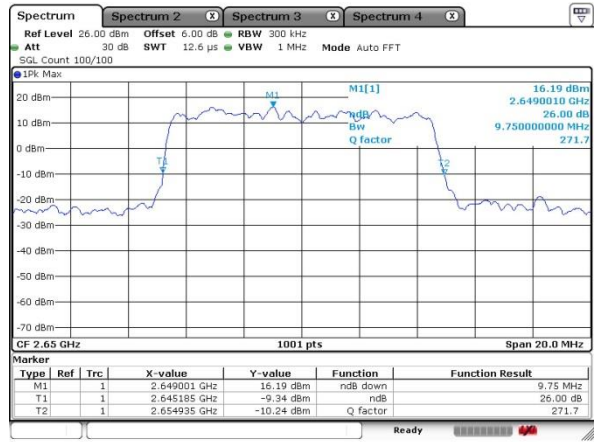

Lowest Channel / 10MHz / 16QAM

Date: 13 MAY 2020 19:28:22

Middle Channel / 10MHz / QPSK

Date: 13 MAY 2020 19:31:02

Middle Channel / 10MHz / 16QAM

Date: 13 MAY 2020 19:32:13

Highest Channel / 10MHz / QPSK

Date: 13 MAY 2020 19:35:52

Highest Channel / 10MHz / 16QAM

Date: 13 MAY 2020 19:35:30

LTE Band 41

Lowest Channel / 15MHz / QPSK

Date: 13 MAY 2020 19:49:19

Lowest Channel / 15MHz / 16QAM

Date: 13 MAY 2020 19:51:22

Middle Channel / 15MHz / QPSK