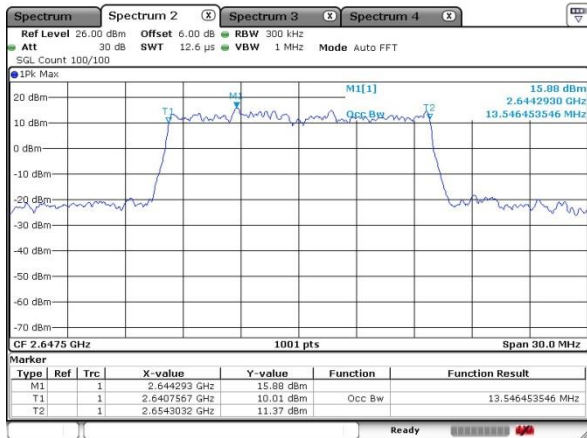

Highest Channel / 10MHz / 16QAM

Date: 13 MAY 2020 19:35:09

LTE Band 41

Lowest Channel / 15MHz / QPSK

Date: 13 MAY 2020 19:49:50

Lowest Channel / 15MHz / 16QAM

Date: 13 MAY 2020 19:51:06

Middle Channel / 15MHz / QPSK

Date: 13 MAY 2020 19:55:39

Middle Channel / 15MHz / 16QAM

Date: 13 MAY 2020 19:56:00

Highest Channel / 15MHz / QPSK

Date: 13 MAY 2020 20:00:42

Highest Channel / 15MHz / 16QAM

Date: 13 MAY 2020 19:59:46

LTE Band 41