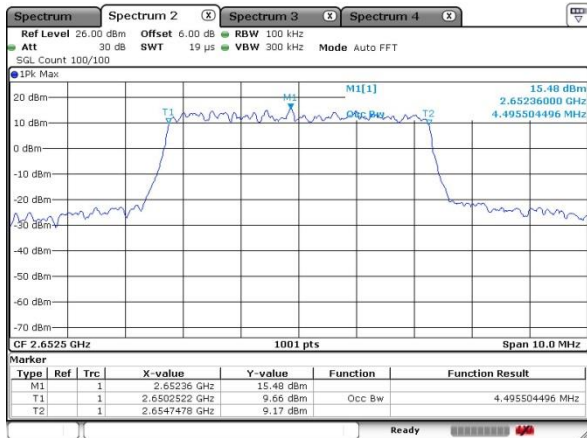

LTE Band 41

Lowest Channel / 5MHz / QPSK

Date: 13 MAY 2020 18:25:46

Lowest Channel / 5MHz / 16QAM

Date: 13 MAY 2020 18:27:07

Middle Channel / 5MHz / QPSK

Date: 13 MAY 2020 18:32:39

Middle Channel / 5MHz / 16QAM

Date: 13 MAY 2020 18:33:06

Highest Channel / 5MHz / QPSK

Date: 13 MAY 2020 18:37:57

Highest Channel / 5MHz / 16QAM

Date: 13 MAY 2020 18:38:58

LTE Band 41

Lowest Channel / 10MHz / QPSK

Date: 13 MAY 2020 19:27:03