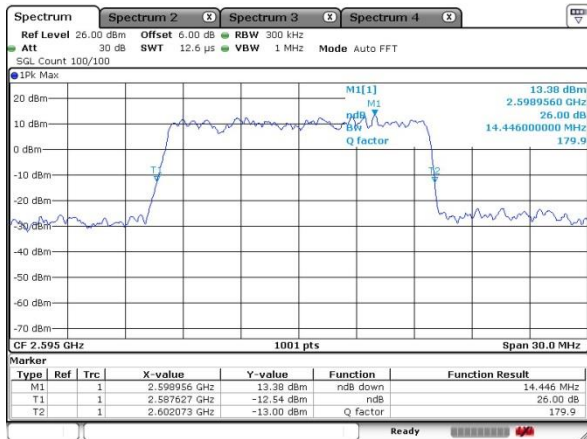

Date: 13 MAY 2020 19:33:31

LTE Band 41

Lowest Channel / 15MHz / 64QAM

Date: 13 MAY 2020 19:52:58

Lowest Channel / 20MHz / 64QAM

Date: 13 MAY 2020 20:34:27

Middle Channel / 15MHz / 64QAM

Date: 13 MAY 2020 19:58:48

Middle Channel / 20MHz / 64QAM

Date: 13 MAY 2020 20:41:15

Highest Channel / 15MHz / 64QAM

Date: 13 MAY 2020 19:58:04

Highest Channel / 20MHz / 64QAM

Date: 13 MAY 2020 20:41:14

Occupied Bandwidth

Mode	LTE Band 41 : 99%OBW(MHz)							
BW	5MHz		10MHz		15MHz		20MHz	
Mod.	QPSK	16QAM	QPSK	16QAM	QPSK	16QAM	QPSK	16QAM
Lowest CH	4.496	4.466	8.971	9.031	13.427	13.400	18.342	18.182
Middle CH	4.476	4.505	8.991	8.971	13.427	13.427	18.501	18.342
Highest CH	4.496	4.505	9.011	9.071	13.546	13.427	18.342	18.501
Mode	LTE Band 41 : 99%OBW(MHz)							
BW	5MHz		10MHz		15MHz		20MHz	
Mod.	64QAM		64QAM		64QAM		64QAM	
Lowest CH	4.486		9.051		13.457		18.422	
Middle CH	4.486		8.991		13.457		18.382	
Highest CH	4.466		8.991		13.457		18.422	