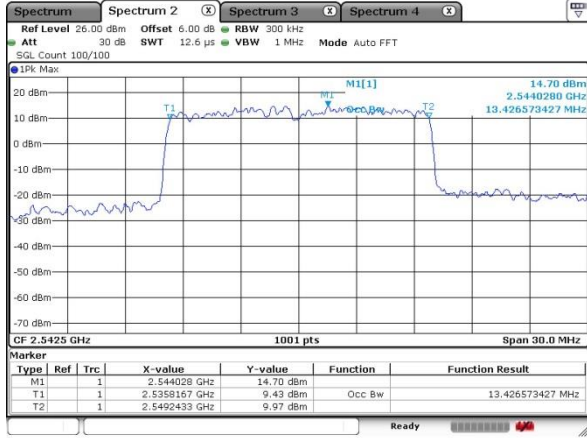

Highest Channel / 10MHz / 16QAM

Date: 13 MAY 2020 19:35:09

LTE Band 41

Lowest Channel / 15MHz / QPSK

Date: 13 MAY 2020 19:49:50

Lowest Channel / 15MHz / 16QAM

Date: 13 MAY 2020 19:51:06

Middle Channel / 15MHz / QPSK

Date: 13 MAY 2020 19:55:39

Middle Channel / 15MHz / 16QAM

Date: 13 MAY 2020 19:56:00

Highest Channel / 15MHz / QPSK

Date: 13 MAY 2020 20:00:42

Highest Channel / 15MHz / 16QAM

Date: 13 MAY 2020 19:59:46

LTE Band 41