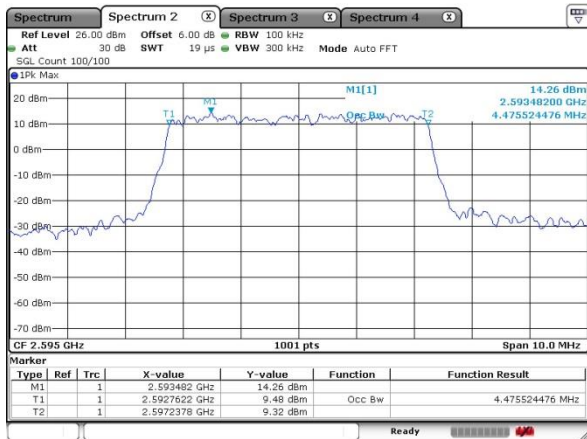

LTE Band 41

Lowest Channel / 5MHz / QPSK

Date: 13 MAY 2020 18:25:46

Lowest Channel / 5MHz / 16QAM

Date: 13 MAY 2020 18:27:07

Middle Channel / 5MHz / QPSK

Date: 13 MAY 2020 18:32:39

Middle Channel / 5MHz / 16QAM

Date: 13 MAY 2020 18:33:06

Highest Channel / 5MHz / QPSK

Date: 13 MAY 2020 18:37:57

Highest Channel / 5MHz / 16QAM

Date: 13 MAY 2020 18:38:58

LTE Band 41

Lowest Channel / 10MHz / QPSK

Date: 13 MAY 2020 19:27:03