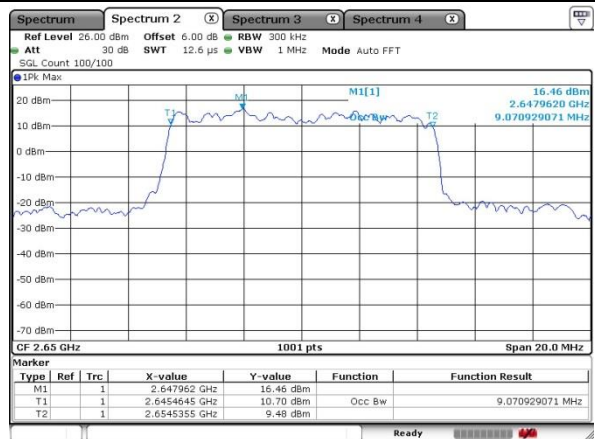

Date: 13 MAY 2020 18:33:06

Highest Channel / 5MHz / QPSK

Date: 13 MAY 2020 18:37:57

Highest Channel / 5MHz / 16QAM

Date: 13 MAY 2020 18:38:58

LTE Band 41

Lowest Channel / 10MHz / QPSK

Date: 13 MAY 2020 19:27:03

Lowest Channel / 10MHz / 16QAM

Date: 13 MAY 2020 19:28:01

Middle Channel / 10MHz / QPSK

Date: 13 MAY 2020 19:31:28

Middle Channel / 10MHz / 16QAM

Date: 13 MAY 2020 19:31:53

Highest Channel / 10MHz / QPSK

Date: 13 MAY 2020 19:38:09

Highest Channel / 10MHz / 16QAM

Date: 13 MAY 2020 19:35:09

LTE Band 41

Lowest Channel / 15MHz / QPSK

Date: 13 MAY 2020 19:49:50

Lowest Channel / 15MHz / 16QAM

Date: 13 MAY 2020 19:51:06

Middle Channel / 15MHz / QPSK