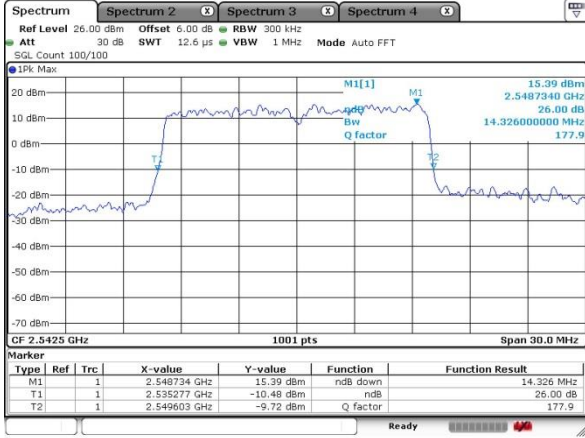

Highest Channel / 10MHz / 16QAM

Date: 13 MAY 2020 19:35:30

LTE Band 41

Lowest Channel / 15MHz / QPSK

Date: 13 MAY 2020 19:49:19

Lowest Channel / 15MHz / 16QAM

Date: 13 MAY 2020 19:51:22

Middle Channel / 15MHz / QPSK