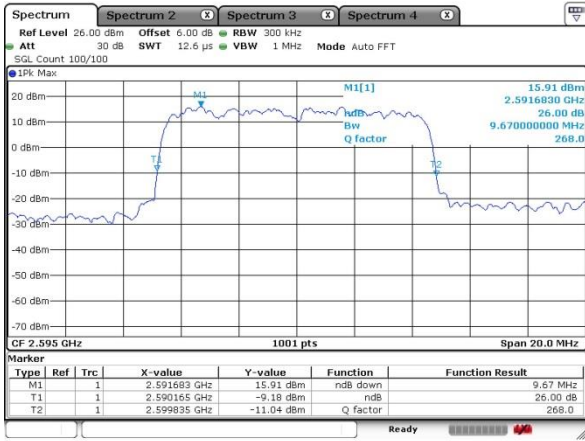

Middle Channel / 10MHz / QPSK

Date: 13 MAY 2020 19:31:02