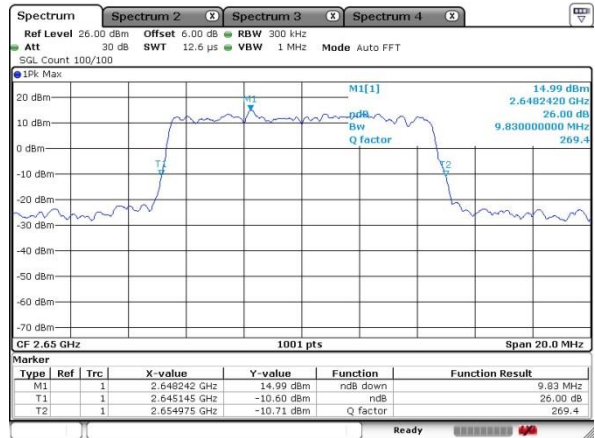

Highest Channel / 20MHz / QPSK

Date: 13 MAY 2020 20:43:41

Highest Channel / 20MHz / 16QAM

Date: 13 MAY 2020 20:43:22

LTE Band 41

Lowest Channel / 5MHz / 64QAM

Date: 13 MAY 2020 18:28:26

Lowest Channel / 10MHz / 64QAM

Date: 13 MAY 2020 19:28:40

Middle Channel / 5MHz / 64QAM

Date: 13 MAY 2020 18:33:49

Middle Channel / 10MHz / 64QAM

Date: 13 MAY 2020 19:32:29

Highest Channel / 5MHz / 64QAM

Date: 13 MAY 2020 18:35:03

Highest Channel / 10MHz / 64QAM