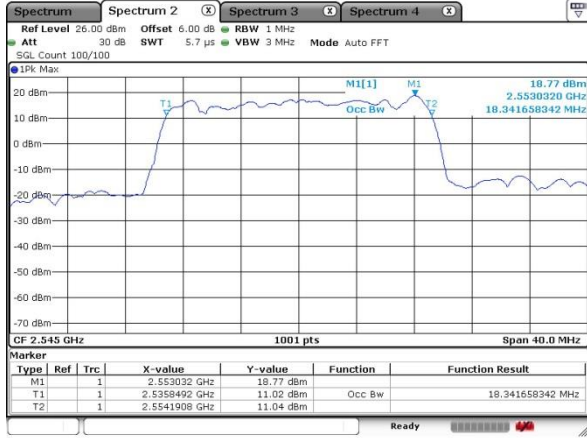

LTE Band 41

Lowest Channel / 20MHz / QPSK

Date: 13 MAY 2020 20:32:43