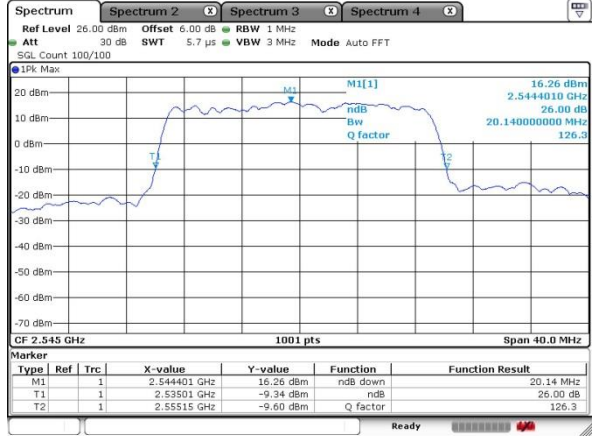

Lowest Channel / 20MHz / 16QAM

Date: 13 MAY 2020 20:34:10