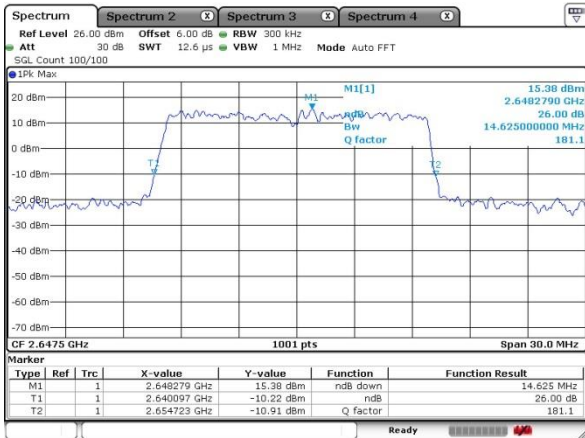

Highest Channel / 15MHz / QPSK

Date: 13 MAY 2020 20:00:26