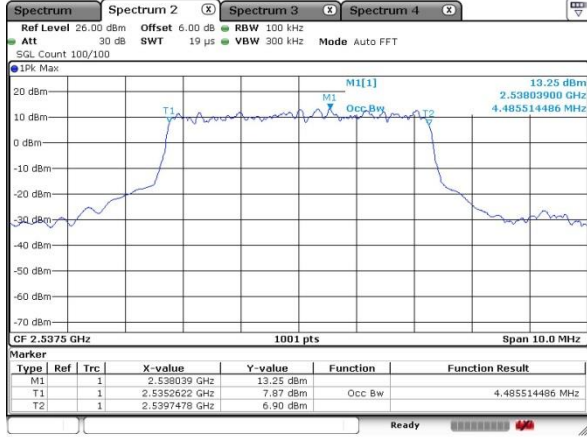

Highest Channel / 20MHz / QPSK

Date: 13 MAY 2020 20:44:07

Highest Channel / 20MHz / 16QAM

Date: 13 MAY 2020 20:42:59

LTE Band 41

Lowest Channel / 5MHz / 64QAM

Date: 13 MAY 2020 18:28:08

Lowest Channel / 10MHz / 64QAM

Date: 13 MAY 2020 19:28:57

Middle Channel / 5MHz / 64QAM

Date: 13 MAY 2020 18:34:05

Middle Channel / 10MHz / 64QAM

Date: 13 MAY 2020 19:32:45

Highest Channel / 5MHz / 64QAM

Date: 13 MAY 2020 18:35:35

Highest Channel / 10MHz / 64QAM