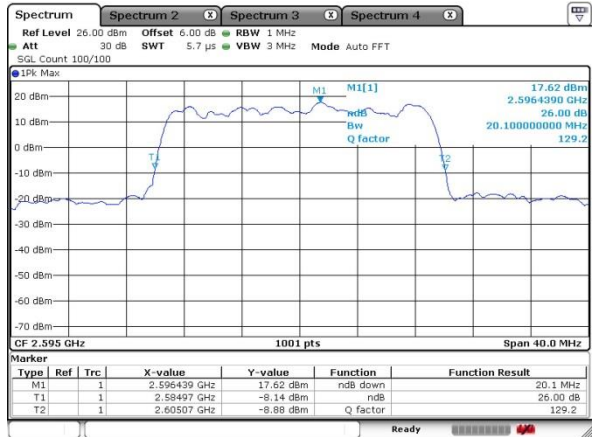

Lowest Channel / 20MHz / QPSK

Date: 13 MAY 2020 20:32:18

Lowest Channel / 20MHz / 16QAM

Date: 13 MAY 2020 20:34:10

Middle Channel / 20MHz / QPSK

Date: 13 MAY 2020 20:38:26

Middle Channel / 20MHz / 16QAM

Date: 13 MAY 2020 20:39:52

Highest Channel / 20MHz / QPSK

Date: 13 MAY 2020 20:43:41

Highest Channel / 20MHz / 16QAM

Date: 13 MAY 2020 20:43:22

LTE Band 41

Lowest Channel / 5MHz / 64QAM

Date: 13 MAY 2020 18:28:26

Lowest Channel / 10MHz / 64QAM