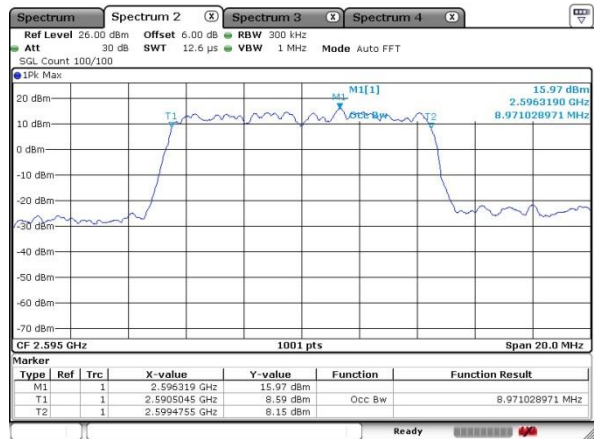

Date: 13 MAY 2020 18:33:06

Highest Channel / 5MHz / QPSK

Date: 13 MAY 2020 18:37:57

Highest Channel / 5MHz / 16QAM

Date: 13 MAY 2020 18:38:58

LTE Band 41

Lowest Channel / 10MHz / QPSK

Date: 13 MAY 2020 19:27:03

Lowest Channel / 10MHz / 16QAM

Date: 13 MAY 2020 19:28:01

Middle Channel / 10MHz / QPSK

Date: 13 MAY 2020 19:31:28

Middle Channel / 10MHz / 16QAM

Date: 13 MAY 2020 19:31:53

Highest Channel / 10MHz / QPSK

Date: 13 MAY 2020 19:38:09

Highest Channel / 10MHz / 16QAM

Date: 13 MAY 2020 19:35:09

LTE Band 41

Lowest Channel / 15MHz / QPSK

Date: 13 MAY 2020 19:49:50

Lowest Channel / 15MHz / 16QAM

Date: 13 MAY 2020 19:51:06

Middle Channel / 15MHz / QPSK