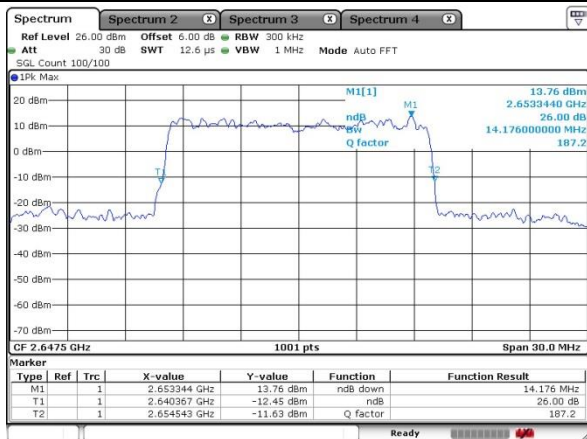

Highest Channel / 15MHz / 64QAM

Date: 13 MAY 2020 19:58:04