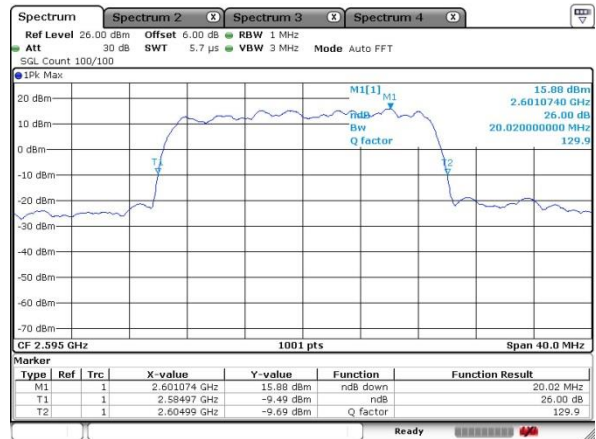

Middle Channel / 20MHz / 64QAM

Date: 13 MAY 2020 20:41:15