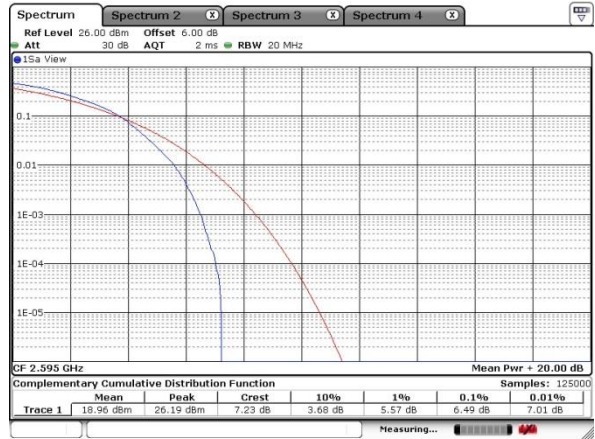

Lowest Channel / Full RB

Date: 13 MAY 2020 20:58:03

Middle Channel / 1RB

Date: 13 MAY 2020 21:00:36

Middle Channel / Full RB

Date: 13 MAY 2020 20:59:19

Highest Channel / 1RB

Date: 13 MAY 2020 21:02:00

Highest Channel / Full RB

Date: 13 MAY 2020 21:03:11

LTE Band 41 / 20MHz / 64QAM

Lowest Channel / 1RB

Date: 13 MAY 2020 20:57:06

Lowest Channel / Full RB

Date: 13 MAY 2020 20:57:38

Middle Channel / 1RB

Date: 13 MAY 2020 21:00:09

Middle Channel / Full RB

Date: 13 MAY 2020 20:59:41

Highest Channel / 1RB

Date: 13 MAY 2020 21:02:21

Highest Channel / Full RB

Date: 13 MAY 2020 21:02:43

26dB Bandwidth