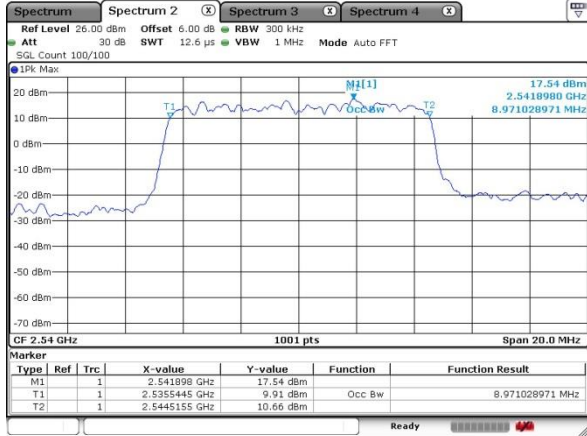

Date: 13 MAY 2020 18:33:06

Highest Channel / 5MHz / QPSK

Date: 13 MAY 2020 18:37:57

Highest Channel / 5MHz / 16QAM

Date: 13 MAY 2020 18:38:58

LTE Band 41

Lowest Channel / 10MHz / QPSK

Date: 13 MAY 2020 19:27:03