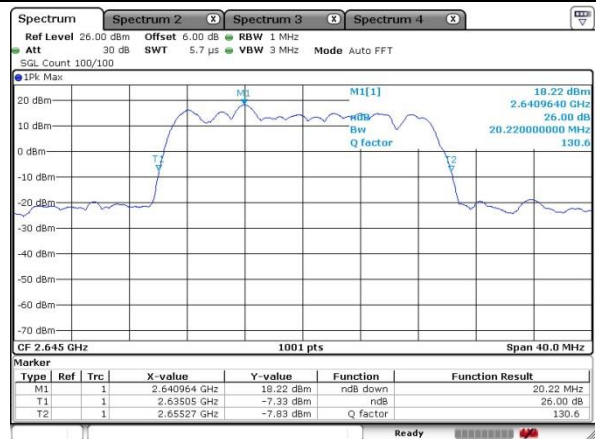

Middle Channel / 20MHz / 64QAM

Date: 13 MAY 2020 20:41:15

Highest Channel / 15MHz / 64QAM

Date: 13 MAY 2020 19:58:04

Highest Channel / 20MHz / 64QAM

Date: 13 MAY 2020 20:41:14

Occupied Bandwidth

Mode	LTE Band 41 : 99%OBW(MHz)							
BW	5MHz		10MHz		15MHz		20MHz	
Mod.	QPSK	16QAM	QPSK	16QAM	QPSK	16QAM	QPSK	16QAM
Lowest CH	4.496	4.466	8.971	9.031	13.427	13.400	18.342	18.182
Middle CH	4.476	4.505	8.991	8.971	13.427	13.427	18.501	18.342
Highest CH	4.496	4.505	9.011	9.071	13.546	13.427	18.342	18.501
Mode	LTE Band 41 : 99%OBW(MHz)							
BW	5MHz		10MHz		15MHz		20MHz	
Mod.	64QAM		64QAM		64QAM		64QAM	
Lowest CH	4.486		9.051		13.457		18.422	
Middle CH	4.486		8.991		13.457		18.382	
Highest CH	4.466		8.991		13.457		18.422	