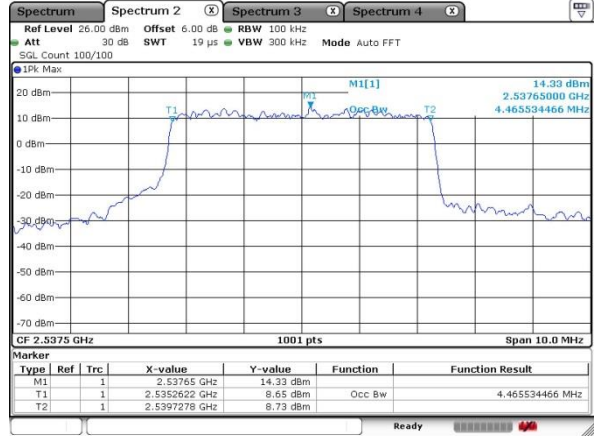

Lowest Channel / 5MHz / 16QAM

Date: 13 MAY 2020 18:27:07