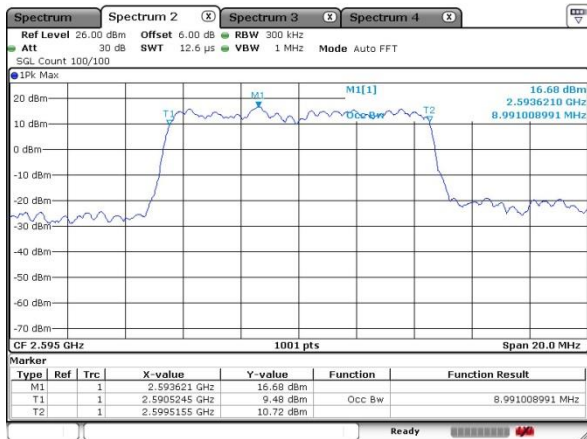

Middle Channel / 10MHz / QPSK

Date: 13 MAY 2020 19:31:28