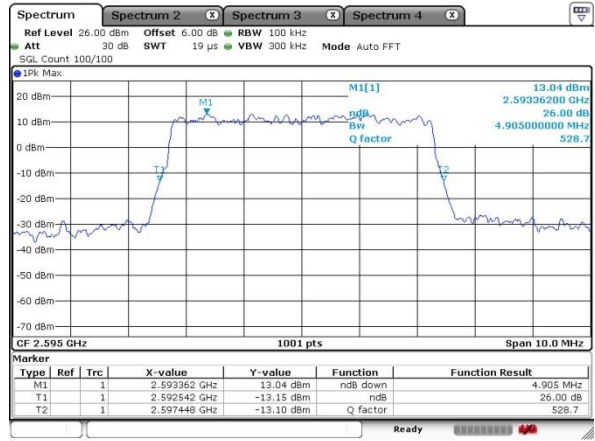

Mode	LTE Band 41 : 26dB BW(MHz)							
BW	5MHz		10MHz		15MHz		20MHz	
Mod.	QPSK	16QAM	QPSK	16QAM	QPSK	16QAM	QPSK	16QAM
Lowest CH	4.745	4.925	9.65	9.87	14.326	14.266	20.30	20.14
Middle CH	4.825	4.905	9.67	9.63	14.476	14.206	20.22	20.10
Highest CH	4.855	4.875	9.73	9.75	14.625	14.386	20.14	20.18
Mode	LTE Band 41 : 26dB BW(MHz)							
BW	5MHz		10MHz		15MHz		20MHz	
Mod.	64QAM		64QAM		64QAM		64QAM	
Lowest CH	4.935		9.85		14.386		20.10	
Middle CH	4.845		9.71		14.446		20.02	
Highest CH	4.935		9.83		14.176		20.22	

LTE Band 41

Lowest Channel / 5MHz / QPSK

Date: 13 MAY 2020 18:25:30

Lowest Channel / 5MHz / 16QAM

Date: 13 MAY 2020 18:28:49

Middle Channel / 5MHz / QPSK

Date: 13 MAY 2020 18:31:57

Middle Channel / 5MHz / 16QAM

Date: 13 MAY 2020 18:33:26

Highest Channel / 5MHz / QPSK

Date: 13 MAY 2020 18:37:40

Highest Channel / 5MHz / 16QAM

Date: 13 MAY 2020 18:37:22

LTE Band 41

Lowest Channel / 10MHz / QPSK

Date: 13 MAY 2020 19:28:41