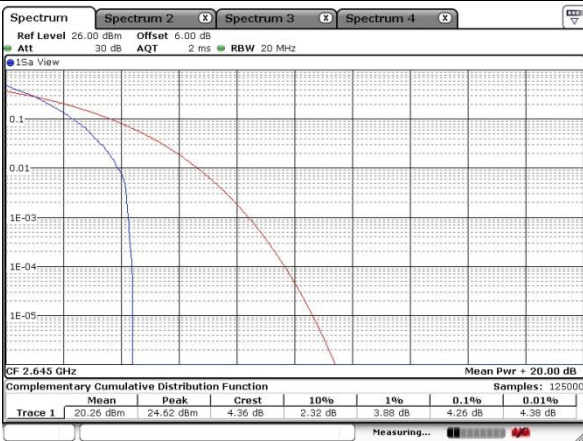

Highest Channel / 1RB

Date: 13 MAY 2020 21:01:41