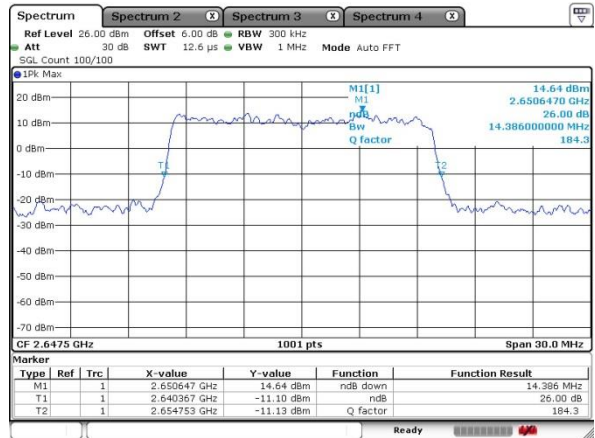

Date: 13 MAY 2020 19:55:13

Middle Channel / 15MHz / 16QAM

Date: 13 MAY 2020 19:56:20

Highest Channel / 15MHz / QPSK

Date: 13 MAY 2020 20:00:26

Highest Channel / 15MHz / 16QAM

Date: 13 MAY 2020 20:00:08

LTE Band 41