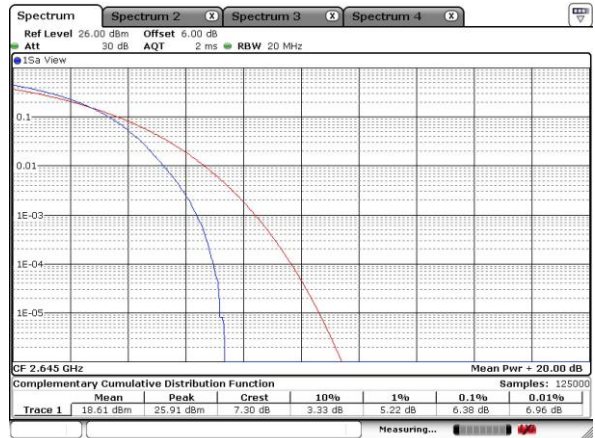

Highest Channel / Full RB

Date: 13 MAY 2020 21:03:11

LTE Band 41 / 20MHz / 64QAM

Lowest Channel / 1RB

Date: 13 MAY 2020 20:57:06

Lowest Channel / Full RB

Date: 13 MAY 2020 20:57:38

Middle Channel / 1RB

Date: 13 MAY 2020 21:00:09

Middle Channel / Full RB

Date: 13 MAY 2020 20:59:41

Highest Channel / 1RB

Date: 13 MAY 2020 21:02:21

Highest Channel / Full RB

Date: 13 MAY 2020 21:02:43

26dB Bandwidth

Mode	LTE Band 41 : 26dB BW(MHz)							
BW	5MHz		10MHz		15MHz		20MHz	
Mod.	QPSK	16QAM	QPSK	16QAM	QPSK	16QAM	QPSK	16QAM
Lowest CH	4.745	4.925	9.65	9.87	14.326	14.266	20.30	20.14
Middle CH	4.825	4.905	9.67	9.63	14.476	14.206	20.22	20.10
Highest CH	4.855	4.875	9.73	9.75	14.625	14.386	20.14	20.18
Mode	LTE Band 41 : 26dB BW(MHz)							
BW	5MHz		10MHz		15MHz		20MHz	
Mod.	64QAM		64QAM		64QAM		64QAM	
Lowest CH	4.935		9.85		14.386		20.10	
Middle CH	4.845		9.71		14.446		20.02	
Highest CH	4.935		9.83		14.176		20.22	