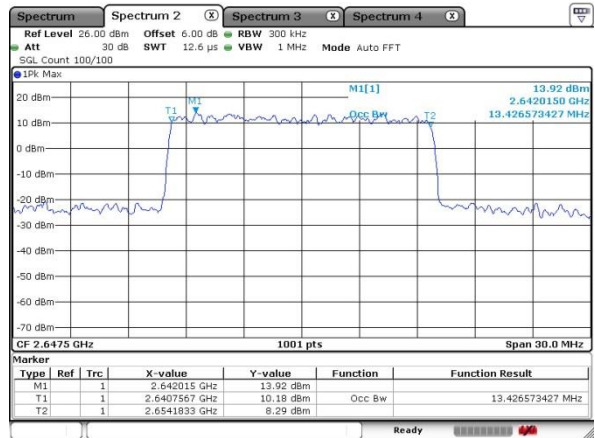

Date: 13 MAY 2020 19:55:39

Middle Channel / 15MHz / 16QAM

Date: 13 MAY 2020 19:56:00

Highest Channel / 15MHz / QPSK

Date: 13 MAY 2020 20:00:42

Highest Channel / 15MHz / 16QAM

Date: 13 MAY 2020 19:59:46

LTE Band 41