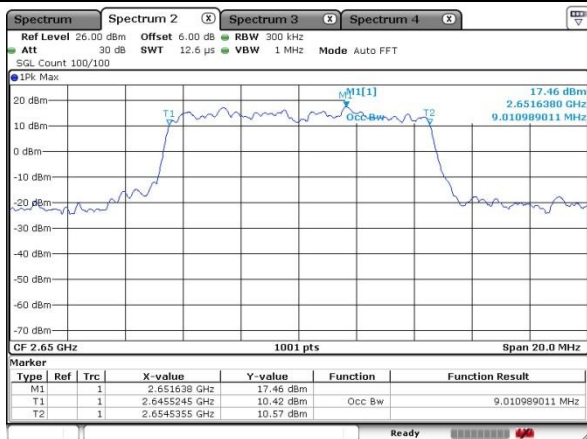

Date: 13 MAY 2020 18:33:06

Highest Channel / 5MHz / QPSK

Date: 13 MAY 2020 18:37:57

Highest Channel / 5MHz / 16QAM

Date: 13 MAY 2020 18:38:58

LTE Band 41

Lowest Channel / 10MHz / QPSK

Date: 13 MAY 2020 19:27:03

Lowest Channel / 10MHz / 16QAM

Date: 13 MAY 2020 19:28:01

Middle Channel / 10MHz / QPSK

Date: 13 MAY 2020 19:31:28

Middle Channel / 10MHz / 16QAM

Date: 13 MAY 2020 19:31:53

Highest Channel / 10MHz / QPSK

Date: 13 MAY 2020 19:38:09

Highest Channel / 10MHz / 16QAM

Date: 13 MAY 2020 19:35:09

LTE Band 41

Lowest Channel / 15MHz / QPSK

Date: 13 MAY 2020 19:49:50

Lowest Channel / 15MHz / 16QAM

Date: 13 MAY 2020 19:51:06

Middle Channel / 15MHz / QPSK