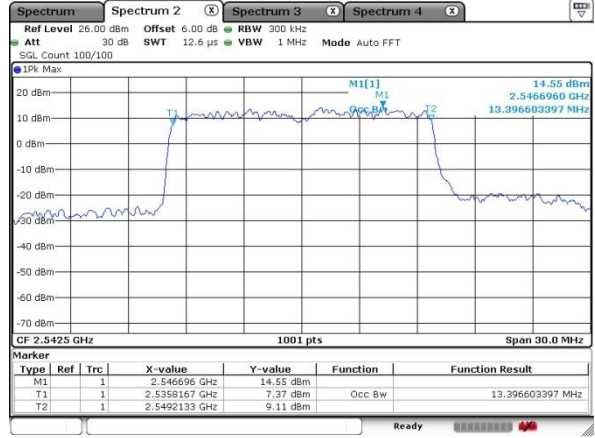

Highest Channel / 10MHz / 16QAM

Date: 13 MAY 2020 19:35:09

LTE Band 41

Lowest Channel / 15MHz / QPSK

Date: 13 MAY 2020 19:49:50

Lowest Channel / 15MHz / 16QAM

Date: 13 MAY 2020 19:51:06

Middle Channel / 15MHz / QPSK

Date: 13 MAY 2020 19:55:39

Middle Channel / 15MHz / 16QAM

Date: 13 MAY 2020 19:56:00

Highest Channel / 15MHz / QPSK

Date: 13 MAY 2020 20:00:42

Highest Channel / 15MHz / 16QAM

Date: 13 MAY 2020 19:59:46

LTE Band 41