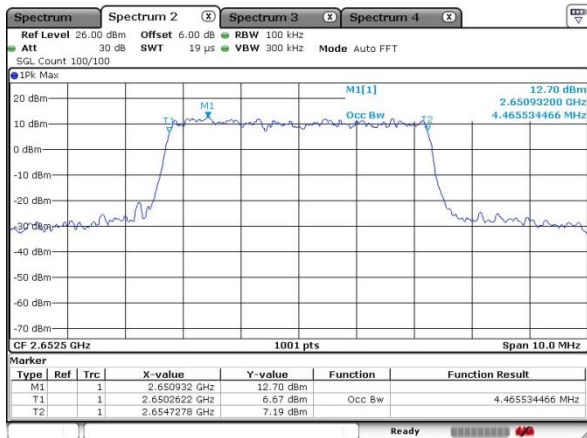

Highest Channel / 20MHz / QPSK

Date: 13 MAY 2020 20:44:07

Highest Channel / 20MHz / 16QAM

Date: 13 MAY 2020 20:42:59

LTE Band 41

Lowest Channel / 5MHz / 64QAM

Date: 13 MAY 2020 18:28:08

Lowest Channel / 10MHz / 64QAM

Date: 13 MAY 2020 19:28:57

Middle Channel / 5MHz / 64QAM

Date: 13 MAY 2020 18:34:05

Middle Channel / 10MHz / 64QAM

Date: 13 MAY 2020 19:32:45

Highest Channel / 5MHz / 64QAM

Date: 13 MAY 2020 18:35:35

Highest Channel / 10MHz / 64QAM