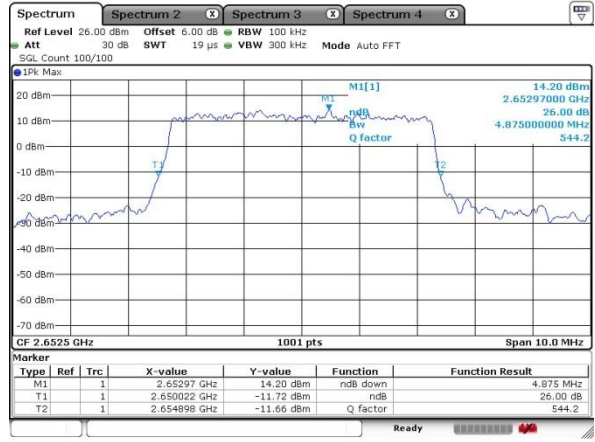

Mode	LTE Band 41 : 26dB BW(MHz)							
BW	5MHz		10MHz		15MHz		20MHz	
Mod.	QPSK	16QAM	QPSK	16QAM	QPSK	16QAM	QPSK	16QAM
Lowest CH	4.745	4.925	9.65	9.87	14.326	14.266	20.30	20.14
Middle CH	4.825	4.905	9.67	9.63	14.476	14.206	20.22	20.10
Highest CH	4.855	4.875	9.73	9.75	14.625	14.386	20.14	20.18
Mode	LTE Band 41 : 26dB BW(MHz)							
BW	5MHz		10MHz		15MHz		20MHz	
Mod.	64QAM		64QAM		64QAM		64QAM	
Lowest CH	4.935		9.85		14.386		20.10	
Middle CH	4.845		9.71		14.446		20.02	
Highest CH	4.935		9.83		14.176		20.22	

LTE Band 41

Lowest Channel / 5MHz / QPSK

Date: 13 MAY 2020 18:25:30

Lowest Channel / 5MHz / 16QAM

Date: 13 MAY 2020 18:28:49

Middle Channel / 5MHz / QPSK

Date: 13 MAY 2020 18:31:57

Middle Channel / 5MHz / 16QAM

Date: 13 MAY 2020 18:33:26

Highest Channel / 5MHz / QPSK

Date: 13 MAY 2020 18:37:40

Highest Channel / 5MHz / 16QAM

Date: 13 MAY 2020 18:37:22

LTE Band 41

Lowest Channel / 10MHz / QPSK

Date: 13 MAY 2020 19:28:41