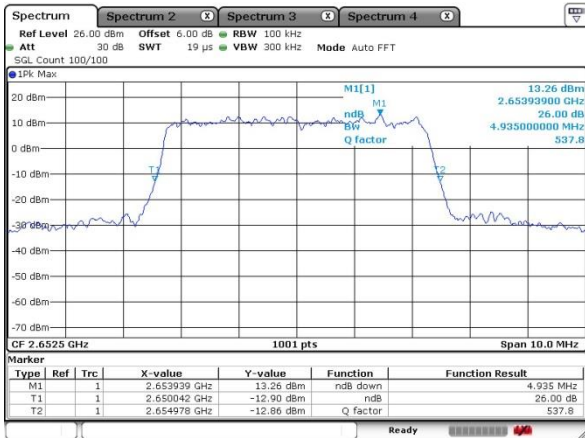

Highest Channel / 20MHz / QPSK

Date: 13 MAY 2020 20:43:41

Highest Channel / 20MHz / 16QAM

Date: 13 MAY 2020 20:43:22

LTE Band 41

Lowest Channel / 5MHz / 64QAM

Date: 13 MAY 2020 18:28:26

Lowest Channel / 10MHz / 64QAM

Date: 13 MAY 2020 19:28:40

Middle Channel / 5MHz / 64QAM

Date: 13 MAY 2020 18:33:49

Middle Channel / 10MHz / 64QAM

Date: 13 MAY 2020 19:32:29

Highest Channel / 5MHz / 64QAM

Date: 13 MAY 2020 18:35:03

Highest Channel / 10MHz / 64QAM

Date: 13 MAY 2020 19:33:31

LTE Band 41

Lowest Channel / 15MHz / 64QAM

Date: 13 MAY 2020 19:52:58

Lowest Channel / 20MHz / 64QAM

Date: 13 MAY 2020 20:34:27

Middle Channel / 15MHz / 64QAM

Date: 13 MAY 2020 19:58:48