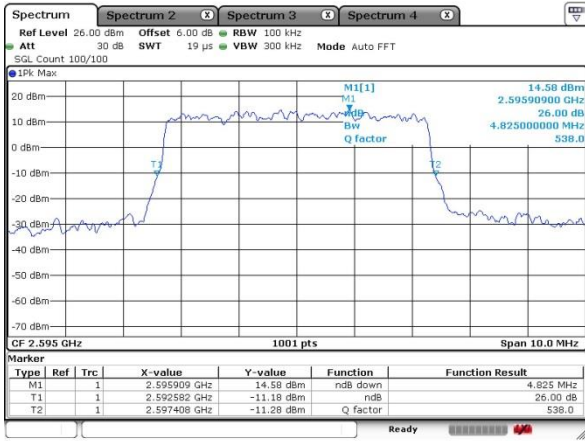

LTE Band 41

Lowest Channel / 5MHz / QPSK

Date: 13 MAY 2020 18:25:30

Lowest Channel / 5MHz / 16QAM

Date: 13 MAY 2020 18:28:49

Middle Channel / 5MHz / QPSK

Date: 13 MAY 2020 18:31:57

Middle Channel / 5MHz / 16QAM

Date: 13 MAY 2020 18:33:26

Highest Channel / 5MHz / QPSK

Date: 13 MAY 2020 18:37:40

Highest Channel / 5MHz / 16QAM

Date: 13 MAY 2020 18:37:22

LTE Band 41

Lowest Channel / 10MHz / QPSK

Date: 13 MAY 2020 19:28:41