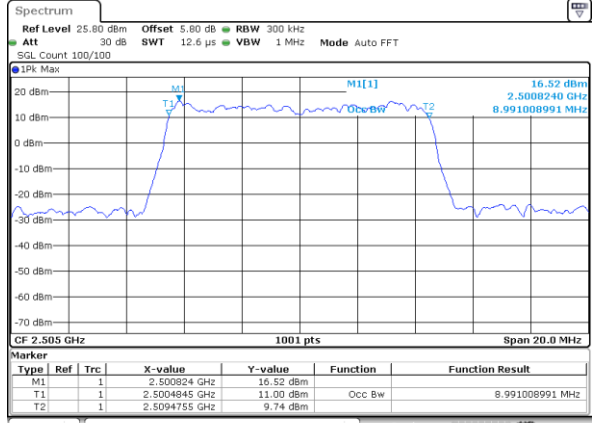

Highest Channel / 20MHz / QPSK

Date: 18_MAY.2020 19:58:53

Highest Channel / 20MHz / 16QAM

Date: 18_MAY.2020 19:58:33

LTE Band 7

Lowest Channel / 5MHz / 64QAM

Date: 18_MAY.2020 20:13:52

Lowest Channel / 10MHz / 64QAM

Date: 18_MAY.2020 20:22:13

Middle Channel / 5MHz / 64QAM

Date: 18_MAY.2020 20:14:02

Middle Channel / 10MHz / 64QAM

Date: 18_MAY.2020 20:22:24

Highest Channel / 5MHz / 64QAM

Date: 18_MAY.2020 20:14:12

Highest Channel / 10MHz / 64QAM