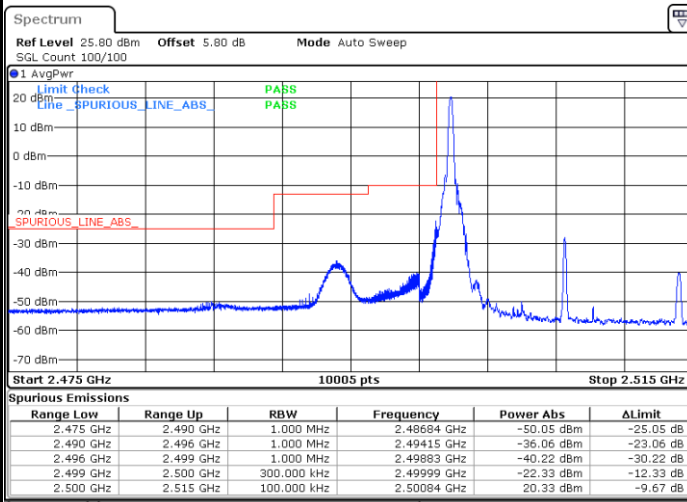

Date: 18.MAY.2020 19:17:56

Highest Band Edge / Full RB

Date: 18.MAY.2020 19:21:22

LTE Band 7 / 10MHz / 64QAM

Lowest Band Edge / 1 RB

Date: 18.MAY.2020 20:26:57

Highest Band Edge / 1 RB

Date: 18.MAY.2020 20:29:14

Lowest Band Edge / Full RB

Date: 18.MAY.2020 20:28:05

Highest Band Edge / Full RB

Date: 18.MAY.2020 20:30:22

LTE Band 7 / 15MHz / QPSK

Lowest Band Edge / 1 RB

Date: 18.MAY.2020 19:32:18

Highest Band Edge / 1 RB

Date: 18.MAY.2020 19:40:20

Lowest Band Edge / Full RB

Date: 18.MAY.2020 19:35:46

Highest Band Edge / Full RB

Date: 18.MAY.2020 19:36:54

LTE Band 7 / 15MHz / 16QAM

Lowest Band Edge / 1 RB

Date: 18.MAY.2020 19:33:27

Highest Band Edge / 1 RB

Date: 18.MAY.2020 19:39:12

Lowest Band Edge / Full RB

Date: 18.MAY.2020 19:34:36

Highest Band Edge / Full RB

Date: 18.MAY.2020 19:38:03