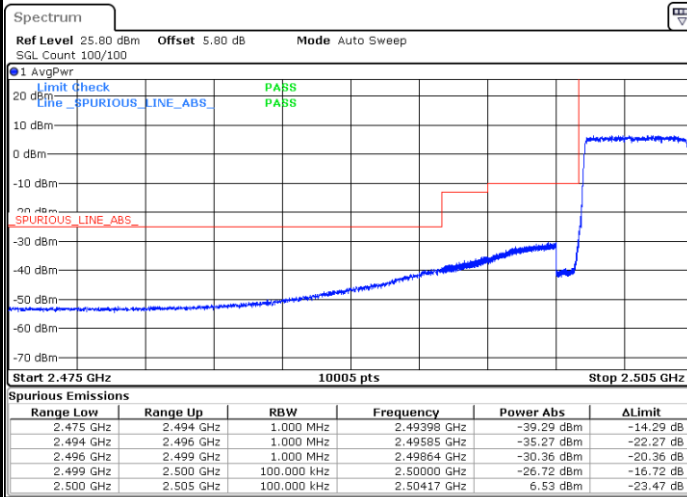

Lowest Band Edge / 1 RB

Highest Band Edge / 1 RB

Date: 18.MAY.2020 19:00:03

Date: 18.MAY.2020 19:05:50

Lowest Band Edge / Full RB

Highest Band Edge / Full RB

Date: 18.MAY.2020 19:01:13

Date: 18.MAY.2020 19:04:41

LTE Band 7 / 5MHz / 64QAM

Lowest Band Edge / 1RB

Date: 18.MAY.2020 20:18:37

Highest Band Edge / 1 RB

Date: 18.MAY.2020 20:20:55

Lowest Band Edge / Full RB

Date: 18.MAY.2020 20:19:46

Highest Band Edge / Full RB

Date: 18.MAY.2020 20:22:03

LTE Band 7 / 10MHz / QPSK

Lowest Band Edge / 1 RB

Highest Band Edge / 1 RB

Date: 18.MAY.2020 19:15:38

Date: 18.MAY.2020 19:23:39

Lowest Band Edge / Full RB

Highest Band Edge / Full RB

Date: 18.MAY.2020 19:19:05

Date: 18.MAY.2020 19:20:13

LTE Band 7 / 10MHz / 16QAM

Lowest Band Edge / 1 RB

Date: 18.MAY.2020 19:16:47

Highest Band Edge / 1 RB

Date: 18.MAY.2020 19:22:30

Lowest Band Edge / Full RB