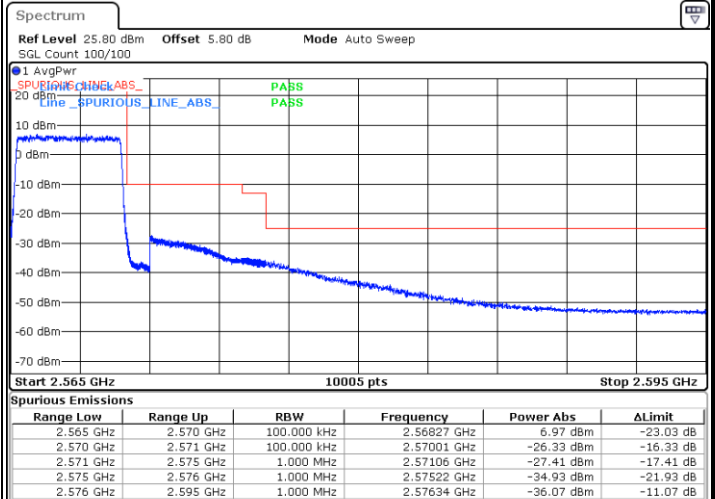

Middle Channel / 20MHz / 64QAM

Date: 18_MAY.2020 21:29:18

Highest Channel / 15MHz / 64QAM

Date: 18_MAY.2020 20:30:53

Highest Channel / 20MHz / 64QAM

Date: 18_MAY.2020 21:29:46

Conducted Band Edge

LTE Band 7 / 5MHz / 16QAM

Lowest Band Edge / 1 RB

Highest Band Edge / 1 RB

Date: 18.MAY.2020 19:00:03

Date: 18.MAY.2020 19:05:50

Lowest Band Edge / Full RB

Highest Band Edge / Full RB

Date: 18.MAY.2020 19:01:13

Date: 18.MAY.2020 19:04:41

LTE Band 7 / 5MHz / 64QAM

Lowest Band Edge / 1RB

Date: 18.MAY.2020 20:18:37

Highest Band Edge / 1 RB

Date: 18.MAY.2020 20:20:55

Lowest Band Edge / Full RB

Date: 18.MAY.2020 20:19:46

Highest Band Edge / Full RB

Date: 18.MAY.2020 20:22:03

LTE Band 7 / 10MHz / QPSK

Lowest Band Edge / 1 RB

Highest Band Edge / 1 RB

Date: 18.MAY.2020 19:15:38

Date: 18.MAY.2020 19:23:39

Lowest Band Edge / Full RB

Highest Band Edge / Full RB