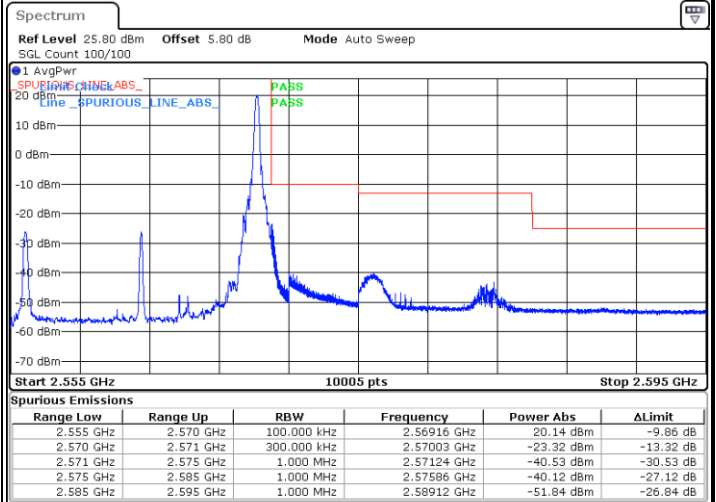

Date: 18.MAY.2020 19:17:56

Highest Band Edge / Full RB

Date: 18.MAY.2020 19:21:22

LTE Band 7 / 10MHz / 64QAM

Lowest Band Edge / 1 RB

Date: 18.MAY.2020 20:26:57

Highest Band Edge / 1 RB

Date: 18.MAY.2020 20:29:14

Lowest Band Edge / Full RB

Date: 18.MAY.2020 20:28:05

Highest Band Edge / Full RB

Date: 18.MAY.2020 20:30:22

LTE Band 7 / 15MHz / QPSK

Lowest Band Edge / 1 RB

Date: 18.MAY.2020 19:32:18

Highest Band Edge / 1 RB

Date: 18.MAY.2020 19:40:20

Lowest Band Edge / Full RB

Date: 18.MAY.2020 19:35:46

Highest Band Edge / Full RB

Date: 18.MAY.2020 19:36:54

LTE Band 7 / 15MHz / 16QAM

Lowest Band Edge / 1 RB

Date: 18.MAY.2020 19:33:27

Highest Band Edge / 1 RB

Date: 18.MAY.2020 19:39:12

Lowest Band Edge / Full RB

Date: 18.MAY.2020 19:34:36

Highest Band Edge / Full RB

Date: 18.MAY.2020 19:38:03