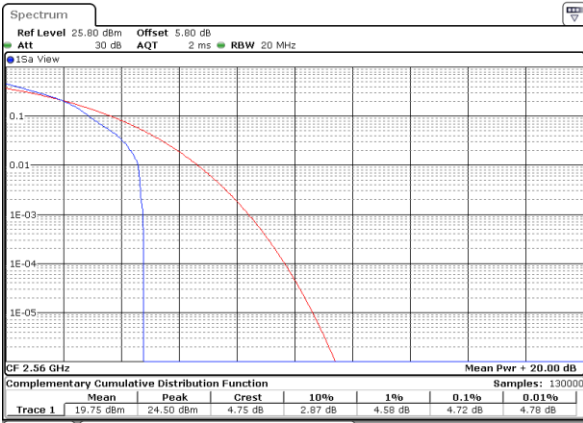

Date: 18_MAY.2020 21:34:10

Highest Channel / 1RB

Date: 18_MAY.2020 21:35:46

Highest Channel / Full RB

Date: 18_MAY.2020 21:37:23

LTE Band 7 / 20MHz / 16QAM

Lowest Channel / 1RB

Date: 18.MAY.2020 21:33:01

Lowest Channel / Full RB

Date: 18.MAY.2020 21:33:44

Middle Channel / 1RB

Date: 18.MAY.2020 21:35:03

Middle Channel / Full RB

Date: 18.MAY.2020 21:34:22

Highest Channel / 1RB

Date: 18.MAY.2020 21:36:03

Highest Channel / Full RB

Date: 18.MAY.2020 21:36:59

LTE Band 7 / 20MHz / 64QAM

Lowest Channel / 1RB

Date: 18_MAY.2020 21:33:19

Lowest Channel / Full RB

Date: 18_MAY.2020 21:33:31

Middle Channel / 1RB

Date: 18_MAY.2020 21:34:50

Middle Channel / Full RB

Date: 18_MAY.2020 21:34:35

Highest Channel / 1RB

Date: 18_MAY.2020 21:36:22

Highest Channel / Full RB

Date: 18_MAY.2020 21:36:44

26dB Bandwidth