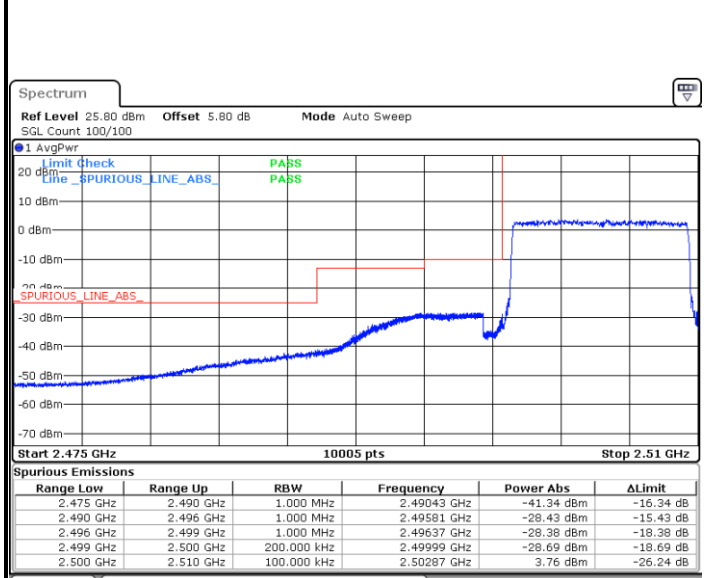

Date: 18.MAY.2020 20:22:03

LTE Band 7 / 10MHz / QPSK

Lowest Band Edge / 1 RB

Highest Band Edge / 1 RB

Date: 18.MAY.2020 19:15:38

Date: 18.MAY.2020 19:23:39

Lowest Band Edge / Full RB

Highest Band Edge / Full RB

Date: 18.MAY.2020 19:19:05

Date: 18.MAY.2020 19:20:13

LTE Band 7 / 10MHz / 16QAM

Lowest Band Edge / 1 RB

Date: 18.MAY.2020 19:16:47

Highest Band Edge / 1 RB

Date: 18.MAY.2020 19:22:30

Lowest Band Edge / Full RB

Date: 18.MAY.2020 19:17:56

Highest Band Edge / Full RB

Date: 18.MAY.2020 19:21:22

LTE Band 7 / 10MHz / 64QAM

Lowest Band Edge / 1 RB

Date: 18.MAY.2020 20:26:57

Highest Band Edge / 1 RB

Date: 18.MAY.2020 20:29:14

Lowest Band Edge / Full RB

Date: 18.MAY.2020 20:28:05

Highest Band Edge / Full RB

Date: 18.MAY.2020 20:30:22

LTE Band 7 / 15MHz / QPSK

Lowest Band Edge / 1 RB

Date: 18.MAY.2020 19:32:18

Highest Band Edge / 1 RB