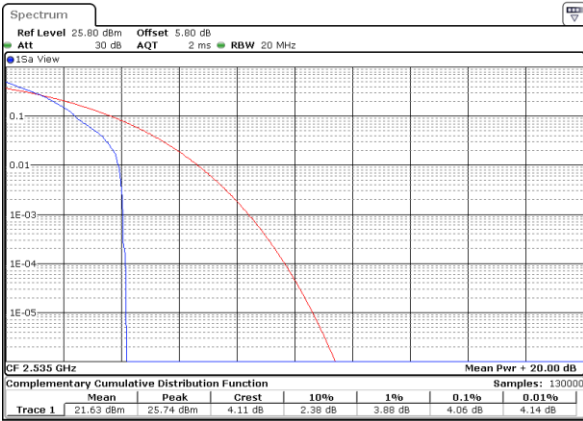

LTE Band 7 / 20MHz / QPSK

Lowest Channel / 1RB

Date: 18_MAY.2020 21:32:49

Lowest Channel / Full RB

Date: 18_MAY.2020 21:33:58

Middle Channel / 1RB

Date: 18_MAY.2020 21:35:20

Middle Channel / Full RB

Date: 18_MAY.2020 21:34:10

Highest Channel / 1RB

Date: 18_MAY.2020 21:35:46

Highest Channel / Full RB

Date: 18_MAY.2020 21:37:23

LTE Band 7 / 20MHz / 16QAM

Lowest Channel / 1RB

Date: 18.MAY.2020 21:33:01