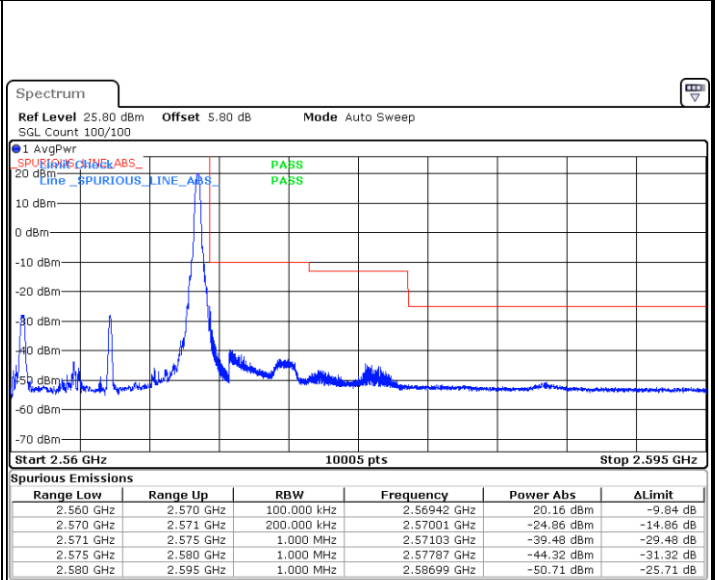

Date: 18.MAY.2020 20:22:03

LTE Band 7 / 10MHz / QPSK

Lowest Band Edge / 1 RB

Highest Band Edge / 1 RB

Date: 18.MAY.2020 19:15:38

Date: 18.MAY.2020 19:23:39

Lowest Band Edge / Full RB

Highest Band Edge / Full RB

Date: 18.MAY.2020 19:19:05

Date: 18.MAY.2020 19:20:13

LTE Band 7 / 10MHz / 16QAM

Lowest Band Edge / 1 RB

Date: 18.MAY.2020 19:16:47

Highest Band Edge / 1 RB

Date: 18.MAY.2020 19:22:30

Lowest Band Edge / Full RB

Date: 18.MAY.2020 19:17:56

Highest Band Edge / Full RB

Date: 18.MAY.2020 19:21:22

LTE Band 7 / 10MHz / 64QAM

Lowest Band Edge / 1 RB

Date: 18.MAY.2020 20:26:57

Highest Band Edge / 1 RB

Date: 18.MAY.2020 20:29:14

Lowest Band Edge / Full RB

Date: 18.MAY.2020 20:28:05

Highest Band Edge / Full RB

Date: 18.MAY.2020 20:30:22

LTE Band 7 / 15MHz / QPSK

Lowest Band Edge / 1 RB

Date: 18.MAY.2020 19:32:18

Highest Band Edge / 1 RB