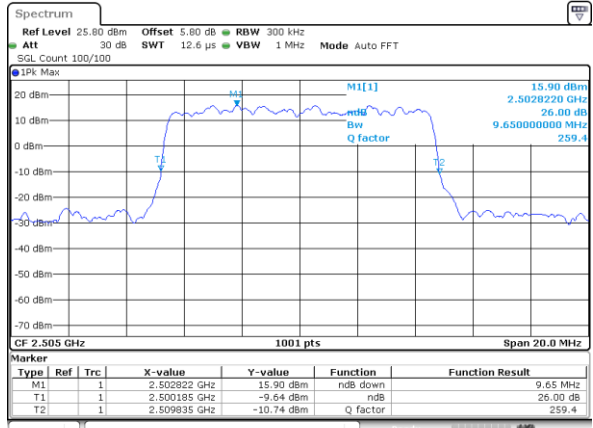

Lowest Channel / 10MHz / 16QAM

Date: 18.MAY.2020 19:13:09