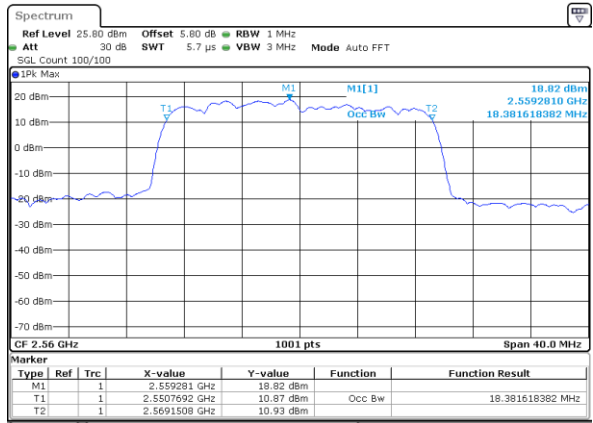

Date: 18_MAY.2020 19:29:58

Middle Channel / 15MHz / 16QAM

Date: 18_MAY.2020 19:30:18

Highest Channel / 15MHz / QPSK

Date: 18_MAY.2020 19:30:58

Highest Channel / 15MHz / 16QAM

Date: 18_MAY.2020 19:30:38

LTE Band 7

Lowest Channel / 20MHz / QPSK

Date: 18_MAY.2020 19:57:32

Lowest Channel / 20MHz / 16QAM

Date: 18_MAY.2020 19:57:12

Middle Channel / 20MHz / QPSK

Date: 18_MAY.2020 19:57:52

Middle Channel / 20MHz / 16QAM

Date: 18_MAY.2020 19:58:13

Highest Channel / 20MHz / QPSK

Date: 18_MAY.2020 19:58:53

Highest Channel / 20MHz / 16QAM

Date: 18_MAY.2020 19:58:33

LTE Band 7

Lowest Channel / 5MHz / 64QAM

Date: 18_MAY.2020 20:13:52

Lowest Channel / 10MHz / 64QAM