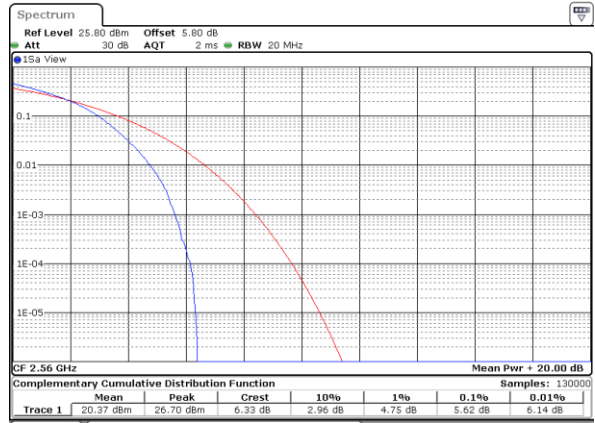

Date: 18_MAY.2020 21:34:10

Highest Channel / 1RB

Date: 18_MAY.2020 21:35:46

Highest Channel / Full RB

Date: 18_MAY.2020 21:37:23

LTE Band 7 / 20MHz / 16QAM

Lowest Channel / 1RB

Date: 18.MAY.2020 21:33:01

Lowest Channel / Full RB

Date: 18.MAY.2020 21:33:44

Middle Channel / 1RB

Date: 18.MAY.2020 21:35:03

Middle Channel / Full RB

Date: 18.MAY.2020 21:34:22

Highest Channel / 1RB

Date: 18.MAY.2020 21:36:03

Highest Channel / Full RB

Date: 18.MAY.2020 21:36:59

LTE Band 7 / 20MHz / 64QAM

Lowest Channel / 1RB

Date: 18_MAY.2020 21:33:19

Lowest Channel / Full RB

Date: 18_MAY.2020 21:33:31

Middle Channel / 1RB