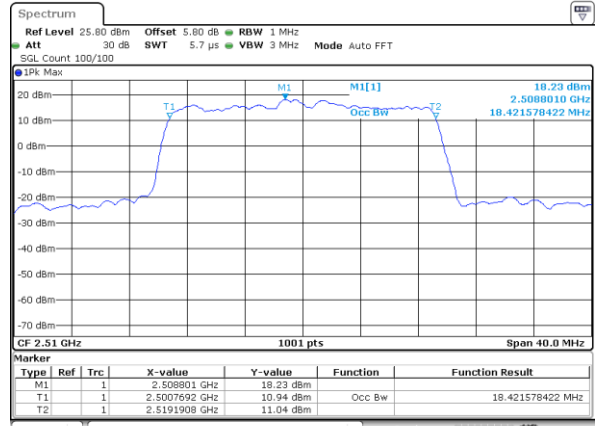

Date: 18_MAY.2020 20:22:34

LTE Band 7

Lowest Channel / 15MHz / 64QAM

Date: 18_MAY.2020 20:30:32

Lowest Channel / 20MHz / 64QAM

Date: 18_MAY.2020 21:25:46

Middle Channel / 15MHz / 64QAM

Date: 18_MAY.2020 20:30:43

Middle Channel / 20MHz / 64QAM

Date: 18_MAY.2020 21:29:18

Highest Channel / 15MHz / 64QAM

Date: 18_MAY.2020 20:30:53

Highest Channel / 20MHz / 64QAM

Date: 18_MAY.2020 21:29:46

Conducted Band Edge

LTE Band 7 / 5MHz / 16QAM