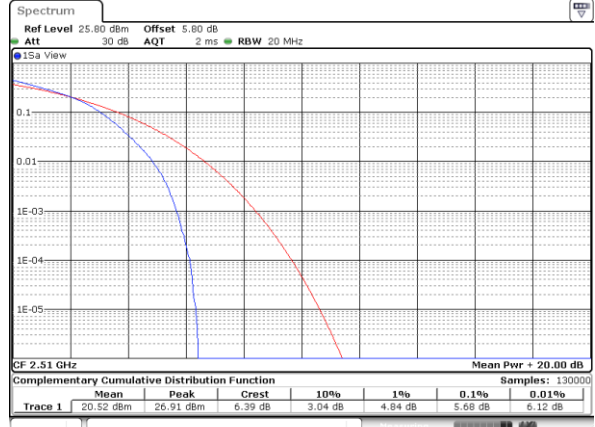

Highest Channel / Full RB

Date: 18.MAY.2020 21:36:59

LTE Band 7 / 20MHz / 64QAM

Lowest Channel / 1RB

Date: 18_MAY.2020 21:33:19

Lowest Channel / Full RB

Date: 18_MAY.2020 21:33:31

Middle Channel / 1RB

Date: 18_MAY.2020 21:34:50

Middle Channel / Full RB

Date: 18_MAY.2020 21:34:35

Highest Channel / 1RB

Date: 18_MAY.2020 21:36:22

Highest Channel / Full RB

Date: 18_MAY.2020 21:36:44

26dB Bandwidth

Mode	LTE Band 7 : 26dB BW(MHz)							
BW	5MHz		10MHz		15MHz		20MHz	
Mod.	QPSK	16QAM	QPSK	16QAM	QPSK	16QAM	QPSK	16QAM
Lowest CH	4.92	4.97	9.75	9.65	14.30	14.12	20.30	20.10
Middle CH	5.00	4.90	9.75	9.79	14.30	14.63	20.14	20.22
Highest CH	4.89	4.99	9.71	9.77	14.42	14.33	20.18	20.18
Mode	LTE Band 7 : 26dB BW(MHz)							
BW	5MHz		10MHz		15MHz		20MHz	
Mod.	64QAM		64QAM		64QAM		64QAM	
Lowest CH	4.96		9.73		14.42		20.10	
Middle CH	4.85		9.95		14.57		20.18	
Highest CH	4.99		9.75		14.84		20.18	