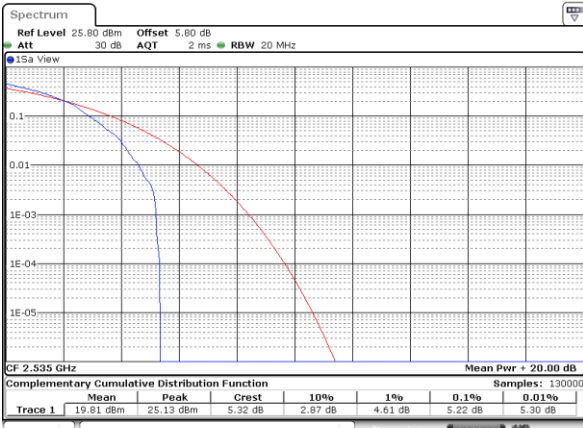

Lowest Channel / Full RB

Date: 18.MAY.2020 21:33:44

Middle Channel / 1RB

Date: 18.MAY.2020 21:35:03

Middle Channel / Full RB

Date: 18.MAY.2020 21:34:22

Highest Channel / 1RB

Date: 18.MAY.2020 21:36:03

Highest Channel / Full RB

Date: 18.MAY.2020 21:36:59

LTE Band 7 / 20MHz / 64QAM

Lowest Channel / 1RB

Date: 18_MAY.2020 21:33:19

Lowest Channel / Full RB

Date: 18_MAY.2020 21:33:31

Middle Channel / 1RB

Date: 18_MAY.2020 21:34:50

Middle Channel / Full RB

Date: 18_MAY.2020 21:34:35

Highest Channel / 1RB

Date: 18_MAY.2020 21:36:22

Highest Channel / Full RB

Date: 18_MAY.2020 21:36:44

26dB Bandwidth

Mode	LTE Band 7 : 26dB BW(MHz)							
BW	5MHz		10MHz		15MHz		20MHz	
Mod.	QPSK	16QAM	QPSK	16QAM	QPSK	16QAM	QPSK	16QAM
Lowest CH	4.92	4.97	9.75	9.65	14.30	14.12	20.30	20.10
Middle CH	5.00	4.90	9.75	9.79	14.30	14.63	20.14	20.22
Highest CH	4.89	4.99	9.71	9.77	14.42	14.33	20.18	20.18
Mode	LTE Band 7 : 26dB BW(MHz)							
BW	5MHz		10MHz		15MHz		20MHz	
Mod.	64QAM		64QAM		64QAM		64QAM	
Lowest CH	4.96		9.73		14.42		20.10	
Middle CH	4.85		9.95		14.57		20.18	
Highest CH	4.99		9.75		14.84		20.18	