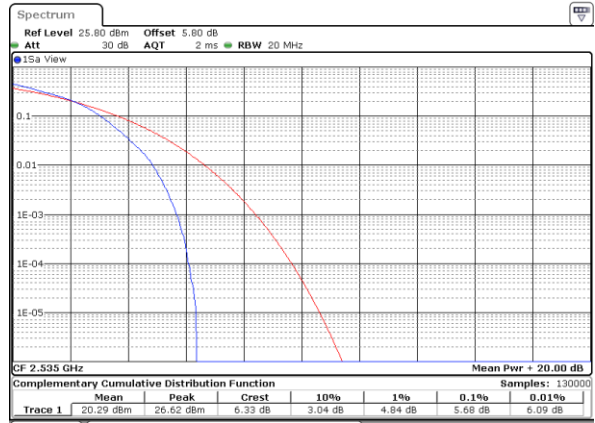

Lowest Channel / Full RB

Date: 18.MAY.2020 21:33:44

Middle Channel / 1RB

Date: 18.MAY.2020 21:35:03

Middle Channel / Full RB

Date: 18.MAY.2020 21:34:22

Highest Channel / 1RB

Date: 18.MAY.2020 21:36:03

Highest Channel / Full RB

Date: 18.MAY.2020 21:36:59

LTE Band 7 / 20MHz / 64QAM

Lowest Channel / 1RB

Date: 18_MAY.2020 21:33:19

Lowest Channel / Full RB

Date: 18_MAY.2020 21:33:31

Middle Channel / 1RB