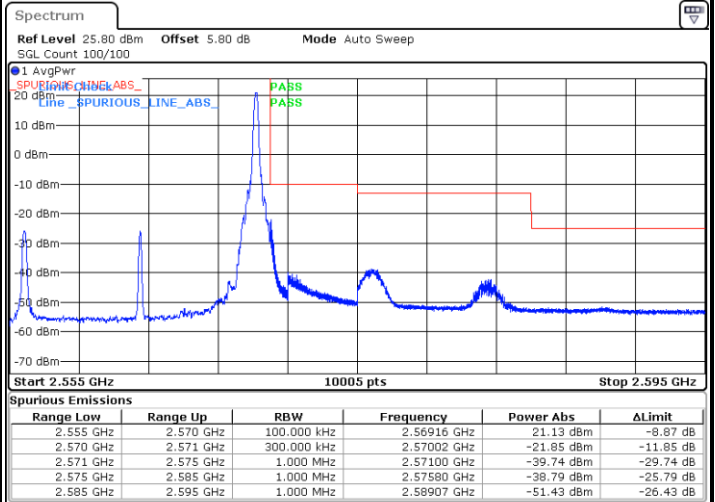

Date: 18.MAY.2020 19:17:56

Highest Band Edge / Full RB

Date: 18.MAY.2020 19:21:22

LTE Band 7 / 10MHz / 64QAM

Lowest Band Edge / 1 RB

Date: 18.MAY.2020 20:26:57

Highest Band Edge / 1 RB

Date: 18.MAY.2020 20:29:14

Lowest Band Edge / Full RB

Date: 18.MAY.2020 20:28:05

Highest Band Edge / Full RB

Date: 18.MAY.2020 20:30:22

LTE Band 7 / 15MHz / QPSK

Lowest Band Edge / 1 RB

Date: 18.MAY.2020 19:32:18

Highest Band Edge / 1 RB

Date: 18.MAY.2020 19:40:20

Lowest Band Edge / Full RB

Date: 18.MAY.2020 19:35:46

Highest Band Edge / Full RB

Date: 18.MAY.2020 19:36:54

LTE Band 7 / 15MHz / 16QAM

Lowest Band Edge / 1 RB

Date: 18.MAY.2020 19:33:27

Highest Band Edge / 1 RB

Date: 18.MAY.2020 19:39:12

Lowest Band Edge / Full RB

Date: 18.MAY.2020 19:34:36

Highest Band Edge / Full RB

Date: 18.MAY.2020 19:38:03