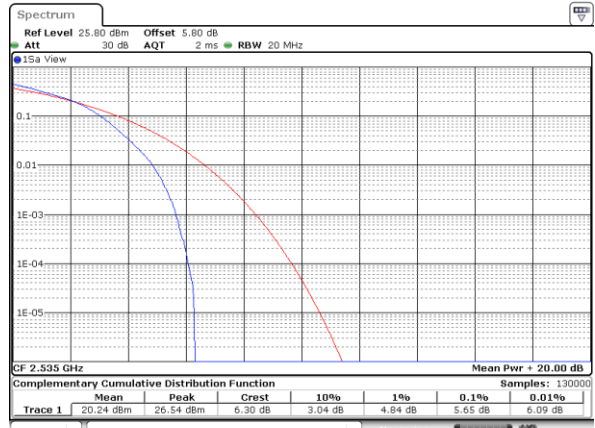

Highest Channel / Full RB

Date: 18.MAY.2020 21:36:59

LTE Band 7 / 20MHz / 64QAM

Lowest Channel / 1RB

Date: 18_MAY.2020 21:33:19

Lowest Channel / Full RB

Date: 18_MAY.2020 21:33:31

Middle Channel / 1RB

Date: 18_MAY.2020 21:34:50

Middle Channel / Full RB

Date: 18_MAY.2020 21:34:35

Highest Channel / 1RB

Date: 18_MAY.2020 21:36:22

Highest Channel / Full RB

Date: 18_MAY.2020 21:36:44

26dB Bandwidth

Mode	LTE Band 7 : 26dB BW(MHz)							
BW	5MHz		10MHz		15MHz		20MHz	
Mod.	QPSK	16QAM	QPSK	16QAM	QPSK	16QAM	QPSK	16QAM
Lowest CH	4.92	4.97	9.75	9.65	14.30	14.12	20.30	20.10
Middle CH	5.00	4.90	9.75	9.79	14.30	14.63	20.14	20.22
Highest CH	4.89	4.99	9.71	9.77	14.42	14.33	20.18	20.18
Mode	LTE Band 7 : 26dB BW(MHz)							
BW	5MHz		10MHz		15MHz		20MHz	
Mod.	64QAM		64QAM		64QAM		64QAM	
Lowest CH	4.96		9.73		14.42		20.10	
Middle CH	4.85		9.95		14.57		20.18	
Highest CH	4.99		9.75		14.84		20.18	