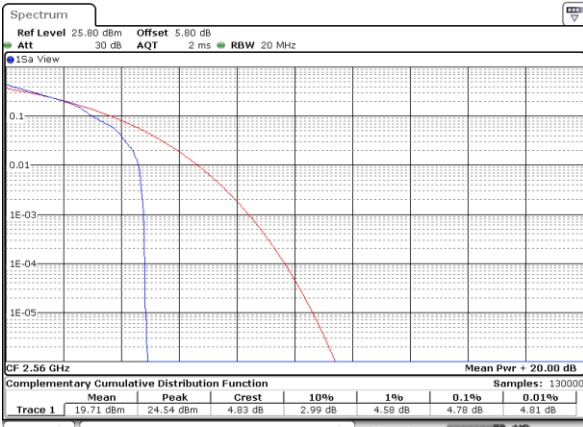

Lowest Channel / Full RB

Date: 18.MAY.2020 21:33:44

Middle Channel / 1RB

Date: 18.MAY.2020 21:35:03

Middle Channel / Full RB

Date: 18.MAY.2020 21:34:22

Highest Channel / 1RB

Date: 18.MAY.2020 21:36:03

Highest Channel / Full RB

Date: 18.MAY.2020 21:36:59

LTE Band 7 / 20MHz / 64QAM

Lowest Channel / 1RB

Date: 18_MAY.2020 21:33:19

Lowest Channel / Full RB

Date: 18_MAY.2020 21:33:31

Middle Channel / 1RB

Date: 18_MAY.2020 21:34:50

Middle Channel / Full RB

Date: 18_MAY.2020 21:34:35

Highest Channel / 1RB

Date: 18_MAY.2020 21:36:22

Highest Channel / Full RB

Date: 18_MAY.2020 21:36:44

26dB Bandwidth

Mode	LTE Band 7 : 26dB BW(MHz)							
BW	5MHz		10MHz		15MHz		20MHz	
Mod.	QPSK	16QAM	QPSK	16QAM	QPSK	16QAM	QPSK	16QAM
Lowest CH	4.92	4.97	9.75	9.65	14.30	14.12	20.30	20.10
Middle CH	5.00	4.90	9.75	9.79	14.30	14.63	20.14	20.22
Highest CH	4.89	4.99	9.71	9.77	14.42	14.33	20.18	20.18
Mode	LTE Band 7 : 26dB BW(MHz)							
BW	5MHz		10MHz		15MHz		20MHz	
Mod.	64QAM		64QAM		64QAM		64QAM	
Lowest CH	4.96		9.73		14.42		20.10	
Middle CH	4.85		9.95		14.57		20.18	
Highest CH	4.99		9.75		14.84		20.18	