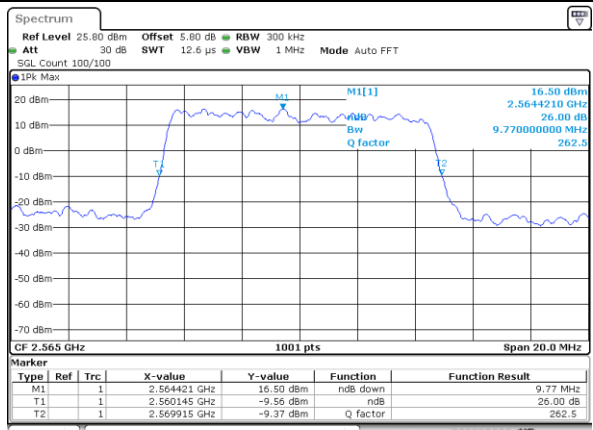

Date: 18.MAY.2020 18:56:44

Highest Channel / 5MHz / QPSK

Date: 18.MAY.2020 18:57:24

Highest Channel / 5MHz / 16QAM

Date: 18.MAY.2020 18:57:44

LTE Band 7

Lowest Channel / 10MHz / QPSK

Date: 18.MAY.2020 19:12:49

Lowest Channel / 10MHz / 16QAM

Date: 18.MAY.2020 19:13:09

Middle Channel / 10MHz / QPSK

Date: 18.MAY.2020 19:13:49

Middle Channel / 10MHz / 16QAM

Date: 18.MAY.2020 19:13:29

Highest Channel / 10MHz / QPSK

Date: 18.MAY.2020 19:14:09

Highest Channel / 10MHz / 16QAM

Date: 18.MAY.2020 19:14:29

LTE Band 7

Lowest Channel / 15MHz / QPSK

Date: 18_MAY.2020 19:29:48

Lowest Channel / 15MHz / 16QAM

Date: 18_MAY.2020 19:29:28

Middle Channel / 15MHz / QPSK