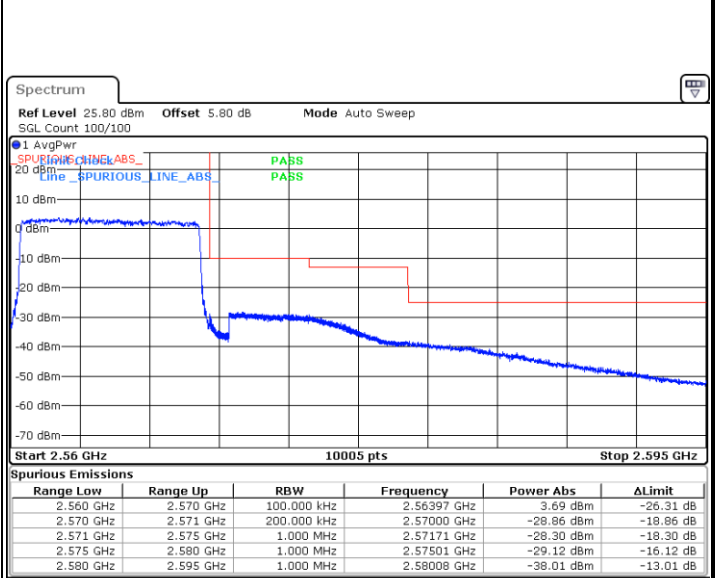

Date: 18.MAY.2020 20:22:03

LTE Band 7 / 10MHz / QPSK

Lowest Band Edge / 1 RB

Highest Band Edge / 1 RB

Date: 18.MAY.2020 19:15:38

Date: 18.MAY.2020 19:23:39

Lowest Band Edge / Full RB

Highest Band Edge / Full RB

Date: 18.MAY.2020 19:19:05

Date: 18.MAY.2020 19:20:13

LTE Band 7 / 10MHz / 16QAM

Lowest Band Edge / 1 RB

Date: 18.MAY.2020 19:16:47

Highest Band Edge / 1 RB

Date: 18.MAY.2020 19:22:30

Lowest Band Edge / Full RB

Date: 18.MAY.2020 19:17:56

Highest Band Edge / Full RB

Date: 18.MAY.2020 19:21:22

LTE Band 7 / 10MHz / 64QAM

Lowest Band Edge / 1 RB

Date: 18.MAY.2020 20:26:57

Highest Band Edge / 1 RB

Date: 18.MAY.2020 20:29:14

Lowest Band Edge / Full RB

Date: 18.MAY.2020 20:28:05

Highest Band Edge / Full RB

Date: 18.MAY.2020 20:30:22

LTE Band 7 / 15MHz / QPSK

Lowest Band Edge / 1 RB

Date: 18.MAY.2020 19:32:18

Highest Band Edge / 1 RB