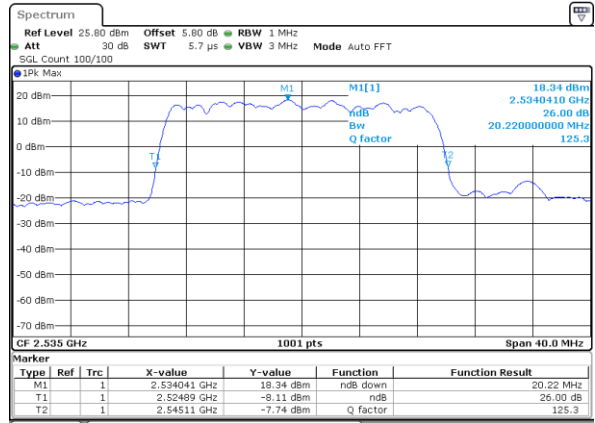

Date: 18_MAY.2020 19:30:08

Middle Channel / 15MHz / 16QAM

Date: 18_MAY.2020 19:30:28

Highest Channel / 15MHz / QPSK

Date: 18_MAY.2020 19:30:08

Highest Channel / 15MHz / 16QAM

Date: 18_MAY.2020 19:30:48

LTE Band 7

Lowest Channel / 20MHz / QPSK

Date: 18_MAY.2020 19:57:42

Lowest Channel / 20MHz / 16QAM

Date: 18_MAY.2020 19:57:122

Middle Channel / 20MHz / QPSK

Date: 18_MAY.2020 19:58:02

Middle Channel / 20MHz / 16QAM

Date: 18_MAY.2020 19:58:123

Highest Channel / 20MHz / QPSK

Date: 18_MAY.2020 19:59:03

Highest Channel / 20MHz / 16QAM

Date: 18_MAY.2020 19:59:143

LTE Band 7

Lowest Channel / 5MHz / 64QAM

Date: 18.MAY.2020 20:14:23

Lowest Channel / 10MHz / 64QAM