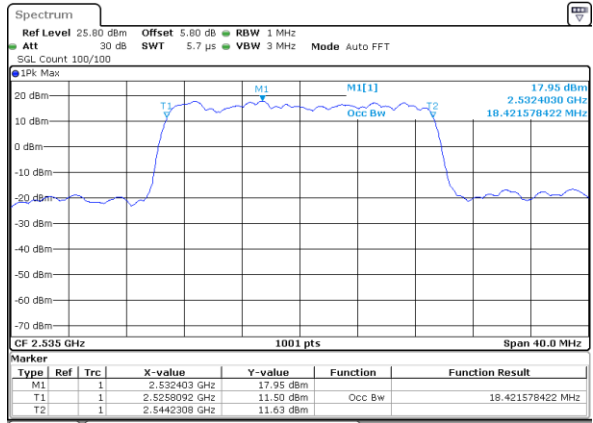

Date: 18_MAY.2020 19:29:58

Middle Channel / 15MHz / 16QAM

Date: 18_MAY.2020 19:30:18

Highest Channel / 15MHz / QPSK

Date: 18_MAY.2020 19:30:58

Highest Channel / 15MHz / 16QAM

Date: 18_MAY.2020 19:30:38

LTE Band 7

Lowest Channel / 20MHz / QPSK

Date: 18_MAY.2020 19:57:32

Lowest Channel / 20MHz / 16QAM

Date: 18_MAY.2020 19:57:12

Middle Channel / 20MHz / QPSK

Date: 18_MAY.2020 19:57:52

Middle Channel / 20MHz / 16QAM

Date: 18_MAY.2020 19:58:13

Highest Channel / 20MHz / QPSK

Date: 18_MAY.2020 19:58:53

Highest Channel / 20MHz / 16QAM

Date: 18_MAY.2020 19:58:33

LTE Band 7

Lowest Channel / 5MHz / 64QAM

Date: 18_MAY.2020 20:13:52

Lowest Channel / 10MHz / 64QAM