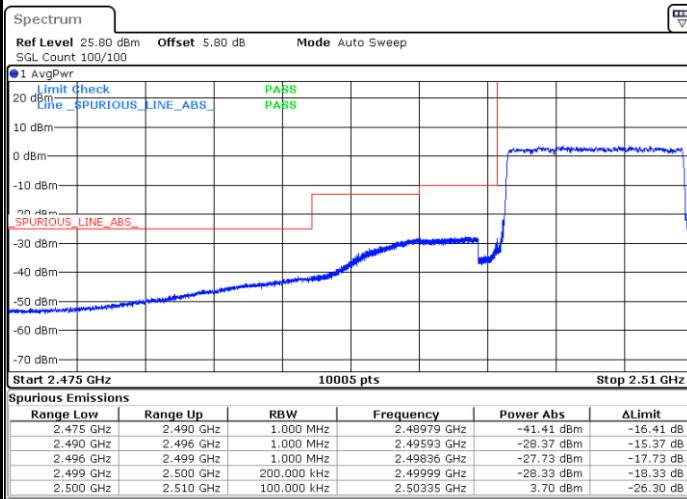

Date: 18.MAY.2020 19:19:05

Date: 18.MAY.2020 19:20:13

LTE Band 7 / 10MHz / 16QAM

Lowest Band Edge / 1 RB

Date: 18.MAY.2020 19:16:47

Highest Band Edge / 1 RB

Date: 18.MAY.2020 19:22:30

Lowest Band Edge / Full RB

Date: 18.MAY.2020 19:17:56

Highest Band Edge / Full RB

Date: 18.MAY.2020 19:21:22

LTE Band 7 / 10MHz / 64QAM

Lowest Band Edge / 1 RB

Date: 18.MAY.2020 20:26:57

Highest Band Edge / 1 RB

Date: 18.MAY.2020 20:29:14

Lowest Band Edge / Full RB

Date: 18.MAY.2020 20:28:05

Highest Band Edge / Full RB

Date: 18.MAY.2020 20:30:22

LTE Band 7 / 15MHz / QPSK

Lowest Band Edge / 1 RB

Date: 18.MAY.2020 19:32:18

Highest Band Edge / 1 RB

Date: 18.MAY.2020 19:40:20

Lowest Band Edge / Full RB

Date: 18.MAY.2020 19:35:46

Highest Band Edge / Full RB

Date: 18.MAY.2020 19:36:54

LTE Band 7 / 15MHz / 16QAM

Lowest Band Edge / 1 RB

Date: 18.MAY.2020 19:33:27