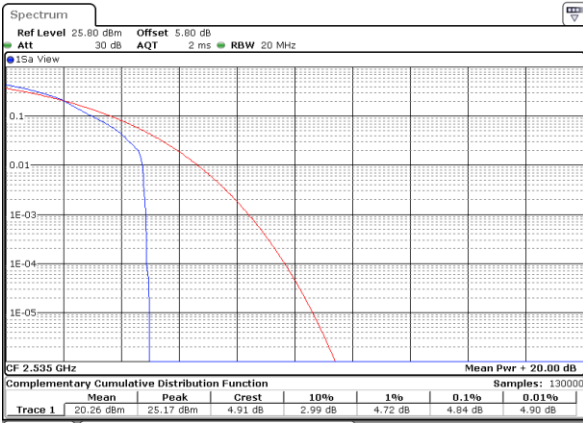

LTE Band 7 / 20MHz / QPSK

Lowest Channel / 1RB

Date: 18_MAY.2020 21:32:49

Lowest Channel / Full RB

Date: 18_MAY.2020 21:33:58

Middle Channel / 1RB

Date: 18_MAY.2020 21:35:20

Middle Channel / Full RB

Date: 18_MAY.2020 21:34:10

Highest Channel / 1RB

Date: 18_MAY.2020 21:35:46

Highest Channel / Full RB

Date: 18_MAY.2020 21:37:23

LTE Band 7 / 20MHz / 16QAM

Lowest Channel / 1RB

Date: 18.MAY.2020 21:33:01

Lowest Channel / Full RB

Date: 18.MAY.2020 21:33:44

Middle Channel / 1RB

Date: 18.MAY.2020 21:35:03

Middle Channel / Full RB

Date: 18.MAY.2020 21:34:22

Highest Channel / 1RB

Date: 18.MAY.2020 21:36:03