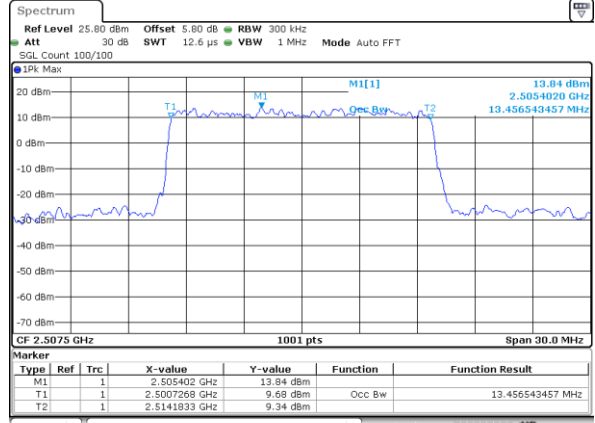

Highest Channel / 10MHz / 16QAM

Date: 18_MAY.2020 19:14:19

LTE Band 7

Lowest Channel / 15MHz / QPSK

Date: 18_MAY.2020 19:29:38

Lowest Channel / 15MHz / 16QAM

Date: 18_MAY.2020 19:29:18

Middle Channel / 15MHz / QPSK

Date: 18_MAY.2020 19:29:58

Middle Channel / 15MHz / 16QAM

Date: 18_MAY.2020 19:30:18

Highest Channel / 15MHz / QPSK

Date: 18_MAY.2020 19:30:58

Highest Channel / 15MHz / 16QAM

Date: 18_MAY.2020 19:30:38

LTE Band 7