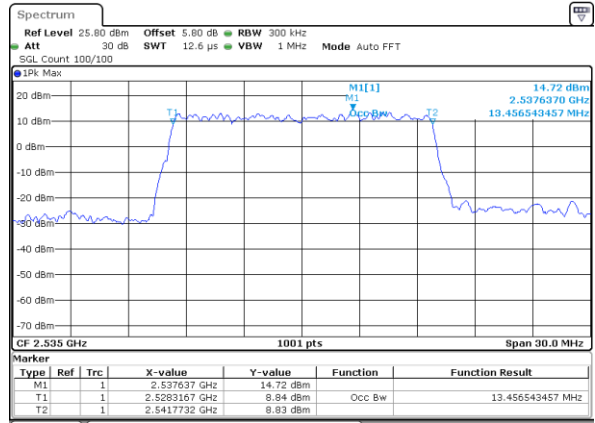

Highest Channel / 10MHz / 16QAM

Date: 18_MAY.2020 19:14:19

LTE Band 7

Lowest Channel / 15MHz / QPSK

Date: 18_MAY.2020 19:29:38

Lowest Channel / 15MHz / 16QAM

Date: 18_MAY.2020 19:29:18

Middle Channel / 15MHz / QPSK

Date: 18_MAY.2020 19:29:58

Middle Channel / 15MHz / 16QAM

Date: 18_MAY.2020 19:30:18

Highest Channel / 15MHz / QPSK

Date: 18_MAY.2020 19:30:58

Highest Channel / 15MHz / 16QAM

Date: 18_MAY.2020 19:30:38

LTE Band 7