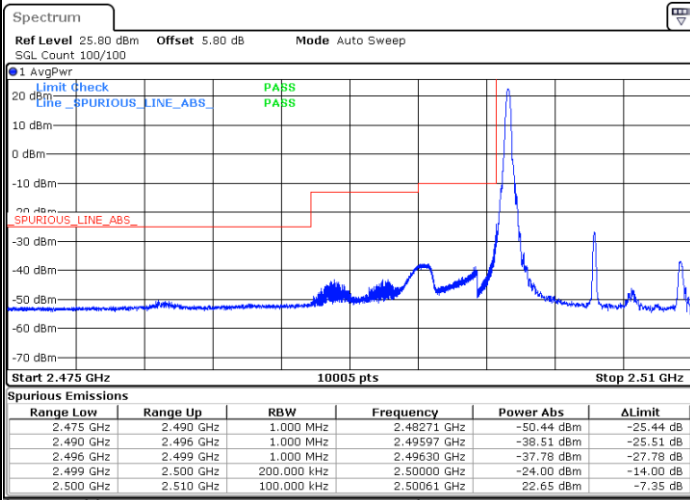

Lowest Band Edge / 1 RB

Highest Band Edge / 1 RB

Date: 18.MAY.2020 19:00:03

Date: 18.MAY.2020 19:05:50

Lowest Band Edge / Full RB

Highest Band Edge / Full RB

Date: 18.MAY.2020 19:01:13

Date: 18.MAY.2020 19:04:41

LTE Band 7 / 5MHz / 64QAM

Lowest Band Edge / 1RB

Date: 18.MAY.2020 20:18:37

Highest Band Edge / 1 RB

Date: 18.MAY.2020 20:20:55

Lowest Band Edge / Full RB

Date: 18.MAY.2020 20:19:46

Highest Band Edge / Full RB

Date: 18.MAY.2020 20:22:03

LTE Band 7 / 10MHz / QPSK

Lowest Band Edge / 1 RB

Highest Band Edge / 1 RB

Date: 18.MAY.2020 19:15:38

Date: 18.MAY.2020 19:23:39

Lowest Band Edge / Full RB

Highest Band Edge / Full RB

Date: 18.MAY.2020 19:19:05

Date: 18.MAY.2020 19:20:13

LTE Band 7 / 10MHz / 16QAM

Lowest Band Edge / 1 RB

Date: 18.MAY.2020 19:16:47

Highest Band Edge / 1 RB

Date: 18.MAY.2020 19:22:30

Lowest Band Edge / Full RB