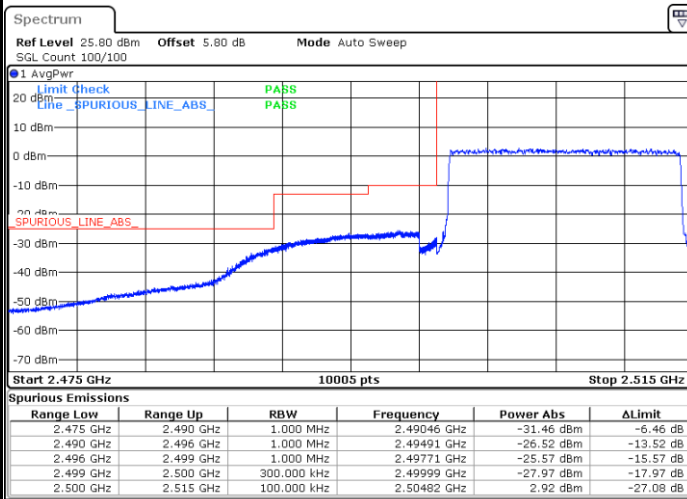

Date: 18.MAY.2020 19:19:05

Date: 18.MAY.2020 19:20:13

LTE Band 7 / 10MHz / 16QAM

Lowest Band Edge / 1 RB

Date: 18.MAY.2020 19:16:47

Highest Band Edge / 1 RB

Date: 18.MAY.2020 19:22:30

Lowest Band Edge / Full RB

Date: 18.MAY.2020 19:17:56

Highest Band Edge / Full RB

Date: 18.MAY.2020 19:21:22

LTE Band 7 / 10MHz / 64QAM

Lowest Band Edge / 1 RB

Date: 18.MAY.2020 20:26:57

Highest Band Edge / 1 RB

Date: 18.MAY.2020 20:29:14

Lowest Band Edge / Full RB

Date: 18.MAY.2020 20:28:05

Highest Band Edge / Full RB

Date: 18.MAY.2020 20:30:22

LTE Band 7 / 15MHz / QPSK

Lowest Band Edge / 1 RB

Date: 18.MAY.2020 19:32:18

Highest Band Edge / 1 RB

Date: 18.MAY.2020 19:40:20

Lowest Band Edge / Full RB

Date: 18.MAY.2020 19:35:46

Highest Band Edge / Full RB

Date: 18.MAY.2020 19:36:54

LTE Band 7 / 15MHz / 16QAM

Lowest Band Edge / 1 RB

Date: 18.MAY.2020 19:33:27