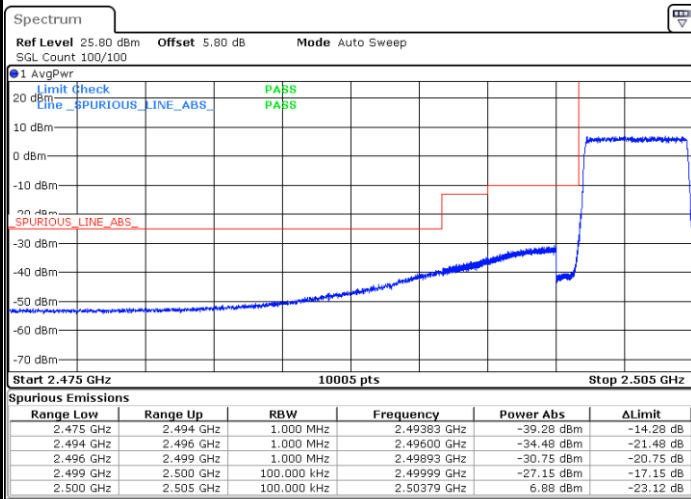

Middle Channel / 20MHz / 64QAM

Date: 18_MAY.2020 21:29:18

Highest Channel / 15MHz / 64QAM

Date: 18_MAY.2020 20:30:53

Highest Channel / 20MHz / 64QAM

Date: 18_MAY.2020 21:29:46

Conducted Band Edge

LTE Band 7 / 5MHz / 16QAM

Lowest Band Edge / 1 RB

Highest Band Edge / 1 RB

Date: 18.MAY.2020 19:00:03

Date: 18.MAY.2020 19:05:50

Lowest Band Edge / Full RB

Highest Band Edge / Full RB

Date: 18.MAY.2020 19:01:13

Date: 18.MAY.2020 19:04:41

LTE Band 7 / 5MHz / 64QAM

Lowest Band Edge / 1RB

Date: 18.MAY.2020 20:18:37

Highest Band Edge / 1 RB

Date: 18.MAY.2020 20:20:55

Lowest Band Edge / Full RB

Date: 18.MAY.2020 20:19:46

Highest Band Edge / Full RB

Date: 18.MAY.2020 20:22:03

LTE Band 7 / 10MHz / QPSK

Lowest Band Edge / 1 RB

Highest Band Edge / 1 RB

Date: 18.MAY.2020 19:15:38

Date: 18.MAY.2020 19:23:39

Lowest Band Edge / Full RB

Highest Band Edge / Full RB