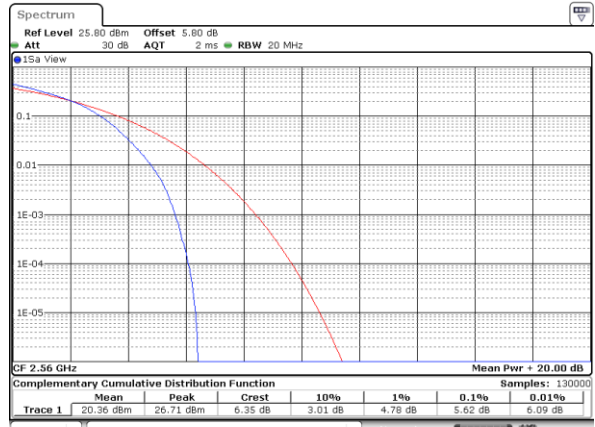

Date: 18_MAY.2020 21:34:50

Middle Channel / Full RB

Date: 18_MAY.2020 21:34:35

Highest Channel / 1RB

Date: 18_MAY.2020 21:36:22

Highest Channel / Full RB

Date: 18_MAY.2020 21:36:44

26dB Bandwidth

Mode	LTE Band 7 : 26dB BW(MHz)							
BW	5MHz		10MHz		15MHz		20MHz	
Mod.	QPSK	16QAM	QPSK	16QAM	QPSK	16QAM	QPSK	16QAM
Lowest CH	4.92	4.97	9.75	9.65	14.30	14.12	20.30	20.10
Middle CH	5.00	4.90	9.75	9.79	14.30	14.63	20.14	20.22
Highest CH	4.89	4.99	9.71	9.77	14.42	14.33	20.18	20.18
Mode	LTE Band 7 : 26dB BW(MHz)							
BW	5MHz		10MHz		15MHz		20MHz	
Mod.	64QAM		64QAM		64QAM		64QAM	
Lowest CH	4.96		9.73		14.42		20.10	
Middle CH	4.85		9.95		14.57		20.18	
Highest CH	4.99		9.75		14.84		20.18	