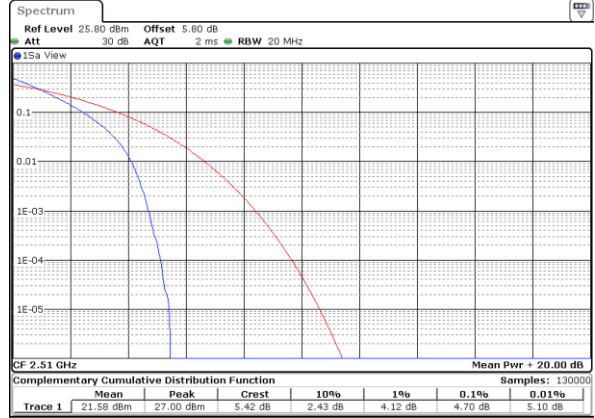

LTE Band 7 / 20MHz / QPSK

Lowest Channel / 1RB

Date: 18_MAY.2020 21:32:49

Lowest Channel / Full RB

Date: 18_MAY.2020 21:33:58

Middle Channel / 1RB

Date: 18_MAY.2020 21:35:20

Middle Channel / Full RB