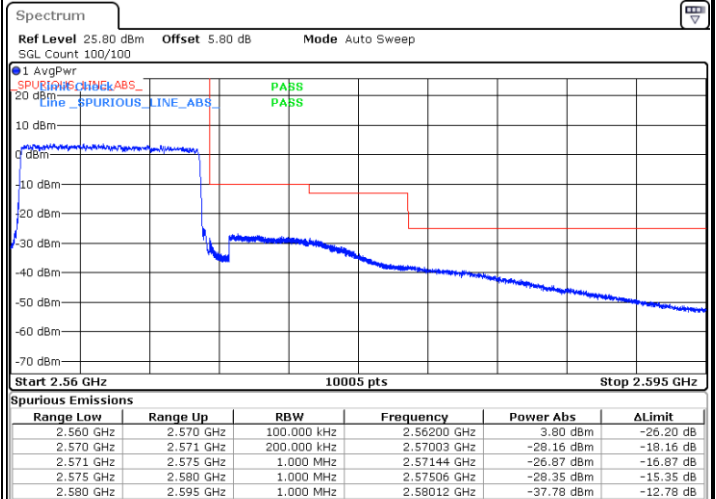

Date: 18.MAY.2020 19:19:05

Date: 18.MAY.2020 19:20:13

LTE Band 7 / 10MHz / 16QAM

Lowest Band Edge / 1 RB

Date: 18.MAY.2020 19:16:47

Highest Band Edge / 1 RB

Date: 18.MAY.2020 19:22:30

Lowest Band Edge / Full RB

Date: 18.MAY.2020 19:17:56

Highest Band Edge / Full RB

Date: 18.MAY.2020 19:21:22

LTE Band 7 / 10MHz / 64QAM

Lowest Band Edge / 1 RB

Date: 18.MAY.2020 20:26:57

Highest Band Edge / 1 RB

Date: 18.MAY.2020 20:29:14

Lowest Band Edge / Full RB

Date: 18.MAY.2020 20:28:05

Highest Band Edge / Full RB

Date: 18.MAY.2020 20:30:22

LTE Band 7 / 15MHz / QPSK

Lowest Band Edge / 1 RB

Date: 18.MAY.2020 19:32:18

Highest Band Edge / 1 RB

Date: 18.MAY.2020 19:40:20

Lowest Band Edge / Full RB

Date: 18.MAY.2020 19:35:46

Highest Band Edge / Full RB

Date: 18.MAY.2020 19:36:54

LTE Band 7 / 15MHz / 16QAM

Lowest Band Edge / 1 RB

Date: 18.MAY.2020 19:33:27