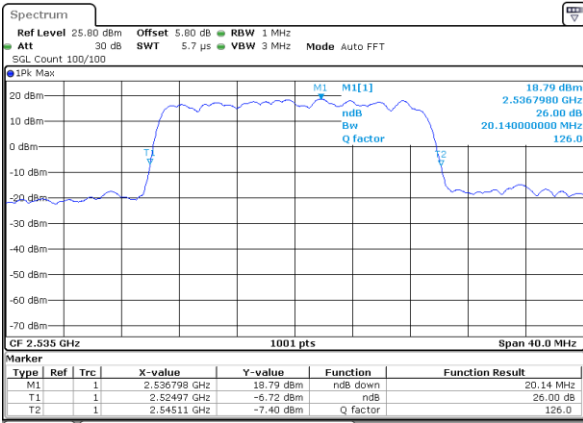

Date: 18_MAY.2020 19:30:08

Middle Channel / 15MHz / 16QAM

Date: 18_MAY.2020 19:30:28

Highest Channel / 15MHz / QPSK

Date: 18_MAY.2020 19:30:08

Highest Channel / 15MHz / 16QAM

Date: 18_MAY.2020 19:30:48

LTE Band 7

Lowest Channel / 20MHz / QPSK

Date: 18_MAY.2020 19:57:42

Lowest Channel / 20MHz / 16QAM

Date: 18_MAY.2020 19:57:122

Middle Channel / 20MHz / QPSK

Date: 18_MAY.2020 19:58:02

Middle Channel / 20MHz / 16QAM

Date: 18_MAY.2020 19:58:123

Highest Channel / 20MHz / QPSK

Date: 18_MAY.2020 19:59:03

Highest Channel / 20MHz / 16QAM

Date: 18_MAY.2020 19:59:143

LTE Band 7

Lowest Channel / 5MHz / 64QAM

Date: 18.MAY.2020 20:14:23

Lowest Channel / 10MHz / 64QAM