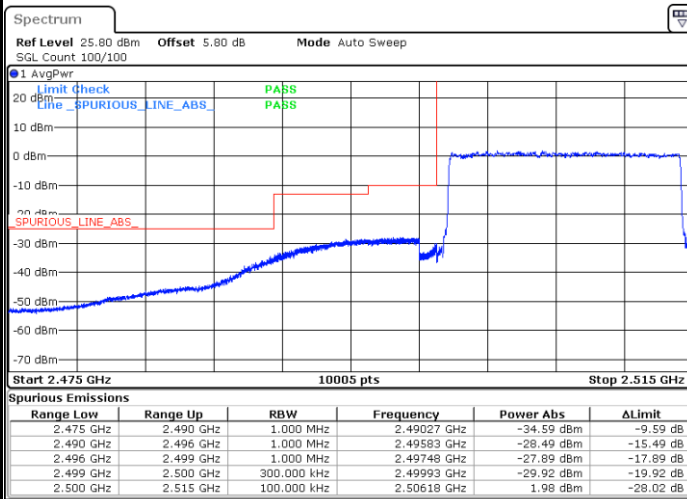

Date: 18.MAY.2020 19:17:56

Highest Band Edge / Full RB

Date: 18.MAY.2020 19:21:22

LTE Band 7 / 10MHz / 64QAM

Lowest Band Edge / 1 RB

Date: 18.MAY.2020 20:26:57

Highest Band Edge / 1 RB

Date: 18.MAY.2020 20:29:14

Lowest Band Edge / Full RB

Date: 18.MAY.2020 20:28:05

Highest Band Edge / Full RB

Date: 18.MAY.2020 20:30:22

LTE Band 7 / 15MHz / QPSK

Lowest Band Edge / 1 RB

Date: 18.MAY.2020 19:32:18

Highest Band Edge / 1 RB

Date: 18.MAY.2020 19:40:20

Lowest Band Edge / Full RB

Date: 18.MAY.2020 19:35:46

Highest Band Edge / Full RB

Date: 18.MAY.2020 19:36:54

LTE Band 7 / 15MHz / 16QAM

Lowest Band Edge / 1 RB

Date: 18.MAY.2020 19:33:27

Highest Band Edge / 1 RB

Date: 18.MAY.2020 19:39:12

Lowest Band Edge / Full RB

Date: 18.MAY.2020 19:34:36

Highest Band Edge / Full RB

Date: 18.MAY.2020 19:38:03