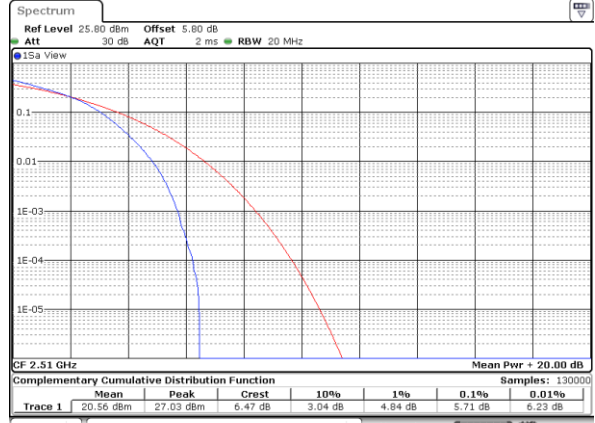

Date: 18_MAY.2020 21:34:10

Highest Channel / 1RB

Date: 18_MAY.2020 21:35:46

Highest Channel / Full RB

Date: 18_MAY.2020 21:37:23

LTE Band 7 / 20MHz / 16QAM

Lowest Channel / 1RB

Date: 18.MAY.2020 21:33:01

Lowest Channel / Full RB

Date: 18.MAY.2020 21:33:44

Middle Channel / 1RB

Date: 18.MAY.2020 21:35:03

Middle Channel / Full RB

Date: 18.MAY.2020 21:34:22

Highest Channel / 1RB

Date: 18.MAY.2020 21:36:03