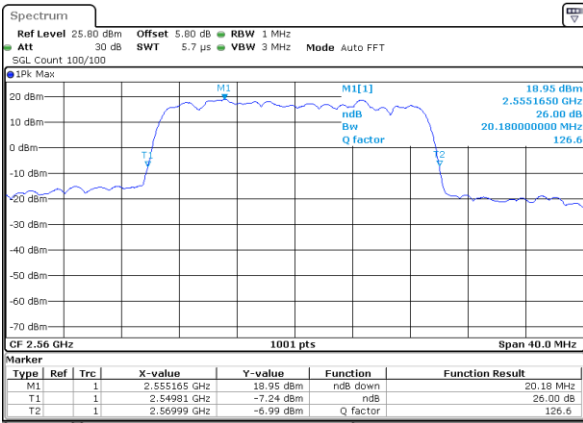

Date: 18_MAY.2020 19:30:08

Middle Channel / 15MHz / 16QAM

Date: 18_MAY.2020 19:30:28

Highest Channel / 15MHz / QPSK

Date: 18_MAY.2020 19:30:08

Highest Channel / 15MHz / 16QAM

Date: 18_MAY.2020 19:30:48

LTE Band 7

Lowest Channel / 20MHz / QPSK

Date: 18_MAY.2020 19:57:42

Lowest Channel / 20MHz / 16QAM

Date: 18_MAY.2020 19:57:122

Middle Channel / 20MHz / QPSK

Date: 18_MAY.2020 19:58:02

Middle Channel / 20MHz / 16QAM

Date: 18_MAY.2020 19:58:123

Highest Channel / 20MHz / QPSK

Date: 18_MAY.2020 19:59:03

Highest Channel / 20MHz / 16QAM

Date: 18_MAY.2020 19:59:143

LTE Band 7

Lowest Channel / 5MHz / 64QAM

Date: 18.MAY.2020 20:14:23

Lowest Channel / 10MHz / 64QAM