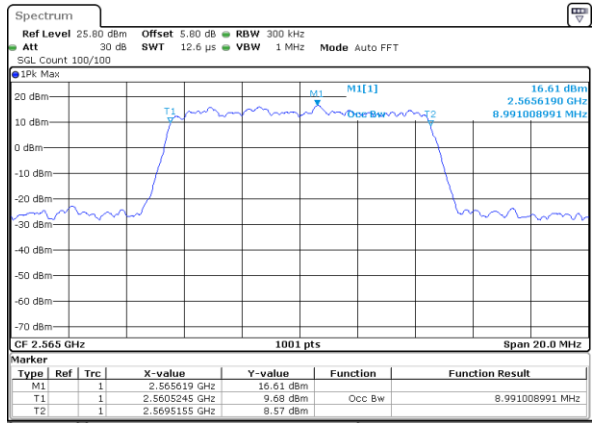

Highest Channel / 20MHz / QPSK

Date: 18_MAY.2020 19:58:53

Highest Channel / 20MHz / 16QAM

Date: 18_MAY.2020 19:58:33

LTE Band 7

Lowest Channel / 5MHz / 64QAM

Date: 18_MAY.2020 20:13:52

Lowest Channel / 10MHz / 64QAM

Date: 18_MAY.2020 20:22:13

Middle Channel / 5MHz / 64QAM

Date: 18_MAY.2020 20:14:02

Middle Channel / 10MHz / 64QAM

Date: 18_MAY.2020 20:22:24

Highest Channel / 5MHz / 64QAM

Date: 18_MAY.2020 20:14:12

Highest Channel / 10MHz / 64QAM

Date: 18_MAY.2020 20:22:34

LTE Band 7

Lowest Channel / 15MHz / 64QAM

Date: 18_MAY.2020 20:30:32

Lowest Channel / 20MHz / 64QAM

Date: 18_MAY.2020 21:25:46

Middle Channel / 15MHz / 64QAM

Date: 18_MAY.2020 20:30:43