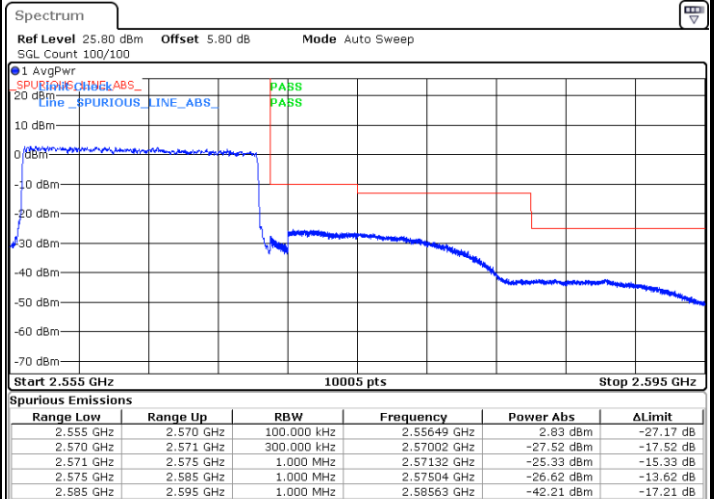

Date: 18.MAY.2020 19:17:56

Highest Band Edge / Full RB

Date: 18.MAY.2020 19:21:22

LTE Band 7 / 10MHz / 64QAM

Lowest Band Edge / 1 RB

Date: 18.MAY.2020 20:26:57

Highest Band Edge / 1 RB

Date: 18.MAY.2020 20:29:14

Lowest Band Edge / Full RB

Date: 18.MAY.2020 20:28:05

Highest Band Edge / Full RB

Date: 18.MAY.2020 20:30:22

LTE Band 7 / 15MHz / QPSK

Lowest Band Edge / 1 RB

Date: 18.MAY.2020 19:32:18

Highest Band Edge / 1 RB

Date: 18.MAY.2020 19:40:20

Lowest Band Edge / Full RB

Date: 18.MAY.2020 19:35:46

Highest Band Edge / Full RB

Date: 18.MAY.2020 19:36:54

LTE Band 7 / 15MHz / 16QAM

Lowest Band Edge / 1 RB

Date: 18.MAY.2020 19:33:27

Highest Band Edge / 1 RB

Date: 18.MAY.2020 19:39:12

Lowest Band Edge / Full RB

Date: 18.MAY.2020 19:34:36

Highest Band Edge / Full RB

Date: 18.MAY.2020 19:38:03