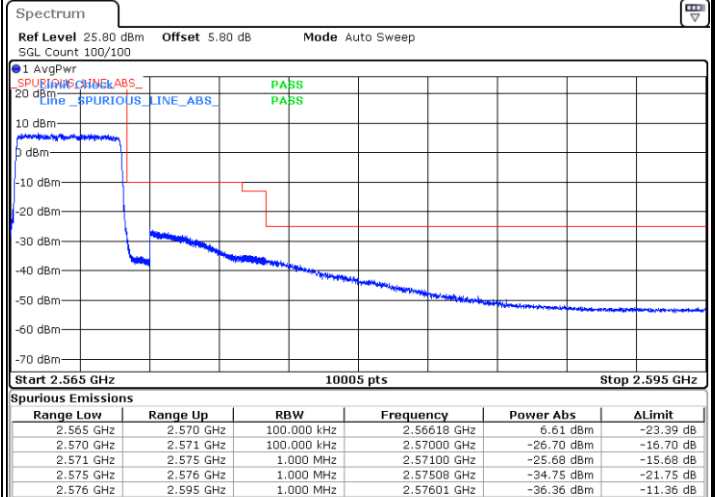

Lowest Band Edge / 1 RB

Highest Band Edge / 1 RB

Date: 18.MAY.2020 19:00:03

Date: 18.MAY.2020 19:05:50

Lowest Band Edge / Full RB

Highest Band Edge / Full RB

Date: 18.MAY.2020 19:01:13

Date: 18.MAY.2020 19:04:41

LTE Band 7 / 5MHz / 64QAM

Lowest Band Edge / 1RB

Date: 18.MAY.2020 20:18:37

Highest Band Edge / 1 RB

Date: 18.MAY.2020 20:20:55

Lowest Band Edge / Full RB

Date: 18.MAY.2020 20:19:46

Highest Band Edge / Full RB

Date: 18.MAY.2020 20:22:03

LTE Band 7 / 10MHz / QPSK

Lowest Band Edge / 1 RB

Highest Band Edge / 1 RB

Date: 18.MAY.2020 19:15:38

Date: 18.MAY.2020 19:23:39

Lowest Band Edge / Full RB

Highest Band Edge / Full RB

Date: 18.MAY.2020 19:19:05

Date: 18.MAY.2020 19:20:13

LTE Band 7 / 10MHz / 16QAM

Lowest Band Edge / 1 RB

Date: 18.MAY.2020 19:16:47

Highest Band Edge / 1 RB

Date: 18.MAY.2020 19:22:30

Lowest Band Edge / Full RB