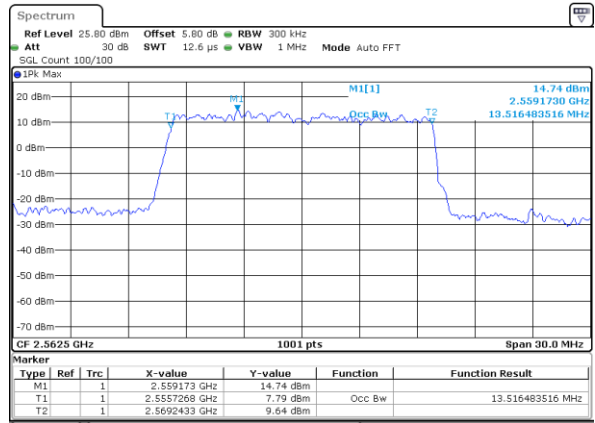

Highest Channel / 10MHz / 16QAM

Date: 18_MAY.2020 19:14:19

LTE Band 7

Lowest Channel / 15MHz / QPSK

Date: 18_MAY.2020 19:29:38

Lowest Channel / 15MHz / 16QAM

Date: 18_MAY.2020 19:29:18

Middle Channel / 15MHz / QPSK

Date: 18_MAY.2020 19:29:58

Middle Channel / 15MHz / 16QAM

Date: 18_MAY.2020 19:30:18

Highest Channel / 15MHz / QPSK

Date: 18_MAY.2020 19:30:58

Highest Channel / 15MHz / 16QAM

Date: 18_MAY.2020 19:30:38

LTE Band 7