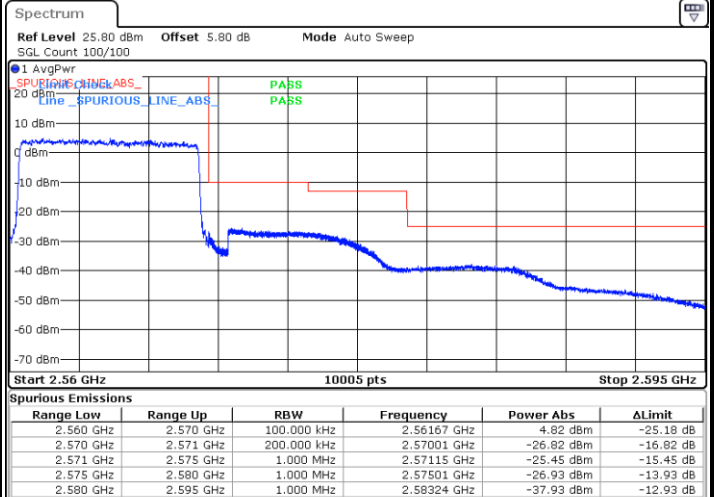

LTE Band 7 / 5MHz / 64QAM

Lowest Band Edge / 1RB

Date: 18.MAY.2020 20:18:37

Highest Band Edge / 1 RB

Date: 18.MAY.2020 20:20:55

Lowest Band Edge / Full RB

Date: 18.MAY.2020 20:19:46

Highest Band Edge / Full RB

Date: 18.MAY.2020 20:22:03

LTE Band 7 / 10MHz / QPSK

Lowest Band Edge / 1 RB

Highest Band Edge / 1 RB

Date: 18.MAY.2020 19:15:38

Date: 18.MAY.2020 19:23:39

Lowest Band Edge / Full RB

Highest Band Edge / Full RB

Date: 18.MAY.2020 19:19:05

Date: 18.MAY.2020 19:20:13

LTE Band 7 / 10MHz / 16QAM

Lowest Band Edge / 1 RB

Date: 18.MAY.2020 19:16:47

Highest Band Edge / 1 RB

Date: 18.MAY.2020 19:22:30

Lowest Band Edge / Full RB

Date: 18.MAY.2020 19:17:56

Highest Band Edge / Full RB

Date: 18.MAY.2020 19:21:22

LTE Band 7 / 10MHz / 64QAM

Lowest Band Edge / 1 RB

Date: 18.MAY.2020 20:26:57

Highest Band Edge / 1 RB

Date: 18.MAY.2020 20:29:14