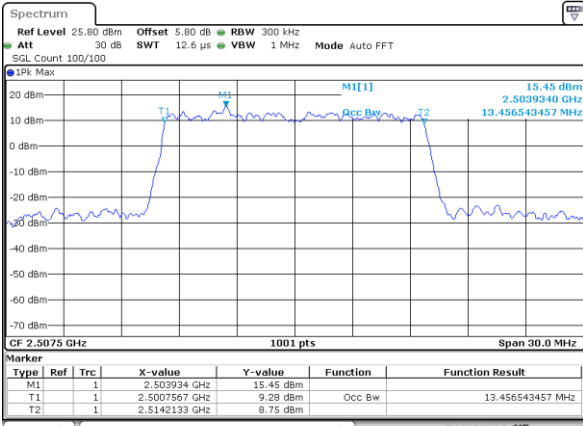

LTE Band 7

Lowest Channel / 15MHz / 64QAM

Date: 18_MAY.2020 20:30:32