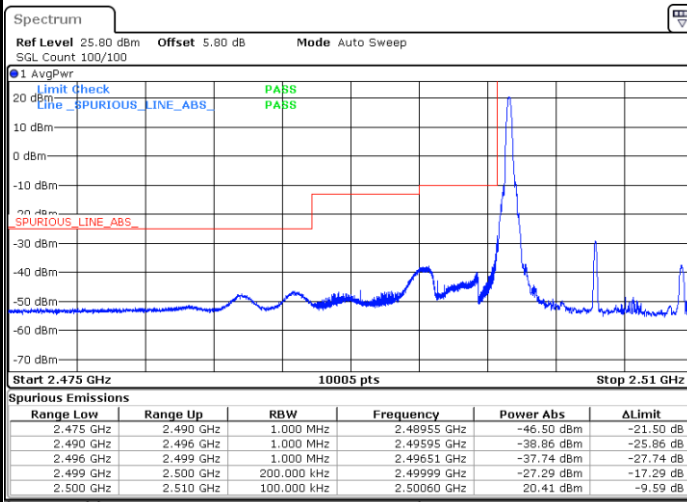

Date: 18.MAY.2020 20:22:03

LTE Band 7 / 10MHz / QPSK

Lowest Band Edge / 1 RB

Highest Band Edge / 1 RB

Date: 18.MAY.2020 19:15:38

Date: 18.MAY.2020 19:23:39

Lowest Band Edge / Full RB

Highest Band Edge / Full RB

Date: 18.MAY.2020 19:19:05

Date: 18.MAY.2020 19:20:13

LTE Band 7 / 10MHz / 16QAM

Lowest Band Edge / 1 RB

Date: 18.MAY.2020 19:16:47

Highest Band Edge / 1 RB

Date: 18.MAY.2020 19:22:30

Lowest Band Edge / Full RB

Date: 18.MAY.2020 19:17:56

Highest Band Edge / Full RB

Date: 18.MAY.2020 19:21:22

LTE Band 7 / 10MHz / 64QAM

Lowest Band Edge / 1 RB

Date: 18.MAY.2020 20:26:57

Highest Band Edge / 1 RB

Date: 18.MAY.2020 20:29:14

Lowest Band Edge / Full RB

Date: 18.MAY.2020 20:28:05

Highest Band Edge / Full RB

Date: 18.MAY.2020 20:30:22

LTE Band 7 / 15MHz / QPSK

Lowest Band Edge / 1 RB

Date: 18.MAY.2020 19:32:18

Highest Band Edge / 1 RB