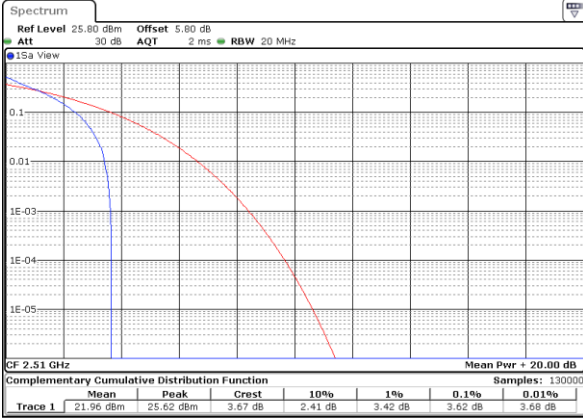

LTE Band 7 / 20MHz / QPSK

Lowest Channel / 1RB

Date: 18_MAY.2020 21:32:49

Lowest Channel / Full RB

Date: 18_MAY.2020 21:33:58

Middle Channel / 1RB

Date: 18_MAY.2020 21:35:20

Middle Channel / Full RB

Date: 18_MAY.2020 21:34:10

Highest Channel / 1RB

Date: 18_MAY.2020 21:35:46

Highest Channel / Full RB

Date: 18_MAY.2020 21:37:23

LTE Band 7 / 20MHz / 16QAM

Lowest Channel / 1RB

Date: 18.MAY.2020 21:33:01