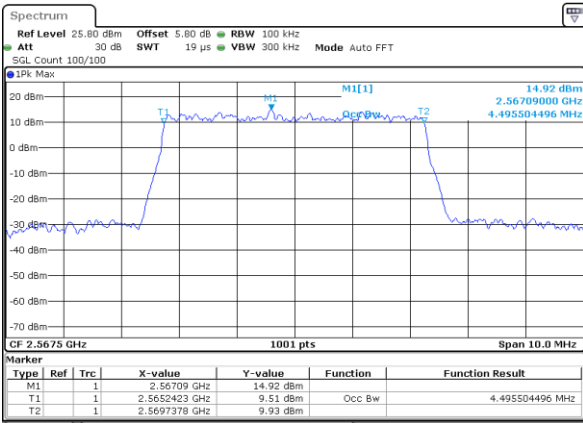

Highest Channel / 20MHz / QPSK

Date: 18_MAY.2020 19:58:53

Highest Channel / 20MHz / 16QAM

Date: 18_MAY.2020 19:58:33

LTE Band 7

Lowest Channel / 5MHz / 64QAM

Date: 18_MAY.2020 20:13:52

Lowest Channel / 10MHz / 64QAM

Date: 18_MAY.2020 20:22:13

Middle Channel / 5MHz / 64QAM

Date: 18_MAY.2020 20:14:02

Middle Channel / 10MHz / 64QAM

Date: 18_MAY.2020 20:22:24

Highest Channel / 5MHz / 64QAM

Date: 18_MAY.2020 20:14:12

Highest Channel / 10MHz / 64QAM

Date: 18_MAY.2020 20:22:34

LTE Band 7

Lowest Channel / 15MHz / 64QAM

Date: 18_MAY.2020 20:30:32

Lowest Channel / 20MHz / 64QAM

Date: 18_MAY.2020 21:25:46

Middle Channel / 15MHz / 64QAM

Date: 18_MAY.2020 20:30:43