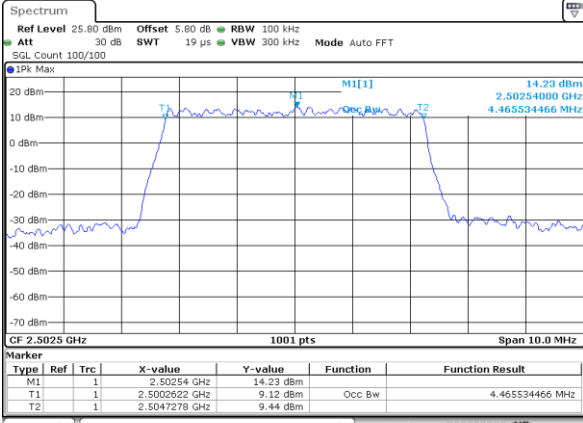

Highest Channel / 20MHz / QPSK

Date: 18_MAY.2020 19:58:53

Highest Channel / 20MHz / 16QAM

Date: 18_MAY.2020 19:58:33

LTE Band 7

Lowest Channel / 5MHz / 64QAM

Date: 18_MAY.2020 20:13:52

Lowest Channel / 10MHz / 64QAM