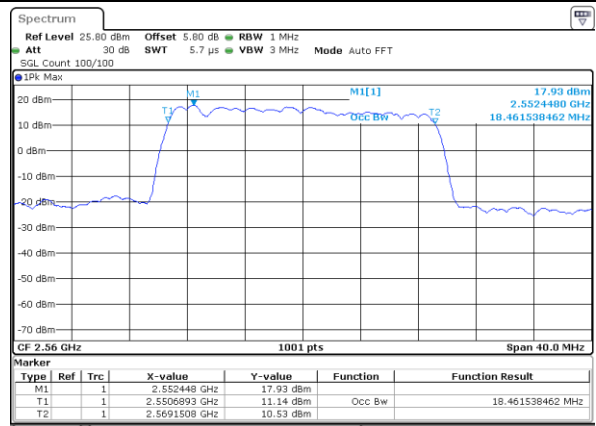

Middle Channel / 20MHz / 64QAM

Date: 18_MAY.2020 21:29:18

Highest Channel / 15MHz / 64QAM

Date: 18_MAY.2020 20:30:53

Highest Channel / 20MHz / 64QAM

Date: 18_MAY.2020 21:29:46

Conducted Band Edge

LTE Band 7 / 5MHz / 16QAM

Lowest Band Edge / 1 RB

Highest Band Edge / 1 RB

Date: 18.MAY.2020 19:00:03

Date: 18.MAY.2020 19:05:50

Lowest Band Edge / Full RB

Highest Band Edge / Full RB

Date: 18.MAY.2020 19:01:13

Date: 18.MAY.2020 19:04:41