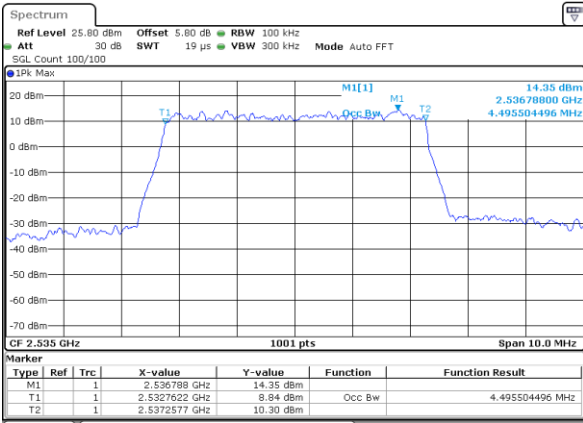

Highest Channel / 20MHz / QPSK

Date: 18_MAY.2020 19:58:53

Highest Channel / 20MHz / 16QAM

Date: 18_MAY.2020 19:58:33

LTE Band 7

Lowest Channel / 5MHz / 64QAM

Date: 18_MAY.2020 20:13:52

Lowest Channel / 10MHz / 64QAM

Date: 18_MAY.2020 20:22:13

Middle Channel / 5MHz / 64QAM

Date: 18_MAY.2020 20:14:02

Middle Channel / 10MHz / 64QAM

Date: 18_MAY.2020 20:22:24

Highest Channel / 5MHz / 64QAM

Date: 18_MAY.2020 20:14:12

Highest Channel / 10MHz / 64QAM