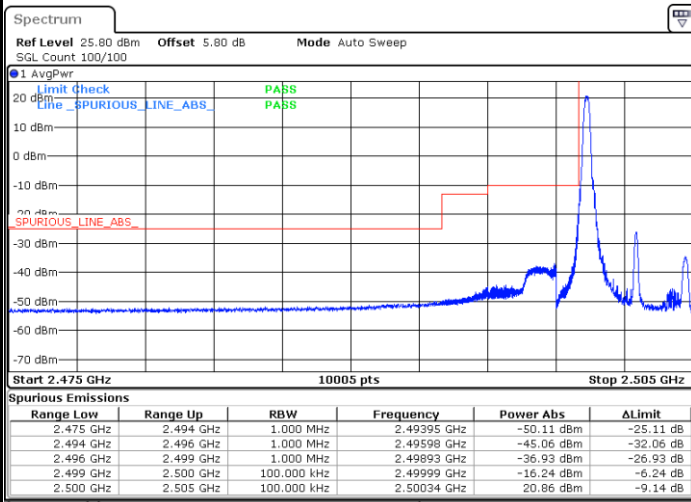

Date: 18_MAY.2020 20:22:34

LTE Band 7

Lowest Channel / 15MHz / 64QAM

Date: 18_MAY.2020 20:30:32

Lowest Channel / 20MHz / 64QAM

Date: 18_MAY.2020 21:25:46

Middle Channel / 15MHz / 64QAM

Date: 18_MAY.2020 20:30:43

Middle Channel / 20MHz / 64QAM

Date: 18_MAY.2020 21:29:18

Highest Channel / 15MHz / 64QAM

Date: 18_MAY.2020 20:30:53

Highest Channel / 20MHz / 64QAM

Date: 18_MAY.2020 21:29:46

Conducted Band Edge

LTE Band 7 / 5MHz / 16QAM

Lowest Band Edge / 1 RB

Highest Band Edge / 1 RB

Date: 18.MAY.2020 19:00:03

Date: 18.MAY.2020 19:05:50

Lowest Band Edge / Full RB

Highest Band Edge / Full RB

Date: 18.MAY.2020 19:01:13

Date: 18.MAY.2020 19:04:41

LTE Band 7 / 5MHz / 64QAM

Lowest Band Edge / 1RB

Date: 18.MAY.2020 20:18:37

Highest Band Edge / 1 RB

Date: 18.MAY.2020 20:20:55

Lowest Band Edge / Full RB

Date: 18.MAY.2020 20:19:46

Highest Band Edge / Full RB