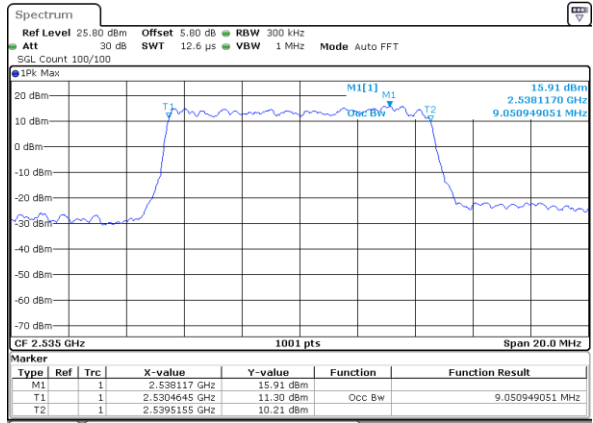

Highest Channel / 20MHz / QPSK

Date: 18_MAY.2020 19:58:53

Highest Channel / 20MHz / 16QAM

Date: 18_MAY.2020 19:58:33

LTE Band 7

Lowest Channel / 5MHz / 64QAM

Date: 18_MAY.2020 20:13:52

Lowest Channel / 10MHz / 64QAM

Date: 18_MAY.2020 20:22:13

Middle Channel / 5MHz / 64QAM

Date: 18_MAY.2020 20:14:02

Middle Channel / 10MHz / 64QAM

Date: 18_MAY.2020 20:22:24

Highest Channel / 5MHz / 64QAM

Date: 18_MAY.2020 20:14:12

Highest Channel / 10MHz / 64QAM