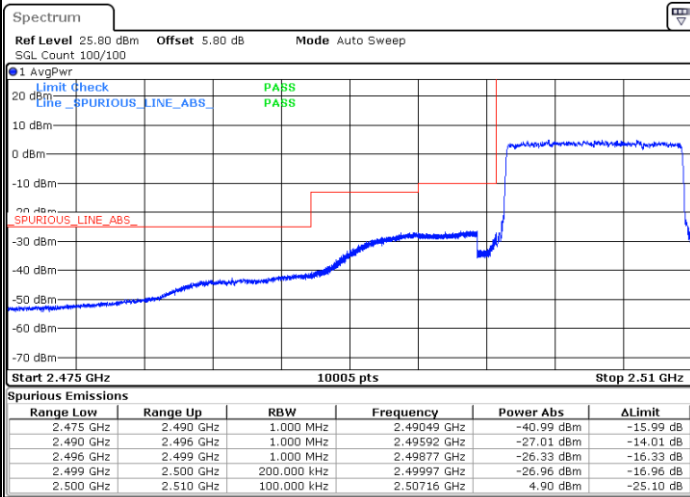

LTE Band 7 / 5MHz / 64QAM

Lowest Band Edge / 1RB

Date: 18.MAY.2020 20:18:37

Highest Band Edge / 1 RB

Date: 18.MAY.2020 20:20:55

Lowest Band Edge / Full RB

Date: 18.MAY.2020 20:19:46

Highest Band Edge / Full RB

Date: 18.MAY.2020 20:22:03

LTE Band 7 / 10MHz / QPSK

Lowest Band Edge / 1 RB

Highest Band Edge / 1 RB

Date: 18.MAY.2020 19:15:38

Date: 18.MAY.2020 19:23:39

Lowest Band Edge / Full RB

Highest Band Edge / Full RB

Date: 18.MAY.2020 19:19:05

Date: 18.MAY.2020 19:20:13

LTE Band 7 / 10MHz / 16QAM

Lowest Band Edge / 1 RB

Date: 18.MAY.2020 19:16:47

Highest Band Edge / 1 RB

Date: 18.MAY.2020 19:22:30

Lowest Band Edge / Full RB

Date: 18.MAY.2020 19:17:56

Highest Band Edge / Full RB

Date: 18.MAY.2020 19:21:22

LTE Band 7 / 10MHz / 64QAM

Lowest Band Edge / 1 RB

Date: 18.MAY.2020 20:26:57

Highest Band Edge / 1 RB

Date: 18.MAY.2020 20:29:14