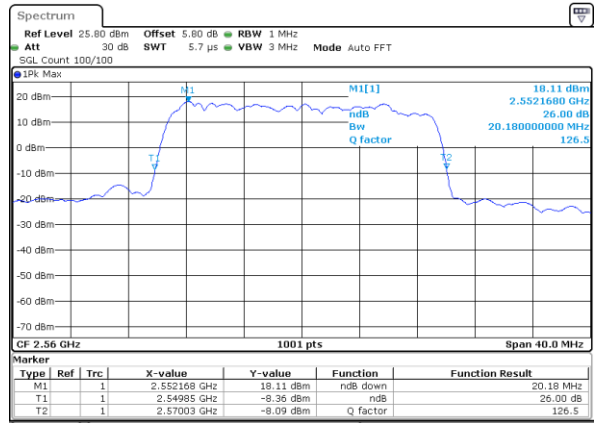

Date: 18_MAY.2020 19:30:08

Middle Channel / 15MHz / 16QAM

Date: 18_MAY.2020 19:30:28

Highest Channel / 15MHz / QPSK

Date: 18_MAY.2020 19:30:08

Highest Channel / 15MHz / 16QAM

Date: 18_MAY.2020 19:30:48

LTE Band 7

Lowest Channel / 20MHz / QPSK

Date: 18_MAY.2020 19:57:42

Lowest Channel / 20MHz / 16QAM

Date: 18_MAY.2020 19:57:122

Middle Channel / 20MHz / QPSK

Date: 18_MAY.2020 19:58:02

Middle Channel / 20MHz / 16QAM

Date: 18_MAY.2020 19:58:123

Highest Channel / 20MHz / QPSK

Date: 18_MAY.2020 19:59:03

Highest Channel / 20MHz / 16QAM

Date: 18_MAY.2020 19:59:143

LTE Band 7

Lowest Channel / 5MHz / 64QAM

Date: 18.MAY.2020 20:14:23

Lowest Channel / 10MHz / 64QAM