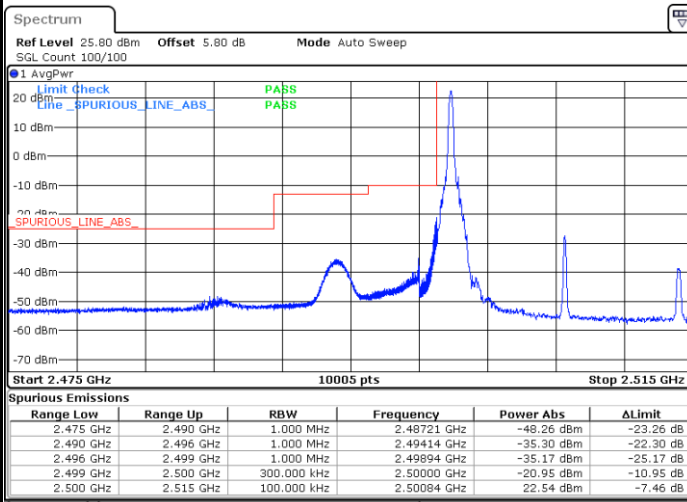

Date: 18.MAY.2020 19:19:05

Date: 18.MAY.2020 19:20:13

LTE Band 7 / 10MHz / 16QAM

Lowest Band Edge / 1 RB

Date: 18.MAY.2020 19:16:47

Highest Band Edge / 1 RB

Date: 18.MAY.2020 19:22:30

Lowest Band Edge / Full RB

Date: 18.MAY.2020 19:17:56

Highest Band Edge / Full RB

Date: 18.MAY.2020 19:21:22

LTE Band 7 / 10MHz / 64QAM

Lowest Band Edge / 1 RB

Date: 18.MAY.2020 20:26:57

Highest Band Edge / 1 RB

Date: 18.MAY.2020 20:29:14

Lowest Band Edge / Full RB

Date: 18.MAY.2020 20:28:05

Highest Band Edge / Full RB

Date: 18.MAY.2020 20:30:22

LTE Band 7 / 15MHz / QPSK

Lowest Band Edge / 1 RB

Date: 18.MAY.2020 19:32:18

Highest Band Edge / 1 RB

Date: 18.MAY.2020 19:40:20

Lowest Band Edge / Full RB

Date: 18.MAY.2020 19:35:46

Highest Band Edge / Full RB

Date: 18.MAY.2020 19:36:54

LTE Band 7 / 15MHz / 16QAM

Lowest Band Edge / 1 RB

Date: 18.MAY.2020 19:33:27