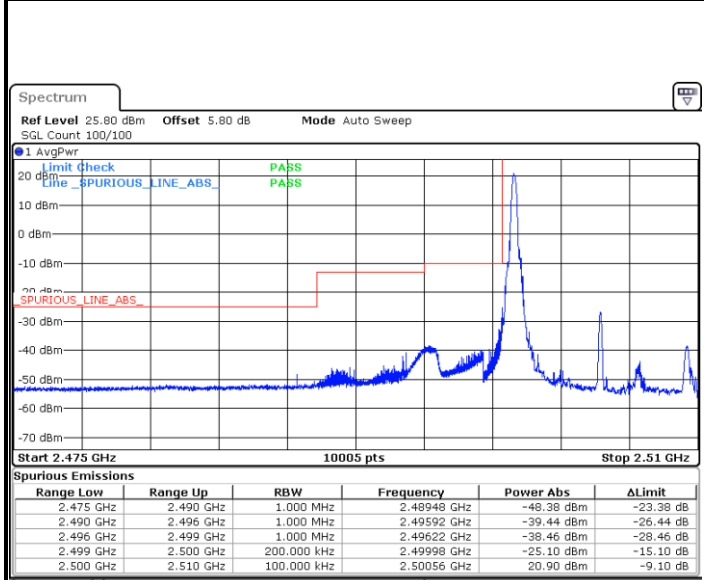

Date: 18.MAY.2020 20:22:03

LTE Band 7 / 10MHz / QPSK

Lowest Band Edge / 1 RB

Highest Band Edge / 1 RB

Date: 18.MAY.2020 19:15:38

Date: 18.MAY.2020 19:23:39

Lowest Band Edge / Full RB

Highest Band Edge / Full RB

Date: 18.MAY.2020 19:19:05

Date: 18.MAY.2020 19:20:13

LTE Band 7 / 10MHz / 16QAM

Lowest Band Edge / 1 RB

Date: 18.MAY.2020 19:16:47

Highest Band Edge / 1 RB

Date: 18.MAY.2020 19:22:30

Lowest Band Edge / Full RB

Date: 18.MAY.2020 19:17:56

Highest Band Edge / Full RB

Date: 18.MAY.2020 19:21:22

LTE Band 7 / 10MHz / 64QAM

Lowest Band Edge / 1 RB

Date: 18.MAY.2020 20:26:57

Highest Band Edge / 1 RB

Date: 18.MAY.2020 20:29:14

Lowest Band Edge / Full RB

Date: 18.MAY.2020 20:28:05

Highest Band Edge / Full RB

Date: 18.MAY.2020 20:30:22

LTE Band 7 / 15MHz / QPSK

Lowest Band Edge / 1 RB

Date: 18.MAY.2020 19:32:18

Highest Band Edge / 1 RB