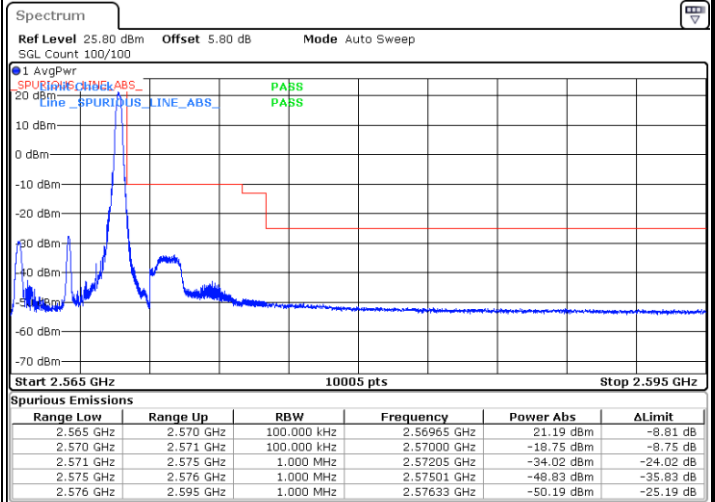

Date: 18_MAY.2020 20:22:34

LTE Band 7

Lowest Channel / 15MHz / 64QAM

Date: 18_MAY.2020 20:30:32

Lowest Channel / 20MHz / 64QAM

Date: 18_MAY.2020 21:25:46

Middle Channel / 15MHz / 64QAM

Date: 18_MAY.2020 20:30:43

Middle Channel / 20MHz / 64QAM

Date: 18_MAY.2020 21:29:18

Highest Channel / 15MHz / 64QAM

Date: 18_MAY.2020 20:30:53

Highest Channel / 20MHz / 64QAM

Date: 18_MAY.2020 21:29:46

Conducted Band Edge

LTE Band 7 / 5MHz / 16QAM

Lowest Band Edge / 1 RB

Highest Band Edge / 1 RB

Date: 18.MAY.2020 19:00:03

Date: 18.MAY.2020 19:05:50

Lowest Band Edge / Full RB

Highest Band Edge / Full RB

Date: 18.MAY.2020 19:01:13

Date: 18.MAY.2020 19:04:41

LTE Band 7 / 5MHz / 64QAM

Lowest Band Edge / 1RB

Date: 18.MAY.2020 20:18:37

Highest Band Edge / 1 RB

Date: 18.MAY.2020 20:20:55

Lowest Band Edge / Full RB

Date: 18.MAY.2020 20:19:46

Highest Band Edge / Full RB