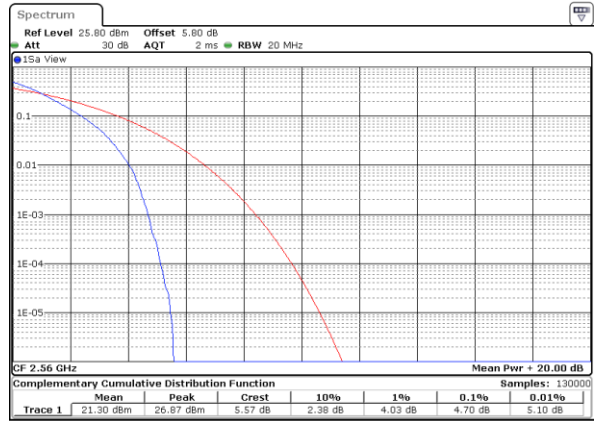

LTE Band 7 / 20MHz / QPSK

Lowest Channel / 1RB

Date: 18_MAY.2020 21:32:49

Lowest Channel / Full RB

Date: 18_MAY.2020 21:33:58

Middle Channel / 1RB

Date: 18_MAY.2020 21:35:20

Middle Channel / Full RB

Date: 18_MAY.2020 21:34:10

Highest Channel / 1RB

Date: 18_MAY.2020 21:35:46

Highest Channel / Full RB

Date: 18_MAY.2020 21:37:23

LTE Band 7 / 20MHz / 16QAM

Lowest Channel / 1RB

Date: 18.MAY.2020 21:33:01