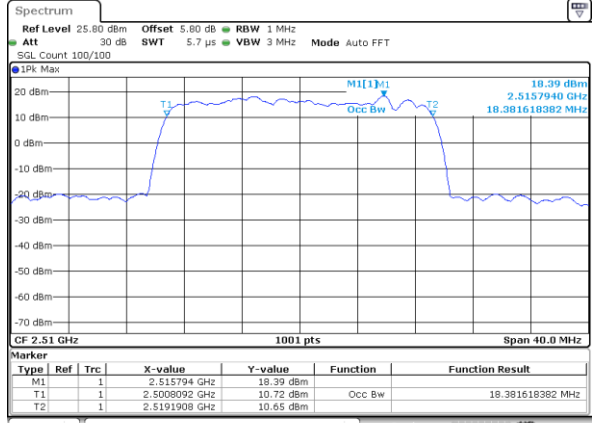

Lowest Channel / 20MHz / 16QAM

Date: 18_MAY.2020 19:57:12