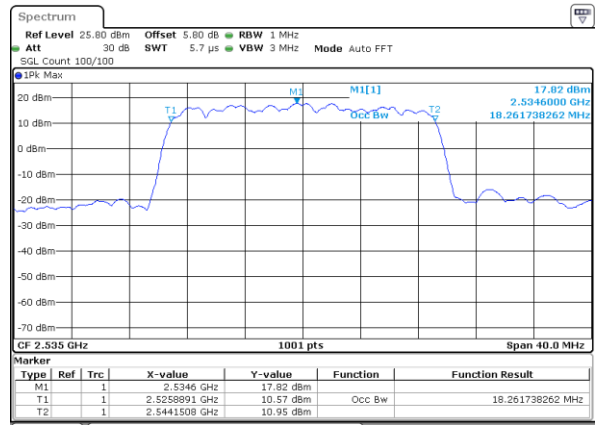

Date: 18_MAY.2020 20:22:13

Middle Channel / 5MHz / 64QAM

Date: 18_MAY.2020 20:14:02

Middle Channel / 10MHz / 64QAM

Date: 18_MAY.2020 20:22:24

Highest Channel / 5MHz / 64QAM

Date: 18_MAY.2020 20:14:12

Highest Channel / 10MHz / 64QAM

Date: 18_MAY.2020 20:22:34

LTE Band 7

Lowest Channel / 15MHz / 64QAM

Date: 18_MAY.2020 20:30:32

Lowest Channel / 20MHz / 64QAM

Date: 18_MAY.2020 21:25:46

Middle Channel / 15MHz / 64QAM

Date: 18_MAY.2020 20:30:43

Middle Channel / 20MHz / 64QAM

Date: 18_MAY.2020 21:29:18

Highest Channel / 15MHz / 64QAM

Date: 18_MAY.2020 20:30:53

Highest Channel / 20MHz / 64QAM

Date: 18_MAY.2020 21:29:46

Conducted Band Edge

LTE Band 7 / 5MHz / 16QAM

Lowest Band Edge / 1 RB

Highest Band Edge / 1 RB

Date: 18.MAY.2020 19:00:03

Date: 18.MAY.2020 19:05:50

Lowest Band Edge / Full RB

Highest Band Edge / Full RB

Date: 18.MAY.2020 19:01:13

Date: 18.MAY.2020 19:04:41