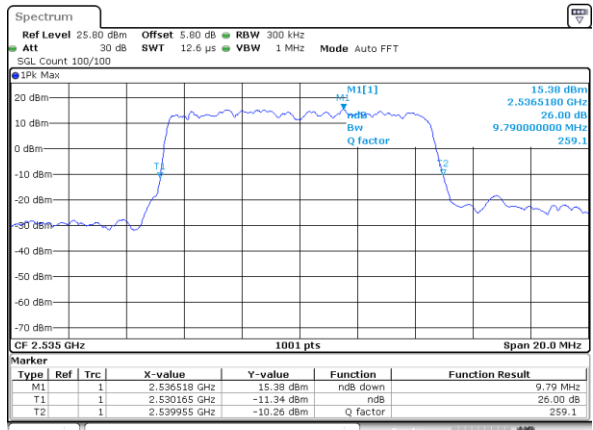

Date: 18.MAY.2020 18:56:44

Highest Channel / 5MHz / QPSK

Date: 18.MAY.2020 18:57:24

Highest Channel / 5MHz / 16QAM

Date: 18.MAY.2020 18:57:44

LTE Band 7

Lowest Channel / 10MHz / QPSK

Date: 18.MAY.2020 19:12:49

Lowest Channel / 10MHz / 16QAM

Date: 18.MAY.2020 19:13:09

Middle Channel / 10MHz / QPSK

Date: 18.MAY.2020 19:13:49

Middle Channel / 10MHz / 16QAM

Date: 18.MAY.2020 19:13:29

Highest Channel / 10MHz / QPSK

Date: 18.MAY.2020 19:14:09

Highest Channel / 10MHz / 16QAM

Date: 18.MAY.2020 19:14:29

LTE Band 7

Lowest Channel / 15MHz / QPSK

Date: 18_MAY.2020 19:29:48

Lowest Channel / 15MHz / 16QAM

Date: 18_MAY.2020 19:29:28

Middle Channel / 15MHz / QPSK