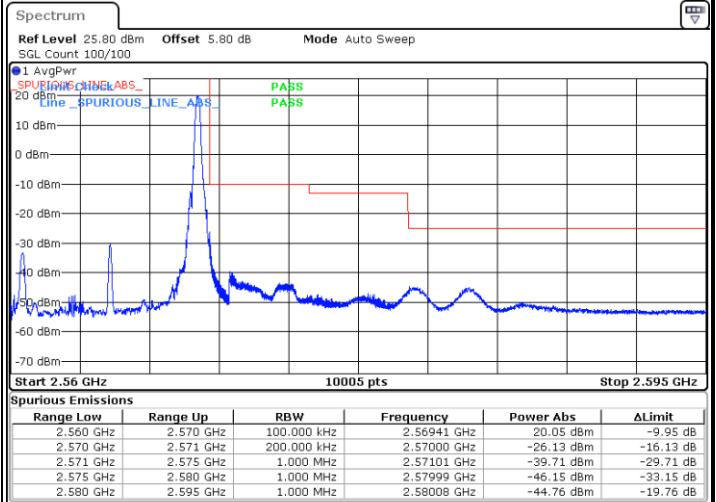

Date: 18.MAY.2020 19:19:05

Date: 18.MAY.2020 19:20:13

LTE Band 7 / 10MHz / 16QAM

Lowest Band Edge / 1 RB

Date: 18.MAY.2020 19:16:47

Highest Band Edge / 1 RB

Date: 18.MAY.2020 19:22:30

Lowest Band Edge / Full RB

Date: 18.MAY.2020 19:17:56

Highest Band Edge / Full RB

Date: 18.MAY.2020 19:21:22

LTE Band 7 / 10MHz / 64QAM

Lowest Band Edge / 1 RB

Date: 18.MAY.2020 20:26:57

Highest Band Edge / 1 RB

Date: 18.MAY.2020 20:29:14

Lowest Band Edge / Full RB

Date: 18.MAY.2020 20:28:05

Highest Band Edge / Full RB

Date: 18.MAY.2020 20:30:22

LTE Band 7 / 15MHz / QPSK

Lowest Band Edge / 1 RB

Date: 18.MAY.2020 19:32:18

Highest Band Edge / 1 RB

Date: 18.MAY.2020 19:40:20

Lowest Band Edge / Full RB

Date: 18.MAY.2020 19:35:46

Highest Band Edge / Full RB

Date: 18.MAY.2020 19:36:54

LTE Band 7 / 15MHz / 16QAM

Lowest Band Edge / 1 RB

Date: 18.MAY.2020 19:33:27