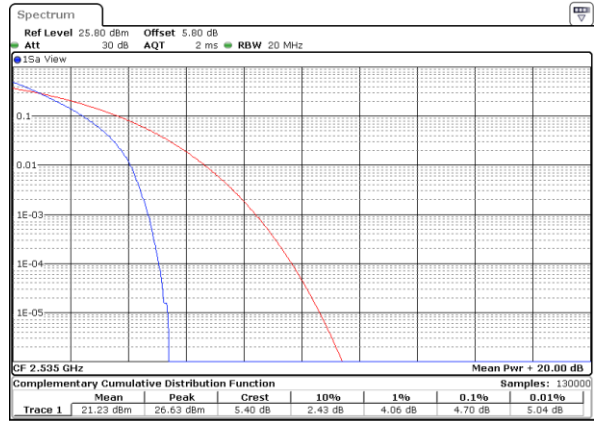

LTE Band 7 / 20MHz / QPSK

Lowest Channel / 1RB

Date: 18_MAY.2020 21:32:49

Lowest Channel / Full RB

Date: 18_MAY.2020 21:33:58

Middle Channel / 1RB

Date: 18_MAY.2020 21:35:20

Middle Channel / Full RB