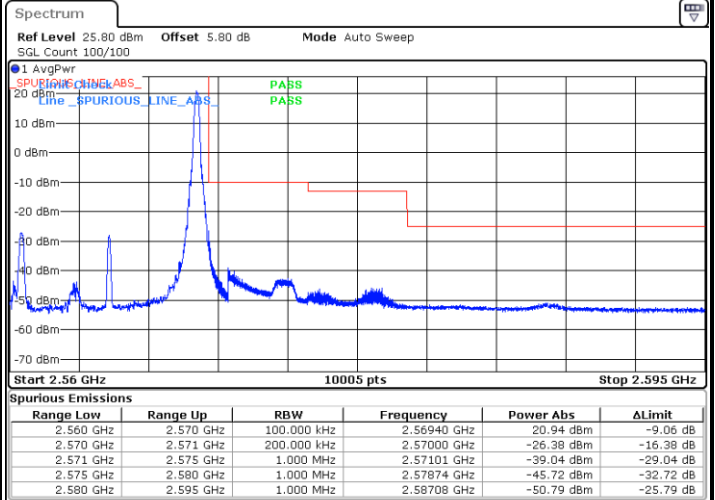

LTE Band 7 / 5MHz / 64QAM

Lowest Band Edge / 1RB

Date: 18.MAY.2020 20:18:37

Highest Band Edge / 1 RB

Date: 18.MAY.2020 20:20:55

Lowest Band Edge / Full RB

Date: 18.MAY.2020 20:19:46

Highest Band Edge / Full RB

Date: 18.MAY.2020 20:22:03

LTE Band 7 / 10MHz / QPSK

Lowest Band Edge / 1 RB

Highest Band Edge / 1 RB

Date: 18.MAY.2020 19:15:38

Date: 18.MAY.2020 19:23:39

Lowest Band Edge / Full RB

Highest Band Edge / Full RB

Date: 18.MAY.2020 19:19:05

Date: 18.MAY.2020 19:20:13

LTE Band 7 / 10MHz / 16QAM

Lowest Band Edge / 1 RB

Date: 18.MAY.2020 19:16:47

Highest Band Edge / 1 RB

Date: 18.MAY.2020 19:22:30

Lowest Band Edge / Full RB

Date: 18.MAY.2020 19:17:56

Highest Band Edge / Full RB

Date: 18.MAY.2020 19:21:22

LTE Band 7 / 10MHz / 64QAM

Lowest Band Edge / 1 RB

Date: 18.MAY.2020 20:26:57

Highest Band Edge / 1 RB

Date: 18.MAY.2020 20:29:14