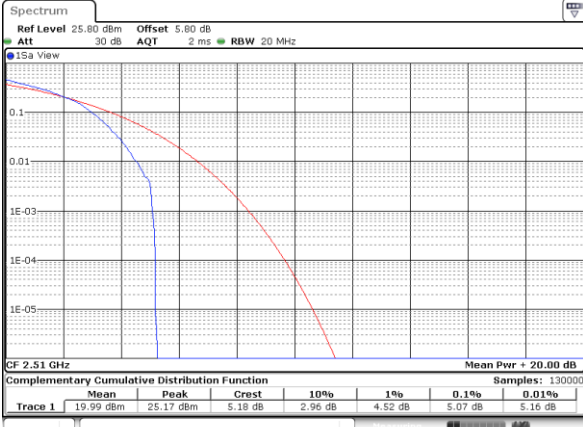

Lowest Channel / Full RB

Date: 18.MAY.2020 21:33:44

Middle Channel / 1RB

Date: 18.MAY.2020 21:35:03

Middle Channel / Full RB

Date: 18.MAY.2020 21:34:22

Highest Channel / 1RB

Date: 18.MAY.2020 21:36:03

Highest Channel / Full RB

Date: 18.MAY.2020 21:36:59

LTE Band 7 / 20MHz / 64QAM

Lowest Channel / 1RB

Date: 18_MAY.2020 21:33:19

Lowest Channel / Full RB

Date: 18_MAY.2020 21:33:31

Middle Channel / 1RB

Date: 18_MAY.2020 21:34:50

Middle Channel / Full RB

Date: 18_MAY.2020 21:34:35

Highest Channel / 1RB

Date: 18_MAY.2020 21:36:22

Highest Channel / Full RB

Date: 18_MAY.2020 21:36:44

26dB Bandwidth

Mode	LTE Band 7 : 26dB BW(MHz)							
BW	5MHz		10MHz		15MHz		20MHz	
Mod.	QPSK	16QAM	QPSK	16QAM	QPSK	16QAM	QPSK	16QAM
Lowest CH	4.92	4.97	9.75	9.65	14.30	14.12	20.30	20.10
Middle CH	5.00	4.90	9.75	9.79	14.30	14.63	20.14	20.22
Highest CH	4.89	4.99	9.71	9.77	14.42	14.33	20.18	20.18
Mode	LTE Band 7 : 26dB BW(MHz)							
BW	5MHz		10MHz		15MHz		20MHz	
Mod.	64QAM		64QAM		64QAM		64QAM	
Lowest CH	4.96		9.73		14.42		20.10	
Middle CH	4.85		9.95		14.57		20.18	
Highest CH	4.99		9.75		14.84		20.18	