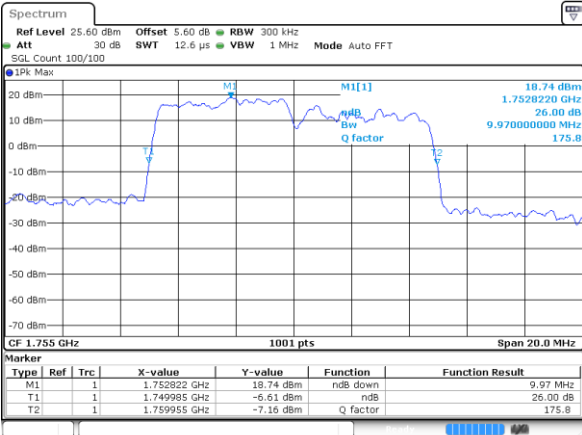

Highest Channel / 5MHz+15MHz

Date: 25 JUN 2020 11:09:28

Highest Channel / 10MHz+5MHz

Date: 25 JUN 2020 10:48:27

LTE Band 66B

QPSK

Lowest Channel / 10MHz+10MHz

Date: 1 JUL 2020 16:17:30

Lowest Channel / 15MHz+5MHz

Date: 25 JUN 2020 11:12:07

Middle Channel / 10MHz+10MHz

Date: 1 JUL 2020 16:21:40

Middle Channel / 15MHz+5MHz

Date: 25 JUN 2020 11:19:36

Highest Channel / 10MHz+10MHz

Date: 1 JUL 2020 16:22:36

Highest Channel / 15MHz+5MHz

Date: 25 JUN 2020 11:21:33

LTE Band 66B

16QAM

Lowest Channel / 5MHz+5MHz

Date: 1 JUL 2020 10:50:53

Lowest Channel / 5MHz+10MHz

Date: 25 JUN 2020 10:10:51

Middle Channel / 5MHz+5MHz

Date: 1 JUL 2020 11:03:13

Middle Channel / 5MHz+10MHz

Date: 25 JUN 2020 10:23:04

Highest Channel / 5MHz+5MHz

Date: 1 JUL 2020 11:07:27

Highest Channel / 5MHz+10MHz

Date: 25 JUN 2020 10:24:35