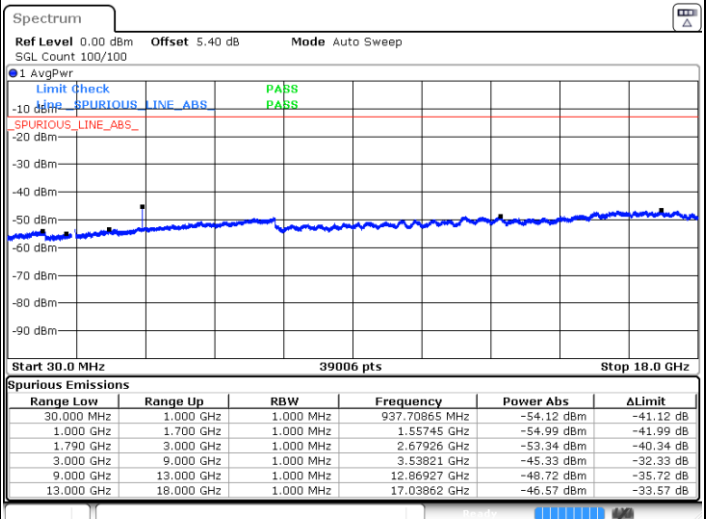

LTE Band 66C / 20MHz+5MHz

64QAM

Lowest Channel / 1RB99 and 1RB0

Middle Channel / 1RB99 and 1RB0

Date: 30 JUN 2020 02:11:10

Date: 30 JUN 2020 02:17:50

LTE Band 66C / 20MHz+5MHz

64QAM

NA

Highest Channel / 1RB99 and 1RB0

Date: 30 JUN 2020 02:42:10

LTE Band 66C / 20MHz+10MHz

64QAM

Lowest Channel / 1RB99 and 1RB0

Middle Channel / 1RB99 and 1RB0

Date: 30 JUN 2020 03:14:26

Date: 30 JUN 2020 03:22:50

LTE Band 66C / 20MHz+10MHz

64QAM

NA

Highest Channel / 1RB99 and 1RB0

Date: 30 JUN 2020 03:37:59

LTE Band 66C / 20MHz+15MHz

64QAM