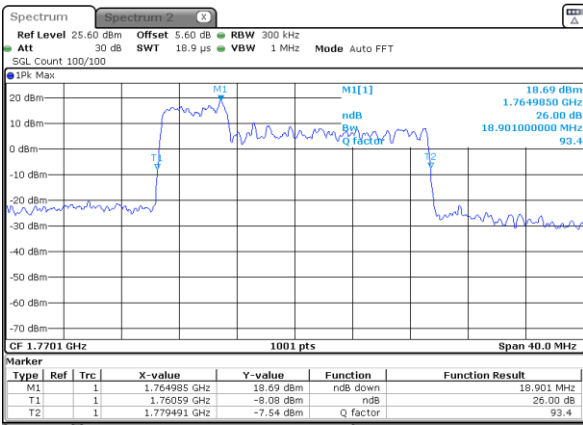

Highest Channel / 15MHz+5MHz

Date: 25 JUN 2020 11:21:33

LTE Band 66B

16QAM

Lowest Channel / 5MHz+5MHz

Date: 1 JUL 2020 10:50:53

Lowest Channel / 5MHz+10MHz

Date: 25 JUN 2020 10:10:51

LTE Band 66B

16QAM

Lowest Channel / 5MHz+15MHz

Date: 25 JUN 2020 10:53:09

Lowest Channel / 10MHz+5MHz

Date: 25 JUN 2020 10:37:07

Middle Channel / 5MHz+15MHz

Date: 25 JUN 2020 11:08:02

Middle Channel / 10MHz+5MHz

Date: 25 JUN 2020 10:47:24

Highest Channel / 5MHz+15MHz

Date: 25 JUN 2020 11:09:50

Highest Channel / 10MHz+5MHz

Date: 25 JUN 2020 10:48:49

LTE Band 66B

16QAM