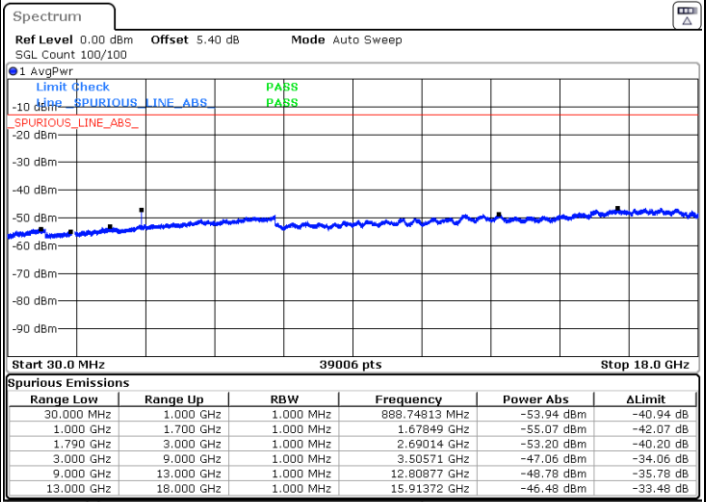

Highest Channel / 1RB74 and 1RB0

Date: 29 JUN 2020 20:53:47

LTE Band 66C / 15MHz+15MHz

64QAM

Lowest Channel / 1RB74 and 1RB0

Middle Channel / 1RB74 and 1RB0

Date: 30 JUN 2020 00:20:12

Date: 30 JUN 2020 00:27:11

LTE Band 66C / 15MHz+15MHz

64QAM

NA

Highest Channel / 1RB74 and 1RB0

Date: 30 JUN 2020 00:29:04

LTE Band 66C / 15MHz+20MHz

64QAM

Lowest Channel / 1RB74 and 1RB0

Middle Channel / 1RB74 and 1RB0

Date: 30 JUN 2020 00:49:49

Date: 30 JUN 2020 00:51:15

LTE Band 66C / 15MHz+20MHz

64QAM

NA

Highest Channel / 1RB74 and 1RB0

Date: 30 JUN 2020 01:02:33

LTE Band 66C / 20MHz+5MHz

64QAM

Lowest Channel / 1RB99 and 1RB0

Middle Channel / 1RB99 and 1RB0

Date: 30 JUN 2020 02:11:10

Date: 30 JUN 2020 02:17:50

LTE Band 66C / 20MHz+5MHz

64QAM