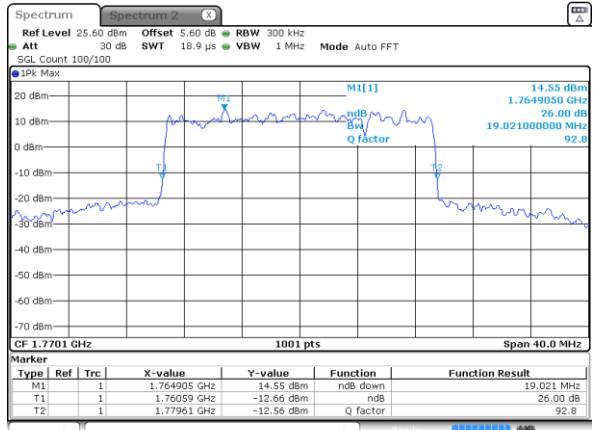

LTE Band 66B

16QAM

Lowest Channel / 5MHz+15MHz

Date: 25 JUN 2020 10:53:09

Lowest Channel / 10MHz+5MHz

Date: 25 JUN 2020 10:37:07

Middle Channel / 5MHz+15MHz

Date: 25 JUN 2020 11:08:02

Middle Channel / 10MHz+5MHz

Date: 25 JUN 2020 10:47:24

Highest Channel / 5MHz+15MHz

Date: 25 JUN 2020 11:09:50

Highest Channel / 10MHz+5MHz

Date: 25 JUN 2020 10:48:49

LTE Band 66B

16QAM

Lowest Channel / 10MHz+10MHz

Date: 1 JUL 2020 16:18:28

Lowest Channel / 15MHz+5MHz

Date: 25 JUN 2020 11:11:48

Middle Channel / 10MHz+10MHz

Date: 1 JUL 2020 16:21:06

Middle Channel / 15MHz+5MHz

Date: 25 JUN 2020 11:19:55

Highest Channel / 10MHz+10MHz

Date: 1 JUL 2020 16:25:04

Highest Channel / 15MHz+5MHz

Date: 25 JUN 2020 11:21:14

LTE Band 66B

64QAM

Lowest Channel / 5MHz+5MHz

Date: 1 JUL 2020 10:52:25