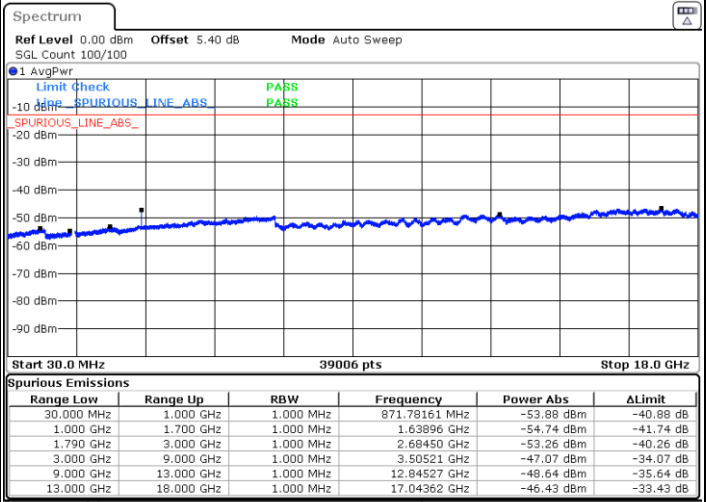

Lowest Channel / 1RB24 and 1RB0

Middle Channel / 1RB24 and 1RB0

Date: 29 JUN 2020 22:29:11

Date: 29 JUN 2020 22:31:23

LTE Band 66C / 5MHz+20MHz

64QAM

NA

Highest Channel / 1RB24 and 1RB0

Date: 29 JUN 2020 23:03:59

LTE Band 66C / 10MHz+15MHz

64QAM

Lowest Channel / 1RB49 and 1RB0

Middle Channel / 1RB49 and 1RB0

Date: 29 JUN 2020 20:06:20

Date: 29 JUN 2020 20:17:46

LTE Band 66C / 10MHz+15MHz

64QAM

NA

Highest Channel / 1RB49 and 1RB0

Date: 29 JUN 2020 20:27:15

LTE Band 66C / 10MHz+20MHz

64QAM

Lowest Channel / 1RB49 and 1RB0

Middle Channel / 1RB49 and 1RB0

Date: 29 JUN 2020 23:17:10

Date: 29 JUN 2020 23:26:22

LTE Band 66C / 10MHz+20MHz

64QAM

NA

Highest Channel / 1RB49 and 1RB0

Date: 30 JUN 2020 00:01:00

LTE Band 66C / 15MHz+10MHz