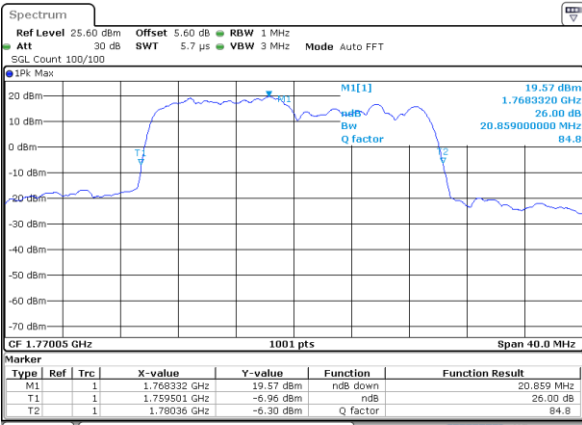

Highest Channel / 5MHz+15MHz

Date: 25 JUN 2020 11:09:28

Highest Channel / 10MHz+5MHz

Date: 25 JUN 2020 10:48:27

LTE Band 66B

QPSK

Lowest Channel / 10MHz+10MHz

Date: 1 JUL 2020 16:17:30

Lowest Channel / 15MHz+5MHz

Date: 25 JUN 2020 11:12:07

Middle Channel / 10MHz+10MHz

Date: 1 JUL 2020 16:21:40

Middle Channel / 15MHz+5MHz

Date: 25 JUN 2020 11:19:36

Highest Channel / 10MHz+10MHz

Date: 1 JUL 2020 16:22:36

Highest Channel / 15MHz+5MHz

Date: 25 JUN 2020 11:21:33

LTE Band 66B

16QAM

Lowest Channel / 5MHz+5MHz

Date: 1 JUL 2020 10:50:53

Lowest Channel / 5MHz+10MHz

Date: 25 JUN 2020 10:10:51