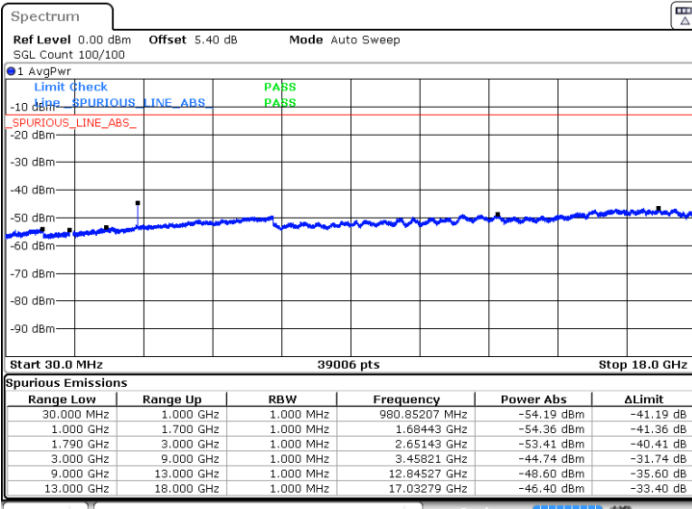

LTE Band 66C / 15MHz+15MHz

64QAM

NA

Highest Channel / 1RB74 and 1RB0

Date: 30 JUN 2020 00:29:04

LTE Band 66C / 15MHz+20MHz

64QAM

Lowest Channel / 1RB74 and 1RB0

Middle Channel / 1RB74 and 1RB0

Date: 30 JUN 2020 00:49:49

Date: 30 JUN 2020 00:51:15

LTE Band 66C / 15MHz+20MHz

64QAM

NA

Highest Channel / 1RB74 and 1RB0

Date: 30 JUN 2020 01:02:33

LTE Band 66C / 20MHz+5MHz

64QAM

Lowest Channel / 1RB99 and 1RB0

Middle Channel / 1RB99 and 1RB0

Date: 30 JUN 2020 02:11:10

Date: 30 JUN 2020 02:17:50

LTE Band 66C / 20MHz+5MHz

64QAM