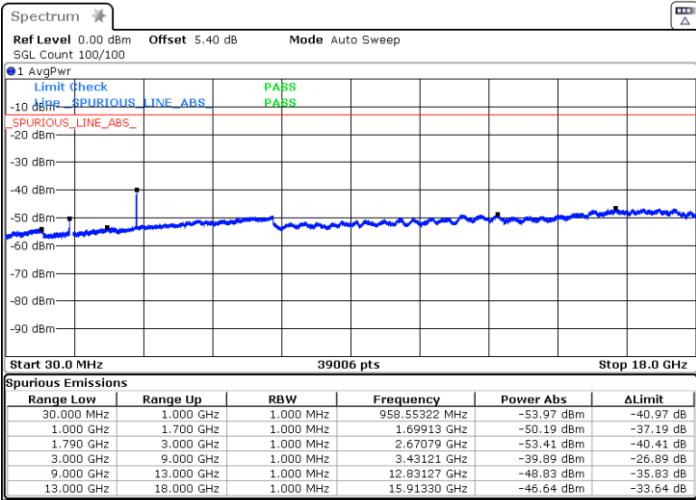

LTE Band 66C / 20MHz+20MHz

QPSK

Lowest Channel / 1RB99 and 1RB0

Middle Channel / 1RB99 and 1RB0

Date: 30 JUN 2020 05:01:35

Date: 30 JUN 2020 05:18:01

LTE Band 66C / 20MHz+20MHz

QPSK

NA

Highest Channel / 1RB99 and 1RB0

Date: 30 JUN 2020 05:37:48

LTE Band 66C / 5MHz+20MHz

16QAM

Lowest Channel / 1RB24 and 1RB0

Middle Channel / 1RB24 and 1RB0

Date: 29 JUN 2020 22:26:50

Date: 29 JUN 2020 22:35:31

LTE Band 66C / 5MHz+20MHz

16QAM

NA

Highest Channel / 1RB24 and 1RB0

Date: 29 JUN 2020 23:01:38

LTE Band 66C / 10MHz+15MHz

16QAM