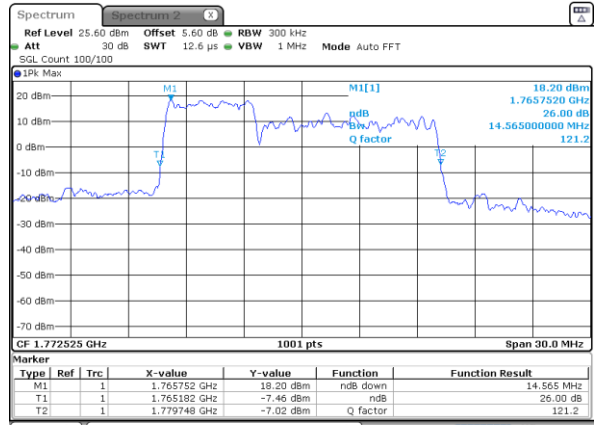

LTE Band 66B

QPSK

Lowest Channel / 5MHz+5MHz

Date: 1 JUL 2020 10:50:08

Lowest Channel / 5MHz+10MHz

Date: 25 JUN 2020 10:10:28

Middle Channel / 5MHz+5MHz

Date: 1 JUL 2020 11:03:42

Middle Channel / 5MHz+10MHz

Date: 25 JUN 2020 10:23:23

Highest Channel / 5MHz+5MHz

Date: 1 JUL 2020 11:05:21

Highest Channel / 5MHz+10MHz

Date: 25 JUN 2020 10:24:14

LTE Band 66B

QPSK

Lowest Channel / 5MHz+15MHz

Date: 25 JUN 2020 10:52:47

Lowest Channel / 10MHz+5MHz

Date: 25 JUN 2020 10:36:43

Middle Channel / 5MHz+15MHz

Date: 25 JUN 2020 11:08:48

Middle Channel / 10MHz+5MHz

Date: 25 JUN 2020 10:47:42

Highest Channel / 5MHz+15MHz

Date: 25 JUN 2020 11:09:28

Highest Channel / 10MHz+5MHz

Date: 25 JUN 2020 10:48:27

LTE Band 66B

QPSK

Lowest Channel / 10MHz+10MHz

Date: 1 JUL 2020 16:17:30