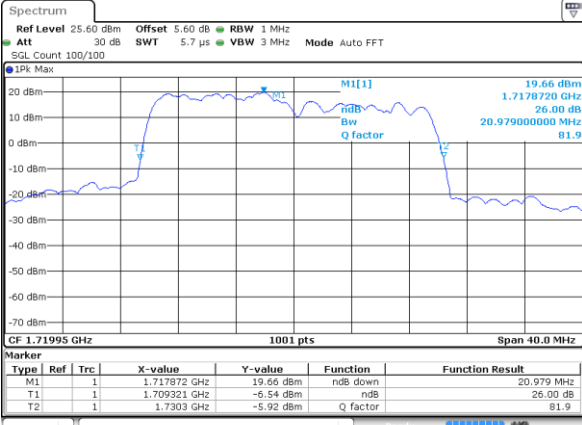

Lowest Channel / 5MHz+15MHz

Date: 25 JUN 2020 10:52:47

Lowest Channel / 10MHz+5MHz

Date: 25 JUN 2020 10:36:43

Middle Channel / 5MHz+15MHz

Date: 25 JUN 2020 11:08:48

Middle Channel / 10MHz+5MHz

Date: 25 JUN 2020 10:47:42

Highest Channel / 5MHz+15MHz

Date: 25 JUN 2020 11:09:28

Highest Channel / 10MHz+5MHz

Date: 25 JUN 2020 10:48:27

LTE Band 66B

QPSK

Lowest Channel / 10MHz+10MHz

Date: 1 JUL 2020 16:17:30

Lowest Channel / 15MHz+5MHz

Date: 25 JUN 2020 11:12:07

Middle Channel / 10MHz+10MHz

Date: 1 JUL 2020 16:21:40

Middle Channel / 15MHz+5MHz

Date: 25 JUN 2020 11:19:36

Highest Channel / 10MHz+10MHz

Date: 1 JUL 2020 16:22:36

Highest Channel / 15MHz+5MHz

Date: 25 JUN 2020 11:21:33

LTE Band 66B

16QAM

Lowest Channel / 5MHz+5MHz

Date: 1 JUL 2020 10:50:53

Lowest Channel / 5MHz+10MHz

Date: 25 JUN 2020 10:10:51