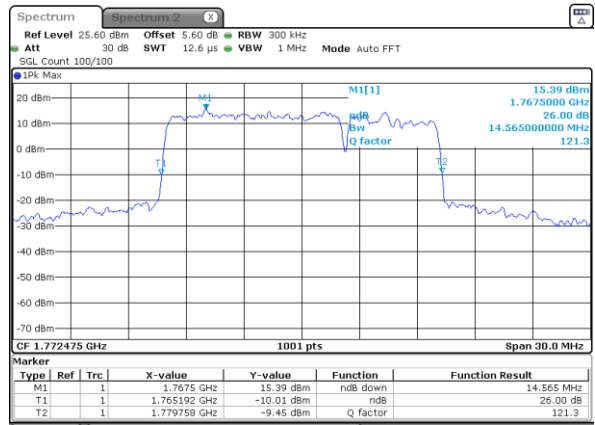

LTE Band 66B

16QAM

Lowest Channel / 5MHz+15MHz

Date: 25 JUN 2020 10:53:09

Lowest Channel / 10MHz+5MHz

Date: 25 JUN 2020 10:37:07

Middle Channel / 5MHz+15MHz

Date: 25 JUN 2020 11:08:02

Middle Channel / 10MHz+5MHz

Date: 25 JUN 2020 10:47:24

Highest Channel / 5MHz+15MHz

Date: 25 JUN 2020 11:09:50

Highest Channel / 10MHz+5MHz

Date: 25 JUN 2020 10:48:49

LTE Band 66B

16QAM

Lowest Channel / 10MHz+10MHz

Date: 1 JUL 2020 16:18:28

Lowest Channel / 15MHz+5MHz

Date: 25 JUN 2020 11:11:48

Middle Channel / 10MHz+10MHz

Date: 1 JUL 2020 16:21:06

Middle Channel / 15MHz+5MHz

Date: 25 JUN 2020 11:19:55

Highest Channel / 10MHz+10MHz

Date: 1 JUL 2020 16:25:04

Highest Channel / 15MHz+5MHz

Date: 25 JUN 2020 11:21:14

LTE Band 66B

64QAM

Lowest Channel / 5MHz+5MHz

Date: 1 JUL 2020 10:52:25