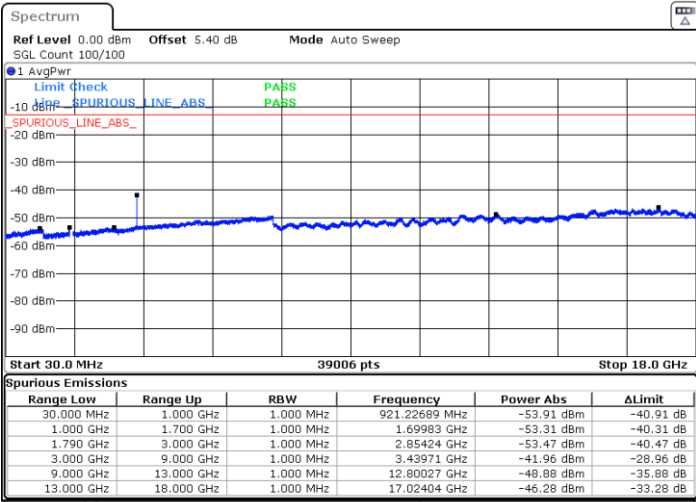

NA

Highest Channel / 1RB99 and 1RB0

Date: 30 JUN 2020 05:37:48

LTE Band 66C / 5MHz+20MHz

16QAM

Lowest Channel / 1RB24 and 1RB0

Middle Channel / 1RB24 and 1RB0

Date: 29 JUN 2020 22:26:50

Date: 29 JUN 2020 22:35:31

LTE Band 66C / 5MHz+20MHz

16QAM

NA

Highest Channel / 1RB24 and 1RB0

Date: 29 JUN 2020 23:01:38

LTE Band 66C / 10MHz+15MHz

16QAM

Lowest Channel / 1RB49 and 1RB0

Middle Channel / 1RB49 and 1RB0

Date: 29 JUN 2020 20:04:42

Date: 29 JUN 2020 20:18:33

LTE Band 66C / 10MHz+15MHz

16QAM

NA

Highest Channel / 1RB49 and 1RB0