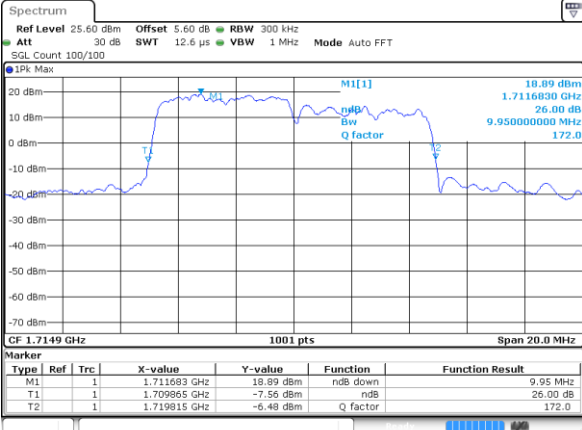

Highest Channel / 5MHz+15MHz

Date: 25 JUN 2020 11:09:28

Highest Channel / 10MHz+5MHz

Date: 25 JUN 2020 10:48:27

LTE Band 66B

QPSK

Lowest Channel / 10MHz+10MHz

Date: 1 JUL 2020 16:17:30

Lowest Channel / 15MHz+5MHz

Date: 25 JUN 2020 11:12:07

Middle Channel / 10MHz+10MHz

Date: 1 JUL 2020 16:21:40

Middle Channel / 15MHz+5MHz

Date: 25 JUN 2020 11:19:36

Highest Channel / 10MHz+10MHz

Date: 1 JUL 2020 16:22:36

Highest Channel / 15MHz+5MHz

Date: 25 JUN 2020 11:21:33

LTE Band 66B

16QAM

Lowest Channel / 5MHz+5MHz

Date: 1 JUL 2020 10:50:53

Lowest Channel / 5MHz+10MHz

Date: 25 JUN 2020 10:10:51

Middle Channel / 5MHz+5MHz

Date: 1 JUL 2020 11:03:13

Middle Channel / 5MHz+10MHz

Date: 25 JUN 2020 10:23:04

Highest Channel / 5MHz+5MHz

Date: 1 JUL 2020 11:07:27

Highest Channel / 5MHz+10MHz

Date: 25 JUN 2020 10:24:35