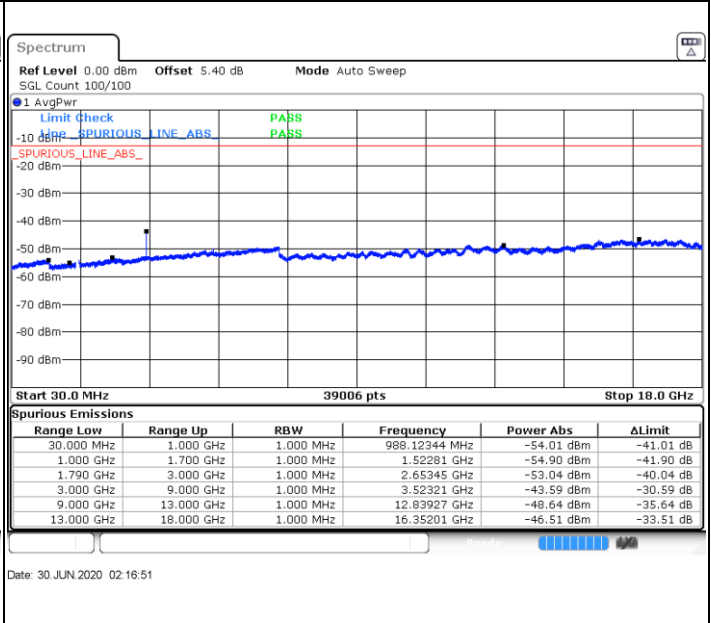

Highest Channel / 1RB74 and 1RB0

Date: 30 JUN 2020 00:31:40

LTE Band 66C / 15MHz+20MHz

16QAM

Lowest Channel / 1RB74 and 1RB0

Middle Channel / 1RB74 and 1RB0

Date: 30 JUN 2020 00:48:20

Date: 30 JUN 2020 00:53:01

LTE Band 66C / 15MHz+20MHz

16QAM

NA

Highest Channel / 1RB74 and 1RB0

Date: 30 JUN 2020 01:01:03

LTE Band 66C / 20MHz+5MHz

16QAM

Lowest Channel / 1RB99 and 1RB0

Middle Channel / 1RB99 and 1RB0

LTE Band 66C / 20MHz+5MHz

16QAM

NA

Highest Channel / 1RB99 and 1RB0

LTE Band 66C / 20MHz+10MHz

16QAM

Lowest Channel / 1RB99 and 1RB0