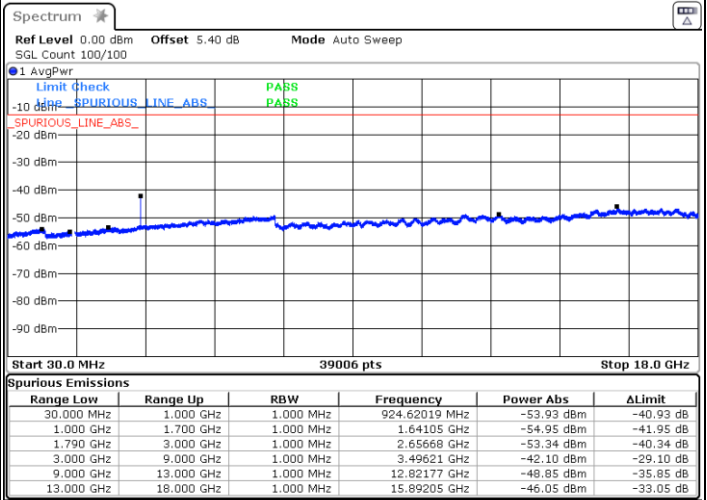

LTE Band 66C / 20MHz+20MHz

QPSK

Lowest Channel / 1RB99 and 1RB0

Middle Channel / 1RB99 and 1RB0

Date: 30 JUN 2020 05:01:35

Date: 30 JUN 2020 05:18:01

LTE Band 66C / 20MHz+20MHz

QPSK

NA

Highest Channel / 1RB99 and 1RB0

Date: 30 JUN 2020 05:37:48

LTE Band 66C / 5MHz+20MHz

16QAM

Lowest Channel / 1RB24 and 1RB0

Middle Channel / 1RB24 and 1RB0

Date: 29 JUN 2020 22:26:50

Date: 29 JUN 2020 22:35:31

LTE Band 66C / 5MHz+20MHz

16QAM

NA

Highest Channel / 1RB24 and 1RB0

Date: 29 JUN 2020 23:01:38

LTE Band 66C / 10MHz+15MHz

16QAM