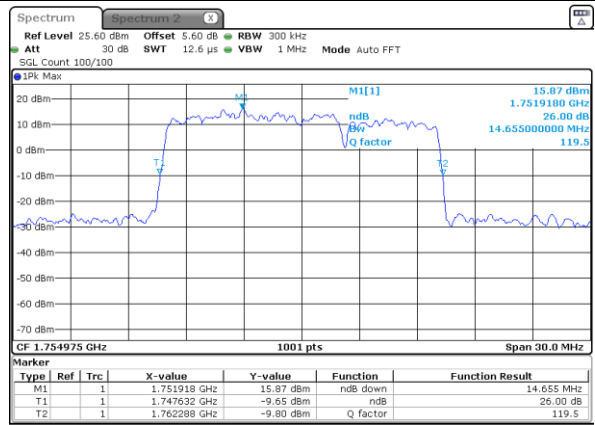

Highest Channel / 15MHz+5MHz

Date: 25 JUN 2020 11:21:33

LTE Band 66B

16QAM

Lowest Channel / 5MHz+5MHz

Date: 1 JUL 2020 10:50:53

Lowest Channel / 5MHz+10MHz

Date: 25 JUN 2020 10:10:51

Middle Channel / 5MHz+5MHz

Date: 1 JUL 2020 11:03:13

Middle Channel / 5MHz+10MHz

Date: 25 JUN 2020 10:23:04

Highest Channel / 5MHz+5MHz

Date: 1 JUL 2020 11:07:27

Highest Channel / 5MHz+10MHz

Date: 25 JUN 2020 10:24:35

LTE Band 66B

16QAM

Lowest Channel / 5MHz+15MHz

Date: 25 JUN 2020 10:53:09

Lowest Channel / 10MHz+5MHz

Date: 25 JUN 2020 10:37:07

Middle Channel / 5MHz+15MHz

Date: 25 JUN 2020 11:08:02

Middle Channel / 10MHz+5MHz

Date: 25 JUN 2020 10:47:24

Highest Channel / 5MHz+15MHz

Date: 25 JUN 2020 11:09:50

Highest Channel / 10MHz+5MHz

Date: 25 JUN 2020 10:48:49

LTE Band 66B

16QAM