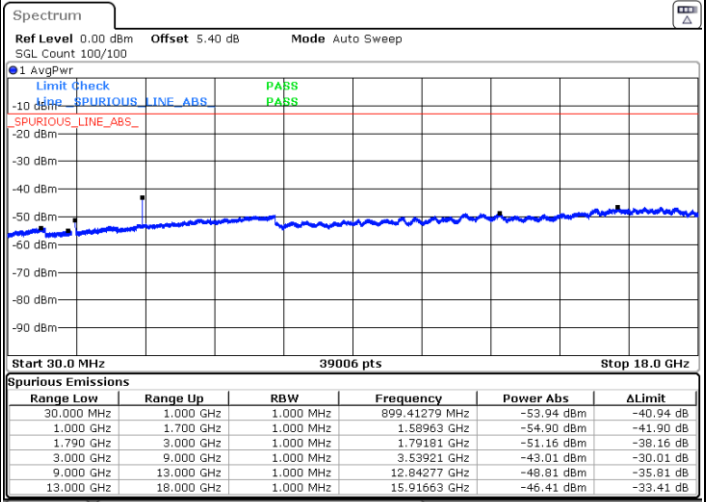

Date: 29 JUN 2020 23:17:10

Date: 29 JUN 2020 23:26:22

LTE Band 66C / 10MHz+20MHz

64QAM

NA

Highest Channel / 1RB49 and 1RB0

Date: 30 JUN 2020 00:01:00

LTE Band 66C / 15MHz+10MHz

64QAM

Lowest Channel / 1RB74 and 1RB0

Middle Channel / 1RB74 and 1RB0

Date: 29 JUN 2020 20:38:51

Date: 29 JUN 2020 20:40:01

LTE Band 66C / 15MHz+10MHz

64QAM

NA

Highest Channel / 1RB74 and 1RB0

Date: 29 JUN 2020 20:53:47

LTE Band 66C / 15MHz+15MHz

64QAM

Lowest Channel / 1RB74 and 1RB0

Middle Channel / 1RB74 and 1RB0

Date: 30 JUN 2020 00:20:12

Date: 30 JUN 2020 00:27:11