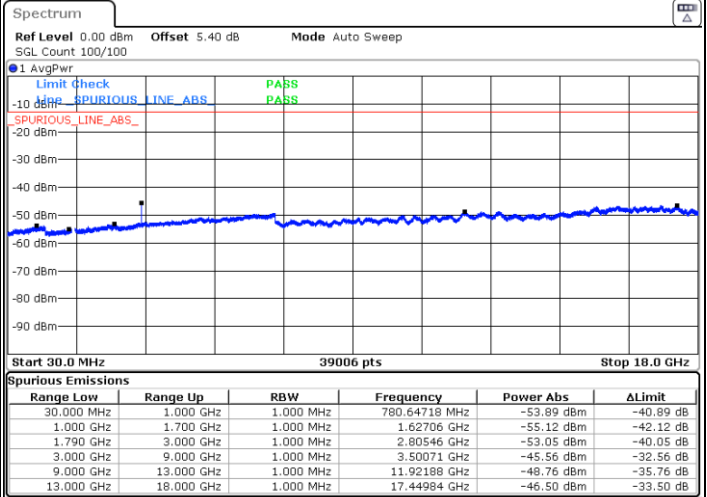

Lowest Channel / 1RB49 and 1RB0

Middle Channel / 1RB49 and 1RB0

Date: 29 JUN 2020 20:04:42

Date: 29 JUN 2020 20:18:33

LTE Band 66C / 10MHz+15MHz

16QAM

NA

Highest Channel / 1RB49 and 1RB0

Date: 29 JUN 2020 20:28:25

LTE Band 66C / 10MHz+20MHz

16QAM

Lowest Channel / 1RB49 and 1RB0

Middle Channel / 1RB49 and 1RB0

Date: 29 JUN 2020 23:20:16

Date: 29 JUN 2020 23:25:10

LTE Band 66C / 10MHz+20MHz

16QAM

NA

Highest Channel / 1RB49 and 1RB0

Date: 30 JUN 2020 00:04:02

LTE Band 66C / 15MHz+10MHz

16QAM

Lowest Channel / 1RB74 and 1RB0

Middle Channel / 1RB74 and 1RB0

Date: 29 JUN 2020 20:37:40

Date: 29 JUN 2020 20:40:49

LTE Band 66C / 15MHz+10MHz

16QAM

NA

Highest Channel / 1RB74 and 1RB0

Date: 29 JUN 2020 20:51:42

LTE Band 66C / 15MHz+15MHz