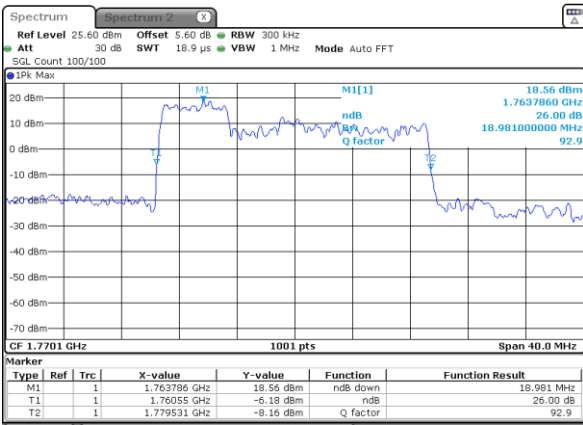

LTE Band 66B

QPSK

Lowest Channel / 5MHz+5MHz

Date: 1 JUL 2020 10:50:08

Lowest Channel / 5MHz+10MHz

Date: 25 JUN 2020 10:10:28

Middle Channel / 5MHz+5MHz

Date: 1 JUL 2020 11:03:42

Middle Channel / 5MHz+10MHz

Date: 25 JUN 2020 10:23:23

Highest Channel / 5MHz+5MHz

Date: 1 JUL 2020 11:05:21

Highest Channel / 5MHz+10MHz

Date: 25 JUN 2020 10:24:14

LTE Band 66B

QPSK

Lowest Channel / 5MHz+15MHz

Date: 25 JUN 2020 10:52:47

Lowest Channel / 10MHz+5MHz

Date: 25 JUN 2020 10:36:43

Middle Channel / 5MHz+15MHz

Date: 25 JUN 2020 11:08:48

Middle Channel / 10MHz+5MHz

Date: 25 JUN 2020 10:47:42

Highest Channel / 5MHz+15MHz

Date: 25 JUN 2020 11:09:28

Highest Channel / 10MHz+5MHz

Date: 25 JUN 2020 10:48:27

LTE Band 66B

QPSK

Lowest Channel / 10MHz+10MHz

Date: 1 JUL 2020 16:17:30