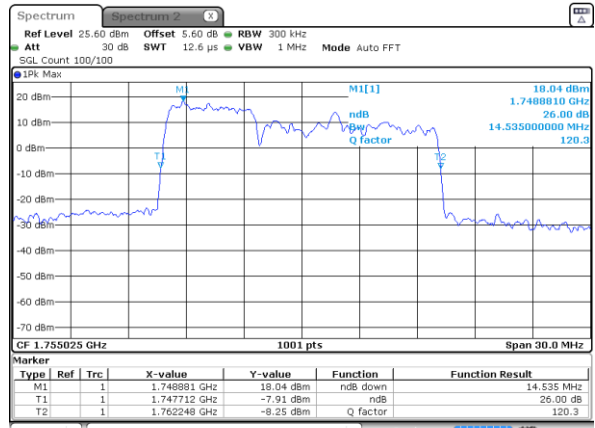

Highest Channel / 10MHz+10MHz

Date: 1 JUL 2020 16:25:04

Highest Channel / 15MHz+5MHz

Date: 25 JUN 2020 11:21:14

LTE Band 66B

64QAM

Lowest Channel / 5MHz+5MHz

Date: 1 JUL 2020 10:52:25

Lowest Channel / 5MHz+10MHz

Date: 25 JUN 2020 10:15:43

Middle Channel / 5MHz+5MHz

Date: 1 JUL 2020 11:02:41

Middle Channel / 5MHz+10MHz

Date: 25 JUN 2020 10:22:43

Highest Channel / 5MHz+5MHz

Date: 1 JUL 2020 11:08:00

Highest Channel / 5MHz+10MHz

Date: 25 JUN 2020 10:24:55