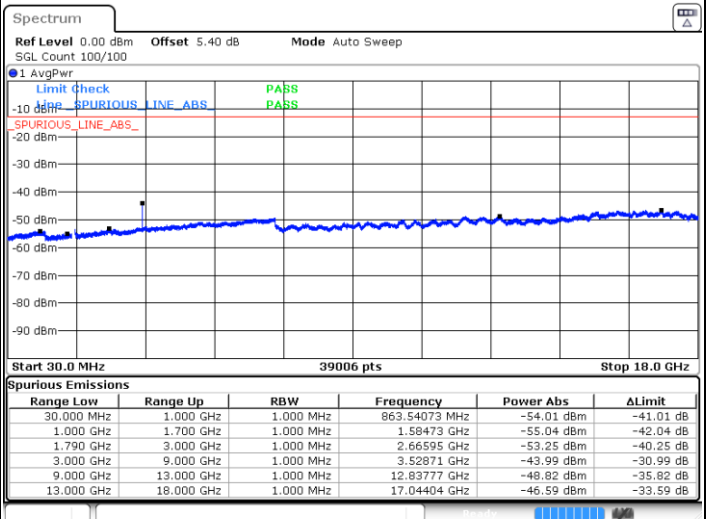

16QAM

Lowest Channel / 1RB74 and 1RB0

Middle Channel / 1RB74 and 1RB0

Date: 30 JUN 2020 00:15:53

Date: 30 JUN 2020 00:25:55

LTE Band 66C / 15MHz+15MHz

16QAM

NA

Highest Channel / 1RB74 and 1RB0

Date: 30 JUN 2020 00:31:40

LTE Band 66C / 15MHz+20MHz

16QAM

Lowest Channel / 1RB74 and 1RB0

Middle Channel / 1RB74 and 1RB0

Date: 30 JUN 2020 00:48:20

Date: 30 JUN 2020 00:53:01