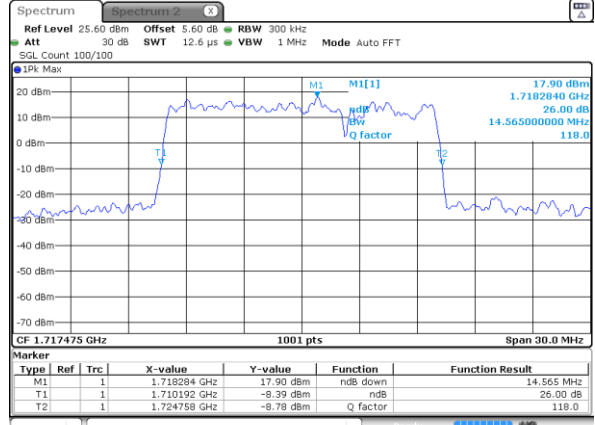

LTE Band 66B

QPSK

Lowest Channel / 5MHz+5MHz

Date: 1 JUL 2020 10:50:08

Lowest Channel / 5MHz+10MHz

Date: 25 JUN 2020 10:10:28

Middle Channel / 5MHz+5MHz

Date: 1 JUL 2020 11:03:42

Middle Channel / 5MHz+10MHz

Date: 25 JUN 2020 10:23:23

Highest Channel / 5MHz+5MHz

Date: 1 JUL 2020 11:05:21

Highest Channel / 5MHz+10MHz

Date: 25 JUN 2020 10:24:14

LTE Band 66B

QPSK

Lowest Channel / 5MHz+15MHz

Date: 25 JUN 2020 10:52:47

Lowest Channel / 10MHz+5MHz

Date: 25 JUN 2020 10:36:43

Middle Channel / 5MHz+15MHz

Date: 25 JUN 2020 11:08:48

Middle Channel / 10MHz+5MHz

Date: 25 JUN 2020 10:47:42

Highest Channel / 5MHz+15MHz

Date: 25 JUN 2020 11:09:28

Highest Channel / 10MHz+5MHz

Date: 25 JUN 2020 10:48:27

LTE Band 66B

QPSK

Lowest Channel / 10MHz+10MHz

Date: 1 JUL 2020 16:17:30