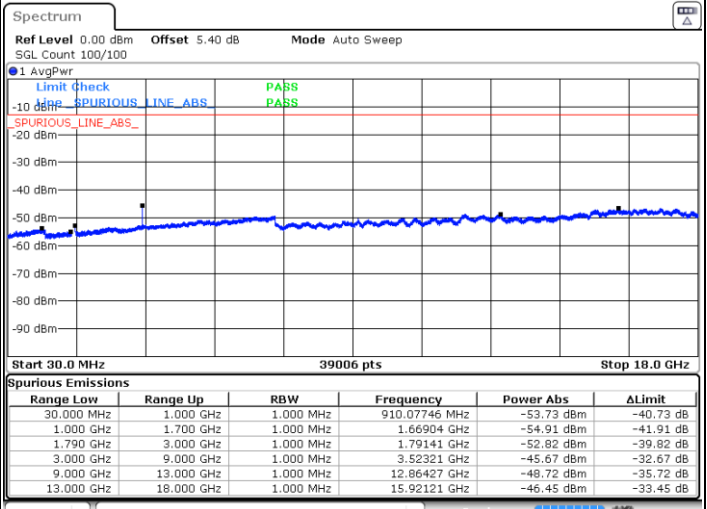

LTE Band 66C / 15MHz+15MHz

64QAM

NA

Highest Channel / 1RB74 and 1RB0

Date: 30 JUN 2020 00:29:04

LTE Band 66C / 15MHz+20MHz

64QAM

Lowest Channel / 1RB74 and 1RB0

Middle Channel / 1RB74 and 1RB0

Date: 30 JUN 2020 00:49:49

Date: 30 JUN 2020 00:51:15

LTE Band 66C / 15MHz+20MHz

64QAM

NA

Highest Channel / 1RB74 and 1RB0

Date: 30 JUN 2020 01:02:33

LTE Band 66C / 20MHz+5MHz

64QAM

Lowest Channel / 1RB99 and 1RB0

Middle Channel / 1RB99 and 1RB0

Date: 30 JUN 2020 02:11:10

Date: 30 JUN 2020 02:17:50

LTE Band 66C / 20MHz+5MHz

64QAM