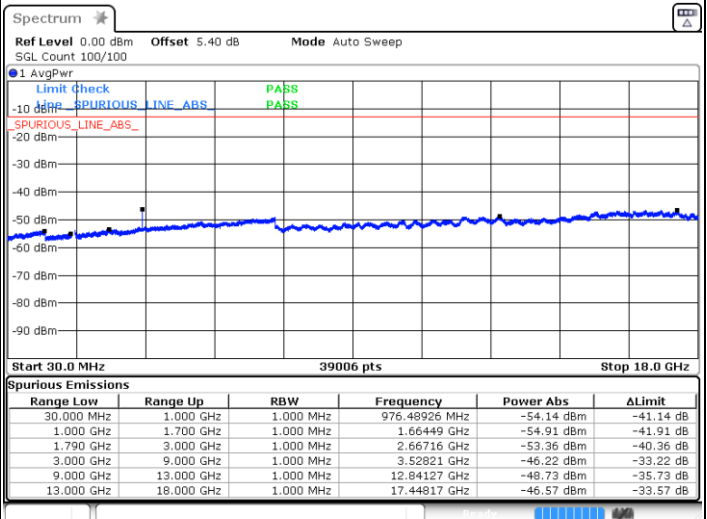

Date: 30 JUN 2020 03:22:50

LTE Band 66C / 20MHz+10MHz

64QAM

NA

Highest Channel / 1RB99 and 1RB0

Date: 30 JUN 2020 03:37:59

LTE Band 66C / 20MHz+15MHz

64QAM

Lowest Channel / 1RB99 and 1RB0

Middle Channel / 1RB99 and 1RB0

Date: 30 JUN 2020 04:00:55

Date: 30 JUN 2020 04:08:49

LTE Band 66C / 20MHz+15MHz

64QAM

NA

Highest Channel / 1RB99 and 1RB0

Date: 30 JUN 2020 04:19:19

LTE Band 66C / 20MHz+20MHz

64QAM

Lowest Channel / 1RB99 and 1RB0

Middle Channel / 1RB99 and 1RB0

Date: 30 JUN 2020 04:51:00

Date: 30 JUN 2020 05:20:38

LTE Band 66C / 20MHz+20MHz