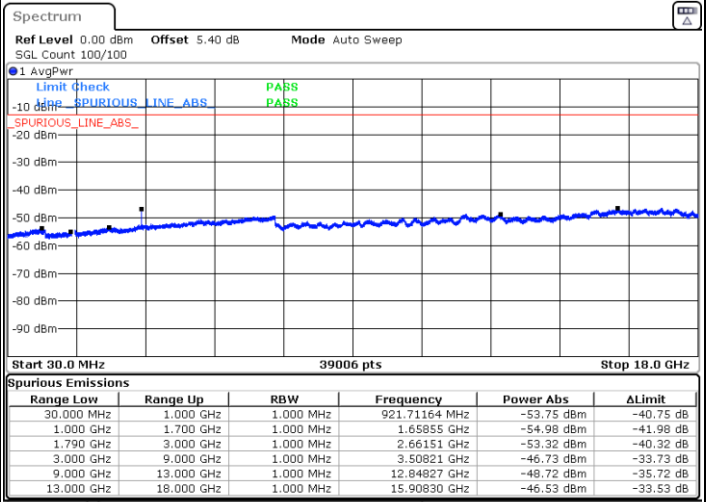

Lowest Channel / 1RB99 and 1RB0

Middle Channel / 1RB99 and 1RB0

Date: 30 JUN 2020 04:00:55

Date: 30 JUN 2020 04:08:49

LTE Band 66C / 20MHz+15MHz

64QAM

NA

Highest Channel / 1RB99 and 1RB0

Date: 30 JUN 2020 04:19:19

LTE Band 66C / 20MHz+20MHz

64QAM

Lowest Channel / 1RB99 and 1RB0

Middle Channel / 1RB99 and 1RB0

Date: 30 JUN 2020 04:51:00

Date: 30 JUN 2020 05:20:38

LTE Band 66C / 20MHz+20MHz

64QAM

NA

Highest Channel / 1RB99 and 1RB0

Date: 30 JUN 2020 05:36:45

LTE Band 66B_CA

26dB Bandwidth

Mode	LTE Band 66B : 26dB BW(MHz)		
QPSK			
BW	5MHz+5MHz	5MHz+10MHz	5MHz+15MHz
Lowest CH	9.91	14.60	18.90
Middle CH	9.97	14.51	18.86
Highest CH	9.93	14.57	18.98
BW	10MHz+5MHz	10MHz+10MHz	15MHz+5MHz
Lowest CH	14.57	20.98	18.90
Middle CH	14.81	21.06	18.98
Highest CH	14.69	20.86	19.06

Mode	LTE Band 66B : 26dB BW(MHz)		
16QAM			
BW	5MHz+5MHz	5MHz+10MHz	5MHz+15MHz
Lowest CH	9.95	14.60	18.94
Middle CH	9.97	14.54	18.86
Highest CH	9.89	14.57	18.90
BW	10MHz+5MHz	10MHz+10MHz	15MHz+5MHz
Lowest CH	14.75	21.10	19.02
Middle CH	14.66	20.90	19.06
Highest CH	14.57	21.06	19.02