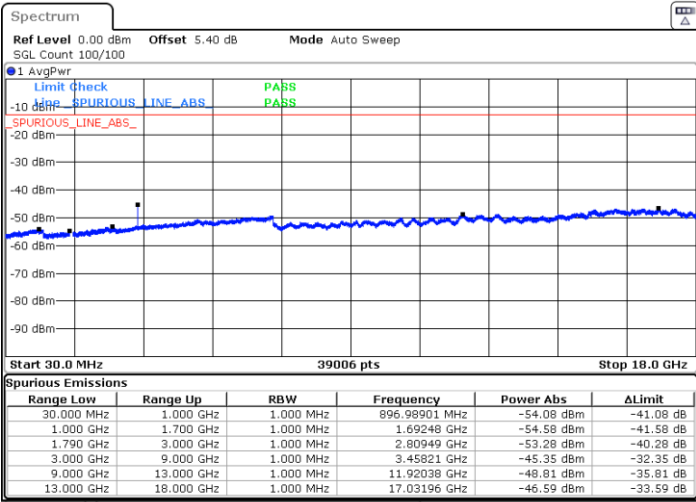

NA

Highest Channel / 1RB99 and 1RB0

Date: 30 JUN 2020 02:42:10

LTE Band 66C / 20MHz+10MHz

64QAM

Lowest Channel / 1RB99 and 1RB0

Middle Channel / 1RB99 and 1RB0

Date: 30 JUN 2020 03:14:26

Date: 30 JUN 2020 03:22:50

LTE Band 66C / 20MHz+10MHz

64QAM

NA

Highest Channel / 1RB99 and 1RB0

Date: 30 JUN 2020 03:37:59

LTE Band 66C / 20MHz+15MHz

64QAM

Lowest Channel / 1RB99 and 1RB0

Middle Channel / 1RB99 and 1RB0

Date: 30 JUN 2020 04:00:55

Date: 30 JUN 2020 04:08:49

LTE Band 66C / 20MHz+15MHz

64QAM

NA

Highest Channel / 1RB99 and 1RB0

Date: 30 JUN 2020 04:19:19

LTE Band 66C / 20MHz+20MHz

64QAM

Lowest Channel / 1RB99 and 1RB0

Middle Channel / 1RB99 and 1RB0

Date: 30 JUN 2020 04:51:00

Date: 30 JUN 2020 05:20:38

LTE Band 66C / 20MHz+20MHz