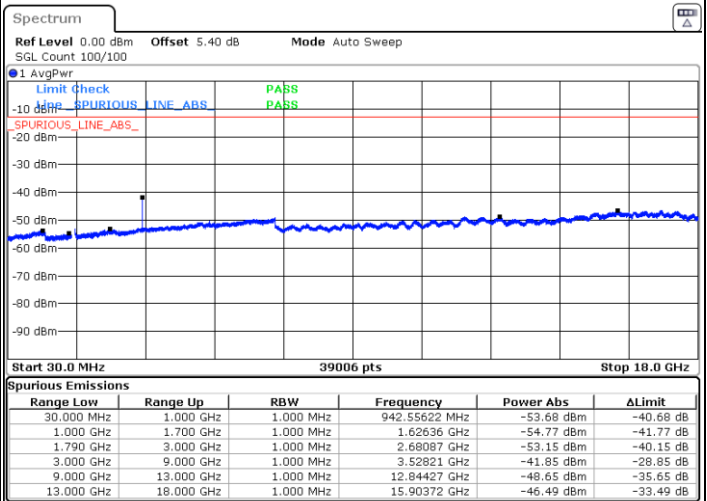

Middle Channel / 1RB99 and 1RB0

Date: 30 JUN 2020 03:17:18

Date: 30 JUN 2020 03:21:04

LTE Band 66C / 20MHz+10MHz

16QAM

NA

Highest Channel / 1RB99 and 1RB0

Date: 30 JUN 2020 03:40:25

LTE Band 66C / 20MHz+15MHz

16QAM

Lowest Channel / 1RB99 and 1RB0

Middle Channel / 1RB99 and 1RB0

Date: 30 JUN 2020 04:03:00

Date: 30 JUN 2020 04:07:53

LTE Band 66C / 20MHz+15MHz

16QAM

NA

Highest Channel / 1RB99 and 1RB0

Date: 30 JUN 2020 04:22:46

LTE Band 66C / 20MHz+20MHz

16QAM

Lowest Channel / 1RB99 and 1RB0

Middle Channel / 1RB99 and 1RB0

Date: 30 JUN 2020 04:49:59

Date: 30 JUN 2020 05:19:30

LTE Band 66C / 20MHz+20MHz

16QAM

NA

Highest Channel / 1RB99 and 1RB0

Date: 30 JUN 2020 05:35:37

LTE Band 66C / 5MHz+20MHz

64QAM