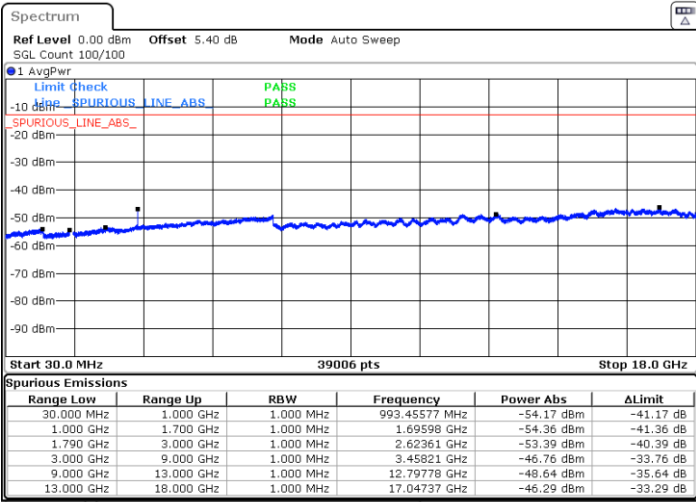

LTE Band 66C / 20MHz+5MHz

64QAM

Lowest Channel / 1RB99 and 1RB0

Middle Channel / 1RB99 and 1RB0

Date: 30 JUN 2020 02:11:10

Date: 30 JUN 2020 02:17:50

LTE Band 66C / 20MHz+5MHz

64QAM

NA

Highest Channel / 1RB99 and 1RB0

Date: 30 JUN 2020 02:42:10

LTE Band 66C / 20MHz+10MHz

64QAM

Lowest Channel / 1RB99 and 1RB0

Middle Channel / 1RB99 and 1RB0

Date: 30 JUN 2020 03:14:26

Date: 30 JUN 2020 03:22:50

LTE Band 66C / 20MHz+10MHz

64QAM

NA

Highest Channel / 1RB99 and 1RB0

Date: 30 JUN 2020 03:37:59

LTE Band 66C / 20MHz+15MHz

64QAM