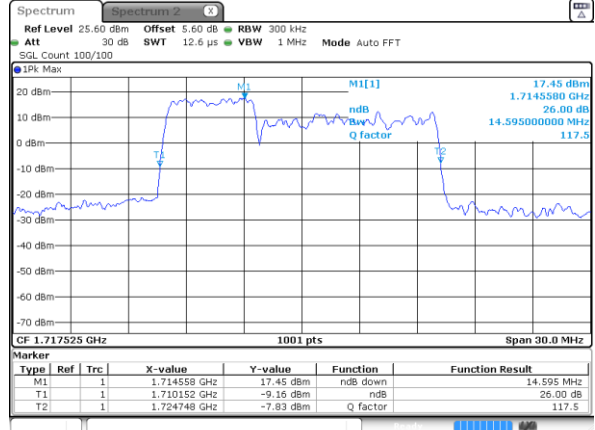

Highest Channel / 5MHz+15MHz

Date: 25 JUN 2020 11:09:28

Highest Channel / 10MHz+5MHz

Date: 25 JUN 2020 10:48:27

LTE Band 66B

QPSK

Lowest Channel / 10MHz+10MHz

Date: 1 JUL 2020 16:17:30

Lowest Channel / 15MHz+5MHz

Date: 25 JUN 2020 11:12:07

Middle Channel / 10MHz+10MHz

Date: 1 JUL 2020 16:21:40

Middle Channel / 15MHz+5MHz

Date: 25 JUN 2020 11:19:36

Highest Channel / 10MHz+10MHz

Date: 1 JUL 2020 16:22:36

Highest Channel / 15MHz+5MHz

Date: 25 JUN 2020 11:21:33

LTE Band 66B

16QAM

Lowest Channel / 5MHz+5MHz

Date: 1 JUL 2020 10:50:53

Lowest Channel / 5MHz+10MHz

Date: 25 JUN 2020 10:10:51

Middle Channel / 5MHz+5MHz

Date: 1 JUL 2020 11:03:13

Middle Channel / 5MHz+10MHz

Date: 25 JUN 2020 10:23:04

Highest Channel / 5MHz+5MHz

Date: 1 JUL 2020 11:07:27

Highest Channel / 5MHz+10MHz

Date: 25 JUN 2020 10:24:35