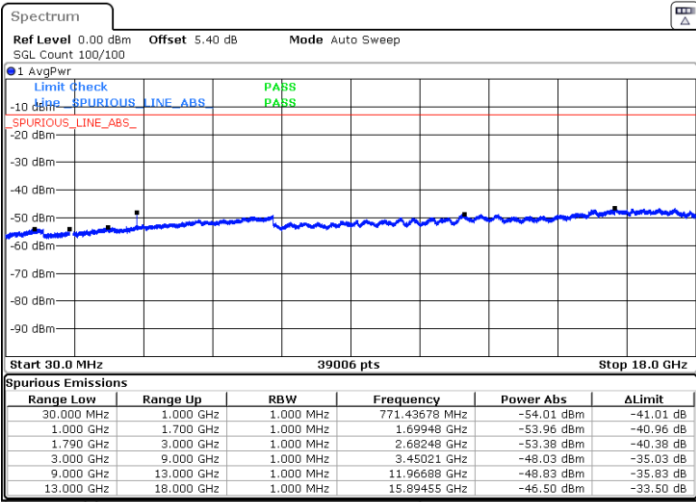

Highest Channel / 1RB74 and 1RB0

Date: 29 JUN 2020 20:53:47

LTE Band 66C / 15MHz+15MHz

64QAM

Lowest Channel / 1RB74 and 1RB0

Middle Channel / 1RB74 and 1RB0

Date: 30 JUN 2020 00:20:12

Date: 30 JUN 2020 00:27:11

LTE Band 66C / 15MHz+15MHz

64QAM

NA

Highest Channel / 1RB74 and 1RB0

Date: 30 JUN 2020 00:29:04

LTE Band 66C / 15MHz+20MHz

64QAM

Lowest Channel / 1RB74 and 1RB0