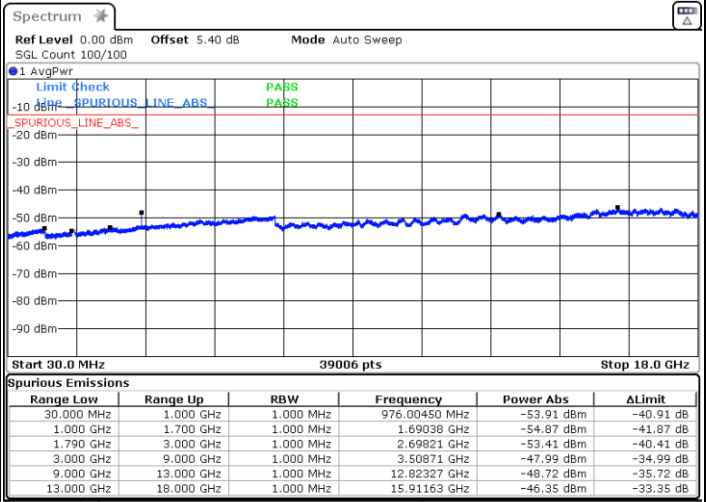

Highest Channel / 1RB74 and 1RB0

Date: 29 JUN 2020 20:53:47

LTE Band 66C / 15MHz+15MHz

64QAM

Lowest Channel / 1RB74 and 1RB0

Middle Channel / 1RB74 and 1RB0

Date: 30 JUN 2020 00:20:12

Date: 30 JUN 2020 00:27:11

LTE Band 66C / 15MHz+15MHz

64QAM

NA

Highest Channel / 1RB74 and 1RB0

Date: 30 JUN 2020 00:29:04

LTE Band 66C / 15MHz+20MHz

64QAM

Lowest Channel / 1RB74 and 1RB0