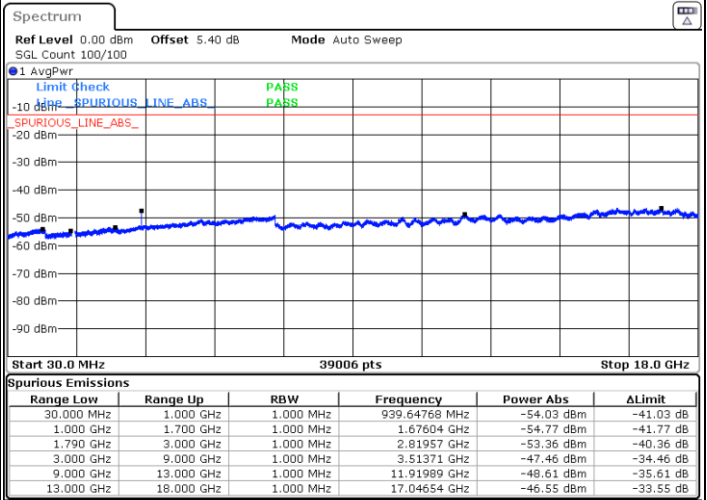

Date: 29 JUN 2020 20:28:25

LTE Band 66C / 10MHz+20MHz

16QAM

Lowest Channel / 1RB49 and 1RB0

Middle Channel / 1RB49 and 1RB0

Date: 29 JUN 2020 23:20:16

Date: 29 JUN 2020 23:25:10

LTE Band 66C / 10MHz+20MHz

16QAM

NA

Highest Channel / 1RB49 and 1RB0

Date: 30 JUN 2020 00:04:02

LTE Band 66C / 15MHz+10MHz

16QAM

Lowest Channel / 1RB74 and 1RB0

Middle Channel / 1RB74 and 1RB0

Date: 29 JUN 2020 20:37:40

Date: 29 JUN 2020 20:40:49

LTE Band 66C / 15MHz+10MHz

16QAM

NA

Highest Channel / 1RB74 and 1RB0

Date: 29 JUN 2020 20:51:42

LTE Band 66C / 15MHz+15MHz