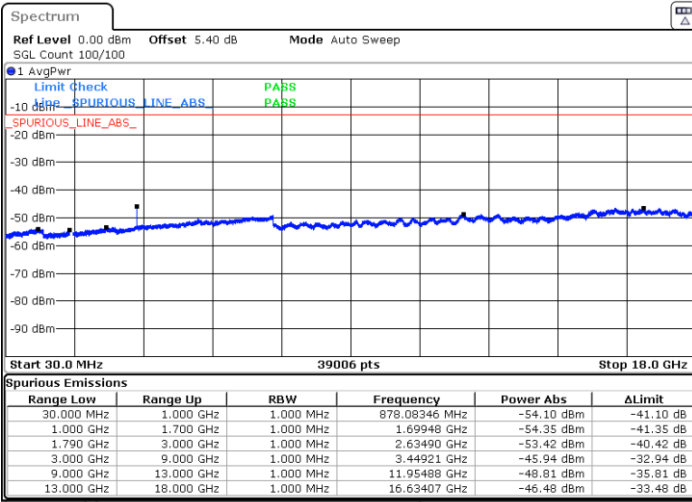

Highest Channel / 1RB74 and 1RB0

Date: 30 JUN 2020 00:31:40

LTE Band 66C / 15MHz+20MHz

16QAM

Lowest Channel / 1RB74 and 1RB0

Middle Channel / 1RB74 and 1RB0

Date: 30 JUN 2020 00:48:20

Date: 30 JUN 2020 00:53:01

LTE Band 66C / 15MHz+20MHz

16QAM

NA

Highest Channel / 1RB74 and 1RB0

Date: 30 JUN 2020 01:01:03

LTE Band 66C / 20MHz+5MHz

16QAM

Lowest Channel / 1RB99 and 1RB0