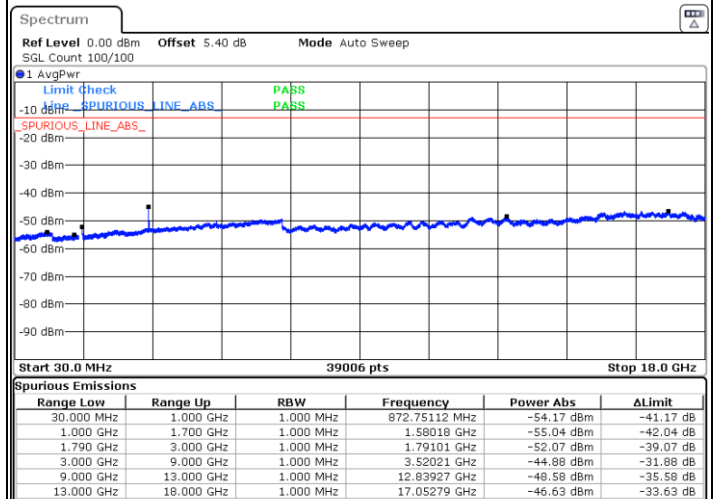

Lowest Channel / 1RB49 and 1RB0

Middle Channel / 1RB49 and 1RB0

Date: 29 JUN 2020 20:04:42

Date: 29 JUN 2020 20:18:33

LTE Band 66C / 10MHz+15MHz

16QAM

NA

Highest Channel / 1RB49 and 1RB0

Date: 29 JUN 2020 20:28:25

LTE Band 66C / 10MHz+20MHz

16QAM

Lowest Channel / 1RB49 and 1RB0

Middle Channel / 1RB49 and 1RB0

Date: 29 JUN 2020 23:20:16

Date: 29 JUN 2020 23:25:10

LTE Band 66C / 10MHz+20MHz

16QAM

NA

Highest Channel / 1RB49 and 1RB0

Date: 30 JUN 2020 00:04:02

LTE Band 66C / 15MHz+10MHz

16QAM

Lowest Channel / 1RB74 and 1RB0

Middle Channel / 1RB74 and 1RB0

Date: 29 JUN 2020 20:37:40

Date: 29 JUN 2020 20:40:49

LTE Band 66C / 15MHz+10MHz

16QAM

NA

Highest Channel / 1RB74 and 1RB0

Date: 29 JUN 2020 20:51:42

LTE Band 66C / 15MHz+15MHz