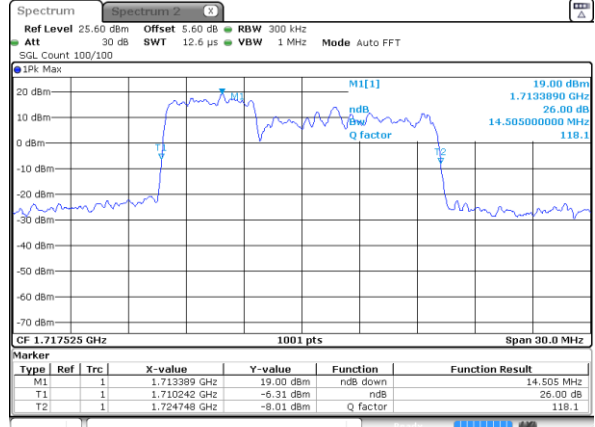

Middle Channel / 10MHz+5MHz

Date: 25 JUN 2020 10:47:24

Highest Channel / 5MHz+15MHz

Date: 25 JUN 2020 11:09:50

Highest Channel / 10MHz+5MHz

Date: 25 JUN 2020 10:48:49

LTE Band 66B

16QAM

Lowest Channel / 10MHz+10MHz

Date: 1 JUL 2020 16:18:28

Lowest Channel / 15MHz+5MHz

Date: 25 JUN 2020 11:11:48

Middle Channel / 10MHz+10MHz

Date: 1 JUL 2020 16:21:06

Middle Channel / 15MHz+5MHz

Date: 25 JUN 2020 11:19:55

Highest Channel / 10MHz+10MHz

Date: 1 JUL 2020 16:25:04

Highest Channel / 15MHz+5MHz

Date: 25 JUN 2020 11:21:14

LTE Band 66B

64QAM

Lowest Channel / 5MHz+5MHz

Date: 1 JUL 2020 10:52:25

Lowest Channel / 5MHz+10MHz

Date: 25 JUN 2020 10:15:43

Middle Channel / 5MHz+5MHz

Date: 1 JUL 2020 11:02:41

Middle Channel / 5MHz+10MHz

Date: 25 JUN 2020 10:22:43

Highest Channel / 5MHz+5MHz

Date: 1 JUL 2020 11:08:00