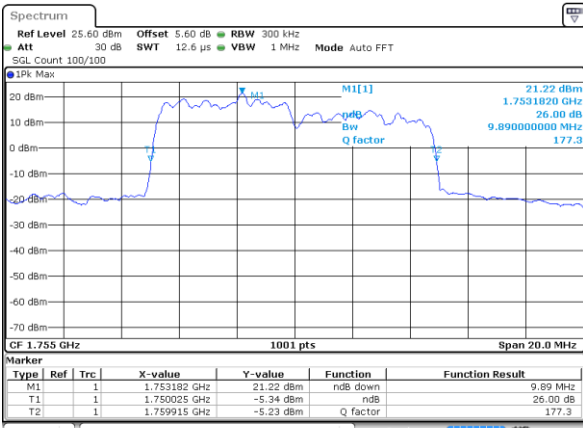

Middle Channel / 10MHz+5MHz

Date: 25 JUN 2020 10:47:24

Highest Channel / 5MHz+15MHz

Date: 25 JUN 2020 11:09:50

Highest Channel / 10MHz+5MHz

Date: 25 JUN 2020 10:48:49

LTE Band 66B

16QAM

Lowest Channel / 10MHz+10MHz

Date: 1 JUL 2020 16:18:28

Lowest Channel / 15MHz+5MHz

Date: 25 JUN 2020 11:11:48

Middle Channel / 10MHz+10MHz

Date: 1 JUL 2020 16:21:06

Middle Channel / 15MHz+5MHz

Date: 25 JUN 2020 11:19:55

Highest Channel / 10MHz+10MHz

Date: 1 JUL 2020 16:25:04

Highest Channel / 15MHz+5MHz

Date: 25 JUN 2020 11:21:14

LTE Band 66B

64QAM

Lowest Channel / 5MHz+5MHz

Date: 1 JUL 2020 10:52:25

Lowest Channel / 5MHz+10MHz

Date: 25 JUN 2020 10:15:43

Middle Channel / 5MHz+5MHz

Date: 1 JUL 2020 11:02:41

Middle Channel / 5MHz+10MHz

Date: 25 JUN 2020 10:22:43

Highest Channel / 5MHz+5MHz

Date: 1 JUL 2020 11:08:00