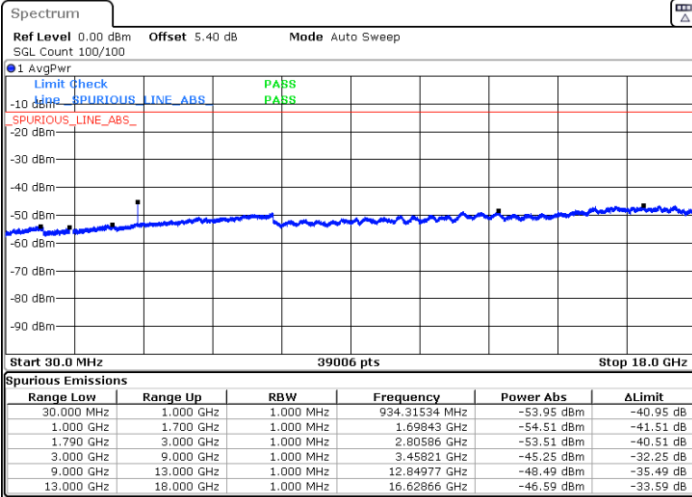

LTE Band 66C / 20MHz+20MHz

QPSK

Lowest Channel / 1RB99 and 1RB0

Middle Channel / 1RB99 and 1RB0

Date: 30 JUN 2020 05:01:35

Date: 30 JUN 2020 05:18:01

LTE Band 66C / 20MHz+20MHz

QPSK

NA

Highest Channel / 1RB99 and 1RB0

Date: 30 JUN 2020 05:37:48

LTE Band 66C / 5MHz+20MHz

16QAM

Lowest Channel / 1RB24 and 1RB0

Middle Channel / 1RB24 and 1RB0

Date: 29 JUN 2020 22:26:50