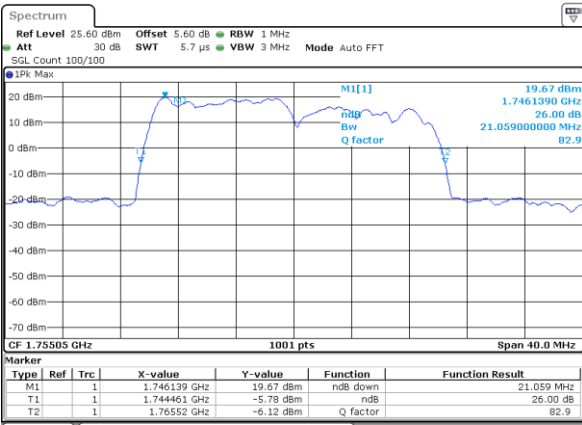

Lowest Channel / 5MHz+15MHz

Date: 25 JUN 2020 10:52:47

Lowest Channel / 10MHz+5MHz

Date: 25 JUN 2020 10:36:43

Middle Channel / 5MHz+15MHz

Date: 25 JUN 2020 11:08:48

Middle Channel / 10MHz+5MHz

Date: 25 JUN 2020 10:47:42

Highest Channel / 5MHz+15MHz

Date: 25 JUN 2020 11:09:28

Highest Channel / 10MHz+5MHz

Date: 25 JUN 2020 10:48:27

LTE Band 66B

QPSK

Lowest Channel / 10MHz+10MHz

Date: 1 JUL 2020 16:17:30

Lowest Channel / 15MHz+5MHz

Date: 25 JUN 2020 11:12:07

Middle Channel / 10MHz+10MHz

Date: 1 JUL 2020 16:21:40

Middle Channel / 15MHz+5MHz

Date: 25 JUN 2020 11:19:36

Highest Channel / 10MHz+10MHz

Date: 1 JUL 2020 16:22:36

Highest Channel / 15MHz+5MHz

Date: 25 JUN 2020 11:21:33

LTE Band 66B

16QAM

Lowest Channel / 5MHz+5MHz

Date: 1 JUL 2020 10:50:53

Lowest Channel / 5MHz+10MHz

Date: 25 JUN 2020 10:10:51