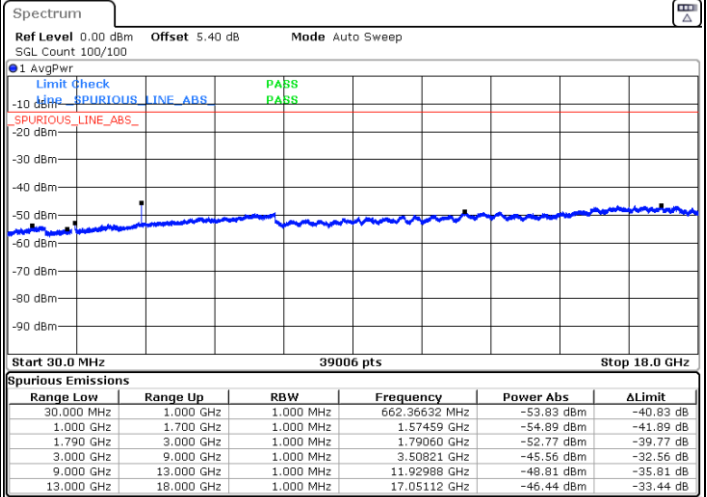

LTE Band 66C / 20MHz+20MHz

QPSK

Lowest Channel / 1RB99 and 1RB0

Middle Channel / 1RB99 and 1RB0

Date: 30 JUN 2020 05:01:35

Date: 30 JUN 2020 05:18:01

LTE Band 66C / 20MHz+20MHz

QPSK

NA

Highest Channel / 1RB99 and 1RB0

Date: 30 JUN 2020 05:37:48

LTE Band 66C / 5MHz+20MHz

16QAM

Lowest Channel / 1RB24 and 1RB0

Middle Channel / 1RB24 and 1RB0

Date: 29 JUN 2020 22:26:50

Date: 29 JUN 2020 22:35:31

LTE Band 66C / 5MHz+20MHz

16QAM

NA

Highest Channel / 1RB24 and 1RB0

Date: 29 JUN 2020 23:01:38

LTE Band 66C / 10MHz+15MHz

16QAM