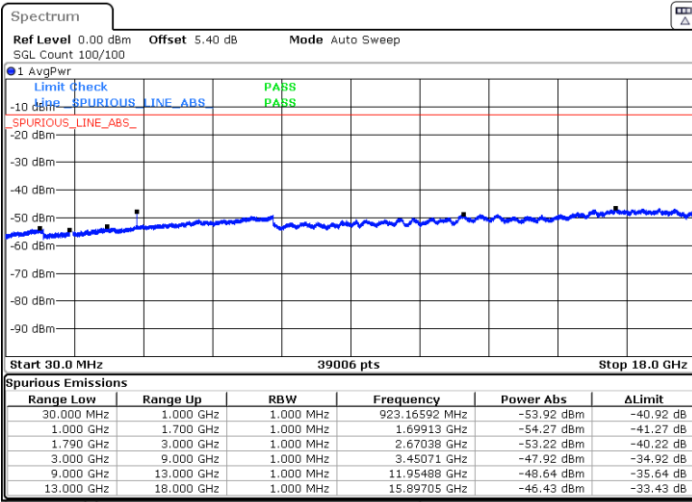

Highest Channel / 1RB74 and 1RB0

Date: 29 JUN 2020 20:53:47

LTE Band 66C / 15MHz+15MHz

64QAM

Lowest Channel / 1RB74 and 1RB0

Middle Channel / 1RB74 and 1RB0

Date: 30 JUN 2020 00:20:12

Date: 30 JUN 2020 00:27:11

LTE Band 66C / 15MHz+15MHz

64QAM

NA

Highest Channel / 1RB74 and 1RB0

Date: 30 JUN 2020 00:29:04

LTE Band 66C / 15MHz+20MHz

64QAM

Lowest Channel / 1RB74 and 1RB0

Middle Channel / 1RB74 and 1RB0

Date: 30 JUN 2020 00:49:49

Date: 30 JUN 2020 00:51:15

LTE Band 66C / 15MHz+20MHz

64QAM

NA

Highest Channel / 1RB74 and 1RB0

Date: 30 JUN 2020 01:02:33