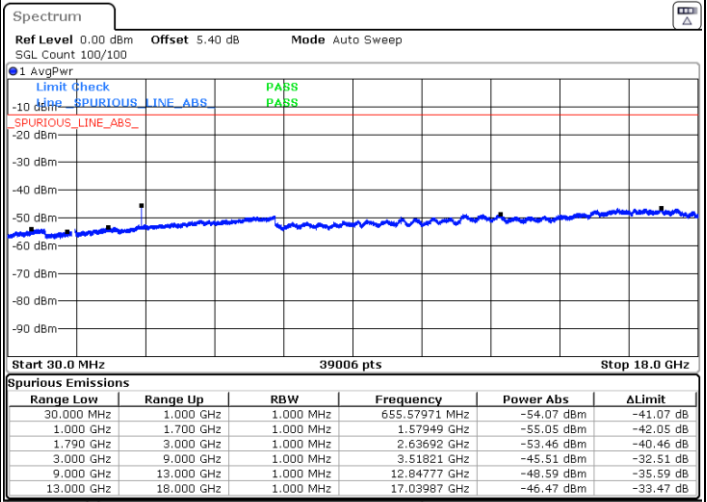

LTE Band 66C / 15MHz+20MHz

16QAM

NA

Highest Channel / 1RB74 and 1RB0

Date: 30 JUN 2020 01:01:03

LTE Band 66C / 20MHz+5MHz

16QAM

Lowest Channel / 1RB99 and 1RB0

Middle Channel / 1RB99 and 1RB0

LTE Band 66C / 20MHz+5MHz

16QAM

NA

Highest Channel / 1RB99 and 1RB0

LTE Band 66C / 20MHz+10MHz

16QAM

Lowest Channel / 1RB99 and 1RB0

Middle Channel / 1RB99 and 1RB0

Date: 30 JUN 2020 03:17:18

Date: 30 JUN 2020 03:21:04

LTE Band 66C / 20MHz+10MHz

16QAM

NA

Highest Channel / 1RB99 and 1RB0

Date: 30 JUN 2020 03:40:25

LTE Band 66C / 20MHz+15MHz

16QAM

Lowest Channel / 1RB99 and 1RB0

Middle Channel / 1RB99 and 1RB0

Date: 30 JUN 2020 04:03:00

Date: 30 JUN 2020 04:07:53

LTE Band 66C / 20MHz+15MHz

16QAM