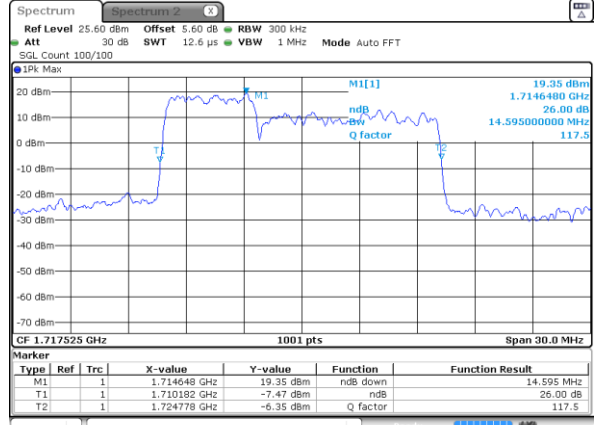

Mode	LTE Band 66B : 26dB BW(MHz)		
64QAM			
BW	5MHz+5MHz	5MHz+10MHz	5MHz+15MHz
Lowest CH	9.91	14.51	18.94
Middle CH	9.89	14.54	18.86
Highest CH	9.99	14.54	18.94
BW	10MHz+5MHz	10MHz+10MHz	15MHz+5MHz
Lowest CH	14.69	21.14	19.06
Middle CH	14.66	20.86	19.10
Highest CH	14.75	20.90	19.14

LTE Band 66B

QPSK

Lowest Channel / 5MHz+5MHz

Date: 1 JUL 2020 10:50:08

Lowest Channel / 5MHz+10MHz

Date: 25 JUN 2020 10:10:28

Middle Channel / 5MHz+5MHz

Date: 1 JUL 2020 11:03:42

Middle Channel / 5MHz+10MHz

Date: 25 JUN 2020 10:23:23

Highest Channel / 5MHz+5MHz

Date: 1 JUL 2020 11:05:21

Highest Channel / 5MHz+10MHz

Date: 25 JUN 2020 10:24:14

LTE Band 66B

QPSK