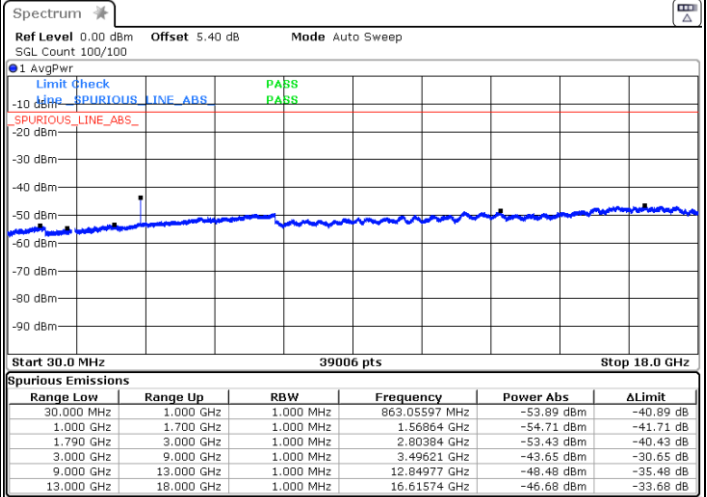

NA

Highest Channel / 1RB99 and 1RB0

Date: 30 JUN 2020 04:22:46

LTE Band 66C / 20MHz+20MHz

16QAM

Lowest Channel / 1RB99 and 1RB0

Middle Channel / 1RB99 and 1RB0

Date: 30 JUN 2020 04:49:59

Date: 30 JUN 2020 05:19:30

LTE Band 66C / 20MHz+20MHz

16QAM

NA

Highest Channel / 1RB99 and 1RB0

Date: 30 JUN 2020 05:35:37

LTE Band 66C / 5MHz+20MHz

64QAM

Lowest Channel / 1RB24 and 1RB0

Middle Channel / 1RB24 and 1RB0

Date: 29 JUN 2020 22:29:11

Date: 29 JUN 2020 22:31:23

LTE Band 66C / 5MHz+20MHz

64QAM

NA

Highest Channel / 1RB24 and 1RB0