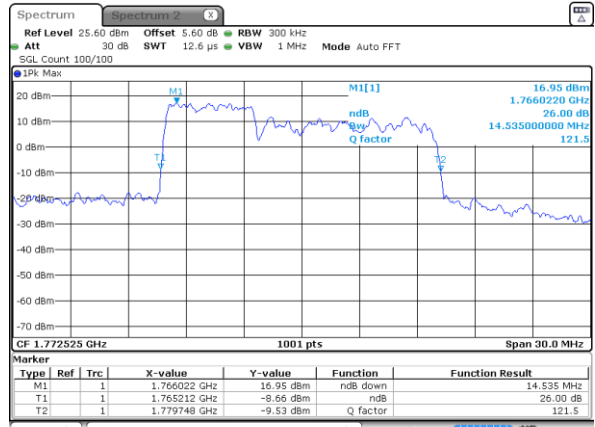

Highest Channel / 10MHz+10MHz

Date: 1 JUL 2020 16:25:04

Highest Channel / 15MHz+5MHz

Date: 25 JUN 2020 11:21:14

LTE Band 66B

64QAM

Lowest Channel / 5MHz+5MHz

Date: 1 JUL 2020 10:52:25

Lowest Channel / 5MHz+10MHz

Date: 25 JUN 2020 10:15:43

Middle Channel / 5MHz+5MHz

Date: 1 JUL 2020 11:02:41

Middle Channel / 5MHz+10MHz

Date: 25 JUN 2020 10:22:43

Highest Channel / 5MHz+5MHz

Date: 1 JUL 2020 11:08:00

Highest Channel / 5MHz+10MHz

Date: 25 JUN 2020 10:24:55