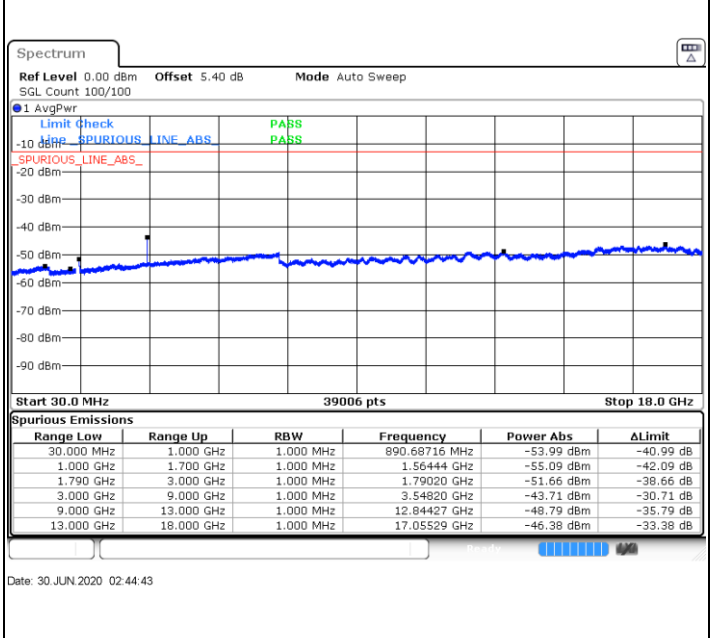

LTE Band 66C / 15MHz+20MHz

16QAM

NA

Highest Channel / 1RB74 and 1RB0

Date: 30 JUN 2020 01:01:03

LTE Band 66C / 20MHz+5MHz

16QAM

Lowest Channel / 1RB99 and 1RB0

Middle Channel / 1RB99 and 1RB0

LTE Band 66C / 20MHz+5MHz

16QAM

NA

Highest Channel / 1RB99 and 1RB0

LTE Band 66C / 20MHz+10MHz

16QAM

Lowest Channel / 1RB99 and 1RB0

Middle Channel / 1RB99 and 1RB0

Date: 30 JUN 2020 03:17:18

Date: 30 JUN 2020 03:21:04

LTE Band 66C / 20MHz+10MHz

16QAM

NA

Highest Channel / 1RB99 and 1RB0

Date: 30 JUN 2020 03:40:25

LTE Band 66C / 20MHz+15MHz

16QAM

Lowest Channel / 1RB99 and 1RB0

Middle Channel / 1RB99 and 1RB0

Date: 30 JUN 2020 04:03:00

Date: 30 JUN 2020 04:07:53

LTE Band 66C / 20MHz+15MHz

16QAM