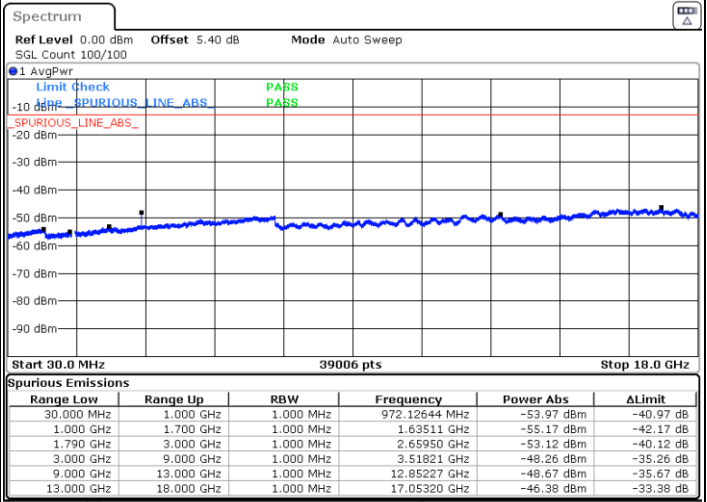

LTE Band 66C / 20MHz+5MHz

64QAM

Lowest Channel / 1RB99 and 1RB0

Middle Channel / 1RB99 and 1RB0

Date: 30 JUN 2020 02:11:10

Date: 30 JUN 2020 02:17:50

LTE Band 66C / 20MHz+5MHz

64QAM

NA

Highest Channel / 1RB99 and 1RB0

Date: 30 JUN 2020 02:42:10

LTE Band 66C / 20MHz+10MHz

64QAM

Lowest Channel / 1RB99 and 1RB0

Middle Channel / 1RB99 and 1RB0

Date: 30 JUN 2020 03:14:26

Date: 30 JUN 2020 03:22:50

LTE Band 66C / 20MHz+10MHz

64QAM

NA

Highest Channel / 1RB99 and 1RB0

Date: 30 JUN 2020 03:37:59

LTE Band 66C / 20MHz+15MHz

64QAM