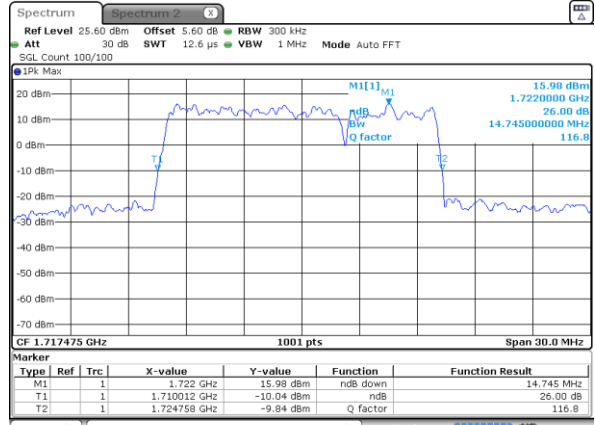

Highest Channel / 15MHz+5MHz

Date: 25 JUN 2020 11:21:33

LTE Band 66B

16QAM

Lowest Channel / 5MHz+5MHz

Date: 1 JUL 2020 10:50:53

Lowest Channel / 5MHz+10MHz

Date: 25 JUN 2020 10:10:51

Middle Channel / 5MHz+5MHz

Date: 1 JUL 2020 11:03:13

Middle Channel / 5MHz+10MHz

Date: 25 JUN 2020 10:23:04

Highest Channel / 5MHz+5MHz

Date: 1 JUL 2020 11:07:27

Highest Channel / 5MHz+10MHz

Date: 25 JUN 2020 10:24:35

LTE Band 66B

16QAM

Lowest Channel / 5MHz+15MHz

Date: 25 JUN 2020 10:53:09

Lowest Channel / 10MHz+5MHz

Date: 25 JUN 2020 10:37:07

Middle Channel / 5MHz+15MHz

Date: 25 JUN 2020 11:08:02

Middle Channel / 10MHz+5MHz

Date: 25 JUN 2020 10:47:24

Highest Channel / 5MHz+15MHz

Date: 25 JUN 2020 11:09:50

Highest Channel / 10MHz+5MHz

Date: 25 JUN 2020 10:48:49

LTE Band 66B

16QAM