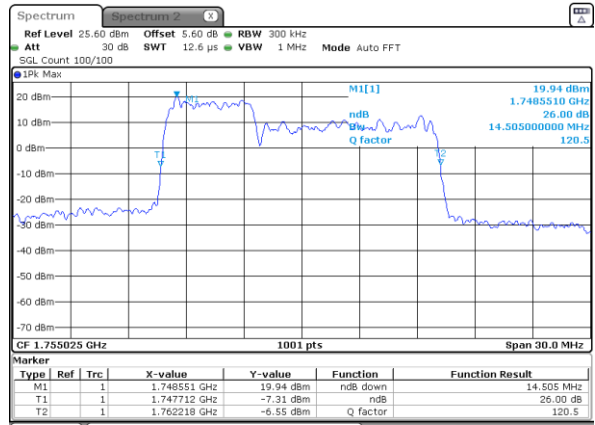

Mode	LTE Band 66B : 26dB BW(MHz)		
64QAM			
BW	5MHz+5MHz	5MHz+10MHz	5MHz+15MHz
Lowest CH	9.91	14.51	18.94
Middle CH	9.89	14.54	18.86
Highest CH	9.99	14.54	18.94
BW	10MHz+5MHz	10MHz+10MHz	15MHz+5MHz
Lowest CH	14.69	21.14	19.06
Middle CH	14.66	20.86	19.10
Highest CH	14.75	20.90	19.14

LTE Band 66B

QPSK

Lowest Channel / 5MHz+5MHz

Date: 1 JUL 2020 10:50:08

Lowest Channel / 5MHz+10MHz

Date: 25 JUN 2020 10:10:28

Middle Channel / 5MHz+5MHz

Date: 1 JUL 2020 11:03:42

Middle Channel / 5MHz+10MHz

Date: 25 JUN 2020 10:23:23

Highest Channel / 5MHz+5MHz

Date: 1 JUL 2020 11:05:21

Highest Channel / 5MHz+10MHz

Date: 25 JUN 2020 10:24:14

LTE Band 66B

QPSK

Lowest Channel / 5MHz+15MHz

Date: 25 JUN 2020 10:52:47

Lowest Channel / 10MHz+5MHz

Date: 25 JUN 2020 10:36:43

Middle Channel / 5MHz+15MHz

Date: 25 JUN 2020 11:08:48

Middle Channel / 10MHz+5MHz

Date: 25 JUN 2020 10:47:42