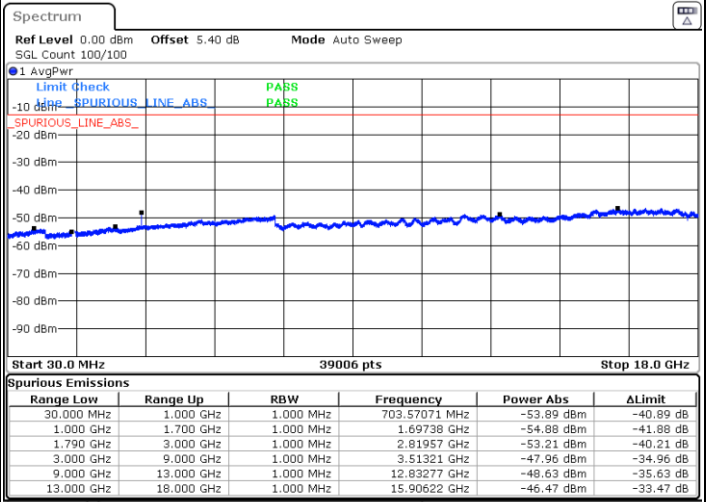

NA

Highest Channel / 1RB99 and 1RB0

Date: 30 JUN 2020 02:42:10

LTE Band 66C / 20MHz+10MHz

64QAM

Lowest Channel / 1RB99 and 1RB0

Middle Channel / 1RB99 and 1RB0

Date: 30 JUN 2020 03:14:26

Date: 30 JUN 2020 03:22:50

LTE Band 66C / 20MHz+10MHz

64QAM

NA

Highest Channel / 1RB99 and 1RB0

Date: 30 JUN 2020 03:37:59

LTE Band 66C / 20MHz+15MHz

64QAM

Lowest Channel / 1RB99 and 1RB0

Middle Channel / 1RB99 and 1RB0

Date: 30 JUN 2020 04:00:55

Date: 30 JUN 2020 04:08:49

LTE Band 66C / 20MHz+15MHz

64QAM

NA

Highest Channel / 1RB99 and 1RB0

Date: 30 JUN 2020 04:19:19

LTE Band 66C / 20MHz+20MHz

64QAM

Lowest Channel / 1RB99 and 1RB0

Middle Channel / 1RB99 and 1RB0

Date: 30 JUN 2020 04:51:00

Date: 30 JUN 2020 05:20:38

LTE Band 66C / 20MHz+20MHz