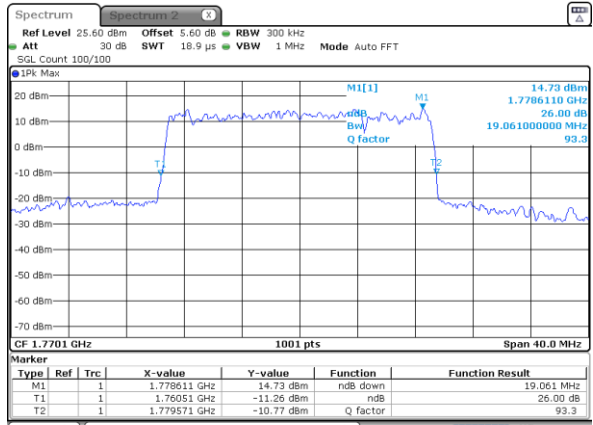

Highest Channel / 5MHz+15MHz

Date: 25 JUN 2020 11:09:28

Highest Channel / 10MHz+5MHz

Date: 25 JUN 2020 10:48:27

LTE Band 66B

QPSK

Lowest Channel / 10MHz+10MHz

Date: 1 JUL 2020 16:17:30

Lowest Channel / 15MHz+5MHz

Date: 25 JUN 2020 11:12:07

Middle Channel / 10MHz+10MHz

Date: 1 JUL 2020 16:21:40

Middle Channel / 15MHz+5MHz

Date: 25 JUN 2020 11:19:36

Highest Channel / 10MHz+10MHz

Date: 1 JUL 2020 16:22:36

Highest Channel / 15MHz+5MHz

Date: 25 JUN 2020 11:21:33

LTE Band 66B

16QAM

Lowest Channel / 5MHz+5MHz

Date: 1 JUL 2020 10:50:53

Lowest Channel / 5MHz+10MHz

Date: 25 JUN 2020 10:10:51