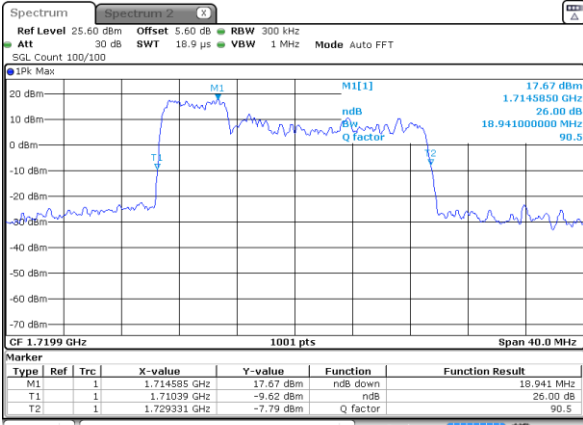

Highest Channel / 15MHz+5MHz

Date: 25 JUN 2020 11:21:33

LTE Band 66B

16QAM

Lowest Channel / 5MHz+5MHz

Date: 1 JUL 2020 10:50:53

Lowest Channel / 5MHz+10MHz

Date: 25 JUN 2020 10:10:51

Middle Channel / 5MHz+5MHz

Date: 1 JUL 2020 11:03:13

Middle Channel / 5MHz+10MHz

Date: 25 JUN 2020 10:23:04

Highest Channel / 5MHz+5MHz

Date: 1 JUL 2020 11:07:27

Highest Channel / 5MHz+10MHz

Date: 25 JUN 2020 10:24:35

LTE Band 66B

16QAM

Lowest Channel / 5MHz+15MHz

Date: 25 JUN 2020 10:53:09

Lowest Channel / 10MHz+5MHz

Date: 25 JUN 2020 10:37:07

Middle Channel / 5MHz+15MHz

Date: 25 JUN 2020 11:08:02

Middle Channel / 10MHz+5MHz

Date: 25 JUN 2020 10:47:24

Highest Channel / 5MHz+15MHz

Date: 25 JUN 2020 11:09:50

Highest Channel / 10MHz+5MHz

Date: 25 JUN 2020 10:48:49

LTE Band 66B

16QAM