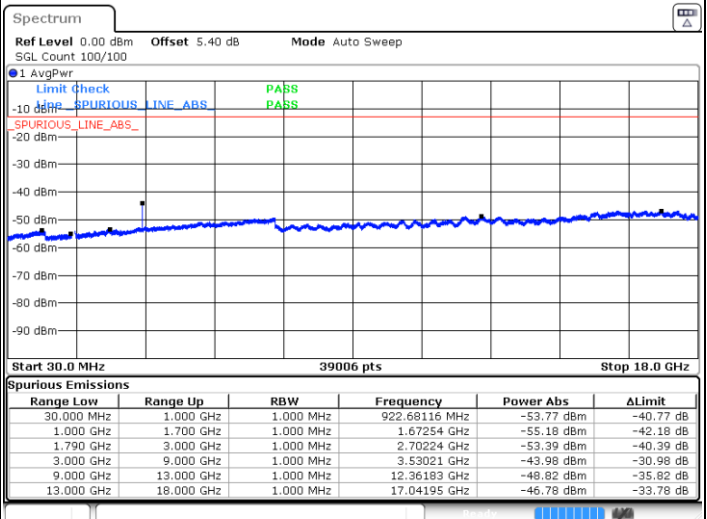

Lowest Channel / 1RB49 and 1RB0

Middle Channel / 1RB49 and 1RB0

Date: 29 JUN 2020 20:04:42

Date: 29 JUN 2020 20:18:33

LTE Band 66C / 10MHz+15MHz

16QAM

NA

Highest Channel / 1RB49 and 1RB0

Date: 29 JUN 2020 20:28:25

LTE Band 66C / 10MHz+20MHz

16QAM

Lowest Channel / 1RB49 and 1RB0

Middle Channel / 1RB49 and 1RB0

Date: 29 JUN 2020 23:20:16

Date: 29 JUN 2020 23:25:10

LTE Band 66C / 10MHz+20MHz