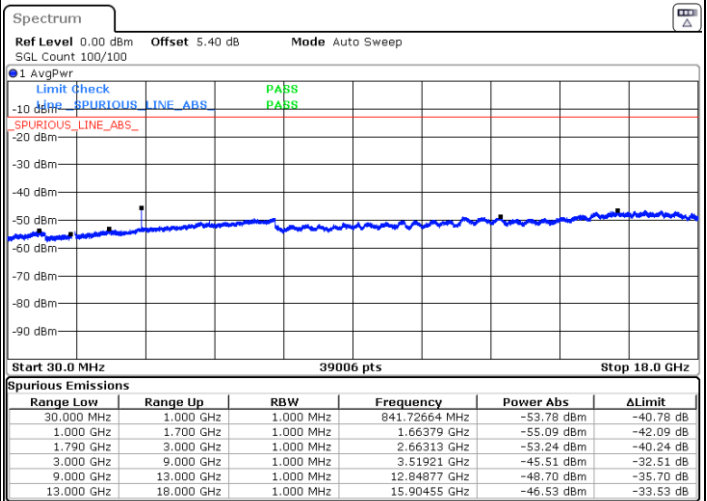

Highest Channel / 1RB74 and 1RB0

Date: 30 JUN 2020 00:31:40

LTE Band 66C / 15MHz+20MHz

16QAM

Lowest Channel / 1RB74 and 1RB0

Middle Channel / 1RB74 and 1RB0

Date: 30 JUN 2020 00:48:20

Date: 30 JUN 2020 00:53:01

LTE Band 66C / 15MHz+20MHz

16QAM

NA

Highest Channel / 1RB74 and 1RB0

Date: 30 JUN 2020 01:01:03

LTE Band 66C / 20MHz+5MHz

16QAM

Lowest Channel / 1RB99 and 1RB0

Middle Channel / 1RB99 and 1RB0

LTE Band 66C / 20MHz+5MHz

16QAM

NA

Highest Channel / 1RB99 and 1RB0

LTE Band 66C / 20MHz+10MHz

16QAM

Lowest Channel / 1RB99 and 1RB0