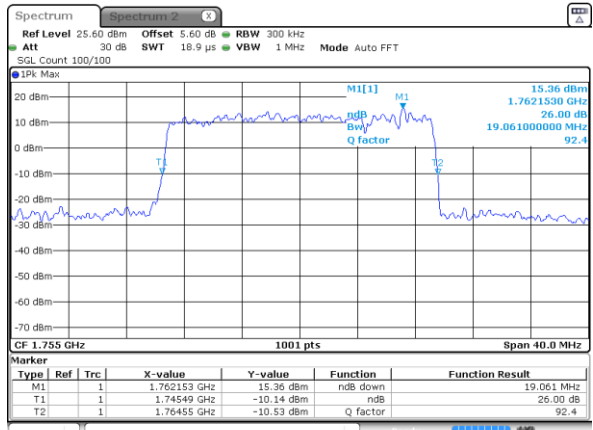

Middle Channel / 10MHz+5MHz

Date: 25 JUN 2020 10:47:24

Highest Channel / 5MHz+15MHz

Date: 25 JUN 2020 11:09:50

Highest Channel / 10MHz+5MHz

Date: 25 JUN 2020 10:48:49

LTE Band 66B

16QAM

Lowest Channel / 10MHz+10MHz

Date: 1 JUL 2020 16:18:28

Lowest Channel / 15MHz+5MHz

Date: 25 JUN 2020 11:11:48

Middle Channel / 10MHz+10MHz

Date: 1 JUL 2020 16:21:06

Middle Channel / 15MHz+5MHz

Date: 25 JUN 2020 11:19:55

Highest Channel / 10MHz+10MHz

Date: 1 JUL 2020 16:25:04

Highest Channel / 15MHz+5MHz

Date: 25 JUN 2020 11:21:14

LTE Band 66B

64QAM

Lowest Channel / 5MHz+5MHz

Date: 1 JUL 2020 10:52:25