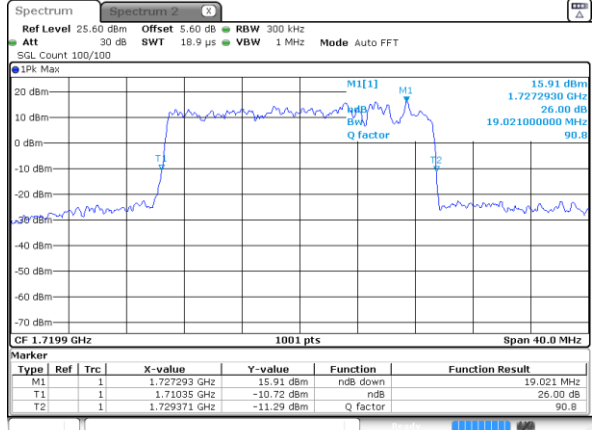

LTE Band 66B

16QAM

Lowest Channel / 5MHz+15MHz

Date: 25 JUN 2020 10:53:09

Lowest Channel / 10MHz+5MHz

Date: 25 JUN 2020 10:37:07

Middle Channel / 5MHz+15MHz

Date: 25 JUN 2020 11:08:02

Middle Channel / 10MHz+5MHz

Date: 25 JUN 2020 10:47:24

Highest Channel / 5MHz+15MHz

Date: 25 JUN 2020 11:09:50

Highest Channel / 10MHz+5MHz

Date: 25 JUN 2020 10:48:49

LTE Band 66B

16QAM

Lowest Channel / 10MHz+10MHz

Date: 1 JUL 2020 16:18:28

Lowest Channel / 15MHz+5MHz

Date: 25 JUN 2020 11:11:48

Middle Channel / 10MHz+10MHz

Date: 1 JUL 2020 16:21:06

Middle Channel / 15MHz+5MHz

Date: 25 JUN 2020 11:19:55

Highest Channel / 10MHz+10MHz

Date: 1 JUL 2020 16:25:04

Highest Channel / 15MHz+5MHz

Date: 25 JUN 2020 11:21:14

LTE Band 66B

64QAM

Lowest Channel / 5MHz+5MHz

Date: 1 JUL 2020 10:52:25