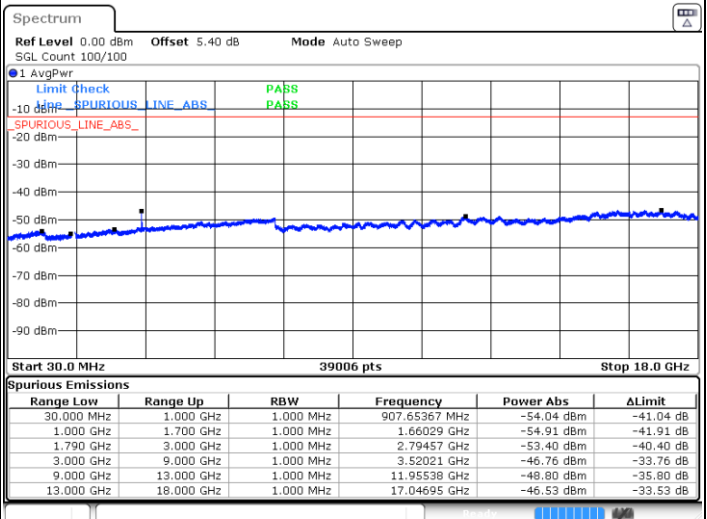

Date: 29 JUN 2020 23:17:10

Date: 29 JUN 2020 23:26:22

LTE Band 66C / 10MHz+20MHz

64QAM

NA

Highest Channel / 1RB49 and 1RB0

Date: 30 JUN 2020 00:01:00

LTE Band 66C / 15MHz+10MHz