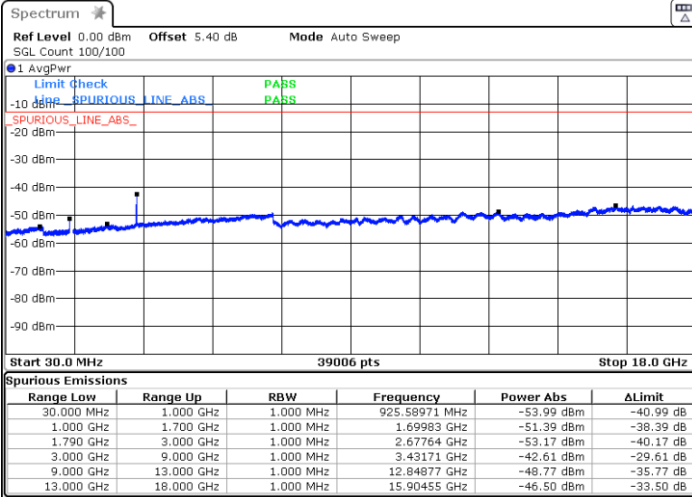

NA

Highest Channel / 1RB99 and 1RB0

Date: 30 JUN 2020 04:22:46

LTE Band 66C / 20MHz+20MHz

16QAM

Lowest Channel / 1RB99 and 1RB0

Middle Channel / 1RB99 and 1RB0

Date: 30 JUN 2020 04:49:59

Date: 30 JUN 2020 05:19:30

LTE Band 66C / 20MHz+20MHz

16QAM

NA

Highest Channel / 1RB99 and 1RB0

Date: 30 JUN 2020 05:35:37

LTE Band 66C / 5MHz+20MHz

64QAM

Lowest Channel / 1RB24 and 1RB0

Middle Channel / 1RB24 and 1RB0

Date: 29 JUN 2020 22:29:11

Date: 29 JUN 2020 22:31:23

LTE Band 66C / 5MHz+20MHz

64QAM

NA

Highest Channel / 1RB24 and 1RB0