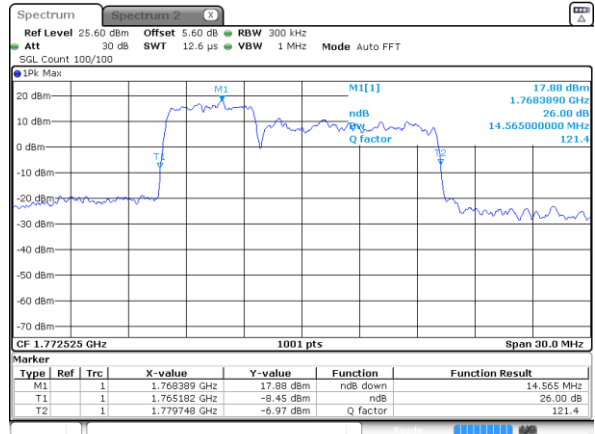

Highest Channel / 15MHz+5MHz

Date: 25 JUN 2020 11:21:33

LTE Band 66B

16QAM

Lowest Channel / 5MHz+5MHz

Date: 1 JUL 2020 10:50:53

Lowest Channel / 5MHz+10MHz

Date: 25 JUN 2020 10:10:51

Middle Channel / 5MHz+5MHz

Date: 1 JUL 2020 11:03:13

Middle Channel / 5MHz+10MHz

Date: 25 JUN 2020 10:23:04

Highest Channel / 5MHz+5MHz

Date: 1 JUL 2020 11:07:27

Highest Channel / 5MHz+10MHz

Date: 25 JUN 2020 10:24:35

LTE Band 66B

16QAM

Lowest Channel / 5MHz+15MHz

Date: 25 JUN 2020 10:53:09

Lowest Channel / 10MHz+5MHz

Date: 25 JUN 2020 10:37:07

Middle Channel / 5MHz+15MHz

Date: 25 JUN 2020 11:08:02

Middle Channel / 10MHz+5MHz

Date: 25 JUN 2020 10:47:24

Highest Channel / 5MHz+15MHz

Date: 25 JUN 2020 11:09:50

Highest Channel / 10MHz+5MHz

Date: 25 JUN 2020 10:48:49

LTE Band 66B

16QAM