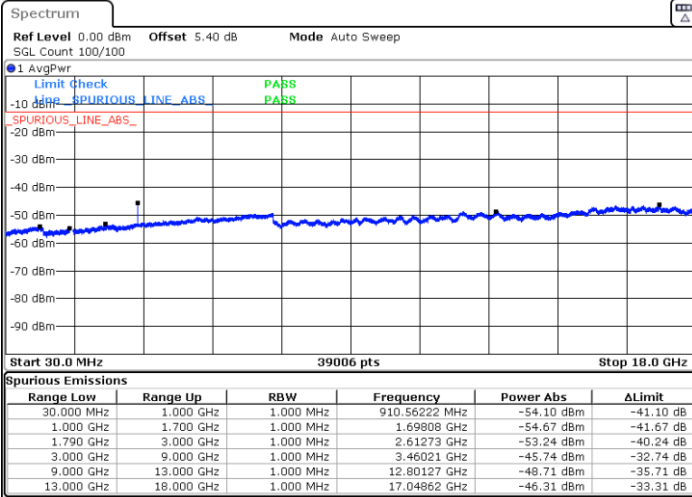

LTE Band 66C / 20MHz+15MHz

16QAM

Lowest Channel / 1RB99 and 1RB0

Middle Channel / 1RB99 and 1RB0

Date: 30 JUN 2020 04:03:00

Date: 30 JUN 2020 04:07:53

LTE Band 66C / 20MHz+15MHz

16QAM

NA

Highest Channel / 1RB99 and 1RB0

Date: 30 JUN 2020 04:22:46

LTE Band 66C / 20MHz+20MHz

16QAM

Lowest Channel / 1RB99 and 1RB0

Middle Channel / 1RB99 and 1RB0

Date: 30 JUN 2020 04:49:59

Date: 30 JUN 2020 05:19:30

LTE Band 66C / 20MHz+20MHz

16QAM

NA

Highest Channel / 1RB99 and 1RB0

Date: 30 JUN 2020 05:35:37

LTE Band 66C / 5MHz+20MHz

64QAM