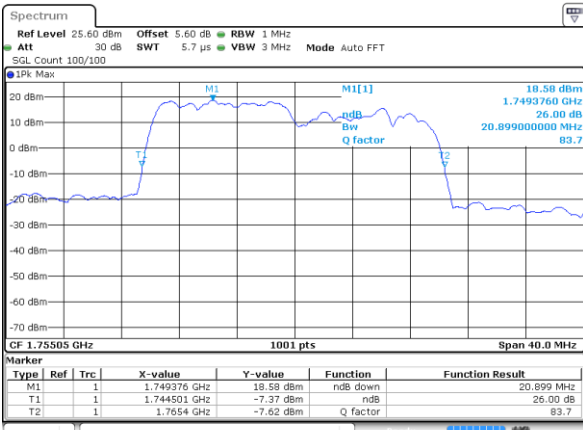

LTE Band 66B

16QAM

Lowest Channel / 5MHz+15MHz

Date: 25 JUN 2020 10:53:09

Lowest Channel / 10MHz+5MHz

Date: 25 JUN 2020 10:37:07

Middle Channel / 5MHz+15MHz

Date: 25 JUN 2020 11:08:02

Middle Channel / 10MHz+5MHz

Date: 25 JUN 2020 10:47:24

Highest Channel / 5MHz+15MHz

Date: 25 JUN 2020 11:09:50

Highest Channel / 10MHz+5MHz

Date: 25 JUN 2020 10:48:49

LTE Band 66B

16QAM

Lowest Channel / 10MHz+10MHz

Date: 1 JUL 2020 16:18:28

Lowest Channel / 15MHz+5MHz

Date: 25 JUN 2020 11:11:48

Middle Channel / 10MHz+10MHz

Date: 1 JUL 2020 16:21:06

Middle Channel / 15MHz+5MHz

Date: 25 JUN 2020 11:19:55

Highest Channel / 10MHz+10MHz

Date: 1 JUL 2020 16:25:04

Highest Channel / 15MHz+5MHz

Date: 25 JUN 2020 11:21:14

LTE Band 66B

64QAM

Lowest Channel / 5MHz+5MHz

Date: 1 JUL 2020 10:52:25