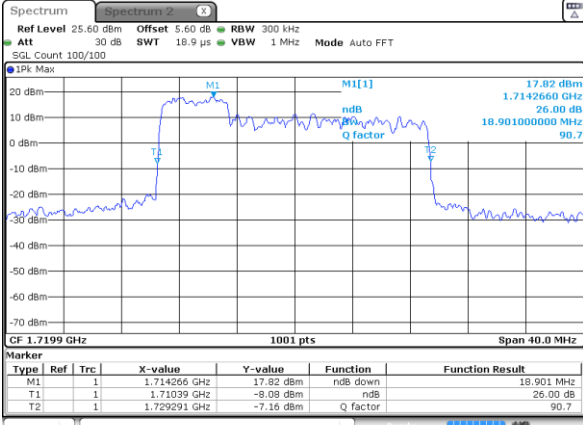

LTE Band 66B

QPSK

Lowest Channel / 5MHz+5MHz

Date: 1 JUL 2020 10:50:08

Lowest Channel / 5MHz+10MHz

Date: 25 JUN 2020 10:10:28

Middle Channel / 5MHz+5MHz

Date: 1 JUL 2020 11:03:42

Middle Channel / 5MHz+10MHz

Date: 25 JUN 2020 10:23:23

Highest Channel / 5MHz+5MHz

Date: 1 JUL 2020 11:05:21

Highest Channel / 5MHz+10MHz

Date: 25 JUN 2020 10:24:14

LTE Band 66B

QPSK

Lowest Channel / 5MHz+15MHz

Date: 25 JUN 2020 10:52:47

Lowest Channel / 10MHz+5MHz

Date: 25 JUN 2020 10:36:43

Middle Channel / 5MHz+15MHz

Date: 25 JUN 2020 11:08:48

Middle Channel / 10MHz+5MHz

Date: 25 JUN 2020 10:47:42

Highest Channel / 5MHz+15MHz

Date: 25 JUN 2020 11:09:28

Highest Channel / 10MHz+5MHz

Date: 25 JUN 2020 10:48:27

LTE Band 66B

QPSK

Lowest Channel / 10MHz+10MHz

Date: 1 JUL 2020 16:17:30