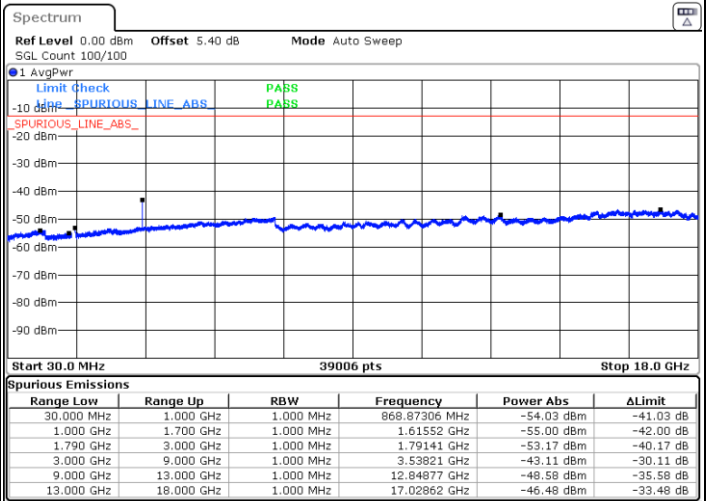

Middle Channel / 1RB99 and 1RB0

LTE Band 66C / 20MHz+5MHz

16QAM

NA

Highest Channel / 1RB99 and 1RB0

LTE Band 66C / 20MHz+10MHz

16QAM

Lowest Channel / 1RB99 and 1RB0

Middle Channel / 1RB99 and 1RB0

Date: 30 JUN 2020 03:17:18

Date: 30 JUN 2020 03:21:04

LTE Band 66C / 20MHz+10MHz

16QAM

NA

Highest Channel / 1RB99 and 1RB0

Date: 30 JUN 2020 03:40:25

LTE Band 66C / 20MHz+15MHz

16QAM

Lowest Channel / 1RB99 and 1RB0

Middle Channel / 1RB99 and 1RB0

Date: 30 JUN 2020 04:03:00

Date: 30 JUN 2020 04:07:53

LTE Band 66C / 20MHz+15MHz

16QAM

NA

Highest Channel / 1RB99 and 1RB0

Date: 30 JUN 2020 04:22:46

LTE Band 66C / 20MHz+20MHz

16QAM

Lowest Channel / 1RB99 and 1RB0

Middle Channel / 1RB99 and 1RB0

Date: 30 JUN 2020 04:49:59