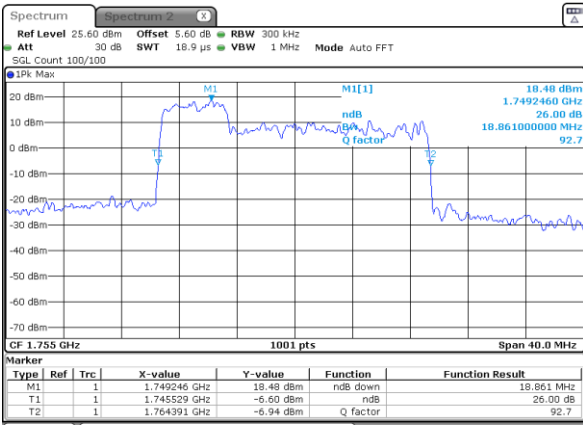

LTE Band 66B

QPSK

Lowest Channel / 5MHz+5MHz

Date: 1 JUL 2020 10:50:08

Lowest Channel / 5MHz+10MHz

Date: 25 JUN 2020 10:10:28

Middle Channel / 5MHz+5MHz

Date: 1 JUL 2020 11:03:42

Middle Channel / 5MHz+10MHz

Date: 25 JUN 2020 10:23:23

Highest Channel / 5MHz+5MHz

Date: 1 JUL 2020 11:05:21

Highest Channel / 5MHz+10MHz

Date: 25 JUN 2020 10:24:14

LTE Band 66B

QPSK

Lowest Channel / 5MHz+15MHz

Date: 25 JUN 2020 10:52:47

Lowest Channel / 10MHz+5MHz

Date: 25 JUN 2020 10:36:43

Middle Channel / 5MHz+15MHz

Date: 25 JUN 2020 11:08:48

Middle Channel / 10MHz+5MHz

Date: 25 JUN 2020 10:47:42

Highest Channel / 5MHz+15MHz

Date: 25 JUN 2020 11:09:28

Highest Channel / 10MHz+5MHz

Date: 25 JUN 2020 10:48:27

LTE Band 66B

QPSK

Lowest Channel / 10MHz+10MHz

Date: 1 JUL 2020 16:17:30