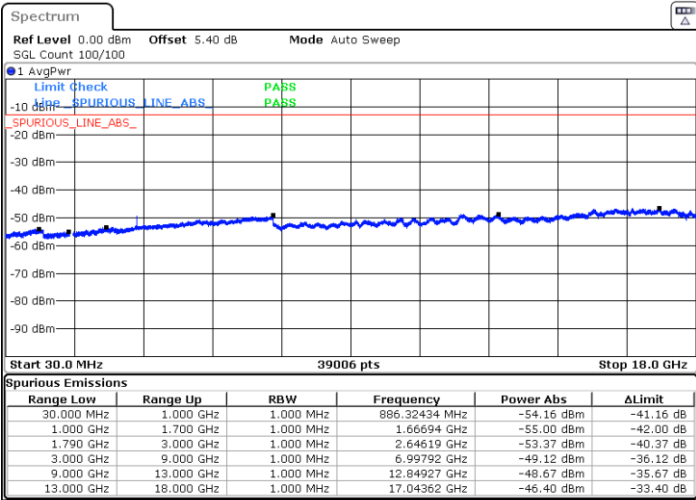

Date: 29 JUN 2020 20:28:25

LTE Band 66C / 10MHz+20MHz

16QAM

Lowest Channel / 1RB49 and 1RB0

Middle Channel / 1RB49 and 1RB0

Date: 29 JUN 2020 23:20:16

Date: 29 JUN 2020 23:25:10

LTE Band 66C / 10MHz+20MHz

16QAM

NA

Highest Channel / 1RB49 and 1RB0

Date: 30 JUN 2020 00:04:02

LTE Band 66C / 15MHz+10MHz

16QAM

Lowest Channel / 1RB74 and 1RB0

Middle Channel / 1RB74 and 1RB0

Date: 29 JUN 2020 20:37:40

Date: 29 JUN 2020 20:40:49

LTE Band 66C / 15MHz+10MHz

16QAM

NA

Highest Channel / 1RB74 and 1RB0

Date: 29 JUN 2020 20:51:42

LTE Band 66C / 15MHz+15MHz