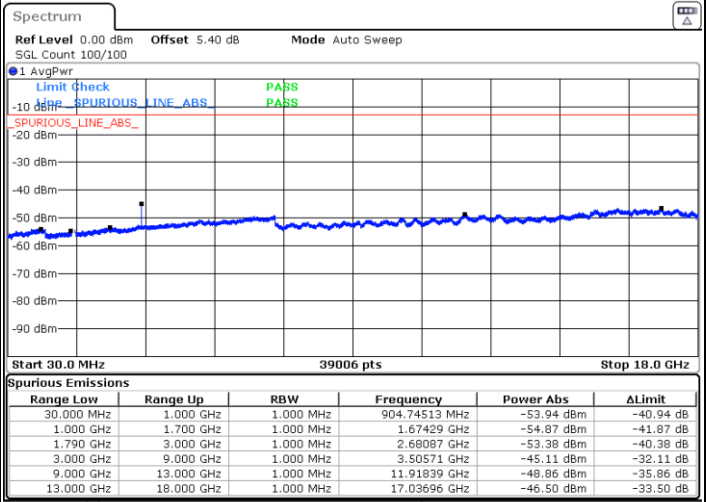

NA

Highest Channel / 1RB99 and 1RB0

Date: 30 JUN 2020 05:37:48

LTE Band 66C / 5MHz+20MHz

16QAM

Lowest Channel / 1RB24 and 1RB0

Middle Channel / 1RB24 and 1RB0

Date: 29 JUN 2020 22:26:50

Date: 29 JUN 2020 22:35:31

LTE Band 66C / 5MHz+20MHz

16QAM

NA

Highest Channel / 1RB24 and 1RB0

Date: 29 JUN 2020 23:01:38

LTE Band 66C / 10MHz+15MHz

16QAM

Lowest Channel / 1RB49 and 1RB0

Middle Channel / 1RB49 and 1RB0

Date: 29 JUN 2020 20:04:42

Date: 29 JUN 2020 20:18:33

LTE Band 66C / 10MHz+15MHz

16QAM

NA

Highest Channel / 1RB49 and 1RB0

Date: 29 JUN 2020 20:28:25

LTE Band 66C / 10MHz+20MHz

16QAM

Lowest Channel / 1RB49 and 1RB0

Middle Channel / 1RB49 and 1RB0

Date: 29 JUN 2020 23:20:16

Date: 29 JUN 2020 23:25:10

LTE Band 66C / 10MHz+20MHz