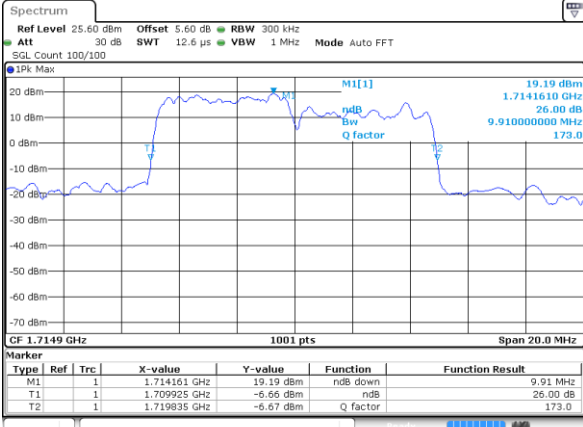

Middle Channel / 10MHz+5MHz

Date: 25 JUN 2020 10:47:24

Highest Channel / 5MHz+15MHz

Date: 25 JUN 2020 11:09:50

Highest Channel / 10MHz+5MHz

Date: 25 JUN 2020 10:48:49

LTE Band 66B

16QAM

Lowest Channel / 10MHz+10MHz

Date: 1 JUL 2020 16:18:28

Lowest Channel / 15MHz+5MHz

Date: 25 JUN 2020 11:11:48

Middle Channel / 10MHz+10MHz

Date: 1 JUL 2020 16:21:06

Middle Channel / 15MHz+5MHz

Date: 25 JUN 2020 11:19:55

Highest Channel / 10MHz+10MHz

Date: 1 JUL 2020 16:25:04

Highest Channel / 15MHz+5MHz

Date: 25 JUN 2020 11:21:14

LTE Band 66B

64QAM

Lowest Channel / 5MHz+5MHz

Date: 1 JUL 2020 10:52:25

Lowest Channel / 5MHz+10MHz

Date: 25 JUN 2020 10:15:43

Middle Channel / 5MHz+5MHz

Date: 1 JUL 2020 11:02:41

Middle Channel / 5MHz+10MHz

Date: 25 JUN 2020 10:22:43

Highest Channel / 5MHz+5MHz

Date: 1 JUL 2020 11:08:00