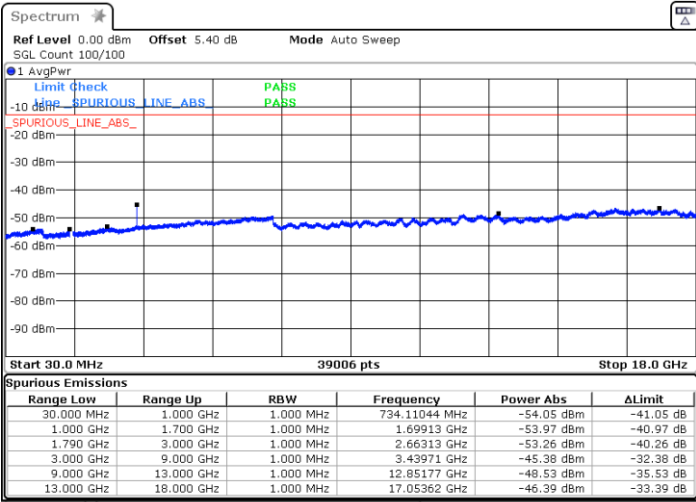

Lowest Channel / 1RB24 and 1RB0

Middle Channel / 1RB24 and 1RB0

Date: 29 JUN 2020 22:29:11

Date: 29 JUN 2020 22:31:23

LTE Band 66C / 5MHz+20MHz

64QAM

NA

Highest Channel / 1RB24 and 1RB0

Date: 29 JUN 2020 23:03:59

LTE Band 66C / 10MHz+15MHz

64QAM

Lowest Channel / 1RB49 and 1RB0

Middle Channel / 1RB49 and 1RB0

Date: 29 JUN 2020 20:06:20

Date: 29 JUN 2020 20:17:46

LTE Band 66C / 10MHz+15MHz

64QAM

NA

Highest Channel / 1RB49 and 1RB0

Date: 29 JUN 2020 20:27:15

LTE Band 66C / 10MHz+20MHz

64QAM

Lowest Channel / 1RB49 and 1RB0

Middle Channel / 1RB49 and 1RB0

Date: 29 JUN 2020 23:17:10

Date: 29 JUN 2020 23:26:22

LTE Band 66C / 10MHz+20MHz

64QAM

NA

Highest Channel / 1RB49 and 1RB0

Date: 30 JUN 2020 00:01:00

LTE Band 66C / 15MHz+10MHz