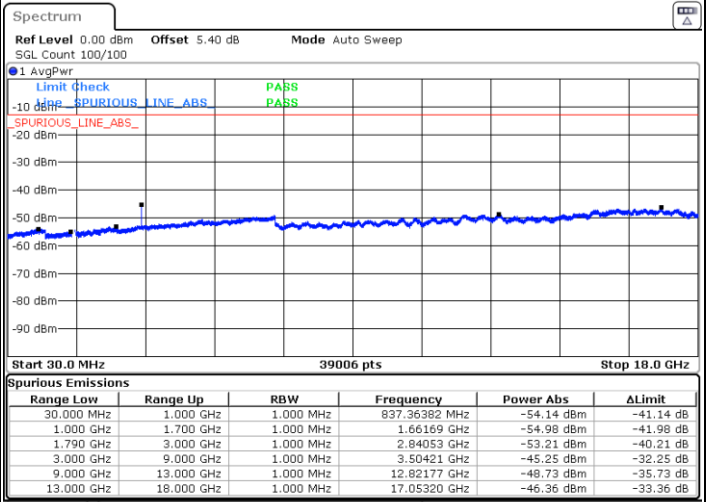

Highest Channel / 1RB74 and 1RB0

Date: 30 JUN 2020 00:31:40

LTE Band 66C / 15MHz+20MHz

16QAM

Lowest Channel / 1RB74 and 1RB0

Middle Channel / 1RB74 and 1RB0

Date: 30 JUN 2020 00:48:20

Date: 30 JUN 2020 00:53:01

LTE Band 66C / 15MHz+20MHz

16QAM

NA

Highest Channel / 1RB74 and 1RB0

Date: 30 JUN 2020 01:01:03

LTE Band 66C / 20MHz+5MHz

16QAM

Lowest Channel / 1RB99 and 1RB0

Middle Channel / 1RB99 and 1RB0

LTE Band 66C / 20MHz+5MHz

16QAM

NA

Highest Channel / 1RB99 and 1RB0

LTE Band 66C / 20MHz+10MHz

16QAM

Lowest Channel / 1RB99 and 1RB0