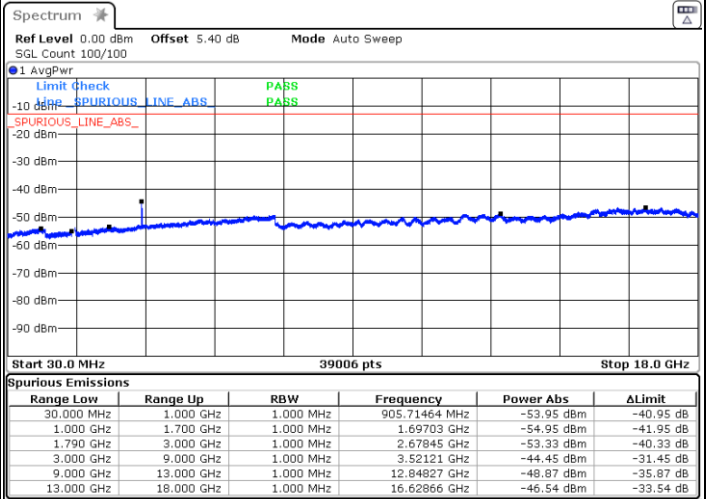

LTE Band 66C / 20MHz+20MHz

QPSK

Lowest Channel / 1RB99 and 1RB0

Middle Channel / 1RB99 and 1RB0

Date: 30 JUN 2020 05:01:35

Date: 30 JUN 2020 05:18:01

LTE Band 66C / 20MHz+20MHz

QPSK

NA

Highest Channel / 1RB99 and 1RB0

Date: 30 JUN 2020 05:37:48

LTE Band 66C / 5MHz+20MHz

16QAM

Lowest Channel / 1RB24 and 1RB0

Middle Channel / 1RB24 and 1RB0

Date: 29 JUN 2020 22:26:50

Date: 29 JUN 2020 22:35:31

LTE Band 66C / 5MHz+20MHz

16QAM

NA

Highest Channel / 1RB24 and 1RB0

Date: 29 JUN 2020 23:01:38

LTE Band 66C / 10MHz+15MHz

16QAM