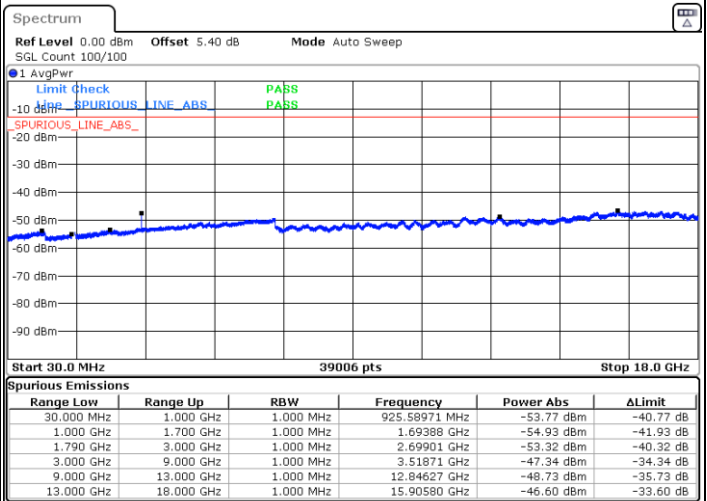

Lowest Channel / 1RB99 and 1RB0

Middle Channel / 1RB99 and 1RB0

Date: 30 JUN 2020 04:00:55

Date: 30 JUN 2020 04:08:49

LTE Band 66C / 20MHz+15MHz

64QAM

NA

Highest Channel / 1RB99 and 1RB0

Date: 30 JUN 2020 04:19:19

LTE Band 66C / 20MHz+20MHz

64QAM

Lowest Channel / 1RB99 and 1RB0

Middle Channel / 1RB99 and 1RB0

Date: 30 JUN 2020 04:51:00

Date: 30 JUN 2020 05:20:38

LTE Band 66C / 20MHz+20MHz

64QAM

NA

Highest Channel / 1RB99 and 1RB0

Date: 30 JUN 2020 05:36:45

LTE Band 66B_CA

26dB Bandwidth

Mode	LTE Band 66B : 26dB BW(MHz)		
QPSK			
BW	5MHz+5MHz	5MHz+10MHz	5MHz+15MHz
Lowest CH	9.91	14.60	18.90
Middle CH	9.97	14.51	18.86
Highest CH	9.93	14.57	18.98
BW	10MHz+5MHz	10MHz+10MHz	15MHz+5MHz
Lowest CH	14.57	20.98	18.90
Middle CH	14.81	21.06	18.98
Highest CH	14.69	20.86	19.06

Mode	LTE Band 66B : 26dB BW(MHz)		
16QAM			
BW	5MHz+5MHz	5MHz+10MHz	5MHz+15MHz
Lowest CH	9.95	14.60	18.94
Middle CH	9.97	14.54	18.86
Highest CH	9.89	14.57	18.90
BW	10MHz+5MHz	10MHz+10MHz	15MHz+5MHz
Lowest CH	14.75	21.10	19.02
Middle CH	14.66	20.90	19.06
Highest CH	14.57	21.06	19.02