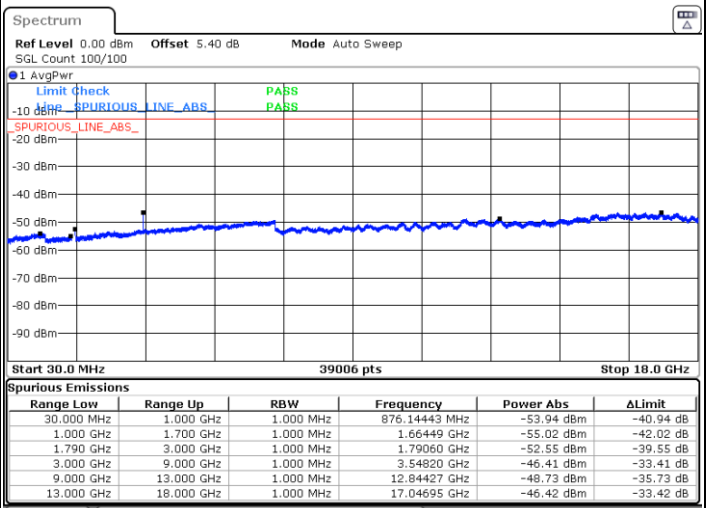

Middle Channel / 1RB74 and 1RB0

Date: 30 JUN 2020 00:49:49

Date: 30 JUN 2020 00:51:15

LTE Band 66C / 15MHz+20MHz

64QAM

NA

Highest Channel / 1RB74 and 1RB0

Date: 30 JUN 2020 01:02:33

LTE Band 66C / 20MHz+5MHz

64QAM

Lowest Channel / 1RB99 and 1RB0

Middle Channel / 1RB99 and 1RB0

Date: 30 JUN 2020 02:11:10

Date: 30 JUN 2020 02:17:50

LTE Band 66C / 20MHz+5MHz

64QAM

NA

Highest Channel / 1RB99 and 1RB0

Date: 30 JUN 2020 02:42:10

LTE Band 66C / 20MHz+10MHz

64QAM

Lowest Channel / 1RB99 and 1RB0

Middle Channel / 1RB99 and 1RB0

Date: 30 JUN 2020 03:14:26

Date: 30 JUN 2020 03:22:50

LTE Band 66C / 20MHz+10MHz

64QAM

NA

Highest Channel / 1RB99 and 1RB0

Date: 30 JUN 2020 03:37:59

LTE Band 66C / 20MHz+15MHz

64QAM