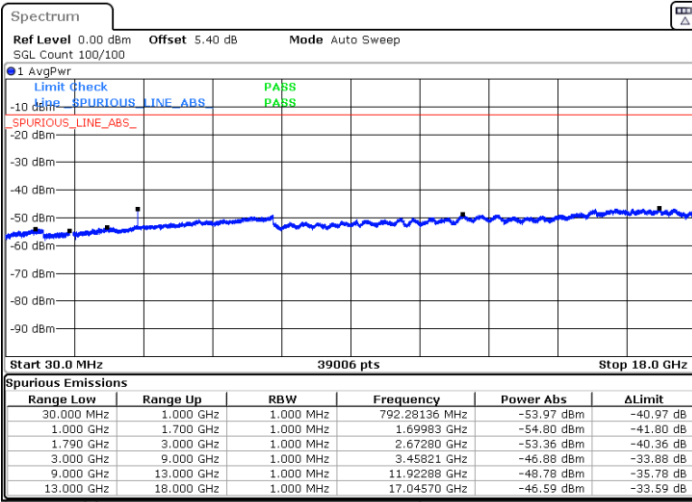

Lowest Channel / 1RB99 and 1RB0

Middle Channel / 1RB99 and 1RB0

Date: 30 JUN 2020 04:00:55

Date: 30 JUN 2020 04:08:49

LTE Band 66C / 20MHz+15MHz

64QAM

NA

Highest Channel / 1RB99 and 1RB0

Date: 30 JUN 2020 04:19:19

LTE Band 66C / 20MHz+20MHz

64QAM

Lowest Channel / 1RB99 and 1RB0

Middle Channel / 1RB99 and 1RB0

Date: 30 JUN 2020 04:51:00

Date: 30 JUN 2020 05:20:38

LTE Band 66C / 20MHz+20MHz

64QAM

NA

Highest Channel / 1RB99 and 1RB0

Date: 30 JUN 2020 05:36:45

LTE Band 66B_CA

26dB Bandwidth

Mode	LTE Band 66B : 26dB BW(MHz)		
QPSK			
BW	5MHz+5MHz	5MHz+10MHz	5MHz+15MHz
Lowest CH	9.91	14.60	18.90
Middle CH	9.97	14.51	18.86
Highest CH	9.93	14.57	18.98
BW	10MHz+5MHz	10MHz+10MHz	15MHz+5MHz
Lowest CH	14.57	20.98	18.90
Middle CH	14.81	21.06	18.98
Highest CH	14.69	20.86	19.06