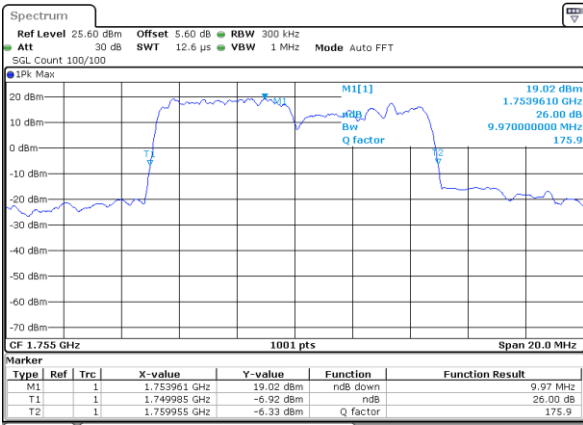

Mode	LTE Band 66B : 26dB BW(MHz)		
64QAM			
BW	5MHz+5MHz	5MHz+10MHz	5MHz+15MHz
Lowest CH	9.91	14.51	18.94
Middle CH	9.89	14.54	18.86
Highest CH	9.99	14.54	18.94
BW	10MHz+5MHz	10MHz+10MHz	15MHz+5MHz
Lowest CH	14.69	21.14	19.06
Middle CH	14.66	20.86	19.10
Highest CH	14.75	20.90	19.14

LTE Band 66B

QPSK

Lowest Channel / 5MHz+5MHz

Date: 1 JUL 2020 10:50:08

Lowest Channel / 5MHz+10MHz

Date: 25 JUN 2020 10:10:28

Middle Channel / 5MHz+5MHz

Date: 1 JUL 2020 11:03:42

Middle Channel / 5MHz+10MHz

Date: 25 JUN 2020 10:23:23

Highest Channel / 5MHz+5MHz

Date: 1 JUL 2020 11:05:21

Highest Channel / 5MHz+10MHz

Date: 25 JUN 2020 10:24:14

LTE Band 66B

QPSK