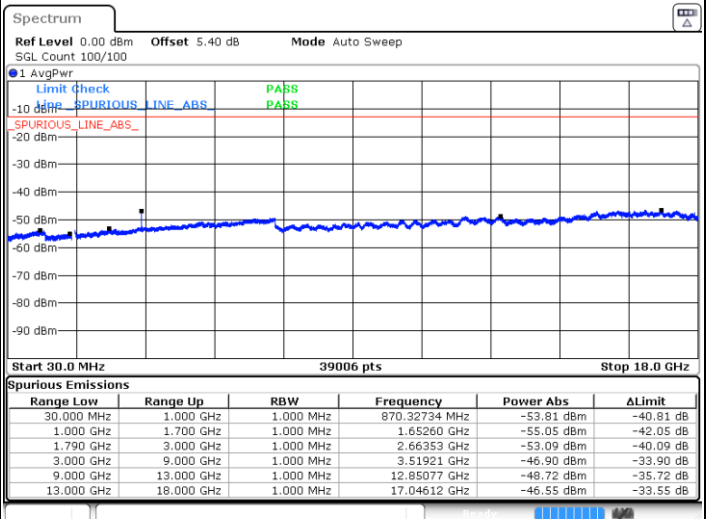

LTE Band 66C / 15MHz+15MHz

64QAM

NA

Highest Channel / 1RB74 and 1RB0

Date: 30 JUN 2020 00:29:04

LTE Band 66C / 15MHz+20MHz

64QAM

Lowest Channel / 1RB74 and 1RB0

Middle Channel / 1RB74 and 1RB0

Date: 30 JUN 2020 00:49:49

Date: 30 JUN 2020 00:51:15

LTE Band 66C / 15MHz+20MHz

64QAM

NA

Highest Channel / 1RB74 and 1RB0

Date: 30 JUN 2020 01:02:33

LTE Band 66C / 20MHz+5MHz

64QAM

Lowest Channel / 1RB99 and 1RB0

Middle Channel / 1RB99 and 1RB0

Date: 30 JUN 2020 02:11:10

Date: 30 JUN 2020 02:17:50

LTE Band 66C / 20MHz+5MHz

64QAM