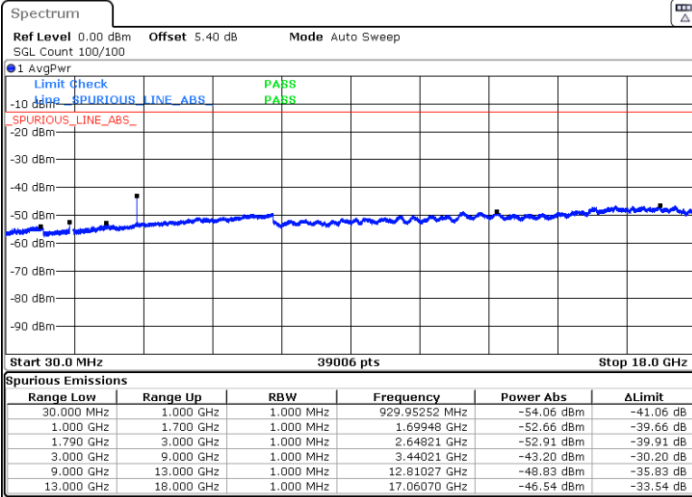

Lowest Channel / 1RB49 and 1RB0

Middle Channel / 1RB49 and 1RB0

Date: 29 JUN 2020 20:04:42

Date: 29 JUN 2020 20:18:33

LTE Band 66C / 10MHz+15MHz

16QAM

NA

Highest Channel / 1RB49 and 1RB0

Date: 29 JUN 2020 20:28:25

LTE Band 66C / 10MHz+20MHz

16QAM

Lowest Channel / 1RB49 and 1RB0

Middle Channel / 1RB49 and 1RB0

Date: 29 JUN 2020 23:20:16

Date: 29 JUN 2020 23:25:10

LTE Band 66C / 10MHz+20MHz

16QAM

NA

Highest Channel / 1RB49 and 1RB0

Date: 30 JUN 2020 00:04:02

LTE Band 66C / 15MHz+10MHz

16QAM

Lowest Channel / 1RB74 and 1RB0

Middle Channel / 1RB74 and 1RB0