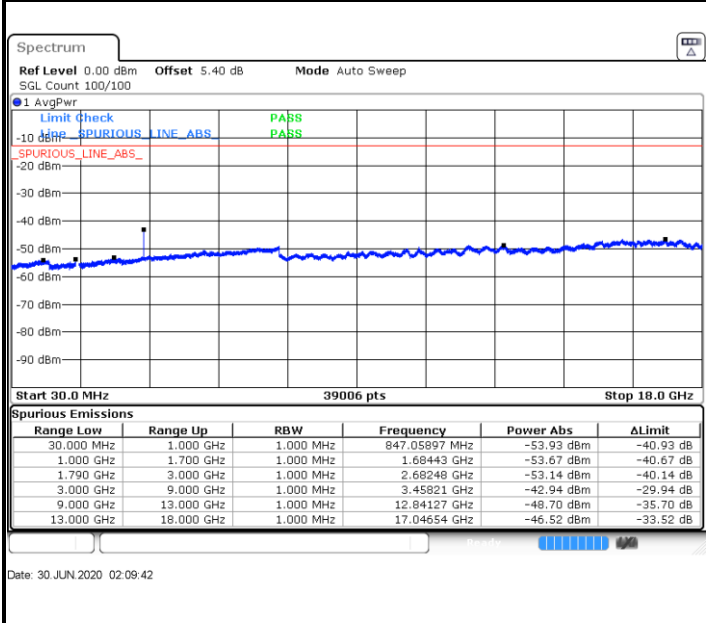

Highest Channel / 1RB74 and 1RB0

Date: 30 JUN 2020 00:31:40

LTE Band 66C / 15MHz+20MHz

16QAM

Lowest Channel / 1RB74 and 1RB0

Middle Channel / 1RB74 and 1RB0

Date: 30 JUN 2020 00:48:20

Date: 30 JUN 2020 00:53:01

LTE Band 66C / 15MHz+20MHz

16QAM

NA

Highest Channel / 1RB74 and 1RB0

Date: 30 JUN 2020 01:01:03

LTE Band 66C / 20MHz+5MHz

16QAM

Lowest Channel / 1RB99 and 1RB0

Middle Channel / 1RB99 and 1RB0

LTE Band 66C / 20MHz+5MHz

16QAM

NA

Highest Channel / 1RB99 and 1RB0

LTE Band 66C / 20MHz+10MHz

16QAM

Lowest Channel / 1RB99 and 1RB0

Middle Channel / 1RB99 and 1RB0

Date: 30 JUN 2020 03:17:18

Date: 30 JUN 2020 03:21:04

LTE Band 66C / 20MHz+10MHz

16QAM

NA

Highest Channel / 1RB99 and 1RB0

Date: 30 JUN 2020 03:40:25