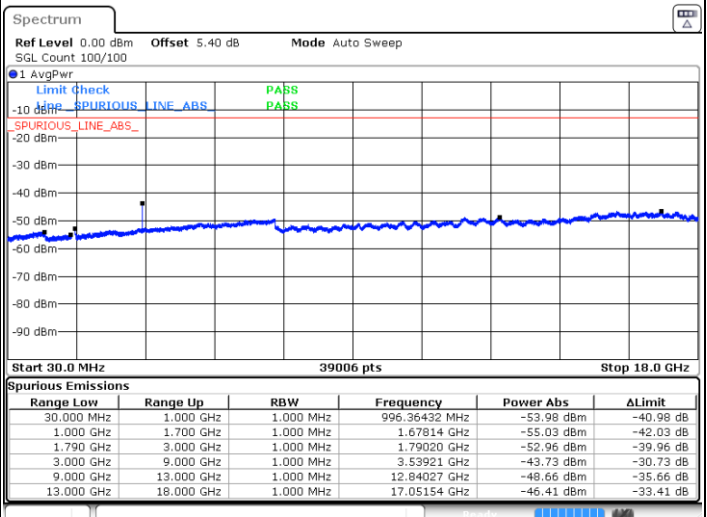

Date: 29 JUN 2020 20:37:40

Date: 29 JUN 2020 20:40:49

LTE Band 66C / 15MHz+10MHz

16QAM

NA

Highest Channel / 1RB74 and 1RB0

Date: 29 JUN 2020 20:51:42

LTE Band 66C / 15MHz+15MHz

Highest Channel / 1RB74 and 1RB0

Date: 30 JUN 2020 00:31:40

LTE Band 66C / 15MHz+20MHz

16QAM

Lowest Channel / 1RB74 and 1RB0

Middle Channel / 1RB74 and 1RB0

Date: 30 JUN 2020 00:48:20

Date: 30 JUN 2020 00:53:01