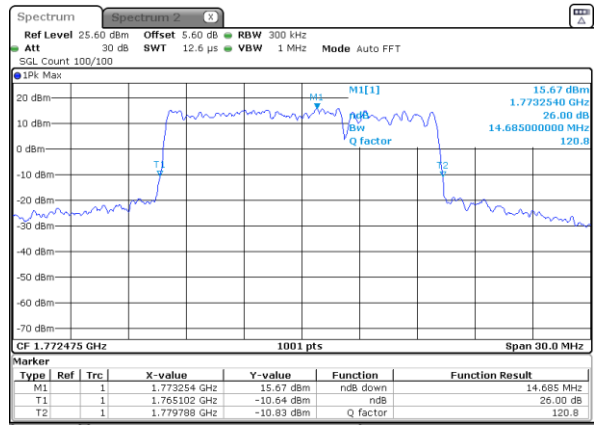

LTE Band 66B

QPSK

Lowest Channel / 5MHz+5MHz

Date: 1 JUL 2020 10:50:08

Lowest Channel / 5MHz+10MHz

Date: 25 JUN 2020 10:10:28

Middle Channel / 5MHz+5MHz

Date: 1 JUL 2020 11:03:42

Middle Channel / 5MHz+10MHz

Date: 25 JUN 2020 10:23:23

Highest Channel / 5MHz+5MHz

Date: 1 JUL 2020 11:05:21

Highest Channel / 5MHz+10MHz

Date: 25 JUN 2020 10:24:14

LTE Band 66B

QPSK

Lowest Channel / 5MHz+15MHz

Date: 25 JUN 2020 10:52:47

Lowest Channel / 10MHz+5MHz

Date: 25 JUN 2020 10:36:43

Middle Channel / 5MHz+15MHz

Date: 25 JUN 2020 11:08:48

Middle Channel / 10MHz+5MHz

Date: 25 JUN 2020 10:47:42

Highest Channel / 5MHz+15MHz

Date: 25 JUN 2020 11:09:28

Highest Channel / 10MHz+5MHz

Date: 25 JUN 2020 10:48:27

LTE Band 66B

QPSK

Lowest Channel / 10MHz+10MHz

Date: 1 JUL 2020 16:17:30