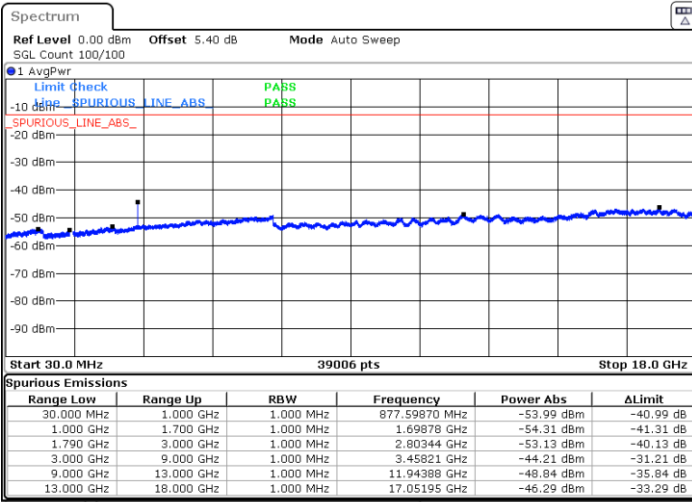

LTE Band 66C / 15MHz+20MHz

16QAM

NA

Highest Channel / 1RB74 and 1RB0

Date: 30 JUN 2020 01:01:03

LTE Band 66C / 20MHz+5MHz

16QAM

Lowest Channel / 1RB99 and 1RB0

Middle Channel / 1RB99 and 1RB0

LTE Band 66C / 20MHz+5MHz

16QAM

NA

Highest Channel / 1RB99 and 1RB0

LTE Band 66C / 20MHz+10MHz

16QAM

Lowest Channel / 1RB99 and 1RB0

Middle Channel / 1RB99 and 1RB0

Date: 30 JUN 2020 03:17:18

Date: 30 JUN 2020 03:21:04

LTE Band 66C / 20MHz+10MHz

16QAM

NA

Highest Channel / 1RB99 and 1RB0

Date: 30 JUN 2020 03:40:25