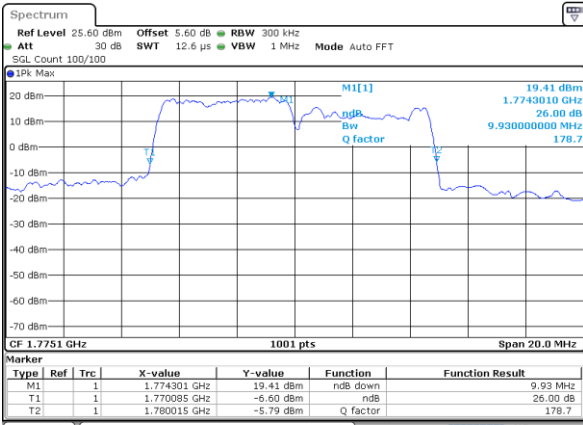

Mode	LTE Band 66B : 26dB BW(MHz)		
64QAM			
BW	5MHz+5MHz	5MHz+10MHz	5MHz+15MHz
Lowest CH	9.91	14.51	18.94
Middle CH	9.89	14.54	18.86
Highest CH	9.99	14.54	18.94
BW	10MHz+5MHz	10MHz+10MHz	15MHz+5MHz
Lowest CH	14.69	21.14	19.06
Middle CH	14.66	20.86	19.10
Highest CH	14.75	20.90	19.14

LTE Band 66B

QPSK

Lowest Channel / 5MHz+5MHz

Date: 1 JUL 2020 10:50:08

Lowest Channel / 5MHz+10MHz

Date: 25 JUN 2020 10:10:28

Middle Channel / 5MHz+5MHz

Date: 1 JUL 2020 11:03:42

Middle Channel / 5MHz+10MHz

Date: 25 JUN 2020 10:23:23

Highest Channel / 5MHz+5MHz

Date: 1 JUL 2020 11:05:21

Highest Channel / 5MHz+10MHz

Date: 25 JUN 2020 10:24:14

LTE Band 66B

QPSK