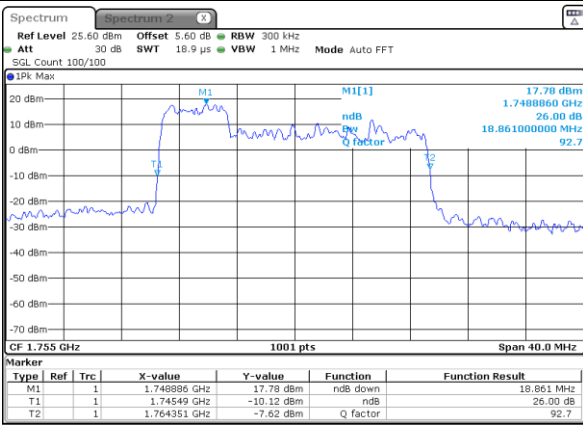

Highest Channel / 15MHz+5MHz

Date: 25 JUN 2020 11:21:33

LTE Band 66B

16QAM

Lowest Channel / 5MHz+5MHz

Date: 1 JUL 2020 10:50:53

Lowest Channel / 5MHz+10MHz

Date: 25 JUN 2020 10:10:51

Middle Channel / 5MHz+5MHz

Date: 1 JUL 2020 11:03:13

Middle Channel / 5MHz+10MHz

Date: 25 JUN 2020 10:23:04

Highest Channel / 5MHz+5MHz

Date: 1 JUL 2020 11:07:27

Highest Channel / 5MHz+10MHz

Date: 25 JUN 2020 10:24:35

LTE Band 66B

16QAM

Lowest Channel / 5MHz+15MHz

Date: 25 JUN 2020 10:53:09

Lowest Channel / 10MHz+5MHz

Date: 25 JUN 2020 10:37:07

Middle Channel / 5MHz+15MHz

Date: 25 JUN 2020 11:08:02

Middle Channel / 10MHz+5MHz

Date: 25 JUN 2020 10:47:24

Highest Channel / 5MHz+15MHz

Date: 25 JUN 2020 11:09:50

Highest Channel / 10MHz+5MHz

Date: 25 JUN 2020 10:48:49

LTE Band 66B

16QAM