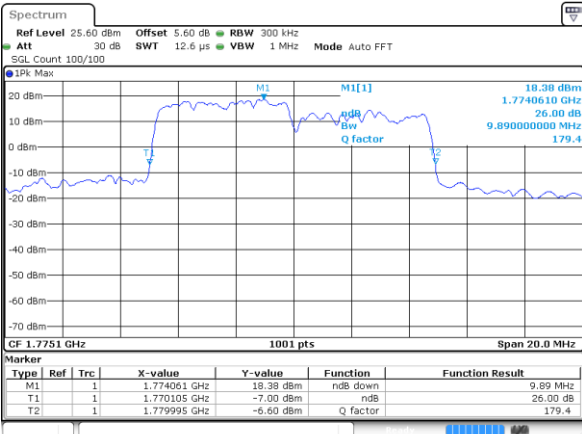

Highest Channel / 15MHz+5MHz

Date: 25 JUN 2020 11:21:33

LTE Band 66B

16QAM

Lowest Channel / 5MHz+5MHz

Date: 1 JUL 2020 10:50:53

Lowest Channel / 5MHz+10MHz

Date: 25 JUN 2020 10:10:51

Middle Channel / 5MHz+5MHz

Date: 1 JUL 2020 11:03:13

Middle Channel / 5MHz+10MHz

Date: 25 JUN 2020 10:23:04

Highest Channel / 5MHz+5MHz

Date: 1 JUL 2020 11:07:27

Highest Channel / 5MHz+10MHz

Date: 25 JUN 2020 10:24:35

LTE Band 66B

16QAM

Lowest Channel / 5MHz+15MHz

Date: 25 JUN 2020 10:53:09

Lowest Channel / 10MHz+5MHz

Date: 25 JUN 2020 10:37:07

Middle Channel / 5MHz+15MHz

Date: 25 JUN 2020 11:08:02

Middle Channel / 10MHz+5MHz

Date: 25 JUN 2020 10:47:24

Highest Channel / 5MHz+15MHz

Date: 25 JUN 2020 11:09:50

Highest Channel / 10MHz+5MHz

Date: 25 JUN 2020 10:48:49

LTE Band 66B

16QAM