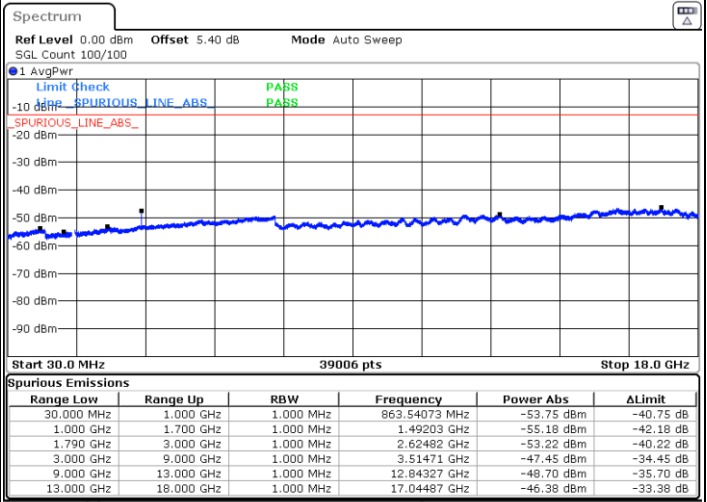

64QAM

NA

Highest Channel / 1RB49 and 1RB0

Date: 29 JUN 2020 20:27:15

LTE Band 66C / 10MHz+20MHz

64QAM

Lowest Channel / 1RB49 and 1RB0

Middle Channel / 1RB49 and 1RB0

Date: 29 JUN 2020 23:17:10

Date: 29 JUN 2020 23:26:22

LTE Band 66C / 10MHz+20MHz

64QAM

NA

Highest Channel / 1RB49 and 1RB0

Date: 30 JUN 2020 00:01:00

LTE Band 66C / 15MHz+10MHz

64QAM

Lowest Channel / 1RB74 and 1RB0

Middle Channel / 1RB74 and 1RB0

Date: 29 JUN 2020 20:38:51

Date: 29 JUN 2020 20:40:01

LTE Band 66C / 15MHz+10MHz

64QAM

NA

Highest Channel / 1RB74 and 1RB0

Date: 29 JUN 2020 20:53:47

LTE Band 66C / 15MHz+15MHz

64QAM

Lowest Channel / 1RB74 and 1RB0

Middle Channel / 1RB74 and 1RB0

Date: 30 JUN 2020 00:20:12

Date: 30 JUN 2020 00:27:11