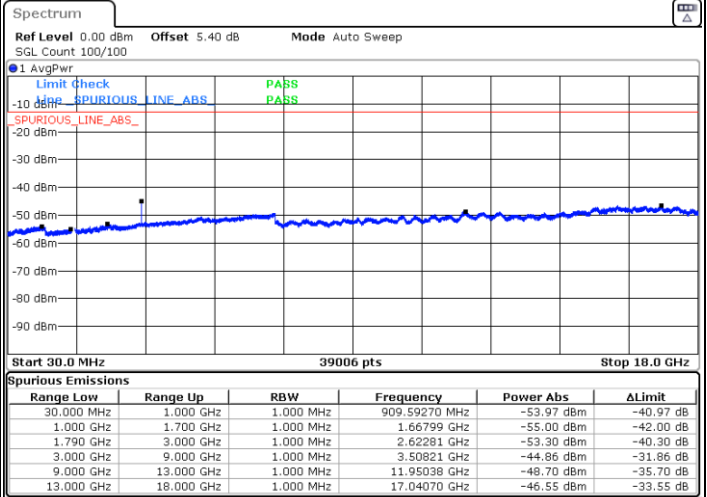

LTE Band 66C / 20MHz+15MHz

16QAM

Lowest Channel / 1RB99 and 1RB0

Middle Channel / 1RB99 and 1RB0

Date: 30 JUN 2020 04:03:00

Date: 30 JUN 2020 04:07:53

LTE Band 66C / 20MHz+15MHz

16QAM

NA

Highest Channel / 1RB99 and 1RB0

Date: 30 JUN 2020 04:22:46

LTE Band 66C / 20MHz+20MHz

16QAM

Lowest Channel / 1RB99 and 1RB0

Middle Channel / 1RB99 and 1RB0

Date: 30 JUN 2020 04:49:59

Date: 30 JUN 2020 05:19:30

LTE Band 66C / 20MHz+20MHz

16QAM

NA

Highest Channel / 1RB99 and 1RB0

Date: 30 JUN 2020 05:35:37

LTE Band 66C / 5MHz+20MHz

64QAM