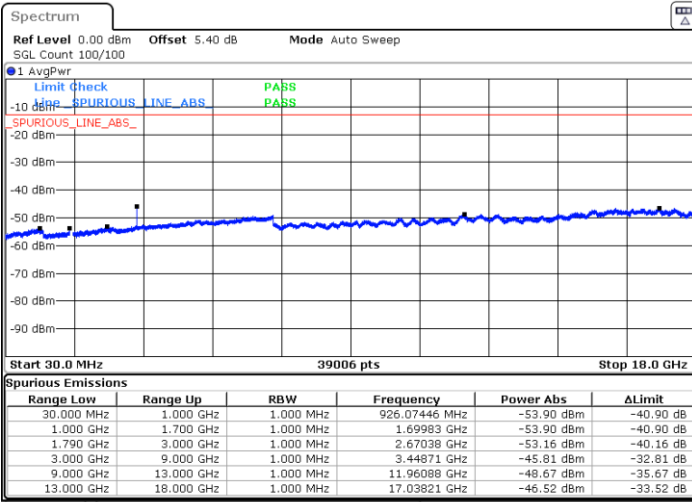

LTE Band 66C / 15MHz+15MHz

16QAM

Lowest Channel / 1RB74 and 1RB0

Middle Channel / 1RB74 and 1RB0