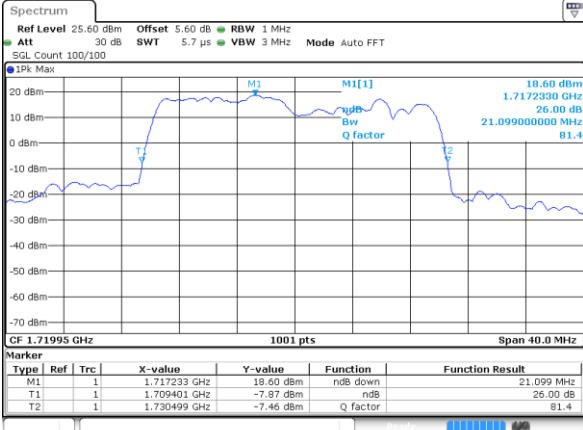

LTE Band 66B

16QAM

Lowest Channel / 5MHz+15MHz

Date: 25 JUN 2020 10:53:09

Lowest Channel / 10MHz+5MHz

Date: 25 JUN 2020 10:37:07

Middle Channel / 5MHz+15MHz

Date: 25 JUN 2020 11:08:02

Middle Channel / 10MHz+5MHz

Date: 25 JUN 2020 10:47:24

Highest Channel / 5MHz+15MHz

Date: 25 JUN 2020 11:09:50

Highest Channel / 10MHz+5MHz

Date: 25 JUN 2020 10:48:49

LTE Band 66B

16QAM

Lowest Channel / 10MHz+10MHz

Date: 1 JUL 2020 16:18:28

Lowest Channel / 15MHz+5MHz

Date: 25 JUN 2020 11:11:48

Middle Channel / 10MHz+10MHz

Date: 1 JUL 2020 16:21:06

Middle Channel / 15MHz+5MHz

Date: 25 JUN 2020 11:19:55

Highest Channel / 10MHz+10MHz

Date: 1 JUL 2020 16:25:04

Highest Channel / 15MHz+5MHz

Date: 25 JUN 2020 11:21:14

LTE Band 66B

64QAM

Lowest Channel / 5MHz+5MHz

Date: 1 JUL 2020 10:52:25