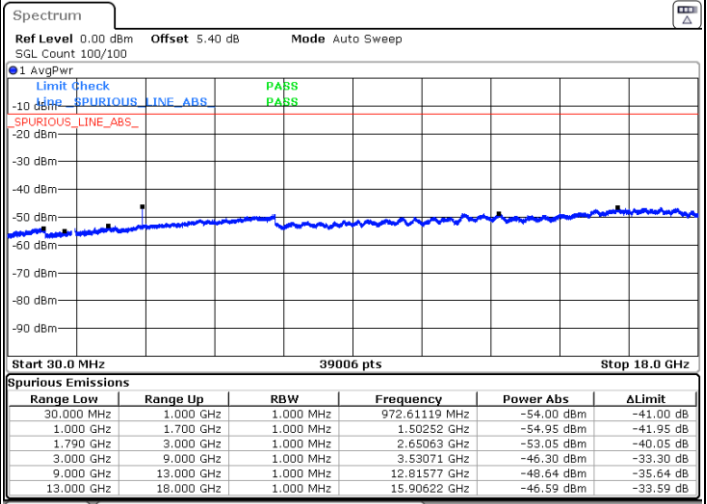

Lowest Channel / 1RB24 and 1RB0

Middle Channel / 1RB24 and 1RB0

Date: 29 JUN 2020 22:29:11

Date: 29 JUN 2020 22:31:23

LTE Band 66C / 5MHz+20MHz

64QAM

NA

Highest Channel / 1RB24 and 1RB0

Date: 29 JUN 2020 23:03:59

LTE Band 66C / 10MHz+15MHz

64QAM

Lowest Channel / 1RB49 and 1RB0

Middle Channel / 1RB49 and 1RB0

Date: 29 JUN 2020 20:06:20

Date: 29 JUN 2020 20:17:46

LTE Band 66C / 10MHz+15MHz

64QAM

NA

Highest Channel / 1RB49 and 1RB0

Date: 29 JUN 2020 20:27:15

LTE Band 66C / 10MHz+20MHz

64QAM

Lowest Channel / 1RB49 and 1RB0

Middle Channel / 1RB49 and 1RB0

Date: 29 JUN 2020 23:17:10

Date: 29 JUN 2020 23:26:22

LTE Band 66C / 10MHz+20MHz

64QAM

NA

Highest Channel / 1RB49 and 1RB0

Date: 30 JUN 2020 00:01:00

LTE Band 66C / 15MHz+10MHz