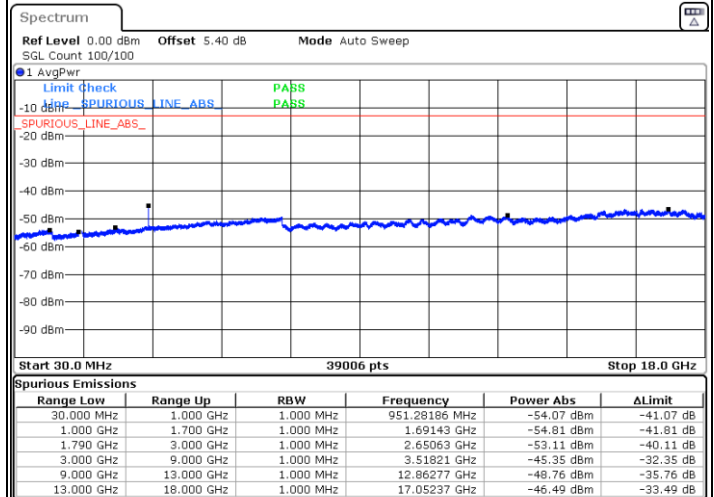

LTE Band 66C / 20MHz+15MHz

16QAM

Lowest Channel / 1RB99 and 1RB0

Middle Channel / 1RB99 and 1RB0

Date: 30 JUN 2020 04:03:00

Date: 30 JUN 2020 04:07:53

LTE Band 66C / 20MHz+15MHz

16QAM

NA

Highest Channel / 1RB99 and 1RB0

Date: 30 JUN 2020 04:22:46

LTE Band 66C / 20MHz+20MHz

16QAM

Lowest Channel / 1RB99 and 1RB0

Middle Channel / 1RB99 and 1RB0

Date: 30 JUN 2020 04:49:59

Date: 30 JUN 2020 05:19:30

LTE Band 66C / 20MHz+20MHz

16QAM

NA

Highest Channel / 1RB99 and 1RB0

Date: 30 JUN 2020 05:35:37

LTE Band 66C / 5MHz+20MHz

64QAM