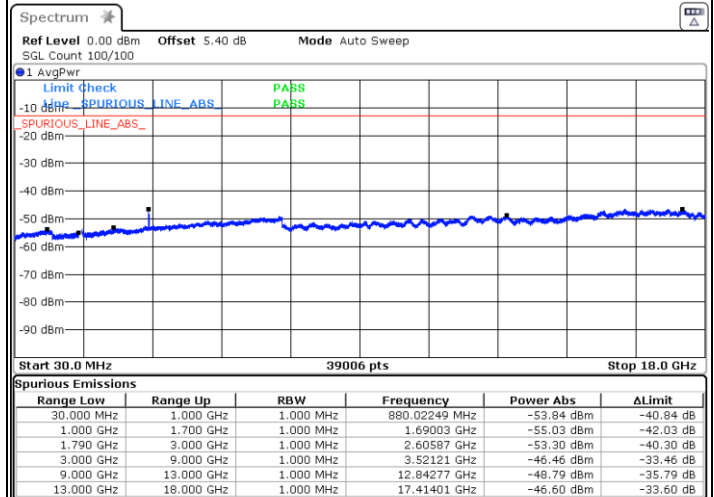

Date: 30 JUN 2020 05:19:30

LTE Band 66C / 20MHz+20MHz

16QAM

NA

Highest Channel / 1RB99 and 1RB0

Date: 30 JUN 2020 05:35:37

LTE Band 66C / 5MHz+20MHz

64QAM

Lowest Channel / 1RB24 and 1RB0

Middle Channel / 1RB24 and 1RB0

Date: 29 JUN 2020 22:29:11

Date: 29 JUN 2020 22:31:23

LTE Band 66C / 5MHz+20MHz

64QAM

NA

Highest Channel / 1RB24 and 1RB0

Date: 29 JUN 2020 23:03:59

LTE Band 66C / 10MHz+15MHz

64QAM

Lowest Channel / 1RB49 and 1RB0

Middle Channel / 1RB49 and 1RB0

Date: 29 JUN 2020 20:06:20

Date: 29 JUN 2020 20:17:46

LTE Band 66C / 10MHz+15MHz