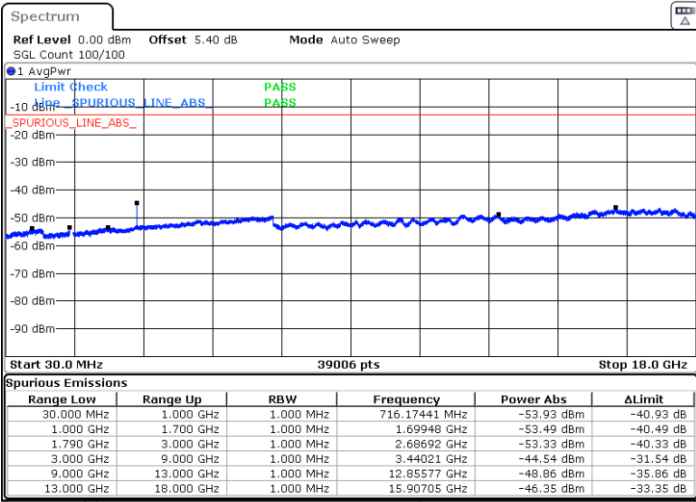

Date: 29 JUN 2020 23:03:59

LTE Band 66C / 10MHz+15MHz

64QAM

Lowest Channel / 1RB49 and 1RB0

Middle Channel / 1RB49 and 1RB0

Date: 29 JUN 2020 20:06:20

Date: 29 JUN 2020 20:17:46

LTE Band 66C / 10MHz+15MHz

64QAM

NA

Highest Channel / 1RB49 and 1RB0

Date: 29 JUN 2020 20:27:15

LTE Band 66C / 10MHz+20MHz

64QAM

Lowest Channel / 1RB49 and 1RB0

Middle Channel / 1RB49 and 1RB0

Date: 29 JUN 2020 23:17:10

Date: 29 JUN 2020 23:26:22

LTE Band 66C / 10MHz+20MHz

64QAM

NA

Highest Channel / 1RB49 and 1RB0

Date: 30 JUN 2020 00:01:00

LTE Band 66C / 15MHz+10MHz