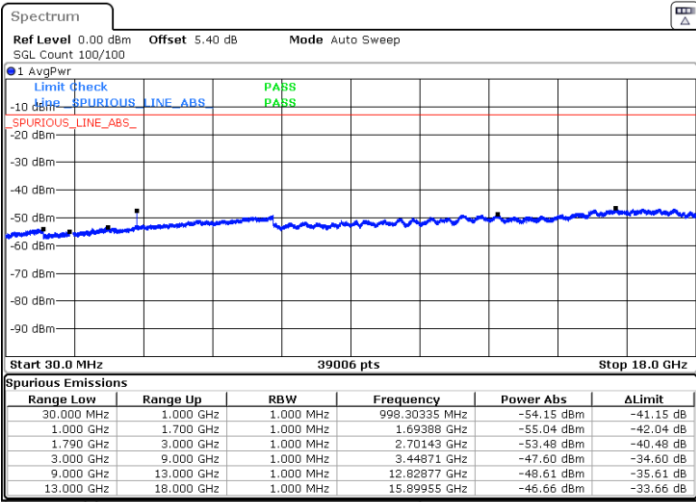

Date: 29 JUN 2020 23:17:10

Date: 29 JUN 2020 23:26:22

LTE Band 66C / 10MHz+20MHz

64QAM

NA

Highest Channel / 1RB49 and 1RB0

Date: 30 JUN 2020 00:01:00

LTE Band 66C / 15MHz+10MHz

64QAM

Lowest Channel / 1RB74 and 1RB0

Middle Channel / 1RB74 and 1RB0

Date: 29 JUN 2020 20:38:51

Date: 29 JUN 2020 20:40:01

LTE Band 66C / 15MHz+10MHz

64QAM

NA