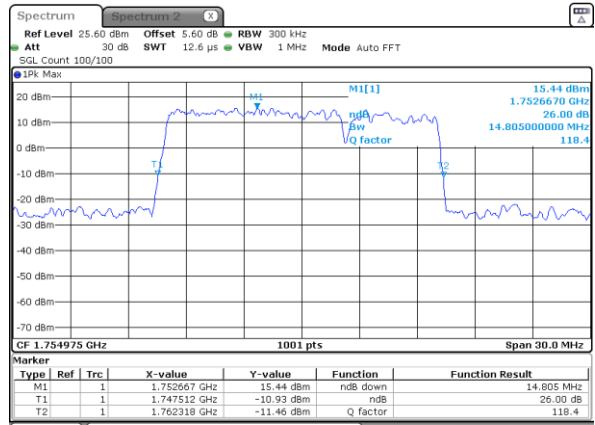

LTE Band 66B

QPSK

Lowest Channel / 5MHz+5MHz

Date: 1 JUL 2020 10:50:08

Lowest Channel / 5MHz+10MHz

Date: 25 JUN 2020 10:10:28

Middle Channel / 5MHz+5MHz

Date: 1 JUL 2020 11:03:42

Middle Channel / 5MHz+10MHz

Date: 25 JUN 2020 10:23:23

Highest Channel / 5MHz+5MHz

Date: 1 JUL 2020 11:05:21

Highest Channel / 5MHz+10MHz

Date: 25 JUN 2020 10:24:14

LTE Band 66B

QPSK

Lowest Channel / 5MHz+15MHz

Date: 25 JUN 2020 10:52:47

Lowest Channel / 10MHz+5MHz

Date: 25 JUN 2020 10:36:43

Middle Channel / 5MHz+15MHz

Date: 25 JUN 2020 11:08:48

Middle Channel / 10MHz+5MHz

Date: 25 JUN 2020 10:47:42

Highest Channel / 5MHz+15MHz

Date: 25 JUN 2020 11:09:28

Highest Channel / 10MHz+5MHz

Date: 25 JUN 2020 10:48:27

LTE Band 66B

QPSK

Lowest Channel / 10MHz+10MHz

Date: 1 JUL 2020 16:17:30