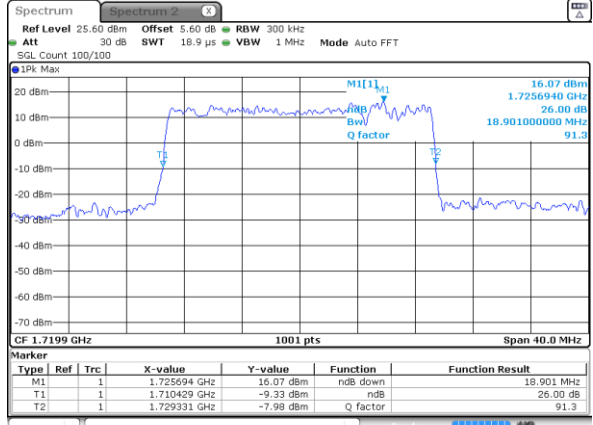

Lowest Channel / 5MHz+15MHz

Date: 25 JUN 2020 10:52:47

Lowest Channel / 10MHz+5MHz

Date: 25 JUN 2020 10:36:43

Middle Channel / 5MHz+15MHz

Date: 25 JUN 2020 11:08:48

Middle Channel / 10MHz+5MHz

Date: 25 JUN 2020 10:47:42

Highest Channel / 5MHz+15MHz

Date: 25 JUN 2020 11:09:28

Highest Channel / 10MHz+5MHz

Date: 25 JUN 2020 10:48:27

LTE Band 66B

QPSK

Lowest Channel / 10MHz+10MHz

Date: 1 JUL 2020 16:17:30

Lowest Channel / 15MHz+5MHz

Date: 25 JUN 2020 11:12:07

Middle Channel / 10MHz+10MHz

Date: 1 JUL 2020 16:21:40

Middle Channel / 15MHz+5MHz

Date: 25 JUN 2020 11:19:36

Highest Channel / 10MHz+10MHz

Date: 1 JUL 2020 16:22:36

Highest Channel / 15MHz+5MHz

Date: 25 JUN 2020 11:21:33

LTE Band 66B

16QAM

Lowest Channel / 5MHz+5MHz

Date: 1 JUL 2020 10:50:53

Lowest Channel / 5MHz+10MHz

Date: 25 JUN 2020 10:10:51