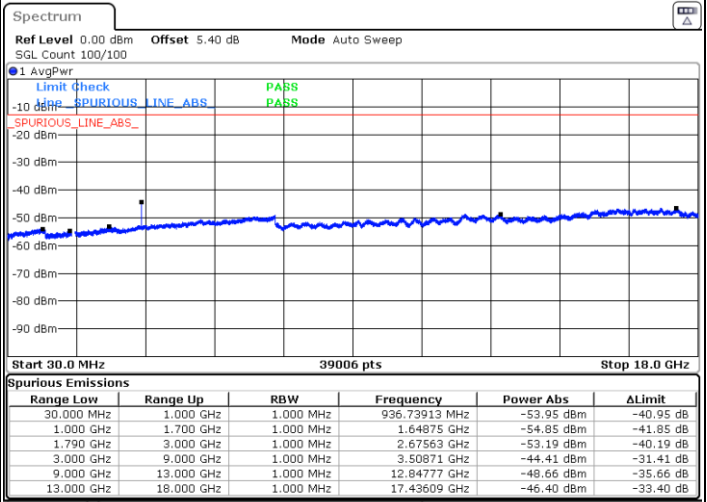

Date: 29 JUN 2020 20:37:40

Date: 29 JUN 2020 20:40:49

LTE Band 66C / 15MHz+10MHz

16QAM

NA

Highest Channel / 1RB74 and 1RB0

Date: 29 JUN 2020 20:51:42

LTE Band 66C / 15MHz+15MHz

16QAM

Lowest Channel / 1RB74 and 1RB0

Middle Channel / 1RB74 and 1RB0

Date: 30 JUN 2020 00:15:53

Date: 30 JUN 2020 00:25:55

LTE Band 66C / 15MHz+15MHz

16QAM

NA

Highest Channel / 1RB74 and 1RB0

Date: 30 JUN 2020 00:31:40

LTE Band 66C / 15MHz+20MHz

16QAM

Lowest Channel / 1RB74 and 1RB0

Middle Channel / 1RB74 and 1RB0

Date: 30 JUN 2020 00:48:20

Date: 30 JUN 2020 00:53:01