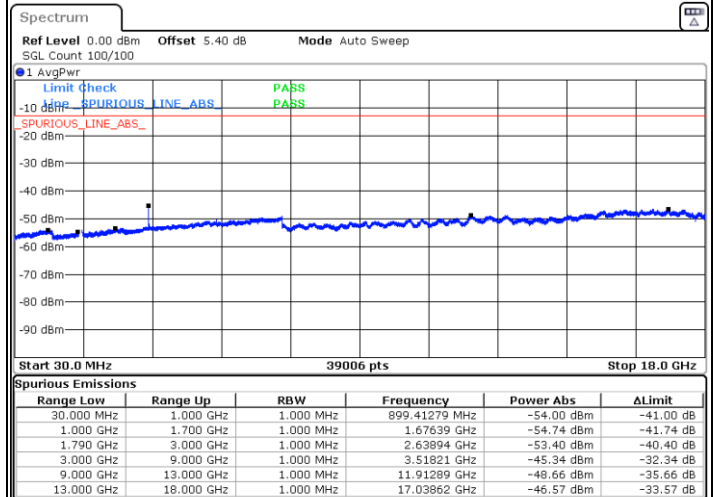

LTE Band 66C / 20MHz+20MHz

QPSK

Lowest Channel / 1RB99 and 1RB0

Middle Channel / 1RB99 and 1RB0

Date: 30 JUN 2020 05:01:35

Date: 30 JUN 2020 05:18:01

LTE Band 66C / 20MHz+20MHz

QPSK

NA

Highest Channel / 1RB99 and 1RB0

Date: 30 JUN 2020 05:37:48

LTE Band 66C / 5MHz+20MHz

16QAM

Lowest Channel / 1RB24 and 1RB0

Middle Channel / 1RB24 and 1RB0

Date: 29 JUN 2020 22:26:50

Date: 29 JUN 2020 22:35:31

LTE Band 66C / 5MHz+20MHz

16QAM

NA

Highest Channel / 1RB24 and 1RB0

Date: 29 JUN 2020 23:01:38

LTE Band 66C / 10MHz+15MHz

16QAM