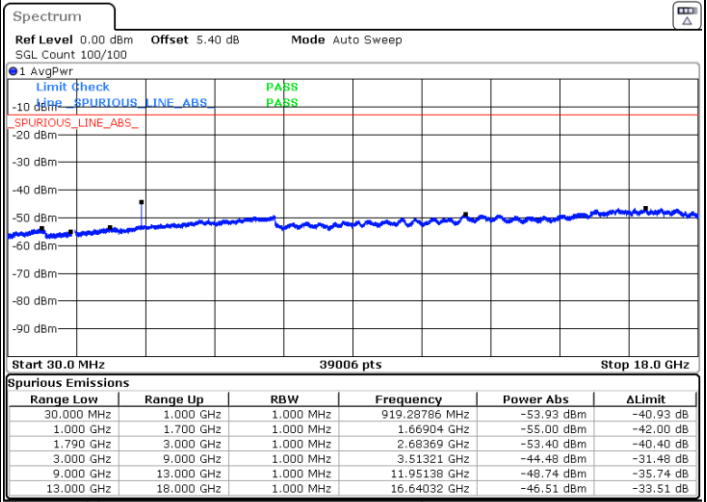

Middle Channel / 1RB99 and 1RB0

LTE Band 66C / 20MHz+5MHz

16QAM

NA

Highest Channel / 1RB99 and 1RB0

LTE Band 66C / 20MHz+10MHz

16QAM

Lowest Channel / 1RB99 and 1RB0

Middle Channel / 1RB99 and 1RB0

Date: 30 JUN 2020 03:17:18

Date: 30 JUN 2020 03:21:04

LTE Band 66C / 20MHz+10MHz

16QAM

NA

Highest Channel / 1RB99 and 1RB0

Date: 30 JUN 2020 03:40:25

LTE Band 66C / 20MHz+15MHz

16QAM

Lowest Channel / 1RB99 and 1RB0

Middle Channel / 1RB99 and 1RB0

Date: 30 JUN 2020 04:03:00

Date: 30 JUN 2020 04:07:53

LTE Band 66C / 20MHz+15MHz

16QAM

NA

Highest Channel / 1RB99 and 1RB0

Date: 30 JUN 2020 04:22:46

LTE Band 66C / 20MHz+20MHz

16QAM

Lowest Channel / 1RB99 and 1RB0

Middle Channel / 1RB99 and 1RB0

Date: 30 JUN 2020 04:49:59