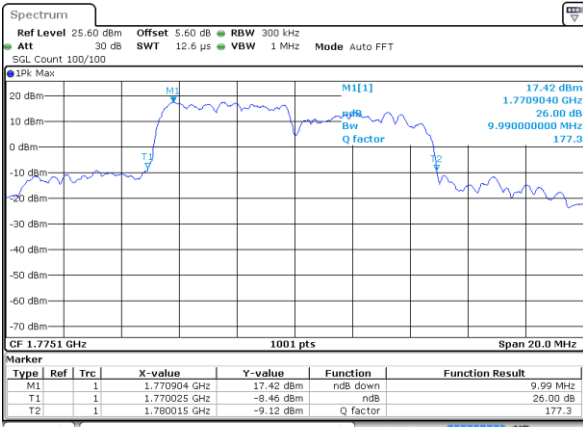

Highest Channel / 10MHz+10MHz

Date: 1 JUL 2020 16:25:04

Highest Channel / 15MHz+5MHz

Date: 25 JUN 2020 11:21:14

LTE Band 66B

64QAM

Lowest Channel / 5MHz+5MHz

Date: 1 JUL 2020 10:52:25

Lowest Channel / 5MHz+10MHz

Date: 25 JUN 2020 10:15:43

Middle Channel / 5MHz+5MHz

Date: 1 JUL 2020 11:02:41

Middle Channel / 5MHz+10MHz

Date: 25 JUN 2020 10:22:43

Highest Channel / 5MHz+5MHz

Date: 1 JUL 2020 11:08:00

Highest Channel / 5MHz+10MHz

Date: 25 JUN 2020 10:24:55