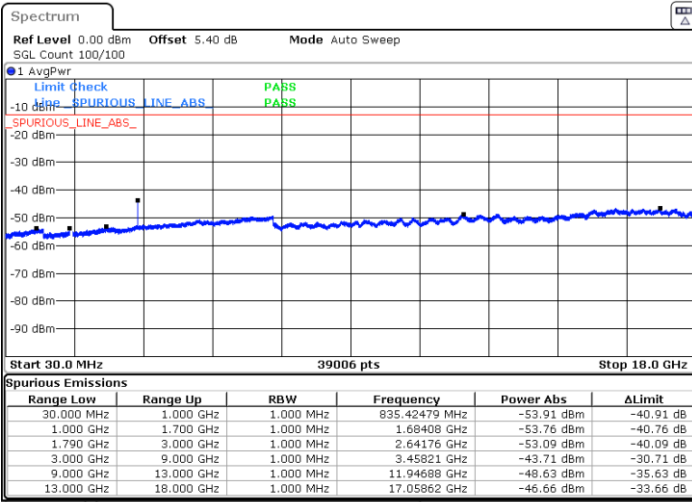

Middle Channel / 1RB99 and 1RB0

LTE Band 66C / 20MHz+5MHz

16QAM

NA

Highest Channel / 1RB99 and 1RB0

LTE Band 66C / 20MHz+10MHz

16QAM

Lowest Channel / 1RB99 and 1RB0

Middle Channel / 1RB99 and 1RB0

Date: 30 JUN 2020 03:17:18

Date: 30 JUN 2020 03:21:04

LTE Band 66C / 20MHz+10MHz

16QAM

NA

Highest Channel / 1RB99 and 1RB0

Date: 30 JUN 2020 03:40:25

LTE Band 66C / 20MHz+15MHz

16QAM

Lowest Channel / 1RB99 and 1RB0

Middle Channel / 1RB99 and 1RB0

Date: 30 JUN 2020 04:03:00

Date: 30 JUN 2020 04:07:53

LTE Band 66C / 20MHz+15MHz

16QAM