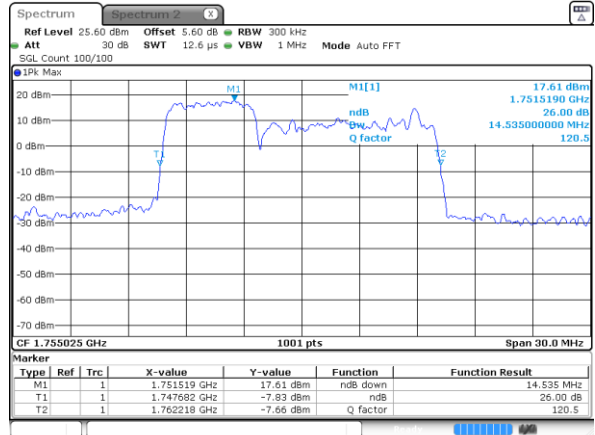

Highest Channel / 5MHz+15MHz

Date: 25 JUN 2020 11:09:28

Highest Channel / 10MHz+5MHz

Date: 25 JUN 2020 10:48:27

LTE Band 66B

QPSK

Lowest Channel / 10MHz+10MHz

Date: 1 JUL 2020 16:17:30

Lowest Channel / 15MHz+5MHz

Date: 25 JUN 2020 11:12:07

Middle Channel / 10MHz+10MHz

Date: 1 JUL 2020 16:21:40

Middle Channel / 15MHz+5MHz

Date: 25 JUN 2020 11:19:36

Highest Channel / 10MHz+10MHz

Date: 1 JUL 2020 16:22:36

Highest Channel / 15MHz+5MHz

Date: 25 JUN 2020 11:21:33

LTE Band 66B

16QAM

Lowest Channel / 5MHz+5MHz

Date: 1 JUL 2020 10:50:53

Lowest Channel / 5MHz+10MHz

Date: 25 JUN 2020 10:10:51

Middle Channel / 5MHz+5MHz

Date: 1 JUL 2020 11:03:13

Middle Channel / 5MHz+10MHz

Date: 25 JUN 2020 10:23:04

Highest Channel / 5MHz+5MHz

Date: 1 JUL 2020 11:07:27

Highest Channel / 5MHz+10MHz

Date: 25 JUN 2020 10:24:35