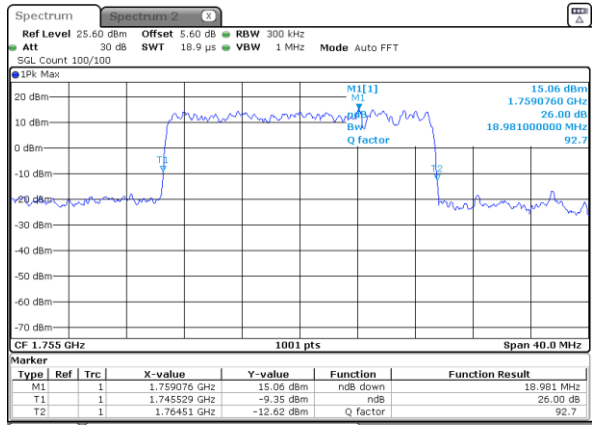

Highest Channel / 5MHz+15MHz

Date: 25 JUN 2020 11:09:28

Highest Channel / 10MHz+5MHz

Date: 25 JUN 2020 10:48:27

LTE Band 66B

QPSK

Lowest Channel / 10MHz+10MHz

Date: 1 JUL 2020 16:17:30

Lowest Channel / 15MHz+5MHz

Date: 25 JUN 2020 11:12:07

Middle Channel / 10MHz+10MHz

Date: 1 JUL 2020 16:21:40

Middle Channel / 15MHz+5MHz

Date: 25 JUN 2020 11:19:36

Highest Channel / 10MHz+10MHz

Date: 1 JUL 2020 16:22:36

Highest Channel / 15MHz+5MHz

Date: 25 JUN 2020 11:21:33

LTE Band 66B

16QAM

Lowest Channel / 5MHz+5MHz

Date: 1 JUL 2020 10:50:53

Lowest Channel / 5MHz+10MHz

Date: 25 JUN 2020 10:10:51