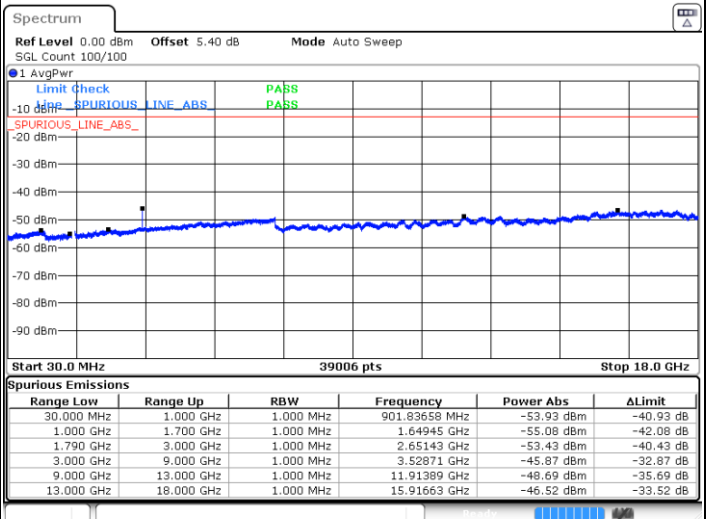

Highest Channel / 1RB74 and 1RB0

Date: 29 JUN 2020 20:53:47

LTE Band 66C / 15MHz+15MHz

64QAM

Lowest Channel / 1RB74 and 1RB0

Middle Channel / 1RB74 and 1RB0

Date: 30 JUN 2020 00:20:12

Date: 30 JUN 2020 00:27:11

LTE Band 66C / 15MHz+15MHz

64QAM

NA

Highest Channel / 1RB74 and 1RB0

Date: 30 JUN 2020 00:29:04

LTE Band 66C / 15MHz+20MHz

64QAM

Lowest Channel / 1RB74 and 1RB0