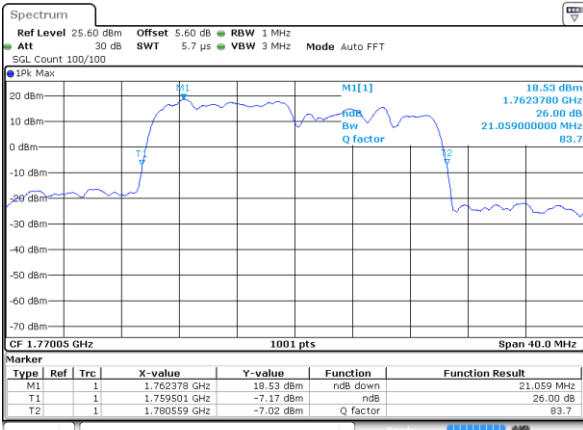

LTE Band 66B

16QAM

Lowest Channel / 5MHz+15MHz

Date: 25 JUN 2020 10:53:09

Lowest Channel / 10MHz+5MHz

Date: 25 JUN 2020 10:37:07

Middle Channel / 5MHz+15MHz

Date: 25 JUN 2020 11:08:02

Middle Channel / 10MHz+5MHz

Date: 25 JUN 2020 10:47:24

Highest Channel / 5MHz+15MHz

Date: 25 JUN 2020 11:09:50

Highest Channel / 10MHz+5MHz

Date: 25 JUN 2020 10:48:49

LTE Band 66B

16QAM

Lowest Channel / 10MHz+10MHz

Date: 1 JUL 2020 16:18:28

Lowest Channel / 15MHz+5MHz

Date: 25 JUN 2020 11:11:48

Middle Channel / 10MHz+10MHz

Date: 1 JUL 2020 16:21:06

Middle Channel / 15MHz+5MHz

Date: 25 JUN 2020 11:19:55

Highest Channel / 10MHz+10MHz

Date: 1 JUL 2020 16:25:04

Highest Channel / 15MHz+5MHz

Date: 25 JUN 2020 11:21:14

LTE Band 66B

64QAM

Lowest Channel / 5MHz+5MHz

Date: 1 JUL 2020 10:52:25