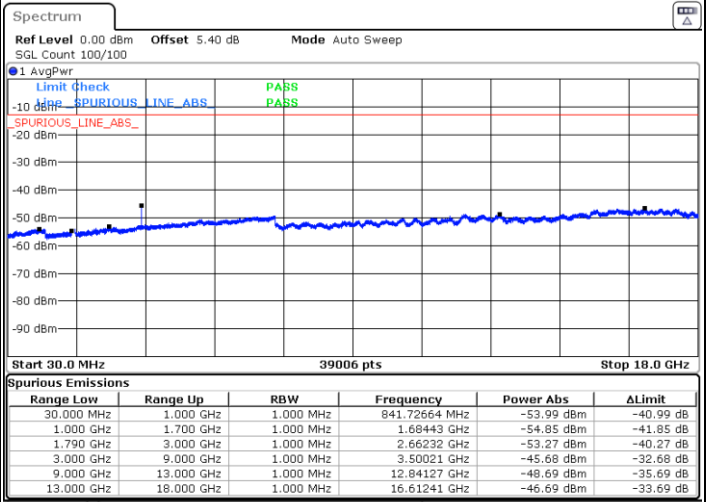

Date: 29 JUN 2020 23:03:59

LTE Band 66C / 10MHz+15MHz

64QAM

Lowest Channel / 1RB49 and 1RB0

Middle Channel / 1RB49 and 1RB0

Date: 29 JUN 2020 20:06:20

Date: 29 JUN 2020 20:17:46

LTE Band 66C / 10MHz+15MHz

64QAM

NA

Highest Channel / 1RB49 and 1RB0

Date: 29 JUN 2020 20:27:15

LTE Band 66C / 10MHz+20MHz

64QAM

Lowest Channel / 1RB49 and 1RB0

Middle Channel / 1RB49 and 1RB0

Date: 29 JUN 2020 23:17:10

Date: 29 JUN 2020 23:26:22

LTE Band 66C / 10MHz+20MHz

64QAM

NA

Highest Channel / 1RB49 and 1RB0

Date: 30 JUN 2020 00:01:00

LTE Band 66C / 15MHz+10MHz