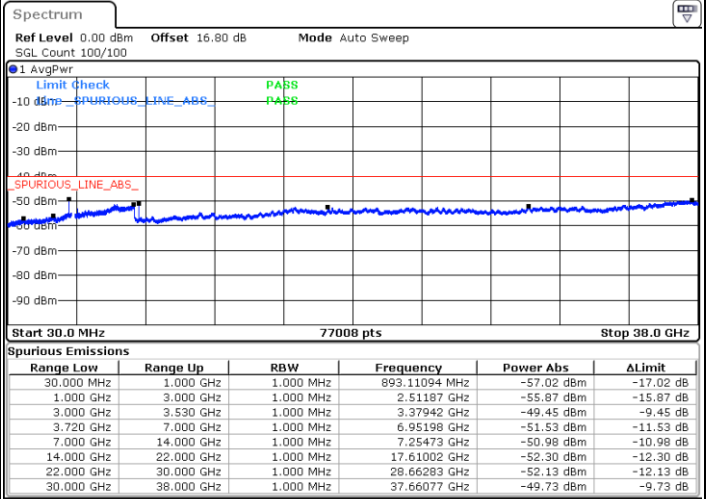

LTE Band 48 / 5MHz

64QAM

Lowest Channel / 1RB0

Lowest Channel / 1RBmax

Date: 20 JUN.2020 22:25:05

Date: 20 JUN.2020 22:44:27

Lowest Channel / FullIRB

N/A

Date: 20 JUN.2020 22:34:46

LTE Band 48 / 5MHz

64QAM

Middle Channel / 1RB0

Middle Channel / 1RBmax

Date: 20 JUN.2020 22:26:09

Date: 20 JUN.2020 22:45:31

Middle Channel / FullRB