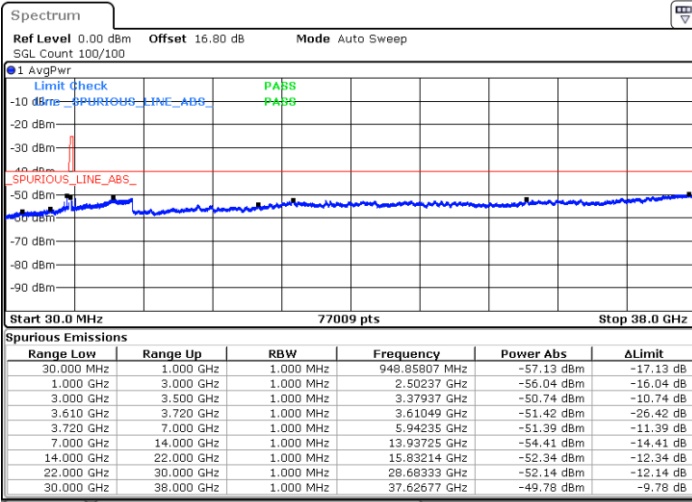

Highest Channel / 1RBmax

Date: 20 JUN.2020 23:00:35

Date: 20 JUN.2020 23:19:56

Highest Channel / FullIRB

N/A

Date: 20 JUN.2020 23:10:15

LTE Band 48 / 15MHz

QPSK

Lowest Channel / 1RB0

Lowest Channel / 1RBmax

Date: 20 JUN.2020 23:21:01

Date: 20 JUN.2020 23:40:22

Lowest Channel / FullIRB

N/A

Date: 20 JUN.2020 23:30:42

LTE Band 48 / 15MHz

LTE Band 48 / 15MHz

QPSK

Highest Channel / 1RB0

Highest Channel / 1RBmax

Date: 20 JUN.2020 23:27:27

Date: 20 JUN.2020 23:46:48

Highest Channel / FullIRB

N/A