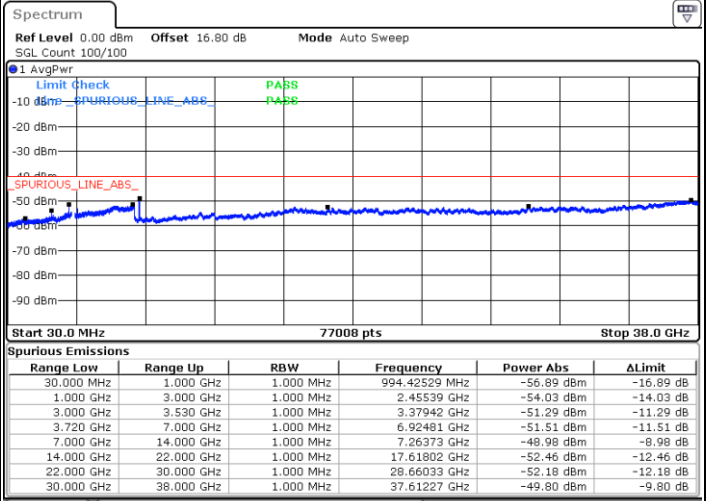

N/A

Date: 20 JUN.2020 23:09:10

LTE Band 48 / 15MHz

16QAM

Lowest Channel / 1RB0

Lowest Channel / 1RBmax

Date: 20 JUN.2020 23:22:06

Date: 20 JUN.2020 23:41:27

Lowest Channel / FullIRB

N/A

Date: 20 JUN.2020 23:31:46

LTE Band 48 / 15MHz

16QAM

Middle Channel / 1RB0

Middle Channel / 1RBmax

Date: 20 JUN.2020 23:25:19

Date: 20 JUN.2020 23:44:39

Middle Channel / FullRB

N/A

Date: 20 JUN.2020 23:34:59

LTE Band 48 / 15MHz

16QAM

Highest Channel / 1RB0

Highest Channel / 1RBmax

Date: 20 JUN.2020 23:28:32

Date: 20 JUN.2020 23:47:52

Highest Channel / FullIRB

N/A

Date: 20 JUN.2020 23:38:13

LTE Band 48 / 20MHz

16QAM

Lowest Channel / 1RB0