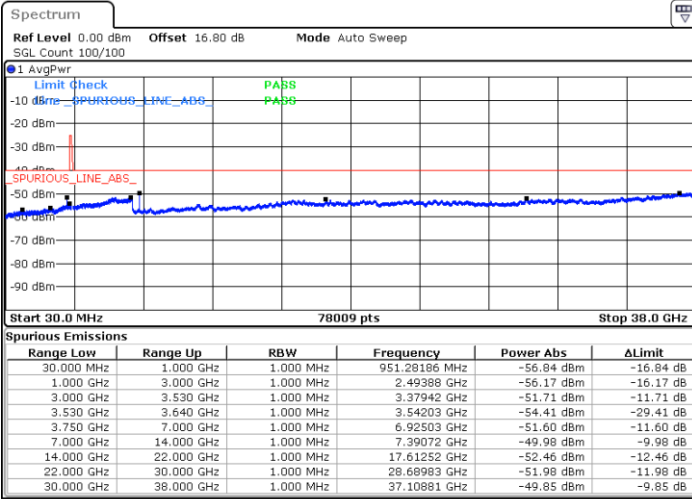

Date: 20 JUN.2020 22:24:01

Date: 20 JUN.2020 22:43:22

Lowest Channel / FullIRB

N/A

Date: 20 JUN.2020 22:33:42

LTE Band 48 / 5MHz

16QAM

Middle Channel / 1RB0

Middle Channel / 1RBmax

Date: 20 JUN.2020 22:27:13

Date: 20 JUN.2020 22:46:35

Middle Channel / FullRB

N/A

Date: 20 JUN.2020 22:36:54

LTE Band 48 / 5MHz

16QAM

Highest Channel / 1RB0

Highest Channel / 1RBmax

Date: 20 JUN.2020 22:30:27

Date: 20 JUN.2020 22:49:48

Highest Channel / FullIRB

N/A

Date: 20 JUN.2020 22:40:08

LTE Band 48 / 10MHz