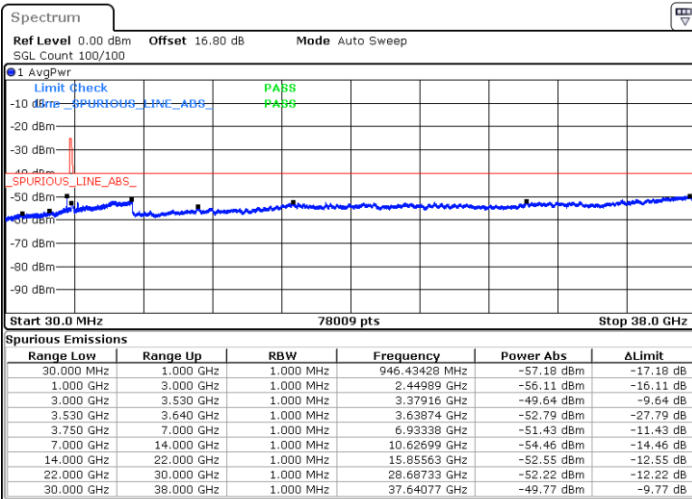

Lowest Channel / FullIRB

N/A

Date: 20 JUN.2020 23:31:46

LTE Band 48 / 15MHz

16QAM

Middle Channel / 1RB0

Middle Channel / 1RBmax

Date: 20 JUN.2020 23:25:19

Date: 20 JUN.2020 23:44:39

Middle Channel / FullRB

N/A

Date: 20 JUN.2020 23:34:59

LTE Band 48 / 15MHz

16QAM

Highest Channel / 1RB0

Highest Channel / 1RBmax

Date: 20 JUN.2020 23:28:32

Date: 20 JUN.2020 23:47:52

Highest Channel / FullIRB

N/A

Date: 20 JUN.2020 23:38:13

LTE Band 48 / 20MHz

16QAM

Lowest Channel / 1RB0

Lowest Channel / 1RBmax

Date: 21.JUN.2020 00:00:48

Date: 21.JUN.2020 08:25:43

Lowest Channel / FullIRB

N/A

Date: 20.JUN.2020 23:51:07

LTE Band 48 / 20MHz

16QAM