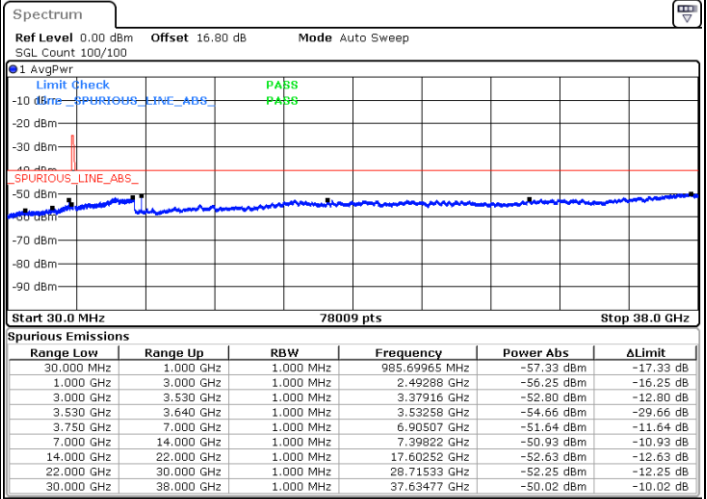

Lowest Channel / 1RBmax

Date: 21.JUN.2020 00:00:48

Date: 21.JUN.2020 08:25:43

Lowest Channel / FullIRB

N/A

Date: 20.JUN.2020 23:51:07

LTE Band 48 / 20MHz

16QAM

Middle Channel / 1RB0

Middle Channel / 1RBmax

Date: 21.JUN.2020 08:19:14

Date: 21.JUN.2020 08:28:56

Middle Channel / FullRB

N/A

Date: 20.JUN.2020 23:54:20

LTE Band 48 / 20MHz

16QAM

Highest Channel / 1RB0

Highest Channel / 1RBmax

Date: 21.JUN.2020 08:22:28

Date: 21.JUN.2020 08:32:10

Highest Channel / FullIRB

N/A

Date: 20.JUN.2020 23:57:33

LTE Band 48 / 5MHz

64QAM

Lowest Channel / 1RB0

Lowest Channel / 1RBmax

Date: 20 JUN.2020 22:25:05

Date: 20 JUN.2020 22:44:27

Lowest Channel / FullIRB

N/A