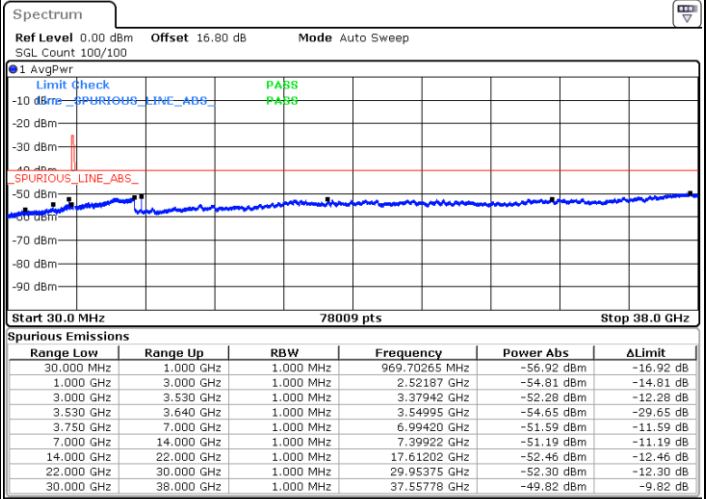

Date: 20 JUN.2020 22:24:01

Date: 20 JUN.2020 22:43:22

Lowest Channel / FullIRB

N/A

Date: 20 JUN.2020 22:33:42

LTE Band 48 / 5MHz

16QAM

Middle Channel / 1RB0

Middle Channel / 1RBmax

Date: 20 JUN.2020 22:27:13

Date: 20 JUN.2020 22:46:35

Middle Channel / FullRB

N/A

Date: 20 JUN.2020 22:36:54

LTE Band 48 / 5MHz

16QAM

Highest Channel / 1RB0

Highest Channel / 1RBmax

Date: 20 JUN.2020 22:30:27

Date: 20 JUN.2020 22:49:48

Highest Channel / FullIRB

N/A

Date: 20 JUN.2020 22:40:08

LTE Band 48 / 10MHz