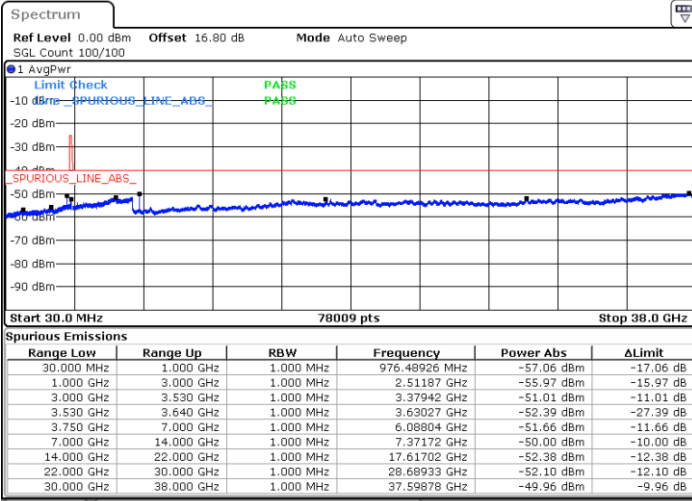

Lowest Channel / FullIRB

N/A

Date: 20 JUN.2020 23:31:46

LTE Band 48 / 15MHz

16QAM

Middle Channel / 1RB0

Middle Channel / 1RBmax

Date: 20 JUN.2020 23:25:19

Date: 20 JUN.2020 23:44:39

Middle Channel / FullRB

N/A

Date: 20 JUN.2020 23:34:59

LTE Band 48 / 15MHz

16QAM

Highest Channel / 1RB0

Highest Channel / 1RBmax

Date: 20 JUN.2020 23:28:32

Date: 20 JUN.2020 23:47:52

Highest Channel / FullIRB

N/A

Date: 20 JUN.2020 23:38:13

LTE Band 48 / 20MHz

16QAM

Lowest Channel / 1RB0

Lowest Channel / 1RBmax

Date: 21.JUN.2020 00:00:48

Date: 21.JUN.2020 08:25:43

Lowest Channel / FullIRB

N/A

Date: 20.JUN.2020 23:51:07

LTE Band 48 / 20MHz

16QAM