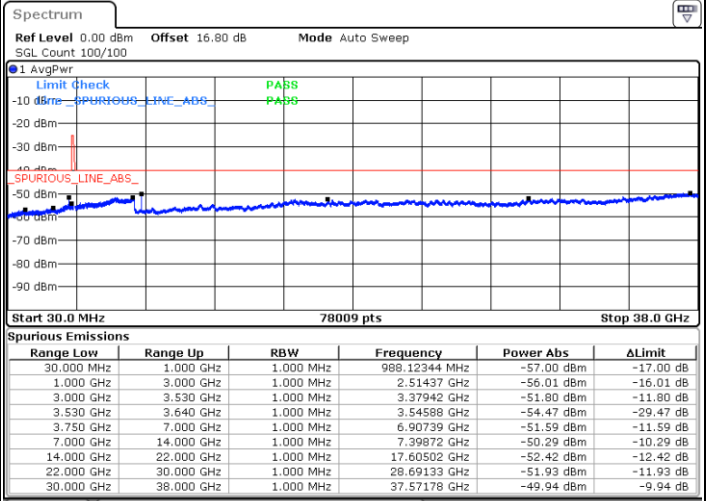

Lowest Channel / FullIRB

N/A

Date: 20 JUN.2020 23:31:46

LTE Band 48 / 15MHz

16QAM

Middle Channel / 1RB0

Middle Channel / 1RBmax

Date: 20 JUN.2020 23:25:19

Date: 20 JUN.2020 23:44:39

Middle Channel / FullRB

N/A

Date: 20 JUN.2020 23:34:59

LTE Band 48 / 15MHz

16QAM

Highest Channel / 1RB0

Highest Channel / 1RBmax

Date: 20 JUN.2020 23:28:32

Date: 20 JUN.2020 23:47:52

Highest Channel / FullIRB

N/A

Date: 20 JUN.2020 23:38:13

LTE Band 48 / 20MHz

16QAM

Lowest Channel / 1RB0

Lowest Channel / 1RBmax

Date: 21.JUN.2020 00:00:48

Date: 21.JUN.2020 08:25:43

Lowest Channel / FullIRB

N/A

Date: 20.JUN.2020 23:51:07

LTE Band 48 / 20MHz

16QAM