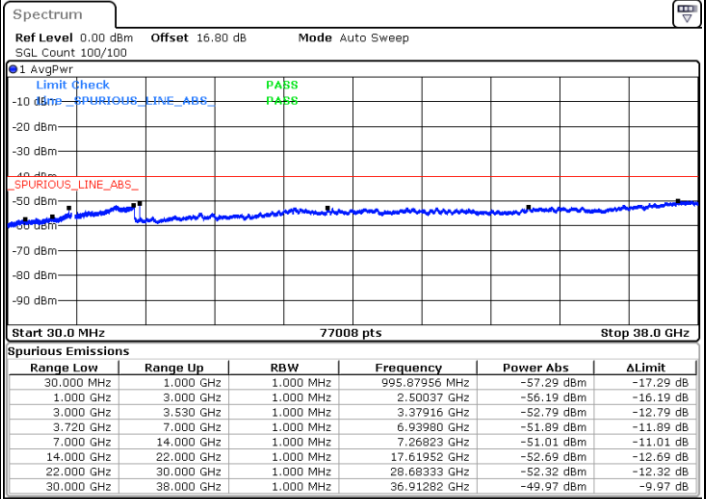

Date: 20 JUN.2020 23:28:32

Date: 20 JUN.2020 23:47:52

Highest Channel / FullIRB

N/A

Date: 20 JUN.2020 23:38:13

LTE Band 48 / 20MHz

16QAM

Lowest Channel / 1RB0

Lowest Channel / 1RBmax

Date: 21.JUN.2020 00:00:48

Date: 21.JUN.2020 08:25:43

Lowest Channel / FullIRB

N/A

Date: 20.JUN.2020 23:51:07

LTE Band 48 / 20MHz

16QAM

Middle Channel / 1RB0

Middle Channel / 1RBmax

Date: 21.JUN.2020 08:19:14

Date: 21.JUN.2020 08:28:56

Middle Channel / FullRB

N/A

Date: 20.JUN.2020 23:54:20

LTE Band 48 / 20MHz