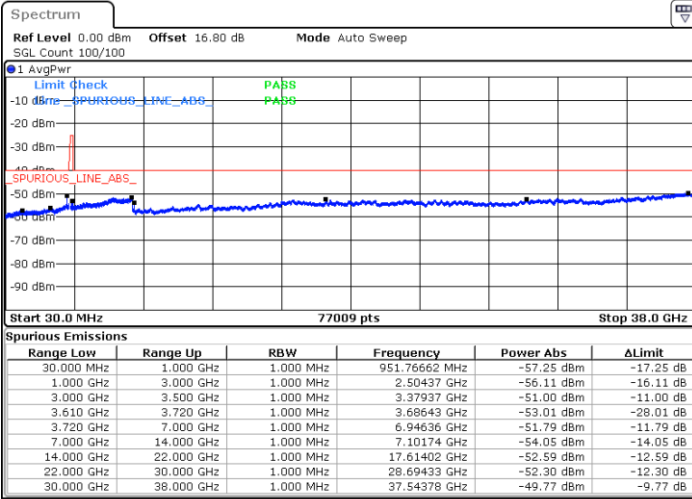

Date: 20 JUN.2020 23:05:57

LTE Band 48 / 10MHz

16QAM

Highest Channel / 1RB0

Highest Channel / 1RBmax

Date: 20 JUN.2020 22:59:30

Date: 20 JUN.2020 23:18:51

Highest Channel / FullIRB

N/A

Date: 20 JUN.2020 23:09:10

LTE Band 48 / 15MHz

16QAM

Lowest Channel / 1RB0

Lowest Channel / 1RBmax

Date: 20 JUN.2020 23:22:06

Date: 20 JUN.2020 23:41:27

Lowest Channel / FullIRB

N/A

Date: 20 JUN.2020 23:31:46

LTE Band 48 / 15MHz

16QAM

Middle Channel / 1RB0

Middle Channel / 1RBmax

Date: 20 JUN.2020 23:25:19