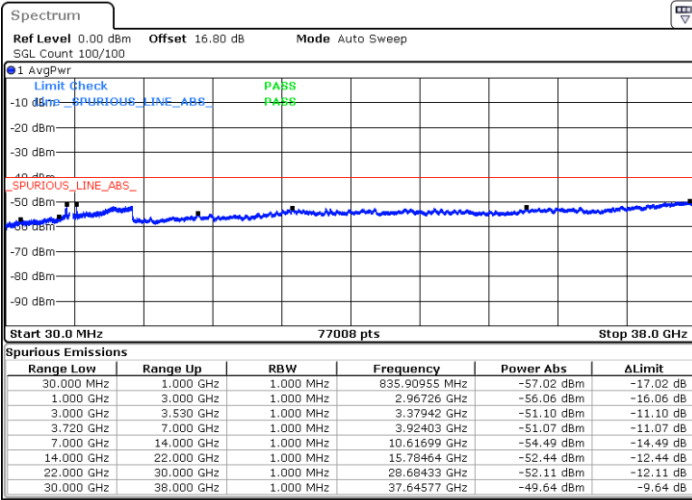

Date: 20 JUN.2020 23:28:32

Date: 20 JUN.2020 23:47:52

Highest Channel / FullIRB

N/A

Date: 20 JUN.2020 23:38:13

LTE Band 48 / 20MHz

16QAM

Lowest Channel / 1RB0

Lowest Channel / 1RBmax

Date: 21.JUN.2020 00:00:48

Date: 21.JUN.2020 08:25:43

Lowest Channel / FullIRB

N/A

Date: 20.JUN.2020 23:51:07

LTE Band 48 / 20MHz

16QAM

Middle Channel / 1RB0

Middle Channel / 1RBmax

Date: 21.JUN.2020 08:19:14

Date: 21.JUN.2020 08:28:56

Middle Channel / FullRB

N/A

Date: 20.JUN.2020 23:54:20

LTE Band 48 / 20MHz

16QAM

Highest Channel / 1RB0

Highest Channel / 1RBmax

Date: 21.JUN.2020 08:22:28

Date: 21.JUN.2020 08:32:10

Highest Channel / FullIRB

N/A

Date: 20.JUN.2020 23:57:33