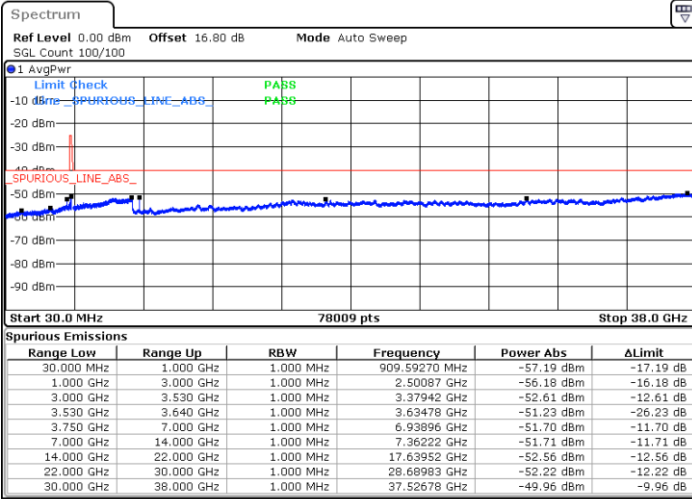

Lowest Channel / 1RBmax

Date: 21.JUN.2020 00:00:48

Date: 21.JUN.2020 08:25:43

Lowest Channel / FullIRB

N/A

Date: 20.JUN.2020 23:51:07

LTE Band 48 / 20MHz

16QAM

Middle Channel / 1RB0

Middle Channel / 1RBmax

Date: 21.JUN.2020 08:19:14

Date: 21.JUN.2020 08:28:56

Middle Channel / FullRB

N/A

Date: 20.JUN.2020 23:54:20

LTE Band 48 / 20MHz

16QAM

Highest Channel / 1RB0

Highest Channel / 1RBmax

Date: 21.JUN.2020 08:22:28

Date: 21.JUN.2020 08:32:10

Highest Channel / FullIRB

N/A

Date: 20.JUN.2020 23:57:33