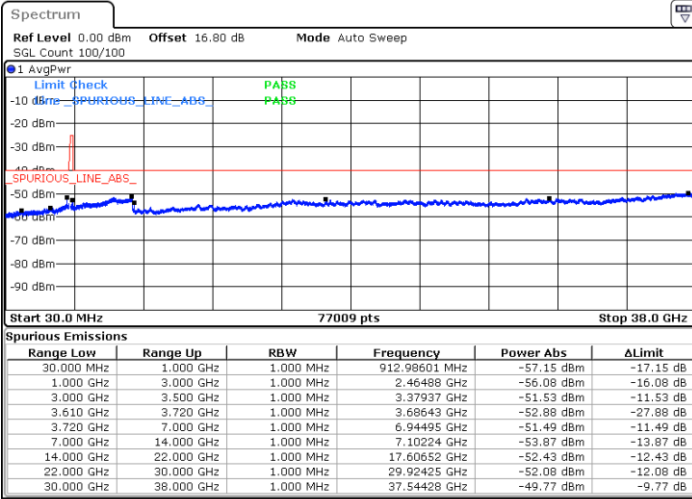

Date: 20 JUN.2020 23:44:39

Middle Channel / FullRB

N/A

Date: 20 JUN.2020 23:34:59

LTE Band 48 / 15MHz

16QAM

Highest Channel / 1RB0

Highest Channel / 1RBmax

Date: 20 JUN.2020 23:28:32

Date: 20 JUN.2020 23:47:52

Highest Channel / FullIRB

N/A

Date: 20 JUN.2020 23:38:13

LTE Band 48 / 20MHz

16QAM

Lowest Channel / 1RB0

Lowest Channel / 1RBmax

Date: 21.JUN.2020 00:00:48

Date: 21.JUN.2020 08:25:43

Lowest Channel / FullIRB

N/A

Date: 20.JUN.2020 23:51:07

LTE Band 48 / 20MHz

16QAM