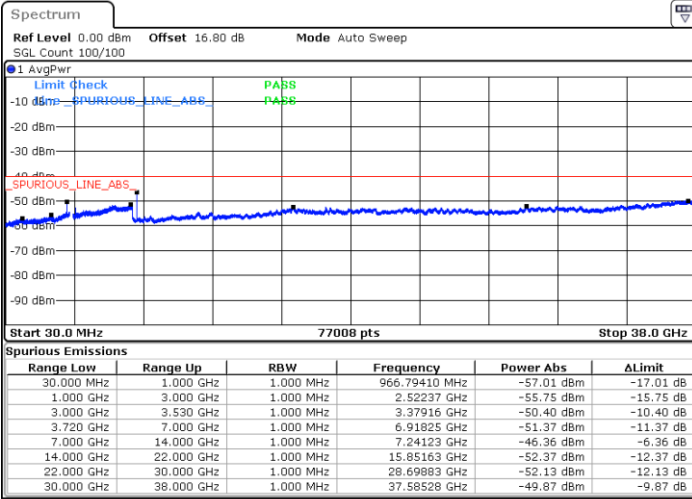

Highest Channel / FullIRB

N/A

Date: 20 JUN.2020 22:39:03

LTE Band 48 / 10MHz

QPSK

Lowest Channel / 1RB0

Lowest Channel / 1RBmax

Date: 20 JUN.2020 22:54:08

Date: 20 JUN.2020 23:13:29

Lowest Channel / FullIRB

N/A

Date: 20 JUN.2020 23:03:49

LTE Band 48 / 10MHz

QPSK

MiddleChannel / 1RB0

Middle Channel / 1RBmax

Date: 20 JUN.2020 22:55:12

Date: 20 JUN.2020 23:14:34

Middle Channel / FullRB

N/A

Date: 20 JUN.2020 23:04:53

LTE Band 48 / 10MHz

QPSK

Highest Channel / 1RB0

Highest Channel / 1RBmax

Date: 20 JUN.2020 23:00:35

Date: 20 JUN.2020 23:19:56

Highest Channel / FullIRB

N/A

Date: 20 JUN.2020 23:10:15

LTE Band 48 / 15MHz

QPSK