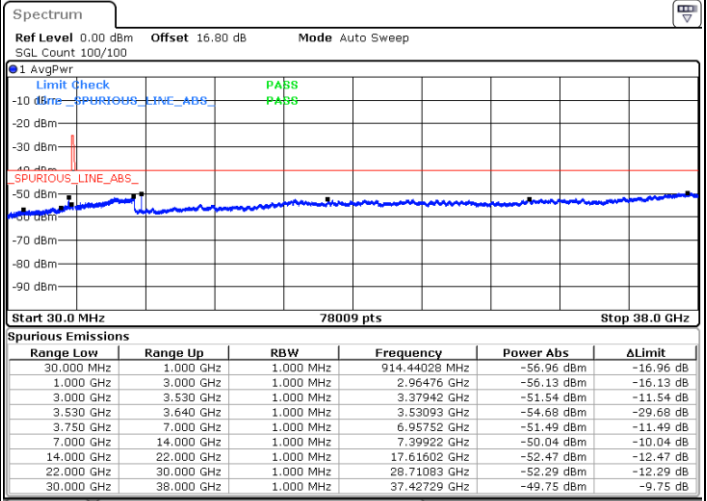

LTE Band 48 / 10MHz

16QAM

MiddleChannel / 1RB0

Middle Channel / 1RBmax

Date: 20 JUN.2020 22:56:16

Date: 20 JUN.2020 23:15:37

Middle Channel / FullIRB

N/A

Date: 20 JUN.2020 23:05:57

LTE Band 48 / 10MHz

16QAM

Highest Channel / 1RB0

Highest Channel / 1RBmax

Date: 20 JUN.2020 22:59:30

Date: 20 JUN.2020 23:18:51

Highest Channel / FullIRB

N/A

Date: 20 JUN.2020 23:09:10

LTE Band 48 / 15MHz

16QAM

Lowest Channel / 1RB0

Lowest Channel / 1RBmax

Date: 20 JUN.2020 23:22:06

Date: 20 JUN.2020 23:41:27

Lowest Channel / FullIRB

N/A

Date: 20 JUN.2020 23:31:46

LTE Band 48 / 15MHz

16QAM

Middle Channel / 1RB0

Middle Channel / 1RBmax

Date: 20 JUN.2020 23:25:19