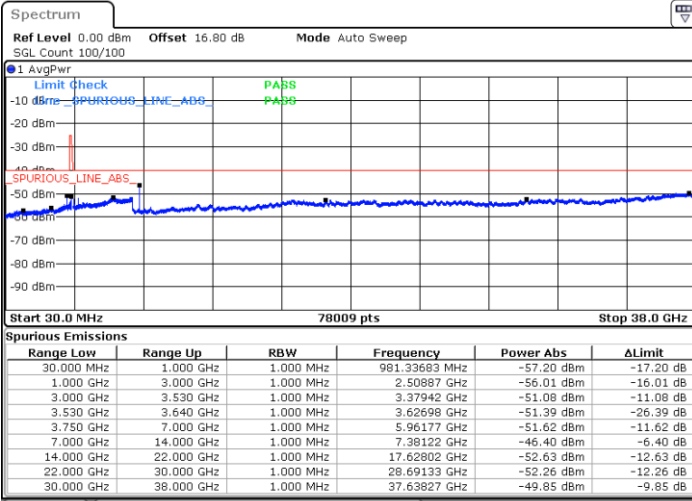

Date: 20 JUN.2020 23:13:29

Lowest Channel / FullIRB

N/A

Date: 20 JUN.2020 23:03:49

LTE Band 48 / 10MHz

QPSK

MiddleChannel / 1RB0

Middle Channel / 1RBmax

Date: 20 JUN.2020 22:55:12

Date: 20 JUN.2020 23:14:34

Middle Channel / FullRB

N/A

Date: 20 JUN.2020 23:04:53

LTE Band 48 / 10MHz

QPSK

Highest Channel / 1RB0

Highest Channel / 1RBmax

Date: 20 JUN.2020 23:00:35

Date: 20 JUN.2020 23:19:56

Highest Channel / FullIRB

N/A

Date: 20 JUN.2020 23:10:15

LTE Band 48 / 15MHz

QPSK

Lowest Channel / 1RB0

Lowest Channel / 1RBmax

Date: 20 JUN.2020 23:21:01

Date: 20 JUN.2020 23:40:22

Lowest Channel / FullIRB

N/A

Date: 20 JUN.2020 23:30:42

LTE Band 48 / 15MHz