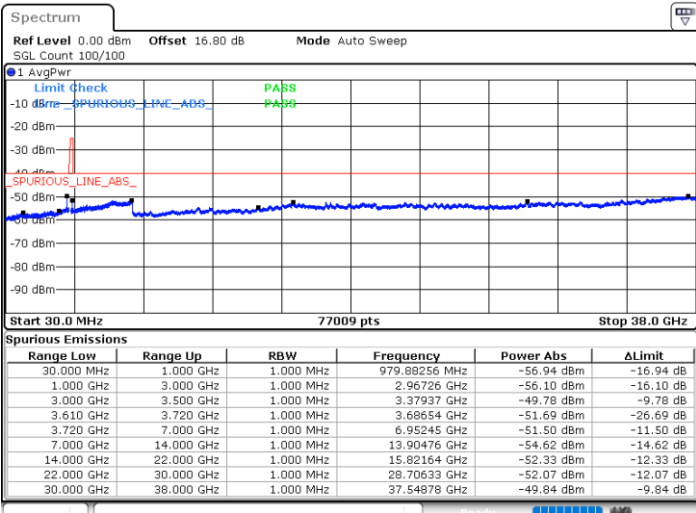

16QAM

Highest Channel / 1RB0

Highest Channel / 1RBmax

Date: 21.JUN.2020 08:22:28

Date: 21.JUN.2020 08:32:10

Highest Channel / FullIRB

N/A

Date: 20.JUN.2020 23:57:33

LTE Band 48 / 5MHz

64QAM

Lowest Channel / 1RB0

Lowest Channel / 1RBmax

Date: 20 JUN.2020 22:25:05

Date: 20 JUN.2020 22:44:27

Lowest Channel / FullIRB

N/A

Date: 20 JUN.2020 22:34:46

LTE Band 48 / 5MHz

64QAM

Middle Channel / 1RB0

Middle Channel / 1RBmax

Date: 20 JUN.2020 22:26:09

Date: 20 JUN.2020 22:45:31

Middle Channel / FullRB