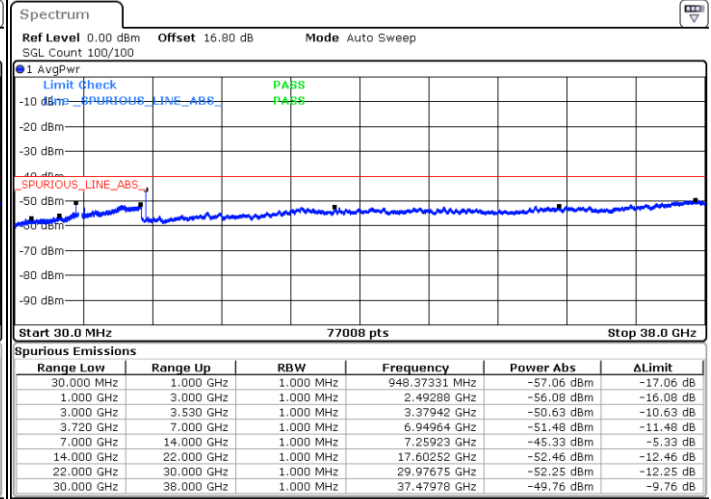

Highest Channel / FullIRB

N/A

Date: 20 JUN.2020 22:39:03

LTE Band 48 / 10MHz

QPSK

Lowest Channel / 1RB0

Lowest Channel / 1RBmax

Date: 20 JUN.2020 22:54:08

Date: 20 JUN.2020 23:13:29

Lowest Channel / FullIRB

N/A

Date: 20 JUN.2020 23:03:49

LTE Band 48 / 10MHz

QPSK

MiddleChannel / 1RB0

Middle Channel / 1RBmax

Date: 20 JUN.2020 22:55:12

Date: 20 JUN.2020 23:14:34

Middle Channel / FullRB

N/A

Date: 20 JUN.2020 23:04:53

LTE Band 48 / 10MHz

QPSK

Highest Channel / 1RB0

Highest Channel / 1RBmax

Date: 20 JUN.2020 23:00:35

Date: 20 JUN.2020 23:19:56

Highest Channel / FullIRB

N/A

Date: 20 JUN.2020 23:10:15

LTE Band 48 / 15MHz

QPSK