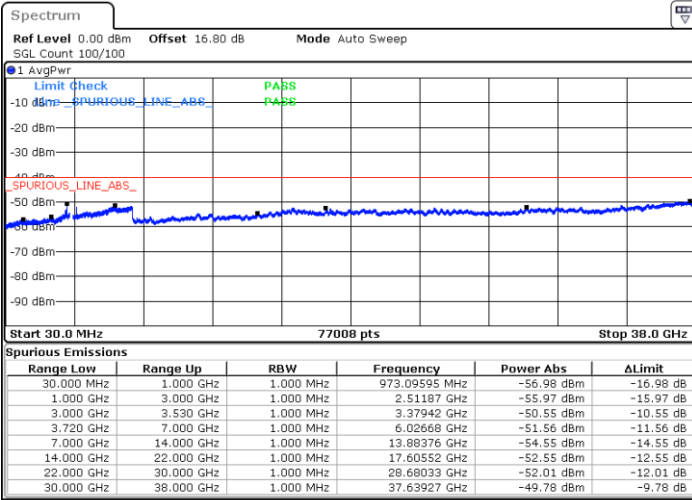

N/A

Date: 20 JUN.2020 23:09:10

LTE Band 48 / 15MHz

16QAM

Lowest Channel / 1RB0

Lowest Channel / 1RBmax

Date: 20 JUN.2020 23:22:06

Date: 20 JUN.2020 23:41:27

Lowest Channel / FullIRB

N/A

Date: 20 JUN.2020 23:31:46

LTE Band 48 / 15MHz

16QAM

Middle Channel / 1RB0

Middle Channel / 1RBmax

Date: 20 JUN.2020 23:25:19

Date: 20 JUN.2020 23:44:39

Middle Channel / FullRB

N/A

Date: 20 JUN.2020 23:34:59

LTE Band 48 / 15MHz

16QAM

Highest Channel / 1RB0

Highest Channel / 1RBmax

Date: 20 JUN.2020 23:28:32

Date: 20 JUN.2020 23:47:52

Highest Channel / FullIRB

N/A

Date: 20 JUN.2020 23:38:13

LTE Band 48 / 20MHz

16QAM

Lowest Channel / 1RB0