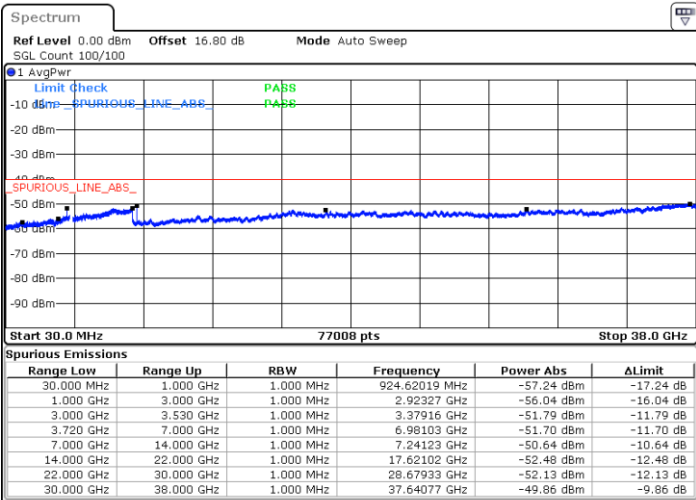

Highest Channel / 1RB0

Highest Channel / 1RBmax

Date: 20 JUN.2020 22:30:27

Date: 20 JUN.2020 22:49:48

Highest Channel / FullIRB

N/A

Date: 20 JUN.2020 22:40:08

LTE Band 48 / 10MHz

16QAM

Lowest Channel / 1RB0

Lowest Channel / 1RBmax

Date: 20 JUN.2020 22:53:03

Date: 20 JUN.2020 23:12:25

Lowest Channel / FullIRB

N/A

Date: 20 JUN.2020 23:02:44

LTE Band 48 / 10MHz

16QAM

MiddleChannel / 1RB0

Middle Channel / 1RBmax

Date: 20 JUN.2020 22:56:16

Date: 20 JUN.2020 23:15:37

Middle Channel / FullIRB

N/A

Date: 20 JUN.2020 23:05:57

LTE Band 48 / 10MHz

16QAM

Highest Channel / 1RB0

Highest Channel / 1RBmax

Date: 20 JUN.2020 22:59:30

Date: 20 JUN.2020 23:18:51

Highest Channel / FullIRB