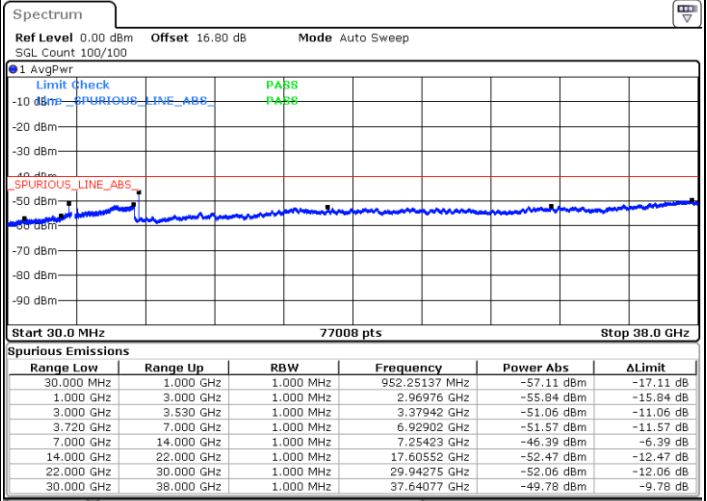

# Conducted Spurious Emission

LTE Band 48 / 5MHz

QPSK

Middle Channel / 1RB0

Middle Channel / 1RBmax

Date: 20 JUN.2020 22:28:17

Date: 20 JUN.2020 22:47:39

Middle Channel / FullRB

N/A

Date: 20 JUN.2020 22:37:58

LTE Band 48 / 5MHz

QPSK

Highest Channel / 1RB0

Highest Channel / 1RBmax

Date: 20 JUN.2020 22:29:22

Date: 20 JUN.2020 22:48:43

Highest Channel / FullIRB

N/A

Date: 20 JUN.2020 22:39:03

LTE Band 48 / 10MHz

QPSK

Lowest Channel / 1RB0

Lowest Channel / 1RBmax

Date: 20 JUN.2020 22:54:08