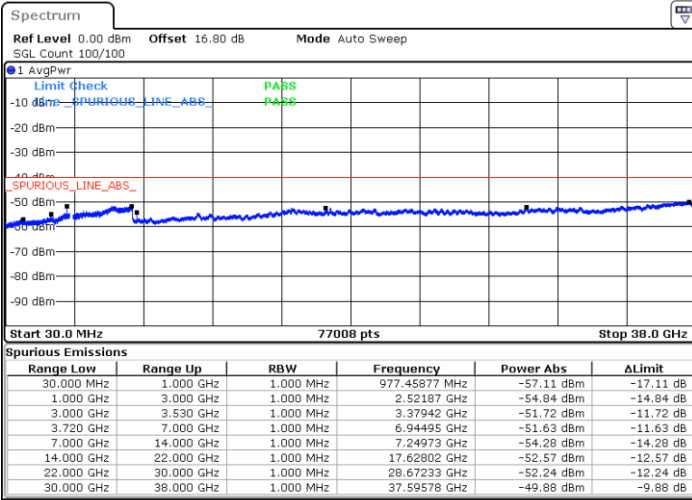

# Conducted Spurious Emission

LTE Band 48 / 5MHz

QPSK

Middle Channel / 1RB0

Middle Channel / 1RBmax

Date: 20 JUN.2020 22:28:17

Date: 20 JUN.2020 22:47:39

Middle Channel / FullRB

N/A

Date: 20 JUN.2020 22:37:58

LTE Band 48 / 5MHz

QPSK

Highest Channel / 1RB0

Highest Channel / 1RBmax

Date: 20 JUN.2020 22:29:22

Date: 20 JUN.2020 22:48:43

Highest Channel / FullIRB

N/A

Date: 20 JUN.2020 22:39:03

LTE Band 48 / 10MHz

QPSK

Lowest Channel / 1RB0

Lowest Channel / 1RBmax

Date: 20 JUN.2020 22:54:08