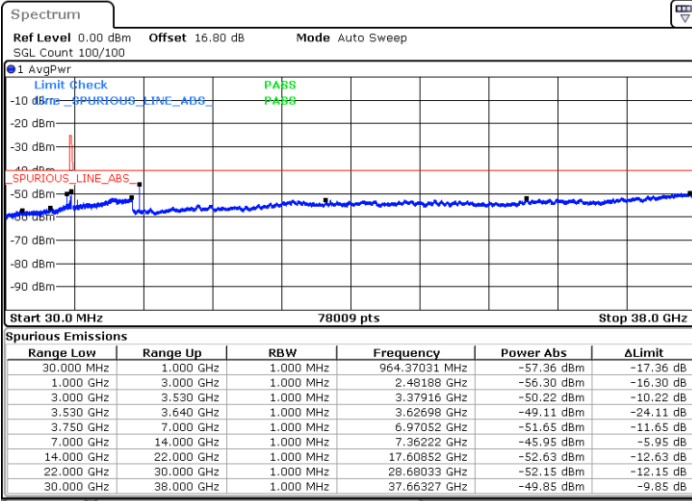

N/A

Date: 20.JUN.2020 23:52:12

LTE Band 48 / 20MHz

QPSK

Middle Channel / 1RB0

Middle Channel / 1RBmax

Date: 21.JUN.2020 08:17:41

Date: 21.JUN.2020 08:27:53

Middle Channel / FullIRB

N/A

Date: 20.JUN.2020 23:53:16

LTE Band 48 / 20MHz

QPSK

Highest Channel / 1RB0

Highest Channel / 1RBmax

Date: 21 JUN.2020 08:23:33

Date: 21 JUN.2020 08:33:15

Highest Channel / FullIRB

N/A

Date: 20 JUN.2020 23:58:38

LTE Band 48 / 5MHz

16QAM

Lowest Channel / 1RB0

Lowest Channel / 1RBmax