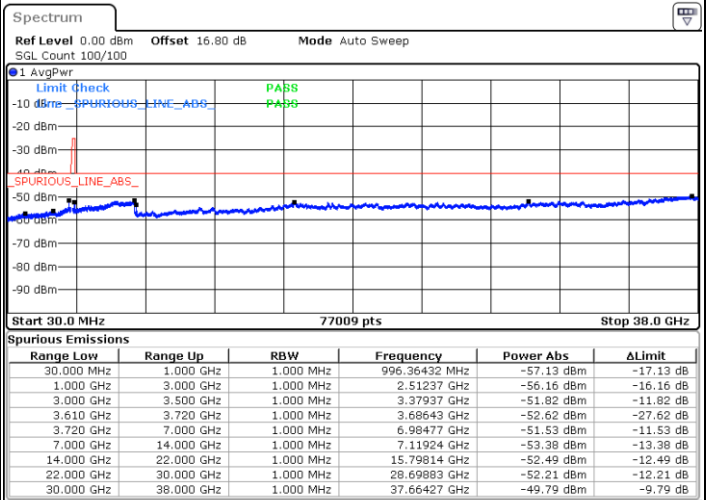

Middle Channel / 1RBmax

Date: 20 JUN.2020 22:27:13

Date: 20 JUN.2020 22:46:35

Middle Channel / FullRB

N/A

Date: 20 JUN.2020 22:36:54

LTE Band 48 / 5MHz

16QAM

Highest Channel / 1RB0

Highest Channel / 1RBmax

Date: 20 JUN.2020 22:30:27

Date: 20 JUN.2020 22:49:48

Highest Channel / FullIRB

N/A

Date: 20 JUN.2020 22:40:08

LTE Band 48 / 10MHz

16QAM

Lowest Channel / 1RB0

Lowest Channel / 1RBmax

Date: 20 JUN.2020 22:53:03

Date: 20 JUN.2020 23:12:25

Lowest Channel / FullIRB

N/A

Date: 20 JUN.2020 23:02:44