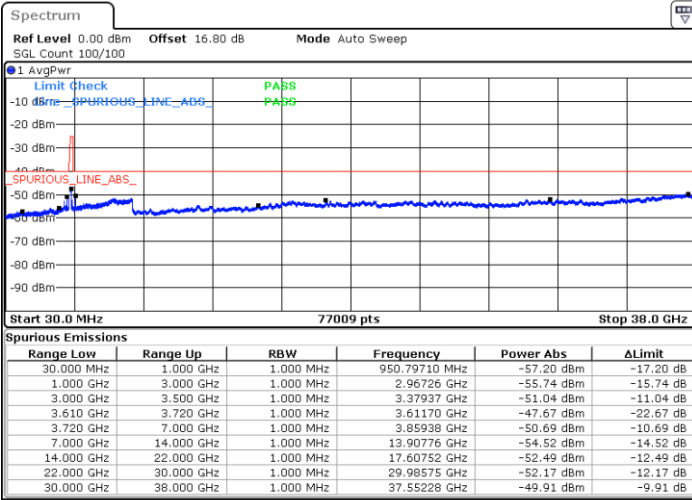

Date: 20 JUN.2020 23:28:32

Date: 20 JUN.2020 23:47:52

Highest Channel / FullIRB

N/A

Date: 20 JUN.2020 23:38:13

LTE Band 48 / 20MHz

16QAM

Lowest Channel / 1RB0

Lowest Channel / 1RBmax

Date: 21.JUN.2020 00:00:48

Date: 21.JUN.2020 08:25:43

Lowest Channel / FullIRB

N/A

Date: 20.JUN.2020 23:51:07

LTE Band 48 / 20MHz

16QAM

Middle Channel / 1RB0

Middle Channel / 1RBmax

Date: 21.JUN.2020 08:19:14

Date: 21.JUN.2020 08:28:56

Middle Channel / FullRB

N/A

Date: 20.JUN.2020 23:54:20

LTE Band 48 / 20MHz