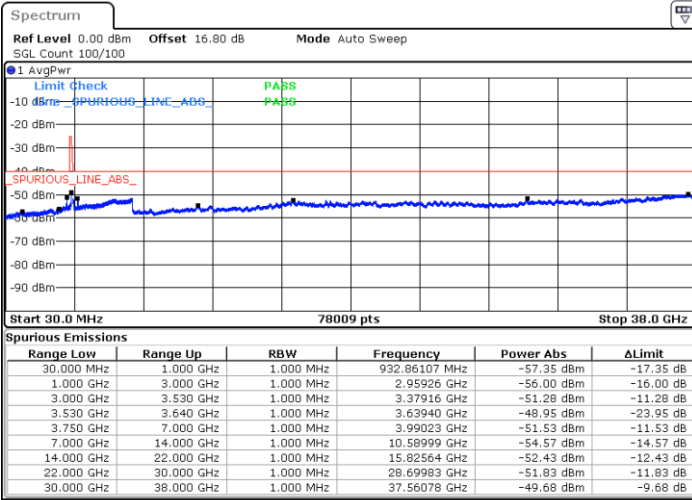

Lowest Channel / 1RBmax

Date: 21.JUN.2020 00:00:48

Date: 21.JUN.2020 08:25:43

Lowest Channel / FullIRB

N/A

Date: 20.JUN.2020 23:51:07

LTE Band 48 / 20MHz

16QAM

Middle Channel / 1RB0

Middle Channel / 1RBmax

Date: 21.JUN.2020 08:19:14

Date: 21.JUN.2020 08:28:56

Middle Channel / FullRB

N/A

Date: 20.JUN.2020 23:54:20

LTE Band 48 / 20MHz

16QAM

Highest Channel / 1RB0

Highest Channel / 1RBmax

Date: 21.JUN.2020 08:22:28

Date: 21.JUN.2020 08:32:10

Highest Channel / FullIRB

N/A

Date: 20.JUN.2020 23:57:33

LTE Band 48 / 5MHz

64QAM

Lowest Channel / 1RB0

Lowest Channel / 1RBmax

Date: 20 JUN.2020 22:25:05

Date: 20 JUN.2020 22:44:27

Lowest Channel / FullIRB

N/A