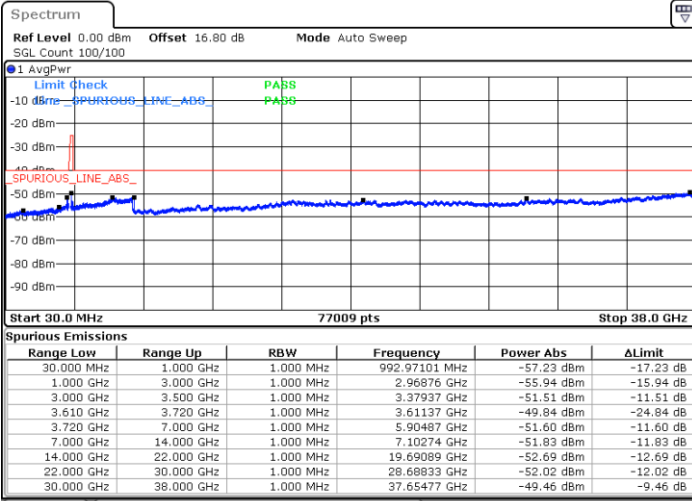

LTE Band 48 / 15MHz

QPSK

Highest Channel / 1RB0

Highest Channel / 1RBmax

Date: 20 JUN.2020 23:27:27

Date: 20 JUN.2020 23:46:48

Highest Channel / FullIRB

N/A

Date: 20 JUN.2020 23:37:07

LTE Band 48 / 20MHz

QPSK

Lowest Channel / 1RB0

Lowest Channel / 1RBmax

Date: 21.JUN.2020 08:16:37

Date: 21.JUN.2020 08:26:48

Lowest Channel / FullIRB

N/A

Date: 20.JUN.2020 23:52:12

LTE Band 48 / 20MHz

QPSK

Middle Channel / 1RB0

Middle Channel / 1RBmax

Date: 21.JUN.2020 08:17:41

Date: 21.JUN.2020 08:27:53

Middle Channel / FullIRB

N/A

Date: 20.JUN.2020 23:53:16

LTE Band 48 / 20MHz

QPSK

Highest Channel / 1RB0

Highest Channel / 1RBmax

Date: 21 JUN.2020 08:23:33