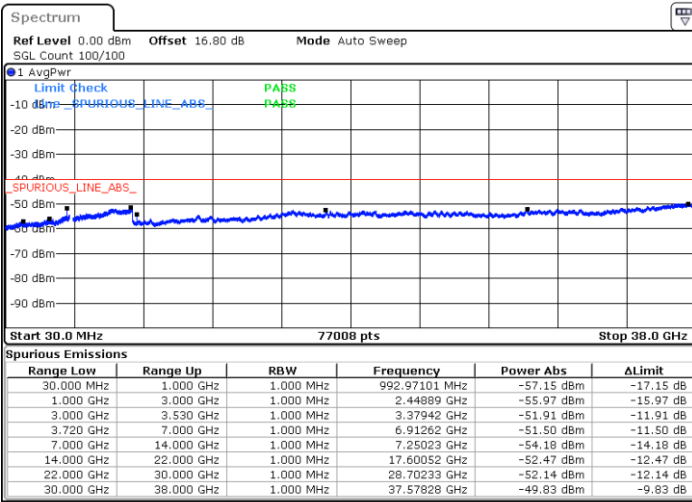

Date: 20 JUN.2020 22:24:01

Date: 20 JUN.2020 22:43:22

Lowest Channel / FullIRB

N/A

Date: 20 JUN.2020 22:33:42

LTE Band 48 / 5MHz

16QAM

Middle Channel / 1RB0

Middle Channel / 1RBmax

Date: 20 JUN.2020 22:27:13

Date: 20 JUN.2020 22:46:35

Middle Channel / FullRB

N/A

Date: 20 JUN.2020 22:36:54

LTE Band 48 / 5MHz

16QAM

Highest Channel / 1RB0

Highest Channel / 1RBmax

Date: 20 JUN.2020 22:30:27

Date: 20 JUN.2020 22:49:48

Highest Channel / FullIRB

N/A

Date: 20 JUN.2020 22:40:08

LTE Band 48 / 10MHz