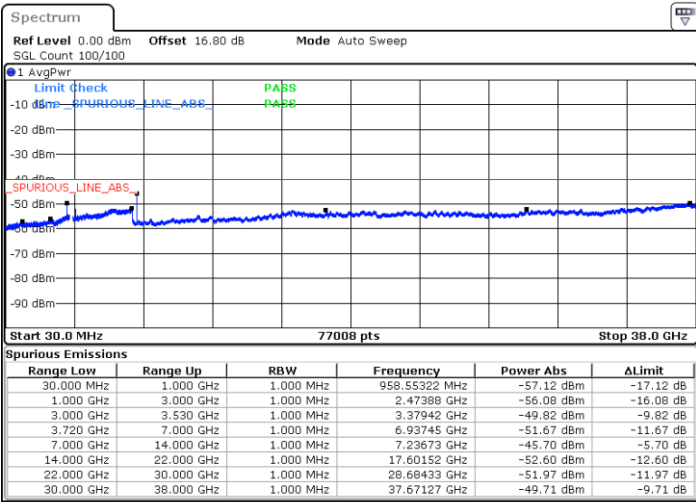

LTE Band 48 / 15MHz

QPSK

Middle Channel / 1RB0

Middle Channel / 1RBmax

Date: 20 JUN.2020 23:26:22

Date: 20 JUN.2020 23:45:43