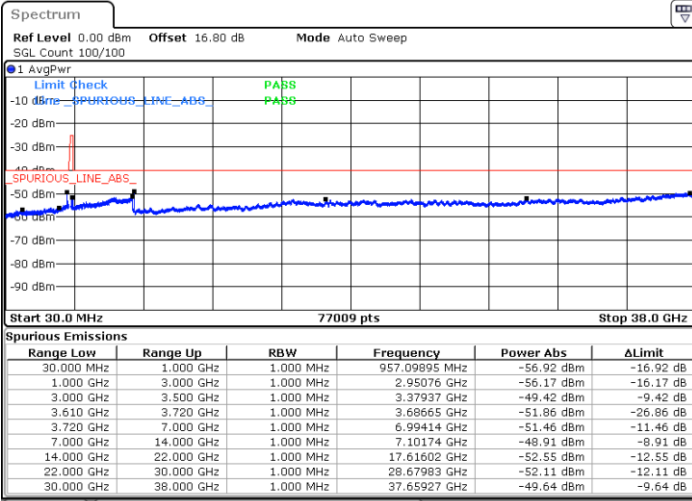

Date: 20 JUN.2020 22:55:12

Date: 20 JUN.2020 23:14:34

Middle Channel / FullRB

N/A

Date: 20 JUN.2020 23:04:53

LTE Band 48 / 10MHz

QPSK

Highest Channel / 1RB0

Highest Channel / 1RBmax

Date: 20 JUN.2020 23:00:35

Date: 20 JUN.2020 23:19:56

Highest Channel / FullIRB

N/A

Date: 20 JUN.2020 23:10:15

LTE Band 48 / 15MHz

QPSK

Lowest Channel / 1RB0

Lowest Channel / 1RBmax

Date: 20 JUN.2020 23:21:01

Date: 20 JUN.2020 23:40:22

Lowest Channel / FullIRB

N/A

Date: 20 JUN.2020 23:30:42

LTE Band 48 / 15MHz