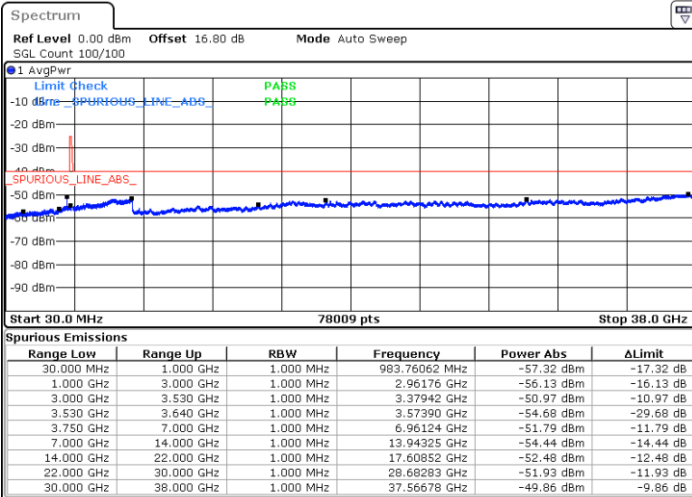

Middle Channel / 1RBmax

Date: 20 JUN.2020 22:27:13

Date: 20 JUN.2020 22:46:35

Middle Channel / FullRB

N/A

Date: 20 JUN.2020 22:36:54

LTE Band 48 / 5MHz

16QAM

Highest Channel / 1RB0

Highest Channel / 1RBmax

Date: 20 JUN.2020 22:30:27

Date: 20 JUN.2020 22:49:48

Highest Channel / FullIRB

N/A

Date: 20 JUN.2020 22:40:08

LTE Band 48 / 10MHz

16QAM

Lowest Channel / 1RB0

Lowest Channel / 1RBmax

Date: 20 JUN.2020 22:53:03

Date: 20 JUN.2020 23:12:25

Lowest Channel / FullIRB

N/A

Date: 20 JUN.2020 23:02:44