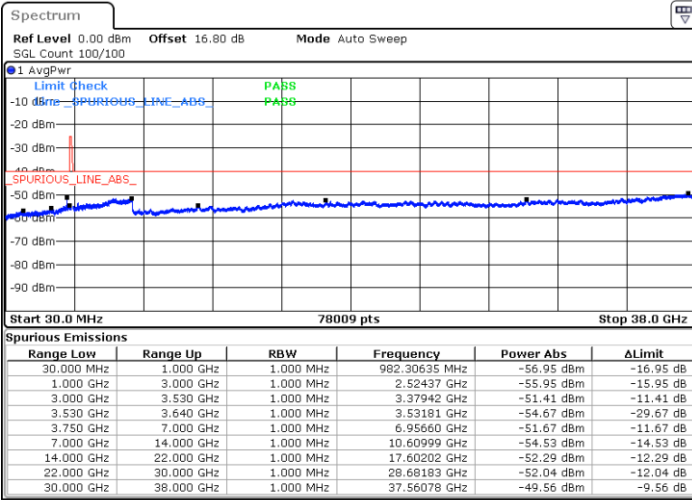

LTE Band 48 / 10MHz

16QAM

MiddleChannel / 1RB0

Middle Channel / 1RBmax

Date: 20 JUN.2020 22:56:16

Date: 20 JUN.2020 23:15:37

Middle Channel / FullIRB

N/A

Date: 20 JUN.2020 23:05:57

LTE Band 48 / 10MHz

16QAM

Highest Channel / 1RB0

Highest Channel / 1RBmax

Date: 20 JUN.2020 22:59:30

Date: 20 JUN.2020 23:18:51

Highest Channel / FullIRB

N/A

Date: 20 JUN.2020 23:09:10

LTE Band 48 / 15MHz

16QAM

Lowest Channel / 1RB0

Lowest Channel / 1RBmax

Date: 20 JUN.2020 23:22:06

Date: 20 JUN.2020 23:41:27