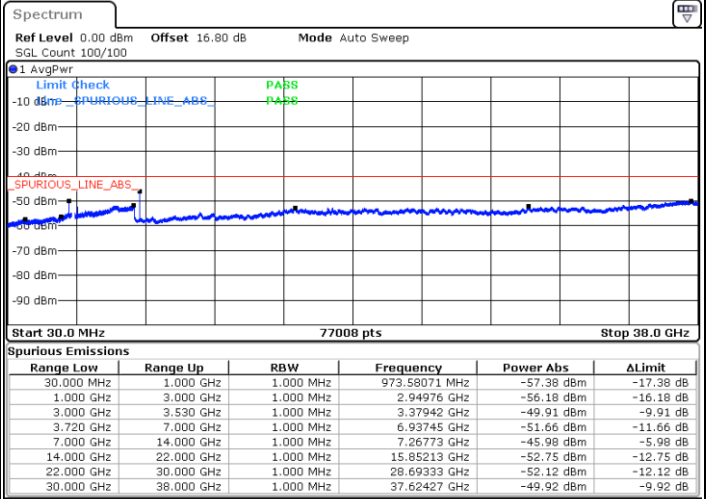

Date: 20 JUN.2020 23:37:07

LTE Band 48 / 20MHz

QPSK

Lowest Channel / 1RB0

Lowest Channel / 1RBmax

Date: 21.JUN.2020 08:16:37

Date: 21.JUN.2020 08:26:48

Lowest Channel / FullIRB

N/A

Date: 20.JUN.2020 23:52:12

LTE Band 48 / 20MHz

QPSK

Middle Channel / 1RB0

Middle Channel / 1RBmax

Date: 21.JUN.2020 08:17:41

Date: 21.JUN.2020 08:27:53

Middle Channel / FullIRB

N/A

Date: 20.JUN.2020 23:53:16

LTE Band 48 / 20MHz

QPSK

Highest Channel / 1RB0

Highest Channel / 1RBmax

Date: 21 JUN.2020 08:23:33

Date: 21 JUN.2020 08:33:15

Highest Channel / FullIRB

N/A

Date: 20 JUN.2020 23:58:38

LTE Band 48 / 5MHz

16QAM

Lowest Channel / 1RB0

Lowest Channel / 1RBmax