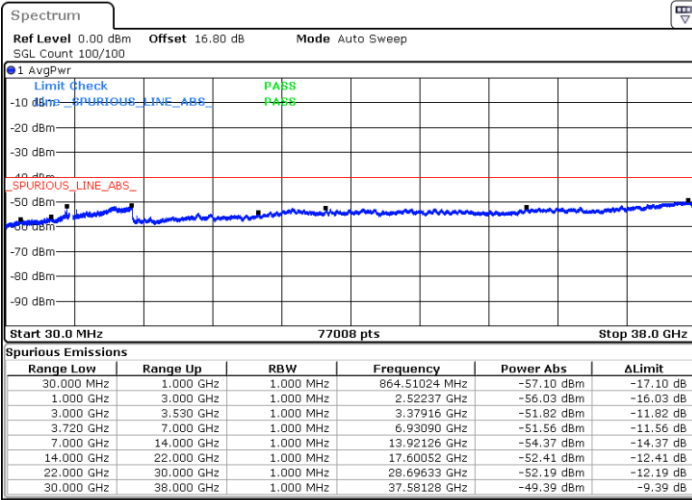

Highest Channel / FullIRB

N/A

Date: 20 JUN.2020 22:39:03

LTE Band 48 / 10MHz

QPSK

Lowest Channel / 1RB0

Lowest Channel / 1RBmax

Date: 20 JUN.2020 22:54:08

Date: 20 JUN.2020 23:13:29

Lowest Channel / FullIRB

N/A

Date: 20 JUN.2020 23:03:49

LTE Band 48 / 10MHz

QPSK

MiddleChannel / 1RB0

Middle Channel / 1RBmax

Date: 20 JUN.2020 22:55:12

Date: 20 JUN.2020 23:14:34

Middle Channel / FullRB

N/A

Date: 20 JUN.2020 23:04:53

LTE Band 48 / 10MHz

QPSK

Highest Channel / 1RB0

Highest Channel / 1RBmax

Date: 20 JUN.2020 23:00:35

Date: 20 JUN.2020 23:19:56

Highest Channel / FullIRB

N/A

Date: 20 JUN.2020 23:10:15

LTE Band 48 / 15MHz

QPSK