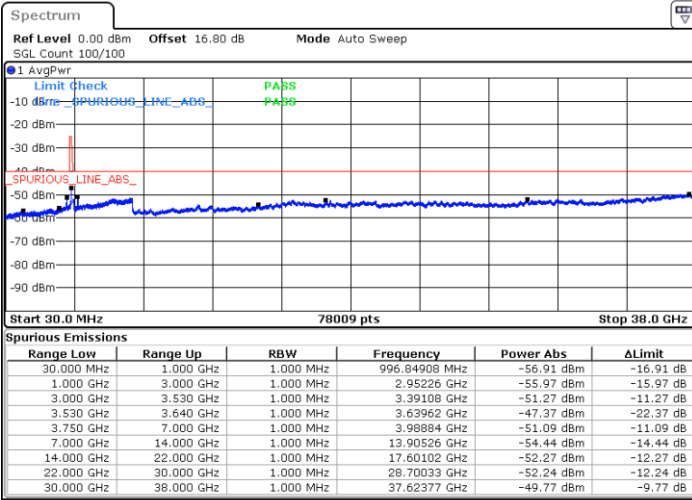

N/A

Date: 20.JUN.2020 23:52:12

LTE Band 48 / 20MHz

QPSK

Middle Channel / 1RB0

Middle Channel / 1RBmax

Date: 21.JUN.2020 08:17:41

Date: 21.JUN.2020 08:27:53

Middle Channel / FullIRB

N/A

Date: 20.JUN.2020 23:53:16

LTE Band 48 / 20MHz

QPSK

Highest Channel / 1RB0

Highest Channel / 1RBmax

Date: 21 JUN.2020 08:23:33

Date: 21 JUN.2020 08:33:15

Highest Channel / FullIRB

N/A

Date: 20 JUN.2020 23:58:38

LTE Band 48 / 5MHz

16QAM

Lowest Channel / 1RB0

Lowest Channel / 1RBmax