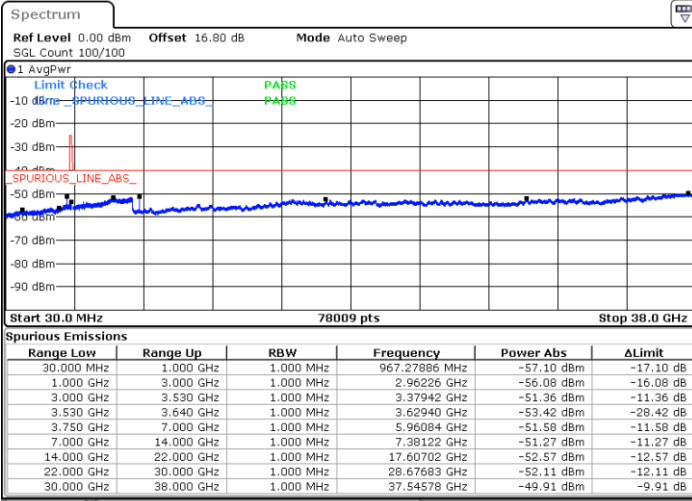

LTE Band 48 / 10MHz

16QAM

MiddleChannel / 1RB0

Middle Channel / 1RBmax

Date: 20 JUN.2020 22:56:16

Date: 20 JUN.2020 23:15:37

Middle Channel / FullIRB

N/A

Date: 20 JUN.2020 23:05:57

LTE Band 48 / 10MHz

16QAM

Highest Channel / 1RB0

Highest Channel / 1RBmax

Date: 20 JUN.2020 22:59:30

Date: 20 JUN.2020 23:18:51

Highest Channel / FullIRB

N/A

Date: 20 JUN.2020 23:09:10

LTE Band 48 / 15MHz

16QAM

Lowest Channel / 1RB0

Lowest Channel / 1RBmax

Date: 20 JUN.2020 23:22:06

Date: 20 JUN.2020 23:41:27

Lowest Channel / FullIRB

N/A

Date: 20 JUN.2020 23:31:46

LTE Band 48 / 15MHz

16QAM

Middle Channel / 1RB0

Middle Channel / 1RBmax

Date: 20 JUN.2020 23:25:19