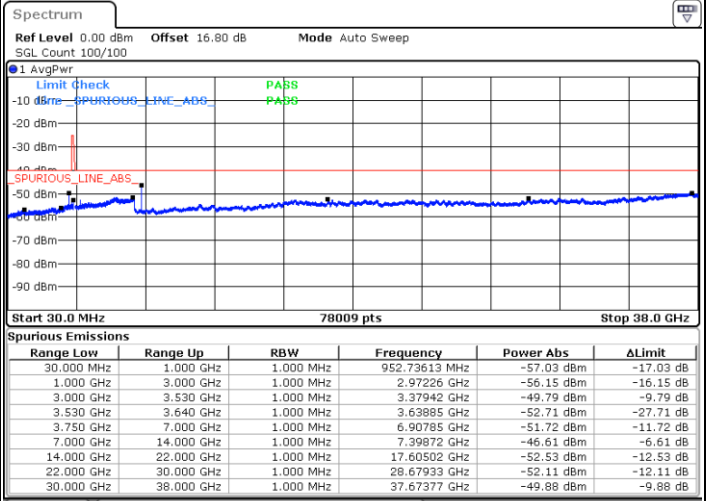

Lowest Channel / 1RB0

Lowest Channel / 1RBmax

Date: 20 JUN.2020 23:21:01

Date: 20 JUN.2020 23:40:22

Lowest Channel / FullIRB

N/A

Date: 20 JUN.2020 23:30:42

LTE Band 48 / 15MHz

QPSK

Middle Channel / 1RB0

Middle Channel / 1RBmax

Date: 20 JUN.2020 23:26:22

Date: 20 JUN.2020 23:45:43

Middle Channel / FullRB

N/A

Date: 20 JUN.2020 23:36:03

LTE Band 48 / 15MHz

QPSK

Highest Channel / 1RB0

Highest Channel / 1RBmax

Date: 20 JUN.2020 23:27:27

Date: 20 JUN.2020 23:46:48

Highest Channel / FullIRB

N/A

Date: 20 JUN.2020 23:37:07

LTE Band 48 / 20MHz

QPSK

Lowest Channel / 1RB0

Lowest Channel / 1RBmax

Date: 21.JUN.2020 08:16:37

Date: 21.JUN.2020 08:26:48

Lowest Channel / FullIRB