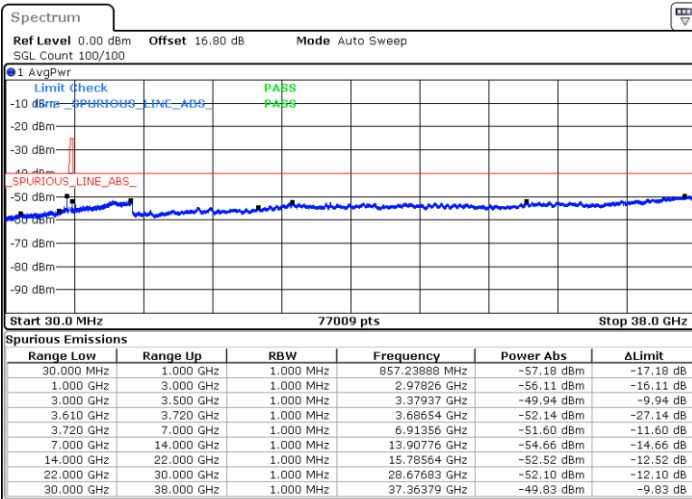

Highest Channel / 1RB0

Highest Channel / 1RBmax

Date: 20 JUN.2020 22:30:27

Date: 20 JUN.2020 22:49:48

Highest Channel / FullIRB

N/A

Date: 20 JUN.2020 22:40:08

LTE Band 48 / 10MHz

16QAM

Lowest Channel / 1RB0

Lowest Channel / 1RBmax

Date: 20 JUN.2020 22:53:03

Date: 20 JUN.2020 23:12:25

Lowest Channel / FullIRB

N/A

Date: 20 JUN.2020 23:02:44

LTE Band 48 / 10MHz

16QAM

MiddleChannel / 1RB0

Middle Channel / 1RBmax

Date: 20 JUN.2020 22:56:16

Date: 20 JUN.2020 23:15:37

Middle Channel / FullIRB

N/A

Date: 20 JUN.2020 23:05:57

LTE Band 48 / 10MHz

16QAM

Highest Channel / 1RB0

Highest Channel / 1RBmax

Date: 20 JUN.2020 22:59:30

Date: 20 JUN.2020 23:18:51

Highest Channel / FullIRB