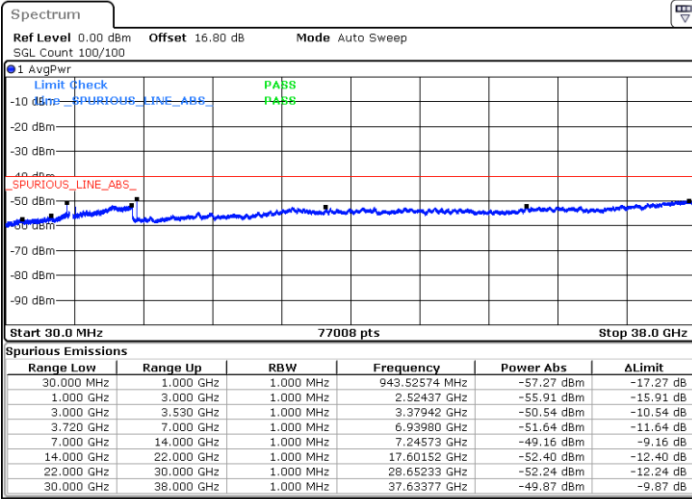

LTE Band 48 / 5MHz

64QAM

Lowest Channel / 1RB0

Lowest Channel / 1RBmax

Date: 20 JUN.2020 22:25:05

Date: 20 JUN.2020 22:44:27

Lowest Channel / FullIRB

N/A

Date: 20 JUN.2020 22:34:46

LTE Band 48 / 5MHz

64QAM

Middle Channel / 1RB0

Middle Channel / 1RBmax

Date: 20 JUN.2020 22:26:09

Date: 20 JUN.2020 22:45:31

Middle Channel / FullRB