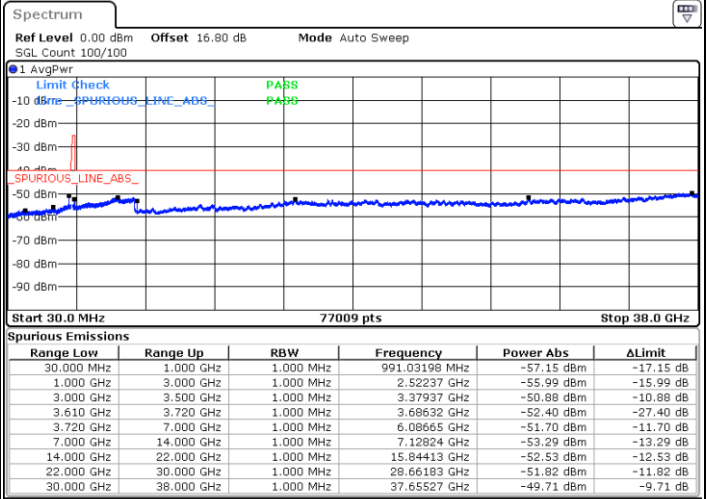

Date: 20 JUN.2020 23:05:57

LTE Band 48 / 10MHz

16QAM

Highest Channel / 1RB0

Highest Channel / 1RBmax

Date: 20 JUN.2020 22:59:30

Date: 20 JUN.2020 23:18:51

Highest Channel / FullIRB

N/A

Date: 20 JUN.2020 23:09:10

LTE Band 48 / 15MHz

16QAM

Lowest Channel / 1RB0

Lowest Channel / 1RBmax

Date: 20 JUN.2020 23:22:06

Date: 20 JUN.2020 23:41:27

Lowest Channel / FullIRB

N/A

Date: 20 JUN.2020 23:31:46

LTE Band 48 / 15MHz

16QAM

Middle Channel / 1RB0

Middle Channel / 1RBmax

Date: 20 JUN.2020 23:25:19

Date: 20 JUN.2020 23:44:39

Middle Channel / FullRB

N/A

Date: 20 JUN.2020 23:34:59

LTE Band 48 / 15MHz

16QAM

Highest Channel / 1RB0

Highest Channel / 1RBmax