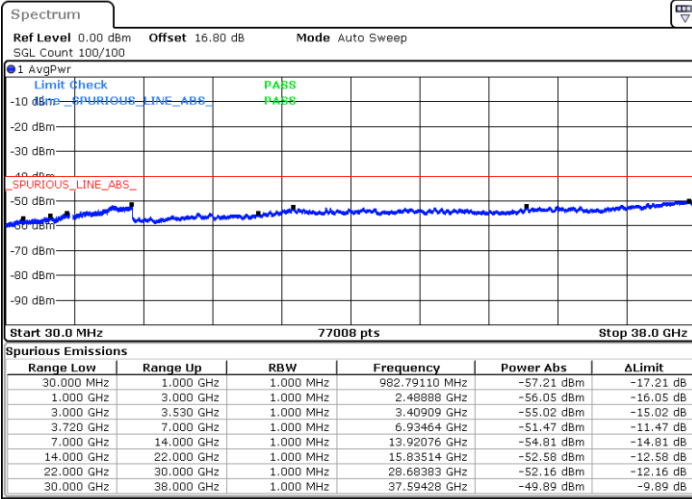

Date: 20 JUN.2020 23:37:07

LTE Band 48 / 20MHz

QPSK

Lowest Channel / 1RB0

Lowest Channel / 1RBmax

Date: 21.JUN.2020 08:16:37

Date: 21.JUN.2020 08:26:48

Lowest Channel / FullIRB

N/A

Date: 20.JUN.2020 23:52:12

LTE Band 48 / 20MHz

QPSK

Middle Channel / 1RB0

Middle Channel / 1RBmax

Date: 21.JUN.2020 08:17:41

Date: 21.JUN.2020 08:27:53

Middle Channel / FullIRB

N/A

Date: 20.JUN.2020 23:53:16

LTE Band 48 / 20MHz

QPSK

Highest Channel / 1RB0

Highest Channel / 1RBmax

Date: 21 JUN.2020 08:23:33

Date: 21 JUN.2020 08:33:15

Highest Channel / FullIRB

N/A

Date: 20 JUN.2020 23:58:38

LTE Band 48 / 5MHz

16QAM

Lowest Channel / 1RB0

Lowest Channel / 1RBmax