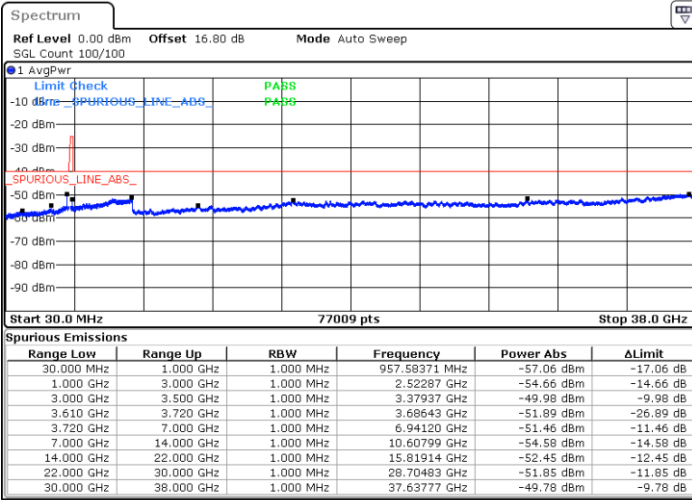

Middle Channel / FullIRB

N/A

Date: 20.JUN.2020 23:53:16

LTE Band 48 / 20MHz

QPSK

Highest Channel / 1RB0

Highest Channel / 1RBmax

Date: 21 JUN.2020 08:23:33

Date: 21 JUN.2020 08:33:15

Highest Channel / FullIRB

N/A

Date: 20 JUN.2020 23:58:38

LTE Band 48 / 5MHz

16QAM

Lowest Channel / 1RB0

Lowest Channel / 1RBmax

Date: 20 JUN.2020 22:24:01

Date: 20 JUN.2020 22:43:22

Lowest Channel / FullIRB

N/A

Date: 20 JUN.2020 22:33:42

LTE Band 48 / 5MHz

16QAM

Middle Channel / 1RB0

Highest Channel / 1RB0

Highest Channel / 1RBmax

Date: 20 JUN.2020 22:30:27

Date: 20 JUN.2020 22:49:48

Highest Channel / FullIRB

N/A

Date: 20 JUN.2020 22:40:08

LTE Band 48 / 10MHz