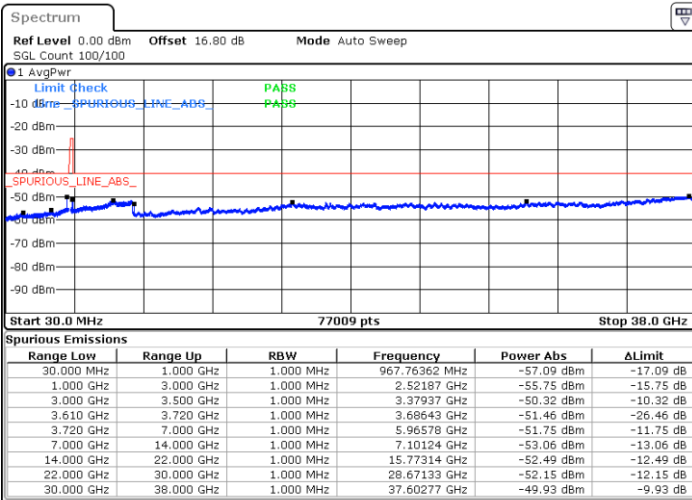

Middle Channel / 1RBmax

Date: 20 JUN.2020 22:27:13

Date: 20 JUN.2020 22:46:35

Middle Channel / FullRB

N/A

Date: 20 JUN.2020 22:36:54

LTE Band 48 / 5MHz

16QAM

Highest Channel / 1RB0

Highest Channel / 1RBmax

Date: 20 JUN.2020 22:30:27

Date: 20 JUN.2020 22:49:48

Highest Channel / FullIRB

N/A

Date: 20 JUN.2020 22:40:08

LTE Band 48 / 10MHz

16QAM

Lowest Channel / 1RB0

Lowest Channel / 1RBmax

Date: 20 JUN.2020 22:53:03

Date: 20 JUN.2020 23:12:25

Lowest Channel / FullIRB

N/A

Date: 20 JUN.2020 23:02:44