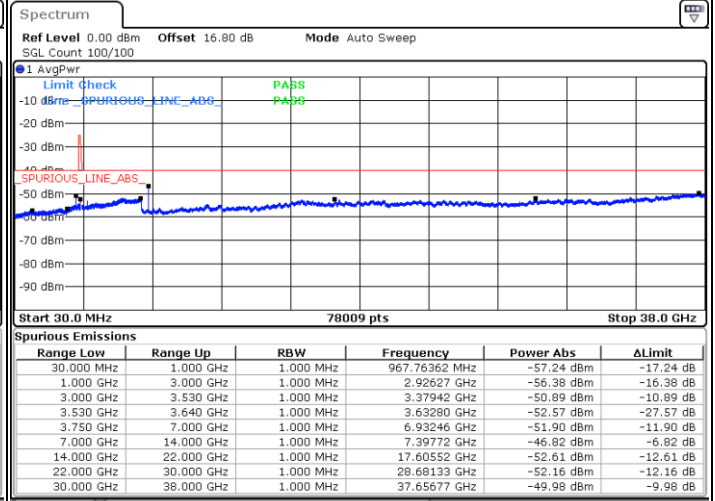

N/A

Date: 20.JUN.2020 23:52:12

LTE Band 48 / 20MHz

QPSK

Middle Channel / 1RB0

Middle Channel / 1RBmax

Date: 21.JUN.2020 08:17:41

Date: 21.JUN.2020 08:27:53

Middle Channel / FullIRB

N/A

Date: 20.JUN.2020 23:53:16

LTE Band 48 / 20MHz

QPSK

Highest Channel / 1RB0

Highest Channel / 1RBmax

Date: 21 JUN.2020 08:23:33

Date: 21 JUN.2020 08:33:15

Highest Channel / FullIRB

N/A

Date: 20 JUN.2020 23:58:38

LTE Band 48 / 5MHz

16QAM

Lowest Channel / 1RB0

Lowest Channel / 1RBmax

Date: 20 JUN.2020 22:24:01

Date: 20 JUN.2020 22:43:22

Lowest Channel / FullIRB

N/A

Date: 20 JUN.2020 22:33:42

LTE Band 48 / 5MHz

16QAM

Middle Channel / 1RB0