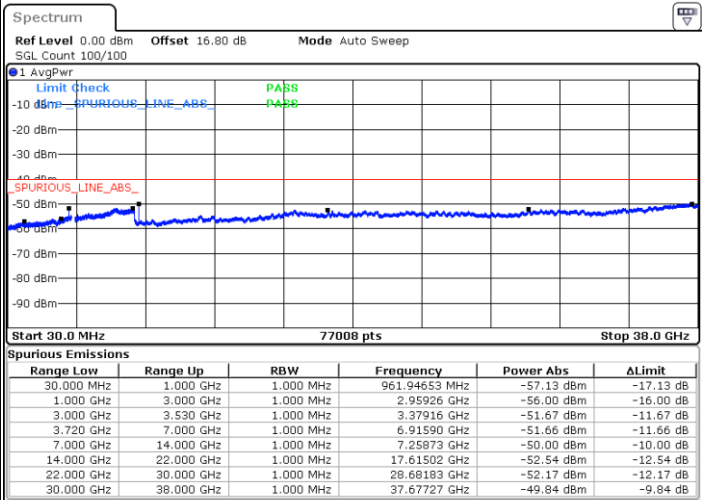

Highest Channel / 1RB0

Highest Channel / 1RBmax

Date: 20 JUN.2020 22:30:27

Date: 20 JUN.2020 22:49:48

Highest Channel / FullIRB

N/A

Date: 20 JUN.2020 22:40:08

LTE Band 48 / 10MHz

16QAM

Lowest Channel / 1RB0

Lowest Channel / 1RBmax

Date: 20 JUN.2020 22:53:03

Date: 20 JUN.2020 23:12:25

Lowest Channel / FullIRB

N/A

Date: 20 JUN.2020 23:02:44

LTE Band 48 / 10MHz

16QAM

MiddleChannel / 1RB0

Middle Channel / 1RBmax

Date: 20 JUN.2020 22:56:16

Date: 20 JUN.2020 23:15:37

Middle Channel / FullIRB

N/A

Date: 20 JUN.2020 23:05:57

LTE Band 48 / 10MHz

16QAM

Highest Channel / 1RB0

Highest Channel / 1RBmax

Date: 20 JUN.2020 22:59:30

Date: 20 JUN.2020 23:18:51

Highest Channel / FullIRB