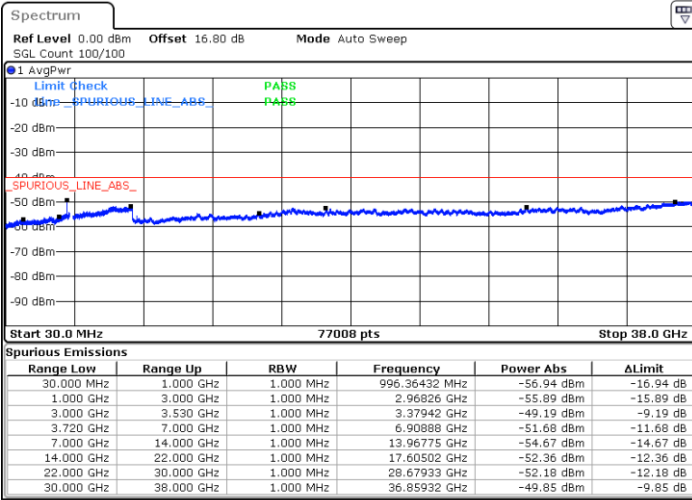

Middle Channel / FullRB

N/A

Date: 20 JUN.2020 22:35:50