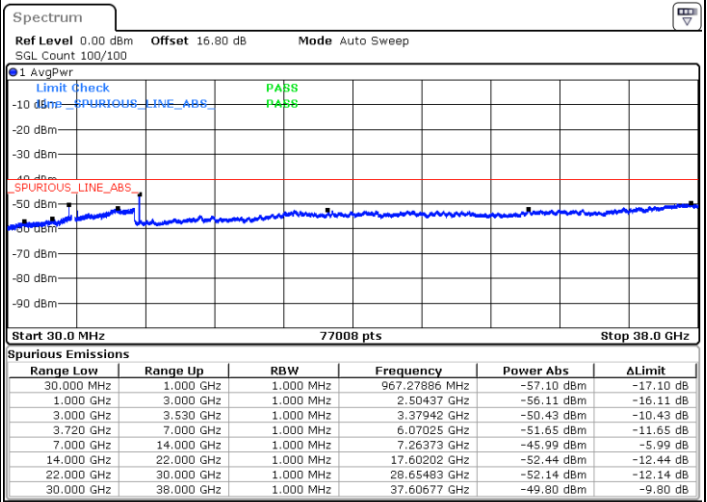

LTE Band 48 / 15MHz

QPSK

Middle Channel / 1RB0

Middle Channel / 1RBmax

Date: 20 JUN.2020 23:26:22

Date: 20 JUN.2020 23:45:43