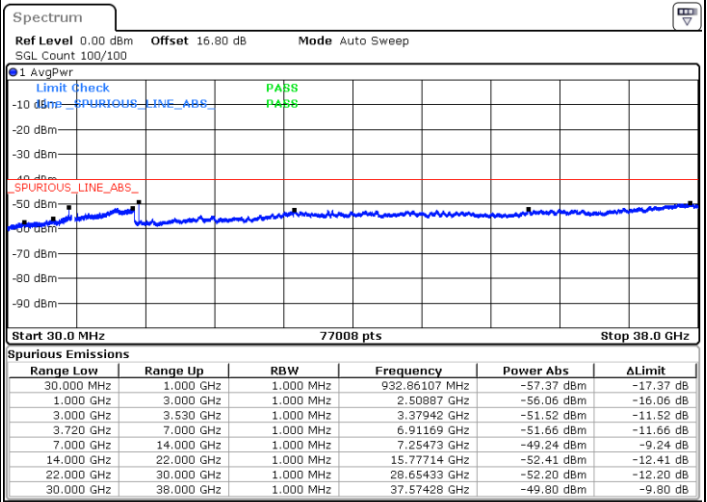

Date: 21 JUN.2020 08:33:15

Highest Channel / FullIRB

N/A

Date: 20 JUN.2020 23:58:38

LTE Band 48 / 5MHz

16QAM

Lowest Channel / 1RB0

Lowest Channel / 1RBmax

Date: 20 JUN.2020 22:24:01

Date: 20 JUN.2020 22:43:22

Lowest Channel / FullIRB

N/A

Date: 20 JUN.2020 22:33:42

LTE Band 48 / 5MHz

16QAM

Middle Channel / 1RB0

Middle Channel / 1RBmax

Date: 20 JUN.2020 22:27:13

Date: 20 JUN.2020 22:46:35

Middle Channel / FullRB

N/A

Date: 20 JUN.2020 22:36:54

LTE Band 48 / 5MHz

16QAM

Highest Channel / 1RB0

Highest Channel / 1RBmax

Date: 20 JUN.2020 22:30:27

Date: 20 JUN.2020 22:49:48

Highest Channel / FullIRB

N/A

Date: 20 JUN.2020 22:40:08

LTE Band 48 / 10MHz