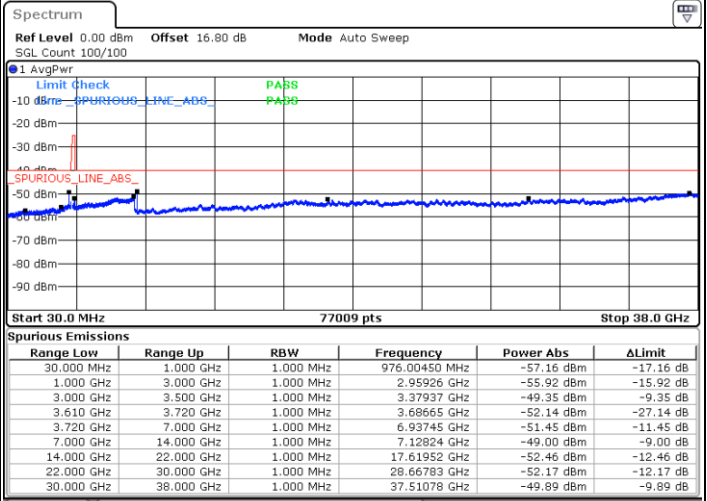

Date: 20 JUN.2020 22:55:12

Date: 20 JUN.2020 23:14:34

Middle Channel / FullRB

N/A

Date: 20 JUN.2020 23:04:53

LTE Band 48 / 10MHz

QPSK

Highest Channel / 1RB0

Highest Channel / 1RBmax

Date: 20 JUN.2020 23:00:35

Date: 20 JUN.2020 23:19:56

Highest Channel / FullIRB

N/A

Date: 20 JUN.2020 23:10:15

LTE Band 48 / 15MHz

QPSK

Lowest Channel / 1RB0

Lowest Channel / 1RBmax

Date: 20 JUN.2020 23:21:01

Date: 20 JUN.2020 23:40:22

Lowest Channel / FullIRB

N/A

Date: 20 JUN.2020 23:30:42

LTE Band 48 / 15MHz