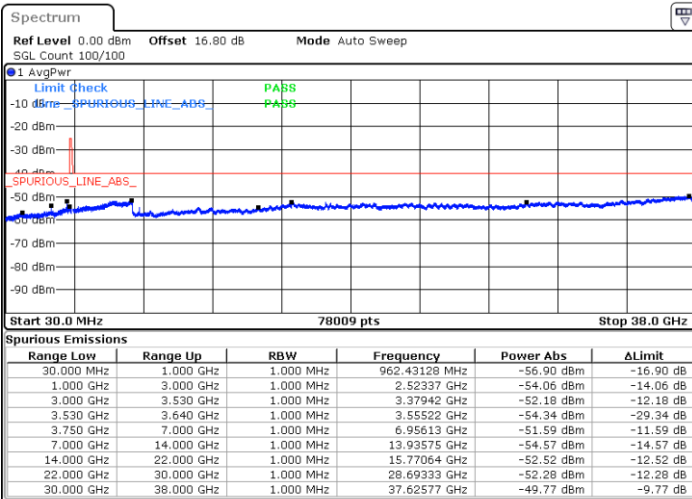

# Conducted Spurious Emission

LTE Band 48 / 5MHz

QPSK

Middle Channel / 1RB0

Middle Channel / 1RBmax

Date: 20 JUN.2020 22:28:17

Date: 20 JUN.2020 22:47:39

Middle Channel / FullRB

N/A

Date: 20 JUN.2020 22:37:58

LTE Band 48 / 5MHz

QPSK

Highest Channel / 1RB0

Highest Channel / 1RBmax

Date: 20 JUN.2020 22:29:22

Date: 20 JUN.2020 22:48:43

Highest Channel / FullIRB

N/A

Date: 20 JUN.2020 22:39:03

LTE Band 48 / 10MHz

QPSK

Lowest Channel / 1RB0

Lowest Channel / 1RBmax

Date: 20 JUN.2020 22:54:08

Date: 20 JUN.2020 23:13:29

Lowest Channel / FullIRB

N/A

Date: 20 JUN.2020 23:03:49

LTE Band 48 / 10MHz

QPSK

MiddleChannel / 1RB0

Middle Channel / 1RBmax