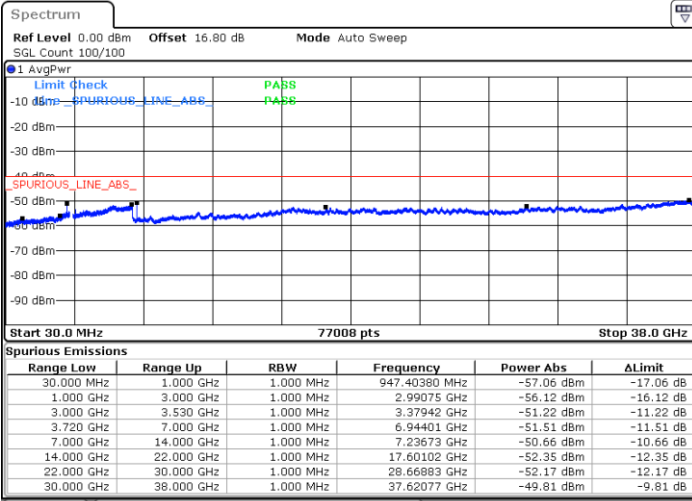

N/A

Date: 20 JUN.2020 23:09:10

LTE Band 48 / 15MHz

16QAM

Lowest Channel / 1RB0

Lowest Channel / 1RBmax

Date: 20 JUN.2020 23:22:06

Date: 20 JUN.2020 23:41:27

Lowest Channel / FullIRB

N/A

Date: 20 JUN.2020 23:31:46

LTE Band 48 / 15MHz

16QAM

Middle Channel / 1RB0

Middle Channel / 1RBmax

Date: 20 JUN.2020 23:25:19

Date: 20 JUN.2020 23:44:39

Middle Channel / FullRB

N/A

Date: 20 JUN.2020 23:34:59

LTE Band 48 / 15MHz

16QAM

Highest Channel / 1RB0

Highest Channel / 1RBmax

Date: 20 JUN.2020 23:28:32

Date: 20 JUN.2020 23:47:52

Highest Channel / FullIRB

N/A

Date: 20 JUN.2020 23:38:13

LTE Band 48 / 20MHz

16QAM

Lowest Channel / 1RB0