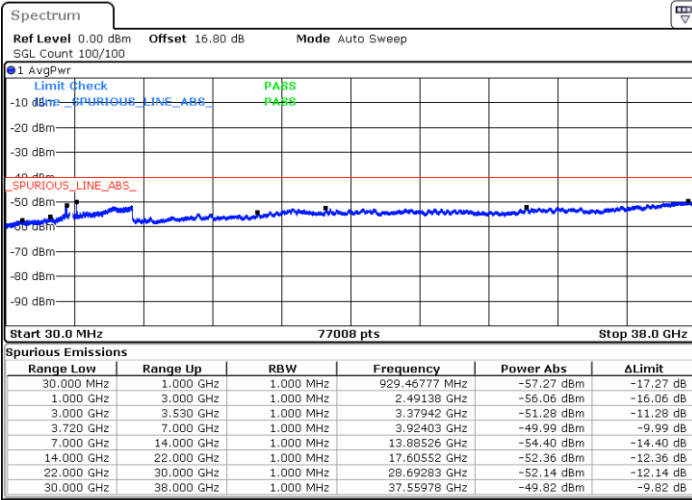

Date: 20 JUN.2020 23:37:07

LTE Band 48 / 20MHz

QPSK

Lowest Channel / 1RB0

Lowest Channel / 1RBmax

Date: 21.JUN.2020 08:16:37

Date: 21.JUN.2020 08:26:48

Lowest Channel / FullIRB

N/A

Date: 20.JUN.2020 23:52:12

LTE Band 48 / 20MHz

QPSK

Middle Channel / 1RB0

Middle Channel / 1RBmax

Date: 21.JUN.2020 08:17:41

Date: 21.JUN.2020 08:27:53

Middle Channel / FullIRB

N/A

Date: 20.JUN.2020 23:53:16

LTE Band 48 / 20MHz

QPSK

Highest Channel / 1RB0

Highest Channel / 1RBmax

Date: 21 JUN.2020 08:23:33

Date: 21 JUN.2020 08:33:15

Highest Channel / FullIRB

N/A

Date: 20 JUN.2020 23:58:38

LTE Band 48 / 5MHz

16QAM

Lowest Channel / 1RB0

Lowest Channel / 1RBmax