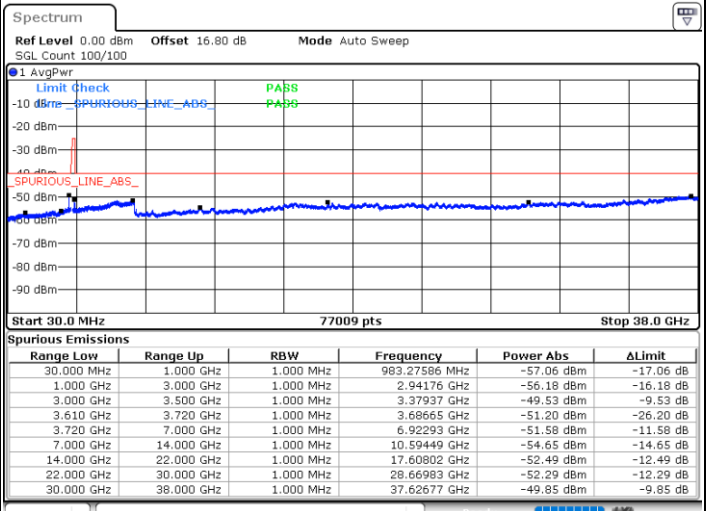

Lowest Channel / 1RBmax

Date: 21.JUN.2020 00:00:48

Date: 21.JUN.2020 08:25:43

Lowest Channel / FullIRB

N/A

Date: 20.JUN.2020 23:51:07

LTE Band 48 / 20MHz

16QAM

Middle Channel / 1RB0

Middle Channel / 1RBmax

Date: 21.JUN.2020 08:19:14

Date: 21.JUN.2020 08:28:56

Middle Channel / FullRB

N/A

Date: 20.JUN.2020 23:54:20

LTE Band 48 / 20MHz

16QAM

Highest Channel / 1RB0

Highest Channel / 1RBmax

Date: 21.JUN.2020 08:22:28

Date: 21.JUN.2020 08:32:10

Highest Channel / FullIRB

N/A

Date: 20.JUN.2020 23:57:33

LTE Band 48 / 5MHz

64QAM

Lowest Channel / 1RB0

Lowest Channel / 1RBmax

Date: 20 JUN.2020 22:25:05

Date: 20 JUN.2020 22:44:27

Lowest Channel / FullIRB

N/A