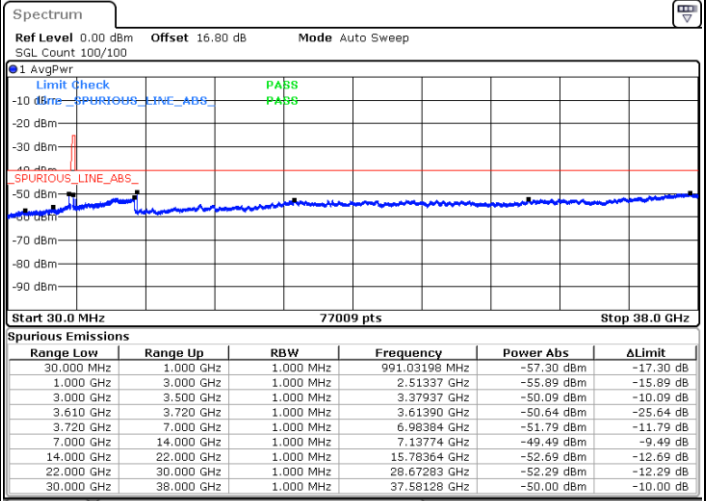

LTE Band 48 / 15MHz

QPSK

Highest Channel / 1RB0

Highest Channel / 1RBmax

Date: 20 JUN.2020 23:27:27

Date: 20 JUN.2020 23:46:48

Highest Channel / FullIRB

N/A

Date: 20 JUN.2020 23:37:07

LTE Band 48 / 20MHz

QPSK

Lowest Channel / 1RB0

Lowest Channel / 1RBmax

Date: 21.JUN.2020 08:16:37

Date: 21.JUN.2020 08:26:48

Lowest Channel / FullIRB

N/A

Date: 20.JUN.2020 23:52:12

LTE Band 48 / 20MHz

QPSK

Middle Channel / 1RB0

Middle Channel / 1RBmax

Date: 21.JUN.2020 08:17:41

Date: 21.JUN.2020 08:27:53

Middle Channel / FullIRB

N/A

Date: 20.JUN.2020 23:53:16

LTE Band 48 / 20MHz

QPSK

Highest Channel / 1RB0

Highest Channel / 1RBmax

Date: 21 JUN.2020 08:23:33