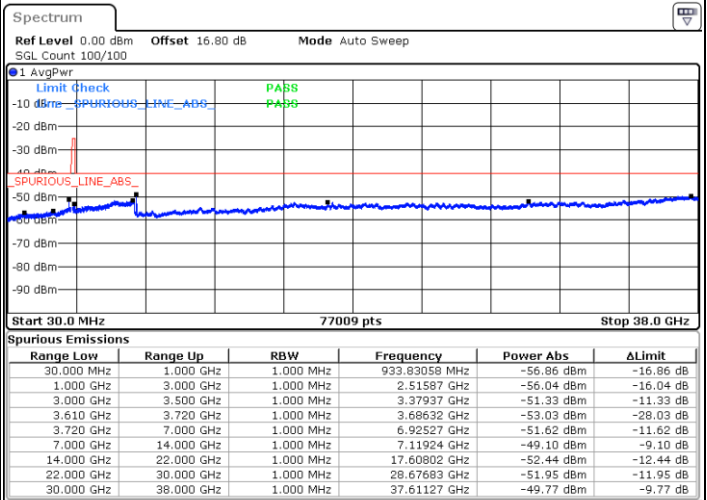

N/A

Date: 20 JUN.2020 22:37:58

LTE Band 48 / 5MHz

QPSK

Highest Channel / 1RB0

Highest Channel / 1RBmax

Date: 20 JUN.2020 22:29:22

Date: 20 JUN.2020 22:48:43

Highest Channel / FullIRB

N/A

Date: 20 JUN.2020 22:39:03

LTE Band 48 / 10MHz

QPSK

Lowest Channel / 1RB0

Lowest Channel / 1RBmax

Date: 20 JUN.2020 22:54:08

Date: 20 JUN.2020 23:13:29

Lowest Channel / FullIRB

N/A

Date: 20 JUN.2020 23:03:49

LTE Band 48 / 10MHz

QPSK

MiddleChannel / 1RB0

Middle Channel / 1RBmax

Date: 20 JUN.2020 22:55:12

Date: 20 JUN.2020 23:14:34

Middle Channel / FullRB

N/A

Date: 20 JUN.2020 23:04:53

LTE Band 48 / 10MHz

QPSK

Highest Channel / 1RB0