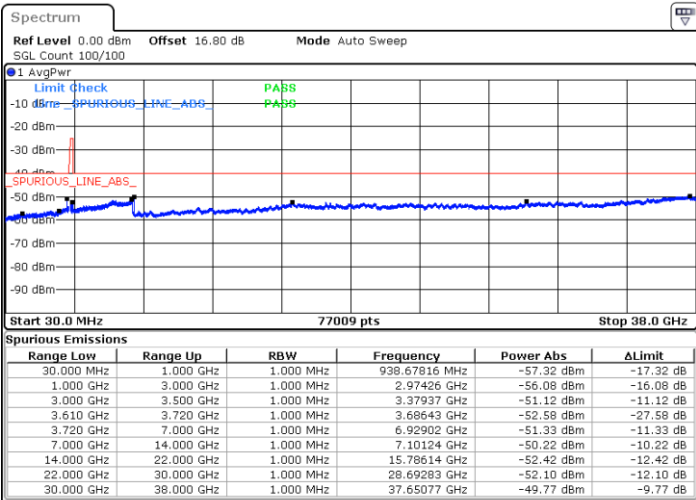

N/A

Date: 20 JUN.2020 22:37:58

LTE Band 48 / 5MHz

QPSK

Highest Channel / 1RB0

Highest Channel / 1RBmax

Date: 20 JUN.2020 22:29:22

Date: 20 JUN.2020 22:48:43

Highest Channel / FullIRB

N/A

Date: 20 JUN.2020 22:39:03

LTE Band 48 / 10MHz

QPSK

Lowest Channel / 1RB0

Lowest Channel / 1RBmax

Date: 20 JUN.2020 22:54:08

Date: 20 JUN.2020 23:13:29

Lowest Channel / FullIRB

N/A

Date: 20 JUN.2020 23:03:49

LTE Band 48 / 10MHz

QPSK

MiddleChannel / 1RB0

Middle Channel / 1RBmax

Date: 20 JUN.2020 22:55:12

Date: 20 JUN.2020 23:14:34

Middle Channel / FullRB

N/A

Date: 20 JUN.2020 23:04:53

LTE Band 48 / 10MHz

QPSK

Highest Channel / 1RB0