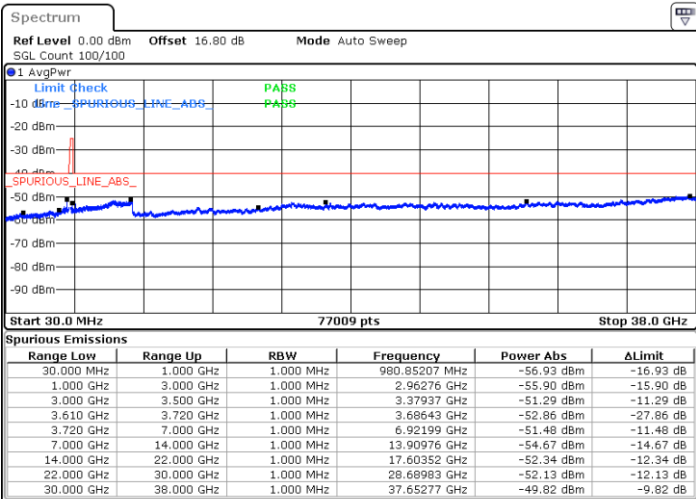

N/A

Date: 20 JUN.2020 22:37:58

LTE Band 48 / 5MHz

QPSK

Highest Channel / 1RB0

Highest Channel / 1RBmax

Date: 20 JUN.2020 22:29:22

Date: 20 JUN.2020 22:48:43

Highest Channel / FullIRB

N/A

Date: 20 JUN.2020 22:39:03

LTE Band 48 / 10MHz

QPSK

Lowest Channel / 1RB0

Lowest Channel / 1RBmax

Date: 20 JUN.2020 22:54:08

Date: 20 JUN.2020 23:13:29

Lowest Channel / FullIRB

N/A

Date: 20 JUN.2020 23:03:49

LTE Band 48 / 10MHz

QPSK

MiddleChannel / 1RB0

Middle Channel / 1RBmax

Date: 20 JUN.2020 22:55:12

Date: 20 JUN.2020 23:14:34

Middle Channel / FullRB

N/A

Date: 20 JUN.2020 23:04:53

LTE Band 48 / 10MHz

QPSK

Highest Channel / 1RB0