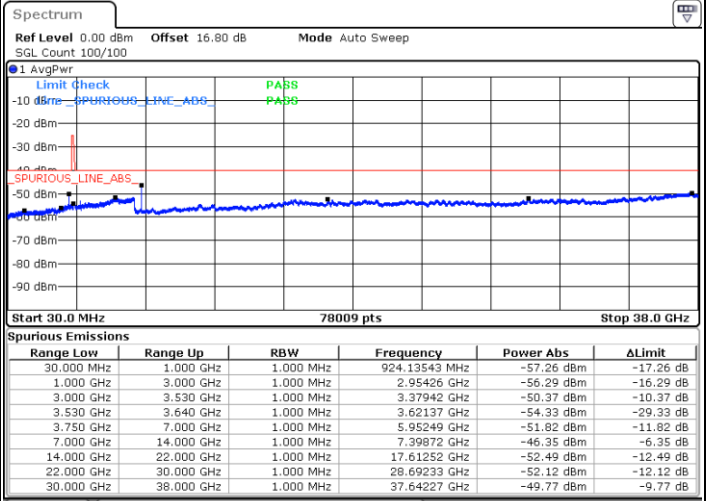

Date: 20 JUN.2020 23:13:29

Lowest Channel / FullIRB

N/A

Date: 20 JUN.2020 23:03:49

LTE Band 48 / 10MHz

QPSK

MiddleChannel / 1RB0

Middle Channel / 1RBmax

Date: 20 JUN.2020 22:55:12

Date: 20 JUN.2020 23:14:34

Middle Channel / FullRB

N/A

Date: 20 JUN.2020 23:04:53

LTE Band 48 / 10MHz

QPSK

Highest Channel / 1RB0

Highest Channel / 1RBmax

Date: 20 JUN.2020 23:00:35

Date: 20 JUN.2020 23:19:56

Highest Channel / FullIRB

N/A

Date: 20 JUN.2020 23:10:15

LTE Band 48 / 15MHz

QPSK

Lowest Channel / 1RB0

Lowest Channel / 1RBmax

Date: 20 JUN.2020 23:21:01

Date: 20 JUN.2020 23:40:22

Lowest Channel / FullIRB

N/A

Date: 20 JUN.2020 23:30:42

LTE Band 48 / 15MHz