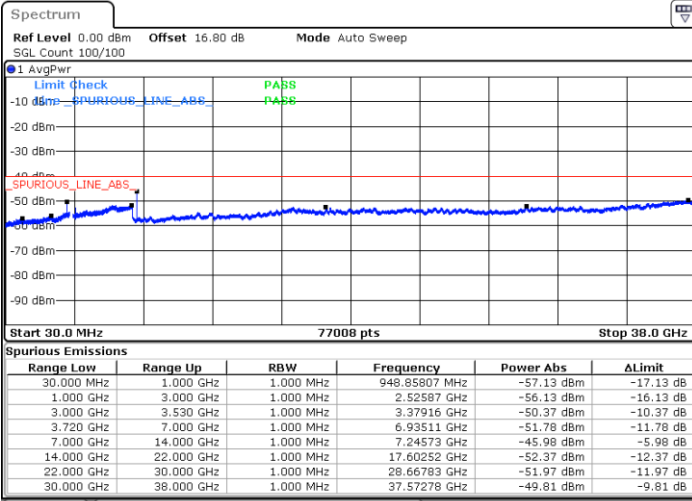

# Conducted Spurious Emission

LTE Band 48 / 5MHz

QPSK

Middle Channel / 1RB0

Middle Channel / 1RBmax

Date: 20 JUN.2020 22:28:17

Date: 20 JUN.2020 22:47:39

Middle Channel / FullRB

N/A

Date: 20 JUN.2020 22:37:58

LTE Band 48 / 5MHz

QPSK

Highest Channel / 1RB0

Highest Channel / 1RBmax

Date: 20 JUN.2020 22:29:22

Date: 20 JUN.2020 22:48:43

Highest Channel / FullIRB

N/A

Date: 20 JUN.2020 22:39:03

LTE Band 48 / 10MHz

QPSK

Lowest Channel / 1RB0

Lowest Channel / 1RBmax

Date: 20 JUN.2020 22:54:08