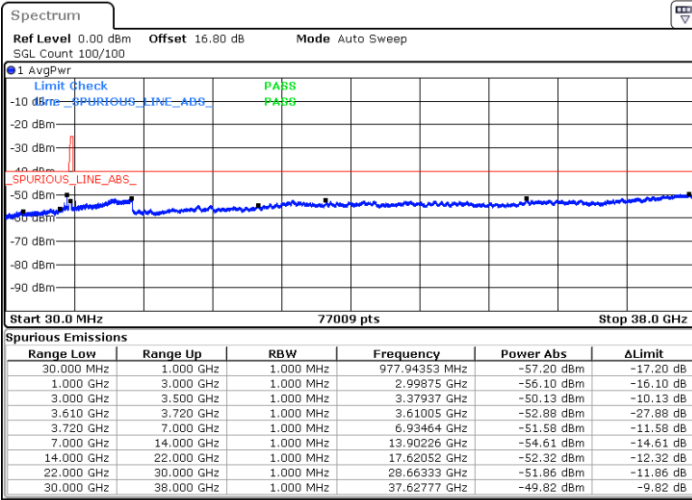

Date: 20 JUN.2020 23:05:57

LTE Band 48 / 10MHz

16QAM

Highest Channel / 1RB0

Highest Channel / 1RBmax

Date: 20 JUN.2020 22:59:30

Date: 20 JUN.2020 23:18:51

Highest Channel / FullIRB

N/A

Date: 20 JUN.2020 23:09:10

LTE Band 48 / 15MHz

16QAM

Lowest Channel / 1RB0

Lowest Channel / 1RBmax

Date: 20 JUN.2020 23:22:06

Date: 20 JUN.2020 23:41:27

Lowest Channel / FullIRB

N/A

Date: 20 JUN.2020 23:31:46

LTE Band 48 / 15MHz

16QAM

Middle Channel / 1RB0

Middle Channel / 1RBmax

Date: 20 JUN.2020 23:25:19

Date: 20 JUN.2020 23:44:39

Middle Channel / FullRB

N/A

Date: 20 JUN.2020 23:34:59

LTE Band 48 / 15MHz

16QAM

Highest Channel / 1RB0

Highest Channel / 1RBmax