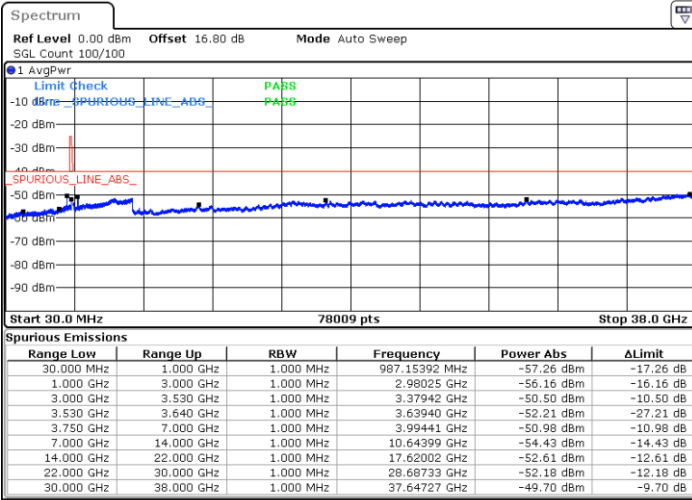

LTE Band 48 / 15MHz

QPSK

Highest Channel / 1RB0

Highest Channel / 1RBmax

Date: 20 JUN.2020 23:27:27

Date: 20 JUN.2020 23:46:48

Highest Channel / FullIRB

N/A

Date: 20 JUN.2020 23:37:07

LTE Band 48 / 20MHz

QPSK

Lowest Channel / 1RB0

Lowest Channel / 1RBmax

Date: 21.JUN.2020 08:16:37

Date: 21.JUN.2020 08:26:48

Lowest Channel / FullIRB