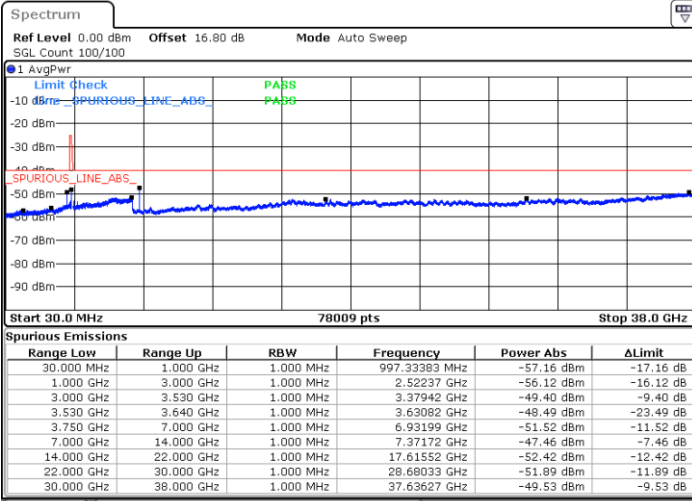

Lowest Channel / 1RB0

Lowest Channel / 1RBmax

Date: 20 JUN.2020 23:21:01

Date: 20 JUN.2020 23:40:22

Lowest Channel / FullIRB

N/A

Date: 20 JUN.2020 23:30:42

LTE Band 48 / 15MHz

QPSK

Middle Channel / 1RB0

Middle Channel / 1RBmax

Date: 20 JUN.2020 23:26:22

Date: 20 JUN.2020 23:45:43

Middle Channel / FullRB

N/A

Date: 20 JUN.2020 23:36:03

LTE Band 48 / 15MHz

QPSK

Highest Channel / 1RB0

Highest Channel / 1RBmax

Date: 20 JUN.2020 23:27:27

Date: 20 JUN.2020 23:46:48

Highest Channel / FullIRB

N/A

Date: 20 JUN.2020 23:37:07

LTE Band 48 / 20MHz

QPSK

Lowest Channel / 1RB0

Lowest Channel / 1RBmax

Date: 21.JUN.2020 08:16:37

Date: 21.JUN.2020 08:26:48

Lowest Channel / FullIRB