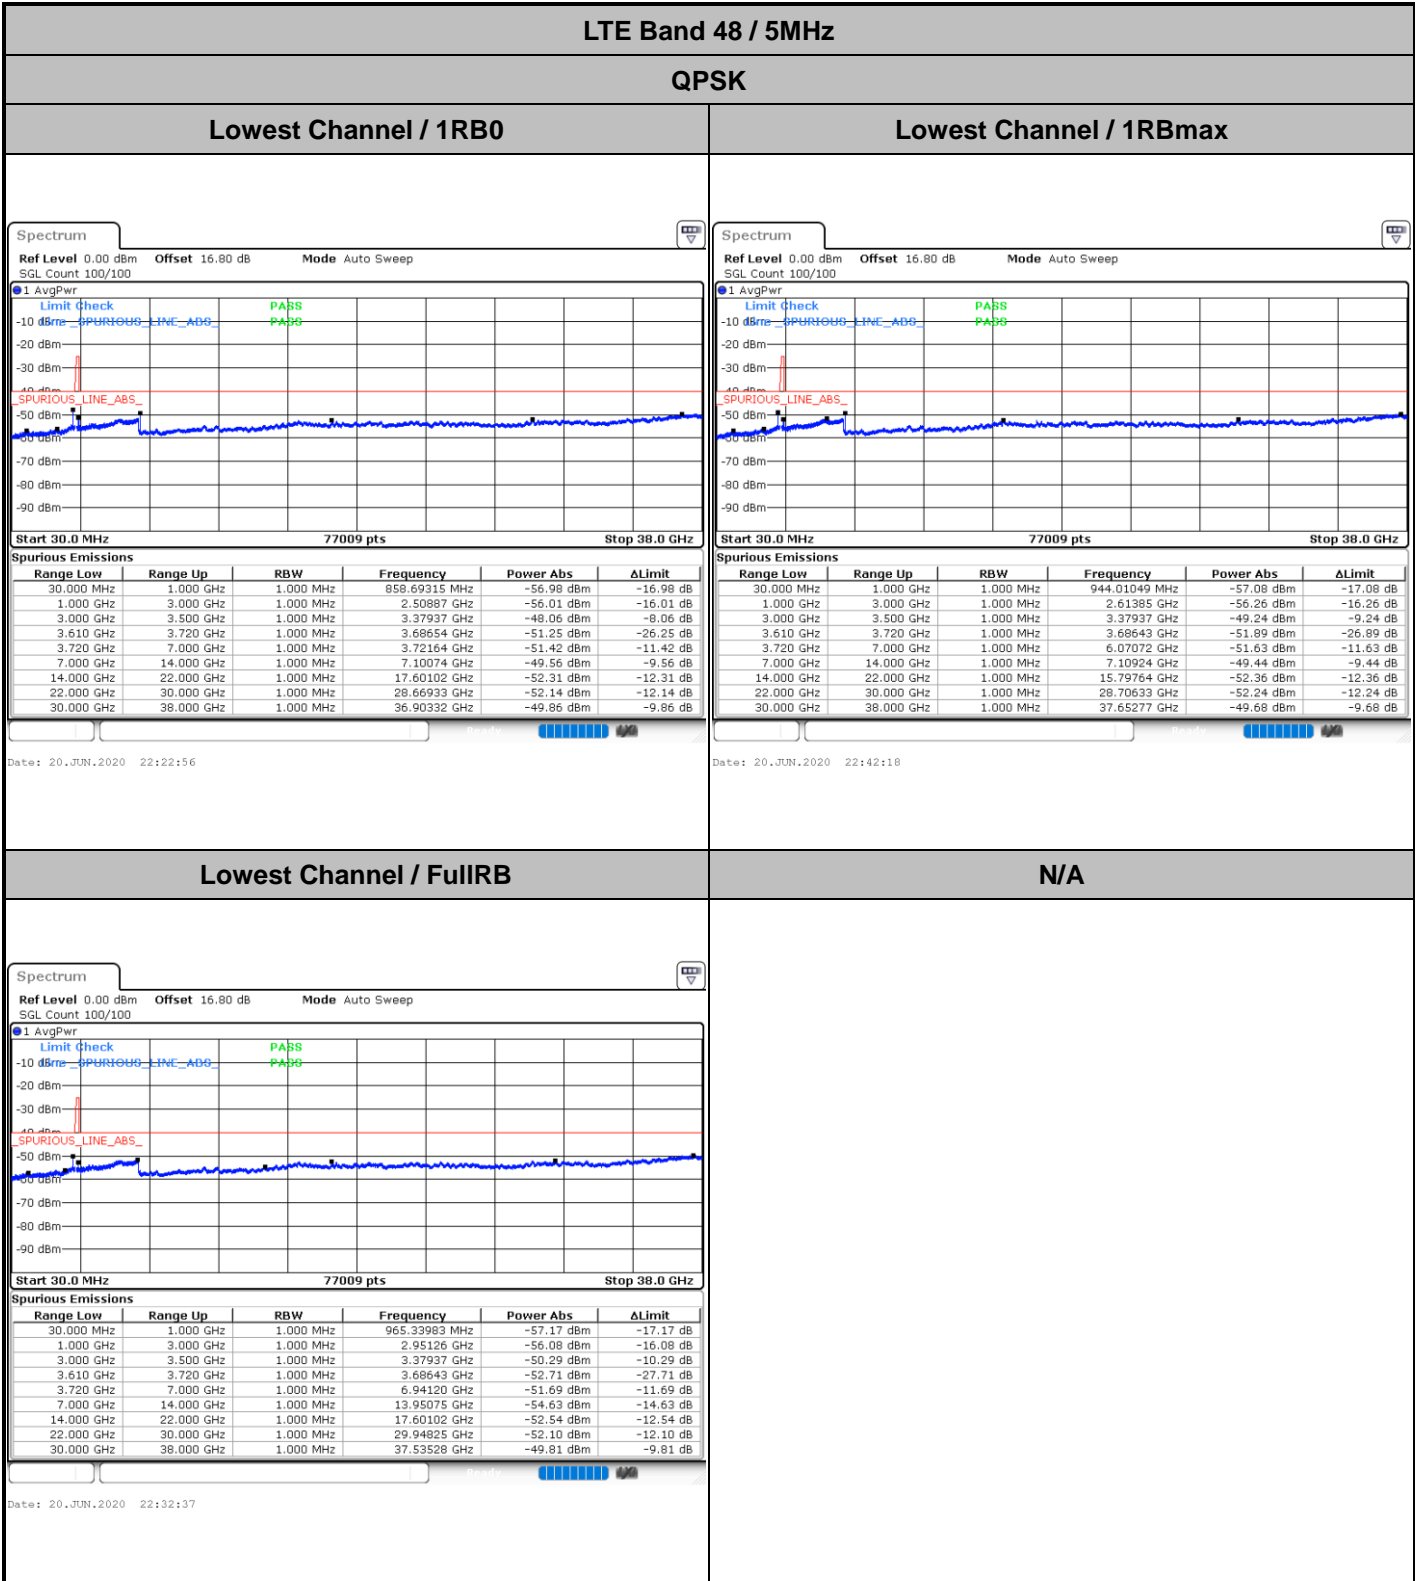

# Conducted Spurious Emission

LTE Band 48 / 5MHz

QPSK

Middle Channel / 1RB0

Middle Channel / 1RBmax

Date: 20 JUN.2020 22:28:17

Date: 20 JUN.2020 22:47:39

Middle Channel / FullRB

N/A

Date: 20 JUN.2020 22:37:58

LTE Band 48 / 5MHz

QPSK

Highest Channel / 1RB0

Highest Channel / 1RBmax

Date: 20 JUN.2020 22:29:22

Date: 20 JUN.2020 22:48:43