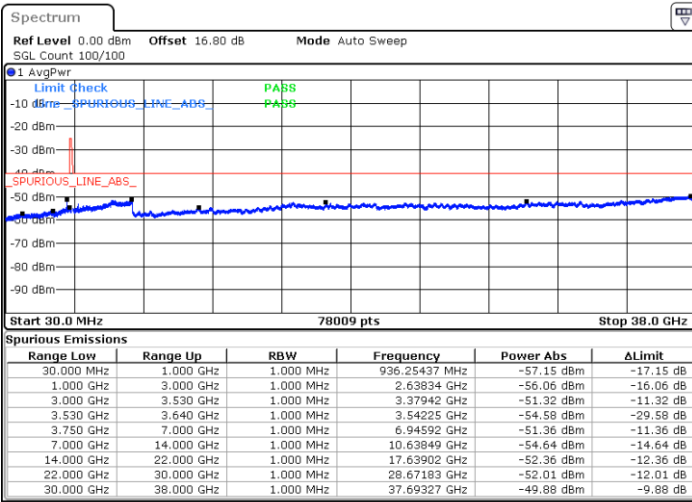

Date: 20 JUN.2020 22:55:12

Date: 20 JUN.2020 23:14:34

Middle Channel / FullRB

N/A

Date: 20 JUN.2020 23:04:53

LTE Band 48 / 10MHz

QPSK

Highest Channel / 1RB0

Highest Channel / 1RBmax

Date: 20 JUN.2020 23:00:35

Date: 20 JUN.2020 23:19:56

Highest Channel / FullIRB

N/A

Date: 20 JUN.2020 23:10:15

LTE Band 48 / 15MHz

QPSK

Lowest Channel / 1RB0

Lowest Channel / 1RBmax

Date: 20 JUN.2020 23:21:01

Date: 20 JUN.2020 23:40:22

Lowest Channel / FullIRB

N/A

Date: 20 JUN.2020 23:30:42

LTE Band 48 / 15MHz