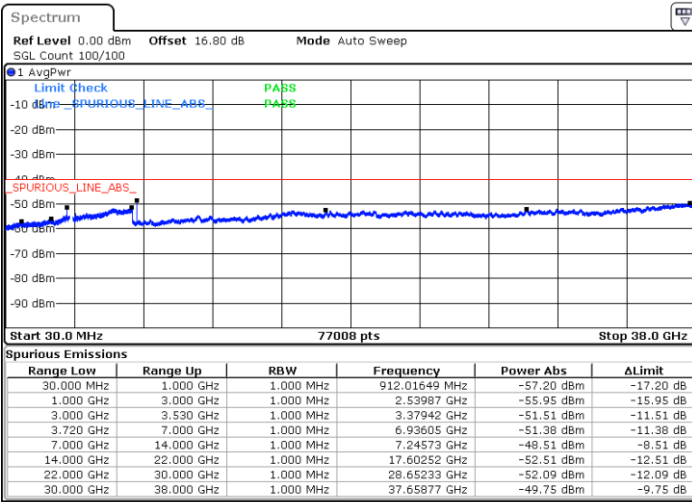

Date: 21 JUN.2020 08:33:15

Highest Channel / FullIRB

N/A

Date: 20 JUN.2020 23:58:38

LTE Band 48 / 5MHz

16QAM

Lowest Channel / 1RB0

Lowest Channel / 1RBmax

Date: 20 JUN.2020 22:24:01

Date: 20 JUN.2020 22:43:22

Lowest Channel / FullIRB

N/A

Date: 20 JUN.2020 22:33:42

LTE Band 48 / 5MHz

16QAM

Middle Channel / 1RB0

Middle Channel / 1RBmax

Date: 20 JUN.2020 22:27:13

Date: 20 JUN.2020 22:46:35

Middle Channel / FullRB

N/A

Date: 20 JUN.2020 22:36:54

LTE Band 48 / 5MHz

16QAM

Highest Channel / 1RB0

Highest Channel / 1RBmax

Date: 20 JUN.2020 22:30:27

Date: 20 JUN.2020 22:49:48

Highest Channel / FullIRB

N/A

Date: 20 JUN.2020 22:40:08

LTE Band 48 / 10MHz