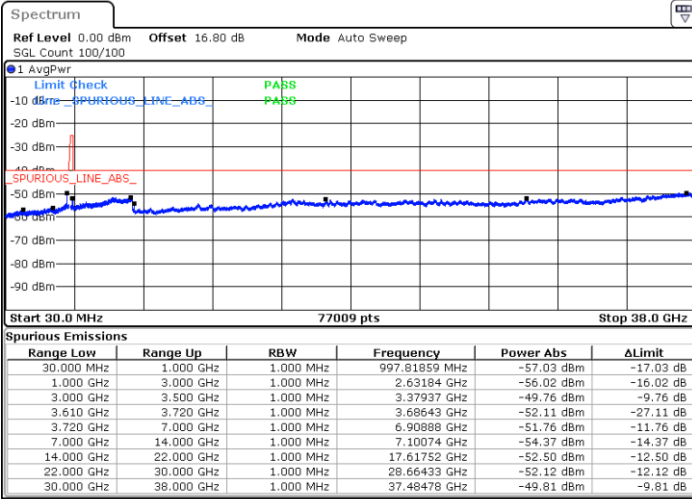

Middle Channel / FullIRB

N/A

Date: 20.JUN.2020 23:53:16

LTE Band 48 / 20MHz

QPSK

Highest Channel / 1RB0

Highest Channel / 1RBmax

Date: 21 JUN.2020 08:23:33

Date: 21 JUN.2020 08:33:15

Highest Channel / FullIRB

N/A

Date: 20 JUN.2020 23:58:38

LTE Band 48 / 5MHz

16QAM

Lowest Channel / 1RB0

Lowest Channel / 1RBmax

Date: 20 JUN.2020 22:24:01

Date: 20 JUN.2020 22:43:22

Lowest Channel / FullIRB

N/A

Date: 20 JUN.2020 22:33:42

LTE Band 48 / 5MHz

16QAM

Middle Channel / 1RB0