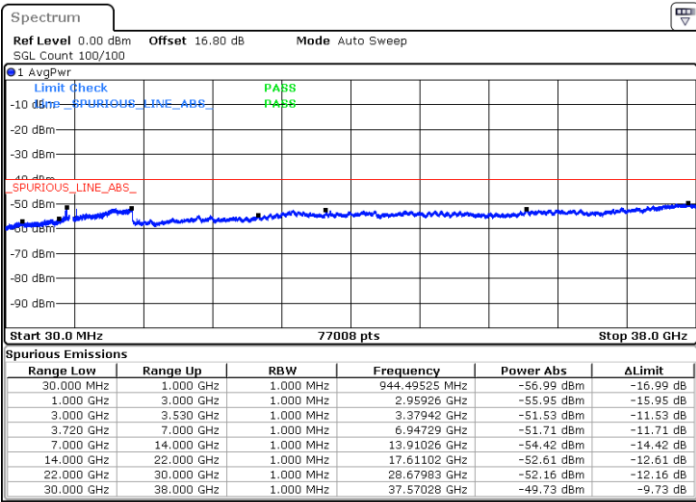

Lowest Channel / 1RB0

Lowest Channel / 1RBmax

Date: 20 JUN.2020 23:21:01

Date: 20 JUN.2020 23:40:22

Lowest Channel / FullIRB

N/A

Date: 20 JUN.2020 23:30:42

LTE Band 48 / 15MHz

QPSK

Middle Channel / 1RB0

Middle Channel / 1RBmax

Date: 20 JUN.2020 23:26:22

Date: 20 JUN.2020 23:45:43

Middle Channel / FullRB

N/A

Date: 20 JUN.2020 23:36:03

LTE Band 48 / 15MHz

QPSK

Highest Channel / 1RB0

Highest Channel / 1RBmax

Date: 20 JUN.2020 23:27:27

Date: 20 JUN.2020 23:46:48

Highest Channel / FullIRB

N/A

Date: 20 JUN.2020 23:37:07

LTE Band 48 / 20MHz

QPSK

Lowest Channel / 1RB0

Lowest Channel / 1RBmax

Date: 21.JUN.2020 08:16:37

Date: 21.JUN.2020 08:26:48

Lowest Channel / FullIRB