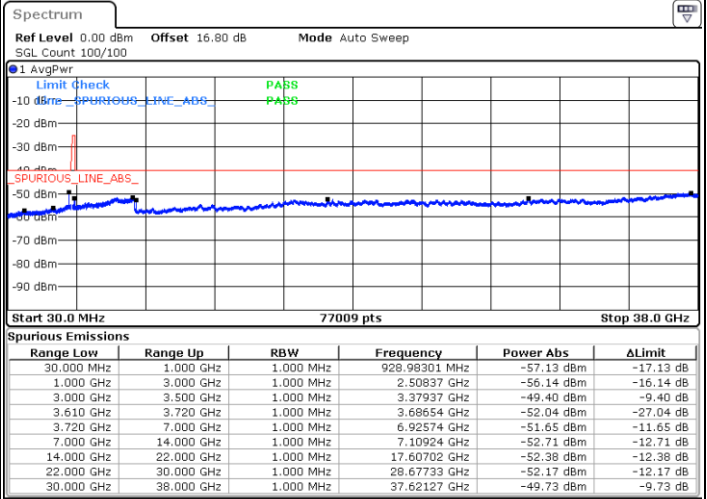

Middle Channel / FullIRB

N/A

Date: 20.JUN.2020 23:53:16

LTE Band 48 / 20MHz

QPSK

Highest Channel / 1RB0

Highest Channel / 1RBmax

Date: 21 JUN.2020 08:23:33

Date: 21 JUN.2020 08:33:15

Highest Channel / FullIRB

N/A

Date: 20 JUN.2020 23:58:38

LTE Band 48 / 5MHz

16QAM

Lowest Channel / 1RB0

Lowest Channel / 1RBmax

Date: 20 JUN.2020 22:24:01

Date: 20 JUN.2020 22:43:22

Lowest Channel / FullIRB

N/A

Date: 20 JUN.2020 22:33:42

LTE Band 48 / 5MHz

16QAM

Middle Channel / 1RB0