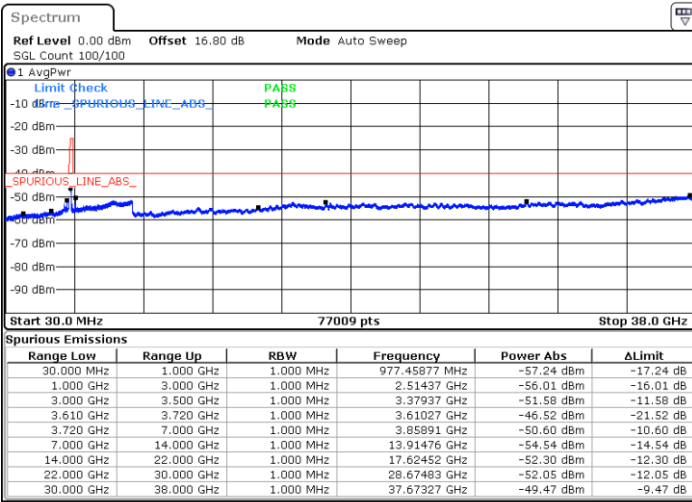

LTE Band 48 / 15MHz

QPSK

Highest Channel / 1RB0

Highest Channel / 1RBmax

Date: 20 JUN.2020 23:27:27

Date: 20 JUN.2020 23:46:48

Highest Channel / FullIRB

N/A

Date: 20 JUN.2020 23:37:07

LTE Band 48 / 20MHz

QPSK

Lowest Channel / 1RB0

Lowest Channel / 1RBmax

Date: 21.JUN.2020 08:16:37

Date: 21.JUN.2020 08:26:48

Lowest Channel / FullIRB

N/A

Date: 20.JUN.2020 23:52:12

LTE Band 48 / 20MHz

QPSK

Middle Channel / 1RB0

Middle Channel / 1RBmax

Date: 21.JUN.2020 08:17:41

Date: 21.JUN.2020 08:27:53

Middle Channel / FullIRB

N/A

Date: 20.JUN.2020 23:53:16

LTE Band 48 / 20MHz

QPSK

Highest Channel / 1RB0

Highest Channel / 1RBmax

Date: 21 JUN.2020 08:23:33