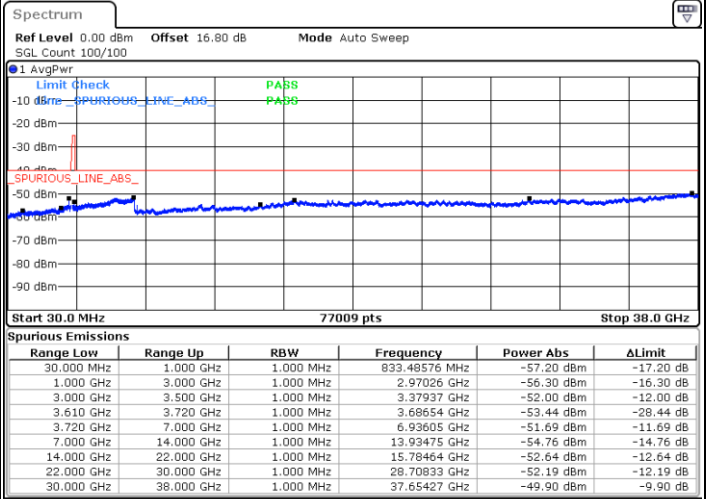

Date: 20 JUN.2020 23:44:39

Middle Channel / FullRB

N/A

Date: 20 JUN.2020 23:34:59

LTE Band 48 / 15MHz

16QAM

Highest Channel / 1RB0

Highest Channel / 1RBmax

Date: 20 JUN.2020 23:28:32

Date: 20 JUN.2020 23:47:52

Highest Channel / FullIRB

N/A

Date: 20 JUN.2020 23:38:13

LTE Band 48 / 20MHz

16QAM

Lowest Channel / 1RB0

Lowest Channel / 1RBmax

Date: 21.JUN.2020 00:00:48

Date: 21.JUN.2020 08:25:43

Lowest Channel / FullIRB

N/A

Date: 20.JUN.2020 23:51:07

LTE Band 48 / 20MHz

16QAM