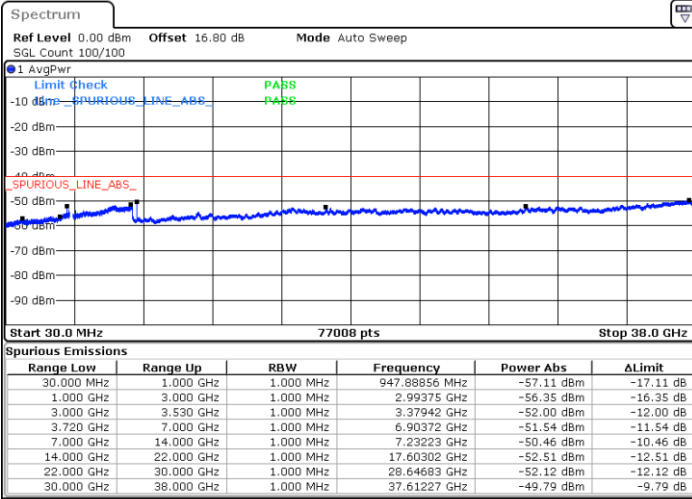

Date: 20 JUN.2020 23:28:32

Date: 20 JUN.2020 23:47:52

Highest Channel / FullIRB

N/A

Date: 20 JUN.2020 23:38:13

LTE Band 48 / 20MHz

16QAM

Lowest Channel / 1RB0

Lowest Channel / 1RBmax

Date: 21.JUN.2020 00:00:48

Date: 21.JUN.2020 08:25:43

Lowest Channel / FullIRB

N/A

Date: 20.JUN.2020 23:51:07

LTE Band 48 / 20MHz

16QAM

Middle Channel / 1RB0

Middle Channel / 1RBmax

Date: 21.JUN.2020 08:19:14

Date: 21.JUN.2020 08:28:56

Middle Channel / FullRB

N/A

Date: 20.JUN.2020 23:54:20

LTE Band 48 / 20MHz