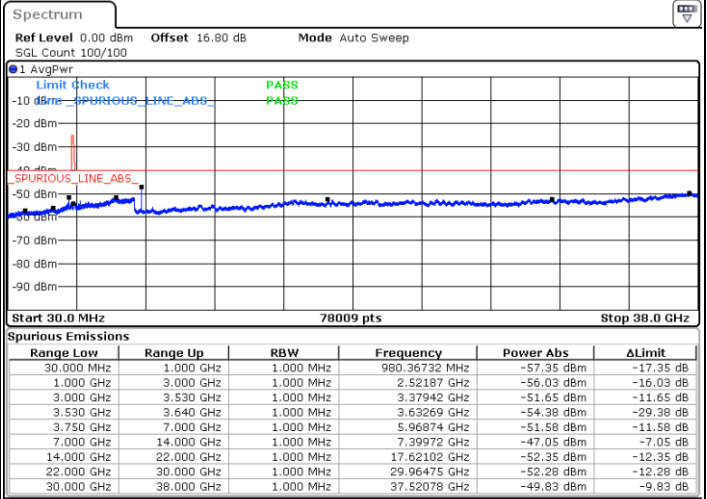

# Conducted Spurious Emission

LTE Band 48 / 5MHz

QPSK

Middle Channel / 1RB0

Middle Channel / 1RBmax

Date: 20 JUN.2020 22:28:17

Date: 20 JUN.2020 22:47:39

Middle Channel / FullRB

N/A

Date: 20 JUN.2020 22:37:58

LTE Band 48 / 5MHz

QPSK

Highest Channel / 1RB0

Highest Channel / 1RBmax

Date: 20 JUN.2020 22:29:22

Date: 20 JUN.2020 22:48:43

Highest Channel / FullIRB

N/A

Date: 20 JUN.2020 22:39:03

LTE Band 48 / 10MHz

QPSK

Lowest Channel / 1RB0

Lowest Channel / 1RBmax

Date: 20 JUN.2020 22:54:08