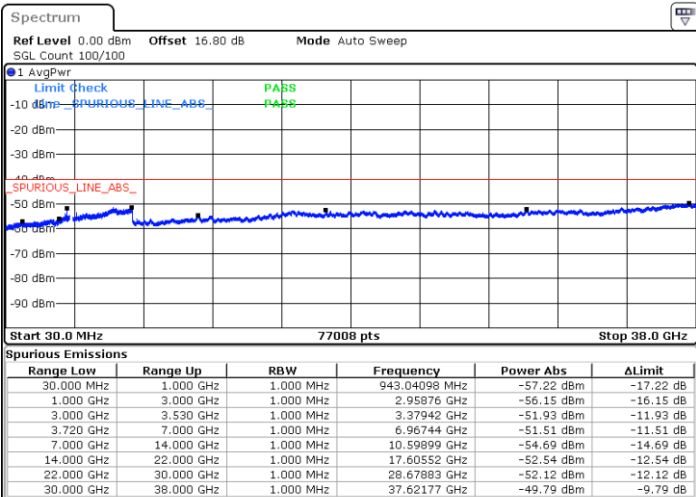

Highest Channel / 1RB0

Highest Channel / 1RBmax

Date: 20 JUN.2020 22:30:27

Date: 20 JUN.2020 22:49:48

Highest Channel / FullIRB

N/A

Date: 20 JUN.2020 22:40:08

LTE Band 48 / 10MHz

LTE Band 48 / 10MHz

16QAM

MiddleChannel / 1RB0

Middle Channel / 1RBmax

Date: 20 JUN.2020 22:56:16

Date: 20 JUN.2020 23:15:37

Middle Channel / FullIRB

N/A

Date: 20 JUN.2020 23:05:57

LTE Band 48 / 10MHz

16QAM

Highest Channel / 1RB0

Highest Channel / 1RBmax

Date: 20 JUN.2020 22:59:30

Date: 20 JUN.2020 23:18:51

Highest Channel / FullIRB