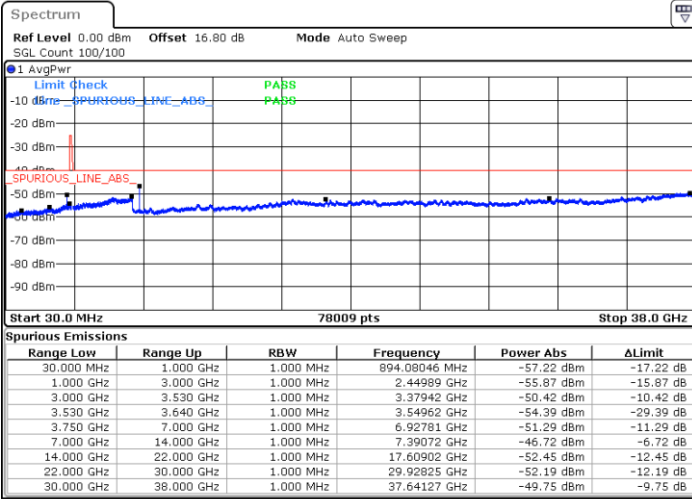

# Conducted Spurious Emission

LTE Band 48 / 5MHz

QPSK

Middle Channel / 1RB0

Middle Channel / 1RBmax

Date: 20 JUN.2020 22:28:17

Date: 20 JUN.2020 22:47:39

Middle Channel / FullRB

N/A

Date: 20 JUN.2020 22:37:58

LTE Band 48 / 5MHz

QPSK

Highest Channel / 1RB0

Highest Channel / 1RBmax

Date: 20 JUN.2020 22:29:22

Date: 20 JUN.2020 22:48:43

Highest Channel / FullIRB

N/A

Date: 20 JUN.2020 22:39:03

LTE Band 48 / 10MHz

QPSK

Lowest Channel / 1RB0

Lowest Channel / 1RBmax

Date: 20 JUN.2020 22:54:08