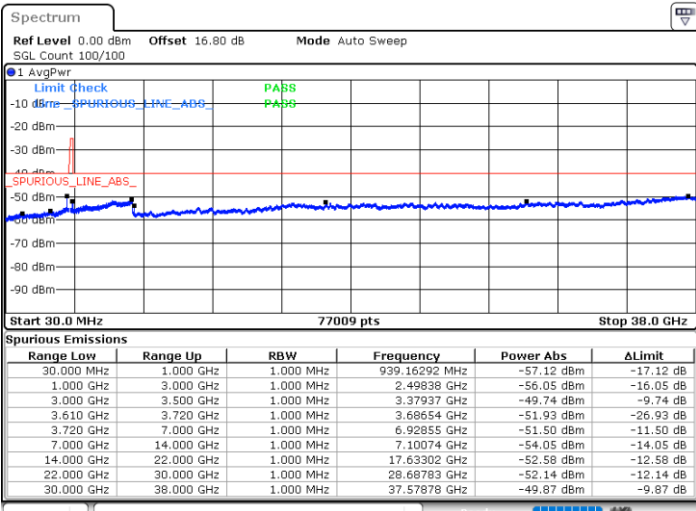

Lowest Channel / 1RBmax

Date: 21.JUN.2020 00:00:48

Date: 21.JUN.2020 08:25:43

Lowest Channel / FullIRB

N/A

Date: 20.JUN.2020 23:51:07

LTE Band 48 / 20MHz

16QAM

Middle Channel / 1RB0

Middle Channel / 1RBmax

Date: 21.JUN.2020 08:19:14

Date: 21.JUN.2020 08:28:56

Middle Channel / FullRB

N/A

Date: 20.JUN.2020 23:54:20

LTE Band 48 / 20MHz

16QAM

Highest Channel / 1RB0

Highest Channel / 1RBmax

Date: 21.JUN.2020 08:22:28

Date: 21.JUN.2020 08:32:10

Highest Channel / FullIRB

N/A

Date: 20.JUN.2020 23:57:33

LTE Band 48 / 5MHz

64QAM

Lowest Channel / 1RB0

Lowest Channel / 1RBmax

Date: 20 JUN.2020 22:25:05

Date: 20 JUN.2020 22:44:27

Lowest Channel / FullIRB

N/A