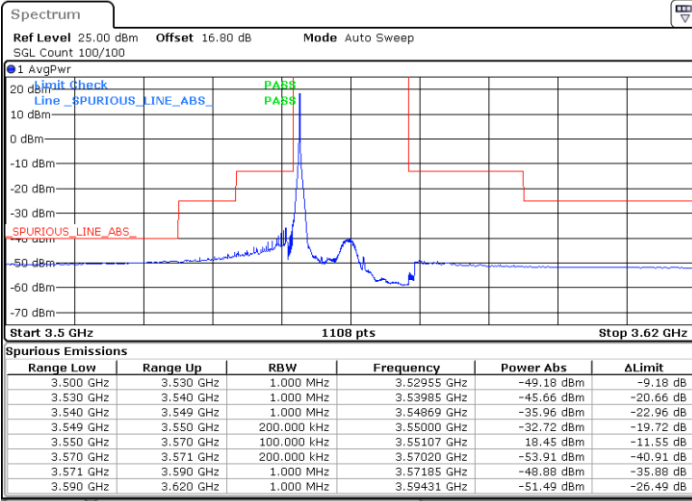

Date: 20 JUN.2020 21:40:53

Middle Channel / FullIRB

N/A

Date: 20 JUN.2020 21:29:01

LTE Band 48 / 15MHz

16QAM

Highest Channel / 1RB0

Highest Channel / 1RBmax

Date: 20 JUN.2020 21:21:06

Date: 20 JUN.2020 21:44:50

Highest Channel / FullIRB

N/A

Date: 20 JUN.2020 21:32:58

LTE Band 48 / 20MHz

16QAM

Lowest Channel / 1RB0

Lowest Channel / 1RBmax

Date: 20 JUN.2020 22:00:44

Date: 20 JUN.2020 22:12:37

Lowest Channel / FullIRB

N/A

Date: 20 JUN.2020 21:48:50

LTE Band 48 / 20MHz

16QAM

Middle Channel / 1RB0

Middle Channel / 1RBmax

Date: 20 JUN.2020 22:04:41

Date: 20 JUN.2020 22:16:34

Middle Channel / FullIRB

N/A

Date: 20 JUN.2020 21:52:47

LTE Band 48 / 20MHz