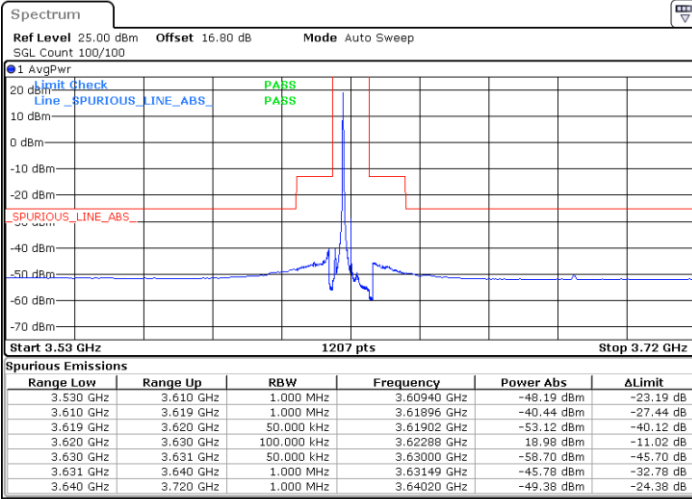

LTE Band 48 / 5MHz

16QAM

Middle Channel / 1RB0

Middle Channel / 1RBmax

Date: 20 JUN.2020 20:05:50

Date: 20 JUN.2020 20:29:36