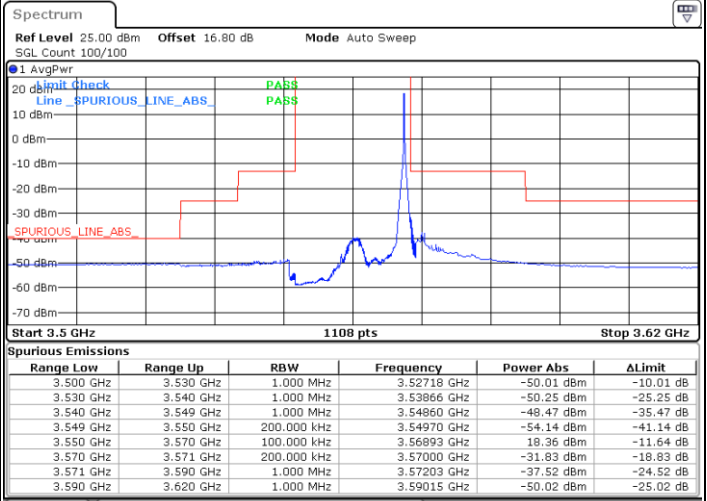

Date: 20 JUN.2020 21:40:53

Middle Channel / FullIRB

N/A

Date: 20 JUN.2020 21:29:01

LTE Band 48 / 15MHz

16QAM

Highest Channel / 1RB0

Highest Channel / 1RBmax

Date: 20 JUN.2020 21:21:06

Date: 20 JUN.2020 21:44:50

Highest Channel / FullIRB

N/A

Date: 20 JUN.2020 21:32:58

LTE Band 48 / 20MHz

16QAM

Lowest Channel / 1RB0

Lowest Channel / 1RBmax

Date: 20 JUN.2020 22:00:44

Date: 20 JUN.2020 22:12:37

Lowest Channel / FullIRB

N/A

Date: 20 JUN.2020 21:48:50

LTE Band 48 / 20MHz

16QAM

Middle Channel / 1RB0

Middle Channel / 1RBmax

Date: 20 JUN.2020 22:04:41

Date: 20 JUN.2020 22:16:34

Middle Channel / FullIRB

N/A

Date: 20 JUN.2020 21:52:47

LTE Band 48 / 20MHz