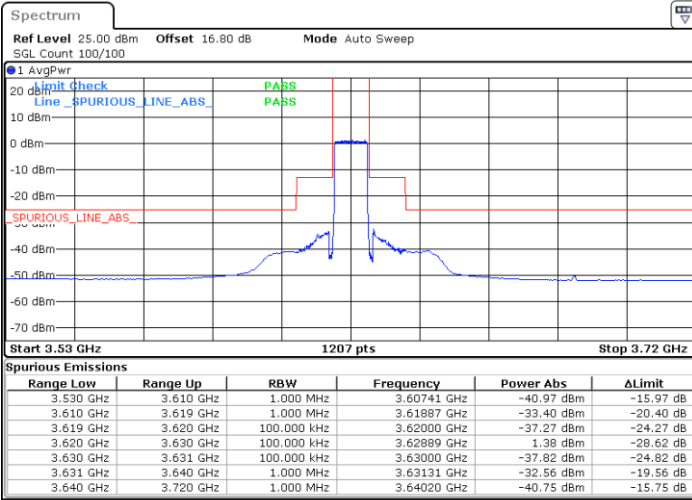

LTE Band 48 / 10MHz

16QAM

MiddleChannel / 1RB0

Middle Channel / 1RBmax

Date: 20 JUN.2020 20:41:30

Date: 20 JUN.2020 21:05:17

Middle Channel / FullIRB

N/A

Date: 20 JUN.2020 20:53:24

LTE Band 48 / 10MHz

16QAM

Highest Channel / 1RB0

Highest Channel / 1RBmax

Date: 20 JUN.2020 20:45:28

Date: 20 JUN.2020 21:09:14

Highest Channel / FullIRB