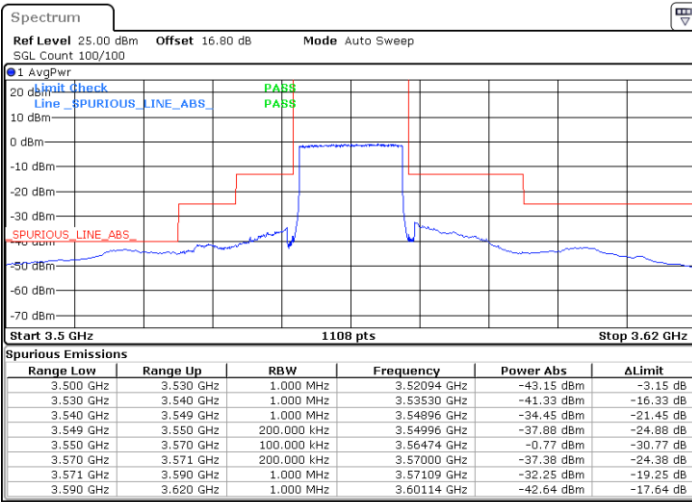

Lowest Channel / FullIRB

N/A

Date: 20 JUN.2020 21:50:10