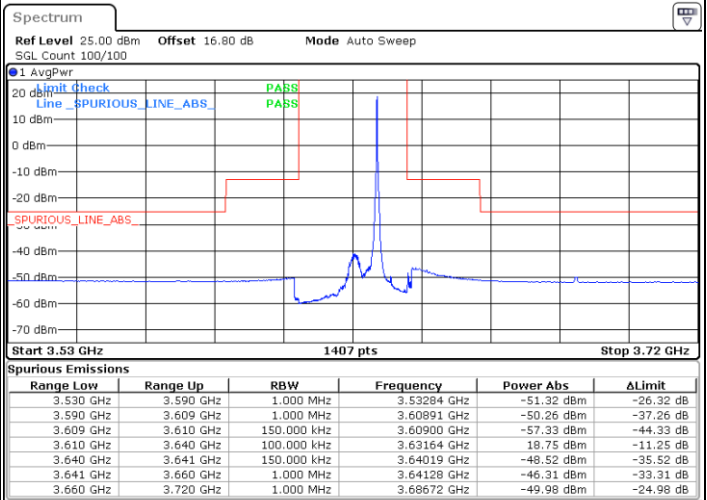

Lowest Channel / FullIRB

N/A

Date: 20 JUN.2020 21:25:04

LTE Band 48 / 15MHz

16QAM

Middle Channel / 1RB0

Middle Channel / 1RBmax

Date: 20 JUN.2020 21:17:09

Date: 20 JUN.2020 21:40:53

Middle Channel / FullIRB

N/A

Date: 20 JUN.2020 21:29:01

LTE Band 48 / 15MHz

16QAM

Highest Channel / 1RB0

Highest Channel / 1RBmax