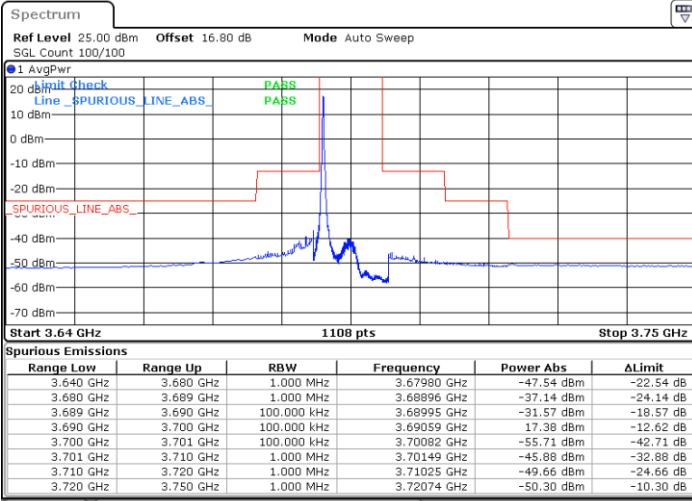

Date: 20 JUN.2020 21:00:00

Lowest Channel / FullIRB

N/A

Date: 20 JUN.2020 20:48:07

LTE Band 48 / 10MHz

64QAM

MiddleChannel / 1RB0

Middle Channel / 1RBmax

Date: 20 JUN.2020 20:42:49

Date: 20 JUN.2020 21:06:36

Middle Channel / FullIRB

N/A

Date: 20 JUN.2020 20:54:43

LTE Band 48 / 10MHz

64QAM

Highest Channel / 1RB0

Highest Channel / 1RBmax

Date: 20 JUN.2020 20:44:08

Date: 20 JUN.2020 21:07:55

Highest Channel / FullIRB

N/A

Date: 20 JUN.2020 20:56:02

LTE Band 48 / 15MHz

64QAM

Lowest Channel / 1RB0

Lowest Channel / 1RBmax

Date: 20 JUN.2020 21:14:32

Date: 20 JUN.2020 21:38:16

Lowest Channel / FullIRB

N/A

Date: 20 JUN.2020 21:26:23

LTE Band 48 / 15MHz