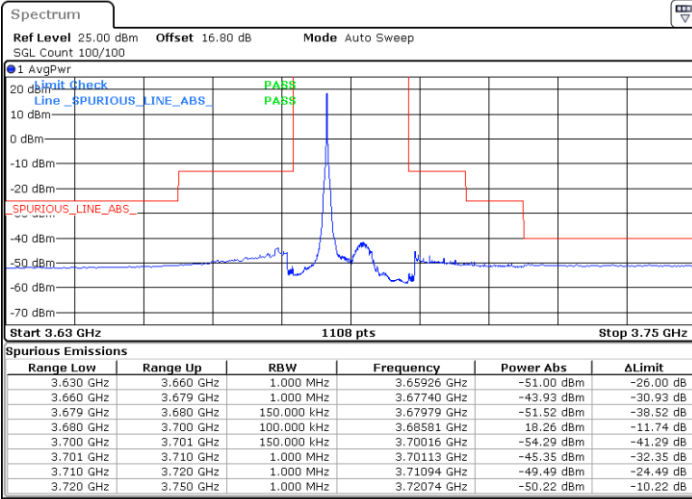

Lowest Channel / FullIRB

N/A

Date: 20 JUN.2020 21:25:04

LTE Band 48 / 15MHz

16QAM

Middle Channel / 1RB0

Middle Channel / 1RBmax

Date: 20 JUN.2020 21:17:09

Date: 20 JUN.2020 21:40:53

Middle Channel / FullIRB

N/A

Date: 20 JUN.2020 21:29:01

LTE Band 48 / 15MHz

16QAM

Highest Channel / 1RB0

Highest Channel / 1RBmax

Date: 20 JUN.2020 21:21:06

Date: 20 JUN.2020 21:44:50

Highest Channel / FullIRB

N/A

Date: 20 JUN.2020 21:32:58

LTE Band 48 / 20MHz

16QAM

Lowest Channel / 1RB0

Lowest Channel / 1RBmax

Date: 20 JUN.2020 22:00:44

Date: 20 JUN.2020 22:12:37

Lowest Channel / FullIRB

N/A

Date: 20 JUN.2020 21:48:50

LTE Band 48 / 20MHz

16QAM