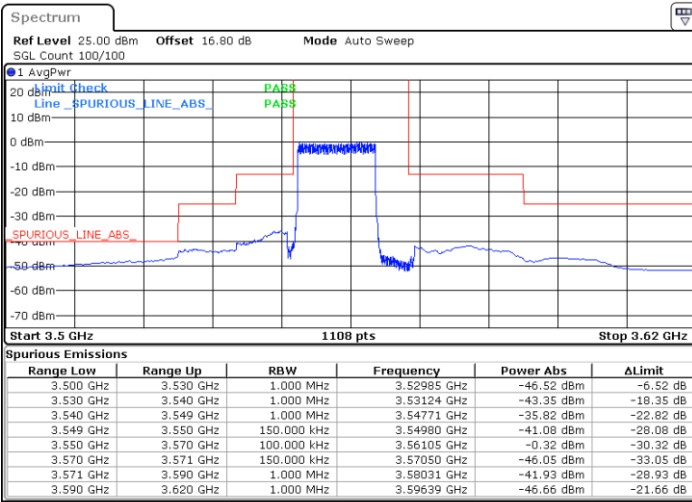

Highest Channel / 1RBmax

Date: 20 JUN.2020 20:44:08

Date: 20 JUN.2020 21:07:55

Highest Channel / FullIRB

N/A

Date: 20 JUN.2020 20:56:02

LTE Band 48 / 15MHz

64QAM

Lowest Channel / 1RB0

Lowest Channel / 1RBmax

Date: 20 JUN.2020 21:14:32

Date: 20 JUN.2020 21:38:16

Lowest Channel / FullIRB

N/A

Date: 20 JUN.2020 21:26:23

LTE Band 48 / 15MHz