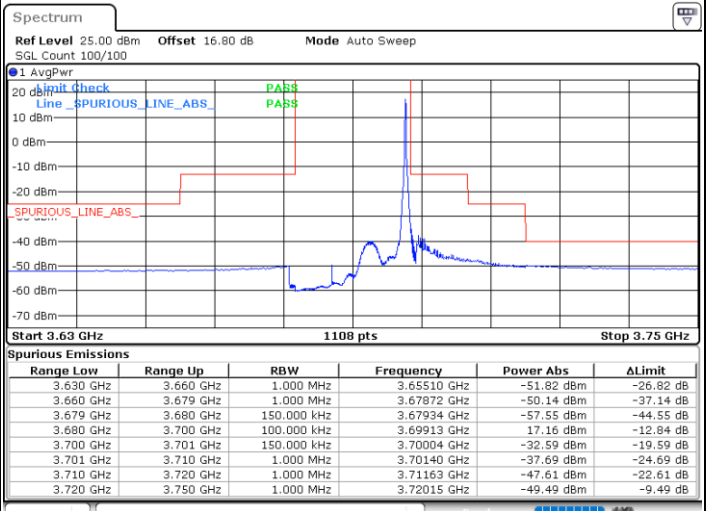

Lowest Channel / 1RB0

Lowest Channel / 1RBmax

Date: 20 JUN.2020 21:14:32

Date: 20 JUN.2020 21:38:16

Lowest Channel / FullIRB

N/A

Date: 20 JUN.2020 21:26:23

LTE Band 48 / 15MHz

64QAM

Middle Channel / 1RB0

Middle Channel / 1RBmax

Date: 20 JUN.2020 21:15:50

Date: 20 JUN.2020 21:39:34

Middle Channel / FullIRB

N/A

Date: 20 JUN.2020 21:27:43

LTE Band 48 / 15MHz

64QAM

Highest Channel / 1RB0

Highest Channel / 1RBmax

Date: 20 JUN.2020 21:22:25

Date: 20 JUN.2020 21:46:09

Highest Channel / FullIRB

N/A

Date: 20 JUN.2020 21:34:17

LTE Band 48 / 20MHz

64QAM

Lowest Channel / 1RB0

Lowest Channel / 1RBmax

Date: 20 JUN.2020 21:59:24

Date: 20 JUN.2020 22:11:17

Lowest Channel / FullIRB