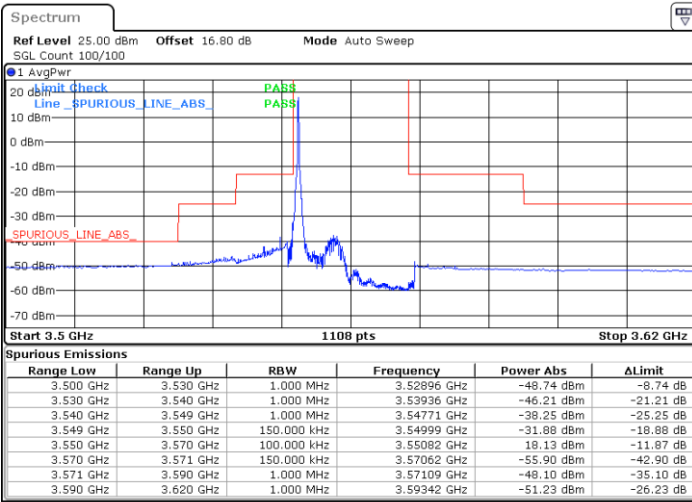

Date: 20 JUN.2020 20:42:49

Date: 20 JUN.2020 21:06:36

Middle Channel / FullIRB

N/A

Date: 20 JUN.2020 20:54:43

LTE Band 48 / 10MHz

64QAM

Highest Channel / 1RB0

Highest Channel / 1RBmax

Date: 20 JUN.2020 20:44:08

Date: 20 JUN.2020 21:07:55

Highest Channel / FullIRB

N/A

Date: 20 JUN.2020 20:56:02

LTE Band 48 / 15MHz

64QAM

Lowest Channel / 1RB0

Lowest Channel / 1RBmax

Date: 20 JUN.2020 21:14:32

Date: 20 JUN.2020 21:38:16

Lowest Channel / FullIRB

N/A

Date: 20 JUN.2020 21:26:23

LTE Band 48 / 15MHz