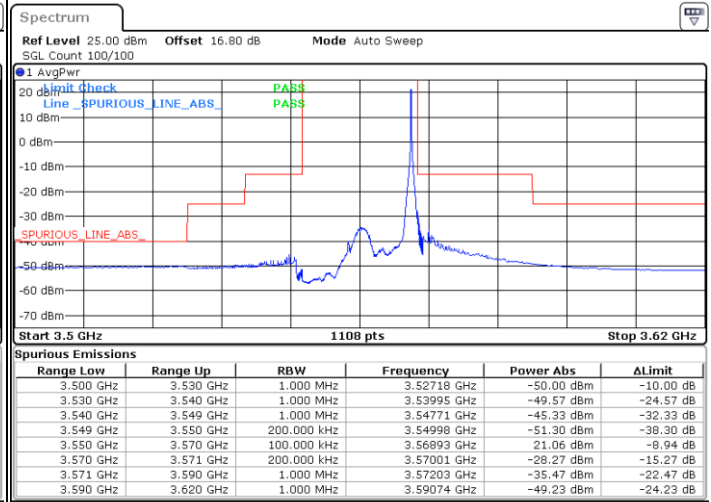

LTE Band 48 / 15MHz

QPSK

Highest Channel / 1RB0

Highest Channel / 1RBmax

Date: 20 JUN.2020 21:19:47

Date: 20 JUN.2020 21:43:31

Highest Channel / FullIRB

N/A

Date: 20 JUN.2020 21:31:39

LTE Band 48 / 20MHz

QPSK

Lowest Channel / 1RB0

Lowest Channel / 1RBmax

Date: 20 JUN.2020 22:02:03

Date: 20 JUN.2020 22:13:57

Lowest Channel / FullIRB

N/A

Date: 20 JUN.2020 21:50:10

LTE Band 48 / 20MHz

QPSK

Middle Channel / 1RB0

Middle Channel / 1RBmax

Date: 20 JUN.2020 22:03:22

Date: 20 JUN.2020 22:15:16

Middle Channel / FullRB

N/A

Date: 20 JUN.2020 21:51:28

LTE Band 48 / 20MHz

QPSK

Highest Channel / 1RB0

Highest Channel / 1RBmax

Date: 20 JUN.2020 22:09:57