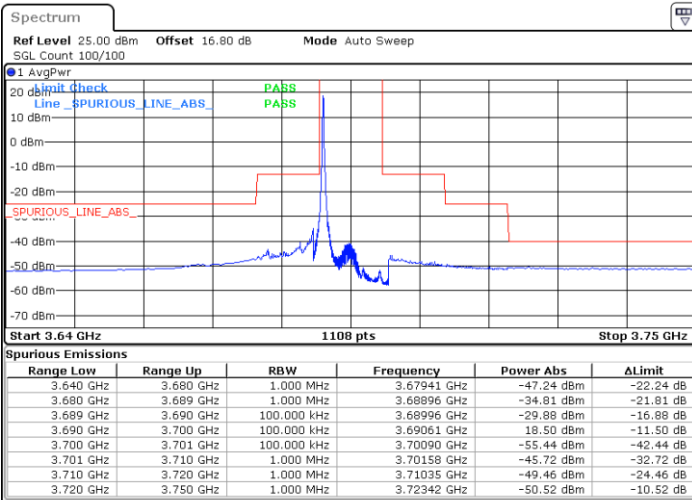

LTE Band 48 / 10MHz

16QAM

MiddleChannel / 1RB0

Middle Channel / 1RBmax

Date: 20 JUN.2020 20:41:30

Date: 20 JUN.2020 21:05:17

Middle Channel / FullIRB

N/A

Date: 20 JUN.2020 20:53:24

LTE Band 48 / 10MHz

16QAM

Highest Channel / 1RB0

Highest Channel / 1RBmax

Date: 20 JUN.2020 20:45:28

Date: 20 JUN.2020 21:09:14

Highest Channel / FullIRB

N/A

Date: 20 JUN.2020 20:57:21

LTE Band 48 / 15MHz

16QAM

Lowest Channel / 1RB0

Lowest Channel / 1RBmax

Date: 20 JUN.2020 21:13:12

Date: 20 JUN.2020 21:36:56