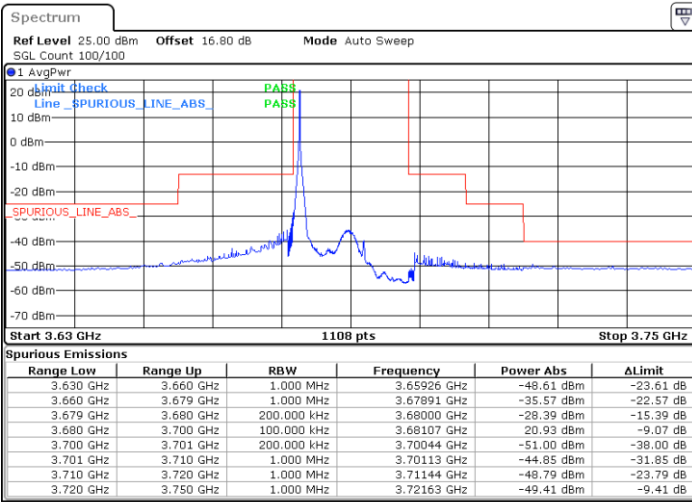

Middle Channel / FullRB

N/A

Date: 20 JUN.2020 21:51:28

LTE Band 48 / 20MHz

QPSK

Highest Channel / 1RB0

Highest Channel / 1RBmax

Date: 20 JUN.2020 22:09:57

Date: 20 JUN.2020 22:21:51

Highest Channel / FullIRB

N/A

Date: 20 JUN.2020 21:58:04

LTE Band 48 / 5MHz

16QAM

Lowest Channel / 1RB0

Lowest Channel / 1RBmax