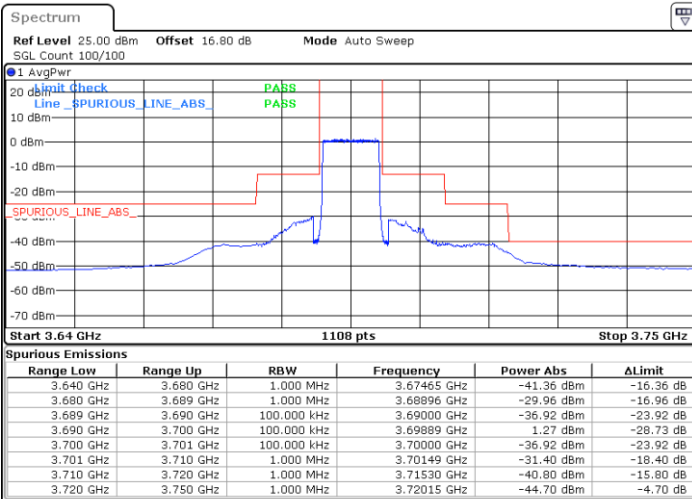

LTE Band 48 / 10MHz

16QAM

MiddleChannel / 1RB0

Middle Channel / 1RBmax

Date: 20 JUN.2020 20:41:30

Date: 20 JUN.2020 21:05:17

Middle Channel / FullIRB

N/A

Date: 20 JUN.2020 20:53:24

LTE Band 48 / 10MHz

16QAM

Highest Channel / 1RB0

Highest Channel / 1RBmax

Date: 20 JUN.2020 20:45:28

Date: 20 JUN.2020 21:09:14

Highest Channel / FullIRB

N/A

Date: 20 JUN.2020 20:57:21

LTE Band 48 / 15MHz

16QAM

Lowest Channel / 1RB0

Lowest Channel / 1RBmax

Date: 20 JUN.2020 21:13:12

Date: 20 JUN.2020 21:36:56