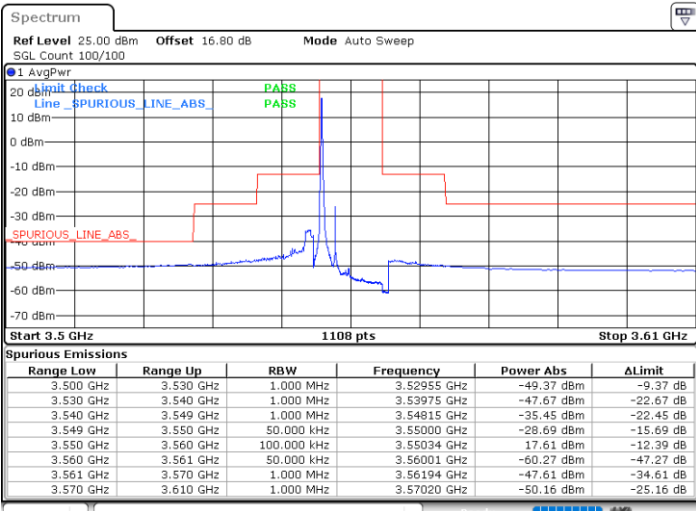

Middle Channel / 1RB0

Middle Channel / 1RBmax

Date: 20 JUN.2020 22:04:41

Date: 20 JUN.2020 22:16:34

Middle Channel / FullIRB

N/A

Date: 20 JUN.2020 21:52:47

LTE Band 48 / 20MHz

16QAM

Highest Channel / 1RB0

Highest Channel / 1RBmax

Date: 20 JUN.2020 22:08:38

Date: 20 JUN.2020 22:20:32

Highest Channel / FullIRB

N/A

Date: 20 JUN.2020 21:56:44

LTE Band 48 / 5MHz

64QAM

Lowest Channel / 1RB0

Lowest Channel / 1RBmax

Date: 20 JUN.2020 20:03:11

Date: 20 JUN.2020 20:26:58

Lowest Channel / FullIRB

N/A