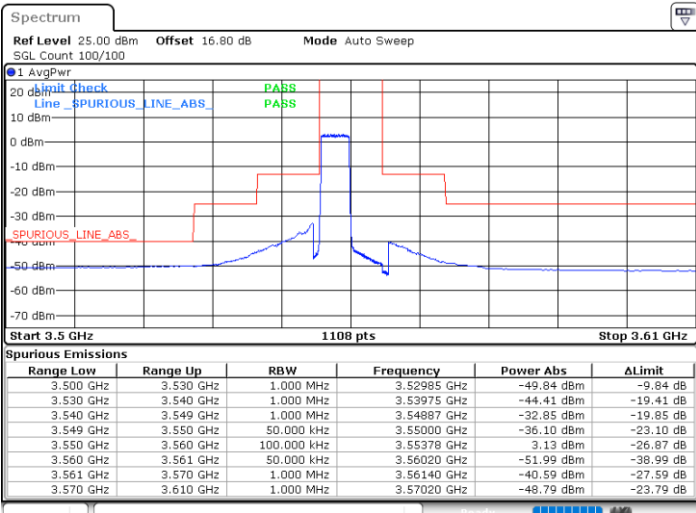

LTE Band 48 / 5MHz

64QAM

Lowest Channel / 1RB0

Lowest Channel / 1RBmax

Date: 20 JUN.2020 20:03:11

Date: 20 JUN.2020 20:26:58

Lowest Channel / FullIRB

N/A

Date: 20 JUN.2020 20:15:04

LTE Band 48 / 5MHz

64QAM

Middle Channel / 1RB0

Middle Channel / 1RBmax

Date: 20 JUN.2020 20:04:30

Date: 20 JUN.2020 20:28:17

Middle Channel / FullIRB