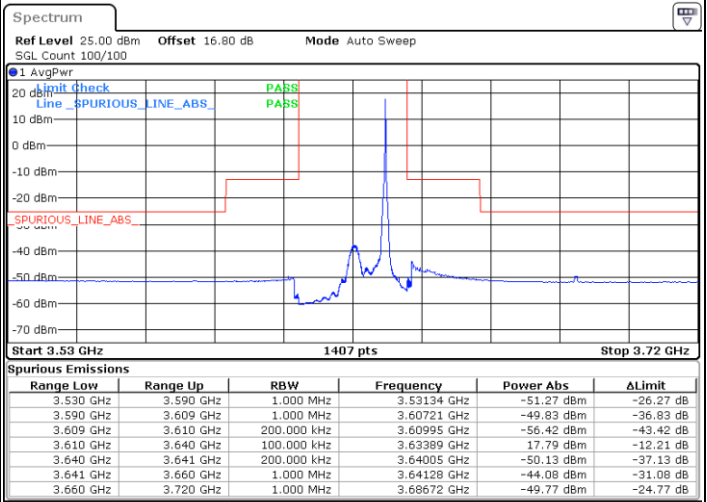

Date: 20 JUN.2020 21:34:17

LTE Band 48 / 20MHz

64QAM

Lowest Channel / 1RB0

Lowest Channel / 1RBmax

Date: 20 JUN.2020 21:59:24

Date: 20 JUN.2020 22:11:17

Lowest Channel / FullIRB

N/A

Date: 20 JUN.2020 21:47:30

LTE Band 48 / 20MHz

64QAM

Middle Channel / 1RB0

Middle Channel / 1RBmax

Date: 20 JUN.2020 22:06:00

Date: 20 JUN.2020 22:17:53

Middle Channel / FullRB

N/A

Date: 20 JUN.2020 21:54:06

LTE Band 48 / 20MHz

64QAM

Highest Channel / 1RB0

Highest Channel / 1RBmax

Date: 20 JUN.2020 22:07:19