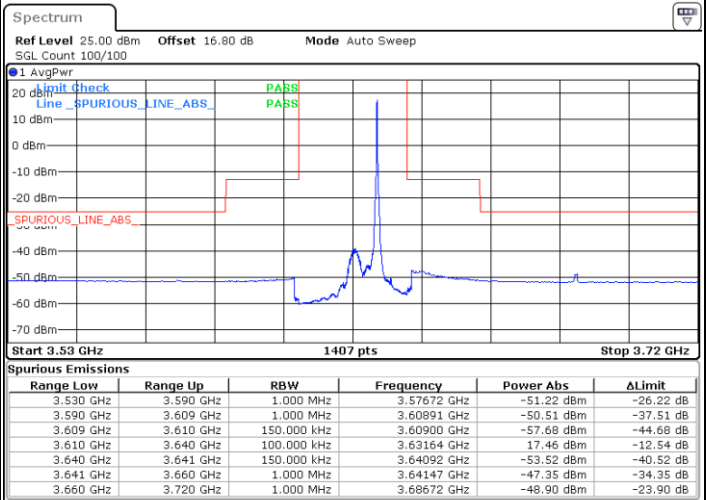

Date: 20 JUN.2020 21:39:34