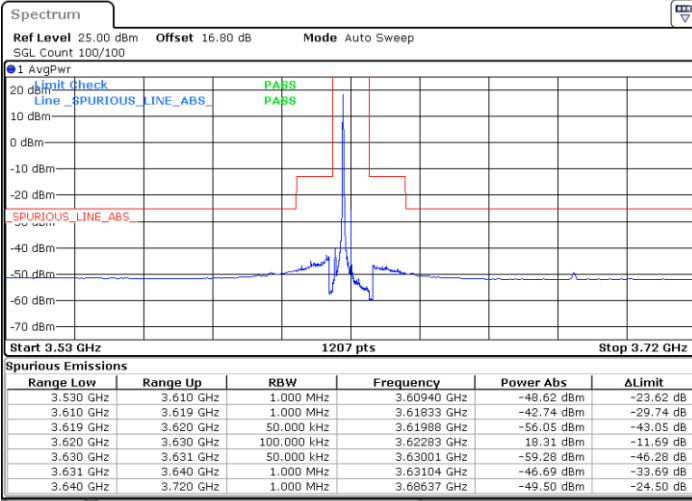

LTE Band 48 / 5MHz

64QAM

Lowest Channel / 1RB0

Lowest Channel / 1RBmax

Date: 20 JUN.2020 20:03:11

Date: 20 JUN.2020 20:26:58

Lowest Channel / FullIRB

N/A

Date: 20 JUN.2020 20:15:04

LTE Band 48 / 5MHz

64QAM

Middle Channel / 1RB0

Middle Channel / 1RBmax

Date: 20 JUN.2020 20:04:30

Date: 20 JUN.2020 20:28:17

Middle Channel / FullIRB

N/A

Date: 20 JUN.2020 20:16:24

LTE Band 48 / 5MHz

64QAM

Highest Channel / 1RB0

Highest Channel / 1RBmax

Date: 20 JUN.2020 20:11:06

Date: 20 JUN.2020 20:34:53

Highest Channel / FullIRB

N/A

Date: 20 JUN.2020 20:23:00

LTE Band 48 / 10MHz

64QAM

Lowest Channel / 1RB0

Lowest Channel / 1RBmax

Date: 20 JUN.2020 20:36:13