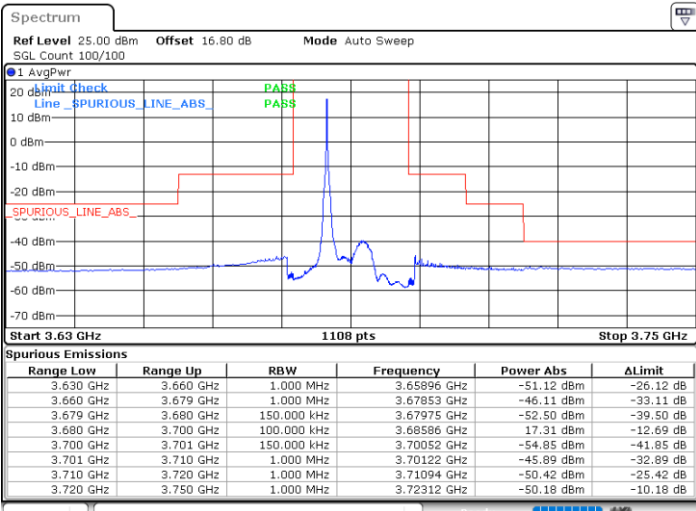

Lowest Channel / 1RB0

Lowest Channel / 1RBmax

Date: 20 JUN.2020 21:14:32

Date: 20 JUN.2020 21:38:16

Lowest Channel / FullIRB

N/A

Date: 20 JUN.2020 21:26:23

LTE Band 48 / 15MHz

64QAM

Middle Channel / 1RB0

Middle Channel / 1RBmax

Date: 20 JUN.2020 21:15:50

Date: 20 JUN.2020 21:39:34

Middle Channel / FullIRB

N/A

Date: 20 JUN.2020 21:27:43

LTE Band 48 / 15MHz

64QAM

Highest Channel / 1RB0

Highest Channel / 1RBmax

Date: 20 JUN.2020 21:22:25

Date: 20 JUN.2020 21:46:09

Highest Channel / FullIRB

N/A

Date: 20 JUN.2020 21:34:17

LTE Band 48 / 20MHz

64QAM

Lowest Channel / 1RB0

Lowest Channel / 1RBmax

Date: 20 JUN.2020 21:59:24

Date: 20 JUN.2020 22:11:17

Lowest Channel / FullIRB