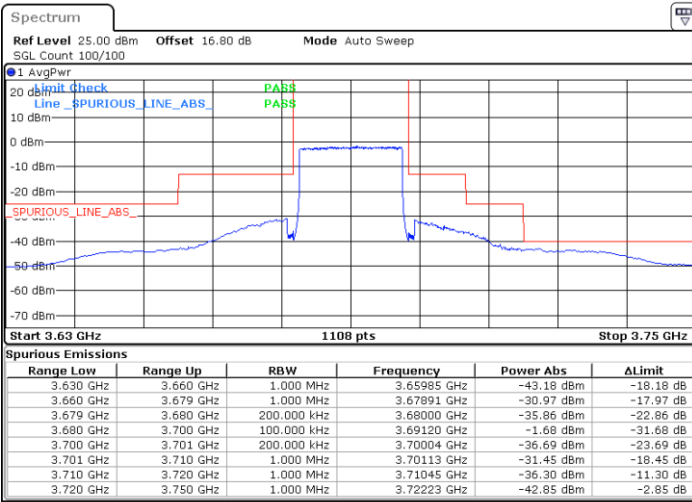

Middle Channel / 1RB0

Middle Channel / 1RBmax

Date: 20 JUN.2020 22:04:41

Date: 20 JUN.2020 22:16:34

Middle Channel / FullIRB

N/A

Date: 20 JUN.2020 21:52:47

LTE Band 48 / 20MHz

16QAM

Highest Channel / 1RB0

Highest Channel / 1RBmax

Date: 20 JUN.2020 22:08:38

Date: 20 JUN.2020 22:20:32

Highest Channel / FullIRB

N/A

Date: 20 JUN.2020 21:56:44

LTE Band 48 / 5MHz

64QAM

Lowest Channel / 1RB0

Lowest Channel / 1RBmax

Date: 20 JUN.2020 20:03:11

Date: 20 JUN.2020 20:26:58

Lowest Channel / FullIRB

N/A