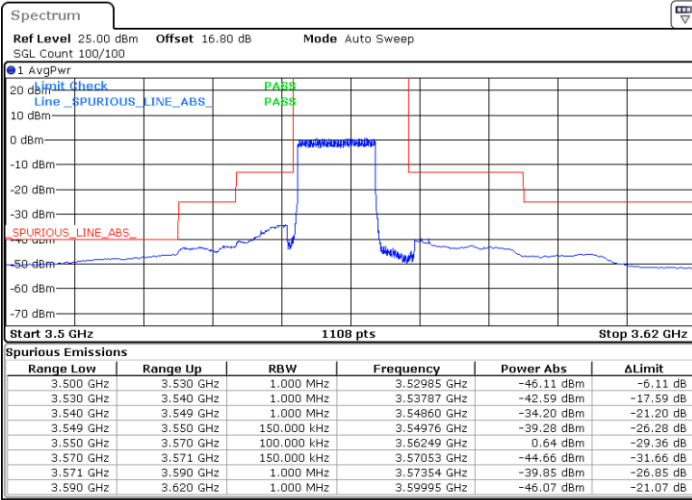

Date: 20 JUN.2020 20:53:24

LTE Band 48 / 10MHz

16QAM

Highest Channel / 1RB0

Highest Channel / 1RBmax

Date: 20 JUN.2020 20:45:28

Date: 20 JUN.2020 21:09:14

Highest Channel / FullIRB

N/A

Date: 20 JUN.2020 20:57:21

LTE Band 48 / 15MHz

16QAM

Lowest Channel / 1RB0

Lowest Channel / 1RBmax

Date: 20 JUN.2020 21:13:12

Date: 20 JUN.2020 21:36:56

Lowest Channel / FullIRB

N/A

Date: 20 JUN.2020 21:25:04

LTE Band 48 / 15MHz

16QAM

Middle Channel / 1RB0

Middle Channel / 1RBmax

Date: 20 JUN.2020 21:17:09

Date: 20 JUN.2020 21:40:53

Middle Channel / FullIRB

N/A

Date: 20 JUN.2020 21:29:01

LTE Band 48 / 15MHz

16QAM

Highest Channel / 1RB0

Highest Channel / 1RBmax