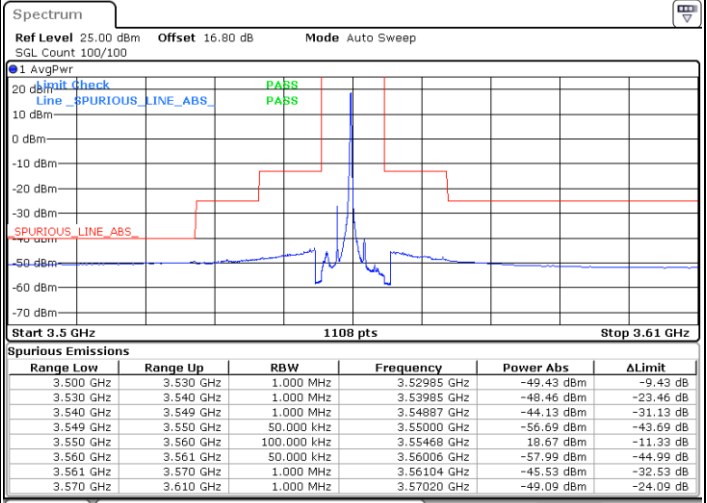

Middle Channel / FullRB

N/A

Date: 20 JUN.2020 21:51:28

LTE Band 48 / 20MHz

QPSK

Highest Channel / 1RB0

Highest Channel / 1RBmax

Date: 20 JUN.2020 22:09:57

Date: 20 JUN.2020 22:21:51

Highest Channel / FullIRB

N/A

Date: 20 JUN.2020 21:58:04

LTE Band 48 / 5MHz

16QAM

Lowest Channel / 1RB0

Lowest Channel / 1RBmax

Date: 20 JUN.2020 20:01:52

Date: 20 JUN.2020 20:25:38

Lowest Channel / FullIRB

N/A

Date: 20 JUN.2020 20:13:45

LTE Band 48 / 5MHz

16QAM

Middle Channel / 1RB0