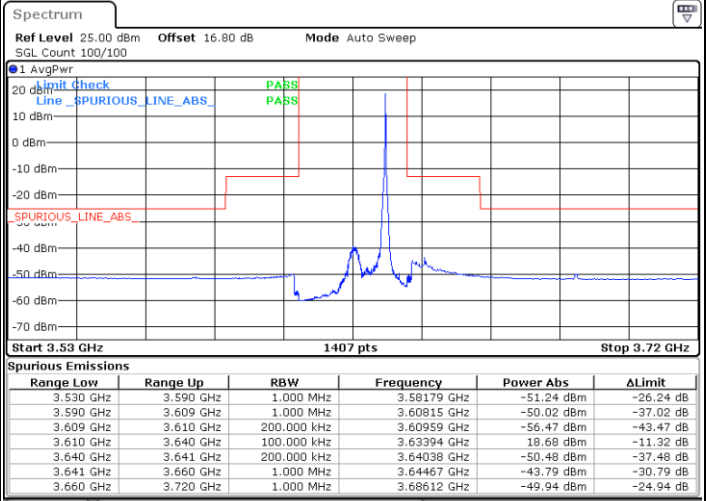

Date: 20 JUN.2020 21:21:06

Date: 20 JUN.2020 21:44:50

Highest Channel / FullIRB

N/A

Date: 20 JUN.2020 21:32:58

LTE Band 48 / 20MHz

16QAM

Lowest Channel / 1RB0

Lowest Channel / 1RBmax

Date: 20 JUN.2020 22:00:44

Date: 20 JUN.2020 22:12:37

Lowest Channel / FullIRB

N/A

Date: 20 JUN.2020 21:48:50

LTE Band 48 / 20MHz

16QAM

Middle Channel / 1RB0

Middle Channel / 1RBmax

Date: 20 JUN.2020 22:04:41

Date: 20 JUN.2020 22:16:34

Middle Channel / FullIRB

N/A

Date: 20 JUN.2020 21:52:47

LTE Band 48 / 20MHz