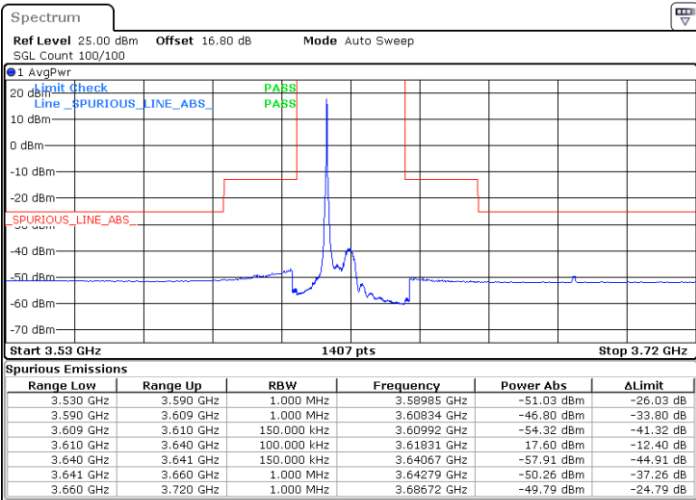

LTE Band 48 / 15MHz

64QAM

Middle Channel / 1RB0

Middle Channel / 1RBmax

Date: 20 JUN.2020 21:15:50