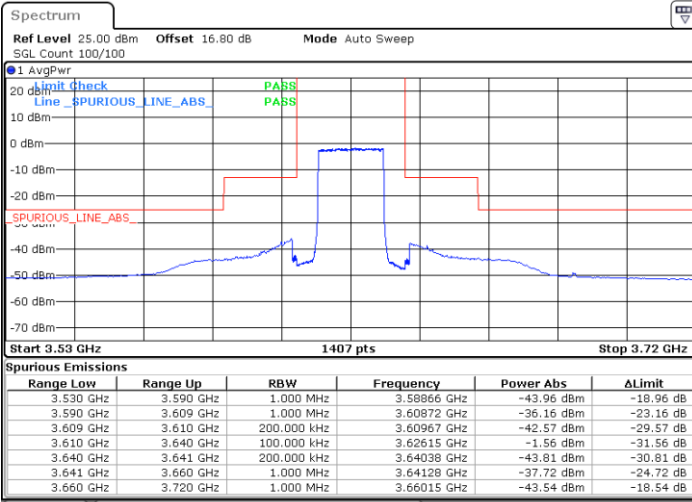

Lowest Channel / 1RBmax

Date: 20 JUN.2020 22:00:44

Date: 20 JUN.2020 22:12:37

Lowest Channel / FullIRB

N/A

Date: 20 JUN.2020 21:48:50

LTE Band 48 / 20MHz

16QAM

Middle Channel / 1RB0

Middle Channel / 1RBmax

Date: 20 JUN.2020 22:04:41

Date: 20 JUN.2020 22:16:34

Middle Channel / FullIRB

N/A

Date: 20 JUN.2020 21:52:47

LTE Band 48 / 20MHz

16QAM

Highest Channel / 1RB0

Highest Channel / 1RBmax

Date: 20 JUN.2020 22:08:38

Date: 20 JUN.2020 22:20:32

Highest Channel / FullIRB

N/A

Date: 20 JUN.2020 21:56:44