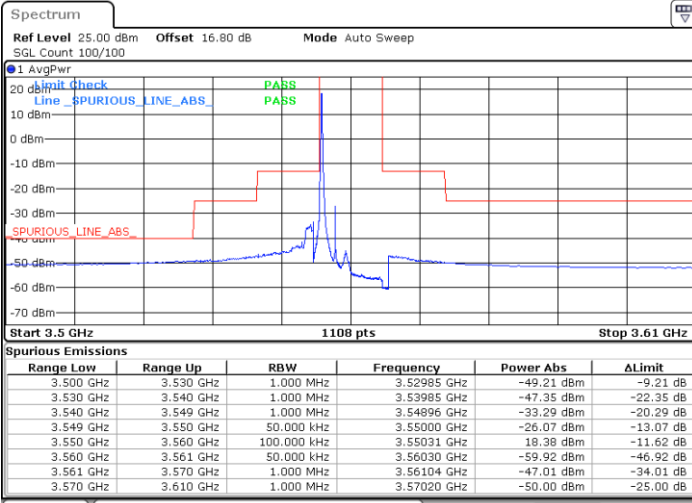

Middle Channel / FullRB

N/A

Date: 20 JUN.2020 21:51:28

LTE Band 48 / 20MHz

QPSK

Highest Channel / 1RB0

Highest Channel / 1RBmax

Date: 20 JUN.2020 22:09:57

Date: 20 JUN.2020 22:21:51

Highest Channel / FullIRB

N/A

Date: 20 JUN.2020 21:58:04

LTE Band 48 / 5MHz

16QAM

Lowest Channel / 1RB0

Lowest Channel / 1RBmax

Date: 20 JUN.2020 20:01:52

Date: 20 JUN.2020 20:25:38

Lowest Channel / FullIRB

N/A

Date: 20 JUN.2020 20:13:45

LTE Band 48 / 5MHz

16QAM

Middle Channel / 1RB0