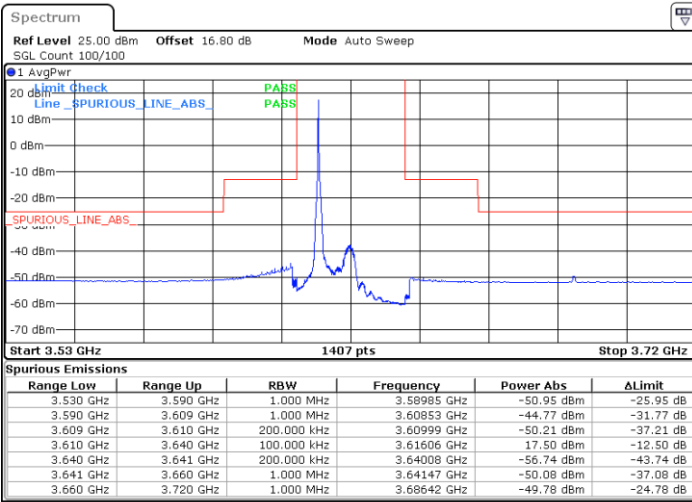

Date: 20 JUN.2020 21:34:17

LTE Band 48 / 20MHz

64QAM

Lowest Channel / 1RB0

Lowest Channel / 1RBmax

Date: 20 JUN.2020 21:59:24

Date: 20 JUN.2020 22:11:17

Lowest Channel / FullIRB

N/A

Date: 20 JUN.2020 21:47:30

LTE Band 48 / 20MHz

64QAM

Middle Channel / 1RB0

Middle Channel / 1RBmax

Date: 20 JUN.2020 22:06:00

Date: 20 JUN.2020 22:17:53

Middle Channel / FullRB

N/A

Date: 20 JUN.2020 21:54:06

LTE Band 48 / 20MHz

64QAM

Highest Channel / 1RB0

Highest Channel / 1RBmax

Date: 20 JUN.2020 22:07:19