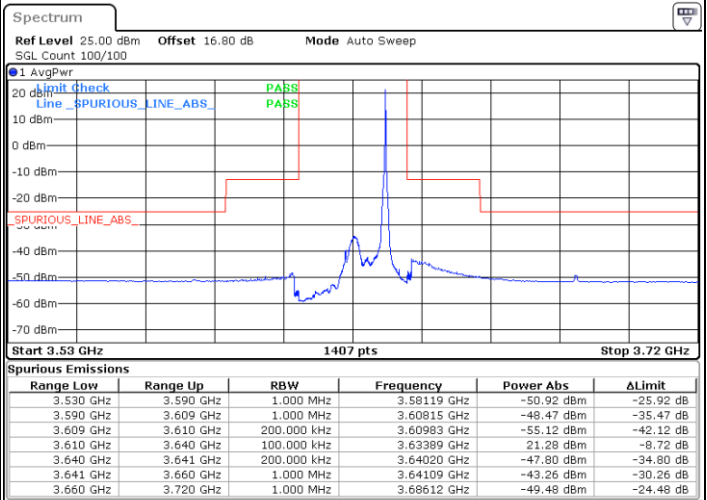

Date: 20 JUN.2020 21:31:39

LTE Band 48 / 20MHz

QPSK

Lowest Channel / 1RB0

Lowest Channel / 1RBmax

Date: 20 JUN.2020 22:02:03

Date: 20 JUN.2020 22:13:57

Lowest Channel / FullIRB

N/A

Date: 20 JUN.2020 21:50:10

LTE Band 48 / 20MHz

QPSK

Middle Channel / 1RB0

Middle Channel / 1RBmax

Date: 20 JUN.2020 22:03:22

Date: 20 JUN.2020 22:15:16

Middle Channel / FullRB

N/A

Date: 20 JUN.2020 21:51:28

LTE Band 48 / 20MHz

QPSK

Highest Channel / 1RB0

Highest Channel / 1RBmax

Date: 20 JUN.2020 22:09:57

Date: 20 JUN.2020 22:21:51

Highest Channel / FullIRB

N/A

Date: 20 JUN.2020 21:58:04

LTE Band 48 / 5MHz

16QAM

Lowest Channel / 1RB0

Lowest Channel / 1RBmax