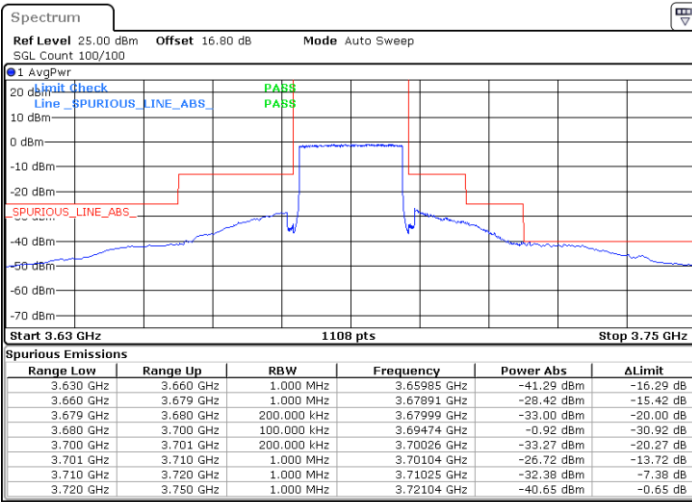

Middle Channel / FullRB

N/A

Date: 20 JUN.2020 21:51:28

LTE Band 48 / 20MHz

QPSK

Highest Channel / 1RB0

Highest Channel / 1RBmax

Date: 20 JUN.2020 22:09:57

Date: 20 JUN.2020 22:21:51

Highest Channel / FullIRB

N/A

Date: 20 JUN.2020 21:58:04

LTE Band 48 / 5MHz

16QAM

Lowest Channel / 1RB0

Lowest Channel / 1RBmax