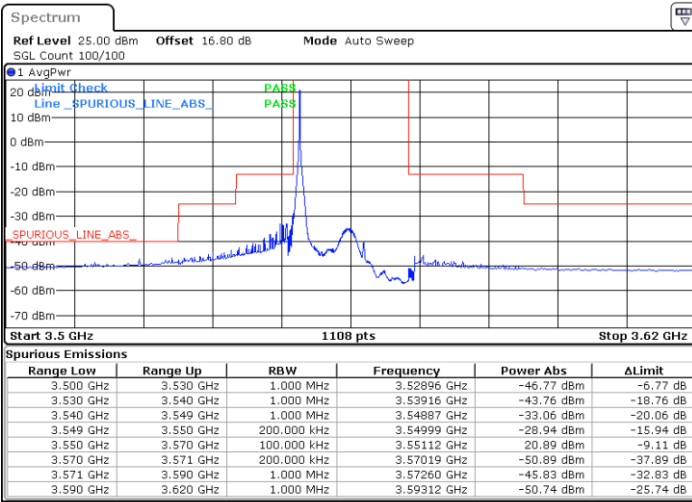

Date: 20 JUN.2020 21:31:39

LTE Band 48 / 20MHz

QPSK

Lowest Channel / 1RB0

Lowest Channel / 1RBmax

Date: 20 JUN.2020 22:02:03

Date: 20 JUN.2020 22:13:57

Lowest Channel / FullIRB