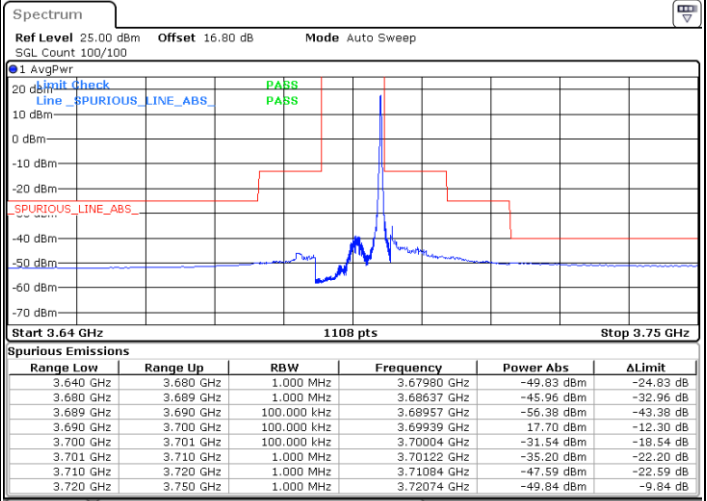

Date: 20 JUN.2020 21:00:00

Lowest Channel / FullIRB

N/A

Date: 20 JUN.2020 20:48:07

LTE Band 48 / 10MHz

64QAM

MiddleChannel / 1RB0

Middle Channel / 1RBmax

Date: 20 JUN.2020 20:42:49

Date: 20 JUN.2020 21:06:36

Middle Channel / FullIRB

N/A

Date: 20 JUN.2020 20:54:43

LTE Band 48 / 10MHz

64QAM

Highest Channel / 1RB0

Highest Channel / 1RBmax

Date: 20 JUN.2020 20:44:08

Date: 20 JUN.2020 21:07:55

Highest Channel / FullIRB

N/A

Date: 20 JUN.2020 20:56:02

LTE Band 48 / 15MHz

64QAM

Lowest Channel / 1RB0

Lowest Channel / 1RBmax

Date: 20 JUN.2020 21:14:32

Date: 20 JUN.2020 21:38:16

Lowest Channel / FullIRB

N/A

Date: 20 JUN.2020 21:26:23

LTE Band 48 / 15MHz