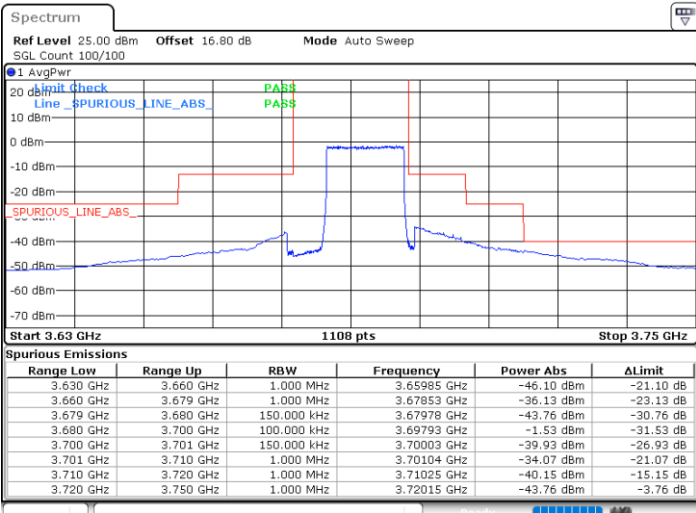

Lowest Channel / 1RB0

Lowest Channel / 1RBmax

Date: 20 JUN.2020 21:14:32

Date: 20 JUN.2020 21:38:16

Lowest Channel / FullIRB

N/A

Date: 20 JUN.2020 21:26:23

LTE Band 48 / 15MHz

LTE Band 48 / 15MHz

64QAM

Highest Channel / 1RB0

Highest Channel / 1RBmax

Date: 20 JUN.2020 21:22:25

Date: 20 JUN.2020 21:46:09

Highest Channel / FullIRB

N/A

Date: 20 JUN.2020 21:34:17

LTE Band 48 / 20MHz

64QAM

Lowest Channel / 1RB0

Lowest Channel / 1RBmax

Date: 20 JUN.2020 21:59:24

Date: 20 JUN.2020 22:11:17

Lowest Channel / FullIRB