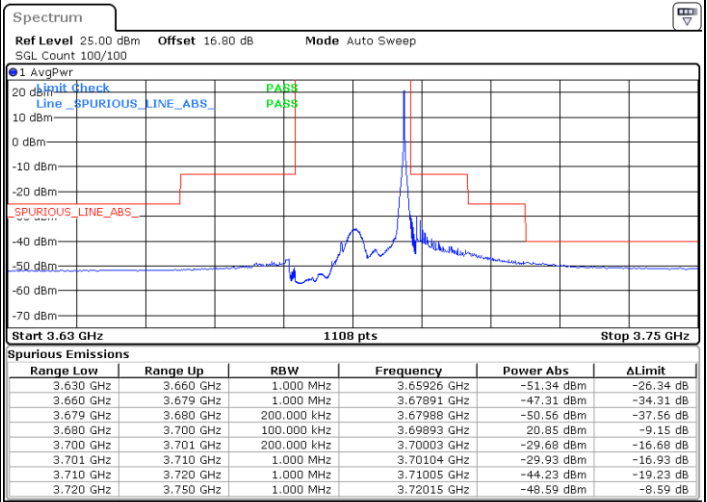

Middle Channel / FullRB

N/A

Date: 20 JUN.2020 21:51:28

LTE Band 48 / 20MHz

QPSK

Highest Channel / 1RB0

Highest Channel / 1RBmax

Date: 20 JUN.2020 22:09:57

Date: 20 JUN.2020 22:21:51

Highest Channel / FullIRB

N/A

Date: 20 JUN.2020 21:58:04

LTE Band 48 / 5MHz

16QAM

Lowest Channel / 1RB0

Lowest Channel / 1RBmax