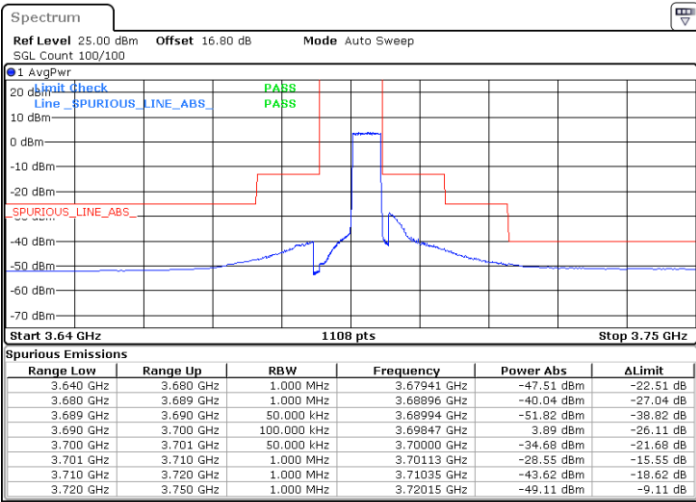

Highest Channel / 1RB0

Highest Channel / 1RBmax

Date: 20 JUN.2020 20:09:47

Date: 20 JUN.2020 20:33:34

Highest Channel / FullIRB

N/A

Date: 20 JUN.2020 20:21:40

LTE Band 48 / 10MHz