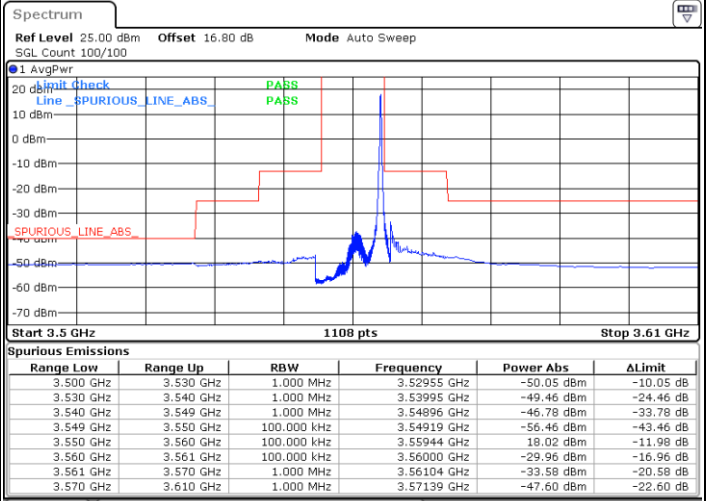

N/A

Date: 20 JUN.2020 20:16:24

LTE Band 48 / 5MHz

64QAM

Highest Channel / 1RB0

Highest Channel / 1RBmax

Date: 20 JUN.2020 20:11:06

Date: 20 JUN.2020 20:34:53

Highest Channel / FullIRB

N/A

Date: 20 JUN.2020 20:23:00

LTE Band 48 / 10MHz

64QAM

Lowest Channel / 1RB0

Lowest Channel / 1RBmax

Date: 20 JUN.2020 20:36:13

Date: 20 JUN.2020 21:00:00

Lowest Channel / FullIRB

N/A

Date: 20 JUN.2020 20:48:07

LTE Band 48 / 10MHz

64QAM

MiddleChannel / 1RB0

Middle Channel / 1RBmax

Date: 20 JUN.2020 20:42:49

Date: 20 JUN.2020 21:06:36

Middle Channel / FullIRB

N/A

Date: 20 JUN.2020 20:54:43

LTE Band 48 / 10MHz

64QAM

Highest Channel / 1RB0