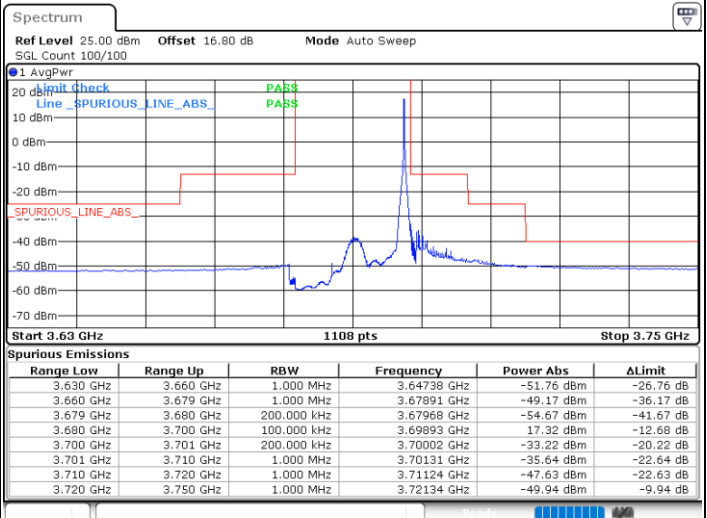

Date: 20 JUN.2020 21:34:17

LTE Band 48 / 20MHz

64QAM

Lowest Channel / 1RB0

Lowest Channel / 1RBmax

Date: 20 JUN.2020 21:59:24

Date: 20 JUN.2020 22:11:17

Lowest Channel / FullIRB

N/A

Date: 20 JUN.2020 21:47:30

LTE Band 48 / 20MHz

64QAM

Middle Channel / 1RB0

Middle Channel / 1RBmax

Date: 20 JUN.2020 22:06:00

Date: 20 JUN.2020 22:17:53

Middle Channel / FullRB

N/A

Date: 20 JUN.2020 21:54:06

LTE Band 48 / 20MHz

64QAM

Highest Channel / 1RB0

Highest Channel / 1RBmax

Date: 20 JUN.2020 22:07:19