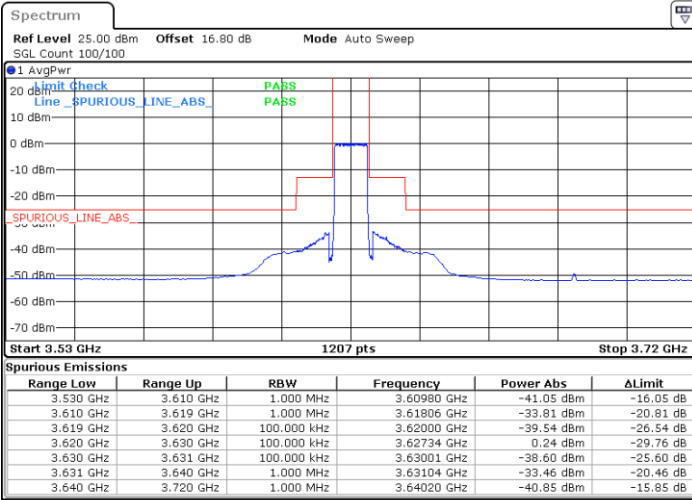

Highest Channel / FullIRB

N/A

Date: 20 JUN.2020 20:23:00

LTE Band 48 / 10MHz

64QAM

Lowest Channel / 1RB0

Lowest Channel / 1RBmax

Date: 20 JUN.2020 20:36:13

Date: 20 JUN.2020 21:00:00

Lowest Channel / FullIRB

N/A

Date: 20 JUN.2020 20:48:07

LTE Band 48 / 10MHz

64QAM

MiddleChannel / 1RB0

Middle Channel / 1RBmax

Date: 20 JUN.2020 20:42:49

Date: 20 JUN.2020 21:06:36

Middle Channel / FullIRB

N/A

Date: 20 JUN.2020 20:54:43

LTE Band 48 / 10MHz

64QAM

Highest Channel / 1RB0

Highest Channel / 1RBmax

Date: 20 JUN.2020 20:44:08

Date: 20 JUN.2020 21:07:55

Highest Channel / FullIRB

N/A

Date: 20 JUN.2020 20:56:02

LTE Band 48 / 15MHz

64QAM