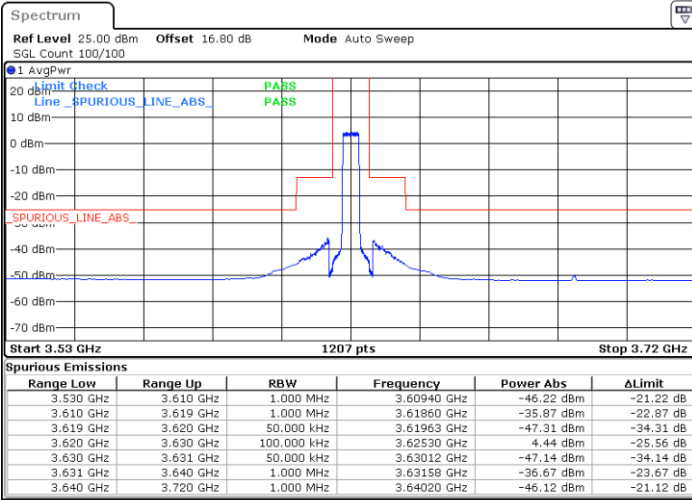

Middle Channel / 1RBmax

Date: 20 JUN.2020 20:05:50

Date: 20 JUN.2020 20:29:36

Middle Channel / FullIRB

N/A

Date: 20 JUN.2020 20:17:43

LTE Band 48 / 5MHz

16QAM

Highest Channel / 1RB0

Highest Channel / 1RBmax

Date: 20 JUN.2020 20:09:47

Date: 20 JUN.2020 20:33:34

Highest Channel / FullIRB

N/A

Date: 20 JUN.2020 20:21:40

LTE Band 48 / 10MHz