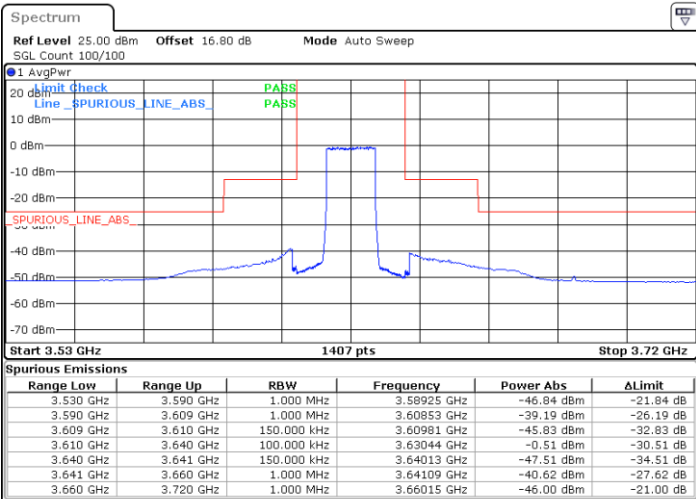

Lowest Channel / FullIRB

N/A

Date: 20 JUN.2020 21:25:04

LTE Band 48 / 15MHz

16QAM

Middle Channel / 1RB0

Middle Channel / 1RBmax

Date: 20 JUN.2020 21:17:09

Date: 20 JUN.2020 21:40:53

Middle Channel / FullIRB

N/A

Date: 20 JUN.2020 21:29:01

LTE Band 48 / 15MHz

16QAM

Highest Channel / 1RB0

Highest Channel / 1RBmax

Date: 20 JUN.2020 21:21:06

Date: 20 JUN.2020 21:44:50

Highest Channel / FullIRB

N/A

Date: 20 JUN.2020 21:32:58

LTE Band 48 / 20MHz

16QAM

Lowest Channel / 1RB0