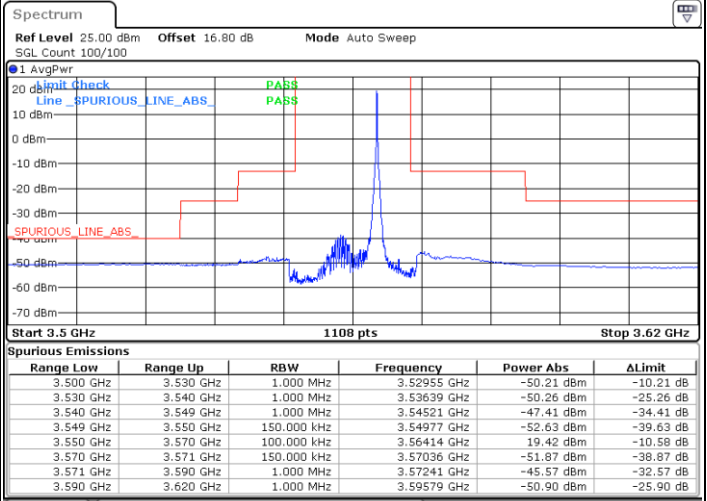

Date: 20 JUN.2020 20:53:24

LTE Band 48 / 10MHz

16QAM

Highest Channel / 1RB0

Highest Channel / 1RBmax

Date: 20 JUN.2020 20:45:28

Date: 20 JUN.2020 21:09:14

Highest Channel / FullIRB

N/A

Date: 20 JUN.2020 20:57:21

LTE Band 48 / 15MHz

16QAM

Lowest Channel / 1RB0

Lowest Channel / 1RBmax

Date: 20 JUN.2020 21:13:12

Date: 20 JUN.2020 21:36:56

Lowest Channel / FullIRB

N/A

Date: 20 JUN.2020 21:25:04

LTE Band 48 / 15MHz

16QAM

Middle Channel / 1RB0

Middle Channel / 1RBmax

Date: 20 JUN.2020 21:17:09

Date: 20 JUN.2020 21:40:53

Middle Channel / FullIRB

N/A

Date: 20 JUN.2020 21:29:01

LTE Band 48 / 15MHz

16QAM

Highest Channel / 1RB0

Highest Channel / 1RBmax