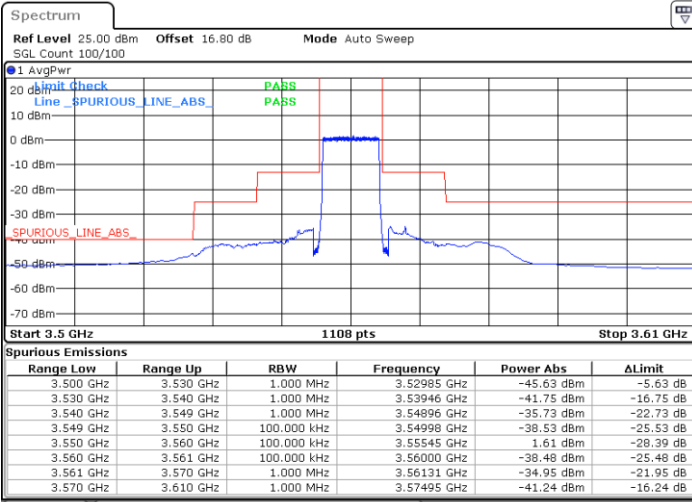

Highest Channel / 1RB0

Highest Channel / 1RBmax

Date: 20 JUN.2020 20:09:47

Date: 20 JUN.2020 20:33:34

Highest Channel / FullIRB

N/A

Date: 20 JUN.2020 20:21:40

LTE Band 48 / 10MHz

16QAM

Lowest Channel / 1RB0

Lowest Channel / 1RBmax

Date: 20 JUN.2020 20:37:32

Date: 20 JUN.2020 21:01:19

Lowest Channel / FullIRB

N/A

Date: 20 JUN.2020 20:49:26

LTE Band 48 / 10MHz

16QAM

MiddleChannel / 1RB0

Middle Channel / 1RBmax

Date: 20 JUN.2020 20:41:30

Date: 20 JUN.2020 21:05:17

Middle Channel / FullIRB

N/A

Date: 20 JUN.2020 20:53:24

LTE Band 48 / 10MHz

16QAM

Highest Channel / 1RB0

Highest Channel / 1RBmax

Date: 20 JUN.2020 20:45:28

Date: 20 JUN.2020 21:09:14

Highest Channel / FullIRB