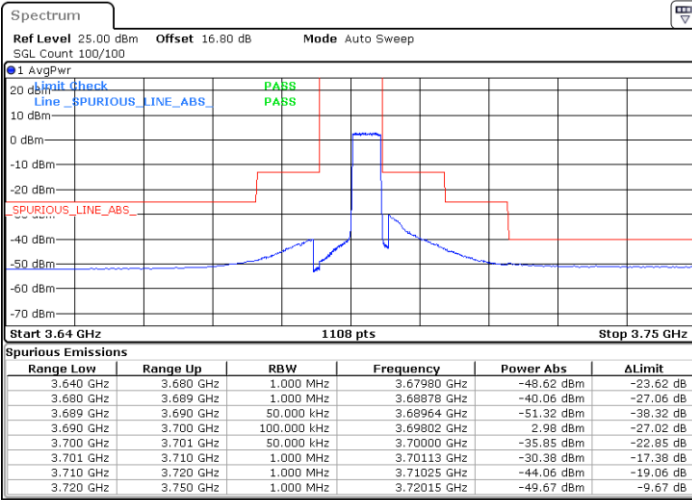

Date: 20 JUN.2020 20:15:04

LTE Band 48 / 5MHz

64QAM

Middle Channel / 1RB0

Middle Channel / 1RBmax

Date: 20 JUN.2020 20:04:30

Date: 20 JUN.2020 20:28:17

Middle Channel / FullIRB

N/A

Date: 20 JUN.2020 20:16:24

LTE Band 48 / 5MHz

64QAM

Highest Channel / 1RB0

Highest Channel / 1RBmax

Date: 20 JUN.2020 20:11:06

Date: 20 JUN.2020 20:34:53

Highest Channel / FullIRB

N/A

Date: 20 JUN.2020 20:23:00

LTE Band 48 / 10MHz

64QAM

Lowest Channel / 1RB0

Lowest Channel / 1RBmax

Date: 20 JUN.2020 20:36:13