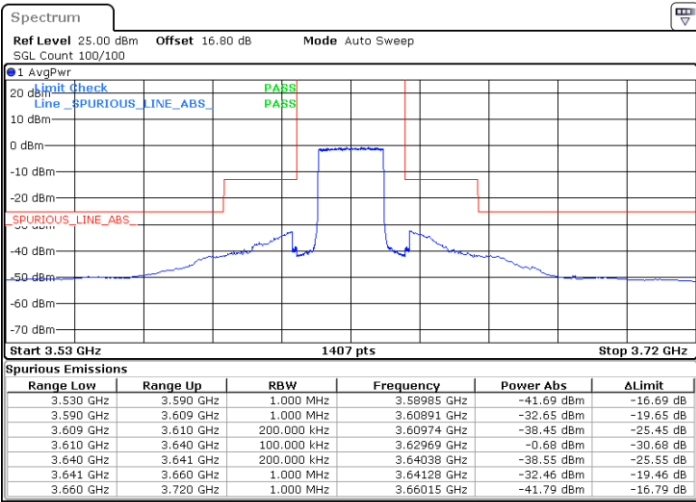

N/A

Date: 20 JUN.2020 21:50:10

LTE Band 48 / 20MHz

QPSK

Middle Channel / 1RB0

Middle Channel / 1RBmax

Date: 20 JUN.2020 22:03:22

Date: 20 JUN.2020 22:15:16

Middle Channel / FullRB

N/A

Date: 20 JUN.2020 21:51:28

LTE Band 48 / 20MHz

QPSK

Highest Channel / 1RB0

Highest Channel / 1RBmax

Date: 20 JUN.2020 22:09:57