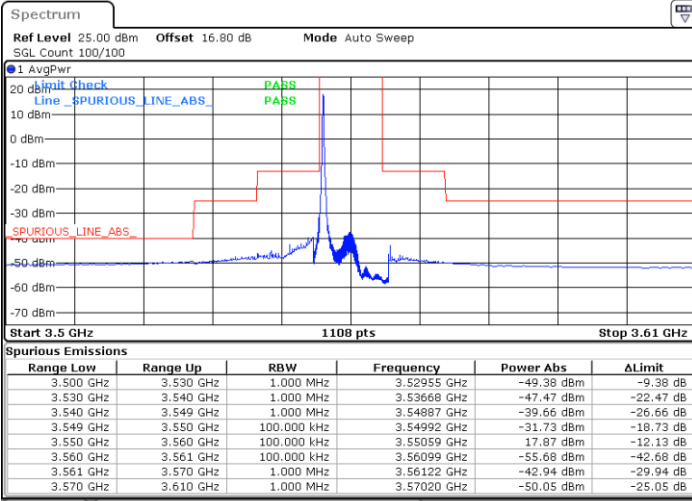

N/A

Date: 20 JUN.2020 20:16:24

LTE Band 48 / 5MHz

64QAM

Highest Channel / 1RB0

Highest Channel / 1RBmax

Date: 20 JUN.2020 20:11:06

Date: 20 JUN.2020 20:34:53

Highest Channel / FullIRB

N/A

Date: 20 JUN.2020 20:23:00

LTE Band 48 / 10MHz

64QAM

Lowest Channel / 1RB0

Lowest Channel / 1RBmax

Date: 20 JUN.2020 20:36:13

Date: 20 JUN.2020 21:00:00

Lowest Channel / FullIRB

N/A

Date: 20 JUN.2020 20:48:07

LTE Band 48 / 10MHz

64QAM

MiddleChannel / 1RB0

Middle Channel / 1RBmax

Date: 20 JUN.2020 20:42:49

Date: 20 JUN.2020 21:06:36

Middle Channel / FullIRB

N/A

Date: 20 JUN.2020 20:54:43

LTE Band 48 / 10MHz

64QAM

Highest Channel / 1RB0