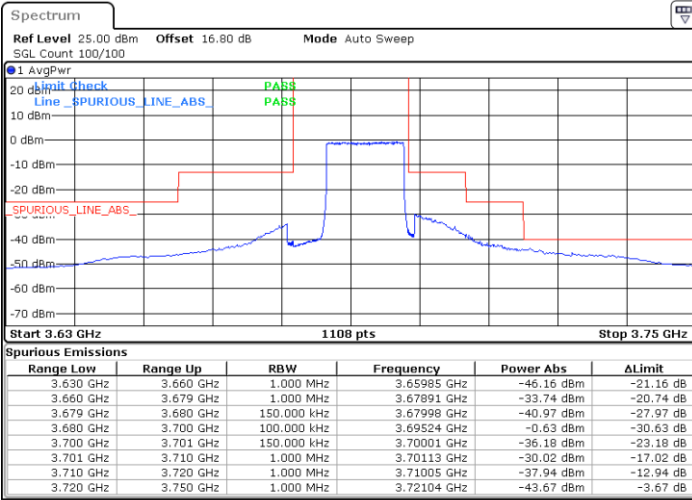

Lowest Channel / FullIRB

N/A

Date: 20 JUN.2020 21:25:04

LTE Band 48 / 15MHz

16QAM

Middle Channel / 1RB0

Middle Channel / 1RBmax

Date: 20 JUN.2020 21:17:09

Date: 20 JUN.2020 21:40:53

Middle Channel / FullIRB

N/A

Date: 20 JUN.2020 21:29:01

LTE Band 48 / 15MHz

16QAM

Highest Channel / 1RB0

Highest Channel / 1RBmax

Date: 20 JUN.2020 21:21:06

Date: 20 JUN.2020 21:44:50

Highest Channel / FullIRB

N/A

Date: 20 JUN.2020 21:32:58

LTE Band 48 / 20MHz

16QAM

Lowest Channel / 1RB0

Lowest Channel / 1RBmax

Date: 20 JUN.2020 22:00:44

Date: 20 JUN.2020 22:12:37

Lowest Channel / FullIRB

N/A

Date: 20 JUN.2020 21:48:50

LTE Band 48 / 20MHz

16QAM