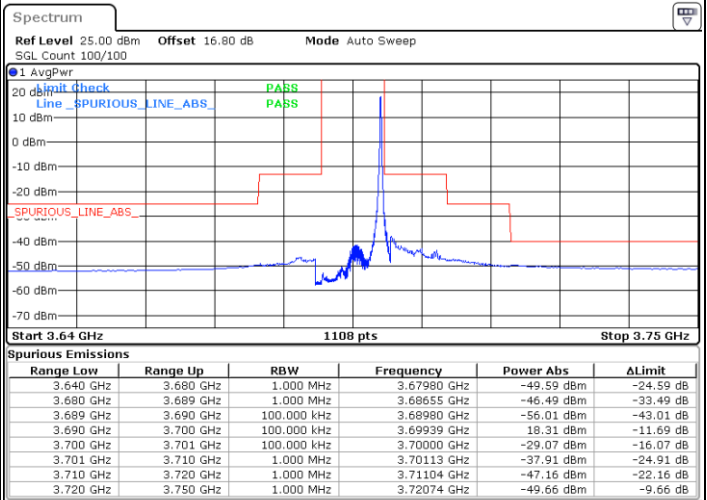

Date: 20 JUN.2020 20:53:24

LTE Band 48 / 10MHz

16QAM

Highest Channel / 1RB0

Highest Channel / 1RBmax

Date: 20 JUN.2020 20:45:28

Date: 20 JUN.2020 21:09:14

Highest Channel / FullIRB

N/A

Date: 20 JUN.2020 20:57:21

LTE Band 48 / 15MHz

16QAM

Lowest Channel / 1RB0

Lowest Channel / 1RBmax

Date: 20 JUN.2020 21:13:12

Date: 20 JUN.2020 21:36:56