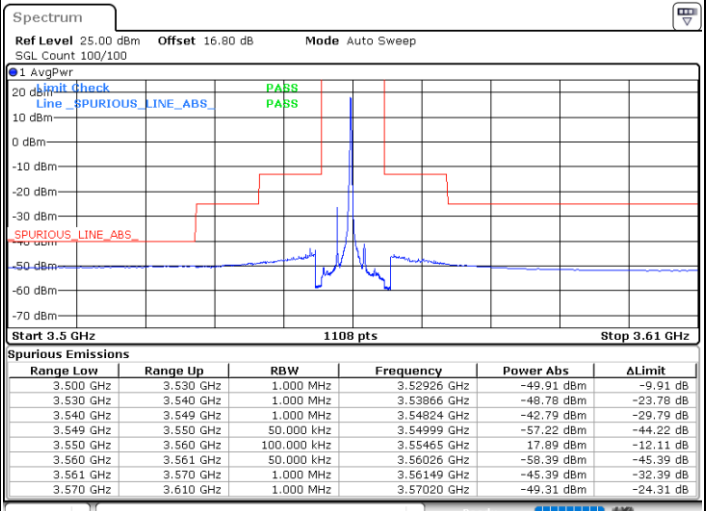

Middle Channel / 1RB0

Middle Channel / 1RBmax

Date: 20 JUN.2020 22:04:41

Date: 20 JUN.2020 22:16:34

Middle Channel / FullIRB

N/A

Date: 20 JUN.2020 21:52:47

LTE Band 48 / 20MHz

16QAM

Highest Channel / 1RB0

Highest Channel / 1RBmax

Date: 20 JUN.2020 22:08:38

Date: 20 JUN.2020 22:20:32

Highest Channel / FullIRB

N/A

Date: 20 JUN.2020 21:56:44

LTE Band 48 / 5MHz

64QAM

Lowest Channel / 1RB0

Lowest Channel / 1RBmax

Date: 20 JUN.2020 20:03:11

Date: 20 JUN.2020 20:26:58

Lowest Channel / FullIRB

N/A