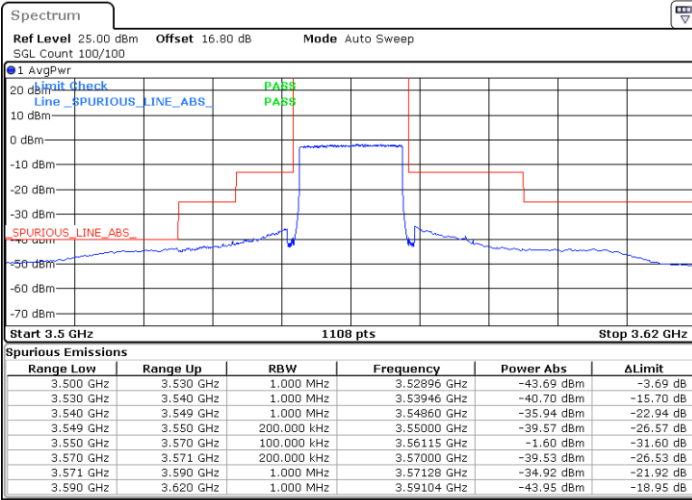

Date: 20 JUN.2020 21:21:06

Date: 20 JUN.2020 21:44:50

Highest Channel / FullIRB

N/A

Date: 20 JUN.2020 21:32:58

LTE Band 48 / 20MHz

16QAM

Lowest Channel / 1RB0

Lowest Channel / 1RBmax

Date: 20 JUN.2020 22:00:44

Date: 20 JUN.2020 22:12:37

Lowest Channel / FullIRB

N/A

Date: 20 JUN.2020 21:48:50

LTE Band 48 / 20MHz

16QAM

Middle Channel / 1RB0

Middle Channel / 1RBmax

Date: 20 JUN.2020 22:04:41

Date: 20 JUN.2020 22:16:34

Middle Channel / FullIRB

N/A

Date: 20 JUN.2020 21:52:47

LTE Band 48 / 20MHz