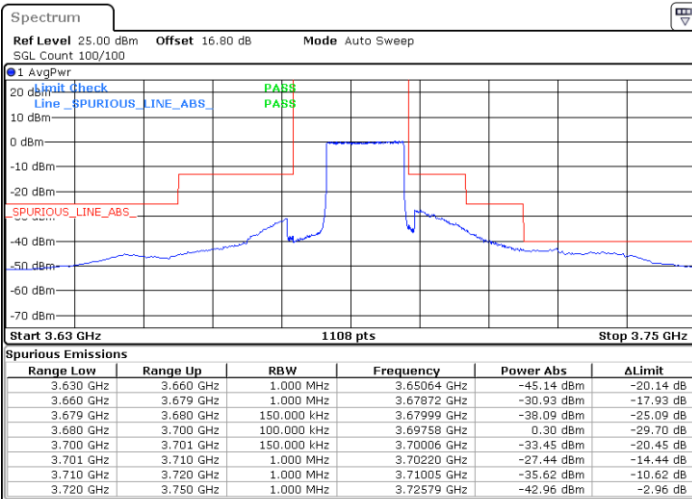

LTE Band 48 / 15MHz

QPSK

Highest Channel / 1RB0

Highest Channel / 1RBmax

Date: 20 JUN.2020 21:19:47

Date: 20 JUN.2020 21:43:31

Highest Channel / FullIRB

N/A

Date: 20 JUN.2020 21:31:39

LTE Band 48 / 20MHz

QPSK

Lowest Channel / 1RB0

Lowest Channel / 1RBmax

Date: 20 JUN.2020 22:02:03

Date: 20 JUN.2020 22:13:57

Lowest Channel / FullIRB