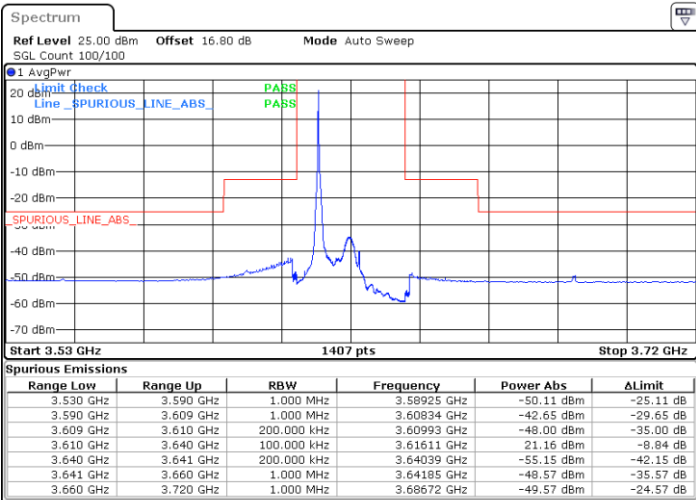

Date: 20 JUN.2020 21:31:39

LTE Band 48 / 20MHz

QPSK

Lowest Channel / 1RB0

Lowest Channel / 1RBmax

Date: 20 JUN.2020 22:02:03

Date: 20 JUN.2020 22:13:57

Lowest Channel / FullIRB

N/A

Date: 20 JUN.2020 21:50:10

LTE Band 48 / 20MHz

QPSK

Middle Channel / 1RB0

Middle Channel / 1RBmax

Date: 20 JUN.2020 22:03:22

Date: 20 JUN.2020 22:15:16

Middle Channel / FullRB

N/A

Date: 20 JUN.2020 21:51:28

LTE Band 48 / 20MHz

QPSK

Highest Channel / 1RB0

Highest Channel / 1RBmax

Date: 20 JUN.2020 22:09:57

Date: 20 JUN.2020 22:21:51

Highest Channel / FullIRB

N/A

Date: 20 JUN.2020 21:58:04

LTE Band 48 / 5MHz

16QAM

Lowest Channel / 1RB0

Lowest Channel / 1RBmax