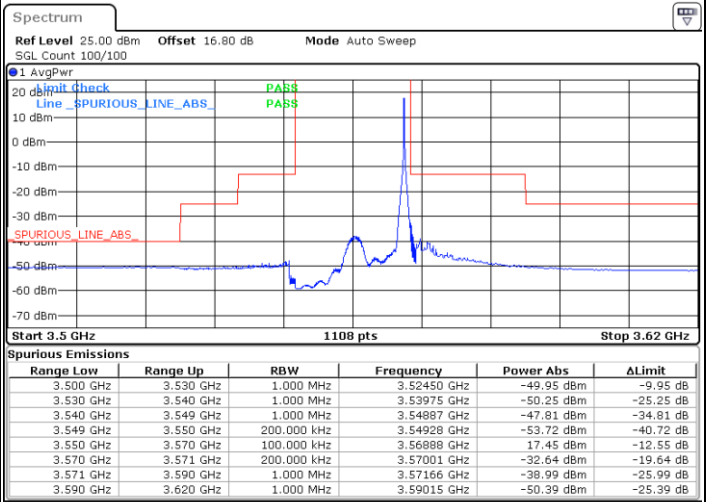

LTE Band 48 / 15MHz

64QAM

Highest Channel / 1RB0

Highest Channel / 1RBmax

Date: 20 JUN.2020 21:22:25

Date: 20 JUN.2020 21:46:09

Highest Channel / FullIRB

N/A

Date: 20 JUN.2020 21:34:17

LTE Band 48 / 20MHz

64QAM

Lowest Channel / 1RB0

Lowest Channel / 1RBmax

Date: 20 JUN.2020 21:59:24

Date: 20 JUN.2020 22:11:17

Lowest Channel / FullIRB

N/A

Date: 20 JUN.2020 21:47:30

LTE Band 48 / 20MHz

64QAM

Middle Channel / 1RB0

Middle Channel / 1RBmax

Date: 20 JUN.2020 22:06:00

Date: 20 JUN.2020 22:17:53