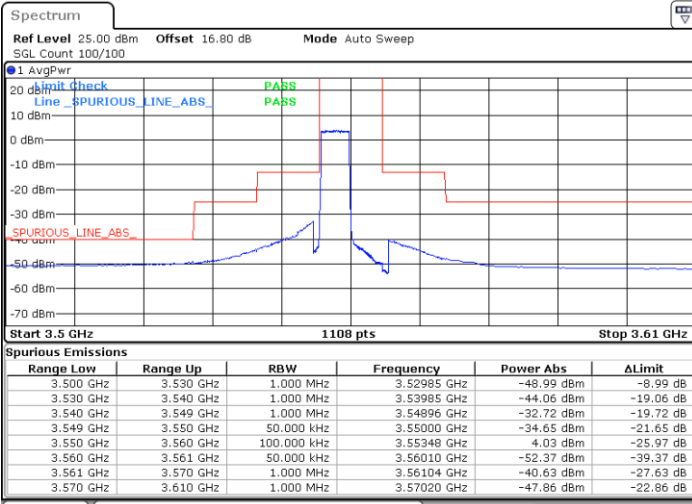

Middle Channel / FullRB

N/A

Date: 20 JUN.2020 21:51:28

LTE Band 48 / 20MHz

QPSK

Highest Channel / 1RB0

Highest Channel / 1RBmax

Date: 20 JUN.2020 22:09:57

Date: 20 JUN.2020 22:21:51

Highest Channel / FullIRB

N/A

Date: 20 JUN.2020 21:58:04

LTE Band 48 / 5MHz

16QAM

Lowest Channel / 1RB0

Lowest Channel / 1RBmax

Date: 20 JUN.2020 20:01:52

Date: 20 JUN.2020 20:25:38

Lowest Channel / FullIRB

N/A

Date: 20 JUN.2020 20:13:45

LTE Band 48 / 5MHz

16QAM

Middle Channel / 1RB0