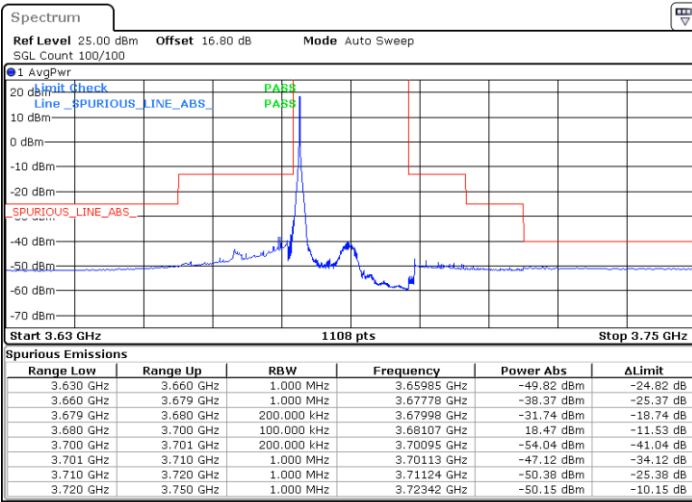

Lowest Channel / 1RBmax

Date: 20 JUN.2020 22:00:44

Date: 20 JUN.2020 22:12:37

Lowest Channel / FullIRB

N/A

Date: 20 JUN.2020 21:48:50

LTE Band 48 / 20MHz

16QAM

Middle Channel / 1RB0

Middle Channel / 1RBmax

Date: 20 JUN.2020 22:04:41

Date: 20 JUN.2020 22:16:34

Middle Channel / FullIRB

N/A

Date: 20 JUN.2020 21:52:47

LTE Band 48 / 20MHz

16QAM

Highest Channel / 1RB0

Highest Channel / 1RBmax

Date: 20 JUN.2020 22:08:38

Date: 20 JUN.2020 22:20:32

Highest Channel / FullIRB

N/A

Date: 20 JUN.2020 21:56:44

LTE Band 48 / 5MHz

64QAM

Lowest Channel / 1RB0

Lowest Channel / 1RBmax

Date: 20 JUN.2020 20:03:11

Date: 20 JUN.2020 20:26:58

Lowest Channel / FullIRB

N/A