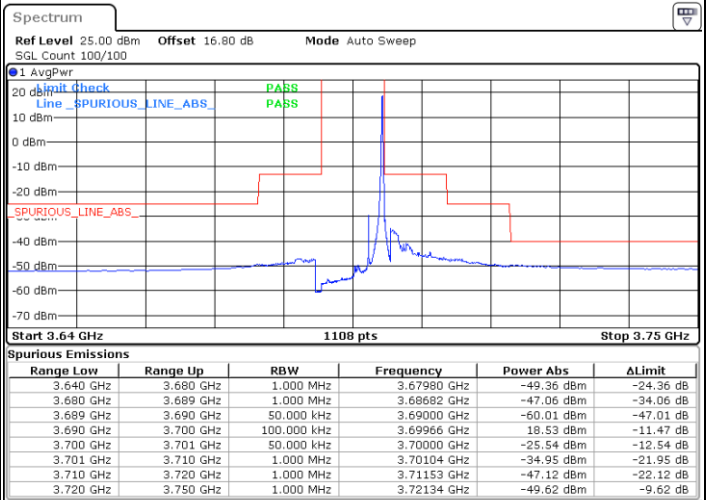

Middle Channel / 1RBmax

Date: 20 JUN.2020 20:05:50

Date: 20 JUN.2020 20:29:36

Middle Channel / FullIRB

N/A

Date: 20 JUN.2020 20:17:43

LTE Band 48 / 5MHz

16QAM

Highest Channel / 1RB0

Highest Channel / 1RBmax

Date: 20 JUN.2020 20:09:47

Date: 20 JUN.2020 20:33:34

Highest Channel / FullIRB

N/A

Date: 20 JUN.2020 20:21:40

LTE Band 48 / 10MHz