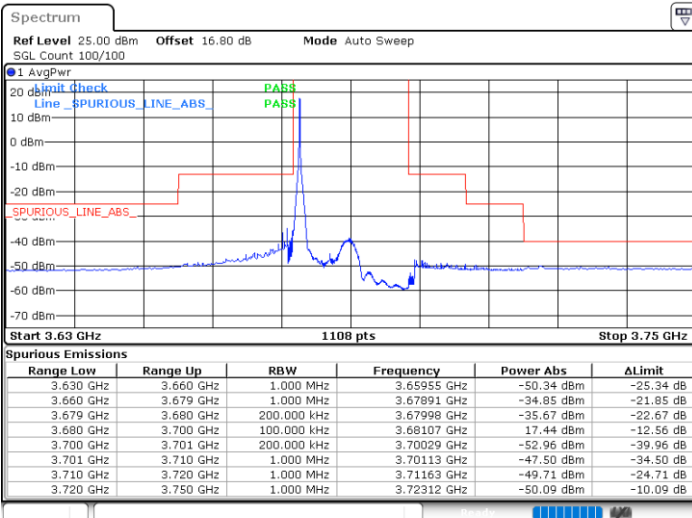

Date: 20 JUN.2020 21:34:17

LTE Band 48 / 20MHz

64QAM

Lowest Channel / 1RB0

Lowest Channel / 1RBmax

Date: 20 JUN.2020 21:59:24

Date: 20 JUN.2020 22:11:17

Lowest Channel / FullIRB

N/A

Date: 20 JUN.2020 21:47:30

LTE Band 48 / 20MHz

64QAM

Middle Channel / 1RB0

Middle Channel / 1RBmax

Date: 20 JUN.2020 22:06:00

Date: 20 JUN.2020 22:17:53

Middle Channel / FullRB

N/A

Date: 20 JUN.2020 21:54:06

LTE Band 48 / 20MHz

64QAM

Highest Channel / 1RB0

Highest Channel / 1RBmax

Date: 20 JUN.2020 22:07:19