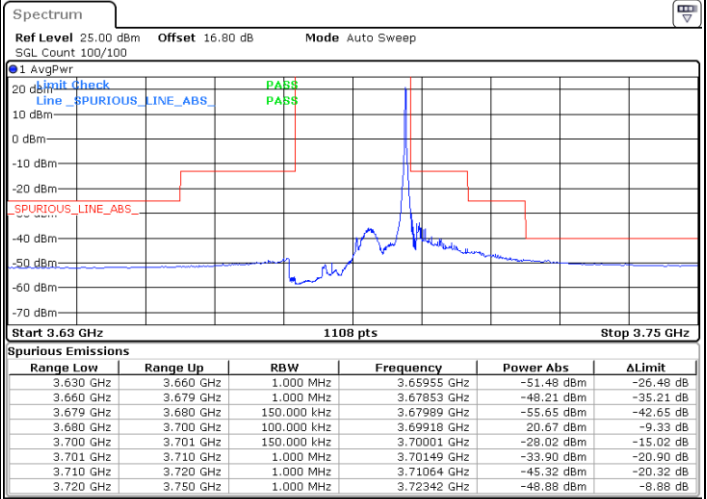

LTE Band 48 / 15MHz

QPSK

Highest Channel / 1RB0

Highest Channel / 1RBmax

Date: 20 JUN.2020 21:19:47

Date: 20 JUN.2020 21:43:31

Highest Channel / FullIRB

N/A

Date: 20 JUN.2020 21:31:39

LTE Band 48 / 20MHz

QPSK

Lowest Channel / 1RB0

Lowest Channel / 1RBmax

Date: 20 JUN.2020 22:02:03

Date: 20 JUN.2020 22:13:57

Lowest Channel / FullIRB