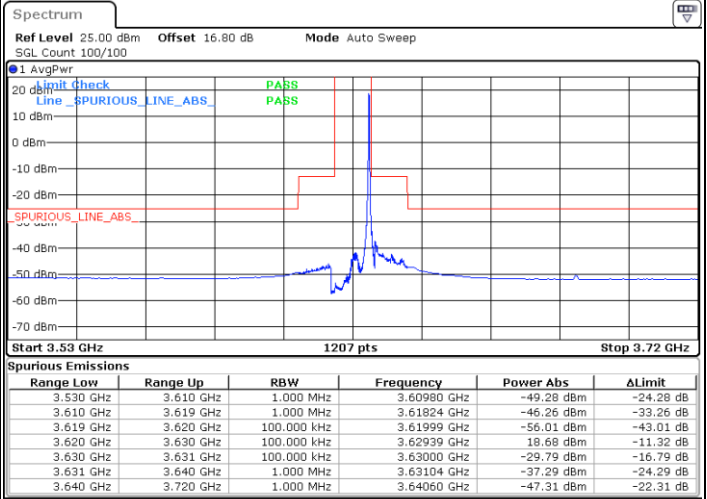

LTE Band 48 / 10MHz

16QAM

MiddleChannel / 1RB0

Middle Channel / 1RBmax

Date: 20 JUN.2020 20:41:30

Date: 20 JUN.2020 21:05:17

Middle Channel / FullIRB

N/A

Date: 20 JUN.2020 20:53:24

LTE Band 48 / 10MHz

16QAM

Highest Channel / 1RB0

Highest Channel / 1RBmax

Date: 20 JUN.2020 20:45:28

Date: 20 JUN.2020 21:09:14

Highest Channel / FullIRB