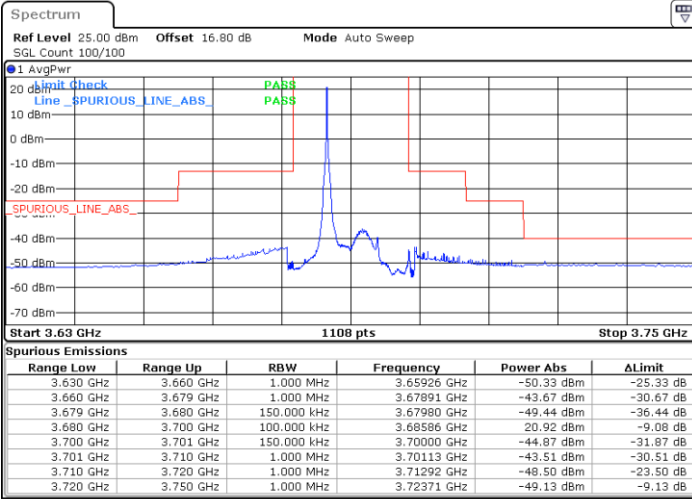

LTE Band 48 / 15MHz

QPSK

Highest Channel / 1RB0

Highest Channel / 1RBmax

Date: 20 JUN.2020 21:19:47

Date: 20 JUN.2020 21:43:31

Highest Channel / FullIRB

N/A

Date: 20 JUN.2020 21:31:39

LTE Band 48 / 20MHz

QPSK

Lowest Channel / 1RB0

Lowest Channel / 1RBmax

Date: 20 JUN.2020 22:02:03

Date: 20 JUN.2020 22:13:57

Lowest Channel / FullIRB