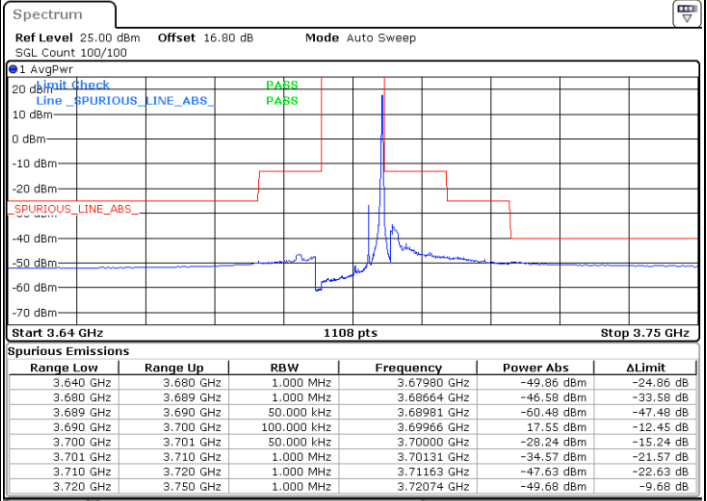

Date: 20 JUN.2020 20:15:04

LTE Band 48 / 5MHz

64QAM

Middle Channel / 1RB0

Middle Channel / 1RBmax

Date: 20 JUN.2020 20:04:30

Date: 20 JUN.2020 20:28:17

Middle Channel / FullIRB

N/A

Date: 20 JUN.2020 20:16:24

LTE Band 48 / 5MHz

64QAM

Highest Channel / 1RB0

Highest Channel / 1RBmax

Date: 20 JUN.2020 20:11:06

Date: 20 JUN.2020 20:34:53

Highest Channel / FullIRB

N/A

Date: 20 JUN.2020 20:23:00

LTE Band 48 / 10MHz

64QAM

Lowest Channel / 1RB0

Lowest Channel / 1RBmax

Date: 20 JUN.2020 20:36:13

Date: 20 JUN.2020 21:00:00

Lowest Channel / FullIRB

N/A

Date: 20 JUN.2020 20:48:07

LTE Band 48 / 10MHz

64QAM

MiddleChannel / 1RB0

Middle Channel / 1RBmax