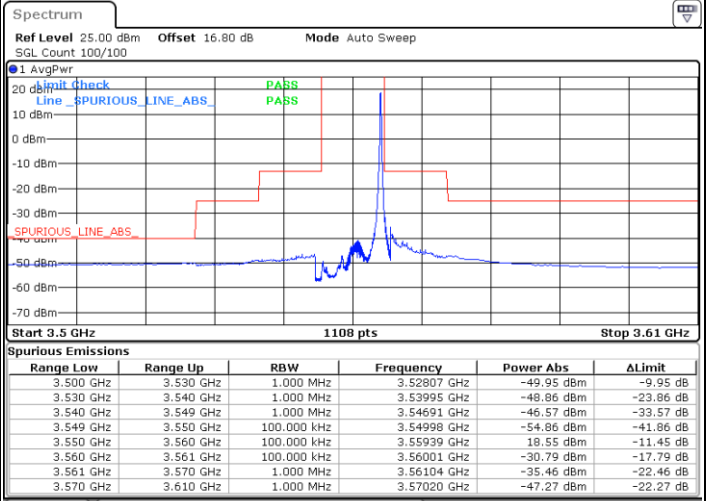

Highest Channel / 1RB0

Highest Channel / 1RBmax

Date: 20 JUN.2020 20:09:47

Date: 20 JUN.2020 20:33:34

Highest Channel / FullIRB

N/A

Date: 20 JUN.2020 20:21:40

LTE Band 48 / 10MHz

16QAM

Lowest Channel / 1RB0

Lowest Channel / 1RBmax

Date: 20 JUN.2020 20:37:32

Date: 20 JUN.2020 21:01:19

Lowest Channel / FullIRB

N/A

Date: 20 JUN.2020 20:49:26