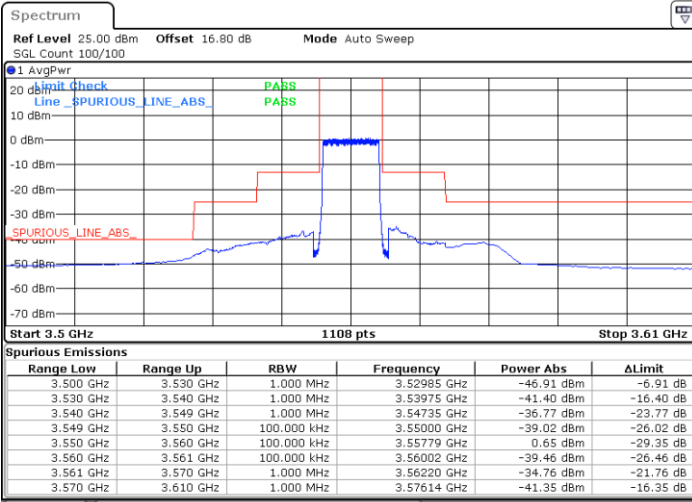

N/A

Date: 20 JUN.2020 20:16:24

LTE Band 48 / 5MHz

64QAM

Highest Channel / 1RB0

Highest Channel / 1RBmax

Date: 20 JUN.2020 20:11:06

Date: 20 JUN.2020 20:34:53

Highest Channel / FullIRB

N/A

Date: 20 JUN.2020 20:23:00

LTE Band 48 / 10MHz

64QAM

Lowest Channel / 1RB0

Lowest Channel / 1RBmax

Date: 20 JUN.2020 20:36:13

Date: 20 JUN.2020 21:00:00

Lowest Channel / FullIRB

N/A

Date: 20 JUN.2020 20:48:07

LTE Band 48 / 10MHz

64QAM

MiddleChannel / 1RB0

Middle Channel / 1RBmax