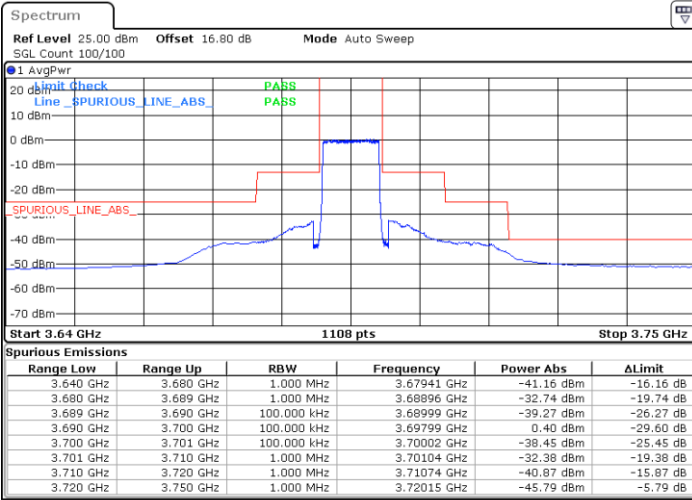

Date: 20 JUN.2020 20:42:49

Date: 20 JUN.2020 21:06:36

Middle Channel / FullIRB

N/A

Date: 20 JUN.2020 20:54:43

LTE Band 48 / 10MHz

64QAM

Highest Channel / 1RB0

Highest Channel / 1RBmax

Date: 20 JUN.2020 20:44:08

Date: 20 JUN.2020 21:07:55

Highest Channel / FullIRB

N/A

Date: 20 JUN.2020 20:56:02

LTE Band 48 / 15MHz

64QAM

Lowest Channel / 1RB0

Lowest Channel / 1RBmax

Date: 20 JUN.2020 21:14:32

Date: 20 JUN.2020 21:38:16

Lowest Channel / FullIRB

N/A

Date: 20 JUN.2020 21:26:23

LTE Band 48 / 15MHz