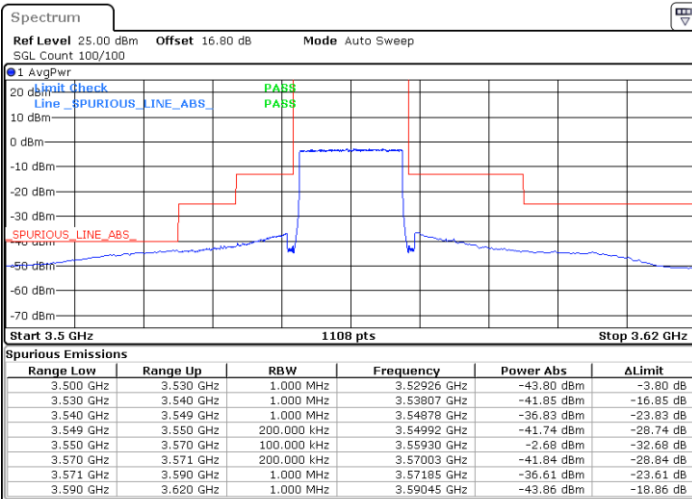

LTE Band 48 / 15MHz

64QAM

Highest Channel / 1RB0

Highest Channel / 1RBmax

Date: 20 JUN.2020 21:22:25

Date: 20 JUN.2020 21:46:09

Highest Channel / FullIRB

N/A

Date: 20 JUN.2020 21:34:17

LTE Band 48 / 20MHz

64QAM

Lowest Channel / 1RB0

Lowest Channel / 1RBmax

Date: 20 JUN.2020 21:59:24

Date: 20 JUN.2020 22:11:17

Lowest Channel / FullIRB

N/A

Date: 20 JUN.2020 21:47:30

LTE Band 48 / 20MHz

64QAM

Middle Channel / 1RB0

Middle Channel / 1RBmax

Date: 20 JUN.2020 22:06:00

Date: 20 JUN.2020 22:17:53