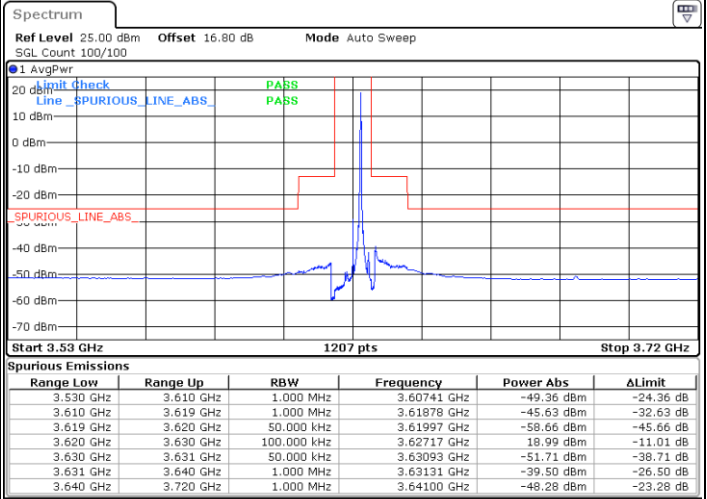

LTE Band 48 / 5MHz

16QAM

Middle Channel / 1RB0

Middle Channel / 1RBmax

Date: 20 JUN.2020 20:05:50

Date: 20 JUN.2020 20:29:36