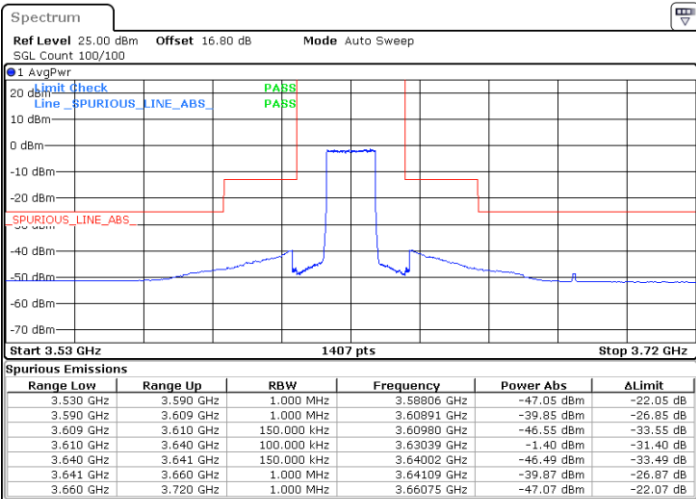

Lowest Channel / 1RB0

Lowest Channel / 1RBmax

Date: 20 JUN.2020 21:14:32

Date: 20 JUN.2020 21:38:16

Lowest Channel / FullIRB

N/A

Date: 20 JUN.2020 21:26:23

LTE Band 48 / 15MHz

64QAM

Middle Channel / 1RB0

Middle Channel / 1RBmax

Date: 20 JUN.2020 21:15:50

Date: 20 JUN.2020 21:39:34

Middle Channel / FullIRB

N/A

Date: 20 JUN.2020 21:27:43

LTE Band 48 / 15MHz

64QAM

Highest Channel / 1RB0

Highest Channel / 1RBmax

Date: 20 JUN.2020 21:22:25

Date: 20 JUN.2020 21:46:09

Highest Channel / FullIRB

N/A

Date: 20 JUN.2020 21:34:17

LTE Band 48 / 20MHz

64QAM

Lowest Channel / 1RB0

Lowest Channel / 1RBmax

Date: 20 JUN.2020 21:59:24

Date: 20 JUN.2020 22:11:17

Lowest Channel / FullIRB