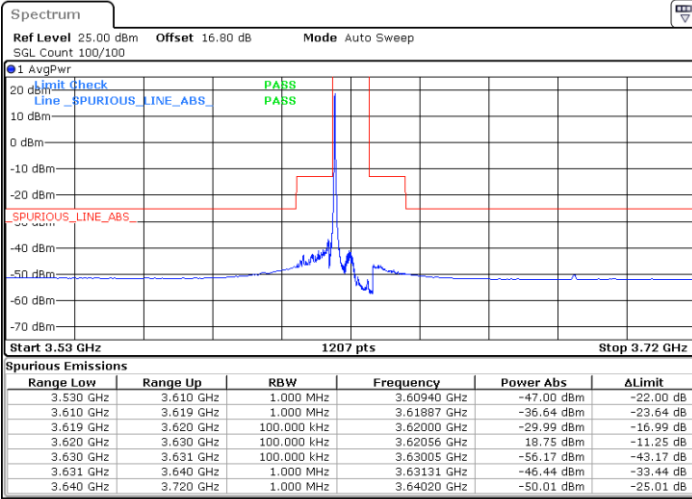

Highest Channel / 1RB0

Highest Channel / 1RBmax

Date: 20 JUN.2020 20:09:47

Date: 20 JUN.2020 20:33:34

Highest Channel / FullIRB

N/A

Date: 20 JUN.2020 20:21:40

LTE Band 48 / 10MHz

16QAM

Lowest Channel / 1RB0

Lowest Channel / 1RBmax

Date: 20 JUN.2020 20:37:32

Date: 20 JUN.2020 21:01:19

Lowest Channel / FullIRB

N/A

Date: 20 JUN.2020 20:49:26

LTE Band 48 / 10MHz

16QAM

MiddleChannel / 1RB0

Middle Channel / 1RBmax

Date: 20 JUN.2020 20:41:30

Date: 20 JUN.2020 21:05:17

Middle Channel / FullIRB

N/A

Date: 20 JUN.2020 20:53:24

LTE Band 48 / 10MHz

16QAM

Highest Channel / 1RB0

Highest Channel / 1RBmax

Date: 20 JUN.2020 20:45:28

Date: 20 JUN.2020 21:09:14

Highest Channel / FullIRB