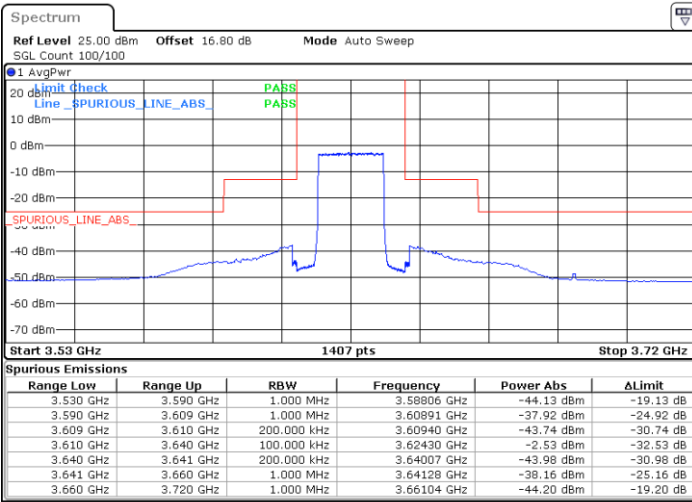

Date: 20 JUN.2020 21:34:17

LTE Band 48 / 20MHz

64QAM

Lowest Channel / 1RB0

Lowest Channel / 1RBmax

Date: 20 JUN.2020 21:59:24

Date: 20 JUN.2020 22:11:17

Lowest Channel / FullIRB

N/A

Date: 20 JUN.2020 21:47:30

LTE Band 48 / 20MHz

64QAM

Middle Channel / 1RB0

Middle Channel / 1RBmax

Date: 20 JUN.2020 22:06:00

Date: 20 JUN.2020 22:17:53

Middle Channel / FullRB

N/A

Date: 20 JUN.2020 21:54:06

LTE Band 48 / 20MHz

64QAM

Highest Channel / 1RB0

Highest Channel / 1RBmax

Date: 20 JUN.2020 22:07:19