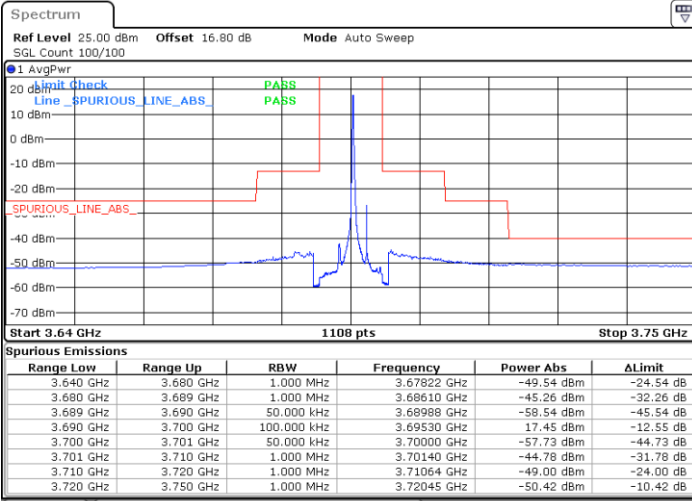

Date: 20 JUN.2020 20:15:04

LTE Band 48 / 5MHz

64QAM

Middle Channel / 1RB0

Middle Channel / 1RBmax

Date: 20 JUN.2020 20:04:30

Date: 20 JUN.2020 20:28:17

Middle Channel / FullIRB

N/A

Date: 20 JUN.2020 20:16:24

LTE Band 48 / 5MHz

64QAM

Highest Channel / 1RB0

Highest Channel / 1RBmax

Date: 20 JUN.2020 20:11:06

Date: 20 JUN.2020 20:34:53

Highest Channel / FullIRB

N/A

Date: 20 JUN.2020 20:23:00

LTE Band 48 / 10MHz

64QAM

Lowest Channel / 1RB0

Lowest Channel / 1RBmax

Date: 20 JUN.2020 20:36:13