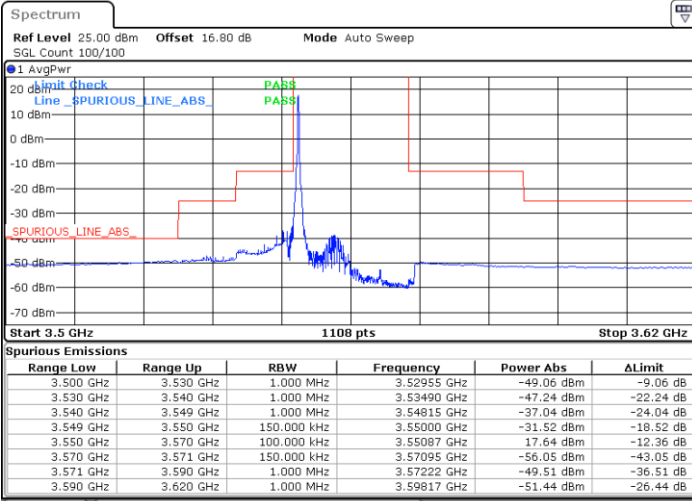

Date: 20 JUN.2020 20:53:24

LTE Band 48 / 10MHz

16QAM

Highest Channel / 1RB0

Highest Channel / 1RBmax

Date: 20 JUN.2020 20:45:28

Date: 20 JUN.2020 21:09:14

Highest Channel / FullIRB

N/A

Date: 20 JUN.2020 20:57:21

LTE Band 48 / 15MHz

16QAM

Lowest Channel / 1RB0

Lowest Channel / 1RBmax

Date: 20 JUN.2020 21:13:12

Date: 20 JUN.2020 21:36:56

Lowest Channel / FullIRB

N/A

Date: 20 JUN.2020 21:25:04

LTE Band 48 / 15MHz

16QAM

Middle Channel / 1RB0

Middle Channel / 1RBmax

Date: 20 JUN.2020 21:17:09

Date: 20 JUN.2020 21:40:53

Middle Channel / FullIRB

N/A

Date: 20 JUN.2020 21:29:01

LTE Band 48 / 15MHz

16QAM

Highest Channel / 1RB0

Highest Channel / 1RBmax