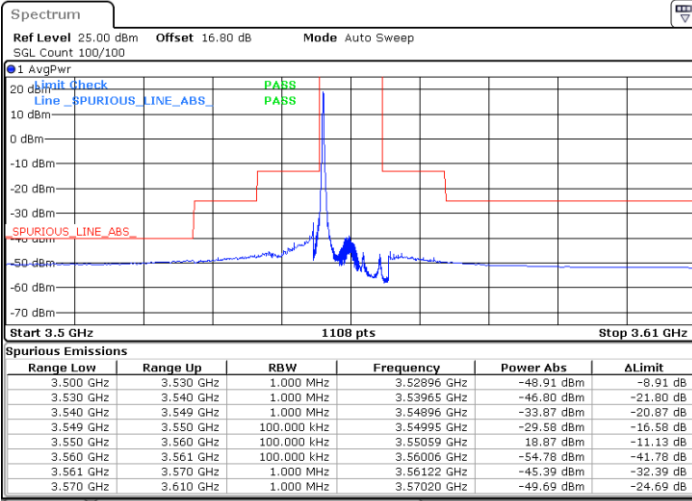

LTE Band 48 / 10MHz

16QAM

Lowest Channel / 1RB0

Lowest Channel / 1RBmax

Date: 20 JUN.2020 20:37:32