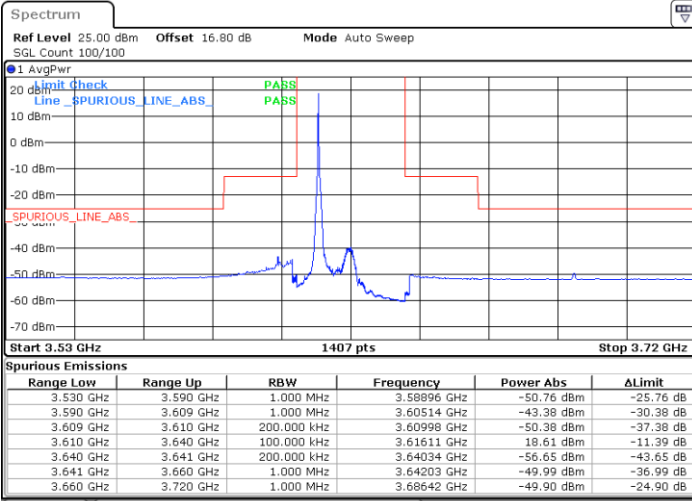

Date: 20 JUN.2020 21:21:06

Date: 20 JUN.2020 21:44:50

Highest Channel / FullIRB

N/A

Date: 20 JUN.2020 21:32:58

LTE Band 48 / 20MHz

16QAM

Lowest Channel / 1RB0

Lowest Channel / 1RBmax

Date: 20 JUN.2020 22:00:44

Date: 20 JUN.2020 22:12:37

Lowest Channel / FullIRB

N/A

Date: 20 JUN.2020 21:48:50

LTE Band 48 / 20MHz

16QAM

Middle Channel / 1RB0

Middle Channel / 1RBmax

Date: 20 JUN.2020 22:04:41

Date: 20 JUN.2020 22:16:34

Middle Channel / FullIRB

N/A

Date: 20 JUN.2020 21:52:47

LTE Band 48 / 20MHz