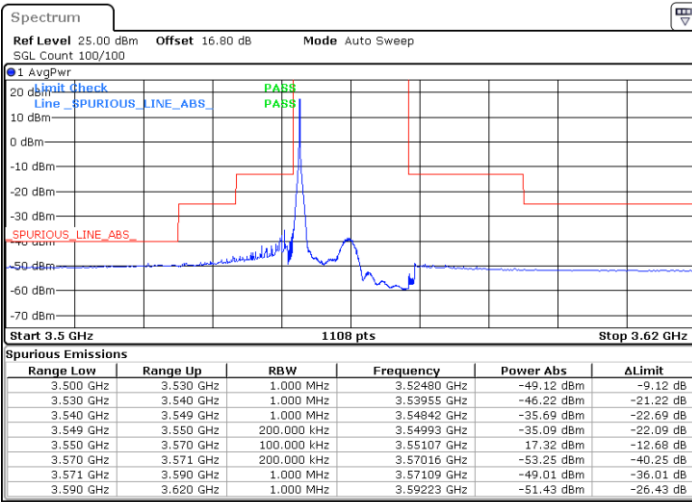

LTE Band 48 / 15MHz

64QAM

Highest Channel / 1RB0

Highest Channel / 1RBmax

Date: 20 JUN.2020 21:22:25

Date: 20 JUN.2020 21:46:09

Highest Channel / FullIRB

N/A

Date: 20 JUN.2020 21:34:17

LTE Band 48 / 20MHz

64QAM

Lowest Channel / 1RB0

Lowest Channel / 1RBmax

Date: 20 JUN.2020 21:59:24

Date: 20 JUN.2020 22:11:17

Lowest Channel / FullIRB

N/A

Date: 20 JUN.2020 21:47:30

LTE Band 48 / 20MHz

64QAM

Middle Channel / 1RB0

Middle Channel / 1RBmax

Date: 20 JUN.2020 22:06:00

Date: 20 JUN.2020 22:17:53