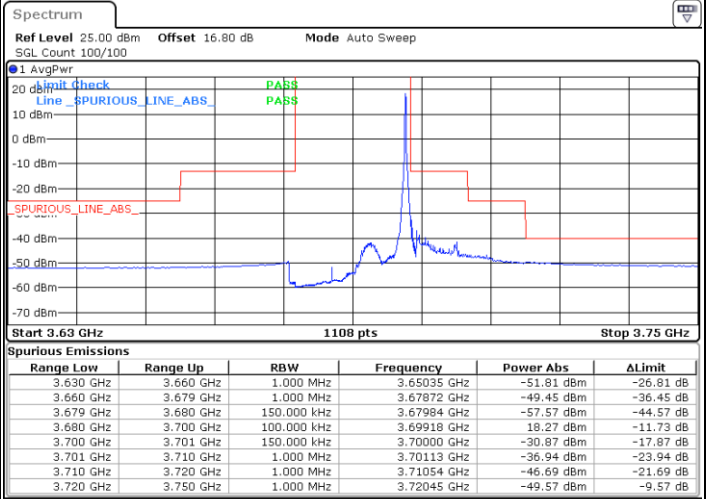

Lowest Channel / FullIRB

N/A

Date: 20 JUN.2020 21:25:04

LTE Band 48 / 15MHz

16QAM

Middle Channel / 1RB0

Middle Channel / 1RBmax

Date: 20 JUN.2020 21:17:09

Date: 20 JUN.2020 21:40:53

Middle Channel / FullIRB

N/A

Date: 20 JUN.2020 21:29:01

LTE Band 48 / 15MHz

16QAM

Highest Channel / 1RB0

Highest Channel / 1RBmax

Date: 20 JUN.2020 21:21:06

Date: 20 JUN.2020 21:44:50

Highest Channel / FullIRB

N/A

Date: 20 JUN.2020 21:32:58

LTE Band 48 / 20MHz

16QAM

Lowest Channel / 1RB0

Lowest Channel / 1RBmax

Date: 20 JUN.2020 22:00:44

Date: 20 JUN.2020 22:12:37

Lowest Channel / FullIRB

N/A

Date: 20 JUN.2020 21:48:50

LTE Band 48 / 20MHz

16QAM