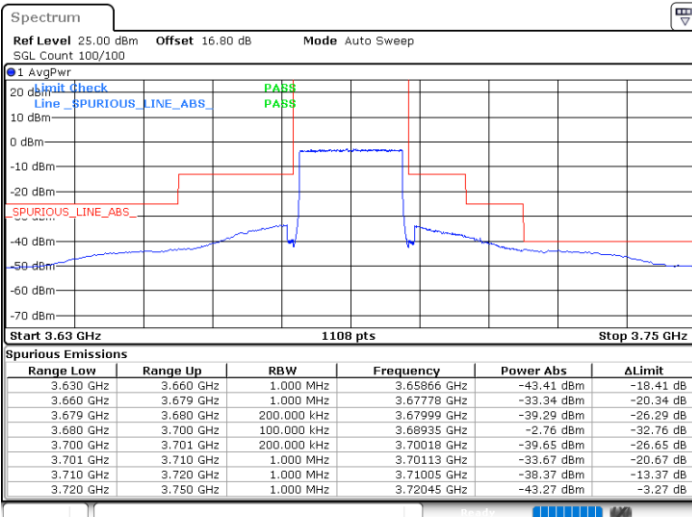

Highest Channel / FullIRB

N/A

Date: 20 JUN.2020 21:55:25