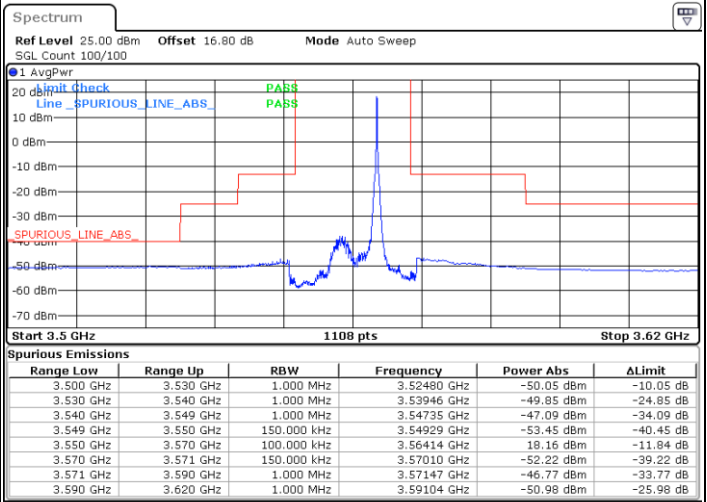

Date: 20 JUN.2020 20:42:49

Date: 20 JUN.2020 21:06:36

Middle Channel / FullIRB

N/A

Date: 20 JUN.2020 20:54:43

LTE Band 48 / 10MHz

64QAM

Highest Channel / 1RB0

Highest Channel / 1RBmax

Date: 20 JUN.2020 20:44:08

Date: 20 JUN.2020 21:07:55

Highest Channel / FullIRB

N/A

Date: 20 JUN.2020 20:56:02

LTE Band 48 / 15MHz

64QAM

Lowest Channel / 1RB0

Lowest Channel / 1RBmax

Date: 20 JUN.2020 21:14:32

Date: 20 JUN.2020 21:38:16

Lowest Channel / FullIRB

N/A

Date: 20 JUN.2020 21:26:23

LTE Band 48 / 15MHz