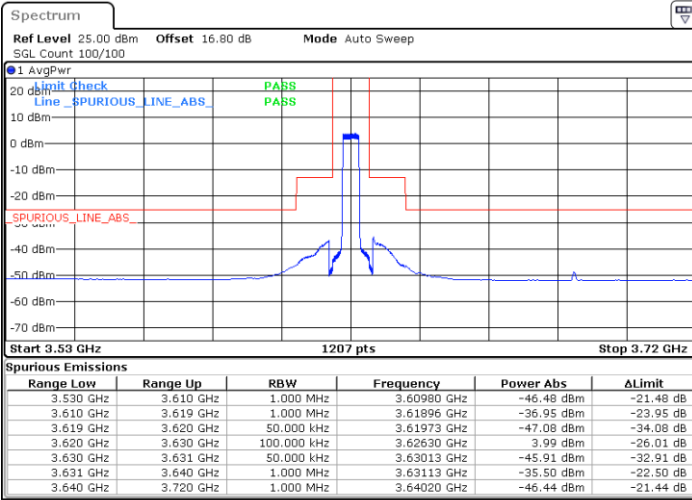

LTE Band 48 / 5MHz

64QAM

Lowest Channel / 1RB0

Lowest Channel / 1RBmax

Date: 20 JUN.2020 20:03:11

Date: 20 JUN.2020 20:26:58

Lowest Channel / FullIRB

N/A

Date: 20 JUN.2020 20:15:04

LTE Band 48 / 5MHz

64QAM

Middle Channel / 1RB0

Middle Channel / 1RBmax

Date: 20 JUN.2020 20:04:30

Date: 20 JUN.2020 20:28:17

Middle Channel / FullIRB

N/A

Date: 20 JUN.2020 20:16:24

LTE Band 48 / 5MHz

64QAM

Highest Channel / 1RB0

Highest Channel / 1RBmax

Date: 20 JUN.2020 20:11:06

Date: 20 JUN.2020 20:34:53

Highest Channel / FullIRB

N/A

Date: 20 JUN.2020 20:23:00

LTE Band 48 / 10MHz

64QAM

Lowest Channel / 1RB0

Lowest Channel / 1RBmax

Date: 20 JUN.2020 20:36:13