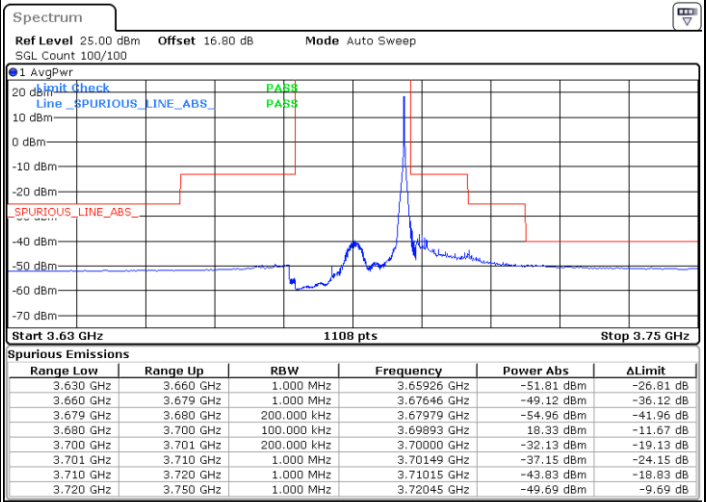

Lowest Channel / 1RBmax

Date: 20 JUN.2020 22:00:44

Date: 20 JUN.2020 22:12:37

Lowest Channel / FullIRB

N/A

Date: 20 JUN.2020 21:48:50

LTE Band 48 / 20MHz

16QAM

Middle Channel / 1RB0

Middle Channel / 1RBmax

Date: 20 JUN.2020 22:04:41

Date: 20 JUN.2020 22:16:34

Middle Channel / FullIRB

N/A

Date: 20 JUN.2020 21:52:47

LTE Band 48 / 20MHz

16QAM

Highest Channel / 1RB0

Highest Channel / 1RBmax

Date: 20 JUN.2020 22:08:38

Date: 20 JUN.2020 22:20:32

Highest Channel / FullIRB

N/A

Date: 20 JUN.2020 21:56:44

LTE Band 48 / 5MHz

64QAM

Lowest Channel / 1RB0

Lowest Channel / 1RBmax

Date: 20 JUN.2020 20:03:11

Date: 20 JUN.2020 20:26:58

Lowest Channel / FullIRB

N/A