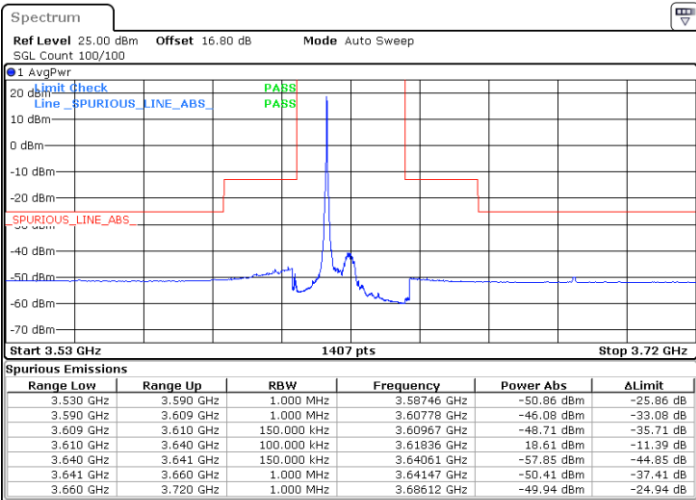

N/A

Date: 20 JUN.2020 20:57:21

LTE Band 48 / 15MHz

16QAM

Lowest Channel / 1RB0

Lowest Channel / 1RBmax

Date: 20 JUN.2020 21:13:12

Date: 20 JUN.2020 21:36:56

Lowest Channel / FullIRB

N/A

Date: 20 JUN.2020 21:25:04

LTE Band 48 / 15MHz

16QAM

Middle Channel / 1RB0

Middle Channel / 1RBmax

Date: 20 JUN.2020 21:17:09

Date: 20 JUN.2020 21:40:53

Middle Channel / FullIRB

N/A

Date: 20 JUN.2020 21:29:01

LTE Band 48 / 15MHz

16QAM

Highest Channel / 1RB0

Highest Channel / 1RBmax

Date: 20 JUN.2020 21:21:06

Date: 20 JUN.2020 21:44:50

Highest Channel / FullIRB

N/A

Date: 20 JUN.2020 21:32:58

LTE Band 48 / 20MHz

16QAM

Lowest Channel / 1RB0