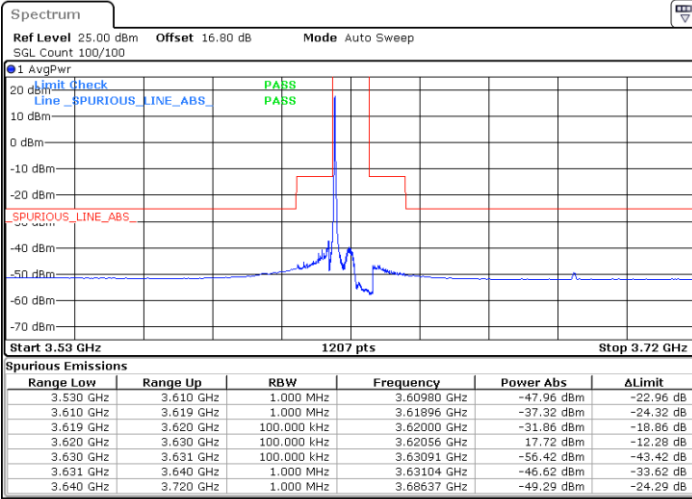

Highest Channel / FullIRB

N/A

Date: 20 JUN.2020 20:23:00

LTE Band 48 / 10MHz

64QAM

Lowest Channel / 1RB0

Lowest Channel / 1RBmax

Date: 20 JUN.2020 20:36:13

Date: 20 JUN.2020 21:00:00

Lowest Channel / FullIRB

N/A

Date: 20 JUN.2020 20:48:07

LTE Band 48 / 10MHz

64QAM

MiddleChannel / 1RB0

Middle Channel / 1RBmax

Date: 20 JUN.2020 20:42:49

Date: 20 JUN.2020 21:06:36

Middle Channel / FullIRB

N/A

Date: 20 JUN.2020 20:54:43

LTE Band 48 / 10MHz

64QAM

Highest Channel / 1RB0

Highest Channel / 1RBmax

Date: 20 JUN.2020 20:44:08

Date: 20 JUN.2020 21:07:55

Highest Channel / FullIRB

N/A

Date: 20 JUN.2020 20:56:02

LTE Band 48 / 15MHz

64QAM