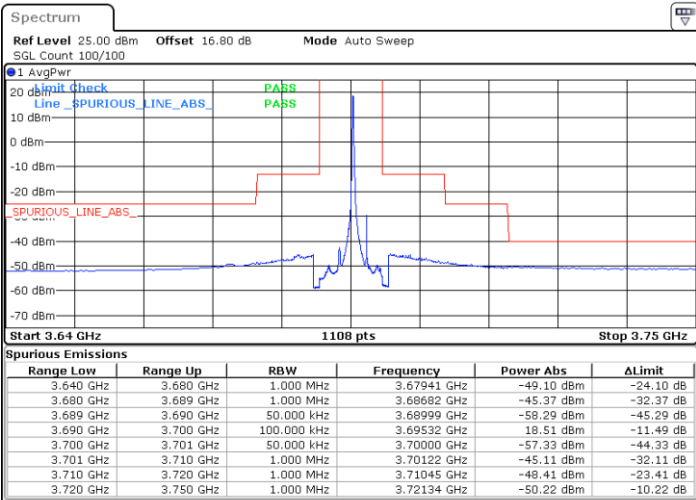

Middle Channel / 1RBmax

Date: 20 JUN.2020 20:05:50

Date: 20 JUN.2020 20:29:36

Middle Channel / FullIRB

N/A

Date: 20 JUN.2020 20:17:43

LTE Band 48 / 5MHz

16QAM

Highest Channel / 1RB0

Highest Channel / 1RBmax

Date: 20 JUN.2020 20:09:47

Date: 20 JUN.2020 20:33:34

Highest Channel / FullIRB

N/A

Date: 20 JUN.2020 20:21:40

LTE Band 48 / 10MHz