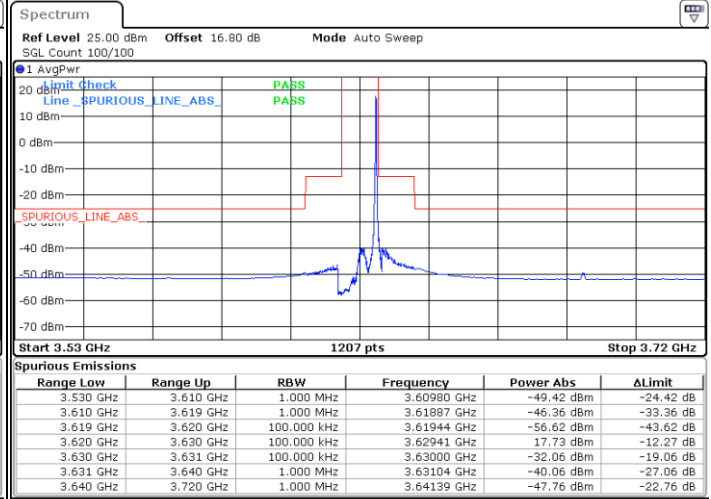

Highest Channel / FullIRB

N/A

Date: 20 JUN.2020 20:23:00

LTE Band 48 / 10MHz

64QAM

Lowest Channel / 1RB0

Lowest Channel / 1RBmax

Date: 20 JUN.2020 20:36:13

Date: 20 JUN.2020 21:00:00

Lowest Channel / FullIRB

N/A

Date: 20 JUN.2020 20:48:07

LTE Band 48 / 10MHz

64QAM

MiddleChannel / 1RB0

Middle Channel / 1RBmax

Date: 20 JUN.2020 20:42:49

Date: 20 JUN.2020 21:06:36

Middle Channel / FullIRB

N/A

Date: 20 JUN.2020 20:54:43

LTE Band 48 / 10MHz

64QAM

Highest Channel / 1RB0

Highest Channel / 1RBmax

Date: 20 JUN.2020 20:44:08

Date: 20 JUN.2020 21:07:55

Highest Channel / FullIRB

N/A

Date: 20 JUN.2020 20:56:02

LTE Band 48 / 15MHz

64QAM