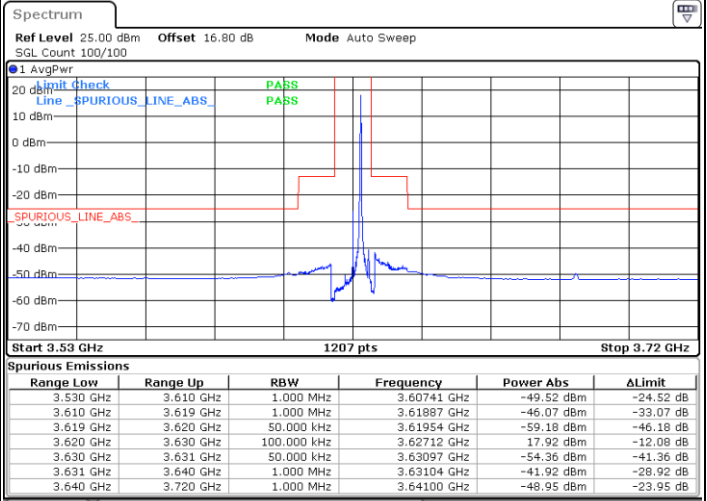

LTE Band 48 / 5MHz

64QAM

Lowest Channel / 1RB0

Lowest Channel / 1RBmax

Date: 20 JUN.2020 20:03:11

Date: 20 JUN.2020 20:26:58

Lowest Channel / FullIRB

N/A

Date: 20 JUN.2020 20:15:04

LTE Band 48 / 5MHz

64QAM

Middle Channel / 1RB0

Middle Channel / 1RBmax

Date: 20 JUN.2020 20:04:30

Date: 20 JUN.2020 20:28:17

Middle Channel / FullIRB

N/A

Date: 20 JUN.2020 20:16:24

LTE Band 48 / 5MHz

64QAM

Highest Channel / 1RB0

Highest Channel / 1RBmax

Date: 20 JUN.2020 20:11:06

Date: 20 JUN.2020 20:34:53

Highest Channel / FullIRB

N/A

Date: 20 JUN.2020 20:23:00

LTE Band 48 / 10MHz

64QAM

Lowest Channel / 1RB0

Lowest Channel / 1RBmax

Date: 20 JUN.2020 20:36:13