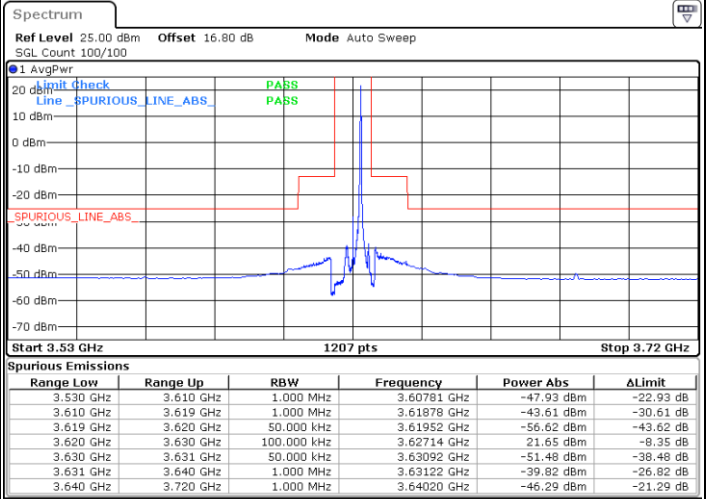

Middle Channel / FullIRB

N/A

LTE Band 48 / 20MHz

64QAM

Highest Channel / 1RB0

Highest Channel / 1RBmax

Highest Channel / FullIRB

N/A

Conducted Band Edge

LTE Band 48 / 5MHz

QPSK

Middle Channel / 1RB0

Middle Channel / 1RBmax

Date: 20 JUN.2020 20:07:09

Date: 20 JUN.2020 20:30:55

Middle Channel / FullRB

N/A

Date: 20 JUN.2020 20:19:02

LTE Band 48 / 5MHz

QPSK

Highest Channel / 1RB0

Highest Channel / 1RBmax

Date: 20 JUN.2020 20:08:28

Date: 20 JUN.2020 20:32:14

Highest Channel / FullIRB

N/A

Date: 20 JUN.2020 20:20:21

LTE Band 48 / 10MHz

QPSK

Lowest Channel / 1RB0

Lowest Channel / 1RBmax

Date: 20 JUN.2020 20:38:52