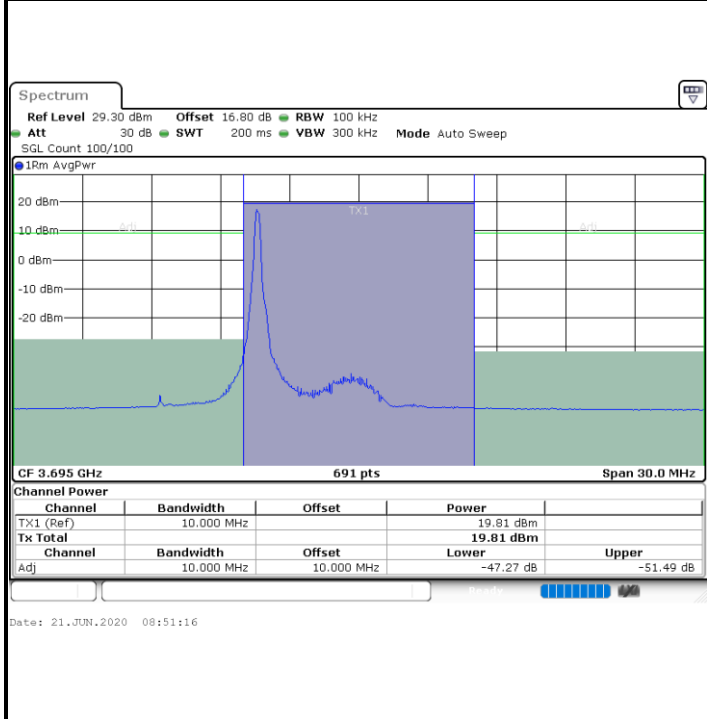

N/A

Date: 25.JUL.2020 12:12:16

LTE Band 48 / 10MHz

64QAM

Lowest Channel / 1RB0

Lowest Channel / 1RBmax

Lowest Channel / FullIRB

N/A

LTE Band 48 / 10MHz

64QAM

MiddleChannel / 1RB0

Middle Channel / 1RBmax

Middle Channel / FullIRB

N/A

LTE Band 48 / 10MHz

64QAM

Highest Channel / 1RB0

Highest Channel / 1RBmax

Highest Channel / FullIRB

N/A

LTE Band 48 / 15MHz

64QAM

Lowest Channel / 1RB0

Lowest Channel / 1RBmax