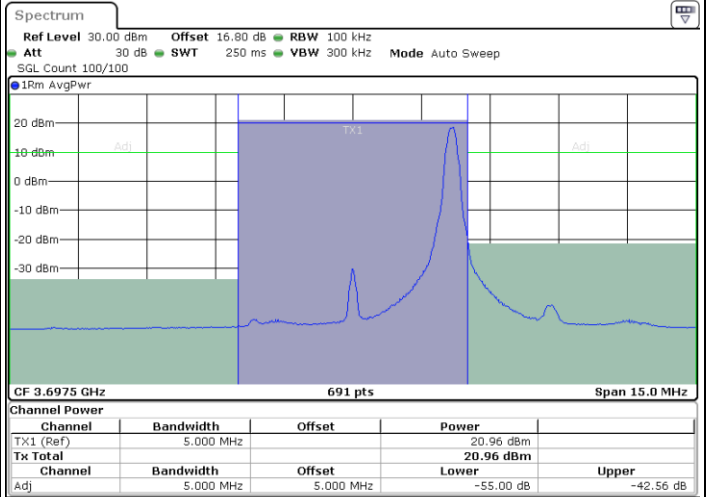

N/A

Date: 21.JUN.2020 08:41:04

LTE Band 48 / 5MHz

16QAM

Highest Channel / 1RB0

Highest Channel / 1RBmax

Date: 21.JUN.2020 08:38:02

Date: 25.JUL.2020 12:06:10

Highest Channel / FullIRB

N/A

Date: 25.JUL.2020 12:11:38

LTE Band 48 / 10MHz

16QAM

Lowest Channel / 1RB0

Lowest Channel / 1RBmax

Date: 21.JUN.2020 08:48:42