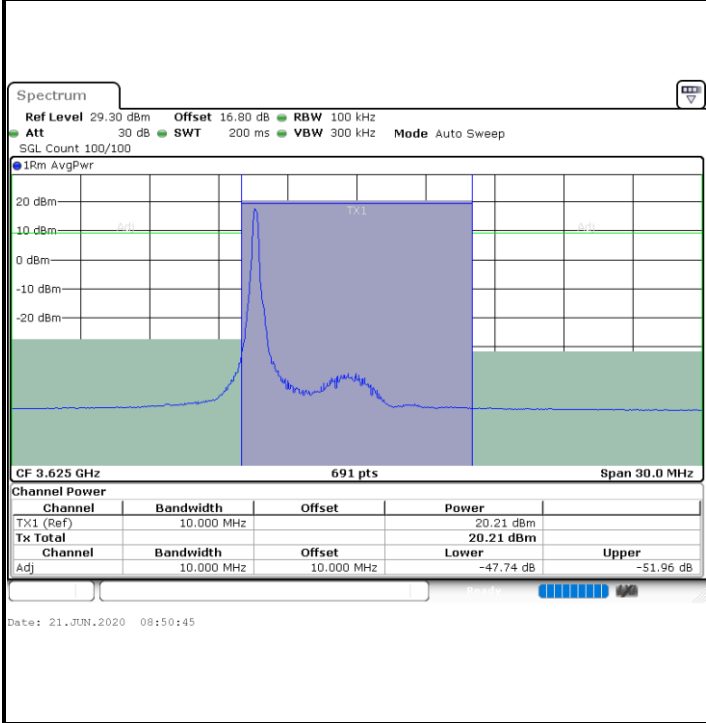

Date: 21.JUN.2020 08:40:34

LTE Band 48 / 5MHz

64QAM

Highest Channel / 1RB0

Highest Channel / 1RBmax

Date: 21.JUN.2020 08:38:33

Date: 25.JUL.2020 12:07:17

Highest Channel / FullIRB

N/A

Date: 25.JUL.2020 12:12:16

LTE Band 48 / 10MHz

64QAM

Lowest Channel / 1RB0

Lowest Channel / 1RBmax

Lowest Channel / FullIRB

N/A

LTE Band 48 / 10MHz

64QAM

MiddleChannel / 1RB0

Middle Channel / 1RBmax

Middle Channel / FullIRB

N/A

LTE Band 48 / 10MHz

64QAM