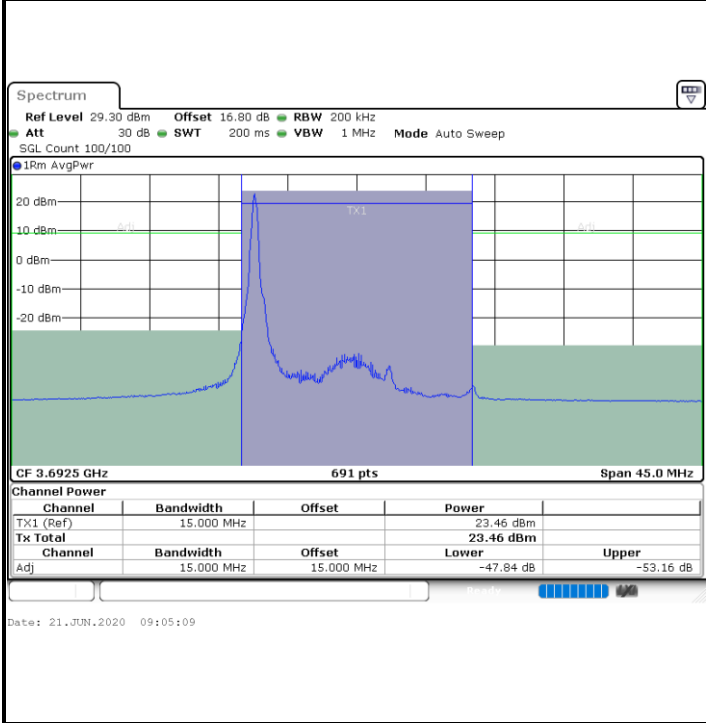

LTE Band 48 / 15MHz

QPSK

Highest Channel / 1RB0

Highest Channel / 1RBmax

Highest Channel / FullIRB

N/A

LTE Band 48 / 20MHz

QPSK

Lowest Channel / 1RB0

Lowest Channel / 1RBmax

Lowest Channel / FullIRB

N/A

LTE Band 48 / 20MHz

QPSK

Middle Channel / 1RB0

Middle Channel / 1RBmax

Middle Channel / FullRB

N/A

LTE Band 48 / 20MHz

QPSK

Highest Channel / 1RB0

Highest Channel / 1RBmax

Highest Channel / FullIRB

N/A