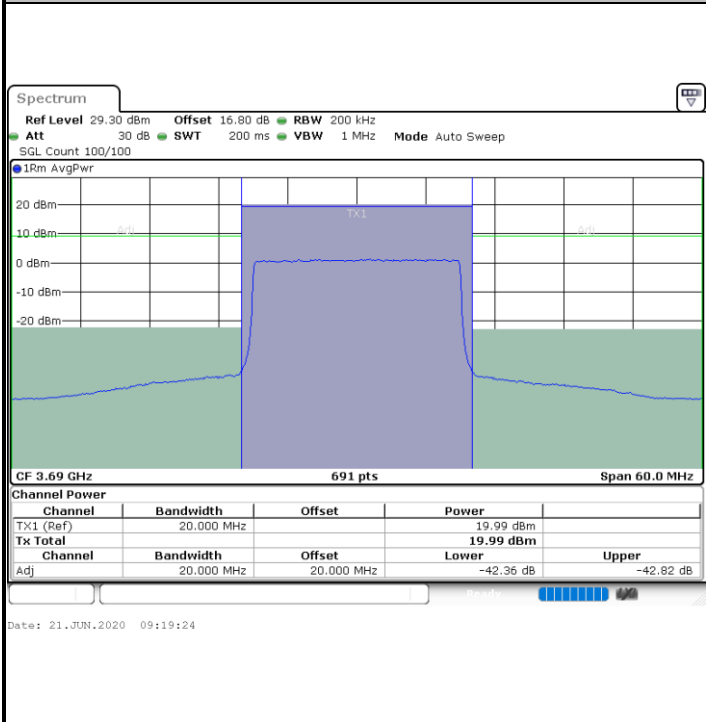

Lowest Channel / 1RBmax

Lowest Channel / FullIRB

N/A

LTE Band 48 / 20MHz

16QAM

Middle Channel / 1RB0

Middle Channel / 1RBmax

Middle Channel / FullIRB

N/A

LTE Band 48 / 20MHz

16QAM

Highest Channel / 1RB0

Highest Channel / 1RBmax

Highest Channel / FullIRB

N/A

LTE Band 48 / 5MHz