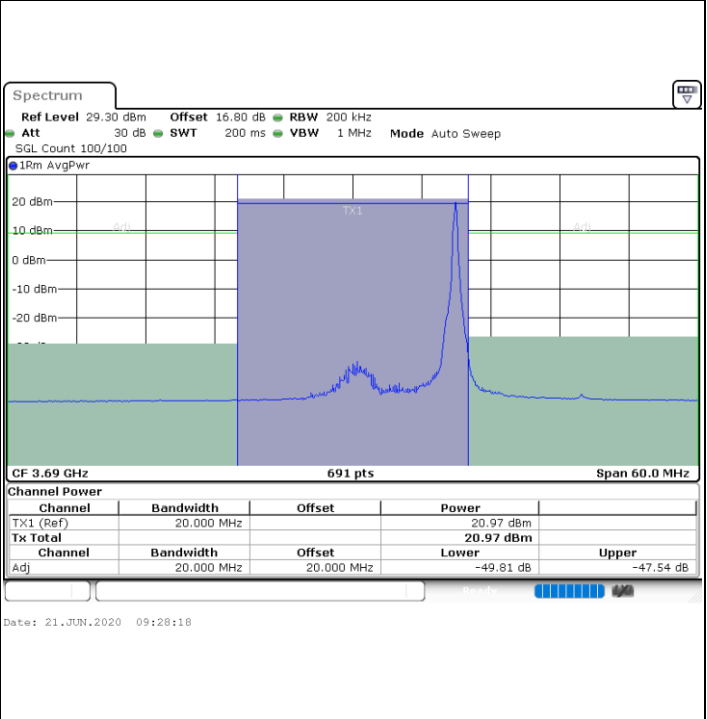

Lowest Channel / 1RBmax

Lowest Channel / FullIRB

N/A

LTE Band 48 / 20MHz

16QAM

Middle Channel / 1RB0

Middle Channel / 1RBmax

Middle Channel / FullIRB

N/A

LTE Band 48 / 20MHz

16QAM

Highest Channel / 1RB0

Highest Channel / 1RBmax

Highest Channel / FullIRB

N/A

LTE Band 48 / 5MHz