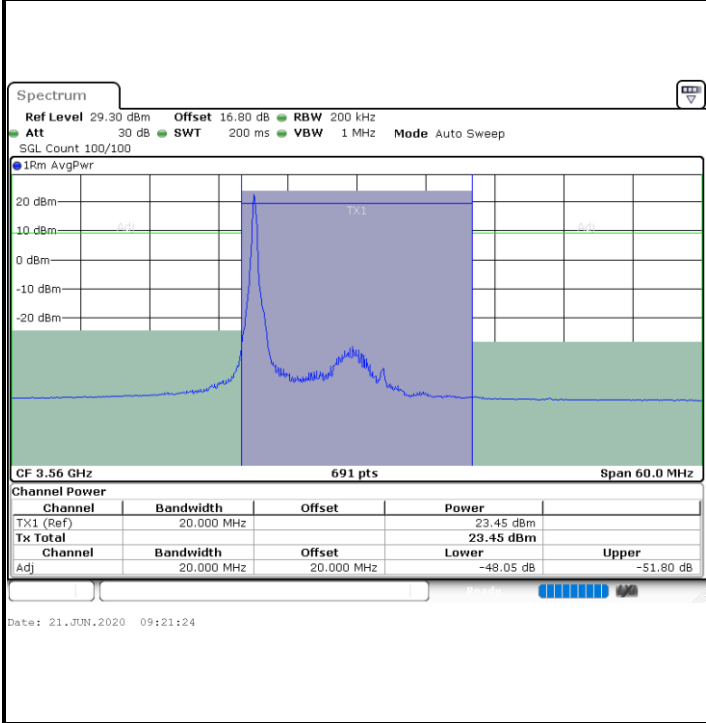

LTE Band 48 / 15MHz

QPSK

Highest Channel / 1RB0

Highest Channel / 1RBmax

Highest Channel / FullIRB

N/A

LTE Band 48 / 20MHz

QPSK

Lowest Channel / 1RB0

Lowest Channel / 1RBmax

Lowest Channel / FullIRB

N/A

LTE Band 48 / 20MHz

QPSK

Middle Channel / 1RB0

Middle Channel / 1RBmax

Middle Channel / FullRB

N/A

LTE Band 48 / 20MHz

QPSK

Highest Channel / 1RB0

Highest Channel / 1RBmax

Highest Channel / FullIRB

N/A