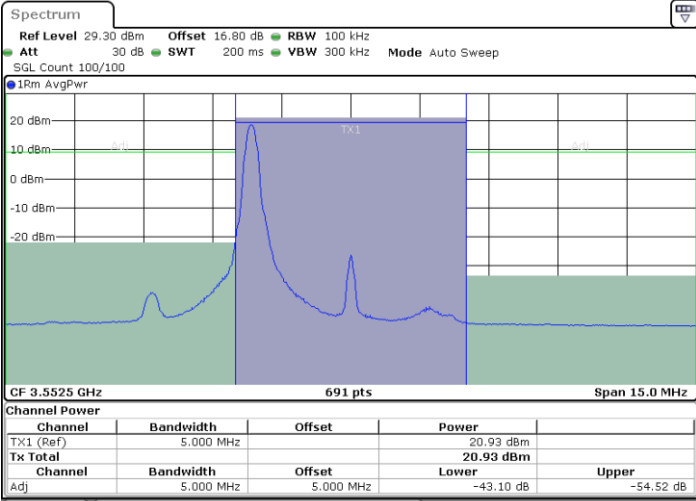

LTE Band 48 / 5MHz

16QAM

Lowest Channel / 1RB0

Lowest Channel / 1RBmax

Date: 21.JUN.2020 08:35:00