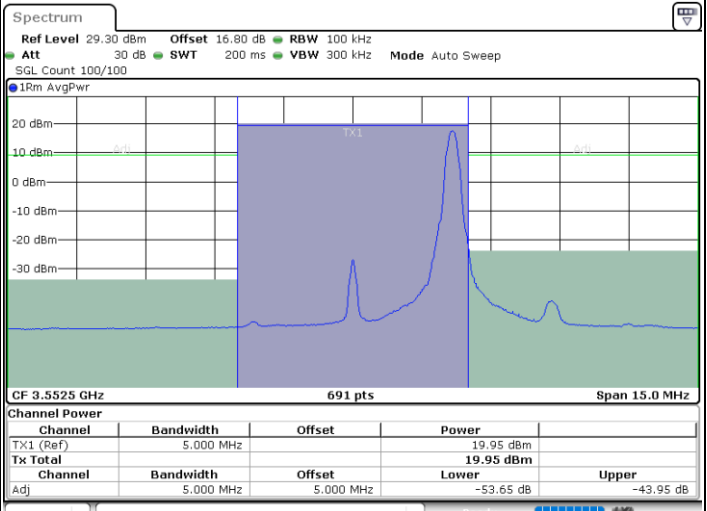

Date: 21.JUN.2020 08:44:38