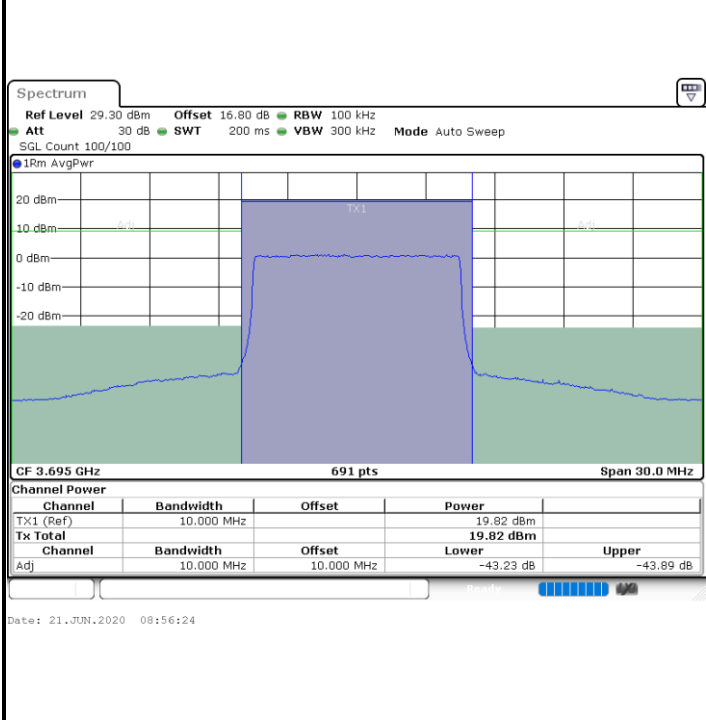

Middle Channel / FullIRB

N/A

LTE Band 48 / 10MHz

16QAM

Highest Channel / 1RB0

Highest Channel / 1RBmax

Highest Channel / FullIRB

N/A

LTE Band 48 / 15MHz

16QAM

Lowest Channel / 1RB0

Lowest Channel / 1RBmax

Lowest Channel / FullIRB

N/A

LTE Band 48 / 15MHz

16QAM

Middle Channel / 1RB0

Middle Channel / 1RBmax

Middle Channel / FullRB

N/A

LTE Band 48 / 15MHz

16QAM

Highest Channel / 1RB0

Highest Channel / 1RBmax