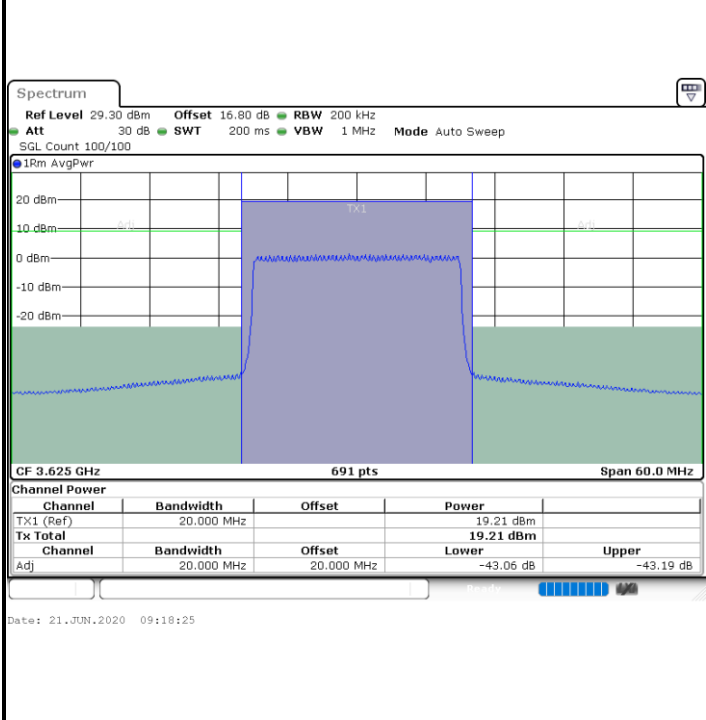

LTE Band 48 / 15MHz

64QAM

Highest Channel / 1RB0

Highest Channel / 1RBmax

Highest Channel / FullIRB

N/A

LTE Band 48 / 20MHz

64QAM

Lowest Channel / 1RB0

Lowest Channel / 1RBmax

Lowest Channel / FullIRB

N/A

LTE Band 48 / 20MHz

64QAM

Middle Channel / 1RB0

Middle Channel / 1RBmax

Middle Channel / FullIRB

N/A

LTE Band 48 / 20MHz

64QAM

Highest Channel / 1RB0

Highest Channel / 1RBmax

Highest Channel / FullIRB

N/A