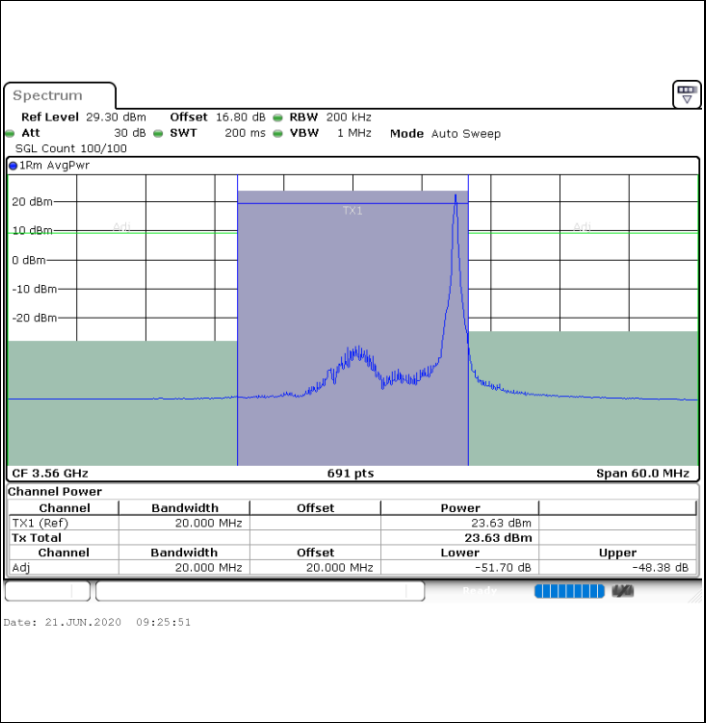

LTE Band 48 / 15MHz

QPSK

Highest Channel / 1RB0

Highest Channel / 1RBmax

Highest Channel / FullIRB

N/A

LTE Band 48 / 20MHz

QPSK

Lowest Channel / 1RB0

Lowest Channel / 1RBmax

Lowest Channel / FullIRB

N/A

LTE Band 48 / 20MHz

QPSK

Middle Channel / 1RB0

Middle Channel / 1RBmax

Middle Channel / FullRB

N/A

LTE Band 48 / 20MHz

QPSK

Highest Channel / 1RB0

Highest Channel / 1RBmax

Highest Channel / FullIRB

N/A