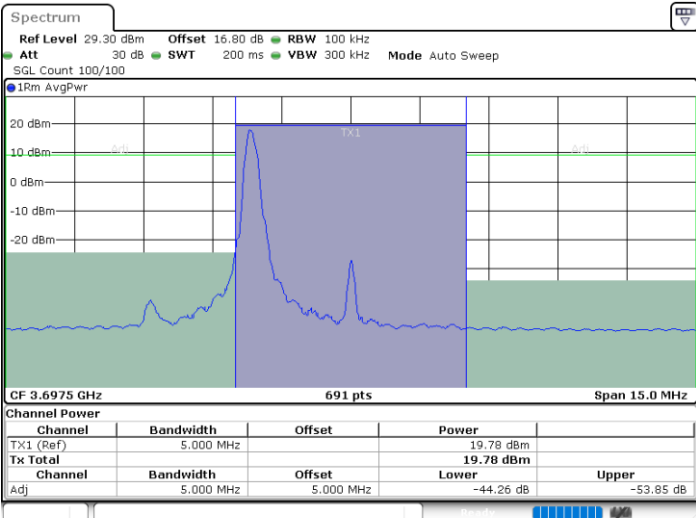

Date: 21.JUN.2020 08:40:34

LTE Band 48 / 5MHz

64QAM

Highest Channel / 1RB0

Highest Channel / 1RBmax

Date: 21.JUN.2020 08:38:33

Date: 25.JUL.2020 12:07:17

Highest Channel / FullIRB

N/A

Date: 25.JUL.2020 12:12:16

LTE Band 48 / 10MHz

64QAM

Lowest Channel / 1RB0

Lowest Channel / 1RBmax

Lowest Channel / FullIRB

N/A