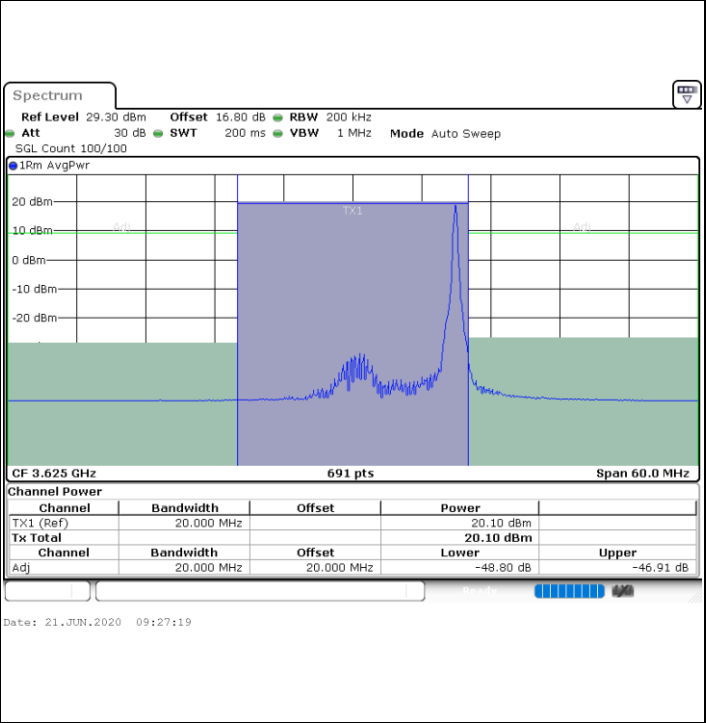

LTE Band 48 / 15MHz

64QAM

Highest Channel / 1RB0

Highest Channel / 1RBmax

Highest Channel / FullIRB

N/A

LTE Band 48 / 20MHz

64QAM

Lowest Channel / 1RB0

Lowest Channel / 1RBmax

Lowest Channel / FullIRB

N/A

LTE Band 48 / 20MHz

64QAM

Middle Channel / 1RB0

Middle Channel / 1RBmax

Middle Channel / FullIRB

N/A

LTE Band 48 / 20MHz

64QAM

Highest Channel / 1RB0

Highest Channel / 1RBmax

Highest Channel / FullIRB

N/A