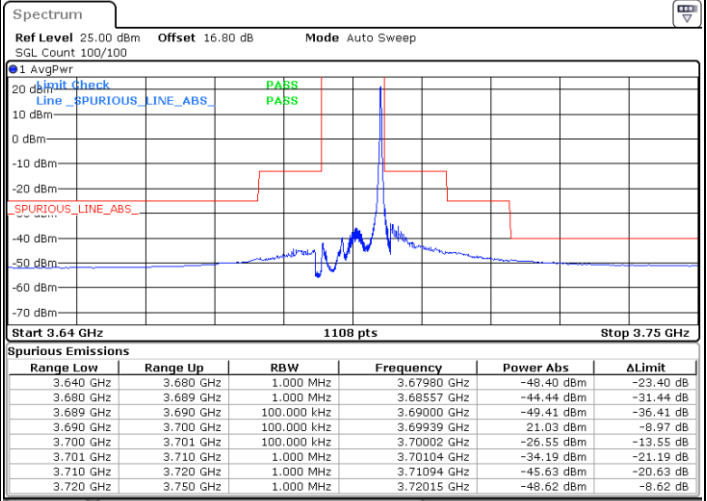

Date: 20 JUN.2020 21:02:38

Lowest Channel / FullIRB

N/A

Date: 20 JUN.2020 20:50:45

LTE Band 48 / 10MHz

QPSK

MiddleChannel / 1RB0

Middle Channel / 1RBmax

Date: 20 JUN.2020 20:40:11

Date: 20 JUN.2020 21:03:57

Middle Channel / FullIRB

N/A

Date: 20 JUN.2020 20:52:05

LTE Band 48 / 10MHz

QPSK

Highest Channel / 1RB0

Highest Channel / 1RBmax

Date: 20 JUN.2020 20:46:47

Date: 20 JUN.2020 21:10:33

Highest Channel / FullIRB

N/A

Date: 20 JUN.2020 20:58:40

LTE Band 48 / 15MHz

QPSK

Lowest Channel / 1RB0

Lowest Channel / 1RBmax

Date: 20 JUN.2020 21:11:53

Date: 20 JUN.2020 21:35:37

Lowest Channel / FullIRB

N/A

Date: 20 JUN.2020 21:23:45

LTE Band 48 / 15MHz