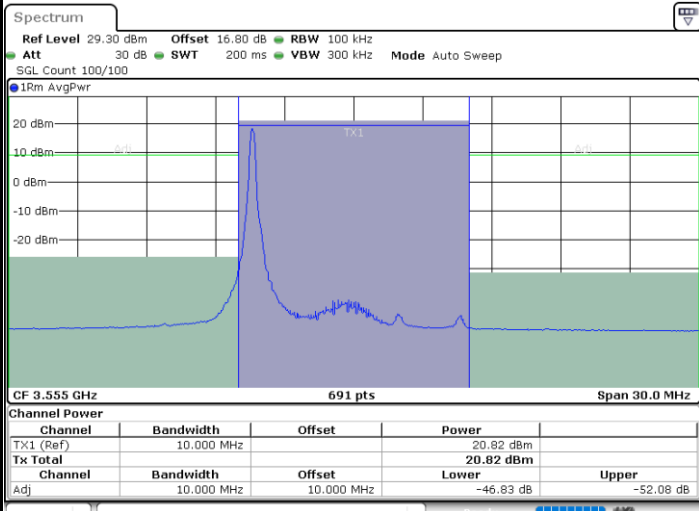

Highest Channel / FullIRB

N/A

Date: 25.JUL.2020 12:11:38

LTE Band 48 / 10MHz

16QAM

Lowest Channel / 1RB0

Lowest Channel / 1RBmax

Date: 21.JUN.2020 08:48:42

Date: 21.JUN.2020 08:57:57

Lowest Channel / FullIRB

N/A

Date: 21.JUN.2020 08:53:20

LTE Band 48 / 10MHz

16QAM

MiddleChannel / 1RB0

Middle Channel / 1RBmax

Middle Channel / FullIRB

N/A

LTE Band 48 / 10MHz

16QAM

Highest Channel / 1RB0

Highest Channel / 1RBmax

Highest Channel / FullIRB

N/A