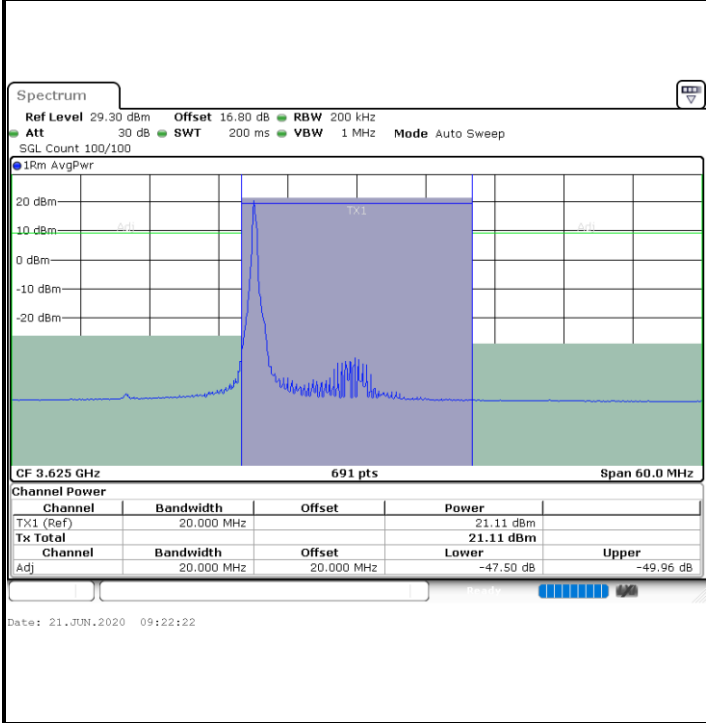

Lowest Channel / 1RBmax

Lowest Channel / FullIRB

N/A

LTE Band 48 / 20MHz

16QAM

Middle Channel / 1RB0

Middle Channel / 1RBmax

Middle Channel / FullIRB

N/A

LTE Band 48 / 20MHz

16QAM

Highest Channel / 1RB0

Highest Channel / 1RBmax

Highest Channel / FullIRB

N/A

LTE Band 48 / 5MHz