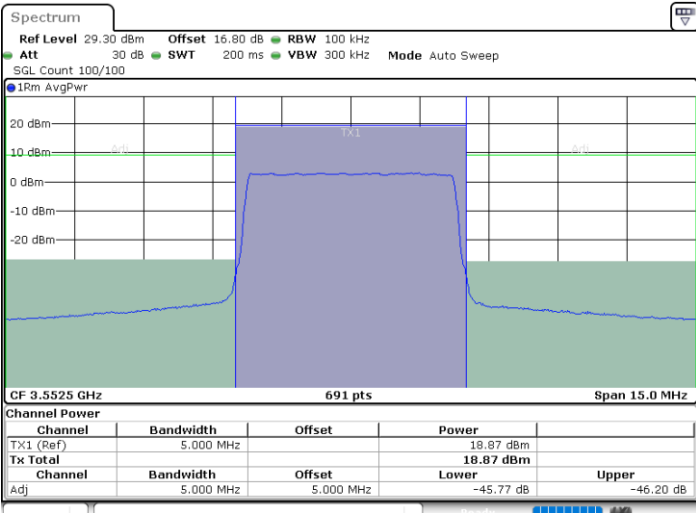

N/A

LTE Band 48 / 20MHz

16QAM

Highest Channel / 1RB0

Highest Channel / 1RBmax

Highest Channel / FullIRB

N/A

LTE Band 48 / 5MHz

64QAM

Lowest Channel / 1RB0

Lowest Channel / 1RBmax

Date: 21.JUN.2020 08:35:31

Date: 21.JUN.2020 08:44:38

Lowest Channel / FullIRB

N/A

Date: 21.JUN.2020 08:40:04

LTE Band 48 / 5MHz

64QAM

Middle Channel / 1RB0

Middle Channel / 1RBmax

Date: 21.JUN.2020 09:30:04

Date: 21.JUN.2020 08:45:08

Middle Channel / FullIRB

N/A