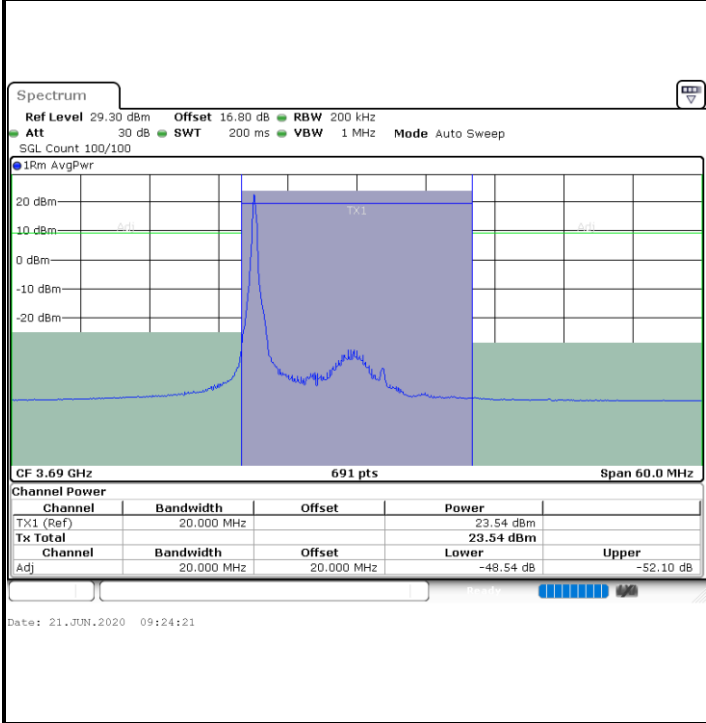

Lowest Channel / 1RB0

Lowest Channel / 1RBmax

Lowest Channel / FullIRB

N/A

LTE Band 48 / 20MHz

QPSK

Middle Channel / 1RB0

Middle Channel / 1RBmax

Middle Channel / FullRB

N/A

LTE Band 48 / 20MHz

QPSK

Highest Channel / 1RB0

Highest Channel / 1RBmax

Highest Channel / FullIRB

N/A

LTE Band 48 / 5MHz

16QAM

Lowest Channel / 1RB0

Lowest Channel / 1RBmax

Date: 21.JUN.2020 08:35:00

Date: 21.JUN.2020 08:44:08

Lowest Channel / FullIRB

N/A