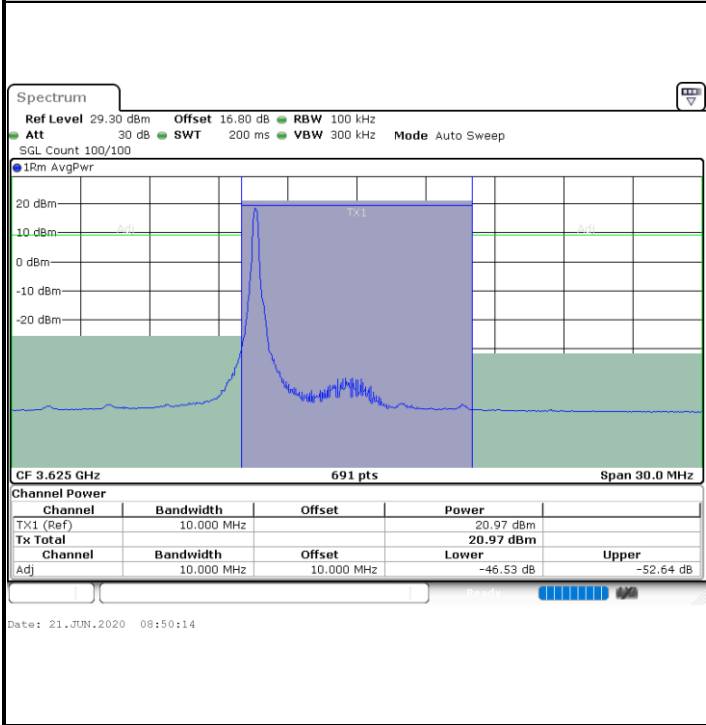

Date: 21.JUN.2020 08:57:57

Lowest Channel / FullIRB

N/A

Date: 21.JUN.2020 08:53:20

LTE Band 48 / 10MHz

16QAM

MiddleChannel / 1RB0

Middle Channel / 1RBmax

Middle Channel / FullIRB

N/A

LTE Band 48 / 10MHz

16QAM

Highest Channel / 1RB0

Highest Channel / 1RBmax

Highest Channel / FullIRB

N/A