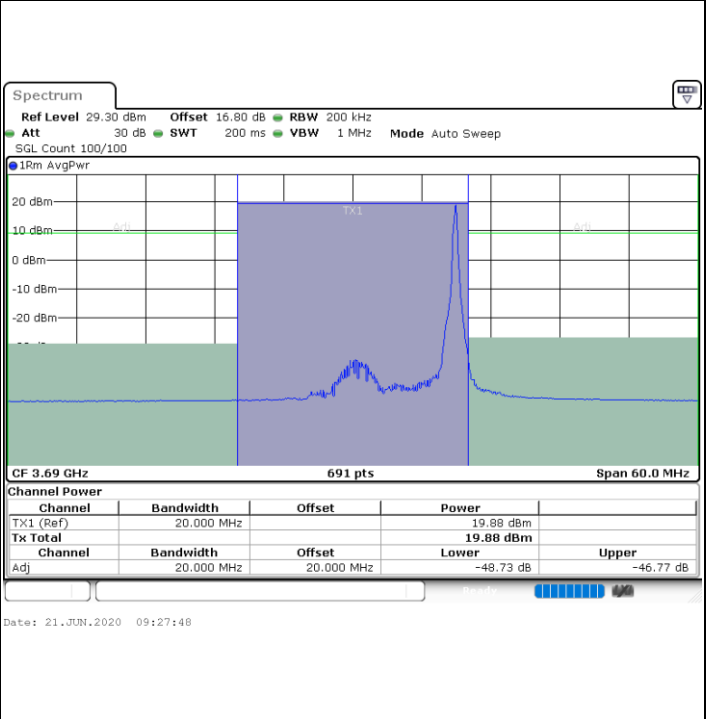

Lowest Channel / 1RB0

Lowest Channel / 1RBmax

Lowest Channel / FullIRB

N/A

LTE Band 48 / 20MHz

64QAM

Middle Channel / 1RB0

Middle Channel / 1RBmax

Middle Channel / FullIRB

N/A

LTE Band 48 / 20MHz

64QAM

Highest Channel / 1RB0

Highest Channel / 1RBmax

Highest Channel / FullIRB

N/A

Conducted Band Edge

LTE Band 48 / 5MHz

QPSK

Middle Channel / 1RB0

Middle Channel / 1RBmax

Date: 20 JUN.2020 20:07:09

Date: 20 JUN.2020 20:30:55

Middle Channel / FullRB