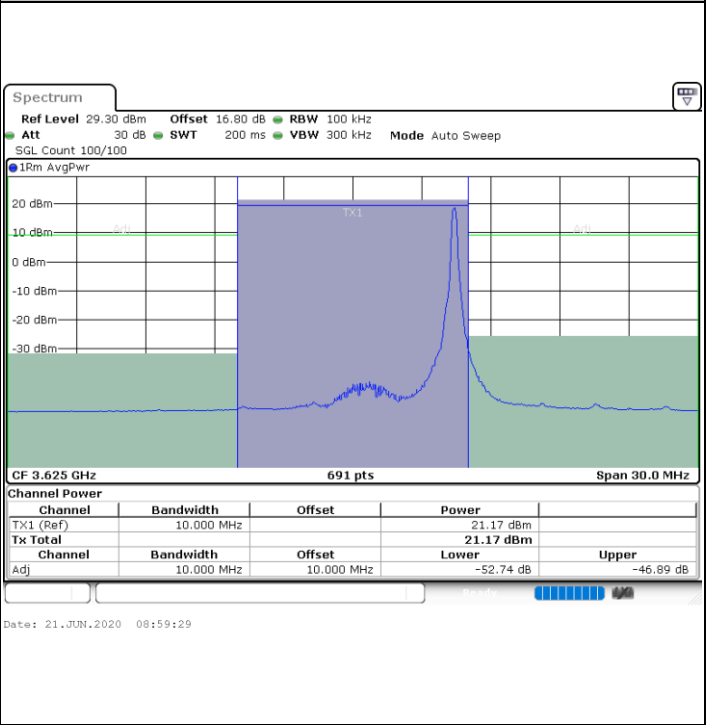

Date: 21.JUN.2020 08:57:57

Lowest Channel / FullIRB

N/A

Date: 21.JUN.2020 08:53:20

LTE Band 48 / 10MHz

16QAM

MiddleChannel / 1RB0

Middle Channel / 1RBmax

Middle Channel / FullIRB

N/A

LTE Band 48 / 10MHz

16QAM

Highest Channel / 1RB0

Highest Channel / 1RBmax

Highest Channel / FullIRB

N/A

LTE Band 48 / 15MHz

16QAM

Lowest Channel / 1RB0

Lowest Channel / 1RBmax

Lowest Channel / FullIRB

N/A

LTE Band 48 / 15MHz

16QAM