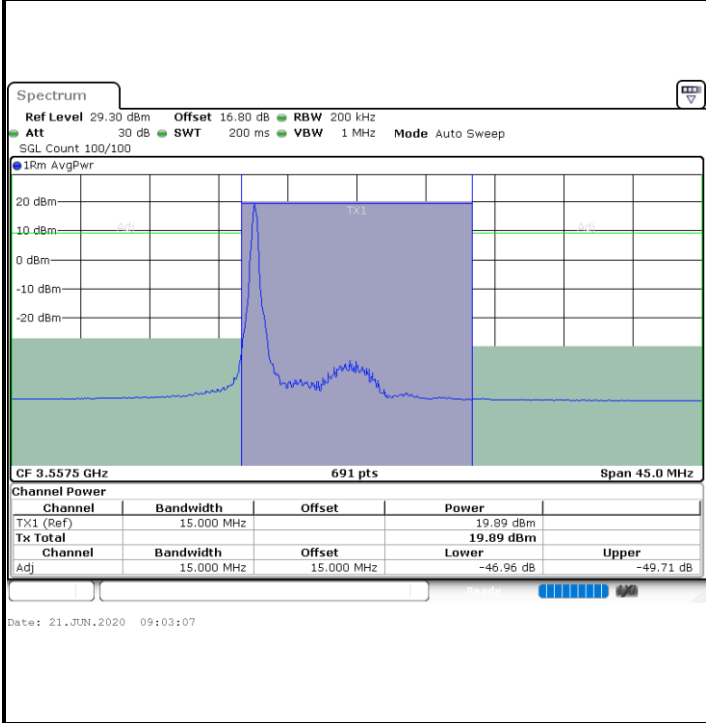

LTE Band 48 / 10MHz

64QAM

MiddleChannel / 1RB0

Middle Channel / 1RBmax

Middle Channel / FullIRB

N/A

LTE Band 48 / 10MHz

64QAM

Highest Channel / 1RB0

Highest Channel / 1RBmax

Highest Channel / FullIRB

N/A

LTE Band 48 / 15MHz

64QAM

Lowest Channel / 1RB0

Lowest Channel / 1RBmax

Lowest Channel / FullIRB

N/A

LTE Band 48 / 15MHz

64QAM

Middle Channel / 1RB0

Middle Channel / 1RBmax

Middle Channel / FullIRB

N/A