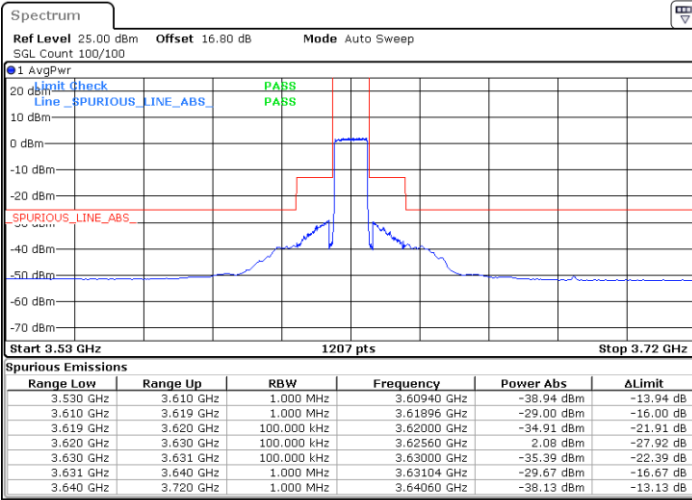

Highest Channel / FullIRB

N/A

Date: 20 JUN.2020 20:20:21

LTE Band 48 / 10MHz

QPSK

Lowest Channel / 1RB0

Lowest Channel / 1RBmax

Date: 20 JUN.2020 20:38:52

Date: 20 JUN.2020 21:02:38

Lowest Channel / FullIRB

N/A

Date: 20 JUN.2020 20:50:45

LTE Band 48 / 10MHz

QPSK

MiddleChannel / 1RB0

Middle Channel / 1RBmax

Date: 20 JUN.2020 20:40:11

Date: 20 JUN.2020 21:03:57

Middle Channel / FullIRB

N/A

Date: 20 JUN.2020 20:52:05

LTE Band 48 / 10MHz

QPSK

Highest Channel / 1RB0

Highest Channel / 1RBmax

Date: 20 JUN.2020 20:46:47

Date: 20 JUN.2020 21:10:33

Highest Channel / FullIRB

N/A

Date: 20 JUN.2020 20:58:40

LTE Band 48 / 15MHz

QPSK