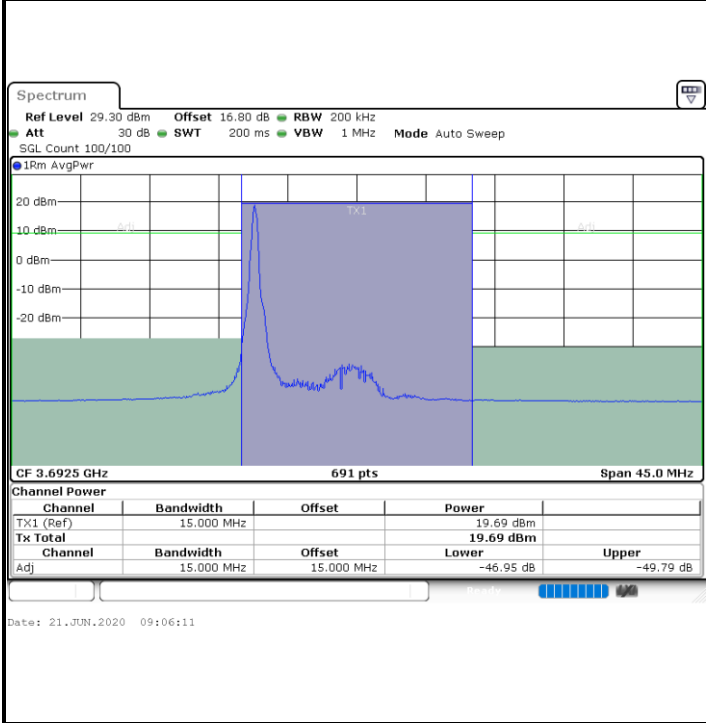

Highest Channel / 1RB0

Highest Channel / 1RBmax

Highest Channel / FullIRB

N/A

LTE Band 48 / 15MHz

64QAM

Lowest Channel / 1RB0

Lowest Channel / 1RBmax

Lowest Channel / FullIRB

N/A

LTE Band 48 / 15MHz

64QAM

Middle Channel / 1RB0

Middle Channel / 1RBmax

Middle Channel / FullIRB

N/A

LTE Band 48 / 15MHz

64QAM

Highest Channel / 1RB0

Highest Channel / 1RBmax

Highest Channel / FullIRB

N/A

LTE Band 48 / 20MHz

64QAM