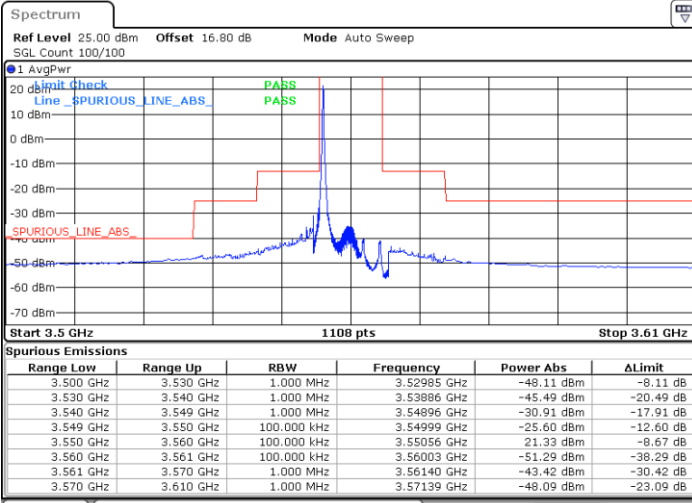

N/A

Date: 20 JUN.2020 20:19:02

LTE Band 48 / 5MHz

QPSK

Highest Channel / 1RB0

Highest Channel / 1RBmax

Date: 20 JUN.2020 20:08:28

Date: 20 JUN.2020 20:32:14

Highest Channel / FullIRB

N/A

Date: 20 JUN.2020 20:20:21

LTE Band 48 / 10MHz

QPSK

Lowest Channel / 1RB0

Lowest Channel / 1RBmax

Date: 20 JUN.2020 20:38:52

Date: 20 JUN.2020 21:02:38

Lowest Channel / FullIRB

N/A

Date: 20 JUN.2020 20:50:45

LTE Band 48 / 10MHz

QPSK

MiddleChannel / 1RB0

Middle Channel / 1RBmax

Date: 20 JUN.2020 20:40:11

Date: 20 JUN.2020 21:03:57

Middle Channel / FullIRB

N/A

Date: 20 JUN.2020 20:52:05

LTE Band 48 / 10MHz

QPSK

Highest Channel / 1RB0