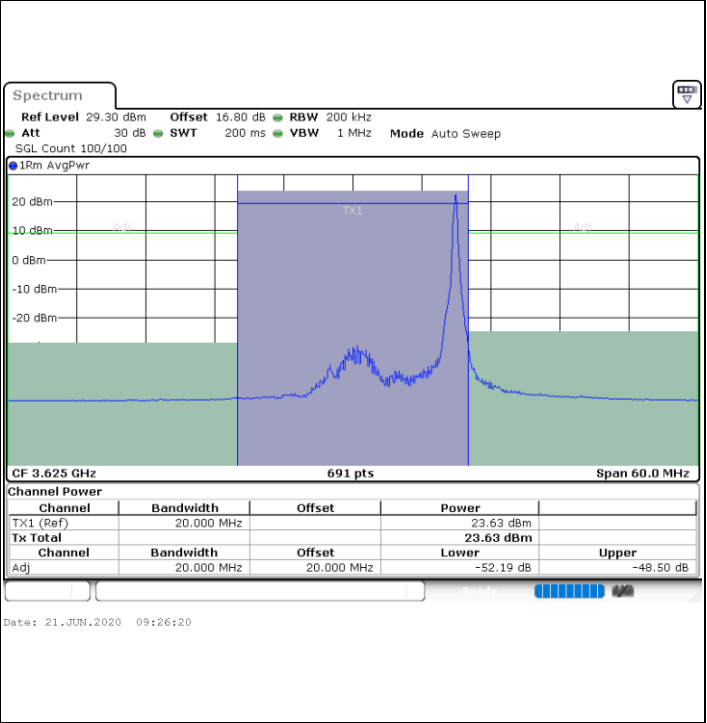

LTE Band 48 / 15MHz

QPSK

Highest Channel / 1RB0

Highest Channel / 1RBmax

Highest Channel / FullIRB

N/A

LTE Band 48 / 20MHz

QPSK

Lowest Channel / 1RB0

Lowest Channel / 1RBmax

Lowest Channel / FullIRB

N/A

LTE Band 48 / 20MHz

QPSK

Middle Channel / 1RB0

Middle Channel / 1RBmax

Middle Channel / FullRB

N/A

LTE Band 48 / 20MHz

QPSK

Highest Channel / 1RB0

Highest Channel / 1RBmax

Highest Channel / FullIRB

N/A