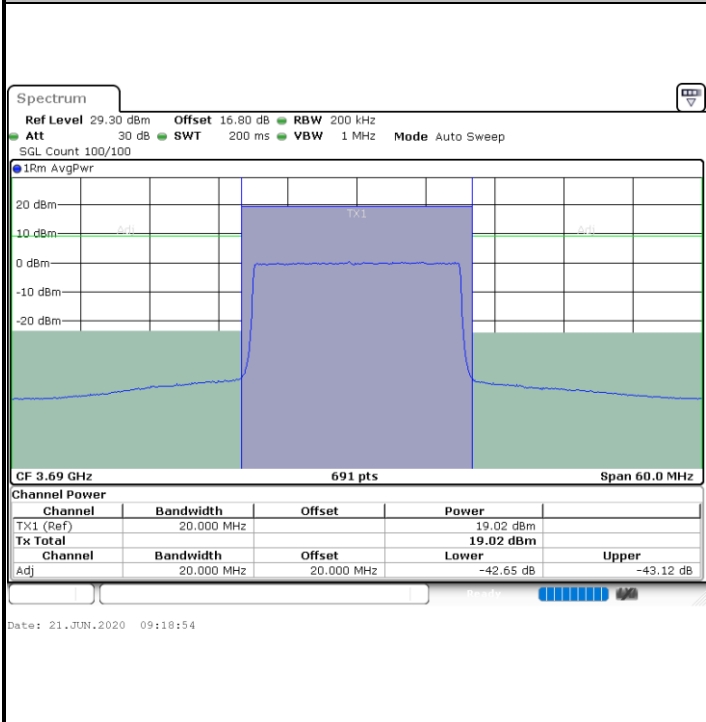

Lowest Channel / 1RB0

Lowest Channel / 1RBmax

Lowest Channel / FullIRB

N/A

LTE Band 48 / 20MHz

64QAM

Middle Channel / 1RB0

Middle Channel / 1RBmax

Middle Channel / FullIRB

N/A

LTE Band 48 / 20MHz

64QAM

Highest Channel / 1RB0

Highest Channel / 1RBmax

Highest Channel / FullIRB

N/A

Conducted Band Edge

LTE Band 48 / 5MHz

QPSK

Middle Channel / 1RB0

Middle Channel / 1RBmax

Date: 20 JUN.2020 20:07:09

Date: 20 JUN.2020 20:30:55

Middle Channel / FullRB