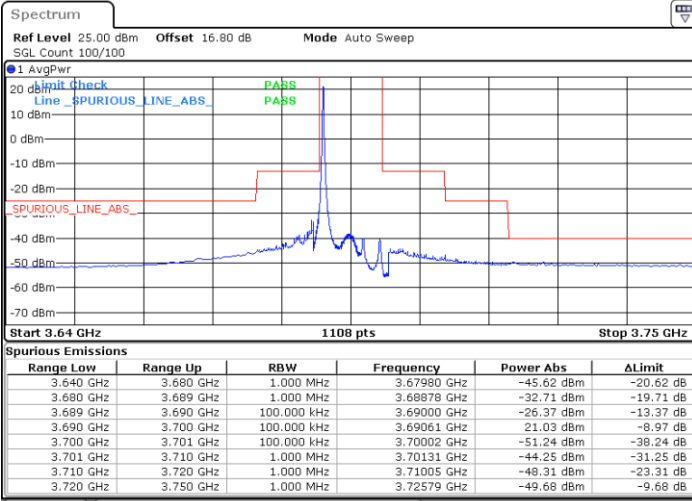

Date: 20 JUN.2020 21:02:38

Lowest Channel / FullIRB

N/A

Date: 20 JUN.2020 20:50:45

LTE Band 48 / 10MHz

QPSK

MiddleChannel / 1RB0

Middle Channel / 1RBmax

Date: 20 JUN.2020 20:40:11

Date: 20 JUN.2020 21:03:57

Middle Channel / FullIRB

N/A

Date: 20 JUN.2020 20:52:05

LTE Band 48 / 10MHz

QPSK

Highest Channel / 1RB0

Highest Channel / 1RBmax

Date: 20 JUN.2020 20:46:47

Date: 20 JUN.2020 21:10:33

Highest Channel / FullIRB

N/A

Date: 20 JUN.2020 20:58:40

LTE Band 48 / 15MHz

QPSK

Lowest Channel / 1RB0

Lowest Channel / 1RBmax

Date: 20 JUN.2020 21:11:53

Date: 20 JUN.2020 21:35:37

Lowest Channel / FullIRB

N/A

Date: 20 JUN.2020 21:23:45

LTE Band 48 / 15MHz