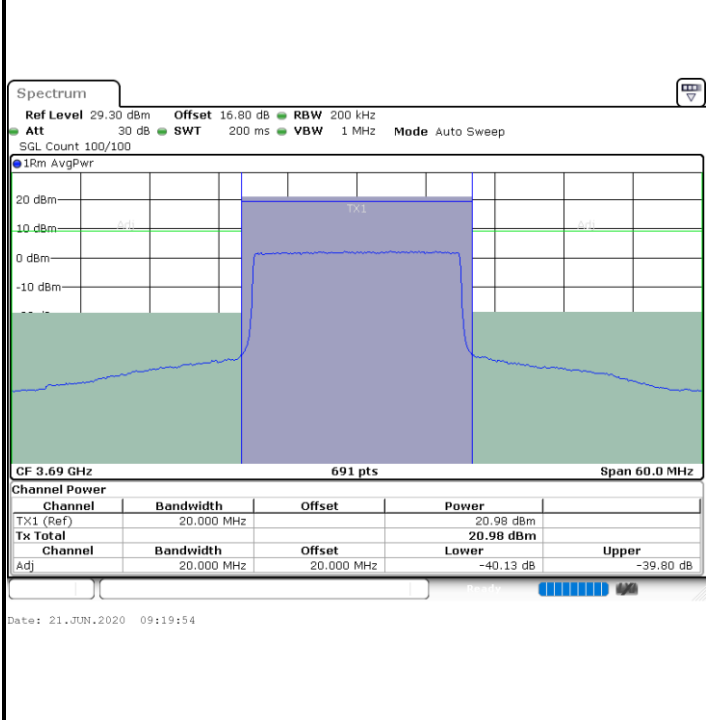

Lowest Channel / 1RB0

Lowest Channel / 1RBmax

Lowest Channel / FullIRB

N/A

LTE Band 48 / 20MHz

QPSK

Middle Channel / 1RB0

Middle Channel / 1RBmax

Middle Channel / FullRB

N/A

LTE Band 48 / 20MHz

QPSK

Highest Channel / 1RB0

Highest Channel / 1RBmax

Highest Channel / FullIRB

N/A

LTE Band 48 / 5MHz

16QAM

Lowest Channel / 1RB0

Lowest Channel / 1RBmax

Date: 21.JUN.2020 08:35:00

Date: 21.JUN.2020 08:44:08

Lowest Channel / FullIRB

N/A