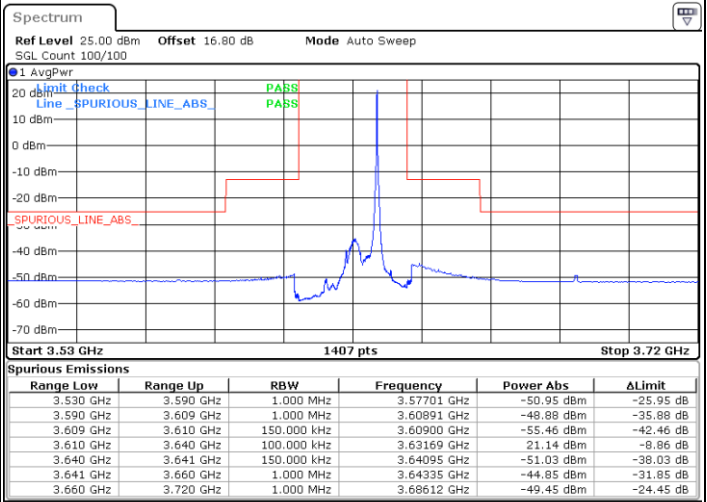

LTE Band 48 / 15MHz

QPSK

Middle Channel / 1RB0

Middle Channel / 1RBmax

Date: 20 JUN.2020 21:18:28

Date: 20 JUN.2020 21:42:12