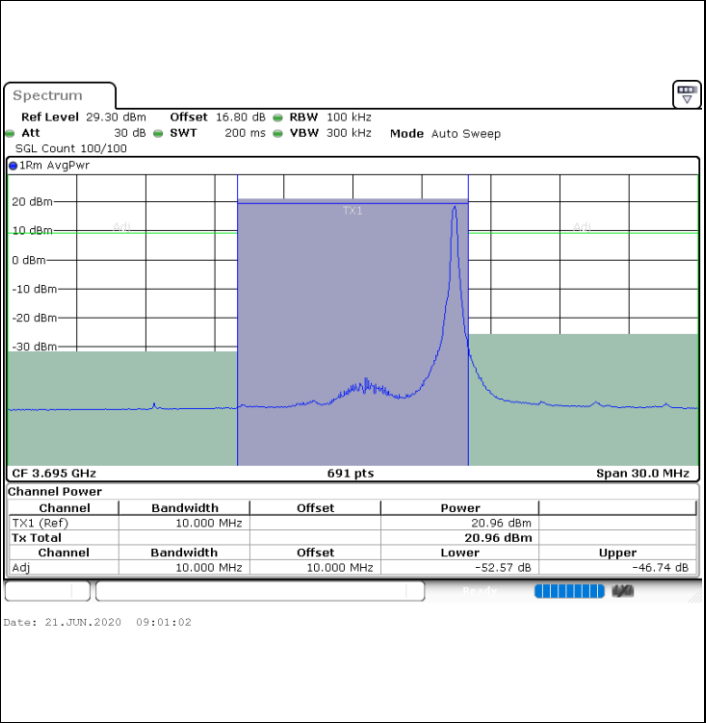

Middle Channel / FullIRB

N/A

LTE Band 48 / 10MHz

16QAM

Highest Channel / 1RB0

Highest Channel / 1RBmax

Highest Channel / FullIRB

N/A

LTE Band 48 / 15MHz

16QAM

Lowest Channel / 1RB0

Lowest Channel / 1RBmax

Lowest Channel / FullIRB

N/A

LTE Band 48 / 15MHz

16QAM

Middle Channel / 1RB0

Middle Channel / 1RBmax

Middle Channel / FullRB

N/A

LTE Band 48 / 15MHz

16QAM

Highest Channel / 1RB0

Highest Channel / 1RBmax