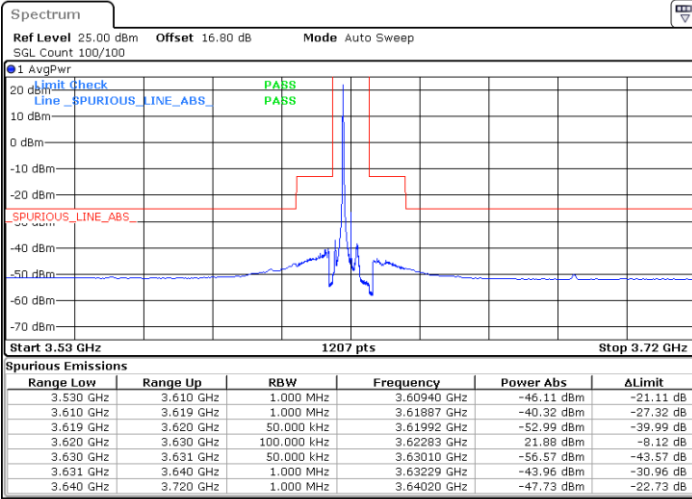

Middle Channel / FullIRB

N/A

LTE Band 48 / 20MHz

64QAM

Highest Channel / 1RB0

Highest Channel / 1RBmax

Highest Channel / FullIRB

N/A

Conducted Band Edge

LTE Band 48 / 5MHz

QPSK

Middle Channel / 1RB0

Middle Channel / 1RBmax

Date: 20 JUN.2020 20:07:09

Date: 20 JUN.2020 20:30:55

Middle Channel / FullRB

N/A

Date: 20 JUN.2020 20:19:02

LTE Band 48 / 5MHz

QPSK

Highest Channel / 1RB0

Highest Channel / 1RBmax

Date: 20 JUN.2020 20:08:28

Date: 20 JUN.2020 20:32:14

Highest Channel / FullIRB

N/A

Date: 20 JUN.2020 20:20:21

LTE Band 48 / 10MHz

QPSK

Lowest Channel / 1RB0

Lowest Channel / 1RBmax

Date: 20 JUN.2020 20:38:52