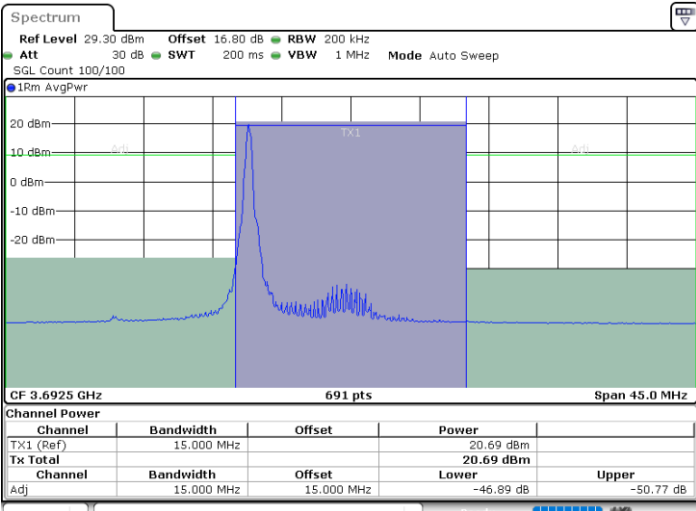

Middle Channel / 1RB0

Middle Channel / 1RBmax

Middle Channel / FullRB

N/A

LTE Band 48 / 15MHz

16QAM

Highest Channel / 1RB0

Highest Channel / 1RBmax

Date: 21.JUN.2020 09:05:40

Date: 21.JUN.2020 09:14:55

Highest Channel / FullIRB

N/A

Date: 21.JUN.2020 09:10:18

LTE Band 48 / 20MHz

16QAM

Lowest Channel / 1RB0