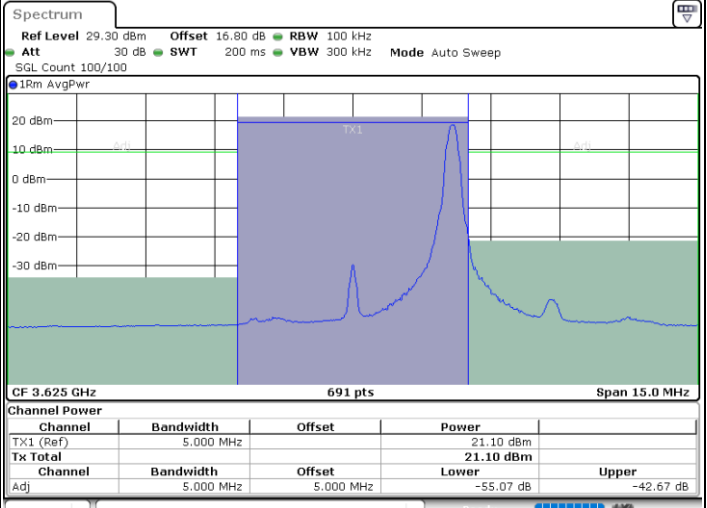

Date: 21.JUN.2020 08:39:34

LTE Band 48 / 5MHz

16QAM

Middle Channel / 1RB0

Middle Channel / 1RBmax

Date: 21.JUN.2020 08:36:30

Date: 21.JUN.2020 08:45:38

Middle Channel / FullIRB