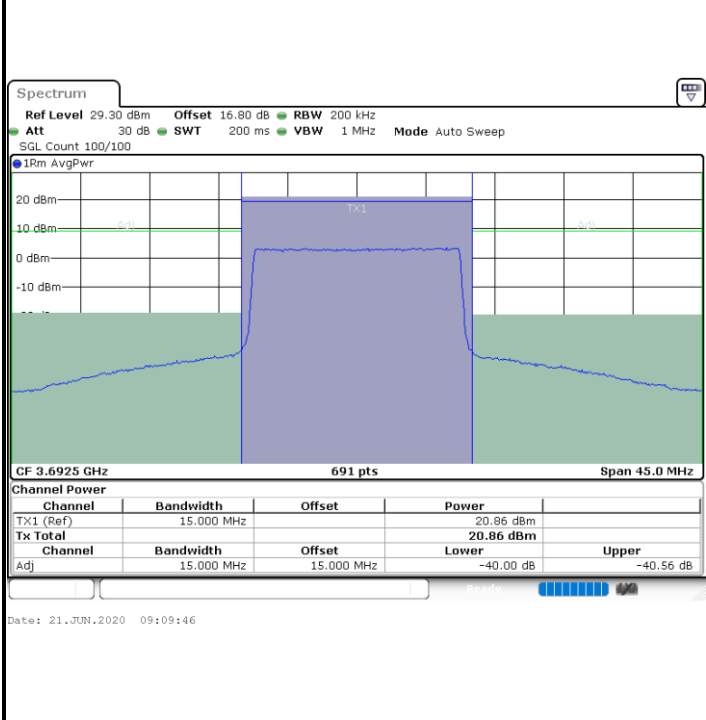

LTE Band 48 / 15MHz

QPSK

Highest Channel / 1RB0

Highest Channel / 1RBmax

Highest Channel / FullIRB

N/A

LTE Band 48 / 20MHz

QPSK

Lowest Channel / 1RB0

Lowest Channel / 1RBmax

Lowest Channel / FullIRB

N/A

LTE Band 48 / 20MHz

QPSK

Middle Channel / 1RB0

Middle Channel / 1RBmax