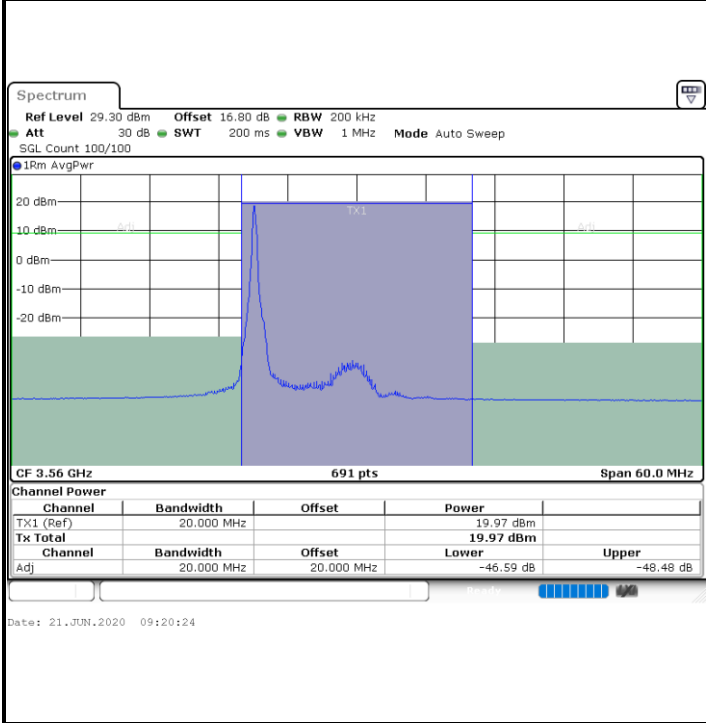

Lowest Channel / FullIRB

N/A

LTE Band 48 / 15MHz

64QAM

Middle Channel / 1RB0

Middle Channel / 1RBmax

Middle Channel / FullIRB

N/A

LTE Band 48 / 15MHz

64QAM

Highest Channel / 1RB0

Highest Channel / 1RBmax

Highest Channel / FullIRB

N/A

LTE Band 48 / 20MHz

64QAM

Lowest Channel / 1RB0

Lowest Channel / 1RBmax

Lowest Channel / FullIRB

N/A

LTE Band 48 / 20MHz

64QAM

Middle Channel / 1RB0

Middle Channel / 1RBmax