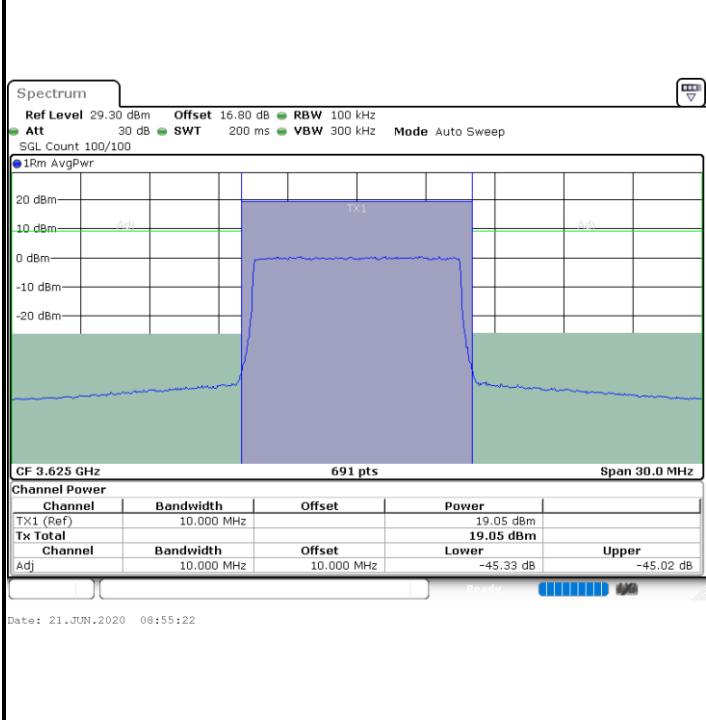

N/A

Date: 25.JUL.2020 12:12:16

LTE Band 48 / 10MHz

64QAM

Lowest Channel / 1RB0

Lowest Channel / 1RBmax

Lowest Channel / FullIRB

N/A

LTE Band 48 / 10MHz

64QAM

MiddleChannel / 1RB0

Middle Channel / 1RBmax

Middle Channel / FullIRB

N/A

LTE Band 48 / 10MHz

64QAM

Highest Channel / 1RB0

Highest Channel / 1RBmax

Highest Channel / FullIRB

N/A

LTE Band 48 / 15MHz

64QAM

Lowest Channel / 1RB0

Lowest Channel / 1RBmax