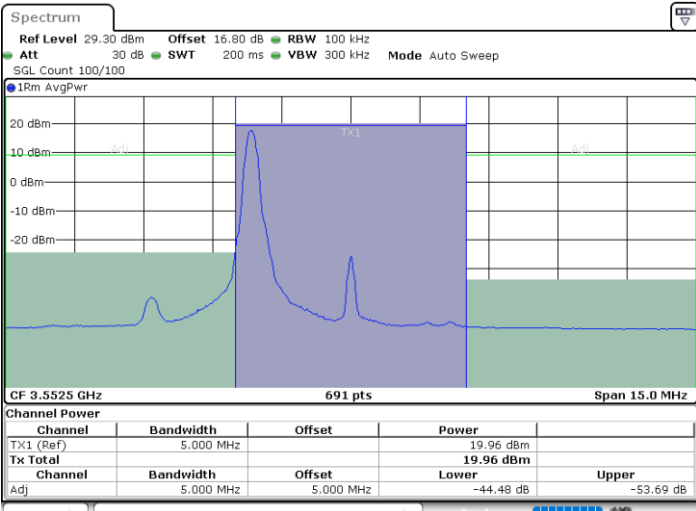

LTE Band 48 / 5MHz

64QAM

Lowest Channel / 1RB0

Lowest Channel / 1RBmax

Date: 21.JUN.2020 08:35:31