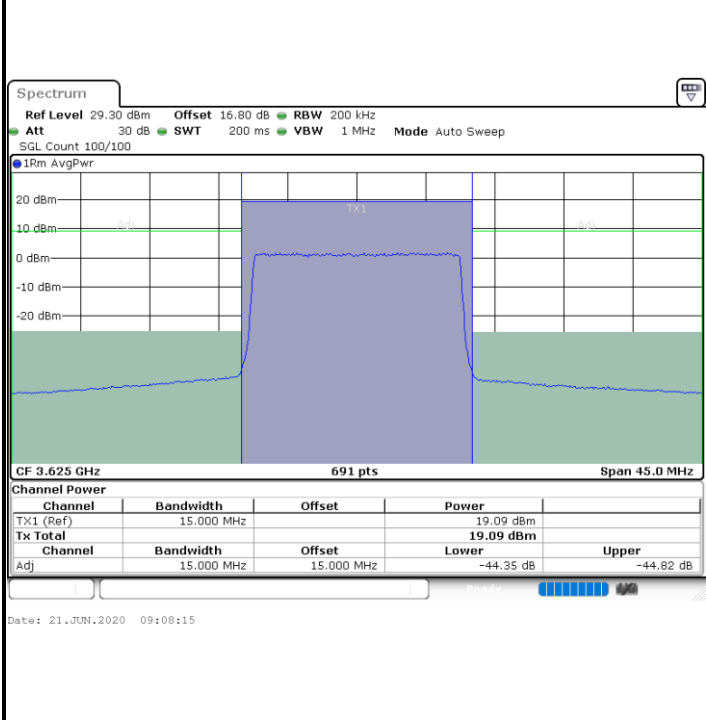

Highest Channel / 1RB0

Highest Channel / 1RBmax

Highest Channel / FullIRB

N/A

LTE Band 48 / 15MHz

64QAM

Lowest Channel / 1RB0

Lowest Channel / 1RBmax

Lowest Channel / FullIRB

N/A

LTE Band 48 / 15MHz

64QAM

Middle Channel / 1RB0

Middle Channel / 1RBmax

Middle Channel / FullIRB

N/A

LTE Band 48 / 15MHz

64QAM

Highest Channel / 1RB0

Highest Channel / 1RBmax

Highest Channel / FullIRB

N/A

LTE Band 48 / 20MHz

64QAM

Lowest Channel / 1RB0

Lowest Channel / 1RBmax

Lowest Channel / FullIRB

N/A

LTE Band 48 / 20MHz

64QAM

Middle Channel / 1RB0

Middle Channel / 1RBmax