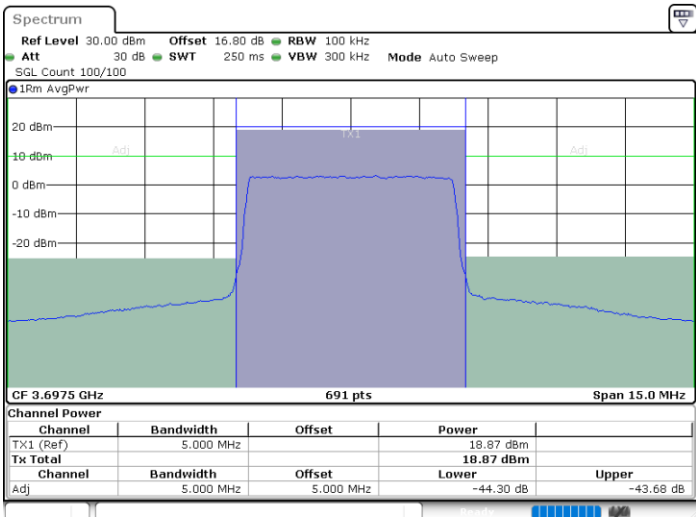

LTE Band 48 / 5MHz

64QAM

Middle Channel / 1RB0

Middle Channel / 1RBmax

Date: 21.JUN.2020 09:30:04

Date: 21.JUN.2020 08:45:08

Middle Channel / FullIRB

N/A

Date: 21.JUN.2020 08:40:34

LTE Band 48 / 5MHz

64QAM

Highest Channel / 1RB0

Highest Channel / 1RBmax

Date: 21.JUN.2020 08:38:33

Date: 25.JUL.2020 12:07:17

Highest Channel / FullIRB

N/A

Date: 25.JUL.2020 12:12:16

LTE Band 48 / 10MHz

64QAM

Lowest Channel / 1RB0

Lowest Channel / 1RBmax

Lowest Channel / FullIRB

N/A