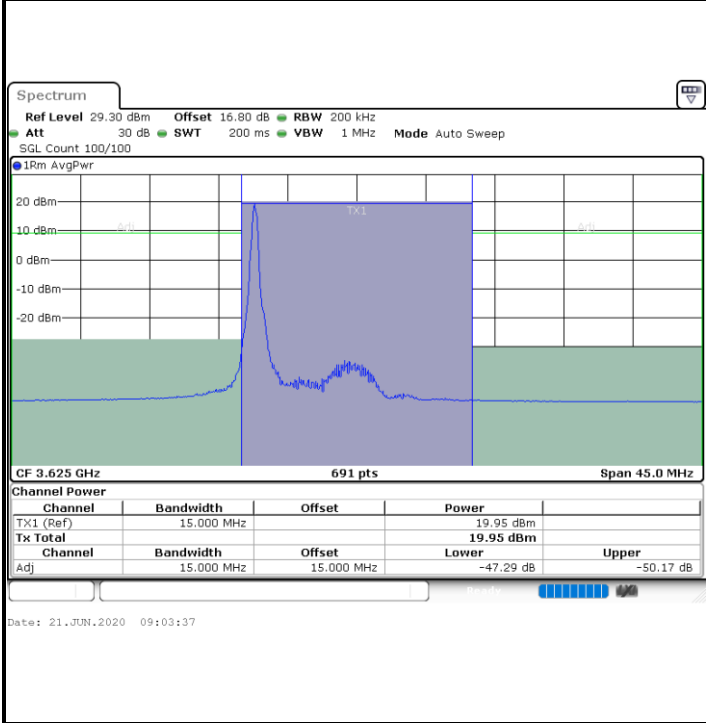

Highest Channel / 1RB0

Highest Channel / 1RBmax

Highest Channel / FullIRB

N/A

LTE Band 48 / 15MHz

64QAM

Lowest Channel / 1RB0

Lowest Channel / 1RBmax

Lowest Channel / FullIRB

N/A

LTE Band 48 / 15MHz

64QAM

Middle Channel / 1RB0

Middle Channel / 1RBmax

Middle Channel / FullIRB

N/A

LTE Band 48 / 15MHz

64QAM

Highest Channel / 1RB0

Highest Channel / 1RBmax

Highest Channel / FullIRB

N/A

LTE Band 48 / 20MHz

64QAM