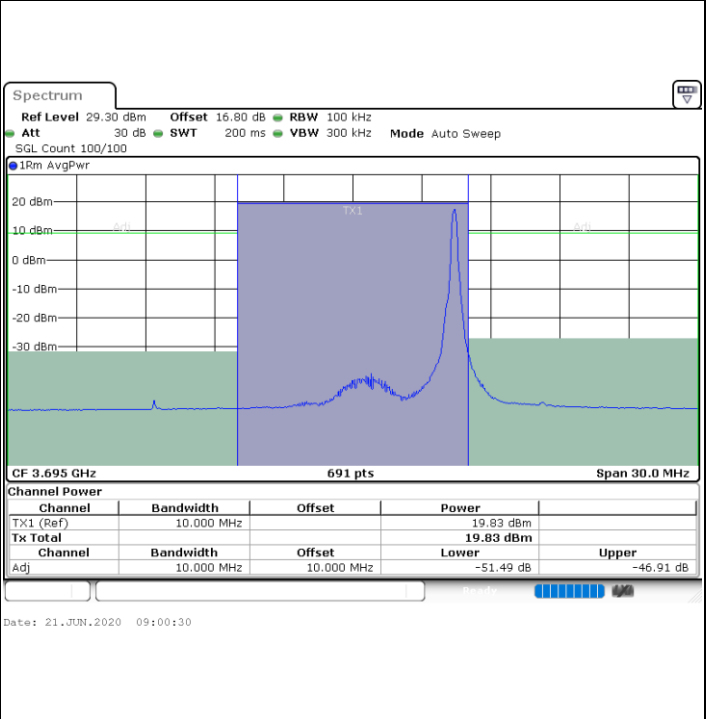

N/A

Date: 25.JUL.2020 12:12:16

LTE Band 48 / 10MHz

64QAM

Lowest Channel / 1RB0

Lowest Channel / 1RBmax

Lowest Channel / FullIRB

N/A

LTE Band 48 / 10MHz

64QAM

MiddleChannel / 1RB0

Middle Channel / 1RBmax

Middle Channel / FullIRB

N/A

LTE Band 48 / 10MHz

64QAM

Highest Channel / 1RB0

Highest Channel / 1RBmax

Highest Channel / FullIRB

N/A

LTE Band 48 / 15MHz

64QAM

Lowest Channel / 1RB0

Lowest Channel / 1RBmax