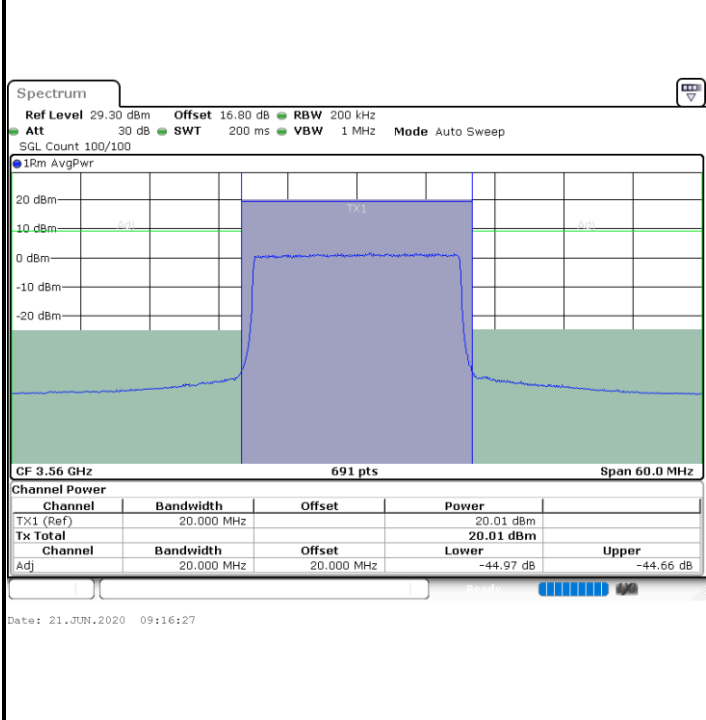

Middle Channel / 1RB0

Middle Channel / 1RBmax

Middle Channel / FullRB

N/A

LTE Band 48 / 15MHz

16QAM

Highest Channel / 1RB0

Highest Channel / 1RBmax

Date: 21.JUN.2020 09:05:40

Date: 21.JUN.2020 09:14:55

Highest Channel / FullIRB

N/A

Date: 21.JUN.2020 09:10:18

LTE Band 48 / 20MHz

16QAM

Lowest Channel / 1RB0

Lowest Channel / 1RBmax

Lowest Channel / FullIRB

N/A

LTE Band 48 / 20MHz

16QAM

Middle Channel / 1RB0

Middle Channel / 1RBmax

Middle Channel / FullIRB