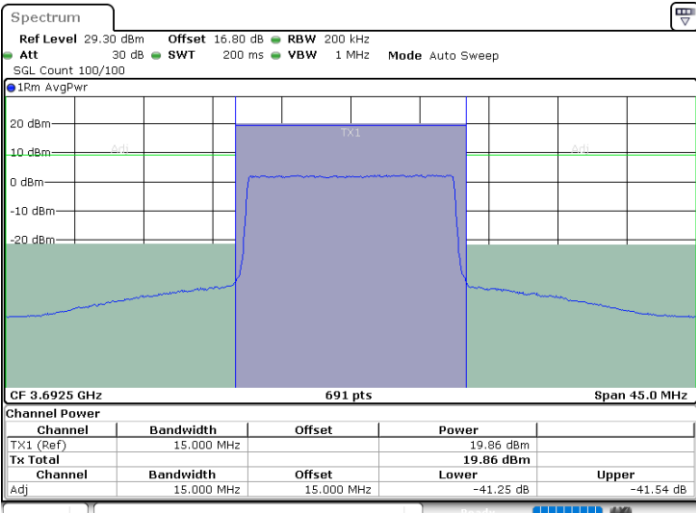

LTE Band 48 / 15MHz

16QAM

Lowest Channel / 1RB0

Lowest Channel / 1RBmax

Lowest Channel / FullIRB

N/A

LTE Band 48 / 15MHz

16QAM

Middle Channel / 1RB0

Middle Channel / 1RBmax

Middle Channel / FullRB

N/A

LTE Band 48 / 15MHz

16QAM

Highest Channel / 1RB0

Highest Channel / 1RBmax

Date: 21.JUN.2020 09:05:40

Date: 21.JUN.2020 09:14:55

Highest Channel / FullIRB

N/A

Date: 21.JUN.2020 09:10:18

LTE Band 48 / 20MHz

16QAM

Lowest Channel / 1RB0