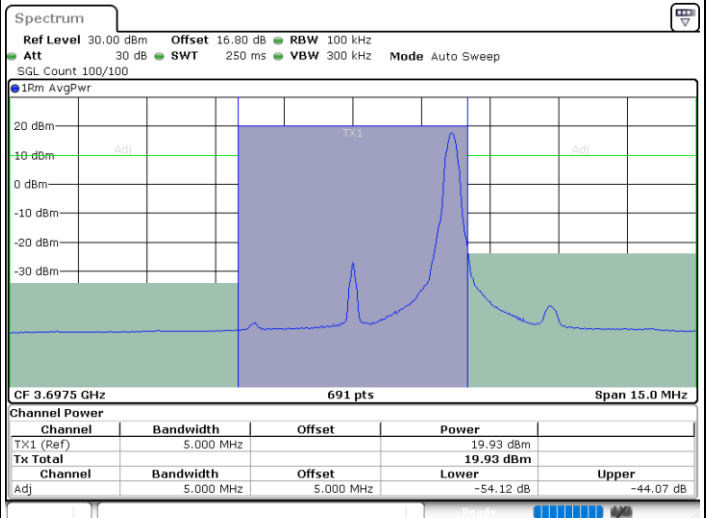

Date: 21.JUN.2020 08:40:34

LTE Band 48 / 5MHz

64QAM

Highest Channel / 1RB0

Highest Channel / 1RBmax

Date: 21.JUN.2020 08:38:33

Date: 25.JUL.2020 12:07:17

Highest Channel / FullIRB