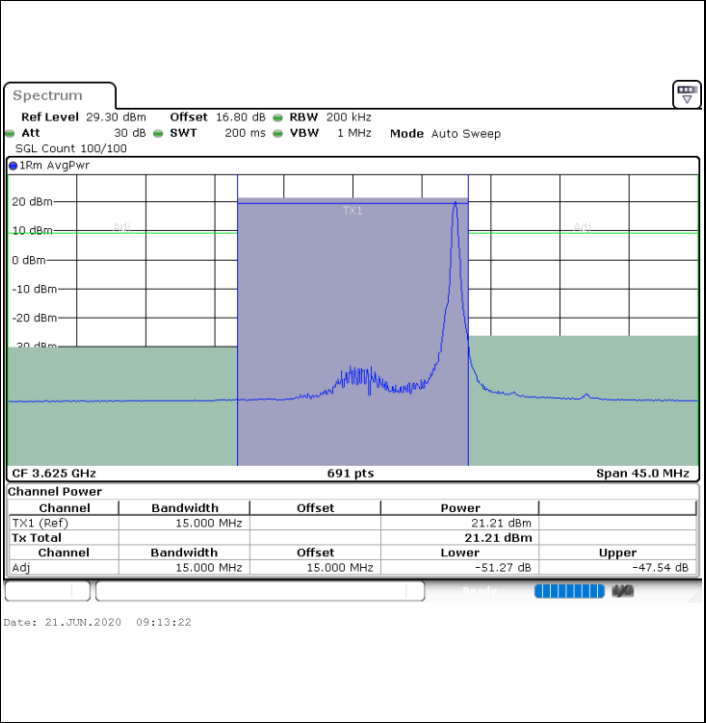

Middle Channel / FullIRB

N/A

LTE Band 48 / 10MHz

16QAM

Highest Channel / 1RB0

Highest Channel / 1RBmax

Highest Channel / FullIRB

N/A

LTE Band 48 / 15MHz

16QAM

Lowest Channel / 1RB0

Lowest Channel / 1RBmax

Lowest Channel / FullIRB

N/A

LTE Band 48 / 15MHz

16QAM

Middle Channel / 1RB0

Middle Channel / 1RBmax

Middle Channel / FullRB

N/A

LTE Band 48 / 15MHz

16QAM

Highest Channel / 1RB0

Highest Channel / 1RBmax