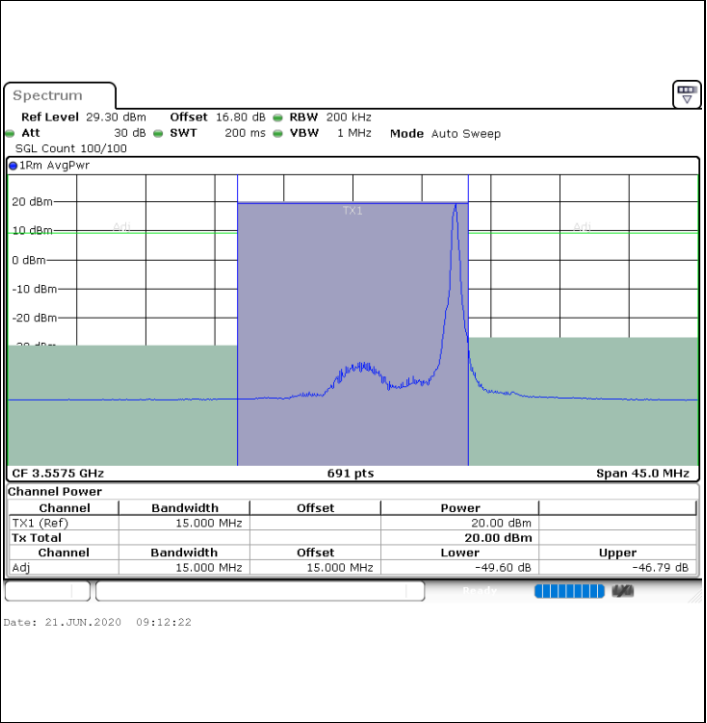

Highest Channel / 1RB0

Highest Channel / 1RBmax

Highest Channel / FullIRB

N/A

LTE Band 48 / 15MHz

64QAM

Lowest Channel / 1RB0

Lowest Channel / 1RBmax

Lowest Channel / FullIRB

N/A

LTE Band 48 / 15MHz

64QAM

Middle Channel / 1RB0

Middle Channel / 1RBmax

Middle Channel / FullIRB

N/A