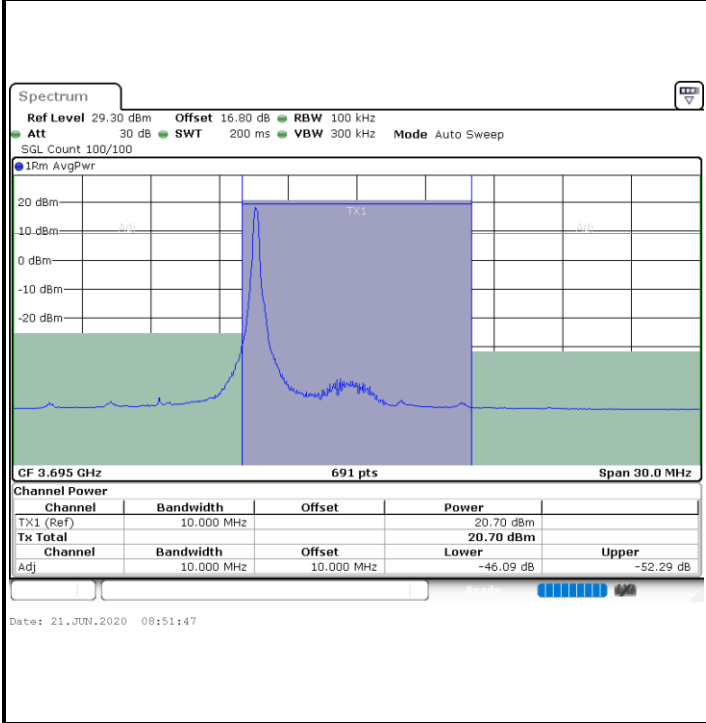

Middle Channel / FullIRB

N/A

LTE Band 48 / 10MHz

16QAM

Highest Channel / 1RB0

Highest Channel / 1RBmax

Highest Channel / FullIRB

N/A

LTE Band 48 / 15MHz

16QAM

Lowest Channel / 1RB0

Lowest Channel / 1RBmax

Lowest Channel / FullIRB

N/A

LTE Band 48 / 15MHz

16QAM