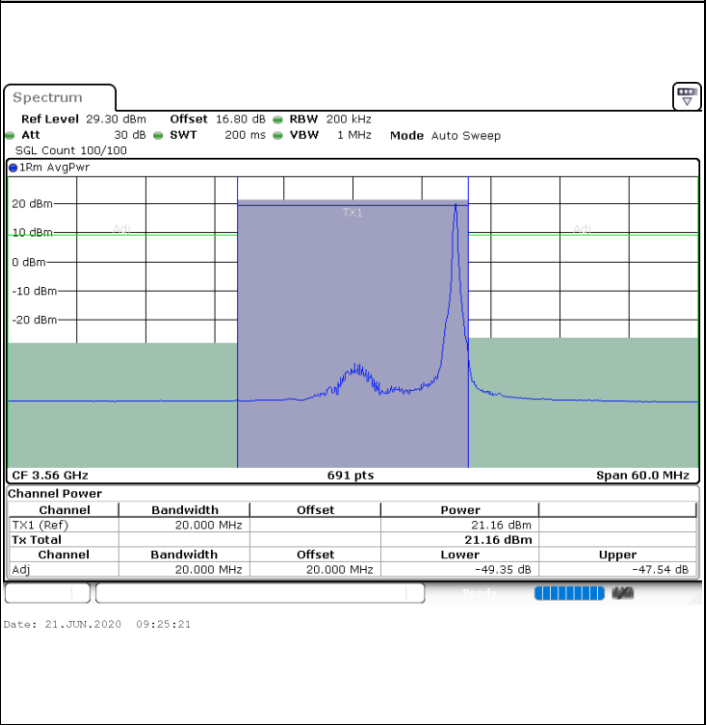

Middle Channel / 1RB0

Middle Channel / 1RBmax

Middle Channel / FullRB

N/A

LTE Band 48 / 15MHz

16QAM

Highest Channel / 1RB0

Highest Channel / 1RBmax

Date: 21.JUN.2020 09:05:40

Date: 21.JUN.2020 09:14:55

Highest Channel / FullIRB

N/A

Date: 21.JUN.2020 09:10:18

LTE Band 48 / 20MHz

16QAM

Lowest Channel / 1RB0

Lowest Channel / 1RBmax

Lowest Channel / FullIRB

N/A

LTE Band 48 / 20MHz

16QAM

Middle Channel / 1RB0

Middle Channel / 1RBmax

Middle Channel / FullIRB

N/A

LTE Band 48 / 20MHz

16QAM

Highest Channel / 1RB0

Highest Channel / 1RBmax

Highest Channel / FullIRB

N/A

LTE Band 48 / 5MHz