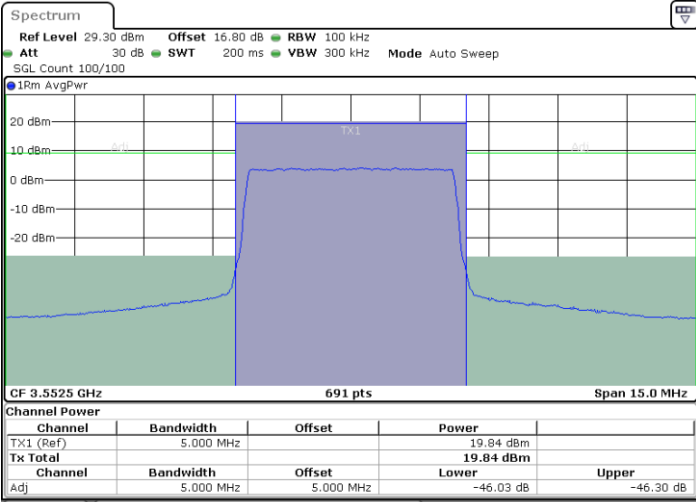

Middle Channel / FullRB

N/A

LTE Band 48 / 20MHz

QPSK

Highest Channel / 1RB0

Highest Channel / 1RBmax

Highest Channel / FullIRB

N/A

LTE Band 48 / 5MHz

16QAM

Lowest Channel / 1RB0

Lowest Channel / 1RBmax

Date: 21.JUN.2020 08:35:00

Date: 21.JUN.2020 08:44:08

Lowest Channel / FullIRB

N/A