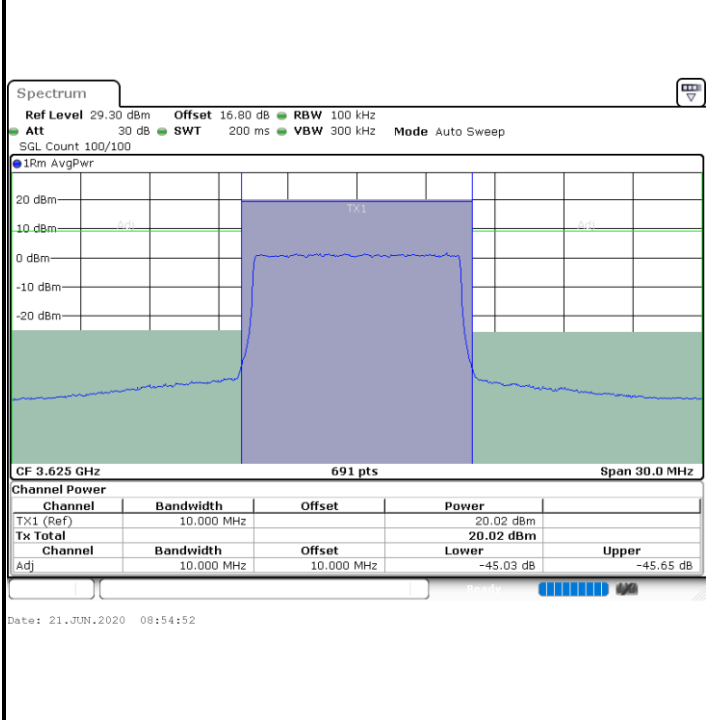

Highest Channel / FullIRB

N/A

Date: 25.JUL.2020 12:11:38

LTE Band 48 / 10MHz

16QAM

Lowest Channel / 1RB0

Lowest Channel / 1RBmax

Date: 21.JUN.2020 08:48:42

Date: 21.JUN.2020 08:57:57

Lowest Channel / FullIRB

N/A

Date: 21.JUN.2020 08:53:20

LTE Band 48 / 10MHz

16QAM

MiddleChannel / 1RB0

Middle Channel / 1RBmax

Middle Channel / FullIRB

N/A

LTE Band 48 / 10MHz

16QAM

Highest Channel / 1RB0

Highest Channel / 1RBmax

Highest Channel / FullIRB

N/A

LTE Band 48 / 15MHz

16QAM

Lowest Channel / 1RB0

Lowest Channel / 1RBmax

Lowest Channel / FullIRB

N/A

LTE Band 48 / 15MHz

16QAM