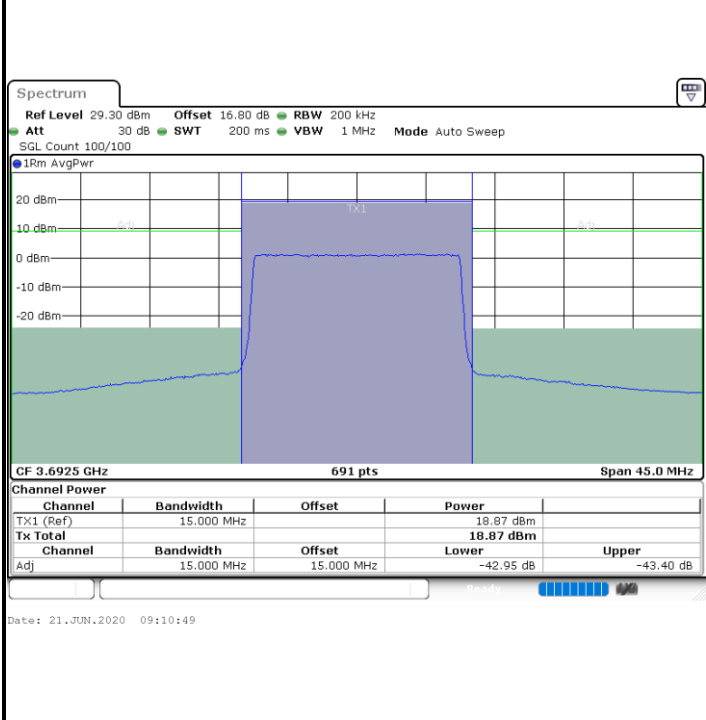

Lowest Channel / FullIRB

N/A

LTE Band 48 / 15MHz

64QAM

Middle Channel / 1RB0

Middle Channel / 1RBmax

Middle Channel / FullIRB

N/A

LTE Band 48 / 15MHz

64QAM

Highest Channel / 1RB0

Highest Channel / 1RBmax

Highest Channel / FullIRB

N/A

LTE Band 48 / 20MHz

64QAM

Lowest Channel / 1RB0

Lowest Channel / 1RBmax

Lowest Channel / FullIRB

N/A

LTE Band 48 / 20MHz

64QAM

Middle Channel / 1RB0

Middle Channel / 1RBmax