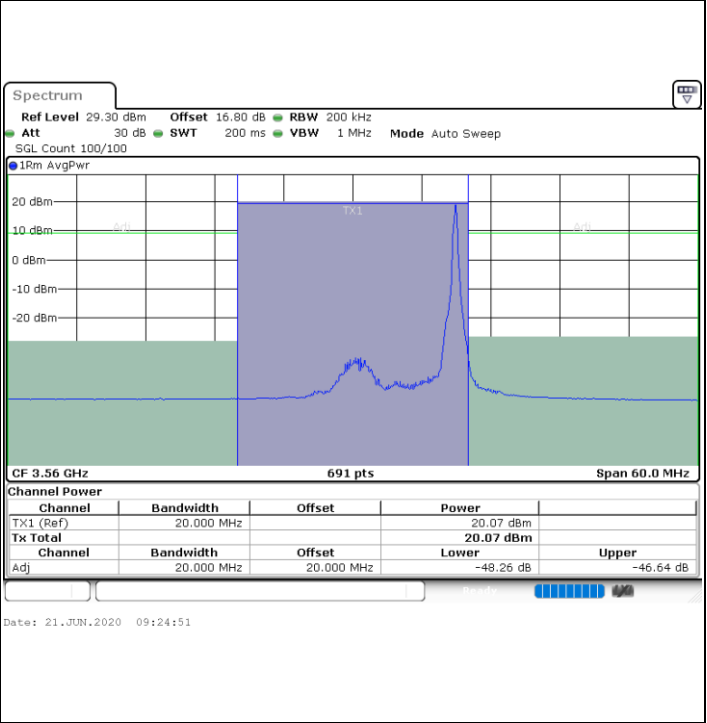

Lowest Channel / FullIRB

N/A

LTE Band 48 / 15MHz

64QAM

Middle Channel / 1RB0

Middle Channel / 1RBmax

Middle Channel / FullIRB

N/A

LTE Band 48 / 15MHz

64QAM

Highest Channel / 1RB0

Highest Channel / 1RBmax

Highest Channel / FullIRB

N/A

LTE Band 48 / 20MHz

64QAM

Lowest Channel / 1RB0

Lowest Channel / 1RBmax

Lowest Channel / FullIRB

N/A

LTE Band 48 / 20MHz

64QAM

Middle Channel / 1RB0

Middle Channel / 1RBmax