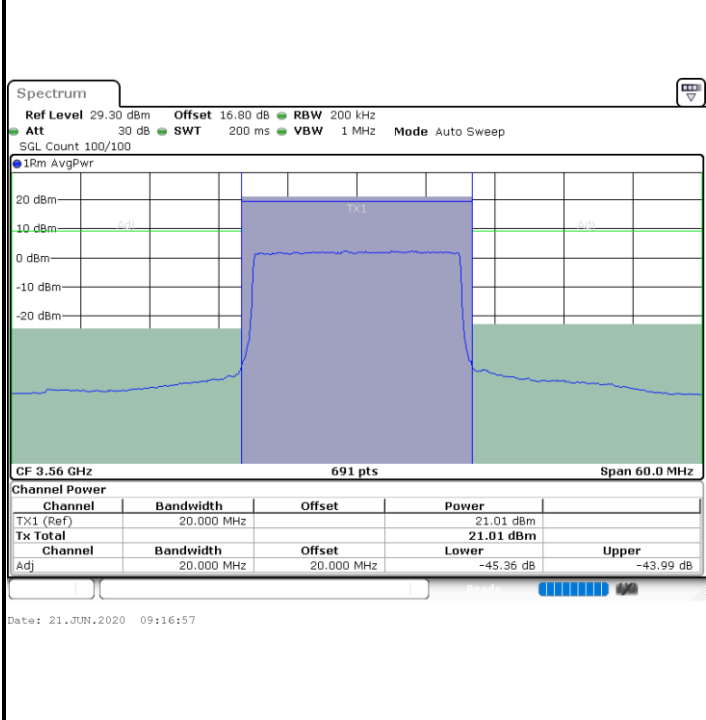

LTE Band 48 / 15MHz

QPSK

Highest Channel / 1RB0

Highest Channel / 1RBmax

Highest Channel / FullIRB

N/A

LTE Band 48 / 20MHz

QPSK

Lowest Channel / 1RB0

Lowest Channel / 1RBmax

Lowest Channel / FullIRB

N/A

LTE Band 48 / 20MHz

QPSK

Middle Channel / 1RB0

Middle Channel / 1RBmax

Middle Channel / FullRB

N/A

LTE Band 48 / 20MHz

QPSK

Highest Channel / 1RB0

Highest Channel / 1RBmax

Highest Channel / FullIRB

N/A