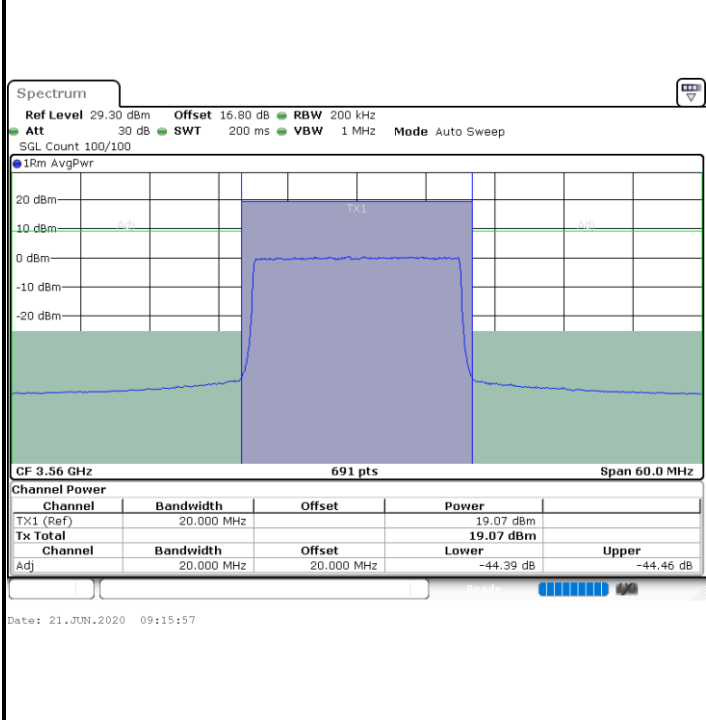

Lowest Channel / FullIRB

N/A

LTE Band 48 / 15MHz

64QAM

Middle Channel / 1RB0

Middle Channel / 1RBmax

Middle Channel / FullIRB

N/A

LTE Band 48 / 15MHz

64QAM

Highest Channel / 1RB0

Highest Channel / 1RBmax

Highest Channel / FullIRB

N/A

LTE Band 48 / 20MHz

64QAM

Lowest Channel / 1RB0

Lowest Channel / 1RBmax

Lowest Channel / FullIRB

N/A

LTE Band 48 / 20MHz

64QAM

Middle Channel / 1RB0

Middle Channel / 1RBmax

Middle Channel / FullIRB

N/A

LTE Band 48 / 20MHz

64QAM

Highest Channel / 1RB0

Highest Channel / 1RBmax

Highest Channel / FullIRB

N/A