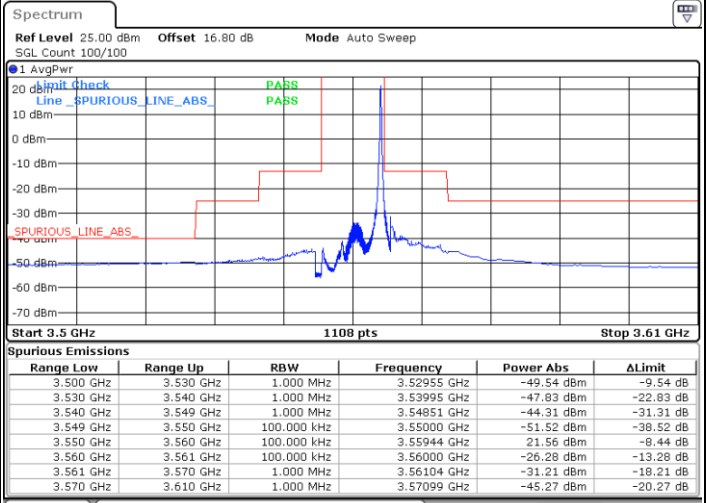

N/A

Date: 20 JUN.2020 20:19:02

LTE Band 48 / 5MHz

QPSK

Highest Channel / 1RB0

Highest Channel / 1RBmax

Date: 20 JUN.2020 20:08:28

Date: 20 JUN.2020 20:32:14

Highest Channel / FullIRB

N/A

Date: 20 JUN.2020 20:20:21

LTE Band 48 / 10MHz

QPSK

Lowest Channel / 1RB0

Lowest Channel / 1RBmax

Date: 20 JUN.2020 20:38:52

Date: 20 JUN.2020 21:02:38

Lowest Channel / FullIRB

N/A

Date: 20 JUN.2020 20:50:45

LTE Band 48 / 10MHz

QPSK

MiddleChannel / 1RB0

Middle Channel / 1RBmax

Date: 20 JUN.2020 20:40:11

Date: 20 JUN.2020 21:03:57

Middle Channel / FullIRB

N/A

Date: 20 JUN.2020 20:52:05

LTE Band 48 / 10MHz

QPSK

Highest Channel / 1RB0