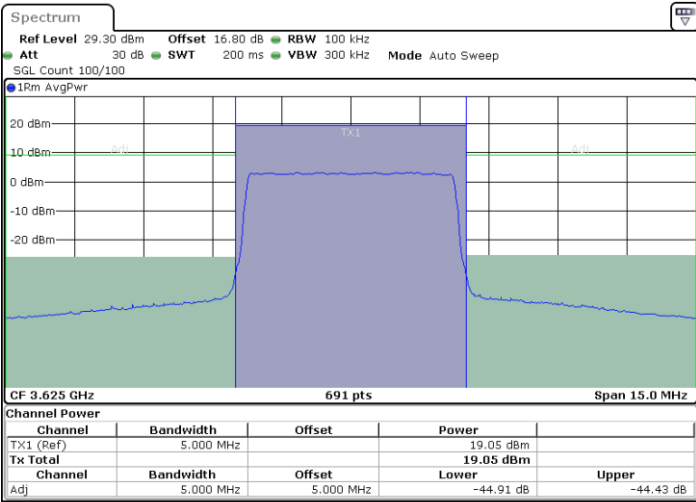

LTE Band 48 / 5MHz

64QAM

Middle Channel / 1RB0

Middle Channel / 1RBmax

Date: 21.JUN.2020 09:30:04

Date: 21.JUN.2020 08:45:08

Middle Channel / FullIRB

N/A

Date: 21.JUN.2020 08:40:34

LTE Band 48 / 5MHz

64QAM

Highest Channel / 1RB0

Highest Channel / 1RBmax

Date: 21.JUN.2020 08:38:33

Date: 25.JUL.2020 12:07:17

Highest Channel / FullIRB