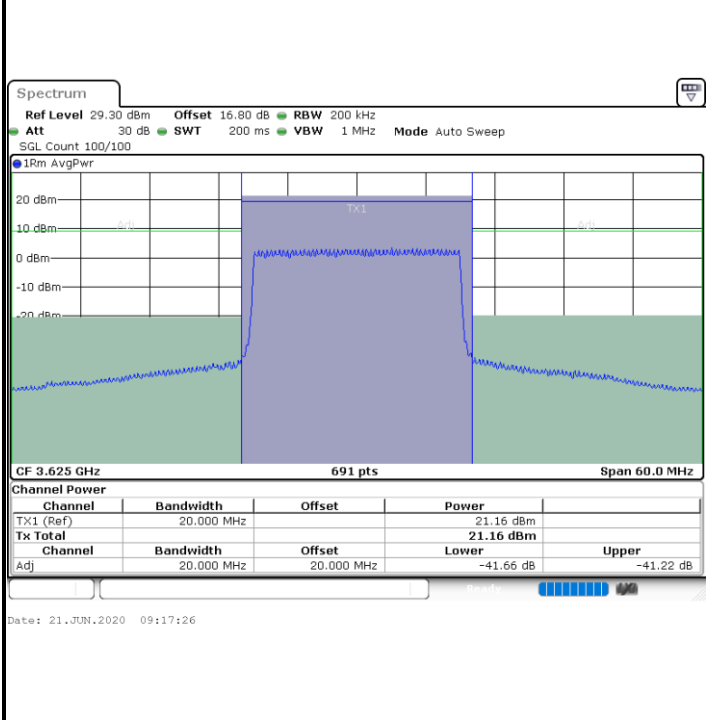

LTE Band 48 / 15MHz

QPSK

Highest Channel / 1RB0

Highest Channel / 1RBmax

Highest Channel / FullIRB

N/A

LTE Band 48 / 20MHz

QPSK

Lowest Channel / 1RB0

Lowest Channel / 1RBmax

Lowest Channel / FullIRB

N/A

LTE Band 48 / 20MHz

QPSK

Middle Channel / 1RB0

Middle Channel / 1RBmax

Middle Channel / FullRB

N/A

LTE Band 48 / 20MHz

QPSK

Highest Channel / 1RB0

Highest Channel / 1RBmax

Highest Channel / FullIRB

N/A