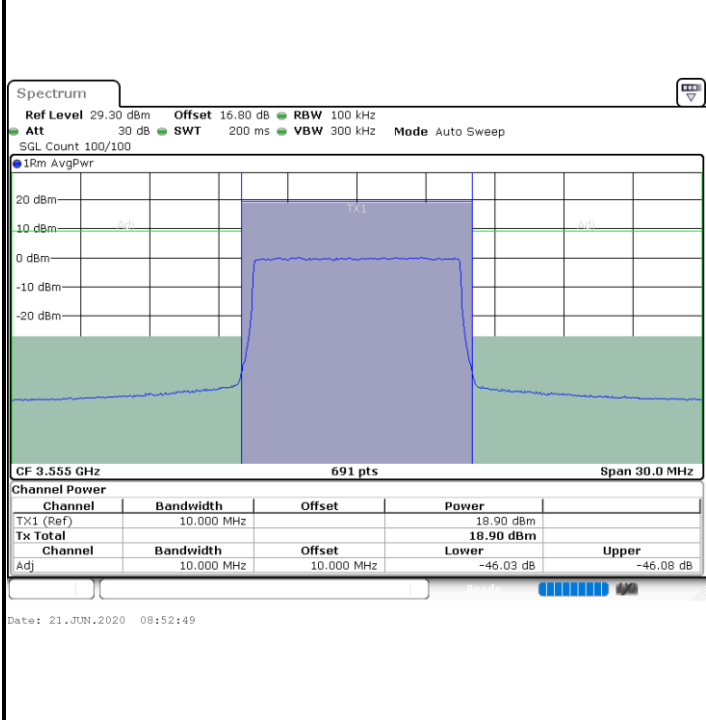

Date: 21.JUN.2020 08:40:34

LTE Band 48 / 5MHz

64QAM

Highest Channel / 1RB0

Highest Channel / 1RBmax

Date: 21.JUN.2020 08:38:33

Date: 25.JUL.2020 12:07:17

Highest Channel / FullIRB

N/A

Date: 25.JUL.2020 12:12:16

LTE Band 48 / 10MHz

64QAM

Lowest Channel / 1RB0

Lowest Channel / 1RBmax

Lowest Channel / FullIRB

N/A

LTE Band 48 / 10MHz

64QAM

MiddleChannel / 1RB0

Middle Channel / 1RBmax

Middle Channel / FullIRB

N/A

LTE Band 48 / 10MHz

64QAM

Highest Channel / 1RB0

Highest Channel / 1RBmax

Highest Channel / FullIRB

N/A

LTE Band 48 / 15MHz

64QAM

Lowest Channel / 1RB0

Lowest Channel / 1RBmax