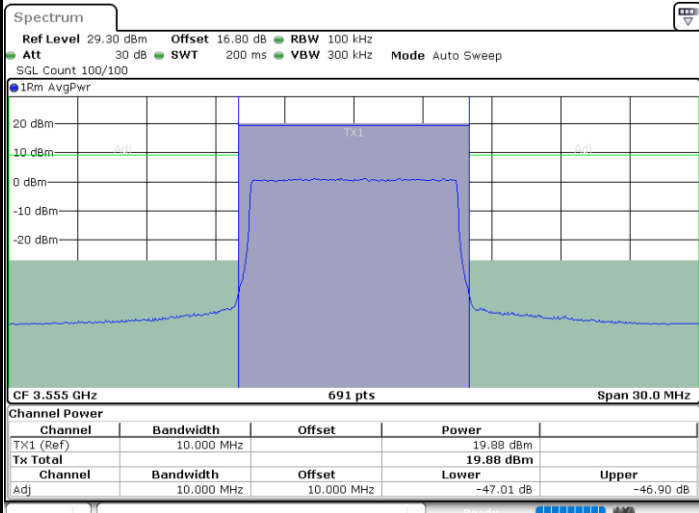

Highest Channel / FullIRB

N/A

Date: 25.JUL.2020 12:11:38

LTE Band 48 / 10MHz

16QAM

Lowest Channel / 1RB0

Lowest Channel / 1RBmax

Date: 21.JUN.2020 08:48:42

Date: 21.JUN.2020 08:57:57

Lowest Channel / FullIRB

N/A

Date: 21.JUN.2020 08:53:20

LTE Band 48 / 10MHz

16QAM

MiddleChannel / 1RB0

Middle Channel / 1RBmax

Middle Channel / FullIRB

N/A

LTE Band 48 / 10MHz

16QAM

Highest Channel / 1RB0

Highest Channel / 1RBmax

Highest Channel / FullIRB

N/A