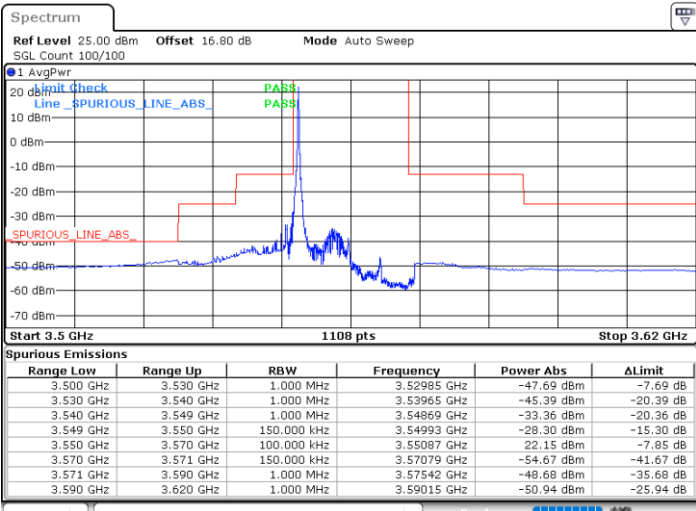

Date: 20 JUN.2020 20:40:11

Date: 20 JUN.2020 21:03:57

Middle Channel / FullIRB

N/A

Date: 20 JUN.2020 20:52:05

LTE Band 48 / 10MHz

QPSK

Highest Channel / 1RB0

Highest Channel / 1RBmax

Date: 20 JUN.2020 20:46:47

Date: 20 JUN.2020 21:10:33

Highest Channel / FullIRB

N/A

Date: 20 JUN.2020 20:58:40

LTE Band 48 / 15MHz

QPSK

Lowest Channel / 1RB0

Lowest Channel / 1RBmax

Date: 20 JUN.2020 21:11:53

Date: 20 JUN.2020 21:35:37

Lowest Channel / FullIRB

N/A

Date: 20 JUN.2020 21:23:45

LTE Band 48 / 15MHz