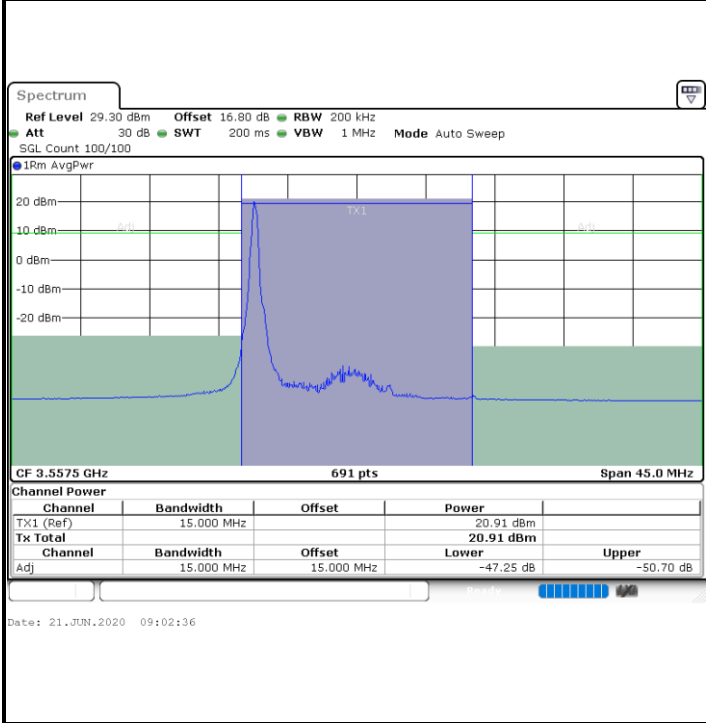

Middle Channel / FullIRB

N/A

LTE Band 48 / 10MHz

16QAM

Highest Channel / 1RB0

Highest Channel / 1RBmax

Highest Channel / FullIRB

N/A

LTE Band 48 / 15MHz

16QAM

Lowest Channel / 1RB0

Lowest Channel / 1RBmax

Lowest Channel / FullIRB

N/A

LTE Band 48 / 15MHz

16QAM