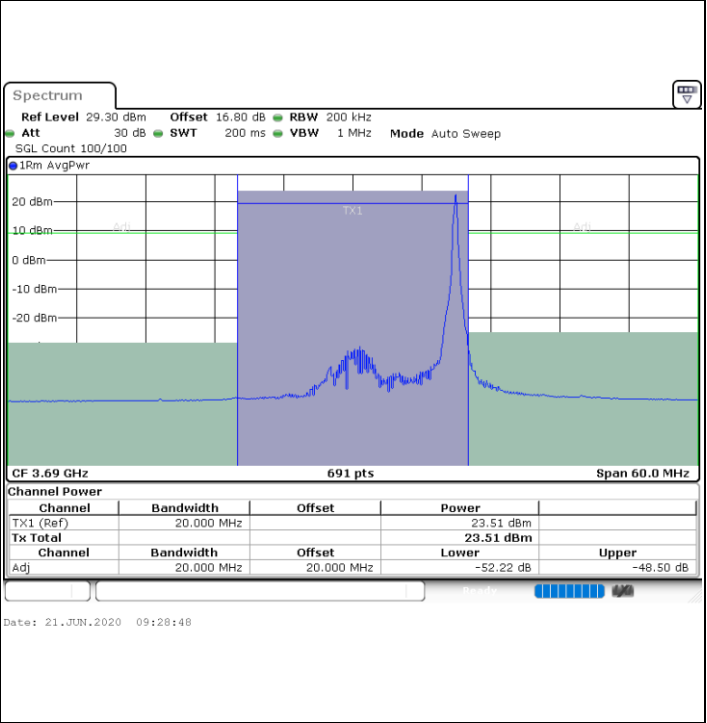

Lowest Channel / 1RB0

Lowest Channel / 1RBmax

Lowest Channel / FullIRB

N/A

LTE Band 48 / 20MHz

QPSK

Middle Channel / 1RB0

Middle Channel / 1RBmax

Middle Channel / FullRB

N/A

LTE Band 48 / 20MHz

QPSK

Highest Channel / 1RB0

Highest Channel / 1RBmax

Highest Channel / FullIRB

N/A

LTE Band 48 / 5MHz

16QAM

Lowest Channel / 1RB0

Lowest Channel / 1RBmax

Date: 21.JUN.2020 08:35:00

Date: 21.JUN.2020 08:44:08

Lowest Channel / FullIRB

N/A