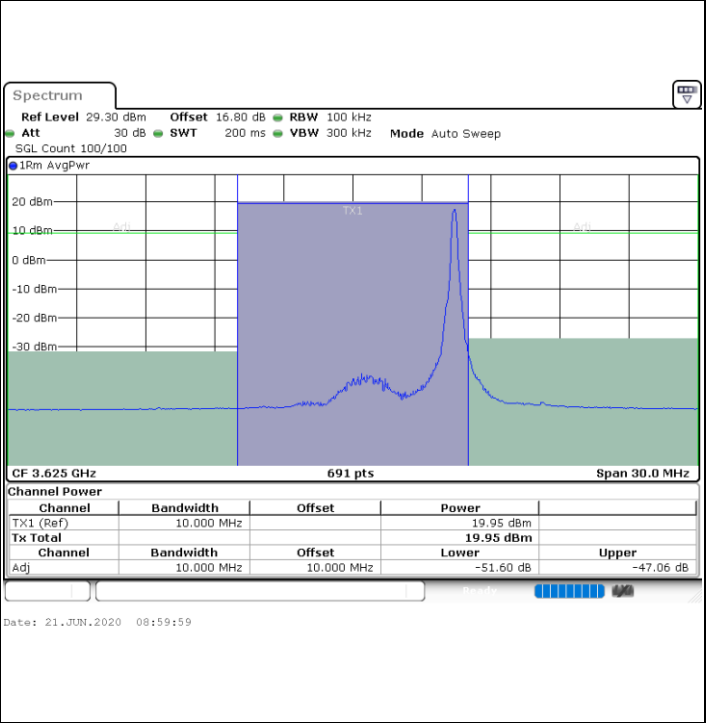

Date: 21.JUN.2020 08:40:34

LTE Band 48 / 5MHz

64QAM

Highest Channel / 1RB0

Highest Channel / 1RBmax

Date: 21.JUN.2020 08:38:33

Date: 25.JUL.2020 12:07:17

Highest Channel / FullIRB

N/A

Date: 25.JUL.2020 12:12:16

LTE Band 48 / 10MHz

64QAM

Lowest Channel / 1RB0

Lowest Channel / 1RBmax

Lowest Channel / FullIRB

N/A

LTE Band 48 / 10MHz

64QAM

MiddleChannel / 1RB0

Middle Channel / 1RBmax

Middle Channel / FullIRB

N/A

LTE Band 48 / 10MHz

64QAM

Highest Channel / 1RB0

Highest Channel / 1RBmax

Highest Channel / FullIRB

N/A

LTE Band 48 / 15MHz

64QAM

Lowest Channel / 1RB0

Lowest Channel / 1RBmax