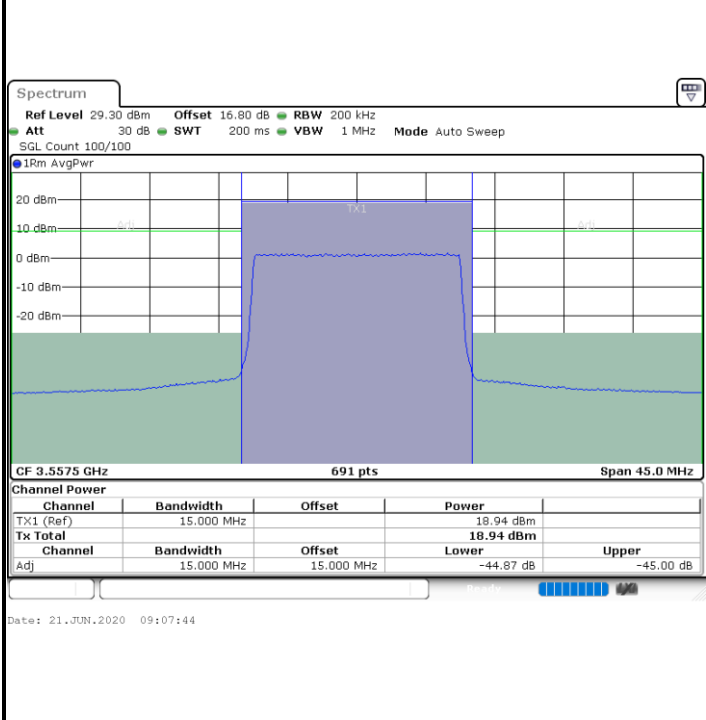

LTE Band 48 / 10MHz

64QAM

MiddleChannel / 1RB0

Middle Channel / 1RBmax

Middle Channel / FullIRB

N/A

LTE Band 48 / 10MHz

64QAM

Highest Channel / 1RB0

Highest Channel / 1RBmax

Highest Channel / FullIRB

N/A

LTE Band 48 / 15MHz

64QAM

Lowest Channel / 1RB0

Lowest Channel / 1RBmax

Lowest Channel / FullIRB

N/A

LTE Band 48 / 15MHz

64QAM

Middle Channel / 1RB0

Middle Channel / 1RBmax

Middle Channel / FullIRB

N/A