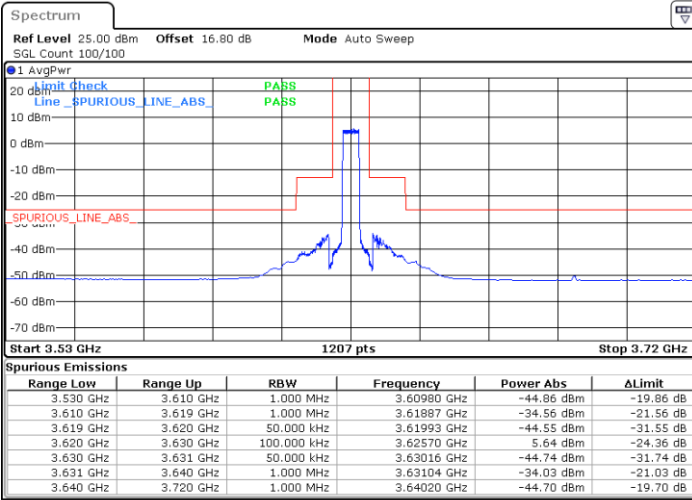

Middle Channel / FullIRB

N/A

LTE Band 48 / 20MHz

64QAM

Highest Channel / 1RB0

Highest Channel / 1RBmax

Highest Channel / FullIRB

N/A

Conducted Band Edge

LTE Band 48 / 5MHz

QPSK

Middle Channel / 1RB0

Middle Channel / 1RBmax

Date: 20 JUN.2020 20:07:09

Date: 20 JUN.2020 20:30:55

Middle Channel / FullRB

N/A

Date: 20 JUN.2020 20:19:02

LTE Band 48 / 5MHz

QPSK

Highest Channel / 1RB0

Highest Channel / 1RBmax

Date: 20 JUN.2020 20:08:28

Date: 20 JUN.2020 20:32:14

Highest Channel / FullIRB

N/A

Date: 20 JUN.2020 20:20:21

LTE Band 48 / 10MHz

QPSK

Lowest Channel / 1RB0

Lowest Channel / 1RBmax

Date: 20 JUN.2020 20:38:52