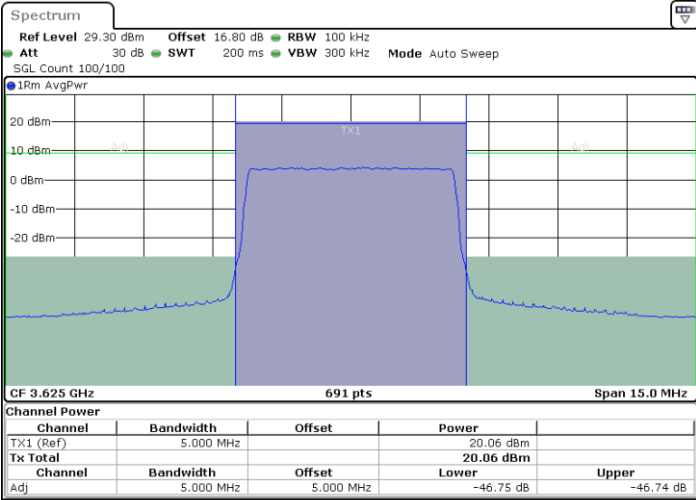

Date: 21.JUN.2020 08:39:34

LTE Band 48 / 5MHz

16QAM

Middle Channel / 1RB0

Middle Channel / 1RBmax

Date: 21.JUN.2020 08:36:30

Date: 21.JUN.2020 08:45:38

Middle Channel / FullIRB

N/A

Date: 21.JUN.2020 08:41:04

LTE Band 48 / 5MHz

16QAM

Highest Channel / 1RB0

Highest Channel / 1RBmax

Date: 21.JUN.2020 08:38:02

Date: 25.JUL.2020 12:06:10