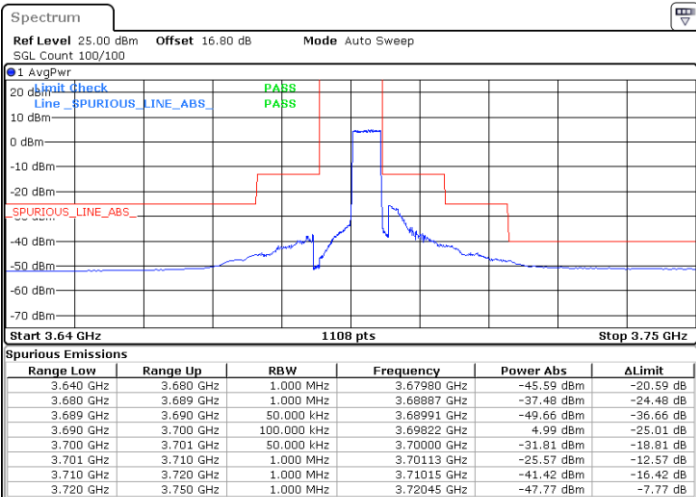

Middle Channel / FullIRB

N/A

LTE Band 48 / 20MHz

64QAM

Highest Channel / 1RB0

Highest Channel / 1RBmax

Highest Channel / FullIRB

N/A

Conducted Band Edge

LTE Band 48 / 5MHz

QPSK

Middle Channel / 1RB0

Middle Channel / 1RBmax

Date: 20 JUN.2020 20:07:09

Date: 20 JUN.2020 20:30:55

Middle Channel / FullRB

N/A

Date: 20 JUN.2020 20:19:02

LTE Band 48 / 5MHz

QPSK

Highest Channel / 1RB0

Highest Channel / 1RBmax

Date: 20 JUN.2020 20:08:28

Date: 20 JUN.2020 20:32:14

Highest Channel / FullIRB

N/A

Date: 20 JUN.2020 20:20:21

LTE Band 48 / 10MHz

QPSK

Lowest Channel / 1RB0

Lowest Channel / 1RBmax

Date: 20 JUN.2020 20:38:52