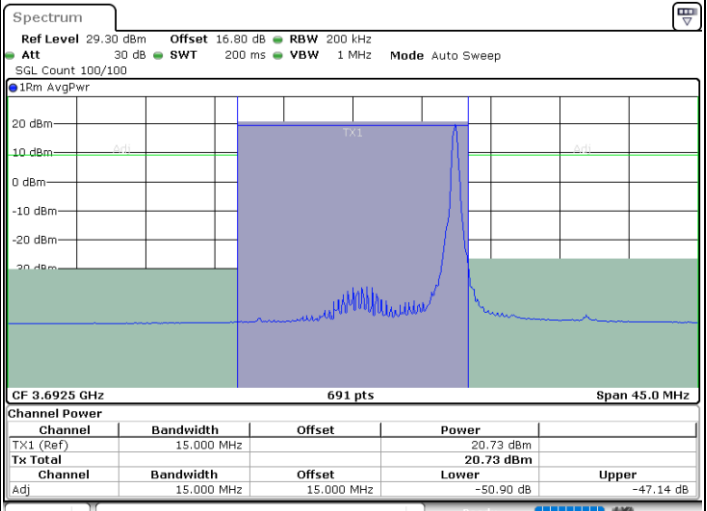

LTE Band 48 / 15MHz

16QAM

Lowest Channel / 1RB0

Lowest Channel / 1RBmax

Lowest Channel / FullIRB

N/A

LTE Band 48 / 15MHz

16QAM

Middle Channel / 1RB0

Middle Channel / 1RBmax

Middle Channel / FullRB

N/A

LTE Band 48 / 15MHz

16QAM

Highest Channel / 1RB0

Highest Channel / 1RBmax

Date: 21.JUN.2020 09:05:40

Date: 21.JUN.2020 09:14:55

Highest Channel / FullIRB

N/A

Date: 21.JUN.2020 09:10:18

LTE Band 48 / 20MHz

16QAM

Lowest Channel / 1RB0