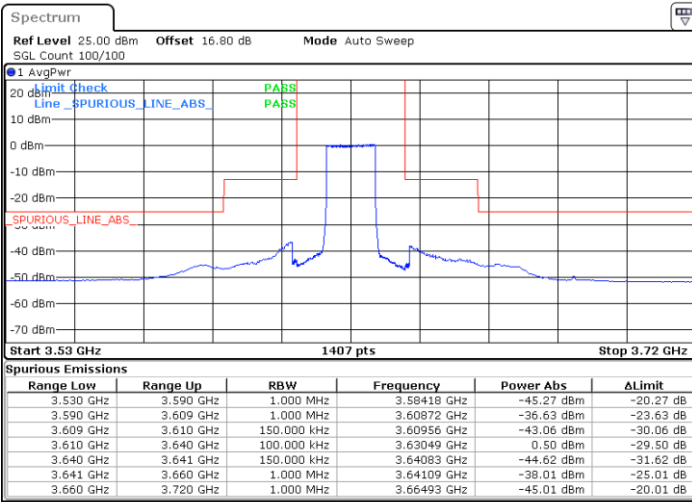

Lowest Channel / 1RB0

Lowest Channel / 1RBmax

Date: 20 JUN.2020 21:11:53

Date: 20 JUN.2020 21:35:37

Lowest Channel / FullIRB

N/A

Date: 20 JUN.2020 21:23:45

LTE Band 48 / 15MHz

QPSK

Middle Channel / 1RB0

Middle Channel / 1RBmax

Date: 20 JUN.2020 21:18:28

Date: 20 JUN.2020 21:42:12

Middle Channel / FullRB

N/A

Date: 20 JUN.2020 21:30:20