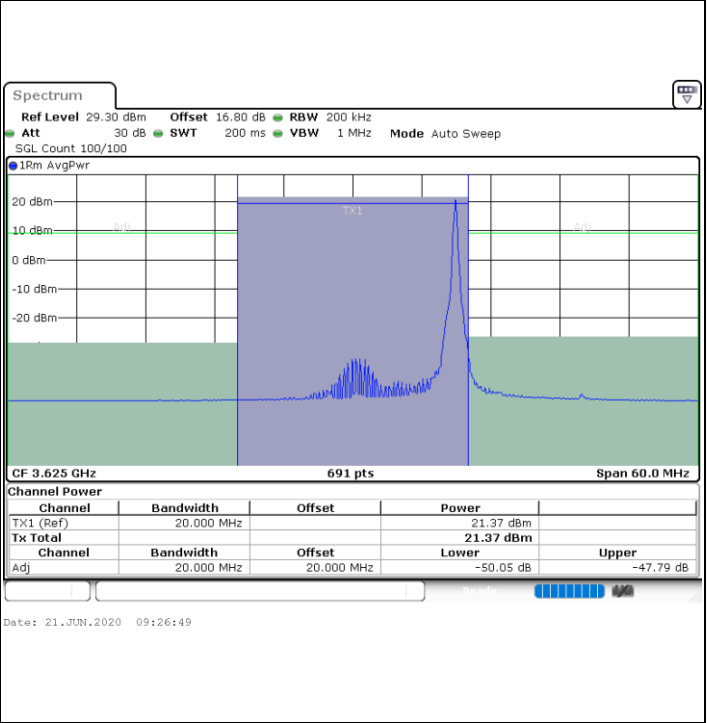

Lowest Channel / 1RBmax

Lowest Channel / FullIRB

N/A

LTE Band 48 / 20MHz

16QAM

Middle Channel / 1RB0

Middle Channel / 1RBmax

Middle Channel / FullIRB

N/A

LTE Band 48 / 20MHz

16QAM

Highest Channel / 1RB0

Highest Channel / 1RBmax

Highest Channel / FullIRB

N/A

LTE Band 48 / 5MHz