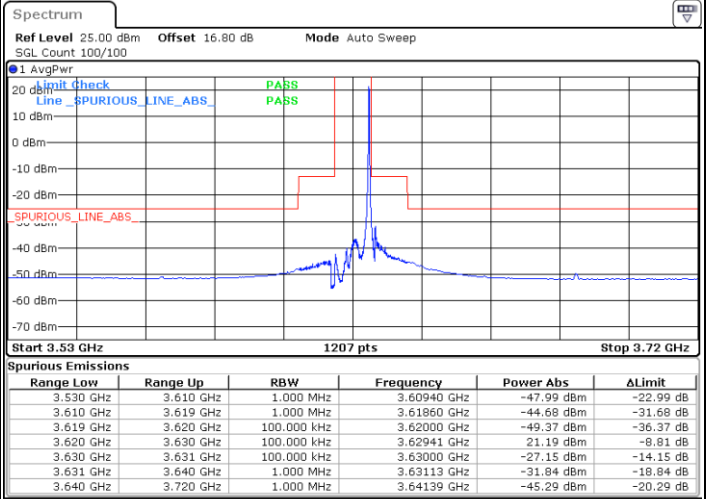

Highest Channel / FullIRB

N/A

Date: 20 JUN.2020 20:20:21

LTE Band 48 / 10MHz

QPSK

Lowest Channel / 1RB0

Lowest Channel / 1RBmax

Date: 20 JUN.2020 20:38:52

Date: 20 JUN.2020 21:02:38

Lowest Channel / FullIRB

N/A

Date: 20 JUN.2020 20:50:45

LTE Band 48 / 10MHz

QPSK

MiddleChannel / 1RB0

Middle Channel / 1RBmax

Date: 20 JUN.2020 20:40:11

Date: 20 JUN.2020 21:03:57

Middle Channel / FullIRB

N/A

Date: 20 JUN.2020 20:52:05

LTE Band 48 / 10MHz

QPSK

Highest Channel / 1RB0

Highest Channel / 1RBmax

Date: 20 JUN.2020 20:46:47

Date: 20 JUN.2020 21:10:33

Highest Channel / FullIRB

N/A

Date: 20 JUN.2020 20:58:40

LTE Band 48 / 15MHz

QPSK