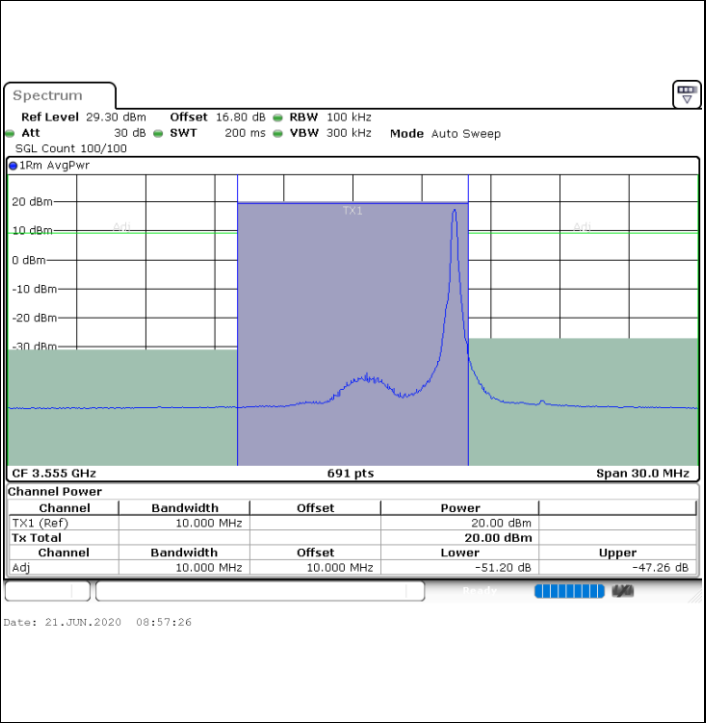

Date: 21.JUN.2020 08:40:34

LTE Band 48 / 5MHz

64QAM

Highest Channel / 1RB0

Highest Channel / 1RBmax

Date: 21.JUN.2020 08:38:33

Date: 25.JUL.2020 12:07:17

Highest Channel / FullIRB

N/A

Date: 25.JUL.2020 12:12:16

LTE Band 48 / 10MHz

64QAM

Lowest Channel / 1RB0

Lowest Channel / 1RBmax

Lowest Channel / FullIRB

N/A

LTE Band 48 / 10MHz

64QAM

MiddleChannel / 1RB0

Middle Channel / 1RBmax

Middle Channel / FullIRB

N/A

LTE Band 48 / 10MHz

64QAM

Highest Channel / 1RB0

Highest Channel / 1RBmax

Highest Channel / FullIRB

N/A

LTE Band 48 / 15MHz

64QAM

Lowest Channel / 1RB0

Lowest Channel / 1RBmax