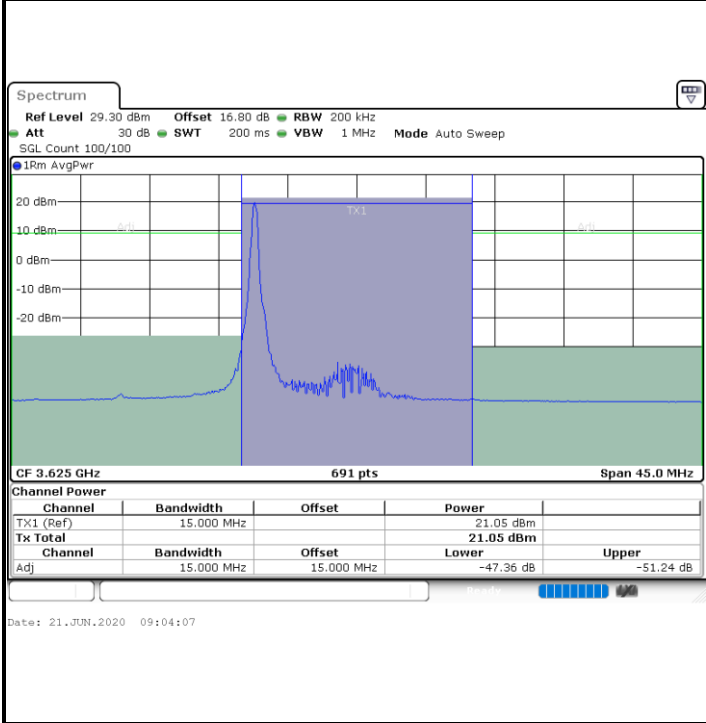

Middle Channel / FullIRB

N/A

LTE Band 48 / 10MHz

16QAM

Highest Channel / 1RB0

Highest Channel / 1RBmax

Highest Channel / FullIRB

N/A

LTE Band 48 / 15MHz

16QAM

Lowest Channel / 1RB0

Lowest Channel / 1RBmax

Lowest Channel / FullIRB

N/A

LTE Band 48 / 15MHz

16QAM

Middle Channel / 1RB0

Middle Channel / 1RBmax

Middle Channel / FullRB

N/A

LTE Band 48 / 15MHz

16QAM

Highest Channel / 1RB0

Highest Channel / 1RBmax