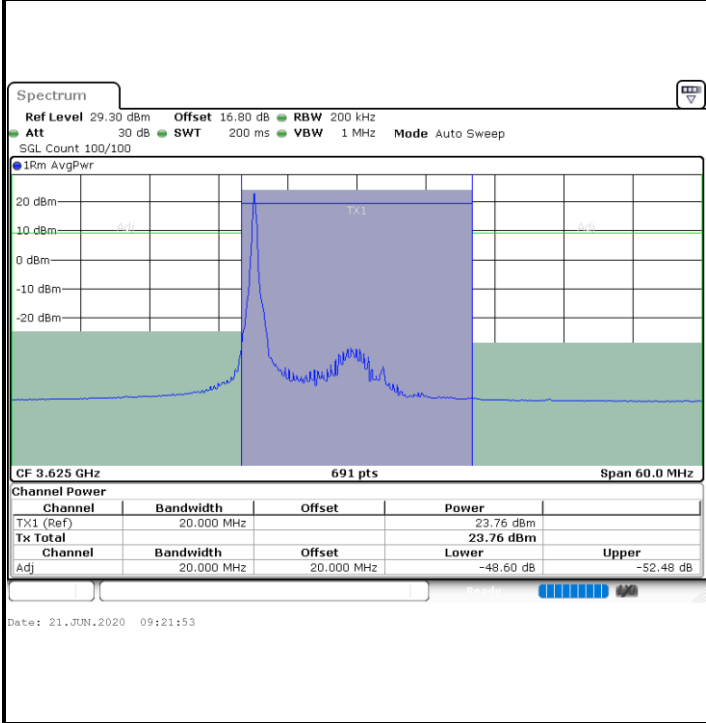

LTE Band 48 / 15MHz

QPSK

Highest Channel / 1RB0

Highest Channel / 1RBmax

Highest Channel / FullIRB

N/A

LTE Band 48 / 20MHz

QPSK

Lowest Channel / 1RB0

Lowest Channel / 1RBmax

Lowest Channel / FullIRB

N/A

LTE Band 48 / 20MHz

QPSK

Middle Channel / 1RB0

Middle Channel / 1RBmax

Middle Channel / FullRB

N/A

LTE Band 48 / 20MHz

QPSK

Highest Channel / 1RB0

Highest Channel / 1RBmax

Highest Channel / FullIRB

N/A