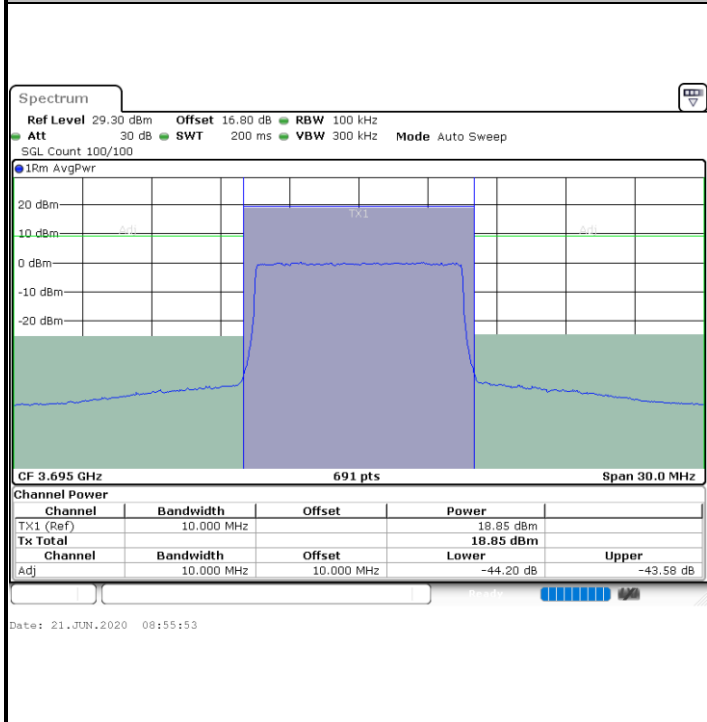

N/A

Date: 25.JUL.2020 12:12:16

LTE Band 48 / 10MHz

64QAM

Lowest Channel / 1RB0

Lowest Channel / 1RBmax

Lowest Channel / FullIRB

N/A

LTE Band 48 / 10MHz

64QAM

MiddleChannel / 1RB0

Middle Channel / 1RBmax

Middle Channel / FullIRB

N/A

LTE Band 48 / 10MHz

64QAM

Highest Channel / 1RB0

Highest Channel / 1RBmax

Highest Channel / FullIRB

N/A

LTE Band 48 / 15MHz

64QAM

Lowest Channel / 1RB0

Lowest Channel / 1RBmax