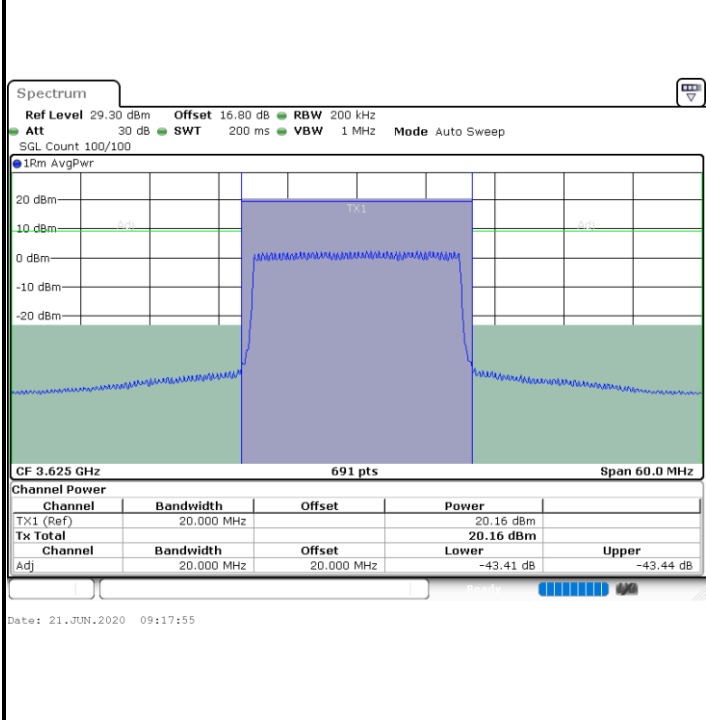

Lowest Channel / 1RBmax

Lowest Channel / FullIRB

N/A

LTE Band 48 / 20MHz

16QAM

Middle Channel / 1RB0

Middle Channel / 1RBmax

Middle Channel / FullIRB

N/A

LTE Band 48 / 20MHz

16QAM

Highest Channel / 1RB0

Highest Channel / 1RBmax

Highest Channel / FullIRB

N/A

LTE Band 48 / 5MHz