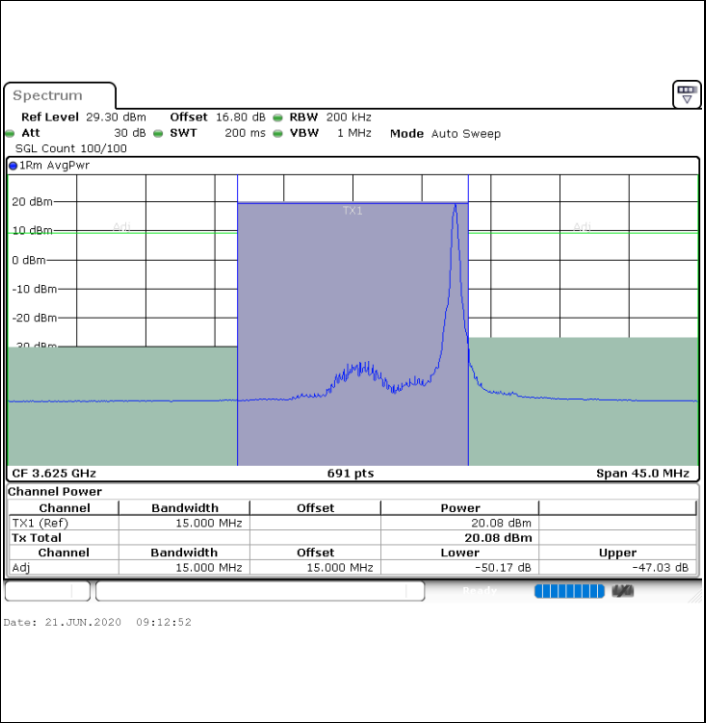

Highest Channel / 1RB0

Highest Channel / 1RBmax

Highest Channel / FullIRB

N/A

LTE Band 48 / 15MHz

64QAM

Lowest Channel / 1RB0

Lowest Channel / 1RBmax

Lowest Channel / FullIRB

N/A

LTE Band 48 / 15MHz

64QAM

Middle Channel / 1RB0

Middle Channel / 1RBmax

Middle Channel / FullIRB

N/A

LTE Band 48 / 15MHz

64QAM

Highest Channel / 1RB0

Highest Channel / 1RBmax

Highest Channel / FullIRB

N/A

LTE Band 48 / 20MHz

64QAM