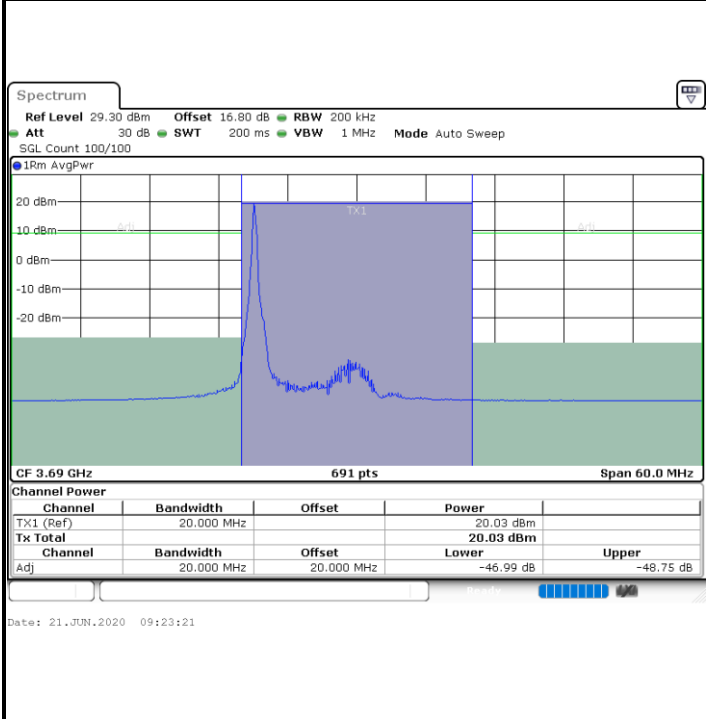

Lowest Channel / 1RB0

Lowest Channel / 1RBmax

Lowest Channel / FullIRB

N/A

LTE Band 48 / 20MHz

64QAM

Middle Channel / 1RB0

Middle Channel / 1RBmax

Middle Channel / FullIRB

N/A

LTE Band 48 / 20MHz

64QAM

Highest Channel / 1RB0

Highest Channel / 1RBmax

Highest Channel / FullIRB

N/A

Conducted Band Edge

LTE Band 48 / 5MHz

QPSK

Middle Channel / 1RB0

Middle Channel / 1RBmax

Date: 20 JUN.2020 20:07:09

Date: 20 JUN.2020 20:30:55

Middle Channel / FullRB