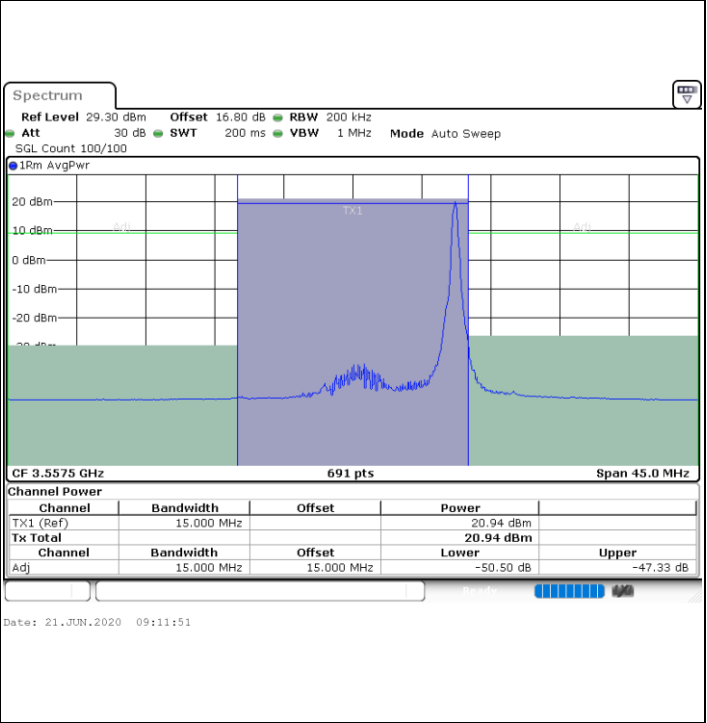

Middle Channel / FullIRB

N/A

LTE Band 48 / 10MHz

16QAM

Highest Channel / 1RB0

Highest Channel / 1RBmax

Highest Channel / FullIRB

N/A

LTE Band 48 / 15MHz

16QAM

Lowest Channel / 1RB0

Lowest Channel / 1RBmax

Lowest Channel / FullIRB

N/A

LTE Band 48 / 15MHz

16QAM