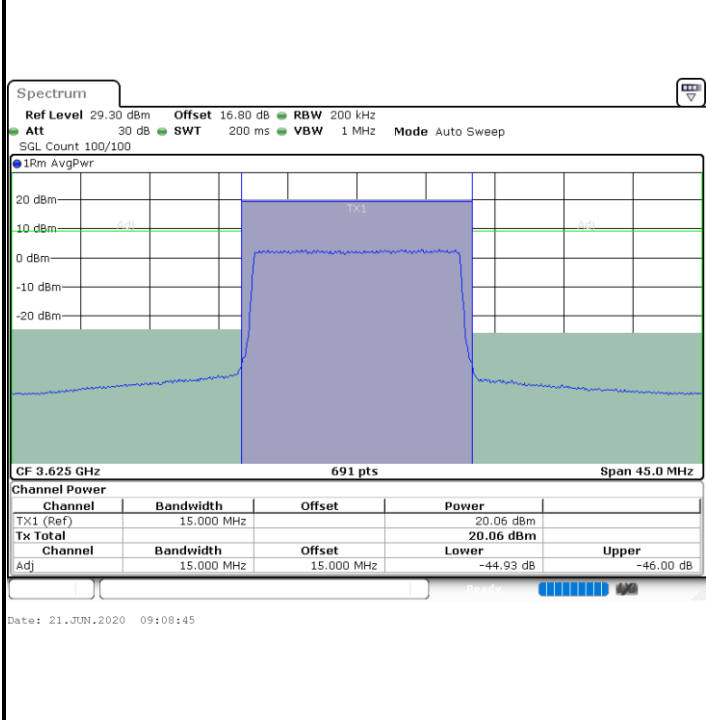

Middle Channel / FullIRB

N/A

LTE Band 48 / 10MHz

16QAM

Highest Channel / 1RB0

Highest Channel / 1RBmax

Highest Channel / FullIRB

N/A

LTE Band 48 / 15MHz

16QAM

Lowest Channel / 1RB0

Lowest Channel / 1RBmax

Lowest Channel / FullIRB

N/A

LTE Band 48 / 15MHz

16QAM

Middle Channel / 1RB0

Middle Channel / 1RBmax

Middle Channel / FullRB

N/A

LTE Band 48 / 15MHz

16QAM

Highest Channel / 1RB0

Highest Channel / 1RBmax