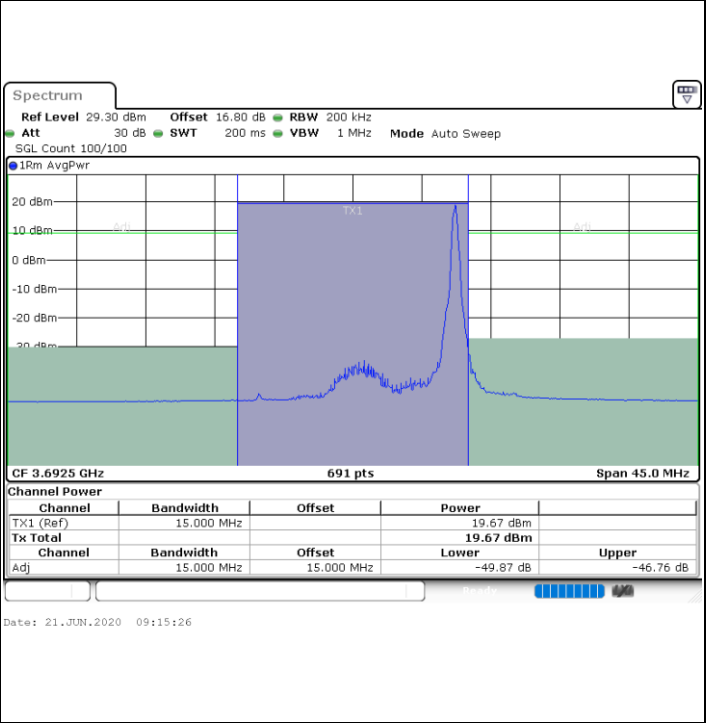

Highest Channel / 1RB0

Highest Channel / 1RBmax

Highest Channel / FullIRB

N/A

LTE Band 48 / 15MHz

64QAM

Lowest Channel / 1RB0

Lowest Channel / 1RBmax

Lowest Channel / FullIRB

N/A

LTE Band 48 / 15MHz

64QAM

Middle Channel / 1RB0

Middle Channel / 1RBmax

Middle Channel / FullIRB

N/A

LTE Band 48 / 15MHz

64QAM

Highest Channel / 1RB0

Highest Channel / 1RBmax

Highest Channel / FullIRB

N/A

LTE Band 48 / 20MHz

64QAM