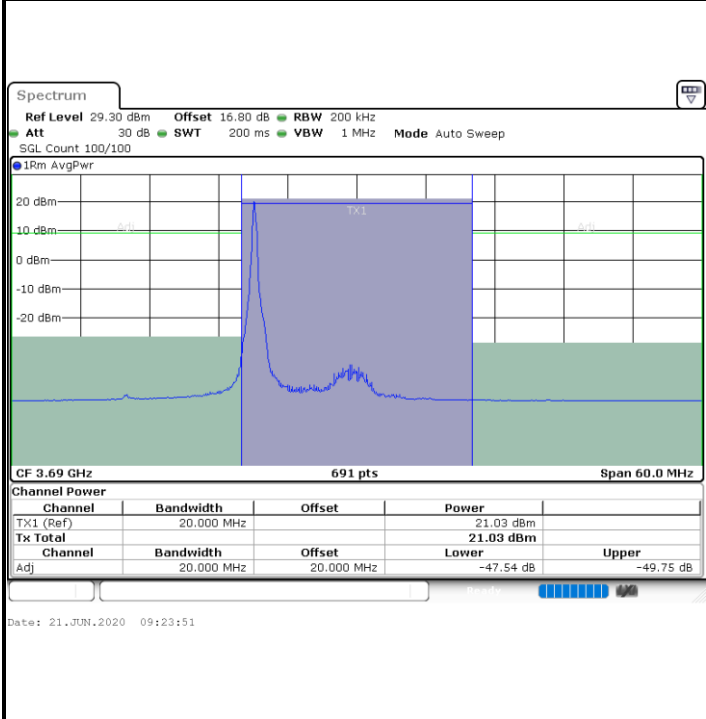

Lowest Channel / 1RBmax

Lowest Channel / FullIRB

N/A

LTE Band 48 / 20MHz

16QAM

Middle Channel / 1RB0

Middle Channel / 1RBmax

Middle Channel / FullIRB

N/A

LTE Band 48 / 20MHz

16QAM

Highest Channel / 1RB0

Highest Channel / 1RBmax

Highest Channel / FullIRB

N/A

LTE Band 48 / 5MHz