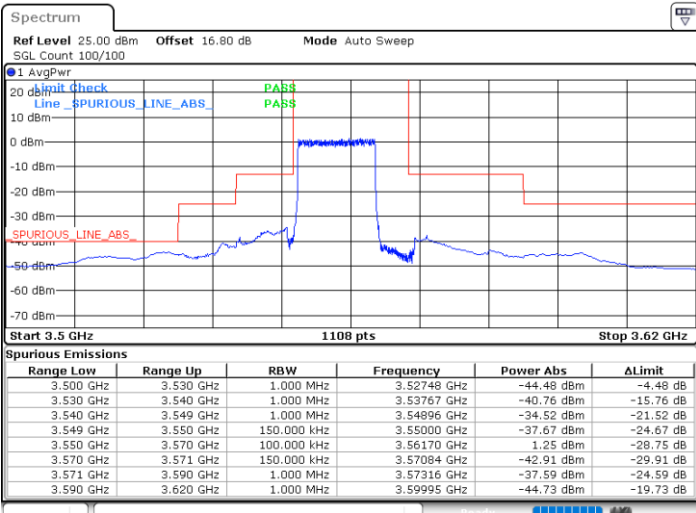

Highest Channel / 1RBmax

Date: 20 JUN.2020 20:46:47

Date: 20 JUN.2020 21:10:33

Highest Channel / FullIRB

N/A

Date: 20 JUN.2020 20:58:40

LTE Band 48 / 15MHz

QPSK

Lowest Channel / 1RB0

Lowest Channel / 1RBmax

Date: 20 JUN.2020 21:11:53

Date: 20 JUN.2020 21:35:37

Lowest Channel / FullIRB

N/A

Date: 20 JUN.2020 21:23:45

LTE Band 48 / 15MHz