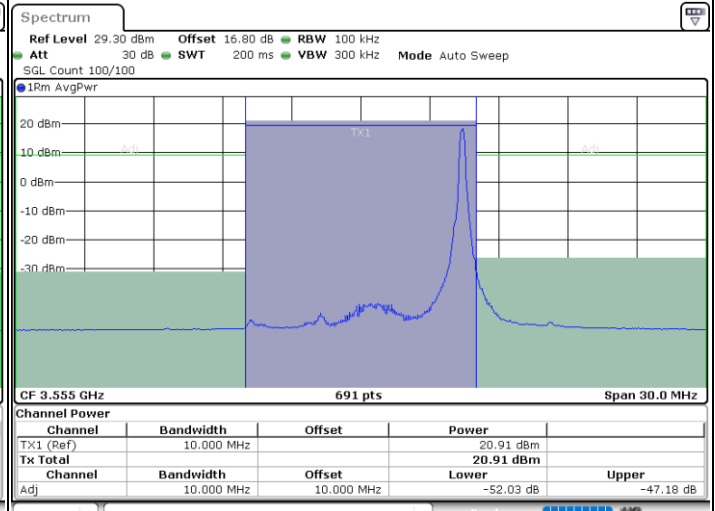

Highest Channel / FullIRB

N/A

Date: 25.JUL.2020 12:11:38

LTE Band 48 / 10MHz

16QAM

Lowest Channel / 1RB0

Lowest Channel / 1RBmax

Date: 21.JUN.2020 08:48:42

Middle Channel / FullIRB

N/A

LTE Band 48 / 10MHz

16QAM

Highest Channel / 1RB0

Highest Channel / 1RBmax

Highest Channel / FullIRB

N/A