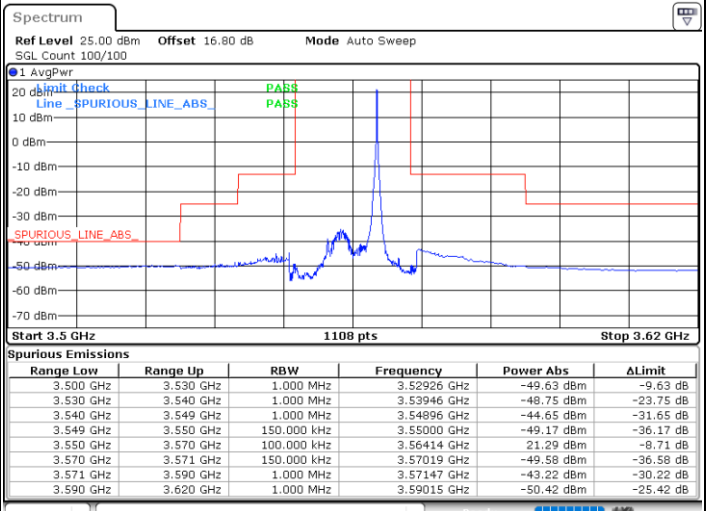

Date: 20 JUN.2020 20:40:11

Date: 20 JUN.2020 21:03:57

Middle Channel / FullIRB

N/A

Date: 20 JUN.2020 20:52:05

LTE Band 48 / 10MHz

QPSK

Highest Channel / 1RB0

Highest Channel / 1RBmax

Date: 20 JUN.2020 20:46:47

Date: 20 JUN.2020 21:10:33

Highest Channel / FullIRB

N/A

Date: 20 JUN.2020 20:58:40

LTE Band 48 / 15MHz

QPSK

Lowest Channel / 1RB0

Lowest Channel / 1RBmax

Date: 20 JUN.2020 21:11:53

Date: 20 JUN.2020 21:35:37

Lowest Channel / FullIRB

N/A

Date: 20 JUN.2020 21:23:45

LTE Band 48 / 15MHz