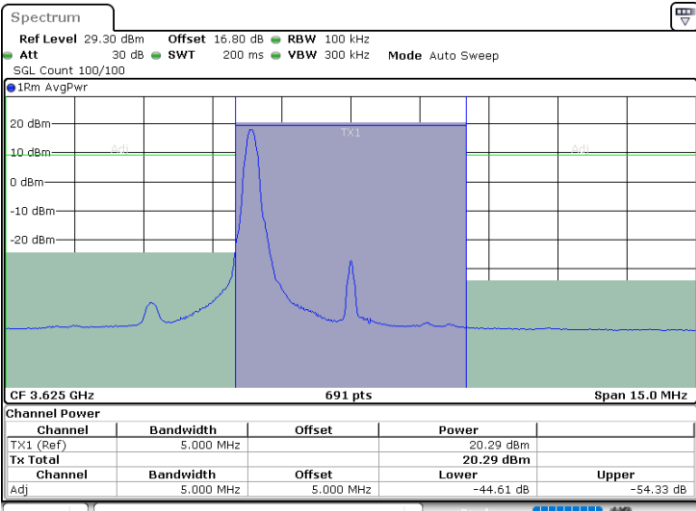

N/A

LTE Band 48 / 20MHz

16QAM

Highest Channel / 1RB0

Highest Channel / 1RBmax

Highest Channel / FullIRB

N/A

LTE Band 48 / 5MHz

64QAM

Lowest Channel / 1RB0

Lowest Channel / 1RBmax

Date: 21.JUN.2020 08:35:31

Date: 21.JUN.2020 08:44:38

Lowest Channel / FullIRB

N/A

Date: 21.JUN.2020 08:40:04

LTE Band 48 / 5MHz

64QAM

Middle Channel / 1RB0

Middle Channel / 1RBmax

Date: 21.JUN.2020 09:30:04

Date: 21.JUN.2020 08:45:08

Middle Channel / FullIRB

N/A

Date: 21.JUN.2020 08:40:34

LTE Band 48 / 5MHz

64QAM

Highest Channel / 1RB0

Highest Channel / 1RBmax

Date: 21.JUN.2020 08:38:33

Date: 25.JUL.2020 12:07:17

Highest Channel / FullIRB