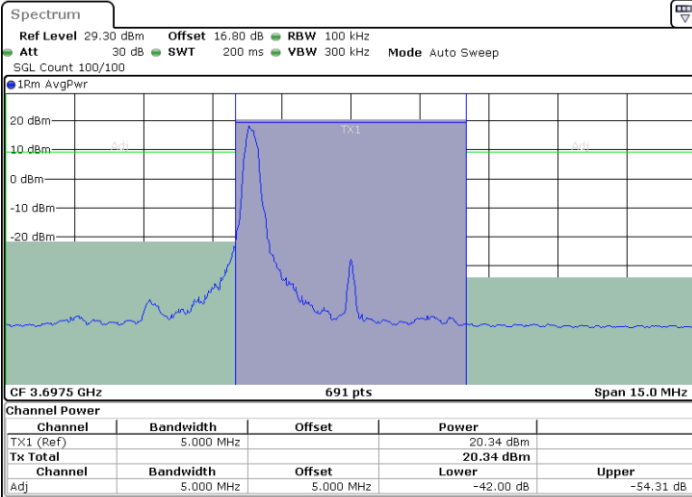

N/A

Date: 21.JUN.2020 08:41:04

LTE Band 48 / 5MHz

16QAM

Highest Channel / 1RB0

Highest Channel / 1RBmax

Date: 21.JUN.2020 08:38:02

Date: 25.JUL.2020 12:06:10

Highest Channel / FullIRB

N/A

Date: 25.JUL.2020 12:11:38

LTE Band 48 / 10MHz

16QAM

Lowest Channel / 1RB0

Lowest Channel / 1RBmax

Date: 21.JUN.2020 08:48:42