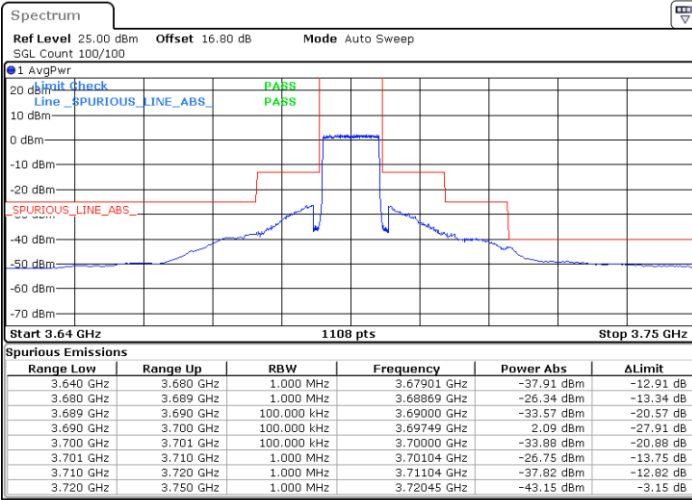

Date: 20 JUN.2020 20:40:11

Date: 20 JUN.2020 21:03:57

Middle Channel / FullIRB

N/A

Date: 20 JUN.2020 20:52:05

LTE Band 48 / 10MHz

QPSK

Highest Channel / 1RB0

Highest Channel / 1RBmax

Date: 20 JUN.2020 20:46:47

Date: 20 JUN.2020 21:10:33

Highest Channel / FullIRB

N/A

Date: 20 JUN.2020 20:58:40

LTE Band 48 / 15MHz

QPSK

Lowest Channel / 1RB0

Lowest Channel / 1RBmax

Date: 20 JUN.2020 21:11:53

Date: 20 JUN.2020 21:35:37

Lowest Channel / FullIRB

N/A

Date: 20 JUN.2020 21:23:45

LTE Band 48 / 15MHz