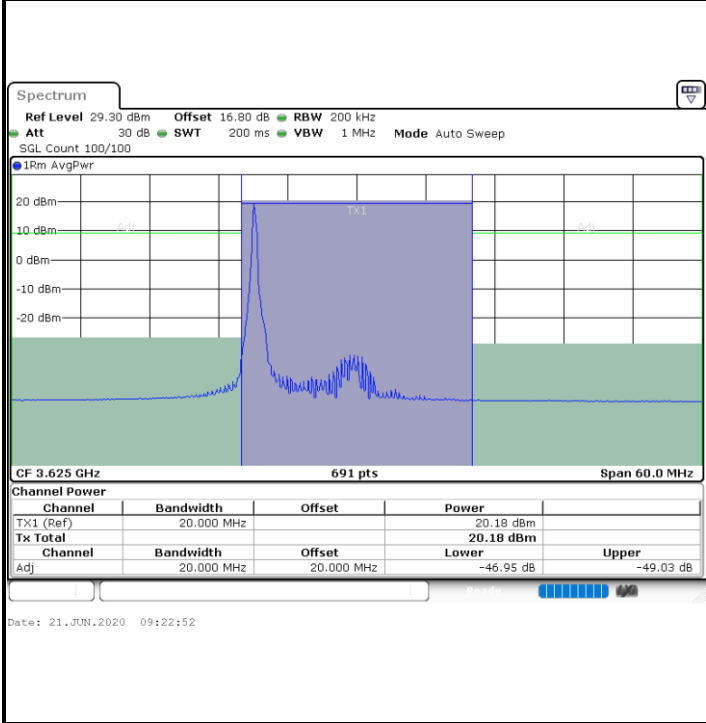

LTE Band 48 / 15MHz

64QAM

Highest Channel / 1RB0

Highest Channel / 1RBmax

Highest Channel / FullIRB

N/A

LTE Band 48 / 20MHz

64QAM

Lowest Channel / 1RB0

Lowest Channel / 1RBmax

Lowest Channel / FullIRB

N/A

LTE Band 48 / 20MHz

64QAM

Middle Channel / 1RB0

Middle Channel / 1RBmax

Middle Channel / FullIRB

N/A

LTE Band 48 / 20MHz

64QAM

Highest Channel / 1RB0

Highest Channel / 1RBmax

Highest Channel / FullIRB

N/A