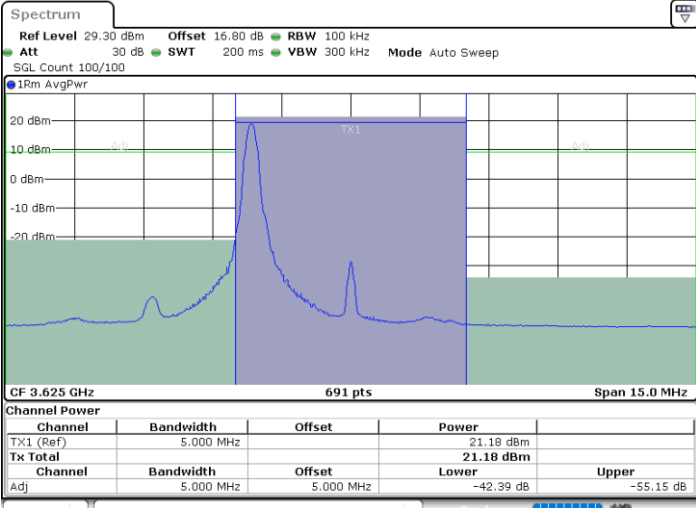

Date: 21.JUN.2020 08:39:34

LTE Band 48 / 5MHz

16QAM

Middle Channel / 1RB0

Middle Channel / 1RBmax

Date: 21.JUN.2020 08:36:30

Date: 21.JUN.2020 08:45:38

Middle Channel / FullIRB