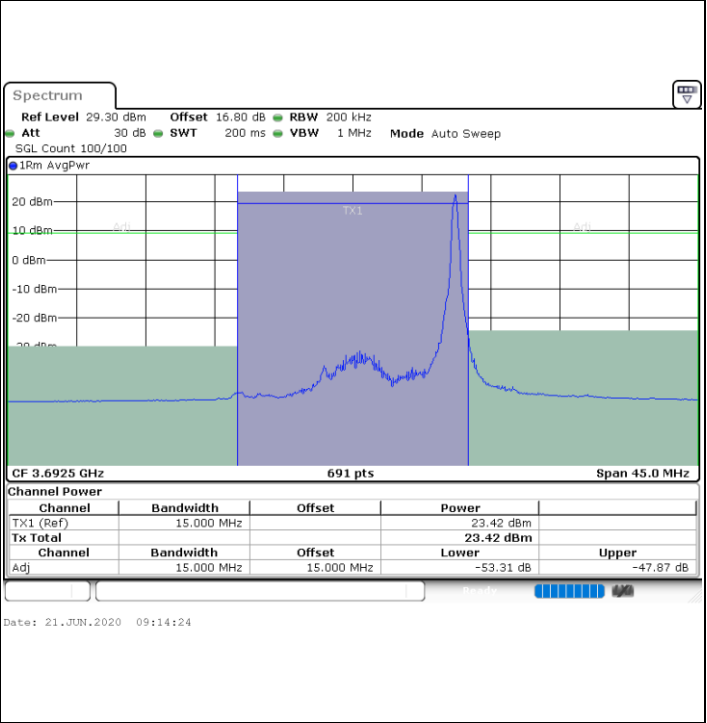

LTE Band 48 / 15MHz

QPSK

Highest Channel / 1RB0

Highest Channel / 1RBmax

Highest Channel / FullIRB

N/A

LTE Band 48 / 20MHz

QPSK

Lowest Channel / 1RB0

Lowest Channel / 1RBmax

Lowest Channel / FullIRB

N/A

LTE Band 48 / 20MHz

QPSK

Middle Channel / 1RB0

Middle Channel / 1RBmax

Middle Channel / FullRB

N/A

LTE Band 48 / 20MHz

QPSK

Highest Channel / 1RB0

Highest Channel / 1RBmax

Highest Channel / FullIRB

N/A