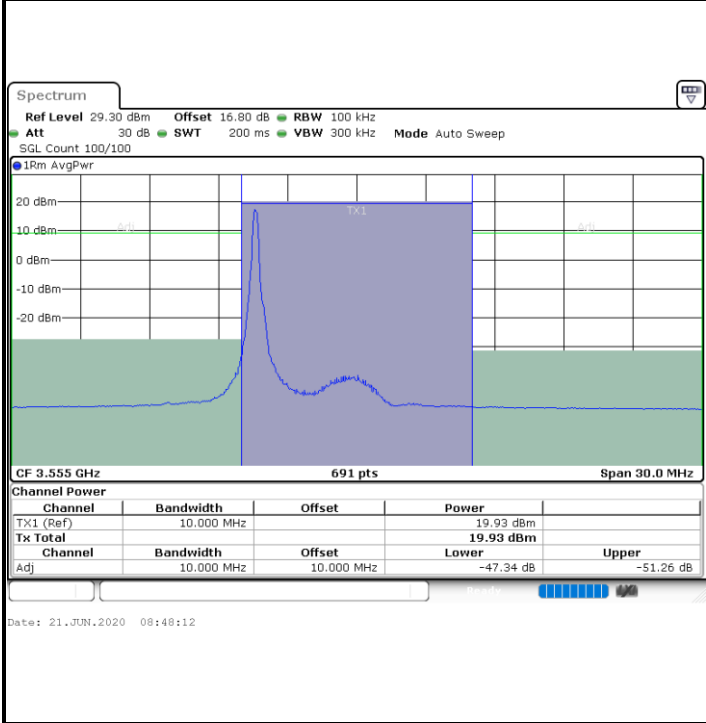

Date: 21.JUN.2020 08:40:34

LTE Band 48 / 5MHz

64QAM

Highest Channel / 1RB0

Highest Channel / 1RBmax

Date: 21.JUN.2020 08:38:33

Date: 25.JUL.2020 12:07:17

Highest Channel / FullIRB

N/A

Date: 25.JUL.2020 12:12:16

LTE Band 48 / 10MHz

64QAM

Lowest Channel / 1RB0

Lowest Channel / 1RBmax

Lowest Channel / FullIRB

N/A

LTE Band 48 / 10MHz

64QAM

MiddleChannel / 1RB0

Middle Channel / 1RBmax

Middle Channel / FullIRB

N/A

LTE Band 48 / 10MHz

64QAM