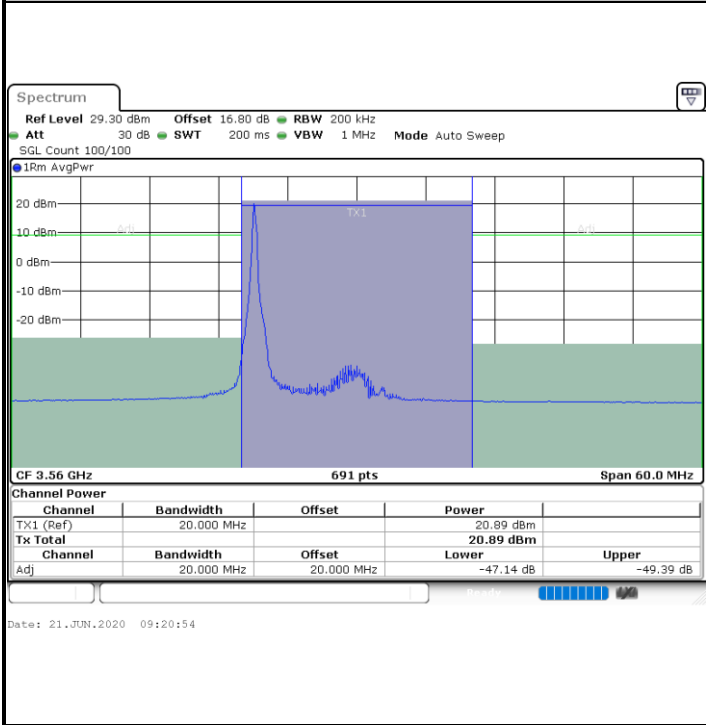

Middle Channel / 1RB0

Middle Channel / 1RBmax

Middle Channel / FullRB

N/A

LTE Band 48 / 15MHz

16QAM

Highest Channel / 1RB0

Highest Channel / 1RBmax

Date: 21.JUN.2020 09:05:40

Date: 21.JUN.2020 09:14:55

Highest Channel / FullIRB

N/A

Date: 21.JUN.2020 09:10:18

LTE Band 48 / 20MHz

16QAM

Lowest Channel / 1RB0

Lowest Channel / 1RBmax

Lowest Channel / FullIRB

N/A

LTE Band 48 / 20MHz

16QAM

Middle Channel / 1RB0

Middle Channel / 1RBmax

Middle Channel / FullIRB