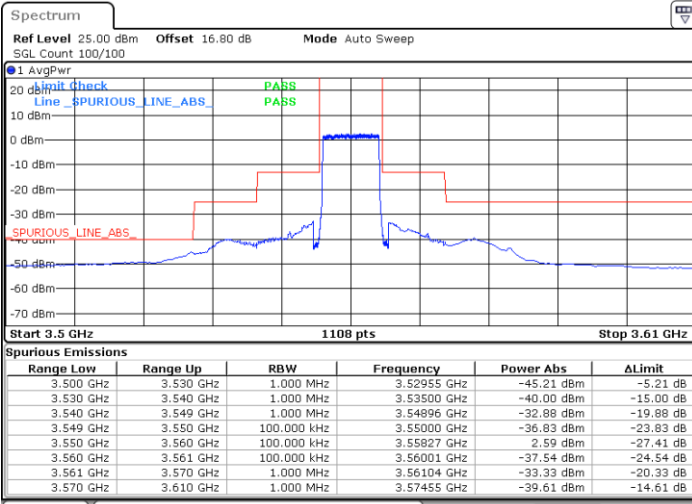

N/A

Date: 20 JUN.2020 20:19:02

LTE Band 48 / 5MHz

QPSK

Highest Channel / 1RB0

Highest Channel / 1RBmax

Date: 20 JUN.2020 20:08:28

Date: 20 JUN.2020 20:32:14

Highest Channel / FullIRB

N/A

Date: 20 JUN.2020 20:20:21

LTE Band 48 / 10MHz

QPSK

Lowest Channel / 1RB0

Lowest Channel / 1RBmax

Date: 20 JUN.2020 20:38:52

Date: 20 JUN.2020 21:02:38

Lowest Channel / FullIRB

N/A

Date: 20 JUN.2020 20:50:45

LTE Band 48 / 10MHz

QPSK

MiddleChannel / 1RB0

Middle Channel / 1RBmax

Date: 20 JUN.2020 20:40:11

Date: 20 JUN.2020 21:03:57

Middle Channel / FullIRB

N/A

Date: 20 JUN.2020 20:52:05

LTE Band 48 / 10MHz

QPSK

Highest Channel / 1RB0