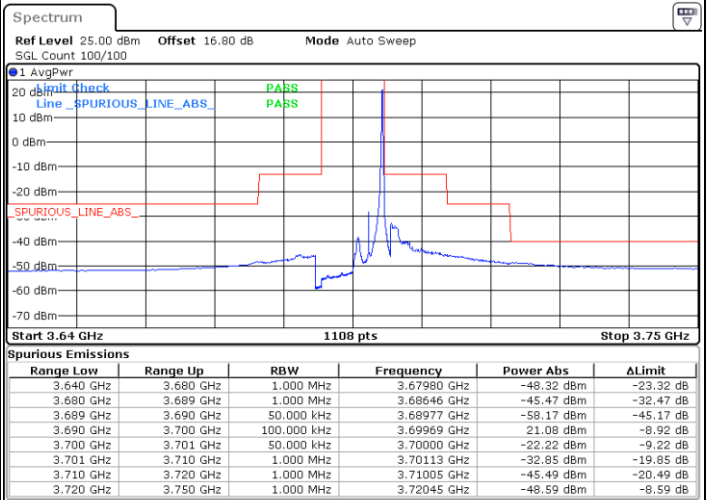

Conducted Band Edge

LTE Band 48 / 5MHz

QPSK

Middle Channel / 1RB0

Middle Channel / 1RBmax

Date: 20 JUN.2020 20:07:09

Date: 20 JUN.2020 20:30:55

Middle Channel / FullRB

N/A

Date: 20 JUN.2020 20:19:02

LTE Band 48 / 5MHz

QPSK

Highest Channel / 1RB0

Highest Channel / 1RBmax

Date: 20 JUN.2020 20:08:28

Date: 20 JUN.2020 20:32:14

Highest Channel / FullIRB

N/A

Date: 20 JUN.2020 20:20:21

LTE Band 48 / 10MHz

QPSK

Lowest Channel / 1RB0

Lowest Channel / 1RBmax

Date: 20 JUN.2020 20:38:52