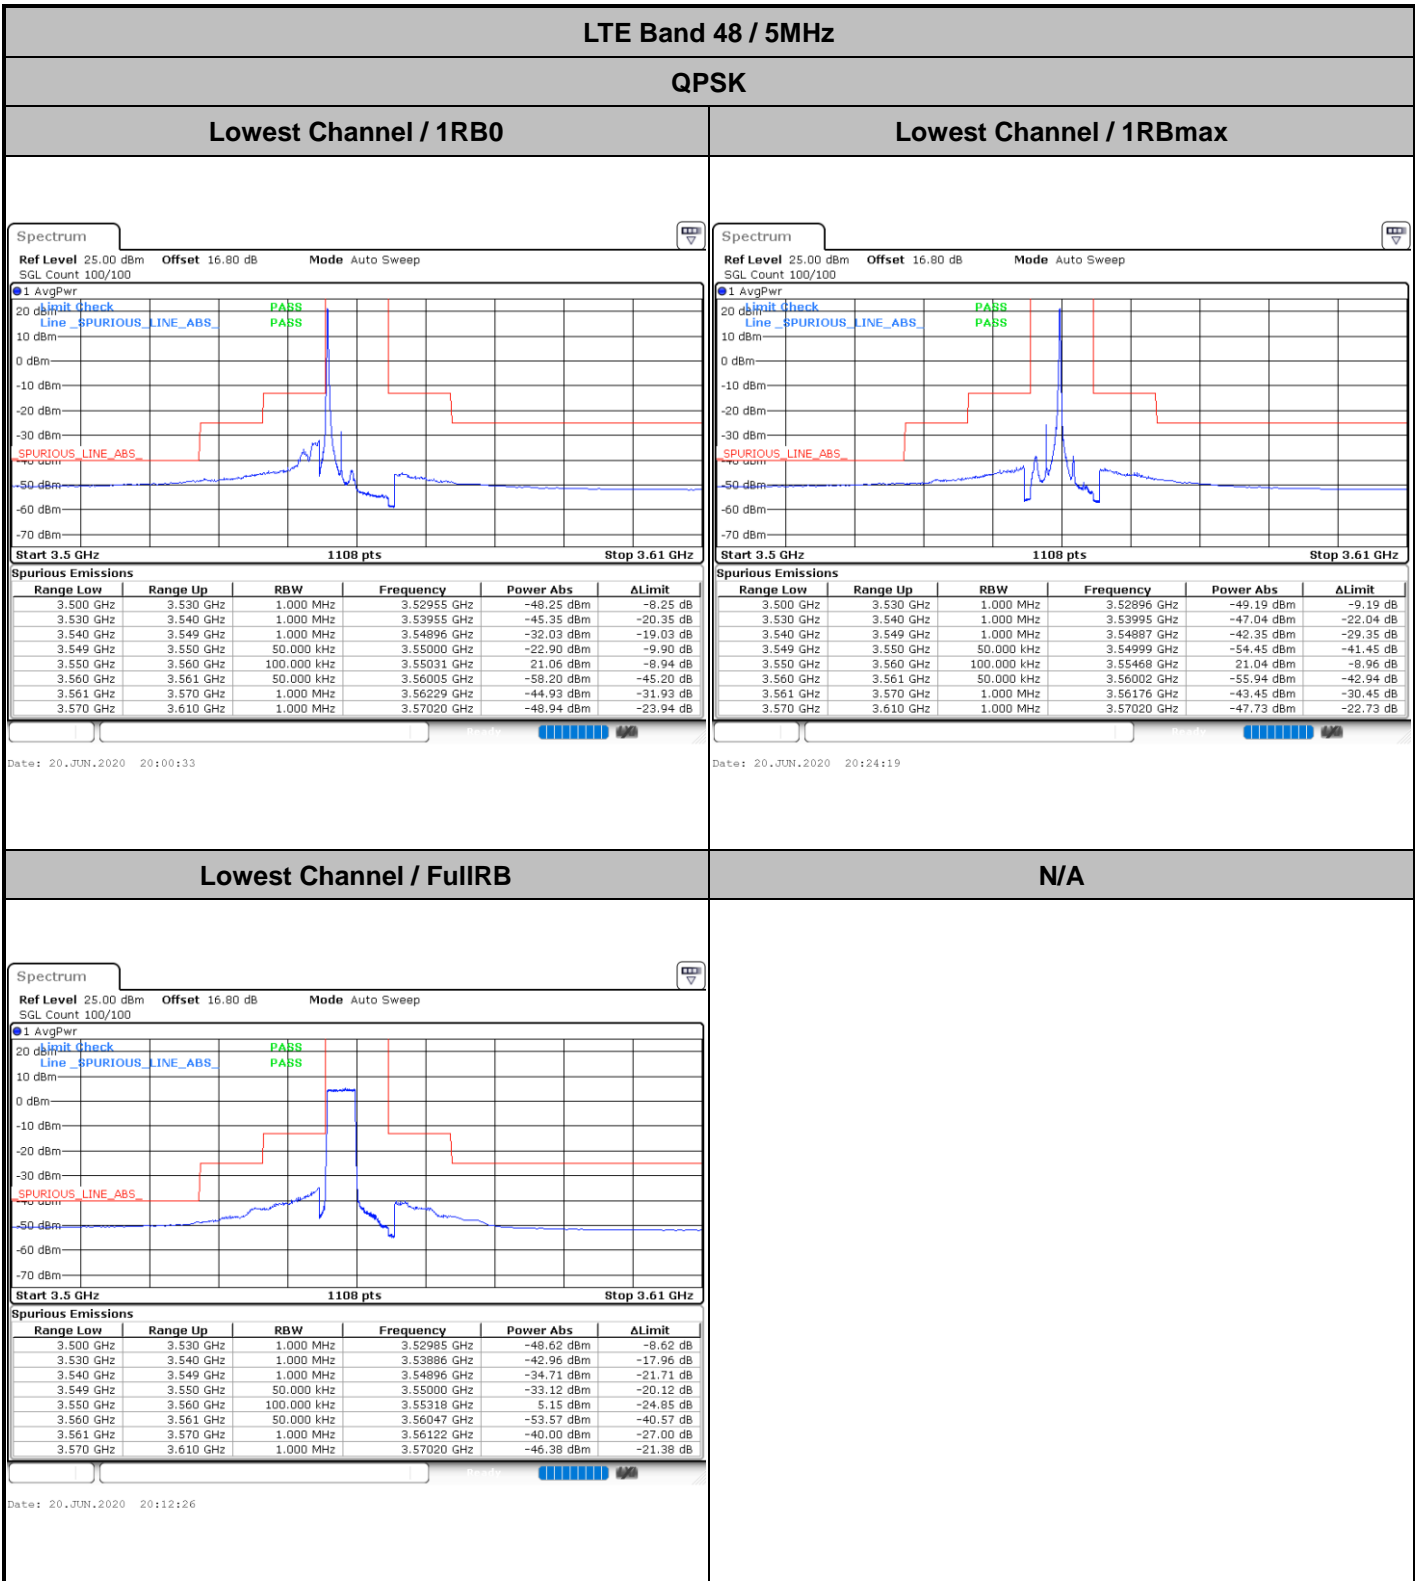

Lowest Channel / 1RB0

Lowest Channel / 1RBmax

Lowest Channel / FullIRB

N/A

LTE Band 48 / 20MHz

64QAM

Middle Channel / 1RB0

Middle Channel / 1RBmax

Middle Channel / FullIRB

N/A

LTE Band 48 / 20MHz

64QAM

Highest Channel / 1RB0

Highest Channel / 1RBmax

Highest Channel / FullIRB

N/A

Conducted Band Edge

LTE Band 48 / 5MHz

QPSK

Middle Channel / 1RB0

Middle Channel / 1RBmax

Date: 20 JUN.2020 20:07:09

Date: 20 JUN.2020 20:30:55

Middle Channel / FullRB