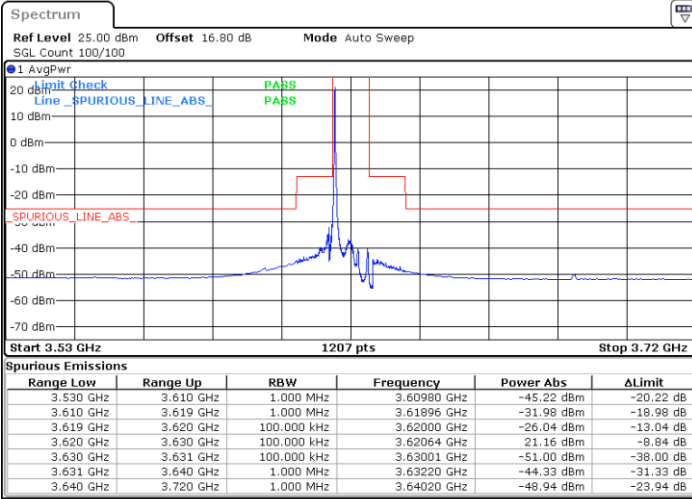

Highest Channel / FullIRB

N/A

Date: 20 JUN.2020 20:20:21

LTE Band 48 / 10MHz

QPSK

Lowest Channel / 1RB0

Lowest Channel / 1RBmax

Date: 20 JUN.2020 20:38:52

Date: 20 JUN.2020 21:02:38

Lowest Channel / FullIRB

N/A

Date: 20 JUN.2020 20:50:45

LTE Band 48 / 10MHz

QPSK

MiddleChannel / 1RB0

Middle Channel / 1RBmax

Date: 20 JUN.2020 20:40:11

Date: 20 JUN.2020 21:03:57

Middle Channel / FullIRB

N/A

Date: 20 JUN.2020 20:52:05

LTE Band 48 / 10MHz

QPSK

Highest Channel / 1RB0

Highest Channel / 1RBmax

Date: 20 JUN.2020 20:46:47

Date: 20 JUN.2020 21:10:33

Highest Channel / FullIRB

N/A

Date: 20 JUN.2020 20:58:40

LTE Band 48 / 15MHz

QPSK