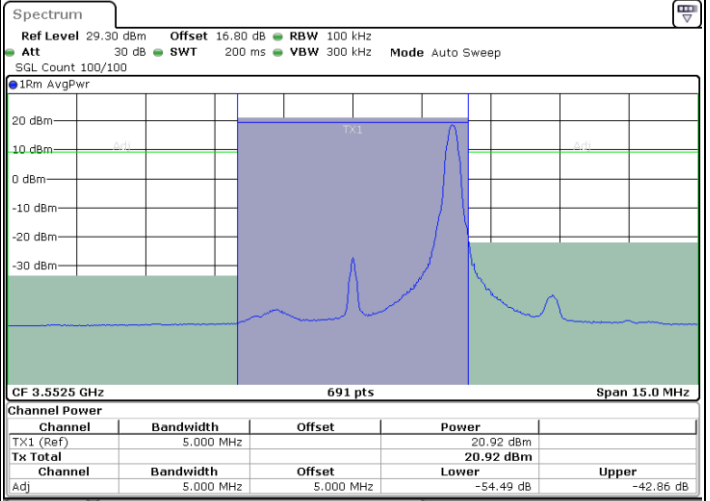

Middle Channel / FullRB

N/A

LTE Band 48 / 20MHz

QPSK

Highest Channel / 1RB0

Highest Channel / 1RBmax

Highest Channel / FullIRB

N/A

LTE Band 48 / 5MHz

16QAM

Lowest Channel / 1RB0

Lowest Channel / 1RBmax

Date: 21.JUN.2020 08:35:00

Date: 21.JUN.2020 08:44:08

Lowest Channel / FullIRB

N/A