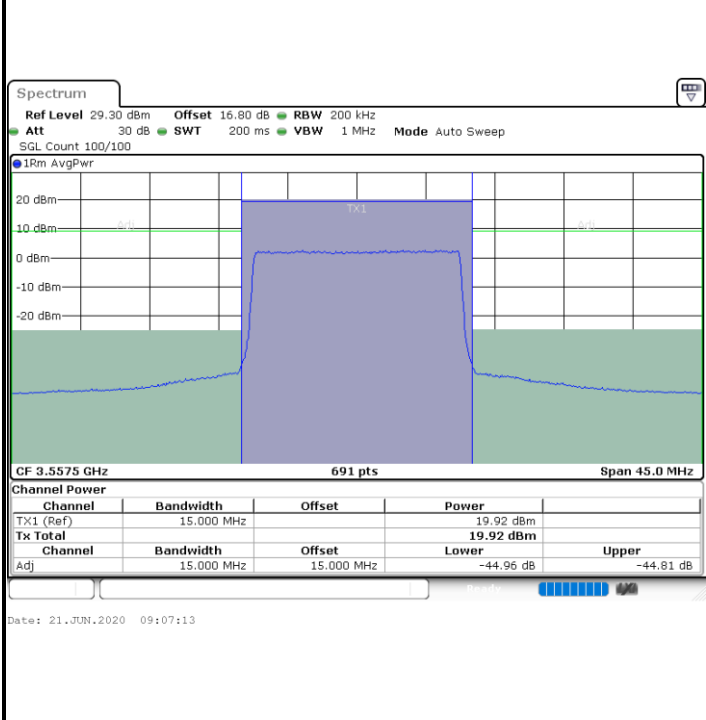

Middle Channel / FullIRB

N/A

LTE Band 48 / 10MHz

16QAM

Highest Channel / 1RB0

Highest Channel / 1RBmax

Highest Channel / FullIRB

N/A

LTE Band 48 / 15MHz

16QAM

Lowest Channel / 1RB0

Lowest Channel / 1RBmax

Lowest Channel / FullIRB

N/A

LTE Band 48 / 15MHz

16QAM

Middle Channel / 1RB0

Middle Channel / 1RBmax

Middle Channel / FullRB

N/A

LTE Band 48 / 15MHz

16QAM

Highest Channel / 1RB0

Highest Channel / 1RBmax