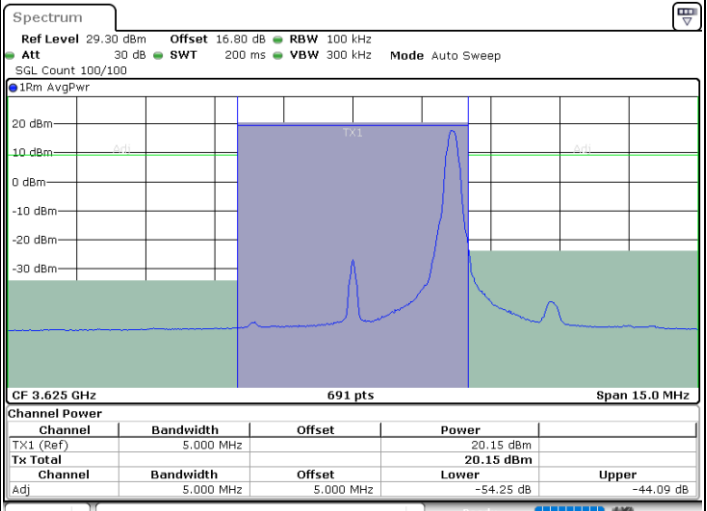

LTE Band 48 / 5MHz

64QAM

Middle Channel / 1RB0

Middle Channel / 1RBmax

Date: 21.JUN.2020 09:30:04

Date: 21.JUN.2020 08:45:08

Middle Channel / FullIRB

N/A

Date: 21.JUN.2020 08:40:34

LTE Band 48 / 5MHz

64QAM

Highest Channel / 1RB0

Highest Channel / 1RBmax

Date: 21.JUN.2020 08:38:33

Date: 25.JUL.2020 12:07:17

Highest Channel / FullIRB