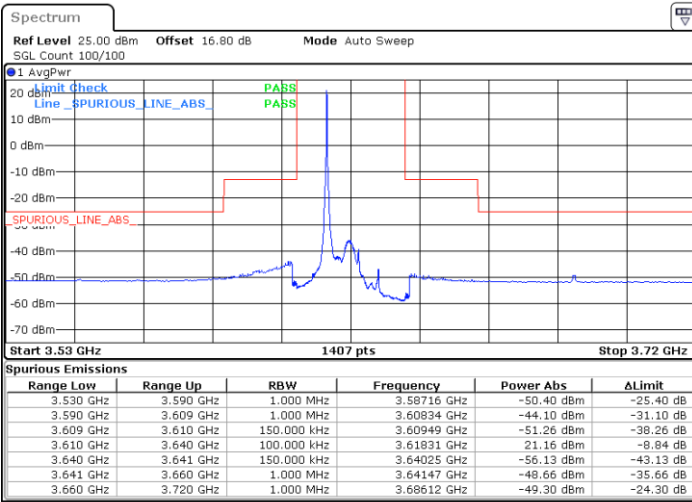

LTE Band 48 / 15MHz

QPSK

Middle Channel / 1RB0

Middle Channel / 1RBmax

Date: 20 JUN.2020 21:18:28

Date: 20 JUN.2020 21:42:12