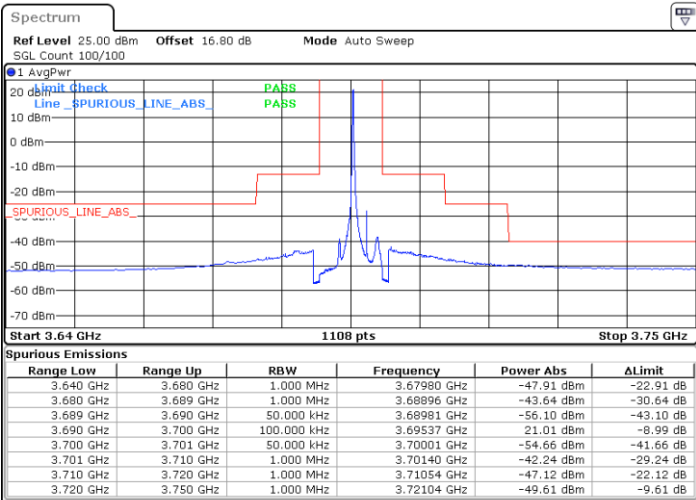

Middle Channel / FullIRB

N/A

LTE Band 48 / 20MHz

64QAM

Highest Channel / 1RB0

Highest Channel / 1RBmax

Highest Channel / FullIRB

N/A

Conducted Band Edge

LTE Band 48 / 5MHz

QPSK

Middle Channel / 1RB0

Middle Channel / 1RBmax

Date: 20 JUN.2020 20:07:09

Date: 20 JUN.2020 20:30:55

Middle Channel / FullRB

N/A

Date: 20 JUN.2020 20:19:02

LTE Band 48 / 5MHz

QPSK

Highest Channel / 1RB0

Highest Channel / 1RBmax

Date: 20 JUN.2020 20:08:28

Date: 20 JUN.2020 20:32:14

Highest Channel / FullIRB

N/A

Date: 20 JUN.2020 20:20:21

LTE Band 48 / 10MHz

QPSK

Lowest Channel / 1RB0

Lowest Channel / 1RBmax

Date: 20 JUN.2020 20:38:52