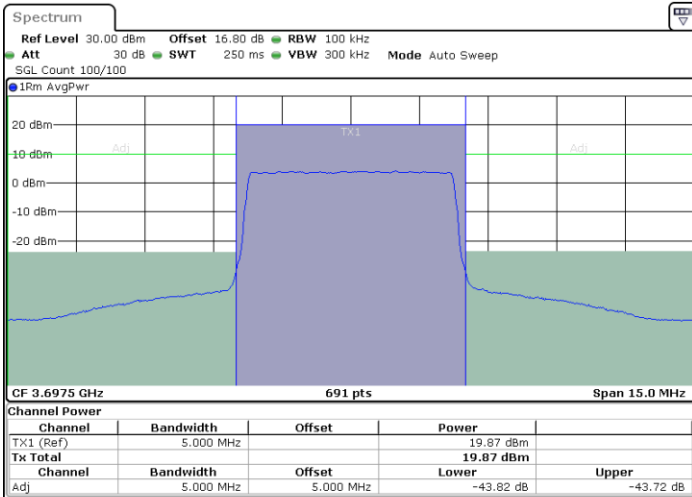

N/A

Date: 21.JUN.2020 08:41:04

LTE Band 48 / 5MHz

16QAM

Highest Channel / 1RB0

Highest Channel / 1RBmax

Date: 21.JUN.2020 08:38:02

Date: 25.JUL.2020 12:06:10

Highest Channel / FullIRB

N/A

Date: 25.JUL.2020 12:11:38

LTE Band 48 / 10MHz

16QAM

Lowest Channel / 1RB0

Lowest Channel / 1RBmax

Date: 21.JUN.2020 08:48:42