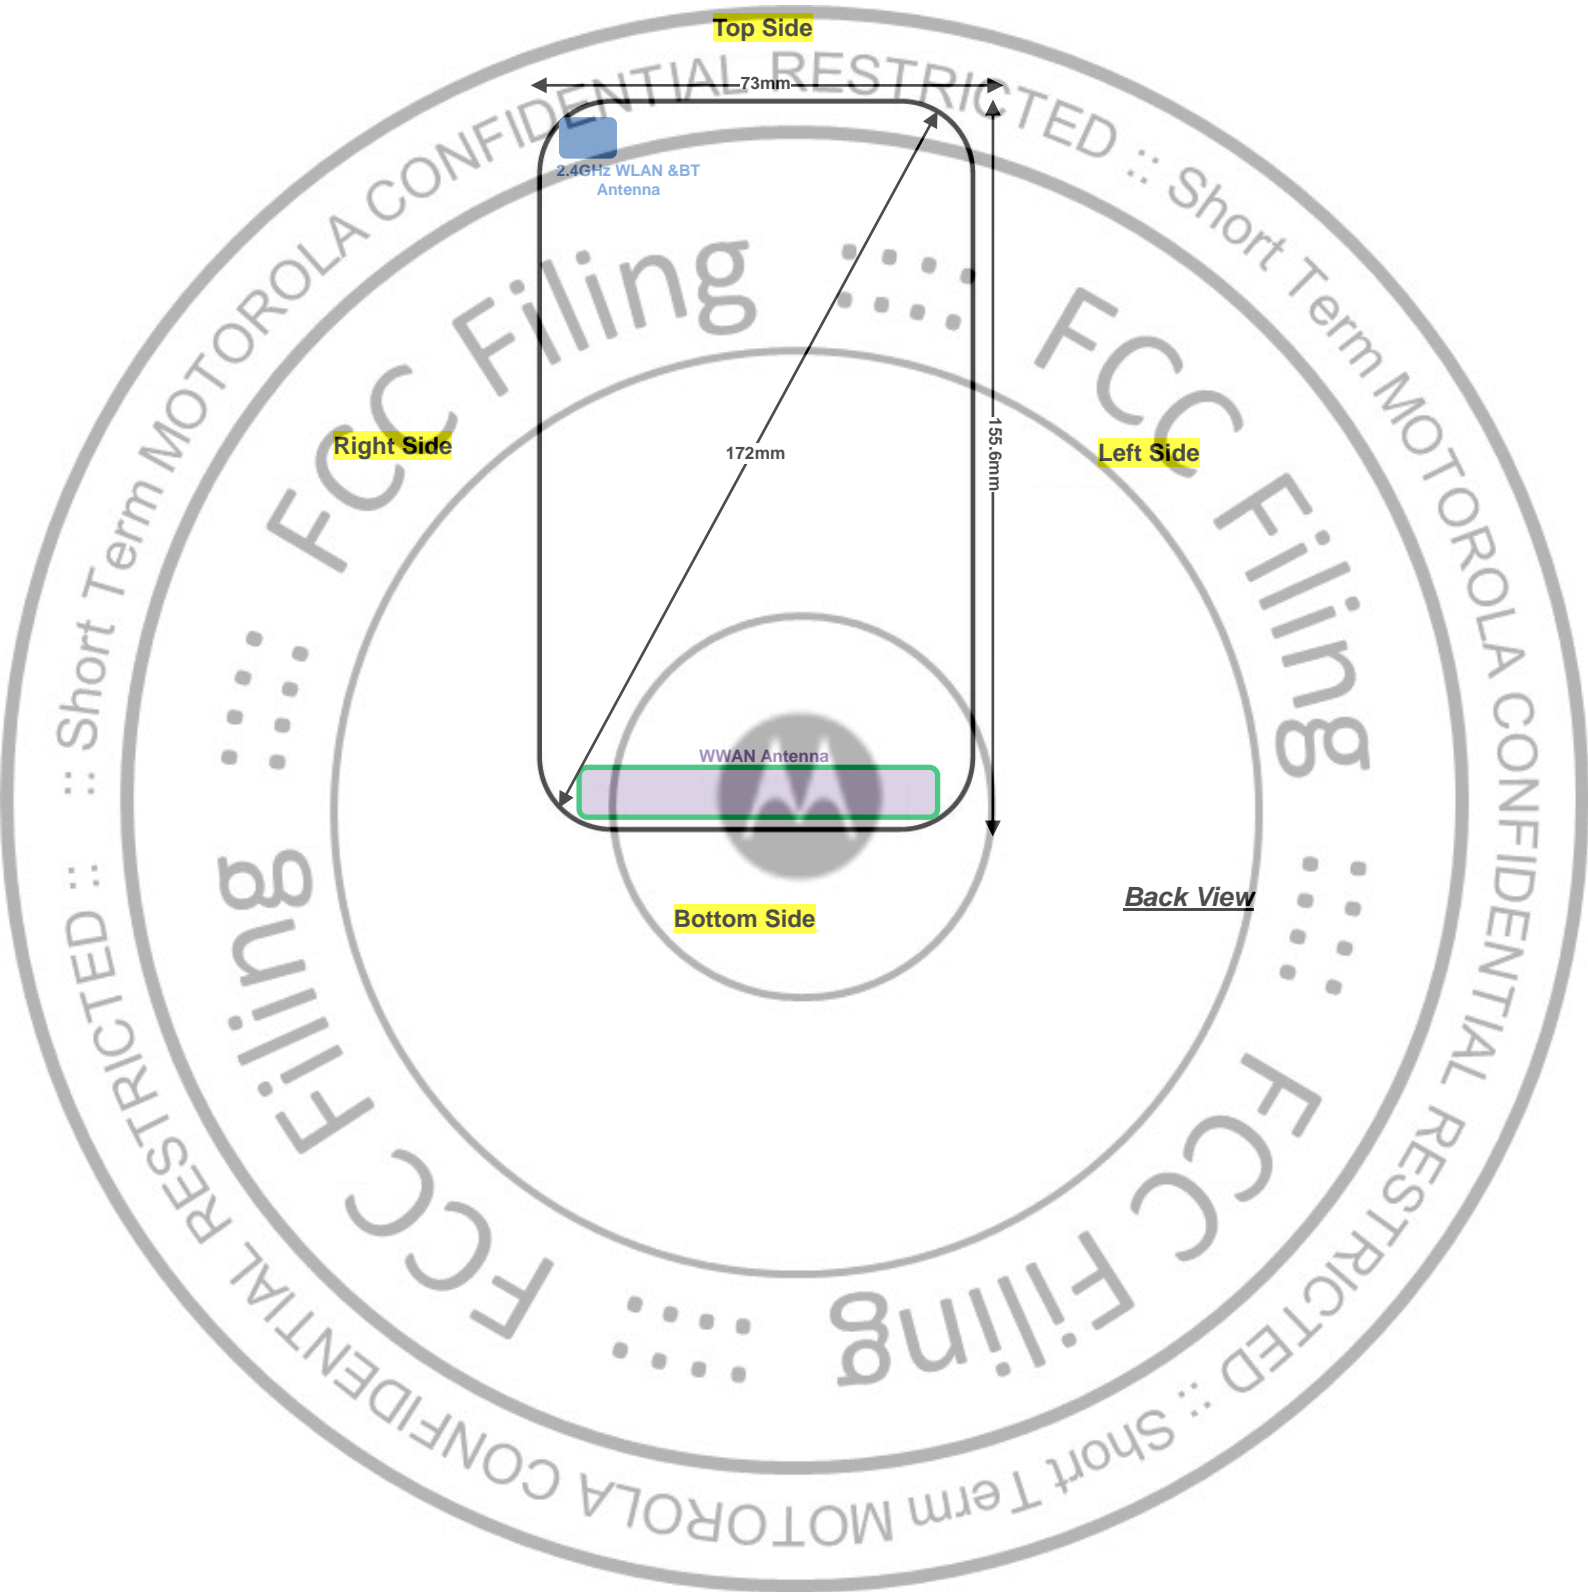

Appendix D. Antenna Location

Appendix D. SAR Test Setup Photos

Right Cheek

Right Tilted

Left Cheek

Left Tilted

Front, Test Separation 5 mm

Back, Test Separation 5 mm

Left, Test Separation 5 mm

Right, Test Separation 5 mm

Bottom Side, Test Separation 5 mm

Top Side, Test Separation 5 mm

Back with Headset 1, Test Separation 5 mm

Back with Headset 2, Test Separation 5 mm

Back with Headset 3, Test Separation 5 mm

Front, Test Separation 7 mm

Front, Test Separation 4 mm

Back, Test Separation 16 mm

Back, Test Separation 9 mm

Bottom Side, Test Separation 6 mm

Front, Test Separation 0 mm

Back, Test Separation 0 mm

Bottom Side, Test Separation 0 mm