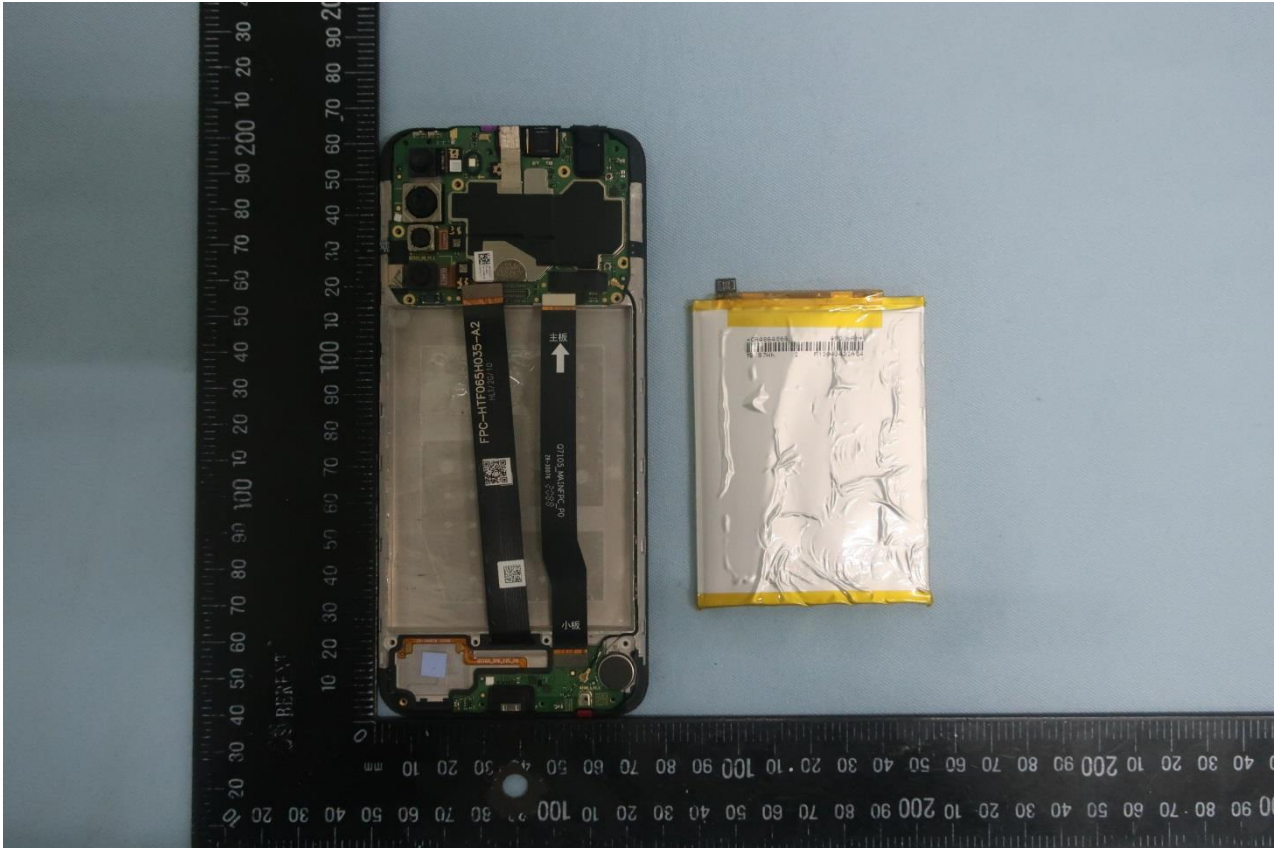

3. Internal Photograph of EUT

Brand Name: Motorola / Model Name: XT2073-2

Brand Name: Motorola / Model Name: XT2073-2

Brand Name: Motorola / Model Name: XT2073-2

Brand Name: Motorola / Model Name: XT2073-2

Brand Name: Motorola / Model Name: XT2073-2

Brand Name: Motorola / Model Name: XT2073-2

Brand Name: Motorola / Model Name: XT2073-2

Brand Name: Motorola / Model Name: XT2073-2

Brand Name: Motorola / Model Name: XT2073-2