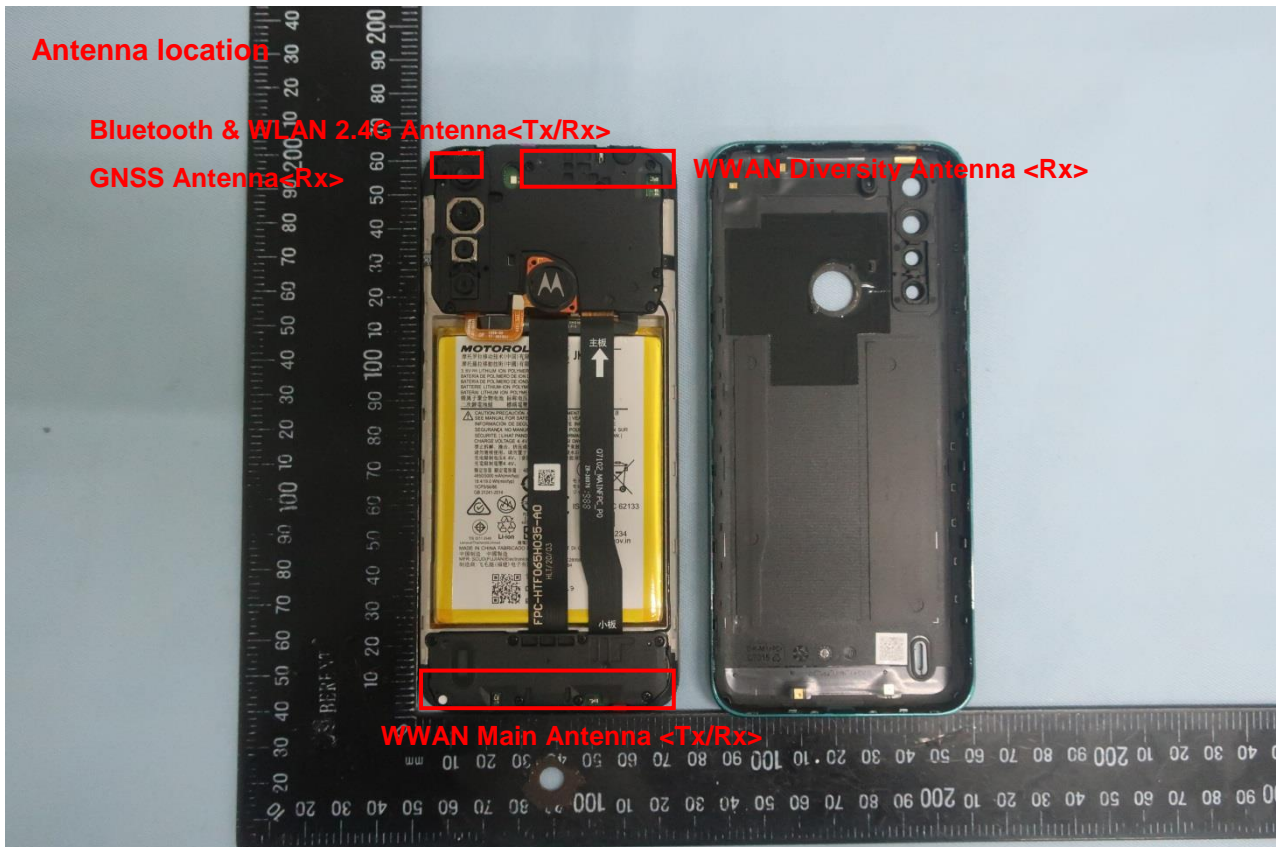

3. Internal Photograph of EUT

Brand Name: Motorola / Model Name: XT2073-2

Brand Name: Motorola / Model Name: XT2073-2

Brand Name: Motorola / Model Name: XT2073-2

Brand Name: Motorola / Model Name: XT2073-2

Brand Name: Motorola / Model Name: XT2073-2

Brand Name: Motorola / Model Name: XT2073-2

Brand Name: Motorola / Model Name: XT2073-2

Brand Name: Motorola / Model Name: XT2073-2

Brand Name: Motorola / Model Name: XT2073-2