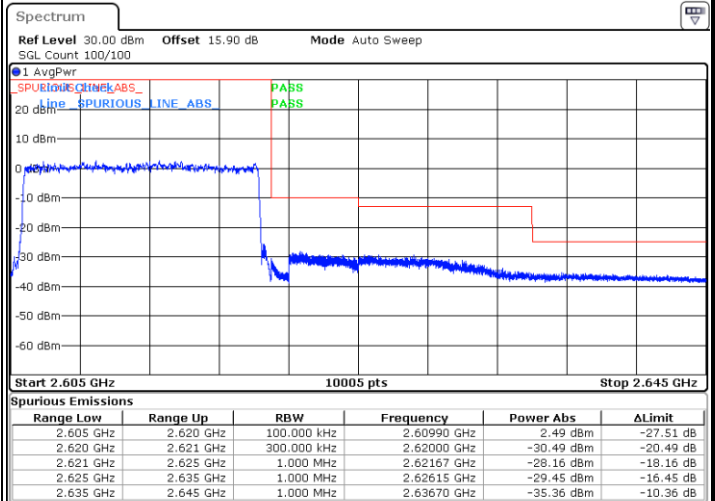

Date: 13.FEB.2020 02:31:50

Highest Band Edge / Full RB

Date: 13.FEB.2020 02:33:23

LTE Band 38 / 10MHz / 64QAM

Lowest Band Edge / 1 RB

Highest Band Edge / 1 RB

Lowest Band Edge / Full RB

Highest Band Edge / Full RB

LTE Band 38 / 15MHz / QPSK

Lowest Band Edge / 1 RB

Date: 13.FEB.2020 02:35:43

Highest Band Edge / 1 RB

Date: 13.FEB.2020 02:40:21

Lowest Band Edge / Full RB

Date: 13.FEB.2020 02:37:15

Highest Band Edge / Full RB

Date: 13.FEB.2020 02:38:48

LTE Band 38 / 15MHz / 16QAM

Lowest Band Edge / 1 RB

Highest Band Edge / 1 RB

Lowest Band Edge / Full RB

Highest Band Edge / Full RB

LTE Band 38 / 15MHz / 64QAM

Lowest Band Edge / 1 RB

Date: 13.FEB.2020 02:41:54

Highest Band Edge / 1 RB

Date: 13.FEB.2020 02:44:13

Lowest Band Edge / Full RB

Date: 13.FEB.2020 02:42:40

Highest Band Edge / Full RB

Date: 13.FEB.2020 02:43:26

LTE Band 38 / 20MHz / QPSK