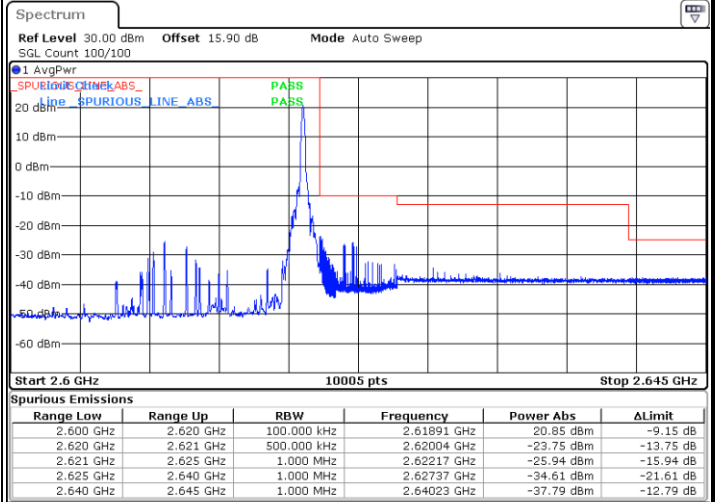

Date: 13.FEB.2020 02:41:54

Highest Band Edge / 1 RB

Date: 13.FEB.2020 02:44:13

Lowest Band Edge / Full RB

Date: 13.FEB.2020 02:42:40

Highest Band Edge / Full RB

Date: 13.FEB.2020 02:43:26

LTE Band 38 / 20MHz / QPSK

Lowest Band Edge / 1 RB

Highest Band Edge / 1 RB

Date: 13.FEB.2020 02:45:00

Date: 13.FEB.2020 02:49:38

Lowest Band Edge / Full RB

Highest Band Edge / Full RB

Date: 13.FEB.2020 02:46:33

Date: 13.FEB.2020 02:48:05

LTE Band 38 / 20MHz / 16QAM

Lowest Band Edge / 1 RB

Date: 13.FEB.2020 02:45:46

Highest Band Edge / 1 RB

Date: 13.FEB.2020 02:50:24

Lowest Band Edge / Full RB

Date: 13.FEB.2020 02:47:19

Highest Band Edge / Full RB

Date: 13.FEB.2020 02:48:52

LTE Band 38 / 20MHz / 64QAM

Lowest Band Edge / 1 RB

Highest Band Edge / 1 RB

Date: 13.FEB.2020 02:51:11

Date: 13.FEB.2020 02:53:30

Lowest Band Edge / Full RB

Highest Band Edge / Full RB