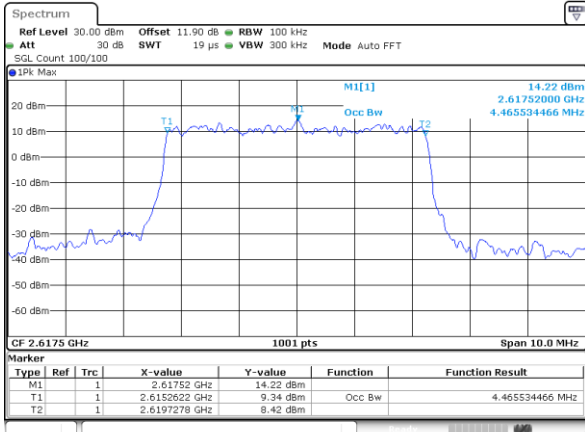

Highest Channel / 20MHz / 64QAM

Date: 13.FEB.2020 02:10:45

Occupied Bandwidth

Mode	LTE Band 38 : 99%OBW(MHz)											
BW	1.4MHz		3MHz		5MHz		10MHz		15MHz		20MHz	
Mod.	QPSK	16QAM	QPSK	16QAM	QPSK	16QAM	QPSK	16QAM	QPSK	16QAM	QPSK	16QAM
Lowest CH	-	-	-	-	4.46	4.50	8.95	9.07	13.43	13.49	17.94	17.86
Middle CH	-	-	-	-	4.49	4.48	9.11	9.01	13.34	13.43	17.94	17.82
Highest CH	-	-	-	-	4.47	4.48	9.01	8.97	13.40	13.52	17.74	17.98
Mode	LTE Band 38 : 99%OBW(MHz)											
BW	1.4MHz		3MHz		5MHz		10MHz		15MHz		20MHz	
Mod.	64QAM		64QAM		64QAM		64QAM		64QAM		64QAM	
Lowest CH	-	-	-	-	4.47	-	9.03	-	13.46	-	17.90	-
Middle CH	-	-	-	-	4.51	-	9.05	-	13.49	-	17.90	-
Highest CH	-	-	-	-	4.50	-	8.95	-	13.55	-	17.78	-

LTE Band 38

Lowest Channel / 5MHz / QPSK

Date: 13.FEB.2020 01:51:36

Lowest Channel / 5MHz / 16QAM

Date: 13.FEB.2020 01:51:50

Middle Channel / 5MHz / QPSK

Date: 13.FEB.2020 01:52:31

Middle Channel / 5MHz / 16QAM

Date: 13.FEB.2020 01:52:44

Highest Channel / 5MHz / QPSK

Date: 13.FEB.2020 01:53:24

Highest Channel / 5MHz / 16QAM

Date: 13.FEB.2020 01:53:38

LTE Band 38

Lowest Channel / 10MHz / QPSK

Date: 13.FEB.2020 01:54:20