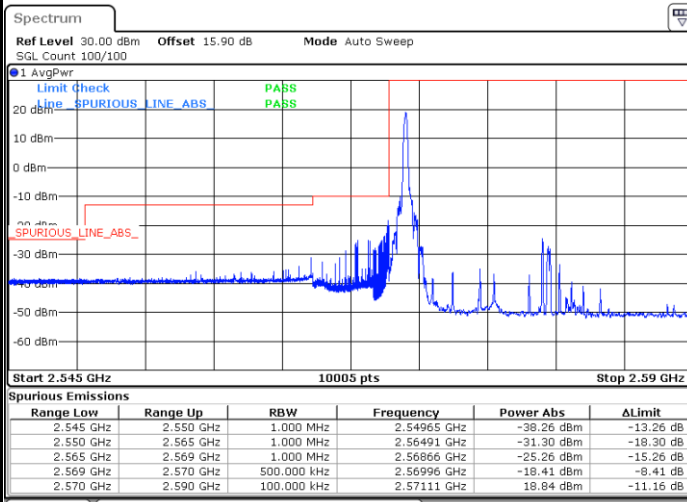

Date: 13.FEB.2020 02:41:54

Highest Band Edge / 1 RB

Date: 13.FEB.2020 02:44:13

Lowest Band Edge / Full RB

Date: 13.FEB.2020 02:42:40

Highest Band Edge / Full RB

Date: 13.FEB.2020 02:43:26

LTE Band 38 / 20MHz / QPSK

Lowest Band Edge / 1 RB

Highest Band Edge / 1 RB

Date: 13.FEB.2020 02:45:00

Date: 13.FEB.2020 02:49:38

Lowest Band Edge / Full RB

Highest Band Edge / Full RB

Date: 13.FEB.2020 02:46:33

Date: 13.FEB.2020 02:48:05

LTE Band 38 / 20MHz / 16QAM

Lowest Band Edge / 1 RB

Date: 13.FEB.2020 02:45:46

Highest Band Edge / 1 RB

Date: 13.FEB.2020 02:50:24

Lowest Band Edge / Full RB

Date: 13.FEB.2020 02:47:19

Highest Band Edge / Full RB

Date: 13.FEB.2020 02:48:52

LTE Band 38 / 20MHz / 64QAM

Lowest Band Edge / 1 RB

Highest Band Edge / 1 RB

Date: 13.FEB.2020 02:51:11

Date: 13.FEB.2020 02:53:30

Lowest Band Edge / Full RB

Highest Band Edge / Full RB