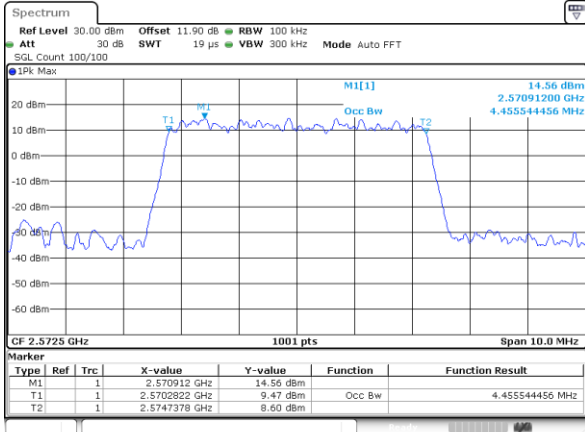

LTE Band 38

Lowest Channel / 5MHz / QPSK

Date: 13.FEB.2020 01:51:36