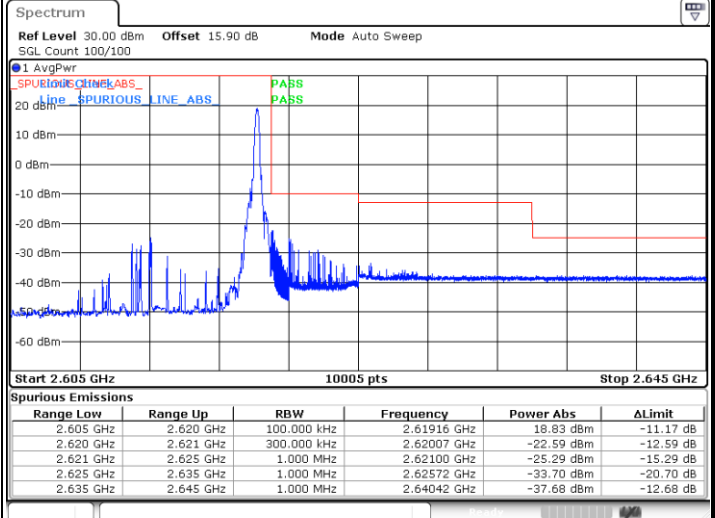

LTE Band 38 / 15MHz / QPSK

Lowest Band Edge / 1 RB

Date: 13.FEB.2020 02:35:43

Highest Band Edge / 1 RB

Date: 13.FEB.2020 02:40:21

Lowest Band Edge / Full RB

Date: 13.FEB.2020 02:37:15

Highest Band Edge / Full RB

Date: 13.FEB.2020 02:38:48

LTE Band 38 / 15MHz / 16QAM

Lowest Band Edge / 1 RB

Highest Band Edge / 1 RB

Lowest Band Edge / Full RB

Highest Band Edge / Full RB

LTE Band 38 / 15MHz / 64QAM

Lowest Band Edge / 1 RB

Date: 13.FEB.2020 02:41:54

Highest Band Edge / 1 RB

Date: 13.FEB.2020 02:44:13

Lowest Band Edge / Full RB

Date: 13.FEB.2020 02:42:40

Highest Band Edge / Full RB

Date: 13.FEB.2020 02:43:26

LTE Band 38 / 20MHz / QPSK

Lowest Band Edge / 1 RB

Highest Band Edge / 1 RB

Date: 13.FEB.2020 02:45:00

Date: 13.FEB.2020 02:49:38

Lowest Band Edge / Full RB

Highest Band Edge / Full RB

Date: 13.FEB.2020 02:46:33

Date: 13.FEB.2020 02:48:05