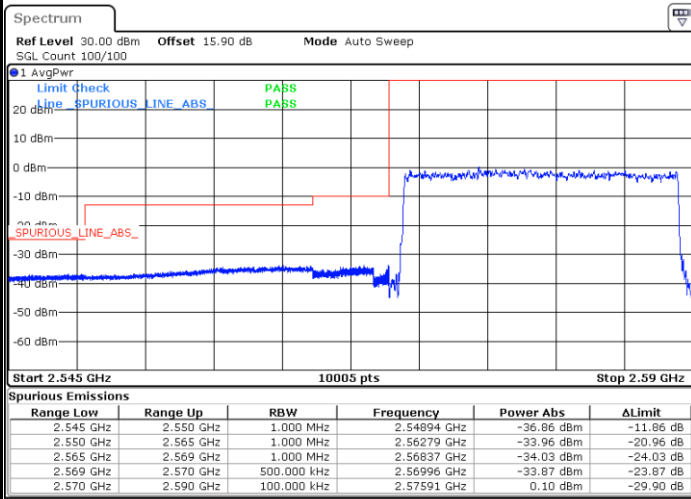

LTE Band 38 / 20MHz / 16QAM

Lowest Band Edge / 1 RB

Date: 13.FEB.2020 02:45:46

Highest Band Edge / 1 RB

Date: 13.FEB.2020 02:50:24

Lowest Band Edge / Full RB

Date: 13.FEB.2020 02:47:19

Highest Band Edge / Full RB

Date: 13.FEB.2020 02:48:52

LTE Band 38 / 20MHz / 64QAM

Lowest Band Edge / 1 RB

Highest Band Edge / 1 RB

Date: 13.FEB.2020 02:51:11

Date: 13.FEB.2020 02:53:30

Lowest Band Edge / Full RB

Highest Band Edge / Full RB

Date: 13.FEB.2020 02:51:57

Date: 13.FEB.2020 02:52:44

Conducted Spurious Emission

LTE Band 38 / 5MHz

Highest Channel / QPSK

Highest Channel / 16QAM

Date: 13.FEB.2020 03:00:20

Date: 13.FEB.2020 03:01:11