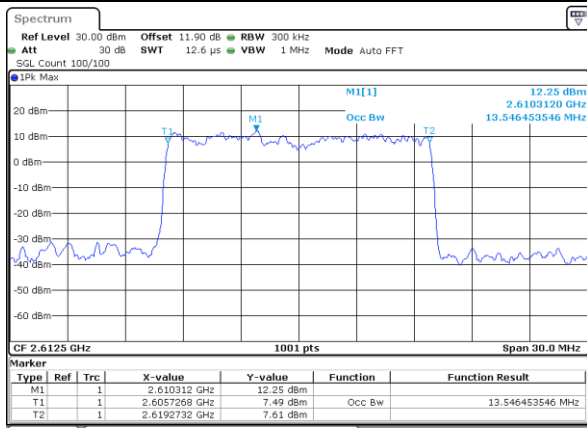

Date: 13.FEB.2020 02:04:47

LTE Band 38

Lowest Channel / 15MHz / 64QAM

Date: 13.FEB.2020 02:05:15

Lowest Channel / 20MHz / 64QAM

Date: 13.FEB.2020 02:06:37

Middle Channel / 15MHz / 64QAM

Date: 13.FEB.2020 02:05:43

Middle Channel / 20MHz / 64QAM

Date: 13.FEB.2020 02:07:05

Highest Channel / 15MHz / 64QAM

Date: 13.FEB.2020 02:06:09

Highest Channel / 20MHz / 64QAM

Date: 13.FEB.2020 02:07:31

Conducted Band Edge

LTE Band 38 / 5MHz / 16QAM