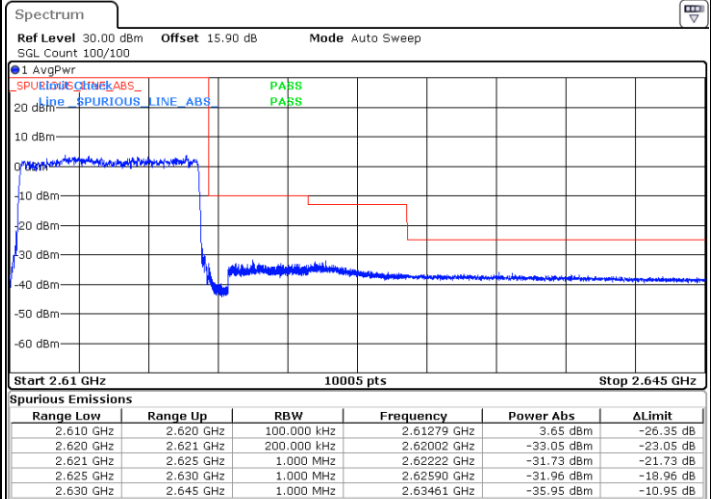

Date: 13.FEB.2020 02:24:52

LTE Band 38 / 10MHz / QPSK

Lowest Band Edge / 1 RB

Date: 13.FEB.2020 02:29:31

Highest Band Edge / 1 RB

Date: 13.FEB.2020 02:34:09

Lowest Band Edge / Full RB

Date: 13.FEB.2020 02:31:04

Highest Band Edge / Full RB

Date: 13.FEB.2020 02:32:37

LTE Band 38 / 10MHz / 16QAM

Lowest Band Edge / 1 RB

Date: 13.FEB.2020 02:30:17

Highest Band Edge / 1 RB

Date: 13.FEB.2020 02:34:56

Lowest Band Edge / Full RB

Date: 13.FEB.2020 02:31:50

Highest Band Edge / Full RB

Date: 13.FEB.2020 02:33:23

LTE Band 38 / 10MHz / 64QAM

Lowest Band Edge / 1 RB

Highest Band Edge / 1 RB

Lowest Band Edge / Full RB

Highest Band Edge / Full RB

LTE Band 38 / 15MHz / QPSK

Lowest Band Edge / 1 RB

Date: 13.FEB.2020 02:35:43

Highest Band Edge / 1 RB

Date: 13.FEB.2020 02:40:21

Lowest Band Edge / Full RB

Date: 13.FEB.2020 02:37:15

Highest Band Edge / Full RB