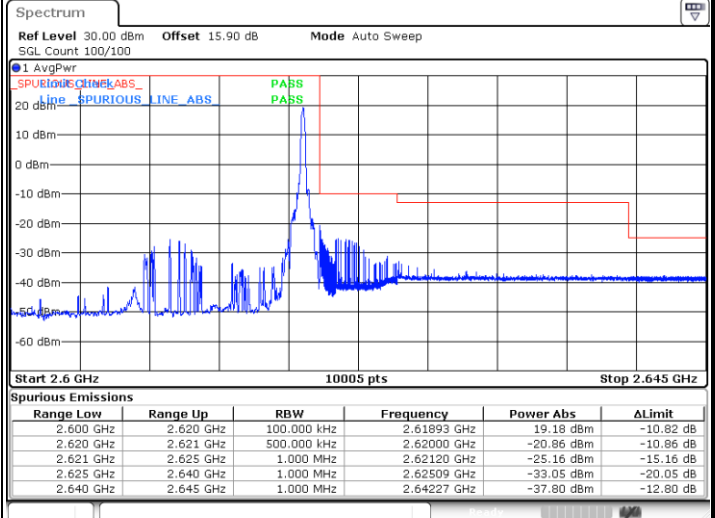

Date: 13.FEB.2020 02:38:48

LTE Band 38 / 15MHz / 16QAM

Lowest Band Edge / 1 RB

Highest Band Edge / 1 RB

Lowest Band Edge / Full RB

Highest Band Edge / Full RB

LTE Band 38 / 15MHz / 64QAM

Lowest Band Edge / 1 RB

Date: 13.FEB.2020 02:41:54

Highest Band Edge / 1 RB

Date: 13.FEB.2020 02:44:13

Lowest Band Edge / Full RB

Date: 13.FEB.2020 02:42:40

Highest Band Edge / Full RB

Date: 13.FEB.2020 02:43:26

LTE Band 38 / 20MHz / QPSK

Lowest Band Edge / 1 RB

Highest Band Edge / 1 RB

Date: 13.FEB.2020 02:45:00

Date: 13.FEB.2020 02:49:38

Lowest Band Edge / Full RB

Highest Band Edge / Full RB

Date: 13.FEB.2020 02:46:33

Date: 13.FEB.2020 02:48:05

LTE Band 38 / 20MHz / 16QAM

Lowest Band Edge / 1 RB

Date: 13.FEB.2020 02:45:46

Highest Band Edge / 1 RB

Date: 13.FEB.2020 02:50:24

Lowest Band Edge / Full RB

Date: 13.FEB.2020 02:47:19

Highest Band Edge / Full RB