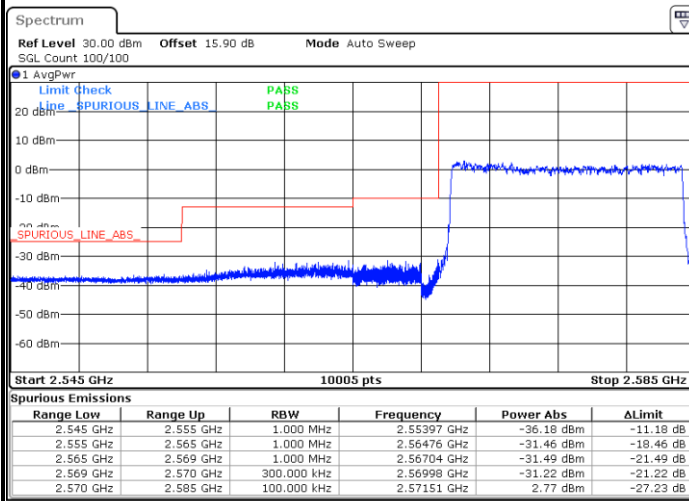

Date: 13.FEB.2020 02:31:50

Highest Band Edge / Full RB

Date: 13.FEB.2020 02:33:23

LTE Band 38 / 10MHz / 64QAM

Lowest Band Edge / 1 RB

Highest Band Edge / 1 RB

Lowest Band Edge / Full RB

Highest Band Edge / Full RB

LTE Band 38 / 15MHz / QPSK

Lowest Band Edge / 1 RB

Date: 13.FEB.2020 02:35:43

Highest Band Edge / 1 RB

Date: 13.FEB.2020 02:40:21

Lowest Band Edge / Full RB

Date: 13.FEB.2020 02:37:15

Highest Band Edge / Full RB

Date: 13.FEB.2020 02:38:48

LTE Band 38 / 15MHz / 16QAM

Lowest Band Edge / 1 RB

Highest Band Edge / 1 RB

Lowest Band Edge / Full RB

Highest Band Edge / Full RB

LTE Band 38 / 15MHz / 64QAM

Lowest Band Edge / 1 RB

Date: 13.FEB.2020 02:41:54

Highest Band Edge / 1 RB

Date: 13.FEB.2020 02:44:13

Lowest Band Edge / Full RB

Date: 13.FEB.2020 02:42:40

Highest Band Edge / Full RB

Date: 13.FEB.2020 02:43:26

LTE Band 38 / 20MHz / QPSK