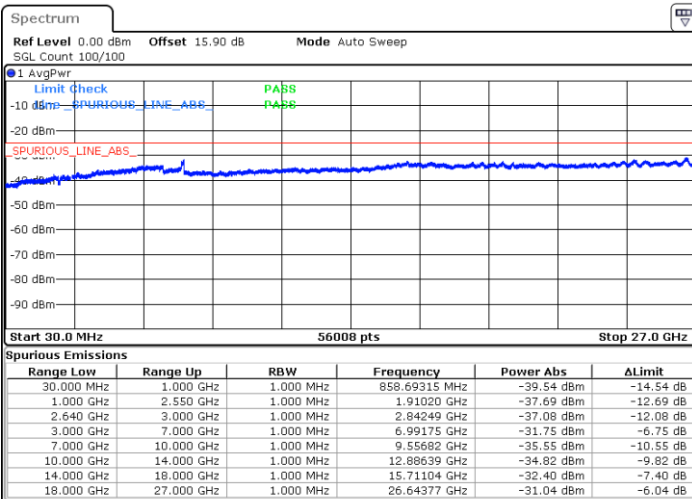

LTE Band 38 / 20MHz / 16QAM

Lowest Band Edge / 1 RB

Date: 13.FEB.2020 02:45:46

Highest Band Edge / 1 RB

Date: 13.FEB.2020 02:50:24

Lowest Band Edge / Full RB

Date: 13.FEB.2020 02:47:19

Highest Band Edge / Full RB

Date: 13.FEB.2020 02:48:52

LTE Band 38 / 20MHz / 64QAM

Lowest Band Edge / 1 RB

Highest Band Edge / 1 RB

Date: 13.FEB.2020 02:51:11

Date: 13.FEB.2020 02:53:30

Lowest Band Edge / Full RB

Highest Band Edge / Full RB

Date: 13.FEB.2020 02:51:57

Date: 13.FEB.2020 02:52:44

Conducted Spurious Emission

LTE Band 38 / 5MHz

Highest Channel / QPSK

Highest Channel / 16QAM

Date: 13.FEB.2020 03:00:20

Date: 13.FEB.2020 03:01:11

LTE Band 38 / 10MHz

Lowest Channel / QPSK

Lowest Channel / 16QAM

Date: 13.FEB.2020 03:04:38

Date: 13.FEB.2020 03:05:29

LTE Band 38 / 10MHz

Middle Channel / QPSK

Middle Channel / 16QAM