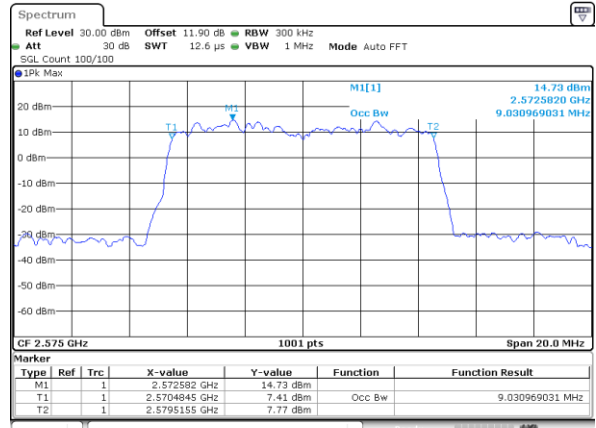

Highest Channel / 20MHz / QPSK

Date: 13.FEB.2020 02:01:36

Highest Channel / 20MHz / 16QAM

Date: 13.FEB.2020 02:01:50

LTE Band 38

Lowest Channel / 5MHz / 64QAM

Date: 13.FEB.2020 02:02:32

Lowest Channel / 10MHz / 64QAM