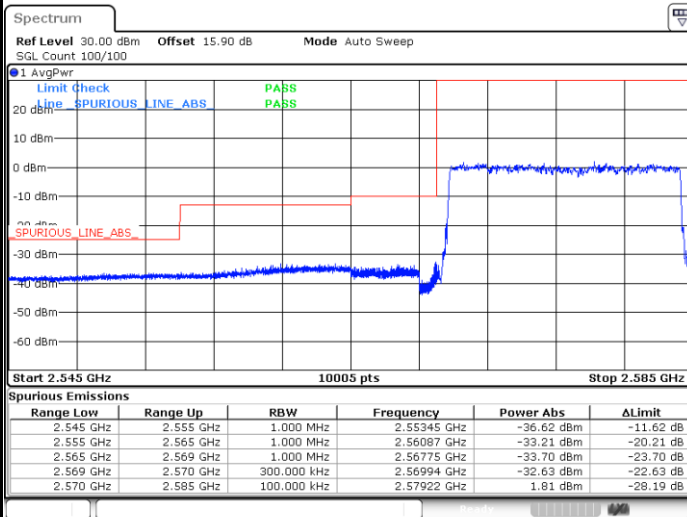

LTE Band 38 / 15MHz / QPSK

Lowest Band Edge / 1 RB

Date: 13.FEB.2020 02:35:43

Highest Band Edge / 1 RB

Date: 13.FEB.2020 02:40:21

Lowest Band Edge / Full RB

Date: 13.FEB.2020 02:37:15

Highest Band Edge / Full RB

Date: 13.FEB.2020 02:38:48

LTE Band 38 / 15MHz / 16QAM

Lowest Band Edge / 1 RB

Highest Band Edge / 1 RB

Lowest Band Edge / Full RB

Highest Band Edge / Full RB

LTE Band 38 / 15MHz / 64QAM

Lowest Band Edge / 1 RB

Date: 13.FEB.2020 02:41:54

Highest Band Edge / 1 RB

Date: 13.FEB.2020 02:44:13

Lowest Band Edge / Full RB

Date: 13.FEB.2020 02:42:40

Highest Band Edge / Full RB

Date: 13.FEB.2020 02:43:26

LTE Band 38 / 20MHz / QPSK

Lowest Band Edge / 1 RB

Highest Band Edge / 1 RB

Date: 13.FEB.2020 02:45:00

Date: 13.FEB.2020 02:49:38

Lowest Band Edge / Full RB

Highest Band Edge / Full RB

Date: 13.FEB.2020 02:46:33

Date: 13.FEB.2020 02:48:05