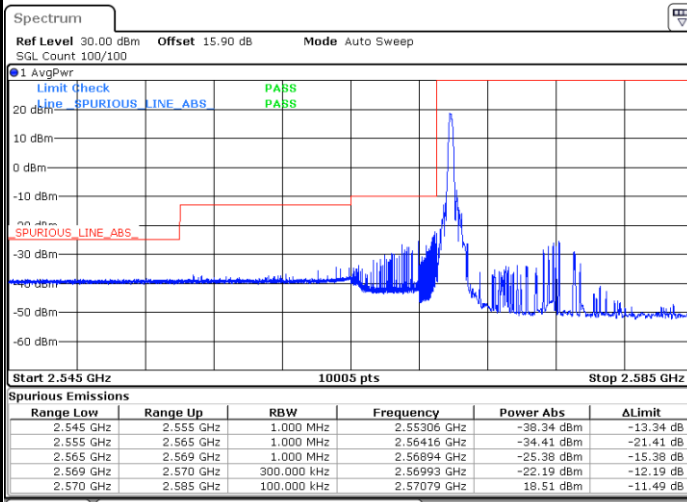

LTE Band 38 / 15MHz / QPSK

Lowest Band Edge / 1 RB

Date: 13.FEB.2020 02:35:43

Highest Band Edge / 1 RB

Date: 13.FEB.2020 02:40:21

Lowest Band Edge / Full RB

Date: 13.FEB.2020 02:37:15

Highest Band Edge / Full RB

Date: 13.FEB.2020 02:38:48

LTE Band 38 / 15MHz / 16QAM

Lowest Band Edge / 1 RB

Highest Band Edge / 1 RB

Lowest Band Edge / Full RB

Highest Band Edge / Full RB

LTE Band 38 / 15MHz / 64QAM

Lowest Band Edge / 1 RB

Date: 13.FEB.2020 02:41:54

Highest Band Edge / 1 RB

Date: 13.FEB.2020 02:44:13

Lowest Band Edge / Full RB

Date: 13.FEB.2020 02:42:40

Highest Band Edge / Full RB

Date: 13.FEB.2020 02:43:26

LTE Band 38 / 20MHz / QPSK

Lowest Band Edge / 1 RB

Highest Band Edge / 1 RB

Date: 13.FEB.2020 02:45:00

Date: 13.FEB.2020 02:49:38

Lowest Band Edge / Full RB

Highest Band Edge / Full RB

Date: 13.FEB.2020 02:46:33

Date: 13.FEB.2020 02:48:05