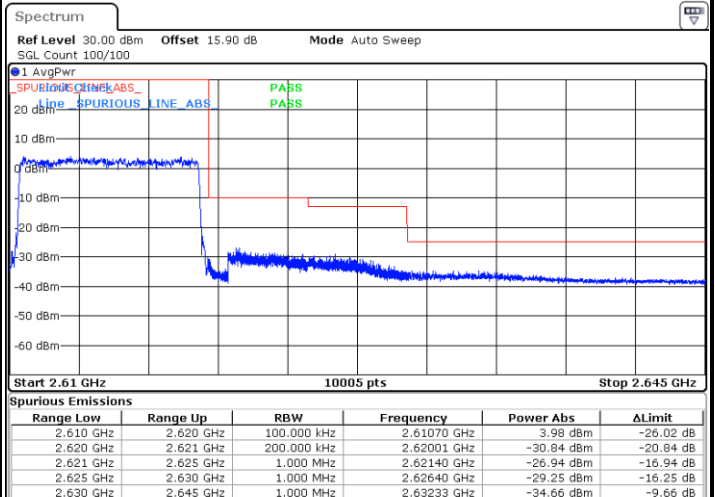

LTE Band 38 / 5MHz / 64QAM

Lowest Band Edge / 1RB

Date: 13.FEB.2020 02:23:20

Highest Band Edge / 1 RB

Date: 13.FEB.2020 02:25:39

Lowest Band Edge / Full RB

Date: 13.FEB.2020 02:24:06

Highest Band Edge / Full RB

Date: 13.FEB.2020 02:24:52

LTE Band 38 / 10MHz / QPSK

Lowest Band Edge / 1 RB

Date: 13.FEB.2020 02:29:31

Highest Band Edge / 1 RB

Date: 13.FEB.2020 02:34:09

Lowest Band Edge / Full RB

Date: 13.FEB.2020 02:31:04

Highest Band Edge / Full RB

Date: 13.FEB.2020 02:32:37

LTE Band 38 / 10MHz / 16QAM

Lowest Band Edge / 1 RB

Date: 13.FEB.2020 02:30:17

Highest Band Edge / 1 RB

Date: 13.FEB.2020 02:34:56

Lowest Band Edge / Full RB

Date: 13.FEB.2020 02:31:50

Highest Band Edge / Full RB

Date: 13.FEB.2020 02:33:23

LTE Band 38 / 10MHz / 64QAM

Lowest Band Edge / 1 RB

Highest Band Edge / 1 RB

Lowest Band Edge / Full RB

Highest Band Edge / Full RB