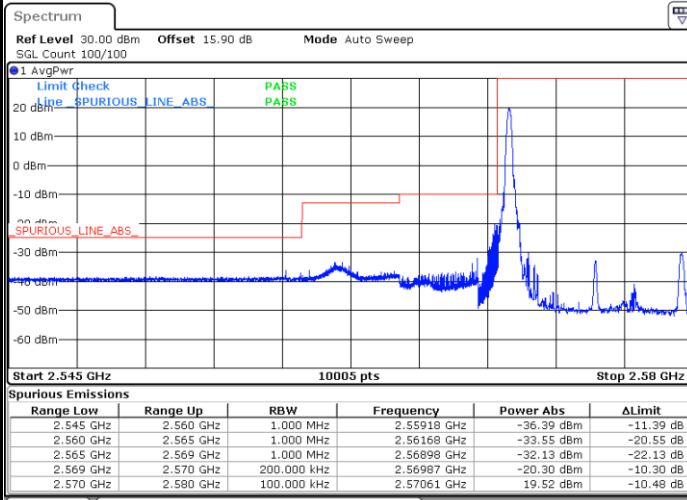

Date: 13.FEB.2020 02:24:52

LTE Band 38 / 10MHz / QPSK

Lowest Band Edge / 1 RB

Date: 13.FEB.2020 02:29:31

Highest Band Edge / 1 RB

Date: 13.FEB.2020 02:34:09

Lowest Band Edge / Full RB

Date: 13.FEB.2020 02:31:04

Highest Band Edge / Full RB

Date: 13.FEB.2020 02:32:37

LTE Band 38 / 10MHz / 16QAM

Lowest Band Edge / 1 RB

Date: 13.FEB.2020 02:30:17

Highest Band Edge / 1 RB

Date: 13.FEB.2020 02:34:56

Lowest Band Edge / Full RB

Date: 13.FEB.2020 02:31:50

Highest Band Edge / Full RB

Date: 13.FEB.2020 02:33:23

LTE Band 38 / 10MHz / 64QAM

Lowest Band Edge / 1 RB

Highest Band Edge / 1 RB

Lowest Band Edge / Full RB

Highest Band Edge / Full RB

LTE Band 38 / 15MHz / QPSK

Lowest Band Edge / 1 RB

Date: 13.FEB.2020 02:35:43

Highest Band Edge / 1 RB

Date: 13.FEB.2020 02:40:21

Lowest Band Edge / Full RB

Date: 13.FEB.2020 02:37:15

Highest Band Edge / Full RB