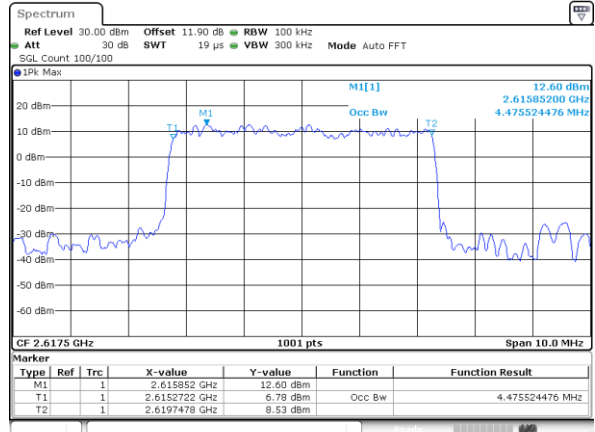

LTE Band 38

Lowest Channel / 5MHz / QPSK

Date: 13.FEB.2020 01:51:36

Lowest Channel / 5MHz / 16QAM

Date: 13.FEB.2020 01:51:50

Middle Channel / 5MHz / QPSK

Date: 13.FEB.2020 01:52:31

Middle Channel / 5MHz / 16QAM

Date: 13.FEB.2020 01:52:44

Highest Channel / 5MHz / QPSK

Date: 13.FEB.2020 01:53:24

Highest Channel / 5MHz / 16QAM

Date: 13.FEB.2020 01:53:38

LTE Band 38

Lowest Channel / 10MHz / QPSK

Date: 13.FEB.2020 01:54:20