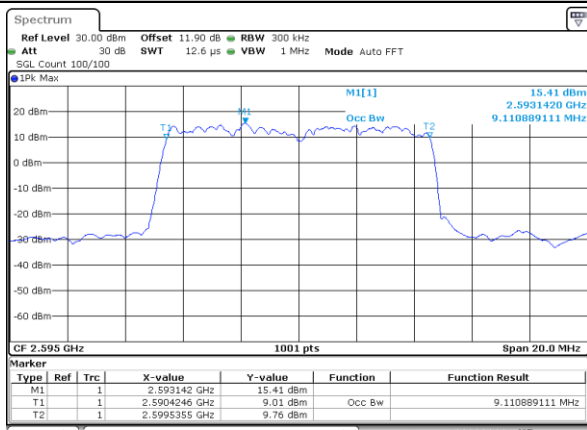

Middle Channel / 10MHz / QPSK

Date: 13.FEB.2020 01:55:15