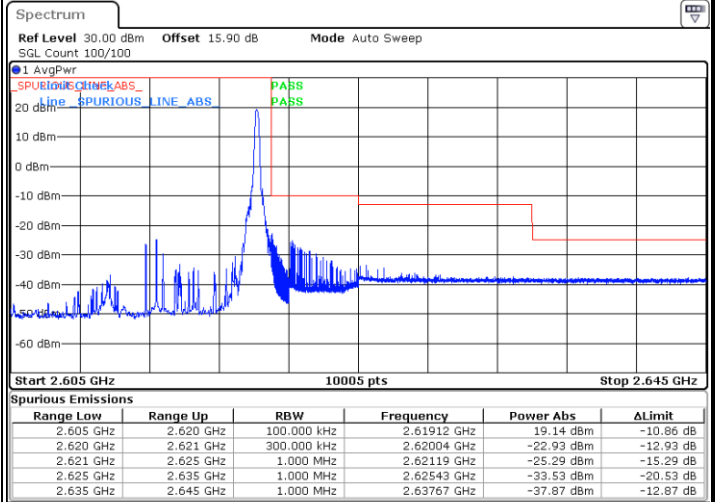

Highest Band Edge / Full RB

Date: 13.FEB.2020 02:32:37

LTE Band 38 / 10MHz / 16QAM

Lowest Band Edge / 1 RB

Date: 13.FEB.2020 02:30:17

Highest Band Edge / 1 RB

Date: 13.FEB.2020 02:34:56

Lowest Band Edge / Full RB

Date: 13.FEB.2020 02:31:50

Highest Band Edge / Full RB

Date: 13.FEB.2020 02:33:23

LTE Band 38 / 10MHz / 64QAM

Lowest Band Edge / 1 RB

Highest Band Edge / 1 RB

Lowest Band Edge / Full RB

Highest Band Edge / Full RB

LTE Band 38 / 15MHz / QPSK

Lowest Band Edge / 1 RB

Date: 13.FEB.2020 02:35:43

Highest Band Edge / 1 RB

Date: 13.FEB.2020 02:40:21

Lowest Band Edge / Full RB

Date: 13.FEB.2020 02:37:15

Highest Band Edge / Full RB