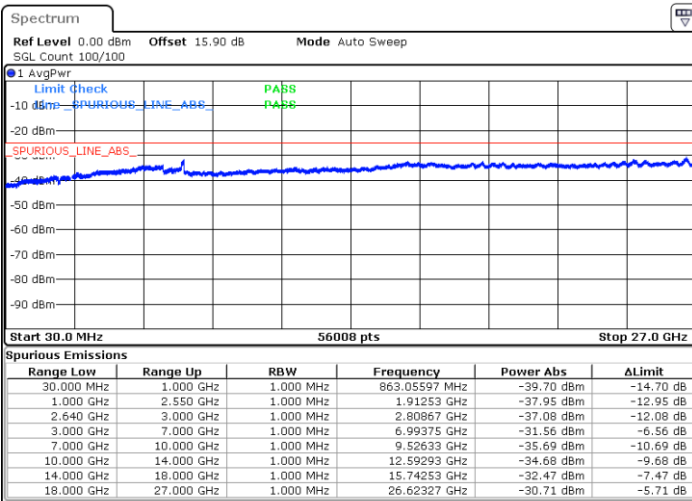

Date: 13.FEB.2020 03:06:20

Date: 13.FEB.2020 03:07:11

Highest Channel / QPSK

Highest Channel / 16QAM

Date: 13.FEB.2020 03:08:02

Date: 13.FEB.2020 03:08:54

LTE Band 38 / 15MHz

Lowest Channel / QPSK

Lowest Channel / 16QAM

Date: 13.FEB.2020 03:09:47

Date: 13.FEB.2020 03:10:38

Middle Channel / QPSK

Middle Channel / 16QAM

Date: 13.FEB.2020 03:11:30

Date: 13.FEB.2020 03:12:21