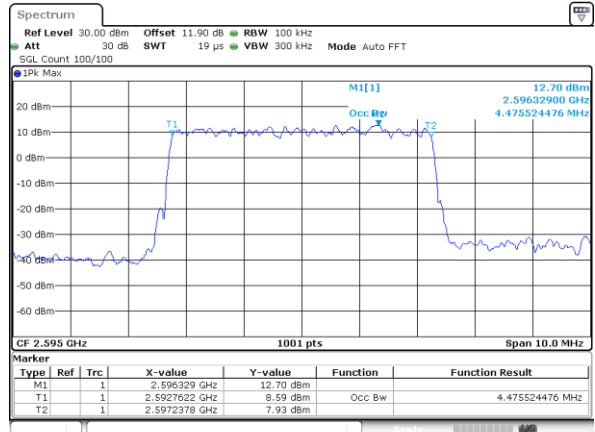

LTE Band 38

Lowest Channel / 5MHz / QPSK

Date: 13.FEB.2020 01:51:36

Lowest Channel / 5MHz / 16QAM

Date: 13.FEB.2020 01:51:50

Middle Channel / 5MHz / QPSK

Date: 13.FEB.2020 01:52:31

Middle Channel / 5MHz / 16QAM

Date: 13.FEB.2020 01:52:44

Highest Channel / 5MHz / QPSK

Date: 13.FEB.2020 01:53:24

Highest Channel / 5MHz / 16QAM

Date: 13.FEB.2020 01:53:38

LTE Band 38

Lowest Channel / 10MHz / QPSK

Date: 13.FEB.2020 01:54:20