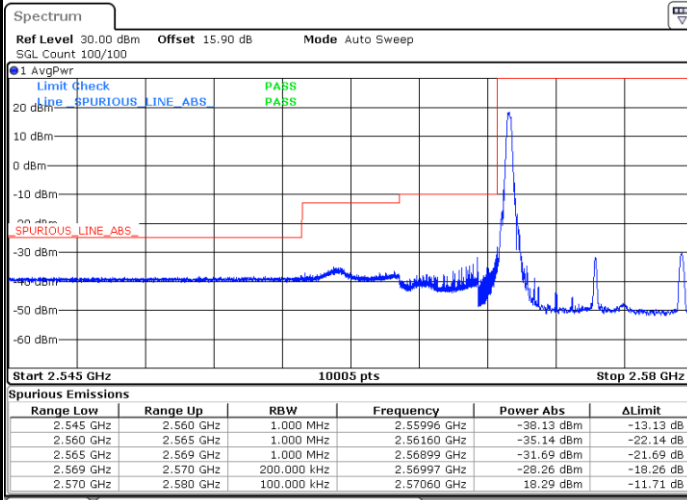

Highest Band Edge / Full RB

Date: 13.FEB.2020 02:32:37

LTE Band 38 / 10MHz / 16QAM

Lowest Band Edge / 1 RB

Date: 13.FEB.2020 02:30:17

Highest Band Edge / 1 RB

Date: 13.FEB.2020 02:34:56

Lowest Band Edge / Full RB

Date: 13.FEB.2020 02:31:50

Highest Band Edge / Full RB

Date: 13.FEB.2020 02:33:23

LTE Band 38 / 10MHz / 64QAM

Lowest Band Edge / 1 RB

Highest Band Edge / 1 RB

Lowest Band Edge / Full RB

Highest Band Edge / Full RB

LTE Band 38 / 15MHz / QPSK

Lowest Band Edge / 1 RB

Date: 13.FEB.2020 02:35:43

Highest Band Edge / 1 RB

Date: 13.FEB.2020 02:40:21

Lowest Band Edge / Full RB

Date: 13.FEB.2020 02:37:15

Highest Band Edge / Full RB

Date: 13.FEB.2020 02:38:48

LTE Band 38 / 15MHz / 16QAM

Lowest Band Edge / 1 RB

Highest Band Edge / 1 RB

Lowest Band Edge / Full RB

Highest Band Edge / Full RB

LTE Band 38 / 15MHz / 64QAM

Lowest Band Edge / 1 RB