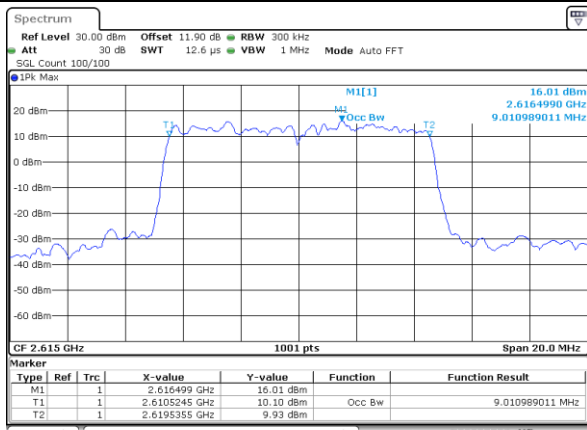

Lowest Channel / 10MHz / 16QAM

Date: 13.FEB.2020 01:54:34

Middle Channel / 10MHz / QPSK

Date: 13.FEB.2020 01:55:15

Middle Channel / 10MHz / 16QAM

Date: 13.FEB.2020 01:55:28

Highest Channel / 10MHz / QPSK

Date: 13.FEB.2020 01:56:08

Highest Channel / 10MHz / 16QAM

Date: 13.FEB.2020 01:56:22

LTE Band 38

Lowest Channel / 15MHz / QPSK

Date: 13.FEB.2020 01:57:04

Lowest Channel / 15MHz / 16QAM

Date: 13.FEB.2020 01:57:18

Middle Channel / 15MHz / QPSK