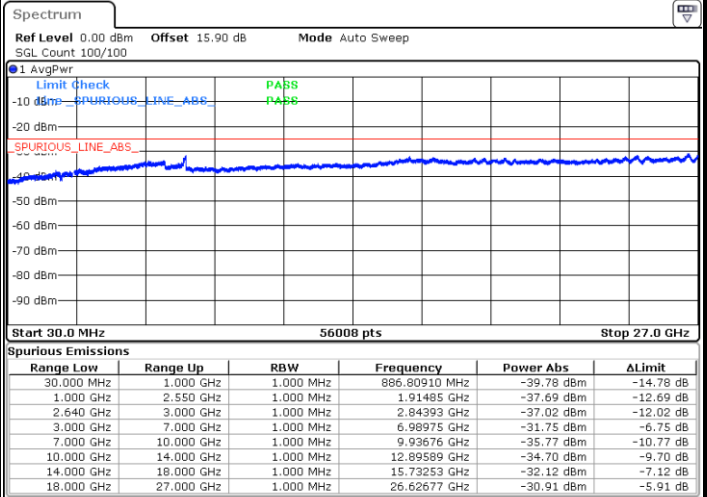

Date: 13.FEB.2020 02:48:52

LTE Band 38 / 20MHz / 64QAM

Lowest Band Edge / 1 RB

Highest Band Edge / 1 RB

Date: 13.FEB.2020 02:51:11

Date: 13.FEB.2020 02:53:30

Lowest Band Edge / Full RB

Highest Band Edge / Full RB

Date: 13.FEB.2020 02:51:57

Date: 13.FEB.2020 02:52:44

Conducted Spurious Emission

LTE Band 38 / 5MHz

Highest Channel / QPSK

Highest Channel / 16QAM

Date: 13.FEB.2020 03:00:20

Date: 13.FEB.2020 03:01:11

LTE Band 38 / 10MHz

Lowest Channel / QPSK

Lowest Channel / 16QAM

Date: 13.FEB.2020 03:04:38

Date: 13.FEB.2020 03:05:29

LTE Band 38 / 10MHz

Middle Channel / QPSK

Middle Channel / 16QAM

Date: 13.FEB.2020 03:06:20

Date: 13.FEB.2020 03:07:11

Highest Channel / QPSK

Highest Channel / 16QAM

Date: 13.FEB.2020 03:08:02

Date: 13.FEB.2020 03:08:54

LTE Band 38 / 15MHz

Lowest Channel / QPSK