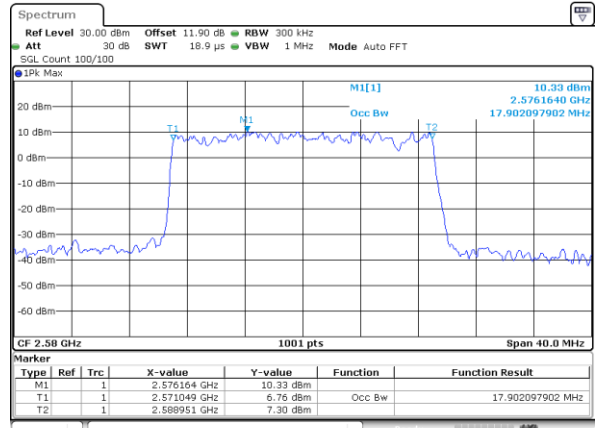

Date: 13.FEB.2020 02:04:47

LTE Band 38

Lowest Channel / 15MHz / 64QAM

Date: 13.FEB.2020 02:05:15

Lowest Channel / 20MHz / 64QAM

Date: 13.FEB.2020 02:06:37

Middle Channel / 15MHz / 64QAM

Date: 13.FEB.2020 02:05:43

Middle Channel / 20MHz / 64QAM

Date: 13.FEB.2020 02:07:05

Highest Channel / 15MHz / 64QAM

Date: 13.FEB.2020 02:06:09

Highest Channel / 20MHz / 64QAM

Date: 13.FEB.2020 02:07:31

Conducted Band Edge

LTE Band 38 / 5MHz / 16QAM