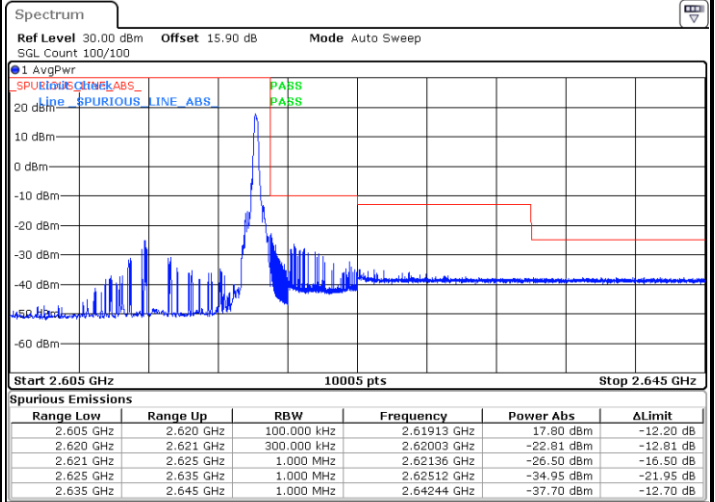

LTE Band 38 / 15MHz / QPSK

Lowest Band Edge / 1 RB

Date: 13.FEB.2020 02:35:43

Highest Band Edge / 1 RB

Date: 13.FEB.2020 02:40:21

Lowest Band Edge / Full RB

Date: 13.FEB.2020 02:37:15

Highest Band Edge / Full RB

Date: 13.FEB.2020 02:38:48

LTE Band 38 / 15MHz / 16QAM

Lowest Band Edge / 1 RB

Highest Band Edge / 1 RB

Lowest Band Edge / Full RB

Highest Band Edge / Full RB

LTE Band 38 / 15MHz / 64QAM

Lowest Band Edge / 1 RB

Date: 13.FEB.2020 02:41:54

Highest Band Edge / 1 RB

Date: 13.FEB.2020 02:44:13

Lowest Band Edge / Full RB

Date: 13.FEB.2020 02:42:40

Highest Band Edge / Full RB

Date: 13.FEB.2020 02:43:26

LTE Band 38 / 20MHz / QPSK

Lowest Band Edge / 1 RB

Highest Band Edge / 1 RB

Date: 13.FEB.2020 02:45:00

Date: 13.FEB.2020 02:49:38

Lowest Band Edge / Full RB

Highest Band Edge / Full RB

Date: 13.FEB.2020 02:46:33

Date: 13.FEB.2020 02:48:05