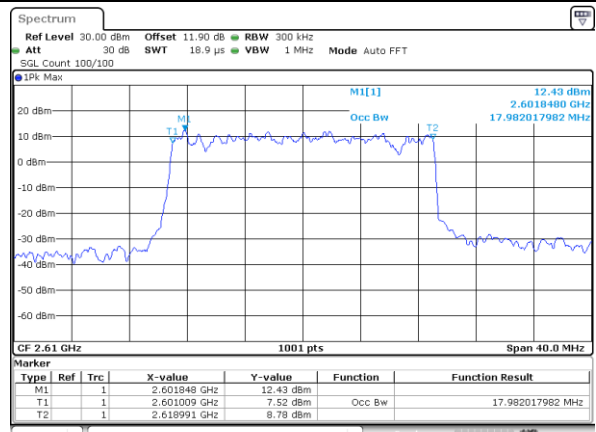

Highest Channel / 20MHz / QPSK

Date: 13.FEB.2020 02:01:36

Highest Channel / 20MHz / 16QAM

Date: 13.FEB.2020 02:01:50

LTE Band 38

Lowest Channel / 5MHz / 64QAM

Date: 13.FEB.2020 02:02:32

Lowest Channel / 10MHz / 64QAM