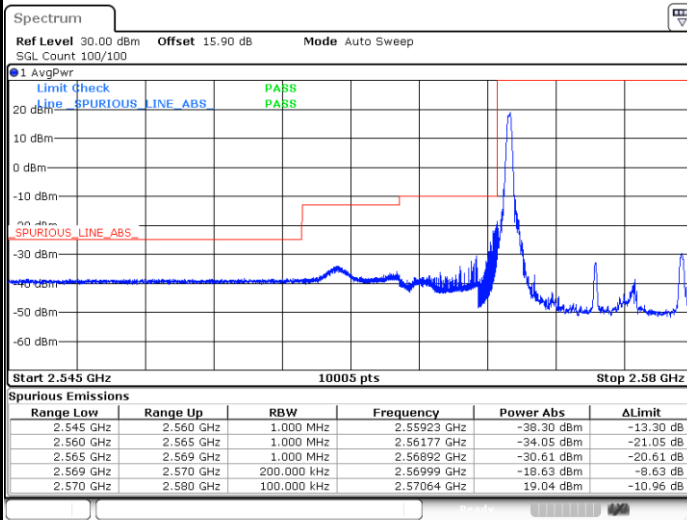

Lowest Band Edge / 1RB

Highest Band Edge / 1 RB

Date: 13.FEB.2020 02:17:55

Date: 13.FEB.2020 02:22:33

Lowest Band Edge / Full RB

Highest Band Edge / Full RB

Date: 13.FEB.2020 02:19:28

Date: 13.FEB.2020 02:21:00

LTE Band 38 / 5MHz / 64QAM

Lowest Band Edge / 1RB

Date: 13.FEB.2020 02:23:20

Highest Band Edge / 1 RB

Date: 13.FEB.2020 02:25:39

Lowest Band Edge / Full RB

Date: 13.FEB.2020 02:24:06

Highest Band Edge / Full RB

Date: 13.FEB.2020 02:24:52

LTE Band 38 / 10MHz / QPSK

Lowest Band Edge / 1 RB

Date: 13.FEB.2020 02:29:31

Highest Band Edge / 1 RB

Date: 13.FEB.2020 02:34:09

Lowest Band Edge / Full RB

Date: 13.FEB.2020 02:31:04

Highest Band Edge / Full RB

Date: 13.FEB.2020 02:32:37

LTE Band 38 / 10MHz / 16QAM

Lowest Band Edge / 1 RB

Date: 13.FEB.2020 02:30:17

Highest Band Edge / 1 RB

Date: 13.FEB.2020 02:34:56

Lowest Band Edge / Full RB