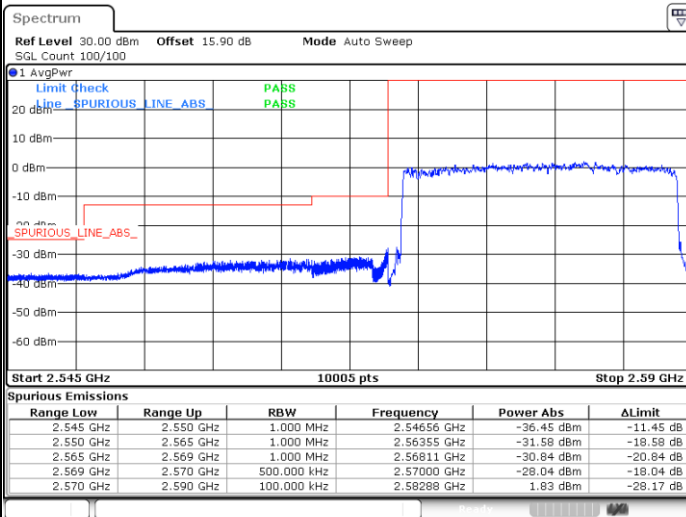

Date: 13.FEB.2020 02:41:54

Highest Band Edge / 1 RB

Date: 13.FEB.2020 02:44:13

Lowest Band Edge / Full RB

Date: 13.FEB.2020 02:42:40

Highest Band Edge / Full RB

Date: 13.FEB.2020 02:43:26

LTE Band 38 / 20MHz / QPSK

Lowest Band Edge / 1 RB

Highest Band Edge / 1 RB

Date: 13.FEB.2020 02:45:00

Date: 13.FEB.2020 02:49:38

Lowest Band Edge / Full RB

Highest Band Edge / Full RB

Date: 13.FEB.2020 02:46:33

Date: 13.FEB.2020 02:48:05

LTE Band 38 / 20MHz / 16QAM

Lowest Band Edge / 1 RB

Date: 13.FEB.2020 02:45:46

Highest Band Edge / 1 RB

Date: 13.FEB.2020 02:50:24

Lowest Band Edge / Full RB

Date: 13.FEB.2020 02:47:19

Highest Band Edge / Full RB

Date: 13.FEB.2020 02:48:52

LTE Band 38 / 20MHz / 64QAM

Lowest Band Edge / 1 RB

Highest Band Edge / 1 RB

Date: 13.FEB.2020 02:51:11

Date: 13.FEB.2020 02:53:30

Lowest Band Edge / Full RB

Highest Band Edge / Full RB