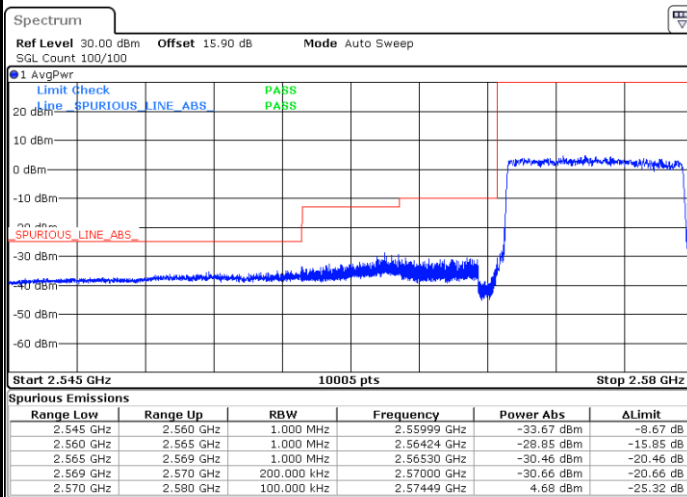

LTE Band 38 / 5MHz / 64QAM

Lowest Band Edge / 1RB

Date: 13.FEB.2020 02:23:20

Highest Band Edge / 1 RB

Date: 13.FEB.2020 02:25:39

Lowest Band Edge / Full RB

Date: 13.FEB.2020 02:24:06

Highest Band Edge / Full RB

Date: 13.FEB.2020 02:24:52

LTE Band 38 / 10MHz / QPSK

Lowest Band Edge / 1 RB

Date: 13.FEB.2020 02:29:31

Highest Band Edge / 1 RB

Date: 13.FEB.2020 02:34:09

Lowest Band Edge / Full RB

Date: 13.FEB.2020 02:31:04

Highest Band Edge / Full RB

Date: 13.FEB.2020 02:32:37

LTE Band 38 / 10MHz / 16QAM

Lowest Band Edge / 1 RB

Date: 13.FEB.2020 02:30:17

Highest Band Edge / 1 RB

Date: 13.FEB.2020 02:34:56

Lowest Band Edge / Full RB

Date: 13.FEB.2020 02:31:50

Highest Band Edge / Full RB

Date: 13.FEB.2020 02:33:23

LTE Band 38 / 10MHz / 64QAM

Lowest Band Edge / 1 RB

Highest Band Edge / 1 RB

Lowest Band Edge / Full RB

Highest Band Edge / Full RB