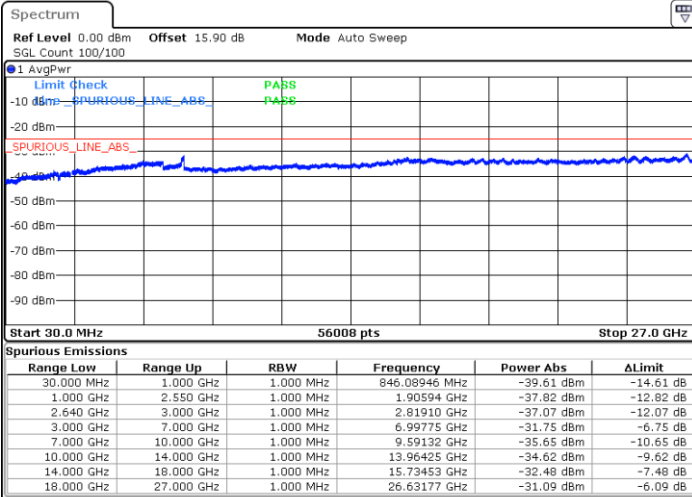

Date: 13.FEB.2020 02:48:52

LTE Band 38 / 20MHz / 64QAM

Lowest Band Edge / 1 RB

Highest Band Edge / 1 RB

Date: 13.FEB.2020 02:51:11

Date: 13.FEB.2020 02:53:30

Lowest Band Edge / Full RB

Highest Band Edge / Full RB

Date: 13.FEB.2020 02:51:57

Date: 13.FEB.2020 02:52:44

Conducted Spurious Emission

LTE Band 38 / 5MHz

Highest Channel / QPSK

Highest Channel / 16QAM

Date: 13.FEB.2020 03:00:20

Date: 13.FEB.2020 03:01:11

LTE Band 38 / 10MHz

Lowest Channel / QPSK

Lowest Channel / 16QAM

Date: 13.FEB.2020 03:04:38

Date: 13.FEB.2020 03:05:29

LTE Band 38 / 10MHz

Middle Channel / QPSK

Middle Channel / 16QAM

Date: 13.FEB.2020 03:06:20

Date: 13.FEB.2020 03:07:11

Highest Channel / QPSK

Highest Channel / 16QAM

Date: 13.FEB.2020 03:08:02

Date: 13.FEB.2020 03:08:54

LTE Band 38 / 15MHz

Lowest Channel / QPSK