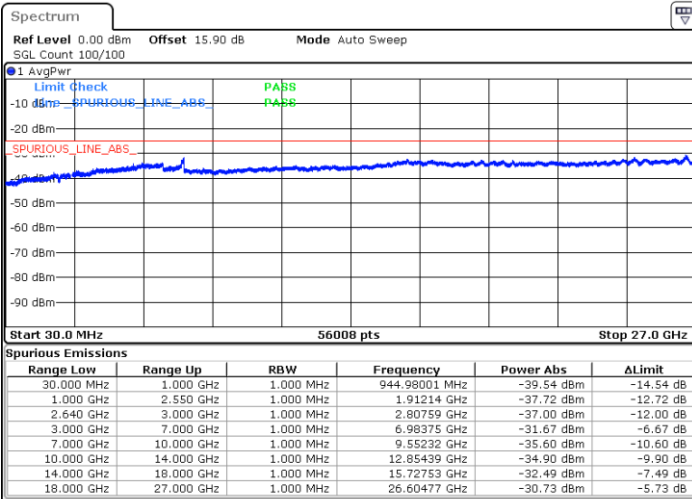

LTE Band 38 / 20MHz / 16QAM

Lowest Band Edge / 1 RB

Date: 13.FEB.2020 02:45:46

Highest Band Edge / 1 RB

Date: 13.FEB.2020 02:50:24

Lowest Band Edge / Full RB

Date: 13.FEB.2020 02:47:19

Highest Band Edge / Full RB

Date: 13.FEB.2020 02:48:52

LTE Band 38 / 20MHz / 64QAM

Lowest Band Edge / 1 RB

Highest Band Edge / 1 RB

Date: 13.FEB.2020 02:51:11

Date: 13.FEB.2020 02:53:30

Lowest Band Edge / Full RB

Highest Band Edge / Full RB

Date: 13.FEB.2020 02:51:57

Date: 13.FEB.2020 02:52:44

Conducted Spurious Emission

LTE Band 38 / 5MHz

Highest Channel / QPSK

Highest Channel / 16QAM

Date: 13.FEB.2020 03:00:20

Date: 13.FEB.2020 03:01:11

LTE Band 38 / 10MHz

Lowest Channel / QPSK

Lowest Channel / 16QAM

Date: 13.FEB.2020 03:04:38

Date: 13.FEB.2020 03:05:29

LTE Band 38 / 10MHz

Middle Channel / QPSK

Middle Channel / 16QAM