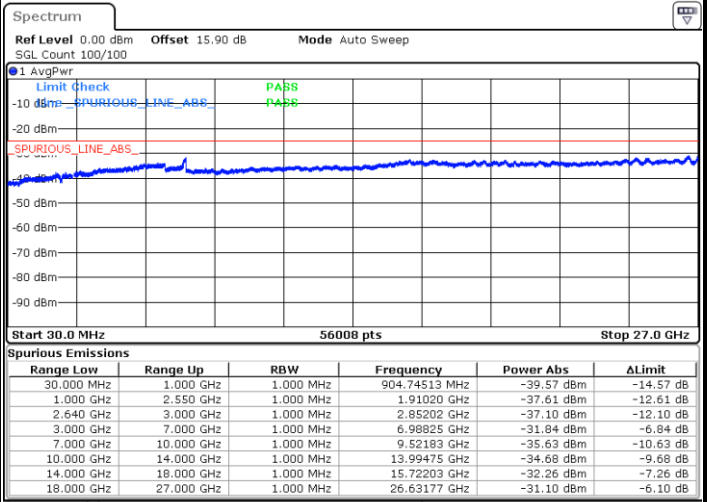

LTE Band 38 / 15MHz

Lowest Channel / QPSK

Lowest Channel / 16QAM

Date: 13.FEB.2020 03:09:47

Date: 13.FEB.2020 03:10:38