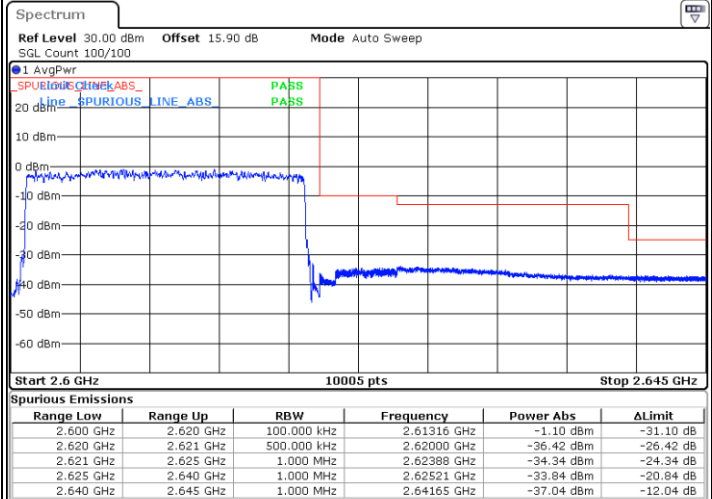

LTE Band 38 / 20MHz / 16QAM

Lowest Band Edge / 1 RB

Date: 13.FEB.2020 02:45:46

Highest Band Edge / 1 RB

Date: 13.FEB.2020 02:50:24

Lowest Band Edge / Full RB

Date: 13.FEB.2020 02:47:19

Highest Band Edge / Full RB

Date: 13.FEB.2020 02:48:52

LTE Band 38 / 20MHz / 64QAM

Lowest Band Edge / 1 RB

Highest Band Edge / 1 RB

Date: 13.FEB.2020 02:51:11

Date: 13.FEB.2020 02:53:30

Lowest Band Edge / Full RB

Highest Band Edge / Full RB

Date: 13.FEB.2020 02:51:57

Date: 13.FEB.2020 02:52:44

Conducted Spurious Emission

LTE Band 38 / 5MHz

Highest Channel / QPSK

Highest Channel / 16QAM

Date: 13.FEB.2020 03:00:20

Date: 13.FEB.2020 03:01:11