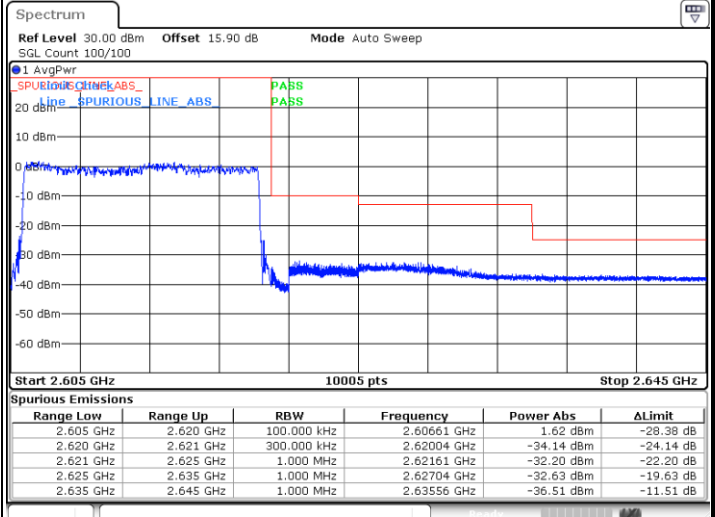

LTE Band 38 / 15MHz / QPSK

Lowest Band Edge / 1 RB

Date: 13.FEB.2020 02:35:43

Highest Band Edge / 1 RB

Date: 13.FEB.2020 02:40:21

Lowest Band Edge / Full RB

Date: 13.FEB.2020 02:37:15

Highest Band Edge / Full RB

Date: 13.FEB.2020 02:38:48

LTE Band 38 / 15MHz / 16QAM

Lowest Band Edge / 1 RB

Highest Band Edge / 1 RB

Lowest Band Edge / Full RB

Highest Band Edge / Full RB

LTE Band 38 / 15MHz / 64QAM

Lowest Band Edge / 1 RB

Date: 13.FEB.2020 02:41:54

Highest Band Edge / 1 RB

Date: 13.FEB.2020 02:44:13

Lowest Band Edge / Full RB

Date: 13.FEB.2020 02:42:40

Highest Band Edge / Full RB

Date: 13.FEB.2020 02:43:26

LTE Band 38 / 20MHz / QPSK

Lowest Band Edge / 1 RB

Highest Band Edge / 1 RB

Date: 13.FEB.2020 02:45:00

Date: 13.FEB.2020 02:49:38

Lowest Band Edge / Full RB

Highest Band Edge / Full RB

Date: 13.FEB.2020 02:46:33

Date: 13.FEB.2020 02:48:05