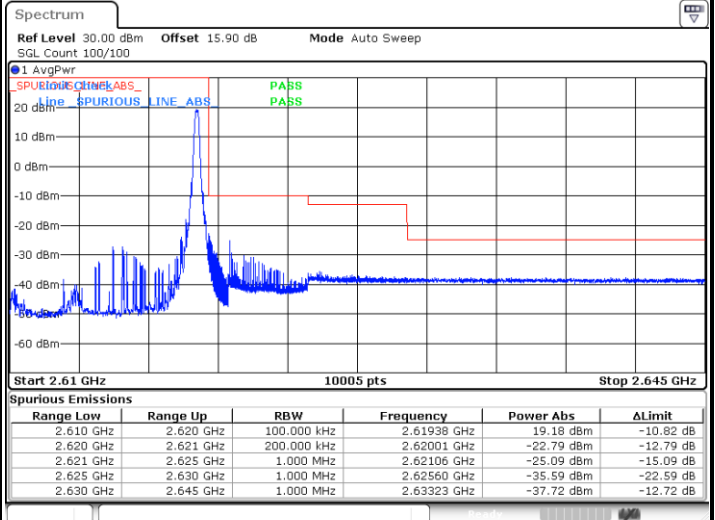

LTE Band 38 / 5MHz / 64QAM

Lowest Band Edge / 1RB

Date: 13.FEB.2020 02:23:20

Highest Band Edge / 1 RB

Date: 13.FEB.2020 02:25:39

Lowest Band Edge / Full RB

Date: 13.FEB.2020 02:24:06

Highest Band Edge / Full RB

Date: 13.FEB.2020 02:24:52

LTE Band 38 / 10MHz / QPSK

Lowest Band Edge / 1 RB

Date: 13.FEB.2020 02:29:31

Highest Band Edge / 1 RB

Date: 13.FEB.2020 02:34:09

Lowest Band Edge / Full RB

Date: 13.FEB.2020 02:31:04

Highest Band Edge / Full RB

Date: 13.FEB.2020 02:32:37

LTE Band 38 / 10MHz / 16QAM

Lowest Band Edge / 1 RB

Date: 13.FEB.2020 02:30:17

Highest Band Edge / 1 RB

Date: 13.FEB.2020 02:34:56

Lowest Band Edge / Full RB

Date: 13.FEB.2020 02:31:50

Highest Band Edge / Full RB

Date: 13.FEB.2020 02:33:23

LTE Band 38 / 10MHz / 64QAM

Lowest Band Edge / 1 RB

Highest Band Edge / 1 RB

Lowest Band Edge / Full RB

Highest Band Edge / Full RB