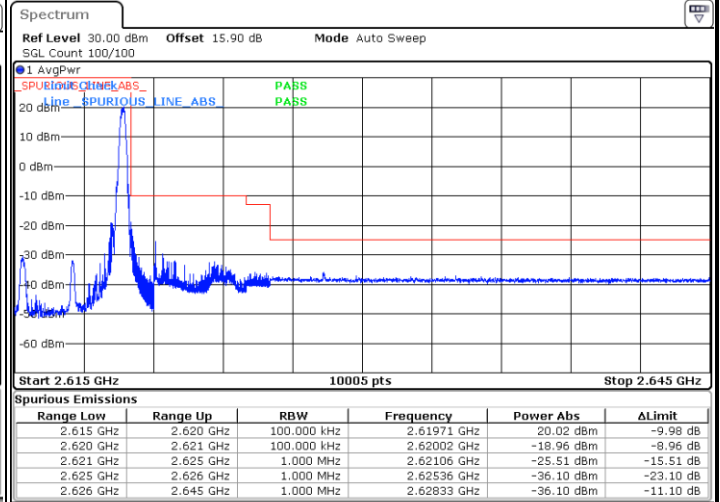

Middle Channel / 20MHz / 64QAM

Date: 13.FEB.2020 02:07:05

Highest Channel / 15MHz / 64QAM

Date: 13.FEB.2020 02:06:09

Highest Channel / 20MHz / 64QAM

Date: 13.FEB.2020 02:07:31

Conducted Band Edge

LTE Band 38 / 5MHz / 16QAM

Lowest Band Edge / 1RB

Highest Band Edge / 1 RB

Date: 13.FEB.2020 02:17:55

Date: 13.FEB.2020 02:22:33

Lowest Band Edge / Full RB

Highest Band Edge / Full RB

Date: 13.FEB.2020 02:19:28

Date: 13.FEB.2020 02:21:00

LTE Band 38 / 5MHz / 64QAM

Lowest Band Edge / 1RB

Date: 13.FEB.2020 02:23:20

Highest Band Edge / 1 RB

Date: 13.FEB.2020 02:25:39

Lowest Band Edge / Full RB

Date: 13.FEB.2020 02:24:06

Highest Band Edge / Full RB