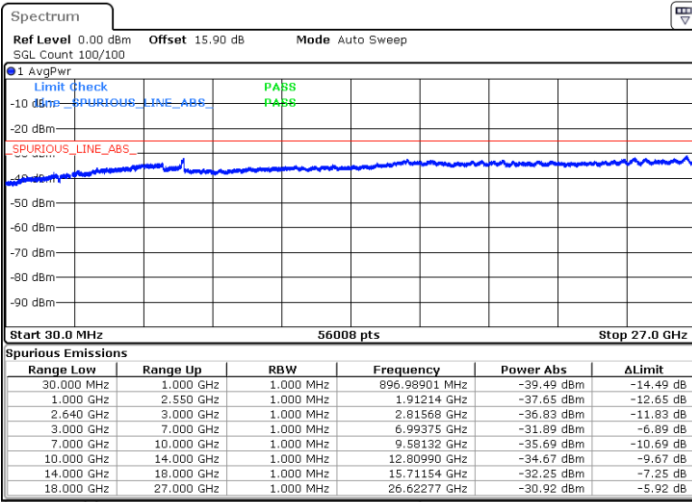

LTE Band 38 / 10MHz

Lowest Channel / QPSK

Lowest Channel / 16QAM

Date: 13.FEB.2020 03:04:38

Date: 13.FEB.2020 03:05:29

LTE Band 38 / 10MHz

Middle Channel / QPSK

Middle Channel / 16QAM

Date: 13.FEB.2020 03:06:20

Date: 13.FEB.2020 03:07:11

Highest Channel / QPSK

Highest Channel / 16QAM

Date: 13.FEB.2020 03:08:02

Date: 13.FEB.2020 03:08:54

LTE Band 38 / 15MHz

Lowest Channel / QPSK

Lowest Channel / 16QAM

Date: 13.FEB.2020 03:09:47

Date: 13.FEB.2020 03:10:38

Middle Channel / QPSK

Middle Channel / 16QAM

Date: 13.FEB.2020 03:11:30

Date: 13.FEB.2020 03:12:21