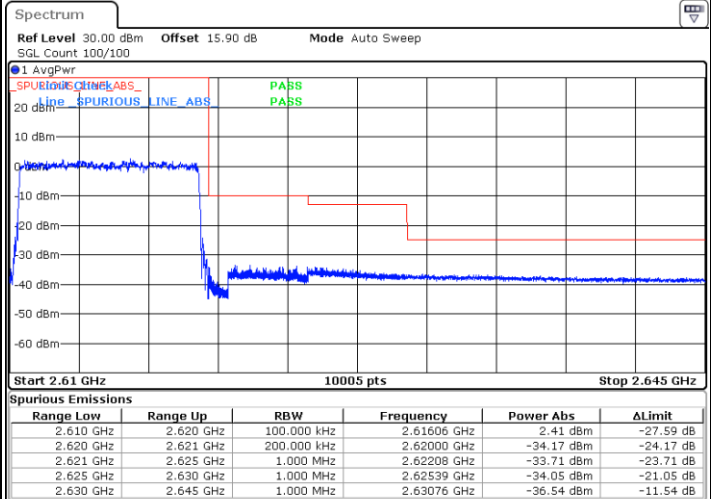

Highest Band Edge / Full RB

Date: 13.FEB.2020 02:32:37

LTE Band 38 / 10MHz / 16QAM

Lowest Band Edge / 1 RB

Date: 13.FEB.2020 02:30:17

Highest Band Edge / 1 RB

Date: 13.FEB.2020 02:34:56

Lowest Band Edge / Full RB

Date: 13.FEB.2020 02:31:50

Highest Band Edge / Full RB

Date: 13.FEB.2020 02:33:23

LTE Band 38 / 10MHz / 64QAM

Lowest Band Edge / 1 RB

Highest Band Edge / 1 RB

Lowest Band Edge / Full RB

Highest Band Edge / Full RB

LTE Band 38 / 15MHz / QPSK

Lowest Band Edge / 1 RB

Date: 13.FEB.2020 02:35:43

Highest Band Edge / 1 RB

Date: 13.FEB.2020 02:40:21

Lowest Band Edge / Full RB

Date: 13.FEB.2020 02:37:15

Highest Band Edge / Full RB