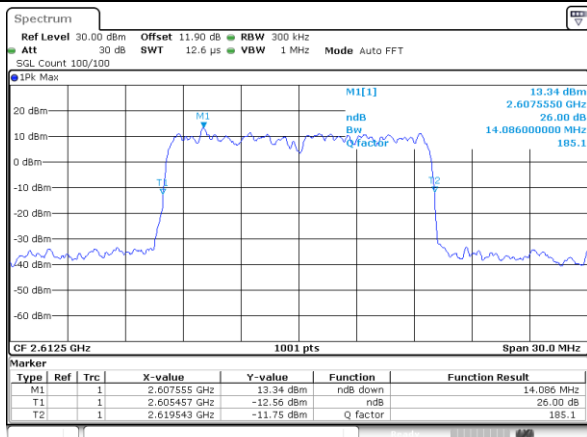

Lowest Channel / 20MHz / 64QAM

Date: 13.FEB.2020 02:10:51

Middle Channel / 15MHz / 64QAM

Date: 13.FEB.2020 02:05:56

Middle Channel / 20MHz / 64QAM

Date: 13.FEB.2020 02:10:18

Highest Channel / 15MHz / 64QAM

Date: 13.FEB.2020 02:10:23

Highest Channel / 20MHz / 64QAM

Date: 13.FEB.2020 02:10:45

Occupied Bandwidth

Mode	LTE Band 38 : 99%OBW(MHz)											
BW	1.4MHz		3MHz		5MHz		10MHz		15MHz		20MHz	
Mod.	QPSK	16QAM	QPSK	16QAM	QPSK	16QAM	QPSK	16QAM	QPSK	16QAM	QPSK	16QAM
Lowest CH	-	-	-	-	4.46	4.50	8.95	9.07	13.43	13.49	17.94	17.86
Middle CH	-	-	-	-	4.49	4.48	9.11	9.01	13.34	13.43	17.94	17.82
Highest CH	-	-	-	-	4.47	4.48	9.01	8.97	13.40	13.52	17.74	17.98
Mode	LTE Band 38 : 99%OBW(MHz)											
BW	1.4MHz		3MHz		5MHz		10MHz		15MHz		20MHz	
Mod.	64QAM		64QAM		64QAM		64QAM		64QAM		64QAM	
Lowest CH	-	-	-	-	4.47	-	9.03	-	13.46	-	17.90	-
Middle CH	-	-	-	-	4.51	-	9.05	-	13.49	-	17.90	-
Highest CH	-	-	-	-	4.50	-	8.95	-	13.55	-	17.78	-