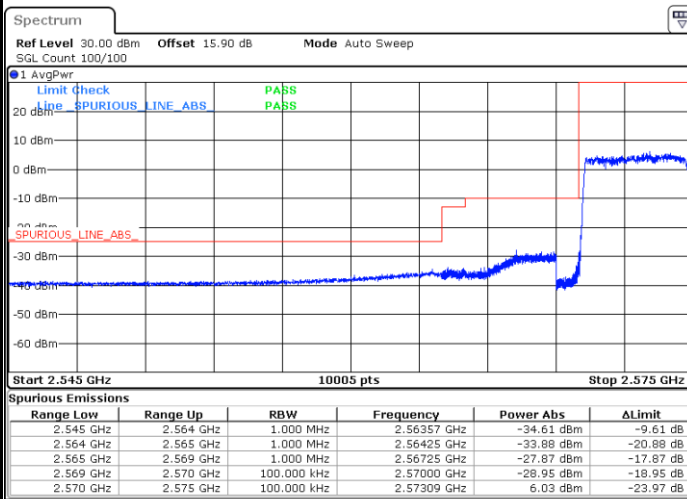

Lowest Band Edge / 1RB

Highest Band Edge / 1 RB

Date: 13.FEB.2020 02:17:55

Date: 13.FEB.2020 02:22:33

Lowest Band Edge / Full RB

Highest Band Edge / Full RB

Date: 13.FEB.2020 02:19:28

Date: 13.FEB.2020 02:21:00

LTE Band 38 / 5MHz / 64QAM

Lowest Band Edge / 1RB

Date: 13.FEB.2020 02:23:20

Highest Band Edge / 1 RB

Date: 13.FEB.2020 02:25:39

Lowest Band Edge / Full RB

Date: 13.FEB.2020 02:24:06

Highest Band Edge / Full RB

Date: 13.FEB.2020 02:24:52

LTE Band 38 / 10MHz / QPSK

Lowest Band Edge / 1 RB

Date: 13.FEB.2020 02:29:31

Highest Band Edge / 1 RB

Date: 13.FEB.2020 02:34:09

Lowest Band Edge / Full RB

Date: 13.FEB.2020 02:31:04

Highest Band Edge / Full RB

Date: 13.FEB.2020 02:32:37

LTE Band 38 / 10MHz / 16QAM

Lowest Band Edge / 1 RB

Date: 13.FEB.2020 02:30:17

Highest Band Edge / 1 RB

Date: 13.FEB.2020 02:34:56

Lowest Band Edge / Full RB