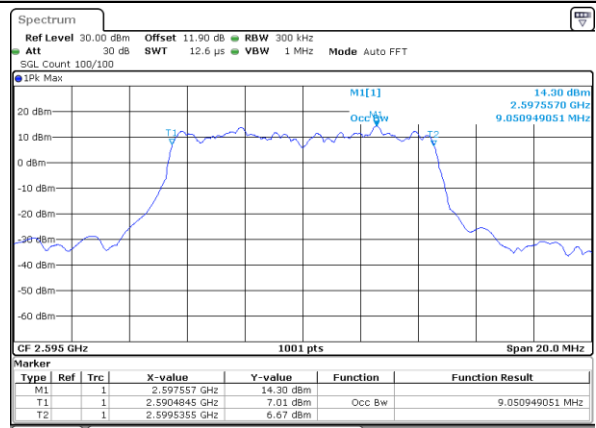

Highest Channel / 20MHz / QPSK

Date: 13.FEB.2020 02:01:36

Highest Channel / 20MHz / 16QAM

Date: 13.FEB.2020 02:01:50

LTE Band 38

Lowest Channel / 5MHz / 64QAM

Date: 13.FEB.2020 02:02:32

Lowest Channel / 10MHz / 64QAM

Date: 13.FEB.2020 02:03:54

Middle Channel / 5MHz / 64QAM

Date: 13.FEB.2020 02:02:59

Middle Channel / 10MHz / 64QAM

Date: 13.FEB.2020 02:04:21

Highest Channel / 5MHz / 64QAM

Date: 13.FEB.2020 02:03:25

Highest Channel / 10MHz / 64QAM