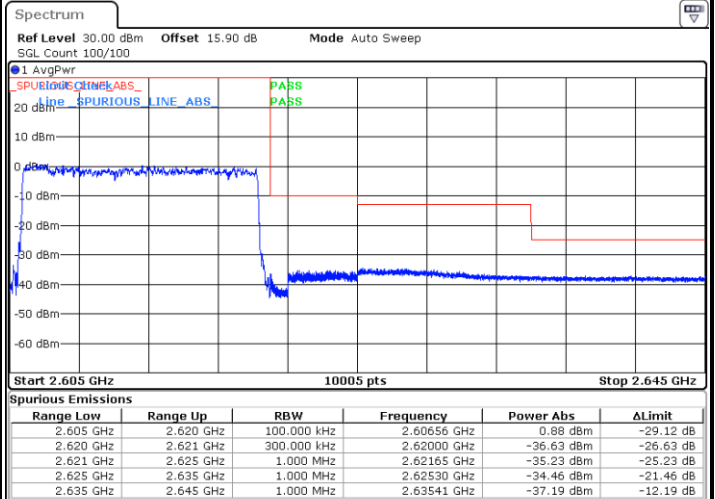

Date: 13.FEB.2020 02:38:48

LTE Band 38 / 15MHz / 16QAM

Lowest Band Edge / 1 RB

Highest Band Edge / 1 RB

Lowest Band Edge / Full RB

Highest Band Edge / Full RB

LTE Band 38 / 15MHz / 64QAM

Lowest Band Edge / 1 RB

Date: 13.FEB.2020 02:41:54

Highest Band Edge / 1 RB

Date: 13.FEB.2020 02:44:13

Lowest Band Edge / Full RB

Date: 13.FEB.2020 02:42:40

Highest Band Edge / Full RB

Date: 13.FEB.2020 02:43:26

LTE Band 38 / 20MHz / QPSK

Lowest Band Edge / 1 RB

Highest Band Edge / 1 RB

Date: 13.FEB.2020 02:45:00

Date: 13.FEB.2020 02:49:38

Lowest Band Edge / Full RB

Highest Band Edge / Full RB

Date: 13.FEB.2020 02:46:33

Date: 13.FEB.2020 02:48:05

LTE Band 38 / 20MHz / 16QAM

Lowest Band Edge / 1 RB

Date: 13.FEB.2020 02:45:46

Highest Band Edge / 1 RB

Date: 13.FEB.2020 02:50:24

Lowest Band Edge / Full RB

Date: 13.FEB.2020 02:47:19

Highest Band Edge / Full RB