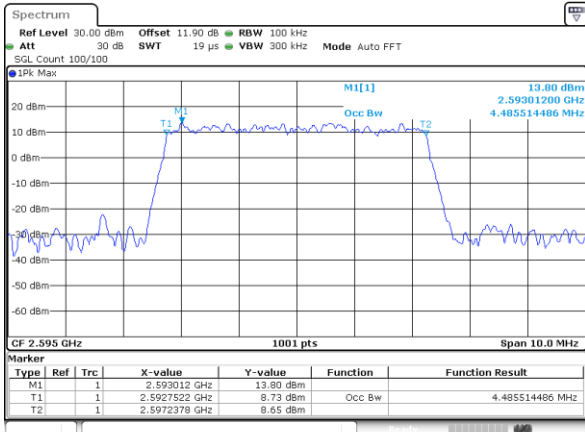

LTE Band 38

Lowest Channel / 5MHz / QPSK

Date: 13.FEB.2020 01:51:36

Lowest Channel / 5MHz / 16QAM

Date: 13.FEB.2020 01:51:50

Middle Channel / 5MHz / QPSK

Date: 13.FEB.2020 01:52:31

Middle Channel / 5MHz / 16QAM

Date: 13.FEB.2020 01:52:44

Highest Channel / 5MHz / QPSK

Date: 13.FEB.2020 01:53:24

Highest Channel / 5MHz / 16QAM

Date: 13.FEB.2020 01:53:38

LTE Band 38

Lowest Channel / 10MHz / QPSK

Date: 13.FEB.2020 01:54:20