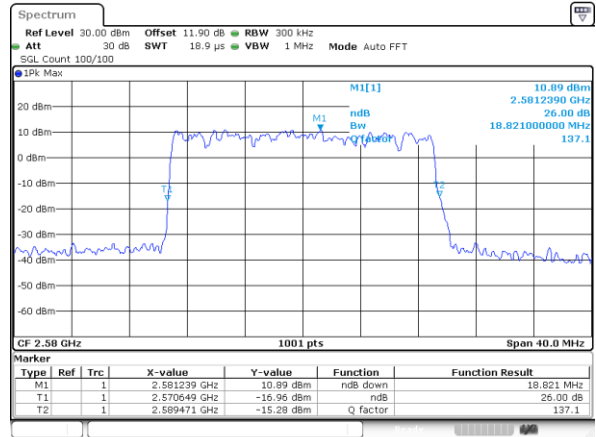

Lowest Channel / 20MHz / 64QAM

Date: 13.FEB.2020 02:10:51