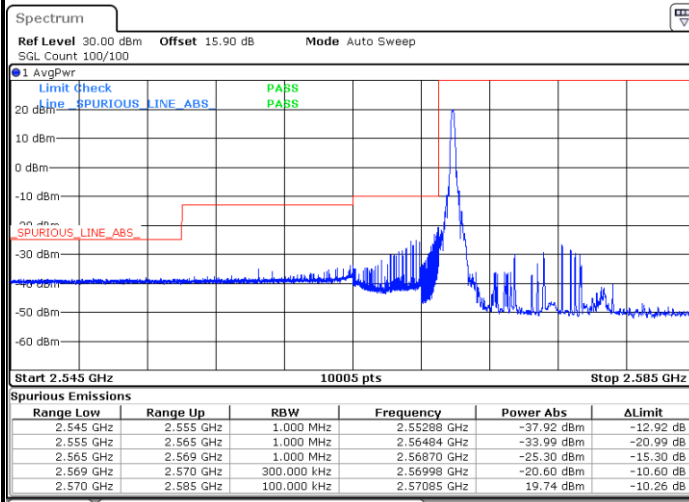

Highest Band Edge / Full RB

Date: 13.FEB.2020 02:32:37

LTE Band 38 / 10MHz / 16QAM

Lowest Band Edge / 1 RB

Date: 13.FEB.2020 02:30:17

Highest Band Edge / 1 RB

Date: 13.FEB.2020 02:34:56

Lowest Band Edge / Full RB

Date: 13.FEB.2020 02:31:50

Highest Band Edge / Full RB

Date: 13.FEB.2020 02:33:23

LTE Band 38 / 10MHz / 64QAM

Lowest Band Edge / 1 RB

Highest Band Edge / 1 RB

Lowest Band Edge / Full RB

Highest Band Edge / Full RB

LTE Band 38 / 15MHz / QPSK

Lowest Band Edge / 1 RB

Date: 13.FEB.2020 02:35:43

Highest Band Edge / 1 RB

Date: 13.FEB.2020 02:40:21

Lowest Band Edge / Full RB

Date: 13.FEB.2020 02:37:15

Highest Band Edge / Full RB

Date: 13.FEB.2020 02:38:48

LTE Band 38 / 15MHz / 16QAM

Lowest Band Edge / 1 RB

Highest Band Edge / 1 RB

Lowest Band Edge / Full RB

Highest Band Edge / Full RB

LTE Band 38 / 15MHz / 64QAM

Lowest Band Edge / 1 RB