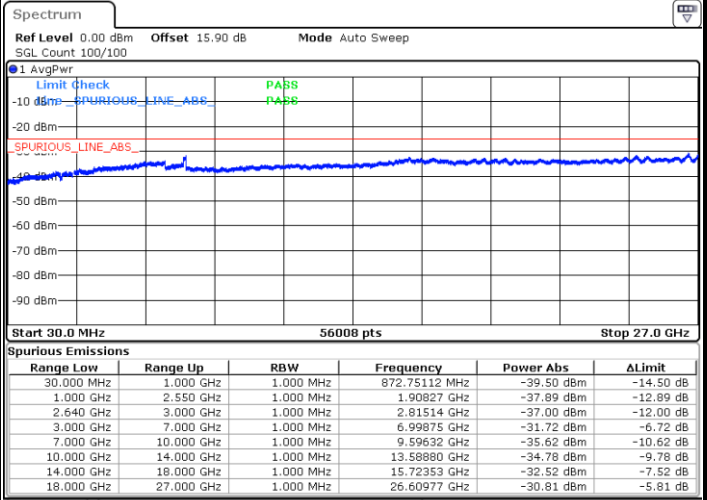

Date: 13.FEB.2020 02:48:52

LTE Band 38 / 20MHz / 64QAM

Lowest Band Edge / 1 RB

Highest Band Edge / 1 RB

Date: 13.FEB.2020 02:51:11

Date: 13.FEB.2020 02:53:30

Lowest Band Edge / Full RB

Highest Band Edge / Full RB

Date: 13.FEB.2020 02:51:57

Date: 13.FEB.2020 02:52:44

Conducted Spurious Emission

LTE Band 38 / 5MHz

Highest Channel / QPSK

Highest Channel / 16QAM

Date: 13.FEB.2020 03:00:20

Date: 13.FEB.2020 03:01:11

LTE Band 38 / 10MHz

Lowest Channel / QPSK

Lowest Channel / 16QAM

Date: 13.FEB.2020 03:04:38

Date: 13.FEB.2020 03:05:29

LTE Band 38 / 10MHz

Middle Channel / QPSK

Middle Channel / 16QAM

Date: 13.FEB.2020 03:06:20

Date: 13.FEB.2020 03:07:11

Highest Channel / QPSK

Highest Channel / 16QAM

Date: 13.FEB.2020 03:08:02

Date: 13.FEB.2020 03:08:54

LTE Band 38 / 15MHz

Lowest Channel / QPSK