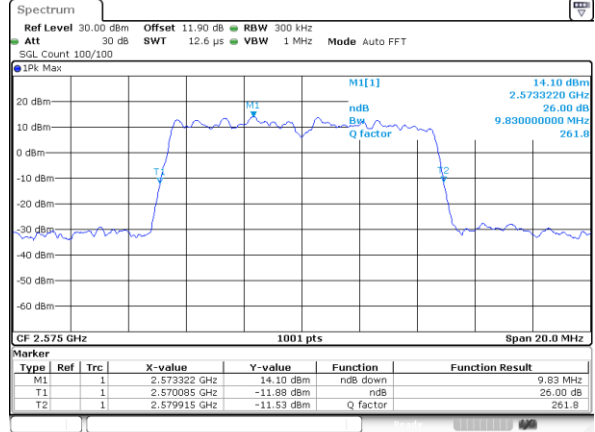

LTE Band 38

Lowest Channel / 5MHz / 64QAM

Date: 13.FEB.2020 02:02:45

Lowest Channel / 10MHz / 64QAM

Date: 13.FEB.2020 02:04:07

Middle Channel / 5MHz / 64QAM

Date: 13.FEB.2020 02:03:12

Middle Channel / 10MHz / 64QAM