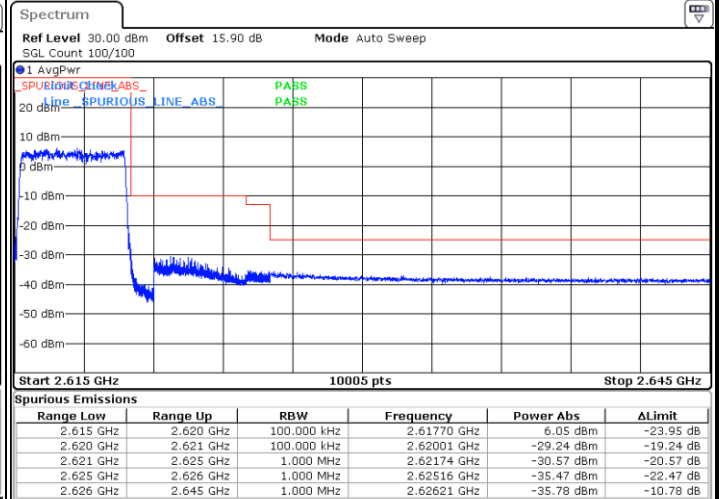

Middle Channel / 20MHz / 64QAM

Date: 13.FEB.2020 02:07:05

Highest Channel / 15MHz / 64QAM

Date: 13.FEB.2020 02:06:09

Highest Channel / 20MHz / 64QAM

Date: 13.FEB.2020 02:07:31

Conducted Band Edge

LTE Band 38 / 5MHz / 16QAM

Lowest Band Edge / 1RB

Highest Band Edge / 1 RB

Date: 13.FEB.2020 02:17:55

Date: 13.FEB.2020 02:22:33

Lowest Band Edge / Full RB

Highest Band Edge / Full RB

Date: 13.FEB.2020 02:19:28

Date: 13.FEB.2020 02:21:00

LTE Band 38 / 5MHz / 64QAM

Lowest Band Edge / 1RB

Date: 13.FEB.2020 02:23:20

Highest Band Edge / 1 RB

Date: 13.FEB.2020 02:25:39

Lowest Band Edge / Full RB

Date: 13.FEB.2020 02:24:06

Highest Band Edge / Full RB

Date: 13.FEB.2020 02:24:52

LTE Band 38 / 10MHz / QPSK

Lowest Band Edge / 1 RB

Date: 13.FEB.2020 02:29:31

Highest Band Edge / 1 RB

Date: 13.FEB.2020 02:34:09

Lowest Band Edge / Full RB

Date: 13.FEB.2020 02:31:04