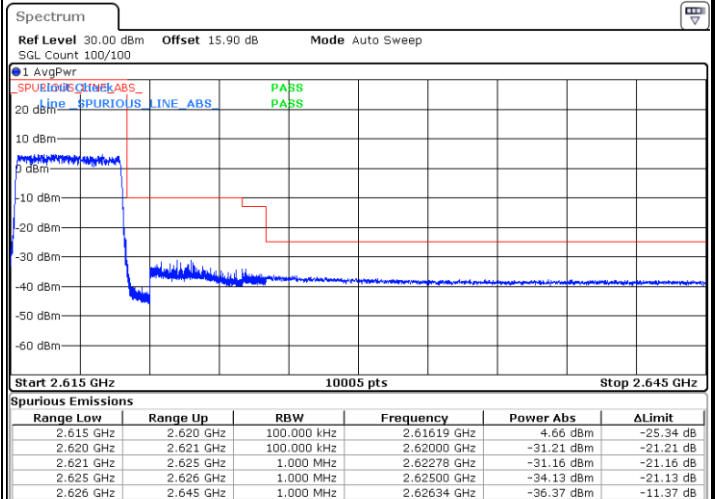

Lowest Band Edge / 1RB

Highest Band Edge / 1 RB

Date: 13.FEB.2020 02:17:55

Date: 13.FEB.2020 02:22:33

Lowest Band Edge / Full RB

Highest Band Edge / Full RB

Date: 13.FEB.2020 02:19:28

Date: 13.FEB.2020 02:21:00

LTE Band 38 / 5MHz / 64QAM

Lowest Band Edge / 1RB

Date: 13.FEB.2020 02:23:20

Highest Band Edge / 1 RB

Date: 13.FEB.2020 02:25:39

Lowest Band Edge / Full RB

Date: 13.FEB.2020 02:24:06

Highest Band Edge / Full RB

Date: 13.FEB.2020 02:24:52

LTE Band 38 / 10MHz / QPSK

Lowest Band Edge / 1 RB

Date: 13.FEB.2020 02:29:31

Highest Band Edge / 1 RB

Date: 13.FEB.2020 02:34:09

Lowest Band Edge / Full RB

Date: 13.FEB.2020 02:31:04

Highest Band Edge / Full RB

Date: 13.FEB.2020 02:32:37

LTE Band 38 / 10MHz / 16QAM

Lowest Band Edge / 1 RB

Date: 13.FEB.2020 02:30:17

Highest Band Edge / 1 RB

Date: 13.FEB.2020 02:34:56

Lowest Band Edge / Full RB