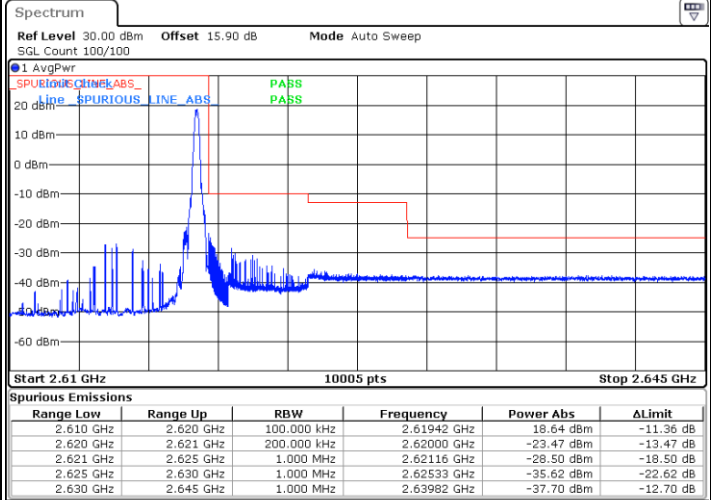

Highest Band Edge / Full RB

Date: 13.FEB.2020 02:32:37

LTE Band 38 / 10MHz / 16QAM

Lowest Band Edge / 1 RB

Date: 13.FEB.2020 02:30:17

Highest Band Edge / 1 RB

Date: 13.FEB.2020 02:34:56

Lowest Band Edge / Full RB

Date: 13.FEB.2020 02:31:50

Highest Band Edge / Full RB

Date: 13.FEB.2020 02:33:23

LTE Band 38 / 10MHz / 64QAM

Lowest Band Edge / 1 RB

Highest Band Edge / 1 RB

Lowest Band Edge / Full RB

Highest Band Edge / Full RB

LTE Band 38 / 15MHz / QPSK

Lowest Band Edge / 1 RB

Date: 13.FEB.2020 02:35:43

Highest Band Edge / 1 RB

Date: 13.FEB.2020 02:40:21

Lowest Band Edge / Full RB

Date: 13.FEB.2020 02:37:15

Highest Band Edge / Full RB

Date: 13.FEB.2020 02:38:48

LTE Band 38 / 15MHz / 16QAM

Lowest Band Edge / 1 RB

Highest Band Edge / 1 RB

Lowest Band Edge / Full RB

Highest Band Edge / Full RB

LTE Band 38 / 15MHz / 64QAM

Lowest Band Edge / 1 RB