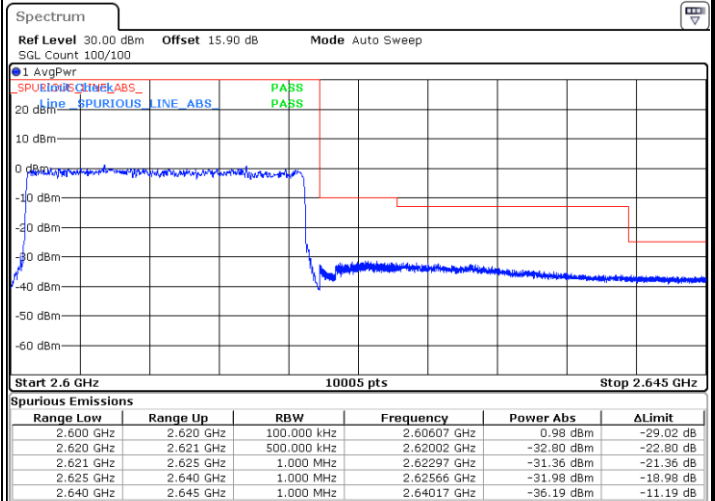

Date: 13.FEB.2020 02:41:54

Highest Band Edge / 1 RB

Date: 13.FEB.2020 02:44:13

Lowest Band Edge / Full RB

Date: 13.FEB.2020 02:42:40

Highest Band Edge / Full RB

Date: 13.FEB.2020 02:43:26

LTE Band 38 / 20MHz / QPSK

Lowest Band Edge / 1 RB

Highest Band Edge / 1 RB

Date: 13.FEB.2020 02:45:00

Date: 13.FEB.2020 02:49:38

Lowest Band Edge / Full RB

Highest Band Edge / Full RB

Date: 13.FEB.2020 02:46:33

Date: 13.FEB.2020 02:48:05

LTE Band 38 / 20MHz / 16QAM

Lowest Band Edge / 1 RB

Date: 13.FEB.2020 02:45:46

Highest Band Edge / 1 RB

Date: 13.FEB.2020 02:50:24

Lowest Band Edge / Full RB

Date: 13.FEB.2020 02:47:19

Highest Band Edge / Full RB

Date: 13.FEB.2020 02:48:52

LTE Band 38 / 20MHz / 64QAM

Lowest Band Edge / 1 RB

Highest Band Edge / 1 RB

Date: 13.FEB.2020 02:51:11

Date: 13.FEB.2020 02:53:30

Lowest Band Edge / Full RB

Highest Band Edge / Full RB