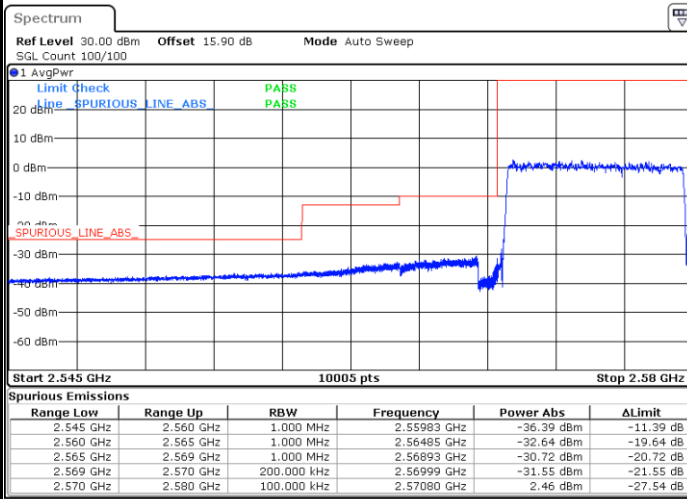

Highest Band Edge / Full RB

Date: 13.FEB.2020 02:32:37

LTE Band 38 / 10MHz / 16QAM

Lowest Band Edge / 1 RB

Date: 13.FEB.2020 02:30:17

Highest Band Edge / 1 RB

Date: 13.FEB.2020 02:34:56

Lowest Band Edge / Full RB

Date: 13.FEB.2020 02:31:50

Highest Band Edge / Full RB

Date: 13.FEB.2020 02:33:23

LTE Band 38 / 10MHz / 64QAM

Lowest Band Edge / 1 RB

Highest Band Edge / 1 RB

Lowest Band Edge / Full RB

Highest Band Edge / Full RB

LTE Band 38 / 15MHz / QPSK

Lowest Band Edge / 1 RB

Date: 13.FEB.2020 02:35:43

Highest Band Edge / 1 RB

Date: 13.FEB.2020 02:40:21

Lowest Band Edge / Full RB

Date: 13.FEB.2020 02:37:15

Highest Band Edge / Full RB

Date: 13.FEB.2020 02:38:48

LTE Band 38 / 15MHz / 16QAM

Lowest Band Edge / 1 RB

Highest Band Edge / 1 RB

Lowest Band Edge / Full RB

Highest Band Edge / Full RB

LTE Band 38 / 15MHz / 64QAM

Lowest Band Edge / 1 RB