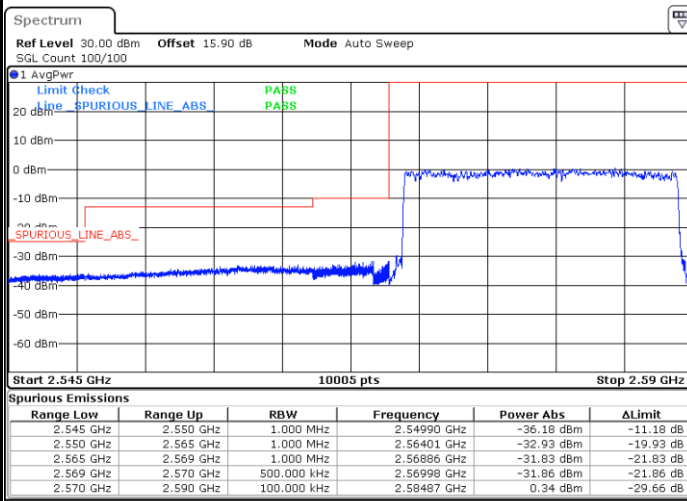

Date: 13.FEB.2020 02:41:54

Highest Band Edge / 1 RB

Date: 13.FEB.2020 02:44:13

Lowest Band Edge / Full RB

Date: 13.FEB.2020 02:42:40

Highest Band Edge / Full RB

Date: 13.FEB.2020 02:43:26

LTE Band 38 / 20MHz / QPSK

Lowest Band Edge / 1 RB

Highest Band Edge / 1 RB

Date: 13.FEB.2020 02:45:00

Date: 13.FEB.2020 02:49:38

Lowest Band Edge / Full RB

Highest Band Edge / Full RB

Date: 13.FEB.2020 02:46:33

Date: 13.FEB.2020 02:48:05

LTE Band 38 / 20MHz / 16QAM

Lowest Band Edge / 1 RB

Date: 13.FEB.2020 02:45:46

Highest Band Edge / 1 RB

Date: 13.FEB.2020 02:50:24

Lowest Band Edge / Full RB

Date: 13.FEB.2020 02:47:19

Highest Band Edge / Full RB

Date: 13.FEB.2020 02:48:52

LTE Band 38 / 20MHz / 64QAM

Lowest Band Edge / 1 RB

Highest Band Edge / 1 RB

Date: 13.FEB.2020 02:51:11

Date: 13.FEB.2020 02:53:30

Lowest Band Edge / Full RB

Highest Band Edge / Full RB