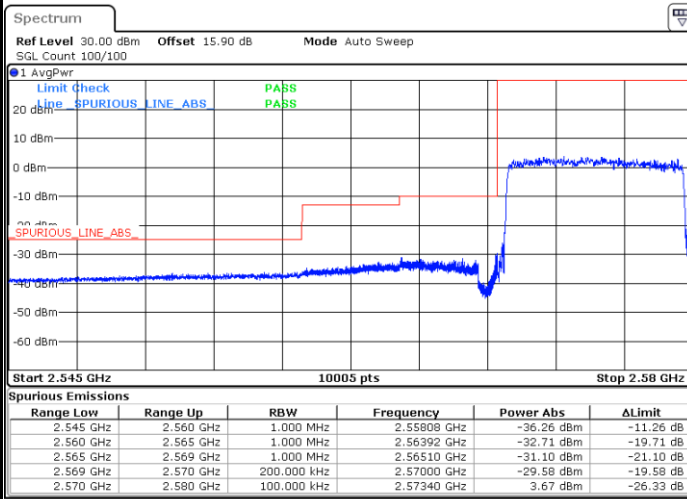

Date: 13.FEB.2020 02:24:52

LTE Band 38 / 10MHz / QPSK

Lowest Band Edge / 1 RB

Date: 13.FEB.2020 02:29:31

Highest Band Edge / 1 RB

Date: 13.FEB.2020 02:34:09

Lowest Band Edge / Full RB

Date: 13.FEB.2020 02:31:04

Highest Band Edge / Full RB

Date: 13.FEB.2020 02:32:37

LTE Band 38 / 10MHz / 16QAM

Lowest Band Edge / 1 RB

Date: 13.FEB.2020 02:30:17

Highest Band Edge / 1 RB

Date: 13.FEB.2020 02:34:56

Lowest Band Edge / Full RB

Date: 13.FEB.2020 02:31:50

Highest Band Edge / Full RB

Date: 13.FEB.2020 02:33:23

LTE Band 38 / 10MHz / 64QAM

Lowest Band Edge / 1 RB

Highest Band Edge / 1 RB

Lowest Band Edge / Full RB

Highest Band Edge / Full RB

LTE Band 38 / 15MHz / QPSK

Lowest Band Edge / 1 RB

Date: 13.FEB.2020 02:35:43

Highest Band Edge / 1 RB

Date: 13.FEB.2020 02:40:21

Lowest Band Edge / Full RB

Date: 13.FEB.2020 02:37:15

Highest Band Edge / Full RB