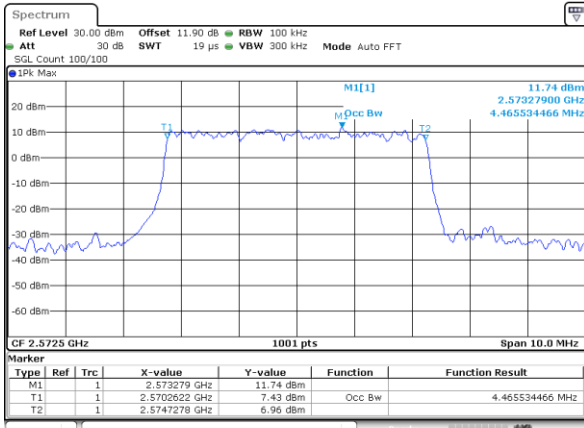

Highest Channel / 20MHz / QPSK

Date: 13.FEB.2020 02:01:36

Highest Channel / 20MHz / 16QAM

Date: 13.FEB.2020 02:01:50

LTE Band 38

Lowest Channel / 5MHz / 64QAM

Date: 13.FEB.2020 02:02:32

Lowest Channel / 10MHz / 64QAM