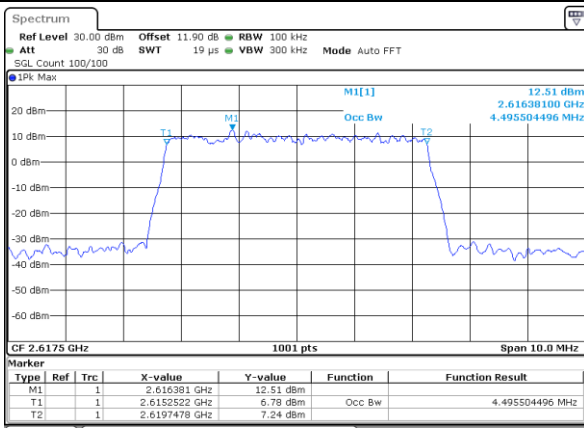

Date: 13.FEB.2020 02:03:54

Middle Channel / 5MHz / 64QAM

Date: 13.FEB.2020 02:02:59

Middle Channel / 10MHz / 64QAM

Date: 13.FEB.2020 02:04:21

Highest Channel / 5MHz / 64QAM

Date: 13.FEB.2020 02:03:25

Highest Channel / 10MHz / 64QAM