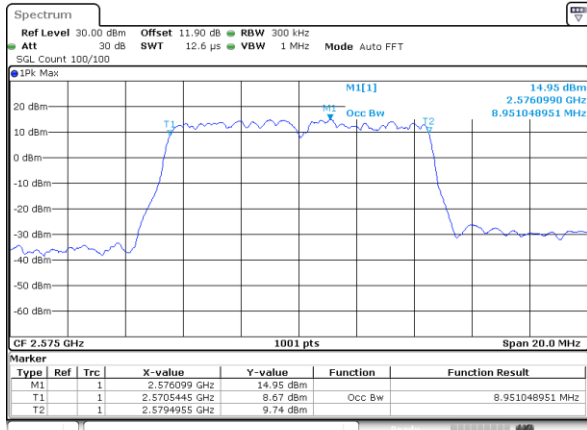

Date: 13.FEB.2020 01:52:44

Highest Channel / 5MHz / QPSK

Date: 13.FEB.2020 01:53:24

Highest Channel / 5MHz / 16QAM

Date: 13.FEB.2020 01:53:38

LTE Band 38

Lowest Channel / 10MHz / QPSK

Date: 13.FEB.2020 01:54:20