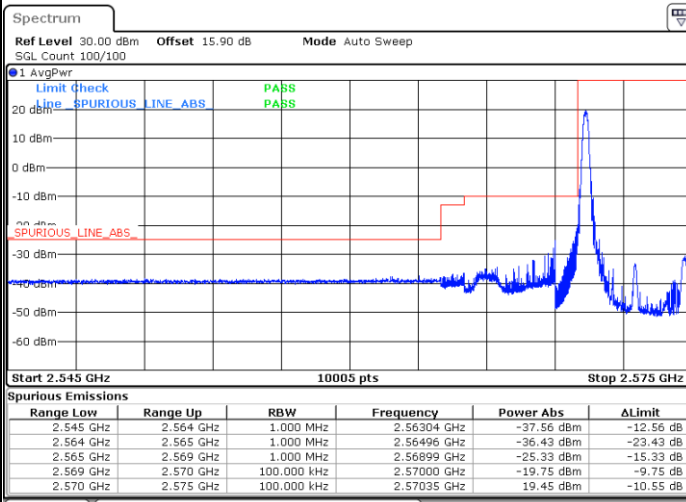

Middle Channel / 20MHz / 64QAM

Date: 13.FEB.2020 02:07:05

Highest Channel / 15MHz / 64QAM

Date: 13.FEB.2020 02:06:09

Highest Channel / 20MHz / 64QAM

Date: 13.FEB.2020 02:07:31

Conducted Band Edge

LTE Band 38 / 5MHz / 16QAM

Lowest Band Edge / 1RB

Highest Band Edge / 1 RB

Date: 13.FEB.2020 02:17:55

Date: 13.FEB.2020 02:22:33

Lowest Band Edge / Full RB

Highest Band Edge / Full RB

Date: 13.FEB.2020 02:19:28

Date: 13.FEB.2020 02:21:00

LTE Band 38 / 5MHz / 64QAM

Lowest Band Edge / 1RB

Date: 13.FEB.2020 02:23:20

Highest Band Edge / 1 RB

Date: 13.FEB.2020 02:25:39

Lowest Band Edge / Full RB

Date: 13.FEB.2020 02:24:06

Highest Band Edge / Full RB