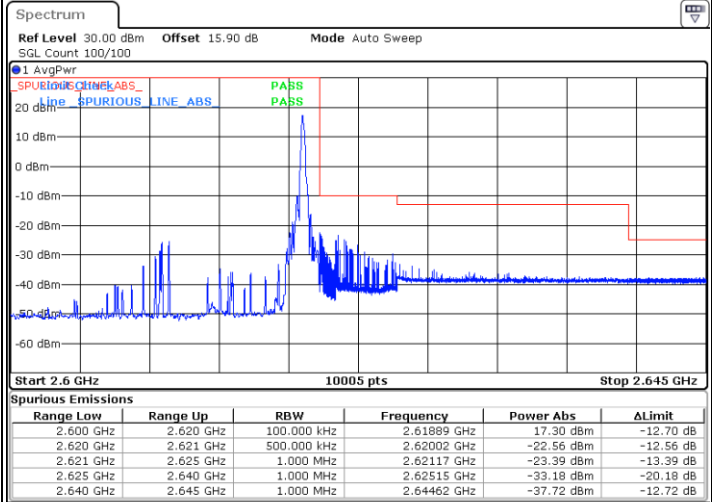

Date: 13.FEB.2020 02:41:54

Highest Band Edge / 1 RB

Date: 13.FEB.2020 02:44:13

Lowest Band Edge / Full RB

Date: 13.FEB.2020 02:42:40

Highest Band Edge / Full RB

Date: 13.FEB.2020 02:43:26

LTE Band 38 / 20MHz / QPSK

Lowest Band Edge / 1 RB

Highest Band Edge / 1 RB

Date: 13.FEB.2020 02:45:00

Date: 13.FEB.2020 02:49:38

Lowest Band Edge / Full RB

Highest Band Edge / Full RB

Date: 13.FEB.2020 02:46:33

Date: 13.FEB.2020 02:48:05

LTE Band 38 / 20MHz / 16QAM

Lowest Band Edge / 1 RB

Date: 13.FEB.2020 02:45:46

Highest Band Edge / 1 RB

Date: 13.FEB.2020 02:50:24

Lowest Band Edge / Full RB

Date: 13.FEB.2020 02:47:19

Highest Band Edge / Full RB

Date: 13.FEB.2020 02:48:52

LTE Band 38 / 20MHz / 64QAM

Lowest Band Edge / 1 RB

Highest Band Edge / 1 RB

Date: 13.FEB.2020 02:51:11

Date: 13.FEB.2020 02:53:30

Lowest Band Edge / Full RB

Highest Band Edge / Full RB