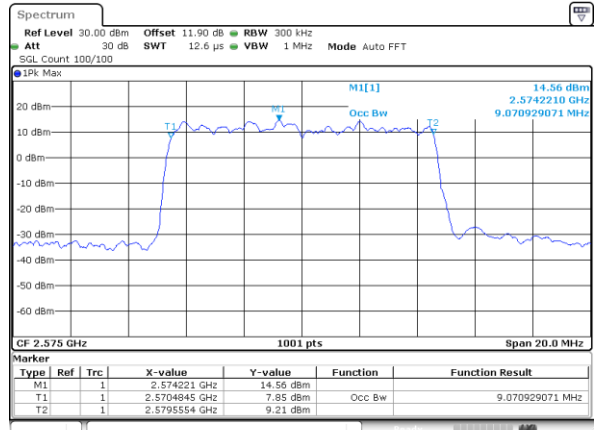

Lowest Channel / 10MHz / 16QAM

Date: 13.FEB.2020 01:54:34