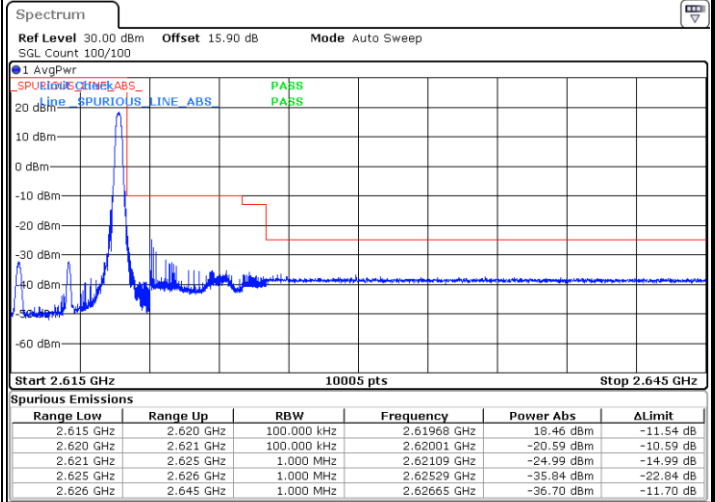

Middle Channel / 20MHz / 64QAM

Date: 13.FEB.2020 02:07:05

Highest Channel / 15MHz / 64QAM

Date: 13.FEB.2020 02:06:09

Highest Channel / 20MHz / 64QAM

Date: 13.FEB.2020 02:07:31

Conducted Band Edge

LTE Band 38 / 5MHz / 16QAM

Lowest Band Edge / 1RB

Highest Band Edge / 1 RB

Date: 13.FEB.2020 02:17:55

Date: 13.FEB.2020 02:22:33

Lowest Band Edge / Full RB

Highest Band Edge / Full RB

Date: 13.FEB.2020 02:19:28

Date: 13.FEB.2020 02:21:00

LTE Band 38 / 5MHz / 64QAM

Lowest Band Edge / 1RB

Date: 13.FEB.2020 02:23:20

Highest Band Edge / 1 RB

Date: 13.FEB.2020 02:25:39

Lowest Band Edge / Full RB

Date: 13.FEB.2020 02:24:06

Highest Band Edge / Full RB

Date: 13.FEB.2020 02:24:52

LTE Band 38 / 10MHz / QPSK

Lowest Band Edge / 1 RB

Date: 13.FEB.2020 02:29:31

Highest Band Edge / 1 RB

Date: 13.FEB.2020 02:34:09

Lowest Band Edge / Full RB

Date: 13.FEB.2020 02:31:04