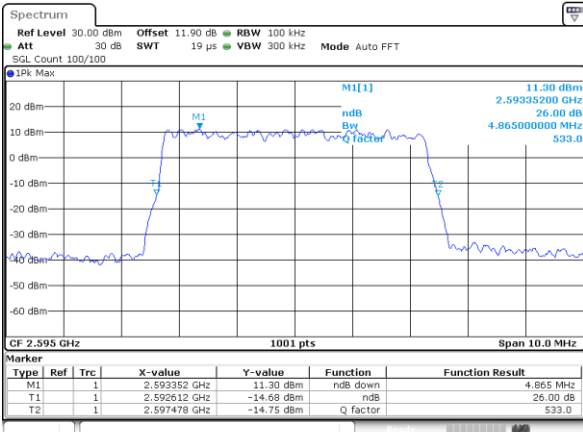

LTE Band 38

Lowest Channel / 5MHz / 64QAM

Date: 13.FEB.2020 02:02:45

Lowest Channel / 10MHz / 64QAM

Date: 13.FEB.2020 02:04:07

Middle Channel / 5MHz / 64QAM

Date: 13.FEB.2020 02:03:12

Middle Channel / 10MHz / 64QAM