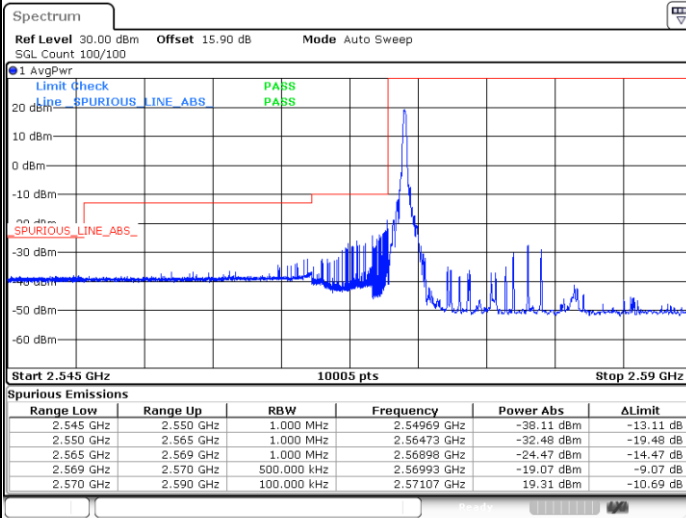

Date: 13.FEB.2020 02:38:48

LTE Band 38 / 15MHz / 16QAM

Lowest Band Edge / 1 RB

Highest Band Edge / 1 RB

Lowest Band Edge / Full RB

Highest Band Edge / Full RB

LTE Band 38 / 15MHz / 64QAM

Lowest Band Edge / 1 RB

Date: 13.FEB.2020 02:41:54

Highest Band Edge / 1 RB

Date: 13.FEB.2020 02:44:13

Lowest Band Edge / Full RB

Date: 13.FEB.2020 02:42:40

Highest Band Edge / Full RB

Date: 13.FEB.2020 02:43:26

LTE Band 38 / 20MHz / QPSK

Lowest Band Edge / 1 RB

Highest Band Edge / 1 RB

Date: 13.FEB.2020 02:45:00

Date: 13.FEB.2020 02:49:38

Lowest Band Edge / Full RB

Highest Band Edge / Full RB

Date: 13.FEB.2020 02:46:33

Date: 13.FEB.2020 02:48:05

LTE Band 38 / 20MHz / 16QAM

Lowest Band Edge / 1 RB

Date: 13.FEB.2020 02:45:46

Highest Band Edge / 1 RB

Date: 13.FEB.2020 02:50:24

Lowest Band Edge / Full RB

Date: 13.FEB.2020 02:47:19

Highest Band Edge / Full RB