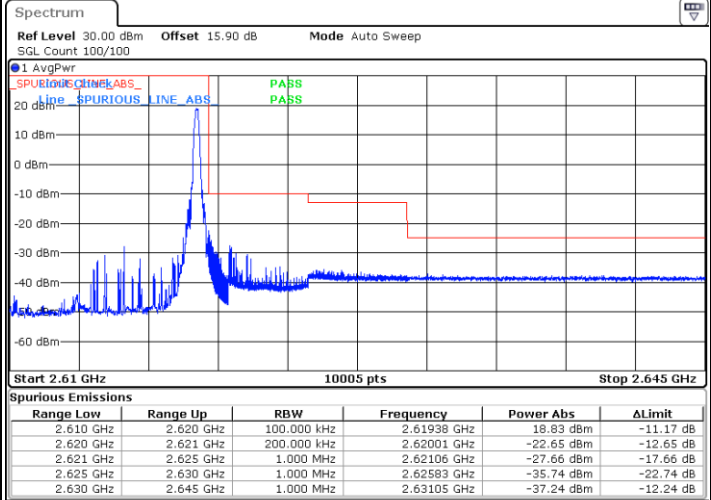

Date: 13.FEB.2020 02:24:52

LTE Band 38 / 10MHz / QPSK

Lowest Band Edge / 1 RB

Date: 13.FEB.2020 02:29:31

Highest Band Edge / 1 RB

Date: 13.FEB.2020 02:34:09

Lowest Band Edge / Full RB

Date: 13.FEB.2020 02:31:04

Highest Band Edge / Full RB

Date: 13.FEB.2020 02:32:37

LTE Band 38 / 10MHz / 16QAM

Lowest Band Edge / 1 RB

Date: 13.FEB.2020 02:30:17

Highest Band Edge / 1 RB

Date: 13.FEB.2020 02:34:56

Lowest Band Edge / Full RB

Date: 13.FEB.2020 02:31:50

Highest Band Edge / Full RB

Date: 13.FEB.2020 02:33:23

LTE Band 38 / 10MHz / 64QAM

Lowest Band Edge / 1 RB

Highest Band Edge / 1 RB

Lowest Band Edge / Full RB

Highest Band Edge / Full RB

LTE Band 38 / 15MHz / QPSK

Lowest Band Edge / 1 RB

Date: 13.FEB.2020 02:35:43

Highest Band Edge / 1 RB

Date: 13.FEB.2020 02:40:21

Lowest Band Edge / Full RB

Date: 13.FEB.2020 02:37:15

Highest Band Edge / Full RB