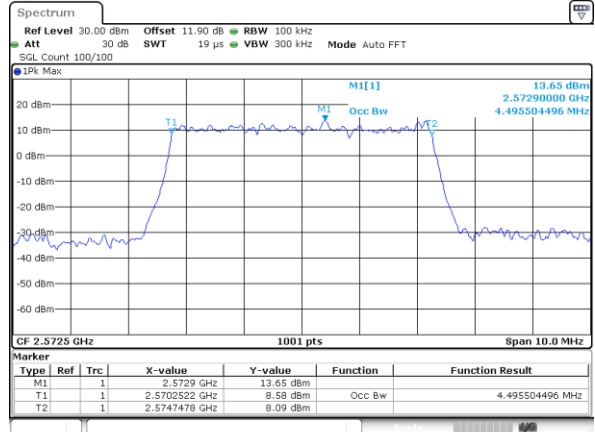

Lowest Channel / 5MHz / 16QAM

Date: 13.FEB.2020 01:51:50