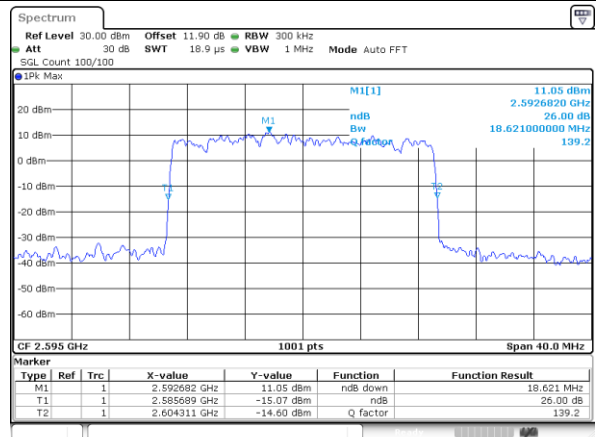

Middle Channel / 20MHz / 64QAM

Date: 13.FEB.2020 02:10:18