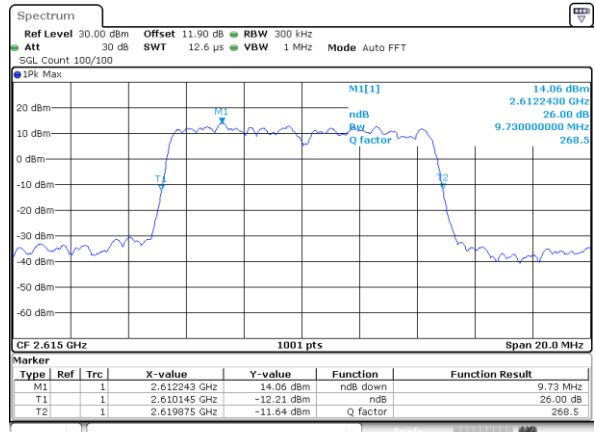

Highest Channel / 10MHz / 64QAM

Date: 13.FEB.2020 02:05:01