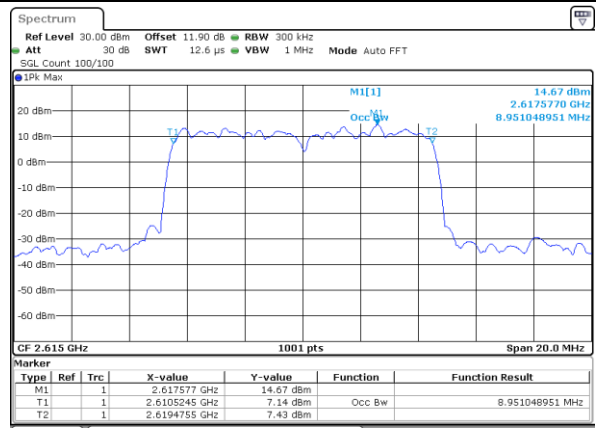

Highest Channel / 20MHz / QPSK

Date: 13.FEB.2020 02:01:36

Highest Channel / 20MHz / 16QAM

Date: 13.FEB.2020 02:01:50

LTE Band 38

Lowest Channel / 5MHz / 64QAM

Date: 13.FEB.2020 02:02:32

Lowest Channel / 10MHz / 64QAM

Date: 13.FEB.2020 02:03:54

Middle Channel / 5MHz / 64QAM

Date: 13.FEB.2020 02:02:59

Middle Channel / 10MHz / 64QAM

Date: 13.FEB.2020 02:04:21

Highest Channel / 5MHz / 64QAM

Date: 13.FEB.2020 02:03:25

Highest Channel / 10MHz / 64QAM