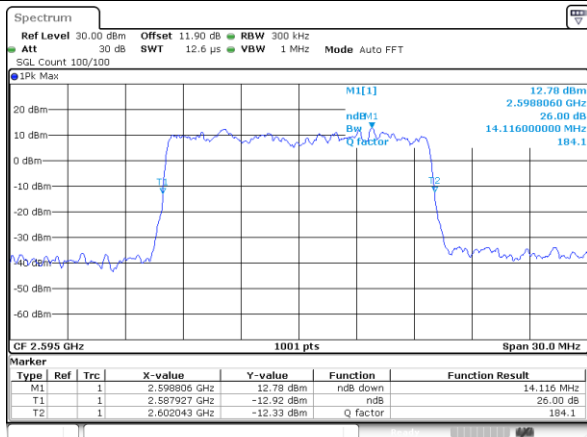

Middle Channel / 15MHz / 64QAM

Date: 13.FEB.2020 02:05:56