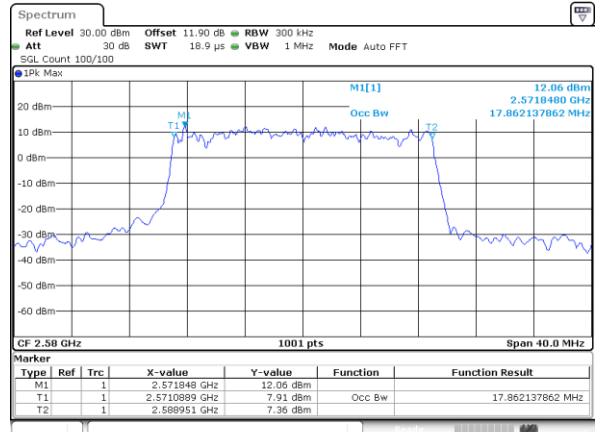

Lowest Channel / 20MHz / 16QAM

Date: 13.FEB.2020 02:00:02