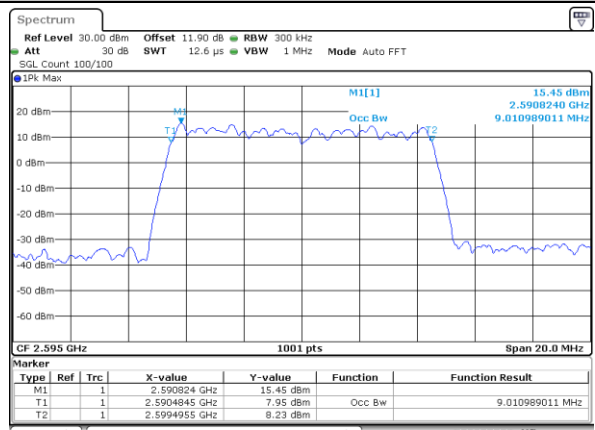

Middle Channel / 10MHz / 16QAM

Date: 13.FEB.2020 01:55:28