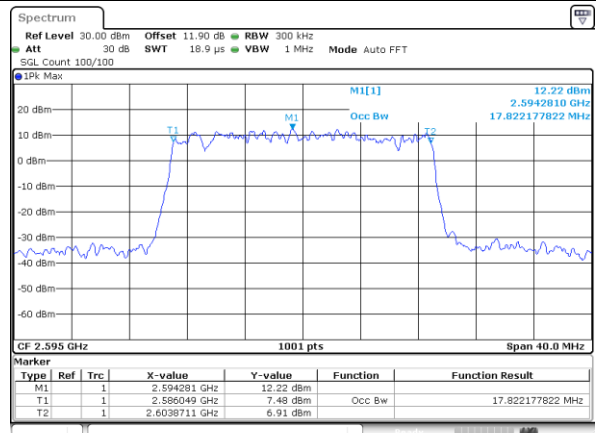

Middle Channel / 20MHz / 16QAM

Date: 13.FEB.2020 02:00:56