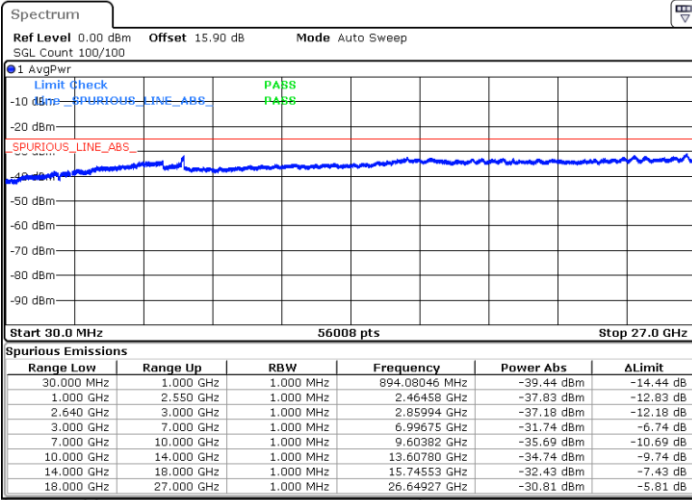

Date: 13.FEB.2020 02:48:52

LTE Band 38 / 20MHz / 64QAM

Lowest Band Edge / 1 RB

Highest Band Edge / 1 RB

Date: 13.FEB.2020 02:51:11

Date: 13.FEB.2020 02:53:30

Lowest Band Edge / Full RB

Highest Band Edge / Full RB

Date: 13.FEB.2020 02:51:57

Date: 13.FEB.2020 02:52:44

Conducted Spurious Emission

LTE Band 38 / 5MHz

Highest Channel / QPSK

Highest Channel / 16QAM

Date: 13.FEB.2020 03:00:20

Date: 13.FEB.2020 03:01:11

LTE Band 38 / 10MHz

Lowest Channel / QPSK

Lowest Channel / 16QAM

Date: 13.FEB.2020 03:04:38

Date: 13.FEB.2020 03:05:29

LTE Band 38 / 10MHz

Middle Channel / QPSK

Middle Channel / 16QAM

Date: 13.FEB.2020 03:06:20

Date: 13.FEB.2020 03:07:11

Highest Channel / QPSK

Highest Channel / 16QAM

Date: 13.FEB.2020 03:08:02

Date: 13.FEB.2020 03:08:54

LTE Band 38 / 15MHz

Lowest Channel / QPSK