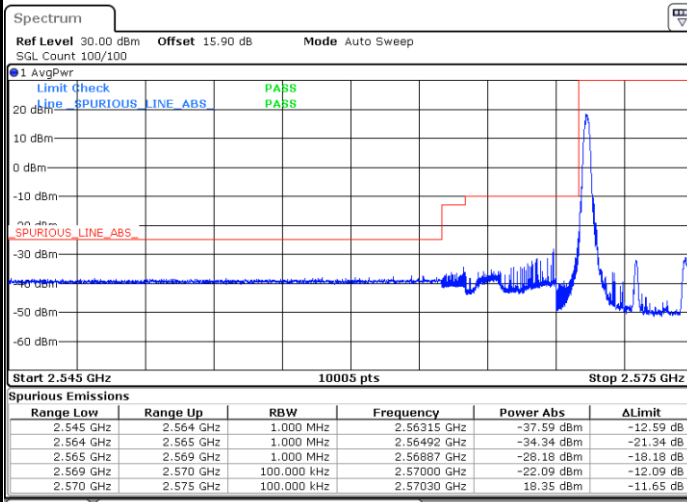

Middle Channel / 20MHz / 64QAM

Date: 13.FEB.2020 02:07:05

Highest Channel / 15MHz / 64QAM

Date: 13.FEB.2020 02:06:09

Highest Channel / 20MHz / 64QAM

Date: 13.FEB.2020 02:07:31

Conducted Band Edge

LTE Band 38 / 5MHz / 16QAM

Lowest Band Edge / 1RB

Highest Band Edge / 1 RB

Date: 13.FEB.2020 02:17:55

Date: 13.FEB.2020 02:22:33

Lowest Band Edge / Full RB

Highest Band Edge / Full RB

Date: 13.FEB.2020 02:19:28

Date: 13.FEB.2020 02:21:00

LTE Band 38 / 5MHz / 64QAM

Lowest Band Edge / 1RB

Date: 13.FEB.2020 02:23:20

Highest Band Edge / 1 RB

Date: 13.FEB.2020 02:25:39

Lowest Band Edge / Full RB

Date: 13.FEB.2020 02:24:06

Highest Band Edge / Full RB

Date: 13.FEB.2020 02:24:52

LTE Band 38 / 10MHz / QPSK

Lowest Band Edge / 1 RB

Date: 13.FEB.2020 02:29:31

Highest Band Edge / 1 RB

Date: 13.FEB.2020 02:34:09

Lowest Band Edge / Full RB

Date: 13.FEB.2020 02:31:04