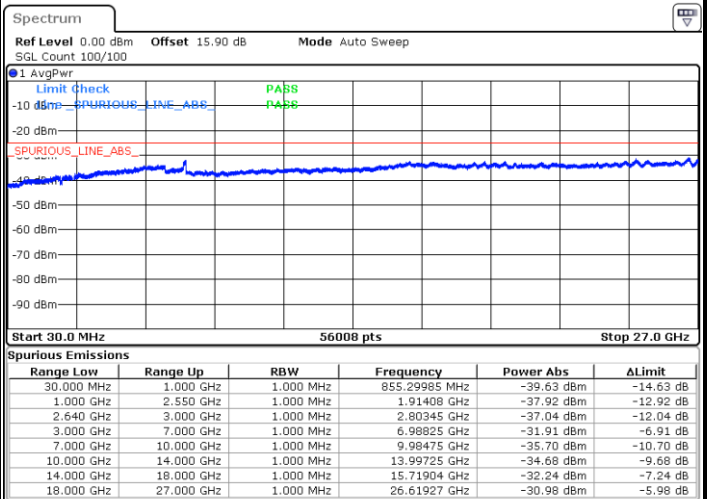

Date: 13.FEB.2020 02:48:52

LTE Band 38 / 20MHz / 64QAM

Lowest Band Edge / 1 RB

Highest Band Edge / 1 RB

Date: 13.FEB.2020 02:51:11

Date: 13.FEB.2020 02:53:30

Lowest Band Edge / Full RB

Highest Band Edge / Full RB

Date: 13.FEB.2020 02:51:57

Date: 13.FEB.2020 02:52:44

Conducted Spurious Emission

LTE Band 38 / 5MHz

Highest Channel / QPSK

Highest Channel / 16QAM

Date: 13.FEB.2020 03:00:20

Date: 13.FEB.2020 03:01:11

LTE Band 38 / 10MHz

Lowest Channel / QPSK

Lowest Channel / 16QAM

Date: 13.FEB.2020 03:04:38

Date: 13.FEB.2020 03:05:29

LTE Band 38 / 10MHz

Middle Channel / QPSK

Middle Channel / 16QAM