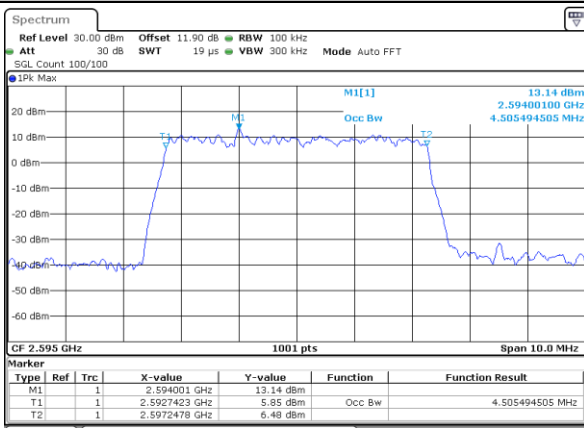

Middle Channel / 5MHz / 64QAM

Date: 13.FEB.2020 02:02:59