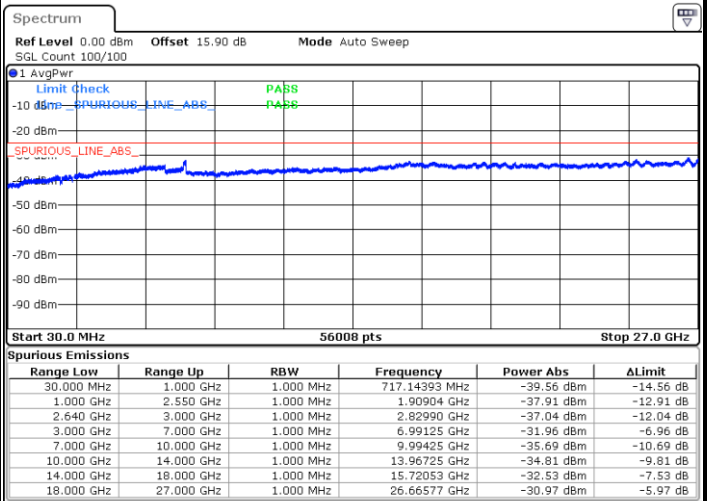

Date: 13.FEB.2020 03:06:20

Date: 13.FEB.2020 03:07:11

Highest Channel / QPSK

Highest Channel / 16QAM

Date: 13.FEB.2020 03:08:02

Date: 13.FEB.2020 03:08:54

LTE Band 38 / 15MHz

Lowest Channel / QPSK

Lowest Channel / 16QAM

Date: 13.FEB.2020 03:09:47

Date: 13.FEB.2020 03:10:38

Middle Channel / QPSK

Middle Channel / 16QAM

Date: 13.FEB.2020 03:11:30

Date: 13.FEB.2020 03:12:21