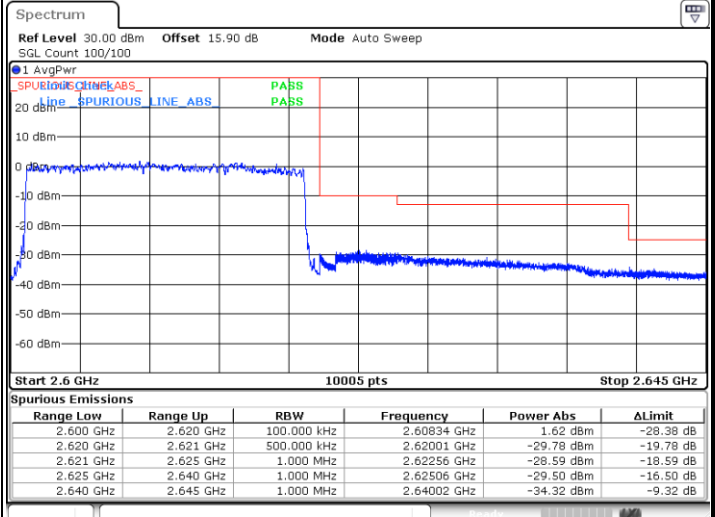

Date: 13.FEB.2020 02:41:54

Highest Band Edge / 1 RB

Date: 13.FEB.2020 02:44:13

Lowest Band Edge / Full RB

Date: 13.FEB.2020 02:42:40

Highest Band Edge / Full RB

Date: 13.FEB.2020 02:43:26

LTE Band 38 / 20MHz / QPSK

Lowest Band Edge / 1 RB

Highest Band Edge / 1 RB

Date: 13.FEB.2020 02:45:00

Date: 13.FEB.2020 02:49:38

Lowest Band Edge / Full RB

Highest Band Edge / Full RB

Date: 13.FEB.2020 02:46:33

Date: 13.FEB.2020 02:48:05

LTE Band 38 / 20MHz / 16QAM

Lowest Band Edge / 1 RB

Date: 13.FEB.2020 02:45:46

Highest Band Edge / 1 RB

Date: 13.FEB.2020 02:50:24

Lowest Band Edge / Full RB

Date: 13.FEB.2020 02:47:19

Highest Band Edge / Full RB

Date: 13.FEB.2020 02:48:52

LTE Band 38 / 20MHz / 64QAM

Lowest Band Edge / 1 RB

Highest Band Edge / 1 RB

Date: 13.FEB.2020 02:51:11

Date: 13.FEB.2020 02:53:30

Lowest Band Edge / Full RB

Highest Band Edge / Full RB