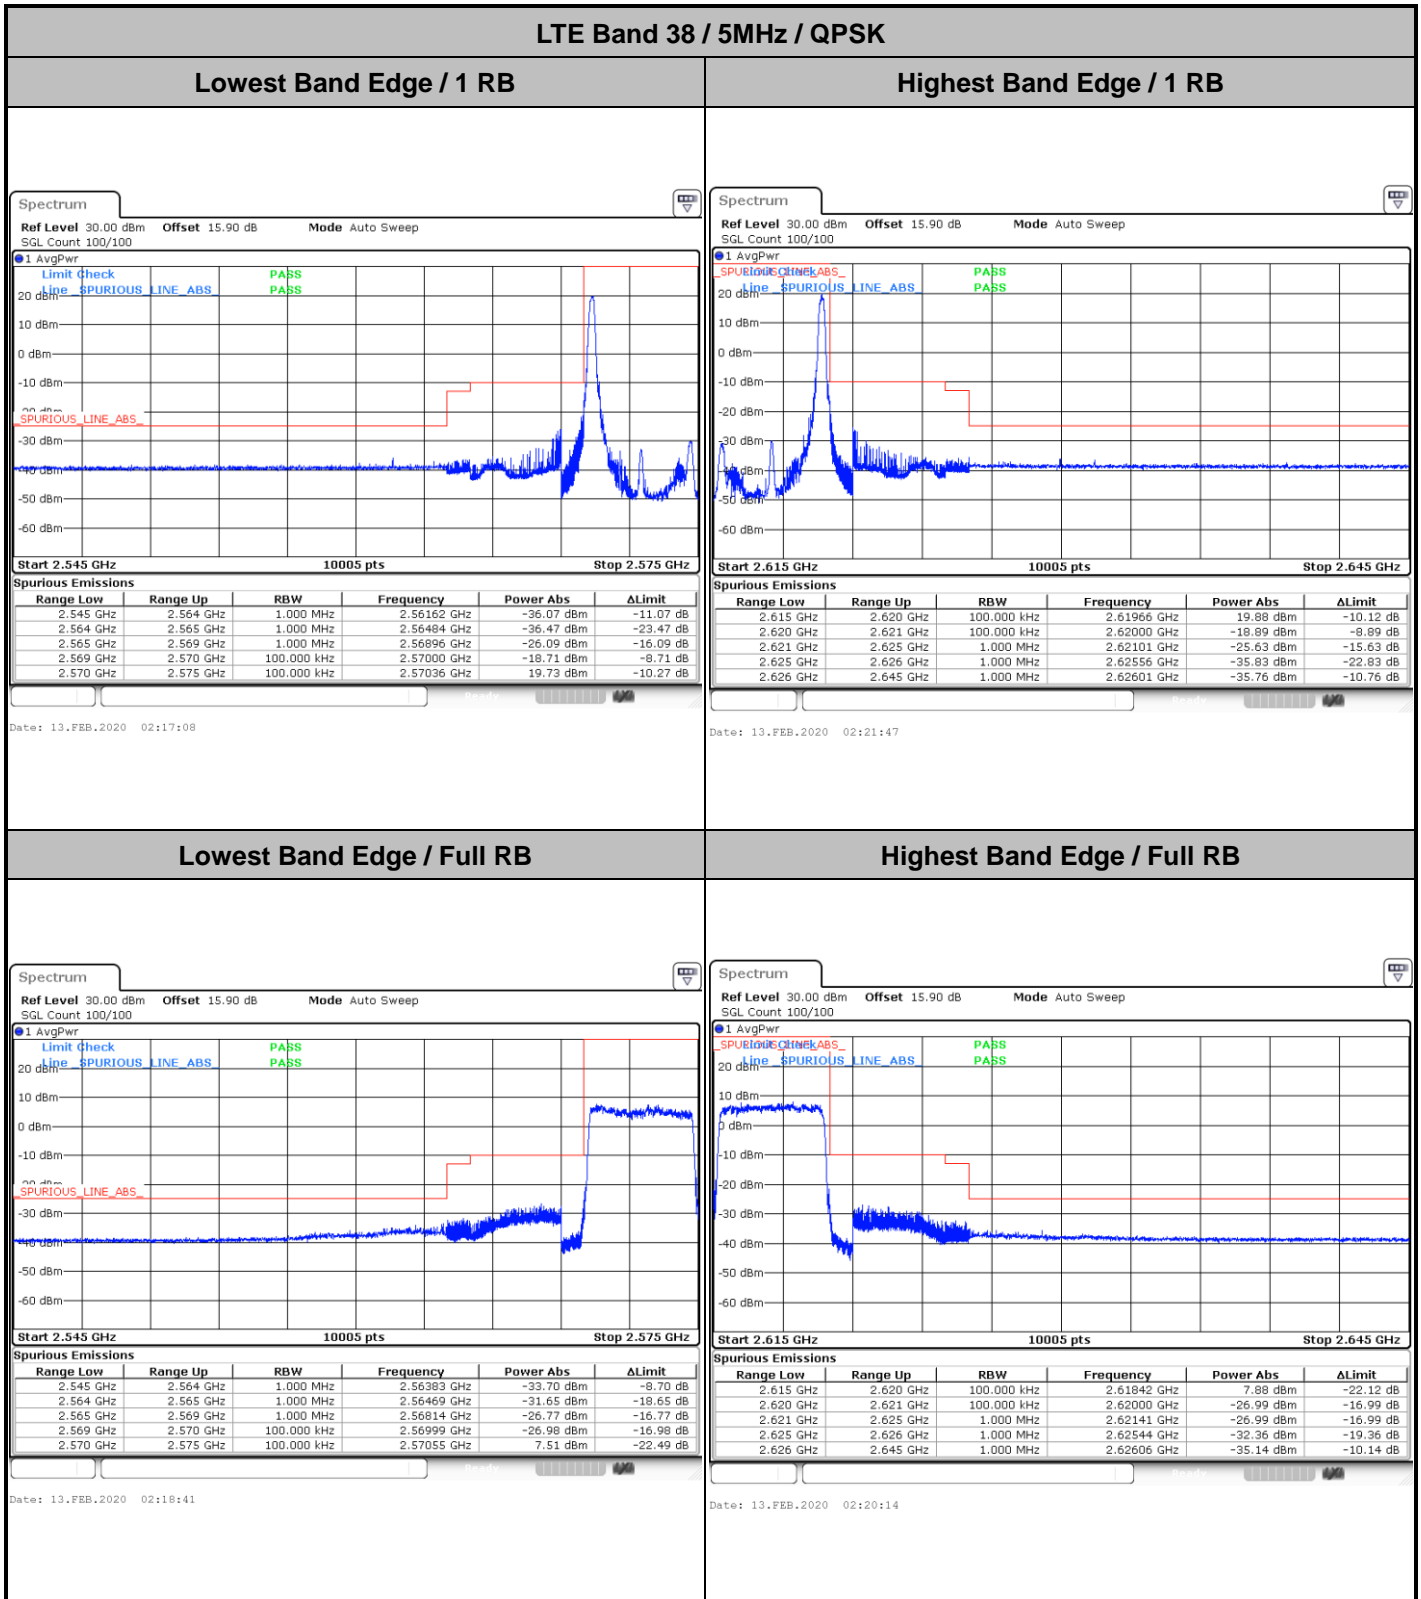

Middle Channel / 20MHz / 64QAM

Date: 13.FEB.2020 02:07:05

Highest Channel / 15MHz / 64QAM

Date: 13.FEB.2020 02:06:09

Highest Channel / 20MHz / 64QAM

Date: 13.FEB.2020 02:07:31

Conducted Band Edge

LTE Band 38 / 5MHz / 16QAM

Lowest Band Edge / 1RB

Highest Band Edge / 1 RB

Date: 13.FEB.2020 02:17:55

Date: 13.FEB.2020 02:22:33

Lowest Band Edge / Full RB

Highest Band Edge / Full RB

Date: 13.FEB.2020 02:19:28

Date: 13.FEB.2020 02:21:00

LTE Band 38 / 5MHz / 64QAM

Lowest Band Edge / 1RB

Date: 13.FEB.2020 02:23:20

Highest Band Edge / 1 RB

Date: 13.FEB.2020 02:25:39

Lowest Band Edge / Full RB

Date: 13.FEB.2020 02:24:06

Highest Band Edge / Full RB

Date: 13.FEB.2020 02:24:52

LTE Band 38 / 10MHz / QPSK

Lowest Band Edge / 1 RB

Date: 13.FEB.2020 02:29:31

Highest Band Edge / 1 RB

Date: 13.FEB.2020 02:34:09

Lowest Band Edge / Full RB

Date: 13.FEB.2020 02:31:04