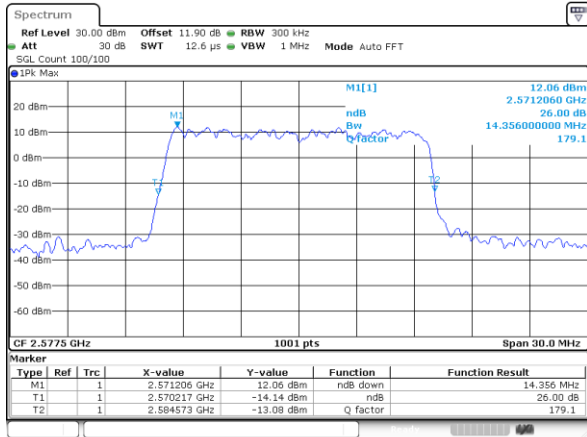

Date: 13.FEB.2020 02:04:34

Highest Channel / 5MHz / 64QAM

Date: 13.FEB.2020 02:03:39

Highest Channel / 10MHz / 64QAM

Date: 13.FEB.2020 02:05:01

LTE Band 38

Lowest Channel / 15MHz / 64QAM

Date: 13.FEB.2020 02:05:29