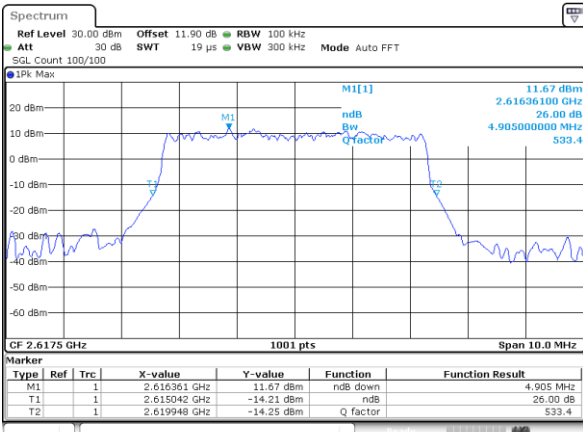

LTE Band 38

Lowest Channel / 5MHz / 64QAM

Date: 13.FEB.2020 02:02:45

Lowest Channel / 10MHz / 64QAM

Date: 13.FEB.2020 02:04:07

Middle Channel / 5MHz / 64QAM

Date: 13.FEB.2020 02:03:12

Middle Channel / 10MHz / 64QAM

Date: 13.FEB.2020 02:04:34

Highest Channel / 5MHz / 64QAM

Date: 13.FEB.2020 02:03:39

Highest Channel / 10MHz / 64QAM

Date: 13.FEB.2020 02:05:01

LTE Band 38

Lowest Channel / 15MHz / 64QAM

Date: 13.FEB.2020 02:05:29