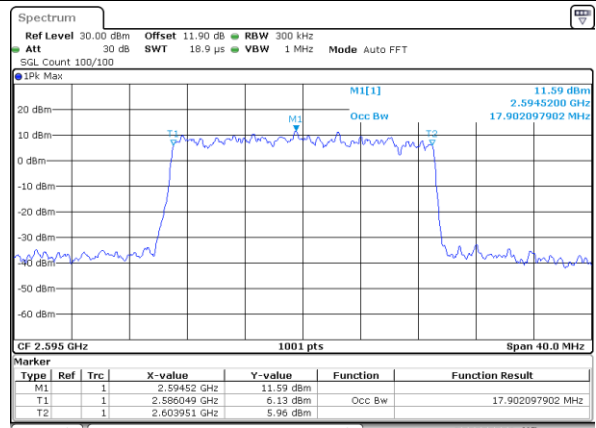

Date: 13.FEB.2020 02:04:47

LTE Band 38

Lowest Channel / 15MHz / 64QAM

Date: 13.FEB.2020 02:05:15

Lowest Channel / 20MHz / 64QAM

Date: 13.FEB.2020 02:06:37

Middle Channel / 15MHz / 64QAM

Date: 13.FEB.2020 02:05:43

Middle Channel / 20MHz / 64QAM

Date: 13.FEB.2020 02:07:05

Highest Channel / 15MHz / 64QAM

Date: 13.FEB.2020 02:06:09

Highest Channel / 20MHz / 64QAM

Date: 13.FEB.2020 02:07:31

Conducted Band Edge

LTE Band 38 / 5MHz / 16QAM