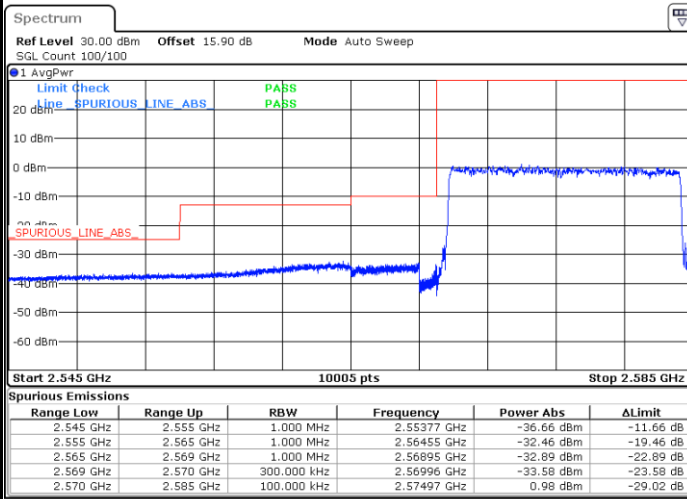

LTE Band 38 / 15MHz / QPSK

Lowest Band Edge / 1 RB

Date: 13.FEB.2020 02:35:43

Highest Band Edge / 1 RB

Date: 13.FEB.2020 02:40:21

Lowest Band Edge / Full RB

Date: 13.FEB.2020 02:37:15

Highest Band Edge / Full RB

Date: 13.FEB.2020 02:38:48

LTE Band 38 / 15MHz / 16QAM

Lowest Band Edge / 1 RB

Highest Band Edge / 1 RB

Lowest Band Edge / Full RB

Highest Band Edge / Full RB

LTE Band 38 / 15MHz / 64QAM

Lowest Band Edge / 1 RB

Date: 13.FEB.2020 02:41:54

Highest Band Edge / 1 RB

Date: 13.FEB.2020 02:44:13

Lowest Band Edge / Full RB

Date: 13.FEB.2020 02:42:40

Highest Band Edge / Full RB

Date: 13.FEB.2020 02:43:26

LTE Band 38 / 20MHz / QPSK

Lowest Band Edge / 1 RB

Highest Band Edge / 1 RB

Date: 13.FEB.2020 02:45:00

Date: 13.FEB.2020 02:49:38

Lowest Band Edge / Full RB

Highest Band Edge / Full RB

Date: 13.FEB.2020 02:46:33

Date: 13.FEB.2020 02:48:05