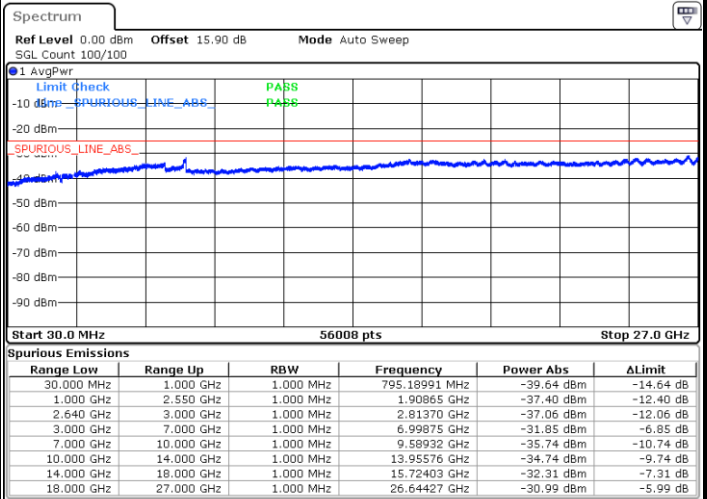

LTE Band 38 / 20MHz / 16QAM

Lowest Band Edge / 1 RB

Date: 13.FEB.2020 02:45:46

Highest Band Edge / 1 RB

Date: 13.FEB.2020 02:50:24

Lowest Band Edge / Full RB

Date: 13.FEB.2020 02:47:19

Highest Band Edge / Full RB

Date: 13.FEB.2020 02:48:52

LTE Band 38 / 20MHz / 64QAM

Lowest Band Edge / 1 RB

Highest Band Edge / 1 RB

Date: 13.FEB.2020 02:51:11

Date: 13.FEB.2020 02:53:30

Lowest Band Edge / Full RB

Highest Band Edge / Full RB

Date: 13.FEB.2020 02:51:57

Date: 13.FEB.2020 02:52:44

Conducted Spurious Emission

LTE Band 38 / 5MHz

Highest Channel / QPSK

Highest Channel / 16QAM

Date: 13.FEB.2020 03:00:20

Date: 13.FEB.2020 03:01:11

LTE Band 38 / 10MHz

Lowest Channel / QPSK

Lowest Channel / 16QAM

Date: 13.FEB.2020 03:04:38

Date: 13.FEB.2020 03:05:29

LTE Band 38 / 10MHz

Middle Channel / QPSK

Middle Channel / 16QAM