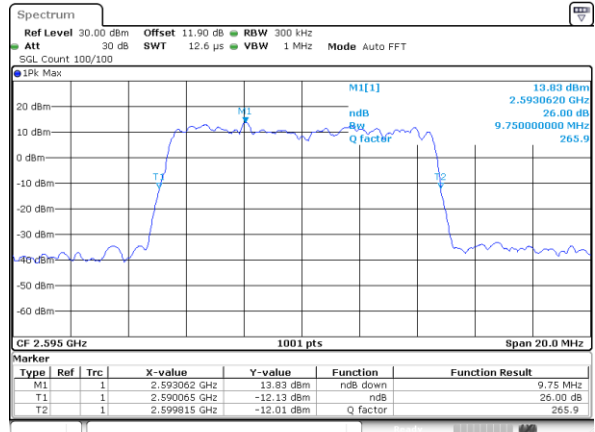

LTE Band 38

Lowest Channel / 5MHz / 64QAM

Date: 13.FEB.2020 02:02:45

Lowest Channel / 10MHz / 64QAM

Date: 13.FEB.2020 02:04:07

Middle Channel / 5MHz / 64QAM

Date: 13.FEB.2020 02:03:12

Middle Channel / 10MHz / 64QAM