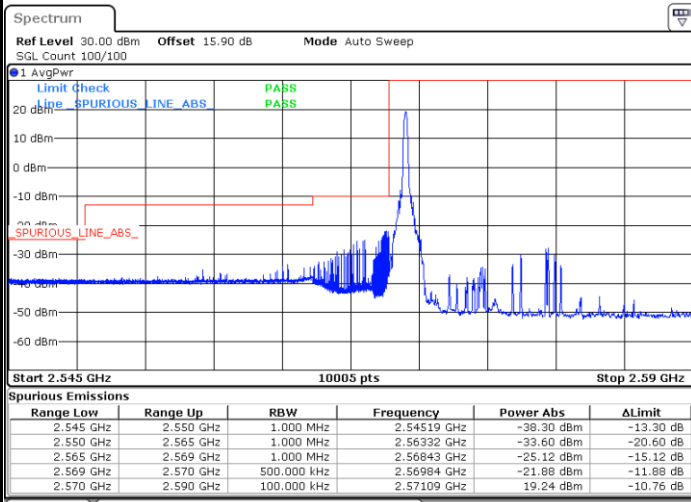

Date: 13.FEB.2020 02:41:54

Highest Band Edge / 1 RB

Date: 13.FEB.2020 02:44:13

Lowest Band Edge / Full RB

Date: 13.FEB.2020 02:42:40

Highest Band Edge / Full RB

Date: 13.FEB.2020 02:43:26

LTE Band 38 / 20MHz / QPSK

Lowest Band Edge / 1 RB

Highest Band Edge / 1 RB

Date: 13.FEB.2020 02:45:00

Date: 13.FEB.2020 02:49:38

Lowest Band Edge / Full RB

Highest Band Edge / Full RB

Date: 13.FEB.2020 02:46:33

Date: 13.FEB.2020 02:48:05

LTE Band 38 / 20MHz / 16QAM

Lowest Band Edge / 1 RB

Date: 13.FEB.2020 02:45:46

Highest Band Edge / 1 RB

Date: 13.FEB.2020 02:50:24

Lowest Band Edge / Full RB

Date: 13.FEB.2020 02:47:19

Highest Band Edge / Full RB

Date: 13.FEB.2020 02:48:52

LTE Band 38 / 20MHz / 64QAM

Lowest Band Edge / 1 RB

Highest Band Edge / 1 RB

Date: 13.FEB.2020 02:51:11

Date: 13.FEB.2020 02:53:30

Lowest Band Edge / Full RB

Highest Band Edge / Full RB