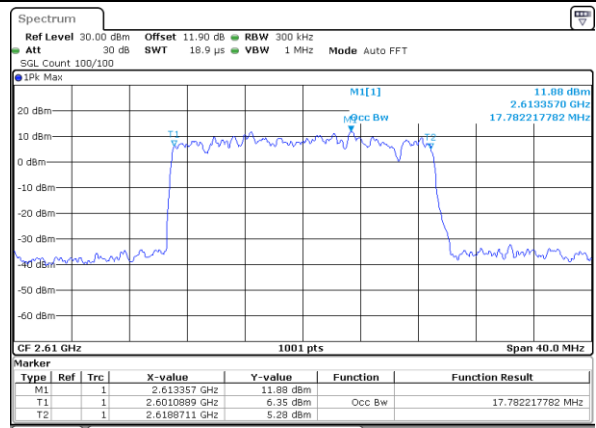

Middle Channel / 20MHz / 64QAM

Date: 13.FEB.2020 02:07:05

Highest Channel / 15MHz / 64QAM

Date: 13.FEB.2020 02:06:09

Highest Channel / 20MHz / 64QAM

Date: 13.FEB.2020 02:07:31

Conducted Band Edge

LTE Band 38 / 5MHz / 16QAM

Lowest Band Edge / 1RB

Highest Band Edge / 1 RB

Date: 13.FEB.2020 02:17:55

Date: 13.FEB.2020 02:22:33

Lowest Band Edge / Full RB

Highest Band Edge / Full RB

Date: 13.FEB.2020 02:19:28

Date: 13.FEB.2020 02:21:00