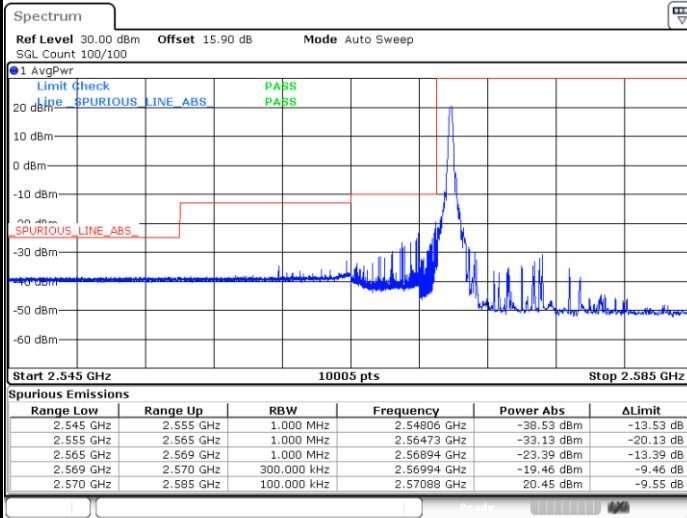

Date: 13.FEB.2020 02:31:50

Highest Band Edge / Full RB

Date: 13.FEB.2020 02:33:23

LTE Band 38 / 10MHz / 64QAM

Lowest Band Edge / 1 RB

Highest Band Edge / 1 RB

Lowest Band Edge / Full RB

Highest Band Edge / Full RB

LTE Band 38 / 15MHz / QPSK

Lowest Band Edge / 1 RB

Date: 13.FEB.2020 02:35:43

Highest Band Edge / 1 RB

Date: 13.FEB.2020 02:40:21

Lowest Band Edge / Full RB

Date: 13.FEB.2020 02:37:15

Highest Band Edge / Full RB

Date: 13.FEB.2020 02:38:48

LTE Band 38 / 15MHz / 16QAM

Lowest Band Edge / 1 RB

Highest Band Edge / 1 RB

Lowest Band Edge / Full RB

Highest Band Edge / Full RB

LTE Band 38 / 15MHz / 64QAM

Lowest Band Edge / 1 RB

Date: 13.FEB.2020 02:41:54

Highest Band Edge / 1 RB

Date: 13.FEB.2020 02:44:13

Lowest Band Edge / Full RB

Date: 13.FEB.2020 02:42:40

Highest Band Edge / Full RB

Date: 13.FEB.2020 02:43:26

LTE Band 38 / 20MHz / QPSK