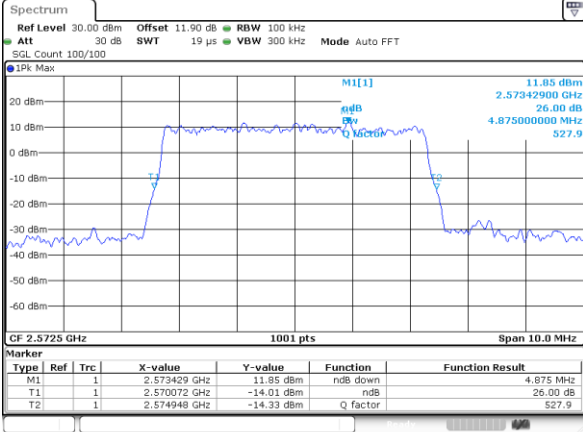

LTE Band 38

Lowest Channel / 5MHz / 64QAM

Date: 13.FEB.2020 02:02:45

Lowest Channel / 10MHz / 64QAM

Date: 13.FEB.2020 02:04:07

Middle Channel / 5MHz / 64QAM

Date: 13.FEB.2020 02:03:12

Middle Channel / 10MHz / 64QAM