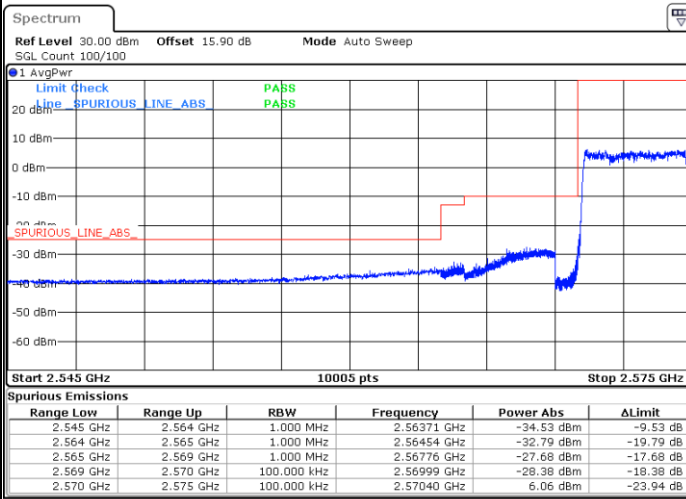

Middle Channel / 20MHz / 64QAM

Date: 13.FEB.2020 02:07:05

Highest Channel / 15MHz / 64QAM

Date: 13.FEB.2020 02:06:09

Highest Channel / 20MHz / 64QAM

Date: 13.FEB.2020 02:07:31

Conducted Band Edge

LTE Band 38 / 5MHz / 16QAM

Lowest Band Edge / 1RB

Highest Band Edge / 1 RB

Date: 13.FEB.2020 02:17:55

Date: 13.FEB.2020 02:22:33

Lowest Band Edge / Full RB

Highest Band Edge / Full RB

Date: 13.FEB.2020 02:19:28

Date: 13.FEB.2020 02:21:00

LTE Band 38 / 5MHz / 64QAM

Lowest Band Edge / 1RB

Date: 13.FEB.2020 02:23:20

Highest Band Edge / 1 RB

Date: 13.FEB.2020 02:25:39

Lowest Band Edge / Full RB

Date: 13.FEB.2020 02:24:06

Highest Band Edge / Full RB

Date: 13.FEB.2020 02:24:52

LTE Band 38 / 10MHz / QPSK

Lowest Band Edge / 1 RB

Date: 13.FEB.2020 02:29:31

Highest Band Edge / 1 RB

Date: 13.FEB.2020 02:34:09

Lowest Band Edge / Full RB

Date: 13.FEB.2020 02:31:04