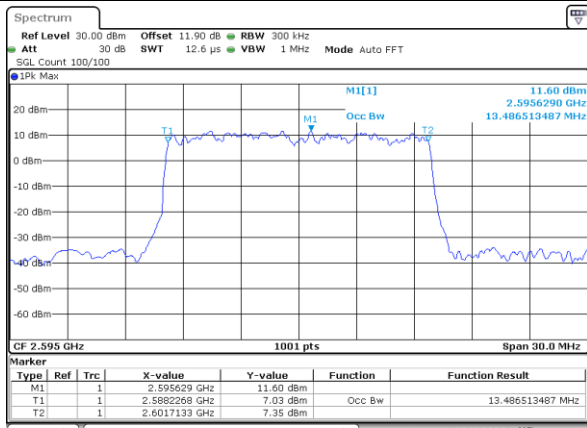

Date: 13.FEB.2020 02:04:47

LTE Band 38

Lowest Channel / 15MHz / 64QAM

Date: 13.FEB.2020 02:05:15

Lowest Channel / 20MHz / 64QAM

Date: 13.FEB.2020 02:06:37

Middle Channel / 15MHz / 64QAM

Date: 13.FEB.2020 02:05:43

Middle Channel / 20MHz / 64QAM

Date: 13.FEB.2020 02:07:05

Highest Channel / 15MHz / 64QAM

Date: 13.FEB.2020 02:06:09

Highest Channel / 20MHz / 64QAM

Date: 13.FEB.2020 02:07:31

Conducted Band Edge

LTE Band 38 / 5MHz / 16QAM