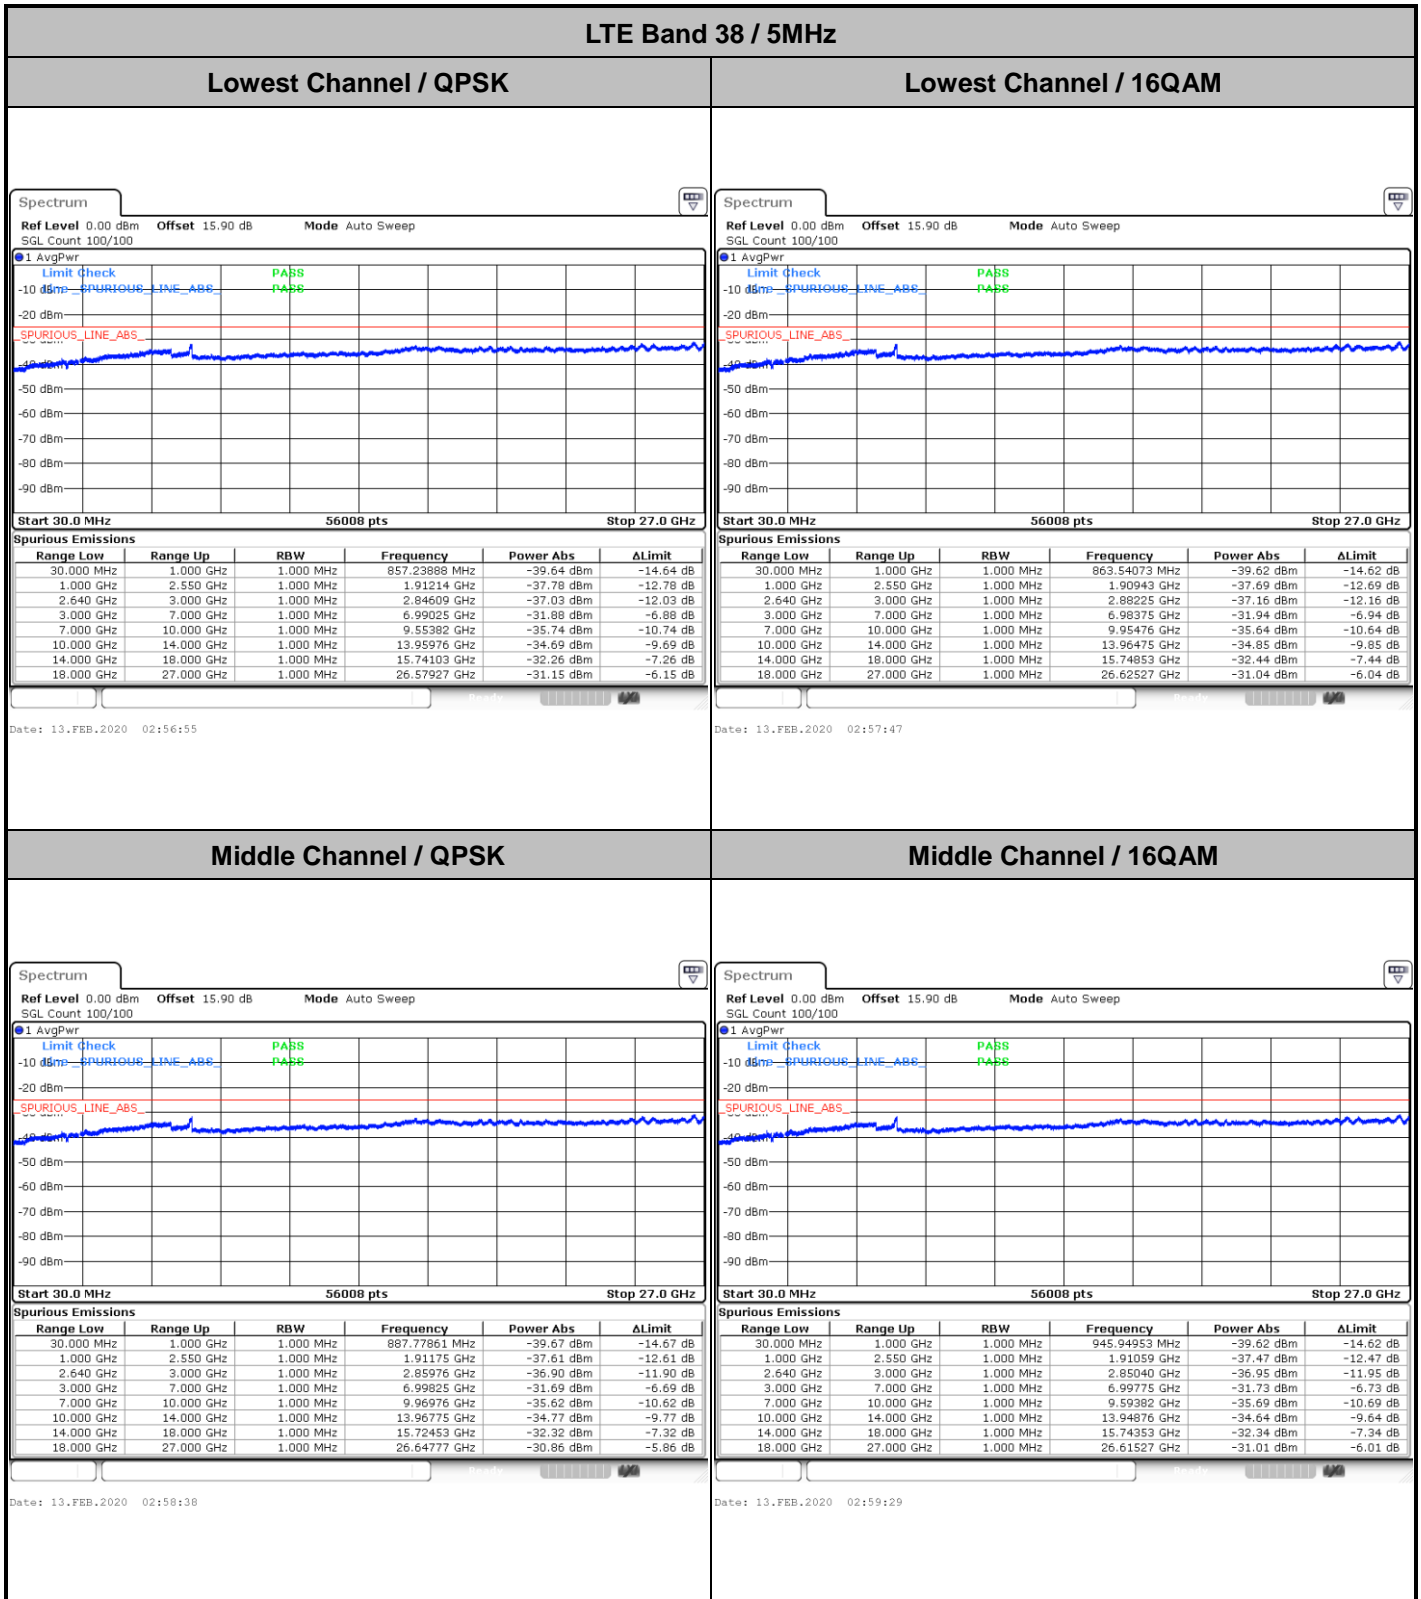

Conducted Spurious Emission