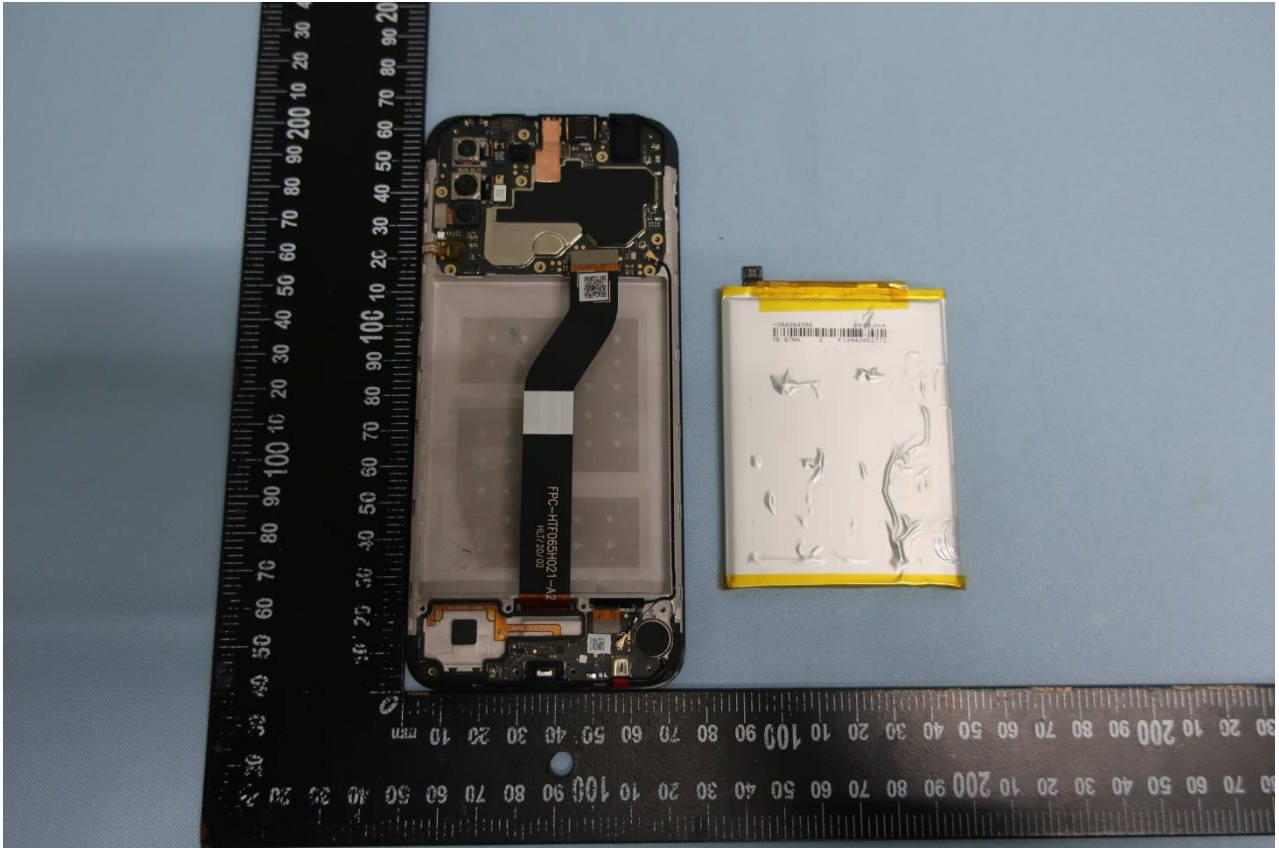

3. Internal Photograph of EUT

Brand Name: Motorola / Model Name: XT2055-4

Brand Name: Motorola / Model Name: XT2055-4

Brand Name: Motorola / Model Name: XT2055-4

Brand Name: Motorola / Model Name: XT2055-4

Brand Name: Motorola / Model Name: XT2055-4

Brand Name: Motorola / Model Name: XT2055-4

Brand Name: Motorola / Model Name: XT2055-4

Brand Name: Motorola / Model Name: XT2055-4

Brand Name: Motorola / Model Name: XT2055-4