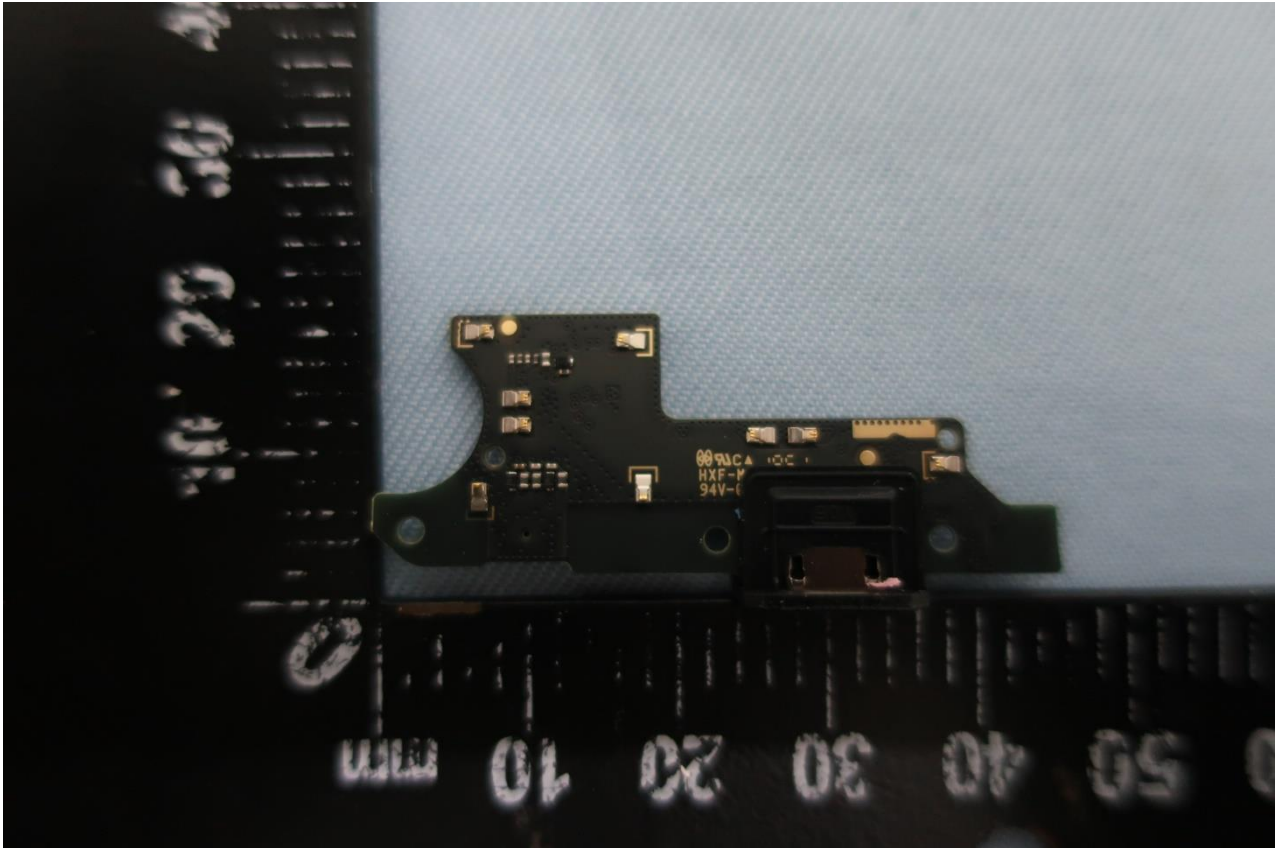

3. Internal Photograph of EUT

Brand Name: Motorola / Model Name: XT2055-4

Brand Name: Motorola / Model Name: XT2055-4

Brand Name: Motorola / Model Name: XT2055-4

Brand Name: Motorola / Model Name: XT2055-4

Brand Name: Motorola / Model Name: XT2055-4

Brand Name: Motorola / Model Name: XT2055-4

Brand Name: Motorola / Model Name: XT2055-4

Brand Name: Motorola / Model Name: XT2055-4

Brand Name: Motorola / Model Name: XT2055-4