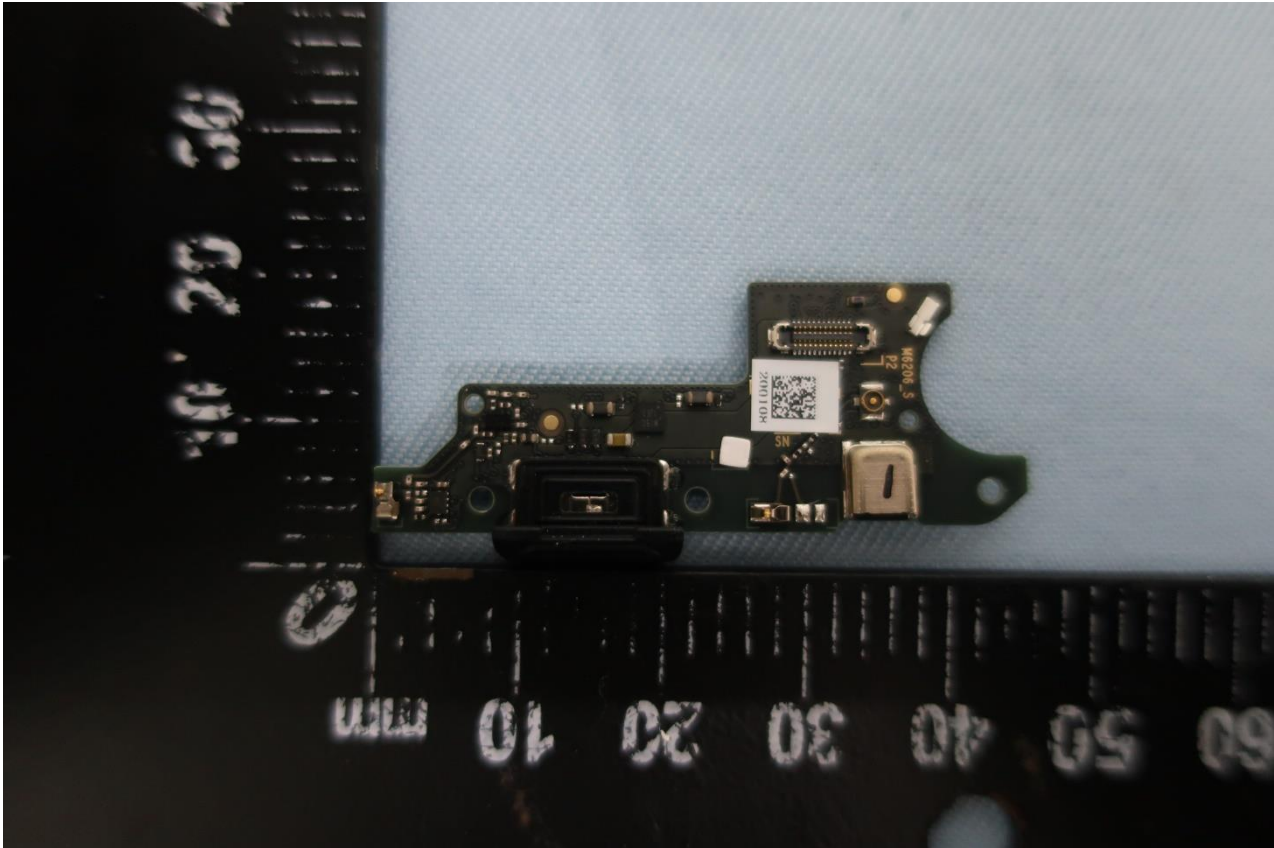

3. Internal Photograph of EUT

Brand Name: Motorola / Model Name: XT2055-4

Brand Name: Motorola / Model Name: XT2055-4

Brand Name: Motorola / Model Name: XT2055-4

Brand Name: Motorola / Model Name: XT2055-4

Brand Name: Motorola / Model Name: XT2055-4

Brand Name: Motorola / Model Name: XT2055-4

Brand Name: Motorola / Model Name: XT2055-4

Brand Name: Motorola / Model Name: XT2055-4

Brand Name: Motorola / Model Name: XT2055-4