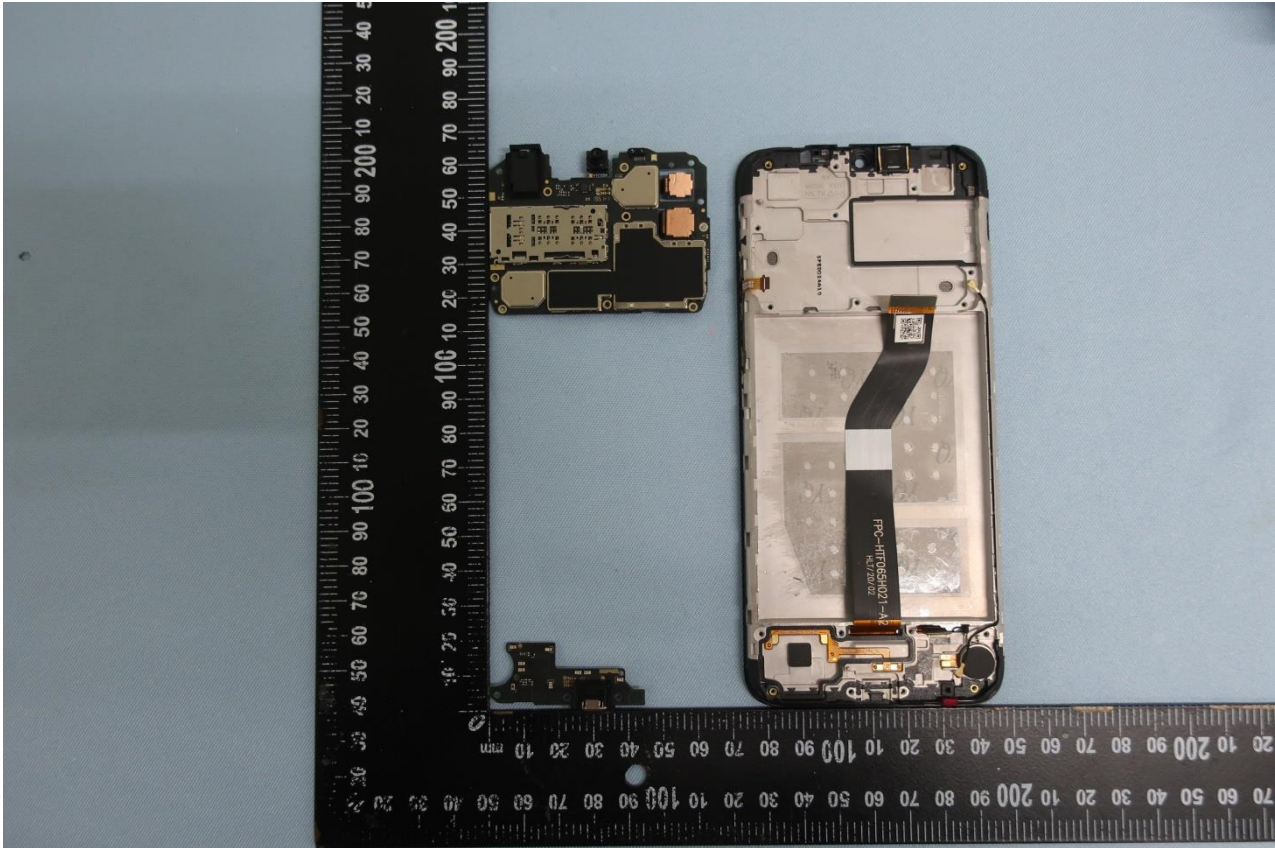

3. Internal Photograph of EUT

Brand Name: Motorola / Model Name: XT2055-4

Brand Name: Motorola / Model Name: XT2055-4

Brand Name: Motorola / Model Name: XT2055-4

Brand Name: Motorola / Model Name: XT2055-4

Brand Name: Motorola / Model Name: XT2055-4

Brand Name: Motorola / Model Name: XT2055-4

Brand Name: Motorola / Model Name: XT2055-4

Brand Name: Motorola / Model Name: XT2055-4

Brand Name: Motorola / Model Name: XT2055-4