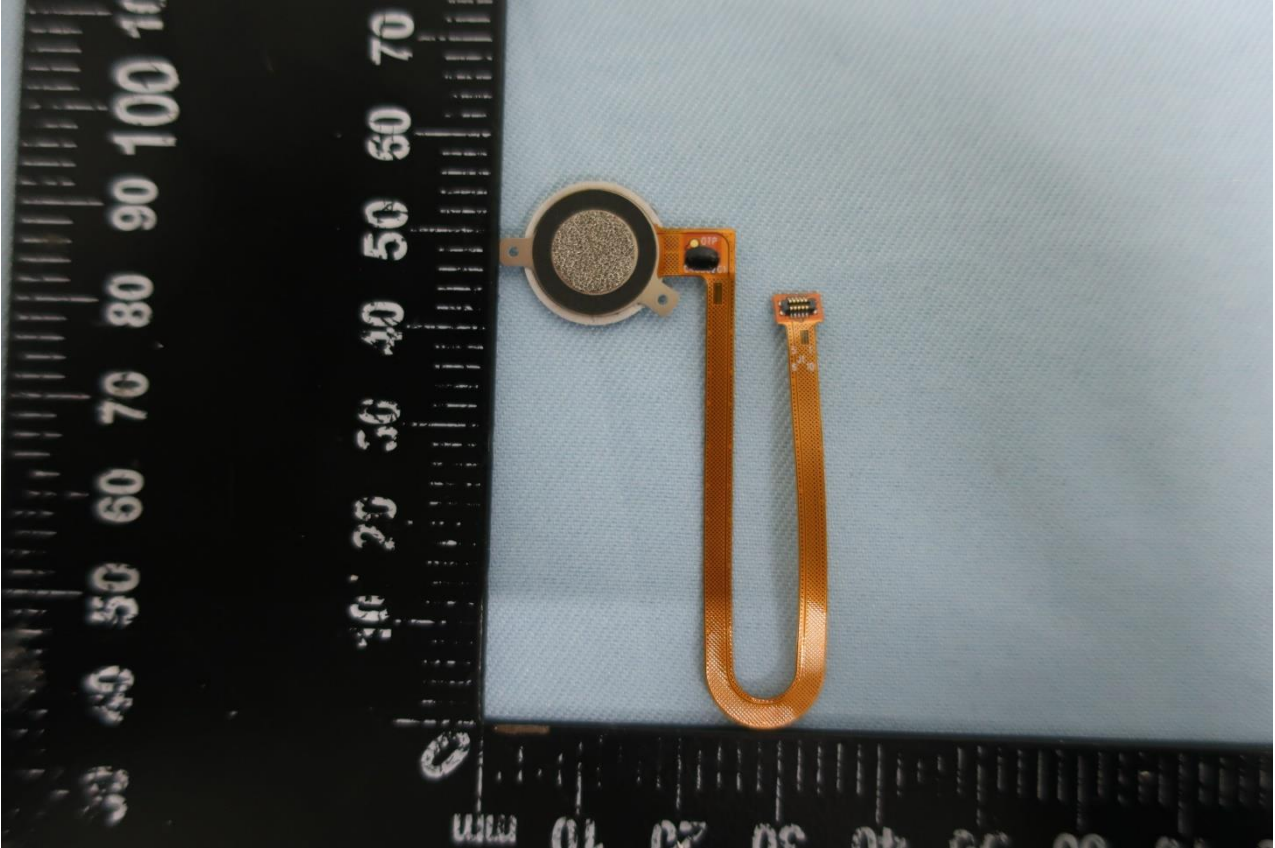

3. Internal Photograph of EUT

Brand Name: Motorola / Model Name: XT2055-4

Brand Name: Motorola / Model Name: XT2055-4

Brand Name: Motorola / Model Name: XT2055-4

Brand Name: Motorola / Model Name: XT2055-4

Brand Name: Motorola / Model Name: XT2055-4

Brand Name: Motorola / Model Name: XT2055-4

Brand Name: Motorola / Model Name: XT2055-4

Brand Name: Motorola / Model Name: XT2055-4

Brand Name: Motorola / Model Name: XT2055-4