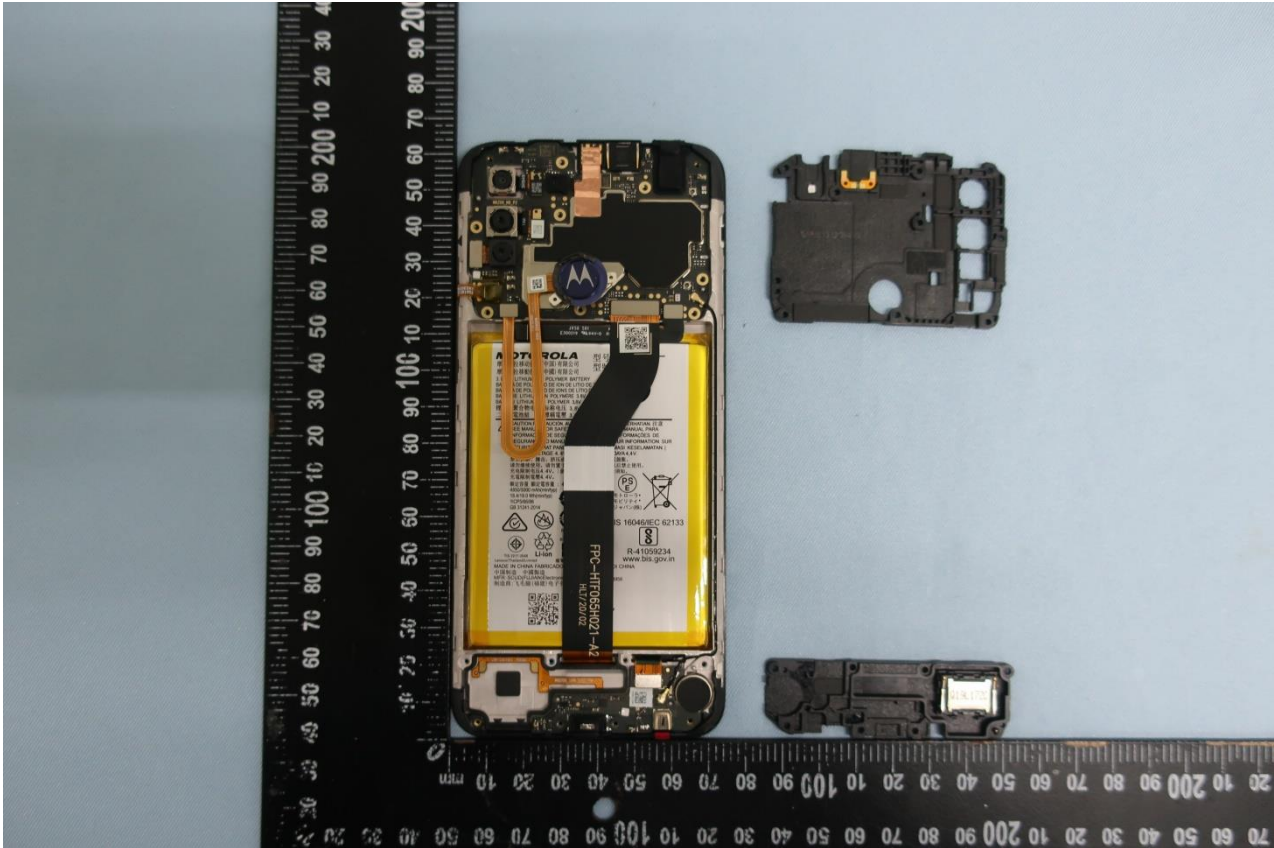

3. Internal Photograph of EUT

Brand Name: Motorola / Model Name: XT2055-4

Brand Name: Motorola / Model Name: XT2055-4

Brand Name: Motorola / Model Name: XT2055-4

Brand Name: Motorola / Model Name: XT2055-4

Brand Name: Motorola / Model Name: XT2055-4

Brand Name: Motorola / Model Name: XT2055-4

Brand Name: Motorola / Model Name: XT2055-4

Brand Name: Motorola / Model Name: XT2055-4

Brand Name: Motorola / Model Name: XT2055-4