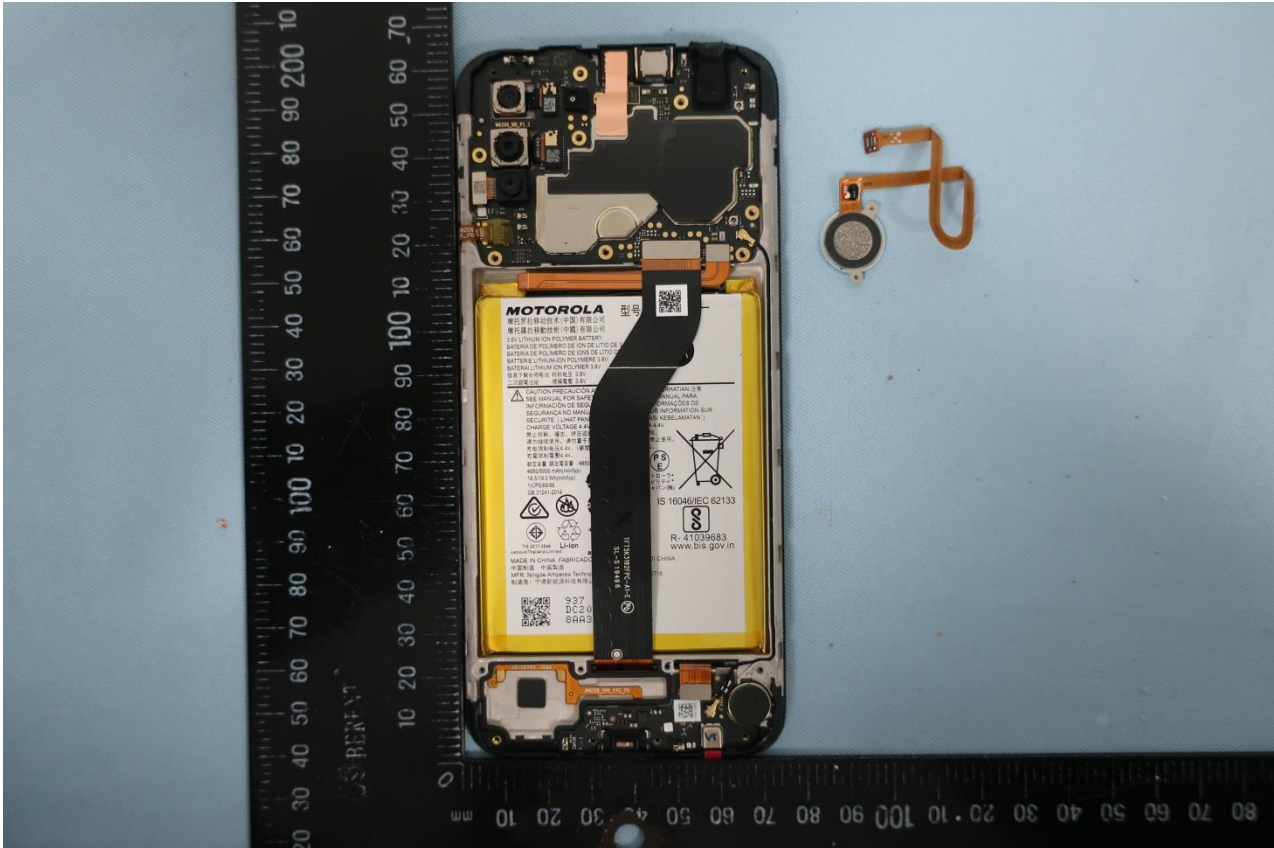

Brand Name: Motorola / Model Name: XT2055-1

Brand Name: Motorola / Model Name: XT2055-1

Sample 2 (2nd source Dual SIM card)

Brand Name: Motorola / Model Name: XT2055-1

Brand Name: Motorola / Model Name: XT2055-1

Brand Name: Motorola / Model Name: XT2055-1

Brand Name: Motorola / Model Name: XT2055-1

Brand Name: Motorola / Model Name: XT2055-1

Brand Name: Motorola / Model Name: XT2055-1

Brand Name: Motorola / Model Name: XT2055-1