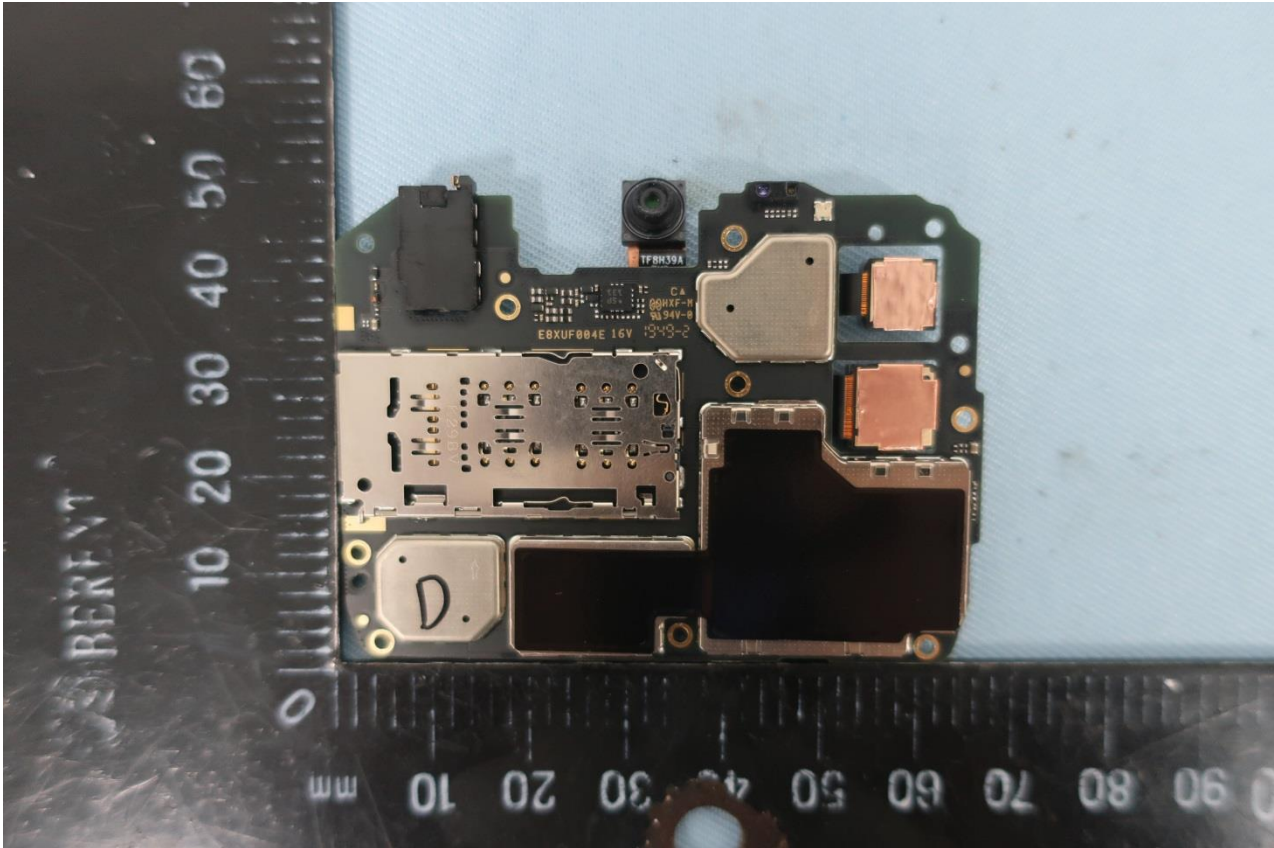

Brand Name: Motorola / Model Name: XT2055-1

Brand Name: Motorola / Model Name: XT2055-1

Sample 2 (2nd source Dual SIM card)

Brand Name: Motorola / Model Name: XT2055-1

Brand Name: Motorola / Model Name: XT2055-1

Brand Name: Motorola / Model Name: XT2055-1

Brand Name: Motorola / Model Name: XT2055-1

Brand Name: Motorola / Model Name: XT2055-1

Brand Name: Motorola / Model Name: XT2055-1

Brand Name: Motorola / Model Name: XT2055-1