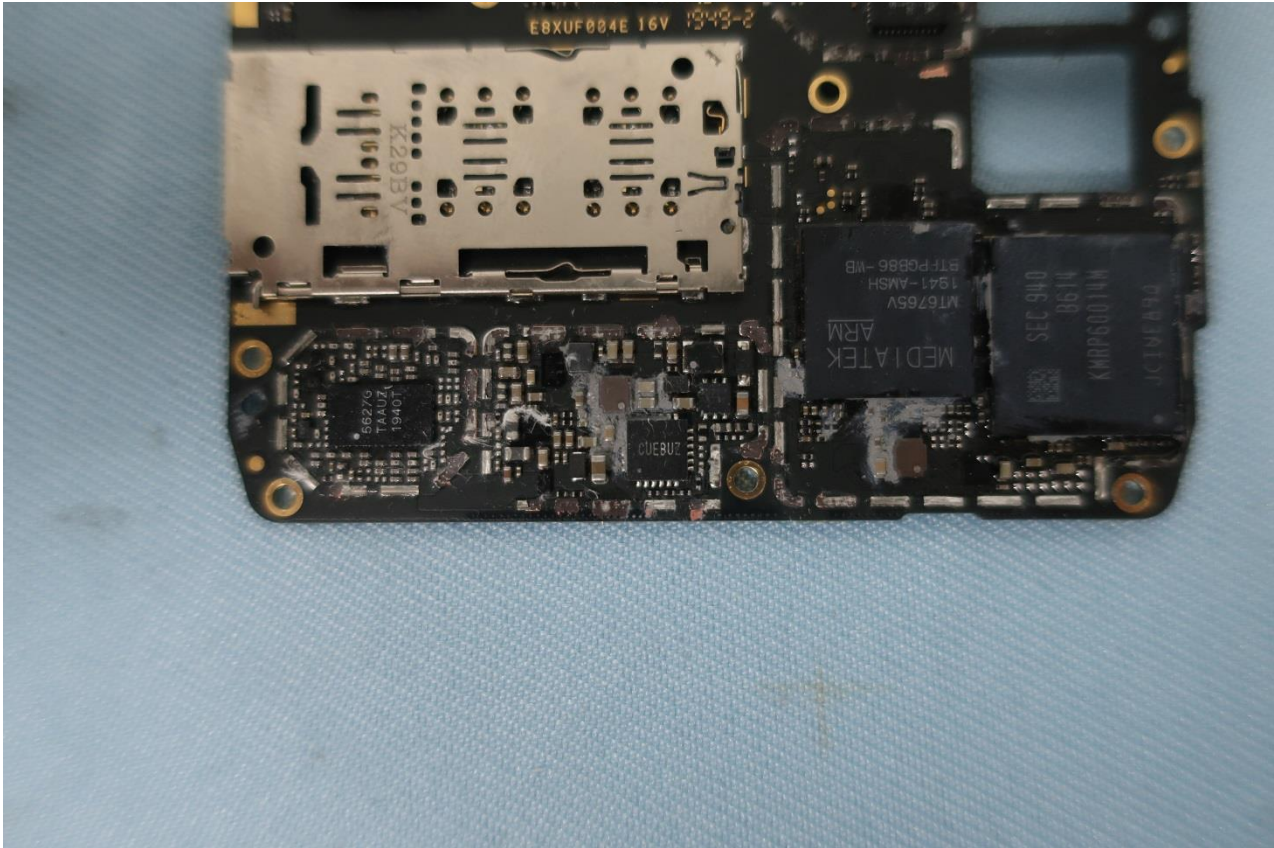

Brand Name: Motorola / Model Name: XT2055-1

Brand Name: Motorola / Model Name: XT2055-1

Sample 2 (2nd source Dual SIM card)

Brand Name: Motorola / Model Name: XT2055-1

Brand Name: Motorola / Model Name: XT2055-1

Brand Name: Motorola / Model Name: XT2055-1

Brand Name: Motorola / Model Name: XT2055-1

Brand Name: Motorola / Model Name: XT2055-1

Brand Name: Motorola / Model Name: XT2055-1

Brand Name: Motorola / Model Name: XT2055-1