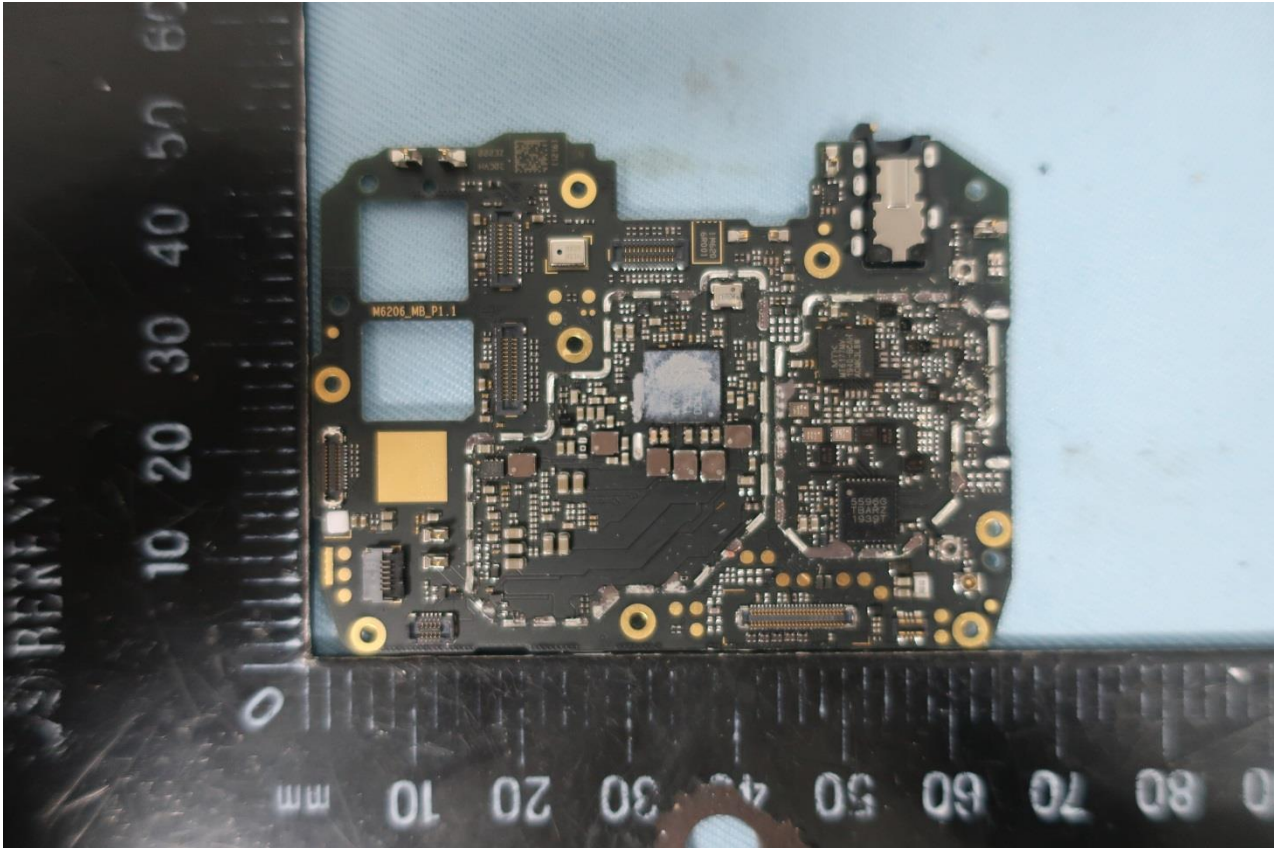

Brand Name: Motorola / Model Name: XT2055-1

Brand Name: Motorola / Model Name: XT2055-1

Sample 2 (2nd source Dual SIM card)

Brand Name: Motorola / Model Name: XT2055-1

Brand Name: Motorola / Model Name: XT2055-1

Brand Name: Motorola / Model Name: XT2055-1

Brand Name: Motorola / Model Name: XT2055-1

Brand Name: Motorola / Model Name: XT2055-1

Brand Name: Motorola / Model Name: XT2055-1

Brand Name: Motorola / Model Name: XT2055-1