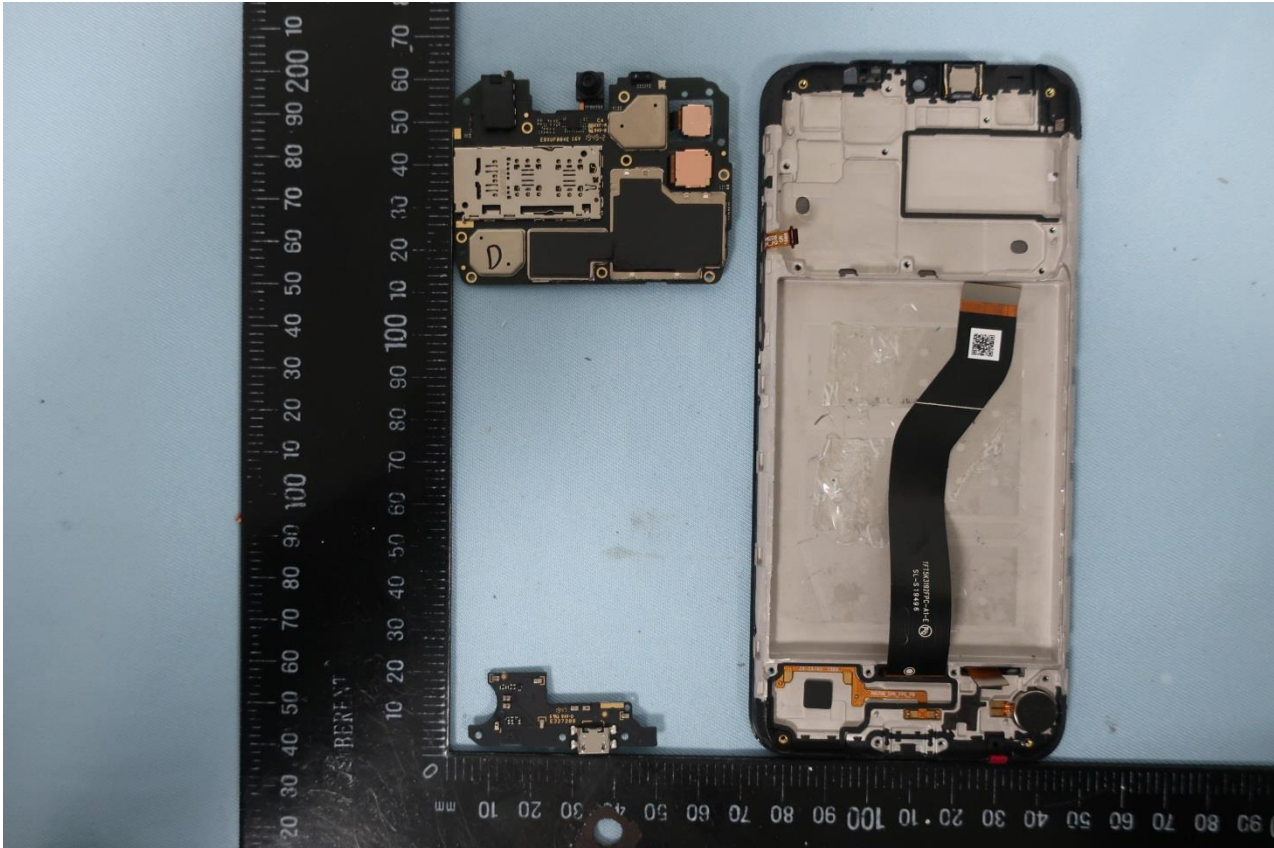

Brand Name: Motorola / Model Name: XT2055-1

Brand Name: Motorola / Model Name: XT2055-1

Sample 2 (2nd source Dual SIM card)

Brand Name: Motorola / Model Name: XT2055-1

Brand Name: Motorola / Model Name: XT2055-1

Brand Name: Motorola / Model Name: XT2055-1

Brand Name: Motorola / Model Name: XT2055-1

Brand Name: Motorola / Model Name: XT2055-1

Brand Name: Motorola / Model Name: XT2055-1

Brand Name: Motorola / Model Name: XT2055-1