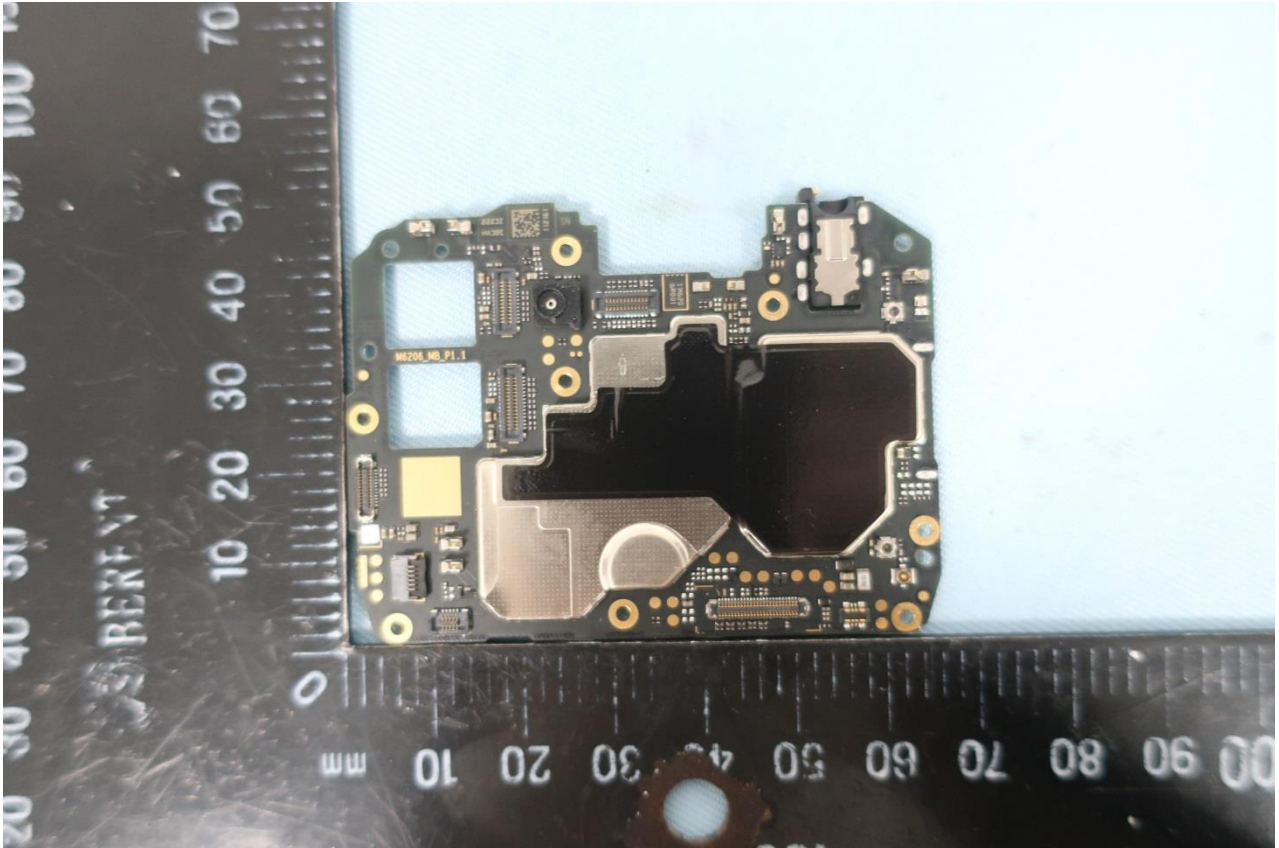

Brand Name: Motorola / Model Name: XT2055-1

Brand Name: Motorola / Model Name: XT2055-1

Sample 2 (2<sup>nd</sup> source Dual SIM card)

Brand Name: Motorola / Model Name: XT2055-1

Brand Name: Motorola / Model Name: XT2055-1

Brand Name: Motorola / Model Name: XT2055-1

Brand Name: Motorola / Model Name: XT2055-1

Brand Name: Motorola / Model Name: XT2055-1

Brand Name: Motorola / Model Name: XT2055-1

Brand Name: Motorola / Model Name: XT2055-1