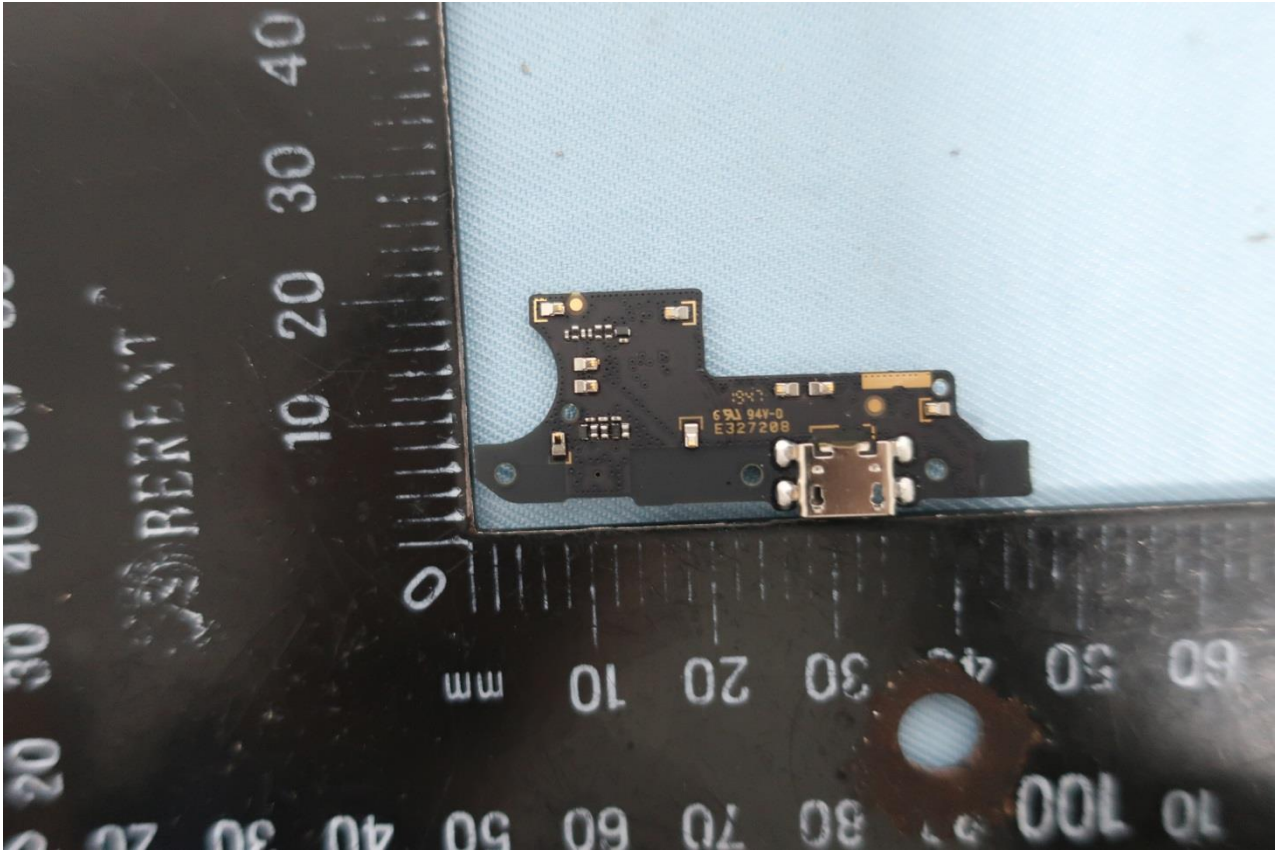

Brand Name: Motorola / Model Name: XT2055-1

Brand Name: Motorola / Model Name: XT2055-1

Sample 2 (2<sup>nd</sup> source Dual SIM card)

Brand Name: Motorola / Model Name: XT2055-1

Brand Name: Motorola / Model Name: XT2055-1

Brand Name: Motorola / Model Name: XT2055-1

Brand Name: Motorola / Model Name: XT2055-1

Brand Name: Motorola / Model Name: XT2055-1

Brand Name: Motorola / Model Name: XT2055-1

Brand Name: Motorola / Model Name: XT2055-1