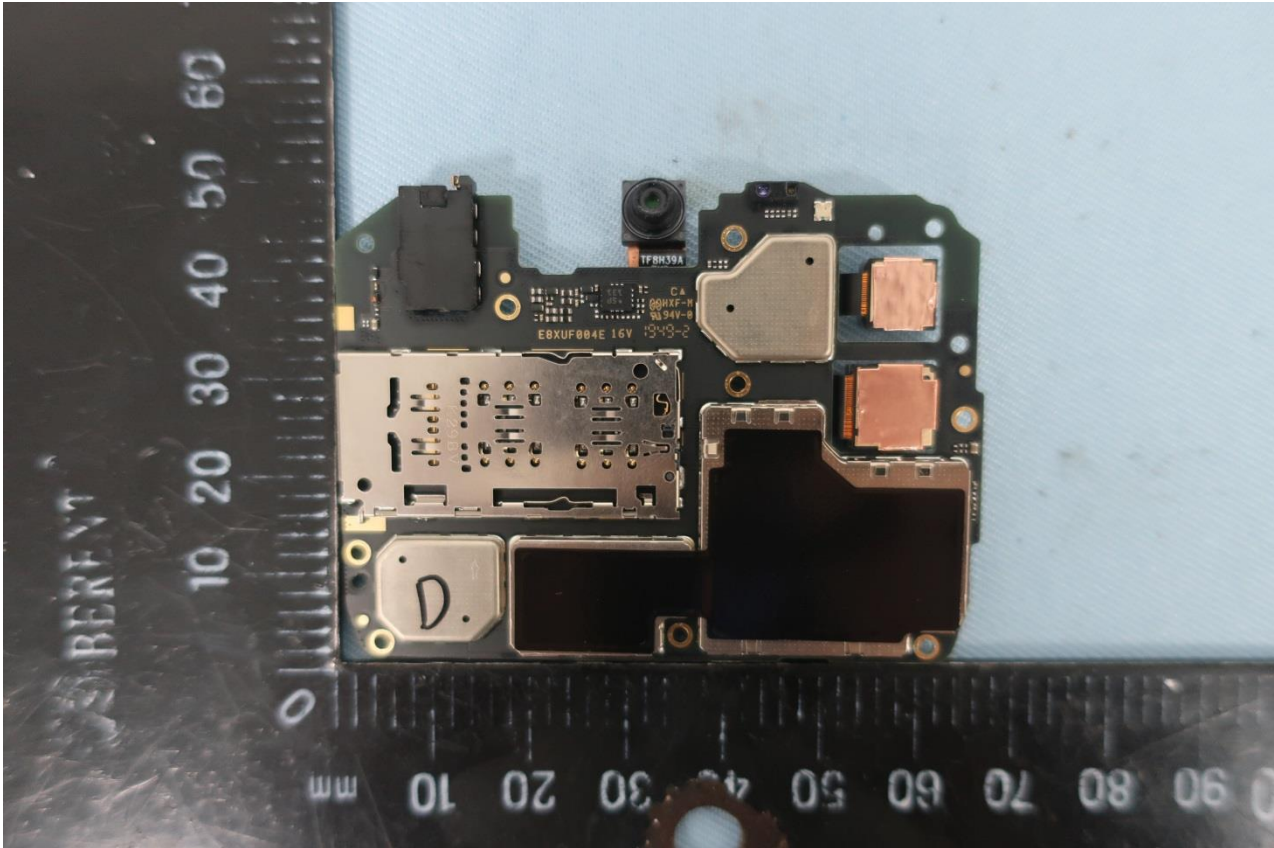

Brand Name: Motorola / Model Name: XT2055-1

Brand Name: Motorola / Model Name: XT2055-1

Sample 2 (2<sup>nd</sup> source Dual SIM card)

Brand Name: Motorola / Model Name: XT2055-1

Brand Name: Motorola / Model Name: XT2055-1

Brand Name: Motorola / Model Name: XT2055-1

Brand Name: Motorola / Model Name: XT2055-1

Brand Name: Motorola / Model Name: XT2055-1

Brand Name: Motorola / Model Name: XT2055-1

Brand Name: Motorola / Model Name: XT2055-1