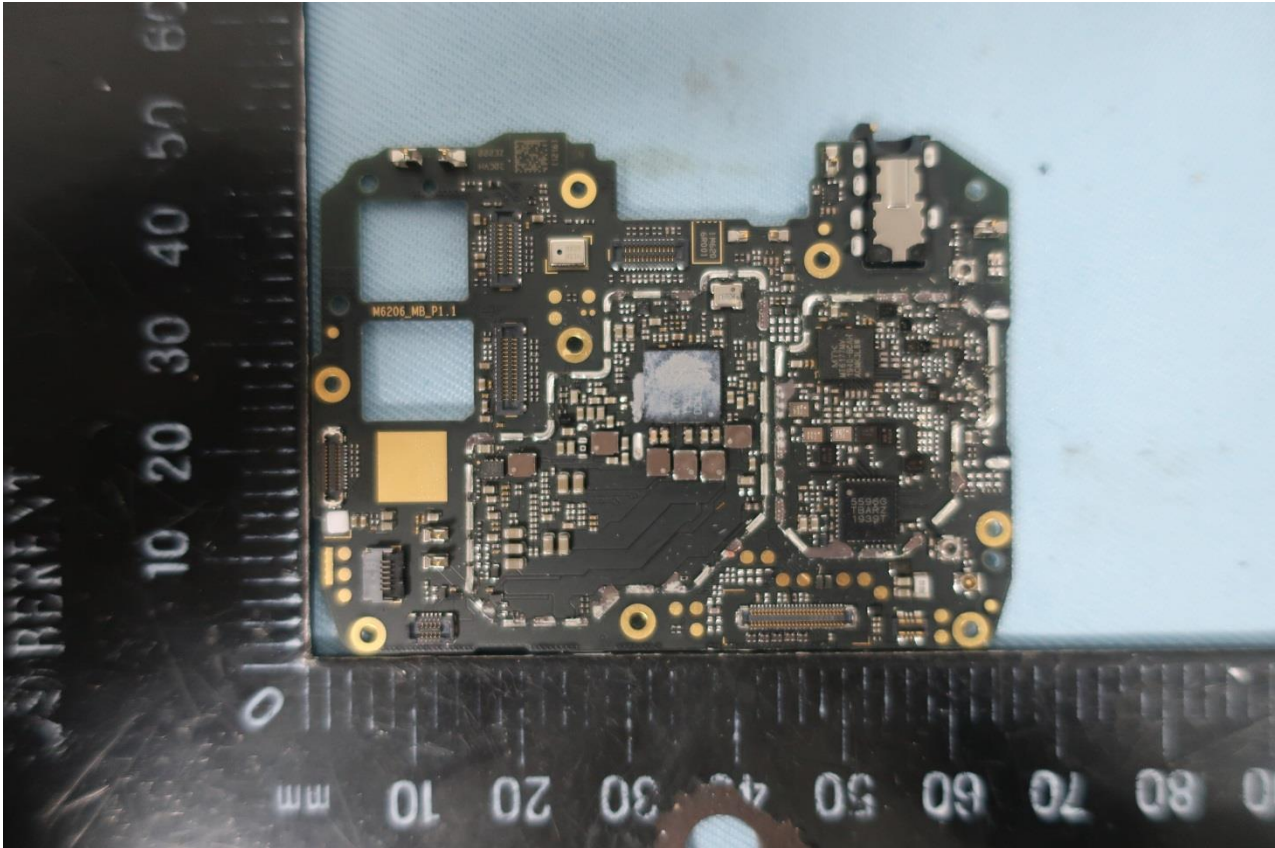

Brand Name: Motorola / Model Name: XT2055-1

Brand Name: Motorola / Model Name: XT2055-1

Sample 2 (2<sup>nd</sup> source Dual SIM card)

Brand Name: Motorola / Model Name: XT2055-1

Brand Name: Motorola / Model Name: XT2055-1

Brand Name: Motorola / Model Name: XT2055-1

Brand Name: Motorola / Model Name: XT2055-1

Brand Name: Motorola / Model Name: XT2055-1

Brand Name: Motorola / Model Name: XT2055-1

Brand Name: Motorola / Model Name: XT2055-1