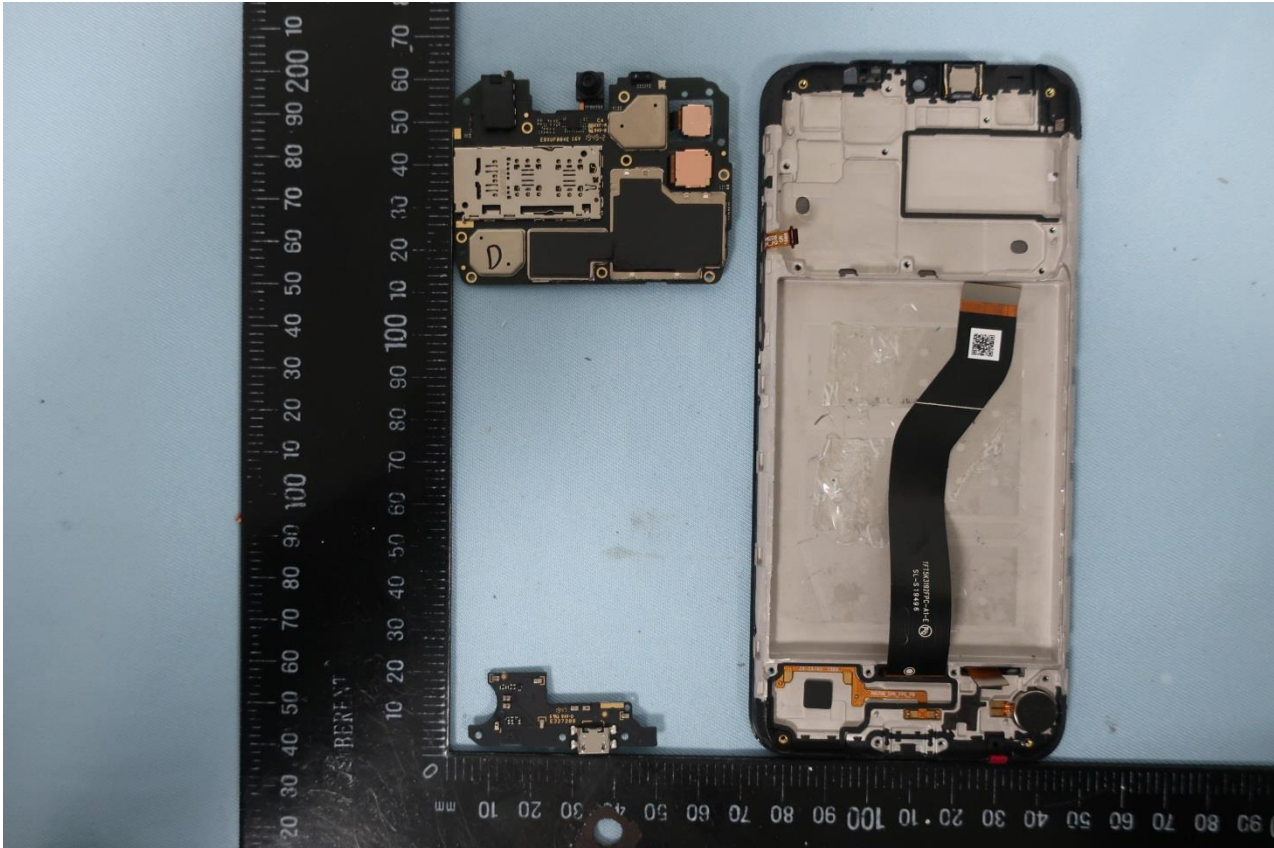

Brand Name: Motorola / Model Name: XT2055-1

Brand Name: Motorola / Model Name: XT2055-1

Sample 2 (2<sup>nd</sup> source Dual SIM card)

Brand Name: Motorola / Model Name: XT2055-1

Brand Name: Motorola / Model Name: XT2055-1

Brand Name: Motorola / Model Name: XT2055-1

Brand Name: Motorola / Model Name: XT2055-1

Brand Name: Motorola / Model Name: XT2055-1

Brand Name: Motorola / Model Name: XT2055-1

Brand Name: Motorola / Model Name: XT2055-1