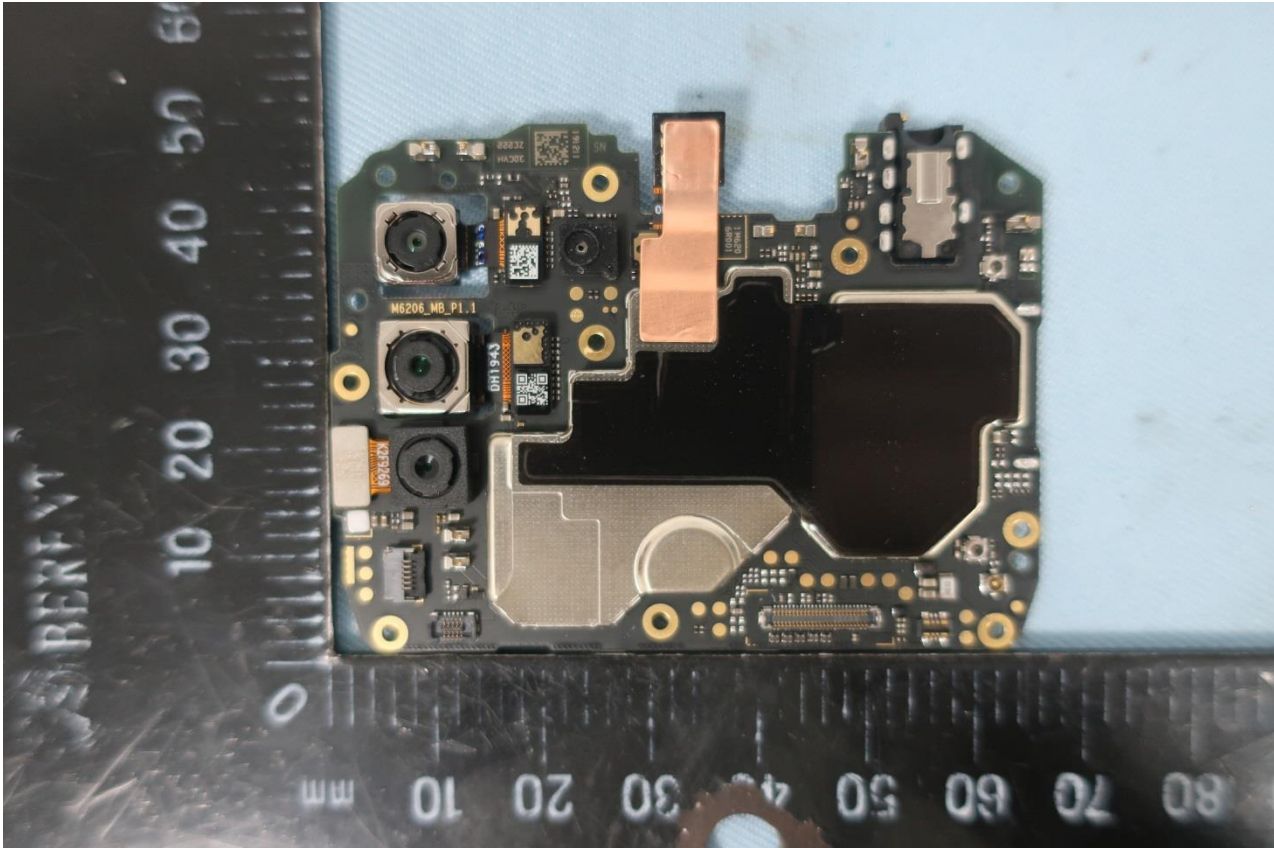

Brand Name: Motorola / Model Name: XT2055-1