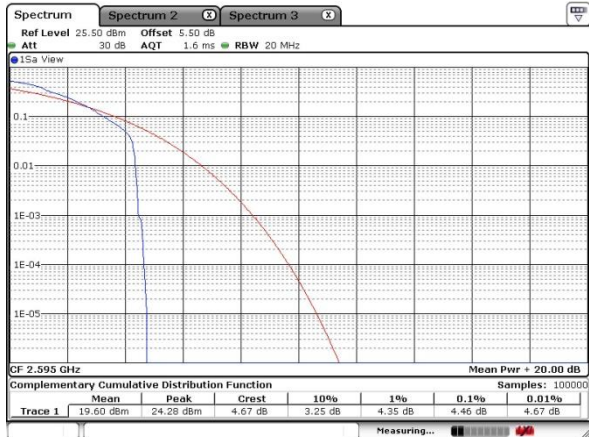

## Peak-to-Average Ratio

Mode	LTE Band 41 / 20MHz				
Mod.	QPSK		16QAM		Limit: 13dB
RB Size	1RB	Full RB	1RB	Full RB	Result
Lowest CH	3.65	4.41	6.49	5.83	PASS
Middle CH	3.39	4.58	4.46	7.07	
Highest CH	5.25	4.52	5.94	6.09	
Mod.	64QAM				Limit: 13dB
RB Size	1RB	Full RB			Result
Lowest CH	6.61	5.91			PASS
Middle CH	3.48	5.83			
Highest CH	5.48	5.94			

LTE Band 41 / 20MHz / QPSK

Lowest Channel / 1RB

Lowest Channel / Full RB

Middle Channel / 1RB

Middle Channel / Full RB

Highest Channel / 1RB

Highest Channel / Full RB

LTE Band 41 / 20MHz / 16QAM

Lowest Channel / 1RB

Lowest Channel / Full RB

Middle Channel / 1RB

Middle Channel / Full RB

Highest Channel / 1RB

Highest Channel / Full RB

LTE Band 41 / 20MHz / 64QAM

Lowest Channel / 1RB