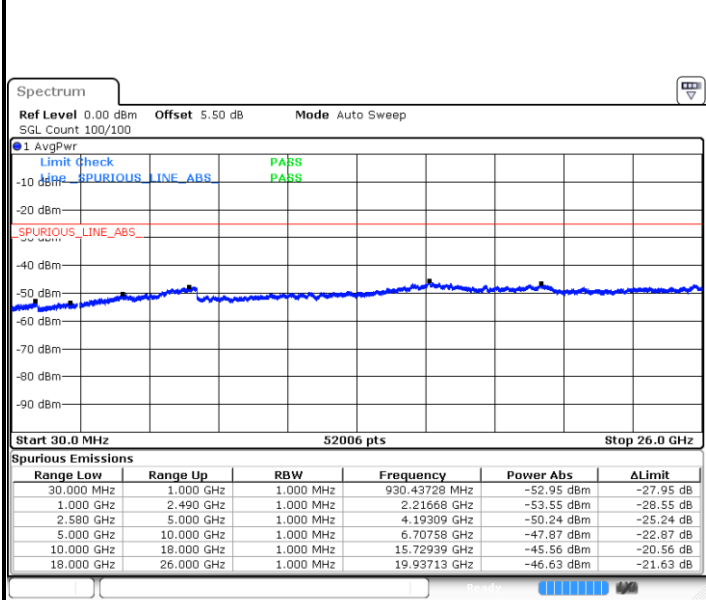

LTE Band 7 / 5MHz

Lowest Channel / 64QAM

Middle Channel / 64QAM

Date: 15.FEB.2020 08:19:41

Date: 15.FEB.2020 08:20:35

Highest Channel / 64QAM

Date: 15.FEB.2020 08:21:28

**LTE Band 7 / 10MHz**

**Lowest Channel / 64QAM**

Date: 15.FEB.2020 08:25:38

**Middle Channel / 64QAM**

Date: 15.FEB.2020 08:26:32

**Highest Channel / 64QAM**

Date: 15.FEB.2020 08:27:25

LTE Band 7 / 15MHz

Lowest Channel / 64QAM

Middle Channel / 64QAM

Date: 15.FEB.2020 08:33:51

Date: 15.FEB.2020 08:34:45

Highest Channel / 64QAM

Date: 15.FEB.2020 08:35:39

LTE Band 7 / 20MHz

Lowest Channel / 64QAM

Middle Channel / 64QAM