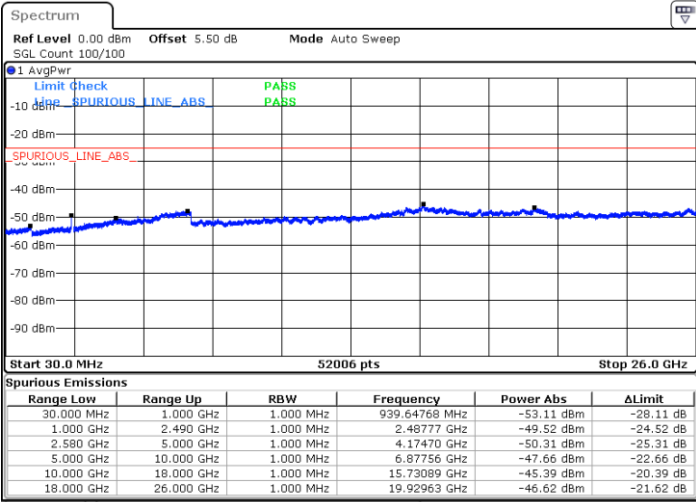

Highest Channel / QPSK

Highest Channel / 16QAM

Date: 15.FEB.2020 07:39:47

Date: 15.FEB.2020 07:40:41

LTE Band 7 / 15MHz

Lowest Channel / QPSK

Lowest Channel / 16QAM

Date: 15.FEB.2020 07:52:39

Date: 15.FEB.2020 07:53:33

Middle Channel / QPSK

Middle Channel / 16QAM

Date: 15.FEB.2020 07:55:21

Date: 15.FEB.2020 07:54:27

LTE Band 7 / 15MHz

Highest Channel / QPSK

Date: 15.FEB.2020 07:56:15

Highest Channel / 16QAM

Date: 15.FEB.2020 07:57:09

LTE Band 7 / 20MHz

Lowest Channel / QPSK

Date: 15.FEB.2020 08:09:06

Lowest Channel / 16QAM

Date: 15.FEB.2020 08:10:00

LTE Band 7 / 20MHz