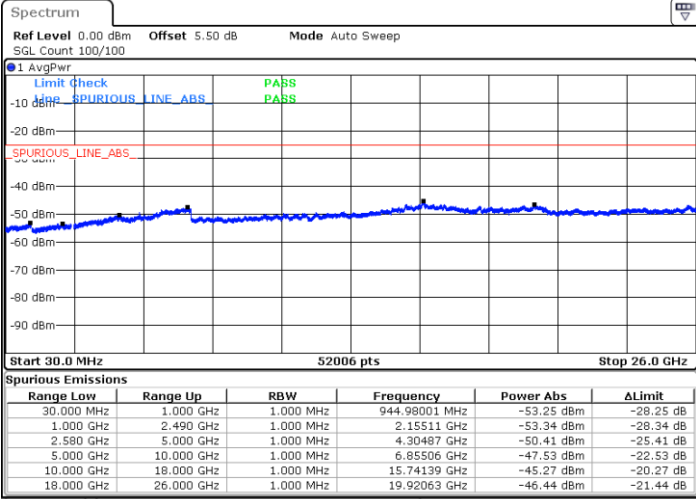

Date: 15.FEB.2020 07:53:33

Middle Channel / QPSK

Middle Channel / 16QAM

Date: 15.FEB.2020 07:55:21

Date: 15.FEB.2020 07:54:27

LTE Band 7 / 15MHz

Highest Channel / QPSK

Date: 15.FEB.2020 07:56:15

Highest Channel / 16QAM

Date: 15.FEB.2020 07:57:09

LTE Band 7 / 20MHz

Lowest Channel / QPSK

Date: 15.FEB.2020 08:09:06

Lowest Channel / 16QAM

Date: 15.FEB.2020 08:10:00

LTE Band 7 / 20MHz

Middle Channel / QPSK

Middle Channel / 16QAM

Date: 15.FEB.2020 08:11:48

Date: 15.FEB.2020 08:10:54

Highest Channel / QPSK

Highest Channel / 16QAM

Date: 15.FEB.2020 08:12:42

Date: 15.FEB.2020 08:13:36

LTE Band 7 / 5MHz

Lowest Channel / 64QAM

Middle Channel / 64QAM

Date: 15.FEB.2020 08:19:41

Date: 15.FEB.2020 08:20:35

Highest Channel / 64QAM

Date: 15.FEB.2020 08:21:28

**LTE Band 7 / 10MHz**