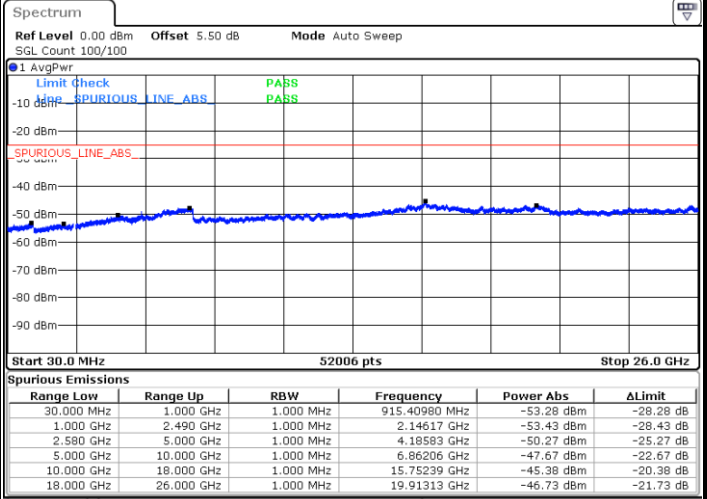

LTE Band 7 / 20MHz

Middle Channel / QPSK

Middle Channel / 16QAM

Date: 15.FEB.2020 08:11:48

Date: 15.FEB.2020 08:10:54