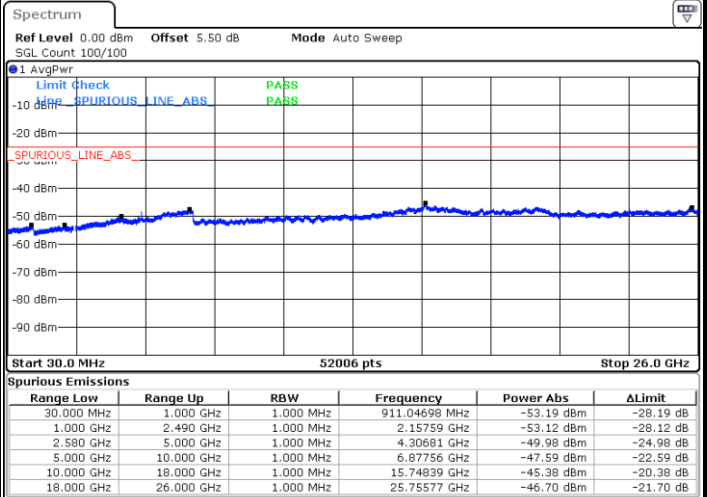

Highest Channel / 16QAM

Date: 15.FEB.2020 07:57:09

LTE Band 7 / 20MHz

Lowest Channel / QPSK

Date: 15.FEB.2020 08:09:06

Lowest Channel / 16QAM

Date: 15.FEB.2020 08:10:00

LTE Band 7 / 20MHz

Middle Channel / QPSK

Middle Channel / 16QAM

Date: 15.FEB.2020 08:11:48

Date: 15.FEB.2020 08:10:54

Highest Channel / QPSK

Highest Channel / 16QAM

Date: 15.FEB.2020 08:12:42

Date: 15.FEB.2020 08:13:36

LTE Band 7 / 5MHz

Lowest Channel / 64QAM

Middle Channel / 64QAM

Date: 15.FEB.2020 08:19:41

Date: 15.FEB.2020 08:20:35

Highest Channel / 64QAM

Date: 15.FEB.2020 08:21:28

**LTE Band 7 / 10MHz**