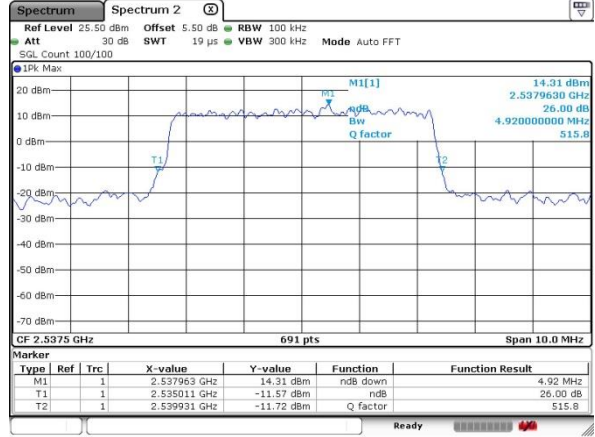

Lowest Channel / 5MHz / 16QAM