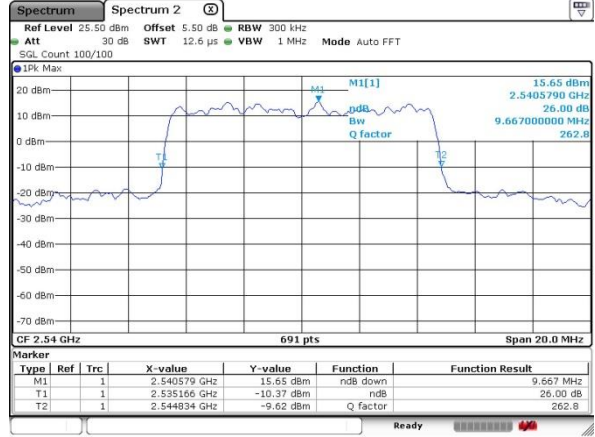

Lowest Channel / 10MHz / 16QAM