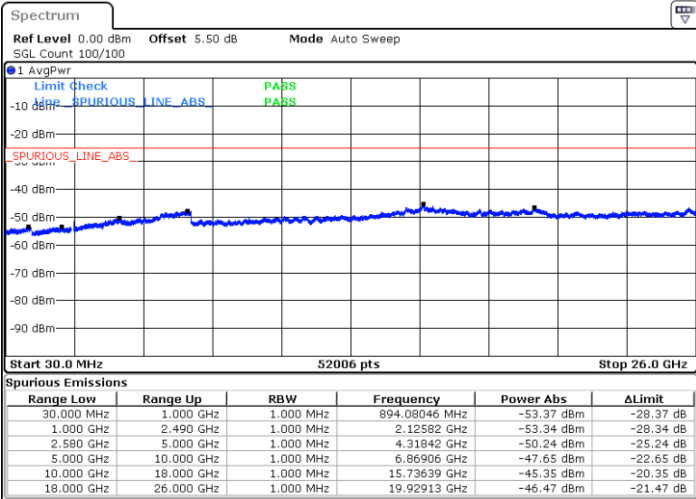

Highest Channel / 16QAM

Date: 15.FEB.2020 07:57:09

LTE Band 7 / 20MHz

Lowest Channel / QPSK

Date: 15.FEB.2020 08:09:06

Lowest Channel / 16QAM

Date: 15.FEB.2020 08:10:00

LTE Band 7 / 20MHz

Middle Channel / QPSK

Middle Channel / 16QAM

Date: 15.FEB.2020 08:11:48

Date: 15.FEB.2020 08:10:54

Highest Channel / QPSK

Highest Channel / 16QAM

Date: 15.FEB.2020 08:12:42

Date: 15.FEB.2020 08:13:36

LTE Band 7 / 5MHz

Lowest Channel / 64QAM

Middle Channel / 64QAM

Date: 15.FEB.2020 08:19:41

Date: 15.FEB.2020 08:20:35

Highest Channel / 64QAM

Date: 15.FEB.2020 08:21:28

**LTE Band 7 / 10MHz**