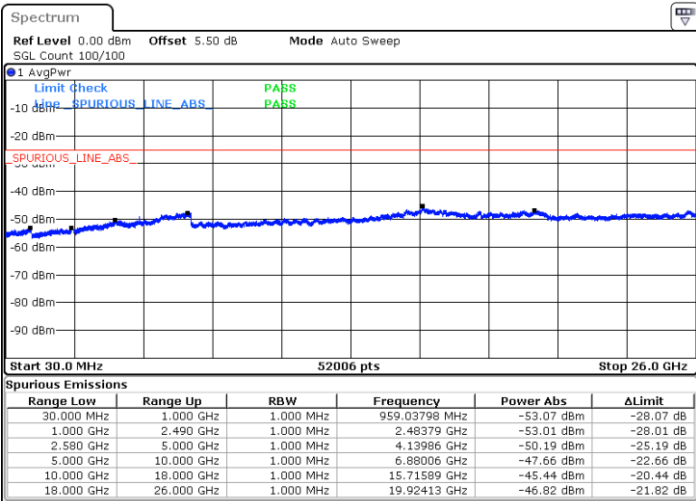

Date: 15.FEB.2020 07:36:12

Lowest Channel / 16QAM

Date: 15.FEB.2020 07:37:06

LTE Band 7 / 10MHz

Middle Channel / QPSK

Middle Channel / 16QAM

Date: 15.FEB.2020 07:38:53

Date: 15.FEB.2020 07:38:00

Highest Channel / QPSK

Highest Channel / 16QAM

Date: 15.FEB.2020 07:39:47

Date: 15.FEB.2020 07:40:41

LTE Band 7 / 15MHz

Lowest Channel / QPSK

Lowest Channel / 16QAM

Date: 15.FEB.2020 07:52:39

Date: 15.FEB.2020 07:53:33

Middle Channel / QPSK

Middle Channel / 16QAM

Date: 15.FEB.2020 07:55:21

Date: 15.FEB.2020 07:54:27

LTE Band 7 / 15MHz

Highest Channel / QPSK

Date: 15.FEB.2020 07:56:15

Highest Channel / 16QAM

Date: 15.FEB.2020 07:57:09

LTE Band 7 / 20MHz

Lowest Channel / QPSK

Date: 15.FEB.2020 08:09:06

Lowest Channel / 16QAM

Date: 15.FEB.2020 08:10:00

LTE Band 7 / 20MHz