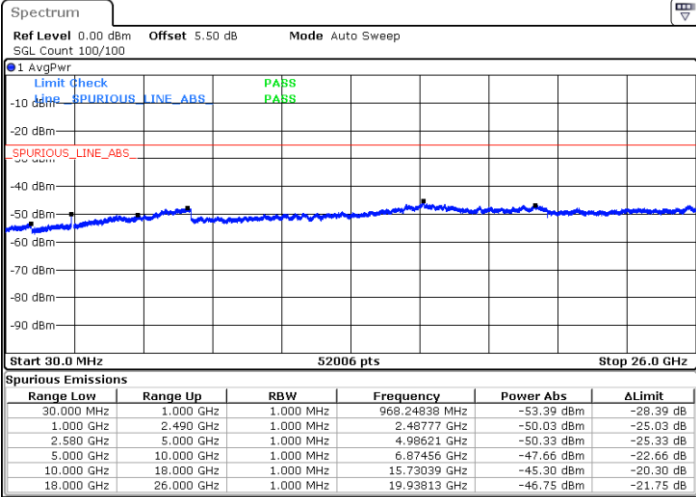

LTE Band 7 / 5MHz

Lowest Channel / 64QAM

Middle Channel / 64QAM

Date: 15.FEB.2020 08:19:41

Date: 15.FEB.2020 08:20:35

Highest Channel / 64QAM

Date: 15.FEB.2020 08:21:28

**LTE Band 7 / 10MHz**

**Lowest Channel / 64QAM**

Date: 15.FEB.2020 08:25:38

**Middle Channel / 64QAM**

Date: 15.FEB.2020 08:26:32

**Highest Channel / 64QAM**

Date: 15.FEB.2020 08:27:25

LTE Band 7 / 15MHz

Lowest Channel / 64QAM

Middle Channel / 64QAM

Date: 15.FEB.2020 08:33:51

Date: 15.FEB.2020 08:34:45

Highest Channel / 64QAM

Date: 15.FEB.2020 08:35:39

LTE Band 7 / 20MHz

Lowest Channel / 64QAM

Middle Channel / 64QAM