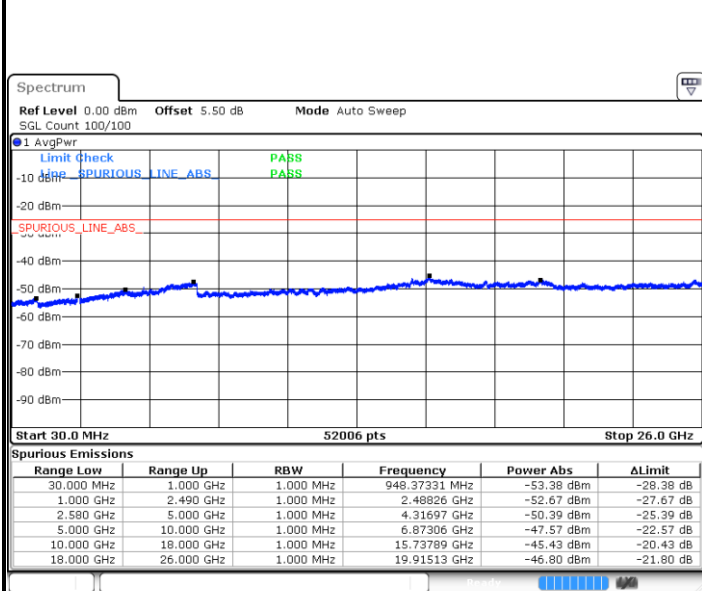

# Conducted Spurious Emission

LTE Band 7 / 5MHz

Highest Channel / QPSK

Date: 15.FEB.2020 07:23:21

Highest Channel / 16QAM

Date: 15.FEB.2020 07:24:15

LTE Band 7 / 10MHz

Lowest Channel / QPSK

Date: 15.FEB.2020 07:36:12

Lowest Channel / 16QAM

Date: 15.FEB.2020 07:37:06

LTE Band 7 / 10MHz

Middle Channel / QPSK

Middle Channel / 16QAM

Date: 15.FEB.2020 07:38:53

Date: 15.FEB.2020 07:38:00

Highest Channel / QPSK

Highest Channel / 16QAM

Date: 15.FEB.2020 07:39:47

Date: 15.FEB.2020 07:40:41

LTE Band 7 / 15MHz

Lowest Channel / QPSK

Lowest Channel / 16QAM

Date: 15.FEB.2020 07:52:39