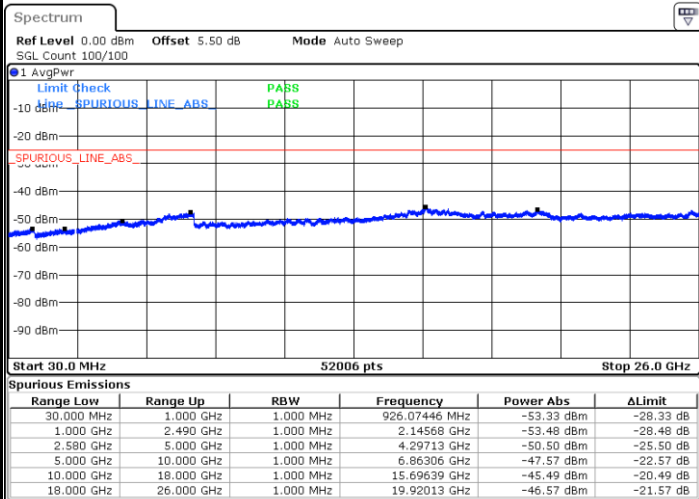

# Conducted Spurious Emission

LTE Band 7 / 5MHz

Highest Channel / QPSK

Date: 15.FEB.2020 07:23:21

Highest Channel / 16QAM

Date: 15.FEB.2020 07:24:15

LTE Band 7 / 10MHz

Lowest Channel / QPSK

Date: 15.FEB.2020 07:36:12

Lowest Channel / 16QAM

Date: 15.FEB.2020 07:37:06

LTE Band 7 / 10MHz

Middle Channel / QPSK

Middle Channel / 16QAM

Date: 15.FEB.2020 07:38:53

Date: 15.FEB.2020 07:38:00

Highest Channel / QPSK

Highest Channel / 16QAM

Date: 15.FEB.2020 07:39:47

Date: 15.FEB.2020 07:40:41

LTE Band 7 / 15MHz

Lowest Channel / QPSK

Lowest Channel / 16QAM

Date: 15.FEB.2020 07:52:39