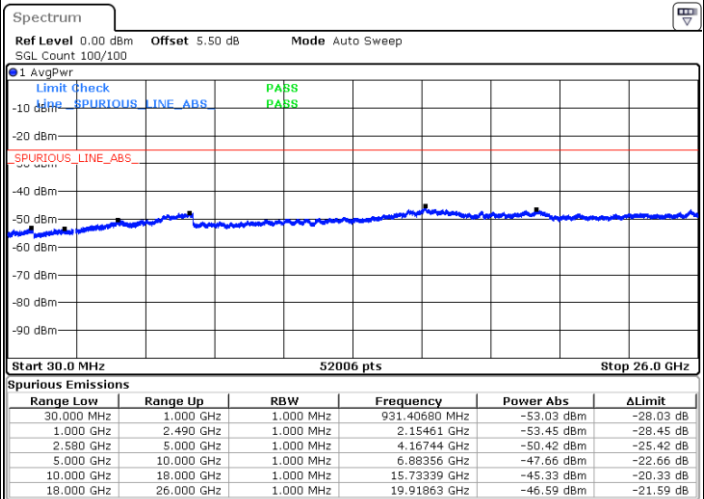

# Conducted Spurious Emission

LTE Band 7 / 5MHz

Highest Channel / QPSK

Date: 15.FEB.2020 07:23:21

Highest Channel / 16QAM

Date: 15.FEB.2020 07:24:15

LTE Band 7 / 10MHz

Lowest Channel / QPSK

Date: 15.FEB.2020 07:36:12

Lowest Channel / 16QAM

Date: 15.FEB.2020 07:37:06

LTE Band 7 / 10MHz

Middle Channel / QPSK

Middle Channel / 16QAM

Date: 15.FEB.2020 07:38:53

Date: 15.FEB.2020 07:38:00

Highest Channel / QPSK

Highest Channel / 16QAM

Date: 15.FEB.2020 07:39:47

Date: 15.FEB.2020 07:40:41

LTE Band 7 / 15MHz

Lowest Channel / QPSK

Lowest Channel / 16QAM

Date: 15.FEB.2020 07:52:39

Date: 15.FEB.2020 07:53:33

Middle Channel / QPSK

Middle Channel / 16QAM

Date: 15.FEB.2020 07:55:21

Date: 15.FEB.2020 07:54:27

LTE Band 7 / 15MHz

Highest Channel / QPSK

Date: 15.FEB.2020 07:56:15