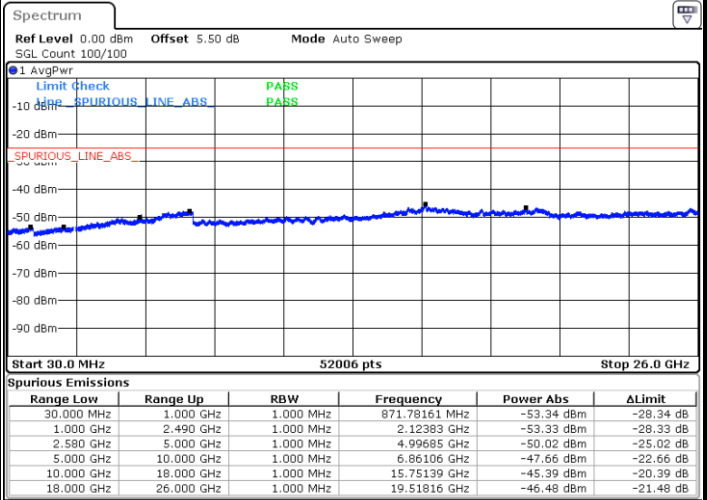

**Lowest Channel / 64QAM**

Date: 15.FEB.2020 08:25:38

**Middle Channel / 64QAM**

Date: 15.FEB.2020 08:26:32

**Highest Channel / 64QAM**

Date: 15.FEB.2020 08:27:25

LTE Band 7 / 15MHz

Lowest Channel / 64QAM

Middle Channel / 64QAM

Date: 15.FEB.2020 08:33:51

Date: 15.FEB.2020 08:34:45

Highest Channel / 64QAM

Date: 15.FEB.2020 08:35:39

LTE Band 7 / 20MHz

Lowest Channel / 64QAM

Middle Channel / 64QAM

Date: 15.FEB.2020 08:39:49

Date: 15.FEB.2020 08:40:43

Highest Channel / 64QAM

Date: 15.FEB.2020 08:41:36

Frequency Stability

Test Conditions		LTE Band 7 (QPSK) / Middle Channel	Limit
Temperature (°C)	Voltage (Volt)	BW 10MHz	Note 2.
		Deviation (ppm)	Result
50	Normal Voltage	0.0082	PASS
40	Normal Voltage	0.0108	
30	Normal Voltage	0.0121	
20(Ref.)	Normal Voltage	0.0000	
10	Normal Voltage	0.0015	
0	Normal Voltage	0.0076	
-10	Normal Voltage	0.0087	
-20	Normal Voltage	0.0014	
-30	Normal Voltage	0.0017	
20	Maximum Voltage	0.0031	
20	Normal Voltage	0.0000	
20	Battery End Point	0.0018	