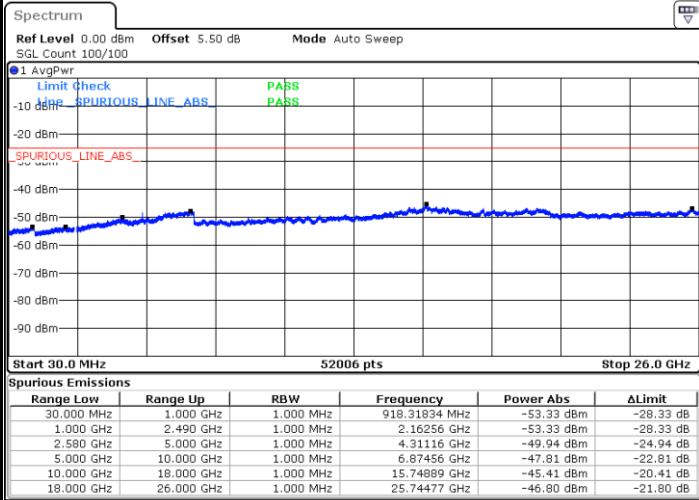

# Conducted Spurious Emission

LTE Band 7 / 5MHz

Highest Channel / QPSK

Date: 15.FEB.2020 07:23:21

Highest Channel / 16QAM

Date: 15.FEB.2020 07:24:15

LTE Band 7 / 10MHz

Lowest Channel / QPSK

Date: 15.FEB.2020 07:36:12

Lowest Channel / 16QAM

Date: 15.FEB.2020 07:37:06

LTE Band 7 / 10MHz

Middle Channel / QPSK

Middle Channel / 16QAM

Date: 15.FEB.2020 07:38:53

Date: 15.FEB.2020 07:38:00

Highest Channel / QPSK

Highest Channel / 16QAM

Date: 15.FEB.2020 07:39:47

Date: 15.FEB.2020 07:40:41

LTE Band 7 / 15MHz

Lowest Channel / QPSK

Lowest Channel / 16QAM

Date: 15.FEB.2020 07:52:39

Date: 15.FEB.2020 07:53:33

Middle Channel / QPSK

Middle Channel / 16QAM

Date: 15.FEB.2020 07:55:21

Date: 15.FEB.2020 07:54:27

LTE Band 7 / 15MHz

Highest Channel / QPSK

Date: 15.FEB.2020 07:56:15