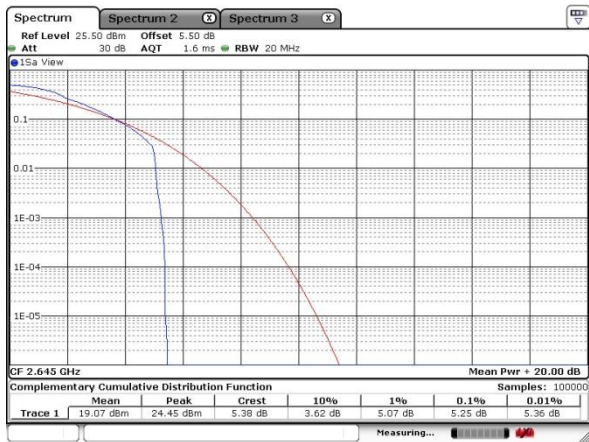

## Peak-to-Average Ratio

Mode	LTE Band 41 / 20MHz				
Mod.	QPSK		16QAM		Limit: 13dB
RB Size	1RB	Full RB	1RB	Full RB	Result
Lowest CH	3.65	4.41	6.49	5.83	PASS
Middle CH	3.39	4.58	4.46	7.07	
Highest CH	5.25	4.52	5.94	6.09	
Mod.	64QAM				Limit: 13dB
RB Size	1RB	Full RB			Result
Lowest CH	6.61	5.91			PASS
Middle CH	3.48	5.83			
Highest CH	5.48	5.94			

LTE Band 41 / 20MHz / QPSK

Lowest Channel / 1RB

Lowest Channel / Full RB

Middle Channel / 1RB

Middle Channel / Full RB

Highest Channel / 1RB

Highest Channel / Full RB

LTE Band 41 / 20MHz / 16QAM

Lowest Channel / 1RB

Lowest Channel / Full RB

Middle Channel / 1RB

Middle Channel / Full RB

Highest Channel / 1RB

Highest Channel / Full RB

LTE Band 41 / 20MHz / 64QAM

Lowest Channel / 1RB