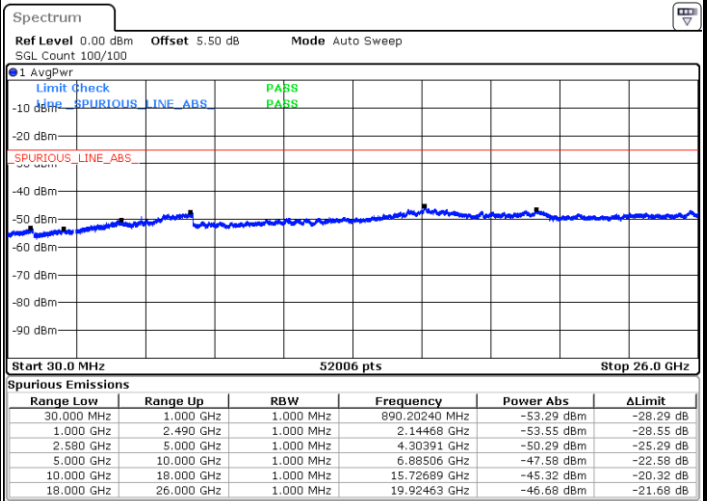

Date: 15.FEB.2020 07:36:12

Lowest Channel / 16QAM

Date: 15.FEB.2020 07:37:06

LTE Band 7 / 10MHz

Middle Channel / QPSK

Middle Channel / 16QAM

Date: 15.FEB.2020 07:38:53

Date: 15.FEB.2020 07:38:00

Highest Channel / QPSK

Highest Channel / 16QAM

Date: 15.FEB.2020 07:39:47

Date: 15.FEB.2020 07:40:41

LTE Band 7 / 15MHz

Lowest Channel / QPSK

Lowest Channel / 16QAM

Date: 15.FEB.2020 07:52:39

Date: 15.FEB.2020 07:53:33

Middle Channel / QPSK

Middle Channel / 16QAM

Date: 15.FEB.2020 07:55:21

Date: 15.FEB.2020 07:54:27

LTE Band 7 / 15MHz

Highest Channel / QPSK

Date: 15.FEB.2020 07:56:15

Highest Channel / 16QAM

Date: 15.FEB.2020 07:57:09

LTE Band 7 / 20MHz

Lowest Channel / QPSK

Date: 15.FEB.2020 08:09:06

Lowest Channel / 16QAM

Date: 15.FEB.2020 08:10:00

LTE Band 7 / 20MHz