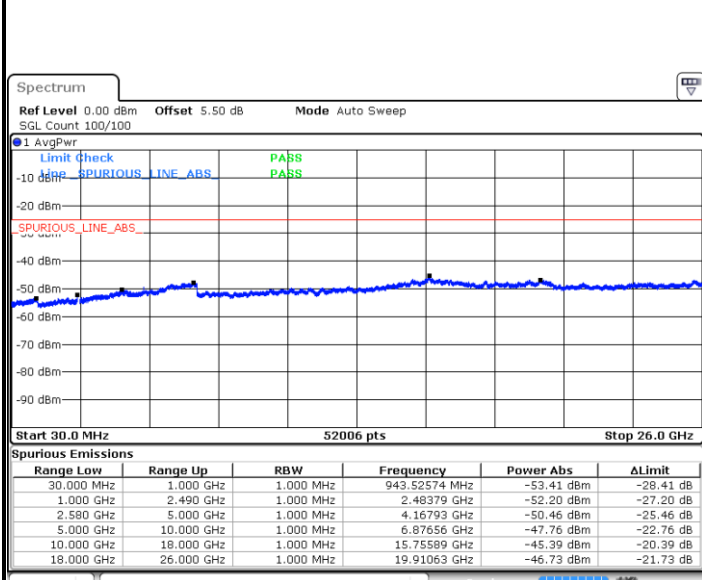

Highest Channel / QPSK

Highest Channel / 16QAM

Date: 15.FEB.2020 07:39:47

Date: 15.FEB.2020 07:40:41

LTE Band 7 / 15MHz

Lowest Channel / QPSK

Lowest Channel / 16QAM

Date: 15.FEB.2020 07:52:39

Date: 15.FEB.2020 07:53:33

Middle Channel / QPSK

Middle Channel / 16QAM

Date: 15.FEB.2020 07:55:21

Date: 15.FEB.2020 07:54:27

LTE Band 7 / 15MHz

Highest Channel / QPSK

Date: 15.FEB.2020 07:56:15

Highest Channel / 16QAM

Date: 15.FEB.2020 07:57:09

LTE Band 7 / 20MHz

Lowest Channel / QPSK

Date: 15.FEB.2020 08:09:06

Lowest Channel / 16QAM

Date: 15.FEB.2020 08:10:00

LTE Band 7 / 20MHz