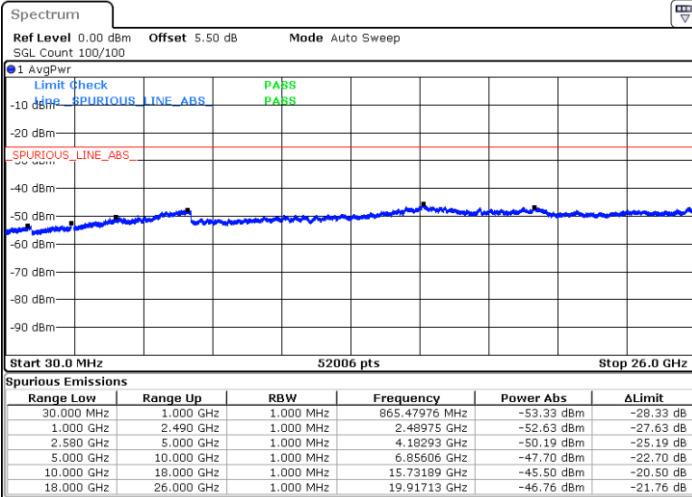

Middle Channel / QPSK

Middle Channel / 16QAM

Date: 15.FEB.2020 08:11:48

Date: 15.FEB.2020 08:10:54

Highest Channel / QPSK

Highest Channel / 16QAM

Date: 15.FEB.2020 08:12:42

Date: 15.FEB.2020 08:13:36

LTE Band 7 / 5MHz

Lowest Channel / 64QAM

Middle Channel / 64QAM

Date: 15.FEB.2020 08:19:41

Date: 15.FEB.2020 08:20:35

Highest Channel / 64QAM

Date: 15.FEB.2020 08:21:28

**LTE Band 7 / 10MHz**