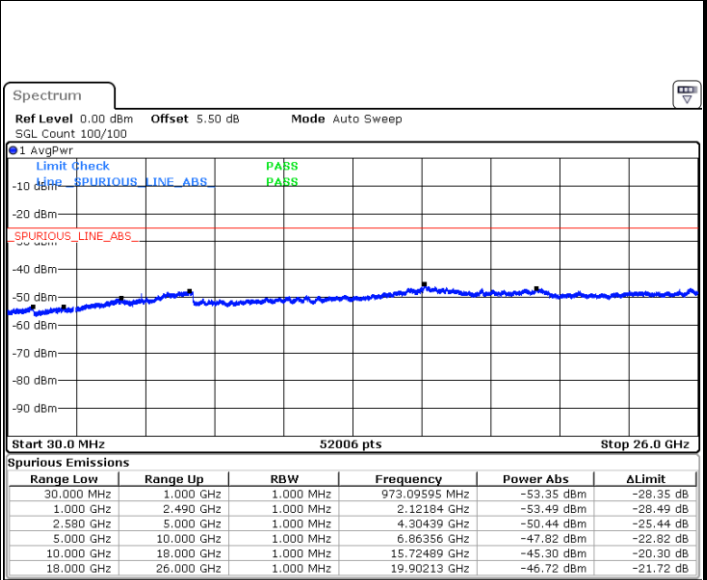

LTE Band 7 / 5MHz

Lowest Channel / 64QAM

Middle Channel / 64QAM

Date: 15.FEB.2020 08:19:41

Date: 15.FEB.2020 08:20:35

Highest Channel / 64QAM

Date: 15.FEB.2020 08:21:28

**LTE Band 7 / 10MHz**

**Lowest Channel / 64QAM**

Date: 15.FEB.2020 08:25:38

**Middle Channel / 64QAM**

Date: 15.FEB.2020 08:26:32

**Highest Channel / 64QAM**

Date: 15.FEB.2020 08:27:25

LTE Band 7 / 15MHz

Lowest Channel / 64QAM