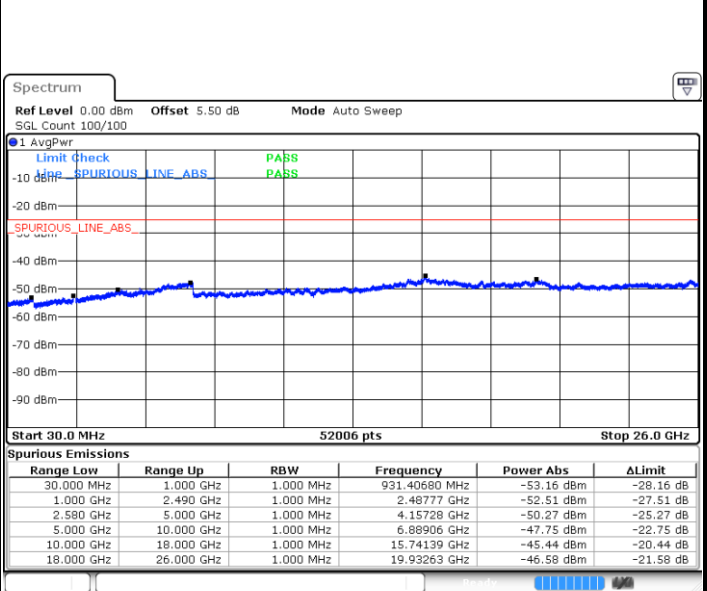

# Conducted Spurious Emission

LTE Band 7 / 5MHz

Highest Channel / QPSK

Date: 15.FEB.2020 07:23:21

Highest Channel / 16QAM

Date: 15.FEB.2020 07:24:15

LTE Band 7 / 10MHz

Lowest Channel / QPSK

Date: 15.FEB.2020 07:36:12

Lowest Channel / 16QAM

Date: 15.FEB.2020 07:37:06

LTE Band 7 / 10MHz

Middle Channel / QPSK

Middle Channel / 16QAM

Date: 15.FEB.2020 07:38:53

Date: 15.FEB.2020 07:38:00

Highest Channel / QPSK

Highest Channel / 16QAM

Date: 15.FEB.2020 07:39:47

Date: 15.FEB.2020 07:40:41

LTE Band 7 / 15MHz

Lowest Channel / QPSK

Lowest Channel / 16QAM

Date: 15.FEB.2020 07:52:39