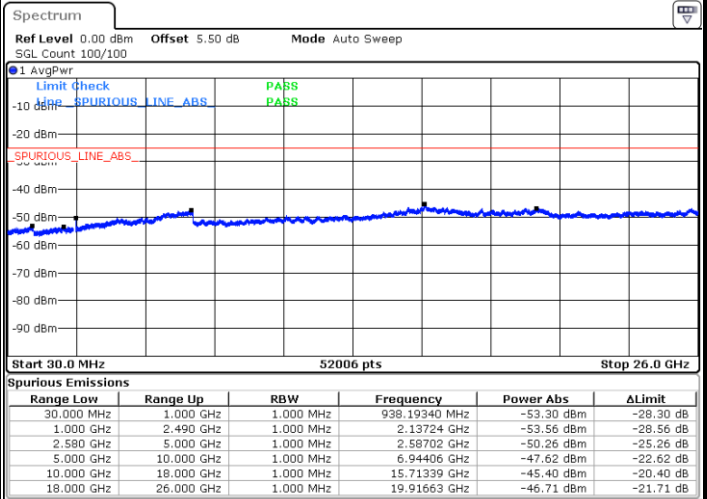

Highest Channel / 16QAM

Date: 15.FEB.2020 07:57:09

LTE Band 7 / 20MHz

Lowest Channel / QPSK

Date: 15.FEB.2020 08:09:06

Lowest Channel / 16QAM

Date: 15.FEB.2020 08:10:00

LTE Band 7 / 20MHz

Middle Channel / QPSK

Middle Channel / 16QAM

Date: 15.FEB.2020 08:11:48

Date: 15.FEB.2020 08:10:54

Highest Channel / QPSK

Highest Channel / 16QAM

Date: 15.FEB.2020 08:12:42

Date: 15.FEB.2020 08:13:36

LTE Band 7 / 5MHz

Lowest Channel / 64QAM

Middle Channel / 64QAM

Date: 15.FEB.2020 08:19:41

Date: 15.FEB.2020 08:20:35

Highest Channel / 64QAM

Date: 15.FEB.2020 08:21:28

**LTE Band 7 / 10MHz**