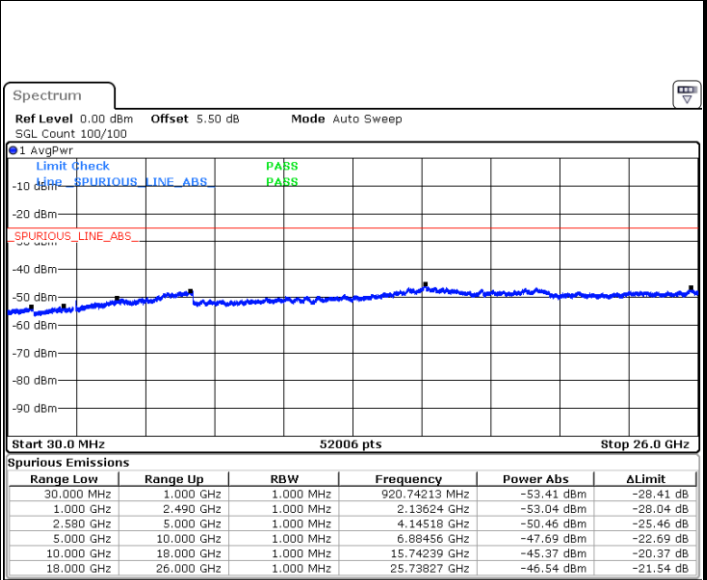

Highest Channel / QPSK

Highest Channel / 16QAM

Date: 15.FEB.2020 07:39:47

Date: 15.FEB.2020 07:40:41

LTE Band 7 / 15MHz

Lowest Channel / QPSK

Lowest Channel / 16QAM

Date: 15.FEB.2020 07:52:39

Date: 15.FEB.2020 07:53:33

Middle Channel / QPSK

Middle Channel / 16QAM

Date: 15.FEB.2020 07:55:21

Date: 15.FEB.2020 07:54:27

LTE Band 7 / 15MHz

Highest Channel / QPSK

Date: 15.FEB.2020 07:56:15

Highest Channel / 16QAM

Date: 15.FEB.2020 07:57:09

LTE Band 7 / 20MHz

Lowest Channel / QPSK

Date: 15.FEB.2020 08:09:06

Lowest Channel / 16QAM

Date: 15.FEB.2020 08:10:00

LTE Band 7 / 20MHz