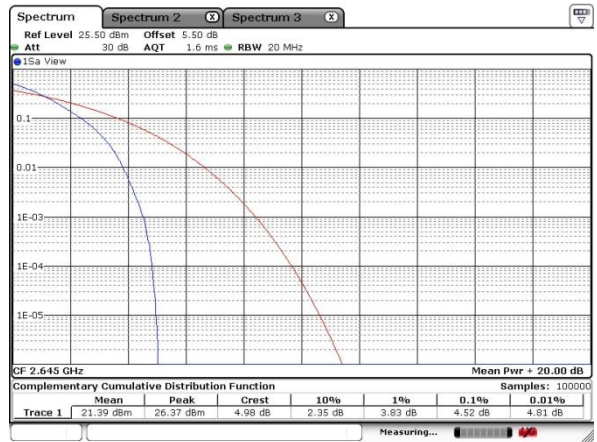

## Peak-to-Average Ratio

Mode	LTE Band 41 / 20MHz				
Mod.	QPSK		16QAM		Limit: 13dB
RB Size	1RB	Full RB	1RB	Full RB	Result
Lowest CH	3.65	4.41	6.49	5.83	PASS
Middle CH	3.39	4.58	4.46	7.07	
Highest CH	5.25	4.52	5.94	6.09	
Mod.	64QAM				Limit: 13dB
RB Size	1RB	Full RB			Result
Lowest CH	6.61	5.91			PASS
Middle CH	3.48	5.83			
Highest CH	5.48	5.94			

LTE Band 41 / 20MHz / QPSK

Lowest Channel / 1RB

Lowest Channel / Full RB

Middle Channel / 1RB

Middle Channel / Full RB

Highest Channel / 1RB

Highest Channel / Full RB

LTE Band 41 / 20MHz / 16QAM

Lowest Channel / 1RB

Lowest Channel / Full RB

Middle Channel / 1RB

Middle Channel / Full RB

Highest Channel / 1RB

Highest Channel / Full RB

LTE Band 41 / 20MHz / 64QAM

Lowest Channel / 1RB