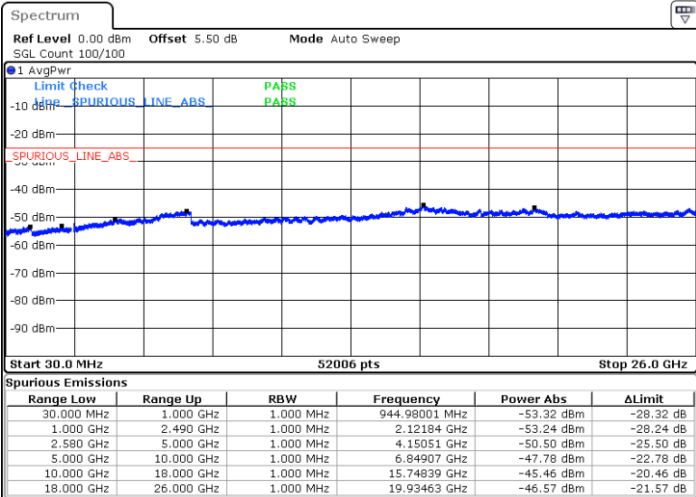

LTE Band 7 / 5MHz

Lowest Channel / 64QAM

Middle Channel / 64QAM

Date: 15.FEB.2020 08:19:41

Date: 15.FEB.2020 08:20:35

Highest Channel / 64QAM

Date: 15.FEB.2020 08:21:28

**LTE Band 7 / 10MHz**

**Lowest Channel / 64QAM**

Date: 15.FEB.2020 08:25:38

**Middle Channel / 64QAM**

Date: 15.FEB.2020 08:26:32

**Highest Channel / 64QAM**

Date: 15.FEB.2020 08:27:25

LTE Band 7 / 15MHz

Lowest Channel / 64QAM

Middle Channel / 64QAM

Date: 15.FEB.2020 08:33:51

Date: 15.FEB.2020 08:34:45

Highest Channel / 64QAM

Date: 15.FEB.2020 08:35:39

LTE Band 7 / 20MHz

Lowest Channel / 64QAM

Middle Channel / 64QAM