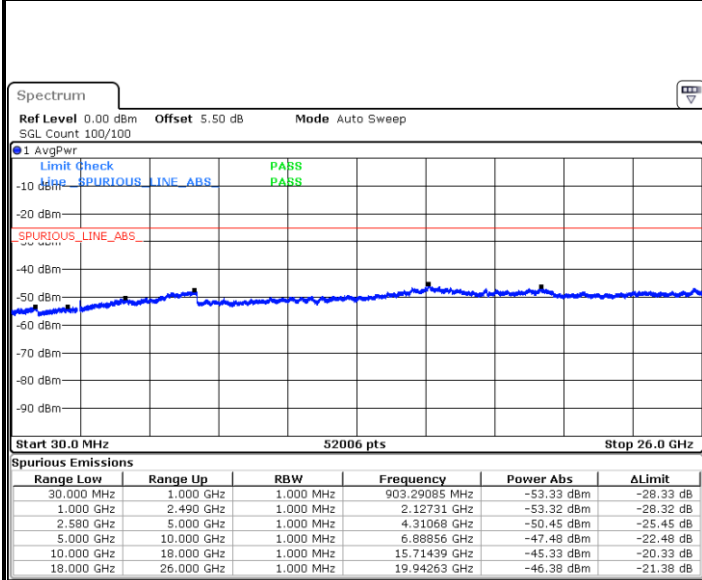

# Conducted Spurious Emission

LTE Band 7 / 5MHz

Highest Channel / QPSK

Date: 15.FEB.2020 07:23:21

Highest Channel / 16QAM

Date: 15.FEB.2020 07:24:15

LTE Band 7 / 10MHz

Lowest Channel / QPSK

Highest Channel / QPSK

Highest Channel / 16QAM

Date: 15.FEB.2020 07:39:47

Date: 15.FEB.2020 07:40:41

LTE Band 7 / 15MHz

Lowest Channel / QPSK

Lowest Channel / 16QAM

Date: 15.FEB.2020 07:52:39

Date: 15.FEB.2020 07:53:33

Middle Channel / QPSK

Middle Channel / 16QAM

Date: 15.FEB.2020 07:55:21

Date: 15.FEB.2020 07:54:27

LTE Band 7 / 15MHz

Highest Channel / QPSK

Date: 15.FEB.2020 07:56:15

Highest Channel / 16QAM

Date: 15.FEB.2020 07:57:09

LTE Band 7 / 20MHz

Lowest Channel / QPSK

Date: 15.FEB.2020 08:09:06

Lowest Channel / 16QAM

Date: 15.FEB.2020 08:10:00

LTE Band 7 / 20MHz