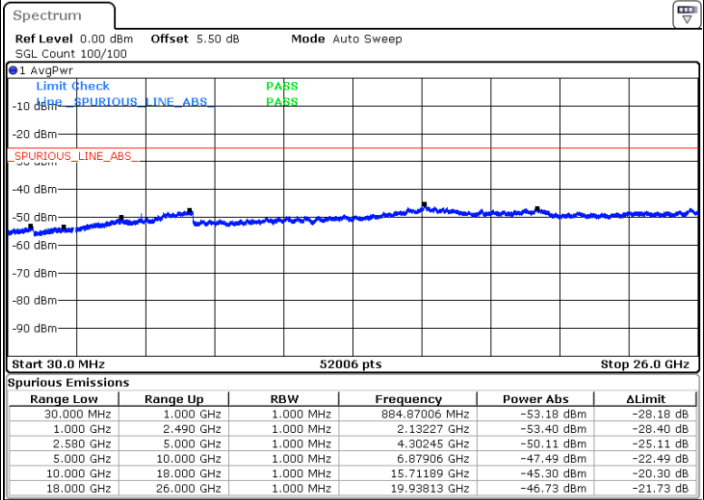

# Conducted Spurious Emission

LTE Band 7 / 5MHz

Highest Channel / QPSK

Date: 15.FEB.2020 07:23:21

Highest Channel / 16QAM

Date: 15.FEB.2020 07:24:15

LTE Band 7 / 10MHz

Lowest Channel / QPSK

Date: 15.FEB.2020 07:36:12

Lowest Channel / 16QAM

Date: 15.FEB.2020 07:37:06

LTE Band 7 / 10MHz

Middle Channel / QPSK

Middle Channel / 16QAM

Date: 15.FEB.2020 07:38:53

Date: 15.FEB.2020 07:38:00

Highest Channel / QPSK

Highest Channel / 16QAM

Date: 15.FEB.2020 07:39:47

Date: 15.FEB.2020 07:40:41

LTE Band 7 / 15MHz

Lowest Channel / QPSK

Lowest Channel / 16QAM

Date: 15.FEB.2020 07:52:39

Date: 15.FEB.2020 07:53:33

Middle Channel / QPSK

Middle Channel / 16QAM

Date: 15.FEB.2020 07:55:21

Date: 15.FEB.2020 07:54:27

LTE Band 7 / 15MHz

Highest Channel / QPSK

Date: 15.FEB.2020 07:56:15