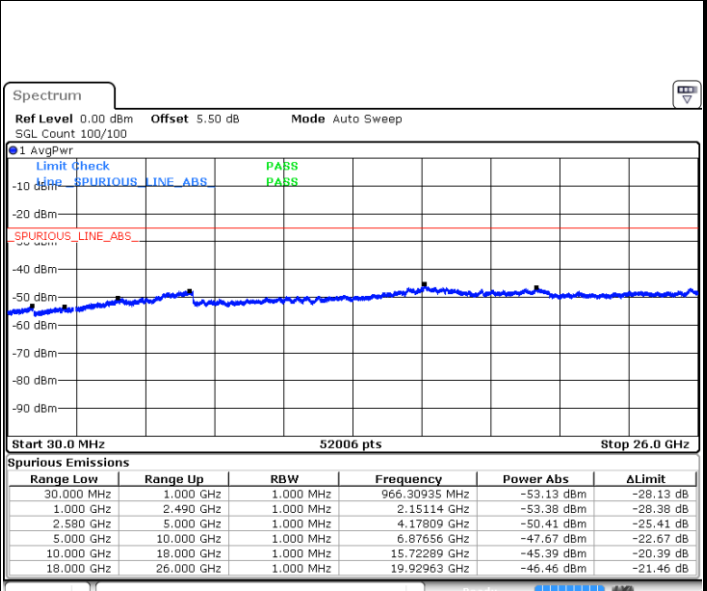

# Conducted Spurious Emission

LTE Band 7 / 5MHz

Highest Channel / QPSK

Date: 15.FEB.2020 07:23:21

Highest Channel / 16QAM

Date: 15.FEB.2020 07:24:15

LTE Band 7 / 10MHz

Lowest Channel / QPSK

Date: 15.FEB.2020 07:36:12

Lowest Channel / 16QAM

Date: 15.FEB.2020 07:37:06

LTE Band 7 / 10MHz

Middle Channel / QPSK

Middle Channel / 16QAM

Date: 15.FEB.2020 07:38:53

Date: 15.FEB.2020 07:38:00

Highest Channel / QPSK

Highest Channel / 16QAM

Date: 15.FEB.2020 07:39:47

Date: 15.FEB.2020 07:40:41

LTE Band 7 / 15MHz

Lowest Channel / QPSK

Lowest Channel / 16QAM

Date: 15.FEB.2020 07:52:39