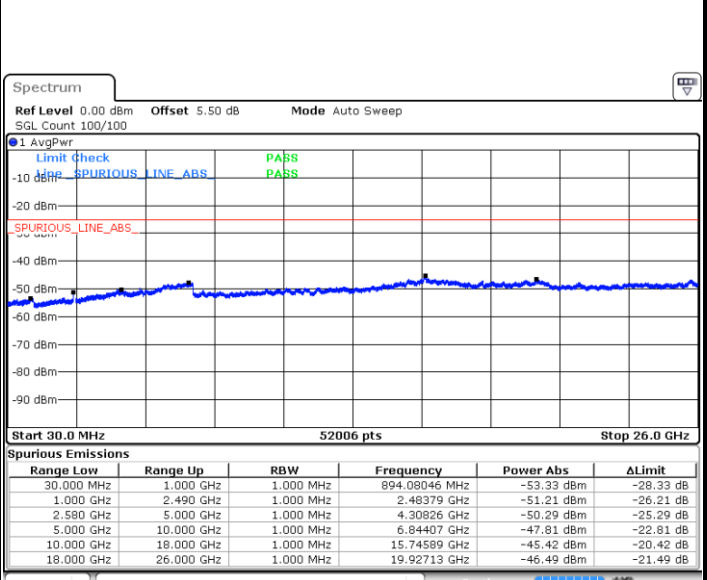

Date: 15.FEB.2020 07:53:33

Middle Channel / QPSK

Middle Channel / 16QAM

Date: 15.FEB.2020 07:55:21

Date: 15.FEB.2020 07:54:27

LTE Band 7 / 15MHz

Highest Channel / QPSK

Date: 15.FEB.2020 07:56:15

Highest Channel / 16QAM

Date: 15.FEB.2020 07:57:09

LTE Band 7 / 20MHz

Lowest Channel / QPSK

Date: 15.FEB.2020 08:09:06

Lowest Channel / 16QAM

Date: 15.FEB.2020 08:10:00

LTE Band 7 / 20MHz

LTE Band 7 / 5MHz

Lowest Channel / 64QAM

Middle Channel / 64QAM

Date: 15.FEB.2020 08:19:41

Date: 15.FEB.2020 08:20:35

Highest Channel / 64QAM

Date: 15.FEB.2020 08:21:28

**LTE Band 7 / 10MHz**