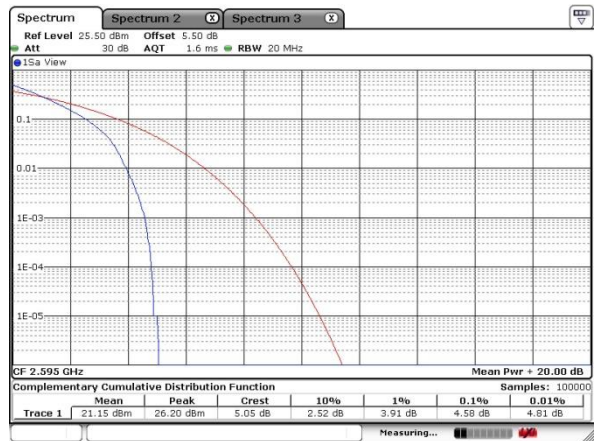

## Peak-to-Average Ratio

Mode	LTE Band 41 / 20MHz				
Mod.	QPSK		16QAM		Limit: 13dB
RB Size	1RB	Full RB	1RB	Full RB	Result
Lowest CH	3.65	4.41	6.49	5.83	PASS
Middle CH	3.39	4.58	4.46	7.07	
Highest CH	5.25	4.52	5.94	6.09	
Mod.	64QAM				Limit: 13dB
RB Size	1RB	Full RB			Result
Lowest CH	6.61	5.91			PASS
Middle CH	3.48	5.83			
Highest CH	5.48	5.94			

LTE Band 41 / 20MHz / QPSK

Lowest Channel / 1RB

Lowest Channel / Full RB

Middle Channel / 1RB

Middle Channel / Full RB

Highest Channel / 1RB

Highest Channel / Full RB

LTE Band 41 / 20MHz / 16QAM

Lowest Channel / 1RB

Lowest Channel / Full RB

Middle Channel / 1RB

Middle Channel / Full RB

Highest Channel / 1RB

Highest Channel / Full RB

LTE Band 41 / 20MHz / 64QAM

Lowest Channel / 1RB