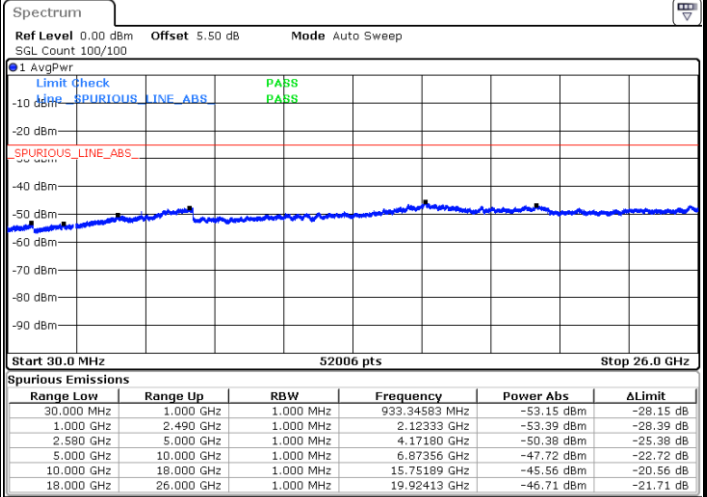

LTE Band 7 / 5MHz

Lowest Channel / 64QAM

Middle Channel / 64QAM

Date: 15.FEB.2020 08:19:41

Date: 15.FEB.2020 08:20:35

Highest Channel / 64QAM

Date: 15.FEB.2020 08:21:28

**LTE Band 7 / 10MHz**

**Lowest Channel / 64QAM**

Date: 15.FEB.2020 08:25:38

**Middle Channel / 64QAM**

Date: 15.FEB.2020 08:26:32

**Highest Channel / 64QAM**

Date: 15.FEB.2020 08:27:25

LTE Band 7 / 15MHz

Lowest Channel / 64QAM

Middle Channel / 64QAM

Date: 15.FEB.2020 08:33:51

Date: 15.FEB.2020 08:34:45

Highest Channel / 64QAM

Date: 15.FEB.2020 08:35:39

LTE Band 7 / 20MHz

Lowest Channel / 64QAM

Middle Channel / 64QAM