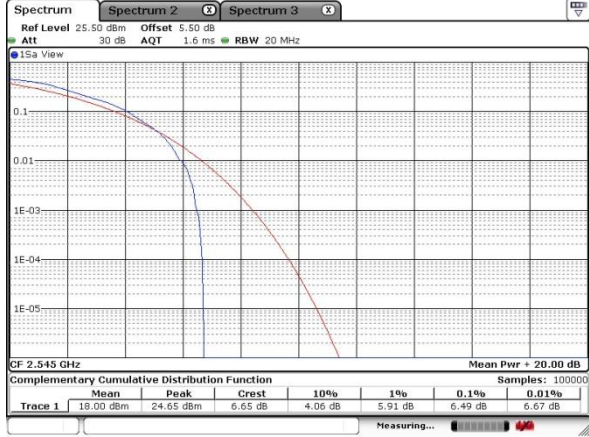

## Peak-to-Average Ratio

Mode	LTE Band 41 / 20MHz				
Mod.	QPSK		16QAM		Limit: 13dB
RB Size	1RB	Full RB	1RB	Full RB	Result
Lowest CH	3.65	4.41	6.49	5.83	PASS
Middle CH	3.39	4.58	4.46	7.07	
Highest CH	5.25	4.52	5.94	6.09	
Mod.	64QAM				Limit: 13dB
RB Size	1RB	Full RB			Result
Lowest CH	6.61	5.91			PASS
Middle CH	3.48	5.83			
Highest CH	5.48	5.94			

LTE Band 41 / 20MHz / QPSK

Lowest Channel / 1RB

Lowest Channel / Full RB

Middle Channel / 1RB

Middle Channel / Full RB

Highest Channel / 1RB

Highest Channel / Full RB

LTE Band 41 / 20MHz / 16QAM

Lowest Channel / 1RB

Lowest Channel / Full RB

Middle Channel / 1RB

Middle Channel / Full RB

Highest Channel / 1RB

Highest Channel / Full RB

LTE Band 41 / 20MHz / 64QAM

Lowest Channel / 1RB