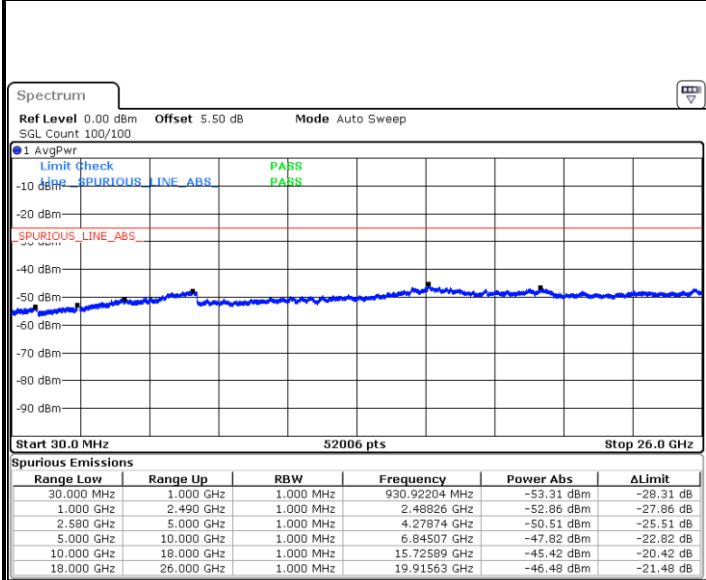

LTE Band 7 / 5MHz

Lowest Channel / 64QAM

Middle Channel / 64QAM

Date: 15.FEB.2020 08:19:41

Date: 15.FEB.2020 08:20:35

Highest Channel / 64QAM

Date: 15.FEB.2020 08:21:28

**LTE Band 7 / 10MHz**

**Lowest Channel / 64QAM**

Date: 15.FEB.2020 08:25:38

**Middle Channel / 64QAM**

Date: 15.FEB.2020 08:26:32

**Highest Channel / 64QAM**

Date: 15.FEB.2020 08:27:25

LTE Band 7 / 15MHz

Lowest Channel / 64QAM

Middle Channel / 64QAM

Date: 15.FEB.2020 08:33:51

Date: 15.FEB.2020 08:34:45

Highest Channel / 64QAM

Date: 15.FEB.2020 08:35:39

LTE Band 7 / 20MHz

Lowest Channel / 64QAM

Middle Channel / 64QAM