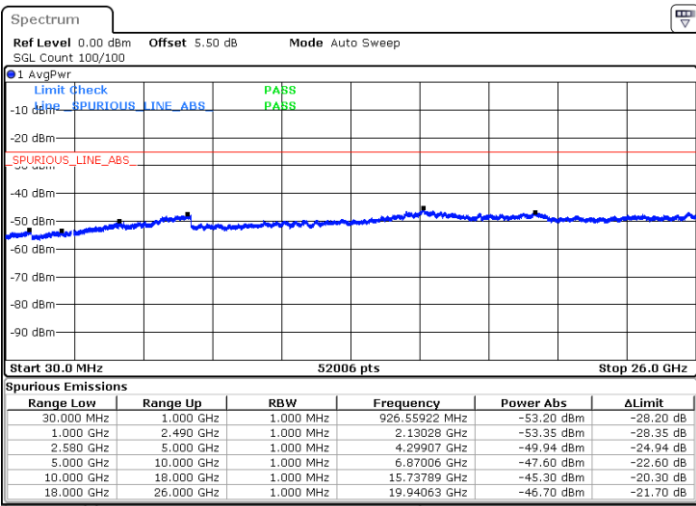

**Lowest Channel / 64QAM**

Date: 15.FEB.2020 08:25:38

**Middle Channel / 64QAM**

Date: 15.FEB.2020 08:26:32

**Highest Channel / 64QAM**

Date: 15.FEB.2020 08:27:25

LTE Band 7 / 15MHz

Lowest Channel / 64QAM

Middle Channel / 64QAM

Date: 15.FEB.2020 08:33:51

Date: 15.FEB.2020 08:34:45

Highest Channel / 64QAM

Date: 15.FEB.2020 08:35:39

LTE Band 7 / 20MHz

Lowest Channel / 64QAM

Middle Channel / 64QAM

Date: 15.FEB.2020 08:39:49

Date: 15.FEB.2020 08:40:43

Highest Channel / 64QAM

Date: 15.FEB.2020 08:41:36

Frequency Stability

Test Conditions		LTE Band 7 (QPSK) / Middle Channel	Limit
Temperature (°C)	Voltage (Volt)	BW 10MHz	Note 2.
		Deviation (ppm)	Result
50	Normal Voltage	0.0082	PASS
40	Normal Voltage	0.0108	
30	Normal Voltage	0.0121	
20(Ref.)	Normal Voltage	0.0000	
10	Normal Voltage	0.0015	
0	Normal Voltage	0.0076	
-10	Normal Voltage	0.0087	
-20	Normal Voltage	0.0014	
-30	Normal Voltage	0.0017	
20	Maximum Voltage	0.0031	
20	Normal Voltage	0.0000	
20	Battery End Point	0.0018	