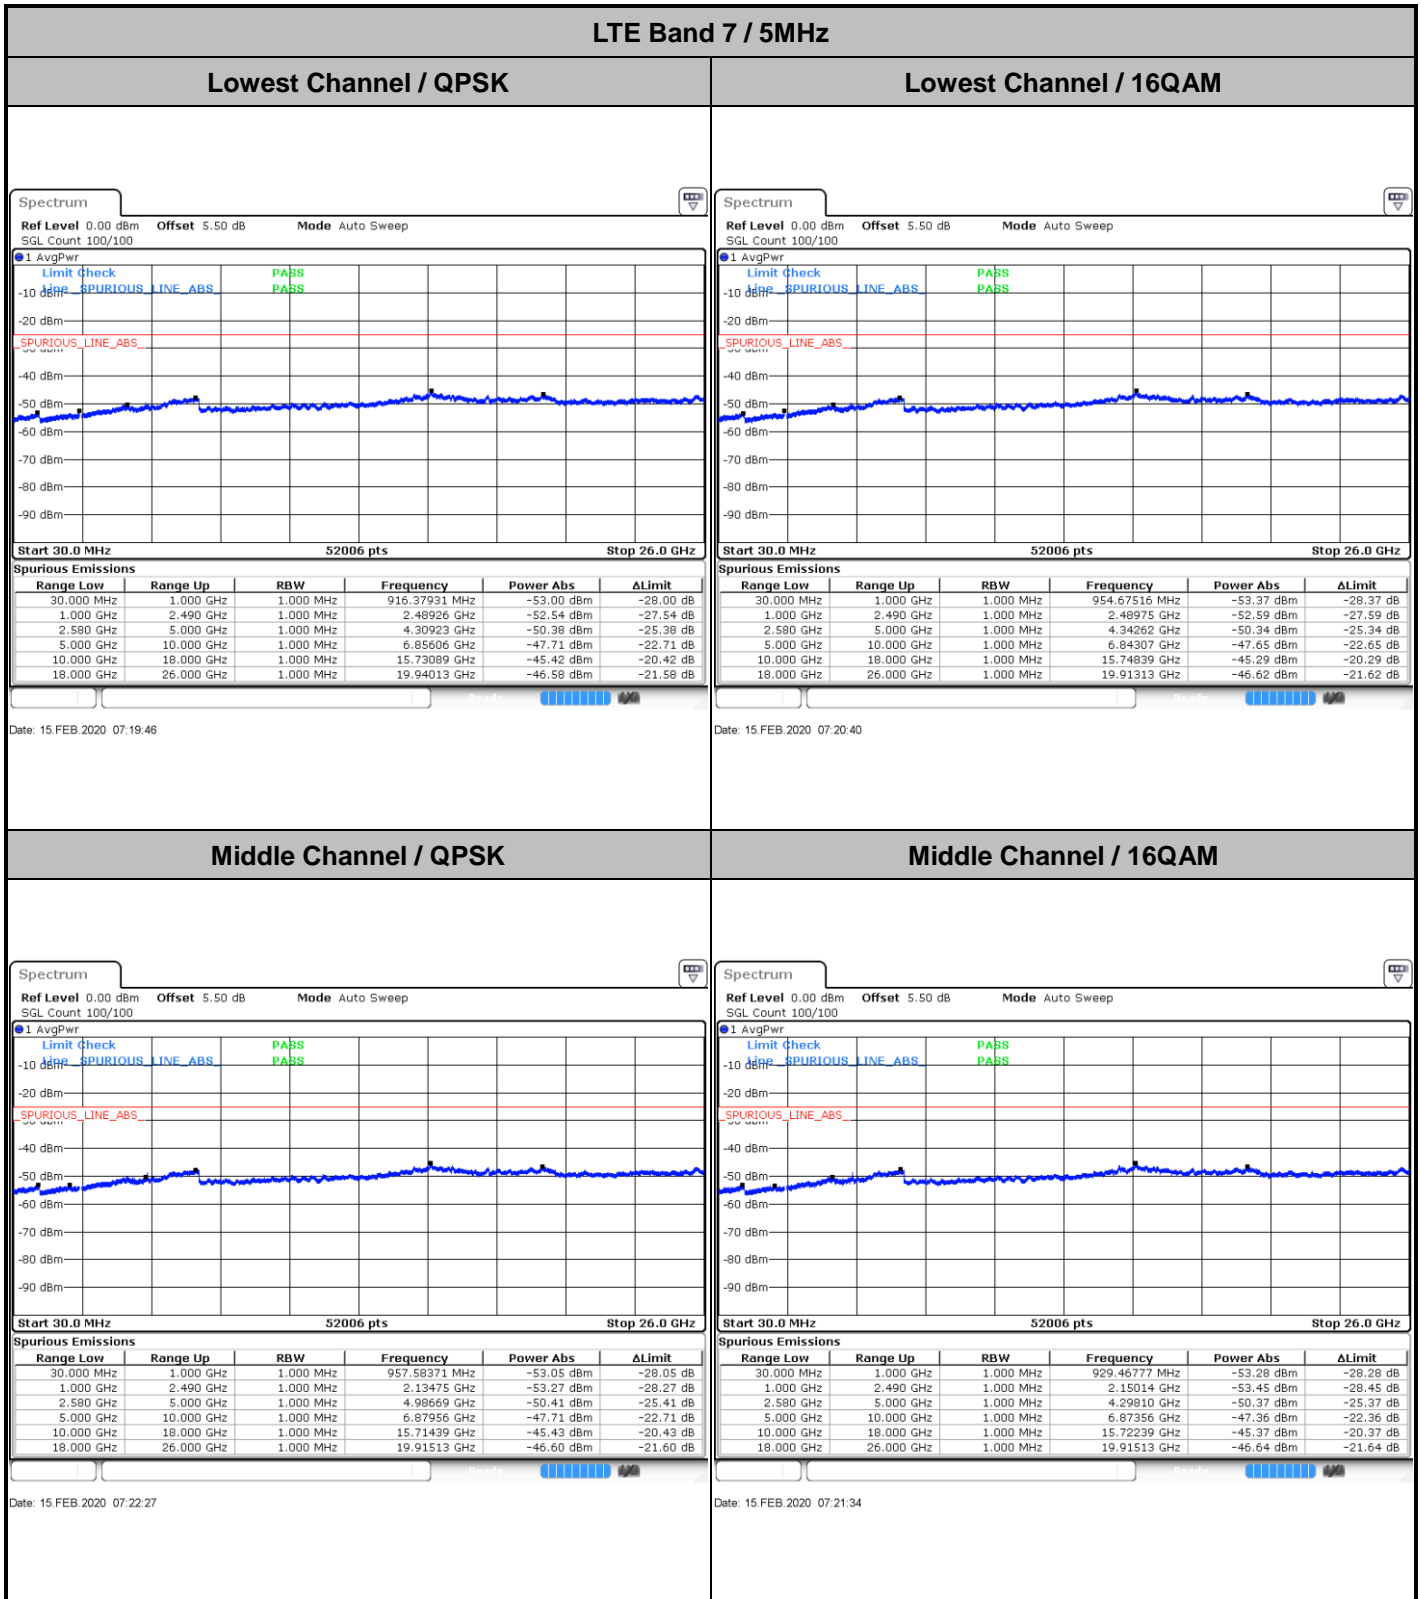

# Conducted Spurious Emission

LTE Band 7 / 5MHz

Highest Channel / QPSK

Date: 15.FEB.2020 07:23:21

Highest Channel / 16QAM

Date: 15.FEB.2020 07:24:15

LTE Band 7 / 10MHz

Lowest Channel / QPSK

Date: 15.FEB.2020 07:36:12

Lowest Channel / 16QAM

Date: 15.FEB.2020 07:37:06

LTE Band 7 / 10MHz

Middle Channel / QPSK

Middle Channel / 16QAM

Date: 15.FEB.2020 07:38:53

Date: 15.FEB.2020 07:38:00

Highest Channel / QPSK

Highest Channel / 16QAM

Date: 15.FEB.2020 07:39:47

Date: 15.FEB.2020 07:40:41

LTE Band 7 / 15MHz

Lowest Channel / QPSK

Lowest Channel / 16QAM

Date: 15.FEB.2020 07:52:39