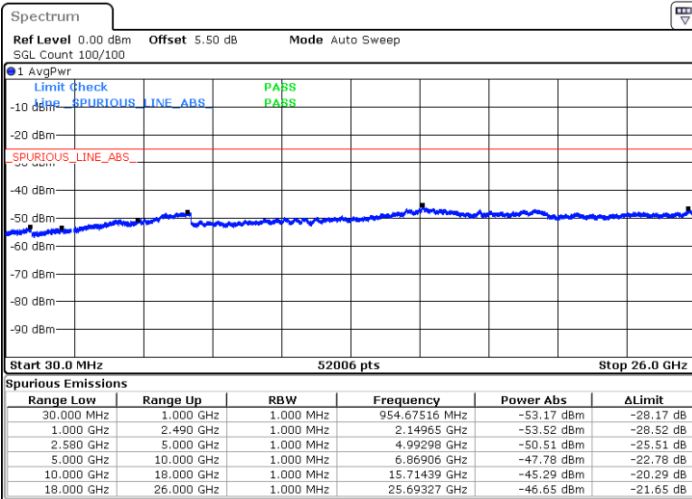

LTE Band 7 / 5MHz

Lowest Channel / 64QAM

Middle Channel / 64QAM

Date: 15.FEB.2020 08:19:41

Date: 15.FEB.2020 08:20:35

Highest Channel / 64QAM

Date: 15.FEB.2020 08:21:28

**LTE Band 7 / 10MHz**

**Lowest Channel / 64QAM**

Date: 15.FEB.2020 08:25:38

**Middle Channel / 64QAM**

Date: 15.FEB.2020 08:26:32

**Highest Channel / 64QAM**

Date: 15.FEB.2020 08:27:25

LTE Band 7 / 15MHz

Lowest Channel / 64QAM