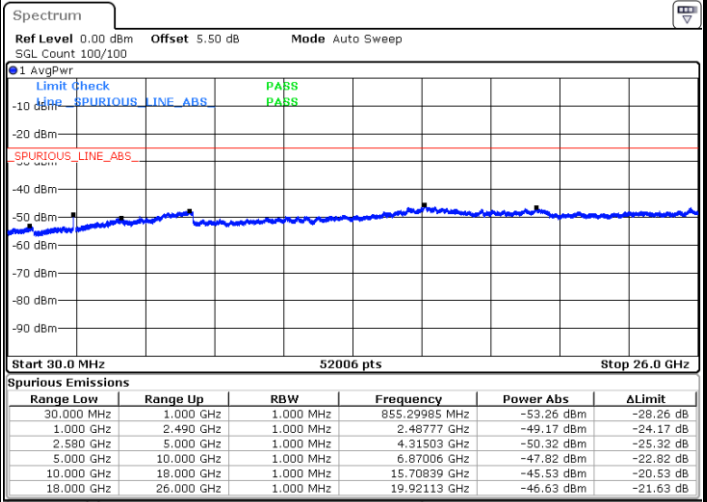

Date: 15.FEB.2020 07:36:12

Lowest Channel / 16QAM

Date: 15.FEB.2020 07:37:06

LTE Band 7 / 10MHz

Middle Channel / QPSK

Middle Channel / 16QAM

Date: 15.FEB.2020 07:38:53

Date: 15.FEB.2020 07:38:00

Highest Channel / QPSK

Highest Channel / 16QAM

Date: 15.FEB.2020 07:39:47

Date: 15.FEB.2020 07:40:41

LTE Band 7 / 15MHz

Lowest Channel / QPSK

Lowest Channel / 16QAM

Date: 15.FEB.2020 07:52:39

Date: 15.FEB.2020 07:53:33

Middle Channel / QPSK

Middle Channel / 16QAM

Date: 15.FEB.2020 07:55:21

Date: 15.FEB.2020 07:54:27

LTE Band 7 / 15MHz

Highest Channel / QPSK

Date: 15.FEB.2020 07:56:15

Highest Channel / 16QAM

Date: 15.FEB.2020 07:57:09

LTE Band 7 / 20MHz

Lowest Channel / QPSK

Date: 15.FEB.2020 08:09:06

Lowest Channel / 16QAM

Date: 15.FEB.2020 08:10:00

LTE Band 7 / 20MHz