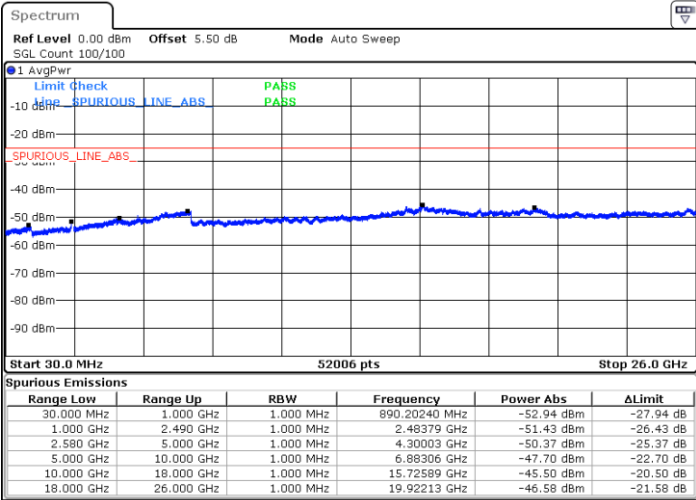

**Lowest Channel / 64QAM**

Date: 15.FEB.2020 08:25:38

**Middle Channel / 64QAM**

Date: 15.FEB.2020 08:26:32

**Highest Channel / 64QAM**

Date: 15.FEB.2020 08:27:25

LTE Band 7 / 15MHz

Lowest Channel / 64QAM

Middle Channel / 64QAM

Date: 15.FEB.2020 08:33:51

Date: 15.FEB.2020 08:34:45

Highest Channel / 64QAM

Date: 15.FEB.2020 08:35:39

LTE Band 7 / 20MHz

Lowest Channel / 64QAM

Middle Channel / 64QAM

Date: 15.FEB.2020 08:39:49

Date: 15.FEB.2020 08:40:43

Highest Channel / 64QAM

Date: 15.FEB.2020 08:41:36

Frequency Stability

Test Conditions		LTE Band 7 (QPSK) / Middle Channel	Limit
Temperature (°C)	Voltage (Volt)	BW 10MHz	Note 2.
		Deviation (ppm)	Result
50	Normal Voltage	0.0082	PASS
40	Normal Voltage	0.0108	
30	Normal Voltage	0.0121	
20(Ref.)	Normal Voltage	0.0000	
10	Normal Voltage	0.0015	
0	Normal Voltage	0.0076	
-10	Normal Voltage	0.0087	
-20	Normal Voltage	0.0014	
-30	Normal Voltage	0.0017	
20	Maximum Voltage	0.0031	
20	Normal Voltage	0.0000	
20	Battery End Point	0.0018	