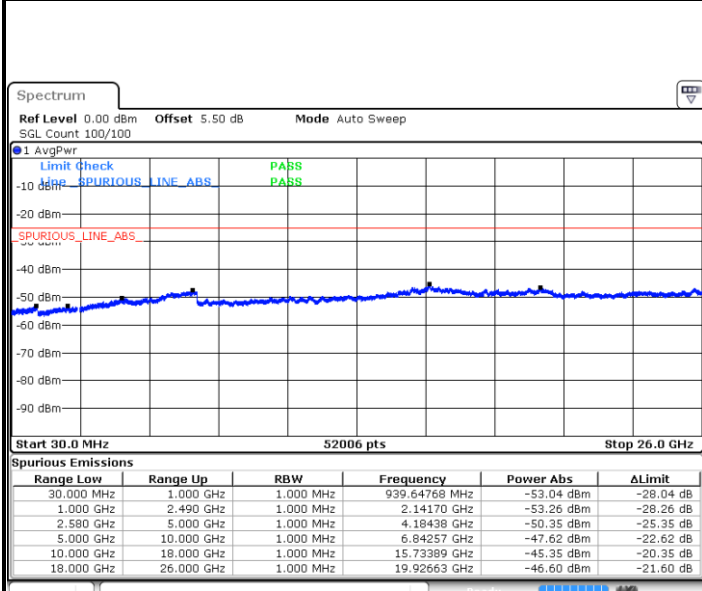

# Conducted Spurious Emission

LTE Band 7 / 5MHz

Highest Channel / QPSK

Date: 15.FEB.2020 07:23:21

Highest Channel / 16QAM

Date: 15.FEB.2020 07:24:15

LTE Band 7 / 10MHz

Lowest Channel / QPSK

Date: 15.FEB.2020 07:36:12

Lowest Channel / 16QAM

Date: 15.FEB.2020 07:37:06

LTE Band 7 / 10MHz

Middle Channel / QPSK

Middle Channel / 16QAM

Date: 15.FEB.2020 07:38:53

Date: 15.FEB.2020 07:38:00

Highest Channel / QPSK

Highest Channel / 16QAM

Date: 15.FEB.2020 07:39:47

Date: 15.FEB.2020 07:40:41

LTE Band 7 / 15MHz

Lowest Channel / QPSK

Lowest Channel / 16QAM

Date: 15.FEB.2020 07:52:39