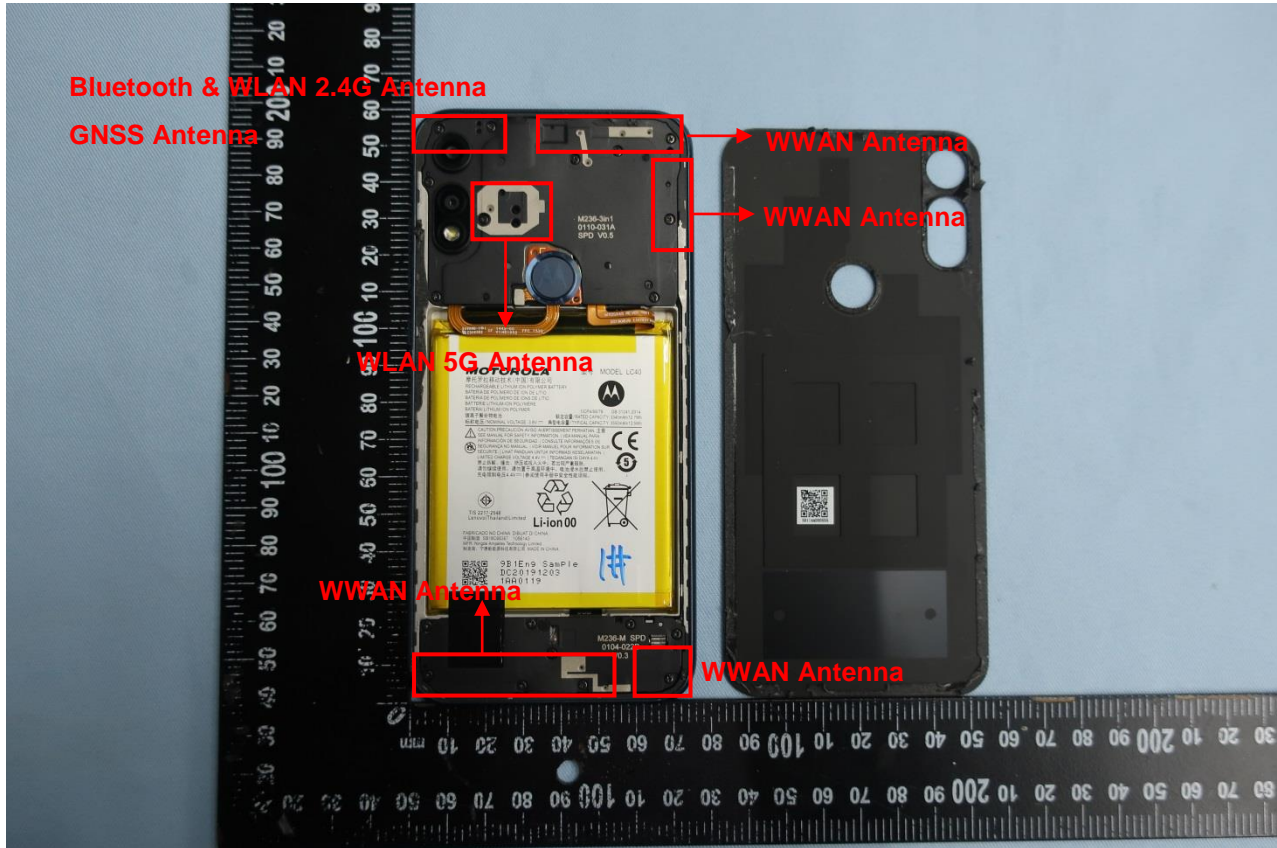

### 3. Internal Photograph of EUT

Brand Name: Motorola / Model Name: XT2052-1, XT2052-5, XT2052DL, XT2052-6

Brand Name: Motorola / Model Name: XT2052-1, XT2052-5, XT2052DL, XT2052-6

Brand Name: Motorola / Model Name: XT2052-1, XT2052-5, XT2052DL, XT2052-6

Brand Name: Motorola / Model Name: XT2052-1, XT2052-5, XT2052DL, XT2052-6

Brand Name: Motorola / Model Name: XT2052-1, XT2052-5, XT2052DL, XT2052-6

Brand Name: Motorola / Model Name: XT2052-1, XT2052-5, XT2052DL, XT2052-6