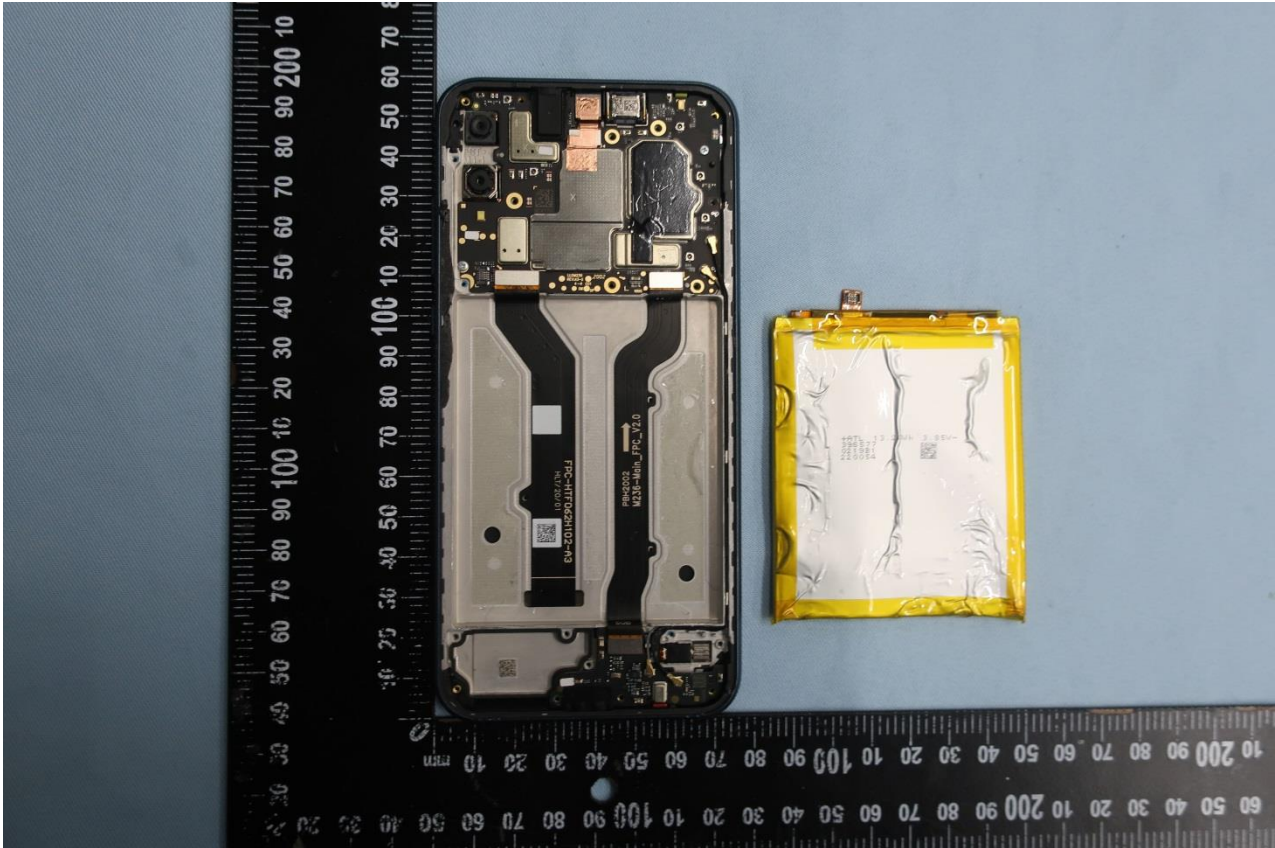

Brand Name: Motorola / Model Name: XT2052-1, XT2052-5, XT2052DL, XT2052-6