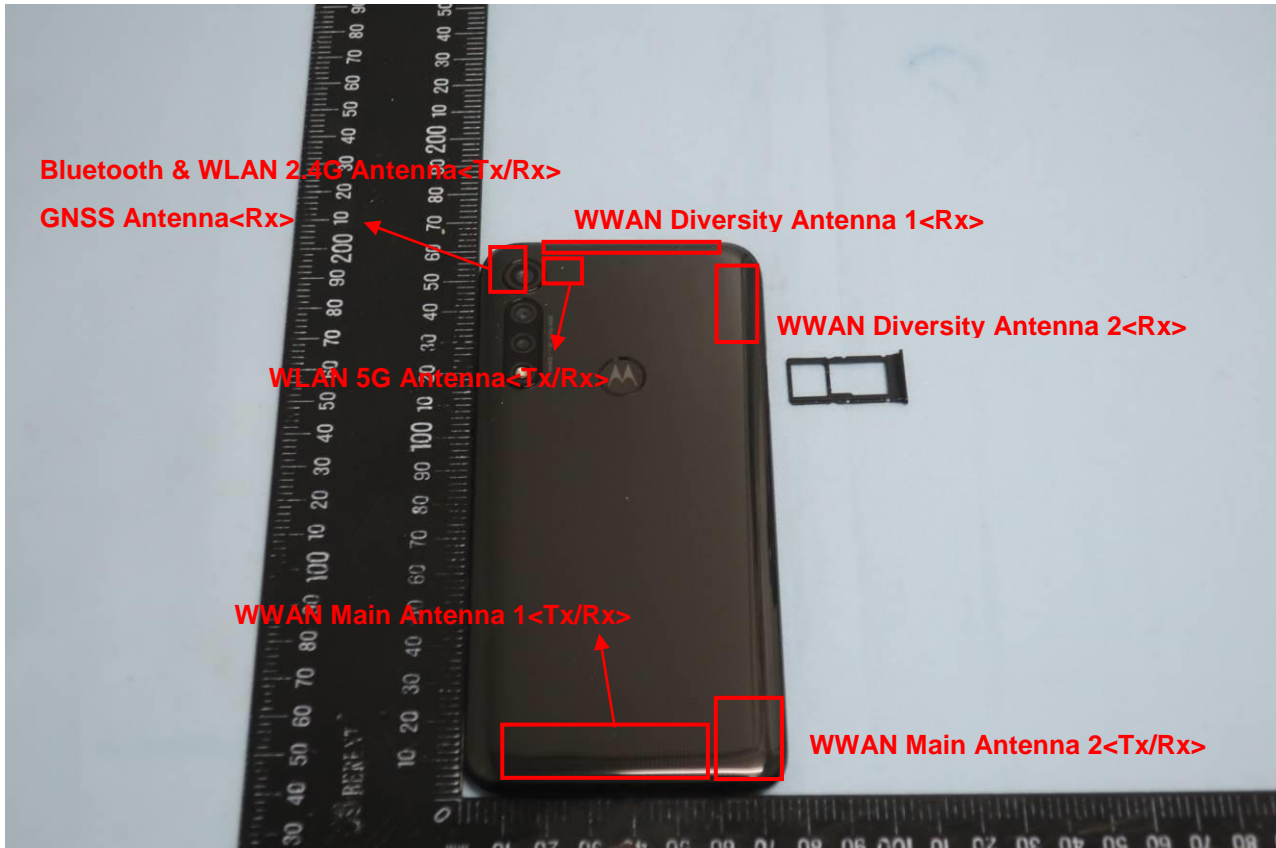

3. Internal Photograph of EUT

Brand Name: Motorola / Model Name: XT2041-4, XT2041-6, XT2041-7, XT2041DL

WWAN Main Antenna 1:

GSM850/900/1800/1900 <Tx/Rx>; WCDMA B2/5/8 <Tx/Rx>; WCDMA B1/4 <Tx>;

LTE B2/3/5/8/12/13/14/17/18/19/20/25/26/39/71 <Tx/Rx>; LTE B1/4/66 <Tx>;

CDMA BC0/BC1/BC10 <Tx/Rx>;

LTE B29 <Rx>

WWAN Main Antenna 2:

LTE B7/30/38/40/41 <Tx/Rx>; LTE B1/4/66 <Rx>; WCDMA B1/4 <Rx>

WWAN Diversity Antenna 1:

GSM850/900/1800/1900 <Rx>; WCDMA B1/2/4/5/8 <Rx>;

LTE B1/2/3/5/8/12/13/14/17/18/19/20/25/26/29/39/66/71 <Rx>