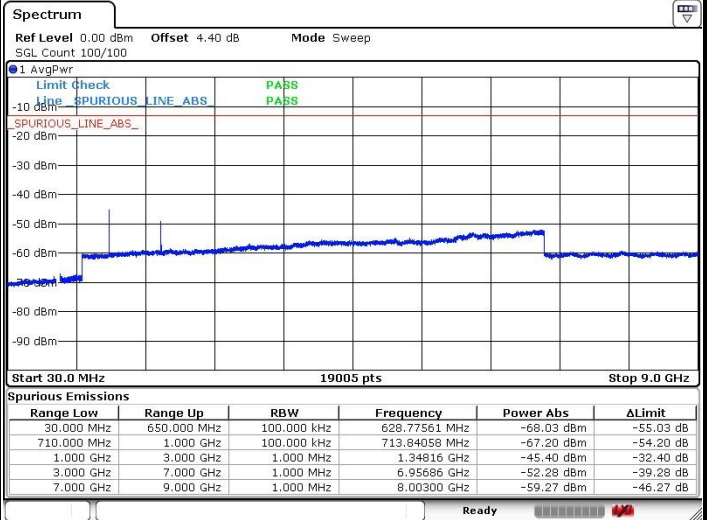

LTE Band 71 / 5MHz

Lowest Channel / 64QAM

Middle Channel / 64QAM

Date: 17.OCT.2019 04:11:28

Date: 17.OCT.2019 04:06:30

Highest Channel / 64QAM

Date: 17.OCT.2019 04:05:57

LTE Band 71 / 10MHz

Lowest Channel / 64QAM

Date: 17.OCT.2019 04:15:45

Middle Channel / 64QAM

Date: 17.OCT.2019 04:12:05

Highest Channel / 64QAM

Date: 17.OCT.2019 04:17:08

LTE Band 71 / 15MHz

Lowest Channel / 64QAM

Middle Channel / 64QAM

Date: 17.OCT.2019 04:28:45

Date: 17.OCT.2019 04:27:54

Highest Channel / 64QAM

Date: 17.OCT.2019 04:30:56