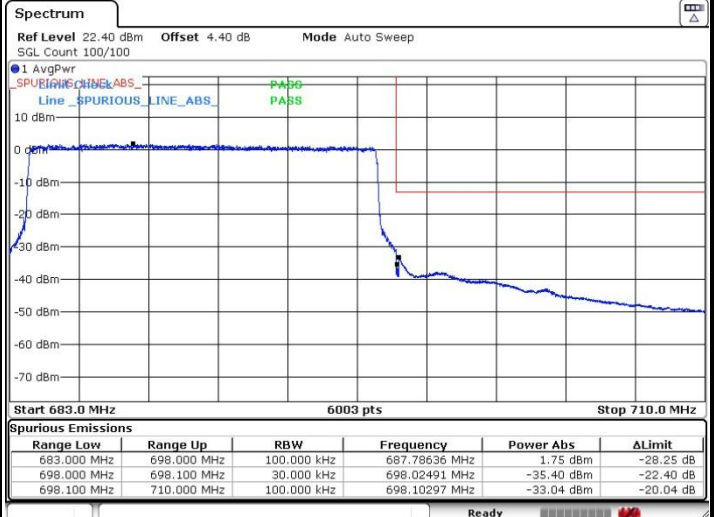

LTE Band 71 / 15MHz / QPSK

Lowest Band Edge / 1 RB

Date: 17.OCT.2019 02:38:24

Highest Band Edge / 1 RB

Date: 17.OCT.2019 03:27:49

Lowest Band Edge / Full RB

Date: 17.OCT.2019 02:28:43

Highest Band Edge / Full RB

Date: 17.OCT.2019 03:23:11

LTE Band 71 / 15MHz / 16QAM

Lowest Band Edge / 1 RB

Date: 17.OCT.2019 02:36:58

Highest Band Edge / 1 RB

Date: 17.OCT.2019 03:27:02

Lowest Band Edge / Full RB

Date: 17.OCT.2019 02:30:53

Highest Band Edge / Full RB

Date: 17.OCT.2019 03:24:05

LTE Band 71 / 20MHz / QPSK

Lowest Band Edge / 1 RB

Date: 17.OCT.2019 02:47:47

Highest Band Edge / 1 RB

Date: 17.OCT.2019 02:51:48

Lowest Band Edge / Full RB