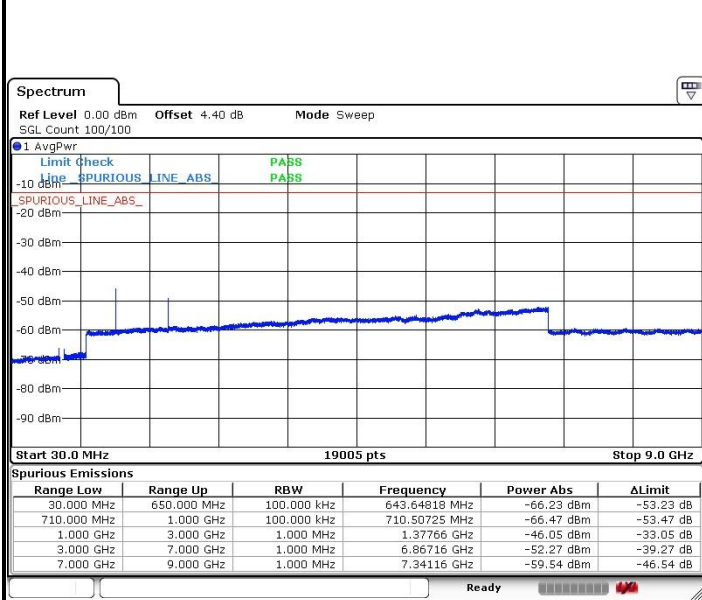

LTE Band 71 / 5MHz

Lowest Channel / 64QAM

Middle Channel / 64QAM

Date: 17.OCT.2019 04:11:28

Date: 17.OCT.2019 04:06:30

Highest Channel / 64QAM

Date: 17.OCT.2019 04:05:57

LTE Band 71 / 10MHz

Lowest Channel / 64QAM

Date: 17.OCT.2019 04:15:45

Middle Channel / 64QAM

Date: 17.OCT.2019 04:12:05

Highest Channel / 64QAM

Date: 17.OCT.2019 04:17:08

LTE Band 71 / 15MHz

Lowest Channel / 64QAM

Middle Channel / 64QAM

Date: 17.OCT.2019 04:28:45

Date: 17.OCT.2019 04:27:54

Highest Channel / 64QAM

Date: 17.OCT.2019 04:30:56