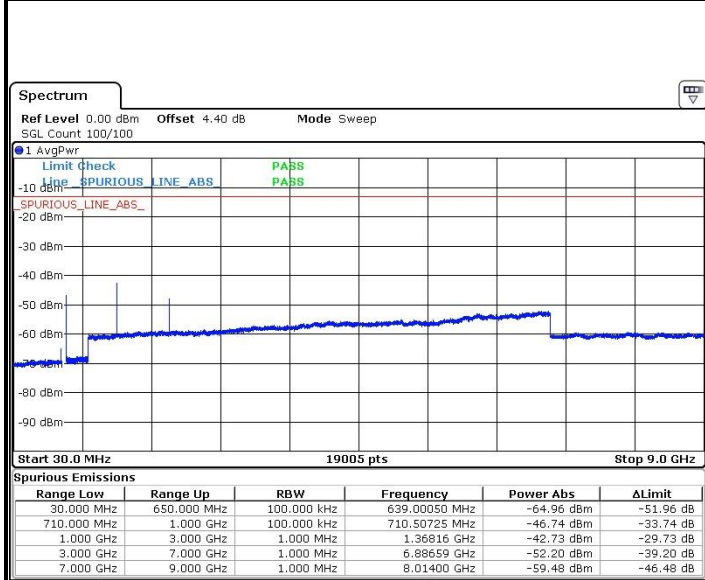

Highest Channel / QPSK

Highest Channel / 16QAM

Date: 17.OCT.2019 04:21:33

Date: 17.OCT.2019 04:19:38

LTE Band 71 / 15MHz

Lowest Channel / QPSK

Lowest Channel / 16QAM

Date: 17.OCT.2019 04:29:38

Date: 17.OCT.2019 04:29:12

Middle Channel / QPSK

Middle Channel / 16QAM

Date: 17.OCT.2019 04:25:28

Date: 17.OCT.2019 04:27:11

LTE Band71 / 15MHz

Highest Channel / QPSK

Date: 17.OCT.2019 04:30:06

Highest Channel / 16QAM

Date: 17.OCT.2019 04:30:32

LTE Band 71 / 20MHz

Lowest Channel / QPSK

Date: 17.OCT.2019 04:33:21

Lowest Channel / 16QAM

Date: 17.OCT.2019 04:34:37

LTE Band 71 / 20MHz