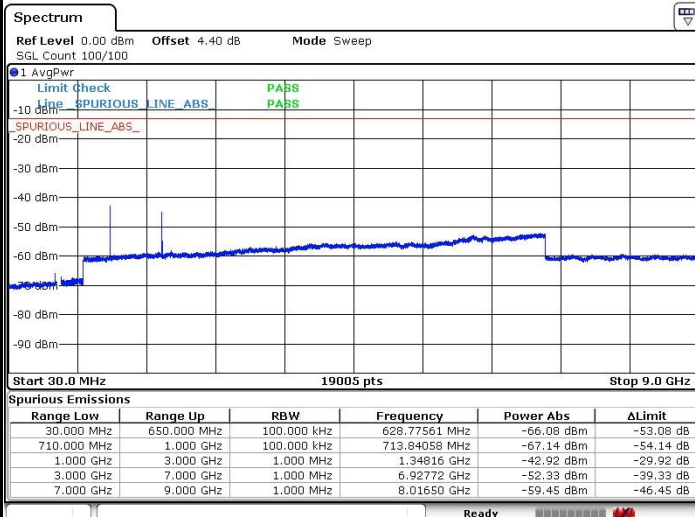

Date: 17.OCT.2019 04:14:47

Lowest Channel / 16QAM

Date: 17.OCT.2019 04:15:19

LTE Band 71 / 10MHz

Middle Channel / QPSK

Middle Channel / 16QAM

Date: 17.OCT.2019 04:14:03

Date: 17.OCT.2019 04:12:35

Highest Channel / QPSK

Highest Channel / 16QAM

Date: 17.OCT.2019 04:21:33

Date: 17.OCT.2019 04:19:38

LTE Band 71 / 15MHz

Lowest Channel / QPSK

Lowest Channel / 16QAM

Date: 17.OCT.2019 04:29:38

Date: 17.OCT.2019 04:29:12

Middle Channel / QPSK

Middle Channel / 16QAM

Date: 17.OCT.2019 04:25:28

Date: 17.OCT.2019 04:27:11

LTE Band71 / 15MHz

Highest Channel / QPSK

Date: 17.OCT.2019 04:30:06

Highest Channel / 16QAM

Date: 17.OCT.2019 04:30:32

LTE Band 71 / 20MHz

Lowest Channel / QPSK

Date: 17.OCT.2019 04:33:21

Lowest Channel / 16QAM

Date: 17.OCT.2019 04:34:37

LTE Band 71 / 20MHz