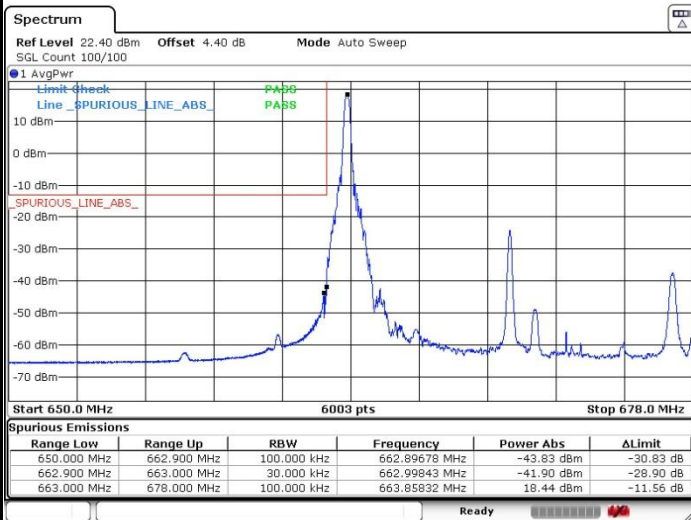

Date: 17.OCT.2019 03:49:58

Lowest Band Edge / Full RB

Highest Band Edge / Full RB

Date: 17.OCT.2019 02:13:56

Date: 17.OCT.2019 03:47:40

LTE Band 71 / 10MHz / 64QAM

Lowest Band Edge / 1 RB

Date: 17.OCT.2019 02:22:56

Highest Band Edge / 1 RB

Date: 17.OCT.2019 03:36:18

Lowest Band Edge / Full RB

Date: 17.OCT.2019 02:21:17

Highest Band Edge / Full RB

Date: 17.OCT.2019 03:34:35

LTE Band 71 / 15MHz / 64QAM

Lowest Band Edge / 1 RB

Date: 17.OCT.2019 02:34:58

Highest Band Edge / 1 RB

Date: 17.OCT.2019 03:25:55

Lowest Band Edge / Full RB

Date: 17.OCT.2019 02:32:55

Highest Band Edge / Full RB

Date: 17.OCT.2019 03:24:50

LTE Band 71 / 20MHz / 64QAM