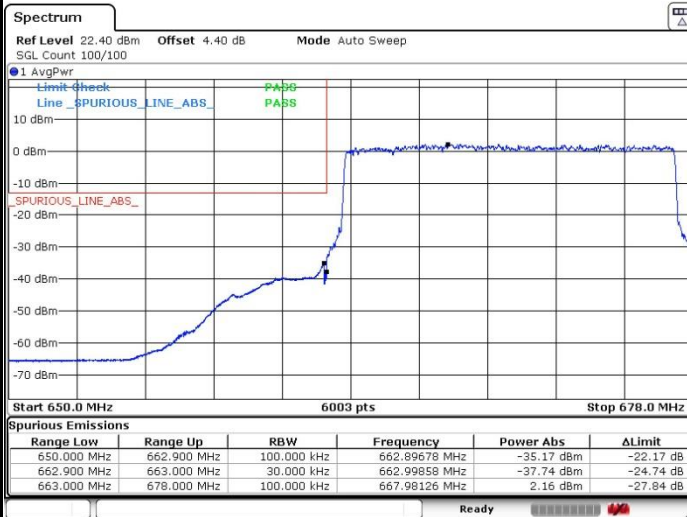

LTE Band 71 / 15MHz / QPSK

Lowest Band Edge / 1 RB

Date: 17.OCT.2019 02:38:24

Highest Band Edge / 1 RB

Date: 17.OCT.2019 03:27:49

Lowest Band Edge / Full RB

Date: 17.OCT.2019 02:28:43

Highest Band Edge / Full RB

Date: 17.OCT.2019 03:23:11

LTE Band 71 / 15MHz / 16QAM

Lowest Band Edge / 1 RB

Date: 17.OCT.2019 02:36:58

Highest Band Edge / 1 RB

Date: 17.OCT.2019 03:27:02

Lowest Band Edge / Full RB

Date: 17.OCT.2019 02:30:53

Highest Band Edge / Full RB

Date: 17.OCT.2019 03:24:05

LTE Band 71 / 20MHz / QPSK

Lowest Band Edge / 1 RB

Date: 17.OCT.2019 02:47:47

Highest Band Edge / 1 RB

Date: 17.OCT.2019 02:51:48

Lowest Band Edge / Full RB