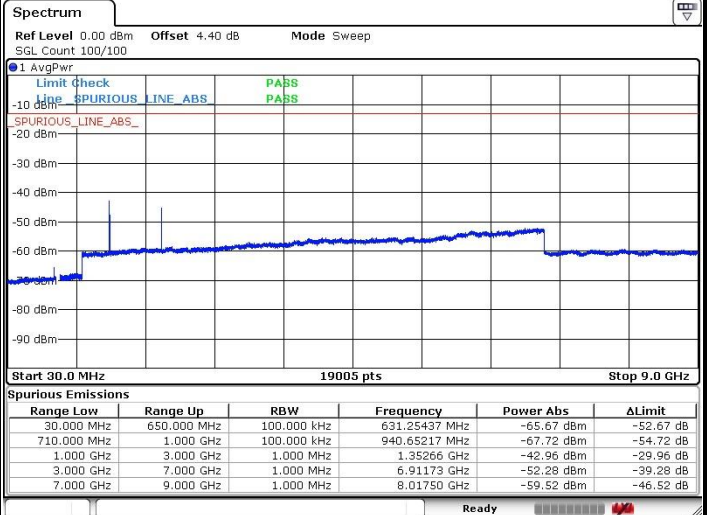

Conducted Spurious Emission

LTE Band 71 / 5MHz

Highest Channel / QPSK

Date: 17.OCT.2019 04:05:05

Highest Channel / 16QAM

Date: 17.OCT.2019 04:05:32

LTE Band 71 / 10MHz

Lowest Channel / QPSK

Date: 17.OCT.2019 04:14:47

Lowest Channel / 16QAM

Date: 17.OCT.2019 04:15:19

LTE Band 71 / 10MHz

Middle Channel / QPSK

Middle Channel / 16QAM

Date: 17.OCT.2019 04:14:03

Date: 17.OCT.2019 04:12:35

Highest Channel / QPSK

Highest Channel / 16QAM

Date: 17.OCT.2019 04:21:33

Date: 17.OCT.2019 04:19:38

LTE Band 71 / 15MHz

Lowest Channel / QPSK

Lowest Channel / 16QAM

Date: 17.OCT.2019 04:29:38