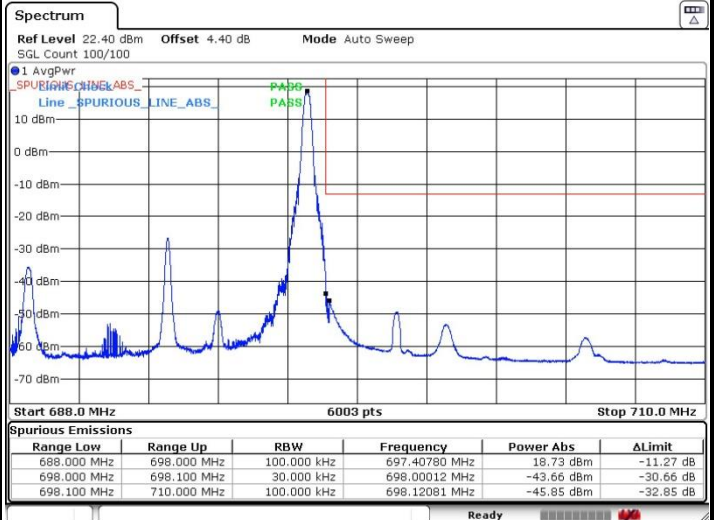

Lowest Band Edge / Full RB

Date: 17.OCT.2019 02:44:04

Highest Band Edge / Full RB

Date: 17.OCT.2019 03:20:22

LTE Band 71 / 5MHz / 64QAM

Lowest Band Edge / 1 RB

Highest Band Edge / 1 RB

Date: 17.OCT.2019 02:15:39

Date: 17.OCT.2019 03:49:58

Lowest Band Edge / Full RB

Highest Band Edge / Full RB

Date: 17.OCT.2019 02:13:56

Date: 17.OCT.2019 03:47:40

LTE Band 71 / 10MHz / 64QAM

Lowest Band Edge / 1 RB

Date: 17.OCT.2019 02:22:56

Highest Band Edge / 1 RB

Date: 17.OCT.2019 03:36:18

Lowest Band Edge / Full RB

Date: 17.OCT.2019 02:21:17

Highest Band Edge / Full RB

Date: 17.OCT.2019 03:34:35

LTE Band 71 / 15MHz / 64QAM

Lowest Band Edge / 1 RB