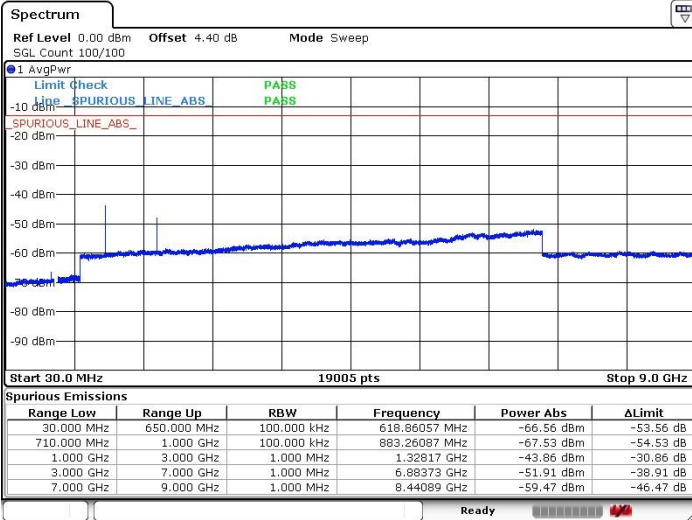

LTE Band 71 / 5MHz

Lowest Channel / 64QAM

Middle Channel / 64QAM

Date: 17.OCT.2019 04:11:28

Date: 17.OCT.2019 04:06:30

Highest Channel / 64QAM

Date: 17.OCT.2019 04:05:57

LTE Band 71 / 10MHz

Lowest Channel / 64QAM

Date: 17.OCT.2019 04:15:45

Middle Channel / 64QAM

Date: 17.OCT.2019 04:12:05

Highest Channel / 64QAM

Date: 17.OCT.2019 04:17:08

LTE Band 71 / 15MHz

Lowest Channel / 64QAM

Middle Channel / 64QAM

Date: 17.OCT.2019 04:28:45

Date: 17.OCT.2019 04:27:54

Highest Channel / 64QAM

Date: 17.OCT.2019 04:30:56