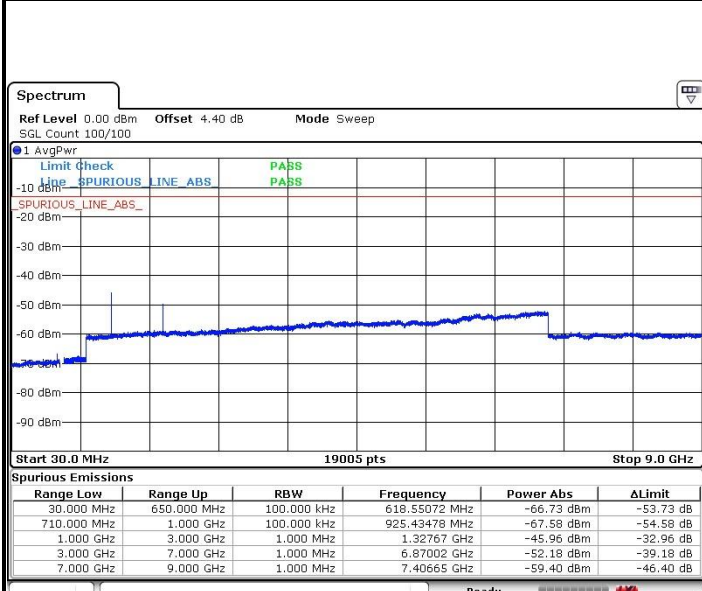

Highest Channel / 16QAM

Date: 17.OCT.2019 04:30:32

LTE Band 71 / 20MHz

Lowest Channel / QPSK

Date: 17.OCT.2019 04:33:21

Lowest Channel / 16QAM

Date: 17.OCT.2019 04:34:37

LTE Band 71 / 20MHz

Middle Channel / QPSK

Middle Channel / 16QAM

Date: 17.OCT.2019 04:32:32

Date: 17.OCT.2019 04:32:08

Highest Channel / QPSK

Highest Channel / 16QAM

Date: 17.OCT.2019 04:37:09

Date: 17.OCT.2019 04:36:23

LTE Band 71 / 5MHz

Lowest Channel / 64QAM

Middle Channel / 64QAM

Date: 17.OCT.2019 04:11:28

Date: 17.OCT.2019 04:06:30

Highest Channel / 64QAM

Date: 17.OCT.2019 04:05:57

LTE Band 71 / 10MHz

Lowest Channel / 64QAM

Date: 17.OCT.2019 04:15:45

Middle Channel / 64QAM

Date: 17.OCT.2019 04:12:05

Highest Channel / 64QAM

Date: 17.OCT.2019 04:17:08

LTE Band 71 / 15MHz

Lowest Channel / 64QAM