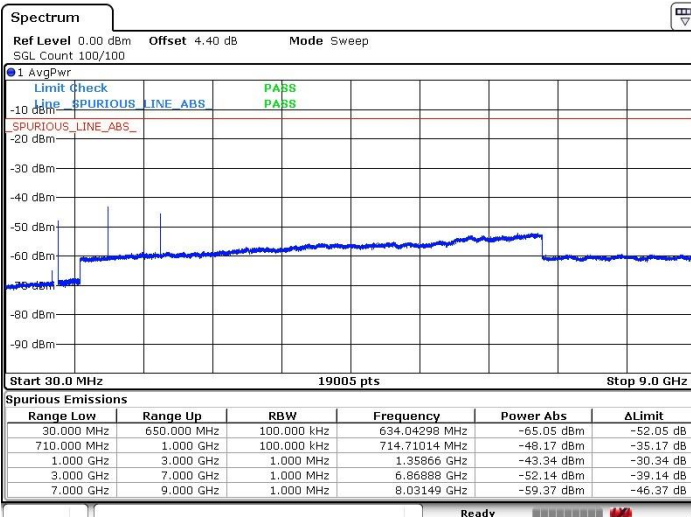

Highest Channel / 16QAM

Date: 17.OCT.2019 04:30:32

LTE Band 71 / 20MHz

Lowest Channel / QPSK

Date: 17.OCT.2019 04:33:21

Lowest Channel / 16QAM

Date: 17.OCT.2019 04:34:37

LTE Band 71 / 20MHz

Middle Channel / QPSK

Middle Channel / 16QAM

Date: 17.OCT.2019 04:32:32

Date: 17.OCT.2019 04:32:08

Highest Channel / QPSK

Highest Channel / 16QAM

Date: 17.OCT.2019 04:37:09

Date: 17.OCT.2019 04:36:23

LTE Band 71 / 5MHz

Lowest Channel / 64QAM

Middle Channel / 64QAM

Date: 17.OCT.2019 04:11:28

Date: 17.OCT.2019 04:06:30

Highest Channel / 64QAM

Date: 17.OCT.2019 04:05:57

LTE Band 71 / 10MHz

Lowest Channel / 64QAM

Date: 17.OCT.2019 04:15:45

Middle Channel / 64QAM

Date: 17.OCT.2019 04:12:05

Highest Channel / 64QAM

Date: 17.OCT.2019 04:17:08

LTE Band 71 / 15MHz

Lowest Channel / 64QAM