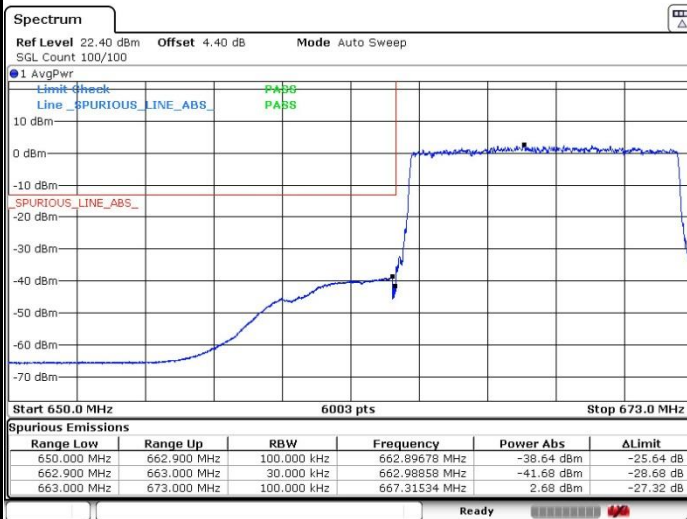

Lowest Band Edge / Full RB

Date: 17.OCT.2019 02:44:04

Highest Band Edge / Full RB

Date: 17.OCT.2019 03:20:22

LTE Band 71 / 5MHz / 64QAM

Lowest Band Edge / 1 RB

Highest Band Edge / 1 RB

Date: 17.OCT.2019 02:15:39

Date: 17.OCT.2019 03:49:58

Lowest Band Edge / Full RB

Highest Band Edge / Full RB

Date: 17.OCT.2019 02:13:56

Date: 17.OCT.2019 03:47:40

LTE Band 71 / 10MHz / 64QAM

Lowest Band Edge / 1 RB

Date: 17.OCT.2019 02:22:56

Highest Band Edge / 1 RB

Date: 17.OCT.2019 03:36:18

Lowest Band Edge / Full RB

Date: 17.OCT.2019 02:21:17

Highest Band Edge / Full RB

Date: 17.OCT.2019 03:34:35

LTE Band 71 / 15MHz / 64QAM

Lowest Band Edge / 1 RB

Date: 17.OCT.2019 02:34:58

Highest Band Edge / 1 RB

Date: 17.OCT.2019 03:25:55

Lowest Band Edge / Full RB

Date: 17.OCT.2019 02:32:55

Highest Band Edge / Full RB

Date: 17.OCT.2019 03:24:50

LTE Band 71 / 20MHz / 64QAM