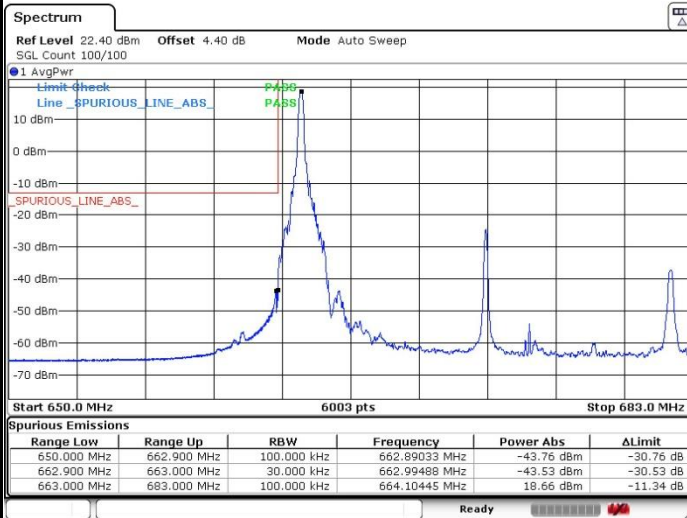

Highest Band Edge / 1 RB

Date: 17.OCT.2019 03:36:18

Lowest Band Edge / Full RB

Date: 17.OCT.2019 02:21:17

Highest Band Edge / Full RB

Date: 17.OCT.2019 03:34:35

LTE Band 71 / 15MHz / 64QAM

Lowest Band Edge / 1 RB

Date: 17.OCT.2019 02:34:58

Highest Band Edge / 1 RB

Date: 17.OCT.2019 03:25:55

Lowest Band Edge / Full RB

Date: 17.OCT.2019 02:32:55

Highest Band Edge / Full RB

Date: 17.OCT.2019 03:24:50

LTE Band 71 / 20MHz / 64QAM

Lowest Band Edge / 1 RB

Date: 17.OCT.2019 02:46:10

Highest Band Edge / 1 RB

Date: 17.OCT.2019 03:18:39

Lowest Band Edge / Full RB

Date: 17.OCT.2019 02:45:15

Highest Band Edge / Full RB

Date: 17.OCT.2019 03:19:27

Conducted Spurious Emission

LTE Band 71 / 5MHz

Highest Channel / QPSK

Date: 17.OCT.2019 04:05:05

Highest Channel / 16QAM

Date: 17.OCT.2019 04:05:32

LTE Band 71 / 10MHz

Lowest Channel / QPSK