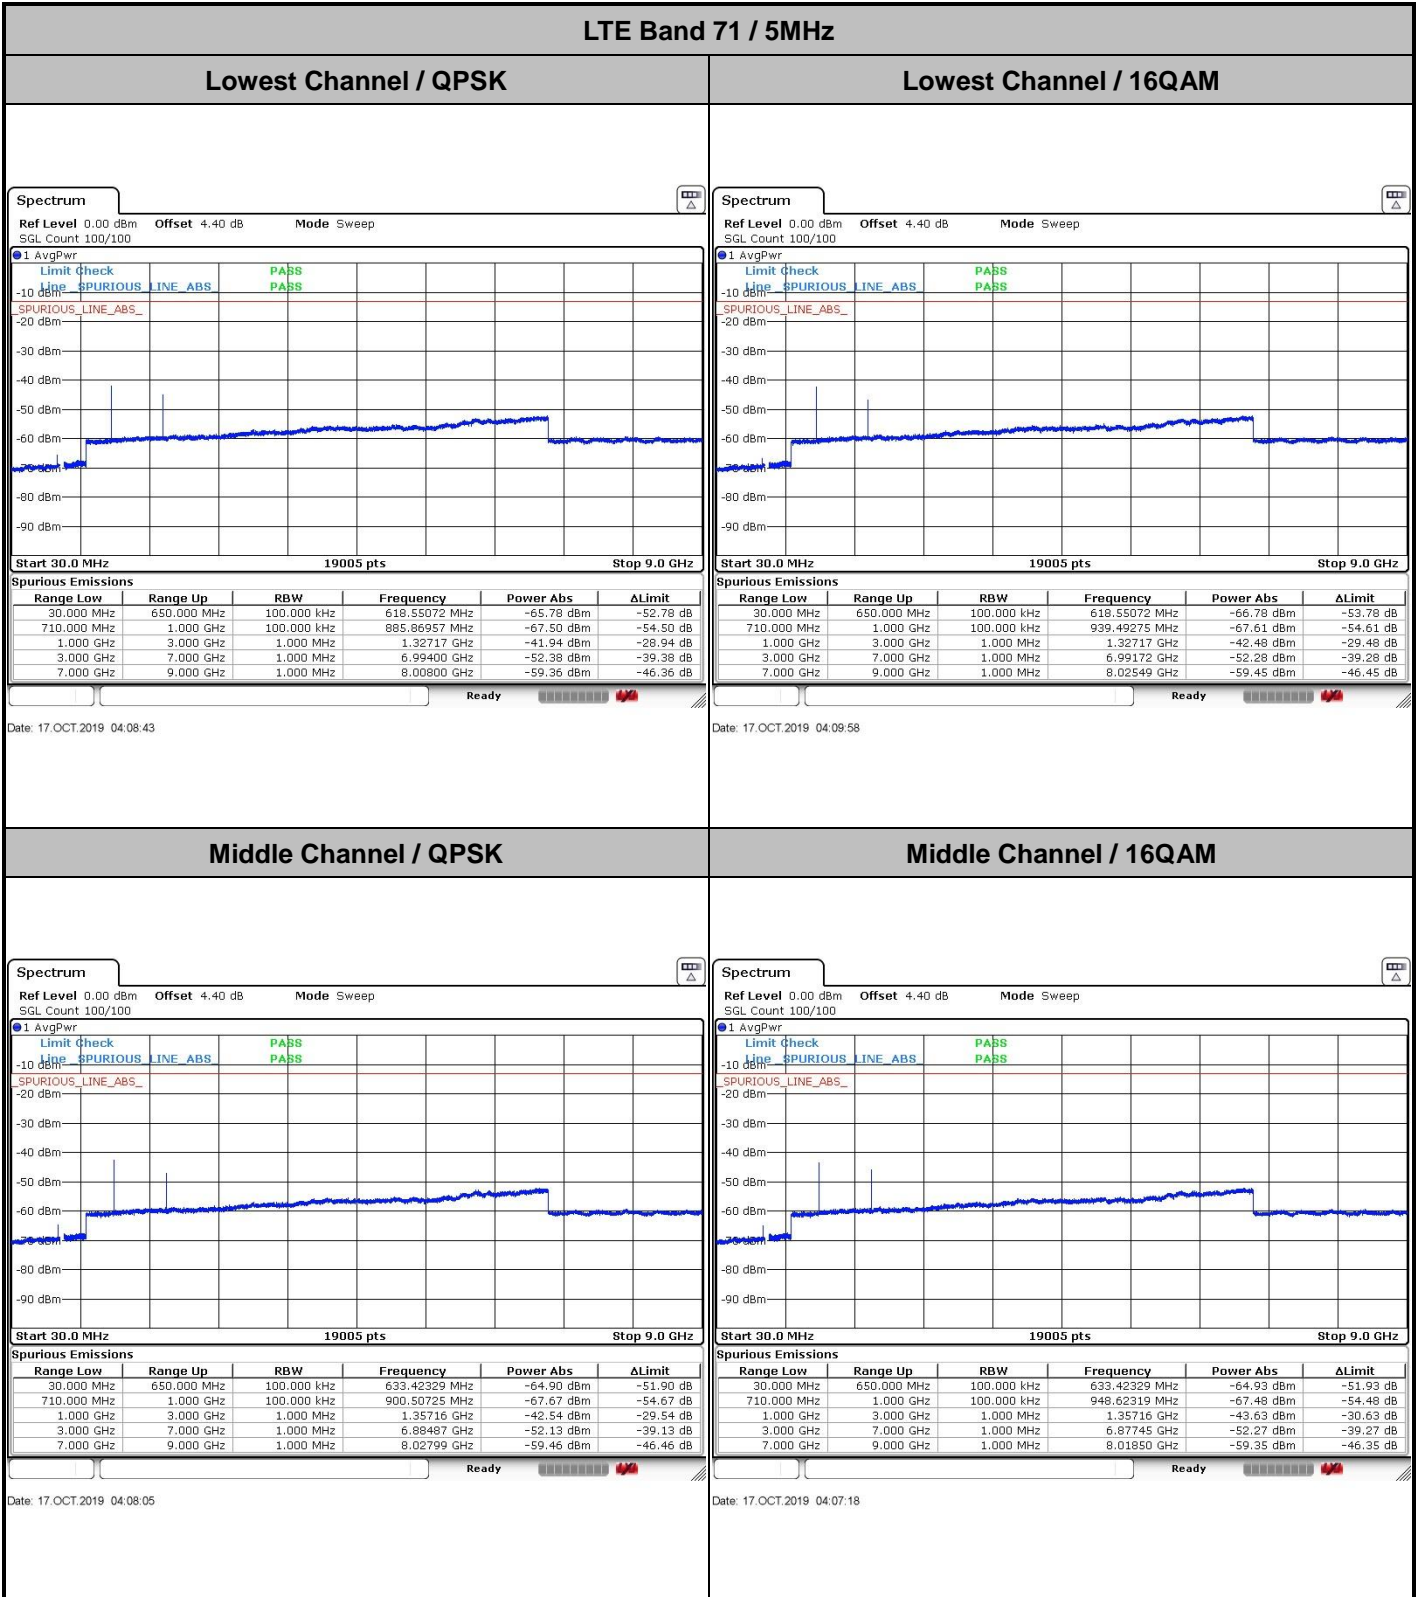

Date: 17.OCT.2019 02:34:58

Highest Band Edge / 1 RB

Date: 17.OCT.2019 03:25:55

Lowest Band Edge / Full RB

Date: 17.OCT.2019 02:32:55

Highest Band Edge / Full RB

Date: 17.OCT.2019 03:24:50

LTE Band 71 / 20MHz / 64QAM

Lowest Band Edge / 1 RB

Date: 17.OCT.2019 02:46:10

Highest Band Edge / 1 RB

Date: 17.OCT.2019 03:18:39

Lowest Band Edge / Full RB

Date: 17.OCT.2019 02:45:15

Highest Band Edge / Full RB

Date: 17.OCT.2019 03:19:27

Conducted Spurious Emission

LTE Band 71 / 5MHz

Highest Channel / QPSK

Date: 17.OCT.2019 04:05:05

Highest Channel / 16QAM

Date: 17.OCT.2019 04:05:32

LTE Band 71 / 10MHz

Lowest Channel / QPSK