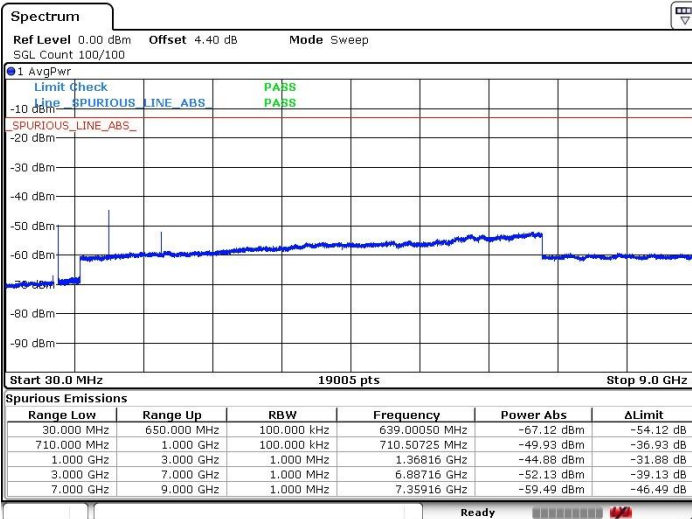

LTE Band 71 / 5MHz

Lowest Channel / 64QAM

Middle Channel / 64QAM

Date: 17.OCT.2019 04:11:28

Date: 17.OCT.2019 04:06:30

Highest Channel / 64QAM

Date: 17.OCT.2019 04:05:57

LTE Band 71 / 10MHz

Lowest Channel / 64QAM

Date: 17.OCT.2019 04:15:45

Middle Channel / 64QAM

Date: 17.OCT.2019 04:12:05

Highest Channel / 64QAM

Date: 17.OCT.2019 04:17:08

LTE Band 71 / 15MHz

Lowest Channel / 64QAM

Middle Channel / 64QAM

Date: 17.OCT.2019 04:28:45

Date: 17.OCT.2019 04:27:54

Highest Channel / 64QAM

Date: 17.OCT.2019 04:30:56