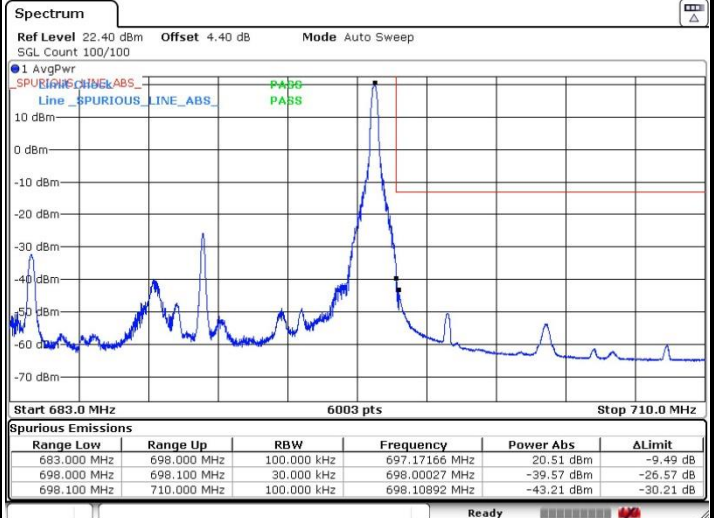

LTE Band 71 / 15MHz / QPSK

Lowest Band Edge / 1 RB

Date: 17.OCT.2019 02:38:24

Highest Band Edge / 1 RB

Date: 17.OCT.2019 03:27:49

Lowest Band Edge / Full RB

Date: 17.OCT.2019 02:28:43

Highest Band Edge / Full RB

Date: 17.OCT.2019 03:23:11

LTE Band 71 / 15MHz / 16QAM

Lowest Band Edge / 1 RB

Date: 17.OCT.2019 02:36:58

Highest Band Edge / 1 RB

Date: 17.OCT.2019 03:27:02

Lowest Band Edge / Full RB

Date: 17.OCT.2019 02:30:53

Highest Band Edge / Full RB

Date: 17.OCT.2019 03:24:05

LTE Band 71 / 20MHz / QPSK

Lowest Band Edge / 1 RB

Date: 17.OCT.2019 02:47:47

Highest Band Edge / 1 RB

Date: 17.OCT.2019 02:51:48

Lowest Band Edge / Full RB