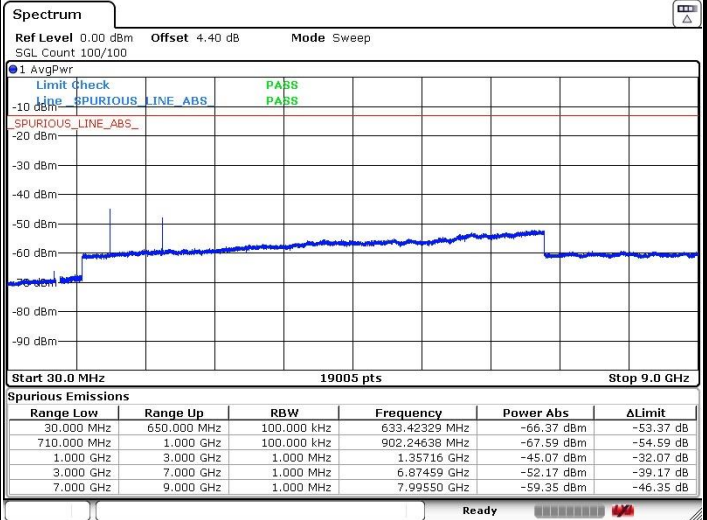

Highest Channel / 16QAM

Date: 17.OCT.2019 04:30:32

LTE Band 71 / 20MHz

Lowest Channel / QPSK

Date: 17.OCT.2019 04:33:21

Lowest Channel / 16QAM

Date: 17.OCT.2019 04:34:37

LTE Band 71 / 20MHz

Middle Channel / QPSK

Middle Channel / 16QAM

Date: 17.OCT.2019 04:32:32

Date: 17.OCT.2019 04:32:08

Highest Channel / QPSK

Highest Channel / 16QAM

Date: 17.OCT.2019 04:37:09

Date: 17.OCT.2019 04:36:23

LTE Band 71 / 5MHz

Lowest Channel / 64QAM

Middle Channel / 64QAM

Date: 17.OCT.2019 04:11:28

Date: 17.OCT.2019 04:06:30

Highest Channel / 64QAM

Date: 17.OCT.2019 04:05:57

LTE Band 71 / 10MHz

Lowest Channel / 64QAM

Date: 17.OCT.2019 04:15:45

Middle Channel / 64QAM

Date: 17.OCT.2019 04:12:05

Highest Channel / 64QAM

Date: 17.OCT.2019 04:17:08

LTE Band 71 / 15MHz

Lowest Channel / 64QAM