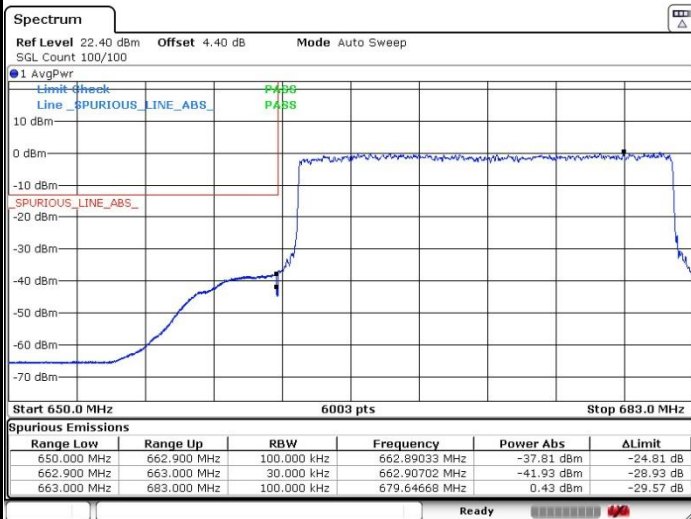

Highest Band Edge / Full RB

Date: 17.OCT.2019 03:24:05

LTE Band 71 / 20MHz / QPSK

Lowest Band Edge / 1 RB

Date: 17.OCT.2019 02:47:47

Highest Band Edge / 1 RB

Date: 17.OCT.2019 02:51:48

Lowest Band Edge / Full RB

Date: 17.OCT.2019 02:42:14

Highest Band Edge / Full RB

Date: 17.OCT.2019 03:21:08

LTE Band 71 / 20MHz / 16QAM

Lowest Band Edge / 1 RB

Date: 17.OCT.2019 02:46:57

Highest Band Edge / 1RB

Date: 17.OCT.2019 03:17:53

Lowest Band Edge / Full RB

Date: 17.OCT.2019 02:44:04

Highest Band Edge / Full RB

Date: 17.OCT.2019 03:20:22

LTE Band 71 / 5MHz / 64QAM

Lowest Band Edge / 1 RB

Highest Band Edge / 1 RB

Date: 17.OCT.2019 02:15:39

Date: 17.OCT.2019 03:49:58

Lowest Band Edge / Full RB

Highest Band Edge / Full RB

Date: 17.OCT.2019 02:13:56

Date: 17.OCT.2019 03:47:40

LTE Band 71 / 10MHz / 64QAM

Lowest Band Edge / 1 RB

Date: 17.OCT.2019 02:22:56