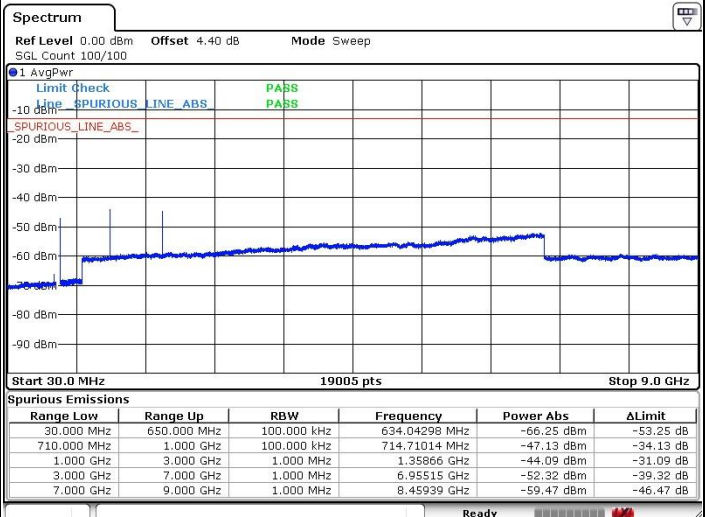

Highest Channel / 16QAM

Date: 17.OCT.2019 04:30:32

LTE Band 71 / 20MHz

Lowest Channel / QPSK

Date: 17.OCT.2019 04:33:21

Lowest Channel / 16QAM

Date: 17.OCT.2019 04:34:37

LTE Band 71 / 20MHz

Middle Channel / QPSK

Middle Channel / 16QAM

Date: 17.OCT.2019 04:32:32

Date: 17.OCT.2019 04:32:08

Highest Channel / QPSK

Highest Channel / 16QAM

Date: 17.OCT.2019 04:37:09

Date: 17.OCT.2019 04:36:23

LTE Band 71 / 5MHz

Lowest Channel / 64QAM

Middle Channel / 64QAM

Date: 17.OCT.2019 04:11:28

Date: 17.OCT.2019 04:06:30

Highest Channel / 64QAM

Date: 17.OCT.2019 04:05:57

LTE Band 71 / 10MHz

Lowest Channel / 64QAM

Date: 17.OCT.2019 04:15:45

Middle Channel / 64QAM

Date: 17.OCT.2019 04:12:05

Highest Channel / 64QAM

Date: 17.OCT.2019 04:17:08

LTE Band 71 / 15MHz

Lowest Channel / 64QAM