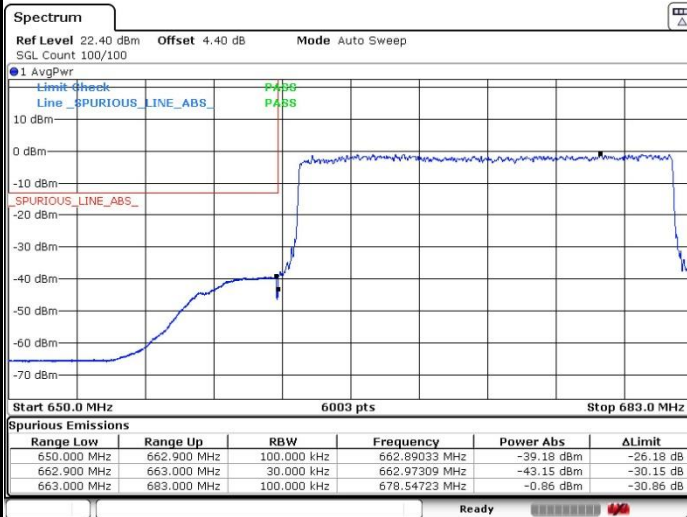

Date: 17.OCT.2019 02:34:58

Highest Band Edge / 1 RB

Date: 17.OCT.2019 03:25:55

Lowest Band Edge / Full RB

Date: 17.OCT.2019 02:32:55

Highest Band Edge / Full RB

Date: 17.OCT.2019 03:24:50

LTE Band 71 / 20MHz / 64QAM

Lowest Band Edge / 1 RB

Date: 17.OCT.2019 02:46:10

Highest Band Edge / 1 RB

Date: 17.OCT.2019 03:18:39

Lowest Band Edge / Full RB

Date: 17.OCT.2019 02:45:15

Highest Band Edge / Full RB

Date: 17.OCT.2019 03:19:27

Conducted Spurious Emission

LTE Band 71 / 5MHz

Highest Channel / QPSK

Date: 17.OCT.2019 04:05:05

Highest Channel / 16QAM

Date: 17.OCT.2019 04:05:32

LTE Band 71 / 10MHz

Lowest Channel / QPSK