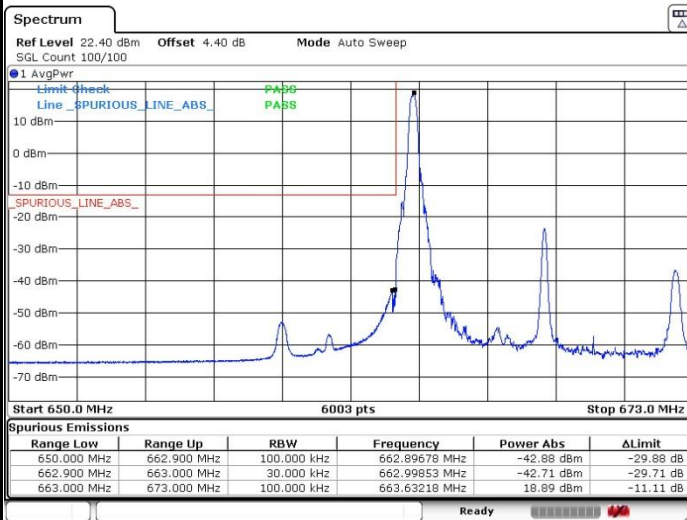

Lowest Band Edge / Full RB

Date: 17.OCT.2019 02:44:04

Highest Band Edge / Full RB

Date: 17.OCT.2019 03:20:22

LTE Band 71 / 5MHz / 64QAM

Lowest Band Edge / 1 RB

Highest Band Edge / 1 RB

Date: 17.OCT.2019 02:15:39

Date: 17.OCT.2019 03:49:58

Lowest Band Edge / Full RB

Highest Band Edge / Full RB

Date: 17.OCT.2019 02:13:56

Date: 17.OCT.2019 03:47:40

LTE Band 71 / 10MHz / 64QAM

Lowest Band Edge / 1 RB

Date: 17.OCT.2019 02:22:56

Highest Band Edge / 1 RB

Date: 17.OCT.2019 03:36:18

Lowest Band Edge / Full RB

Date: 17.OCT.2019 02:21:17

Highest Band Edge / Full RB

Date: 17.OCT.2019 03:34:35

LTE Band 71 / 15MHz / 64QAM

Lowest Band Edge / 1 RB