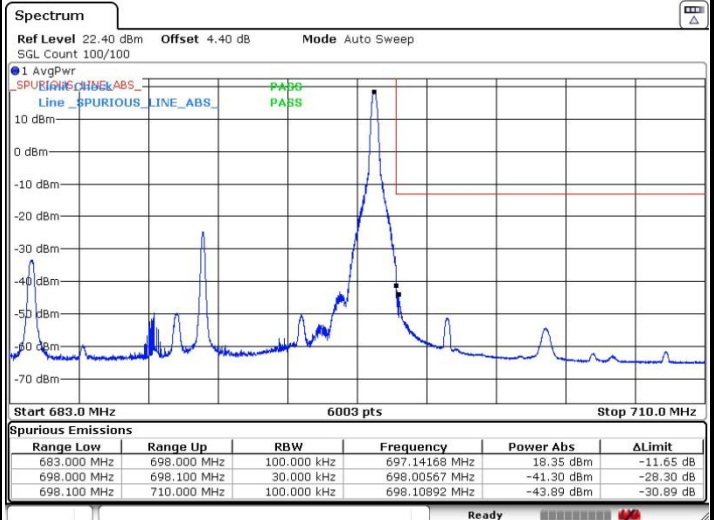

Date: 17.OCT.2019 03:49:58

Lowest Band Edge / Full RB

Highest Band Edge / Full RB

Date: 17.OCT.2019 02:13:56

Date: 17.OCT.2019 03:47:40

LTE Band 71 / 10MHz / 64QAM

Lowest Band Edge / 1 RB

Date: 17.OCT.2019 02:22:56

Highest Band Edge / 1 RB

Date: 17.OCT.2019 03:36:18

Lowest Band Edge / Full RB

Date: 17.OCT.2019 02:21:17

Highest Band Edge / Full RB

Date: 17.OCT.2019 03:34:35

LTE Band 71 / 15MHz / 64QAM

Lowest Band Edge / 1 RB

Date: 17.OCT.2019 02:34:58

Highest Band Edge / 1 RB

Date: 17.OCT.2019 03:25:55

Lowest Band Edge / Full RB

Date: 17.OCT.2019 02:32:55

Highest Band Edge / Full RB

Date: 17.OCT.2019 03:24:50

LTE Band 71 / 20MHz / 64QAM