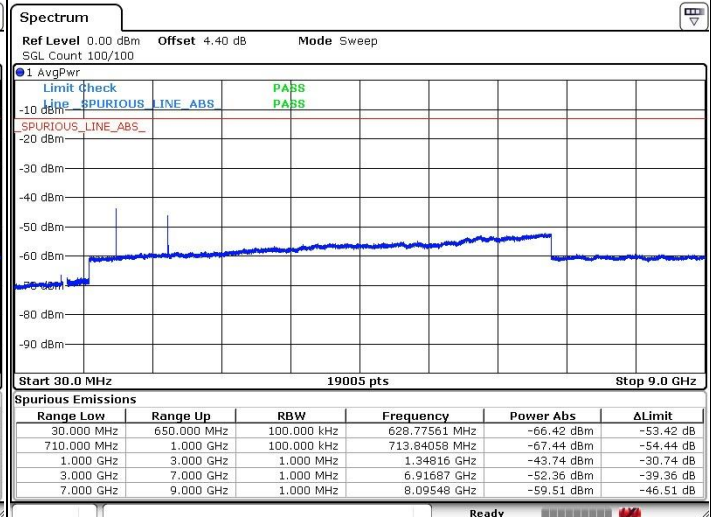

Date: 17.OCT.2019 04:14:47

Lowest Channel / 16QAM

Date: 17.OCT.2019 04:15:19

LTE Band 71 / 10MHz

Middle Channel / QPSK

Middle Channel / 16QAM

Date: 17.OCT.2019 04:14:03

Date: 17.OCT.2019 04:12:35

Highest Channel / QPSK

Highest Channel / 16QAM

Date: 17.OCT.2019 04:21:33

Date: 17.OCT.2019 04:19:38

LTE Band 71 / 15MHz

Lowest Channel / QPSK

Lowest Channel / 16QAM

Date: 17.OCT.2019 04:29:38

Date: 17.OCT.2019 04:29:12

Middle Channel / QPSK

Middle Channel / 16QAM

Date: 17.OCT.2019 04:25:28

Date: 17.OCT.2019 04:27:11

LTE Band71 / 15MHz

Highest Channel / QPSK

Date: 17.OCT.2019 04:30:06

Highest Channel / 16QAM

Date: 17.OCT.2019 04:30:32

LTE Band 71 / 20MHz

Lowest Channel / QPSK

Date: 17.OCT.2019 04:33:21

Lowest Channel / 16QAM

Date: 17.OCT.2019 04:34:37

LTE Band 71 / 20MHz