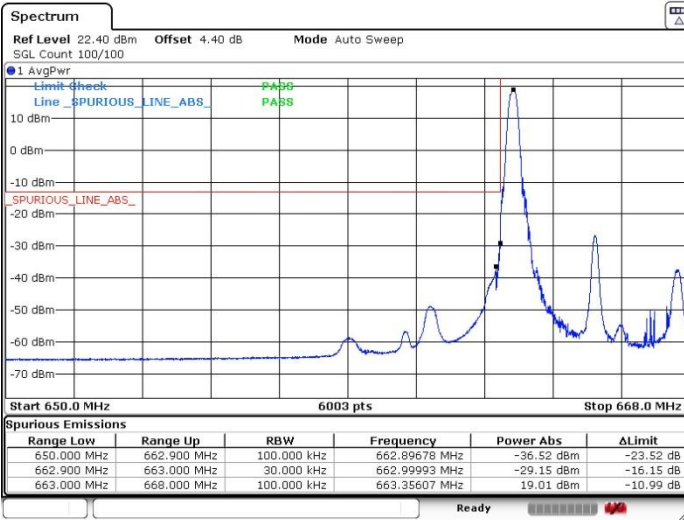

Date: 17.OCT.2019 02:42:14

Highest Band Edge / Full RB

Date: 17.OCT.2019 03:21:08

LTE Band 71 / 20MHz / 16QAM

Lowest Band Edge / 1 RB

Date: 17.OCT.2019 02:46:57

Highest Band Edge / 1RB

Date: 17.OCT.2019 03:17:53

Lowest Band Edge / Full RB

Date: 17.OCT.2019 02:44:04

Highest Band Edge / Full RB

Date: 17.OCT.2019 03:20:22

LTE Band 71 / 5MHz / 64QAM

Lowest Band Edge / 1 RB

Highest Band Edge / 1 RB

Date: 17.OCT.2019 02:15:39

Date: 17.OCT.2019 03:49:58

Lowest Band Edge / Full RB

Highest Band Edge / Full RB

Date: 17.OCT.2019 02:13:56

Date: 17.OCT.2019 03:47:40

LTE Band 71 / 10MHz / 64QAM

Lowest Band Edge / 1 RB

Date: 17.OCT.2019 02:22:56

Highest Band Edge / 1 RB

Date: 17.OCT.2019 03:36:18

Lowest Band Edge / Full RB

Date: 17.OCT.2019 02:21:17

Highest Band Edge / Full RB

Date: 17.OCT.2019 03:34:35

LTE Band 71 / 15MHz / 64QAM

Lowest Band Edge / 1 RB