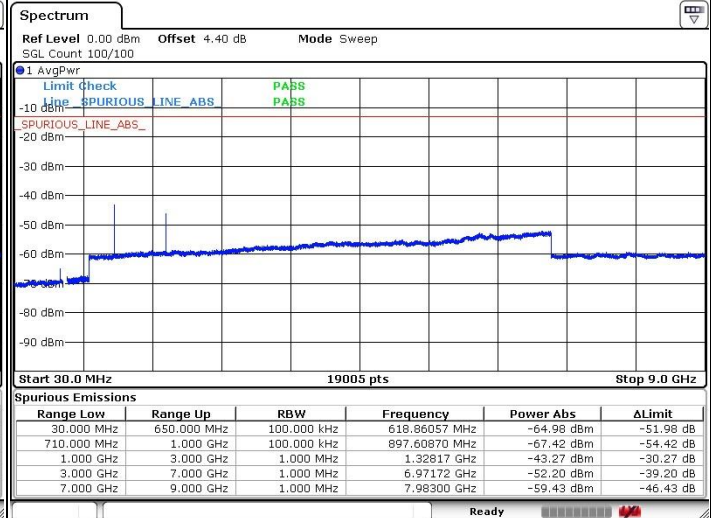

Date: 17.OCT.2019 04:14:47

Lowest Channel / 16QAM

Date: 17.OCT.2019 04:15:19

LTE Band 71 / 10MHz

Middle Channel / QPSK

Middle Channel / 16QAM

Date: 17.OCT.2019 04:14:03

Date: 17.OCT.2019 04:12:35

Highest Channel / QPSK

Highest Channel / 16QAM

Date: 17.OCT.2019 04:21:33

Date: 17.OCT.2019 04:19:38

LTE Band 71 / 15MHz

Lowest Channel / QPSK

Lowest Channel / 16QAM

Date: 17.OCT.2019 04:29:38

Date: 17.OCT.2019 04:29:12

Middle Channel / QPSK

Middle Channel / 16QAM

Date: 17.OCT.2019 04:25:28

Date: 17.OCT.2019 04:27:11

LTE Band71 / 15MHz

Highest Channel / QPSK

Date: 17.OCT.2019 04:30:06

Highest Channel / 16QAM

Date: 17.OCT.2019 04:30:32

LTE Band 71 / 20MHz

Lowest Channel / QPSK

Date: 17.OCT.2019 04:33:21

Lowest Channel / 16QAM

Date: 17.OCT.2019 04:34:37

LTE Band 71 / 20MHz