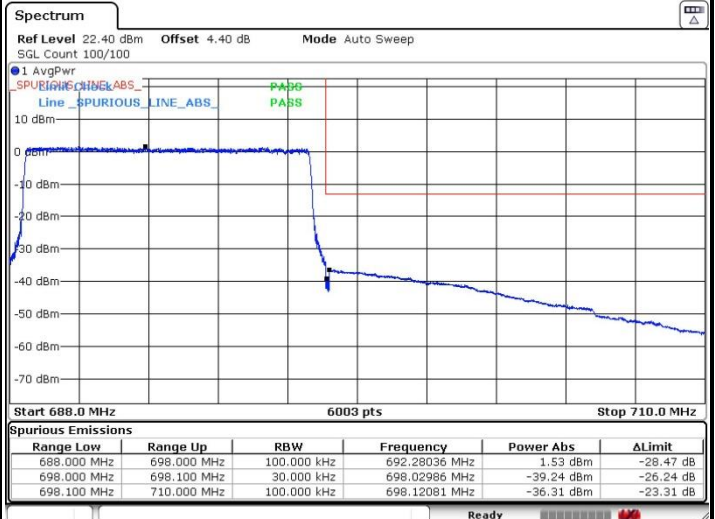

Date: 17.OCT.2019 03:49:58

Lowest Band Edge / Full RB

Highest Band Edge / Full RB

Date: 17.OCT.2019 02:13:56

Date: 17.OCT.2019 03:47:40

LTE Band 71 / 10MHz / 64QAM

Lowest Band Edge / 1 RB

Date: 17.OCT.2019 02:22:56

Highest Band Edge / 1 RB

Date: 17.OCT.2019 03:36:18

Lowest Band Edge / Full RB

Date: 17.OCT.2019 02:21:17

Highest Band Edge / Full RB

Date: 17.OCT.2019 03:34:35

LTE Band 71 / 15MHz / 64QAM

Lowest Band Edge / 1 RB

Date: 17.OCT.2019 02:34:58

Highest Band Edge / 1 RB

Date: 17.OCT.2019 03:25:55

Lowest Band Edge / Full RB

Date: 17.OCT.2019 02:32:55

Highest Band Edge / Full RB

Date: 17.OCT.2019 03:24:50

LTE Band 71 / 20MHz / 64QAM