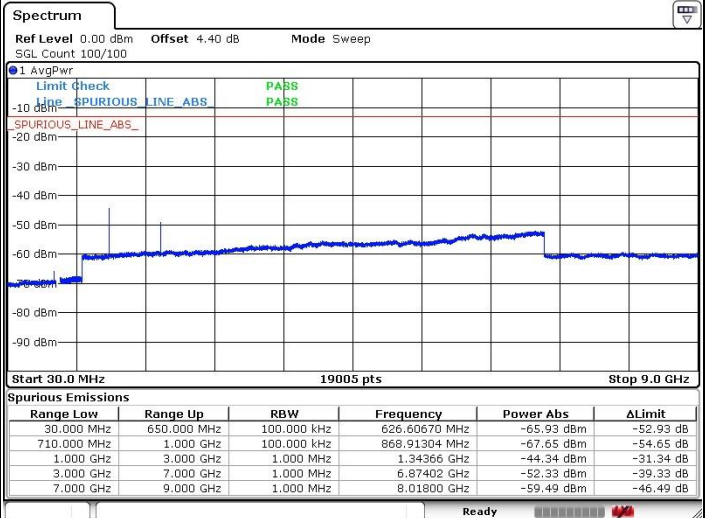

LTE Band 71 / 20MHz

Middle Channel / QPSK

Middle Channel / 16QAM

Date: 17.OCT.2019 04:32:32

Date: 17.OCT.2019 04:32:08