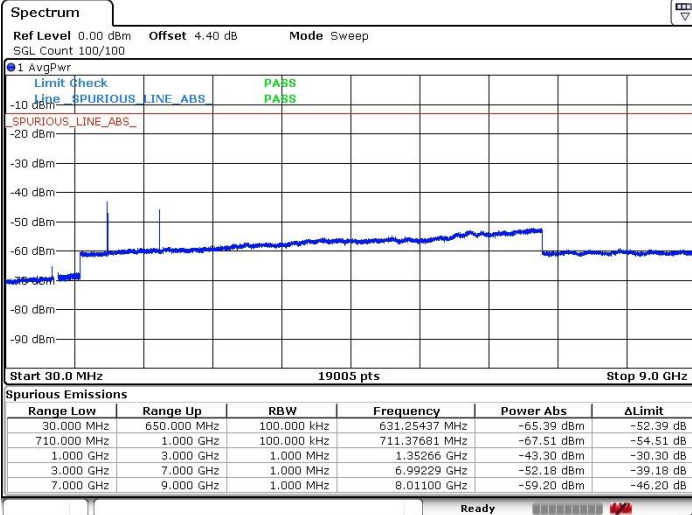

Conducted Spurious Emission

LTE Band 71 / 5MHz

Highest Channel / QPSK

Date: 17.OCT.2019 04:05:05

Highest Channel / 16QAM

Date: 17.OCT.2019 04:05:32

LTE Band 71 / 10MHz

Lowest Channel / QPSK

Date: 17.OCT.2019 04:14:47

Lowest Channel / 16QAM

Date: 17.OCT.2019 04:15:19

LTE Band 71 / 10MHz

Middle Channel / QPSK

Middle Channel / 16QAM

Date: 17.OCT.2019 04:14:03

Date: 17.OCT.2019 04:12:35

Highest Channel / QPSK

Highest Channel / 16QAM

Date: 17.OCT.2019 04:21:33

Date: 17.OCT.2019 04:19:38

LTE Band 71 / 15MHz

Lowest Channel / QPSK

Lowest Channel / 16QAM

Date: 17.OCT.2019 04:29:38