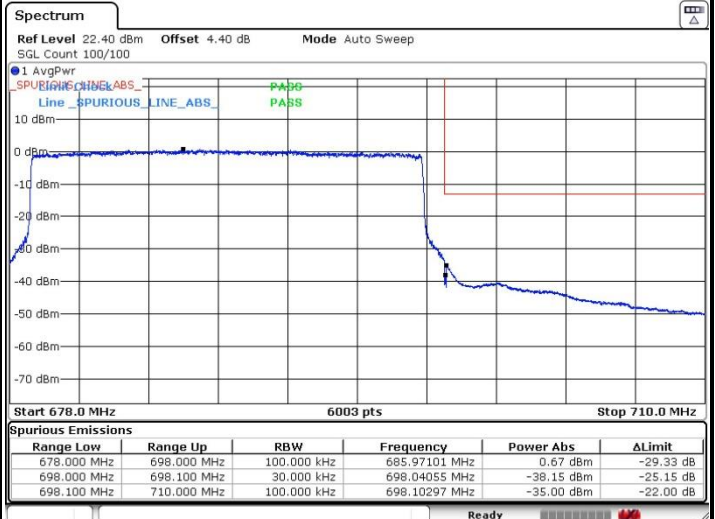

Highest Band Edge / Full RB

Date: 17.OCT.2019 03:24:05

LTE Band 71 / 20MHz / QPSK

Lowest Band Edge / 1 RB

Date: 17.OCT.2019 02:47:47

Highest Band Edge / 1 RB

Date: 17.OCT.2019 02:51:48

Lowest Band Edge / Full RB

Date: 17.OCT.2019 02:42:14

Highest Band Edge / Full RB

Date: 17.OCT.2019 03:21:08

LTE Band 71 / 20MHz / 16QAM

Lowest Band Edge / 1 RB

Date: 17.OCT.2019 02:46:57

Highest Band Edge / 1RB

Date: 17.OCT.2019 03:17:53