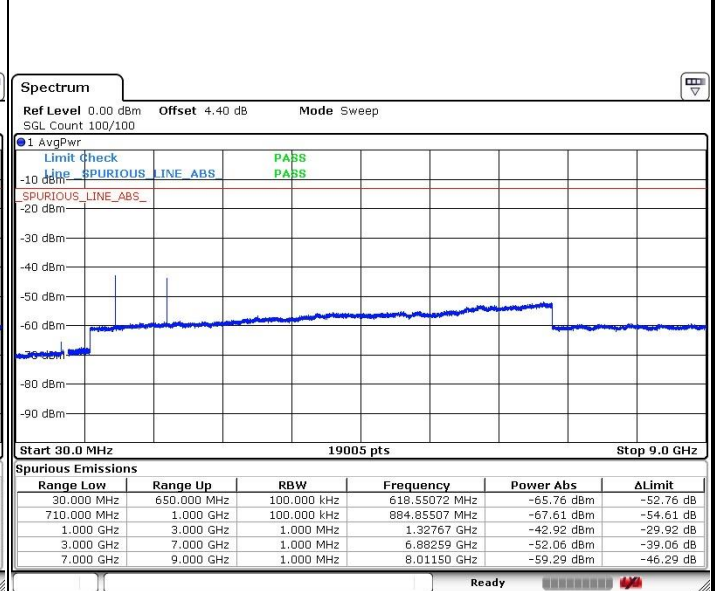

Date: 17.OCT.2019 02:34:58

Highest Band Edge / 1 RB

Date: 17.OCT.2019 03:25:55

Lowest Band Edge / Full RB

Date: 17.OCT.2019 02:32:55

Highest Band Edge / Full RB

Date: 17.OCT.2019 03:24:50

LTE Band 71 / 20MHz / 64QAM

Lowest Band Edge / 1 RB

Date: 17.OCT.2019 02:46:10

Highest Band Edge / 1 RB

Date: 17.OCT.2019 03:18:39

Lowest Band Edge / Full RB

Date: 17.OCT.2019 02:45:15

Highest Band Edge / Full RB

Date: 17.OCT.2019 03:19:27

Conducted Spurious Emission

LTE Band 71 / 5MHz

Highest Channel / QPSK

Date: 17.OCT.2019 04:05:05

Highest Channel / 16QAM

Date: 17.OCT.2019 04:05:32

LTE Band 71 / 10MHz

Lowest Channel / QPSK

Date: 17.OCT.2019 04:14:47

Lowest Channel / 16QAM

Date: 17.OCT.2019 04:15:19

LTE Band 71 / 10MHz

Middle Channel / QPSK

Middle Channel / 16QAM

Date: 17.OCT.2019 04:14:03

Date: 17.OCT.2019 04:12:35