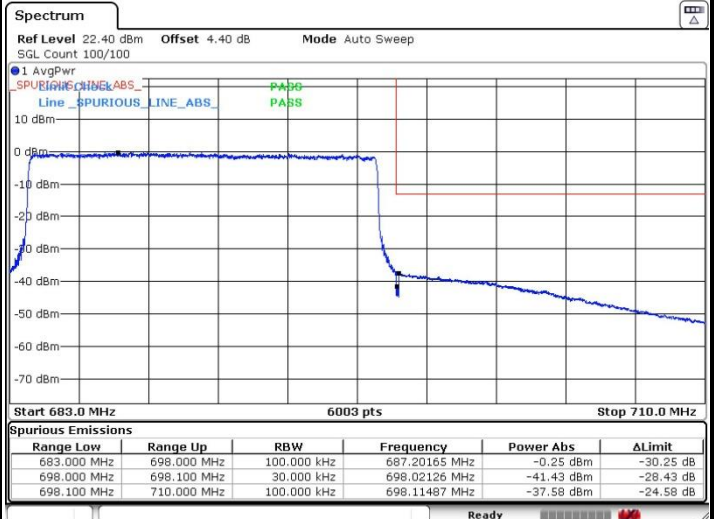

Highest Band Edge / 1 RB

Date: 17.OCT.2019 03:36:18

Lowest Band Edge / Full RB

Date: 17.OCT.2019 02:21:17

Highest Band Edge / Full RB

Date: 17.OCT.2019 03:34:35

LTE Band 71 / 15MHz / 64QAM

Lowest Band Edge / 1 RB

Date: 17.OCT.2019 02:34:58

Highest Band Edge / 1 RB

Date: 17.OCT.2019 03:25:55

Lowest Band Edge / Full RB

Date: 17.OCT.2019 02:32:55

Highest Band Edge / Full RB

Date: 17.OCT.2019 03:24:50

LTE Band 71 / 20MHz / 64QAM

Lowest Band Edge / 1 RB

Date: 17.OCT.2019 02:46:10

Highest Band Edge / 1 RB

Date: 17.OCT.2019 03:18:39

Lowest Band Edge / Full RB

Date: 17.OCT.2019 02:45:15

Highest Band Edge / Full RB

Date: 17.OCT.2019 03:19:27