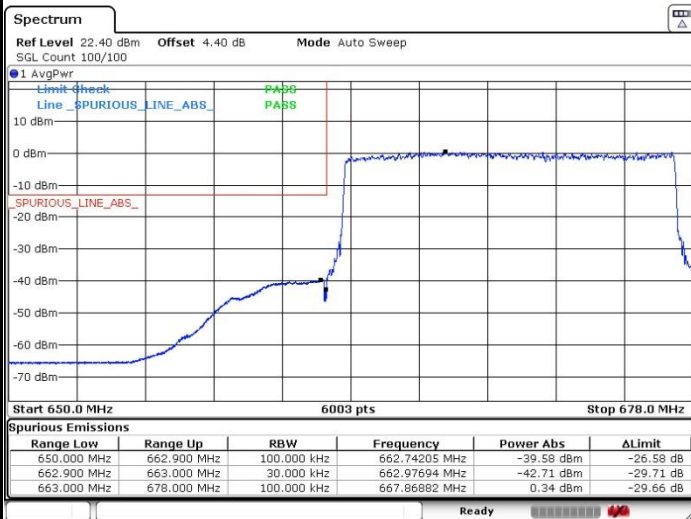

Date: 17.OCT.2019 03:49:58

Lowest Band Edge / Full RB

Highest Band Edge / Full RB

Date: 17.OCT.2019 02:13:56

Date: 17.OCT.2019 03:47:40

LTE Band 71 / 10MHz / 64QAM

Lowest Band Edge / 1 RB

Date: 17.OCT.2019 02:22:56

Highest Band Edge / 1 RB

Date: 17.OCT.2019 03:36:18

Lowest Band Edge / Full RB

Date: 17.OCT.2019 02:21:17

Highest Band Edge / Full RB

Date: 17.OCT.2019 03:34:35

LTE Band 71 / 15MHz / 64QAM

Lowest Band Edge / 1 RB

Date: 17.OCT.2019 02:34:58

Highest Band Edge / 1 RB

Date: 17.OCT.2019 03:25:55

Lowest Band Edge / Full RB

Date: 17.OCT.2019 02:32:55

Highest Band Edge / Full RB

Date: 17.OCT.2019 03:24:50

LTE Band 71 / 20MHz / 64QAM