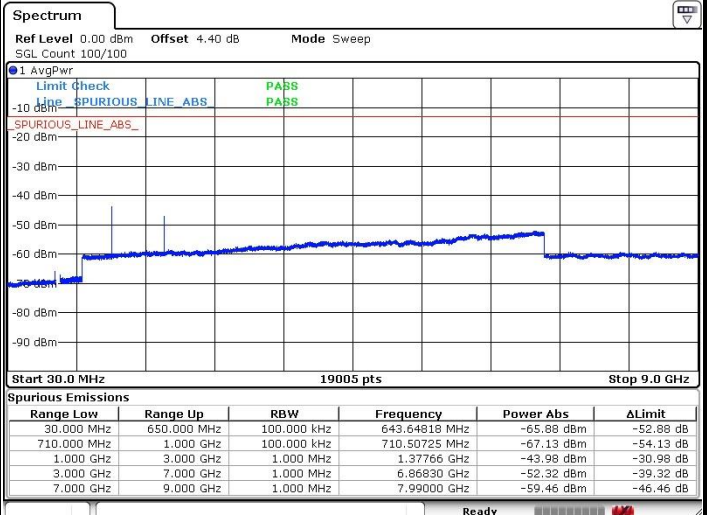

Conducted Spurious Emission

LTE Band 71 / 5MHz

Highest Channel / QPSK

Date: 17.OCT.2019 04:05:05

Highest Channel / 16QAM

Date: 17.OCT.2019 04:05:32

LTE Band 71 / 10MHz

Lowest Channel / QPSK

Date: 17.OCT.2019 04:14:47

Lowest Channel / 16QAM

Date: 17.OCT.2019 04:15:19

LTE Band 71 / 10MHz

Middle Channel / QPSK

Middle Channel / 16QAM

Date: 17.OCT.2019 04:14:03

Date: 17.OCT.2019 04:12:35

Highest Channel / QPSK

Highest Channel / 16QAM

Date: 17.OCT.2019 04:21:33

Date: 17.OCT.2019 04:19:38

LTE Band 71 / 15MHz

Lowest Channel / QPSK

Lowest Channel / 16QAM

Date: 17.OCT.2019 04:29:38