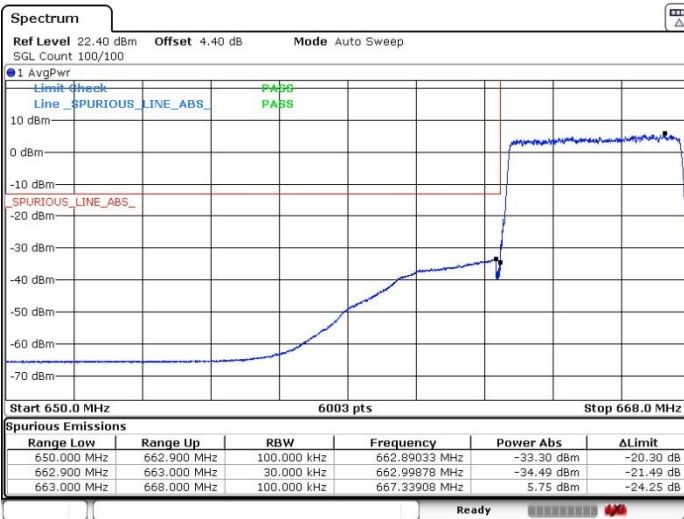

Date: 17.OCT.2019 02:42:14

Highest Band Edge / Full RB

Date: 17.OCT.2019 03:21:08

LTE Band 71 / 20MHz / 16QAM

Lowest Band Edge / 1 RB

Date: 17.OCT.2019 02:46:57

Highest Band Edge / 1RB

Date: 17.OCT.2019 03:17:53

Lowest Band Edge / Full RB

Date: 17.OCT.2019 02:44:04

Highest Band Edge / Full RB

Date: 17.OCT.2019 03:20:22

LTE Band 71 / 5MHz / 64QAM

Lowest Band Edge / 1 RB

Highest Band Edge / 1 RB

Date: 17.OCT.2019 02:15:39

Date: 17.OCT.2019 03:49:58

Lowest Band Edge / Full RB

Highest Band Edge / Full RB

Date: 17.OCT.2019 02:13:56

Date: 17.OCT.2019 03:47:40

LTE Band 71 / 10MHz / 64QAM

Lowest Band Edge / 1 RB

Date: 17.OCT.2019 02:22:56