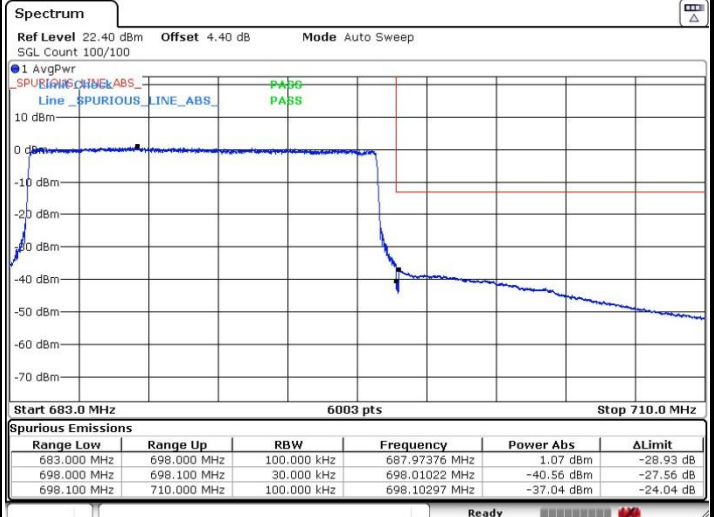

LTE Band 71 / 15MHz / QPSK

Lowest Band Edge / 1 RB

Date: 17.OCT.2019 02:38:24

Highest Band Edge / 1 RB

Date: 17.OCT.2019 03:27:49

Lowest Band Edge / Full RB

Date: 17.OCT.2019 02:28:43

Highest Band Edge / Full RB

Date: 17.OCT.2019 03:23:11

LTE Band 71 / 15MHz / 16QAM

Lowest Band Edge / 1 RB

Date: 17.OCT.2019 02:36:58

Highest Band Edge / 1 RB

Date: 17.OCT.2019 03:27:02

Lowest Band Edge / Full RB

Date: 17.OCT.2019 02:30:53

Highest Band Edge / Full RB

Date: 17.OCT.2019 03:24:05

LTE Band 71 / 20MHz / QPSK

Lowest Band Edge / 1 RB

Date: 17.OCT.2019 02:47:47

Highest Band Edge / 1 RB

Date: 17.OCT.2019 02:51:48

Lowest Band Edge / Full RB