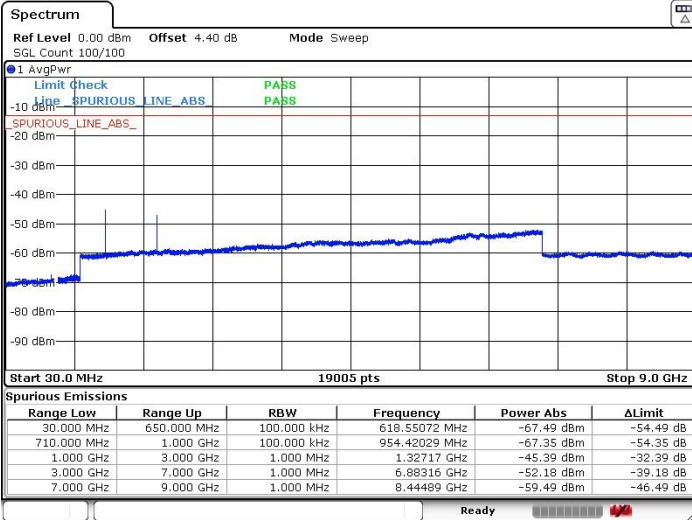

Highest Channel / 16QAM

Date: 17.OCT.2019 04:30:32

LTE Band 71 / 20MHz

Lowest Channel / QPSK

Date: 17.OCT.2019 04:33:21

Lowest Channel / 16QAM

Date: 17.OCT.2019 04:34:37

LTE Band 71 / 20MHz

Middle Channel / QPSK

Middle Channel / 16QAM

Date: 17.OCT.2019 04:32:32

Date: 17.OCT.2019 04:32:08

Highest Channel / QPSK

Highest Channel / 16QAM

Date: 17.OCT.2019 04:37:09

Date: 17.OCT.2019 04:36:23

LTE Band 71 / 5MHz

Lowest Channel / 64QAM

Middle Channel / 64QAM

Date: 17.OCT.2019 04:11:28

Date: 17.OCT.2019 04:06:30

Highest Channel / 64QAM

Date: 17.OCT.2019 04:05:57

LTE Band 71 / 10MHz

Lowest Channel / 64QAM

Date: 17.OCT.2019 04:15:45

Middle Channel / 64QAM

Date: 17.OCT.2019 04:12:05

Highest Channel / 64QAM

Date: 17.OCT.2019 04:17:08

LTE Band 71 / 15MHz

Lowest Channel / 64QAM