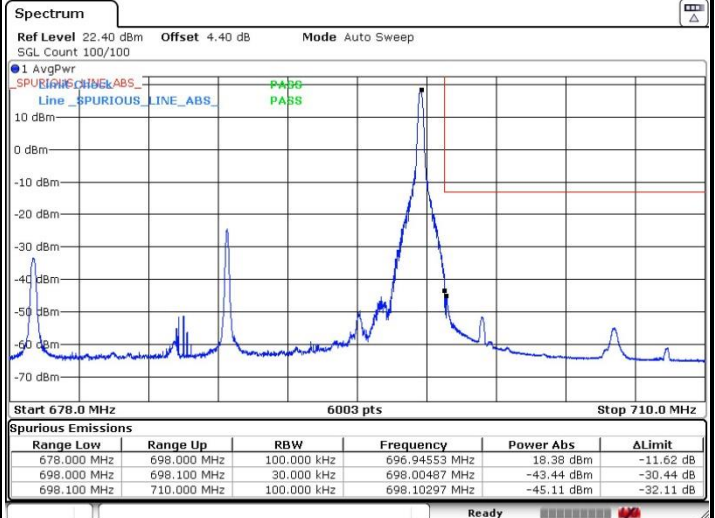

Highest Band Edge / 1 RB

Date: 17.OCT.2019 03:36:18

Lowest Band Edge / Full RB

Date: 17.OCT.2019 02:21:17

Highest Band Edge / Full RB

Date: 17.OCT.2019 03:34:35

LTE Band 71 / 15MHz / 64QAM

Lowest Band Edge / 1 RB

Date: 17.OCT.2019 02:34:58

Highest Band Edge / 1 RB

Date: 17.OCT.2019 03:25:55

Lowest Band Edge / Full RB

Date: 17.OCT.2019 02:32:55

Highest Band Edge / Full RB

Date: 17.OCT.2019 03:24:50

LTE Band 71 / 20MHz / 64QAM

Lowest Band Edge / 1 RB

Date: 17.OCT.2019 02:46:10

Highest Band Edge / 1 RB

Date: 17.OCT.2019 03:18:39

Lowest Band Edge / Full RB

Date: 17.OCT.2019 02:45:15

Highest Band Edge / Full RB

Date: 17.OCT.2019 03:19:27

Conducted Spurious Emission

LTE Band 71 / 5MHz

Highest Channel / QPSK

Date: 17.OCT.2019 04:05:05

Highest Channel / 16QAM

Date: 17.OCT.2019 04:05:32

LTE Band 71 / 10MHz

Lowest Channel / QPSK