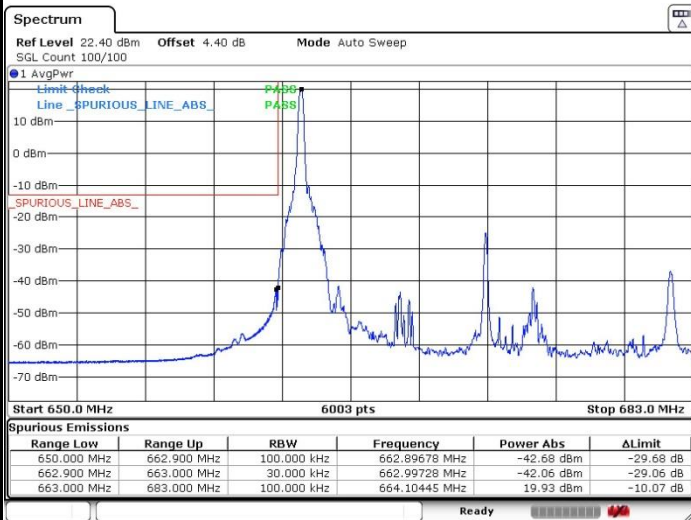

Highest Band Edge / Full RB

Date: 17.OCT.2019 03:24:05

LTE Band 71 / 20MHz / QPSK

Lowest Band Edge / 1 RB

Date: 17.OCT.2019 02:47:47

Highest Band Edge / 1 RB

Date: 17.OCT.2019 02:51:48

Lowest Band Edge / Full RB

Date: 17.OCT.2019 02:42:14

Highest Band Edge / Full RB

Date: 17.OCT.2019 03:21:08

LTE Band 71 / 20MHz / 16QAM

Lowest Band Edge / 1 RB

Date: 17.OCT.2019 02:46:57

Highest Band Edge / 1RB

Date: 17.OCT.2019 03:17:53

Lowest Band Edge / Full RB

Date: 17.OCT.2019 02:44:04

Highest Band Edge / Full RB

Date: 17.OCT.2019 03:20:22

LTE Band 71 / 5MHz / 64QAM

Lowest Band Edge / 1 RB

Highest Band Edge / 1 RB

Date: 17.OCT.2019 02:15:39