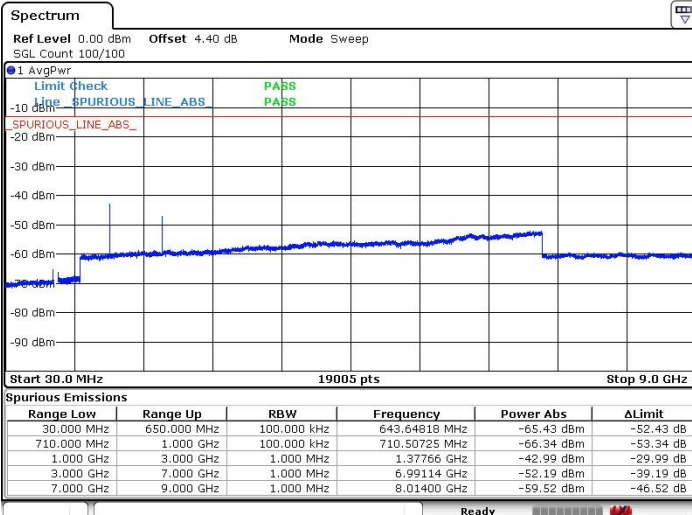

Conducted Spurious Emission

LTE Band 71 / 5MHz

Highest Channel / QPSK

Date: 17.OCT.2019 04:05:05

Highest Channel / 16QAM

Date: 17.OCT.2019 04:05:32

LTE Band 71 / 10MHz

Lowest Channel / QPSK

Date: 17.OCT.2019 04:14:47

Lowest Channel / 16QAM

Date: 17.OCT.2019 04:15:19

LTE Band 71 / 10MHz

Middle Channel / QPSK

Middle Channel / 16QAM

Date: 17.OCT.2019 04:14:03

Date: 17.OCT.2019 04:12:35

Highest Channel / QPSK

Highest Channel / 16QAM

Date: 17.OCT.2019 04:21:33

Date: 17.OCT.2019 04:19:38

LTE Band 71 / 15MHz

Lowest Channel / QPSK

Lowest Channel / 16QAM

Date: 17.OCT.2019 04:29:38