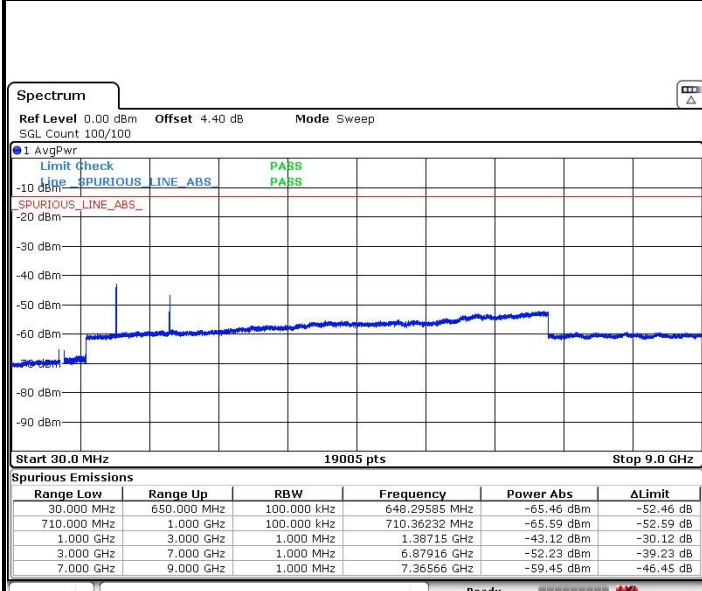

Highest Band Edge / 1 RB

Date: 17.OCT.2019 03:36:18

Lowest Band Edge / Full RB

Date: 17.OCT.2019 02:21:17

Highest Band Edge / Full RB

Date: 17.OCT.2019 03:34:35

LTE Band 71 / 15MHz / 64QAM

Lowest Band Edge / 1 RB

Date: 17.OCT.2019 02:34:58

Highest Band Edge / 1 RB

Date: 17.OCT.2019 03:25:55

Lowest Band Edge / Full RB

Date: 17.OCT.2019 02:32:55

Highest Band Edge / Full RB

Date: 17.OCT.2019 03:24:50

LTE Band 71 / 20MHz / 64QAM

Lowest Band Edge / 1 RB

Date: 17.OCT.2019 02:46:10

Highest Band Edge / 1 RB

Date: 17.OCT.2019 03:18:39

Lowest Band Edge / Full RB

Date: 17.OCT.2019 02:45:15

Highest Band Edge / Full RB

Date: 17.OCT.2019 03:19:27

Conducted Spurious Emission

LTE Band 71 / 5MHz

Highest Channel / QPSK

Date: 17.OCT.2019 04:05:05

Highest Channel / 16QAM

Date: 17.OCT.2019 04:05:32

LTE Band 71 / 10MHz

Lowest Channel / QPSK