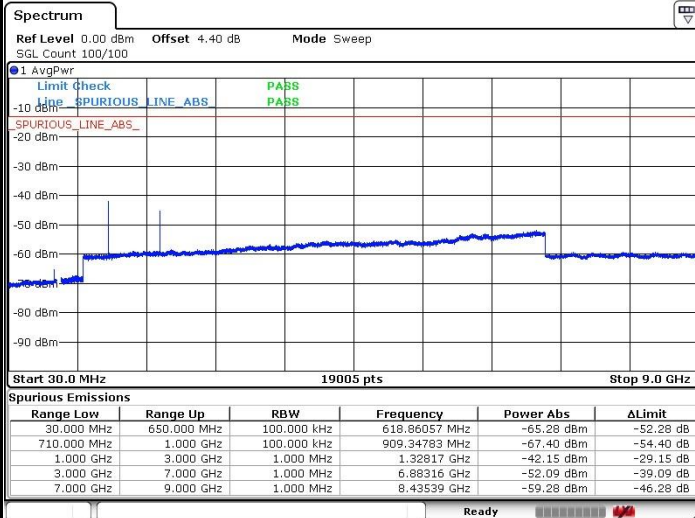

Date: 17.OCT.2019 04:14:47

Lowest Channel / 16QAM

Date: 17.OCT.2019 04:15:19

LTE Band 71 / 10MHz

Middle Channel / QPSK

Middle Channel / 16QAM

Date: 17.OCT.2019 04:14:03

Date: 17.OCT.2019 04:12:35

Highest Channel / QPSK

Highest Channel / 16QAM

Date: 17.OCT.2019 04:21:33

Date: 17.OCT.2019 04:19:38

LTE Band 71 / 15MHz

Lowest Channel / QPSK

Lowest Channel / 16QAM

Date: 17.OCT.2019 04:29:38

Date: 17.OCT.2019 04:29:12

Middle Channel / QPSK

Middle Channel / 16QAM

Date: 17.OCT.2019 04:25:28

Date: 17.OCT.2019 04:27:11

LTE Band71 / 15MHz

Highest Channel / QPSK

Date: 17.OCT.2019 04:30:06

Highest Channel / 16QAM

Date: 17.OCT.2019 04:30:32

LTE Band 71 / 20MHz

Lowest Channel / QPSK

Date: 17.OCT.2019 04:33:21

Lowest Channel / 16QAM

Date: 17.OCT.2019 04:34:37

LTE Band 71 / 20MHz