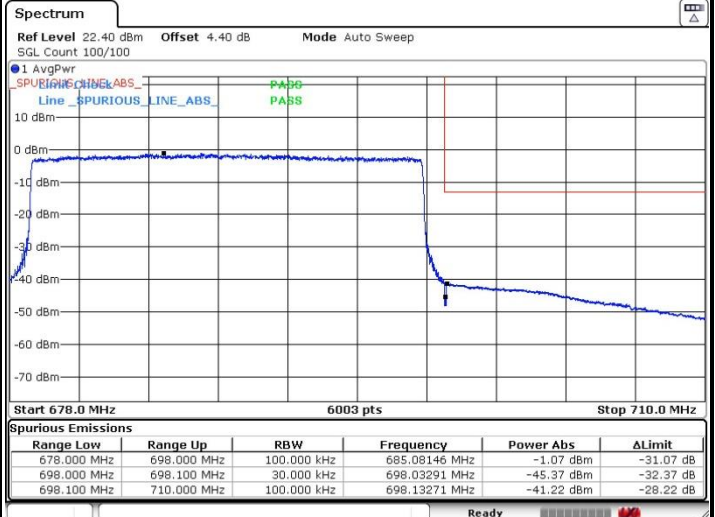

Date: 17.OCT.2019 02:34:58

Highest Band Edge / 1 RB

Date: 17.OCT.2019 03:25:55

Lowest Band Edge / Full RB

Date: 17.OCT.2019 02:32:55

Highest Band Edge / Full RB

Date: 17.OCT.2019 03:24:50

LTE Band 71 / 20MHz / 64QAM

Lowest Band Edge / 1 RB

Date: 17.OCT.2019 02:46:10

Highest Band Edge / 1 RB

Date: 17.OCT.2019 03:18:39

Lowest Band Edge / Full RB

Date: 17.OCT.2019 02:45:15

Highest Band Edge / Full RB

Date: 17.OCT.2019 03:19:27

Conducted Spurious Emission

LTE Band 71 / 5MHz

Highest Channel / QPSK

Date: 17.OCT.2019 04:05:05

Highest Channel / 16QAM

Date: 17.OCT.2019 04:05:32

LTE Band 71 / 10MHz

Lowest Channel / QPSK