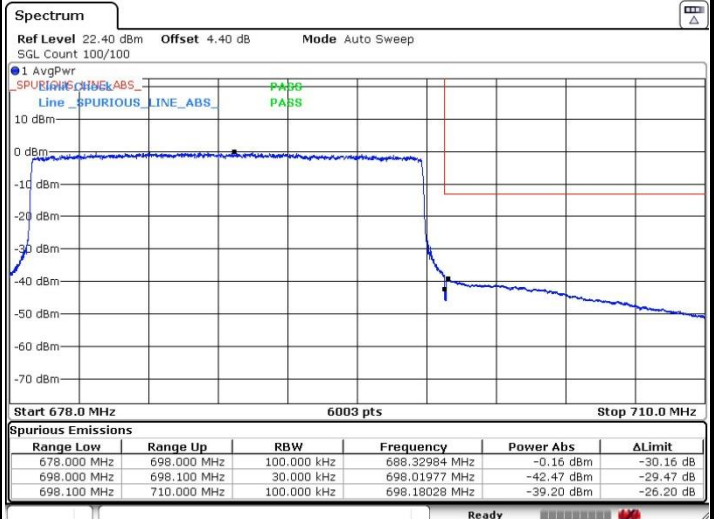

Highest Band Edge / Full RB

Date: 17.OCT.2019 03:24:05

LTE Band 71 / 20MHz / QPSK

Lowest Band Edge / 1 RB

Date: 17.OCT.2019 02:47:47

Highest Band Edge / 1 RB

Date: 17.OCT.2019 02:51:48

Lowest Band Edge / Full RB

Date: 17.OCT.2019 02:42:14

Highest Band Edge / Full RB

Date: 17.OCT.2019 03:21:08

LTE Band 71 / 20MHz / 16QAM

Lowest Band Edge / 1 RB

Date: 17.OCT.2019 02:46:57

Highest Band Edge / 1RB

Date: 17.OCT.2019 03:17:53

Lowest Band Edge / Full RB

Date: 17.OCT.2019 02:44:04

Highest Band Edge / Full RB

Date: 17.OCT.2019 03:20:22

LTE Band 71 / 5MHz / 64QAM

Lowest Band Edge / 1 RB

Highest Band Edge / 1 RB

Date: 17.OCT.2019 02:15:39