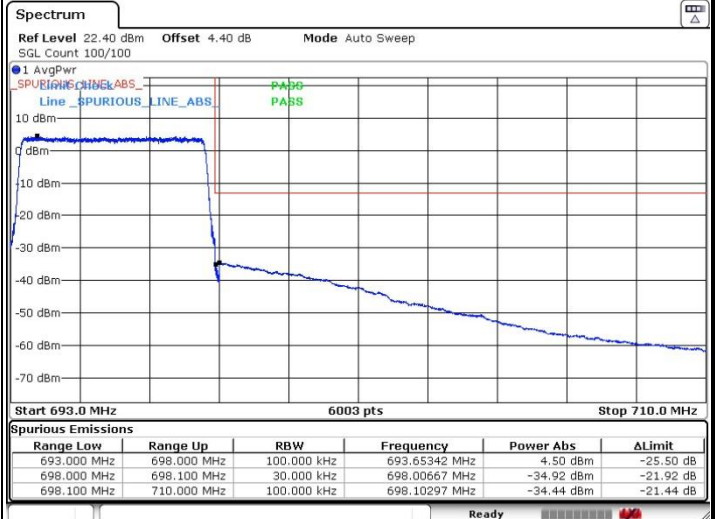

Date: 17.OCT.2019 02:42:14

Highest Band Edge / Full RB

Date: 17.OCT.2019 03:21:08

LTE Band 71 / 20MHz / 16QAM

Lowest Band Edge / 1 RB

Date: 17.OCT.2019 02:46:57

Highest Band Edge / 1RB

Date: 17.OCT.2019 03:17:53

Lowest Band Edge / Full RB

Date: 17.OCT.2019 02:44:04

Highest Band Edge / Full RB

Date: 17.OCT.2019 03:20:22

LTE Band 71 / 5MHz / 64QAM

Lowest Band Edge / 1 RB

Highest Band Edge / 1 RB

Date: 17.OCT.2019 02:15:39

Date: 17.OCT.2019 03:49:58

Lowest Band Edge / Full RB

Highest Band Edge / Full RB

Date: 17.OCT.2019 02:13:56

Date: 17.OCT.2019 03:47:40

LTE Band 71 / 10MHz / 64QAM

Lowest Band Edge / 1 RB

Date: 17.OCT.2019 02:22:56

Highest Band Edge / 1 RB

Date: 17.OCT.2019 03:36:18

Lowest Band Edge / Full RB

Date: 17.OCT.2019 02:21:17

Highest Band Edge / Full RB

Date: 17.OCT.2019 03:34:35

LTE Band 71 / 15MHz / 64QAM

Lowest Band Edge / 1 RB