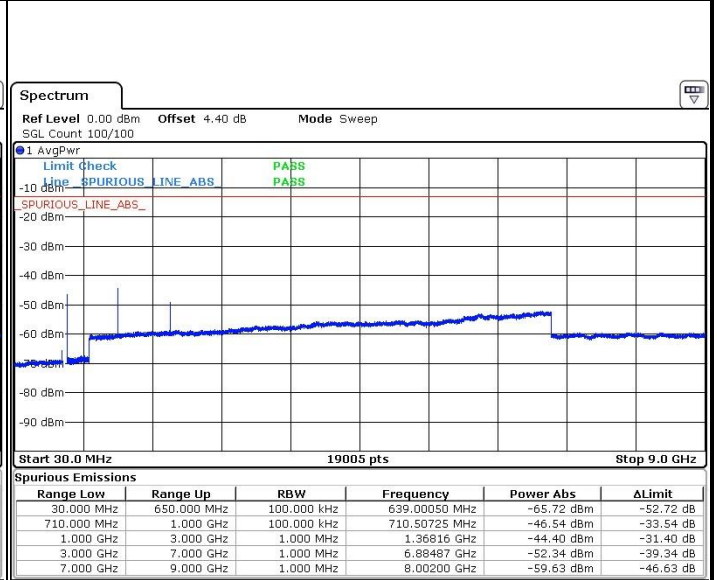

Highest Channel / QPSK

Highest Channel / 16QAM

Date: 17.OCT.2019 04:21:33

Date: 17.OCT.2019 04:19:38

LTE Band 71 / 15MHz

Lowest Channel / QPSK

Lowest Channel / 16QAM

Date: 17.OCT.2019 04:29:38

Date: 17.OCT.2019 04:29:12

Middle Channel / QPSK

Middle Channel / 16QAM

Date: 17.OCT.2019 04:25:28

Date: 17.OCT.2019 04:27:11

LTE Band71 / 15MHz

Highest Channel / QPSK

Date: 17.OCT.2019 04:30:06

Highest Channel / 16QAM

Date: 17.OCT.2019 04:30:32

LTE Band 71 / 20MHz

Lowest Channel / QPSK

Date: 17.OCT.2019 04:33:21

Lowest Channel / 16QAM

Date: 17.OCT.2019 04:34:37

LTE Band 71 / 20MHz