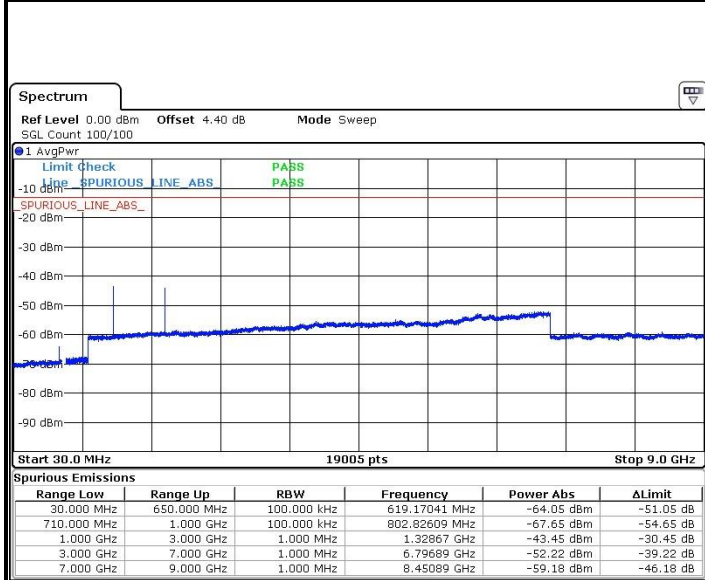

Highest Channel / QPSK

Highest Channel / 16QAM

Date: 17.OCT.2019 04:21:33

Date: 17.OCT.2019 04:19:38

LTE Band 71 / 15MHz

Lowest Channel / QPSK

Lowest Channel / 16QAM

Date: 17.OCT.2019 04:29:38

Date: 17.OCT.2019 04:29:12

Middle Channel / QPSK

Middle Channel / 16QAM

Date: 17.OCT.2019 04:25:28

Date: 17.OCT.2019 04:27:11

LTE Band71 / 15MHz

Highest Channel / QPSK

Date: 17.OCT.2019 04:30:06

Highest Channel / 16QAM

Date: 17.OCT.2019 04:30:32

LTE Band 71 / 20MHz

Lowest Channel / QPSK

Date: 17.OCT.2019 04:33:21

Lowest Channel / 16QAM

Date: 17.OCT.2019 04:34:37

LTE Band 71 / 20MHz