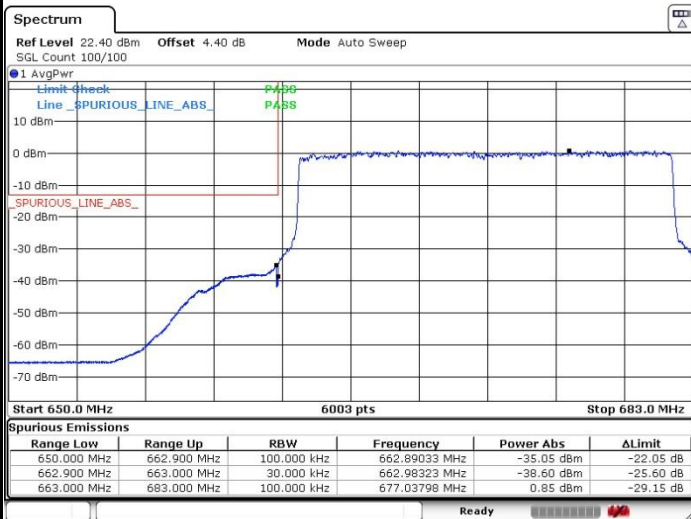

Highest Band Edge / Full RB

Date: 17.OCT.2019 03:24:05

LTE Band 71 / 20MHz / QPSK

Lowest Band Edge / 1 RB

Date: 17.OCT.2019 02:47:47

Highest Band Edge / 1 RB

Date: 17.OCT.2019 02:51:48

Lowest Band Edge / Full RB

Date: 17.OCT.2019 02:42:14

Highest Band Edge / Full RB

Date: 17.OCT.2019 03:21:08

LTE Band 71 / 20MHz / 16QAM

Lowest Band Edge / 1 RB

Date: 17.OCT.2019 02:46:57

Highest Band Edge / 1RB

Date: 17.OCT.2019 03:17:53

Lowest Band Edge / Full RB

Date: 17.OCT.2019 02:44:04

Highest Band Edge / Full RB

Date: 17.OCT.2019 03:20:22

LTE Band 71 / 5MHz / 64QAM

Lowest Band Edge / 1 RB

Highest Band Edge / 1 RB

Date: 17.OCT.2019 02:15:39