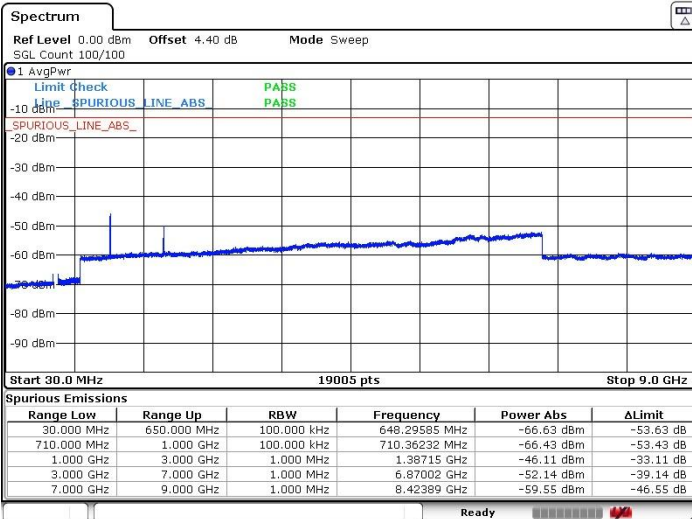

Highest Channel / 16QAM

Date: 17.OCT.2019 04:30:32

LTE Band 71 / 20MHz

Lowest Channel / QPSK

Date: 17.OCT.2019 04:33:21

Lowest Channel / 16QAM

Date: 17.OCT.2019 04:34:37

LTE Band 71 / 20MHz

Middle Channel / QPSK

Middle Channel / 16QAM

Date: 17.OCT.2019 04:32:32

Date: 17.OCT.2019 04:32:08

Highest Channel / QPSK

Highest Channel / 16QAM

Date: 17.OCT.2019 04:37:09

Date: 17.OCT.2019 04:36:23

LTE Band 71 / 5MHz

Lowest Channel / 64QAM

Middle Channel / 64QAM

Date: 17.OCT.2019 04:11:28

Date: 17.OCT.2019 04:06:30

Highest Channel / 64QAM

Date: 17.OCT.2019 04:05:57

LTE Band 71 / 10MHz

Lowest Channel / 64QAM

Date: 17.OCT.2019 04:15:45

Middle Channel / 64QAM

Date: 17.OCT.2019 04:12:05

Highest Channel / 64QAM

Date: 17.OCT.2019 04:17:08

LTE Band 71 / 15MHz

Lowest Channel / 64QAM