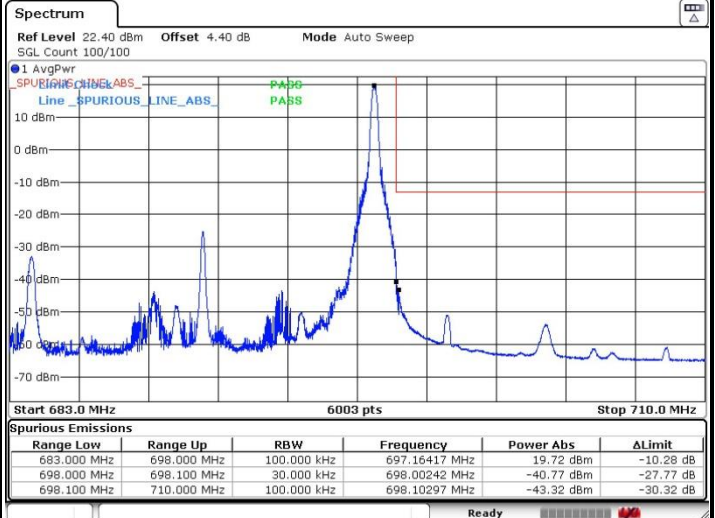

LTE Band 71 / 15MHz / QPSK

Lowest Band Edge / 1 RB

Date: 17.OCT.2019 02:38:24

Highest Band Edge / 1 RB

Date: 17.OCT.2019 03:27:49

Lowest Band Edge / Full RB

Date: 17.OCT.2019 02:28:43

Highest Band Edge / Full RB

Date: 17.OCT.2019 03:23:11

LTE Band 71 / 15MHz / 16QAM

Lowest Band Edge / 1 RB

Date: 17.OCT.2019 02:36:58

Highest Band Edge / 1 RB

Date: 17.OCT.2019 03:27:02

Lowest Band Edge / Full RB

Date: 17.OCT.2019 02:30:53

Highest Band Edge / Full RB

Date: 17.OCT.2019 03:24:05

LTE Band 71 / 20MHz / QPSK

Lowest Band Edge / 1 RB

Date: 17.OCT.2019 02:47:47

Highest Band Edge / 1 RB

Date: 17.OCT.2019 02:51:48

Lowest Band Edge / Full RB

Date: 17.OCT.2019 02:42:14

Highest Band Edge / Full RB

Date: 17.OCT.2019 03:21:08

LTE Band 71 / 20MHz / 16QAM

Lowest Band Edge / 1 RB

Date: 17.OCT.2019 02:46:57

Highest Band Edge / 1RB

Date: 17.OCT.2019 03:17:53