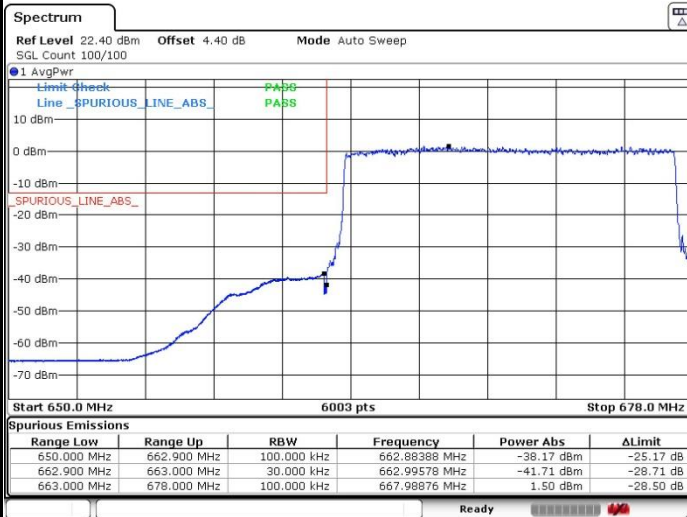

LTE Band 71 / 15MHz / QPSK

Lowest Band Edge / 1 RB

Date: 17.OCT.2019 02:38:24

Highest Band Edge / 1 RB

Date: 17.OCT.2019 03:27:49

Lowest Band Edge / Full RB

Date: 17.OCT.2019 02:28:43

Highest Band Edge / Full RB

Date: 17.OCT.2019 03:23:11

LTE Band 71 / 15MHz / 16QAM

Lowest Band Edge / 1 RB

Date: 17.OCT.2019 02:36:58

Highest Band Edge / 1 RB

Date: 17.OCT.2019 03:27:02

Lowest Band Edge / Full RB

Date: 17.OCT.2019 02:30:53

Highest Band Edge / Full RB

Date: 17.OCT.2019 03:24:05

LTE Band 71 / 20MHz / QPSK

Lowest Band Edge / 1 RB

Date: 17.OCT.2019 02:47:47

Highest Band Edge / 1 RB

Date: 17.OCT.2019 02:51:48

Lowest Band Edge / Full RB

Date: 17.OCT.2019 02:42:14

Highest Band Edge / Full RB

Date: 17.OCT.2019 03:21:08

LTE Band 71 / 20MHz / 16QAM

Lowest Band Edge / 1 RB

Date: 17.OCT.2019 02:46:57

Highest Band Edge / 1RB

Date: 17.OCT.2019 03:17:53