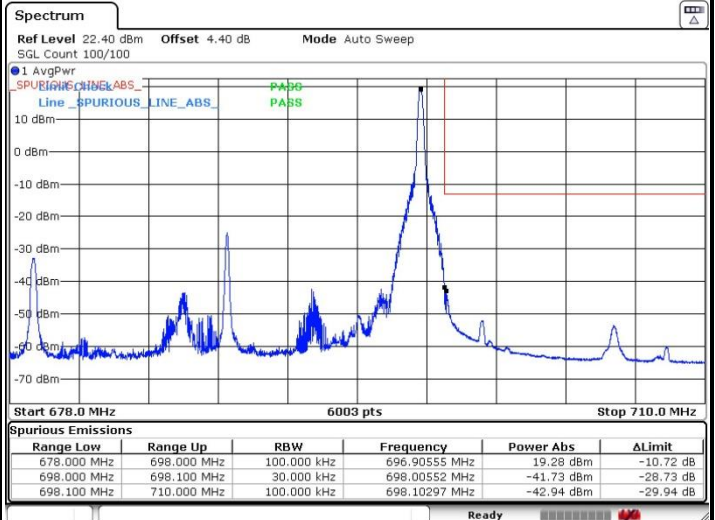

Highest Band Edge / Full RB

Date: 17.OCT.2019 03:24:05

LTE Band 71 / 20MHz / QPSK

Lowest Band Edge / 1 RB

Date: 17.OCT.2019 02:47:47

Highest Band Edge / 1 RB

Date: 17.OCT.2019 02:51:48

Lowest Band Edge / Full RB

Date: 17.OCT.2019 02:42:14

Highest Band Edge / Full RB

Date: 17.OCT.2019 03:21:08

LTE Band 71 / 20MHz / 16QAM

Lowest Band Edge / 1 RB

Date: 17.OCT.2019 02:46:57

Highest Band Edge / 1RB

Date: 17.OCT.2019 03:17:53

Lowest Band Edge / Full RB

Date: 17.OCT.2019 02:44:04

Highest Band Edge / Full RB

Date: 17.OCT.2019 03:20:22

LTE Band 71 / 5MHz / 64QAM

Lowest Band Edge / 1 RB

Highest Band Edge / 1 RB

Date: 17.OCT.2019 02:15:39

Date: 17.OCT.2019 03:49:58

Lowest Band Edge / Full RB

Highest Band Edge / Full RB

Date: 17.OCT.2019 02:13:56

Date: 17.OCT.2019 03:47:40

LTE Band 71 / 10MHz / 64QAM

Lowest Band Edge / 1 RB

Date: 17.OCT.2019 02:22:56