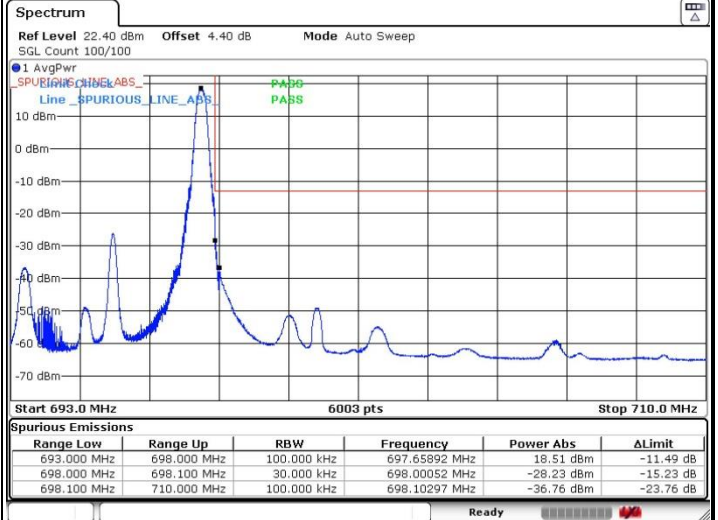

Date: 17.OCT.2019 02:42:14

Highest Band Edge / Full RB

Date: 17.OCT.2019 03:21:08

LTE Band 71 / 20MHz / 16QAM

Lowest Band Edge / 1 RB

Date: 17.OCT.2019 02:46:57

Highest Band Edge / 1RB

Date: 17.OCT.2019 03:17:53

Lowest Band Edge / Full RB

Date: 17.OCT.2019 02:44:04

Highest Band Edge / Full RB

Date: 17.OCT.2019 03:20:22

LTE Band 71 / 5MHz / 64QAM

Lowest Band Edge / 1 RB

Highest Band Edge / 1 RB

Date: 17.OCT.2019 02:15:39

Date: 17.OCT.2019 03:49:58

Lowest Band Edge / Full RB

Highest Band Edge / Full RB

Date: 17.OCT.2019 02:13:56

Date: 17.OCT.2019 03:47:40

LTE Band 71 / 10MHz / 64QAM

Lowest Band Edge / 1 RB

Date: 17.OCT.2019 02:22:56