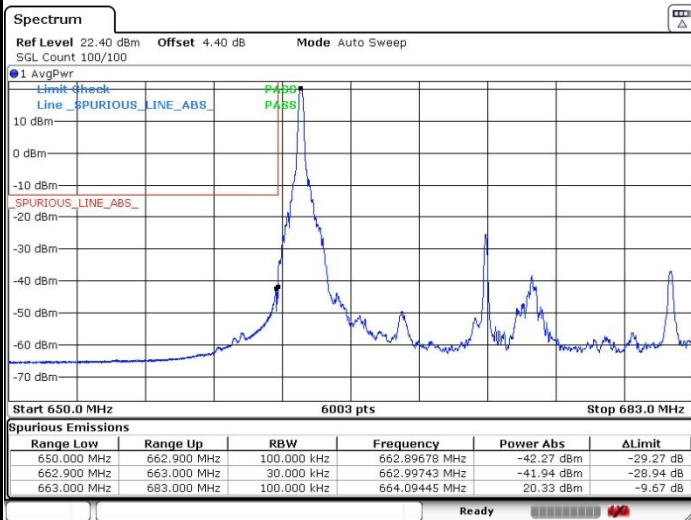

Date: 17.OCT.2019 03:23:11

LTE Band 71 / 15MHz / 16QAM

Lowest Band Edge / 1 RB

Date: 17.OCT.2019 02:36:58

Highest Band Edge / 1 RB

Date: 17.OCT.2019 03:27:02

Lowest Band Edge / Full RB

Date: 17.OCT.2019 02:30:53

Highest Band Edge / Full RB

Date: 17.OCT.2019 03:24:05

LTE Band 71 / 20MHz / QPSK

Lowest Band Edge / 1 RB

Date: 17.OCT.2019 02:47:47

Highest Band Edge / 1 RB

Date: 17.OCT.2019 02:51:48

Lowest Band Edge / Full RB

Date: 17.OCT.2019 02:42:14

Highest Band Edge / Full RB

Date: 17.OCT.2019 03:21:08

LTE Band 71 / 20MHz / 16QAM

Lowest Band Edge / 1 RB

Date: 17.OCT.2019 02:46:57

Highest Band Edge / 1RB

Date: 17.OCT.2019 03:17:53

Lowest Band Edge / Full RB

Date: 17.OCT.2019 02:44:04

Highest Band Edge / Full RB

Date: 17.OCT.2019 03:20:22

LTE Band 71 / 5MHz / 64QAM

Lowest Band Edge / 1 RB

Highest Band Edge / 1 RB

Date: 17.OCT.2019 02:15:39