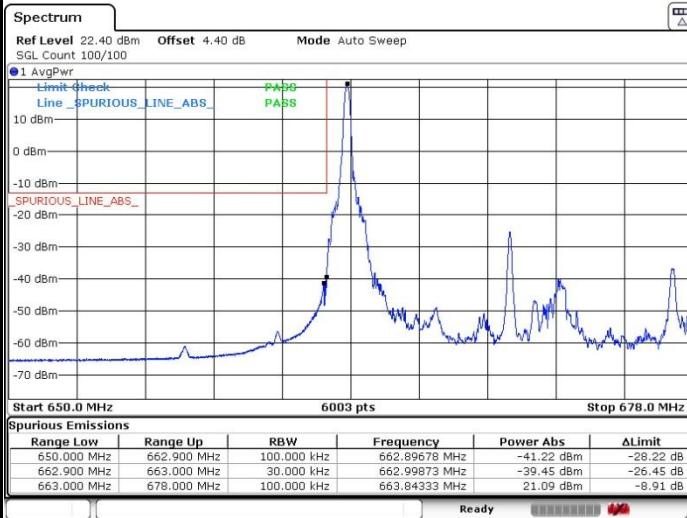

LTE Band 71 / 15MHz / QPSK

Lowest Band Edge / 1 RB

Date: 17.OCT.2019 02:38:24

Highest Band Edge / 1 RB

Date: 17.OCT.2019 03:27:49

Lowest Band Edge / Full RB

Date: 17.OCT.2019 02:28:43

Highest Band Edge / Full RB

Date: 17.OCT.2019 03:23:11

LTE Band 71 / 15MHz / 16QAM

Lowest Band Edge / 1 RB

Date: 17.OCT.2019 02:36:58

Highest Band Edge / 1 RB

Date: 17.OCT.2019 03:27:02

Lowest Band Edge / Full RB

Date: 17.OCT.2019 02:30:53

Highest Band Edge / Full RB

Date: 17.OCT.2019 03:24:05

LTE Band 71 / 20MHz / QPSK

Lowest Band Edge / 1 RB

Date: 17.OCT.2019 02:47:47

Highest Band Edge / 1 RB

Date: 17.OCT.2019 02:51:48

Lowest Band Edge / Full RB