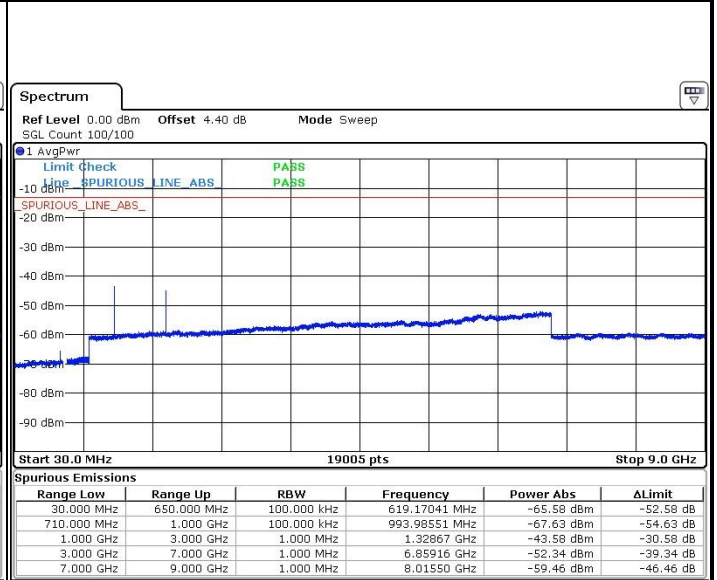

Date: 17.OCT.2019 04:29:12

Middle Channel / QPSK

Middle Channel / 16QAM

Date: 17.OCT.2019 04:25:28

Date: 17.OCT.2019 04:27:11

LTE Band71 / 15MHz

Highest Channel / QPSK

Date: 17.OCT.2019 04:30:06

Highest Channel / 16QAM

Date: 17.OCT.2019 04:30:32

LTE Band 71 / 20MHz

Lowest Channel / QPSK

Date: 17.OCT.2019 04:33:21

Lowest Channel / 16QAM

Date: 17.OCT.2019 04:34:37

LTE Band 71 / 20MHz

Middle Channel / QPSK

Middle Channel / 16QAM

Date: 17.OCT.2019 04:32:32

Date: 17.OCT.2019 04:32:08

Highest Channel / QPSK

Highest Channel / 16QAM

Date: 17.OCT.2019 04:37:09

Date: 17.OCT.2019 04:36:23

LTE Band 71 / 5MHz

Lowest Channel / 64QAM

Middle Channel / 64QAM

Date: 17.OCT.2019 04:11:28

Date: 17.OCT.2019 04:06:30

Highest Channel / 64QAM

Date: 17.OCT.2019 04:05:57

LTE Band 71 / 10MHz