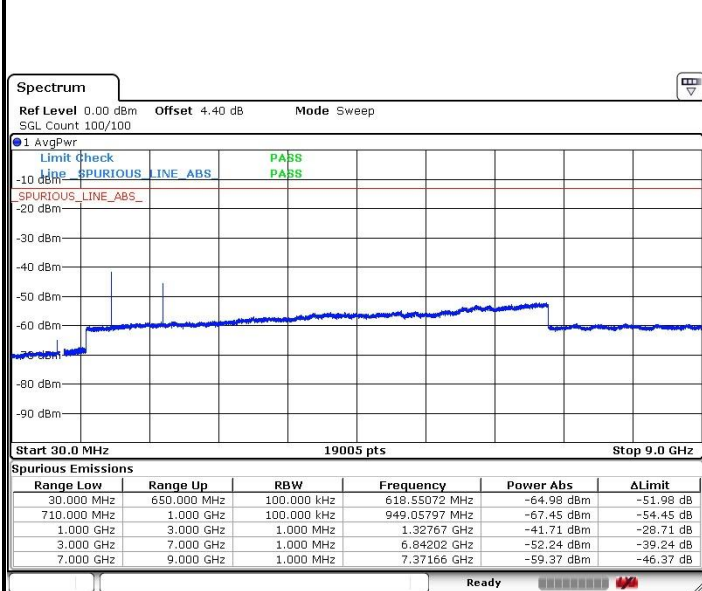

Lowest Band Edge / 1 RB

Date: 17.OCT.2019 02:46:10

Highest Band Edge / 1 RB

Date: 17.OCT.2019 03:18:39

Lowest Band Edge / Full RB

Date: 17.OCT.2019 02:45:15

Highest Band Edge / Full RB

Date: 17.OCT.2019 03:19:27

Conducted Spurious Emission

LTE Band 71 / 5MHz

Highest Channel / QPSK

Date: 17.OCT.2019 04:05:05

Highest Channel / 16QAM

Date: 17.OCT.2019 04:05:32

LTE Band 71 / 10MHz

Lowest Channel / QPSK

Date: 17.OCT.2019 04:14:47

Lowest Channel / 16QAM

Date: 17.OCT.2019 04:15:19

LTE Band 71 / 10MHz

Middle Channel / QPSK

Middle Channel / 16QAM

Date: 17.OCT.2019 04:14:03

Date: 17.OCT.2019 04:12:35

Highest Channel / QPSK

Highest Channel / 16QAM

Date: 17.OCT.2019 04:21:33

Date: 17.OCT.2019 04:19:38

LTE Band 71 / 15MHz

Lowest Channel / QPSK

Lowest Channel / 16QAM

Date: 17.OCT.2019 04:29:38