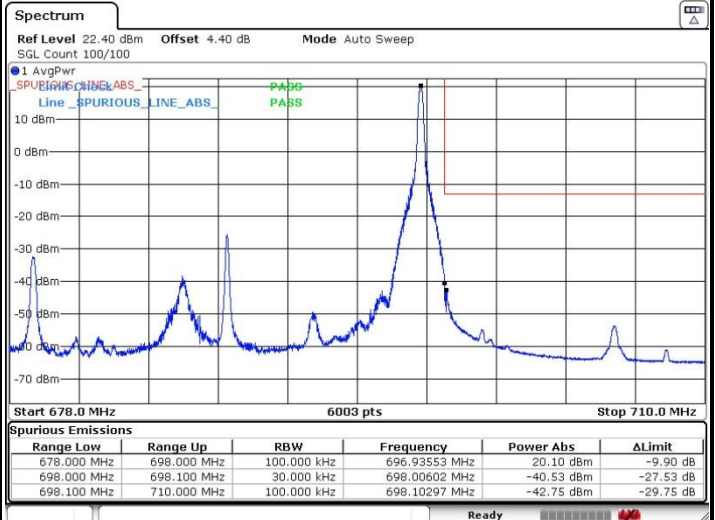

Highest Band Edge / Full RB

Date: 17.OCT.2019 03:24:05

LTE Band 71 / 20MHz / QPSK

Lowest Band Edge / 1 RB

Date: 17.OCT.2019 02:47:47

Highest Band Edge / 1 RB

Date: 17.OCT.2019 02:51:48

Lowest Band Edge / Full RB

Date: 17.OCT.2019 02:42:14

Highest Band Edge / Full RB

Date: 17.OCT.2019 03:21:08

LTE Band 71 / 20MHz / 16QAM

Lowest Band Edge / 1 RB

Date: 17.OCT.2019 02:46:57

Highest Band Edge / 1RB

Date: 17.OCT.2019 03:17:53