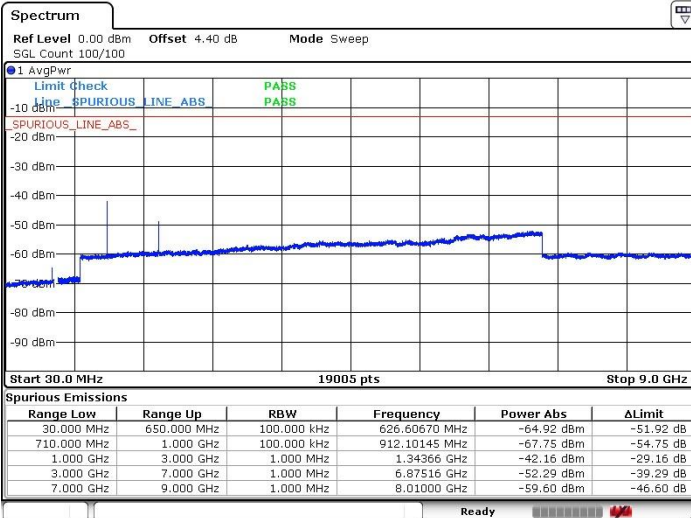

Date: 17.OCT.2019 04:29:12

Middle Channel / QPSK

Middle Channel / 16QAM

Date: 17.OCT.2019 04:25:28

Date: 17.OCT.2019 04:27:11

LTE Band71 / 15MHz

Highest Channel / QPSK

Date: 17.OCT.2019 04:30:06

Highest Channel / 16QAM

Date: 17.OCT.2019 04:30:32

LTE Band 71 / 20MHz

Lowest Channel / QPSK

Date: 17.OCT.2019 04:33:21

Lowest Channel / 16QAM

Date: 17.OCT.2019 04:34:37

LTE Band 71 / 20MHz

Middle Channel / QPSK

Middle Channel / 16QAM

Date: 17.OCT.2019 04:32:32

Date: 17.OCT.2019 04:32:08

Highest Channel / QPSK

Highest Channel / 16QAM

Date: 17.OCT.2019 04:37:09

Date: 17.OCT.2019 04:36:23

LTE Band 71 / 5MHz

Lowest Channel / 64QAM

Middle Channel / 64QAM

Date: 17.OCT.2019 04:11:28

Date: 17.OCT.2019 04:06:30

Highest Channel / 64QAM

Date: 17.OCT.2019 04:05:57

LTE Band 71 / 10MHz