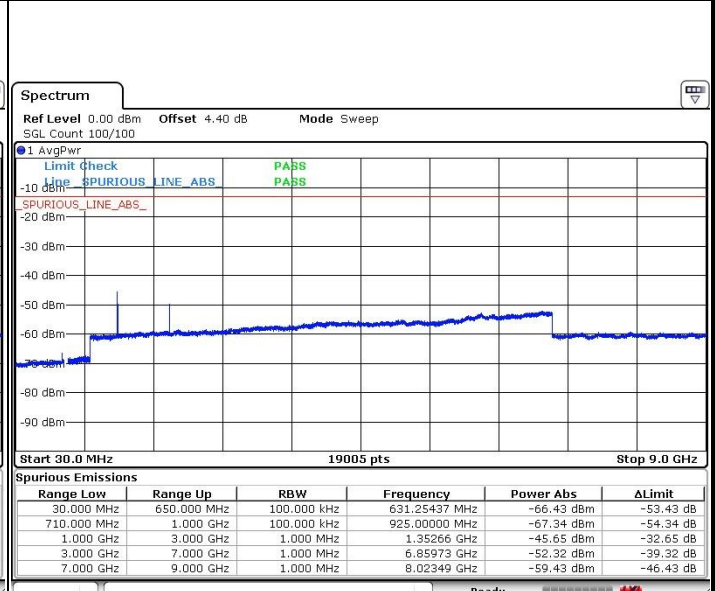

Highest Channel / 16QAM

Date: 17.OCT.2019 04:30:32

LTE Band 71 / 20MHz

Lowest Channel / QPSK

Date: 17.OCT.2019 04:33:21

Lowest Channel / 16QAM

Date: 17.OCT.2019 04:34:37

LTE Band 71 / 20MHz

Middle Channel / QPSK

Middle Channel / 16QAM

Date: 17.OCT.2019 04:32:32

Date: 17.OCT.2019 04:32:08

Highest Channel / QPSK

Highest Channel / 16QAM

Date: 17.OCT.2019 04:37:09

Date: 17.OCT.2019 04:36:23

LTE Band 71 / 5MHz

Lowest Channel / 64QAM

Middle Channel / 64QAM

Date: 17.OCT.2019 04:11:28

Date: 17.OCT.2019 04:06:30

Highest Channel / 64QAM

Date: 17.OCT.2019 04:05:57

LTE Band 71 / 10MHz

Lowest Channel / 64QAM

Date: 17.OCT.2019 04:15:45

Middle Channel / 64QAM

Date: 17.OCT.2019 04:12:05

Highest Channel / 64QAM

Date: 17.OCT.2019 04:17:08

LTE Band 71 / 15MHz

Lowest Channel / 64QAM