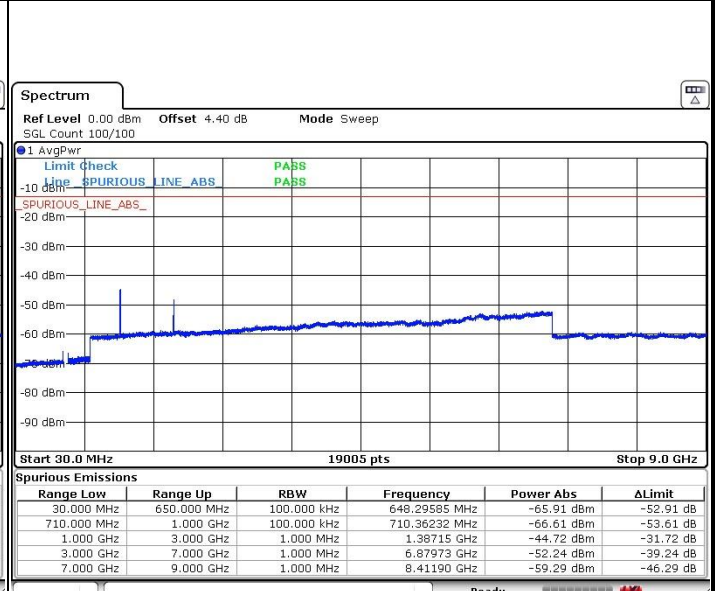

Date: 17.OCT.2019 02:34:58

Highest Band Edge / 1 RB

Date: 17.OCT.2019 03:25:55

Lowest Band Edge / Full RB

Date: 17.OCT.2019 02:32:55

Highest Band Edge / Full RB

Date: 17.OCT.2019 03:24:50

LTE Band 71 / 20MHz / 64QAM

Lowest Band Edge / 1 RB

Date: 17.OCT.2019 02:46:10

Highest Band Edge / 1 RB

Date: 17.OCT.2019 03:18:39

Lowest Band Edge / Full RB

Date: 17.OCT.2019 02:45:15

Highest Band Edge / Full RB

Date: 17.OCT.2019 03:19:27

Conducted Spurious Emission

LTE Band 71 / 5MHz

Highest Channel / QPSK

Date: 17.OCT.2019 04:05:05

Highest Channel / 16QAM

Date: 17.OCT.2019 04:05:32

LTE Band 71 / 10MHz

Lowest Channel / QPSK

Date: 17.OCT.2019 04:14:47

Lowest Channel / 16QAM

Date: 17.OCT.2019 04:15:19

LTE Band 71 / 10MHz

Middle Channel / QPSK

Middle Channel / 16QAM

Date: 17.OCT.2019 04:14:03

Date: 17.OCT.2019 04:12:35