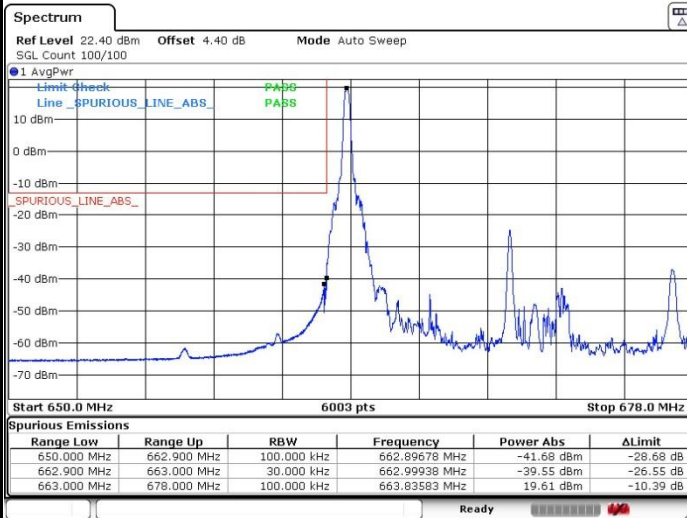

LTE Band 71 / 15MHz / QPSK

Lowest Band Edge / 1 RB

Date: 17.OCT.2019 02:38:24

Highest Band Edge / 1 RB

Date: 17.OCT.2019 03:27:49

Lowest Band Edge / Full RB

Date: 17.OCT.2019 02:28:43

Highest Band Edge / Full RB

Date: 17.OCT.2019 03:23:11

LTE Band 71 / 15MHz / 16QAM

Lowest Band Edge / 1 RB

Date: 17.OCT.2019 02:36:58

Highest Band Edge / 1 RB

Date: 17.OCT.2019 03:27:02

Lowest Band Edge / Full RB

Date: 17.OCT.2019 02:30:53

Highest Band Edge / Full RB

Date: 17.OCT.2019 03:24:05

LTE Band 71 / 20MHz / QPSK

Lowest Band Edge / 1 RB

Date: 17.OCT.2019 02:47:47

Highest Band Edge / 1 RB

Date: 17.OCT.2019 02:51:48

Lowest Band Edge / Full RB