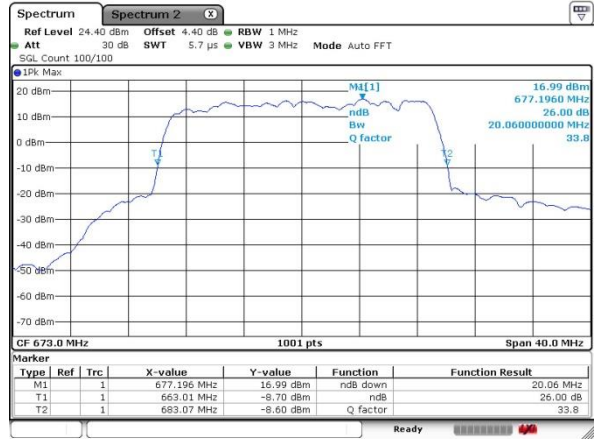

Date: 17.OCT.2019 05:43:52

LTE Band 71

Lowest Channel / 15MHz / 64QAM

Date: 17.OCT.2019 05:38:00

Lowest Channel / 20MHz / 64QAM

Date: 17.OCT.2019 05:28:33

Middle Channel / 15MHz / 64QAM

Date: 17.OCT.2019 05:34:01

Middle Channel / 20MHz / 64QAM

Date: 17.OCT.2019 05:25:59

Highest Channel / 15MHz / 64QAM

Date: 17.OCT.2019 05:34:42

Highest Channel / 20MHz / 64QAM

Date: 17.OCT.2019 05:25:23

Occupied Bandwidth

Mode	LTE Band 71 : 99%OBW(MHz)											
	5MHz		10MHz		15MHz		20MHz		5MHz	10MHz	15MHz	20MHz
BW	QPSK	16QAM	QPSK	16QAM	QPSK	16QAM	QPSK	16QAM	64QAM	64QAM	64QAM	64QAM
Mod.	QPSK	16QAM	QPSK	16QAM	QPSK	16QAM	QPSK	16QAM	64QAM	64QAM	64QAM	64QAM
Lowest CH	4.49	4.49	9.01	9.01	13.40	13.43	18.42	18.22	4.50	9.01	13.40	18.38
Middle CH	4.51	4.50	9.15	9.01	13.46	13.40	18.38	18.30	4.50	8.99	13.37	18.34
Highest CH	4.51	4.49	9.03	9.01	13.43	13.40	18.22	18.26	4.50	8.99	13.43	18.34