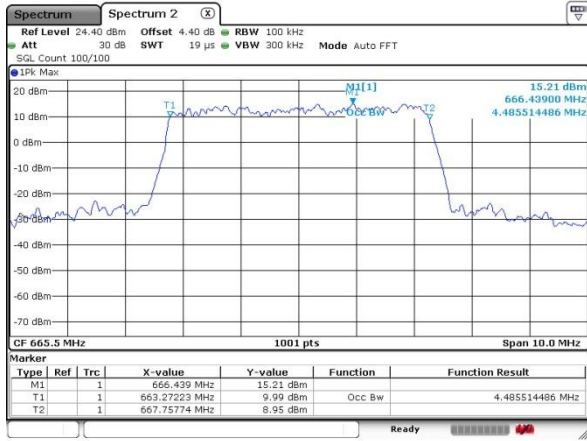

LTE Band 71

Lowest Channel / 5MHz / QPSK

Date: 17.OCT.2019 05:50:05