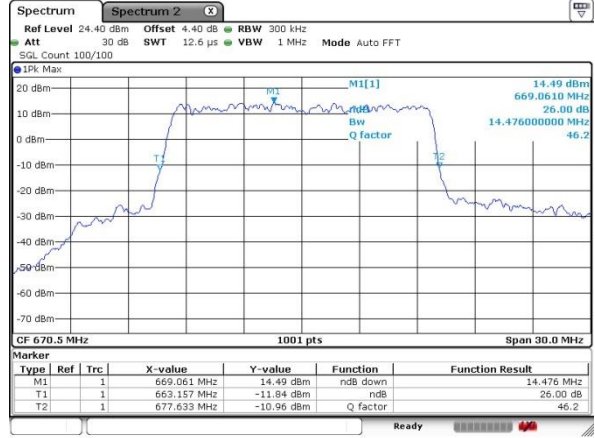

Highest Channel / 10MHz / 16QAM

Date: 17.OCT.2019 05:44:10

LTE Band 71

Lowest Channel / 15MHz / QPSK

Date: 17.OCT.2019 05:39:02

Lowest Channel / 15MHz / 16QAM

Date: 17.OCT.2019 05:38:38

Middle Channel / 15MHz / QPSK