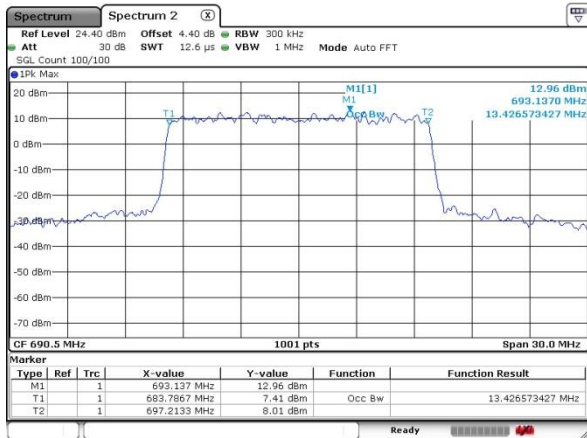

Date: 17.OCT.2019 05:43:33

LTE Band 71

Lowest Channel / 15MHz / 64QAM

Date: 17.OCT.2019 05:37:25

Lowest Channel / 20MHz / 64QAM

Date: 17.OCT.2019 05:29:33

Middle Channel / 15MHz / 64QAM

Date: 17.OCT.2019 05:32:39

Middle Channel / 20MHz / 64QAM

Date: 17.OCT.2019 05:28:19

Highest Channel / 15MHz / 64QAM

Date: 17.OCT.2019 05:36:01

Highest Channel / 20MHz / 64QAM

Date: 17.OCT.2019 05:25:09

Conducted Band Edge

LTE Band 71 / 5MHz / 16QAM