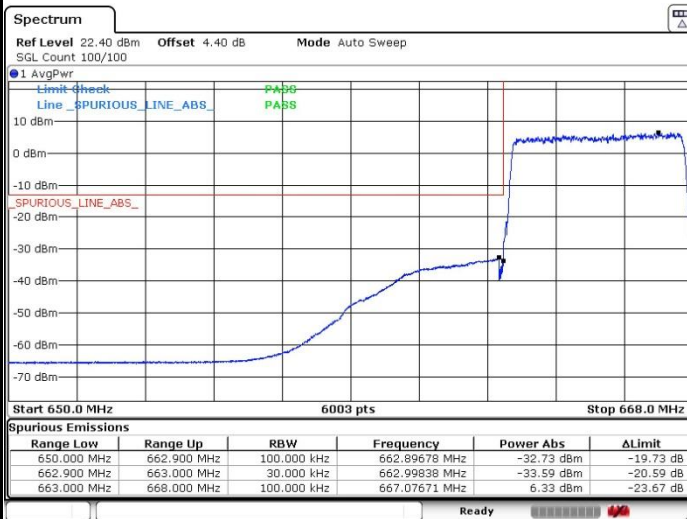

Middle Channel / 20MHz / 64QAM

Date: 17.OCT.2019 05:28:19

Highest Channel / 15MHz / 64QAM

Date: 17.OCT.2019 05:36:01

Highest Channel / 20MHz / 64QAM

Date: 17.OCT.2019 05:25:09

Conducted Band Edge

LTE Band 71 / 5MHz / 16QAM

Lowest Band Edge / 1 RB

Date: 17.OCT.2019 02:16:23

Highest Band Edge / 1 RB

Date: 17.OCT.2019 03:51:56

Lowest Band Edge / Full RB

Date: 17.OCT.2019 02:13:05

Highest Band Edge / Full RB

Date: 17.OCT.2019 03:45:59

LTE Band 71 / 10MHz / QPSK

Lowest Band Edge / 1 RB

Date: 17.OCT.2019 02:25:55

Highest Band Edge / 1 RB

Date: 17.OCT.2019 03:40:39

Lowest Band Edge / Full RB

Date: 17.OCT.2019 02:19:33

Highest Band Edge / Full RB

Date: 17.OCT.2019 03:31:15

LTE Band 71 / 10MHz / 16QAM

Lowest Band Edge / 1 RB

Highest Band Edge / 1 RB

Lowest Band Edge / Full RB

Highest Band Edge / Full RB