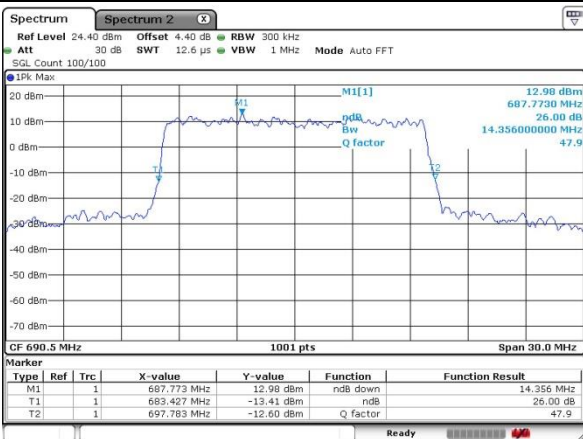

Date: 17.OCT.2019 05:43:52

LTE Band 71

Lowest Channel / 15MHz / 64QAM

Date: 17.OCT.2019 05:38:00

Lowest Channel / 20MHz / 64QAM

Date: 17.OCT.2019 05:28:33

Middle Channel / 15MHz / 64QAM

Date: 17.OCT.2019 05:34:01

Middle Channel / 20MHz / 64QAM

Date: 17.OCT.2019 05:25:59

Highest Channel / 15MHz / 64QAM

Date: 17.OCT.2019 05:34:42

Highest Channel / 20MHz / 64QAM

Date: 17.OCT.2019 05:25:23

Occupied Bandwidth

Mode	LTE Band 71 : 99%OBW(MHz)											
	5MHz		10MHz		15MHz		20MHz		5MHz	10MHz	15MHz	20MHz
BW	QPSK	16QAM	QPSK	16QAM	QPSK	16QAM	QPSK	16QAM	64QAM	64QAM	64QAM	64QAM
Mod.	QPSK	16QAM	QPSK	16QAM	QPSK	16QAM	QPSK	16QAM	64QAM	64QAM	64QAM	64QAM
Lowest CH	4.49	4.49	9.01	9.01	13.40	13.43	18.42	18.22	4.50	9.01	13.40	18.38
Middle CH	4.51	4.50	9.15	9.01	13.46	13.40	18.38	18.30	4.50	8.99	13.37	18.34
Highest CH	4.51	4.49	9.03	9.01	13.43	13.40	18.22	18.26	4.50	8.99	13.43	18.34