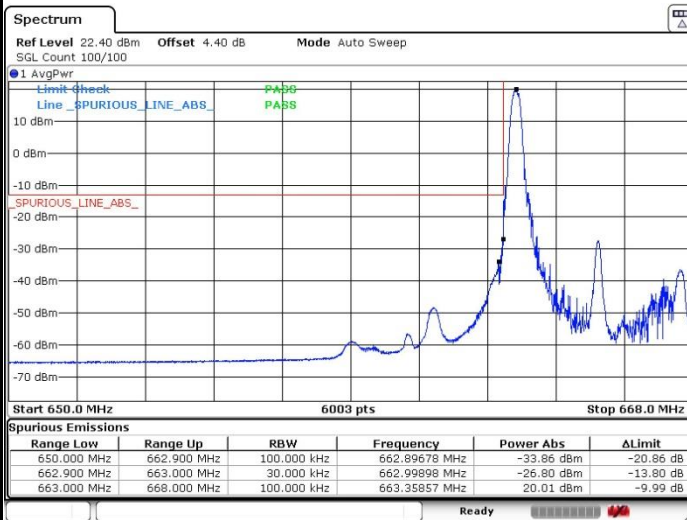

Date: 17.OCT.2019 05:43:33

LTE Band 71

Lowest Channel / 15MHz / 64QAM

Date: 17.OCT.2019 05:37:25

Lowest Channel / 20MHz / 64QAM

Date: 17.OCT.2019 05:29:33

Middle Channel / 15MHz / 64QAM

Date: 17.OCT.2019 05:32:39

Middle Channel / 20MHz / 64QAM

Date: 17.OCT.2019 05:28:19

Highest Channel / 15MHz / 64QAM

Date: 17.OCT.2019 05:36:01

Highest Channel / 20MHz / 64QAM

Date: 17.OCT.2019 05:25:09

Conducted Band Edge

LTE Band 71 / 5MHz / 16QAM

Lowest Band Edge / 1 RB

Date: 17.OCT.2019 02:16:23

Highest Band Edge / 1 RB

Date: 17.OCT.2019 03:51:56

Lowest Band Edge / Full RB

Date: 17.OCT.2019 02:13:05

Highest Band Edge / Full RB

Date: 17.OCT.2019 03:45:59

LTE Band 71 / 10MHz / QPSK

Lowest Band Edge / 1 RB

Date: 17.OCT.2019 02:25:55

Highest Band Edge / 1 RB

Date: 17.OCT.2019 03:40:39

Lowest Band Edge / Full RB

Date: 17.OCT.2019 02:19:33

Highest Band Edge / Full RB