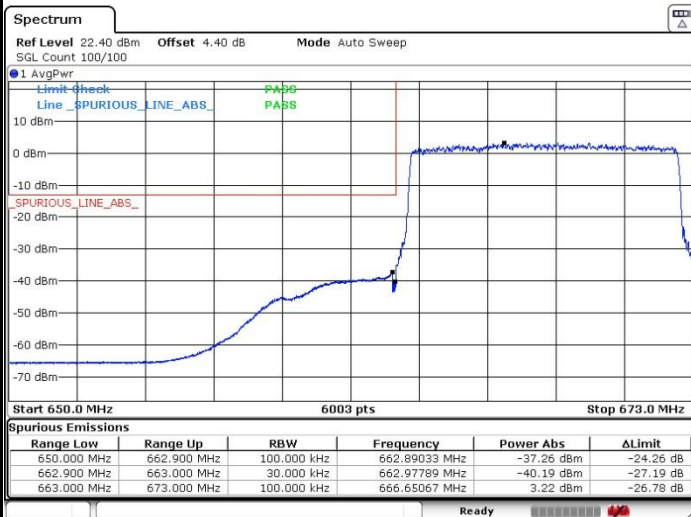

LTE Band 71 / 10MHz / QPSK

Lowest Band Edge / 1 RB

Date: 17.OCT.2019 02:25:55

Highest Band Edge / 1 RB

Date: 17.OCT.2019 03:40:39

Lowest Band Edge / Full RB

Date: 17.OCT.2019 02:19:33

Highest Band Edge / Full RB

Date: 17.OCT.2019 03:31:15

LTE Band 71 / 10MHz / 16QAM

Lowest Band Edge / 1 RB

Highest Band Edge / 1 RB

Lowest Band Edge / Full RB

Highest Band Edge / Full RB