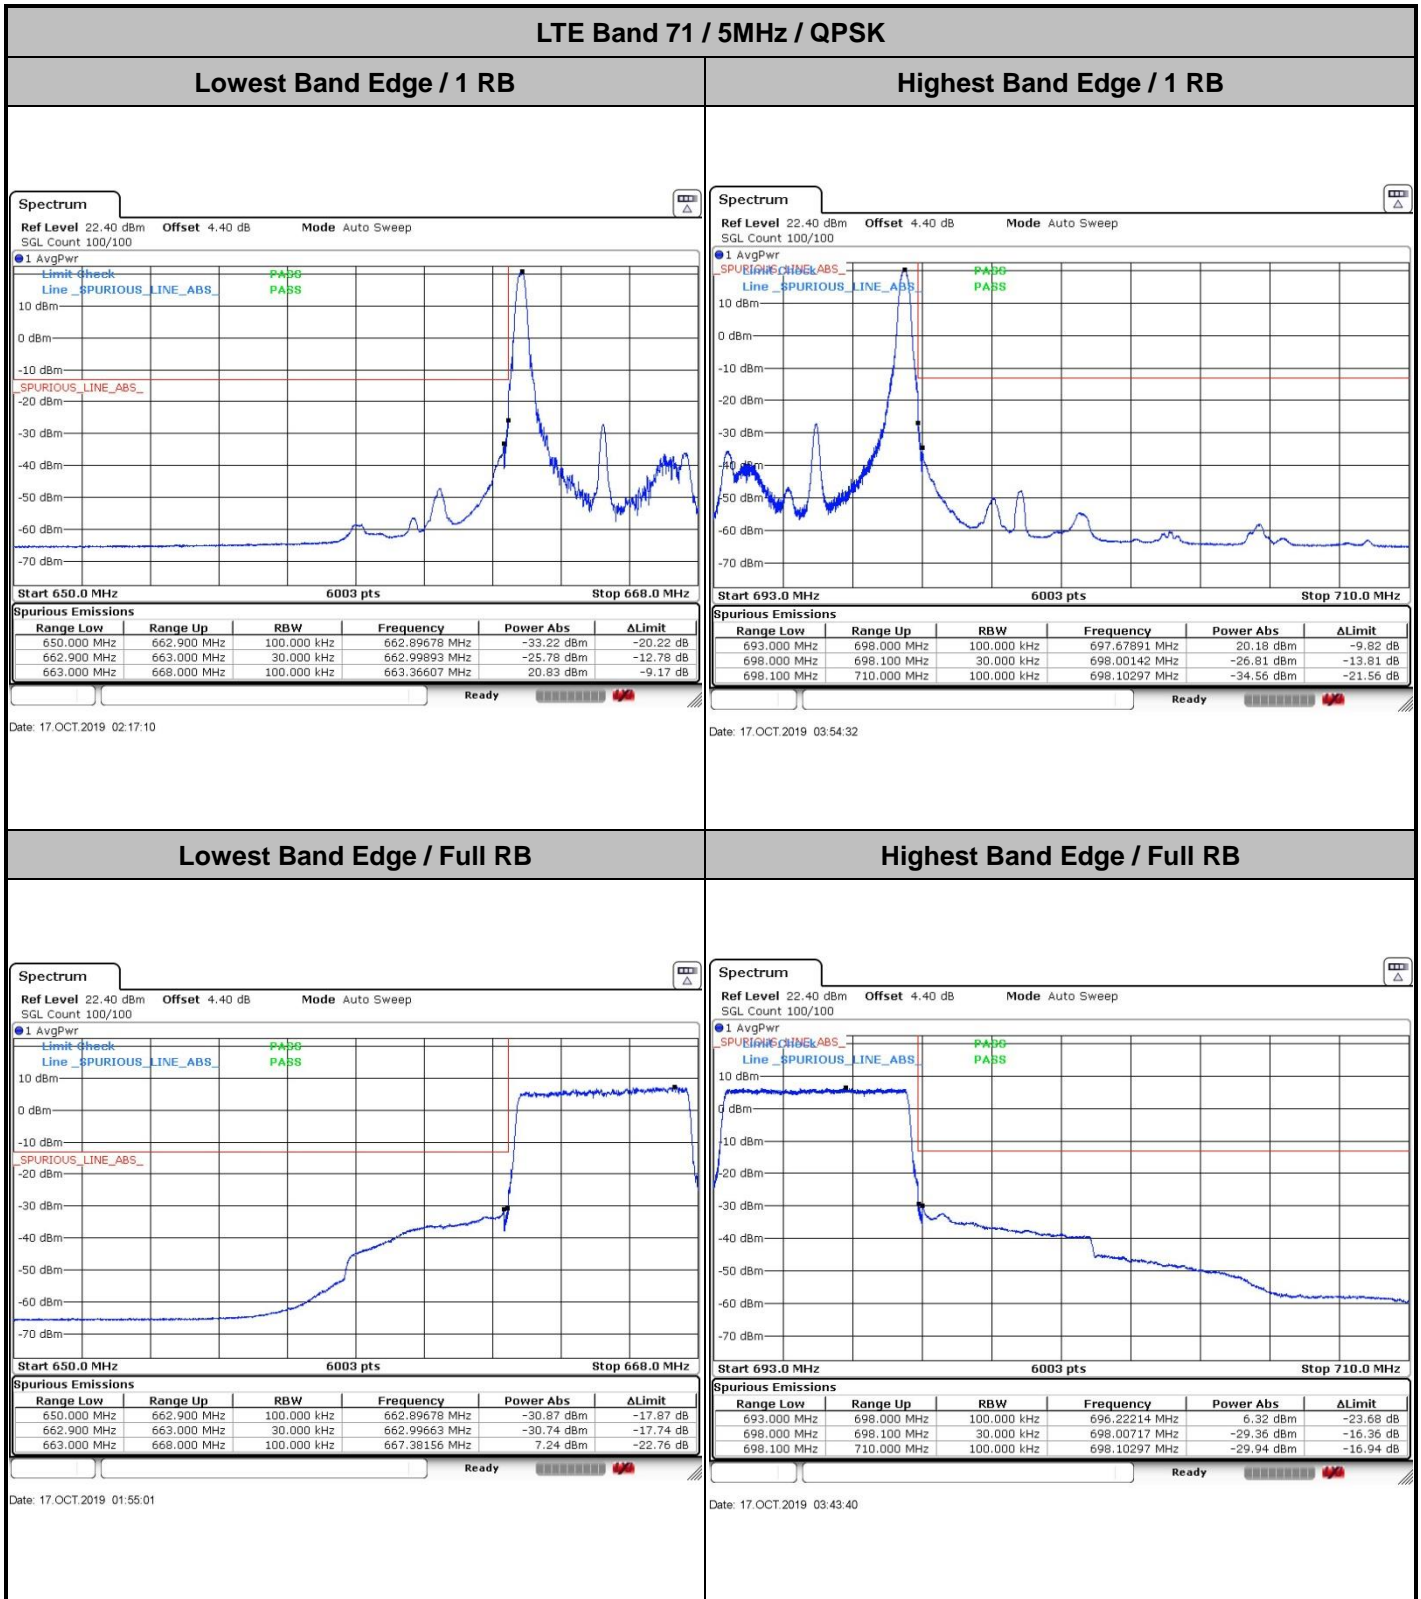

Date: 17.OCT.2019 05:43:33

LTE Band 71

Lowest Channel / 15MHz / 64QAM

Date: 17.OCT.2019 05:37:25

Lowest Channel / 20MHz / 64QAM

Date: 17.OCT.2019 05:29:33

Middle Channel / 15MHz / 64QAM

Date: 17.OCT.2019 05:32:39

Middle Channel / 20MHz / 64QAM

Date: 17.OCT.2019 05:28:19

Highest Channel / 15MHz / 64QAM

Date: 17.OCT.2019 05:36:01

Highest Channel / 20MHz / 64QAM

Date: 17.OCT.2019 05:25:09

Conducted Band Edge

LTE Band 71 / 5MHz / 16QAM

Lowest Band Edge / 1 RB

Date: 17.OCT.2019 02:16:23

Highest Band Edge / 1 RB

Date: 17.OCT.2019 03:51:56

Lowest Band Edge / Full RB

Date: 17.OCT.2019 02:13:05

Highest Band Edge / Full RB

Date: 17.OCT.2019 03:45:59

LTE Band 71 / 10MHz / QPSK

Lowest Band Edge / 1 RB

Date: 17.OCT.2019 02:25:55

Highest Band Edge / 1 RB

Date: 17.OCT.2019 03:40:39

Lowest Band Edge / Full RB

Date: 17.OCT.2019 02:19:33

Highest Band Edge / Full RB