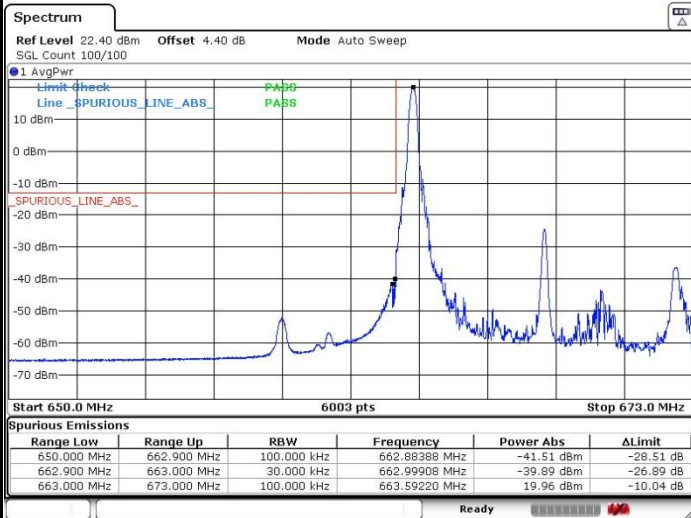

Middle Channel / 20MHz / 64QAM

Date: 17.OCT.2019 05:28:19

Highest Channel / 15MHz / 64QAM

Date: 17.OCT.2019 05:36:01

Highest Channel / 20MHz / 64QAM

Date: 17.OCT.2019 05:25:09

Conducted Band Edge

LTE Band 71 / 5MHz / 16QAM

Lowest Band Edge / 1 RB

Date: 17.OCT.2019 02:16:23

Highest Band Edge / 1 RB

Date: 17.OCT.2019 03:51:56

Lowest Band Edge / Full RB

Date: 17.OCT.2019 02:13:05

Highest Band Edge / Full RB

Date: 17.OCT.2019 03:45:59

LTE Band 71 / 10MHz / QPSK

Lowest Band Edge / 1 RB

Date: 17.OCT.2019 02:25:55

Highest Band Edge / 1 RB

Date: 17.OCT.2019 03:40:39

Lowest Band Edge / Full RB

Date: 17.OCT.2019 02:19:33

Highest Band Edge / Full RB

Date: 17.OCT.2019 03:31:15

LTE Band 71 / 10MHz / 16QAM

Lowest Band Edge / 1 RB

Highest Band Edge / 1 RB

Lowest Band Edge / Full RB

Highest Band Edge / Full RB