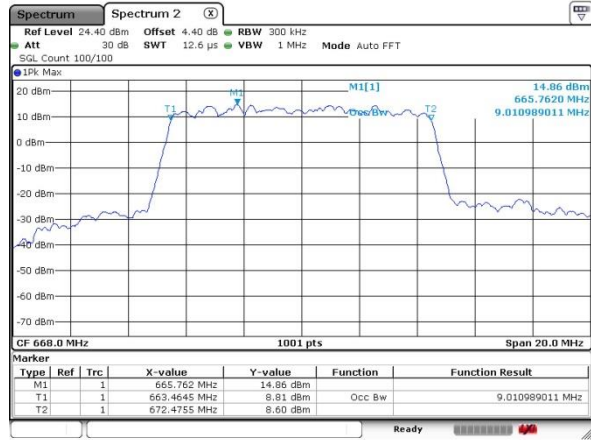

Highest Channel / 20MHz / QPSK

Date: 17.OCT.2019 05:23:38

Highest Channel / 20MHz / 16QAM

Date: 17.OCT.2019 05:24:47

LTE Band 71

Lowest Channel / 5MHz / 64QAM

Date: 17.OCT.2019 05:50:33

Lowest Channel / 10MHz / 64QAM