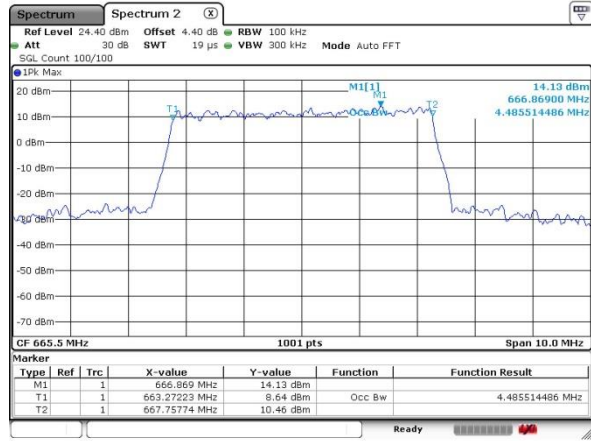

Lowest Channel / 5MHz / 16QAM

Date: 17.OCT.2019 05:50:20