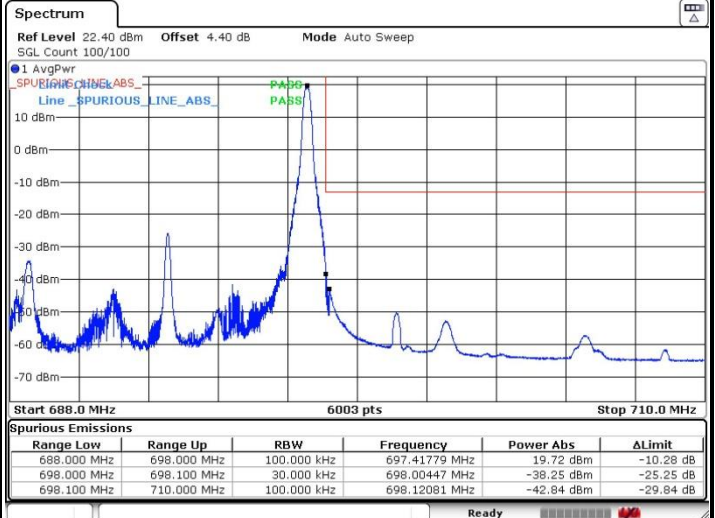

Lowest Band Edge / 1 RB

Date: 17.OCT.2019 02:16:23

Highest Band Edge / 1 RB

Date: 17.OCT.2019 03:51:56

Lowest Band Edge / Full RB

Date: 17.OCT.2019 02:13:05

Highest Band Edge / Full RB

Date: 17.OCT.2019 03:45:59

LTE Band 71 / 10MHz / QPSK

Lowest Band Edge / 1 RB

Date: 17.OCT.2019 02:25:55

Highest Band Edge / 1 RB

Date: 17.OCT.2019 03:40:39

Lowest Band Edge / Full RB

Date: 17.OCT.2019 02:19:33

Highest Band Edge / Full RB

Date: 17.OCT.2019 03:31:15

LTE Band 71 / 10MHz / 16QAM

Lowest Band Edge / 1 RB

Highest Band Edge / 1 RB

Lowest Band Edge / Full RB

Highest Band Edge / Full RB