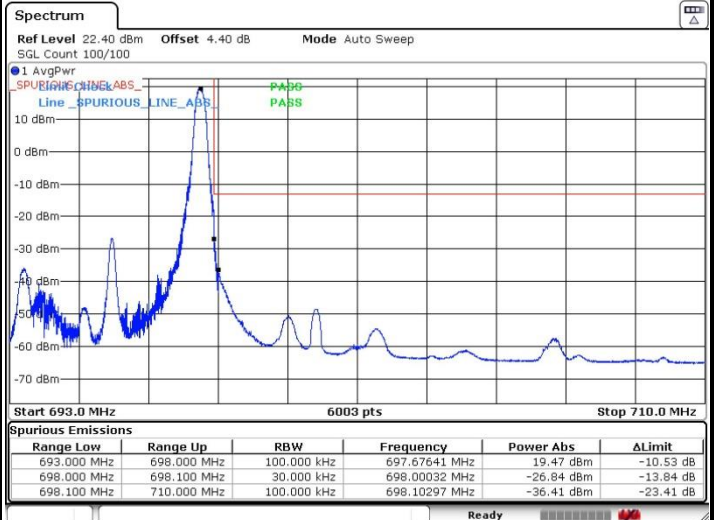

Date: 17.OCT.2019 05:43:33

LTE Band 71

Lowest Channel / 15MHz / 64QAM

Date: 17.OCT.2019 05:37:25

Lowest Channel / 20MHz / 64QAM

Date: 17.OCT.2019 05:29:33

Middle Channel / 15MHz / 64QAM

Date: 17.OCT.2019 05:32:39

Middle Channel / 20MHz / 64QAM

Date: 17.OCT.2019 05:28:19

Highest Channel / 15MHz / 64QAM

Date: 17.OCT.2019 05:36:01

Highest Channel / 20MHz / 64QAM

Date: 17.OCT.2019 05:25:09

Conducted Band Edge

LTE Band 71 / 5MHz / 16QAM

Lowest Band Edge / 1 RB

Date: 17.OCT.2019 02:16:23

Highest Band Edge / 1 RB

Date: 17.OCT.2019 03:51:56

Lowest Band Edge / Full RB

Date: 17.OCT.2019 02:13:05

Highest Band Edge / Full RB

Date: 17.OCT.2019 03:45:59

LTE Band 71 / 10MHz / QPSK

Lowest Band Edge / 1 RB

Date: 17.OCT.2019 02:25:55

Highest Band Edge / 1 RB

Date: 17.OCT.2019 03:40:39

Lowest Band Edge / Full RB

Date: 17.OCT.2019 02:19:33

Highest Band Edge / Full RB