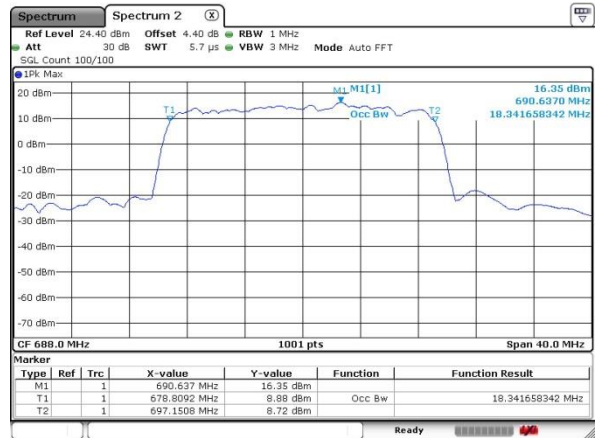

Middle Channel / 20MHz / 64QAM

Date: 17.OCT.2019 05:28:19

Highest Channel / 15MHz / 64QAM

Date: 17.OCT.2019 05:36:01

Highest Channel / 20MHz / 64QAM

Date: 17.OCT.2019 05:25:09

Conducted Band Edge

LTE Band 71 / 5MHz / 16QAM

Lowest Band Edge / 1 RB

Date: 17.OCT.2019 02:16:23

Highest Band Edge / 1 RB

Date: 17.OCT.2019 03:51:56

Lowest Band Edge / Full RB

Date: 17.OCT.2019 02:13:05

Highest Band Edge / Full RB

Date: 17.OCT.2019 03:45:59

LTE Band 71 / 10MHz / QPSK

Lowest Band Edge / 1 RB

Date: 17.OCT.2019 02:25:55

Highest Band Edge / 1 RB

Date: 17.OCT.2019 03:40:39

Lowest Band Edge / Full RB

Date: 17.OCT.2019 02:19:33

Highest Band Edge / Full RB