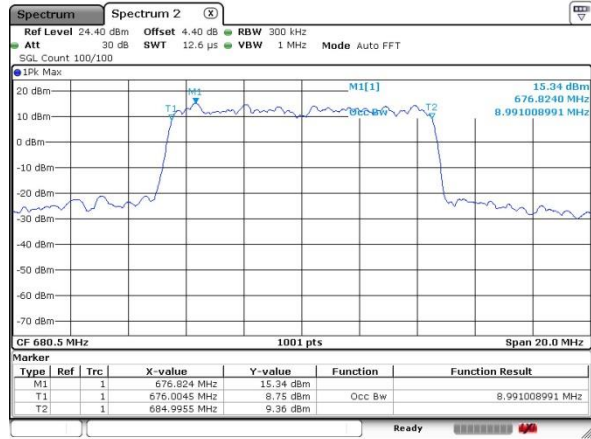

Middle Channel / 10MHz / 64QAM

Date: 17.OCT.2019 05:41:54