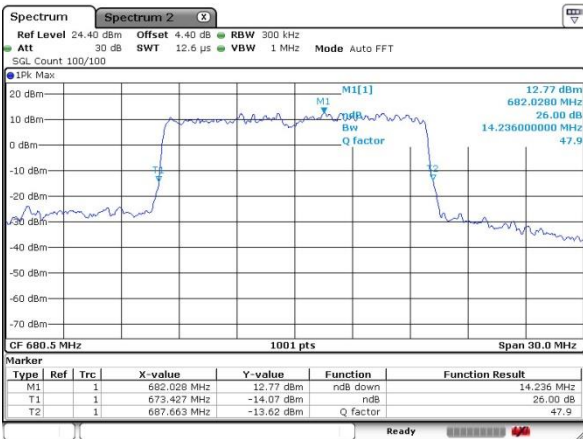

Date: 17.OCT.2019 05:43:52

LTE Band 71

Lowest Channel / 15MHz / 64QAM

Date: 17.OCT.2019 05:38:00

Lowest Channel / 20MHz / 64QAM

Date: 17.OCT.2019 05:28:33

Middle Channel / 15MHz / 64QAM

Date: 17.OCT.2019 05:34:01

Middle Channel / 20MHz / 64QAM

Date: 17.OCT.2019 05:25:59

Highest Channel / 15MHz / 64QAM

Date: 17.OCT.2019 05:34:42

Highest Channel / 20MHz / 64QAM

Date: 17.OCT.2019 05:25:23

Occupied Bandwidth

Mode	LTE Band 71 : 99%OBW(MHz)											
	5MHz		10MHz		15MHz		20MHz		5MHz	10MHz	15MHz	20MHz
BW	QPSK	16QAM	QPSK	16QAM	QPSK	16QAM	QPSK	16QAM	64QAM	64QAM	64QAM	64QAM
Mod.	QPSK	16QAM	QPSK	16QAM	QPSK	16QAM	QPSK	16QAM	64QAM	64QAM	64QAM	64QAM
Lowest CH	4.49	4.49	9.01	9.01	13.40	13.43	18.42	18.22	4.50	9.01	13.40	18.38
Middle CH	4.51	4.50	9.15	9.01	13.46	13.40	18.38	18.30	4.50	8.99	13.37	18.34
Highest CH	4.51	4.49	9.03	9.01	13.43	13.40	18.22	18.26	4.50	8.99	13.43	18.34