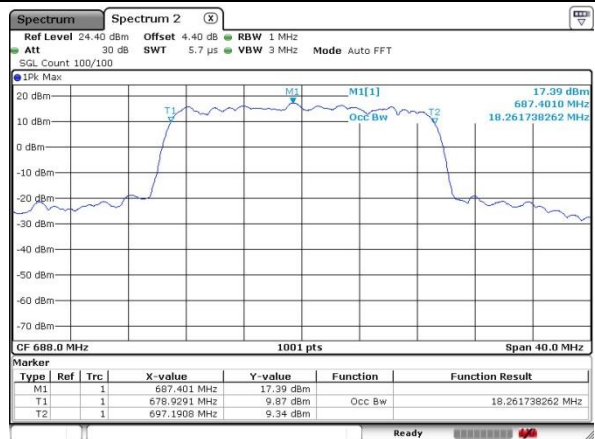

Lowest Channel / 20MHz / QPSK

Date: 17.OCT.2019 05:29:01

Lowest Channel / 20MHz / 16QAM

Date: 17.OCT.2019 05:29:16

Middle Channel / 20MHz / QPSK

Date: 17.OCT.2019 05:28:58

Middle Channel / 20MHz / 16QAM

Date: 17.OCT.2019 05:28:38

Highest Channel / 20MHz / QPSK

Date: 17.OCT.2019 05:23:38

Highest Channel / 20MHz / 16QAM

Date: 17.OCT.2019 05:24:47

LTE Band 71

Lowest Channel / 5MHz / 64QAM

Date: 17.OCT.2019 05:50:33

Lowest Channel / 10MHz / 64QAM