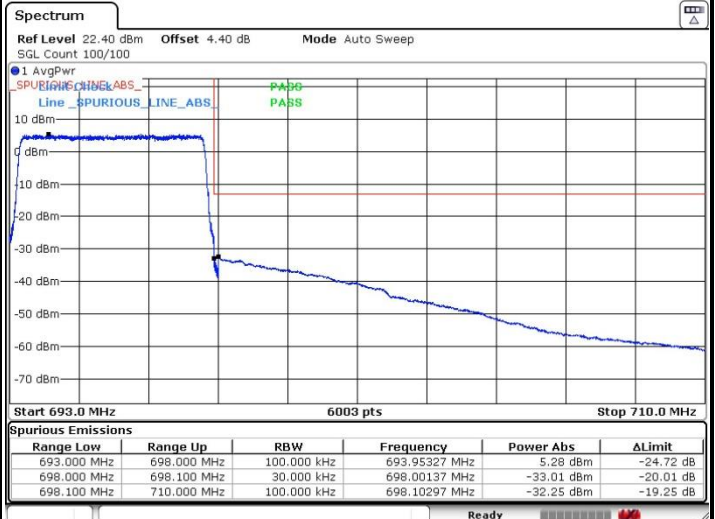

Middle Channel / 20MHz / 64QAM

Date: 17.OCT.2019 05:28:19

Highest Channel / 15MHz / 64QAM

Date: 17.OCT.2019 05:36:01

Highest Channel / 20MHz / 64QAM

Date: 17.OCT.2019 05:25:09

Conducted Band Edge

LTE Band 71 / 5MHz / 16QAM

Lowest Band Edge / 1 RB

Date: 17.OCT.2019 02:16:23

Highest Band Edge / 1 RB

Date: 17.OCT.2019 03:51:56

Lowest Band Edge / Full RB

Date: 17.OCT.2019 02:13:05

Highest Band Edge / Full RB

Date: 17.OCT.2019 03:45:59

LTE Band 71 / 10MHz / QPSK

Lowest Band Edge / 1 RB

Date: 17.OCT.2019 02:25:55

Highest Band Edge / 1 RB

Date: 17.OCT.2019 03:40:39

Lowest Band Edge / Full RB

Date: 17.OCT.2019 02:19:33

Highest Band Edge / Full RB

Date: 17.OCT.2019 03:31:15

LTE Band 71 / 10MHz / 16QAM

Lowest Band Edge / 1 RB

Highest Band Edge / 1 RB

Lowest Band Edge / Full RB

Highest Band Edge / Full RB