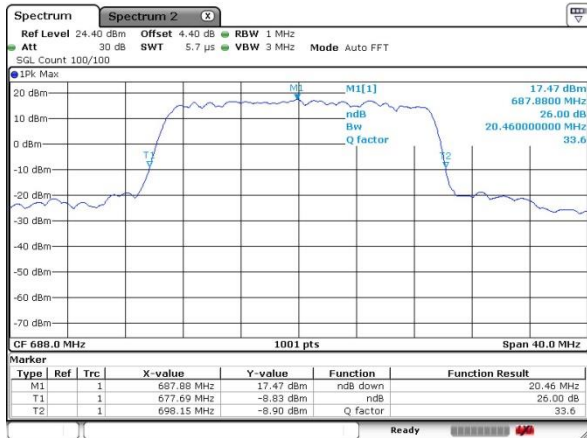

Highest Channel / 20MHz / QPSK

Date: 17.OCT.2019 05:24:03

Highest Channel / 20MHz / 16QAM

Date: 17.OCT.2019 05:24:24

LTE Band 71

Lowest Channel / 5MHz / 64QAM

Date: 17.OCT.2019 05:50:53

Lowest Channel / 10MHz / 64QAM