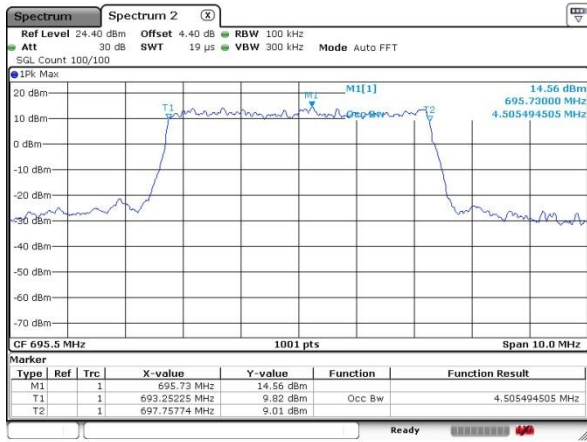

LTE Band 71

Lowest Channel / 5MHz / QPSK

Date: 17.OCT.2019 05:50:05

Lowest Channel / 5MHz / 16QAM

Date: 17.OCT.2019 05:50:20

Middle Channel / 5MHz / QPSK

Date: 17.OCT.2019 05:49:19

Middle Channel / 5MHz / 16QAM

Date: 17.OCT.2019 05:48:59

Highest Channel / 5MHz / QPSK

Date: 17.OCT.2019 05:53:08

Highest Channel / 5MHz / 16QAM

Date: 17.OCT.2019 05:52:52

LTE Band 71

Lowest Channel / 10MHz / QPSK

Date: 17.OCT.2019 05:46:14