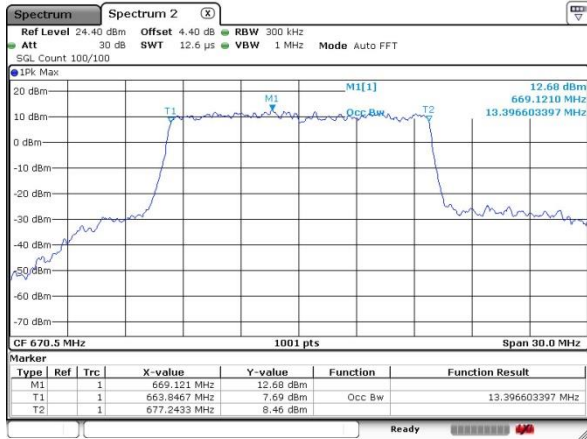

Highest Channel / 20MHz / QPSK

Date: 17.OCT.2019 05:23:38

Highest Channel / 20MHz / 16QAM

Date: 17.OCT.2019 05:24:47

LTE Band 71

Lowest Channel / 5MHz / 64QAM

Date: 17.OCT.2019 05:50:33

Lowest Channel / 10MHz / 64QAM

Date: 17.OCT.2019 05:45:40

Middle Channel / 5MHz / 64QAM

Date: 17.OCT.2019 05:48:45

Middle Channel / 10MHz / 64QAM

Date: 17.OCT.2019 05:41:54

Highest Channel / 5MHz / 64QAM

Date: 17.OCT.2019 05:52:35

Highest Channel / 10MHz / 64QAM

Date: 17.OCT.2019 05:43:33

LTE Band 71

Lowest Channel / 15MHz / 64QAM

Date: 17.OCT.2019 05:37:25

Lowest Channel / 20MHz / 64QAM

Date: 17.OCT.2019 05:29:33

Middle Channel / 15MHz / 64QAM

Date: 17.OCT.2019 05:32:39