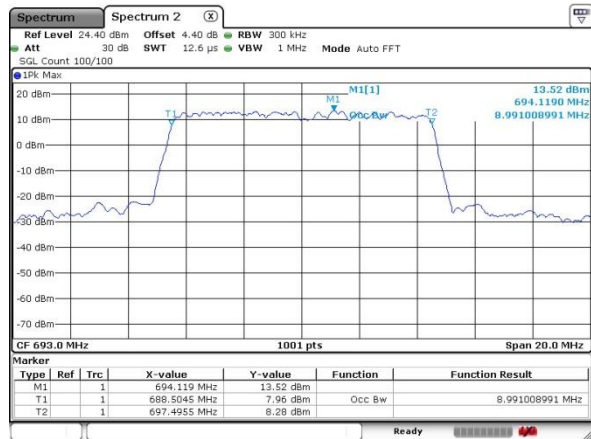

Highest Channel / 20MHz / QPSK

Date: 17.OCT.2019 05:23:38

Highest Channel / 20MHz / 16QAM

Date: 17.OCT.2019 05:24:47

LTE Band 71

Lowest Channel / 5MHz / 64QAM

Date: 17.OCT.2019 05:50:33

Lowest Channel / 10MHz / 64QAM

Date: 17.OCT.2019 05:45:40

Middle Channel / 5MHz / 64QAM

Date: 17.OCT.2019 05:48:45

Middle Channel / 10MHz / 64QAM

Date: 17.OCT.2019 05:41:54

Highest Channel / 5MHz / 64QAM

Date: 17.OCT.2019 05:52:35

Highest Channel / 10MHz / 64QAM

Date: 17.OCT.2019 05:43:33

LTE Band 71

Lowest Channel / 15MHz / 64QAM

Date: 17.OCT.2019 05:37:25

Lowest Channel / 20MHz / 64QAM

Date: 17.OCT.2019 05:29:33

Middle Channel / 15MHz / 64QAM

Date: 17.OCT.2019 05:32:39