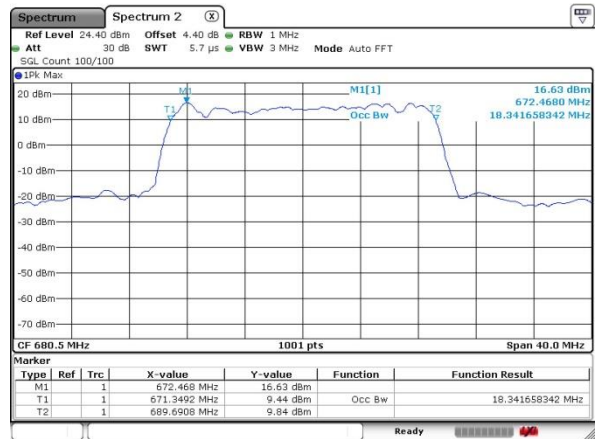

Date: 17.OCT.2019 05:43:33

LTE Band 71

Lowest Channel / 15MHz / 64QAM

Date: 17.OCT.2019 05:37:25

Lowest Channel / 20MHz / 64QAM

Date: 17.OCT.2019 05:29:33

Middle Channel / 15MHz / 64QAM

Date: 17.OCT.2019 05:32:39

Middle Channel / 20MHz / 64QAM

Date: 17.OCT.2019 05:28:19

Highest Channel / 15MHz / 64QAM

Date: 17.OCT.2019 05:36:01

Highest Channel / 20MHz / 64QAM

Date: 17.OCT.2019 05:25:09

Conducted Band Edge

LTE Band 71 / 5MHz / 16QAM