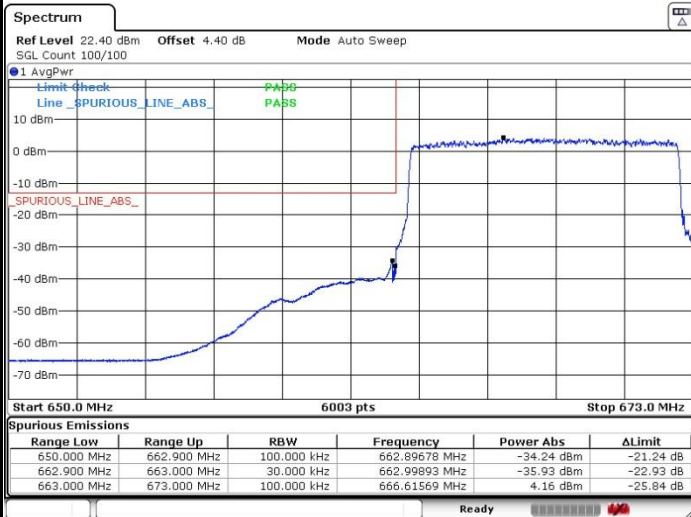

Middle Channel / 20MHz / 64QAM

Date: 17.OCT.2019 05:28:19

Highest Channel / 15MHz / 64QAM

Date: 17.OCT.2019 05:36:01

Highest Channel / 20MHz / 64QAM

Date: 17.OCT.2019 05:25:09

Conducted Band Edge

LTE Band 71 / 5MHz / 16QAM

Lowest Band Edge / 1 RB

Date: 17.OCT.2019 02:16:23

Highest Band Edge / 1 RB

Date: 17.OCT.2019 03:51:56

Lowest Band Edge / Full RB

Date: 17.OCT.2019 02:13:05

Highest Band Edge / Full RB

Date: 17.OCT.2019 03:45:59

LTE Band 71 / 10MHz / QPSK

Lowest Band Edge / 1 RB

Date: 17.OCT.2019 02:25:55

Highest Band Edge / 1 RB

Date: 17.OCT.2019 03:40:39

Lowest Band Edge / Full RB

Date: 17.OCT.2019 02:19:33

Highest Band Edge / Full RB

Date: 17.OCT.2019 03:31:15

LTE Band 71 / 10MHz / 16QAM

Lowest Band Edge / 1 RB

Highest Band Edge / 1 RB

Lowest Band Edge / Full RB

Highest Band Edge / Full RB