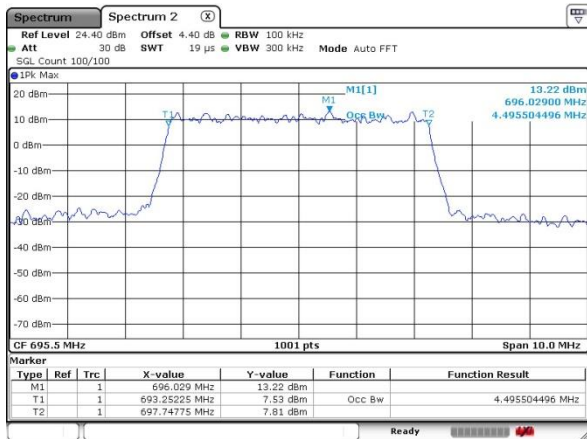

Highest Channel / 20MHz / QPSK

Date: 17.OCT.2019 05:23:38

Highest Channel / 20MHz / 16QAM

Date: 17.OCT.2019 05:24:47

LTE Band 71

Lowest Channel / 5MHz / 64QAM

Date: 17.OCT.2019 05:50:33

Lowest Channel / 10MHz / 64QAM

Date: 17.OCT.2019 05:45:40

Middle Channel / 5MHz / 64QAM

Date: 17.OCT.2019 05:48:45

Middle Channel / 10MHz / 64QAM

Date: 17.OCT.2019 05:41:54

Highest Channel / 5MHz / 64QAM

Date: 17.OCT.2019 05:52:35

Highest Channel / 10MHz / 64QAM

Date: 17.OCT.2019 05:43:33

LTE Band 71

Lowest Channel / 15MHz / 64QAM

Date: 17.OCT.2019 05:37:25

Lowest Channel / 20MHz / 64QAM

Date: 17.OCT.2019 05:29:33

Middle Channel / 15MHz / 64QAM

Date: 17.OCT.2019 05:32:39