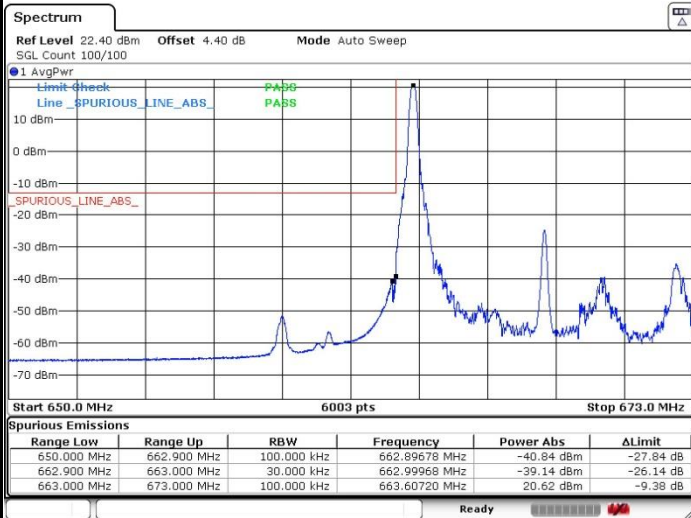

Middle Channel / 20MHz / 64QAM

Date: 17.OCT.2019 05:28:19

Highest Channel / 15MHz / 64QAM

Date: 17.OCT.2019 05:36:01

Highest Channel / 20MHz / 64QAM

Date: 17.OCT.2019 05:25:09

Conducted Band Edge

LTE Band 71 / 5MHz / 16QAM

Lowest Band Edge / 1 RB

Date: 17.OCT.2019 02:16:23

Highest Band Edge / 1 RB

Date: 17.OCT.2019 03:51:56

Lowest Band Edge / Full RB

Date: 17.OCT.2019 02:13:05

Highest Band Edge / Full RB

Date: 17.OCT.2019 03:45:59

LTE Band 71 / 10MHz / QPSK

Lowest Band Edge / 1 RB

Date: 17.OCT.2019 02:25:55

Highest Band Edge / 1 RB

Date: 17.OCT.2019 03:40:39

Lowest Band Edge / Full RB

Date: 17.OCT.2019 02:19:33

Highest Band Edge / Full RB

Date: 17.OCT.2019 03:31:15

LTE Band 71 / 10MHz / 16QAM

Lowest Band Edge / 1 RB

Highest Band Edge / 1 RB

Lowest Band Edge / Full RB

Highest Band Edge / Full RB