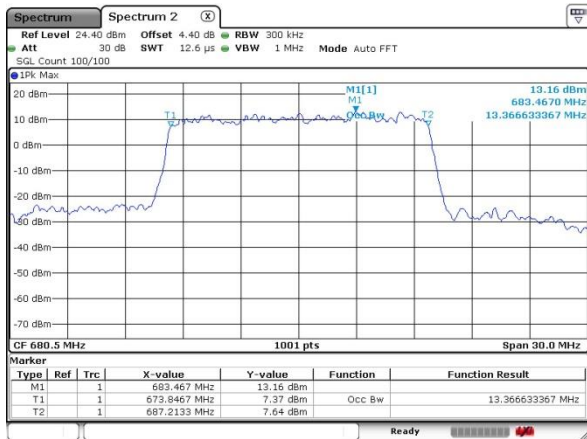

Date: 17.OCT.2019 05:43:33

LTE Band 71

Lowest Channel / 15MHz / 64QAM

Date: 17.OCT.2019 05:37:25

Lowest Channel / 20MHz / 64QAM

Date: 17.OCT.2019 05:29:33

Middle Channel / 15MHz / 64QAM

Date: 17.OCT.2019 05:32:39

Middle Channel / 20MHz / 64QAM

Date: 17.OCT.2019 05:28:19

Highest Channel / 15MHz / 64QAM

Date: 17.OCT.2019 05:36:01

Highest Channel / 20MHz / 64QAM

Date: 17.OCT.2019 05:25:09

Conducted Band Edge

LTE Band 71 / 5MHz / 16QAM