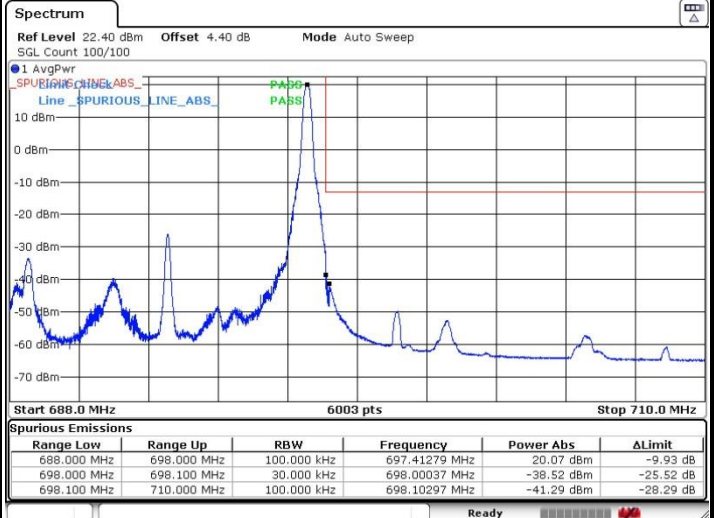

Middle Channel / 20MHz / 64QAM

Date: 17.OCT.2019 05:28:19

Highest Channel / 15MHz / 64QAM

Date: 17.OCT.2019 05:36:01

Highest Channel / 20MHz / 64QAM

Date: 17.OCT.2019 05:25:09

Conducted Band Edge

LTE Band 71 / 5MHz / 16QAM

Lowest Band Edge / 1 RB

Date: 17.OCT.2019 02:16:23

Highest Band Edge / 1 RB

Date: 17.OCT.2019 03:51:56

Lowest Band Edge / Full RB

Date: 17.OCT.2019 02:13:05

Highest Band Edge / Full RB

Date: 17.OCT.2019 03:45:59

LTE Band 71 / 10MHz / QPSK

Lowest Band Edge / 1 RB

Date: 17.OCT.2019 02:25:55

Highest Band Edge / 1 RB

Date: 17.OCT.2019 03:40:39

Lowest Band Edge / Full RB

Date: 17.OCT.2019 02:19:33

Highest Band Edge / Full RB

Date: 17.OCT.2019 03:31:15

LTE Band 71 / 10MHz / 16QAM

Lowest Band Edge / 1 RB

Highest Band Edge / 1 RB

Lowest Band Edge / Full RB

Highest Band Edge / Full RB