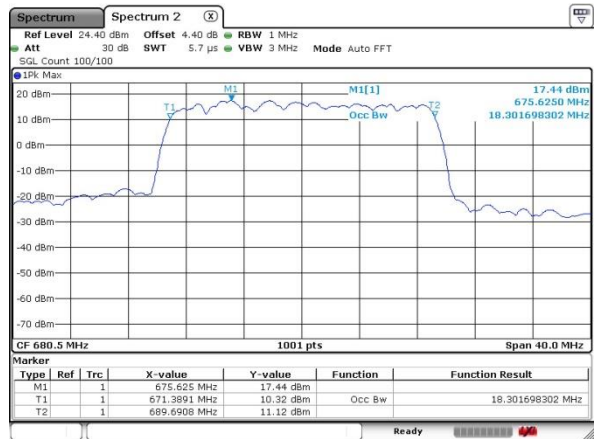

Lowest Channel / 20MHz / QPSK

Date: 17.OCT.2019 05:29:01

Lowest Channel / 20MHz / 16QAM

Date: 17.OCT.2019 05:29:16

Middle Channel / 20MHz / QPSK

Date: 17.OCT.2019 05:28:58

Middle Channel / 20MHz / 16QAM

Date: 17.OCT.2019 05:28:38

Highest Channel / 20MHz / QPSK

Date: 17.OCT.2019 05:23:38

Highest Channel / 20MHz / 16QAM

Date: 17.OCT.2019 05:24:47

LTE Band 71

Lowest Channel / 5MHz / 64QAM

Date: 17.OCT.2019 05:50:33

Lowest Channel / 10MHz / 64QAM