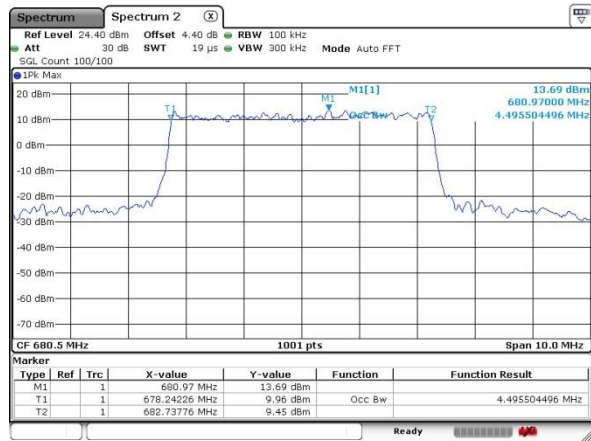

LTE Band 71

Lowest Channel / 5MHz / QPSK

Date: 17.OCT.2019 05:50:05

Lowest Channel / 5MHz / 16QAM

Date: 17.OCT.2019 05:50:20

Middle Channel / 5MHz / QPSK

Date: 17.OCT.2019 05:49:19

Middle Channel / 5MHz / 16QAM

Date: 17.OCT.2019 05:48:59

Highest Channel / 5MHz / QPSK

Date: 17.OCT.2019 05:53:08

Highest Channel / 5MHz / 16QAM

Date: 17.OCT.2019 05:52:52

LTE Band 71

Lowest Channel / 10MHz / QPSK

Date: 17.OCT.2019 05:46:14