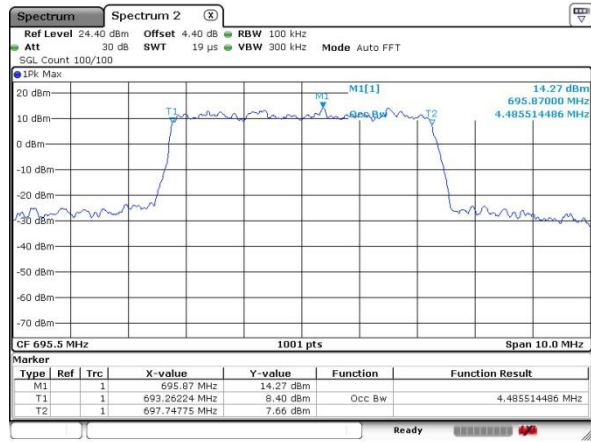

LTE Band 71

Lowest Channel / 5MHz / QPSK

Date: 17.OCT.2019 05:50:05

Lowest Channel / 5MHz / 16QAM

Date: 17.OCT.2019 05:50:20

Middle Channel / 5MHz / QPSK

Date: 17.OCT.2019 05:49:19

Middle Channel / 5MHz / 16QAM

Date: 17.OCT.2019 05:48:59

Highest Channel / 5MHz / QPSK

Date: 17.OCT.2019 05:53:08

Highest Channel / 5MHz / 16QAM

Date: 17.OCT.2019 05:52:52

LTE Band 71

Lowest Channel / 10MHz / QPSK

Date: 17.OCT.2019 05:46:14