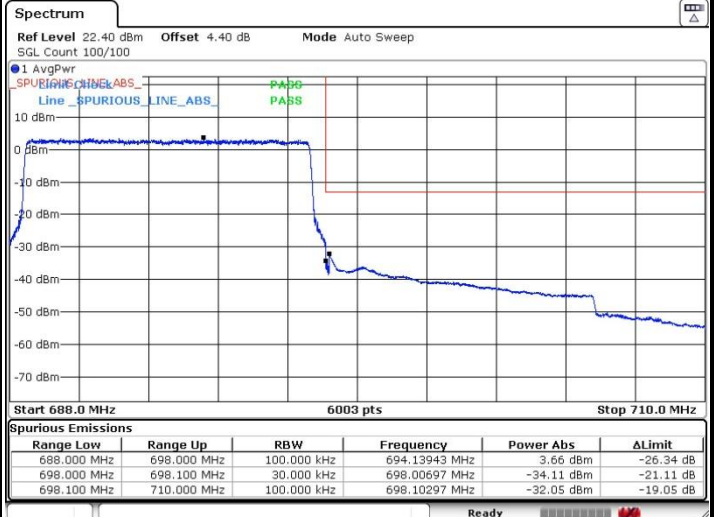

Lowest Band Edge / 1 RB

Date: 17.OCT.2019 02:16:23

Highest Band Edge / 1 RB

Date: 17.OCT.2019 03:51:56

Lowest Band Edge / Full RB

Date: 17.OCT.2019 02:13:05

Highest Band Edge / Full RB

Date: 17.OCT.2019 03:45:59

LTE Band 71 / 10MHz / QPSK

Lowest Band Edge / 1 RB

Date: 17.OCT.2019 02:25:55

Highest Band Edge / 1 RB

Date: 17.OCT.2019 03:40:39

Lowest Band Edge / Full RB

Date: 17.OCT.2019 02:19:33

Highest Band Edge / Full RB

Date: 17.OCT.2019 03:31:15

LTE Band 71 / 10MHz / 16QAM

Lowest Band Edge / 1 RB

Highest Band Edge / 1 RB

Lowest Band Edge / Full RB

Highest Band Edge / Full RB