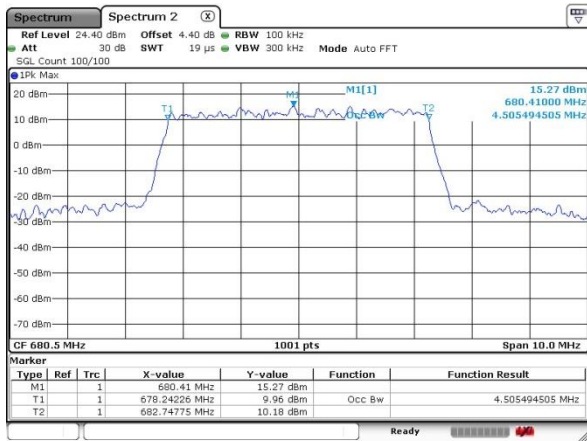

LTE Band 71

Lowest Channel / 5MHz / QPSK

Date: 17.OCT.2019 05:50:05

Lowest Channel / 5MHz / 16QAM

Date: 17.OCT.2019 05:50:20

Middle Channel / 5MHz / QPSK

Date: 17.OCT.2019 05:49:19

Middle Channel / 5MHz / 16QAM

Date: 17.OCT.2019 05:48:59

Highest Channel / 5MHz / QPSK

Date: 17.OCT.2019 05:53:08

Highest Channel / 5MHz / 16QAM

Date: 17.OCT.2019 05:52:52

LTE Band 71

Lowest Channel / 10MHz / QPSK

Date: 17.OCT.2019 05:46:14