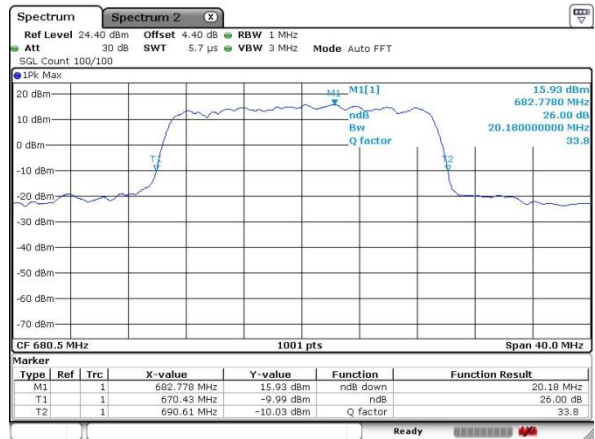

Date: 17.OCT.2019 05:43:52

LTE Band 71

Lowest Channel / 15MHz / 64QAM

Date: 17.OCT.2019 05:38:00

Lowest Channel / 20MHz / 64QAM

Date: 17.OCT.2019 05:28:33

Middle Channel / 15MHz / 64QAM

Date: 17.OCT.2019 05:34:01

Middle Channel / 20MHz / 64QAM

Date: 17.OCT.2019 05:25:59

Highest Channel / 15MHz / 64QAM

Date: 17.OCT.2019 05:34:42

Highest Channel / 20MHz / 64QAM

Date: 17.OCT.2019 05:25:23

Occupied Bandwidth

Mode	LTE Band 71 : 99%OBW(MHz)											
	5MHz		10MHz		15MHz		20MHz		5MHz	10MHz	15MHz	20MHz
BW	QPSK	16QAM	QPSK	16QAM	QPSK	16QAM	QPSK	16QAM	64QAM	64QAM	64QAM	64QAM
Mod.	QPSK	16QAM	QPSK	16QAM	QPSK	16QAM	QPSK	16QAM	64QAM	64QAM	64QAM	64QAM
Lowest CH	4.49	4.49	9.01	9.01	13.40	13.43	18.42	18.22	4.50	9.01	13.40	18.38
Middle CH	4.51	4.50	9.15	9.01	13.46	13.40	18.38	18.30	4.50	8.99	13.37	18.34
Highest CH	4.51	4.49	9.03	9.01	13.43	13.40	18.22	18.26	4.50	8.99	13.43	18.34