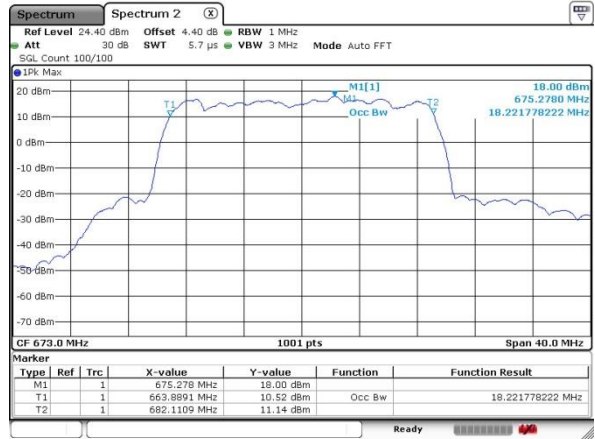

Lowest Channel / 20MHz / 16QAM

Date: 17.OCT.2019 05:29:16