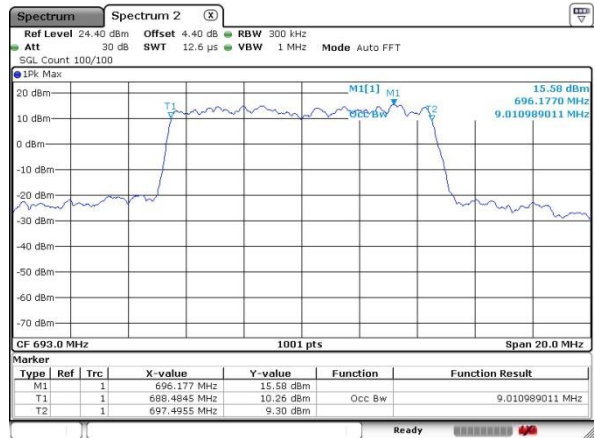

Lowest Channel / 10MHz / 16QAM

Date: 17.OCT.2019 05:45:57

Middle Channel / 10MHz / QPSK

Date: 17.OCT.2019 05:42:33

Middle Channel / 10MHz / 16QAM

Date: 17.OCT.2019 05:42:18

Highest Channel / 10MHz / QPSK

Date: 17.OCT.2019 05:43:00

Highest Channel / 10MHz / 16QAM

Date: 17.OCT.2019 05:43:19

LTE Band 71

Lowest Channel / 15MHz / QPSK

Date: 17.OCT.2019 05:37:11

Lowest Channel / 15MHz / 16QAM

Date: 17.OCT.2019 05:36:53

Middle Channel / 15MHz / QPSK