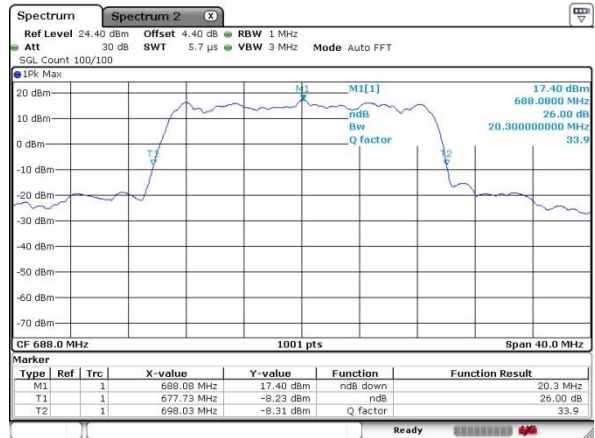

Highest Channel / 20MHz / QPSK

Date: 17.OCT.2019 05:24:03

Highest Channel / 20MHz / 16QAM

Date: 17.OCT.2019 05:24:24

LTE Band 71

Lowest Channel / 5MHz / 64QAM

Date: 17.OCT.2019 05:50:53

Lowest Channel / 10MHz / 64QAM