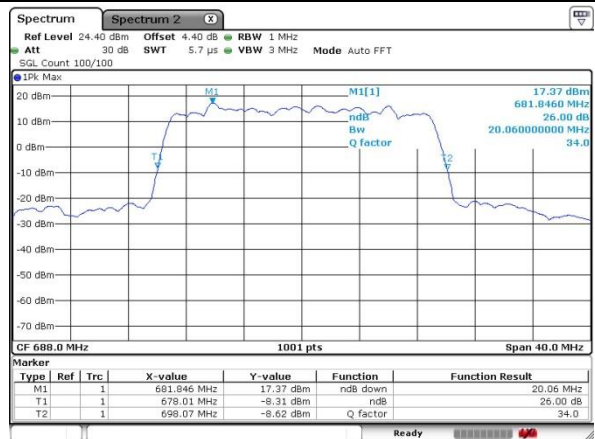

Middle Channel / 20MHz / 64QAM

Date: 17.OCT.2019 05:25:59

Highest Channel / 15MHz / 64QAM

Date: 17.OCT.2019 05:34:42

Highest Channel / 20MHz / 64QAM

Date: 17.OCT.2019 05:25:23

Occupied Bandwidth

Mode	LTE Band 71 : 99%OBW(MHz)											
	5MHz		10MHz		15MHz		20MHz		5MHz	10MHz	15MHz	20MHz
BW	QPSK	16QAM	QPSK	16QAM	QPSK	16QAM	QPSK	16QAM	64QAM	64QAM	64QAM	64QAM
Mod.	QPSK	16QAM	QPSK	16QAM	QPSK	16QAM	QPSK	16QAM	64QAM	64QAM	64QAM	64QAM
Lowest CH	4.49	4.49	9.01	9.01	13.40	13.43	18.42	18.22	4.50	9.01	13.40	18.38
Middle CH	4.51	4.50	9.15	9.01	13.46	13.40	18.38	18.30	4.50	8.99	13.37	18.34
Highest CH	4.51	4.49	9.03	9.01	13.43	13.40	18.22	18.26	4.50	8.99	13.43	18.34

LTE Band 71

Lowest Channel / 5MHz / QPSK

Date: 17.OCT.2019 05:50:05

Lowest Channel / 5MHz / 16QAM

Date: 17.OCT.2019 05:50:20

Middle Channel / 5MHz / QPSK

Date: 17.OCT.2019 05:49:19

Middle Channel / 5MHz / 16QAM