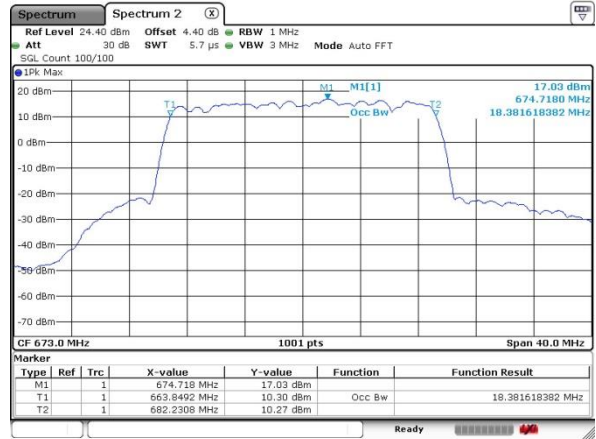

Date: 17.OCT.2019 05:43:33

LTE Band 71

Lowest Channel / 15MHz / 64QAM

Date: 17.OCT.2019 05:37:25

Lowest Channel / 20MHz / 64QAM

Date: 17.OCT.2019 05:29:33

Middle Channel / 15MHz / 64QAM

Date: 17.OCT.2019 05:32:39

Middle Channel / 20MHz / 64QAM

Date: 17.OCT.2019 05:28:19

Highest Channel / 15MHz / 64QAM

Date: 17.OCT.2019 05:36:01

Highest Channel / 20MHz / 64QAM

Date: 17.OCT.2019 05:25:09

Conducted Band Edge

LTE Band 71 / 5MHz / 16QAM