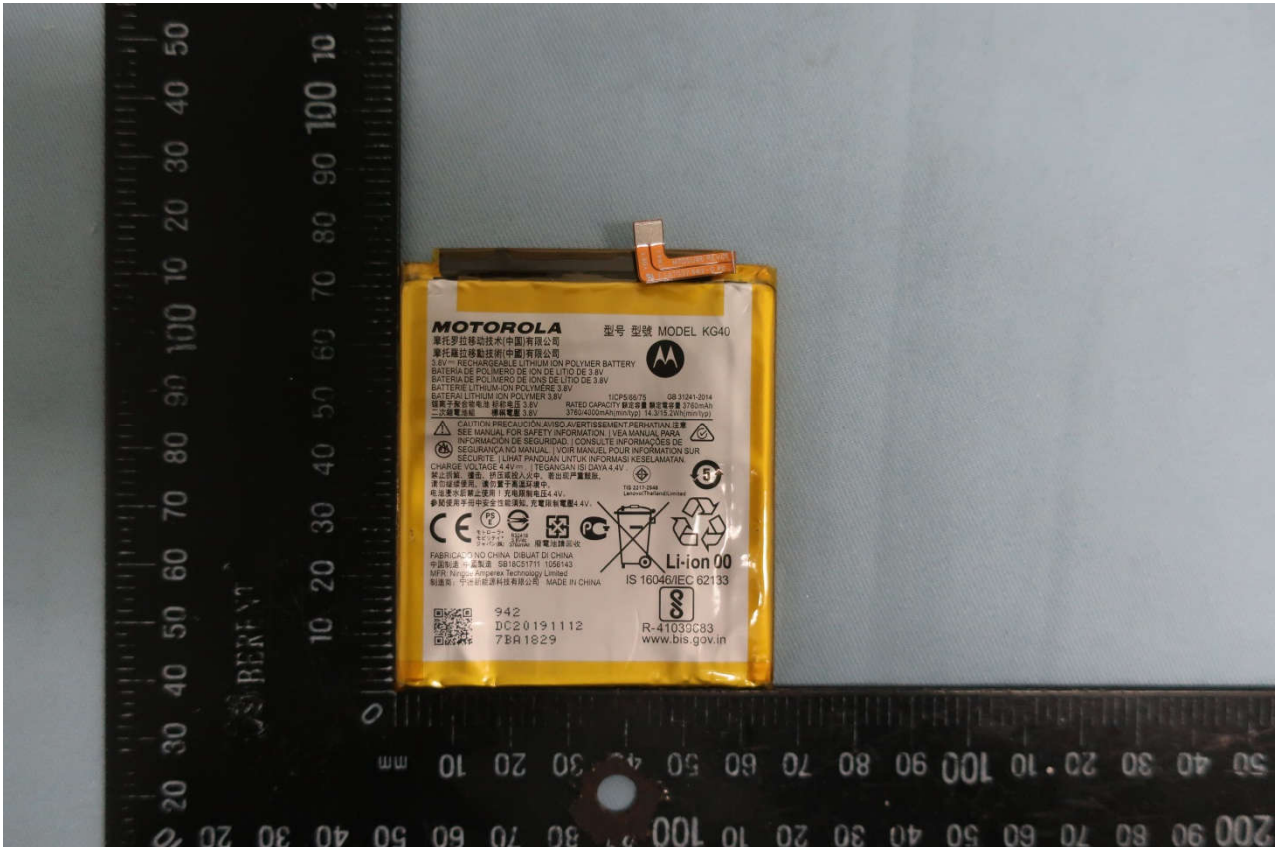

Brand Name: Motorola / Model Name: XT2045-6