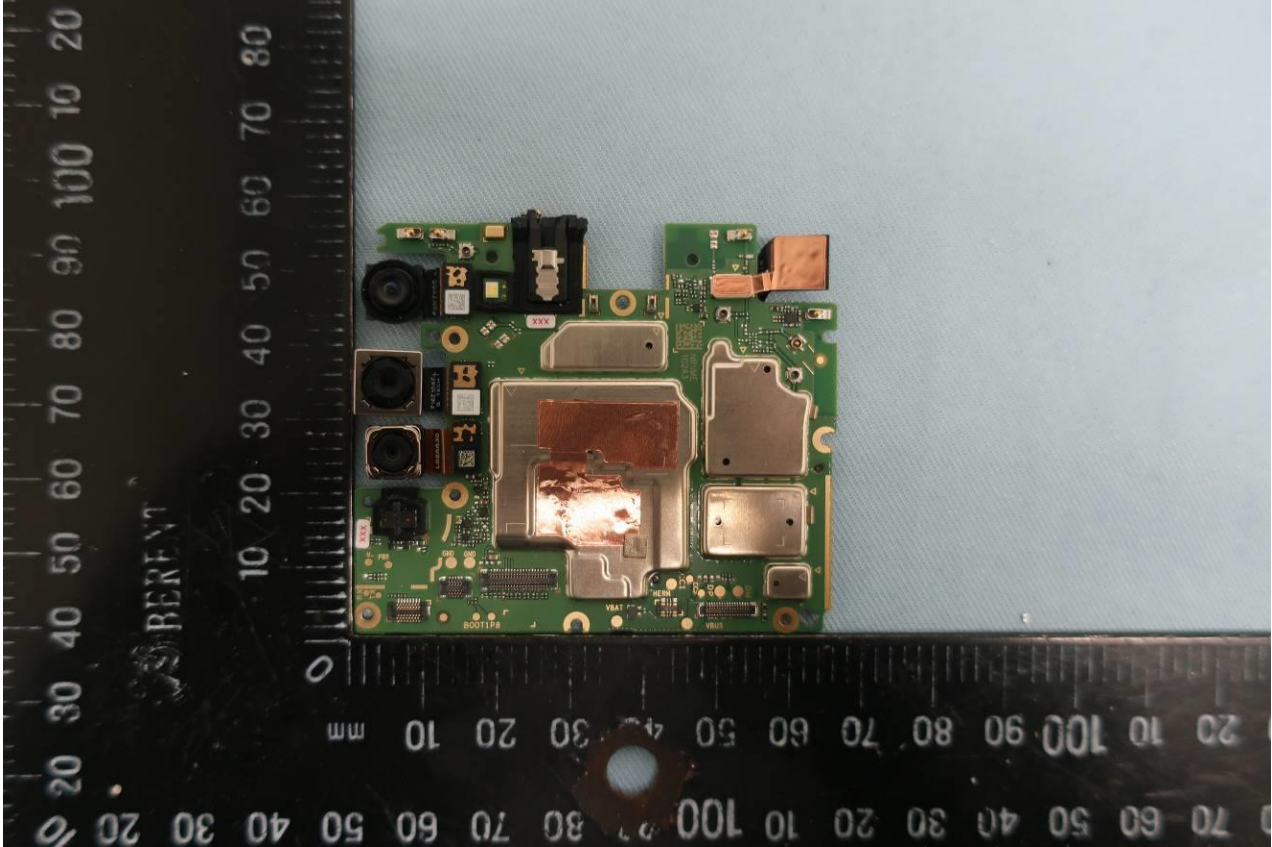

3. Internal Photograph of EUT

Brand Name: Motorola / Model Name: XT2045-2

Brand Name: Motorola / Model Name: XT2045-2

Sample 1 (Dual SIM Card)

Brand Name: Motorola / Model Name: XT2045-2

Brand Name: Motorola / Model Name: XT2045-2

Brand Name: Motorola / Model Name: XT2045-2

Brand Name: Motorola / Model Name: XT2045-2

Brand Name: Motorola / Model Name: XT2045-2

Brand Name: Motorola / Model Name: XT2045-2

Brand Name: Motorola / Model Name: XT2045-2