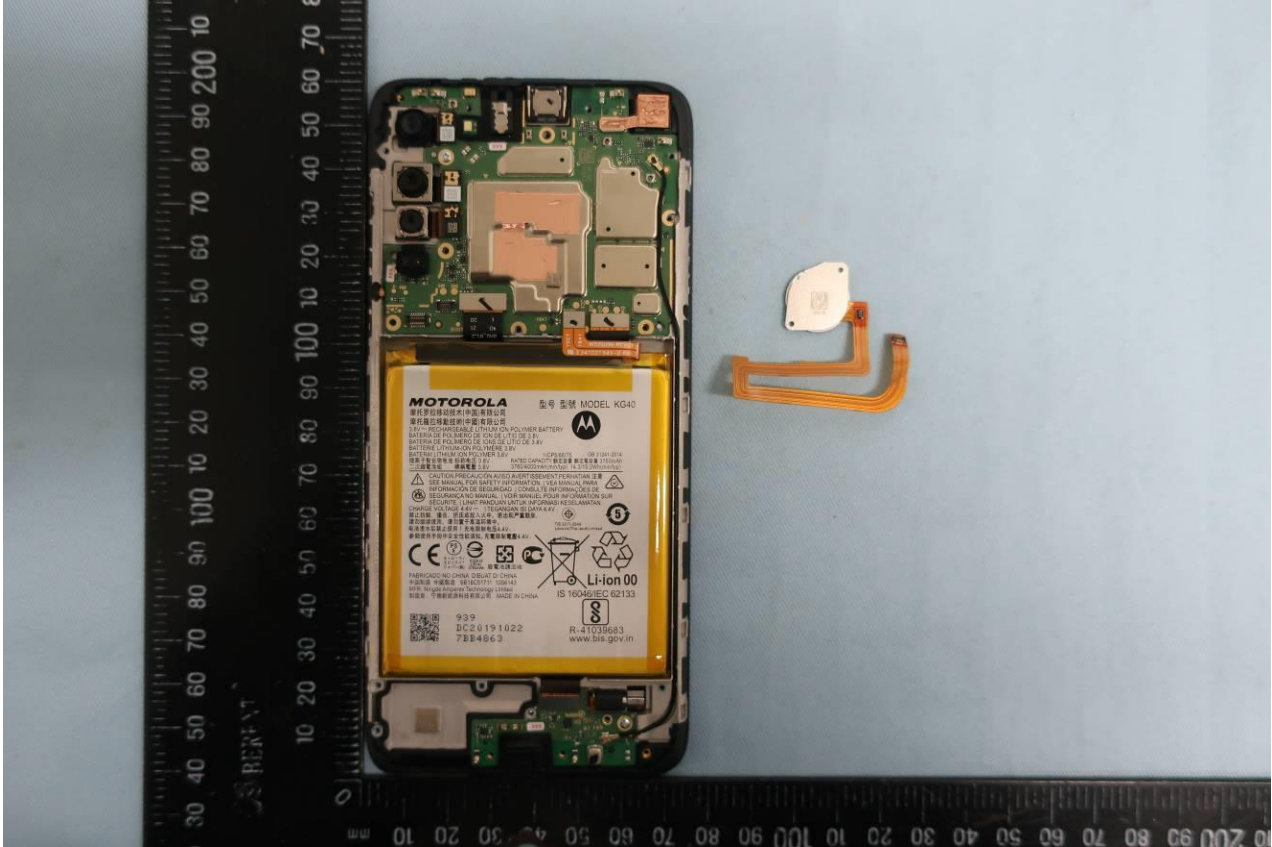

3. Internal Photograph of EUT

Brand Name: Motorola / Model Name: XT2045-2

Brand Name: Motorola / Model Name: XT2045-2

Sample 1 (Dual SIM Card)

Brand Name: Motorola / Model Name: XT2045-2

Brand Name: Motorola / Model Name: XT2045-2

Brand Name: Motorola / Model Name: XT2045-2

Brand Name: Motorola / Model Name: XT2045-2

Brand Name: Motorola / Model Name: XT2045-2

Brand Name: Motorola / Model Name: XT2045-2

Brand Name: Motorola / Model Name: XT2045-2