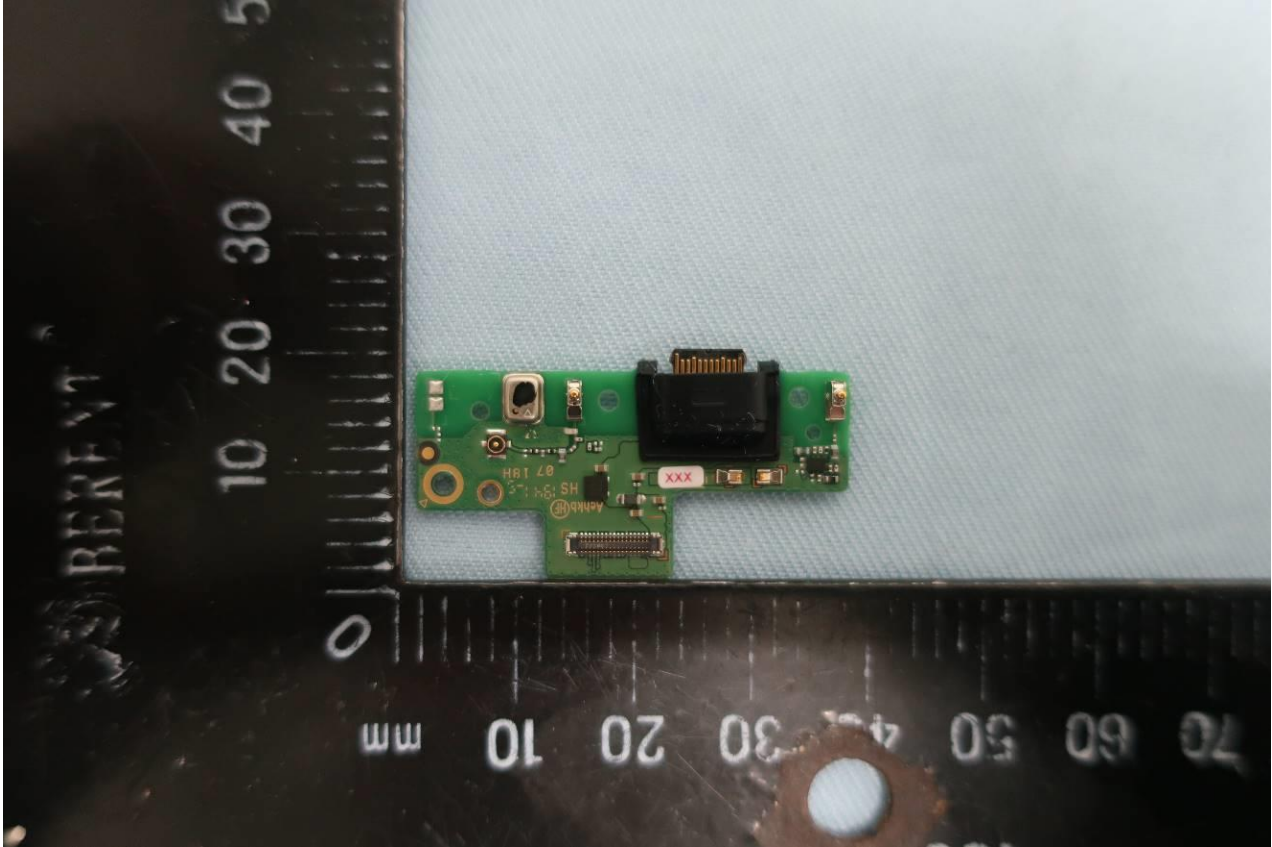

3. Internal Photograph of EUT

Brand Name: Motorola / Model Name: XT2045-2

Brand Name: Motorola / Model Name: XT2045-2

Sample 1 (Dual SIM Card)

Brand Name: Motorola / Model Name: XT2045-2

Brand Name: Motorola / Model Name: XT2045-2

Brand Name: Motorola / Model Name: XT2045-2

Brand Name: Motorola / Model Name: XT2045-2

Brand Name: Motorola / Model Name: XT2045-2

Brand Name: Motorola / Model Name: XT2045-2

Brand Name: Motorola / Model Name: XT2045-2