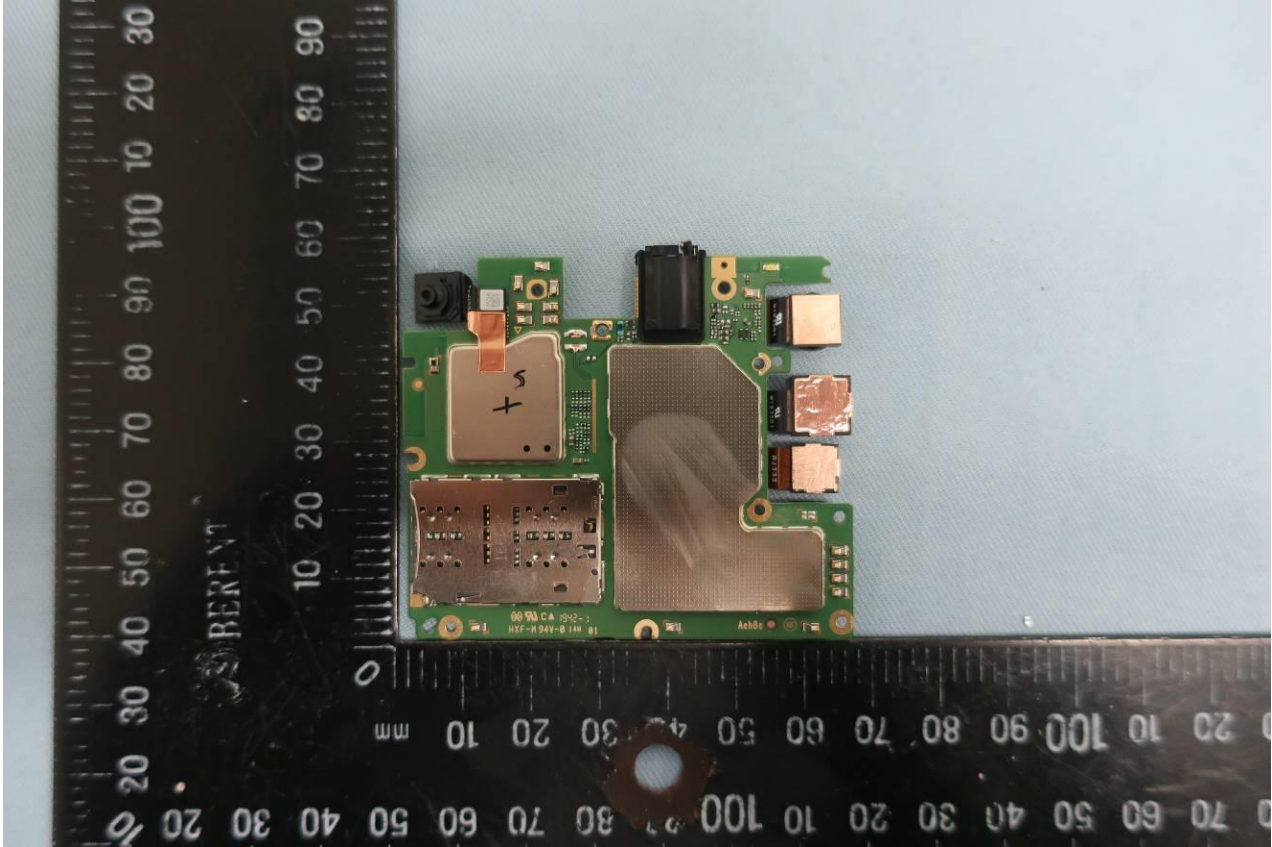

3. Internal Photograph of EUT

Brand Name: Motorola / Model Name: XT2045-2

Brand Name: Motorola / Model Name: XT2045-2

Sample 1 (Dual SIM Card)

Brand Name: Motorola / Model Name: XT2045-2

Brand Name: Motorola / Model Name: XT2045-2

Brand Name: Motorola / Model Name: XT2045-2

Brand Name: Motorola / Model Name: XT2045-2

Brand Name: Motorola / Model Name: XT2045-2

Brand Name: Motorola / Model Name: XT2045-2

Brand Name: Motorola / Model Name: XT2045-2