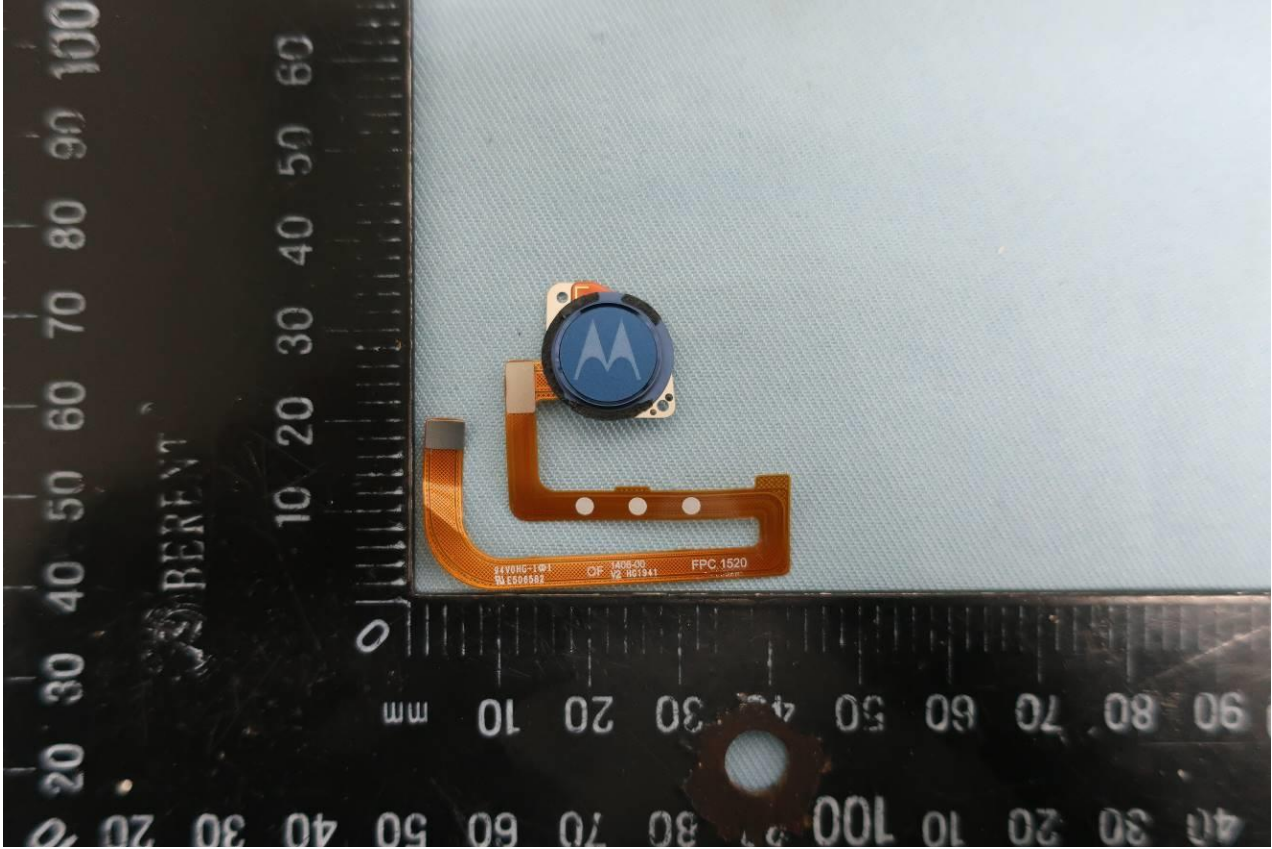

3. Internal Photograph of EUT

Brand Name: Motorola / Model Name: XT2045-2

Brand Name: Motorola / Model Name: XT2045-2

Sample 1 (Dual SIM Card)

Brand Name: Motorola / Model Name: XT2045-2

Brand Name: Motorola / Model Name: XT2045-2

Brand Name: Motorola / Model Name: XT2045-2

Brand Name: Motorola / Model Name: XT2045-2

Brand Name: Motorola / Model Name: XT2045-2

Brand Name: Motorola / Model Name: XT2045-2

Brand Name: Motorola / Model Name: XT2045-2