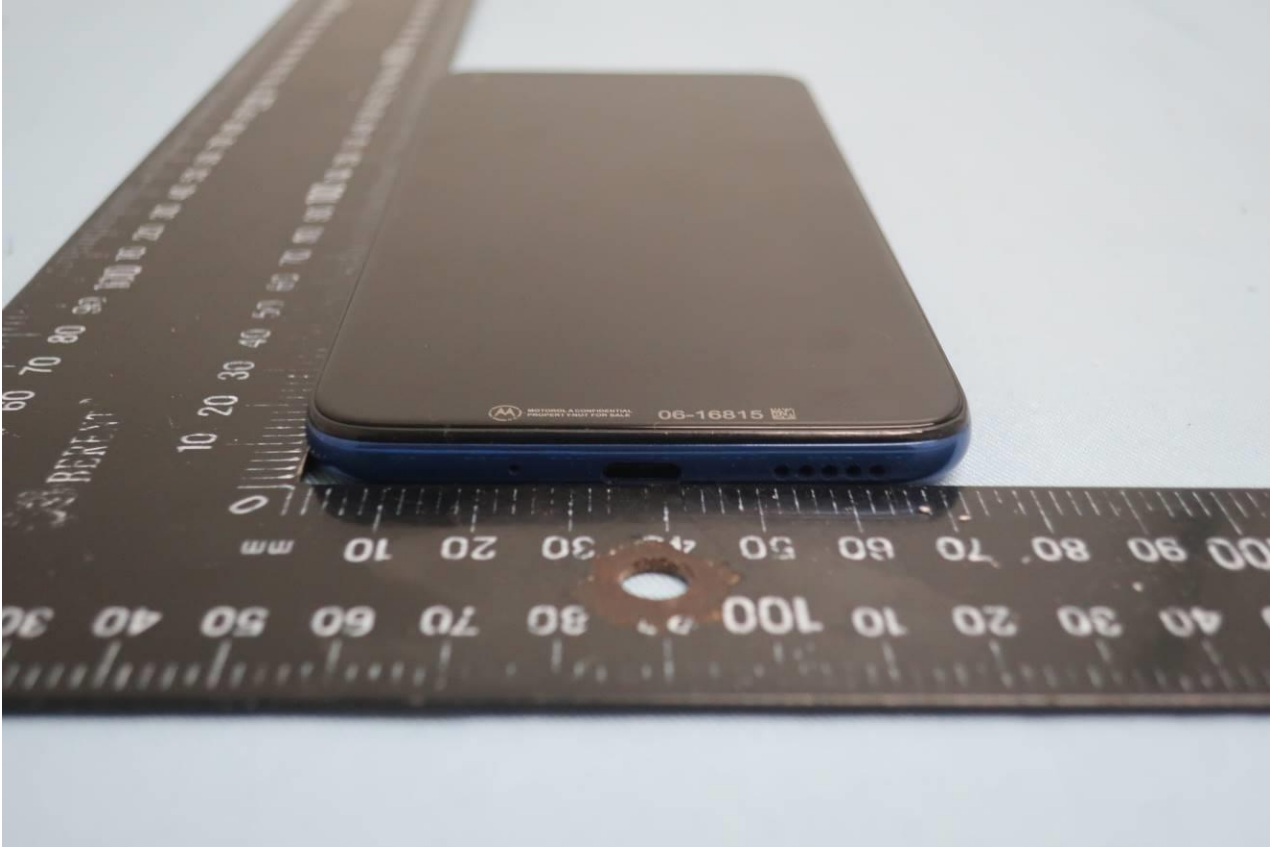

1. External Photograph of EUT

Brand Name: Motorola / Model Name: XT2045-2

Brand Name: Motorola / Model Name: XT2045-2

Brand Name: Motorola / Model Name: XT2045-2

Brand Name: Motorola / Model Name: XT2045-2

Brand Name: Motorola / Model Name: XT2045-2

Brand Name: Motorola / Model Name: XT2045-2

Brand Name: Motorola / Model Name: XT2045-2

Brand Name: Motorola / Model Name: XT2045-2

2. Photograph of Accessory

Brand Name: Motorola / Model Name: XT2045-2