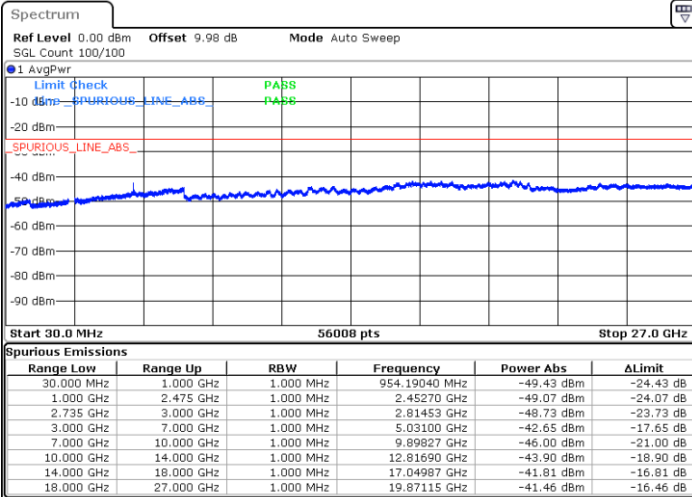

LTE Band 41 / 20MHz+5MHz

Middle Channel / QPSK

Middle Channel / 16QAM

Date: 3.MAR.2020 13:32:02

Date: 3.MAR.2020 13:30:53

Middle Channel / 64QAM

N/A

Date: 3.MAR.2020 13:29:51

LTE Band 41 / 20MHz+5MHz

Highest Channel / QPSK

Highest Channel / 16QAM

Date: 3.MAR.2020 13:35:30

Date: 3.MAR.2020 13:36:51

Highest Channel / 64QAM

N/A

Date: 3.MAR.2020 13:38:21

LTE Band 41 / 20MHz+10MHz

Lowest Channel / QPSK

Lowest Channel / 16QAM

Date: 3.MAR.2020 16:12:36

Date: 3.MAR.2020 16:13:53

Lowest Channel / 64QAM

N/A

Date: 3.MAR.2020 16:15:08