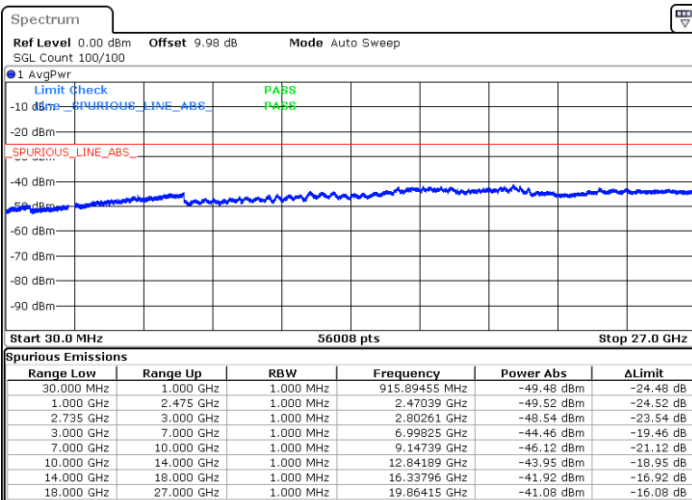

LTE Band 41 / 10MHz+15MHz

MiddleChannel / QPSK

Middle Channel / 16QAM

Date: 3.MAR.2020 15:12:31

Date: 3.MAR.2020 15:14:36

Middle Channel / 64QAM

N/A

Date: 3.MAR.2020 15:15:35

LTE Band 41 / 10MHz+15MHz

Highest Channel / QPSK

Highest Channel / 16QAM

Date: 3.MAR.2020 15:19:58

Date: 3.MAR.2020 15:18:30

Highest Channel / 64QAM

N/A

Date: 3.MAR.2020 15:17:14