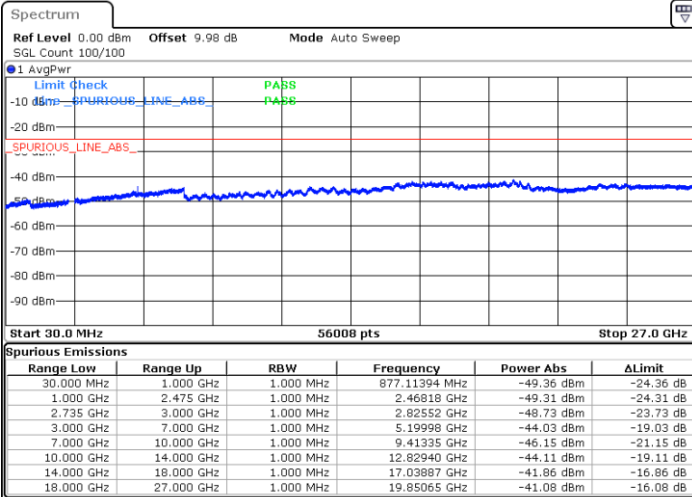

LTE Band 41 / 15MHz+20MHz

Highest Channel / QPSK

Highest Channel / 16QAM

Date: 3.MAR.2020 17:17:24

Date: 3.MAR.2020 17:18:43

Highest Channel / 64QAM

N/A

Date: 3.MAR.2020 17:20:03

LTE Band 41 / 20MHz+5MHz

Lowest Channel / QPSK

Lowest Channel / 16QAM

Date: 3.MAR.2020 13:25:34

Date: 3.MAR.2020 13:26:46

Lowest Channel / 64QAM

N/A

Date: 3.MAR.2020 13:28:03

LTE Band 41 / 20MHz+5MHz

Middle Channel / QPSK

Middle Channel / 16QAM

Date: 3.MAR.2020 13:32:02

Date: 3.MAR.2020 13:30:53

Middle Channel / 64QAM

N/A

Date: 3.MAR.2020 13:29:51