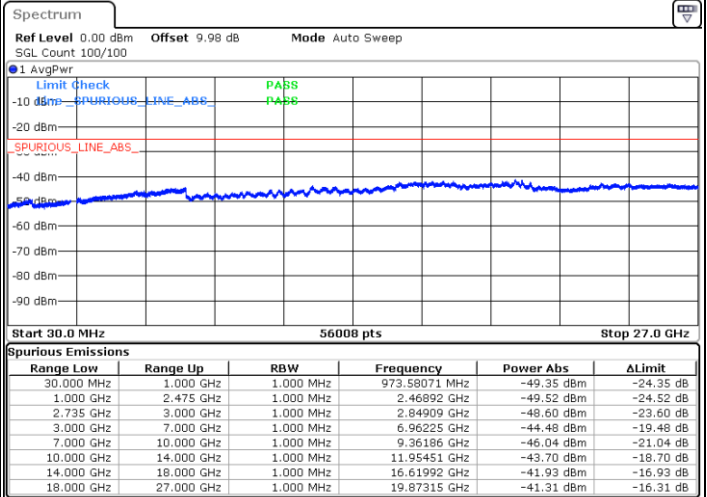

LTE Band 41 / 20MHz+15MHz

Lowest Channel / QPSK

Date: 3.MAR.2020 17:30:42

Lowest Channel / 16QAM

Date: 3.MAR.2020 17:29:25

Lowest Channel / 64QAM

Date: 3.MAR.2020 17:28:14

N/A

LTE Band 41 / 20MHz+15MHz

Middle Channel / QPSK

Date: 3.MAR.2020 17:32:12

Middle Channel / 16QAM

Date: 3.MAR.2020 17:33:30

Middle Channel / 64QAM

Date: 3.MAR.2020 17:35:06

N/A

LTE Band 41 / 20MHz+15MHz

Highest Channel / QPSK

Highest Channel / 16QAM

Date: 3.MAR.2020 17:40:06

Date: 3.MAR.2020 17:38:38

Highest Channel / 64QAM

N/A

Date: 3.MAR.2020 17:36:42