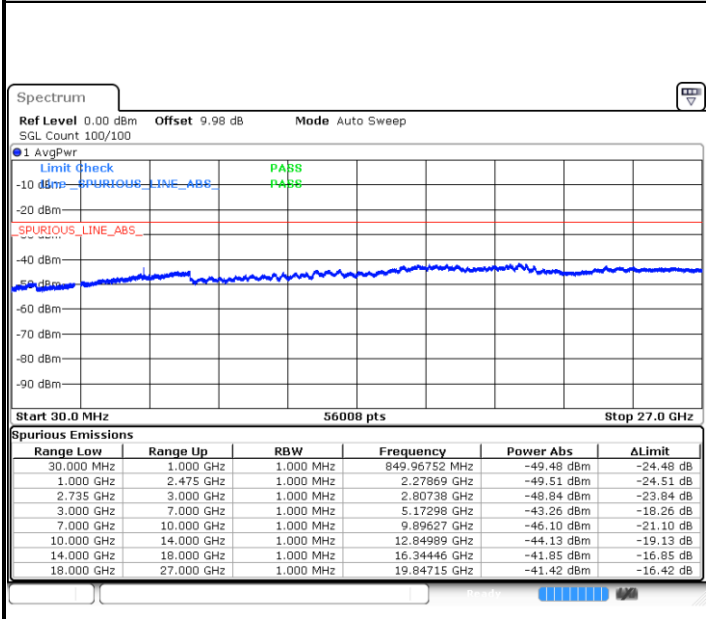

LTE Band 41 / 5MHz+20MHz

Middle Channel / QPSK

Date: 3.MAR.2020 12:07:53

Middle Channel /16QAM

Date: 3.MAR.2020 12:06:53

Middle Channel / 64QAM

Date: 3.MAR.2020 12:05:53

N/A

LTE Band 41 / 5MHz+20MHz

Highest Channel / QPSK

Highest Channel / 16QAM

Date: 3.MAR.2020 12:09:39

Date: 3.MAR.2020 12:10:51

Highest Channel / 64QAM

N/A

Date: 3.MAR.2020 12:12:07

LTE Band 41 / 10MHz+15MHz

Lowest Channel / QPSK

Lowest Channel / 16QAM

Date: 3.MAR.2020 14:06:38

Date: 3.MAR.2020 14:00:27

Lowest Channel / 64QAM

N/A

Date: 3.MAR.2020 13:59:01