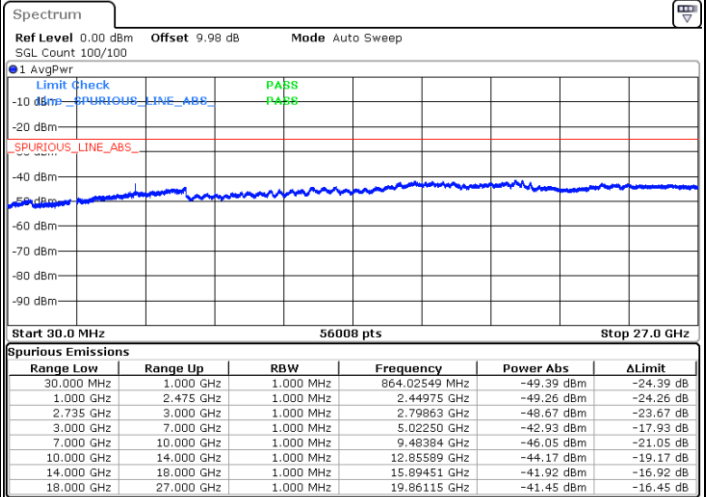

LTE Band 41 / 15MHz+15MHz

Highest Channel / QPSK

Highest Channel / 16QAM

Date: 3.MAR.2020 16:52:35

Date: 3.MAR.2020 16:51:19

Highest Channel / 64QAM

N/A

Date: 3.MAR.2020 16:49:30

LTE Band 41 / 15MHz+20MHz

Lowest Channel / QPSK

Lowest Channel / 16QAM

Date: 3.MAR.2020 17:04:09

Date: 3.MAR.2020 17:05:24

Lowest Channel / 64QAM

N/A

Date: 3.MAR.2020 17:11:57