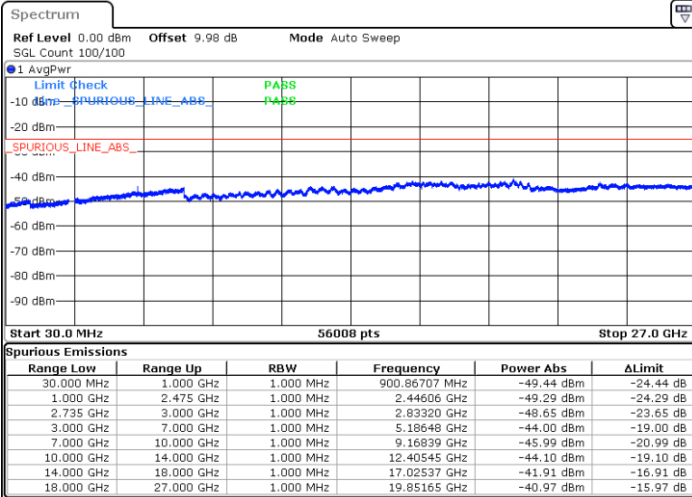

LTE Band 41 / 20MHz+15MHz

Highest Channel / QPSK

Highest Channel / 16QAM

Date: 3.MAR.2020 17:40:06

Date: 3.MAR.2020 17:38:38

Highest Channel / 64QAM

N/A

Date: 3.MAR.2020 17:36:42

LTE Band 41 / 20MHz+20MHz

Lowest Channel / QPSK

Lowest Channel / 16QAM

Date: 3.MAR.2020 18:20:22

Date: 3.MAR.2020 18:21:36

Lowest Channel / 64QAM

N/A

Date: 3.MAR.2020 18:22:51

LTE Band 41 / 20MHz+20MHz

MiddleChannel / QPSK

Middle Channel / 16QAM

Date: 3.MAR.2020 18:26:32

Date: 3.MAR.2020 18:25:27

Middle Channel / 64QAM

N/A

Date: 3.MAR.2020 18:24:20