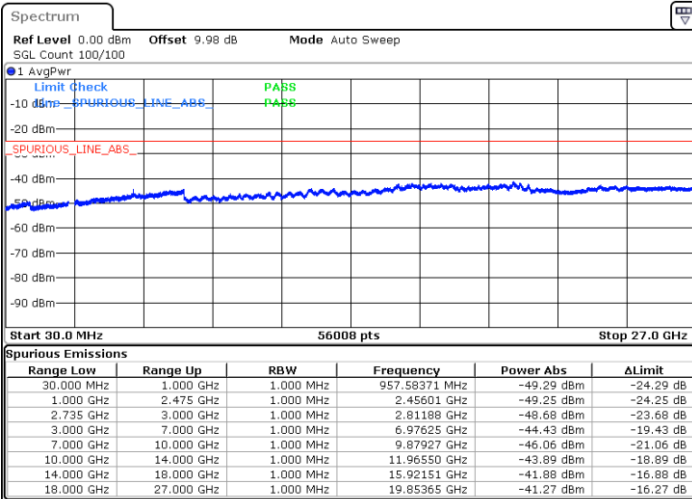

LTE Band 41 / 15MHz+15MHz

Highest Channel / QPSK

Highest Channel / 16QAM

Date: 3.MAR.2020 16:52:35

Date: 3.MAR.2020 16:51:19

Highest Channel / 64QAM

N/A

Date: 3.MAR.2020 16:49:30

LTE Band 41 / 15MHz+20MHz

Lowest Channel / QPSK

Lowest Channel / 16QAM

Date: 3.MAR.2020 17:04:09

Date: 3.MAR.2020 17:05:24

Lowest Channel / 64QAM

N/A

Date: 3.MAR.2020 17:11:57

LTE Band 41 / 15MHz+20MHz

Middle Channel / QPSK

Middle Channel / 16QAM

Date: 3.MAR.2020 17:15:45

Date: 3.MAR.2020 17:14:34

Middle Channel / 64QAM

N/A

Date: 3.MAR.2020 17:13:28