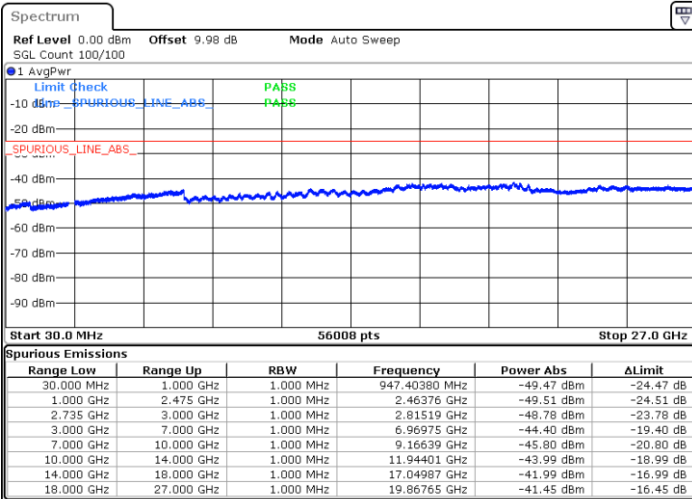

LTE Band 41 / 10MHz+20MHz

Highest Channel / QPSK

Highest Channel / 16QAM

Date: 3.MAR.2020 16:00:31

Date: 3.MAR.2020 15:59:10

Highest Channel / 64QAM

N/A

Date: 3.MAR.2020 15:57:56

LTE Band 41 / 15MHz+10MHz

Lowest Channel / QPSK

Lowest Channel / 16QAM

Date: 3.MAR.2020 15:28:02

Date: 3.MAR.2020 15:29:15

Lowest Channel / 64QAM

N/A

Date: 3.MAR.2020 15:31:03