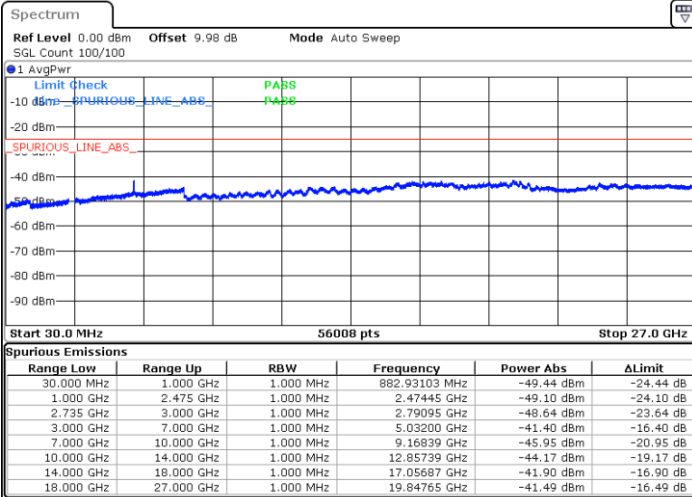

LTE Band 41 / 20MHz+15MHz

Middle Channel / QPSK

Date: 3.MAR.2020 17:32:12

Middle Channel / 16QAM

Date: 3.MAR.2020 17:33:30

Middle Channel / 64QAM

Date: 3.MAR.2020 17:35:06

N/A

LTE Band 41 / 20MHz+15MHz

Highest Channel / QPSK

Highest Channel / 16QAM

Date: 3.MAR.2020 17:40:06

Date: 3.MAR.2020 17:38:38

Highest Channel / 64QAM

N/A

Date: 3.MAR.2020 17:36:42

LTE Band 41 / 20MHz+20MHz

Lowest Channel / QPSK

Lowest Channel / 16QAM

Date: 3.MAR.2020 18:20:22

Date: 3.MAR.2020 18:21:36

Lowest Channel / 64QAM

N/A

Date: 3.MAR.2020 18:22:51