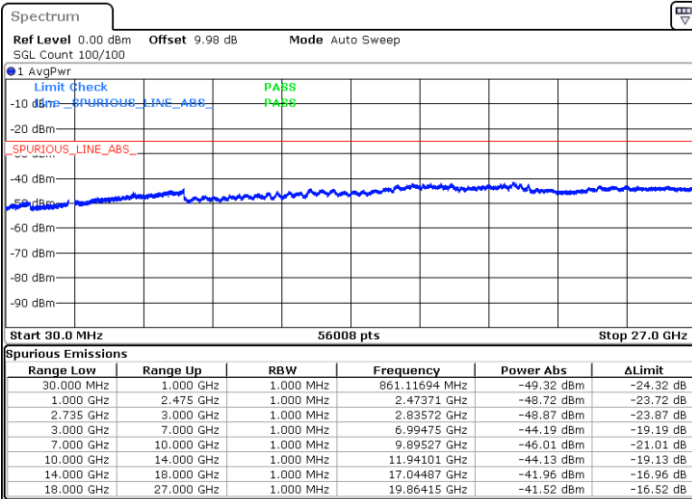

LTE Band 41 / 10MHz+15MHz

Lowest Channel / QPSK

Lowest Channel / 16QAM

Date: 3.MAR.2020 14:06:38

Date: 3.MAR.2020 14:00:27

Lowest Channel / 64QAM

N/A

Date: 3.MAR.2020 13:59:01