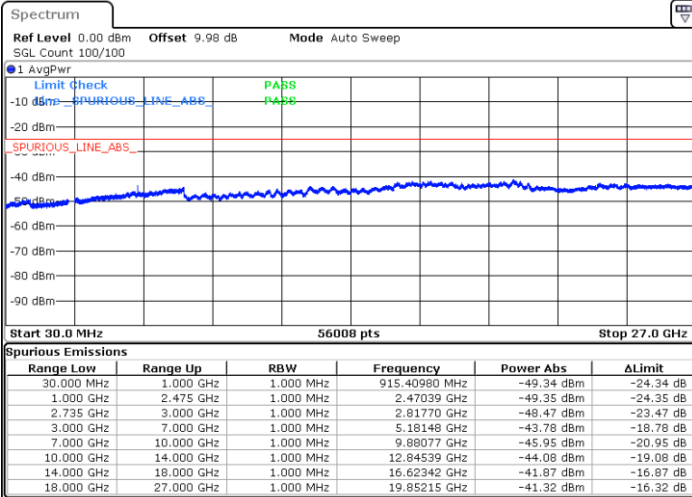

LTE Band 41 / 10MHz+15MHz

MiddleChannel / QPSK

Middle Channel / 16QAM

Date: 3.MAR.2020 15:12:31

Date: 3.MAR.2020 15:14:36