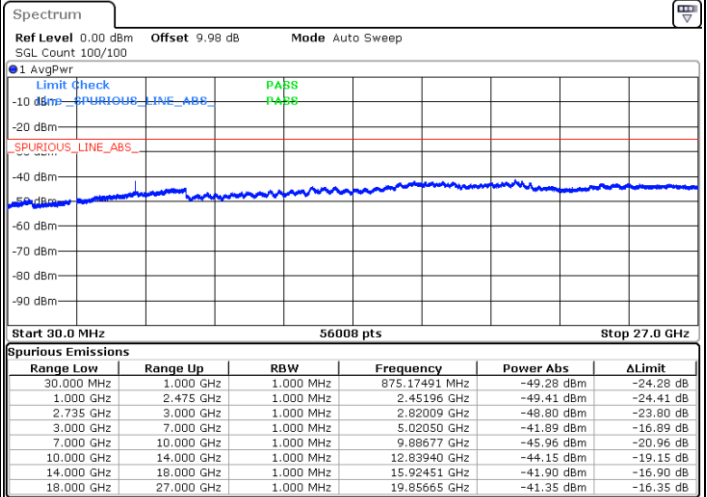

LTE Band 41 / 10MHz+20MHz

Highest Channel / QPSK

Highest Channel / 16QAM

Date: 3.MAR.2020 16:00:31

Date: 3.MAR.2020 15:59:10

Highest Channel / 64QAM

N/A

Date: 3.MAR.2020 15:57:56

LTE Band 41 / 15MHz+10MHz

Lowest Channel / QPSK

Lowest Channel / 16QAM

Date: 3.MAR.2020 15:28:02

Date: 3.MAR.2020 15:29:15

Lowest Channel / 64QAM

N/A

Date: 3.MAR.2020 15:31:03