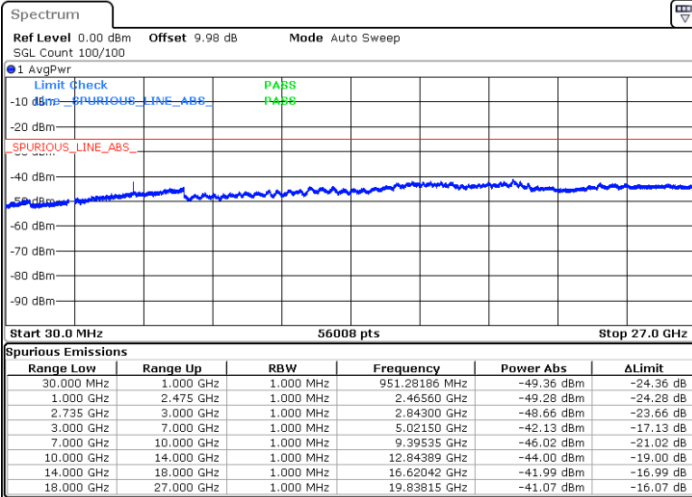

LTE Band 41 / 10MHz+20MHz

Highest Channel / QPSK

Highest Channel / 16QAM

Date: 3.MAR.2020 16:00:31

Date: 3.MAR.2020 15:59:10

Highest Channel / 64QAM

N/A

Date: 3.MAR.2020 15:57:56

LTE Band 41 / 15MHz+10MHz

Lowest Channel / QPSK

Lowest Channel / 16QAM

Date: 3.MAR.2020 15:28:02

Date: 3.MAR.2020 15:29:15

Lowest Channel / 64QAM

N/A

Date: 3.MAR.2020 15:31:03