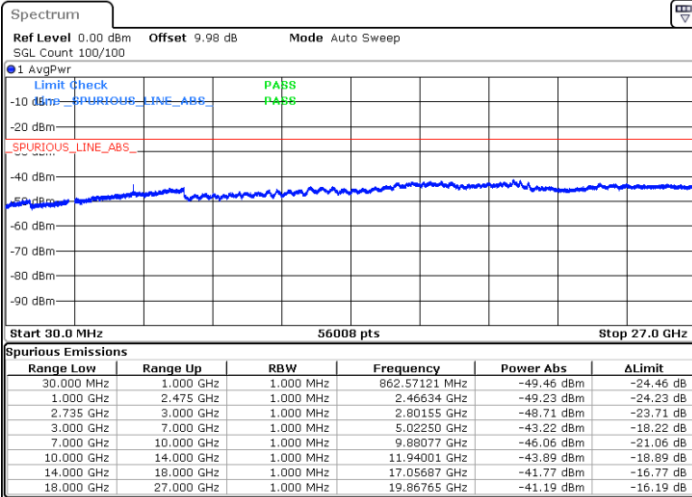

LTE Band 41 / 15MHz+15MHz

Highest Channel / QPSK

Highest Channel / 16QAM

Date: 3.MAR.2020 16:52:35

Date: 3.MAR.2020 16:51:19

Highest Channel / 64QAM

N/A

Date: 3.MAR.2020 16:49:30

LTE Band 41 / 15MHz+20MHz

Lowest Channel / QPSK

Lowest Channel / 16QAM

Date: 3.MAR.2020 17:04:09

Date: 3.MAR.2020 17:05:24

Lowest Channel / 64QAM

N/A

Date: 3.MAR.2020 17:11:57