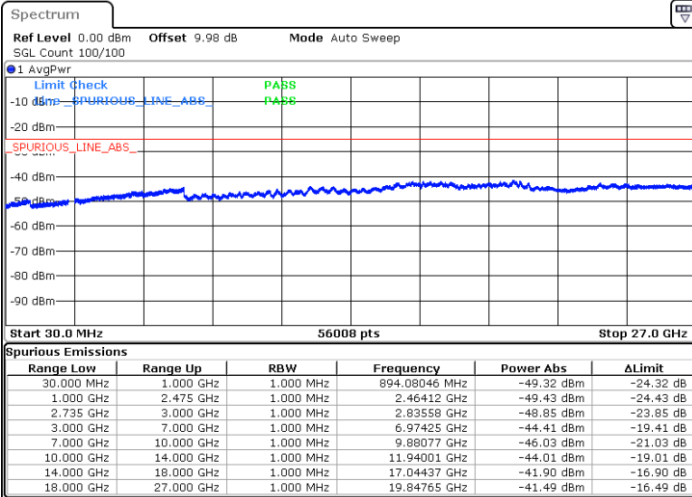

LTE Band 41 / 20MHz+15MHz

Lowest Channel / QPSK

Date: 3.MAR.2020 17:30:42

Lowest Channel / 16QAM

Date: 3.MAR.2020 17:29:25

Lowest Channel / 64QAM

Date: 3.MAR.2020 17:28:14

N/A

LTE Band 41 / 20MHz+15MHz

Middle Channel / QPSK

Date: 3.MAR.2020 17:32:12

Middle Channel / 16QAM

Date: 3.MAR.2020 17:33:30

Middle Channel / 64QAM

Date: 3.MAR.2020 17:35:06

N/A

LTE Band 41 / 20MHz+15MHz

Highest Channel / QPSK

Highest Channel / 16QAM

Date: 3.MAR.2020 17:40:06

Date: 3.MAR.2020 17:38:38

Highest Channel / 64QAM

N/A

Date: 3.MAR.2020 17:36:42