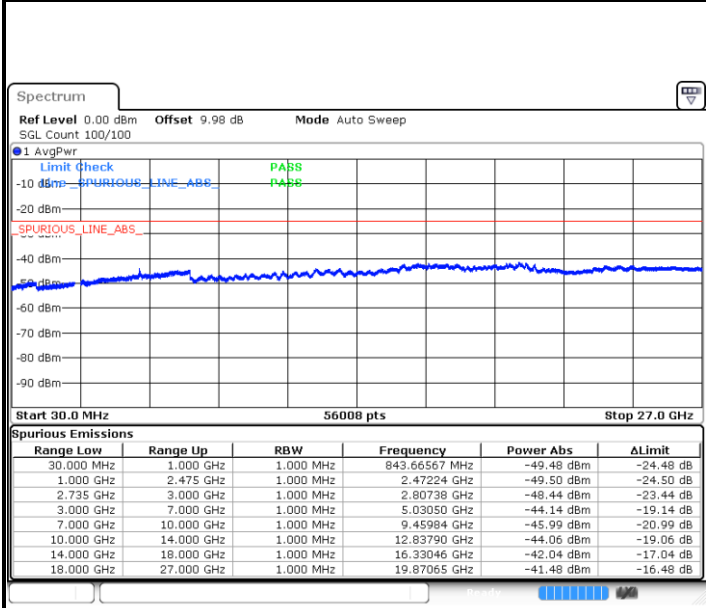

LTE Band 41 / 20MHz+10MHz

Highest Channel / QPSK

Highest Channel / 16QAM

Date: 3.MAR.2020 16:29:10

Date: 3.MAR.2020 16:30:38

Highest Channel / 64QAM

N/A

Date: 3.MAR.2020 16:31:56

LTE Band 41 / 20MHz+15MHz

Lowest Channel / QPSK

Date: 3.MAR.2020 17:30:42

Lowest Channel / 16QAM

Date: 3.MAR.2020 17:29:25

Lowest Channel / 64QAM

Date: 3.MAR.2020 17:28:14

N/A

LTE Band 41 / 20MHz+15MHz

Middle Channel / QPSK

Date: 3.MAR.2020 17:32:12

Middle Channel / 16QAM

Date: 3.MAR.2020 17:33:30

Middle Channel / 64QAM

Date: 3.MAR.2020 17:35:06

N/A

LTE Band 41 / 20MHz+15MHz

Highest Channel / QPSK

Highest Channel / 16QAM

Date: 3.MAR.2020 17:40:06

Date: 3.MAR.2020 17:38:38

Highest Channel / 64QAM

N/A

Date: 3.MAR.2020 17:36:42