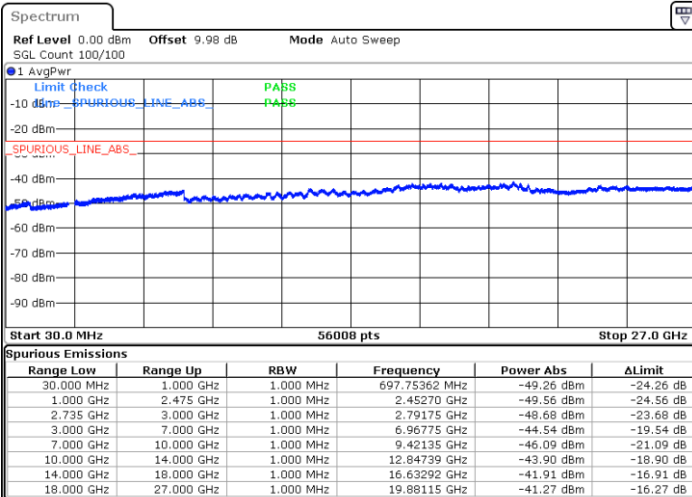

LTE Band 41 / 20MHz+5MHz

Middle Channel / QPSK

Middle Channel / 16QAM

Date: 3.MAR.2020 13:32:02

Date: 3.MAR.2020 13:30:53

Middle Channel / 64QAM

N/A

Date: 3.MAR.2020 13:29:51

LTE Band 41 / 20MHz+5MHz

Highest Channel / QPSK

Highest Channel / 16QAM

Date: 3.MAR.2020 13:35:30

Date: 3.MAR.2020 13:36:51

Highest Channel / 64QAM

N/A

Date: 3.MAR.2020 13:38:21

LTE Band 41 / 20MHz+10MHz

Lowest Channel / QPSK

Lowest Channel / 16QAM

Date: 3.MAR.2020 16:12:36

Date: 3.MAR.2020 16:13:53

Lowest Channel / 64QAM

N/A

Date: 3.MAR.2020 16:15:08