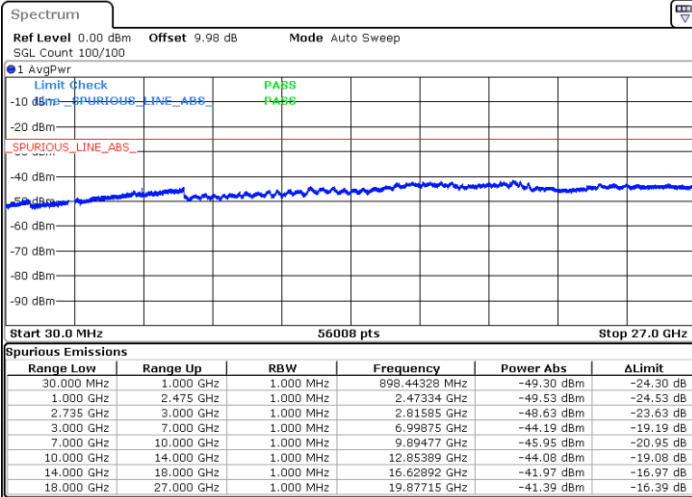

LTE Band 41 / 5MHz+20MHz

Middle Channel / QPSK

Date: 3.MAR.2020 12:07:53

Middle Channel /16QAM

Date: 3.MAR.2020 12:06:53

Middle Channel / 64QAM

Date: 3.MAR.2020 12:05:53

N/A

LTE Band 41 / 5MHz+20MHz

Highest Channel / QPSK

Highest Channel / 16QAM

Date: 3.MAR.2020 12:09:39

Date: 3.MAR.2020 12:10:51

Highest Channel / 64QAM

N/A

Date: 3.MAR.2020 12:12:07