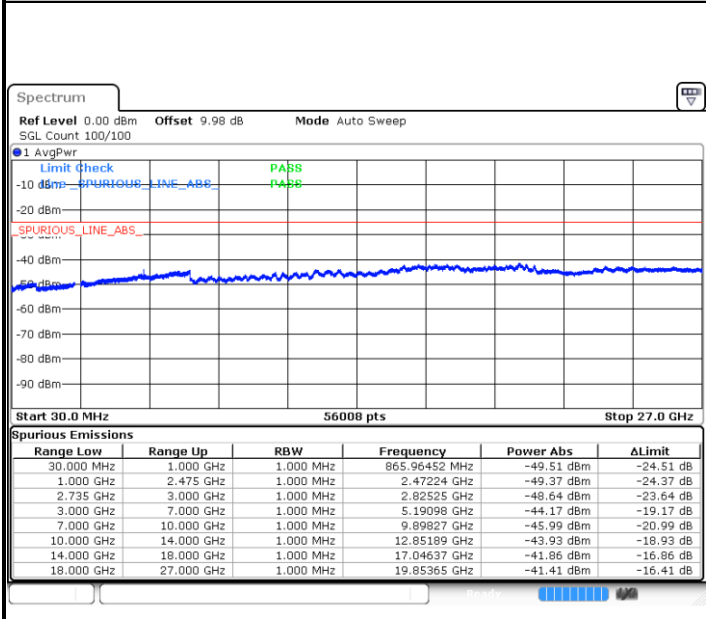

LTE Band 41 / 20MHz+10MHz

Highest Channel / QPSK

Highest Channel / 16QAM

Date: 3.MAR.2020 16:29:10

Date: 3.MAR.2020 16:30:38

Highest Channel / 64QAM

N/A

Date: 3.MAR.2020 16:31:56

LTE Band 41 / 20MHz+15MHz

Lowest Channel / QPSK

Date: 3.MAR.2020 17:30:42

Lowest Channel / 16QAM

Date: 3.MAR.2020 17:29:25

Lowest Channel / 64QAM

Date: 3.MAR.2020 17:28:14

N/A

LTE Band 41 / 20MHz+15MHz

Middle Channel / QPSK

Date: 3.MAR.2020 17:32:12

Middle Channel / 16QAM

Date: 3.MAR.2020 17:33:30

Middle Channel / 64QAM

Date: 3.MAR.2020 17:35:06

N/A

LTE Band 41 / 20MHz+15MHz

Highest Channel / QPSK

Highest Channel / 16QAM

Date: 3.MAR.2020 17:40:06

Date: 3.MAR.2020 17:38:38

Highest Channel / 64QAM

N/A

Date: 3.MAR.2020 17:36:42