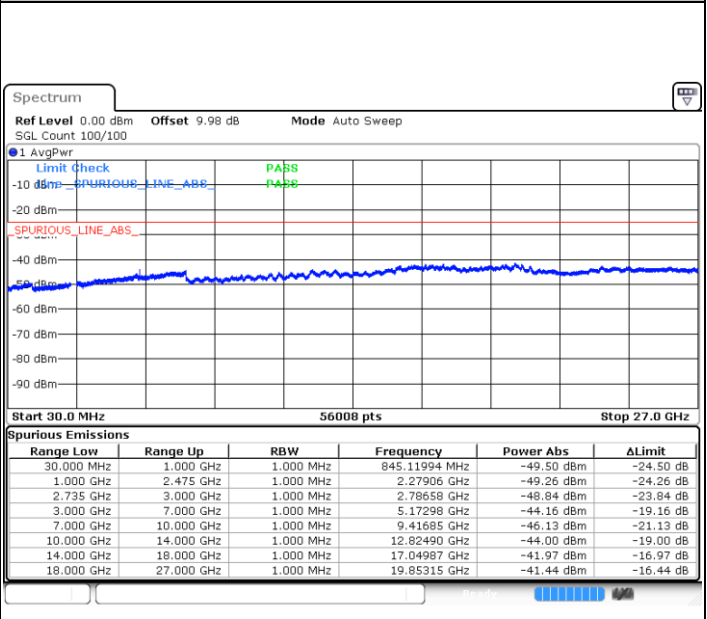

LTE Band 41 / 5MHz+20MHz

Middle Channel / QPSK

Date: 3.MAR.2020 12:07:53

Middle Channel /16QAM

Date: 3.MAR.2020 12:06:53

Middle Channel / 64QAM

Date: 3.MAR.2020 12:05:53

N/A

LTE Band 41 / 5MHz+20MHz

Highest Channel / QPSK

Highest Channel / 16QAM

Date: 3.MAR.2020 12:09:39

Date: 3.MAR.2020 12:10:51

Highest Channel / 64QAM

N/A

Date: 3.MAR.2020 12:12:07