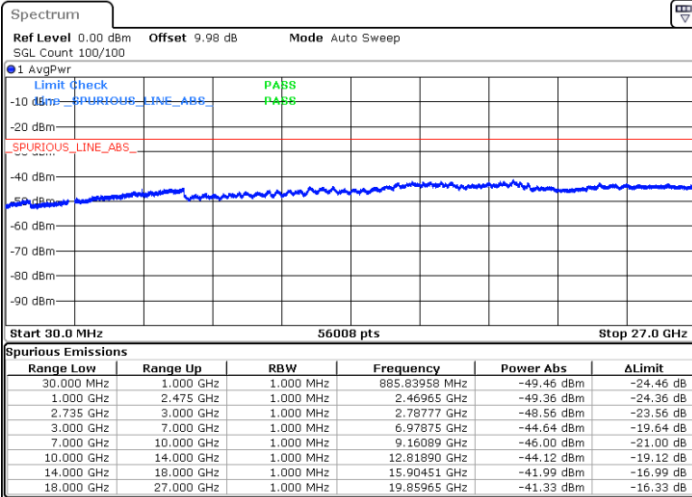

LTE Band 41 / 20MHz+5MHz

Lowest Channel / QPSK

Lowest Channel / 16QAM

Date: 3.MAR.2020 13:25:34

Date: 3.MAR.2020 13:26:46

Lowest Channel / 64QAM

N/A

Date: 3.MAR.2020 13:28:03

LTE Band 41 / 20MHz+5MHz

Middle Channel / QPSK

Middle Channel / 16QAM

Date: 3.MAR.2020 13:32:02

Date: 3.MAR.2020 13:30:53

Middle Channel / 64QAM

N/A

Date: 3.MAR.2020 13:29:51

LTE Band 41 / 20MHz+5MHz

Highest Channel / QPSK

Highest Channel / 16QAM

Date: 3.MAR.2020 13:35:30

Date: 3.MAR.2020 13:36:51

Highest Channel / 64QAM

N/A

Date: 3.MAR.2020 13:38:21