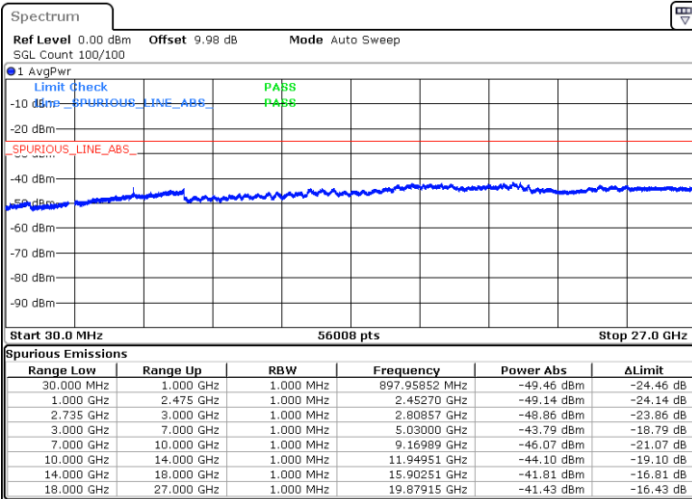

LTE Band 41 / 20MHz+5MHz

Highest Channel / QPSK

Highest Channel / 16QAM

Date: 3.MAR.2020 13:35:30

Date: 3.MAR.2020 13:36:51

Highest Channel / 64QAM

N/A

Date: 3.MAR.2020 13:38:21

LTE Band 41 / 20MHz+10MHz

Lowest Channel / QPSK

Lowest Channel / 16QAM

Date: 3.MAR.2020 16:12:36

Date: 3.MAR.2020 16:13:53

Lowest Channel / 64QAM

N/A

Date: 3.MAR.2020 16:15:08

LTE Band 41 / 20MHz+10MHz

Middle Channel / QPSK

Middle Channel / 16QAM

Date: 3.MAR.2020 16:26:53

Date: 3.MAR.2020 16:17:54

Middle Channel / 64QAM

N/A

Date: 3.MAR.2020 16:16:32