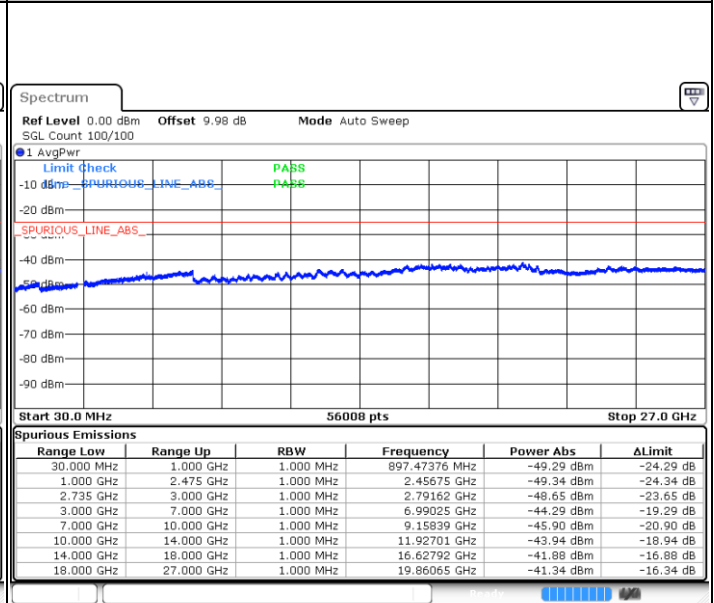

LTE Band 41 / 10MHz+20MHz

Highest Channel / QPSK

Highest Channel / 16QAM

Date: 3.MAR.2020 16:00:31

Date: 3.MAR.2020 15:59:10

Highest Channel / 64QAM

N/A

Date: 3.MAR.2020 15:57:56

LTE Band 41 / 15MHz+10MHz

Lowest Channel / QPSK

Lowest Channel / 16QAM

Date: 3.MAR.2020 15:28:02

Date: 3.MAR.2020 15:29:15

Lowest Channel / 64QAM

N/A

Date: 3.MAR.2020 15:31:03

LTE Band 41 / 15MHz+10MHz

Middle Channel / QPSK

Date: 3.MAR.2020 15:36:24

Middle Channel / 16QAM

Date: 3.MAR.2020 15:35:25

Middle Channel / 64QAM

Date: 3.MAR.2020 15:34:22

N/A

LTE Band 41 / 15MHz+10MHz

Highest Channel / QPSK

Highest Channel / 16QAM

Date: 3.MAR.2020 15:38:03

Date: 3.MAR.2020 15:39:32

Highest Channel / 64QAM

N/A

Date: 3.MAR.2020 15:40:57