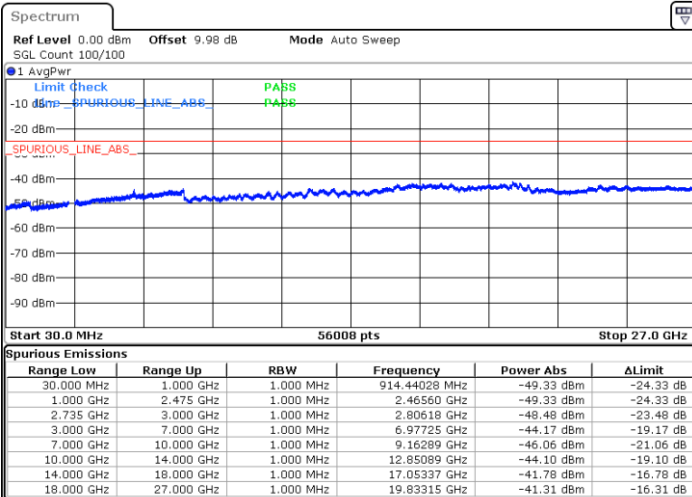

LTE Band 41 / 20MHz+15MHz

Highest Channel / QPSK

Highest Channel / 16QAM

Date: 3.MAR.2020 17:40:06

Date: 3.MAR.2020 17:38:38

Highest Channel / 64QAM

N/A

Date: 3.MAR.2020 17:36:42

LTE Band 41 / 20MHz+20MHz

Lowest Channel / QPSK

Lowest Channel / 16QAM

Date: 3.MAR.2020 18:20:22

Date: 3.MAR.2020 18:21:36

Lowest Channel / 64QAM

N/A

Date: 3.MAR.2020 18:22:51

LTE Band 41 / 20MHz+20MHz

MiddleChannel / QPSK

Middle Channel / 16QAM

Date: 3.MAR.2020 18:26:32

Date: 3.MAR.2020 18:25:27

Middle Channel / 64QAM

N/A

Date: 3.MAR.2020 18:24:20