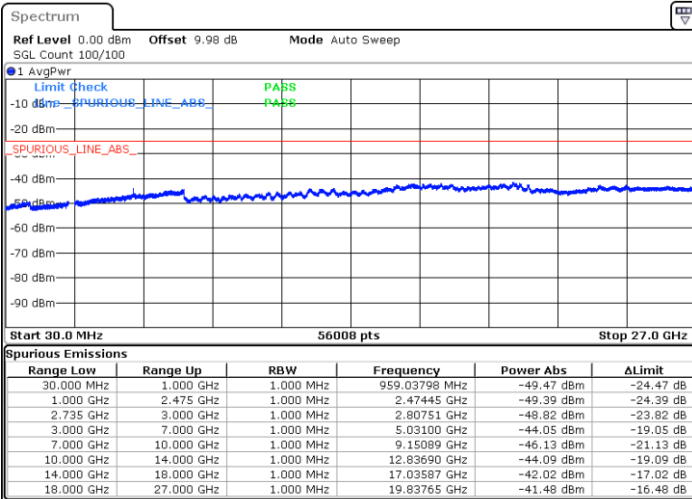

LTE Band 41 / 15MHz+20MHz

Highest Channel / QPSK

Highest Channel / 16QAM

Date: 3.MAR.2020 17:17:24

Date: 3.MAR.2020 17:18:43

Highest Channel / 64QAM

N/A

Date: 3.MAR.2020 17:20:03

LTE Band 41 / 20MHz+5MHz

Lowest Channel / QPSK

Lowest Channel / 16QAM

Date: 3.MAR.2020 13:25:34

Date: 3.MAR.2020 13:26:46

Lowest Channel / 64QAM

N/A

Date: 3.MAR.2020 13:28:03

LTE Band 41 / 20MHz+5MHz

Middle Channel / QPSK

Middle Channel / 16QAM

Date: 3.MAR.2020 13:32:02

Date: 3.MAR.2020 13:30:53

Middle Channel / 64QAM

N/A

Date: 3.MAR.2020 13:29:51