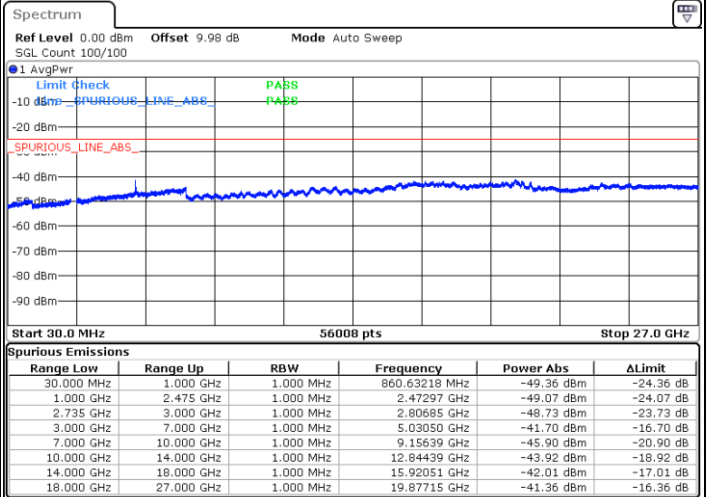

LTE Band 41 / 20MHz+5MHz

Highest Channel / QPSK

Highest Channel / 16QAM

Date: 3.MAR.2020 13:35:30

Date: 3.MAR.2020 13:36:51

Highest Channel / 64QAM

N/A

Date: 3.MAR.2020 13:38:21

LTE Band 41 / 20MHz+10MHz

Lowest Channel / QPSK

Lowest Channel / 16QAM

Date: 3.MAR.2020 16:12:36

Date: 3.MAR.2020 16:13:53

Lowest Channel / 64QAM

N/A

Date: 3.MAR.2020 16:15:08