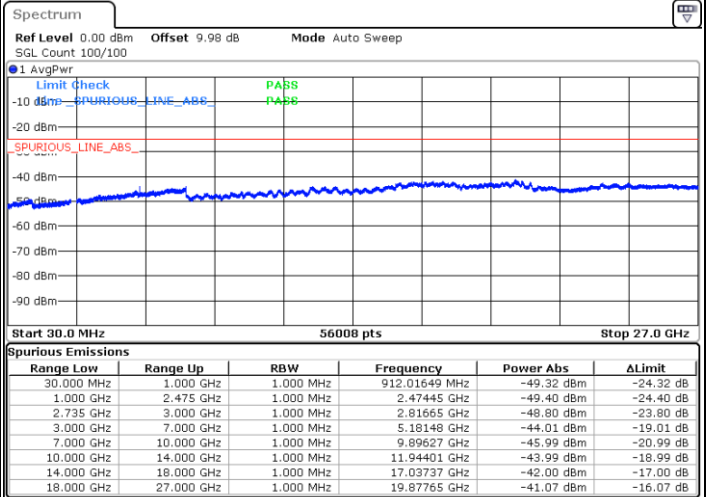

LTE Band 41 / 10MHz+15MHz

MiddleChannel / QPSK

Middle Channel / 16QAM

Date: 3.MAR.2020 15:12:31

Date: 3.MAR.2020 15:14:36