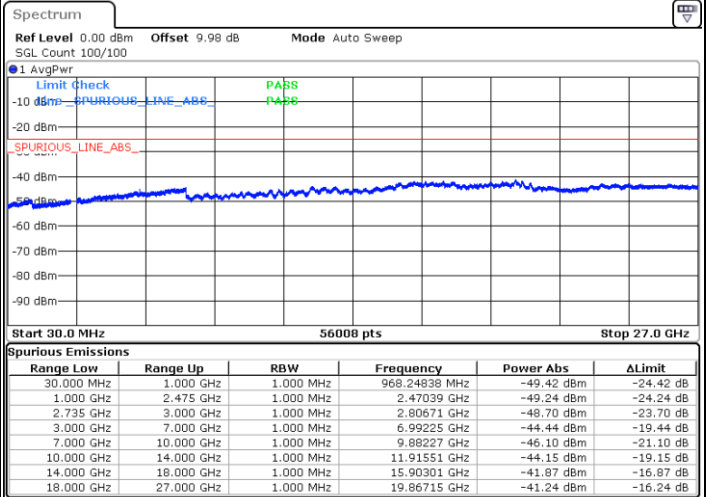

LTE Band 41 / 20MHz+15MHz

Highest Channel / QPSK

Highest Channel / 16QAM

Date: 3.MAR.2020 17:40:06

Date: 3.MAR.2020 17:38:38

Highest Channel / 64QAM

N/A

Date: 3.MAR.2020 17:36:42

LTE Band 41 / 20MHz+20MHz

Lowest Channel / QPSK

Lowest Channel / 16QAM

Date: 3.MAR.2020 18:20:22

Date: 3.MAR.2020 18:21:36

Lowest Channel / 64QAM

N/A

Date: 3.MAR.2020 18:22:51

LTE Band 41 / 20MHz+20MHz

MiddleChannel / QPSK

Middle Channel / 16QAM

Date: 3.MAR.2020 18:26:32

Date: 3.MAR.2020 18:25:27

Middle Channel / 64QAM

N/A

Date: 3.MAR.2020 18:24:20