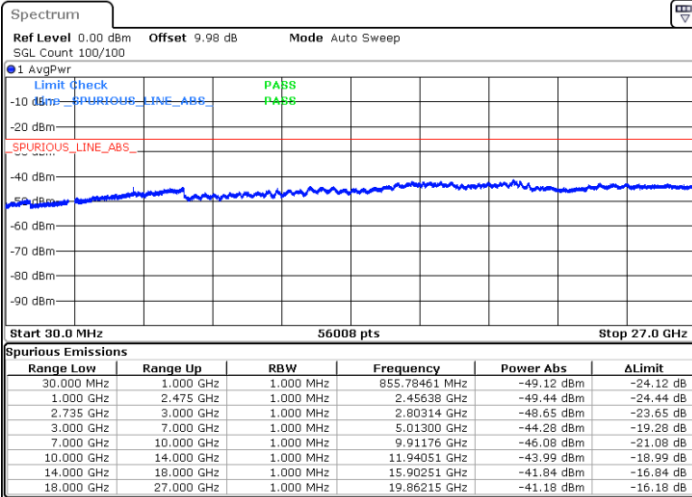

LTE Band 41 / 10MHz+15MHz

Highest Channel / QPSK

Highest Channel / 16QAM

Date: 3.MAR.2020 15:19:58

Date: 3.MAR.2020 15:18:30

Highest Channel / 64QAM

N/A

Date: 3.MAR.2020 15:17:14

LTE Band 41 / 10MHz+20MHz

Lowest Channel / QPSK

Lowest Channel / 16QAM

Date: 3.MAR.2020 15:52:29

Date: 3.MAR.2020 15:51:16

Lowest Channel / 64QAM

N/A

Date: 3.MAR.2020 15:49:58

LTE Band 41 / 10MHz+20MHz

Middle Channel / QPSK

Middle Channel / 16QAM

Date: 3.MAR.2020 15:53:51

Date: 3.MAR.2020 15:54:57

Middle Channel / 64QAM

N/A

Date: 3.MAR.2020 15:56:04