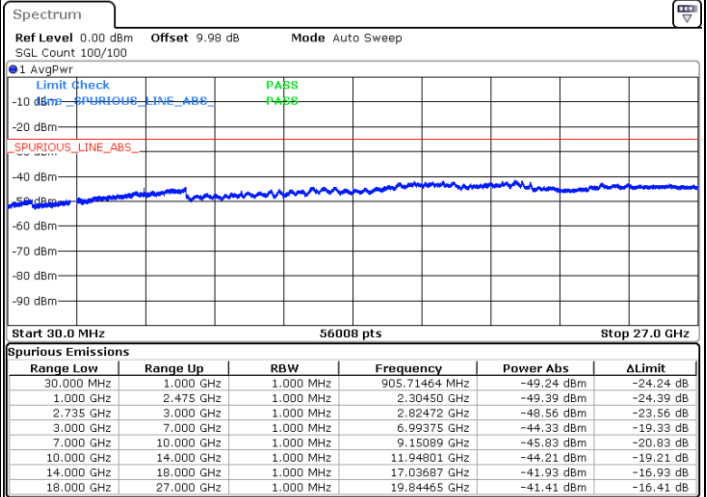

LTE Band 41 / 5MHz+20MHz

Middle Channel / QPSK

Date: 3.MAR.2020 12:07:53

Middle Channel /16QAM

Date: 3.MAR.2020 12:06:53

Middle Channel / 64QAM

Date: 3.MAR.2020 12:05:53

N/A

LTE Band 41 / 5MHz+20MHz

Highest Channel / QPSK

Highest Channel / 16QAM

Date: 3.MAR.2020 12:09:39

Date: 3.MAR.2020 12:10:51

Highest Channel / 64QAM

N/A

Date: 3.MAR.2020 12:12:07