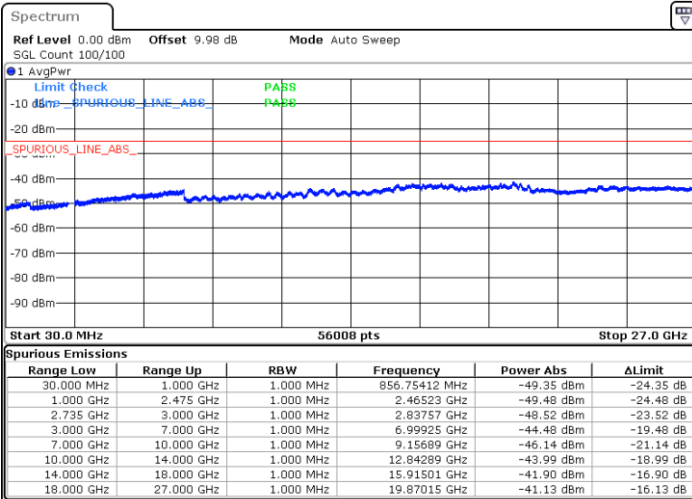

LTE Band 41 / 20MHz+15MHz

Middle Channel / QPSK

Date: 3.MAR.2020 17:32:12

Middle Channel / 16QAM

Date: 3.MAR.2020 17:33:30

Middle Channel / 64QAM

Date: 3.MAR.2020 17:35:06

N/A

LTE Band 41 / 20MHz+15MHz

Highest Channel / QPSK

Highest Channel / 16QAM

Date: 3.MAR.2020 17:40:06

Date: 3.MAR.2020 17:38:38

Highest Channel / 64QAM

N/A

Date: 3.MAR.2020 17:36:42

LTE Band 41 / 20MHz+20MHz

Lowest Channel / QPSK

Lowest Channel / 16QAM

Date: 3.MAR.2020 18:20:22

Date: 3.MAR.2020 18:21:36

Lowest Channel / 64QAM

N/A

Date: 3.MAR.2020 18:22:51