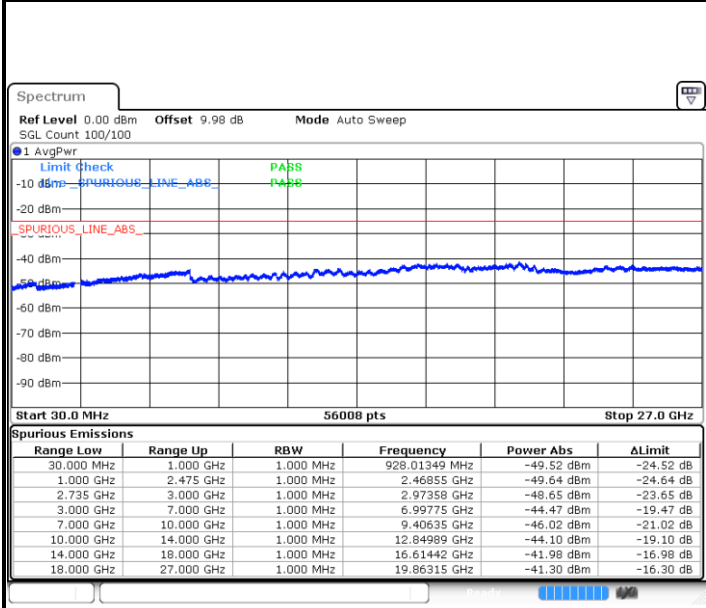

LTE Band 41 / 5MHz+20MHz

Middle Channel / QPSK

Date: 3.MAR.2020 12:07:53

Middle Channel /16QAM

Date: 3.MAR.2020 12:06:53

Middle Channel / 64QAM

Date: 3.MAR.2020 12:05:53

N/A

LTE Band 41 / 5MHz+20MHz

Highest Channel / QPSK

Highest Channel / 16QAM

Date: 3.MAR.2020 12:09:39

Date: 3.MAR.2020 12:10:51

Highest Channel / 64QAM

N/A

Date: 3.MAR.2020 12:12:07

LTE Band 41 / 10MHz+15MHz

Lowest Channel / QPSK

Lowest Channel / 16QAM

Date: 3.MAR.2020 14:06:38

Date: 3.MAR.2020 14:00:27

Lowest Channel / 64QAM

N/A

Date: 3.MAR.2020 13:59:01