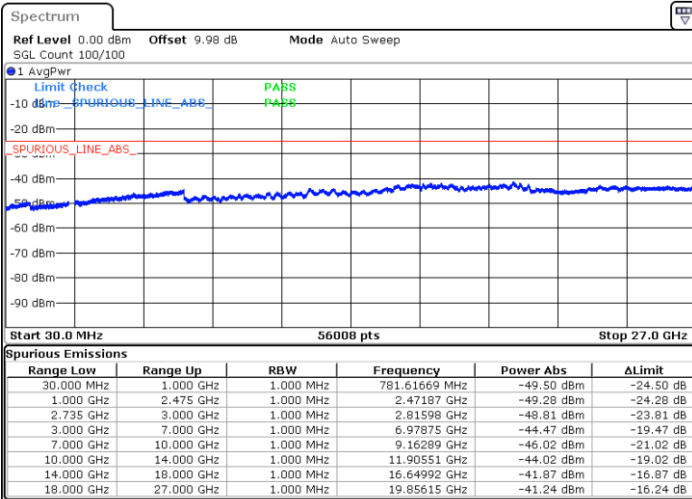

LTE Band 41 / 15MHz+15MHz

Highest Channel / QPSK

Highest Channel / 16QAM

Date: 3.MAR.2020 16:52:35

Date: 3.MAR.2020 16:51:19

Highest Channel / 64QAM

N/A

Date: 3.MAR.2020 16:49:30

LTE Band 41 / 15MHz+20MHz

Lowest Channel / QPSK

Lowest Channel / 16QAM

Date: 3.MAR.2020 17:04:09

Date: 3.MAR.2020 17:05:24

Lowest Channel / 64QAM

N/A

Date: 3.MAR.2020 17:11:57