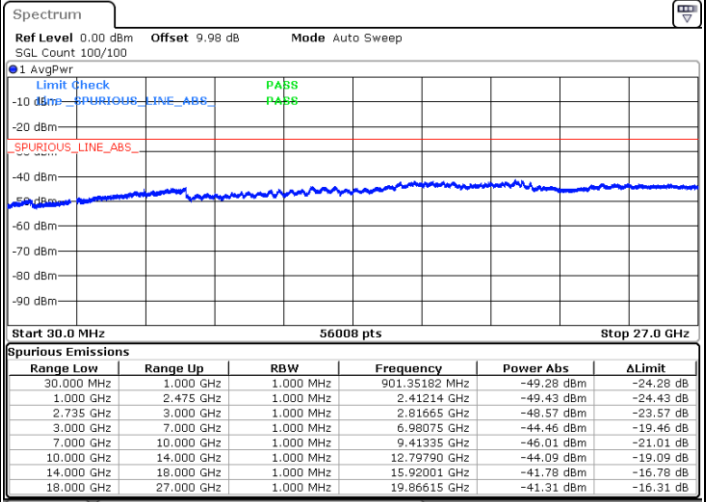

LTE Band 41 / 15MHz+20MHz

Lowest Channel / QPSK

Lowest Channel / 16QAM

Date: 3.MAR.2020 17:04:09

Date: 3.MAR.2020 17:05:24

Lowest Channel / 64QAM

N/A

Date: 3.MAR.2020 17:11:57

LTE Band 41 / 15MHz+20MHz

Middle Channel / QPSK

Middle Channel / 16QAM

Date: 3.MAR.2020 17:15:45

Date: 3.MAR.2020 17:14:34

Middle Channel / 64QAM

N/A

Date: 3.MAR.2020 17:13:28

LTE Band 41 / 15MHz+20MHz

Highest Channel / QPSK

Highest Channel / 16QAM

Date: 3.MAR.2020 17:17:24

Date: 3.MAR.2020 17:18:43

Highest Channel / 64QAM

N/A

Date: 3.MAR.2020 17:20:03