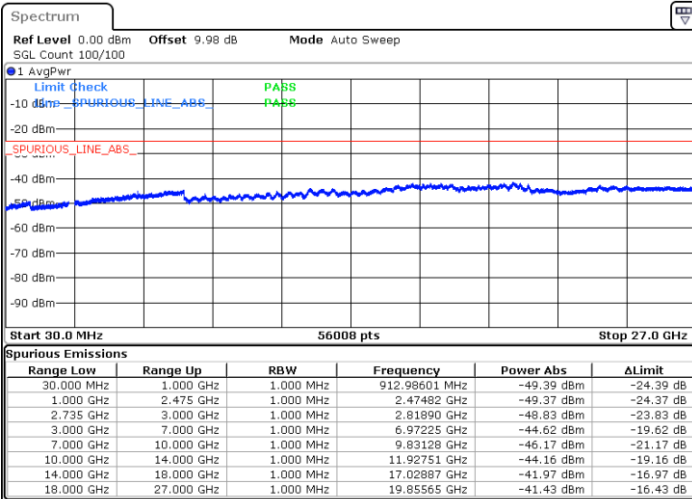

LTE Band 41 / 20MHz+5MHz

Lowest Channel / QPSK

Lowest Channel / 16QAM

Date: 3.MAR.2020 13:25:34

Date: 3.MAR.2020 13:26:46

Lowest Channel / 64QAM

N/A

Date: 3.MAR.2020 13:28:03

LTE Band 41 / 20MHz+5MHz

Middle Channel / QPSK

Middle Channel / 16QAM

Date: 3.MAR.2020 13:32:02

Date: 3.MAR.2020 13:30:53

Middle Channel / 64QAM

N/A

Date: 3.MAR.2020 13:29:51

LTE Band 41 / 20MHz+5MHz

Highest Channel / QPSK

Highest Channel / 16QAM

Date: 3.MAR.2020 13:35:30

Date: 3.MAR.2020 13:36:51

Highest Channel / 64QAM

N/A

Date: 3.MAR.2020 13:38:21