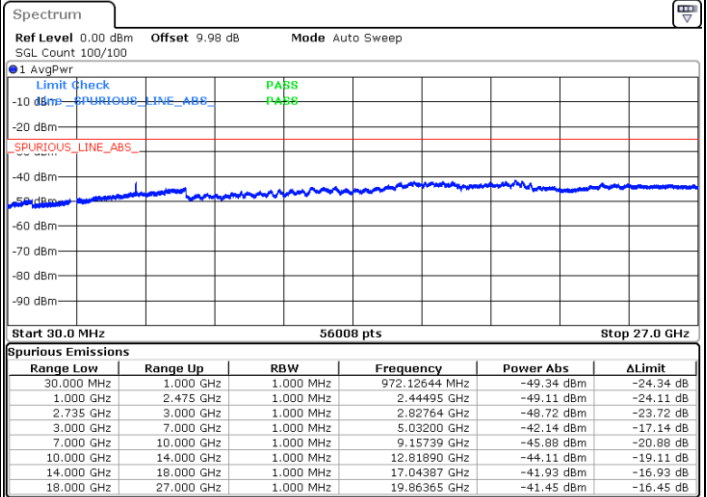

LTE Band 41 / 20MHz+15MHz

Highest Channel / QPSK

Highest Channel / 16QAM

Date: 3.MAR.2020 17:40:06

Date: 3.MAR.2020 17:38:38

Highest Channel / 64QAM

N/A

Date: 3.MAR.2020 17:36:42

LTE Band 41 / 20MHz+20MHz

Lowest Channel / QPSK

Lowest Channel / 16QAM

Date: 3.MAR.2020 18:20:22

Date: 3.MAR.2020 18:21:36

Lowest Channel / 64QAM

N/A

Date: 3.MAR.2020 18:22:51