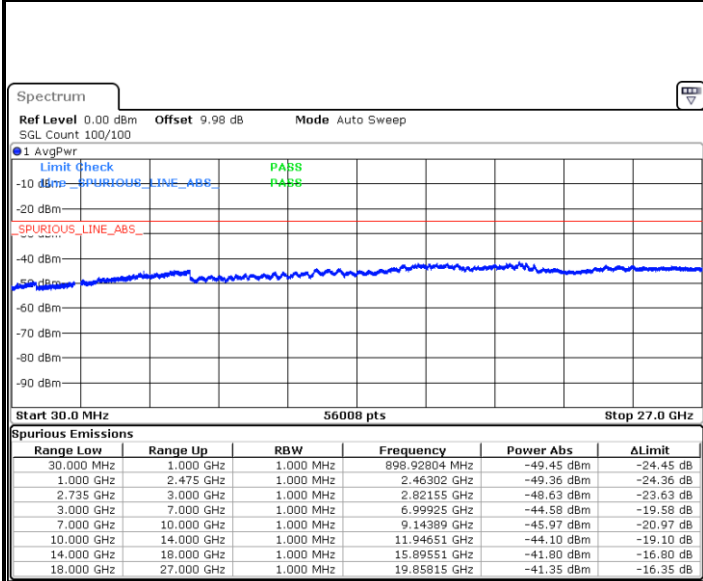

LTE Band 41 / 10MHz+20MHz

Highest Channel / QPSK

Highest Channel / 16QAM

Date: 3.MAR.2020 16:00:31

Date: 3.MAR.2020 15:59:10

Highest Channel / 64QAM

N/A

Date: 3.MAR.2020 15:57:56

LTE Band 41 / 15MHz+10MHz

Lowest Channel / QPSK

Lowest Channel / 16QAM

Date: 3.MAR.2020 15:28:02

Date: 3.MAR.2020 15:29:15

Lowest Channel / 64QAM

N/A

Date: 3.MAR.2020 15:31:03

LTE Band 41 / 15MHz+10MHz

Middle Channel / QPSK

Date: 3.MAR.2020 15:36:24

Middle Channel / 16QAM

Date: 3.MAR.2020 15:35:25

Middle Channel / 64QAM

Date: 3.MAR.2020 15:34:22

N/A

LTE Band 41 / 15MHz+10MHz

Highest Channel / QPSK

Highest Channel / 16QAM

Date: 3.MAR.2020 15:38:03

Date: 3.MAR.2020 15:39:32

Highest Channel / 64QAM

N/A

Date: 3.MAR.2020 15:40:57