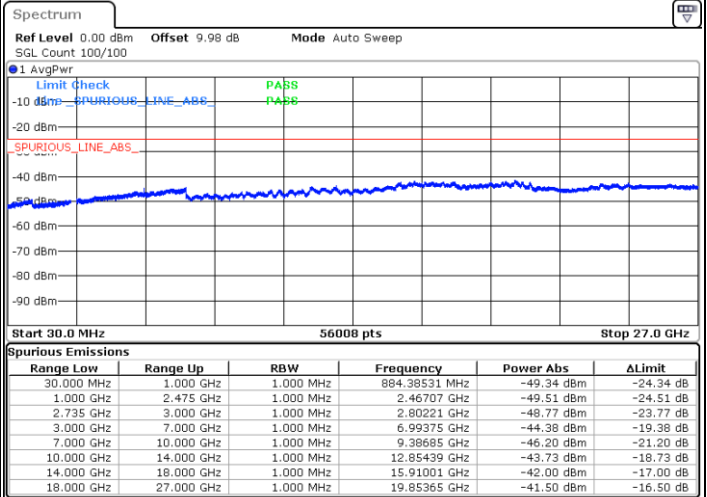

LTE Band 41 / 20MHz+5MHz

Lowest Channel / QPSK

Lowest Channel / 16QAM

Date: 3.MAR.2020 13:25:34

Date: 3.MAR.2020 13:26:46

Lowest Channel / 64QAM

N/A

Date: 3.MAR.2020 13:28:03

LTE Band 41 / 20MHz+5MHz

Middle Channel / QPSK

Middle Channel / 16QAM

Date: 3.MAR.2020 13:32:02

Date: 3.MAR.2020 13:30:53

Middle Channel / 64QAM

N/A

Date: 3.MAR.2020 13:29:51

LTE Band 41 / 20MHz+5MHz

Highest Channel / QPSK

Highest Channel / 16QAM

Date: 3.MAR.2020 13:35:30

Date: 3.MAR.2020 13:36:51

Highest Channel / 64QAM

N/A

Date: 3.MAR.2020 13:38:21