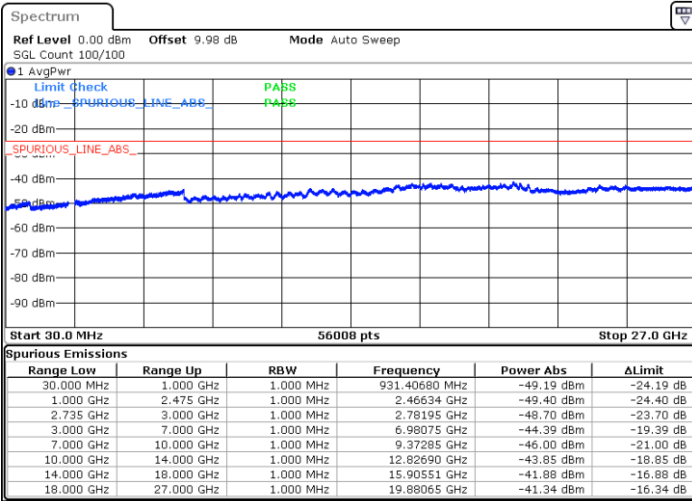

LTE Band 41 / 15MHz+20MHz

Highest Channel / QPSK

Highest Channel / 16QAM

Date: 3.MAR.2020 17:17:24

Date: 3.MAR.2020 17:18:43

Highest Channel / 64QAM

N/A

Date: 3.MAR.2020 17:20:03

LTE Band 41 / 20MHz+5MHz

Lowest Channel / QPSK

Lowest Channel / 16QAM

Date: 3.MAR.2020 13:25:34

Date: 3.MAR.2020 13:26:46

Lowest Channel / 64QAM

N/A

Date: 3.MAR.2020 13:28:03