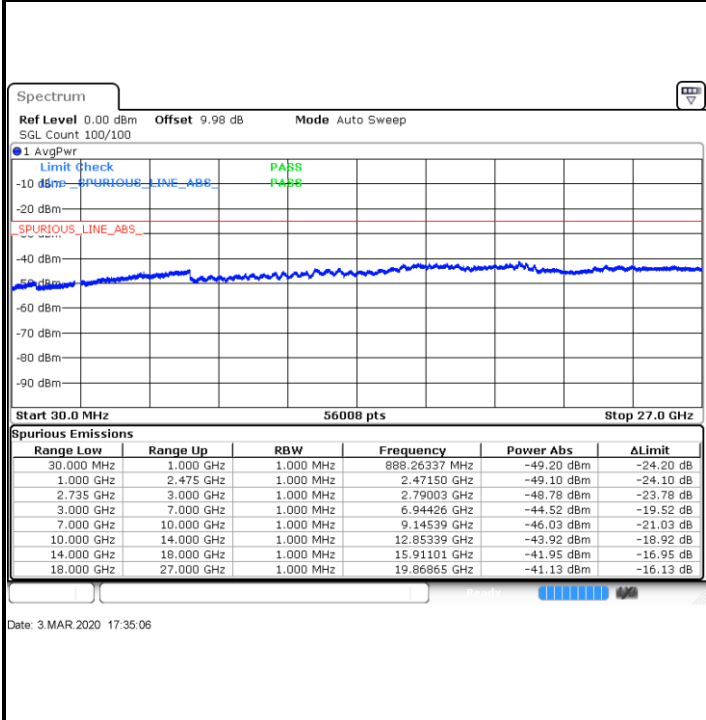

LTE Band 41 / 20MHz+15MHz

Lowest Channel / QPSK

Date: 3.MAR.2020 17:30:42

Lowest Channel / 16QAM

Date: 3.MAR.2020 17:29:25

Lowest Channel / 64QAM

Date: 3.MAR.2020 17:28:14

N/A

LTE Band 41 / 20MHz+15MHz

Middle Channel / QPSK

Date: 3.MAR.2020 17:32:12

Middle Channel / 16QAM

Date: 3.MAR.2020 17:33:30

Middle Channel / 64QAM

Date: 3.MAR.2020 17:35:06

N/A

LTE Band 41 / 20MHz+15MHz

Highest Channel / QPSK

Highest Channel / 16QAM

Date: 3.MAR.2020 17:40:06

Date: 3.MAR.2020 17:38:38

Highest Channel / 64QAM

N/A

Date: 3.MAR.2020 17:36:42

LTE Band 41 / 20MHz+20MHz

Lowest Channel / QPSK

Lowest Channel / 16QAM

Date: 3.MAR.2020 18:20:22

Date: 3.MAR.2020 18:21:36

Lowest Channel / 64QAM

N/A

Date: 3.MAR.2020 18:22:51