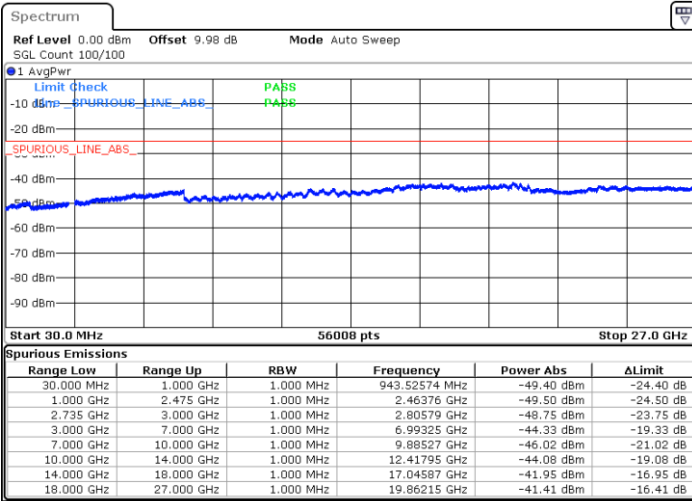

LTE Band 41 / 10MHz+15MHz

Highest Channel / QPSK

Highest Channel / 16QAM

Date: 3.MAR.2020 15:19:58

Date: 3.MAR.2020 15:18:30

Highest Channel / 64QAM

N/A

Date: 3.MAR.2020 15:17:14

LTE Band 41 / 10MHz+20MHz

Lowest Channel / QPSK

Lowest Channel / 16QAM

Date: 3.MAR.2020 15:52:29

Date: 3.MAR.2020 15:51:16

Lowest Channel / 64QAM

N/A

Date: 3.MAR.2020 15:49:58