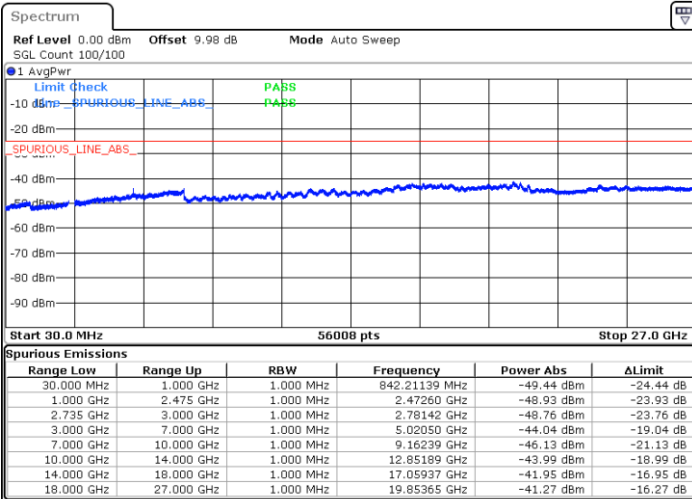

LTE Band 41 / 10MHz+20MHz

Highest Channel / QPSK

Highest Channel / 16QAM

Date: 3.MAR.2020 16:00:31

Date: 3.MAR.2020 15:59:10

Highest Channel / 64QAM

N/A

Date: 3.MAR.2020 15:57:56

LTE Band 41 / 15MHz+10MHz

Lowest Channel / QPSK

Lowest Channel / 16QAM

Date: 3.MAR.2020 15:28:02

Date: 3.MAR.2020 15:29:15

Lowest Channel / 64QAM

N/A

Date: 3.MAR.2020 15:31:03