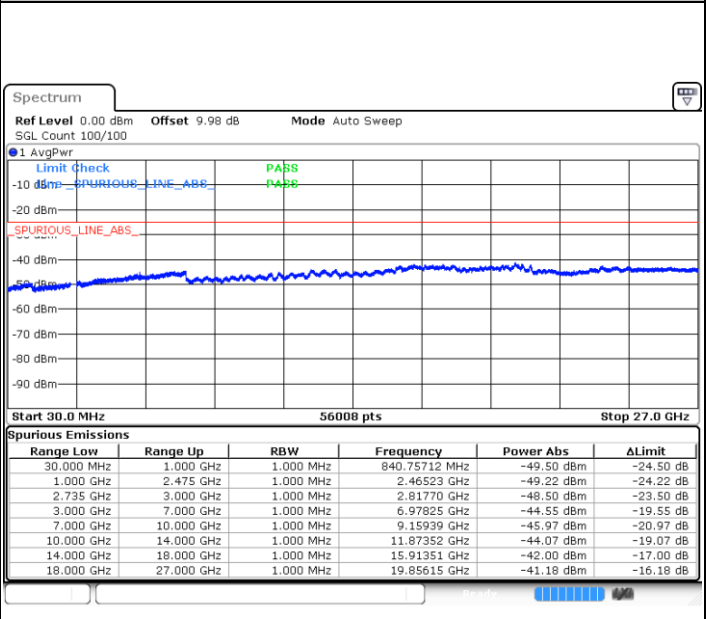

LTE Band 41 / 20MHz+10MHz

Highest Channel / QPSK

Highest Channel / 16QAM

Date: 3.MAR.2020 16:29:10

Date: 3.MAR.2020 16:30:38

Highest Channel / 64QAM

N/A

Date: 3.MAR.2020 16:31:56

LTE Band 41 / 20MHz+15MHz

Lowest Channel / QPSK

Date: 3.MAR.2020 17:30:42

Lowest Channel / 16QAM

Date: 3.MAR.2020 17:29:25

Lowest Channel / 64QAM

Date: 3.MAR.2020 17:28:14

N/A

LTE Band 41 / 20MHz+15MHz

Middle Channel / QPSK

Date: 3.MAR.2020 17:32:12

Middle Channel / 16QAM

Date: 3.MAR.2020 17:33:30

Middle Channel / 64QAM

Date: 3.MAR.2020 17:35:06

N/A

LTE Band 41 / 20MHz+15MHz

Highest Channel / QPSK

Highest Channel / 16QAM

Date: 3.MAR.2020 17:40:06

Date: 3.MAR.2020 17:38:38

Highest Channel / 64QAM

N/A

Date: 3.MAR.2020 17:36:42