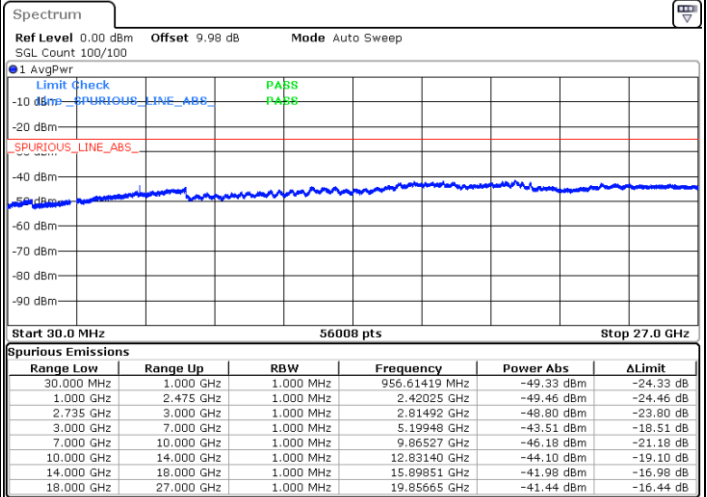

LTE Band 41 / 20MHz+5MHz

Middle Channel / QPSK

Middle Channel / 16QAM

Date: 3.MAR.2020 13:32:02

Date: 3.MAR.2020 13:30:53