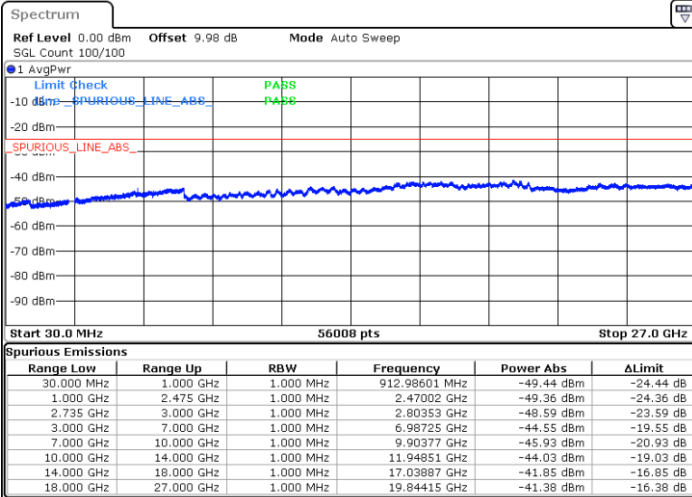

LTE Band 41 / 15MHz+15MHz

Highest Channel / QPSK

Highest Channel / 16QAM

Date: 3.MAR.2020 16:52:35

Date: 3.MAR.2020 16:51:19

Highest Channel / 64QAM

N/A

Date: 3.MAR.2020 16:49:30

LTE Band 41 / 15MHz+20MHz

Lowest Channel / QPSK

Lowest Channel / 16QAM

Date: 3.MAR.2020 17:04:09

Date: 3.MAR.2020 17:05:24

Lowest Channel / 64QAM

N/A

Date: 3.MAR.2020 17:11:57

LTE Band 41 / 15MHz+20MHz

Middle Channel / QPSK

Middle Channel / 16QAM

Date: 3.MAR.2020 17:15:45

Date: 3.MAR.2020 17:14:34

Middle Channel / 64QAM

N/A

Date: 3.MAR.2020 17:13:28