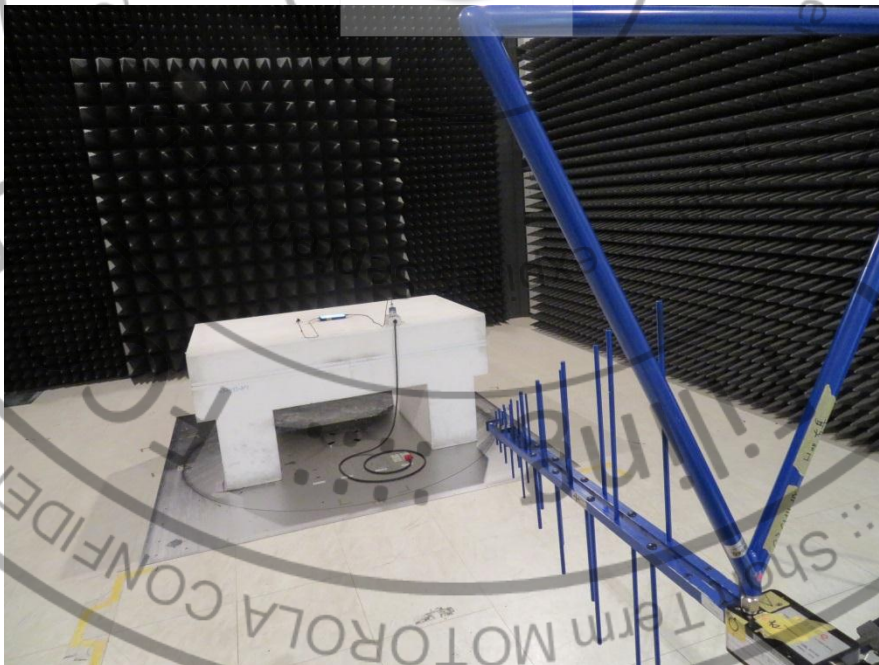

Short-Term Confidentiality Requested RF WPT Test Setup Photos

<Radiated Emission>

WPT Mode

From 9 kHz ~ 30 MHz

From 30 MHz ~ 1 GHz

————THE END————