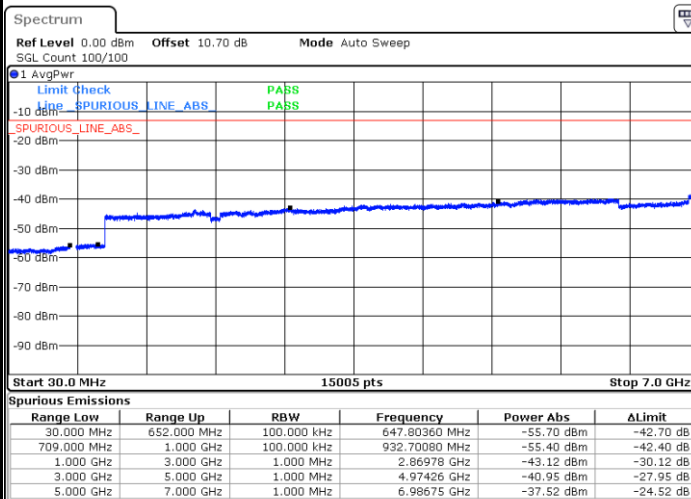

Lowest Band Edge / 1 RB

Highest Band Edge / 1RB

Lowest Band Edge / Full RB

Highest Band Edge / Full RB

LTE Band 71 / 20MHz / 64QAM

Lowest Band Edge / 1 RB

Date: 4.FEB.2020 14:50:15

Highest Band Edge / 1 RB

Date: 4.FEB.2020 14:53:03

Lowest Band Edge / Full RB

Date: 4.FEB.2020 14:51:39

Highest Band Edge / Full RB

Date: 4.FEB.2020 14:54:27

# Conducted Spurious Emission

LTE Band 71 / 5MHz

Highest Channel / QPSK

Date: 4.FEB.2020 14:59:36

Highest Channel / 16QAM

Date: 4.FEB.2020 15:00:38

LTE Band 71 / 10MHz

Lowest Channel / QPSK

Date: 4.FEB.2020 15:04:46

Lowest Channel / 16QAM

Date: 4.FEB.2020 15:05:48

LTE Band 71 / 10MHz

Middle Channel / QPSK

Middle Channel / 16QAM

Date: 4.FEB.2020 15:06:49

Date: 4.FEB.2020 15:07:51