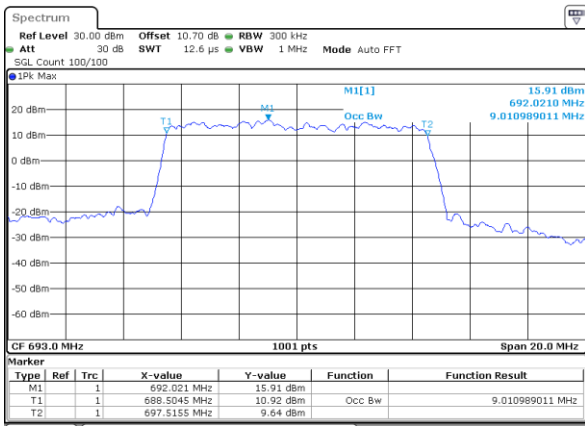

Date: 5.FEB.2020 08:56:52

Highest Channel / 5MHz / QPSK

Date: 5.FEB.2020 08:57:35

Highest Channel / 5MHz / 16QAM

Date: 5.FEB.2020 08:57:50

LTE Band 71

Lowest Channel / 10MHz / QPSK

Date: 5.FEB.2020 09:15:57

Lowest Channel / 10MHz / 16QAM

Date: 5.FEB.2020 09:00:11

Middle Channel / 10MHz / QPSK

Date: 5.FEB.2020 09:10:53

Middle Channel / 10MHz / 16QAM

Date: 5.FEB.2020 09:01:06

Highest Channel / 10MHz / QPSK

Date: 5.FEB.2020 09:10:146

Highest Channel / 10MHz / 16QAM

Date: 5.FEB.2020 09:02:00

LTE Band 71

Lowest Channel / 15MHz / QPSK

Date: 5.FEB.2020 09:04:03

Lowest Channel / 15MHz / 16QAM

Date: 5.FEB.2020 09:04:16

Middle Channel / 15MHz / QPSK