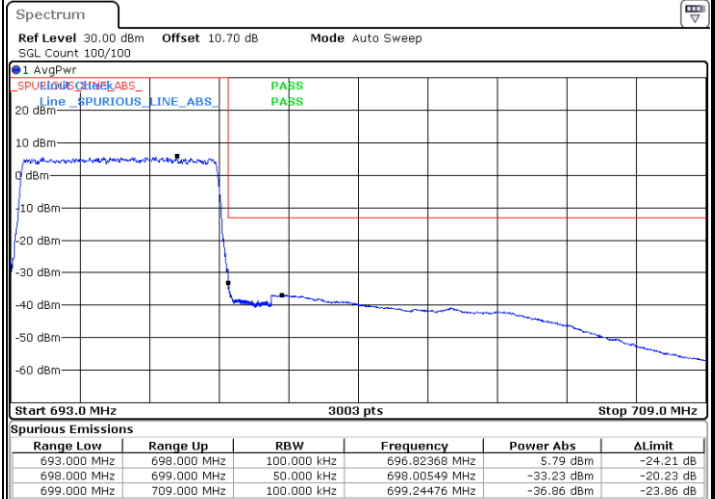

### Lowest Band Edge / Full RB

Date: 4.FEB.2020 13:51:27

### Highest Band Edge / Full RB

Date: 4.FEB.2020 13:57:05

LTE Band 71 / 5MHz / 16QAM

Lowest Band Edge / 1 RB

Highest Band Edge / 1 RB

Lowest Band Edge / Full RB

Highest Band Edge / Full RB

LTE Band 71 / 5MHz / 64QAM

Lowest Band Edge / 1RB

Date: 4.FEB.2020 13:59:54

Highest Band Edge / 1 RB

Date: 4.FEB.2020 14:02:42

Lowest Band Edge / Full RB

Date: 4.FEB.2020 14:01:18

Highest Band Edge / Full RB

Date: 4.FEB.2020 14:04:06

LTE Band 71 / 10MHz / QPSK

Lowest Band Edge / 1 RB

Date: 4.FEB.2020 14:05:30

Highest Band Edge / 1 RB

Date: 4.FEB.2020 14:11:05

Lowest Band Edge / Full RB

Date: 4.FEB.2020 14:08:16

Highest Band Edge / Full RB