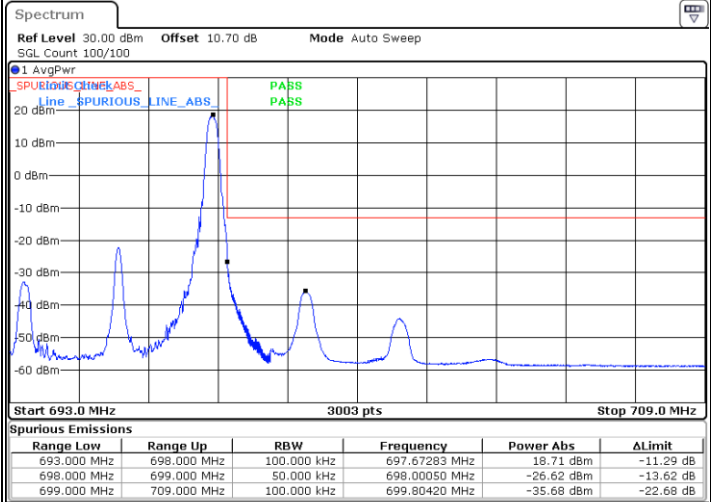

### Lowest Band Edge / Full RB

Date: 4.FEB.2020 13:51:27

### Highest Band Edge / Full RB

Date: 4.FEB.2020 13:57:05

LTE Band 71 / 5MHz / 16QAM

Lowest Band Edge / 1 RB

Highest Band Edge / 1 RB

Lowest Band Edge / Full RB

Highest Band Edge / Full RB

LTE Band 71 / 5MHz / 64QAM

Lowest Band Edge / 1RB

Date: 4.FEB.2020 13:59:54

Highest Band Edge / 1 RB

Date: 4.FEB.2020 14:02:42

Lowest Band Edge / Full RB

Date: 4.FEB.2020 14:01:18

Highest Band Edge / Full RB

Date: 4.FEB.2020 14:04:06

LTE Band 71 / 10MHz / QPSK

Lowest Band Edge / 1 RB

Date: 4.FEB.2020 14:05:30

Highest Band Edge / 1 RB

Date: 4.FEB.2020 14:11:05

Lowest Band Edge / Full RB

Date: 4.FEB.2020 14:08:16

Highest Band Edge / Full RB