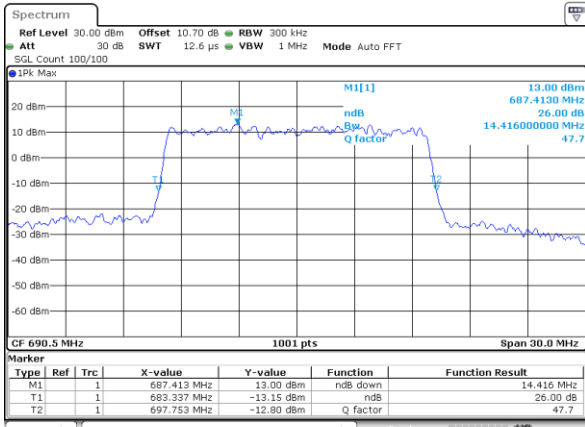

Lowest Channel / 20MHz / 64QAM

Date: 5.FEB.2020 09:11:07

Middle Channel / 15MHz / 64QAM

Date: 5.FEB.2020 09:10:27

Middle Channel / 20MHz / 64QAM

Date: 5.FEB.2020 09:11:33

Highest Channel / 15MHz / 64QAM

Date: 5.FEB.2020 09:10:54

Highest Channel / 20MHz / 64QAM

Date: 5.FEB.2020 09:12:00

**Occupied Bandwidth**

Mode	LTE Band 71 : 99%OBW(MHz)											
BW	1.4MHz		3MHz		5MHz		10MHz		15MHz		20MHz	
Mod.	QPSK	16QAM	QPSK	16QAM	QPSK	16QAM	QPSK	16QAM	QPSK	16QAM	QPSK	16QAM
Lowest CH	-	-	-	-	4.48	4.50	9.07	9.03	13.43	13.46	17.86	17.86
Middle CH	-	-	-	-	4.50	4.50	8.99	8.99	13.49	13.43	17.82	17.86
Highest CH	-	-	-	-	4.49	4.50	9.01	8.99	13.49	13.43	17.94	17.78
Mode	LTE Band 71 : 99%OBW(MHz)											
BW	1.4MHz		3MHz		5MHz		10MHz		15MHz		20MHz	
Mod.	64QAM		64QAM		64QAM		64QAM		64QAM		64QAM	
Lowest CH	-	-	-	-	4.50	-	9.05	-	13.46	-	17.82	-
Middle CH	-	-	-	-	4.50	-	9.03	-	13.46	-	17.86	-
Highest CH	-	-	-	-	4.47	-	8.99	-	13.37	-	17.86	-