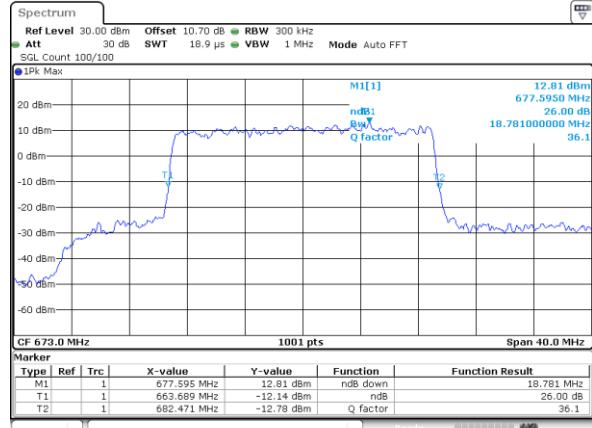

Date: 5.FEB.2020 09:03:21

Highest Channel / 5MHz / 64QAM

Date: 5.FEB.2020 08:15:43

Highest Channel / 10MHz / 64QAM

Date: 5.FEB.2020 09:03:48

LTE Band 71

Lowest Channel / 15MHz / 64QAM

Date: 5.FEB.2020 09:10:11

Lowest Channel / 20MHz / 64QAM

Date: 5.FEB.2020 09:11:07

Middle Channel / 15MHz / 64QAM

Date: 5.FEB.2020 09:10:27

Middle Channel / 20MHz / 64QAM

Date: 5.FEB.2020 09:11:33

Highest Channel / 15MHz / 64QAM

Date: 5.FEB.2020 09:10:54

Highest Channel / 20MHz / 64QAM

Date: 5.FEB.2020 09:12:00

**Occupied Bandwidth**

Mode	LTE Band 71 : 99%OBW(MHz)											
BW	1.4MHz		3MHz		5MHz		10MHz		15MHz		20MHz	
Mod.	QPSK	16QAM	QPSK	16QAM	QPSK	16QAM	QPSK	16QAM	QPSK	16QAM	QPSK	16QAM
Lowest CH	-	-	-	-	4.48	4.50	9.07	9.03	13.43	13.46	17.86	17.86
Middle CH	-	-	-	-	4.50	4.50	8.99	8.99	13.49	13.43	17.82	17.86
Highest CH	-	-	-	-	4.49	4.50	9.01	8.99	13.49	13.43	17.94	17.78
Mode	LTE Band 71 : 99%OBW(MHz)											
BW	1.4MHz		3MHz		5MHz		10MHz		15MHz		20MHz	
Mod.	64QAM		64QAM		64QAM		64QAM		64QAM		64QAM	
Lowest CH	-	-	-	-	4.50	-	9.05	-	13.46	-	17.82	-
Middle CH	-	-	-	-	4.50	-	9.03	-	13.46	-	17.86	-
Highest CH	-	-	-	-	4.47	-	8.99	-	13.37	-	17.86	-