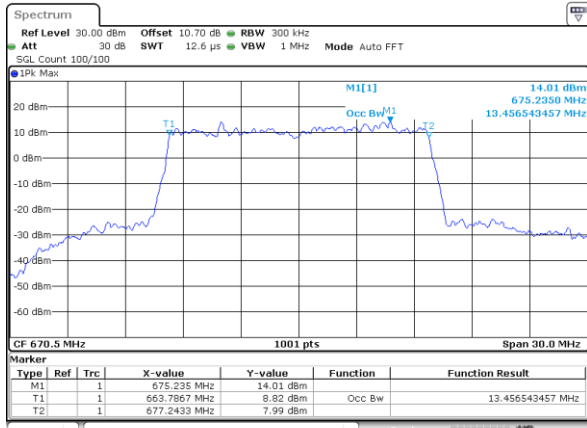

Highest Channel / 20MHz / QPSK

Date: 5.FEB.2020 09:09:58

Highest Channel / 20MHz / 16QAM

Date: 5.FEB.2020 09:10:12

LTE Band 71

Lowest Channel / 5MHz / 64QAM

Date: 5.FEB.2020 09:15:35

Lowest Channel / 10MHz / 64QAM

Date: 5.FEB.2020 09:02:41

Middle Channel / 5MHz / 64QAM

Date: 5.FEB.2020 09:15:03

Middle Channel / 10MHz / 64QAM

Date: 5.FEB.2020 09:03:08

Highest Channel / 5MHz / 64QAM

Date: 5.FEB.2020 09:15:29

Highest Channel / 10MHz / 64QAM

Date: 5.FEB.2020 09:03:35

LTE Band 71

Lowest Channel / 15MHz / 64QAM

Date: 5.FEB.2020 09:10:47

Lowest Channel / 20MHz / 64QAM

Date: 5.FEB.2020 09:10:53

Middle Channel / 15MHz / 64QAM

Date: 5.FEB.2020 09:10:14