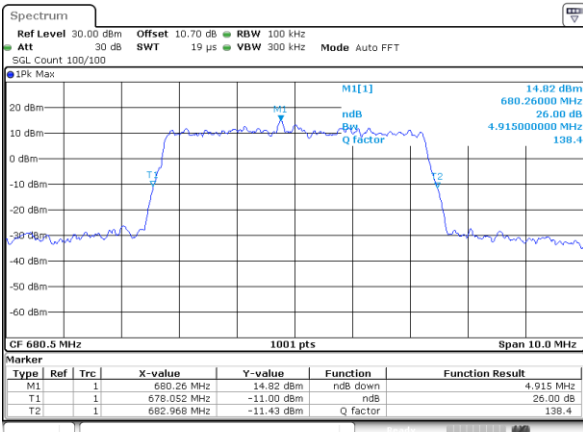

LTE Band 71

Lowest Channel / 5MHz / 64QAM

Date: 5.FEB.2020 08:15:49

Lowest Channel / 10MHz / 64QAM

Date: 5.FEB.2020 09:02:55

Middle Channel / 5MHz / 64QAM

Date: 5.FEB.2020 08:15:16

Middle Channel / 10MHz / 64QAM

Date: 5.FEB.2020 09:03:21

Highest Channel / 5MHz / 64QAM

Date: 5.FEB.2020 08:15:43

Highest Channel / 10MHz / 64QAM

Date: 5.FEB.2020 09:03:48

LTE Band 71

Lowest Channel / 15MHz / 64QAM

Date: 5.FEB.2020 09:10:11