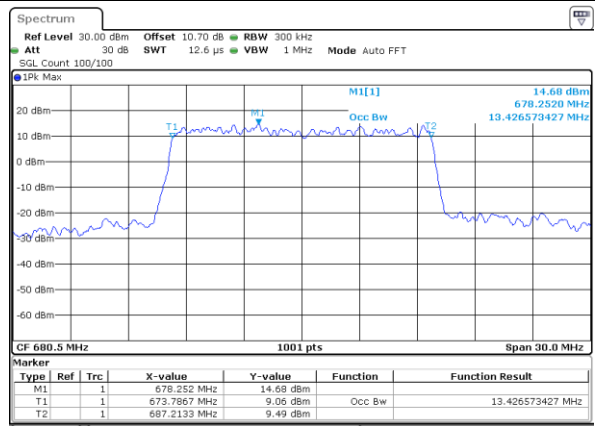

Middle Channel / 15MHz / 16QAM

Date: 5.FEB.2020 09:05:11