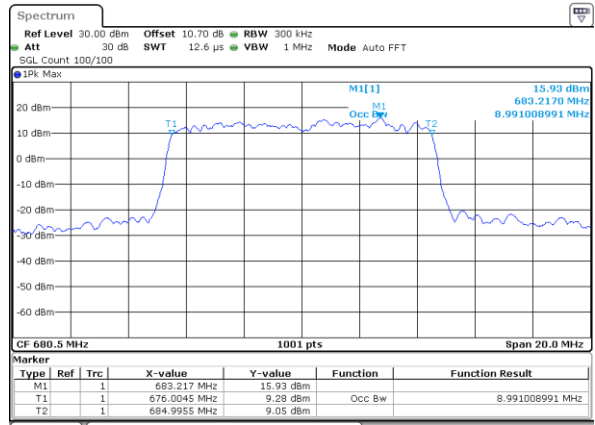

Date: 5.FEB.2020 08:56:52

Highest Channel / 5MHz / QPSK

Date: 5.FEB.2020 08:57:35

Highest Channel / 5MHz / 16QAM

Date: 5.FEB.2020 08:57:50

LTE Band 71

Lowest Channel / 10MHz / QPSK

Date: 5.FEB.2020 09:15:57

Lowest Channel / 10MHz / 16QAM

Date: 5.FEB.2020 09:00:11

Middle Channel / 10MHz / QPSK

Date: 5.FEB.2020 09:10:53

Middle Channel / 10MHz / 16QAM

Date: 5.FEB.2020 09:01:06

Highest Channel / 10MHz / QPSK

Date: 5.FEB.2020 09:10:146

Highest Channel / 10MHz / 16QAM

Date: 5.FEB.2020 09:02:00

LTE Band 71

Lowest Channel / 15MHz / QPSK

Date: 5.FEB.2020 09:04:03

Lowest Channel / 15MHz / 16QAM

Date: 5.FEB.2020 09:04:16

Middle Channel / 15MHz / QPSK