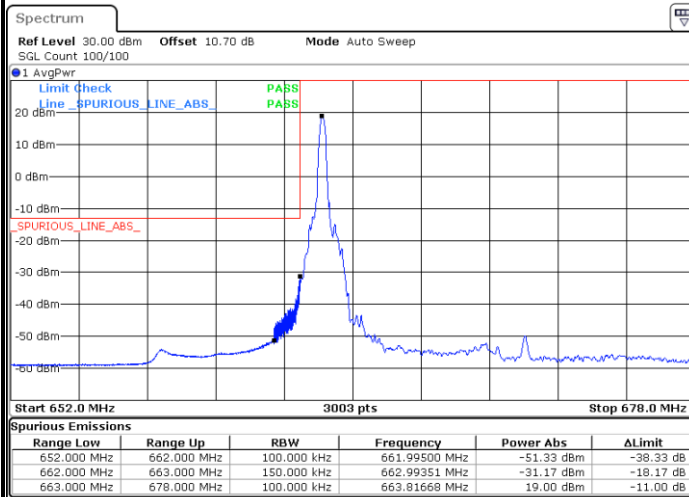

Lowest Band Edge / 1 RB

Date: 4.FEB.2020 14:22:16

Highest Band Edge / 1 RB

Date: 4.FEB.2020 14:27:52

Lowest Band Edge / Full RB

Date: 4.FEB.2020 14:25:04

Highest Band Edge / Full RB

Date: 4.FEB.2020 14:30:41

LTE Band 71 / 15MHz / 16QAM

Lowest Band Edge / 1 RB

Date: 4.FEB.2020 14:23:40

Highest Band Edge / 1 RB

Date: 4.FEB.2020 14:29:17

Lowest Band Edge / Full RB

Date: 4.FEB.2020 14:26:28

Highest Band Edge / Full RB

Date: 4.FEB.2020 14:32:05

LTE Band 71 / 15MHz / 64QAM

Lowest Band Edge / 1 RB

Date: 4.FEB.2020 14:33:29

Highest Band Edge / 1 RB

Date: 4.FEB.2020 14:36:17

Lowest Band Edge / Full RB

Date: 4.FEB.2020 14:34:53

Highest Band Edge / Full RB

Date: 4.FEB.2020 14:37:41

LTE Band 71 / 20MHz / QPSK

Lowest Band Edge / 1 RB

Highest Band Edge / 1 RB

Lowest Band Edge / Full RB

Highest Band Edge / Full RB

LTE Band 71 / 20MHz / 16QAM