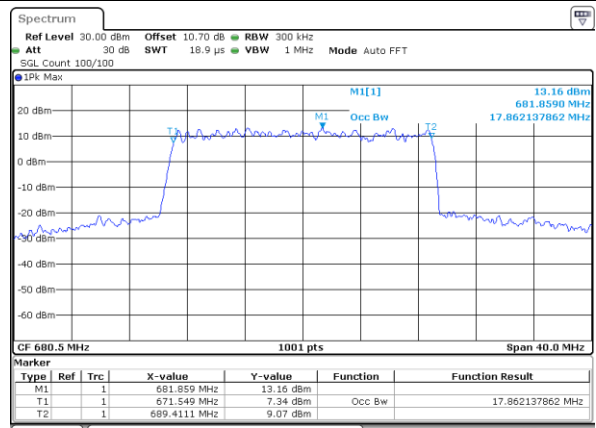

Lowest Channel / 20MHz / QPSK

Date: 5.FEB.2020 09:08:08

Lowest Channel / 20MHz / 16QAM

Date: 5.FEB.2020 09:08:22

Middle Channel / 20MHz / QPSK

Date: 5.FEB.2020 09:09:04

Middle Channel / 20MHz / 16QAM

Date: 5.FEB.2020 09:09:18

Highest Channel / 20MHz / QPSK

Date: 5.FEB.2020 09:09:58

Highest Channel / 20MHz / 16QAM

Date: 5.FEB.2020 09:10:12

LTE Band 71

Lowest Channel / 5MHz / 64QAM

Date: 5.FEB.2020 09:15:35

Lowest Channel / 10MHz / 64QAM