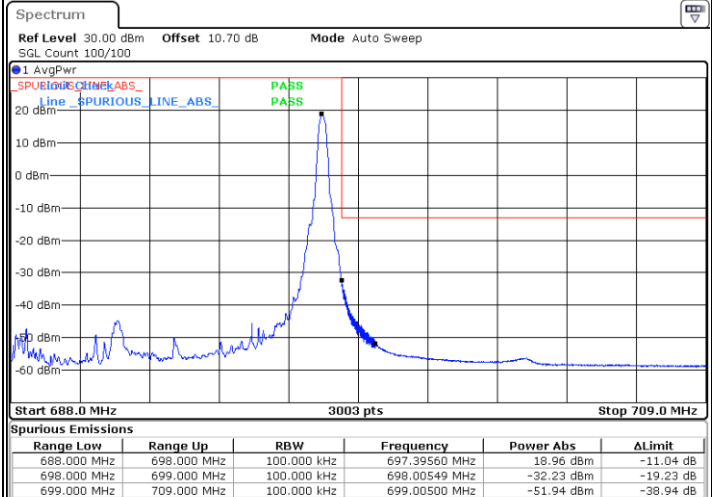

LTE Band 71 / 10MHz / QPSK

Lowest Band Edge / 1 RB

Date: 4.FEB.2020 14:05:30

Highest Band Edge / 1 RB

Date: 4.FEB.2020 14:11:05

Lowest Band Edge / Full RB

Date: 4.FEB.2020 14:08:16

Highest Band Edge / Full RB

Date: 4.FEB.2020 14:13:53

LTE Band 71 / 10MHz / 16QAM

Lowest Band Edge / 1 RB

Date: 4.FEB.2020 14:06:53

Highest Band Edge / 1 RB

Date: 4.FEB.2020 14:12:29

Lowest Band Edge / Full RB

Date: 4.FEB.2020 14:09:40

Highest Band Edge / Full RB

Date: 4.FEB.2020 14:15:17

LTE Band 71 / 10MHz / 64QAM

Lowest Band Edge / 1 RB

Highest Band Edge / 1 RB

Lowest Band Edge / Full RB

Highest Band Edge / Full RB

LTE Band 71 / 15MHz / QPSK

Lowest Band Edge / 1 RB

Date: 4.FEB.2020 14:22:16

Highest Band Edge / 1 RB

Date: 4.FEB.2020 14:27:52

Lowest Band Edge / Full RB

Date: 4.FEB.2020 14:25:04

Highest Band Edge / Full RB

Date: 4.FEB.2020 14:30:41