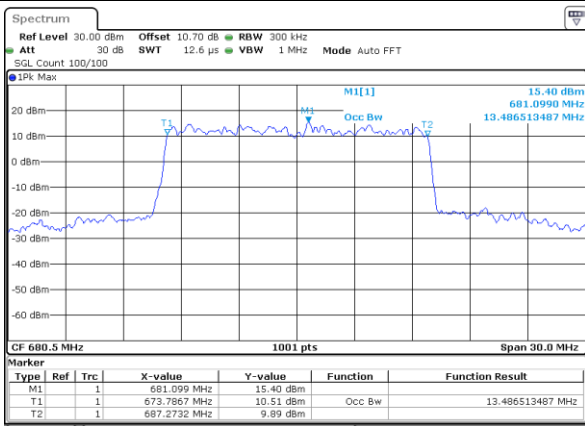

Highest Channel / 10MHz / 16QAM

Date: 5.FEB.2020 09:02:00

LTE Band 71

Lowest Channel / 15MHz / QPSK

Date: 5.FEB.2020 09:04:03

Lowest Channel / 15MHz / 16QAM

Date: 5.FEB.2020 09:04:16

Middle Channel / 15MHz / QPSK

Date: 5.FEB.2020 09:04:57

Middle Channel / 15MHz / 16QAM

Date: 5.FEB.2020 09:05:11

Highest Channel / 15MHz / QPSK

Date: 5.FEB.2020 09:05:51

Highest Channel / 15MHz / 16QAM

Date: 5.FEB.2020 09:06:05

LTE Band 71