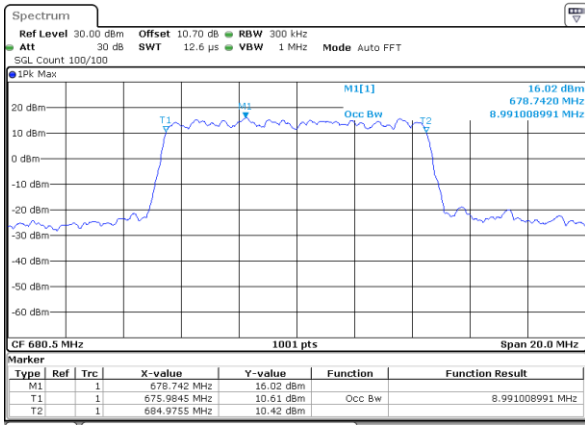

Middle Channel / 10MHz / QPSK

Date: 5.FEB.2020 09:10:53