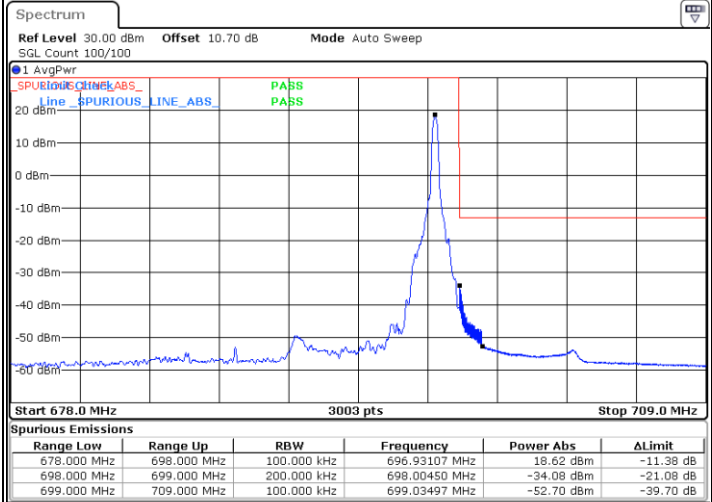

Date: 4.FEB.2020 14:32:05

LTE Band 71 / 15MHz / 64QAM

Lowest Band Edge / 1 RB

Date: 4.FEB.2020 14:33:29

Highest Band Edge / 1 RB

Date: 4.FEB.2020 14:36:17

Lowest Band Edge / Full RB

Date: 4.FEB.2020 14:34:53

Highest Band Edge / Full RB

Date: 4.FEB.2020 14:37:41

LTE Band 71 / 20MHz / QPSK

Lowest Band Edge / 1 RB

Highest Band Edge / 1 RB

Lowest Band Edge / Full RB

Highest Band Edge / Full RB

LTE Band 71 / 20MHz / 16QAM

Lowest Band Edge / 1 RB

Highest Band Edge / 1RB

Lowest Band Edge / Full RB

Highest Band Edge / Full RB

LTE Band 71 / 20MHz / 64QAM

Lowest Band Edge / 1 RB

Date: 4.FEB.2020 14:50:15

Highest Band Edge / 1 RB

Date: 4.FEB.2020 14:53:03

Lowest Band Edge / Full RB

Date: 4.FEB.2020 14:51:39

Highest Band Edge / Full RB

Date: 4.FEB.2020 14:54:27