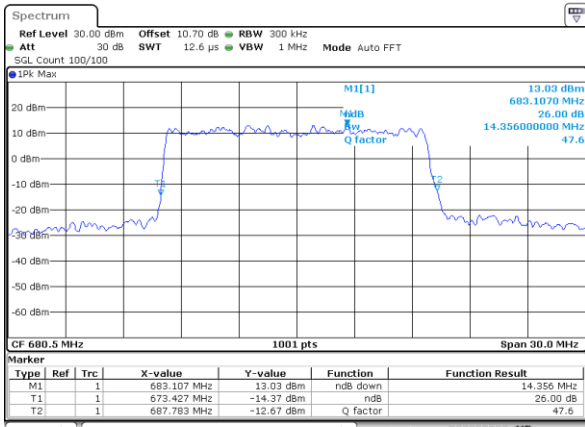

Middle Channel / 15MHz / 64QAM

Date: 5.FEB.2020 09:10:27