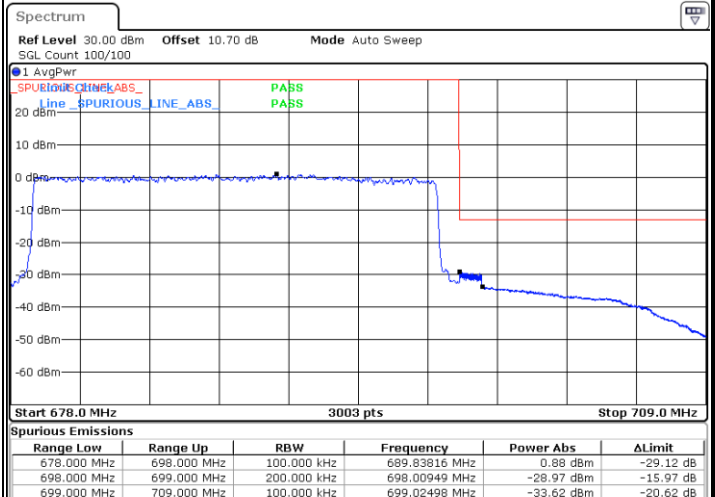

Date: 4.FEB.2020 14:32:05

LTE Band 71 / 15MHz / 64QAM

Lowest Band Edge / 1 RB

Date: 4.FEB.2020 14:33:29

Highest Band Edge / 1 RB

Date: 4.FEB.2020 14:36:17

Lowest Band Edge / Full RB

Date: 4.FEB.2020 14:34:53

Highest Band Edge / Full RB

Date: 4.FEB.2020 14:37:41

LTE Band 71 / 20MHz / QPSK

Lowest Band Edge / 1 RB

Highest Band Edge / 1 RB

Lowest Band Edge / Full RB

Highest Band Edge / Full RB

LTE Band 71 / 20MHz / 16QAM

Lowest Band Edge / 1 RB

Highest Band Edge / 1RB

Lowest Band Edge / Full RB

Highest Band Edge / Full RB

LTE Band 71 / 20MHz / 64QAM

Lowest Band Edge / 1 RB

Date: 4.FEB.2020 14:50:15

Highest Band Edge / 1 RB

Date: 4.FEB.2020 14:53:03

Lowest Band Edge / Full RB

Date: 4.FEB.2020 14:51:39

Highest Band Edge / Full RB

Date: 4.FEB.2020 14:54:27