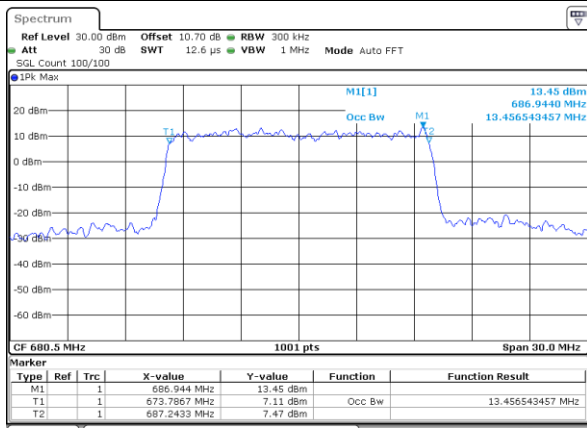

Date: 5.FEB.2020 09:03:35

LTE Band 71

Lowest Channel / 15MHz / 64QAM

Date: 5.FEB.2020 09:10:47

Lowest Channel / 20MHz / 64QAM

Date: 5.FEB.2020 09:10:53

Middle Channel / 15MHz / 64QAM

Date: 5.FEB.2020 09:10:14