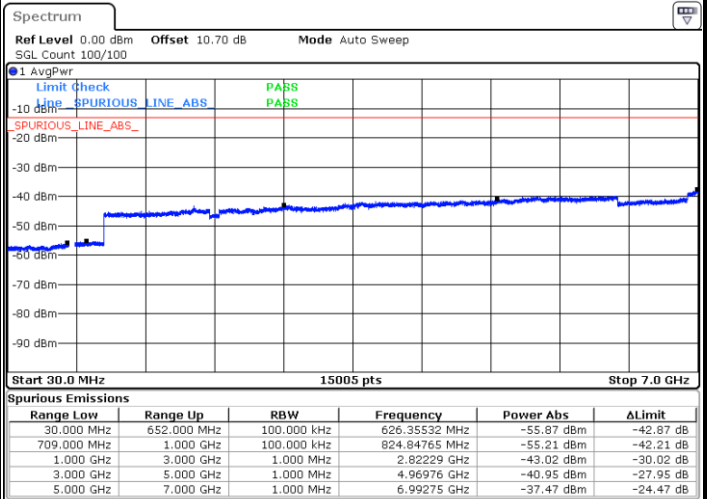

# Conducted Spurious Emission

LTE Band 71 / 5MHz

Highest Channel / QPSK

Date: 4.FEB.2020 14:59:36

Highest Channel / 16QAM

Date: 4.FEB.2020 15:00:38

LTE Band 71 / 10MHz

Lowest Channel / QPSK

Date: 4.FEB.2020 15:04:46

Lowest Channel / 16QAM

Date: 4.FEB.2020 15:05:48

LTE Band 71 / 10MHz

Middle Channel / QPSK

Middle Channel / 16QAM

Date: 4.FEB.2020 15:06:49

Date: 4.FEB.2020 15:07:51

Highest Channel / QPSK

Highest Channel / 16QAM

Date: 4.FEB.2020 15:08:53

Date: 4.FEB.2020 15:09:54

LTE Band 71 / 15MHz

Lowest Channel / QPSK

Lowest Channel / 16QAM

Date: 4.FEB.2020 15:14:02