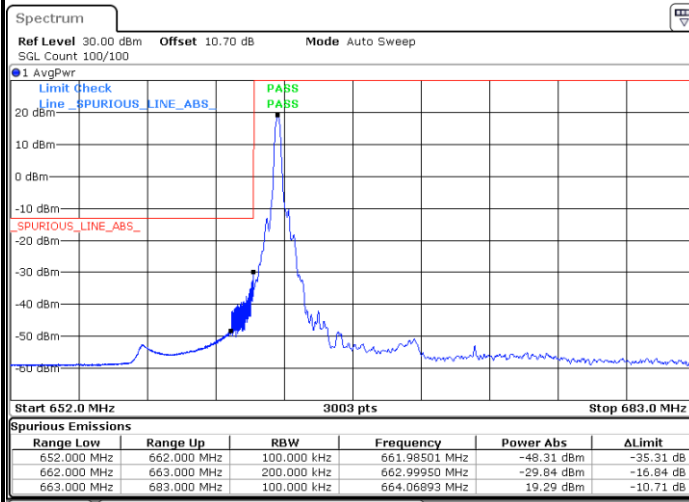

Highest Band Edge / Full RB

Date: 4.FEB.2020 14:37:41

LTE Band 71 / 20MHz / QPSK

Lowest Band Edge / 1 RB

Highest Band Edge / 1 RB

Lowest Band Edge / Full RB

Highest Band Edge / Full RB

LTE Band 71 / 20MHz / 16QAM

Lowest Band Edge / 1 RB

Highest Band Edge / 1RB

Lowest Band Edge / Full RB

Highest Band Edge / Full RB

LTE Band 71 / 20MHz / 64QAM

Lowest Band Edge / 1 RB

Date: 4.FEB.2020 14:50:15

Highest Band Edge / 1 RB

Date: 4.FEB.2020 14:53:03

Lowest Band Edge / Full RB

Date: 4.FEB.2020 14:51:39

Highest Band Edge / Full RB

Date: 4.FEB.2020 14:54:27