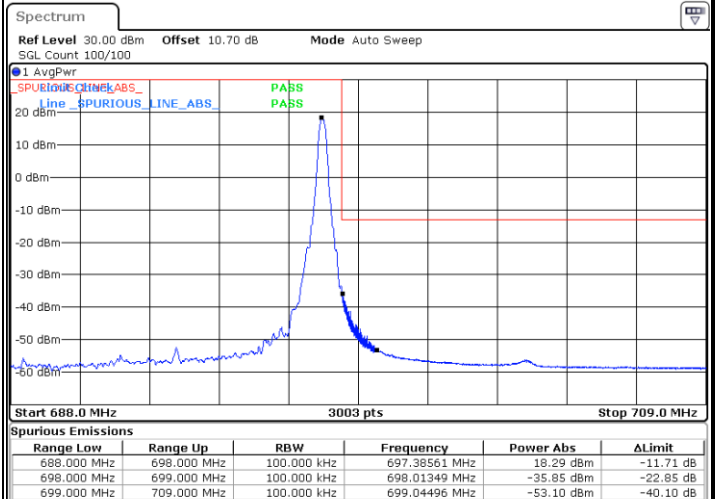

LTE Band 71 / 10MHz / QPSK

Lowest Band Edge / 1 RB

Date: 4.FEB.2020 14:05:30

Highest Band Edge / 1 RB

Date: 4.FEB.2020 14:11:05

Lowest Band Edge / Full RB

Date: 4.FEB.2020 14:08:16

Highest Band Edge / Full RB

Date: 4.FEB.2020 14:13:53

LTE Band 71 / 10MHz / 16QAM

Lowest Band Edge / 1 RB

Date: 4.FEB.2020 14:06:53

Highest Band Edge / 1 RB

Date: 4.FEB.2020 14:12:29

Lowest Band Edge / Full RB

Date: 4.FEB.2020 14:09:40

Highest Band Edge / Full RB

Date: 4.FEB.2020 14:15:17

LTE Band 71 / 10MHz / 64QAM

Lowest Band Edge / 1 RB

Highest Band Edge / 1 RB

Lowest Band Edge / Full RB

Highest Band Edge / Full RB

LTE Band 71 / 15MHz / QPSK

Lowest Band Edge / 1 RB

Date: 4.FEB.2020 14:22:16

Highest Band Edge / 1 RB

Date: 4.FEB.2020 14:27:52

Lowest Band Edge / Full RB

Date: 4.FEB.2020 14:25:04

Highest Band Edge / Full RB

Date: 4.FEB.2020 14:30:41