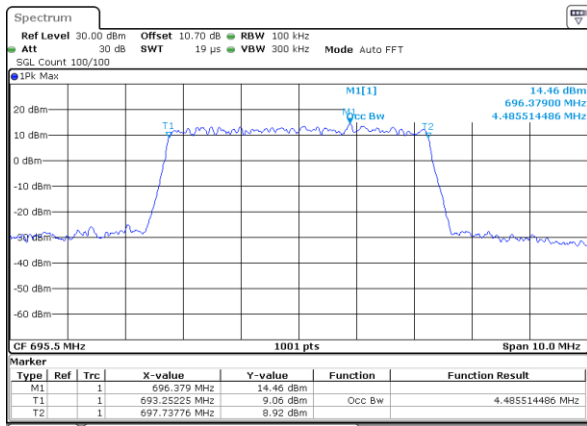

Highest Channel / 20MHz / 64QAM

Date: 5.FEB.2020 09:12:00

**Occupied Bandwidth**

Mode	LTE Band 71 : 99%OBW(MHz)											
BW	1.4MHz		3MHz		5MHz		10MHz		15MHz		20MHz	
Mod.	QPSK	16QAM	QPSK	16QAM	QPSK	16QAM	QPSK	16QAM	QPSK	16QAM	QPSK	16QAM
Lowest CH	-	-	-	-	4.48	4.50	9.07	9.03	13.43	13.46	17.86	17.86
Middle CH	-	-	-	-	4.50	4.50	8.99	8.99	13.49	13.43	17.82	17.86
Highest CH	-	-	-	-	4.49	4.50	9.01	8.99	13.49	13.43	17.94	17.78
Mode	LTE Band 71 : 99%OBW(MHz)											
BW	1.4MHz		3MHz		5MHz		10MHz		15MHz		20MHz	
Mod.	64QAM		64QAM		64QAM		64QAM		64QAM		64QAM	
Lowest CH	-	-	-	-	4.50	-	9.05	-	13.46	-	17.82	-
Middle CH	-	-	-	-	4.50	-	9.03	-	13.46	-	17.86	-
Highest CH	-	-	-	-	4.47	-	8.99	-	13.37	-	17.86	-

LTE Band 71

Lowest Channel / 5MHz / QPSK

Date: 5.FEB.2020 08:55:40

Lowest Channel / 5MHz / 16QAM

Date: 5.FEB.2020 08:55:55

Middle Channel / 5MHz / QPSK

Date: 5.FEB.2020 08:56:28

Middle Channel / 5MHz / 16QAM

Date: 5.FEB.2020 08:56:52

Highest Channel / 5MHz / QPSK

Date: 5.FEB.2020 08:57:35

Highest Channel / 5MHz / 16QAM

Date: 5.FEB.2020 08:57:50

LTE Band 71

Lowest Channel / 10MHz / QPSK

Date: 5.FEB.2020 09:15:57