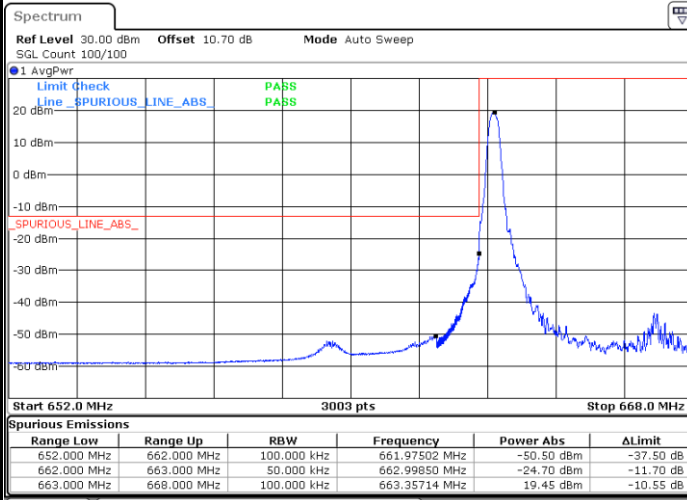

### Lowest Band Edge / Full RB

Date: 4.FEB.2020 13:51:27

### Highest Band Edge / Full RB

Date: 4.FEB.2020 13:57:05

LTE Band 71 / 5MHz / 16QAM

Lowest Band Edge / 1 RB

Highest Band Edge / 1 RB

Lowest Band Edge / Full RB

Highest Band Edge / Full RB

LTE Band 71 / 5MHz / 64QAM

Lowest Band Edge / 1RB

Date: 4.FEB.2020 13:59:54

Highest Band Edge / 1 RB

Date: 4.FEB.2020 14:02:42

Lowest Band Edge / Full RB

Date: 4.FEB.2020 14:01:18

Highest Band Edge / Full RB

Date: 4.FEB.2020 14:04:06

LTE Band 71 / 10MHz / QPSK

Lowest Band Edge / 1 RB

Date: 4.FEB.2020 14:05:30

Highest Band Edge / 1 RB

Date: 4.FEB.2020 14:11:05

Lowest Band Edge / Full RB

Date: 4.FEB.2020 14:08:16

Highest Band Edge / Full RB