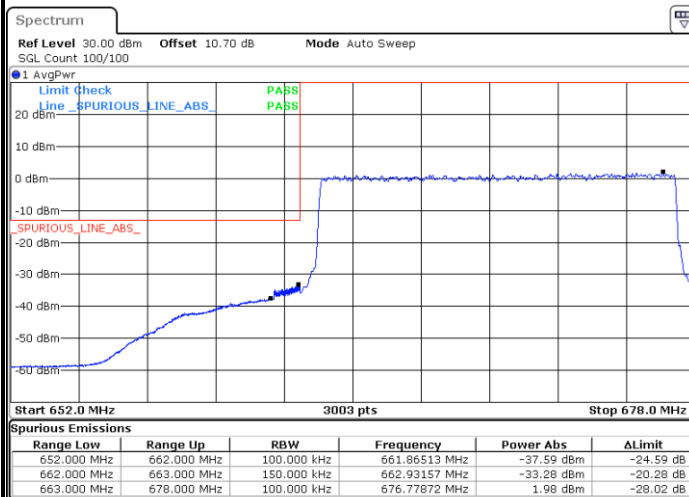

Lowest Band Edge / 1 RB

Date: 4.FEB.2020 14:22:16

Highest Band Edge / 1 RB

Date: 4.FEB.2020 14:27:52

Lowest Band Edge / Full RB

Date: 4.FEB.2020 14:25:04

Highest Band Edge / Full RB

Date: 4.FEB.2020 14:30:41

LTE Band 71 / 15MHz / 16QAM

Lowest Band Edge / 1 RB

Date: 4.FEB.2020 14:23:40

Highest Band Edge / 1 RB

Date: 4.FEB.2020 14:29:17

Lowest Band Edge / Full RB

Date: 4.FEB.2020 14:26:28

Highest Band Edge / Full RB

Date: 4.FEB.2020 14:32:05

LTE Band 71 / 15MHz / 64QAM

Lowest Band Edge / 1 RB

Date: 4.FEB.2020 14:33:29

Highest Band Edge / 1 RB

Date: 4.FEB.2020 14:36:17

Lowest Band Edge / Full RB

Date: 4.FEB.2020 14:34:53

Highest Band Edge / Full RB

Date: 4.FEB.2020 14:37:41

LTE Band 71 / 20MHz / QPSK

Lowest Band Edge / 1 RB

Highest Band Edge / 1 RB

Lowest Band Edge / Full RB

Highest Band Edge / Full RB

LTE Band 71 / 20MHz / 16QAM