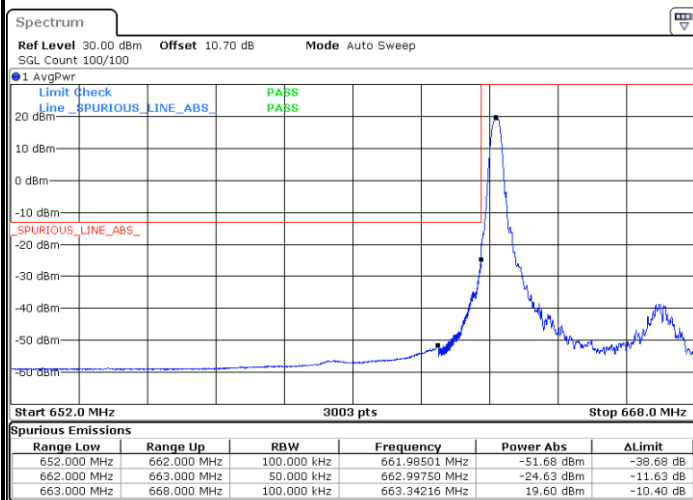

Conducted Band Edge

LTE Band 71 / 5MHz / QPSK

Lowest Band Edge / 1 RB

Date: 4.FEB.2020 13:48:38