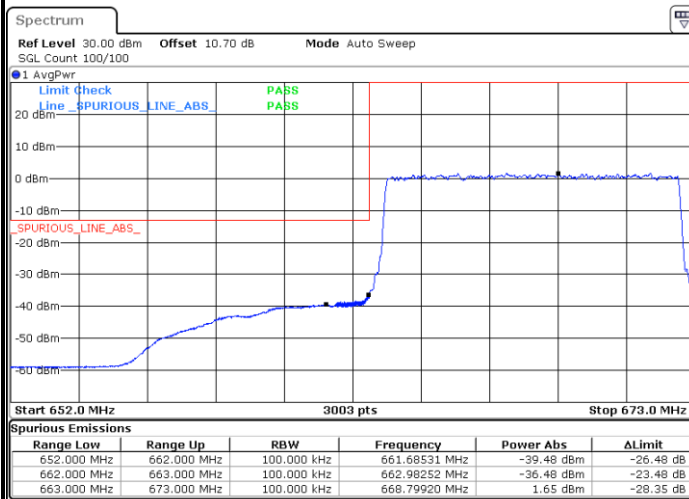

Date: 4.FEB.2020 14:13:53

LTE Band 71 / 10MHz / 16QAM

Lowest Band Edge / 1 RB

Date: 4.FEB.2020 14:06:53

Highest Band Edge / 1 RB

Date: 4.FEB.2020 14:12:29

Lowest Band Edge / Full RB

Date: 4.FEB.2020 14:09:40

Highest Band Edge / Full RB

Date: 4.FEB.2020 14:15:17

LTE Band 71 / 10MHz / 64QAM

Lowest Band Edge / 1 RB

Highest Band Edge / 1 RB

Lowest Band Edge / Full RB

Highest Band Edge / Full RB

LTE Band 71 / 15MHz / QPSK

Lowest Band Edge / 1 RB

Date: 4.FEB.2020 14:22:16

Highest Band Edge / 1 RB

Date: 4.FEB.2020 14:27:52

Lowest Band Edge / Full RB

Date: 4.FEB.2020 14:25:04

Highest Band Edge / Full RB

Date: 4.FEB.2020 14:30:41

LTE Band 71 / 15MHz / 16QAM

Lowest Band Edge / 1 RB

Date: 4.FEB.2020 14:23:40

Highest Band Edge / 1 RB

Date: 4.FEB.2020 14:29:17

Lowest Band Edge / Full RB

Date: 4.FEB.2020 14:26:28

Highest Band Edge / Full RB