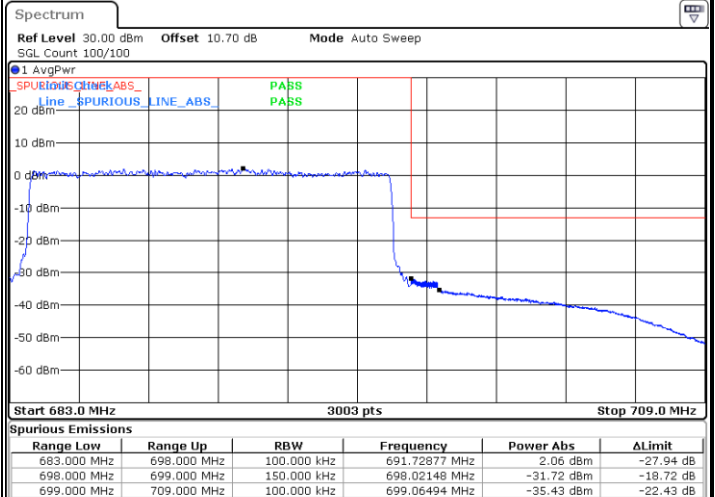

Highest Band Edge / Full RB

Date: 4.FEB.2020 14:15:17

LTE Band 71 / 10MHz / 64QAM

Lowest Band Edge / 1 RB

Highest Band Edge / 1 RB

Lowest Band Edge / Full RB

Highest Band Edge / Full RB

LTE Band 71 / 15MHz / QPSK

Lowest Band Edge / 1 RB

Date: 4.FEB.2020 14:22:16

Highest Band Edge / 1 RB

Date: 4.FEB.2020 14:27:52

Lowest Band Edge / Full RB

Date: 4.FEB.2020 14:25:04

Highest Band Edge / Full RB

Date: 4.FEB.2020 14:30:41

LTE Band 71 / 15MHz / 16QAM

Lowest Band Edge / 1 RB

Date: 4.FEB.2020 14:23:40

Highest Band Edge / 1 RB

Date: 4.FEB.2020 14:29:17

Lowest Band Edge / Full RB

Date: 4.FEB.2020 14:26:28

Highest Band Edge / Full RB

Date: 4.FEB.2020 14:32:05

LTE Band 71 / 15MHz / 64QAM

Lowest Band Edge / 1 RB

Date: 4.FEB.2020 14:33:29

Highest Band Edge / 1 RB

Date: 4.FEB.2020 14:36:17

Lowest Band Edge / Full RB

Date: 4.FEB.2020 14:34:53