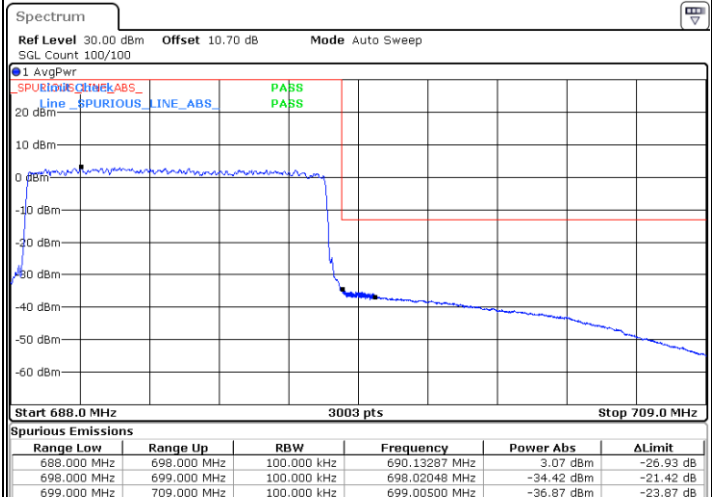

LTE Band 71 / 10MHz / QPSK

Lowest Band Edge / 1 RB

Date: 4.FEB.2020 14:05:30

Highest Band Edge / 1 RB

Date: 4.FEB.2020 14:11:05

Lowest Band Edge / Full RB

Date: 4.FEB.2020 14:08:16

Highest Band Edge / Full RB

Date: 4.FEB.2020 14:13:53

LTE Band 71 / 10MHz / 16QAM

Lowest Band Edge / 1 RB

Date: 4.FEB.2020 14:06:53

Highest Band Edge / 1 RB

Date: 4.FEB.2020 14:12:29

Lowest Band Edge / Full RB

Date: 4.FEB.2020 14:09:40

Highest Band Edge / Full RB

Date: 4.FEB.2020 14:15:17

LTE Band 71 / 10MHz / 64QAM

Lowest Band Edge / 1 RB

Highest Band Edge / 1 RB

Lowest Band Edge / Full RB

Highest Band Edge / Full RB

LTE Band 71 / 15MHz / QPSK

Lowest Band Edge / 1 RB

Date: 4.FEB.2020 14:22:16

Highest Band Edge / 1 RB

Date: 4.FEB.2020 14:27:52

Lowest Band Edge / Full RB

Date: 4.FEB.2020 14:25:04

Highest Band Edge / Full RB

Date: 4.FEB.2020 14:30:41