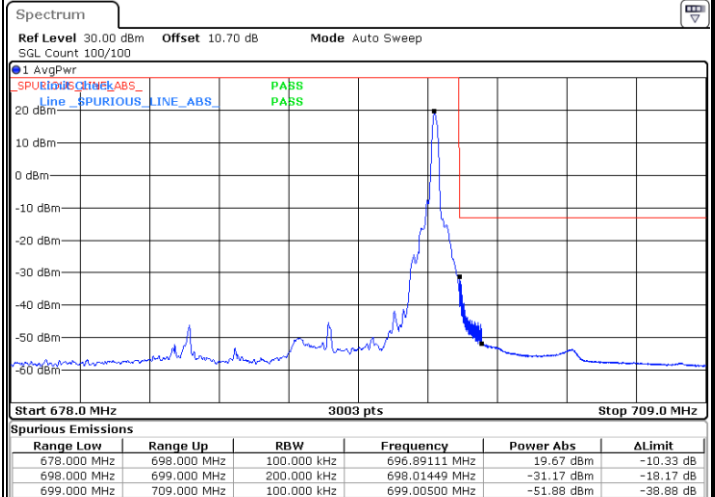

Date: 4.FEB.2020 14:32:05

LTE Band 71 / 15MHz / 64QAM

Lowest Band Edge / 1 RB

Date: 4.FEB.2020 14:33:29

Highest Band Edge / 1 RB

Date: 4.FEB.2020 14:36:17

Lowest Band Edge / Full RB

Date: 4.FEB.2020 14:34:53

Highest Band Edge / Full RB

Date: 4.FEB.2020 14:37:41

LTE Band 71 / 20MHz / QPSK

Lowest Band Edge / 1 RB

Highest Band Edge / 1 RB

Lowest Band Edge / Full RB

Highest Band Edge / Full RB

LTE Band 71 / 20MHz / 16QAM

Lowest Band Edge / 1 RB

Highest Band Edge / 1RB

Lowest Band Edge / Full RB

Highest Band Edge / Full RB

LTE Band 71 / 20MHz / 64QAM

Lowest Band Edge / 1 RB

Date: 4.FEB.2020 14:50:15

Highest Band Edge / 1 RB

Date: 4.FEB.2020 14:53:03

Lowest Band Edge / Full RB

Date: 4.FEB.2020 14:51:39

Highest Band Edge / Full RB

Date: 4.FEB.2020 14:54:27