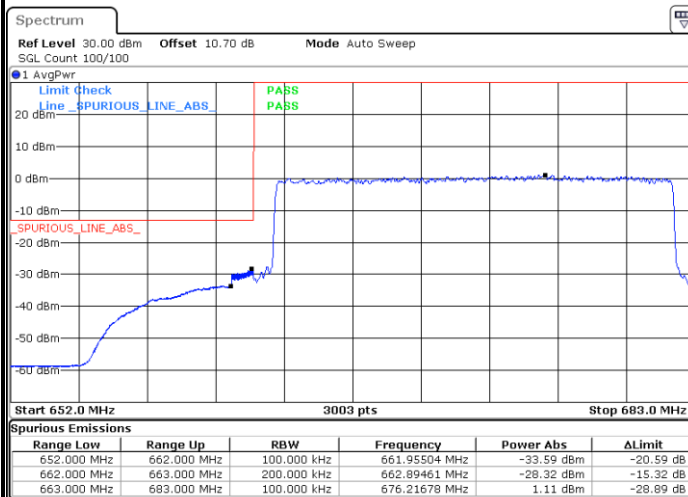

Date: 4.FEB.2020 14:32:05

LTE Band 71 / 15MHz / 64QAM

Lowest Band Edge / 1 RB

Date: 4.FEB.2020 14:33:29

Highest Band Edge / 1 RB

Date: 4.FEB.2020 14:36:17

Lowest Band Edge / Full RB

Date: 4.FEB.2020 14:34:53

Highest Band Edge / Full RB

Date: 4.FEB.2020 14:37:41

LTE Band 71 / 20MHz / QPSK

Lowest Band Edge / 1 RB

Highest Band Edge / 1 RB

Lowest Band Edge / Full RB

Highest Band Edge / Full RB

LTE Band 71 / 20MHz / 16QAM

Lowest Band Edge / 1 RB

Highest Band Edge / 1RB

Lowest Band Edge / Full RB

Highest Band Edge / Full RB

LTE Band 71 / 20MHz / 64QAM

Lowest Band Edge / 1 RB

Date: 4.FEB.2020 14:50:15

Highest Band Edge / 1 RB