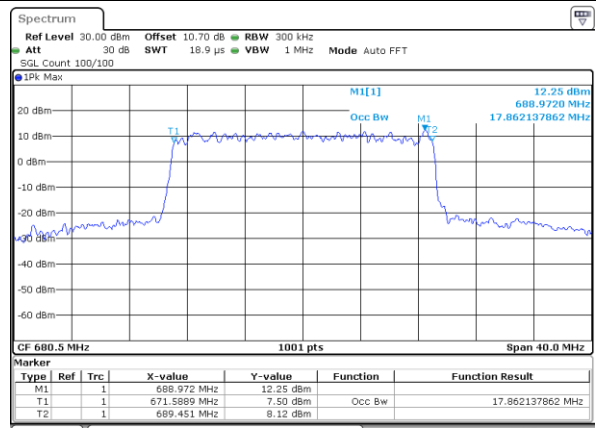

Middle Channel / 20MHz / 64QAM

Date: 5.FEB.2020 09:11:20