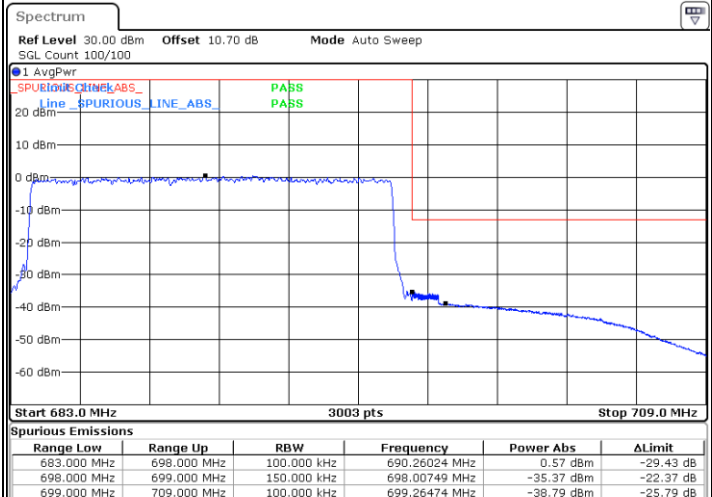

LTE Band 71 / 15MHz / 16QAM

Lowest Band Edge / 1 RB

Date: 4.FEB.2020 14:23:40

Highest Band Edge / 1 RB

Date: 4.FEB.2020 14:29:17

Lowest Band Edge / Full RB

Date: 4.FEB.2020 14:26:28

Highest Band Edge / Full RB

Date: 4.FEB.2020 14:32:05

LTE Band 71 / 15MHz / 64QAM

Lowest Band Edge / 1 RB

Date: 4.FEB.2020 14:33:29

Highest Band Edge / 1 RB

Date: 4.FEB.2020 14:36:17

Lowest Band Edge / Full RB

Date: 4.FEB.2020 14:34:53

Highest Band Edge / Full RB

Date: 4.FEB.2020 14:37:41

LTE Band 71 / 20MHz / QPSK

Lowest Band Edge / 1 RB

Highest Band Edge / 1 RB

Lowest Band Edge / Full RB

Highest Band Edge / Full RB

LTE Band 71 / 20MHz / 16QAM

Lowest Band Edge / 1 RB

Highest Band Edge / 1RB

Lowest Band Edge / Full RB

Highest Band Edge / Full RB

LTE Band 71 / 20MHz / 64QAM

Lowest Band Edge / 1 RB

Date: 4.FEB.2020 14:50:15

Highest Band Edge / 1 RB