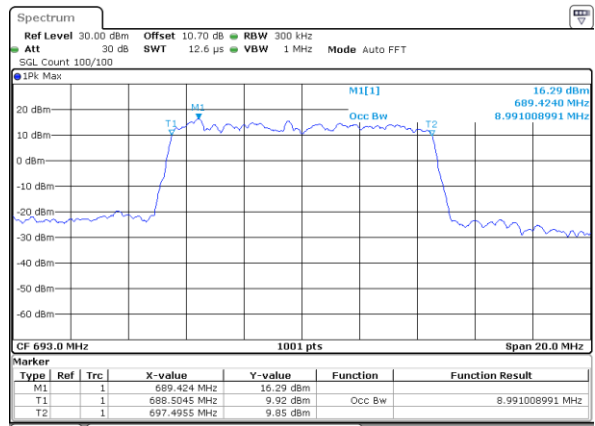

Date: 5.FEB.2020 08:56:52

Highest Channel / 5MHz / QPSK

Date: 5.FEB.2020 08:57:35

Highest Channel / 5MHz / 16QAM

Date: 5.FEB.2020 08:57:50

LTE Band 71

Lowest Channel / 10MHz / QPSK

Date: 5.FEB.2020 09:15:57

Lowest Channel / 10MHz / 16QAM

Date: 5.FEB.2020 09:00:11

Middle Channel / 10MHz / QPSK

Date: 5.FEB.2020 09:10:53

Middle Channel / 10MHz / 16QAM

Date: 5.FEB.2020 09:01:06

Highest Channel / 10MHz / QPSK

Date: 5.FEB.2020 09:10:146

Highest Channel / 10MHz / 16QAM

Date: 5.FEB.2020 09:02:00

LTE Band 71

Lowest Channel / 15MHz / QPSK

Date: 5.FEB.2020 09:04:03

Lowest Channel / 15MHz / 16QAM

Date: 5.FEB.2020 09:04:16

Middle Channel / 15MHz / QPSK