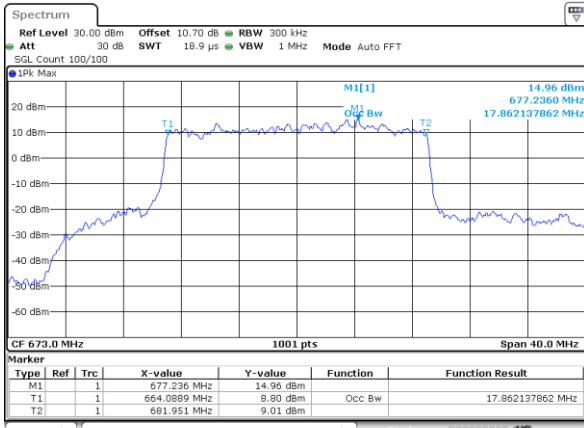

LTE Band 71

Lowest Channel / 20MHz / QPSK

Date: 5.FEB.2020 09:08:08