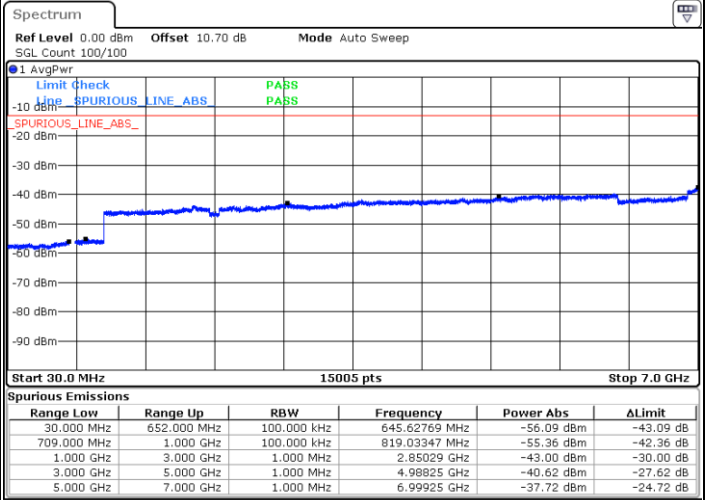

Lowest Band Edge / 1 RB

Highest Band Edge / 1RB

Lowest Band Edge / Full RB

Highest Band Edge / Full RB

LTE Band 71 / 20MHz / 64QAM

Lowest Band Edge / 1 RB

Date: 4.FEB.2020 14:50:15

Highest Band Edge / 1 RB

Date: 4.FEB.2020 14:53:03

Lowest Band Edge / Full RB

Date: 4.FEB.2020 14:51:39

Highest Band Edge / Full RB

Date: 4.FEB.2020 14:54:27

# Conducted Spurious Emission

LTE Band 71 / 5MHz

Highest Channel / QPSK

Date: 4.FEB.2020 14:59:36

Highest Channel / 16QAM

Date: 4.FEB.2020 15:00:38

LTE Band 71 / 10MHz

Lowest Channel / QPSK

Date: 4.FEB.2020 15:04:46

Lowest Channel / 16QAM

Date: 4.FEB.2020 15:05:48

LTE Band 71 / 10MHz

Middle Channel / QPSK

Middle Channel / 16QAM

Date: 4.FEB.2020 15:06:49

Date: 4.FEB.2020 15:07:51