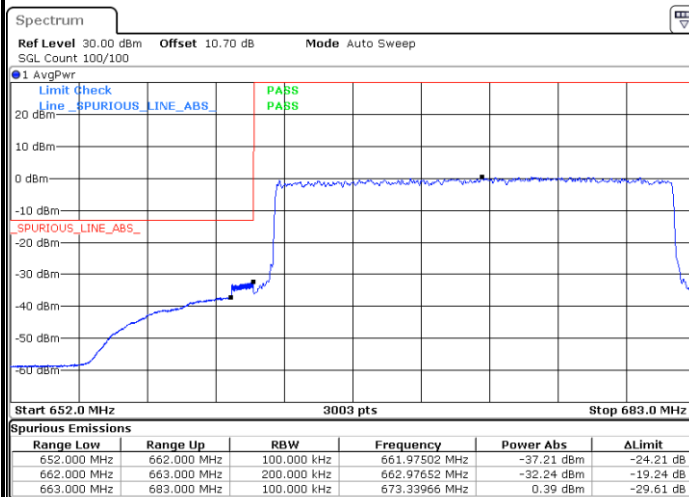

Date: 4.FEB.2020 14:32:05

LTE Band 71 / 15MHz / 64QAM

Lowest Band Edge / 1 RB

Date: 4.FEB.2020 14:33:29

Highest Band Edge / 1 RB

Date: 4.FEB.2020 14:36:17

Lowest Band Edge / Full RB

Date: 4.FEB.2020 14:34:53

Highest Band Edge / Full RB

Date: 4.FEB.2020 14:37:41

LTE Band 71 / 20MHz / QPSK

Lowest Band Edge / 1 RB

Highest Band Edge / 1 RB

Lowest Band Edge / Full RB

Highest Band Edge / Full RB

LTE Band 71 / 20MHz / 16QAM

Lowest Band Edge / 1 RB

Highest Band Edge / 1RB

Lowest Band Edge / Full RB

Highest Band Edge / Full RB

LTE Band 71 / 20MHz / 64QAM

Lowest Band Edge / 1 RB

Date: 4.FEB.2020 14:50:15

Highest Band Edge / 1 RB

Date: 4.FEB.2020 14:53:03

Lowest Band Edge / Full RB

Date: 4.FEB.2020 14:51:39

Highest Band Edge / Full RB

Date: 4.FEB.2020 14:54:27