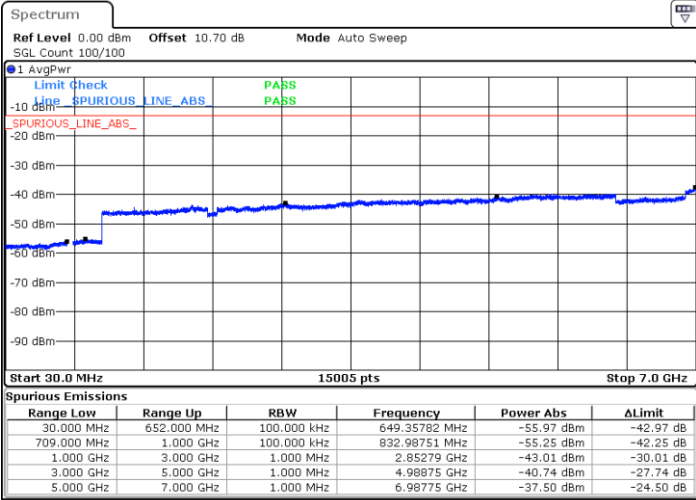

Date: 4.FEB.2020 15:04:46

Lowest Channel / 16QAM

Date: 4.FEB.2020 15:05:48

LTE Band 71 / 10MHz

Middle Channel / QPSK

Middle Channel / 16QAM

Date: 4.FEB.2020 15:06:49

Date: 4.FEB.2020 15:07:51

Highest Channel / QPSK

Highest Channel / 16QAM

Date: 4.FEB.2020 15:08:53

Date: 4.FEB.2020 15:09:54

LTE Band 71 / 15MHz

Lowest Channel / QPSK

Lowest Channel / 16QAM

Date: 4.FEB.2020 15:14:02

Date: 4.FEB.2020 15:15:04

Middle Channel / QPSK

Middle Channel / 16QAM

Date: 4.FEB.2020 15:16:05

Date: 4.FEB.2020 15:17:07

LTE Band71 / 15MHz

Highest Channel / QPSK

Highest Channel / 16QAM