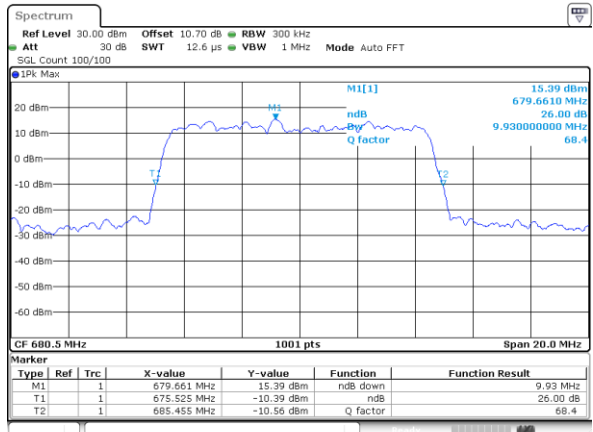

LTE Band 71

Lowest Channel / 5MHz / 64QAM

Date: 5.FEB.2020 08:15:49

Lowest Channel / 10MHz / 64QAM

Date: 5.FEB.2020 09:02:55

Middle Channel / 5MHz / 64QAM

Date: 5.FEB.2020 08:15:16

Middle Channel / 10MHz / 64QAM

Date: 5.FEB.2020 09:03:21

Highest Channel / 5MHz / 64QAM

Date: 5.FEB.2020 08:15:43

Highest Channel / 10MHz / 64QAM

Date: 5.FEB.2020 09:03:48

LTE Band 71

Lowest Channel / 15MHz / 64QAM

Date: 5.FEB.2020 09:10:11