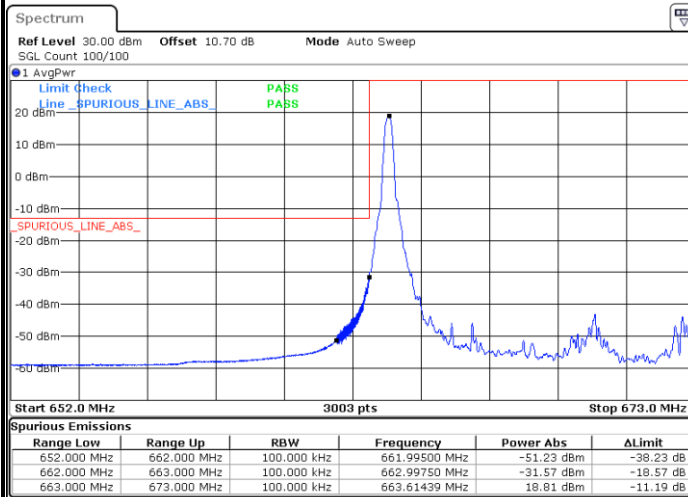

Lowest Band Edge / 1RB

Date: 4.FEB.2020 13:59:54

Highest Band Edge / 1 RB

Date: 4.FEB.2020 14:02:42

Lowest Band Edge / Full RB

Date: 4.FEB.2020 14:01:18

Highest Band Edge / Full RB

Date: 4.FEB.2020 14:04:06

LTE Band 71 / 10MHz / QPSK

Lowest Band Edge / 1 RB

Date: 4.FEB.2020 14:05:30

Highest Band Edge / 1 RB

Date: 4.FEB.2020 14:11:05

Lowest Band Edge / Full RB

Date: 4.FEB.2020 14:08:16

Highest Band Edge / Full RB

Date: 4.FEB.2020 14:13:53

LTE Band 71 / 10MHz / 16QAM

Lowest Band Edge / 1 RB

Date: 4.FEB.2020 14:06:53

Highest Band Edge / 1 RB

Date: 4.FEB.2020 14:12:29

Lowest Band Edge / Full RB

Date: 4.FEB.2020 14:09:40