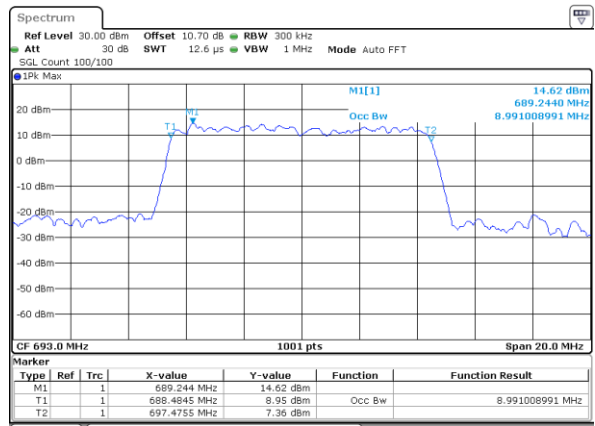

Date: 5.FEB.2020 09:02:41

Middle Channel / 5MHz / 64QAM

Date: 5.FEB.2020 09:15:03

Middle Channel / 10MHz / 64QAM

Date: 5.FEB.2020 09:03:08

Highest Channel / 5MHz / 64QAM

Date: 5.FEB.2020 09:15:29

Highest Channel / 10MHz / 64QAM