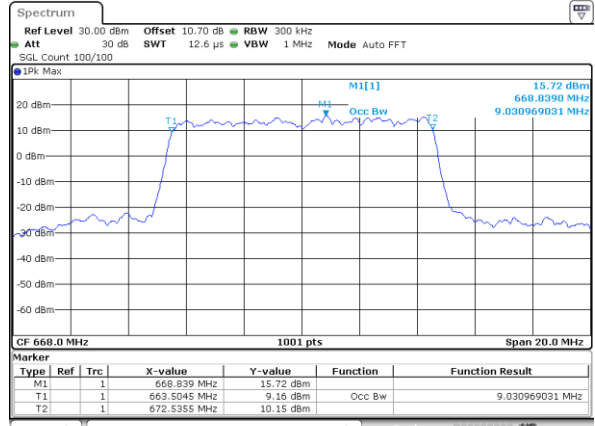

Lowest Channel / 10MHz / 16QAM

Date: 5.FEB.2020 09:00:11