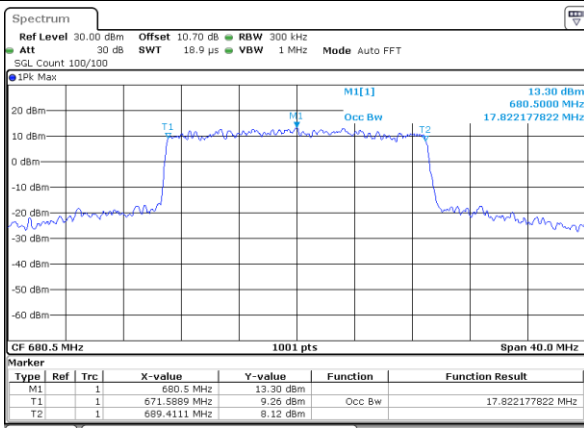

Middle Channel / 20MHz / QPSK

Date: 5.FEB.2020 09:09:04