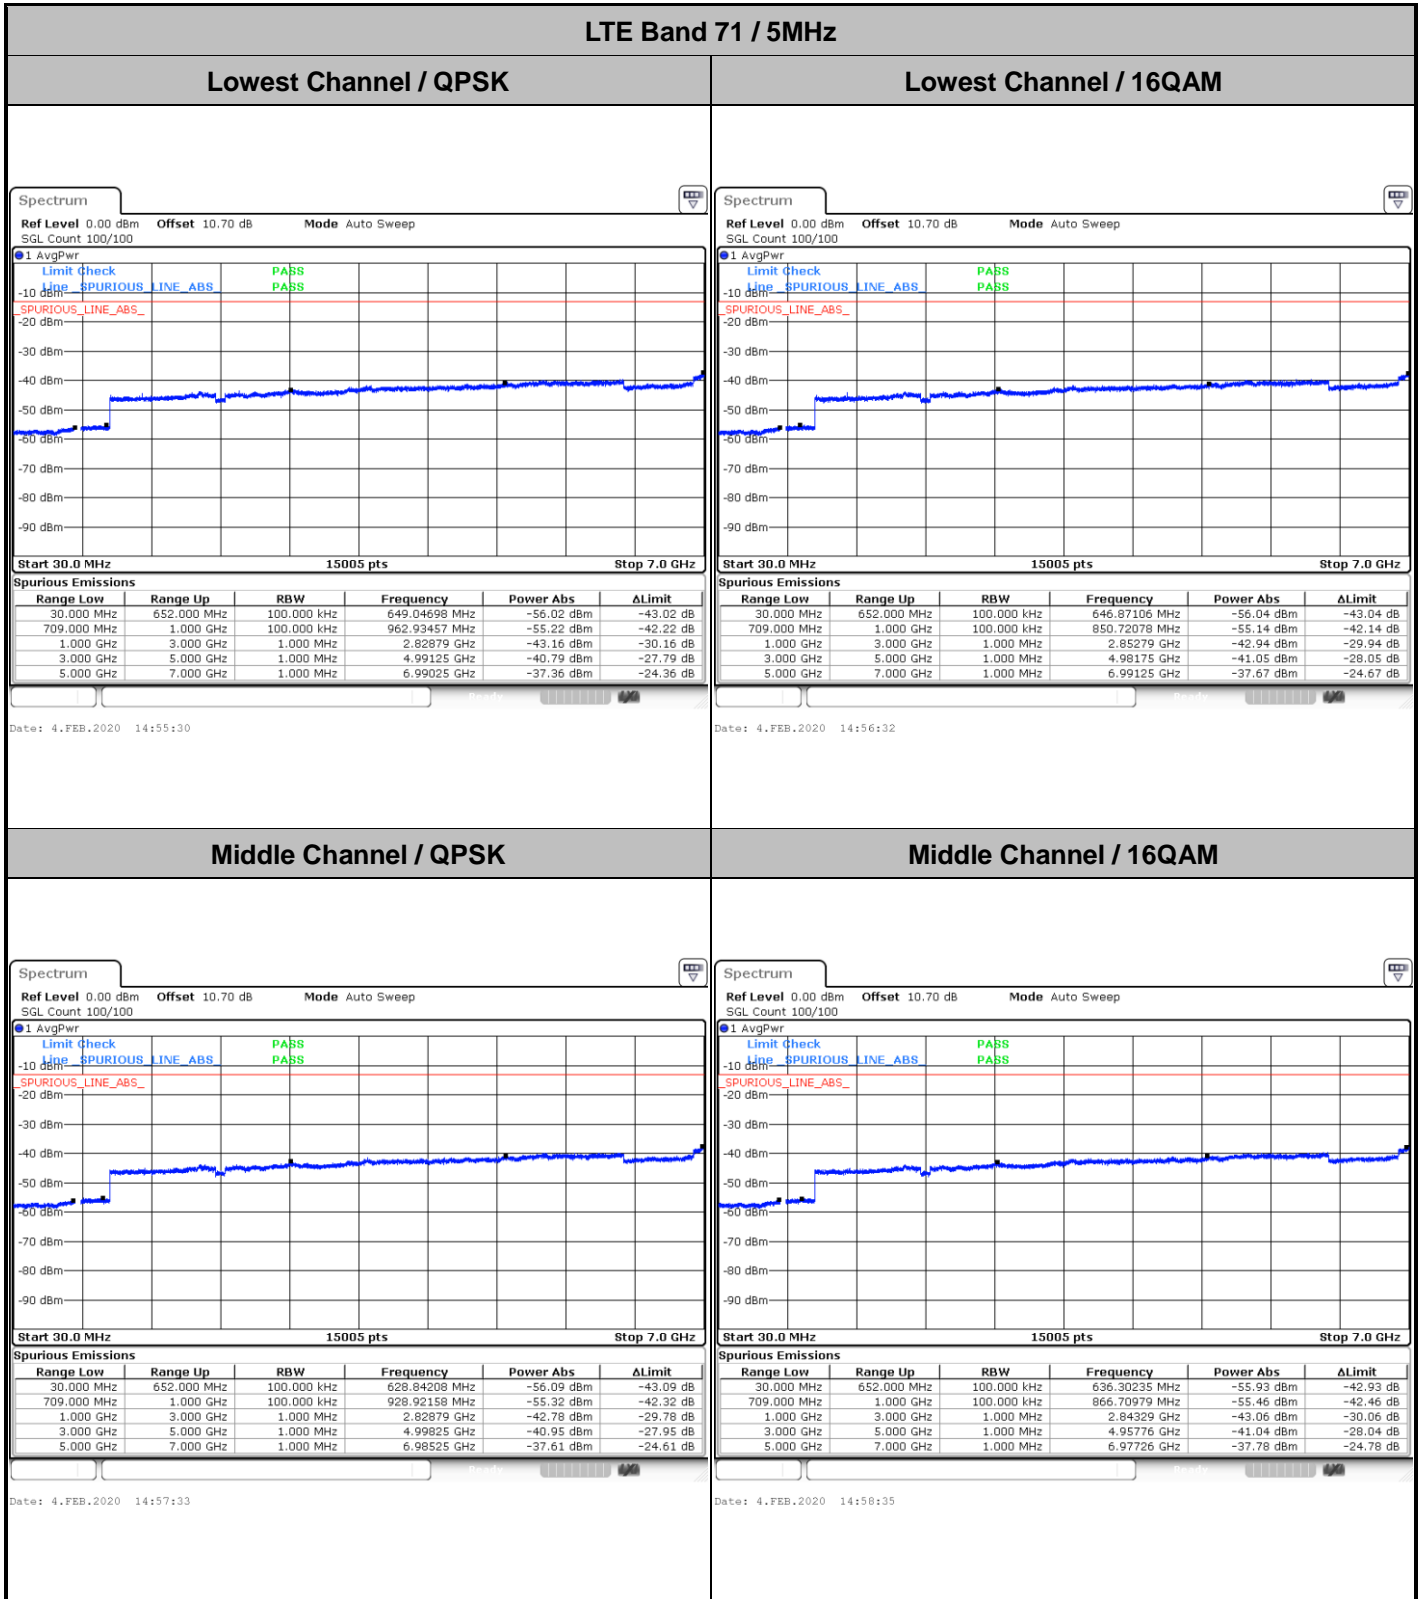

Highest Band Edge / Full RB

Date: 4.FEB.2020 14:37:41

LTE Band 71 / 20MHz / QPSK

Lowest Band Edge / 1 RB

Highest Band Edge / 1 RB

Lowest Band Edge / Full RB

Highest Band Edge / Full RB

LTE Band 71 / 20MHz / 16QAM

Lowest Band Edge / 1 RB

Highest Band Edge / 1RB

Lowest Band Edge / Full RB

Highest Band Edge / Full RB

LTE Band 71 / 20MHz / 64QAM

Lowest Band Edge / 1 RB

Date: 4.FEB.2020 14:50:15

Highest Band Edge / 1 RB

Date: 4.FEB.2020 14:53:03

Lowest Band Edge / Full RB

Date: 4.FEB.2020 14:51:39

Highest Band Edge / Full RB

Date: 4.FEB.2020 14:54:27

# Conducted Spurious Emission

LTE Band 71 / 5MHz

Highest Channel / QPSK

Date: 4.FEB.2020 14:59:36

Highest Channel / 16QAM

Date: 4.FEB.2020 15:00:38

LTE Band 71 / 10MHz

Lowest Channel / QPSK