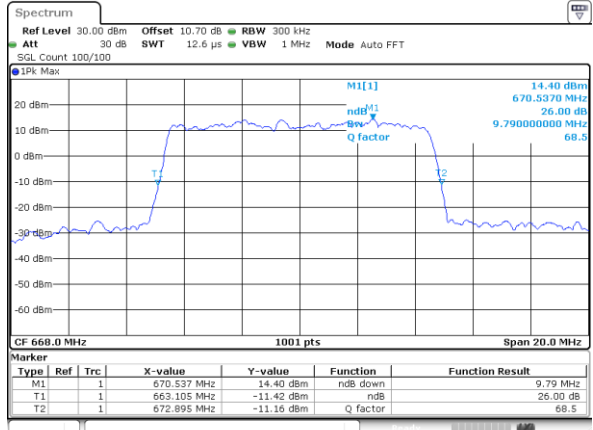

LTE Band 71

Lowest Channel / 5MHz / 64QAM

Date: 5.FEB.2020 08:15:49

Lowest Channel / 10MHz / 64QAM

Date: 5.FEB.2020 09:02:55

Middle Channel / 5MHz / 64QAM

Date: 5.FEB.2020 08:15:16

Middle Channel / 10MHz / 64QAM