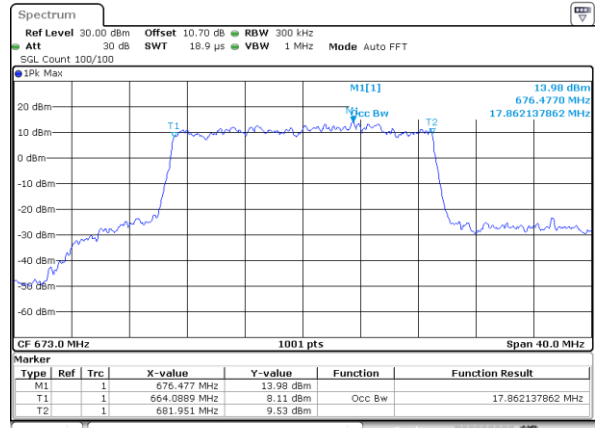

Lowest Channel / 20MHz / 16QAM

Date: 5.FEB.2020 09:08:22