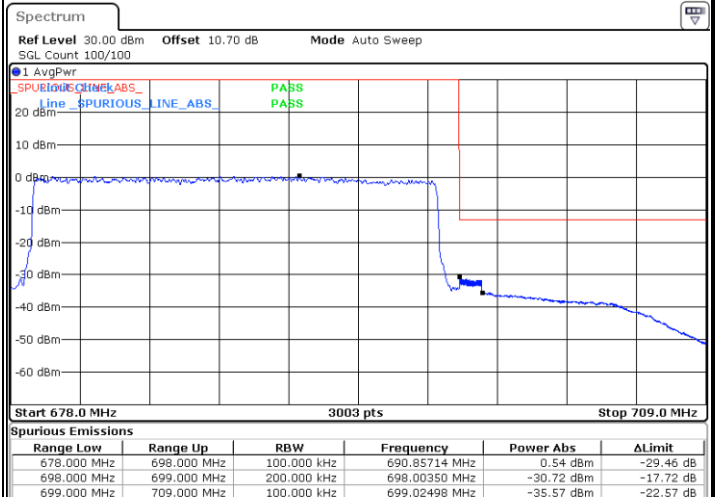

Highest Band Edge / Full RB

Date: 4.FEB.2020 14:37:41

LTE Band 71 / 20MHz / QPSK

Lowest Band Edge / 1 RB

Highest Band Edge / 1 RB

Lowest Band Edge / Full RB

Highest Band Edge / Full RB

LTE Band 71 / 20MHz / 16QAM

Lowest Band Edge / 1 RB

Highest Band Edge / 1RB

Lowest Band Edge / Full RB

Highest Band Edge / Full RB

LTE Band 71 / 20MHz / 64QAM

Lowest Band Edge / 1 RB

Date: 4.FEB.2020 14:50:15

Highest Band Edge / 1 RB

Date: 4.FEB.2020 14:53:03

Lowest Band Edge / Full RB

Date: 4.FEB.2020 14:51:39

Highest Band Edge / Full RB

Date: 4.FEB.2020 14:54:27