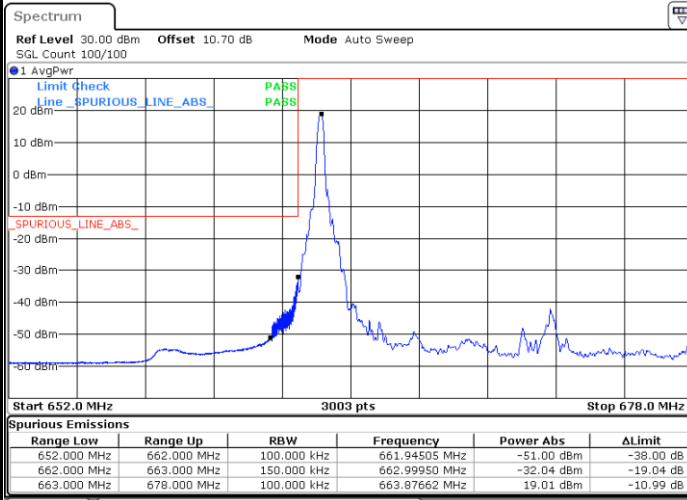

Date: 4.FEB.2020 14:13:53

LTE Band 71 / 10MHz / 16QAM

Lowest Band Edge / 1 RB

Date: 4.FEB.2020 14:06:53

Highest Band Edge / 1 RB

Date: 4.FEB.2020 14:12:29

Lowest Band Edge / Full RB

Date: 4.FEB.2020 14:09:40

Highest Band Edge / Full RB

Date: 4.FEB.2020 14:15:17

LTE Band 71 / 10MHz / 64QAM

Lowest Band Edge / 1 RB

Highest Band Edge / 1 RB

Lowest Band Edge / Full RB

Highest Band Edge / Full RB

LTE Band 71 / 15MHz / QPSK

Lowest Band Edge / 1 RB

Date: 4.FEB.2020 14:22:16

Highest Band Edge / 1 RB

Date: 4.FEB.2020 14:27:52

Lowest Band Edge / Full RB

Date: 4.FEB.2020 14:25:04

Highest Band Edge / Full RB

Date: 4.FEB.2020 14:30:41