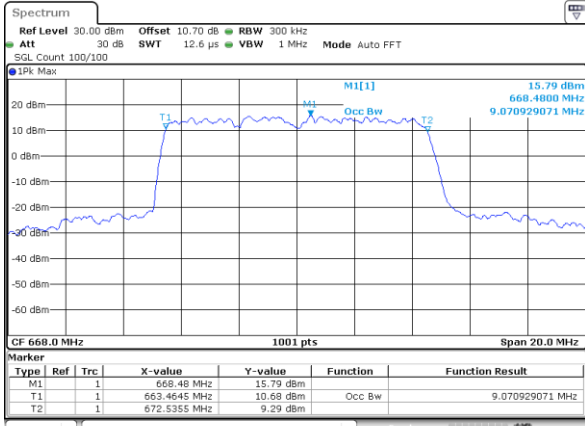

Date: 5.FEB.2020 08:56:52

Highest Channel / 5MHz / QPSK

Date: 5.FEB.2020 08:57:35

Highest Channel / 5MHz / 16QAM

Date: 5.FEB.2020 08:57:50

LTE Band 71

Lowest Channel / 10MHz / QPSK

Date: 5.FEB.2020 09:15:57