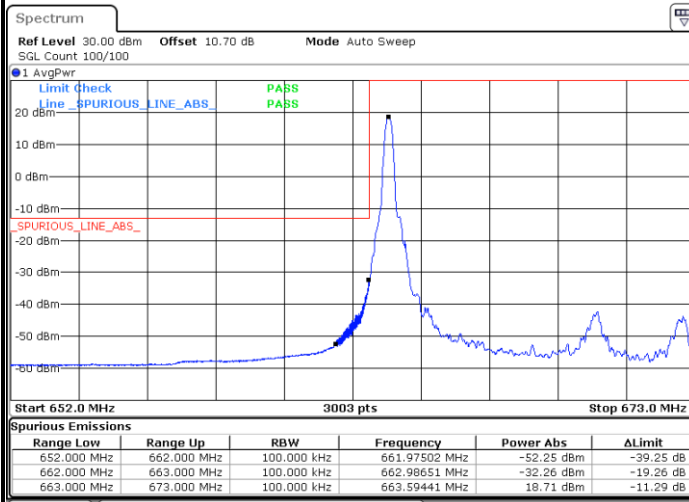

### Highest Band Edge / Full RB

Date: 4.FEB.2020 13:57:05

LTE Band 71 / 5MHz / 16QAM

Lowest Band Edge / 1 RB

Highest Band Edge / 1 RB

Lowest Band Edge / Full RB

Highest Band Edge / Full RB

LTE Band 71 / 5MHz / 64QAM

Lowest Band Edge / 1RB

Date: 4.FEB.2020 13:59:54

Highest Band Edge / 1 RB

Date: 4.FEB.2020 14:02:42

Lowest Band Edge / Full RB

Date: 4.FEB.2020 14:01:18

Highest Band Edge / Full RB

Date: 4.FEB.2020 14:04:06

LTE Band 71 / 10MHz / QPSK

Lowest Band Edge / 1 RB

Date: 4.FEB.2020 14:05:30

Highest Band Edge / 1 RB

Date: 4.FEB.2020 14:11:05

Lowest Band Edge / Full RB

Date: 4.FEB.2020 14:08:16

Highest Band Edge / Full RB

Date: 4.FEB.2020 14:13:53

LTE Band 71 / 10MHz / 16QAM

Lowest Band Edge / 1 RB

Date: 4.FEB.2020 14:06:53

Highest Band Edge / 1 RB

Date: 4.FEB.2020 14:12:29

Lowest Band Edge / Full RB

Date: 4.FEB.2020 14:09:40