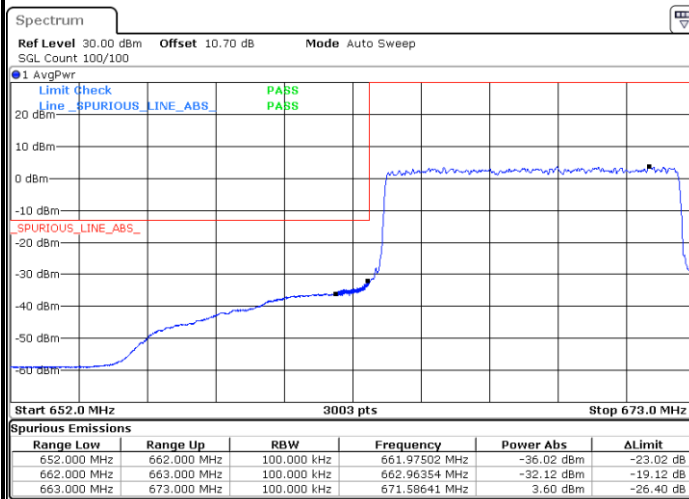

Lowest Band Edge / 1RB

Date: 4.FEB.2020 13:59:54

Highest Band Edge / 1 RB

Date: 4.FEB.2020 14:02:42

Lowest Band Edge / Full RB

Date: 4.FEB.2020 14:01:18

Highest Band Edge / Full RB

Date: 4.FEB.2020 14:04:06

LTE Band 71 / 10MHz / QPSK

Lowest Band Edge / 1 RB

Date: 4.FEB.2020 14:05:30

Highest Band Edge / 1 RB

Date: 4.FEB.2020 14:11:05

Lowest Band Edge / Full RB

Date: 4.FEB.2020 14:08:16

Highest Band Edge / Full RB

Date: 4.FEB.2020 14:13:53

LTE Band 71 / 10MHz / 16QAM

Lowest Band Edge / 1 RB

Date: 4.FEB.2020 14:06:53

Highest Band Edge / 1 RB

Date: 4.FEB.2020 14:12:29

Lowest Band Edge / Full RB

Date: 4.FEB.2020 14:09:40

Highest Band Edge / Full RB

Date: 4.FEB.2020 14:15:17

LTE Band 71 / 10MHz / 64QAM

Lowest Band Edge / 1 RB

Highest Band Edge / 1 RB

Lowest Band Edge / Full RB

Highest Band Edge / Full RB

LTE Band 71 / 15MHz / QPSK