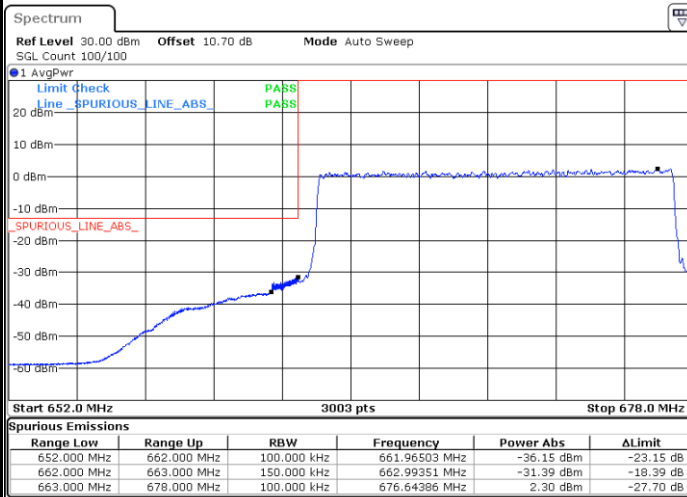

Highest Band Edge / Full RB

Date: 4.FEB.2020 14:15:17

LTE Band 71 / 10MHz / 64QAM

Lowest Band Edge / 1 RB

Highest Band Edge / 1 RB

Lowest Band Edge / Full RB

Highest Band Edge / Full RB

LTE Band 71 / 15MHz / QPSK

Lowest Band Edge / 1 RB

Date: 4.FEB.2020 14:22:16

Highest Band Edge / 1 RB

Date: 4.FEB.2020 14:27:52

Lowest Band Edge / Full RB

Date: 4.FEB.2020 14:25:04

Highest Band Edge / Full RB

Date: 4.FEB.2020 14:30:41

LTE Band 71 / 15MHz / 16QAM

Lowest Band Edge / 1 RB

Date: 4.FEB.2020 14:23:40

Highest Band Edge / 1 RB

Date: 4.FEB.2020 14:29:17

Lowest Band Edge / Full RB

Date: 4.FEB.2020 14:26:28

Highest Band Edge / Full RB

Date: 4.FEB.2020 14:32:05

LTE Band 71 / 15MHz / 64QAM

Lowest Band Edge / 1 RB

Date: 4.FEB.2020 14:33:29

Highest Band Edge / 1 RB

Date: 4.FEB.2020 14:36:17

Lowest Band Edge / Full RB

Date: 4.FEB.2020 14:34:53