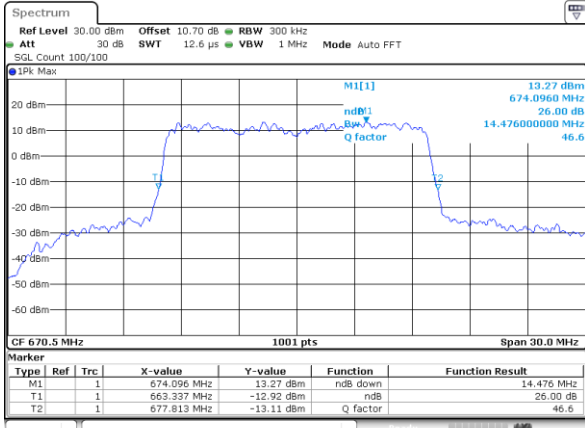

Date: 5.FEB.2020 09:03:21

Highest Channel / 5MHz / 64QAM

Date: 5.FEB.2020 08:15:43

Highest Channel / 10MHz / 64QAM

Date: 5.FEB.2020 09:03:48

LTE Band 71

Lowest Channel / 15MHz / 64QAM

Date: 5.FEB.2020 09:10:11