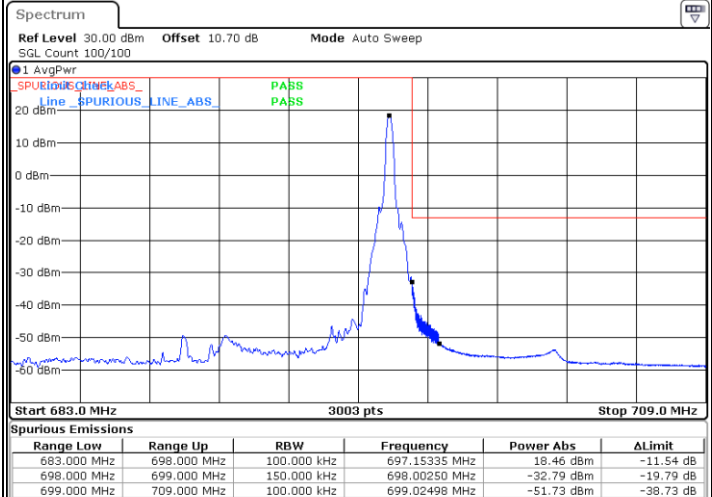

LTE Band 71 / 15MHz / 16QAM

Lowest Band Edge / 1 RB

Date: 4.FEB.2020 14:23:40

Highest Band Edge / 1 RB

Date: 4.FEB.2020 14:29:17

Lowest Band Edge / Full RB

Date: 4.FEB.2020 14:26:28

Highest Band Edge / Full RB

Date: 4.FEB.2020 14:32:05

LTE Band 71 / 15MHz / 64QAM

Lowest Band Edge / 1 RB

Date: 4.FEB.2020 14:33:29

Highest Band Edge / 1 RB

Date: 4.FEB.2020 14:36:17

Lowest Band Edge / Full RB

Date: 4.FEB.2020 14:34:53

Highest Band Edge / Full RB

Date: 4.FEB.2020 14:37:41

LTE Band 71 / 20MHz / QPSK

Lowest Band Edge / 1 RB

Highest Band Edge / 1 RB

Lowest Band Edge / Full RB

Highest Band Edge / Full RB

LTE Band 71 / 20MHz / 16QAM

Lowest Band Edge / 1 RB

Highest Band Edge / 1RB

Lowest Band Edge / Full RB

Highest Band Edge / Full RB

LTE Band 71 / 20MHz / 64QAM

Lowest Band Edge / 1 RB

Date: 4.FEB.2020 14:50:15

Highest Band Edge / 1 RB