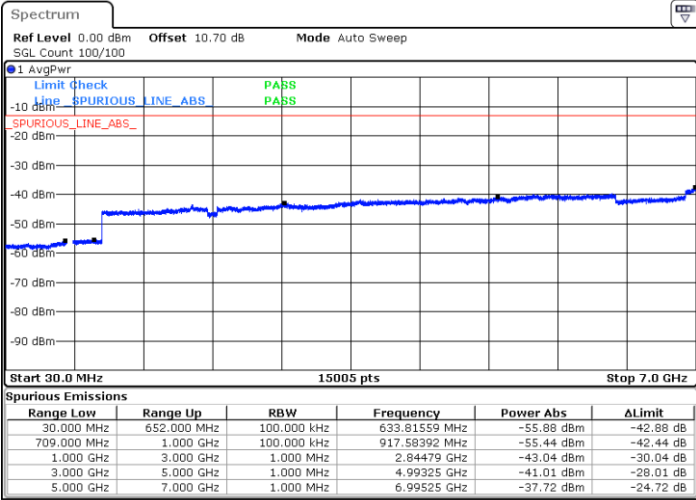

Highest Channel / QPSK

Highest Channel / 16QAM

Date: 4.FEB.2020 15:08:53

Date: 4.FEB.2020 15:09:54

LTE Band 71 / 15MHz

Lowest Channel / QPSK

Lowest Channel / 16QAM

Date: 4.FEB.2020 15:14:02

Date: 4.FEB.2020 15:15:04

Middle Channel / QPSK

Middle Channel / 16QAM

Date: 4.FEB.2020 15:16:05

Date: 4.FEB.2020 15:17:07

LTE Band71 / 15MHz

Highest Channel / QPSK

Highest Channel / 16QAM

Date: 4.FEB.2020 15:18:08

Date: 4.FEB.2020 15:19:10

LTE Band 71 / 20MHz

Lowest Channel / QPSK

Lowest Channel / 16QAM

Date: 4.FEB.2020 15:32:03

Date: 4.FEB.2020 15:33:05