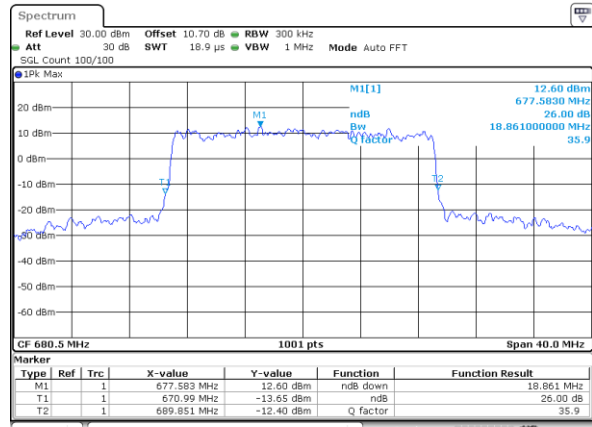

Lowest Channel / 20MHz / 64QAM

Date: 5.FEB.2020 09:11:07

Middle Channel / 15MHz / 64QAM

Date: 5.FEB.2020 09:10:27

Middle Channel / 20MHz / 64QAM

Date: 5.FEB.2020 09:11:33

Highest Channel / 15MHz / 64QAM

Date: 5.FEB.2020 09:10:54

Highest Channel / 20MHz / 64QAM

Date: 5.FEB.2020 09:12:00

**Occupied Bandwidth**

Mode	LTE Band 71 : 99%OBW(MHz)											
BW	1.4MHz		3MHz		5MHz		10MHz		15MHz		20MHz	
Mod.	QPSK	16QAM	QPSK	16QAM	QPSK	16QAM	QPSK	16QAM	QPSK	16QAM	QPSK	16QAM
Lowest CH	-	-	-	-	4.48	4.50	9.07	9.03	13.43	13.46	17.86	17.86
Middle CH	-	-	-	-	4.50	4.50	8.99	8.99	13.49	13.43	17.82	17.86
Highest CH	-	-	-	-	4.49	4.50	9.01	8.99	13.49	13.43	17.94	17.78
Mode	LTE Band 71 : 99%OBW(MHz)											
BW	1.4MHz		3MHz		5MHz		10MHz		15MHz		20MHz	
Mod.	64QAM		64QAM		64QAM		64QAM		64QAM		64QAM	
Lowest CH	-	-	-	-	4.50	-	9.05	-	13.46	-	17.82	-
Middle CH	-	-	-	-	4.50	-	9.03	-	13.46	-	17.86	-
Highest CH	-	-	-	-	4.47	-	8.99	-	13.37	-	17.86	-