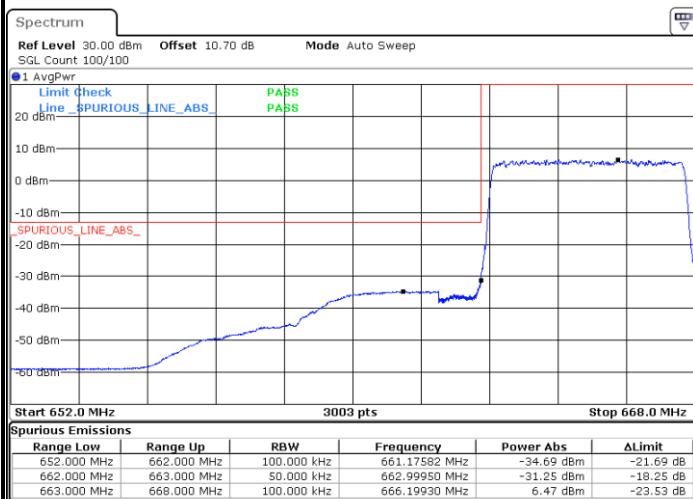

## LTE Band 71 / 5MHz / QPSK

### Lowest Band Edge / 1 RB

Date: 4.FEB.2020 13:48:38

### Highest Band Edge / 1 RB

Date: 4.FEB.2020 13:54:17

### Lowest Band Edge / Full RB

Date: 4.FEB.2020 13:51:27