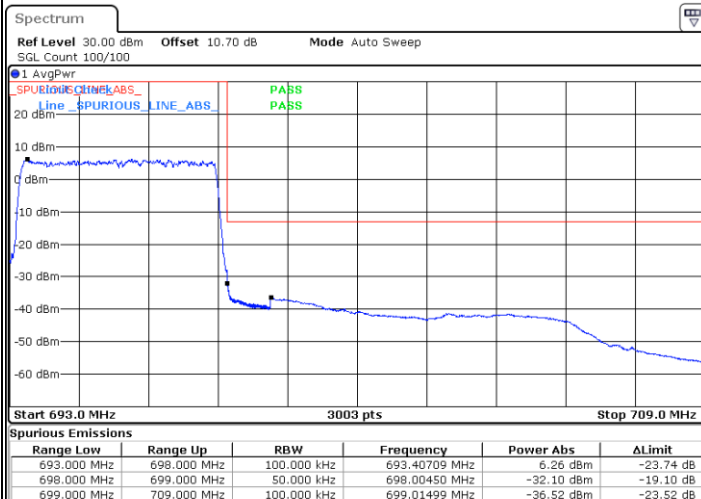

### Lowest Band Edge / 1 RB

Date: 4.FEB.2020 13:48:38

### Highest Band Edge / 1 RB

Date: 4.FEB.2020 13:54:17

### Lowest Band Edge / Full RB

Date: 4.FEB.2020 13:51:27

### Highest Band Edge / Full RB

Date: 4.FEB.2020 13:57:05

LTE Band 71 / 5MHz / 16QAM

Lowest Band Edge / 1 RB

Highest Band Edge / 1 RB

Lowest Band Edge / Full RB

Highest Band Edge / Full RB

LTE Band 71 / 5MHz / 64QAM