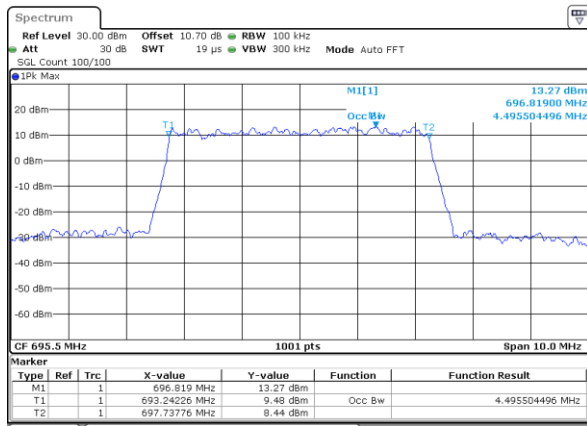

LTE Band 71

Lowest Channel / 5MHz / QPSK

Date: 5.FEB.2020 08:55:40

Lowest Channel / 5MHz / 16QAM

Date: 5.FEB.2020 08:55:55

Middle Channel / 5MHz / QPSK

Date: 5.FEB.2020 08:56:28

Middle Channel / 5MHz / 16QAM

Date: 5.FEB.2020 08:56:52

Highest Channel / 5MHz / QPSK

Date: 5.FEB.2020 08:57:35

Highest Channel / 5MHz / 16QAM

Date: 5.FEB.2020 08:57:50

LTE Band 71

Lowest Channel / 10MHz / QPSK

Date: 5.FEB.2020 09:15:57