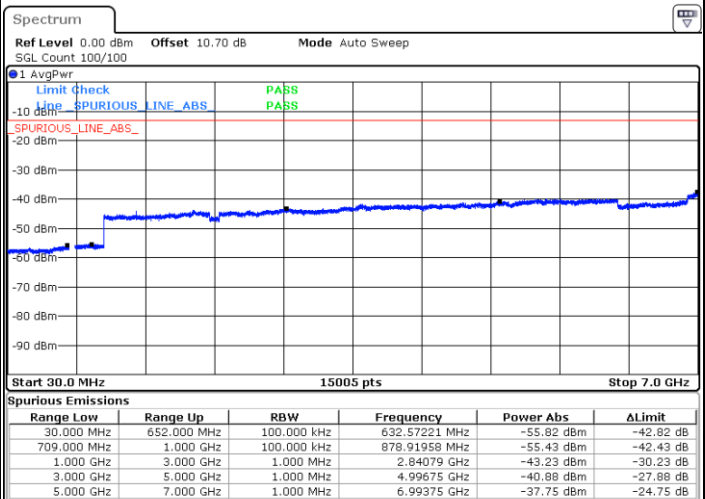

Lowest Band Edge / 1 RB

Highest Band Edge / 1RB

Lowest Band Edge / Full RB

Highest Band Edge / Full RB

LTE Band 71 / 20MHz / 64QAM

Lowest Band Edge / 1 RB

Date: 4.FEB.2020 14:50:15

Highest Band Edge / 1 RB

Date: 4.FEB.2020 14:53:03

Lowest Band Edge / Full RB

Date: 4.FEB.2020 14:51:39

Highest Band Edge / Full RB

Date: 4.FEB.2020 14:54:27

# Conducted Spurious Emission

LTE Band 71 / 5MHz

Highest Channel / QPSK

Date: 4.FEB.2020 14:59:36

Highest Channel / 16QAM

Date: 4.FEB.2020 15:00:38

LTE Band 71 / 10MHz

Lowest Channel / QPSK

Date: 4.FEB.2020 15:04:46

Lowest Channel / 16QAM

Date: 4.FEB.2020 15:05:48

LTE Band 71 / 10MHz

Middle Channel / QPSK

Middle Channel / 16QAM

Date: 4.FEB.2020 15:06:49

Date: 4.FEB.2020 15:07:51