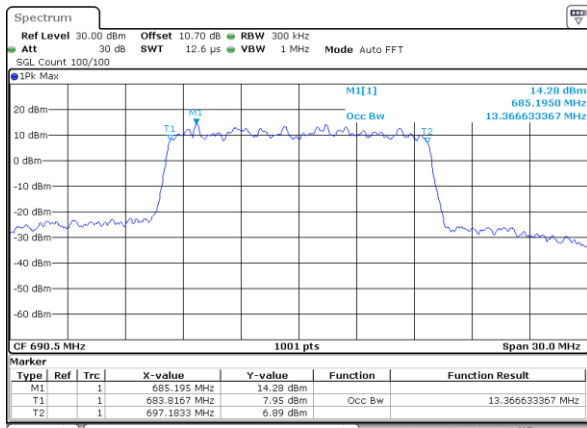

Highest Channel / 15MHz / 64QAM

Date: 5.FEB.2020 09:10:40