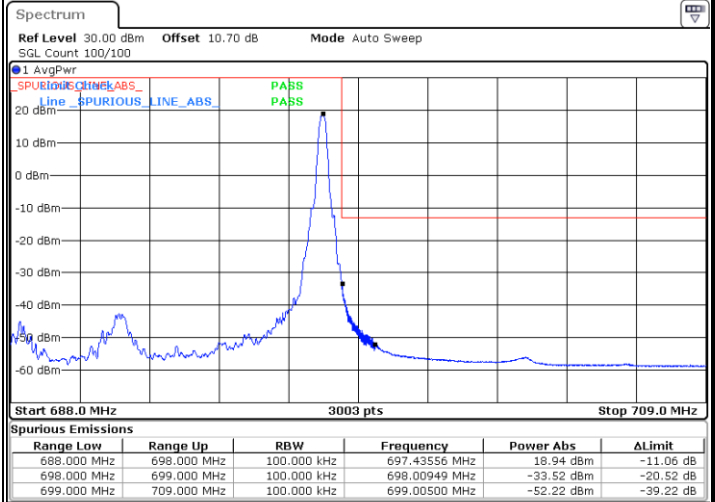

### Highest Band Edge / Full RB

Date: 4.FEB.2020 13:57:05

LTE Band 71 / 5MHz / 16QAM

Lowest Band Edge / 1 RB

Highest Band Edge / 1 RB

Lowest Band Edge / Full RB

Highest Band Edge / Full RB

LTE Band 71 / 5MHz / 64QAM

Lowest Band Edge / 1RB

Date: 4.FEB.2020 13:59:54

Highest Band Edge / 1 RB

Date: 4.FEB.2020 14:02:42

Lowest Band Edge / Full RB

Date: 4.FEB.2020 14:01:18

Highest Band Edge / Full RB

Date: 4.FEB.2020 14:04:06

LTE Band 71 / 10MHz / QPSK

Lowest Band Edge / 1 RB

Date: 4.FEB.2020 14:05:30

Highest Band Edge / 1 RB

Date: 4.FEB.2020 14:11:05

Lowest Band Edge / Full RB

Date: 4.FEB.2020 14:08:16

Highest Band Edge / Full RB

Date: 4.FEB.2020 14:13:53

LTE Band 71 / 10MHz / 16QAM

Lowest Band Edge / 1 RB

Date: 4.FEB.2020 14:06:53

Highest Band Edge / 1 RB

Date: 4.FEB.2020 14:12:29

Lowest Band Edge / Full RB

Date: 4.FEB.2020 14:09:40