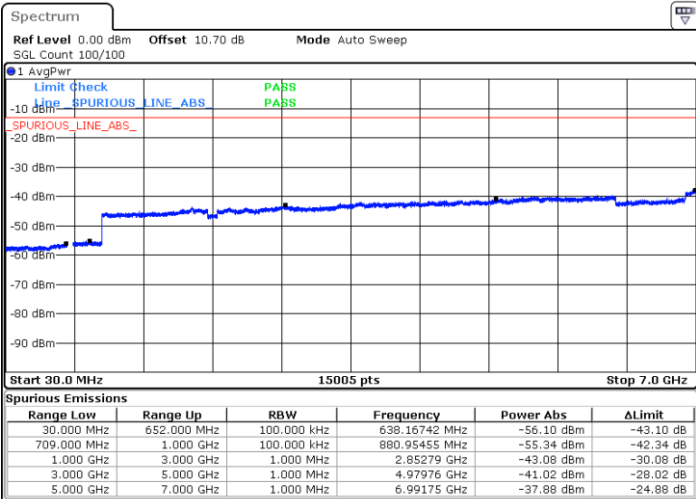

# Conducted Spurious Emission

LTE Band 71 / 5MHz

Highest Channel / QPSK

Date: 4.FEB.2020 14:59:36

Highest Channel / 16QAM

Date: 4.FEB.2020 15:00:38

LTE Band 71 / 10MHz

Lowest Channel / QPSK

Date: 4.FEB.2020 15:04:46

Lowest Channel / 16QAM

Date: 4.FEB.2020 15:05:48

LTE Band 71 / 10MHz

Middle Channel / QPSK

Middle Channel / 16QAM

Date: 4.FEB.2020 15:06:49

Date: 4.FEB.2020 15:07:51

Highest Channel / QPSK

Highest Channel / 16QAM

Date: 4.FEB.2020 15:08:53

Date: 4.FEB.2020 15:09:54

LTE Band 71 / 15MHz

Lowest Channel / QPSK

Lowest Channel / 16QAM

Date: 4.FEB.2020 15:14:02