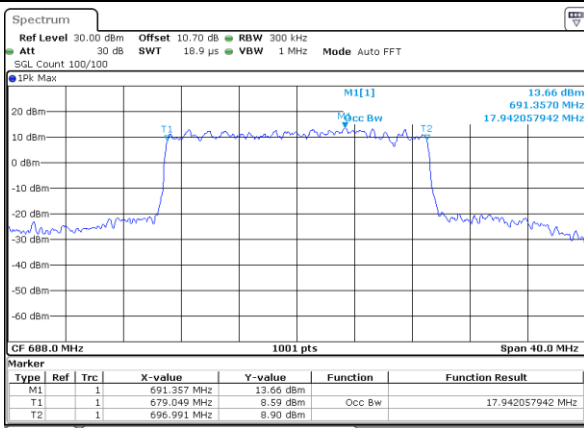

Highest Channel / 20MHz / QPSK

Date: 5.FEB.2020 09:09:58

Highest Channel / 20MHz / 16QAM

Date: 5.FEB.2020 09:10:12

LTE Band 71

Lowest Channel / 5MHz / 64QAM

Date: 5.FEB.2020 09:15:35

Lowest Channel / 10MHz / 64QAM