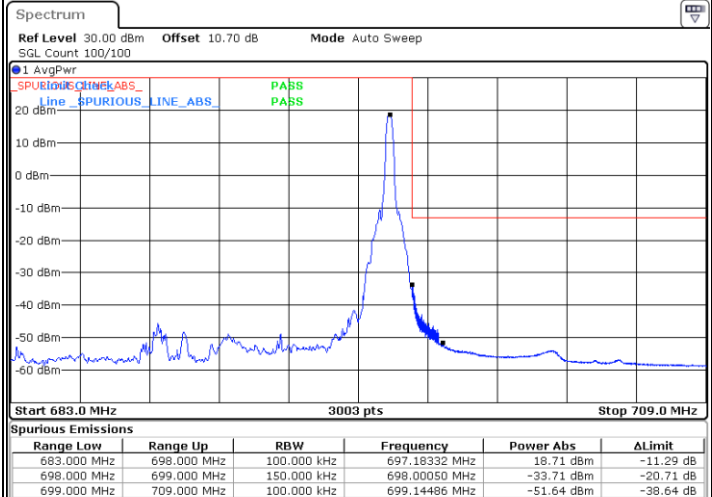

Highest Band Edge / Full RB

Date: 4.FEB.2020 14:15:17

LTE Band 71 / 10MHz / 64QAM

Lowest Band Edge / 1 RB

Highest Band Edge / 1 RB

Lowest Band Edge / Full RB

Highest Band Edge / Full RB

LTE Band 71 / 15MHz / QPSK

Lowest Band Edge / 1 RB

Date: 4.FEB.2020 14:22:16

Highest Band Edge / 1 RB

Date: 4.FEB.2020 14:27:52

Lowest Band Edge / Full RB

Date: 4.FEB.2020 14:25:04

Highest Band Edge / Full RB

Date: 4.FEB.2020 14:30:41

LTE Band 71 / 15MHz / 16QAM

Lowest Band Edge / 1 RB

Date: 4.FEB.2020 14:23:40

Highest Band Edge / 1 RB

Date: 4.FEB.2020 14:29:17

Lowest Band Edge / Full RB

Date: 4.FEB.2020 14:26:28

Highest Band Edge / Full RB

Date: 4.FEB.2020 14:32:05

LTE Band 71 / 15MHz / 64QAM

Lowest Band Edge / 1 RB

Date: 4.FEB.2020 14:33:29

Highest Band Edge / 1 RB

Date: 4.FEB.2020 14:36:17

Lowest Band Edge / Full RB

Date: 4.FEB.2020 14:34:53