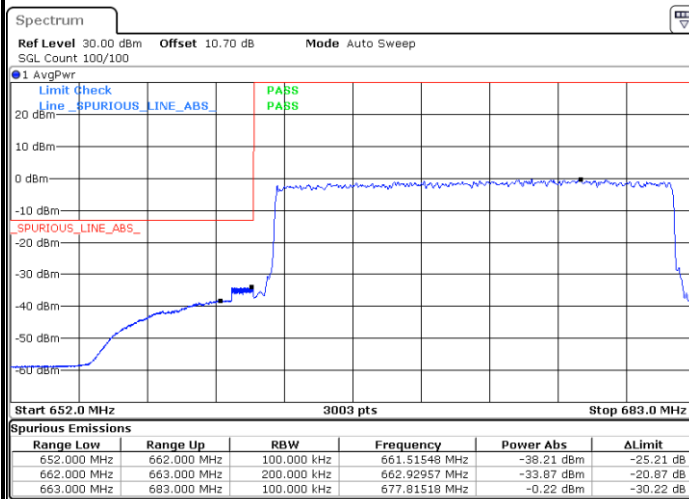

Highest Band Edge / Full RB

Date: 4.FEB.2020 14:37:41

LTE Band 71 / 20MHz / QPSK

Lowest Band Edge / 1 RB

Highest Band Edge / 1 RB

Lowest Band Edge / Full RB

Highest Band Edge / Full RB

LTE Band 71 / 20MHz / 16QAM

Lowest Band Edge / 1 RB

Highest Band Edge / 1RB

Lowest Band Edge / Full RB

Highest Band Edge / Full RB

LTE Band 71 / 20MHz / 64QAM

Lowest Band Edge / 1 RB

Date: 4.FEB.2020 14:50:15

Highest Band Edge / 1 RB

Date: 4.FEB.2020 14:53:03

Lowest Band Edge / Full RB

Date: 4.FEB.2020 14:51:39

Highest Band Edge / Full RB

Date: 4.FEB.2020 14:54:27