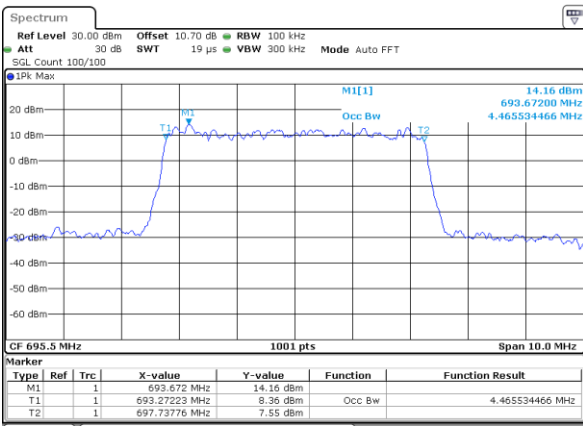

Date: 5.FEB.2020 09:02:41

Middle Channel / 5MHz / 64QAM

Date: 5.FEB.2020 09:15:03

Middle Channel / 10MHz / 64QAM

Date: 5.FEB.2020 09:03:08

Highest Channel / 5MHz / 64QAM

Date: 5.FEB.2020 09:15:29

Highest Channel / 10MHz / 64QAM