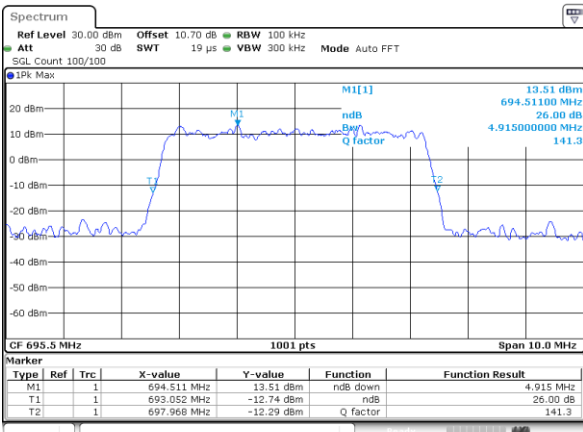

LTE Band 71

Lowest Channel / 5MHz / 64QAM

Date: 5.FEB.2020 08:15:49

Lowest Channel / 10MHz / 64QAM

Date: 5.FEB.2020 09:02:55

Middle Channel / 5MHz / 64QAM

Date: 5.FEB.2020 08:15:16

Middle Channel / 10MHz / 64QAM

Date: 5.FEB.2020 09:03:21

Highest Channel / 5MHz / 64QAM

Date: 5.FEB.2020 08:15:43

Highest Channel / 10MHz / 64QAM

Date: 5.FEB.2020 09:03:48

LTE Band 71

Lowest Channel / 15MHz / 64QAM

Date: 5.FEB.2020 09:10:11