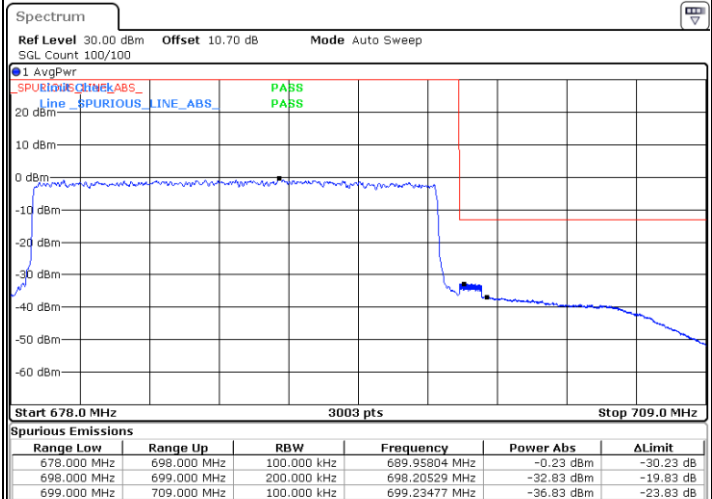

Highest Band Edge / Full RB

Date: 4.FEB.2020 14:37:41

LTE Band 71 / 20MHz / QPSK

Lowest Band Edge / 1 RB

Highest Band Edge / 1 RB

Lowest Band Edge / Full RB

Highest Band Edge / Full RB

LTE Band 71 / 20MHz / 16QAM

Lowest Band Edge / 1 RB

Highest Band Edge / 1RB

Lowest Band Edge / Full RB

Highest Band Edge / Full RB

LTE Band 71 / 20MHz / 64QAM

Lowest Band Edge / 1 RB

Date: 4.FEB.2020 14:50:15

Highest Band Edge / 1 RB

Date: 4.FEB.2020 14:53:03

Lowest Band Edge / Full RB

Date: 4.FEB.2020 14:51:39

Highest Band Edge / Full RB

Date: 4.FEB.2020 14:54:27