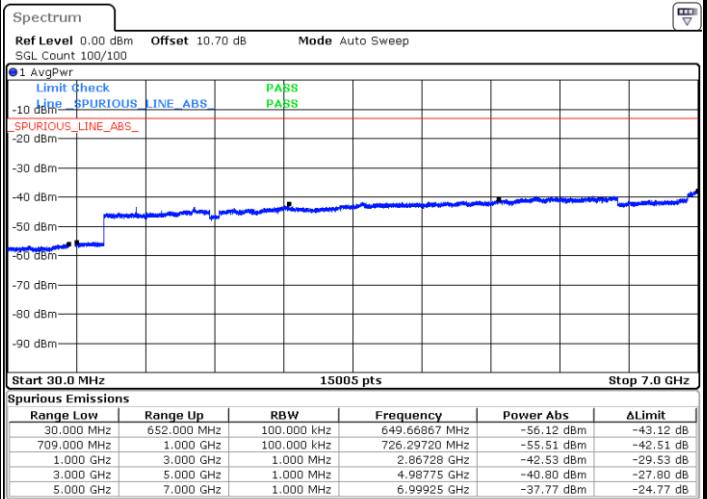

Highest Channel / QPSK

Highest Channel / 16QAM

Date: 4.FEB.2020 15:08:53

Date: 4.FEB.2020 15:09:54

LTE Band 71 / 15MHz

Lowest Channel / QPSK

Lowest Channel / 16QAM

Date: 4.FEB.2020 15:14:02

Date: 4.FEB.2020 15:15:04

Middle Channel / QPSK

Middle Channel / 16QAM

Date: 4.FEB.2020 15:16:05

Date: 4.FEB.2020 15:17:07

LTE Band71 / 15MHz

Highest Channel / QPSK

Highest Channel / 16QAM

Date: 4.FEB.2020 15:18:08

Date: 4.FEB.2020 15:19:10

LTE Band 71 / 20MHz

Lowest Channel / QPSK

Lowest Channel / 16QAM

Date: 4.FEB.2020 15:32:03

Date: 4.FEB.2020 15:33:05