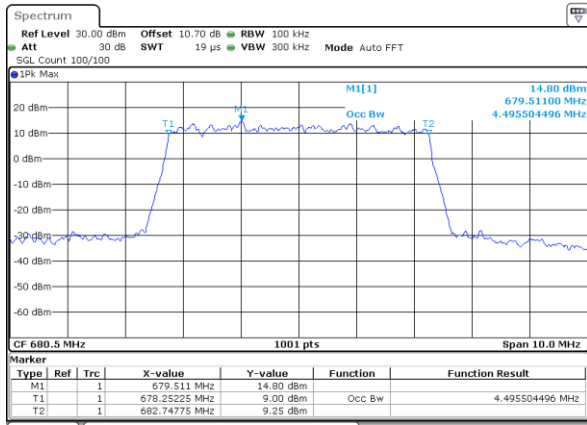

Highest Channel / 20MHz / 64QAM

Date: 5.FEB.2020 09:12:00

**Occupied Bandwidth**

Mode	LTE Band 71 : 99%OBW(MHz)											
BW	1.4MHz		3MHz		5MHz		10MHz		15MHz		20MHz	
Mod.	QPSK	16QAM	QPSK	16QAM	QPSK	16QAM	QPSK	16QAM	QPSK	16QAM	QPSK	16QAM
Lowest CH	-	-	-	-	4.48	4.50	9.07	9.03	13.43	13.46	17.86	17.86
Middle CH	-	-	-	-	4.50	4.50	8.99	8.99	13.49	13.43	17.82	17.86
Highest CH	-	-	-	-	4.49	4.50	9.01	8.99	13.49	13.43	17.94	17.78
Mode	LTE Band 71 : 99%OBW(MHz)											
BW	1.4MHz		3MHz		5MHz		10MHz		15MHz		20MHz	
Mod.	64QAM		64QAM		64QAM		64QAM		64QAM		64QAM	
Lowest CH	-	-	-	-	4.50	-	9.05	-	13.46	-	17.82	-
Middle CH	-	-	-	-	4.50	-	9.03	-	13.46	-	17.86	-
Highest CH	-	-	-	-	4.47	-	8.99	-	13.37	-	17.86	-

LTE Band 71

Lowest Channel / 5MHz / QPSK

Date: 5.FEB.2020 08:55:40

Lowest Channel / 5MHz / 16QAM

Date: 5.FEB.2020 08:55:55

Middle Channel / 5MHz / QPSK

Date: 5.FEB.2020 08:56:28

Middle Channel / 5MHz / 16QAM

Date: 5.FEB.2020 08:56:52

Highest Channel / 5MHz / QPSK

Date: 5.FEB.2020 08:57:35

Highest Channel / 5MHz / 16QAM

Date: 5.FEB.2020 08:57:50

LTE Band 71

Lowest Channel / 10MHz / QPSK

Date: 5.FEB.2020 09:15:57