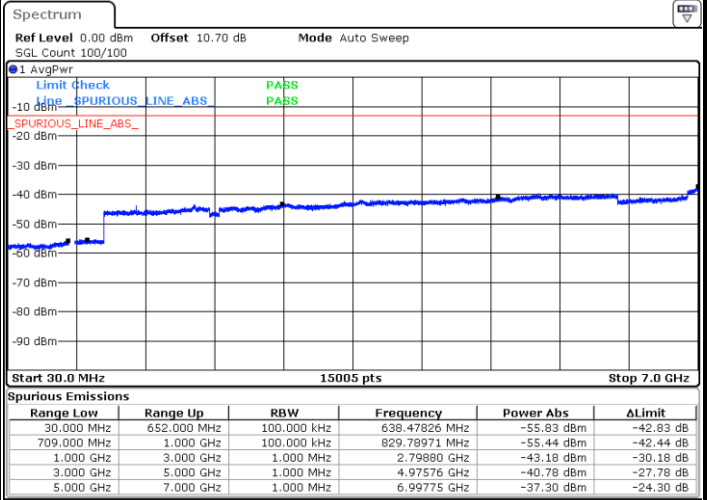

Date: 4.FEB.2020 15:04:46

Lowest Channel / 16QAM

Date: 4.FEB.2020 15:05:48

LTE Band 71 / 10MHz

Middle Channel / QPSK

Middle Channel / 16QAM

Date: 4.FEB.2020 15:06:49

Date: 4.FEB.2020 15:07:51

Highest Channel / QPSK

Highest Channel / 16QAM

Date: 4.FEB.2020 15:08:53

Date: 4.FEB.2020 15:09:54

LTE Band 71 / 15MHz

Lowest Channel / QPSK

Lowest Channel / 16QAM

Date: 4.FEB.2020 15:14:02

Date: 4.FEB.2020 15:15:04

Middle Channel / QPSK

Middle Channel / 16QAM

Date: 4.FEB.2020 15:16:05

Date: 4.FEB.2020 15:17:07

LTE Band71 / 15MHz

Highest Channel / QPSK

Highest Channel / 16QAM