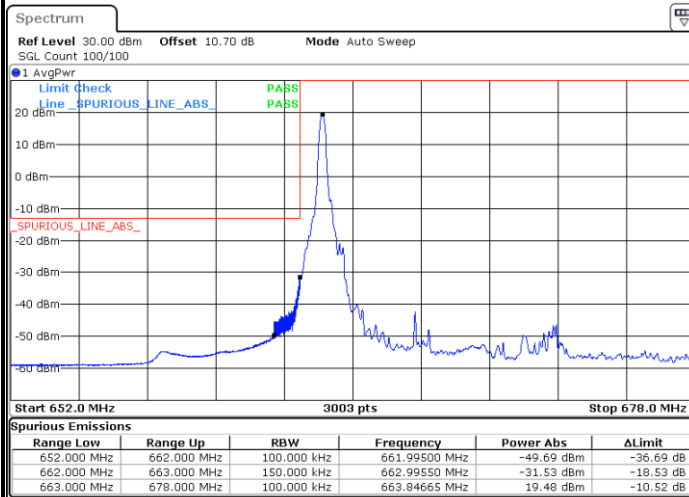

Highest Band Edge / Full RB

Date: 4.FEB.2020 14:15:17

LTE Band 71 / 10MHz / 64QAM

Lowest Band Edge / 1 RB

Highest Band Edge / 1 RB

Lowest Band Edge / Full RB

Highest Band Edge / Full RB

LTE Band 71 / 15MHz / QPSK

Lowest Band Edge / 1 RB

Date: 4.FEB.2020 14:22:16

Highest Band Edge / 1 RB

Date: 4.FEB.2020 14:27:52

Lowest Band Edge / Full RB

Date: 4.FEB.2020 14:25:04

Highest Band Edge / Full RB

Date: 4.FEB.2020 14:30:41

LTE Band 71 / 15MHz / 16QAM

Lowest Band Edge / 1 RB

Date: 4.FEB.2020 14:23:40

Highest Band Edge / 1 RB

Date: 4.FEB.2020 14:29:17

Lowest Band Edge / Full RB

Date: 4.FEB.2020 14:26:28

Highest Band Edge / Full RB

Date: 4.FEB.2020 14:32:05

LTE Band 71 / 15MHz / 64QAM

Lowest Band Edge / 1 RB

Date: 4.FEB.2020 14:33:29

Highest Band Edge / 1 RB

Date: 4.FEB.2020 14:36:17

Lowest Band Edge / Full RB

Date: 4.FEB.2020 14:34:53