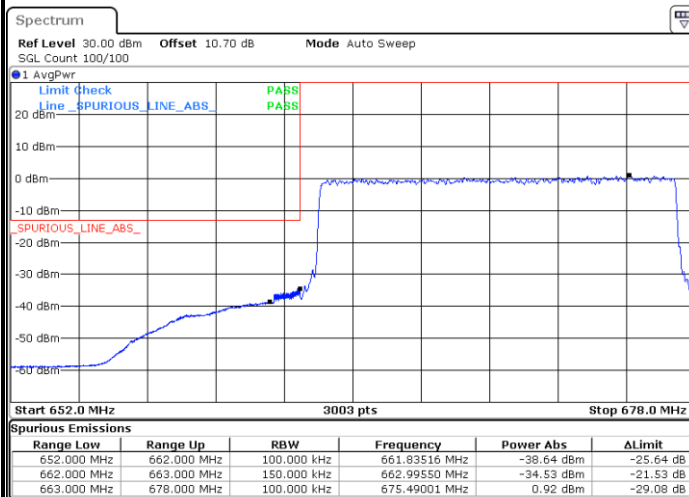

LTE Band 71 / 15MHz / 16QAM

Lowest Band Edge / 1 RB

Date: 4.FEB.2020 14:23:40

Highest Band Edge / 1 RB

Date: 4.FEB.2020 14:29:17

Lowest Band Edge / Full RB

Date: 4.FEB.2020 14:26:28

Highest Band Edge / Full RB

Date: 4.FEB.2020 14:32:05

LTE Band 71 / 15MHz / 64QAM

Lowest Band Edge / 1 RB

Date: 4.FEB.2020 14:33:29

Highest Band Edge / 1 RB

Date: 4.FEB.2020 14:36:17

Lowest Band Edge / Full RB

Date: 4.FEB.2020 14:34:53

Highest Band Edge / Full RB

Date: 4.FEB.2020 14:37:41

LTE Band 71 / 20MHz / QPSK

Lowest Band Edge / 1 RB

Highest Band Edge / 1 RB

Lowest Band Edge / Full RB

Highest Band Edge / Full RB

LTE Band 71 / 20MHz / 16QAM

Lowest Band Edge / 1 RB

Highest Band Edge / 1RB

Lowest Band Edge / Full RB

Highest Band Edge / Full RB

LTE Band 71 / 20MHz / 64QAM

Lowest Band Edge / 1 RB

Date: 4.FEB.2020 14:50:15

Highest Band Edge / 1 RB