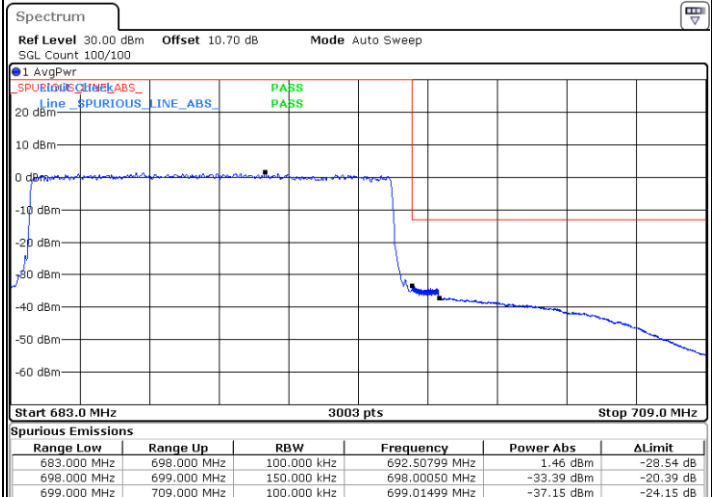

Lowest Band Edge / 1 RB

Date: 4.FEB.2020 14:22:16

Highest Band Edge / 1 RB

Date: 4.FEB.2020 14:27:52

Lowest Band Edge / Full RB

Date: 4.FEB.2020 14:25:04

Highest Band Edge / Full RB

Date: 4.FEB.2020 14:30:41

LTE Band 71 / 15MHz / 16QAM

Lowest Band Edge / 1 RB

Date: 4.FEB.2020 14:23:40

Highest Band Edge / 1 RB

Date: 4.FEB.2020 14:29:17

Lowest Band Edge / Full RB

Date: 4.FEB.2020 14:26:28

Highest Band Edge / Full RB

Date: 4.FEB.2020 14:32:05

LTE Band 71 / 15MHz / 64QAM

Lowest Band Edge / 1 RB

Date: 4.FEB.2020 14:33:29

Highest Band Edge / 1 RB

Date: 4.FEB.2020 14:36:17

Lowest Band Edge / Full RB

Date: 4.FEB.2020 14:34:53

Highest Band Edge / Full RB

Date: 4.FEB.2020 14:37:41

LTE Band 71 / 20MHz / QPSK

Lowest Band Edge / 1 RB

Highest Band Edge / 1 RB

Lowest Band Edge / Full RB

Highest Band Edge / Full RB

LTE Band 71 / 20MHz / 16QAM