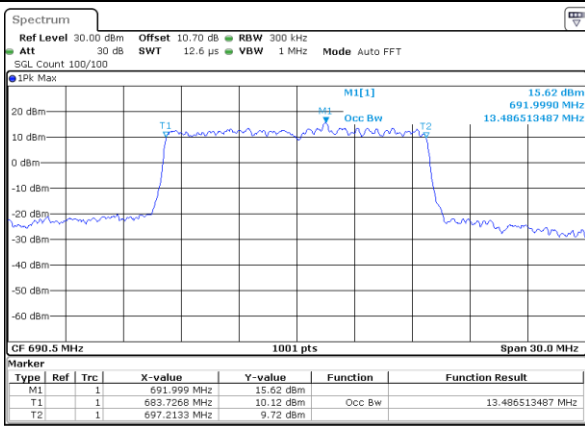

Highest Channel / 15MHz / QPSK

Date: 5.FEB.2020 09:05:51