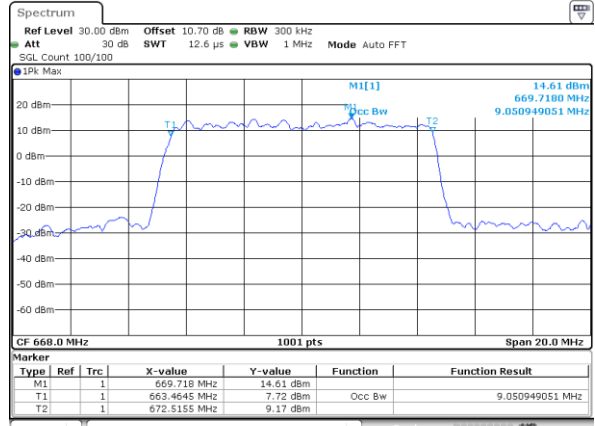

Highest Channel / 20MHz / QPSK

Date: 5.FEB.2020 09:09:58

Highest Channel / 20MHz / 16QAM

Date: 5.FEB.2020 09:10:12

LTE Band 71

Lowest Channel / 5MHz / 64QAM

Date: 5.FEB.2020 09:15:35

Lowest Channel / 10MHz / 64QAM