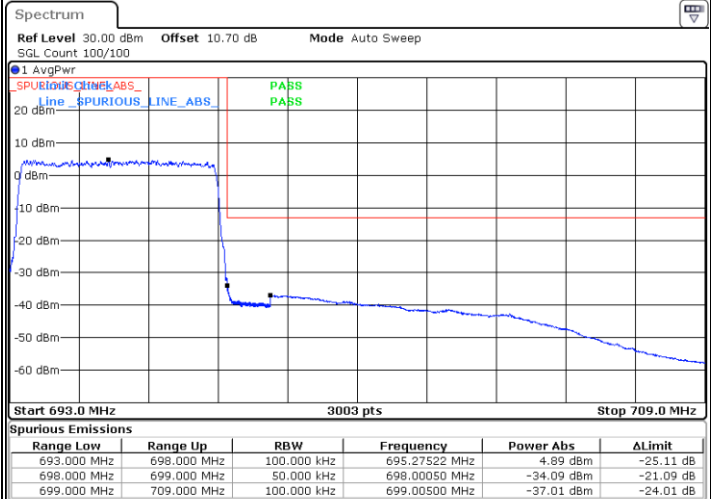

### Highest Band Edge / Full RB

Date: 4.FEB.2020 13:57:05

LTE Band 71 / 5MHz / 16QAM

Lowest Band Edge / 1 RB

Highest Band Edge / 1 RB

Lowest Band Edge / Full RB

Highest Band Edge / Full RB

LTE Band 71 / 5MHz / 64QAM

Lowest Band Edge / 1RB

Date: 4.FEB.2020 13:59:54

Highest Band Edge / 1 RB

Date: 4.FEB.2020 14:02:42

Lowest Band Edge / Full RB

Date: 4.FEB.2020 14:01:18

Highest Band Edge / Full RB

Date: 4.FEB.2020 14:04:06

LTE Band 71 / 10MHz / QPSK

Lowest Band Edge / 1 RB

Date: 4.FEB.2020 14:05:30

Highest Band Edge / 1 RB

Date: 4.FEB.2020 14:11:05

Lowest Band Edge / Full RB

Date: 4.FEB.2020 14:08:16

Highest Band Edge / Full RB

Date: 4.FEB.2020 14:13:53

LTE Band 71 / 10MHz / 16QAM

Lowest Band Edge / 1 RB

Date: 4.FEB.2020 14:06:53

Highest Band Edge / 1 RB

Date: 4.FEB.2020 14:12:29

Lowest Band Edge / Full RB

Date: 4.FEB.2020 14:09:40