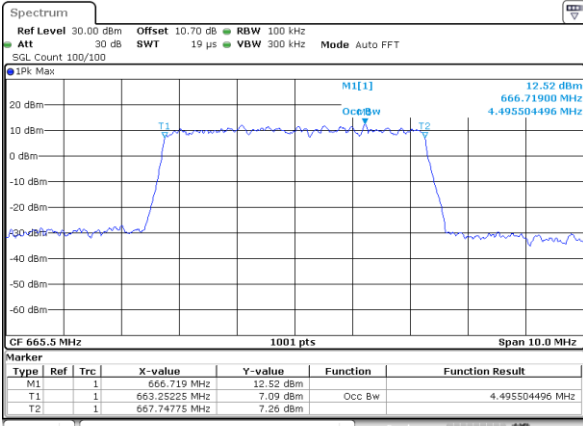

Highest Channel / 20MHz / QPSK

Date: 5.FEB.2020 09:09:58

Highest Channel / 20MHz / 16QAM

Date: 5.FEB.2020 09:10:12

LTE Band 71

Lowest Channel / 5MHz / 64QAM

Date: 5.FEB.2020 09:15:35

Lowest Channel / 10MHz / 64QAM