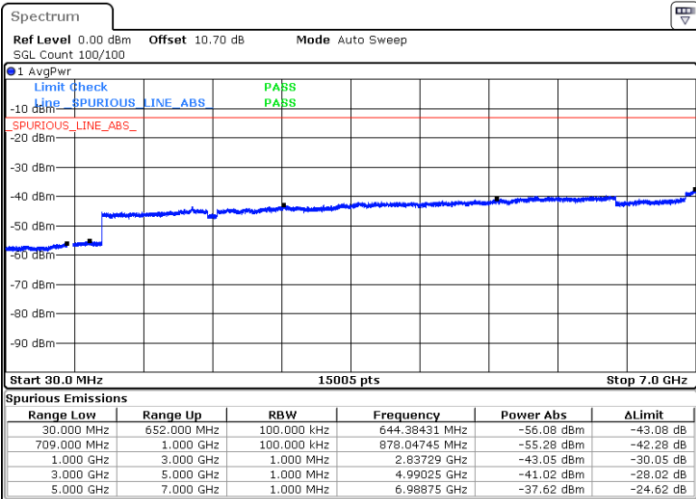

Date: 4.FEB.2020 15:04:46

Lowest Channel / 16QAM

Date: 4.FEB.2020 15:05:48

LTE Band 71 / 10MHz

Middle Channel / QPSK

Middle Channel / 16QAM

Date: 4.FEB.2020 15:06:49

Date: 4.FEB.2020 15:07:51

Highest Channel / QPSK

Highest Channel / 16QAM

Date: 4.FEB.2020 15:08:53

Date: 4.FEB.2020 15:09:54

LTE Band 71 / 15MHz

Lowest Channel / QPSK

Lowest Channel / 16QAM

Date: 4.FEB.2020 15:14:02

Date: 4.FEB.2020 15:15:04

Middle Channel / QPSK

Middle Channel / 16QAM

Date: 4.FEB.2020 15:16:05

Date: 4.FEB.2020 15:17:07

LTE Band71 / 15MHz

Highest Channel / QPSK

Highest Channel / 16QAM