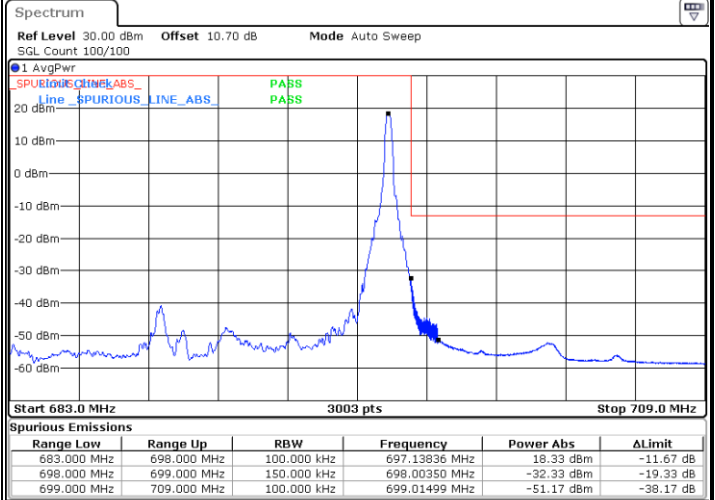

LTE Band 71 / 10MHz / QPSK

Lowest Band Edge / 1 RB

Date: 4.FEB.2020 14:05:30

Highest Band Edge / 1 RB

Date: 4.FEB.2020 14:11:05

Lowest Band Edge / Full RB

Date: 4.FEB.2020 14:08:16

Highest Band Edge / Full RB

Date: 4.FEB.2020 14:13:53

LTE Band 71 / 10MHz / 16QAM

Lowest Band Edge / 1 RB

Date: 4.FEB.2020 14:06:53

Highest Band Edge / 1 RB

Date: 4.FEB.2020 14:12:29

Lowest Band Edge / Full RB

Date: 4.FEB.2020 14:09:40

Highest Band Edge / Full RB

Date: 4.FEB.2020 14:15:17

LTE Band 71 / 10MHz / 64QAM

Lowest Band Edge / 1 RB

Highest Band Edge / 1 RB

Lowest Band Edge / Full RB

Highest Band Edge / Full RB

LTE Band 71 / 15MHz / QPSK

Lowest Band Edge / 1 RB

Date: 4.FEB.2020 14:22:16

Highest Band Edge / 1 RB

Date: 4.FEB.2020 14:27:52

Lowest Band Edge / Full RB

Date: 4.FEB.2020 14:25:04

Highest Band Edge / Full RB

Date: 4.FEB.2020 14:30:41