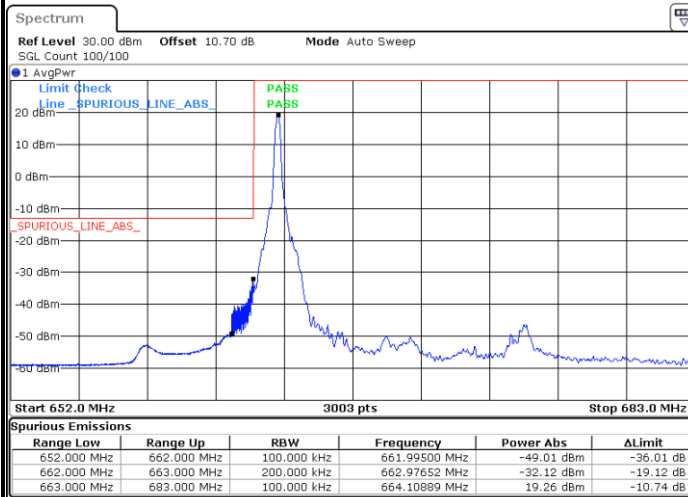

Date: 4.FEB.2020 14:32:05

LTE Band 71 / 15MHz / 64QAM

Lowest Band Edge / 1 RB

Date: 4.FEB.2020 14:33:29

Highest Band Edge / 1 RB

Date: 4.FEB.2020 14:36:17

Lowest Band Edge / Full RB

Date: 4.FEB.2020 14:34:53

Highest Band Edge / Full RB

Date: 4.FEB.2020 14:37:41

LTE Band 71 / 20MHz / QPSK

Lowest Band Edge / 1 RB

Highest Band Edge / 1 RB

Lowest Band Edge / Full RB

Highest Band Edge / Full RB

LTE Band 71 / 20MHz / 16QAM

Lowest Band Edge / 1 RB

Highest Band Edge / 1RB

Lowest Band Edge / Full RB

Highest Band Edge / Full RB

LTE Band 71 / 20MHz / 64QAM

Lowest Band Edge / 1 RB

Date: 4.FEB.2020 14:50:15

Highest Band Edge / 1 RB

Date: 4.FEB.2020 14:53:03

Lowest Band Edge / Full RB

Date: 4.FEB.2020 14:51:39

Highest Band Edge / Full RB

Date: 4.FEB.2020 14:54:27