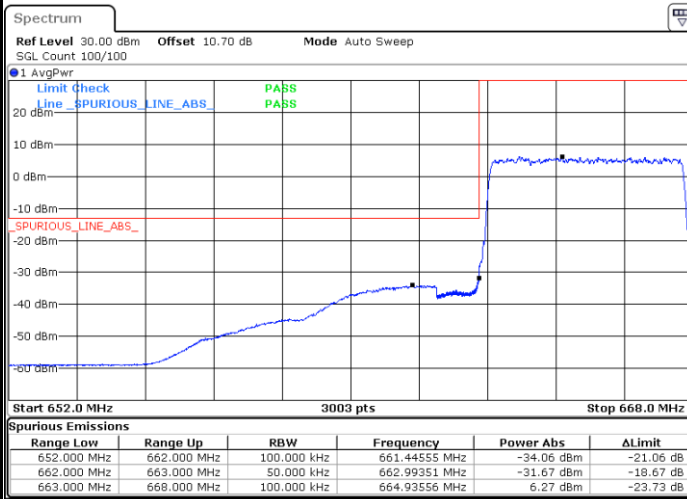

### Lowest Band Edge / Full RB

Date: 4.FEB.2020 13:51:27

### Highest Band Edge / Full RB

Date: 4.FEB.2020 13:57:05

LTE Band 71 / 5MHz / 16QAM

Lowest Band Edge / 1 RB

Highest Band Edge / 1 RB

Lowest Band Edge / Full RB

Highest Band Edge / Full RB

LTE Band 71 / 5MHz / 64QAM

Lowest Band Edge / 1RB

Date: 4.FEB.2020 13:59:54

Highest Band Edge / 1 RB

Date: 4.FEB.2020 14:02:42

Lowest Band Edge / Full RB

Date: 4.FEB.2020 14:01:18

Highest Band Edge / Full RB

Date: 4.FEB.2020 14:04:06

LTE Band 71 / 10MHz / QPSK

Lowest Band Edge / 1 RB

Date: 4.FEB.2020 14:05:30

Highest Band Edge / 1 RB

Date: 4.FEB.2020 14:11:05

Lowest Band Edge / Full RB

Date: 4.FEB.2020 14:08:16

Highest Band Edge / Full RB