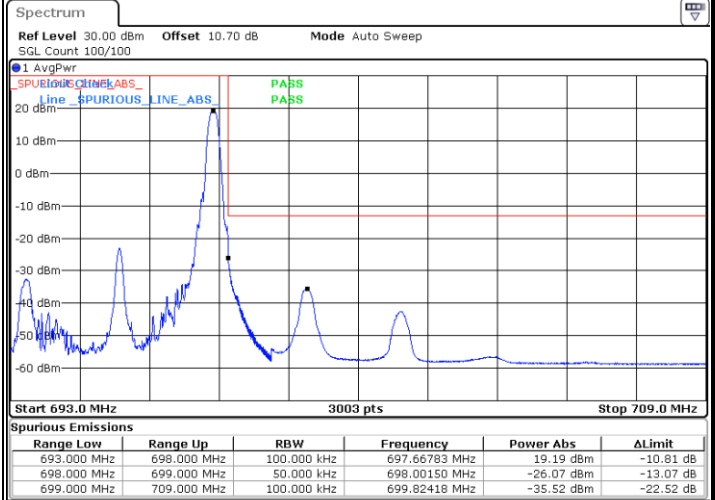

### Lowest Band Edge / Full RB

Date: 4.FEB.2020 13:51:27

### Highest Band Edge / Full RB

Date: 4.FEB.2020 13:57:05

LTE Band 71 / 5MHz / 16QAM

Lowest Band Edge / 1 RB

Highest Band Edge / 1 RB

Lowest Band Edge / Full RB

Highest Band Edge / Full RB

LTE Band 71 / 5MHz / 64QAM

Lowest Band Edge / 1RB

Date: 4.FEB.2020 13:59:54

Highest Band Edge / 1 RB

Date: 4.FEB.2020 14:02:42

Lowest Band Edge / Full RB

Date: 4.FEB.2020 14:01:18

Highest Band Edge / Full RB

Date: 4.FEB.2020 14:04:06

LTE Band 71 / 10MHz / QPSK

Lowest Band Edge / 1 RB

Date: 4.FEB.2020 14:05:30

Highest Band Edge / 1 RB

Date: 4.FEB.2020 14:11:05

Lowest Band Edge / Full RB

Date: 4.FEB.2020 14:08:16

Highest Band Edge / Full RB