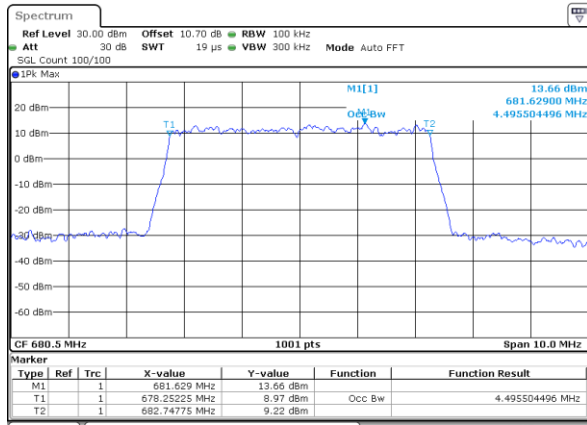

Highest Channel / 20MHz / 64QAM

Date: 5.FEB.2020 09:12:00

**Occupied Bandwidth**

Mode	LTE Band 71 : 99%OBW(MHz)											
BW	1.4MHz		3MHz		5MHz		10MHz		15MHz		20MHz	
Mod.	QPSK	16QAM	QPSK	16QAM	QPSK	16QAM	QPSK	16QAM	QPSK	16QAM	QPSK	16QAM
Lowest CH	-	-	-	-	4.48	4.50	9.07	9.03	13.43	13.46	17.86	17.86
Middle CH	-	-	-	-	4.50	4.50	8.99	8.99	13.49	13.43	17.82	17.86
Highest CH	-	-	-	-	4.49	4.50	9.01	8.99	13.49	13.43	17.94	17.78
Mode	LTE Band 71 : 99%OBW(MHz)											
BW	1.4MHz		3MHz		5MHz		10MHz		15MHz		20MHz	
Mod.	64QAM		64QAM		64QAM		64QAM		64QAM		64QAM	
Lowest CH	-	-	-	-	4.50	-	9.05	-	13.46	-	17.82	-
Middle CH	-	-	-	-	4.50	-	9.03	-	13.46	-	17.86	-
Highest CH	-	-	-	-	4.47	-	8.99	-	13.37	-	17.86	-

LTE Band 71

Lowest Channel / 5MHz / QPSK

Date: 5.FEB.2020 08:55:40

Lowest Channel / 5MHz / 16QAM

Date: 5.FEB.2020 08:55:55

Middle Channel / 5MHz / QPSK

Date: 5.FEB.2020 08:56:28

Middle Channel / 5MHz / 16QAM

Date: 5.FEB.2020 08:56:52

Highest Channel / 5MHz / QPSK

Date: 5.FEB.2020 08:57:35

Highest Channel / 5MHz / 16QAM

Date: 5.FEB.2020 08:57:50

LTE Band 71

Lowest Channel / 10MHz / QPSK

Date: 5.FEB.2020 09:15:57