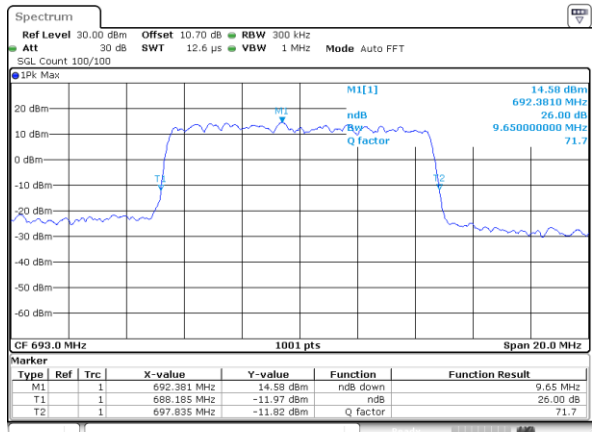

Highest Channel / 10MHz / 64QAM

Date: 5.FEB.2020 09:03:48