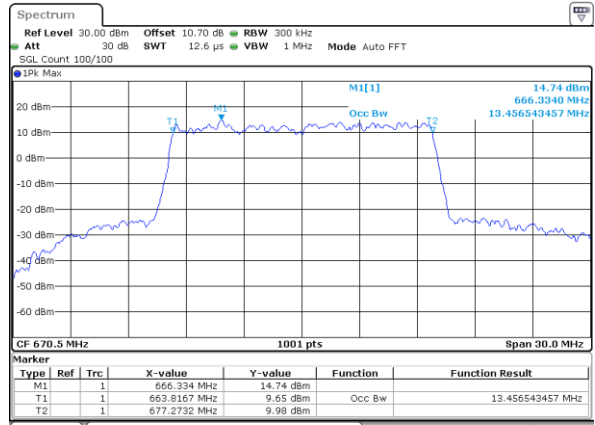

Highest Channel / 10MHz / 16QAM

Date: 5.FEB.2020 09:02:00

LTE Band 71

Lowest Channel / 15MHz / QPSK

Date: 5.FEB.2020 09:04:03

Lowest Channel / 15MHz / 16QAM

Date: 5.FEB.2020 09:04:16

Middle Channel / 15MHz / QPSK

Date: 5.FEB.2020 09:04:57

Middle Channel / 15MHz / 16QAM

Date: 5.FEB.2020 09:05:11

Highest Channel / 15MHz / QPSK

Date: 5.FEB.2020 09:05:51

Highest Channel / 15MHz / 16QAM

Date: 5.FEB.2020 09:06:05

LTE Band 71