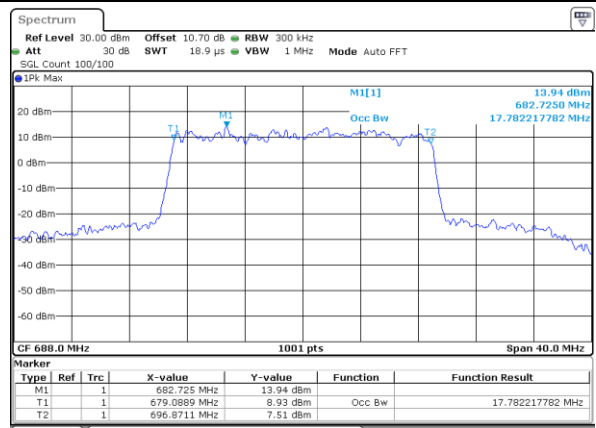

Lowest Channel / 20MHz / QPSK

Date: 5.FEB.2020 09:08:08

Lowest Channel / 20MHz / 16QAM

Date: 5.FEB.2020 09:08:22

Middle Channel / 20MHz / QPSK

Date: 5.FEB.2020 09:09:04

Middle Channel / 20MHz / 16QAM

Date: 5.FEB.2020 09:09:18

Highest Channel / 20MHz / QPSK

Date: 5.FEB.2020 09:09:58

Highest Channel / 20MHz / 16QAM

Date: 5.FEB.2020 09:10:12

LTE Band 71

Lowest Channel / 5MHz / 64QAM

Date: 5.FEB.2020 09:15:35

Lowest Channel / 10MHz / 64QAM