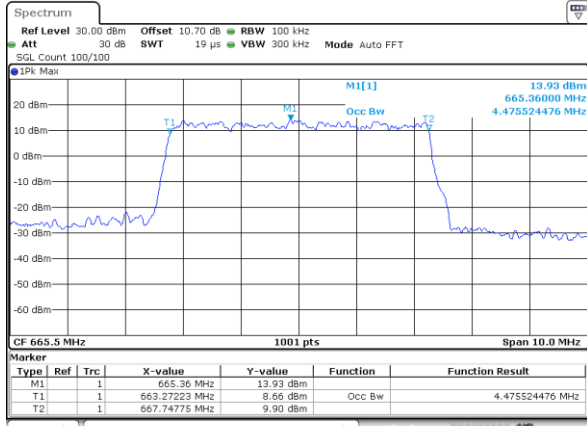

LTE Band 71

Lowest Channel / 5MHz / QPSK

Date: 5.FEB.2020 08:55:40