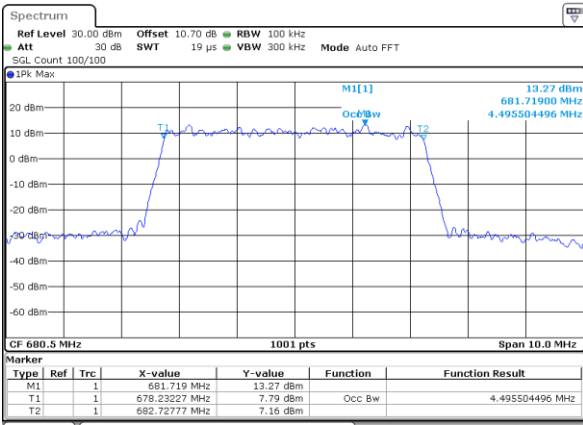

Middle Channel / 5MHz / 64QAM

Date: 5.FEB.2020 09:15:03