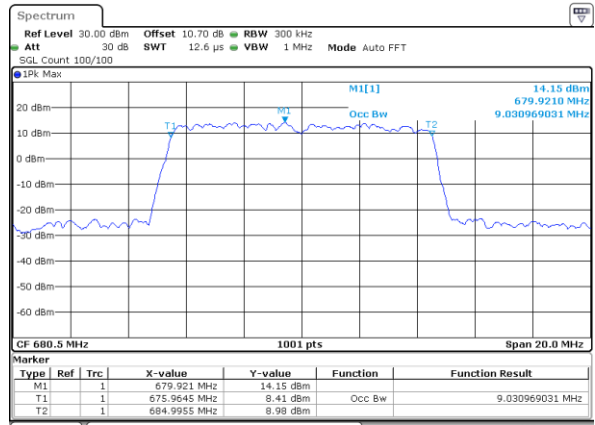

Middle Channel / 10MHz / 64QAM

Date: 5.FEB.2020 09:03:08