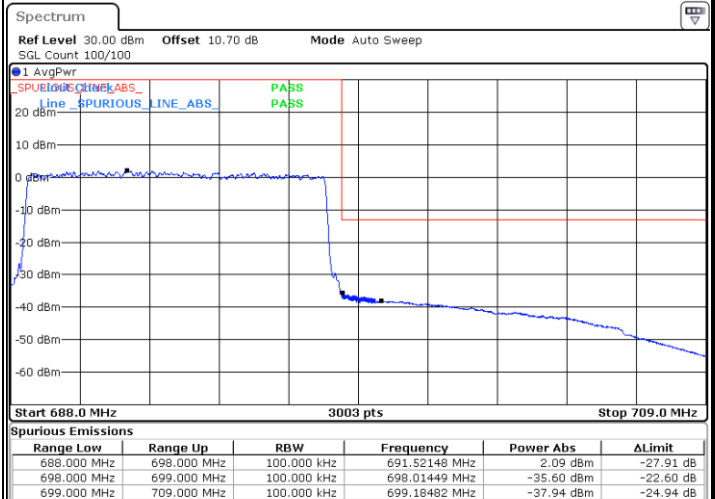

LTE Band 71 / 10MHz / QPSK

Lowest Band Edge / 1 RB

Date: 4.FEB.2020 14:05:30

Highest Band Edge / 1 RB

Date: 4.FEB.2020 14:11:05

Lowest Band Edge / Full RB

Date: 4.FEB.2020 14:08:16

Highest Band Edge / Full RB

Date: 4.FEB.2020 14:13:53

LTE Band 71 / 10MHz / 16QAM

Lowest Band Edge / 1 RB

Date: 4.FEB.2020 14:06:53

Highest Band Edge / 1 RB

Date: 4.FEB.2020 14:12:29

Lowest Band Edge / Full RB

Date: 4.FEB.2020 14:09:40

Highest Band Edge / Full RB

Date: 4.FEB.2020 14:15:17

LTE Band 71 / 10MHz / 64QAM

Lowest Band Edge / 1 RB

Highest Band Edge / 1 RB

Lowest Band Edge / Full RB

Highest Band Edge / Full RB

LTE Band 71 / 15MHz / QPSK

Lowest Band Edge / 1 RB

Date: 4.FEB.2020 14:22:16

Highest Band Edge / 1 RB

Date: 4.FEB.2020 14:27:52

Lowest Band Edge / Full RB

Date: 4.FEB.2020 14:25:04

Highest Band Edge / Full RB

Date: 4.FEB.2020 14:30:41