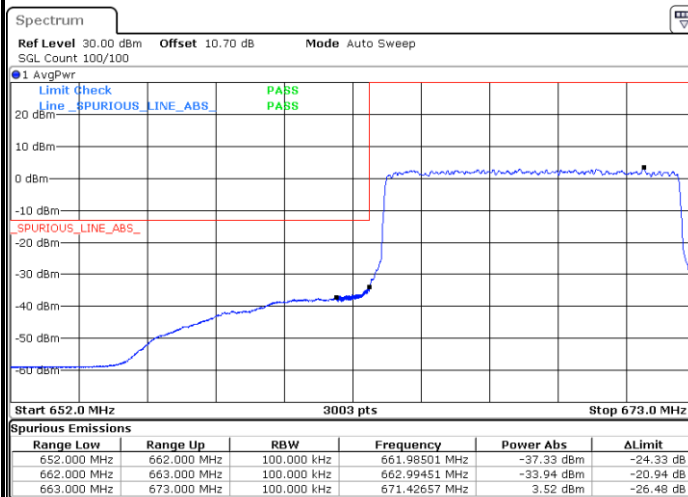

LTE Band 71 / 10MHz / QPSK

Lowest Band Edge / 1 RB

Date: 4.FEB.2020 14:05:30

Highest Band Edge / 1 RB

Date: 4.FEB.2020 14:11:05

Lowest Band Edge / Full RB

Date: 4.FEB.2020 14:08:16

Highest Band Edge / Full RB

Date: 4.FEB.2020 14:13:53

LTE Band 71 / 10MHz / 16QAM

Lowest Band Edge / 1 RB

Date: 4.FEB.2020 14:06:53

Highest Band Edge / 1 RB

Date: 4.FEB.2020 14:12:29

Lowest Band Edge / Full RB

Date: 4.FEB.2020 14:09:40

Highest Band Edge / Full RB

Date: 4.FEB.2020 14:15:17

LTE Band 71 / 10MHz / 64QAM

Lowest Band Edge / 1 RB

Highest Band Edge / 1 RB

Lowest Band Edge / Full RB

Highest Band Edge / Full RB

LTE Band 71 / 15MHz / QPSK

Lowest Band Edge / 1 RB

Date: 4.FEB.2020 14:22:16

Highest Band Edge / 1 RB

Date: 4.FEB.2020 14:27:52

Lowest Band Edge / Full RB

Date: 4.FEB.2020 14:25:04

Highest Band Edge / Full RB

Date: 4.FEB.2020 14:30:41