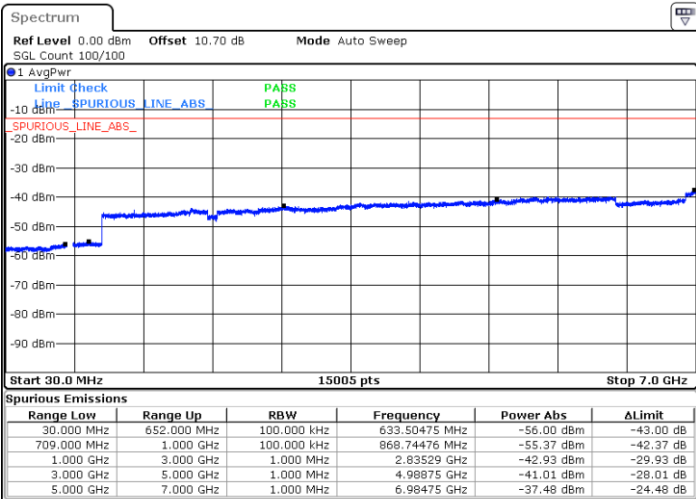

Highest Channel / QPSK

Highest Channel / 16QAM

Date: 4.FEB.2020 15:08:53

Date: 4.FEB.2020 15:09:54

LTE Band 71 / 15MHz

Lowest Channel / QPSK

Lowest Channel / 16QAM

Date: 4.FEB.2020 15:14:02

Date: 4.FEB.2020 15:15:04

Middle Channel / QPSK

Middle Channel / 16QAM

Date: 4.FEB.2020 15:16:05

Date: 4.FEB.2020 15:17:07

LTE Band71 / 15MHz

Highest Channel / QPSK

Highest Channel / 16QAM

Date: 4.FEB.2020 15:18:08

Date: 4.FEB.2020 15:19:10

LTE Band 71 / 20MHz

Lowest Channel / QPSK

Lowest Channel / 16QAM

Date: 4.FEB.2020 15:32:03

Date: 4.FEB.2020 15:33:05