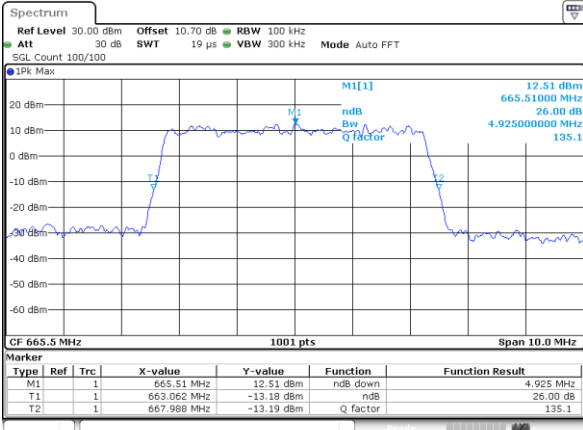

LTE Band 71

Lowest Channel / 5MHz / 64QAM

Date: 5.FEB.2020 08:15:49

Lowest Channel / 10MHz / 64QAM

Date: 5.FEB.2020 09:02:55

Middle Channel / 5MHz / 64QAM

Date: 5.FEB.2020 08:15:16

Middle Channel / 10MHz / 64QAM