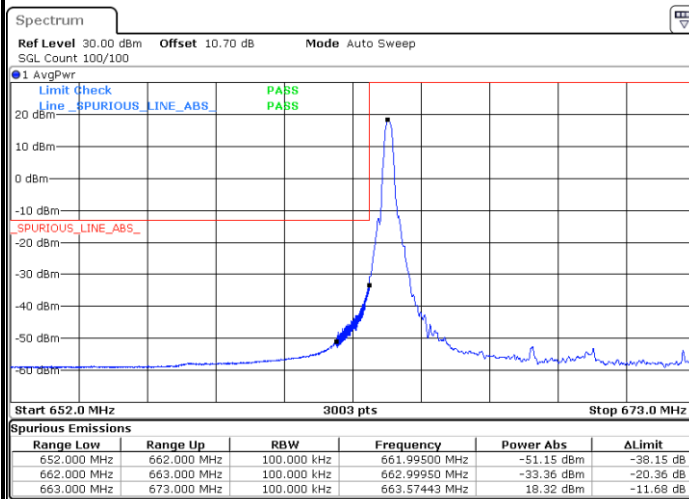

LTE Band 71 / 10MHz / QPSK

Lowest Band Edge / 1 RB

Date: 4.FEB.2020 14:05:30

Highest Band Edge / 1 RB

Date: 4.FEB.2020 14:11:05

Lowest Band Edge / Full RB

Date: 4.FEB.2020 14:08:16

Highest Band Edge / Full RB

Date: 4.FEB.2020 14:13:53

LTE Band 71 / 10MHz / 16QAM

Lowest Band Edge / 1 RB

Date: 4.FEB.2020 14:06:53

Highest Band Edge / 1 RB

Date: 4.FEB.2020 14:12:29

Lowest Band Edge / Full RB

Date: 4.FEB.2020 14:09:40

Highest Band Edge / Full RB

Date: 4.FEB.2020 14:15:17

LTE Band 71 / 10MHz / 64QAM

Lowest Band Edge / 1 RB

Highest Band Edge / 1 RB

Lowest Band Edge / Full RB

Highest Band Edge / Full RB

LTE Band 71 / 15MHz / QPSK

Lowest Band Edge / 1 RB

Date: 4.FEB.2020 14:22:16

Highest Band Edge / 1 RB

Date: 4.FEB.2020 14:27:52

Lowest Band Edge / Full RB

Date: 4.FEB.2020 14:25:04

Highest Band Edge / Full RB

Date: 4.FEB.2020 14:30:41