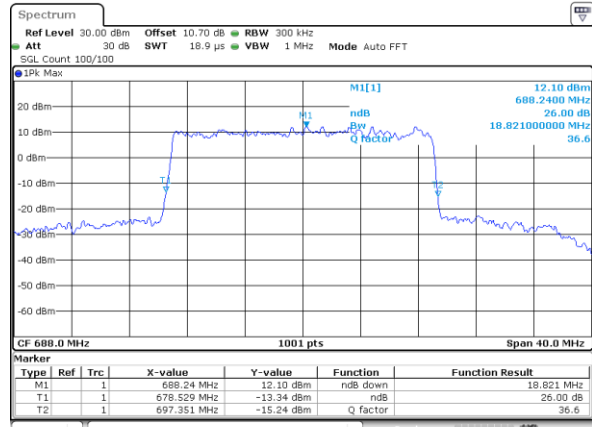

Lowest Channel / 20MHz / 64QAM

Date: 5.FEB.2020 09:11:07

Middle Channel / 15MHz / 64QAM

Date: 5.FEB.2020 09:10:27

Middle Channel / 20MHz / 64QAM

Date: 5.FEB.2020 09:11:33

Highest Channel / 15MHz / 64QAM

Date: 5.FEB.2020 09:10:54

Highest Channel / 20MHz / 64QAM

Date: 5.FEB.2020 09:12:00

**Occupied Bandwidth**

Mode	LTE Band 71 : 99%OBW(MHz)											
BW	1.4MHz		3MHz		5MHz		10MHz		15MHz		20MHz	
Mod.	QPSK	16QAM	QPSK	16QAM	QPSK	16QAM	QPSK	16QAM	QPSK	16QAM	QPSK	16QAM
Lowest CH	-	-	-	-	4.48	4.50	9.07	9.03	13.43	13.46	17.86	17.86
Middle CH	-	-	-	-	4.50	4.50	8.99	8.99	13.49	13.43	17.82	17.86
Highest CH	-	-	-	-	4.49	4.50	9.01	8.99	13.49	13.43	17.94	17.78
Mode	LTE Band 71 : 99%OBW(MHz)											
BW	1.4MHz		3MHz		5MHz		10MHz		15MHz		20MHz	
Mod.	64QAM		64QAM		64QAM		64QAM		64QAM		64QAM	
Lowest CH	-	-	-	-	4.50	-	9.05	-	13.46	-	17.82	-
Middle CH	-	-	-	-	4.50	-	9.03	-	13.46	-	17.86	-
Highest CH	-	-	-	-	4.47	-	8.99	-	13.37	-	17.86	-