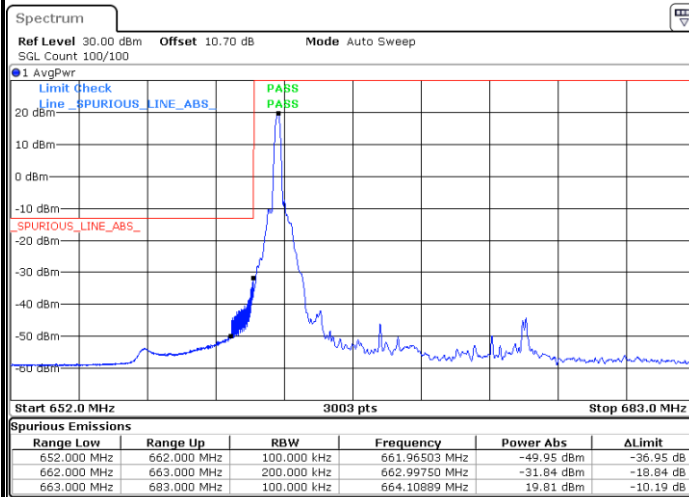

Date: 4.FEB.2020 14:32:05

LTE Band 71 / 15MHz / 64QAM

Lowest Band Edge / 1 RB

Date: 4.FEB.2020 14:33:29

Highest Band Edge / 1 RB

Date: 4.FEB.2020 14:36:17

Lowest Band Edge / Full RB

Date: 4.FEB.2020 14:34:53

Highest Band Edge / Full RB

Date: 4.FEB.2020 14:37:41

LTE Band 71 / 20MHz / QPSK

Lowest Band Edge / 1 RB

Highest Band Edge / 1 RB

Lowest Band Edge / Full RB

Highest Band Edge / Full RB

LTE Band 71 / 20MHz / 16QAM

Lowest Band Edge / 1 RB

Highest Band Edge / 1RB

Lowest Band Edge / Full RB

Highest Band Edge / Full RB

LTE Band 71 / 20MHz / 64QAM

Lowest Band Edge / 1 RB

Date: 4.FEB.2020 14:50:15

Highest Band Edge / 1 RB