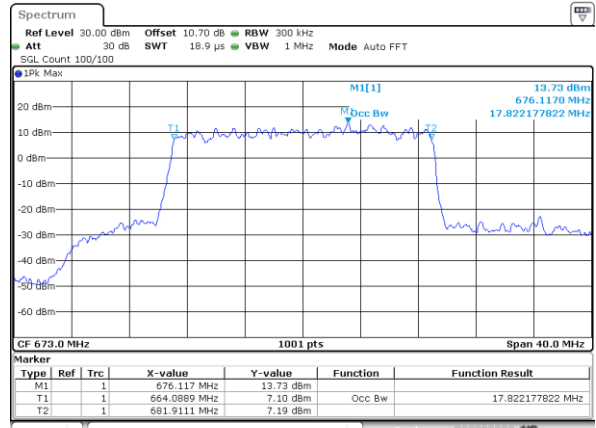

Date: 5.FEB.2020 09:03:35

LTE Band 71

Lowest Channel / 15MHz / 64QAM

Date: 5.FEB.2020 09:10:47

Lowest Channel / 20MHz / 64QAM

Date: 5.FEB.2020 09:10:53

Middle Channel / 15MHz / 64QAM

Date: 5.FEB.2020 09:10:14

Middle Channel / 20MHz / 64QAM

Date: 5.FEB.2020 09:11:20

Highest Channel / 15MHz / 64QAM

Date: 5.FEB.2020 09:10:40

Highest Channel / 20MHz / 64QAM

Date: 5.FEB.2020 09:11:47