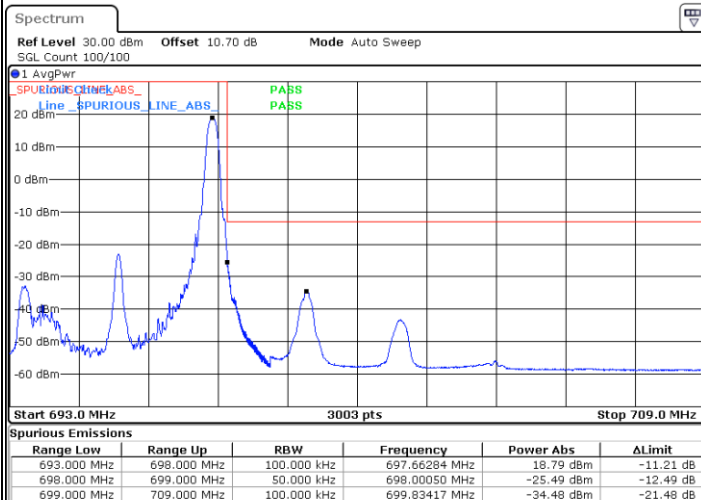

Highest Band Edge / 1 RB

Date: 4.FEB.2020 13:54:17