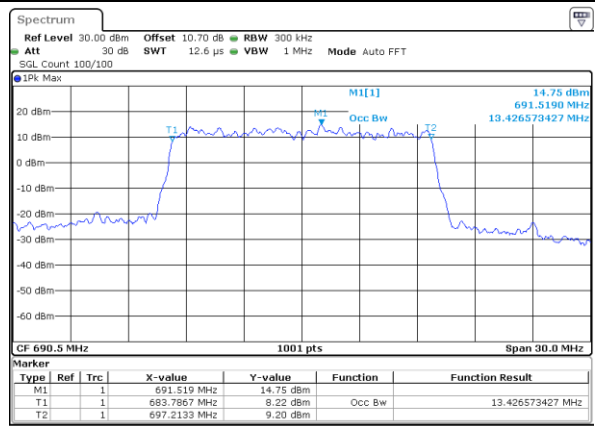

Date: 5.FEB.2020 09:04:57

Middle Channel / 15MHz / 16QAM

Date: 5.FEB.2020 09:05:11

Highest Channel / 15MHz / QPSK

Date: 5.FEB.2020 09:05:51

Highest Channel / 15MHz / 16QAM

Date: 5.FEB.2020 09:06:05

LTE Band 71