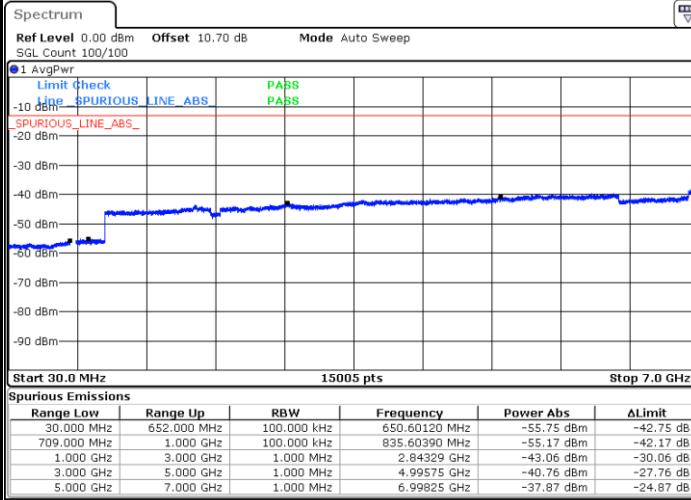

Highest Band Edge / Full RB

Date: 4.FEB.2020 14:37:41

LTE Band 71 / 20MHz / QPSK

Lowest Band Edge / 1 RB

Highest Band Edge / 1 RB

Lowest Band Edge / Full RB

Highest Band Edge / Full RB

LTE Band 71 / 20MHz / 16QAM

Lowest Band Edge / 1 RB

Highest Band Edge / 1RB

Lowest Band Edge / Full RB

Highest Band Edge / Full RB

LTE Band 71 / 20MHz / 64QAM

Lowest Band Edge / 1 RB

Date: 4.FEB.2020 14:50:15

Highest Band Edge / 1 RB

Date: 4.FEB.2020 14:53:03

Lowest Band Edge / Full RB

Date: 4.FEB.2020 14:51:39

Highest Band Edge / Full RB

Date: 4.FEB.2020 14:54:27

# Conducted Spurious Emission

LTE Band 71 / 5MHz

Highest Channel / QPSK

Date: 4.FEB.2020 14:59:36

Highest Channel / 16QAM

Date: 4.FEB.2020 15:00:38

LTE Band 71 / 10MHz

Lowest Channel / QPSK