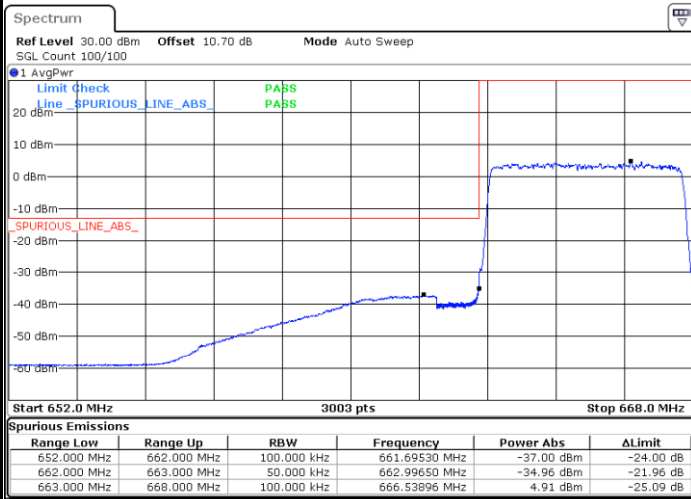

### Highest Band Edge / Full RB

Date: 4.FEB.2020 13:57:05

LTE Band 71 / 5MHz / 16QAM

Lowest Band Edge / 1 RB

Highest Band Edge / 1 RB

Lowest Band Edge / Full RB

Highest Band Edge / Full RB

LTE Band 71 / 5MHz / 64QAM

Lowest Band Edge / 1RB

Date: 4.FEB.2020 13:59:54

Highest Band Edge / 1 RB

Date: 4.FEB.2020 14:02:42

Lowest Band Edge / Full RB

Date: 4.FEB.2020 14:01:18

Highest Band Edge / Full RB

Date: 4.FEB.2020 14:04:06

LTE Band 71 / 10MHz / QPSK

Lowest Band Edge / 1 RB

Date: 4.FEB.2020 14:05:30

Highest Band Edge / 1 RB

Date: 4.FEB.2020 14:11:05

Lowest Band Edge / Full RB

Date: 4.FEB.2020 14:08:16

Highest Band Edge / Full RB

Date: 4.FEB.2020 14:13:53

LTE Band 71 / 10MHz / 16QAM

Lowest Band Edge / 1 RB

Date: 4.FEB.2020 14:06:53

Highest Band Edge / 1 RB

Date: 4.FEB.2020 14:12:29

Lowest Band Edge / Full RB

Date: 4.FEB.2020 14:09:40