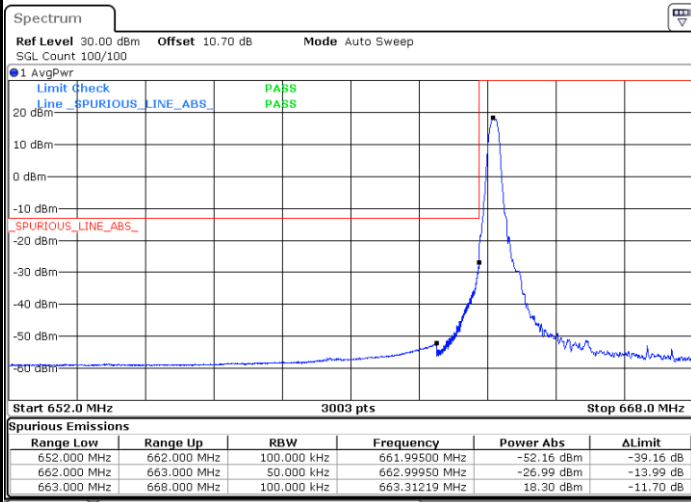

### Lowest Band Edge / Full RB

Date: 4.FEB.2020 13:51:27

### Highest Band Edge / Full RB

Date: 4.FEB.2020 13:57:05

LTE Band 71 / 5MHz / 16QAM

Lowest Band Edge / 1 RB

Highest Band Edge / 1 RB

Lowest Band Edge / Full RB

Highest Band Edge / Full RB

LTE Band 71 / 5MHz / 64QAM

Lowest Band Edge / 1RB

Date: 4.FEB.2020 13:59:54

Highest Band Edge / 1 RB

Date: 4.FEB.2020 14:02:42

Lowest Band Edge / Full RB

Date: 4.FEB.2020 14:01:18

Highest Band Edge / Full RB

Date: 4.FEB.2020 14:04:06

LTE Band 71 / 10MHz / QPSK

Lowest Band Edge / 1 RB

Date: 4.FEB.2020 14:05:30

Highest Band Edge / 1 RB

Date: 4.FEB.2020 14:11:05

Lowest Band Edge / Full RB

Date: 4.FEB.2020 14:08:16

Highest Band Edge / Full RB