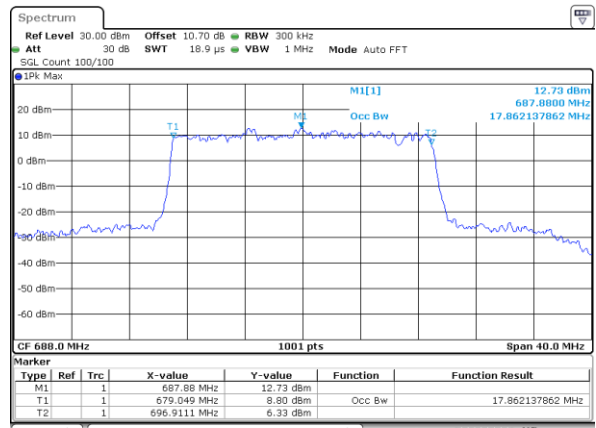

Middle Channel / 20MHz / 64QAM

Date: 5.FEB.2020 09:11:20

Highest Channel / 15MHz / 64QAM

Date: 5.FEB.2020 09:10:40

Highest Channel / 20MHz / 64QAM

Date: 5.FEB.2020 09:11:47

## LTE Band 71 / 5MHz / QPSK