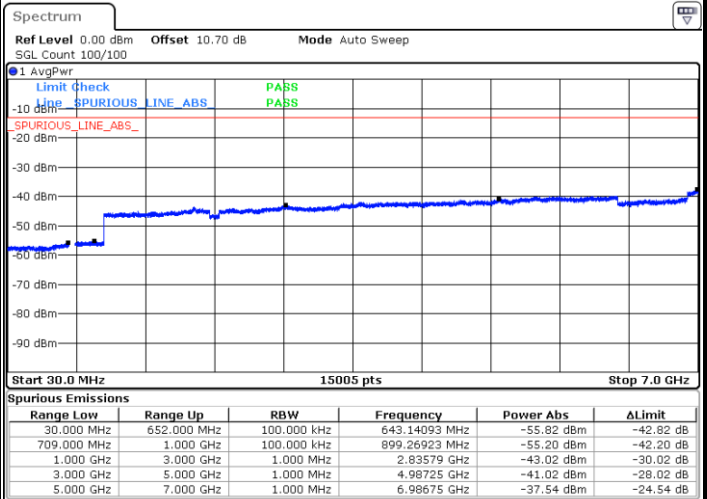

Date: 4.FEB.2020 15:04:46

Lowest Channel / 16QAM

Date: 4.FEB.2020 15:05:48

LTE Band 71 / 10MHz

Middle Channel / QPSK

Middle Channel / 16QAM

Date: 4.FEB.2020 15:06:49

Date: 4.FEB.2020 15:07:51

Highest Channel / QPSK

Highest Channel / 16QAM

Date: 4.FEB.2020 15:08:53

Date: 4.FEB.2020 15:09:54

LTE Band 71 / 15MHz

Lowest Channel / QPSK

Lowest Channel / 16QAM

Date: 4.FEB.2020 15:14:02

Date: 4.FEB.2020 15:15:04

Middle Channel / QPSK

Middle Channel / 16QAM

Date: 4.FEB.2020 15:16:05

Date: 4.FEB.2020 15:17:07

LTE Band71 / 15MHz

Highest Channel / QPSK

Highest Channel / 16QAM