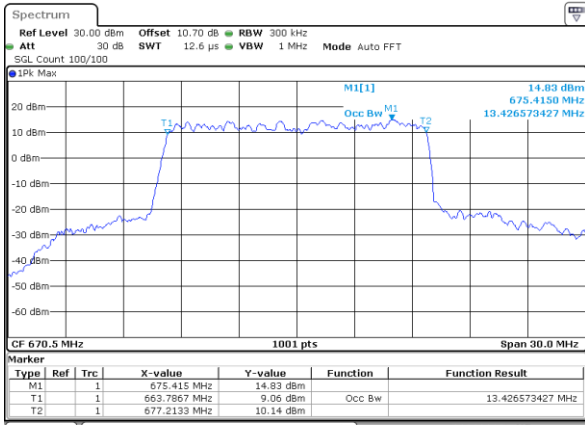

Highest Channel / 10MHz / 16QAM

Date: 5.FEB.2020 09:02:00

LTE Band 71

Lowest Channel / 15MHz / QPSK

Date: 5.FEB.2020 09:04:03

Lowest Channel / 15MHz / 16QAM

Date: 5.FEB.2020 09:04:16

Middle Channel / 15MHz / QPSK

Date: 5.FEB.2020 09:04:57

Middle Channel / 15MHz / 16QAM

Date: 5.FEB.2020 09:05:11

Highest Channel / 15MHz / QPSK

Date: 5.FEB.2020 09:05:51

Highest Channel / 15MHz / 16QAM

Date: 5.FEB.2020 09:06:05

LTE Band 71