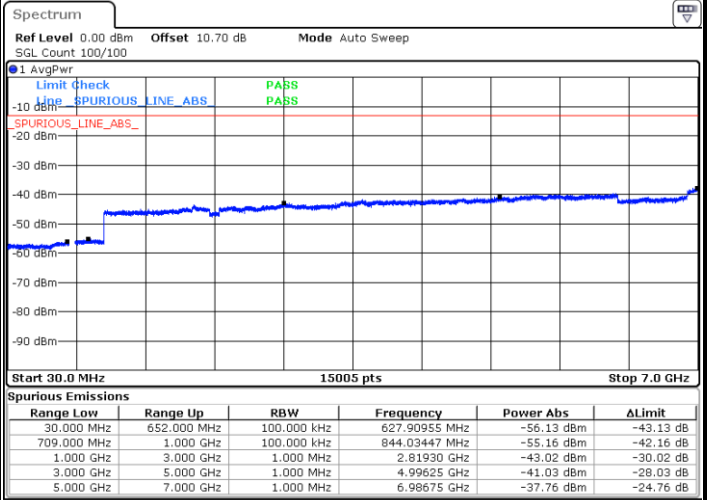

Highest Channel / QPSK

Highest Channel / 16QAM

Date: 4.FEB.2020 15:08:53

Date: 4.FEB.2020 15:09:54

LTE Band 71 / 15MHz

Lowest Channel / QPSK

Lowest Channel / 16QAM

Date: 4.FEB.2020 15:14:02

Date: 4.FEB.2020 15:15:04

Middle Channel / QPSK

Middle Channel / 16QAM

Date: 4.FEB.2020 15:16:05

Date: 4.FEB.2020 15:17:07

LTE Band71 / 15MHz

Highest Channel / QPSK

Highest Channel / 16QAM

Date: 4.FEB.2020 15:18:08

Date: 4.FEB.2020 15:19:10

LTE Band 71 / 20MHz

Lowest Channel / QPSK

Lowest Channel / 16QAM

Date: 4.FEB.2020 15:32:03

Date: 4.FEB.2020 15:33:05