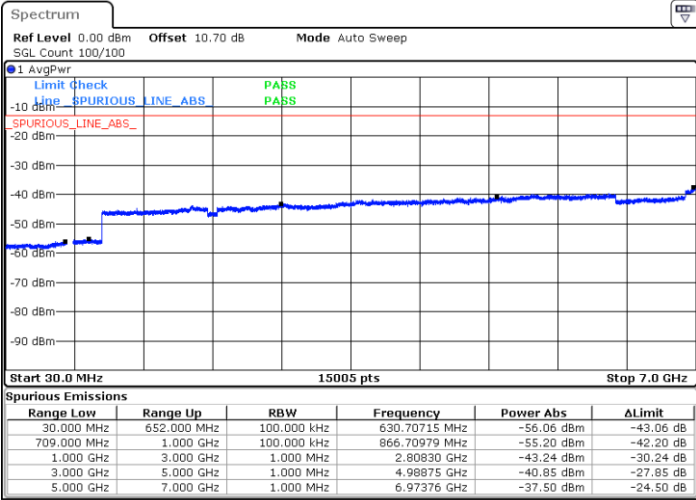

# Conducted Spurious Emission

LTE Band 71 / 5MHz

Highest Channel / QPSK

Date: 4.FEB.2020 14:59:36

Highest Channel / 16QAM

Date: 4.FEB.2020 15:00:38

LTE Band 71 / 10MHz

Lowest Channel / QPSK

Date: 4.FEB.2020 15:04:46

Lowest Channel / 16QAM

Date: 4.FEB.2020 15:05:48

LTE Band 71 / 10MHz

Middle Channel / QPSK

Middle Channel / 16QAM

Date: 4.FEB.2020 15:06:49

Date: 4.FEB.2020 15:07:51

Highest Channel / QPSK

Highest Channel / 16QAM

Date: 4.FEB.2020 15:08:53

Date: 4.FEB.2020 15:09:54

LTE Band 71 / 15MHz

Lowest Channel / QPSK

Lowest Channel / 16QAM

Date: 4.FEB.2020 15:14:02