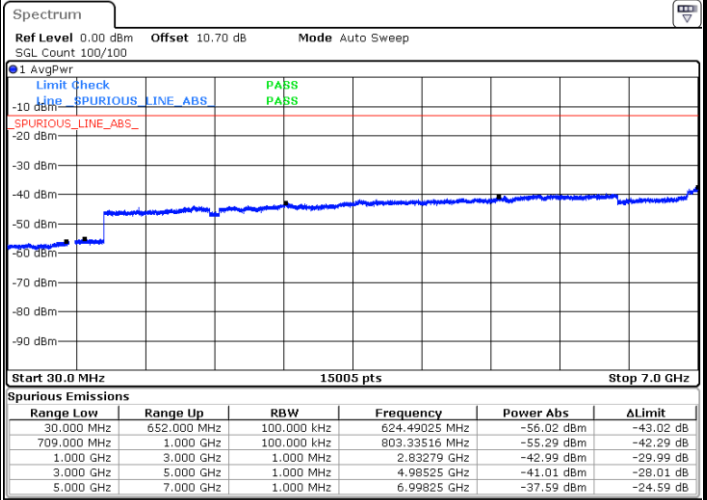

Date: 4.FEB.2020 14:53:03

Lowest Band Edge / Full RB

Date: 4.FEB.2020 14:51:39

Highest Band Edge / Full RB

Date: 4.FEB.2020 14:54:27

# Conducted Spurious Emission

LTE Band 71 / 5MHz

Highest Channel / QPSK

Date: 4.FEB.2020 14:59:36

Highest Channel / 16QAM

Date: 4.FEB.2020 15:00:38

LTE Band 71 / 10MHz

Lowest Channel / QPSK

Date: 4.FEB.2020 15:04:46

Lowest Channel / 16QAM

Date: 4.FEB.2020 15:05:48

LTE Band 71 / 10MHz

Middle Channel / QPSK

Middle Channel / 16QAM

Date: 4.FEB.2020 15:06:49

Date: 4.FEB.2020 15:07:51

Highest Channel / QPSK

Highest Channel / 16QAM

Date: 4.FEB.2020 15:08:53

Date: 4.FEB.2020 15:09:54

LTE Band 71 / 15MHz

Lowest Channel / QPSK

Lowest Channel / 16QAM

Date: 4.FEB.2020 15:14:02