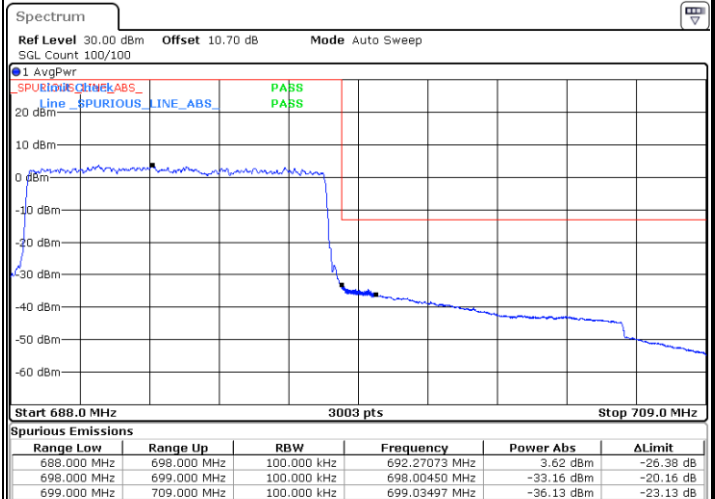

Lowest Band Edge / 1RB

Date: 4.FEB.2020 13:59:54

Highest Band Edge / 1 RB

Date: 4.FEB.2020 14:02:42

Lowest Band Edge / Full RB

Date: 4.FEB.2020 14:01:18

Highest Band Edge / Full RB

Date: 4.FEB.2020 14:04:06

LTE Band 71 / 10MHz / QPSK

Lowest Band Edge / 1 RB

Date: 4.FEB.2020 14:05:30

Highest Band Edge / 1 RB

Date: 4.FEB.2020 14:11:05

Lowest Band Edge / Full RB

Date: 4.FEB.2020 14:08:16

Highest Band Edge / Full RB

Date: 4.FEB.2020 14:13:53

LTE Band 71 / 10MHz / 16QAM

Lowest Band Edge / 1 RB

Date: 4.FEB.2020 14:06:53

Highest Band Edge / 1 RB

Date: 4.FEB.2020 14:12:29

Lowest Band Edge / Full RB

Date: 4.FEB.2020 14:09:40

Highest Band Edge / Full RB

Date: 4.FEB.2020 14:15:17

LTE Band 71 / 10MHz / 64QAM

Lowest Band Edge / 1 RB

Highest Band Edge / 1 RB

Lowest Band Edge / Full RB

Highest Band Edge / Full RB

LTE Band 71 / 15MHz / QPSK