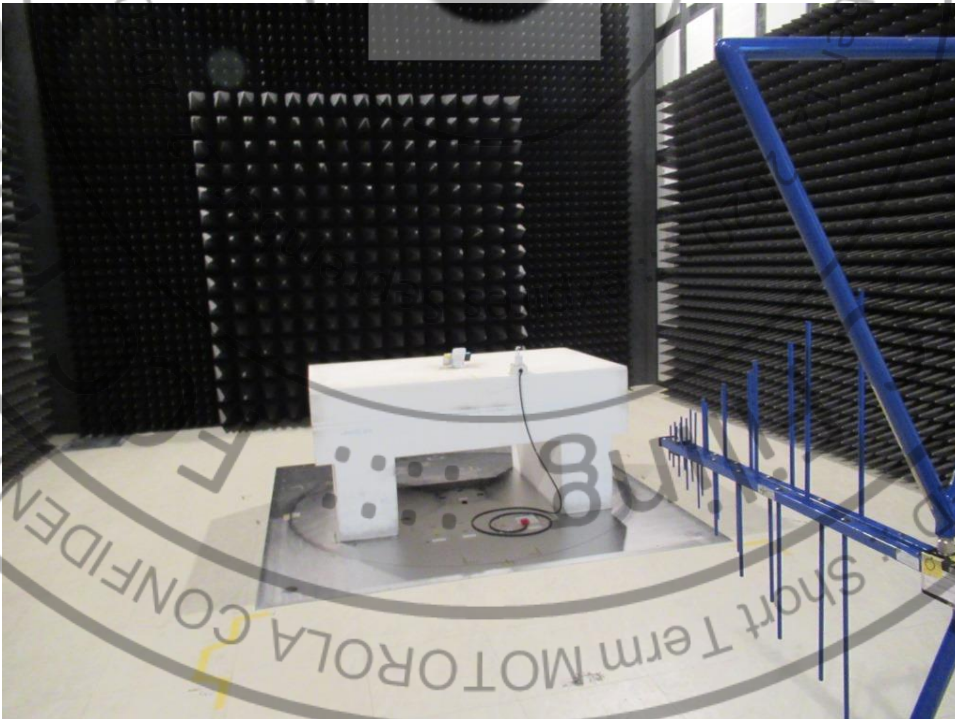

Short-Term Confidentiality Requested
RF NFC Test Setup Photos

<Conducted Emission>

Remote View

Rear View

<Radiated Emission>

Z Plane with Accessory

From 9 kHz ~ 30 MHz

From 30 MHz ~ 1 GHz

Z Plane with WPC

From 9 kHz ~ 30 MHz

From 30 MHz ~ 1 GHz

—THE END—