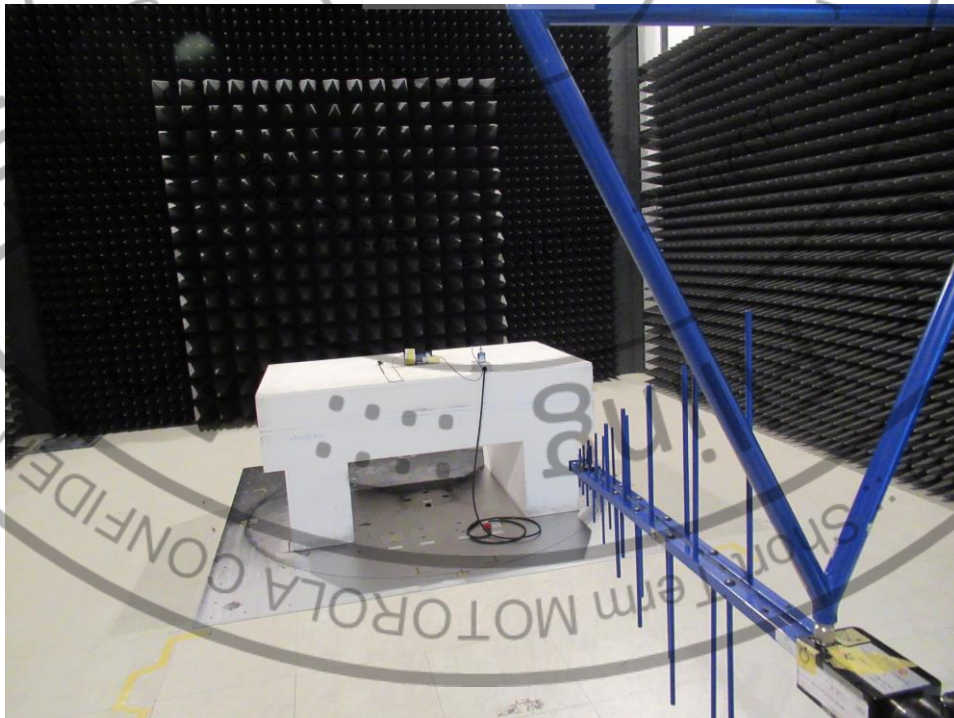

Short-Term Confidentiality Requested
RF NFC Test Setup Photos

<Conducted Emission>

Remote View

Rear View

<Radiated Emission>

Z Plane with Accessory

From 9 kHz ~ 30 MHz

From 30 MHz ~ 1 GHz

Z Plane with WPC

From 9 kHz ~ 30 MHz

From 30 MHz ~ 1 GHz

—THE END—