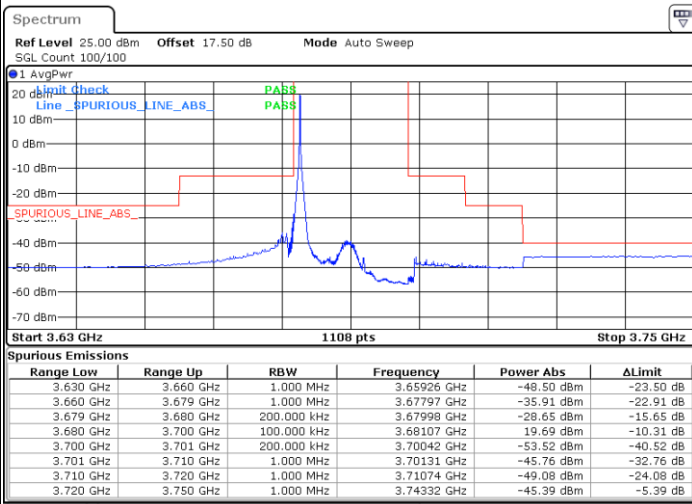

Lowest Channel / 1RB0

Lowest Channel / 1RBmax

Date: 13.JAN.2020 18:44:18

Date: 13.JAN.2020 18:56:51

Lowest Channel / FullRB

N/A

Date: 13.JAN.2020 18:31:47

LTE Band 48 / 20MHz

16QAM

Middle Channel / 1RB0

Middle Channel / 1RBmax

Date: 13.JAN.2020 18:48:30

Date: 13.JAN.2020 19:05:06

Middle Channel / FullIRB

N/A

Date: 13.JAN.2020 18:35:57

LTE Band 48 / 20MHz

16QAM

Highest Channel / 1RB0

Highest Channel / 1RBmax

Date: 13.JAN.2020 18:52:39

Date: 13.JAN.2020 19:09:08

Highest Channel / FullIRB

N/A