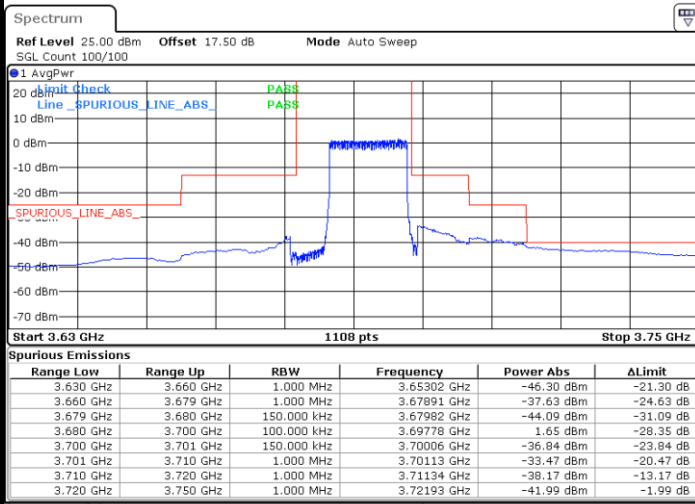

LTE Band 48 / 15MHz

64QAM

Middle Channel / 1RB0

Middle Channel / 1RBmax

Date: 13.JAN.2020 17:56:58

Date: 13.JAN.2020 18:21:58

Middle Channel / FullIRB

N/A

Date: 13.JAN.2020 18:09:28

LTE Band 48 / 15MHz

64QAM

Date: 13.JAN.2020 19:57:53

Date: 13.JAN.2020 18:28:58

Highest Channel / FullIRB

N/A

Date: 13.JAN.2020 18:16:24

LTE Band 48 / 20MHz

64QAM

Lowest Channel / 1RB0

Lowest Channel / 1RBmax

Date: 13.JAN.2020 18:42:54

Date: 13.JAN.2020 18:55:26

Lowest Channel / FullRB

N/A