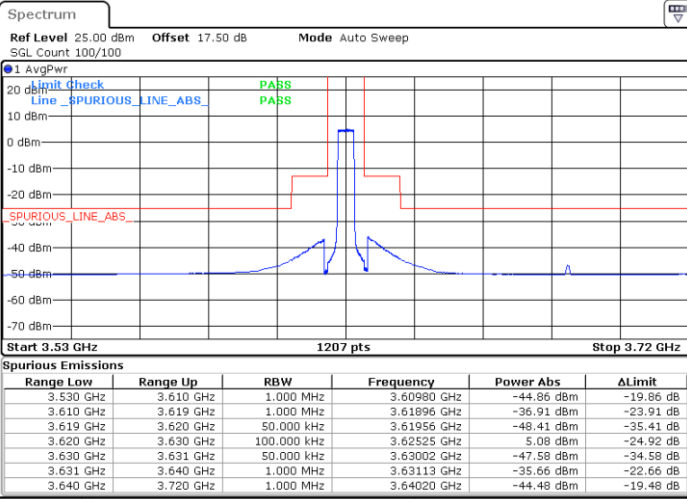

Middle Channel / 1RB0

Middle Channel / 1RBmax

Date: 13.JAN.2020 19:15:32

Date: 13.JAN.2020 19:27:59

Middle Channel / FullIRB

N/A

Date: 13.JAN.2020 19:33:43

LTE Band 48 / 5MHz