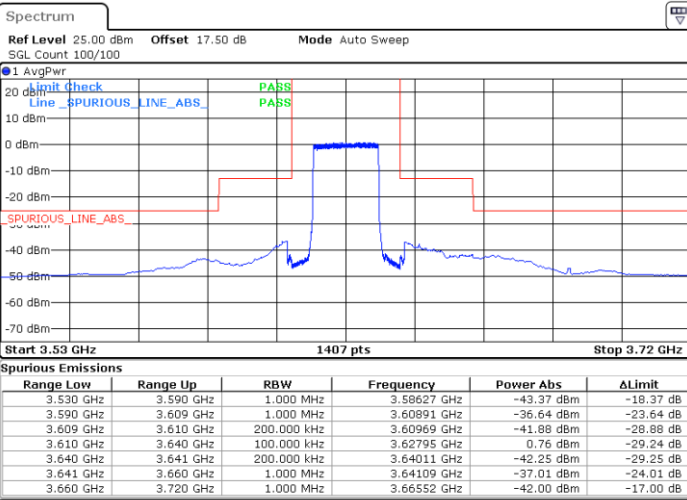

Lowest Channel / FullRB

N/A

Date: 13.JAN.2020 18:33:11

LTE Band 48 / 20MHz

QPSK

Middle Channel / 1RB0

Middle Channel / 1RBmax

Date: 13.JAN.2020 18:47:05

Date: 13.JAN.2020 19:03:24

Middle Channel / FullRB

N/A

Date: 13.JAN.2020 18:34:34

LTE Band 48 / 20MHz

QPSK

Highest Channel / 1RB0

Highest Channel / 1RBmax