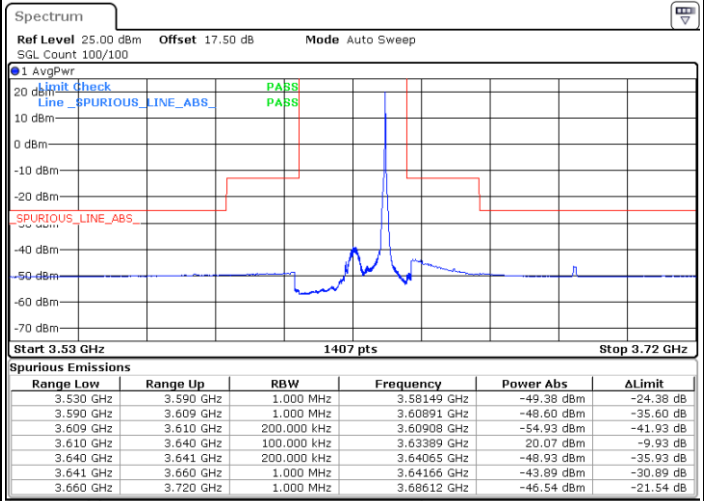

LTE Band 48 / 20MHz

16QAM

Middle Channel / 1RB0

Middle Channel / 1RBmax

Date: 13.JAN.2020 18:48:30

Date: 13.JAN.2020 19:05:06