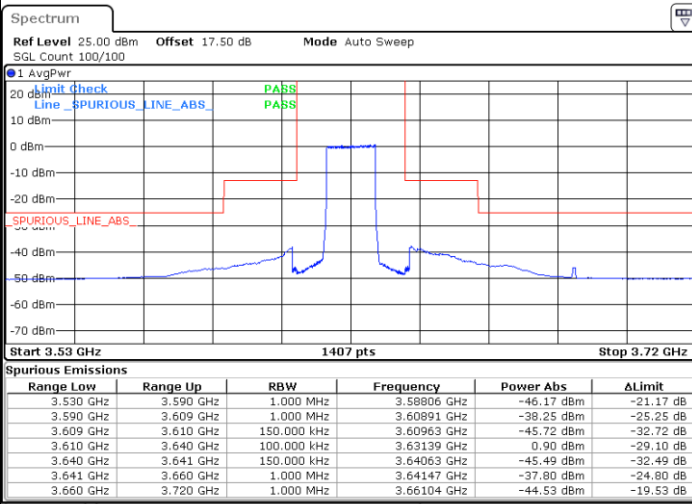

Highest Channel / 1RB0

Highest Channel / 1RBmax

Date: 13.JAN.2020 17:23:24

Date: 13.JAN.2020 19:47:38

Highest Channel / FullIRB

N/A

Date: 13.JAN.2020 19:49:23

LTE Band 48 / 15MHz

LTE Band 48 / 15MHz

64QAM

Middle Channel / 1RB0

Middle Channel / 1RBmax

Date: 13.JAN.2020 17:56:58

Date: 13.JAN.2020 18:21:58

Middle Channel / FullIRB

N/A

Date: 13.JAN.2020 18:09:28

LTE Band 48 / 15MHz

64QAM

Date: 13.JAN.2020 19:57:53

Date: 13.JAN.2020 18:28:58

Highest Channel / FullIRB

N/A

Date: 13.JAN.2020 18:16:24