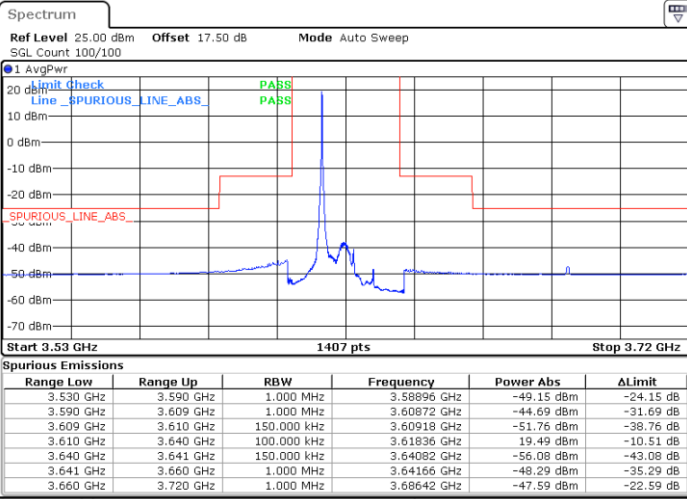

LTE Band 48 / 15MHz

QPSK

Middle Channel / 1RB0

Middle Channel / 1RBmax

Date: 13.JAN.2020 17:59:44

Date: 13.JAN.2020 18:24:44

Middle Channel / FullIRB

N/A

Date: 13.JAN.2020 18:12:14

LTE Band 48 / 15MHz

QPSK

Highest Channel / 1RB0

Highest Channel / 1RBmax

Date: 13.JAN.2020 19:54:27

Date: 13.JAN.2020 18:26:11

Highest Channel / FullIRB