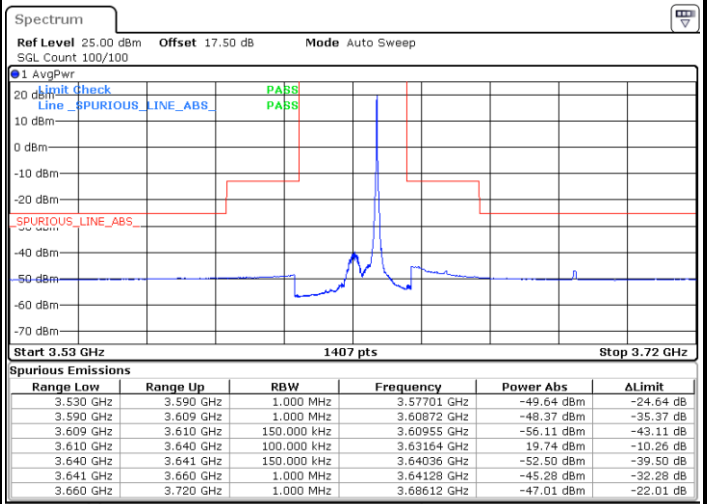

Highest Channel / 1RB0

Highest Channel / 1RBmax

Date: 13.JAN.2020 17:23:24

Date: 13.JAN.2020 19:47:38

Highest Channel / FullIRB

N/A

Date: 13.JAN.2020 19:49:23

LTE Band 48 / 15MHz

64QAM

Lowest Channel / 1RB0

Lowest Channel / 1RBmax

Date: 13.JAN.2020 17:55:35

Date: 13.JAN.2020 18:20:35

Lowest Channel / FullRB

N/A

Date: 13.JAN.2020 18:08:05

LTE Band 48 / 15MHz

64QAM

Middle Channel / 1RB0

Middle Channel / 1RBmax

Date: 13.JAN.2020 17:56:58

Date: 13.JAN.2020 18:21:58

Middle Channel / FullIRB

N/A

Date: 13.JAN.2020 18:09:28

LTE Band 48 / 15MHz

64QAM

Date: 13.JAN.2020 19:57:53

Date: 13.JAN.2020 18:28:58

Highest Channel / FullIRB

N/A

Date: 13.JAN.2020 18:16:24