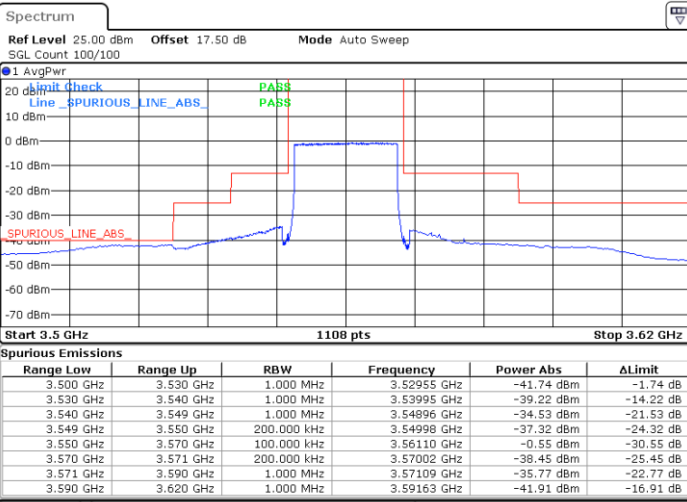

Highest Channel / 1RBmax

Date: 13.JAN.2020 19:56:11

Date: 13.JAN.2020 18:27:34

Highest Channel / FullRB

N/A

Date: 13.JAN.2020 18:15:01

LTE Band 48 / 20MHz

16QAM

Lowest Channel / 1RB0

Lowest Channel / 1RBmax

Date: 13.JAN.2020 18:44:18

Date: 13.JAN.2020 18:56:51

Lowest Channel / FullRB

N/A

Date: 13.JAN.2020 18:31:47

LTE Band 48 / 20MHz