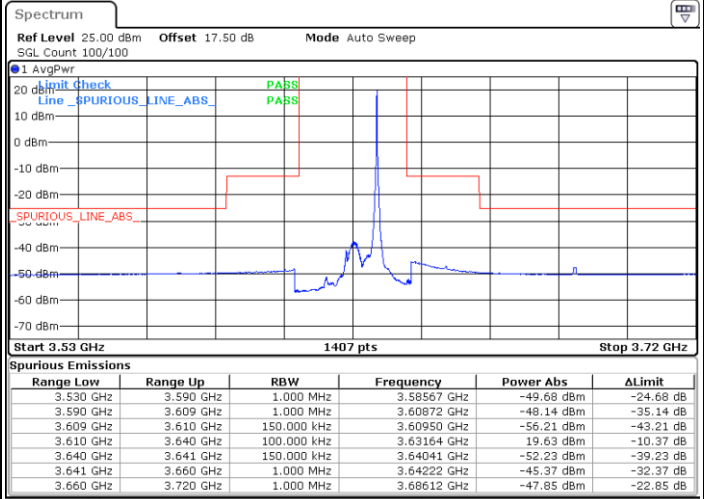

LTE Band 48 / 15MHz

QPSK

Middle Channel / 1RB0

Middle Channel / 1RBmax

Date: 13.JAN.2020 17:59:44

Date: 13.JAN.2020 18:24:44

Middle Channel / FullIRB

N/A

Date: 13.JAN.2020 18:12:14

LTE Band 48 / 15MHz

QPSK

Highest Channel / 1RB0

Highest Channel / 1RBmax

Date: 13.JAN.2020 19:54:27

Date: 13.JAN.2020 18:26:11

Highest Channel / FullIRB