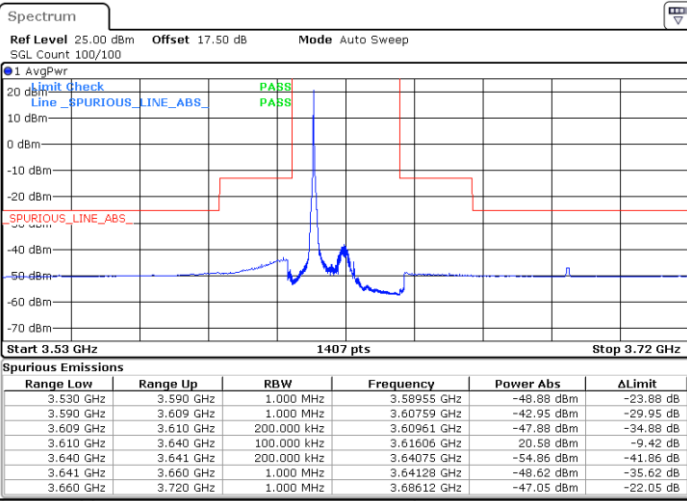

LTE Band 48 / 20MHz

16QAM

Middle Channel / 1RB0

Middle Channel / 1RBmax

Date: 13.JAN.2020 18:48:30

Date: 13.JAN.2020 19:05:06