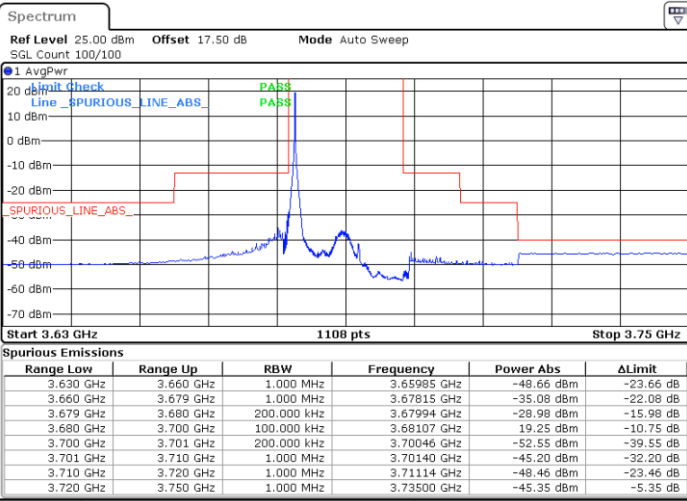

Date: 13.JAN.2020 19:03:24

Middle Channel / FullRB

N/A

Date: 13.JAN.2020 18:34:34

LTE Band 48 / 20MHz

QPSK

Highest Channel / 1RB0

Highest Channel / 1RBmax

Date: 13.JAN.2020 18:54:02

Date: 13.JAN.2020 19:07:58

Highest Channel / FullRB

N/A

Date: 13.JAN.2020 18:41:29

LTE Band 48 / 5MHz

16QAM

Lowest Channel / 1RB0