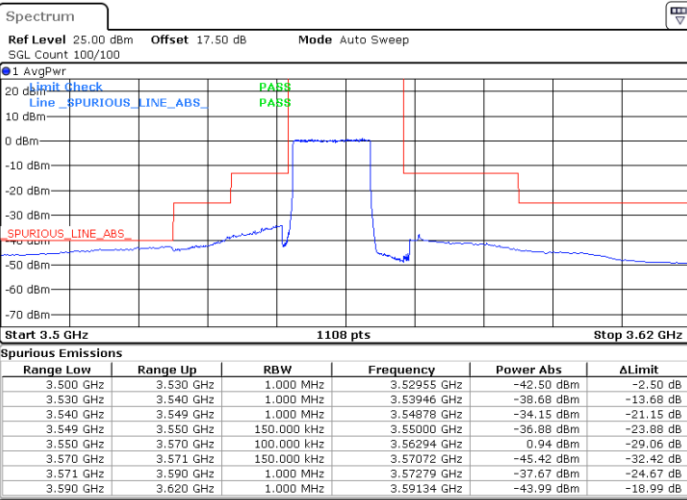

N/A

Date: 13.JAN.2020 17:33:10

LTE Band 48 / 10MHz

16QAM

Highest Channel / 1RB0

Highest Channel / 1RBmax

Date: 13.JAN.2020 19:42:53

Date: 13.JAN.2020 19:46:17

Highest Channel / FullIRB

N/A

Date: 13.JAN.2020 19:50:42

LTE Band 48 / 15MHz

16QAM

Lowest Channel / 1RB0

Lowest Channel / 1RBmax

Date: 13.JAN.2020 17:54:09

Date: 13.JAN.2020 18:19:11

Lowest Channel / FullRB

N/A

Date: 13.JAN.2020 18:06:41

LTE Band 48 / 15MHz

16QAM

Middle Channel / 1RB0

Middle Channel / 1RBmax