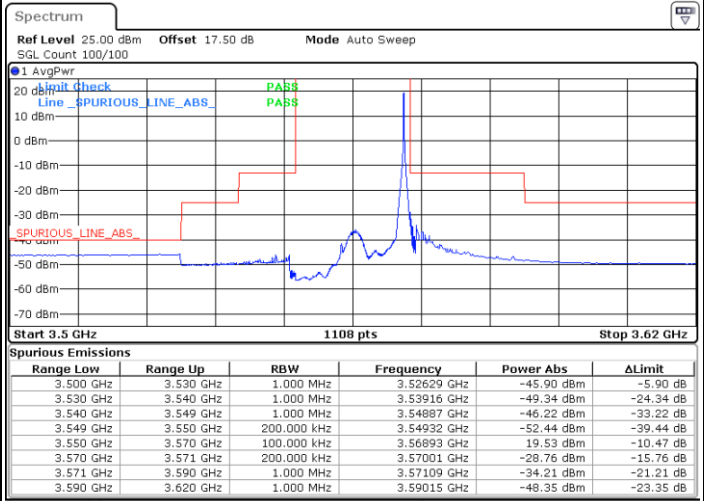

Date: 13.JAN.2020 18:12:14

LTE Band 48 / 15MHz

QPSK

Highest Channel / 1RB0

Highest Channel / 1RBmax

Date: 13.JAN.2020 19:54:27

Date: 13.JAN.2020 18:26:11

Highest Channel / FullIRB

N/A

Date: 13.JAN.2020 18:13:37

LTE Band 48 / 20MHz

QPSK

Lowest Channel / 1RB0

Lowest Channel / 1RBmax

Date: 13.JAN.2020 18:45:42

Date: 13.JAN.2020 19:00:28

Lowest Channel / FullRB

N/A

Date: 13.JAN.2020 18:33:11

LTE Band 48 / 20MHz

QPSK

Middle Channel / 1RB0

Middle Channel / 1RBmax

Date: 13.JAN.2020 18:47:05