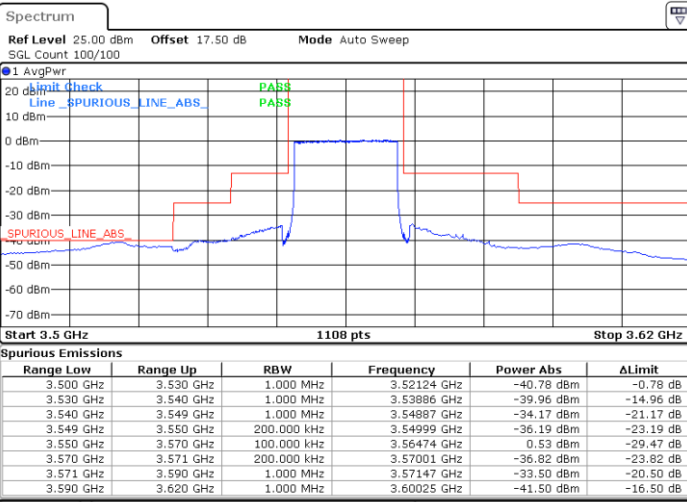

N/A

Date: 13.JAN.2020 18:13:37

LTE Band 48 / 20MHz

QPSK

Lowest Channel / 1RB0

Lowest Channel / 1RBmax

Date: 13.JAN.2020 18:45:42

Date: 13.JAN.2020 19:00:28

Lowest Channel / FullRB

N/A

Date: 13.JAN.2020 18:33:11

LTE Band 48 / 20MHz

QPSK

Middle Channel / 1RB0

Middle Channel / 1RBmax

Date: 13.JAN.2020 18:47:05