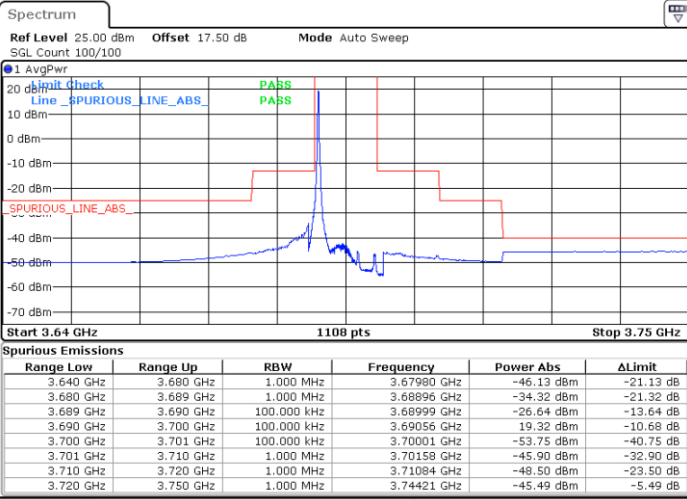

N/A

Date: 13.JAN.2020 17:33:10

LTE Band 48 / 10MHz

16QAM

Highest Channel / 1RB0

Highest Channel / 1RBmax

Date: 13.JAN.2020 19:42:53

Date: 13.JAN.2020 19:46:17

Highest Channel / FullIRB

N/A

Date: 13.JAN.2020 19:50:42

LTE Band 48 / 15MHz

16QAM

Lowest Channel / 1RB0

Lowest Channel / 1RBmax

Date: 13.JAN.2020 17:54:09