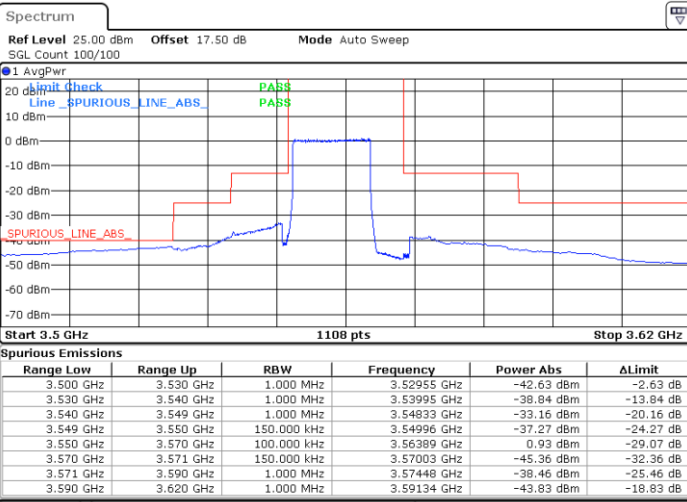

Highest Channel / 1RB0

Highest Channel / 1RBmax

Date: 13.JAN.2020 17:23:24

Date: 13.JAN.2020 19:47:38

Highest Channel / FullIRB

N/A

Date: 13.JAN.2020 19:49:23

LTE Band 48 / 15MHz

64QAM

Lowest Channel / 1RB0

Lowest Channel / 1RBmax

Date: 13.JAN.2020 17:55:35

Date: 13.JAN.2020 18:20:35

Lowest Channel / FullRB

N/A

Date: 13.JAN.2020 18:08:05

LTE Band 48 / 15MHz

64QAM

Middle Channel / 1RB0

Middle Channel / 1RBmax

Date: 13.JAN.2020 17:56:58

Date: 13.JAN.2020 18:21:58

Middle Channel / FullIRB

N/A