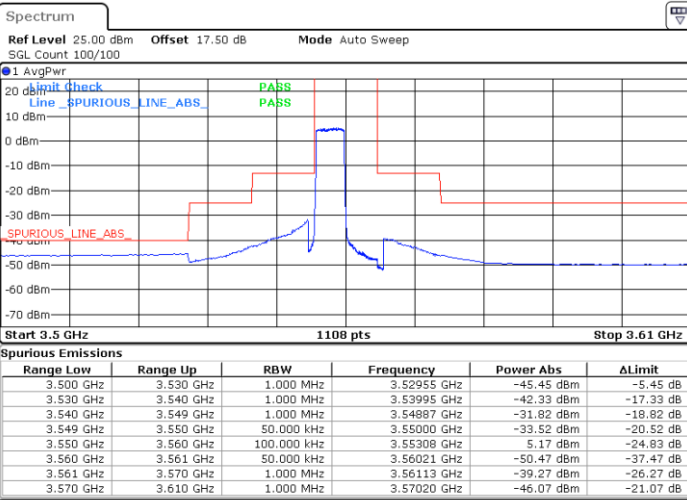

LTE Band 48 / 20MHz

16QAM

Highest Channel / 1RB0

Highest Channel / 1RBmax

Date: 13.JAN.2020 18:52:39

Date: 13.JAN.2020 19:09:08

Highest Channel / FullIRB

N/A

Date: 13.JAN.2020 18:40:06

LTE Band 48 / 5MHz

64QAM

Lowest Channel / 1RB0

Lowest Channel / 1RBmax

Date: 13.JAN.2020 16:40:13

Date: 13.JAN.2020 17:05:15

Lowest Channel / FullRB

N/A

Date: 13.JAN.2020 16:52:44

LTE Band 48 / 5MHz

64QAM

Middle Channel / 1RB0

Middle Channel / 1RBmax

Date: 13.JAN.2020 19:13:14

Date: 13.JAN.2020 19:38:31

Middle Channel / FullIRB

N/A

Date: 13.JAN.2020 19:31:46

LTE Band 48 / 5MHz

64QAM

Highest Channel / 1RB0

Highest Channel / 1RBmax

Date: 13.JAN.2020 16:48:34