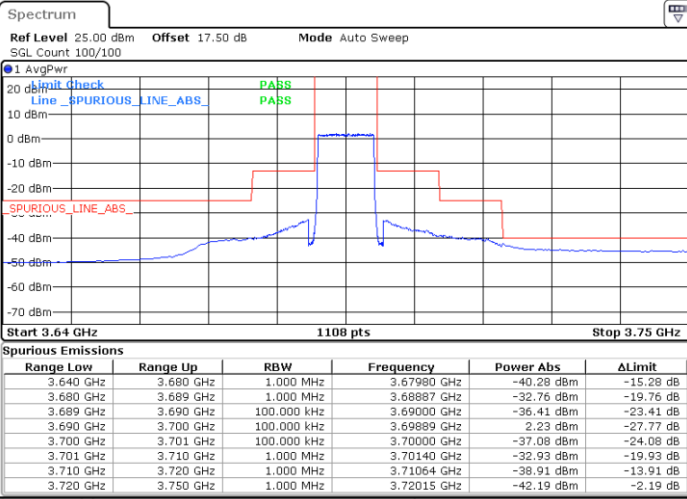

N/A

Date: 13.JAN.2020 17:33:10

LTE Band 48 / 10MHz

16QAM

Highest Channel / 1RB0

Highest Channel / 1RBmax

Date: 13.JAN.2020 19:42:53

Date: 13.JAN.2020 19:46:17

Highest Channel / FullIRB

N/A

Date: 13.JAN.2020 19:50:42

LTE Band 48 / 15MHz

16QAM

Lowest Channel / 1RB0

Lowest Channel / 1RBmax

Date: 13.JAN.2020 17:54:09