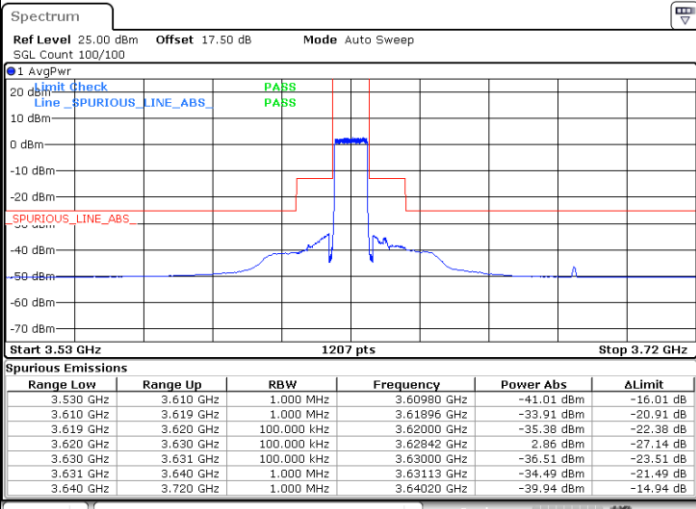

Date: 13.JAN.2020 17:15:01

Date: 13.JAN.2020 17:40:09

Lowest Channel / FullRB

N/A

Date: 13.JAN.2020 17:27:36

LTE Band 48 / 10MHz

64QAM

MiddleChannel / 1RB0

Middle Channel / 1RBmax

Date: 13.JAN.2020 17:22:00

Date: 13.JAN.2020 17:47:09

Middle Channel / FullIRB

N/A

Date: 13.JAN.2020 17:34:34

LTE Band 48 / 10MHz

64QAM

Highest Channel / 1RB0

Highest Channel / 1RBmax

Date: 13.JAN.2020 17:23:24

Date: 13.JAN.2020 19:47:38

Highest Channel / FullIRB

N/A

Date: 13.JAN.2020 19:49:23

LTE Band 48 / 15MHz