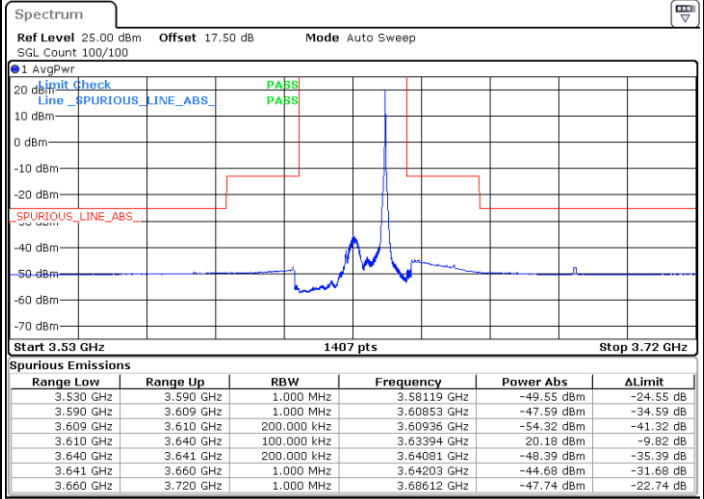

Lowest Channel / FullRB

N/A

Date: 13.JAN.2020 18:33:11

LTE Band 48 / 20MHz

QPSK

Middle Channel / 1RB0

Middle Channel / 1RBmax

Date: 13.JAN.2020 18:47:05

Date: 13.JAN.2020 19:03:24

Middle Channel / FullRB

N/A

Date: 13.JAN.2020 18:34:34

LTE Band 48 / 20MHz

QPSK

Highest Channel / 1RB0

Highest Channel / 1RBmax