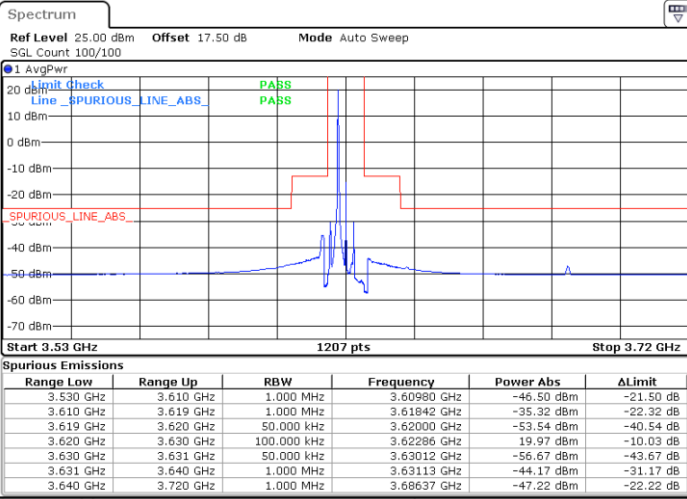

Date: 13.JAN.2020 18:40:06

LTE Band 48 / 5MHz

64QAM

Lowest Channel / 1RB0

Lowest Channel / 1RBmax

Date: 13.JAN.2020 16:40:13

Date: 13.JAN.2020 17:05:15

Lowest Channel / FullRB

N/A

Date: 13.JAN.2020 16:52:44

LTE Band 48 / 5MHz

64QAM

Middle Channel / 1RB0

Middle Channel / 1RBmax

Date: 13.JAN.2020 19:13:14

Date: 13.JAN.2020 19:38:31

Middle Channel / FullIRB

N/A

Date: 13.JAN.2020 19:31:46

LTE Band 48 / 5MHz

64QAM

Highest Channel / 1RB0

Highest Channel / 1RBmax

Date: 13.JAN.2020 16:48:34

Date: 13.JAN.2020 17:13:37

Highest Channel / FullIRB

N/A

Date: 13.JAN.2020 17:01:05

LTE Band 48 / 10MHz

64QAM

Lowest Channel / 1RB0

Lowest Channel / 1RBmax