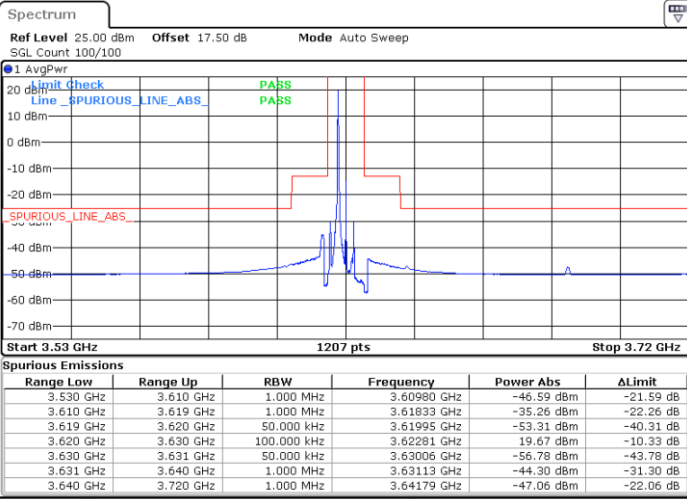

LTE Band 48 / 5MHz

16QAM

Middle Channel / 1RB0

Middle Channel / 1RBmax

Date: 13.JAN.2020 19:15:32

Date: 13.JAN.2020 19:27:59