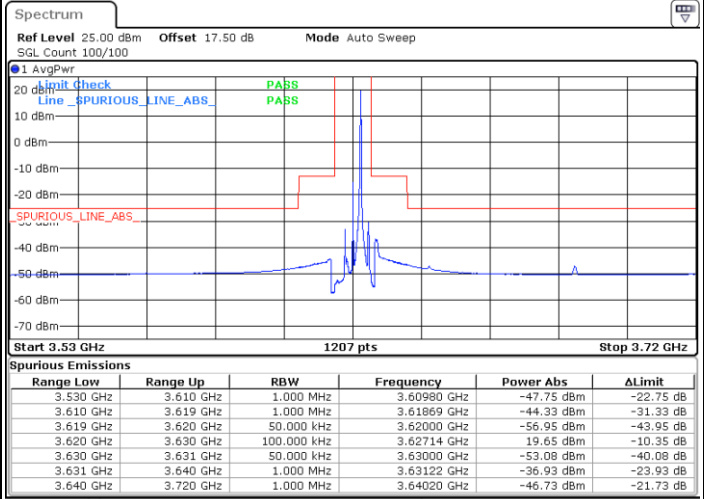

Lowest Channel / 1RBmax

Date: 13.JAN.2020 16:38:49

Date: 13.JAN.2020 17:03:52

Lowest Channel / FullRB

N/A

Date: 13.JAN.2020 16:51:21

LTE Band 48 / 5MHz

16QAM

Middle Channel / 1RB0

Middle Channel / 1RBmax

Date: 13.JAN.2020 19:15:32

Date: 13.JAN.2020 19:27:59

Middle Channel / FullIRB

N/A

Date: 13.JAN.2020 19:33:43

LTE Band 48 / 5MHz