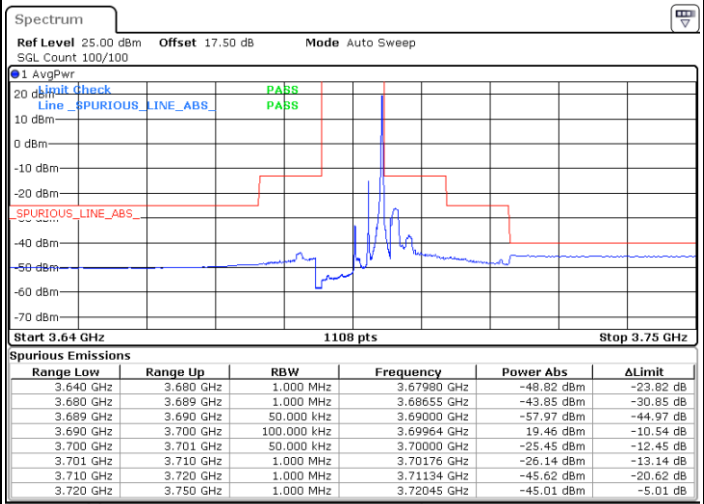

N/A

Date: 13.JAN.2020 16:52:44

LTE Band 48 / 5MHz

64QAM

Middle Channel / 1RB0

Middle Channel / 1RBmax

Date: 13.JAN.2020 19:13:14

Date: 13.JAN.2020 19:38:31

Middle Channel / FullIRB

N/A

Date: 13.JAN.2020 19:31:46

LTE Band 48 / 5MHz

64QAM

Highest Channel / 1RB0

Highest Channel / 1RBmax

Date: 13.JAN.2020 16:48:34

Date: 13.JAN.2020 17:13:37

Highest Channel / FullIRB

N/A

Date: 13.JAN.2020 17:01:05

LTE Band 48 / 10MHz

64QAM

Lowest Channel / 1RB0

Lowest Channel / 1RBmax