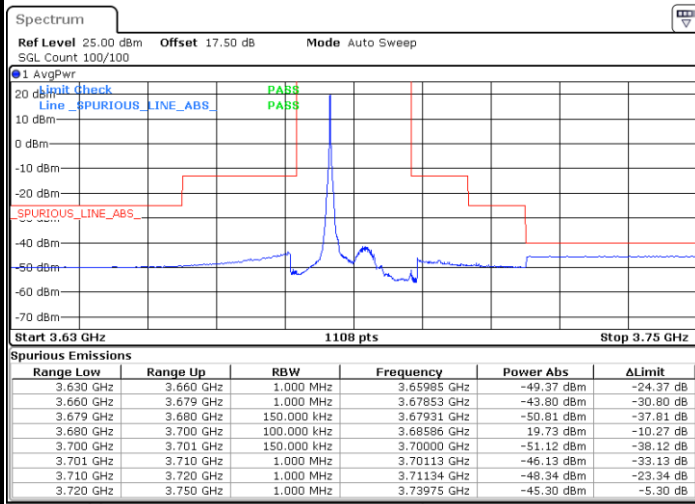

Highest Channel / 1RB0

Highest Channel / 1RBmax

Date: 13.JAN.2020 17:23:24

Date: 13.JAN.2020 19:47:38

Highest Channel / FullIRB

N/A

Date: 13.JAN.2020 19:49:23

LTE Band 48 / 15MHz

64QAM

Lowest Channel / 1RB0

Lowest Channel / 1RBmax

Date: 13.JAN.2020 17:55:35

Date: 13.JAN.2020 18:20:35

Lowest Channel / FullRB

N/A

Date: 13.JAN.2020 18:08:05

LTE Band 48 / 15MHz

64QAM

Middle Channel / 1RB0

Middle Channel / 1RBmax

Date: 13.JAN.2020 17:56:58

Date: 13.JAN.2020 18:21:58

Middle Channel / FullIRB

N/A

Date: 13.JAN.2020 18:09:28

LTE Band 48 / 15MHz

64QAM

Date: 13.JAN.2020 19:57:53

Date: 13.JAN.2020 18:28:58

Highest Channel / FullIRB

N/A

Date: 13.JAN.2020 18:16:24