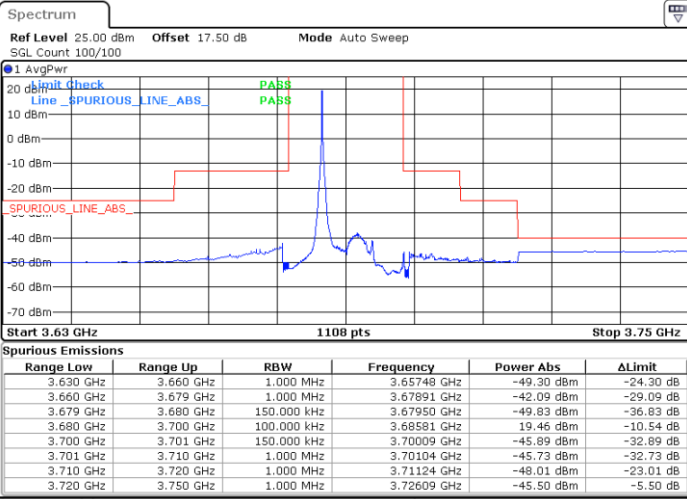

Date: 13.JAN.2020 18:12:14

LTE Band 48 / 15MHz

QPSK

Highest Channel / 1RB0

Highest Channel / 1RBmax

Date: 13.JAN.2020 19:54:27

Date: 13.JAN.2020 18:26:11

Highest Channel / FullIRB

N/A

Date: 13.JAN.2020 18:13:37

LTE Band 48 / 20MHz

QPSK

Lowest Channel / 1RB0

Lowest Channel / 1RBmax

Date: 13.JAN.2020 18:45:42

Date: 13.JAN.2020 19:00:28