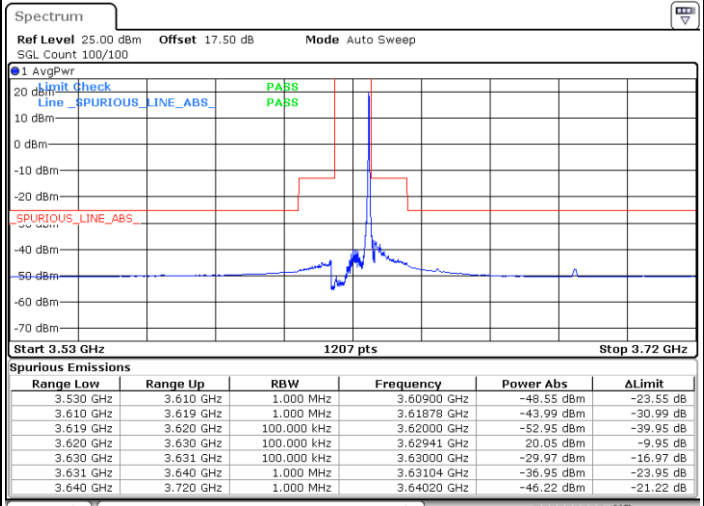

Date: 13.JAN.2020 17:13:37

Highest Channel / FullIRB

N/A

Date: 13.JAN.2020 17:01:05

LTE Band 48 / 10MHz

64QAM

Lowest Channel / 1RB0

Lowest Channel / 1RBmax

Date: 13.JAN.2020 17:15:01

Date: 13.JAN.2020 17:40:09

Lowest Channel / FullRB

N/A

Date: 13.JAN.2020 17:27:36

LTE Band 48 / 10MHz

64QAM

MiddleChannel / 1RB0

Middle Channel / 1RBmax

Date: 13.JAN.2020 17:22:00

Date: 13.JAN.2020 17:47:09

Middle Channel / FullIRB

N/A

Date: 13.JAN.2020 17:34:34

LTE Band 48 / 10MHz

64QAM

Highest Channel / 1RB0

Highest Channel / 1RBmax

Date: 13.JAN.2020 17:23:24

Date: 13.JAN.2020 19:47:38

Highest Channel / FullIRB

N/A

Date: 13.JAN.2020 19:49:23

LTE Band 48 / 15MHz