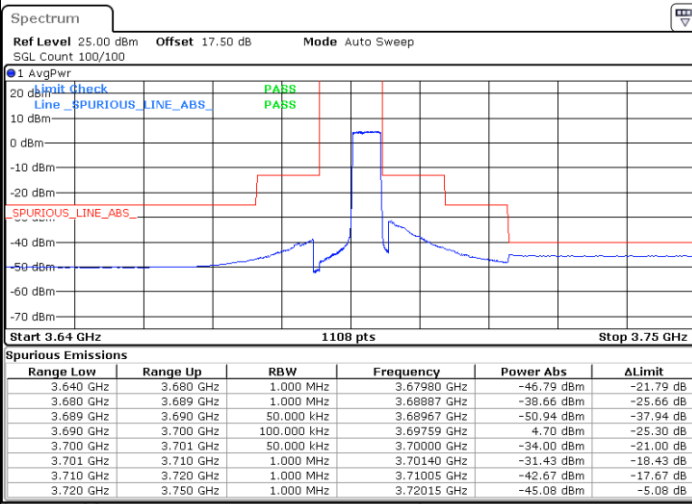

Middle Channel / FullIRB

N/A

Date: 13.JAN.2020 19:31:46

LTE Band 48 / 5MHz

64QAM

Highest Channel / 1RB0

Highest Channel / 1RBmax

Date: 13.JAN.2020 16:48:34

Date: 13.JAN.2020 17:13:37

Highest Channel / FullIRB

N/A

Date: 13.JAN.2020 17:01:05

LTE Band 48 / 10MHz

64QAM

Lowest Channel / 1RB0

Lowest Channel / 1RBmax