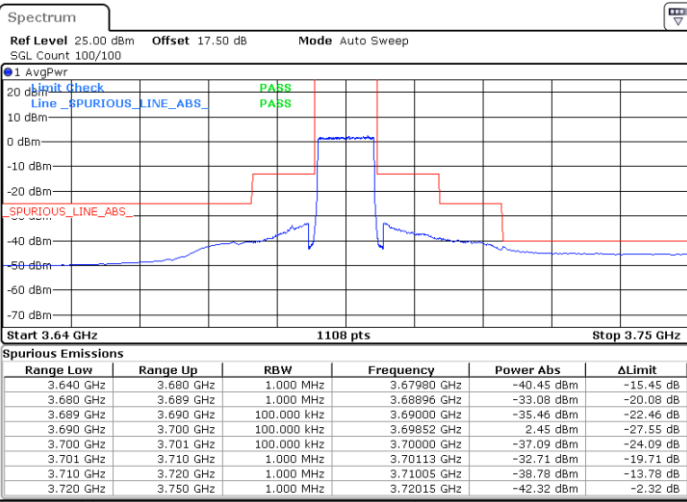

Middle Channel / 1RBmax

Date: 13.JAN.2020 17:22:00

Date: 13.JAN.2020 17:47:09

Middle Channel / FullIRB

N/A

Date: 13.JAN.2020 17:34:34

LTE Band 48 / 10MHz

64QAM

Highest Channel / 1RB0

Highest Channel / 1RBmax

Date: 13.JAN.2020 17:23:24

Date: 13.JAN.2020 19:47:38

Highest Channel / FullIRB

N/A

Date: 13.JAN.2020 19:49:23

LTE Band 48 / 15MHz

64QAM

Lowest Channel / 1RB0

Lowest Channel / 1RBmax

Date: 13.JAN.2020 17:55:35

Date: 13.JAN.2020 18:20:35

Lowest Channel / FullRB

N/A

Date: 13.JAN.2020 18:08:05