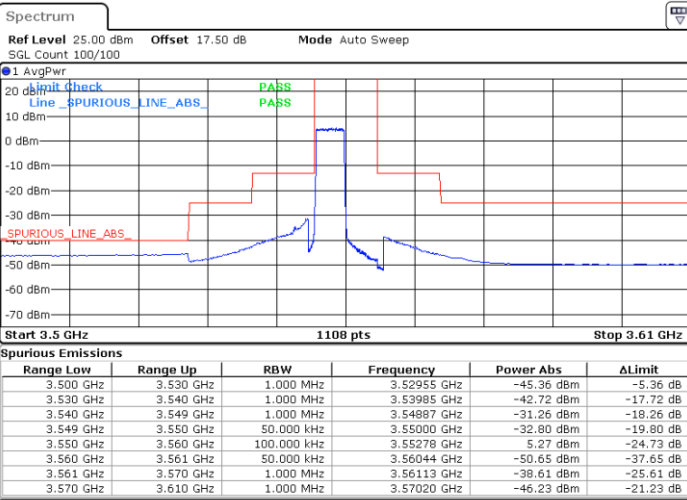

Date: 13.JAN.2020 18:54:02

Date: 13.JAN.2020 19:07:58

Highest Channel / FullRB

N/A

Date: 13.JAN.2020 18:41:29

LTE Band 48 / 5MHz

16QAM

Lowest Channel / 1RB0

Lowest Channel / 1RBmax

Date: 13.JAN.2020 16:38:49

Date: 13.JAN.2020 17:03:52

Lowest Channel / FullRB

N/A

Date: 13.JAN.2020 16:51:21

LTE Band 48 / 5MHz

16QAM

Middle Channel / 1RB0

Middle Channel / 1RBmax

Date: 13.JAN.2020 19:15:32

Date: 13.JAN.2020 19:27:59

Middle Channel / FullIRB

N/A

Date: 13.JAN.2020 19:33:43

LTE Band 48 / 5MHz