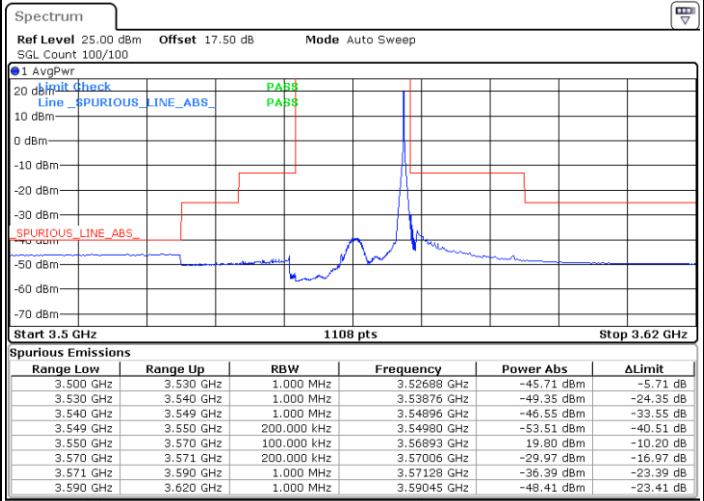

Highest Channel / 1RBmax

Date: 13.JAN.2020 19:56:11

Date: 13.JAN.2020 18:27:34

Highest Channel / FullRB

N/A

Date: 13.JAN.2020 18:15:01

LTE Band 48 / 20MHz

16QAM

Lowest Channel / 1RB0

Lowest Channel / 1RBmax

Date: 13.JAN.2020 18:44:18

Date: 13.JAN.2020 18:56:51

Lowest Channel / FullRB

N/A

Date: 13.JAN.2020 18:31:47

LTE Band 48 / 20MHz