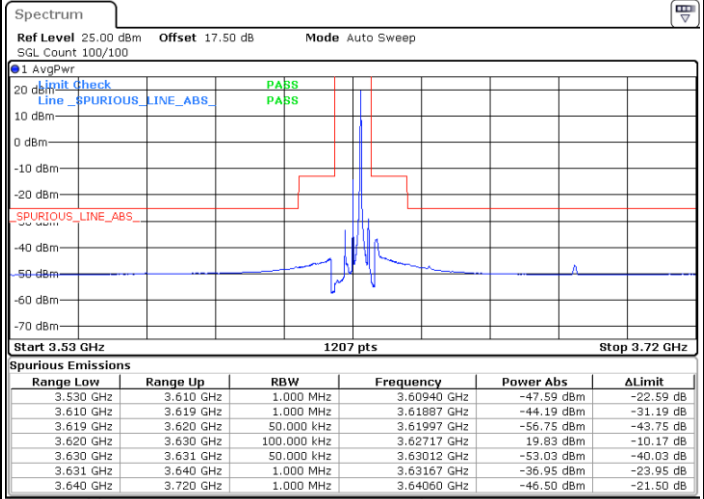

Date: 13.JAN.2020 18:40:06

LTE Band 48 / 5MHz

64QAM

Lowest Channel / 1RB0

Lowest Channel / 1RBmax

Date: 13.JAN.2020 16:40:13

Date: 13.JAN.2020 17:05:15

Lowest Channel / FullRB

N/A

Date: 13.JAN.2020 16:52:44

LTE Band 48 / 5MHz

64QAM

Middle Channel / 1RB0

Middle Channel / 1RBmax

Date: 13.JAN.2020 19:13:14

Date: 13.JAN.2020 19:38:31

Middle Channel / FullIRB

N/A

Date: 13.JAN.2020 19:31:46

LTE Band 48 / 5MHz

64QAM

Highest Channel / 1RB0

Highest Channel / 1RBmax

Date: 13.JAN.2020 16:48:34

Date: 13.JAN.2020 17:13:37

Highest Channel / FullIRB

N/A

Date: 13.JAN.2020 17:01:05

LTE Band 48 / 10MHz

64QAM

Lowest Channel / 1RB0

Lowest Channel / 1RBmax