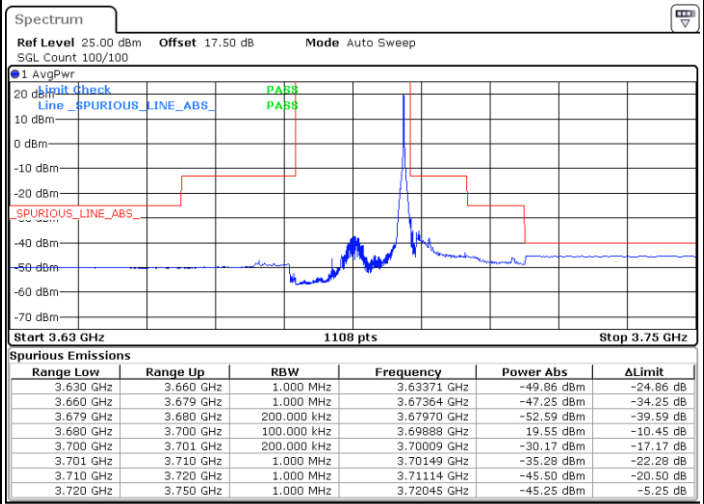

Lowest Channel / 1RB0

Lowest Channel / 1RBmax

Date: 13.JAN.2020 18:44:18

Date: 13.JAN.2020 18:56:51

Lowest Channel / FullRB

N/A

Date: 13.JAN.2020 18:31:47

LTE Band 48 / 20MHz

16QAM

Middle Channel / 1RB0

Middle Channel / 1RBmax

Date: 13.JAN.2020 18:48:30

Date: 13.JAN.2020 19:05:06

Middle Channel / FullIRB

N/A

Date: 13.JAN.2020 18:35:57

LTE Band 48 / 20MHz

16QAM

Highest Channel / 1RB0

Highest Channel / 1RBmax

Date: 13.JAN.2020 18:52:39

Date: 13.JAN.2020 19:09:08

Highest Channel / FullIRB

N/A

Date: 13.JAN.2020 18:40:06

LTE Band 48 / 5MHz

64QAM

Lowest Channel / 1RB0

Lowest Channel / 1RBmax

Date: 13.JAN.2020 16:40:13

Date: 13.JAN.2020 17:05:15

Lowest Channel / FullRB