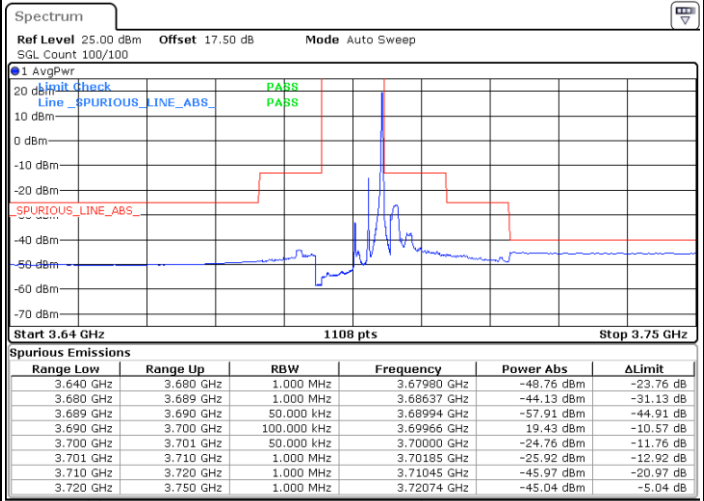

Lowest Channel / 1RBmax

Date: 13.JAN.2020 16:38:49

Date: 13.JAN.2020 17:03:52

Lowest Channel / FullRB

N/A

Date: 13.JAN.2020 16:51:21

LTE Band 48 / 5MHz

16QAM

Middle Channel / 1RB0

Middle Channel / 1RBmax

Date: 13.JAN.2020 19:15:32

Date: 13.JAN.2020 19:27:59

Middle Channel / FullIRB

N/A

Date: 13.JAN.2020 19:33:43

LTE Band 48 / 5MHz

16QAM

Highest Channel / 1RB0

Highest Channel / 1RBmax

Date: 13.JAN.2020 16:47:10

Date: 13.JAN.2020 17:12:13

Highest Channel / FullIRB

N/A

Date: 13.JAN.2020 16:59:42