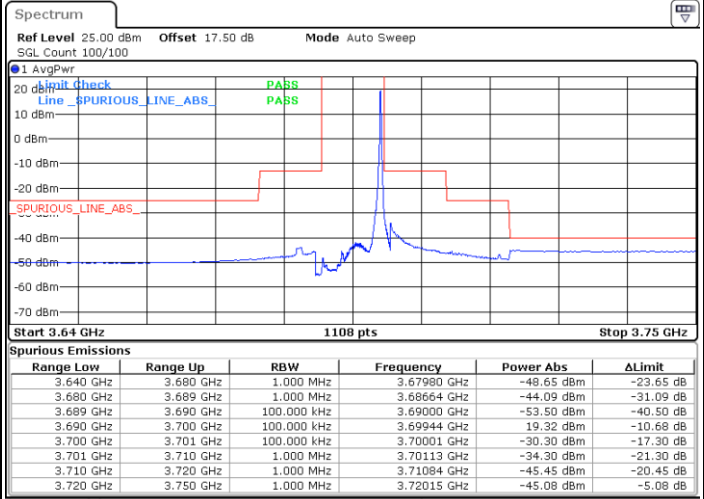

Date: 13.JAN.2020 17:28:59

LTE Band 48 / 10MHz

16QAM

MiddleChannel / 1RB0

Middle Channel / 1RBmax

Date: 13.JAN.2020 17:20:37

Date: 13.JAN.2020 17:45:46

Middle Channel / FullRB

N/A

Date: 13.JAN.2020 17:33:10

LTE Band 48 / 10MHz

16QAM

Highest Channel / 1RB0

Highest Channel / 1RBmax

Date: 13.JAN.2020 19:42:53

Date: 13.JAN.2020 19:46:17

Highest Channel / FullIRB

N/A

Date: 13.JAN.2020 19:50:42

LTE Band 48 / 15MHz

16QAM

Lowest Channel / 1RB0

Lowest Channel / 1RBmax

Date: 13.JAN.2020 17:54:09