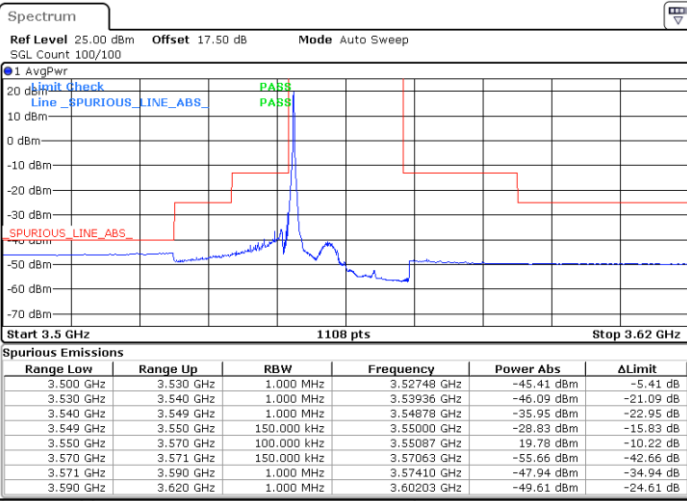

Middle Channel / 1RBmax

Date: 13.JAN.2020 17:22:00

Date: 13.JAN.2020 17:47:09

Middle Channel / FullIRB

N/A

Date: 13.JAN.2020 17:34:34

LTE Band 48 / 10MHz

64QAM

Highest Channel / 1RB0

Highest Channel / 1RBmax

Date: 13.JAN.2020 17:23:24

Date: 13.JAN.2020 19:47:38

Highest Channel / FullIRB

N/A

Date: 13.JAN.2020 19:49:23

LTE Band 48 / 15MHz

64QAM

Lowest Channel / 1RB0

Lowest Channel / 1RBmax

Date: 13.JAN.2020 17:55:35

Date: 13.JAN.2020 18:20:35

Lowest Channel / FullRB

N/A

Date: 13.JAN.2020 18:08:05