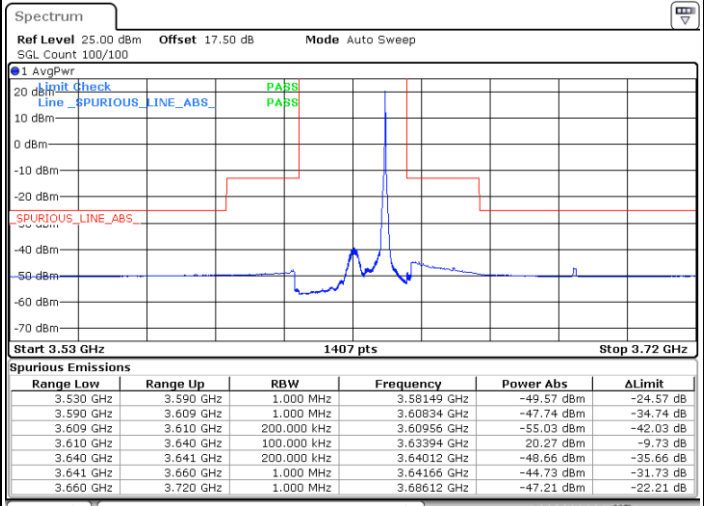

LTE Band 48 / 20MHz

64QAM

Lowest Channel / 1RB0

Lowest Channel / 1RBmax

Date: 13.JAN.2020 18:42:54

Date: 13.JAN.2020 18:55:26

Lowest Channel / FullRB

N/A

Date: 13.JAN.2020 18:30:22

LTE Band 48 / 20MHz

64QAM

Middle Channel / 1RB0

Middle Channel / 1RBmax

Date: 13.JAN.2020 18:49:52

Date: 13.JAN.2020 19:06:30

Middle Channel / FullRB