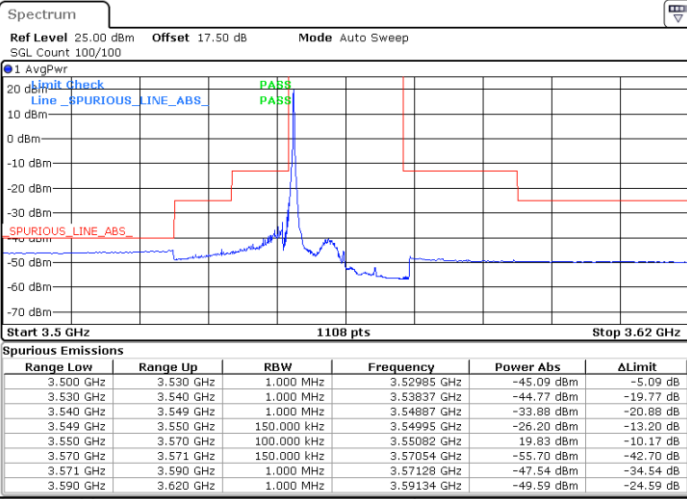

N/A

Date: 13.JAN.2020 17:33:10

LTE Band 48 / 10MHz

16QAM

Highest Channel / 1RB0

Highest Channel / 1RBmax

Date: 13.JAN.2020 19:42:53

Date: 13.JAN.2020 19:46:17

Highest Channel / FullIRB

N/A

Date: 13.JAN.2020 19:50:42

LTE Band 48 / 15MHz

16QAM

Lowest Channel / 1RB0

Lowest Channel / 1RBmax

Date: 13.JAN.2020 17:54:09

Date: 13.JAN.2020 18:19:11

Lowest Channel / FullRB

N/A

Date: 13.JAN.2020 18:06:41

LTE Band 48 / 15MHz

16QAM

Middle Channel / 1RB0

Middle Channel / 1RBmax