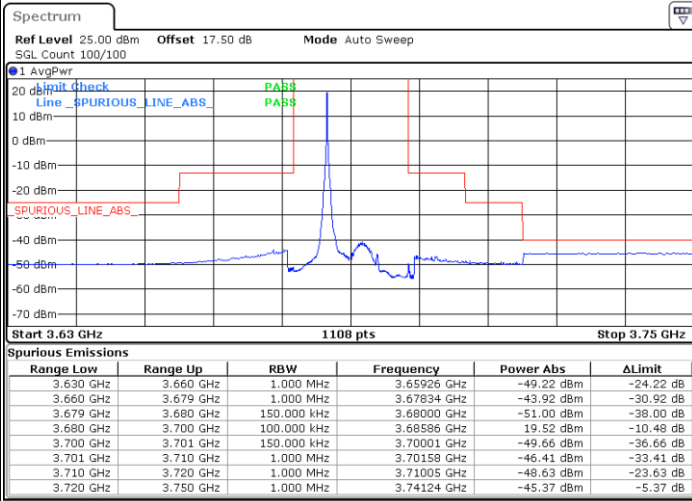

Date: 13.JAN.2020 17:58:21

Date: 13.JAN.2020 18:23:21

Middle Channel / FullRB

N/A

Date: 13.JAN.2020 18:10:51

LTE Band 48 / 15MHz

16QAM

Highest Channel / 1RB0

Highest Channel / 1RBmax

Date: 13.JAN.2020 19:56:11

Date: 13.JAN.2020 18:27:34

Highest Channel / FullRB

N/A

Date: 13.JAN.2020 18:15:01

LTE Band 48 / 20MHz

16QAM

Lowest Channel / 1RB0

Lowest Channel / 1RBmax

Date: 13.JAN.2020 18:44:18

Date: 13.JAN.2020 18:56:51

Lowest Channel / FullRB

N/A

Date: 13.JAN.2020 18:31:47

LTE Band 48 / 20MHz