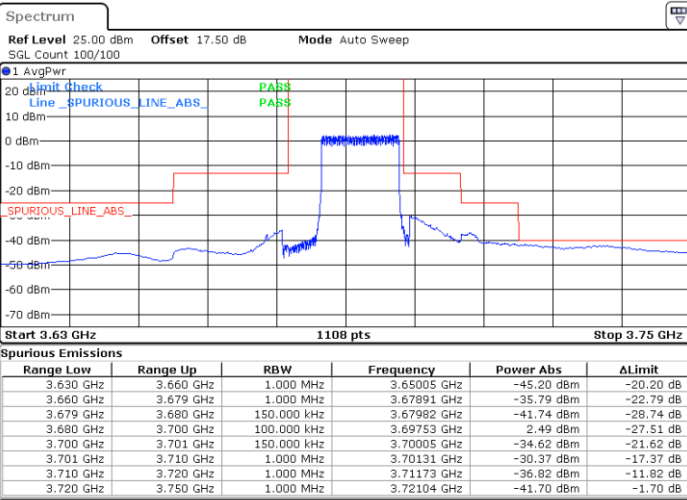

Date: 13.JAN.2020 18:12:14

LTE Band 48 / 15MHz

QPSK

Highest Channel / 1RB0

Highest Channel / 1RBmax

Date: 13.JAN.2020 19:54:27

Date: 13.JAN.2020 18:26:11

Highest Channel / FullIRB

N/A

Date: 13.JAN.2020 18:13:37

LTE Band 48 / 20MHz

QPSK

Lowest Channel / 1RB0

Lowest Channel / 1RBmax

Date: 13.JAN.2020 18:45:42

Date: 13.JAN.2020 19:00:28