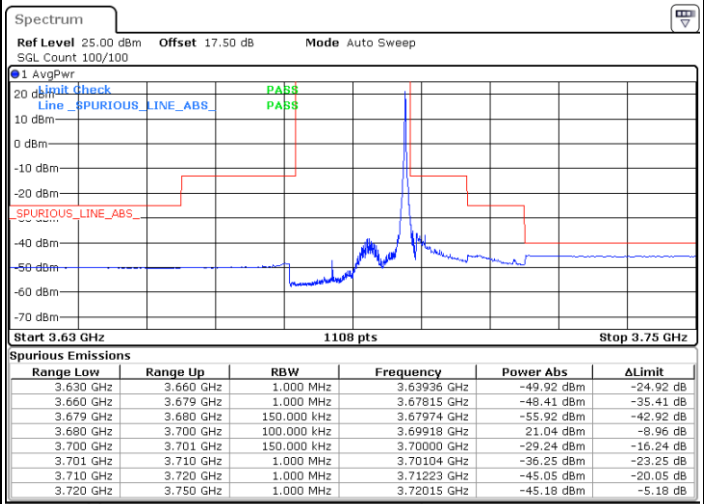

LTE Band 48 / 15MHz

64QAM

Middle Channel / 1RB0

Middle Channel / 1RBmax

Date: 13.JAN.2020 17:56:58

Date: 13.JAN.2020 18:21:58

Middle Channel / FullIRB

N/A

Date: 13.JAN.2020 18:09:28

LTE Band 48 / 15MHz

64QAM

Date: 13.JAN.2020 19:57:53

Date: 13.JAN.2020 18:28:58

Highest Channel / FullIRB

N/A

Date: 13.JAN.2020 18:16:24

LTE Band 48 / 20MHz

64QAM

Lowest Channel / 1RB0

Lowest Channel / 1RBmax

Date: 13.JAN.2020 18:42:54

Date: 13.JAN.2020 18:55:26

Lowest Channel / FullRB

N/A