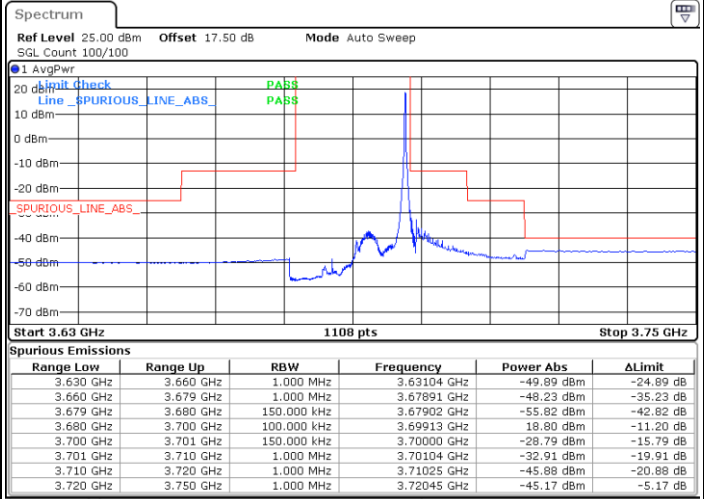

Date: 13.JAN.2020 18:12:14

LTE Band 48 / 15MHz

QPSK

Highest Channel / 1RB0

Highest Channel / 1RBmax

Date: 13.JAN.2020 19:54:27

Date: 13.JAN.2020 18:26:11

Highest Channel / FullIRB

N/A

Date: 13.JAN.2020 18:13:37

LTE Band 48 / 20MHz

QPSK

Lowest Channel / 1RB0

Lowest Channel / 1RBmax

Date: 13.JAN.2020 18:45:42

Date: 13.JAN.2020 19:00:28

Lowest Channel / FullRB

N/A

Date: 13.JAN.2020 18:33:11

LTE Band 48 / 20MHz

QPSK

Middle Channel / 1RB0

Middle Channel / 1RBmax

Date: 13.JAN.2020 18:47:05