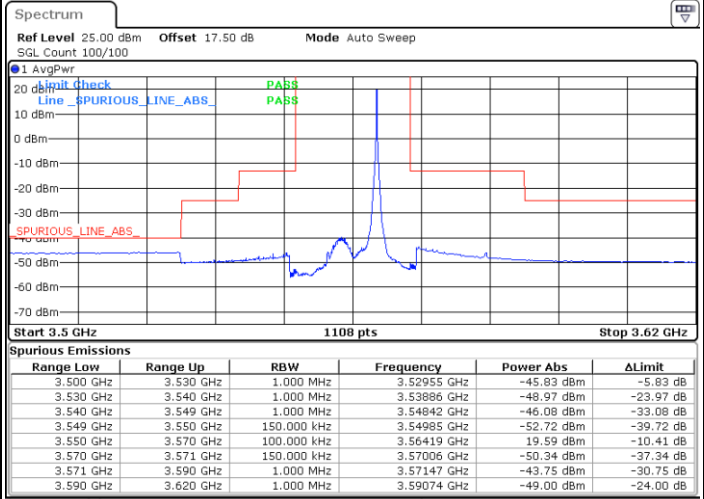

N/A

Date: 13.JAN.2020 17:33:10

LTE Band 48 / 10MHz

16QAM

Highest Channel / 1RB0

Highest Channel / 1RBmax

Date: 13.JAN.2020 19:42:53

Date: 13.JAN.2020 19:46:17

Highest Channel / FullIRB

N/A

Date: 13.JAN.2020 19:50:42

LTE Band 48 / 15MHz

16QAM

Lowest Channel / 1RB0

Lowest Channel / 1RBmax

Date: 13.JAN.2020 17:54:09

Date: 13.JAN.2020 18:19:11

Lowest Channel / FullRB

N/A

Date: 13.JAN.2020 18:06:41

LTE Band 48 / 15MHz

16QAM

Middle Channel / 1RB0

Middle Channel / 1RBmax