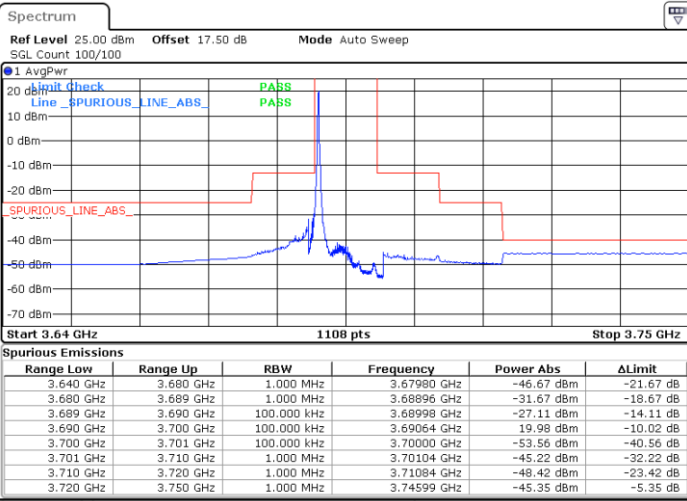

Date: 13.JAN.2020 17:13:37

Highest Channel / FullIRB

N/A

Date: 13.JAN.2020 17:01:05

LTE Band 48 / 10MHz

64QAM

Lowest Channel / 1RB0

Lowest Channel / 1RBmax

Date: 13.JAN.2020 17:15:01

Date: 13.JAN.2020 17:40:09

Lowest Channel / FullRB

N/A

Date: 13.JAN.2020 17:27:36

LTE Band 48 / 10MHz

64QAM

MiddleChannel / 1RB0

Middle Channel / 1RBmax

Date: 13.JAN.2020 17:22:00

Date: 13.JAN.2020 17:47:09

Middle Channel / FullIRB

N/A

Date: 13.JAN.2020 17:34:34

LTE Band 48 / 10MHz

64QAM

Highest Channel / 1RB0

Highest Channel / 1RBmax

Date: 13.JAN.2020 17:23:24

Date: 13.JAN.2020 19:47:38

Highest Channel / FullIRB

N/A

Date: 13.JAN.2020 19:49:23

LTE Band 48 / 15MHz