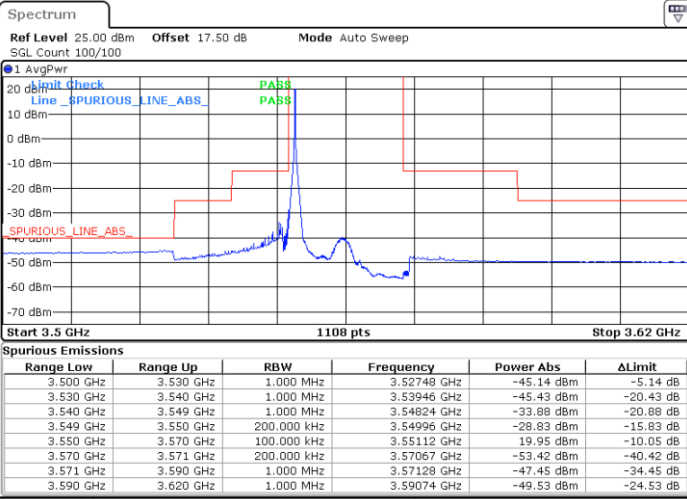

LTE Band 48 / 15MHz

64QAM

Middle Channel / 1RB0

Middle Channel / 1RBmax

Date: 13.JAN.2020 17:56:58

Date: 13.JAN.2020 18:21:58

Middle Channel / FullIRB

N/A

Date: 13.JAN.2020 18:09:28

LTE Band 48 / 15MHz

64QAM

Date: 13.JAN.2020 19:57:53

Date: 13.JAN.2020 18:28:58

Highest Channel / FullIRB

N/A

Date: 13.JAN.2020 18:16:24

LTE Band 48 / 20MHz

64QAM

Lowest Channel / 1RB0

Lowest Channel / 1RBmax

Date: 13.JAN.2020 18:42:54

Date: 13.JAN.2020 18:55:26

Lowest Channel / FullRB

N/A