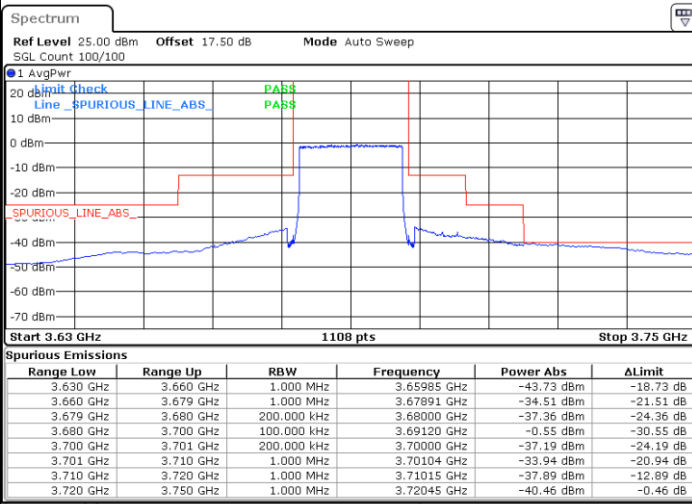

LTE Band 48 / 20MHz

16QAM

Highest Channel / 1RB0

Highest Channel / 1RBmax

Date: 13.JAN.2020 18:52:39

Date: 13.JAN.2020 19:09:08

Highest Channel / FullIRB

N/A

Date: 13.JAN.2020 18:40:06

LTE Band 48 / 5MHz

64QAM

Lowest Channel / 1RB0

Lowest Channel / 1RBmax

Date: 13.JAN.2020 16:40:13

Date: 13.JAN.2020 17:05:15

Lowest Channel / FullRB