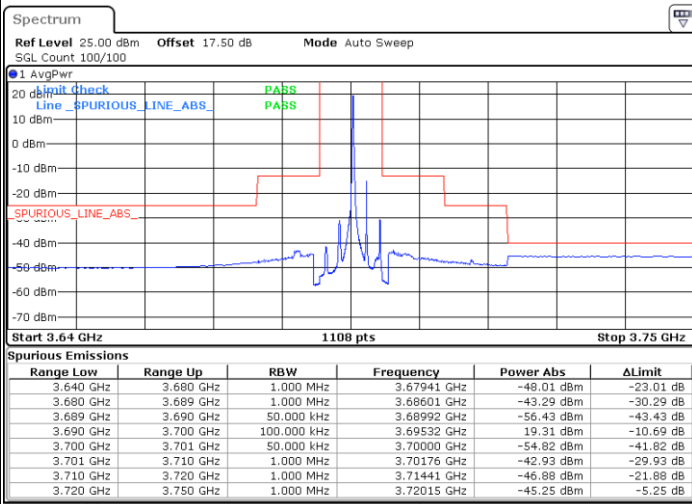

Middle Channel / FullIRB

N/A

Date: 13.JAN.2020 19:31:46

LTE Band 48 / 5MHz

64QAM

Highest Channel / 1RB0

Highest Channel / 1RBmax

Date: 13.JAN.2020 16:48:34

Date: 13.JAN.2020 17:13:37

Highest Channel / FullIRB

N/A

Date: 13.JAN.2020 17:01:05

LTE Band 48 / 10MHz

64QAM

Lowest Channel / 1RB0

Lowest Channel / 1RBmax