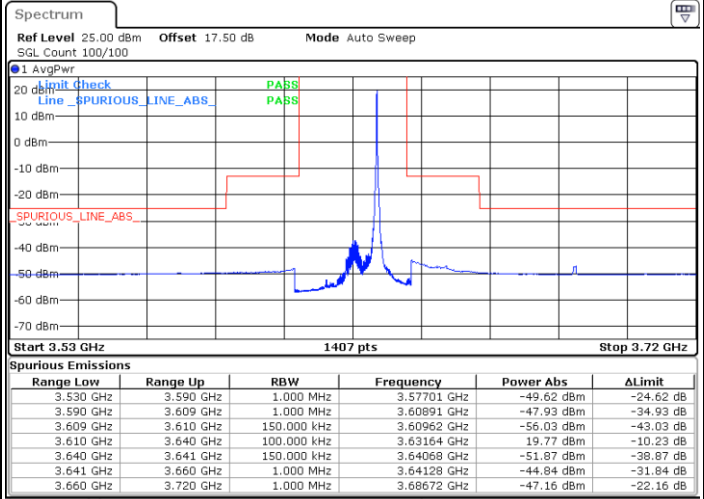

Highest Channel / FullIRB

N/A

Date: 13.JAN.2020 19:50:42

LTE Band 48 / 15MHz

16QAM

Lowest Channel / 1RB0

Lowest Channel / 1RBmax

Date: 13.JAN.2020 17:54:09

Date: 13.JAN.2020 18:19:11

Lowest Channel / FullRB

N/A

Date: 13.JAN.2020 18:06:41

LTE Band 48 / 15MHz

16QAM

Middle Channel / 1RB0

Middle Channel / 1RBmax

Date: 13.JAN.2020 17:58:21

Date: 13.JAN.2020 18:23:21

Middle Channel / FullRB

N/A

Date: 13.JAN.2020 18:10:51

LTE Band 48 / 15MHz

16QAM

Highest Channel / 1RB0

Highest Channel / 1RBmax

Date: 13.JAN.2020 19:56:11

Date: 13.JAN.2020 18:27:34

Highest Channel / FullRB

N/A

Date: 13.JAN.2020 18:15:01

LTE Band 48 / 20MHz

16QAM