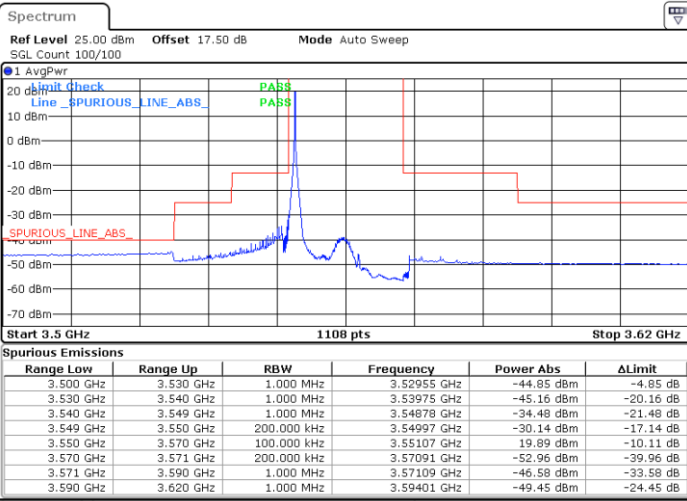

Highest Channel / 1RBmax

Date: 13.JAN.2020 19:56:11

Date: 13.JAN.2020 18:27:34

Highest Channel / FullRB

N/A

Date: 13.JAN.2020 18:15:01

LTE Band 48 / 20MHz

16QAM

Lowest Channel / 1RB0

Lowest Channel / 1RBmax

Date: 13.JAN.2020 18:44:18

Date: 13.JAN.2020 18:56:51

Lowest Channel / FullRB

N/A

Date: 13.JAN.2020 18:31:47

LTE Band 48 / 20MHz