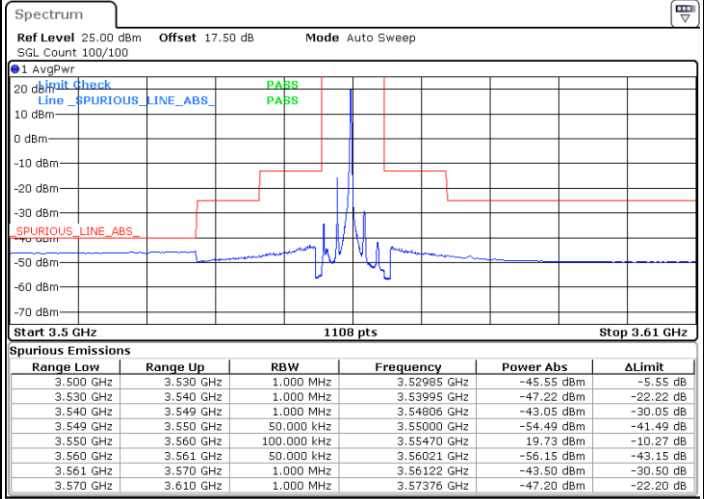

Date: 13.JAN.2020 19:03:24

Middle Channel / FullRB

N/A

Date: 13.JAN.2020 18:34:34

LTE Band 48 / 20MHz

QPSK

Highest Channel / 1RB0

Highest Channel / 1RBmax

Date: 13.JAN.2020 18:54:02

Date: 13.JAN.2020 19:07:58

Highest Channel / FullRB

N/A

Date: 13.JAN.2020 18:41:29

LTE Band 48 / 5MHz

16QAM

Lowest Channel / 1RB0

Lowest Channel / 1RBmax

Date: 13.JAN.2020 16:38:49

Date: 13.JAN.2020 17:03:52

Lowest Channel / FullRB

N/A

Date: 13.JAN.2020 16:51:21

LTE Band 48 / 5MHz

16QAM