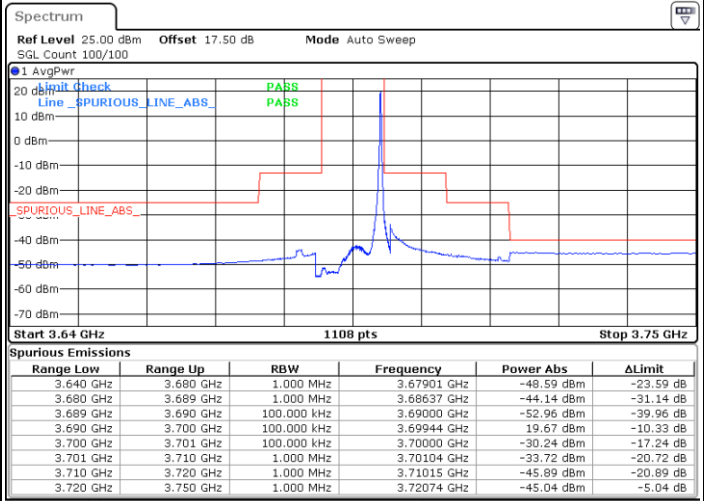

Date: 13.JAN.2020 17:13:37

Highest Channel / FullIRB

N/A

Date: 13.JAN.2020 17:01:05

LTE Band 48 / 10MHz

64QAM

Lowest Channel / 1RB0

Lowest Channel / 1RBmax

Date: 13.JAN.2020 17:15:01

Date: 13.JAN.2020 17:40:09

Lowest Channel / FullRB

N/A

Date: 13.JAN.2020 17:27:36

LTE Band 48 / 10MHz

64QAM

MiddleChannel / 1RB0

Middle Channel / 1RBmax

Date: 13.JAN.2020 17:22:00

Date: 13.JAN.2020 17:47:09

Middle Channel / FullIRB

N/A

Date: 13.JAN.2020 17:34:34

LTE Band 48 / 10MHz

64QAM

Highest Channel / 1RB0

Highest Channel / 1RBmax

Date: 13.JAN.2020 17:23:24

Date: 13.JAN.2020 19:47:38

Highest Channel / FullIRB

N/A

Date: 13.JAN.2020 19:49:23

LTE Band 48 / 15MHz