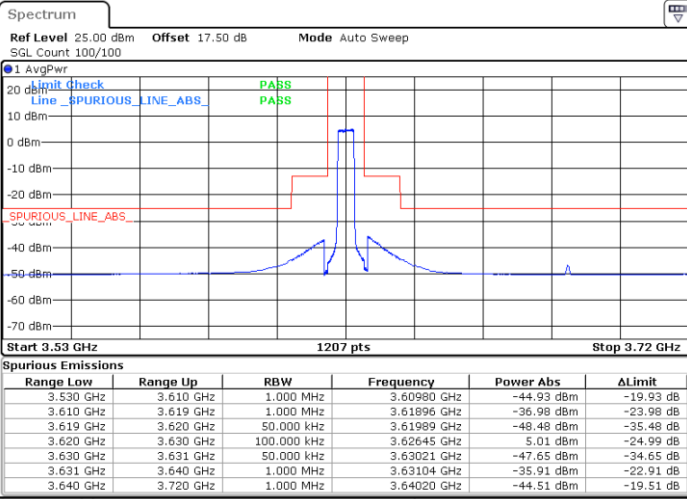

Date: 13.JAN.2020 18:40:06

LTE Band 48 / 5MHz

64QAM

Lowest Channel / 1RB0

Lowest Channel / 1RBmax

Date: 13.JAN.2020 16:40:13

Date: 13.JAN.2020 17:05:15

Lowest Channel / FullRB

N/A

Date: 13.JAN.2020 16:52:44

LTE Band 48 / 5MHz

64QAM

Middle Channel / 1RB0

Middle Channel / 1RBmax

Date: 13.JAN.2020 19:13:14

Date: 13.JAN.2020 19:38:31

Middle Channel / FullIRB

N/A

Date: 13.JAN.2020 19:31:46

LTE Band 48 / 5MHz

64QAM

Highest Channel / 1RB0

Highest Channel / 1RBmax

Date: 13.JAN.2020 16:48:34

Date: 13.JAN.2020 17:13:37

Highest Channel / FullIRB

N/A

Date: 13.JAN.2020 17:01:05

LTE Band 48 / 10MHz

64QAM

Lowest Channel / 1RB0

Lowest Channel / 1RBmax