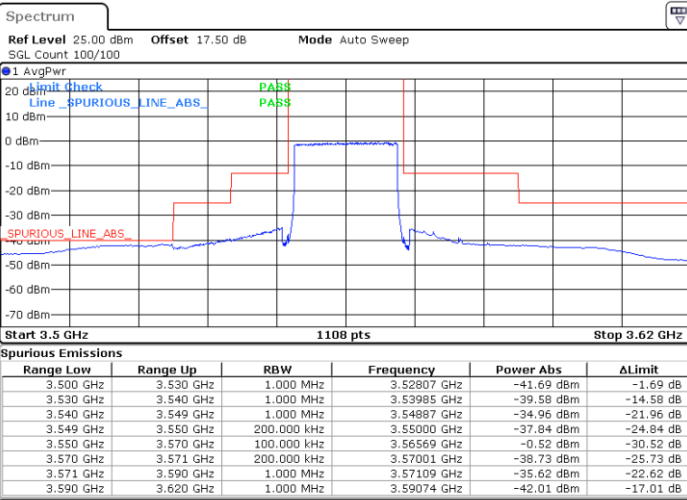

Date: 13.JAN.2020 18:09:28

LTE Band 48 / 15MHz

64QAM

Date: 13.JAN.2020 19:57:53

Date: 13.JAN.2020 18:28:58

Highest Channel / FullIRB

N/A

Date: 13.JAN.2020 18:16:24

LTE Band 48 / 20MHz

64QAM

Lowest Channel / 1RB0

Lowest Channel / 1RBmax

Date: 13.JAN.2020 18:42:54

Date: 13.JAN.2020 18:55:26

Lowest Channel / FullRB

N/A

Date: 13.JAN.2020 18:30:22

LTE Band 48 / 20MHz

64QAM

Middle Channel / 1RB0

Middle Channel / 1RBmax

Date: 13.JAN.2020 18:49:52

Date: 13.JAN.2020 19:06:30

Middle Channel / FullRB