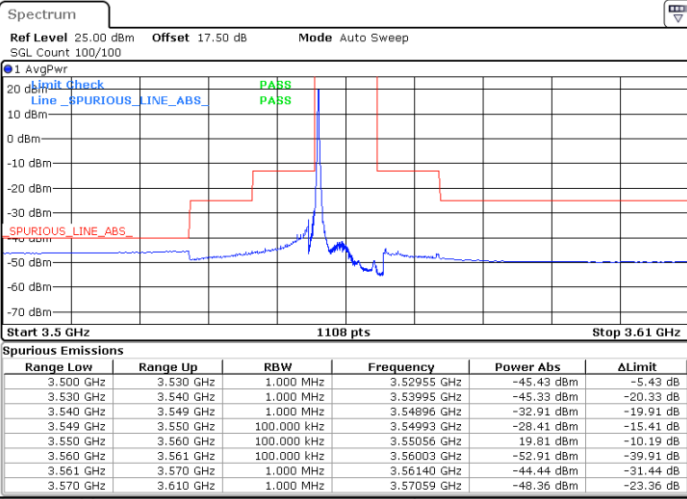

Middle Channel / FullIRB

N/A

Date: 13.JAN.2020 19:31:46

LTE Band 48 / 5MHz

64QAM

Highest Channel / 1RB0

Highest Channel / 1RBmax

Date: 13.JAN.2020 16:48:34

Date: 13.JAN.2020 17:13:37

Highest Channel / FullIRB

N/A

Date: 13.JAN.2020 17:01:05

LTE Band 48 / 10MHz

64QAM

Lowest Channel / 1RB0

Lowest Channel / 1RBmax

Date: 13.JAN.2020 17:15:01

Date: 13.JAN.2020 17:40:09

Lowest Channel / FullRB

N/A

Date: 13.JAN.2020 17:27:36

LTE Band 48 / 10MHz

64QAM

MiddleChannel / 1RB0