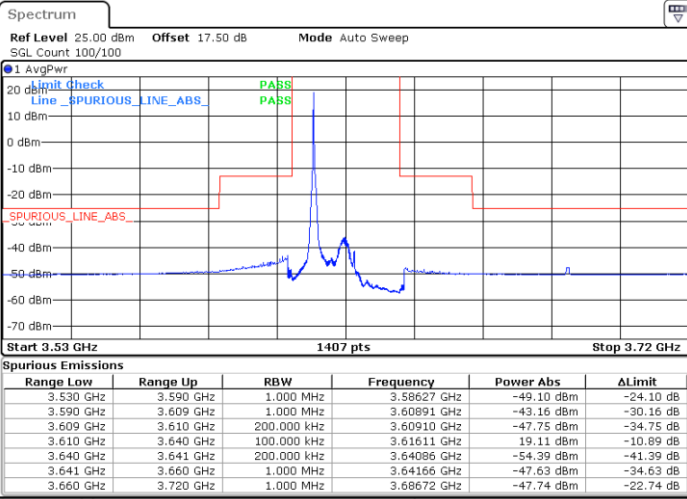

Lowest Channel / FullRB

N/A

Date: 13.JAN.2020 18:33:11

LTE Band 48 / 20MHz

QPSK

Middle Channel / 1RB0

Middle Channel / 1RBmax

Date: 13.JAN.2020 18:47:05

Date: 13.JAN.2020 19:03:24

Middle Channel / FullRB

N/A

Date: 13.JAN.2020 18:34:34

LTE Band 48 / 20MHz

QPSK

Highest Channel / 1RB0

Highest Channel / 1RBmax