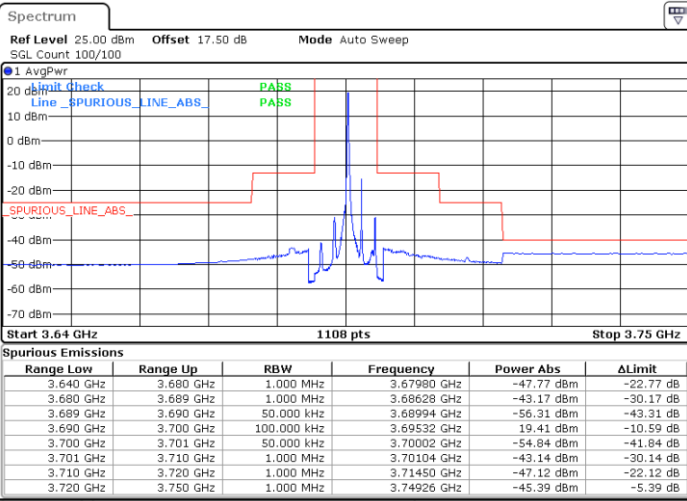

LTE Band 48 / 5MHz

16QAM

Highest Channel / 1RB0

Highest Channel / 1RBmax

Date: 13.JAN.2020 16:47:10

Date: 13.JAN.2020 17:12:13