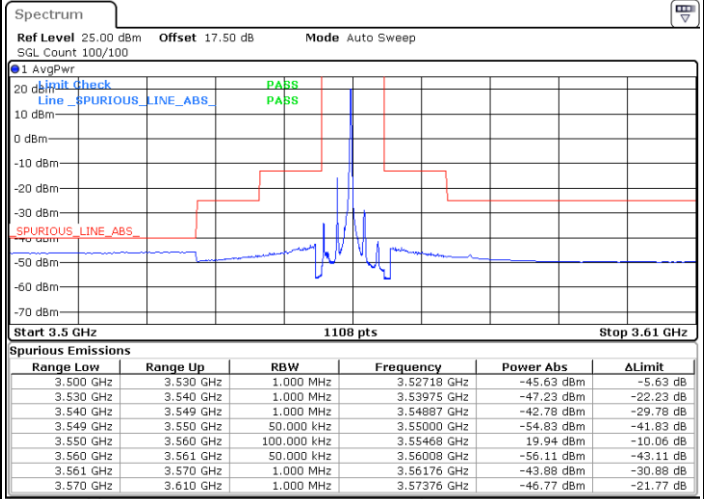

LTE Band 48 / 20MHz

16QAM

Highest Channel / 1RB0

Highest Channel / 1RBmax

Date: 13.JAN.2020 18:52:39

Date: 13.JAN.2020 19:09:08

Highest Channel / FullIRB

N/A

Date: 13.JAN.2020 18:40:06

LTE Band 48 / 5MHz

64QAM

Lowest Channel / 1RB0

Lowest Channel / 1RBmax

Date: 13.JAN.2020 16:40:13

Date: 13.JAN.2020 17:05:15

Lowest Channel / FullRB

N/A

Date: 13.JAN.2020 16:52:44

LTE Band 48 / 5MHz

64QAM

Middle Channel / 1RB0

Middle Channel / 1RBmax

Date: 13.JAN.2020 19:13:14

Date: 13.JAN.2020 19:38:31

Middle Channel / FullIRB

N/A

Date: 13.JAN.2020 19:31:46

LTE Band 48 / 5MHz

64QAM

Highest Channel / 1RB0

Highest Channel / 1RBmax

Date: 13.JAN.2020 16:48:34