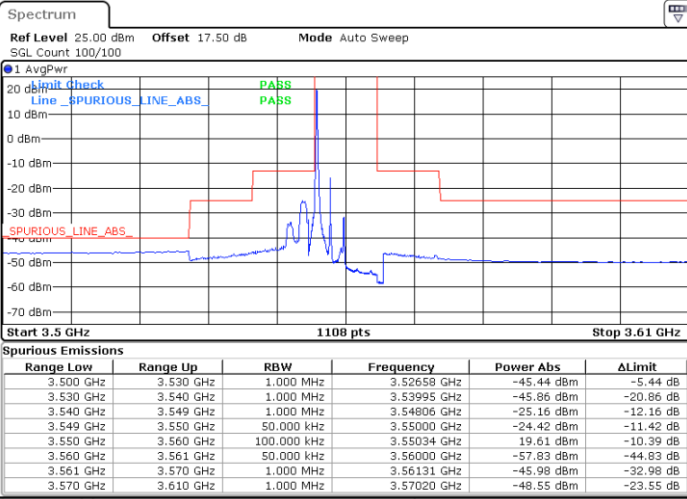

Date: 13.JAN.2020 18:54:02

Date: 13.JAN.2020 19:07:58

Highest Channel / FullRB

N/A

Date: 13.JAN.2020 18:41:29

LTE Band 48 / 5MHz

16QAM

Lowest Channel / 1RB0

Lowest Channel / 1RBmax

Date: 13.JAN.2020 16:38:49

Date: 13.JAN.2020 17:03:52

Lowest Channel / FullRB

N/A

Date: 13.JAN.2020 16:51:21

LTE Band 48 / 5MHz

16QAM