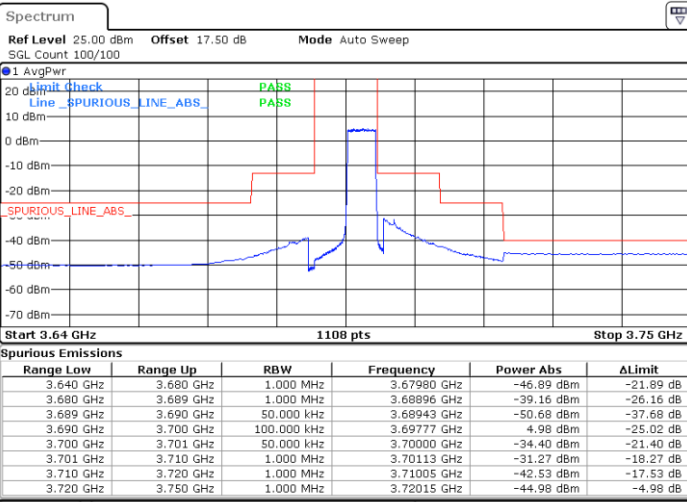

16QAM

Highest Channel / 1RB0

Highest Channel / 1RBmax

Date: 13.JAN.2020 16:47:10

Date: 13.JAN.2020 17:12:13

Highest Channel / FullIRB

N/A

Date: 13.JAN.2020 16:59:42

LTE Band 48 / 10MHz

16QAM

Lowest Channel / 1RB0

Lowest Channel / 1RBmax

Date: 13.JAN.2020 17:16:24

Date: 13.JAN.2020 17:41:33

Lowest Channel / FullRB

N/A