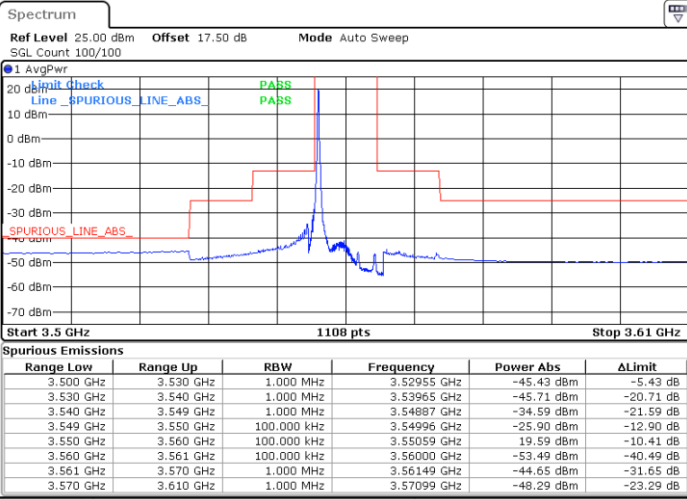

16QAM

Highest Channel / 1RB0

Highest Channel / 1RBmax

Date: 13.JAN.2020 16:47:10

Date: 13.JAN.2020 17:12:13

Highest Channel / FullIRB

N/A

Date: 13.JAN.2020 16:59:42

LTE Band 48 / 10MHz

16QAM

Lowest Channel / 1RB0

Lowest Channel / 1RBmax

Date: 13.JAN.2020 17:16:24

Date: 13.JAN.2020 17:41:33

Lowest Channel / FullRB

N/A