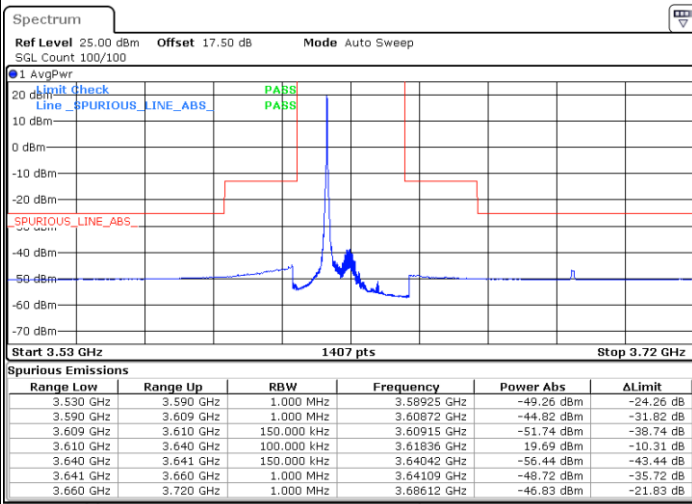

Highest Channel / 1RB0

Highest Channel / 1RBmax

Date: 13.JAN.2020 17:23:24

Date: 13.JAN.2020 19:47:38

Highest Channel / FullIRB

N/A

Date: 13.JAN.2020 19:49:23

LTE Band 48 / 15MHz

64QAM

Lowest Channel / 1RB0

Lowest Channel / 1RBmax

Date: 13.JAN.2020 17:55:35

Date: 13.JAN.2020 18:20:35

Lowest Channel / FullRB

N/A

Date: 13.JAN.2020 18:08:05

LTE Band 48 / 15MHz

64QAM

Middle Channel / 1RB0

Middle Channel / 1RBmax

Date: 13.JAN.2020 17:56:58

Date: 13.JAN.2020 18:21:58

Middle Channel / FullIRB

N/A