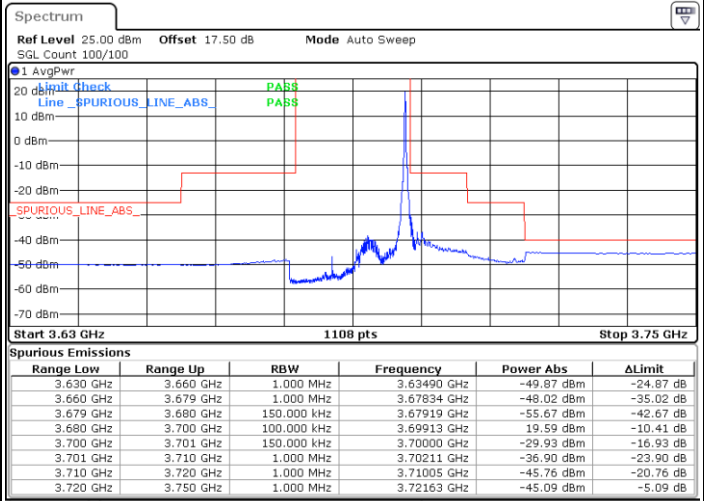

Date: 13.JAN.2020 18:19:11

Lowest Channel / FullRB

N/A

Date: 13.JAN.2020 18:06:41

LTE Band 48 / 15MHz

16QAM

Middle Channel / 1RB0

Middle Channel / 1RBmax

Date: 13.JAN.2020 17:58:21

Date: 13.JAN.2020 18:23:21

Middle Channel / FullRB

N/A

Date: 13.JAN.2020 18:10:51

LTE Band 48 / 15MHz

16QAM

Highest Channel / 1RB0

Highest Channel / 1RBmax

Date: 13.JAN.2020 19:56:11

Date: 13.JAN.2020 18:27:34

Highest Channel / FullRB

N/A

Date: 13.JAN.2020 18:15:01

LTE Band 48 / 20MHz

16QAM

Lowest Channel / 1RB0

Lowest Channel / 1RBmax

Date: 13.JAN.2020 18:44:18

Date: 13.JAN.2020 18:56:51

Lowest Channel / FullRB

N/A

Date: 13.JAN.2020 18:31:47

LTE Band 48 / 20MHz