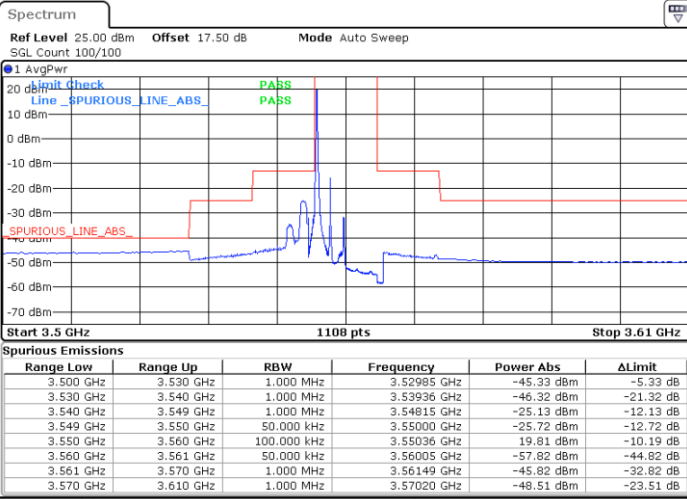

LTE Band 48 / 20MHz

16QAM

Highest Channel / 1RB0

Highest Channel / 1RBmax

Date: 13.JAN.2020 18:52:39

Date: 13.JAN.2020 19:09:08

Highest Channel / FullIRB

N/A

Date: 13.JAN.2020 18:40:06

LTE Band 48 / 5MHz

64QAM

Lowest Channel / 1RB0

Lowest Channel / 1RBmax

Date: 13.JAN.2020 16:40:13

Date: 13.JAN.2020 17:05:15

Lowest Channel / FullRB

N/A

Date: 13.JAN.2020 16:52:44

LTE Band 48 / 5MHz

64QAM

Middle Channel / 1RB0

Middle Channel / 1RBmax

Date: 13.JAN.2020 19:13:14

Date: 13.JAN.2020 19:38:31

Middle Channel / FullIRB

N/A

Date: 13.JAN.2020 19:31:46

LTE Band 48 / 5MHz

64QAM

Highest Channel / 1RB0

Highest Channel / 1RBmax

Date: 13.JAN.2020 16:48:34