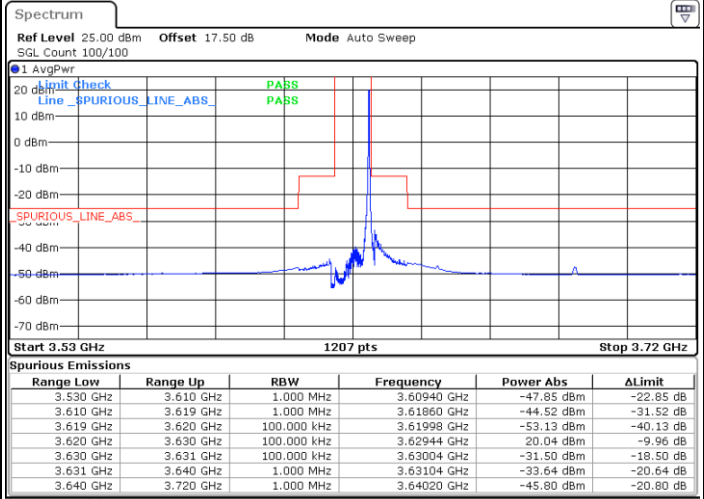

LTE Band 48 / 10MHz

16QAM

Lowest Channel / 1RB0

Lowest Channel / 1RBmax

Date: 13.JAN.2020 17:16:24

Date: 13.JAN.2020 17:41:33

Lowest Channel / FullRB

N/A

Date: 13.JAN.2020 17:28:59

LTE Band 48 / 10MHz

16QAM

MiddleChannel / 1RB0

Middle Channel / 1RBmax

Date: 13.JAN.2020 17:20:37

Date: 13.JAN.2020 17:45:46

Middle Channel / FullRB

N/A

Date: 13.JAN.2020 17:33:10

LTE Band 48 / 10MHz

16QAM

Highest Channel / 1RB0

Highest Channel / 1RBmax

Date: 13.JAN.2020 19:42:53

Date: 13.JAN.2020 19:46:17

Highest Channel / FullIRB

N/A

Date: 13.JAN.2020 19:50:42

LTE Band 48 / 15MHz

16QAM

Lowest Channel / 1RB0

Lowest Channel / 1RBmax

Date: 13.JAN.2020 17:54:09