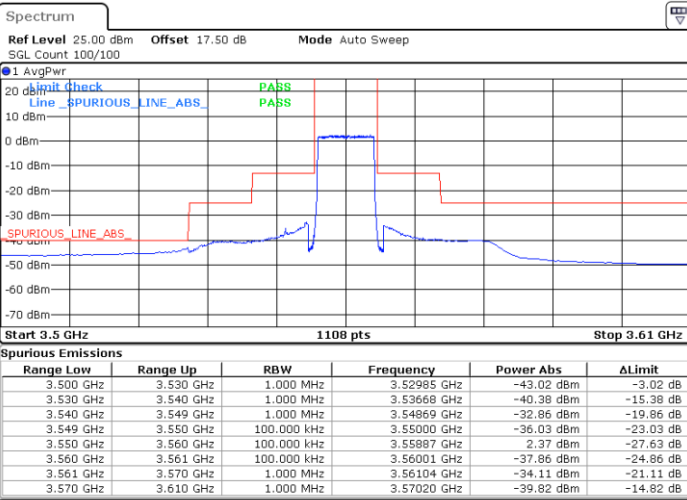

LTE Band 48 / 10MHz

16QAM

Lowest Channel / 1RB0

Lowest Channel / 1RBmax

Date: 13.JAN.2020 17:16:24

Date: 13.JAN.2020 17:41:33

Lowest Channel / FullRB

N/A

Date: 13.JAN.2020 17:28:59

LTE Band 48 / 10MHz

16QAM

MiddleChannel / 1RB0

Middle Channel / 1RBmax

Date: 13.JAN.2020 17:20:37

Date: 13.JAN.2020 17:45:46

Middle Channel / FullRB

N/A

Date: 13.JAN.2020 17:33:10

LTE Band 48 / 10MHz

16QAM

Highest Channel / 1RB0

Highest Channel / 1RBmax

Date: 13.JAN.2020 19:42:53

Date: 13.JAN.2020 19:46:17