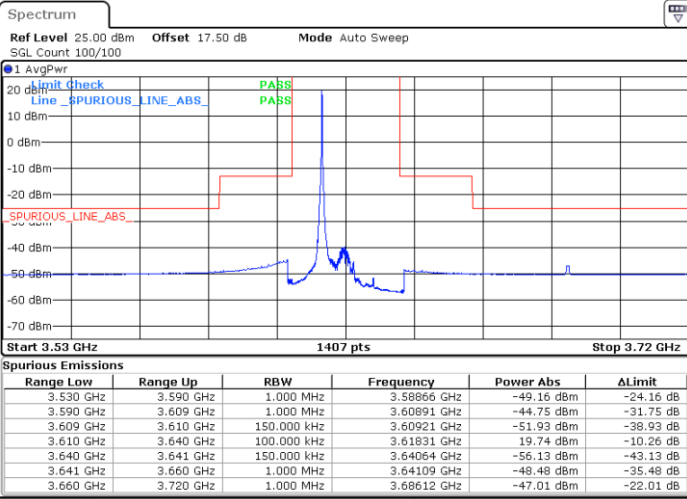

Highest Channel / FullIRB

N/A

Date: 13.JAN.2020 19:50:42

LTE Band 48 / 15MHz

16QAM

Lowest Channel / 1RB0

Lowest Channel / 1RBmax

Date: 13.JAN.2020 17:54:09

Date: 13.JAN.2020 18:19:11

Lowest Channel / FullRB

N/A

Date: 13.JAN.2020 18:06:41

LTE Band 48 / 15MHz

16QAM

Middle Channel / 1RB0

Middle Channel / 1RBmax

Date: 13.JAN.2020 17:58:21

Date: 13.JAN.2020 18:23:21

Middle Channel / FullRB

N/A

Date: 13.JAN.2020 18:10:51

LTE Band 48 / 15MHz

16QAM

Highest Channel / 1RB0