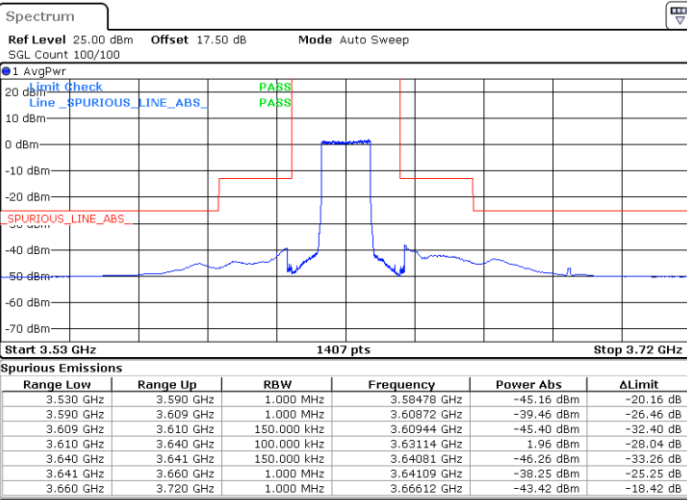

LTE Band 48 / 15MHz

QPSK

Middle Channel / 1RB0

Middle Channel / 1RBmax

Date: 13.JAN.2020 17:59:44

Date: 13.JAN.2020 18:24:44

Middle Channel / FullIRB

N/A

Date: 13.JAN.2020 18:12:14

LTE Band 48 / 15MHz

QPSK

Highest Channel / 1RB0

Highest Channel / 1RBmax

Date: 13.JAN.2020 19:54:27

Date: 13.JAN.2020 18:26:11

Highest Channel / FullIRB