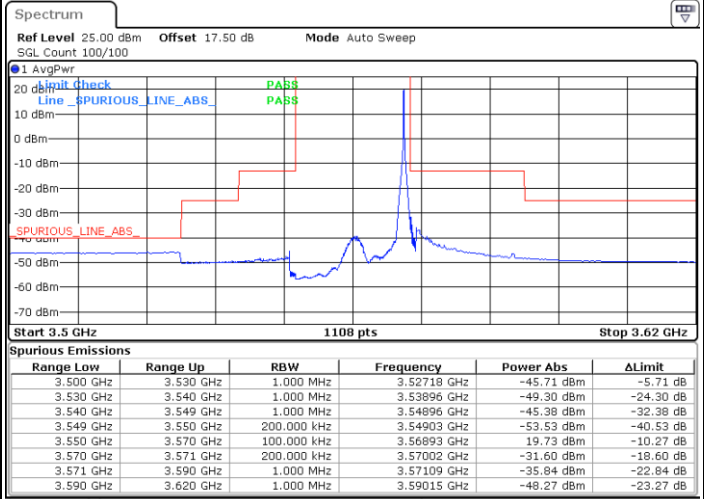

LTE Band 48 / 15MHz

64QAM

Middle Channel / 1RB0

Middle Channel / 1RBmax

Date: 13.JAN.2020 17:56:58

Date: 13.JAN.2020 18:21:58

Middle Channel / FullIRB

N/A

Date: 13.JAN.2020 18:09:28

LTE Band 48 / 15MHz

64QAM

Date: 13.JAN.2020 19:57:53

Date: 13.JAN.2020 18:28:58

Highest Channel / FullIRB

N/A

Date: 13.JAN.2020 18:16:24

LTE Band 48 / 20MHz

64QAM

Lowest Channel / 1RB0

Lowest Channel / 1RBmax

Date: 13.JAN.2020 18:42:54

Date: 13.JAN.2020 18:55:26

Lowest Channel / FullRB

N/A