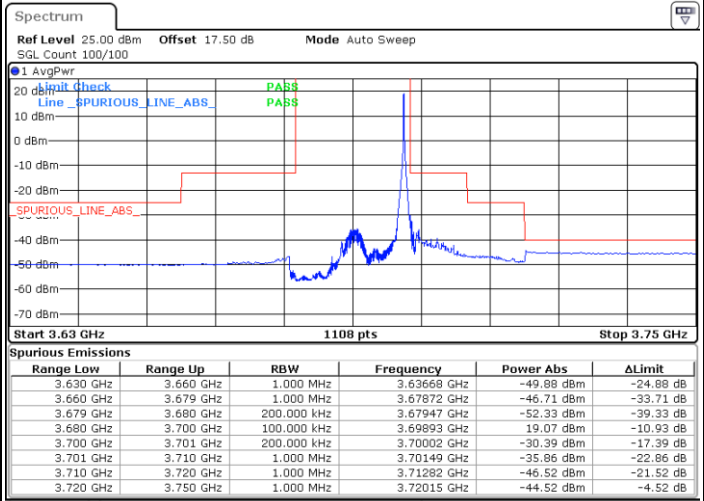

Lowest Channel / FullRB

N/A

Date: 13.JAN.2020 18:33:11

LTE Band 48 / 20MHz

QPSK

Middle Channel / 1RB0

Middle Channel / 1RBmax

Date: 13.JAN.2020 18:47:05

Date: 13.JAN.2020 19:03:24

Middle Channel / FullRB

N/A

Date: 13.JAN.2020 18:34:34

LTE Band 48 / 20MHz

QPSK

Highest Channel / 1RB0

Highest Channel / 1RBmax

Date: 13.JAN.2020 18:54:02

Date: 13.JAN.2020 19:07:58

Highest Channel / FullRB

N/A

Date: 13.JAN.2020 18:41:29

LTE Band 48 / 5MHz

16QAM

Lowest Channel / 1RB0