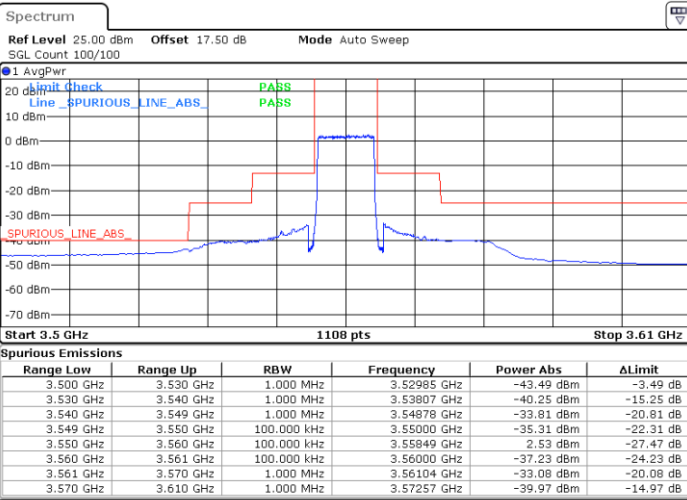

Middle Channel / FullIRB

N/A

Date: 13.JAN.2020 19:31:46

LTE Band 48 / 5MHz

64QAM

Highest Channel / 1RB0

Highest Channel / 1RBmax

Date: 13.JAN.2020 16:48:34

Date: 13.JAN.2020 17:13:37

Highest Channel / FullIRB

N/A

Date: 13.JAN.2020 17:01:05

LTE Band 48 / 10MHz

64QAM

Lowest Channel / 1RB0

Lowest Channel / 1RBmax

Date: 13.JAN.2020 17:15:01

Date: 13.JAN.2020 17:40:09

Lowest Channel / FullRB

N/A

Date: 13.JAN.2020 17:27:36

LTE Band 48 / 10MHz

64QAM

MiddleChannel / 1RB0