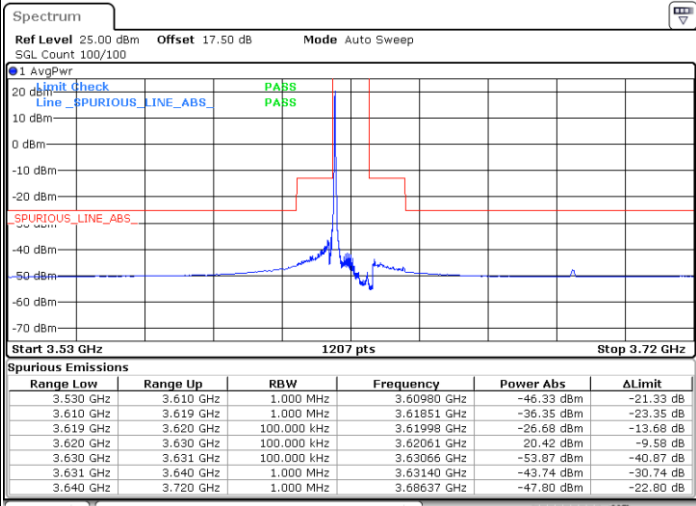

Date: 13.JAN.2020 17:13:37

Highest Channel / FullIRB

N/A

Date: 13.JAN.2020 17:01:05

LTE Band 48 / 10MHz

64QAM

Lowest Channel / 1RB0

Lowest Channel / 1RBmax

Date: 13.JAN.2020 17:15:01

Date: 13.JAN.2020 17:40:09

Lowest Channel / FullRB

N/A

Date: 13.JAN.2020 17:27:36

LTE Band 48 / 10MHz

64QAM

MiddleChannel / 1RB0

Middle Channel / 1RBmax

Date: 13.JAN.2020 17:22:00

Date: 13.JAN.2020 17:47:09

Middle Channel / FullIRB

N/A

Date: 13.JAN.2020 17:34:34

LTE Band 48 / 10MHz

64QAM

Highest Channel / 1RB0

Highest Channel / 1RBmax

Date: 13.JAN.2020 17:23:24

Date: 13.JAN.2020 19:47:38

Highest Channel / FullIRB

N/A

Date: 13.JAN.2020 19:49:23

LTE Band 48 / 15MHz