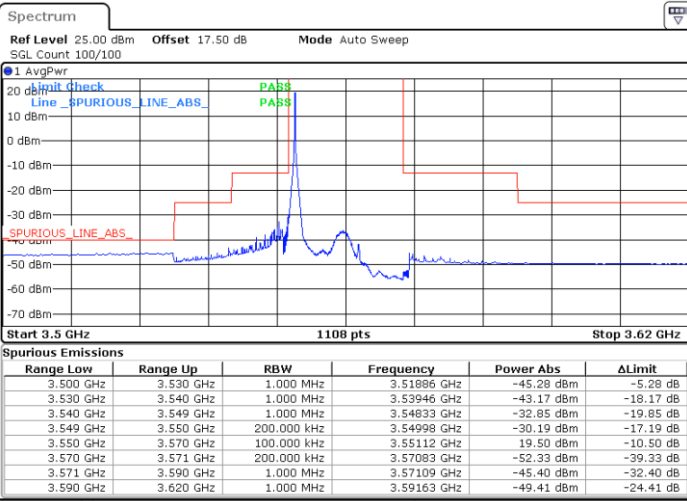

Date: 13.JAN.2020 18:12:14

LTE Band 48 / 15MHz

QPSK

Highest Channel / 1RB0

Highest Channel / 1RBmax

Date: 13.JAN.2020 19:54:27

Date: 13.JAN.2020 18:26:11

Highest Channel / FullIRB

N/A

Date: 13.JAN.2020 18:13:37

LTE Band 48 / 20MHz

QPSK

Lowest Channel / 1RB0

Lowest Channel / 1RBmax

Date: 13.JAN.2020 18:45:42

Date: 13.JAN.2020 19:00:28

Lowest Channel / FullRB

N/A

Date: 13.JAN.2020 18:33:11

LTE Band 48 / 20MHz

QPSK

Middle Channel / 1RB0

Middle Channel / 1RBmax

Date: 13.JAN.2020 18:47:05