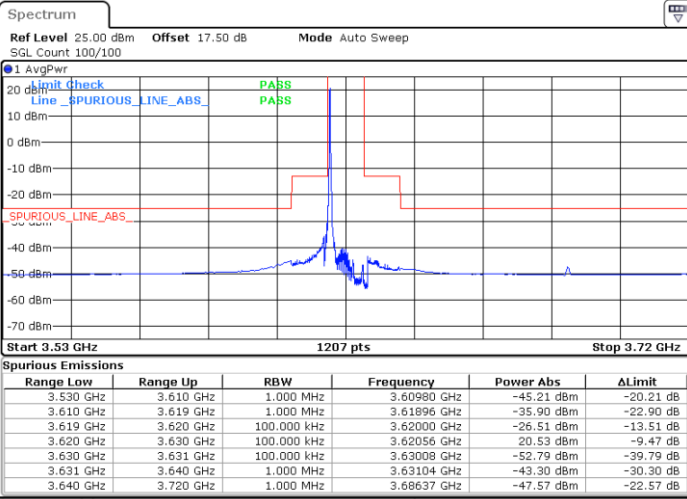

Date: 13.JAN.2020 17:28:59

LTE Band 48 / 10MHz

16QAM

MiddleChannel / 1RB0

Middle Channel / 1RBmax

Date: 13.JAN.2020 17:20:37

Date: 13.JAN.2020 17:45:46

Middle Channel / FullRB

N/A

Date: 13.JAN.2020 17:33:10

LTE Band 48 / 10MHz

16QAM

Highest Channel / 1RB0

Highest Channel / 1RBmax

Date: 13.JAN.2020 19:42:53

Date: 13.JAN.2020 19:46:17