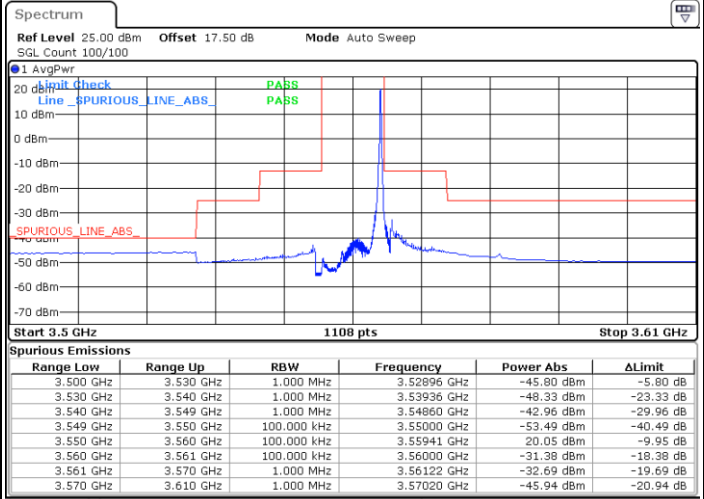

Middle Channel / 1RB0

Middle Channel / 1RBmax

Date: 13.JAN.2020 19:15:32

Date: 13.JAN.2020 19:27:59

Middle Channel / FullIRB

N/A

Date: 13.JAN.2020 19:33:43

LTE Band 48 / 5MHz

16QAM

Highest Channel / 1RB0

Highest Channel / 1RBmax

Date: 13.JAN.2020 16:47:10

Date: 13.JAN.2020 17:12:13

Highest Channel / FullIRB

N/A

Date: 13.JAN.2020 16:59:42

LTE Band 48 / 10MHz

16QAM

Lowest Channel / 1RB0

Lowest Channel / 1RBmax

Date: 13.JAN.2020 17:16:24

Date: 13.JAN.2020 17:41:33

Lowest Channel / FullRB

N/A