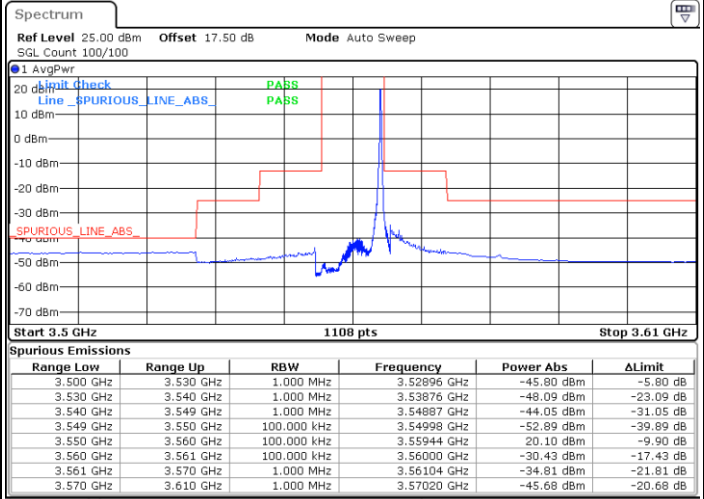

Middle Channel / FullIRB

N/A

Date: 13.JAN.2020 19:31:46

LTE Band 48 / 5MHz

64QAM

Highest Channel / 1RB0

Highest Channel / 1RBmax

Date: 13.JAN.2020 16:48:34

Date: 13.JAN.2020 17:13:37

Highest Channel / FullIRB

N/A

Date: 13.JAN.2020 17:01:05

LTE Band 48 / 10MHz

64QAM

Lowest Channel / 1RB0

Lowest Channel / 1RBmax

Date: 13.JAN.2020 17:15:01

Date: 13.JAN.2020 17:40:09

Lowest Channel / FullRB

N/A

Date: 13.JAN.2020 17:27:36

LTE Band 48 / 10MHz

64QAM

MiddleChannel / 1RB0

Highest Channel / 1RB0

Highest Channel / 1RBmax

Date: 13.JAN.2020 17:23:24

Date: 13.JAN.2020 19:47:38

Highest Channel / FullIRB

N/A

Date: 13.JAN.2020 19:49:23

LTE Band 48 / 15MHz