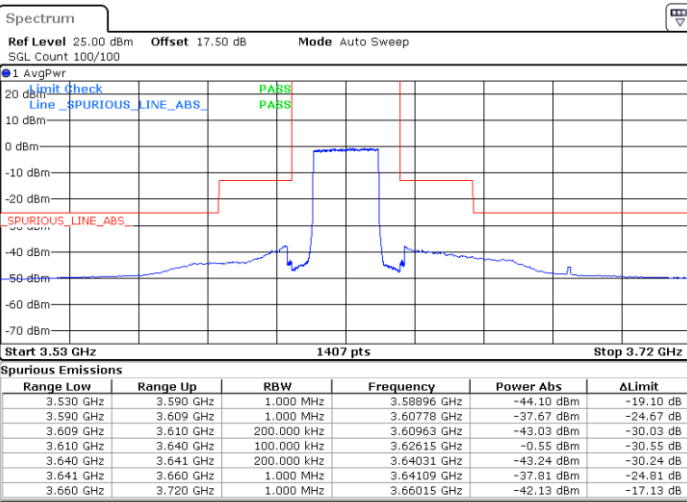

Lowest Channel / 1RB0

Lowest Channel / 1RBmax

Date: 13.JAN.2020 18:44:18

Date: 13.JAN.2020 18:56:51

Lowest Channel / FullRB

N/A

Date: 13.JAN.2020 18:31:47

LTE Band 48 / 20MHz

16QAM

Middle Channel / 1RB0

Middle Channel / 1RBmax

Date: 13.JAN.2020 18:48:30

Date: 13.JAN.2020 19:05:06

Middle Channel / FullIRB

N/A

Date: 13.JAN.2020 18:35:57

LTE Band 48 / 20MHz

16QAM

Highest Channel / 1RB0

Highest Channel / 1RBmax

Date: 13.JAN.2020 18:52:39

Date: 13.JAN.2020 19:09:08

Highest Channel / FullIRB

N/A