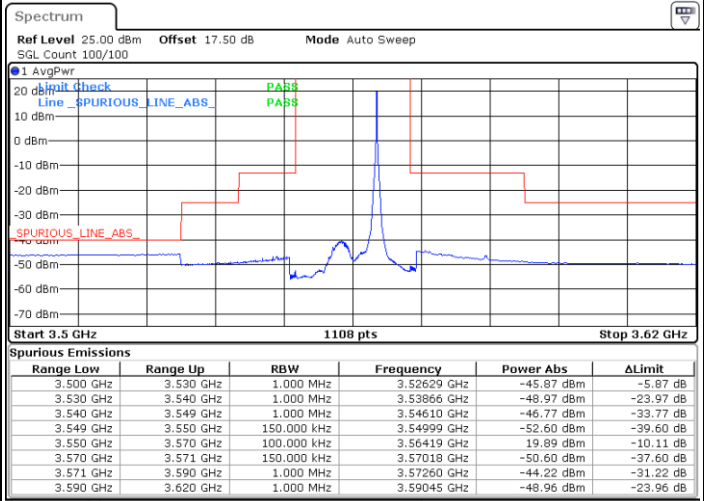

Middle Channel / 1RBmax

Date: 13.JAN.2020 17:22:00

Date: 13.JAN.2020 17:47:09

Middle Channel / FullIRB

N/A

Date: 13.JAN.2020 17:34:34

LTE Band 48 / 10MHz

64QAM

Highest Channel / 1RB0

Highest Channel / 1RBmax

Date: 13.JAN.2020 17:23:24

Date: 13.JAN.2020 19:47:38

Highest Channel / FullIRB

N/A

Date: 13.JAN.2020 19:49:23

LTE Band 48 / 15MHz

64QAM

Lowest Channel / 1RB0

Lowest Channel / 1RBmax

Date: 13.JAN.2020 17:55:35

Date: 13.JAN.2020 18:20:35

Lowest Channel / FullRB

N/A

Date: 13.JAN.2020 18:08:05