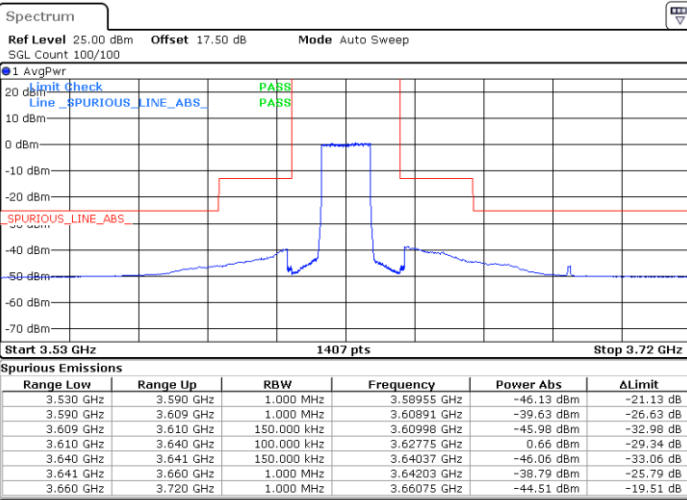

Highest Channel / FullIRB

N/A

Date: 13.JAN.2020 19:50:42

LTE Band 48 / 15MHz

16QAM

Lowest Channel / 1RB0

Lowest Channel / 1RBmax

Date: 13.JAN.2020 17:54:09

Date: 13.JAN.2020 18:19:11

Lowest Channel / FullRB

N/A

Date: 13.JAN.2020 18:06:41

LTE Band 48 / 15MHz

16QAM

Middle Channel / 1RB0

Middle Channel / 1RBmax

Date: 13.JAN.2020 17:58:21

Date: 13.JAN.2020 18:23:21

Middle Channel / FullRB

N/A

Date: 13.JAN.2020 18:10:51

LTE Band 48 / 15MHz

16QAM

Highest Channel / 1RB0

Highest Channel / 1RBmax

Date: 13.JAN.2020 19:56:11

Date: 13.JAN.2020 18:27:34

Highest Channel / FullRB

N/A

Date: 13.JAN.2020 18:15:01

LTE Band 48 / 20MHz

16QAM