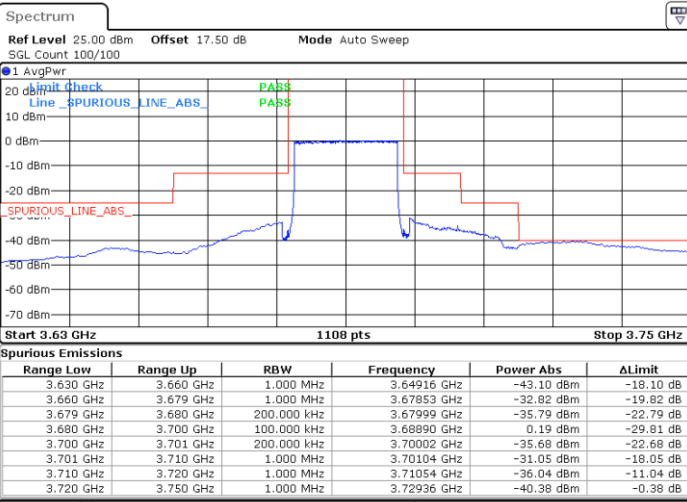

Date: 13.JAN.2020 19:03:24

Middle Channel / FullRB

N/A

Date: 13.JAN.2020 18:34:34

LTE Band 48 / 20MHz

QPSK

Highest Channel / 1RB0

Highest Channel / 1RBmax

Date: 13.JAN.2020 18:54:02

Date: 13.JAN.2020 19:07:58

Highest Channel / FullRB

N/A

Date: 13.JAN.2020 18:41:29

LTE Band 48 / 5MHz

16QAM

Lowest Channel / 1RB0