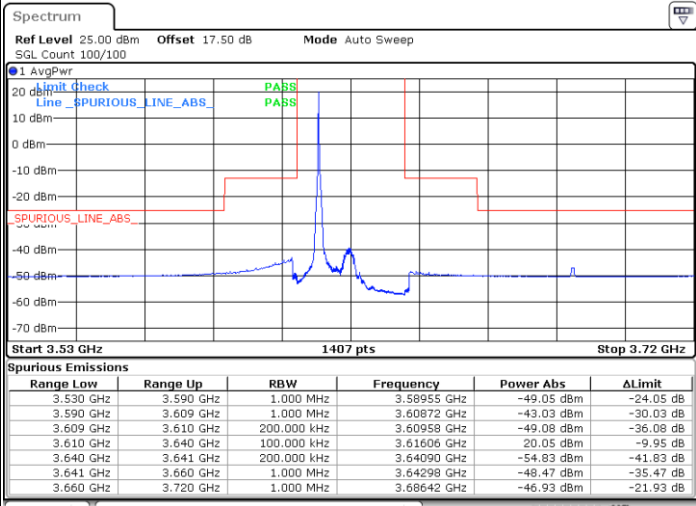

LTE Band 48 / 20MHz

64QAM

Lowest Channel / 1RB0

Lowest Channel / 1RBmax

Date: 13.JAN.2020 18:42:54

Date: 13.JAN.2020 18:55:26

Lowest Channel / FullRB

N/A

Date: 13.JAN.2020 18:30:22

LTE Band 48 / 20MHz

64QAM

Middle Channel / 1RB0

Middle Channel / 1RBmax

Date: 13.JAN.2020 18:49:52

Date: 13.JAN.2020 19:06:30

Middle Channel / FullRB