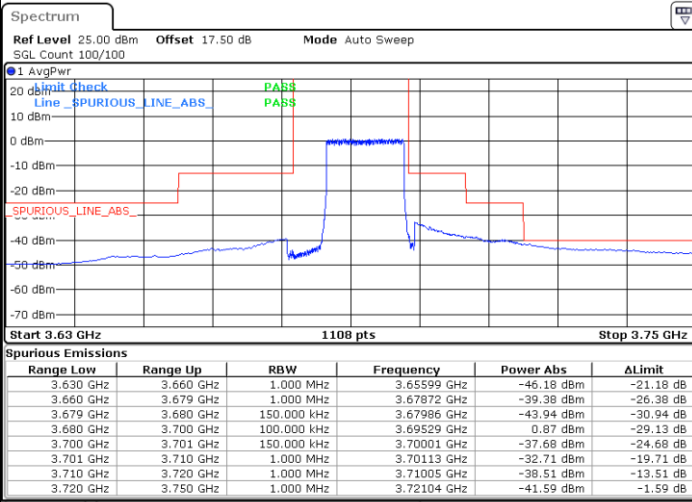

Highest Channel / 1RBmax

Date: 13.JAN.2020 19:56:11

Date: 13.JAN.2020 18:27:34

Highest Channel / FullRB

N/A

Date: 13.JAN.2020 18:15:01

LTE Band 48 / 20MHz

16QAM

Lowest Channel / 1RB0

Lowest Channel / 1RBmax

Date: 13.JAN.2020 18:44:18

Date: 13.JAN.2020 18:56:51

Lowest Channel / FullRB

N/A

Date: 13.JAN.2020 18:31:47

LTE Band 48 / 20MHz