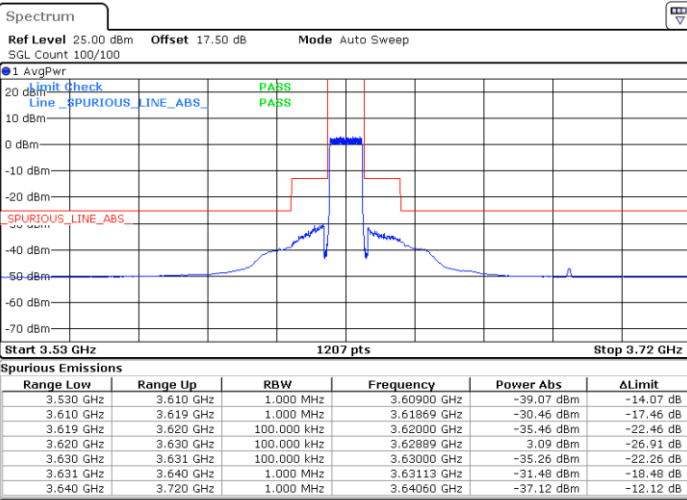

Date: 13.JAN.2020 17:28:59

LTE Band 48 / 10MHz

16QAM

MiddleChannel / 1RB0

Middle Channel / 1RBmax

Date: 13.JAN.2020 17:20:37

Date: 13.JAN.2020 17:45:46

Middle Channel / FullRB

N/A

Date: 13.JAN.2020 17:33:10

LTE Band 48 / 10MHz

16QAM

Highest Channel / 1RB0

Highest Channel / 1RBmax

Date: 13.JAN.2020 19:42:53

Date: 13.JAN.2020 19:46:17