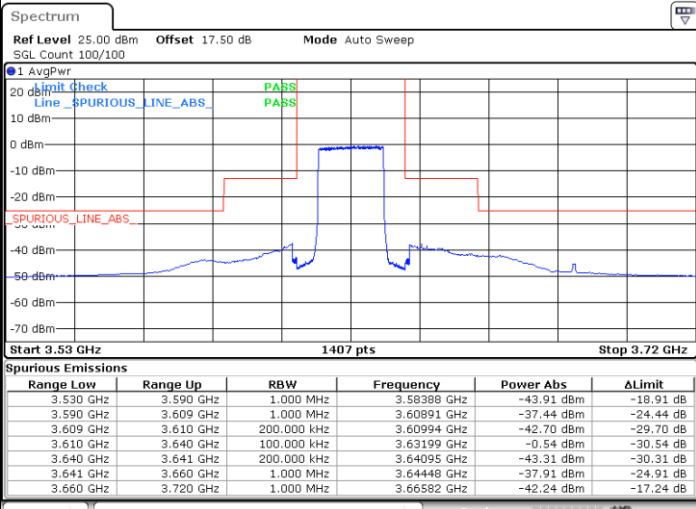

Middle Channel / FullRB

N/A

Date: 13.JAN.2020 18:37:19