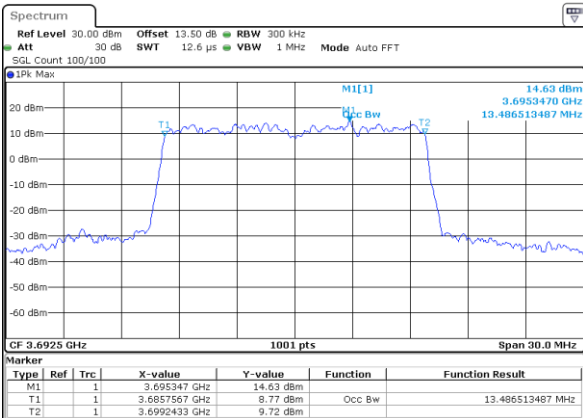

Lowest Channel / 10MHz / 16QAM

Date: 14_JAN_2020 13:23:38

Middle Channel / 10MHz / QPSK

Date: 14_JAN_2020 13:24:19

Middle Channel / 10MHz / 16QAM

Date: 14_JAN_2020 13:24:33

Highest Channel / 10MHz / QPSK

Date: 14_JAN_2020 13:25:12

Highest Channel / 10MHz / 16QAM

Date: 14_JAN_2020 13:25:26

LTE Band 48

Lowest Channel / 15MHz / QPSK

Date: 14_JAN_2020 13:26:09

Lowest Channel / 15MHz / 16QAM

Date: 14_JAN_2020 13:26:23

Middle Channel / 15MHz / QPSK

Date: 14_JAN_2020 13:27:04

Middle Channel / 15MHz / 16QAM

Date: 14_JAN_2020 13:27:17

Highest Channel / 15MHz / QPSK

Date: 14_JAN_2020 13:27:57

Highest Channel / 15MHz / 16QAM

Date: 14_JAN_2020 13:28:11

LTE Band 48