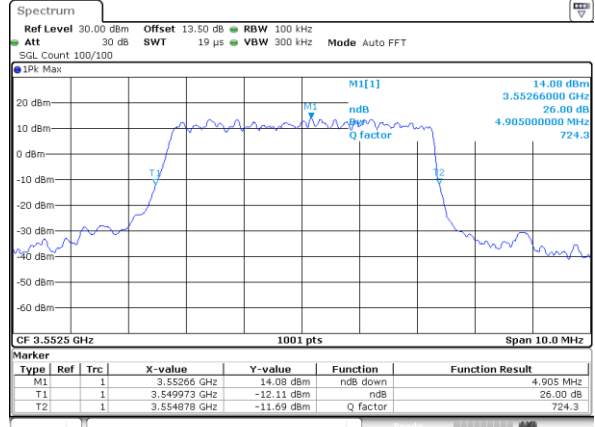

Date: 14.JAN.2020 11:38:58

LTE Band 48 / 20MHz

64QAM

Highest Channel / 1RB0

Highest Channel / 1RBmax

Highest Channel / FullRB

N/A

26dB Bandwidth

Mode	LTE Band 48 : 26dB BW(MHz)											
BW	1.4MHz		3MHz		5MHz		10MHz		15MHz		20MHz	
Mod.	QPSK	16QAM	QPSK	16QAM	QPSK	16QAM	QPSK	16QAM	QPSK	16QAM	QPSK	16QAM
Lowest CH	-	-	-	-	4.86	4.91	9.81	9.71	14.24	14.18	18.90	18.62
Middle CH	-	-	-	-	4.91	4.93	9.71	9.79	14.27	14.15	18.78	18.74
Highest CH	-	-	-	-	4.87	4.94	9.79	9.63	14.24	14.45	18.82	18.78
Mode	LTE Band 48 : 26dB BW(MHz)											
BW	1.4MHz		3MHz		5MHz		10MHz		15MHz		20MHz	
Mod.	64QAM		64QAM		64QAM		64QAM		64QAM		64QAM	
Lowest CH	-	-	-	-	4.93	-	9.65	-	14.06	-	18.86	-
Middle CH	-	-	-	-	4.73	-	9.77	-	14.12	-	18.62	-
Highest CH	-	-	-	-	4.80	-	9.91	-	14.18	-	19.14	-

LTE Band 48

Lowest Channel / 5MHz / QPSK

Date: 14_JAN_2020 13:21:07

Lowest Channel / 5MHz / 16QAM

Date: 14_JAN_2020 13:21:21

Middle Channel / 5MHz / QPSK

Date: 14_JAN_2020 13:22:01

Middle Channel / 5MHz / 16QAM