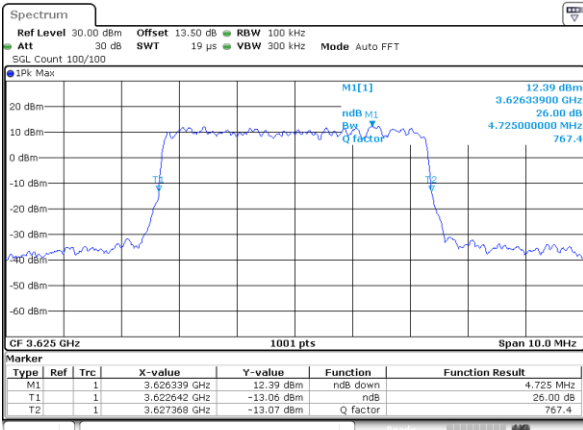

Middle Channel / 5MHz / 64QAM

Date: 14_JAN_2020 13:32:19