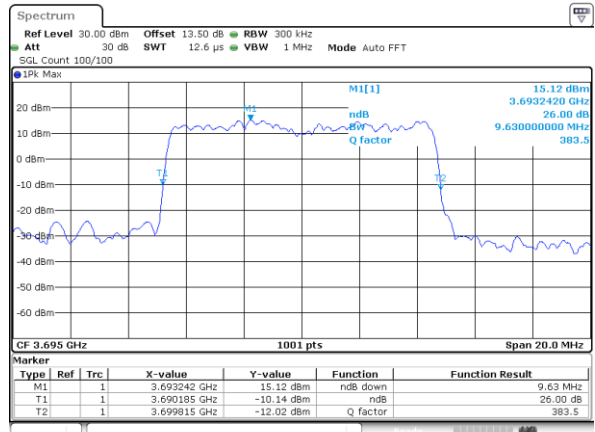

Date: 14_JAN_2020 13:22:14

Highest Channel / 5MHz / QPSK

Date: 14_JAN_2020 13:22:55

Highest Channel / 5MHz / 16QAM

Date: 14_JAN_2020 13:23:09

LTE Band 48

Lowest Channel / 10MHz / QPSK

Date: 14_JAN_2020 13:23:52

Lowest Channel / 10MHz / 16QAM

Date: 14_JAN_2020 13:24:06

Middle Channel / 10MHz / QPSK

Date: 14_JAN_2020 13:24:46

Middle Channel / 10MHz / 16QAM

Date: 14_JAN_2020 13:24:59

Highest Channel / 10MHz / QPSK

Date: 14_JAN_2020 13:25:40

Highest Channel / 10MHz / 16QAM

Date: 14_JAN_2020 13:25:54

LTE Band 48

Lowest Channel / 15MHz / QPSK

Date: 14_JAN.2020 13:26:37

Lowest Channel / 15MHz / 16QAM

Date: 14_JAN.2020 13:26:50

Middle Channel / 15MHz / QPSK