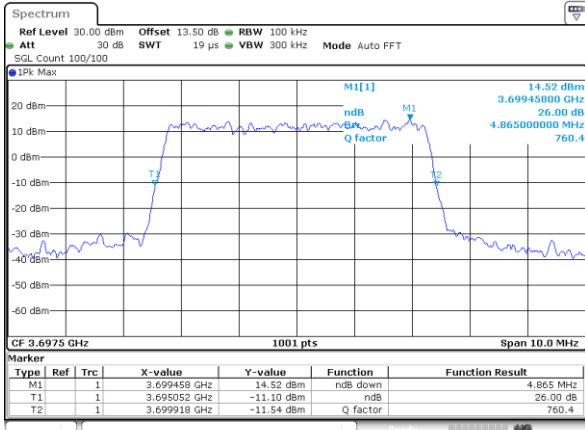

Mode	LTE Band 48 : 26dB BW(MHz)											
BW	1.4MHz		3MHz		5MHz		10MHz		15MHz		20MHz	
Mod.	QPSK	16QAM	QPSK	16QAM	QPSK	16QAM	QPSK	16QAM	QPSK	16QAM	QPSK	16QAM
Lowest CH	-	-	-	-	4.86	4.91	9.81	9.71	14.24	14.18	18.90	18.62
Middle CH	-	-	-	-	4.91	4.93	9.71	9.79	14.27	14.15	18.78	18.74
Highest CH	-	-	-	-	4.87	4.94	9.79	9.63	14.24	14.45	18.82	18.78
Mode	LTE Band 48 : 26dB BW(MHz)											
BW	1.4MHz		3MHz		5MHz		10MHz		15MHz		20MHz	
Mod.	64QAM		64QAM		64QAM		64QAM		64QAM		64QAM	
Lowest CH	-	-	-	-	4.93	-	9.65	-	14.06	-	18.86	-
Middle CH	-	-	-	-	4.73	-	9.77	-	14.12	-	18.62	-
Highest CH	-	-	-	-	4.80	-	9.91	-	14.18	-	19.14	-

LTE Band 48

Lowest Channel / 5MHz / QPSK

Date: 14_JAN_2020 13:21:07

Lowest Channel / 5MHz / 16QAM

Date: 14_JAN_2020 13:21:21

Middle Channel / 5MHz / QPSK

Date: 14_JAN_2020 13:22:01

Middle Channel / 5MHz / 16QAM

Date: 14_JAN_2020 13:22:14

Highest Channel / 5MHz / QPSK

Date: 14_JAN_2020 13:22:55

Highest Channel / 5MHz / 16QAM

Date: 14_JAN_2020 13:23:09

LTE Band 48

Lowest Channel / 10MHz / QPSK

Date: 14_JAN_2020 13:23:52