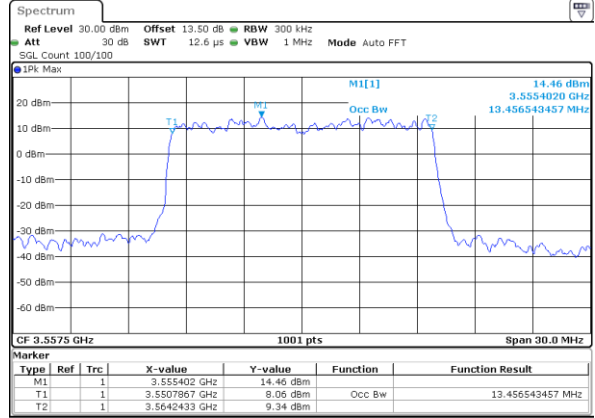

Highest Channel / 10MHz / 16QAM

Date: 14_JAN_2020 13:25:26

LTE Band 48

Lowest Channel / 15MHz / QPSK

Date: 14_JAN_2020 13:26:09

Lowest Channel / 15MHz / 16QAM

Date: 14_JAN_2020 13:26:23

Middle Channel / 15MHz / QPSK

Date: 14_JAN_2020 13:27:04

Middle Channel / 15MHz / 16QAM

Date: 14_JAN_2020 13:27:17

Highest Channel / 15MHz / QPSK

Date: 14_JAN_2020 13:27:57

Highest Channel / 15MHz / 16QAM

Date: 14_JAN_2020 13:28:11

LTE Band 48