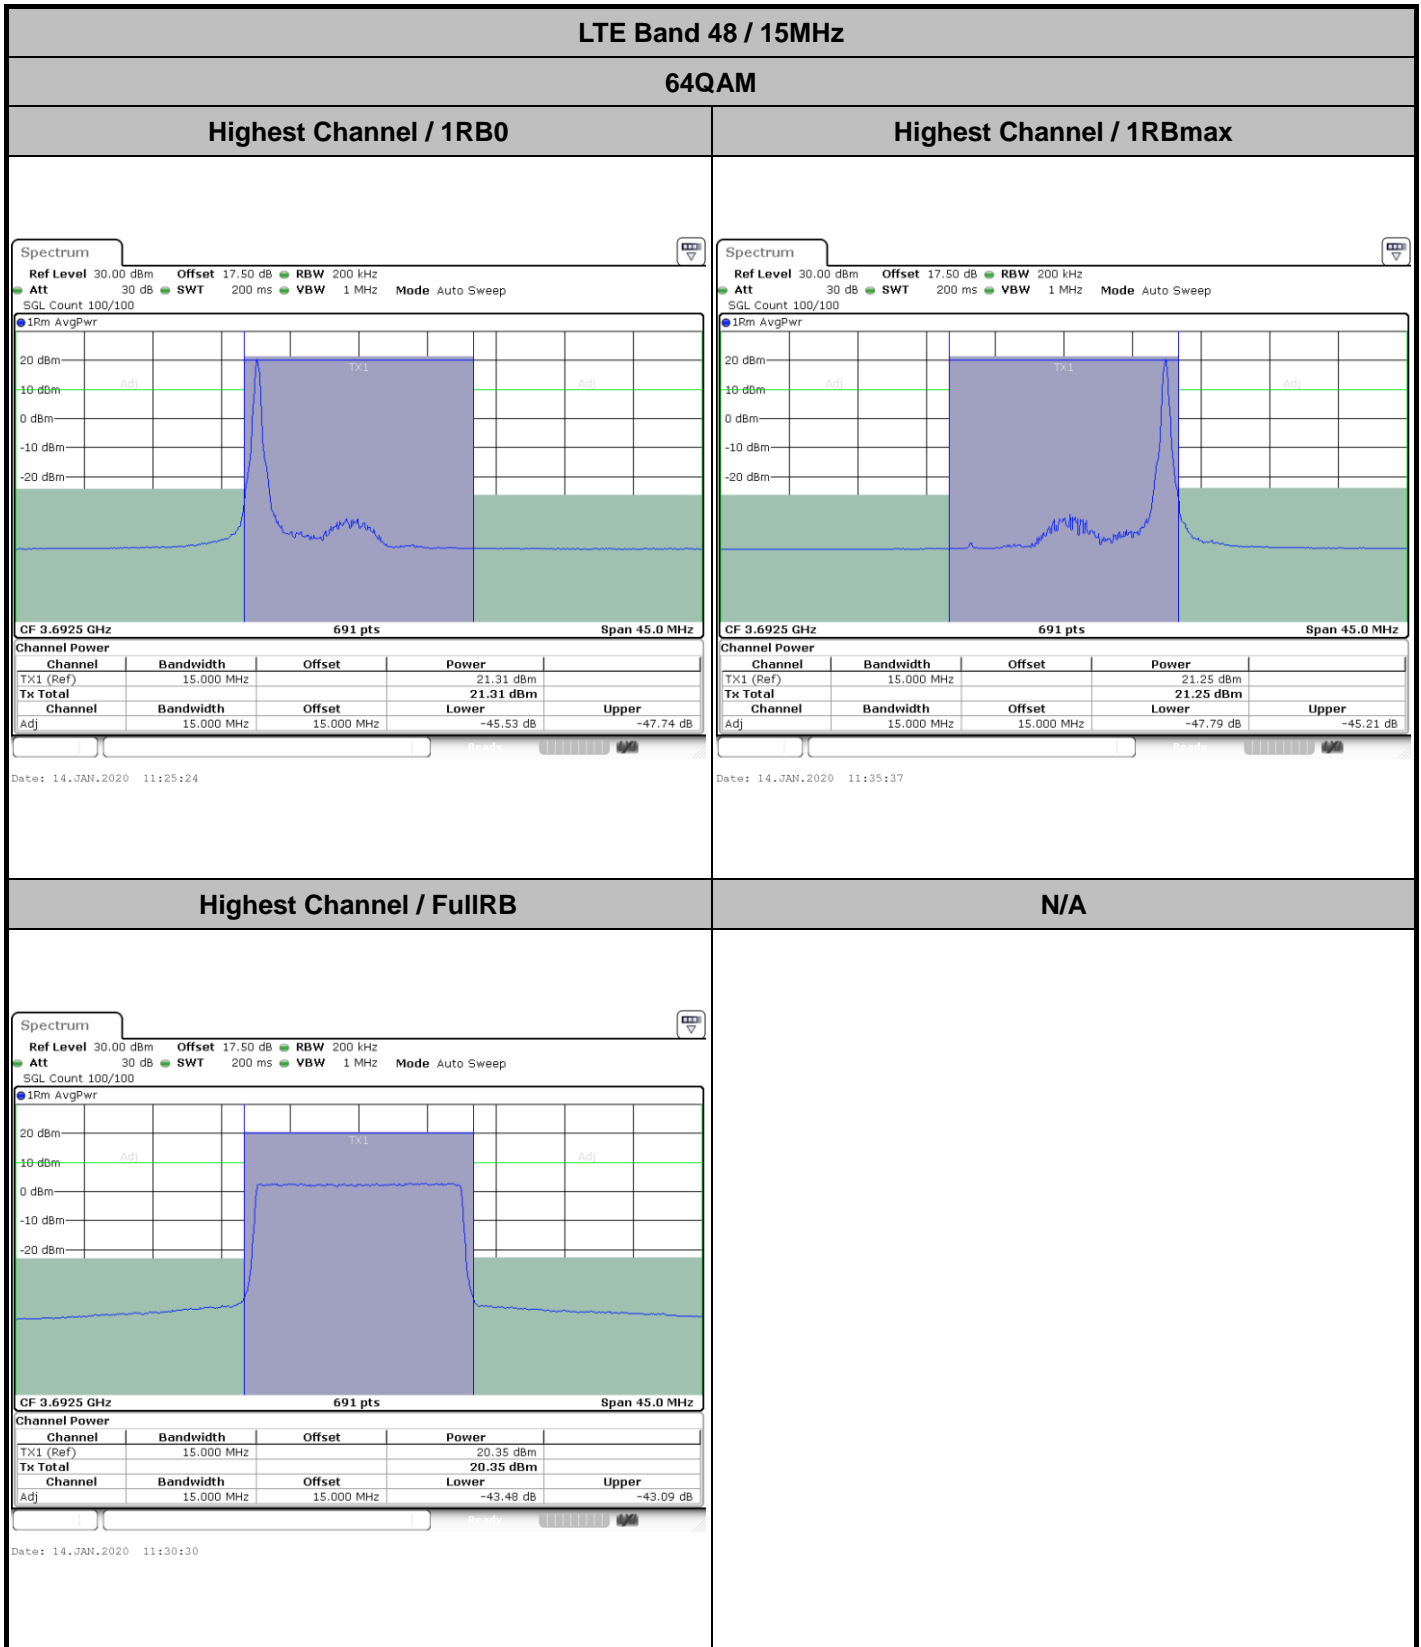

Middle Channel / 1RB0

Middle Channel / 1RBmax

Date: 14.JAN.2020 11:22:34

Date: 14.JAN.2020 11:32:44

Middle Channel / FullRB

N/A

Date: 14.JAN.2020 11:27:38

LTE Band 48 / 20MHz