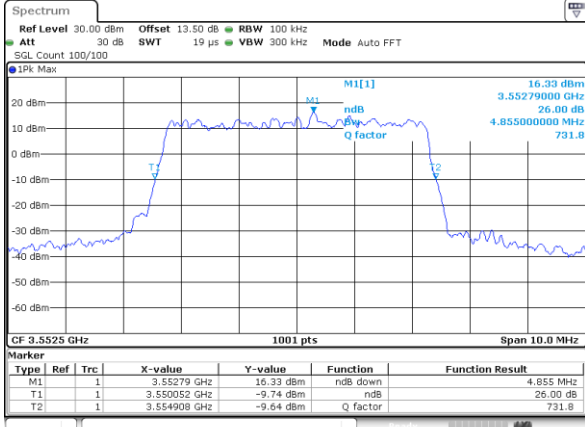

LTE Band 48

Lowest Channel / 5MHz / QPSK

Date: 14_JAN_2020 13:21:07