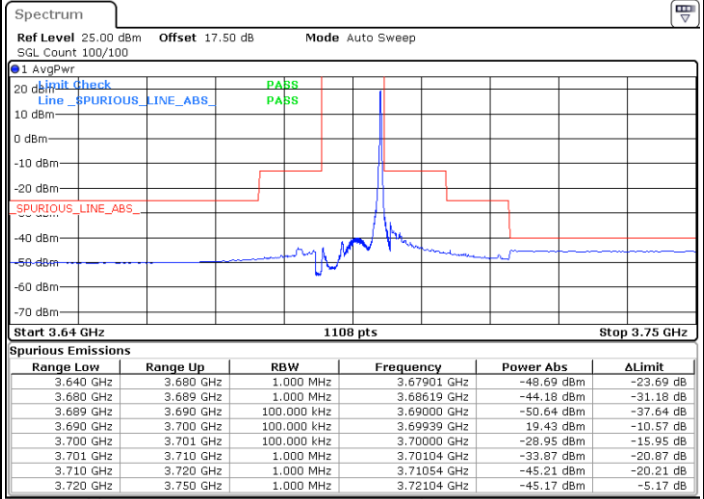

Date: 13.JAN.2020 16:58:19

LTE Band 48 / 10MHz

QPSK

Lowest Channel / 1RB0

Lowest Channel / 1RBmax

Date: 13.JAN.2020 17:17:49

Date: 13.JAN.2020 17:42:56

Lowest Channel / FullRB

N/A

Date: 13.JAN.2020 17:30:23

LTE Band 48 / 10MHz

QPSK

MiddleChannel / 1RB0

Middle Channel / 1RBmax

Date: 13.JAN.2020 17:19:13

Date: 13.JAN.2020 17:44:22

Middle Channel / FullIRB

N/A

Date: 13.JAN.2020 17:31:47

LTE Band 48 / 10MHz

QPSK

Highest Channel / 1RB0

Highest Channel / 1RBmax

Date: 13.JAN.2020 19:40:57

Date: 13.JAN.2020 19:44:44

Highest Channel / FullIRB

N/A

Date: 13.JAN.2020 19:52:14

LTE Band 48 / 15MHz

QPSK

Lowest Channel / 1RB0

Lowest Channel / 1RBmax