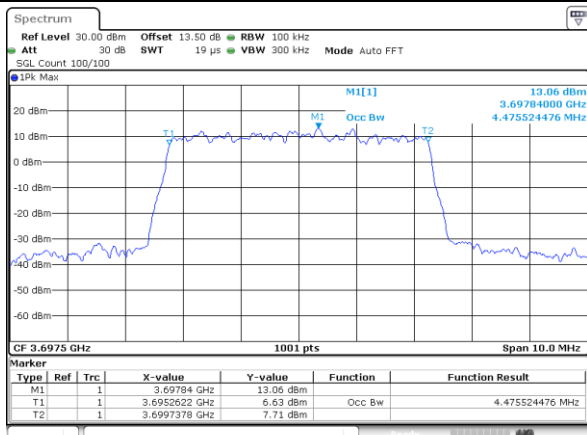

Highest Channel / 20MHz / QPSK

Date: 14_JAN_2020 13:30:42

Highest Channel / 20MHz / 16QAM

Date: 14_JAN_2020 13:30:56

LTE Band 48

Lowest Channel / 5MHz / 64QAM

Date: 14_JAN_2020 13:31:39

Lowest Channel / 10MHz / 64QAM

Date: 14_JAN_2020 13:33:02

Middle Channel / 5MHz / 64QAM

Date: 14_JAN_2020 13:32:06

Middle Channel / 10MHz / 64QAM

Date: 14_JAN_2020 13:33:29

Highest Channel / 5MHz / 64QAM

Date: 14_JAN_2020 13:32:33

Highest Channel / 10MHz / 64QAM

Date: 14_JAN_2020 13:33:56

LTE Band 48

Lowest Channel / 15MHz / 64QAM

Date: 14_JAN_2020 13:34:25

Lowest Channel / 20MHz / 64QAM

Date: 14_JAN_2020 13:38:31

Middle Channel / 15MHz / 64QAM

Date: 14_JAN_2020 13:37:05