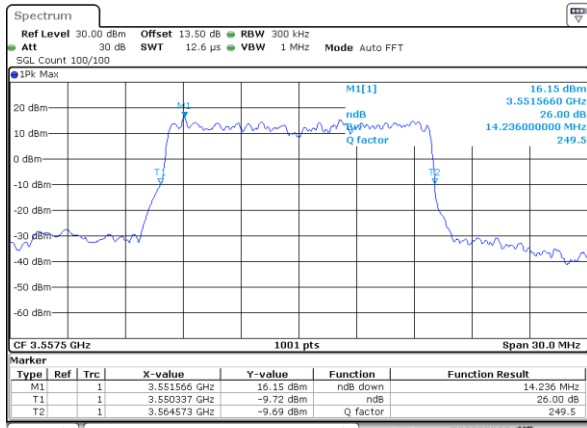

Highest Channel / 10MHz / 16QAM

Date: 14_JAN_2020 13:25:54

LTE Band 48

Lowest Channel / 15MHz / QPSK

Date: 14_JAN.2020 13:26:37

Lowest Channel / 15MHz / 16QAM

Date: 14_JAN.2020 13:26:50

Middle Channel / 15MHz / QPSK

Date: 14_JAN.2020 13:27:01

Middle Channel / 15MHz / 16QAM

Date: 14_JAN.2020 13:27:44

Highest Channel / 15MHz / QPSK

Date: 14_JAN.2020 13:28:25

Highest Channel / 15MHz / 16QAM

Date: 14_JAN.2020 13:28:39

LTE Band 48