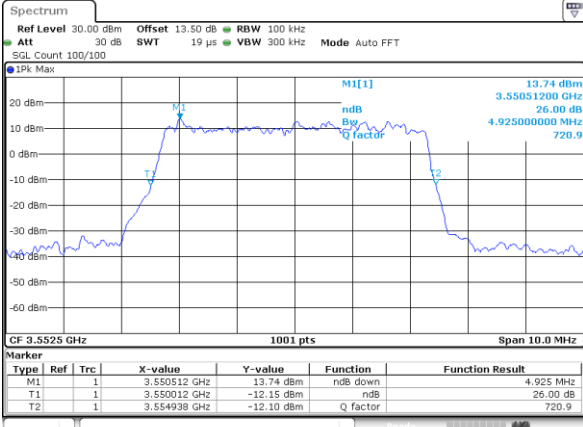

Highest Channel / 20MHz / QPSK

Date: 14_JAN_2020 13:31:10

Highest Channel / 20MHz / 16QAM

Date: 14_JAN_2020 13:31:24

LTE Band 48

Lowest Channel / 5MHz / 64QAM

Date: 14_JAN_2020 13:31:53

Lowest Channel / 10MHz / 64QAM