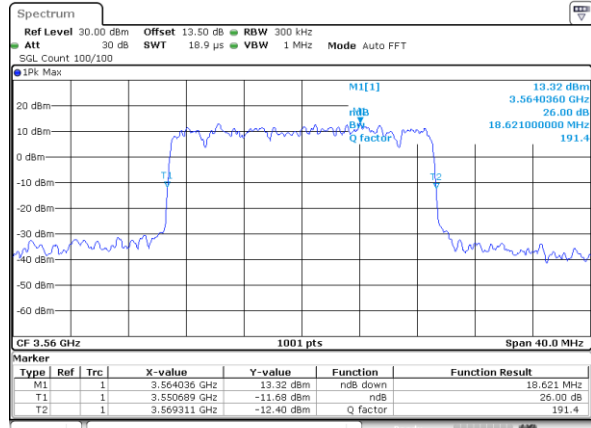

Lowest Channel / 20MHz / 16QAM

Date: 14_JAN_2020 13:29:35