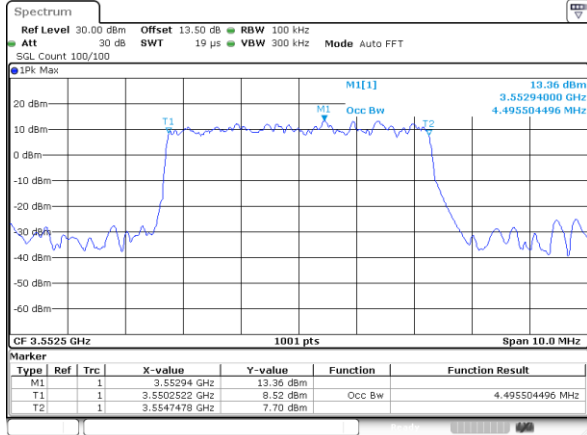

Highest Channel / 20MHz / QPSK

Date: 14_JAN_2020 13:30:42

Highest Channel / 20MHz / 16QAM

Date: 14_JAN_2020 13:30:56

LTE Band 48

Lowest Channel / 5MHz / 64QAM

Date: 14_JAN_2020 13:31:39

Lowest Channel / 10MHz / 64QAM

Date: 14_JAN_2020 13:33:02

Middle Channel / 5MHz / 64QAM

Date: 14_JAN_2020 13:32:06

Middle Channel / 10MHz / 64QAM

Date: 14_JAN_2020 13:33:29

Highest Channel / 5MHz / 64QAM

Date: 14_JAN_2020 13:32:33

Highest Channel / 10MHz / 64QAM