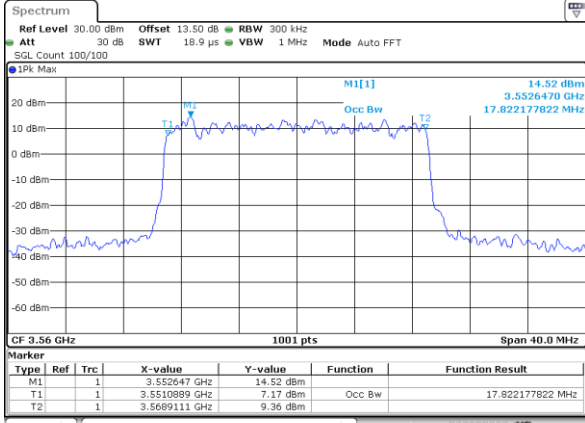

LTE Band 48

Lowest Channel / 20MHz / QPSK

Date: 14_JAN_2020 13:28:54