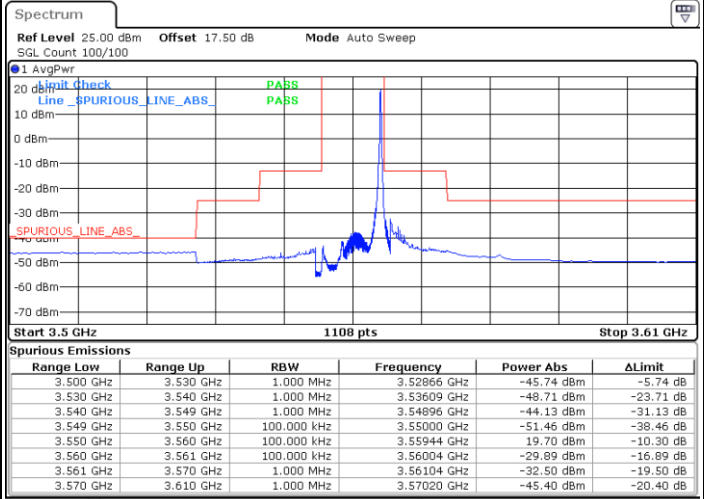

LTE Band 48 / 5MHz

QPSK

Highest Channel / 1RB0

Highest Channel / 1RBmax

Date: 13.JAN.2020 16:45:47

Date: 13.JAN.2020 17:10:49

Highest Channel / FullIRB

N/A

Date: 13.JAN.2020 16:58:19

LTE Band 48 / 10MHz

QPSK

Lowest Channel / 1RB0

Lowest Channel / 1RBmax

Date: 13.JAN.2020 17:17:49

Date: 13.JAN.2020 17:42:56

Lowest Channel / FullRB

N/A

Date: 13.JAN.2020 17:30:23

LTE Band 48 / 10MHz

QPSK

MiddleChannel / 1RB0

Middle Channel / 1RBmax

Date: 13.JAN.2020 17:19:13

Date: 13.JAN.2020 17:44:22

Middle Channel / FullIRB

N/A

Date: 13.JAN.2020 17:31:47

LTE Band 48 / 10MHz

QPSK

Highest Channel / 1RB0

Highest Channel / 1RBmax

Date: 13.JAN.2020 19:40:57