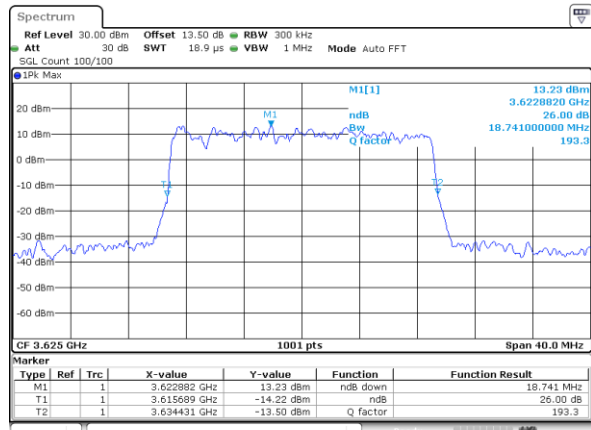

Lowest Channel / 20MHz / QPSK

Date: 14_JAN_2020 13:29:22

Lowest Channel / 20MHz / 16QAM

Date: 14_JAN_2020 13:29:35

Middle Channel / 20MHz / QPSK

Date: 14_JAN_2020 13:30:16

Middle Channel / 20MHz / 16QAM

Date: 14_JAN_2020 13:30:29

Highest Channel / 20MHz / QPSK

Date: 14_JAN_2020 13:31:10

Highest Channel / 20MHz / 16QAM

Date: 14_JAN_2020 13:31:24

LTE Band 48

Lowest Channel / 5MHz / 64QAM

Date: 14_JAN_2020 13:31:53

Lowest Channel / 10MHz / 64QAM