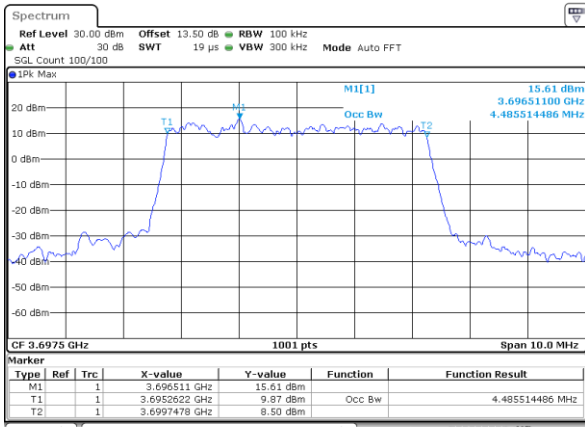

Middle Channel / 20MHz / 64QAM

Date: 14_JAN_2020 13:38:11

Highest Channel / 15MHz / 64QAM

Date: 14_JAN_2020 13:38:16

Highest Channel / 20MHz / 64QAM

Date: 14_JAN_2020 13:39:39

Occupied Bandwidth

Mode	LTE Band 48 : 99%OBW(MHz)											
BW	1.4MHz		3MHz		5MHz		10MHz		15MHz		20MHz	
Mod.	QPSK	16QAM	QPSK	16QAM	QPSK	16QAM	QPSK	16QAM	QPSK	16QAM	QPSK	16QAM
Lowest CH	-	-	-	-	4.50	4.49	9.03	8.97	13.43	13.46	17.82	17.82
Middle CH	-	-	-	-	4.52	4.46	9.01	9.03	13.49	13.46	17.90	17.82
Highest CH	-	-	-	-	4.49	4.46	9.03	9.05	13.49	13.55	17.86	17.86
Mode	LTE Band 48 : 99%OBW(MHz)											
BW	1.4MHz		3MHz		5MHz		10MHz		15MHz		20MHz	
Mod.	64QAM		64QAM		64QAM		64QAM		64QAM		64QAM	
Lowest CH	-	-	-	-	4.50	-	9.05	-	13.37	-	17.90	-
Middle CH	-	-	-	-	4.51	-	9.01	-	13.40	-	17.90	-
Highest CH	-	-	-	-	4.48	-	9.03	-	13.40	-	17.90	-

LTE Band 48

Lowest Channel / 5MHz / QPSK

Date: 14_JAN.2020 13:20:39

Lowest Channel / 5MHz / 16QAM

Date: 14_JAN.2020 13:20:54

Middle Channel / 5MHz / QPSK

Date: 14_JAN.2020 13:21:05

Middle Channel / 5MHz / 16QAM

Date: 14_JAN.2020 13:21:48

Highest Channel / 5MHz / QPSK

Date: 14_JAN.2020 13:22:28

Highest Channel / 5MHz / 16QAM

Date: 14_JAN.2020 13:22:42

LTE Band 48

Lowest Channel / 10MHz / QPSK

Date: 14_JAN_2020 13:23:25