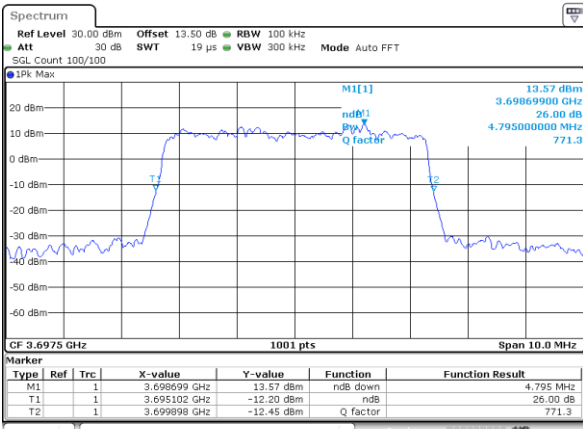

Highest Channel / 20MHz / QPSK

Date: 14_JAN_2020 13:31:10

Highest Channel / 20MHz / 16QAM

Date: 14_JAN_2020 13:31:24

LTE Band 48

Lowest Channel / 5MHz / 64QAM

Date: 14_JAN_2020 13:31:53

Lowest Channel / 10MHz / 64QAM

Date: 14_JAN_2020 13:33:16

Middle Channel / 5MHz / 64QAM

Date: 14_JAN_2020 13:32:19

Middle Channel / 10MHz / 64QAM

Date: 14_JAN_2020 13:33:42

Highest Channel / 5MHz / 64QAM

Date: 14_JAN_2020 13:32:47

Highest Channel / 10MHz / 64QAM

Date: 14_JAN_2020 13:34:10

LTE Band 48

Lowest Channel / 15MHz / 64QAM

Date: 14_JAN_2020 13:34:39

Lowest Channel / 20MHz / 64QAM

Date: 14_JAN_2020 13:38:45

Middle Channel / 15MHz / 64QAM

Date: 14_JAN_2020 13:37:48