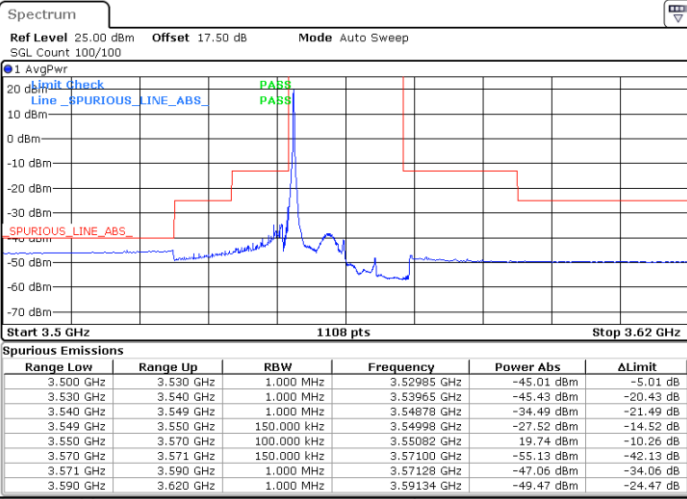

Middle Channel / FullIRB

N/A

Date: 13.JAN.2020 17:31:47

LTE Band 48 / 10MHz

QPSK

Highest Channel / 1RB0

Highest Channel / 1RBmax

Date: 13.JAN.2020 19:40:57

Date: 13.JAN.2020 19:44:44

Highest Channel / FullIRB

N/A

Date: 13.JAN.2020 19:52:14

LTE Band 48 / 15MHz

QPSK

Lowest Channel / 1RB0

Lowest Channel / 1RBmax