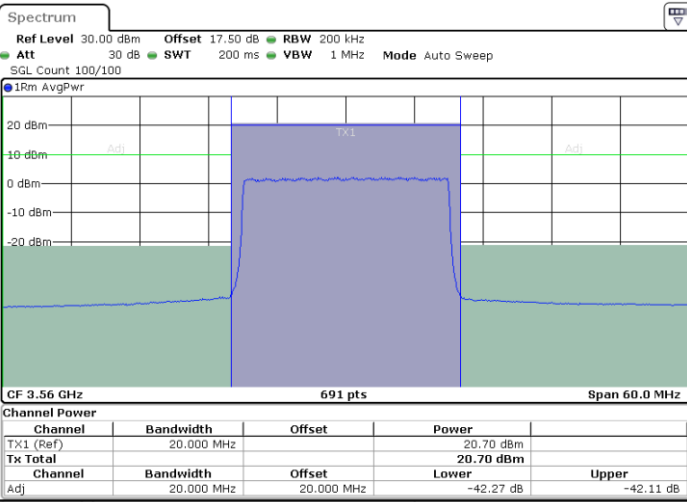

Lowest Channel / FullIRB

N/A

Date: 14.JAN.2020 11:36:11