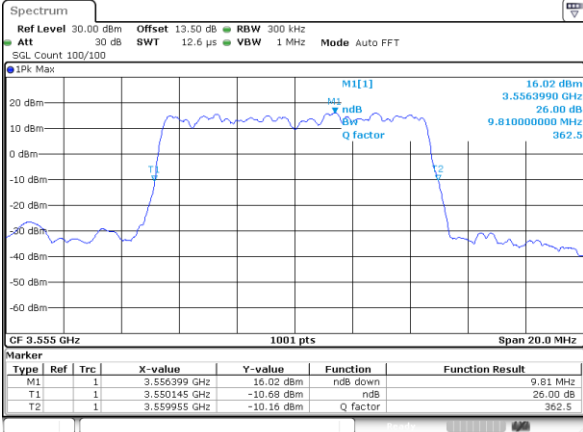

Date: 14_JAN_2020 13:22:14

Highest Channel / 5MHz / QPSK

Date: 14_JAN_2020 13:22:55

Highest Channel / 5MHz / 16QAM

Date: 14_JAN_2020 13:23:09

LTE Band 48

Lowest Channel / 10MHz / QPSK

Date: 14_JAN_2020 13:23:52