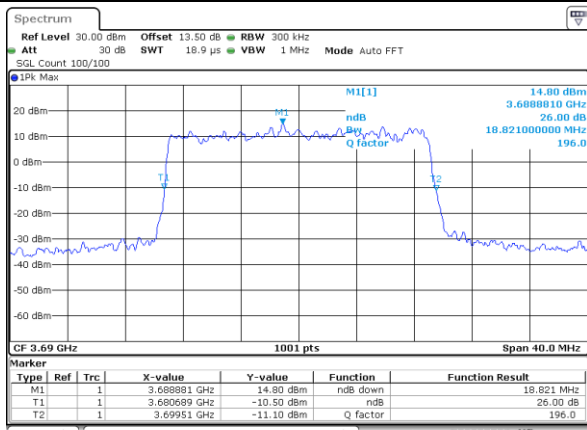

Lowest Channel / 20MHz / QPSK

Date: 14_JAN_2020 13:29:22

Lowest Channel / 20MHz / 16QAM

Date: 14_JAN_2020 13:29:35

Middle Channel / 20MHz / QPSK

Date: 14_JAN_2020 13:30:16

Middle Channel / 20MHz / 16QAM

Date: 14_JAN_2020 13:30:29

Highest Channel / 20MHz / QPSK

Date: 14_JAN_2020 13:31:10

Highest Channel / 20MHz / 16QAM

Date: 14_JAN_2020 13:31:24

LTE Band 48

Lowest Channel / 5MHz / 64QAM

Date: 14_JAN_2020 13:31:53

Lowest Channel / 10MHz / 64QAM