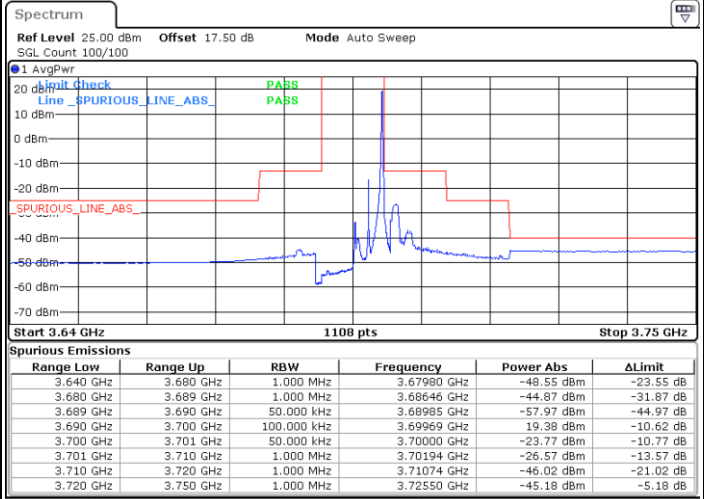

Middle Channel / 20MHz / 64QAM

Date: 14_JAN_2020 13:38:58

Highest Channel / 15MHz / 64QAM

Date: 14_JAN_2020 13:38:02

Highest Channel / 20MHz / 64QAM

Date: 14_JAN_2020 13:39:25

Conducted Band Edge

LTE Band 48 / 5MHz

QPSK

Middle Channel / 1RB0

Middle Channel / 1RBmax

Date: 13.JAN.2020 19:18:42

Date: 13.JAN.2020 19:21:14

Middle Channel / FullIRB

N/A

Date: 13.JAN.2020 19:35:45

LTE Band 48 / 5MHz

QPSK

Highest Channel / 1RB0

Highest Channel / 1RBmax

Date: 13.JAN.2020 16:45:47

Date: 13.JAN.2020 17:10:49

Highest Channel / FullIRB

N/A

Date: 13.JAN.2020 16:58:19

LTE Band 48 / 10MHz

QPSK

Lowest Channel / 1RB0

Lowest Channel / 1RBmax

Date: 13.JAN.2020 17:17:49

Date: 13.JAN.2020 17:42:56

Lowest Channel / FullRB