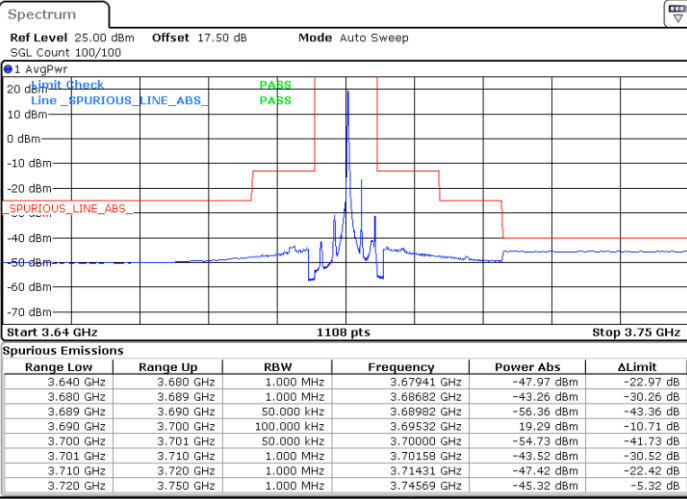

Middle Channel / 20MHz / 64QAM

Date: 14_JAN_2020 13:38:58

Highest Channel / 15MHz / 64QAM

Date: 14_JAN_2020 13:38:02

Highest Channel / 20MHz / 64QAM

Date: 14_JAN_2020 13:39:25

Conducted Band Edge

LTE Band 48 / 5MHz

QPSK

Middle Channel / 1RB0

Middle Channel / 1RBmax

Date: 13.JAN.2020 19:18:42

Date: 13.JAN.2020 19:21:14

Middle Channel / FullIRB

N/A

Date: 13.JAN.2020 19:35:45

LTE Band 48 / 5MHz

QPSK

Highest Channel / 1RB0

Highest Channel / 1RBmax

Date: 13.JAN.2020 16:45:47

Date: 13.JAN.2020 17:10:49

Highest Channel / FullIRB

N/A