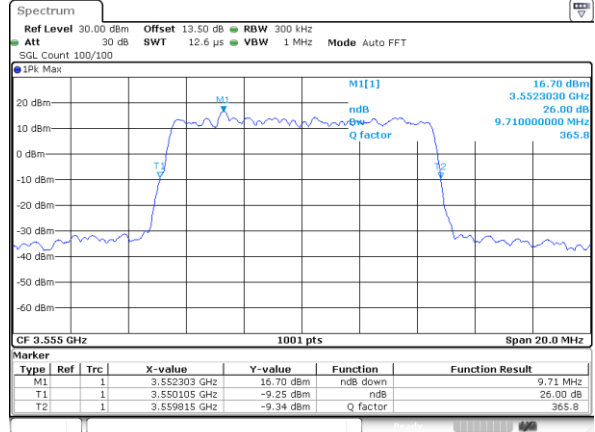

Lowest Channel / 10MHz / 16QAM

Date: 14_JAN_2020 13:24:06