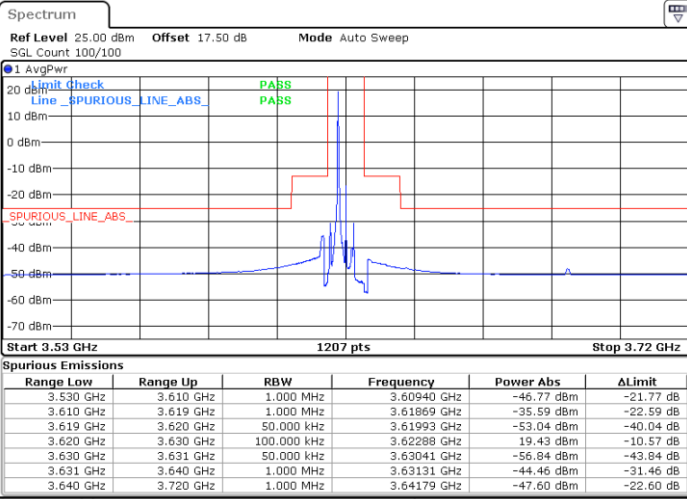

LTE Band 48 / 5MHz

QPSK

Middle Channel / 1RB0

Middle Channel / 1RBmax

Date: 13.JAN.2020 19:18:42

Date: 13.JAN.2020 19:21:14