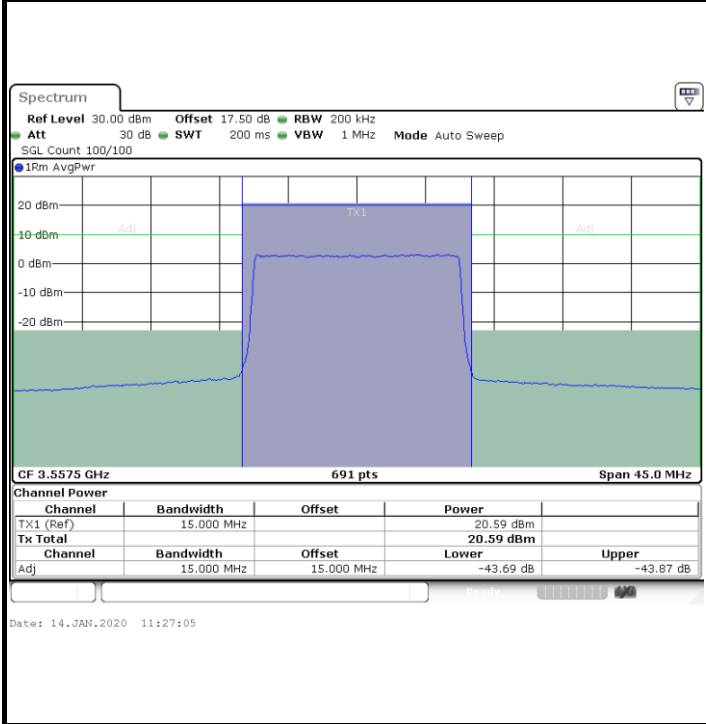

LTE Band 48 / 15MHz

64QAM

Lowest Channel / 1RB0

Lowest Channel / 1RBmax

Lowest Channel / FullIRB

N/A

LTE Band 48 / 15MHz

64QAM