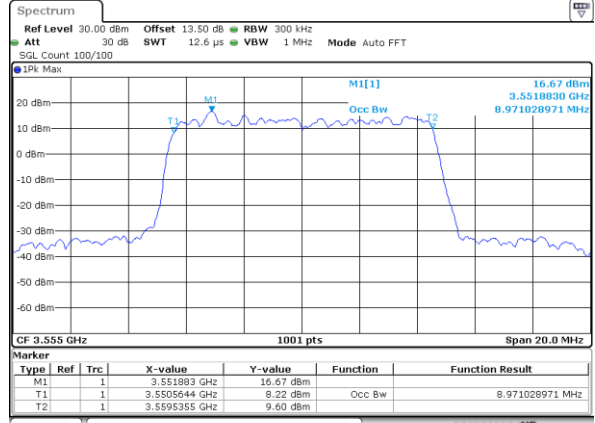

Lowest Channel / 10MHz / 16QAM

Date: 14_JAN_2020 13:23:38