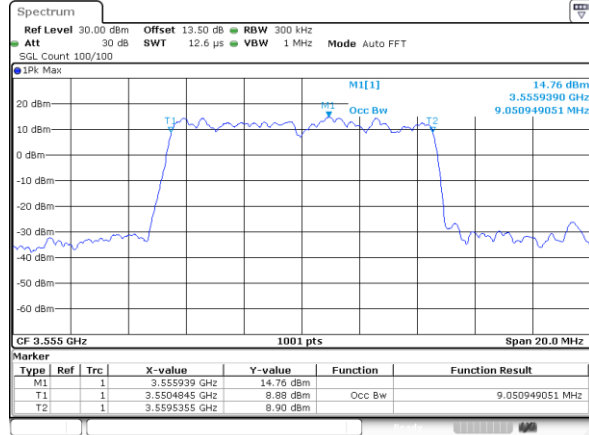

Highest Channel / 20MHz / QPSK

Date: 14_JAN_2020 13:30:42

Highest Channel / 20MHz / 16QAM

Date: 14_JAN_2020 13:30:56

LTE Band 48

Lowest Channel / 5MHz / 64QAM

Date: 14_JAN_2020 13:31:39

Lowest Channel / 10MHz / 64QAM