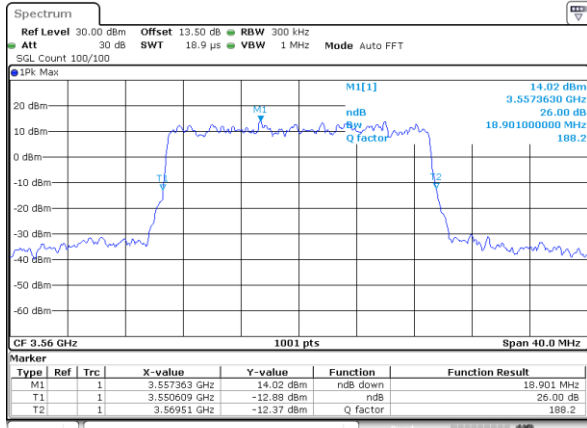

LTE Band 48

Lowest Channel / 20MHz / QPSK

Date: 14_JAN_2020 13:29:22