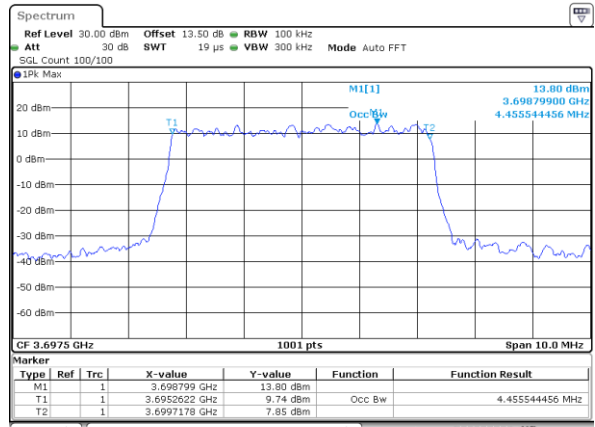

Middle Channel / 20MHz / 64QAM

Date: 14_JAN_2020 13:38:11

Highest Channel / 15MHz / 64QAM

Date: 14_JAN_2020 13:38:16

Highest Channel / 20MHz / 64QAM

Date: 14_JAN_2020 13:39:39

Occupied Bandwidth

Mode	LTE Band 48 : 99%OBW(MHz)											
BW	1.4MHz		3MHz		5MHz		10MHz		15MHz		20MHz	
Mod.	QPSK	16QAM	QPSK	16QAM	QPSK	16QAM	QPSK	16QAM	QPSK	16QAM	QPSK	16QAM
Lowest CH	-	-	-	-	4.50	4.49	9.03	8.97	13.43	13.46	17.82	17.82
Middle CH	-	-	-	-	4.52	4.46	9.01	9.03	13.49	13.46	17.90	17.82
Highest CH	-	-	-	-	4.49	4.46	9.03	9.05	13.49	13.55	17.86	17.86
Mode	LTE Band 48 : 99%OBW(MHz)											
BW	1.4MHz		3MHz		5MHz		10MHz		15MHz		20MHz	
Mod.	64QAM		64QAM		64QAM		64QAM		64QAM		64QAM	
Lowest CH	-	-	-	-	4.50	-	9.05	-	13.37	-	17.90	-
Middle CH	-	-	-	-	4.51	-	9.01	-	13.40	-	17.90	-
Highest CH	-	-	-	-	4.48	-	9.03	-	13.40	-	17.90	-

LTE Band 48

Lowest Channel / 5MHz / QPSK

Date: 14_JAN.2020 13:20:39

Lowest Channel / 5MHz / 16QAM

Date: 14_JAN.2020 13:20:54

Middle Channel / 5MHz / QPSK

Date: 14_JAN.2020 13:21:05

Middle Channel / 5MHz / 16QAM

Date: 14_JAN.2020 13:21:48

Highest Channel / 5MHz / QPSK

Date: 14_JAN.2020 13:22:28

Highest Channel / 5MHz / 16QAM

Date: 14_JAN.2020 13:22:42

LTE Band 48

Lowest Channel / 10MHz / QPSK

Date: 14_JAN_2020 13:23:25