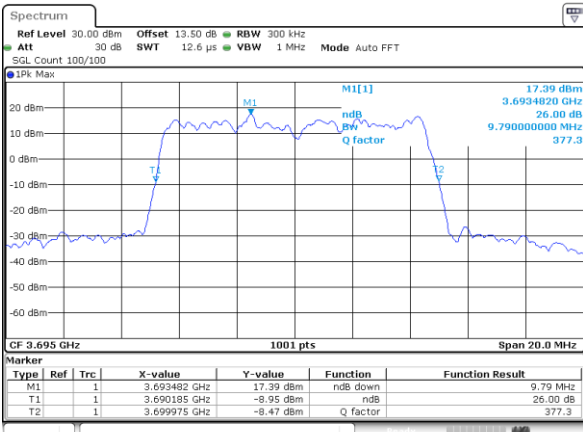

Lowest Channel / 10MHz / 16QAM

Date: 14_JAN_2020 13:24:06

Middle Channel / 10MHz / QPSK

Date: 14_JAN_2020 13:24:46

Middle Channel / 10MHz / 16QAM

Date: 14_JAN_2020 13:24:59

Highest Channel / 10MHz / QPSK

Date: 14_JAN_2020 13:25:40

Highest Channel / 10MHz / 16QAM

Date: 14_JAN_2020 13:25:54

LTE Band 48

Lowest Channel / 15MHz / QPSK

Date: 14_JAN.2020 13:26:37

Lowest Channel / 15MHz / 16QAM

Date: 14_JAN.2020 13:26:50

Middle Channel / 15MHz / QPSK