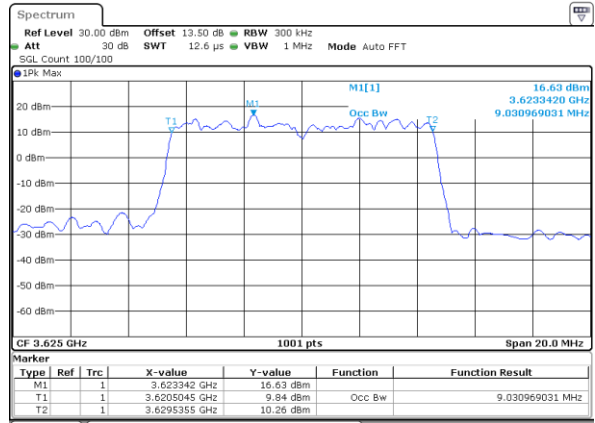

Date: 14_JAN.2020 13:21:48

Highest Channel / 5MHz / QPSK

Date: 14_JAN.2020 13:22:28

Highest Channel / 5MHz / 16QAM

Date: 14_JAN.2020 13:22:42

LTE Band 48

Lowest Channel / 10MHz / QPSK

Date: 14_JAN_2020 13:23:25

Lowest Channel / 10MHz / 16QAM

Date: 14_JAN_2020 13:23:38

Middle Channel / 10MHz / QPSK

Date: 14_JAN_2020 13:24:19

Middle Channel / 10MHz / 16QAM

Date: 14_JAN_2020 13:24:33

Highest Channel / 10MHz / QPSK

Date: 14_JAN_2020 13:25:12

Highest Channel / 10MHz / 16QAM

Date: 14_JAN_2020 13:25:26

LTE Band 48

Lowest Channel / 15MHz / QPSK

Date: 14_JAN_2020 13:26:09

Lowest Channel / 15MHz / 16QAM

Date: 14_JAN_2020 13:26:23

Middle Channel / 15MHz / QPSK