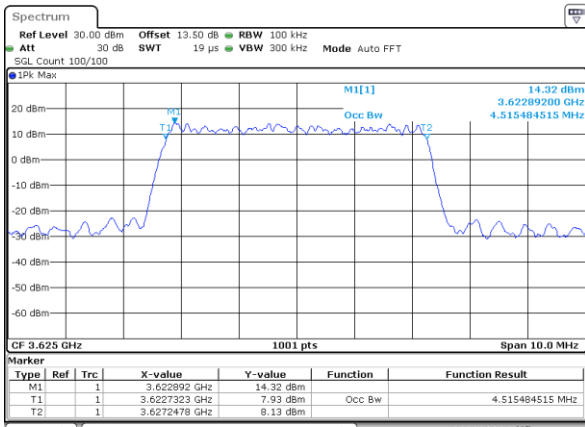

Middle Channel / 20MHz / 64QAM

Date: 14_JAN_2020 13:38:11

Highest Channel / 15MHz / 64QAM

Date: 14_JAN_2020 13:38:16

Highest Channel / 20MHz / 64QAM

Date: 14_JAN_2020 13:39:39

Occupied Bandwidth

Mode	LTE Band 48 : 99%OBW(MHz)											
BW	1.4MHz		3MHz		5MHz		10MHz		15MHz		20MHz	
Mod.	QPSK	16QAM	QPSK	16QAM	QPSK	16QAM	QPSK	16QAM	QPSK	16QAM	QPSK	16QAM
Lowest CH	-	-	-	-	4.50	4.49	9.03	8.97	13.43	13.46	17.82	17.82
Middle CH	-	-	-	-	4.52	4.46	9.01	9.03	13.49	13.46	17.90	17.82
Highest CH	-	-	-	-	4.49	4.46	9.03	9.05	13.49	13.55	17.86	17.86
Mode	LTE Band 48 : 99%OBW(MHz)											
BW	1.4MHz		3MHz		5MHz		10MHz		15MHz		20MHz	
Mod.	64QAM		64QAM		64QAM		64QAM		64QAM		64QAM	
Lowest CH	-	-	-	-	4.50	-	9.05	-	13.37	-	17.90	-
Middle CH	-	-	-	-	4.51	-	9.01	-	13.40	-	17.90	-
Highest CH	-	-	-	-	4.48	-	9.03	-	13.40	-	17.90	-

LTE Band 48

Lowest Channel / 5MHz / QPSK

Date: 14_JAN.2020 13:20:39

Lowest Channel / 5MHz / 16QAM

Date: 14_JAN.2020 13:20:54

Middle Channel / 5MHz / QPSK

Date: 14_JAN.2020 13:21:05

Middle Channel / 5MHz / 16QAM

Date: 14_JAN.2020 13:21:48

Highest Channel / 5MHz / QPSK

Date: 14_JAN.2020 13:22:28

Highest Channel / 5MHz / 16QAM

Date: 14_JAN.2020 13:22:42

LTE Band 48

Lowest Channel / 10MHz / QPSK

Date: 14_JAN_2020 13:23:25