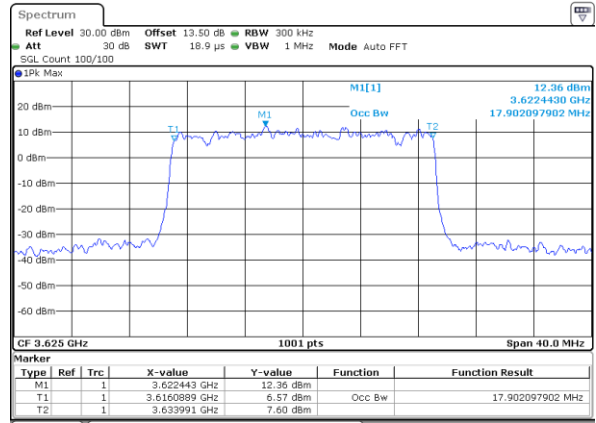

Date: 14_JAN_2020 13:33:56

LTE Band 48

Lowest Channel / 15MHz / 64QAM

Date: 14_JAN_2020 13:34:25

Lowest Channel / 20MHz / 64QAM

Date: 14_JAN_2020 13:38:31

Middle Channel / 15MHz / 64QAM

Date: 14_JAN_2020 13:37:05

Middle Channel / 20MHz / 64QAM

Date: 14_JAN_2020 13:38:58

Highest Channel / 15MHz / 64QAM

Date: 14_JAN_2020 13:38:02

Highest Channel / 20MHz / 64QAM

Date: 14_JAN_2020 13:39:25

Conducted Band Edge

LTE Band 48 / 5MHz