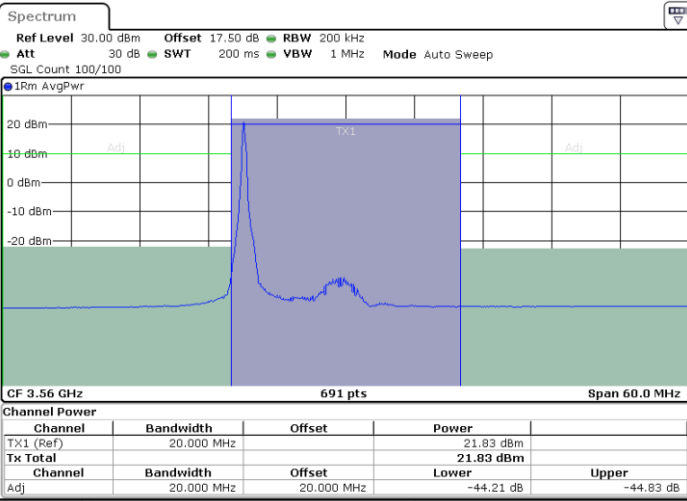

LTE Band 48 / 20MHz

64QAM

Lowest Channel / 1RB0

Lowest Channel / 1RBmax

Date: 14.JAN.2020 11:41:10

Date: 14.JAN.2020 11:46:08