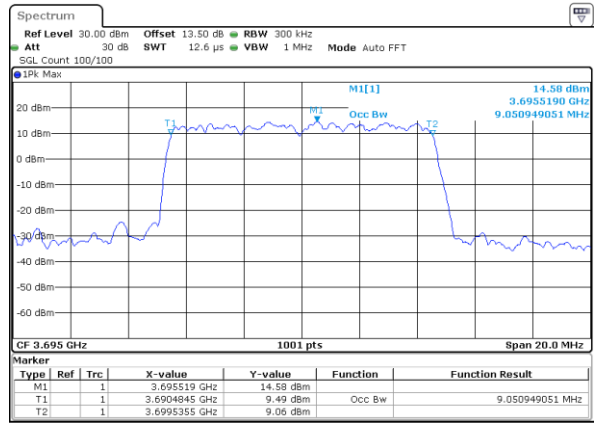

Date: 14_JAN.2020 13:21:48

Highest Channel / 5MHz / QPSK

Date: 14_JAN.2020 13:22:28

Highest Channel / 5MHz / 16QAM

Date: 14_JAN.2020 13:22:42

LTE Band 48

Lowest Channel / 10MHz / QPSK

Date: 14_JAN_2020 13:23:25

Lowest Channel / 10MHz / 16QAM

Date: 14_JAN_2020 13:23:38

Middle Channel / 10MHz / QPSK

Date: 14_JAN_2020 13:24:19

Middle Channel / 10MHz / 16QAM

Date: 14_JAN_2020 13:24:33

Highest Channel / 10MHz / QPSK

Date: 14_JAN_2020 13:25:12

Highest Channel / 10MHz / 16QAM

Date: 14_JAN_2020 13:25:26

LTE Band 48

Lowest Channel / 15MHz / QPSK

Date: 14_JAN_2020 13:26:09

Lowest Channel / 15MHz / 16QAM

Date: 14_JAN_2020 13:26:23

Middle Channel / 15MHz / QPSK