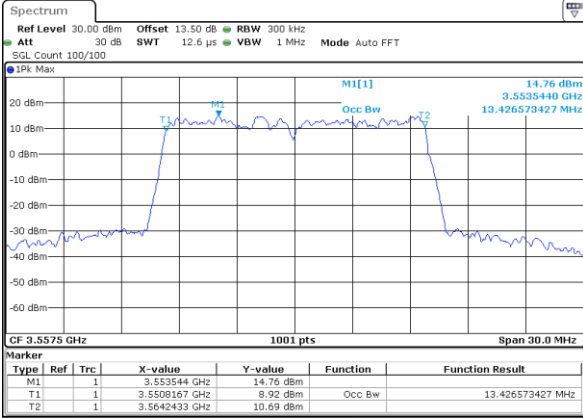

Highest Channel / 10MHz / 16QAM

Date: 14_JAN_2020 13:25:26

LTE Band 48

Lowest Channel / 15MHz / QPSK

Date: 14_JAN_2020 13:26:09

Lowest Channel / 15MHz / 16QAM

Date: 14_JAN_2020 13:26:23

Middle Channel / 15MHz / QPSK

Date: 14_JAN_2020 13:27:04

Middle Channel / 15MHz / 16QAM

Date: 14_JAN_2020 13:27:17

Highest Channel / 15MHz / QPSK

Date: 14_JAN_2020 13:27:57

Highest Channel / 15MHz / 16QAM

Date: 14_JAN_2020 13:28:11

LTE Band 48