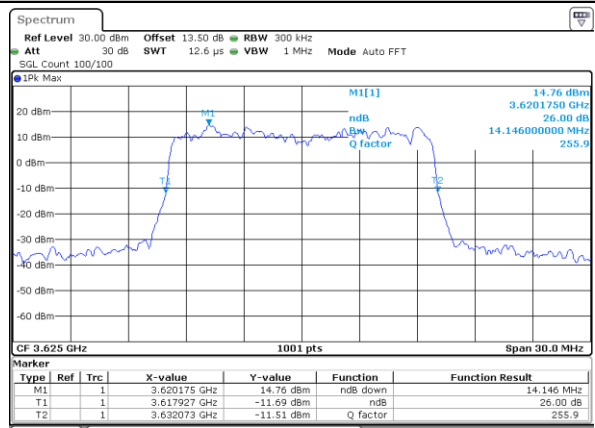

Highest Channel / 10MHz / 16QAM

Date: 14_JAN_2020 13:25:54

LTE Band 48

Lowest Channel / 15MHz / QPSK

Date: 14_JAN.2020 13:26:37

Lowest Channel / 15MHz / 16QAM

Date: 14_JAN.2020 13:26:50

Middle Channel / 15MHz / QPSK

Date: 14_JAN.2020 13:27:01

Middle Channel / 15MHz / 16QAM

Date: 14_JAN.2020 13:27:44

Highest Channel / 15MHz / QPSK

Date: 14_JAN.2020 13:28:25

Highest Channel / 15MHz / 16QAM

Date: 14_JAN.2020 13:28:39

LTE Band 48