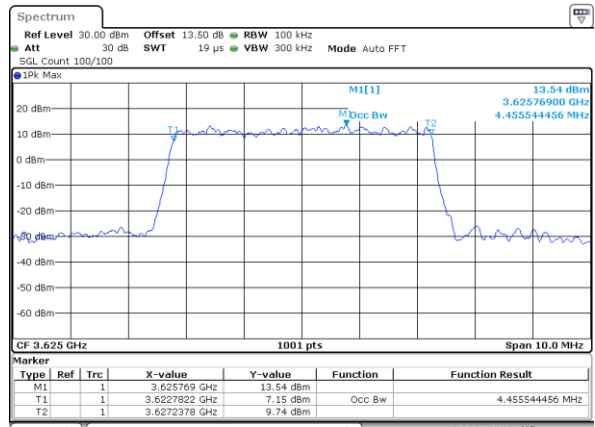

Middle Channel / 20MHz / 64QAM

Date: 14_JAN_2020 13:38:11

Highest Channel / 15MHz / 64QAM

Date: 14_JAN_2020 13:38:16

Highest Channel / 20MHz / 64QAM

Date: 14_JAN_2020 13:39:39

Occupied Bandwidth

Mode	LTE Band 48 : 99%OBW(MHz)											
BW	1.4MHz		3MHz		5MHz		10MHz		15MHz		20MHz	
Mod.	QPSK	16QAM	QPSK	16QAM	QPSK	16QAM	QPSK	16QAM	QPSK	16QAM	QPSK	16QAM
Lowest CH	-	-	-	-	4.50	4.49	9.03	8.97	13.43	13.46	17.82	17.82
Middle CH	-	-	-	-	4.52	4.46	9.01	9.03	13.49	13.46	17.90	17.82
Highest CH	-	-	-	-	4.49	4.46	9.03	9.05	13.49	13.55	17.86	17.86
Mode	LTE Band 48 : 99%OBW(MHz)											
BW	1.4MHz		3MHz		5MHz		10MHz		15MHz		20MHz	
Mod.	64QAM		64QAM		64QAM		64QAM		64QAM		64QAM	
Lowest CH	-	-	-	-	4.50	-	9.05	-	13.37	-	17.90	-
Middle CH	-	-	-	-	4.51	-	9.01	-	13.40	-	17.90	-
Highest CH	-	-	-	-	4.48	-	9.03	-	13.40	-	17.90	-

LTE Band 48

Lowest Channel / 5MHz / QPSK

Date: 14_JAN.2020 13:20:39

Lowest Channel / 5MHz / 16QAM

Date: 14_JAN.2020 13:20:54

Middle Channel / 5MHz / QPSK

Date: 14_JAN.2020 13:21:05

Middle Channel / 5MHz / 16QAM

Date: 14_JAN.2020 13:21:48

Highest Channel / 5MHz / QPSK

Date: 14_JAN.2020 13:22:28

Highest Channel / 5MHz / 16QAM

Date: 14_JAN.2020 13:22:42

LTE Band 48

Lowest Channel / 10MHz / QPSK

Date: 14_JAN_2020 13:23:25