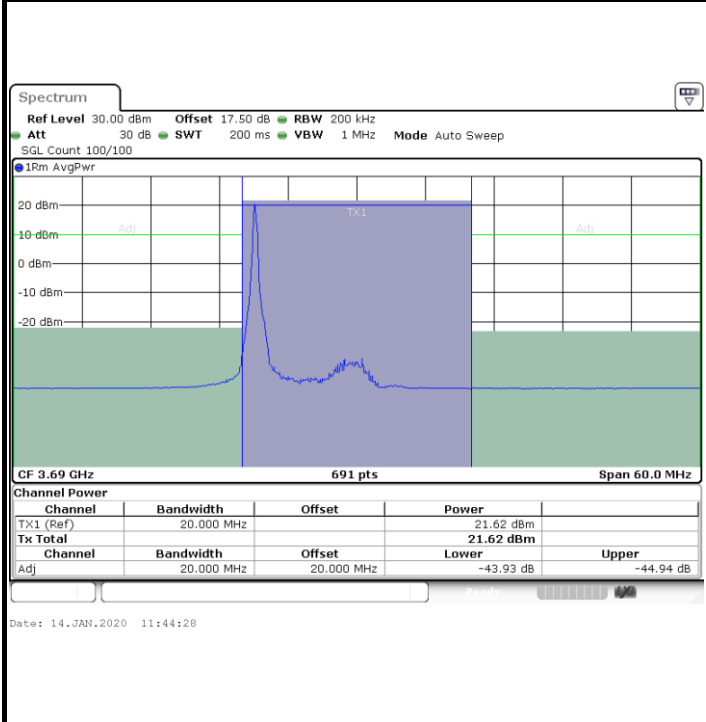

LTE Band 48 / 20MHz

64QAM

Middle Channel / 1RB0

Middle Channel / 1RBmax

Date: 14.JAN.2020 11:43:55

Date: 14.JAN.2020 11:48:50

Middle Channel / FullRB

N/A

Date: 14.JAN.2020 11:38:58

LTE Band 48 / 20MHz

64QAM

Highest Channel / 1RB0

Highest Channel / 1RBmax

Highest Channel / FullRB

N/A

26dB Bandwidth