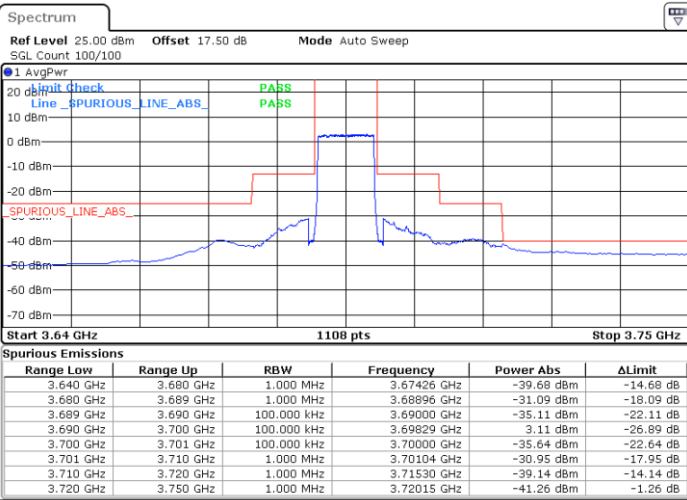

N/A

Date: 13.JAN.2020 17:30:23

LTE Band 48 / 10MHz

QPSK

MiddleChannel / 1RB0

Middle Channel / 1RBmax

Date: 13.JAN.2020 17:19:13

Date: 13.JAN.2020 17:44:22

Middle Channel / FullIRB

N/A

Date: 13.JAN.2020 17:31:47

LTE Band 48 / 10MHz

QPSK

Highest Channel / 1RB0

Highest Channel / 1RBmax

Date: 13.JAN.2020 19:40:57

Date: 13.JAN.2020 19:44:44

Highest Channel / FullIRB

N/A

Date: 13.JAN.2020 19:52:14

LTE Band 48 / 15MHz

QPSK

Lowest Channel / 1RB0

Lowest Channel / 1RBmax