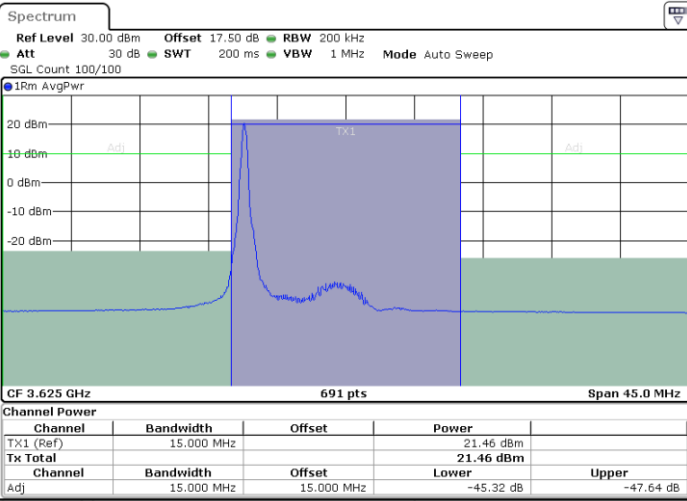

LTE Band 48 / 15MHz

64QAM

Middle Channel / 1RB0

Middle Channel / 1RBmax

Date: 14.JAN.2020 11:22:34

Date: 14.JAN.2020 11:32:44