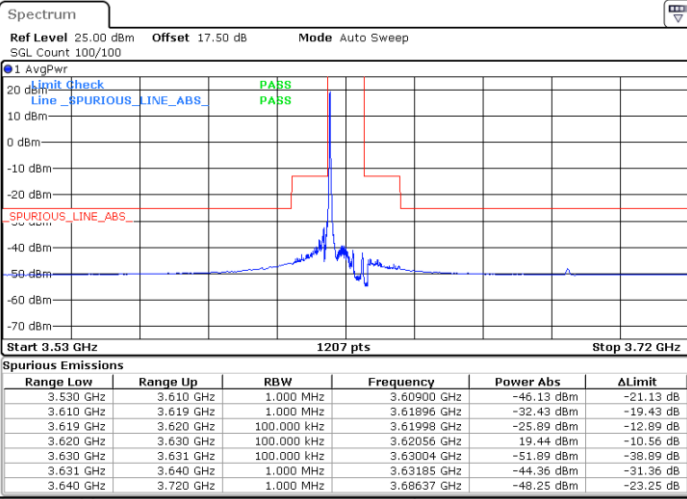

Date: 13.JAN.2020 16:58:19

LTE Band 48 / 10MHz

QPSK

Lowest Channel / 1RB0

Lowest Channel / 1RBmax

Date: 13.JAN.2020 17:17:49

Date: 13.JAN.2020 17:42:56

Lowest Channel / FullRB

N/A

Date: 13.JAN.2020 17:30:23

LTE Band 48 / 10MHz

QPSK

MiddleChannel / 1RB0

Middle Channel / 1RBmax

Date: 13.JAN.2020 17:19:13

Date: 13.JAN.2020 17:44:22

Middle Channel / FullIRB

N/A

Date: 13.JAN.2020 17:31:47

LTE Band 48 / 10MHz

QPSK

Highest Channel / 1RB0

Highest Channel / 1RBmax

Date: 13.JAN.2020 19:40:57

Date: 13.JAN.2020 19:44:44

Highest Channel / FullIRB

N/A

Date: 13.JAN.2020 19:52:14

LTE Band 48 / 15MHz

QPSK

Lowest Channel / 1RB0

Lowest Channel / 1RBmax