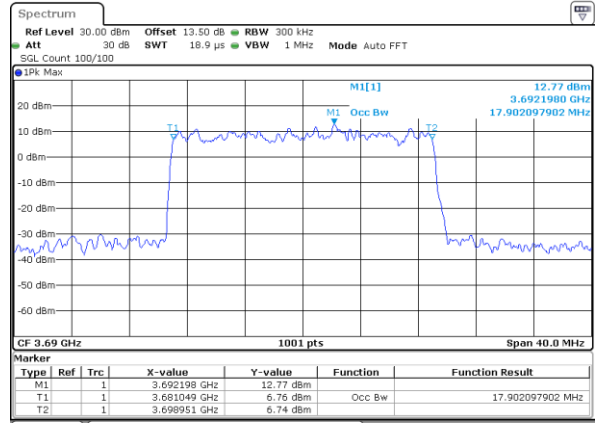

Date: 14_JAN_2020 13:33:56

LTE Band 48

Lowest Channel / 15MHz / 64QAM

Date: 14_JAN_2020 13:34:25

Lowest Channel / 20MHz / 64QAM

Date: 14_JAN_2020 13:38:31

Middle Channel / 15MHz / 64QAM

Date: 14_JAN_2020 13:37:05

Middle Channel / 20MHz / 64QAM

Date: 14_JAN_2020 13:38:58

Highest Channel / 15MHz / 64QAM

Date: 14_JAN_2020 13:38:02

Highest Channel / 20MHz / 64QAM

Date: 14_JAN_2020 13:39:25

Conducted Band Edge

LTE Band 48 / 5MHz