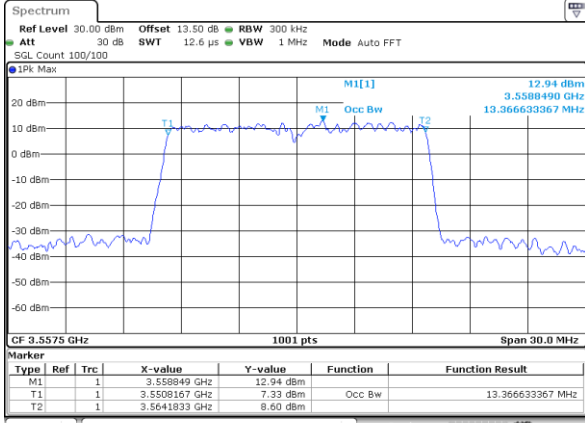

Highest Channel / 20MHz / QPSK

Date: 14_JAN_2020 13:30:42

Highest Channel / 20MHz / 16QAM

Date: 14_JAN_2020 13:30:56

LTE Band 48

Lowest Channel / 5MHz / 64QAM

Date: 14_JAN_2020 13:31:39

Lowest Channel / 10MHz / 64QAM

Date: 14_JAN_2020 13:33:02

Middle Channel / 5MHz / 64QAM

Date: 14_JAN_2020 13:32:06

Middle Channel / 10MHz / 64QAM

Date: 14_JAN_2020 13:33:29

Highest Channel / 5MHz / 64QAM

Date: 14_JAN_2020 13:32:33

Highest Channel / 10MHz / 64QAM

Date: 14_JAN_2020 13:33:56

LTE Band 48

Lowest Channel / 15MHz / 64QAM

Date: 14_JAN_2020 13:34:25

Lowest Channel / 20MHz / 64QAM

Date: 14_JAN_2020 13:38:31

Middle Channel / 15MHz / 64QAM

Date: 14_JAN_2020 13:37:05