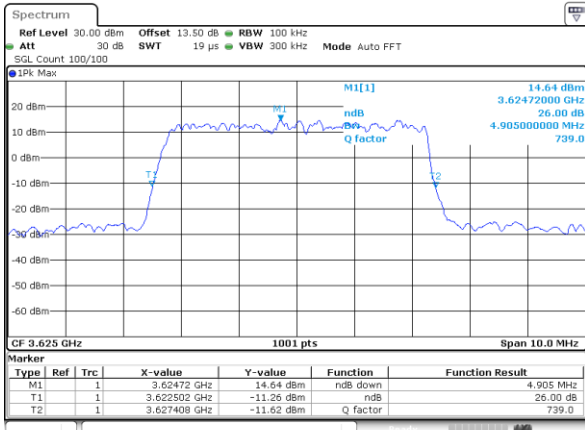

Mode	LTE Band 48 : 26dB BW(MHz)											
BW	1.4MHz		3MHz		5MHz		10MHz		15MHz		20MHz	
Mod.	QPSK	16QAM	QPSK	16QAM	QPSK	16QAM	QPSK	16QAM	QPSK	16QAM	QPSK	16QAM
Lowest CH	-	-	-	-	4.86	4.91	9.81	9.71	14.24	14.18	18.90	18.62
Middle CH	-	-	-	-	4.91	4.93	9.71	9.79	14.27	14.15	18.78	18.74
Highest CH	-	-	-	-	4.87	4.94	9.79	9.63	14.24	14.45	18.82	18.78
Mode	LTE Band 48 : 26dB BW(MHz)											
BW	1.4MHz		3MHz		5MHz		10MHz		15MHz		20MHz	
Mod.	64QAM		64QAM		64QAM		64QAM		64QAM		64QAM	
Lowest CH	-	-	-	-	4.93	-	9.65	-	14.06	-	18.86	-
Middle CH	-	-	-	-	4.73	-	9.77	-	14.12	-	18.62	-
Highest CH	-	-	-	-	4.80	-	9.91	-	14.18	-	19.14	-

LTE Band 48

Lowest Channel / 5MHz / QPSK

Date: 14_JAN_2020 13:21:07

Lowest Channel / 5MHz / 16QAM

Date: 14_JAN_2020 13:21:21

Middle Channel / 5MHz / QPSK

Date: 14_JAN_2020 13:22:01

Middle Channel / 5MHz / 16QAM

Date: 14_JAN_2020 13:22:14

Highest Channel / 5MHz / QPSK

Date: 14_JAN_2020 13:22:55

Highest Channel / 5MHz / 16QAM

Date: 14_JAN_2020 13:23:09

LTE Band 48

Lowest Channel / 10MHz / QPSK

Date: 14_JAN_2020 13:23:52