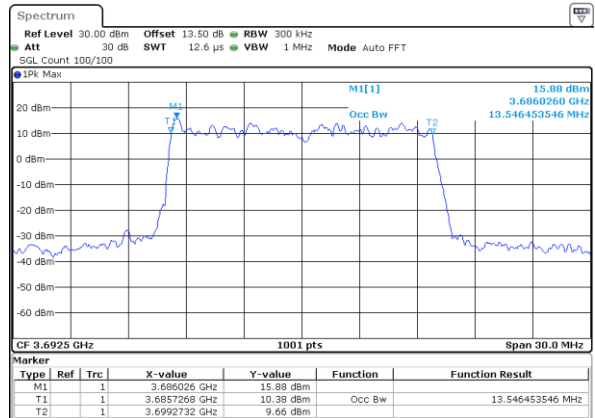

Highest Channel / 10MHz / 16QAM

Date: 14_JAN_2020 13:25:26

LTE Band 48

Lowest Channel / 15MHz / QPSK

Date: 14_JAN_2020 13:26:09

Lowest Channel / 15MHz / 16QAM

Date: 14_JAN_2020 13:26:23

Middle Channel / 15MHz / QPSK

Date: 14_JAN_2020 13:27:04

Middle Channel / 15MHz / 16QAM

Date: 14_JAN_2020 13:27:17

Highest Channel / 15MHz / QPSK

Date: 14_JAN_2020 13:27:57

Highest Channel / 15MHz / 16QAM

Date: 14_JAN_2020 13:28:11

LTE Band 48