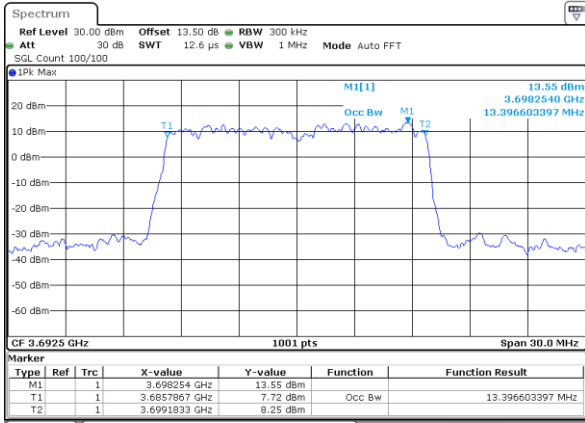

Date: 14_JAN_2020 13:33:56

LTE Band 48

Lowest Channel / 15MHz / 64QAM

Date: 14_JAN_2020 13:34:25

Lowest Channel / 20MHz / 64QAM

Date: 14_JAN_2020 13:38:31

Middle Channel / 15MHz / 64QAM

Date: 14_JAN_2020 13:37:05

Middle Channel / 20MHz / 64QAM

Date: 14_JAN_2020 13:38:58

Highest Channel / 15MHz / 64QAM

Date: 14_JAN_2020 13:38:02

Highest Channel / 20MHz / 64QAM

Date: 14_JAN_2020 13:39:25

Conducted Band Edge

LTE Band 48 / 5MHz