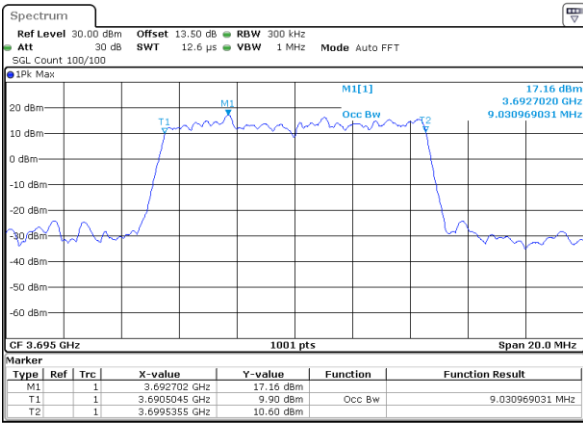

Date: 14_JAN.2020 13:21:48

Highest Channel / 5MHz / QPSK

Date: 14_JAN.2020 13:22:28

Highest Channel / 5MHz / 16QAM

Date: 14_JAN.2020 13:22:42

LTE Band 48

Lowest Channel / 10MHz / QPSK

Date: 14_JAN_2020 13:23:25

Lowest Channel / 10MHz / 16QAM

Date: 14_JAN_2020 13:23:38

Middle Channel / 10MHz / QPSK

Date: 14_JAN_2020 13:24:19

Middle Channel / 10MHz / 16QAM

Date: 14_JAN_2020 13:24:33

Highest Channel / 10MHz / QPSK

Date: 14_JAN_2020 13:25:12

Highest Channel / 10MHz / 16QAM

Date: 14_JAN_2020 13:25:26

LTE Band 48

Lowest Channel / 15MHz / QPSK

Date: 14_JAN_2020 13:26:09

Lowest Channel / 15MHz / 16QAM

Date: 14_JAN_2020 13:26:23

Middle Channel / 15MHz / QPSK