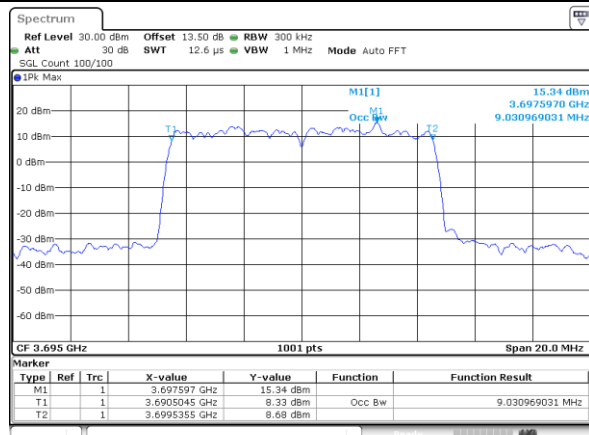

Highest Channel / 20MHz / QPSK

Date: 14_JAN_2020 13:30:42

Highest Channel / 20MHz / 16QAM

Date: 14_JAN_2020 13:30:56

LTE Band 48

Lowest Channel / 5MHz / 64QAM

Date: 14_JAN_2020 13:31:39

Lowest Channel / 10MHz / 64QAM

Date: 14_JAN_2020 13:33:02

Middle Channel / 5MHz / 64QAM

Date: 14_JAN_2020 13:32:06

Middle Channel / 10MHz / 64QAM

Date: 14_JAN_2020 13:33:29

Highest Channel / 5MHz / 64QAM

Date: 14_JAN_2020 13:32:33

Highest Channel / 10MHz / 64QAM

Date: 14_JAN_2020 13:33:56

LTE Band 48

Lowest Channel / 15MHz / 64QAM

Date: 14_JAN_2020 13:34:25

Lowest Channel / 20MHz / 64QAM

Date: 14_JAN_2020 13:38:31

Middle Channel / 15MHz / 64QAM

Date: 14_JAN_2020 13:37:05