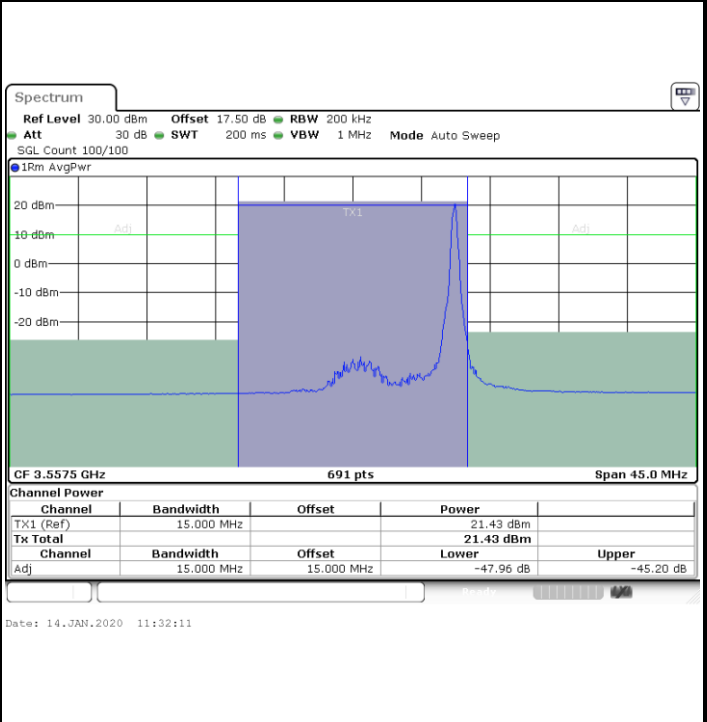

LTE Band 48 / 15MHz

64QAM

Lowest Channel / 1RB0

Lowest Channel / 1RBmax

Lowest Channel / FullIRB

N/A

LTE Band 48 / 15MHz

64QAM