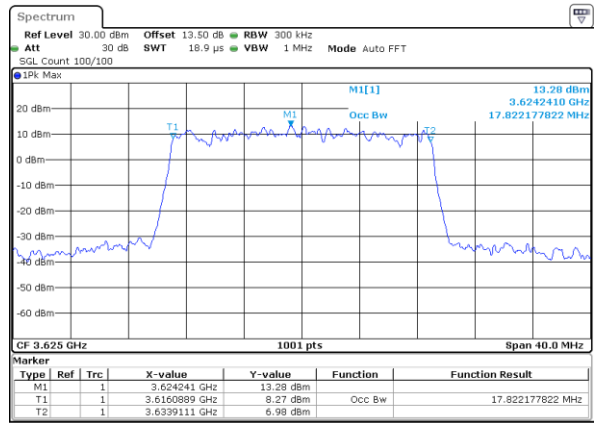

Date: 14_JAN_2020 13:27:04

Middle Channel / 15MHz / 16QAM

Date: 14_JAN_2020 13:27:17

Highest Channel / 15MHz / QPSK

Date: 14_JAN_2020 13:27:57

Highest Channel / 15MHz / 16QAM

Date: 14_JAN_2020 13:28:11

LTE Band 48

Lowest Channel / 20MHz / QPSK

Date: 14_JAN_2020 13:28:54

Lowest Channel / 20MHz / 16QAM

Date: 14_JAN_2020 13:29:08

Middle Channel / 20MHz / QPSK

Date: 14_JAN_2020 13:29:49

Middle Channel / 20MHz / 16QAM

Date: 14_JAN_2020 13:30:02

Highest Channel / 20MHz / QPSK

Date: 14_JAN_2020 13:30:42

Highest Channel / 20MHz / 16QAM

Date: 14_JAN_2020 13:30:56

LTE Band 48

Lowest Channel / 5MHz / 64QAM

Date: 14_JAN_2020 13:31:39

Lowest Channel / 10MHz / 64QAM