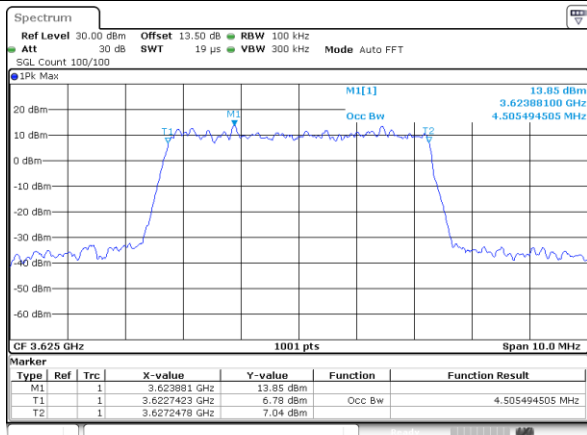

Highest Channel / 20MHz / QPSK

Date: 14_JAN_2020 13:30:42

Highest Channel / 20MHz / 16QAM

Date: 14_JAN_2020 13:30:56

LTE Band 48

Lowest Channel / 5MHz / 64QAM

Date: 14_JAN_2020 13:31:39

Lowest Channel / 10MHz / 64QAM

Date: 14_JAN_2020 13:33:02

Middle Channel / 5MHz / 64QAM

Date: 14_JAN_2020 13:32:06

Middle Channel / 10MHz / 64QAM

Date: 14_JAN_2020 13:33:29

Highest Channel / 5MHz / 64QAM

Date: 14_JAN_2020 13:32:33

Highest Channel / 10MHz / 64QAM