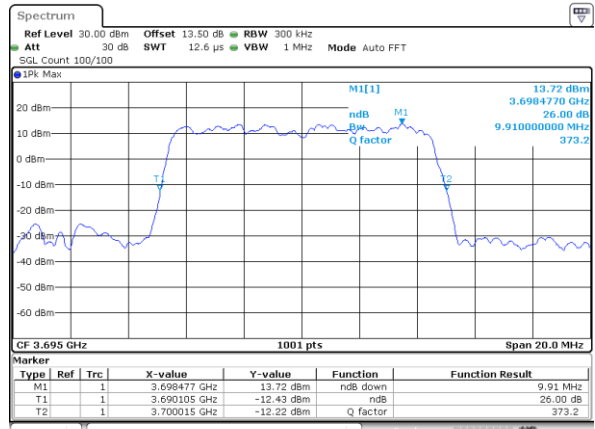

Highest Channel / 20MHz / QPSK

Date: 14_JAN_2020 13:31:10

Highest Channel / 20MHz / 16QAM

Date: 14_JAN_2020 13:31:24

LTE Band 48

Lowest Channel / 5MHz / 64QAM

Date: 14_JAN_2020 13:31:53

Lowest Channel / 10MHz / 64QAM

Date: 14_JAN_2020 13:33:16

Middle Channel / 5MHz / 64QAM

Date: 14_JAN_2020 13:32:19

Middle Channel / 10MHz / 64QAM

Date: 14_JAN_2020 13:33:42

Highest Channel / 5MHz / 64QAM

Date: 14_JAN_2020 13:32:47

Highest Channel / 10MHz / 64QAM

Date: 14_JAN_2020 13:34:10

LTE Band 48

Lowest Channel / 15MHz / 64QAM

Date: 14_JAN_2020 13:34:39

Lowest Channel / 20MHz / 64QAM

Date: 14_JAN_2020 13:38:45

Middle Channel / 15MHz / 64QAM

Date: 14_JAN_2020 13:37:48