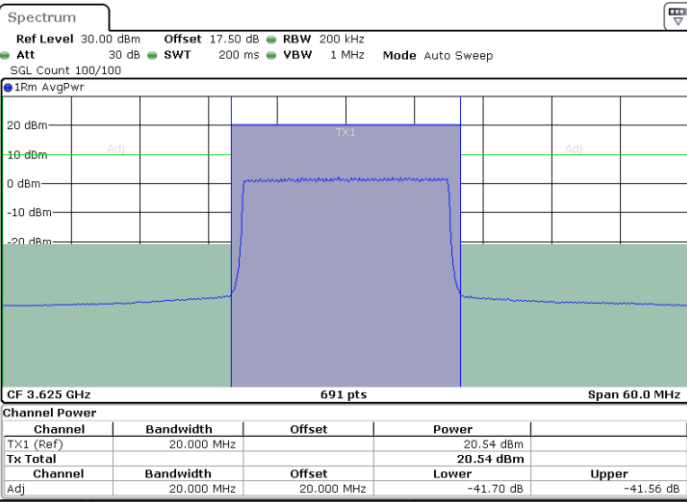

LTE Band 48 / 20MHz

64QAM

Middle Channel / 1RB0

Middle Channel / 1RBmax

Date: 14.JAN.2020 11:43:55

Date: 14.JAN.2020 11:48:50

Middle Channel / FullRB

N/A

Date: 14.JAN.2020 11:38:58

LTE Band 48 / 20MHz

64QAM

Highest Channel / 1RB0

Highest Channel / 1RBmax

Highest Channel / FullRB

N/A

26dB Bandwidth