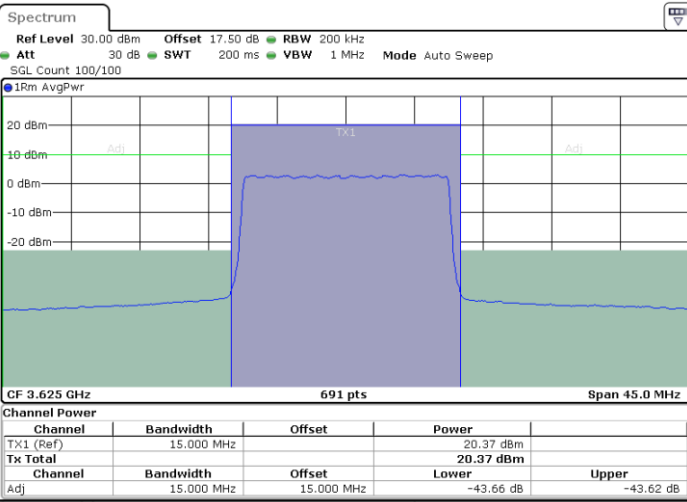

Middle Channel / 1RB0

Middle Channel / 1RBmax

Date: 14.JAN.2020 11:22:34

Date: 14.JAN.2020 11:32:44

Middle Channel / FullRB

N/A

Date: 14.JAN.2020 11:27:38

LTE Band 48 / 20MHz