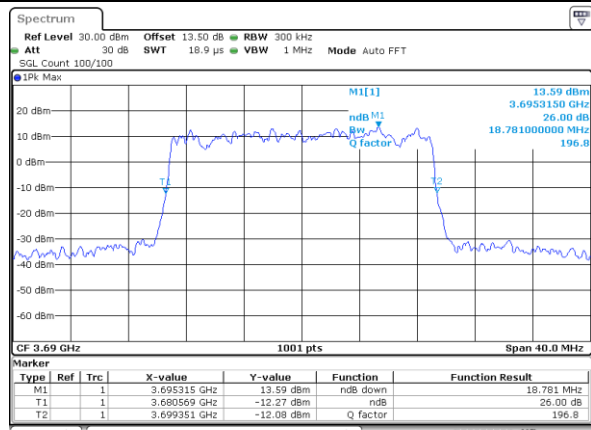

Highest Channel / 20MHz / QPSK

Date: 14_JAN_2020 13:31:10

Highest Channel / 20MHz / 16QAM

Date: 14_JAN_2020 13:31:24

LTE Band 48

Lowest Channel / 5MHz / 64QAM

Date: 14_JAN_2020 13:31:53

Lowest Channel / 10MHz / 64QAM