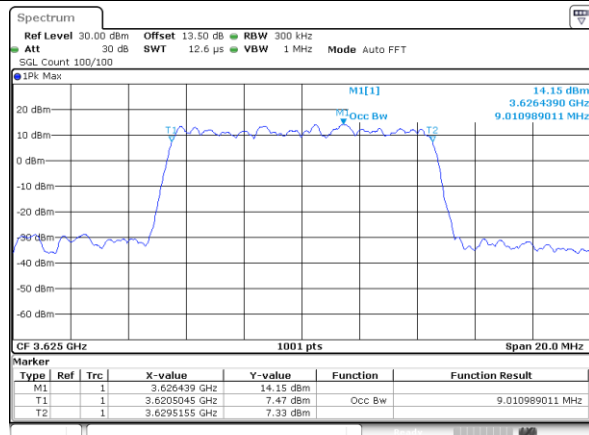

Middle Channel / 10MHz / 64QAM

Date: 14_JAN_2020 13:33:29