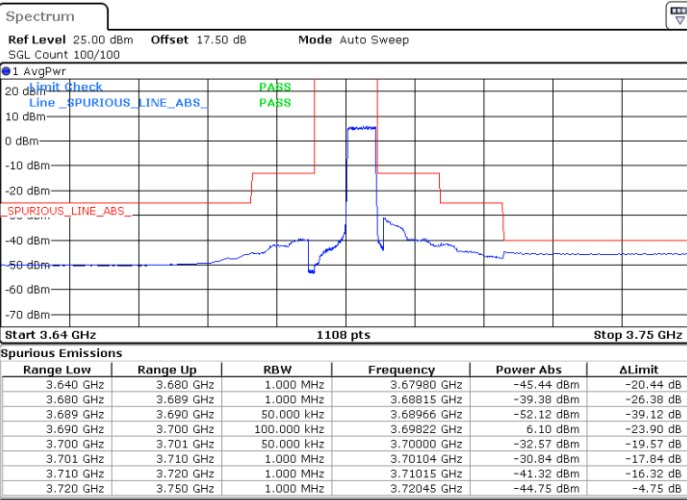

LTE Band 48 / 5MHz

QPSK

Highest Channel / 1RB0

Highest Channel / 1RBmax

Date: 13.JAN.2020 16:45:47

Date: 13.JAN.2020 17:10:49

Highest Channel / FullIRB

N/A

Date: 13.JAN.2020 16:58:19

LTE Band 48 / 10MHz

QPSK

Lowest Channel / 1RB0

Lowest Channel / 1RBmax

Date: 13.JAN.2020 17:17:49

Date: 13.JAN.2020 17:42:56

Lowest Channel / FullRB