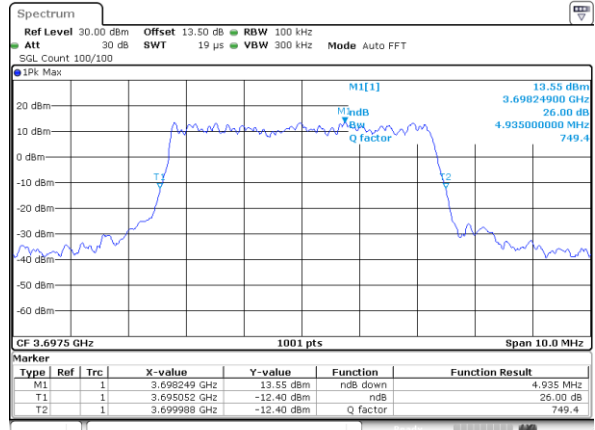

Mode	LTE Band 48 : 26dB BW(MHz)											
BW	1.4MHz		3MHz		5MHz		10MHz		15MHz		20MHz	
Mod.	QPSK	16QAM	QPSK	16QAM	QPSK	16QAM	QPSK	16QAM	QPSK	16QAM	QPSK	16QAM
Lowest CH	-	-	-	-	4.86	4.91	9.81	9.71	14.24	14.18	18.90	18.62
Middle CH	-	-	-	-	4.91	4.93	9.71	9.79	14.27	14.15	18.78	18.74
Highest CH	-	-	-	-	4.87	4.94	9.79	9.63	14.24	14.45	18.82	18.78
Mode	LTE Band 48 : 26dB BW(MHz)											
BW	1.4MHz		3MHz		5MHz		10MHz		15MHz		20MHz	
Mod.	64QAM		64QAM		64QAM		64QAM		64QAM		64QAM	
Lowest CH	-	-	-	-	4.93	-	9.65	-	14.06	-	18.86	-
Middle CH	-	-	-	-	4.73	-	9.77	-	14.12	-	18.62	-
Highest CH	-	-	-	-	4.80	-	9.91	-	14.18	-	19.14	-

LTE Band 48

Lowest Channel / 5MHz / QPSK

Date: 14_JAN_2020 13:21:07

Lowest Channel / 5MHz / 16QAM

Date: 14_JAN_2020 13:21:21

Middle Channel / 5MHz / QPSK

Date: 14_JAN_2020 13:22:01

Middle Channel / 5MHz / 16QAM

Date: 14_JAN_2020 13:22:14

Highest Channel / 5MHz / QPSK

Date: 14_JAN_2020 13:22:55

Highest Channel / 5MHz / 16QAM

Date: 14_JAN_2020 13:23:09

LTE Band 48

Lowest Channel / 10MHz / QPSK

Date: 14_JAN_2020 13:23:52