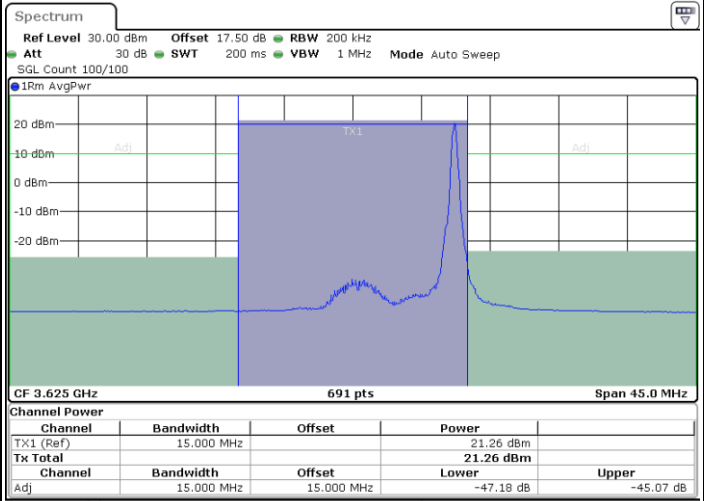

LTE Band 48 / 15MHz

64QAM

Middle Channel / 1RB0

Middle Channel / 1RBmax

Date: 14.JAN.2020 11:22:34

Date: 14.JAN.2020 11:32:44