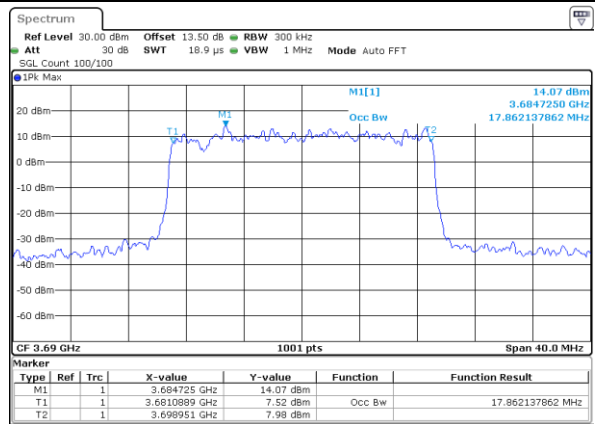

Date: 14_JAN_2020 13:27:04

Middle Channel / 15MHz / 16QAM

Date: 14_JAN_2020 13:27:17

Highest Channel / 15MHz / QPSK

Date: 14_JAN_2020 13:27:57

Highest Channel / 15MHz / 16QAM

Date: 14_JAN_2020 13:28:11

LTE Band 48

Lowest Channel / 20MHz / QPSK

Date: 14_JAN_2020 13:28:54

Lowest Channel / 20MHz / 16QAM

Date: 14_JAN_2020 13:29:08

Middle Channel / 20MHz / QPSK

Date: 14_JAN_2020 13:29:49

Middle Channel / 20MHz / 16QAM

Date: 14_JAN_2020 13:30:02

Highest Channel / 20MHz / QPSK

Date: 14_JAN_2020 13:30:42

Highest Channel / 20MHz / 16QAM

Date: 14_JAN_2020 13:30:56

LTE Band 48

Lowest Channel / 5MHz / 64QAM

Date: 14_JAN_2020 13:31:39

Lowest Channel / 10MHz / 64QAM