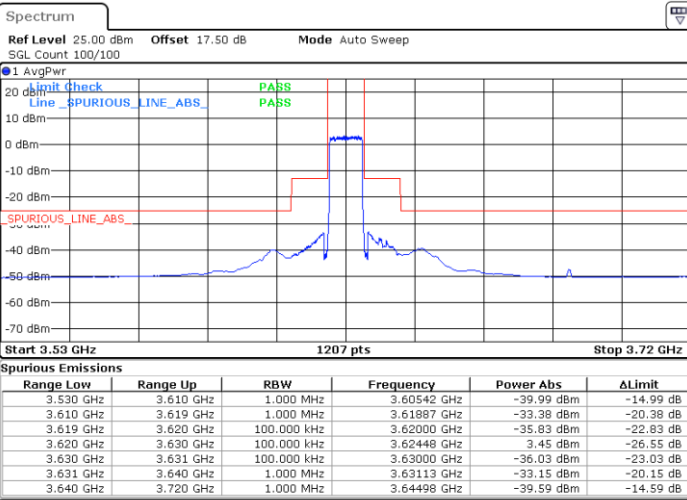

Date: 13.JAN.2020 16:58:19

LTE Band 48 / 10MHz

QPSK

Lowest Channel / 1RB0

Lowest Channel / 1RBmax

Date: 13.JAN.2020 17:17:49

Date: 13.JAN.2020 17:42:56

Lowest Channel / FullRB

N/A

Date: 13.JAN.2020 17:30:23

LTE Band 48 / 10MHz

QPSK

MiddleChannel / 1RB0

Middle Channel / 1RBmax

Date: 13.JAN.2020 17:19:13

Date: 13.JAN.2020 17:44:22

Middle Channel / FullIRB

N/A

Date: 13.JAN.2020 17:31:47

LTE Band 48 / 10MHz

QPSK

Highest Channel / 1RB0

Highest Channel / 1RBmax

Date: 13.JAN.2020 19:40:57

Date: 13.JAN.2020 19:44:44

Highest Channel / FullIRB

N/A

Date: 13.JAN.2020 19:52:14

LTE Band 48 / 15MHz

QPSK

Lowest Channel / 1RB0

Lowest Channel / 1RBmax