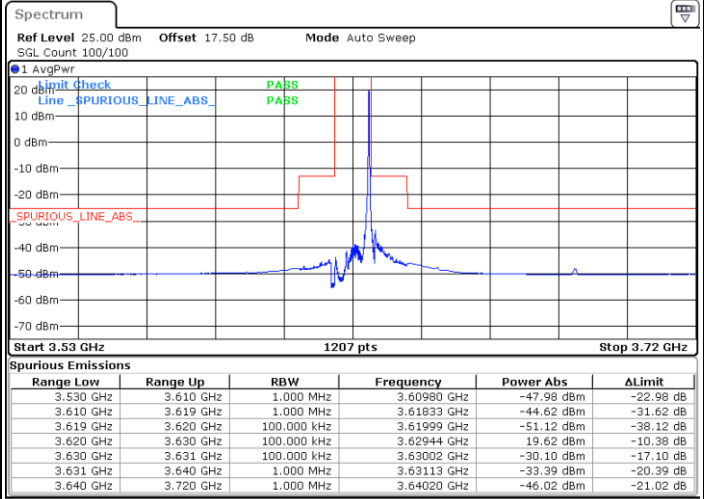

Date: 13.JAN.2020 16:58:19

LTE Band 48 / 10MHz

QPSK

Lowest Channel / 1RB0

Lowest Channel / 1RBmax

Date: 13.JAN.2020 17:17:49

Date: 13.JAN.2020 17:42:56

Lowest Channel / FullRB

N/A

Date: 13.JAN.2020 17:30:23

LTE Band 48 / 10MHz

QPSK

MiddleChannel / 1RB0

Middle Channel / 1RBmax

Date: 13.JAN.2020 17:19:13

Date: 13.JAN.2020 17:44:22

Middle Channel / FullIRB

N/A

Date: 13.JAN.2020 17:31:47

LTE Band 48 / 10MHz

QPSK

Highest Channel / 1RB0

Highest Channel / 1RBmax

Date: 13.JAN.2020 19:40:57

Date: 13.JAN.2020 19:44:44

Highest Channel / FullIRB

N/A

Date: 13.JAN.2020 19:52:14

LTE Band 48 / 15MHz

QPSK

Lowest Channel / 1RB0

Lowest Channel / 1RBmax