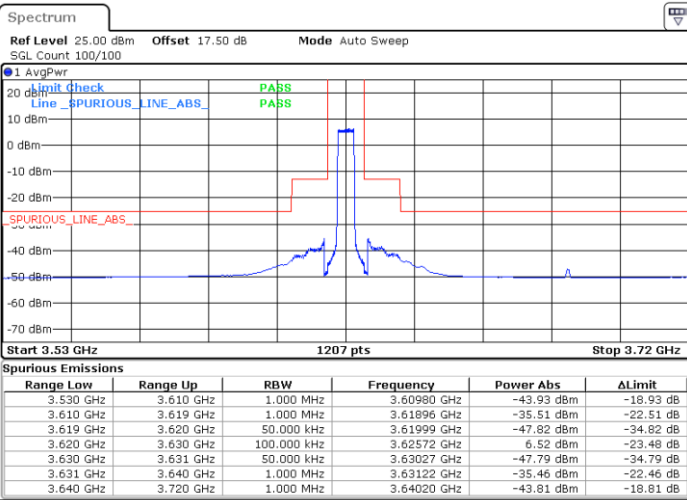

Middle Channel / 20MHz / 64QAM

Date: 14_JAN_2020 13:38:58

Highest Channel / 15MHz / 64QAM

Date: 14_JAN_2020 13:38:02

Highest Channel / 20MHz / 64QAM

Date: 14_JAN_2020 13:39:25

Conducted Band Edge

LTE Band 48 / 5MHz

QPSK

Middle Channel / 1RB0

Middle Channel / 1RBmax

Date: 13.JAN.2020 19:18:42

Date: 13.JAN.2020 19:21:14

Middle Channel / FullIRB

N/A

Date: 13.JAN.2020 19:35:45

LTE Band 48 / 5MHz

QPSK

Highest Channel / 1RB0

Highest Channel / 1RBmax

Date: 13.JAN.2020 16:45:47

Date: 13.JAN.2020 17:10:49

Highest Channel / FullIRB

N/A

Date: 13.JAN.2020 16:58:19

LTE Band 48 / 10MHz

QPSK

Lowest Channel / 1RB0

Lowest Channel / 1RBmax

Date: 13.JAN.2020 17:17:49

Date: 13.JAN.2020 17:42:56

Lowest Channel / FullRB