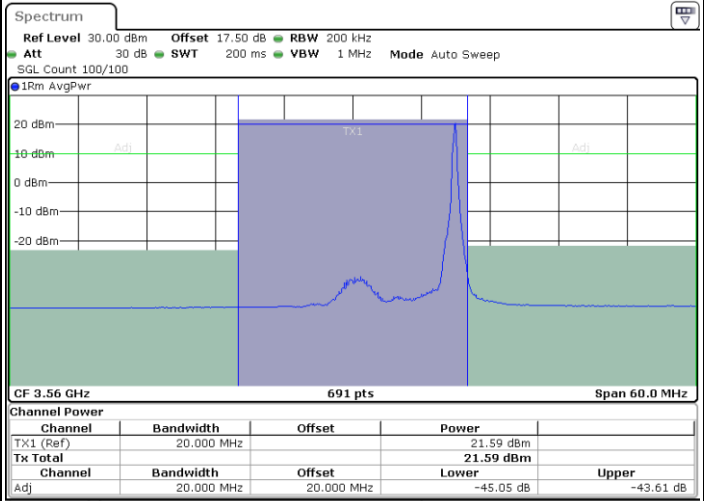

LTE Band 48 / 20MHz

64QAM

Lowest Channel / 1RB0

Lowest Channel / 1RBmax

Date: 14.JAN.2020 11:41:10

Date: 14.JAN.2020 11:46:08