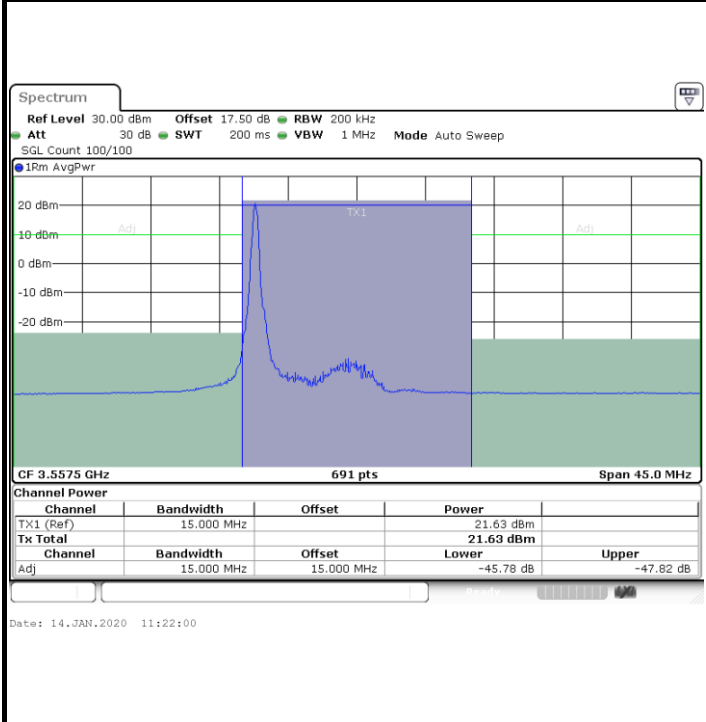

LTE Band 48 / 15MHz

64QAM

Lowest Channel / 1RB0

Lowest Channel / 1RBmax

Lowest Channel / FullIRB

N/A

LTE Band 48 / 15MHz

64QAM