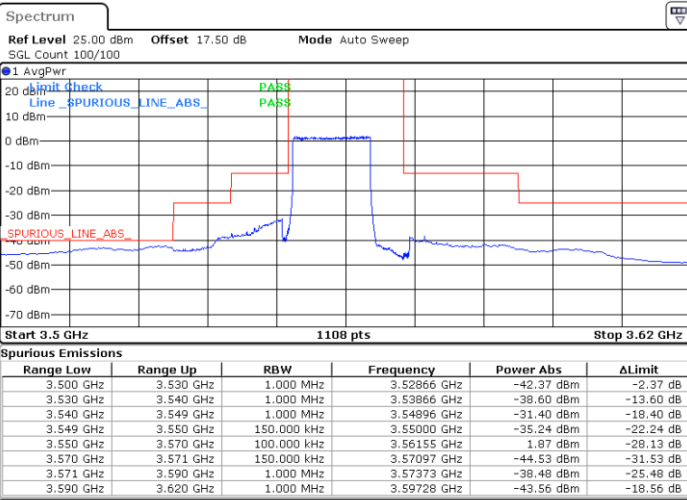

Lowest Channel / FullRB

N/A

Date: 13.JAN.2020 18:05:18