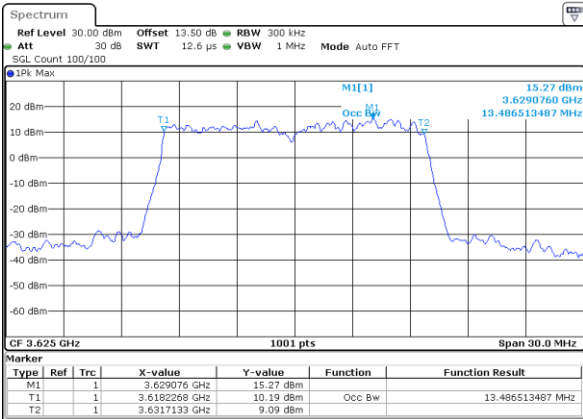

Highest Channel / 10MHz / 16QAM

Date: 14_JAN_2020 13:25:26

LTE Band 48

Lowest Channel / 15MHz / QPSK

Date: 14_JAN_2020 13:26:09

Lowest Channel / 15MHz / 16QAM

Date: 14_JAN_2020 13:26:23

Middle Channel / 15MHz / QPSK

Date: 14_JAN_2020 13:27:04

Middle Channel / 15MHz / 16QAM

Date: 14_JAN_2020 13:27:17

Highest Channel / 15MHz / QPSK

Date: 14_JAN_2020 13:27:57

Highest Channel / 15MHz / 16QAM

Date: 14_JAN_2020 13:28:11

LTE Band 48