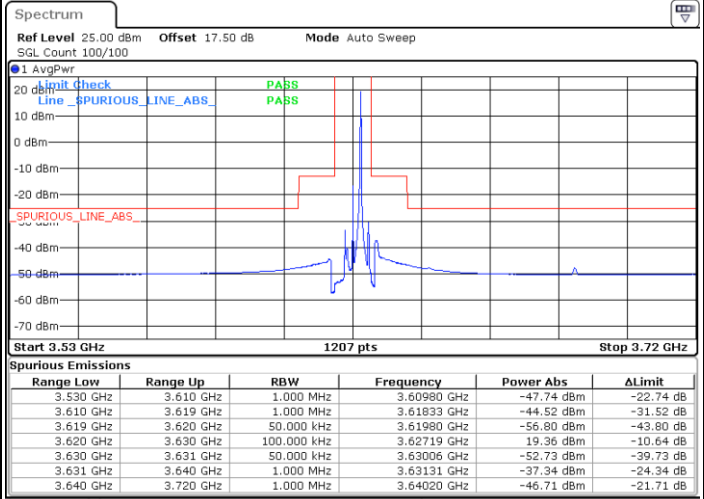

LTE Band 48 / 5MHz

QPSK

Middle Channel / 1RB0

Middle Channel / 1RBmax

Date: 13.JAN.2020 19:18:42

Date: 13.JAN.2020 19:21:14