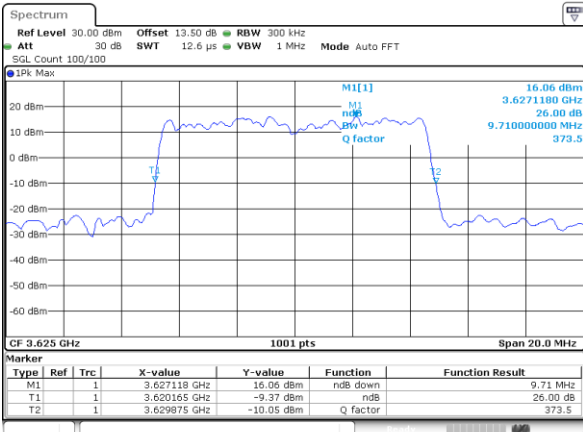

Middle Channel / 10MHz / QPSK

Date: 14_JAN_2020 13:24:46