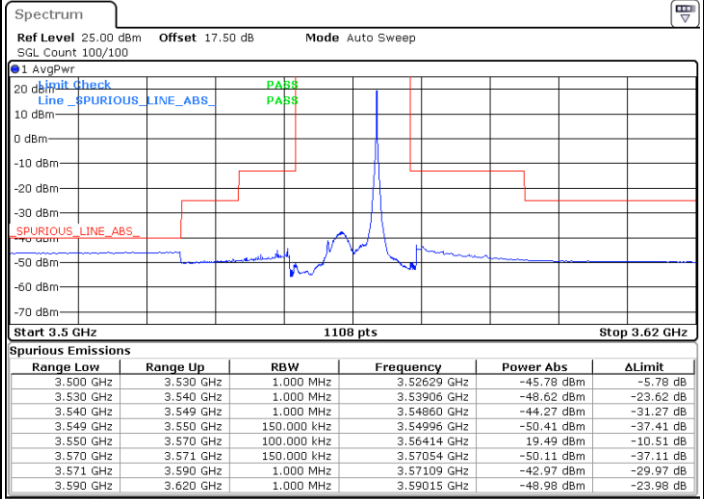

Middle Channel / FullIRB

N/A

Date: 13.JAN.2020 17:31:47

LTE Band 48 / 10MHz

QPSK

Highest Channel / 1RB0

Highest Channel / 1RBmax

Date: 13.JAN.2020 19:40:57

Date: 13.JAN.2020 19:44:44

Highest Channel / FullIRB

N/A

Date: 13.JAN.2020 19:52:14

LTE Band 48 / 15MHz

QPSK

Lowest Channel / 1RB0

Lowest Channel / 1RBmax

Date: 13.JAN.2020 17:52:45

Date: 13.JAN.2020 18:17:47

Lowest Channel / FullRB

N/A

Date: 13.JAN.2020 18:05:18