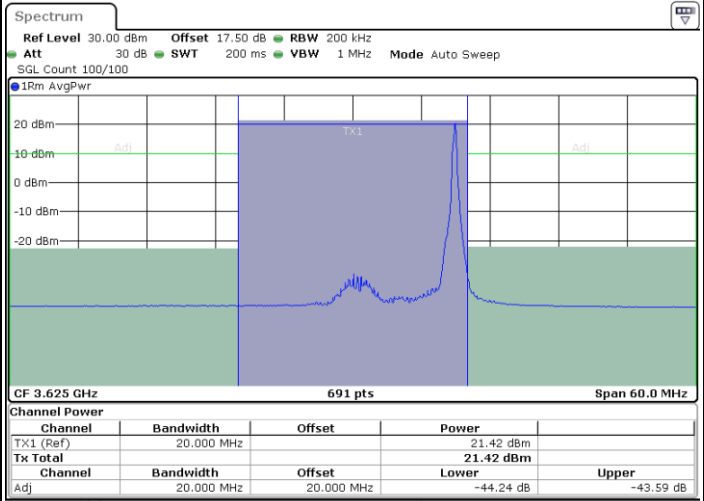

LTE Band 48 / 20MHz

64QAM

Middle Channel / 1RB0

Middle Channel / 1RBmax

Date: 14.JAN.2020 11:43:55

Date: 14.JAN.2020 11:48:50