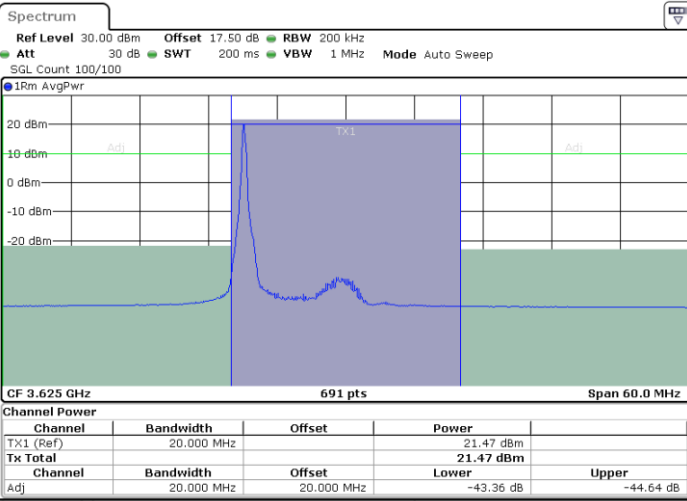

LTE Band 48 / 20MHz

64QAM

Middle Channel / 1RB0

Middle Channel / 1RBmax

Date: 14.JAN.2020 11:43:55

Date: 14.JAN.2020 11:48:50