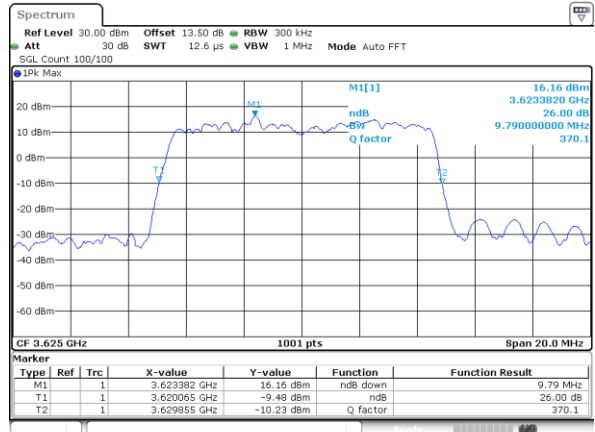

Middle Channel / 10MHz / 16QAM

Date: 14_JAN_2020 13:24:59