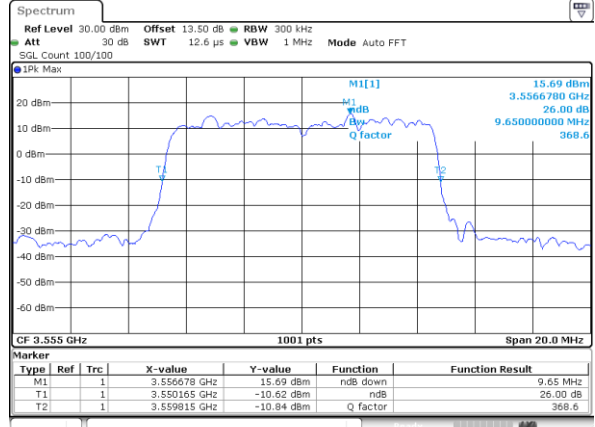

Highest Channel / 20MHz / QPSK

Date: 14_JAN_2020 13:31:10

Highest Channel / 20MHz / 16QAM

Date: 14_JAN_2020 13:31:24

LTE Band 48

Lowest Channel / 5MHz / 64QAM

Date: 14_JAN_2020 13:31:53

Lowest Channel / 10MHz / 64QAM