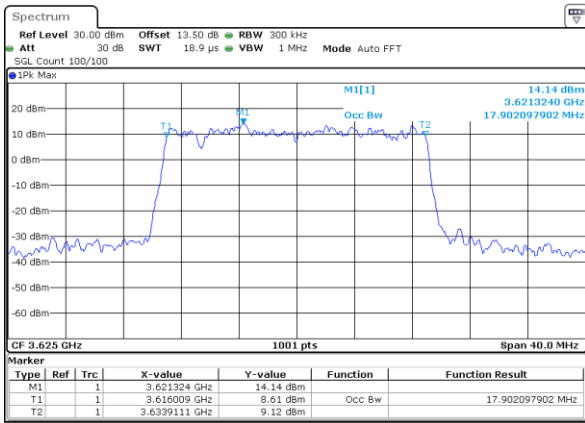

Date: 14_JAN_2020 13:27:04

Middle Channel / 15MHz / 16QAM

Date: 14_JAN_2020 13:27:17

Highest Channel / 15MHz / QPSK

Date: 14_JAN_2020 13:27:57

Highest Channel / 15MHz / 16QAM

Date: 14_JAN_2020 13:28:11

LTE Band 48

Lowest Channel / 20MHz / QPSK

Date: 14_JAN_2020 13:28:54

Lowest Channel / 20MHz / 16QAM

Date: 14_JAN_2020 13:29:08

Middle Channel / 20MHz / QPSK

Date: 14_JAN_2020 13:29:49

Middle Channel / 20MHz / 16QAM

Date: 14_JAN_2020 13:30:02

Highest Channel / 20MHz / QPSK

Date: 14_JAN_2020 13:30:42

Highest Channel / 20MHz / 16QAM

Date: 14_JAN_2020 13:30:56

LTE Band 48

Lowest Channel / 5MHz / 64QAM

Date: 14_JAN_2020 13:31:39

Lowest Channel / 10MHz / 64QAM