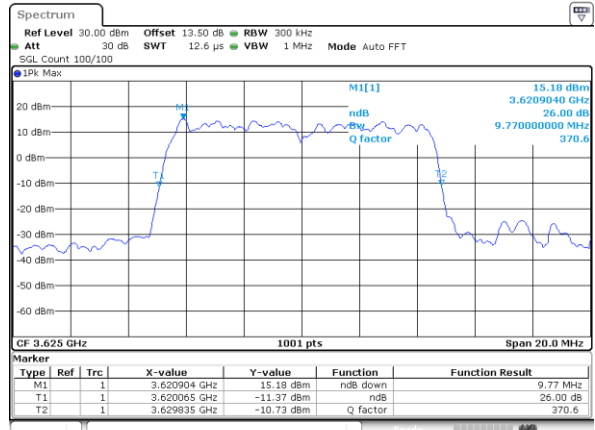

Middle Channel / 10MHz / 64QAM

Date: 14_JAN_2020 13:33:42