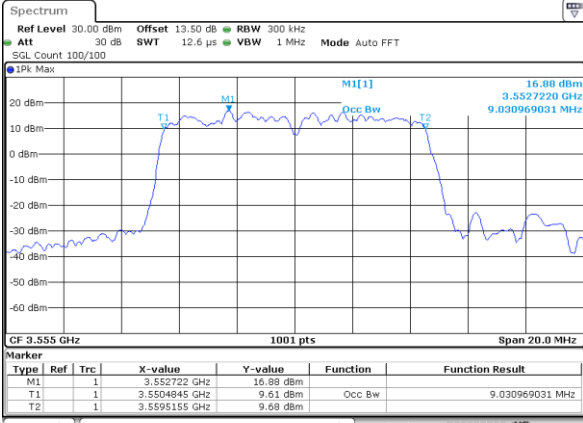

Date: 14_JAN.2020 13:21:48

Highest Channel / 5MHz / QPSK

Date: 14_JAN.2020 13:22:28

Highest Channel / 5MHz / 16QAM

Date: 14_JAN.2020 13:22:42

LTE Band 48

Lowest Channel / 10MHz / QPSK

Date: 14_JAN_2020 13:23:25