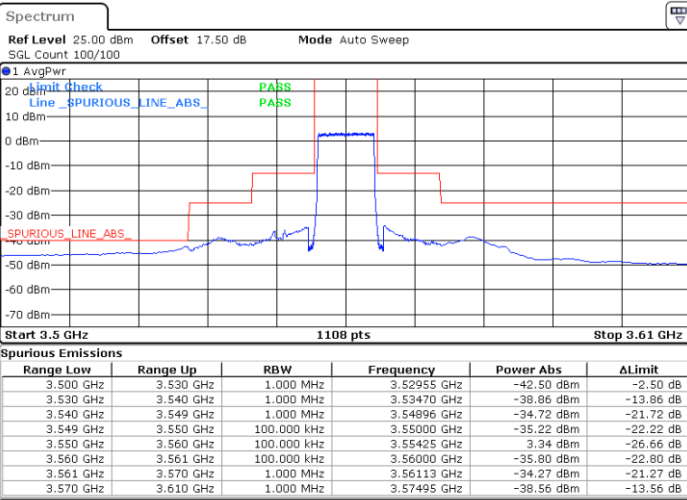

LTE Band 48 / 5MHz

QPSK

Highest Channel / 1RB0

Highest Channel / 1RBmax

Date: 13.JAN.2020 16:45:47

Date: 13.JAN.2020 17:10:49

Highest Channel / FullIRB

N/A

Date: 13.JAN.2020 16:58:19

LTE Band 48 / 10MHz

QPSK

Lowest Channel / 1RB0

Lowest Channel / 1RBmax

Date: 13.JAN.2020 17:17:49

Date: 13.JAN.2020 17:42:56

Lowest Channel / FullRB

N/A

Date: 13.JAN.2020 17:30:23

LTE Band 48 / 10MHz

QPSK

MiddleChannel / 1RB0

Middle Channel / 1RBmax

Date: 13.JAN.2020 17:19:13

Date: 13.JAN.2020 17:44:22