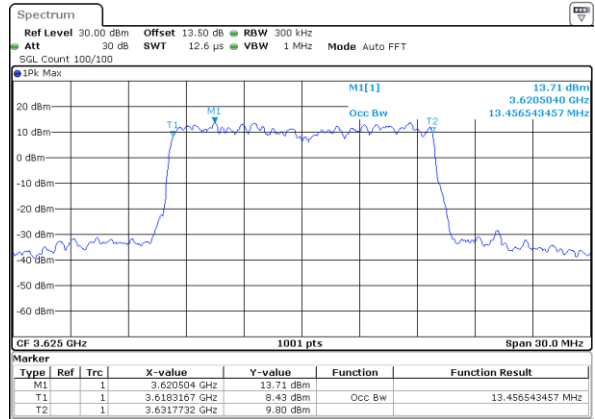

Highest Channel / 10MHz / 16QAM

Date: 14_JAN_2020 13:25:26

LTE Band 48

Lowest Channel / 15MHz / QPSK

Date: 14_JAN_2020 13:26:09

Lowest Channel / 15MHz / 16QAM

Date: 14_JAN_2020 13:26:23

Middle Channel / 15MHz / QPSK

Date: 14_JAN_2020 13:27:04

Middle Channel / 15MHz / 16QAM

Date: 14_JAN_2020 13:27:17

Highest Channel / 15MHz / QPSK

Date: 14_JAN_2020 13:27:57

Highest Channel / 15MHz / 16QAM

Date: 14_JAN_2020 13:28:11

LTE Band 48