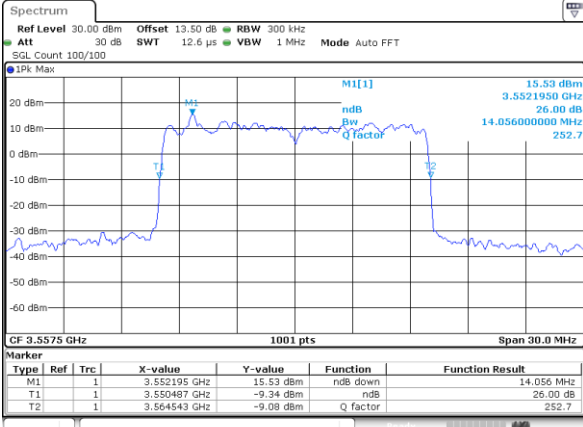

Date: 14_JAN_2020 13:33:16

Middle Channel / 5MHz / 64QAM

Date: 14_JAN_2020 13:32:19

Middle Channel / 10MHz / 64QAM

Date: 14_JAN_2020 13:33:42

Highest Channel / 5MHz / 64QAM

Date: 14_JAN_2020 13:32:47

Highest Channel / 10MHz / 64QAM

Date: 14_JAN_2020 13:34:10

LTE Band 48

Lowest Channel / 15MHz / 64QAM

Date: 14_JAN_2020 13:34:39

Lowest Channel / 20MHz / 64QAM

Date: 14_JAN_2020 13:38:45

Middle Channel / 15MHz / 64QAM

Date: 14_JAN_2020 13:37:48