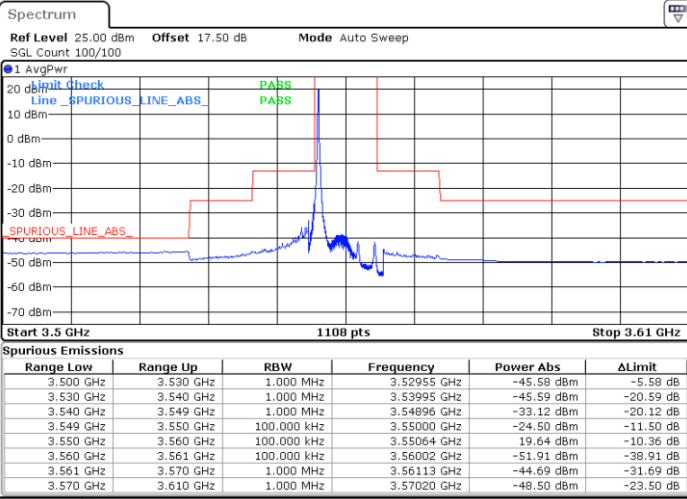

LTE Band 48 / 5MHz

QPSK

Highest Channel / 1RB0

Highest Channel / 1RBmax

Date: 13.JAN.2020 16:45:47

Date: 13.JAN.2020 17:10:49

Highest Channel / FullIRB

N/A

Date: 13.JAN.2020 16:58:19

LTE Band 48 / 10MHz

QPSK

Lowest Channel / 1RB0

Lowest Channel / 1RBmax

Date: 13.JAN.2020 17:17:49

Date: 13.JAN.2020 17:42:56

Lowest Channel / FullRB

N/A

Date: 13.JAN.2020 17:30:23

LTE Band 48 / 10MHz

QPSK

MiddleChannel / 1RB0

Middle Channel / 1RBmax

Date: 13.JAN.2020 17:19:13

Date: 13.JAN.2020 17:44:22