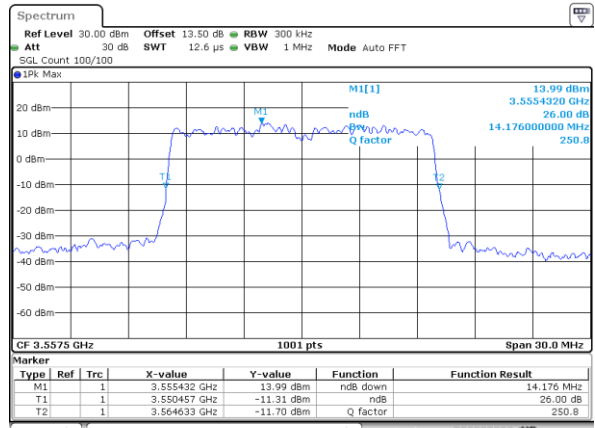

Highest Channel / 10MHz / 16QAM

Date: 14_JAN_2020 13:25:54

LTE Band 48

Lowest Channel / 15MHz / QPSK

Date: 14_JAN.2020 13:26:37

Lowest Channel / 15MHz / 16QAM

Date: 14_JAN.2020 13:26:50

Middle Channel / 15MHz / QPSK

Date: 14_JAN.2020 13:27:01

Middle Channel / 15MHz / 16QAM

Date: 14_JAN.2020 13:27:44

Highest Channel / 15MHz / QPSK

Date: 14_JAN.2020 13:28:25

Highest Channel / 15MHz / 16QAM

Date: 14_JAN.2020 13:28:39

LTE Band 48