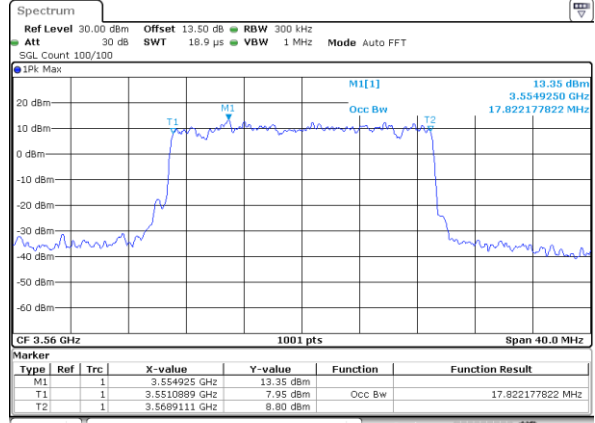

Lowest Channel / 20MHz / 16QAM

Date: 14_JAN_2020 13:29:08