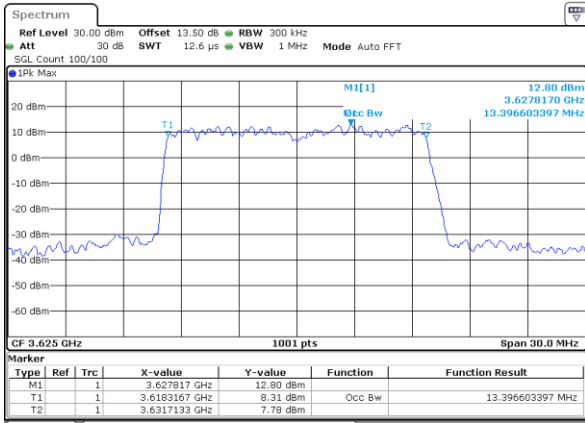

Date: 14_JAN_2020 13:33:56

LTE Band 48

Lowest Channel / 15MHz / 64QAM

Date: 14_JAN_2020 13:34:25

Lowest Channel / 20MHz / 64QAM

Date: 14_JAN_2020 13:38:31

Middle Channel / 15MHz / 64QAM

Date: 14_JAN_2020 13:37:05

Middle Channel / 20MHz / 64QAM

Date: 14_JAN_2020 13:38:58

Highest Channel / 15MHz / 64QAM

Date: 14_JAN_2020 13:38:02

Highest Channel / 20MHz / 64QAM

Date: 14_JAN_2020 13:39:25

Conducted Band Edge

LTE Band 48 / 5MHz