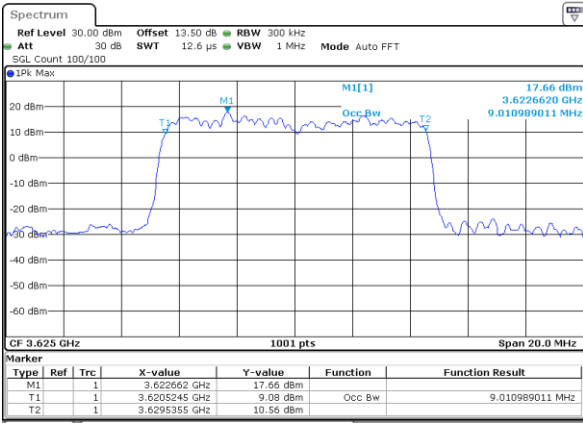

Middle Channel / 10MHz / QPSK

Date: 14_JAN_2020 13:24:19