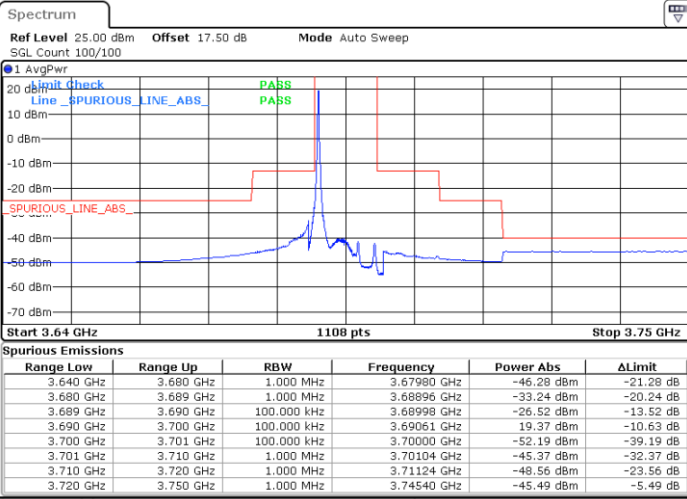

N/A

Date: 13.JAN.2020 17:30:23

LTE Band 48 / 10MHz

QPSK

MiddleChannel / 1RB0

Middle Channel / 1RBmax

Date: 13.JAN.2020 17:19:13

Date: 13.JAN.2020 17:44:22

Middle Channel / FullIRB

N/A

Date: 13.JAN.2020 17:31:47

LTE Band 48 / 10MHz

QPSK

Highest Channel / 1RB0

Highest Channel / 1RBmax

Date: 13.JAN.2020 19:40:57

Date: 13.JAN.2020 19:44:44

Highest Channel / FullIRB

N/A

Date: 13.JAN.2020 19:52:14

LTE Band 48 / 15MHz

QPSK

Lowest Channel / 1RB0

Lowest Channel / 1RBmax