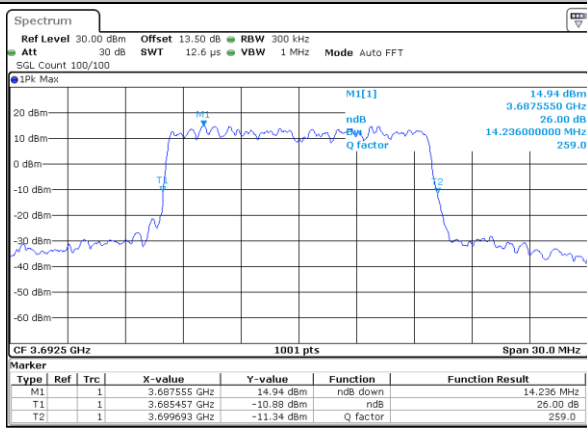

Highest Channel / 10MHz / 16QAM

Date: 14_JAN_2020 13:25:54

LTE Band 48

Lowest Channel / 15MHz / QPSK

Date: 14_JAN.2020 13:26:37

Lowest Channel / 15MHz / 16QAM

Date: 14_JAN.2020 13:26:50

Middle Channel / 15MHz / QPSK

Date: 14_JAN.2020 13:27:01

Middle Channel / 15MHz / 16QAM

Date: 14_JAN.2020 13:27:44

Highest Channel / 15MHz / QPSK

Date: 14_JAN.2020 13:28:25

Highest Channel / 15MHz / 16QAM

Date: 14_JAN.2020 13:28:39

LTE Band 48