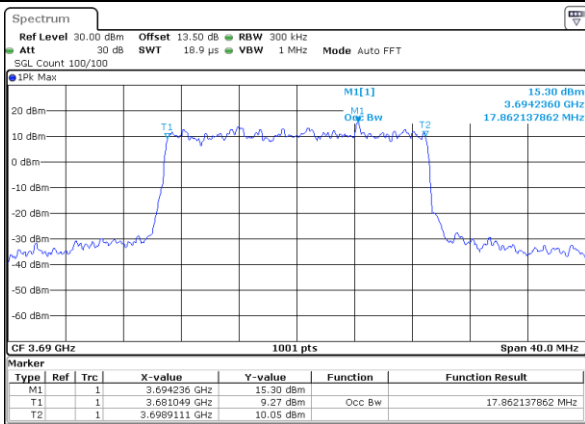

Lowest Channel / 20MHz / QPSK

Date: 14_JAN_2020 13:28:54

Lowest Channel / 20MHz / 16QAM

Date: 14_JAN_2020 13:29:08

Middle Channel / 20MHz / QPSK

Date: 14_JAN_2020 13:29:49

Middle Channel / 20MHz / 16QAM

Date: 14_JAN_2020 13:30:02

Highest Channel / 20MHz / QPSK

Date: 14_JAN_2020 13:30:42

Highest Channel / 20MHz / 16QAM

Date: 14_JAN_2020 13:30:56

LTE Band 48

Lowest Channel / 5MHz / 64QAM

Date: 14_JAN_2020 13:31:39

Lowest Channel / 10MHz / 64QAM