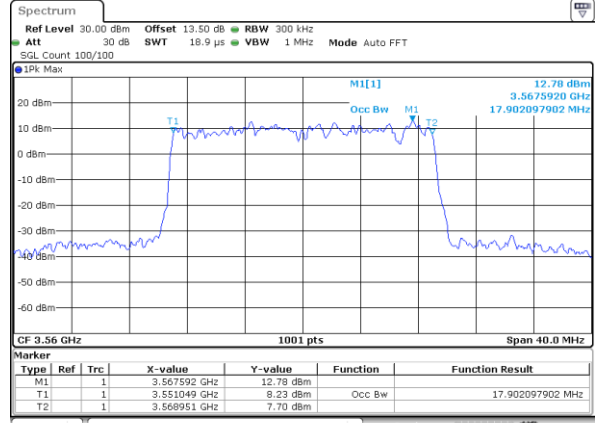

Date: 14_JAN_2020 13:33:56

LTE Band 48

Lowest Channel / 15MHz / 64QAM

Date: 14_JAN_2020 13:34:25

Lowest Channel / 20MHz / 64QAM

Date: 14_JAN_2020 13:38:31

Middle Channel / 15MHz / 64QAM

Date: 14_JAN_2020 13:37:05

Middle Channel / 20MHz / 64QAM

Date: 14_JAN_2020 13:38:58

Highest Channel / 15MHz / 64QAM

Date: 14_JAN_2020 13:38:02

Highest Channel / 20MHz / 64QAM

Date: 14_JAN_2020 13:39:25

Conducted Band Edge

LTE Band 48 / 5MHz