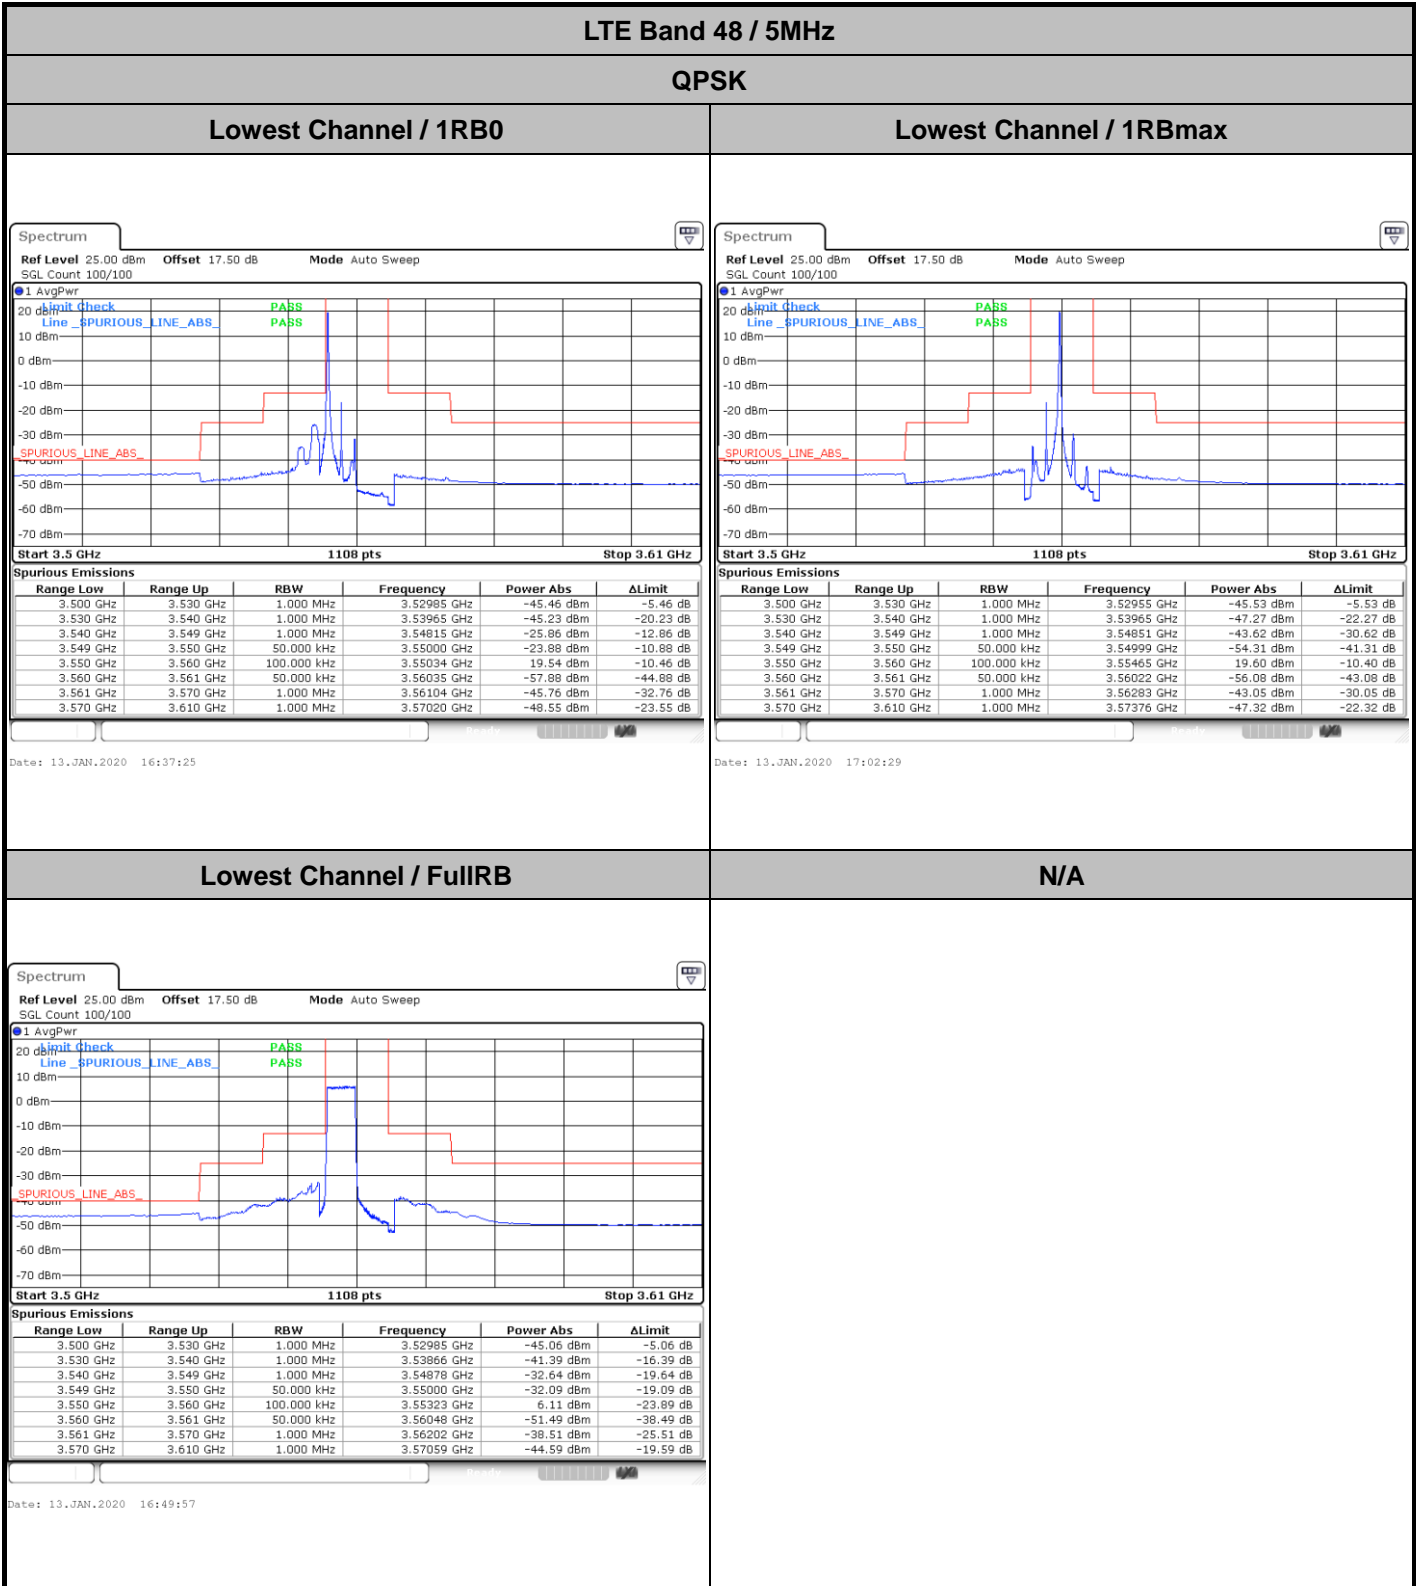

Middle Channel / 20MHz / 64QAM

Date: 14_JAN_2020 13:38:58

Highest Channel / 15MHz / 64QAM

Date: 14_JAN_2020 13:38:02

Highest Channel / 20MHz / 64QAM

Date: 14_JAN_2020 13:39:25

Conducted Band Edge

LTE Band 48 / 5MHz