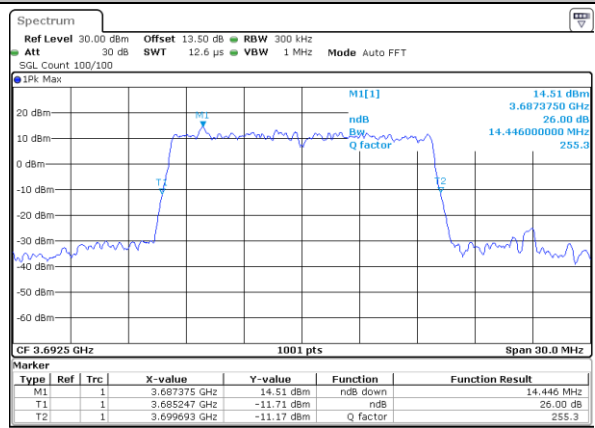

Date: 14_JAN.2020 13:27:01

Middle Channel / 15MHz / 16QAM

Date: 14_JAN.2020 13:27:44

Highest Channel / 15MHz / QPSK

Date: 14_JAN.2020 13:28:25

Highest Channel / 15MHz / 16QAM

Date: 14_JAN.2020 13:28:39

LTE Band 48