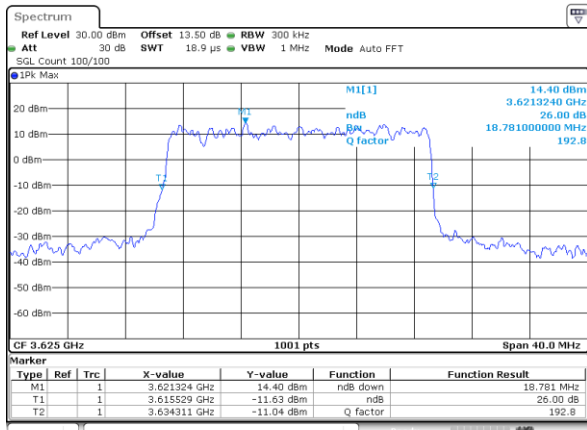

Date: 14_JAN.2020 13:27:01

Middle Channel / 15MHz / 16QAM

Date: 14_JAN.2020 13:27:44

Highest Channel / 15MHz / QPSK

Date: 14_JAN.2020 13:28:25

Highest Channel / 15MHz / 16QAM

Date: 14_JAN.2020 13:28:39

LTE Band 48

Lowest Channel / 20MHz / QPSK

Date: 14_JAN_2020 13:29:22

Lowest Channel / 20MHz / 16QAM

Date: 14_JAN_2020 13:29:35

Middle Channel / 20MHz / QPSK

Date: 14_JAN_2020 13:30:16

Middle Channel / 20MHz / 16QAM

Date: 14_JAN_2020 13:30:29

Highest Channel / 20MHz / QPSK

Date: 14_JAN_2020 13:31:10

Highest Channel / 20MHz / 16QAM

Date: 14_JAN_2020 13:31:24

LTE Band 48

Lowest Channel / 5MHz / 64QAM

Date: 14_JAN_2020 13:31:53

Lowest Channel / 10MHz / 64QAM