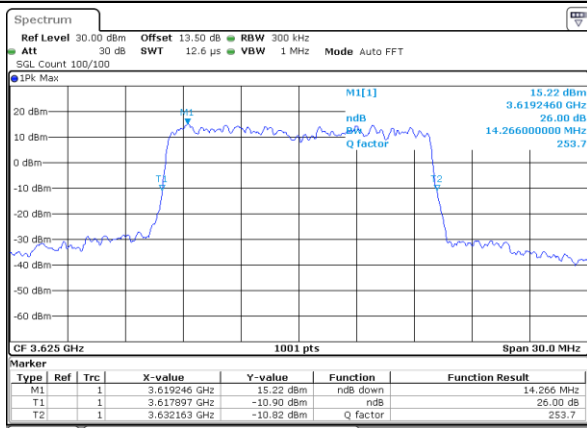

Highest Channel / 10MHz / 16QAM

Date: 14_JAN_2020 13:25:54

LTE Band 48

Lowest Channel / 15MHz / QPSK

Date: 14_JAN.2020 13:26:37

Lowest Channel / 15MHz / 16QAM

Date: 14_JAN.2020 13:26:50

Middle Channel / 15MHz / QPSK

Date: 14_JAN.2020 13:27:01

Middle Channel / 15MHz / 16QAM

Date: 14_JAN.2020 13:27:44

Highest Channel / 15MHz / QPSK

Date: 14_JAN.2020 13:28:25

Highest Channel / 15MHz / 16QAM

Date: 14_JAN.2020 13:28:39

LTE Band 48