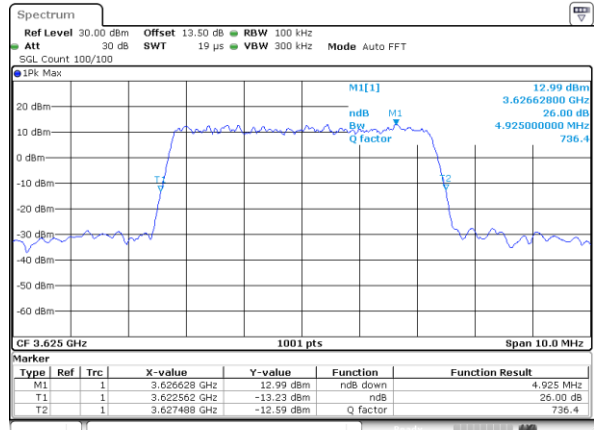

Mode	LTE Band 48 : 26dB BW(MHz)											
BW	1.4MHz		3MHz		5MHz		10MHz		15MHz		20MHz	
Mod.	QPSK	16QAM	QPSK	16QAM	QPSK	16QAM	QPSK	16QAM	QPSK	16QAM	QPSK	16QAM
Lowest CH	-	-	-	-	4.86	4.91	9.81	9.71	14.24	14.18	18.90	18.62
Middle CH	-	-	-	-	4.91	4.93	9.71	9.79	14.27	14.15	18.78	18.74
Highest CH	-	-	-	-	4.87	4.94	9.79	9.63	14.24	14.45	18.82	18.78
Mode	LTE Band 48 : 26dB BW(MHz)											
BW	1.4MHz		3MHz		5MHz		10MHz		15MHz		20MHz	
Mod.	64QAM		64QAM		64QAM		64QAM		64QAM		64QAM	
Lowest CH	-	-	-	-	4.93	-	9.65	-	14.06	-	18.86	-
Middle CH	-	-	-	-	4.73	-	9.77	-	14.12	-	18.62	-
Highest CH	-	-	-	-	4.80	-	9.91	-	14.18	-	19.14	-

LTE Band 48

Lowest Channel / 5MHz / QPSK

Date: 14_JAN_2020 13:21:07

Lowest Channel / 5MHz / 16QAM

Date: 14_JAN_2020 13:21:21

Middle Channel / 5MHz / QPSK

Date: 14_JAN_2020 13:22:01

Middle Channel / 5MHz / 16QAM

Date: 14_JAN_2020 13:22:14

Highest Channel / 5MHz / QPSK

Date: 14_JAN_2020 13:22:55

Highest Channel / 5MHz / 16QAM

Date: 14_JAN_2020 13:23:09

LTE Band 48

Lowest Channel / 10MHz / QPSK

Date: 14_JAN_2020 13:23:52