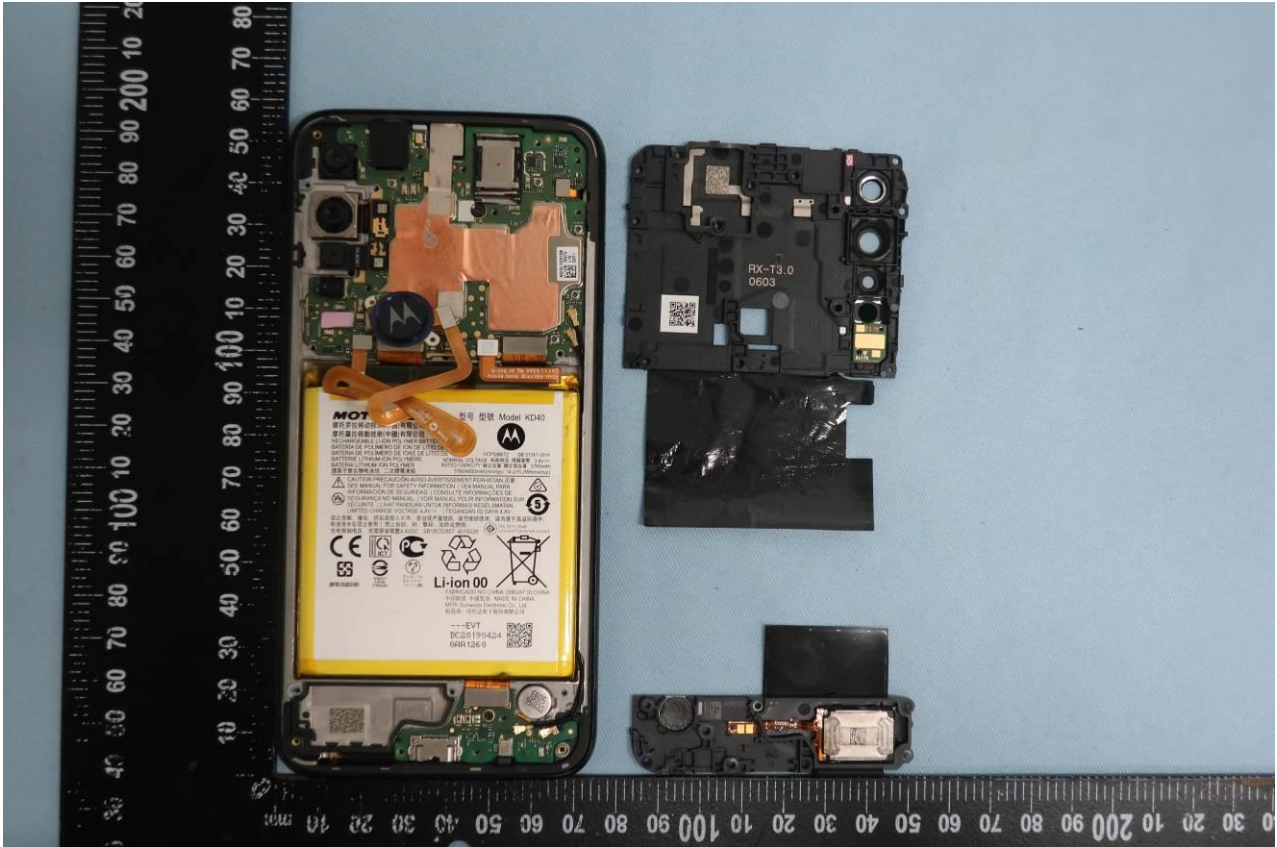

Brand Name: Motorola / Model Name: XT2019-2