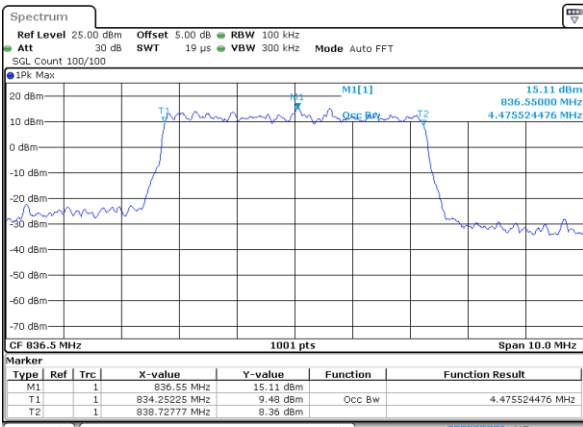

Middle Channel / 5MHz / 64QAM

Date: 5 JUL 2019 20:56:26