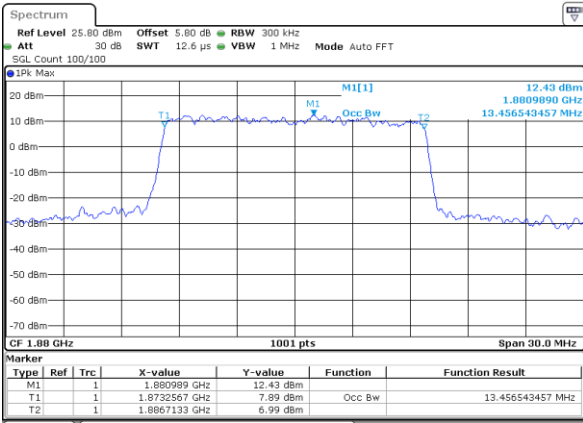

Middle Channel / 15MHz / 64QAM

Date: 5 JUL 2019 12:08:02