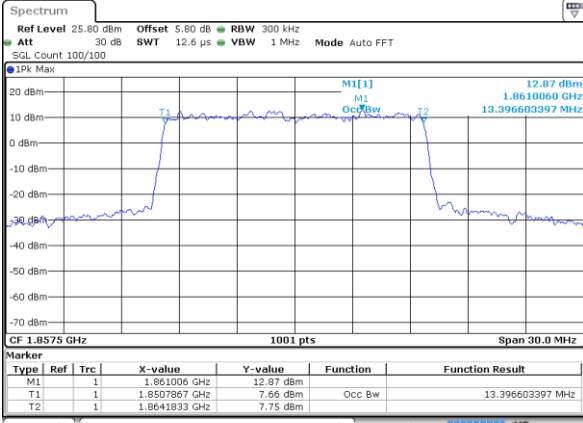

Date: 5 JUL 2019 12:07:32

Highest Channel / 5MHz / 64QAM

Date: 5 JUL 2019 12:07:12

Highest Channel / 10MHz / 64QAM

Date: 5 JUL 2019 12:07:42

LTE Band 2

Lowest Channel / 15MHz / 64QAM

Date: 5 JUL 2019 12:07:52