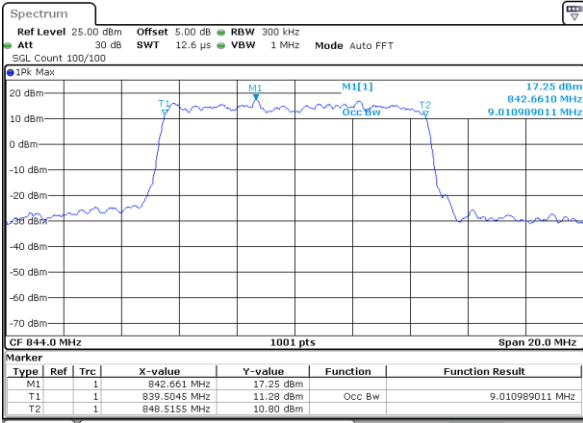

Date: 5 JUL 2019 19:58:09

LTE Band 5

Lowest Channel / 10MHz / QPSK

Date: 5 JUL 2019 20:06:59

Lowest Channel / 10MHz / 16QAM

Date: 5 JUL 2019 20:07:09

Middle Channel / 10MHz / QPSK

Date: 5 JUL 2019 20:15:58

Middle Channel / 10MHz / 16QAM

Date: 5 JUL 2019 20:16:08

Highest Channel / 10MHz / QPSK

Date: 5 JUL 2019 20:18:27

Highest Channel / 10MHz / 16QAM

Date: 5 JUL 2019 20:18:37

LTE Band 5

Lowest Channel / 1.4MHz / 64QAM