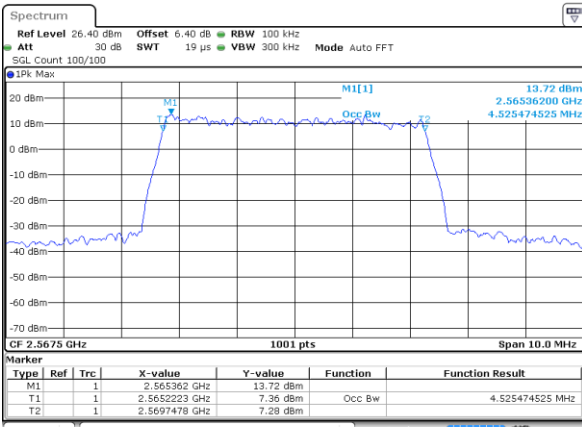

Highest Channel / 20MHz / QPSK

Date: 6 JUL 2019 15:31:18

Highest Channel / 20MHz / 16QAM

Date: 6 JUL 2019 15:30:58

LTE Band 7

Lowest Channel / 5MHz / 64QAM

Date: 6 JUL 2019 15:53:43

Lowest Channel / 10MHz / 64QAM

Date: 6 JUL 2019 15:59:42

Middle Channel / 5MHz / 64QAM

Date: 6 JUL 2019 15:53:53

Middle Channel / 10MHz / 64QAM

Date: 6 JUL 2019 15:59:52

Highest Channel / 5MHz / 64QAM

Date: 6 JUL 2019 15:54:03

Highest Channel / 10MHz / 64QAM