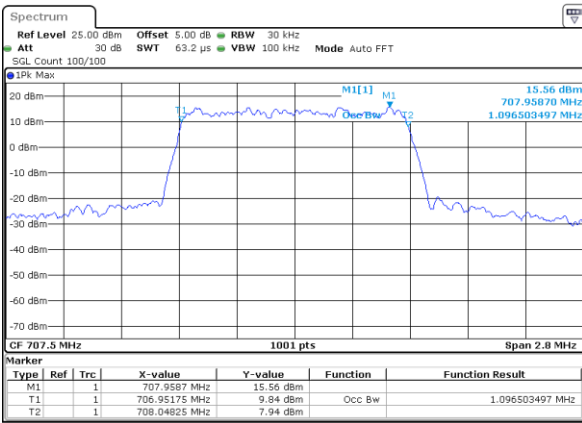

Date: 6 JUL 2019 16:00:02

LTE Band 7

Lowest Channel / 15MHz / 64QAM

Date: 6 JUL 2019 16:05:41

Lowest Channel / 20MHz / 64QAM

Date: 6 JUL 2019 16:11:40

Middle Channel / 15MHz / 64QAM

Date: 6 JUL 2019 16:05:51

Middle Channel / 20MHz / 64QAM

Date: 6 JUL 2019 16:11:50

Highest Channel / 15MHz / 64QAM

Date: 6 JUL 2019 16:06:01

Highest Channel / 20MHz / 64QAM

Date: 6 JUL 2019 16:12:00

LTE Band 12

Lowest Channel / 1.4MHz / QPSK

Date: 6 JUL 2019 16:41:59

Lowest Channel / 1.4MHz / 16QAM

Date: 6 JUL 2019 16:42:09

Middle Channel / 1.4MHz / QPSK

Date: 6 JUL 2019 16:42:29

Middle Channel / 1.4MHz / 16QAM

Date: 6 JUL 2019 16:42:19

Highest Channel / 1.4MHz / QPSK