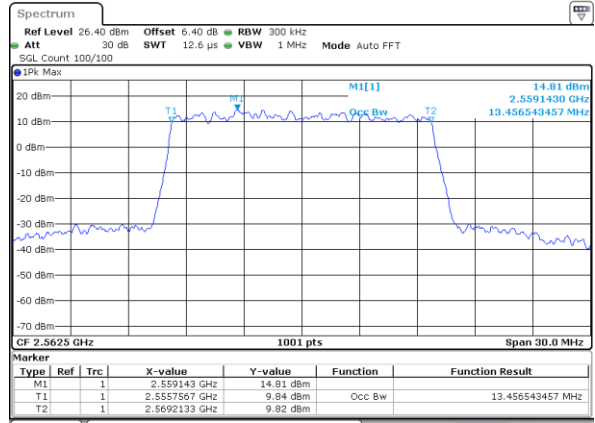

Highest Channel / 10MHz / 16QAM

Date: 6 JUL 2019 14:58:16

LTE Band 7

Lowest Channel / 15MHz / QPSK

Date: 6 JUL 2019 15:13:25

Lowest Channel / 15MHz / 16QAM

Date: 6 JUL 2019 15:13:05

Middle Channel / 15MHz / QPSK

Date: 6 JUL 2019 15:13:45

Middle Channel / 15MHz / 16QAM

Date: 6 JUL 2019 15:14:06

Highest Channel / 15MHz / QPSK

Date: 6 JUL 2019 15:14:46

Highest Channel / 15MHz / 16QAM

Date: 6 JUL 2019 15:14:26

LTE Band 7