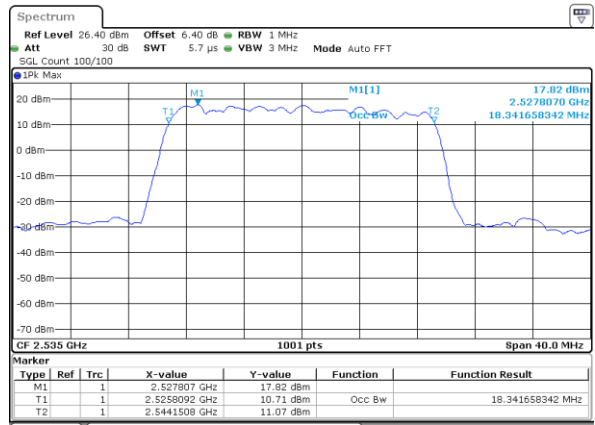

Lowest Channel / 20MHz / QPSK

Date: 6 JUL 2019 15:29:57

Lowest Channel / 20MHz / 16QAM

Date: 6 JUL 2019 15:29:37

Middle Channel / 20MHz / QPSK

Date: 6 JUL 2019 15:30:18

Middle Channel / 20MHz / 16QAM

Date: 6 JUL 2019 15:30:38

Highest Channel / 20MHz / QPSK

Date: 6 JUL 2019 15:31:18

Highest Channel / 20MHz / 16QAM

Date: 6 JUL 2019 15:30:58

LTE Band 7

Lowest Channel / 5MHz / 64QAM

Date: 6 JUL 2019 15:53:43

Lowest Channel / 10MHz / 64QAM