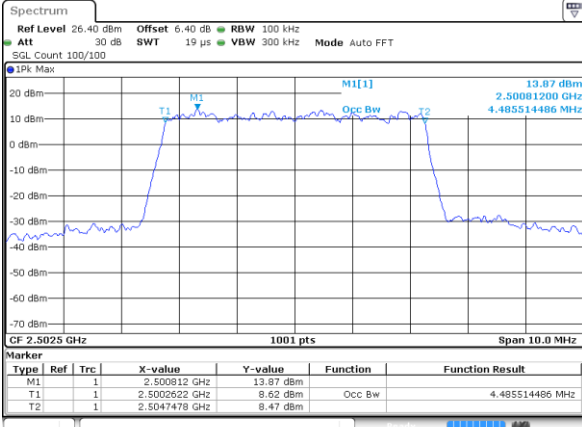

Highest Channel / 20MHz / QPSK

Date: 6 JUL 2019 15:31:18

Highest Channel / 20MHz / 16QAM

Date: 6 JUL 2019 15:30:58

LTE Band 7

Lowest Channel / 5MHz / 64QAM

Date: 6 JUL 2019 15:53:43

Lowest Channel / 10MHz / 64QAM