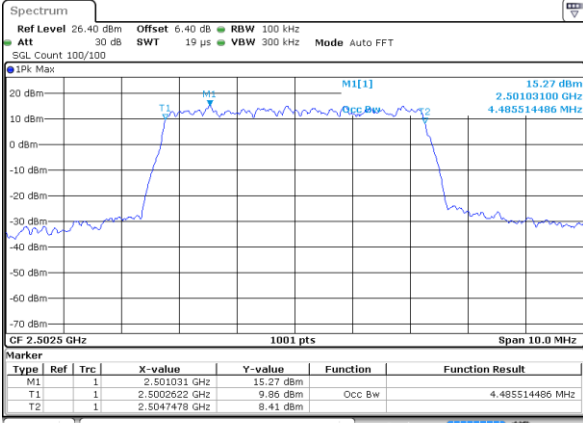

LTE Band 7

Lowest Channel / 5MHz / QPSK

Date: 6 JUL 2019 14:40:03