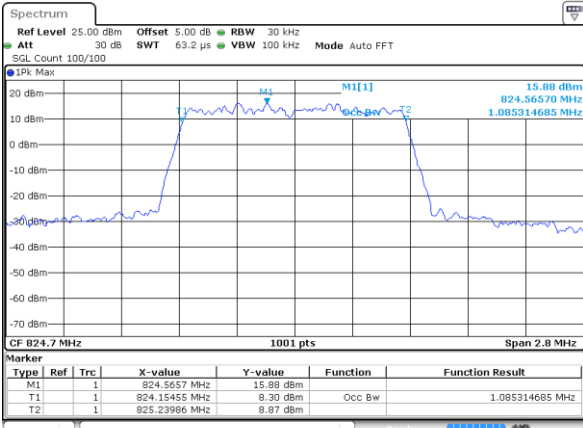

Highest Channel / 20MHz / 64QAM

Date: 5 JUL 2019 12:08:42

LTE Band 5

Lowest Channel / 1.4MHz / QPSK

Date: 5 JUL 2019 14:01:15

Lowest Channel / 1.4MHz / 16QAM

Date: 5 JUL 2019 14:01:25

Middle Channel / 1.4MHz / QPSK