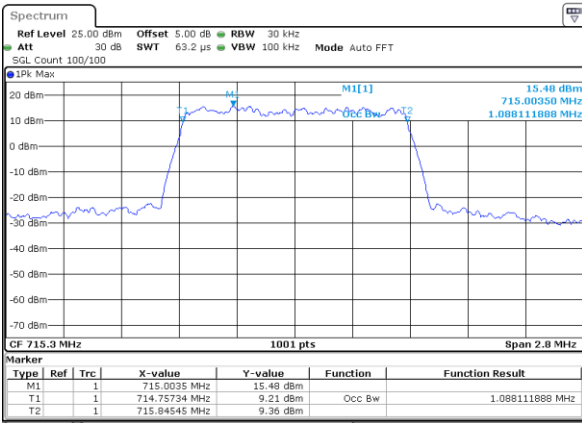

Middle Channel / 20MHz / 64QAM

Date: 6 JUL 2019 16:11:50

Highest Channel / 15MHz / 64QAM

Date: 6 JUL 2019 16:06:01

Highest Channel / 20MHz / 64QAM

Date: 6 JUL 2019 16:12:00

LTE Band 12

Lowest Channel / 1.4MHz / QPSK

Date: 6 JUL 2019 16:41:59

Lowest Channel / 1.4MHz / 16QAM

Date: 6 JUL 2019 16:42:09

Middle Channel / 1.4MHz / QPSK

Date: 6 JUL 2019 16:42:29

Middle Channel / 1.4MHz / 16QAM

Date: 6 JUL 2019 16:42:19

Highest Channel / 1.4MHz / QPSK

Date: 6 JUL 2019 16:42:39

Highest Channel / 1.4MHz / 16QAM

Date: 6 JUL 2019 16:42:49

LTE Band 12

Lowest Channel / 3MHz / QPSK

Date: 6 JUL 2019 16:58:27

Lowest Channel / 3MHz / 16QAM

Date: 6 JUL 2019 16:58:37