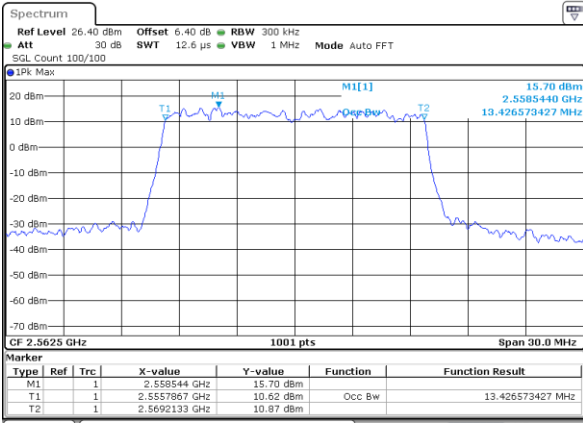

Highest Channel / 10MHz / 16QAM

Date: 6 JUL 2019 14:58:16

LTE Band 7

Lowest Channel / 15MHz / QPSK

Date: 6 JUL 2019 15:13:25

Lowest Channel / 15MHz / 16QAM

Date: 6 JUL 2019 15:13:05

Middle Channel / 15MHz / QPSK

Date: 6 JUL 2019 15:13:45

Middle Channel / 15MHz / 16QAM

Date: 6 JUL 2019 15:14:06

Highest Channel / 15MHz / QPSK

Date: 6 JUL 2019 15:14:46

Highest Channel / 15MHz / 16QAM

Date: 6 JUL 2019 15:14:26

LTE Band 7