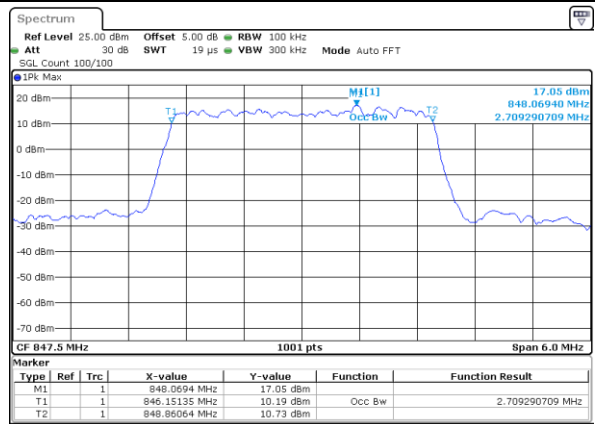

Date: 5 JUL 2019 20:30:33

Lowest Channel / 3MHz / 64QAM

Date: 5 JUL 2019 20:40:47

Middle Channel / 1.4MHz / 64QAM

Date: 5 JUL 2019 20:35:57

Middle Channel / 3MHz / 64QAM

Date: 5 JUL 2019 20:46:11

Highest Channel / 1.4MHz / 64QAM

Date: 5 JUL 2019 20:36:17

Highest Channel / 3MHz / 64QAM

Date: 5 JUL 2019 20:46:31

LTE Band 5

Lowest Channel / 5MHz / 64QAM

Date: 5 JUL 2019 20:51:01

Lowest Channel / 10MHz / 64QAM

Date: 5 JUL 2019 21:01:15