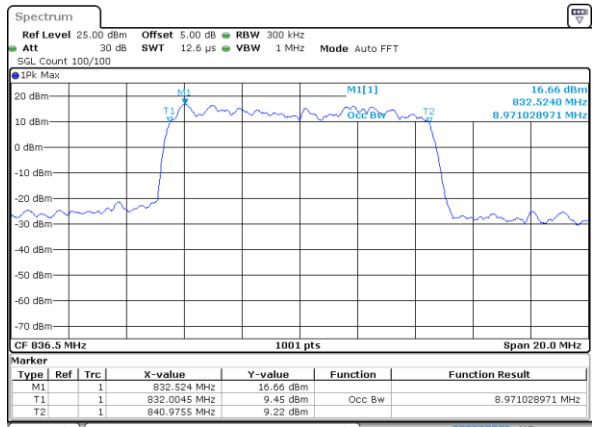

Middle Channel / 10MHz / 64QAM

Date: 5 JUL 2019 21:06:40