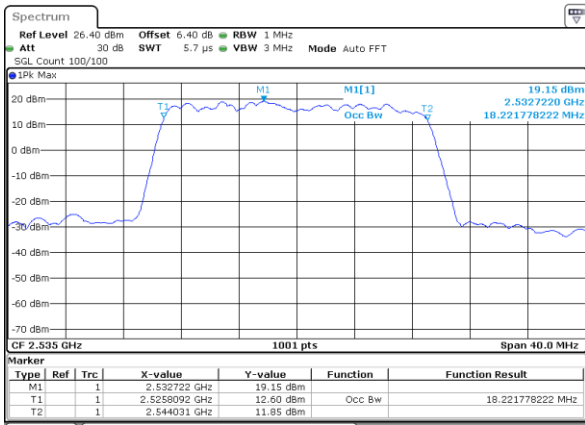

Lowest Channel / 20MHz / QPSK

Date: 6 JUL 2019 15:29:57

Lowest Channel / 20MHz / 16QAM

Date: 6 JUL 2019 15:29:37

Middle Channel / 20MHz / QPSK

Date: 6 JUL 2019 15:30:18

Middle Channel / 20MHz / 16QAM

Date: 6 JUL 2019 15:30:38

Highest Channel / 20MHz / QPSK

Date: 6 JUL 2019 15:31:18

Highest Channel / 20MHz / 16QAM

Date: 6 JUL 2019 15:30:58

LTE Band 7

Lowest Channel / 5MHz / 64QAM

Date: 6 JUL 2019 15:53:43

Lowest Channel / 10MHz / 64QAM