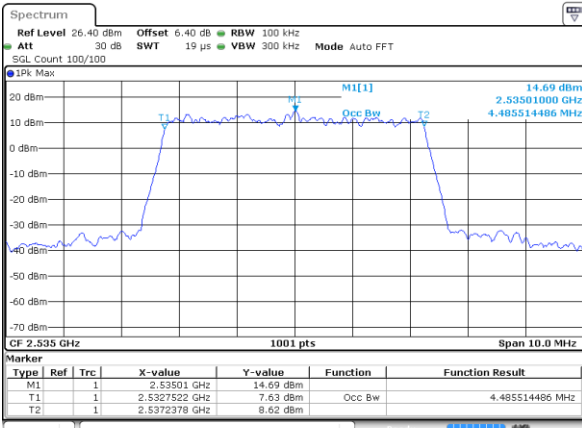

Middle Channel / 5MHz / 64QAM

Date: 6 JUL 2019 15:53:53