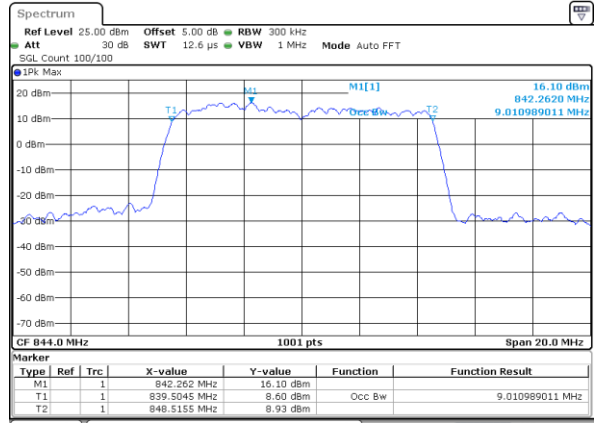

Middle Channel / 10MHz / 16QAM

Date: 5 JUL 2019 20:16:08

Highest Channel / 10MHz / QPSK

Date: 5 JUL 2019 20:18:27

Highest Channel / 10MHz / 16QAM

Date: 5 JUL 2019 20:18:37

LTE Band 5

Lowest Channel / 1.4MHz / 64QAM