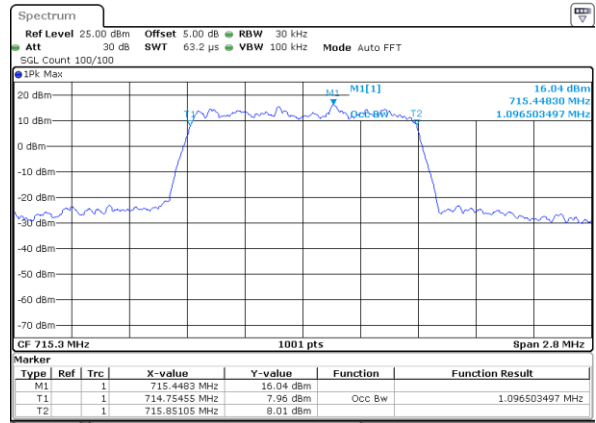

Middle Channel / 20MHz / 64QAM

Date: 6 JUL 2019 16:11:50

Highest Channel / 15MHz / 64QAM

Date: 6 JUL 2019 16:06:01

Highest Channel / 20MHz / 64QAM

Date: 6 JUL 2019 16:12:00

LTE Band 12

Lowest Channel / 1.4MHz / QPSK

Date: 6 JUL 2019 16:41:59

Lowest Channel / 1.4MHz / 16QAM

Date: 6 JUL 2019 16:42:09

Middle Channel / 1.4MHz / QPSK

Date: 6 JUL 2019 16:42:29

Middle Channel / 1.4MHz / 16QAM

Date: 6 JUL 2019 16:42:19

Highest Channel / 1.4MHz / QPSK

Date: 6 JUL 2019 16:42:39

Highest Channel / 1.4MHz / 16QAM

Date: 6 JUL 2019 16:42:49

LTE Band 12

Lowest Channel / 3MHz / QPSK

Date: 6 JUL 2019 16:58:27

Lowest Channel / 3MHz / 16QAM

Date: 6 JUL 2019 16:58:37