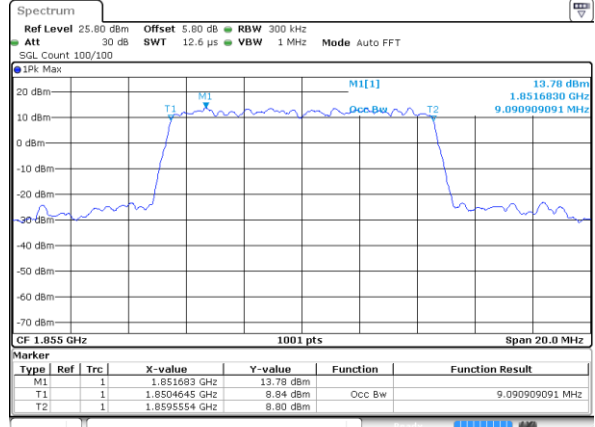

LTE Band 2

Lowest Channel / 5MHz / 64QAM

Date: 5 JUL 2019 12:06:51

Lowest Channel / 10MHz / 64QAM

Date: 5 JUL 2019 12:07:22

Middle Channel / 5MHz / 64QAM

Date: 5 JUL 2019 12:07:02

Middle Channel / 10MHz / 64QAM