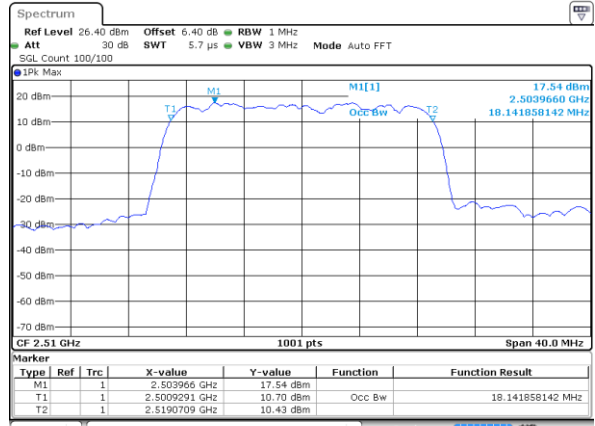

Lowest Channel / 20MHz / 16QAM

Date: 6 JUL 2019 15:29:37