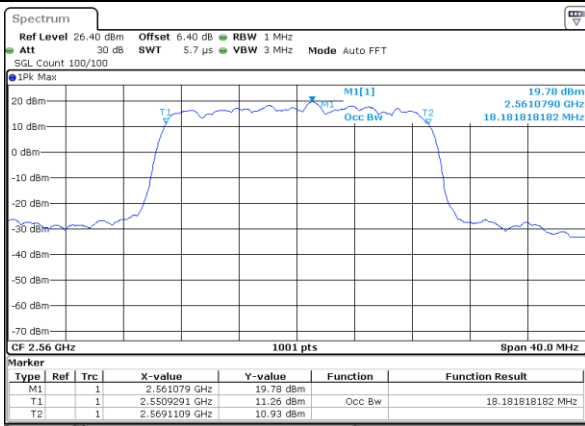

Lowest Channel / 20MHz / QPSK

Date: 6 JUL 2019 15:29:57

Lowest Channel / 20MHz / 16QAM

Date: 6 JUL 2019 15:29:37

Middle Channel / 20MHz / QPSK

Date: 6 JUL 2019 15:30:18

Middle Channel / 20MHz / 16QAM

Date: 6 JUL 2019 15:30:38

Highest Channel / 20MHz / QPSK

Date: 6 JUL 2019 15:31:18

Highest Channel / 20MHz / 16QAM

Date: 6 JUL 2019 15:30:58

LTE Band 7

Lowest Channel / 5MHz / 64QAM

Date: 6 JUL 2019 15:53:43

Lowest Channel / 10MHz / 64QAM