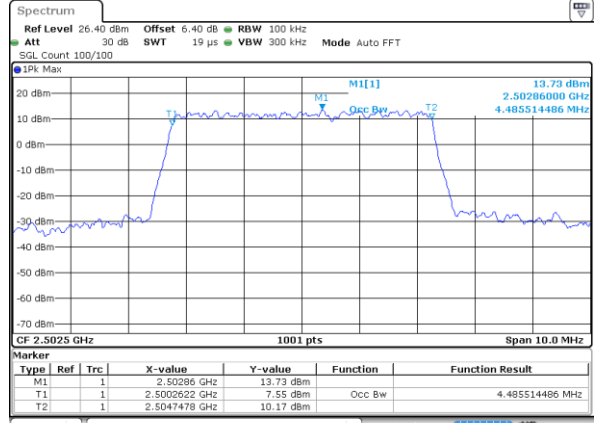

Lowest Channel / 5MHz / 16QAM

Date: 6 JUL 2019 14:40:23