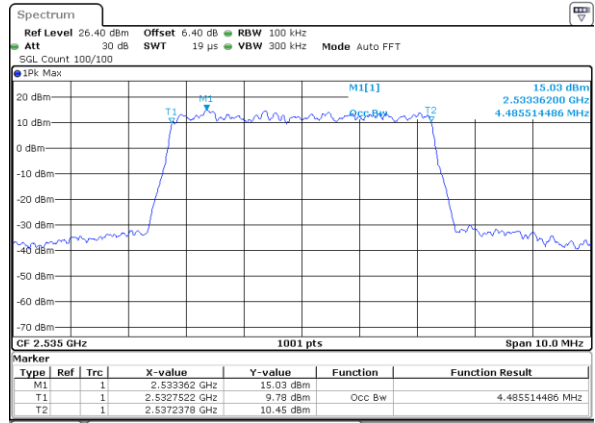

LTE Band 7

Lowest Channel / 5MHz / QPSK

Date: 6 JUL 2019 14:40:03

Lowest Channel / 5MHz / 16QAM

Date: 6 JUL 2019 14:40:23

Middle Channel / 5MHz / QPSK

Date: 6 JUL 2019 14:41:03

Middle Channel / 5MHz / 16QAM

Date: 6 JUL 2019 14:40:43

Highest Channel / 5MHz / QPSK

Date: 6 JUL 2019 14:41:24

Highest Channel / 5MHz / 16QAM

Date: 6 JUL 2019 14:41:44

LTE Band 7

Lowest Channel / 10MHz / QPSK

Date: 6 JUL 2019 14:56:35