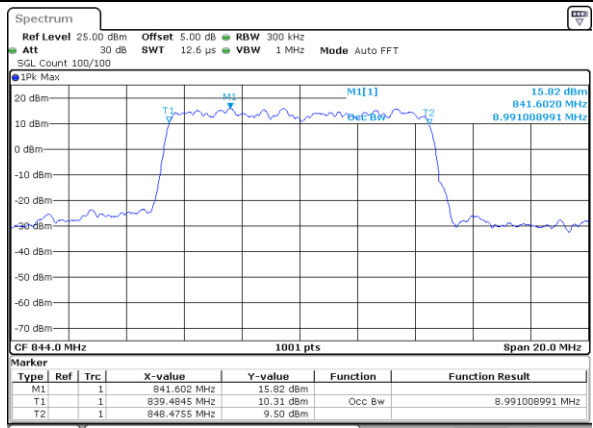

Middle Channel / 5MHz / 64QAM

Date: 5 JUL 2019 20:56:26

Middle Channel / 10MHz / 64QAM

Date: 5 JUL 2019 21:06:40

Highest Channel / 5MHz / 64QAM

Date: 5 JUL 2019 20:56:46

Highest Channel / 10MHz / 64QAM

Date: 5 JUL 2019 21:07:00