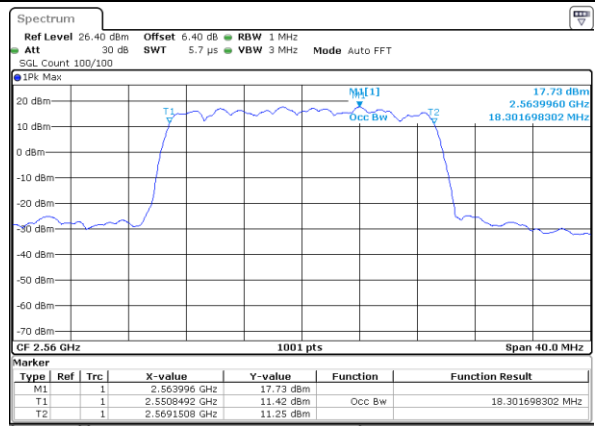

Lowest Channel / 20MHz / QPSK

Date: 6 JUL 2019 15:29:57

Lowest Channel / 20MHz / 16QAM

Date: 6 JUL 2019 15:29:37

Middle Channel / 20MHz / QPSK

Date: 6 JUL 2019 15:30:18

Middle Channel / 20MHz / 16QAM

Date: 6 JUL 2019 15:30:38

Highest Channel / 20MHz / QPSK

Date: 6 JUL 2019 15:31:18

Highest Channel / 20MHz / 16QAM

Date: 6 JUL 2019 15:30:58

LTE Band 7

Lowest Channel / 5MHz / 64QAM

Date: 6 JUL 2019 15:53:43

Lowest Channel / 10MHz / 64QAM