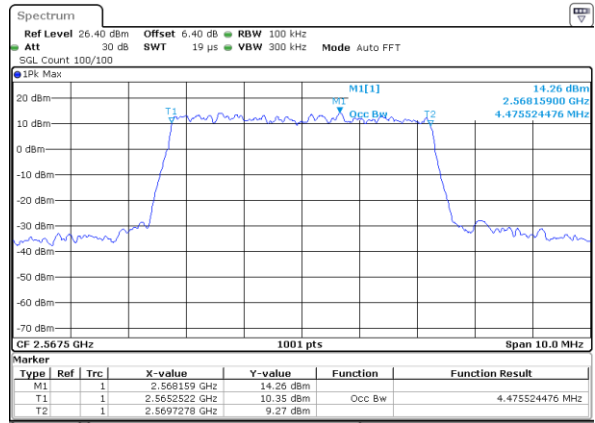

LTE Band 7

Lowest Channel / 5MHz / QPSK

Date: 6 JUL 2019 14:40:03

Lowest Channel / 5MHz / 16QAM

Date: 6 JUL 2019 14:40:23

Middle Channel / 5MHz / QPSK

Date: 6 JUL 2019 14:41:03

Middle Channel / 5MHz / 16QAM

Date: 6 JUL 2019 14:40:43

Highest Channel / 5MHz / QPSK

Date: 6 JUL 2019 14:41:24

Highest Channel / 5MHz / 16QAM

Date: 6 JUL 2019 14:41:44

LTE Band 7

Lowest Channel / 10MHz / QPSK

Date: 6 JUL 2019 14:56:35