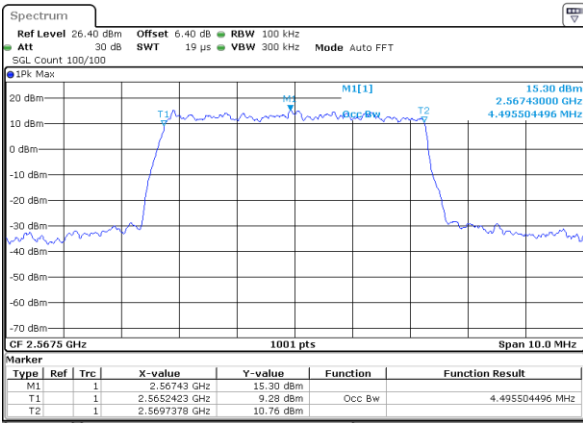

LTE Band 7

Lowest Channel / 5MHz / QPSK

Date: 6 JUL 2019 14:40:03

Lowest Channel / 5MHz / 16QAM

Date: 6 JUL 2019 14:40:23

Middle Channel / 5MHz / QPSK

Date: 6 JUL 2019 14:41:03

Middle Channel / 5MHz / 16QAM

Date: 6 JUL 2019 14:40:43

Highest Channel / 5MHz / QPSK

Date: 6 JUL 2019 14:41:24

Highest Channel / 5MHz / 16QAM

Date: 6 JUL 2019 14:41:44

LTE Band 7

Lowest Channel / 10MHz / QPSK

Date: 6 JUL 2019 14:56:35