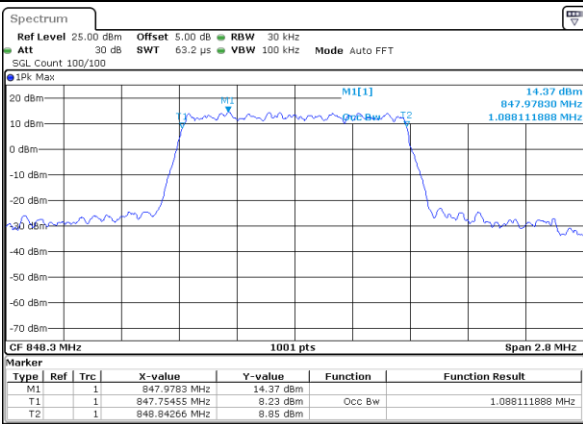

Date: 5 JUL 2019 20:30:33

Lowest Channel / 3MHz / 64QAM

Date: 5 JUL 2019 20:40:47

Middle Channel / 1.4MHz / 64QAM

Date: 5 JUL 2019 20:35:57

Middle Channel / 3MHz / 64QAM

Date: 5 JUL 2019 20:46:11

Highest Channel / 1.4MHz / 64QAM

Date: 5 JUL 2019 20:36:17

Highest Channel / 3MHz / 64QAM

Date: 5 JUL 2019 20:46:31

LTE Band 5

Lowest Channel / 5MHz / 64QAM

Date: 5 JUL 2019 20:51:01

Lowest Channel / 10MHz / 64QAM

Date: 5 JUL 2019 21:01:15