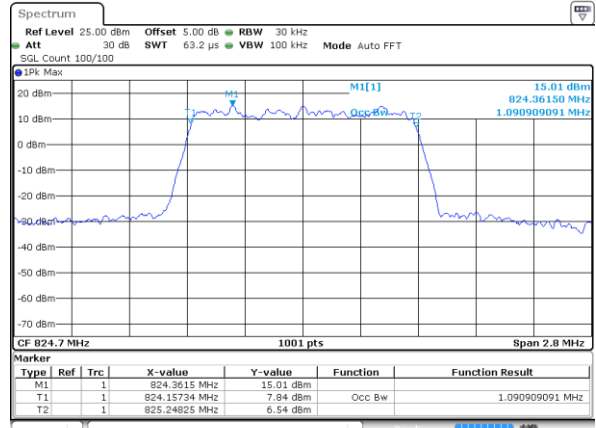

Highest Channel / 20MHz / 64QAM

Date: 5 JUL 2019 12:08:42

LTE Band 5

Lowest Channel / 1.4MHz / QPSK

Date: 5 JUL 2019 14:01:15

Lowest Channel / 1.4MHz / 16QAM

Date: 5 JUL 2019 14:01:25

Middle Channel / 1.4MHz / QPSK