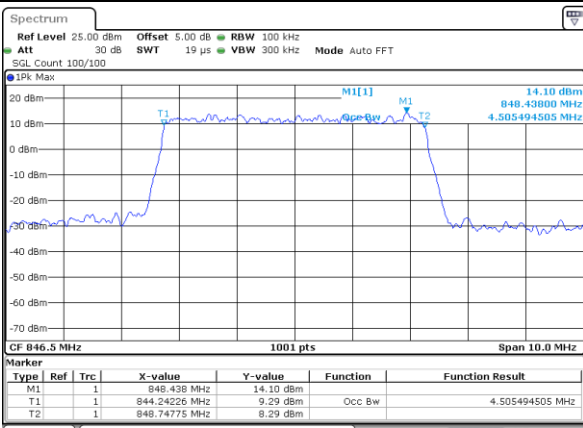

Middle Channel / 5MHz / 64QAM

Date: 5 JUL 2019 20:56:26

Middle Channel / 10MHz / 64QAM

Date: 5 JUL 2019 21:06:40

Highest Channel / 5MHz / 64QAM

Date: 5 JUL 2019 20:56:46

Highest Channel / 10MHz / 64QAM

Date: 5 JUL 2019 21:07:00