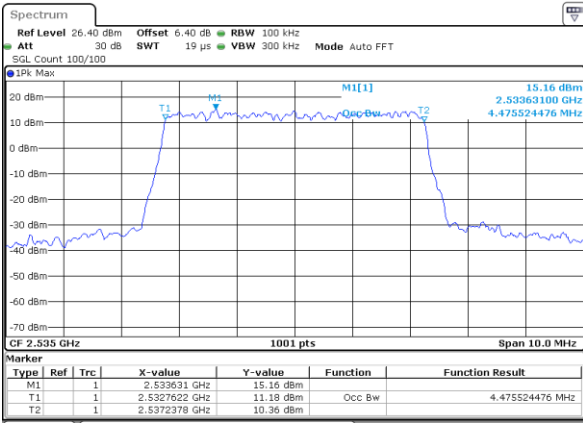

LTE Band 7

Lowest Channel / 5MHz / QPSK

Date: 6 JUL 2019 14:40:03

Lowest Channel / 5MHz / 16QAM

Date: 6 JUL 2019 14:40:23

Middle Channel / 5MHz / QPSK

Date: 6 JUL 2019 14:41:03

Middle Channel / 5MHz / 16QAM

Date: 6 JUL 2019 14:40:43

Highest Channel / 5MHz / QPSK

Date: 6 JUL 2019 14:41:24

Highest Channel / 5MHz / 16QAM

Date: 6 JUL 2019 14:41:44

LTE Band 7

Lowest Channel / 10MHz / QPSK

Date: 6 JUL 2019 14:56:35