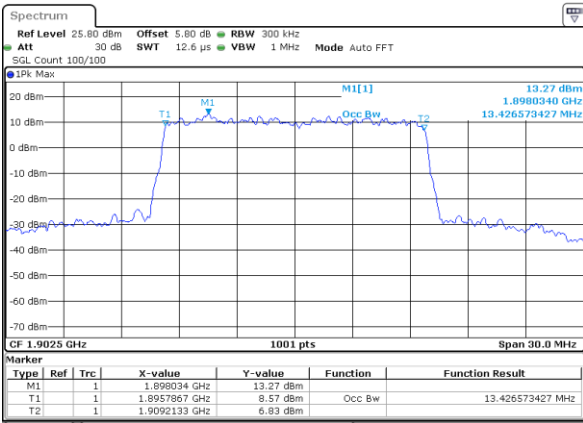

Lowest Channel / 20MHz / 64QAM

Date: 5 JUL 2019 12:08:22

Middle Channel / 15MHz / 64QAM

Date: 5 JUL 2019 12:08:02

Middle Channel / 20MHz / 64QAM

Date: 5 JUL 2019 12:08:32

Highest Channel / 15MHz / 64QAM

Date: 5 JUL 2019 12:08:12

Highest Channel / 20MHz / 64QAM

Date: 5 JUL 2019 12:08:42

LTE Band 5

Lowest Channel / 1.4MHz / QPSK

Date: 5 JUL 2019 14:01:15

Lowest Channel / 1.4MHz / 16QAM

Date: 5 JUL 2019 14:01:25

Middle Channel / 1.4MHz / QPSK