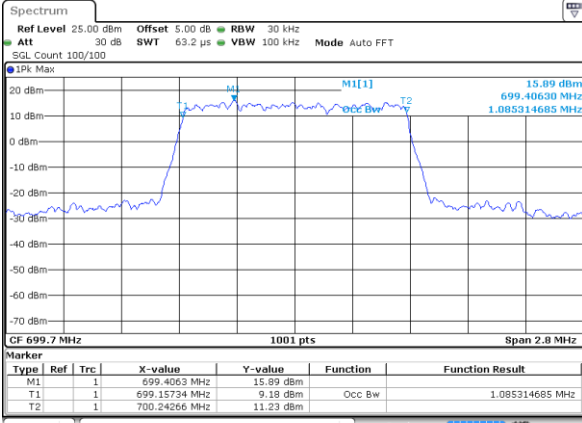

Middle Channel / 20MHz / 64QAM

Date: 6 JUL 2019 16:11:50

Highest Channel / 15MHz / 64QAM

Date: 6 JUL 2019 16:06:01

Highest Channel / 20MHz / 64QAM

Date: 6 JUL 2019 16:12:00

LTE Band 12

Lowest Channel / 1.4MHz / QPSK

Date: 6 JUL 2019 16:41:59

Lowest Channel / 1.4MHz / 16QAM

Date: 6 JUL 2019 16:42:09

Middle Channel / 1.4MHz / QPSK

Date: 6 JUL 2019 16:42:29

Middle Channel / 1.4MHz / 16QAM

Date: 6 JUL 2019 16:42:19

Highest Channel / 1.4MHz / QPSK