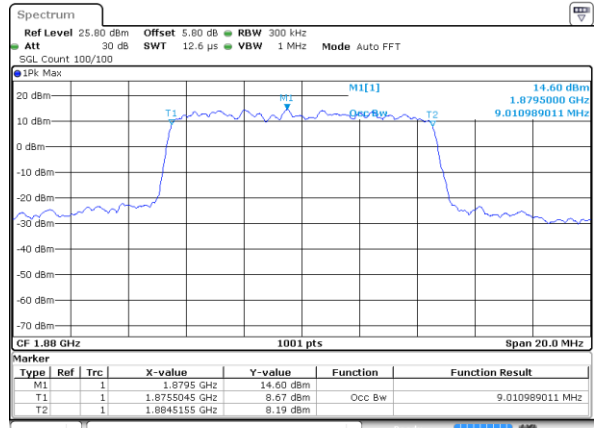

LTE Band 2

Lowest Channel / 5MHz / 64QAM

Date: 5 JUL 2019 12:06:51

Lowest Channel / 10MHz / 64QAM

Date: 5 JUL 2019 12:07:22

Middle Channel / 5MHz / 64QAM

Date: 5 JUL 2019 12:07:02

Middle Channel / 10MHz / 64QAM

Date: 5 JUL 2019 12:07:32

Highest Channel / 5MHz / 64QAM

Date: 5 JUL 2019 12:07:12

Highest Channel / 10MHz / 64QAM

Date: 5 JUL 2019 12:07:42

LTE Band 2

Lowest Channel / 15MHz / 64QAM

Date: 5 JUL 2019 12:07:52