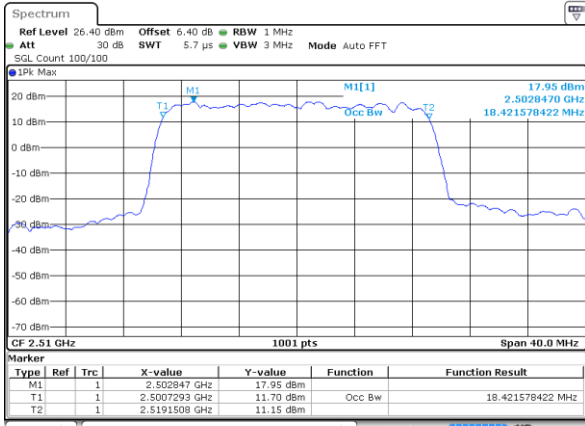

LTE Band 7

Lowest Channel / 20MHz / QPSK

Date: 6 JUL 2019 15:29:57