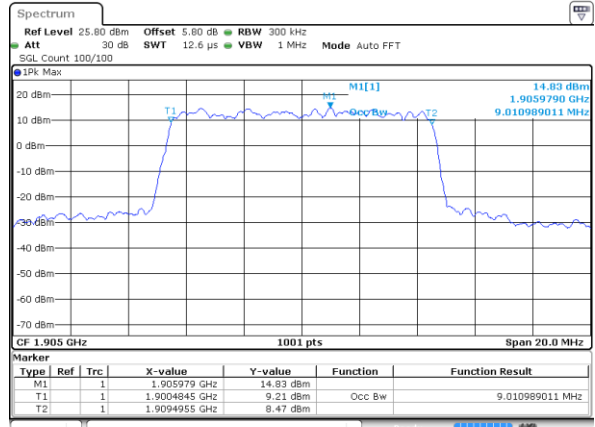

LTE Band 2

Lowest Channel / 5MHz / 64QAM

Date: 5 JUL 2019 12:06:51

Lowest Channel / 10MHz / 64QAM

Date: 5 JUL 2019 12:07:22

Middle Channel / 5MHz / 64QAM

Date: 5 JUL 2019 12:07:02

Middle Channel / 10MHz / 64QAM

Date: 5 JUL 2019 12:07:32

Highest Channel / 5MHz / 64QAM

Date: 5 JUL 2019 12:07:12

Highest Channel / 10MHz / 64QAM

Date: 5 JUL 2019 12:07:42

LTE Band 2

Lowest Channel / 15MHz / 64QAM

Date: 5 JUL 2019 12:07:52