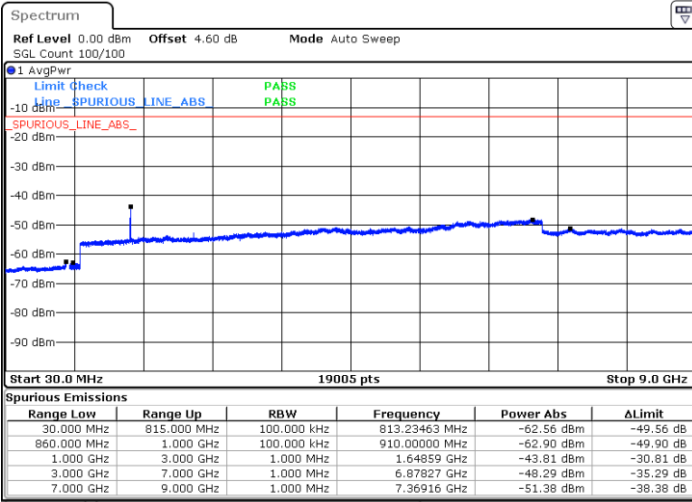

Middle Channel / 64QAM

Date: 12.AUG.2019 01:58:20

Date: 12.AUG.2019 01:59:35

Highest Channel / 64QAM

Date: 12.AUG.2019 02:03:06

LTE Band 4 / 20MHz

Lowest Channel / 64QAM

Date: 12.AUG.2019 02:06:36

Middle Channel / 64QAM

Date: 12.AUG.2019 02:07:52

Highest Channel / 64QAM

Date: 12.AUG.2019 02:11:22

LTE Band 26 / 1.4MHz

Lowest Channel / QPSK

Lowest Channel / 16QAM

Date: 7.AUG.2019 19:54:46

Date: 7.AUG.2019 19:55:41

Middle Channel / QPSK

Middle Channel / 16QAM

Date: 7.AUG.2019 19:57:43

Date: 7.AUG.2019 19:57:21

LTE Band 26 / 1.4MHz

Highest Channel / QPSK

Date: 7.AUG.2019 19:58:06