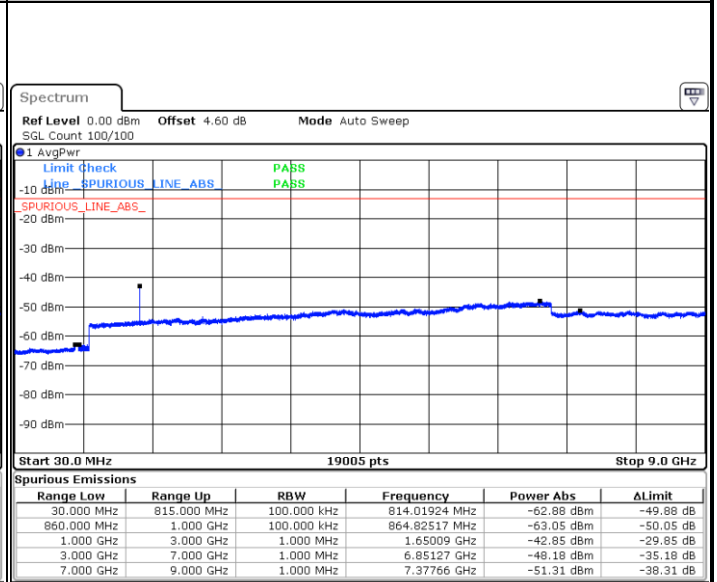

Date: 7.AUG.2019 20:10:58

LTE Band 26 / 5MHz

Highest Channel / QPSK

Date: 7.AUG.2019 20:11:43

Highest Channel / 16QAM

Date: 7.AUG.2019 20:12:06

LTE Band 26 / 10MHz

Lowest Channel / QPSK

Date: 7.AUG.2019 20:15:30

Lowest Channel / 16QAM

Date: 7.AUG.2019 20:15:53

LTE Band 26 / 10MHz

Middle Channel / QPSK

Date: 7.AUG.2019 20:17:22

Middle Channel / 16QAM

Date: 7.AUG.2019 20:16:59

Highest Channel / QPSK

Date: 7.AUG.2019 20:17:44

Highest Channel / 16QAM

Date: 7.AUG.2019 20:18:06

LTE Band 26 / 15MHz

Lowest Channel / QPSK

Date: 7.AUG.2019 20:21:26

Lowest Channel / 16QAM

Date: 7.AUG.2019 20:21:49

Middle Channel / QPSK

Date: 7.AUG.2019 20:23:19

Middle Channel / 16QAM

Date: 7.AUG.2019 20:22:57

LTE Band 26 / 1.4MHz

Lowest Channel / 64QAM

Middle Channel / 64QAM