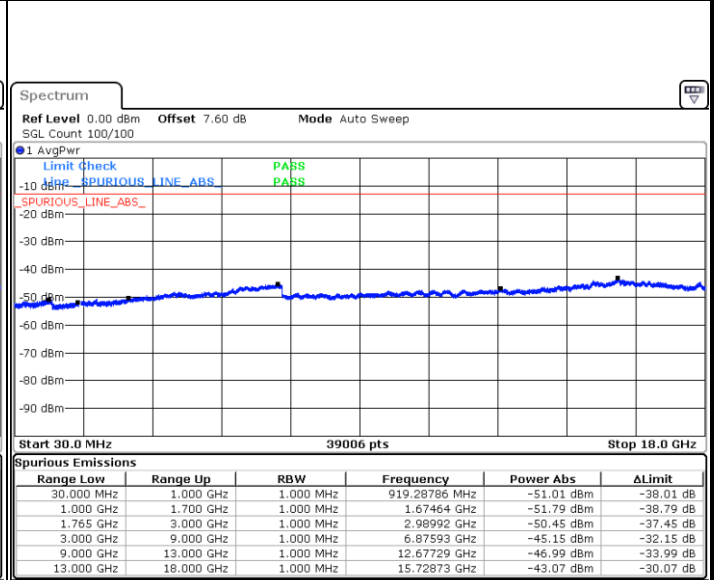

Date: 11.AUG.2019 23:50:33

LTE Band 4 / 1.4MHz

Highest Channel / QPSK

Date: 11 AUG 2019 23:56:38

Highest Channel / 16QAM

Date: 11 AUG 2019 23:57:34

LTE Band 4 / 3MHz

Lowest Channel / QPSK

Date: 12 AUG 2019 00:03:39

Lowest Channel / 16QAM

Date: 12 AUG 2019 00:04:35

LTE Band 4 / 3MHz

Middle Channel / QPSK

Date: 12 AUG.2019 00:06:10

Middle Channel / 16QAM

Date: 12 AUG.2019 00:07:06

Highest Channel / QPSK

Date: 12 AUG.2019 00:13:11

Highest Channel / 16QAM

Date: 12 AUG.2019 00:14:07

LTE Band 4 / 5MHz

Lowest Channel / QPSK

Lowest Channel / 16QAM

Date: 12 AUG.2019 00:20:12