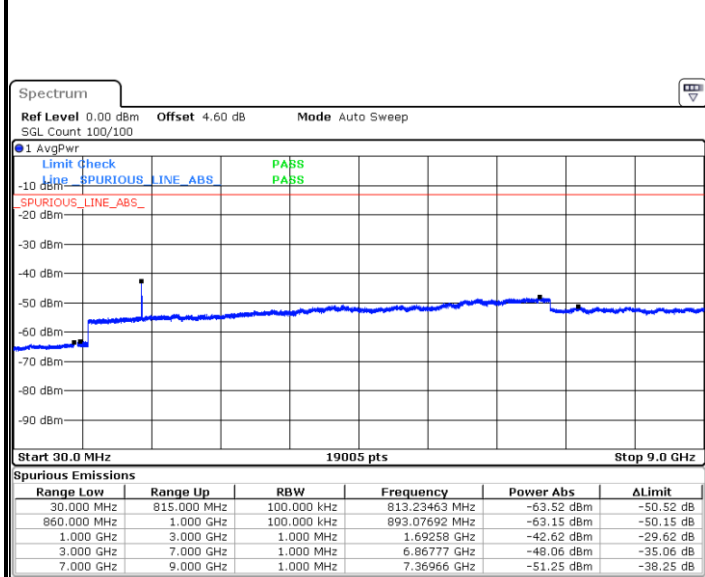

Highest Channel / 16QAM

Date: 7.AUG.2019 19:58:29

LTE Band 26 / 3MHz

Lowest Channel / QPSK

Date: 7.AUG.2019 20:04:12

Lowest Channel / 16QAM

Date: 7.AUG.2019 20:03:49

LTE Band 26 / 3MHz

Middle Channel / QPSK

Date: 7.AUG.2019 20:04:35

Middle Channel / 16QAM

Date: 7.AUG.2019 20:04:58

Highest Channel / QPSK

Date: 7.AUG.2019 20:06:27

Highest Channel / 16QAM

Date: 7.AUG.2019 20:06:05

LTE Band 26 / 5MHz

Lowest Channel / QPSK

Lowest Channel / 16QAM

Date: 7.AUG.2019 20:09:29

Date: 7.AUG.2019 20:09:51

Middle Channel / QPSK

Middle Channel / 16QAM

Date: 7.AUG.2019 20:11:21

Date: 7.AUG.2019 20:10:58

LTE Band 26 / 5MHz

Highest Channel / QPSK

Date: 7.AUG.2019 20:11:43

Highest Channel / 16QAM

Date: 7.AUG.2019 20:12:06

LTE Band 26 / 10MHz

Lowest Channel / QPSK