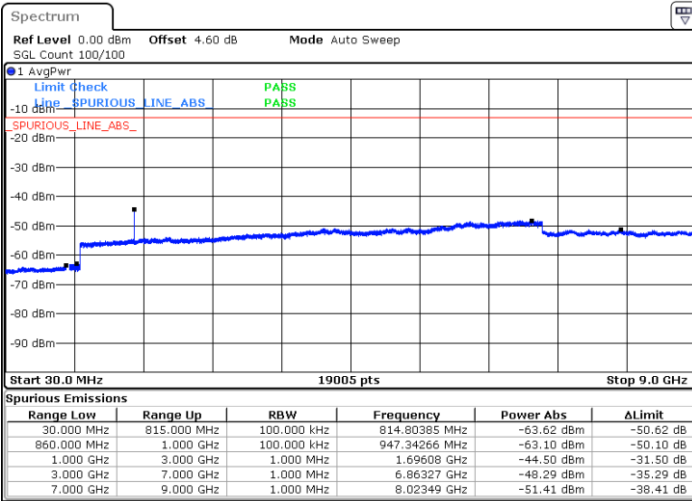

Highest Channel / QPSK

Date: 7.AUG.2019 20:17:44

Highest Channel / 16QAM

Date: 7.AUG.2019 20:18:06

LTE Band 26 / 15MHz

Lowest Channel / QPSK

Date: 7.AUG.2019 20:21:26

Lowest Channel / 16QAM

Date: 7.AUG.2019 20:21:49

Middle Channel / QPSK

Date: 7.AUG.2019 20:23:19

Middle Channel / 16QAM

Date: 7.AUG.2019 20:22:57

LTE Band 26 / 1.4MHz

Lowest Channel / 64QAM

Middle Channel / 64QAM

Date: 7.AUG.2019 19:56:36

Date: 7.AUG.2019 19:56:58

Highest Channel / 64QAM

Date: 7.AUG.2019 19:58:53

LTE Band 26 / 3MHz

Lowest Channel / 64QAM

Middle Channel / 64QAM

Date: 7.AUG.2019 20:03:27