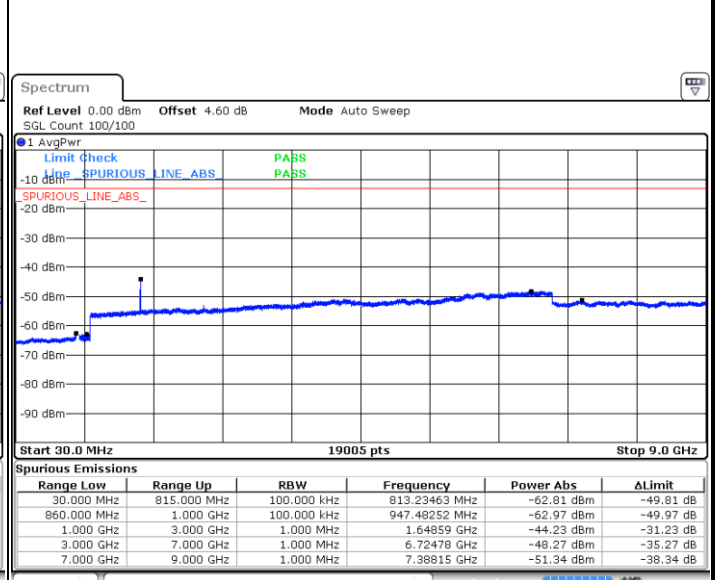

Middle Channel / 64QAM

Date: 12.AUG.2019 02:07:52

Highest Channel / 64QAM

Date: 12.AUG.2019 02:11:22

LTE Band 26 / 1.4MHz

Lowest Channel / QPSK

Lowest Channel / 16QAM

Date: 7.AUG.2019 19:54:46

Date: 7.AUG.2019 19:55:41

Middle Channel / QPSK

Middle Channel / 16QAM

Date: 7.AUG.2019 19:57:43

Date: 7.AUG.2019 19:57:21

LTE Band 26 / 1.4MHz

Highest Channel / QPSK

Date: 7.AUG.2019 19:58:06

Highest Channel / 16QAM

Date: 7.AUG.2019 19:58:29

LTE Band 26 / 3MHz

Lowest Channel / QPSK

Date: 7.AUG.2019 20:04:12

Lowest Channel / 16QAM

Date: 7.AUG.2019 20:03:49

LTE Band 26 / 3MHz

LTE Band 26 / 5MHz

Lowest Channel / QPSK

Lowest Channel / 16QAM

Date: 7.AUG.2019 20:09:29

Date: 7.AUG.2019 20:09:51

Middle Channel / QPSK

Middle Channel / 16QAM

Date: 7.AUG.2019 20:11:21