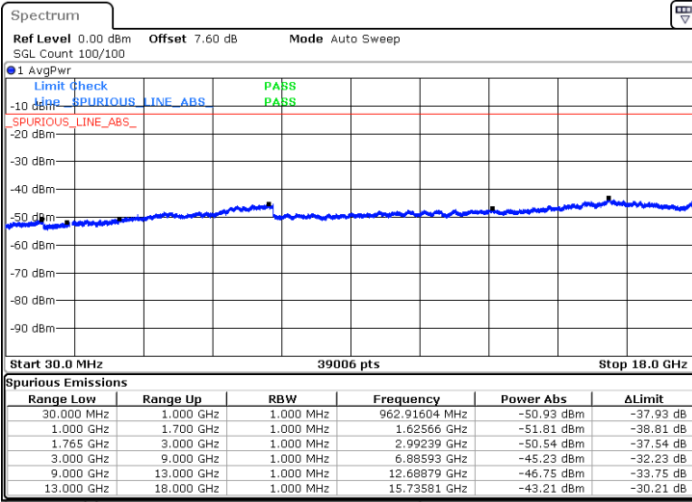

LTE Band 4 / 10MHz

Middle Channel / QPSK

Middle Channel / 16QAM

Date: 12 AUG.2019 00:39:16

Date: 12 AUG.2019 00:40:12