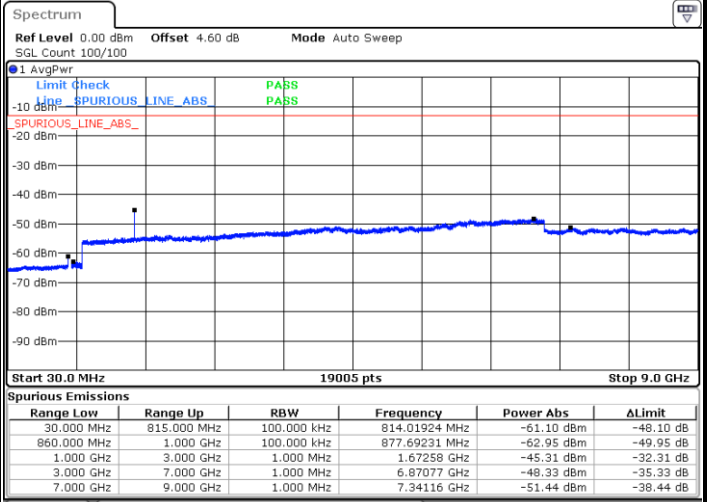

Highest Channel / QPSK

Date: 7.AUG.2019 20:17:44

Highest Channel / 16QAM

Date: 7.AUG.2019 20:18:06

LTE Band 26 / 15MHz

Lowest Channel / QPSK

Date: 7.AUG.2019 20:21:26

Lowest Channel / 16QAM

Date: 7.AUG.2019 20:21:49

Middle Channel / QPSK

Date: 7.AUG.2019 20:23:19

Middle Channel / 16QAM

Date: 7.AUG.2019 20:22:57

LTE Band 26 / 1.4MHz

Lowest Channel / 64QAM

Middle Channel / 64QAM

Date: 7.AUG.2019 19:56:36

Date: 7.AUG.2019 19:56:58

Highest Channel / 64QAM

Date: 7.AUG.2019 19:58:53

LTE Band 26 / 3MHz

Lowest Channel / 64QAM

Middle Channel / 64QAM

Date: 7.AUG.2019 20:03:27