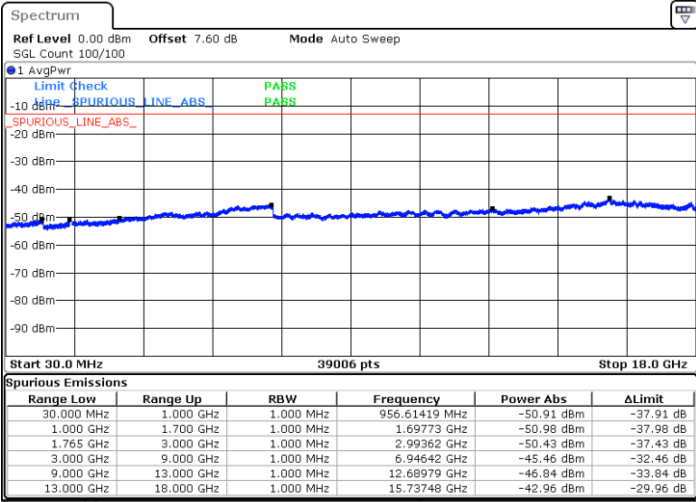

LTE Band 4 / 5MHz

Lowest Channel / 64QAM

Date: 12.AUG.2019 01:41:47

Middle Channel / 64QAM

Date: 12.AUG.2019 01:43:02

Highest Channel / 64QAM

Date: 12.AUG.2019 01:46:32

LTE Band 4 / 10MHz

Lowest Channel / 64QAM

Middle Channel / 64QAM

Date: 12.AUG.2019 01:50:03

Date: 12.AUG.2019 01:51:18

Highest Channel / 64QAM

Date: 12.AUG.2019 01:54:49

LTE Band 4 / 15MHz

Lowest Channel / 64QAM

Middle Channel / 64QAM

Date: 12.AUG.2019 01:58:20

Date: 12.AUG.2019 01:59:35

Highest Channel / 64QAM

Date: 12.AUG.2019 02:03:06

LTE Band 4 / 20MHz

Lowest Channel / 64QAM

Date: 12.AUG.2019 02:06:36