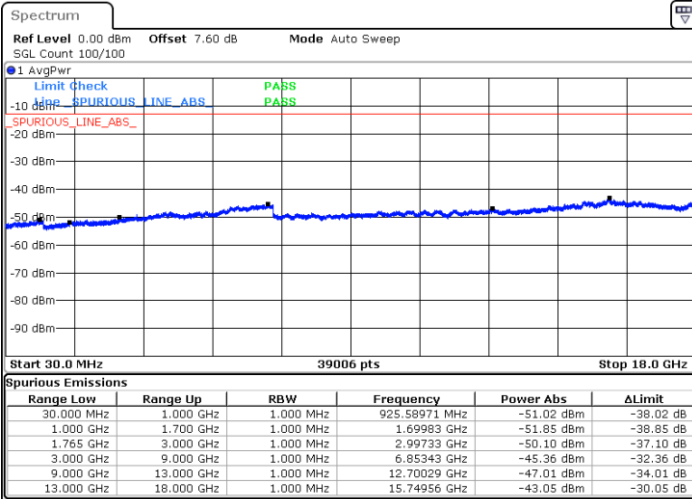

LTE Band 4 / 15MHz

Lowest Channel / QPSK

Lowest Channel / 16QAM

Date: 12 AUG 2019 00:53:18

Date: 12 AUG 2019 00:54:14

Middle Channel / QPSK

Middle Channel / 16QAM

Date: 12 AUG 2019 00:55:49

Date: 12 AUG 2019 00:56:45

LTE Band 4 / 15MHz

Highest Channel / QPSK

Date: 12 AUG 2019 01:02:50

Highest Channel / 16QAM

Date: 12 AUG 2019 01:03:46

LTE Band 4 / 20MHz

Lowest Channel / QPSK