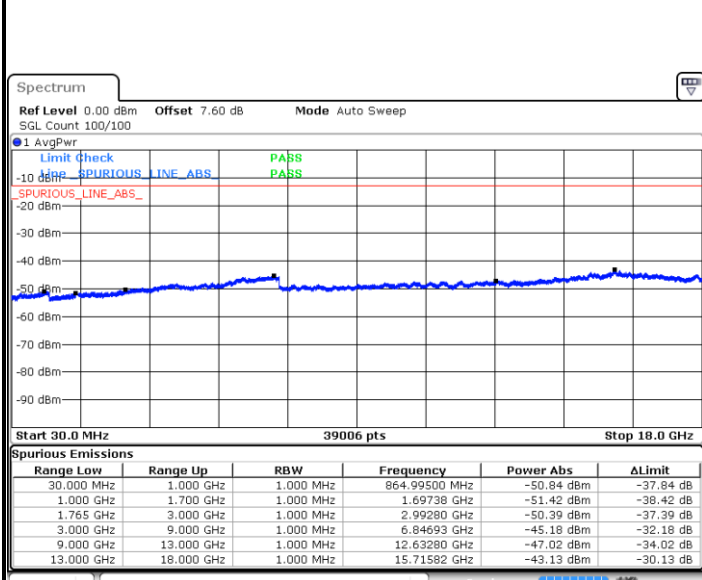

LTE Band 4 / 1.4MHz

Lowest Channel / QPSK

Lowest Channel / 16QAM

Date: 11.AUG.2019 23:47:06

Date: 11.AUG.2019 23:48:02

Middle Channel / QPSK

Middle Channel / 16QAM

Date: 11.AUG.2019 23:49:37

Date: 11.AUG.2019 23:50:33

LTE Band 4 / 1.4MHz

Highest Channel / QPSK

Date: 11 AUG 2019 23:56:38

Highest Channel / 16QAM

Date: 11 AUG 2019 23:57:34

LTE Band 4 / 3MHz

Lowest Channel / QPSK

Date: 12 AUG 2019 00:03:39

Lowest Channel / 16QAM

Date: 12 AUG 2019 00:04:35

LTE Band 4 / 3MHz

Middle Channel / QPSK

Date: 12 AUG.2019 00:06:10

Middle Channel / 16QAM

Date: 12 AUG.2019 00:07:06

Highest Channel / QPSK

Date: 12 AUG.2019 00:13:11

Highest Channel / 16QAM

Date: 12 AUG.2019 00:14:07

LTE Band 4 / 5MHz

Lowest Channel / QPSK

Lowest Channel / 16QAM

Date: 12 AUG.2019 00:20:12