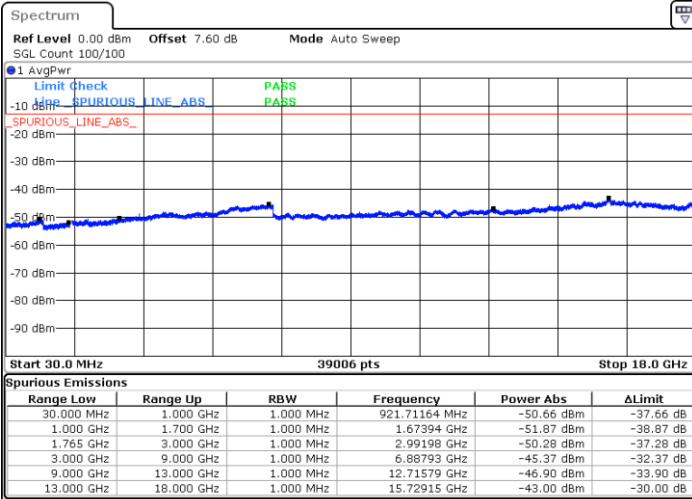

Highest Channel / QPSK

Highest Channel / 16QAM

Date: 12 AUG 2019 01:19:24

Date: 12 AUG 2019 01:20:19

LTE Band 4 / 1.4MHz

Date: 12.AUG.2019 01:25:13

Date: 12.AUG.2019 01:26:29

Highest Channel / 64QAM

Date: 12.AUG.2019 01:29:59

LTE Band 4 / 3MHz

Lowest Channel / 64QAM

Middle Channel / 64QAM

Date: 12.AUG.2019 01:33:30

Date: 12.AUG.2019 01:34:45

Highest Channel / 64QAM

Date: 12.AUG.2019 01:38:16

LTE Band 4 / 5MHz

Lowest Channel / 64QAM

Date: 12.AUG.2019 01:41:47

Middle Channel / 64QAM

Date: 12.AUG.2019 01:43:02

Highest Channel / 64QAM

Date: 12.AUG.2019 01:46:32

LTE Band 4 / 10MHz