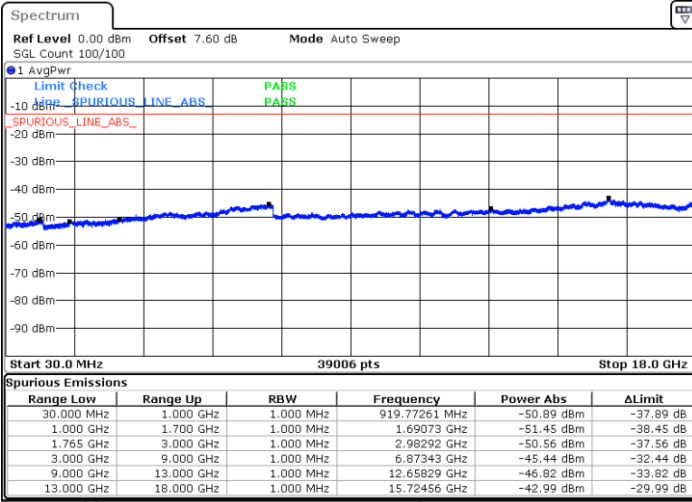

Highest Channel / QPSK

Date: 12 AUG.2019 00:13:11

Highest Channel / 16QAM

Date: 12 AUG.2019 00:14:07

LTE Band 4 / 5MHz

Lowest Channel / QPSK

Lowest Channel / 16QAM

Date: 12 AUG.2019 00:20:12

Date: 12 AUG.2019 00:21:07

Middle Channel / QPSK

Middle Channel / 16QAM

Date: 12 AUG.2019 00:22:43

Date: 12 AUG.2019 00:23:38

LTE Band 4 / 5MHz

Highest Channel / QPSK

Date: 12 AUG 2019 00:29:44