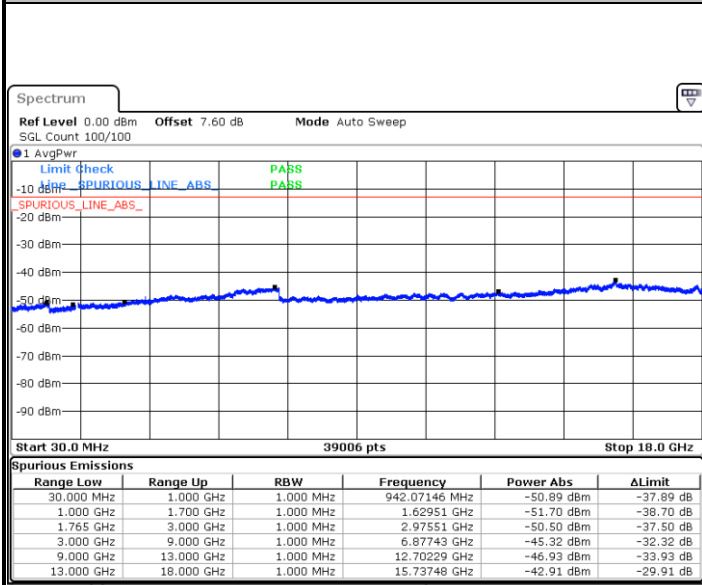

Date: 12.AUG.2019 01:29:59

LTE Band 4 / 3MHz

Lowest Channel / 64QAM

Middle Channel / 64QAM

Date: 12.AUG.2019 01:33:30

Date: 12.AUG.2019 01:34:45

Highest Channel / 64QAM

Date: 12.AUG.2019 01:38:16

LTE Band 4 / 5MHz

Lowest Channel / 64QAM

Date: 12.AUG.2019 01:41:47

Middle Channel / 64QAM

Date: 12.AUG.2019 01:43:02

Highest Channel / 64QAM

Date: 12.AUG.2019 01:46:32

LTE Band 4 / 10MHz

Lowest Channel / 64QAM

Middle Channel / 64QAM

Date: 12.AUG.2019 01:50:03

Date: 12.AUG.2019 01:51:18

Highest Channel / 64QAM

Date: 12.AUG.2019 01:54:49

LTE Band 4 / 15MHz

Lowest Channel / 64QAM

Middle Channel / 64QAM

Date: 12.AUG.2019 01:58:20

Date: 12.AUG.2019 01:59:35

Highest Channel / 64QAM

Date: 12.AUG.2019 02:03:06

LTE Band 4 / 20MHz

Lowest Channel / 64QAM

Date: 12.AUG.2019 02:06:36