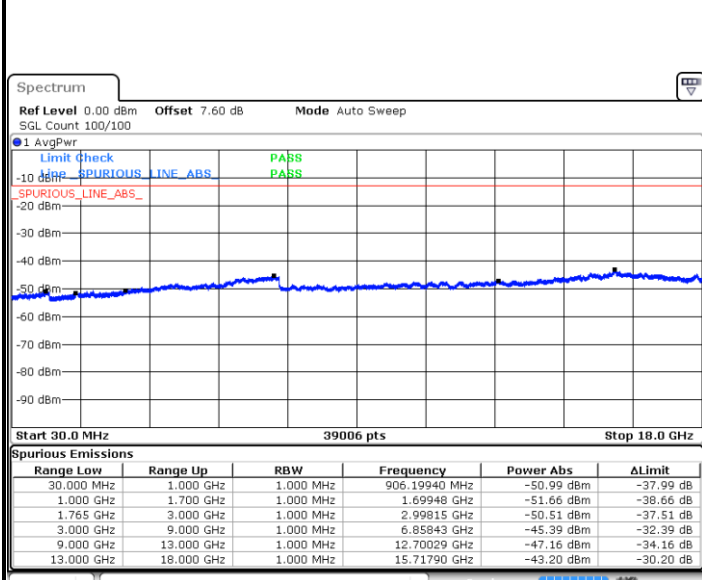

Highest Channel / QPSK

Date: 12 AUG.2019 00:13:11

Highest Channel / 16QAM

Date: 12 AUG.2019 00:14:07

LTE Band 4 / 5MHz

Lowest Channel / QPSK

Lowest Channel / 16QAM

Date: 12 AUG.2019 00:20:12

Date: 12 AUG.2019 00:21:07

Middle Channel / QPSK

Middle Channel / 16QAM

Date: 12 AUG.2019 00:22:43

Date: 12 AUG.2019 00:23:38

LTE Band 4 / 5MHz

Highest Channel / QPSK

Date: 12 AUG 2019 00:29:44

Highest Channel / 16QAM

Date: 12 AUG 2019 00:30:40

LTE Band 4 / 10MHz

Lowest Channel / QPSK

Date: 12 AUG 2019 00:36:45

Lowest Channel / 16QAM

Date: 12 AUG 2019 00:37:41

LTE Band 4 / 10MHz