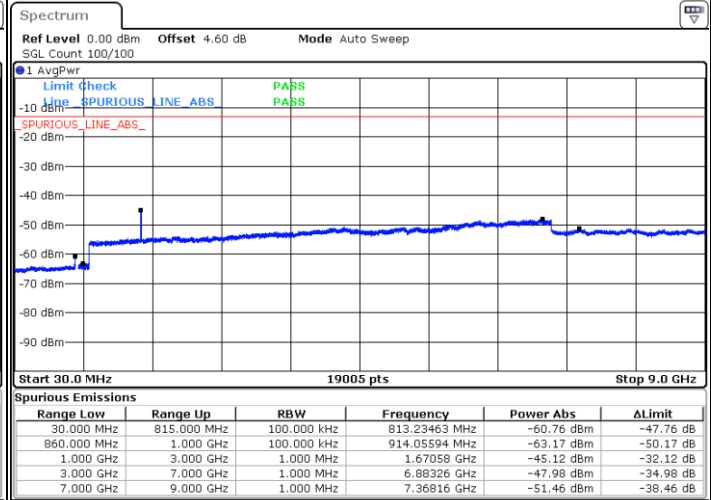

Highest Channel / QPSK

Date: 7.AUG.2019 20:17:44

Highest Channel / 16QAM

Date: 7.AUG.2019 20:18:06

LTE Band 26 / 15MHz

Lowest Channel / QPSK

Date: 7.AUG.2019 20:21:26

Lowest Channel / 16QAM

Date: 7.AUG.2019 20:21:49

Middle Channel / QPSK

Date: 7.AUG.2019 20:23:19

Middle Channel / 16QAM

Date: 7.AUG.2019 20:22:57

LTE Band 26 / 1.4MHz

Lowest Channel / 64QAM

Middle Channel / 64QAM

Date: 7.AUG.2019 19:56:36

Date: 7.AUG.2019 19:56:58

Highest Channel / 64QAM

Date: 7.AUG.2019 19:58:53

LTE Band 26 / 3MHz

Lowest Channel / 64QAM

Middle Channel / 64QAM

Date: 7.AUG.2019 20:03:27

Date: 7.AUG.2019 20:05:20

Highest Channel / 64QAM

Date: 7.AUG.2019 20:05:43