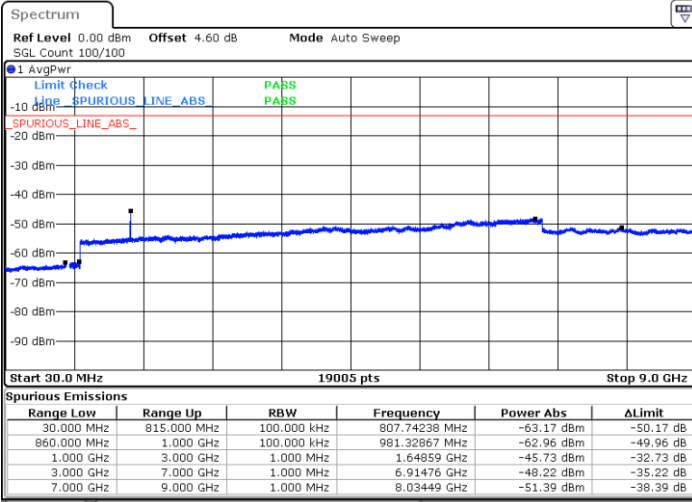

Highest Channel / QPSK

Date: 7.AUG.2019 20:17:44

Highest Channel / 16QAM

Date: 7.AUG.2019 20:18:06

LTE Band 26 / 15MHz

Lowest Channel / QPSK

Date: 7.AUG.2019 20:21:26

Lowest Channel / 16QAM

Date: 7.AUG.2019 20:21:49

Middle Channel / QPSK

Date: 7.AUG.2019 20:23:19

Middle Channel / 16QAM

Date: 7.AUG.2019 20:22:57

LTE Band 26 / 1.4MHz

Lowest Channel / 64QAM

Middle Channel / 64QAM

Date: 7.AUG.2019 19:56:36

Date: 7.AUG.2019 19:56:58

Highest Channel / 64QAM

Date: 7.AUG.2019 19:58:53

LTE Band 26 / 3MHz

Lowest Channel / 64QAM

Middle Channel / 64QAM

Date: 7.AUG.2019 20:03:27