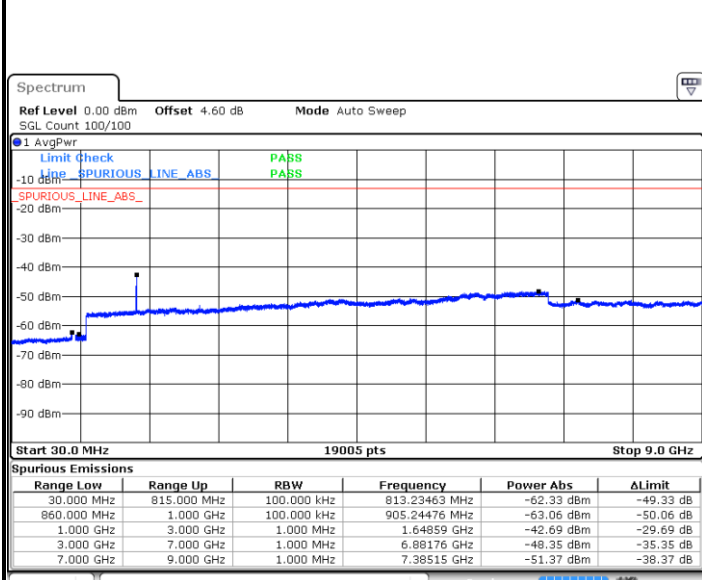

Middle Channel / 64QAM

Date: 12.AUG.2019 02:07:52

Highest Channel / 64QAM

Date: 12.AUG.2019 02:11:22

LTE Band 26 / 1.4MHz

Lowest Channel / QPSK

Lowest Channel / 16QAM

Date: 7.AUG.2019 19:54:46

Date: 7.AUG.2019 19:55:41

Middle Channel / QPSK

Middle Channel / 16QAM

Date: 7.AUG.2019 19:57:43

Date: 7.AUG.2019 19:57:21

LTE Band 26 / 1.4MHz

Highest Channel / QPSK

Date: 7.AUG.2019 19:58:06

Highest Channel / 16QAM

Date: 7.AUG.2019 19:58:29

LTE Band 26 / 3MHz

Lowest Channel / QPSK

Date: 7.AUG.2019 20:04:12

Lowest Channel / 16QAM

Date: 7.AUG.2019 20:03:49

LTE Band 26 / 3MHz