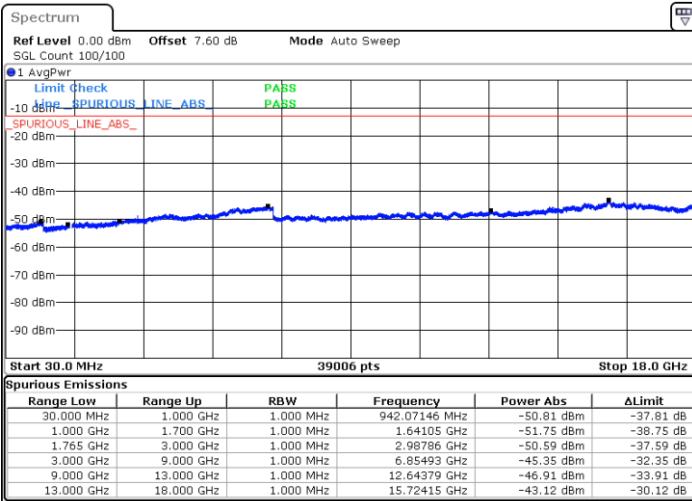

Highest Channel / QPSK

Date: 12 AUG.2019 00:13:11

Highest Channel / 16QAM

Date: 12 AUG.2019 00:14:07

LTE Band 4 / 5MHz

Lowest Channel / QPSK

Lowest Channel / 16QAM

Date: 12 AUG.2019 00:20:12

Date: 12 AUG.2019 00:21:07

Middle Channel / QPSK

Middle Channel / 16QAM

Date: 12 AUG.2019 00:22:43

Date: 12 AUG.2019 00:23:38

LTE Band 4 / 5MHz

Highest Channel / QPSK

Date: 12 AUG 2019 00:29:44