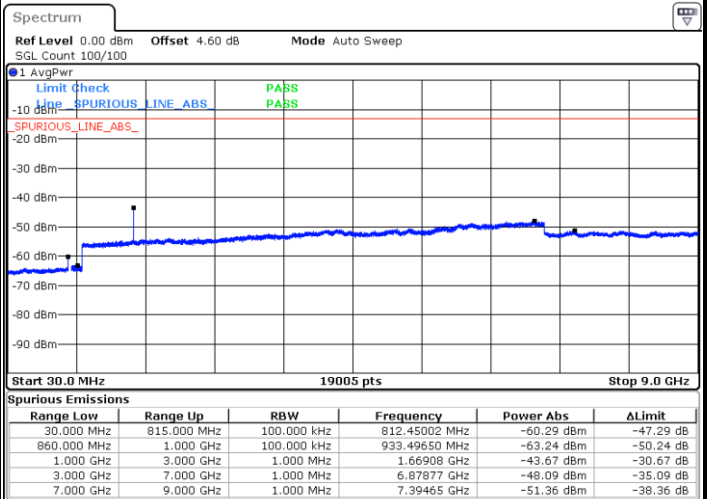

LTE Band 26 / 5MHz

Lowest Channel / QPSK

Lowest Channel / 16QAM

Date: 7.AUG.2019 20:09:29

Date: 7.AUG.2019 20:09:51

Middle Channel / QPSK

Middle Channel / 16QAM

Date: 7.AUG.2019 20:11:21

Date: 7.AUG.2019 20:10:58

LTE Band 26 / 5MHz

Highest Channel / QPSK

Date: 7.AUG.2019 20:11:43

Highest Channel / 16QAM

Date: 7.AUG.2019 20:12:06

LTE Band 26 / 10MHz

Lowest Channel / QPSK