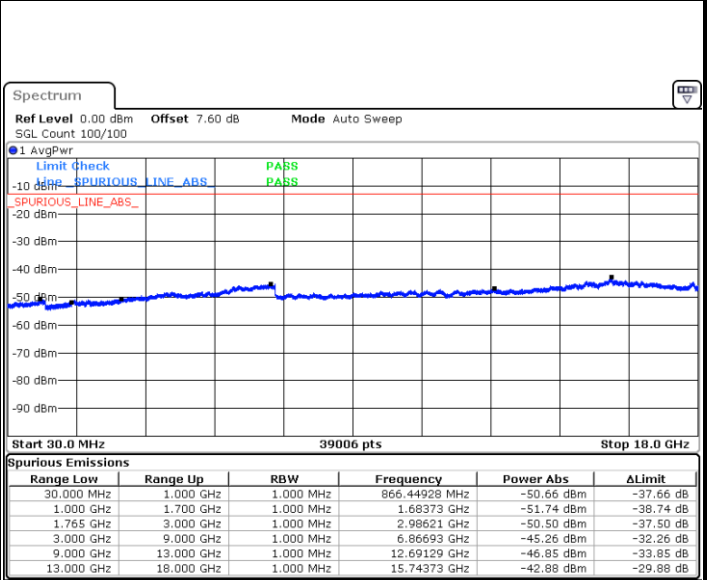

Highest Channel / QPSK

Date: 12 AUG.2019 00:13:11

Highest Channel / 16QAM

Date: 12 AUG.2019 00:14:07

LTE Band 4 / 5MHz

Lowest Channel / QPSK

Lowest Channel / 16QAM

Date: 12 AUG.2019 00:20:12

Date: 12 AUG.2019 00:21:07

Middle Channel / QPSK

Middle Channel / 16QAM

Date: 12 AUG.2019 00:22:43

Date: 12 AUG.2019 00:23:38

LTE Band 4 / 5MHz

Highest Channel / QPSK

Date: 12 AUG 2019 00:29:44

Highest Channel / 16QAM

Date: 12 AUG 2019 00:30:40

LTE Band 4 / 10MHz

Lowest Channel / QPSK

Date: 12 AUG 2019 00:36:45

Lowest Channel / 16QAM

Date: 12 AUG 2019 00:37:41

LTE Band 4 / 10MHz