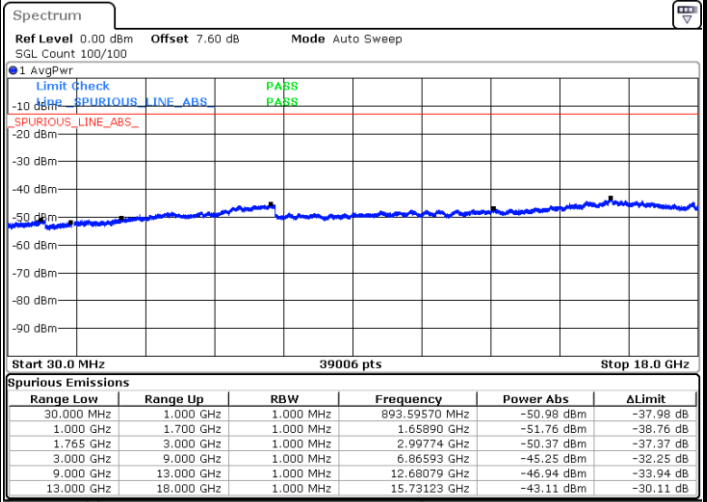

LTE Band 4 / 10MHz

Middle Channel / QPSK

Middle Channel / 16QAM

Date: 12 AUG.2019 00:39:16

Date: 12 AUG.2019 00:40:12