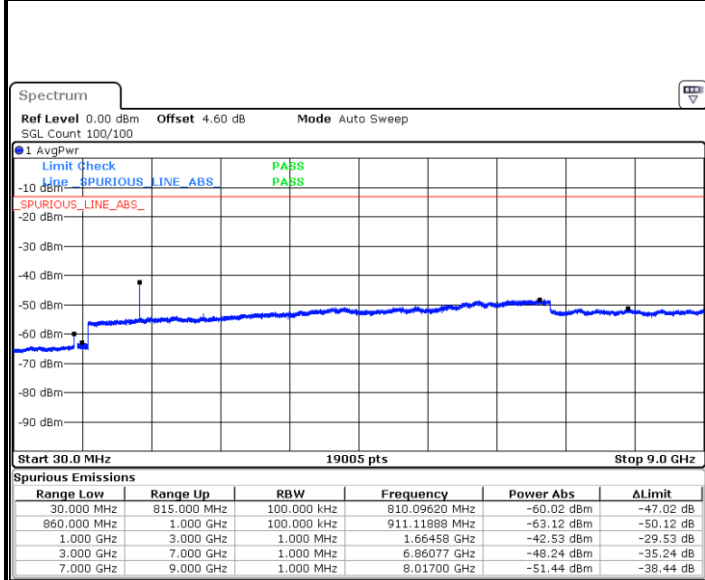

Date: 7.AUG.2019 20:10:58

LTE Band 26 / 5MHz

Highest Channel / QPSK

Date: 7.AUG.2019 20:11:43

Highest Channel / 16QAM

Date: 7.AUG.2019 20:12:06

LTE Band 26 / 10MHz

Lowest Channel / QPSK

Date: 7.AUG.2019 20:15:30

Lowest Channel / 16QAM

Date: 7.AUG.2019 20:15:53

LTE Band 26 / 10MHz

Middle Channel / QPSK

Date: 7.AUG.2019 20:17:22

Middle Channel / 16QAM

Date: 7.AUG.2019 20:16:59

Highest Channel / QPSK

Date: 7.AUG.2019 20:17:44

Highest Channel / 16QAM

Date: 7.AUG.2019 20:18:06

LTE Band 26 / 15MHz

Lowest Channel / QPSK

Date: 7.AUG.2019 20:21:26

Lowest Channel / 16QAM