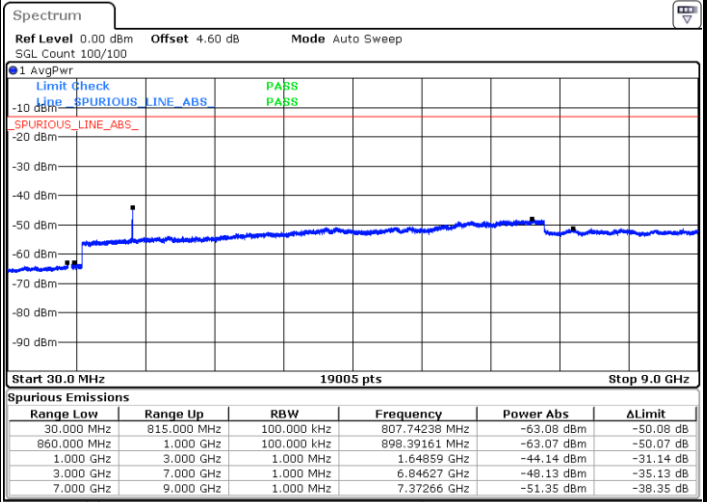

Middle Channel / 64QAM

Date: 12.AUG.2019 01:58:20

Date: 12.AUG.2019 01:59:35

Highest Channel / 64QAM

Date: 12.AUG.2019 02:03:06

LTE Band 4 / 20MHz

Lowest Channel / 64QAM

Date: 12.AUG.2019 02:06:36

Middle Channel / 64QAM

Date: 12.AUG.2019 02:07:52

Highest Channel / 64QAM

Date: 12.AUG.2019 02:11:22

LTE Band 26 / 1.4MHz

Lowest Channel / QPSK

Lowest Channel / 16QAM

Date: 7.AUG.2019 19:54:46

Date: 7.AUG.2019 19:55:41

Middle Channel / QPSK

Middle Channel / 16QAM

Date: 7.AUG.2019 19:57:43

Date: 7.AUG.2019 19:57:21

LTE Band 26 / 1.4MHz

Highest Channel / QPSK

Date: 7.AUG.2019 19:58:06