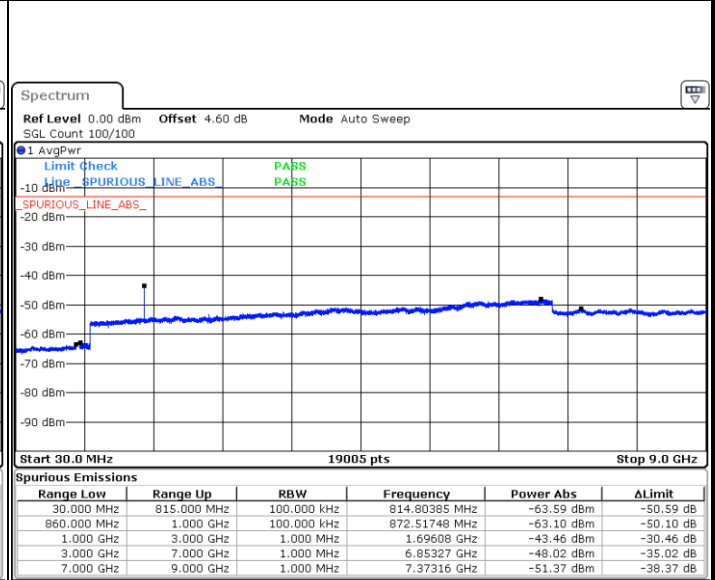

Middle Channel / 64QAM

Date: 12.AUG.2019 02:07:52

Highest Channel / 64QAM

Date: 12.AUG.2019 02:11:22

LTE Band 26 / 1.4MHz

Lowest Channel / QPSK

Lowest Channel / 16QAM

Date: 7.AUG.2019 19:54:46

Date: 7.AUG.2019 19:55:41

Middle Channel / QPSK

Middle Channel / 16QAM

Date: 7.AUG.2019 19:57:43

Date: 7.AUG.2019 19:57:21

LTE Band 26 / 1.4MHz

Highest Channel / QPSK

Date: 7.AUG.2019 19:58:06

Highest Channel / 16QAM

Date: 7.AUG.2019 19:58:29

LTE Band 26 / 3MHz

Lowest Channel / QPSK

Date: 7.AUG.2019 20:04:12

Lowest Channel / 16QAM

Date: 7.AUG.2019 20:03:49

LTE Band 26 / 3MHz