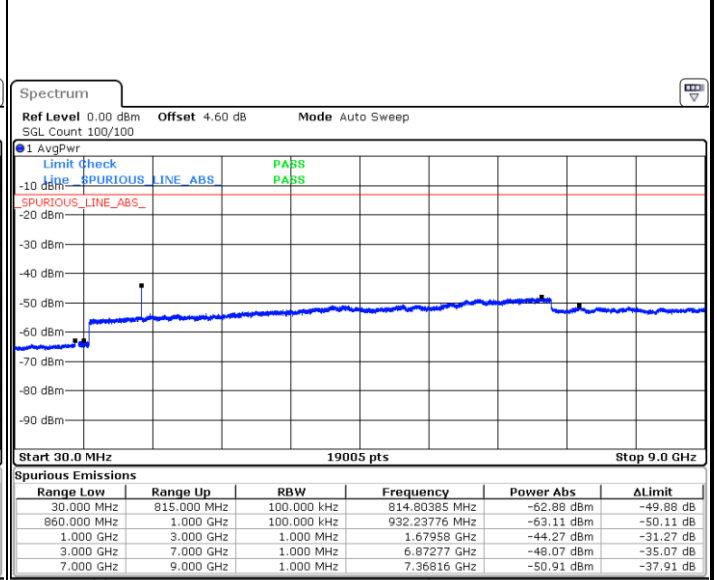

LTE Band 26 / 5MHz

Lowest Channel / QPSK

Lowest Channel / 16QAM

Date: 7.AUG.2019 20:09:29

Date: 7.AUG.2019 20:09:51

Middle Channel / QPSK

Middle Channel / 16QAM

Date: 7.AUG.2019 20:11:21

Date: 7.AUG.2019 20:10:58

LTE Band 26 / 5MHz

Highest Channel / QPSK

Date: 7.AUG.2019 20:11:43

Highest Channel / 16QAM

Date: 7.AUG.2019 20:12:06

LTE Band 26 / 10MHz

Lowest Channel / QPSK

Date: 7.AUG.2019 20:15:30

Lowest Channel / 16QAM

Date: 7.AUG.2019 20:15:53

LTE Band 26 / 10MHz

Middle Channel / QPSK

Date: 7.AUG.2019 20:17:22

Middle Channel / 16QAM

Date: 7.AUG.2019 20:16:59

Highest Channel / QPSK

Date: 7.AUG.2019 20:17:44

Highest Channel / 16QAM

Date: 7.AUG.2019 20:18:06

LTE Band 26 / 15MHz

Lowest Channel / QPSK

Date: 7.AUG.2019 20:21:26

Lowest Channel / 16QAM