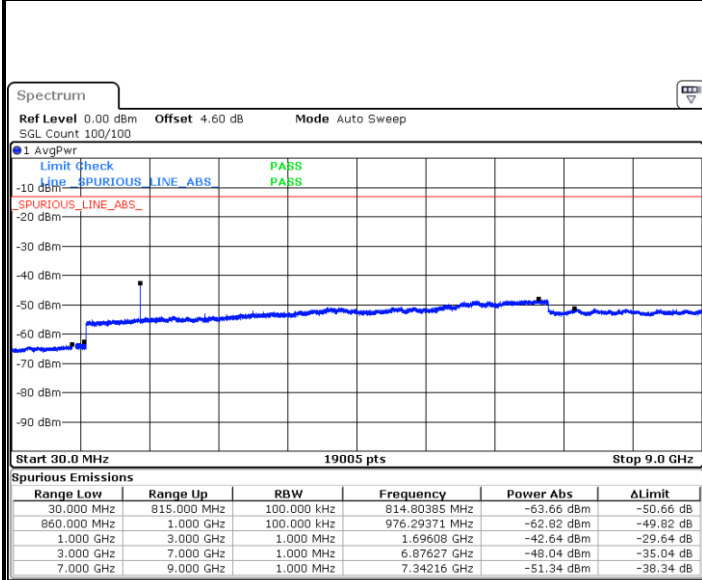

Middle Channel / 64QAM

Date: 12.AUG.2019 02:07:52

Highest Channel / 64QAM

Date: 12.AUG.2019 02:11:22

LTE Band 26 / 1.4MHz

Lowest Channel / QPSK

Lowest Channel / 16QAM

Date: 7.AUG.2019 19:54:46

Date: 7.AUG.2019 19:55:41

Middle Channel / QPSK

Middle Channel / 16QAM

Date: 7.AUG.2019 19:57:43

Date: 7.AUG.2019 19:57:21

LTE Band 26 / 1.4MHz

Highest Channel / QPSK

Date: 7.AUG.2019 19:58:06

Highest Channel / 16QAM

Date: 7.AUG.2019 19:58:29

LTE Band 26 / 3MHz

Lowest Channel / QPSK

Date: 7.AUG.2019 20:04:12

Lowest Channel / 16QAM

Date: 7.AUG.2019 20:03:49

LTE Band 26 / 3MHz