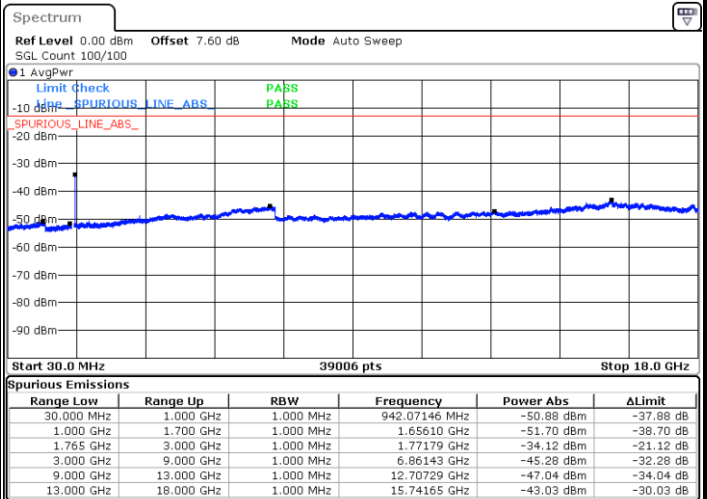

Date: 12 AUG 2019 00:56:45

LTE Band 4 / 15MHz

Highest Channel / QPSK

Date: 12 AUG 2019 01:02:50

Highest Channel / 16QAM

Date: 12 AUG 2019 01:03:46

LTE Band 4 / 20MHz

Lowest Channel / QPSK

Date: 12 AUG 2019 01:09:52

Lowest Channel / 16QAM

Date: 12 AUG 2019 01:10:47

LTE Band 4 / 20MHz

Middle Channel / QPSK

Middle Channel / 16QAM

Date: 12 AUG 2019 01:12:22

Date: 12 AUG 2019 01:13:18

Highest Channel / QPSK

Highest Channel / 16QAM

Date: 12 AUG 2019 01:19:24

Date: 12 AUG 2019 01:20:19

LTE Band 4 / 1.4MHz

Date: 12.AUG.2019 01:25:13

Date: 12.AUG.2019 01:26:29

Highest Channel / 64QAM