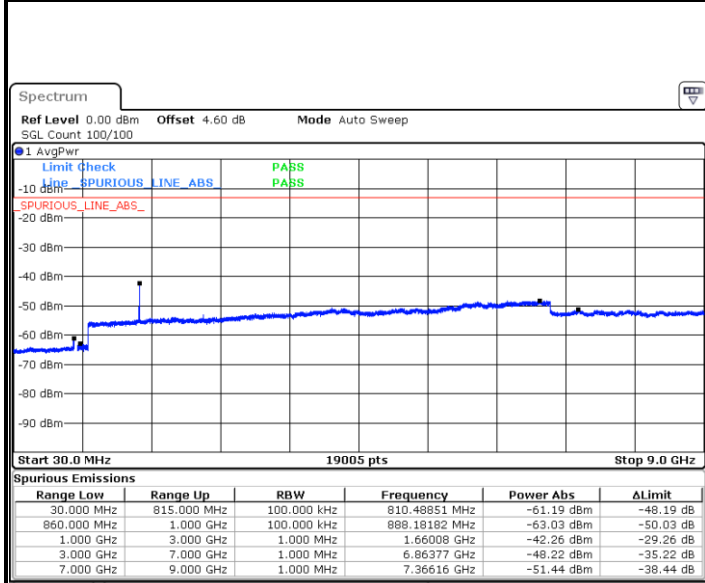

Date: 7.AUG.2019 20:10:58

LTE Band 26 / 5MHz

Highest Channel / QPSK

Date: 7.AUG.2019 20:11:43

Highest Channel / 16QAM

Date: 7.AUG.2019 20:12:06

LTE Band 26 / 10MHz

Lowest Channel / QPSK

Date: 7.AUG.2019 20:15:30

Lowest Channel / 16QAM

Date: 7.AUG.2019 20:15:53

LTE Band 26 / 10MHz

Middle Channel / QPSK

Date: 7.AUG.2019 20:17:22

Middle Channel / 16QAM

Date: 7.AUG.2019 20:16:59

Highest Channel / QPSK

Date: 7.AUG.2019 20:17:44

Highest Channel / 16QAM

Date: 7.AUG.2019 20:18:06

LTE Band 26 / 15MHz

Lowest Channel / QPSK

Date: 7.AUG.2019 20:21:26

Lowest Channel / 16QAM

Date: 7.AUG.2019 20:21:49

Middle Channel / QPSK

Date: 7.AUG.2019 20:23:19

Middle Channel / 16QAM

Date: 7.AUG.2019 20:22:57

LTE Band 26 / 1.4MHz

Lowest Channel / 64QAM

Middle Channel / 64QAM