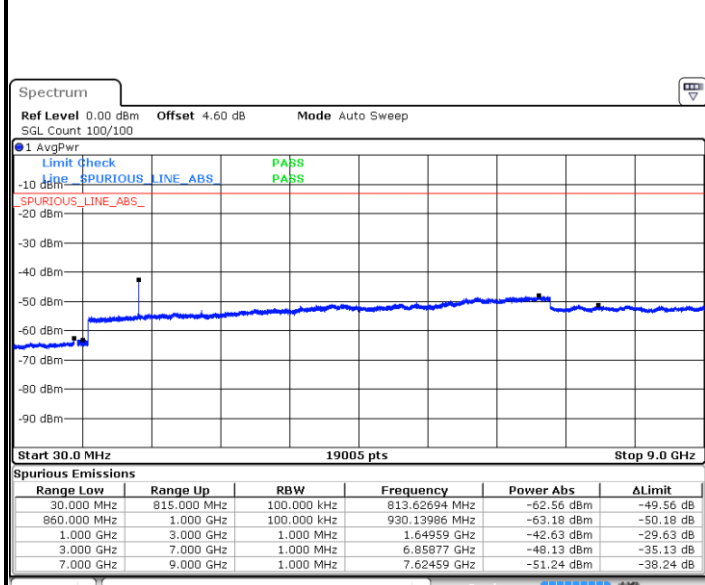

LTE Band 26 / 5MHz

Lowest Channel / QPSK

Lowest Channel / 16QAM

Date: 7.AUG.2019 20:09:29

Date: 7.AUG.2019 20:09:51

Middle Channel / QPSK

Middle Channel / 16QAM

Date: 7.AUG.2019 20:11:21

Date: 7.AUG.2019 20:10:58

LTE Band 26 / 5MHz

Highest Channel / QPSK

Date: 7.AUG.2019 20:11:43

Highest Channel / 16QAM

Date: 7.AUG.2019 20:12:06

LTE Band 26 / 10MHz

Lowest Channel / QPSK

Date: 7.AUG.2019 20:15:30

Lowest Channel / 16QAM

Date: 7.AUG.2019 20:15:53

LTE Band 26 / 10MHz

Middle Channel / QPSK

Date: 7.AUG.2019 20:17:22

Middle Channel / 16QAM

Date: 7.AUG.2019 20:16:59

Highest Channel / QPSK

Date: 7.AUG.2019 20:17:44

Highest Channel / 16QAM

Date: 7.AUG.2019 20:18:06

LTE Band 26 / 15MHz

Lowest Channel / QPSK

Date: 7.AUG.2019 20:21:26

Lowest Channel / 16QAM