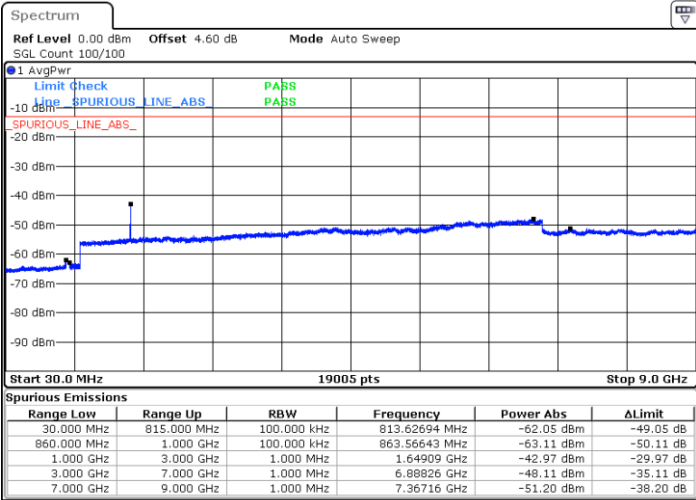

Highest Channel / 16QAM

Date: 7.AUG.2019 19:58:29

LTE Band 26 / 3MHz

Lowest Channel / QPSK

Date: 7.AUG.2019 20:04:12

Lowest Channel / 16QAM

Date: 7.AUG.2019 20:03:49

LTE Band 26 / 3MHz

Middle Channel / QPSK

Date: 7.AUG.2019 20:04:35

Middle Channel / 16QAM

Date: 7.AUG.2019 20:04:58

Highest Channel / QPSK

Date: 7.AUG.2019 20:06:27

Highest Channel / 16QAM

Date: 7.AUG.2019 20:06:05

LTE Band 26 / 5MHz

Lowest Channel / QPSK

Lowest Channel / 16QAM

Date: 7.AUG.2019 20:09:29

Date: 7.AUG.2019 20:09:51

Middle Channel / QPSK

Middle Channel / 16QAM

Date: 7.AUG.2019 20:11:21

Date: 7.AUG.2019 20:10:58

LTE Band 26 / 5MHz

Highest Channel / QPSK

Date: 7.AUG.2019 20:11:43

Highest Channel / 16QAM

Date: 7.AUG.2019 20:12:06

LTE Band 26 / 10MHz

Lowest Channel / QPSK