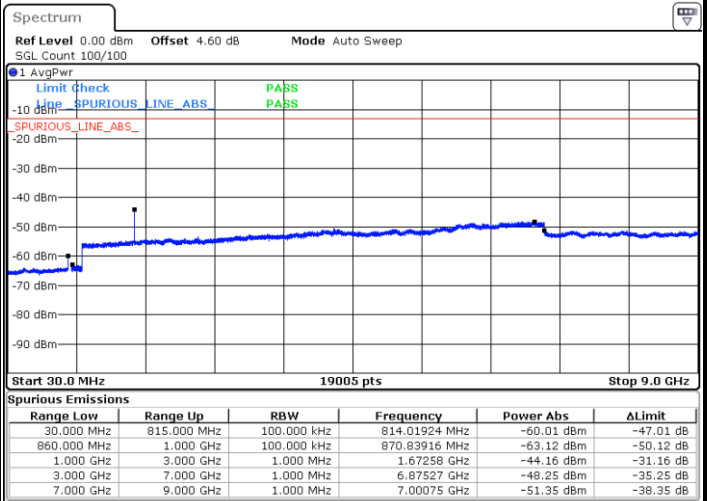

Middle Channel / 64QAM

Date: 12.AUG.2019 01:58:20

Date: 12.AUG.2019 01:59:35

Highest Channel / 64QAM

Date: 12.AUG.2019 02:03:06

LTE Band 4 / 20MHz

Lowest Channel / 64QAM

Date: 12.AUG.2019 02:06:36

Middle Channel / 64QAM

Date: 12.AUG.2019 02:07:52

Highest Channel / 64QAM

Date: 12.AUG.2019 02:11:22

LTE Band 26 / 1.4MHz

Lowest Channel / QPSK

Lowest Channel / 16QAM

Date: 7.AUG.2019 19:54:46

Date: 7.AUG.2019 19:55:41

Middle Channel / QPSK

Middle Channel / 16QAM

Date: 7.AUG.2019 19:57:43

Date: 7.AUG.2019 19:57:21

LTE Band 26 / 1.4MHz

Highest Channel / QPSK

Date: 7.AUG.2019 19:58:06