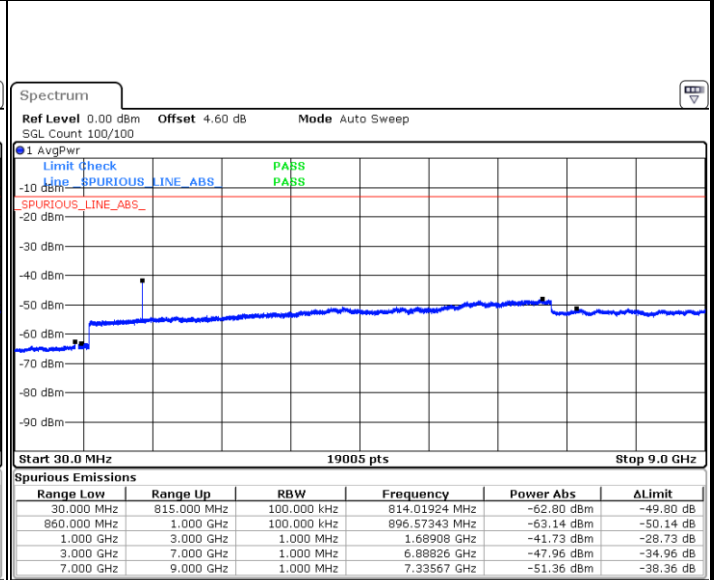

LTE Band 26 / 5MHz

Lowest Channel / QPSK

Lowest Channel / 16QAM

Date: 7.AUG.2019 20:09:29

Date: 7.AUG.2019 20:09:51

Middle Channel / QPSK

Middle Channel / 16QAM

Date: 7.AUG.2019 20:11:21

Date: 7.AUG.2019 20:10:58

LTE Band 26 / 5MHz

Highest Channel / QPSK

Date: 7.AUG.2019 20:11:43

Highest Channel / 16QAM

Date: 7.AUG.2019 20:12:06

LTE Band 26 / 10MHz

Lowest Channel / QPSK

Date: 7.AUG.2019 20:15:30

Lowest Channel / 16QAM

Date: 7.AUG.2019 20:15:53

LTE Band 26 / 10MHz

Middle Channel / QPSK

Date: 7.AUG.2019 20:17:22

Middle Channel / 16QAM

Date: 7.AUG.2019 20:16:59

Highest Channel / QPSK

Date: 7.AUG.2019 20:17:44

Highest Channel / 16QAM

Date: 7.AUG.2019 20:18:06

LTE Band 26 / 15MHz

Lowest Channel / QPSK

Date: 7.AUG.2019 20:21:26

Lowest Channel / 16QAM