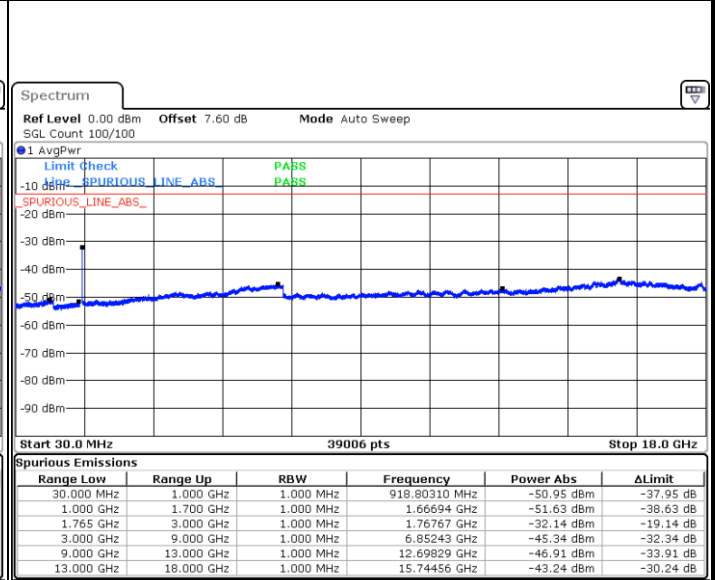

LTE Band 4 / 15MHz

Lowest Channel / QPSK

Lowest Channel / 16QAM

Date: 12 AUG 2019 00:53:18

Date: 12 AUG 2019 00:54:14

Middle Channel / QPSK

Middle Channel / 16QAM

Date: 12 AUG 2019 00:55:49

Date: 12 AUG 2019 00:56:45

LTE Band 4 / 15MHz

Highest Channel / QPSK

Date: 12 AUG 2019 01:02:50

Highest Channel / 16QAM

Date: 12 AUG 2019 01:03:46

LTE Band 4 / 20MHz

Lowest Channel / QPSK

Date: 12 AUG 2019 01:09:52

Lowest Channel / 16QAM

Date: 12 AUG 2019 01:10:47

LTE Band 4 / 20MHz

Middle Channel / QPSK

Middle Channel / 16QAM

Date: 12 AUG 2019 01:12:22

Date: 12 AUG 2019 01:13:18

Highest Channel / QPSK

Highest Channel / 16QAM

Date: 12 AUG 2019 01:19:24

Date: 12 AUG 2019 01:20:19

LTE Band 4 / 1.4MHz

Date: 12.AUG.2019 01:25:13

Date: 12.AUG.2019 01:26:29

Highest Channel / 64QAM