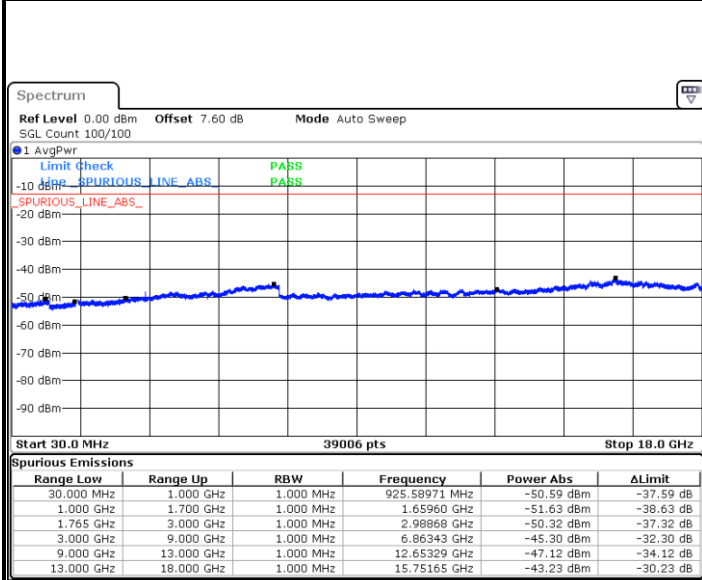

LTE Band 4 / 1.4MHz

Lowest Channel / QPSK

Lowest Channel / 16QAM

Date: 11.AUG.2019 23:47:06

Date: 11.AUG.2019 23:48:02

Middle Channel / QPSK

Middle Channel / 16QAM

Date: 11.AUG.2019 23:49:37

Date: 11.AUG.2019 23:50:33

LTE Band 4 / 1.4MHz

Highest Channel / QPSK

Date: 11 AUG 2019 23:56:38

Highest Channel / 16QAM

Date: 11 AUG 2019 23:57:34

LTE Band 4 / 3MHz

Lowest Channel / QPSK