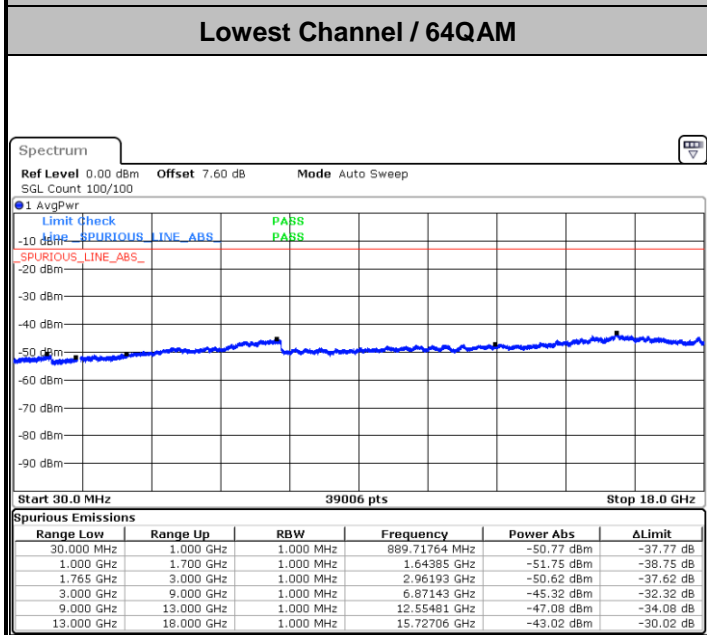

Date: 12 AUG 2019 01:09:52

Lowest Channel / 16QAM

Date: 12 AUG 2019 01:10:47

LTE Band 4 / 20MHz

Middle Channel / QPSK

Middle Channel / 16QAM

Date: 12 AUG 2019 01:12:22

Date: 12 AUG 2019 01:13:18

Highest Channel / QPSK

Highest Channel / 16QAM

Date: 12 AUG 2019 01:19:24

Date: 12 AUG 2019 01:20:19

LTE Band 4 / 1.4MHz

Date: 12.AUG.2019 01:25:13

Date: 12.AUG.2019 01:26:29

Highest Channel / 64QAM

Date: 12.AUG.2019 01:29:59

LTE Band 4 / 3MHz

Lowest Channel / 64QAM

Middle Channel / 64QAM

Date: 12.AUG.2019 01:33:30

Date: 12.AUG.2019 01:34:45

Highest Channel / 64QAM

Date: 12.AUG.2019 01:38:16

LTE Band 4 / 5MHz

Lowest Channel / 64QAM

Date: 12.AUG.2019 01:41:47

Middle Channel / 64QAM

Date: 12.AUG.2019 01:43:02

Highest Channel / 64QAM

Date: 12.AUG.2019 01:46:32

LTE Band 4 / 10MHz