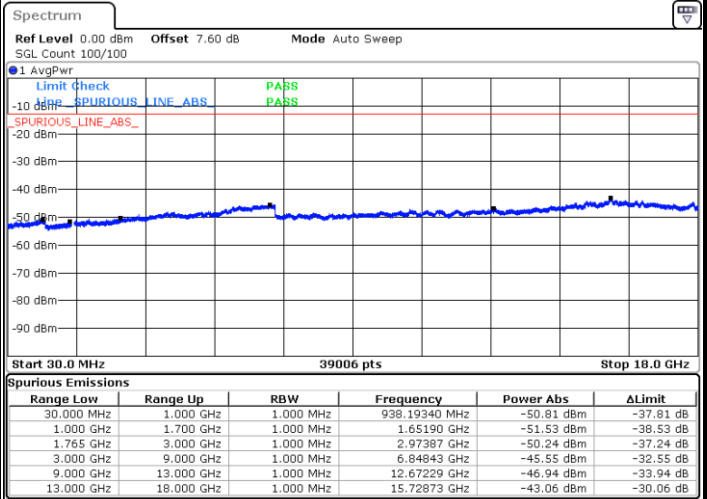

LTE Band 4 / 15MHz

Lowest Channel / QPSK

Lowest Channel / 16QAM

Date: 12 AUG 2019 00:53:18

Date: 12 AUG 2019 00:54:14

Middle Channel / QPSK

Middle Channel / 16QAM

Date: 12 AUG 2019 00:55:49

Date: 12 AUG 2019 00:56:45

LTE Band 4 / 15MHz

Highest Channel / QPSK

Date: 12 AUG 2019 01:02:50

Highest Channel / 16QAM

Date: 12 AUG 2019 01:03:46

LTE Band 4 / 20MHz

Lowest Channel / QPSK