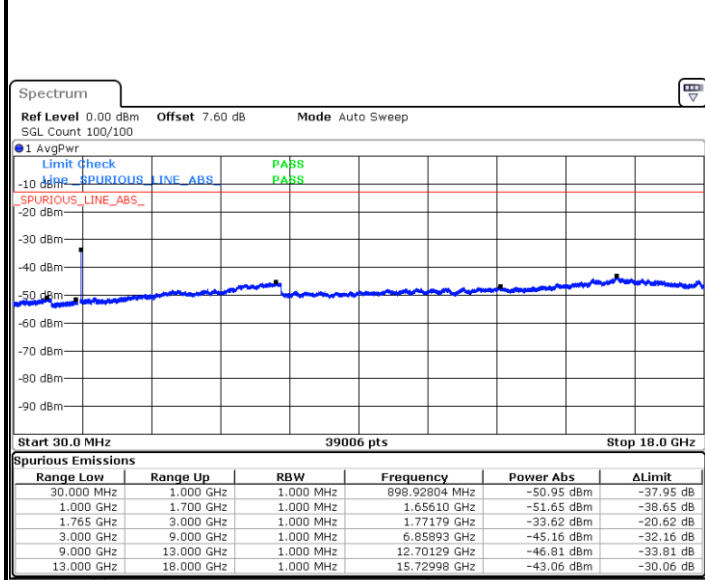

Lowest Channel / 64QAM

Middle Channel / 64QAM

Date: 12.AUG.2019 01:50:03

Date: 12.AUG.2019 01:51:18

Highest Channel / 64QAM

Date: 12.AUG.2019 01:54:49

LTE Band 4 / 15MHz

Lowest Channel / 64QAM

Middle Channel / 64QAM

Date: 12.AUG.2019 01:58:20

Date: 12.AUG.2019 01:59:35

Highest Channel / 64QAM

Date: 12.AUG.2019 02:03:06

LTE Band 4 / 20MHz

Lowest Channel / 64QAM

Date: 12.AUG.2019 02:06:36

Middle Channel / 64QAM

Date: 12.AUG.2019 02:07:52

Highest Channel / 64QAM

Date: 12.AUG.2019 02:11:22

LTE Band 26 / 1.4MHz

Lowest Channel / QPSK

Lowest Channel / 16QAM

Date: 7.AUG.2019 19:54:46

Date: 7.AUG.2019 19:55:41

Middle Channel / QPSK

Middle Channel / 16QAM

Date: 7.AUG.2019 19:57:43

Date: 7.AUG.2019 19:57:21

LTE Band 26 / 1.4MHz

Highest Channel / QPSK

Date: 7.AUG.2019 19:58:06