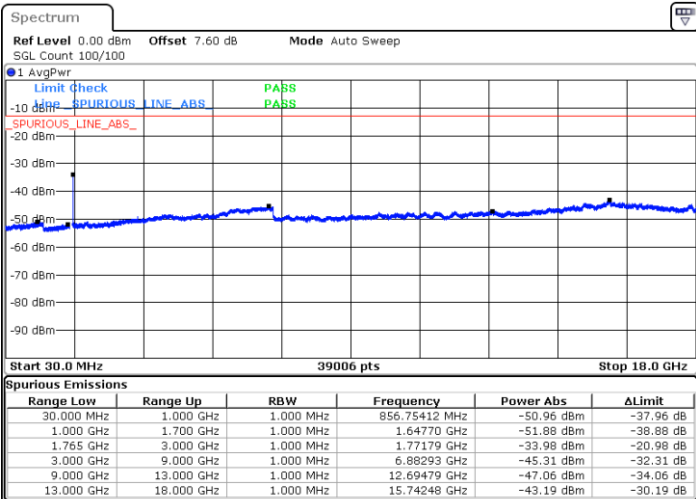

Date: 12 AUG 2019 01:09:52

Lowest Channel / 16QAM

Date: 12 AUG 2019 01:10:47

LTE Band 4 / 20MHz

Middle Channel / QPSK

Middle Channel / 16QAM

Date: 12 AUG 2019 01:12:22

Date: 12 AUG 2019 01:13:18

Highest Channel / QPSK

Highest Channel / 16QAM

Date: 12 AUG 2019 01:19:24

Date: 12 AUG 2019 01:20:19

LTE Band 4 / 1.4MHz

Date: 12.AUG.2019 01:25:13

Date: 12.AUG.2019 01:26:29

Highest Channel / 64QAM