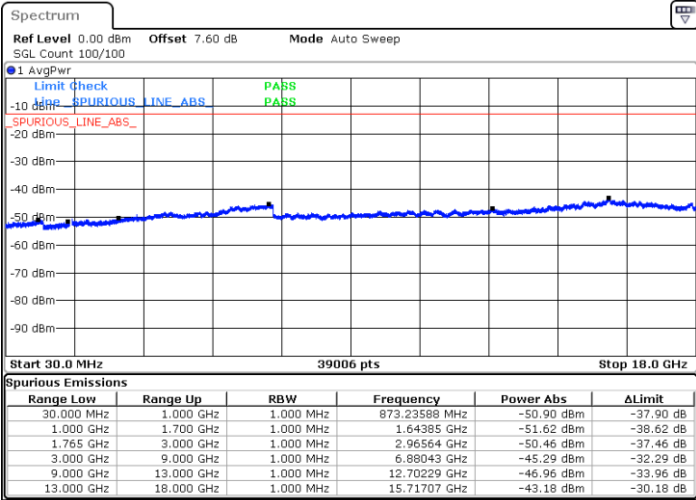

Date: 12 AUG 2019 00:56:45

LTE Band 4 / 15MHz

Highest Channel / QPSK

Date: 12 AUG 2019 01:02:50

Highest Channel / 16QAM

Date: 12 AUG 2019 01:03:46

LTE Band 4 / 20MHz

Lowest Channel / QPSK

Date: 12 AUG 2019 01:09:52

Lowest Channel / 16QAM

Date: 12 AUG 2019 01:10:47

LTE Band 4 / 20MHz

Middle Channel / QPSK

Middle Channel / 16QAM

Date: 12 AUG 2019 01:12:22

Date: 12 AUG 2019 01:13:18

Highest Channel / QPSK

Highest Channel / 16QAM

Date: 12 AUG 2019 01:19:24

Date: 12 AUG 2019 01:20:19

LTE Band 4 / 1.4MHz

Date: 12.AUG.2019 01:25:13

Date: 12.AUG.2019 01:26:29

Highest Channel / 64QAM