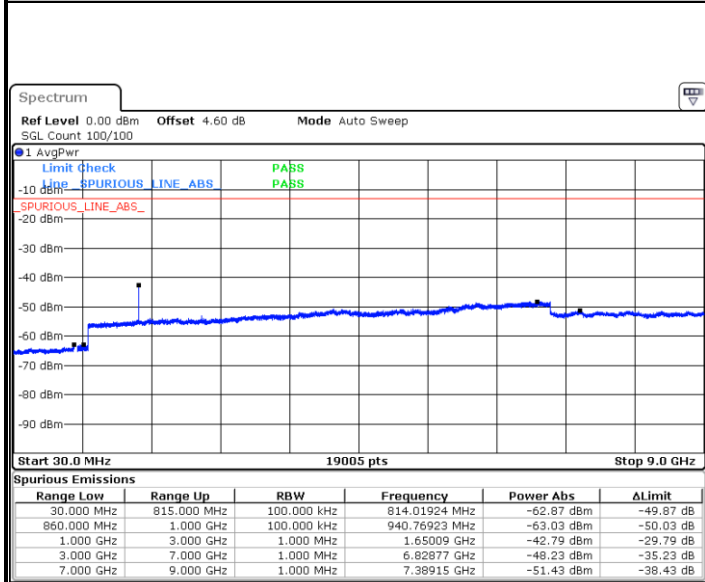

Date: 7.AUG.2019 20:10:58

LTE Band 26 / 5MHz

Highest Channel / QPSK

Date: 7.AUG.2019 20:11:43

Highest Channel / 16QAM

Date: 7.AUG.2019 20:12:06

LTE Band 26 / 10MHz

Lowest Channel / QPSK

Date: 7.AUG.2019 20:15:30

Lowest Channel / 16QAM

Date: 7.AUG.2019 20:15:53

LTE Band 26 / 10MHz

Middle Channel / QPSK

Date: 7.AUG.2019 20:17:22

Middle Channel / 16QAM

Date: 7.AUG.2019 20:16:59

Highest Channel / QPSK

Date: 7.AUG.2019 20:17:44

Highest Channel / 16QAM

Date: 7.AUG.2019 20:18:06

LTE Band 26 / 15MHz

Lowest Channel / QPSK

Date: 7.AUG.2019 20:21:26

Lowest Channel / 16QAM

Date: 7.AUG.2019 20:21:49

Middle Channel / QPSK

Date: 7.AUG.2019 20:23:19

Middle Channel / 16QAM

Date: 7.AUG.2019 20:22:57

LTE Band 26 / 1.4MHz

Lowest Channel / 64QAM

Middle Channel / 64QAM