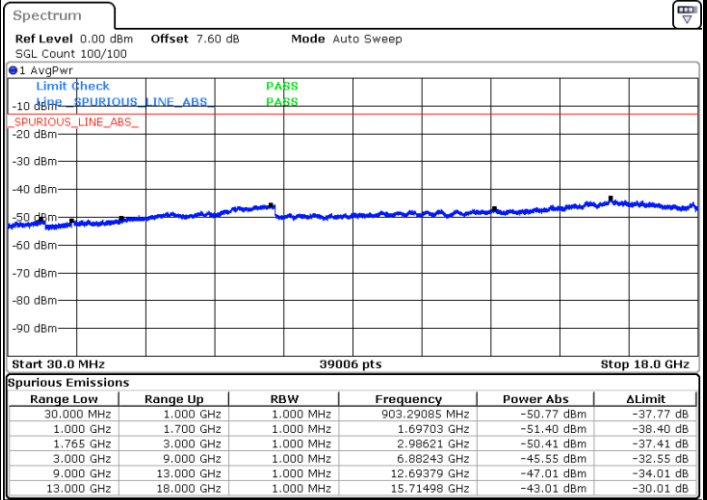

Date: 12 AUG 2019 00:56:45

LTE Band 4 / 15MHz

Highest Channel / QPSK

Date: 12 AUG 2019 01:02:50

Highest Channel / 16QAM

Date: 12 AUG 2019 01:03:46

LTE Band 4 / 20MHz

Lowest Channel / QPSK

Date: 12 AUG 2019 01:09:52

Lowest Channel / 16QAM

Date: 12 AUG 2019 01:10:47

LTE Band 4 / 20MHz

Middle Channel / QPSK

Middle Channel / 16QAM

Date: 12 AUG 2019 01:12:22

Date: 12 AUG 2019 01:13:18

Highest Channel / QPSK

Highest Channel / 16QAM

Date: 12 AUG 2019 01:19:24

Date: 12 AUG 2019 01:20:19

LTE Band 4 / 1.4MHz

Date: 12.AUG.2019 01:25:13

Date: 12.AUG.2019 01:26:29

Highest Channel / 64QAM