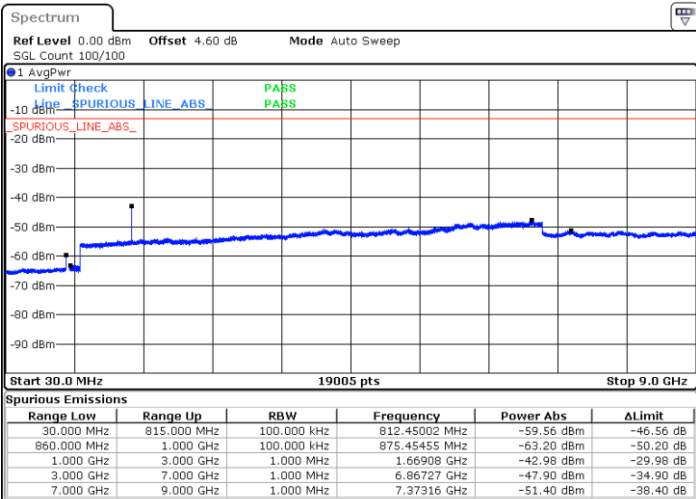

LTE Band 26 / 5MHz

Lowest Channel / QPSK

Lowest Channel / 16QAM

Date: 7.AUG.2019 20:09:29

Date: 7.AUG.2019 20:09:51

Middle Channel / QPSK

Middle Channel / 16QAM

Date: 7.AUG.2019 20:11:21

Date: 7.AUG.2019 20:10:58

LTE Band 26 / 5MHz

Highest Channel / QPSK

Date: 7.AUG.2019 20:11:43

Highest Channel / 16QAM

Date: 7.AUG.2019 20:12:06

LTE Band 26 / 10MHz

Lowest Channel / QPSK