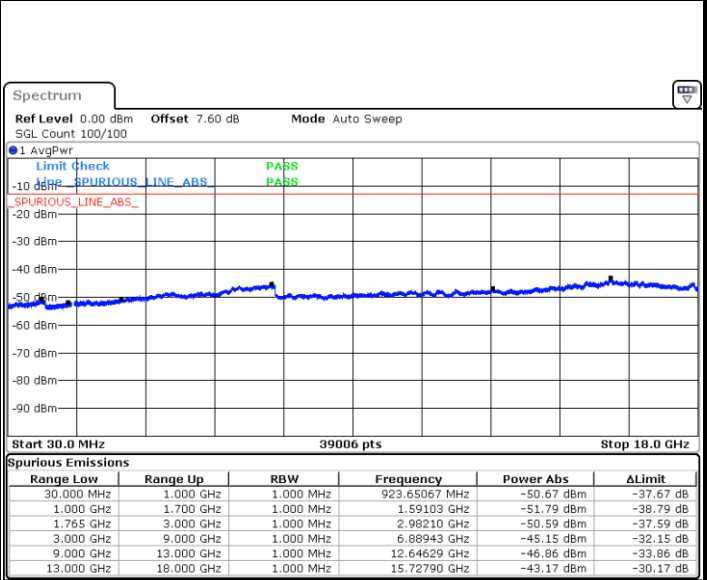

Highest Channel / QPSK

Highest Channel / 16QAM

Date: 12 AUG 2019 01:19:24

Date: 12 AUG 2019 01:20:19

LTE Band 4 / 1.4MHz

Date: 12.AUG.2019 01:25:13

Date: 12.AUG.2019 01:26:29

Highest Channel / 64QAM

Date: 12.AUG.2019 01:29:59

LTE Band 4 / 3MHz

Lowest Channel / 64QAM

Middle Channel / 64QAM

Date: 12.AUG.2019 01:33:30

Date: 12.AUG.2019 01:34:45

Highest Channel / 64QAM

Date: 12.AUG.2019 01:38:16

LTE Band 4 / 5MHz

Lowest Channel / 64QAM

Date: 12.AUG.2019 01:41:47

Middle Channel / 64QAM

Date: 12.AUG.2019 01:43:02

Highest Channel / 64QAM

Date: 12.AUG.2019 01:46:32

LTE Band 4 / 10MHz