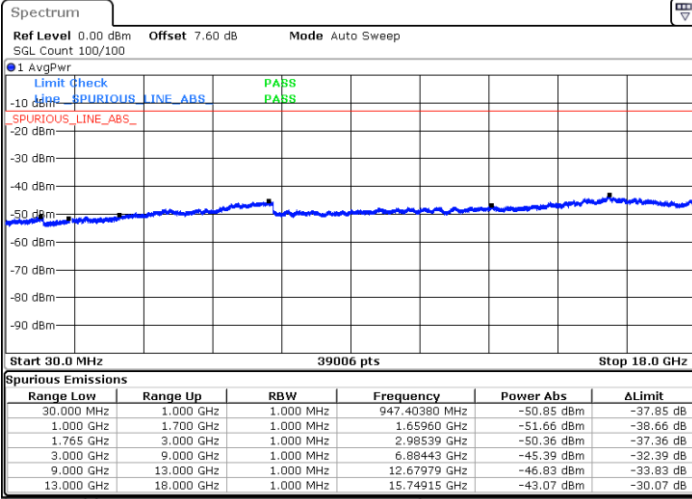

Highest Channel / QPSK

Highest Channel / 16QAM

Date: 12 AUG 2019 01:19:24

Date: 12 AUG 2019 01:20:19

LTE Band 4 / 1.4MHz

Date: 12.AUG.2019 01:25:13

Date: 12.AUG.2019 01:26:29

Highest Channel / 64QAM

Date: 12.AUG.2019 01:29:59

LTE Band 4 / 3MHz

Lowest Channel / 64QAM

Middle Channel / 64QAM

Date: 12.AUG.2019 01:33:30

Date: 12.AUG.2019 01:34:45

Highest Channel / 64QAM

Date: 12.AUG.2019 01:38:16