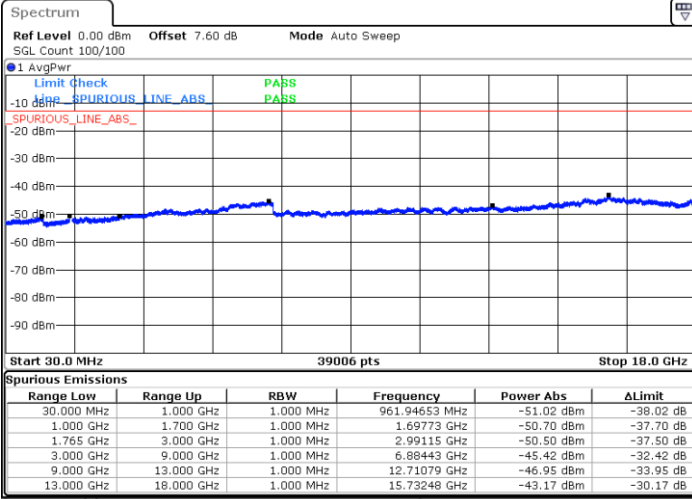

Highest Channel / 16QAM

Date: 12 AUG 2019 00:30:40

LTE Band 4 / 10MHz

Lowest Channel / QPSK

Date: 12 AUG 2019 00:36:45

Lowest Channel / 16QAM

Date: 12 AUG 2019 00:37:41

LTE Band 4 / 10MHz

Middle Channel / QPSK

Middle Channel / 16QAM

Date: 12 AUG.2019 00:39:16

Date: 12 AUG.2019 00:40:12

Highest Channel / QPSK

Highest Channel / 16QAM

Date: 12 AUG.2019 00:46:17

Date: 12 AUG.2019 00:47:13

LTE Band 4 / 15MHz

Lowest Channel / QPSK

Lowest Channel / 16QAM

Date: 12 AUG 2019 00:53:18

Date: 12 AUG 2019 00:54:14

Middle Channel / QPSK

Middle Channel / 16QAM

Date: 12 AUG 2019 00:55:49