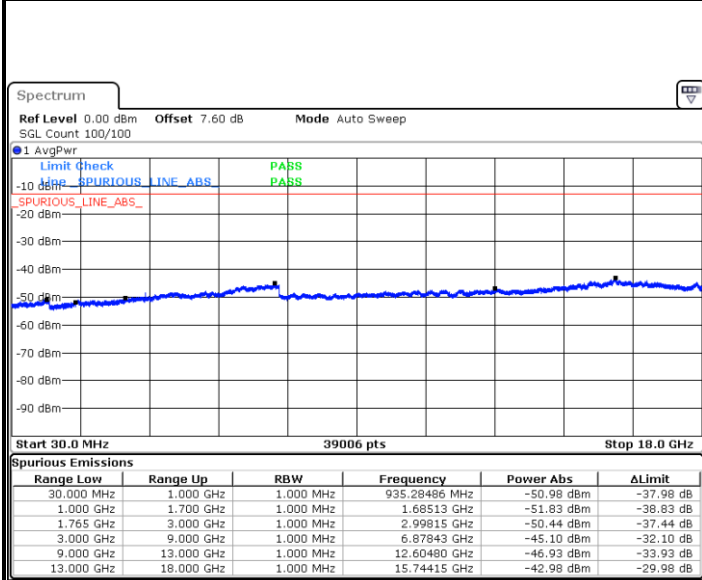

Highest Channel / QPSK

Date: 12 AUG.2019 00:13:11

Highest Channel / 16QAM

Date: 12 AUG.2019 00:14:07

LTE Band 4 / 5MHz

Lowest Channel / QPSK

Lowest Channel / 16QAM

Date: 12 AUG.2019 00:20:12

Date: 12 AUG.2019 00:21:07

Middle Channel / QPSK

Middle Channel / 16QAM

Date: 12 AUG.2019 00:22:43

Date: 12 AUG.2019 00:23:38

LTE Band 4 / 5MHz

Highest Channel / QPSK

Date: 12 AUG 2019 00:29:44

Highest Channel / 16QAM

Date: 12 AUG 2019 00:30:40

LTE Band 4 / 10MHz

Lowest Channel / QPSK

Date: 12 AUG 2019 00:36:45

Lowest Channel / 16QAM

Date: 12 AUG 2019 00:37:41

LTE Band 4 / 10MHz