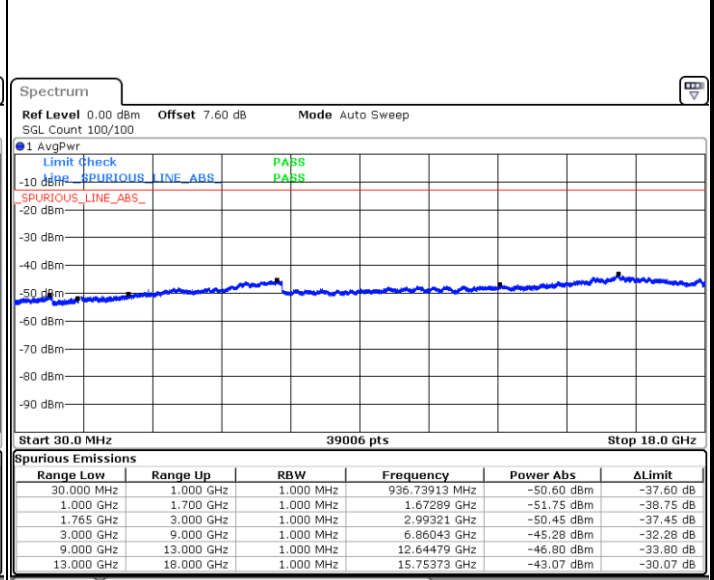

Date: 11.AUG.2019 23:50:33

LTE Band 4 / 1.4MHz

Highest Channel / QPSK

Date: 11 AUG 2019 23:56:38

Highest Channel / 16QAM

Date: 11 AUG 2019 23:57:34

LTE Band 4 / 3MHz

Lowest Channel / QPSK

Date: 12 AUG 2019 00:03:39

Lowest Channel / 16QAM

Date: 12 AUG 2019 00:04:35

LTE Band 4 / 3MHz

Middle Channel / QPSK

Date: 12 AUG.2019 00:06:10

Middle Channel / 16QAM

Date: 12 AUG.2019 00:07:06

Highest Channel / QPSK

Date: 12 AUG.2019 00:13:11

Highest Channel / 16QAM

Date: 12 AUG.2019 00:14:07

LTE Band 4 / 5MHz

Lowest Channel / QPSK

Lowest Channel / 16QAM

Date: 12 AUG.2019 00:20:12