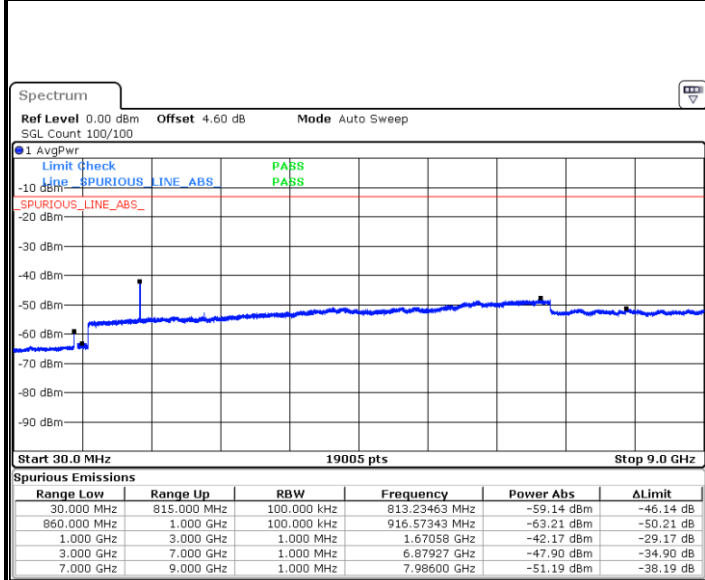

LTE Band 26 / 3MHz

Middle Channel / QPSK

Date: 7.AUG.2019 20:04:35