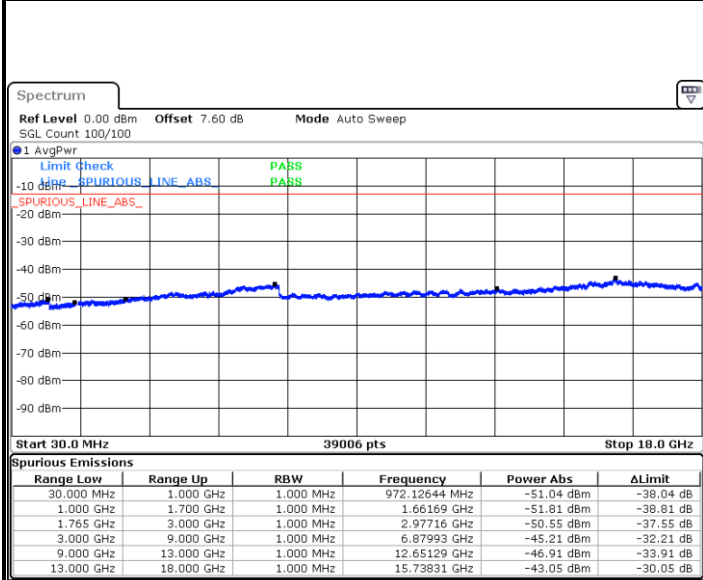

Date: 11.AUG.2019 23:50:33

LTE Band 4 / 1.4MHz

Highest Channel / QPSK

Date: 11 AUG 2019 23:56:38

Highest Channel / 16QAM

Date: 11 AUG 2019 23:57:34

LTE Band 4 / 3MHz

Lowest Channel / QPSK

Date: 12 AUG 2019 00:03:39

Lowest Channel / 16QAM

Date: 12 AUG 2019 00:04:35

LTE Band 4 / 3MHz

Middle Channel / QPSK

Date: 12 AUG.2019 00:06:10

Middle Channel / 16QAM

Date: 12 AUG.2019 00:07:06

Highest Channel / QPSK

Date: 12 AUG.2019 00:13:11

Highest Channel / 16QAM

Date: 12 AUG.2019 00:14:07

LTE Band 4 / 5MHz

Lowest Channel / QPSK

Lowest Channel / 16QAM

Date: 12 AUG.2019 00:20:12