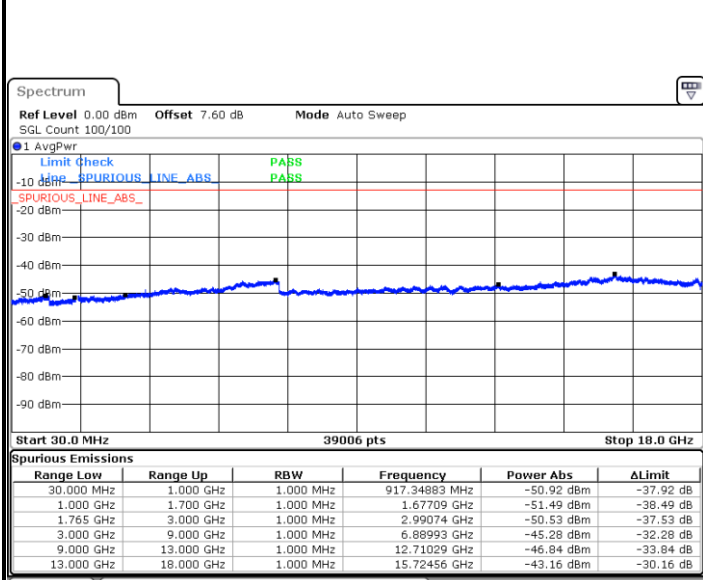

Date: 11.AUG.2019 23:50:33

LTE Band 4 / 1.4MHz

Highest Channel / QPSK

Date: 11 AUG 2019 23:56:38

Highest Channel / 16QAM

Date: 11 AUG 2019 23:57:34

LTE Band 4 / 3MHz

Lowest Channel / QPSK

Date: 12 AUG 2019 00:03:39

Lowest Channel / 16QAM

Date: 12 AUG 2019 00:04:35

LTE Band 4 / 3MHz

Middle Channel / QPSK

Date: 12 AUG.2019 00:06:10

Middle Channel / 16QAM

Date: 12 AUG.2019 00:07:06

Highest Channel / QPSK

Date: 12 AUG.2019 00:13:11

Highest Channel / 16QAM

Date: 12 AUG.2019 00:14:07

LTE Band 4 / 5MHz

Lowest Channel / QPSK

Lowest Channel / 16QAM

Date: 12 AUG.2019 00:20:12

Date: 12 AUG.2019 00:21:07

Middle Channel / QPSK

Middle Channel / 16QAM

Date: 12 AUG.2019 00:22:43

Date: 12 AUG.2019 00:23:38

LTE Band 4 / 5MHz

Highest Channel / QPSK

Date: 12 AUG 2019 00:29:44