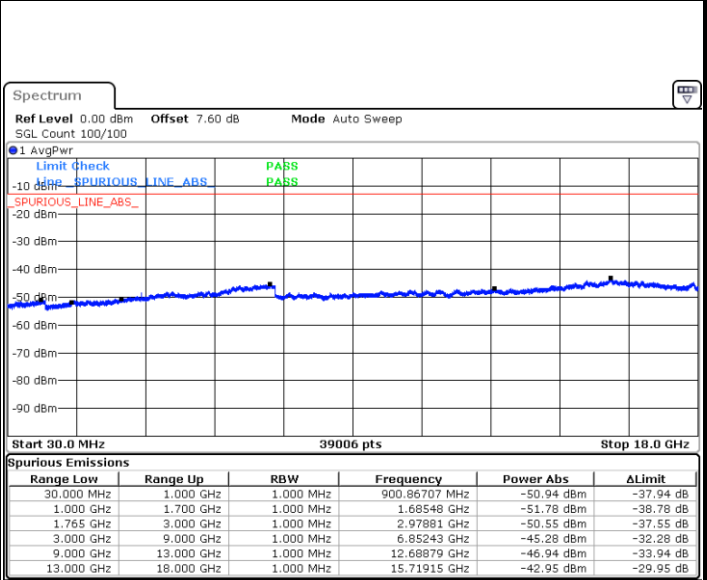

LTE Band 4 / 1.4MHz

Lowest Channel / QPSK

Lowest Channel / 16QAM

Date: 11.AUG.2019 23:47:06

Date: 11.AUG.2019 23:48:02

Middle Channel / QPSK

Middle Channel / 16QAM

Date: 11.AUG.2019 23:49:37

Date: 11.AUG.2019 23:50:33

LTE Band 4 / 1.4MHz

Highest Channel / QPSK

Date: 11 AUG 2019 23:56:38

Highest Channel / 16QAM

Date: 11 AUG 2019 23:57:34

LTE Band 4 / 3MHz

Lowest Channel / QPSK

Date: 12 AUG 2019 00:03:39

Lowest Channel / 16QAM

Date: 12 AUG 2019 00:04:35

LTE Band 4 / 3MHz

Middle Channel / QPSK

Date: 12 AUG.2019 00:06:10

Middle Channel / 16QAM

Date: 12 AUG.2019 00:07:06

Highest Channel / QPSK

Date: 12 AUG.2019 00:13:11

Highest Channel / 16QAM

Date: 12 AUG.2019 00:14:07

LTE Band 4 / 5MHz

Lowest Channel / QPSK

Lowest Channel / 16QAM

Date: 12 AUG.2019 00:20:12