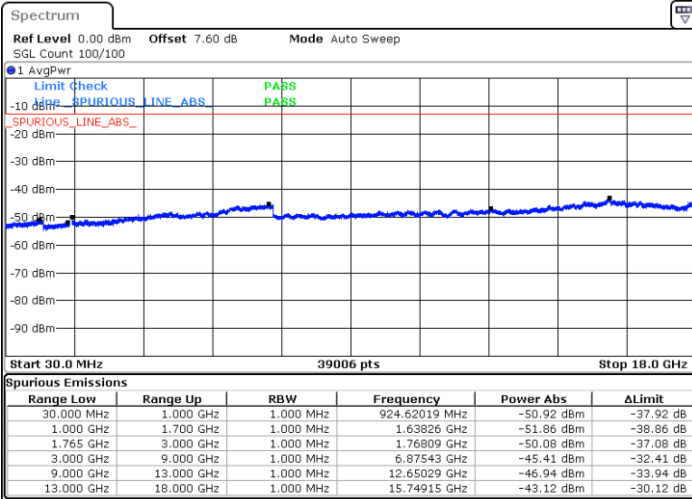

Highest Channel / 16QAM

Date: 12 AUG 2019 00:30:40

LTE Band 4 / 10MHz

Lowest Channel / QPSK

Date: 12 AUG 2019 00:36:45

Lowest Channel / 16QAM

Date: 12 AUG 2019 00:37:41

LTE Band 4 / 10MHz

Middle Channel / QPSK

Middle Channel / 16QAM

Date: 12 AUG.2019 00:39:16

Date: 12 AUG.2019 00:40:12

Highest Channel / QPSK

Highest Channel / 16QAM

Date: 12 AUG.2019 00:46:17

Date: 12 AUG.2019 00:47:13

LTE Band 4 / 15MHz

Lowest Channel / QPSK

Lowest Channel / 16QAM

Date: 12 AUG 2019 00:53:18

Date: 12 AUG 2019 00:54:14

Middle Channel / QPSK

Middle Channel / 16QAM

Date: 12 AUG 2019 00:55:49