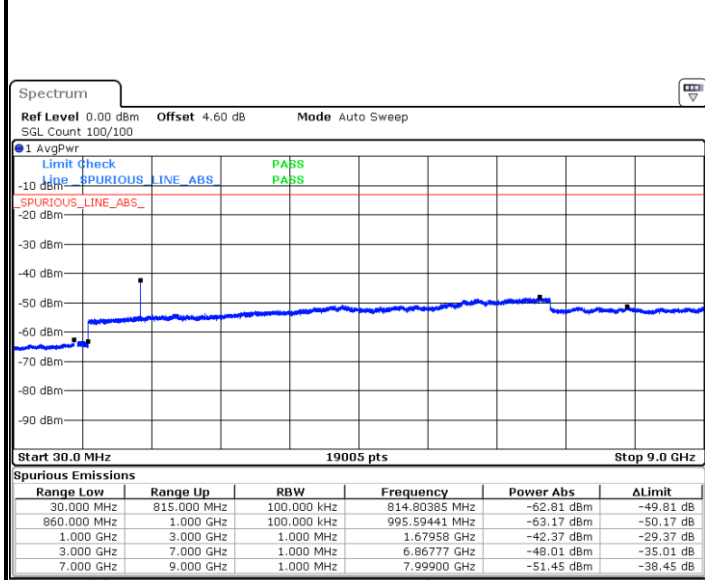

Date: 7.AUG.2019 20:10:58

LTE Band 26 / 5MHz

Highest Channel / QPSK

Date: 7.AUG.2019 20:11:43

Highest Channel / 16QAM

Date: 7.AUG.2019 20:12:06

LTE Band 26 / 10MHz

Lowest Channel / QPSK

Date: 7.AUG.2019 20:15:30

Lowest Channel / 16QAM

Date: 7.AUG.2019 20:15:53

LTE Band 26 / 10MHz

Middle Channel / QPSK

Date: 7.AUG.2019 20:17:22

Middle Channel / 16QAM

Date: 7.AUG.2019 20:16:59

Highest Channel / QPSK

Date: 7.AUG.2019 20:17:44

Highest Channel / 16QAM

Date: 7.AUG.2019 20:18:06

LTE Band 26 / 15MHz

Lowest Channel / QPSK

Date: 7.AUG.2019 20:21:26

Lowest Channel / 16QAM