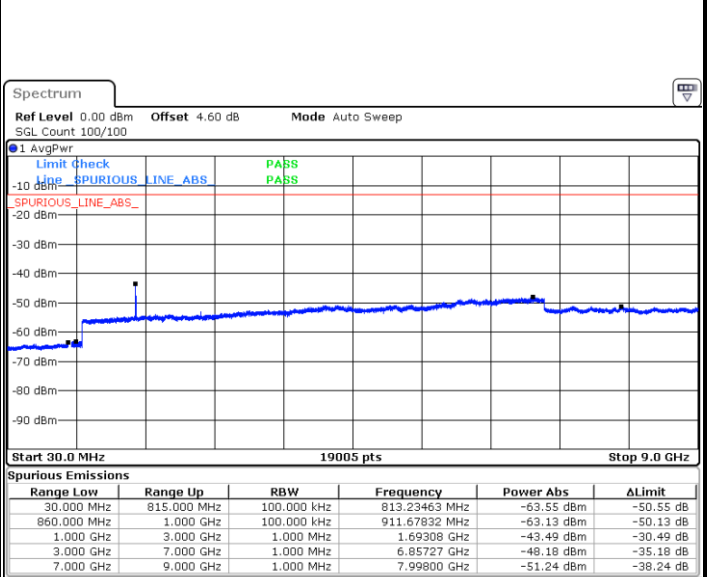

Highest Channel / 16QAM

Date: 7.AUG.2019 19:58:29

LTE Band 26 / 3MHz

Lowest Channel / QPSK

Date: 7.AUG.2019 20:04:12

Lowest Channel / 16QAM

Date: 7.AUG.2019 20:03:49

LTE Band 26 / 3MHz

Middle Channel / QPSK

Date: 7.AUG.2019 20:04:35

Middle Channel / 16QAM

Date: 7.AUG.2019 20:04:58

Highest Channel / QPSK

Date: 7.AUG.2019 20:06:27

Highest Channel / 16QAM

Date: 7.AUG.2019 20:06:05

LTE Band 26 / 5MHz

Lowest Channel / QPSK

Lowest Channel / 16QAM

Date: 7.AUG.2019 20:09:29

Date: 7.AUG.2019 20:09:51

Middle Channel / QPSK

Middle Channel / 16QAM

Date: 7.AUG.2019 20:11:21

Date: 7.AUG.2019 20:10:58

LTE Band 26 / 5MHz

Highest Channel / QPSK

Date: 7.AUG.2019 20:11:43

Highest Channel / 16QAM

Date: 7.AUG.2019 20:12:06

LTE Band 26 / 10MHz

Lowest Channel / QPSK