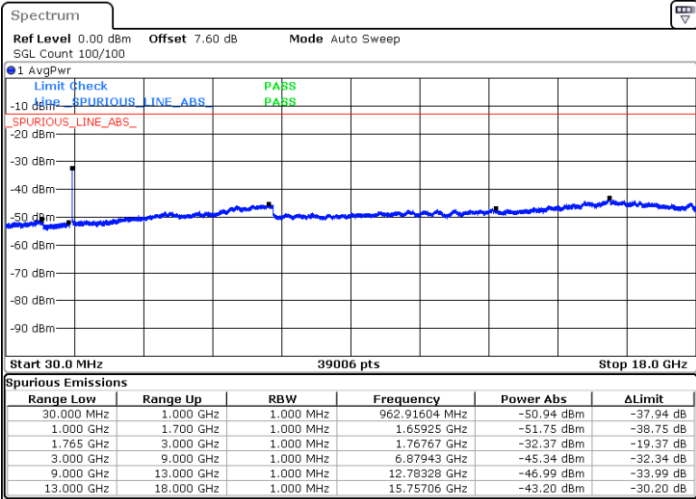

LTE Band 4 / 5MHz

Lowest Channel / 64QAM

Date: 12.AUG.2019 01:41:47

Middle Channel / 64QAM

Date: 12.AUG.2019 01:43:02

Highest Channel / 64QAM

Date: 12.AUG.2019 01:46:32

LTE Band 4 / 10MHz

Lowest Channel / 64QAM

Middle Channel / 64QAM

Date: 12.AUG.2019 01:50:03

Date: 12.AUG.2019 01:51:18

Highest Channel / 64QAM

Date: 12.AUG.2019 01:54:49

LTE Band 4 / 15MHz

Lowest Channel / 64QAM

Middle Channel / 64QAM

Date: 12.AUG.2019 01:58:20

Date: 12.AUG.2019 01:59:35

Highest Channel / 64QAM

Date: 12.AUG.2019 02:03:06

LTE Band 4 / 20MHz

Lowest Channel / 64QAM

Date: 12.AUG.2019 02:06:36