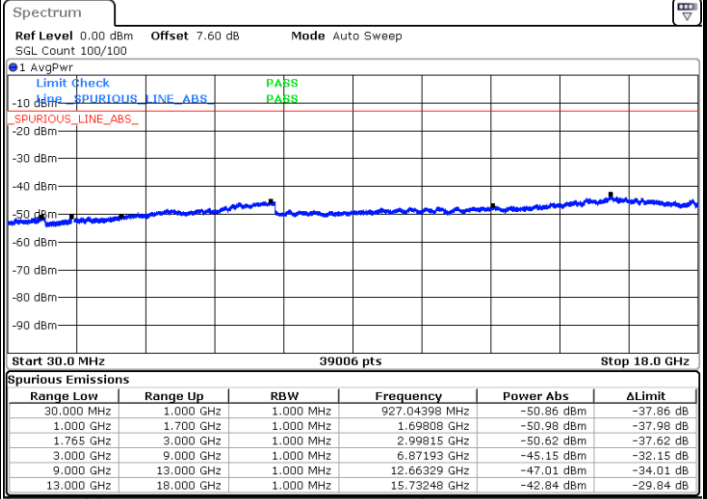

Highest Channel / 16QAM

Date: 12 AUG 2019 00:30:40

LTE Band 4 / 10MHz

Lowest Channel / QPSK

Date: 12 AUG 2019 00:36:45

Lowest Channel / 16QAM

Date: 12 AUG 2019 00:37:41

LTE Band 4 / 10MHz

LTE Band 4 / 15MHz

Lowest Channel / QPSK

Lowest Channel / 16QAM

Date: 12 AUG 2019 00:53:18

Date: 12 AUG 2019 00:54:14

Middle Channel / QPSK

Middle Channel / 16QAM

Date: 12 AUG 2019 00:55:49