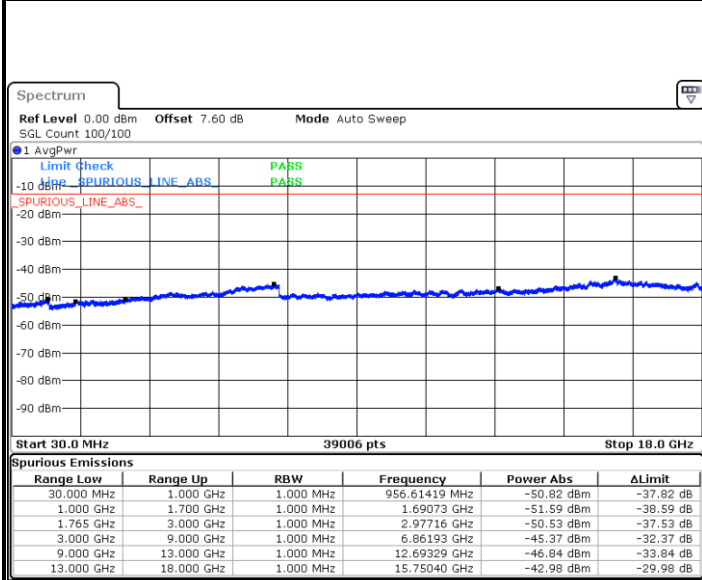

Highest Channel / QPSK

Highest Channel / 16QAM

Date: 12 AUG 2019 01:19:24

Date: 12 AUG 2019 01:20:19

LTE Band 4 / 1.4MHz

Date: 12.AUG.2019 01:25:13

Date: 12.AUG.2019 01:26:29

Highest Channel / 64QAM

Date: 12.AUG.2019 01:29:59

LTE Band 4 / 3MHz

Lowest Channel / 64QAM

Middle Channel / 64QAM

Date: 12.AUG.2019 01:33:30

Date: 12.AUG.2019 01:34:45

Highest Channel / 64QAM

Date: 12.AUG.2019 01:38:16

LTE Band 4 / 5MHz

Lowest Channel / 64QAM

Date: 12.AUG.2019 01:41:47

Middle Channel / 64QAM

Date: 12.AUG.2019 01:43:02

Highest Channel / 64QAM

Date: 12.AUG.2019 01:46:32

LTE Band 4 / 10MHz