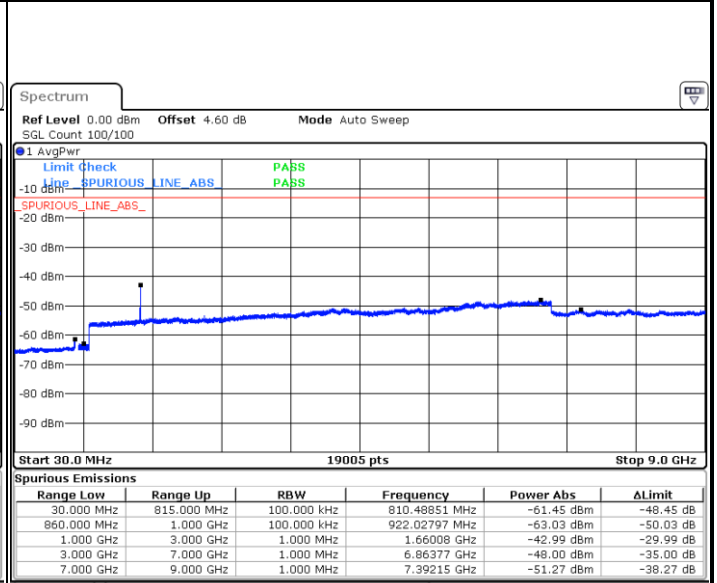

Date: 7.AUG.2019 20:15:30

Lowest Channel / 16QAM

Date: 7.AUG.2019 20:15:53

LTE Band 26 / 10MHz

Middle Channel / QPSK

Date: 7.AUG.2019 20:17:22

Middle Channel / 16QAM

Date: 7.AUG.2019 20:16:59

Highest Channel / QPSK

Date: 7.AUG.2019 20:17:44

Highest Channel / 16QAM

Date: 7.AUG.2019 20:18:06

LTE Band 26 / 15MHz

Lowest Channel / QPSK

Date: 7.AUG.2019 20:21:26

Lowest Channel / 16QAM

Date: 7.AUG.2019 20:21:49

Middle Channel / QPSK

Date: 7.AUG.2019 20:23:19

Middle Channel / 16QAM

Date: 7.AUG.2019 20:22:57

LTE Band 26 / 1.4MHz

Lowest Channel / 64QAM

Middle Channel / 64QAM

Date: 7.AUG.2019 19:56:36

Date: 7.AUG.2019 19:56:58

Highest Channel / 64QAM

Date: 7.AUG.2019 19:58:53

LTE Band 26 / 3MHz

Lowest Channel / 64QAM

Middle Channel / 64QAM

Date: 7.AUG.2019 20:03:27