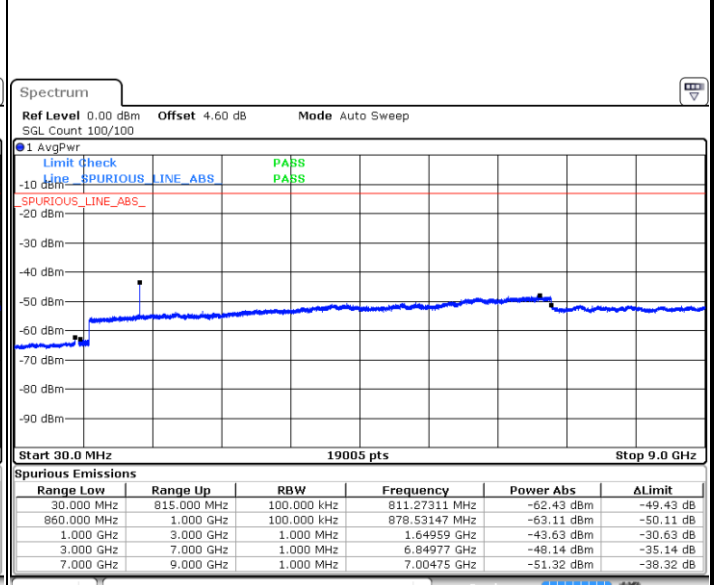

LTE Band 26 / 5MHz

Lowest Channel / QPSK

Lowest Channel / 16QAM

Date: 7.AUG.2019 20:09:29

Date: 7.AUG.2019 20:09:51

Middle Channel / QPSK

Middle Channel / 16QAM

Date: 7.AUG.2019 20:11:21

Date: 7.AUG.2019 20:10:58

LTE Band 26 / 5MHz

Highest Channel / QPSK

Date: 7.AUG.2019 20:11:43

Highest Channel / 16QAM

Date: 7.AUG.2019 20:12:06

LTE Band 26 / 10MHz

Lowest Channel / QPSK

Date: 7.AUG.2019 20:15:30

Lowest Channel / 16QAM

Date: 7.AUG.2019 20:15:53

LTE Band 26 / 10MHz

Middle Channel / QPSK

Date: 7.AUG.2019 20:17:22

Middle Channel / 16QAM

Date: 7.AUG.2019 20:16:59

Highest Channel / QPSK

Date: 7.AUG.2019 20:17:44

Highest Channel / 16QAM

Date: 7.AUG.2019 20:18:06

LTE Band 26 / 15MHz

Lowest Channel / QPSK

Date: 7.AUG.2019 20:21:26

Lowest Channel / 16QAM