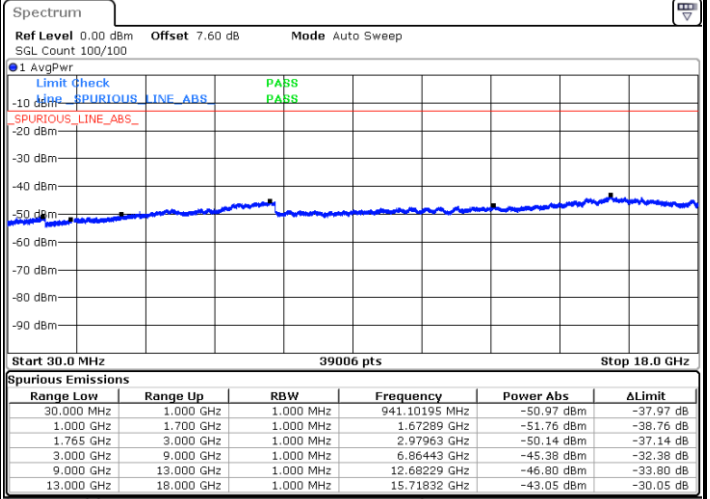

LTE Band 4 / 5MHz

Lowest Channel / 64QAM

Date: 12.AUG.2019 01:41:47

Middle Channel / 64QAM

Date: 12.AUG.2019 01:43:02

Highest Channel / 64QAM

Date: 12.AUG.2019 01:46:32

LTE Band 4 / 10MHz

Lowest Channel / 64QAM

Middle Channel / 64QAM

Date: 12.AUG.2019 01:50:03

Date: 12.AUG.2019 01:51:18

Highest Channel / 64QAM

Date: 12.AUG.2019 01:54:49

LTE Band 4 / 15MHz

Lowest Channel / 64QAM