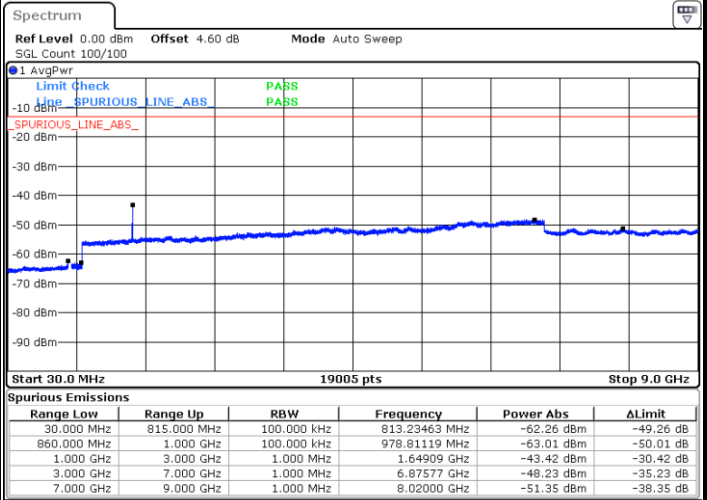

Highest Channel / 16QAM

Date: 7.AUG.2019 19:58:29

LTE Band 26 / 3MHz

Lowest Channel / QPSK

Date: 7.AUG.2019 20:04:12

Lowest Channel / 16QAM

Date: 7.AUG.2019 20:03:49

LTE Band 26 / 3MHz

Middle Channel / QPSK

Date: 7.AUG.2019 20:04:35

Middle Channel / 16QAM

Date: 7.AUG.2019 20:04:58

Highest Channel / QPSK

Date: 7.AUG.2019 20:06:27

Highest Channel / 16QAM

Date: 7.AUG.2019 20:06:05

LTE Band 26 / 5MHz

Lowest Channel / QPSK

Lowest Channel / 16QAM

Date: 7.AUG.2019 20:09:29

Date: 7.AUG.2019 20:09:51

Middle Channel / QPSK

Middle Channel / 16QAM

Date: 7.AUG.2019 20:11:21