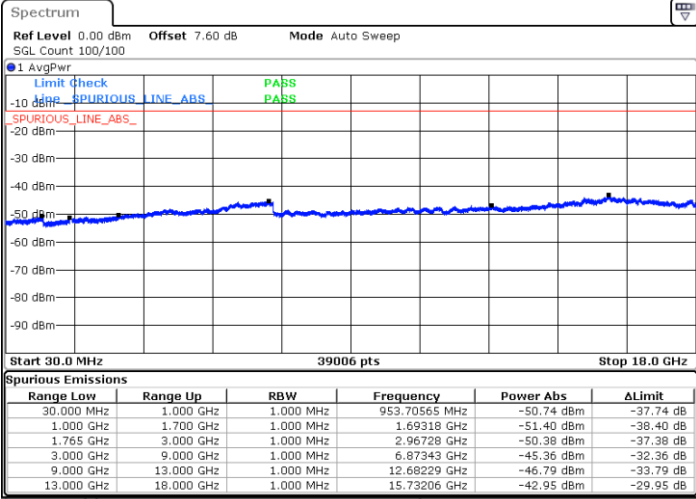

Date: 12.AUG.2019 01:29:59

LTE Band 4 / 3MHz

Lowest Channel / 64QAM

Middle Channel / 64QAM

Date: 12.AUG.2019 01:33:30

Date: 12.AUG.2019 01:34:45

Highest Channel / 64QAM

Date: 12.AUG.2019 01:38:16

LTE Band 4 / 5MHz

Lowest Channel / 64QAM

Date: 12.AUG.2019 01:41:47

Middle Channel / 64QAM

Date: 12.AUG.2019 01:43:02

Highest Channel / 64QAM

Date: 12.AUG.2019 01:46:32

LTE Band 4 / 10MHz

Lowest Channel / 64QAM

Middle Channel / 64QAM

Date: 12.AUG.2019 01:50:03

Date: 12.AUG.2019 01:51:18

Highest Channel / 64QAM

Date: 12.AUG.2019 01:54:49

LTE Band 4 / 15MHz

Lowest Channel / 64QAM