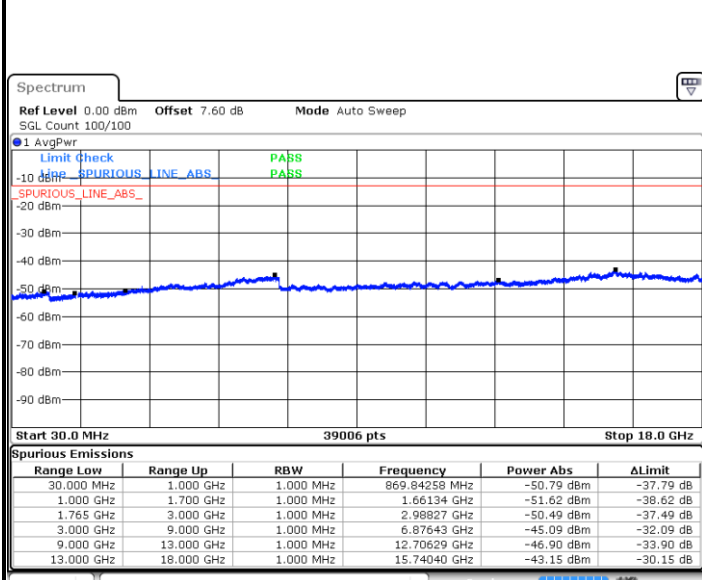

LTE Band 4 / 15MHz

Lowest Channel / QPSK

Lowest Channel / 16QAM

Date: 12 AUG 2019 00:53:18

Date: 12 AUG 2019 00:54:14

Middle Channel / QPSK

Middle Channel / 16QAM

Date: 12 AUG 2019 00:55:49

Date: 12 AUG 2019 00:56:45

LTE Band 4 / 15MHz

Highest Channel / QPSK

Date: 12 AUG 2019 01:02:50

Highest Channel / 16QAM

Date: 12 AUG 2019 01:03:46

LTE Band 4 / 20MHz

Lowest Channel / QPSK

Date: 12 AUG 2019 01:09:52

Lowest Channel / 16QAM

Date: 12 AUG 2019 01:10:47

LTE Band 4 / 20MHz

Middle Channel / QPSK

Middle Channel / 16QAM

Date: 12 AUG 2019 01:12:22

Date: 12 AUG 2019 01:13:18

Highest Channel / QPSK

Highest Channel / 16QAM

Date: 12 AUG 2019 01:19:24

Date: 12 AUG 2019 01:20:19

LTE Band 4 / 1.4MHz

Date: 12.AUG.2019 01:25:13

Date: 12.AUG.2019 01:26:29

Highest Channel / 64QAM