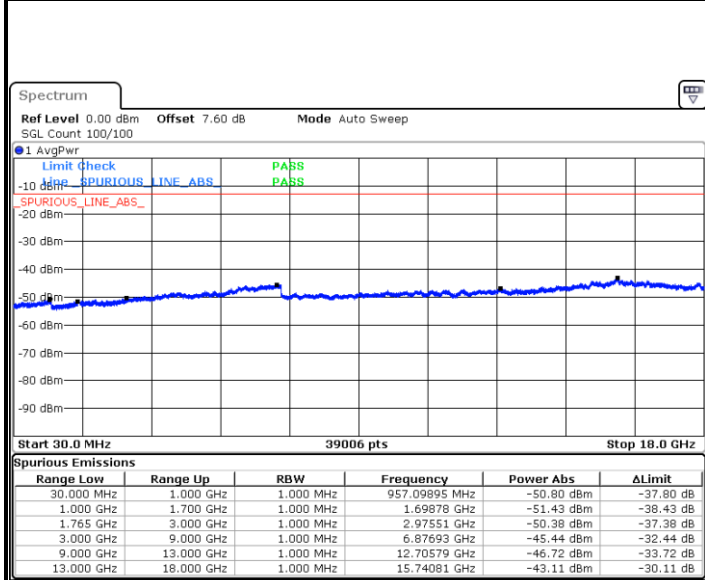

Lowest Channel / 64QAM

Middle Channel / 64QAM

Date: 12.AUG.2019 01:50:03

Date: 12.AUG.2019 01:51:18

Highest Channel / 64QAM

Date: 12.AUG.2019 01:54:49

LTE Band 4 / 15MHz

Lowest Channel / 64QAM

Middle Channel / 64QAM

Date: 12.AUG.2019 01:58:20

Date: 12.AUG.2019 01:59:35

Highest Channel / 64QAM

Date: 12.AUG.2019 02:03:06

LTE Band 4 / 20MHz

Lowest Channel / 64QAM

Date: 12.AUG.2019 02:06:36

Middle Channel / 64QAM

Date: 12.AUG.2019 02:07:52

Highest Channel / 64QAM

Date: 12.AUG.2019 02:11:22

LTE Band 26 / 1.4MHz

Lowest Channel / QPSK

Lowest Channel / 16QAM

Date: 7.AUG.2019 19:54:46