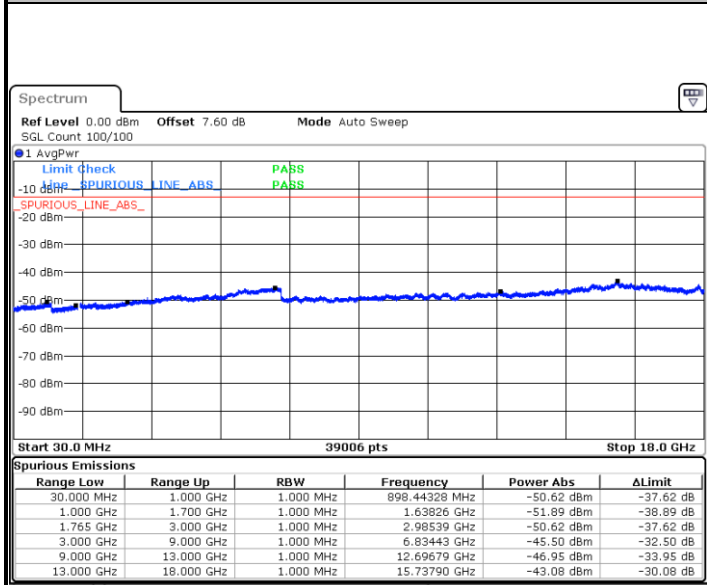

Date: 12 AUG 2019 01:09:52

Lowest Channel / 16QAM

Date: 12 AUG 2019 01:10:47

LTE Band 4 / 20MHz

Middle Channel / QPSK

Middle Channel / 16QAM

Date: 12 AUG 2019 01:12:22

Date: 12 AUG 2019 01:13:18

Highest Channel / QPSK

Highest Channel / 16QAM

Date: 12 AUG 2019 01:19:24

Date: 12 AUG 2019 01:20:19

LTE Band 4 / 1.4MHz

Date: 12.AUG.2019 01:25:13

Date: 12.AUG.2019 01:26:29

Highest Channel / 64QAM

Date: 12.AUG.2019 01:29:59

LTE Band 4 / 3MHz

Lowest Channel / 64QAM

Middle Channel / 64QAM

Date: 12.AUG.2019 01:33:30

Date: 12.AUG.2019 01:34:45

Highest Channel / 64QAM

Date: 12.AUG.2019 01:38:16