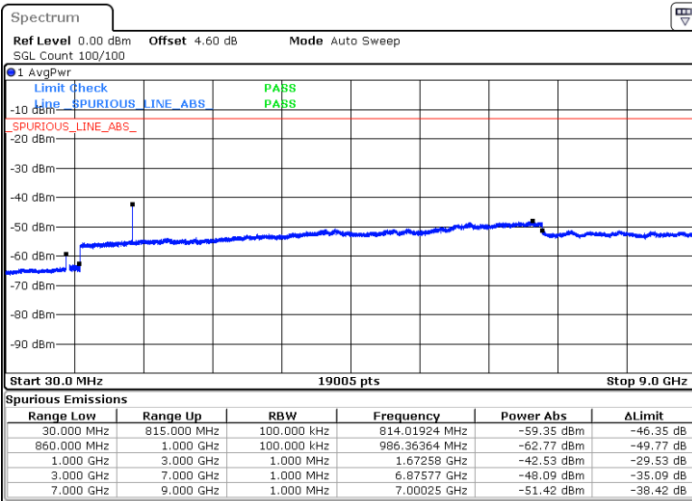

Middle Channel / 64QAM

Date: 12.AUG.2019 01:58:20

Date: 12.AUG.2019 01:59:35

Highest Channel / 64QAM

Date: 12.AUG.2019 02:03:06

LTE Band 4 / 20MHz

Lowest Channel / 64QAM

Date: 12.AUG.2019 02:06:36

Middle Channel / 64QAM

Date: 12.AUG.2019 02:07:52

Highest Channel / 64QAM

Date: 12.AUG.2019 02:11:22

LTE Band 26 / 1.4MHz

Lowest Channel / QPSK

Lowest Channel / 16QAM

Date: 7.AUG.2019 19:54:46

Date: 7.AUG.2019 19:55:41

Middle Channel / QPSK

Middle Channel / 16QAM

Date: 7.AUG.2019 19:57:43

Date: 7.AUG.2019 19:57:21

LTE Band 26 / 1.4MHz

Highest Channel / QPSK

Date: 7.AUG.2019 19:58:06