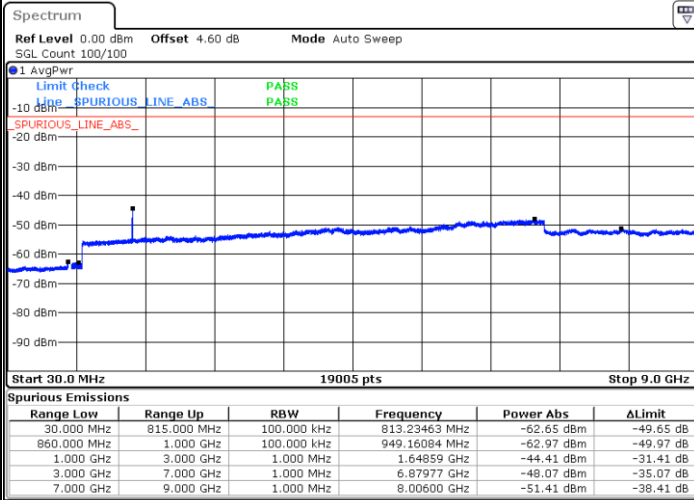

Date: 7.AUG.2019 20:21:49

Middle Channel / QPSK

Date: 7.AUG.2019 20:23:19

Middle Channel / 16QAM

Date: 7.AUG.2019 20:22:57

LTE Band 26 / 1.4MHz

Lowest Channel / 64QAM

Middle Channel / 64QAM

Date: 7.AUG.2019 19:56:36

Date: 7.AUG.2019 19:56:58

Highest Channel / 64QAM

Date: 7.AUG.2019 19:58:53

LTE Band 26 / 3MHz

Lowest Channel / 64QAM

Middle Channel / 64QAM

Date: 7.AUG.2019 20:03:27

Date: 7.AUG.2019 20:05:20

Highest Channel / 64QAM

Date: 7.AUG.2019 20:05:43