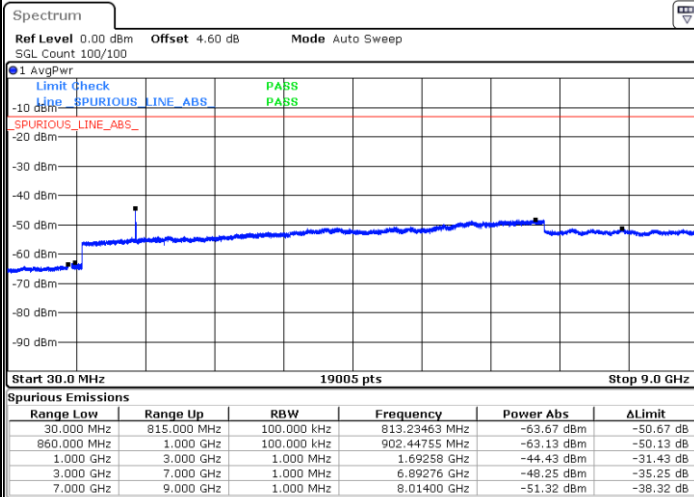

Highest Channel / 64QAM

Date: 7.AUG.2019 20:05:43