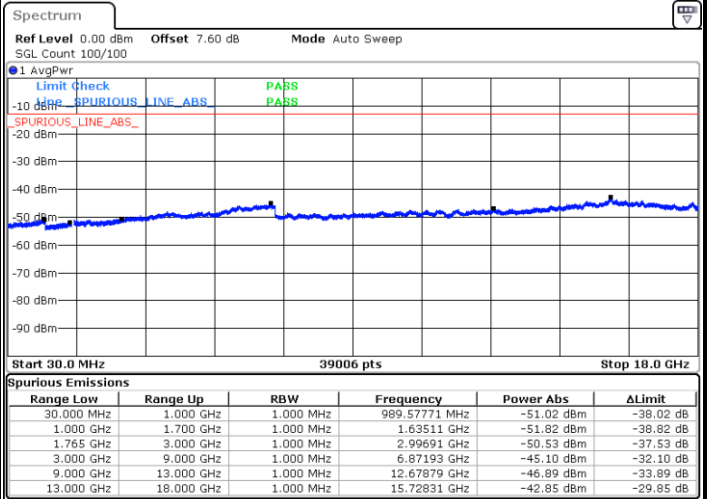

Highest Channel / QPSK

Highest Channel / 16QAM

Date: 12 AUG.2019 00:46:17

Date: 12 AUG.2019 00:47:13