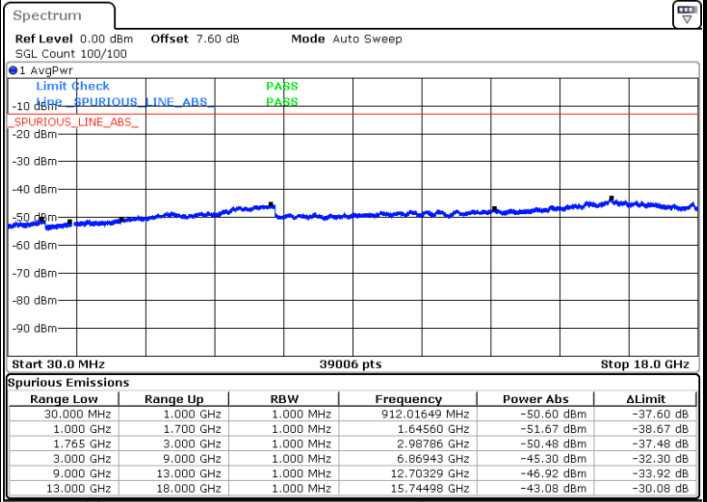

Highest Channel / QPSK

Date: 12 AUG.2019 00:13:11

Highest Channel / 16QAM

Date: 12 AUG.2019 00:14:07

LTE Band 4 / 5MHz

Lowest Channel / QPSK

Lowest Channel / 16QAM

Date: 12 AUG.2019 00:20:12

Date: 12 AUG.2019 00:21:07

Middle Channel / QPSK

Middle Channel / 16QAM

Date: 12 AUG.2019 00:22:43

Date: 12 AUG.2019 00:23:38

LTE Band 4 / 5MHz

Highest Channel / QPSK

Date: 12 AUG 2019 00:29:44