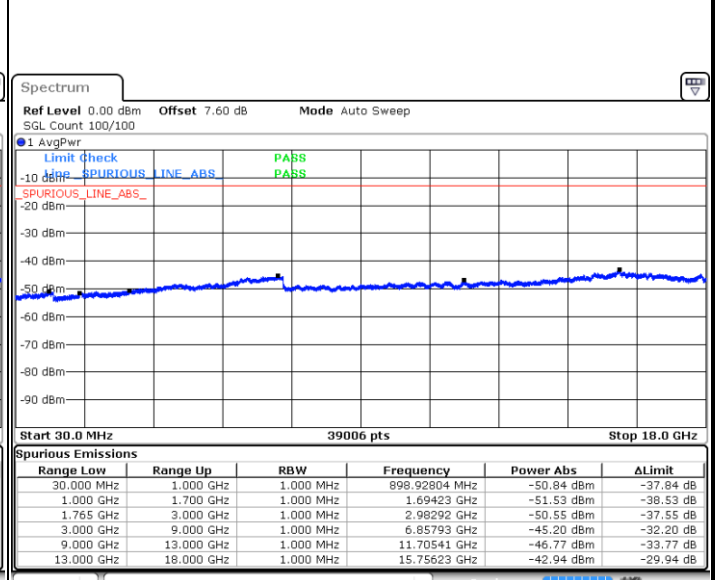

LTE Band 4 / 15MHz

Lowest Channel / QPSK

Lowest Channel / 16QAM

Date: 12 AUG 2019 00:53:18

Date: 12 AUG 2019 00:54:14

Middle Channel / QPSK

Middle Channel / 16QAM

Date: 12 AUG 2019 00:55:49

Date: 12 AUG 2019 00:56:45

LTE Band 4 / 15MHz

Highest Channel / QPSK

Date: 12 AUG 2019 01:02:50

Highest Channel / 16QAM

Date: 12 AUG 2019 01:03:46

LTE Band 4 / 20MHz

Lowest Channel / QPSK

Date: 12 AUG 2019 01:09:52

Lowest Channel / 16QAM

Date: 12 AUG 2019 01:10:47

LTE Band 4 / 20MHz

Middle Channel / QPSK

Middle Channel / 16QAM

Date: 12 AUG 2019 01:12:22

Date: 12 AUG 2019 01:13:18

Highest Channel / QPSK

Highest Channel / 16QAM

Date: 12 AUG 2019 01:19:24

Date: 12 AUG 2019 01:20:19

LTE Band 4 / 1.4MHz

Date: 12.AUG.2019 01:25:13

Date: 12.AUG.2019 01:26:29

Highest Channel / 64QAM