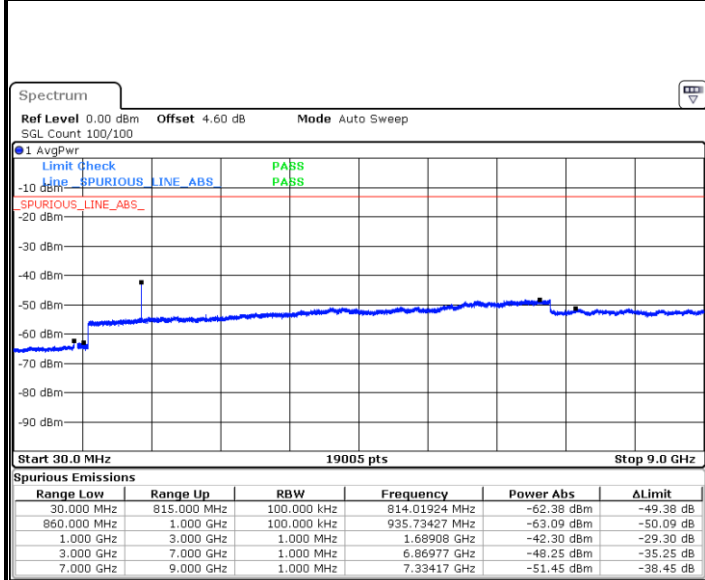

LTE Band 26 / 5MHz

Lowest Channel / QPSK

Lowest Channel / 16QAM

Date: 7.AUG.2019 20:09:29

Date: 7.AUG.2019 20:09:51

Middle Channel / QPSK

Middle Channel / 16QAM

Date: 7.AUG.2019 20:11:21

Date: 7.AUG.2019 20:10:58

LTE Band 26 / 5MHz

Highest Channel / QPSK

Date: 7.AUG.2019 20:11:43

Highest Channel / 16QAM

Date: 7.AUG.2019 20:12:06

LTE Band 26 / 10MHz

Lowest Channel / QPSK