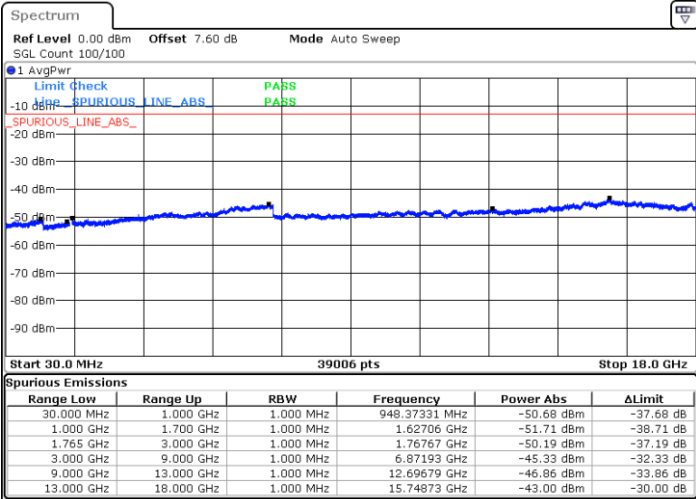

LTE Band 4 / 5MHz

Lowest Channel / 64QAM

Date: 12.AUG.2019 01:41:47

Middle Channel / 64QAM

Date: 12.AUG.2019 01:43:02

Highest Channel / 64QAM

Date: 12.AUG.2019 01:46:32

LTE Band 4 / 10MHz

Lowest Channel / 64QAM

Middle Channel / 64QAM

Date: 12.AUG.2019 01:50:03

Date: 12.AUG.2019 01:51:18

Highest Channel / 64QAM

Date: 12.AUG.2019 01:54:49

LTE Band 4 / 15MHz

Lowest Channel / 64QAM

Middle Channel / 64QAM

Date: 12.AUG.2019 01:58:20

Date: 12.AUG.2019 01:59:35

Highest Channel / 64QAM

Date: 12.AUG.2019 02:03:06

LTE Band 4 / 20MHz

Lowest Channel / 64QAM

Date: 12.AUG.2019 02:06:36