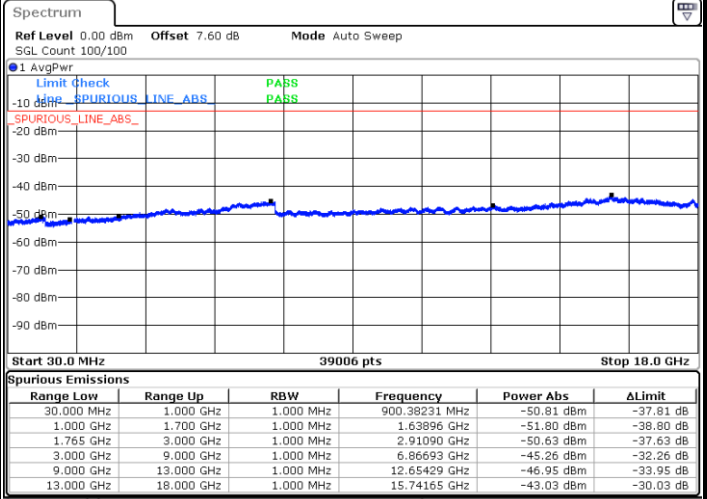

Highest Channel / QPSK

Highest Channel / 16QAM

Date: 12 AUG 2019 01:19:24

Date: 12 AUG 2019 01:20:19

LTE Band 4 / 1.4MHz

Date: 12.AUG.2019 01:25:13

Date: 12.AUG.2019 01:26:29

Highest Channel / 64QAM

Date: 12.AUG.2019 01:29:59

LTE Band 4 / 3MHz

Lowest Channel / 64QAM

Middle Channel / 64QAM

Date: 12.AUG.2019 01:33:30

Date: 12.AUG.2019 01:34:45

Highest Channel / 64QAM

Date: 12.AUG.2019 01:38:16