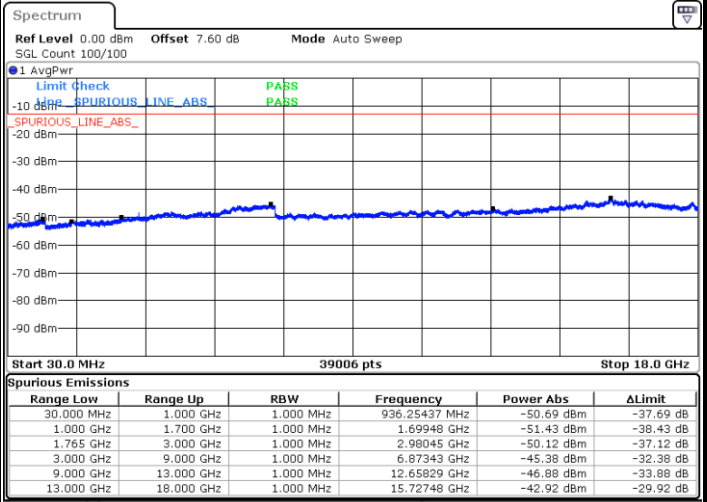

LTE Band 4 / 5MHz

Lowest Channel / 64QAM

Date: 12.AUG.2019 01:41:47

Middle Channel / 64QAM

Date: 12.AUG.2019 01:43:02

Highest Channel / 64QAM

Date: 12.AUG.2019 01:46:32

LTE Band 4 / 10MHz

Lowest Channel / 64QAM

Middle Channel / 64QAM

Date: 12.AUG.2019 01:50:03

Date: 12.AUG.2019 01:51:18

Highest Channel / 64QAM

Date: 12.AUG.2019 01:54:49

LTE Band 4 / 15MHz

Lowest Channel / 64QAM

Middle Channel / 64QAM

Date: 12.AUG.2019 01:58:20

Date: 12.AUG.2019 01:59:35

Highest Channel / 64QAM

Date: 12.AUG.2019 02:03:06

LTE Band 4 / 20MHz

Lowest Channel / 64QAM

Date: 12.AUG.2019 02:06:36