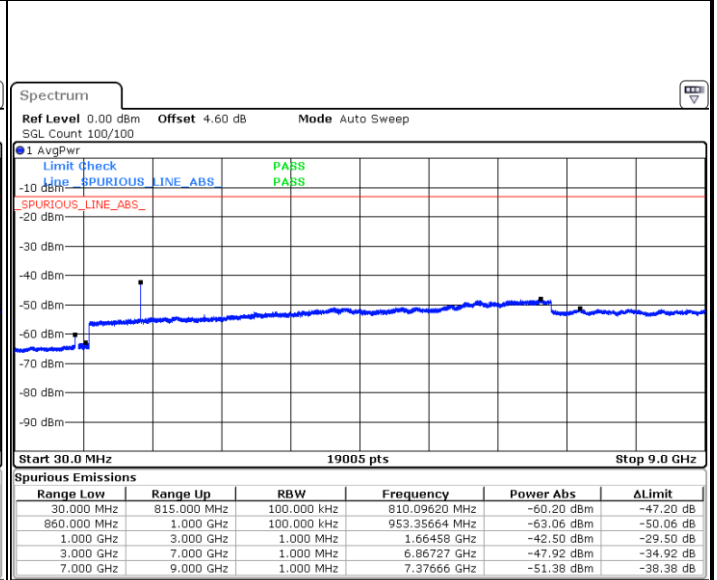

Date: 7.AUG.2019 20:10:58

LTE Band 26 / 5MHz

Highest Channel / QPSK

Date: 7.AUG.2019 20:11:43

Highest Channel / 16QAM

Date: 7.AUG.2019 20:12:06

LTE Band 26 / 10MHz

Lowest Channel / QPSK

Date: 7.AUG.2019 20:15:30

Lowest Channel / 16QAM

Date: 7.AUG.2019 20:15:53

LTE Band 26 / 10MHz

Middle Channel / QPSK

Date: 7.AUG.2019 20:17:22

Middle Channel / 16QAM

Date: 7.AUG.2019 20:16:59

Highest Channel / QPSK

Date: 7.AUG.2019 20:17:44

Highest Channel / 16QAM

Date: 7.AUG.2019 20:18:06

LTE Band 26 / 15MHz

Lowest Channel / QPSK

Date: 7.AUG.2019 20:21:26

Lowest Channel / 16QAM