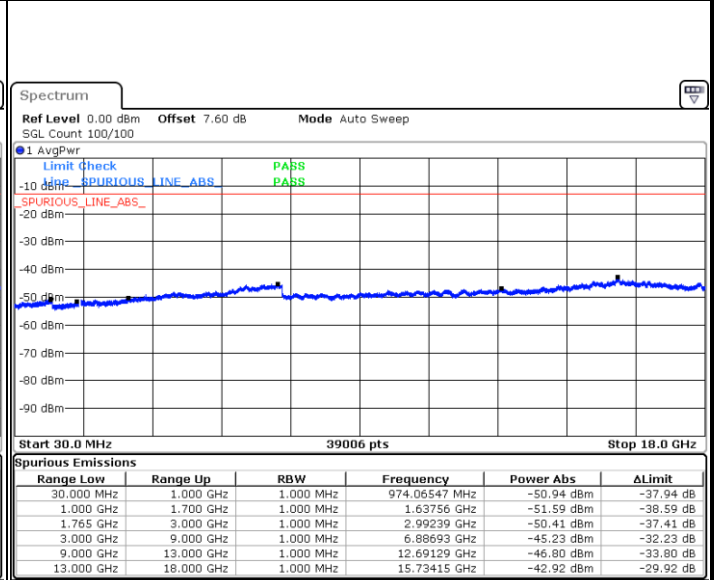

Lowest Channel / 64QAM

Middle Channel / 64QAM

Date: 12.AUG.2019 01:50:03

Date: 12.AUG.2019 01:51:18

Highest Channel / 64QAM

Date: 12.AUG.2019 01:54:49

LTE Band 4 / 15MHz

Lowest Channel / 64QAM

Middle Channel / 64QAM

Date: 12.AUG.2019 01:58:20

Date: 12.AUG.2019 01:59:35

Highest Channel / 64QAM

Date: 12.AUG.2019 02:03:06

LTE Band 4 / 20MHz

Lowest Channel / 64QAM

Date: 12.AUG.2019 02:06:36

Middle Channel / 64QAM

Date: 12.AUG.2019 02:07:52

Highest Channel / 64QAM

Date: 12.AUG.2019 02:11:22

LTE Band 26 / 1.4MHz

Lowest Channel / QPSK

Lowest Channel / 16QAM

Date: 7.AUG.2019 19:54:46