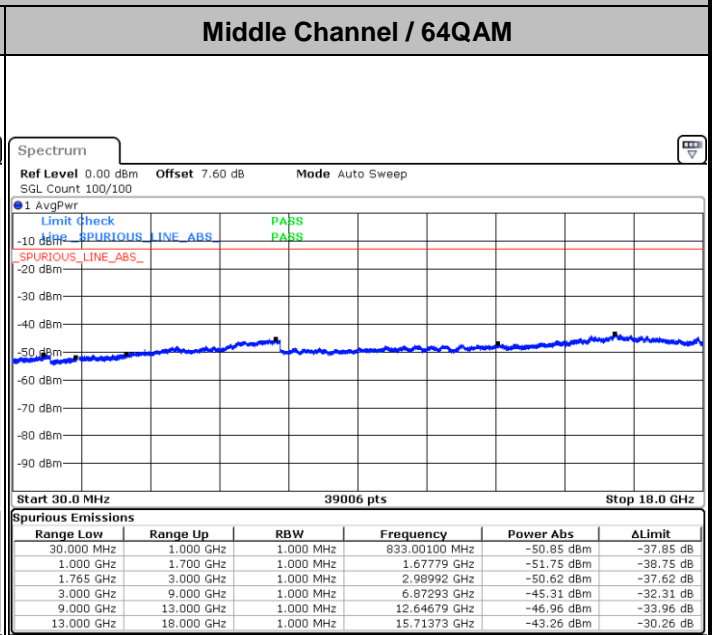

Date: 12 AUG 2019 01:09:52

Lowest Channel / 16QAM

Date: 12 AUG 2019 01:10:47

LTE Band 4 / 20MHz

Middle Channel / QPSK

Middle Channel / 16QAM

Date: 12 AUG 2019 01:12:22

Date: 12 AUG 2019 01:13:18

Highest Channel / QPSK

Highest Channel / 16QAM

Date: 12 AUG 2019 01:19:24

Date: 12 AUG 2019 01:20:19

LTE Band 4 / 1.4MHz

Date: 12.AUG.2019 01:25:13

Date: 12.AUG.2019 01:26:29

Highest Channel / 64QAM

Date: 12.AUG.2019 01:29:59

LTE Band 4 / 3MHz

Lowest Channel / 64QAM

Middle Channel / 64QAM

Date: 12.AUG.2019 01:33:30

Date: 12.AUG.2019 01:34:45

Highest Channel / 64QAM

Date: 12.AUG.2019 01:38:16

LTE Band 4 / 5MHz

Lowest Channel / 64QAM

Date: 12.AUG.2019 01:41:47

Middle Channel / 64QAM

Date: 12.AUG.2019 01:43:02

Highest Channel / 64QAM

Date: 12.AUG.2019 01:46:32

LTE Band 4 / 10MHz