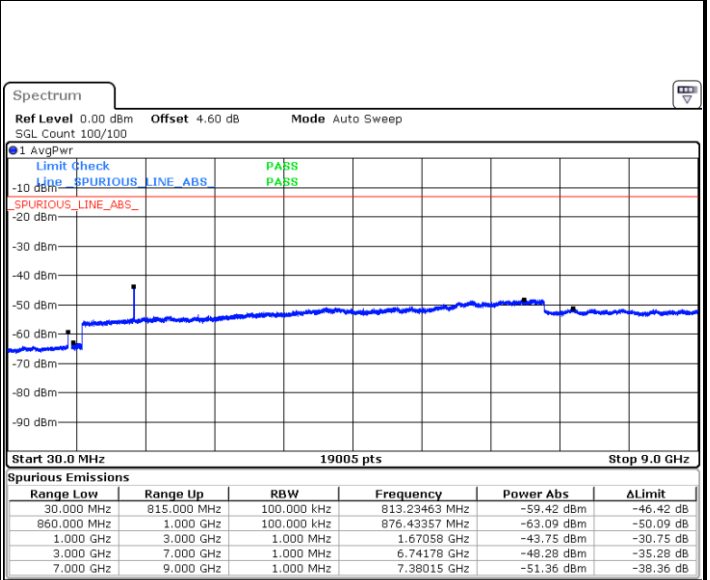

Middle Channel / 16QAM

Date: 7.AUG.2019 20:04:58