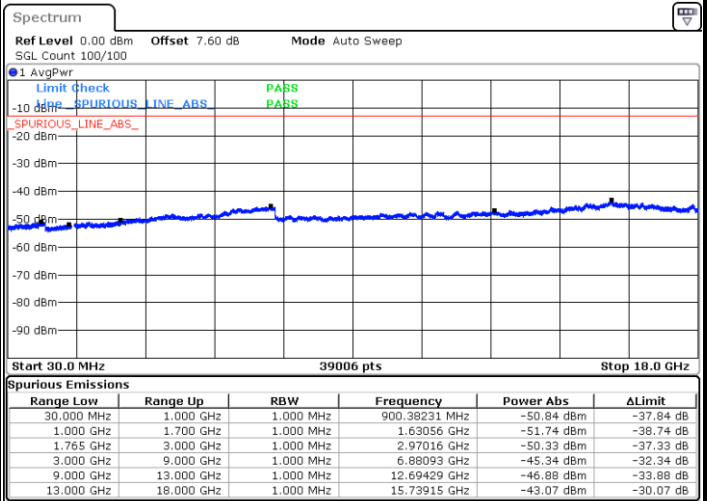

Highest Channel / QPSK

Date: 12 AUG.2019 00:13:11

Highest Channel / 16QAM

Date: 12 AUG.2019 00:14:07

LTE Band 4 / 5MHz

Lowest Channel / QPSK

Lowest Channel / 16QAM

Date: 12 AUG.2019 00:20:12

Date: 12 AUG.2019 00:21:07

Middle Channel / QPSK

Middle Channel / 16QAM

Date: 12 AUG.2019 00:22:43

Date: 12 AUG.2019 00:23:38

LTE Band 4 / 5MHz

Highest Channel / QPSK

Date: 12 AUG 2019 00:29:44