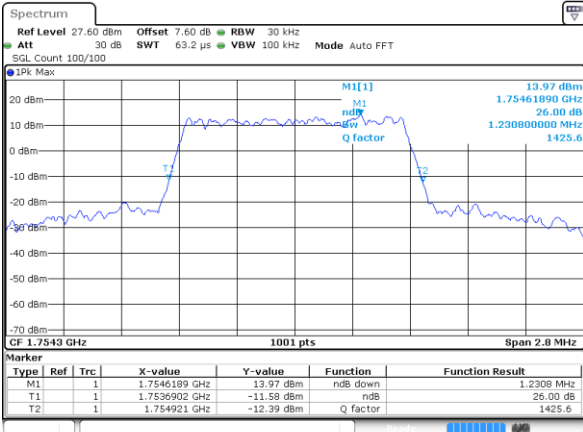

Highest Channel / 20MHz / 16QAM

Date: 12 AUG 2019 01:13:59

LTE Band 4

Lowest Channel / 1.4MHz / 64QAM

Date: 12 AUG 2019 01:22:04

Lowest Channel / 3MHz / 64QAM

Date: 12 AUG 2019 01:30:21

Middle Channel / 1.4MHz / 64QAM

Date: 12 AUG 2019 01:25:35

Middle Channel / 3MHz / 64QAM

Date: 12 AUG 2019 01:33:51

Highest Channel / 1.4MHz / 64QAM

Date: 12 AUG 2019 01:26:50

Highest Channel / 3MHz / 64QAM

Date: 12 AUG 2019 01:35:07

LTE Band 4