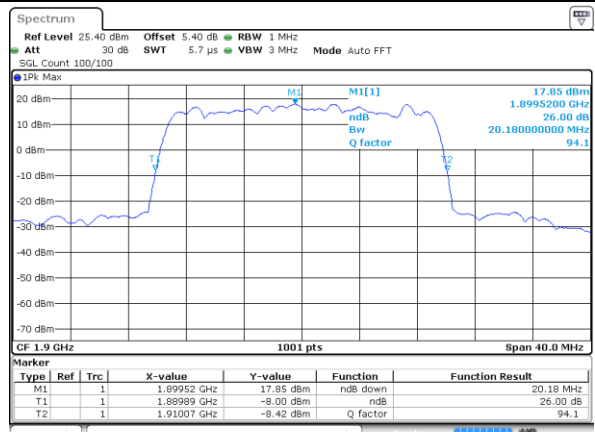

Highest Channel / 20MHz / QPSK

Date: 7 AUG 2019 18:00:13

Highest Channel / 20MHz / 16QAM

Date: 7 AUG 2019 18:00:23

LTE Band 2

Lowest Channel / 1.4MHz / 64QAM

Date: 7 AUG 2019 18:15:35

Lowest Channel / 3MHz / 64QAM