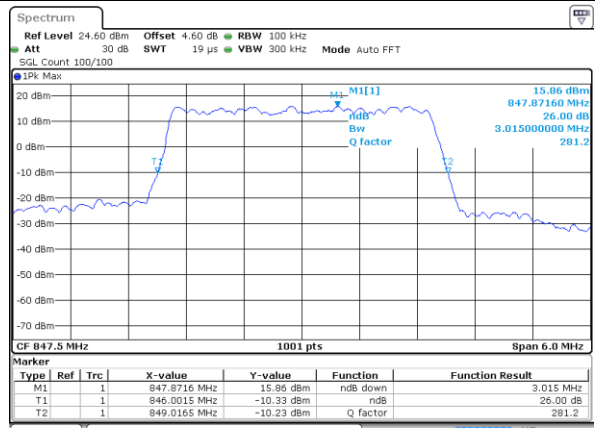

Middle Channel / 1.4MHz / 16QAM

Date: 7 AUG 2019 19:59:27

Highest Channel / 1.4MHz / QPSK

Date: 7 AUG 2019 20:00:00

Highest Channel / 1.4MHz / 16QAM

Date: 7 AUG 2019 20:00:17

LTE Band 26

Lowest Channel / 3MHz / QPSK

Date: 7 AUG 2019 20:00:53

Lowest Channel / 3MHz / 16QAM

Date: 7 AUG 2019 20:01:10

Middle Channel / 3MHz / QPSK

Date: 7 AUG 2019 20:02:15

Middle Channel / 3MHz / 16QAM

Date: 7 AUG 2019 20:01:59

Highest Channel / 3MHz / QPSK

Date: 7 AUG 2019 20:02:32

Highest Channel / 3MHz / 16QAM

Date: 7 AUG 2019 20:02:48

LTE Band 26

Lowest Channel / 5MHz / QPSK

Date: 7 AUG 2019 20:06:45

Lowest Channel / 5MHz / 16QAM

Date: 7 AUG 2019 20:07:05