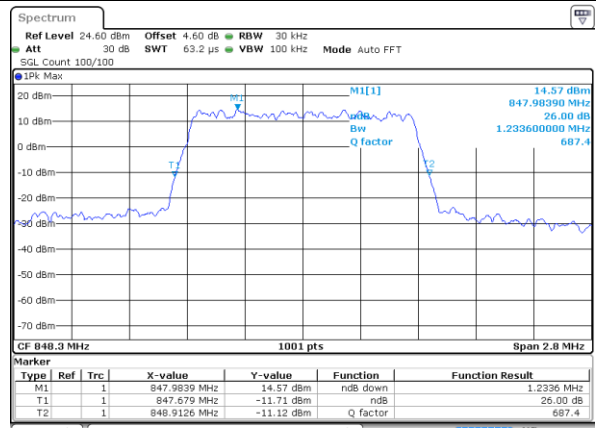

Date: 12 AUG 2019 02:08:13

LTE Band 26

Lowest Channel / 1.4MHz / QPSK

Date: 7 AUG 2019 19:53:12

Lowest Channel / 1.4MHz / 16QAM

Date: 7 AUG 2019 19:53:32

Middle Channel / 1.4MHz / QPSK

Date: 7 AUG 2019 19:59:43

Middle Channel / 1.4MHz / 16QAM

Date: 7 AUG 2019 19:59:27

Highest Channel / 1.4MHz / QPSK

Date: 7 AUG 2019 20:00:00

Highest Channel / 1.4MHz / 16QAM

Date: 7 AUG 2019 20:00:17

LTE Band 26

Lowest Channel / 3MHz / QPSK