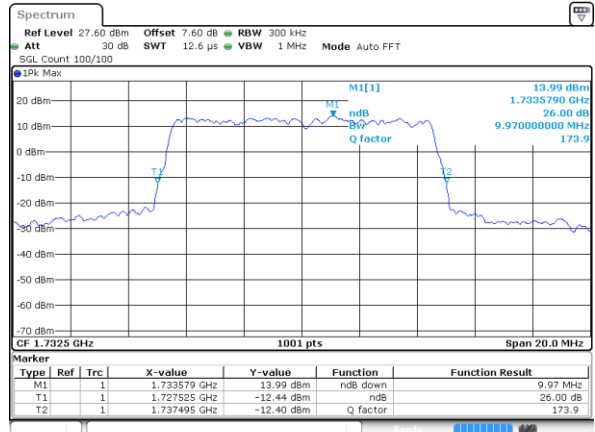

Date: 12 AUG 2019 01:25:35

Middle Channel / 3MHz / 64QAM

Date: 12 AUG 2019 01:33:51

Highest Channel / 1.4MHz / 64QAM

Date: 12 AUG 2019 01:26:50

Highest Channel / 3MHz / 64QAM

Date: 12 AUG 2019 01:35:07

LTE Band 4

Lowest Channel / 5MHz / 64QAM

Date: 12 AUG 2019 01:38:37

Lowest Channel / 10MHz / 64QAM

Date: 12 AUG 2019 01:46:54

Middle Channel / 5MHz / 64QAM

Date: 12 AUG 2019 01:42:08

Middle Channel / 10MHz / 64QAM

Date: 12 AUG 2019 01:50:24

Highest Channel / 5MHz / 64QAM

Date: 12 AUG 2019 01:43:23

Highest Channel / 10MHz / 64QAM

Date: 12 AUG 2019 01:51:40

LTE Band 4

Lowest Channel / 15MHz / 64QAM

Date: 12 AUG 2019 01:55:10

Lowest Channel / 20MHz / 64QAM