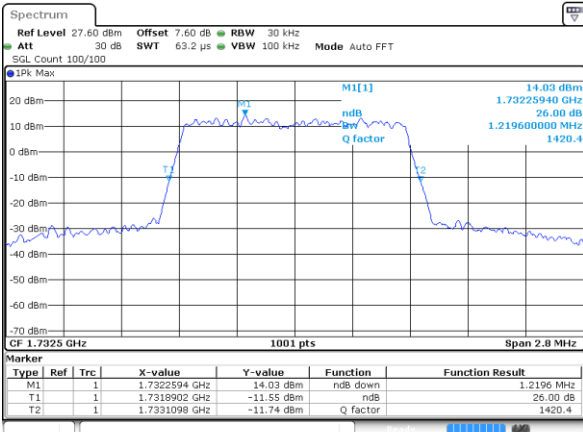

Highest Channel / 20MHz / 16QAM

Date: 12 AUG 2019 01:13:59

LTE Band 4

Lowest Channel / 1.4MHz / 64QAM

Date: 12 AUG 2019 01:22:04

Lowest Channel / 3MHz / 64QAM

Date: 12 AUG 2019 01:30:21

Middle Channel / 1.4MHz / 64QAM

Date: 12 AUG 2019 01:25:35

Middle Channel / 3MHz / 64QAM

Date: 12 AUG 2019 01:33:51

Highest Channel / 1.4MHz / 64QAM

Date: 12 AUG 2019 01:26:50

Highest Channel / 3MHz / 64QAM

Date: 12 AUG 2019 01:35:07

LTE Band 4