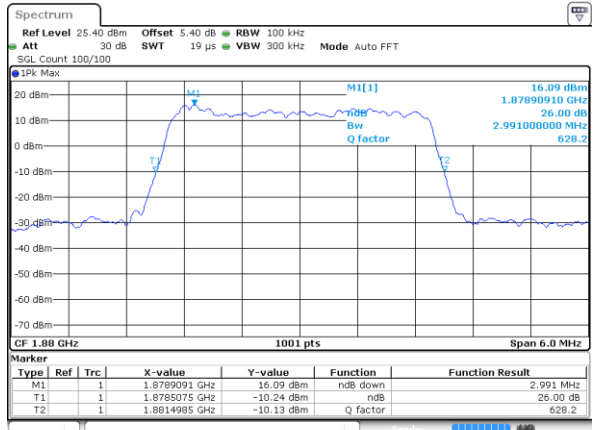

Middle Channel / 3MHz / 64QAM

Date: 7 AUG 2019 18:16:15