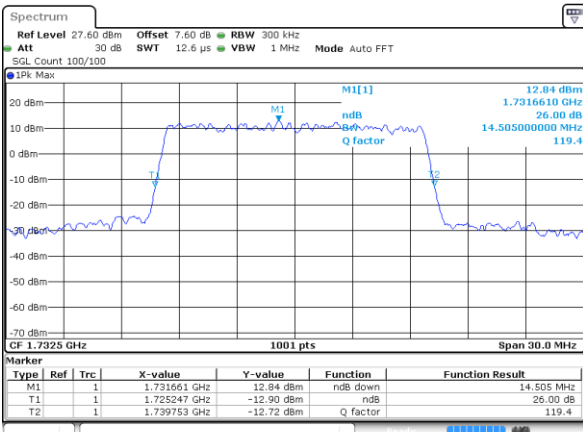

Highest Channel / 5MHz / 64QAM

Date: 12 AUG 2019 01:43:23

Highest Channel / 10MHz / 64QAM

Date: 12 AUG 2019 01:51:40

LTE Band 4

Lowest Channel / 15MHz / 64QAM

Date: 12 AUG 2019 01:55:10

Lowest Channel / 20MHz / 64QAM

Date: 12 AUG 2019 02:03:27

Middle Channel / 15MHz / 64QAM

Date: 12 AUG 2019 01:58:41

Middle Channel / 20MHz / 64QAM

Date: 12 AUG 2019 02:06:58

Highest Channel / 15MHz / 64QAM

Date: 12 AUG 2019 01:59:56

Highest Channel / 20MHz / 64QAM