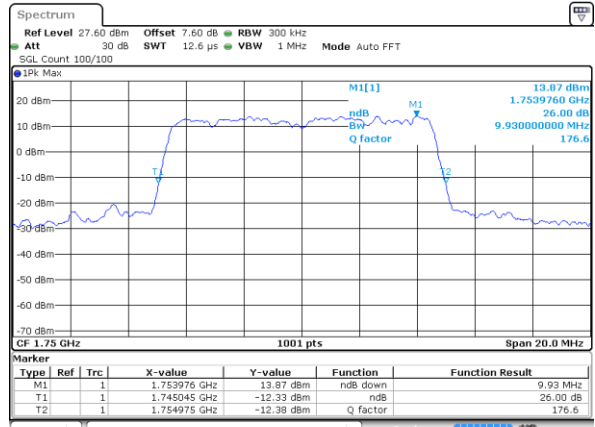

Highest Channel / 20MHz / 16QAM

Date: 12 AUG 2019 01:13:59

LTE Band 4

Lowest Channel / 1.4MHz / 64QAM

Date: 12 AUG 2019 01:22:04

Lowest Channel / 3MHz / 64QAM

Date: 12 AUG 2019 01:30:21

Middle Channel / 1.4MHz / 64QAM

Date: 12 AUG 2019 01:25:35

Middle Channel / 3MHz / 64QAM

Date: 12 AUG 2019 01:33:51

Highest Channel / 1.4MHz / 64QAM

Date: 12 AUG 2019 01:26:50

Highest Channel / 3MHz / 64QAM

Date: 12 AUG 2019 01:35:07

LTE Band 4

Lowest Channel / 5MHz / 64QAM

Date: 12 AUG 2019 01:38:37

Lowest Channel / 10MHz / 64QAM

Date: 12 AUG 2019 01:46:54

Middle Channel / 5MHz / 64QAM

Date: 12 AUG 2019 01:42:08

Middle Channel / 10MHz / 64QAM

Date: 12 AUG 2019 01:50:24

Highest Channel / 5MHz / 64QAM

Date: 12 AUG 2019 01:43:23

Highest Channel / 10MHz / 64QAM

Date: 12 AUG 2019 01:51:40

LTE Band 4

Lowest Channel / 15MHz / 64QAM

Date: 12 AUG 2019 01:55:10

Lowest Channel / 20MHz / 64QAM