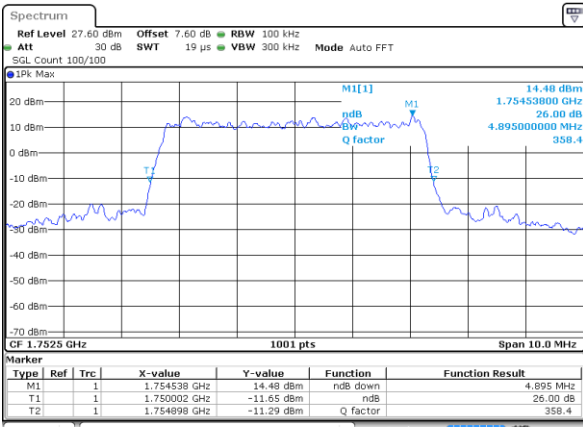

Middle Channel / 3MHz / 16QAM

Date: 12 AUG 2019 00:05:16

Highest Channel / 3MHz / QPSK

Date: 12 AUG 2019 00:07:37

Highest Channel / 3MHz / 16QAM

Date: 12 AUG 2019 00:07:47

LTE Band 4

Lowest Channel / 5MHz / QPSK

Date: 12 AUG 2019 00:14:38

Lowest Channel / 5MHz / 16QAM

Date: 12 AUG 2019 00:14:48

Middle Channel / 5MHz / QPSK

Date: 12 AUG 2019 00:21:39

Middle Channel / 5MHz / 16QAM

Date: 12 AUG 2019 00:21:49

Highest Channel / 5MHz / QPSK

Date: 12 AUG 2019 00:24:10

Highest Channel / 5MHz / 16QAM

Date: 12 AUG 2019 00:24:20

LTE Band 4

Lowest Channel / 10MHz / QPSK

Date: 12 AUG 2019 00:31:11

Lowest Channel / 10MHz / 16QAM

Date: 12 AUG 2019 00:31:21