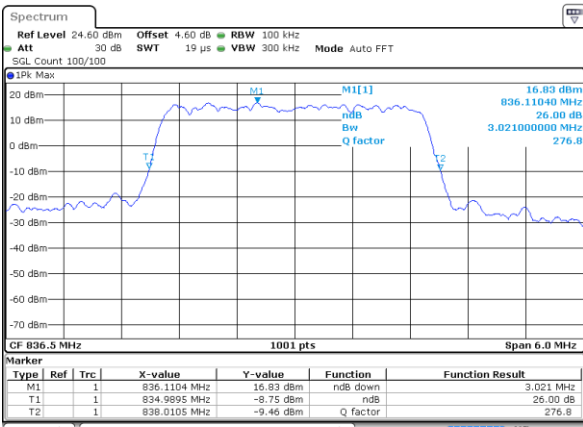

Middle Channel / 3MHz / QPSK

Date: 7 AUG 2019 20:02:15