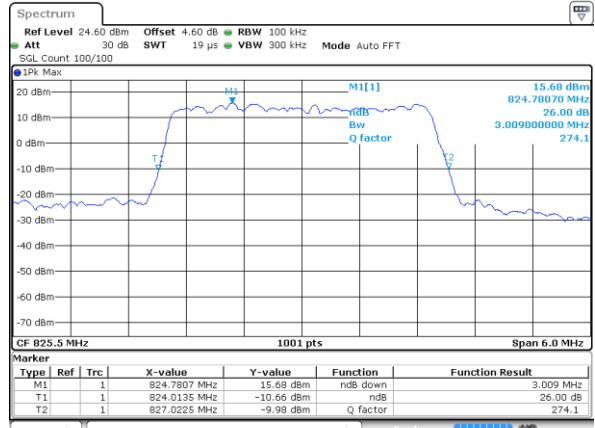

Lowest Channel / 3MHz / 16QAM

Date: 7 AUG 2019 20:01:10