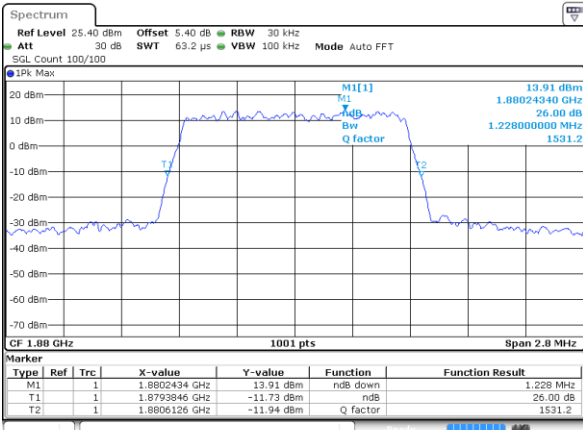

Middle Channel / 1.4MHz / 64QAM

Date: 7 AUG 2019 18:15:45