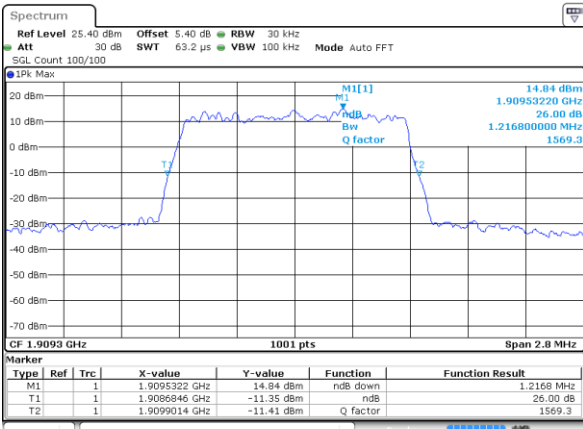

Date: 7 AUG 2019 18:16:05

Middle Channel / 1.4MHz / 64QAM

Date: 7 AUG 2019 18:15:45

Middle Channel / 3MHz / 64QAM

Date: 7 AUG 2019 18:16:15

Highest Channel / 1.4MHz / 64QAM

Date: 7 AUG 2019 18:15:55

Highest Channel / 3MHz / 64QAM