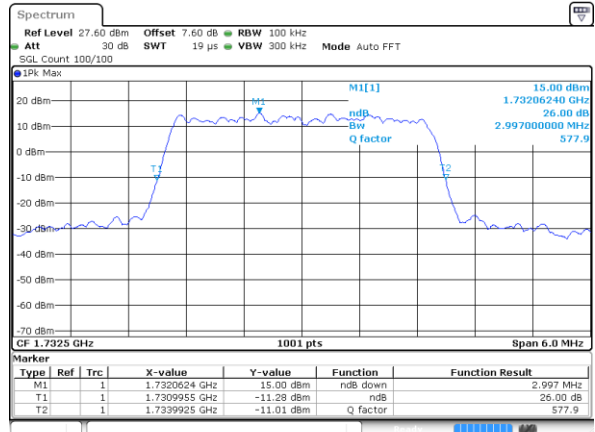

Highest Channel / 20MHz / 16QAM

Date: 12 AUG 2019 01:13:59

LTE Band 4

Lowest Channel / 1.4MHz / 64QAM

Date: 12 AUG 2019 01:22:04

Lowest Channel / 3MHz / 64QAM

Date: 12 AUG 2019 01:30:21

Middle Channel / 1.4MHz / 64QAM

Date: 12 AUG 2019 01:25:35

Middle Channel / 3MHz / 64QAM

Date: 12 AUG 2019 01:33:51

Highest Channel / 1.4MHz / 64QAM

Date: 12 AUG 2019 01:26:50

Highest Channel / 3MHz / 64QAM

Date: 12 AUG 2019 01:35:07

LTE Band 4