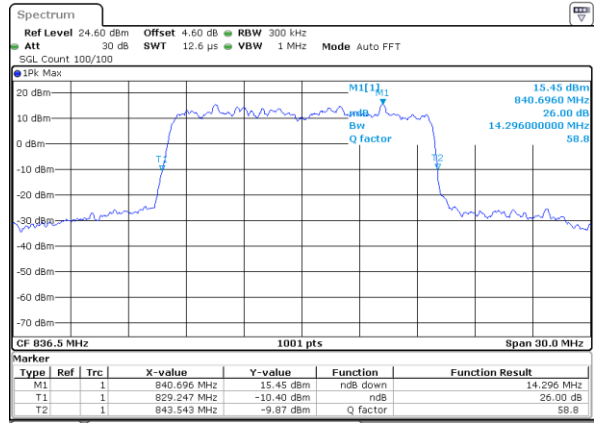

Date: 7 AUG 2019 20:13:56

Highest Channel / 10MHz / QPSK

Date: 7 AUG 2019 20:14:30

Highest Channel / 10MHz / 16QAM

Date: 7 AUG 2019 20:14:49

LTE Band 26

Lowest Channel / 15MHz / QPSK

Date: 7 AUG 2019 20:18:47

Lowest Channel / 15MHz / 16QAM

Date: 7 AUG 2019 20:19:03

Middle Channel / 15MHz / QPSK

Date: 7 AUG 2019 20:20:12

Middle Channel / 15MHz / 16QAM

Date: 7 AUG 2019 20:19:55

Highest Channel / 15MHz / QPSK

Date: 7 AUG 2019 20:20:29

Highest Channel / 15MHz / 16QAM

Date: 7 AUG 2019 20:20:47

LTE Band 26

Lowest Channel / 1.4MHz / 64QAM

Date: 7 AUG 2019 19:53:52

Lowest Channel / 3MHz / 64QAM

Date: 7 AUG 2019 20:01:26

Middle Channel / 1.4MHz / 64QAM