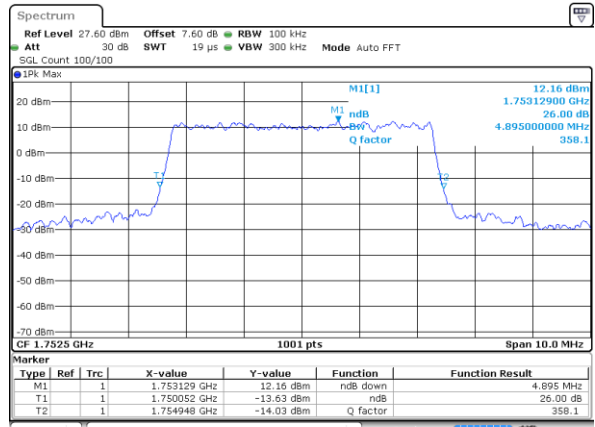

Middle Channel / 3MHz / 16QAM

Date: 12 AUG 2019 00:05:16

Highest Channel / 3MHz / QPSK

Date: 12 AUG 2019 00:07:37

Highest Channel / 3MHz / 16QAM

Date: 12 AUG 2019 00:07:47

LTE Band 4

Lowest Channel / 5MHz / QPSK

Date: 12 AUG 2019 00:14:38

Lowest Channel / 5MHz / 16QAM

Date: 12 AUG 2019 00:14:48

Middle Channel / 5MHz / QPSK

Date: 12 AUG 2019 00:21:39

Middle Channel / 5MHz / 16QAM

Date: 12 AUG 2019 00:21:49

Highest Channel / 5MHz / QPSK

Date: 12 AUG 2019 00:24:10

Highest Channel / 5MHz / 16QAM

Date: 12 AUG 2019 00:24:20

LTE Band 4

Lowest Channel / 10MHz / QPSK

Date: 12 AUG 2019 00:31:11

Lowest Channel / 10MHz / 16QAM

Date: 12 AUG 2019 00:31:21