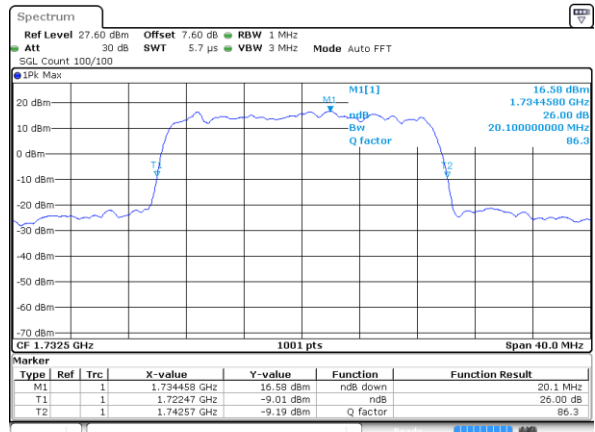

Date: 12 AUG 2019 00:54:55

Highest Channel / 15MHz / QPSK

Date: 12 AUG 2019 00:57:16

Highest Channel / 15MHz / 16QAM

Date: 12 AUG 2019 00:57:26

LTE Band 4

Lowest Channel / 20MHz / QPSK

Date: 12 AUG 2019 01:04:17

Lowest Channel / 20MHz / 16QAM

Date: 12 AUG 2019 01:04:27

Middle Channel / 20MHz / QPSK

Date: 12 AUG 2019 01:11:18

Middle Channel / 20MHz / 16QAM

Date: 12 AUG 2019 01:11:28

Highest Channel / 20MHz / QPSK

Date: 12 AUG 2019 01:13:49

Highest Channel / 20MHz / 16QAM

Date: 12 AUG 2019 01:13:59

LTE Band 4

Lowest Channel / 1.4MHz / 64QAM

Date: 12 AUG 2019 01:22:04

Lowest Channel / 3MHz / 64QAM

Date: 12 AUG 2019 01:30:21

Middle Channel / 1.4MHz / 64QAM