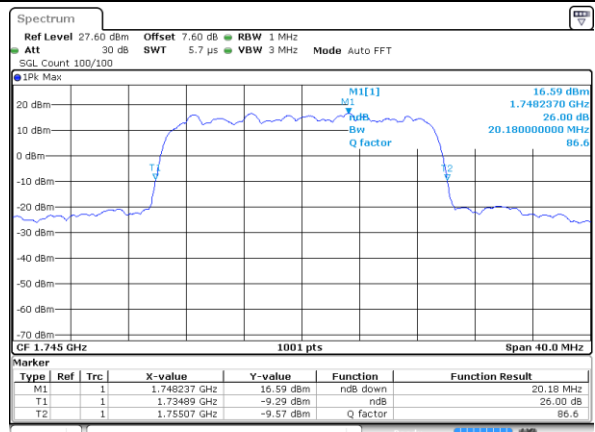

Date: 12 AUG 2019 00:54:55

Highest Channel / 15MHz / QPSK

Date: 12 AUG 2019 00:57:16

Highest Channel / 15MHz / 16QAM

Date: 12 AUG 2019 00:57:26

LTE Band 4

Lowest Channel / 20MHz / QPSK

Date: 12 AUG 2019 01:04:17

Lowest Channel / 20MHz / 16QAM

Date: 12 AUG 2019 01:04:27

Middle Channel / 20MHz / QPSK

Date: 12 AUG 2019 01:11:18

Middle Channel / 20MHz / 16QAM

Date: 12 AUG 2019 01:11:28

Highest Channel / 20MHz / QPSK

Date: 12 AUG 2019 01:13:49

Highest Channel / 20MHz / 16QAM

Date: 12 AUG 2019 01:13:59

LTE Band 4

Lowest Channel / 1.4MHz / 64QAM

Date: 12 AUG 2019 01:22:04

Lowest Channel / 3MHz / 64QAM

Date: 12 AUG 2019 01:30:21

Middle Channel / 1.4MHz / 64QAM

Date: 12 AUG 2019 01:25:35

Middle Channel / 3MHz / 64QAM

Date: 12 AUG 2019 01:33:51

Highest Channel / 1.4MHz / 64QAM

Date: 12 AUG 2019 01:26:50

Highest Channel / 3MHz / 64QAM

Date: 12 AUG 2019 01:35:07

LTE Band 4