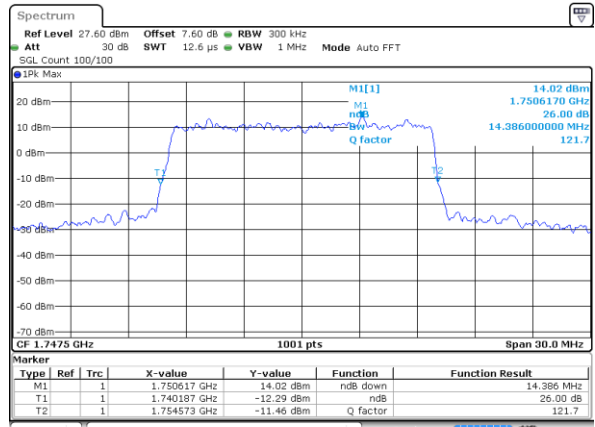

LTE Band 4

Lowest Channel / 15MHz / QPSK

Date: 12 AUG 2019 00:47:44

Lowest Channel / 15MHz / 16QAM

Date: 12 AUG 2019 00:47:54

Middle Channel / 15MHz / QPSK

Date: 12 AUG 2019 00:54:45

Middle Channel / 15MHz / 16QAM

Date: 12 AUG 2019 00:54:55

Highest Channel / 15MHz / QPSK

Date: 12 AUG 2019 00:57:16

Highest Channel / 15MHz / 16QAM

Date: 12 AUG 2019 00:57:26

LTE Band 4

Lowest Channel / 20MHz / QPSK

Date: 12 AUG 2019 01:04:17