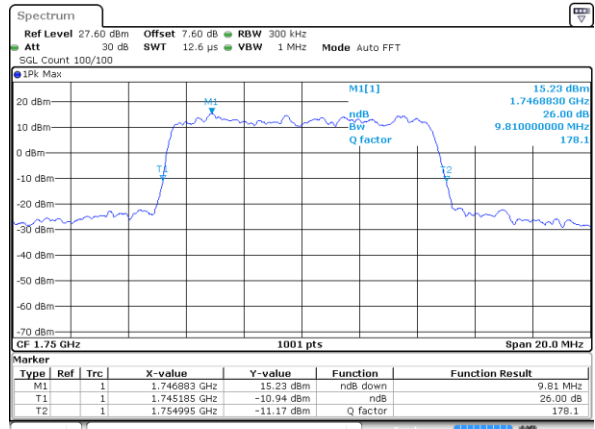

Date: 12 AUG 2019 00:24:10

Highest Channel / 5MHz / 16QAM

Date: 12 AUG 2019 00:24:20

LTE Band 4

Lowest Channel / 10MHz / QPSK

Date: 12 AUG 2019 00:31:11

Lowest Channel / 10MHz / 16QAM

Date: 12 AUG 2019 00:31:21

Middle Channel / 10MHz / QPSK

Date: 12 AUG 2019 00:38:12

Middle Channel / 10MHz / 16QAM

Date: 12 AUG 2019 00:38:22

Highest Channel / 10MHz / QPSK

Date: 12 AUG 2019 00:40:43

Highest Channel / 10MHz / 16QAM

Date: 12 AUG 2019 00:40:53

LTE Band 4

Lowest Channel / 15MHz / QPSK

Date: 12 AUG 2019 00:47:44

Lowest Channel / 15MHz / 16QAM

Date: 12 AUG 2019 00:47:54

Middle Channel / 15MHz / QPSK

Date: 12 AUG 2019 00:54:45

Middle Channel / 15MHz / 16QAM