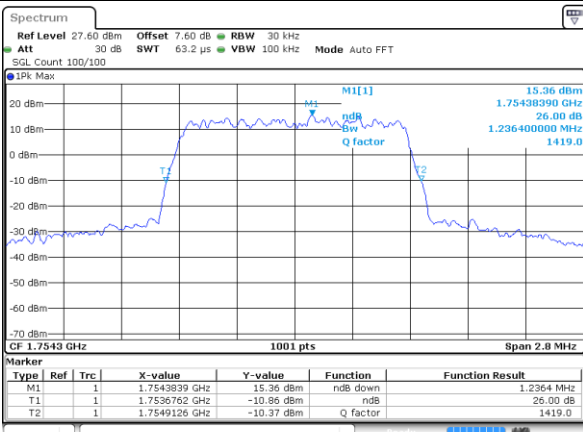

Highest Channel / 1.4MHz / QPSK

Date: 11 AUG 2019 23:51:04