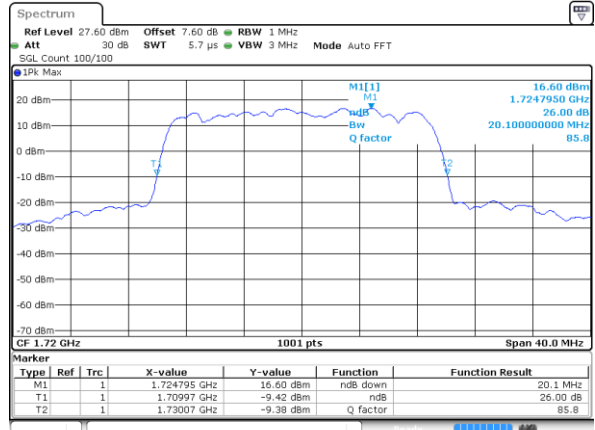

LTE Band 4

Lowest Channel / 15MHz / QPSK

Date: 12 AUG 2019 00:47:44

Lowest Channel / 15MHz / 16QAM

Date: 12 AUG 2019 00:47:54

Middle Channel / 15MHz / QPSK

Date: 12 AUG 2019 00:54:45

Middle Channel / 15MHz / 16QAM

Date: 12 AUG 2019 00:54:55

Highest Channel / 15MHz / QPSK

Date: 12 AUG 2019 00:57:16

Highest Channel / 15MHz / 16QAM

Date: 12 AUG 2019 00:57:26

LTE Band 4

Lowest Channel / 20MHz / QPSK

Date: 12 AUG 2019 01:04:17

Lowest Channel / 20MHz / 16QAM

Date: 12 AUG 2019 01:04:27

Middle Channel / 20MHz / QPSK

Date: 12 AUG 2019 01:11:18

Middle Channel / 20MHz / 16QAM

Date: 12 AUG 2019 01:11:28

Highest Channel / 20MHz / QPSK

Date: 12 AUG 2019 01:13:49

Highest Channel / 20MHz / 16QAM

Date: 12 AUG 2019 01:13:59

LTE Band 4

Lowest Channel / 1.4MHz / 64QAM

Date: 12 AUG 2019 01:22:04

Lowest Channel / 3MHz / 64QAM

Date: 12 AUG 2019 01:30:21

Middle Channel / 1.4MHz / 64QAM