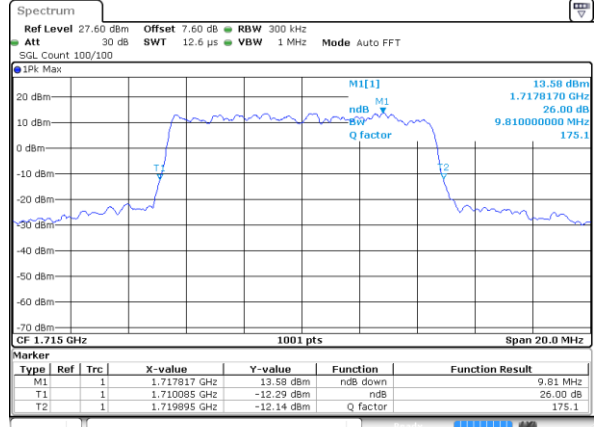

Date: 12 AUG 2019 00:24:10

Highest Channel / 5MHz / 16QAM

Date: 12 AUG 2019 00:24:20

LTE Band 4

Lowest Channel / 10MHz / QPSK

Date: 12 AUG 2019 00:31:11

Lowest Channel / 10MHz / 16QAM

Date: 12 AUG 2019 00:31:21