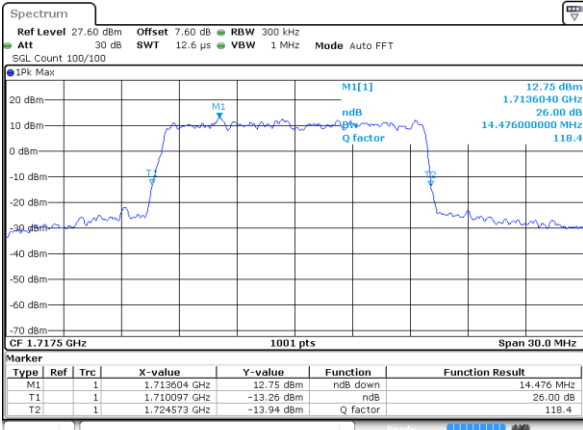

Highest Channel / 5MHz / 64QAM

Date: 12 AUG 2019 01:43:23

Highest Channel / 10MHz / 64QAM

Date: 12 AUG 2019 01:51:40

LTE Band 4

Lowest Channel / 15MHz / 64QAM

Date: 12 AUG 2019 01:55:10

Lowest Channel / 20MHz / 64QAM