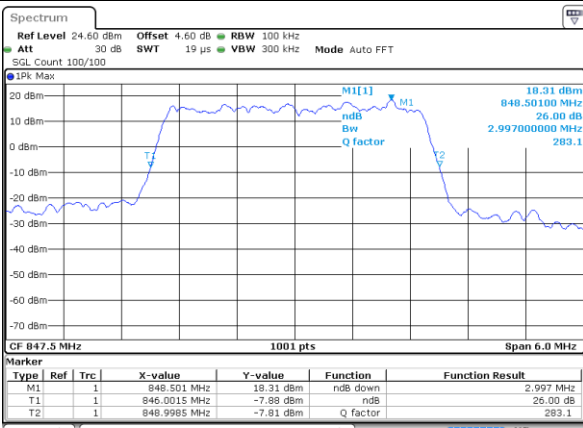

Middle Channel / 1.4MHz / 16QAM

Date: 7 AUG 2019 19:59:27

Highest Channel / 1.4MHz / QPSK

Date: 7 AUG 2019 20:00:00

Highest Channel / 1.4MHz / 16QAM

Date: 7 AUG 2019 20:00:17

LTE Band 26

Lowest Channel / 3MHz / QPSK

Date: 7 AUG 2019 20:00:53

Lowest Channel / 3MHz / 16QAM

Date: 7 AUG 2019 20:01:10

Middle Channel / 3MHz / QPSK

Date: 7 AUG 2019 20:02:15

Middle Channel / 3MHz / 16QAM

Date: 7 AUG 2019 20:01:59

Highest Channel / 3MHz / QPSK

Date: 7 AUG 2019 20:02:32

Highest Channel / 3MHz / 16QAM

Date: 7 AUG 2019 20:02:48

LTE Band 26

Lowest Channel / 5MHz / QPSK

Date: 7 AUG 2019 20:06:45

Lowest Channel / 5MHz / 16QAM

Date: 7 AUG 2019 20:07:05