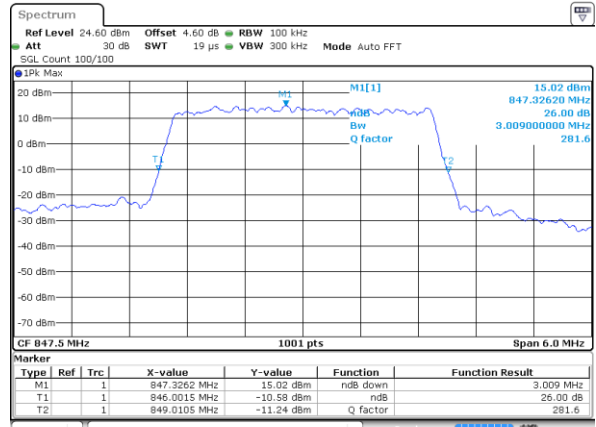

Highest Channel / 15MHz / 16QAM

Date: 7 AUG 2019 20:20:47

LTE Band 26

Lowest Channel / 1.4MHz / 64QAM

Date: 7 AUG 2019 19:53:52

Lowest Channel / 3MHz / 64QAM

Date: 7 AUG 2019 20:01:26

Middle Channel / 1.4MHz / 64QAM

Date: 7 AUG 2019 19:59:11

Middle Channel / 3MHz / 64QAM

Date: 7 AUG 2019 20:01:43

Highest Channel / 1.4MHz / 64QAM

Date: 7 AUG 2019 20:00:34

Highest Channel / 3MHz / 64QAM

Date: 7 AUG 2019 20:03:04