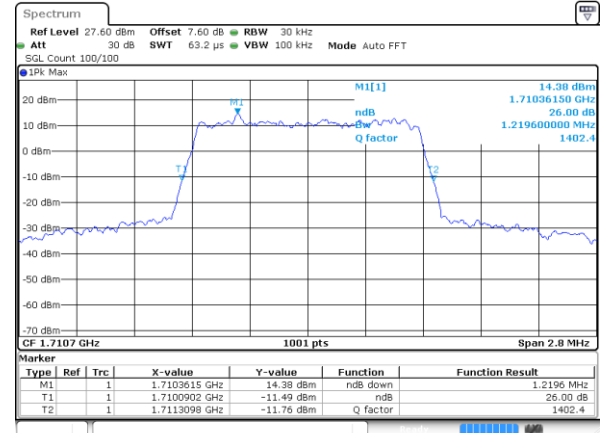

Date: 7 AUG 2019 18:17:56

Highest Channel / 20MHz / 64QAM

Date: 7 AUG 2019 18:18:26

LTE Band 4

Lowest Channel / 1.4MHz / QPSK

Date: 11 AUG 2019 23:41:31

Lowest Channel / 1.4MHz / 16QAM

Date: 11 AUG 2019 23:41:41