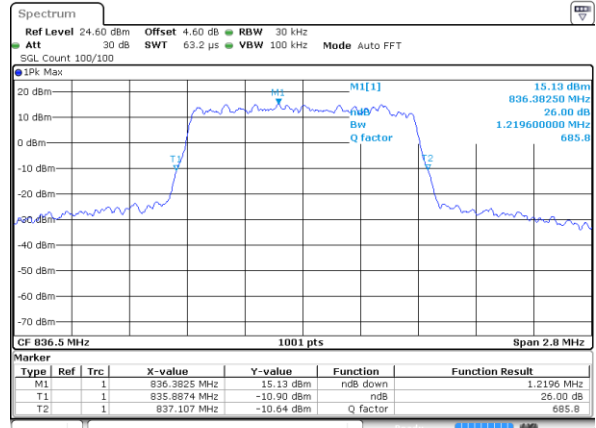

Highest Channel / 5MHz / 64QAM

Date: 12 AUG 2019 01:43:23

Highest Channel / 10MHz / 64QAM

Date: 12 AUG 2019 01:51:40

LTE Band 4

Lowest Channel / 15MHz / 64QAM

Date: 12 AUG 2019 01:55:10

Lowest Channel / 20MHz / 64QAM

Date: 12 AUG 2019 02:03:27

Middle Channel / 15MHz / 64QAM

Date: 12 AUG 2019 01:58:41

Middle Channel / 20MHz / 64QAM

Date: 12 AUG 2019 02:06:58

Highest Channel / 15MHz / 64QAM

Date: 12 AUG 2019 01:59:56

Highest Channel / 20MHz / 64QAM

Date: 12 AUG 2019 02:08:13

LTE Band 26

Lowest Channel / 1.4MHz / QPSK

Date: 7 AUG 2019 19:53:12

Lowest Channel / 1.4MHz / 16QAM

Date: 7 AUG 2019 19:53:32

Middle Channel / 1.4MHz / QPSK

Date: 7 AUG 2019 19:59:43

Middle Channel / 1.4MHz / 16QAM

Date: 7 AUG 2019 19:59:27

Highest Channel / 1.4MHz / QPSK

Date: 7 AUG 2019 20:00:00

Highest Channel / 1.4MHz / 16QAM

Date: 7 AUG 2019 20:00:17

LTE Band 26

Lowest Channel / 3MHz / QPSK