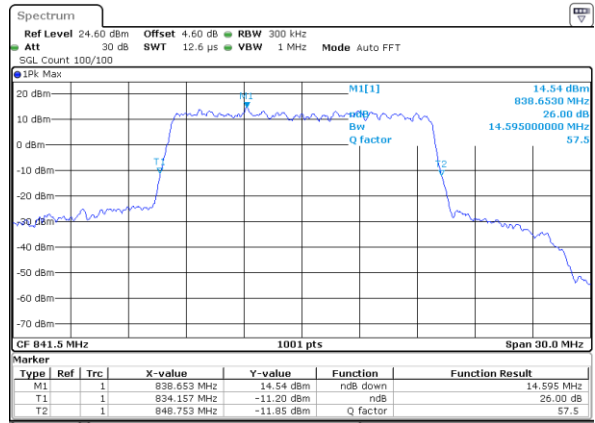

Date: 7 AUG 2019 20:13:56

Highest Channel / 10MHz / QPSK

Date: 7 AUG 2019 20:14:30

Highest Channel / 10MHz / 16QAM

Date: 7 AUG 2019 20:14:49

LTE Band 26

Lowest Channel / 15MHz / QPSK

Date: 7 AUG 2019 20:18:47

Lowest Channel / 15MHz / 16QAM

Date: 7 AUG 2019 20:19:03

Middle Channel / 15MHz / QPSK

Date: 7 AUG 2019 20:20:12

Middle Channel / 15MHz / 16QAM

Date: 7 AUG 2019 20:19:55

Highest Channel / 15MHz / QPSK

Date: 7 AUG 2019 20:20:29

Highest Channel / 15MHz / 16QAM

Date: 7 AUG 2019 20:20:47

LTE Band 26

Lowest Channel / 1.4MHz / 64QAM

Date: 7 AUG 2019 19:53:52

Lowest Channel / 3MHz / 64QAM

Date: 7 AUG 2019 20:01:26

Middle Channel / 1.4MHz / 64QAM