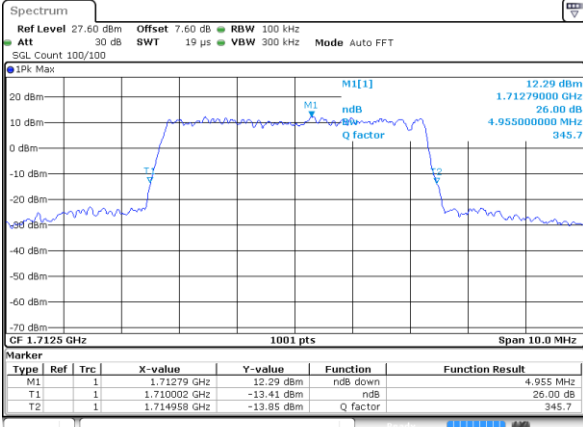

Highest Channel / 20MHz / 16QAM

Date: 12 AUG 2019 01:13:59

LTE Band 4

Lowest Channel / 1.4MHz / 64QAM

Date: 12 AUG 2019 01:22:04

Lowest Channel / 3MHz / 64QAM

Date: 12 AUG 2019 01:30:21

Middle Channel / 1.4MHz / 64QAM

Date: 12 AUG 2019 01:25:35

Middle Channel / 3MHz / 64QAM

Date: 12 AUG 2019 01:33:51

Highest Channel / 1.4MHz / 64QAM

Date: 12 AUG 2019 01:26:50

Highest Channel / 3MHz / 64QAM

Date: 12 AUG 2019 01:35:07

LTE Band 4

Lowest Channel / 5MHz / 64QAM

Date: 12 AUG 2019 01:38:37

Lowest Channel / 10MHz / 64QAM

Date: 12 AUG 2019 01:46:54

Middle Channel / 5MHz / 64QAM

Date: 12 AUG 2019 01:42:08

Middle Channel / 10MHz / 64QAM

Date: 12 AUG 2019 01:50:24