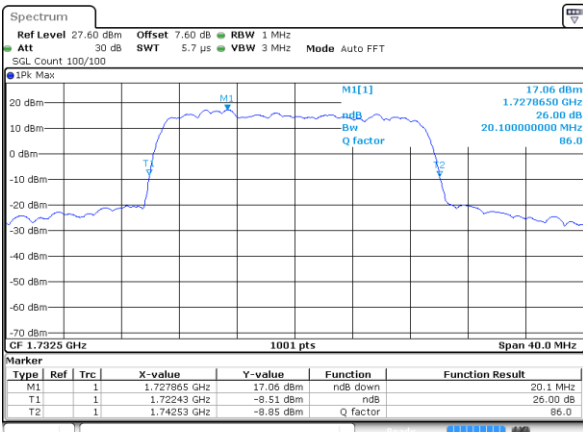

Middle Channel / 20MHz / QPSK

Date: 12 AUG 2019 01:11:18