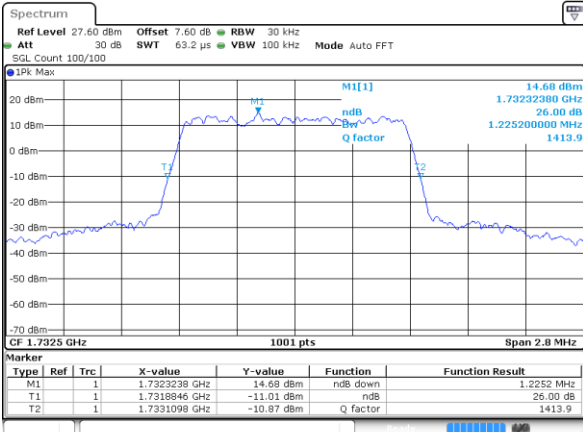

Middle Channel / 1.4MHz / QPSK

Date: 11 AUG 2019 23:48:33