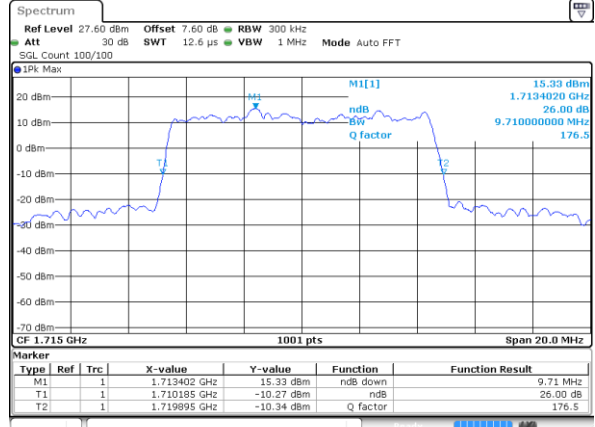

Lowest Channel / 10MHz / 64QAM

Date: 12 AUG 2019 01:46:54