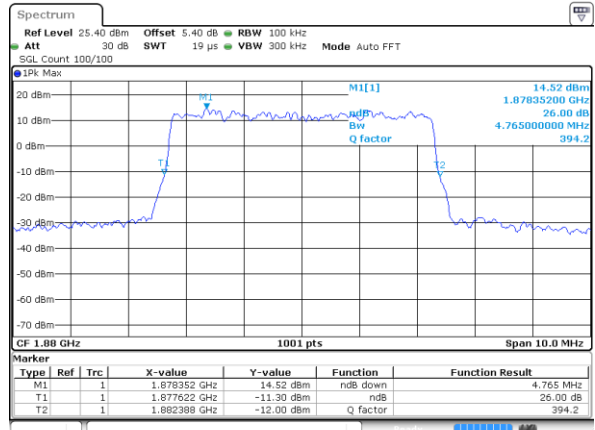

LTE Band 2

Lowest Channel / 5MHz / QPSK

Date: 7 AUG 2019 17:01:12

Lowest Channel / 5MHz / 16QAM

Date: 7 AUG 2019 17:01:22

Middle Channel / 5MHz / QPSK

Date: 7 AUG 2019 17:08:12

Middle Channel / 5MHz / 16QAM

Date: 7 AUG 2019 17:08:22

Highest Channel / 5MHz / QPSK

Date: 7 AUG 2019 17:10:42

Highest Channel / 5MHz / 16QAM

Date: 7 AUG 2019 17:10:52

LTE Band 2

Lowest Channel / 10MHz / QPSK

Date: 7 AUG 2019 17:17:42