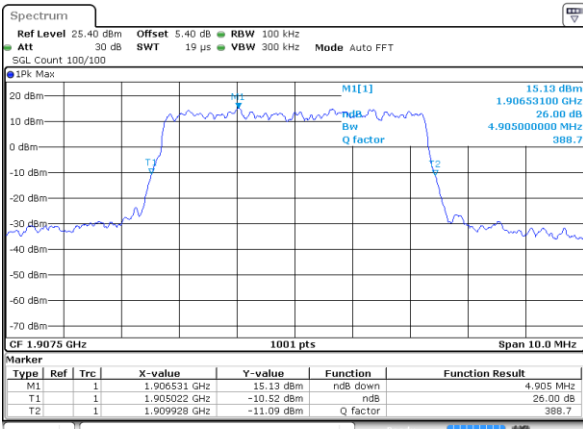

Highest Channel / 5MHz / QPSK

Date: 7 AUG 2019 17:10:42