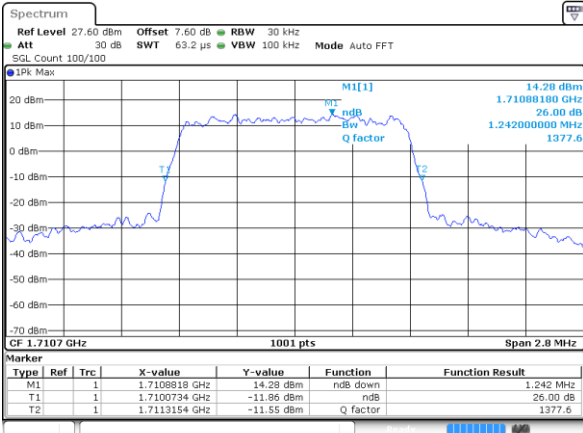

Date: 7 AUG 2019 18:17:56

Highest Channel / 20MHz / 64QAM

Date: 7 AUG 2019 18:18:26

LTE Band 4

Lowest Channel / 1.4MHz / QPSK

Date: 11 AUG 2019 23:41:31

Lowest Channel / 1.4MHz / 16QAM

Date: 11 AUG 2019 23:41:41