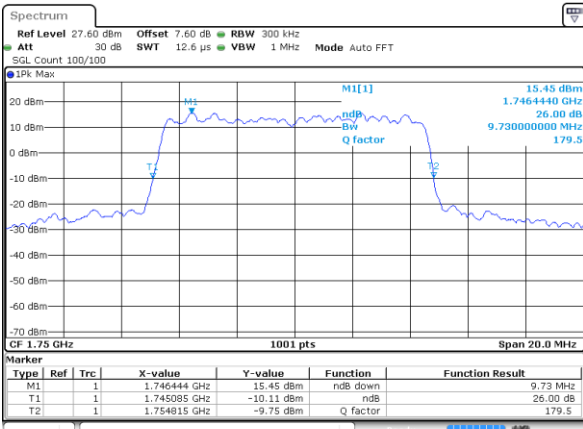

Middle Channel / 10MHz / QPSK

Date: 12 AUG 2019 00:38:12

Middle Channel / 10MHz / 16QAM

Date: 12 AUG 2019 00:38:22

Highest Channel / 10MHz / QPSK

Date: 12 AUG 2019 00:40:43

Highest Channel / 10MHz / 16QAM

Date: 12 AUG 2019 00:40:53