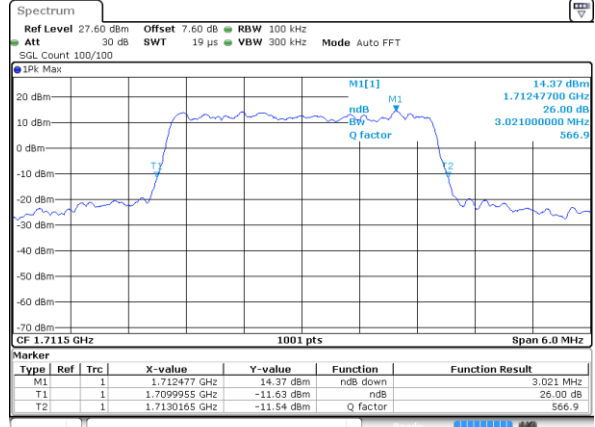

Highest Channel / 20MHz / 16QAM

Date: 12 AUG 2019 01:13:59

LTE Band 4

Lowest Channel / 1.4MHz / 64QAM

Date: 12 AUG 2019 01:22:04

Lowest Channel / 3MHz / 64QAM

Date: 12 AUG 2019 01:30:21

Middle Channel / 1.4MHz / 64QAM

Date: 12 AUG 2019 01:25:35

Middle Channel / 3MHz / 64QAM

Date: 12 AUG 2019 01:33:51

Highest Channel / 1.4MHz / 64QAM

Date: 12 AUG 2019 01:26:50

Highest Channel / 3MHz / 64QAM

Date: 12 AUG 2019 01:35:07

LTE Band 4