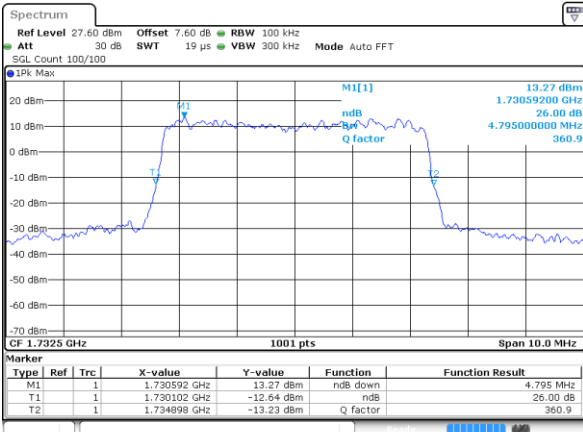

Date: 12 AUG 2019 01:25:35

Middle Channel / 3MHz / 64QAM

Date: 12 AUG 2019 01:33:51

Highest Channel / 1.4MHz / 64QAM

Date: 12 AUG 2019 01:26:50

Highest Channel / 3MHz / 64QAM

Date: 12 AUG 2019 01:35:07

LTE Band 4

Lowest Channel / 5MHz / 64QAM

Date: 12 AUG 2019 01:38:37

Lowest Channel / 10MHz / 64QAM

Date: 12 AUG 2019 01:46:54

Middle Channel / 5MHz / 64QAM

Date: 12 AUG 2019 01:42:08

Middle Channel / 10MHz / 64QAM

Date: 12 AUG 2019 01:50:24

Highest Channel / 5MHz / 64QAM

Date: 12 AUG 2019 01:43:23

Highest Channel / 10MHz / 64QAM

Date: 12 AUG 2019 01:51:40

LTE Band 4

Lowest Channel / 15MHz / 64QAM

Date: 12 AUG 2019 01:55:10

Lowest Channel / 20MHz / 64QAM