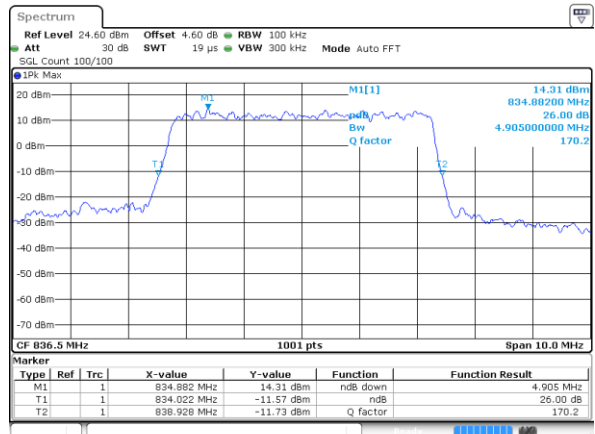

Middle Channel / 5MHz / 16QAM

Date: 7 AUG 2019 20:07:58