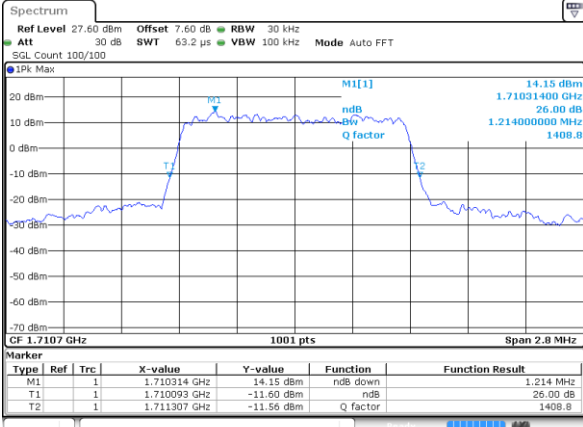

Highest Channel / 20MHz / 16QAM

Date: 12 AUG 2019 01:13:59

LTE Band 4

Lowest Channel / 1.4MHz / 64QAM

Date: 12 AUG 2019 01:22:04

Lowest Channel / 3MHz / 64QAM

Date: 12 AUG 2019 01:30:21

Middle Channel / 1.4MHz / 64QAM

Date: 12 AUG 2019 01:25:35

Middle Channel / 3MHz / 64QAM

Date: 12 AUG 2019 01:33:51

Highest Channel / 1.4MHz / 64QAM

Date: 12 AUG 2019 01:26:50

Highest Channel / 3MHz / 64QAM

Date: 12 AUG 2019 01:35:07

LTE Band 4