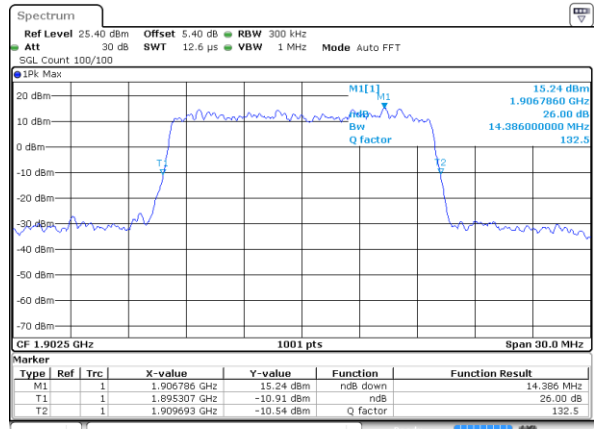

Highest Channel / 10MHz / 16QAM

Date: 7 AUG 2019 17:27:22

LTE Band 2

Lowest Channel / 15MHz / QPSK

Date: 7 AUG 2019 17:34:13

Lowest Channel / 15MHz / 16QAM

Date: 7 AUG 2019 17:34:23

Middle Channel / 15MHz / QPSK

Date: 7 AUG 2019 17:41:13

Middle Channel / 15MHz / 16QAM

Date: 7 AUG 2019 17:41:23

Highest Channel / 15MHz / QPSK

Date: 7 AUG 2019 17:43:43

Highest Channel / 15MHz / 16QAM

Date: 7 AUG 2019 17:43:53

LTE Band 2