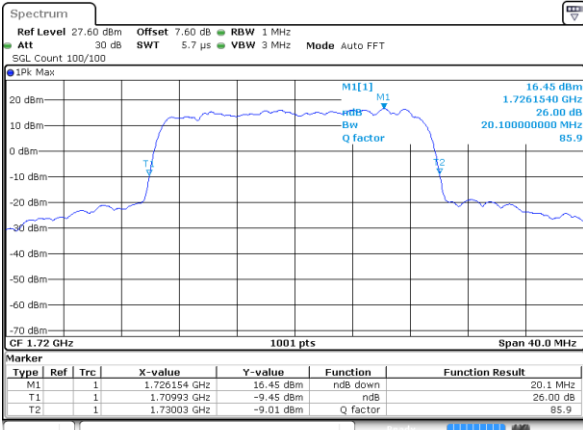

Date: 12 AUG 2019 00:54:55

Highest Channel / 15MHz / QPSK

Date: 12 AUG 2019 00:57:16

Highest Channel / 15MHz / 16QAM

Date: 12 AUG 2019 00:57:26

LTE Band 4

Lowest Channel / 20MHz / QPSK

Date: 12 AUG 2019 01:04:17