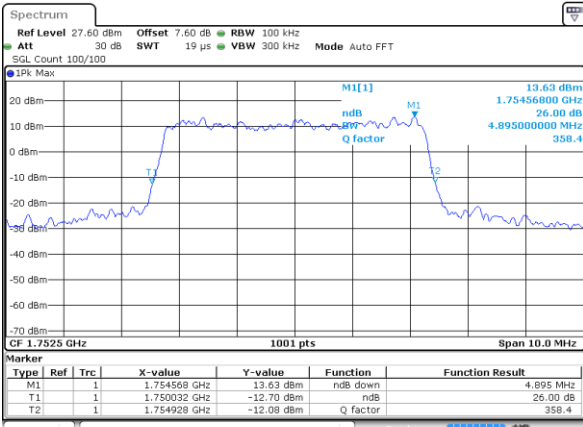

Date: 12 AUG 2019 01:25:35

Middle Channel / 3MHz / 64QAM

Date: 12 AUG 2019 01:33:51

Highest Channel / 1.4MHz / 64QAM

Date: 12 AUG 2019 01:26:50

Highest Channel / 3MHz / 64QAM

Date: 12 AUG 2019 01:35:07

LTE Band 4

Lowest Channel / 5MHz / 64QAM

Date: 12 AUG 2019 01:38:37

Lowest Channel / 10MHz / 64QAM

Date: 12 AUG 2019 01:46:54

Middle Channel / 5MHz / 64QAM

Date: 12 AUG 2019 01:42:08

Middle Channel / 10MHz / 64QAM

Date: 12 AUG 2019 01:50:24

Highest Channel / 5MHz / 64QAM

Date: 12 AUG 2019 01:43:23

Highest Channel / 10MHz / 64QAM

Date: 12 AUG 2019 01:51:40

LTE Band 4

Lowest Channel / 15MHz / 64QAM

Date: 12 AUG 2019 01:55:10

Lowest Channel / 20MHz / 64QAM