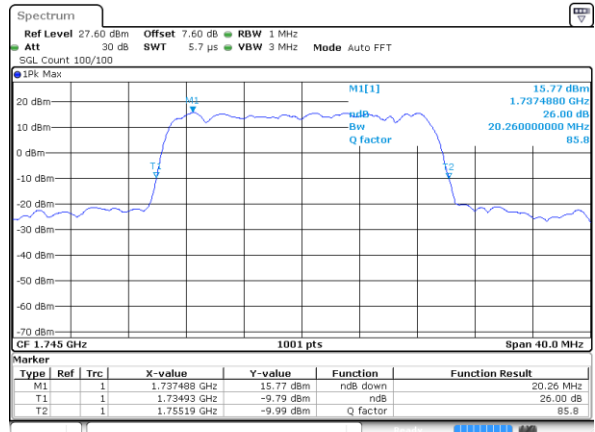

Highest Channel / 5MHz / 64QAM

Date: 12 AUG 2019 01:43:23

Highest Channel / 10MHz / 64QAM

Date: 12 AUG 2019 01:51:40

LTE Band 4

Lowest Channel / 15MHz / 64QAM

Date: 12 AUG 2019 01:55:10

Lowest Channel / 20MHz / 64QAM

Date: 12 AUG 2019 02:03:27

Middle Channel / 15MHz / 64QAM

Date: 12 AUG 2019 01:58:41

Middle Channel / 20MHz / 64QAM

Date: 12 AUG 2019 02:06:58

Highest Channel / 15MHz / 64QAM

Date: 12 AUG 2019 01:59:56

Highest Channel / 20MHz / 64QAM

Date: 12 AUG 2019 02:08:13

LTE Band 26

Lowest Channel / 1.4MHz / QPSK

Date: 7 AUG 2019 19:53:12

Lowest Channel / 1.4MHz / 16QAM

Date: 7 AUG 2019 19:53:32

Middle Channel / 1.4MHz / QPSK

Date: 7 AUG 2019 19:59:43