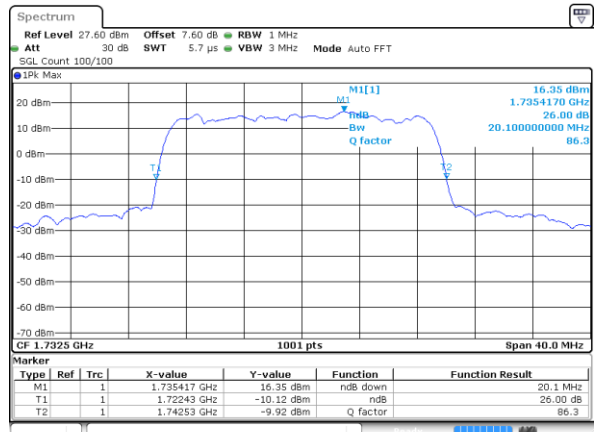

Lowest Channel / 5MHz / 64QAM

Date: 12 AUG 2019 01:38:37

Lowest Channel / 10MHz / 64QAM

Date: 12 AUG 2019 01:46:54

Middle Channel / 5MHz / 64QAM

Date: 12 AUG 2019 01:42:08

Middle Channel / 10MHz / 64QAM

Date: 12 AUG 2019 01:50:24

Highest Channel / 5MHz / 64QAM

Date: 12 AUG 2019 01:43:23

Highest Channel / 10MHz / 64QAM

Date: 12 AUG 2019 01:51:40

LTE Band 4

Lowest Channel / 15MHz / 64QAM

Date: 12 AUG 2019 01:55:10

Lowest Channel / 20MHz / 64QAM

Date: 12 AUG 2019 02:03:27

Middle Channel / 15MHz / 64QAM

Date: 12 AUG 2019 01:58:41

Middle Channel / 20MHz / 64QAM

Date: 12 AUG 2019 02:06:58

Highest Channel / 15MHz / 64QAM

Date: 12 AUG 2019 01:59:56

Highest Channel / 20MHz / 64QAM