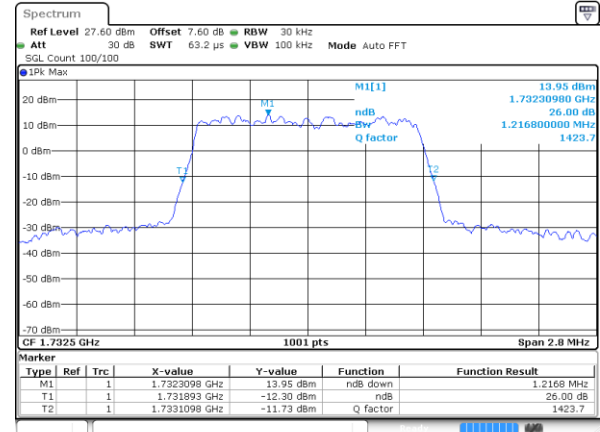

Middle Channel / 1.4MHz / 16QAM

Date: 11 AUG 2019 23:48:43