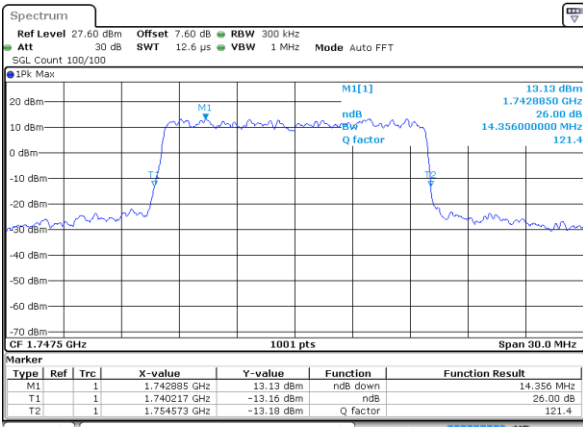

LTE Band 4

Lowest Channel / 15MHz / QPSK

Date: 12 AUG 2019 00:47:44

Lowest Channel / 15MHz / 16QAM

Date: 12 AUG 2019 00:47:54

Middle Channel / 15MHz / QPSK

Date: 12 AUG 2019 00:54:45

Middle Channel / 15MHz / 16QAM

Date: 12 AUG 2019 00:54:55

Highest Channel / 15MHz / QPSK

Date: 12 AUG 2019 00:57:16

Highest Channel / 15MHz / 16QAM

Date: 12 AUG 2019 00:57:26

LTE Band 4

Lowest Channel / 20MHz / QPSK

Date: 12 AUG 2019 01:04:17