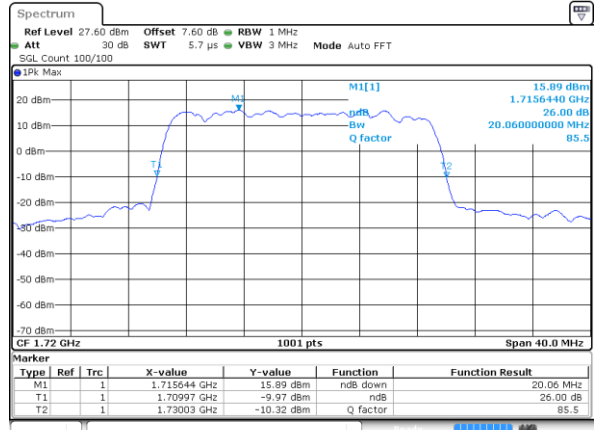

Lowest Channel / 5MHz / 64QAM

Date: 12 AUG 2019 01:38:37

Lowest Channel / 10MHz / 64QAM

Date: 12 AUG 2019 01:46:54

Middle Channel / 5MHz / 64QAM

Date: 12 AUG 2019 01:42:08

Middle Channel / 10MHz / 64QAM

Date: 12 AUG 2019 01:50:24

Highest Channel / 5MHz / 64QAM

Date: 12 AUG 2019 01:43:23

Highest Channel / 10MHz / 64QAM

Date: 12 AUG 2019 01:51:40

LTE Band 4

Lowest Channel / 15MHz / 64QAM

Date: 12 AUG 2019 01:55:10

Lowest Channel / 20MHz / 64QAM

Date: 12 AUG 2019 02:03:27

Middle Channel / 15MHz / 64QAM

Date: 12 AUG 2019 01:58:41

Middle Channel / 20MHz / 64QAM

Date: 12 AUG 2019 02:06:58

Highest Channel / 15MHz / 64QAM

Date: 12 AUG 2019 01:59:56

Highest Channel / 20MHz / 64QAM