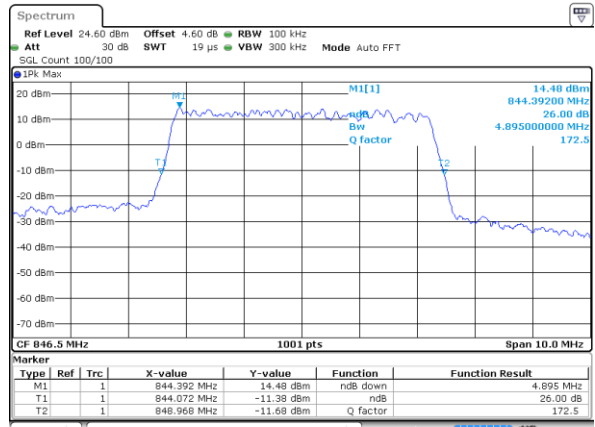

Date: 7 AUG 2019 20:02:32

Highest Channel / 3MHz / 16QAM

Date: 7 AUG 2019 20:02:48

LTE Band 26

Lowest Channel / 5MHz / QPSK

Date: 7 AUG 2019 20:06:45

Lowest Channel / 5MHz / 16QAM

Date: 7 AUG 2019 20:07:05

Middle Channel / 5MHz / QPSK

Date: 7 AUG 2019 20:08:15

Middle Channel / 5MHz / 16QAM

Date: 7 AUG 2019 20:07:58

Highest Channel / 5MHz / QPSK

Date: 7 AUG 2019 20:08:32

Highest Channel / 5MHz / 16QAM

Date: 7 AUG 2019 20:08:49

LTE Band 26

Lowest Channel / 10MHz / QPSK

Date: 7 AUG 2019 20:12:47

Lowest Channel / 10MHz / 16QAM

Date: 7 AUG 2019 20:13:04

Middle Channel / 10MHz / QPSK

Date: 7 AUG 2019 20:14:13

Middle Channel / 10MHz / 16QAM

Date: 7 AUG 2019 20:13:56

Highest Channel / 10MHz / QPSK

Date: 7 AUG 2019 20:14:30

Highest Channel / 10MHz / 16QAM

Date: 7 AUG 2019 20:14:49

LTE Band 26

Lowest Channel / 15MHz / QPSK

Date: 7 AUG 2019 20:18:47