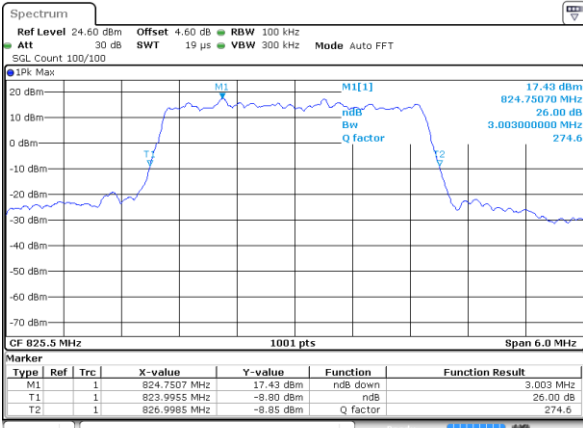

Date: 12 AUG 2019 02:08:13

LTE Band 26

Lowest Channel / 1.4MHz / QPSK

Date: 7 AUG 2019 19:53:12

Lowest Channel / 1.4MHz / 16QAM

Date: 7 AUG 2019 19:53:32

Middle Channel / 1.4MHz / QPSK

Date: 7 AUG 2019 19:59:43

Middle Channel / 1.4MHz / 16QAM

Date: 7 AUG 2019 19:59:27

Highest Channel / 1.4MHz / QPSK

Date: 7 AUG 2019 20:00:00

Highest Channel / 1.4MHz / 16QAM

Date: 7 AUG 2019 20:00:17

LTE Band 26

Lowest Channel / 3MHz / QPSK