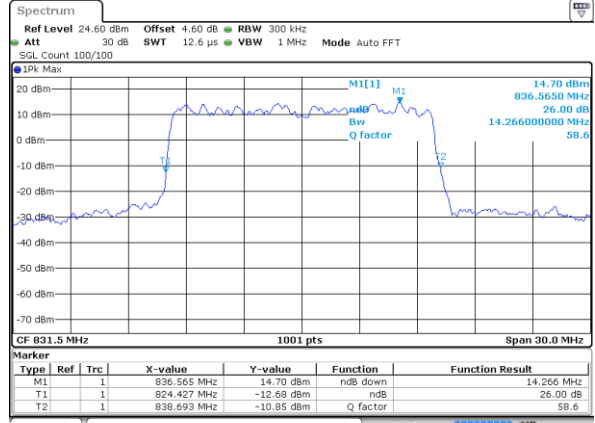

LTE Band 26

Lowest Channel / 10MHz / QPSK

Date: 7 AUG 2019 20:12:47

Lowest Channel / 10MHz / 16QAM

Date: 7 AUG 2019 20:13:04

Middle Channel / 10MHz / QPSK

Date: 7 AUG 2019 20:14:13

Middle Channel / 10MHz / 16QAM

Date: 7 AUG 2019 20:13:56

Highest Channel / 10MHz / QPSK

Date: 7 AUG 2019 20:14:30

Highest Channel / 10MHz / 16QAM

Date: 7 AUG 2019 20:14:49

LTE Band 26

Lowest Channel / 15MHz / QPSK

Date: 7 AUG 2019 20:18:47

Lowest Channel / 15MHz / 16QAM

Date: 7 AUG 2019 20:19:03

Middle Channel / 15MHz / QPSK

Date: 7 AUG 2019 20:20:12

Middle Channel / 15MHz / 16QAM

Date: 7 AUG 2019 20:19:55

Highest Channel / 15MHz / QPSK

Date: 7 AUG 2019 20:20:29