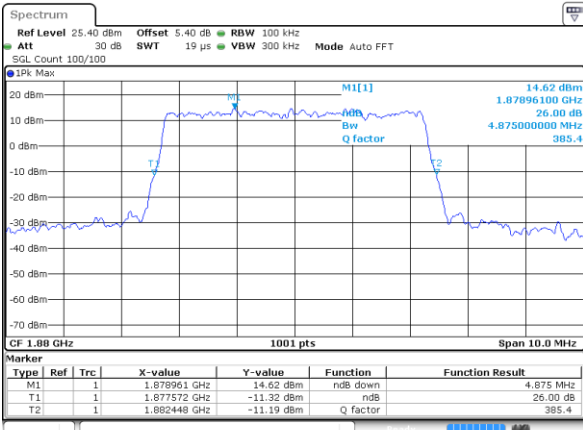

LTE Band 2

Lowest Channel / 5MHz / QPSK

Date: 7 AUG 2019 17:01:12

Lowest Channel / 5MHz / 16QAM

Date: 7 AUG 2019 17:01:22

Middle Channel / 5MHz / QPSK

Date: 7 AUG 2019 17:08:12

Middle Channel / 5MHz / 16QAM