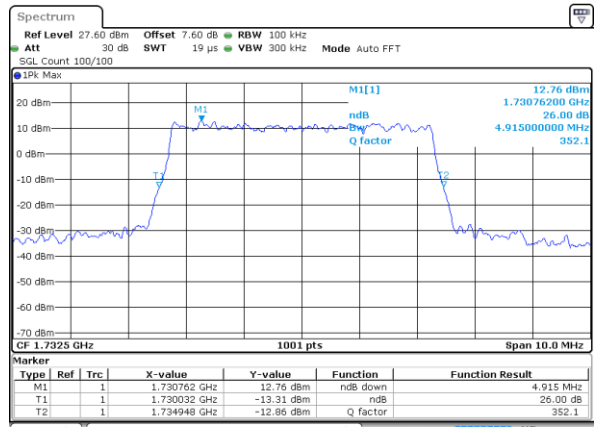

Middle Channel / 3MHz / 16QAM

Date: 12 AUG 2019 00:05:16

Highest Channel / 3MHz / QPSK

Date: 12 AUG 2019 00:07:37

Highest Channel / 3MHz / 16QAM

Date: 12 AUG 2019 00:07:47

LTE Band 4

Lowest Channel / 5MHz / QPSK

Date: 12 AUG 2019 00:14:38

Lowest Channel / 5MHz / 16QAM

Date: 12 AUG 2019 00:14:48

Middle Channel / 5MHz / QPSK

Date: 12 AUG 2019 00:21:39

Middle Channel / 5MHz / 16QAM

Date: 12 AUG 2019 00:21:49

Highest Channel / 5MHz / QPSK

Date: 12 AUG 2019 00:24:10

Highest Channel / 5MHz / 16QAM

Date: 12 AUG 2019 00:24:20

LTE Band 4

Lowest Channel / 10MHz / QPSK

Date: 12 AUG 2019 00:31:11

Lowest Channel / 10MHz / 16QAM

Date: 12 AUG 2019 00:31:21