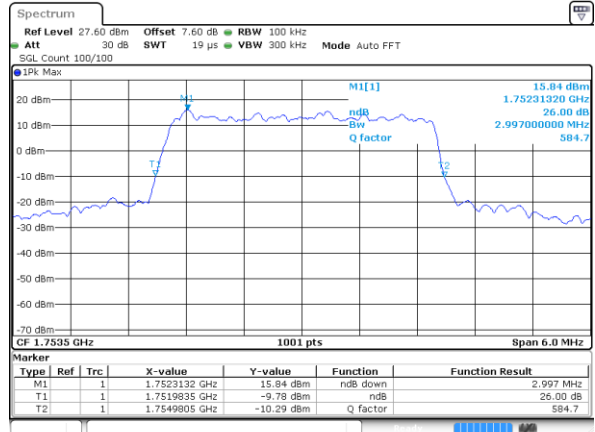

Highest Channel / 20MHz / 16QAM

Date: 12 AUG 2019 01:13:59

LTE Band 4

Lowest Channel / 1.4MHz / 64QAM

Date: 12 AUG 2019 01:22:04

Lowest Channel / 3MHz / 64QAM

Date: 12 AUG 2019 01:30:21

Middle Channel / 1.4MHz / 64QAM

Date: 12 AUG 2019 01:25:35

Middle Channel / 3MHz / 64QAM

Date: 12 AUG 2019 01:33:51

Highest Channel / 1.4MHz / 64QAM

Date: 12 AUG 2019 01:26:50

Highest Channel / 3MHz / 64QAM

Date: 12 AUG 2019 01:35:07

LTE Band 4

Lowest Channel / 5MHz / 64QAM

Date: 12 AUG 2019 01:38:37

Lowest Channel / 10MHz / 64QAM

Date: 12 AUG 2019 01:46:54

Middle Channel / 5MHz / 64QAM

Date: 12 AUG 2019 01:42:08

Middle Channel / 10MHz / 64QAM

Date: 12 AUG 2019 01:50:24

Highest Channel / 5MHz / 64QAM

Date: 12 AUG 2019 01:43:23

Highest Channel / 10MHz / 64QAM

Date: 12 AUG 2019 01:51:40

LTE Band 4

Lowest Channel / 15MHz / 64QAM

Date: 12 AUG 2019 01:55:10

Lowest Channel / 20MHz / 64QAM