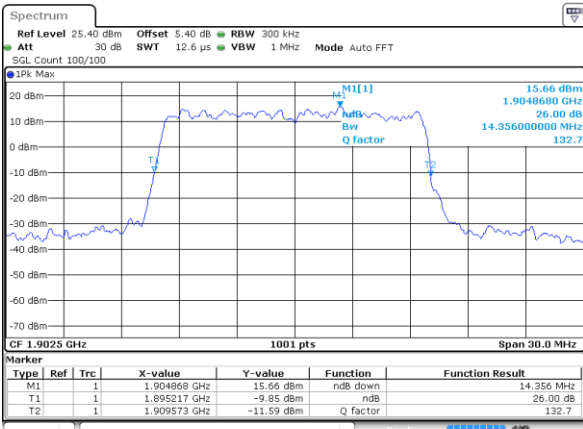

Highest Channel / 15MHz / QPSK

Date: 7 AUG 2019 17:43:43