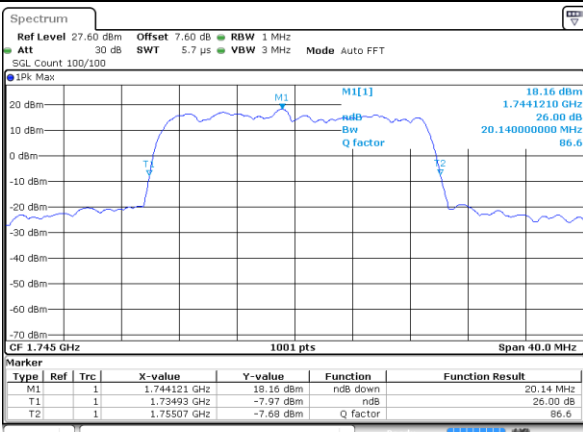

Date: 12 AUG 2019 00:54:55

Highest Channel / 15MHz / QPSK

Date: 12 AUG 2019 00:57:16

Highest Channel / 15MHz / 16QAM

Date: 12 AUG 2019 00:57:26

LTE Band 4

Lowest Channel / 20MHz / QPSK

Date: 12 AUG 2019 01:04:17

Lowest Channel / 20MHz / 16QAM

Date: 12 AUG 2019 01:04:27

Middle Channel / 20MHz / QPSK

Date: 12 AUG 2019 01:11:18

Middle Channel / 20MHz / 16QAM

Date: 12 AUG 2019 01:11:28

Highest Channel / 20MHz / QPSK

Date: 12 AUG 2019 01:13:49

Highest Channel / 20MHz / 16QAM

Date: 12 AUG 2019 01:13:59

LTE Band 4

Lowest Channel / 1.4MHz / 64QAM

Date: 12 AUG 2019 01:22:04

Lowest Channel / 3MHz / 64QAM

Date: 12 AUG 2019 01:30:21

Middle Channel / 1.4MHz / 64QAM