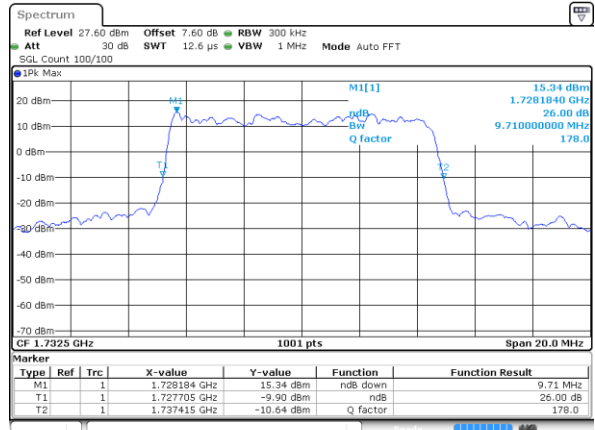

Middle Channel / 10MHz / 16QAM

Date: 12 AUG 2019 00:38:22