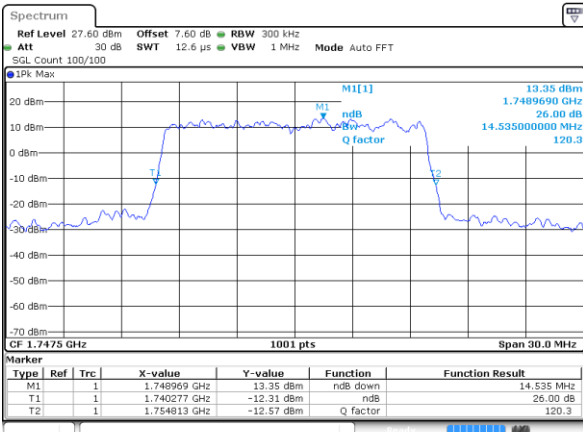

Highest Channel / 5MHz / 64QAM

Date: 12 AUG 2019 01:43:23

Highest Channel / 10MHz / 64QAM

Date: 12 AUG 2019 01:51:40

LTE Band 4

Lowest Channel / 15MHz / 64QAM

Date: 12 AUG 2019 01:55:10

Lowest Channel / 20MHz / 64QAM

Date: 12 AUG 2019 02:03:27

Middle Channel / 15MHz / 64QAM

Date: 12 AUG 2019 01:58:41

Middle Channel / 20MHz / 64QAM

Date: 12 AUG 2019 02:06:58

Highest Channel / 15MHz / 64QAM

Date: 12 AUG 2019 01:59:56

Highest Channel / 20MHz / 64QAM

Date: 12 AUG 2019 02:08:13

LTE Band 26

Lowest Channel / 1.4MHz / QPSK

Date: 7 AUG 2019 19:53:12

Lowest Channel / 1.4MHz / 16QAM

Date: 7 AUG 2019 19:53:32

Middle Channel / 1.4MHz / QPSK

Date: 7 AUG 2019 19:59:43