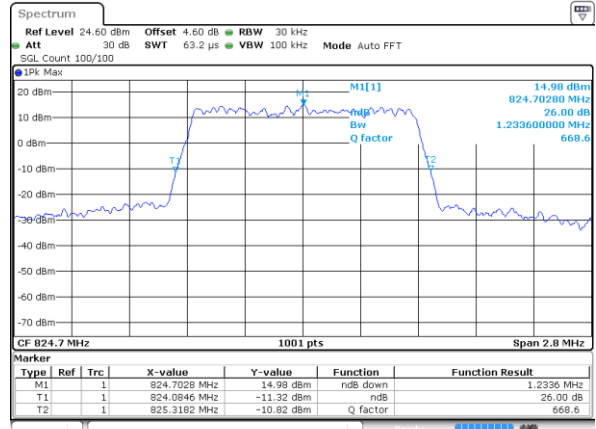

Date: 12 AUG 2019 02:08:13

LTE Band 26

Lowest Channel / 1.4MHz / QPSK

Date: 7 AUG 2019 19:53:12

Lowest Channel / 1.4MHz / 16QAM

Date: 7 AUG 2019 19:53:32

Middle Channel / 1.4MHz / QPSK

Date: 7 AUG 2019 19:59:43

Middle Channel / 1.4MHz / 16QAM

Date: 7 AUG 2019 19:59:27

Highest Channel / 1.4MHz / QPSK

Date: 7 AUG 2019 20:00:00

Highest Channel / 1.4MHz / 16QAM

Date: 7 AUG 2019 20:00:17

LTE Band 26

Lowest Channel / 3MHz / QPSK