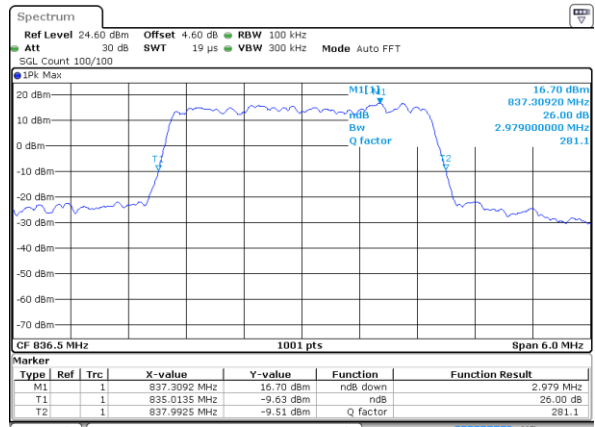

Middle Channel / 1.4MHz / 16QAM

Date: 7 AUG 2019 19:59:27

Highest Channel / 1.4MHz / QPSK

Date: 7 AUG 2019 20:00:00

Highest Channel / 1.4MHz / 16QAM

Date: 7 AUG 2019 20:00:17

LTE Band 26

Lowest Channel / 3MHz / QPSK

Date: 7 AUG 2019 20:00:53

Lowest Channel / 3MHz / 16QAM

Date: 7 AUG 2019 20:01:10

Middle Channel / 3MHz / QPSK

Date: 7 AUG 2019 20:02:15

Middle Channel / 3MHz / 16QAM

Date: 7 AUG 2019 20:01:59

Highest Channel / 3MHz / QPSK

Date: 7 AUG 2019 20:02:32

Highest Channel / 3MHz / 16QAM

Date: 7 AUG 2019 20:02:48

LTE Band 26

Lowest Channel / 5MHz / QPSK

Date: 7 AUG 2019 20:06:45

Lowest Channel / 5MHz / 16QAM

Date: 7 AUG 2019 20:07:05