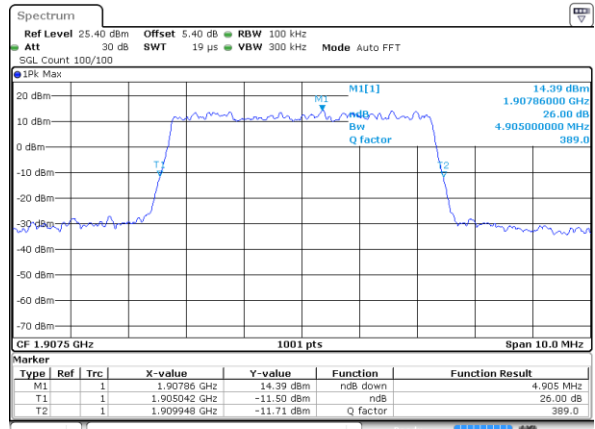

LTE Band 2

Lowest Channel / 5MHz / QPSK

Date: 7 AUG 2019 17:01:12

Lowest Channel / 5MHz / 16QAM

Date: 7 AUG 2019 17:01:22

Middle Channel / 5MHz / QPSK

Date: 7 AUG 2019 17:08:12

Middle Channel / 5MHz / 16QAM

Date: 7 AUG 2019 17:08:22

Highest Channel / 5MHz / QPSK

Date: 7 AUG 2019 17:10:42

Highest Channel / 5MHz / 16QAM

Date: 7 AUG 2019 17:10:52

LTE Band 2

Lowest Channel / 10MHz / QPSK

Date: 7 AUG 2019 17:17:42