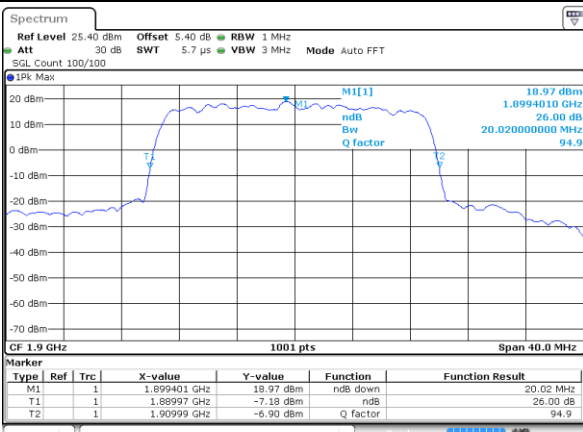

Highest Channel / 20MHz / QPSK

Date: 7 AUG 2019 18:00:13

Highest Channel / 20MHz / 16QAM

Date: 7 AUG 2019 18:00:23

LTE Band 2

Lowest Channel / 1.4MHz / 64QAM

Date: 7 AUG 2019 18:15:35

Lowest Channel / 3MHz / 64QAM