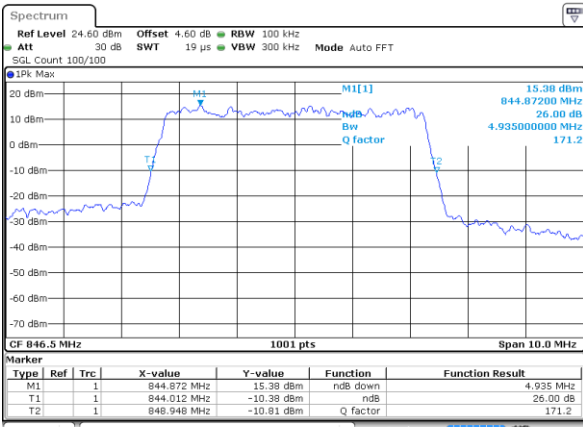

Date: 7 AUG 2019 20:02:32

Highest Channel / 3MHz / 16QAM

Date: 7 AUG 2019 20:02:48

LTE Band 26

Lowest Channel / 5MHz / QPSK

Date: 7 AUG 2019 20:06:45

Lowest Channel / 5MHz / 16QAM

Date: 7 AUG 2019 20:07:05

Middle Channel / 5MHz / QPSK

Date: 7 AUG 2019 20:08:15

Middle Channel / 5MHz / 16QAM

Date: 7 AUG 2019 20:07:58

Highest Channel / 5MHz / QPSK

Date: 7 AUG 2019 20:08:32

Highest Channel / 5MHz / 16QAM

Date: 7 AUG 2019 20:08:49

LTE Band 26

Lowest Channel / 10MHz / QPSK

Date: 7 AUG 2019 20:12:47

Lowest Channel / 10MHz / 16QAM

Date: 7 AUG 2019 20:13:04

Middle Channel / 10MHz / QPSK

Date: 7 AUG 2019 20:14:13

Middle Channel / 10MHz / 16QAM