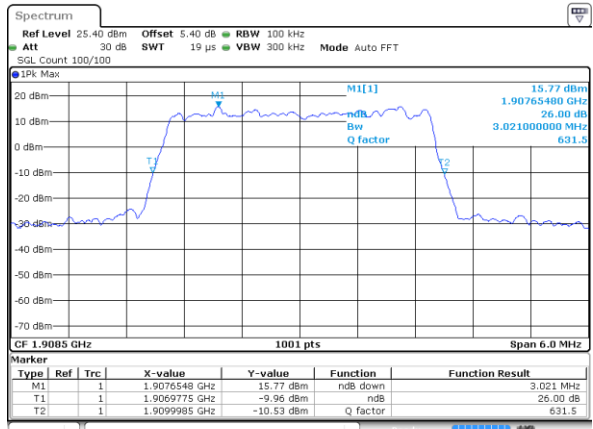

Highest Channel / 3MHz / 64QAM

Date: 7 AUG 2019 18:16:25