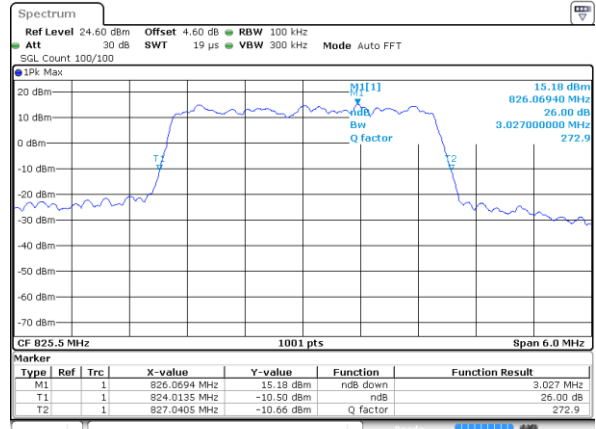

Date: 7 AUG 2019 20:13:56

Highest Channel / 10MHz / QPSK

Date: 7 AUG 2019 20:14:30

Highest Channel / 10MHz / 16QAM

Date: 7 AUG 2019 20:14:49

LTE Band 26

Lowest Channel / 15MHz / QPSK

Date: 7 AUG 2019 20:18:47

Lowest Channel / 15MHz / 16QAM

Date: 7 AUG 2019 20:19:03

Middle Channel / 15MHz / QPSK

Date: 7 AUG 2019 20:20:12

Middle Channel / 15MHz / 16QAM

Date: 7 AUG 2019 20:19:55

Highest Channel / 15MHz / QPSK

Date: 7 AUG 2019 20:20:29

Highest Channel / 15MHz / 16QAM

Date: 7 AUG 2019 20:20:47

LTE Band 26

Lowest Channel / 1.4MHz / 64QAM

Date: 7 AUG 2019 19:53:52

Lowest Channel / 3MHz / 64QAM

Date: 7 AUG 2019 20:01:26

Middle Channel / 1.4MHz / 64QAM

Date: 7 AUG 2019 19:59:11

Middle Channel / 3MHz / 64QAM

Date: 7 AUG 2019 20:01:43

Highest Channel / 1.4MHz / 64QAM

Date: 7 AUG 2019 20:00:34

Highest Channel / 3MHz / 64QAM

Date: 7 AUG 2019 20:03:04