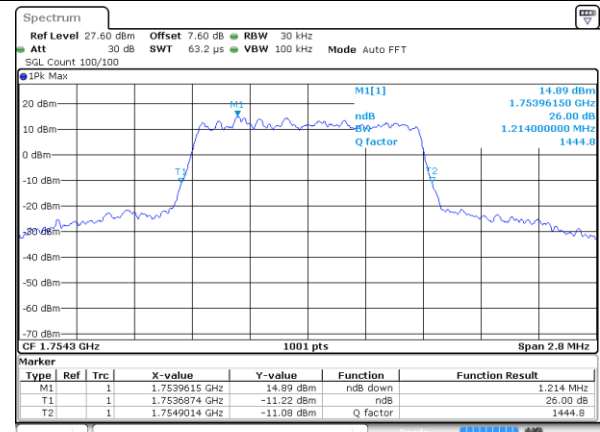

Date: 7 AUG 2019 18:17:56

Highest Channel / 20MHz / 64QAM

Date: 7 AUG 2019 18:18:26

LTE Band 4

Lowest Channel / 1.4MHz / QPSK

Date: 11 AUG 2019 23:41:31

Lowest Channel / 1.4MHz / 16QAM

Date: 11 AUG 2019 23:41:41

Middle Channel / 1.4MHz / QPSK

Date: 11 AUG 2019 23:48:33

Middle Channel / 1.4MHz / 16QAM

Date: 11 AUG 2019 23:48:43

Highest Channel / 1.4MHz / QPSK

Date: 11 AUG 2019 23:51:04

Highest Channel / 1.4MHz / 16QAM

Date: 11 AUG 2019 23:51:14

LTE Band 4

Lowest Channel / 3MHz / QPSK

Date: 11 AUG 2019 23:58:05

Lowest Channel / 3MHz / 16QAM

Date: 11 AUG 2019 23:58:15

Middle Channel / 3MHz / QPSK

Date: 12 AUG 2019 00:05:06