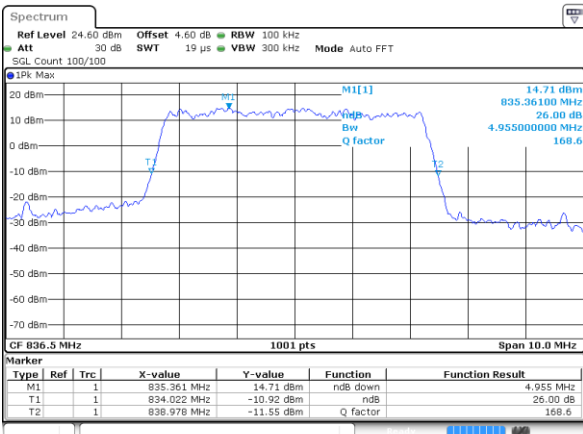

Middle Channel / 5MHz / QPSK

Date: 7 AUG 2019 20:08:15