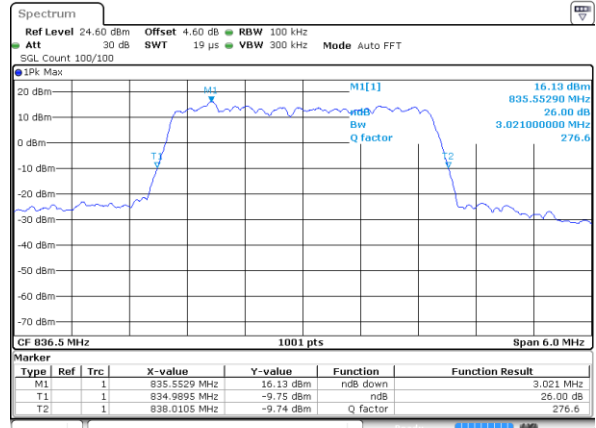

Date: 7 AUG 2019 20:13:56

Highest Channel / 10MHz / QPSK

Date: 7 AUG 2019 20:14:30

Highest Channel / 10MHz / 16QAM

Date: 7 AUG 2019 20:14:49

LTE Band 26

Lowest Channel / 15MHz / QPSK

Date: 7 AUG 2019 20:18:47

Highest Channel / 15MHz / 16QAM

Date: 7 AUG 2019 20:20:47

LTE Band 26

Lowest Channel / 1.4MHz / 64QAM

Date: 7 AUG 2019 19:53:52

Lowest Channel / 3MHz / 64QAM

Date: 7 AUG 2019 20:01:26

Middle Channel / 1.4MHz / 64QAM

Date: 7 AUG 2019 19:59:11

Middle Channel / 3MHz / 64QAM

Date: 7 AUG 2019 20:01:43

Highest Channel / 1.4MHz / 64QAM

Date: 7 AUG 2019 20:00:34

Highest Channel / 3MHz / 64QAM

Date: 7 AUG 2019 20:03:04