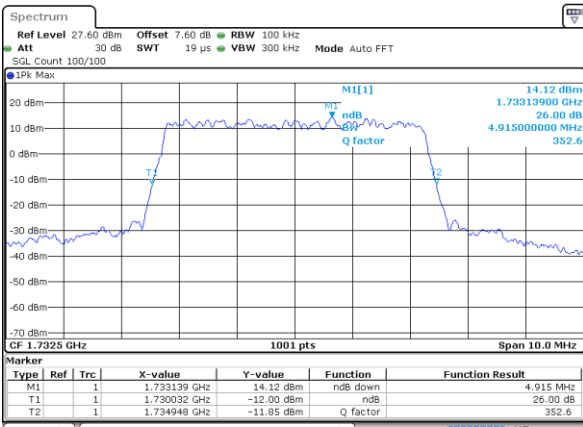

Middle Channel / 5MHz / QPSK

Date: 12 AUG 2019 00:21:39